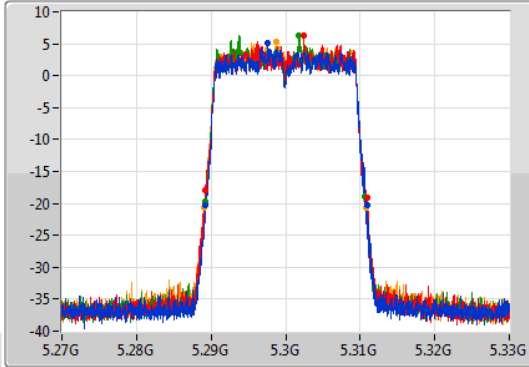

802.11ax HEW20_Nss4,(MCS0)_4TX

EBW

5300MHz

09/11/2019

CF
5.3GHz
Span
60MHz
RBW
300kHz
VBW
1MHz
Sweep Time
100ms
Detector Type
Peak

CF
5.3GHz
Span
60MHz
RBW
200kHz
VBW
1MHz
Sweep Time
100ms
Detector Type
Sample