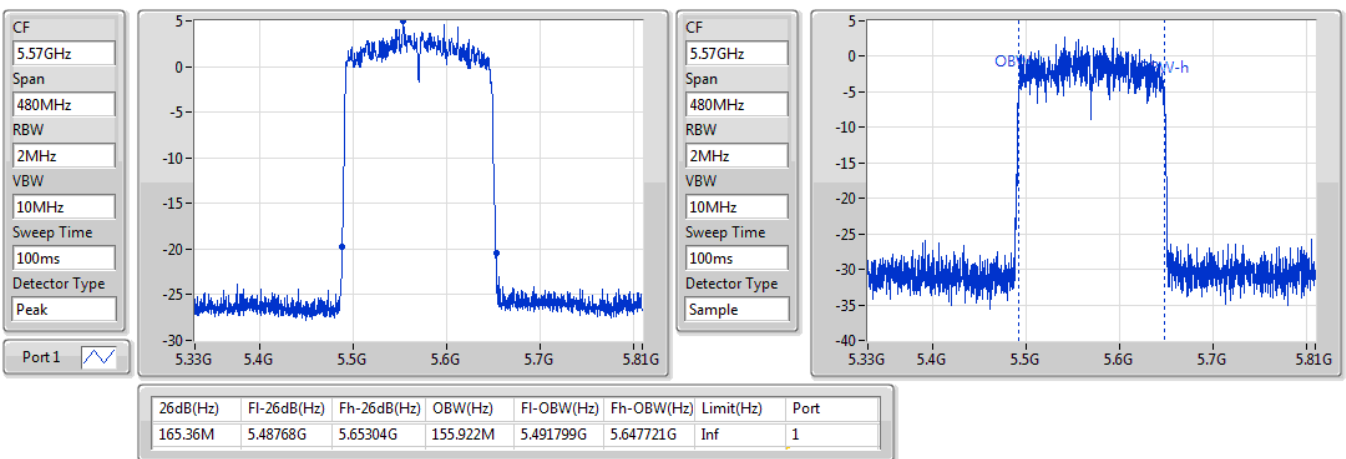

5570MHz

06/11/2019