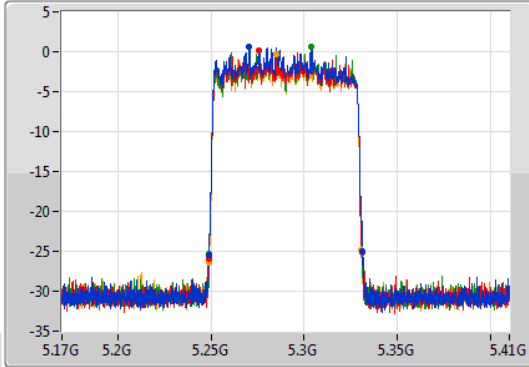

802.11ax HEW80-BF_Nss1,(MCS0)_4TX

EBW

5290MHz

12/11/2019

CF
5.29GHz
Span
240MHz
RBW
1MHz
VBW
3MHz
Sweep Time
100ms
Detector Type
Peak

CF
5.29GHz
Span
240MHz
RBW
1MHz
VBW
3MHz
Sweep Time
100ms
Detector Type
Sample