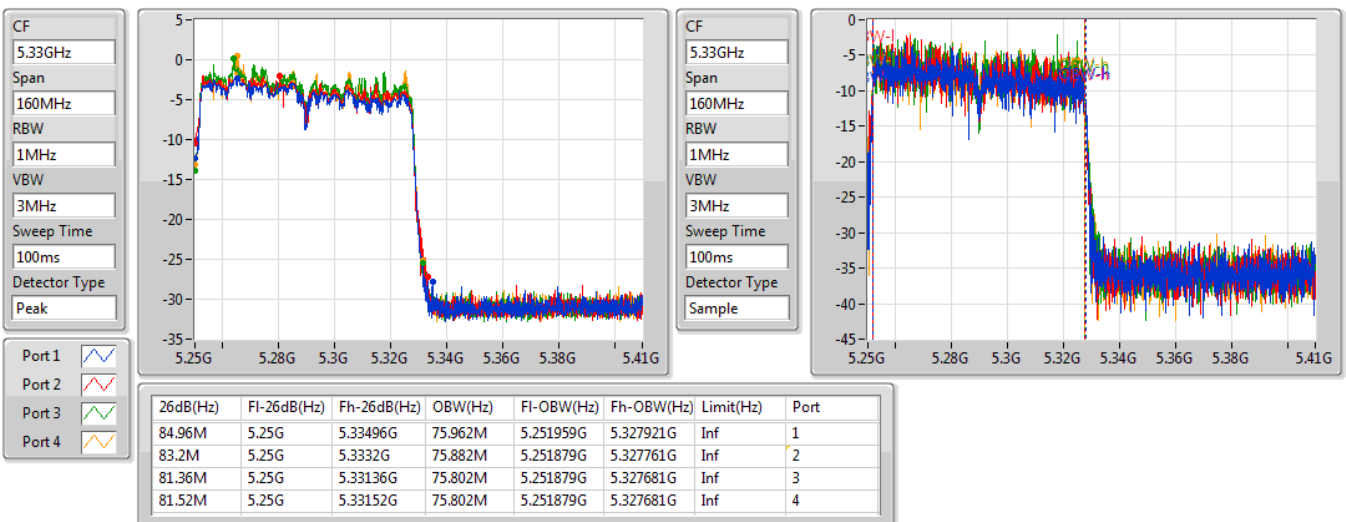

802.11ac VHT160_Nss1,(MCS0)_4TX

EBW

5250MHz Straddle 5.15-5.25GHz

09/11/2019

802.11ac VHT160_Nss1,(MCS0)_4TX

EBW

5250MHz Straddle 5.25-5.35GHz

09/11/2019