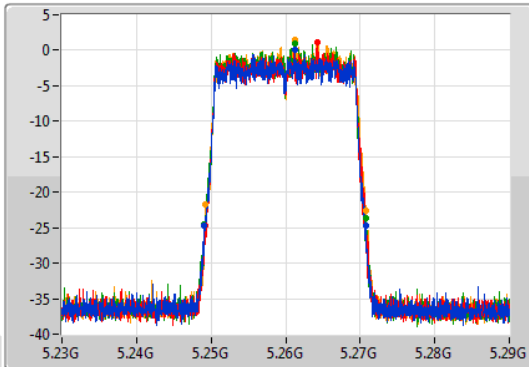

802.11ax HEW20_Nss1,(MCS0)_4TX

EBW

5260MHz

09/11/2019

CF
5.26GHz
Span
60MHz
RBW
300kHz
VBW
1MHz
Sweep Time
100ms
Detector Type
Peak

CF
5.26GHz
Span
60MHz
RBW
200kHz
VBW
1MHz
Sweep Time
100ms
Detector Type
Sample