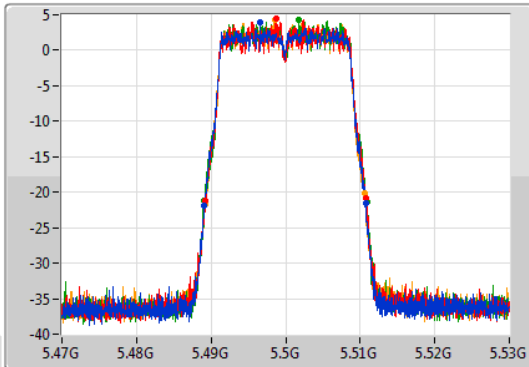

802.11ac VHT20_Nss4,(MCS0)_4TX

EBW

5500MHz

10/11/2019

CF
5.5GHz
Span
60MHz
RBW
300kHz
VBW
1MHz
Sweep Time
100ms
Detector Type
Peak

CF
5.5GHz
Span
60MHz
RBW
200kHz
VBW
1MHz
Sweep Time
100ms
Detector Type
Sample