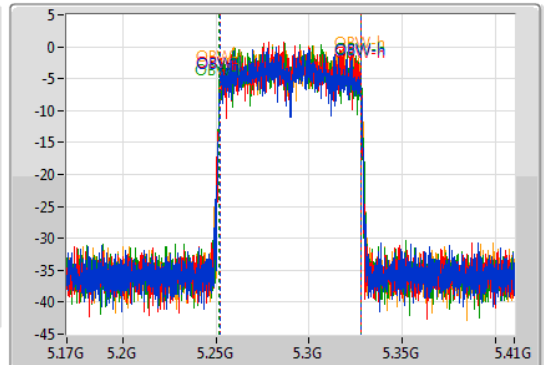

802.11ac VHT80_Nss1,(MCS0)_4TX

EBW

5290MHz

09/11/2019

CF
5.29GHz
Span
240MHz
RBW
1MHz
VBW
3MHz
Sweep Time
100ms
Detector Type
Peak

CF
5.29GHz
Span
240MHz
RBW
1MHz
VBW
3MHz
Sweep Time
100ms
Detector Type
Sample