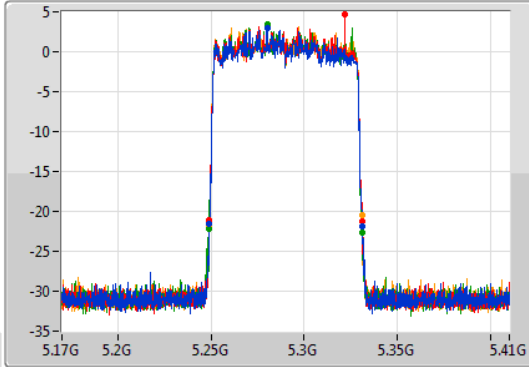

802.11ax HEW80_Nss1,(MCS0)_4TX

EBW

5290MHz

09/11/2019

CF
5.29GHz
Span
240MHz
RBW
1MHz
VBW
3MHz
Sweep Time
100ms
Detector Type
Peak

CF
5.29GHz
Span
240MHz
RBW
1MHz
VBW
3MHz
Sweep Time
100ms
Detector Type
Sample