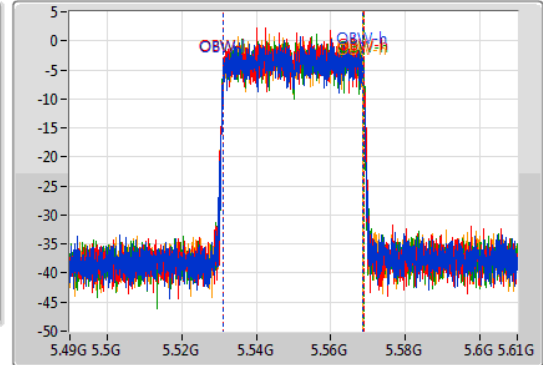

802.11ax HEW40_Nss1,(MCS0)_4TX

EBW

5550MHz

09/11/2019

CF: 5.55GHz
 Span: 120MHz
 RBW: 500kHz
 VBW: 2MHz
 Sweep Time: 100ms
 Detector Type: Peak

CF: 5.55GHz
 Span: 120MHz
 RBW: 500kHz
 VBW: 2MHz
 Sweep Time: 100ms
 Detector Type: Sample