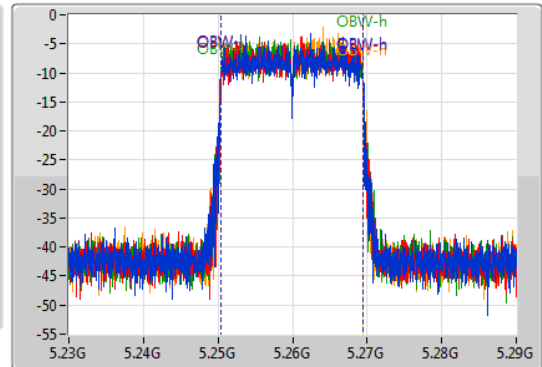

802.11ax HEW20_Nss1,(MCS0)_4TX

EBW

5260MHz

09/11/2019

CF
5.26GHz
Span
60MHz
RBW
300kHz
VBW
1MHz
Sweep Time
100ms
Detector Type
Peak

CF
5.26GHz
Span
60MHz
RBW
200kHz
VBW
1MHz
Sweep Time
100ms
Detector Type
Sample