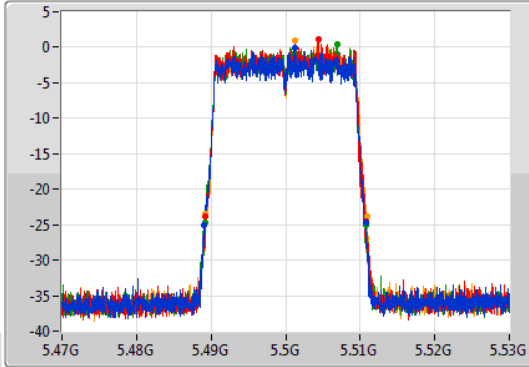

802.11ax HEW20_Nss1,(MCS0)_4TX

EBW

5500MHz

09/11/2019

CF
5.5GHz
Span
60MHz
RBW
300kHz
VBW
1MHz
Sweep Time
100ms
Detector Type
Peak

CF
5.5GHz
Span
60MHz
RBW
200kHz
VBW
1MHz
Sweep Time
100ms
Detector Type
Sample