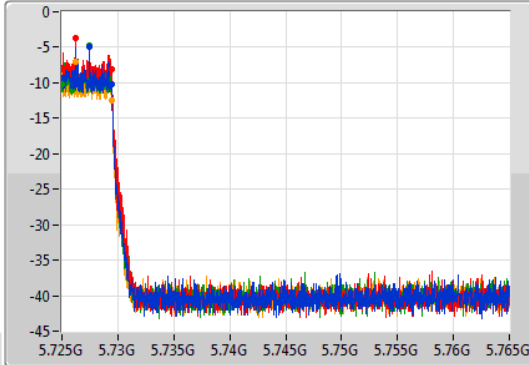

802.11ax HEW20-BF_Nss1,(MCS0)_4TX

EBW

5720MHz Straddle 5.725-5.85GHz

12/11/2019

CF
5.745GHz
Span
40MHz
RBW
100kHz
VBW
300kHz
Sweep Time
100ms
Detector Type
Peak

CF
5.745GHz
Span
40MHz
RBW
200kHz
VBW
1MHz
Sweep Time
100ms
Detector Type
Sample