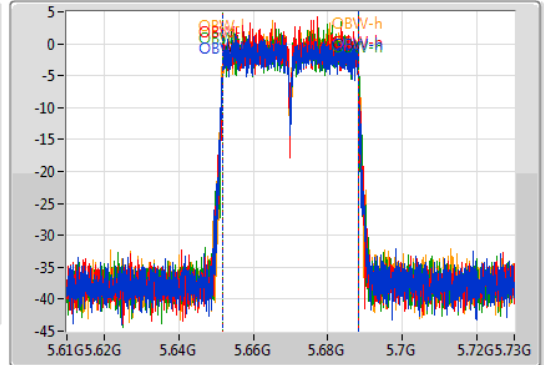

802.11ac VHT40_Nss4,(MCS0)_4TX

EBW

5670MHz

10/11/2019

CF: 5.67GHz
Span: 120MHz
RBW: 500kHz
VBW: 2MHz
Sweep Time: 100ms
Detector Type: Peak

CF: 5.67GHz
Span: 120MHz
RBW: 500kHz
VBW: 2MHz
Sweep Time: 100ms
Detector Type: Sample

Port 1: [Waveform icon]
Port 2: [Waveform icon]
Port 3: [Waveform icon]
Port 4: [Waveform icon]

26dB(Hz)	Fl-26dB(Hz)	Fh-26dB(Hz)	OBW(Hz)	Fl-OBW(Hz)	Fh-OBW(Hz)	Limit(Hz)	Port
40.2M	5.64984G	5.69004G	36.342M	5.651709G	5.688051G	Inf	1
39.72M	5.6502G	5.68992G	36.222M	5.651829G	5.688051G	Inf	2
39.9M	5.65002G	5.68992G	36.222M	5.651829G	5.688051G	Inf	3
40.08M	5.64978G	5.68986G	36.222M	5.651829G	5.688051G	Inf	4

802.11ac VHT40_Nss4,(MCS0)_4TX

EBW

5710MHz Straddle 5.47-5.725GHz

10/11/2019

CF: 5.69GHz
Span: 70MHz
RBW: 500kHz
VBW: 2MHz
Sweep Time: 100ms
Detector Type: Peak

CF: 5.69GHz
Span: 70MHz
RBW: 500kHz
VBW: 2MHz
Sweep Time: 100ms
Detector Type: Sample

Port 1: [Waveform icon]
Port 2: [Waveform icon]
Port 3: [Waveform icon]
Port 4: [Waveform icon]

26dB(Hz)	Fl-26dB(Hz)	Fh-26dB(Hz)	OBW(Hz)	Fl-OBW(Hz)	Fh-OBW(Hz)	Limit(Hz)	Port
35.21M	5.68979G	5.725G	33.023M	5.691784G	5.724808G	Inf	1
34.86M	5.69014G	5.725G	33.023M	5.691819G	5.724843G	Inf	2
34.93M	5.69007G	5.725G	32.989M	5.691854G	5.724843G	Inf	3
35.14M	5.68986G	5.725G	33.058M	5.691784G	5.724843G	Inf	4