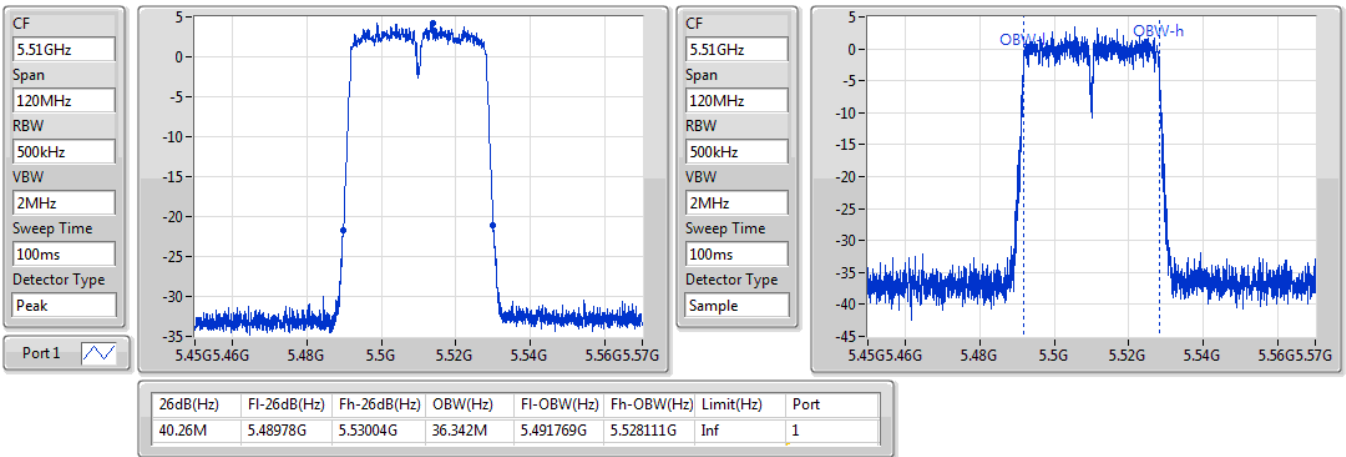

802.11ac VHT40_Nss1,(MCS0)_1TX

EBW

5510MHz

06/11/2019