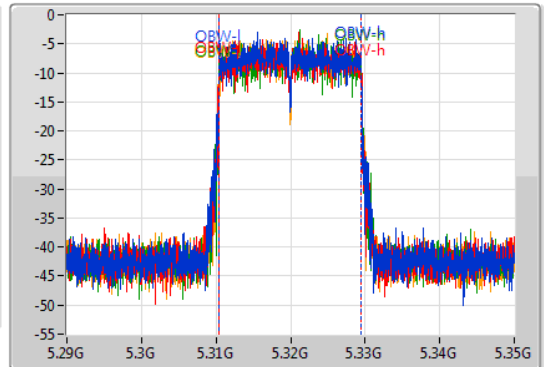

Port 1
Port 2
Port 3
Port 4

26dB(Hz)	Fl-26dB(Hz)	Fh-26dB(Hz)	OBW(Hz)	Fl-OBW(Hz)	Fh-OBW(Hz)	Limit(Hz)	Port
21.75M	5.30908G	5.33083G	18.981M	5.310465G	5.329445G	Inf	1
21.51M	5.30929G	5.3308G	19.04M	5.310435G	5.329475G	Inf	2
21.39M	5.30926G	5.33065G	18.951M	5.310465G	5.329415G	Inf	3
21.69M	5.30926G	5.33095G	18.981M	5.310435G	5.329415G	Inf	4