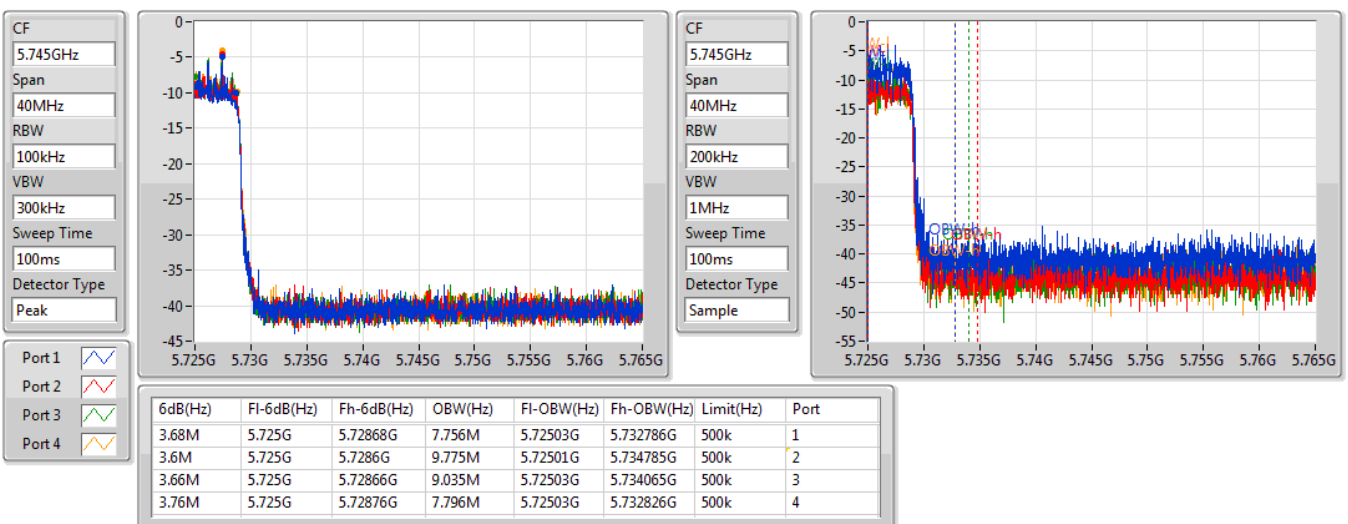

802.11ax HEW40_Nss1,(MCS0)_4TX

EBW

5710MHz Straddle 5.47-5.725GHz

09/11/2019

802.11ax HEW40_Nss1,(MCS0)_4TX

EBW

5710MHz Straddle 5.725-5.85GHz

09/11/2019