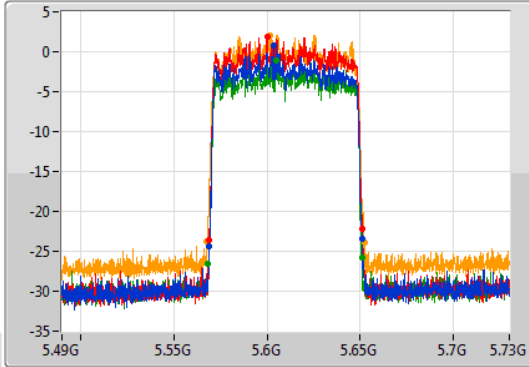

802.11ax HEW80-BF_Nss1,(MCS0)_4TX

EBW

5610MHz

12/11/2019

CF
5.61GHz
Span
240MHz
RBW
2MHz
VBW
10MHz
Sweep Time
100ms
Detector Type
Peak

CF
5.61GHz
Span
240MHz
RBW
1MHz
VBW
3MHz
Sweep Time
100ms
Detector Type
Sample