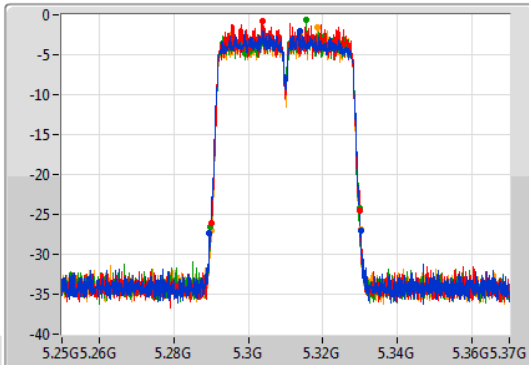

802.11ac VHT40-BF_Nss1,(MCS0)_4TX

EBW

5310MHz

12/11/2019

CF: 5.31GHz
Span: 120MHz
RBW: 500kHz
VBW: 2MHz
Sweep Time: 100ms
Detector Type: Peak

CF: 5.31GHz
Span: 120MHz
RBW: 500kHz
VBW: 2MHz
Sweep Time: 100ms
Detector Type: Sample