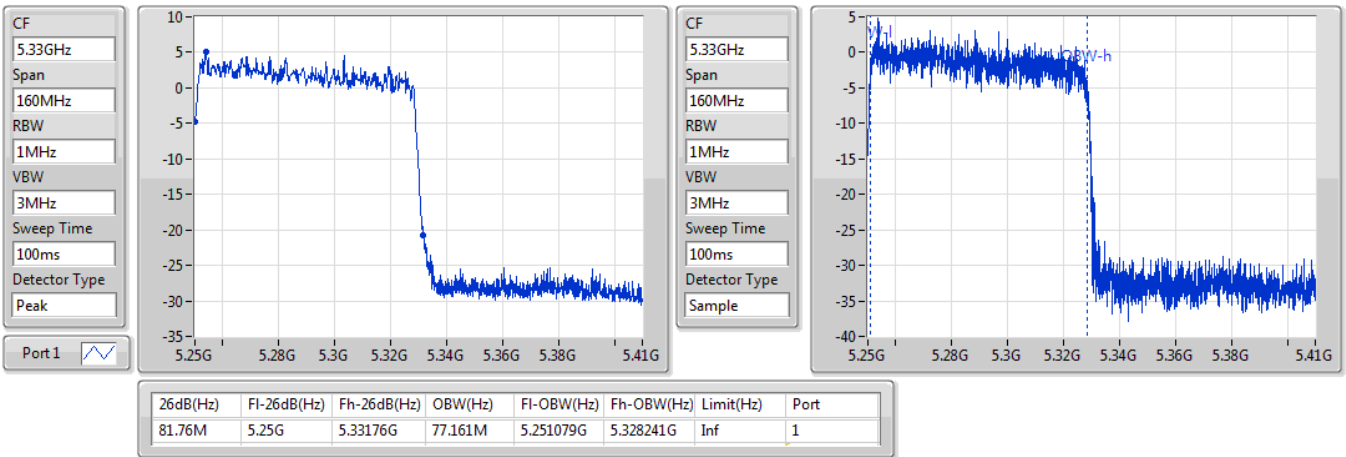

802.11ax HEW160_Nss1,(MCS0)_1TX

EBW

5250MHz Straddle 5.15-5.25GHz

06/11/2019

802.11ax HEW160_Nss1,(MCS0)_1TX

EBW

5250MHz Straddle 5.25-5.35GHz

06/11/2019