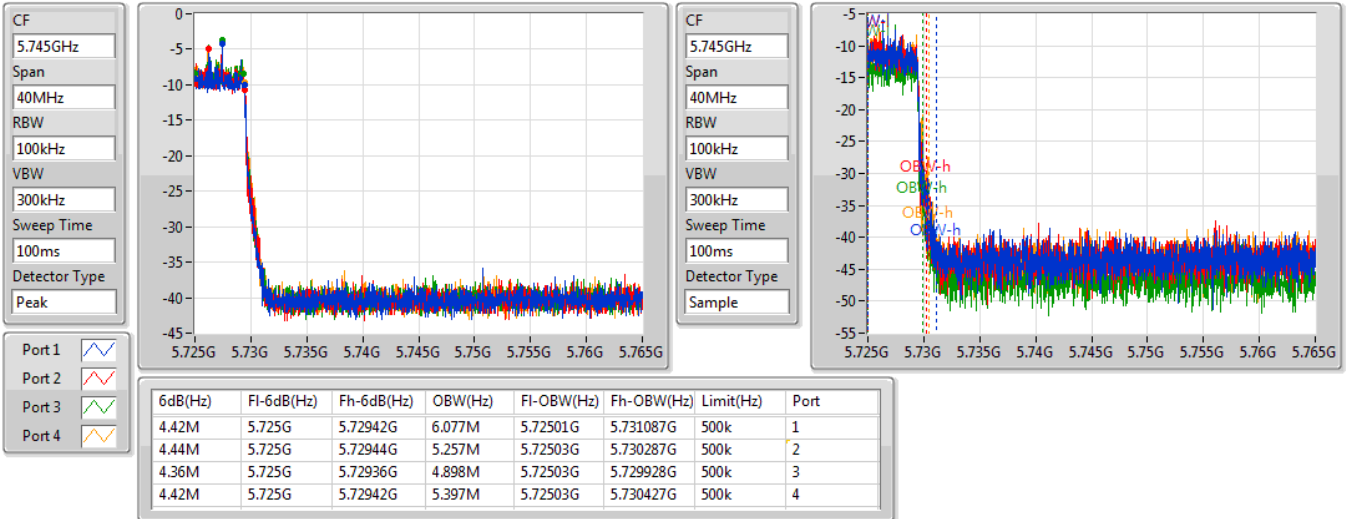

802.11ax HEW20_Nss1,(MCS0)_4TX

EBW

5720MHz Straddle 5.725-5.85GHz

09/11/2019