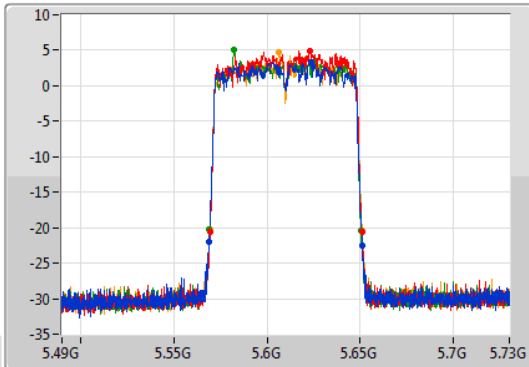

802.11ac VHT80_Nss4,(MCS0)_4TX

EBW

5610MHz

10/11/2019

CF
5.61GHz
Span
240MHz
RBW
1MHz
VBW
3MHz
Sweep Time
100ms
Detector Type
Peak

CF
5.61GHz
Span
240MHz
RBW
1MHz
VBW
3MHz
Sweep Time
100ms
Detector Type
Sample