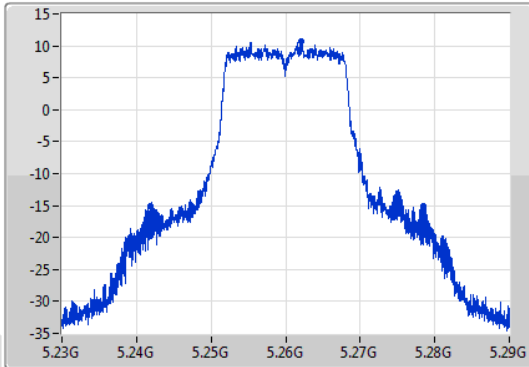

Port X-N dB = Port X 6dB down bandwidth for 5.725-5.85GHz band / 26dB down bandwidth for other band

Port X-OBW = Port X 99% occupied bandwidth;

802.11a_Nss1,(6Mbps)_1TX

EBW

5260MHz

06/11/2019

CF
5.26GHz
Span
60MHz
RBW
300kHz
VBW
1MHz
Sweep Time
100ms
Detector Type
Peak
Port1