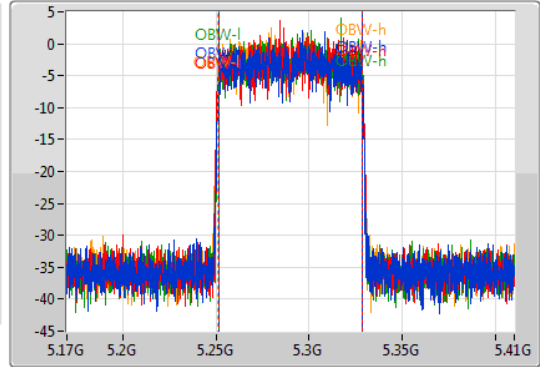

802.11ax HEW80_Nss4,(MCS0)_4TX

EBW

5290MHz

09/11/2019

CF
5.29GHz
Span
240MHz
RBW
1MHz
VBW
3MHz
Sweep Time
100ms
Detector Type
Peak

CF
5.29GHz
Span
240MHz
RBW
1MHz
VBW
3MHz
Sweep Time
100ms
Detector Type
Sample

Port 1
Port 2
Port 3
Port 4

26dB(Hz)	Fl-26dB(Hz)	Fh-26dB(Hz)	OBW(Hz)	Fl-OBW(Hz)	Fh-OBW(Hz)	Limit(Hz)	Port
81.36M	5.2492G	5.33056G	77.241M	5.251259G	5.328501G	Inf	1
80.76M	5.24956G	5.33032G	76.882M	5.251259G	5.328141G	Inf	2
81.24M	5.2492G	5.33044G	77.121M	5.251379G	5.328501G	Inf	3
81.84M	5.2492G	5.33104G	77.481M	5.251139G	5.328621G	Inf	4

802.11ax HEW80_Nss4,(MCS0)_4TX

EBW

5530MHz

10/11/2019

CF
5.53GHz
Span
240MHz
RBW
1MHz
VBW
3MHz
Sweep Time
100ms
Detector Type
Peak

CF
5.53GHz
Span
240MHz
RBW
1MHz
VBW
3MHz
Sweep Time
100ms
Detector Type
Sample

Port 1
Port 2
Port 3
Port 4

26dB(Hz)	Fl-26dB(Hz)	Fh-26dB(Hz)	OBW(Hz)	Fl-OBW(Hz)	Fh-OBW(Hz)	Limit(Hz)	Port
81.96M	5.48884G	5.5708G	77.241M	5.491259G	5.568501G	Inf	1
81.24M	5.48944G	5.57068G	76.882M	5.491499G	5.568381G	Inf	2
81.24M	5.48932G	5.57056G	77.241M	5.491259G	5.568501G	Inf	3
81.6M	5.48932G	5.57092G	77.001M	5.491499G	5.568501G	Inf	4