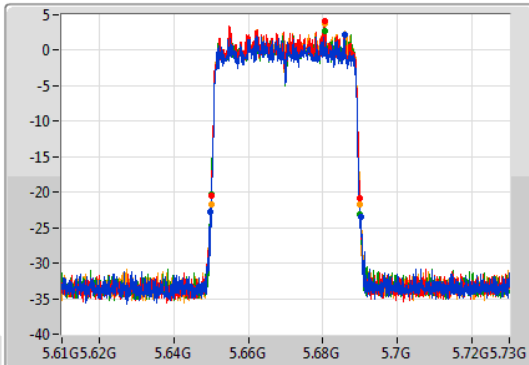

802.11ax HEW40_Nss1,(MCS0)_4TX

EBW

5670MHz

09/11/2019

CF: 5.67GHz
Span: 120MHz
RBW: 500kHz
VBW: 2MHz
Sweep Time: 100ms
Detector Type: Peak

CF: 5.67GHz
Span: 120MHz
RBW: 500kHz
VBW: 2MHz
Sweep Time: 100ms
Detector Type: Sample