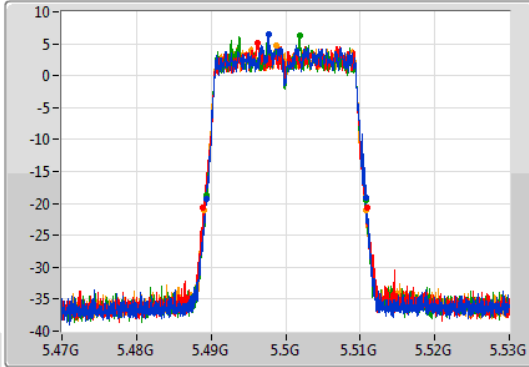

802.11ax HEW20_Nss4,(MCS0)_4TX

EBW

5500MHz

09/11/2019

CF
5.5GHz
Span
60MHz
RBW
300kHz
VBW
1MHz
Sweep Time
100ms
Detector Type
Peak

CF
5.5GHz
Span
60MHz
RBW
200kHz
VBW
1MHz
Sweep Time
100ms
Detector Type
Sample