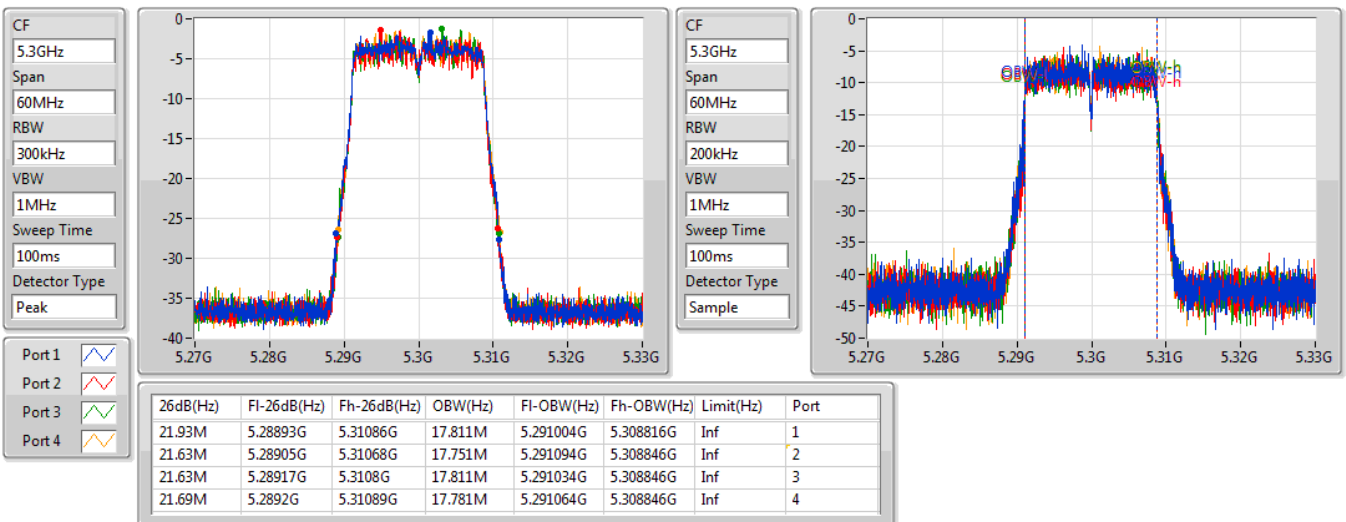

802.11ac VHT20-BF_Nss1,(MCS0)_4TX

EBW

5300MHz

12/11/2019