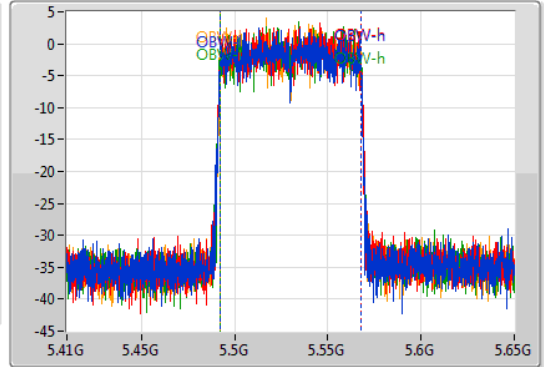

802.11ac VHT80_Nss1,(MCS0)_4TX

EBW

5530MHz

09/11/2019

CF
5.53GHz
Span
240MHz
RBW
1MHz
VBW
3MHz
Sweep Time
100ms
Detector Type
Peak

CF
5.53GHz
Span
240MHz
RBW
1MHz
VBW
3MHz
Sweep Time
100ms
Detector Type
Sample