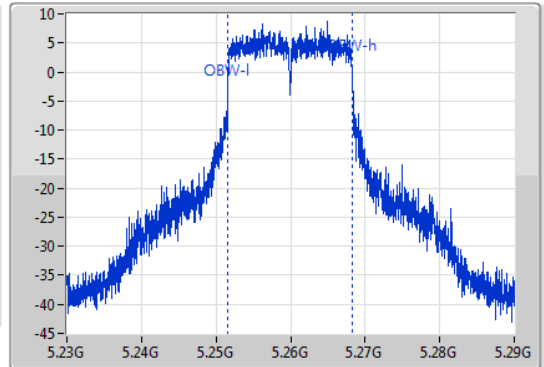

26dB(Hz)	Fl-26dB(Hz)	Fh-26dB(Hz)	OBW(Hz)	Fl-OBW(Hz)	Fh-OBW(Hz)	Limit(Hz)	Port
36.54M	5.24194G	5.27848G	16.702M	5.251604G	5.268306G	Inf	1

802.11a_Nss1,(6Mbps)_1TX

EBW

5300MHz

06/11/2019

CF
5.3GHz
Span
60MHz
RBW
500kHz
VBW
2MHz
Sweep Time
100ms
Detector Type
Peak
Port1