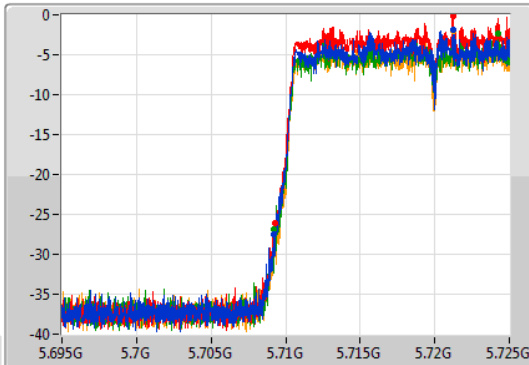

802.11ax HEW20-BF_Nss1,(MCS0)_4TX

EBW

5720MHz Straddle 5.47-5.725GHz

12/11/2019

CF
5.71GHz
Span
30MHz
RBW
200kHz
VBW
1MHz
Sweep Time
100ms
Detector Type
Peak

CF
5.71GHz
Span
30MHz
RBW
200kHz
VBW
1MHz
Sweep Time
100ms
Detector Type
Sample