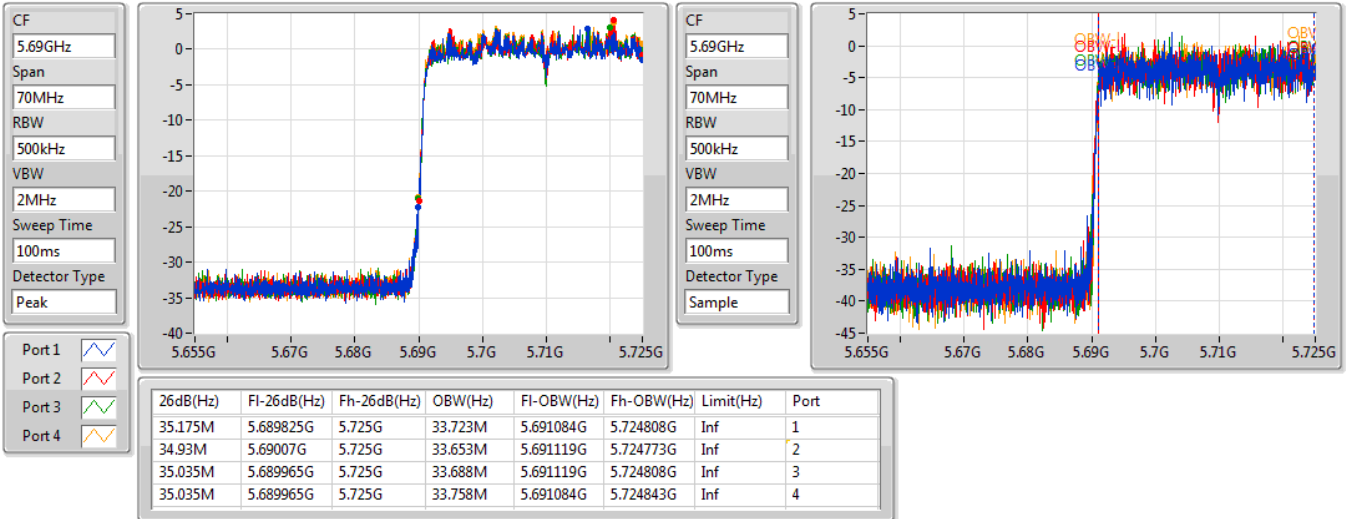

802.11ax HEW40_Nss1,(MCS0)_4TX

EBW

5710MHz Straddle 5.47-5.725GHz

09/11/2019