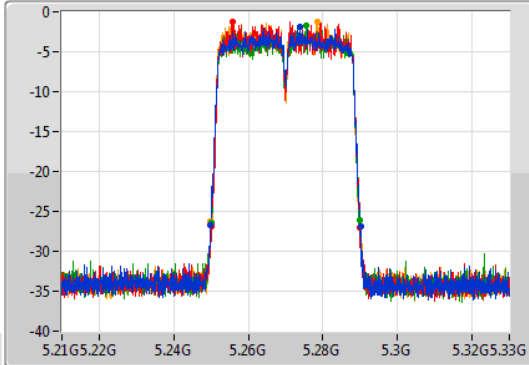

802.11ac VHT40-BF_Nss1,(MCS0)_4TX

EBW

5270MHz

12/11/2019

CF: 5.27GHz
Span: 120MHz
RBW: 500kHz
VBW: 2MHz
Sweep Time: 100ms
Detector Type: Peak

CF: 5.27GHz
Span: 120MHz
RBW: 500kHz
VBW: 2MHz
Sweep Time: 100ms
Detector Type: Sample