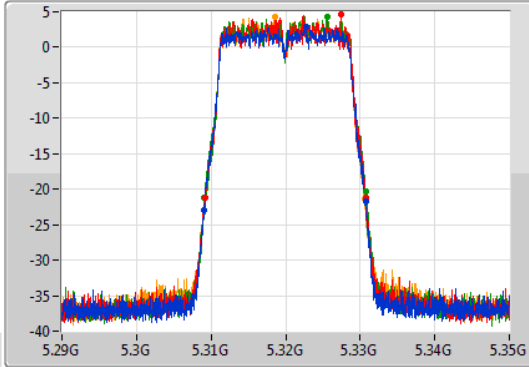

802.11ac VHT20_Nss4,(MCS0)_4TX

EBW

5320MHz

10/11/2019

CF
5.32GHz
Span
60MHz
RBW
300kHz
VBW
1MHz
Sweep Time
100ms
Detector Type
Peak

CF
5.32GHz
Span
60MHz
RBW
200kHz
VBW
1MHz
Sweep Time
100ms
Detector Type
Sample