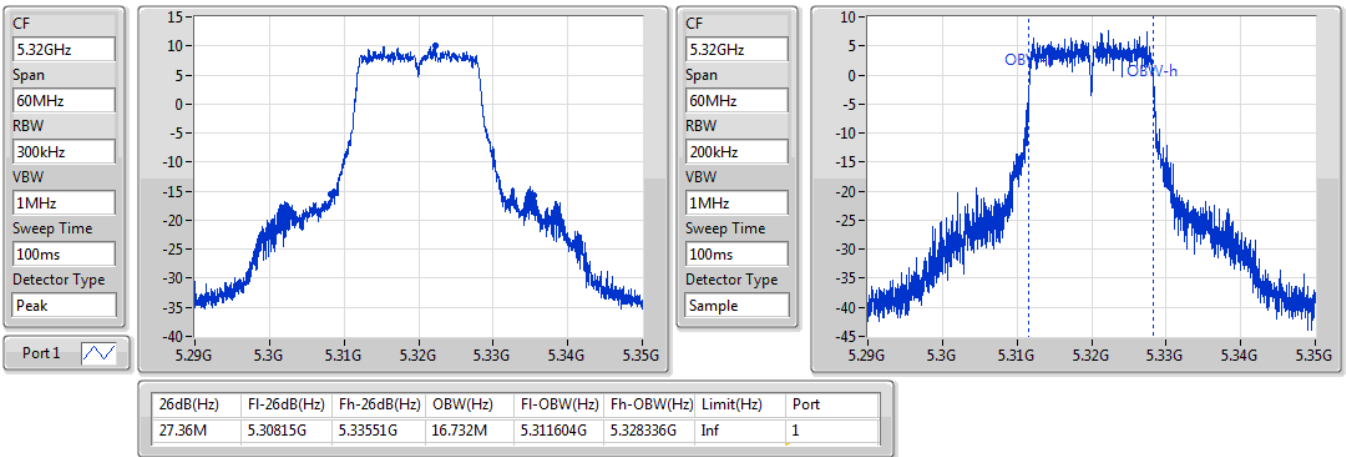

802.11a_Nss1,(6Mbps)_1TX

EBW

5320MHz

06/11/2019