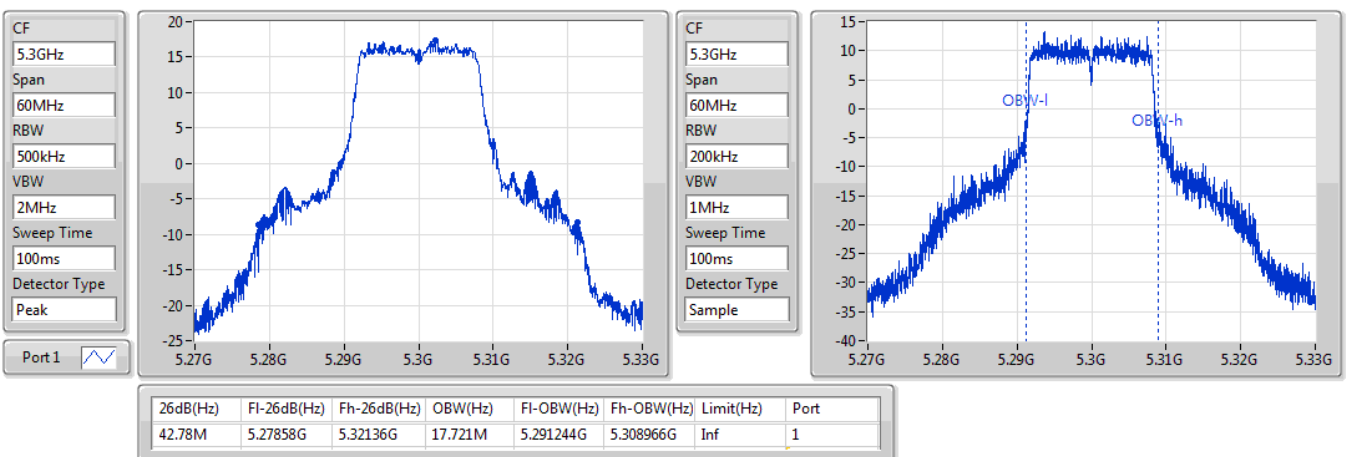

802.11a_Nss1,(6Mbps)_1TX

EBW

5300MHz

31/10/2019