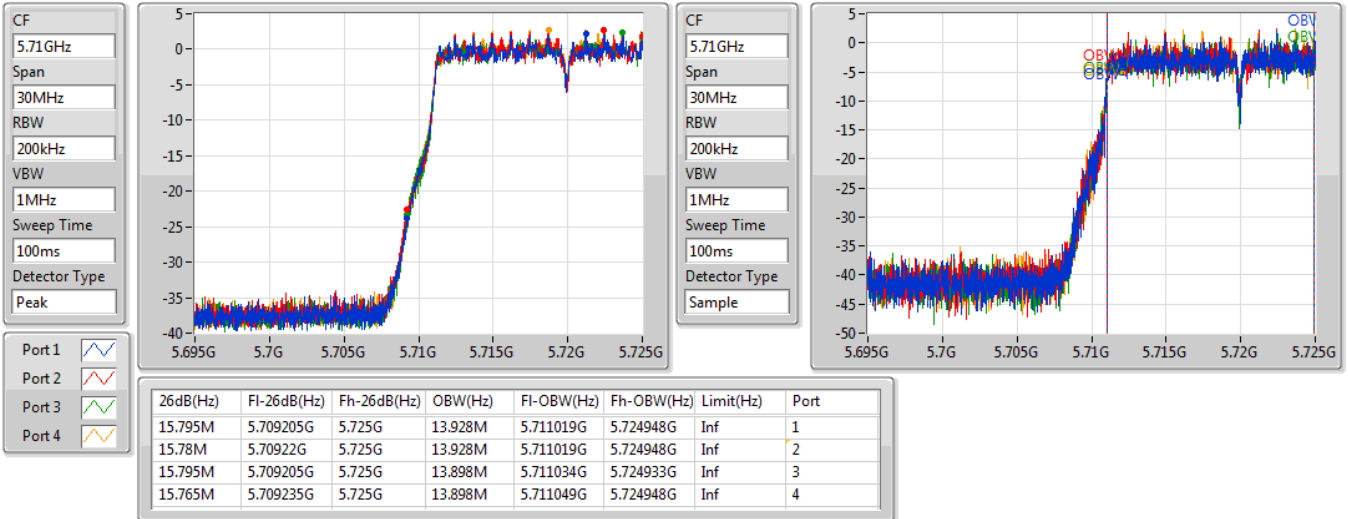

802.11ac VHT20_Nss4,(MCS0)_4TX

EBW

5720MHz Straddle 5.47-5.725GHz

10/11/2019