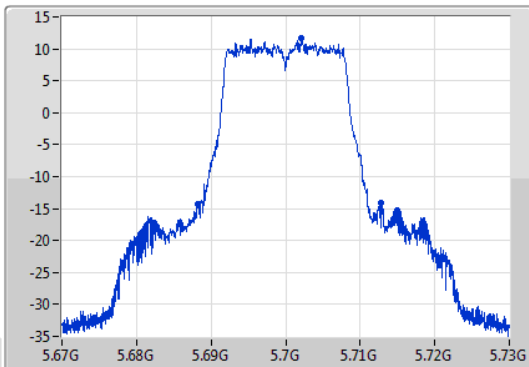

CF: 5.7GHz
Span: 60MHz
RBW: 200kHz
VBW: 1MHz
Sweep Time: 100ms
Detector Type: Sample