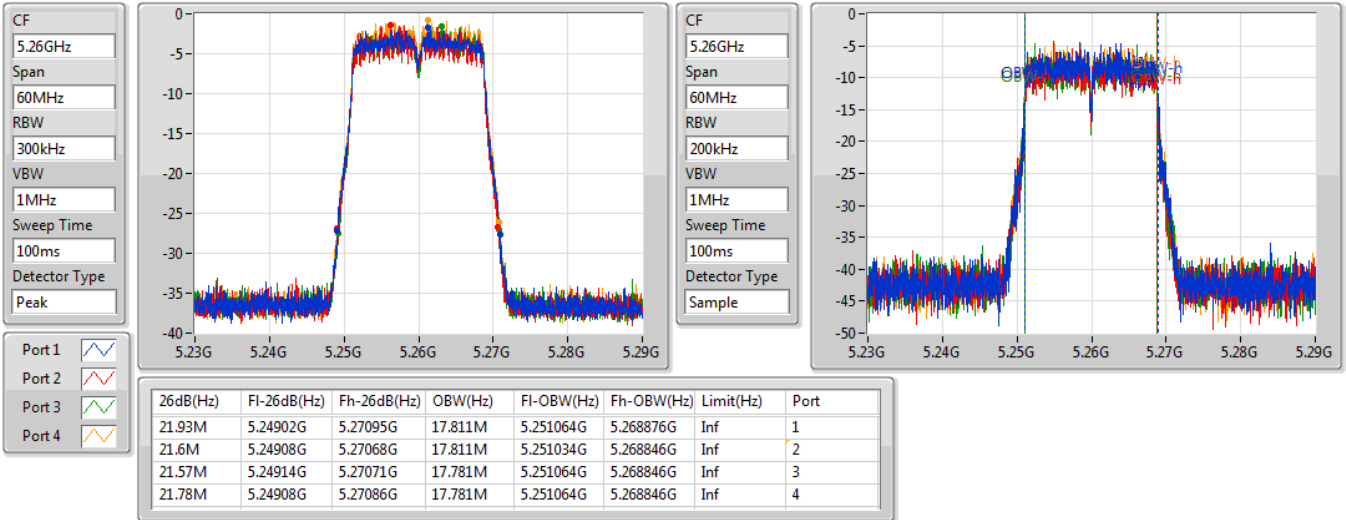

Port X-N dB = Port X 6dB down bandwidth for 5.725-5.85GHz band / 26dB down bandwidth for other band

Port X-OBW = Port X 99% occupied bandwidth;

802.11ac VHT20-BF_Nss1,(MCS0)_4TX

EBW

5260MHz

12/11/2019

802.11ac VHT20-BF_Nss1,(MCS0)_4TX