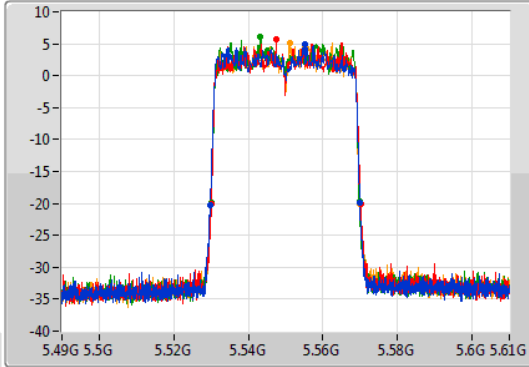

802.11ax HEW40_Nss4,(MCS0)_4TX

EBW

5550MHz

09/11/2019

CF
5.55GHz
Span
120MHz
RBW
500kHz
VBW
2MHz
Sweep Time
100ms
Detector Type
Peak

CF
5.55GHz
Span
120MHz
RBW
500kHz
VBW
2MHz
Sweep Time
100ms
Detector Type
Sample