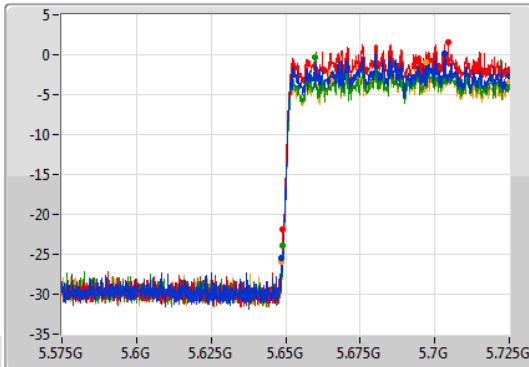

802.11ax HEW80-BF_Nss1,(MCS0)_4TX

EBW

5690MHz Straddle 5.47-5.725GHz

12/11/2019

CF
5.65GHz
Span
150MHz
RBW
1MHz
VBW
3MHz
Sweep Time
100ms
Detector Type
Peak

CF
5.65GHz
Span
150MHz
RBW
1MHz
VBW
3MHz
Sweep Time
100ms
Detector Type
Sample