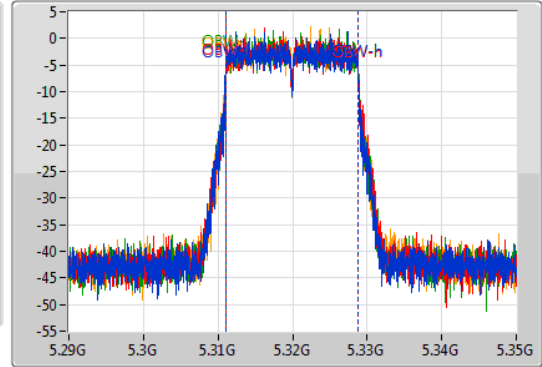

802.11ac VHT20_Nss4,(MCS0)_4TX

EBW

5320MHz

10/11/2019

CF
5.32GHz
Span
60MHz
RBW
300kHz
VBW
1MHz
Sweep Time
100ms
Detector Type
Peak

CF
5.32GHz
Span
60MHz
RBW
200kHz
VBW
1MHz
Sweep Time
100ms
Detector Type
Sample

Port 1
Port 2
Port 3
Port 4

26dB(Hz)	Fl-26dB(Hz)	Fh-26dB(Hz)	OBW(Hz)	Fl-OBW(Hz)	Fh-OBW(Hz)	Limit(Hz)	Port
21.72M	5.30902G	5.33074G	17.751M	5.311034G	5.328786G	Inf	1
21.57M	5.3092G	5.33077G	17.751M	5.311064G	5.328816G	Inf	2
21.66M	5.30911G	5.33077G	17.751M	5.311064G	5.328816G	Inf	3
21.45M	5.30917G	5.33062G	17.691M	5.311094G	5.328786G	Inf	4

802.11ac VHT20_Nss4,(MCS0)_4TX

EBW

5500MHz

10/11/2019

CF
5.5GHz
Span
60MHz
RBW
300kHz
VBW
1MHz
Sweep Time
100ms
Detector Type
Peak

CF
5.5GHz
Span
60MHz
RBW
200kHz
VBW
1MHz
Sweep Time
100ms
Detector Type
Sample

Port 1
Port 2
Port 3
Port 4

26dB(Hz)	Fl-26dB(Hz)	Fh-26dB(Hz)	OBW(Hz)	Fl-OBW(Hz)	Fh-OBW(Hz)	Limit(Hz)	Port
21.6M	5.48911G	5.51071G	17.721M	5.491064G	5.508786G	Inf	1
21.6M	5.4892G	5.5108G	17.721M	5.491094G	5.508816G	Inf	2
21.84M	5.48908G	5.51092G	17.721M	5.491064G	5.508786G	Inf	3
21.54M	5.48914G	5.51068G	17.691M	5.491064G	5.508756G	Inf	4