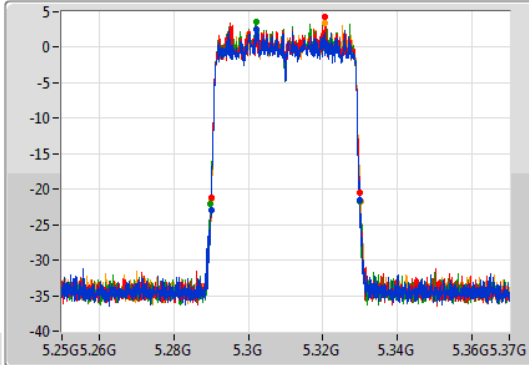

802.11ax HEW40_Nss1,(MCS0)_4TX

EBW

5310MHz

09/11/2019

CF
5.31GHz
Span
120MHz
RBW
500kHz
VBW
2MHz
Sweep Time
100ms
Detector Type
Peak

CF
5.31GHz
Span
120MHz
RBW
500kHz
VBW
2MHz
Sweep Time
100ms
Detector Type
Sample