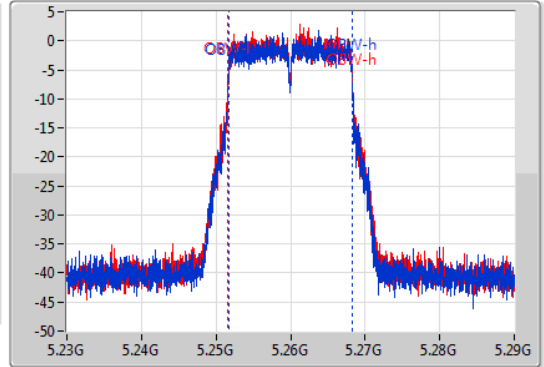

26dB(Hz)	Fl-26dB(Hz)	Fh-26dB(Hz)	OBW(Hz)	Fl-OBW(Hz)	Fh-OBW(Hz)	Limit(Hz)	Port
21.45M	5.24926G	5.27071G	16.552M	5.251664G	5.268216G	Inf	1
21.54M	5.24926G	5.2708G	16.642M	5.251604G	5.268246G	Inf	2

802.11a_Nss1,(6Mbps)_2TX

EBW

5300MHz

07/11/2019

CF
5.3GHz
Span
60MHz
RBW
300kHz
VBW
1MHz
Sweep Time
100ms
Detector Type
Peak