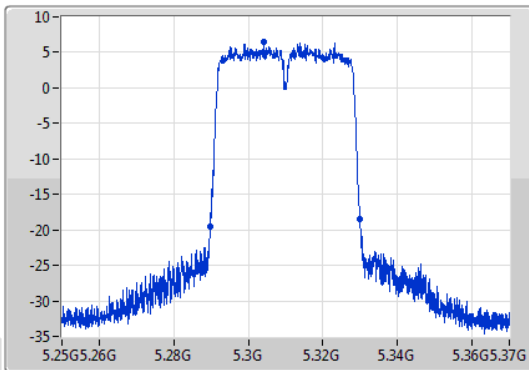

CF
5.31GHz
Span
120MHz
RBW
500kHz
VBW
2MHz
Sweep Time
100ms
Detector Type
Sample