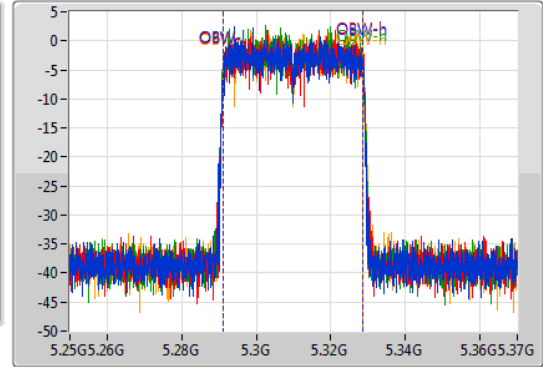

802.11ax HEW40_Nss4,(MCS0)_4TX

EBW

5310MHz

09/11/2019

CF
5.31GHz
Span
120MHz
RBW
500kHz
VBW
2MHz
Sweep Time
100ms
Detector Type
Peak

CF
5.31GHz
Span
120MHz
RBW
500kHz
VBW
2MHz
Sweep Time
100ms
Detector Type
Sample