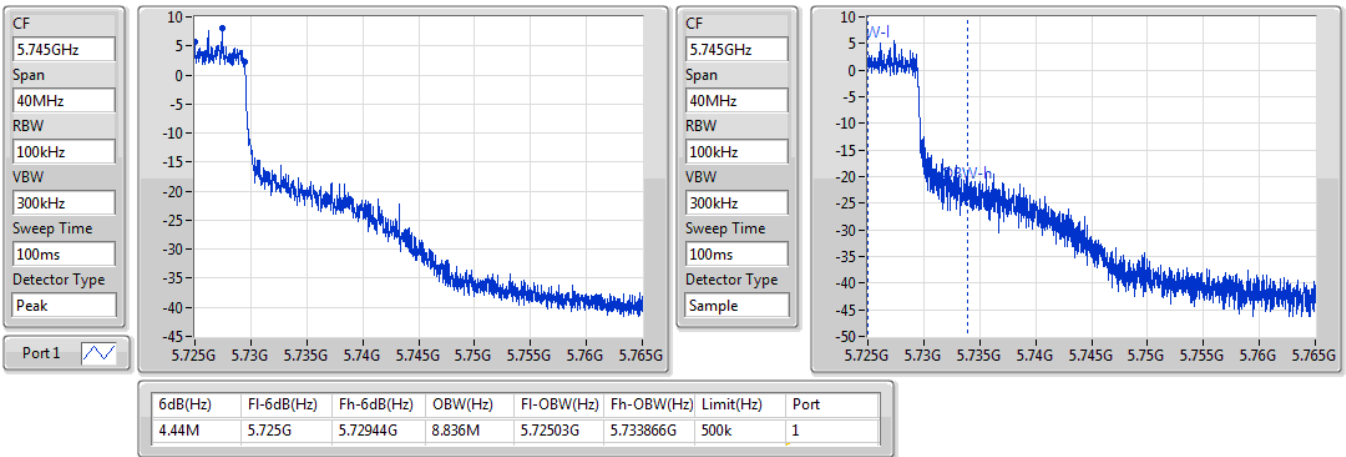

802.11ax HEW20_Nss1,(MCS0)_1TX

EBW

5720MHz Straddle 5.725-5.85GHz

06/11/2019