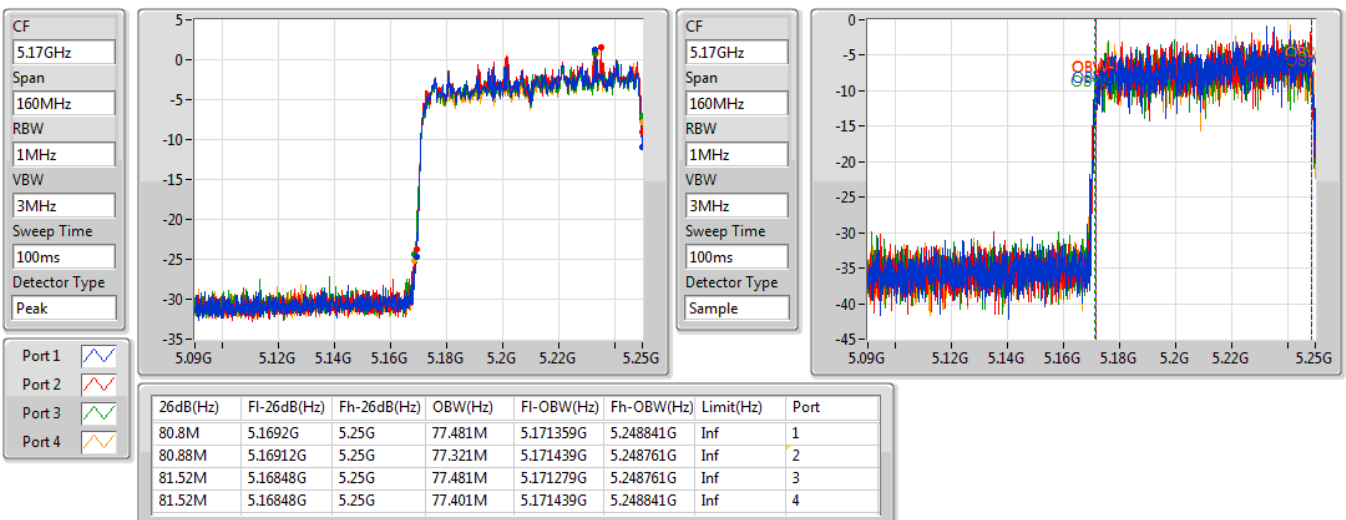

802.11ax HEW80-BF_Nss1,(MCS0)_4TX

EBW

5690MHz Straddle 5.725-5.85GHz

12/11/2019

802.11ax HEW160-BF_Nss1,(MCS0)_4TX

EBW

5250MHz Straddle 5.15-5.25GHz

12/11/2019