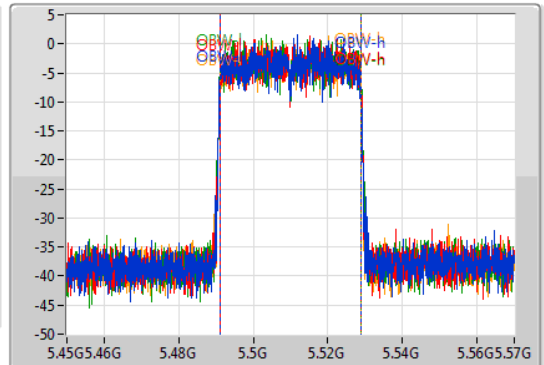

802.11ax HEW40_Nss1,(MCS0)_4TX

EBW

5510MHz

09/11/2019

CF
5.51GHz
Span
120MHz
RBW
500kHz
VBW
2MHz
Sweep Time
100ms
Detector Type
Peak

CF
5.51GHz
Span
120MHz
RBW
500kHz
VBW
2MHz
Sweep Time
100ms
Detector Type
Sample