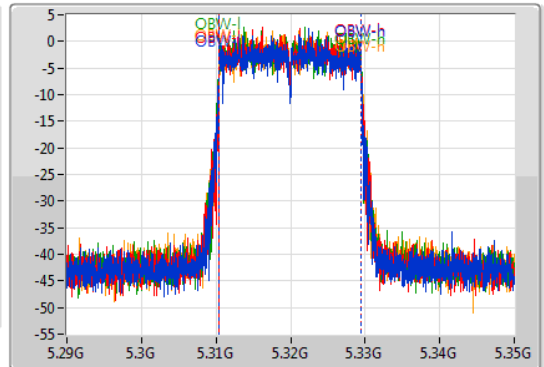

802.11ax HEW20_Nss4,(MCS0)_4TX

EBW

5320MHz

09/11/2019

CF
5.32GHz
Span
60MHz
RBW
300kHz
VBW
1MHz
Sweep Time
100ms
Detector Type
Peak

CF
5.32GHz
Span
60MHz
RBW
200kHz
VBW
1MHz
Sweep Time
100ms
Detector Type
Sample