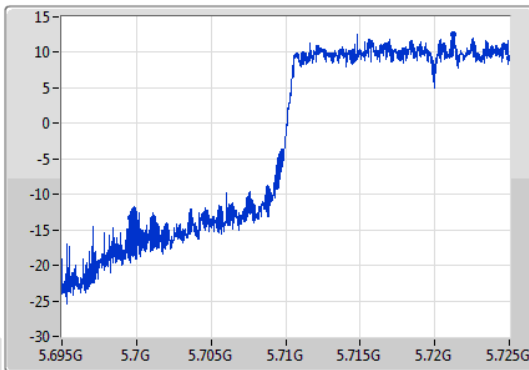

CF: 5.71GHz
Span: 30MHz
RBW: 200kHz
VBW: 1MHz
Sweep Time: 100ms
Detector Type: Sample