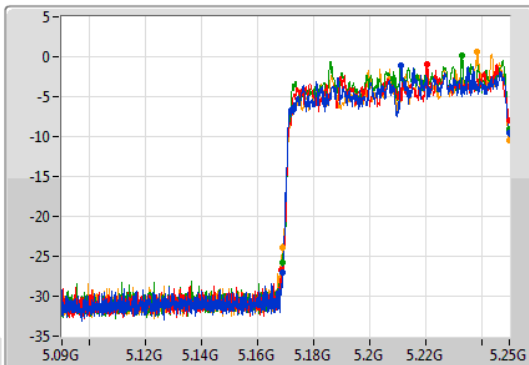

5250MHz Straddle 5.15-5.25GHz

10/11/2019

CF
5.17GHz
Span
160MHz
RBW
1MHz
VBW
3MHz
Sweep Time
100ms
Detector Type
Peak

CF
5.17GHz
Span
160MHz
RBW
1MHz
VBW
3MHz
Sweep Time
100ms
Detector Type
Sample