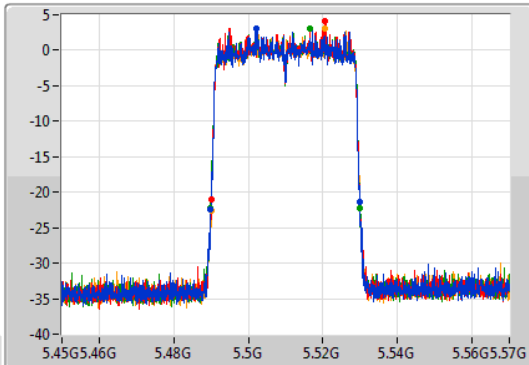

802.11ax HEW40_Nss1,(MCS0)_4TX

EBW

5510MHz

09/11/2019

CF
5.51GHz
Span
120MHz
RBW
500kHz
VBW
2MHz
Sweep Time
100ms
Detector Type
Peak

CF
5.51GHz
Span
120MHz
RBW
500kHz
VBW
2MHz
Sweep Time
100ms
Detector Type
Sample