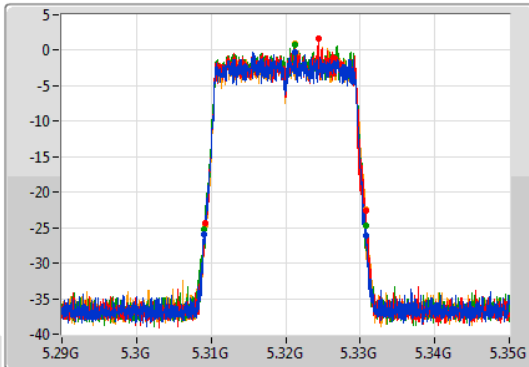

802.11ax HEW20_Nss1,(MCS0)_4TX

EBW

5320MHz

09/11/2019

CF
5.32GHz
Span
60MHz
RBW
300kHz
VBW
1MHz
Sweep Time
100ms
Detector Type
Peak

CF
5.32GHz
Span
60MHz
RBW
200kHz
VBW
1MHz
Sweep Time
100ms
Detector Type
Sample