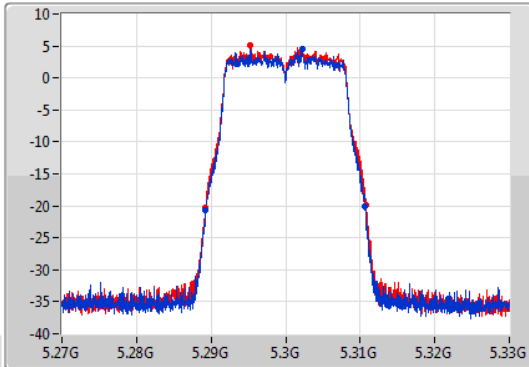

CF
5.3GHz
Span
60MHz
RBW
200kHz
VBW
1MHz
Sweep Time
100ms
Detector Type
Sample