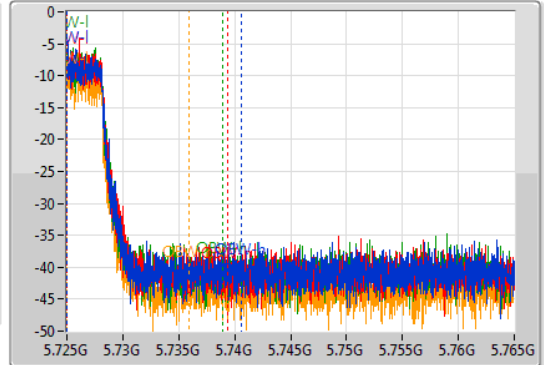

802.11ac VHT40_Nss1,(MCS0)_4TX

EBW

5710MHz Straddle 5.725-5.85GHz

09/11/2019

CF
5.745GHz
Span
40MHz
RBW
100kHz
VBW
300kHz
Sweep Time
100ms
Detector Type
Peak

CF
5.745GHz
Span
40MHz
RBW
200kHz
VBW
1MHz
Sweep Time
100ms
Detector Type
Sample