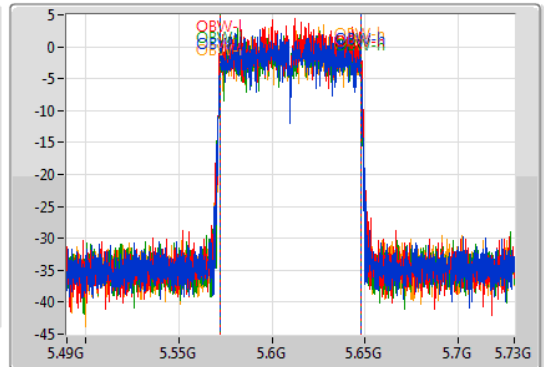

802.11ac VHT80_Nss1,(MCS0)_4TX

EBW

5610MHz

09/11/2019

CF
5.61GHz
Span
240MHz
RBW
1MHz
VBW
3MHz
Sweep Time
100ms
Detector Type
Peak

CF
5.61GHz
Span
240MHz
RBW
1MHz
VBW
3MHz
Sweep Time
100ms
Detector Type
Sample