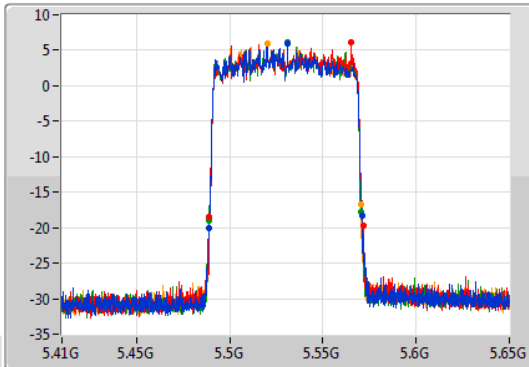

802.11ax HEW80_Nss1,(MCS0)_4TX

EBW

5530MHz

09/11/2019

CF
5.53GHz
Span
240MHz
RBW
1MHz
VBW
3MHz
Sweep Time
100ms
Detector Type
Peak

CF
5.53GHz
Span
240MHz
RBW
1MHz
VBW
3MHz
Sweep Time
100ms
Detector Type
Sample