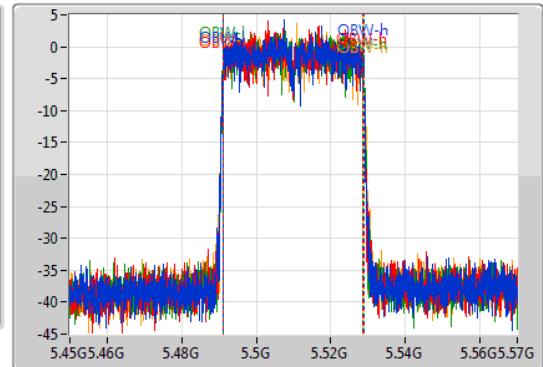

802.11ax HEW40_Nss4,(MCS0)_4TX

EBW

5510MHz

09/11/2019

CF
5.51GHz
Span
120MHz
RBW
500kHz
VBW
2MHz
Sweep Time
100ms
Detector Type
Peak

CF
5.51GHz
Span
120MHz
RBW
500kHz
VBW
2MHz
Sweep Time
100ms
Detector Type
Sample