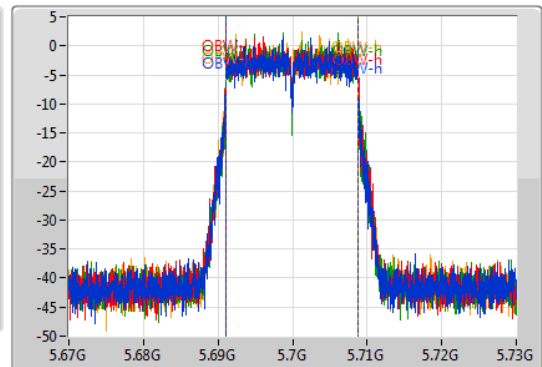

Sweep Time
100ms

Detector Type
Peak

CF
5.7GHz

Span
60MHz

RBW
200kHz

VBW
1MHz

Sweep Time
100ms

Detector Type
Sample