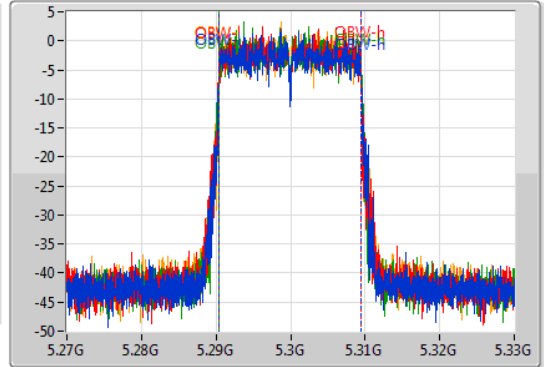

802.11ax HEW20_Nss4,(MCS0)_4TX

EBW

5300MHz

09/11/2019

CF
5.3GHz
Span
60MHz
RBW
300kHz
VBW
1MHz
Sweep Time
100ms
Detector Type
Peak

CF
5.3GHz
Span
60MHz
RBW
200kHz
VBW
1MHz
Sweep Time
100ms
Detector Type
Sample