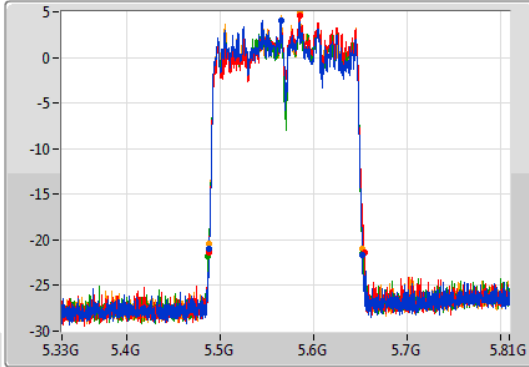

802.11ac VHT160_Nss1,(MCS0)_4TX

EBW

5570MHz

09/11/2019

CF
5.57GHz
Span
480MHz
RBW
2MHz
VBW
10MHz
Sweep Time
100ms
Detector Type
Peak

CF
5.57GHz
Span
480MHz
RBW
2MHz
VBW
10MHz
Sweep Time
100ms
Detector Type
Sample