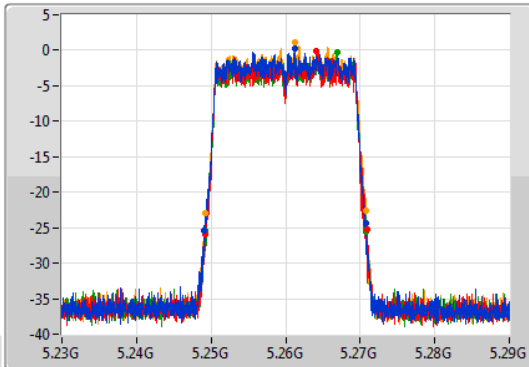

802.11ax HEW20-BF_Nss1,(MCS0)_4TX

EBW

5260MHz

12/11/2019

CF: 5.26GHz
Span: 60MHz
RBW: 300kHz
VBW: 1MHz
Sweep Time: 100ms
Detector Type: Peak

CF: 5.26GHz
Span: 60MHz
RBW: 200kHz
VBW: 1MHz
Sweep Time: 100ms
Detector Type: Sample