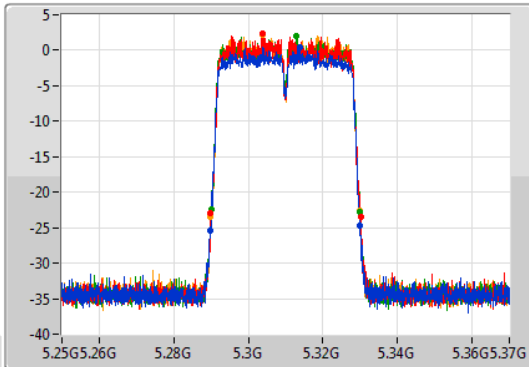

802.11ac VHT40_Nss1,(MCS0)_4TX

EBW

5310MHz

09/11/2019

CF
5.31GHz
Span
120MHz
RBW
500kHz
VBW
2MHz
Sweep Time
100ms
Detector Type
Peak

CF
5.31GHz
Span
120MHz
RBW
500kHz
VBW
2MHz
Sweep Time
100ms
Detector Type
Sample