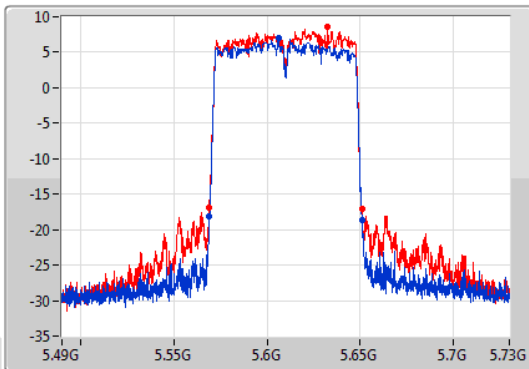

CF
5.61GHz
Span
240MHz
RBW
1MHz
VBW
3MHz
Sweep Time
100ms
Detector Type
Sample