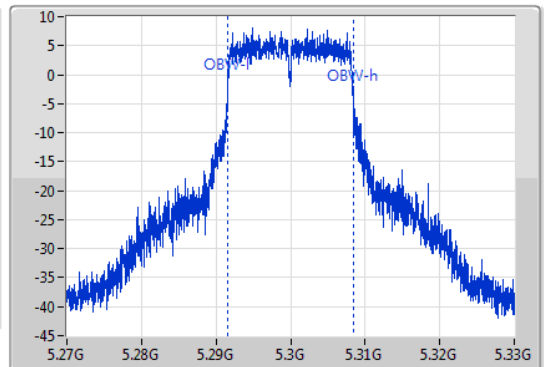

802.11a_Nss1,(6Mbps)_1TX

EBW

5300MHz

06/11/2019

CF
5.3GHz
Span
60MHz
RBW
500kHz
VBW
2MHz
Sweep Time
100ms
Detector Type
Peak
Port1

CF
5.3GHz
Span
60MHz
RBW
200kHz
VBW
1MHz
Sweep Time
100ms
Detector Type
Sample