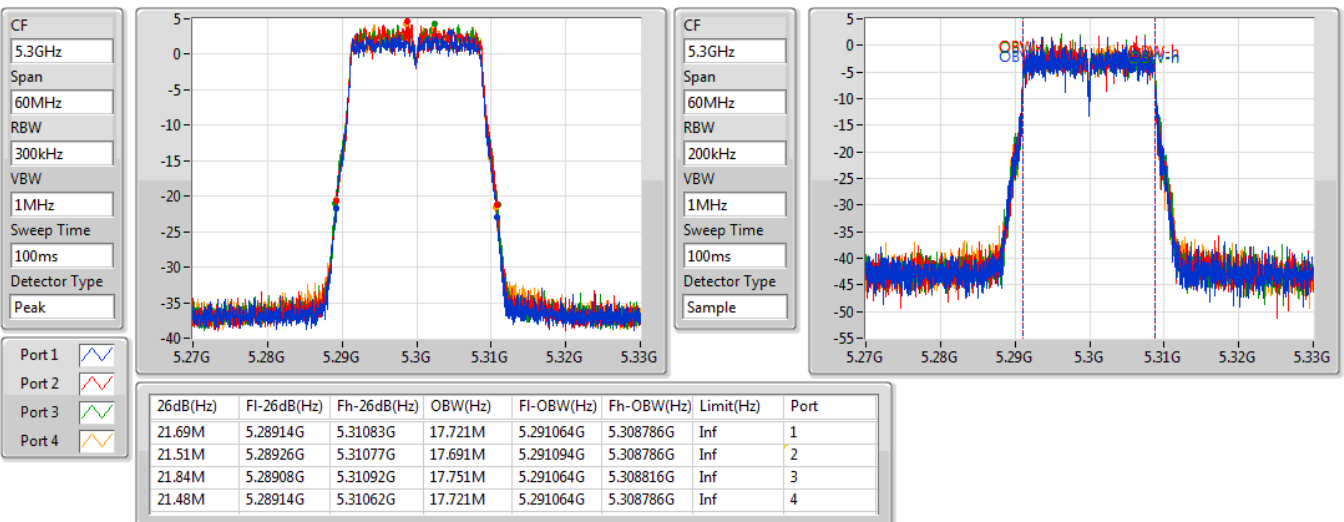

802.11ac VHT20_Nss4,(MCS0)_4TX

EBW

5300MHz

10/11/2019