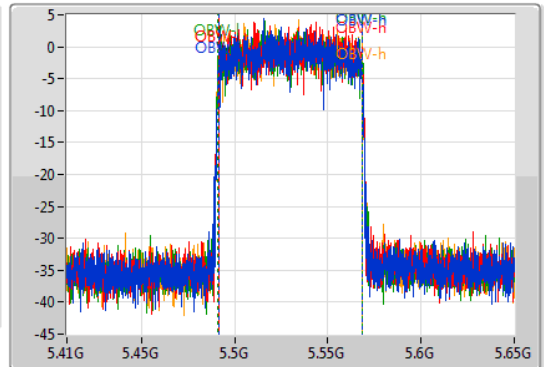

802.11ax HEW80_Nss1,(MCS0)_4TX

EBW

5530MHz

09/11/2019

CF
5.53GHz
Span
240MHz
RBW
1MHz
VBW
3MHz
Sweep Time
100ms
Detector Type
Peak

CF
5.53GHz
Span
240MHz
RBW
1MHz
VBW
3MHz
Sweep Time
100ms
Detector Type
Sample