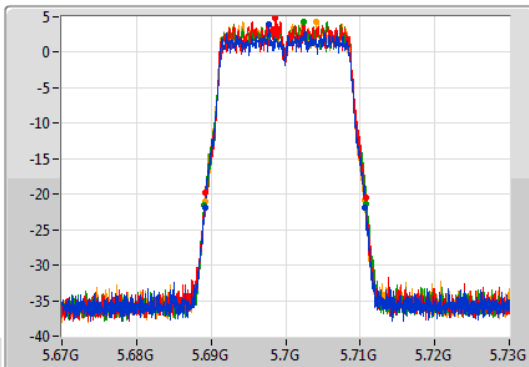

Sweep Time
100ms

Detector Type
Peak

CF
5.7GHz

Span
60MHz

RBW
200kHz

VBW
1MHz

Sweep Time
100ms

Detector Type
Sample