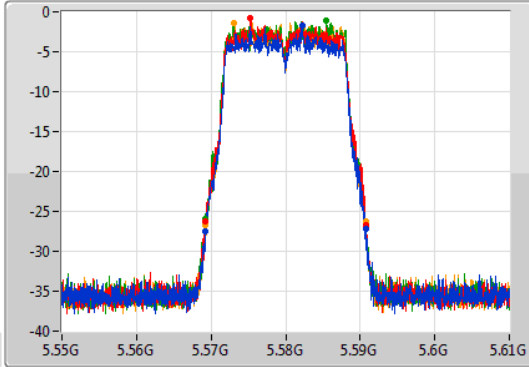

802.11a_Nss1,(6Mbps)_4TX

EBW

5580MHz

09/11/2019

CF
5.58GHz
Span
60MHz
RBW
300kHz
VBW
1MHz
Sweep Time
100ms
Detector Type
Peak

CF
5.58GHz
Span
60MHz
RBW
200kHz
VBW
1MHz
Sweep Time
100ms
Detector Type
Sample