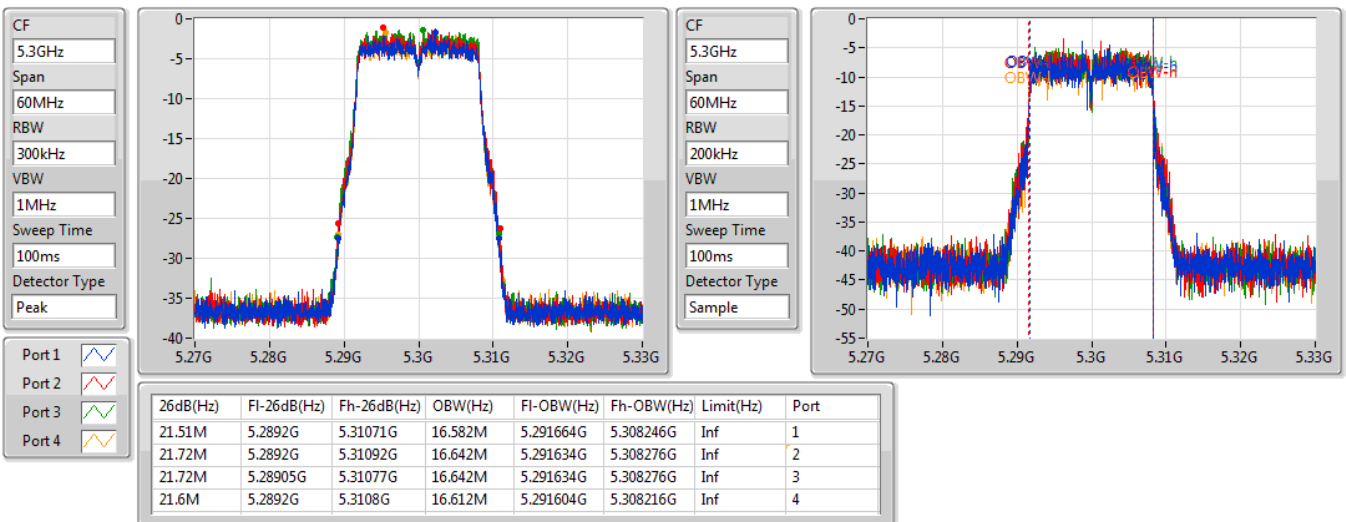

802.11a_Nss1,(6Mbps)_4TX

EBW

5300MHz

09/11/2019