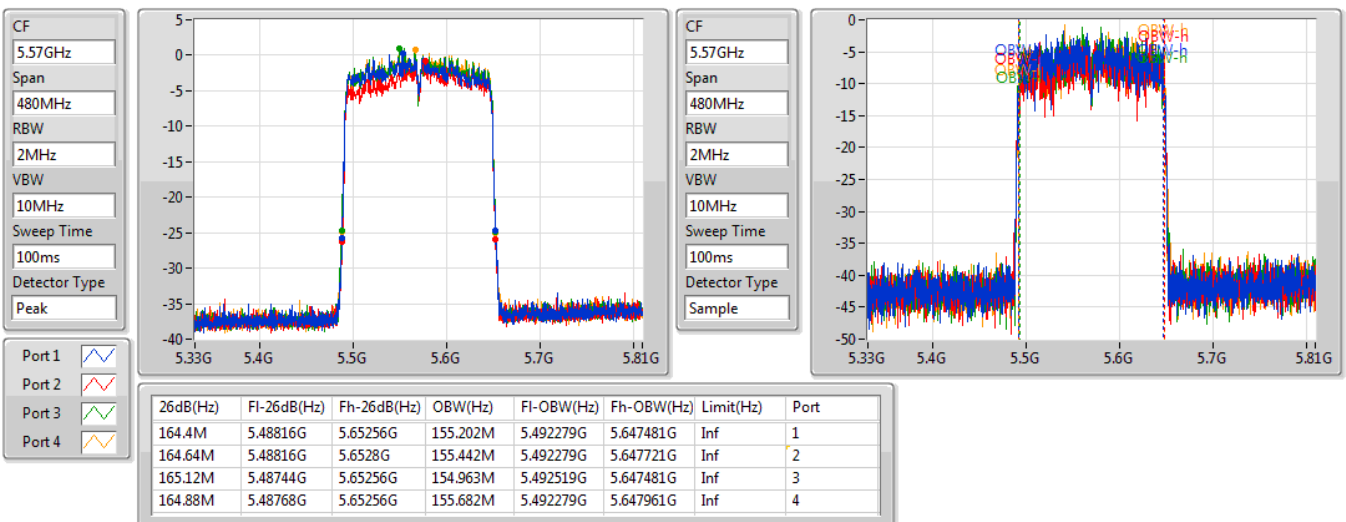

802.11ax HEW160-BF_Nss1,(MCS0)_4TX

EBW

5250MHz Straddle 5.25-5.35GHz

12/11/2019

802.11ax HEW160-BF_Nss1,(MCS0)_4TX

EBW

5570MHz

12/11/2019