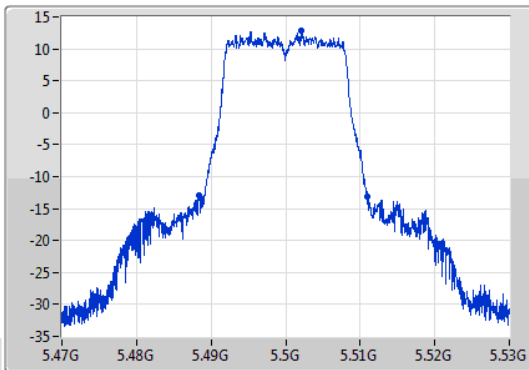

CF
5.5GHz
Span
60MHz
RBW
200kHz
VBW
1MHz
Sweep Time
100ms
Detector Type
Sample