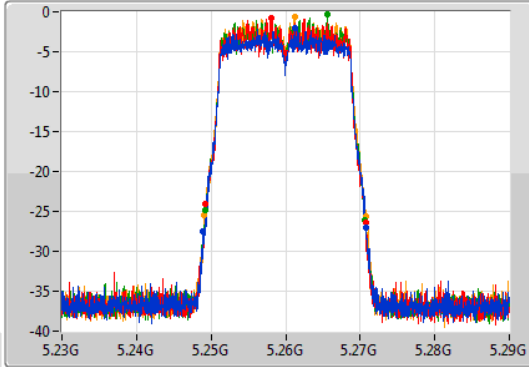

802.11ac VHT20_Nss1,(MCS0)_4TX

EBW

5260MHz

09/11/2019

CF
5.26GHz
Span
60MHz
RBW
300kHz
VBW
1MHz
Sweep Time
100ms
Detector Type
Peak

CF
5.26GHz
Span
60MHz
RBW
200kHz
VBW
1MHz
Sweep Time
100ms
Detector Type
Sample