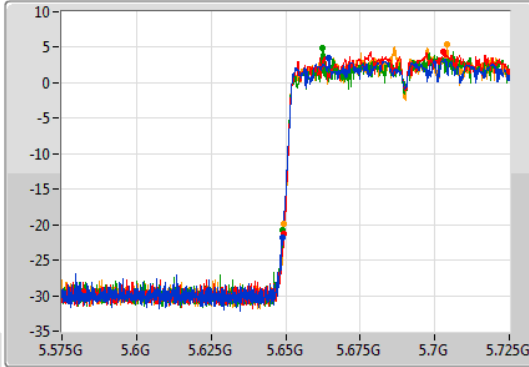

802.11ac VHT80_Nss4,(MCS0)_4TX

EBW

5690MHz Straddle 5.47-5.725GHz

10/11/2019

CF
5.65GHz
Span
150MHz
RBW
1MHz
VBW
3MHz
Sweep Time
100ms
Detector Type
Peak

CF
5.65GHz
Span
150MHz
RBW
1MHz
VBW
3MHz
Sweep Time
100ms
Detector Type
Sample