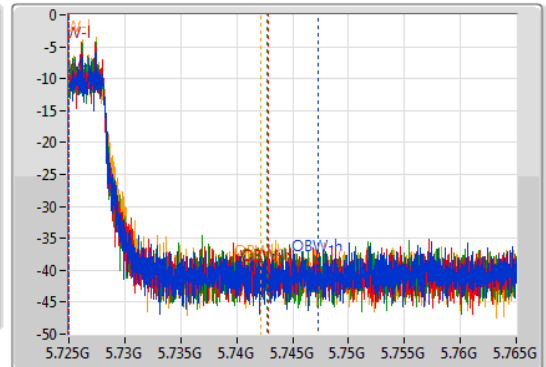

802.11ac VHT80_Nss4,(MCS0)_4TX

EBW

5690MHz Straddle 5.725-5.85GHz

10/11/2019

CF
5.745GHz
Span
40MHz
RBW
100kHz
VBW
300kHz
Sweep Time
100ms
Detector Type
Peak

CF
5.745GHz
Span
40MHz
RBW
200kHz
VBW
1MHz
Sweep Time
100ms
Detector Type
Sample