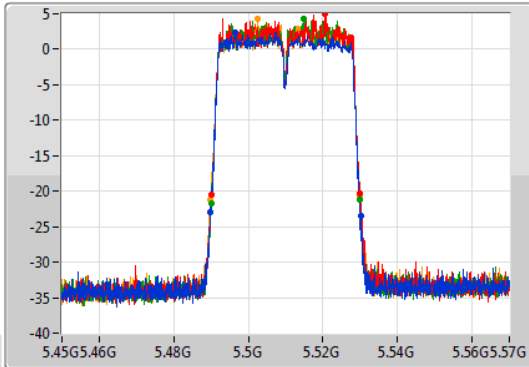

802.11ac VHT40_Nss4,(MCS0)_4TX

EBW

5510MHz

10/11/2019

CF: 5.51GHz
Span: 120MHz
RBW: 500kHz
VBW: 2MHz
Sweep Time: 100ms
Detector Type: Peak

CF: 5.51GHz
Span: 120MHz
RBW: 500kHz
VBW: 2MHz
Sweep Time: 100ms
Detector Type: Sample