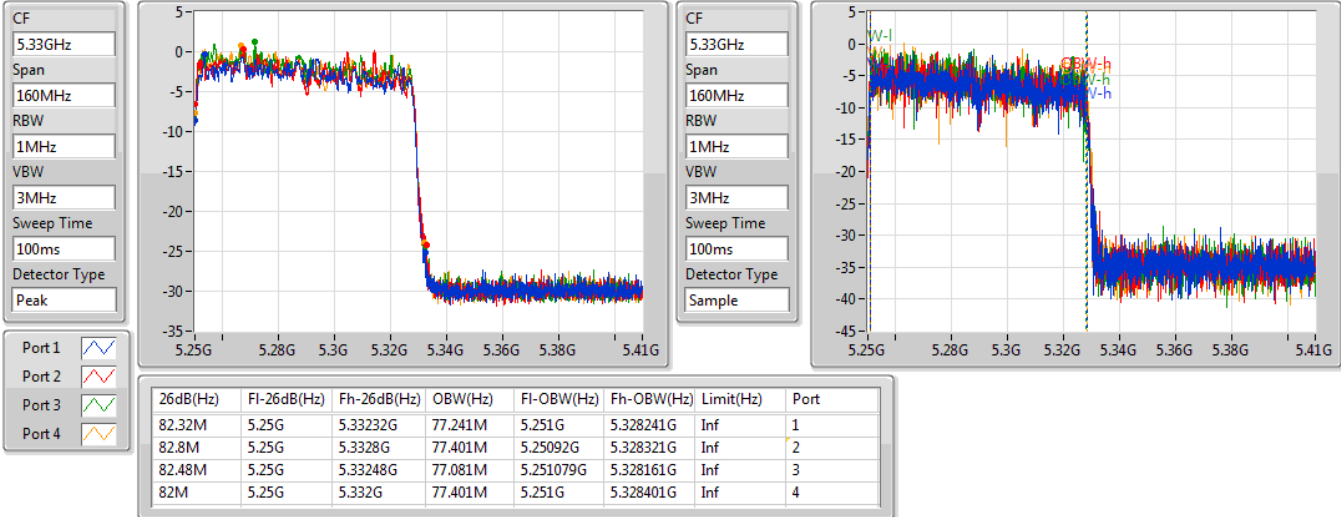

802.11ax HEW160_Nss4,(MCS0)_4TX

EBW

5250MHz Straddle 5.25-5.35GHz

03/11/2019