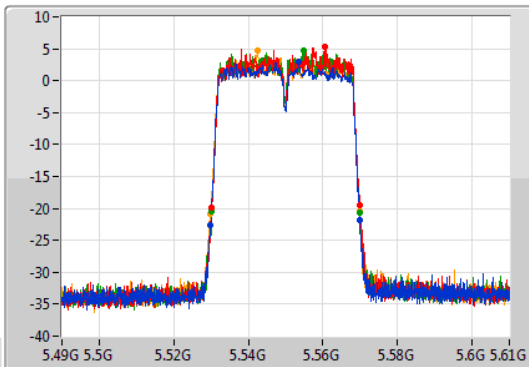

802.11ac VHT40_Nss4,(MCS0)_4TX

EBW

5550MHz

10/11/2019

CF: 5.55GHz
Span: 120MHz
RBW: 500kHz
VBW: 2MHz
Sweep Time: 100ms
Detector Type: Peak

CF: 5.55GHz
Span: 120MHz
RBW: 500kHz
VBW: 2MHz
Sweep Time: 100ms
Detector Type: Sample