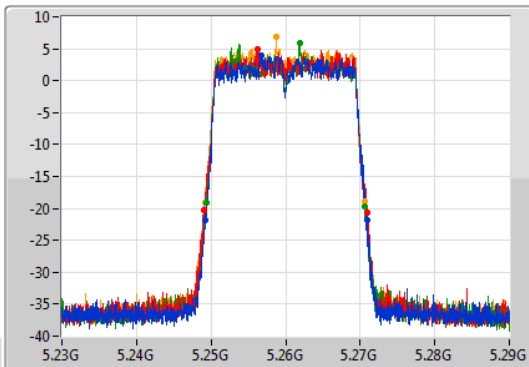

802.11ax HEW20_Nss4,(MCS0)_4TX

EBW

5260MHz

09/11/2019

CF
5.26GHz
Span
60MHz
RBW
300kHz
VBW
1MHz
Sweep Time
100ms
Detector Type
Peak

CF
5.26GHz
Span
60MHz
RBW
200kHz
VBW
1MHz
Sweep Time
100ms
Detector Type
Sample