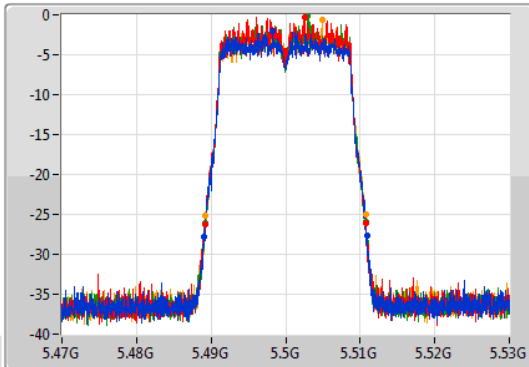

802.11ac VHT20_Nss1,(MCS0)_4TX

EBW

5500MHz

09/11/2019

CF
5.5GHz
Span
60MHz
RBW
300kHz
VBW
1MHz
Sweep Time
100ms
Detector Type
Peak

CF
5.5GHz
Span
60MHz
RBW
200kHz
VBW
1MHz
Sweep Time
100ms
Detector Type
Sample