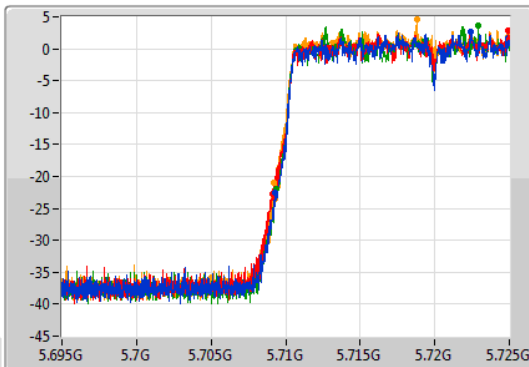

802.11ax HEW20_Nss4,(MCS0)_4TX

EBW

5720MHz Straddle 5.47-5.725GHz

09/11/2019

CF
5.71GHz
Span
30MHz
RBW
200kHz
VBW
1MHz
Sweep Time
100ms
Detector Type
Peak

CF
5.71GHz
Span
30MHz
RBW
200kHz
VBW
1MHz
Sweep Time
100ms
Detector Type
Sample