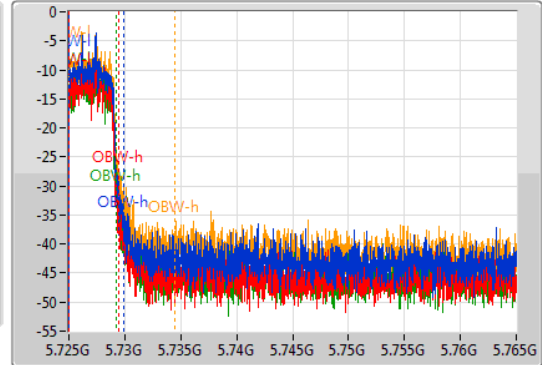

802.11ax HEW80_Nss4,(MCS0)_4TX

EBW

5690MHz Straddle 5.725-5.85GHz

03/11/2019

CF
5.745GHz
Span
40MHz
RBW
100kHz
VBW
300kHz
Sweep Time
100ms
Detector Type
Peak

CF
5.745GHz
Span
40MHz
RBW
100kHz
VBW
300kHz
Sweep Time
100ms
Detector Type
Sample