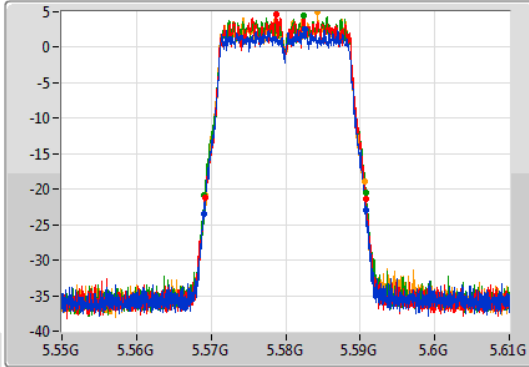

Sweep Time
100ms

Detector Type
Peak

CF
5.58GHz

Span
60MHz

RBW
200kHz

VBW
1MHz

Sweep Time
100ms

Detector Type
Sample