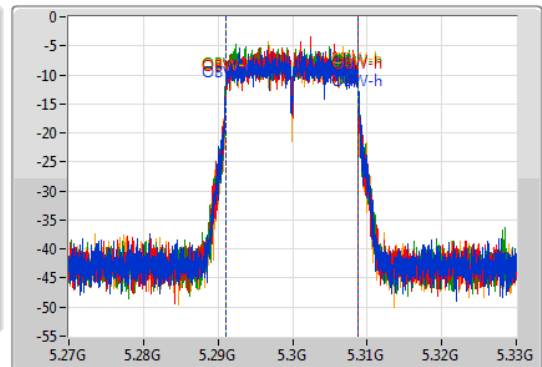

802.11ac VHT20_Nss1,(MCS0)_4TX

EBW

5300MHz

09/11/2019

CF
5.3GHz
Span
60MHz
RBW
300kHz
VBW
1MHz
Sweep Time
100ms
Detector Type
Peak

CF
5.3GHz
Span
60MHz
RBW
200kHz
VBW
1MHz
Sweep Time
100ms
Detector Type
Sample