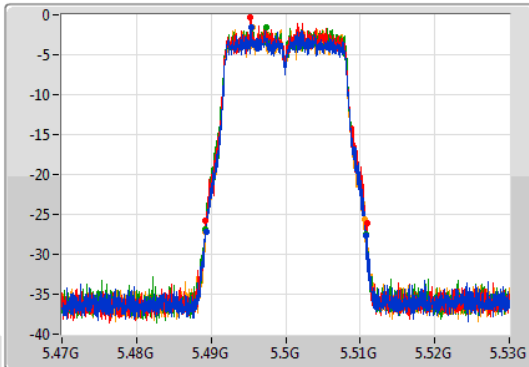

802.11a_Nss1,(6Mbps)_4TX

EBW

5500MHz

09/11/2019

CF: 5.5GHz
Span: 60MHz
RBW: 300kHz
VBW: 1MHz
Sweep Time: 100ms
Detector Type: Peak

CF: 5.5GHz
Span: 60MHz
RBW: 200kHz
VBW: 1MHz
Sweep Time: 100ms
Detector Type: Sample