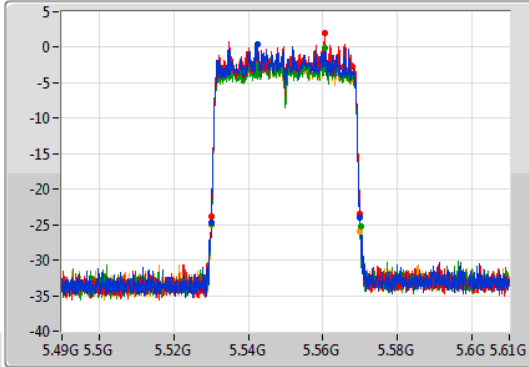

802.11ax HEW40-BF_Nss1,(MCS0)_4TX

EBW

5550MHz

12/11/2019

CF: 5.55GHz
Span: 120MHz
RBW: 500kHz
VBW: 2MHz
Sweep Time: 100ms
Detector Type: Peak

CF: 5.55GHz
Span: 120MHz
RBW: 500kHz
VBW: 2MHz
Sweep Time: 100ms
Detector Type: Sample