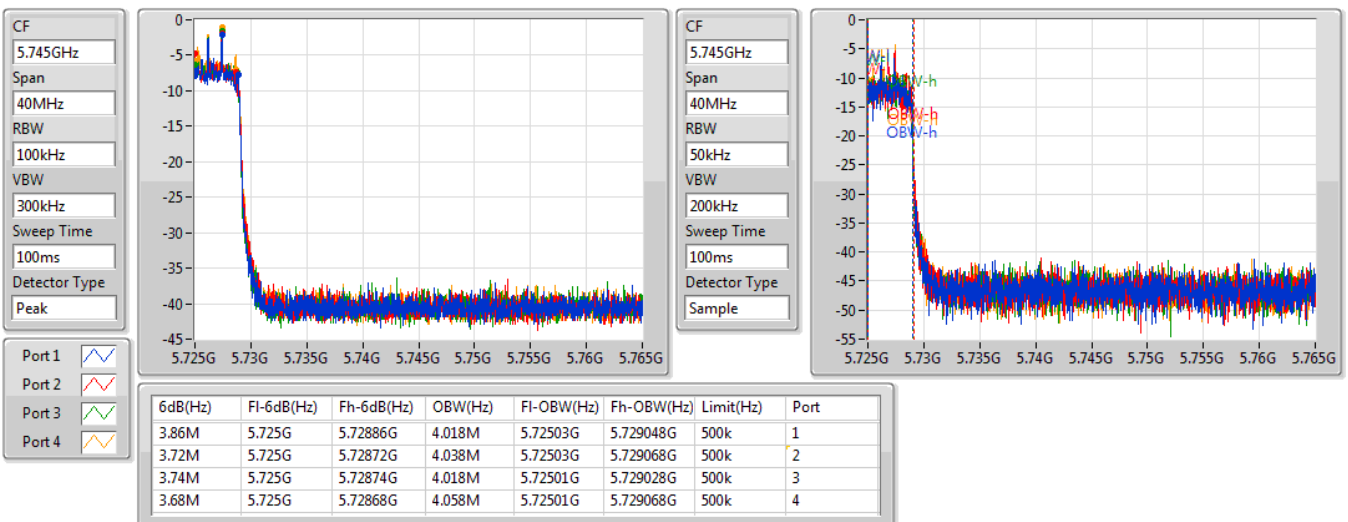

802.11ax HEW40_Nss4,(MCS0)_4TX

EBW

5710MHz Straddle 5.47-5.725GHz

09/11/2019

802.11ax HEW40_Nss4,(MCS0)_4TX

EBW

5710MHz Straddle 5.725-5.85GHz

09/11/2019