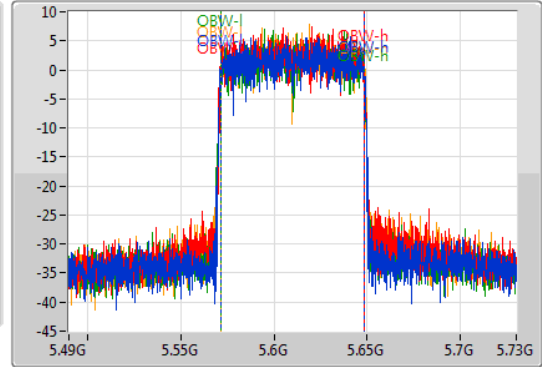

802.11ax HEW80_Nss4,(MCS0)_4TX

EBW

5610MHz

03/11/2019

CF
5.61GHz
Span
240MHz
RBW
1MHz
VBW
3MHz
Sweep Time
100ms
Detector Type
Peak

CF
5.61GHz
Span
240MHz
RBW
1MHz
VBW
3MHz
Sweep Time
100ms
Detector Type
Sample