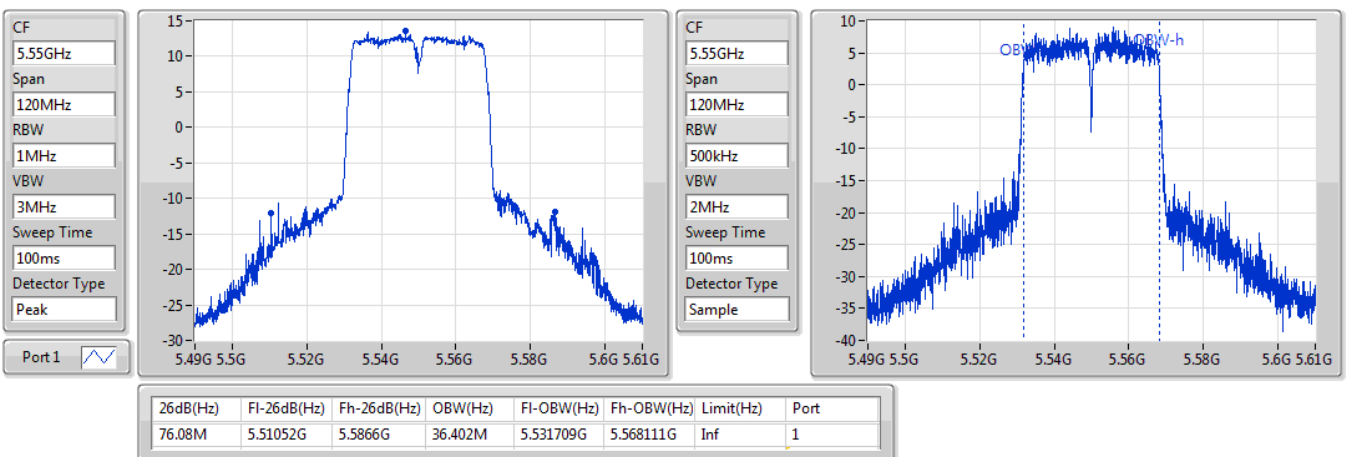

802.11ac VHT40_Nss1,(MCS0)_1TX

EBW

5550MHz

06/11/2019