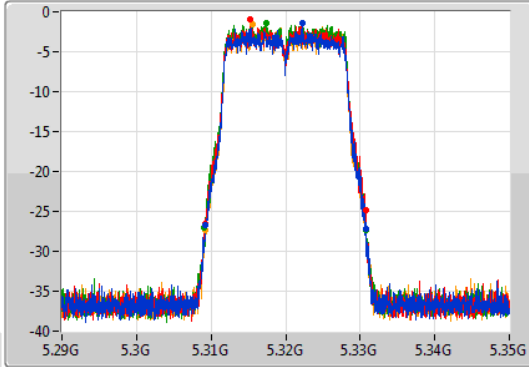

802.11a_Nss1,(6Mbps)_4TX

EBW

5320MHz

09/11/2019

CF: 5.32GHz
Span: 60MHz
RBW: 300kHz
VBW: 1MHz
Sweep Time: 100ms
Detector Type: Peak

CF: 5.32GHz
Span: 60MHz
RBW: 200kHz
VBW: 1MHz
Sweep Time: 100ms
Detector Type: Sample