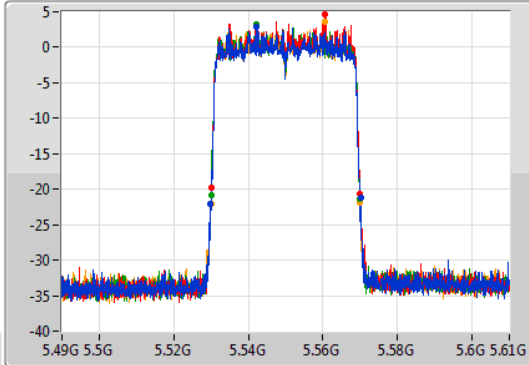

802.11ax HEW40_Nss1,(MCS0)_4TX

EBW

5550MHz

09/11/2019

CF: 5.55GHz
Span: 120MHz
RBW: 500kHz
VBW: 2MHz
Sweep Time: 100ms
Detector Type: Peak

CF: 5.55GHz
Span: 120MHz
RBW: 500kHz
VBW: 2MHz
Sweep Time: 100ms
Detector Type: Sample