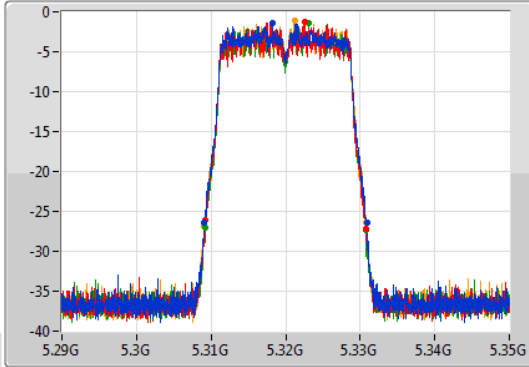

802.11ac VHT20-BF_Nss1,(MCS0)_4TX

EBW

5320MHz

12/11/2019

CF
5.32GHz
Span
60MHz
RBW
300kHz
VBW
1MHz
Sweep Time
100ms
Detector Type
Peak

CF
5.32GHz
Span
60MHz
RBW
200kHz
VBW
1MHz
Sweep Time
100ms
Detector Type
Sample