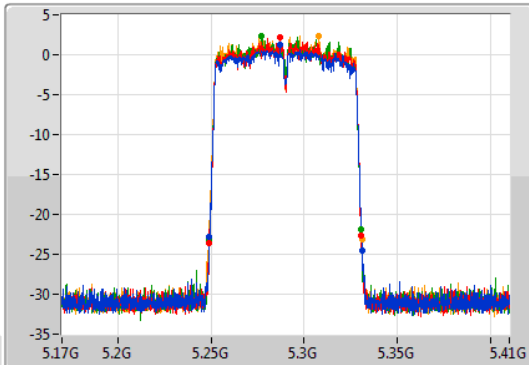

5290MHz

09/11/2019

CF
5.29GHz
Span
240MHz
RBW
1MHz
VBW
3MHz
Sweep Time
100ms
Detector Type
Peak

CF
5.29GHz
Span
240MHz
RBW
1MHz
VBW
3MHz
Sweep Time
100ms
Detector Type
Sample