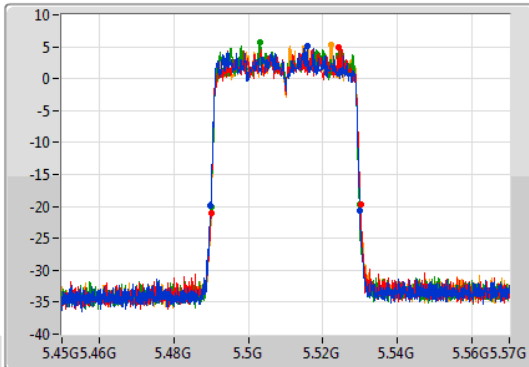

802.11ax HEW40_Nss4,(MCS0)_4TX

EBW

5510MHz

09/11/2019

CF
5.51GHz
Span
120MHz
RBW
500kHz
VBW
2MHz
Sweep Time
100ms
Detector Type
Peak

CF
5.51GHz
Span
120MHz
RBW
500kHz
VBW
2MHz
Sweep Time
100ms
Detector Type
Sample