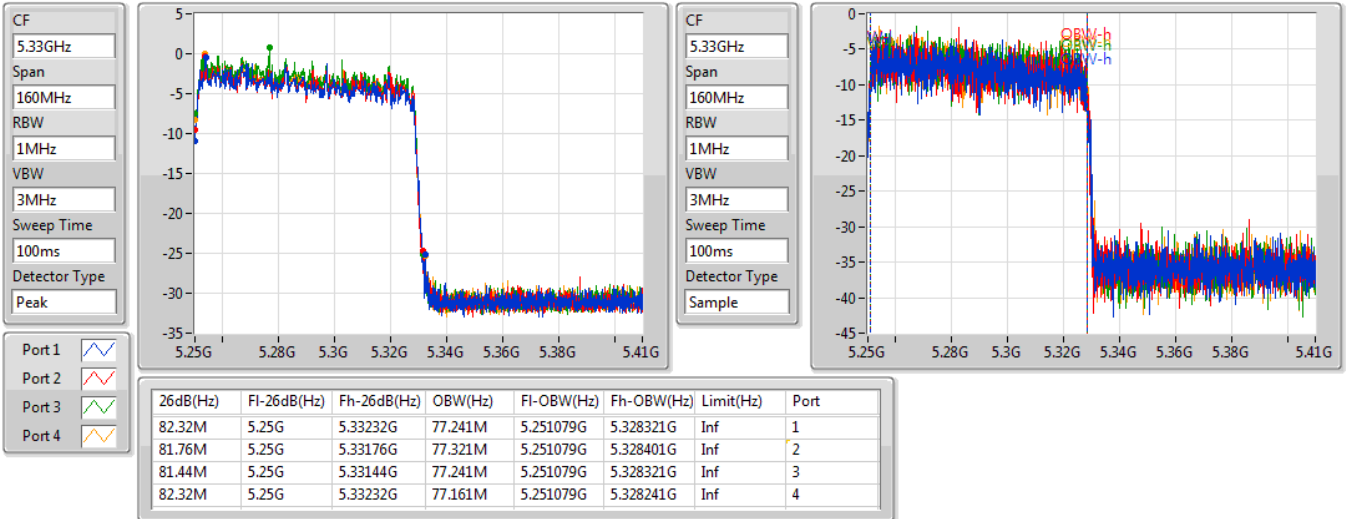

802.11ax HEW160_Nss1,(MCS0)_4TX

EBW

5250MHz Straddle 5.25-5.35GHz

09/11/2019