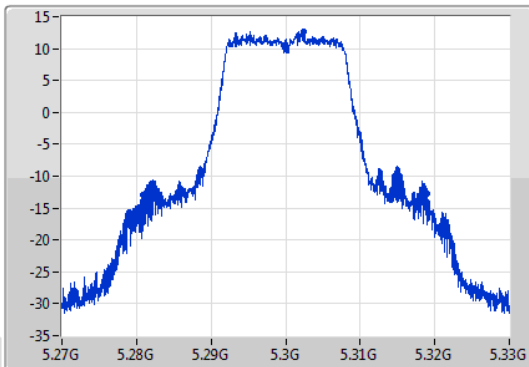

CF
5.3GHz
Span
60MHz
RBW
200kHz
VBW
1MHz
Sweep Time
100ms
Detector Type
Sample