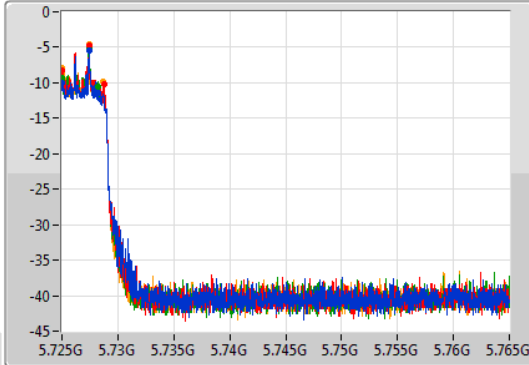

802.11ax HEW80_Nss1,(MCS0)_4TX

EBW

5690MHz Straddle 5.725-5.85GHz

09/11/2019

CF
5.745GHz
Span
40MHz
RBW
100kHz
VBW
300kHz
Sweep Time
100ms
Detector Type
Peak

CF
5.745GHz
Span
40MHz
RBW
200kHz
VBW
1MHz
Sweep Time
100ms
Detector Type
Sample