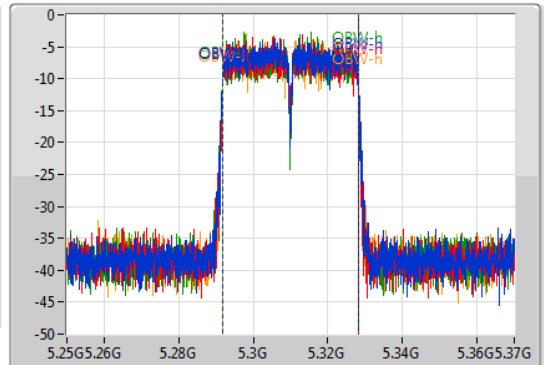

Port 1: [Waveform icon]
Port 2: [Waveform icon]
Port 3: [Waveform icon]
Port 4: [Waveform icon]

26dB(Hz)	Fl-26dB(Hz)	Fh-26dB(Hz)	OBW(Hz)	Fl-OBW(Hz)	Fh-OBW(Hz)	Limit(Hz)	Port
40.56M	5.2896G	5.33016G	36.402M	5.291769G	5.328171G	Inf	1
39.9M	5.29002G	5.32992G	36.282M	5.291769G	5.328051G	Inf	2
39.96M	5.2899G	5.32986G	36.402M	5.291709G	5.328111G	Inf	3
40.14M	5.29002G	5.33016G	36.402M	5.291769G	5.328171G	Inf	4