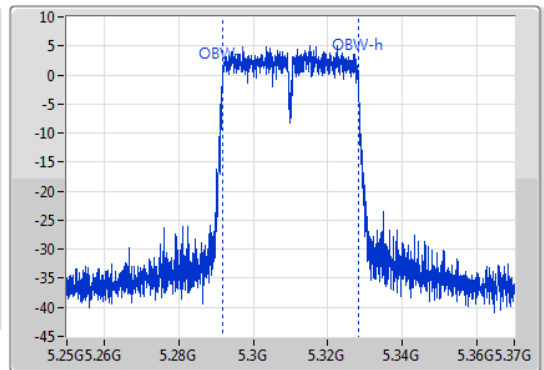

802.11ac VHT40_Nss1,(MCS0)_1TX

EBW

5310MHz

06/11/2019

CF
5.31GHz
Span
120MHz
RBW
500kHz
VBW
2MHz
Sweep Time
100ms
Detector Type
Peak

CF
5.31GHz
Span
120MHz
RBW
500kHz
VBW
2MHz
Sweep Time
100ms
Detector Type
Sample