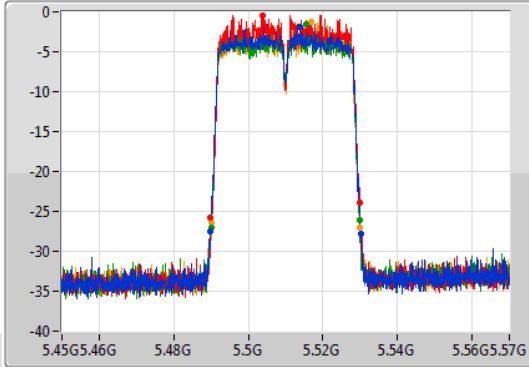

802.11ac VHT40-BF_Nss1,(MCS0)_4TX

EBW

5510MHz

12/11/2019

CF
5.51GHz
Span
120MHz
RBW
500kHz
VBW
2MHz
Sweep Time
100ms
Detector Type
Peak

CF
5.51GHz
Span
120MHz
RBW
500kHz
VBW
2MHz
Sweep Time
100ms
Detector Type
Sample