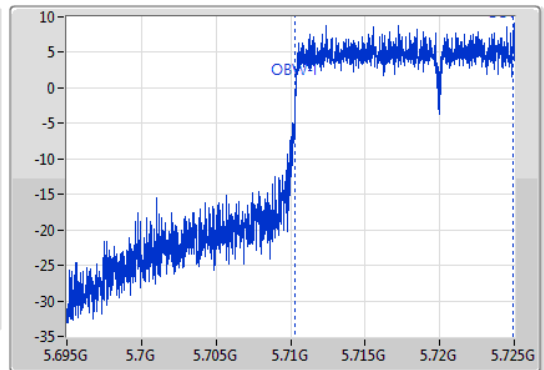

802.11ax HEW20_Nss1,(MCS0)_1TX

EBW

5720MHz Straddle 5.47-5.725GHz

06/11/2019

CF: 5.71GHz
 Span: 30MHz
 RBW: 300kHz
 VBW: 1MHz
 Sweep Time: 100ms
 Detector Type: Peak
 Port 1

CF: 5.71GHz
 Span: 30MHz
 RBW: 200kHz
 VBW: 1MHz
 Sweep Time: 100ms
 Detector Type: Sample