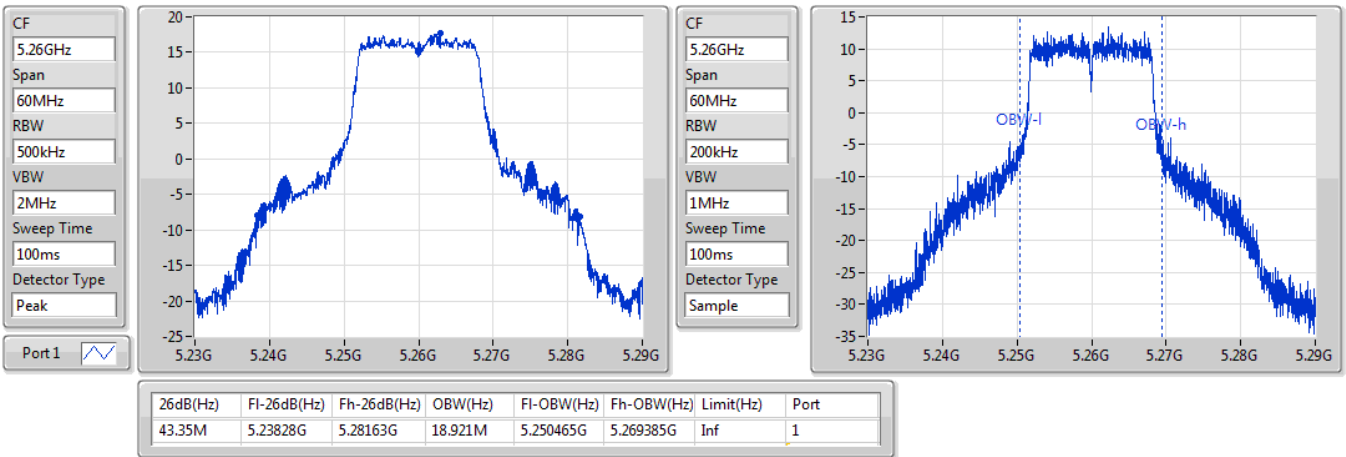

Port X-N dB = Port X 6dB down bandwidth for 5.725-5.85GHz band / 26dB down bandwidth for other band

Port X-OBW = Port X 99% occupied bandwidth;

802.11a_Nss1,(6Mbps)_1TX

EBW

5260MHz

31/10/2019

802.11a_Nss1,(6Mbps)_1TX