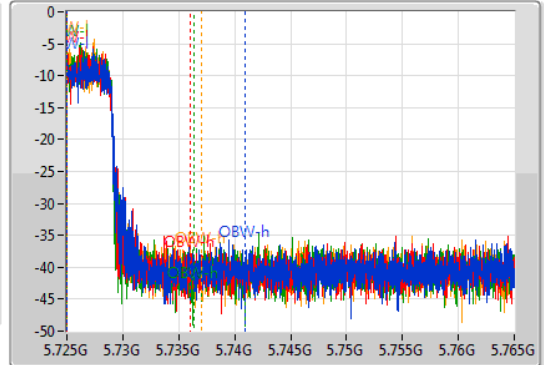

802.11ax HEW80_Nss1,(MCS0)_4TX

EBW

5690MHz Straddle 5.725-5.85GHz

09/11/2019

CF
5.745GHz
Span
40MHz
RBW
100kHz
VBW
300kHz
Sweep Time
100ms
Detector Type
Peak

CF
5.745GHz
Span
40MHz
RBW
200kHz
VBW
1MHz
Sweep Time
100ms
Detector Type
Sample