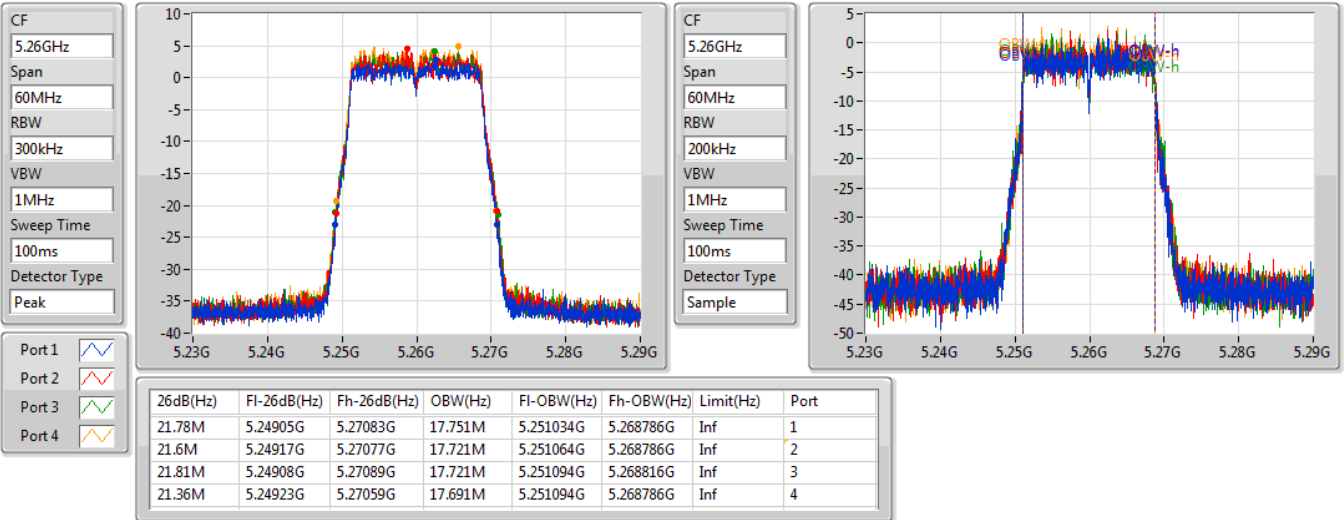

Port X-N dB = Port X 6dB down bandwidth for 5.725-5.85GHz band / 26dB down bandwidth for other band

Port X-OBW = Port X 99% occupied bandwidth;

802.11ac VHT20_Nss4,(MCS0)_4TX

EBW

5260MHz

10/11/2019

802.11ac VHT20_Nss4,(MCS0)_4TX