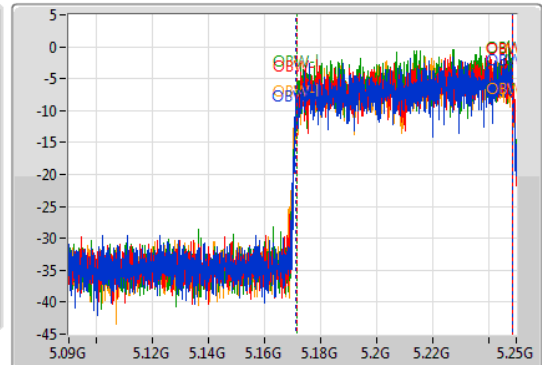

802.11ax HEW160_Nss4,(MCS0)_4TX

EBW

5250MHz Straddle 5.15-5.25GHz

03/11/2019

CF
5.17GHz
Span
160MHz
RBW
1MHz
VBW
3MHz
Sweep Time
100ms
Detector Type
Peak

CF
5.17GHz
Span
160MHz
RBW
1MHz
VBW
3MHz
Sweep Time
100ms
Detector Type
Sample