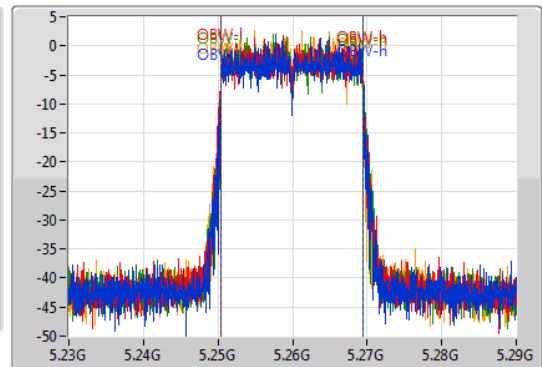

802.11ax HEW20_Nss4,(MCS0)_4TX

EBW

5260MHz

09/11/2019

CF
5.26GHz
Span
60MHz
RBW
300kHz
VBW
1MHz
Sweep Time
100ms
Detector Type
Peak

CF
5.26GHz
Span
60MHz
RBW
200kHz
VBW
1MHz
Sweep Time
100ms
Detector Type
Sample