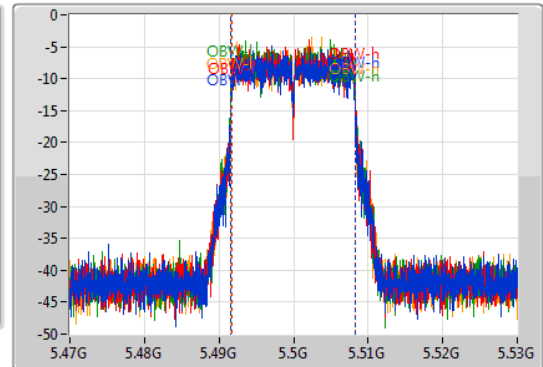

802.11a_Nss1,(6Mbps)_4TX

EBW

5500MHz

09/11/2019

CF: 5.5GHz
 Span: 60MHz
 RBW: 300kHz
 VBW: 1MHz
 Sweep Time: 100ms
 Detector Type: Peak

CF: 5.5GHz
 Span: 60MHz
 RBW: 200kHz
 VBW: 1MHz
 Sweep Time: 100ms
 Detector Type: Sample