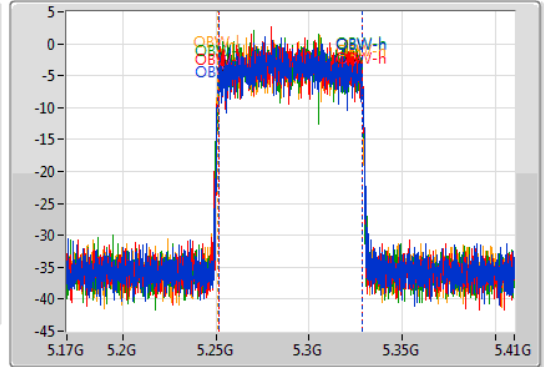

802.11ax HEW80_Nss1,(MCS0)_4TX

EBW

5290MHz

09/11/2019

CF
5.29GHz
Span
240MHz
RBW
1MHz
VBW
3MHz
Sweep Time
100ms
Detector Type
Peak

CF
5.29GHz
Span
240MHz
RBW
1MHz
VBW
3MHz
Sweep Time
100ms
Detector Type
Sample