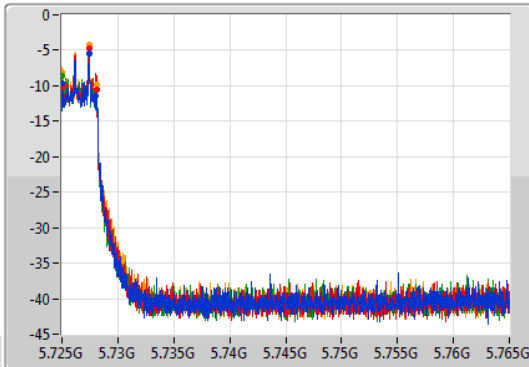

5690MHz Straddle 5.725-5.85GHz

10/11/2019

CF
5.745GHz
Span
40MHz
RBW
100kHz
VBW
300kHz
Sweep Time
100ms
Detector Type
Peak

CF
5.745GHz
Span
40MHz
RBW
200kHz
VBW
1MHz
Sweep Time
100ms
Detector Type
Sample