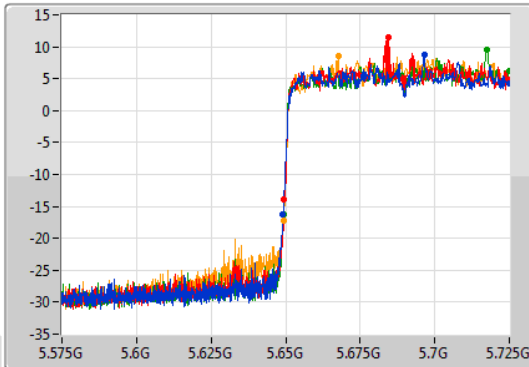

802.11ax HEW80_Nss4,(MCS0)_4TX

EBW

5690MHz Straddle 5.47-5.725GHz

03/11/2019

CF
5.65GHz
Span
150MHz
RBW
1MHz
VBW
3MHz
Sweep Time
100ms
Detector Type
Peak

CF
5.65GHz
Span
150MHz
RBW
1MHz
VBW
3MHz
Sweep Time
100ms
Detector Type
Sample