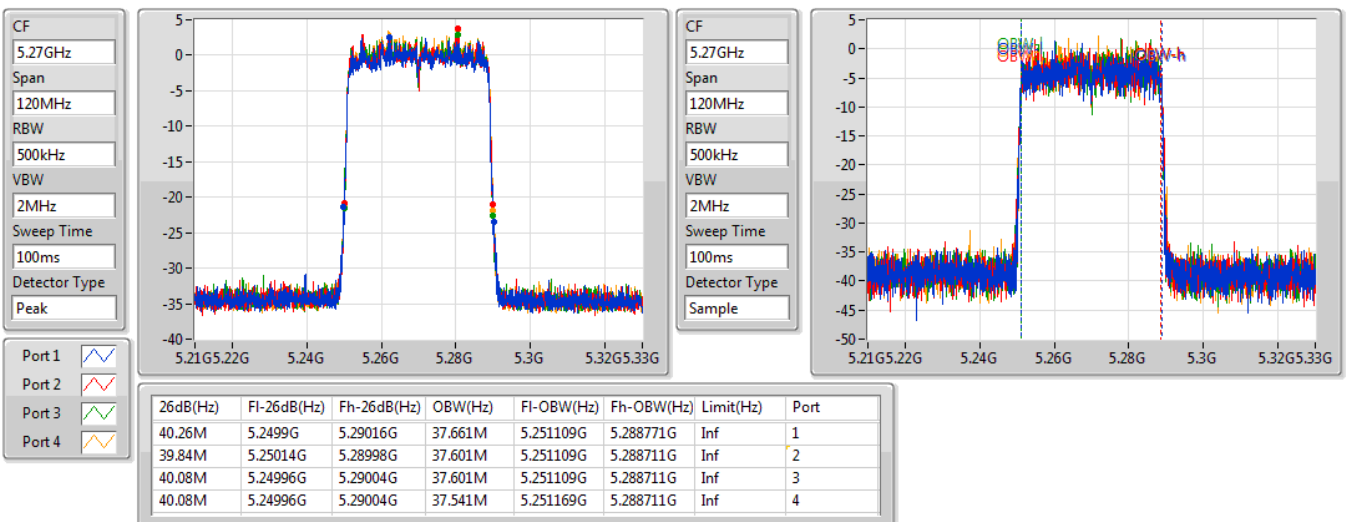

802.11ax HEW20_Nss1,(MCS0)_4TX

EBW

5720MHz Straddle 5.725-5.85GHz

09/11/2019

802.11ax HEW40_Nss1,(MCS0)_4TX

EBW

5270MHz

09/11/2019