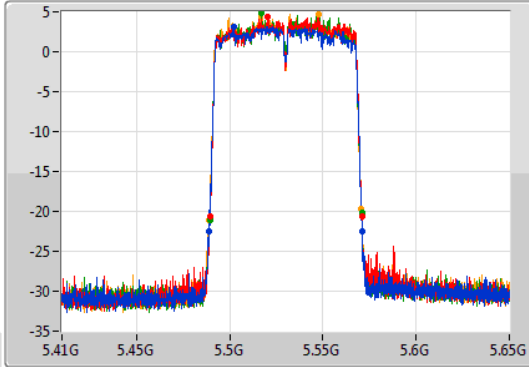

802.11ac VHT80_Nss1,(MCS0)_4TX

EBW

5530MHz

09/11/2019

CF
5.53GHz
Span
240MHz
RBW
1MHz
VBW
3MHz
Sweep Time
100ms
Detector Type
Peak

CF
5.53GHz
Span
240MHz
RBW
1MHz
VBW
3MHz
Sweep Time
100ms
Detector Type
Sample