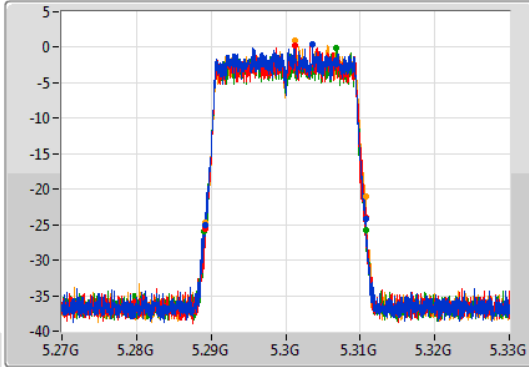

802.11ax HEW20-BF_Nss1,(MCS0)_4TX

EBW

5300MHz

12/11/2019

CF
5.3GHz
Span
60MHz
RBW
300kHz
VBW
1MHz
Sweep Time
100ms
Detector Type
Peak

CF
5.3GHz
Span
60MHz
RBW
200kHz
VBW
1MHz
Sweep Time
100ms
Detector Type
Sample