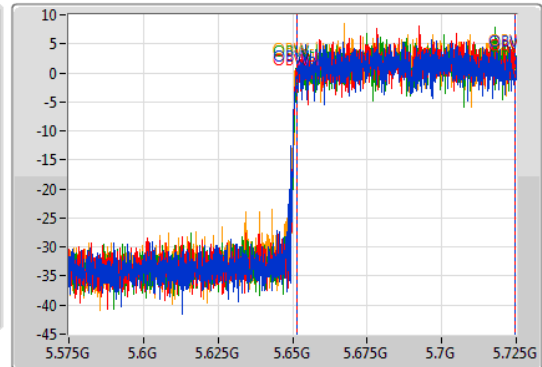

802.11ax HEW80_Nss4,(MCS0)_4TX

EBW

5690MHz Straddle 5.47-5.725GHz

03/11/2019

CF
5.65GHz
Span
150MHz
RBW
1MHz
VBW
3MHz
Sweep Time
100ms
Detector Type
Peak

CF
5.65GHz
Span
150MHz
RBW
1MHz
VBW
3MHz
Sweep Time
100ms
Detector Type
Sample