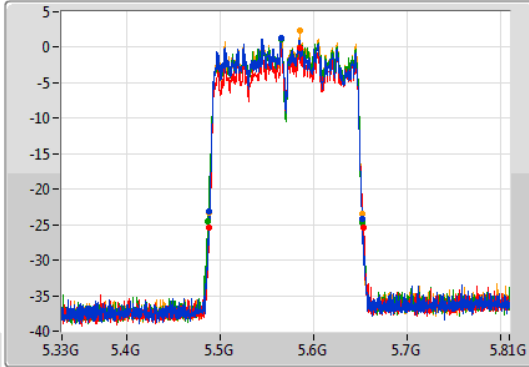

802.11ac VHT160-BF_Nss1,(MCS0)_4TX

EBW

5570MHz

12/11/2019

CF: 5.57GHz
Span: 480MHz
RBW: 2MHz
VBW: 10MHz
Sweep Time: 100ms
Detector Type: Peak

CF: 5.57GHz
Span: 480MHz
RBW: 2MHz
VBW: 10MHz
Sweep Time: 100ms
Detector Type: Sample