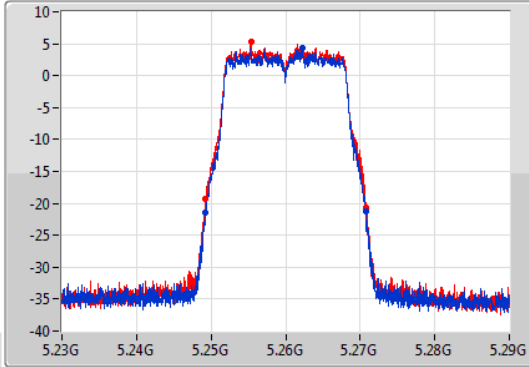

Port X-N dB = Port X 6dB down bandwidth for 5.725-5.85GHz band / 26dB down bandwidth for other band

Port X-OBW = Port X 99% occupied bandwidth;

802.11a_Nss1,(6Mbps)_2TX

EBW

5260MHz

07/11/2019

CF
5.26GHz
Span
60MHz
RBW
300kHz
VBW
1MHz
Sweep Time
100ms
Detector Type
Peak