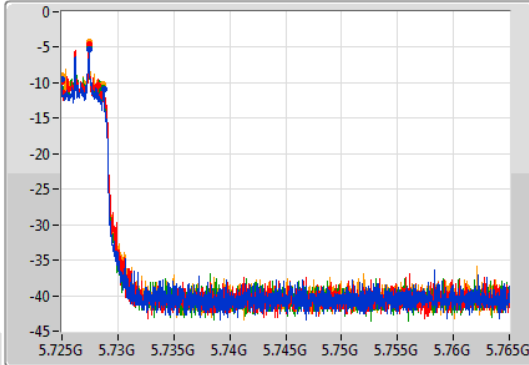

802.11ax HEW80_Nss4,(MCS0)_4TX

EBW

5690MHz Straddle 5.725-5.85GHz

10/11/2019

CF
5.745GHz
Span
40MHz
RBW
100kHz
VBW
300kHz
Sweep Time
100ms
Detector Type
Peak

CF
5.745GHz
Span
40MHz
RBW
200kHz
VBW
1MHz
Sweep Time
100ms
Detector Type
Sample