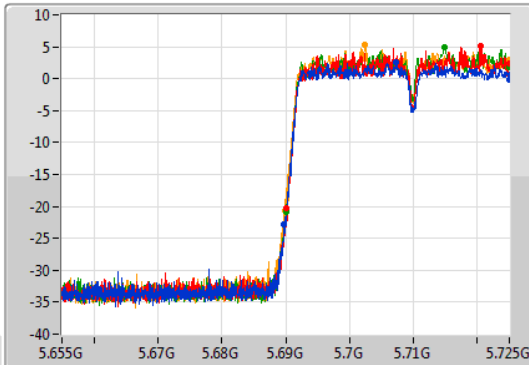

802.11ac VHT40_Nss4,(MCS0)_4TX

EBW

5710MHz Straddle 5.47-5.725GHz

10/11/2019

CF: 5.69GHz
Span: 70MHz
RBW: 500kHz
VBW: 2MHz
Sweep Time: 100ms
Detector Type: Peak

CF: 5.69GHz
Span: 70MHz
RBW: 500kHz
VBW: 2MHz
Sweep Time: 100ms
Detector Type: Sample