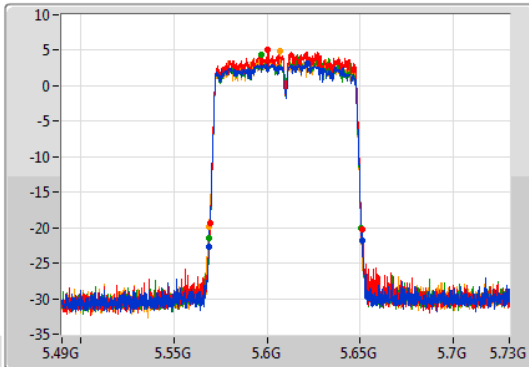

802.11ac VHT80_Nss1,(MCS0)_4TX

EBW

5610MHz

09/11/2019

CF
5.61GHz
Span
240MHz
RBW
1MHz
VBW
3MHz
Sweep Time
100ms
Detector Type
Peak

CF
5.61GHz
Span
240MHz
RBW
1MHz
VBW
3MHz
Sweep Time
100ms
Detector Type
Sample