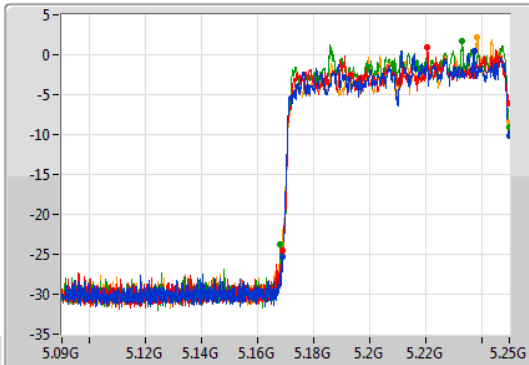

5250MHz Straddle 5.15-5.25GHz

03/11/2019

CF
5.17GHz
Span
160MHz
RBW
1MHz
VBW
3MHz
Sweep Time
100ms
Detector Type
Peak

CF
5.17GHz
Span
160MHz
RBW
1MHz
VBW
3MHz
Sweep Time
100ms
Detector Type
Sample