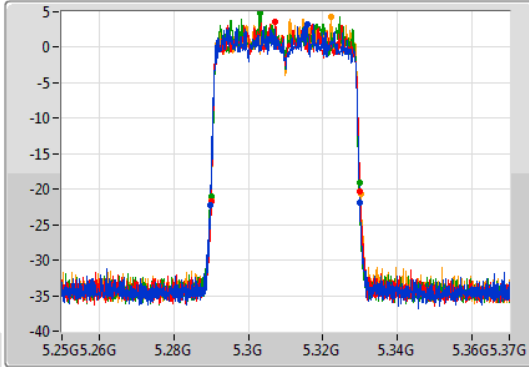

802.11ax HEW40_Nss4,(MCS0)_4TX

EBW

5310MHz

09/11/2019

CF
5.31GHz
Span
120MHz
RBW
500kHz
VBW
2MHz
Sweep Time
100ms
Detector Type
Peak

CF
5.31GHz
Span
120MHz
RBW
500kHz
VBW
2MHz
Sweep Time
100ms
Detector Type
Sample