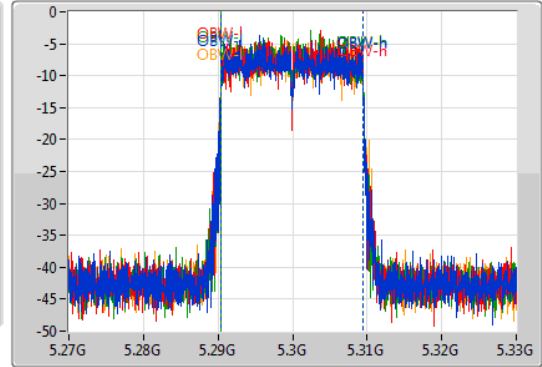

802.11ax HEW20_Nss1,(MCS0)_4TX

EBW

5300MHz

09/11/2019

CF
5.3GHz
Span
60MHz
RBW
300kHz
VBW
1MHz
Sweep Time
100ms
Detector Type
Peak

CF
5.3GHz
Span
60MHz
RBW
200kHz
VBW
1MHz
Sweep Time
100ms
Detector Type
Sample