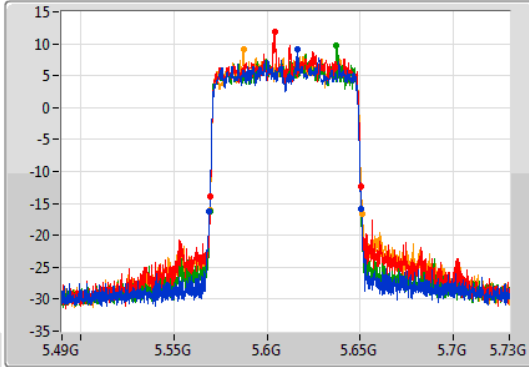

802.11ax HEW80_Nss4,(MCS0)_4TX

EBW

5610MHz

03/11/2019

CF
5.61GHz
Span
240MHz
RBW
1MHz
VBW
3MHz
Sweep Time
100ms
Detector Type
Peak

CF
5.61GHz
Span
240MHz
RBW
1MHz
VBW
3MHz
Sweep Time
100ms
Detector Type
Sample