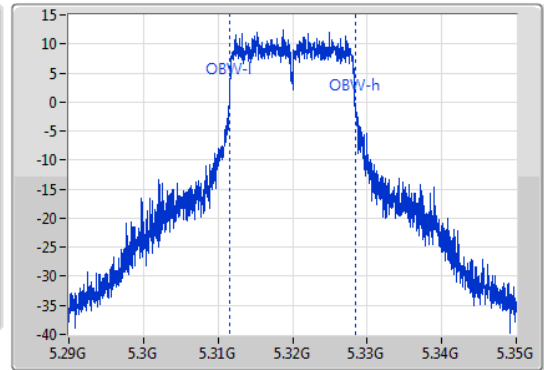

26dB(Hz)	Fl-26dB(Hz)	Fh-26dB(Hz)	OBW(Hz)	Fl-OBW(Hz)	Fh-OBW(Hz)	Limit(Hz)	Port
39.66M	5.29972G	5.33938G	16.882M	5.311544G	5.328426G	Inf	1

802.11a_Nss1,(6Mbps)_1TX

EBW

5500MHz

31/10/2019

CF
5.5GHz
Span
60MHz
RBW
300kHz
VBW
1MHz
Sweep Time
100ms
Detector Type
Peak
Port 1