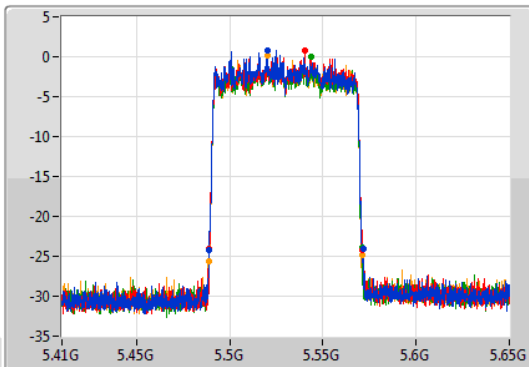

802.11ax HEW80-BF_Nss1,(MCS0)_4TX

EBW

5530MHz

12/11/2019

CF
5.53GHz
Span
240MHz
RBW
1MHz
VBW
3MHz
Sweep Time
100ms
Detector Type
Peak

CF
5.53GHz
Span
240MHz
RBW
1MHz
VBW
3MHz
Sweep Time
100ms
Detector Type
Sample