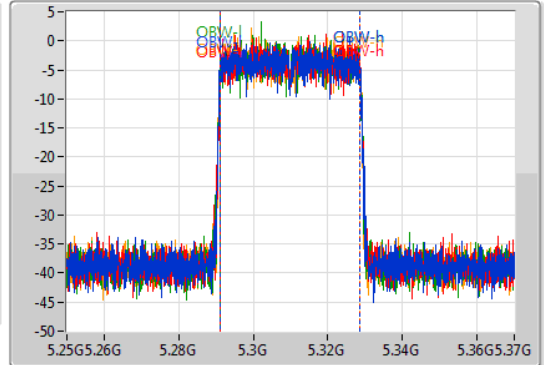

802.11ax HEW40_Nss1,(MCS0)_4TX

EBW

5310MHz

09/11/2019

CF
5.31GHz
Span
120MHz
RBW
500kHz
VBW
2MHz
Sweep Time
100ms
Detector Type
Peak

CF
5.31GHz
Span
120MHz
RBW
500kHz
VBW
2MHz
Sweep Time
100ms
Detector Type
Sample