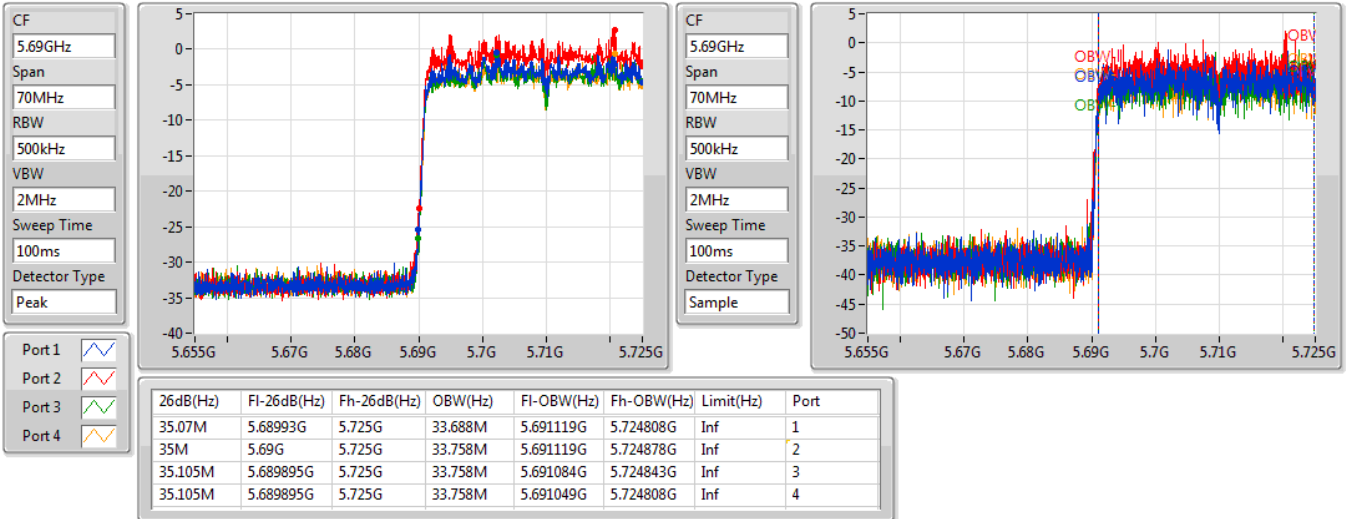

802.11ax HEW40-BF_Nss1,(MCS0)_4TX

EBW

5710MHz Straddle 5.47-5.725GHz

12/11/2019