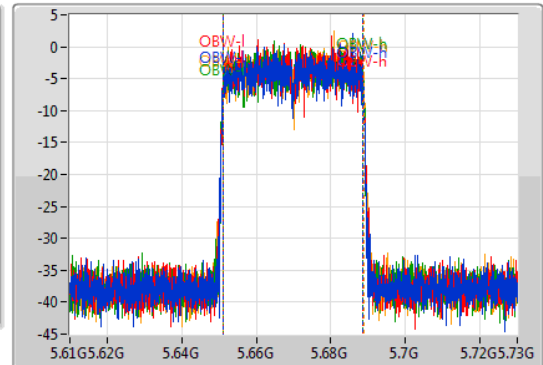

802.11ax HEW40_Nss1,(MCS0)_4TX

EBW

5670MHz

09/11/2019

CF: 5.67GHz
 Span: 120MHz
 RBW: 500kHz
 VBW: 2MHz
 Sweep Time: 100ms
 Detector Type: Peak

CF: 5.67GHz
 Span: 120MHz
 RBW: 500kHz
 VBW: 2MHz
 Sweep Time: 100ms
 Detector Type: Sample