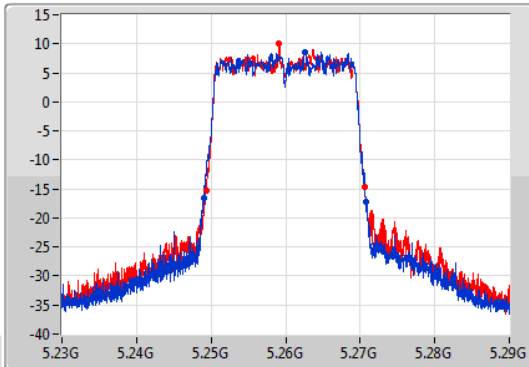

CF
5.26GHz
Span
60MHz
RBW
200kHz
VBW
1MHz
Sweep Time
100ms
Detector Type
Sample