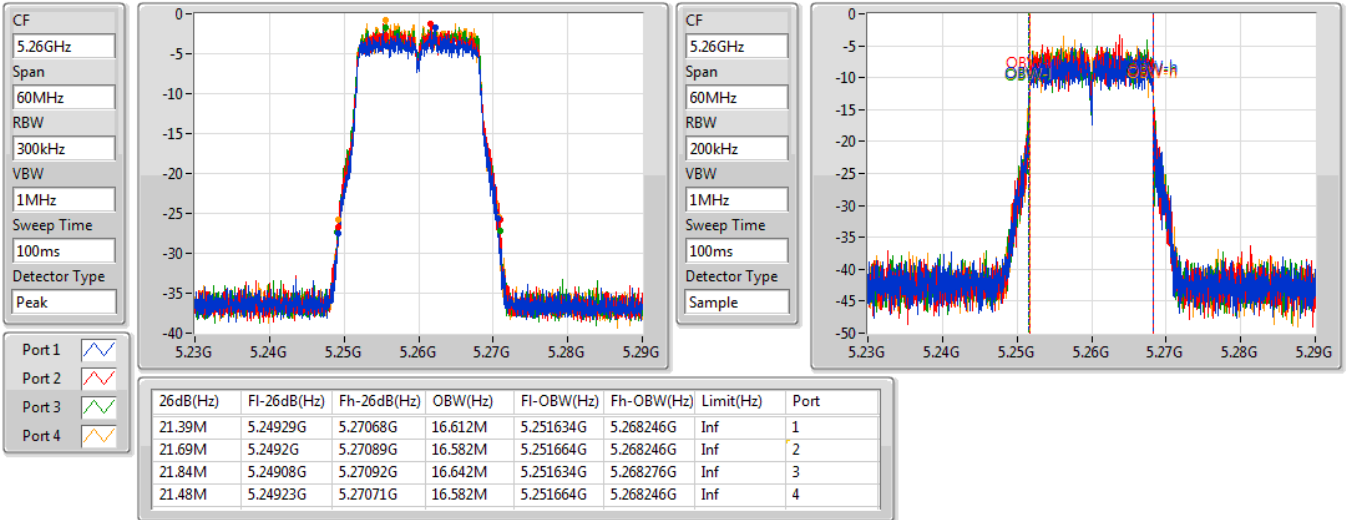

Port X-N dB = Port X 6dB down bandwidth for 5.725-5.85GHz band / 26dB down bandwidth for other band

Port X-OBW = Port X 99% occupied bandwidth;

802.11a_Nss1,(6Mbps)_4TX

EBW

5260MHz

09/11/2019

802.11a_Nss1,(6Mbps)_4TX