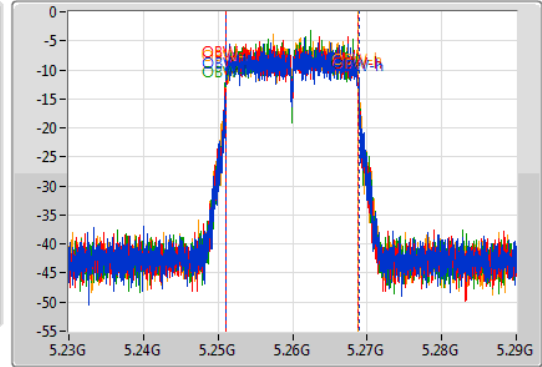

802.11ac VHT20_Nss1,(MCS0)_4TX

EBW

5260MHz

09/11/2019

CF
5.26GHz
Span
60MHz
RBW
300kHz
VBW
1MHz
Sweep Time
100ms
Detector Type
Peak

CF
5.26GHz
Span
60MHz
RBW
200kHz
VBW
1MHz
Sweep Time
100ms
Detector Type
Sample