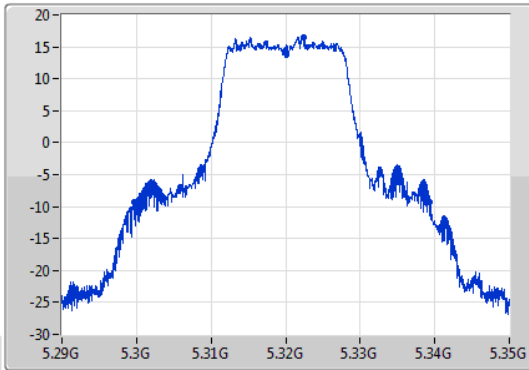

802.11a_Nss1,(6Mbps)_1TX

EBW

5320MHz

31/10/2019

CF
5.32GHz
Span
60MHz
RBW
500kHz
VBW
2MHz
Sweep Time
100ms
Detector Type
Peak
Port 1

CF
5.32GHz
Span
60MHz
RBW
200kHz
VBW
1MHz
Sweep Time
100ms
Detector Type
Sample