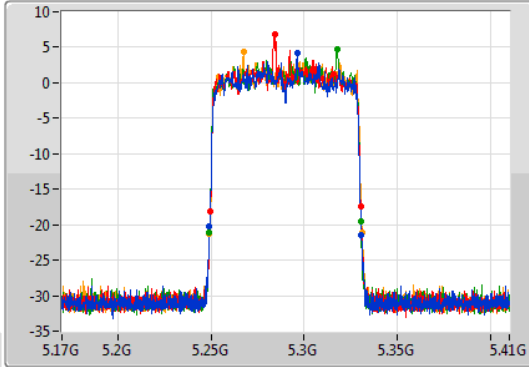

802.11ax HEW80_Nss4,(MCS0)_4TX

EBW

5290MHz

09/11/2019

CF
5.29GHz
Span
240MHz
RBW
1MHz
VBW
3MHz
Sweep Time
100ms
Detector Type
Peak

CF
5.29GHz
Span
240MHz
RBW
1MHz
VBW
3MHz
Sweep Time
100ms
Detector Type
Sample