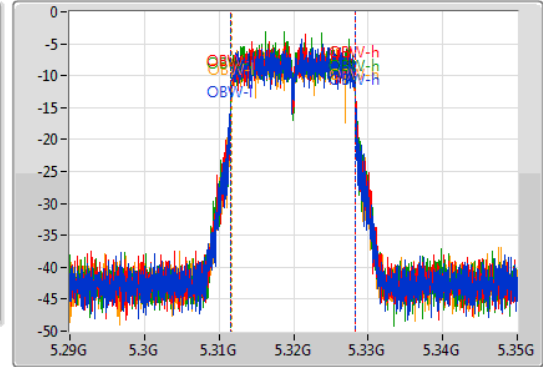

802.11a_Nss1,(6Mbps)_4TX

EBW

5320MHz

09/11/2019

CF: 5.32GHz
Span: 60MHz
RBW: 300kHz
VBW: 1MHz
Sweep Time: 100ms
Detector Type: Peak

CF: 5.32GHz
Span: 60MHz
RBW: 200kHz
VBW: 1MHz
Sweep Time: 100ms
Detector Type: Sample

Port 1: [Waveform icon]
Port 2: [Waveform icon]
Port 3: [Waveform icon]
Port 4: [Waveform icon]

26dB(Hz)	Fl-26dB(Hz)	Fh-26dB(Hz)	OBW(Hz)	Fl-OBW(Hz)	Fh-OBW(Hz)	Limit(Hz)	Port
21.42M	5.30929G	5.33071G	16.642M	5.311604G	5.328246G	Inf	1
21.54M	5.30917G	5.33071G	16.612M	5.311634G	5.328246G	Inf	2
21.72M	5.30908G	5.3308G	16.612M	5.311634G	5.328246G	Inf	3
21.54M	5.30923G	5.33077G	16.552M	5.311664G	5.328216G	Inf	4

802.11a_Nss1,(6Mbps)_4TX

EBW

5500MHz

09/11/2019

CF: 5.5GHz
Span: 60MHz
RBW: 300kHz
VBW: 1MHz
Sweep Time: 100ms
Detector Type: Peak

CF: 5.5GHz
Span: 60MHz
RBW: 200kHz
VBW: 1MHz
Sweep Time: 100ms
Detector Type: Sample

Port 1: [Waveform icon]
Port 2: [Waveform icon]
Port 3: [Waveform icon]
Port 4: [Waveform icon]

26dB(Hz)	Fl-26dB(Hz)	Fh-26dB(Hz)	OBW(Hz)	Fl-OBW(Hz)	Fh-OBW(Hz)	Limit(Hz)	Port
21.45M	5.48932G	5.51077G	16.612M	5.491634G	5.508246G	Inf	1
21.69M	5.48923G	5.51092G	16.582M	5.491664G	5.508246G	Inf	2
21.6M	5.4892G	5.5108G	16.612M	5.491634G	5.508246G	Inf	3
21.42M	5.48923G	5.51065G	16.612M	5.491634G	5.508246G	Inf	4