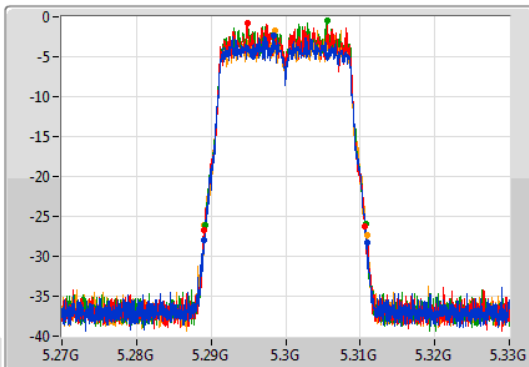

802.11ac VHT20_Nss1,(MCS0)_4TX

EBW

5300MHz

09/11/2019

CF
5.3GHz
Span
60MHz
RBW
300kHz
VBW
1MHz
Sweep Time
100ms
Detector Type
Peak

CF
5.3GHz
Span
60MHz
RBW
200kHz
VBW
1MHz
Sweep Time
100ms
Detector Type
Sample