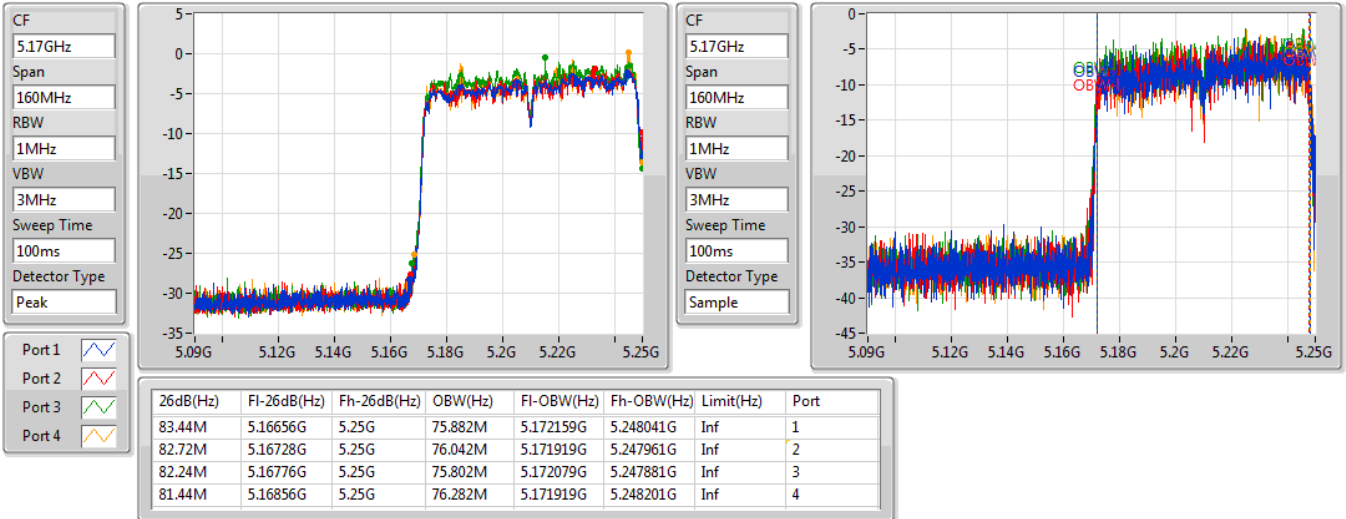

802.11ac VHT160_Nss1,(MCS0)_4TX

EBW

5250MHz Straddle 5.15-5.25GHz

09/11/2019