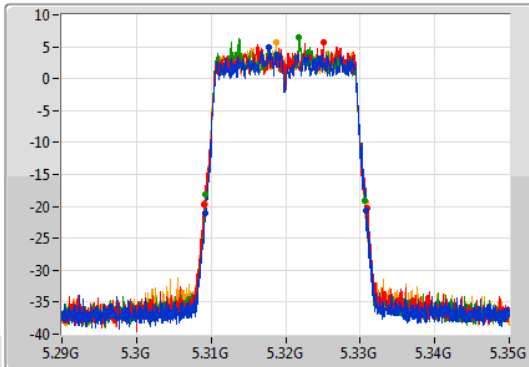

802.11ax HEW20_Nss4,(MCS0)_4TX

EBW

5320MHz

09/11/2019

CF
5.32GHz
Span
60MHz
RBW
300kHz
VBW
1MHz
Sweep Time
100ms
Detector Type
Peak

CF
5.32GHz
Span
60MHz
RBW
200kHz
VBW
1MHz
Sweep Time
100ms
Detector Type
Sample