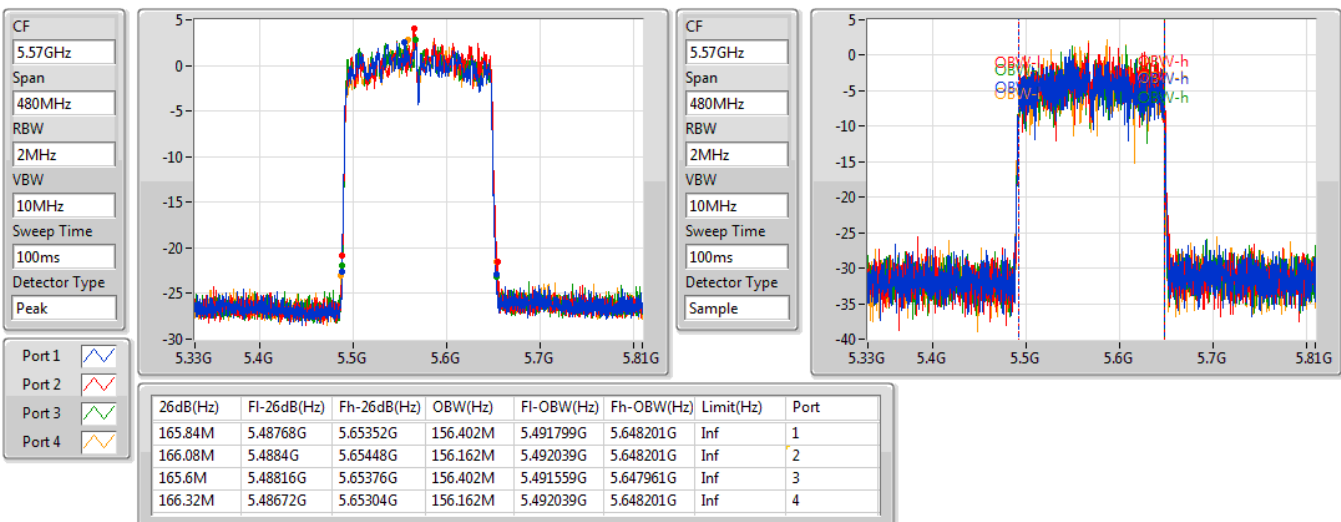

802.11ax HEW160_Nss4,(MCS0)_4TX

EBW

5250MHz Straddle 5.25-5.35GHz

03/11/2019

802.11ax HEW160_Nss4,(MCS0)_4TX

EBW

5570MHz

03/11/2019