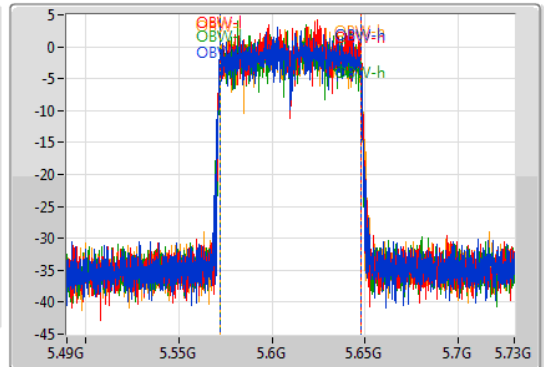

802.11ac VHT80_Nss4,(MCS0)_4TX

EBW

5610MHz

10/11/2019

CF
5.61GHz
Span
240MHz
RBW
1MHz
VBW
3MHz
Sweep Time
100ms
Detector Type
Peak

CF
5.61GHz
Span
240MHz
RBW
1MHz
VBW
3MHz
Sweep Time
100ms
Detector Type
Sample