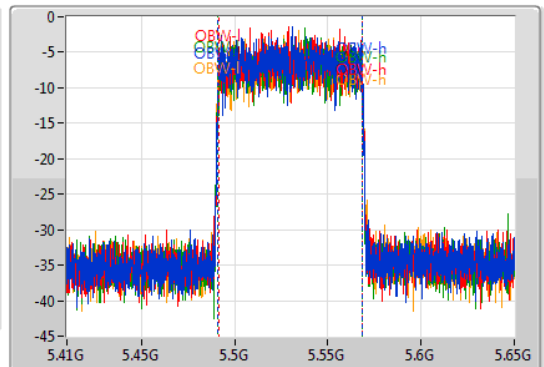

802.11ax HEW80-BF_Nss1,(MCS0)_4TX

EBW

5530MHz

12/11/2019

CF
5.53GHz
Span
240MHz
RBW
1MHz
VBW
3MHz
Sweep Time
100ms
Detector Type
Peak

CF
5.53GHz
Span
240MHz
RBW
1MHz
VBW
3MHz
Sweep Time
100ms
Detector Type
Sample