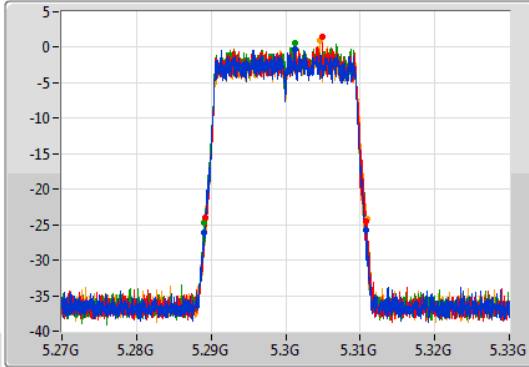

802.11ax HEW20_Nss1,(MCS0)_4TX

EBW

5300MHz

09/11/2019

CF
5.3GHz
Span
60MHz
RBW
300kHz
VBW
1MHz
Sweep Time
100ms
Detector Type
Peak

CF
5.3GHz
Span
60MHz
RBW
200kHz
VBW
1MHz
Sweep Time
100ms
Detector Type
Sample