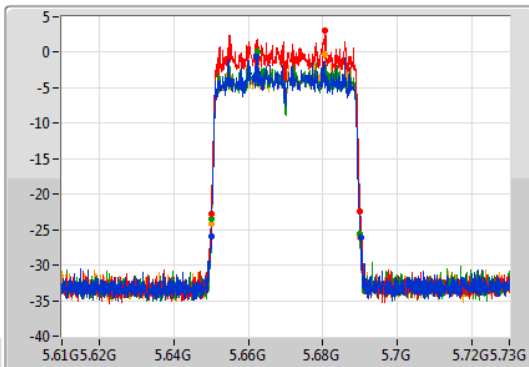

802.11ax HEW40-BF_Nss1,(MCS0)_4TX

EBW

5670MHz

12/11/2019

CF: 5.67GHz
Span: 120MHz
RBW: 500kHz
VBW: 2MHz
Sweep Time: 100ms
Detector Type: Peak

CF: 5.67GHz
Span: 120MHz
RBW: 500kHz
VBW: 2MHz
Sweep Time: 100ms
Detector Type: Sample