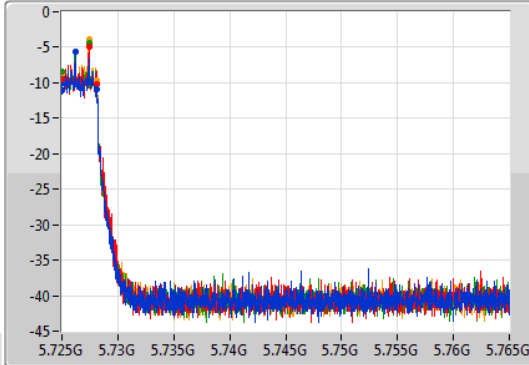

802.11ac VHT40_Nss1,(MCS0)_4TX

EBW

5710MHz Straddle 5.725-5.85GHz

09/11/2019

CF
5.745GHz
Span
40MHz
RBW
100kHz
VBW
300kHz
Sweep Time
100ms
Detector Type
Peak

CF
5.745GHz
Span
40MHz
RBW
200kHz
VBW
1MHz
Sweep Time
100ms
Detector Type
Sample