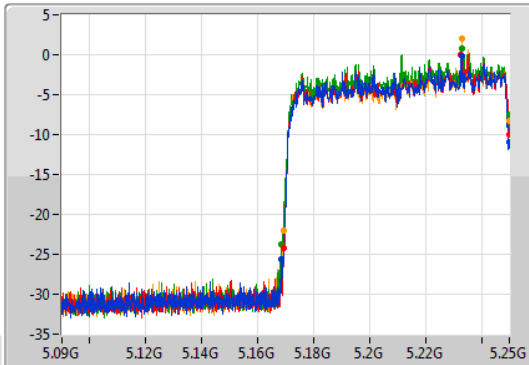

5250MHz Straddle 5.15-5.25GHz

09/11/2019

CF
5.17GHz
Span
160MHz
RBW
1MHz
VBW
3MHz
Sweep Time
100ms
Detector Type
Peak

CF
5.17GHz
Span
160MHz
RBW
1MHz
VBW
3MHz
Sweep Time
100ms
Detector Type
Sample