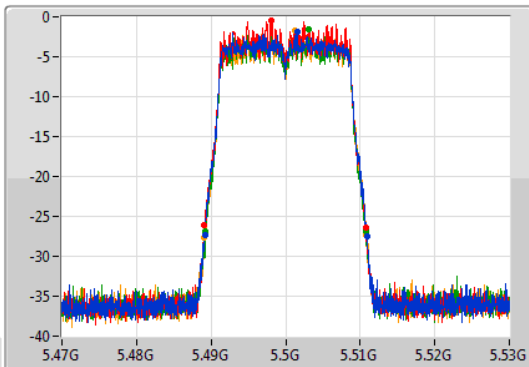

802.11ac VHT20-BF_Nss1,(MCS0)_4TX

EBW

5500MHz

12/11/2019

CF
5.5GHz
Span
60MHz
RBW
300kHz
VBW
1MHz
Sweep Time
100ms
Detector Type
Peak

CF
5.5GHz
Span
60MHz
RBW
200kHz
VBW
1MHz
Sweep Time
100ms
Detector Type
Sample