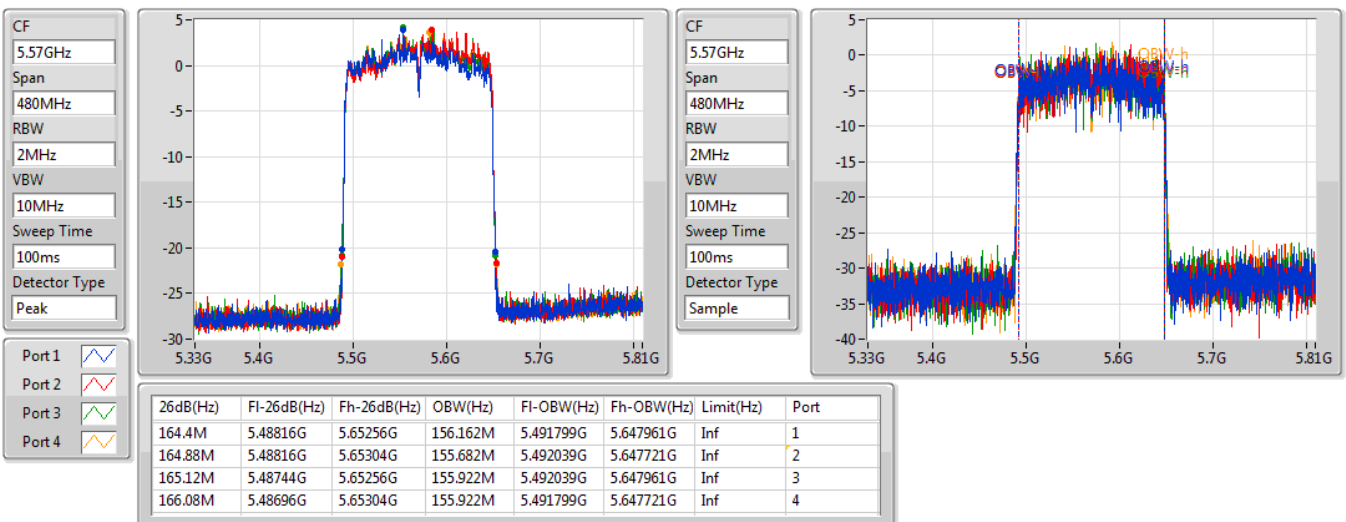

802.11ax HEW160_Nss1,(MCS0)_4TX

EBW

5250MHz Straddle 5.25-5.35GHz

09/11/2019

802.11ax HEW160_Nss1,(MCS0)_4TX

EBW

5570MHz

09/11/2019