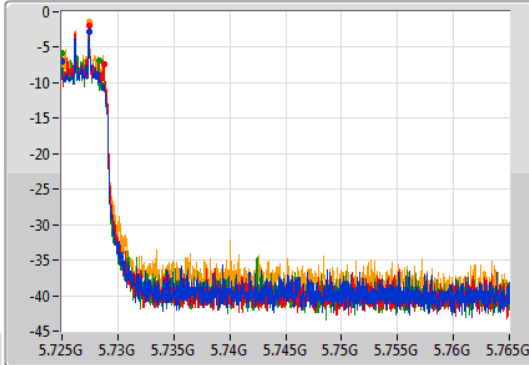

802.11ax HEW80_Nss4,(MCS0)_4TX

EBW

5690MHz Straddle 5.725-5.85GHz

03/11/2019

CF
5.745GHz
Span
40MHz
RBW
100kHz
VBW
300kHz
Sweep Time
100ms
Detector Type
Peak

CF
5.745GHz
Span
40MHz
RBW
100kHz
VBW
300kHz
Sweep Time
100ms
Detector Type
Sample