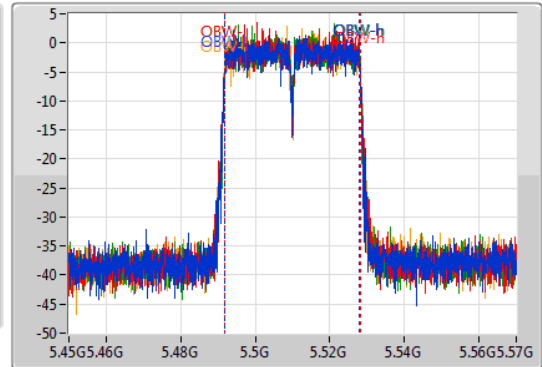

Port 1: [Waveform icon]
 Port 2: [Waveform icon]
 Port 3: [Waveform icon]
 Port 4: [Waveform icon]

26dB(Hz)	Fl-26dB(Hz)	Fh-26dB(Hz)	OBW(Hz)	Fl-OBW(Hz)	Fh-OBW(Hz)	Limit(Hz)	Port
40.38M	5.48972G	5.5301G	36.162M	5.491829G	5.527991G	Inf	1
39.84M	5.49014G	5.52998G	36.222M	5.491829G	5.528051G	Inf	2
39.84M	5.49008G	5.52992G	36.282M	5.491829G	5.528111G	Inf	3
40.08M	5.48984G	5.52992G	36.282M	5.491829G	5.528111G	Inf	4