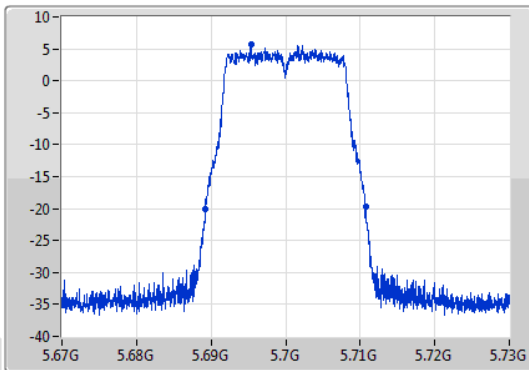

CF
5.7GHz
Span
60MHz
RBW
200kHz
VBW
1MHz
Sweep Time
100ms
Detector Type
Sample