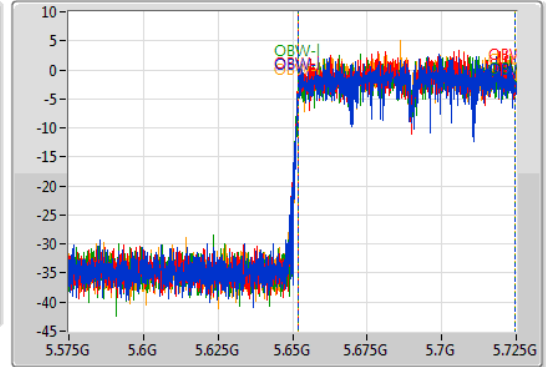

802.11ac VHT80_Nss4,(MCS0)_4TX

EBW

5690MHz Straddle 5.47-5.725GHz

10/11/2019

CF
5.65GHz
Span
150MHz
RBW
1MHz
VBW
3MHz
Sweep Time
100ms
Detector Type
Peak

CF
5.65GHz
Span
150MHz
RBW
1MHz
VBW
3MHz
Sweep Time
100ms
Detector Type
Sample