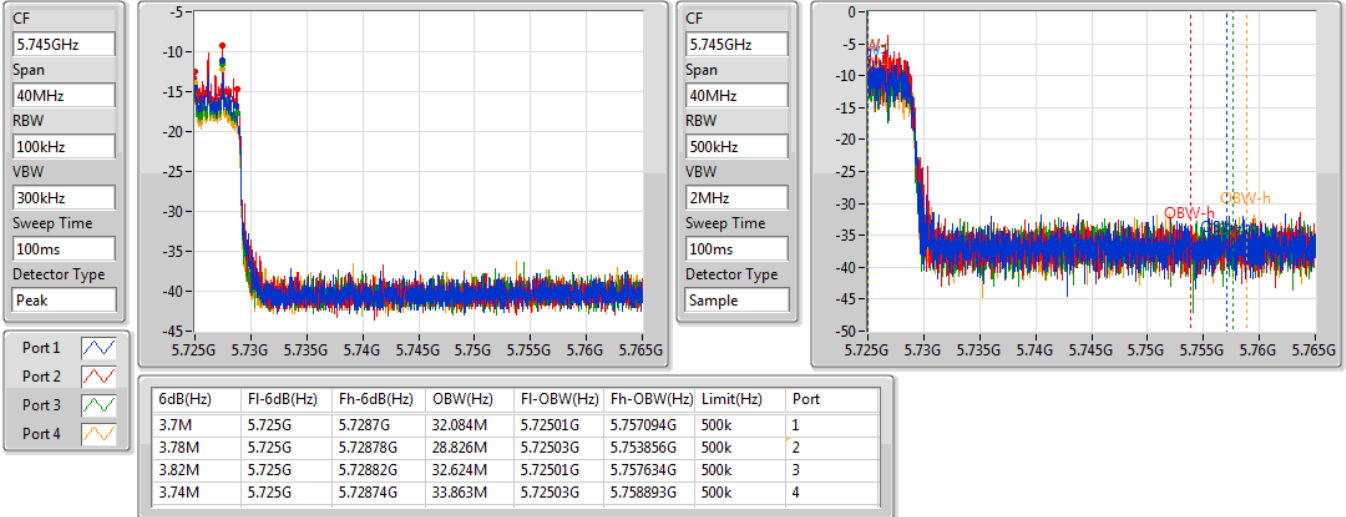

802.11ax HEW80-BF_Nss1,(MCS0)_4TX

EBW

5690MHz Straddle 5.725-5.85GHz

12/11/2019