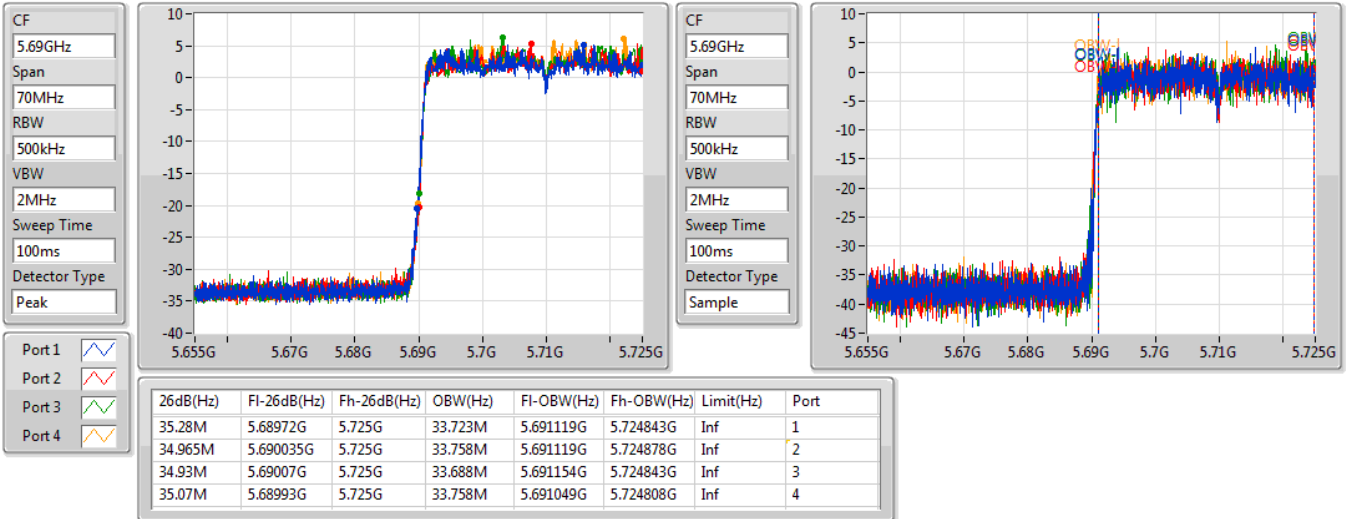

802.11ax HEW40_Nss4,(MCS0)_4TX

EBW

5710MHz Straddle 5.47-5.725GHz

09/11/2019