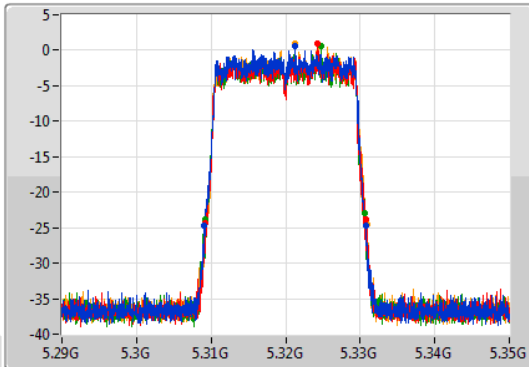

802.11ax HEW20-BF_Nss1,(MCS0)_4TX

EBW

5320MHz

12/11/2019

CF
5.32GHz
Span
60MHz
RBW
300kHz
VBW
1MHz
Sweep Time
100ms
Detector Type
Peak

CF
5.32GHz
Span
60MHz
RBW
200kHz
VBW
1MHz
Sweep Time
100ms
Detector Type
Sample