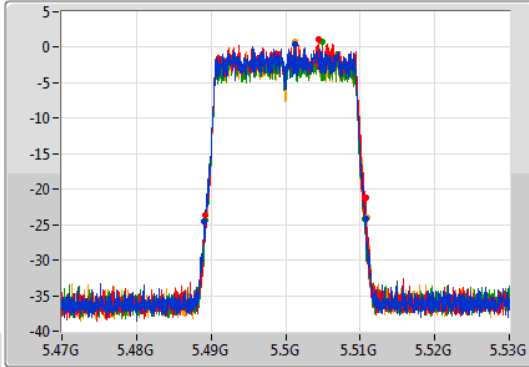

802.11ax HEW20-BF_Nss1,(MCS0)_4TX

EBW

5500MHz

12/11/2019

CF
5.5GHz
Span
60MHz
RBW
300kHz
VBW
1MHz
Sweep Time
100ms
Detector Type
Peak

CF
5.5GHz
Span
60MHz
RBW
200kHz
VBW
1MHz
Sweep Time
100ms
Detector Type
Sample