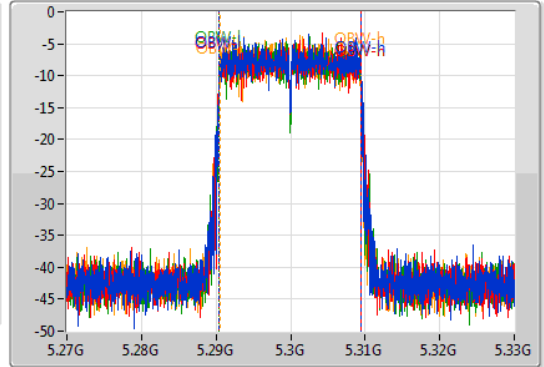

802.11ax HEW20-BF_Nss1,(MCS0)_4TX

EBW

5300MHz

12/11/2019

CF
5.3GHz
Span
60MHz
RBW
300kHz
VBW
1MHz
Sweep Time
100ms
Detector Type
Peak

CF
5.3GHz
Span
60MHz
RBW
200kHz
VBW
1MHz
Sweep Time
100ms
Detector Type
Sample

Port 1
Port 2
Port 3
Port 4

26dB(Hz)	Fl-26dB(Hz)	Fh-26dB(Hz)	OBW(Hz)	Fl-OBW(Hz)	Fh-OBW(Hz)	Limit(Hz)	Port
21.6M	5.28914G	5.31074G	19.01M	5.290435G	5.309445G	Inf	1
21.57M	5.28923G	5.3108G	19.01M	5.290435G	5.309445G	Inf	2
21.69M	5.28908G	5.31077G	18.981M	5.290465G	5.309445G	Inf	3
21.6M	5.28917G	5.31077G	18.951M	5.290495G	5.309445G	Inf	4

802.11ax HEW20-BF_Nss1,(MCS0)_4TX

EBW

5320MHz

12/11/2019

CF
5.32GHz
Span
60MHz
RBW
300kHz
VBW
1MHz
Sweep Time
100ms
Detector Type
Peak

CF
5.32GHz
Span
60MHz
RBW
200kHz
VBW
1MHz
Sweep Time
100ms
Detector Type
Sample

Port 1
Port 2
Port 3
Port 4

26dB(Hz)	Fl-26dB(Hz)	Fh-26dB(Hz)	OBW(Hz)	Fl-OBW(Hz)	Fh-OBW(Hz)	Limit(Hz)	Port
21.75M	5.30908G	5.33083G	18.981M	5.310465G	5.329445G	Inf	1
21.51M	5.30929G	5.3308G	19.04M	5.310435G	5.329475G	Inf	2
21.39M	5.30926G	5.33065G	18.951M	5.310465G	5.329415G	Inf	3
21.69M	5.30926G	5.33095G	18.981M	5.310435G	5.329415G	Inf	4