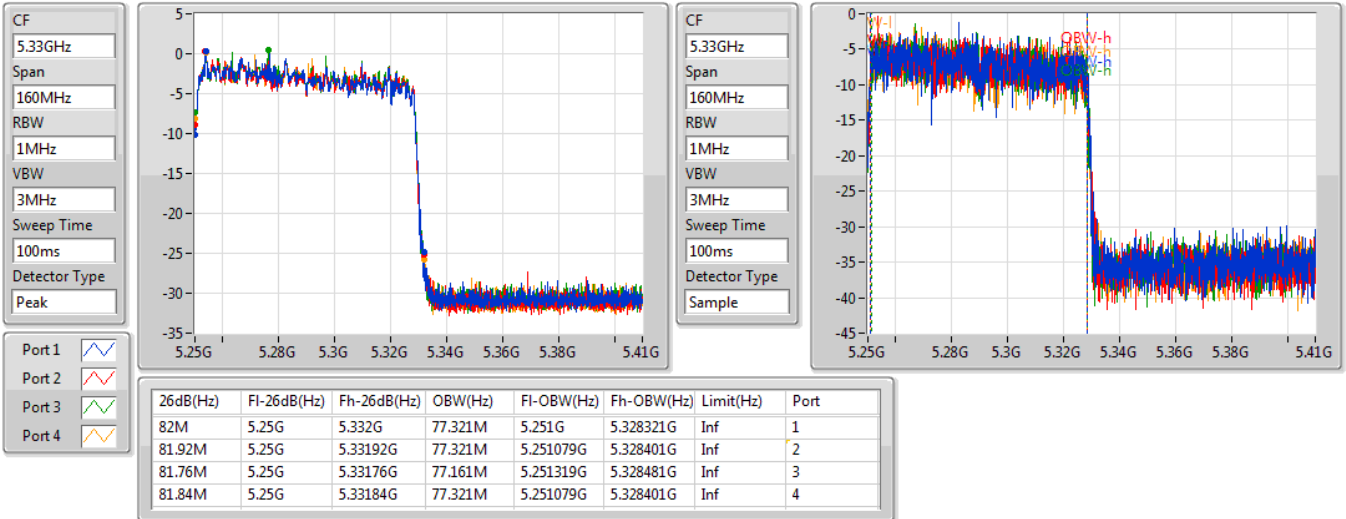

802.11ax HEW160-BF_Nss1,(MCS0)_4TX

EBW

5250MHz Straddle 5.25-5.35GHz

12/11/2019