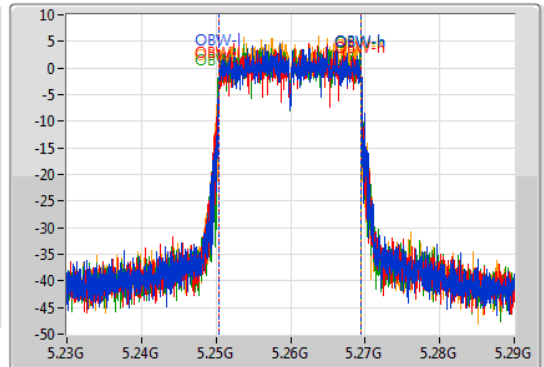

802.11ax HEW20\_Nss4,(MCS0)\_4TX

EBW

5260MHz

03/11/2019

CF  
5.26GHz  
Span  
60MHz  
RBW  
300kHz  
VBW  
1MHz  
Sweep Time  
100ms  
Detector Type  
Peak

CF  
5.26GHz  
Span  
60MHz  
RBW  
200kHz  
VBW  
1MHz  
Sweep Time  
100ms  
Detector Type  
Sample