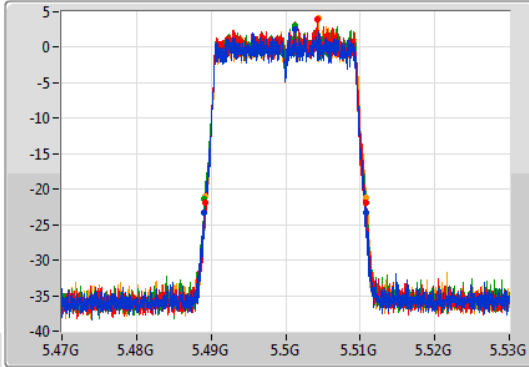

802.11ax HEW20_Nss1,(MCS0)_4TX

EBW

5500MHz

02/11/2019

CF
5.5GHz
Span
60MHz
RBW
300kHz
VBW
1MHz
Sweep Time
100ms
Detector Type
Peak

CF
5.5GHz
Span
60MHz
RBW
200kHz
VBW
1MHz
Sweep Time
100ms
Detector Type
Sample