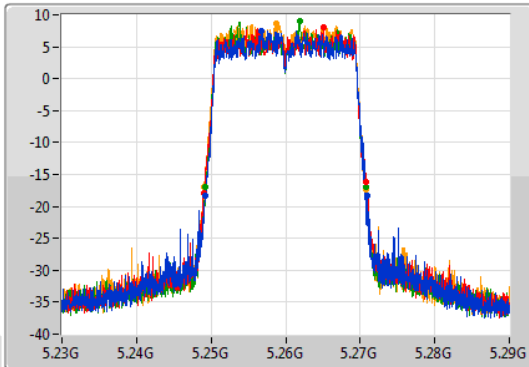

802.11ax HEW20_Nss4,(MCS0)_4TX

EBW

5260MHz

03/11/2019

CF
5.26GHz
Span
60MHz
RBW
300kHz
VBW
1MHz
Sweep Time
100ms
Detector Type
Peak

CF
5.26GHz
Span
60MHz
RBW
200kHz
VBW
1MHz
Sweep Time
100ms
Detector Type
Sample