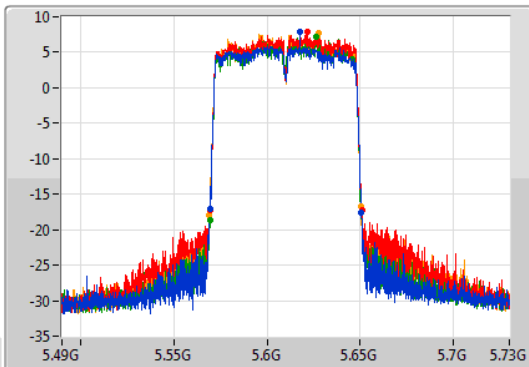

802.11ac VHT80_Nss4,(MCS0)_4TX

EBW

5610MHz

04/11/2019

CF
5.61GHz
Span
240MHz
RBW
1MHz
VBW
3MHz
Sweep Time
100ms
Detector Type
Peak

CF
5.61GHz
Span
240MHz
RBW
1MHz
VBW
3MHz
Sweep Time
100ms
Detector Type
Sample