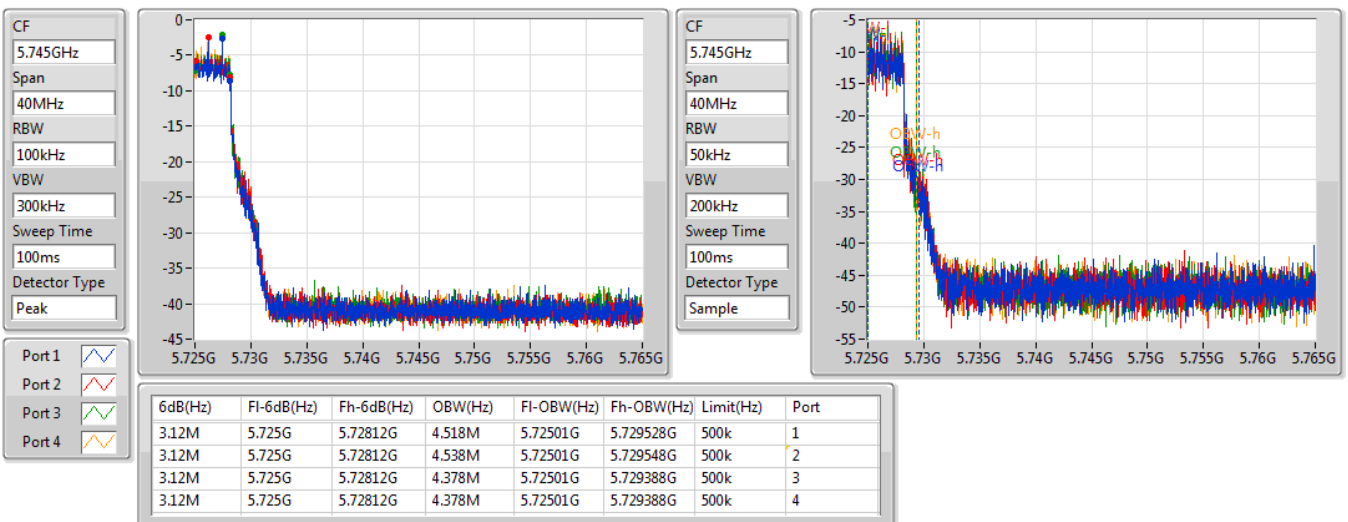

802.11a\_Nss1,(6Mbps)\_4TX

EBW

5720MHz Straddle 5.47-5.725GHz

02/11/2019

802.11a\_Nss1,(6Mbps)\_4TX

EBW

5720MHz Straddle 5.725-5.85GHz

02/11/2019