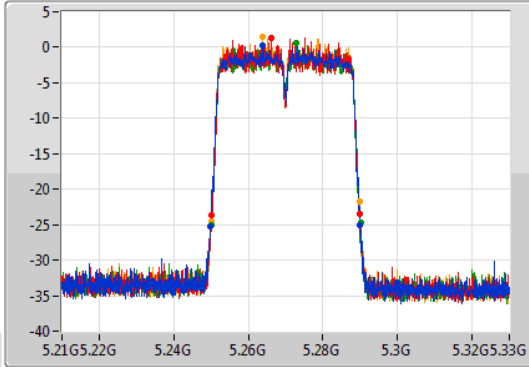

802.11ac VHT40-BF_Nss1,(MCS0)_4TX

EBW

5270MHz

04/11/2019

CF: 5.27GHz
Span: 120MHz
RBW: 500kHz
VBW: 2MHz
Sweep Time: 100ms
Detector Type: Peak

CF: 5.27GHz
Span: 120MHz
RBW: 500kHz
VBW: 2MHz
Sweep Time: 100ms
Detector Type: Sample