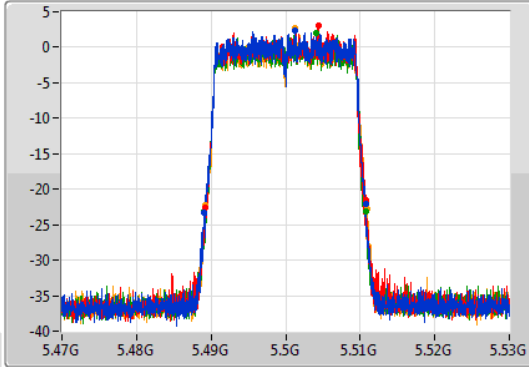

802.11ax HEW20-BF_Nss1,(MCS0)_4TX

EBW

5500MHz

04/11/2019

CF
5.5GHz
Span
60MHz
RBW
300kHz
VBW
1MHz
Sweep Time
100ms
Detector Type
Peak

CF
5.5GHz
Span
60MHz
RBW
200kHz
VBW
1MHz
Sweep Time
100ms
Detector Type
Sample