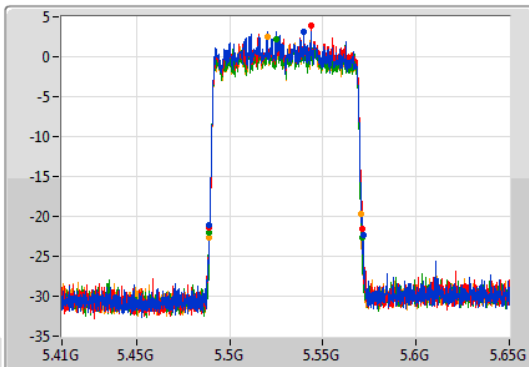

802.11ax HEW80-BF_Nss1,(MCS0)_4TX

EBW

5530MHz

04/11/2019

CF
5.53GHz
Span
240MHz
RBW
1MHz
VBW
3MHz
Sweep Time
100ms
Detector Type
Peak

CF
5.53GHz
Span
240MHz
RBW
1MHz
VBW
3MHz
Sweep Time
100ms
Detector Type
Sample