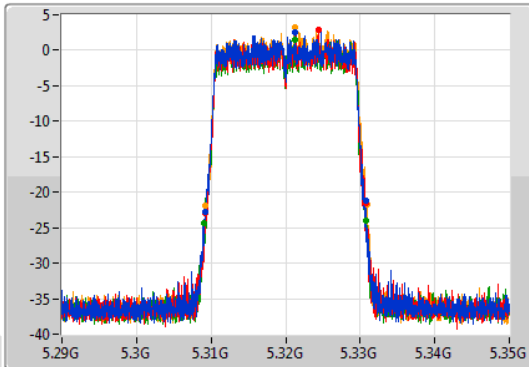

802.11ax HEW20-BF_Nss1,(MCS0)_4TX

EBW

5320MHz

04/11/2019

CF
5.32GHz
Span
60MHz
RBW
300kHz
VBW
1MHz
Sweep Time
100ms
Detector Type
Peak

CF
5.32GHz
Span
60MHz
RBW
200kHz
VBW
1MHz
Sweep Time
100ms
Detector Type
Sample