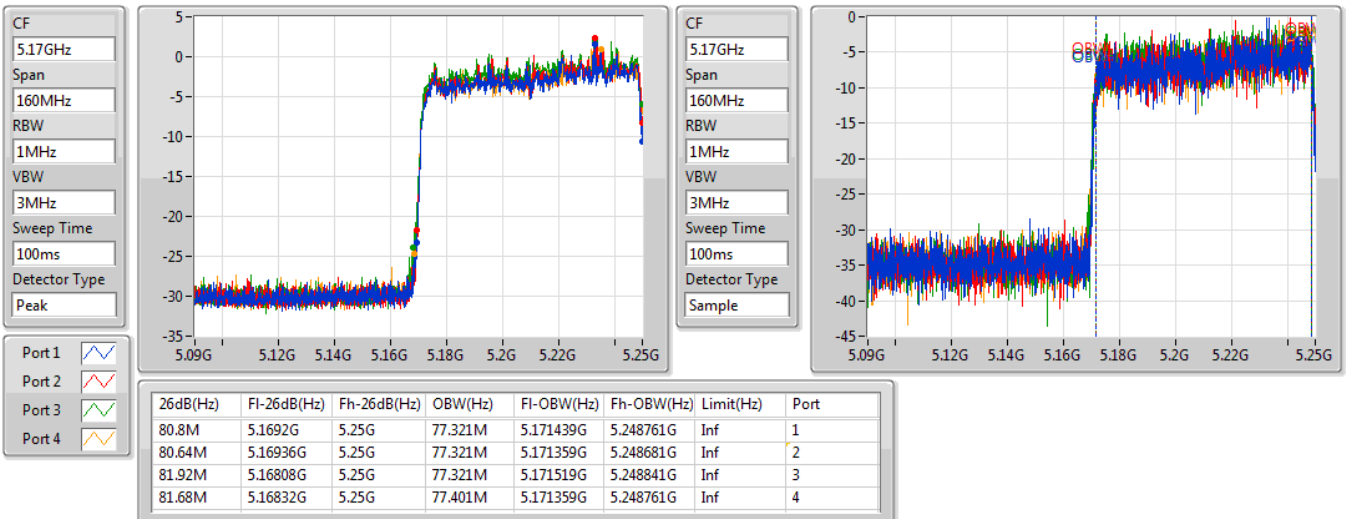

802.11ax HEW80\_Nss1,(MCS0)\_4TX

EBW

5690MHz Straddle 5.725-5.85GHz

03/11/2019

802.11ax HEW160\_Nss1,(MCS0)\_4TX

EBW

5250MHz Straddle 5.15-5.25GHz

03/11/2019