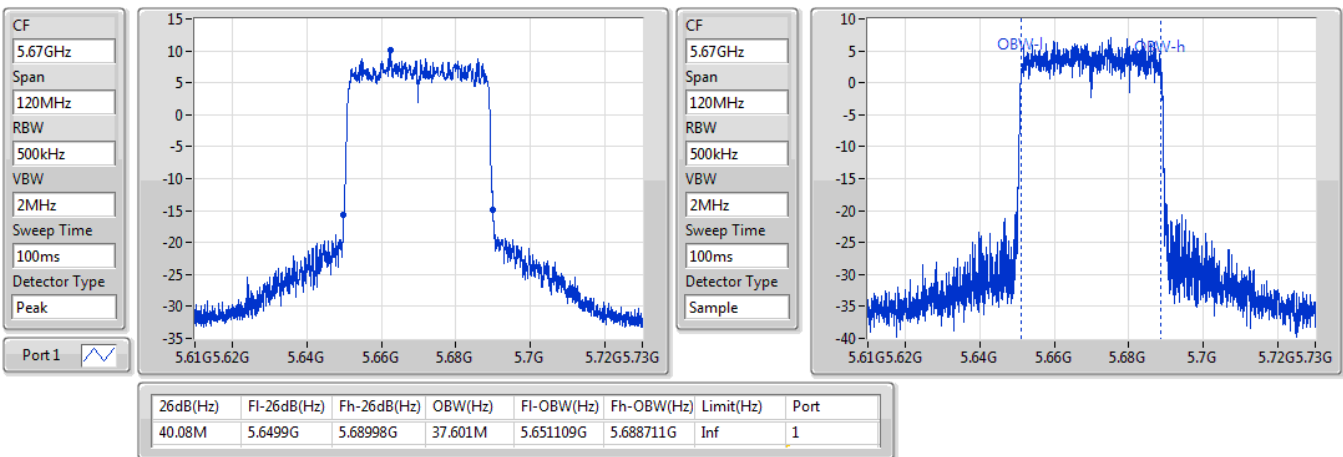

802.11ax HEW80\_Nss1,(MCS0)\_1TX

EBW

5290MHz

02/11/2019

CF  
5.29GHz  
Span  
240MHz  
RBW  
1MHz  
VBW  
3MHz  
Sweep Time  
100ms  
Detector Type  
Peak  
Port 1

CF  
5.29GHz  
Span  
240MHz  
RBW  
1MHz  
VBW  
3MHz  
Sweep Time  
100ms  
Detector Type  
Sample