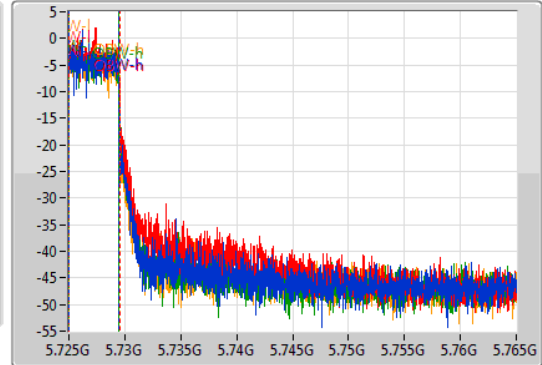

802.11ax HEW20\_Nss4,(MCS0)\_4TX

EBW

5720MHz Straddle 5.725-5.85GHz

29/10/2019

CF  
5.745GHz  
Span  
40MHz  
RBW  
100kHz  
VBW  
300kHz  
Sweep Time  
100ms  
Detector Type  
Peak

CF  
5.745GHz  
Span  
40MHz  
RBW  
50kHz  
VBW  
200kHz  
Sweep Time  
100ms  
Detector Type  
Sample