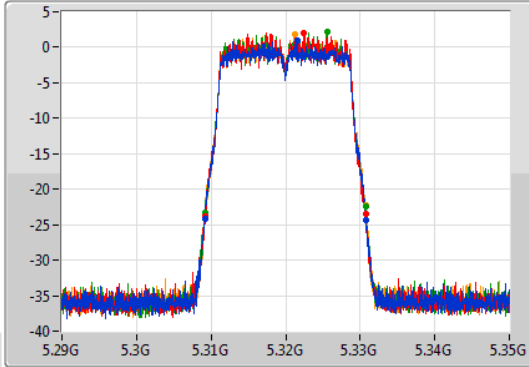

802.11ac VHT20_Nss1,(MCS0)_4TX

EBW

5320MHz

03/11/2019

CF
5.32GHz
Span
60MHz
RBW
300kHz
VBW
1MHz
Sweep Time
100ms
Detector Type
Peak

CF
5.32GHz
Span
60MHz
RBW
200kHz
VBW
1MHz
Sweep Time
100ms
Detector Type
Sample