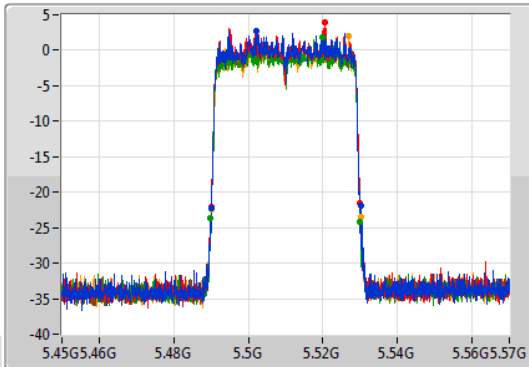

802.11ax HEW40-BF_Nss1,(MCS0)_4TX

EBW

5510MHz

04/11/2019

CF: 5.51GHz
Span: 120MHz
RBW: 500kHz
VBW: 2MHz
Sweep Time: 100ms
Detector Type: Peak

CF: 5.51GHz
Span: 120MHz
RBW: 500kHz
VBW: 2MHz
Sweep Time: 100ms
Detector Type: Sample