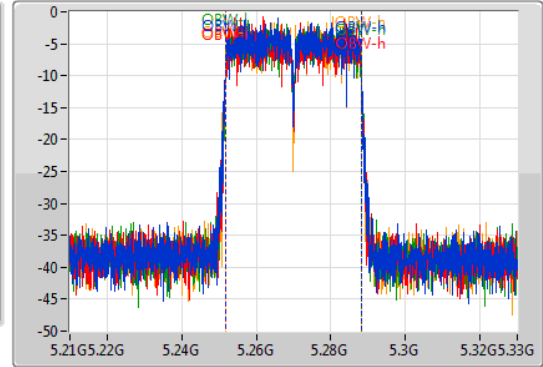

Port 1: [Waveform icon]  
 Port 2: [Waveform icon]  
 Port 3: [Waveform icon]  
 Port 4: [Waveform icon]

26dB(Hz)	Fl-26dB(Hz)	Fh-26dB(Hz)	OBW(Hz)	Fl-OBW(Hz)	Fh-OBW(Hz)	Limit(Hz)	Port
40.2M	5.24978G	5.28998G	36.222M	5.251829G	5.288051G	Inf	1
39.54M	5.25026G	5.2898G	36.222M	5.251829G	5.288051G	Inf	2
40.14M	5.25002G	5.29016G	36.342M	5.251829G	5.288171G	Inf	3
39.72M	5.25014G	5.28986G	36.222M	5.251829G	5.288051G	Inf	4