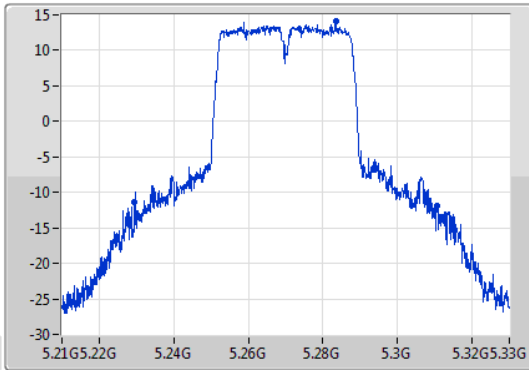

802.11ac VHT40_Nss1,(MCS0)_1TX

EBW

5270MHz

02/11/2019

CF: 5.27GHz
Span: 120MHz
RBW: 1MHz
VBW: 3MHz
Sweep Time: 100ms
Detector Type: Peak
Port 1

CF: 5.27GHz
Span: 120MHz
RBW: 500kHz
VBW: 2MHz
Sweep Time: 100ms
Detector Type: Sample