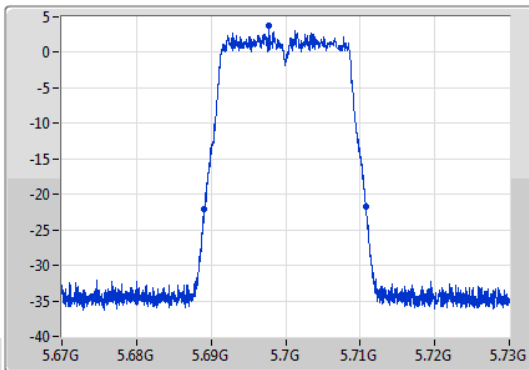

CF
5.7GHz
Span
60MHz
RBW
200kHz
VBW
1MHz
Sweep Time
100ms
Detector Type
Sample