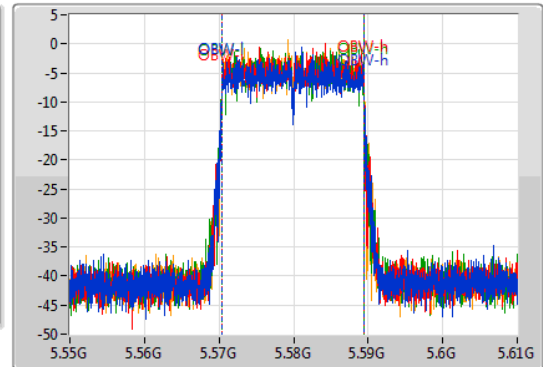

802.11ax HEW20\_Nss1,(MCS0)\_4TX

EBW

5580MHz

02/11/2019

CF  
5.58GHz  
Span  
60MHz  
RBW  
300kHz  
VBW  
1MHz  
Sweep Time  
100ms  
Detector Type  
Peak

CF  
5.58GHz  
Span  
60MHz  
RBW  
200kHz  
VBW  
1MHz  
Sweep Time  
100ms  
Detector Type  
Sample