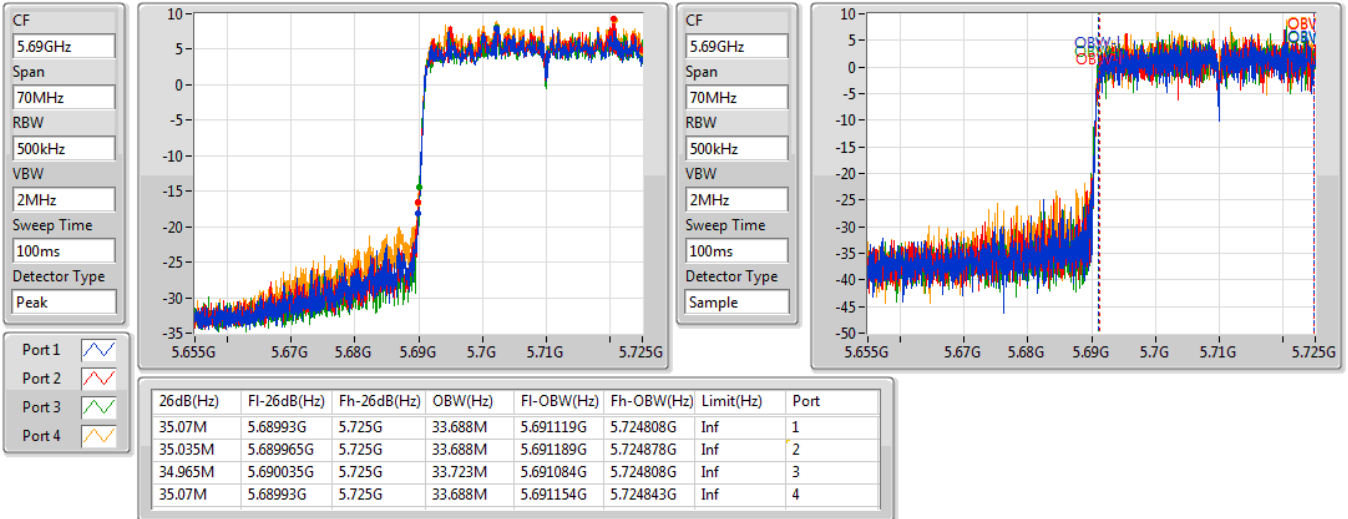

802.11ax HEW40_Nss4,(MCS0)_4TX

EBW

5710MHz Straddle 5.47-5.725GHz

04/11/2019