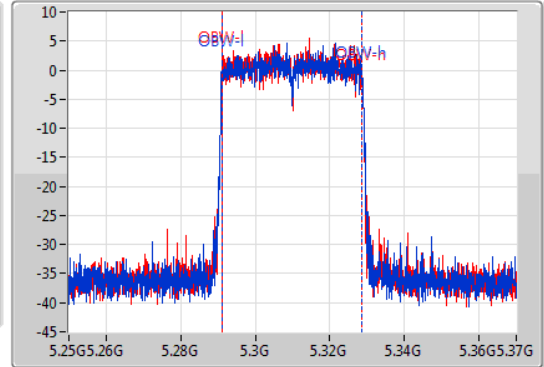

EBW

5310MHz

02/11/2019

CF  
5.31GHz  
Span  
120MHz  
RBW  
500kHz  
VBW  
2MHz  
Sweep Time  
100ms  
Detector Type  
Peak

CF  
5.31GHz  
Span  
120MHz  
RBW  
500kHz  
VBW  
2MHz  
Sweep Time  
100ms  
Detector Type  
Sample