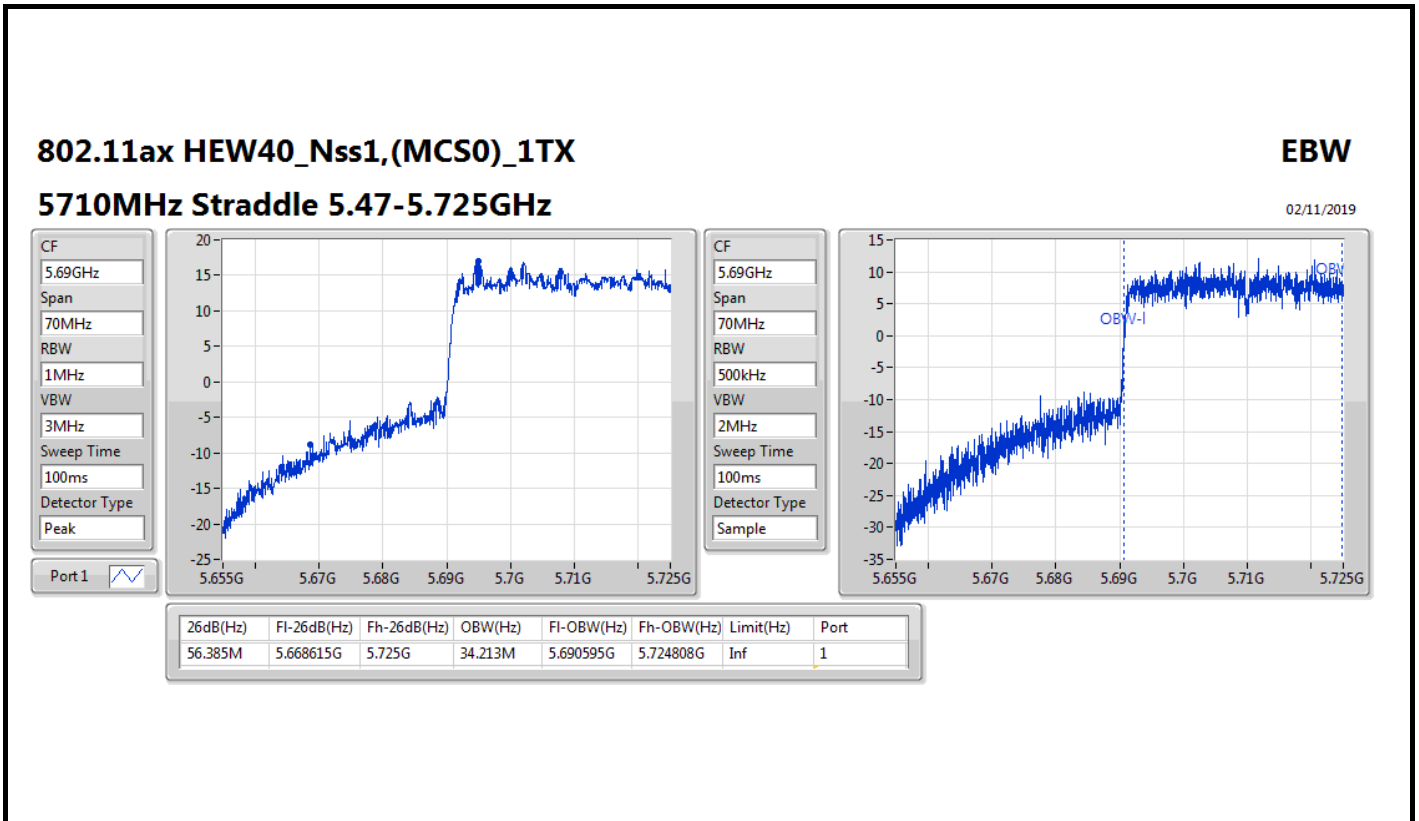

802.11ax HEW40\_Nss1,(MCS0)\_1TX

EBW

5550MHz

02/11/2019

802.11ax HEW40\_Nss1,(MCS0)\_1TX

EBW

5670MHz

02/11/2019