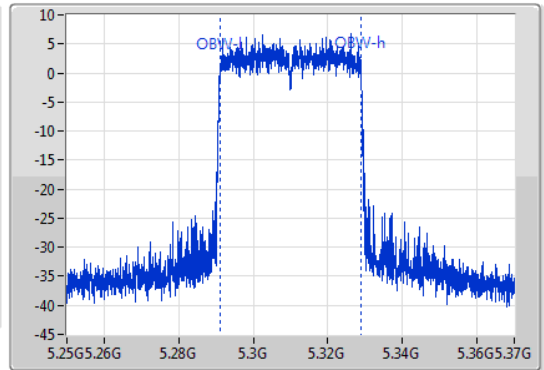

802.11ax HEW40\_Nss1,(MCS0)\_1TX

EBW

5310MHz

02/11/2019

CF  
5.31GHz  
Span  
120MHz  
RBW  
500kHz  
VBW  
2MHz  
Sweep Time  
100ms  
Detector Type  
Peak  
Port 1

CF  
5.31GHz  
Span  
120MHz  
RBW  
500kHz  
VBW  
2MHz  
Sweep Time  
100ms  
Detector Type  
Sample