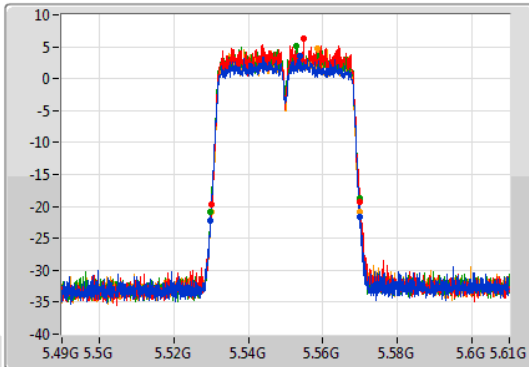

802.11ac VHT40_Nss1,(MCS0)_4TX

EBW

5550MHz

03/11/2019

CF
5.55GHz
Span
120MHz
RBW
500kHz
VBW
2MHz
Sweep Time
100ms
Detector Type
Peak

CF
5.55GHz
Span
120MHz
RBW
500kHz
VBW
2MHz
Sweep Time
100ms
Detector Type
Sample