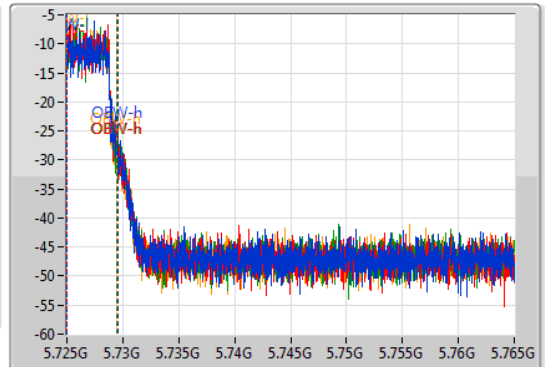

802.11ac VHT20\_Nss1,(MCS0)\_4TX

EBW

5720MHz Straddle 5.725-5.85GHz

03/11/2019

CF  
5.745GHz  
Span  
40MHz  
RBW  
100kHz  
VBW  
300kHz  
Sweep Time  
100ms  
Detector Type  
Peak

CF  
5.745GHz  
Span  
40MHz  
RBW  
50kHz  
VBW  
200kHz  
Sweep Time  
100ms  
Detector Type  
Sample