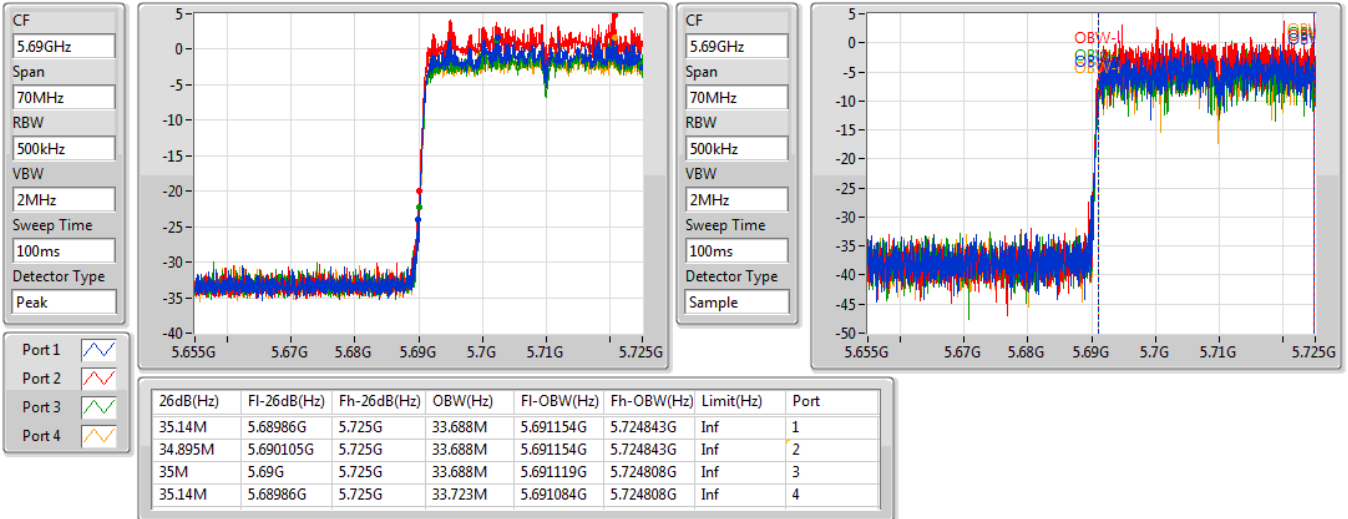

802.11ax HEW40-BF_Nss1,(MCS0)_4TX

EBW

5710MHz Straddle 5.47-5.725GHz

04/11/2019