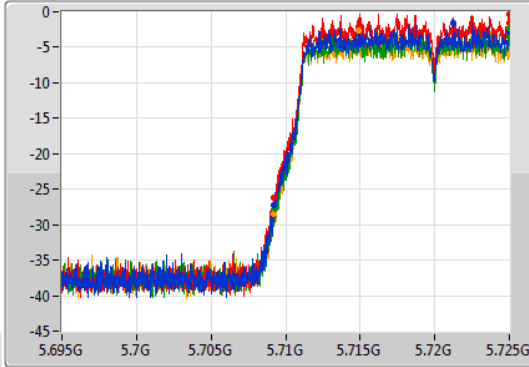

802.11ac VHT20-BF_Nss1,(MCS0)_4TX

EBW

5720MHz Straddle 5.47-5.725GHz

04/11/2019

CF
5.71GHz
Span
30MHz
RBW
200kHz
VBW
1MHz
Sweep Time
100ms
Detector Type
Peak

CF
5.71GHz
Span
30MHz
RBW
200kHz
VBW
1MHz
Sweep Time
100ms
Detector Type
Sample