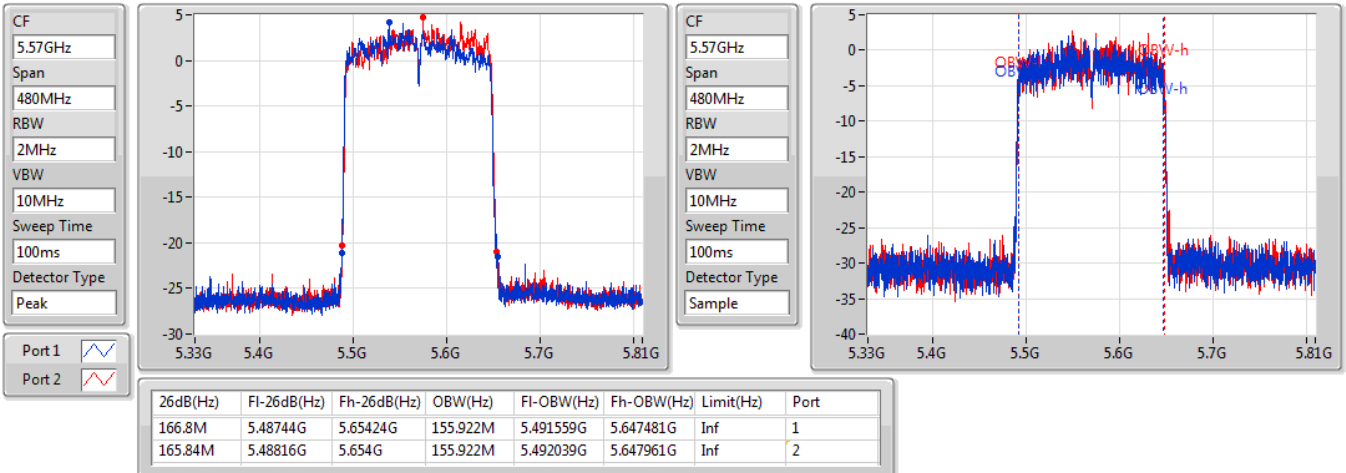

EBW

5250MHz Straddle 5.25-5.35GHz

02/11/2019

802.11ax HEW160\_Nss2,(MCS0)\_2TX

EBW

5570MHz

02/11/2019

Summary