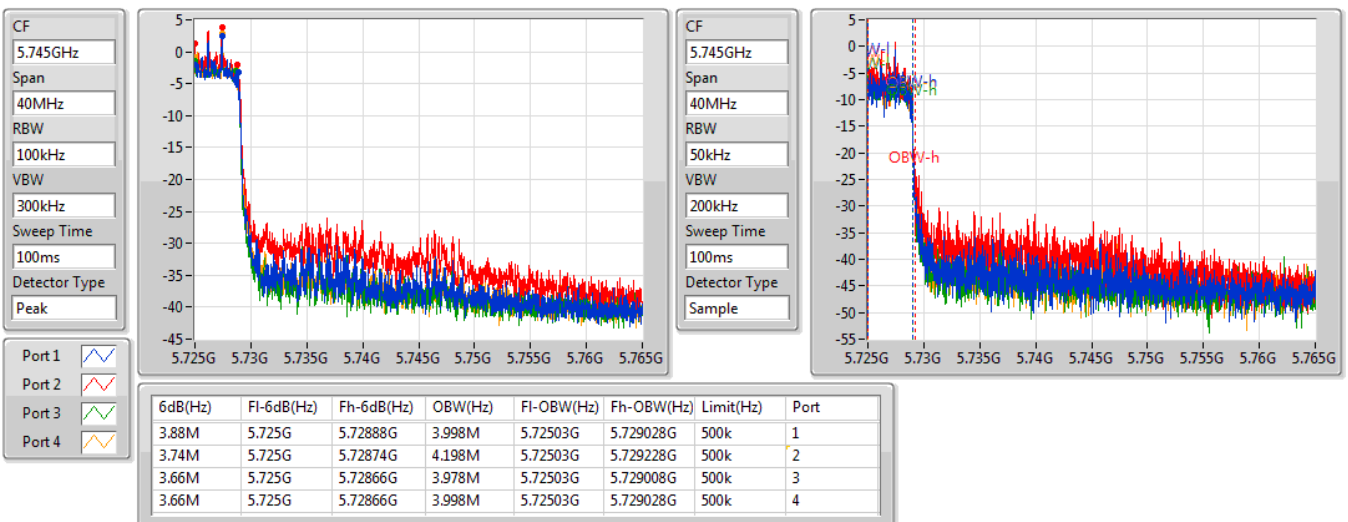

802.11ax HEW40\_Nss4,(MCS0)\_4TX

EBW

5710MHz Straddle 5.47-5.725GHz

29/10/2019

802.11ax HEW40\_Nss4,(MCS0)\_4TX

EBW

5710MHz Straddle 5.725-5.85GHz

29/10/2019