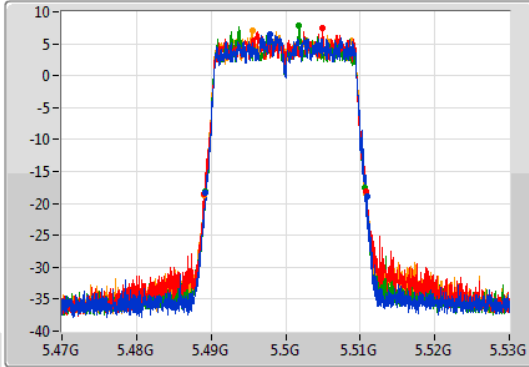

802.11ax HEW20_Nss4,(MCS0)_4TX

EBW

5500MHz

03/11/2019

CF: 5.5GHz
Span: 60MHz
RBW: 300kHz
VBW: 1MHz
Sweep Time: 100ms
Detector Type: Peak

CF: 5.5GHz
Span: 60MHz
RBW: 200kHz
VBW: 1MHz
Sweep Time: 100ms
Detector Type: Sample