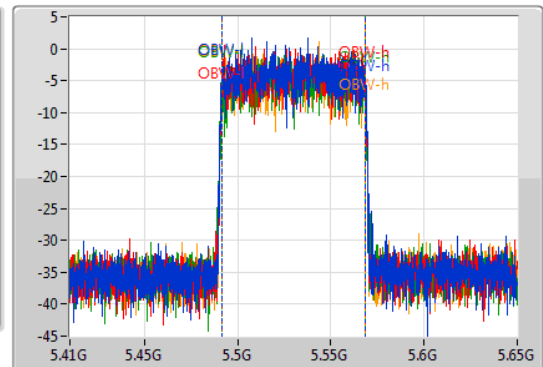

802.11ax HEW80-BF\_Nss1,(MCS0)\_4TX

EBW

5530MHz

04/11/2019

CF  
5.53GHz  
Span  
240MHz  
RBW  
1MHz  
VBW  
3MHz  
Sweep Time  
100ms  
Detector Type  
Peak

CF  
5.53GHz  
Span  
240MHz  
RBW  
1MHz  
VBW  
3MHz  
Sweep Time  
100ms  
Detector Type  
Sample