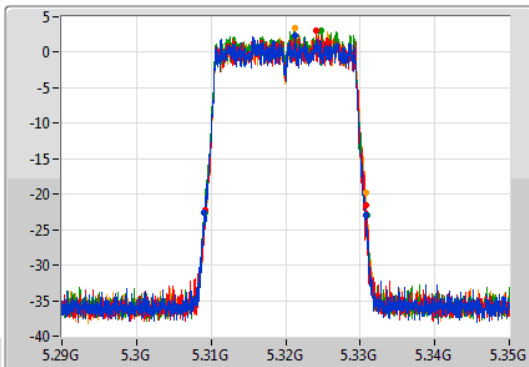

802.11ax HEW20_Nss1,(MCS0)_4TX

EBW

5320MHz

02/11/2019

CF
5.32GHz
Span
60MHz
RBW
300kHz
VBW
1MHz
Sweep Time
100ms
Detector Type
Peak

CF
5.32GHz
Span
60MHz
RBW
200kHz
VBW
1MHz
Sweep Time
100ms
Detector Type
Sample