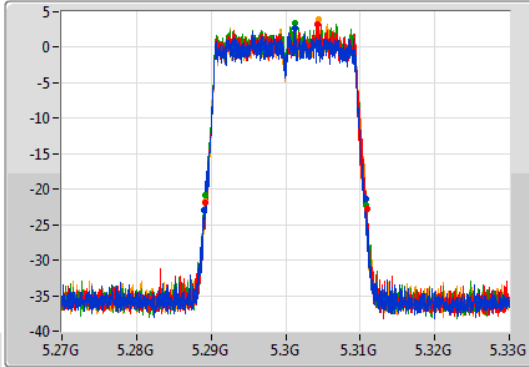

802.11ax HEW20_Nss1,(MCS0)_4TX

EBW

5300MHz

02/11/2019

CF
5.3GHz
Span
60MHz
RBW
300kHz
VBW
1MHz
Sweep Time
100ms
Detector Type
Peak

CF
5.3GHz
Span
60MHz
RBW
200kHz
VBW
1MHz
Sweep Time
100ms
Detector Type
Sample