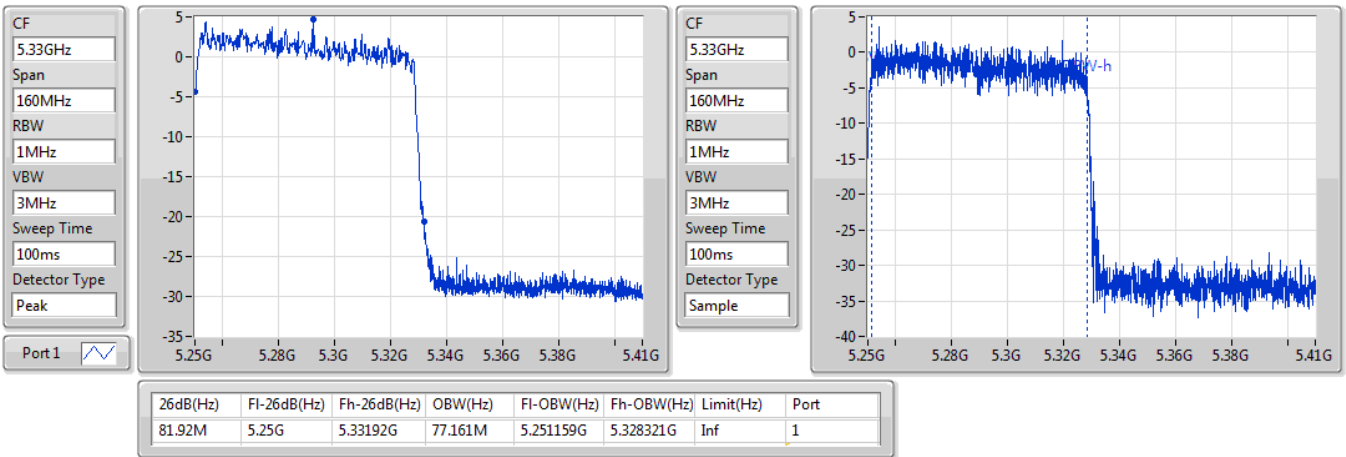

802.11ax HEW160\_Nss1,(MCS0)\_1TX

EBW

5250MHz Straddle 5.25-5.35GHz

02/11/2019

802.11ax HEW160\_Nss1,(MCS0)\_1TX

EBW

5570MHz

02/11/2019