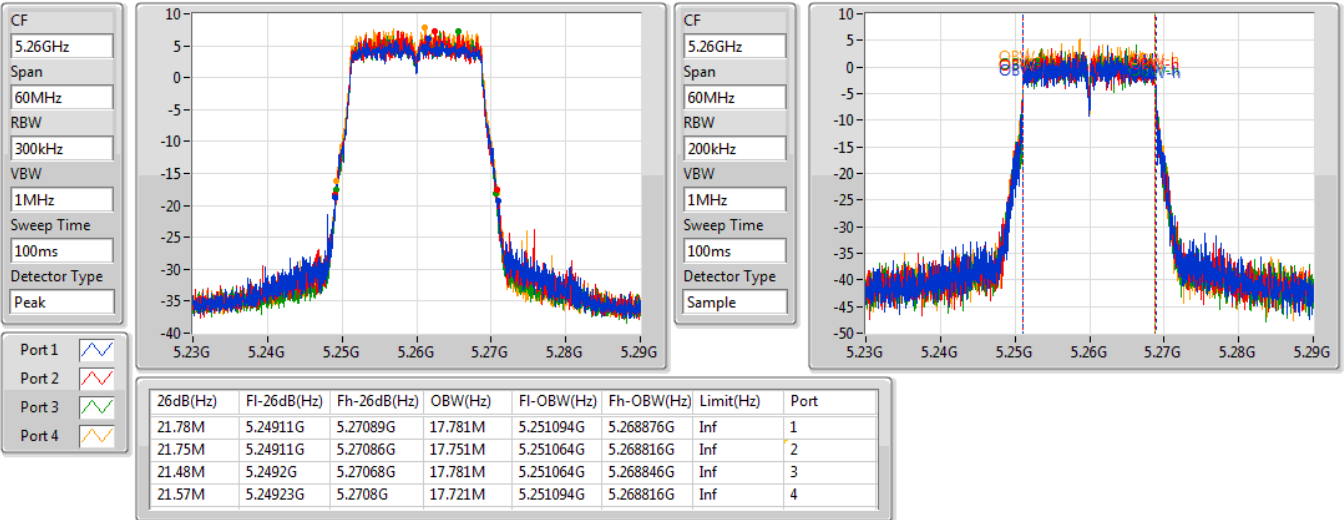

**Port X-N dB** = Port X 6dB down bandwidth for 5.725-5.85GHz band / 26dB down bandwidth for other band

**Port X-OBW** = Port X 99% occupied bandwidth;

802.11ac VHT20\_Nss4,(MCS0)\_4TX

EBW

5260MHz

04/11/2019