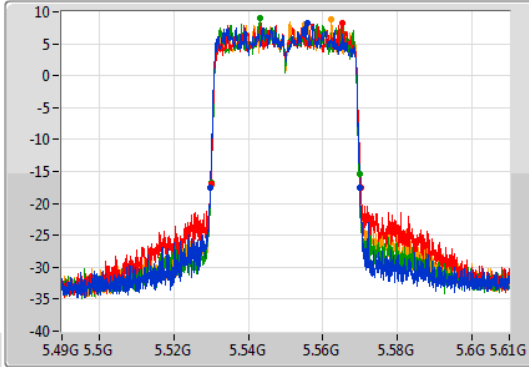

802.11ax HEW40_Nss4,(MCS0)_4TX

EBW

5550MHz

03/11/2019

CF: 5.55GHz
Span: 120MHz
RBW: 500kHz
VBW: 2MHz
Sweep Time: 100ms
Detector Type: Peak

CF: 5.55GHz
Span: 120MHz
RBW: 500kHz
VBW: 2MHz
Sweep Time: 100ms
Detector Type: Sample