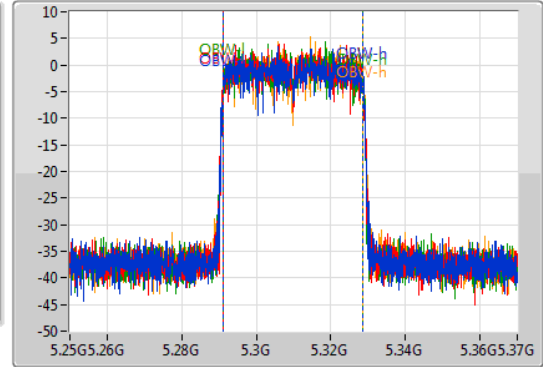

802.11ax HEW40\_Nss4,(MCS0)\_4TX

EBW

5310MHz

03/11/2019

CF  
5.31GHz  
Span  
120MHz  
RBW  
500kHz  
VBW  
2MHz  
Sweep Time  
100ms  
Detector Type  
Peak

CF  
5.31GHz  
Span  
120MHz  
RBW  
500kHz  
VBW  
2MHz  
Sweep Time  
100ms  
Detector Type  
Sample