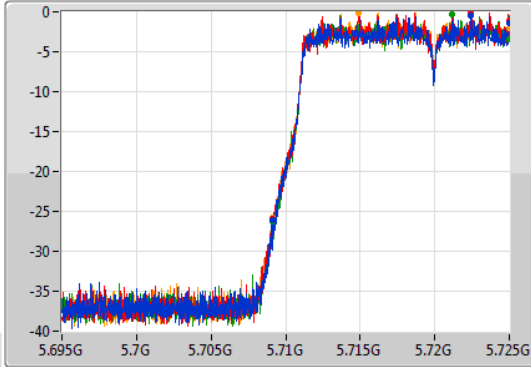

802.11ac VHT20_Nss1,(MCS0)_4TX

EBW

5720MHz Straddle 5.47-5.725GHz

03/11/2019

CF
5.71GHz
Span
30MHz
RBW
200kHz
VBW
1MHz
Sweep Time
100ms
Detector Type
Peak

CF
5.71GHz
Span
30MHz
RBW
200kHz
VBW
1MHz
Sweep Time
100ms
Detector Type
Sample