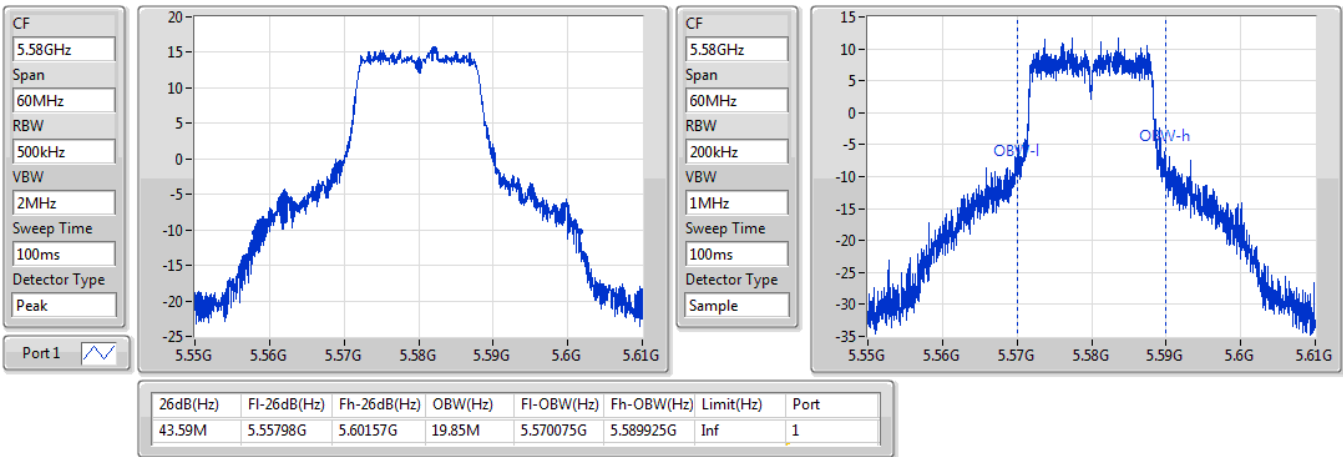

**Port X-N dB** = Port X 6dB down bandwidth for 5.725-5.85GHz band / 26dB down bandwidth for other band

**Port X-OBW** = Port X 99% occupied bandwidth;

802.11a\_Nss1,(6Mbps)\_1TX

EBW

5580MHz

02/11/2019

802.11a\_Nss1,(6Mbps)\_1TX