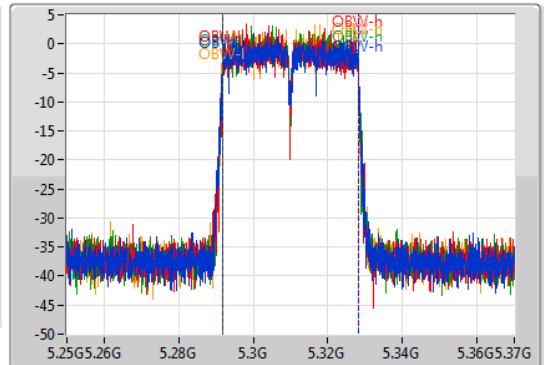

802.11ac VHT40\_Nss1,(MCS0)\_4TX

EBW

5310MHz

03/11/2019

CF  
5.31GHz  
Span  
120MHz  
RBW  
500kHz  
VBW  
2MHz  
Sweep Time  
100ms  
Detector Type  
Peak

CF  
5.31GHz  
Span  
120MHz  
RBW  
500kHz  
VBW  
2MHz  
Sweep Time  
100ms  
Detector Type  
Sample