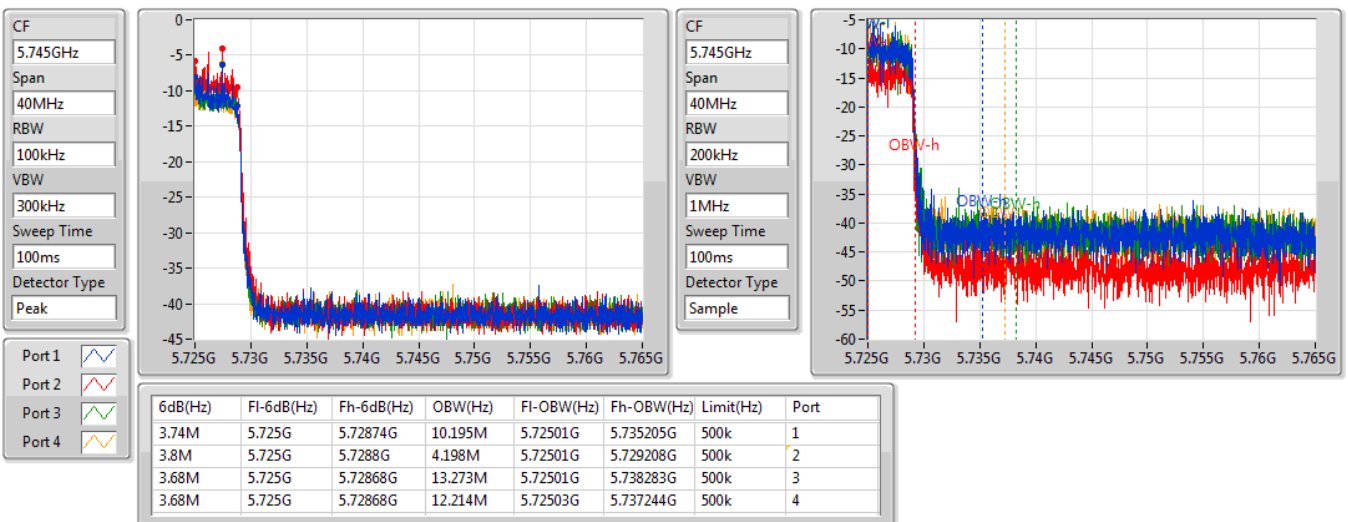

802.11ax HEW40-BF\_Nss1,(MCS0)\_4TX

EBW

5710MHz Straddle 5.47-5.725GHz

04/11/2019

802.11ax HEW40-BF\_Nss1,(MCS0)\_4TX

EBW

5710MHz Straddle 5.725-5.85GHz

04/11/2019