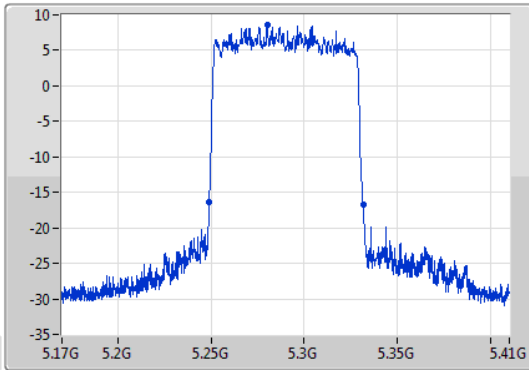

802.11ax HEW80\_Nss1,(MCS0)\_1TX

EBW

5290MHz

02/11/2019

CF  
5.29GHz  
Span  
240MHz  
RBW  
1MHz  
VBW  
3MHz  
Sweep Time  
100ms  
Detector Type  
Peak  
Port 1

CF  
5.29GHz  
Span  
240MHz  
RBW  
1MHz  
VBW  
3MHz  
Sweep Time  
100ms  
Detector Type  
Sample