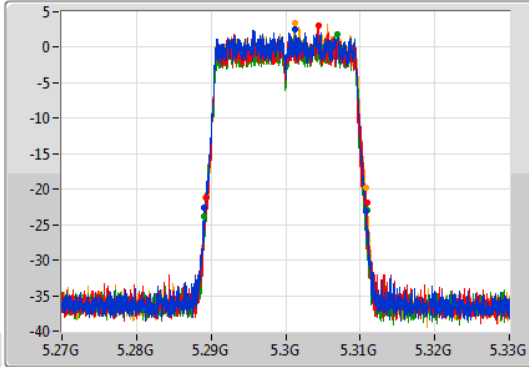

802.11ax HEW20-BF_Nss1,(MCS0)_4TX

EBW

5300MHz

04/11/2019

CF
5.3GHz
Span
60MHz
RBW
300kHz
VBW
1MHz
Sweep Time
100ms
Detector Type
Peak

CF
5.3GHz
Span
60MHz
RBW
200kHz
VBW
1MHz
Sweep Time
100ms
Detector Type
Sample