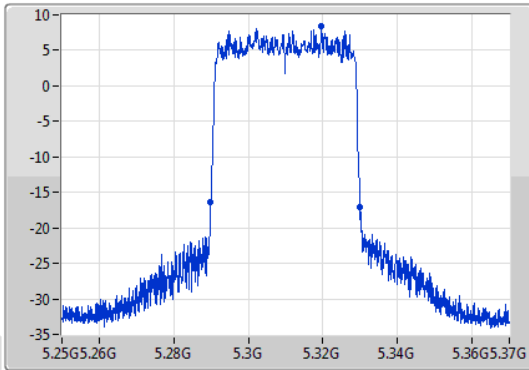

802.11ax HEW40_Nss1,(MCS0)_1TX

EBW

5310MHz

02/11/2019

CF
5.31GHz
Span
120MHz
RBW
500kHz
VBW
2MHz
Sweep Time
100ms
Detector Type
Peak
Port 1

CF
5.31GHz
Span
120MHz
RBW
500kHz
VBW
2MHz
Sweep Time
100ms
Detector Type
Sample