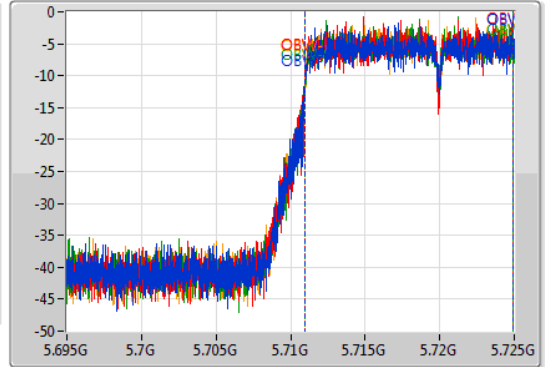

Port 1
Port 2
Port 3
Port 4

26dB(Hz)	Fl-26dB(Hz)	Fh-26dB(Hz)	OBW(Hz)	Fl-OBW(Hz)	Fh-OBW(Hz)	Limit(Hz)	Port
15.885M	5.709115G	5.725G	13.943M	5.71099G	5.724933G	Inf	1
15.885M	5.709115G	5.725G	13.943M	5.71099G	5.724933G	Inf	2
15.855M	5.709145G	5.725G	13.928M	5.71099G	5.724918G	Inf	3
15.915M	5.709085G	5.725G	13.928M	5.71099G	5.724918G	Inf	4

802.11ac VHT20_Nss1,(MCS0)_4TX

EBW