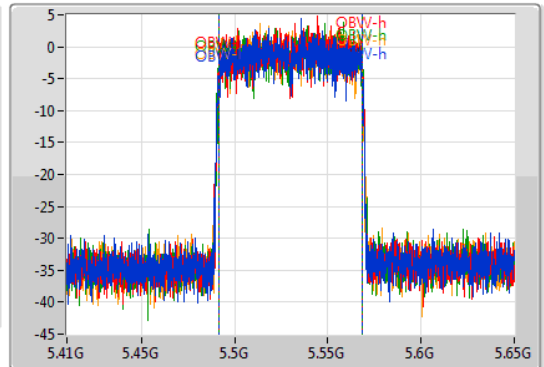

802.11ax HEW80\_Nss4,(MCS0)\_4TX

EBW

5530MHz

03/11/2019

CF  
5.53GHz  
Span  
240MHz  
RBW  
1MHz  
VBW  
3MHz  
Sweep Time  
100ms  
Detector Type  
Peak

CF  
5.53GHz  
Span  
240MHz  
RBW  
1MHz  
VBW  
3MHz  
Sweep Time  
100ms  
Detector Type  
Sample