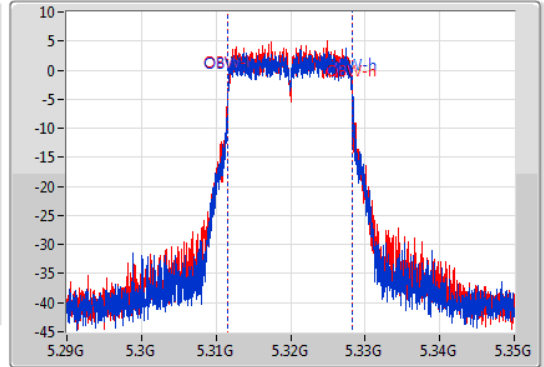

EBW

5320MHz

02/11/2019

CF  
5.32GHz  
Span  
60MHz  
RBW  
300kHz  
VBW  
1MHz  
Sweep Time  
100ms  
Detector Type  
Peak

CF  
5.32GHz  
Span  
60MHz  
RBW  
200kHz  
VBW  
1MHz  
Sweep Time  
100ms  
Detector Type  
Sample