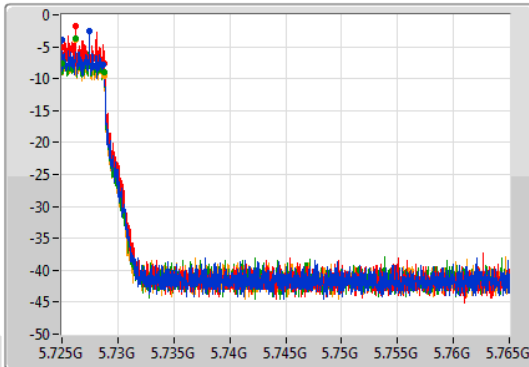

5720MHz Straddle 5.725-5.85GHz

04/11/2019

CF
5.745GHz
Span
40MHz
RBW
100kHz
VBW
300kHz
Sweep Time
100ms
Detector Type
Peak

CF
5.745GHz
Span
40MHz
RBW
50kHz
VBW
200kHz
Sweep Time
100ms
Detector Type
Sample