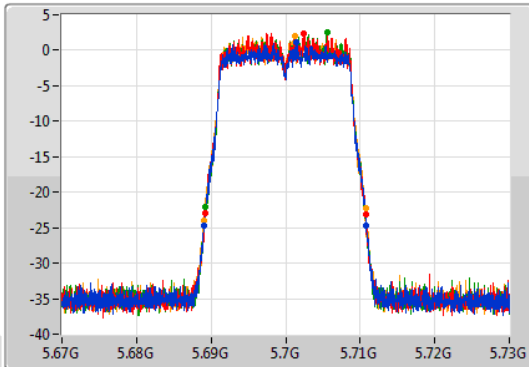

802.11ac VHT20_Nss1,(MCS0)_4TX

EBW

5700MHz

03/11/2019

CF: 5.7GHz
Span: 60MHz
RBW: 300kHz
VBW: 1MHz
Sweep Time: 100ms
Detector Type: Peak

CF: 5.7GHz
Span: 60MHz
RBW: 200kHz
VBW: 1MHz
Sweep Time: 100ms
Detector Type: Sample