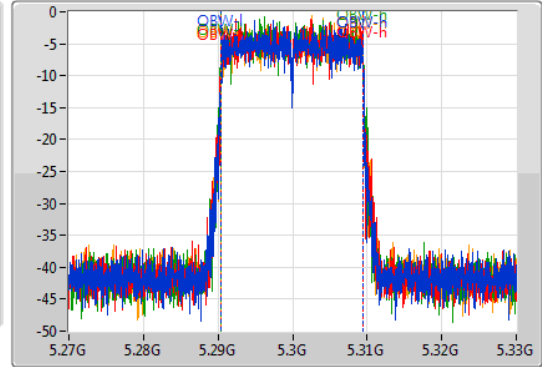

802.11ax HEW20\_Nss1,(MCS0)\_4TX

EBW

5300MHz

02/11/2019

CF  
5.3GHz  
Span  
60MHz  
RBW  
300kHz  
VBW  
1MHz  
Sweep Time  
100ms  
Detector Type  
Peak

CF  
5.3GHz  
Span  
60MHz  
RBW  
200kHz  
VBW  
1MHz  
Sweep Time  
100ms  
Detector Type  
Sample