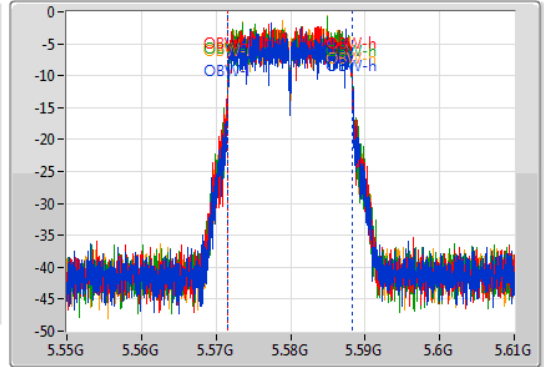

802.11a\_Nss1,(6Mbps)\_4TX

EBW

5580MHz

02/11/2019

CF  
5.58GHz  
Span  
60MHz  
RBW  
300kHz  
VBW  
1MHz  
Sweep Time  
100ms  
Detector Type  
Peak

CF  
5.58GHz  
Span  
60MHz  
RBW  
200kHz  
VBW  
1MHz  
Sweep Time  
100ms  
Detector Type  
Sample