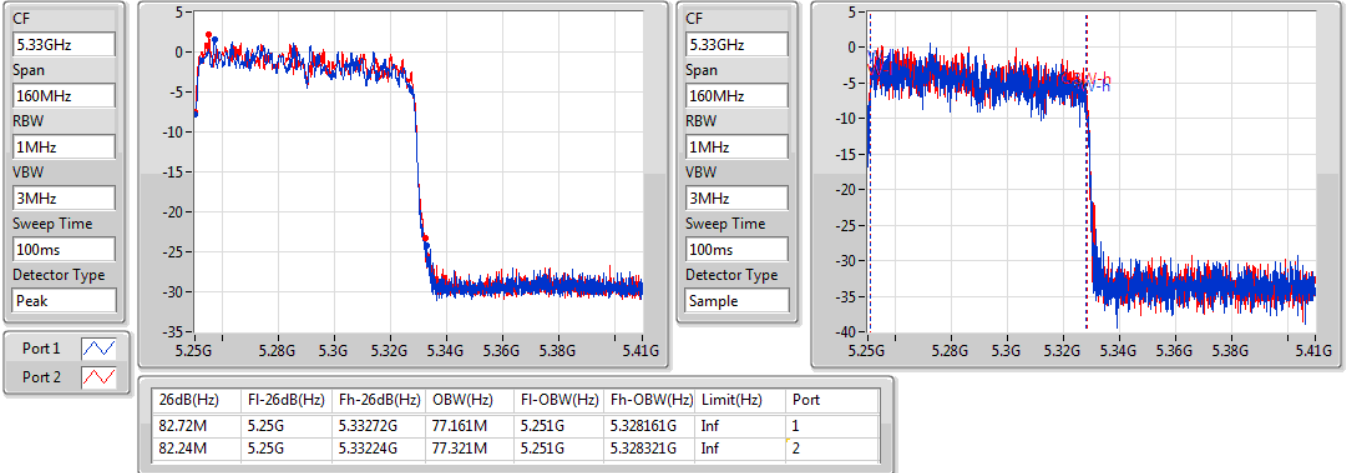

802.11ax HEW160_Nss2,(MCS0)_2TX

EBW

5250MHz Straddle 5.25-5.35GHz

02/11/2019