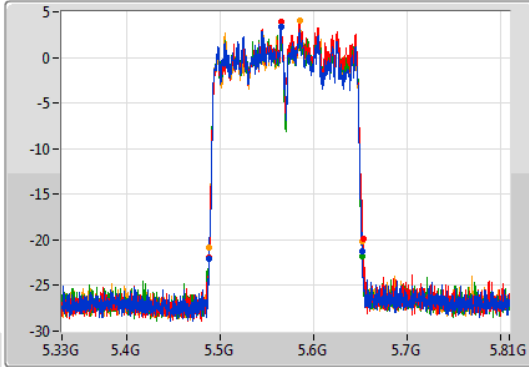

802.11ac VHT160_Nss4,(MCS0)_4TX

EBW

5570MHz

04/11/2019

CF
5.57GHz
Span
480MHz
RBW
2MHz
VBW
10MHz
Sweep Time
100ms
Detector Type
Peak

CF
5.57GHz
Span
480MHz
RBW
2MHz
VBW
10MHz
Sweep Time
100ms
Detector Type
Sample