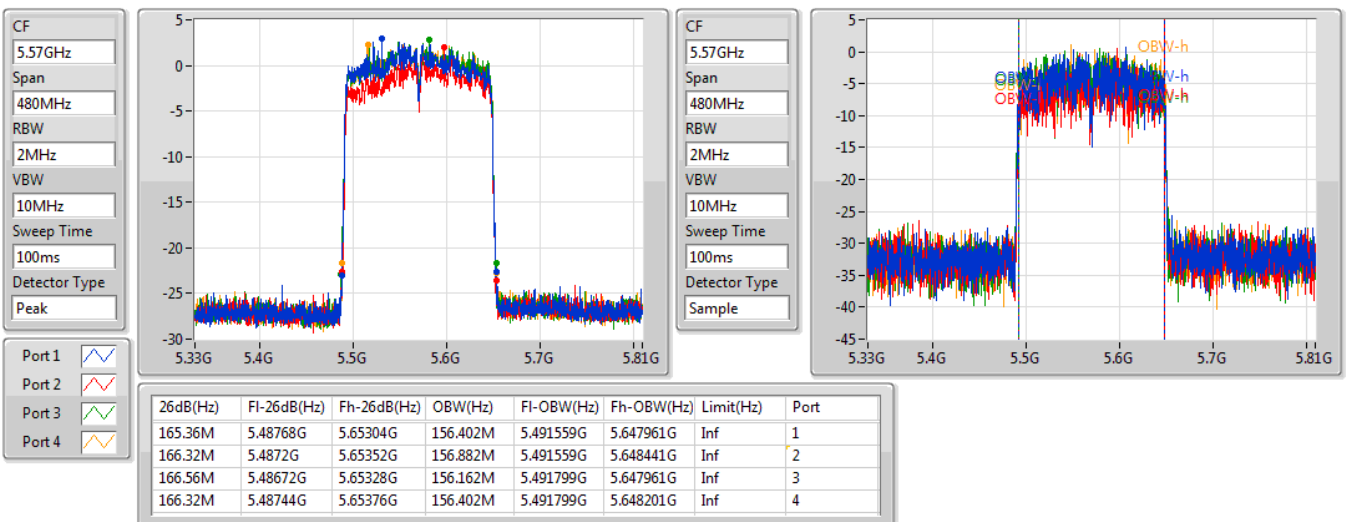

802.11ax HEW160-BF\_Nss1,(MCS0)\_4TX

EBW

5250MHz Straddle 5.25-5.35GHz

04/11/2019

802.11ax HEW160-BF\_Nss1,(MCS0)\_4TX

EBW

5570MHz

04/11/2019