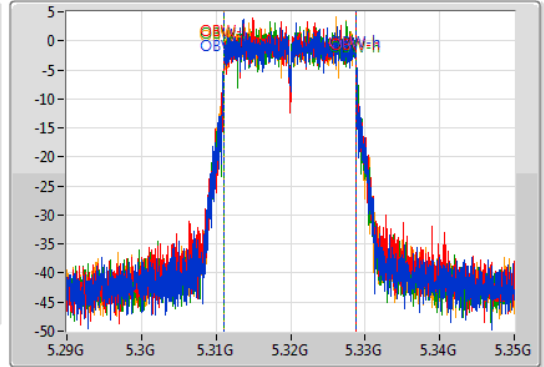

802.11ac VHT20_Nss4,(MCS0)_4TX

EBW

5320MHz

04/11/2019

CF
5.32GHz
Span
60MHz
RBW
300kHz
VBW
1MHz
Sweep Time
100ms
Detector Type
Peak

CF
5.32GHz
Span
60MHz
RBW
200kHz
VBW
1MHz
Sweep Time
100ms
Detector Type
Sample

Port 1
Port 2
Port 3
Port 4

26dB(Hz)	Fl-26dB(Hz)	Fh-26dB(Hz)	OBW(Hz)	Fl-OBW(Hz)	Fh-OBW(Hz)	Limit(Hz)	Port
21.75M	5.30908G	5.33083G	17.751M	5.311064G	5.328816G	Inf	1
21.93M	5.30905G	5.33098G	17.751M	5.311064G	5.328816G	Inf	2
21.48M	5.3092G	5.33068G	17.781M	5.311064G	5.328846G	Inf	3
21.75M	5.30917G	5.33092G	17.781M	5.311034G	5.328816G	Inf	4

802.11ac VHT20_Nss4,(MCS0)_4TX

EBW

5500MHz

04/11/2019

CF
5.5GHz
Span
60MHz
RBW
300kHz
VBW
1MHz
Sweep Time
100ms
Detector Type
Peak

CF
5.5GHz
Span
60MHz
RBW
200kHz
VBW
1MHz
Sweep Time
100ms
Detector Type
Sample

Port 1
Port 2
Port 3
Port 4

26dB(Hz)	Fl-26dB(Hz)	Fh-26dB(Hz)	OBW(Hz)	Fl-OBW(Hz)	Fh-OBW(Hz)	Limit(Hz)	Port
21.69M	5.48917G	5.51086G	17.751M	5.491094G	5.508846G	Inf	1
21.69M	5.48917G	5.51086G	17.781M	5.491034G	5.508816G	Inf	2
21.63M	5.48914G	5.51077G	17.781M	5.491064G	5.508846G	Inf	3
21.66M	5.48911G	5.51077G	17.721M	5.491064G	5.508786G	Inf	4