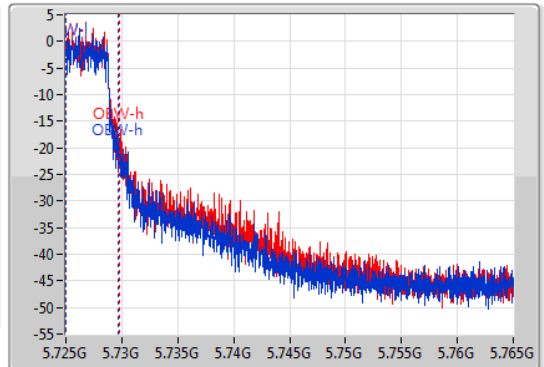

EBW

5720MHz Straddle 5.725-5.85GHz

02/11/2019

CF: 5.745GHz  
 Span: 40MHz  
 RBW: 100kHz  
 VBW: 300kHz  
 Sweep Time: 100ms  
 Detector Type: Peak  
 Port 1: [Waveform icon]  
 Port 2: [Waveform icon]

CF: 5.745GHz  
 Span: 40MHz  
 RBW: 50kHz  
 VBW: 200kHz  
 Sweep Time: 100ms  
 Detector Type: Sample