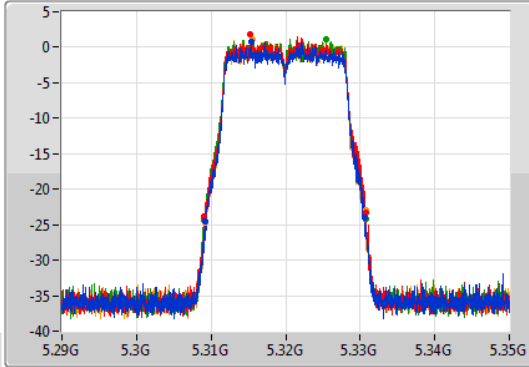

802.11a_Nss1,(6Mbps)_4TX

EBW

5320MHz

02/11/2019

CF
5.32GHz
Span
60MHz
RBW
300kHz
VBW
1MHz
Sweep Time
100ms
Detector Type
Peak

CF
5.32GHz
Span
60MHz
RBW
200kHz
VBW
1MHz
Sweep Time
100ms
Detector Type
Sample