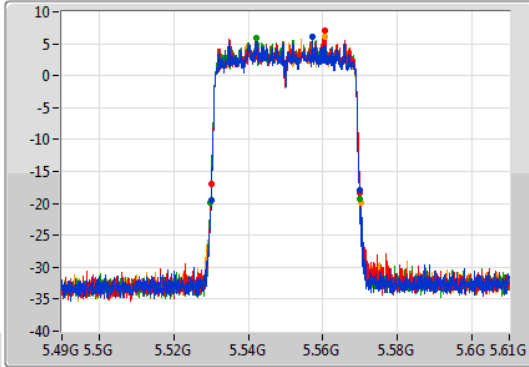

802.11ax HEW40_Nss1,(MCS0)_4TX

EBW

5550MHz

03/11/2019

CF: 5.55GHz
Span: 120MHz
RBW: 500kHz
VBW: 2MHz
Sweep Time: 100ms
Detector Type: Peak

CF: 5.55GHz
Span: 120MHz
RBW: 500kHz
VBW: 2MHz
Sweep Time: 100ms
Detector Type: Sample