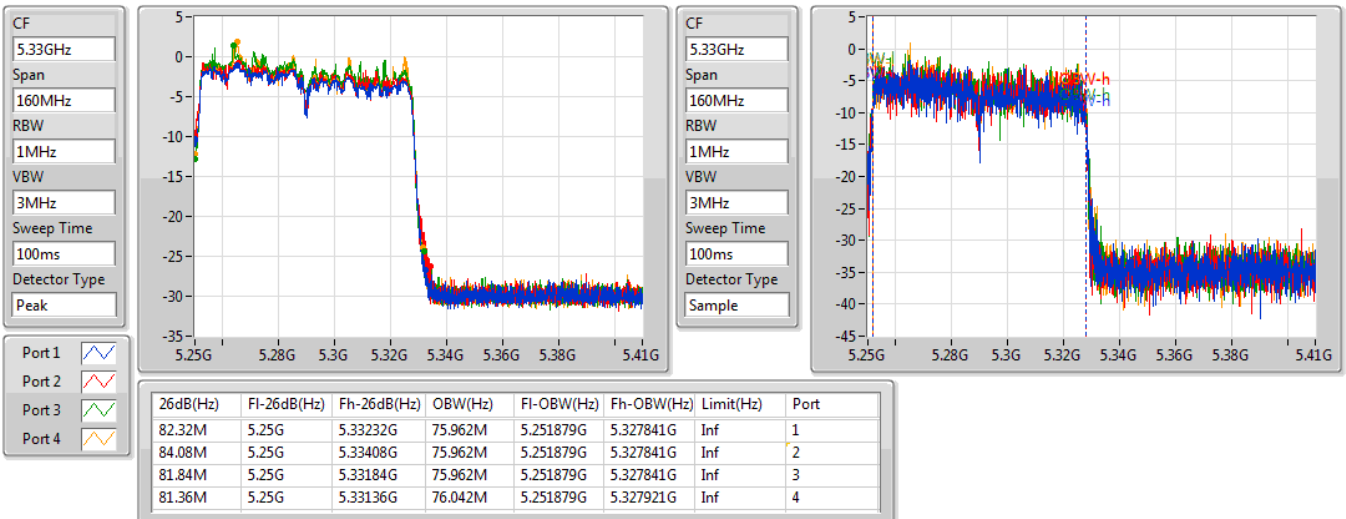

802.11ac VHT160\_Nss1,(MCS0)\_4TX

EBW

5250MHz Straddle 5.15-5.25GHz

03/11/2019

802.11ac VHT160\_Nss1,(MCS0)\_4TX

EBW

5250MHz Straddle 5.25-5.35GHz

03/11/2019