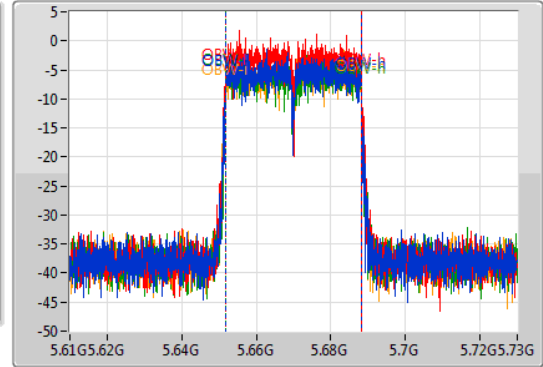

802.11ac VHT40-BF_Nss1,(MCS0)_4TX

EBW

5670MHz

04/11/2019

CF
5.67GHz
Span
120MHz
RBW
500kHz
VBW
2MHz
Sweep Time
100ms
Detector Type
Peak

CF
5.67GHz
Span
120MHz
RBW
500kHz
VBW
2MHz
Sweep Time
100ms
Detector Type
Sample

Port 1
Port 2
Port 3
Port 4

26dB(Hz)	Fl-26dB(Hz)	Fh-26dB(Hz)	OBW(Hz)	Fl-OBW(Hz)	Fh-OBW(Hz)	Limit(Hz)	Port
40.62M	5.64966G	5.69028G	36.282M	5.651829G	5.688111G	Inf	1
39.84M	5.65008G	5.68992G	36.222M	5.651829G	5.688051G	Inf	2
40.08M	5.64996G	5.69004G	36.282M	5.651829G	5.688111G	Inf	3
39.78M	5.6502G	5.68998G	36.342M	5.651769G	5.688111G	Inf	4

802.11ac VHT40-BF_Nss1,(MCS0)_4TX

EBW

5710MHz Straddle 5.47-5.725GHz

04/11/2019

CF
5.69GHz
Span
70MHz
RBW
500kHz
VBW
2MHz
Sweep Time
100ms
Detector Type
Peak

CF
5.69GHz
Span
70MHz
RBW
500kHz
VBW
2MHz
Sweep Time
100ms
Detector Type
Sample

Port 1
Port 2
Port 3
Port 4

26dB(Hz)	Fl-26dB(Hz)	Fh-26dB(Hz)	OBW(Hz)	Fl-OBW(Hz)	Fh-OBW(Hz)	Limit(Hz)	Port
35.28M	5.68972G	5.725G	33.023M	5.691819G	5.724843G	Inf	1
34.86M	5.69014G	5.725G	33.023M	5.691819G	5.724843G	Inf	2
34.93M	5.69007G	5.725G	33.128M	5.691749G	5.724878G	Inf	3
35M	5.69G	5.725G	33.163M	5.691679G	5.724843G	Inf	4