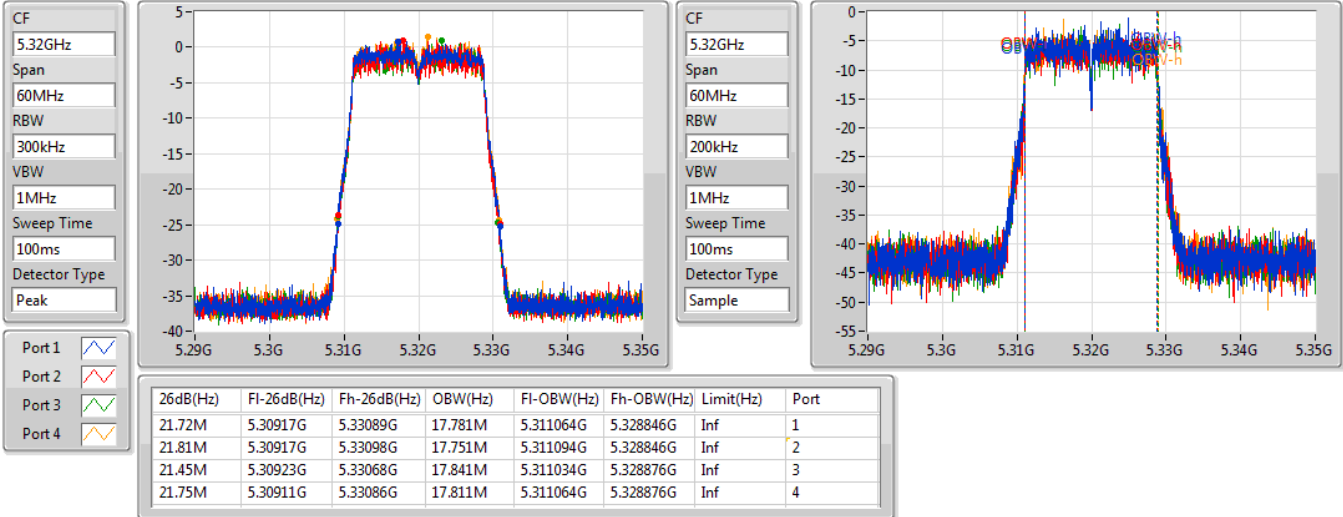

802.11ac VHT20-BF_Nss1,(MCS0)_4TX

EBW

5320MHz

04/11/2019