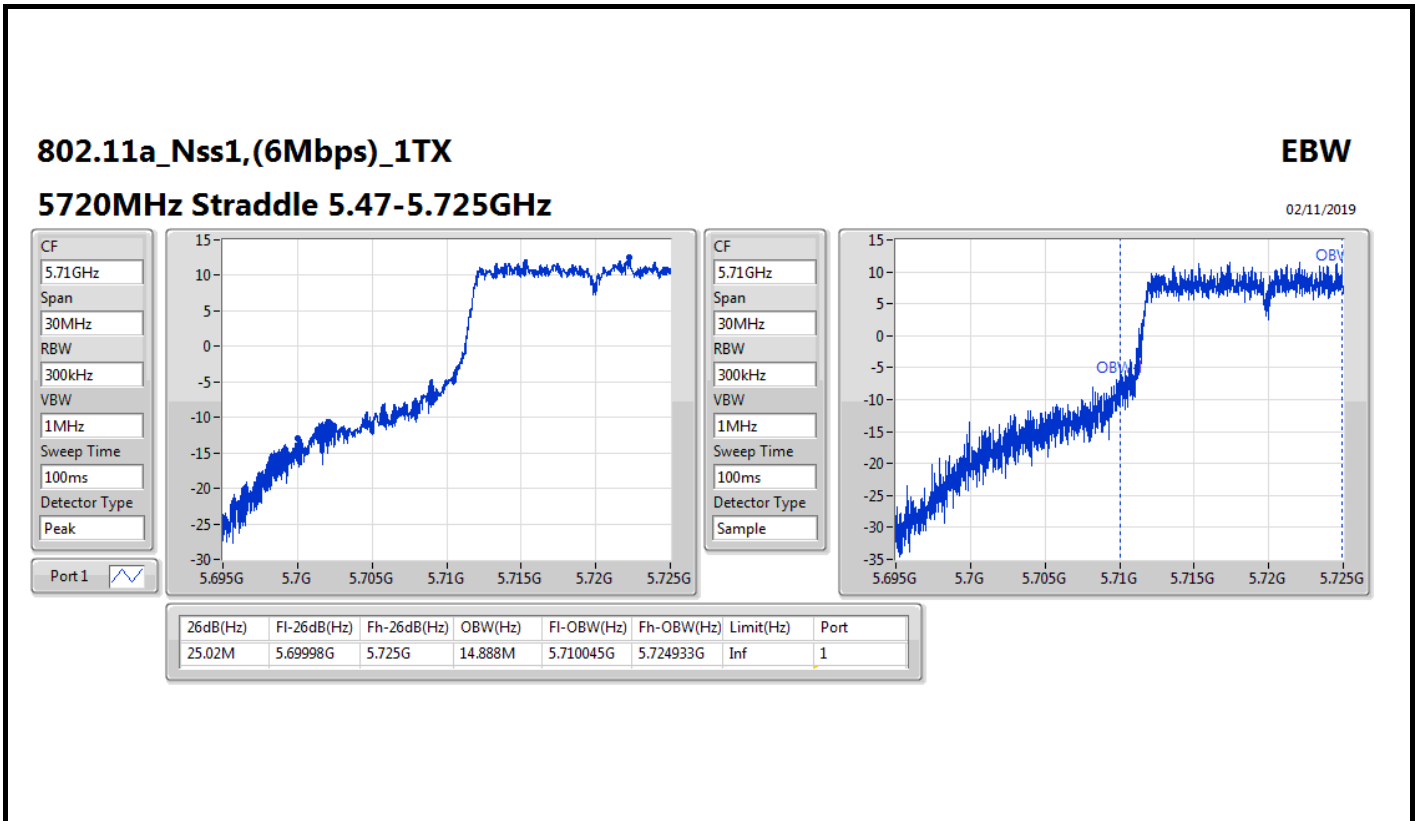

**Port X-N dB** = Port X 6dB down bandwidth for 5.725-5.85GHz band / 26dB down bandwidth for other band

**Port X-OBW** = Port X 99% occupied bandwidth;

802.11a\_Nss1,(6Mbps)\_1TX

EBW

5580MHz

02/11/2019

802.11a\_Nss1,(6Mbps)\_1TX

EBW

5700MHz

02/11/2019

802.11ac VHT20\_Nss1,(MCS0)\_1TX

EBW

5260MHz

02/11/2019

802.11ac VHT20\_Nss1,(MCS0)\_1TX