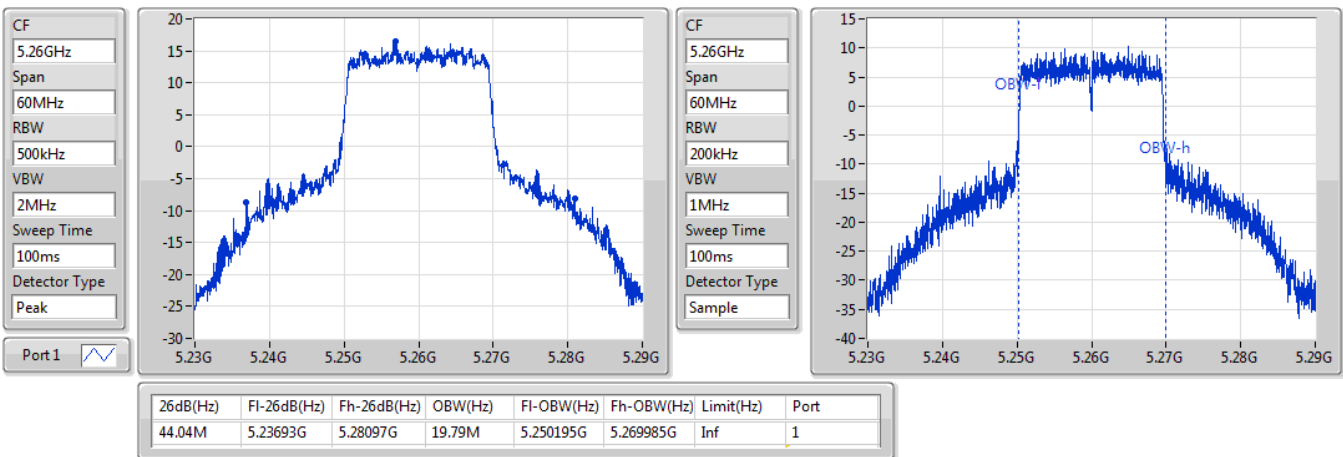

02/11/2019

802.11ax HEW20\_Nss1,(MCS0)\_1TX

EBW

5260MHz

02/11/2019

802.11ax HEW20\_Nss1,(MCS0)\_1TX

EBW

5300MHz