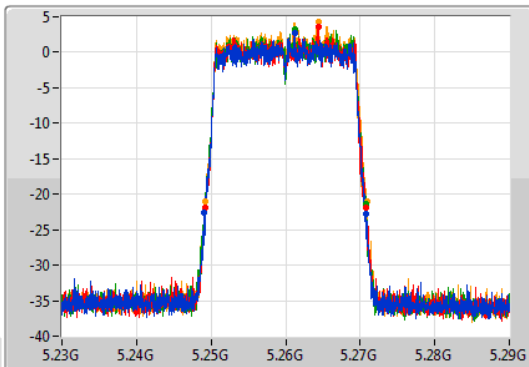

802.11ax HEW20_Nss1,(MCS0)_4TX

EBW

5260MHz

02/11/2019

CF
5.26GHz
Span
60MHz
RBW
300kHz
VBW
1MHz
Sweep Time
100ms
Detector Type
Peak

CF
5.26GHz
Span
60MHz
RBW
200kHz
VBW
1MHz
Sweep Time
100ms
Detector Type
Sample