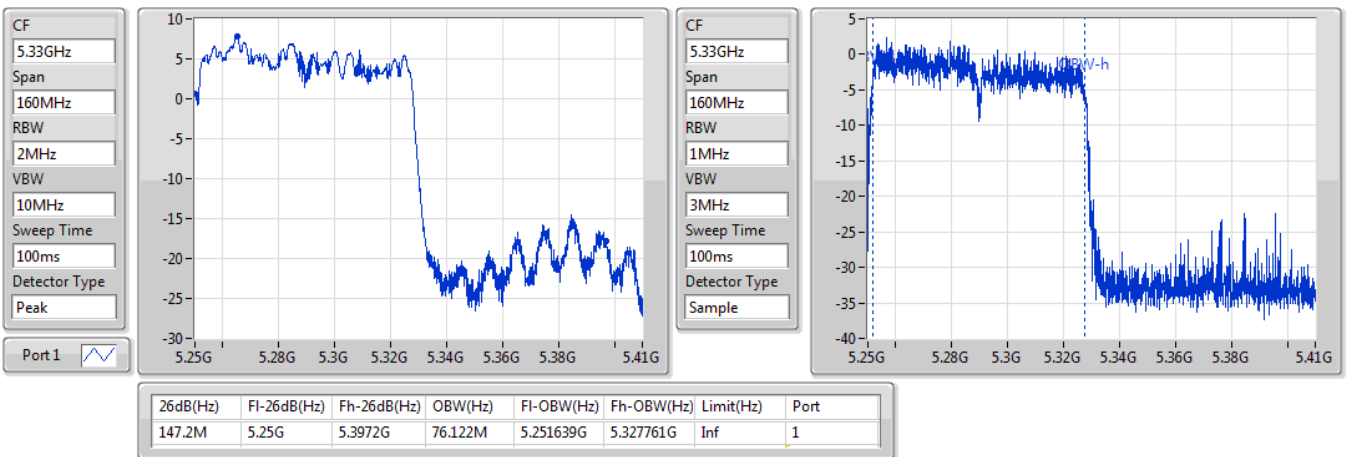

02/11/2019

802.11ac VHT160\_Nss1,(MCS0)\_1TX

EBW

5250MHz Straddle 5.25-5.35GHz

02/11/2019

802.11ac VHT160\_Nss1,(MCS0)\_1TX

EBW

5570MHz