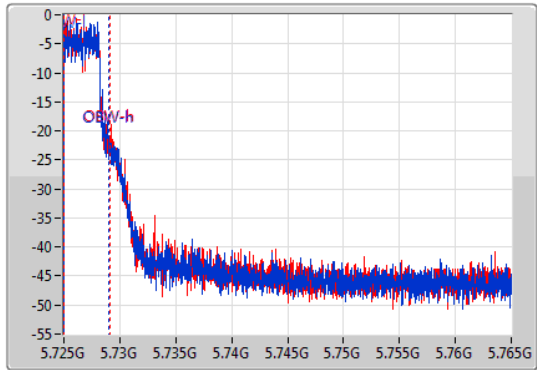

6dB(Hz)	Fl-6dB(Hz)	Fh-6dB(Hz)	OBW(Hz)	Fl-OBW(Hz)	Fh-OBW(Hz)	Limit(Hz)	Port
3.1M	5.725G	5.7281G	4.018M	5.72503G	5.729048G	500k	1
3.1M	5.725G	5.7281G	4.098M	5.72501G	5.729108G	500k	2