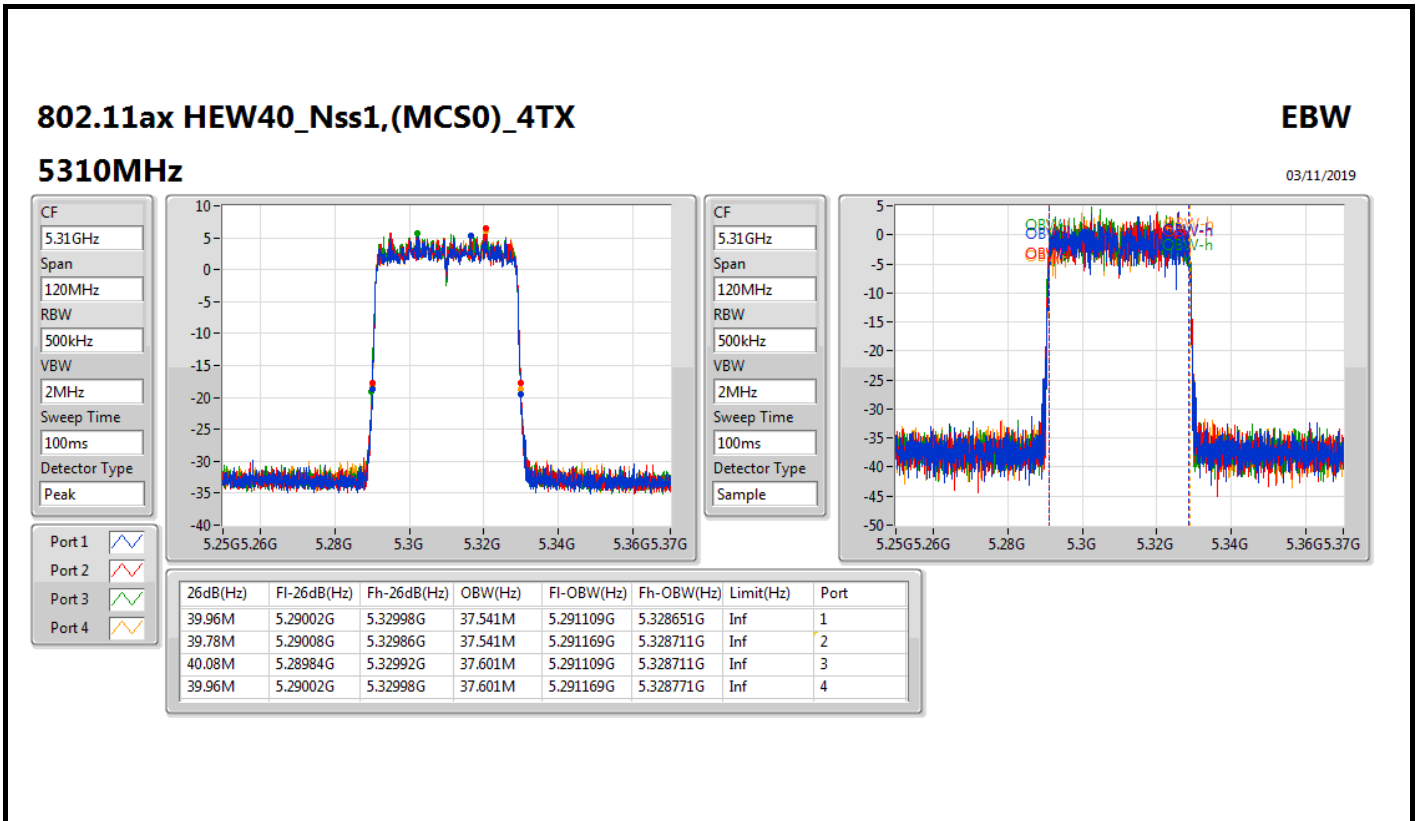

802.11ax HEW20\_Nss1,(MCS0)\_4TX

EBW

5720MHz Straddle 5.725-5.85GHz

02/11/2019

802.11ax HEW40\_Nss1,(MCS0)\_4TX

EBW

5270MHz

03/11/2019