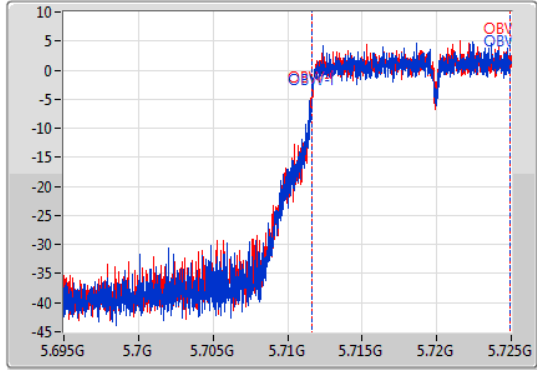

26dB(Hz)	Fl-26dB(Hz)	Fh-26dB(Hz)	OBW(Hz)	Fl-OBW(Hz)	Fh-OBW(Hz)	Limit(Hz)	Port
15.615M	5.709385G	5.725G	13.328M	5.711604G	5.724933G	Inf	1
15.705M	5.709295G	5.725G	13.358M	5.711589G	5.724948G	Inf	2

802.11a_Nss1,(6Mbps)_2TX

EBW

5720MHz Straddle 5.725-5.85GHz

02/11/2019

CF
5.745GHz

Span
40MHz

RBW
100kHz

VBW
300kHz

Sweep Time
100ms

Detector Type
Peak

Port 1

Port 2