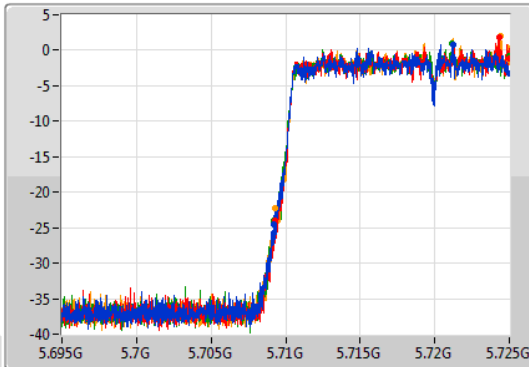

802.11ax HEW20_Nss1,(MCS0)_4TX

EBW

5720MHz Straddle 5.47-5.725GHz

02/11/2019

CF
5.71GHz
Span
30MHz
RBW
200kHz
VBW
1MHz
Sweep Time
100ms
Detector Type
Peak

CF
5.71GHz
Span
30MHz
RBW
200kHz
VBW
1MHz
Sweep Time
100ms
Detector Type
Sample