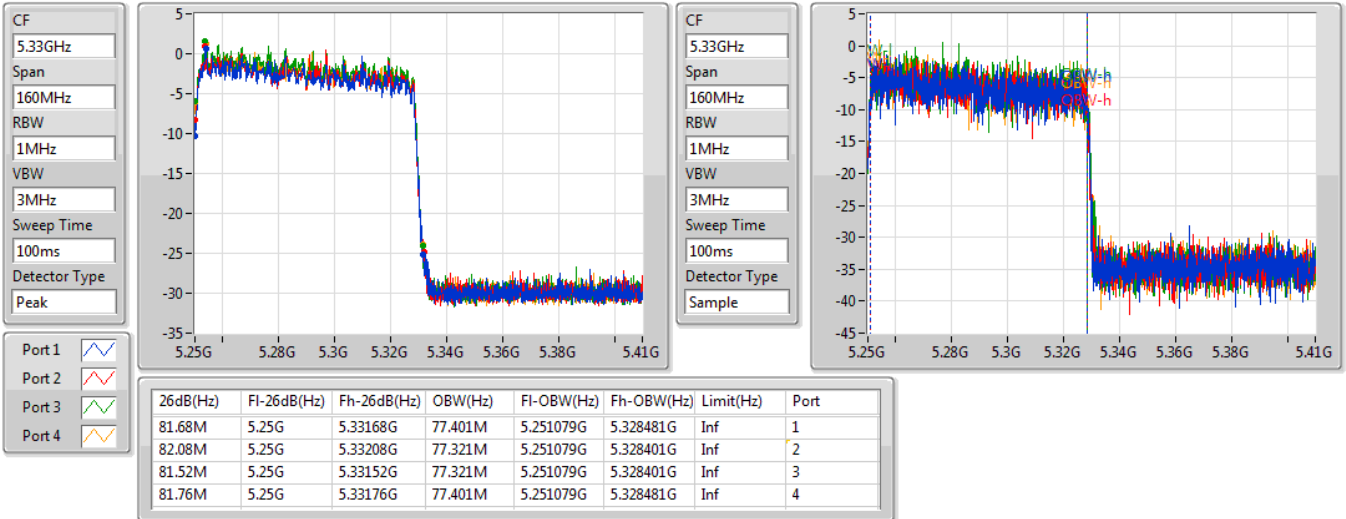

802.11ax HEW160_Nss1,(MCS0)_4TX

EBW

5250MHz Straddle 5.25-5.35GHz

03/11/2019