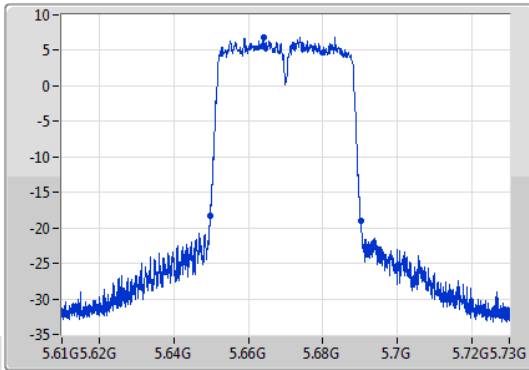

802.11ac VHT40\_Nss1,(MCS0)\_1TX

EBW

5670MHz

02/11/2019

CF: 5.67GHz  
 Span: 120MHz  
 RBW: 500kHz  
 VBW: 2MHz  
 Sweep Time: 100ms  
 Detector Type: Peak  
 Port 1

CF: 5.67GHz  
 Span: 120MHz  
 RBW: 500kHz  
 VBW: 2MHz  
 Sweep Time: 100ms  
 Detector Type: Sample