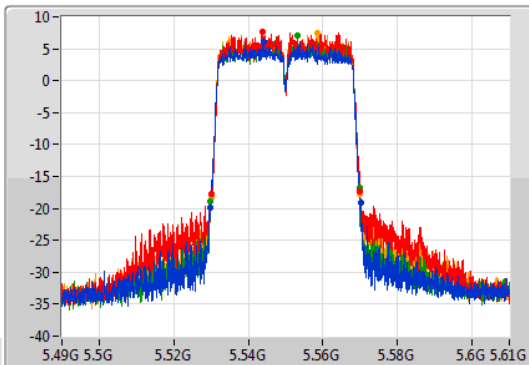

802.11ac VHT40_Nss4,(MCS0)_4TX

EBW

5550MHz

04/11/2019

CF
5.55GHz
Span
120MHz
RBW
500kHz
VBW
2MHz
Sweep Time
100ms
Detector Type
Peak

CF
5.55GHz
Span
120MHz
RBW
500kHz
VBW
2MHz
Sweep Time
100ms
Detector Type
Sample