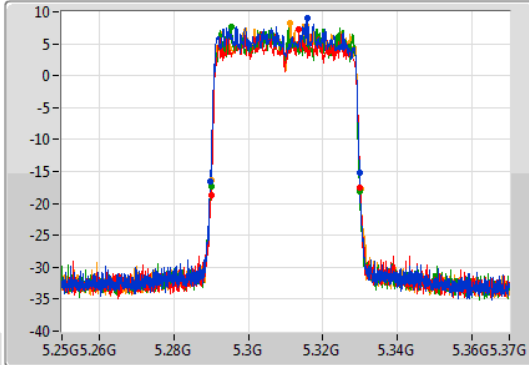

802.11ax HEW40_Nss4,(MCS0)_4TX

EBW

5310MHz

29/10/2019

CF
5.31GHz
Span
120MHz
RBW
500kHz
VBW
2MHz
Sweep Time
100ms
Detector Type
Peak

CF
5.31GHz
Span
120MHz
RBW
500kHz
VBW
2MHz
Sweep Time
100ms
Detector Type
Sample