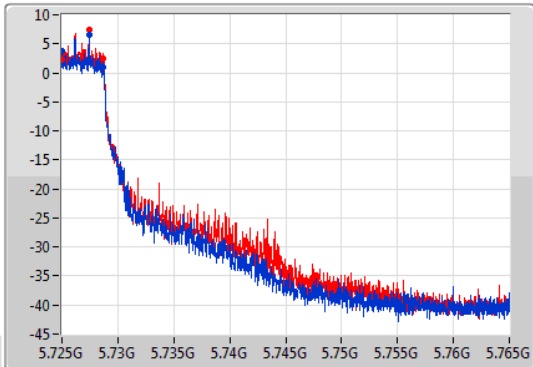

CF: 5.745GHz
Span: 40MHz
RBW: 50kHz
VBW: 200kHz
Sweep Time: 100ms
Detector Type: Sample