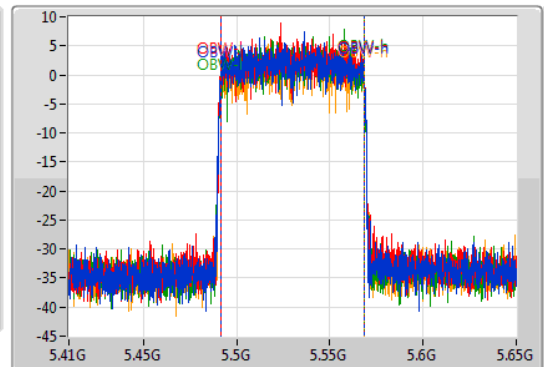

802.11ax HEW80\_Nss4,(MCS0)\_4TX

EBW

5530MHz

29/10/2019

CF  
5.53GHz  
Span  
240MHz  
RBW  
1MHz  
VBW  
3MHz  
Sweep Time  
100ms  
Detector Type  
Peak

CF  
5.53GHz  
Span  
240MHz  
RBW  
1MHz  
VBW  
3MHz  
Sweep Time  
100ms  
Detector Type  
Sample