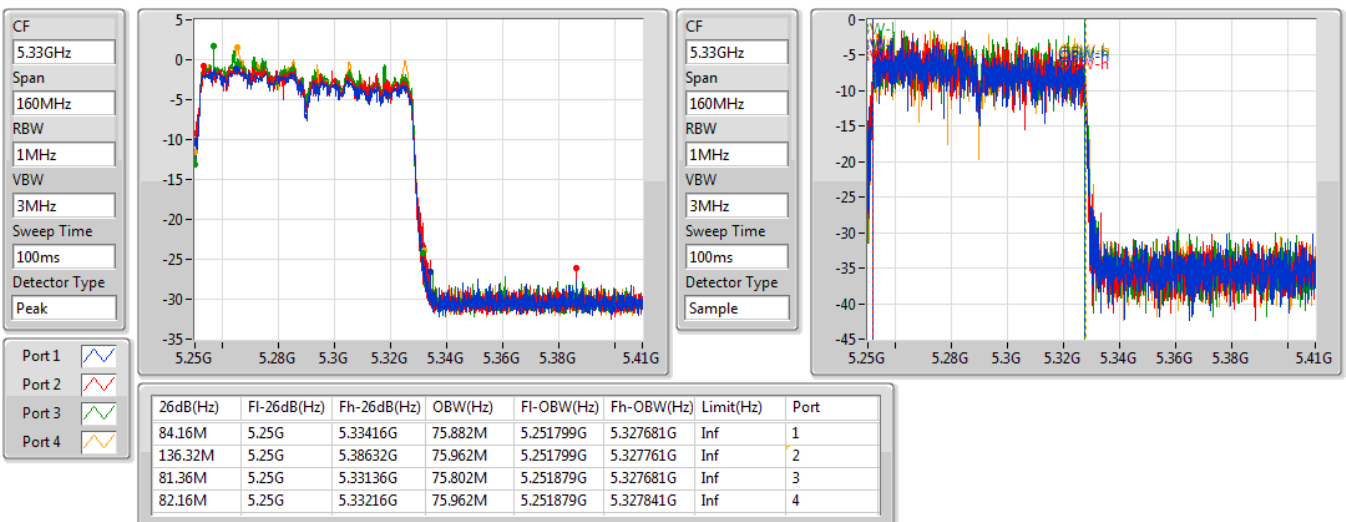

802.11ac VHT160\_Nss4,(MCS0)\_4TX

EBW

5250MHz Straddle 5.15-5.25GHz

04/11/2019

802.11ac VHT160\_Nss4,(MCS0)\_4TX

EBW

5250MHz Straddle 5.25-5.35GHz

04/11/2019