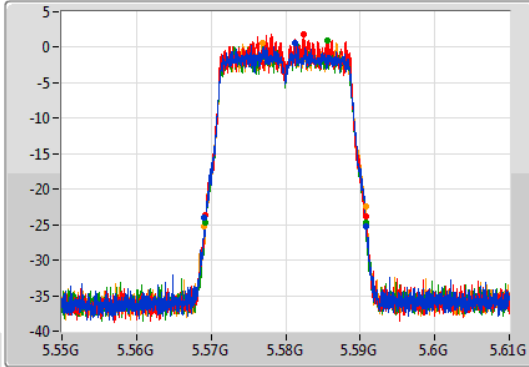

802.11ac VHT20-BF_Nss1,(MCS0)_4TX

EBW

5580MHz

04/11/2019

CF
5.58GHz
Span
60MHz
RBW
300kHz
VBW
1MHz
Sweep Time
100ms
Detector Type
Peak

CF
5.58GHz
Span
60MHz
RBW
200kHz
VBW
1MHz
Sweep Time
100ms
Detector Type
Sample