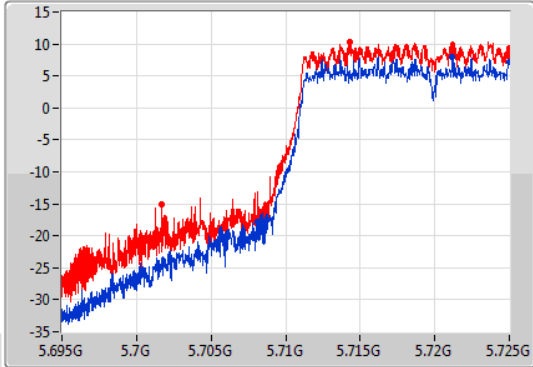

802.11ac VHT20_Nss2,(MCS0)_2TX

EBW

5720MHz Straddle 5.47-5.725GHz

02/11/2019

CF: 5.71GHz
Span: 30MHz
RBW: 300kHz
VBW: 1MHz
Sweep Time: 100ms
Detector Type: Peak
Port 1: [Waveform icon]
Port 2: [Waveform icon]

CF: 5.71GHz
Span: 30MHz
RBW: 200kHz
VBW: 1MHz
Sweep Time: 100ms
Detector Type: Sample