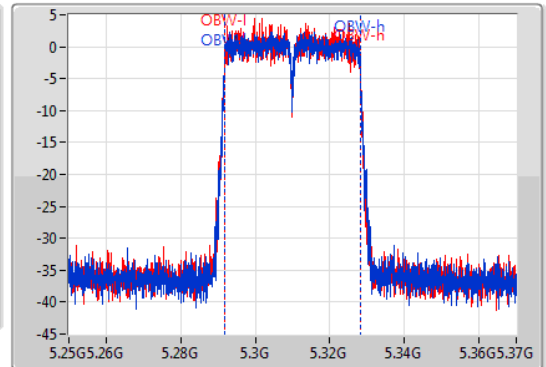

EBW

5310MHz

02/11/2019

CF  
5.31GHz  
Span  
120MHz  
RBW  
500kHz  
VBW  
2MHz  
Sweep Time  
100ms  
Detector Type  
Peak

CF  
5.31GHz  
Span  
120MHz  
RBW  
500kHz  
VBW  
2MHz  
Sweep Time  
100ms  
Detector Type  
Sample