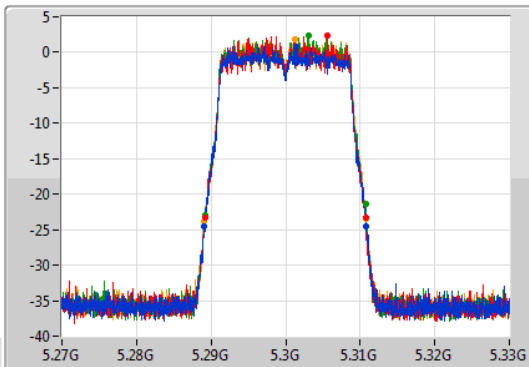

802.11ac VHT20_Nss1,(MCS0)_4TX

EBW

5300MHz

03/11/2019

CF: 5.3GHz
Span: 60MHz
RBW: 300kHz
VBW: 1MHz
Sweep Time: 100ms
Detector Type: Peak

CF: 5.3GHz
Span: 60MHz
RBW: 200kHz
VBW: 1MHz
Sweep Time: 100ms
Detector Type: Sample