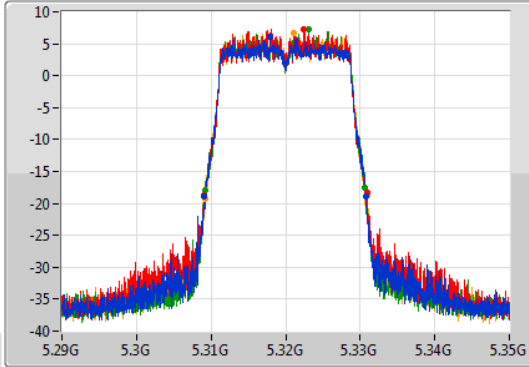

802.11ac VHT20_Nss4,(MCS0)_4TX

EBW

5320MHz

04/11/2019

CF
5.32GHz
Span
60MHz
RBW
300kHz
VBW
1MHz
Sweep Time
100ms
Detector Type
Peak

CF
5.32GHz
Span
60MHz
RBW
200kHz
VBW
1MHz
Sweep Time
100ms
Detector Type
Sample