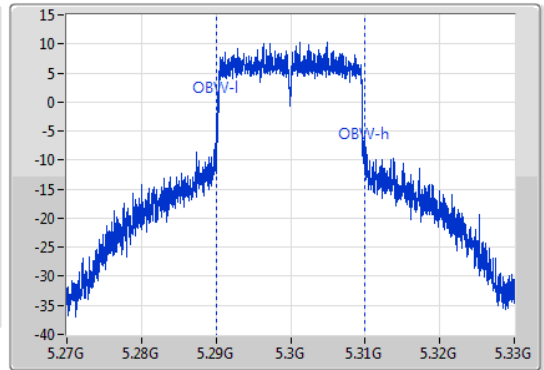

02/11/2019

CF  
5.3GHz  
Span  
60MHz  
RBW  
500kHz  
VBW  
2MHz  
Sweep Time  
100ms  
Detector Type  
Peak  
Port 1

CF  
5.3GHz  
Span  
60MHz  
RBW  
200kHz  
VBW  
1MHz  
Sweep Time  
100ms  
Detector Type  
Sample