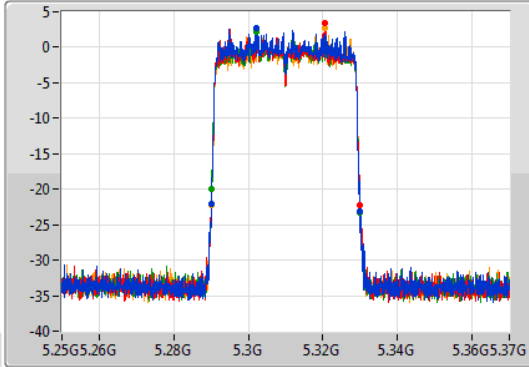

802.11ax HEW40-BF_Nss1,(MCS0)_4TX

EBW

5310MHz

04/11/2019

CF: 5.31GHz
Span: 120MHz
RBW: 500kHz
VBW: 2MHz
Sweep Time: 100ms
Detector Type: Peak

CF: 5.31GHz
Span: 120MHz
RBW: 500kHz
VBW: 2MHz
Sweep Time: 100ms
Detector Type: Sample