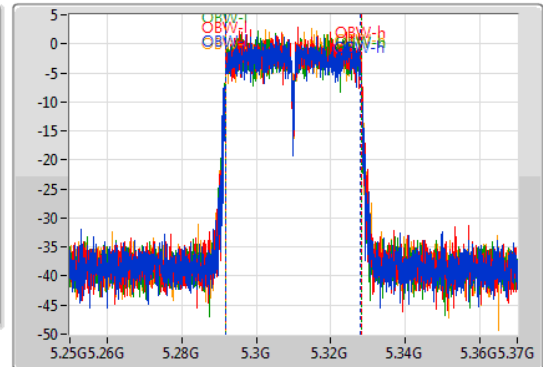

802.11ac VHT40\_Nss4,(MCS0)\_4TX

EBW

5310MHz

04/11/2019

CF  
5.31GHz  
Span  
120MHz  
RBW  
500kHz  
VBW  
2MHz  
Sweep Time  
100ms  
Detector Type  
Peak

CF  
5.31GHz  
Span  
120MHz  
RBW  
500kHz  
VBW  
2MHz  
Sweep Time  
100ms  
Detector Type  
Sample