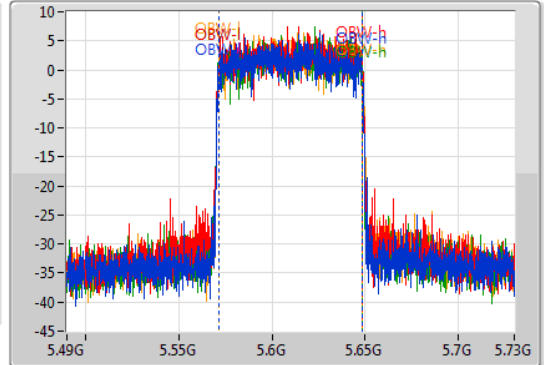

802.11ax HEW80\_Nss1,(MCS0)\_4TX

EBW

5610MHz

03/11/2019

CF  
5.61GHz  
Span  
240MHz  
RBW  
1MHz  
VBW  
3MHz  
Sweep Time  
100ms  
Detector Type  
Peak

CF  
5.61GHz  
Span  
240MHz  
RBW  
1MHz  
VBW  
3MHz  
Sweep Time  
100ms  
Detector Type  
Sample