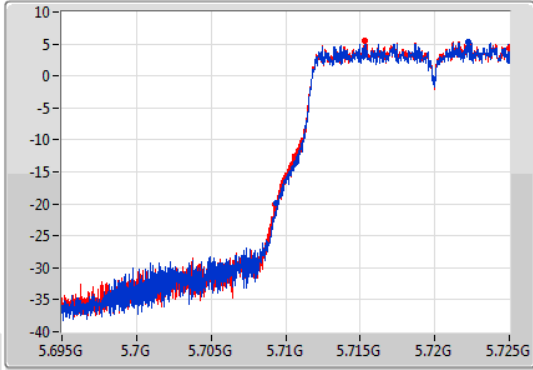

802.11a_Nss1,(6Mbps)_2TX

EBW

5720MHz Straddle 5.47-5.725GHz

02/11/2019

CF
5.71GHz

Span
30MHz

RBW
200kHz

VBW
1MHz

Sweep Time
100ms

Detector Type
Peak

Port 1

Port 2

CF
5.71GHz

Span
30MHz

RBW
200kHz

VBW
1MHz

Sweep Time
100ms

Detector Type
Sample