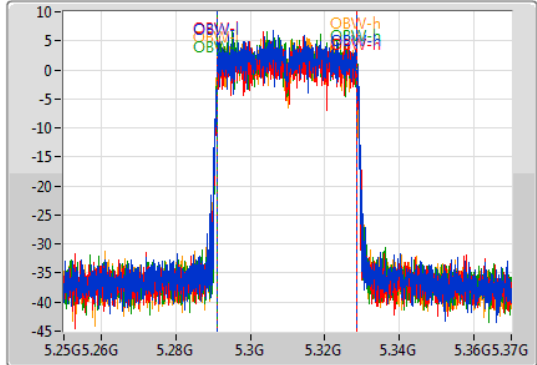

802.11ax HEW40\_Nss4,(MCS0)\_4TX

EBW

5310MHz

29/10/2019

CF  
5.31GHz  
Span  
120MHz  
RBW  
500kHz  
VBW  
2MHz  
Sweep Time  
100ms  
Detector Type  
Peak

CF  
5.31GHz  
Span  
120MHz  
RBW  
500kHz  
VBW  
2MHz  
Sweep Time  
100ms  
Detector Type  
Sample