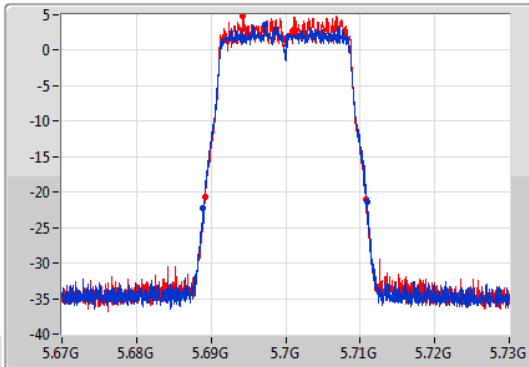

CF
5.7GHz
Span
60MHz
RBW
200kHz
VBW
1MHz
Sweep Time
100ms
Detector Type
Sample