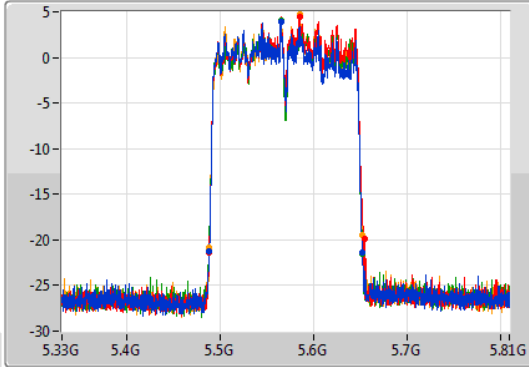

802.11ac VHT160_Nss1,(MCS0)_4TX

EBW

5570MHz

03/11/2019

CF
5.57GHz
Span
480MHz
RBW
2MHz
VBW
10MHz
Sweep Time
100ms
Detector Type
Peak

CF
5.57GHz
Span
480MHz
RBW
2MHz
VBW
10MHz
Sweep Time
100ms
Detector Type
Sample