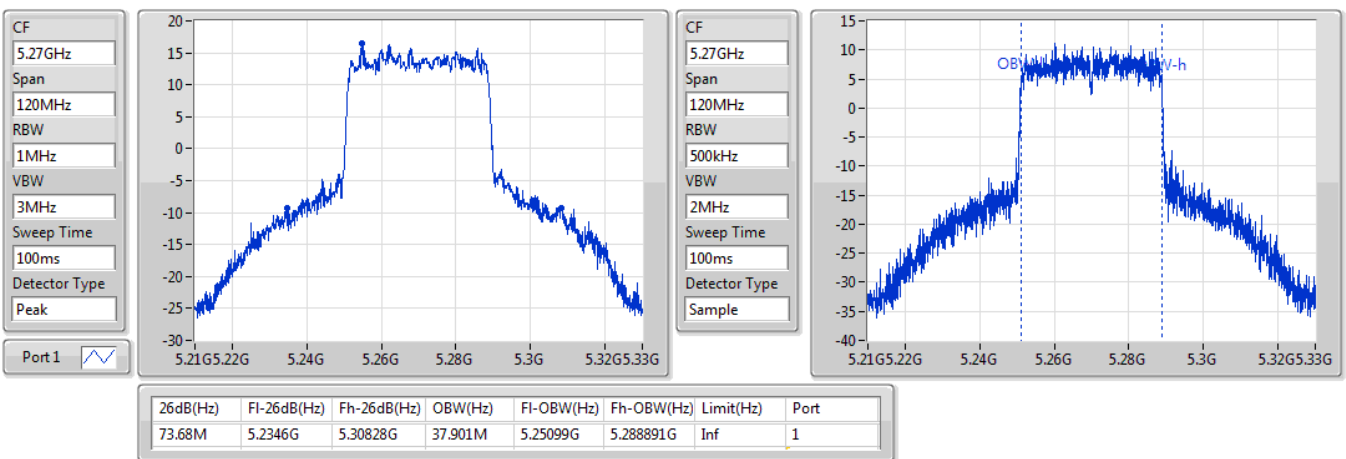

802.11ax HEW20\_Nss1,(MCS0)\_1TX

EBW

5720MHz Straddle 5.725-5.85GHz

02/11/2019

802.11ax HEW40\_Nss1,(MCS0)\_1TX

EBW

5270MHz

02/11/2019