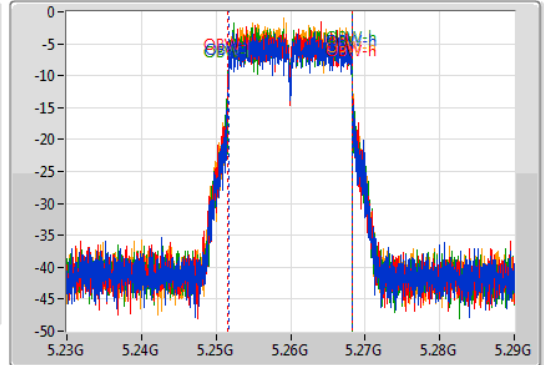

802.11a_Nss1,(6Mbps)_4TX

EBW

5260MHz

02/11/2019

CF
5.26GHz
Span
60MHz
RBW
300kHz
VBW
1MHz
Sweep Time
100ms
Detector Type
Peak

CF
5.26GHz
Span
60MHz
RBW
200kHz
VBW
1MHz
Sweep Time
100ms
Detector Type
Sample

Port 1
Port 2
Port 3
Port 4

26dB(Hz)	Fl-26dB(Hz)	Fh-26dB(Hz)	OBW(Hz)	Fl-OBW(Hz)	Fh-OBW(Hz)	Limit(Hz)	Port
21.39M	5.24932G	5.27071G	16.552M	5.251694G	5.268246G	Inf	1
21.66M	5.2492G	5.27086G	16.612M	5.251634G	5.268246G	Inf	2
21.6M	5.24908G	5.27068G	16.582M	5.251634G	5.268216G	Inf	3
21.6M	5.2492G	5.2708G	16.582M	5.251634G	5.268216G	Inf	4

802.11a_Nss1,(6Mbps)_4TX

EBW

5300MHz

02/11/2019

CF
5.3GHz
Span
60MHz
RBW
300kHz
VBW
1MHz
Sweep Time
100ms
Detector Type
Peak

CF
5.3GHz
Span
60MHz
RBW
200kHz
VBW
1MHz
Sweep Time
100ms
Detector Type
Sample

Port 1
Port 2
Port 3
Port 4

26dB(Hz)	Fl-26dB(Hz)	Fh-26dB(Hz)	OBW(Hz)	Fl-OBW(Hz)	Fh-OBW(Hz)	Limit(Hz)	Port
21.54M	5.28926G	5.3108G	16.582M	5.291664G	5.308246G	Inf	1
21.63M	5.28923G	5.31086G	16.552M	5.291664G	5.308216G	Inf	2
21.57M	5.28917G	5.31074G	16.582M	5.291664G	5.308246G	Inf	3
21.69M	5.2892G	5.31089G	16.552M	5.291664G	5.308216G	Inf	4