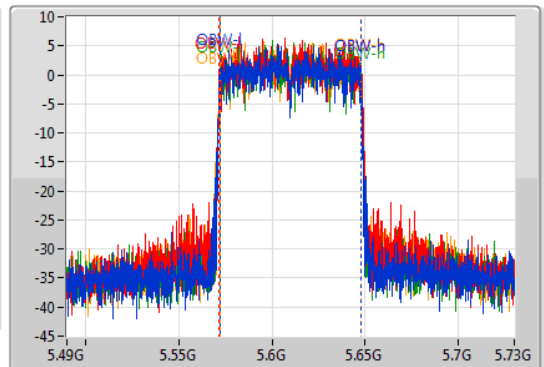

802.11ac VHT80\_Nss4,(MCS0)\_4TX

EBW

5610MHz

04/11/2019

CF  
5.61GHz  
Span  
240MHz  
RBW  
1MHz  
VBW  
3MHz  
Sweep Time  
100ms  
Detector Type  
Peak

CF  
5.61GHz  
Span  
240MHz  
RBW  
1MHz  
VBW  
3MHz  
Sweep Time  
100ms  
Detector Type  
Sample