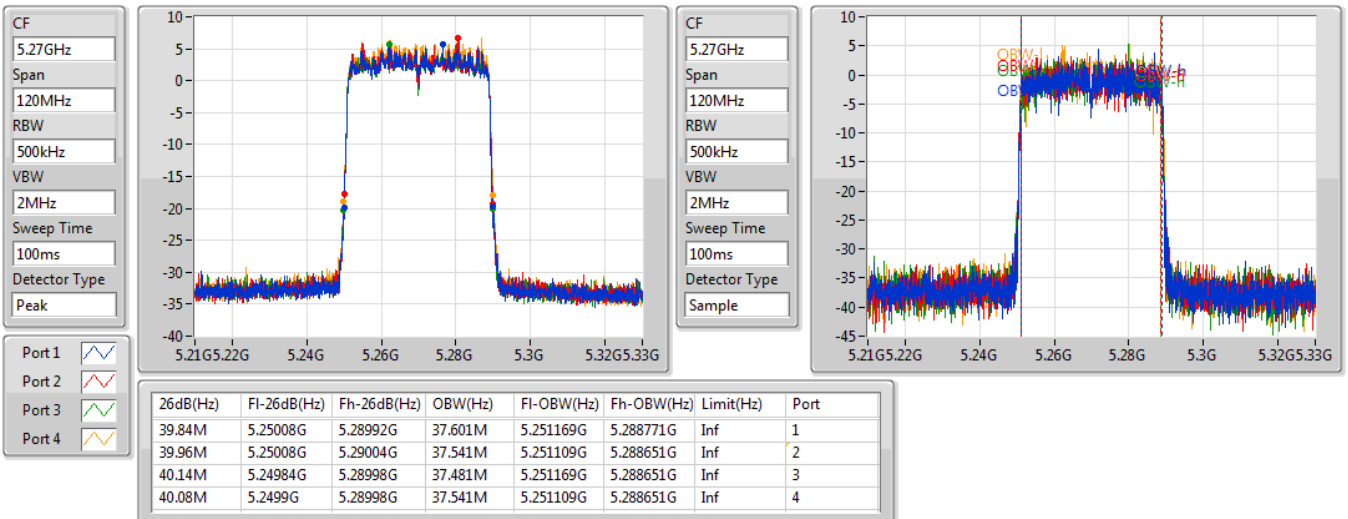

802.11ax HEW20\_Nss1,(MCS0)\_4TX

EBW

5720MHz Straddle 5.725-5.85GHz

02/11/2019

802.11ax HEW40\_Nss1,(MCS0)\_4TX

EBW

5270MHz

03/11/2019