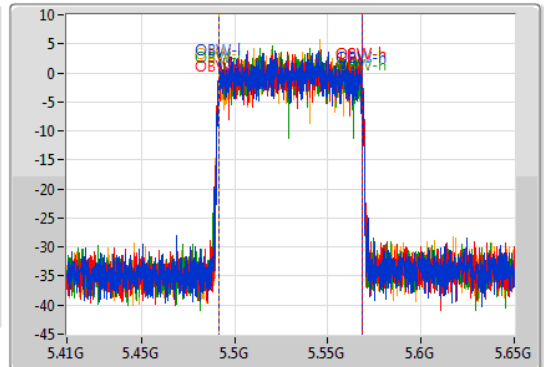

802.11ax HEW80\_Nss1,(MCS0)\_4TX

EBW

5530MHz

03/11/2019

CF  
5.53GHz  
Span  
240MHz  
RBW  
1MHz  
VBW  
3MHz  
Sweep Time  
100ms  
Detector Type  
Peak

CF  
5.53GHz  
Span  
240MHz  
RBW  
1MHz  
VBW  
3MHz  
Sweep Time  
100ms  
Detector Type  
Sample