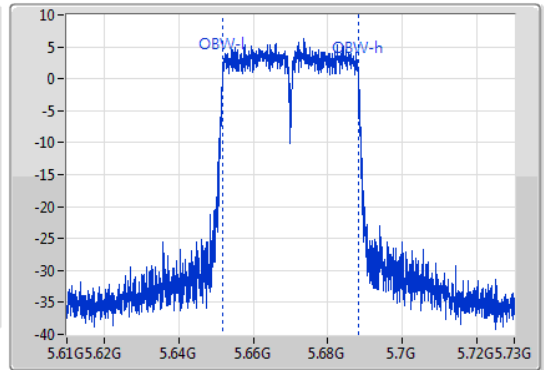

802.11ac VHT40\_Nss1,(MCS0)\_1TX

EBW

5670MHz

02/11/2019

CF: 5.67GHz  
 Span: 120MHz  
 RBW: 500kHz  
 VBW: 2MHz  
 Sweep Time: 100ms  
 Detector Type: Peak  
 Port 1

CF: 5.67GHz  
 Span: 120MHz  
 RBW: 500kHz  
 VBW: 2MHz  
 Sweep Time: 100ms  
 Detector Type: Sample