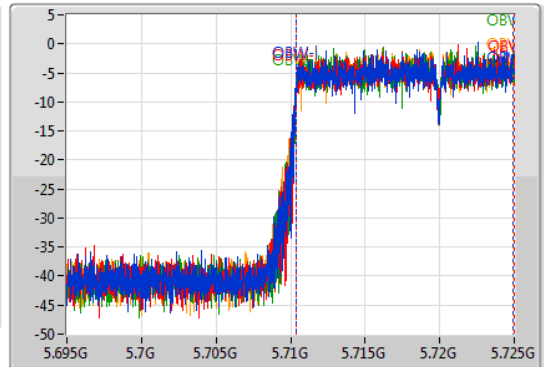

802.11ax HEW20\_Nss1,(MCS0)\_4TX

EBW

5720MHz Straddle 5.47-5.725GHz

02/11/2019

CF  
5.71GHz  
Span  
30MHz  
RBW  
200kHz  
VBW  
1MHz  
Sweep Time  
100ms  
Detector Type  
Peak

CF  
5.71GHz  
Span  
30MHz  
RBW  
200kHz  
VBW  
1MHz  
Sweep Time  
100ms  
Detector Type  
Sample