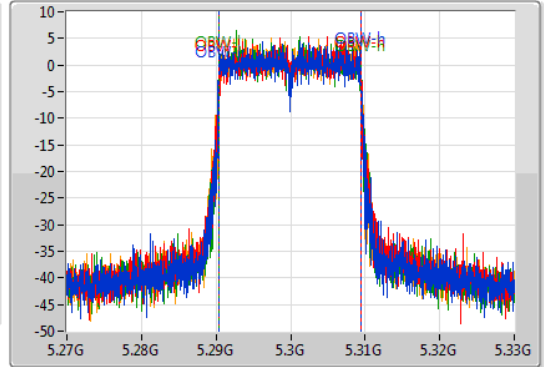

802.11ax HEW20\_Nss4,(MCS0)\_4TX

EBW

5300MHz

03/11/2019

CF  
5.3GHz  
Span  
60MHz  
RBW  
300kHz  
VBW  
1MHz  
Sweep Time  
100ms  
Detector Type  
Peak

CF  
5.3GHz  
Span  
60MHz  
RBW  
200kHz  
VBW  
1MHz  
Sweep Time  
100ms  
Detector Type  
Sample