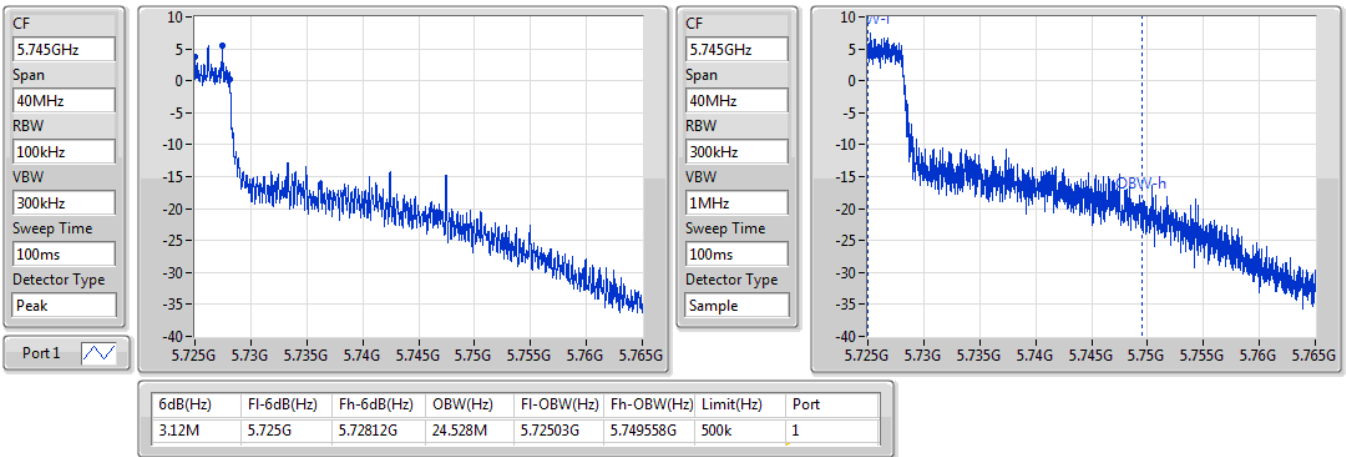

802.11ac VHT40_Nss1,(MCS0)_1TX

EBW

5710MHz Straddle 5.725-5.85GHz

02/11/2019