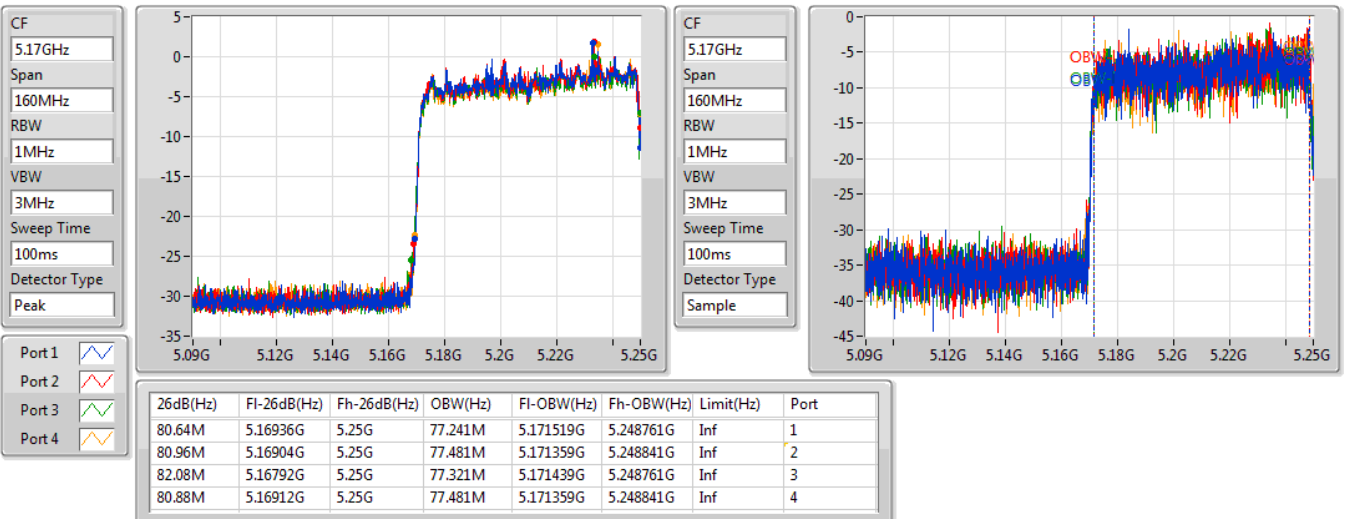

802.11ax HEW80-BF\_Nss1,(MCS0)\_4TX

EBW

5690MHz Straddle 5.725-5.85GHz

04/11/2019

802.11ax HEW160-BF\_Nss1,(MCS0)\_4TX

EBW

5250MHz Straddle 5.15-5.25GHz

04/11/2019