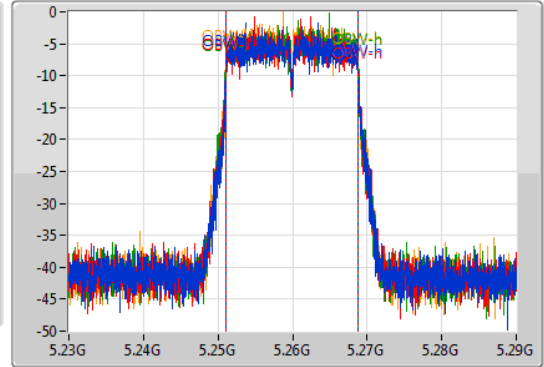

802.11ac VHT20\_Nss1,(MCS0)\_4TX

EBW

5260MHz

03/11/2019

CF: 5.26GHz  
 Span: 60MHz  
 RBW: 300kHz  
 VBW: 1MHz  
 Sweep Time: 100ms  
 Detector Type: Peak

CF: 5.26GHz  
 Span: 60MHz  
 RBW: 200kHz  
 VBW: 1MHz  
 Sweep Time: 100ms  
 Detector Type: Sample