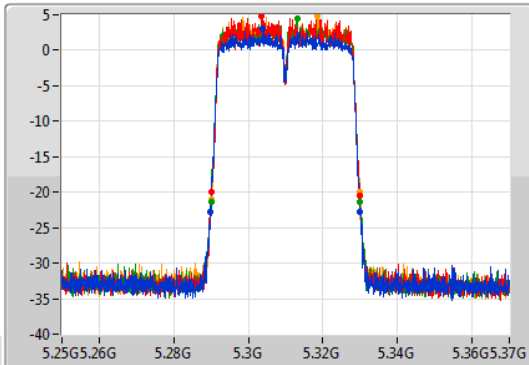

802.11ac VHT40_Nss1,(MCS0)_4TX

EBW

5310MHz

03/11/2019

CF
5.31GHz
Span
120MHz
RBW
500kHz
VBW
2MHz
Sweep Time
100ms
Detector Type
Peak

CF
5.31GHz
Span
120MHz
RBW
500kHz
VBW
2MHz
Sweep Time
100ms
Detector Type
Sample