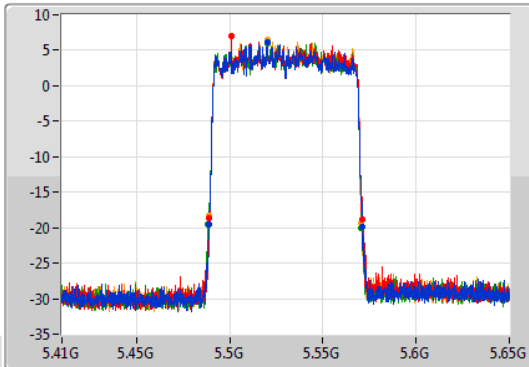

802.11ax HEW80_Nss1,(MCS0)_4TX

EBW

5530MHz

03/11/2019

CF
5.53GHz
Span
240MHz
RBW
1MHz
VBW
3MHz
Sweep Time
100ms
Detector Type
Peak

CF
5.53GHz
Span
240MHz
RBW
1MHz
VBW
3MHz
Sweep Time
100ms
Detector Type
Sample