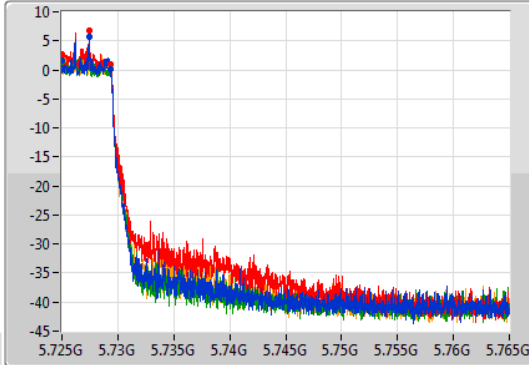

802.11ax HEW20\_Nss4,(MCS0)\_4TX

EBW

5720MHz Straddle 5.725-5.85GHz

29/10/2019

CF  
5.745GHz  
Span  
40MHz  
RBW  
100kHz  
VBW  
300kHz  
Sweep Time  
100ms  
Detector Type  
Peak

CF  
5.745GHz  
Span  
40MHz  
RBW  
50kHz  
VBW  
200kHz  
Sweep Time  
100ms  
Detector Type  
Sample