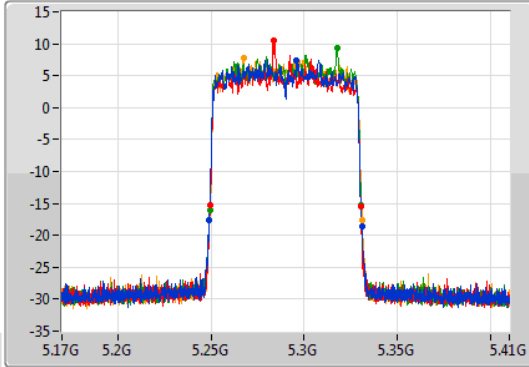

802.11ax HEW80_Nss4,(MCS0)_4TX

EBW

5290MHz

29/10/2019

CF
5.29GHz
Span
240MHz
RBW
1MHz
VBW
3MHz
Sweep Time
100ms
Detector Type
Peak

CF
5.29GHz
Span
240MHz
RBW
1MHz
VBW
3MHz
Sweep Time
100ms
Detector Type
Sample