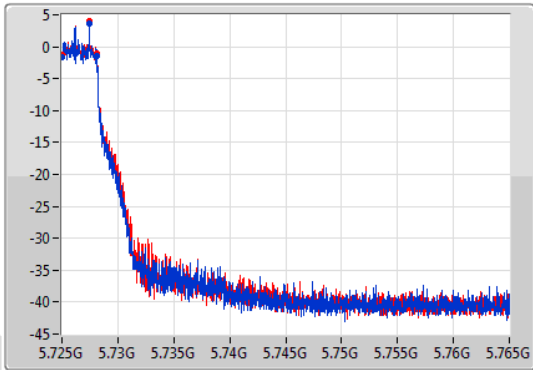

CF
5.745GHz

Span
40MHz

RBW
50kHz

VBW
200kHz

Sweep Time
100ms

Detector Type
Sample