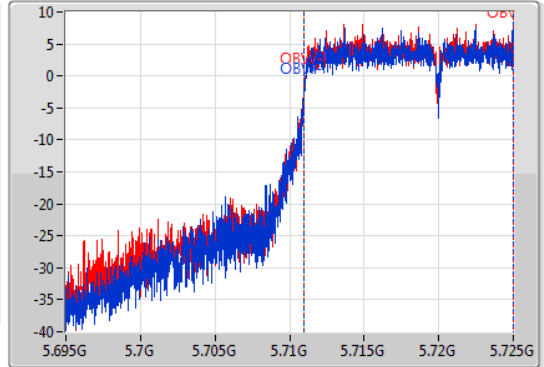

EBW

5720MHz Straddle 5.47-5.725GHz

02/11/2019

CF: 5.71GHz  
 Span: 30MHz  
 RBW: 300kHz  
 VBW: 1MHz  
 Sweep Time: 100ms  
 Detector Type: Peak  
 Port 1: [Waveform icon]  
 Port 2: [Waveform icon]

CF: 5.71GHz  
 Span: 30MHz  
 RBW: 200kHz  
 VBW: 1MHz  
 Sweep Time: 100ms  
 Detector Type: Sample