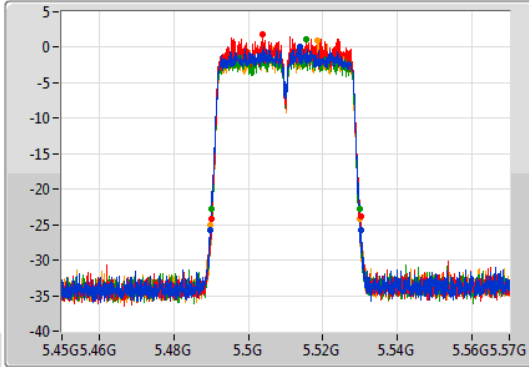

802.11ac VHT40-BF_Nss1,(MCS0)_4TX

EBW

5510MHz

04/11/2019

CF: 5.51GHz
Span: 120MHz
RBW: 500kHz
VBW: 2MHz
Sweep Time: 100ms
Detector Type: Peak

CF: 5.51GHz
Span: 120MHz
RBW: 500kHz
VBW: 2MHz
Sweep Time: 100ms
Detector Type: Sample