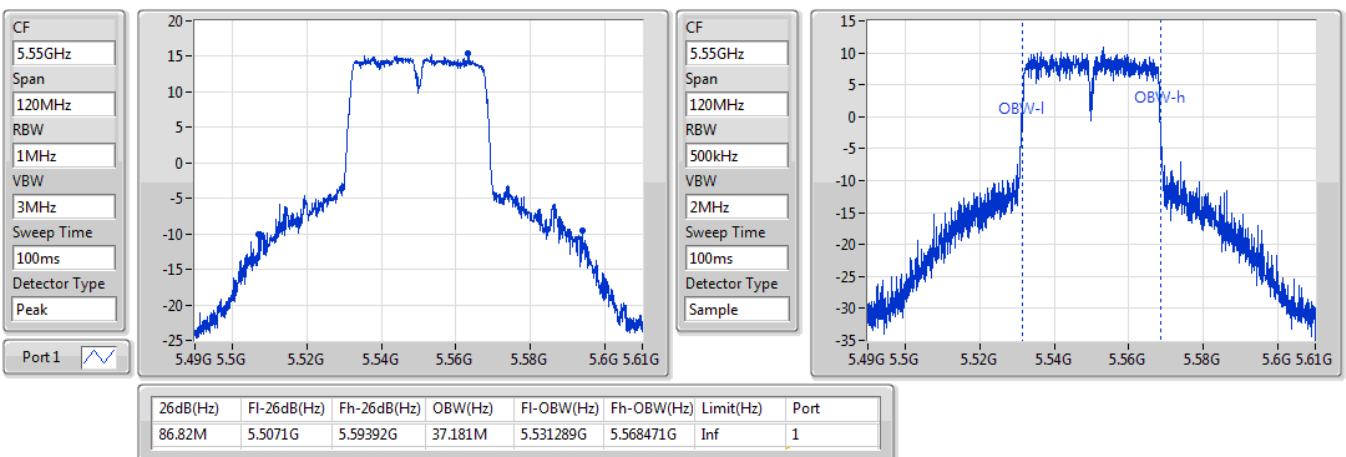

802.11ac VHT40\_Nss1,(MCS0)\_1TX

EBW

5670MHz

02/11/2019

CF: 5.67GHz  
 Span: 120MHz  
 RBW: 500kHz  
 VBW: 2MHz  
 Sweep Time: 100ms  
 Detector Type: Peak  
 Port 1

CF: 5.67GHz  
 Span: 120MHz  
 RBW: 500kHz  
 VBW: 2MHz  
 Sweep Time: 100ms  
 Detector Type: Sample