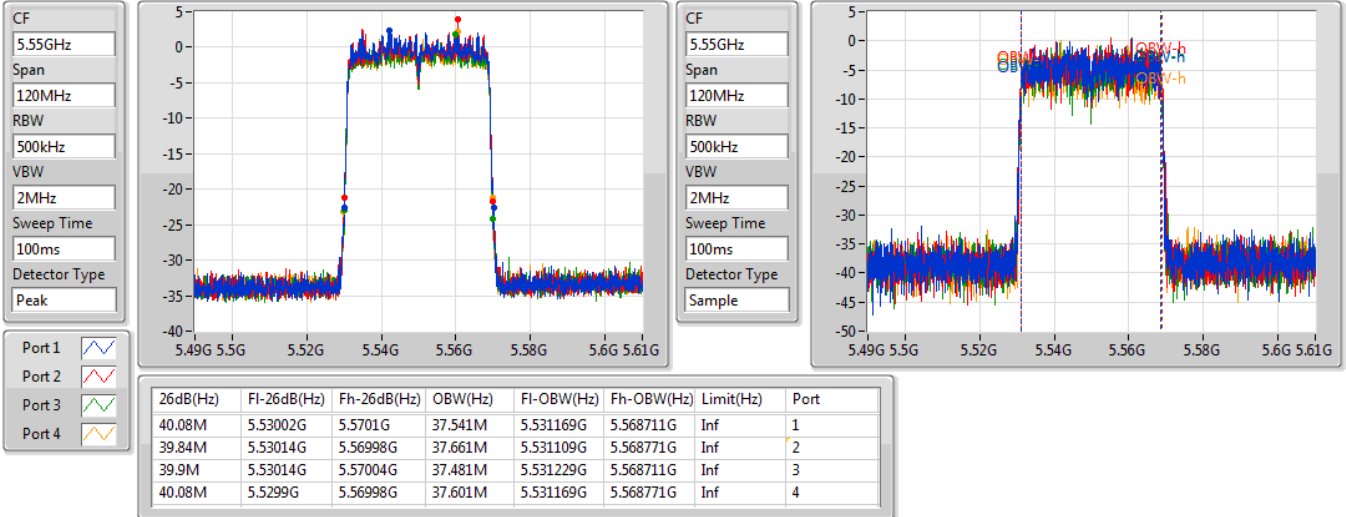

802.11ax HEW40-BF_Nss1,(MCS0)_4TX

EBW

5550MHz

04/11/2019