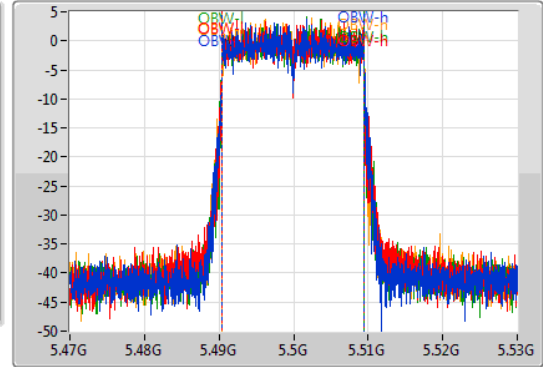

Port 1: [Waveform icon]  
 Port 2: [Waveform icon]  
 Port 3: [Waveform icon]  
 Port 4: [Waveform icon]

26dB(Hz)	Fl-26dB(Hz)	Fh-26dB(Hz)	OBW(Hz)	Fl-OBW(Hz)	Fh-OBW(Hz)	Limit(Hz)	Port
21.72M	5.48929G	5.51101G	18.951M	5.490465G	5.509415G	Inf	1
21.81M	5.48902G	5.51083G	18.981M	5.490435G	5.509415G	Inf	2
21.39M	5.48929G	5.51068G	18.981M	5.490435G	5.509415G	Inf	3
21.69M	5.48908G	5.51077G	18.981M	5.490435G	5.509415G	Inf	4