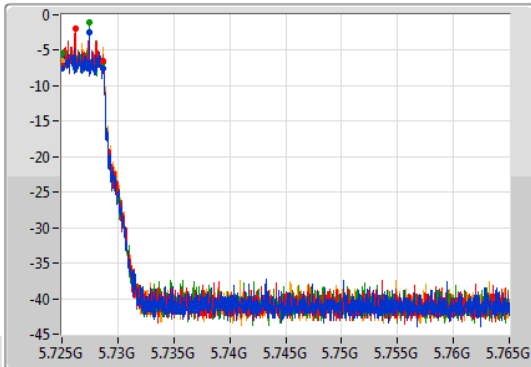

5720MHz Straddle 5.725-5.85GHz

03/11/2019

CF
5.745GHz
Span
40MHz
RBW
100kHz
VBW
300kHz
Sweep Time
100ms
Detector Type
Peak

CF
5.745GHz
Span
40MHz
RBW
50kHz
VBW
200kHz
Sweep Time
100ms
Detector Type
Sample