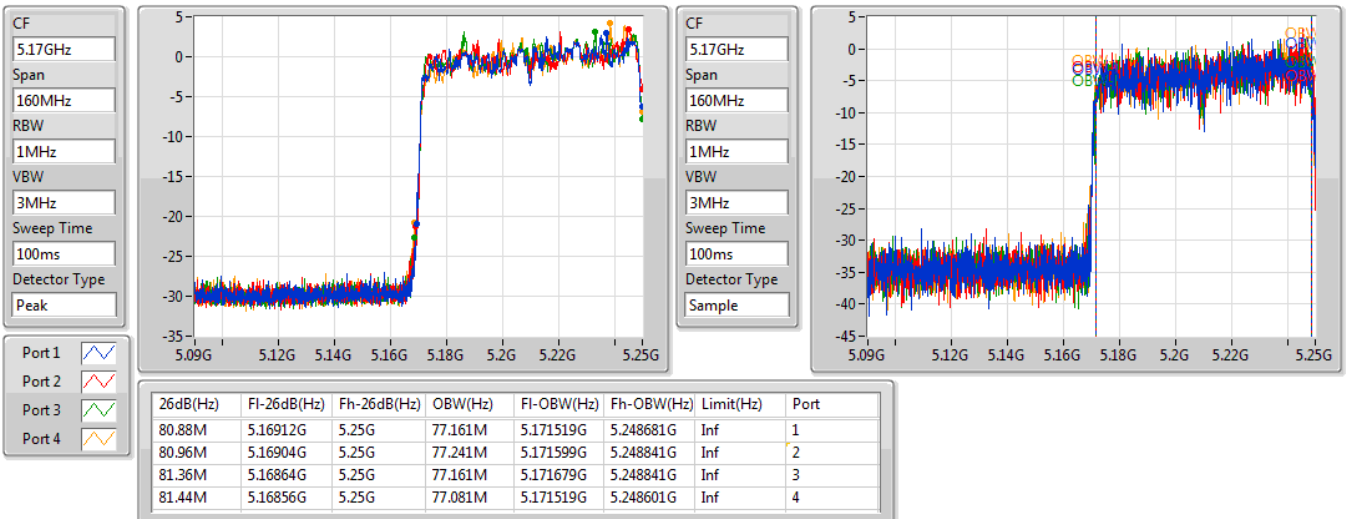

802.11ax HEW80\_Nss4,(MCS0)\_4TX

EBW

5690MHz Straddle 5.725-5.85GHz

29/10/2019

802.11ax HEW160\_Nss4,(MCS0)\_4TX

EBW

5250MHz Straddle 5.15-5.25GHz

29/10/2019