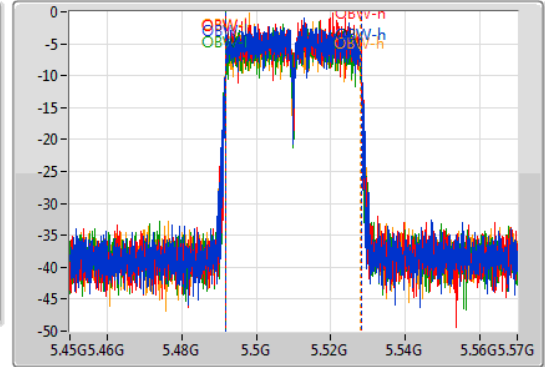

Port 1: [Waveform icon]  
 Port 2: [Waveform icon]  
 Port 3: [Waveform icon]  
 Port 4: [Waveform icon]

26dB(Hz)	Fl-26dB(Hz)	Fh-26dB(Hz)	OBW(Hz)	Fl-OBW(Hz)	Fh-OBW(Hz)	Limit(Hz)	Port
40.5M	5.48972G	5.53022G	36.342M	5.491769G	5.528111G	Inf	1
40.08M	5.49008G	5.53016G	36.282M	5.491829G	5.528111G	Inf	2
39.66M	5.49014G	5.5298G	36.282M	5.491829G	5.528111G	Inf	3
40.02M	5.4899G	5.52992G	36.162M	5.491829G	5.527991G	Inf	4