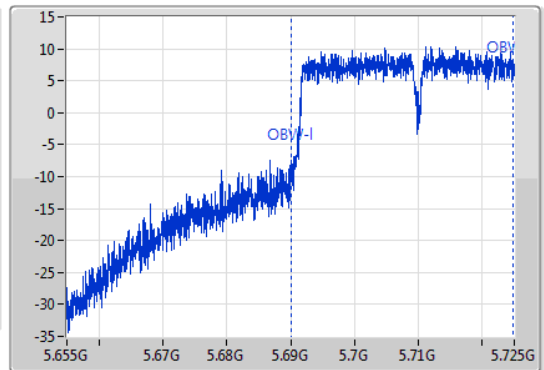

26dB(Hz)	Fl-26dB(Hz)	Fh-26dB(Hz)	OBW(Hz)	Fl-OBW(Hz)	Fh-OBW(Hz)	Limit(Hz)	Port
58.135M	5.666865G	5.725G	34.668M	5.69014G	5.724808G	Inf	1