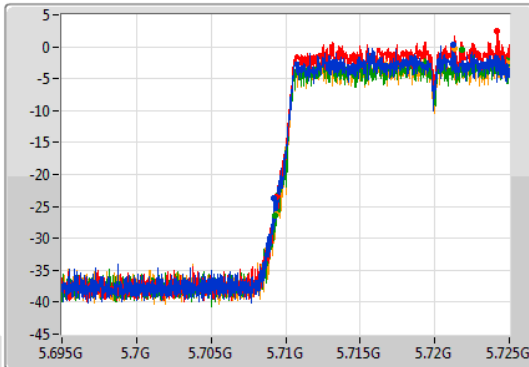

802.11ax HEW20-BF_Nss1,(MCS0)_4TX

EBW

5720MHz Straddle 5.47-5.725GHz

04/11/2019

CF: 5.71GHz
Span: 30MHz
RBW: 200kHz
VBW: 1MHz
Sweep Time: 100ms
Detector Type: Peak

CF: 5.71GHz
Span: 30MHz
RBW: 200kHz
VBW: 1MHz
Sweep Time: 100ms
Detector Type: Sample