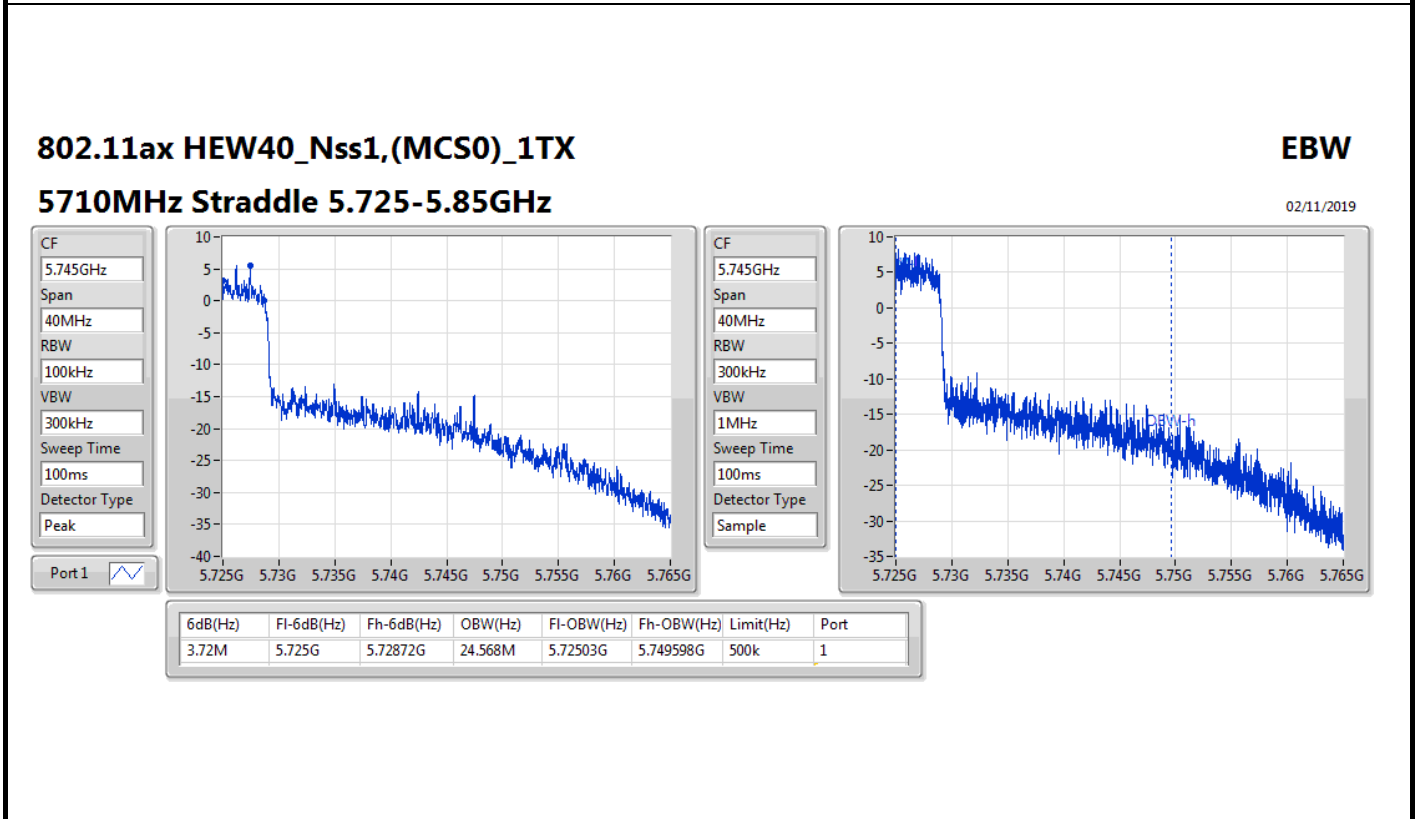

802.11ax HEW40\_Nss1,(MCS0)\_1TX

EBW

5550MHz

02/11/2019

802.11ax HEW40\_Nss1,(MCS0)\_1TX

EBW

5670MHz

02/11/2019