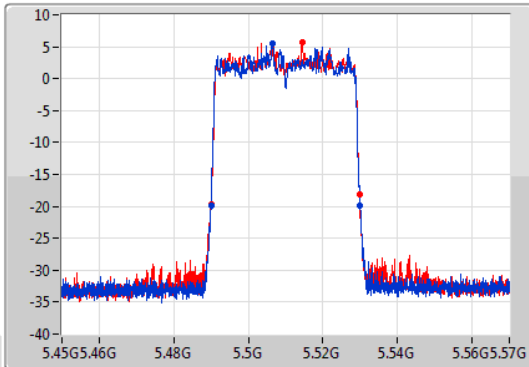

CF
5.51GHz
Span
120MHz
RBW
500kHz
VBW
2MHz
Sweep Time
100ms
Detector Type
Sample