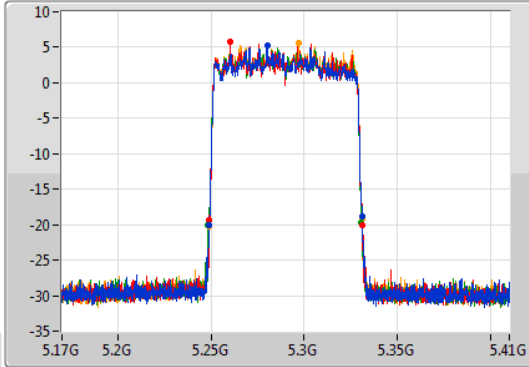

802.11ax HEW80_Nss1,(MCS0)_4TX

EBW

5290MHz

03/11/2019

CF
5.29GHz
Span
240MHz
RBW
1MHz
VBW
3MHz
Sweep Time
100ms
Detector Type
Peak

CF
5.29GHz
Span
240MHz
RBW
1MHz
VBW
3MHz
Sweep Time
100ms
Detector Type
Sample