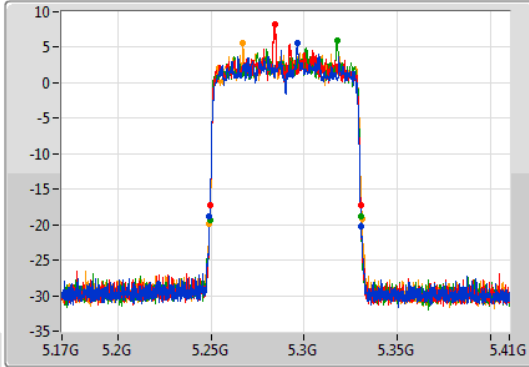

802.11ax HEW80_Nss4,(MCS0)_4TX

EBW

5290MHz

03/11/2019

CF
5.29GHz
Span
240MHz
RBW
1MHz
VBW
3MHz
Sweep Time
100ms
Detector Type
Peak

CF
5.29GHz
Span
240MHz
RBW
1MHz
VBW
3MHz
Sweep Time
100ms
Detector Type
Sample