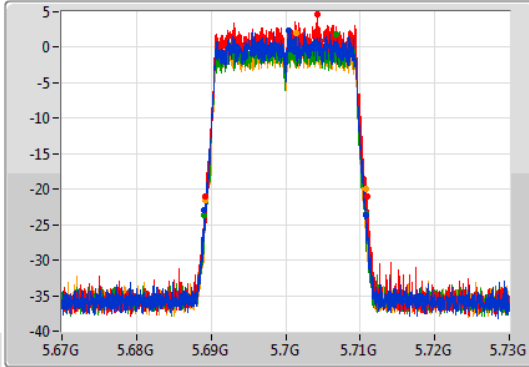

802.11ax HEW20-BF_Nss1,(MCS0)_4TX

EBW

5700MHz

04/11/2019

CF: 5.7GHz
Span: 60MHz
RBW: 300kHz
VBW: 1MHz
Sweep Time: 100ms
Detector Type: Peak

CF: 5.7GHz
Span: 60MHz
RBW: 200kHz
VBW: 1MHz
Sweep Time: 100ms
Detector Type: Sample