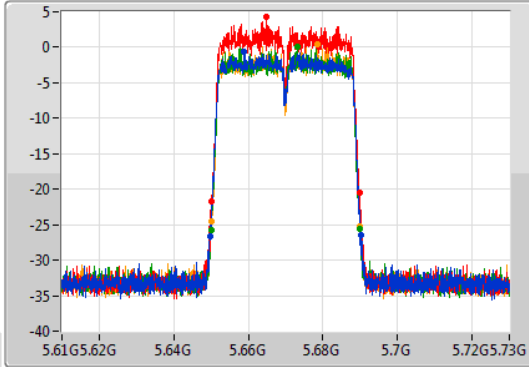

802.11ac VHT40-BF_Nss1,(MCS0)_4TX

EBW

5670MHz

04/11/2019

CF
5.67GHz
Span
120MHz
RBW
500kHz
VBW
2MHz
Sweep Time
100ms
Detector Type
Peak

CF
5.67GHz
Span
120MHz
RBW
500kHz
VBW
2MHz
Sweep Time
100ms
Detector Type
Sample