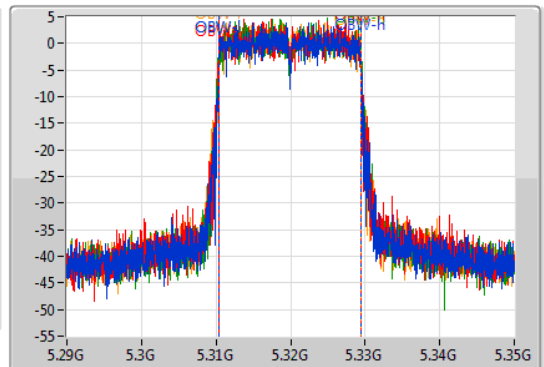

Port 1
Port 2
Port 3
Port 4

26dB(Hz)	Fl-26dB(Hz)	Fh-26dB(Hz)	OBW(Hz)	Fl-OBW(Hz)	Fh-OBW(Hz)	Limit(Hz)	Port
21.69M	5.30929G	5.33098G	18.951M	5.310465G	5.329415G	Inf	1
21.87M	5.30905G	5.33092G	18.981M	5.310405G	5.329385G	Inf	2
21.42M	5.30935G	5.33077G	19.01M	5.310405G	5.329415G	Inf	3
21.48M	5.30923G	5.33071G	18.951M	5.310465G	5.329415G	Inf	4