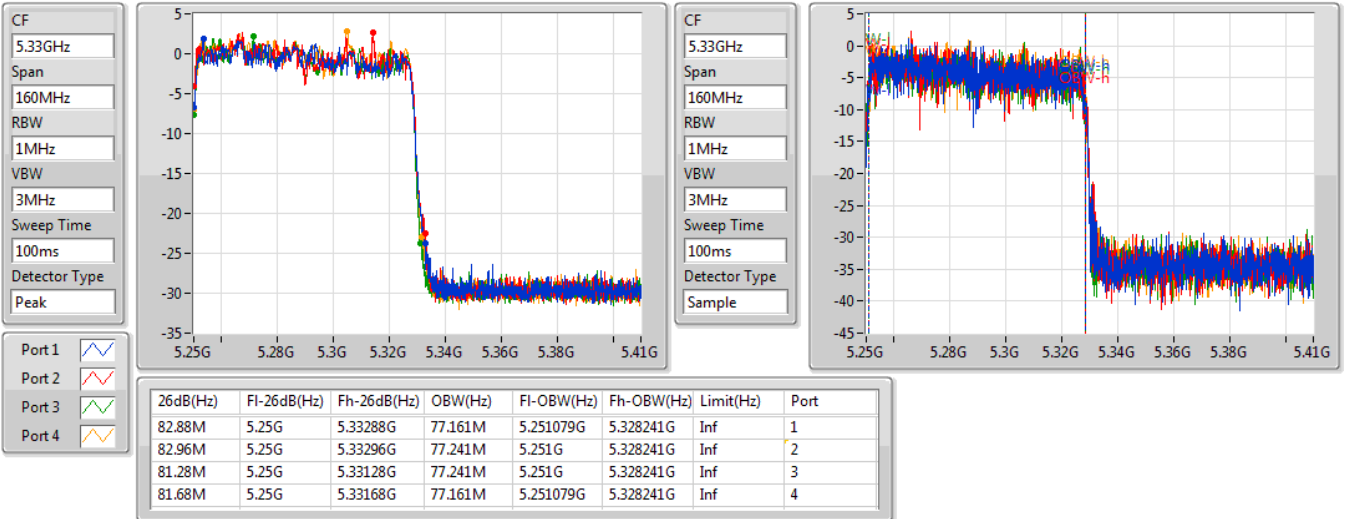

802.11ax HEW80\_Nss4,(MCS0)\_4TX

EBW

5690MHz Straddle 5.725-5.85GHz

29/10/2019

802.11ax HEW160\_Nss4,(MCS0)\_4TX

EBW

5250MHz Straddle 5.15-5.25GHz

29/10/2019

802.11ax HEW160\_Nss4,(MCS0)\_4TX

EBW

5250MHz Straddle 5.25-5.35GHz

29/10/2019

802.11ax HEW160\_Nss4,(MCS0)\_4TX

EBW

5570MHz

29/10/2019