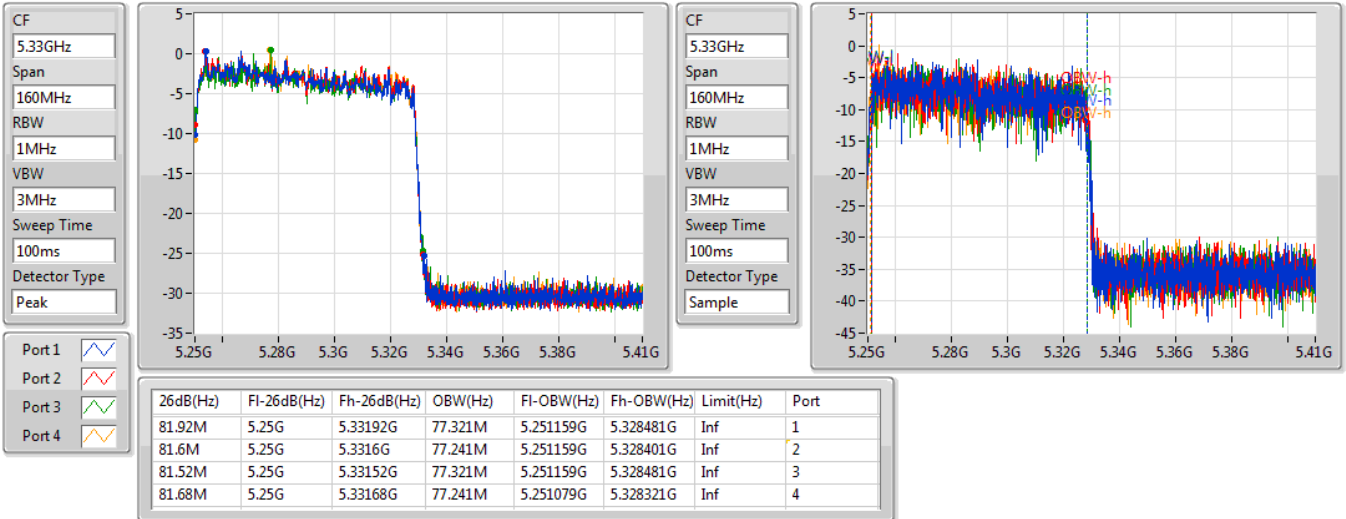

802.11ax HEW160-BF_Nss1,(MCS0)_4TX

EBW

5250MHz Straddle 5.25-5.35GHz

04/11/2019