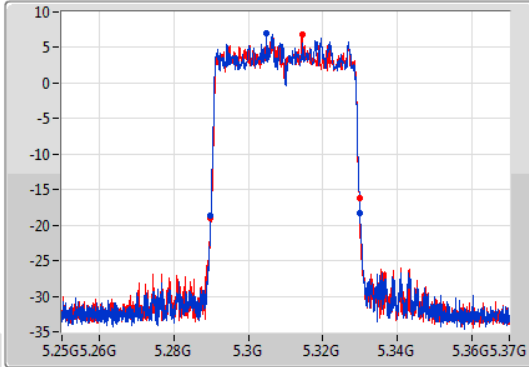

802.11ax HEW40_Nss2,(MCS0)_2TX

EBW

5310MHz

02/11/2019

CF
5.31GHz
Span
120MHz
RBW
500kHz
VBW
2MHz
Sweep Time
100ms
Detector Type
Peak

CF
5.31GHz
Span
120MHz
RBW
500kHz
VBW
2MHz
Sweep Time
100ms
Detector Type
Sample