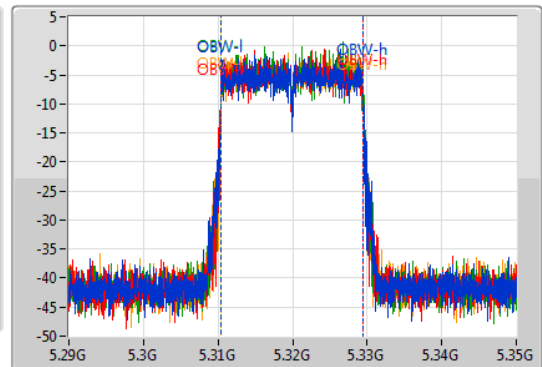

802.11ax HEW20\_Nss1,(MCS0)\_4TX

EBW

5320MHz

02/11/2019

CF  
5.32GHz  
Span  
60MHz  
RBW  
300kHz  
VBW  
1MHz  
Sweep Time  
100ms  
Detector Type  
Peak

CF  
5.32GHz  
Span  
60MHz  
RBW  
200kHz  
VBW  
1MHz  
Sweep Time  
100ms  
Detector Type  
Sample