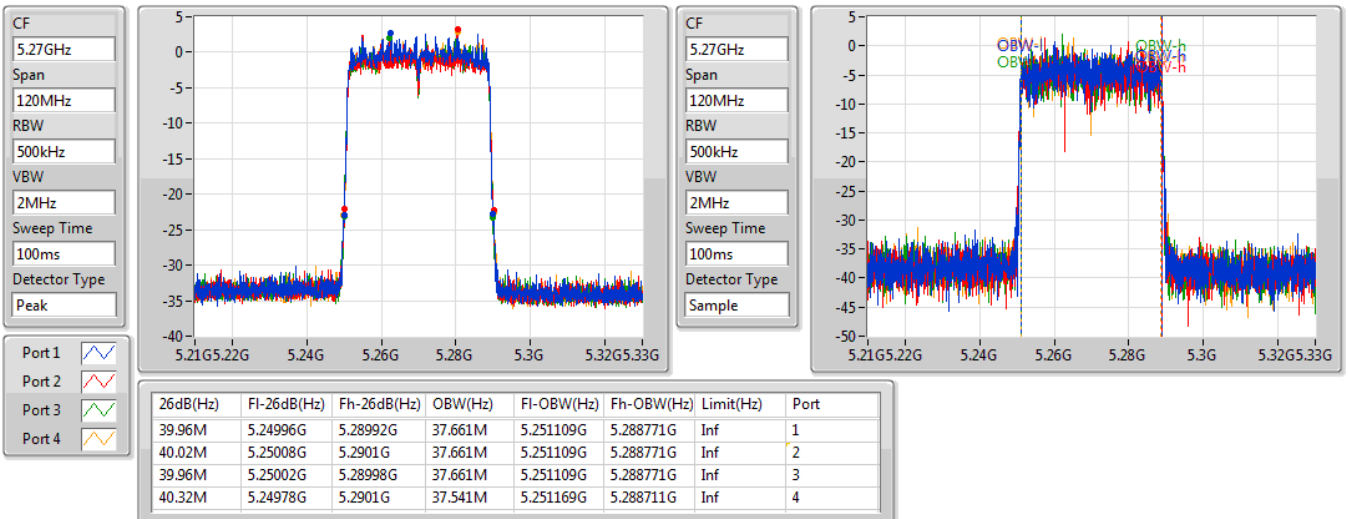

5270MHz

04/11/2019