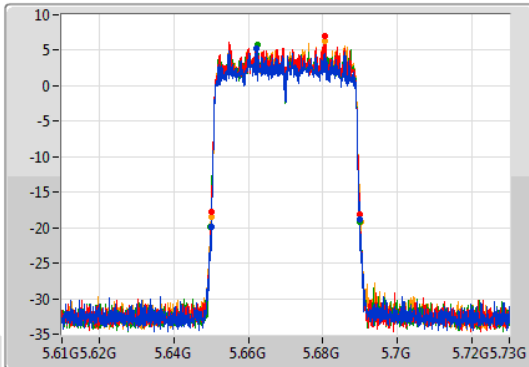

802.11ax HEW40_Nss1,(MCS0)_4TX

EBW

5670MHz

03/11/2019

CF: 5.67GHz
Span: 120MHz
RBW: 500kHz
VBW: 2MHz
Sweep Time: 100ms
Detector Type: Peak

CF: 5.67GHz
Span: 120MHz
RBW: 500kHz
VBW: 2MHz
Sweep Time: 100ms
Detector Type: Sample