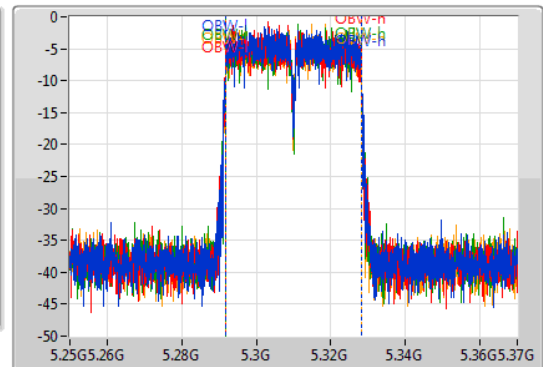

Port 1: [Waveform icon]  
 Port 2: [Waveform icon]  
 Port 3: [Waveform icon]  
 Port 4: [Waveform icon]

26dB(Hz)	Fl-26dB(Hz)	Fh-26dB(Hz)	OBW(Hz)	Fl-OBW(Hz)	Fh-OBW(Hz)	Limit(Hz)	Port
40.2M	5.28978G	5.32998G	36.222M	5.291829G	5.328051G	Inf	1
40.14M	5.28996G	5.3301G	36.342M	5.291769G	5.328111G	Inf	2
40.14M	5.28996G	5.3301G	36.282M	5.291769G	5.328051G	Inf	3
39.9M	5.29002G	5.32992G	36.222M	5.291829G	5.328051G	Inf	4