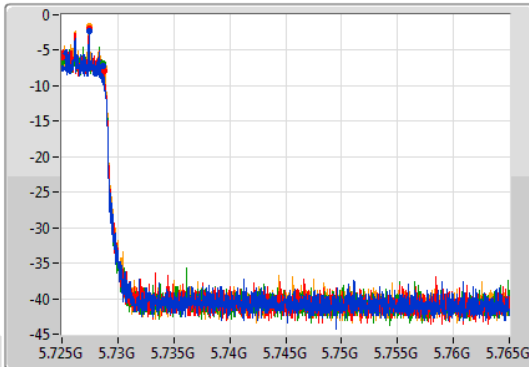

5710MHz Straddle 5.725-5.85GHz

03/11/2019

CF
5.745GHz
Span
40MHz
RBW
100kHz
VBW
300kHz
Sweep Time
100ms
Detector Type
Peak

CF
5.745GHz
Span
40MHz
RBW
50kHz
VBW
200kHz
Sweep Time
100ms
Detector Type
Sample