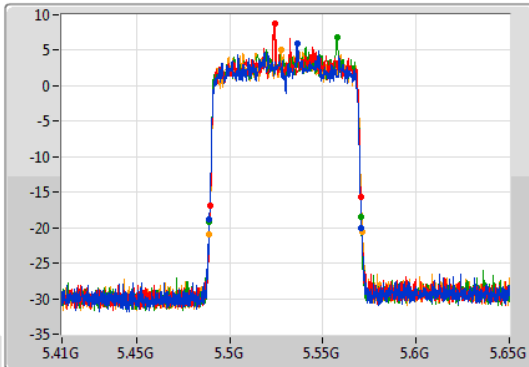

802.11ax HEW80_Nss4,(MCS0)_4TX

EBW

5530MHz

03/11/2019

CF
5.53GHz
Span
240MHz
RBW
1MHz
VBW
3MHz
Sweep Time
100ms
Detector Type
Peak

CF
5.53GHz
Span
240MHz
RBW
1MHz
VBW
3MHz
Sweep Time
100ms
Detector Type
Sample