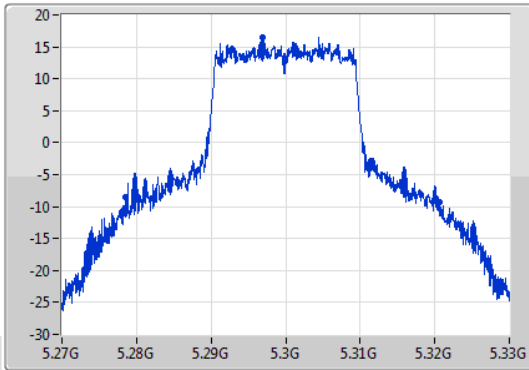

802.11ax HEW20_Nss1,(MCS0)_1TX

EBW

5300MHz

02/11/2019

CF
5.3GHz
Span
60MHz
RBW
500kHz
VBW
2MHz
Sweep Time
100ms
Detector Type
Peak
Port 1

CF
5.3GHz
Span
60MHz
RBW
200kHz
VBW
1MHz
Sweep Time
100ms
Detector Type
Sample