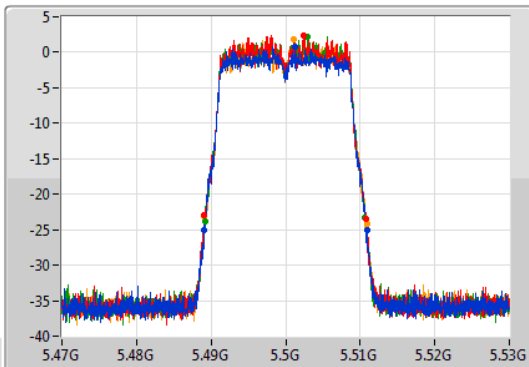

802.11ac VHT20_Nss1,(MCS0)_4TX

EBW

5500MHz

03/11/2019

CF
5.5GHz
Span
60MHz
RBW
300kHz
VBW
1MHz
Sweep Time
100ms
Detector Type
Peak

CF
5.5GHz
Span
60MHz
RBW
200kHz
VBW
1MHz
Sweep Time
100ms
Detector Type
Sample