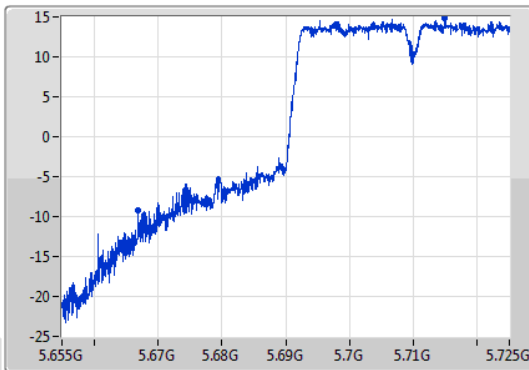

CF: 5.69GHz
Span: 70MHz
RBW: 500kHz
VBW: 2MHz
Sweep Time: 100ms
Detector Type: Sample