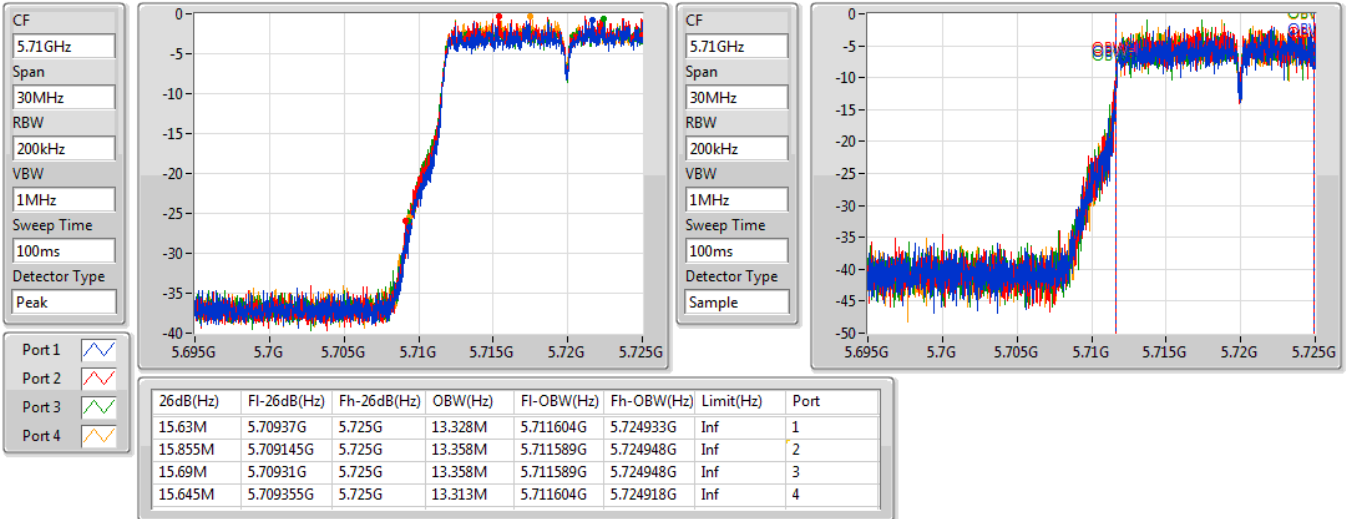

802.11a_Nss1,(6Mbps)_4TX

EBW

5720MHz Straddle 5.47-5.725GHz

02/11/2019