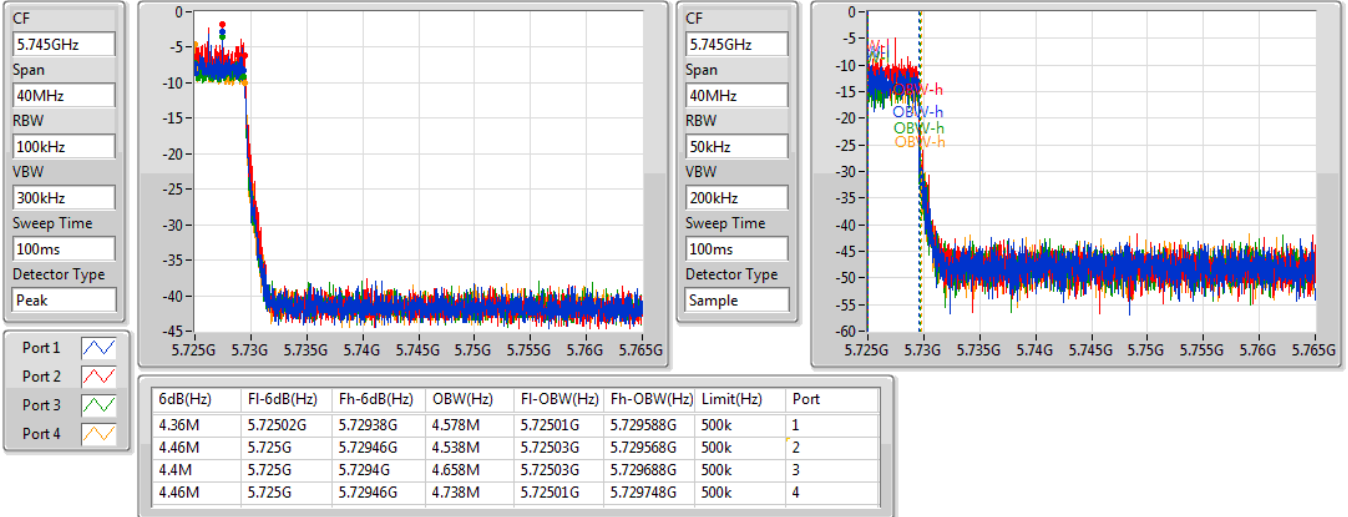

802.11ax HEW20-BF_Nss1,(MCS0)_4TX

EBW

5720MHz Straddle 5.725-5.85GHz

04/11/2019