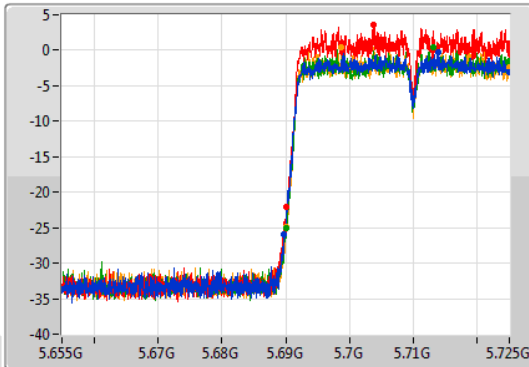

802.11ac VHT40-BF_Nss1,(MCS0)_4TX

EBW

5710MHz Straddle 5.47-5.725GHz

04/11/2019

CF
5.69GHz
Span
70MHz
RBW
500kHz
VBW
2MHz
Sweep Time
100ms
Detector Type
Peak

CF
5.69GHz
Span
70MHz
RBW
500kHz
VBW
2MHz
Sweep Time
100ms
Detector Type
Sample