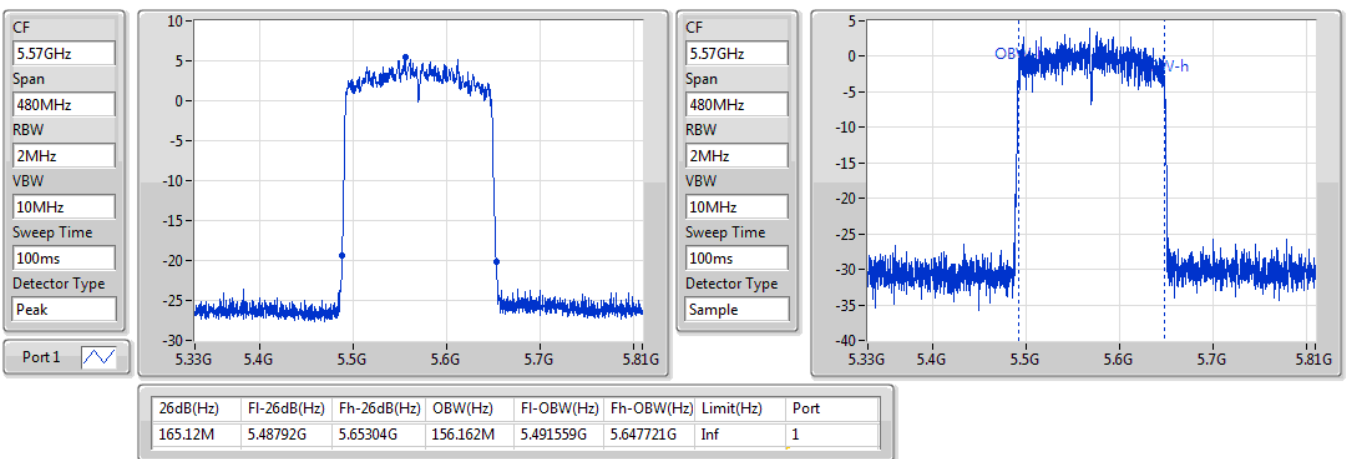

802.11ax HEW160\_Nss1,(MCS0)\_1TX

EBW

5250MHz Straddle 5.25-5.35GHz

02/11/2019

802.11ax HEW160\_Nss1,(MCS0)\_1TX

EBW

5570MHz

02/11/2019