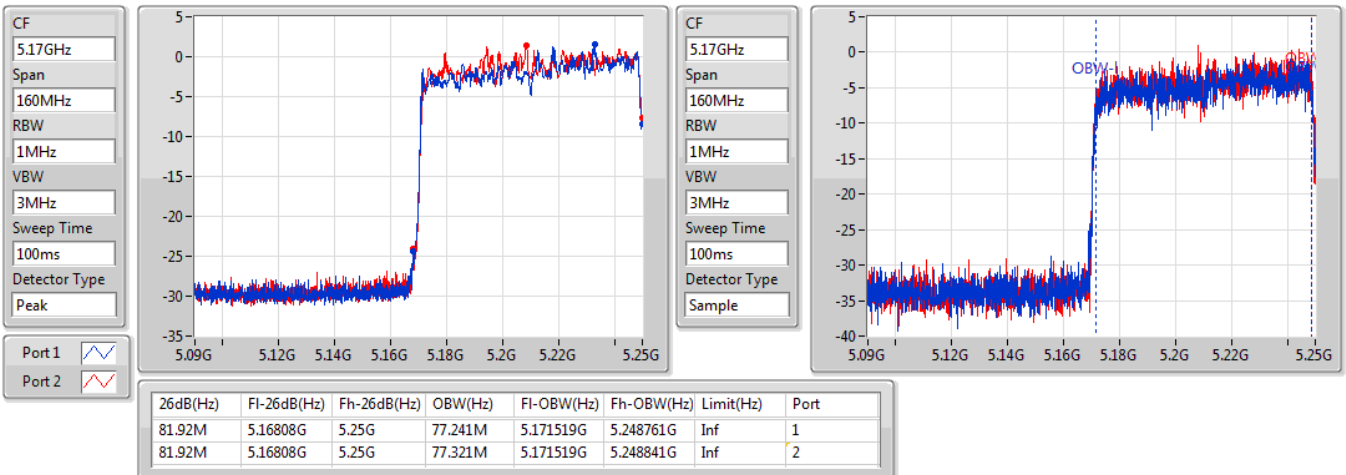

EBW

5690MHz Straddle 5.725-5.85GHz

02/11/2019

802.11ax HEW160\_Nss2,(MCS0)\_2TX

EBW

5250MHz Straddle 5.15-5.25GHz

02/11/2019

802.11ax HEW160\_Nss2,(MCS0)\_2TX