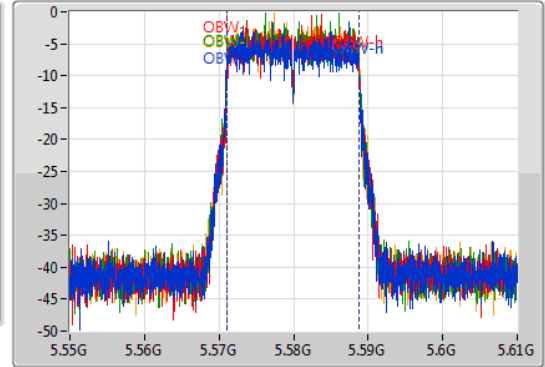

802.11ac VHT20\_Nss1,(MCS0)\_4TX

EBW

5580MHz

03/11/2019

CF: 5.58GHz  
 Span: 60MHz  
 RBW: 300kHz  
 VBW: 1MHz  
 Sweep Time: 100ms  
 Detector Type: Peak

CF: 5.58GHz  
 Span: 60MHz  
 RBW: 200kHz  
 VBW: 1MHz  
 Sweep Time: 100ms  
 Detector Type: Sample