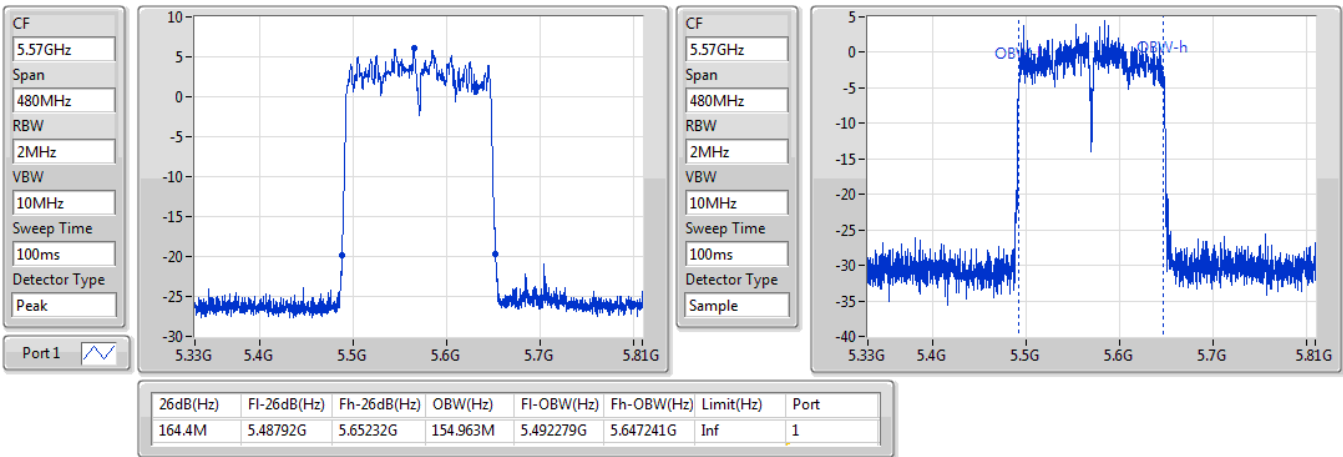

802.11ac VHT160_Nss1,(MCS0)_1TX

EBW

5570MHz

02/11/2019