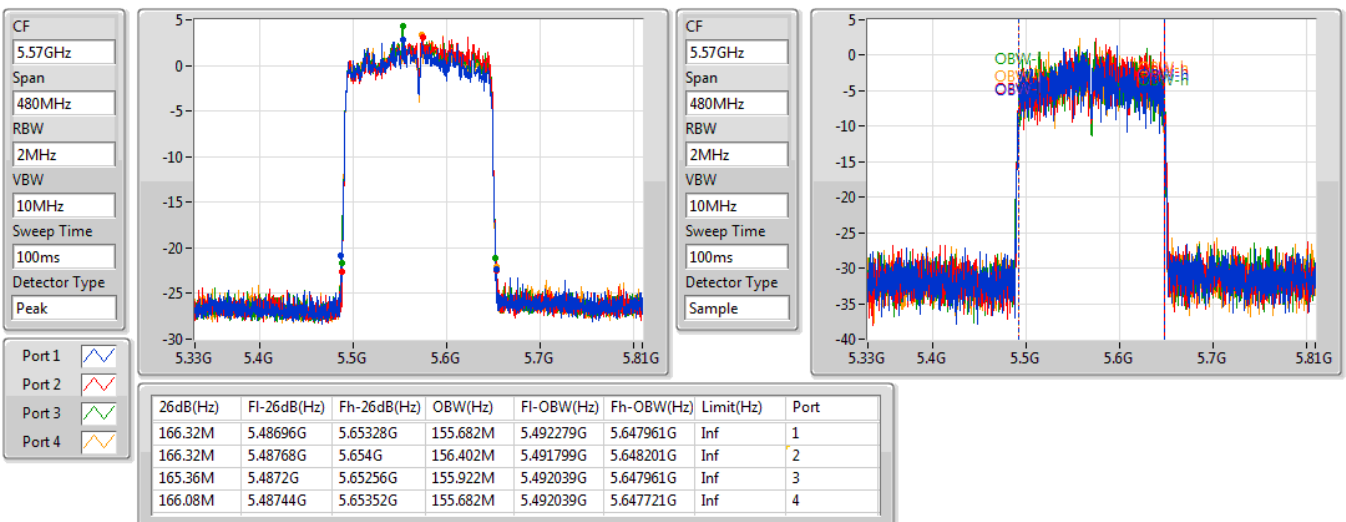

802.11ax HEW160\_Nss1,(MCS0)\_4TX

EBW

5250MHz Straddle 5.25-5.35GHz

03/11/2019

802.11ax HEW160\_Nss1,(MCS0)\_4TX

EBW

5570MHz

03/11/2019