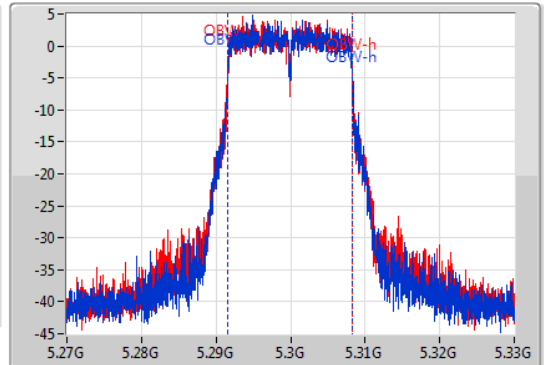

802.11a\_Nss1,(6Mbps)\_2TX

EBW

5300MHz

02/11/2019

CF  
5.3GHz  
Span  
60MHz  
RBW  
300kHz  
VBW  
1MHz  
Sweep Time  
100ms  
Detector Type  
Peak

CF  
5.3GHz  
Span  
60MHz  
RBW  
200kHz  
VBW  
1MHz  
Sweep Time  
100ms  
Detector Type  
Sample