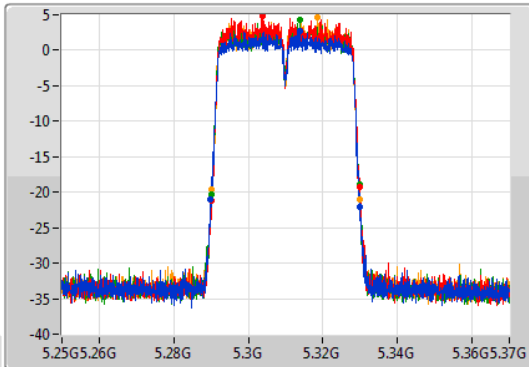

802.11ac VHT40_Nss4,(MCS0)_4TX

EBW

5310MHz

04/11/2019

CF
5.31GHz
Span
120MHz
RBW
500kHz
VBW
2MHz
Sweep Time
100ms
Detector Type
Peak

CF
5.31GHz
Span
120MHz
RBW
500kHz
VBW
2MHz
Sweep Time
100ms
Detector Type
Sample