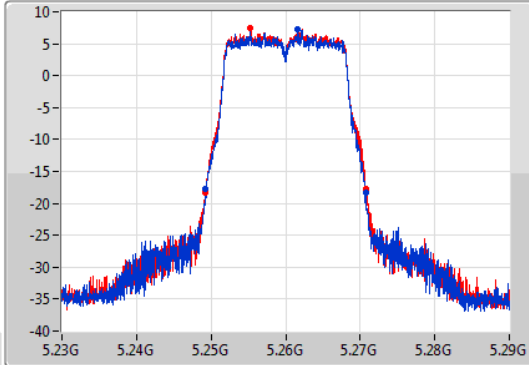

Port X-N dB = Port X 6dB down bandwidth for 5.725-5.85GHz band / 26dB down bandwidth for other band

Port X-OBW = Port X 99% occupied bandwidth;

802.11a\_Nss1,(6Mbps)\_2TX

EBW

5260MHz

02/11/2019

CF  
5.26GHz  
Span  
60MHz  
RBW  
300kHz  
VBW  
1MHz  
Sweep Time  
100ms  
Detector Type  
Peak