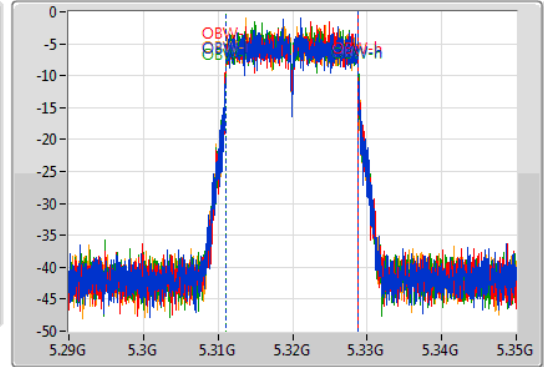

802.11ac VHT20_Nss1,(MCS0)_4TX

EBW

5320MHz

03/11/2019

CF
5.32GHz
Span
60MHz
RBW
300kHz
VBW
1MHz
Sweep Time
100ms
Detector Type
Peak

CF
5.32GHz
Span
60MHz
RBW
200kHz
VBW
1MHz
Sweep Time
100ms
Detector Type
Sample

Port 1
Port 2
Port 3
Port 4

26dB(Hz)	Fl-26dB(Hz)	Fh-26dB(Hz)	OBW(Hz)	Fl-OBW(Hz)	Fh-OBW(Hz)	Limit(Hz)	Port
21.72M	5.30914G	5.33086G	17.751M	5.311064G	5.328816G	Inf	1
21.57M	5.30914G	5.33071G	17.751M	5.311064G	5.328816G	Inf	2
21.63M	5.30917G	5.3308G	17.811M	5.311034G	5.328846G	Inf	3
21.63M	5.30914G	5.33077G	17.751M	5.311064G	5.328816G	Inf	4

802.11ac VHT20_Nss1,(MCS0)_4TX

EBW

5500MHz

03/11/2019

CF
5.5GHz
Span
60MHz
RBW
300kHz
VBW
1MHz
Sweep Time
100ms
Detector Type
Peak

CF
5.5GHz
Span
60MHz
RBW
200kHz
VBW
1MHz
Sweep Time
100ms
Detector Type
Sample

Port 1
Port 2
Port 3
Port 4

26dB(Hz)	Fl-26dB(Hz)	Fh-26dB(Hz)	OBW(Hz)	Fl-OBW(Hz)	Fh-OBW(Hz)	Limit(Hz)	Port
21.84M	5.48905G	5.51089G	17.811M	5.491034G	5.508846G	Inf	1
21.72M	5.48911G	5.51083G	17.811M	5.491004G	5.508816G	Inf	2
21.54M	5.48914G	5.51068G	17.751M	5.491064G	5.508816G	Inf	3
21.78M	5.48911G	5.51089G	17.781M	5.491034G	5.508816G	Inf	4