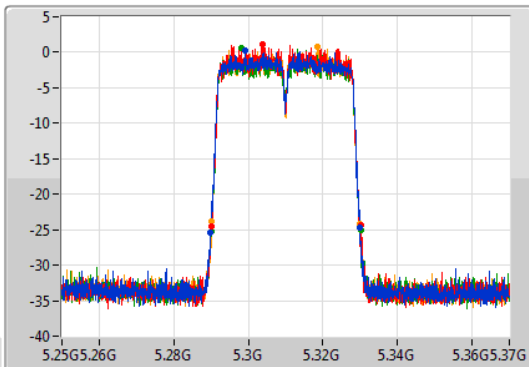

802.11ac VHT40-BF_Nss1,(MCS0)_4TX

EBW

5310MHz

04/11/2019

CF: 5.31GHz
Span: 120MHz
RBW: 500kHz
VBW: 2MHz
Sweep Time: 100ms
Detector Type: Peak

CF: 5.31GHz
Span: 120MHz
RBW: 500kHz
VBW: 2MHz
Sweep Time: 100ms
Detector Type: Sample