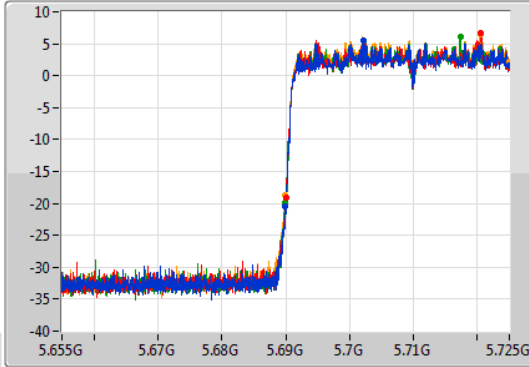

802.11ax HEW40_Nss1,(MCS0)_4TX

EBW

5710MHz Straddle 5.47-5.725GHz

03/11/2019

CF
5.69GHz
Span
70MHz
RBW
500kHz
VBW
2MHz
Sweep Time
100ms
Detector Type
Peak

CF
5.69GHz
Span
70MHz
RBW
500kHz
VBW
2MHz
Sweep Time
100ms
Detector Type
Sample