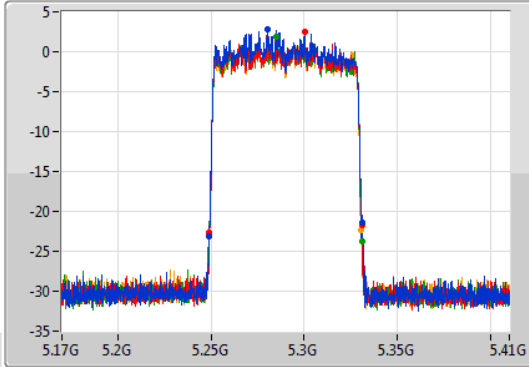

802.11ax HEW80-BF_Nss1,(MCS0)_4TX

EBW

5290MHz

04/11/2019

CF
5.29GHz
Span
240MHz
RBW
1MHz
VBW
3MHz
Sweep Time
100ms
Detector Type
Peak

CF
5.29GHz
Span
240MHz
RBW
1MHz
VBW
3MHz
Sweep Time
100ms
Detector Type
Sample