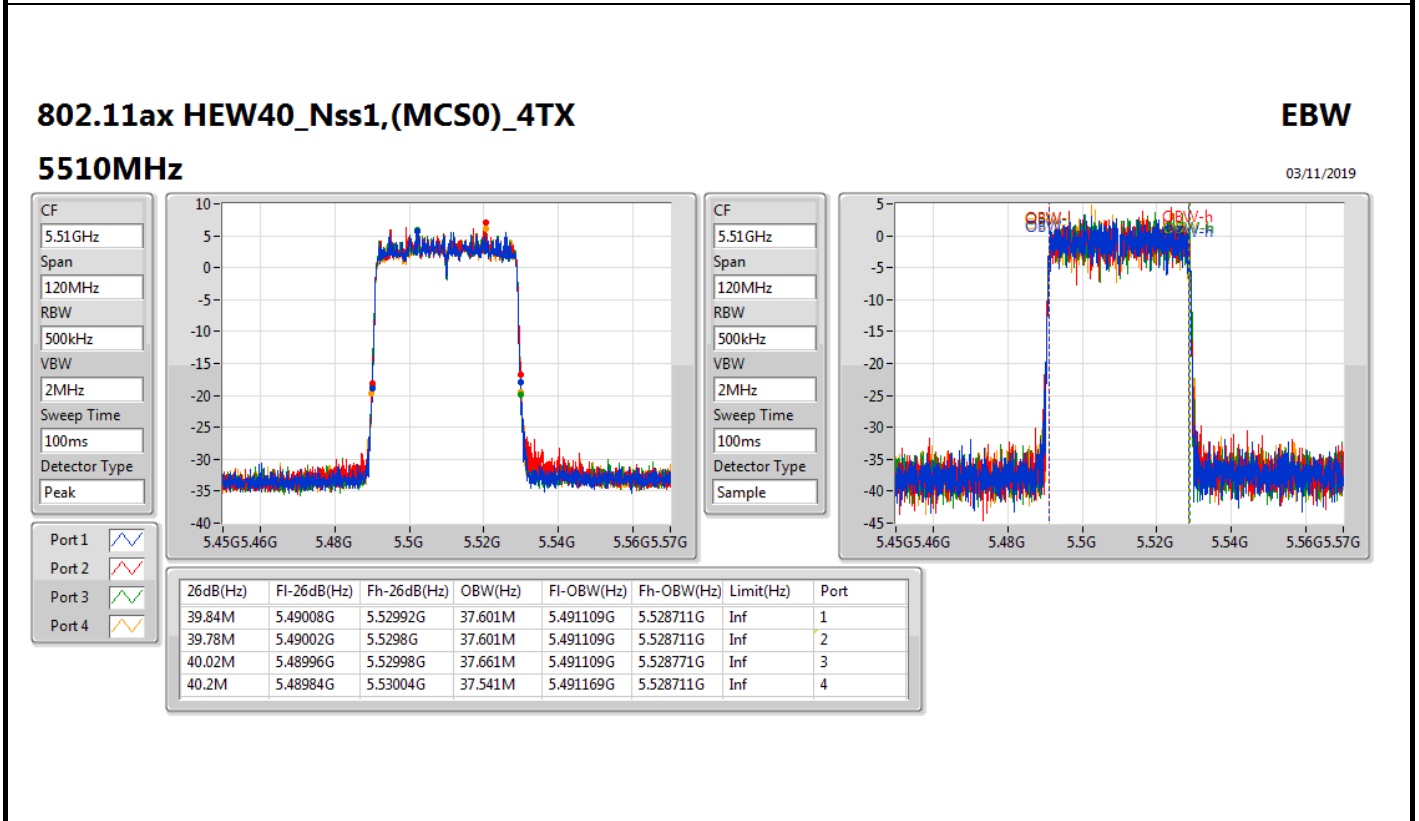

802.11ax HEW20\_Nss1,(MCS0)\_4TX

EBW

5720MHz Straddle 5.725-5.85GHz

02/11/2019

802.11ax HEW40\_Nss1,(MCS0)\_4TX

EBW

5270MHz

03/11/2019