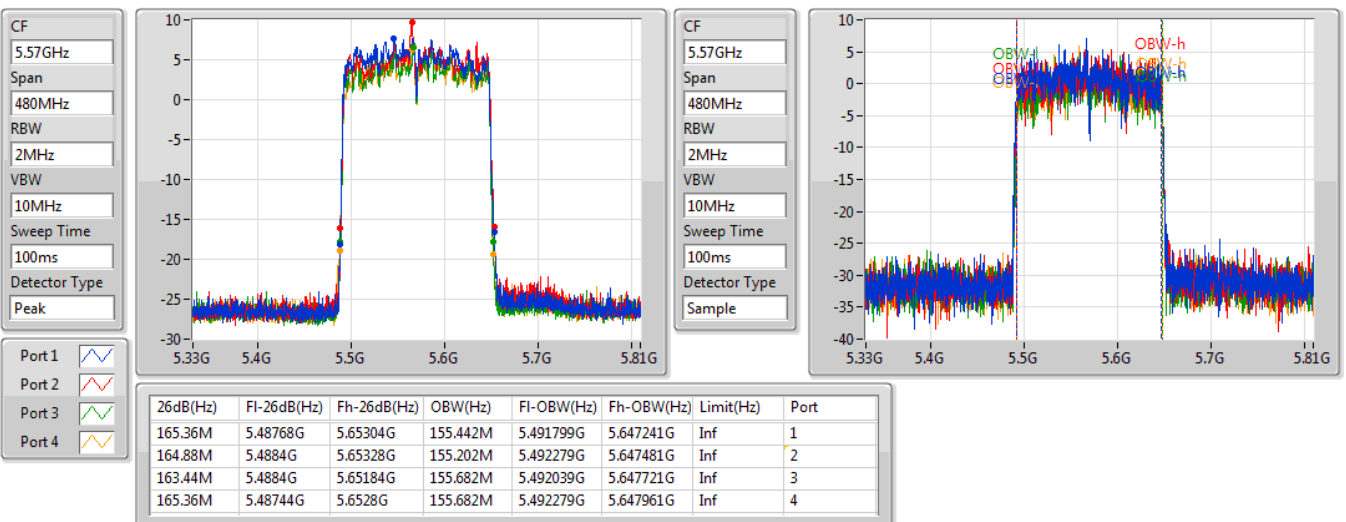

802.11ax HEW160\_Nss4,(MCS0)\_4TX

EBW

5250MHz Straddle 5.25-5.35GHz

29/10/2019

802.11ax HEW160\_Nss4,(MCS0)\_4TX

EBW

5570MHz

29/10/2019