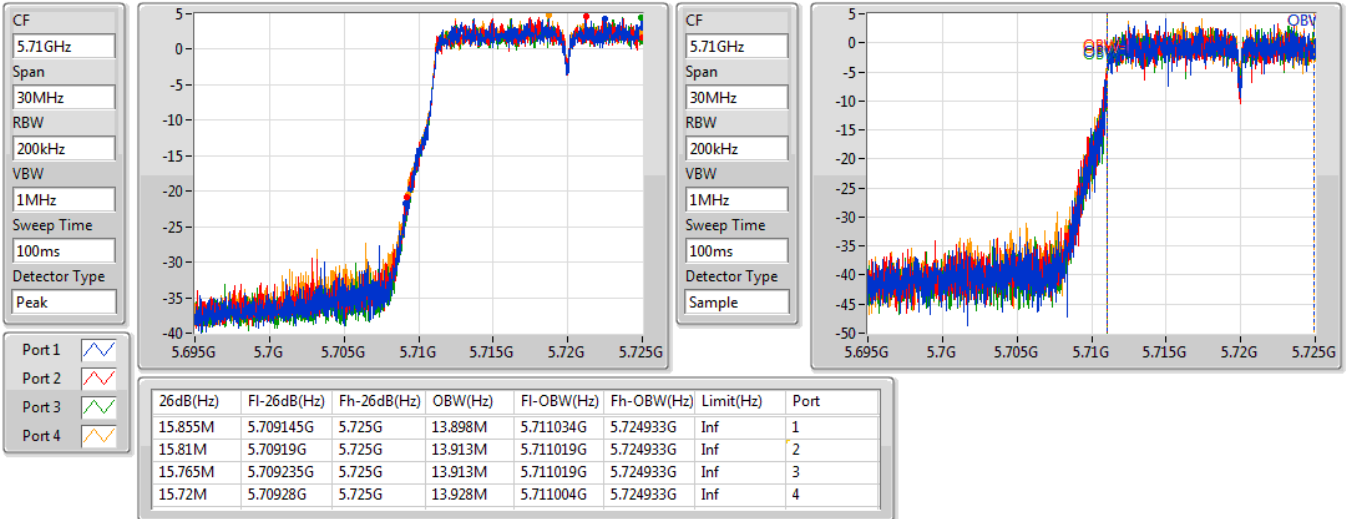

802.11ac VHT20_Nss4,(MCS0)_4TX

EBW

5720MHz Straddle 5.47-5.725GHz

04/11/2019