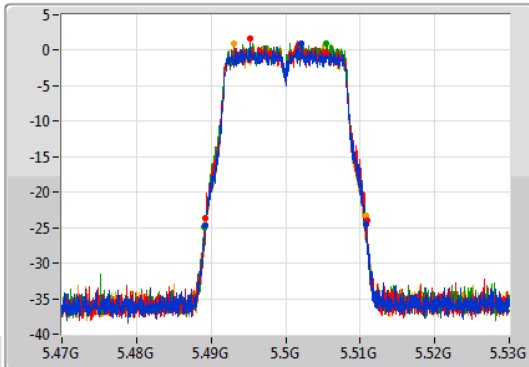

802.11a_Nss1,(6Mbps)_4TX

EBW

5500MHz

02/11/2019

CF
5.5GHz
Span
60MHz
RBW
300kHz
VBW
1MHz
Sweep Time
100ms
Detector Type
Peak

CF
5.5GHz
Span
60MHz
RBW
200kHz
VBW
1MHz
Sweep Time
100ms
Detector Type
Sample