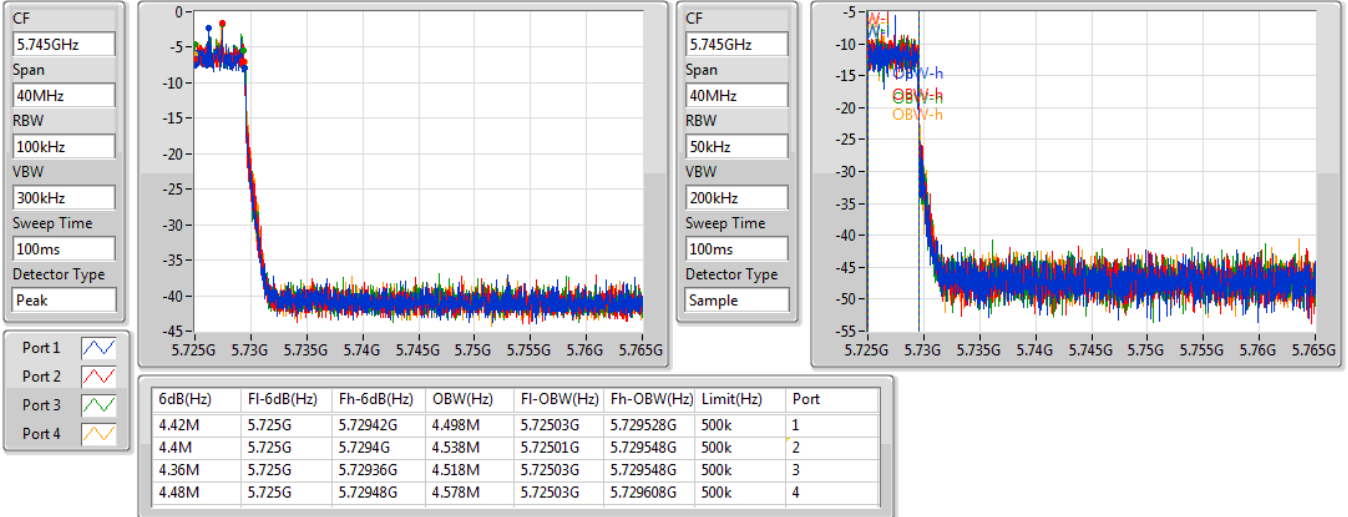

802.11ax HEW20_Nss1,(MCS0)_4TX

EBW

5720MHz Straddle 5.725-5.85GHz

02/11/2019