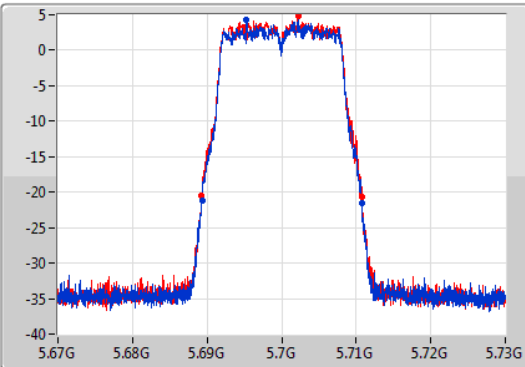

CF
5.7GHz
Span
60MHz
RBW
200kHz
VBW
1MHz
Sweep Time
100ms
Detector Type
Sample