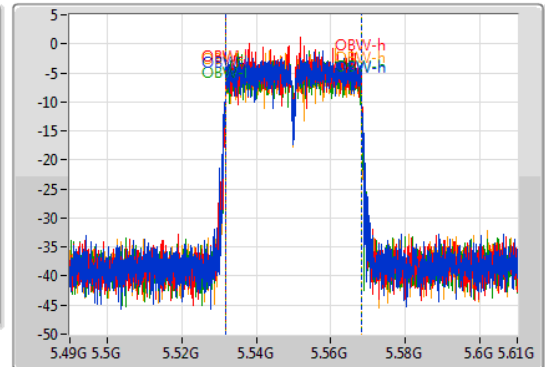

Port 1: [Waveform icon]  
 Port 2: [Waveform icon]  
 Port 3: [Waveform icon]  
 Port 4: [Waveform icon]

26dB(Hz)	Fl-26dB(Hz)	Fh-26dB(Hz)	OBW(Hz)	Fl-OBW(Hz)	Fh-OBW(Hz)	Limit(Hz)	Port
40.5M	5.52972G	5.57022G	36.342M	5.531769G	5.568111G	Inf	1
40.08M	5.52996G	5.57004G	36.282M	5.531829G	5.568111G	Inf	2
39.72M	5.53008G	5.5698G	36.282M	5.531769G	5.568051G	Inf	3
39.78M	5.53008G	5.56986G	36.222M	5.531829G	5.568051G	Inf	4