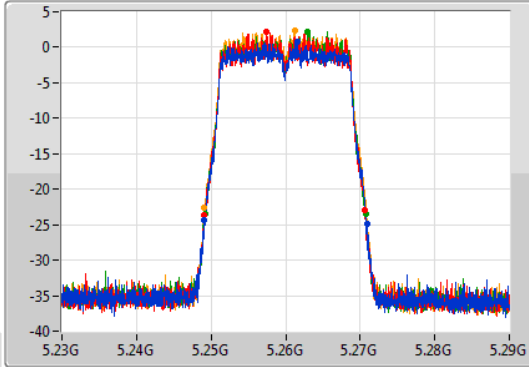

802.11ac VHT20_Nss1,(MCS0)_4TX

EBW

5260MHz

03/11/2019

CF: 5.26GHz
Span: 60MHz
RBW: 300kHz
VBW: 1MHz
Sweep Time: 100ms
Detector Type: Peak

CF: 5.26GHz
Span: 60MHz
RBW: 200kHz
VBW: 1MHz
Sweep Time: 100ms
Detector Type: Sample