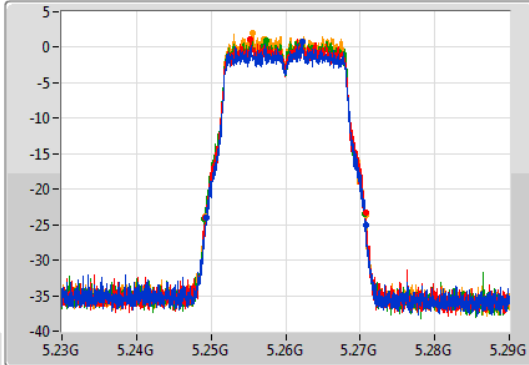

Port X-N dB = Port X 6dB down bandwidth for 5.725-5.85GHz band / 26dB down bandwidth for other band

Port X-OBW = Port X 99% occupied bandwidth;

802.11a\_Nss1,(6Mbps)\_4TX

EBW

5260MHz

02/11/2019

CF  
5.26GHz  
Span  
60MHz  
RBW  
300kHz  
VBW  
1MHz  
Sweep Time  
100ms  
Detector Type  
Peak