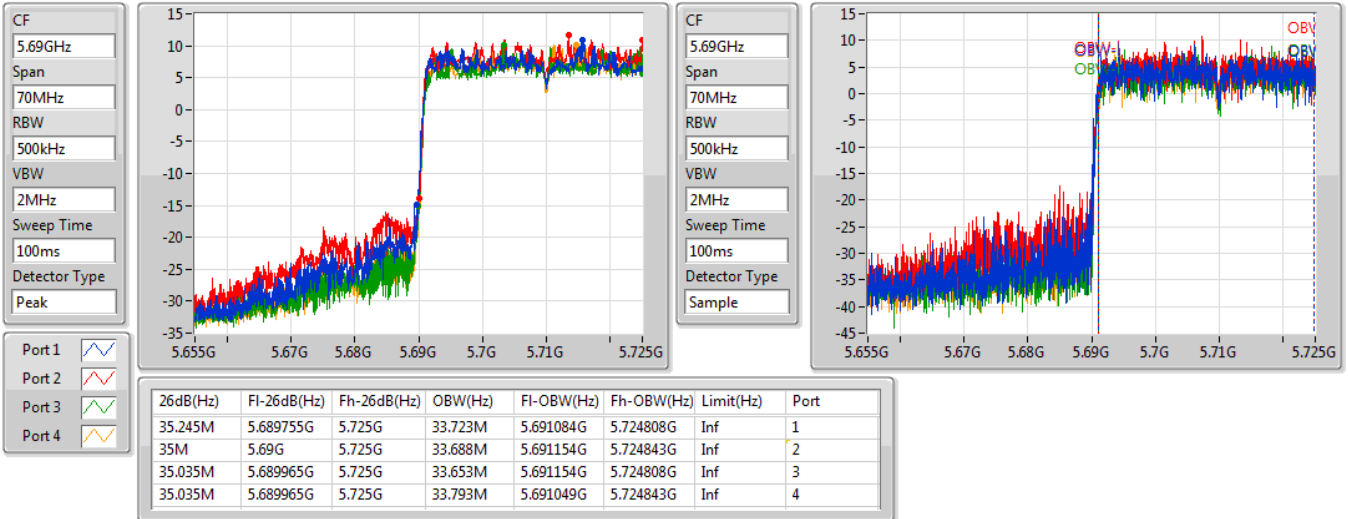

802.11ax HEW40\_Nss4,(MCS0)\_4TX

EBW

5710MHz Straddle 5.47-5.725GHz

29/10/2019

802.11ax HEW40\_Nss4,(MCS0)\_4TX

EBW

5710MHz Straddle 5.725-5.85GHz

29/10/2019