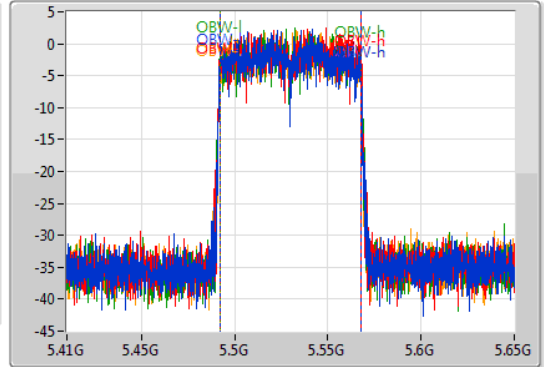

802.11ac VHT80\_Nss4,(MCS0)\_4TX

EBW

5530MHz

04/11/2019

CF  
5.53GHz  
Span  
240MHz  
RBW  
1MHz  
VBW  
3MHz  
Sweep Time  
100ms  
Detector Type  
Peak

CF  
5.53GHz  
Span  
240MHz  
RBW  
1MHz  
VBW  
3MHz  
Sweep Time  
100ms  
Detector Type  
Sample