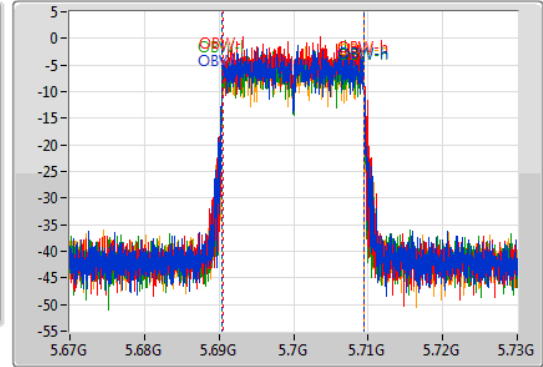

Port 1: [Waveform icon]  
 Port 2: [Waveform icon]  
 Port 3: [Waveform icon]  
 Port 4: [Waveform icon]

26dB(Hz)	Fl-26dB(Hz)	Fh-26dB(Hz)	OBW(Hz)	Fl-OBW(Hz)	Fh-OBW(Hz)	Limit(Hz)	Port
21.69M	5.68908G	5.71077G	18.951M	5.690465G	5.709415G	Inf	1
21.69M	5.68923G	5.71092G	18.951M	5.690495G	5.709445G	Inf	2
21.69M	5.68911G	5.7108G	18.981M	5.690465G	5.709445G	Inf	3
21.45M	5.68929G	5.71074G	18.981M	5.690465G	5.709445G	Inf	4