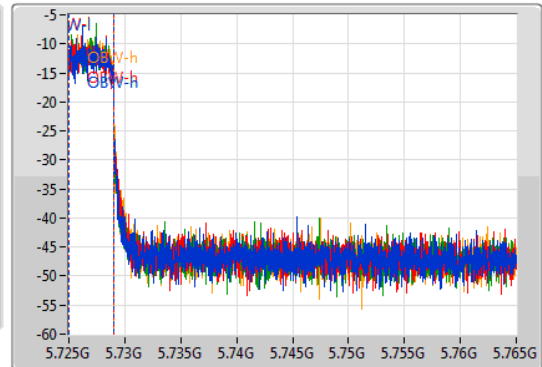

802.11ax HEW40\_Nss1,(MCS0)\_4TX

EBW

5710MHz Straddle 5.725-5.85GHz

03/11/2019

CF  
5.745GHz  
Span  
40MHz  
RBW  
100kHz  
VBW  
300kHz  
Sweep Time  
100ms  
Detector Type  
Peak

CF  
5.745GHz  
Span  
40MHz  
RBW  
50kHz  
VBW  
200kHz  
Sweep Time  
100ms  
Detector Type  
Sample