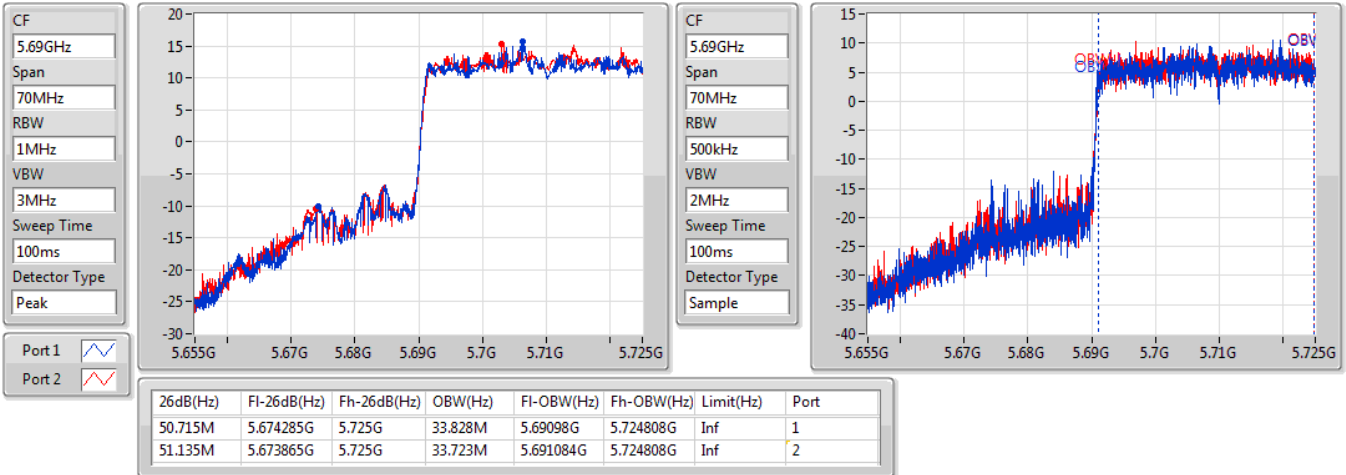

802.11ax HEW40_Nss2,(MCS0)_2TX

EBW

5710MHz Straddle 5.47-5.725GHz

02/11/2019