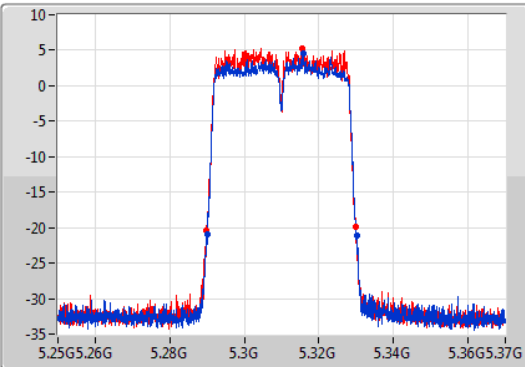

CF
5.31GHz
Span
120MHz
RBW
500kHz
VBW
2MHz
Sweep Time
100ms
Detector Type
Sample