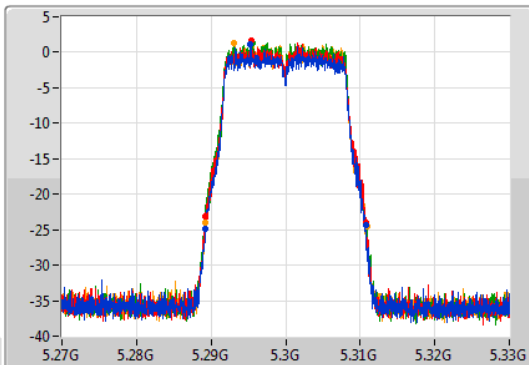

802.11a_Nss1,(6Mbps)_4TX

EBW

5300MHz

02/11/2019

CF
5.3GHz
Span
60MHz
RBW
300kHz
VBW
1MHz
Sweep Time
100ms
Detector Type
Peak

CF
5.3GHz
Span
60MHz
RBW
200kHz
VBW
1MHz
Sweep Time
100ms
Detector Type
Sample