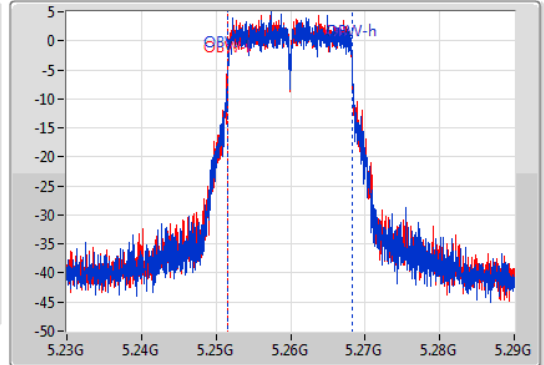

26dB(Hz)	Fl-26dB(Hz)	Fh-26dB(Hz)	OBW(Hz)	Fl-OBW(Hz)	Fh-OBW(Hz)	Limit(Hz)	Port
21.54M	5.24926G	5.2708G	16.612M	5.251634G	5.268246G	Inf	1
21.66M	5.24914G	5.2708G	16.612M	5.251634G	5.268246G	Inf	2

802.11a_Nss1,(6Mbps)_2TX

EBW

5300MHz

02/11/2019

CF
5.3GHz
Span
60MHz
RBW
300kHz
VBW
1MHz
Sweep Time
100ms
Detector Type
Peak