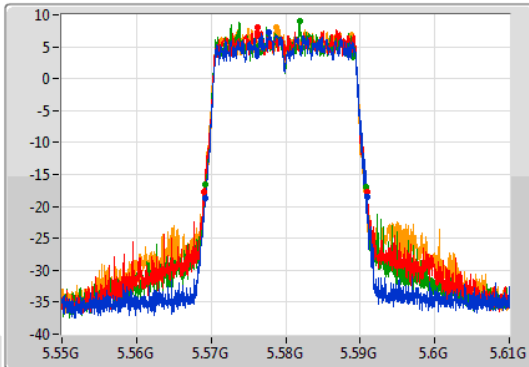

802.11ax HEW20_Nss4,(MCS0)_4TX

EBW

5580MHz

03/11/2019

CF: 5.58GHz
Span: 60MHz
RBW: 300kHz
VBW: 1MHz
Sweep Time: 100ms
Detector Type: Peak

CF: 5.58GHz
Span: 60MHz
RBW: 200kHz
VBW: 1MHz
Sweep Time: 100ms
Detector Type: Sample