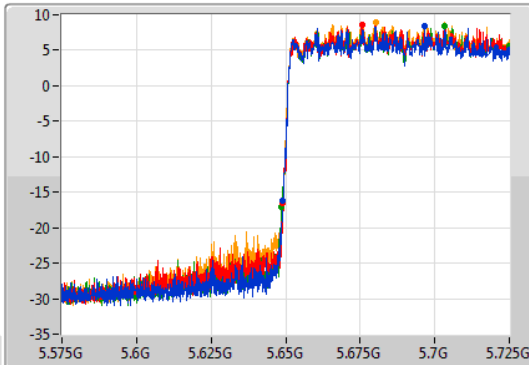

802.11ax HEW80_Nss1,(MCS0)_4TX

EBW

5690MHz Straddle 5.47-5.725GHz

03/11/2019

CF
5.65GHz
Span
150MHz
RBW
1MHz
VBW
3MHz
Sweep Time
100ms
Detector Type
Peak

CF
5.65GHz
Span
150MHz
RBW
1MHz
VBW
3MHz
Sweep Time
100ms
Detector Type
Sample