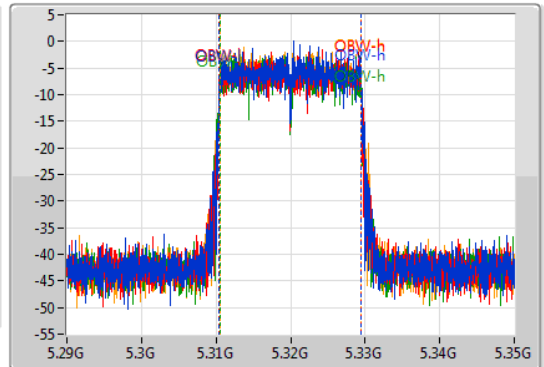

Port 1  
Port 2  
Port 3  
Port 4

26dB(Hz)	Fl-26dB(Hz)	Fh-26dB(Hz)	OBW(Hz)	Fl-OBW(Hz)	Fh-OBW(Hz)	Limit(Hz)	Port
21.57M	5.30914G	5.33071G	19.01M	5.310465G	5.329475G	Inf	1
21.6M	5.30923G	5.33083G	18.981M	5.310465G	5.329445G	Inf	2
21.81M	5.30905G	5.33086G	18.951M	5.310495G	5.329445G	Inf	3
21.75M	5.30917G	5.33092G	18.981M	5.310495G	5.329475G	Inf	4