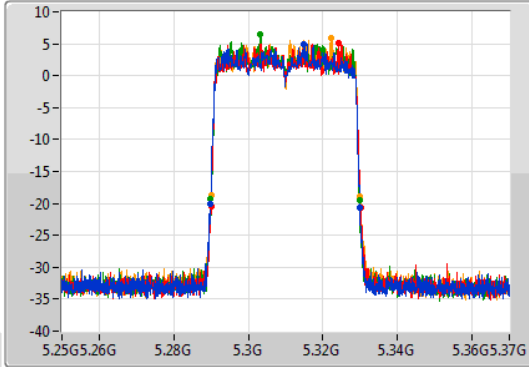

802.11ax HEW40_Nss4,(MCS0)_4TX

EBW

5310MHz

03/11/2019

CF
5.31GHz
Span
120MHz
RBW
500kHz
VBW
2MHz
Sweep Time
100ms
Detector Type
Peak

CF
5.31GHz
Span
120MHz
RBW
500kHz
VBW
2MHz
Sweep Time
100ms
Detector Type
Sample