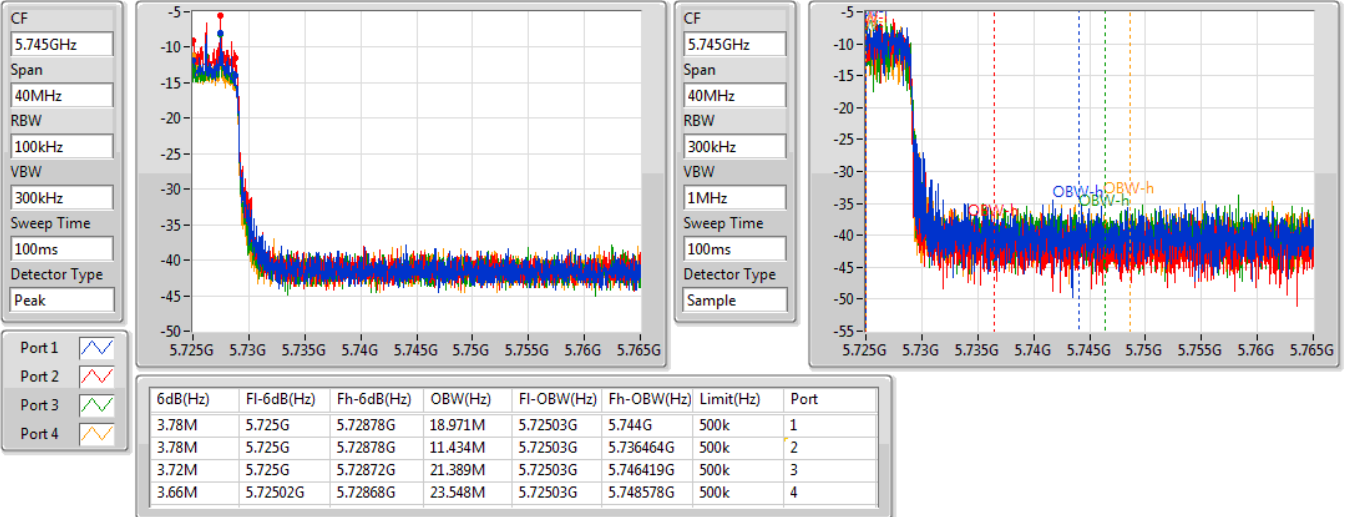

802.11ax HEW80-BF_Nss1,(MCS0)_4TX

EBW

5690MHz Straddle 5.725-5.85GHz

04/11/2019