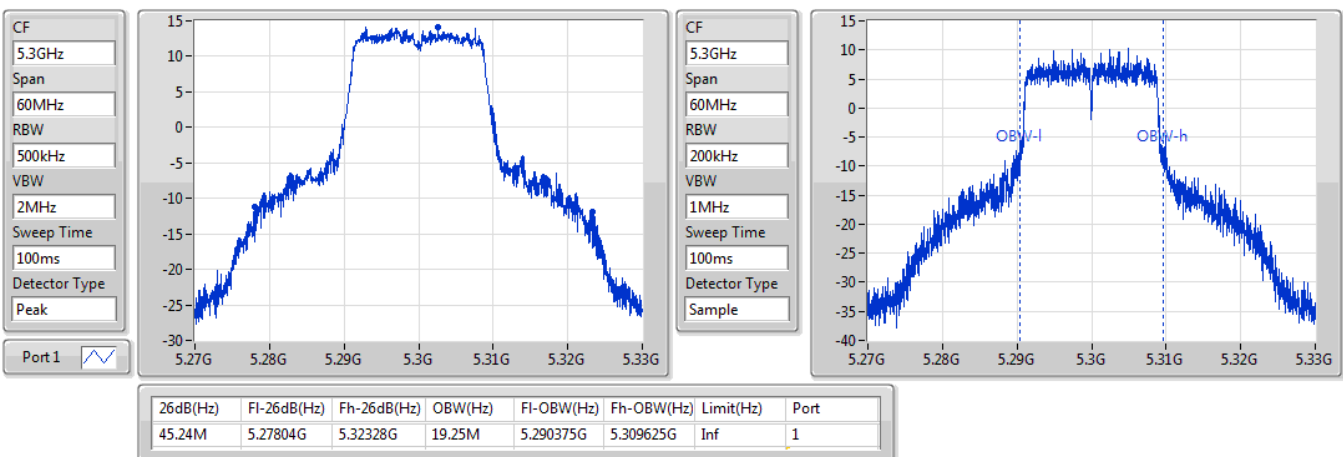

802.11ac VHT20_Nss1,(MCS0)_1TX

EBW

5300MHz

02/11/2019