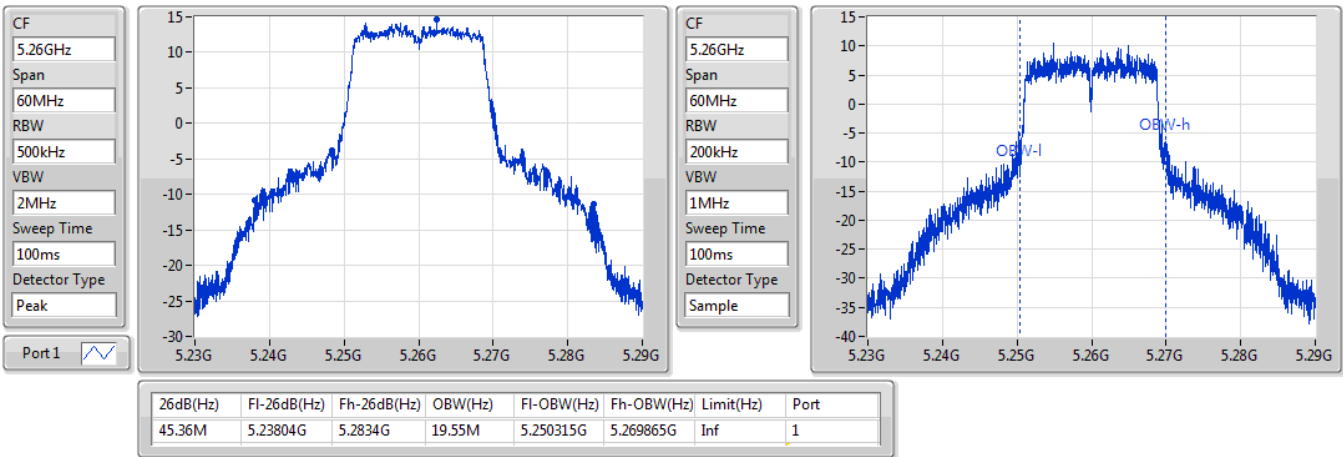

**Port X-N dB** = Port X 6dB down bandwidth for 5.725-5.85GHz band / 26dB down bandwidth for other band

**Port X-OBW** = Port X 99% occupied bandwidth;

802.11a\_Nss1,(6Mbps)\_1TX

EBW

5580MHz

02/11/2019

802.11a\_Nss1,(6Mbps)\_1TX

EBW

5700MHz

02/11/2019

802.11ac VHT20\_Nss1,(MCS0)\_1TX

EBW

5260MHz

02/11/2019

802.11ac VHT20\_Nss1,(MCS0)\_1TX