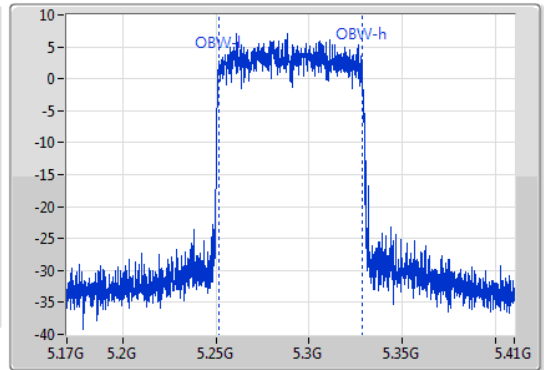

802.11ax HEW80\_Nss1,(MCS0)\_1TX

EBW

5290MHz

02/11/2019

CF  
5.29GHz  
Span  
240MHz  
RBW  
1MHz  
VBW  
3MHz  
Sweep Time  
100ms  
Detector Type  
Peak  
Port 1

CF  
5.29GHz  
Span  
240MHz  
RBW  
1MHz  
VBW  
3MHz  
Sweep Time  
100ms  
Detector Type  
Sample