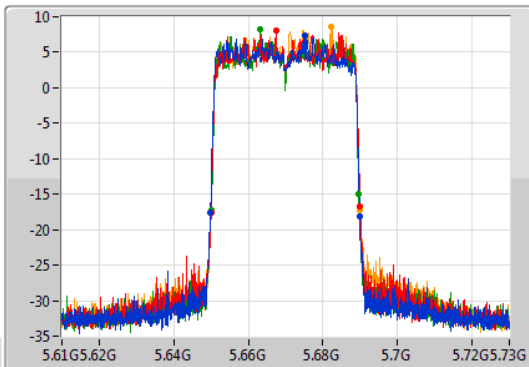

802.11ax HEW40_Nss4,(MCS0)_4TX

EBW

5670MHz

03/11/2019

CF: 5.67GHz
Span: 120MHz
RBW: 500kHz
VBW: 2MHz
Sweep Time: 100ms
Detector Type: Peak

CF: 5.67GHz
Span: 120MHz
RBW: 500kHz
VBW: 2MHz
Sweep Time: 100ms
Detector Type: Sample