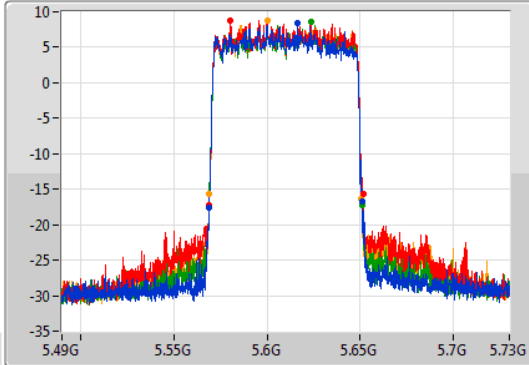

802.11ax HEW80_Nss1,(MCS0)_4TX

EBW

5610MHz

03/11/2019

CF
5.61GHz
Span
240MHz
RBW
1MHz
VBW
3MHz
Sweep Time
100ms
Detector Type
Peak

CF
5.61GHz
Span
240MHz
RBW
1MHz
VBW
3MHz
Sweep Time
100ms
Detector Type
Sample