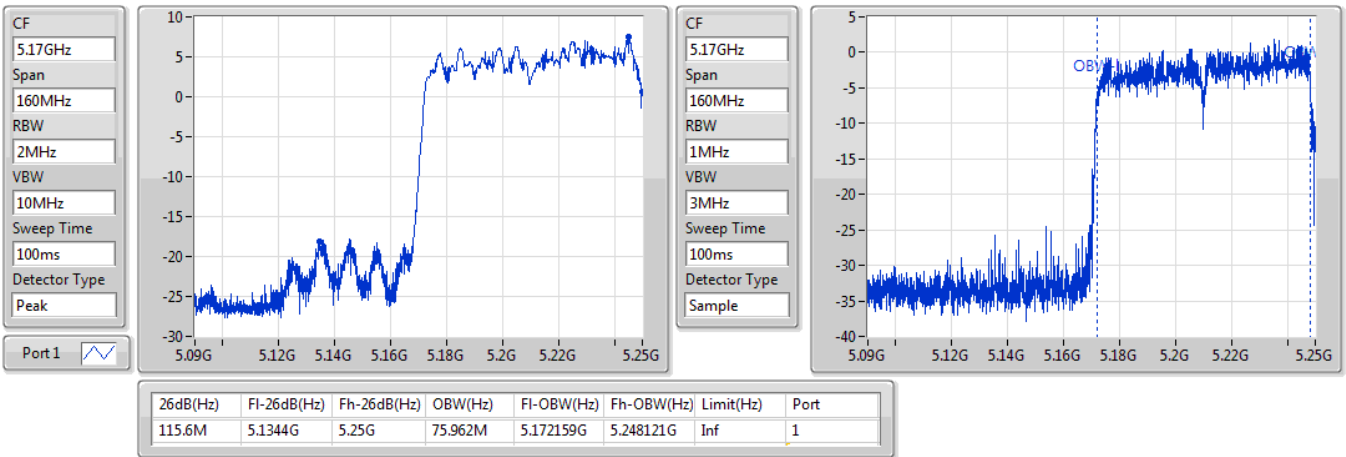

802.11ac VHT160_Nss1,(MCS0)_1TX

EBW

5250MHz Straddle 5.15-5.25GHz

02/11/2019