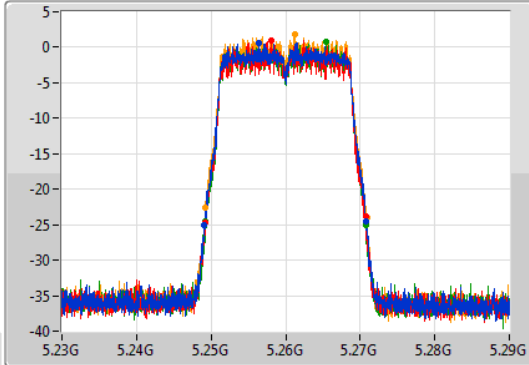

802.11ac VHT20-BF_Nss1,(MCS0)_4TX

EBW

5260MHz

04/11/2019

CF
5.26GHz
Span
60MHz
RBW
300kHz
VBW
1MHz
Sweep Time
100ms
Detector Type
Peak

CF
5.26GHz
Span
60MHz
RBW
200kHz
VBW
1MHz
Sweep Time
100ms
Detector Type
Sample