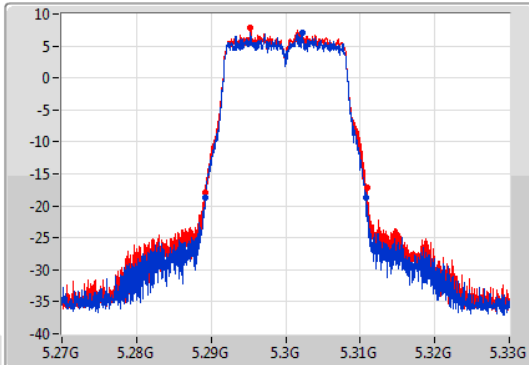

CF
5.3GHz
Span
60MHz
RBW
200kHz
VBW
1MHz
Sweep Time
100ms
Detector Type
Sample