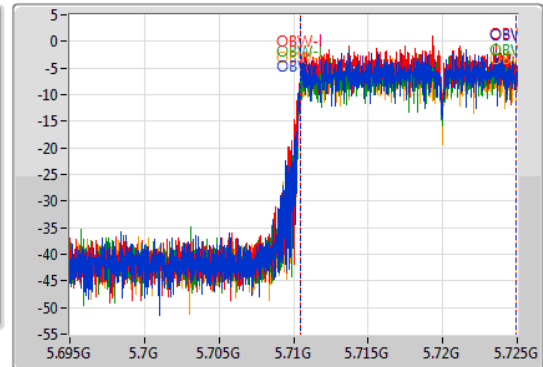

Port 1: [Waveform icon]  
 Port 2: [Waveform icon]  
 Port 3: [Waveform icon]  
 Port 4: [Waveform icon]

26dB(Hz)	Fl-26dB(Hz)	Fh-26dB(Hz)	OBW(Hz)	Fl-OBW(Hz)	Fh-OBW(Hz)	Limit(Hz)	Port
15.795M	5.709205G	5.725G	14.498M	5.710435G	5.724933G	Inf	1
15.63M	5.70937G	5.725G	14.468M	5.71045G	5.724918G	Inf	2
15.75M	5.70925G	5.725G	14.483M	5.71045G	5.724933G	Inf	3
15.615M	5.709385G	5.725G	14.468M	5.710435G	5.724903G	Inf	4