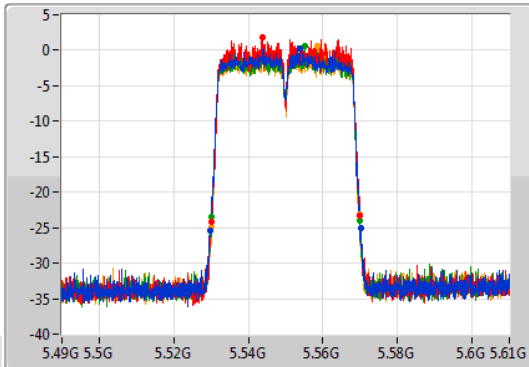

802.11ac VHT40-BF_Nss1,(MCS0)_4TX

EBW

5550MHz

04/11/2019

CF: 5.55GHz
Span: 120MHz
RBW: 500kHz
VBW: 2MHz
Sweep Time: 100ms
Detector Type: Peak

CF: 5.55GHz
Span: 120MHz
RBW: 500kHz
VBW: 2MHz
Sweep Time: 100ms
Detector Type: Sample