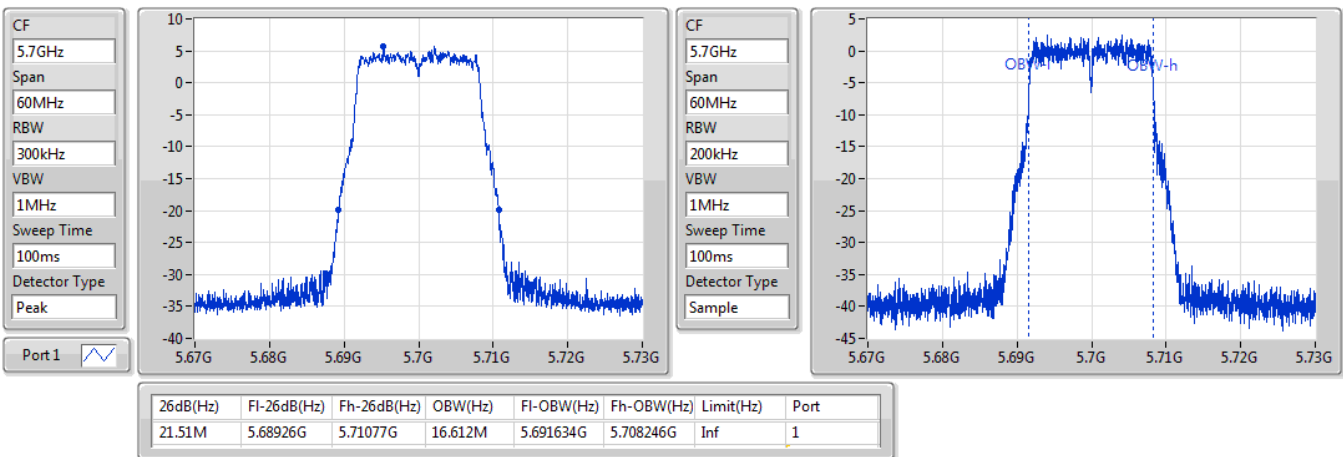

802.11a_Nss1,(6Mbps)_1TX

EBW

5700MHz

02/11/2019