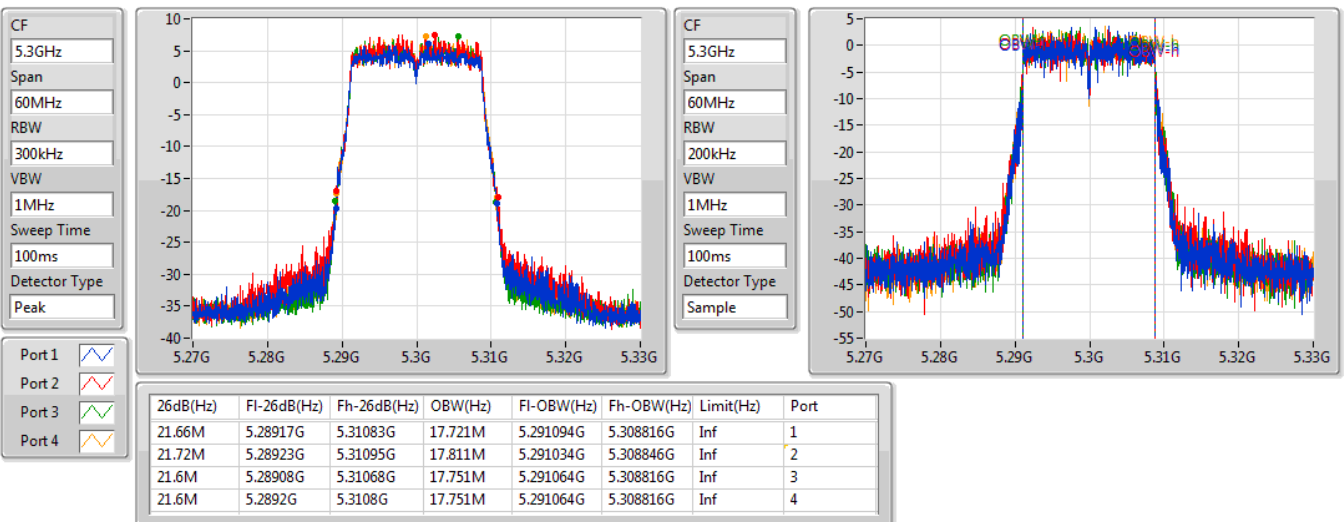

802.11ac VHT20_Nss4,(MCS0)_4TX

EBW

5300MHz

04/11/2019