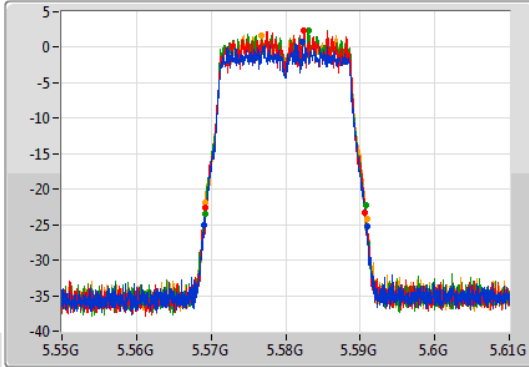

802.11ac VHT20_Nss1,(MCS0)_4TX

EBW

5580MHz

03/11/2019

CF: 5.58GHz
Span: 60MHz
RBW: 300kHz
VBW: 1MHz
Sweep Time: 100ms
Detector Type: Peak

CF: 5.58GHz
Span: 60MHz
RBW: 200kHz
VBW: 1MHz
Sweep Time: 100ms
Detector Type: Sample