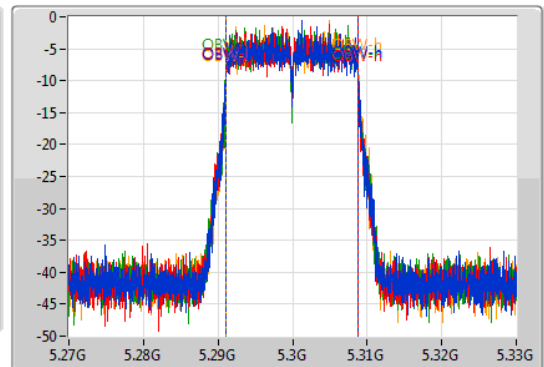

802.11ac VHT20\_Nss1,(MCS0)\_4TX

EBW

5300MHz

03/11/2019

CF: 5.3GHz  
 Span: 60MHz  
 RBW: 300kHz  
 VBW: 1MHz  
 Sweep Time: 100ms  
 Detector Type: Peak

CF: 5.3GHz  
 Span: 60MHz  
 RBW: 200kHz  
 VBW: 1MHz  
 Sweep Time: 100ms  
 Detector Type: Sample