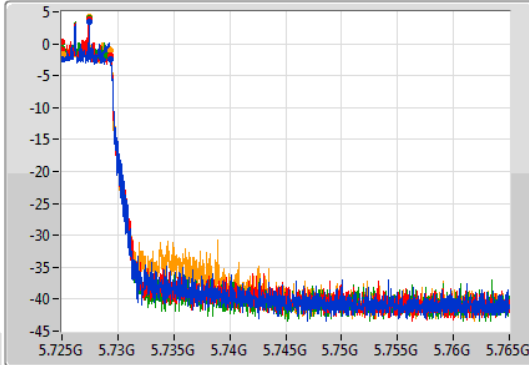

802.11ax HEW20_Nss4,(MCS0)_4TX

EBW

5720MHz Straddle 5.725-5.85GHz

03/11/2019

CF
5.745GHz
Span
40MHz
RBW
100kHz
VBW
300kHz
Sweep Time
100ms
Detector Type
Peak

CF
5.745GHz
Span
40MHz
RBW
50kHz
VBW
200kHz
Sweep Time
100ms
Detector Type
Sample