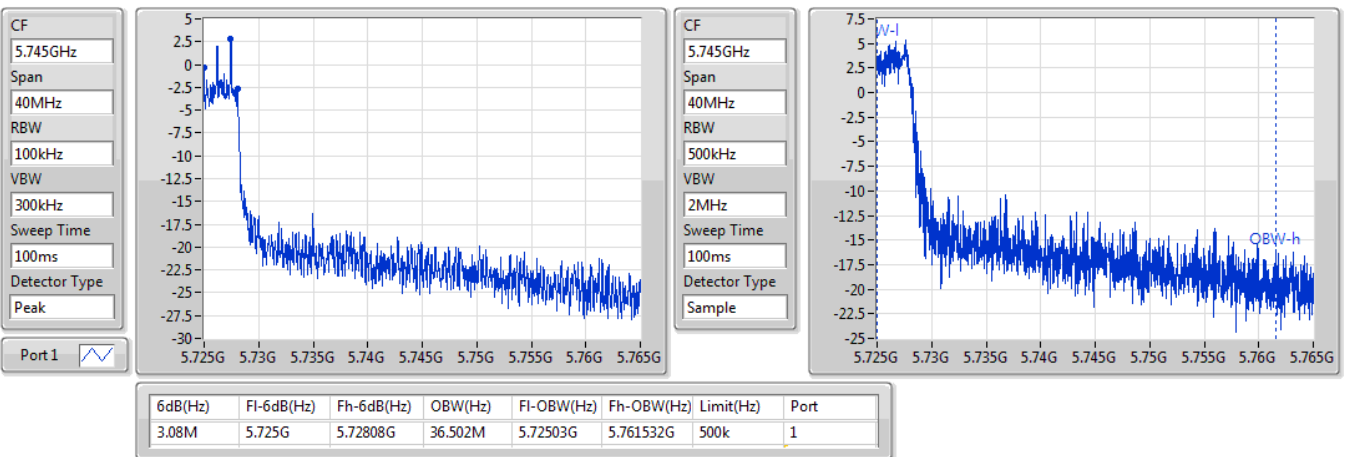

02/11/2019

802.11ac VHT80\_Nss1,(MCS0)\_1TX

EBW

5690MHz Straddle 5.725-5.85GHz

02/11/2019

802.11ac VHT160\_Nss1,(MCS0)\_1TX

EBW

5250MHz Straddle 5.15-5.25GHz