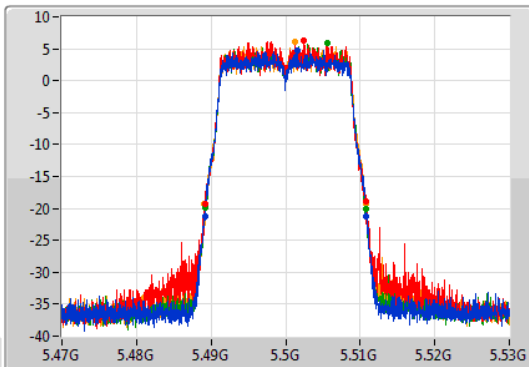

802.11ac VHT20_Nss4,(MCS0)_4TX

EBW

5500MHz

04/11/2019

CF
5.5GHz
Span
60MHz
RBW
300kHz
VBW
1MHz
Sweep Time
100ms
Detector Type
Peak

CF
5.5GHz
Span
60MHz
RBW
200kHz
VBW
1MHz
Sweep Time
100ms
Detector Type
Sample