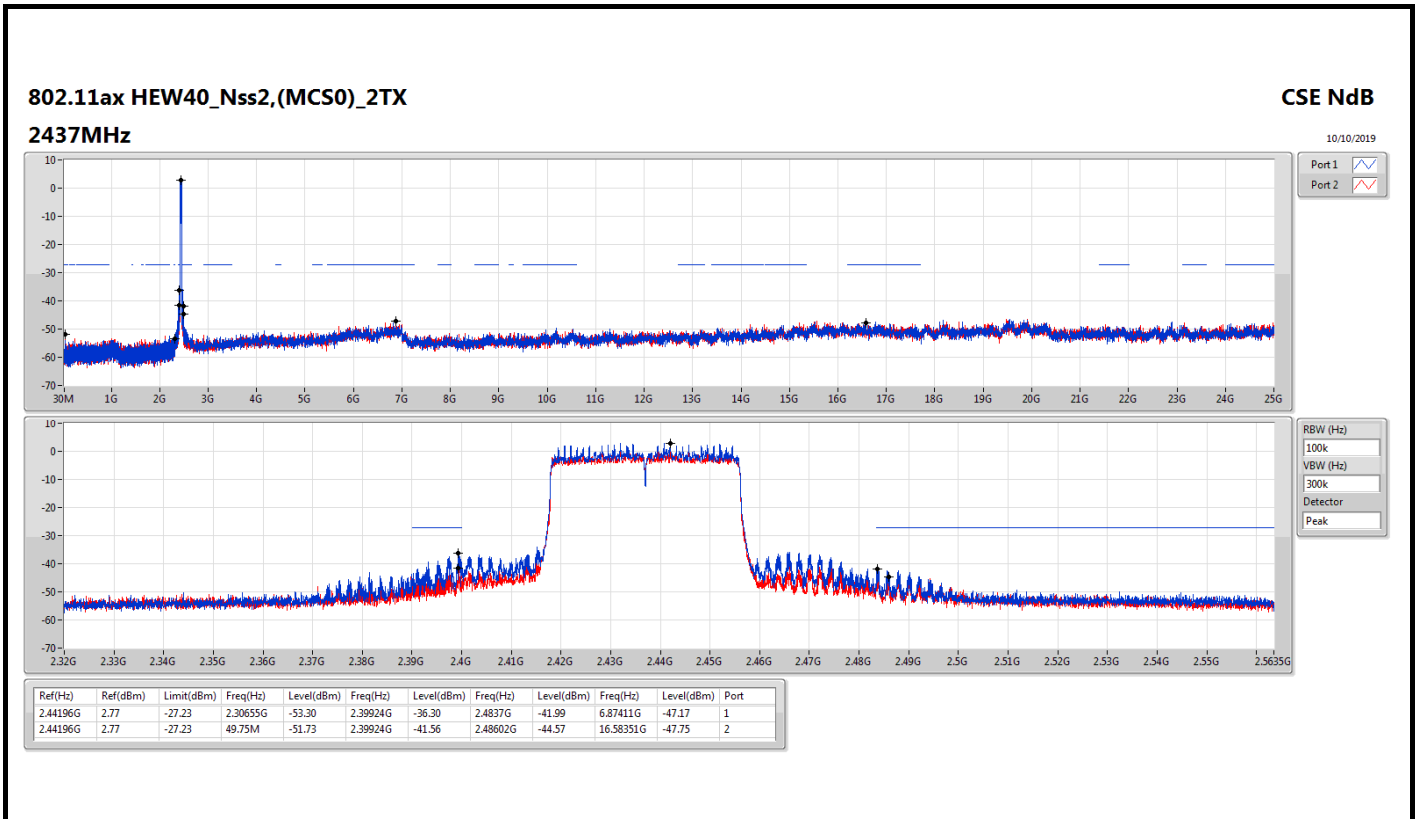

Result

| Mode | Result | Ref (Hz) | Ref (dBm) | Limit (dBm) | Freq (Hz) | Level (dBm) | Freq (Hz) | Level (dBm) | Freq (Hz) | Level (dBm) | Freq (Hz) | Level (dBm) | Port |
|--------------------------------|--------|-------------|--------------|----------------|--------------|----------------|--------------|----------------|--------------|----------------|--------------|----------------|------|
| 802.11b_Nss1,(1Mbps)_2TX | - | - | - | - | - | - | - | - | - | - | - | - | - |
| 2412MHz | Pass | 2.41098G | 12.96 | -17.04 | 2.3G | -52.03 | 2.39694G | -44.76 | 2.51124G | -48.49 | 16.28474G | -47.08 | 1 |
| 2412MHz | Pass | 2.41098G | 12.96 | -17.04 | 2.30874G | -51.69 | 2.39698G | -45.28 | 2.51318G | -48.33 | 6.97666G | -46.98 | 2 |
| 2437MHz | Pass | 2.41098G | 12.96 | -17.04 | 2.17273G | -53.11 | 2.39204G | -50.03 | 2.52238G | -49.10 | 16.93375G | -46.88 | 1 |
| 2437MHz | Pass | 2.41098G | 12.96 | -17.04 | 2.14448G | -52.85 | 2.399G | -50.87 | 2.49554G | -49.46 | 6.90642G | -47.22 | 2 |
| 2462MHz | Pass | 2.41098G | 12.96 | -17.04 | 948.31M | -53.08 | 2.39558G | -50.73 | 2.48552G | -48.68 | 16.82979G | -46.83 | 1 |
| 2462MHz | Pass | 2.41098G | 12.96 | -17.04 | 871.71M | -53.33 | 2.39094G | -49.92 | 2.48646G | -49.62 | 15.26768G | -47.57 | 2 |
| 802.11g_Nss1,(6Mbps)_2TX | - | - | - | - | - | - | - | - | - | - | - | - | - |
| 2412MHz | Pass | 2.4395G | 10.34 | -19.66 | 938.7M | -53.08 | 2.3993G | -39.51 | 2.50602G | -50.24 | 16.97308G | -46.84 | 1 |
| 2412MHz | Pass | 2.4395G | 10.34 | -19.66 | 49.81M | -52.54 | 2.39946G | -39.58 | 2.51956G | -51.17 | 15.05696G | -46.80 | 2 |
| 2437MHz | Pass | 2.4395G | 10.34 | -19.66 | 49.81M | -51.95 | 2.39926G | -38.83 | 2.48702G | -45.69 | 15.13844G | -46.36 | 1 |
| 2437MHz | Pass | 2.4395G | 10.34 | -19.66 | 2.30932G | -52.68 | 2.39792G | -40.43 | 2.4882G | -47.30 | 15.07943G | -47.95 | 2 |
| 2462MHz | Pass | 2.4395G | 10.34 | -19.66 | 59.42M | -52.75 | 2.39704G | -50.47 | 2.48458G | -46.63 | 23.13726G | -47.35 | 1 |
| 2462MHz | Pass | 2.4395G | 10.34 | -19.66 | 49.81M | -53.02 | 2.39818G | -51.03 | 2.48382G | -47.56 | 16.84384G | -46.57 | 2 |
| 802.11ax HEW20_Nss2,(MCS0)_2TX | - | - | - | - | - | - | - | - | - | - | - | - | - |
| 2412MHz | Pass | 2.4395G | 9.52 | -20.48 | 2.07545G | -53.14 | 2.39994G | -38.76 | 2.5037G | -50.69 | 16.4786G | -46.61 | 1 |
| 2412MHz | Pass | 2.4395G | 9.52 | -20.48 | 2.15729G | -53.08 | 2.39892G | -38.12 | 2.4939G | -49.77 | 24.43247G | -46.91 | 2 |
| 2437MHz | Pass | 2.4395G | 9.52 | -20.48 | 2.30554G | -52.49 | 2.39934G | -41.64 | 2.4851G | -46.07 | 16.95341G | -47.04 | 1 |
| 2437MHz | Pass | 2.4395G | 9.52 | -20.48 | 2.1302G | -53.12 | 2.39998G | -43.34 | 2.48652G | -48.11 | 24.74714G | -47.56 | 2 |
| 2462MHz | Pass | 2.4395G | 9.52 | -20.48 | 905.5M | -53.39 | 2.394G | -51.19 | 2.48664G | -41.42 | 24.48023G | -47.18 | 1 |
| 2462MHz | Pass | 2.4395G | 9.52 | -20.48 | 859.48M | -52.65 | 2.39874G | -50.23 | 2.48432G | -42.73 | 15.24801G | -47.09 | 2 |
| 802.11ax HEW40_Nss2,(MCS0)_2TX | - | - | - | - | - | - | - | - | - | - | - | - | - |
| 2422MHz | Pass | 2.44196G | 2.77 | -27.23 | 2.30197G | -51.96 | 2.39824G | -41.18 | 2.52626G | -49.78 | 15.08307G | -46.89 | 1 |
| 2422MHz | Pass | 2.44196G | 2.77 | -27.23 | 2.30311G | -52.96 | 2.39804G | -42.98 | 2.48878G | -50.72 | 15.19525G | -46.70 | 2 |
| 2437MHz | Pass | 2.44196G | 2.77 | -27.23 | 2.30655G | -53.30 | 2.39924G | -36.30 | 2.4837G | -41.99 | 6.87411G | -47.17 | 1 |
| 2437MHz | Pass | 2.44196G | 2.77 | -27.23 | 49.75M | -51.73 | 2.39924G | -41.56 | 2.48602G | -44.57 | 16.58351G | -47.75 | 2 |
| 2452MHz | Pass | 2.44196G | 2.77 | -27.23 | 49.75M | -51.87 | 2.39428G | -46.97 | 2.48522G | -43.94 | 17.624G | -46.98 | 1 |
| 2452MHz | Pass | 2.44196G | 2.77 | -27.23 | 896.48M | -52.46 | 2.39224G | -50.41 | 2.4895G | -45.89 | 24.80088G | -47.48 | 2 |