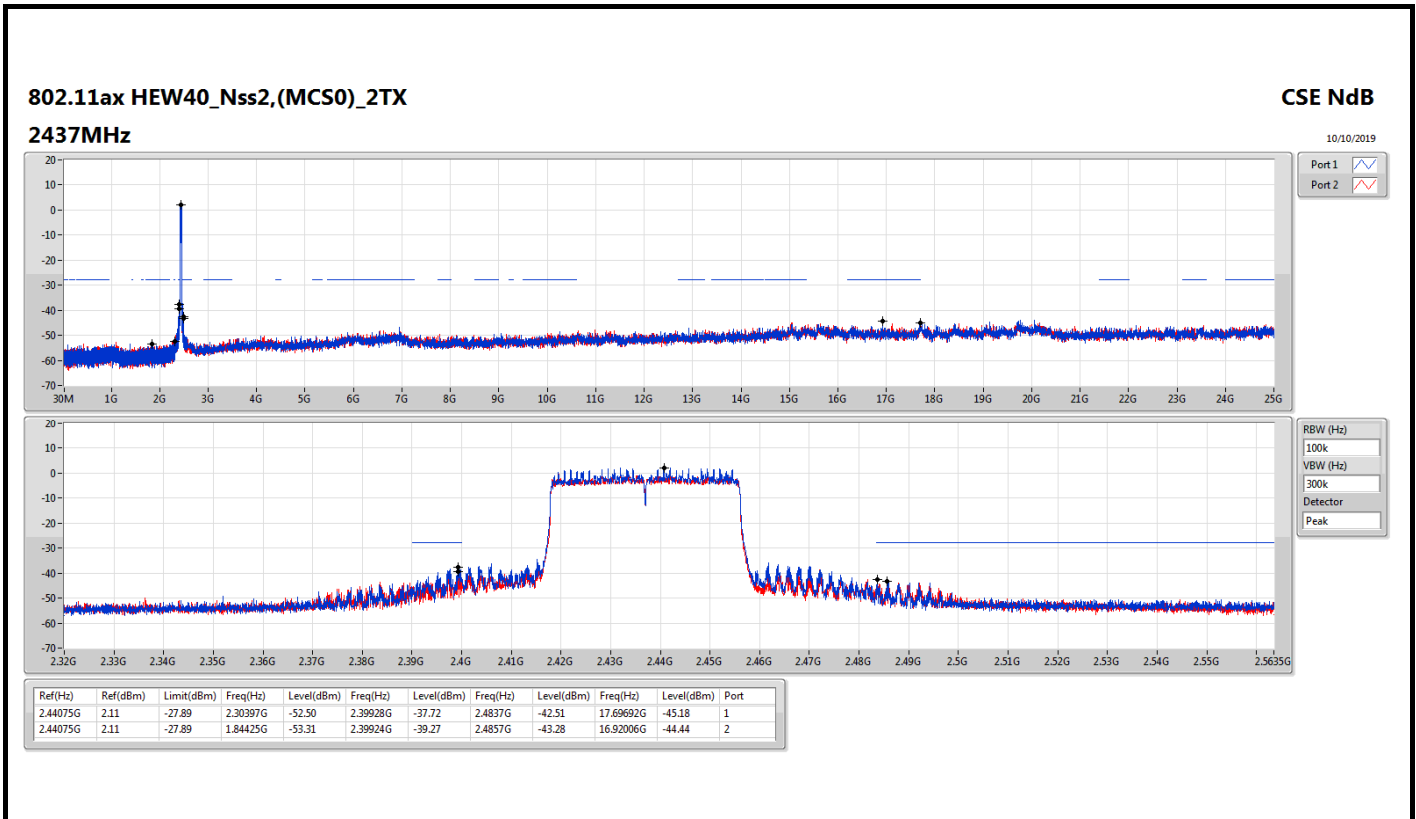

Result

| Mode | Result | Ref (Hz) | Ref (dBm) | Limit (dBm) | Freq (Hz) | Level (dBm) | Freq (Hz) | Level (dBm) | Freq (Hz) | Level (dBm) | Freq (Hz) | Level (dBm) | Port |
|--------------------------------|--------|-------------|--------------|----------------|--------------|----------------|--------------|----------------|--------------|----------------|--------------|----------------|------|
| 802.11b_Nss1,(1Mbps)_2TX | - | - | - | - | - | - | - | - | - | - | - | - | - |
| 2412MHz | Pass | 2.43749G | 13.72 | -16.28 | 2.30758G | -53.10 | 2.39798G | -42.87 | 2.51302G | -48.53 | 24.82862G | -45.37 | 1 |
| 2412MHz | Pass | 2.43749G | 13.72 | -16.28 | 2.30845G | -51.37 | 2.39898G | -42.53 | 2.51396G | -48.88 | 17.68952G | -45.66 | 2 |
| 2437MHz | Pass | 2.43749G | 13.72 | -16.28 | 2.30175G | -52.78 | 2.39024G | -49.04 | 2.4896G | -48.30 | 24.95224G | -44.53 | 1 |
| 2437MHz | Pass | 2.43749G | 13.72 | -16.28 | 2.11069G | -52.94 | 2.39402G | -48.51 | 2.50974G | -48.57 | 24.90447G | -45.46 | 2 |
| 2462MHz | Pass | 2.43749G | 13.72 | -16.28 | 2.12846G | -52.67 | 2.39972G | -49.59 | 2.4939G | -47.26 | 15.27329G | -44.86 | 1 |
| 2462MHz | Pass | 2.43749G | 13.72 | -16.28 | 2.11011G | -53.03 | 2.3948G | -49.70 | 2.48768G | -47.16 | 17.69795G | -43.59 | 2 |
| 802.11g_Nss1,(6Mbps)_2TX | - | - | - | - | - | - | - | - | - | - | - | - | - |
| 2412MHz | Pass | 2.43824G | 9.74 | -20.26 | 2.1937G | -53.17 | 2.39998G | -40.09 | 2.50326G | -51.35 | 23.52498G | -45.96 | 1 |
| 2412MHz | Pass | 2.43824G | 9.74 | -20.26 | 2.11186G | -53.24 | 2.39694G | -42.25 | 2.50488G | -49.41 | 17.69795G | -44.97 | 2 |
| 2437MHz | Pass | 2.43824G | 9.74 | -20.26 | 2.08127G | -52.95 | 2.3999G | -40.59 | 2.4852G | -45.45 | 17.66704G | -45.52 | 1 |
| 2437MHz | Pass | 2.43824G | 9.74 | -20.26 | 526M | -51.72 | 2.39824G | -39.59 | 2.48796G | -47.25 | 23.46317G | -45.36 | 2 |
| 2462MHz | Pass | 2.43824G | 9.74 | -20.26 | 2.30088G | -52.05 | 2.39836G | -51.27 | 2.48376G | -47.42 | 24.87357G | -45.36 | 1 |
| 2462MHz | Pass | 2.43824G | 9.74 | -20.26 | 952.97M | -52.75 | 2.39278G | -51.03 | 2.48572G | -45.67 | 17.69233G | -44.83 | 2 |
| 802.11ax HEW20_Nss2,(MCS0)_2TX | - | - | - | - | - | - | - | - | - | - | - | - | - |
| 2412MHz | Pass | 2.4395G | 9.01 | -20.99 | 1.95866G | -53.52 | 2.39998G | -38.24 | 2.5038G | -50.21 | 15.07382G | -45.61 | 1 |
| 2412MHz | Pass | 2.4395G | 9.01 | -20.99 | 2.30932G | -52.89 | 2.39778G | -37.77 | 2.50772G | -50.65 | 15.05696G | -45.29 | 2 |
| 2437MHz | Pass | 2.4395G | 9.01 | -20.99 | 1.81099G | -52.57 | 2.39932G | -42.36 | 2.4842G | -46.70 | 24.83424G | -45.96 | 1 |
| 2437MHz | Pass | 2.4395G | 9.01 | -20.99 | 522.21M | -52.65 | 2.39854G | -40.92 | 2.48656G | -46.12 | 17.68671G | -45.40 | 2 |
| 2462MHz | Pass | 2.4395G | 9.01 | -20.99 | 2.16719G | -53.33 | 2.39522G | -50.87 | 2.48416G | -43.76 | 14.97548G | -44.23 | 1 |
| 2462MHz | Pass | 2.4395G | 9.01 | -20.99 | 957.92M | -52.70 | 2.39948G | -51.17 | 2.48428G | -42.68 | 15.03448G | -45.50 | 2 |
| 802.11ax HEW40_Nss2,(MCS0)_2TX | - | - | - | - | - | - | - | - | - | - | - | - | - |
| 2422MHz | Pass | 2.44075G | 2.11 | -27.89 | 780.83M | -52.74 | 2.398G | -41.79 | 2.50934G | -50.37 | 24.46713G | -45.20 | 1 |
| 2422MHz | Pass | 2.44075G | 2.11 | -27.89 | 1.96362G | -53.47 | 2.3982G | -41.87 | 2.48578G | -50.60 | 15.05222G | -45.89 | 2 |
| 2437MHz | Pass | 2.44075G | 2.11 | -27.89 | 2.30397G | -52.50 | 2.39928G | -37.72 | 2.4837G | -42.51 | 17.69692G | -45.18 | 1 |
| 2437MHz | Pass | 2.44075G | 2.11 | -27.89 | 1.84425G | -53.31 | 2.39924G | -39.27 | 2.4857G | -43.28 | 16.92006G | -44.44 | 2 |
| 2452MHz | Pass | 2.44075G | 2.11 | -27.89 | 2.06409G | -53.95 | 2.39232G | -47.31 | 2.48522G | -42.17 | 17.34074G | -44.65 | 1 |
| 2452MHz | Pass | 2.44075G | 2.11 | -27.89 | 2.06867G | -53.80 | 2.3988G | -47.64 | 2.48694G | -43.22 | 24.8177G | -45.18 | 2 |