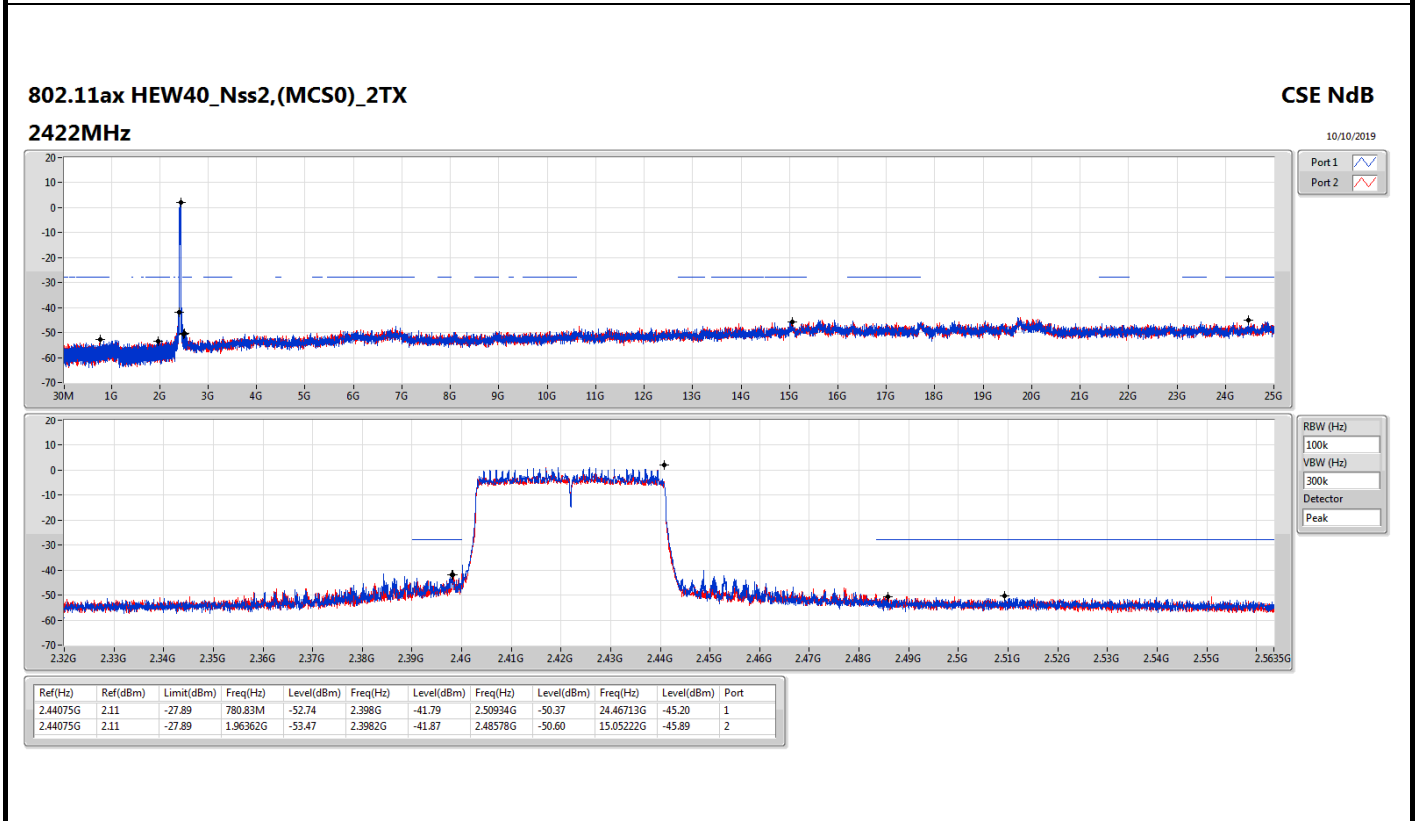

Result

| Mode | Result | Ref (Hz) | Ref (dBm) | Limit (dBm) | Freq (Hz) | Level (dBm) | Freq (Hz) | Level (dBm) | Freq (Hz) | Level (dBm) | Freq (Hz) | Level (dBm) | Port |
|--------------------------------|--------|-------------|--------------|----------------|--------------|----------------|--------------|----------------|--------------|----------------|--------------|----------------|------|
| 802.11b_Nss1,(1Mbps)_2TX | - | - | - | - | - | - | - | - | - | - | - | - | - |
| 2412MHz | Pass | 2.43749G | 13.72 | -16.28 | 2.30758G | -53.10 | 2.39798G | -42.87 | 2.51302G | -48.53 | 24.82862G | -45.37 | 1 |
| 2412MHz | Pass | 2.43749G | 13.72 | -16.28 | 2.30845G | -51.37 | 2.39898G | -42.53 | 2.51396G | -48.88 | 17.68952G | -45.66 | 2 |
| 2437MHz | Pass | 2.43749G | 13.72 | -16.28 | 2.30175G | -52.78 | 2.39024G | -49.04 | 2.4896G | -48.30 | 24.95224G | -44.53 | 1 |
| 2437MHz | Pass | 2.43749G | 13.72 | -16.28 | 2.11069G | -52.94 | 2.39402G | -48.51 | 2.50974G | -48.57 | 24.90447G | -45.46 | 2 |
| 2462MHz | Pass | 2.43749G | 13.72 | -16.28 | 2.12846G | -52.67 | 2.39972G | -49.59 | 2.4939G | -47.26 | 15.27329G | -44.86 | 1 |
| 2462MHz | Pass | 2.43749G | 13.72 | -16.28 | 2.11011G | -53.03 | 2.3948G | -49.70 | 2.48768G | -47.16 | 17.69795G | -43.59 | 2 |
| 802.11g_Nss1,(6Mbps)_2TX | - | - | - | - | - | - | - | - | - | - | - | - | - |
| 2412MHz | Pass | 2.43824G | 9.74 | -20.26 | 2.1937G | -53.17 | 2.39998G | -40.09 | 2.50326G | -51.35 | 23.52498G | -45.96 | 1 |
| 2412MHz | Pass | 2.43824G | 9.74 | -20.26 | 2.11186G | -53.24 | 2.39694G | -42.25 | 2.50488G | -49.41 | 17.69795G | -44.97 | 2 |
| 2437MHz | Pass | 2.43824G | 9.74 | -20.26 | 2.08127G | -52.95 | 2.3999G | -40.59 | 2.4852G | -45.45 | 17.66704G | -45.52 | 1 |
| 2437MHz | Pass | 2.43824G | 9.74 | -20.26 | 526M | -51.72 | 2.39824G | -39.59 | 2.48796G | -47.25 | 23.46317G | -45.36 | 2 |
| 2462MHz | Pass | 2.43824G | 9.74 | -20.26 | 2.30088G | -52.05 | 2.39836G | -51.27 | 2.48376G | -47.42 | 24.87357G | -45.36 | 1 |
| 2462MHz | Pass | 2.43824G | 9.74 | -20.26 | 952.97M | -52.75 | 2.39278G | -51.03 | 2.48572G | -45.67 | 17.69233G | -44.83 | 2 |
| 802.11ax HEW20_Nss2,(MCS0)_2TX | - | - | - | - | - | - | - | - | - | - | - | - | - |
| 2412MHz | Pass | 2.4395G | 9.01 | -20.99 | 1.95866G | -53.52 | 2.39998G | -38.24 | 2.5038G | -50.21 | 15.07382G | -45.61 | 1 |
| 2412MHz | Pass | 2.4395G | 9.01 | -20.99 | 2.30932G | -52.89 | 2.39778G | -37.77 | 2.50772G | -50.65 | 15.05696G | -45.29 | 2 |
| 2437MHz | Pass | 2.4395G | 9.01 | -20.99 | 1.81099G | -52.57 | 2.39932G | -42.36 | 2.4842G | -46.70 | 24.83424G | -45.96 | 1 |
| 2437MHz | Pass | 2.4395G | 9.01 | -20.99 | 522.21M | -52.65 | 2.39854G | -40.92 | 2.48656G | -46.12 | 17.68671G | -45.40 | 2 |
| 2462MHz | Pass | 2.4395G | 9.01 | -20.99 | 2.16719G | -53.33 | 2.39522G | -50.87 | 2.48416G | -43.76 | 14.97548G | -44.23 | 1 |
| 2462MHz | Pass | 2.4395G | 9.01 | -20.99 | 957.92M | -52.70 | 2.39948G | -51.17 | 2.48428G | -42.68 | 15.03448G | -45.50 | 2 |
| 802.11ax HEW40_Nss2,(MCS0)_2TX | - | - | - | - | - | - | - | - | - | - | - | - | - |
| 2422MHz | Pass | 2.44075G | 2.11 | -27.89 | 780.83M | -52.74 | 2.398G | -41.79 | 2.50934G | -50.37 | 24.46713G | -45.20 | 1 |
| 2422MHz | Pass | 2.44075G | 2.11 | -27.89 | 1.96362G | -53.47 | 2.3982G | -41.87 | 2.48578G | -50.60 | 15.05222G | -45.89 | 2 |
| 2437MHz | Pass | 2.44075G | 2.11 | -27.89 | 2.30397G | -52.50 | 2.39928G | -37.72 | 2.4837G | -42.51 | 17.69692G | -45.18 | 1 |
| 2437MHz | Pass | 2.44075G | 2.11 | -27.89 | 1.84425G | -53.31 | 2.39924G | -39.27 | 2.4857G | -43.28 | 16.92006G | -44.44 | 2 |
| 2452MHz | Pass | 2.44075G | 2.11 | -27.89 | 2.06409G | -53.95 | 2.39232G | -47.31 | 2.48522G | -42.17 | 17.34074G | -44.65 | 1 |
| 2452MHz | Pass | 2.44075G | 2.11 | -27.89 | 2.06867G | -53.80 | 2.3988G | -47.64 | 2.48694G | -43.22 | 24.8177G | -45.18 | 2 |