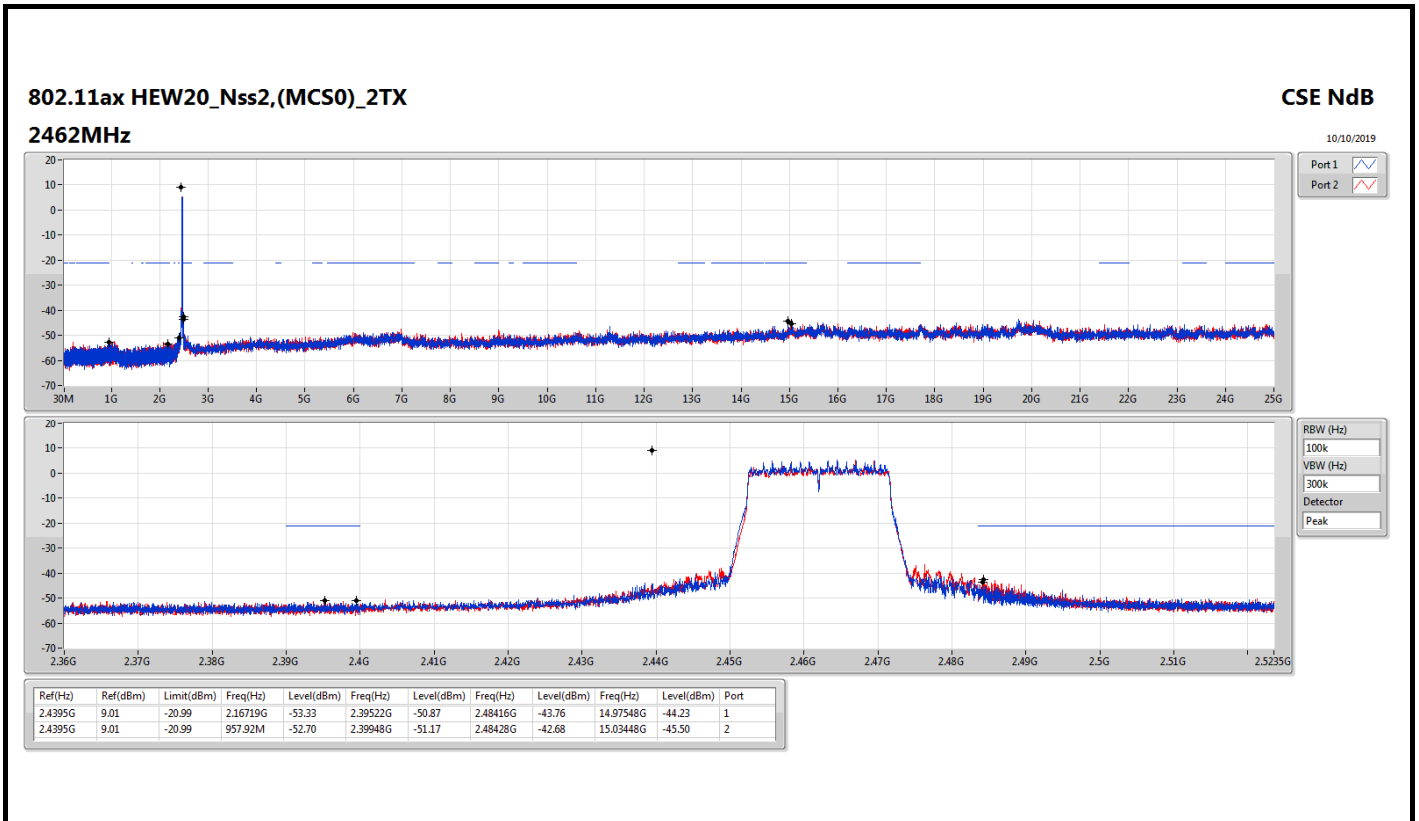

Result

| Mode | Result | Ref (Hz) | Ref (dBm) | Limit (dBm) | Freq (Hz) | Level (dBm) | Freq (Hz) | Level (dBm) | Freq (Hz) | Level (dBm) | Freq (Hz) | Level (dBm) | Port |
|--------------------------------|--------|-------------|--------------|----------------|--------------|----------------|--------------|----------------|--------------|----------------|--------------|----------------|------|
| 802.11b_Nss1,(1Mbps)_2TX | - | - | - | - | - | - | - | - | - | - | - | - | - |
| 2412MHz | Pass | 2.43749G | 13.72 | -16.28 | 2.30758G | -53.10 | 2.39798G | -42.87 | 2.51302G | -48.53 | 24.82862G | -45.37 | 1 |
| 2412MHz | Pass | 2.43749G | 13.72 | -16.28 | 2.30845G | -51.37 | 2.39898G | -42.53 | 2.51396G | -48.88 | 17.68952G | -45.66 | 2 |
| 2437MHz | Pass | 2.43749G | 13.72 | -16.28 | 2.30175G | -52.78 | 2.39024G | -49.04 | 2.4896G | -48.30 | 24.95224G | -44.53 | 1 |
| 2437MHz | Pass | 2.43749G | 13.72 | -16.28 | 2.11069G | -52.94 | 2.39402G | -48.51 | 2.50974G | -48.57 | 24.90447G | -45.46 | 2 |
| 2462MHz | Pass | 2.43749G | 13.72 | -16.28 | 2.12846G | -52.67 | 2.39972G | -49.59 | 2.4939G | -47.26 | 15.27329G | -44.86 | 1 |
| 2462MHz | Pass | 2.43749G | 13.72 | -16.28 | 2.11011G | -53.03 | 2.3948G | -49.70 | 2.48768G | -47.16 | 17.69795G | -43.59 | 2 |
| 802.11g_Nss1,(6Mbps)_2TX | - | - | - | - | - | - | - | - | - | - | - | - | - |
| 2412MHz | Pass | 2.43824G | 9.74 | -20.26 | 2.1937G | -53.17 | 2.39998G | -40.09 | 2.50326G | -51.35 | 23.52498G | -45.96 | 1 |
| 2412MHz | Pass | 2.43824G | 9.74 | -20.26 | 2.11186G | -53.24 | 2.39694G | -42.25 | 2.50488G | -49.41 | 17.69795G | -44.97 | 2 |
| 2437MHz | Pass | 2.43824G | 9.74 | -20.26 | 2.08127G | -52.95 | 2.3999G | -40.59 | 2.4852G | -45.45 | 17.66704G | -45.52 | 1 |
| 2437MHz | Pass | 2.43824G | 9.74 | -20.26 | 526M | -51.72 | 2.39824G | -39.59 | 2.48796G | -47.25 | 23.46317G | -45.36 | 2 |
| 2462MHz | Pass | 2.43824G | 9.74 | -20.26 | 2.30088G | -52.05 | 2.39836G | -51.27 | 2.48376G | -47.42 | 24.87357G | -45.36 | 1 |
| 2462MHz | Pass | 2.43824G | 9.74 | -20.26 | 952.97M | -52.75 | 2.39278G | -51.03 | 2.48572G | -45.67 | 17.69233G | -44.83 | 2 |
| 802.11ax HEW20_Nss2,(MCS0)_2TX | - | - | - | - | - | - | - | - | - | - | - | - | - |
| 2412MHz | Pass | 2.4395G | 9.01 | -20.99 | 1.95866G | -53.52 | 2.39998G | -38.24 | 2.5038G | -50.21 | 15.07382G | -45.61 | 1 |
| 2412MHz | Pass | 2.4395G | 9.01 | -20.99 | 2.30932G | -52.89 | 2.39778G | -37.77 | 2.50772G | -50.65 | 15.05696G | -45.29 | 2 |
| 2437MHz | Pass | 2.4395G | 9.01 | -20.99 | 1.81099G | -52.57 | 2.39932G | -42.36 | 2.4842G | -46.70 | 24.83424G | -45.96 | 1 |
| 2437MHz | Pass | 2.4395G | 9.01 | -20.99 | 522.21M | -52.65 | 2.39854G | -40.92 | 2.48656G | -46.12 | 17.68671G | -45.40 | 2 |
| 2462MHz | Pass | 2.4395G | 9.01 | -20.99 | 2.16719G | -53.33 | 2.39522G | -50.87 | 2.48416G | -43.76 | 14.97548G | -44.23 | 1 |
| 2462MHz | Pass | 2.4395G | 9.01 | -20.99 | 957.92M | -52.70 | 2.39948G | -51.17 | 2.48428G | -42.68 | 15.03448G | -45.50 | 2 |
| 802.11ax HEW40_Nss2,(MCS0)_2TX | - | - | - | - | - | - | - | - | - | - | - | - | - |
| 2422MHz | Pass | 2.44075G | 2.11 | -27.89 | 780.83M | -52.74 | 2.398G | -41.79 | 2.50934G | -50.37 | 24.46713G | -45.20 | 1 |
| 2422MHz | Pass | 2.44075G | 2.11 | -27.89 | 1.96362G | -53.47 | 2.3982G | -41.87 | 2.48578G | -50.60 | 15.05222G | -45.89 | 2 |
| 2437MHz | Pass | 2.44075G | 2.11 | -27.89 | 2.30397G | -52.50 | 2.39928G | -37.72 | 2.4837G | -42.51 | 17.69692G | -45.18 | 1 |
| 2437MHz | Pass | 2.44075G | 2.11 | -27.89 | 1.84425G | -53.31 | 2.39924G | -39.27 | 2.4857G | -43.28 | 16.92006G | -44.44 | 2 |
| 2452MHz | Pass | 2.44075G | 2.11 | -27.89 | 2.06409G | -53.95 | 2.39232G | -47.31 | 2.48522G | -42.17 | 17.34074G | -44.65 | 1 |
| 2452MHz | Pass | 2.44075G | 2.11 | -27.89 | 2.06867G | -53.80 | 2.3988G | -47.64 | 2.48694G | -43.22 | 24.8177G | -45.18 | 2 |