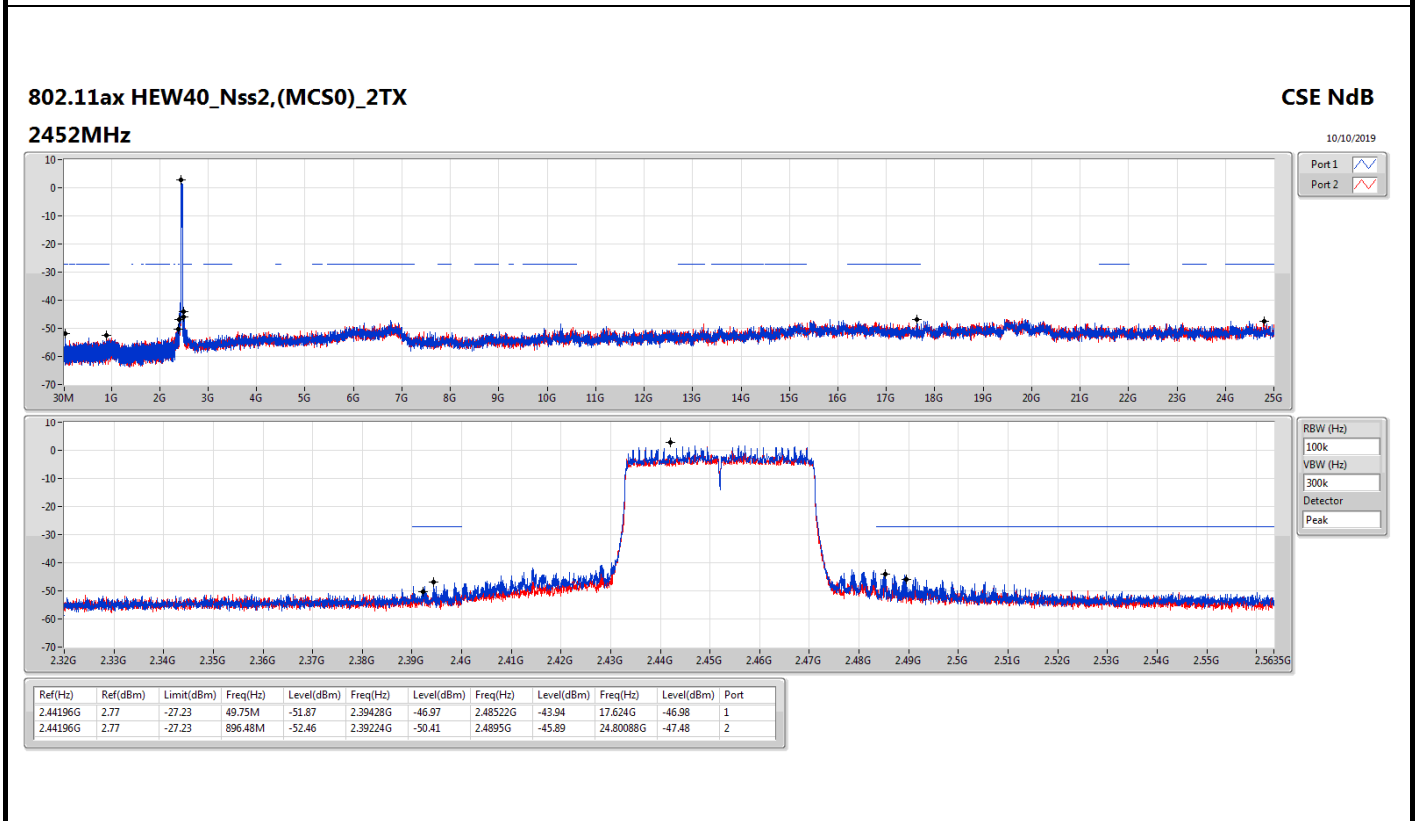

Result

| Mode | Result | Ref (Hz) | Ref (dBm) | Limit (dBm) | Freq (Hz) | Level (dBm) | Freq (Hz) | Level (dBm) | Freq (Hz) | Level (dBm) | Freq (Hz) | Level (dBm) | Port |
|--------------------------------|--------|-------------|--------------|----------------|--------------|----------------|--------------|----------------|--------------|----------------|--------------|----------------|------|
| 802.11b_Nss1,(1Mbps)_2TX | - | - | - | - | - | - | - | - | - | - | - | - | - |
| 2412MHz | Pass | 2.41098G | 12.96 | -17.04 | 2.3G | -52.03 | 2.39694G | -44.76 | 2.51124G | -48.49 | 16.28474G | -47.08 | 1 |
| 2412MHz | Pass | 2.41098G | 12.96 | -17.04 | 2.30874G | -51.69 | 2.39698G | -45.28 | 2.51318G | -48.33 | 6.97666G | -46.98 | 2 |
| 2437MHz | Pass | 2.41098G | 12.96 | -17.04 | 2.17273G | -53.11 | 2.39204G | -50.03 | 2.52238G | -49.10 | 16.93375G | -46.88 | 1 |
| 2437MHz | Pass | 2.41098G | 12.96 | -17.04 | 2.14448G | -52.85 | 2.399G | -50.87 | 2.49554G | -49.46 | 6.90642G | -47.22 | 2 |
| 2462MHz | Pass | 2.41098G | 12.96 | -17.04 | 948.31M | -53.08 | 2.39558G | -50.73 | 2.48552G | -48.68 | 16.82979G | -46.83 | 1 |
| 2462MHz | Pass | 2.41098G | 12.96 | -17.04 | 871.71M | -53.33 | 2.39094G | -49.92 | 2.48646G | -49.62 | 15.26768G | -47.57 | 2 |
| 802.11g_Nss1,(6Mbps)_2TX | - | - | - | - | - | - | - | - | - | - | - | - | - |
| 2412MHz | Pass | 2.4395G | 10.34 | -19.66 | 938.7M | -53.08 | 2.3993G | -39.51 | 2.50602G | -50.24 | 16.97308G | -46.84 | 1 |
| 2412MHz | Pass | 2.4395G | 10.34 | -19.66 | 49.81M | -52.54 | 2.39946G | -39.58 | 2.51956G | -51.17 | 15.05696G | -46.80 | 2 |
| 2437MHz | Pass | 2.4395G | 10.34 | -19.66 | 49.81M | -51.95 | 2.39926G | -38.83 | 2.48702G | -45.69 | 15.13844G | -46.36 | 1 |
| 2437MHz | Pass | 2.4395G | 10.34 | -19.66 | 2.30932G | -52.68 | 2.39792G | -40.43 | 2.4882G | -47.30 | 15.07943G | -47.95 | 2 |
| 2462MHz | Pass | 2.4395G | 10.34 | -19.66 | 59.42M | -52.75 | 2.39704G | -50.47 | 2.48458G | -46.63 | 23.13726G | -47.35 | 1 |
| 2462MHz | Pass | 2.4395G | 10.34 | -19.66 | 49.81M | -53.02 | 2.39818G | -51.03 | 2.48382G | -47.56 | 16.84384G | -46.57 | 2 |
| 802.11ax HEW20_Nss2,(MCS0)_2TX | - | - | - | - | - | - | - | - | - | - | - | - | - |
| 2412MHz | Pass | 2.4395G | 9.52 | -20.48 | 2.07545G | -53.14 | 2.39994G | -38.76 | 2.5037G | -50.69 | 16.4786G | -46.61 | 1 |
| 2412MHz | Pass | 2.4395G | 9.52 | -20.48 | 2.15729G | -53.08 | 2.39892G | -38.12 | 2.4939G | -49.77 | 24.43247G | -46.91 | 2 |
| 2437MHz | Pass | 2.4395G | 9.52 | -20.48 | 2.30554G | -52.49 | 2.39934G | -41.64 | 2.4851G | -46.07 | 16.95341G | -47.04 | 1 |
| 2437MHz | Pass | 2.4395G | 9.52 | -20.48 | 2.1302G | -53.12 | 2.39998G | -43.34 | 2.48652G | -48.11 | 24.74714G | -47.56 | 2 |
| 2462MHz | Pass | 2.4395G | 9.52 | -20.48 | 905.5M | -53.39 | 2.394G | -51.19 | 2.48664G | -41.42 | 24.48023G | -47.18 | 1 |
| 2462MHz | Pass | 2.4395G | 9.52 | -20.48 | 859.48M | -52.65 | 2.39874G | -50.23 | 2.48432G | -42.73 | 15.24801G | -47.09 | 2 |
| 802.11ax HEW40_Nss2,(MCS0)_2TX | - | - | - | - | - | - | - | - | - | - | - | - | - |
| 2422MHz | Pass | 2.44196G | 2.77 | -27.23 | 2.30197G | -51.96 | 2.39824G | -41.18 | 2.52626G | -49.78 | 15.08307G | -46.89 | 1 |
| 2422MHz | Pass | 2.44196G | 2.77 | -27.23 | 2.30311G | -52.96 | 2.39804G | -42.98 | 2.48878G | -50.72 | 15.19525G | -46.70 | 2 |
| 2437MHz | Pass | 2.44196G | 2.77 | -27.23 | 2.30655G | -53.30 | 2.39924G | -36.30 | 2.4837G | -41.99 | 6.87411G | -47.17 | 1 |
| 2437MHz | Pass | 2.44196G | 2.77 | -27.23 | 49.75M | -51.73 | 2.39924G | -41.56 | 2.48602G | -44.57 | 16.58351G | -47.75 | 2 |
| 2452MHz | Pass | 2.44196G | 2.77 | -27.23 | 49.75M | -51.87 | 2.39428G | -46.97 | 2.48522G | -43.94 | 17.624G | -46.98 | 1 |
| 2452MHz | Pass | 2.44196G | 2.77 | -27.23 | 896.48M | -52.46 | 2.39224G | -50.41 | 2.4895G | -45.89 | 24.80088G | -47.48 | 2 |