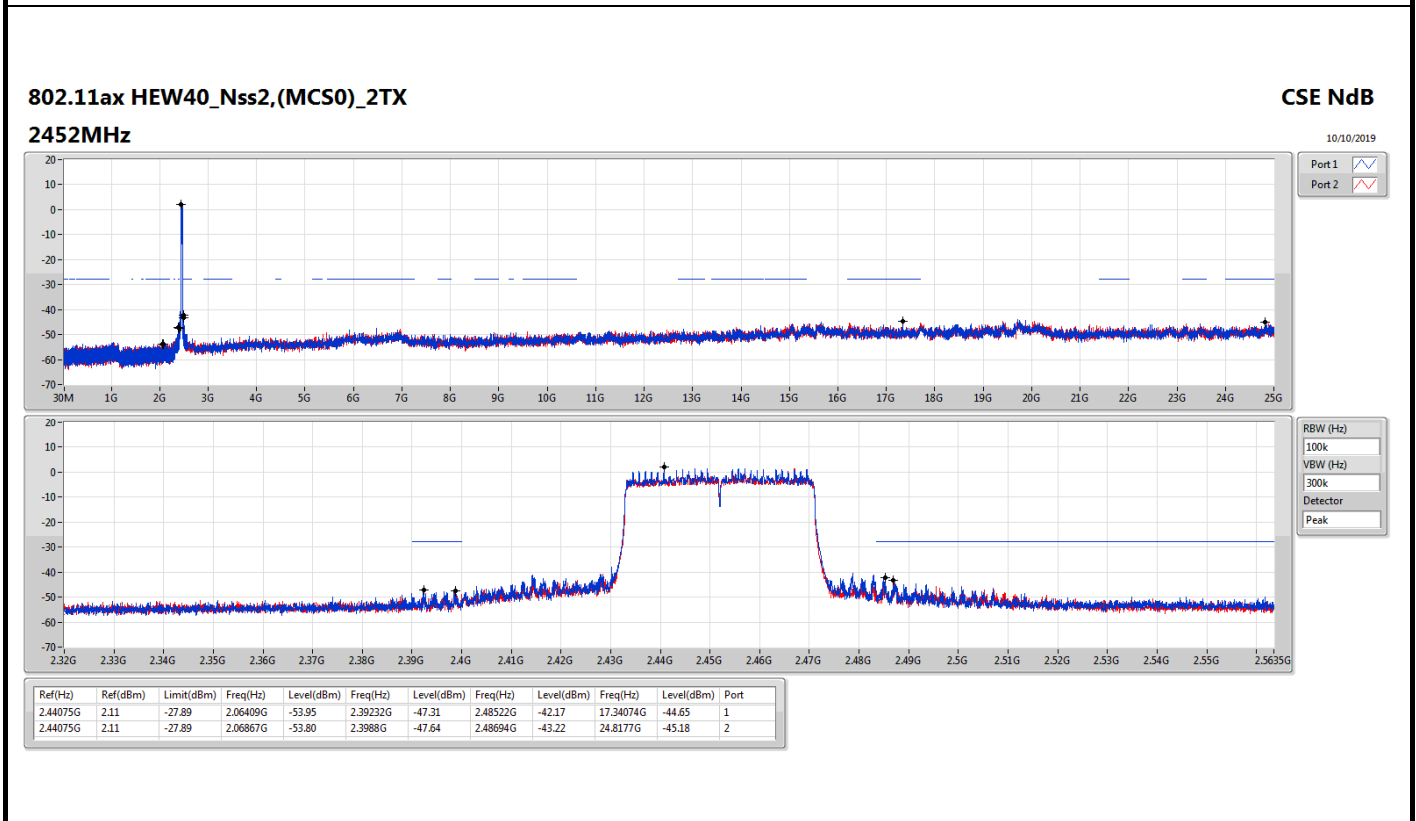

Result

| Mode | Result | Ref (Hz) | Ref (dBm) | Limit (dBm) | Freq (Hz) | Level (dBm) | Freq (Hz) | Level (dBm) | Freq (Hz) | Level (dBm) | Freq (Hz) | Level (dBm) | Port |
|--------------------------------|--------|-------------|--------------|----------------|--------------|----------------|--------------|----------------|--------------|----------------|--------------|----------------|------|
| 802.11b_Nss1,(1Mbps)_2TX | - | - | - | - | - | - | - | - | - | - | - | - | - |
| 2412MHz | Pass | 2.43749G | 13.72 | -16.28 | 2.30758G | -53.10 | 2.39798G | -42.87 | 2.51302G | -48.53 | 24.82862G | -45.37 | 1 |
| 2412MHz | Pass | 2.43749G | 13.72 | -16.28 | 2.30845G | -51.37 | 2.39898G | -42.53 | 2.51396G | -48.88 | 17.68952G | -45.66 | 2 |
| 2437MHz | Pass | 2.43749G | 13.72 | -16.28 | 2.30175G | -52.78 | 2.39024G | -49.04 | 2.4896G | -48.30 | 24.95224G | -44.53 | 1 |
| 2437MHz | Pass | 2.43749G | 13.72 | -16.28 | 2.11069G | -52.94 | 2.39402G | -48.51 | 2.50974G | -48.57 | 24.90447G | -45.46 | 2 |
| 2462MHz | Pass | 2.43749G | 13.72 | -16.28 | 2.12846G | -52.67 | 2.39972G | -49.59 | 2.4939G | -47.26 | 15.27329G | -44.86 | 1 |
| 2462MHz | Pass | 2.43749G | 13.72 | -16.28 | 2.11011G | -53.03 | 2.3948G | -49.70 | 2.48768G | -47.16 | 17.69795G | -43.59 | 2 |
| 802.11g_Nss1,(6Mbps)_2TX | - | - | - | - | - | - | - | - | - | - | - | - | - |
| 2412MHz | Pass | 2.43824G | 9.74 | -20.26 | 2.1937G | -53.17 | 2.39998G | -40.09 | 2.50326G | -51.35 | 23.52498G | -45.96 | 1 |
| 2412MHz | Pass | 2.43824G | 9.74 | -20.26 | 2.11186G | -53.24 | 2.39694G | -42.25 | 2.50488G | -49.41 | 17.69795G | -44.97 | 2 |
| 2437MHz | Pass | 2.43824G | 9.74 | -20.26 | 2.08127G | -52.95 | 2.3999G | -40.59 | 2.4852G | -45.45 | 17.66704G | -45.52 | 1 |
| 2437MHz | Pass | 2.43824G | 9.74 | -20.26 | 526M | -51.72 | 2.39824G | -39.59 | 2.48796G | -47.25 | 23.46317G | -45.36 | 2 |
| 2462MHz | Pass | 2.43824G | 9.74 | -20.26 | 2.30088G | -52.05 | 2.39836G | -51.27 | 2.48376G | -47.42 | 24.87357G | -45.36 | 1 |
| 2462MHz | Pass | 2.43824G | 9.74 | -20.26 | 952.97M | -52.75 | 2.39278G | -51.03 | 2.48572G | -45.67 | 17.69233G | -44.83 | 2 |
| 802.11ax HEW20_Nss2,(MCS0)_2TX | - | - | - | - | - | - | - | - | - | - | - | - | - |
| 2412MHz | Pass | 2.4395G | 9.01 | -20.99 | 1.95866G | -53.52 | 2.39998G | -38.24 | 2.5038G | -50.21 | 15.07382G | -45.61 | 1 |
| 2412MHz | Pass | 2.4395G | 9.01 | -20.99 | 2.30932G | -52.89 | 2.39778G | -37.77 | 2.50772G | -50.65 | 15.05696G | -45.29 | 2 |
| 2437MHz | Pass | 2.4395G | 9.01 | -20.99 | 1.81099G | -52.57 | 2.39932G | -42.36 | 2.4842G | -46.70 | 24.83424G | -45.96 | 1 |
| 2437MHz | Pass | 2.4395G | 9.01 | -20.99 | 522.21M | -52.65 | 2.39854G | -40.92 | 2.48656G | -46.12 | 17.68671G | -45.40 | 2 |
| 2462MHz | Pass | 2.4395G | 9.01 | -20.99 | 2.16719G | -53.33 | 2.39522G | -50.87 | 2.48416G | -43.76 | 14.97548G | -44.23 | 1 |
| 2462MHz | Pass | 2.4395G | 9.01 | -20.99 | 957.92M | -52.70 | 2.39948G | -51.17 | 2.48428G | -42.68 | 15.03448G | -45.50 | 2 |
| 802.11ax HEW40_Nss2,(MCS0)_2TX | - | - | - | - | - | - | - | - | - | - | - | - | - |
| 2422MHz | Pass | 2.44075G | 2.11 | -27.89 | 780.83M | -52.74 | 2.398G | -41.79 | 2.50934G | -50.37 | 24.46713G | -45.20 | 1 |
| 2422MHz | Pass | 2.44075G | 2.11 | -27.89 | 1.96362G | -53.47 | 2.3982G | -41.87 | 2.48578G | -50.60 | 15.05222G | -45.89 | 2 |
| 2437MHz | Pass | 2.44075G | 2.11 | -27.89 | 2.30397G | -52.50 | 2.39928G | -37.72 | 2.4837G | -42.51 | 17.69692G | -45.18 | 1 |
| 2437MHz | Pass | 2.44075G | 2.11 | -27.89 | 1.84425G | -53.31 | 2.39924G | -39.27 | 2.4857G | -43.28 | 16.92006G | -44.44 | 2 |
| 2452MHz | Pass | 2.44075G | 2.11 | -27.89 | 2.06409G | -53.95 | 2.39232G | -47.31 | 2.48522G | -42.17 | 17.34074G | -44.65 | 1 |
| 2452MHz | Pass | 2.44075G | 2.11 | -27.89 | 2.06867G | -53.80 | 2.3988G | -47.64 | 2.48694G | -43.22 | 24.8177G | -45.18 | 2 |