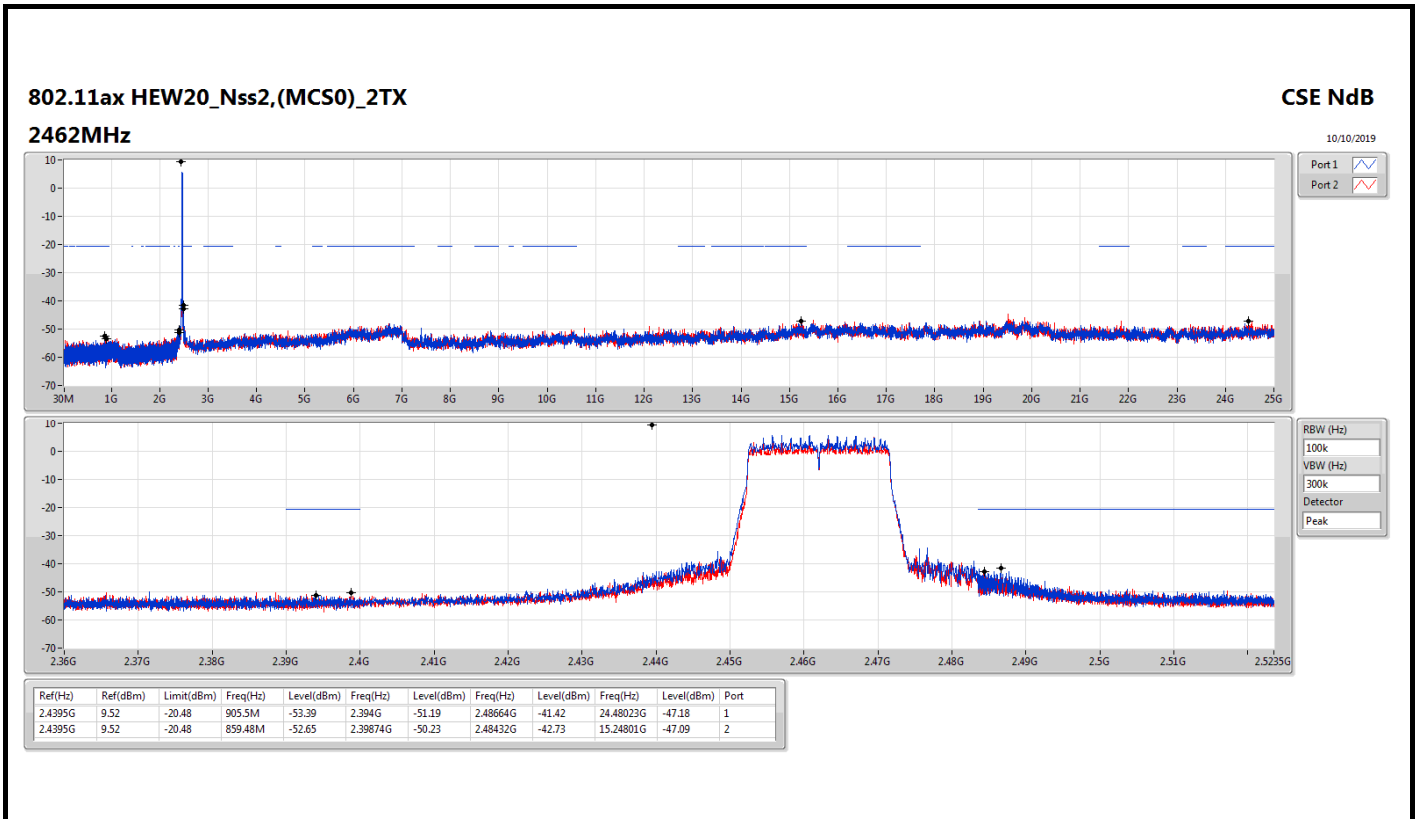

Result

| Mode | Result | Ref (Hz) | Ref (dBm) | Limit (dBm) | Freq (Hz) | Level (dBm) | Freq (Hz) | Level (dBm) | Freq (Hz) | Level (dBm) | Freq (Hz) | Level (dBm) | Port |
|--------------------------------|--------|-------------|--------------|----------------|--------------|----------------|--------------|----------------|--------------|----------------|--------------|----------------|------|
| 802.11b_Nss1,(1Mbps)_2TX | - | - | - | - | - | - | - | - | - | - | - | - | - |
| 2412MHz | Pass | 2.41098G | 12.96 | -17.04 | 2.3G | -52.03 | 2.39694G | -44.76 | 2.51124G | -48.49 | 16.28474G | -47.08 | 1 |
| 2412MHz | Pass | 2.41098G | 12.96 | -17.04 | 2.30874G | -51.69 | 2.39698G | -45.28 | 2.51318G | -48.33 | 6.97666G | -46.98 | 2 |
| 2437MHz | Pass | 2.41098G | 12.96 | -17.04 | 2.17273G | -53.11 | 2.39204G | -50.03 | 2.52238G | -49.10 | 16.93375G | -46.88 | 1 |
| 2437MHz | Pass | 2.41098G | 12.96 | -17.04 | 2.14448G | -52.85 | 2.399G | -50.87 | 2.49554G | -49.46 | 6.90642G | -47.22 | 2 |
| 2462MHz | Pass | 2.41098G | 12.96 | -17.04 | 948.31M | -53.08 | 2.39558G | -50.73 | 2.48552G | -48.68 | 16.82979G | -46.83 | 1 |
| 2462MHz | Pass | 2.41098G | 12.96 | -17.04 | 871.71M | -53.33 | 2.39094G | -49.92 | 2.48646G | -49.62 | 15.26768G | -47.57 | 2 |
| 802.11g_Nss1,(6Mbps)_2TX | - | - | - | - | - | - | - | - | - | - | - | - | - |
| 2412MHz | Pass | 2.4395G | 10.34 | -19.66 | 938.7M | -53.08 | 2.3993G | -39.51 | 2.50602G | -50.24 | 16.97308G | -46.84 | 1 |
| 2412MHz | Pass | 2.4395G | 10.34 | -19.66 | 49.81M | -52.54 | 2.39946G | -39.58 | 2.51956G | -51.17 | 15.05696G | -46.80 | 2 |
| 2437MHz | Pass | 2.4395G | 10.34 | -19.66 | 49.81M | -51.95 | 2.39926G | -38.83 | 2.48702G | -45.69 | 15.13844G | -46.36 | 1 |
| 2437MHz | Pass | 2.4395G | 10.34 | -19.66 | 2.30932G | -52.68 | 2.39792G | -40.43 | 2.4882G | -47.30 | 15.07943G | -47.95 | 2 |
| 2462MHz | Pass | 2.4395G | 10.34 | -19.66 | 59.42M | -52.75 | 2.39704G | -50.47 | 2.48458G | -46.63 | 23.13726G | -47.35 | 1 |
| 2462MHz | Pass | 2.4395G | 10.34 | -19.66 | 49.81M | -53.02 | 2.39818G | -51.03 | 2.48382G | -47.56 | 16.84384G | -46.57 | 2 |
| 802.11ax HEW20_Nss2,(MCS0)_2TX | - | - | - | - | - | - | - | - | - | - | - | - | - |
| 2412MHz | Pass | 2.4395G | 9.52 | -20.48 | 2.07545G | -53.14 | 2.39994G | -38.76 | 2.5037G | -50.69 | 16.4786G | -46.61 | 1 |
| 2412MHz | Pass | 2.4395G | 9.52 | -20.48 | 2.15729G | -53.08 | 2.39892G | -38.12 | 2.4939G | -49.77 | 24.43247G | -46.91 | 2 |
| 2437MHz | Pass | 2.4395G | 9.52 | -20.48 | 2.30554G | -52.49 | 2.39934G | -41.64 | 2.4851G | -46.07 | 16.95341G | -47.04 | 1 |
| 2437MHz | Pass | 2.4395G | 9.52 | -20.48 | 2.1302G | -53.12 | 2.39998G | -43.34 | 2.48652G | -48.11 | 24.74714G | -47.56 | 2 |
| 2462MHz | Pass | 2.4395G | 9.52 | -20.48 | 905.5M | -53.39 | 2.394G | -51.19 | 2.48664G | -41.42 | 24.48023G | -47.18 | 1 |
| 2462MHz | Pass | 2.4395G | 9.52 | -20.48 | 859.48M | -52.65 | 2.39874G | -50.23 | 2.48432G | -42.73 | 15.24801G | -47.09 | 2 |
| 802.11ax HEW40_Nss2,(MCS0)_2TX | - | - | - | - | - | - | - | - | - | - | - | - | - |
| 2422MHz | Pass | 2.44196G | 2.77 | -27.23 | 2.30197G | -51.96 | 2.39824G | -41.18 | 2.52626G | -49.78 | 15.08307G | -46.89 | 1 |
| 2422MHz | Pass | 2.44196G | 2.77 | -27.23 | 2.30311G | -52.96 | 2.39804G | -42.98 | 2.48878G | -50.72 | 15.19525G | -46.70 | 2 |
| 2437MHz | Pass | 2.44196G | 2.77 | -27.23 | 2.30655G | -53.30 | 2.39924G | -36.30 | 2.4837G | -41.99 | 6.87411G | -47.17 | 1 |
| 2437MHz | Pass | 2.44196G | 2.77 | -27.23 | 49.75M | -51.73 | 2.39924G | -41.56 | 2.48602G | -44.57 | 16.58351G | -47.75 | 2 |
| 2452MHz | Pass | 2.44196G | 2.77 | -27.23 | 49.75M | -51.87 | 2.39428G | -46.97 | 2.48522G | -43.94 | 17.624G | -46.98 | 1 |
| 2452MHz | Pass | 2.44196G | 2.77 | -27.23 | 896.48M | -52.46 | 2.39224G | -50.41 | 2.4895G | -45.89 | 24.80088G | -47.48 | 2 |