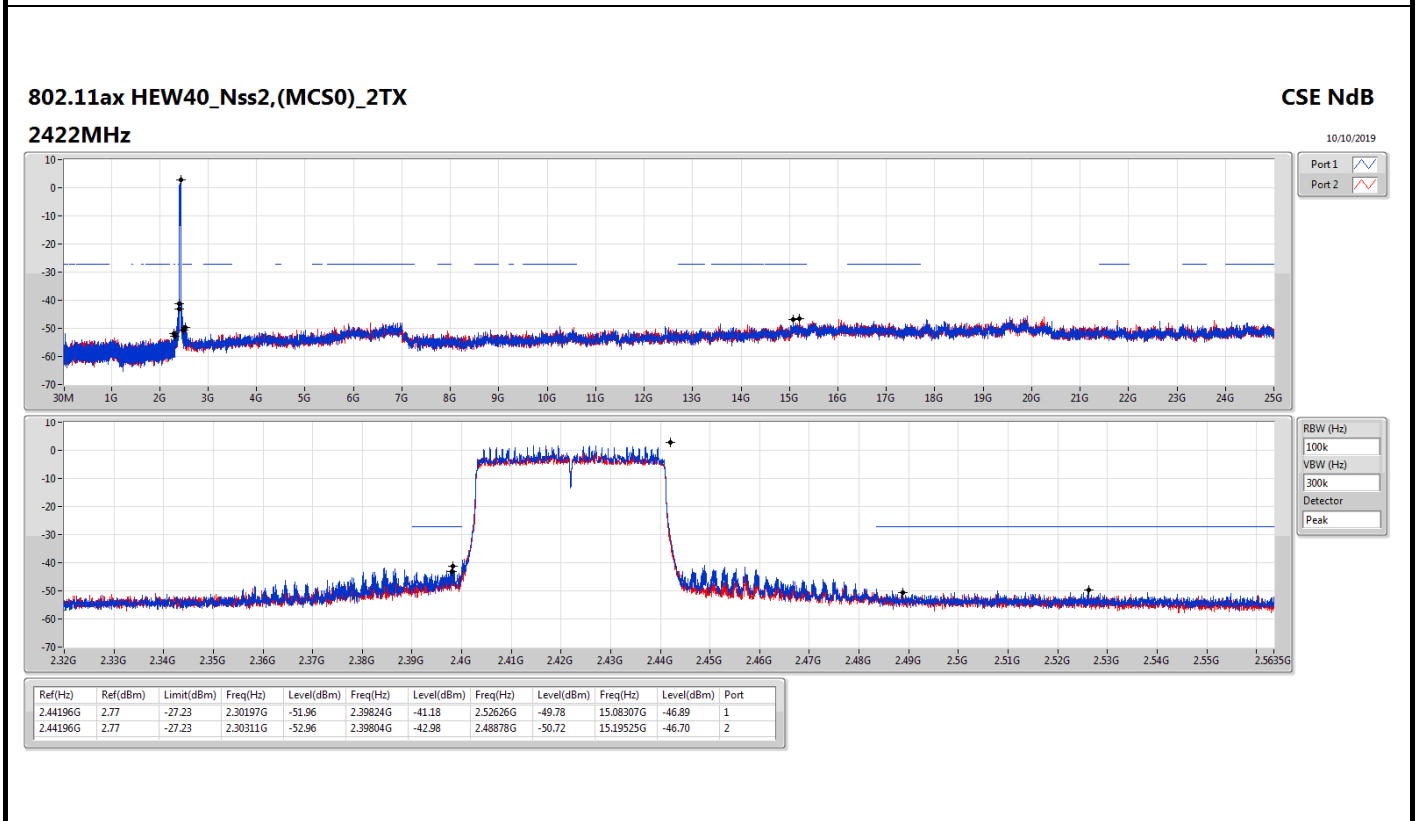

Result

| Mode | Result | Ref (Hz) | Ref (dBm) | Limit (dBm) | Freq (Hz) | Level (dBm) | Freq (Hz) | Level (dBm) | Freq (Hz) | Level (dBm) | Freq (Hz) | Level (dBm) | Port |
|--------------------------------|--------|-------------|--------------|----------------|--------------|----------------|--------------|----------------|--------------|----------------|--------------|----------------|------|
| 802.11b_Nss1,(1Mbps)_2TX | - | - | - | - | - | - | - | - | - | - | - | - | - |
| 2412MHz | Pass | 2.41098G | 12.96 | -17.04 | 2.3G | -52.03 | 2.39694G | -44.76 | 2.51124G | -48.49 | 16.28474G | -47.08 | 1 |
| 2412MHz | Pass | 2.41098G | 12.96 | -17.04 | 2.30874G | -51.69 | 2.39698G | -45.28 | 2.51318G | -48.33 | 6.97666G | -46.98 | 2 |
| 2437MHz | Pass | 2.41098G | 12.96 | -17.04 | 2.17273G | -53.11 | 2.39204G | -50.03 | 2.52238G | -49.10 | 16.93375G | -46.88 | 1 |
| 2437MHz | Pass | 2.41098G | 12.96 | -17.04 | 2.14448G | -52.85 | 2.399G | -50.87 | 2.49554G | -49.46 | 6.90642G | -47.22 | 2 |
| 2462MHz | Pass | 2.41098G | 12.96 | -17.04 | 948.31M | -53.08 | 2.39558G | -50.73 | 2.48552G | -48.68 | 16.82979G | -46.83 | 1 |
| 2462MHz | Pass | 2.41098G | 12.96 | -17.04 | 871.71M | -53.33 | 2.39094G | -49.92 | 2.48646G | -49.62 | 15.26768G | -47.57 | 2 |
| 802.11g_Nss1,(6Mbps)_2TX | - | - | - | - | - | - | - | - | - | - | - | - | - |
| 2412MHz | Pass | 2.4395G | 10.34 | -19.66 | 938.7M | -53.08 | 2.3993G | -39.51 | 2.50602G | -50.24 | 16.97308G | -46.84 | 1 |
| 2412MHz | Pass | 2.4395G | 10.34 | -19.66 | 49.81M | -52.54 | 2.39946G | -39.58 | 2.51956G | -51.17 | 15.05696G | -46.80 | 2 |
| 2437MHz | Pass | 2.4395G | 10.34 | -19.66 | 49.81M | -51.95 | 2.39926G | -38.83 | 2.48702G | -45.69 | 15.13844G | -46.36 | 1 |
| 2437MHz | Pass | 2.4395G | 10.34 | -19.66 | 2.30932G | -52.68 | 2.39792G | -40.43 | 2.4882G | -47.30 | 15.07943G | -47.95 | 2 |
| 2462MHz | Pass | 2.4395G | 10.34 | -19.66 | 59.42M | -52.75 | 2.39704G | -50.47 | 2.48458G | -46.63 | 23.13726G | -47.35 | 1 |
| 2462MHz | Pass | 2.4395G | 10.34 | -19.66 | 49.81M | -53.02 | 2.39818G | -51.03 | 2.48382G | -47.56 | 16.84384G | -46.57 | 2 |
| 802.11ax HEW20_Nss2,(MCS0)_2TX | - | - | - | - | - | - | - | - | - | - | - | - | - |
| 2412MHz | Pass | 2.4395G | 9.52 | -20.48 | 2.07545G | -53.14 | 2.39994G | -38.76 | 2.5037G | -50.69 | 16.4786G | -46.61 | 1 |
| 2412MHz | Pass | 2.4395G | 9.52 | -20.48 | 2.15729G | -53.08 | 2.39892G | -38.12 | 2.4939G | -49.77 | 24.43247G | -46.91 | 2 |
| 2437MHz | Pass | 2.4395G | 9.52 | -20.48 | 2.30554G | -52.49 | 2.39934G | -41.64 | 2.4851G | -46.07 | 16.95341G | -47.04 | 1 |
| 2437MHz | Pass | 2.4395G | 9.52 | -20.48 | 2.1302G | -53.12 | 2.39998G | -43.34 | 2.48652G | -48.11 | 24.74714G | -47.56 | 2 |
| 2462MHz | Pass | 2.4395G | 9.52 | -20.48 | 905.5M | -53.39 | 2.394G | -51.19 | 2.48664G | -41.42 | 24.48023G | -47.18 | 1 |
| 2462MHz | Pass | 2.4395G | 9.52 | -20.48 | 859.48M | -52.65 | 2.39874G | -50.23 | 2.48432G | -42.73 | 15.24801G | -47.09 | 2 |
| 802.11ax HEW40_Nss2,(MCS0)_2TX | - | - | - | - | - | - | - | - | - | - | - | - | - |
| 2422MHz | Pass | 2.44196G | 2.77 | -27.23 | 2.30197G | -51.96 | 2.39824G | -41.18 | 2.52626G | -49.78 | 15.08307G | -46.89 | 1 |
| 2422MHz | Pass | 2.44196G | 2.77 | -27.23 | 2.30311G | -52.96 | 2.39804G | -42.98 | 2.48878G | -50.72 | 15.19525G | -46.70 | 2 |
| 2437MHz | Pass | 2.44196G | 2.77 | -27.23 | 2.30655G | -53.30 | 2.39924G | -36.30 | 2.4837G | -41.99 | 6.87411G | -47.17 | 1 |
| 2437MHz | Pass | 2.44196G | 2.77 | -27.23 | 49.75M | -51.73 | 2.39924G | -41.56 | 2.48602G | -44.57 | 16.58351G | -47.75 | 2 |
| 2452MHz | Pass | 2.44196G | 2.77 | -27.23 | 49.75M | -51.87 | 2.39428G | -46.97 | 2.48522G | -43.94 | 17.624G | -46.98 | 1 |
| 2452MHz | Pass | 2.44196G | 2.77 | -27.23 | 896.48M | -52.46 | 2.39224G | -50.41 | 2.4895G | -45.89 | 24.80088G | -47.48 | 2 |