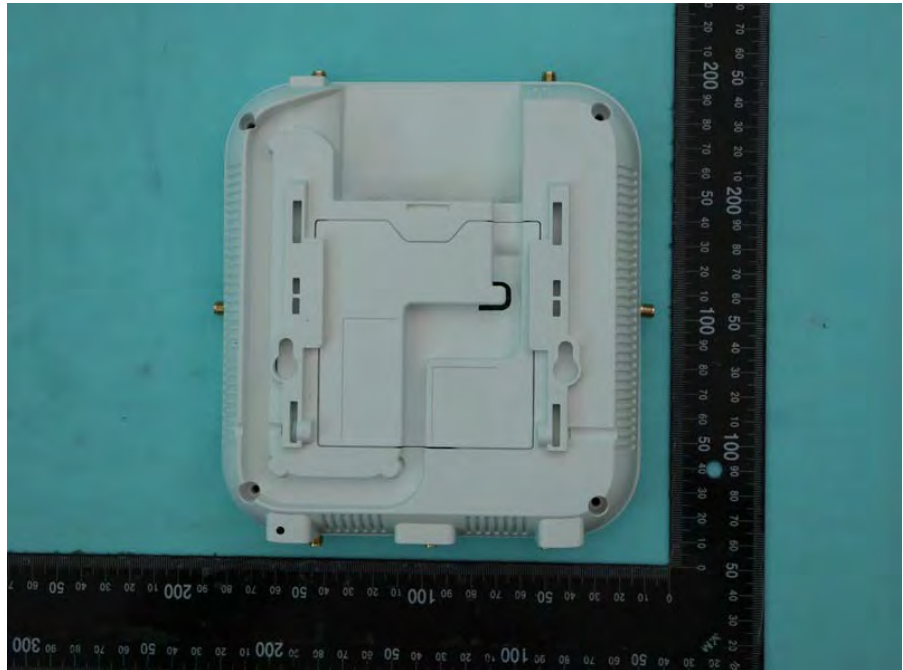

Brand Name: Extreme Networks, Inc. Model Name: AP410i, AP410e

EUT 1  
Model Name: AP410i

EUT 2  
Model Name: AP410e

Ant.1 & Ant.2

Model No.:  
ML-2452-APA2-01 &  
ML-2452-APA2-02

Ant.3

Model No.: ML-2452-HPA5-036