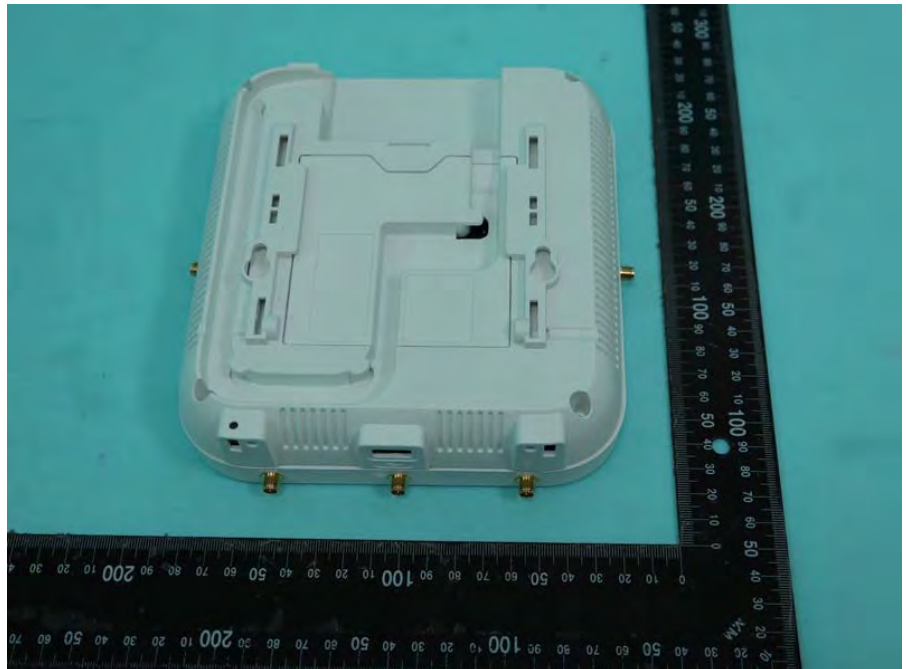

Brand Name: Extreme Networks, Inc. Model Name: AP410i, AP410e

EUT 1  
Model Name: AP410i

EUT 2  
Model Name: AP410e

Ant.1 & Ant.2

Model No.:  
ML-2452-APA2-01 &  
ML-2452-APA2-02

Ant.3

Model No.: ML-2452-HPA5-036