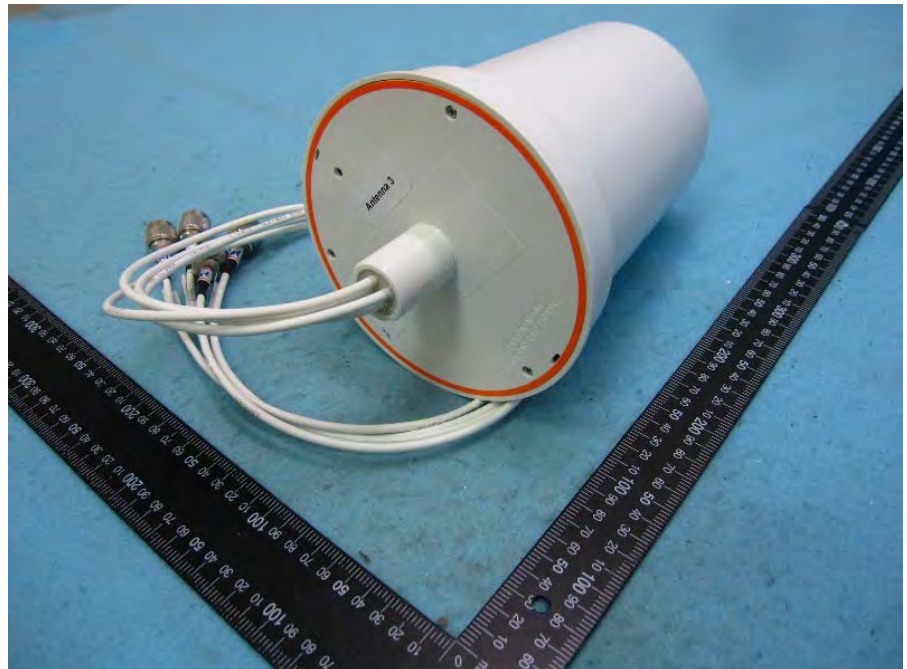

Ant.8

Model No.:
WS-AO-DQ04360N