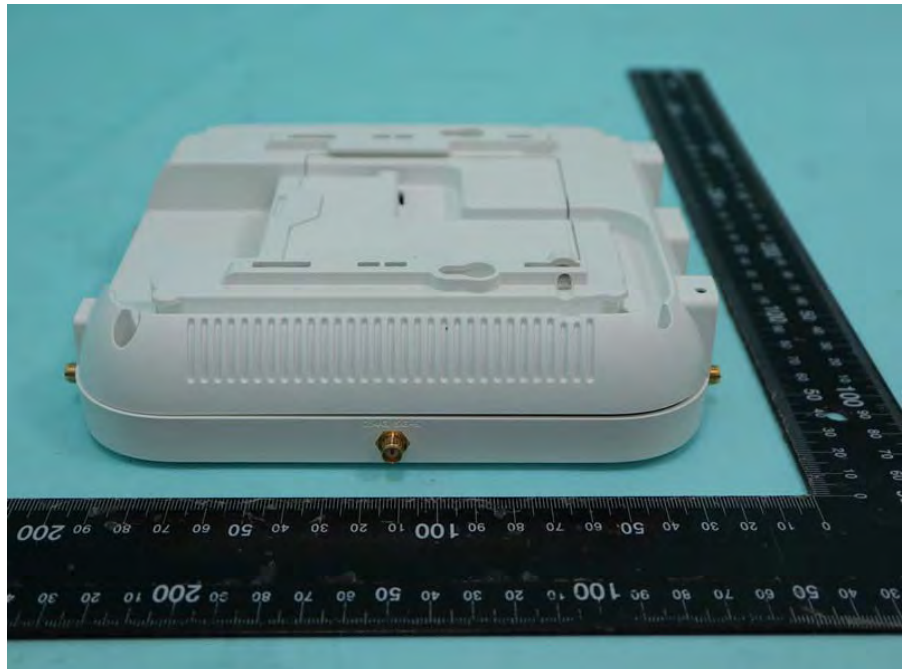

Brand Name: Extreme Networks, Inc. Model Name: AP410i, AP410e

EUT 1  
Model Name: AP410i

EUT 2  
Model Name: AP410e

Ant.1 & Ant.2

Model No.:  
ML-2452-APA2-01 &  
ML-2452-APA2-02

Ant.3

Model No.: ML-2452-HPA5-036