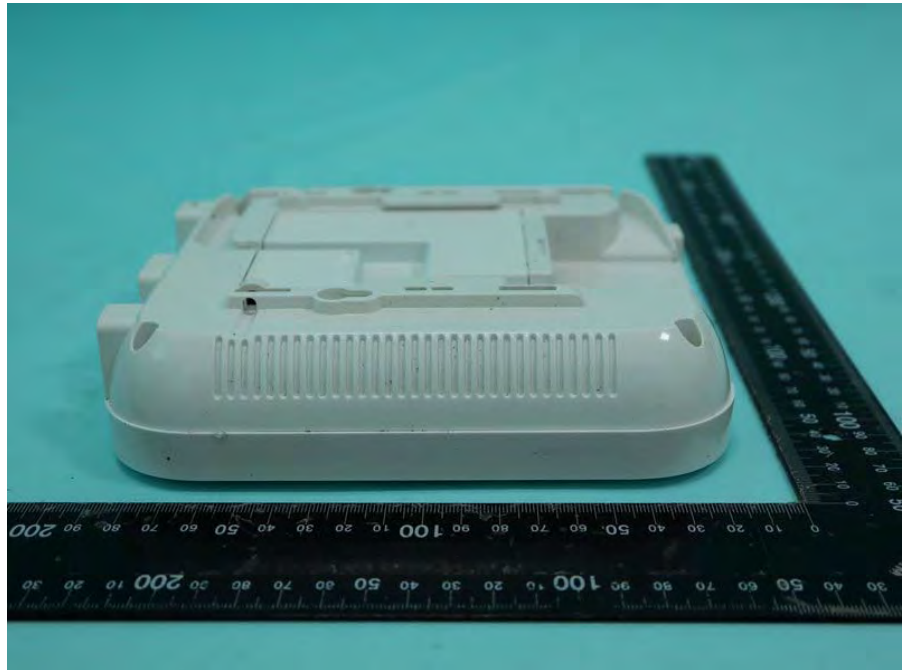

Brand Name: Extreme Networks, Inc. Model Name: AP410i, AP410e

EUT 1  
Model Name: AP410i

EUT 2  
Model Name: AP410e

Ant.1 & Ant.2

Model No.:  
ML-2452-APA2-01 &  
ML-2452-APA2-02

Ant.3

Model No.: ML-2452-HPA5-036