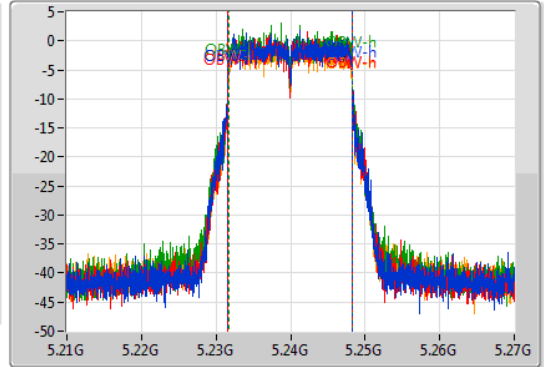

802.11a_Nss1,(6Mbps)_4TX

EBW

5240MHz

11/10/2019

CF
5.24GHz
Span
60MHz
RBW
300kHz
VBW
1MHz
Sweep Time
100ms
Detector Type
Peak

CF
5.24GHz
Span
60MHz
RBW
200kHz
VBW
1MHz
Sweep Time
100ms
Detector Type
Sample