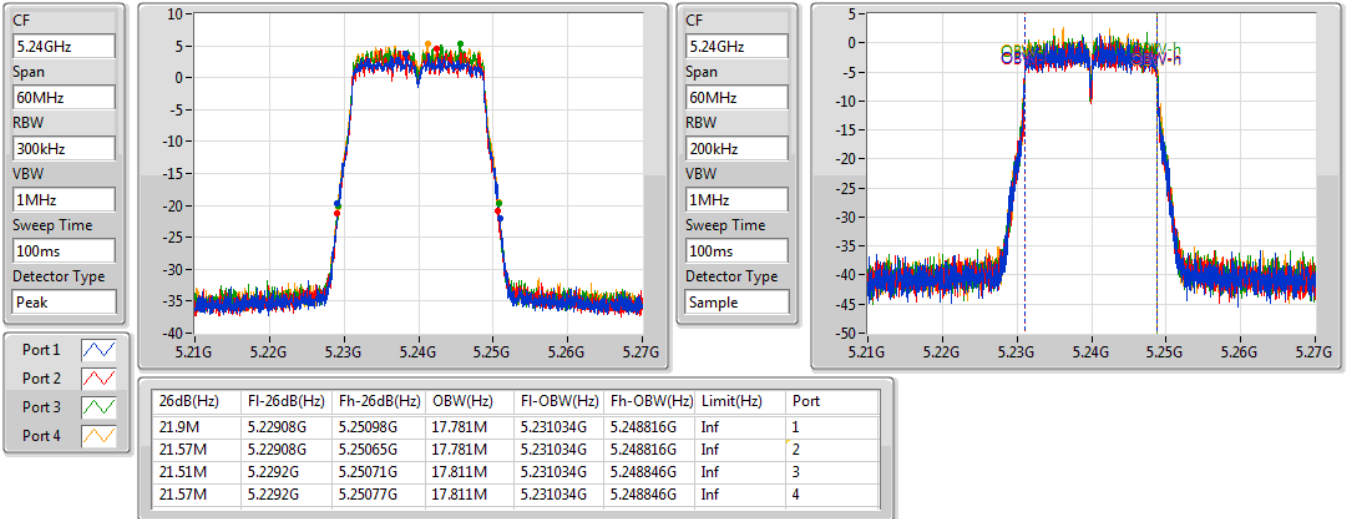

802.11ac VHT20_Nss1,(MCS0)_4TX

EBW

5240MHz

31/10/2019