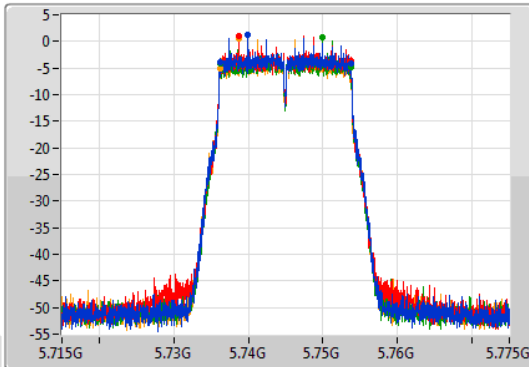

802.11ac VHT20-BF_Nss1,(MCS0)_4TX

EBW

5745MHz

30/10/2019

CF
5.745GHz
Span
60MHz
RBW
100kHz
VBW
300kHz
Sweep Time
100ms
Detector Type
Peak

CF
5.745GHz
Span
60MHz
RBW
200kHz
VBW
1MHz
Sweep Time
100ms
Detector Type
Sample