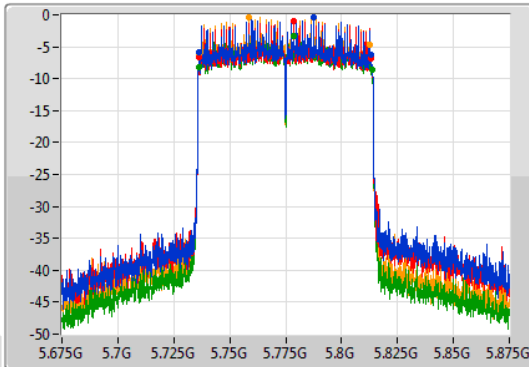

802.11ax HEW80-BF_Nss1,(MCS0)_4TX

EBW

5775MHz

14/10/2019

CF
5.775GHz
Span
200MHz
RBW
100kHz
VBW
300kHz
Sweep Time
100ms
Detector Type
Peak

CF
5.775GHz
Span
200MHz
RBW
1MHz
VBW
3MHz
Sweep Time
100ms
Detector Type
Sample