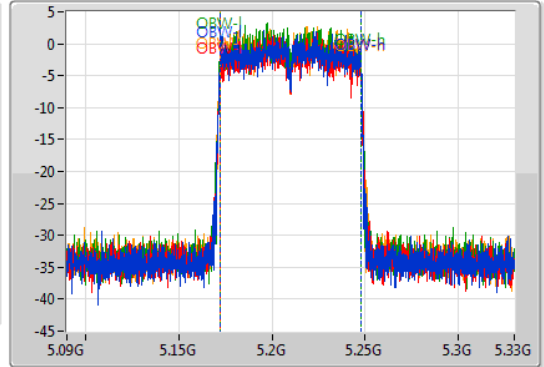

802.11ac VHT80_Nss4,(MCS0)_4TX

EBW

5210MHz

31/10/2019

CF
5.21GHz
Span
240MHz
RBW
1MHz
VBW
3MHz
Sweep Time
100ms
Detector Type
Peak

CF
5.21GHz
Span
240MHz
RBW
1MHz
VBW
3MHz
Sweep Time
100ms
Detector Type
Sample