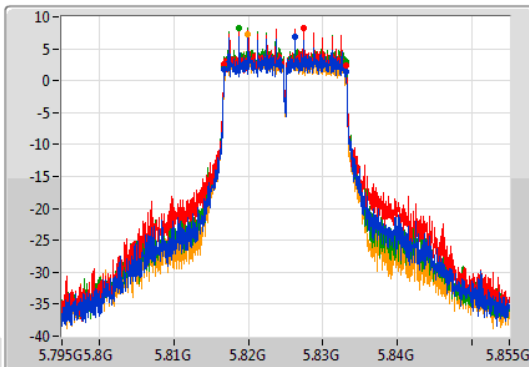

802.11a_Nss1,(6Mbps)_4TX

EBW

5825MHz

11/10/2019

CF: 5.825GHz
Span: 60MHz
RBW: 100kHz
VBW: 300kHz
Sweep Time: 100ms
Detector Type: Peak

CF: 5.825GHz
Span: 60MHz
RBW: 200kHz
VBW: 1MHz
Sweep Time: 100ms
Detector Type: Sample