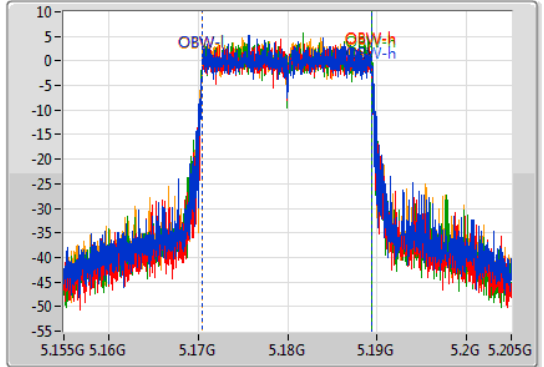

802.11ax HEW20-BF_Nss1,(MCS0)_4TX

EBW

5180MHz

14/10/2019

CF: 5.18GHz
 Span: 50MHz
 RBW: 300kHz
 VBW: 1MHz
 Sweep Time: 100ms
 Detector Type: Peak

Port 1:
 Port 2:
 Port 3:
 Port 4:

CF: 5.18GHz
 Span: 50MHz
 RBW: 200kHz
 VBW: 1MHz
 Sweep Time: 100ms
 Detector Type: Sample