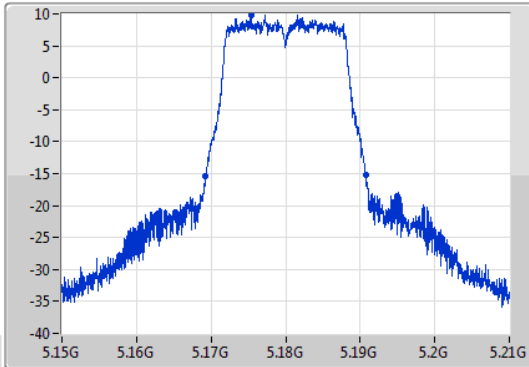

Port X-N dB = Port X 6dB down bandwidth for 5.725-5.85GHz band / 26dB down bandwidth for other band

Port X-OBW = Port X 99% occupied bandwidth;

802.11a_Nss1,(6Mbps)_1TX

EBW

5180MHz

10/10/2019

CF
5.18GHz
Span
60MHz
RBW
300kHz
VBW
1MHz
Sweep Time
100ms
Detector Type
Peak
Port1