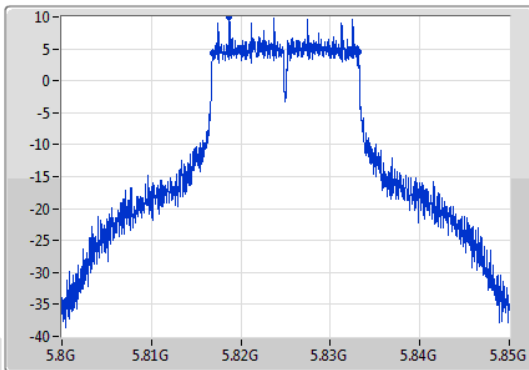

CF
5.825GHz
Span
50MHz
RBW
200kHz
VBW
1MHz
Sweep Time
100ms
Detector Type
Sample