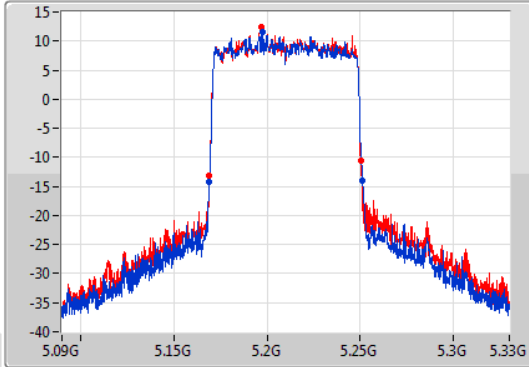

802.11ax HEW80-BF_Nss1,(MCS0)_2TX

EBW

5210MHz

13/10/2019

CF
5.21GHz
Span
240MHz
RBW
1MHz
VBW
3MHz
Sweep Time
100ms
Detector Type
Peak

CF
5.21GHz
Span
240MHz
RBW
1MHz
VBW
3MHz
Sweep Time
100ms
Detector Type
Sample