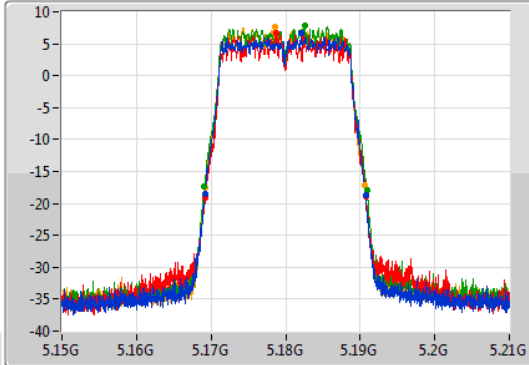

Port X-N dB = Port X 6dB down bandwidth for 5.725-5.85GHz band / 26dB down bandwidth for other band

Port X-OBW = Port X 99% occupied bandwidth;

802.11ac VHT20_Nss4,(MCS0)_4TX

EBW

5180MHz

31/10/2019

CF
5.18GHz
Span
60MHz
RBW
300kHz
VBW
1MHz
Sweep Time
100ms
Detector Type
Peak