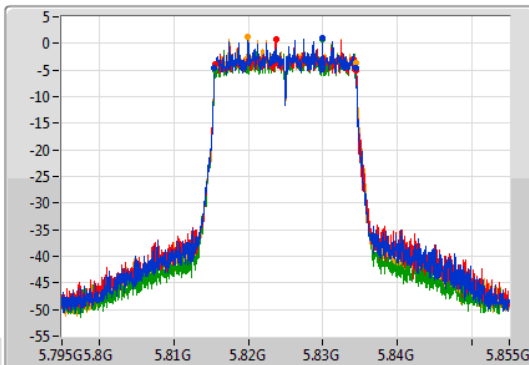

802.11ax HEW20-BF_Nss1,(MCS0)_4TX

EBW

5825MHz

14/10/2019

CF
5.825GHz
Span
60MHz
RBW
100kHz
VBW
300kHz
Sweep Time
100ms
Detector Type
Peak

CF
5.825GHz
Span
60MHz
RBW
200kHz
VBW
1MHz
Sweep Time
100ms
Detector Type
Sample