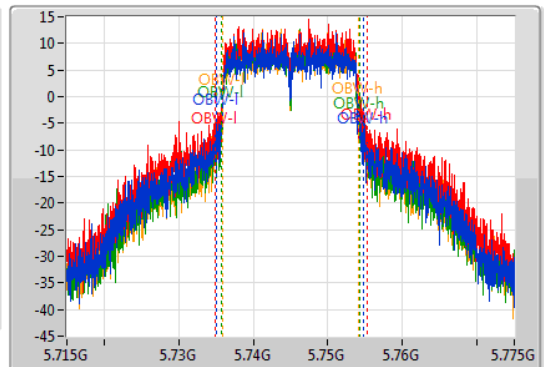

Sweep Time
100ms

Detector Type
Peak

CF
5.745GHz

Span
60MHz

RBW
300kHz

VBW
1MHz

Sweep Time
100ms

Detector Type
Sample