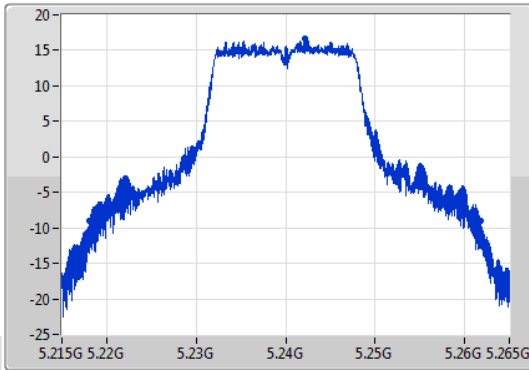

802.11a_Nss1,(6Mbps)_1TX

EBW

5240MHz

12/10/2019

CF: 5.24GHz
Span: 50MHz
RBW: 500kHz
VBW: 2MHz
Sweep Time: 100ms
Detector Type: Peak
Port 1

CF: 5.24GHz
Span: 50MHz
RBW: 200kHz
VBW: 1MHz
Sweep Time: 100ms
Detector Type: Sample