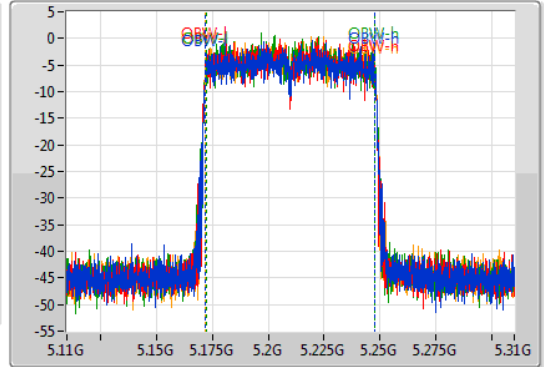

802.11ac VHT80-BF_Nss1,(MCS0)_4TX

EBW

5210MHz

31/10/2019

CF
5.21GHz
Span
200MHz
RBW
1MHz
VBW
3MHz
Sweep Time
100ms
Detector Type
Peak

CF
5.21GHz
Span
200MHz
RBW
1MHz
VBW
3MHz
Sweep Time
100ms
Detector Type
Sample