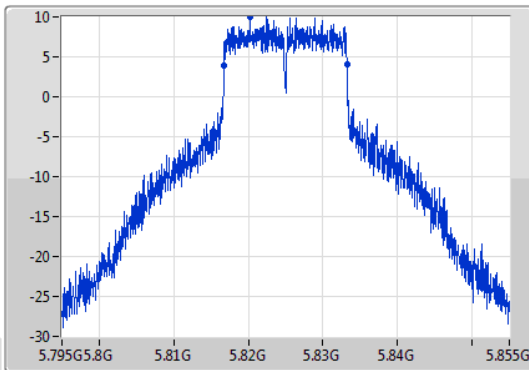

CF: 5.825GHz
Span: 60MHz
RBW: 300kHz
VBW: 1MHz
Sweep Time: 100ms
Detector Type: Sample