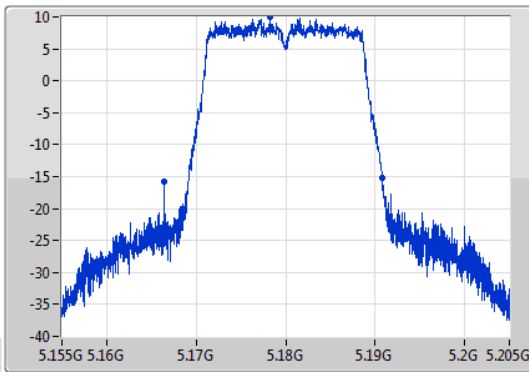

802.11ac VHT20_Nss1,(MCS0)_1TX

EBW

5180MHz

31/10/2019

CF: 5.18GHz
Span: 50MHz
RBW: 300kHz
VBW: 1MHz
Sweep Time: 100ms
Detector Type: Peak

Port 1

CF: 5.18GHz
Span: 50MHz
RBW: 200kHz
VBW: 1MHz
Sweep Time: 100ms
Detector Type: Sample