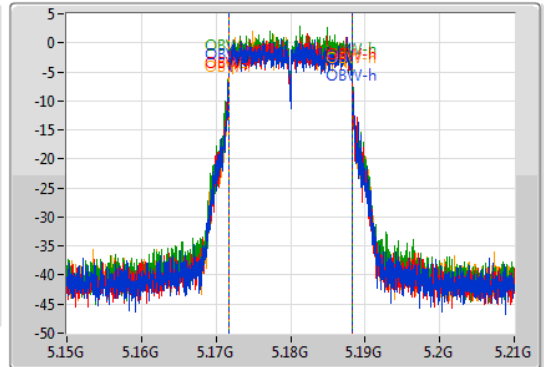

Port 1
Port 2
Port 3
Port 4

26dB(Hz)	Fl-26dB(Hz)	Fh-26dB(Hz)	OBW(Hz)	Fl-OBW(Hz)	Fh-OBW(Hz)	Limit(Hz)	Port
21.63M	5.16923G	5.19086G	16.642M	5.171664G	5.188306G	Inf	1
21.69M	5.16914G	5.19083G	16.642M	5.171664G	5.188306G	Inf	2
21.75M	5.16905G	5.1908G	16.642M	5.171664G	5.188306G	Inf	3
21.51M	5.16929G	5.1908G	16.582M	5.171664G	5.188246G	Inf	4

802.11a_Nss1,(6Mbps)_4TX

EBW