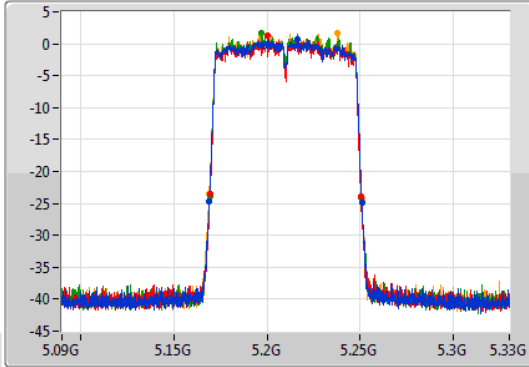

802.11ac VHT80-BF_Nss1,(MCS0)_4TX

EBW

5210MHz

31/10/2019

CF
5.21GHz
Span
240MHz
RBW
1MHz
VBW
3MHz
Sweep Time
100ms
Detector Type
Peak

CF
5.21GHz
Span
240MHz
RBW
1MHz
VBW
3MHz
Sweep Time
100ms
Detector Type
Sample