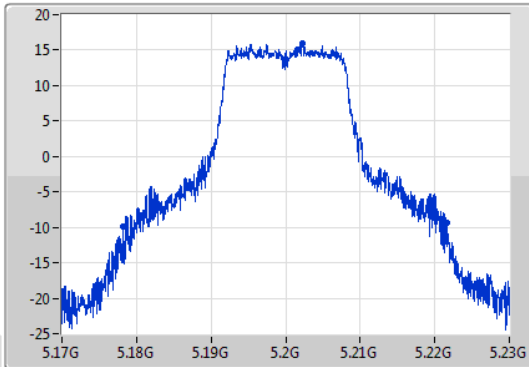

CF
5.2GHz
Span
60MHz
RBW
200kHz
VBW
1MHz
Sweep Time
100ms
Detector Type
Sample