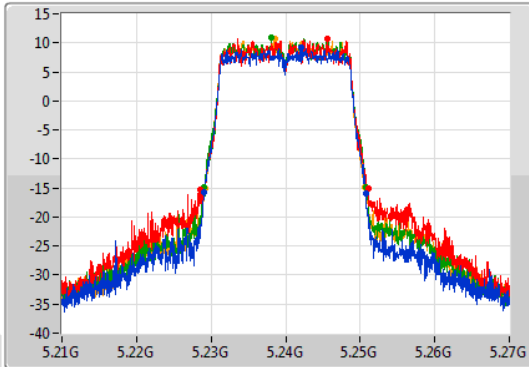

802.11ac VHT20_Nss4,(MCS0)_4TX

EBW

5240MHz

31/10/2019

CF
5.24GHz
Span
60MHz
RBW
300kHz
VBW
1MHz
Sweep Time
100ms
Detector Type
Peak

CF
5.24GHz
Span
60MHz
RBW
200kHz
VBW
1MHz
Sweep Time
100ms
Detector Type
Sample