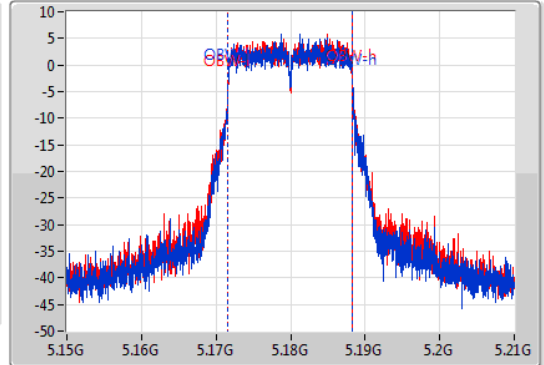

26dB(Hz)	Fl-26dB(Hz)	Fh-26dB(Hz)	OBW(Hz)	Fl-OBW(Hz)	Fh-OBW(Hz)	Limit(Hz)	Port
21.57M	5.1692G	5.19077G	16.612M	5.171634G	5.188246G	Inf	1
21.99M	5.16905G	5.19104G	16.612M	5.171634G	5.188246G	Inf	2

802.11a_Nss1,(6Mbps)_2TX

EBW

5200MHz

11/10/2019

CF
5.2GHz
Span
60MHz
RBW
300kHz
VBW
1MHz
Sweep Time
100ms
Detector Type
Peak