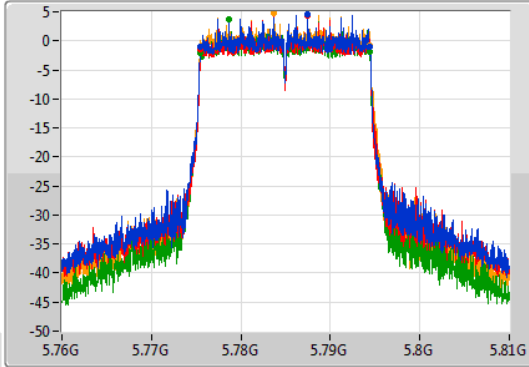

802.11ax HEW20-BF_Nss1,(MCS0)_4TX

EBW

5785MHz

14/10/2019

CF
5.785GHz

Span
50MHz

RBW
100kHz

VBW
300kHz

Sweep Time
100ms

Detector Type
Peak

CF
5.785GHz

Span
50MHz

RBW
200kHz

VBW
1MHz

Sweep Time
100ms

Detector Type
Sample