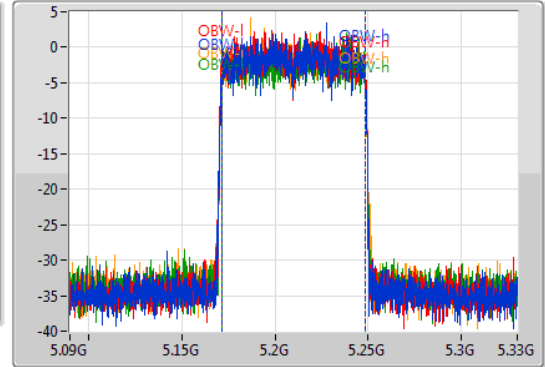

802.11ax HEW80_Nss4,(MCS0)_4TX

EBW

5210MHz

09/10/2019

CF
5.21GHz
Span
240MHz
RBW
1MHz
VBW
3MHz
Sweep Time
100ms
Detector Type
Peak

CF
5.21GHz
Span
240MHz
RBW
1MHz
VBW
3MHz
Sweep Time
100ms
Detector Type
Sample