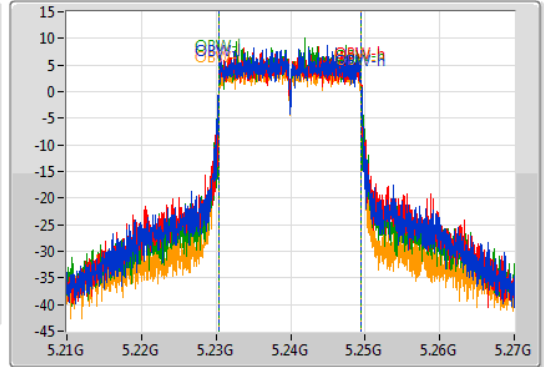

802.11ax HEW20_Nss4,(MCS0)_4TX

EBW

5240MHz

11/10/2019

CF
5.24GHz
Span
60MHz
RBW
300kHz
VBW
1MHz
Sweep Time
100ms
Detector Type
Peak

CF
5.24GHz
Span
60MHz
RBW
200kHz
VBW
1MHz
Sweep Time
100ms
Detector Type
Sample