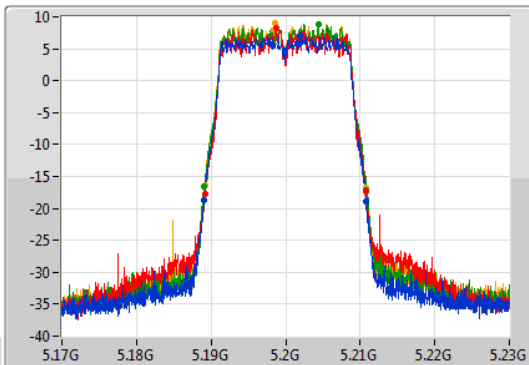

802.11ac VHT20_Nss4,(MCS0)_4TX

EBW

5200MHz

31/10/2019

CF
5.2GHz
Span
60MHz
RBW
300kHz
VBW
1MHz
Sweep Time
100ms
Detector Type
Peak

CF
5.2GHz
Span
60MHz
RBW
200kHz
VBW
1MHz
Sweep Time
100ms
Detector Type
Sample