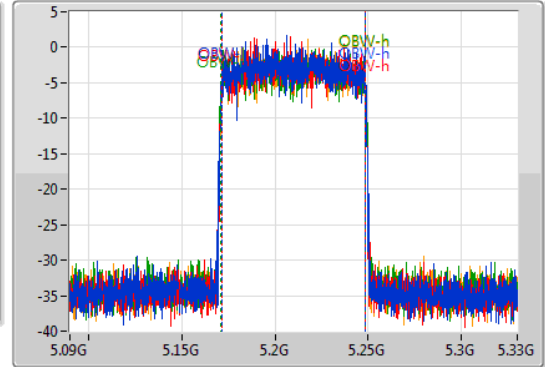

802.11ax HEW80_Nss1,(MCS0)_4TX

EBW

5210MHz

11/10/2019

CF
5.21GHz
Span
240MHz
RBW
1MHz
VBW
3MHz
Sweep Time
100ms
Detector Type
Peak

CF
5.21GHz
Span
240MHz
RBW
1MHz
VBW
3MHz
Sweep Time
100ms
Detector Type
Sample