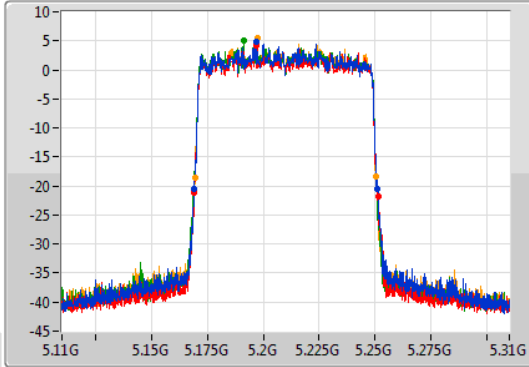

802.11ax HEW80-BF_Nss1,(MCS0)_4TX

EBW

5210MHz

14/10/2019

CF
5.21GHz
Span
200MHz
RBW
1MHz
VBW
3MHz
Sweep Time
100ms
Detector Type
Peak

CF
5.21GHz
Span
200MHz
RBW
1MHz
VBW
3MHz
Sweep Time
100ms
Detector Type
Sample