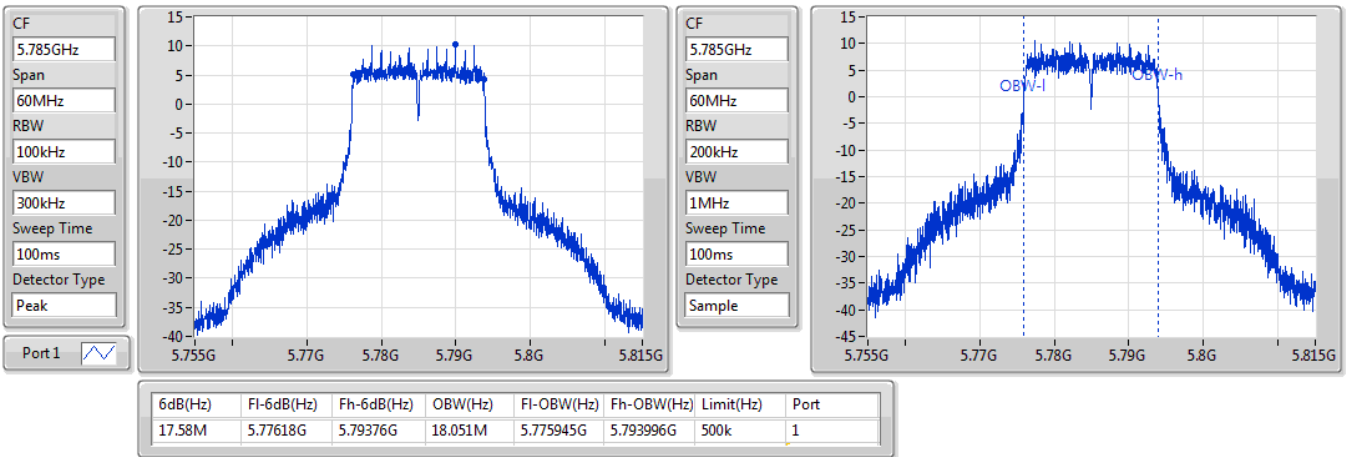

802.11ac VHT20_Nss1,(MCS0)_1TX

EBW

5785MHz

30/10/2019