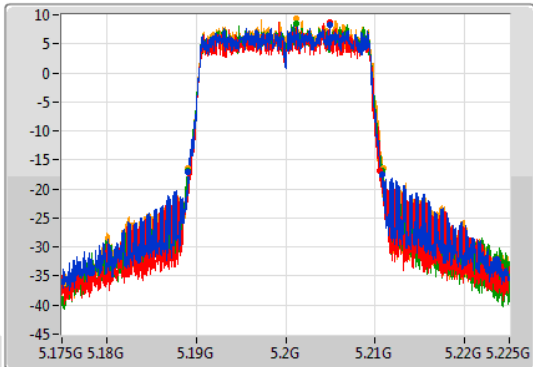

802.11ax HEW20-BF_Nss1,(MCS0)_4TX

EBW

5200MHz

14/10/2019

CF: 5.2GHz
 Span: 50MHz
 RBW: 300kHz
 VBW: 1MHz
 Sweep Time: 100ms
 Detector Type: Peak

Port 1:
 Port 2:
 Port 3:
 Port 4:

CF: 5.2GHz
 Span: 50MHz
 RBW: 200kHz
 VBW: 1MHz
 Sweep Time: 100ms
 Detector Type: Sample