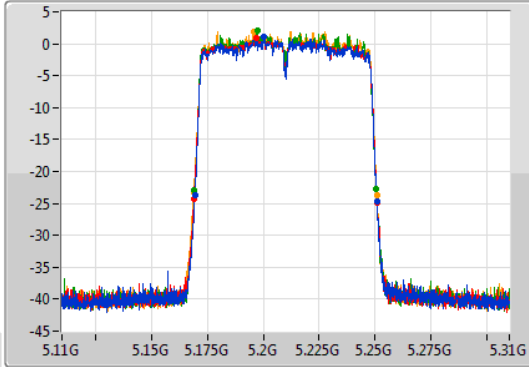

802.11ac VHT80-BF_Nss1,(MCS0)_4TX

EBW

5210MHz

31/10/2019

CF
5.21GHz
Span
200MHz
RBW
1MHz
VBW
3MHz
Sweep Time
100ms
Detector Type
Peak

CF
5.21GHz
Span
200MHz
RBW
1MHz
VBW
3MHz
Sweep Time
100ms
Detector Type
Sample