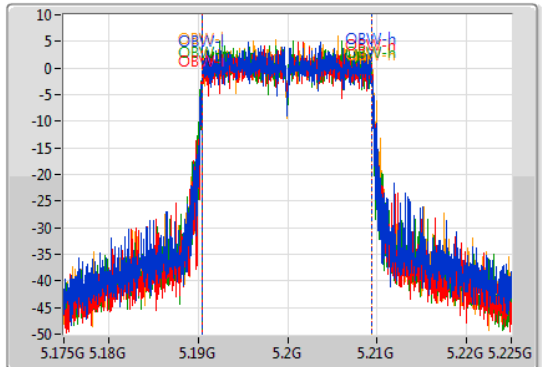

802.11ax HEW20-BF_Nss1,(MCS0)_4TX

EBW

5200MHz

14/10/2019

CF: 5.2GHz
 Span: 50MHz
 RBW: 300kHz
 VBW: 1MHz
 Sweep Time: 100ms
 Detector Type: Peak

Port 1:
 Port 2:
 Port 3:
 Port 4:

CF: 5.2GHz
 Span: 50MHz
 RBW: 200kHz
 VBW: 1MHz
 Sweep Time: 100ms
 Detector Type: Sample