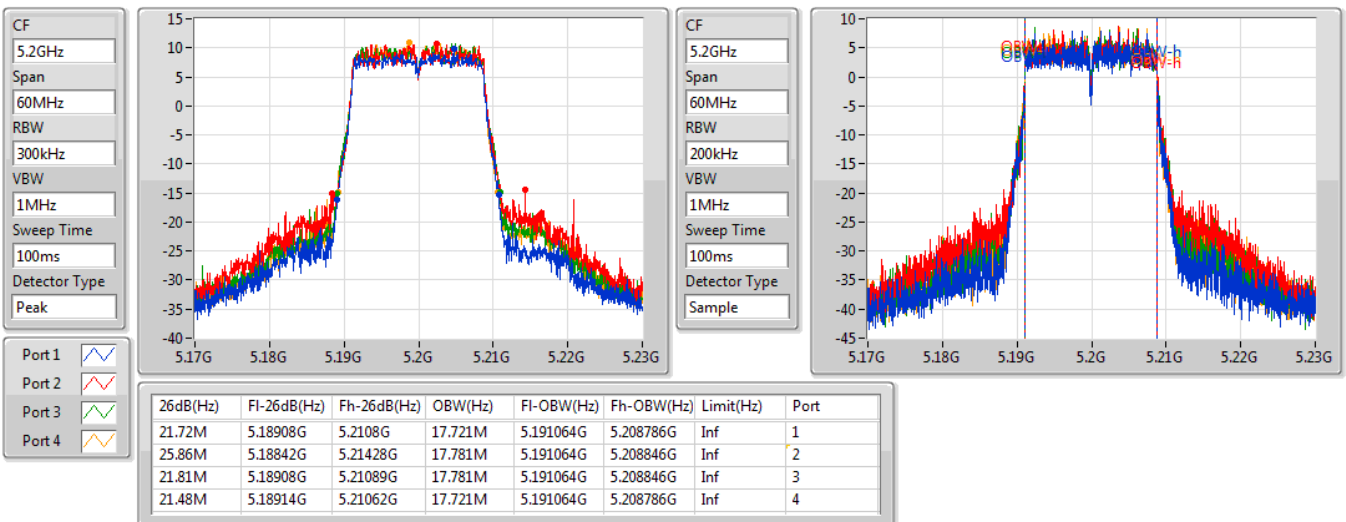

5200MHz

31/10/2019