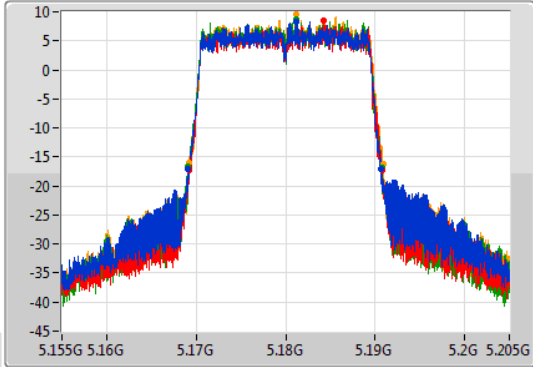

802.11ax HEW20-BF_Nss1,(MCS0)_4TX

EBW

5180MHz

14/10/2019

CF: 5.18GHz
 Span: 50MHz
 RBW: 300kHz
 VBW: 1MHz
 Sweep Time: 100ms
 Detector Type: Peak

Port 1:
 Port 2:
 Port 3:
 Port 4:

CF: 5.18GHz
 Span: 50MHz
 RBW: 200kHz
 VBW: 1MHz
 Sweep Time: 100ms
 Detector Type: Sample