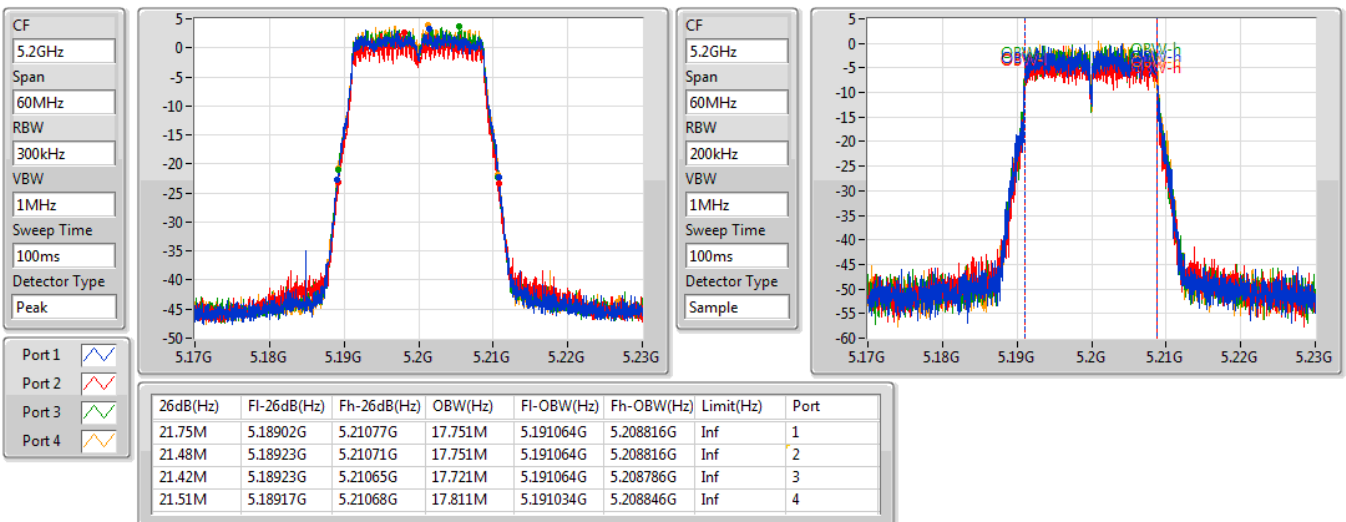

802.11ac VHT20-BF_Nss1,(MCS0)_4TX

EBW

5200MHz

31/10/2019