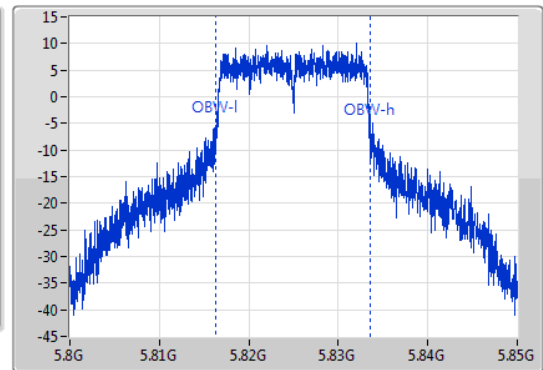

802.11a_Nss1,(6Mbps)_1TX

EBW

5825MHz

12/10/2019

CF
5.825GHz
Span
50MHz
RBW
100kHz
VBW
300kHz
Sweep Time
100ms
Detector Type
Peak
Port 1

CF
5.825GHz
Span
50MHz
RBW
200kHz
VBW
1MHz
Sweep Time
100ms
Detector Type
Sample