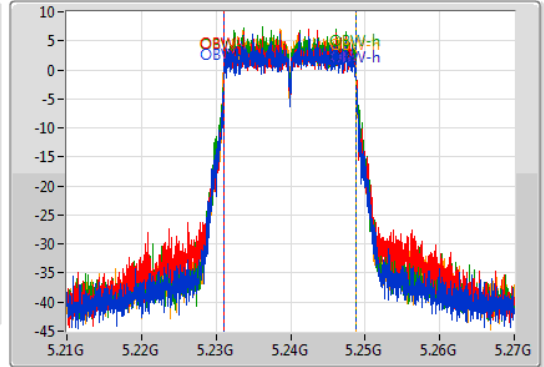

Sweep Time
100ms

Detector Type
Peak

CF
5.24GHz

Span
60MHz

RBW
200kHz

VBW
1MHz

Sweep Time
100ms

Detector Type
Sample