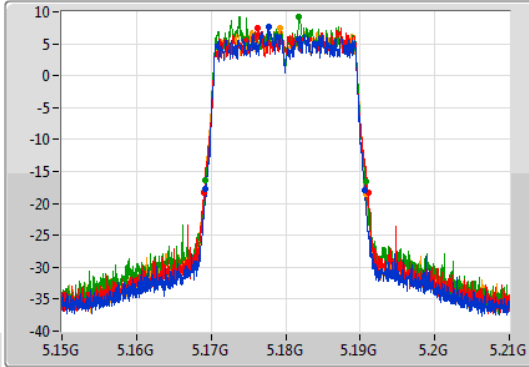

802.11ax HEW20_Nss4,(MCS0)_4TX

EBW

5180MHz

09/10/2019

CF
5.18GHz
Span
60MHz
RBW
300kHz
VBW
1MHz
Sweep Time
100ms
Detector Type
Peak

CF
5.18GHz
Span
60MHz
RBW
200kHz
VBW
1MHz
Sweep Time
100ms
Detector Type
Sample