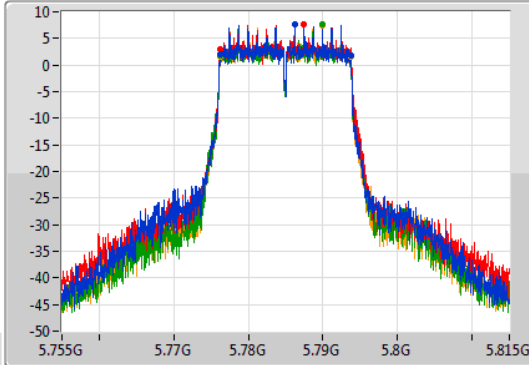

Sweep Time
100ms

Detector Type
Peak

CF
5.785GHz

Span
60MHz

RBW
200kHz

VBW
1MHz

Sweep Time
100ms

Detector Type
Sample