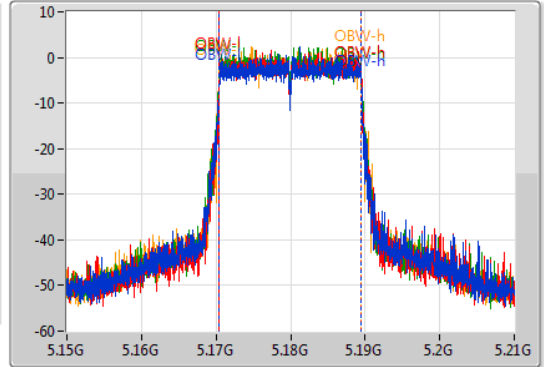

802.11ax HEW20-BF_Nss1,(MCS0)_4TX

EBW

5180MHz

14/10/2019

CF
5.18GHz
Span
60MHz
RBW
300kHz
VBW
1MHz
Sweep Time
100ms
Detector Type
Peak

CF
5.18GHz
Span
60MHz
RBW
200kHz
VBW
1MHz
Sweep Time
100ms
Detector Type
Sample

Port 1
Port 2
Port 3
Port 4

26dB(Hz)	Fl-26dB(Hz)	Fh-26dB(Hz)	OBW(Hz)	Fl-OBW(Hz)	Fh-OBW(Hz)	Limit(Hz)	Port
21.6M	5.16911G	5.19071G	18.981M	5.170465G	5.189445G	Inf	1
21.6M	5.16923G	5.19083G	18.981M	5.170465G	5.189445G	Inf	2
21.66M	5.16917G	5.19083G	18.981M	5.170435G	5.189415G	Inf	3
21.75M	5.16917G	5.19092G	18.981M	5.170465G	5.189445G	Inf	4

802.11ax HEW20-BF_Nss1,(MCS0)_4TX

EBW

5200MHz

14/10/2019

CF
5.2GHz
Span
60MHz
RBW
300kHz
VBW
1MHz
Sweep Time
100ms
Detector Type
Peak

CF
5.2GHz
Span
60MHz
RBW
200kHz
VBW
1MHz
Sweep Time
100ms
Detector Type
Sample

Port 1
Port 2
Port 3
Port 4

26dB(Hz)	Fl-26dB(Hz)	Fh-26dB(Hz)	OBW(Hz)	Fl-OBW(Hz)	Fh-OBW(Hz)	Limit(Hz)	Port
21.72M	5.18908G	5.2108G	18.981M	5.190435G	5.209415G	Inf	1
21.48M	5.18932G	5.2108G	19.01M	5.190435G	5.209445G	Inf	2
21.81M	5.18905G	5.21086G	18.981M	5.190465G	5.209445G	Inf	3
21.78M	5.18917G	5.21095G	18.981M	5.190465G	5.209445G	Inf	4