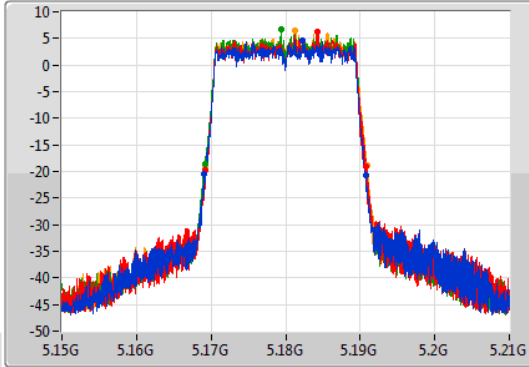

802.11ax HEW20-BF_Nss1,(MCS0)_4TX

EBW

5180MHz

14/10/2019

CF
5.18GHz
Span
60MHz
RBW
300kHz
VBW
1MHz
Sweep Time
100ms
Detector Type
Peak

CF
5.18GHz
Span
60MHz
RBW
200kHz
VBW
1MHz
Sweep Time
100ms
Detector Type
Sample