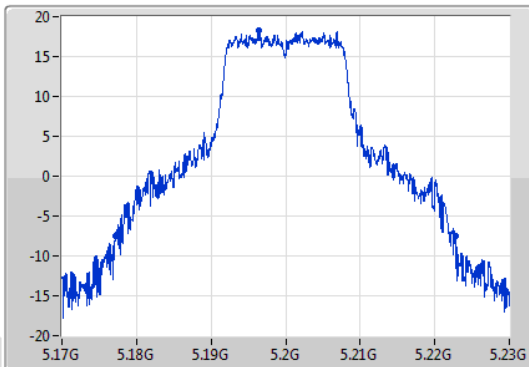

CF
5.2GHz
Span
60MHz
RBW
300kHz
VBW
1MHz
Sweep Time
100ms
Detector Type
Sample