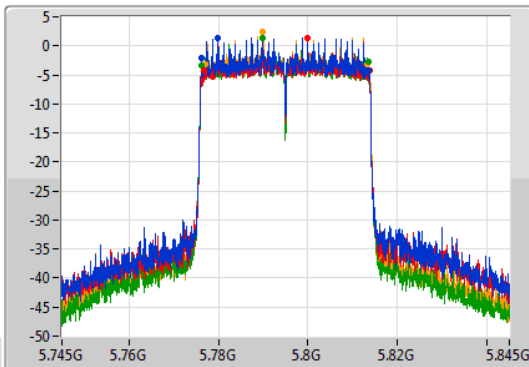

802.11ax HEW40-BF_Nss1,(MCS0)_4TX

EBW

5795MHz

14/10/2019

CF
5.795GHz
Span
100MHz
RBW
100kHz
VBW
300kHz
Sweep Time
100ms
Detector Type
Peak

CF
5.795GHz
Span
100MHz
RBW
500kHz
VBW
2MHz
Sweep Time
100ms
Detector Type
Sample