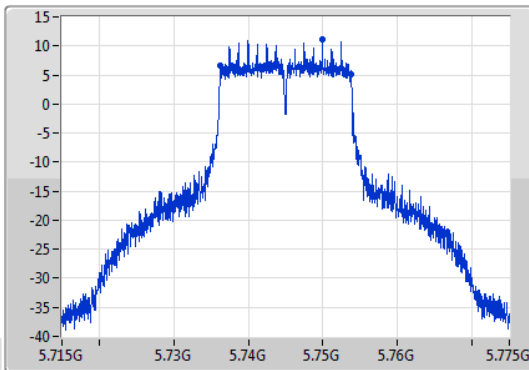

CF: 5.745GHz
Span: 60MHz
RBW: 200kHz
VBW: 1MHz
Sweep Time: 100ms
Detector Type: Sample