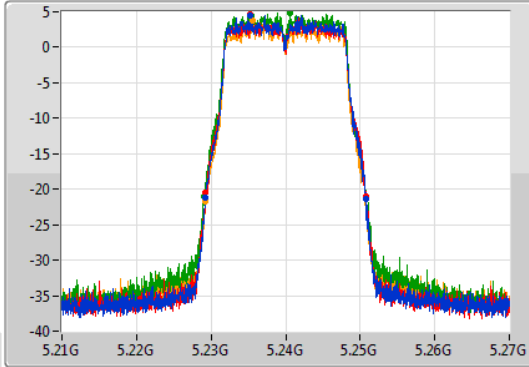

802.11a_Nss1,(6Mbps)_4TX

EBW

5240MHz

11/10/2019

CF
5.24GHz
Span
60MHz
RBW
300kHz
VBW
1MHz
Sweep Time
100ms
Detector Type
Peak

CF
5.24GHz
Span
60MHz
RBW
200kHz
VBW
1MHz
Sweep Time
100ms
Detector Type
Sample