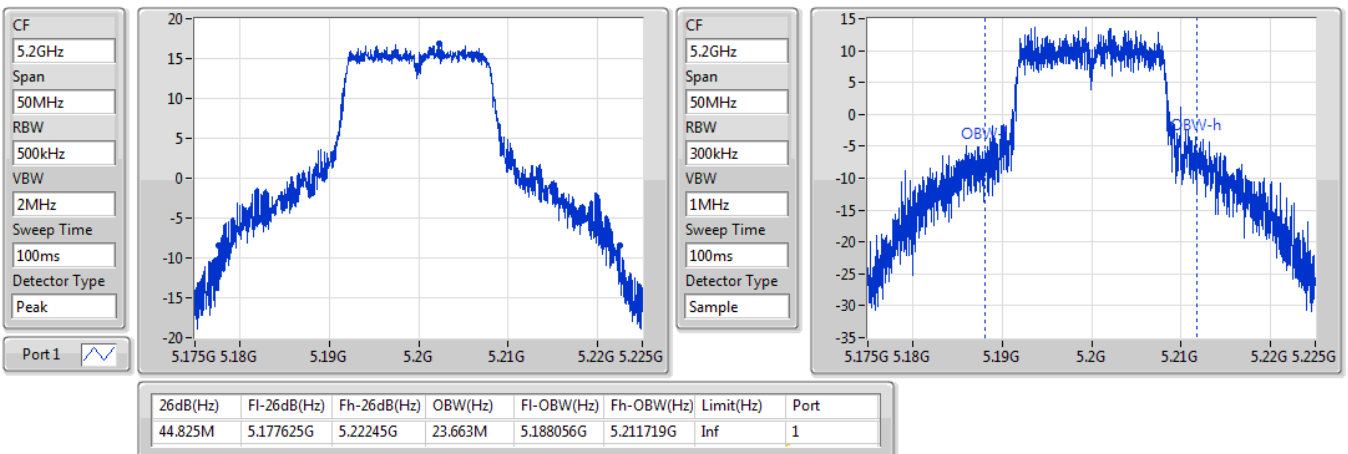

802.11a_Nss1,(6Mbps)_1TX

EBW

5200MHz

12/10/2019