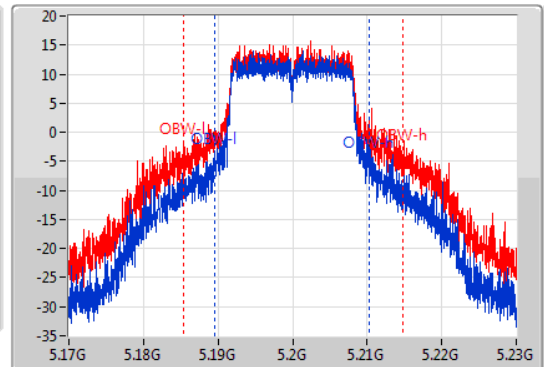

26dB(Hz)	Fl-26dB(Hz)	Fh-26dB(Hz)	OBW(Hz)	Fl-OBW(Hz)	Fh-OBW(Hz)	Limit(Hz)	Port
43.62M	5.17804G	5.22166G	20.72M	5.189595G	5.210315G	Inf	1
45.39M	5.17729G	5.22268G	29.295M	5.185427G	5.214723G	Inf	2