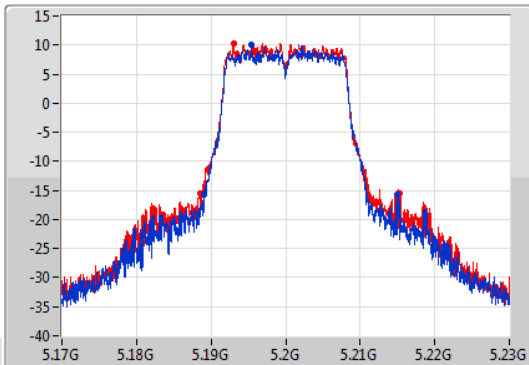

CF
5.2GHz
Span
60MHz
RBW
200kHz
VBW
1MHz
Sweep Time
100ms
Detector Type
Sample