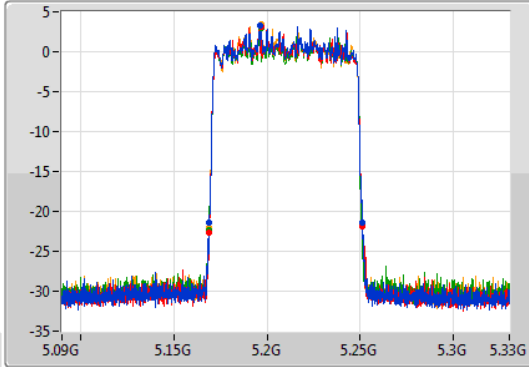

802.11ax HEW80_Nss1,(MCS0)_4TX

EBW

5210MHz

11/10/2019

CF
5.21GHz
Span
240MHz
RBW
1MHz
VBW
3MHz
Sweep Time
100ms
Detector Type
Peak

CF
5.21GHz
Span
240MHz
RBW
1MHz
VBW
3MHz
Sweep Time
100ms
Detector Type
Sample