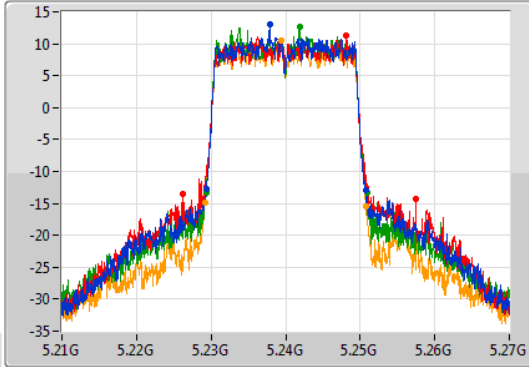

802.11ax HEW20_Nss4,(MCS0)_4TX

EBW

5240MHz

11/10/2019

CF
5.24GHz
Span
60MHz
RBW
300kHz
VBW
1MHz
Sweep Time
100ms
Detector Type
Peak

CF
5.24GHz
Span
60MHz
RBW
200kHz
VBW
1MHz
Sweep Time
100ms
Detector Type
Sample