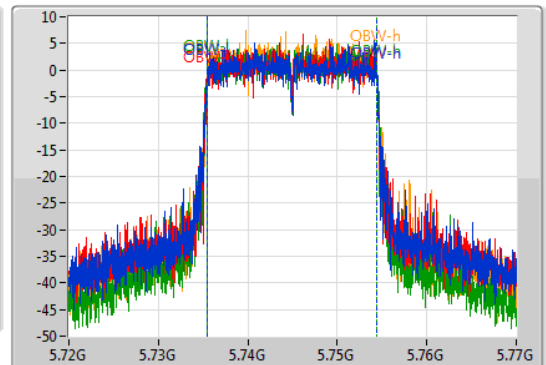

802.11ax HEW20-BF_Nss1,(MCS0)_4TX

EBW

5745MHz

14/10/2019

CF
5.745GHz
Span
50MHz
RBW
100kHz
VBW
300kHz
Sweep Time
100ms
Detector Type
Peak

CF
5.745GHz
Span
50MHz
RBW
200kHz
VBW
1MHz
Sweep Time
100ms
Detector Type
Sample