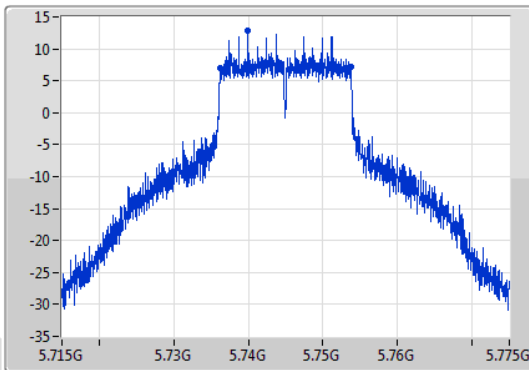

CF
5.745GHz
Span
60MHz
RBW
300kHz
VBW
1MHz
Sweep Time
100ms
Detector Type
Sample