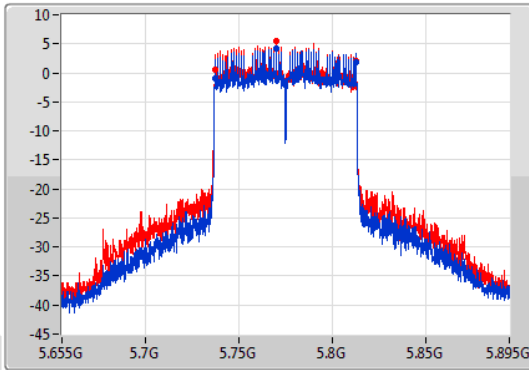

CF
5.775GHz
Span
240MHz
RBW
1MHz
VBW
3MHz
Sweep Time
100ms
Detector Type
Sample