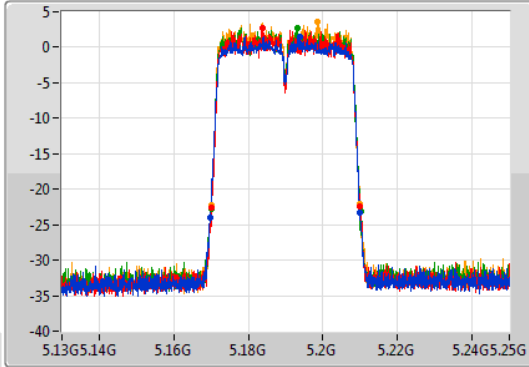

802.11ac VHT40_Nss1,(MCS0)_4TX

EBW

5190MHz

31/10/2019

CF
5.19GHz
Span
120MHz
RBW
500kHz
VBW
2MHz
Sweep Time
100ms
Detector Type
Peak

CF
5.19GHz
Span
120MHz
RBW
500kHz
VBW
2MHz
Sweep Time
100ms
Detector Type
Sample