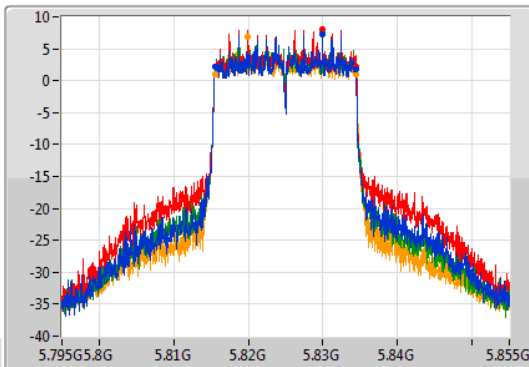

802.11ax HEW20_Nss1,(MCS0)_4TX

EBW

5825MHz

11/10/2019

CF
5.825GHz
Span
60MHz
RBW
100kHz
VBW
300kHz
Sweep Time
100ms
Detector Type
Peak

CF
5.825GHz
Span
60MHz
RBW
200kHz
VBW
1MHz
Sweep Time
100ms
Detector Type
Sample