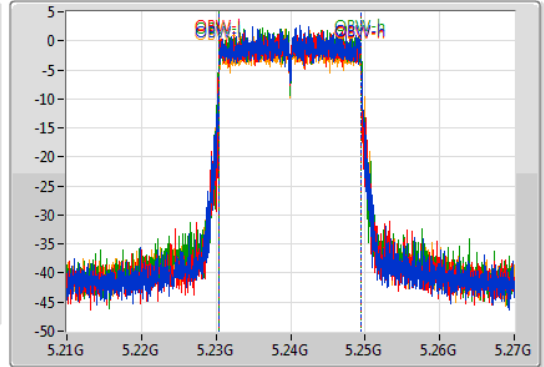

802.11ax HEW20_Nss1,(MCS0)_4TX

EBW

5240MHz

11/10/2019

CF
5.24GHz
Span
60MHz
RBW
300kHz
VBW
1MHz
Sweep Time
100ms
Detector Type
Peak

CF
5.24GHz
Span
60MHz
RBW
200kHz
VBW
1MHz
Sweep Time
100ms
Detector Type
Sample

Port 1
Port 2
Port 3
Port 4

26dB(Hz)	Fl-26dB(Hz)	Fh-26dB(Hz)	OBW(Hz)	Fl-OBW(Hz)	Fh-OBW(Hz)	Limit(Hz)	Port
21.63M	5.22905G	5.25068G	18.981M	5.230465G	5.249445G	Inf	1
21.54M	5.22926G	5.2508G	18.981M	5.230465G	5.249445G	Inf	2
21.69M	5.22911G	5.2508G	19.01M	5.230435G	5.249445G	Inf	3
21.81M	5.22917G	5.25098G	19.01M	5.230435G	5.249445G	Inf	4

802.11ax HEW20_Nss1,(MCS0)_4TX

EBW

5745MHz

11/10/2019

CF
5.745GHz
Span
60MHz
RBW
100kHz
VBW
300kHz
Sweep Time
100ms
Detector Type
Peak

CF
5.745GHz
Span
60MHz
RBW
200kHz
VBW
1MHz
Sweep Time
100ms
Detector Type
Sample

Port 1
Port 2
Port 3
Port 4

6dB(Hz)	Fl-6dB(Hz)	Fh-6dB(Hz)	OBW(Hz)	Fl-OBW(Hz)	Fh-OBW(Hz)	Limit(Hz)	Port
18.96M	5.73549G	5.75445G	18.981M	5.735435G	5.754415G	500k	1
18.93M	5.73552G	5.75445G	19.13M	5.735375G	5.754505G	500k	2
18.84M	5.73552G	5.75436G	19.01M	5.735435G	5.754445G	500k	3
19.02M	5.73549G	5.75451G	19.07M	5.735405G	5.754475G	500k	4