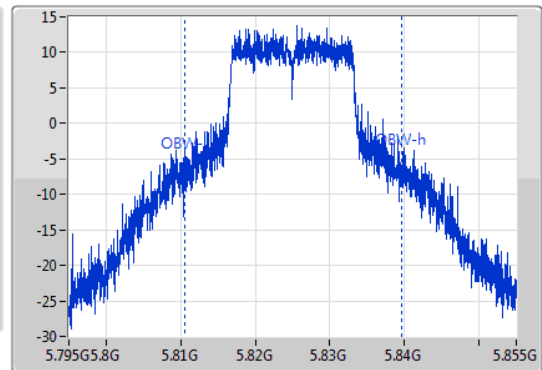

802.11a_Nss1,(6Mbps)_1TX

EBW

5825MHz

10/10/2019

CF: 5.825GHz
 Span: 60MHz
 RBW: 100kHz
 VBW: 300kHz
 Sweep Time: 100ms
 Detector Type: Peak
 Port 1

CF: 5.825GHz
 Span: 60MHz
 RBW: 300kHz
 VBW: 1MHz
 Sweep Time: 100ms
 Detector Type: Sample