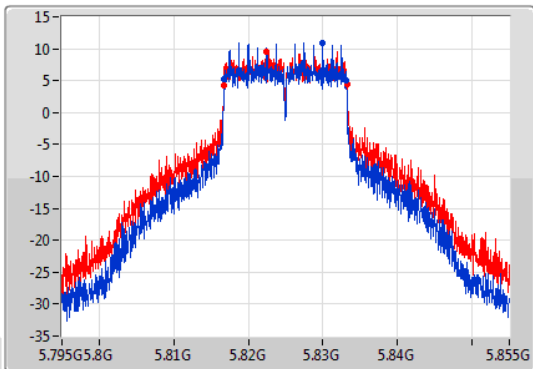

CF
5.825GHz
Span
60MHz
RBW
300kHz
VBW
1MHz
Sweep Time
100ms
Detector Type
Sample