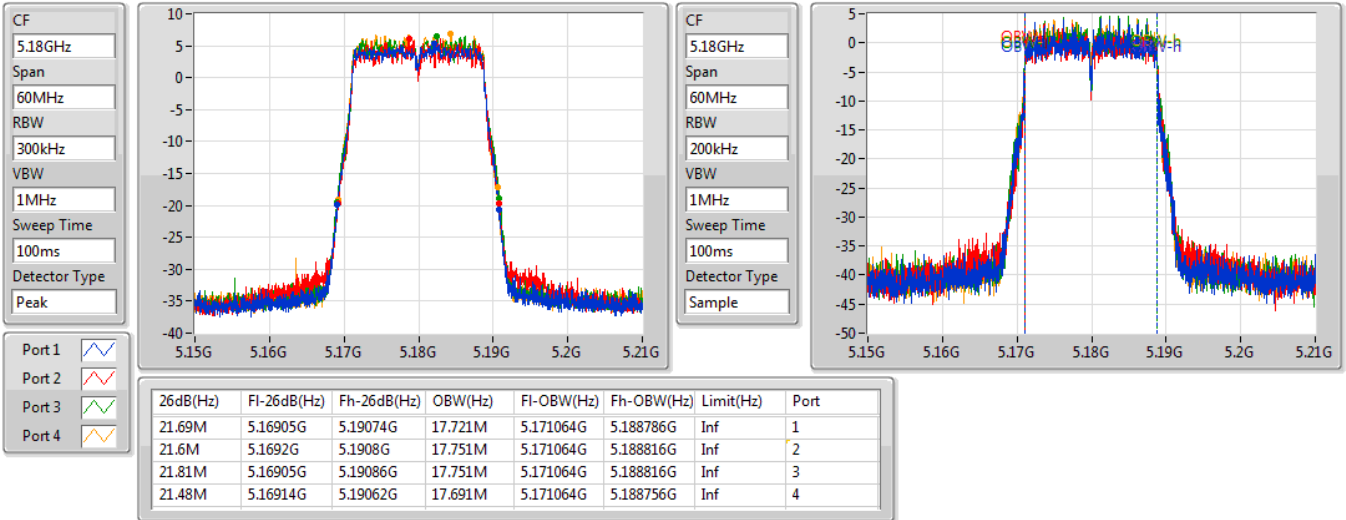

Port X-N dB = Port X 6dB down bandwidth for 5.725-5.85GHz band / 26dB down bandwidth for other band

Port X-OBW = Port X 99% occupied bandwidth;

802.11ac VHT20_Nss4,(MCS0)_4TX

EBW

5180MHz

31/10/2019

802.11ac VHT20_Nss4,(MCS0)_4TX