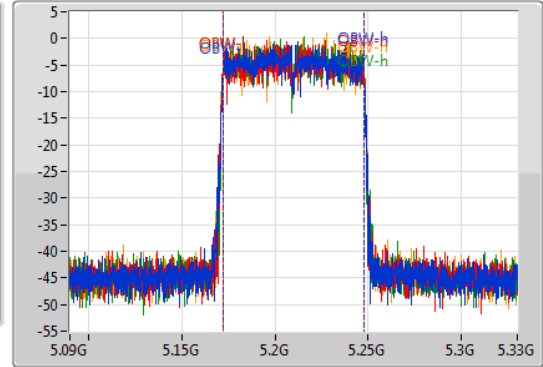

802.11ac VHT80-BF_Nss1,(MCS0)_4TX

EBW

5210MHz

31/10/2019

CF
5.21GHz
Span
240MHz
RBW
1MHz
VBW
3MHz
Sweep Time
100ms
Detector Type
Peak

CF
5.21GHz
Span
240MHz
RBW
1MHz
VBW
3MHz
Sweep Time
100ms
Detector Type
Sample