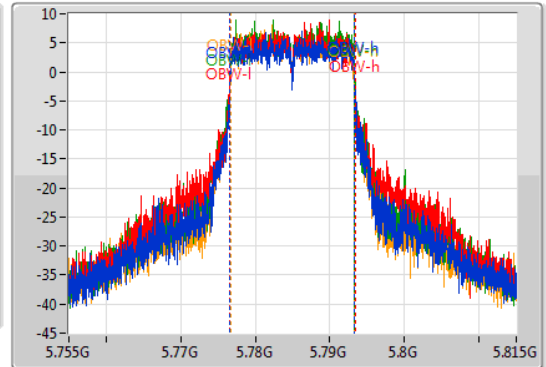

802.11a_Nss1,(6Mbps)_4TX

EBW

5785MHz

11/10/2019

CF: 5.785GHz
 Span: 60MHz
 RBW: 100kHz
 VBW: 300kHz
 Sweep Time: 100ms
 Detector Type: Peak

CF: 5.785GHz
 Span: 60MHz
 RBW: 200kHz
 VBW: 1MHz
 Sweep Time: 100ms
 Detector Type: Sample