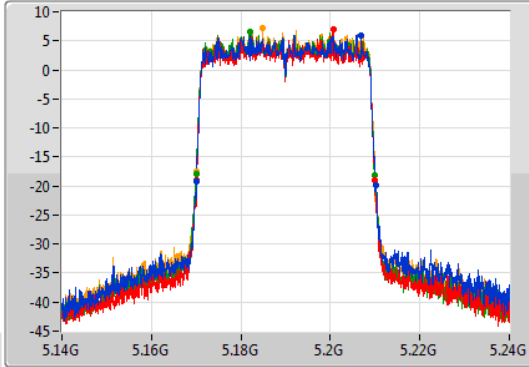

802.11ax HEW40-BF_Nss1,(MCS0)_4TX

EBW

5190MHz

14/10/2019

CF
5.19GHz
Span
100MHz
RBW
500kHz
VBW
2MHz
Sweep Time
100ms
Detector Type
Peak

CF
5.19GHz
Span
100MHz
RBW
500kHz
VBW
2MHz
Sweep Time
100ms
Detector Type
Sample