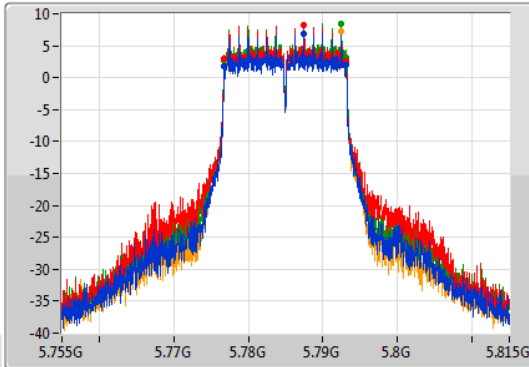

802.11a_Nss1,(6Mbps)_4TX

EBW

5785MHz

11/10/2019

CF: 5.785GHz
Span: 60MHz
RBW: 100kHz
VBW: 300kHz
Sweep Time: 100ms
Detector Type: Peak

CF: 5.785GHz
Span: 60MHz
RBW: 200kHz
VBW: 1MHz
Sweep Time: 100ms
Detector Type: Sample