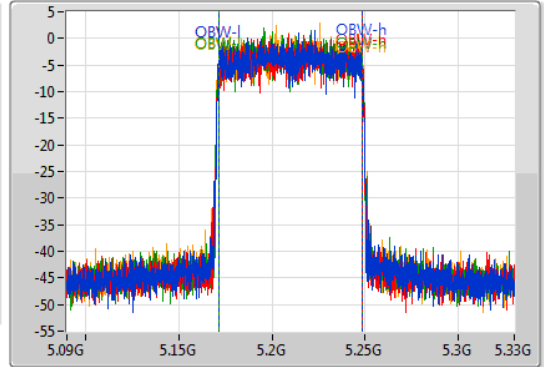

802.11ax HEW80-BF_Nss1,(MCS0)_4TX

EBW

5210MHz

14/10/2019

CF
5.21GHz
Span
240MHz
RBW
1MHz
VBW
3MHz
Sweep Time
100ms
Detector Type
Peak

CF
5.21GHz
Span
240MHz
RBW
1MHz
VBW
3MHz
Sweep Time
100ms
Detector Type
Sample