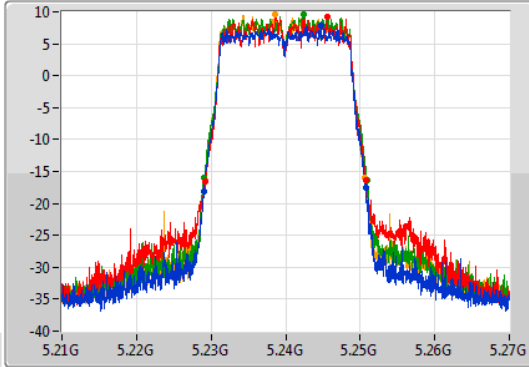

Sweep Time
100ms

Detector Type
Peak

CF
5.24GHz

Span
60MHz

RBW
200kHz

VBW
1MHz

Sweep Time
100ms

Detector Type
Sample