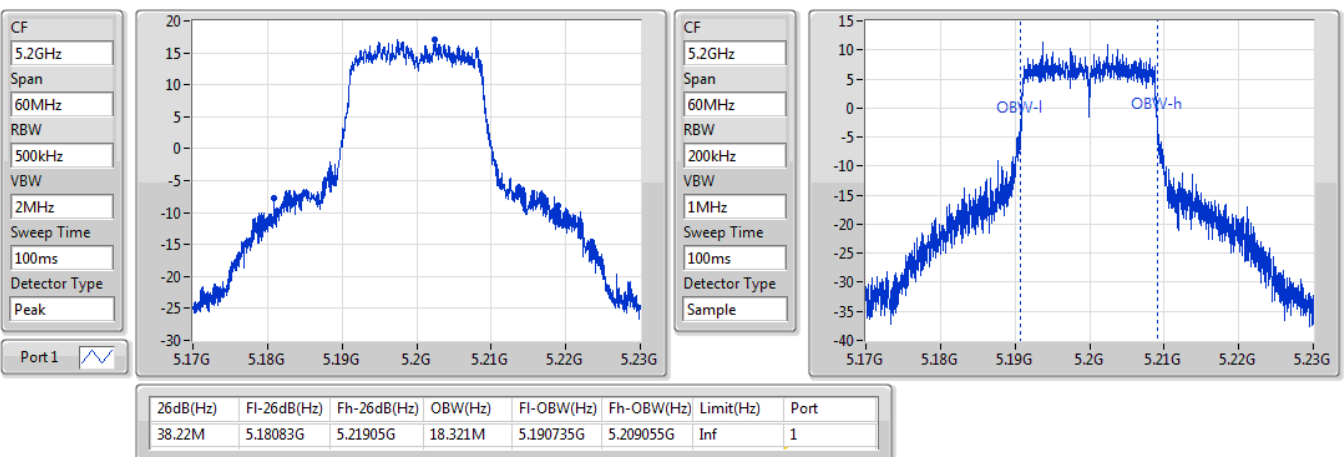

802.11ac VHT20_Nss1,(MCS0)_1TX

EBW

5200MHz

31/10/2019