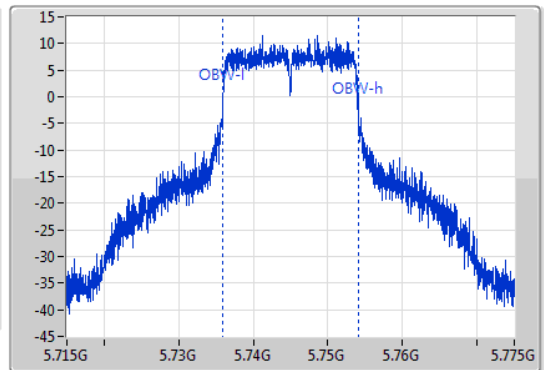

802.11ac VHT20_Nss1,(MCS0)_1TX

EBW

5745MHz

30/10/2019

CF: 5.745GHz
 Span: 60MHz
 RBW: 100kHz
 VBW: 300kHz
 Sweep Time: 100ms
 Detector Type: Peak
 Port 1

CF: 5.745GHz
 Span: 60MHz
 RBW: 200kHz
 VBW: 1MHz
 Sweep Time: 100ms
 Detector Type: Sample