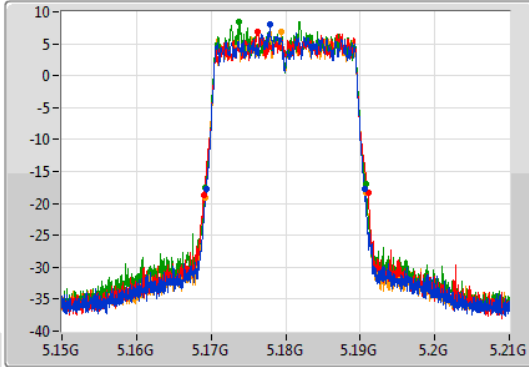

802.11ax HEW20_Nss4,(MCS0)_4TX

EBW

5180MHz

11/10/2019

CF
5.18GHz
Span
60MHz
RBW
300kHz
VBW
1MHz
Sweep Time
100ms
Detector Type
Peak

CF
5.18GHz
Span
60MHz
RBW
200kHz
VBW
1MHz
Sweep Time
100ms
Detector Type
Sample