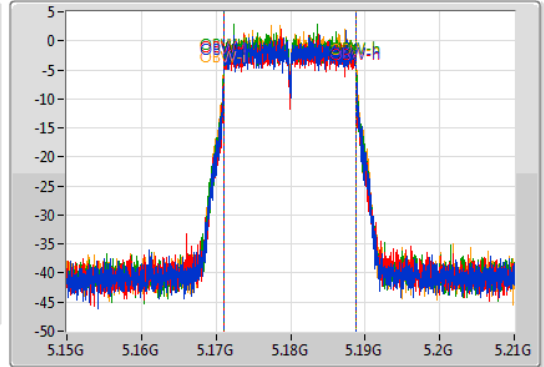

802.11ac VHT20_Nss1,(MCS0)_4TX

EBW

5180MHz

31/10/2019

CF
5.18GHz
Span
60MHz
RBW
300kHz
VBW
1MHz
Sweep Time
100ms
Detector Type
Peak

CF
5.18GHz
Span
60MHz
RBW
200kHz
VBW
1MHz
Sweep Time
100ms
Detector Type
Sample

Port 1
Port 2
Port 3
Port 4

26dB(Hz)	Fl-26dB(Hz)	Fh-26dB(Hz)	OBW(Hz)	Fl-OBW(Hz)	Fh-OBW(Hz)	Limit(Hz)	Port
22.02M	5.16896G	5.19098G	17.811M	5.171034G	5.188846G	Inf	1
21.6M	5.16917G	5.19077G	17.751M	5.171064G	5.188816G	Inf	2
21.54M	5.16914G	5.19068G	17.781M	5.171034G	5.188816G	Inf	3
21.75M	5.16905G	5.1908G	17.841M	5.171004G	5.188846G	Inf	4

802.11ac VHT20_Nss1,(MCS0)_4TX

EBW

5200MHz

31/10/2019

CF
5.2GHz
Span
60MHz
RBW
300kHz
VBW
1MHz
Sweep Time
100ms
Detector Type
Peak

CF
5.2GHz
Span
60MHz
RBW
200kHz
VBW
1MHz
Sweep Time
100ms
Detector Type
Sample

Port 1
Port 2
Port 3
Port 4

26dB(Hz)	Fl-26dB(Hz)	Fh-26dB(Hz)	OBW(Hz)	Fl-OBW(Hz)	Fh-OBW(Hz)	Limit(Hz)	Port
21.78M	5.18905G	5.21083G	17.781M	5.191034G	5.208816G	Inf	1
21.6M	5.18914G	5.21074G	17.811M	5.191034G	5.208846G	Inf	2
21.63M	5.18908G	5.21071G	17.781M	5.191034G	5.208816G	Inf	3
21.81M	5.18905G	5.21086G	17.781M	5.191034G	5.208816G	Inf	4