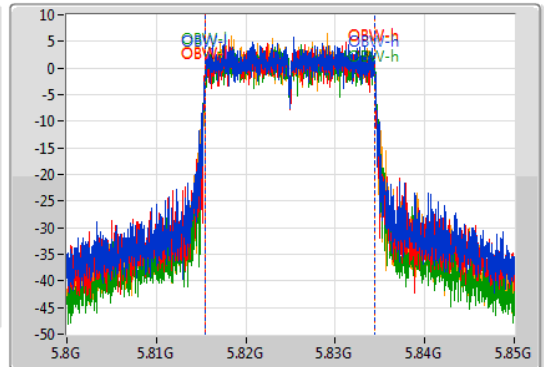

Sweep Time
100ms

Detector Type
Peak

CF
5.825GHz

Span
50MHz

RBW
200kHz

VBW
1MHz

Sweep Time
100ms

Detector Type
Sample