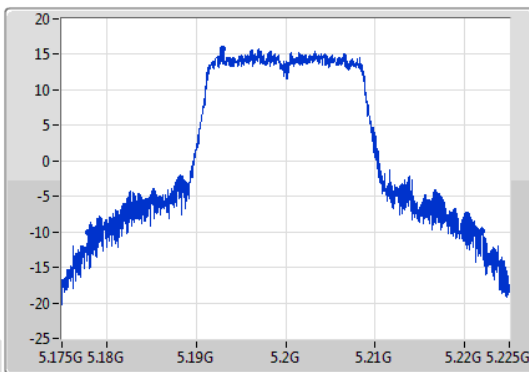

CF: 5.2GHz
Span: 50MHz
RBW: 200kHz
VBW: 1MHz
Sweep Time: 100ms
Detector Type: Sample