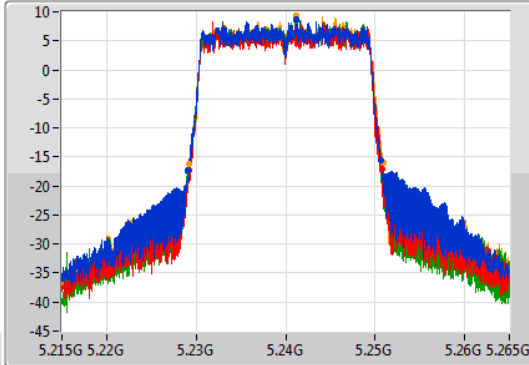

802.11ax HEW20-BF_Nss1,(MCS0)_4TX

EBW

5240MHz

14/10/2019

CF
5.24GHz
Span
50MHz
RBW
300kHz
VBW
1MHz
Sweep Time
100ms
Detector Type
Peak

CF
5.24GHz
Span
50MHz
RBW
200kHz
VBW
1MHz
Sweep Time
100ms
Detector Type
Sample