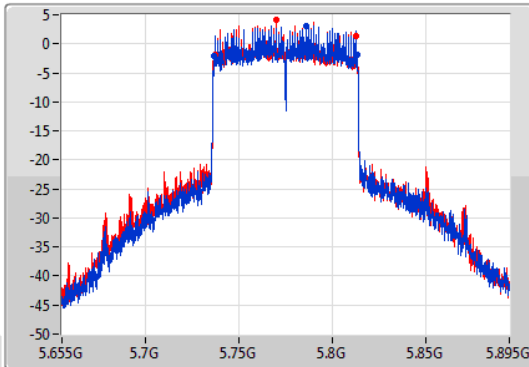

CF
5.775GHz
Span
240MHz
RBW
1MHz
VBW
3MHz
Sweep Time
100ms
Detector Type
Sample