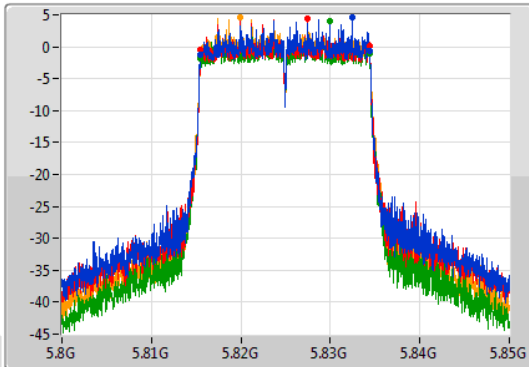

802.11ax HEW20-BF_Nss1,(MCS0)_4TX

EBW

5825MHz

14/10/2019

CF
5.825GHz

Span
50MHz

RBW
100kHz

VBW
300kHz

Sweep Time
100ms

Detector Type
Peak

CF
5.825GHz

Span
50MHz

RBW
200kHz

VBW
1MHz

Sweep Time
100ms

Detector Type
Sample