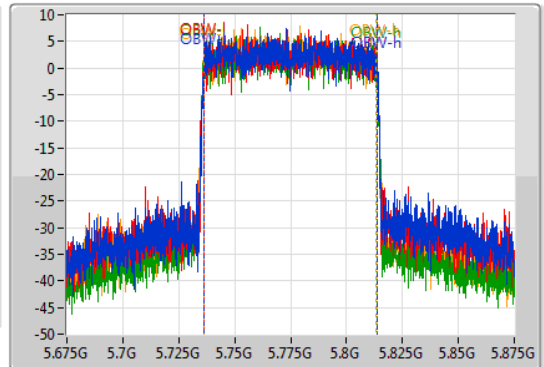

802.11ax HEW80-BF_Nss1,(MCS0)_4TX

EBW

5775MHz

14/10/2019

CF
5.775GHz
Span
200MHz
RBW
100kHz
VBW
300kHz
Sweep Time
100ms
Detector Type
Peak

CF
5.775GHz
Span
200MHz
RBW
1MHz
VBW
3MHz
Sweep Time
100ms
Detector Type
Sample