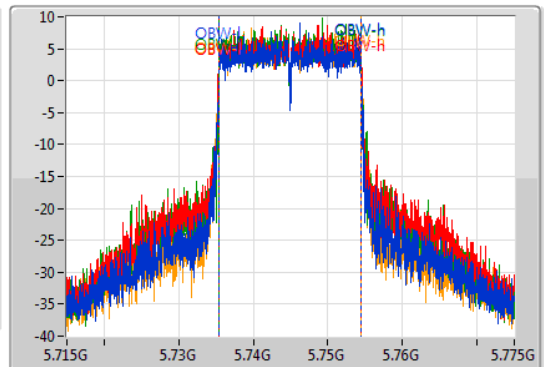

802.11ax HEW20_Nss1,(MCS0)_4TX

EBW

5745MHz

11/10/2019

CF
5.745GHz
Span
60MHz
RBW
100kHz
VBW
300kHz
Sweep Time
100ms
Detector Type
Peak

CF
5.745GHz
Span
60MHz
RBW
200kHz
VBW
1MHz
Sweep Time
100ms
Detector Type
Sample