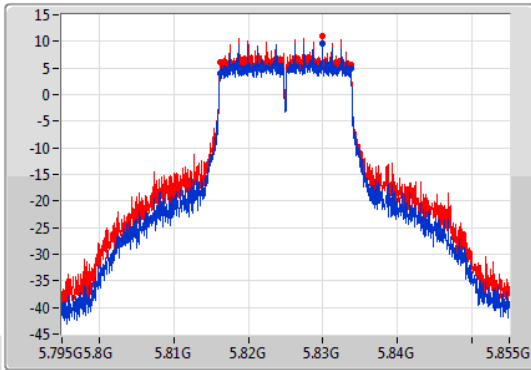

CF
5.825GHz
Span
60MHz
RBW
200kHz
VBW
1MHz
Sweep Time
100ms
Detector Type
Sample