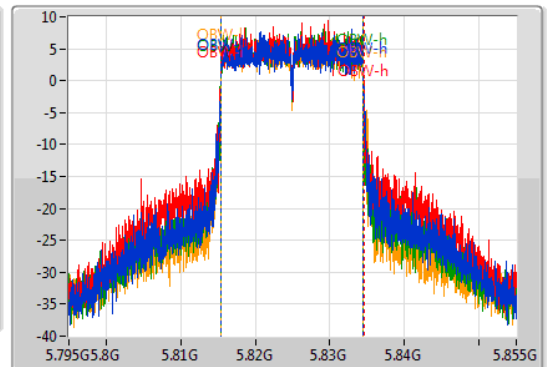

802.11ax HEW20_Nss1,(MCS0)_4TX

EBW

5825MHz

11/10/2019

CF
5.825GHz
Span
60MHz
RBW
100kHz
VBW
300kHz
Sweep Time
100ms
Detector Type
Peak

CF
5.825GHz
Span
60MHz
RBW
200kHz
VBW
1MHz
Sweep Time
100ms
Detector Type
Sample