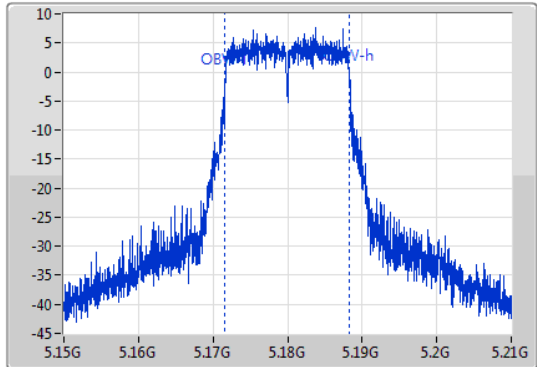

26dB(Hz)	Fl-26dB(Hz)	Fh-26dB(Hz)	OBW(Hz)	Fl-OBW(Hz)	Fh-OBW(Hz)	Limit(Hz)	Port
21.48M	5.16929G	5.19077G	16.702M	5.171634G	5.188336G	Inf	1

802.11a_Nss1,(6Mbps)_1TX

EBW

5200MHz

10/10/2019

CF
5.2GHz
Span
60MHz
RBW
500kHz
VBW
2MHz
Sweep Time
100ms
Detector Type
Peak
Port1