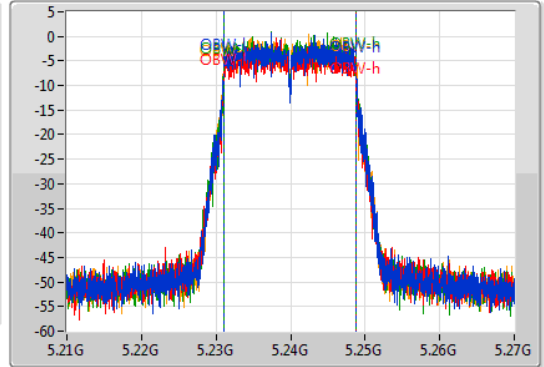

802.11ac VHT20-BF_Nss1,(MCS0)_4TX

EBW

5240MHz

31/10/2019

CF
5.24GHz
Span
60MHz
RBW
300kHz
VBW
1MHz
Sweep Time
100ms
Detector Type
Peak

CF
5.24GHz
Span
60MHz
RBW
200kHz
VBW
1MHz
Sweep Time
100ms
Detector Type
Sample

Port 1
Port 2
Port 3
Port 4

26dB(Hz)	Fl-26dB(Hz)	Fh-26dB(Hz)	OBW(Hz)	Fl-OBW(Hz)	Fh-OBW(Hz)	Limit(Hz)	Port
21.72M	5.22905G	5.25077G	17.721M	5.231064G	5.248786G	Inf	1
21.51M	5.2292G	5.25071G	17.781M	5.231034G	5.248816G	Inf	2
21.57M	5.22911G	5.25068G	17.781M	5.231034G	5.248816G	Inf	3
21.63M	5.2292G	5.25083G	17.781M	5.231034G	5.248816G	Inf	4

802.11ac VHT20-BF_Nss1,(MCS0)_4TX

EBW

5745MHz

30/10/2019

CF
5.745GHz
Span
60MHz
RBW
100kHz
VBW
300kHz
Sweep Time
100ms
Detector Type
Peak

CF
5.745GHz
Span
60MHz
RBW
200kHz
VBW
1MHz
Sweep Time
100ms
Detector Type
Sample

Port 1
Port 2
Port 3
Port 4

6dB(Hz)	Fl-6dB(Hz)	Fh-6dB(Hz)	OBW(Hz)	Fl-OBW(Hz)	Fh-OBW(Hz)	Limit(Hz)	Port
17.55M	5.73618G	5.75373G	17.721M	5.736064G	5.753786G	500k	1
17.55M	5.73618G	5.75373G	17.751M	5.736064G	5.753816G	500k	2
17.55M	5.73618G	5.75373G	17.751M	5.736064G	5.753816G	500k	3
17.58M	5.73615G	5.75373G	17.751M	5.736064G	5.753816G	500k	4