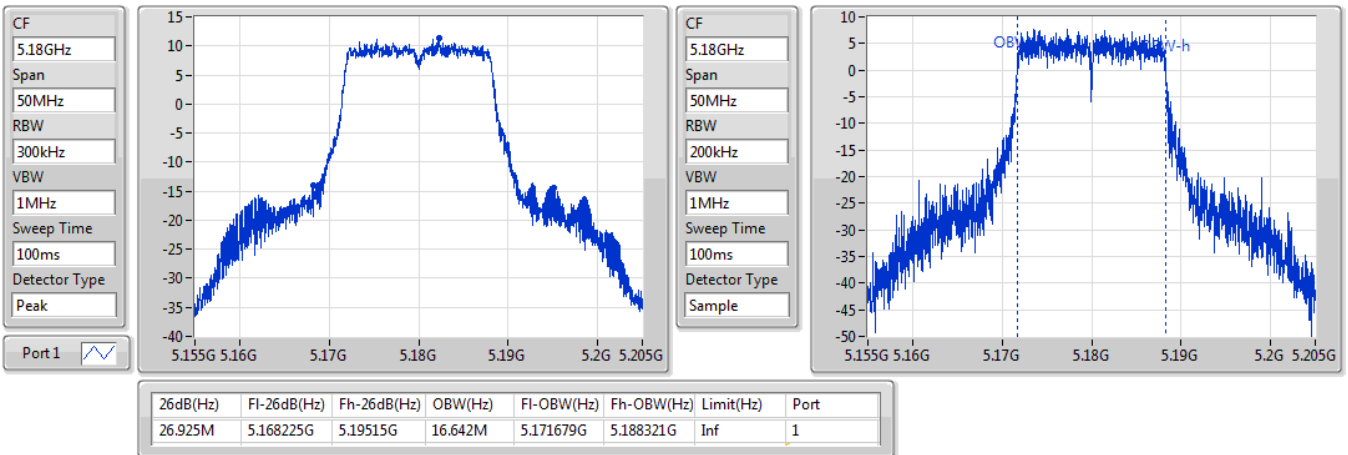

Port X-N dB = Port X 6dB down bandwidth for 5.725-5.85GHz band / 26dB down bandwidth for other band
 Port X-OBW = Port X 99% occupied bandwidth;

802.11a_Nss1,(6Mbps)_1TX

EBW

5180MHz

12/10/2019

802.11a_Nss1,(6Mbps)_1TX