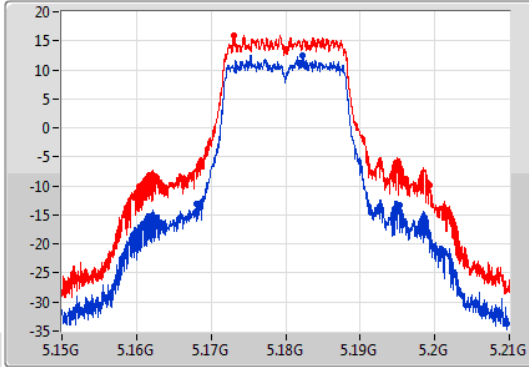

Port X-N dB = Port X 6dB down bandwidth for 5.725-5.85GHz band / 26dB down bandwidth for other band

Port X-OBW = Port X 99% occupied bandwidth;

802.11a_Nss1,(6Mbps)_2TX

EBW

5180MHz

04/10/2019

CF
5.18GHz
Span
60MHz
RBW
500kHz
VBW
2MHz
Sweep Time
100ms
Detector Type
Peak