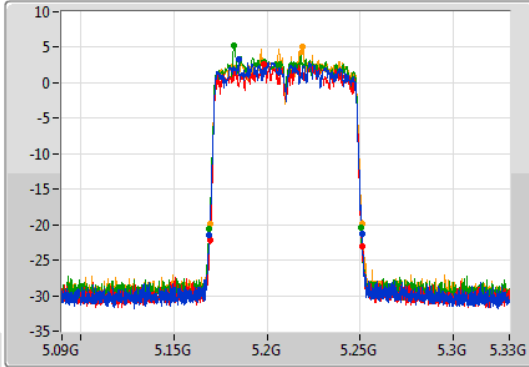

802.11ac VHT80_Nss4,(MCS0)_4TX

EBW

5210MHz

31/10/2019

CF
5.21GHz
Span
240MHz
RBW
1MHz
VBW
3MHz
Sweep Time
100ms
Detector Type
Peak

CF
5.21GHz
Span
240MHz
RBW
1MHz
VBW
3MHz
Sweep Time
100ms
Detector Type
Sample