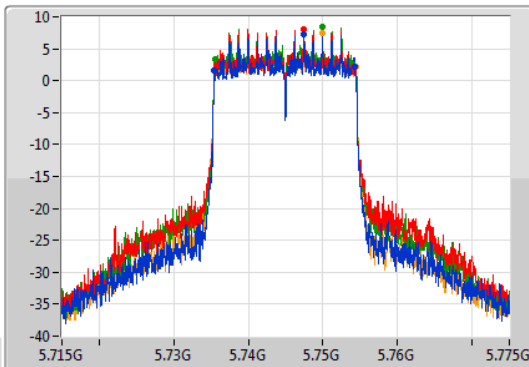

802.11ax HEW20_Nss4,(MCS0)_4TX

EBW

5745MHz

11/10/2019

CF
5.745GHz
Span
60MHz
RBW
100kHz
VBW
300kHz
Sweep Time
100ms
Detector Type
Peak

CF
5.745GHz
Span
60MHz
RBW
200kHz
VBW
1MHz
Sweep Time
100ms
Detector Type
Sample