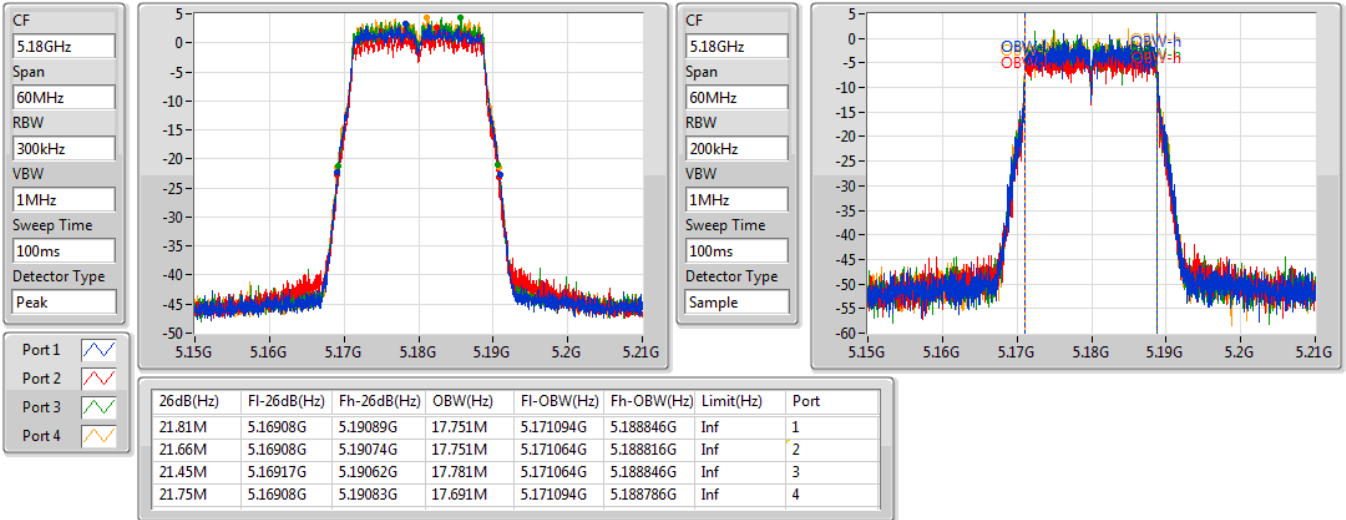

Port X-N dB = Port X 6dB down bandwidth for 5.725-5.85GHz band / 26dB down bandwidth for other band

Port X-OBW = Port X 99% occupied bandwidth;

802.11ac VHT20-BF_Nss1,(MCS0)_4TX

EBW

5180MHz

31/10/2019

802.11ac VHT20-BF_Nss1,(MCS0)_4TX