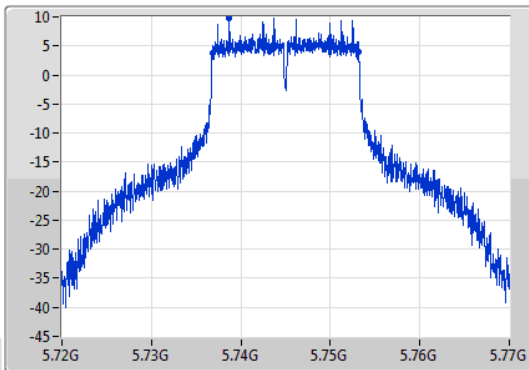

CF: 5.745GHz
Span: 50MHz
RBW: 200kHz
VBW: 1MHz
Sweep Time: 100ms
Detector Type: Sample