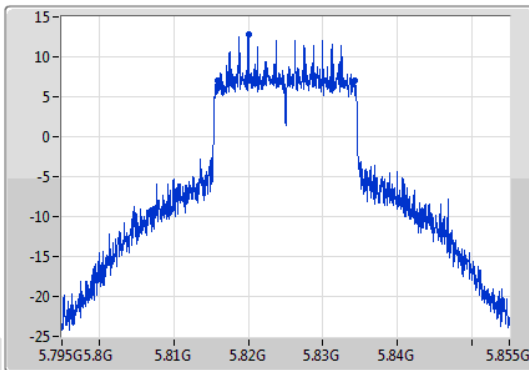

CF
5.825GHz
Span
60MHz
RBW
500kHz
VBW
2MHz
Sweep Time
100ms
Detector Type
Sample