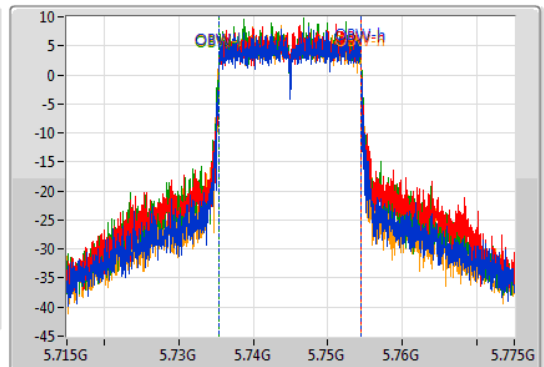

802.11ax HEW20_Nss4,(MCS0)_4TX

EBW

5745MHz

11/10/2019

CF
5.745GHz
Span
60MHz
RBW
100kHz
VBW
300kHz
Sweep Time
100ms
Detector Type
Peak

CF
5.745GHz
Span
60MHz
RBW
200kHz
VBW
1MHz
Sweep Time
100ms
Detector Type
Sample