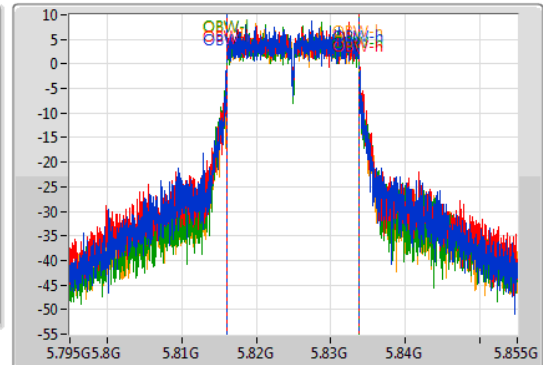

Sweep Time
100ms

Detector Type
Peak

CF
5.825GHz

Span
60MHz

RBW
200kHz

VBW
1MHz

Sweep Time
100ms

Detector Type
Sample