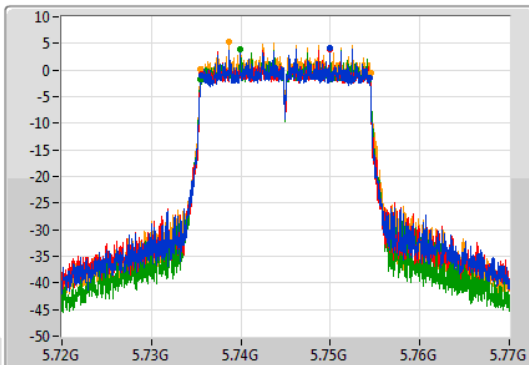

802.11ax HEW20-BF_Nss1,(MCS0)_4TX

EBW

5745MHz

14/10/2019

CF
5.745GHz
Span
50MHz
RBW
100kHz
VBW
300kHz
Sweep Time
100ms
Detector Type
Peak

CF
5.745GHz
Span
50MHz
RBW
200kHz
VBW
1MHz
Sweep Time
100ms
Detector Type
Sample