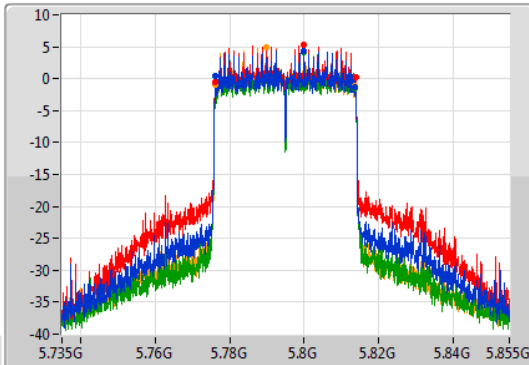

802.11ax HEW40_Nss1,(MCS0)_4TX

EBW

5795MHz

11/10/2019

CF
5.795GHz
Span
120MHz
RBW
100kHz
VBW
300kHz
Sweep Time
100ms
Detector Type
Peak

CF
5.795GHz
Span
120MHz
RBW
500kHz
VBW
2MHz
Sweep Time
100ms
Detector Type
Sample