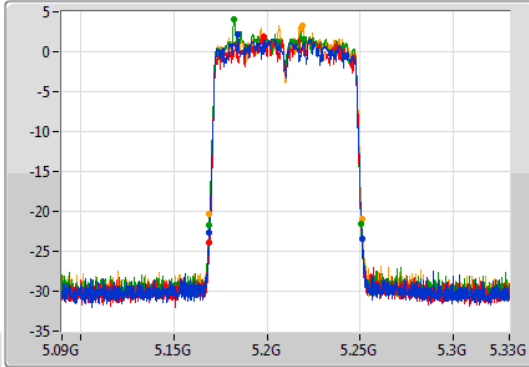

802.11ac VHT80_Nss4,(MCS0)_4TX

EBW

5210MHz

31/10/2019

CF
5.21GHz
Span
240MHz
RBW
1MHz
VBW
3MHz
Sweep Time
100ms
Detector Type
Peak

CF
5.21GHz
Span
240MHz
RBW
1MHz
VBW
3MHz
Sweep Time
100ms
Detector Type
Sample