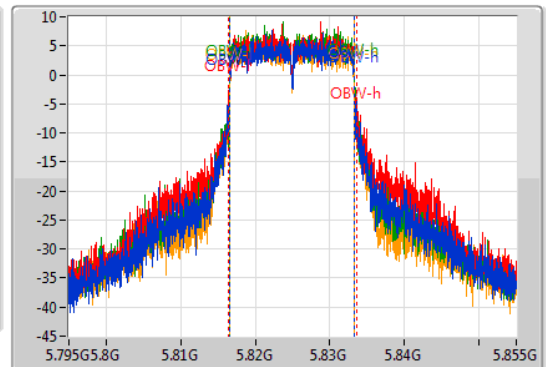

802.11a_Nss1,(6Mbps)_4TX

EBW

5825MHz

11/10/2019

CF: 5.825GHz
 Span: 60MHz
 RBW: 100kHz
 VBW: 300kHz
 Sweep Time: 100ms
 Detector Type: Peak

CF: 5.825GHz
 Span: 60MHz
 RBW: 200kHz
 VBW: 1MHz
 Sweep Time: 100ms
 Detector Type: Sample