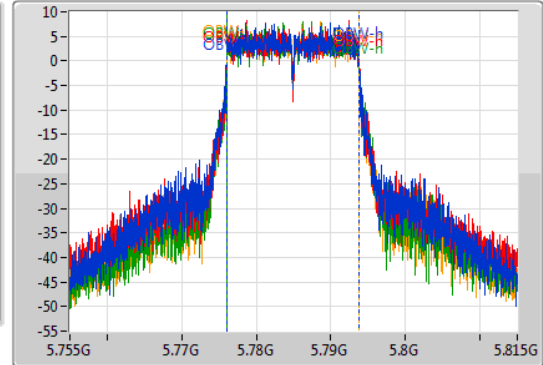

Sweep Time
100ms

Detector Type
Peak

CF
5.785GHz

Span
60MHz

RBW
200kHz

VBW
1MHz

Sweep Time
100ms

Detector Type
Sample