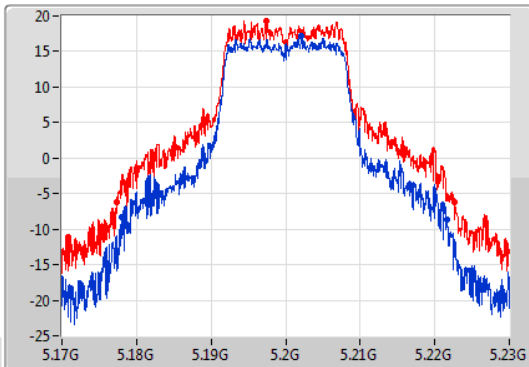

CF
5.2GHz
Span
60MHz
RBW
300kHz
VBW
1MHz
Sweep Time
100ms
Detector Type
Sample