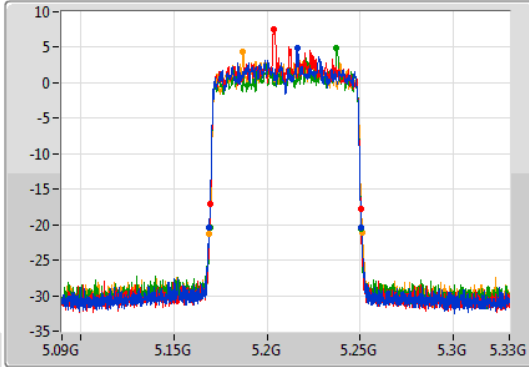

802.11ax HEW80_Nss4,(MCS0)_4TX

EBW

5210MHz

09/10/2019

CF
5.21GHz
Span
240MHz
RBW
1MHz
VBW
3MHz
Sweep Time
100ms
Detector Type
Peak

CF
5.21GHz
Span
240MHz
RBW
1MHz
VBW
3MHz
Sweep Time
100ms
Detector Type
Sample