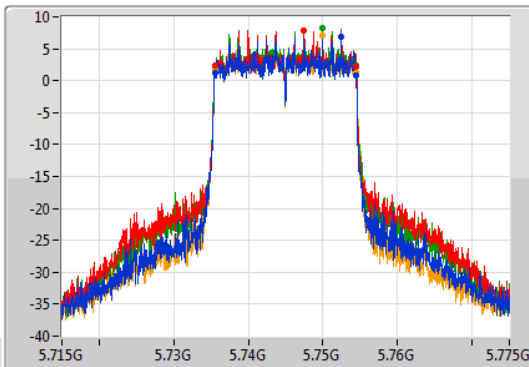

802.11ax HEW20_Nss1,(MCS0)_4TX

EBW

5745MHz

11/10/2019

CF
5.745GHz
Span
60MHz
RBW
100kHz
VBW
300kHz
Sweep Time
100ms
Detector Type
Peak

CF
5.745GHz
Span
60MHz
RBW
200kHz
VBW
1MHz
Sweep Time
100ms
Detector Type
Sample