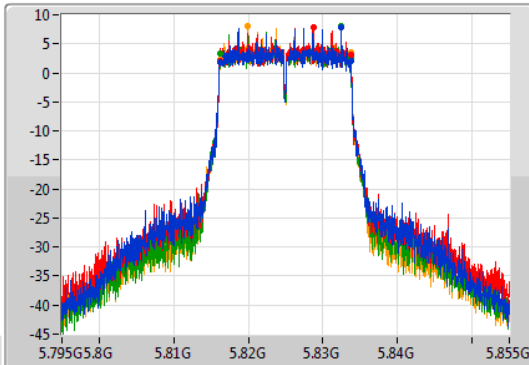

CF
5.825GHz
Span
60MHz
RBW
200kHz
VBW
1MHz
Sweep Time
100ms
Detector Type
Sample