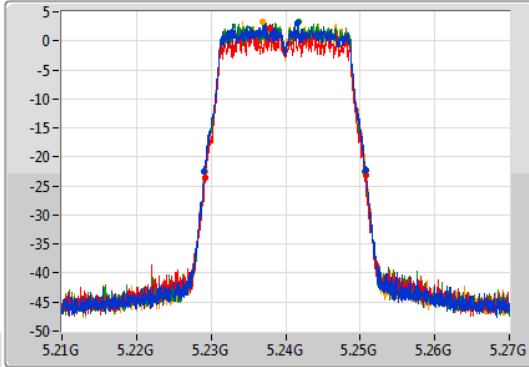

802.11ac VHT20-BF_Nss1,(MCS0)_4TX

EBW

5240MHz

31/10/2019

CF
5.24GHz
Span
60MHz
RBW
300kHz
VBW
1MHz
Sweep Time
100ms
Detector Type
Peak

CF
5.24GHz
Span
60MHz
RBW
200kHz
VBW
1MHz
Sweep Time
100ms
Detector Type
Sample