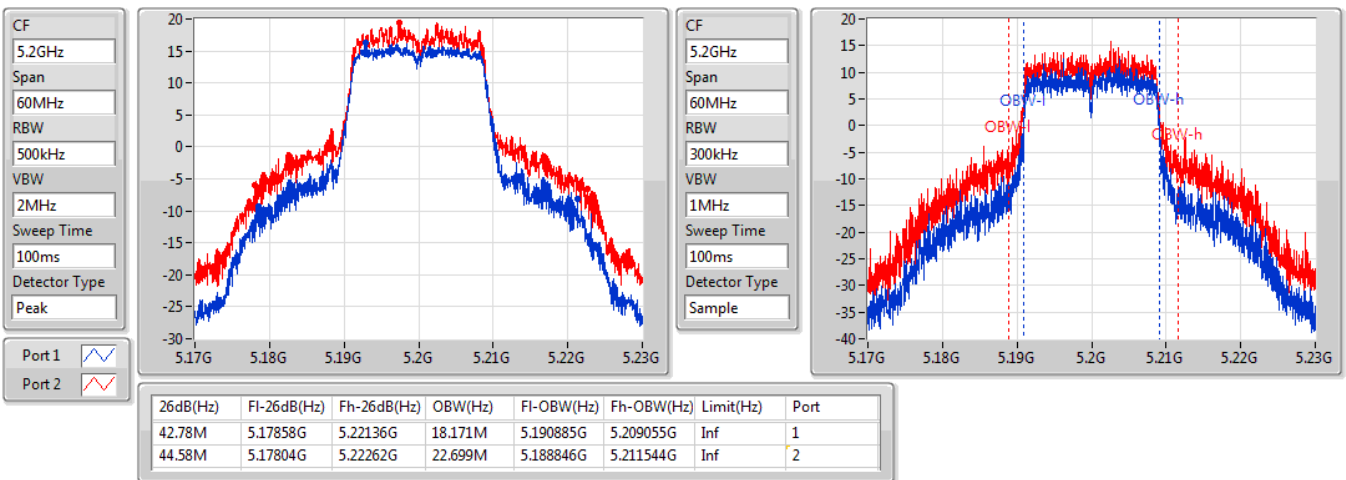

802.11ac VHT20-BF_Nss1,(MCS0)_2TX

EBW

5200MHz

31/10/2019