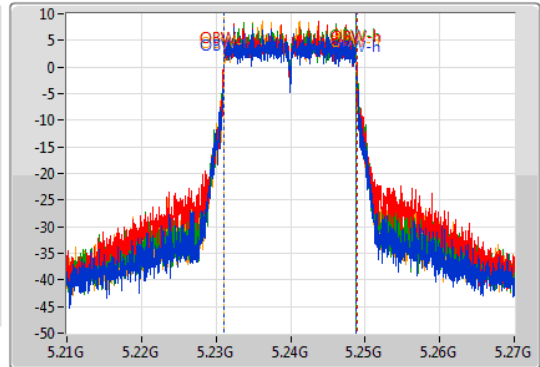

802.11ac VHT20_Nss4,(MCS0)_4TX

EBW

5240MHz

31/10/2019

CF
5.24GHz
Span
60MHz
RBW
300kHz
VBW
1MHz
Sweep Time
100ms
Detector Type
Peak

CF
5.24GHz
Span
60MHz
RBW
200kHz
VBW
1MHz
Sweep Time
100ms
Detector Type
Sample

Port 1
Port 2
Port 3
Port 4

26dB(Hz)	Fl-26dB(Hz)	Fh-26dB(Hz)	OBW(Hz)	Fl-OBW(Hz)	Fh-OBW(Hz)	Limit(Hz)	Port
21.78M	5.22905G	5.25083G	17.721M	5.231064G	5.248786G	Inf	1
22.59M	5.22848G	5.25107G	17.841M	5.231034G	5.248876G	Inf	2
21.75M	5.22911G	5.25086G	17.751M	5.231064G	5.248816G	Inf	3
21.51M	5.22914G	5.25065G	17.721M	5.231064G	5.248786G	Inf	4

802.11ac VHT20_Nss4,(MCS0)_4TX

EBW

5745MHz

30/10/2019

CF
5.745GHz
Span
60MHz
RBW
100kHz
VBW
300kHz
Sweep Time
100ms
Detector Type
Peak

CF
5.745GHz
Span
60MHz
RBW
200kHz
VBW
1MHz
Sweep Time
100ms
Detector Type
Sample

Port 1
Port 2
Port 3
Port 4

6dB(Hz)	Fl-6dB(Hz)	Fh-6dB(Hz)	OBW(Hz)	Fl-OBW(Hz)	Fh-OBW(Hz)	Limit(Hz)	Port
17.55M	5.73618G	5.75373G	17.721M	5.736064G	5.753786G	500k	1
17.58M	5.73618G	5.75376G	17.781M	5.736064G	5.753846G	500k	2
17.58M	5.73615G	5.75373G	17.781M	5.736064G	5.753846G	500k	3
17.55M	5.73618G	5.75373G	17.721M	5.736064G	5.753786G	500k	4