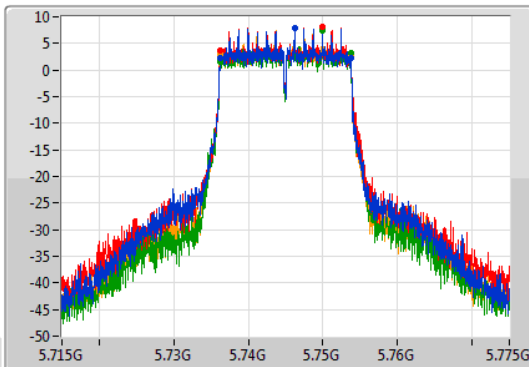

802.11ac VHT20_Nss4,(MCS0)_4TX

EBW

5745MHz

30/10/2019

CF
5.745GHz
Span
60MHz
RBW
100kHz
VBW
300kHz
Sweep Time
100ms
Detector Type
Peak

CF
5.745GHz
Span
60MHz
RBW
200kHz
VBW
1MHz
Sweep Time
100ms
Detector Type
Sample