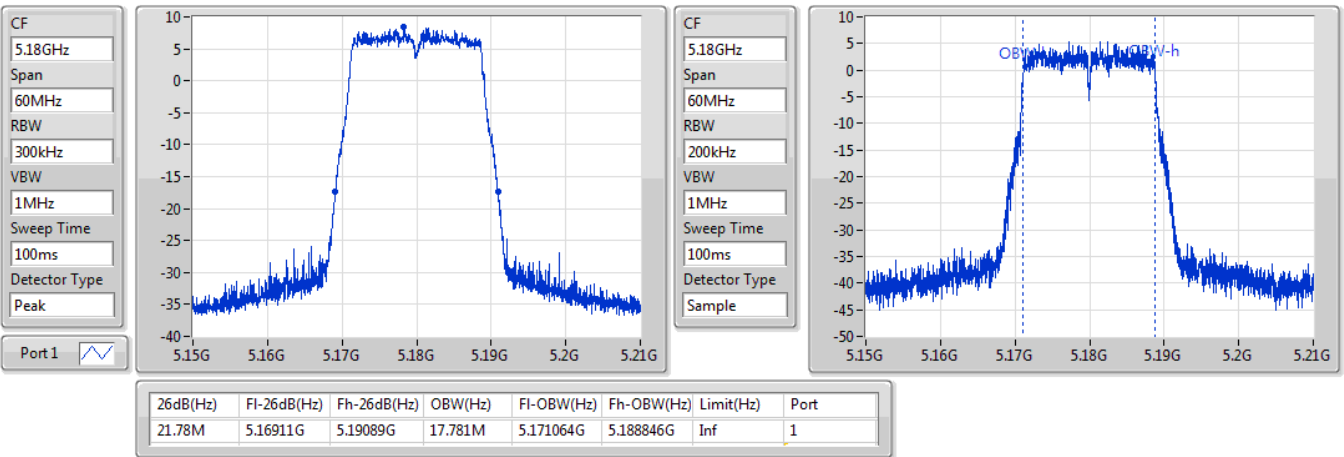

802.11ac VHT20_Nss1,(MCS0)_1TX

EBW

5180MHz

31/10/2019