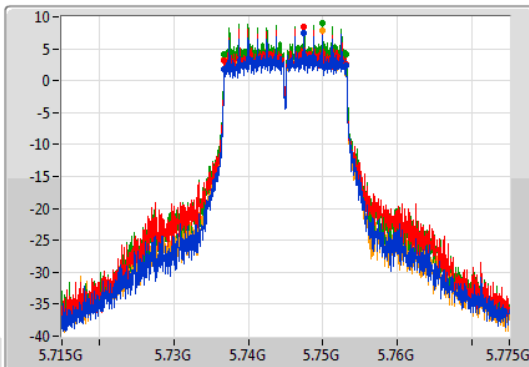

802.11a_Nss1,(6Mbps)_4TX

EBW

5745MHz

11/10/2019

CF
5.745GHz
Span
60MHz
RBW
100kHz
VBW
300kHz
Sweep Time
100ms
Detector Type
Peak

CF
5.745GHz
Span
60MHz
RBW
200kHz
VBW
1MHz
Sweep Time
100ms
Detector Type
Sample