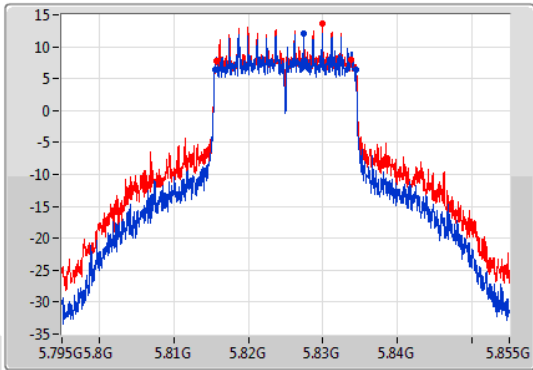

CF
5.825GHz
Span
60MHz
RBW
300kHz
VBW
1MHz
Sweep Time
100ms
Detector Type
Sample