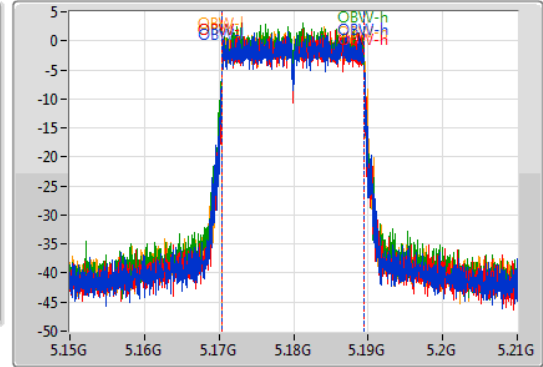

Port 1: [Waveform icon]
 Port 2: [Waveform icon]
 Port 3: [Waveform icon]
 Port 4: [Waveform icon]

26dB(Hz)	Fl-26dB(Hz)	Fh-26dB(Hz)	OBW(Hz)	Fl-OBW(Hz)	Fh-OBW(Hz)	Limit(Hz)	Port
21.84M	5.16908G	5.19092G	18.981M	5.170465G	5.189445G	Inf	1
21.54M	5.16926G	5.1908G	18.951M	5.170465G	5.189415G	Inf	2
21.78M	5.16905G	5.19083G	18.981M	5.170435G	5.189415G	Inf	3
21.72M	5.16914G	5.19086G	18.981M	5.170465G	5.189445G	Inf	4