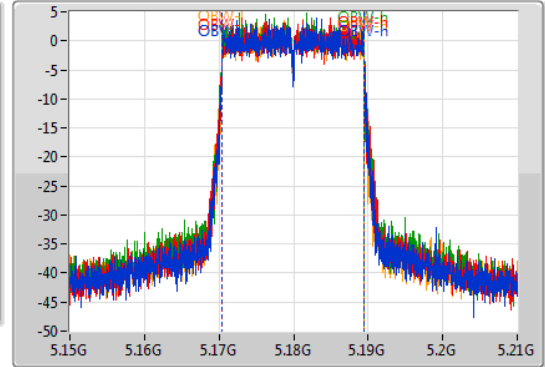

802.11ax HEW20_Nss4,(MCS0)_4TX

EBW

5180MHz

11/10/2019

CF
5.18GHz
Span
60MHz
RBW
300kHz
VBW
1MHz
Sweep Time
100ms
Detector Type
Peak

CF
5.18GHz
Span
60MHz
RBW
200kHz
VBW
1MHz
Sweep Time
100ms
Detector Type
Sample

Port 1
Port 2
Port 3
Port 4

26dB(Hz)	Fl-26dB(Hz)	Fh-26dB(Hz)	OBW(Hz)	Fl-OBW(Hz)	Fh-OBW(Hz)	Limit(Hz)	Port
21.18M	5.16938G	5.19056G	18.981M	5.170435G	5.189415G	Inf	1
22.02M	5.16902G	5.19104G	19.04M	5.170435G	5.189475G	Inf	2
21.51M	5.1692G	5.19071G	19.04M	5.170405G	5.189445G	Inf	3
21.63M	5.16914G	5.19077G	18.951M	5.170465G	5.189415G	Inf	4

802.11ax HEW20_Nss4,(MCS0)_4TX

EBW

5200MHz

11/10/2019

CF
5.2GHz
Span
60MHz
RBW
300kHz
VBW
1MHz
Sweep Time
100ms
Detector Type
Peak

CF
5.2GHz
Span
60MHz
RBW
200kHz
VBW
1MHz
Sweep Time
100ms
Detector Type
Sample

Port 1
Port 2
Port 3
Port 4

26dB(Hz)	Fl-26dB(Hz)	Fh-26dB(Hz)	OBW(Hz)	Fl-OBW(Hz)	Fh-OBW(Hz)	Limit(Hz)	Port
21.3M	5.18938G	5.21068G	18.981M	5.190465G	5.209445G	Inf	1
22.5M	5.18878G	5.21128G	19.07M	5.190405G	5.209475G	Inf	2
21.54M	5.18932G	5.21086G	19.04M	5.190405G	5.209445G	Inf	3
21.78M	5.18905G	5.21083G	19.04M	5.190405G	5.209445G	Inf	4