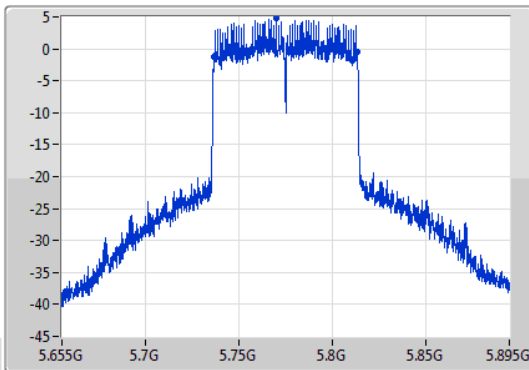

CF
5.775GHz
Span
240MHz
RBW
1MHz
VBW
3MHz
Sweep Time
100ms
Detector Type
Sample