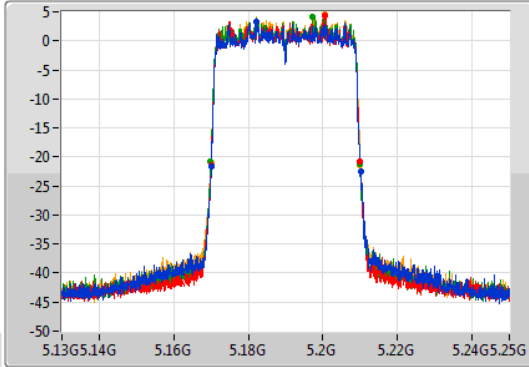

802.11ax HEW40-BF_Nss1,(MCS0)_4TX

EBW

5190MHz

14/10/2019

CF
5.19GHz
Span
120MHz
RBW
500kHz
VBW
2MHz
Sweep Time
100ms
Detector Type
Peak

CF
5.19GHz
Span
120MHz
RBW
500kHz
VBW
2MHz
Sweep Time
100ms
Detector Type
Sample