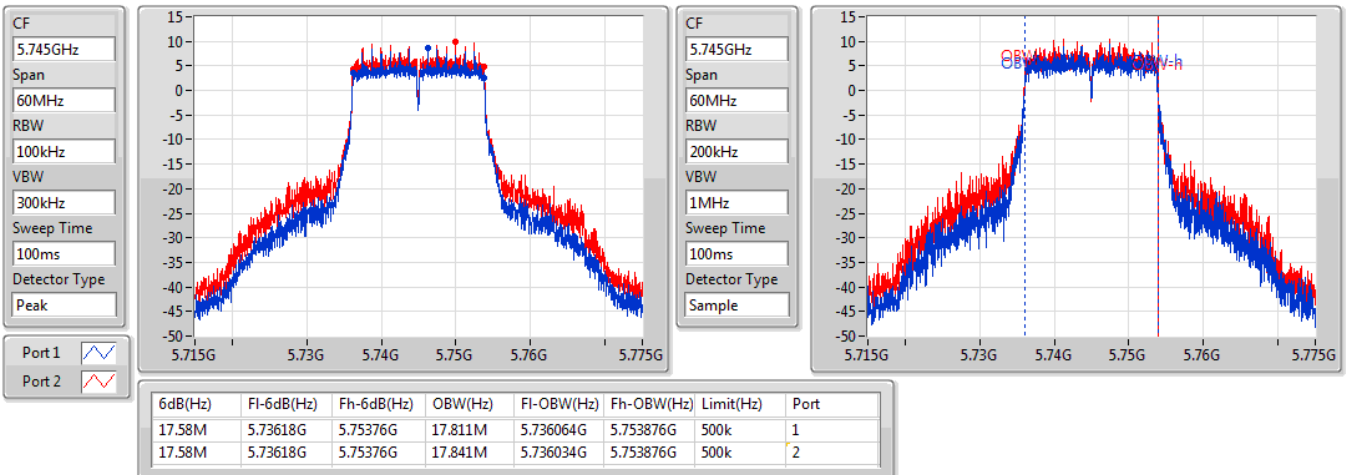

802.11ac VHT20-BF_Nss1,(MCS0)_2TX

EBW

5745MHz

30/10/2019