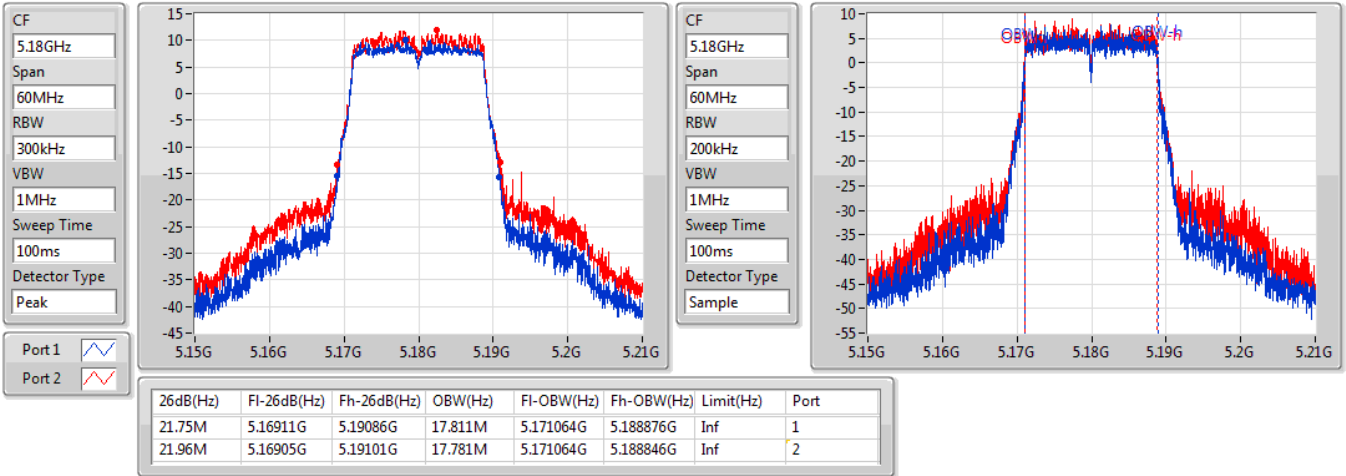

Port X-N dB = Port X 6dB down bandwidth for 5.725-5.85GHz band / 26dB down bandwidth for other band

Port X-OBW = Port X 99% occupied bandwidth;

802.11ac VHT20-BF_Nss1,(MCS0)_2TX

EBW

5180MHz

31/10/2019

802.11ac VHT20-BF_Nss1,(MCS0)_2TX