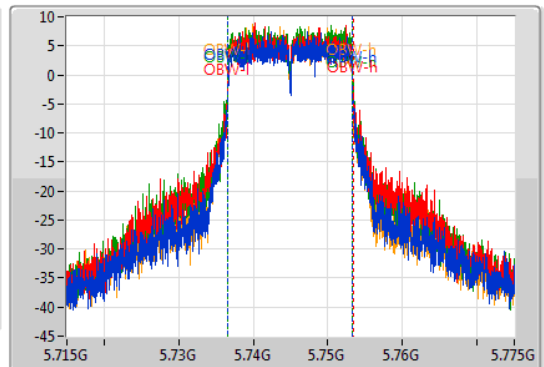

802.11a_Nss1,(6Mbps)_4TX

EBW

5745MHz

11/10/2019

CF
5.745GHz
Span
60MHz
RBW
100kHz
VBW
300kHz
Sweep Time
100ms
Detector Type
Peak

CF
5.745GHz
Span
60MHz
RBW
200kHz
VBW
1MHz
Sweep Time
100ms
Detector Type
Sample