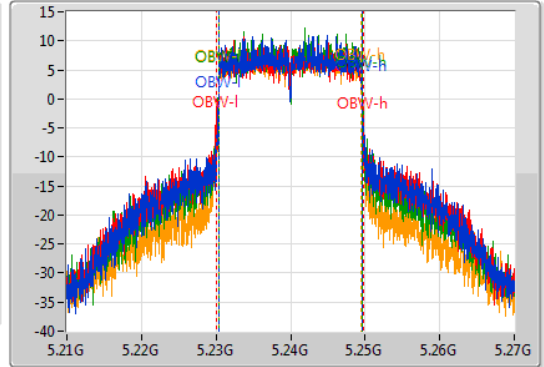

802.11ax HEW20_Nss4,(MCS0)_4TX

EBW

5240MHz

09/10/2019

CF
5.24GHz
Span
60MHz
RBW
500kHz
VBW
2MHz
Sweep Time
100ms
Detector Type
Peak

CF
5.24GHz
Span
60MHz
RBW
200kHz
VBW
1MHz
Sweep Time
100ms
Detector Type
Sample