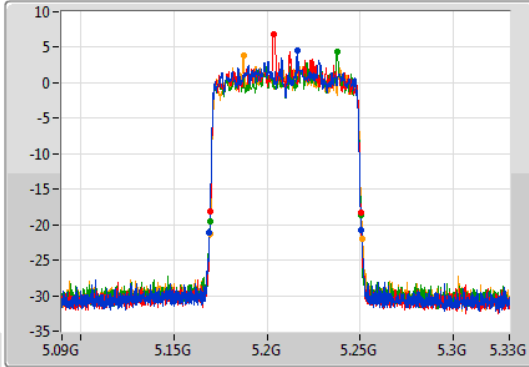

802.11ax HEW80_Nss4,(MCS0)_4TX

EBW

5210MHz

12/10/2019

CF
5.21GHz
Span
240MHz
RBW
1MHz
VBW
3MHz
Sweep Time
100ms
Detector Type
Peak

CF
5.21GHz
Span
240MHz
RBW
1MHz
VBW
3MHz
Sweep Time
100ms
Detector Type
Sample