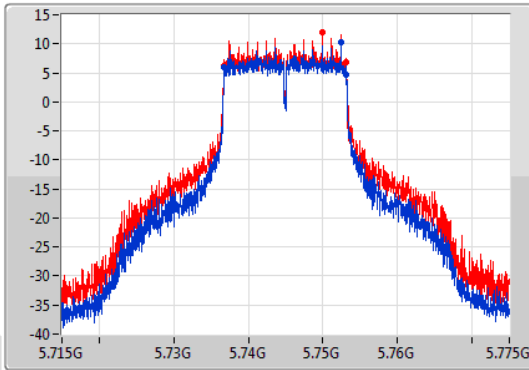

CF
5.745GHz
Span
60MHz
RBW
200kHz
VBW
1MHz
Sweep Time
100ms
Detector Type
Sample