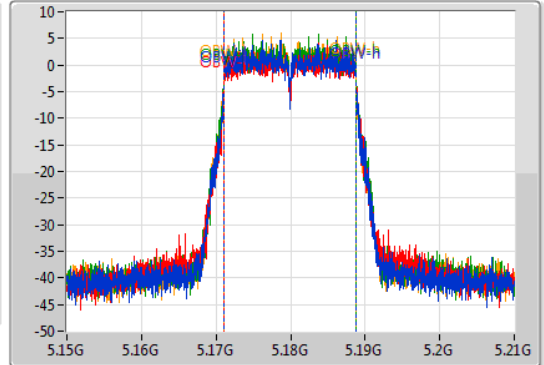

802.11ac VHT20_Nss4,(MCS0)_4TX

EBW

5180MHz

31/10/2019

CF
5.18GHz
Span
60MHz
RBW
300kHz
VBW
1MHz
Sweep Time
100ms
Detector Type
Peak

CF
5.18GHz
Span
60MHz
RBW
200kHz
VBW
1MHz
Sweep Time
100ms
Detector Type
Sample

Port 1
Port 2
Port 3
Port 4

26dB(Hz)	Fl-26dB(Hz)	Fh-26dB(Hz)	OBW(Hz)	Fl-OBW(Hz)	Fh-OBW(Hz)	Limit(Hz)	Port
21.57M	5.16914G	5.19071G	17.721M	5.171064G	5.188786G	Inf	1
21.57M	5.16923G	5.1908G	17.781M	5.171064G	5.188846G	Inf	2
21.78M	5.16911G	5.19089G	17.751M	5.171064G	5.188816G	Inf	3
21.45M	5.16917G	5.19062G	17.691M	5.171094G	5.188786G	Inf	4

802.11ac VHT20_Nss4,(MCS0)_4TX

EBW

5200MHz

31/10/2019

CF
5.2GHz
Span
60MHz
RBW
300kHz
VBW
1MHz
Sweep Time
100ms
Detector Type
Peak

CF
5.2GHz
Span
60MHz
RBW
200kHz
VBW
1MHz
Sweep Time
100ms
Detector Type
Sample

Port 1
Port 2
Port 3
Port 4

26dB(Hz)	Fl-26dB(Hz)	Fh-26dB(Hz)	OBW(Hz)	Fl-OBW(Hz)	Fh-OBW(Hz)	Limit(Hz)	Port
21.78M	5.18905G	5.21083G	17.751M	5.191034G	5.208786G	Inf	1
21.6M	5.18917G	5.21077G	17.811M	5.191034G	5.208846G	Inf	2
21.72M	5.18911G	5.21083G	17.721M	5.191094G	5.208816G	Inf	3
21.57M	5.18917G	5.21074G	17.691M	5.191094G	5.208786G	Inf	4