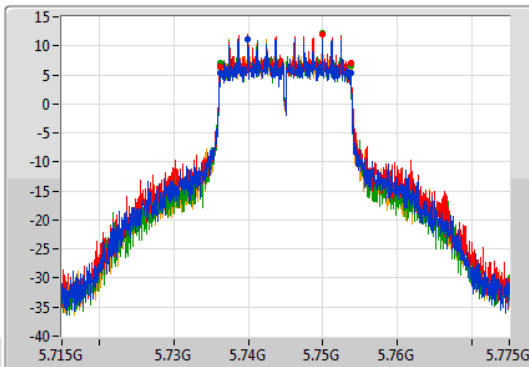

Sweep Time
100ms

Detector Type
Peak

CF
5.745GHz

Span
60MHz

RBW
300kHz

VBW
1MHz

Sweep Time
100ms

Detector Type
Sample