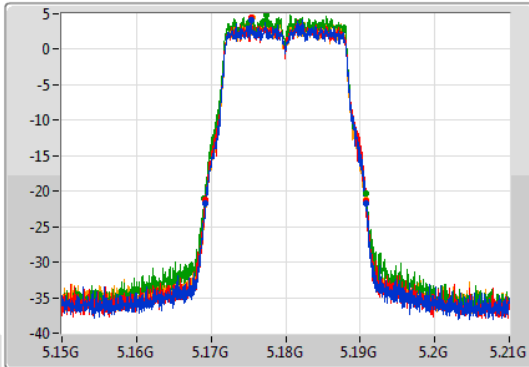

Port X-N dB = Port X 6dB down bandwidth for 5.725-5.85GHz band / 26dB down bandwidth for other band

Port X-OBW = Port X 99% occupied bandwidth;

802.11a_Nss1,(6Mbps)_4TX

EBW

5180MHz

11/10/2019

CF
5.18GHz
Span
60MHz
RBW
300kHz
VBW
1MHz
Sweep Time
100ms
Detector Type
Peak