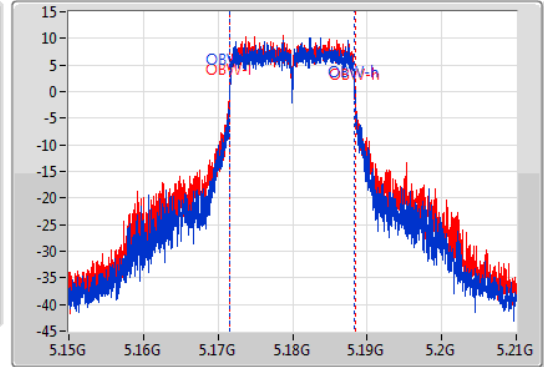

26dB(Hz)	Fl-26dB(Hz)	Fh-26dB(Hz)	OBW(Hz)	Fl-OBW(Hz)	Fh-OBW(Hz)	Limit(Hz)	Port
27.24M	5.16812G	5.19536G	16.702M	5.171604G	5.188306G	Inf	1
38.97M	5.16032G	5.19929G	16.852M	5.171544G	5.188396G	Inf	2

802.11a_Nss1,(6Mbps)_2TX

EBW

5200MHz

04/10/2019

CF
5.2GHz
Span
60MHz
RBW
500kHz
VBW
2MHz
Sweep Time
100ms
Detector Type
Peak