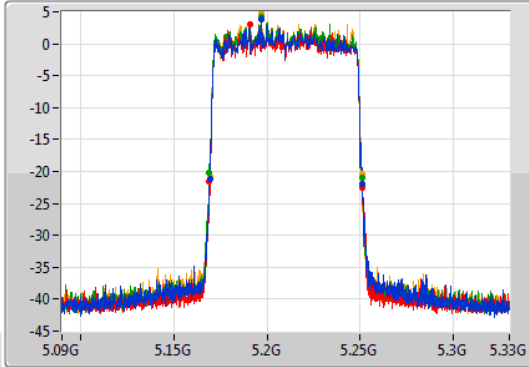

802.11ax HEW80-BF_Nss1,(MCS0)_4TX

EBW

5210MHz

14/10/2019

CF
5.21GHz
Span
240MHz
RBW
1MHz
VBW
3MHz
Sweep Time
100ms
Detector Type
Peak

CF
5.21GHz
Span
240MHz
RBW
1MHz
VBW
3MHz
Sweep Time
100ms
Detector Type
Sample