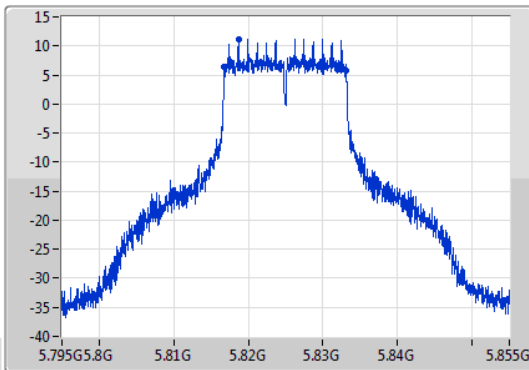

CF
5.825GHz
Span
60MHz
RBW
200kHz
VBW
1MHz
Sweep Time
100ms
Detector Type
Sample