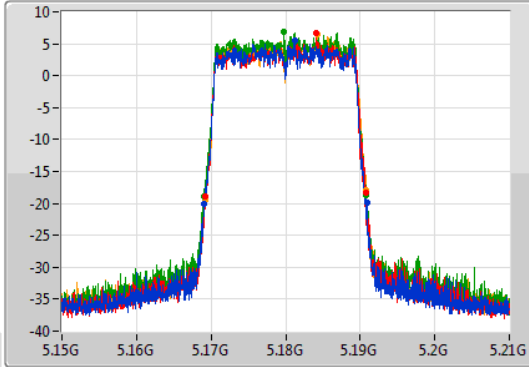

802.11ax HEW20_Nss1,(MCS0)_4TX

EBW

5180MHz

11/10/2019

CF: 5.18GHz
Span: 60MHz
RBW: 300kHz
VBW: 1MHz
Sweep Time: 100ms
Detector Type: Peak

CF: 5.18GHz
Span: 60MHz
RBW: 200kHz
VBW: 1MHz
Sweep Time: 100ms
Detector Type: Sample