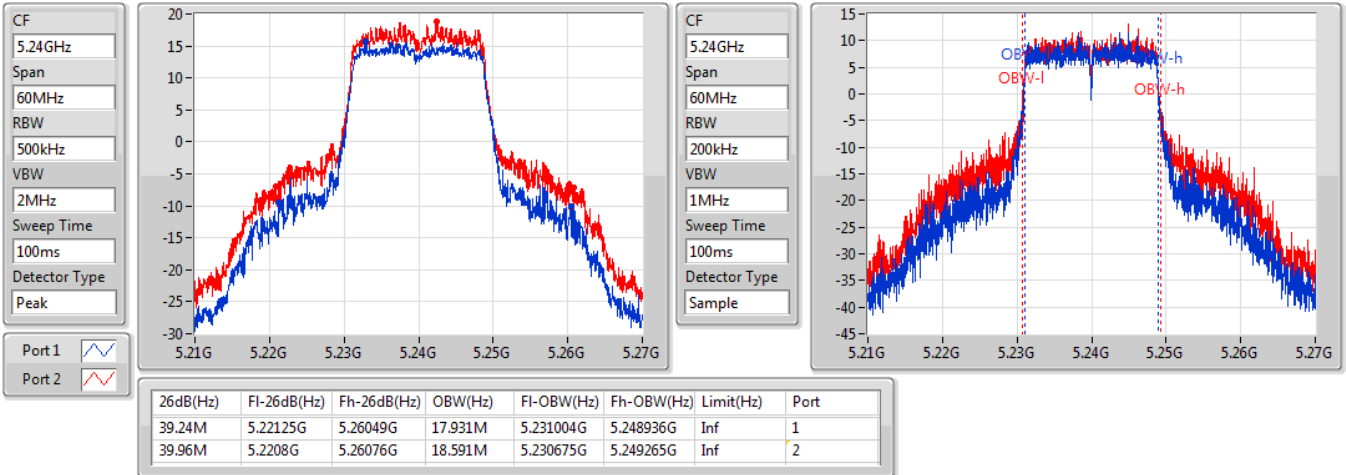

802.11ac VHT20-BF_Nss1,(MCS0)_2TX

EBW

5240MHz

31/10/2019