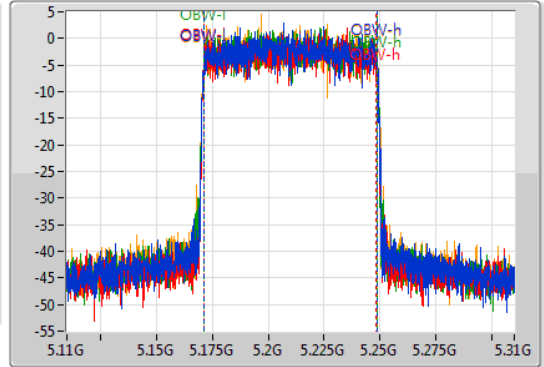

802.11ax HEW80-BF_Nss1,(MCS0)_4TX

EBW

5210MHz

14/10/2019

CF
5.21GHz
Span
200MHz
RBW
1MHz
VBW
3MHz
Sweep Time
100ms
Detector Type
Peak

CF
5.21GHz
Span
200MHz
RBW
1MHz
VBW
3MHz
Sweep Time
100ms
Detector Type
Sample