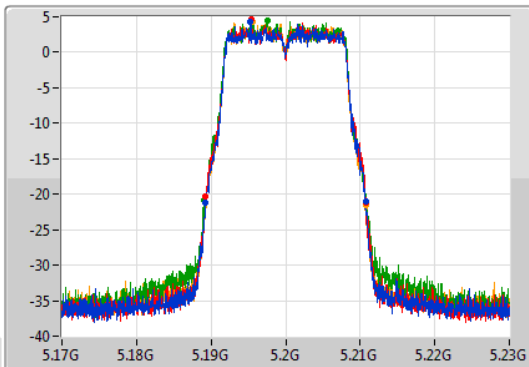

5200MHz

11/10/2019

CF
5.2GHz
Span
60MHz
RBW
300kHz
VBW
1MHz
Sweep Time
100ms
Detector Type
Peak

CF
5.2GHz
Span
60MHz
RBW
200kHz
VBW
1MHz
Sweep Time
100ms
Detector Type
Sample