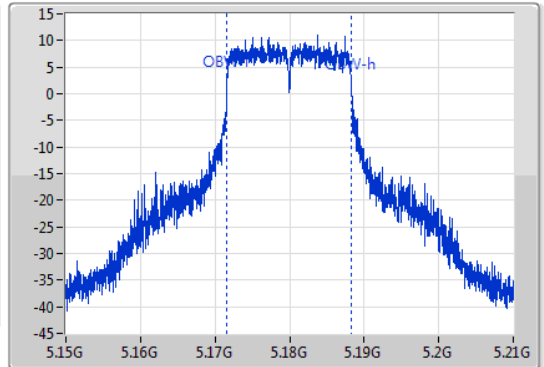

26dB(Hz)	Fl-26dB(Hz)	Fh-26dB(Hz)	OBW(Hz)	Fl-OBW(Hz)	Fh-OBW(Hz)	Limit(Hz)	Port
38.94M	5.16026G	5.1992G	16.732M	5.171604G	5.188336G	Inf	1

802.11a_Nss1,(6Mbps)_1TX

EBW

5200MHz

03/10/2019

CF
5.2GHz
Span
60MHz
RBW
500kHz
VBW
2MHz
Sweep Time
100ms
Detector Type
Peak
Port1