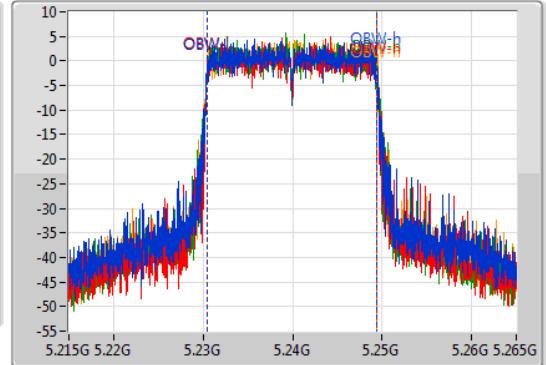

802.11ax HEW20-BF_Nss1,(MCS0)_4TX

EBW

5240MHz

14/10/2019

CF
5.24GHz
Span
50MHz
RBW
300kHz
VBW
1MHz
Sweep Time
100ms
Detector Type
Peak

CF
5.24GHz
Span
50MHz
RBW
200kHz
VBW
1MHz
Sweep Time
100ms
Detector Type
Sample