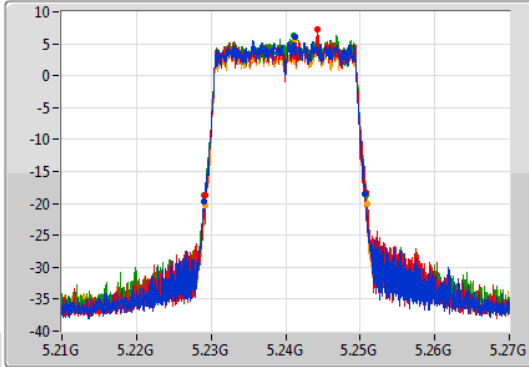

802.11ax HEW20_Nss1,(MCS0)_4TX

EBW

5240MHz

11/10/2019

CF
5.24GHz
Span
60MHz
RBW
300kHz
VBW
1MHz
Sweep Time
100ms
Detector Type
Peak

CF
5.24GHz
Span
60MHz
RBW
200kHz
VBW
1MHz
Sweep Time
100ms
Detector Type
Sample