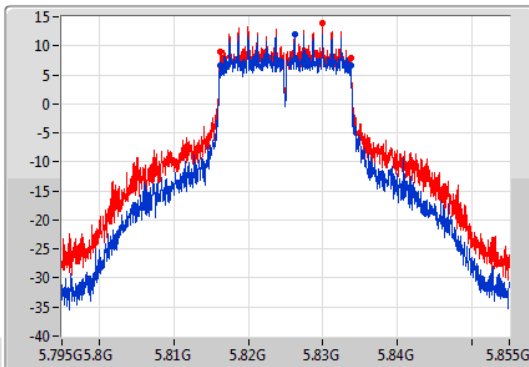

CF
5.825GHz
Span
60MHz
RBW
300kHz
VBW
1MHz
Sweep Time
100ms
Detector Type
Sample