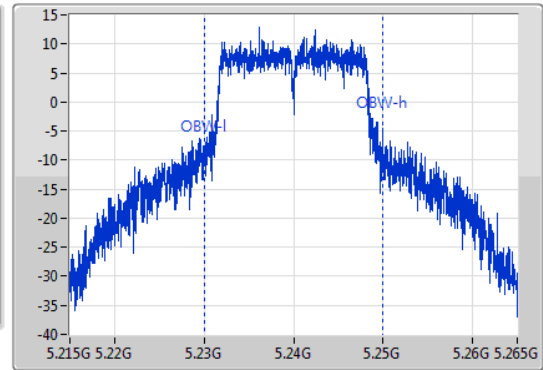

26dB(Hz)	Fl-26dB(Hz)	Fh-26dB(Hz)	OBW(Hz)	Fl-OBW(Hz)	Fh-OBW(Hz)	Limit(Hz)	Port
43.75M	5.218025G	5.261775G	19.84M	5.230105G	5.249945G	Inf	1

802.11a_Nss1,(6Mbps)_1TX

EBW

5745MHz

12/10/2019

CF: 5.745GHz
Span: 50MHz
RBW: 100kHz
VBW: 300kHz
Sweep Time: 100ms
Detector Type: Peak
Port 1