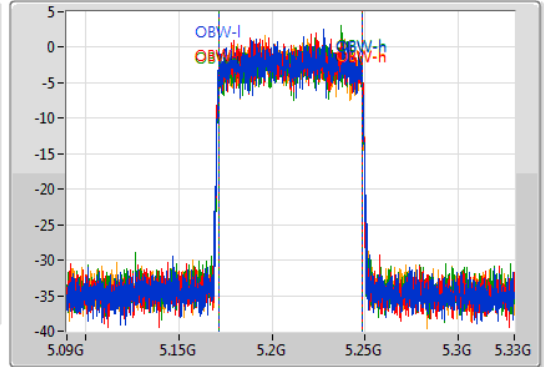

802.11ax HEW80_Nss4,(MCS0)_4TX

EBW

5210MHz

12/10/2019

CF
5.21GHz
Span
240MHz
RBW
1MHz
VBW
3MHz
Sweep Time
100ms
Detector Type
Peak

CF
5.21GHz
Span
240MHz
RBW
1MHz
VBW
3MHz
Sweep Time
100ms
Detector Type
Sample