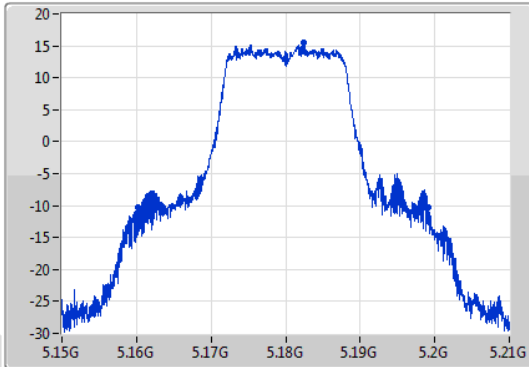

Port X-N dB = Port X 6dB down bandwidth for 5.725-5.85GHz band / 26dB down bandwidth for other band

Port X-OBW = Port X 99% occupied bandwidth;

802.11a_Nss1,(6Mbps)_1TX

EBW

5180MHz

03/10/2019

CF
5.18GHz
Span
60MHz
RBW
500kHz
VBW
2MHz
Sweep Time
100ms
Detector Type
Peak
Port1