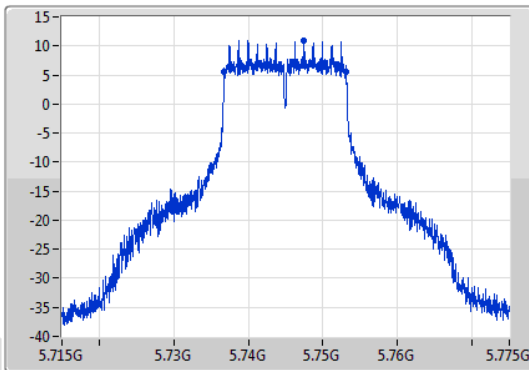

CF
5.745GHz
Span
60MHz
RBW
200kHz
VBW
1MHz
Sweep Time
100ms
Detector Type
Sample