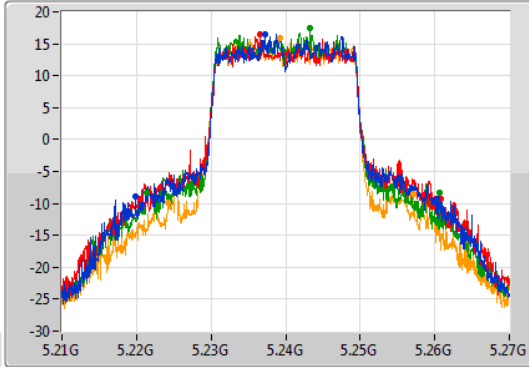

802.11ax HEW20_Nss4,(MCS0)_4TX

EBW

5240MHz

09/10/2019

CF
5.24GHz
Span
60MHz
RBW
500kHz
VBW
2MHz
Sweep Time
100ms
Detector Type
Peak

CF
5.24GHz
Span
60MHz
RBW
200kHz
VBW
1MHz
Sweep Time
100ms
Detector Type
Sample