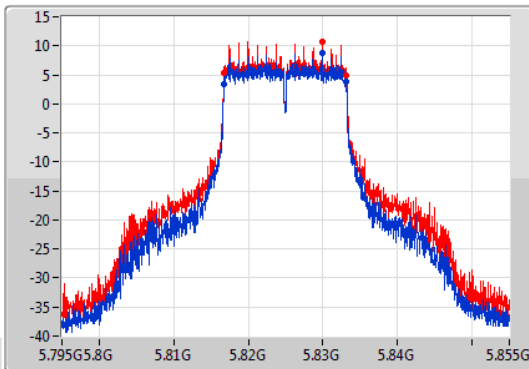

CF
5.825GHz
Span
60MHz
RBW
200kHz
VBW
1MHz
Sweep Time
100ms
Detector Type
Sample