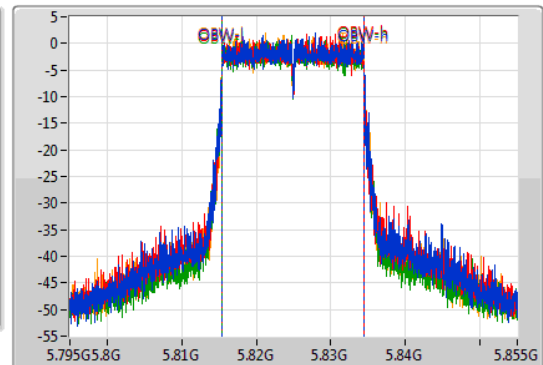

802.11ax HEW20-BF_Nss1,(MCS0)_4TX

EBW

5825MHz

14/10/2019

CF
5.825GHz
Span
60MHz
RBW
100kHz
VBW
300kHz
Sweep Time
100ms
Detector Type
Peak

CF
5.825GHz
Span
60MHz
RBW
200kHz
VBW
1MHz
Sweep Time
100ms
Detector Type
Sample