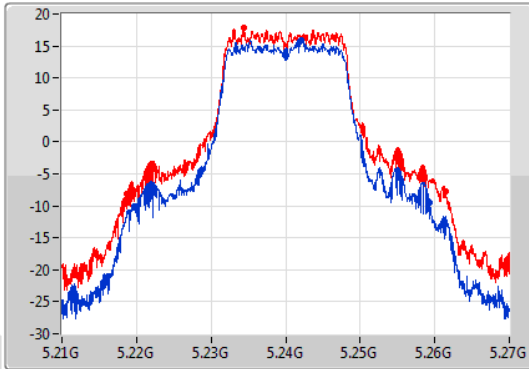

802.11a_Nss1,(6Mbps)_2TX

EBW

5240MHz

04/10/2019

CF
5.24GHz
Span
60MHz
RBW
500kHz
VBW
2MHz
Sweep Time
100ms
Detector Type
Peak

CF
5.24GHz
Span
60MHz
RBW
200kHz
VBW
1MHz
Sweep Time
100ms
Detector Type
Sample