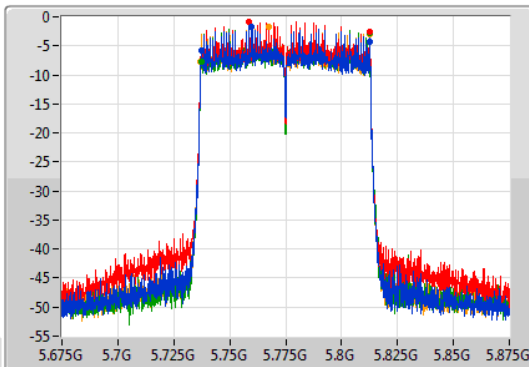

802.11ac VHT80-BF_Nss1,(MCS0)_4TX

EBW

5775MHz

30/10/2019

CF
5.775GHz
Span
200MHz
RBW
100kHz
VBW
300kHz
Sweep Time
100ms
Detector Type
Peak

CF
5.775GHz
Span
200MHz
RBW
1MHz
VBW
3MHz
Sweep Time
100ms
Detector Type
Sample