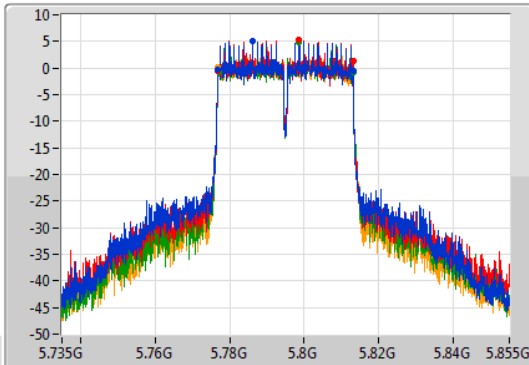

802.11ac VHT40_Nss4,(MCS0)_4TX

EBW

5795MHz

30/10/2019

CF
5.795GHz
Span
120MHz
RBW
100kHz
VBW
300kHz
Sweep Time
100ms
Detector Type
Peak

CF
5.795GHz
Span
120MHz
RBW
500kHz
VBW
2MHz
Sweep Time
100ms
Detector Type
Sample