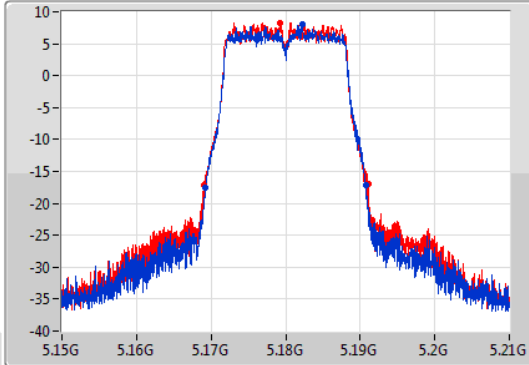

Port X-N dB = Port X 6dB down bandwidth for 5.725-5.85GHz band / 26dB down bandwidth for other band

Port X-OBW = Port X 99% occupied bandwidth;

802.11a_Nss1,(6Mbps)_2TX

EBW

5180MHz

11/10/2019

CF
5.18GHz
Span
60MHz
RBW
300kHz
VBW
1MHz
Sweep Time
100ms
Detector Type
Peak