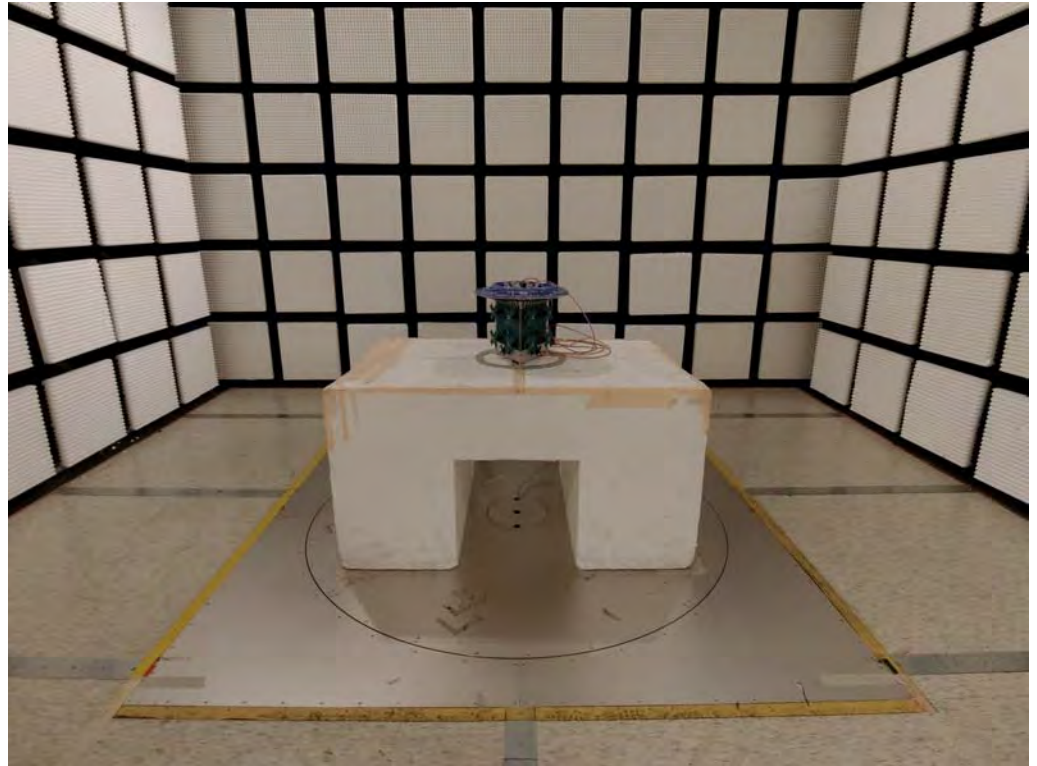

Appendix A. Test Photos

1. Photographs of Transmitter Radiated Spurious Emissions Test Configuration

Test Configuration: 30MHz~1GHz

FRONT VIEW

REAR VIEW

Test Configuration: Above 1GHz

FRONT VIEW

REAR VIEW