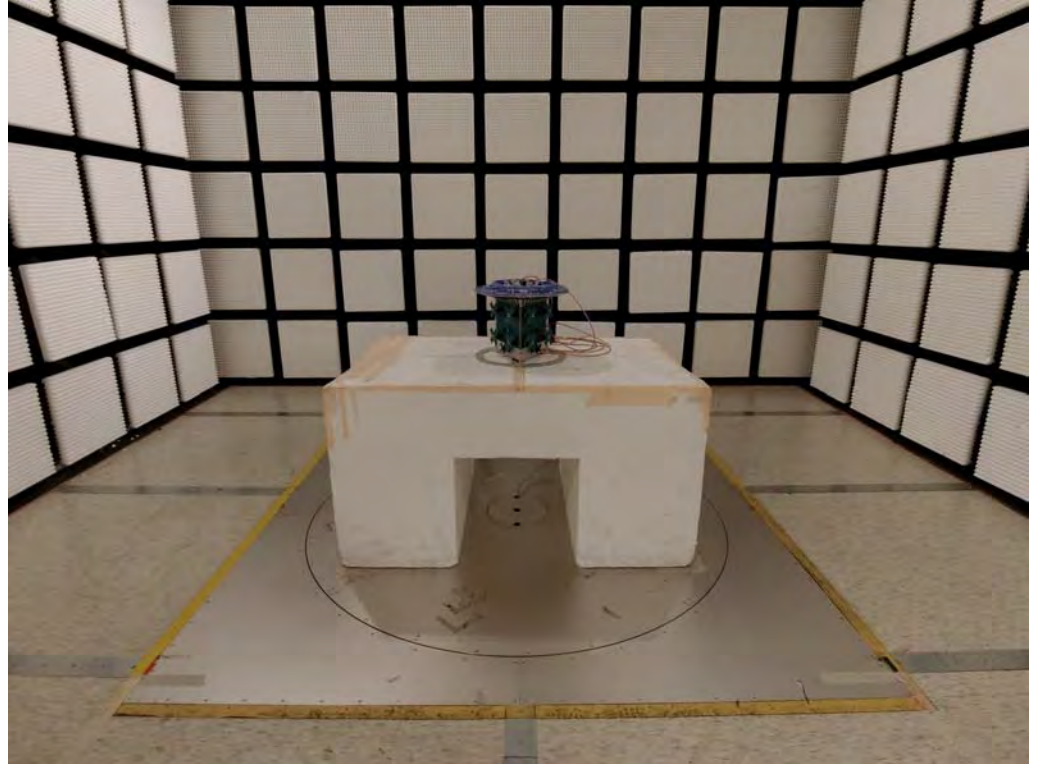

Appendix A. Test Photos

1. Photographs of Transmitter Radiated Spurious Emissions Test Configuration

Test Configuration: 30MHz~1GHz

FRONT VIEW

REAR VIEW

Test Configuration: Above 1GHz

FRONT VIEW

REAR VIEW