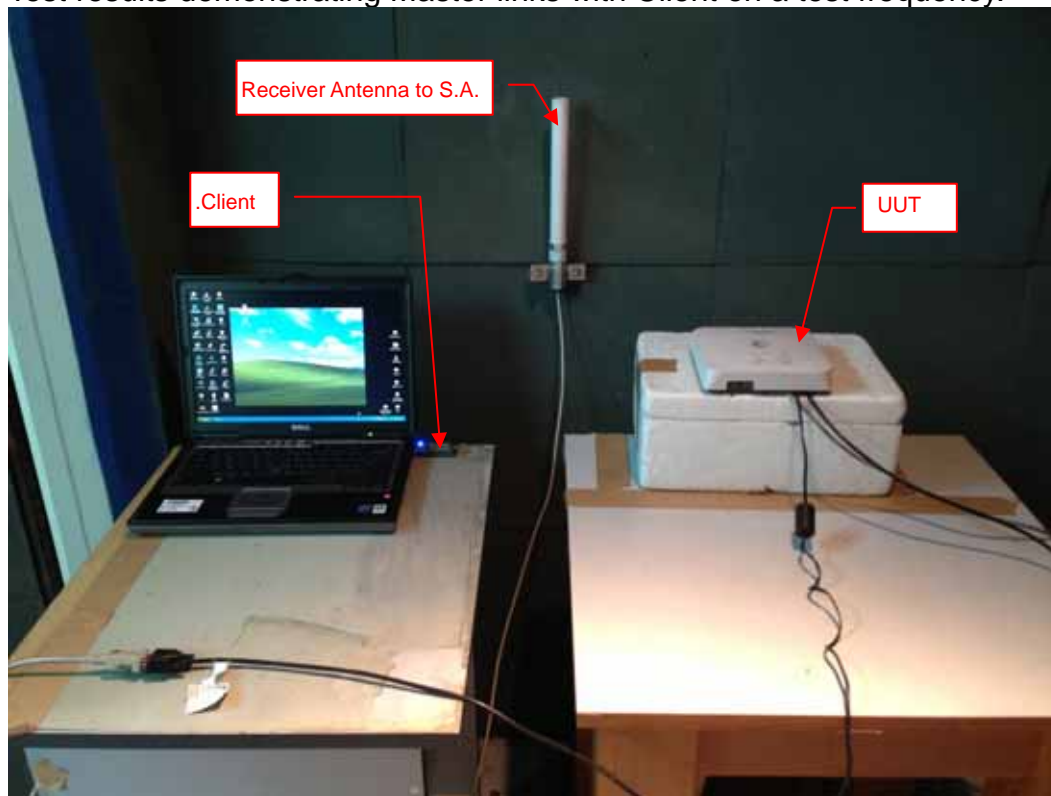

## PHOTOGRAPHS OF THE TEST CONFIGURATION CONDUCTED EMISSION TEST

A D T

A D T

## RADIATED EMISSION TEST

Test results demonstrating Master links with Client on a test frequency.

The Master and DFS-certified Client device are associated, and the movie can be streamed as specified in the DFS Order.