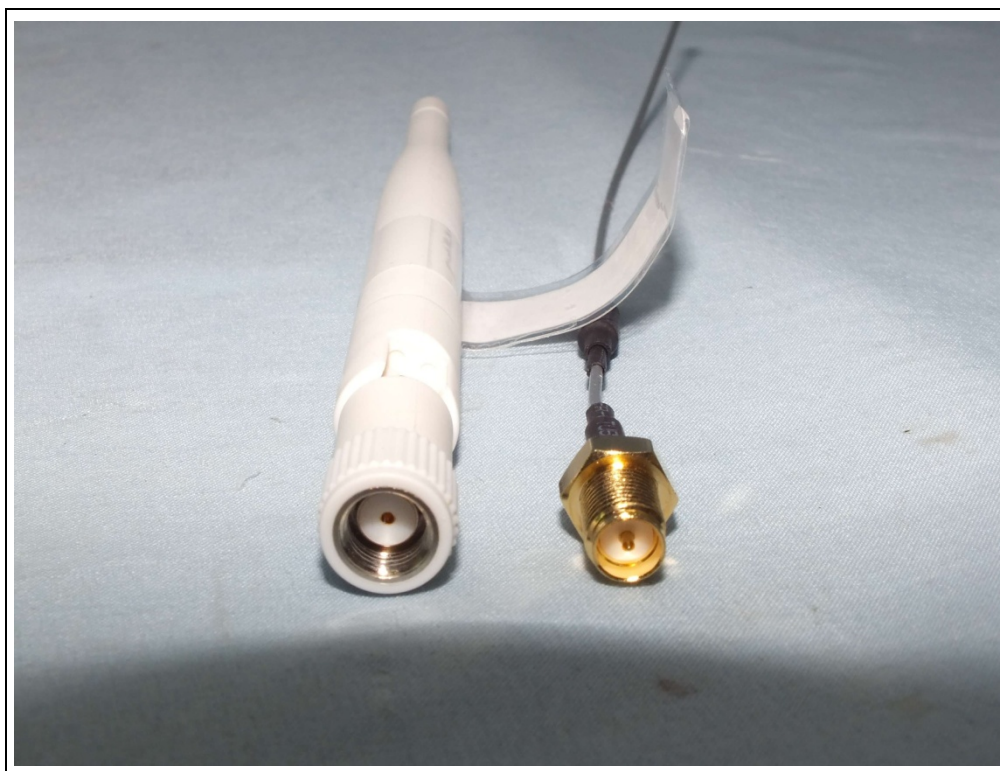

CONSTRUCTION PHOTOS OF EUT

Dipole antenna

Antenna model: WS-AI-DX07025

Antenna model: WS-AI-DX10055

Antenna model: WS-AI-DX02360

Antenna model: WS-AI-DT05120