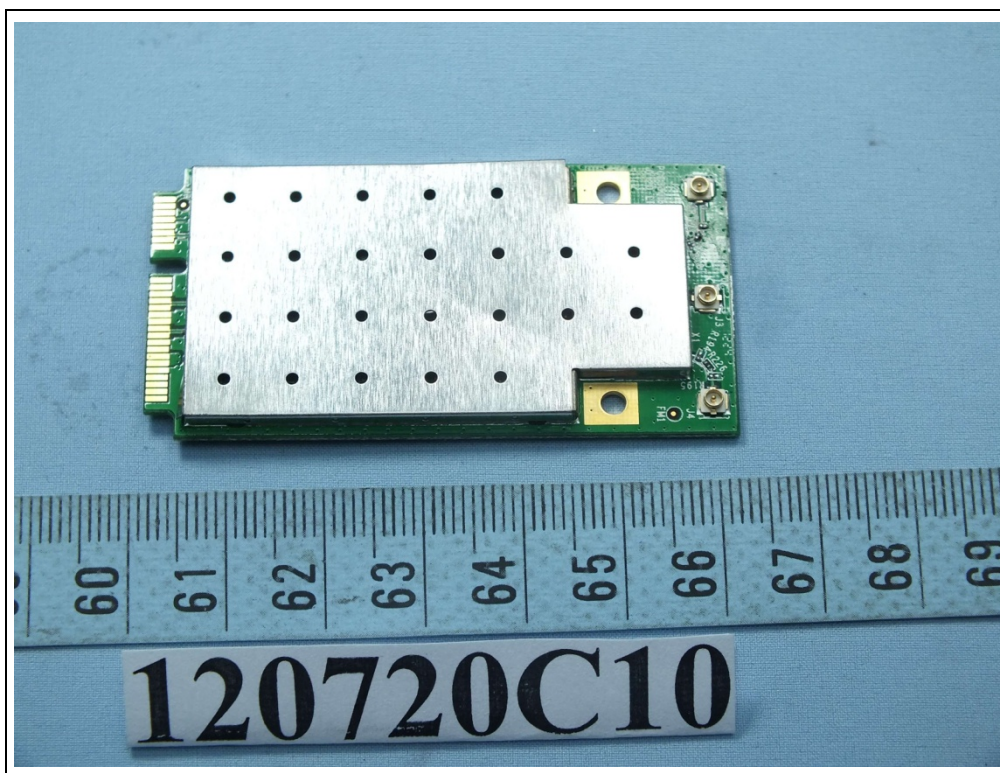

CONSTRUCTION PHOTOS OF EUT

Dipole antenna

Antenna model: WS-AI-DX07025

Antenna model: WS-AI-DX10055

Antenna model: WS-AI-DX02360

Antenna model: WS-AI-DT05120