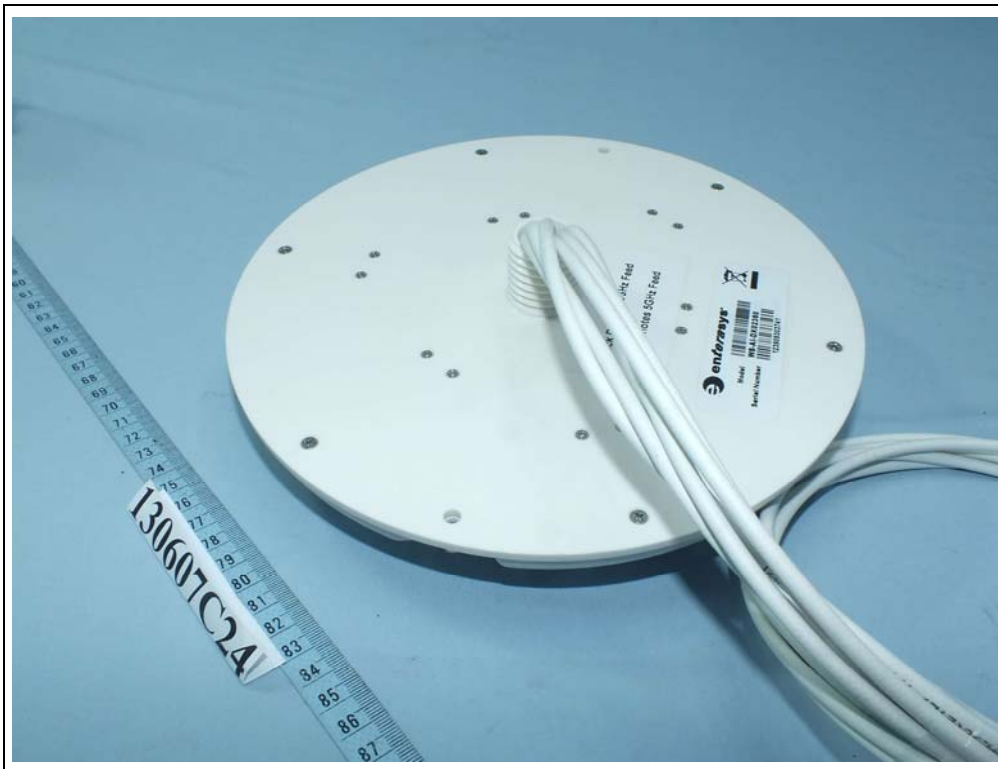

CONSTRUCTION PHOTOS OF EUT

Dipole antenna

Antenna model: WS-AI-DX07025

Antenna model: WS-AI-DX10055

Antenna model: WS-AI-DX02360

Antenna model: WS-AI-DT05120