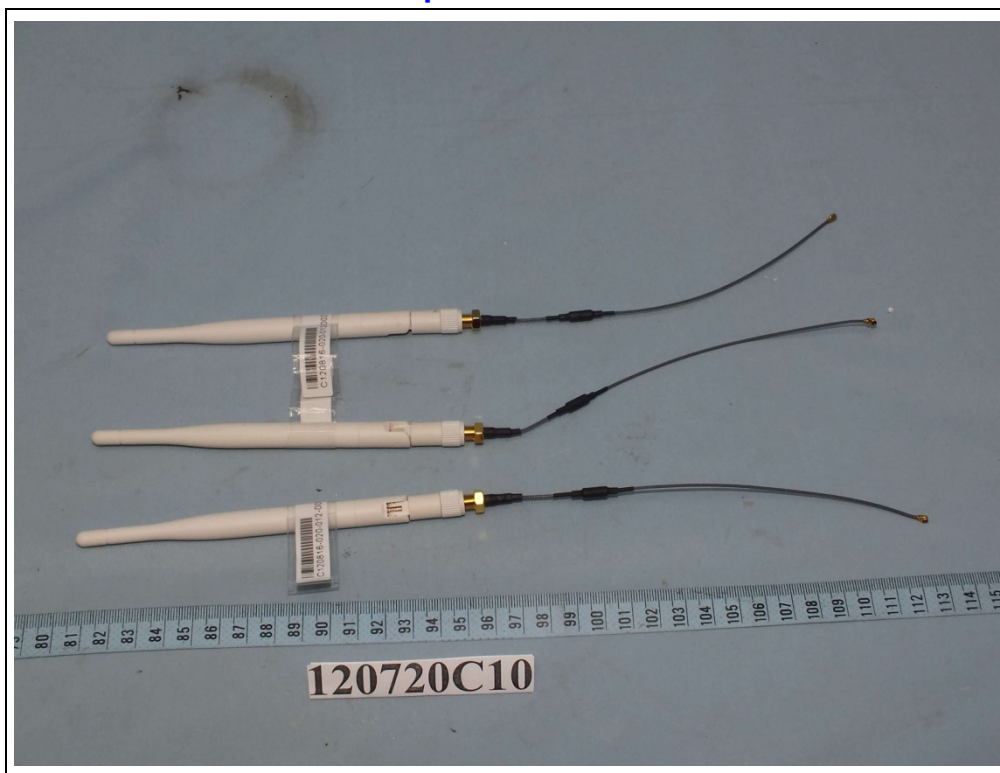

CONSTRUCTION PHOTOS OF EUT

Dipole antenna

Antenna model: WS-AI-DX07025

Antenna model: WS-AI-DX10055

Antenna model: WS-AI-DX02360

Antenna model: WS-AI-DT05120