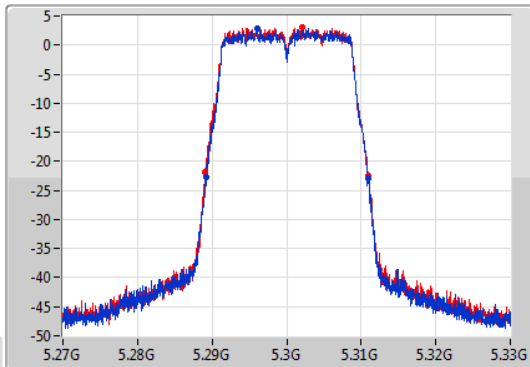

CF
5.3GHz
Span
60MHz
RBW
200kHz
VBW
1MHz
Sweep Time
100ms
Detector Type
Peak