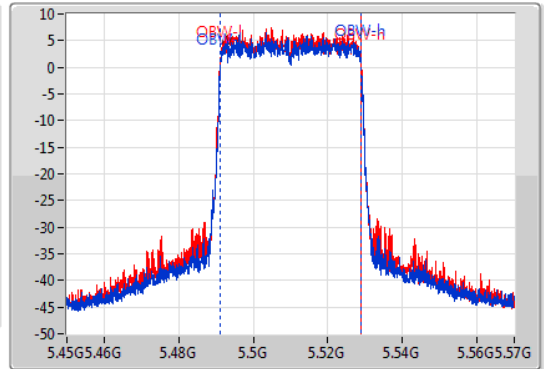

EBW

5510MHz

22/01/2020

CF  
5.51GHz  
Span  
120MHz  
RBW  
1MHz  
VBW  
3MHz  
Sweep Time  
100ms  
Detector Type  
Peak

CF  
5.51GHz  
Span  
120MHz  
RBW  
500kHz  
VBW  
2MHz  
Sweep Time  
100ms  
Detector Type  
Peak