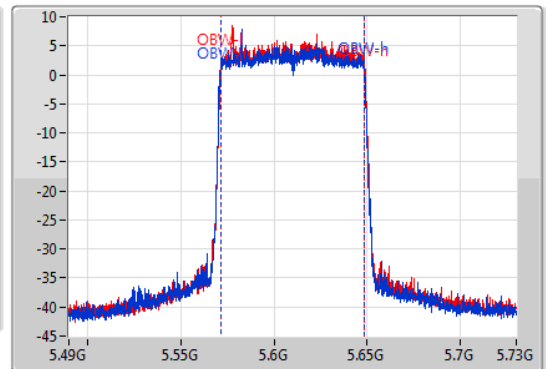

EBW

5610MHz

23/01/2020

CF  
5.61GHz  
Span  
240MHz  
RBW  
2MHz  
VBW  
10MHz  
Sweep Time  
100ms  
Detector Type  
Peak  
Port 1  
Port 2

CF  
5.61GHz  
Span  
240MHz  
RBW  
1MHz  
VBW  
3MHz  
Sweep Time  
100ms  
Detector Type  
Peak