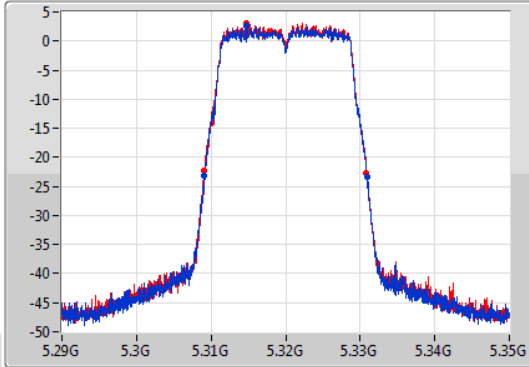

EBW

5320MHz

23/01/2020

CF  
5.32GHz  
Span  
60MHz  
RBW  
300kHz  
VBW  
1MHz  
Sweep Time  
100ms  
Detector Type  
Peak

CF  
5.32GHz  
Span  
60MHz  
RBW  
200kHz  
VBW  
1MHz  
Sweep Time  
100ms  
Detector Type  
Peak