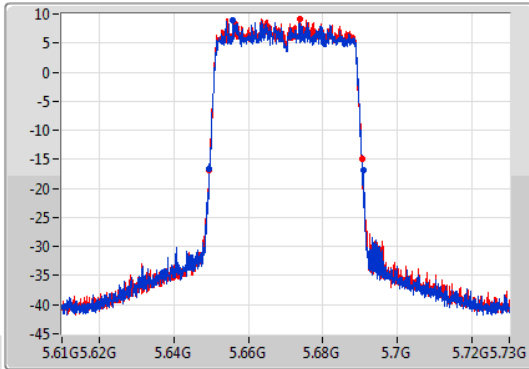

802.11ax HEW40-BF_Nss1,(MCS0)_2TX

EBW

5670MHz

23/01/2020

CF
5.67GHz
Span
120MHz
RBW
1MHz
VBW
3MHz
Sweep Time
100ms
Detector Type
Peak

CF
5.67GHz
Span
120MHz
RBW
500kHz
VBW
2MHz
Sweep Time
100ms
Detector Type
Peak