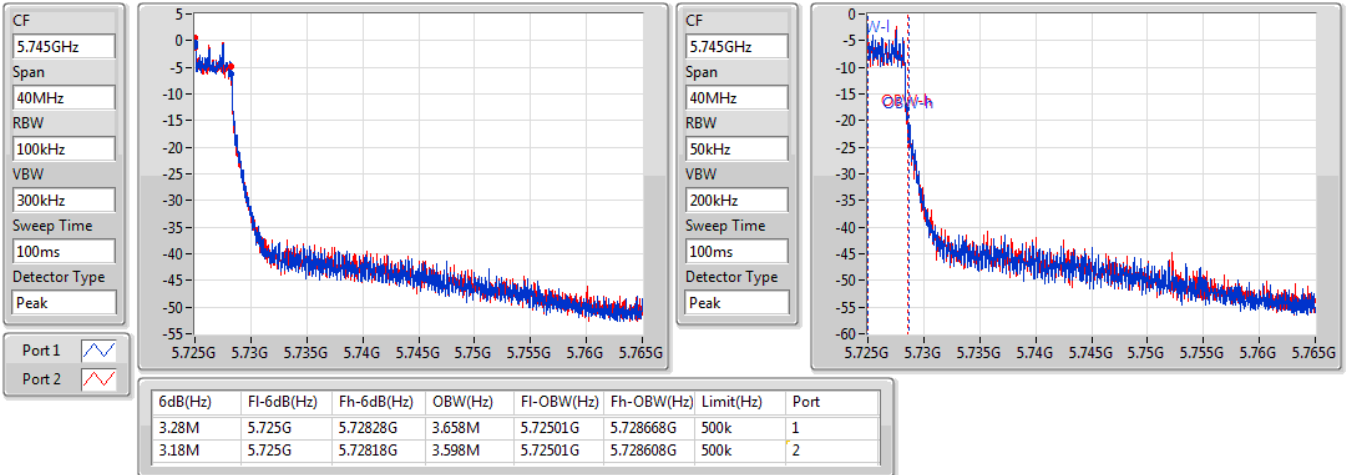

802.11ac VHT40-BF_Nss1,(MCS0)_2TX

EBW

5710MHz Straddle 5.725-5.85GHz

22/01/2020