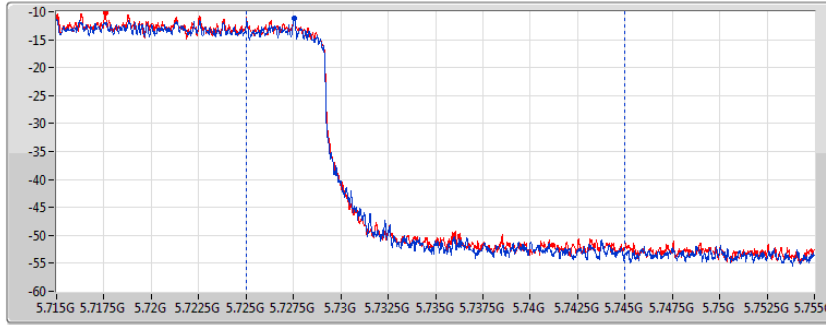

Port 1
Port 2

Sum=Total Power
PX=Port X

Sum(dBm)	P1(dBm)	P2(dBm)
5.41	2.18	2.60