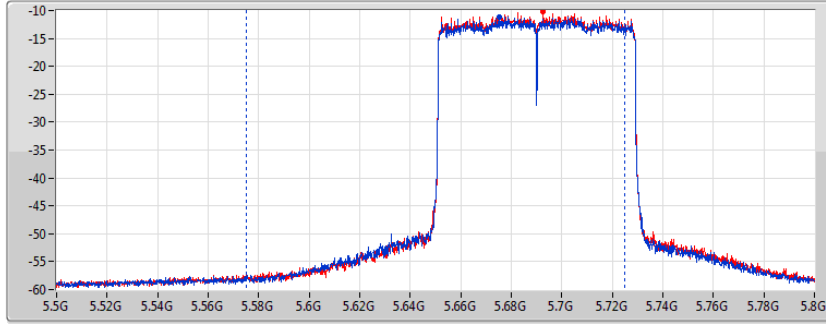

**DG** = Directional Gain; **Port X** = Port X output power

802.11ax HEW80\_Nss2,(MCS0)\_2TX

AV Power

5690MHz Straddle 5.47-5.725GHz

14/01/2020

CF  
5.65GHz  
Span  
300MHz  
RBW  
100kHz  
VBW  
300kHz  
Sweep Time  
25ms  
Detector Type  
RMS  
CP BW  
150MHz