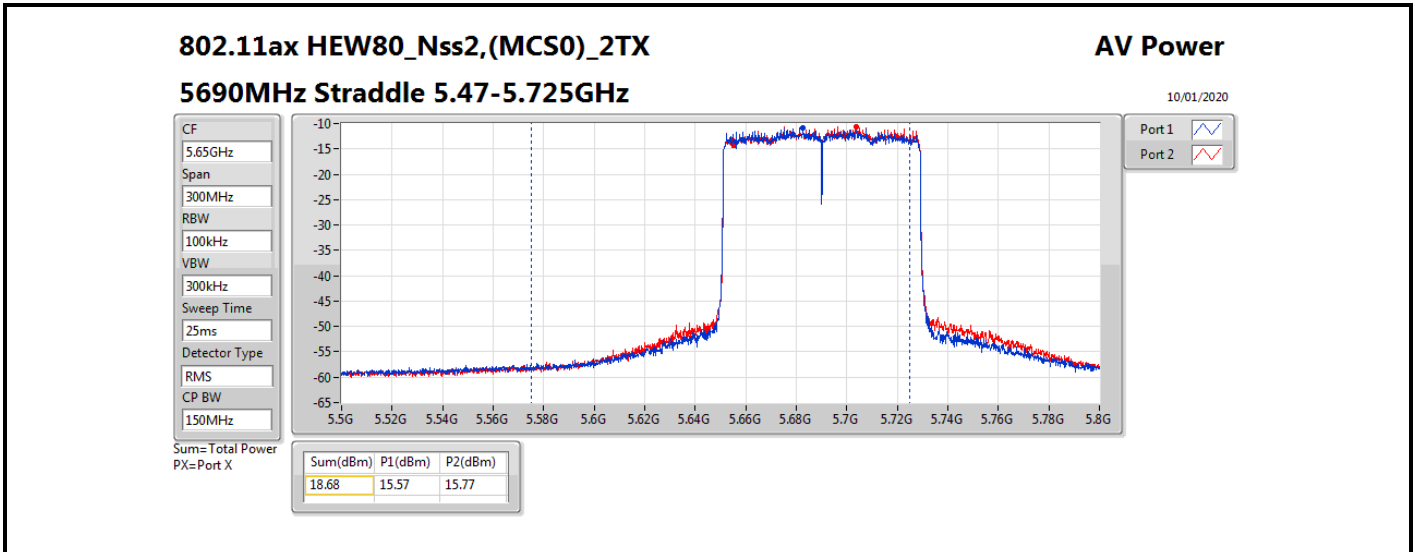

**Average Power_Non-Beamforming_Sample 2_Radio
2_Omni_1T1S**

Appendix B.9

Summary

Mode	Total Power (dBm)	Total Power (W)	EIRP (dBm)	EIRP (W)
5.25-5.35GHz	-	-	-	-
802.11a_Nss1,(6Mbps)_1TX	21.46	0.13996	29.46	0.88308
802.11ac VHT20_Nss1,(MCS0)_1TX	21.17	0.13092	29.17	0.82604
802.11ac VHT40_Nss1,(MCS0)_1TX	20.58	0.11429	28.58	0.72111
802.11ac VHT80_Nss1,(MCS0)_1TX	15.48	0.03532	23.48	0.22284
802.11ax HEW20_Nss1,(MCS0)_1TX	21.42	0.13868	29.42	0.87498
802.11ax HEW40_Nss1,(MCS0)_1TX	20.70	0.11749	28.70	0.74131
802.11ax HEW80_Nss1,(MCS0)_1TX	15.62	0.03648	23.62	0.23014
5.47-5.725GHz	-	-	-	-
802.11a_Nss1,(6Mbps)_1TX	21.37	0.13709	29.37	0.86497
802.11ac VHT20_Nss1,(MCS0)_1TX	21.29	0.13459	29.29	0.84918
802.11ac VHT40_Nss1,(MCS0)_1TX	21.22	0.13243	29.22	0.83560
802.11ac VHT80_Nss1,(MCS0)_1TX	21.25	0.13335	29.25	0.84140
802.11ax HEW20_Nss1,(MCS0)_1TX	21.47	0.14028	29.47	0.88512
802.11ax HEW40_Nss1,(MCS0)_1TX	21.34	0.13614	29.34	0.85901
802.11ax HEW80_Nss1,(MCS0)_1TX	21.49	0.14093	29.49	0.88920
5.725-5.85GHz	-	-	-	-
802.11a_Nss1,(6Mbps)_1TX	14.71	0.02958	22.71	0.18664
802.11ac VHT20_Nss1,(MCS0)_1TX	14.87	0.03069	22.87	0.19364
802.11ac VHT40_Nss1,(MCS0)_1TX	10.83	0.01211	18.83	0.07638
802.11ac VHT80_Nss1,(MCS0)_1TX	6.99	0.00500	14.99	0.03155
802.11ax HEW20_Nss1,(MCS0)_1TX	15.39	0.03459	23.39	0.21827
802.11ax HEW40_Nss1,(MCS0)_1TX	11.59	0.01442	19.59	0.09099
802.11ax HEW80_Nss1,(MCS0)_1TX	7.88	0.00614	15.88	0.03873