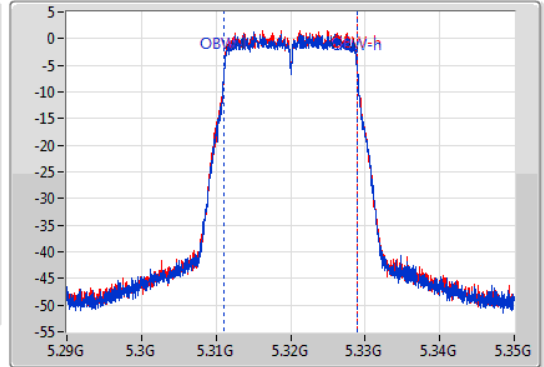

EBW

5320MHz

23/01/2020

CF  
5.32GHz  
Span  
60MHz  
RBW  
300kHz  
VBW  
1MHz  
Sweep Time  
100ms  
Detector Type  
Peak

CF  
5.32GHz  
Span  
60MHz  
RBW  
200kHz  
VBW  
1MHz  
Sweep Time  
100ms  
Detector Type  
Peak