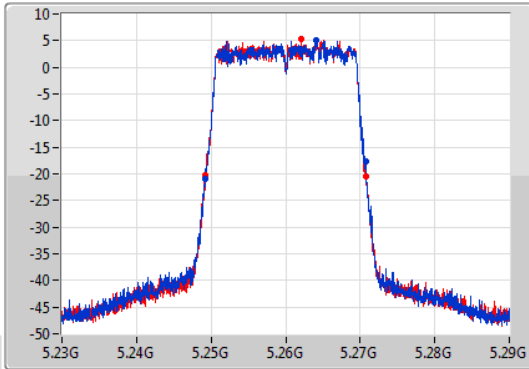

802.11ax HEW20-BF_Nss1,(MCS0)_2TX

EBW

5260MHz

22/01/2020

CF
5.26GHz
Span
60MHz
RBW
300kHz
VBW
1MHz
Sweep Time
100ms
Detector Type
Peak

CF
5.26GHz
Span
60MHz
RBW
200kHz
VBW
1MHz
Sweep Time
100ms
Detector Type
Peak