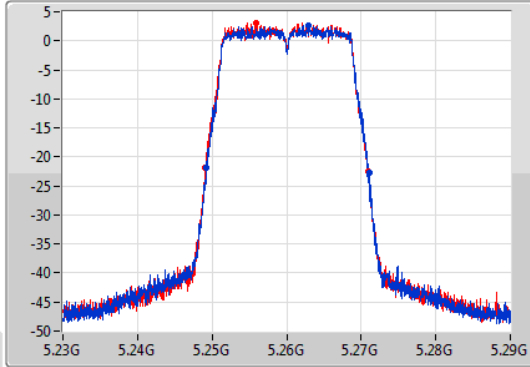

Port X-N dB = Port X 6dB down bandwidth for 5.725-5.85GHz band / 26dB down bandwidth for other band

Port X-OBW = Port X 99% occupied bandwidth;

802.11ac VHT20-BF\_Nss1,(MCS0)\_2TX

EBW

5260MHz

23/01/2020

CF  
5.26GHz  
Span  
60MHz  
RBW  
300kHz  
VBW  
1MHz  
Sweep Time  
100ms  
Detector Type  
Peak