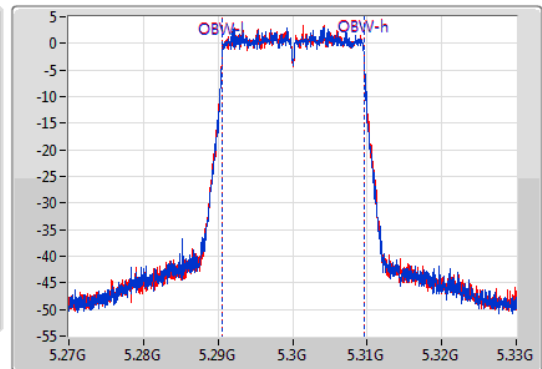

EBW

5300MHz

23/01/2020

CF  
5.3GHz  
Span  
60MHz  
RBW  
300kHz  
VBW  
1MHz  
Sweep Time  
100ms  
Detector Type  
Peak

CF  
5.3GHz  
Span  
60MHz  
RBW  
200kHz  
VBW  
1MHz  
Sweep Time  
100ms  
Detector Type  
Peak