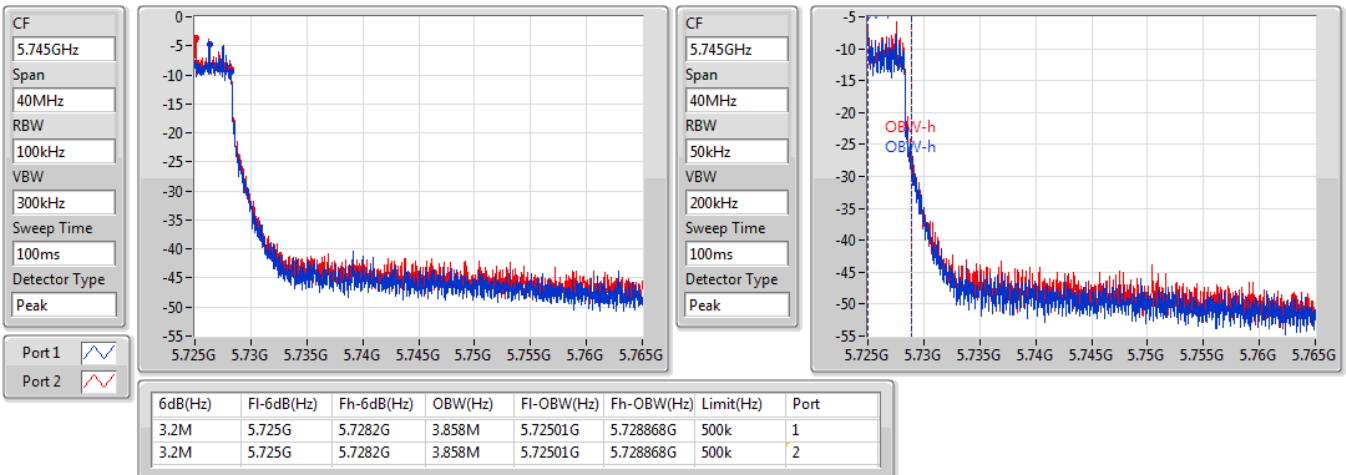

EBW

5690MHz Straddle 5.47-5.725GHz

22/01/2020

802.11ac VHT80-BF\_Nss1,(MCS0)\_2TX

EBW

5690MHz Straddle 5.725-5.85GHz

22/01/2020

802.11ax HEW20-BF\_Nss1,(MCS0)\_2TX

EBW

5260MHz

22/01/2020

CF  
5.26GHz  
Span  
60MHz  
RBW  
300kHz  
VBW  
1MHz  
Sweep Time  
100ms  
Detector Type  
Peak

CF  
5.26GHz  
Span  
60MHz  
RBW  
200kHz  
VBW  
1MHz  
Sweep Time  
100ms  
Detector Type  
Peak