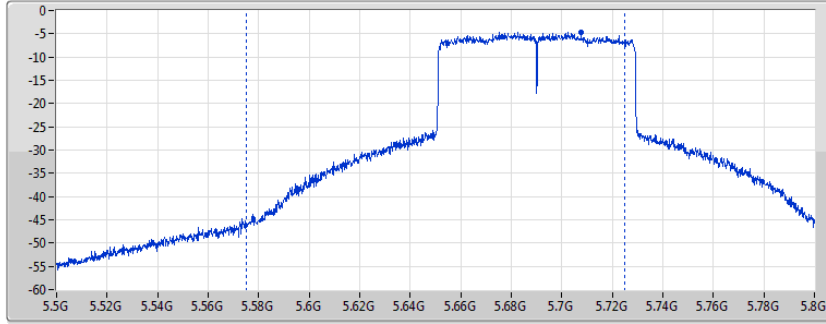

**DG** = Directional Gain; **Port X** = Port X output power

802.11ax HEW80\_Nss1,(MCS0)\_1TX

AV Power

5690MHz Straddle 5.47-5.725GHz

06/01/2020

CF  
5.65GHz  
Span  
300MHz  
RBW  
100kHz  
VBW  
300kHz  
Sweep Time  
25ms  
Detector Type  
RMS  
CP BW  
150MHz