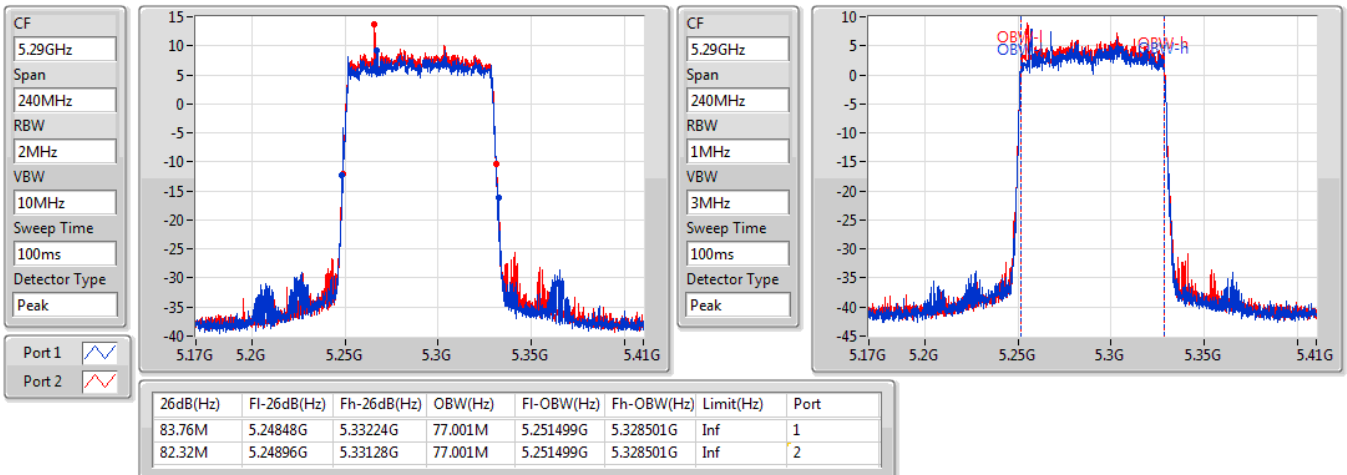

5290MHz

23/01/2020