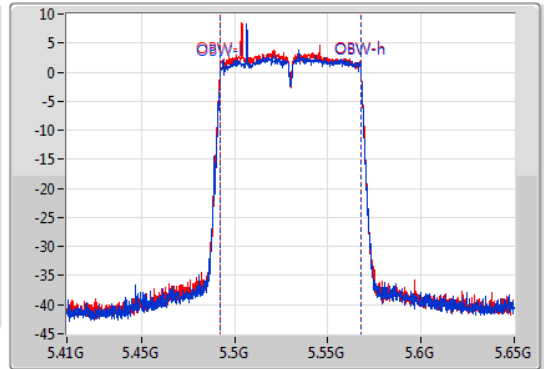

EBW

5530MHz

23/01/2020

CF  
5.53GHz  
Span  
240MHz  
RBW  
2MHz  
VBW  
10MHz  
Sweep Time  
100ms  
Detector Type  
Peak

CF  
5.53GHz  
Span  
240MHz  
RBW  
1MHz  
VBW  
3MHz  
Sweep Time  
100ms  
Detector Type  
Peak