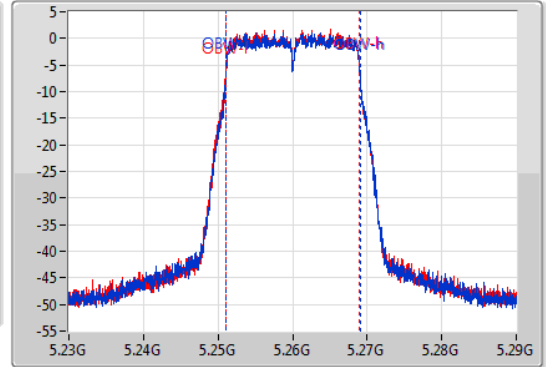

26dB(Hz)	Fl-26dB(Hz)	Fh-26dB(Hz)	OBW(Hz)	Fl-OBW(Hz)	Fh-OBW(Hz)	Limit(Hz)	Port
21.9M	5.24917G	5.27107G	17.901M	5.251124G	5.269025G	Inf	1
21.87M	5.24905G	5.27092G	17.961M	5.251034G	5.268996G	Inf	2

802.11ac VHT20-BF_Nss1,(MCS0)_2TX

EBW

5300MHz

23/01/2020

CF
5.3GHz
Span
60MHz
RBW
300kHz
VBW
1MHz
Sweep Time
100ms
Detector Type
Peak