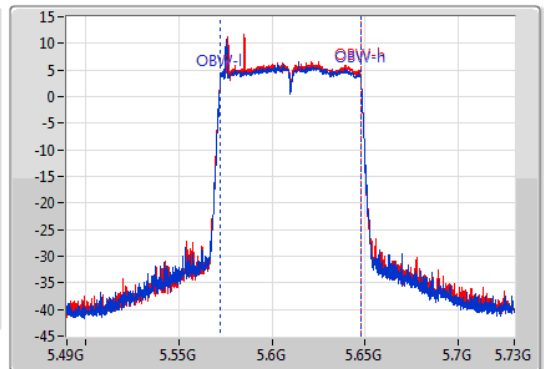

EBW

5610MHz

22/01/2020

CF  
5.61GHz  
Span  
240MHz  
RBW  
2MHz  
VBW  
10MHz  
Sweep Time  
100ms  
Detector Type  
Peak  
Port 1  
Port 2

CF  
5.61GHz  
Span  
240MHz  
RBW  
1MHz  
VBW  
3MHz  
Sweep Time  
100ms  
Detector Type  
Peak