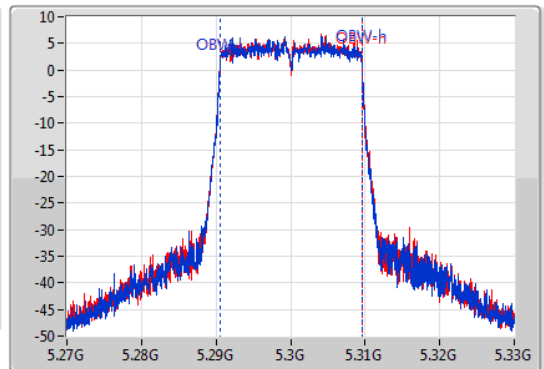

EBW

5300MHz

22/01/2020

CF  
5.3GHz  
Span  
60MHz  
RBW  
300kHz  
VBW  
1MHz  
Sweep Time  
100ms  
Detector Type  
Peak

CF  
5.3GHz  
Span  
60MHz  
RBW  
200kHz  
VBW  
1MHz  
Sweep Time  
100ms  
Detector Type  
Peak