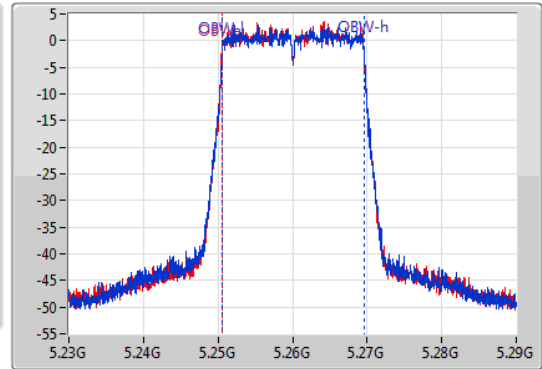

EBW

5260MHz

22/01/2020

CF  
5.26GHz  
Span  
60MHz  
RBW  
300kHz  
VBW  
1MHz  
Sweep Time  
100ms  
Detector Type  
Peak

CF  
5.26GHz  
Span  
60MHz  
RBW  
200kHz  
VBW  
1MHz  
Sweep Time  
100ms  
Detector Type  
Peak