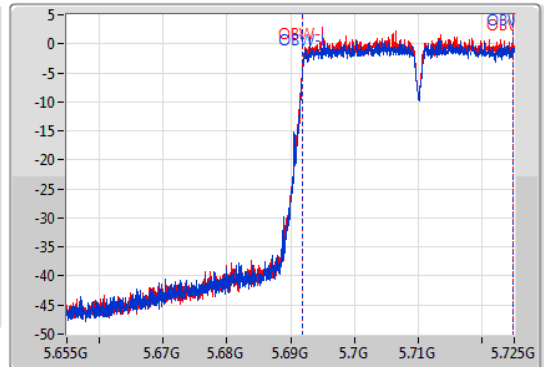

EBW

5710MHz Straddle 5.47-5.725GHz

23/01/2020

CF  
5.69GHz  
Span  
70MHz  
RBW  
1MHz  
VBW  
3MHz  
Sweep Time  
100ms  
Detector Type  
Peak

CF  
5.69GHz  
Span  
70MHz  
RBW  
300kHz  
VBW  
1MHz  
Sweep Time  
100ms  
Detector Type  
Peak