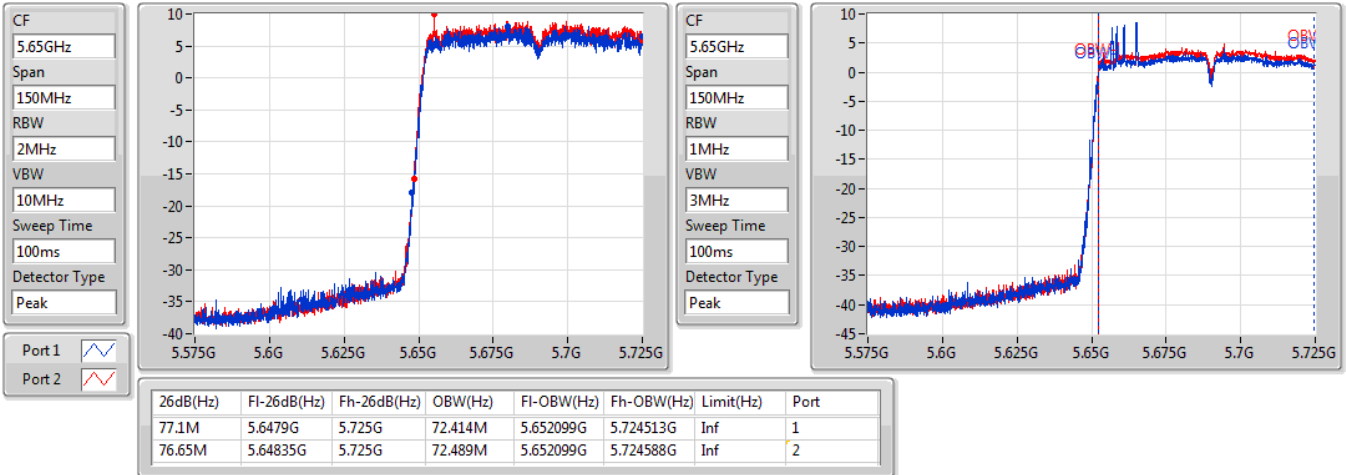

802.11ac VHT80-BF_Nss1,(MCS0)_2TX

EBW

5690MHz Straddle 5.47-5.725GHz

23/01/2020