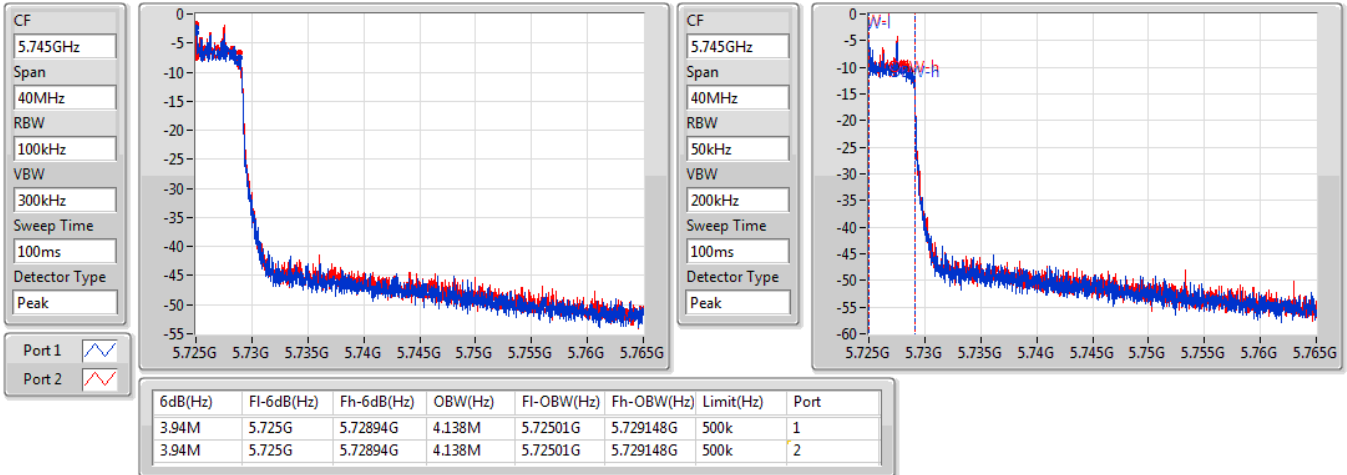

802.11ax HEW40-BF_Nss1,(MCS0)_2TX

EBW

5710MHz Straddle 5.725-5.85GHz

23/01/2020