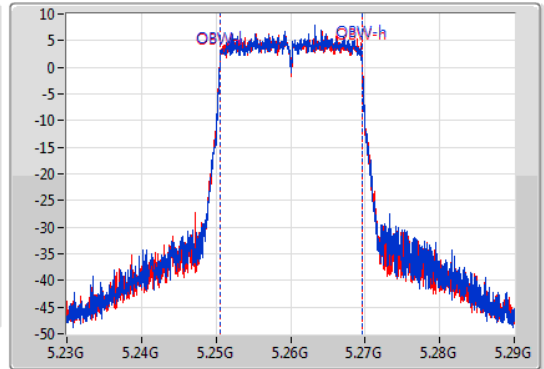

EBW

5690MHz Straddle 5.47-5.725GHz

22/01/2020

802.11ac VHT80-BF\_Nss1,(MCS0)\_2TX

EBW

5690MHz Straddle 5.725-5.85GHz

22/01/2020

802.11ax HEW20-BF\_Nss1,(MCS0)\_2TX

EBW

5260MHz

22/01/2020

CF  
5.26GHz  
Span  
60MHz  
RBW  
300kHz  
VBW  
1MHz  
Sweep Time  
100ms  
Detector Type  
Peak

CF  
5.26GHz  
Span  
60MHz  
RBW  
200kHz  
VBW  
1MHz  
Sweep Time  
100ms  
Detector Type  
Peak