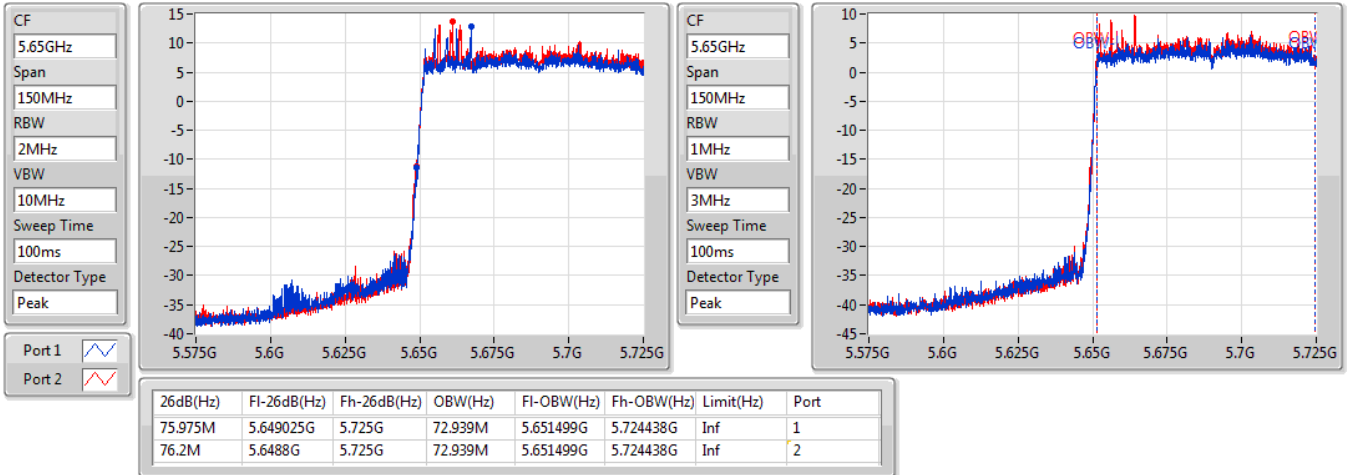

802.11ax HEW80-BF_Nss1,(MCS0)_2TX

EBW

5690MHz Straddle 5.47-5.725GHz

23/01/2020