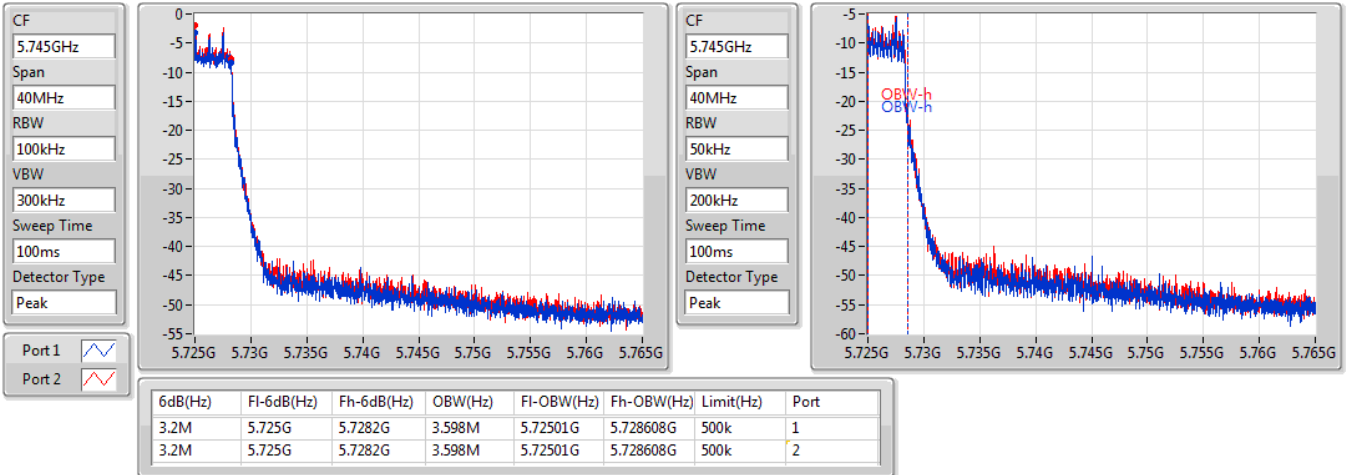

802.11ac VHT40-BF_Nss1,(MCS0)_2TX

EBW

5710MHz Straddle 5.725-5.85GHz

23/01/2020