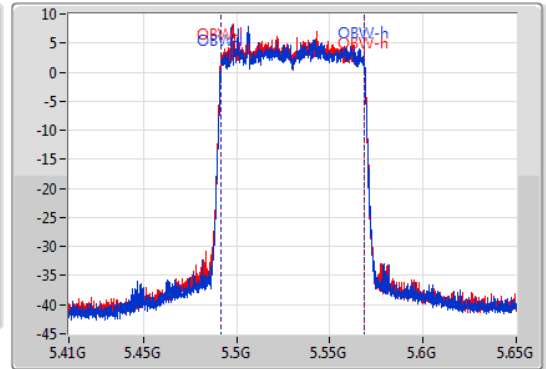

EBW

5530MHz

23/01/2020

CF  
5.53GHz  
Span  
240MHz  
RBW  
2MHz  
VBW  
10MHz  
Sweep Time  
100ms  
Detector Type  
Peak  
Port 1  
Port 2

CF  
5.53GHz  
Span  
240MHz  
RBW  
1MHz  
VBW  
3MHz  
Sweep Time  
100ms  
Detector Type  
Peak