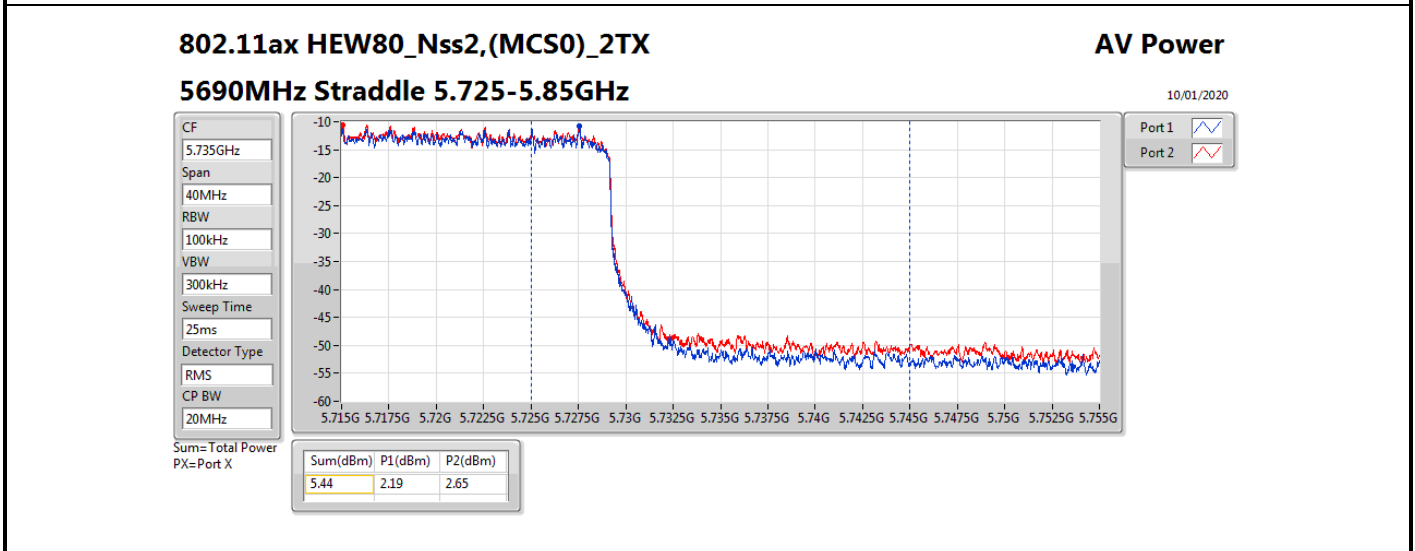

**Average Power_Non-Beamforming_Sample 2_Radio
2_Omni_1T1S**

Appendix B.9

Summary

Mode	Total Power (dBm)	Total Power (W)	EIRP (dBm)	EIRP (W)
5.25-5.35GHz	-	-	-	-
802.11a_Nss1,(6Mbps)_1TX	21.46	0.13996	29.46	0.88308
802.11ac VHT20_Nss1,(MCS0)_1TX	21.17	0.13092	29.17	0.82604
802.11ac VHT40_Nss1,(MCS0)_1TX	20.58	0.11429	28.58	0.72111
802.11ac VHT80_Nss1,(MCS0)_1TX	15.48	0.03532	23.48	0.22284
802.11ax HEW20_Nss1,(MCS0)_1TX	21.42	0.13868	29.42	0.87498
802.11ax HEW40_Nss1,(MCS0)_1TX	20.70	0.11749	28.70	0.74131
802.11ax HEW80_Nss1,(MCS0)_1TX	15.62	0.03648	23.62	0.23014
5.47-5.725GHz	-	-	-	-
802.11a_Nss1,(6Mbps)_1TX	21.37	0.13709	29.37	0.86497
802.11ac VHT20_Nss1,(MCS0)_1TX	21.29	0.13459	29.29	0.84918
802.11ac VHT40_Nss1,(MCS0)_1TX	21.22	0.13243	29.22	0.83560
802.11ac VHT80_Nss1,(MCS0)_1TX	21.25	0.13335	29.25	0.84140
802.11ax HEW20_Nss1,(MCS0)_1TX	21.47	0.14028	29.47	0.88512
802.11ax HEW40_Nss1,(MCS0)_1TX	21.34	0.13614	29.34	0.85901
802.11ax HEW80_Nss1,(MCS0)_1TX	21.49	0.14093	29.49	0.88920
5.725-5.85GHz	-	-	-	-
802.11a_Nss1,(6Mbps)_1TX	14.71	0.02958	22.71	0.18664
802.11ac VHT20_Nss1,(MCS0)_1TX	14.87	0.03069	22.87	0.19364
802.11ac VHT40_Nss1,(MCS0)_1TX	10.83	0.01211	18.83	0.07638
802.11ac VHT80_Nss1,(MCS0)_1TX	6.99	0.00500	14.99	0.03155
802.11ax HEW20_Nss1,(MCS0)_1TX	15.39	0.03459	23.39	0.21827
802.11ax HEW40_Nss1,(MCS0)_1TX	11.59	0.01442	19.59	0.09099
802.11ax HEW80_Nss1,(MCS0)_1TX	7.88	0.00614	15.88	0.03873