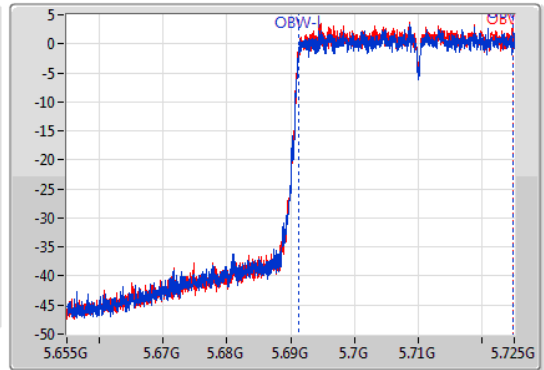

EBW

5710MHz Straddle 5.47-5.725GHz

23/01/2020

CF  
5.69GHz  
Span  
70MHz  
RBW  
1MHz  
VBW  
3MHz  
Sweep Time  
100ms  
Detector Type  
Peak

CF  
5.69GHz  
Span  
70MHz  
RBW  
300kHz  
VBW  
1MHz  
Sweep Time  
100ms  
Detector Type  
Peak