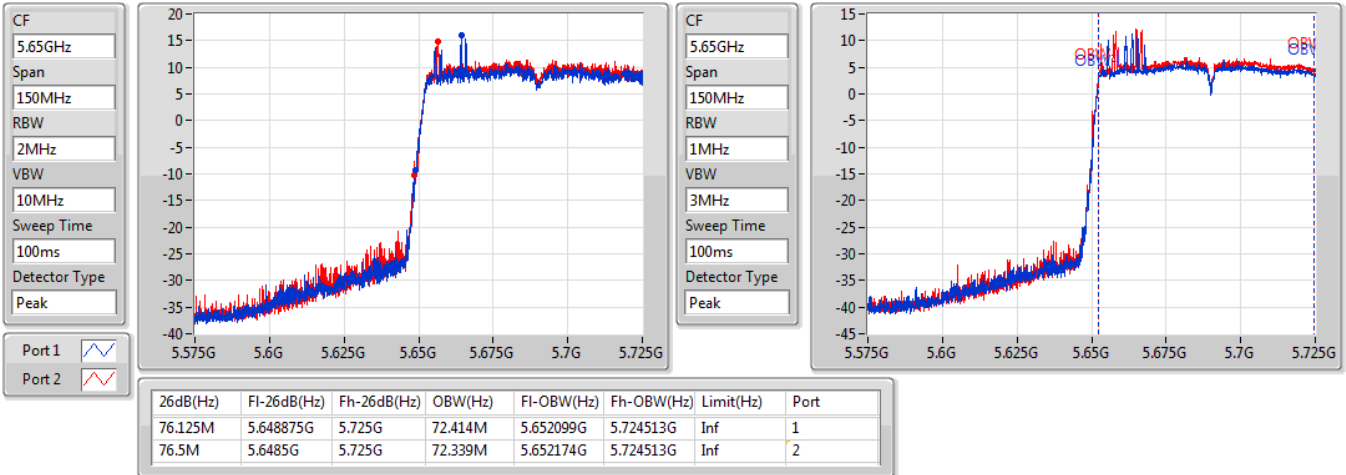

802.11ac VHT80-BF_Nss1,(MCS0)_2TX

EBW

5690MHz Straddle 5.47-5.725GHz

22/01/2020