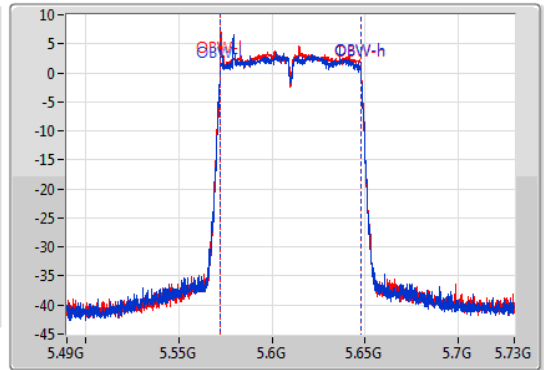

EBW

5610MHz

23/01/2020

CF  
5.61GHz  
Span  
240MHz  
RBW  
2MHz  
VBW  
10MHz  
Sweep Time  
100ms  
Detector Type  
Peak

CF  
5.61GHz  
Span  
240MHz  
RBW  
1MHz  
VBW  
3MHz  
Sweep Time  
100ms  
Detector Type  
Peak