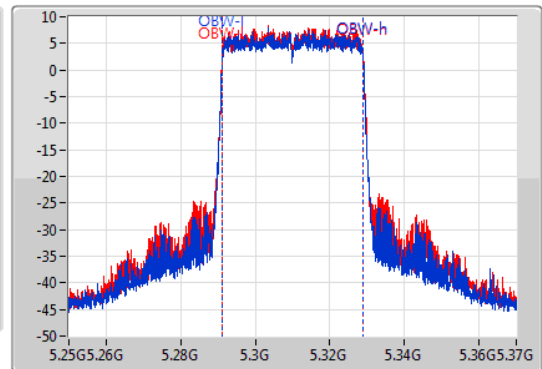

EBW

5310MHz

22/01/2020

CF  
5.31GHz  
Span  
120MHz  
RBW  
1MHz  
VBW  
3MHz  
Sweep Time  
100ms  
Detector Type  
Peak

CF  
5.31GHz  
Span  
120MHz  
RBW  
500kHz  
VBW  
2MHz  
Sweep Time  
100ms  
Detector Type  
Peak