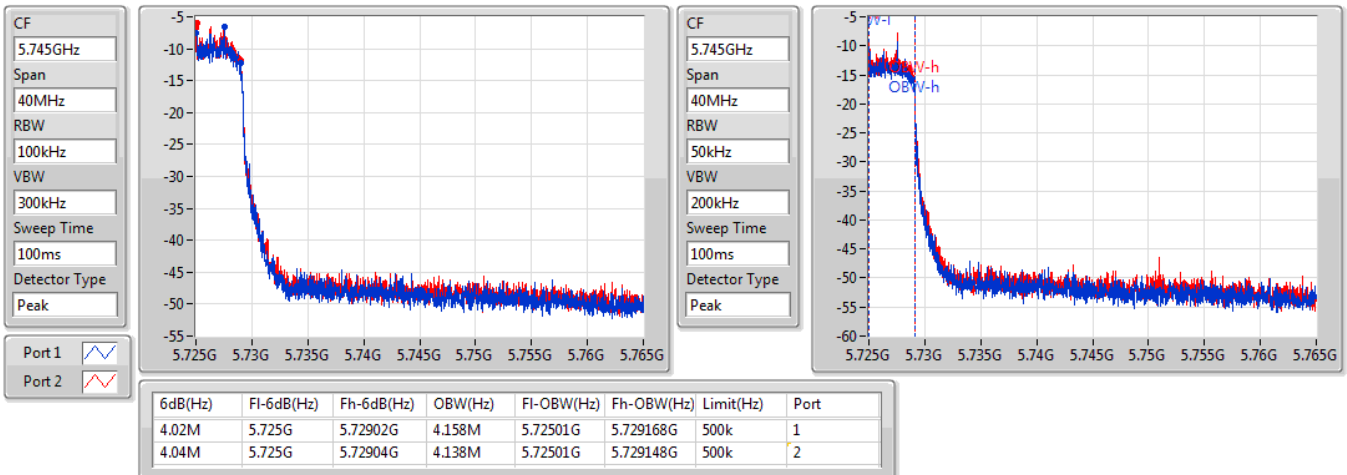

EBW

5690MHz Straddle 5.47-5.725GHz

23/01/2020

802.11ax HEW80-BF\_Nss1,(MCS0)\_2TX

EBW

5690MHz Straddle 5.725-5.85GHz

23/01/2020

Summary