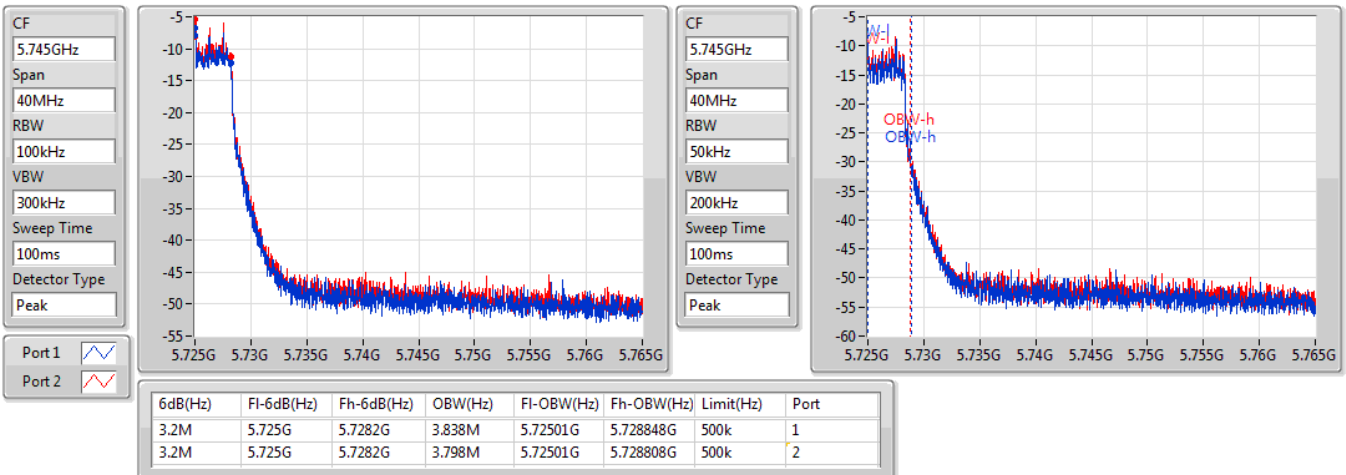

EBW

5690MHz Straddle 5.47-5.725GHz

23/01/2020

802.11ac VHT80-BF\_Nss1,(MCS0)\_2TX

EBW

5690MHz Straddle 5.725-5.85GHz

23/01/2020

802.11ax HEW20-BF\_Nss1,(MCS0)\_2TX