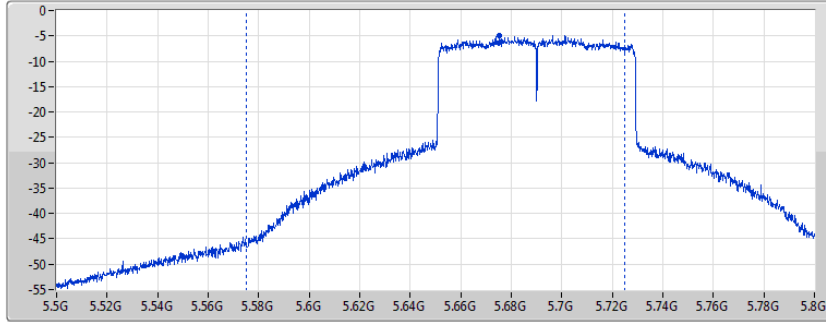

**DG** = Directional Gain; **Port X** = Port X output power

802.11ax HEW80\_Nss1,(MCS0)\_1TX

AV Power

5690MHz Straddle 5.47-5.725GHz

06/01/2020

CF  
5.65GHz  
Span  
300MHz  
RBW  
100kHz  
VBW  
300kHz  
Sweep Time  
25ms  
Detector Type  
RMS  
CP BW  
150MHz