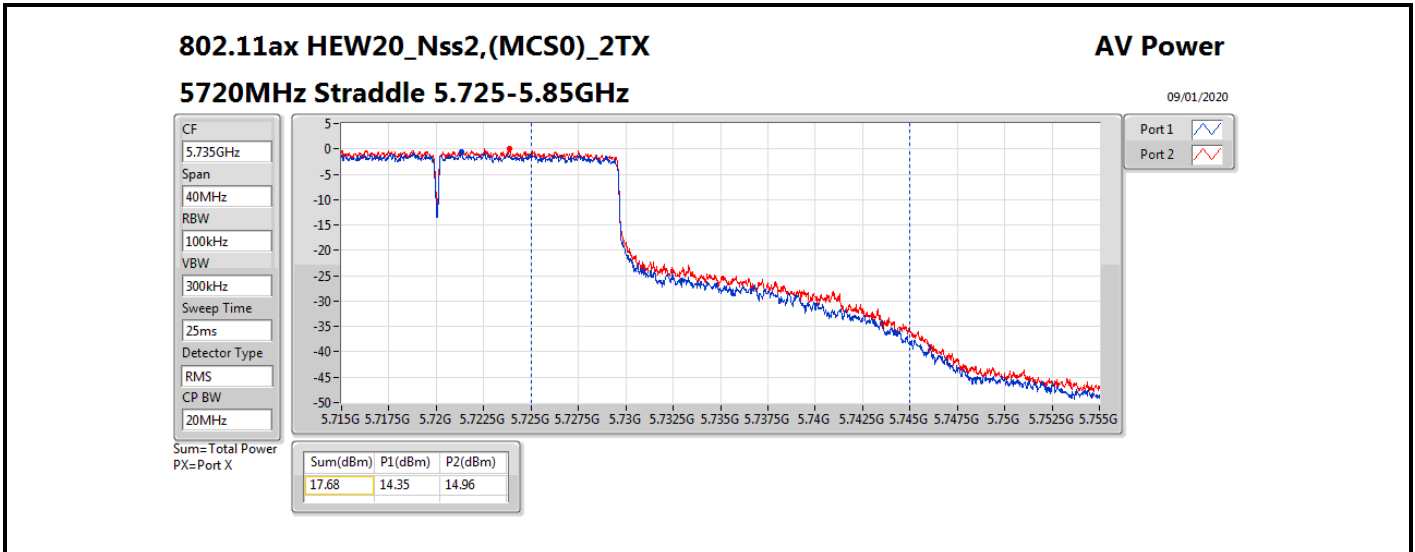

**DG** = Directional Gain; **Port X** = Port X output power

802.11ax HEW80\_Nss2,(MCS0)\_2TX

AV Power

5690MHz Straddle 5.47-5.725GHz

09/01/2020

CF  
5.65GHz  
Span  
300MHz  
RBW  
100kHz  
VBW  
300kHz  
Sweep Time  
25ms  
Detector Type  
RMS  
CP BW  
150MHz