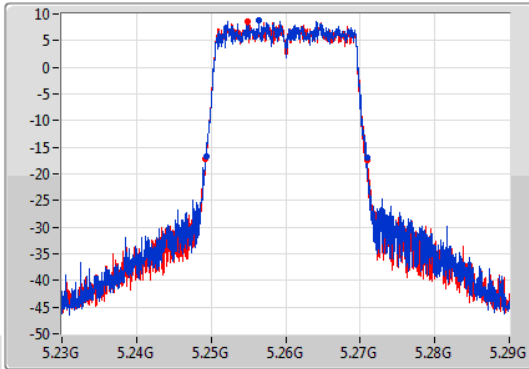

EBW

5690MHz Straddle 5.47-5.725GHz

22/01/2020

802.11ac VHT80-BF\_Nss1,(MCS0)\_2TX

EBW

5690MHz Straddle 5.725-5.85GHz

22/01/2020

802.11ax HEW20-BF\_Nss1,(MCS0)\_2TX

EBW

5260MHz

22/01/2020

CF  
5.26GHz  
Span  
60MHz  
RBW  
300kHz  
VBW  
1MHz  
Sweep Time  
100ms  
Detector Type  
Peak

CF  
5.26GHz  
Span  
60MHz  
RBW  
200kHz  
VBW  
1MHz  
Sweep Time  
100ms  
Detector Type  
Peak