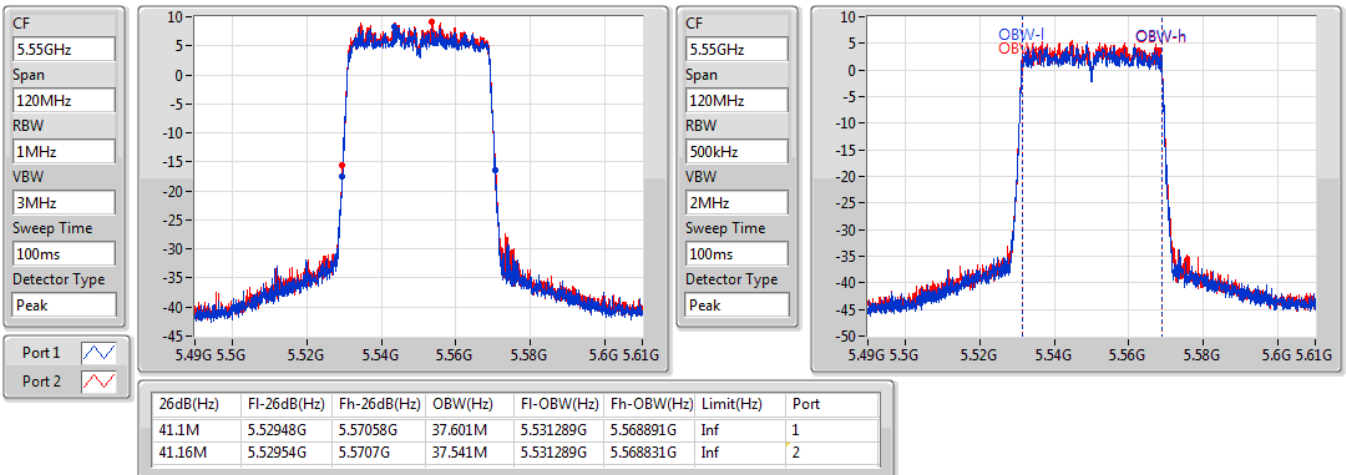

802.11ax HEW40-BF_Nss1,(MCS0)_2TX

EBW

5550MHz

23/01/2020