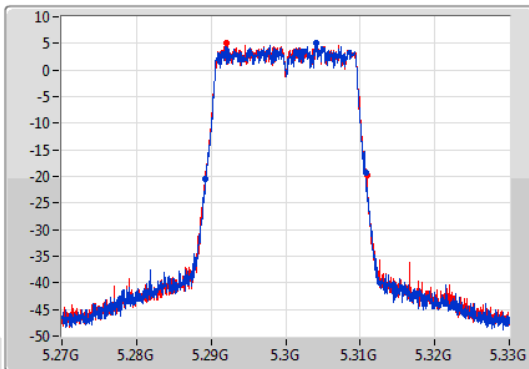

CF
5.3GHz
Span
60MHz
RBW
200kHz
VBW
1MHz
Sweep Time
100ms
Detector Type
Peak