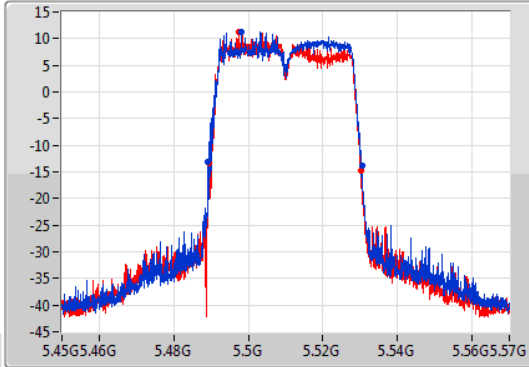

802.11ac VHT40-BF_Nss1,(MCS0)_2TX

EBW

5510MHz

23/01/2020

CF
5.51GHz
Span
120MHz
RBW
1MHz
VBW
3MHz
Sweep Time
100ms
Detector Type
Peak

CF
5.51GHz
Span
120MHz
RBW
500kHz
VBW
2MHz
Sweep Time
100ms
Detector Type
Peak