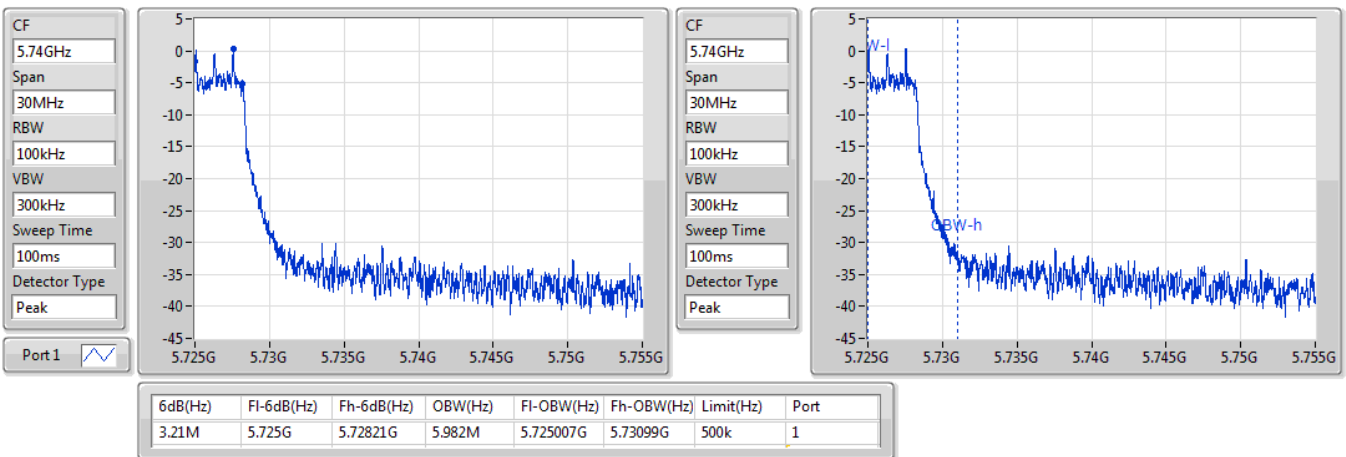

5690MHz Straddle 5.47-5.725GHz

13/01/2020

802.11ac VHT80_Nss1,(MCS0)_1TX

EBW

5690MHz Straddle 5.725-5.85GHz

13/01/2020

802.11ax HEW20_Nss1,(MCS0)_1TX

EBW