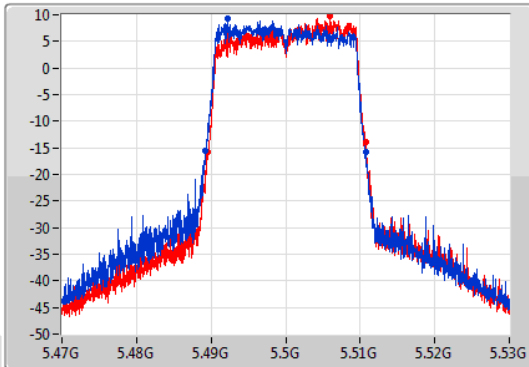

CF
5.5GHz
Span
60MHz
RBW
200kHz
VBW
1MHz
Sweep Time
100ms
Detector Type
Peak