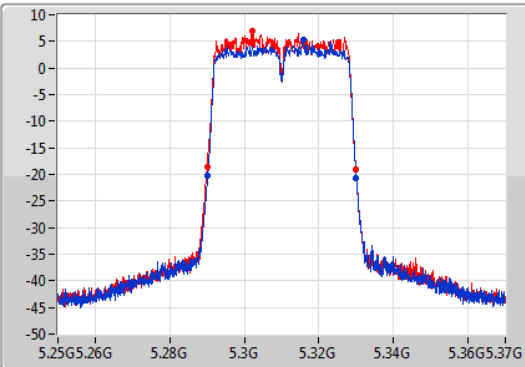

CF
5.31GHz
Span
120MHz
RBW
500kHz
VBW
2MHz
Sweep Time
100ms
Detector Type
Peak