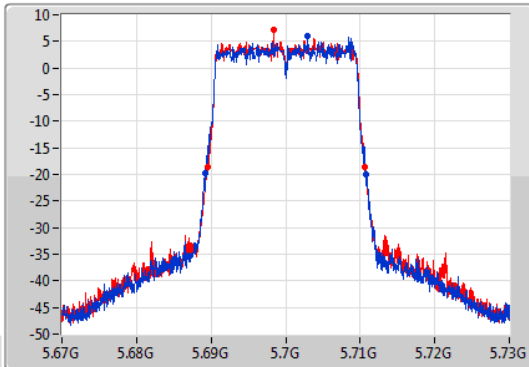

CF
5.7GHz
Span
60MHz
RBW
200kHz
VBW
1MHz
Sweep Time
100ms
Detector Type
Peak