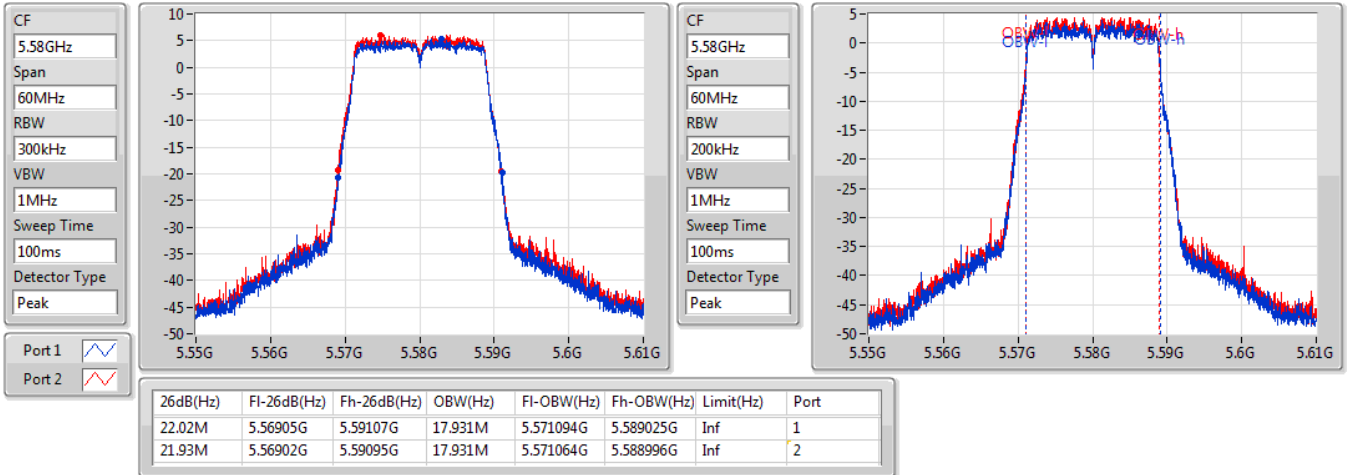

802.11ac VHT20-BF_Nss1,(MCS0)_2TX

EBW

5580MHz

22/01/2020