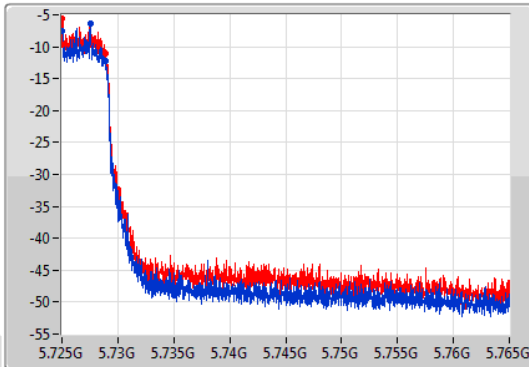

CF
5.745GHz
Span
40MHz
RBW
50kHz
VBW
200kHz
Sweep Time
100ms
Detector Type
Peak