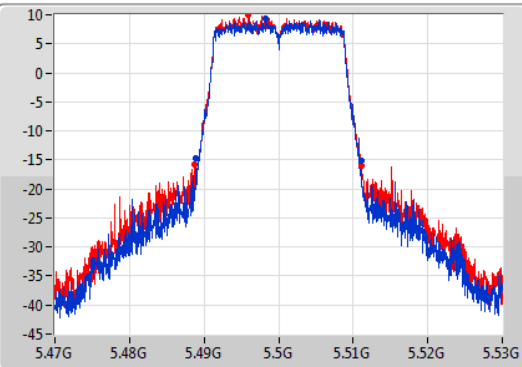

CF
5.5GHz
Span
60MHz
RBW
200kHz
VBW
1MHz
Sweep Time
100ms
Detector Type
Peak