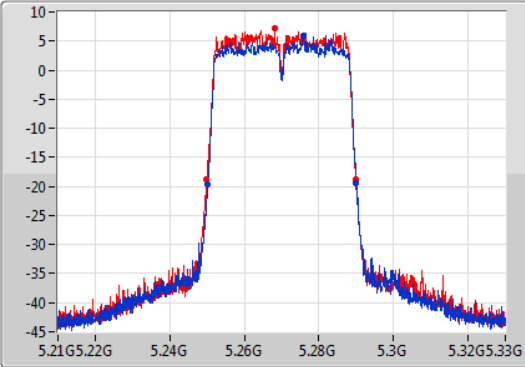

802.11ac VHT40_Nss2,(MCS0)_2TX

EBW

5270MHz

14/01/2020

CF
5.27GHz
Span
120MHz
RBW
500kHz
VBW
2MHz
Sweep Time
100ms
Detector Type
Peak

CF
5.27GHz
Span
120MHz
RBW
500kHz
VBW
2MHz
Sweep Time
100ms
Detector Type
Peak