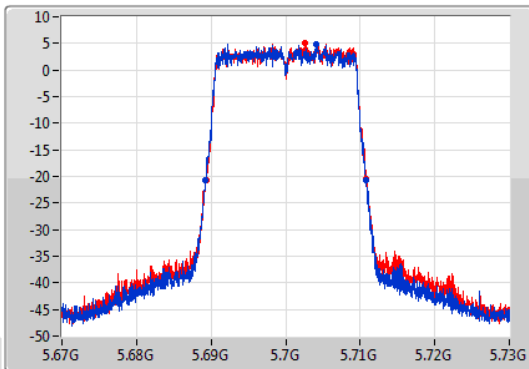

CF
5.7GHz
Span
60MHz
RBW
200kHz
VBW
1MHz
Sweep Time
100ms
Detector Type
Peak