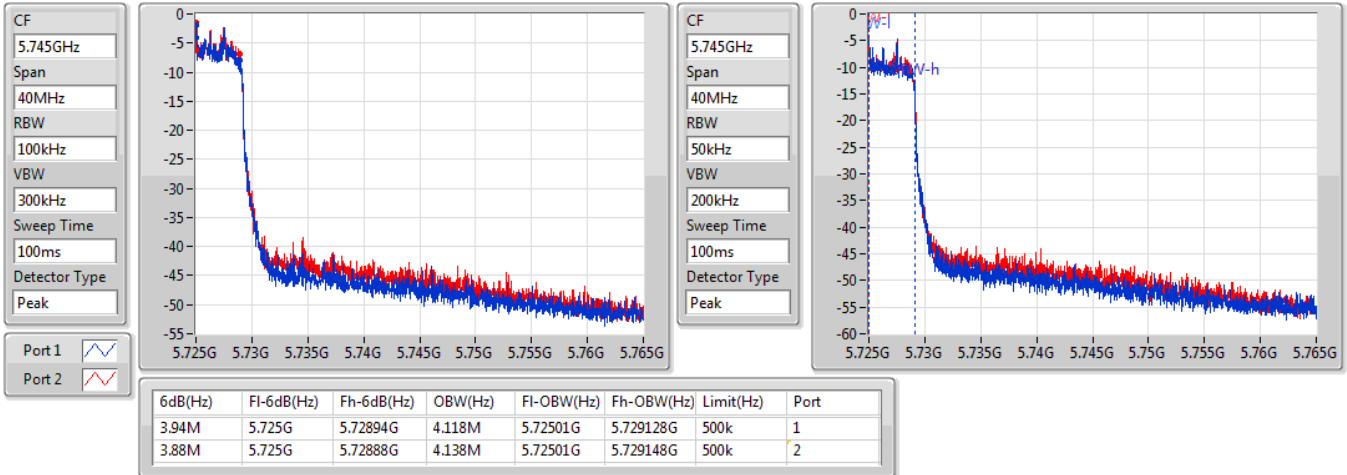

802.11ax HEW40-BF_Nss1,(MCS0)_2TX

EBW

5710MHz Straddle 5.725-5.85GHz

23/01/2020