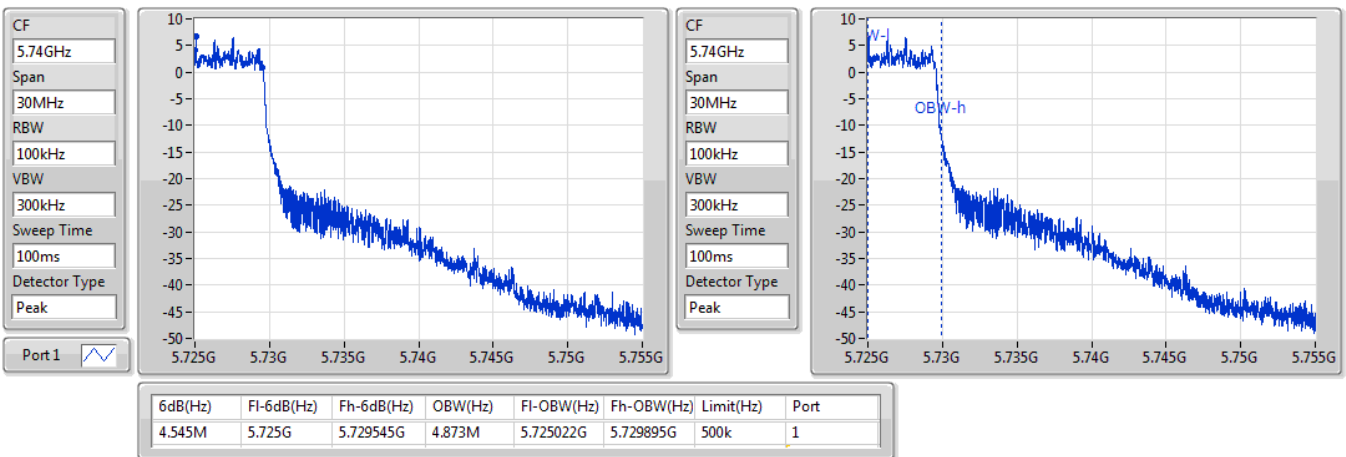

EBW

5700MHz

13/01/2020

802.11ax HEW20_Nss1,(MCS0)_1TX

EBW

5720MHz Straddle 5.47-5.725GHz

13/01/2020

802.11ax HEW20_Nss1,(MCS0)_1TX

EBW

5720MHz Straddle 5.725-5.85GHz

13/01/2020

802.11ax HEW40_Nss1,(MCS0)_1TX

EBW

5270MHz

13/01/2020

802.11ax HEW40_Nss1,(MCS0)_1TX