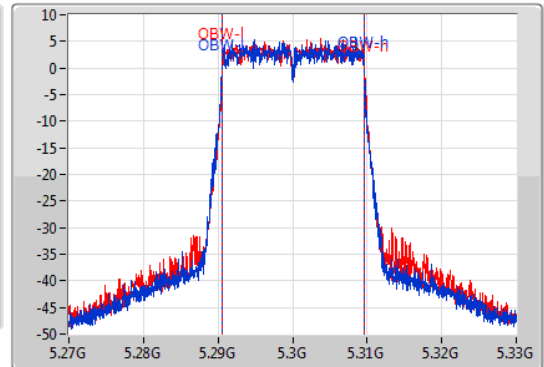

802.11ax HEW20_Nss2,(MCS0)_2TX

EBW

5300MHz

14/01/2020

CF
5.3GHz
Span
60MHz
RBW
200kHz
VBW
1MHz
Sweep Time
100ms
Detector Type
Peak

CF
5.3GHz
Span
60MHz
RBW
200kHz
VBW
1MHz
Sweep Time
100ms
Detector Type
Peak