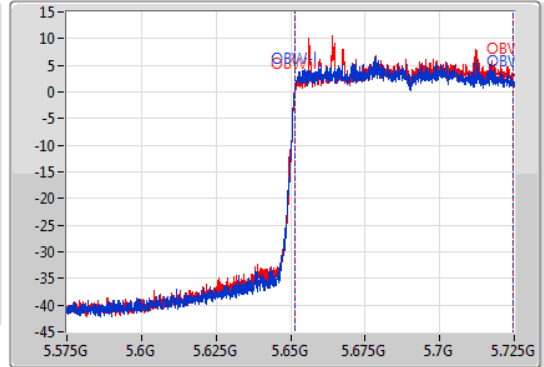

EBW

5690MHz Straddle 5.47-5.725GHz

23/01/2020

CF
5.65GHz
Span
150MHz
RBW
2MHz
VBW
10MHz
Sweep Time
100ms
Detector Type
Peak
Port 1
Port 2

CF
5.65GHz
Span
150MHz
RBW
1MHz
VBW
3MHz
Sweep Time
100ms
Detector Type
Peak