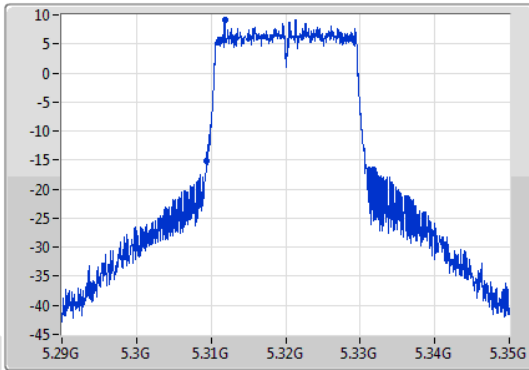

802.11ax HEW20_Nss1,(MCS0)_1TX

EBW

5320MHz

13/01/2020

CF
5.32GHz
Span
60MHz
RBW
200kHz
VBW
1MHz
Sweep Time
100ms
Detector Type
Peak
Port 1

CF
5.32GHz
Span
60MHz
RBW
200kHz
VBW
1MHz
Sweep Time
100ms
Detector Type
Peak