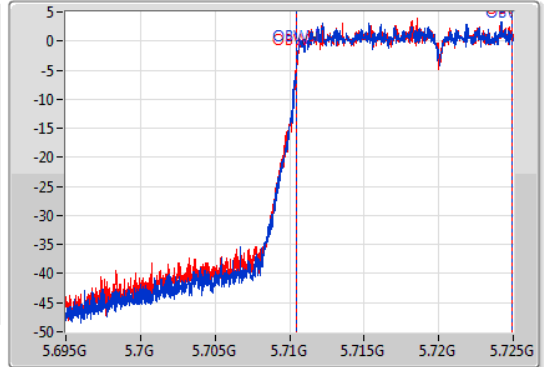

EBW

5720MHz Straddle 5.47-5.725GHz

23/01/2020

CF: 5.71GHz
 Span: 30MHz
 RBW: 300kHz
 VBW: 1MHz
 Sweep Time: 100ms
 Detector Type: Peak
 Port 1: [Waveform icon]
 Port 2: [Waveform icon]

CF: 5.71GHz
 Span: 30MHz
 RBW: 200kHz
 VBW: 1MHz
 Sweep Time: 100ms
 Detector Type: Peak