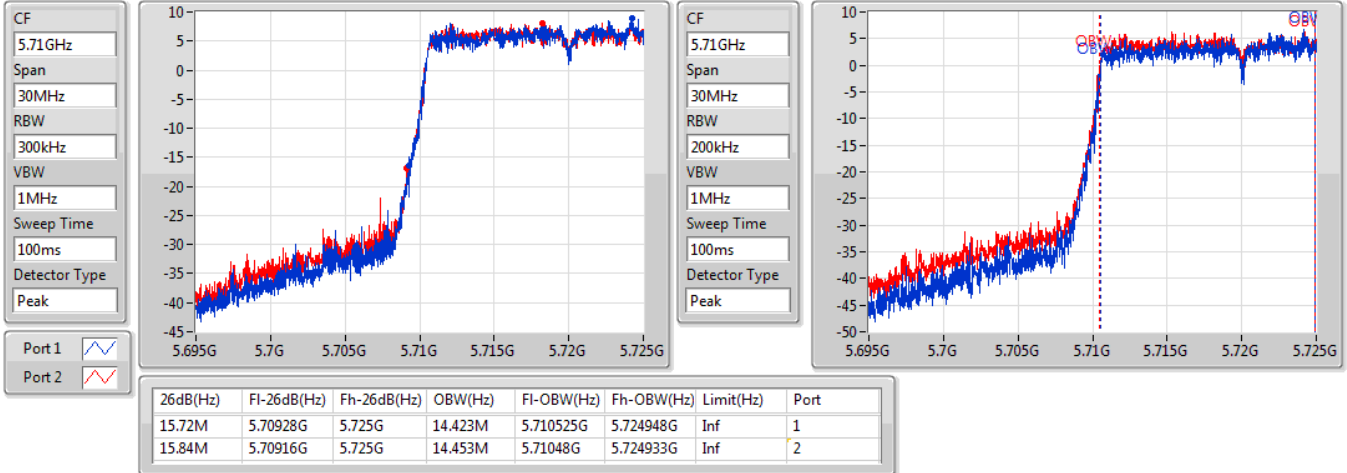

802.11ax HEW20-BF_Nss1,(MCS0)_2TX

EBW

5720MHz Straddle 5.47-5.725GHz

23/01/2020