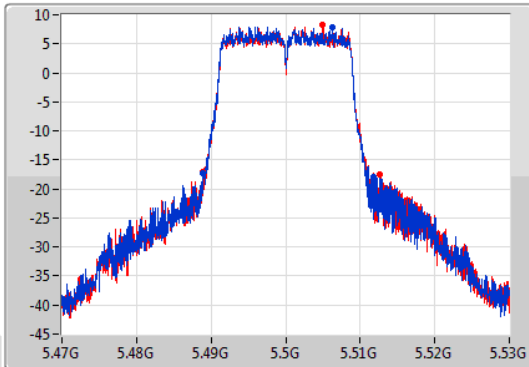

CF
5.5GHz
Span
60MHz
RBW
200kHz
VBW
1MHz
Sweep Time
100ms
Detector Type
Peak