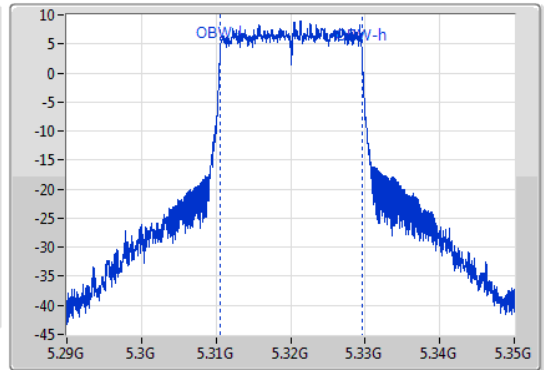

26dB(Hz)	Fl-26dB(Hz)	Fh-26dB(Hz)	OBW(Hz)	Fl-OBW(Hz)	Fh-OBW(Hz)	Limit(Hz)	Port
22.35M	5.30935G	5.3317G	19.07M	5.310525G	5.329595G	Inf	1

802.11ax HEW20_Nss1,(MCS0)_1TX

EBW

5500MHz

13/01/2020

CF
5.5GHz
Span
60MHz
RBW
200kHz
VBW
1MHz
Sweep Time
100ms
Detector Type
Peak
Port 1