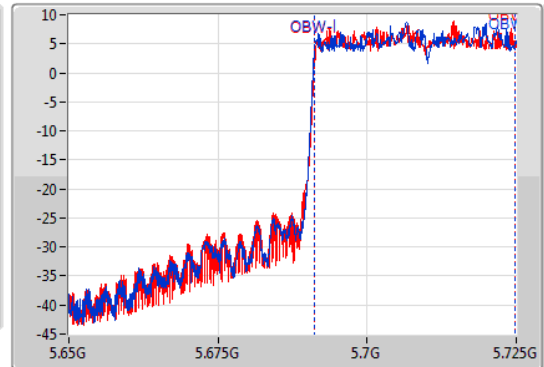

802.11ax HEW40_Nss2,(MCS0)_2TX

EBW

5710MHz Straddle 5.47-5.725GHz

14/01/2020

CF
5.6875GHz
Span
75MHz
RBW
500kHz
VBW
2MHz
Sweep Time
100ms
Detector Type
Peak

CF
5.6875GHz
Span
75MHz
RBW
500kHz
VBW
2MHz
Sweep Time
100ms
Detector Type
Peak