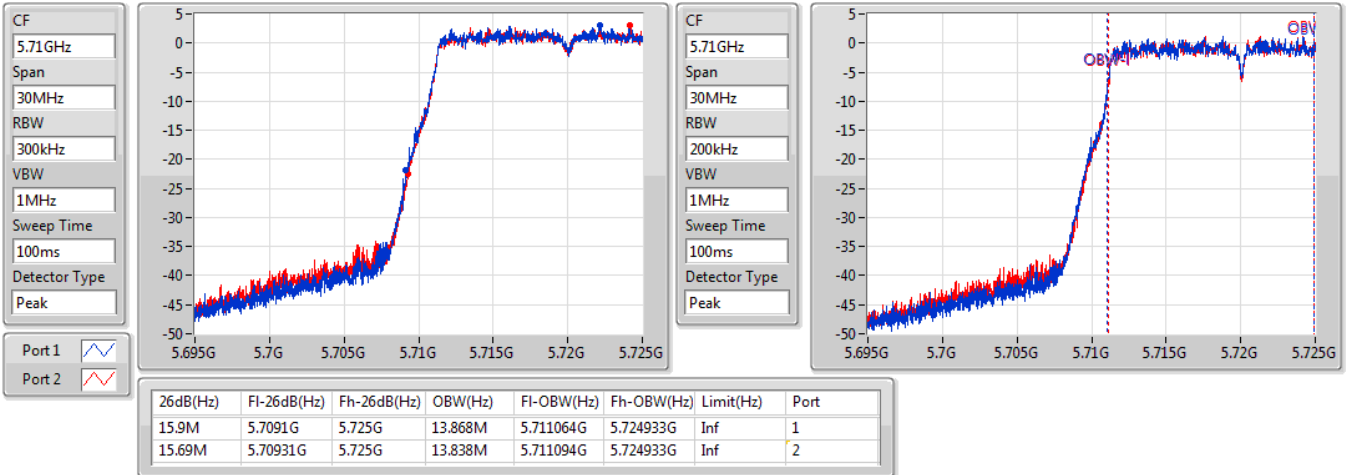

802.11ac VHT20-BF_Nss1,(MCS0)_2TX

EBW

5720MHz Straddle 5.47-5.725GHz

23/01/2020