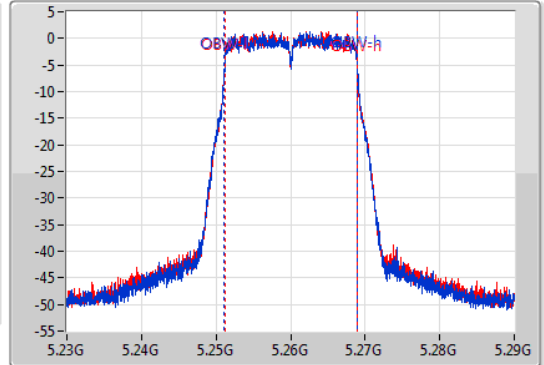

26dB(Hz)	Fl-26dB(Hz)	Fh-26dB(Hz)	OBW(Hz)	Fl-OBW(Hz)	Fh-OBW(Hz)	Limit(Hz)	Port
21.66M	5.2492G	5.27086G	17.841M	5.251124G	5.268966G	Inf	1
21.63M	5.24926G	5.27089G	17.811M	5.251154G	5.268966G	Inf	2

802.11ac VHT20-BF_Nss1,(MCS0)_2TX

EBW

5300MHz

23/01/2020

CF: 5.3GHz
Span: 60MHz
RBW: 300kHz
VBW: 1MHz
Sweep Time: 100ms
Detector Type: Peak