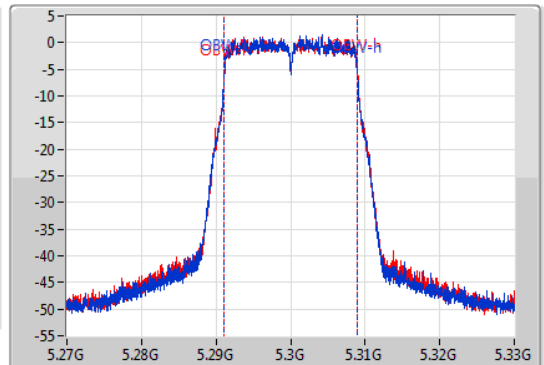

26dB(Hz)	Fl-26dB(Hz)	Fh-26dB(Hz)	OBW(Hz)	Fl-OBW(Hz)	Fh-OBW(Hz)	Limit(Hz)	Port
21.69M	5.2892G	5.31089G	17.841M	5.291124G	5.308966G	Inf	1
21.57M	5.28929G	5.31086G	17.841M	5.291124G	5.308966G	Inf	2