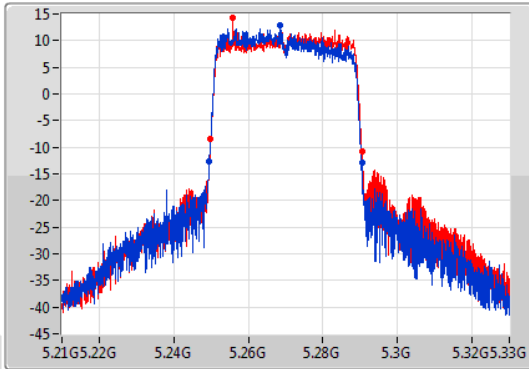

802.11ax HEW40-BF_Nss1,(MCS0)_2TX

EBW

5270MHz

23/01/2020

CF
5.27GHz
Span
120MHz
RBW
1MHz
VBW
3MHz
Sweep Time
100ms
Detector Type
Peak

CF
5.27GHz
Span
120MHz
RBW
500kHz
VBW
2MHz
Sweep Time
100ms
Detector Type
Peak