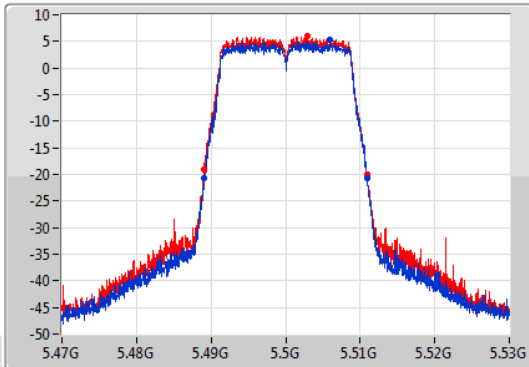

CF: 5.5GHz
Span: 60MHz
RBW: 200kHz
VBW: 1MHz
Sweep Time: 100ms
Detector Type: Peak