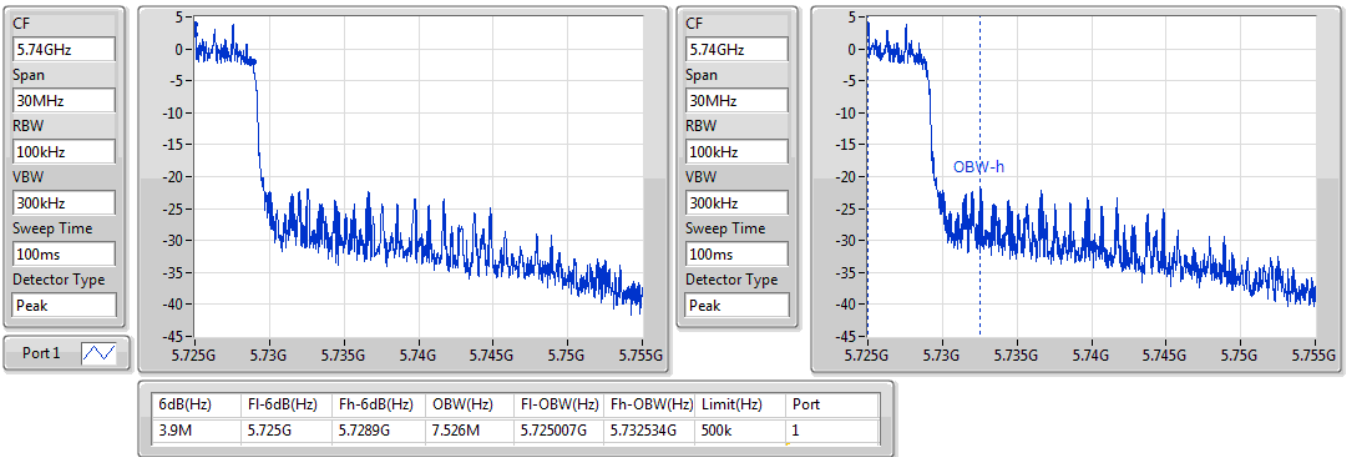

EBW

5710MHz Straddle 5.47-5.725GHz

13/01/2020

802.11ax HEW40_Nss1,(MCS0)_1TX

EBW

5710MHz Straddle 5.725-5.85GHz

13/01/2020

802.11ax HEW80_Nss1,(MCS0)_1TX