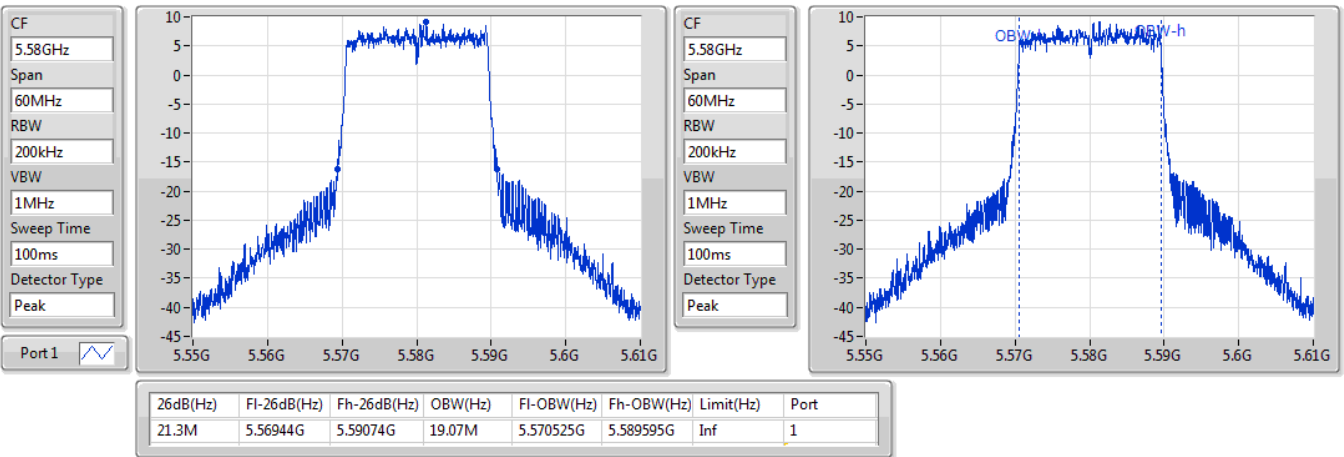

802.11ax HEW20_Nss1,(MCS0)_1TX

EBW

5580MHz

13/01/2020