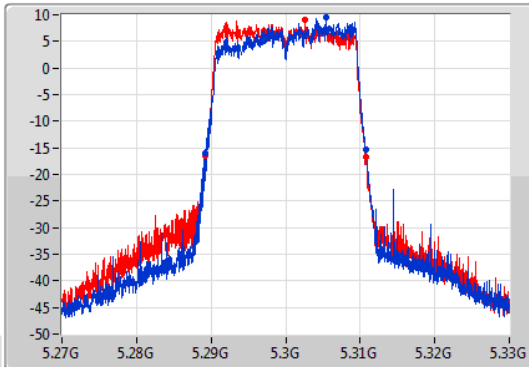

CF
5.3GHz
Span
60MHz
RBW
200kHz
VBW
1MHz
Sweep Time
100ms
Detector Type
Peak