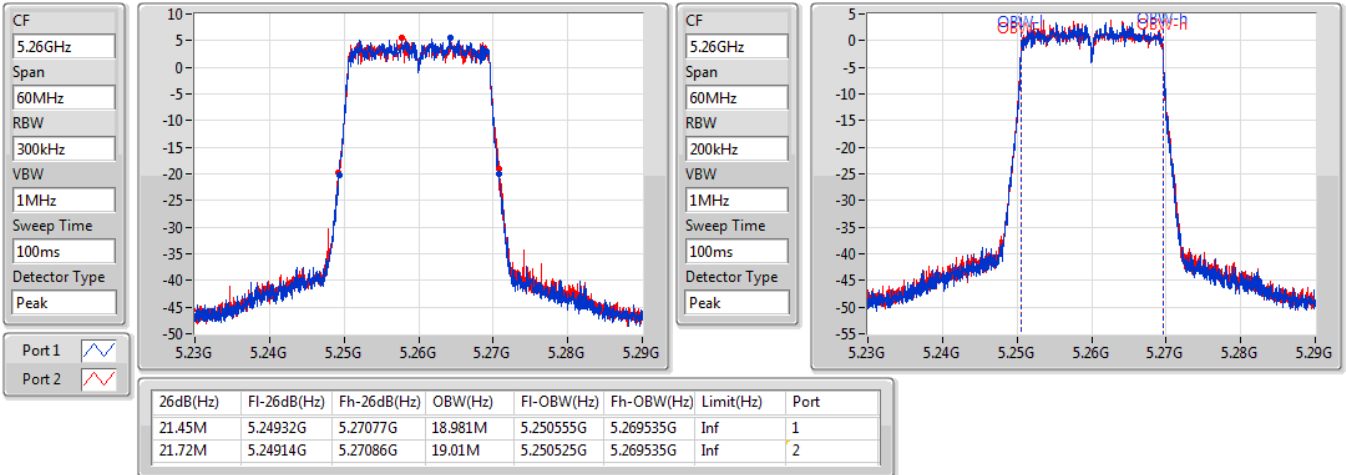

802.11ax HEW20-BF_Nss1,(MCS0)_2TX

EBW

5260MHz

23/01/2020