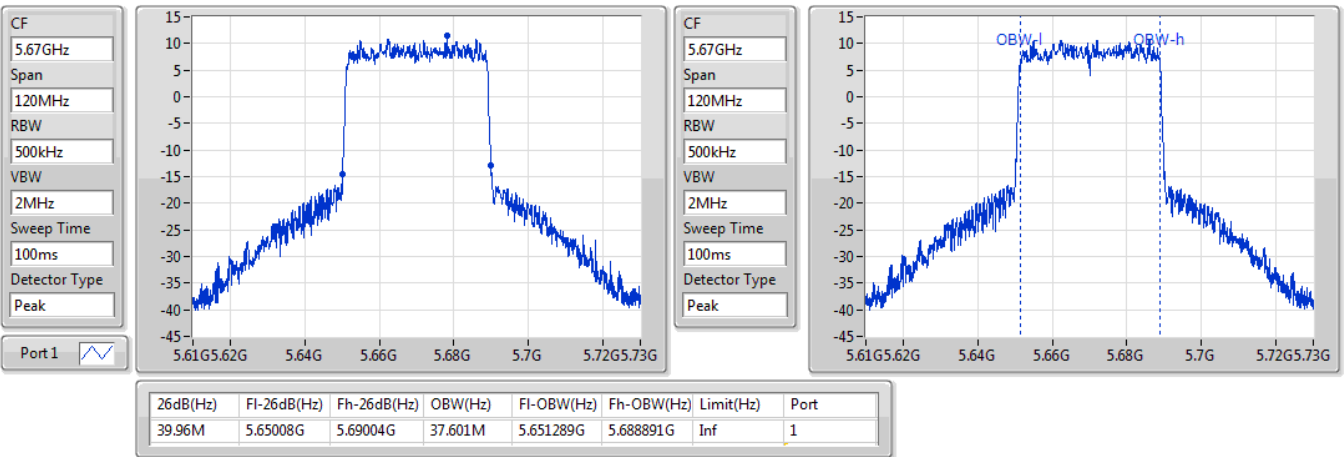

EBW

5550MHz

13/01/2020

802.11ax HEW40_Nss1,(MCS0)_1TX

EBW

5670MHz

13/01/2020

802.11ax HEW40_Nss1,(MCS0)_1TX

EBW

5710MHz Straddle 5.47-5.725GHz

13/01/2020

802.11ax HEW40_Nss1,(MCS0)_1TX

EBW

5710MHz Straddle 5.725-5.85GHz

13/01/2020

802.11ax HEW80_Nss1,(MCS0)_1TX