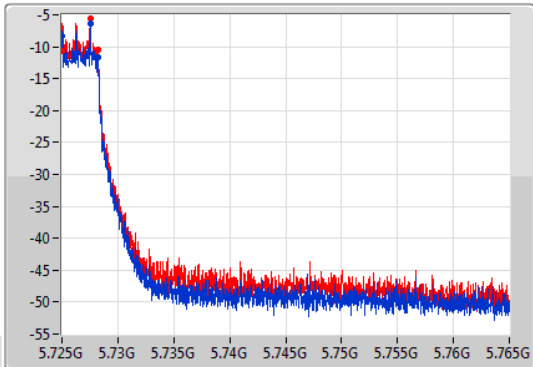

5690MHz Straddle 5.725-5.85GHz

23/01/2020

CF
5.745GHz
Span
40MHz
RBW
100kHz
VBW
300kHz
Sweep Time
100ms
Detector Type
Peak

CF
5.745GHz
Span
40MHz
RBW
50kHz
VBW
200kHz
Sweep Time
100ms
Detector Type
Peak