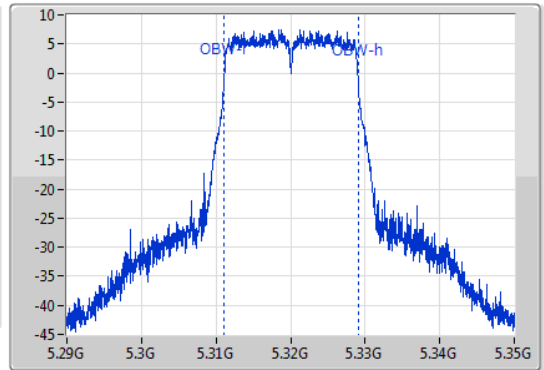

802.11ac VHT20_Nss1,(MCS0)_1TX

EBW

5320MHz

13/01/2020

CF
5.32GHz
Span
60MHz
RBW
200kHz
VBW
1MHz
Sweep Time
100ms
Detector Type
Peak
Port 1

CF
5.32GHz
Span
60MHz
RBW
200kHz
VBW
1MHz
Sweep Time
100ms
Detector Type
Peak