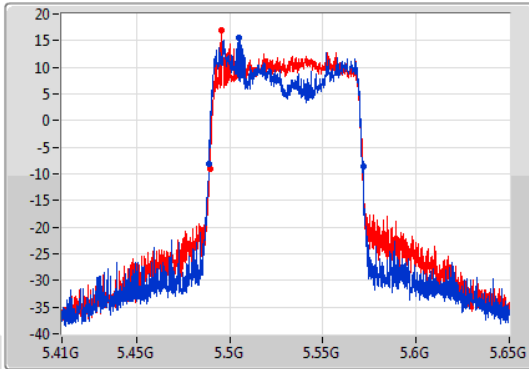

802.11ax HEW80-BF_Nss1,(MCS0)_2TX

EBW

5530MHz

23/01/2020

CF
5.53GHz
Span
240MHz
RBW
2MHz
VBW
10MHz
Sweep Time
100ms
Detector Type
Peak

CF
5.53GHz
Span
240MHz
RBW
1MHz
VBW
3MHz
Sweep Time
100ms
Detector Type
Peak