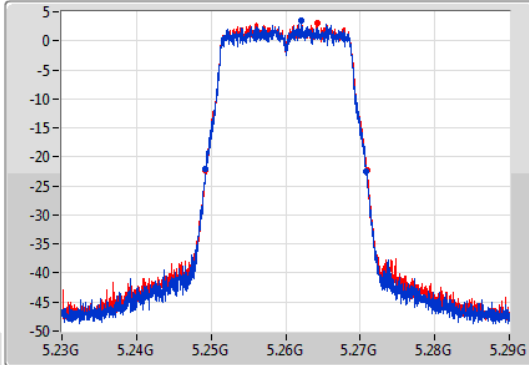

Port X-N dB = Port X 6dB down bandwidth for 5.725-5.85GHz band / 26dB down bandwidth for other band

Port X-OBW = Port X 99% occupied bandwidth;

802.11ac VHT20-BF_Nss1,(MCS0)_2TX

EBW

5260MHz

23/01/2020

CF: 5.26GHz
 Span: 60MHz
 RBW: 300kHz
 VBW: 1MHz
 Sweep Time: 100ms
 Detector Type: Peak