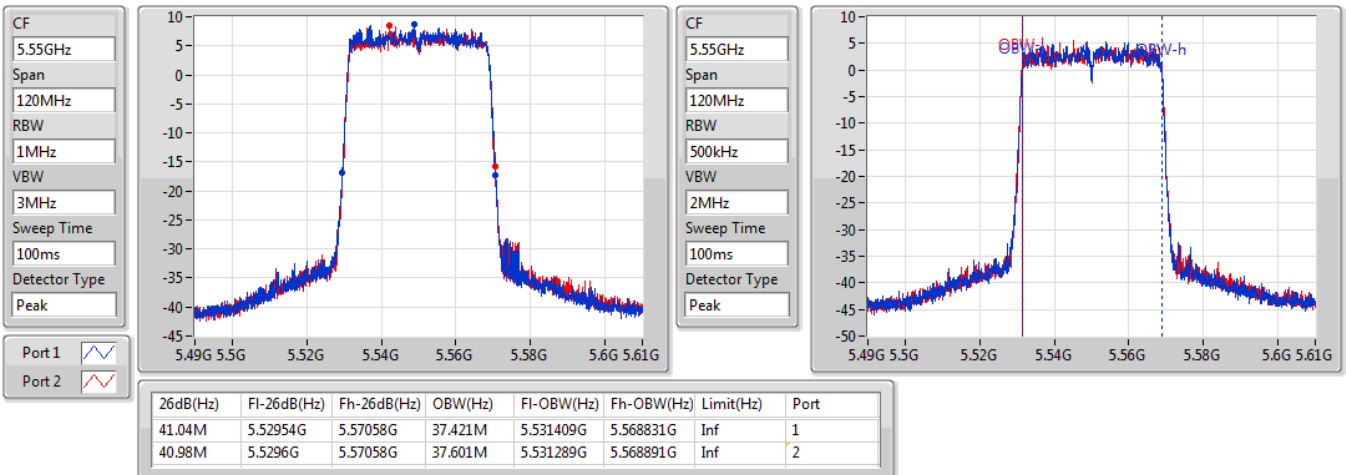

EBW

5510MHz

23/01/2020

802.11ax HEW40-BF_Nss1,(MCS0)_2TX

EBW

5550MHz

23/01/2020

802.11ax HEW40-BF_Nss1,(MCS0)_2TX