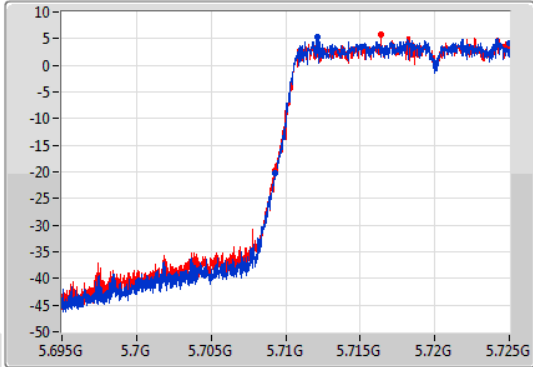

802.11ax HEW20-BF_Nss1,(MCS0)_2TX

EBW

5720MHz Straddle 5.47-5.725GHz

23/01/2020

CF: 5.71GHz
Span: 30MHz
RBW: 300kHz
VBW: 1MHz
Sweep Time: 100ms
Detector Type: Peak
Port 1: [Waveform icon]
Port 2: [Waveform icon]

CF: 5.71GHz
Span: 30MHz
RBW: 200kHz
VBW: 1MHz
Sweep Time: 100ms
Detector Type: Peak