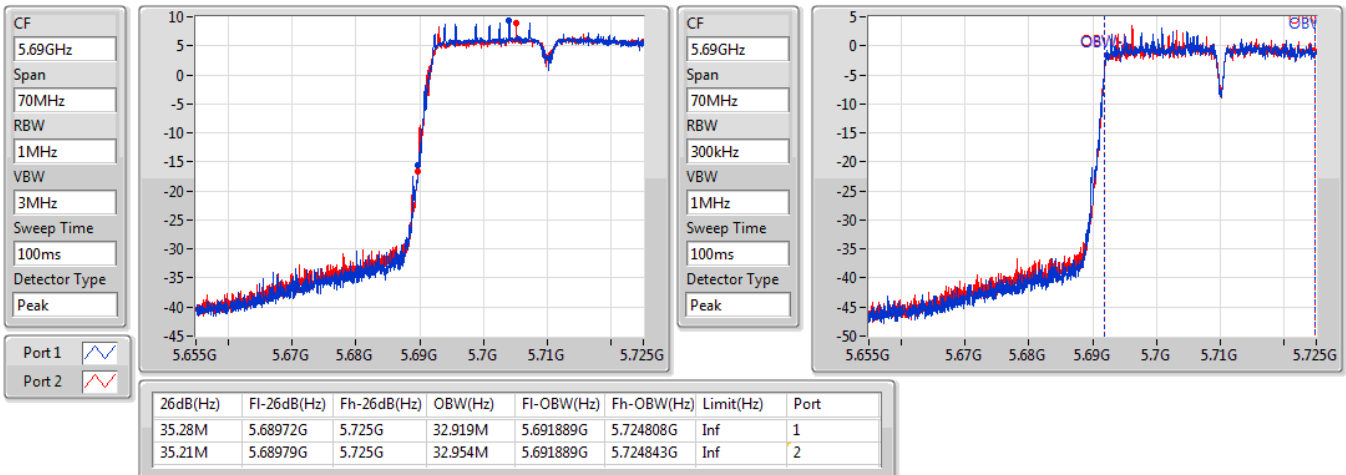

802.11ac VHT40-BF_Nss1,(MCS0)_2TX

EBW

5710MHz Straddle 5.47-5.725GHz

23/01/2020