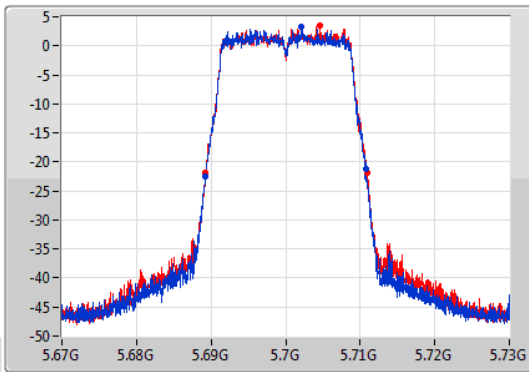

EBW

5700MHz

23/01/2020

CF: 5.7GHz
 Span: 60MHz
 RBW: 300kHz
 VBW: 1MHz
 Sweep Time: 100ms
 Detector Type: Peak

Port 1:

Port 2:

CF: 5.7GHz
 Span: 60MHz
 RBW: 200kHz
 VBW: 1MHz
 Sweep Time: 100ms
 Detector Type: Peak