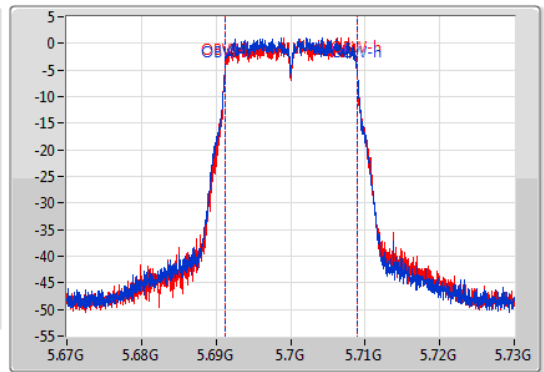

EBW

5700MHz

23/01/2020

CF: 5.7GHz
 Span: 60MHz
 RBW: 300kHz
 VBW: 1MHz
 Sweep Time: 100ms
 Detector Type: Peak

Port 1:

Port 2:

CF: 5.7GHz
 Span: 60MHz
 RBW: 200kHz
 VBW: 1MHz
 Sweep Time: 100ms
 Detector Type: Peak