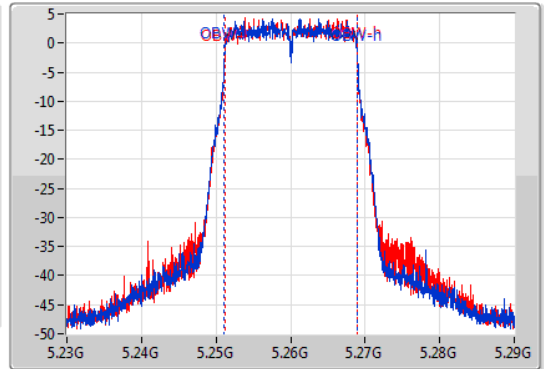

802.11ac VHT20_Nss2,(MCS0)_2TX

EBW

5260MHz

14/01/2020

CF
5.26GHz
Span
60MHz
RBW
200kHz
VBW
1MHz
Sweep Time
100ms
Detector Type
Peak

CF
5.26GHz
Span
60MHz
RBW
200kHz
VBW
1MHz
Sweep Time
100ms
Detector Type
Peak