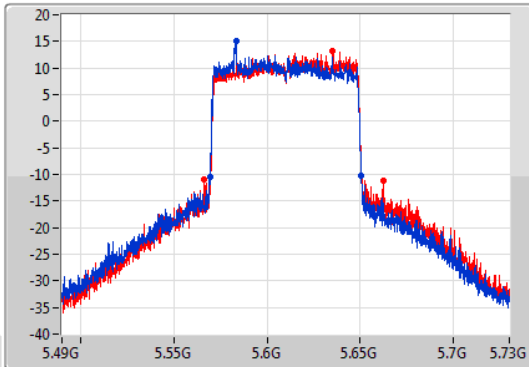

CF
5.61GHz
Span
240MHz
RBW
1MHz
VBW
3MHz
Sweep Time
100ms
Detector Type
Peak