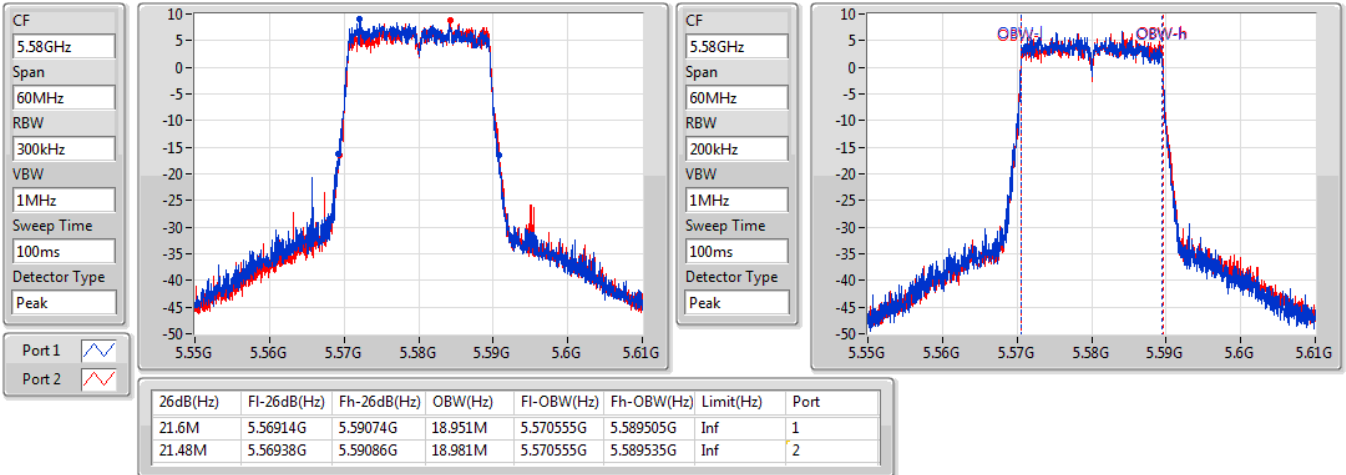

802.11ax HEW20-BF_Nss1,(MCS0)_2TX

EBW

5580MHz

23/01/2020