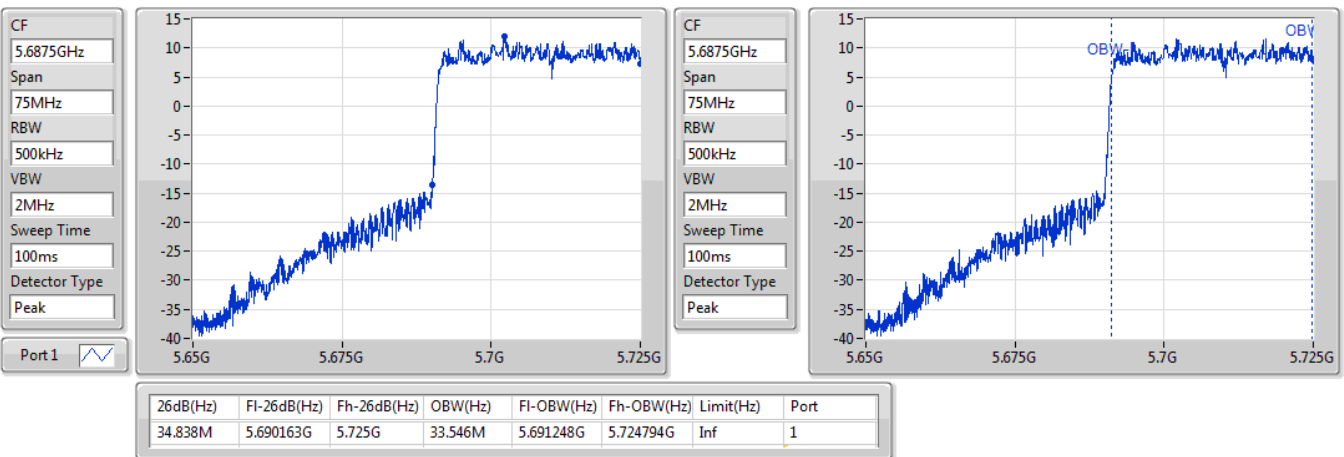

EBW

5550MHz

13/01/2020

802.11ax HEW40_Nss1,(MCS0)_1TX

EBW

5670MHz

13/01/2020

802.11ax HEW40_Nss1,(MCS0)_1TX

EBW

5710MHz Straddle 5.47-5.725GHz

13/01/2020

802.11ax HEW40_Nss1,(MCS0)_1TX

EBW

5710MHz Straddle 5.725-5.85GHz

13/01/2020

802.11ax HEW80_Nss1,(MCS0)_1TX