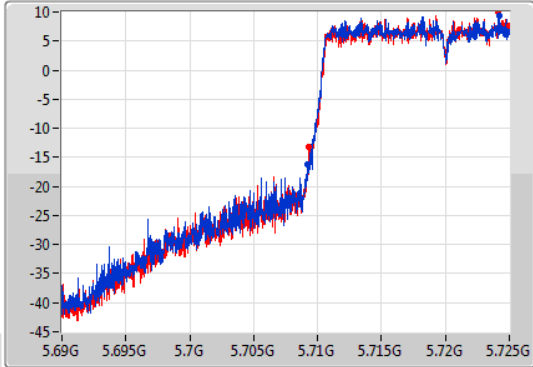

802.11ax HEW20-BF_Nss1,(MCS0)_2TX

EBW

5720MHz Straddle 5.47-5.725GHz

14/01/2020

CF
5.7075GHz
Span
35MHz
RBW
200kHz
VBW
1MHz
Sweep Time
100ms
Detector Type
Peak

CF
5.7075GHz
Span
35MHz
RBW
200kHz
VBW
1MHz
Sweep Time
100ms
Detector Type
Peak