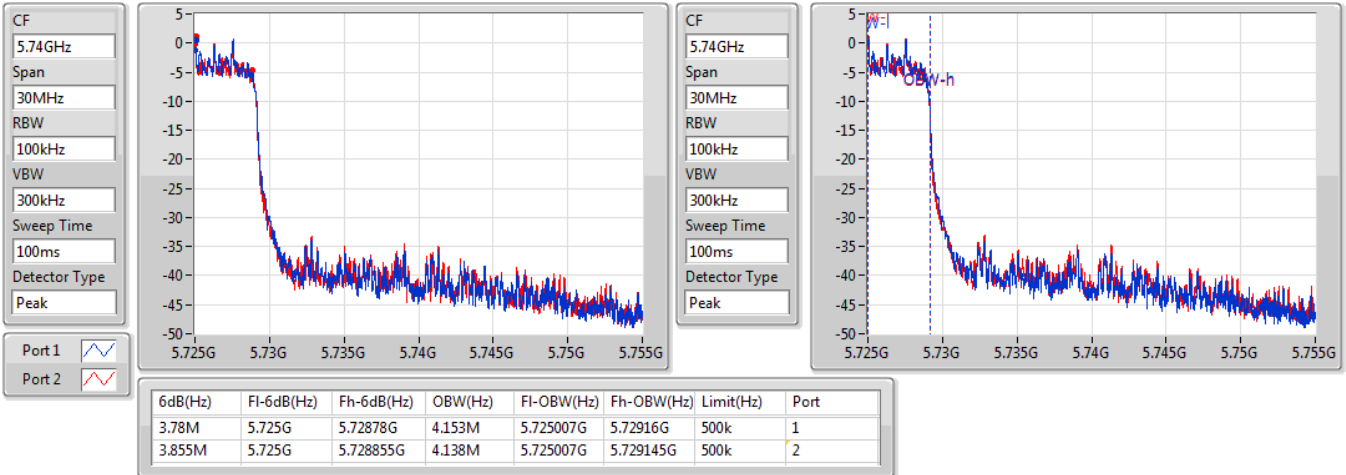

802.11ax HEW40_Nss2,(MCS0)_2TX

EBW

5710MHz Straddle 5.725-5.85GHz

14/01/2020