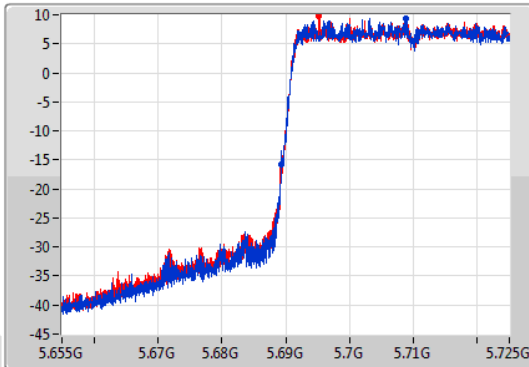

CF
5.69GHz
Span
70MHz
RBW
300kHz
VBW
1MHz
Sweep Time
100ms
Detector Type
Peak