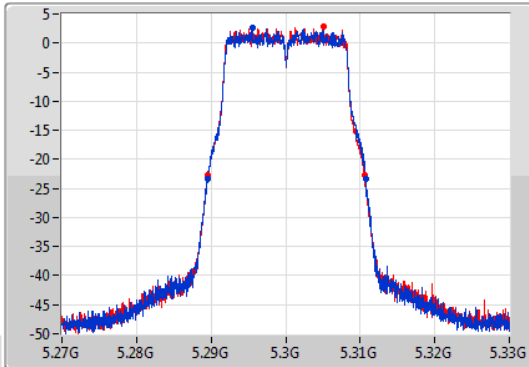

CF
5.3GHz
Span
60MHz
RBW
200kHz
VBW
1MHz
Sweep Time
100ms
Detector Type
Peak