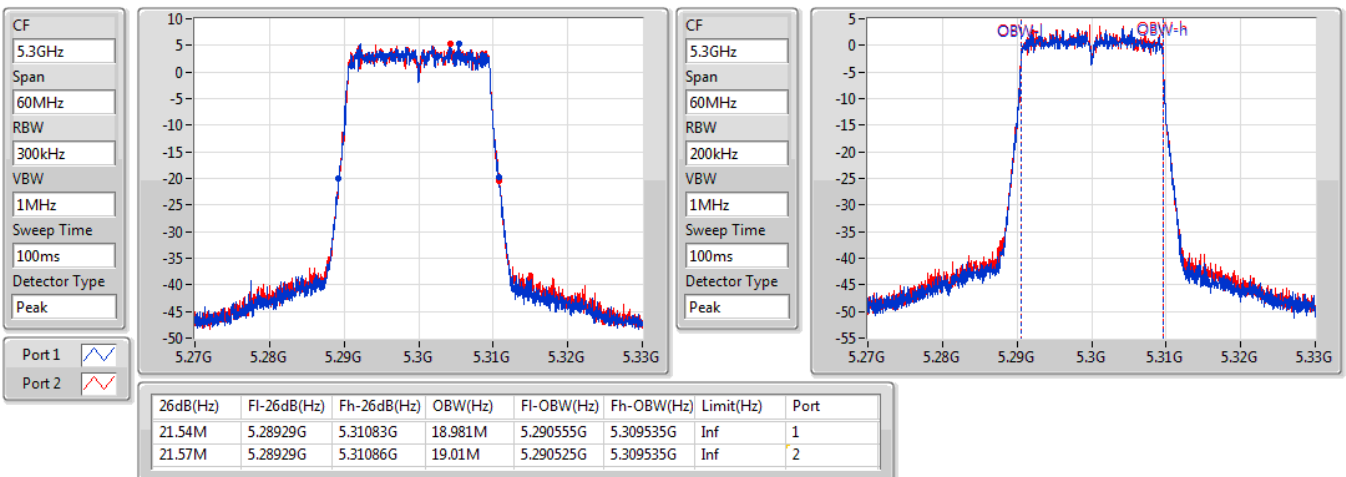

EBW

5260MHz

23/01/2020

802.11ax HEW20-BF_Nss1,(MCS0)_2TX

EBW

5300MHz

23/01/2020

802.11ax HEW20-BF_Nss1,(MCS0)_2TX