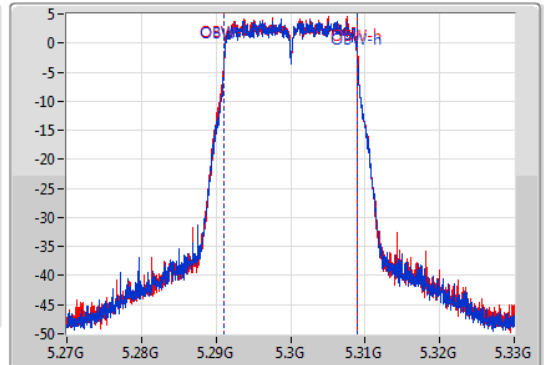

26dB(Hz)	Fl-26dB(Hz)	Fh-26dB(Hz)	OBW(Hz)	Fl-OBW(Hz)	Fh-OBW(Hz)	Limit(Hz)	Port
21.78M	5.28914G	5.31092G	17.901M	5.291094G	5.308996G	Inf	1
21.75M	5.28914G	5.31089G	17.931M	5.291064G	5.308996G	Inf	2