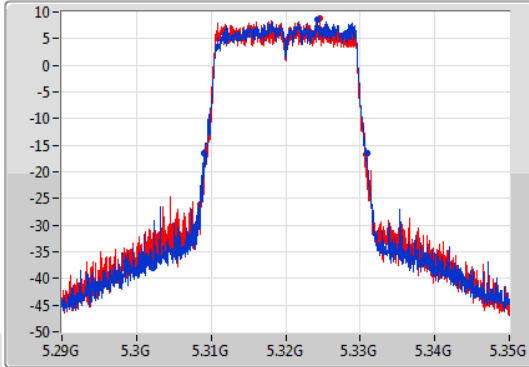

802.11ax HEW20-BF_Nss1,(MCS0)_2TX

EBW

5320MHz

23/01/2020

CF
5.32GHz
Span
60MHz
RBW
300kHz
VBW
1MHz
Sweep Time
100ms
Detector Type
Peak

CF
5.32GHz
Span
60MHz
RBW
200kHz
VBW
1MHz
Sweep Time
100ms
Detector Type
Peak