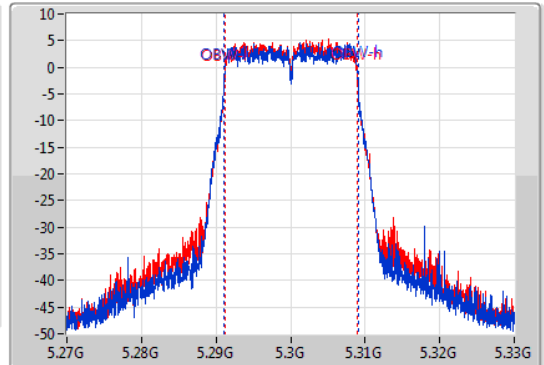

26dB(Hz)	Fl-26dB(Hz)	Fh-26dB(Hz)	OBW(Hz)	Fl-OBW(Hz)	Fh-OBW(Hz)	Limit(Hz)	Port
21.72M	5.28917G	5.31089G	17.931M	5.291094G	5.309025G	Inf	1
21.48M	5.28932G	5.3108G	17.811M	5.291154G	5.308966G	Inf	2