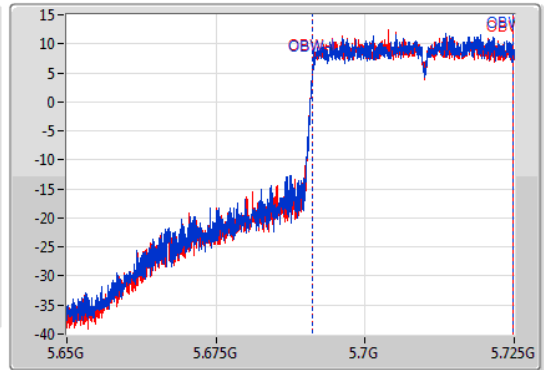

802.11ax HEW40-BF_Nss1,(MCS0)_2TX

EBW

5710MHz Straddle 5.47-5.725GHz

14/01/2020

CF
5.6875GHz
Span
75MHz
RBW
500kHz
VBW
2MHz
Sweep Time
100ms
Detector Type
Peak

CF
5.6875GHz
Span
75MHz
RBW
500kHz
VBW
2MHz
Sweep Time
100ms
Detector Type
Peak