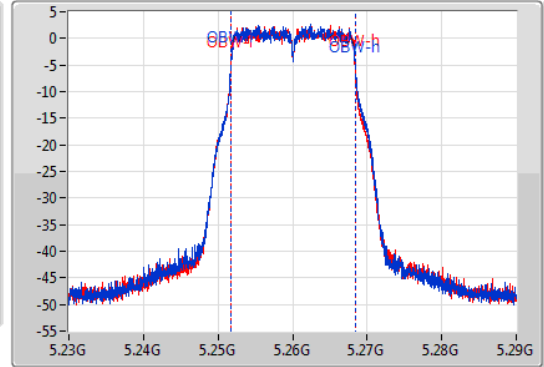

26dB(Hz)	Fl-26dB(Hz)	Fh-26dB(Hz)	OBW(Hz)	Fl-OBW(Hz)	Fh-OBW(Hz)	Limit(Hz)	Port
21.24M	5.2495G	5.27074G	16.732M	5.251754G	5.268486G	Inf	1
21.09M	5.24956G	5.27065G	16.642M	5.251724G	5.268366G	Inf	2

802.11a_Nss1,(6Mbps)_2TX

EBW

5300MHz

14/01/2020

CF
5.3GHz
Span
60MHz
RBW
200kHz
VBW
1MHz
Sweep Time
100ms
Detector Type
Peak