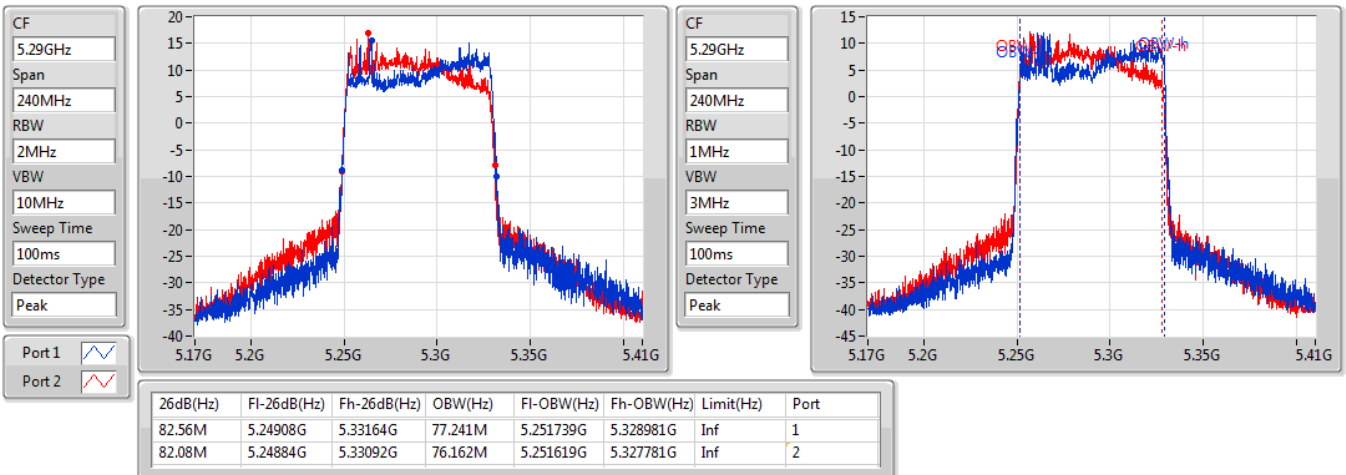

EBW

5710MHz Straddle 5.725-5.85GHz

23/01/2020

802.11ax HEW80-BF_Nss1,(MCS0)_2TX

EBW

5290MHz

23/01/2020

802.11ax HEW80-BF_Nss1,(MCS0)_2TX