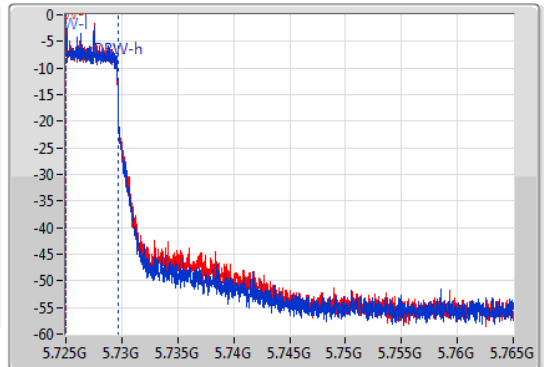

EBW

5720MHz Straddle 5.725-5.85GHz

23/01/2020

CF: 5.745GHz
 Span: 40MHz
 RBW: 100kHz
 VBW: 300kHz
 Sweep Time: 100ms
 Detector Type: Peak
 Port 1: [Waveform icon]
 Port 2: [Waveform icon]

CF: 5.745GHz
 Span: 40MHz
 RBW: 50kHz
 VBW: 200kHz
 Sweep Time: 100ms
 Detector Type: Peak