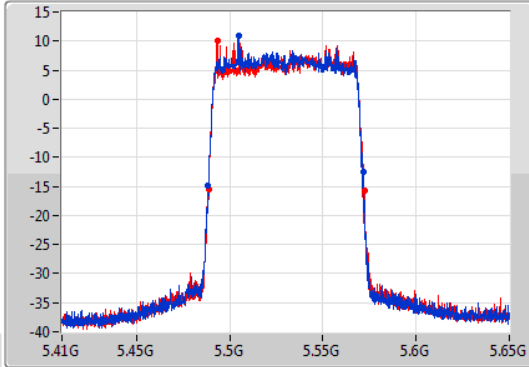

802.11ax HEW80-BF_Nss1,(MCS0)_2TX

EBW

5530MHz

23/01/2020

CF
5.53GHz
Span
240MHz
RBW
2MHz
VBW
10MHz
Sweep Time
100ms
Detector Type
Peak
Port 1
Port 2

CF
5.53GHz
Span
240MHz
RBW
1MHz
VBW
3MHz
Sweep Time
100ms
Detector Type
Peak