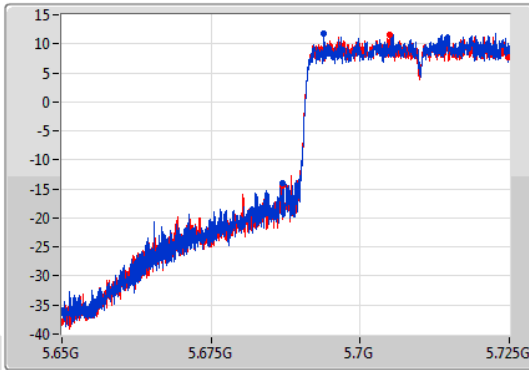

CF
5.6875GHz
Span
75MHz
RBW
500kHz
VBW
2MHz
Sweep Time
100ms
Detector Type
Peak