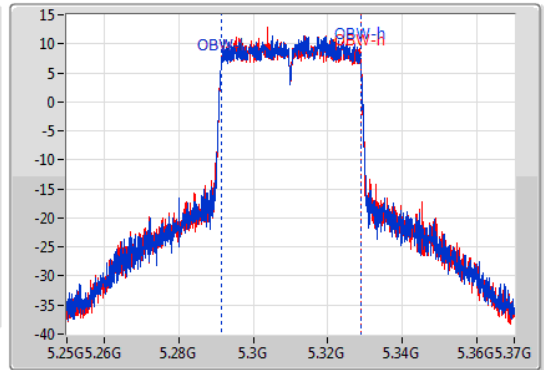

802.11ax HEW40-BF_Nss1,(MCS0)_2TX

EBW

5310MHz

14/01/2020

CF
5.31GHz
Span
120MHz
RBW
500kHz
VBW
2MHz
Sweep Time
100ms
Detector Type
Peak

CF
5.31GHz
Span
120MHz
RBW
500kHz
VBW
2MHz
Sweep Time
100ms
Detector Type
Peak