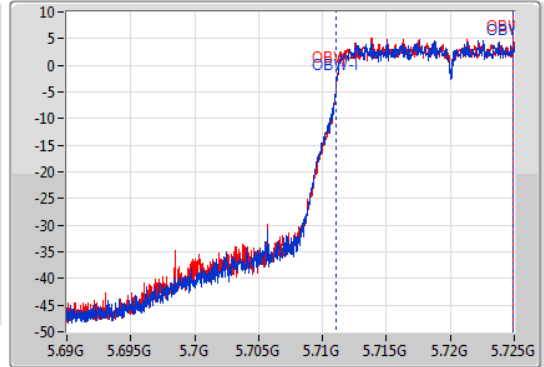

802.11ac VHT20_Nss2,(MCS0)_2TX

EBW

5720MHz Straddle 5.47-5.725GHz

14/01/2020

CF
5.7075GHz
Span
35MHz
RBW
200kHz
VBW
1MHz
Sweep Time
100ms
Detector Type
Peak
Port 1
Port 2

CF
5.7075GHz
Span
35MHz
RBW
200kHz
VBW
1MHz
Sweep Time
100ms
Detector Type
Peak