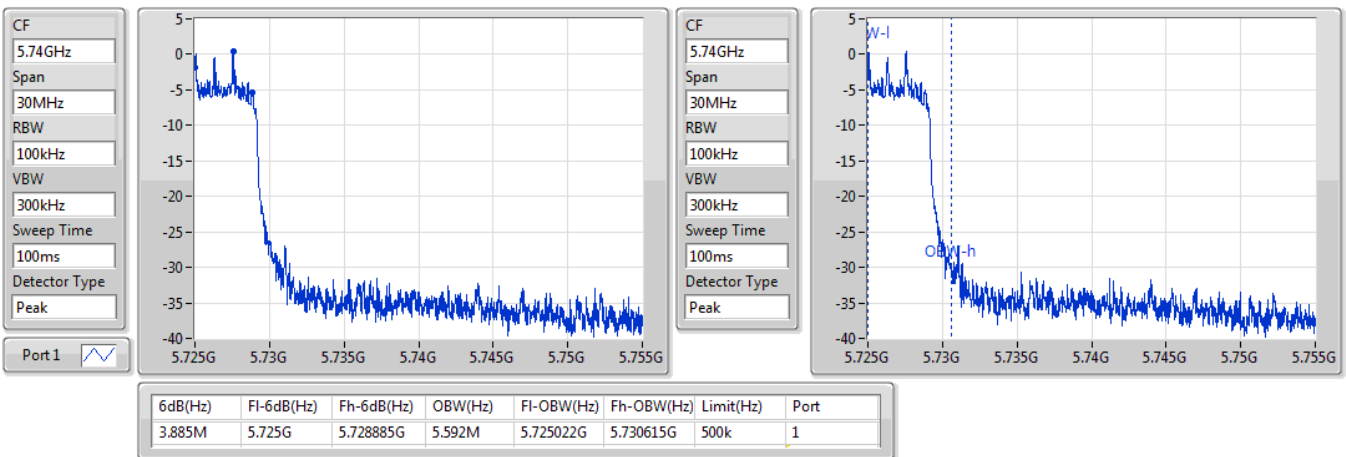

EBW

5610MHz

13/01/2020

802.11ax HEW80_Nss1,(MCS0)_1TX

EBW

5690MHz Straddle 5.47-5.725GHz

13/01/2020

802.11ax HEW80_Nss1,(MCS0)_1TX

EBW

5690MHz Straddle 5.725-5.85GHz

13/01/2020

Summary

Mode	Max-N dB (Hz)	Max-OBW (Hz)	ITU-Code	Min-N dB (Hz)	Min-OBW (Hz)
5.25-5.35GHz	-	-	-	-	-
802.11a_Nss1,(6Mbps)_2TX	21.24M	16.732M	16M7D1D	21.03M	16.642M
802.11ac VHT20_Nss2,(MCS0)_2TX	21.66M	17.871M	17M9D1D	21.27M	17.781M
802.11ac VHT40_Nss2,(MCS0)_2TX	40.02M	36.402M	36M4D1D	39.78M	36.282M
802.11ac VHT80_Nss2,(MCS0)_2TX	81.72M	75.802M	75M8D1D	81.24M	75.802M
802.11ax HEW20_Nss2,(MCS0)_2TX	21.69M	19.04M	19M0D1D	20.91M	19.01M
802.11ax HEW40_Nss2,(MCS0)_2TX	40.08M	37.661M	37M7D1D	39.72M	37.541M
802.11ax HEW80_Nss2,(MCS0)_2TX	81.36M	77.121M	77M1D1D	81.24M	77.001M
5.47-5.725GHz	-	-	-	-	-
802.11a_Nss1,(6Mbps)_2TX	21.27M	16.762M	16M8D1D	15.453M	13.276M
802.11ac VHT20_Nss2,(MCS0)_2TX	21.72M	17.901M	17M9D1D	15.663M	13.853M
802.11ac VHT40_Nss2,(MCS0)_2TX	40.02M	36.402M	36M4D1D	34.8M	32.909M
802.11ac VHT80_Nss2,(MCS0)_2TX	81.96M	75.922M	75M9D1D	75.64M	72.426M
802.11ax HEW20_Nss2,(MCS0)_2TX	21.66M	19.04M	19M0D1D	15.558M	14.378M
802.11ax HEW40_Nss2,(MCS0)_2TX	40.08M	37.661M	37M7D1D	34.838M	33.546M
802.11ax HEW80_Nss2,(MCS0)_2TX	81.48M	77.001M	77M0D1D	75.33M	72.891M
5.725-5.85GHz	-	-	-	-	-
802.11a_Nss1,(6Mbps)_2TX	3.24M	4.303M	4M30D1D	3.225M	4.108M
802.11ac VHT20_Nss2,(MCS0)_2TX	3.84M	4.513M	4M51D1D	3.84M	4.513M
802.11ac VHT40_Nss2,(MCS0)_2TX	3.225M	3.673M	3M67D1D	3.225M	3.643M
802.11ac VHT80_Nss2,(MCS0)_2TX	3.21M	3.808M	3M81D1D	3.21M	3.643M
802.11ax HEW20_Nss2,(MCS0)_2TX	4.545M	4.768M	4M77D1D	4.53M	4.723M
802.11ax HEW40_Nss2,(MCS0)_2TX	3.855M	4.153M	4M15D1D	3.78M	4.138M
802.11ax HEW80_Nss2,(MCS0)_2TX	3.78M	4.213M	4M21D1D	3.735M	4.213M