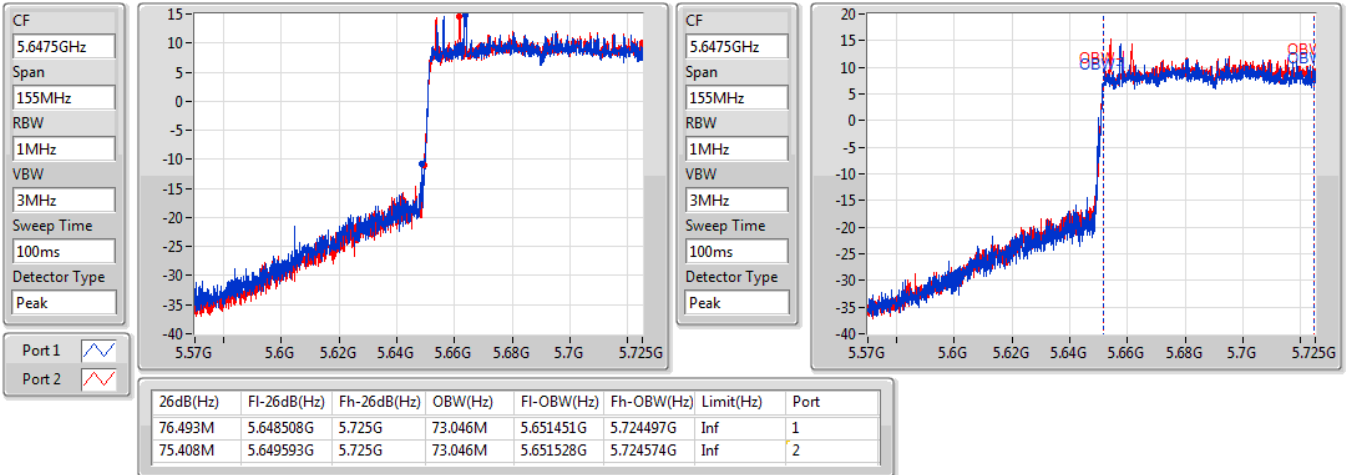

802.11ax HEW80-BF_Nss1,(MCS0)_2TX

EBW

5690MHz Straddle 5.47-5.725GHz

15/01/2020