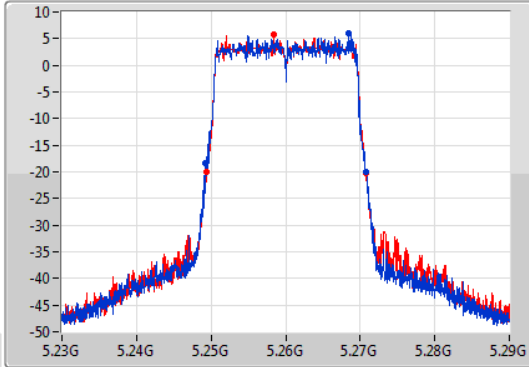

802.11ax HEW20_Nss2,(MCS0)_2TX

EBW

5260MHz

14/01/2020

CF
5.26GHz
Span
60MHz
RBW
200kHz
VBW
1MHz
Sweep Time
100ms
Detector Type
Peak

CF
5.26GHz
Span
60MHz
RBW
200kHz
VBW
1MHz
Sweep Time
100ms
Detector Type
Peak