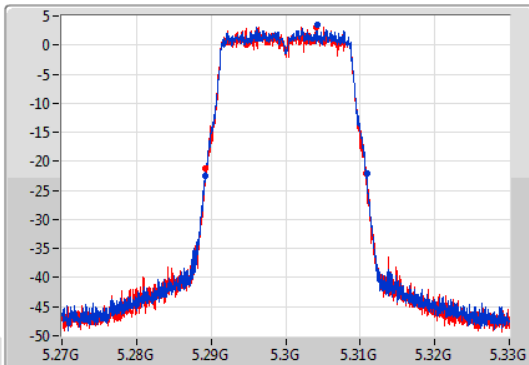

CF: 5.3GHz
Span: 60MHz
RBW: 200kHz
VBW: 1MHz
Sweep Time: 100ms
Detector Type: Peak