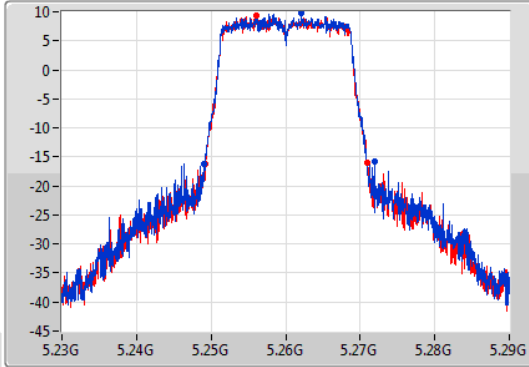

Port X-N dB = Port X 6dB down bandwidth for 5.725-5.85GHz band / 26dB down bandwidth for other band

Port X-OBW = Port X 99% occupied bandwidth;

802.11ac VHT20-BF_Nss1,(MCS0)_2TX

EBW

5260MHz

21/01/2020

CF
5.26GHz
Span
60MHz
RBW
300kHz
VBW
1MHz
Sweep Time
100ms
Detector Type
Peak