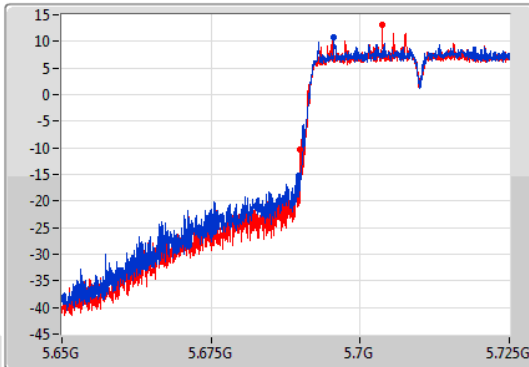

CF
5.6875GHz
Span
75MHz
RBW
500kHz
VBW
2MHz
Sweep Time
100ms
Detector Type
Peak