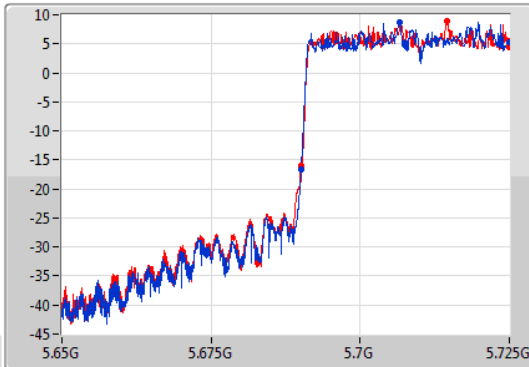

CF
5.6875GHz
Span
75MHz
RBW
500kHz
VBW
2MHz
Sweep Time
100ms
Detector Type
Peak