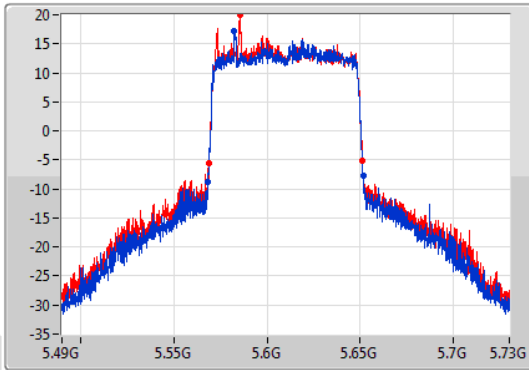

CF
5.61GHz
Span
240MHz
RBW
1MHz
VBW
3MHz
Sweep Time
100ms
Detector Type
Peak