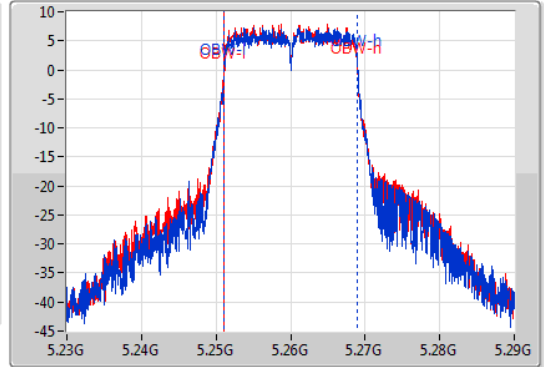

26dB(Hz)	Fl-26dB(Hz)	Fh-26dB(Hz)	OBW(Hz)	Fl-OBW(Hz)	Fh-OBW(Hz)	Limit(Hz)	Port
22.62M	5.24911G	5.27173G	17.931M	5.251064G	5.268996G	Inf	1
22.62M	5.24899G	5.27161G	17.991M	5.251004G	5.268996G	Inf	2

802.11ac VHT20-BF_Nss1,(MCS0)_2TX

EBW

5300MHz

15/01/2020

CF
5.3GHz
Span
60MHz
RBW
200kHz
VBW
1MHz
Sweep Time
100ms
Detector Type
Peak