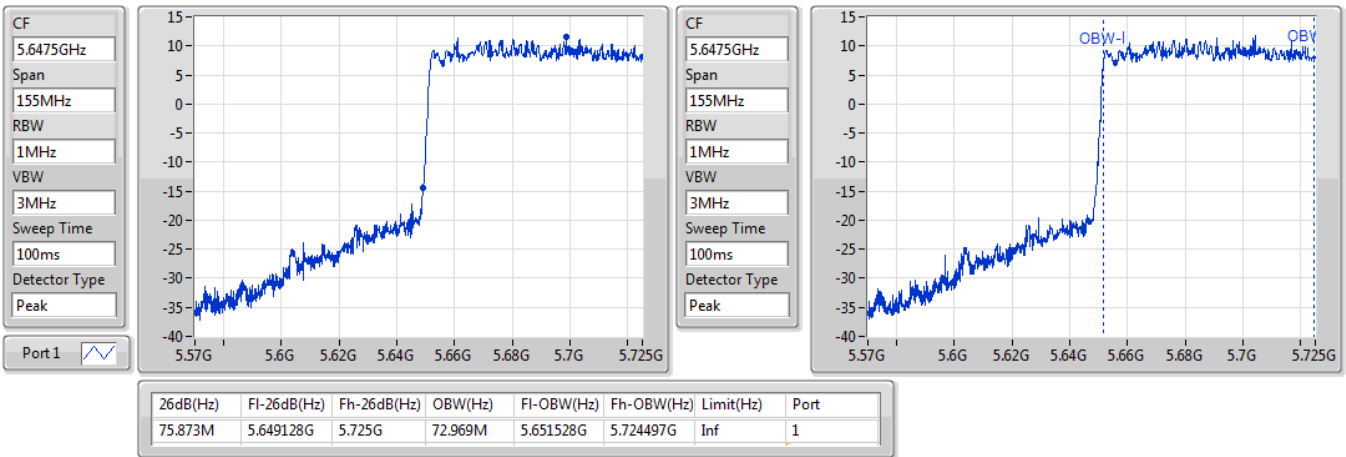

EBW

5610MHz

13/01/2020

802.11ax HEW80_Nss1,(MCS0)_1TX

EBW

5690MHz Straddle 5.47-5.725GHz

13/01/2020

802.11ax HEW80_Nss1,(MCS0)_1TX

EBW

5690MHz Straddle 5.725-5.85GHz

13/01/2020

Summary

Mode	Max-N dB (Hz)	Max-OBW (Hz)	ITU-Code	Min-N dB (Hz)	Min-OBW (Hz)
5.25-5.35GHz	-	-	-	-	-
802.11a_Nss1,(6Mbps)_2TX	21.24M	16.732M	16M7D1D	21.03M	16.642M
802.11ac VHT20_Nss2,(MCS0)_2TX	21.66M	17.871M	17M9D1D	21.27M	17.781M
802.11ac VHT40_Nss2,(MCS0)_2TX	40.02M	36.402M	36M4D1D	39.78M	36.282M
802.11ac VHT80_Nss2,(MCS0)_2TX	81.72M	75.802M	75M8D1D	81.24M	75.802M
802.11ax HEW20_Nss2,(MCS0)_2TX	21.69M	19.04M	19M0D1D	20.91M	19.01M
802.11ax HEW40_Nss2,(MCS0)_2TX	40.08M	37.661M	37M7D1D	39.72M	37.541M
802.11ax HEW80_Nss2,(MCS0)_2TX	81.36M	77.121M	77M1D1D	81.24M	77.001M
5.47-5.725GHz	-	-	-	-	-
802.11a_Nss1,(6Mbps)_2TX	21.27M	16.762M	16M8D1D	15.453M	13.276M
802.11ac VHT20_Nss2,(MCS0)_2TX	21.72M	17.901M	17M9D1D	15.663M	13.853M
802.11ac VHT40_Nss2,(MCS0)_2TX	40.02M	36.402M	36M4D1D	34.8M	32.909M
802.11ac VHT80_Nss2,(MCS0)_2TX	81.96M	75.922M	75M9D1D	75.64M	72.426M
802.11ax HEW20_Nss2,(MCS0)_2TX	21.66M	19.04M	19M0D1D	15.558M	14.378M
802.11ax HEW40_Nss2,(MCS0)_2TX	40.08M	37.661M	37M7D1D	34.838M	33.546M
802.11ax HEW80_Nss2,(MCS0)_2TX	81.48M	77.001M	77M0D1D	75.33M	72.891M
5.725-5.85GHz	-	-	-	-	-
802.11a_Nss1,(6Mbps)_2TX	3.24M	4.303M	4M30D1D	3.225M	4.108M
802.11ac VHT20_Nss2,(MCS0)_2TX	3.84M	4.513M	4M51D1D	3.84M	4.513M
802.11ac VHT40_Nss2,(MCS0)_2TX	3.225M	3.673M	3M67D1D	3.225M	3.643M
802.11ac VHT80_Nss2,(MCS0)_2TX	3.21M	3.808M	3M81D1D	3.21M	3.643M
802.11ax HEW20_Nss2,(MCS0)_2TX	4.545M	4.768M	4M77D1D	4.53M	4.723M
802.11ax HEW40_Nss2,(MCS0)_2TX	3.855M	4.153M	4M15D1D	3.78M	4.138M
802.11ax HEW80_Nss2,(MCS0)_2TX	3.78M	4.213M	4M21D1D	3.735M	4.213M