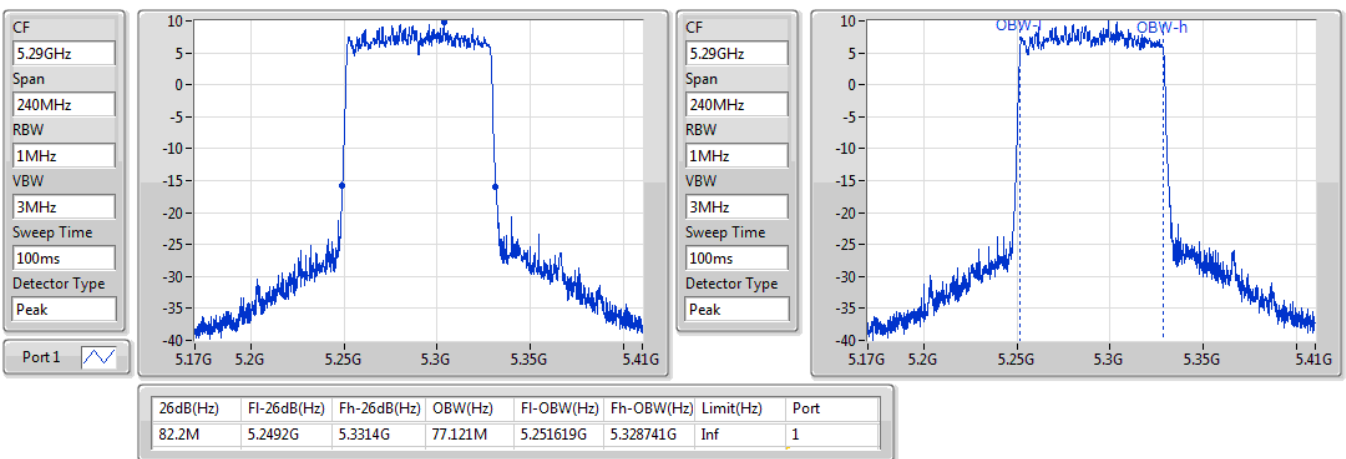

5290MHz

13/01/2020