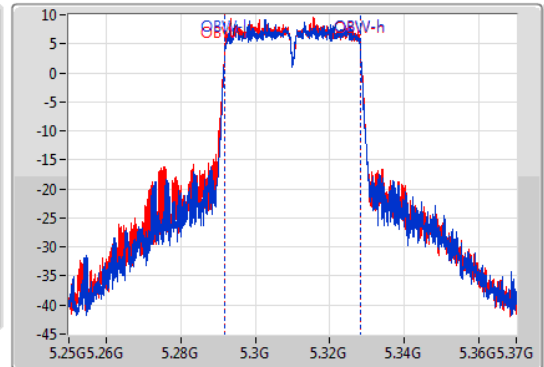

802.11ac VHT40-BF_Nss1,(MCS0)_2TX

EBW

5310MHz

21/01/2020

CF
5.31GHz
Span
120MHz
RBW
1MHz
VBW
3MHz
Sweep Time
100ms
Detector Type
Peak

CF
5.31GHz
Span
120MHz
RBW
500kHz
VBW
2MHz
Sweep Time
100ms
Detector Type
Peak