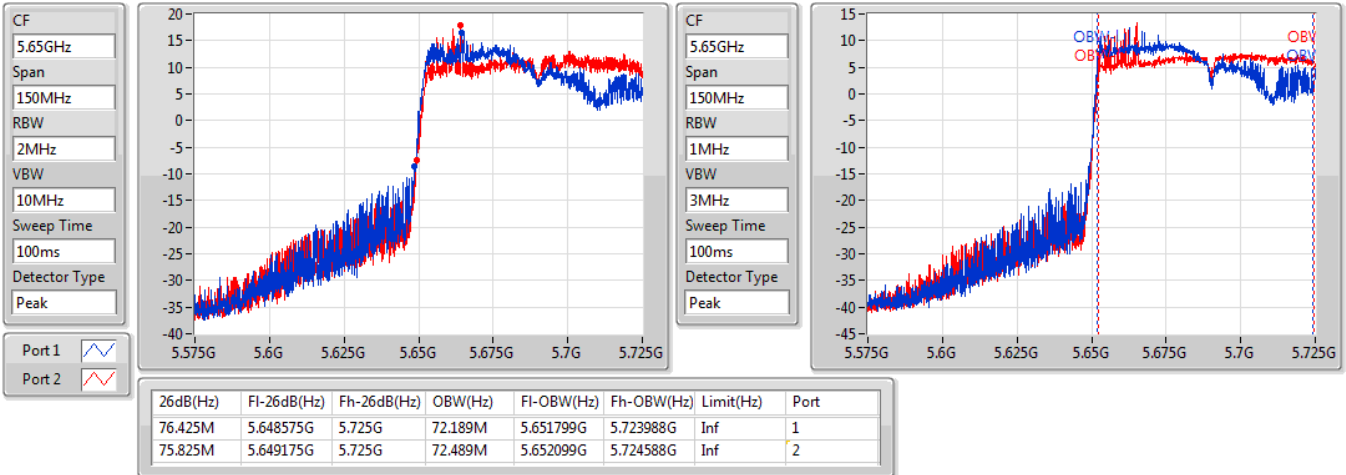

802.11ac VHT80-BF_Nss1,(MCS0)_2TX

EBW

5690MHz Straddle 5.47-5.725GHz

23/01/2020