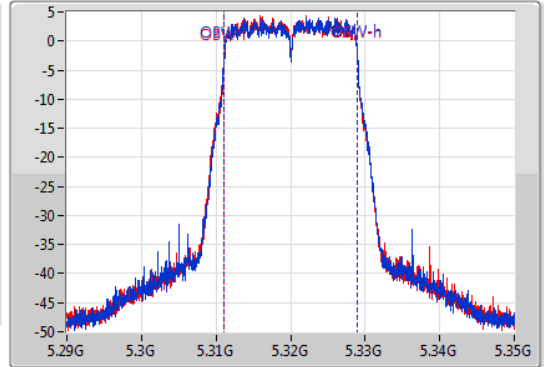

EBW

5320MHz

22/01/2020

CF: 5.32GHz
 Span: 60MHz
 RBW: 300kHz
 VBW: 1MHz
 Sweep Time: 100ms
 Detector Type: Peak

CF: 5.32GHz
 Span: 60MHz
 RBW: 200kHz
 VBW: 1MHz
 Sweep Time: 100ms
 Detector Type: Peak

26dB(Hz)	Fl-26dB(Hz)	Fh-26dB(Hz)	OBW(Hz)	Fl-OBW(Hz)	Fh-OBW(Hz)	Limit(Hz)	Port
21.84M	5.30914G	5.33098G	17.901M	5.311094G	5.328996G	Inf	1
21.75M	5.30905G	5.3308G	17.871M	5.311064G	5.328936G	Inf	2