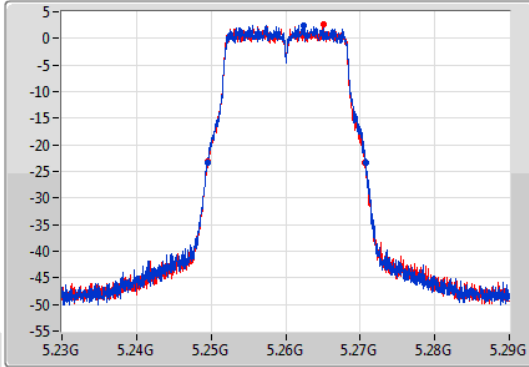

Port X-N dB = Port X 6dB down bandwidth for 5.725-5.85GHz band / 26dB down bandwidth for other band

Port X-OBW = Port X 99% occupied bandwidth;

802.11a_Nss1,(6Mbps)_2TX

EBW

5260MHz

14/01/2020

CF
5.26GHz
Span
60MHz
RBW
200kHz
VBW
1MHz
Sweep Time
100ms
Detector Type
Peak