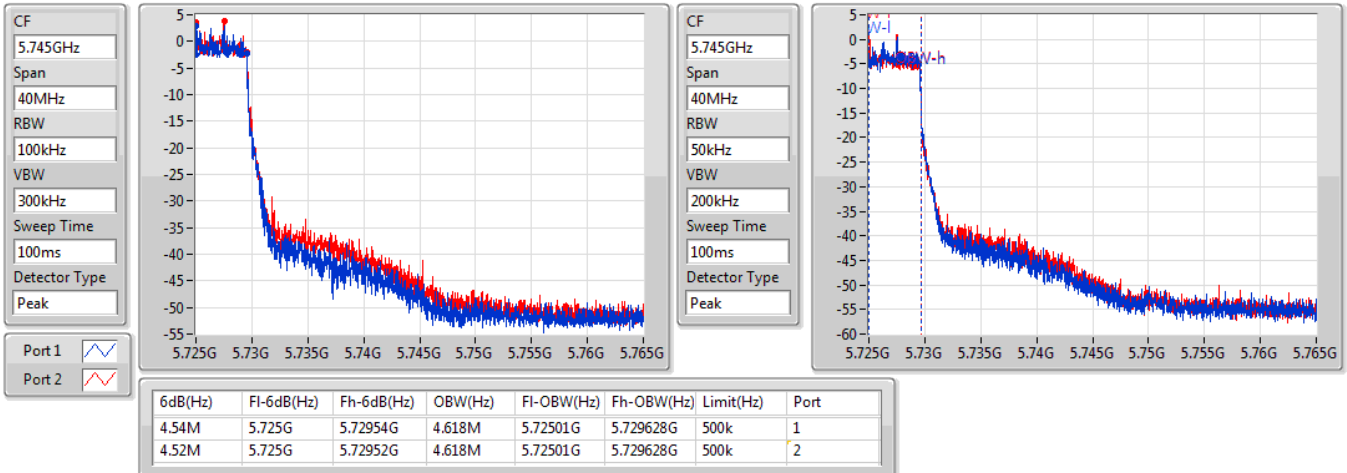

EBW

5720MHz Straddle 5.47-5.725GHz

23/01/2020

802.11ax HEW20-BF_Nss1,(MCS0)_2TX

EBW

5720MHz Straddle 5.725-5.85GHz

23/01/2020

802.11ax HEW40-BF_Nss1,(MCS0)_2TX