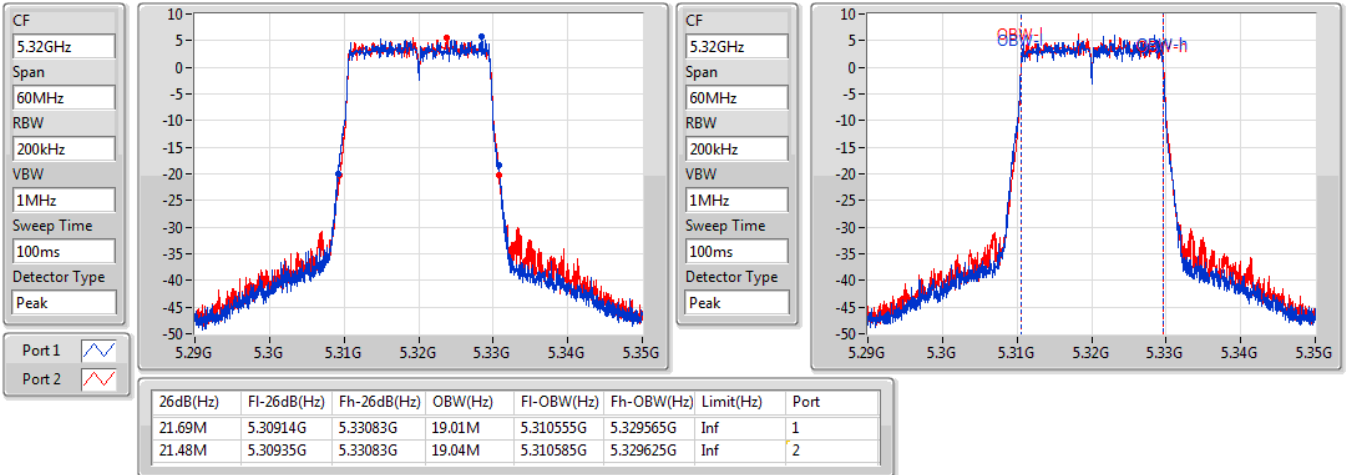

802.11ax HEW20_Nss2,(MCS0)_2TX

EBW

5320MHz

14/01/2020