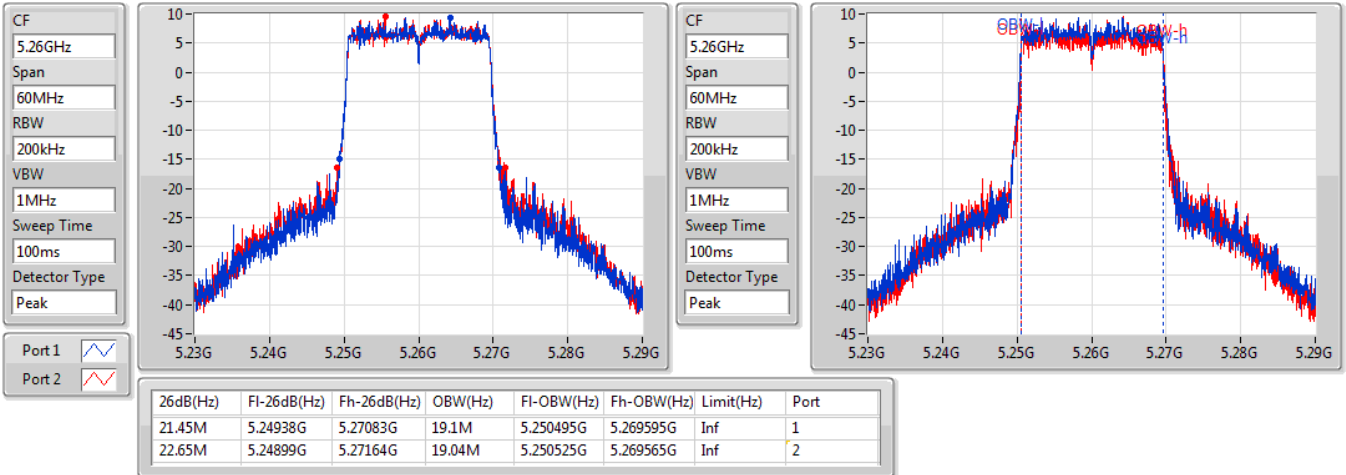

802.11ax HEW20-BF_Nss1,(MCS0)_2TX

EBW

5260MHz

15/01/2020