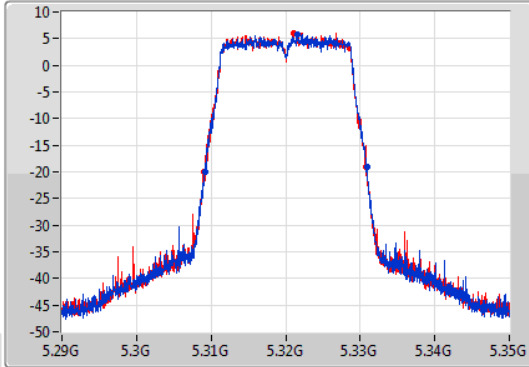

802.11ac VHT20-BF_Nss1,(MCS0)_2TX

EBW

5320MHz

22/01/2020

CF: 5.32GHz
Span: 60MHz
RBW: 300kHz
VBW: 1MHz
Sweep Time: 100ms
Detector Type: Peak

CF: 5.32GHz
Span: 60MHz
RBW: 200kHz
VBW: 1MHz
Sweep Time: 100ms
Detector Type: Peak