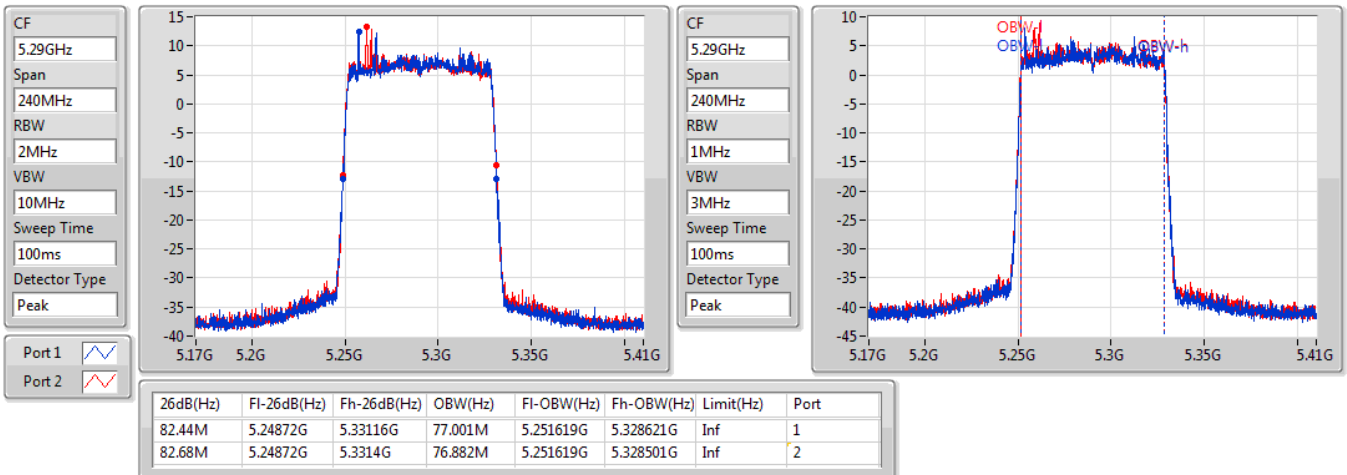

EBW

5710MHz Straddle 5.725-5.85GHz

23/01/2020

802.11ax HEW80-BF_Nss1,(MCS0)_2TX

EBW

5290MHz

23/01/2020

802.11ax HEW80-BF_Nss1,(MCS0)_2TX