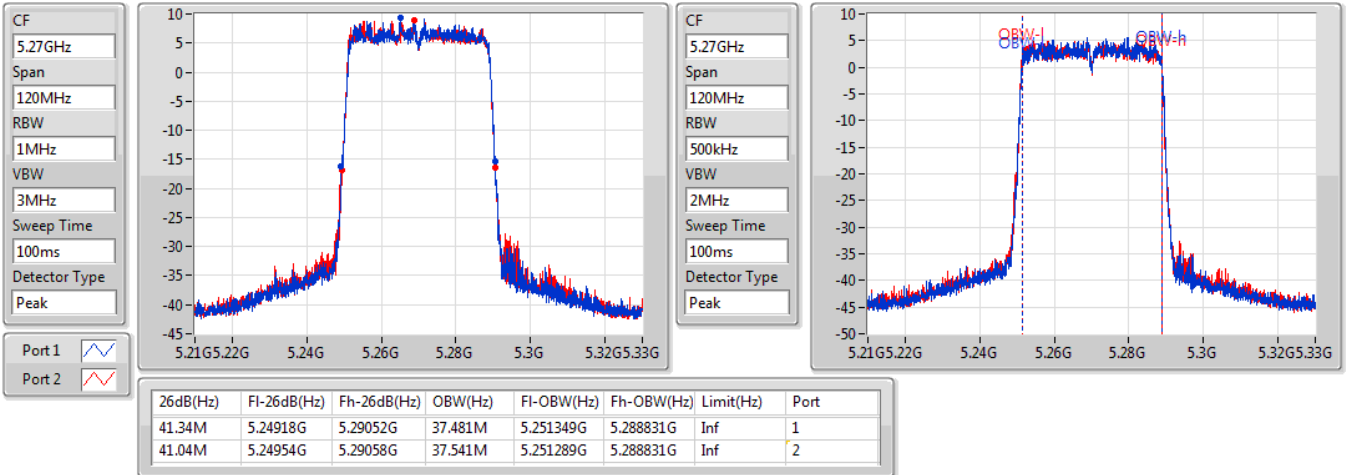

802.11ax HEW40-BF_Nss1,(MCS0)_2TX

EBW

5270MHz

23/01/2020