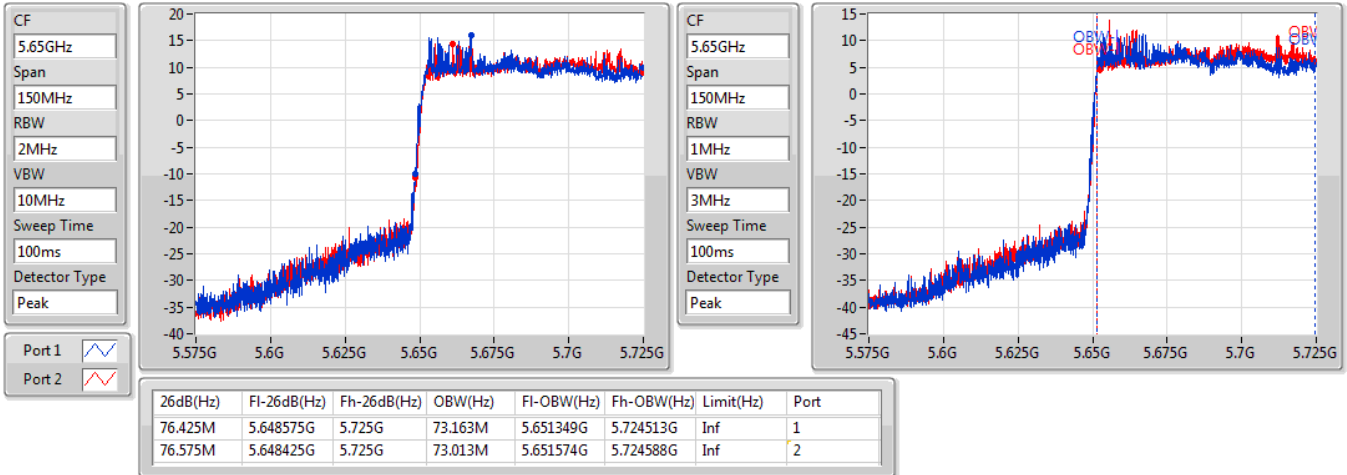

802.11ax HEW80-BF_Nss1,(MCS0)_2TX

EBW

5690MHz Straddle 5.47-5.725GHz

23/01/2020