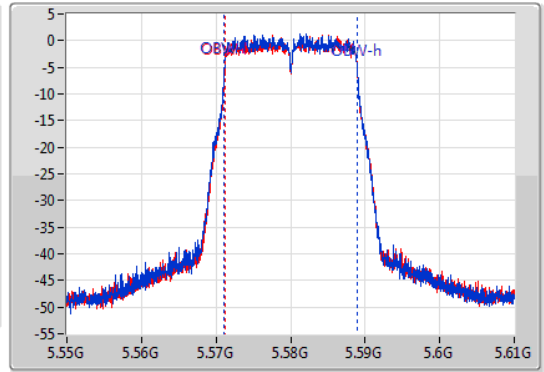

EBW

5580MHz

23/01/2020

CF: 5.58GHz
 Span: 60MHz
 RBW: 300kHz
 VBW: 1MHz
 Sweep Time: 100ms
 Detector Type: Peak

Port 1:

Port 2:

CF: 5.58GHz
 Span: 60MHz
 RBW: 200kHz
 VBW: 1MHz
 Sweep Time: 100ms
 Detector Type: Peak