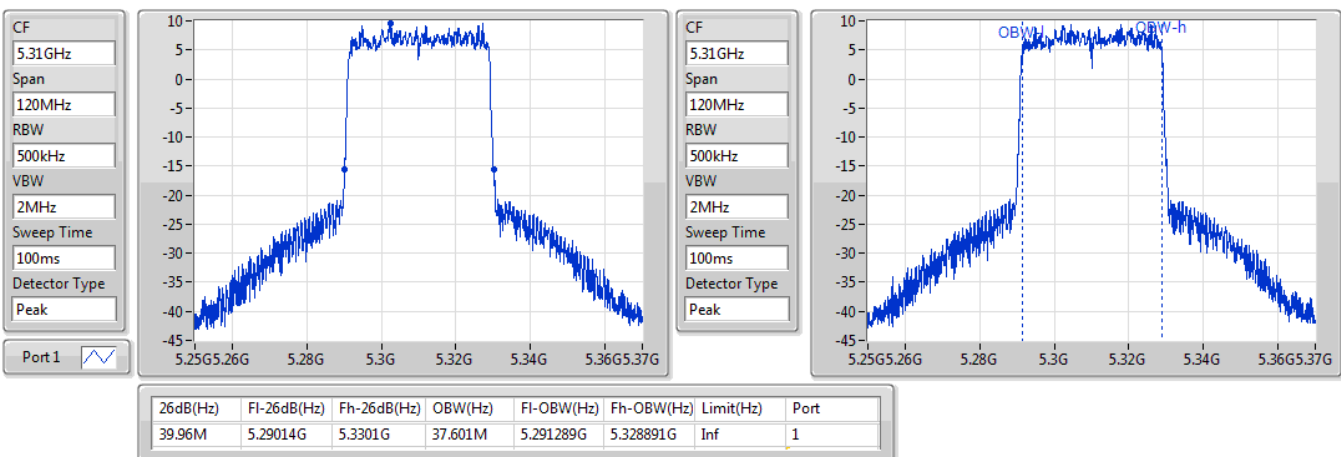

802.11ax HEW40_Nss1,(MCS0)_1TX

EBW

5310MHz

13/01/2020