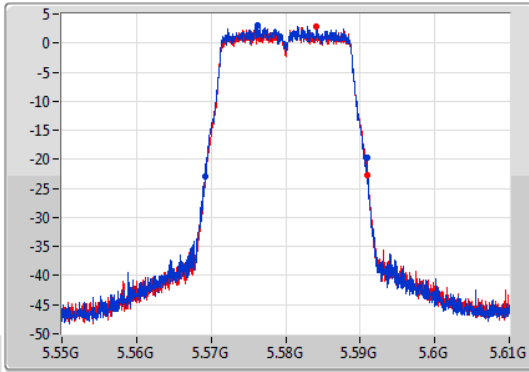

EBW

5580MHz

23/01/2020

CF: 5.58GHz
 Span: 60MHz
 RBW: 300kHz
 VBW: 1MHz
 Sweep Time: 100ms
 Detector Type: Peak

Port 1:

Port 2:

CF: 5.58GHz
 Span: 60MHz
 RBW: 200kHz
 VBW: 1MHz
 Sweep Time: 100ms
 Detector Type: Peak