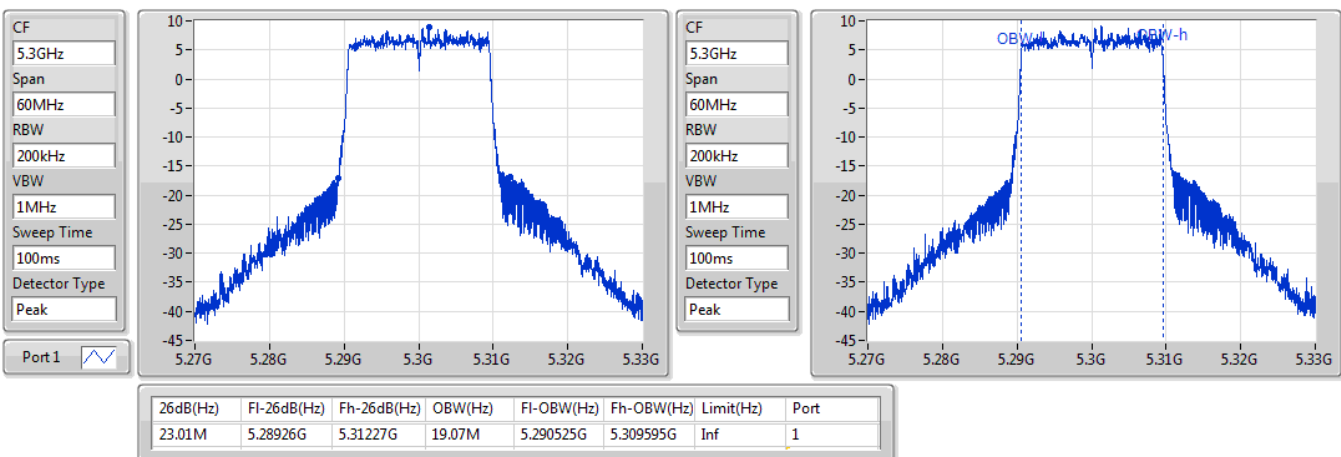

5260MHz

13/01/2020

802.11ax HEW20_Nss1,(MCS0)_1TX

EBW

5300MHz

13/01/2020

802.11ax HEW20_Nss1,(MCS0)_1TX

EBW