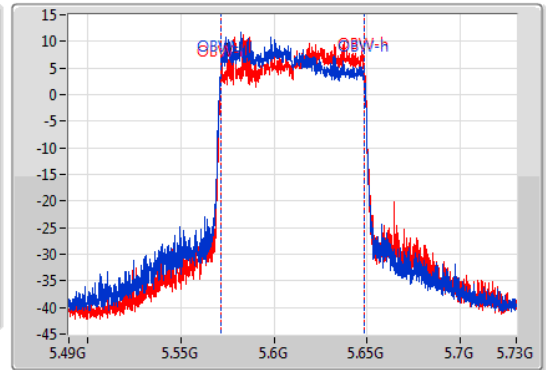

802.11ax HEW80-BF_Nss1,(MCS0)_2TX

EBW

5610MHz

23/01/2020

CF
5.61GHz
Span
240MHz
RBW
2MHz
VBW
10MHz
Sweep Time
100ms
Detector Type
Peak

CF
5.61GHz
Span
240MHz
RBW
1MHz
VBW
3MHz
Sweep Time
100ms
Detector Type
Peak