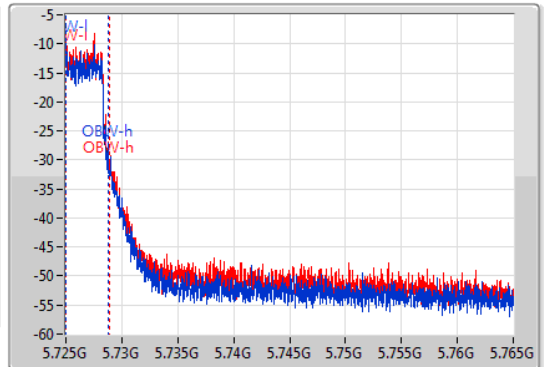

EBW

5690MHz Straddle 5.725-5.85GHz

23/01/2020

CF
5.745GHz
Span
40MHz
RBW
100kHz
VBW
300kHz
Sweep Time
100ms
Detector Type
Peak

CF
5.745GHz
Span
40MHz
RBW
50kHz
VBW
200kHz
Sweep Time
100ms
Detector Type
Peak