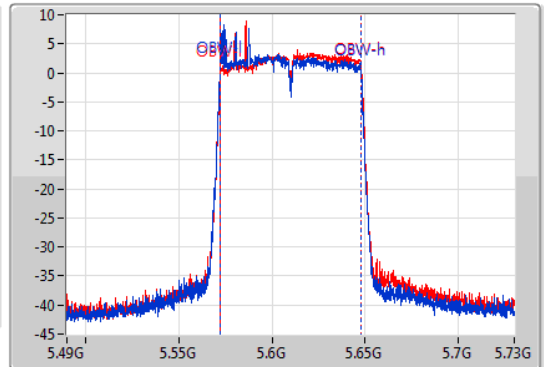

26dB(Hz)	Fl-26dB(Hz)	Fh-26dB(Hz)	OBW(Hz)	Fl-OBW(Hz)	Fh-OBW(Hz)	Limit(Hz)	Port
82.56M	5.56872G	5.65128G	75.682M	5.572219G	5.647901G	Inf	1
81.96M	5.5692G	5.65116G	75.682M	5.572339G	5.648021G	Inf	2