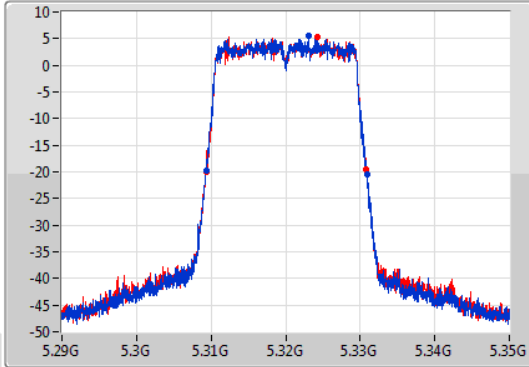

802.11ax HEW20-BF_Nss1,(MCS0)_2TX

EBW

5320MHz

23/01/2020

CF
5.32GHz
Span
60MHz
RBW
300kHz
VBW
1MHz
Sweep Time
100ms
Detector Type
Peak

CF
5.32GHz
Span
60MHz
RBW
200kHz
VBW
1MHz
Sweep Time
100ms
Detector Type
Peak