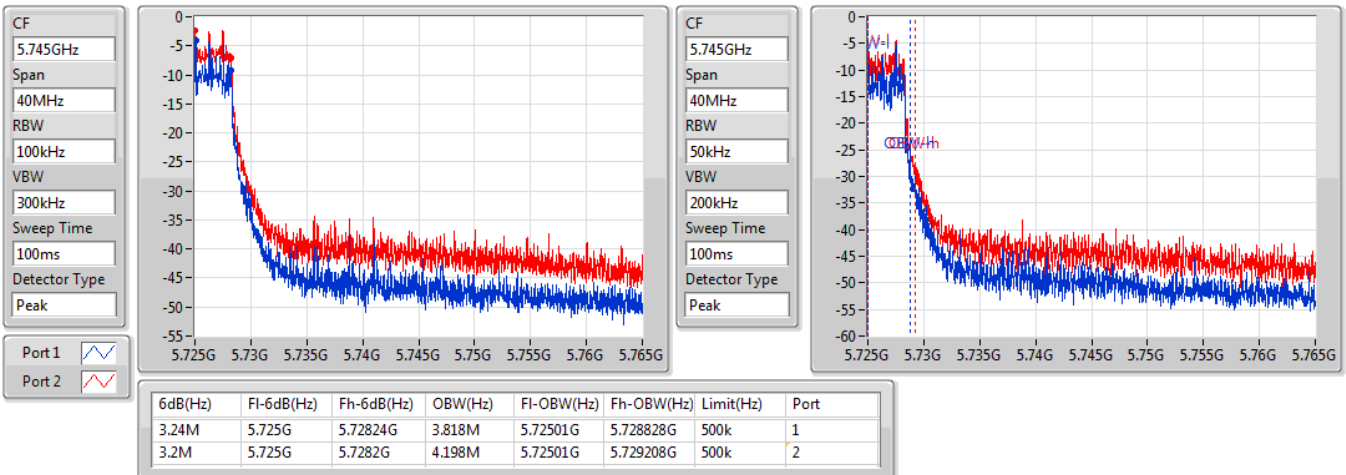

EBW

5690MHz Straddle 5.47-5.725GHz

23/01/2020

802.11ac VHT80-BF_Nss1,(MCS0)_2TX

EBW

5690MHz Straddle 5.725-5.85GHz

23/01/2020

802.11ax HEW20-BF_Nss1,(MCS0)_2TX