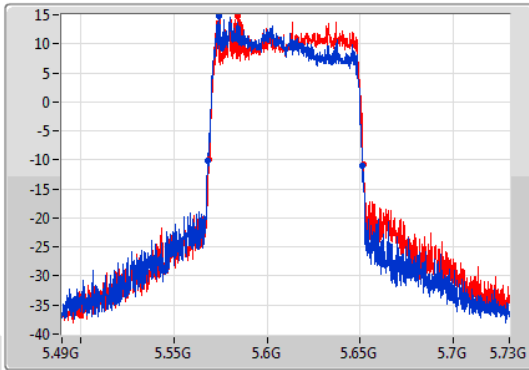

CF
5.61GHz
Span
240MHz
RBW
1MHz
VBW
3MHz
Sweep Time
100ms
Detector Type
Peak