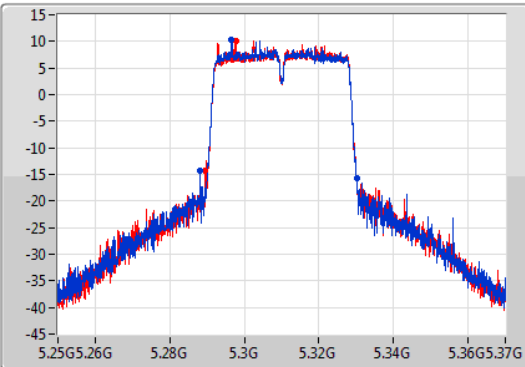

CF
5.31GHz
Span
120MHz
RBW
500kHz
VBW
2MHz
Sweep Time
100ms
Detector Type
Peak