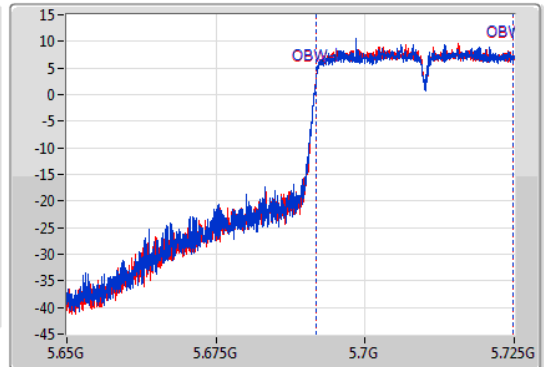

802.11ac VHT40-BF_Nss1,(MCS0)_2TX

EBW

5710MHz Straddle 5.47-5.725GHz

15/01/2020

CF
5.6875GHz
Span
75MHz
RBW
500kHz
VBW
2MHz
Sweep Time
100ms
Detector Type
Peak

CF
5.6875GHz
Span
75MHz
RBW
500kHz
VBW
2MHz
Sweep Time
100ms
Detector Type
Peak