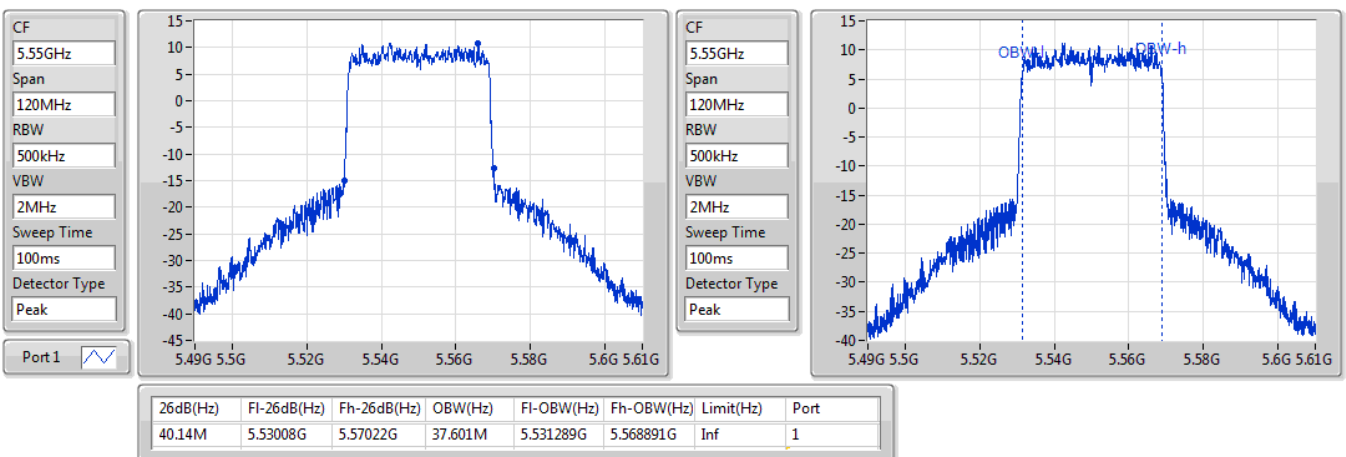

802.11ax HEW40_Nss1,(MCS0)_1TX

EBW

5550MHz

13/01/2020