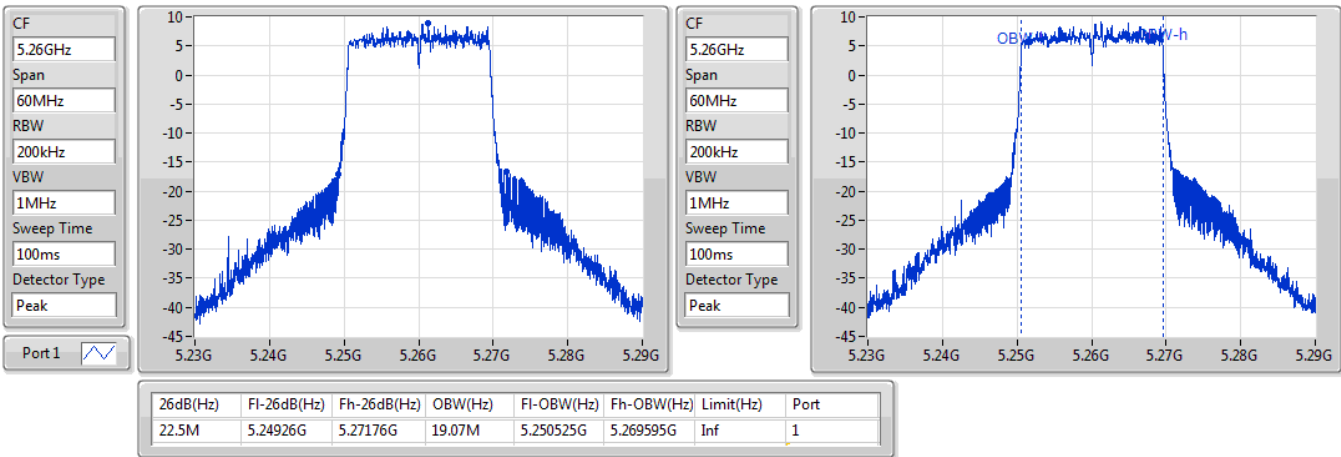

802.11ax HEW20_Nss1,(MCS0)_1TX

EBW

5260MHz

13/01/2020