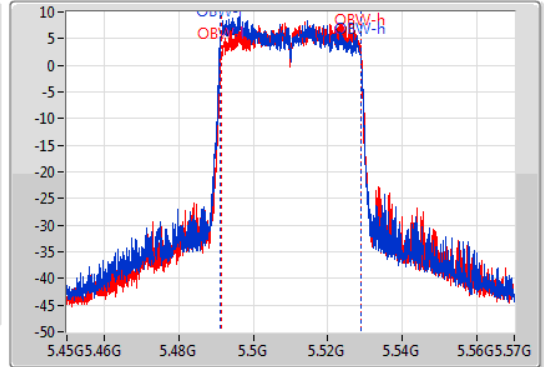

EBW

5510MHz

23/01/2020

CF
5.51GHz
Span
120MHz
RBW
1MHz
VBW
3MHz
Sweep Time
100ms
Detector Type
Peak

CF
5.51GHz
Span
120MHz
RBW
500kHz
VBW
2MHz
Sweep Time
100ms
Detector Type
Peak

26dB(Hz)	Fl-26dB(Hz)	Fh-26dB(Hz)	OBW(Hz)	Fl-OBW(Hz)	Fh-OBW(Hz)	Limit(Hz)	Port
40.98M	5.48936G	5.53034G	37.661M	5.491109G	5.528771G	Inf	1
41.04M	5.4893G	5.53034G	37.421M	5.491409G	5.528831G	Inf	2