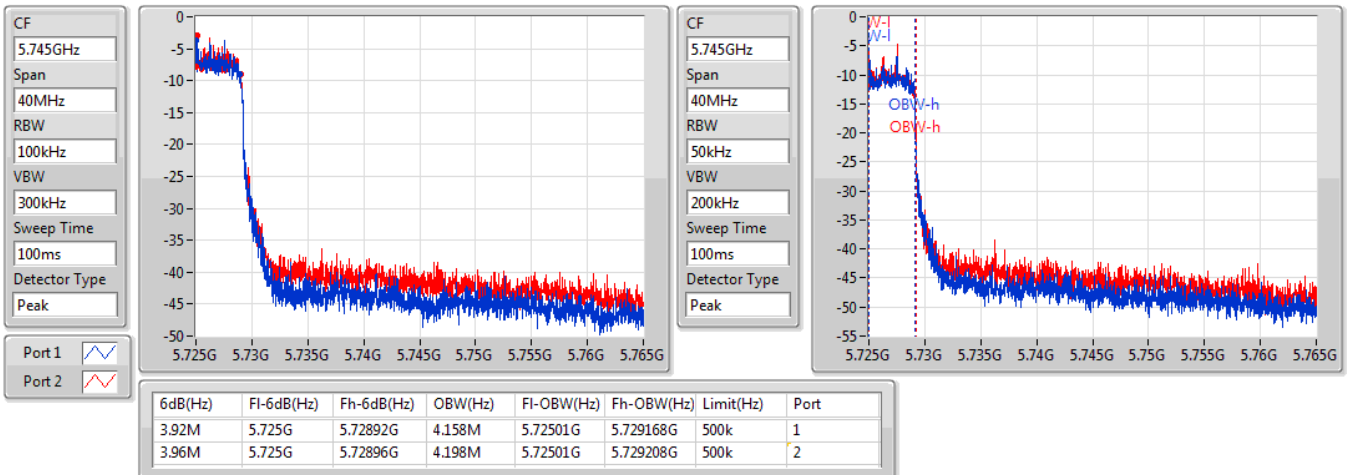

EBW

5690MHz Straddle 5.47-5.725GHz

23/01/2020

802.11ax HEW80-BF_Nss1,(MCS0)_2TX

EBW

5690MHz Straddle 5.725-5.85GHz

23/01/2020

Summary