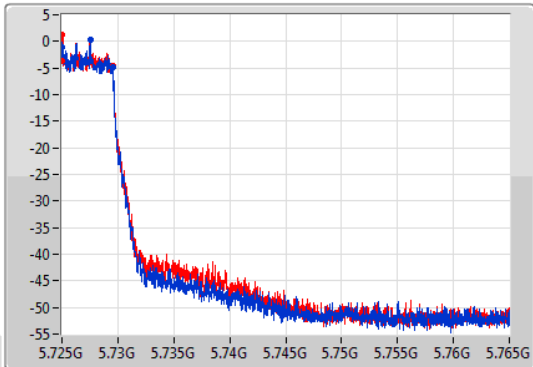

CF: 5.745GHz
Span: 40MHz
RBW: 50kHz
VBW: 200kHz
Sweep Time: 100ms
Detector Type: Peak