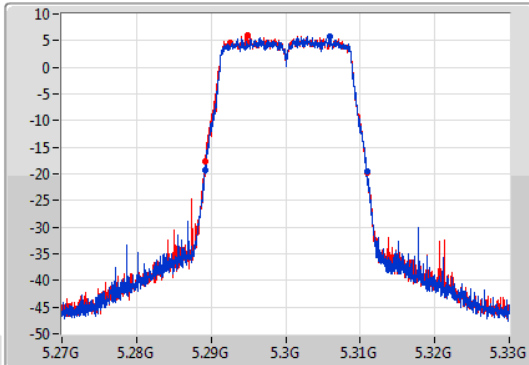

CF
5.3GHz
Span
60MHz
RBW
200kHz
VBW
1MHz
Sweep Time
100ms
Detector Type
Peak