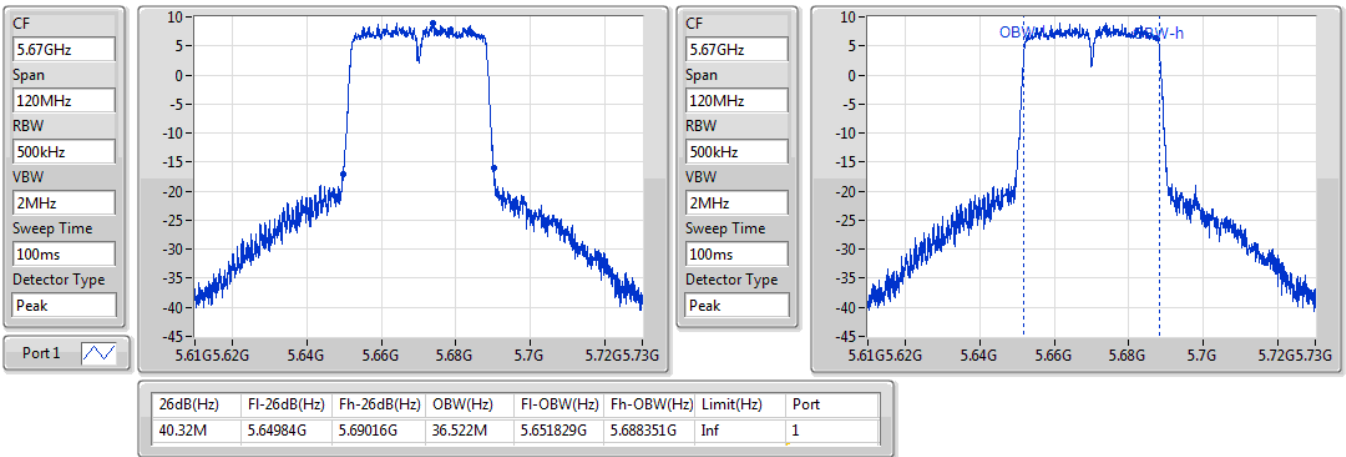

5670MHz

13/01/2020

802.11ac VHT40_Nss1,(MCS0)_1TX

EBW

5710MHz Straddle 5.47-5.725GHz

13/01/2020

802.11ac VHT40_Nss1,(MCS0)_1TX

EBW