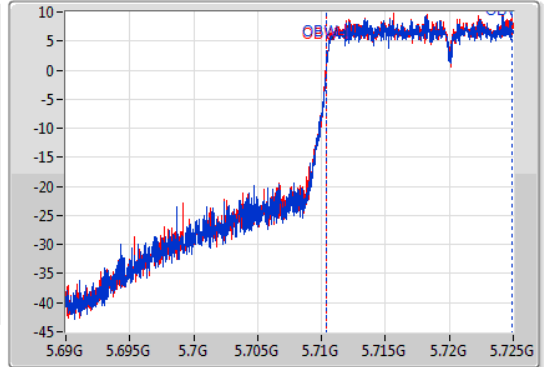

EBW

5720MHz Straddle 5.47-5.725GHz

14/01/2020

CF
5.7075GHz
Span
35MHz
RBW
200kHz
VBW
1MHz
Sweep Time
100ms
Detector Type
Peak

CF
5.7075GHz
Span
35MHz
RBW
200kHz
VBW
1MHz
Sweep Time
100ms
Detector Type
Peak