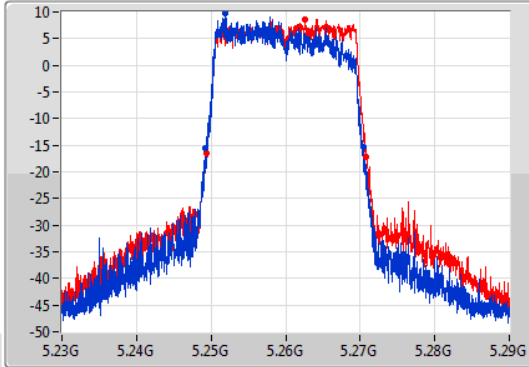

802.11ax HEW20-BF_Nss1,(MCS0)_2TX

EBW

5260MHz

23/01/2020

CF
5.26GHz
Span
60MHz
RBW
300kHz
VBW
1MHz
Sweep Time
100ms
Detector Type
Peak
Port 1
Port 2

CF
5.26GHz
Span
60MHz
RBW
200kHz
VBW
1MHz
Sweep Time
100ms
Detector Type
Peak