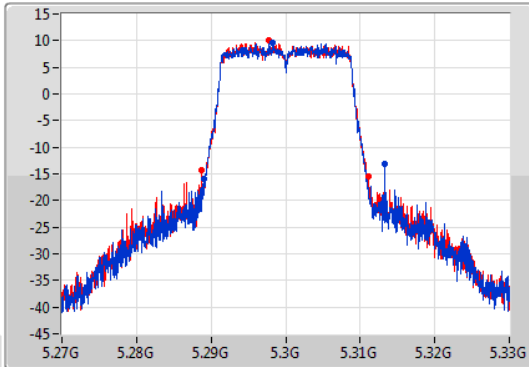

CF
5.3GHz
Span
60MHz
RBW
200kHz
VBW
1MHz
Sweep Time
100ms
Detector Type
Peak