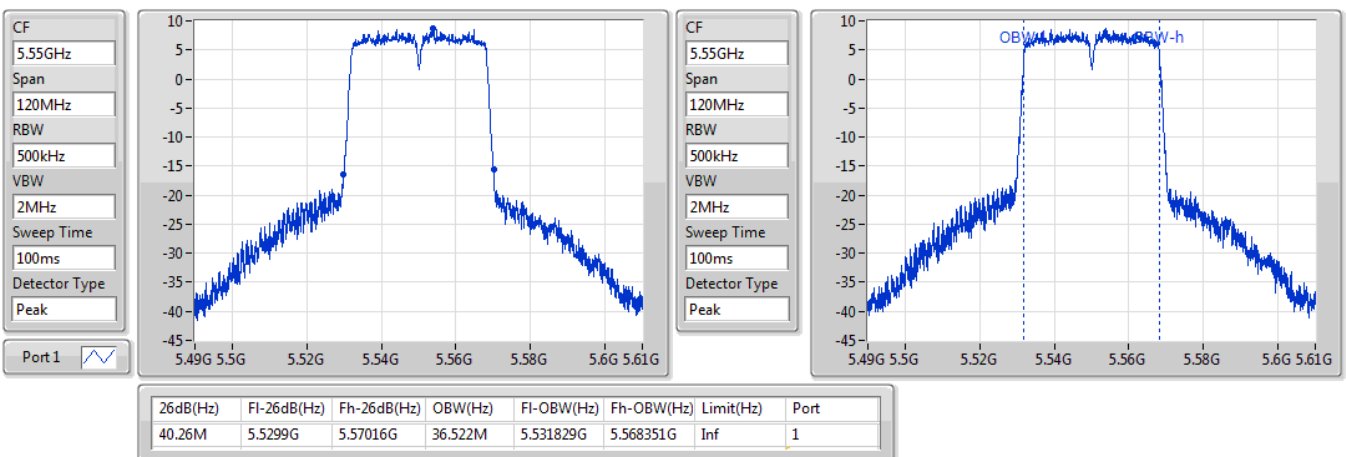

802.11ac VHT40_Nss1,(MCS0)_1TX

EBW

5550MHz

13/01/2020