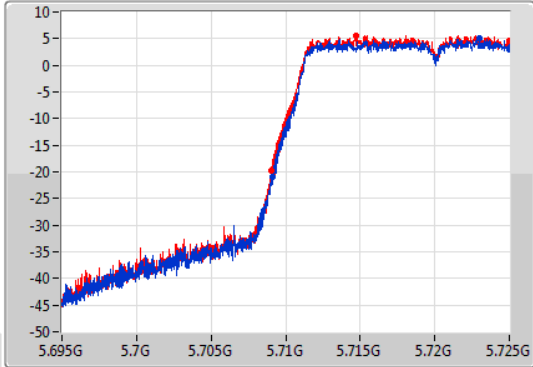

802.11ac VHT20-BF_Nss1,(MCS0)_2TX

EBW

5720MHz Straddle 5.47-5.725GHz

22/01/2020

CF
5.71GHz
Span
30MHz
RBW
300kHz
VBW
1MHz
Sweep Time
100ms
Detector Type
Peak

CF
5.71GHz
Span
30MHz
RBW
200kHz
VBW
1MHz
Sweep Time
100ms
Detector Type
Peak