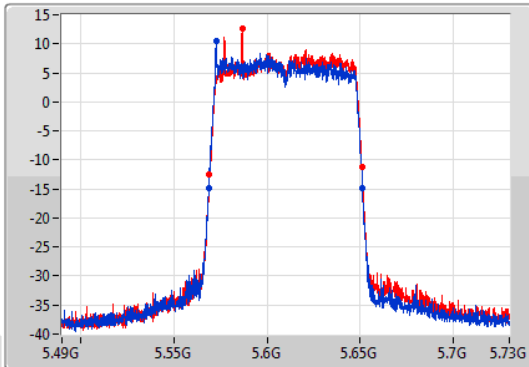

Sweep Time
100ms

Detector Type
Peak

Port 1

Port 2

CF
5.61GHz

Span
240MHz

RBW
1MHz

VBW
3MHz