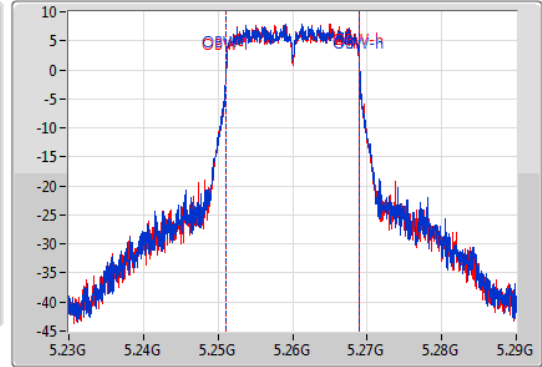

26dB(Hz)	Fl-26dB(Hz)	Fh-26dB(Hz)	OBW(Hz)	Fl-OBW(Hz)	Fh-OBW(Hz)	Limit(Hz)	Port
22.86M	5.24911G	5.27197G	17.871M	5.251124G	5.268996G	Inf	1
21.75M	5.24923G	5.27098G	17.841M	5.251124G	5.268966G	Inf	2

802.11ac VHT20-BF_Nss1,(MCS0)_2TX

EBW

5300MHz

21/01/2020

CF
5.3GHz
Span
60MHz
RBW
300kHz
VBW
1MHz
Sweep Time
100ms
Detector Type
Peak