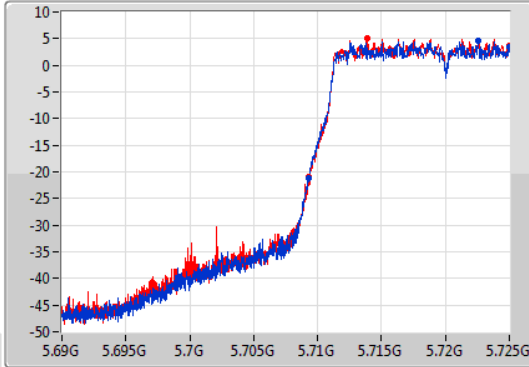

802.11ac VHT20_Nss2,(MCS0)_2TX

EBW

5720MHz Straddle 5.47-5.725GHz

14/01/2020

CF
5.7075GHz
Span
35MHz
RBW
200kHz
VBW
1MHz
Sweep Time
100ms
Detector Type
Peak
Port 1
Port 2

CF
5.7075GHz
Span
35MHz
RBW
200kHz
VBW
1MHz
Sweep Time
100ms
Detector Type
Peak