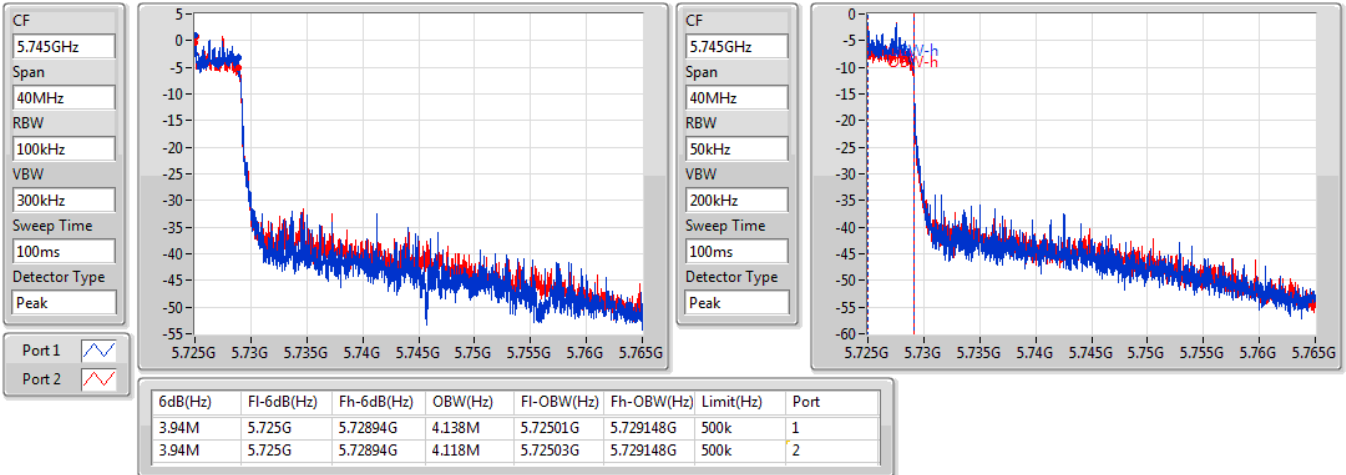

802.11ax HEW40-BF_Nss1,(MCS0)_2TX

EBW

5710MHz Straddle 5.725-5.85GHz

23/01/2020