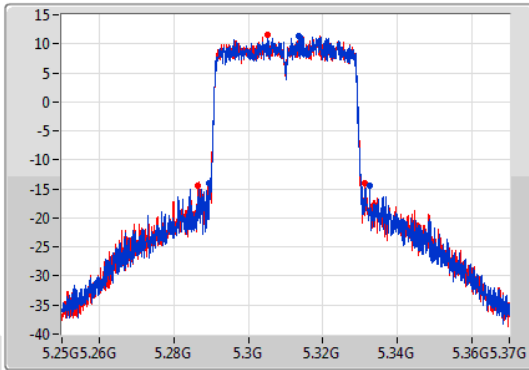

CF
5.31GHz
Span
120MHz
RBW
500kHz
VBW
2MHz
Sweep Time
100ms
Detector Type
Peak