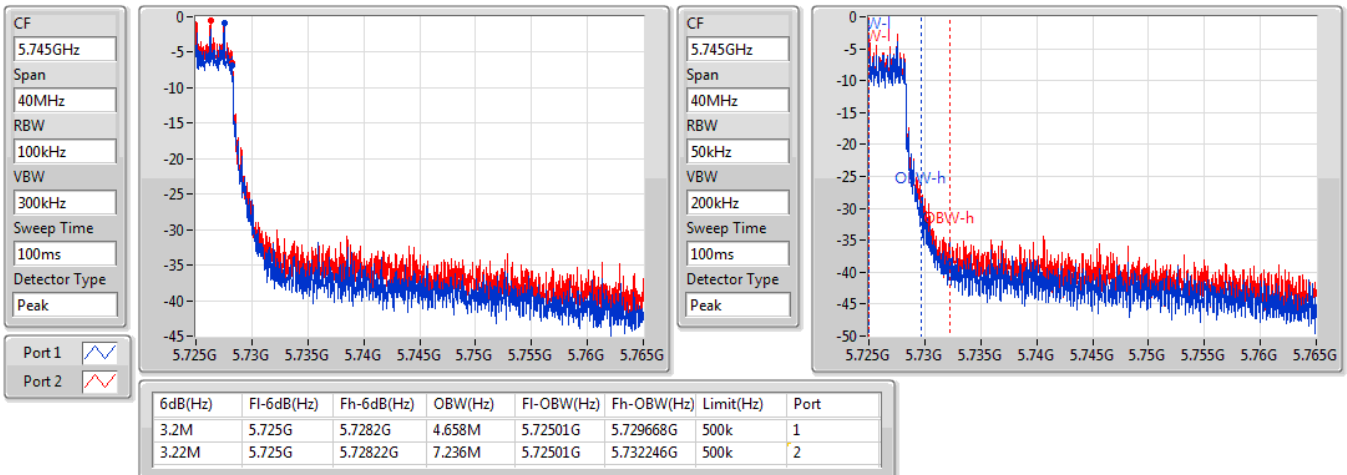

EBW

5690MHz Straddle 5.47-5.725GHz

21/01/2020

802.11ac VHT80-BF_Nss1,(MCS0)_2TX

EBW

5690MHz Straddle 5.725-5.85GHz

21/01/2020

802.11ax HEW20-BF_Nss1,(MCS0)_2TX