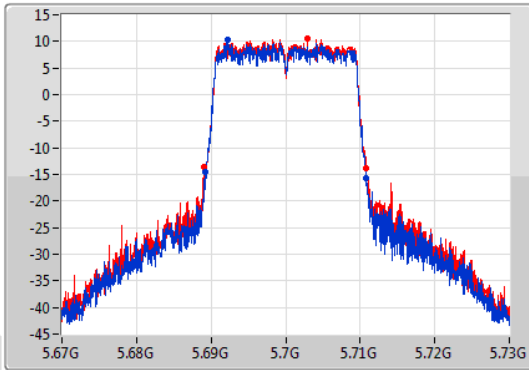

CF
5.7GHz
Span
60MHz
RBW
200kHz
VBW
1MHz
Sweep Time
100ms
Detector Type
Peak