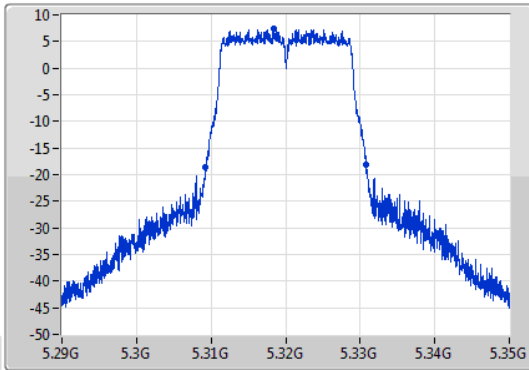

802.11ac VHT20_Nss1,(MCS0)_1TX

EBW

5320MHz

13/01/2020

CF
5.32GHz
Span
60MHz
RBW
200kHz
VBW
1MHz
Sweep Time
100ms
Detector Type
Peak
Port 1

CF
5.32GHz
Span
60MHz
RBW
200kHz
VBW
1MHz
Sweep Time
100ms
Detector Type
Peak