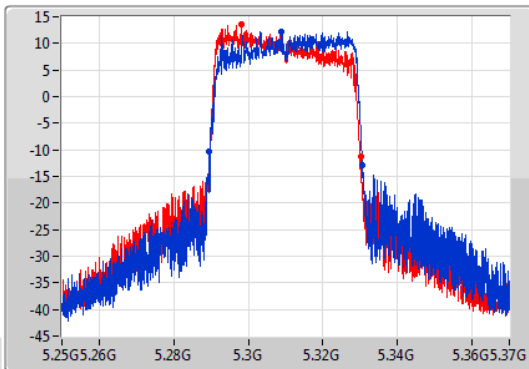

CF
5.31GHz
Span
120MHz
RBW
500kHz
VBW
2MHz
Sweep Time
100ms
Detector Type
Peak