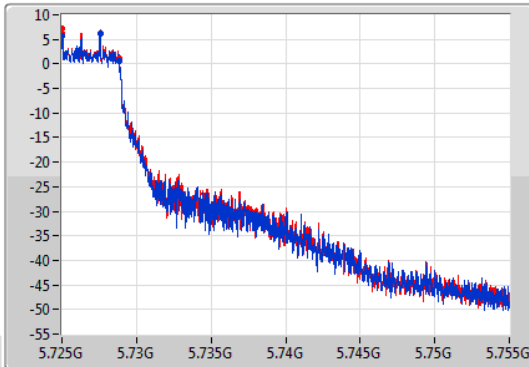

5720MHz Straddle 5.725-5.85GHz

15/01/2020

CF
5.74GHz
Span
30MHz
RBW
100kHz
VBW
300kHz
Sweep Time
100ms
Detector Type
Peak

CF
5.74GHz
Span
30MHz
RBW
100kHz
VBW
300kHz
Sweep Time
100ms
Detector Type
Peak