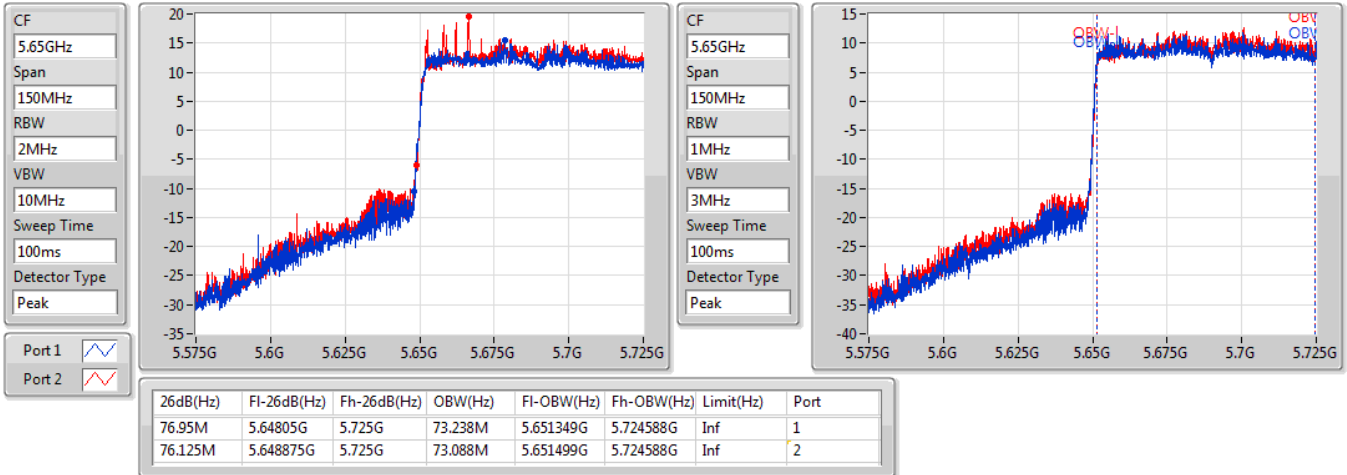

802.11ax HEW80-BF_Nss1,(MCS0)_2TX

EBW

5690MHz Straddle 5.47-5.725GHz

21/01/2020