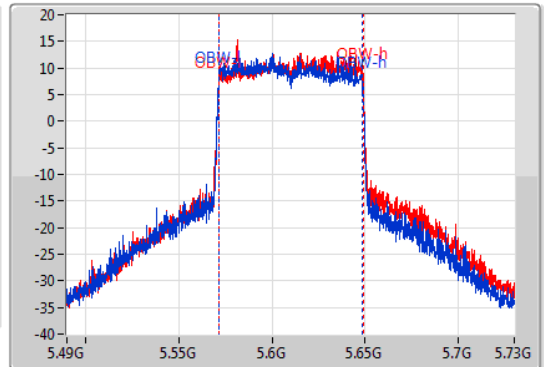

802.11ax HEW80-BF_Nss1,(MCS0)_2TX

EBW

5610MHz

14/01/2020

CF
5.61GHz
Span
240MHz
RBW
1MHz
VBW
3MHz
Sweep Time
100ms
Detector Type
Peak
Port 1
Port 2

CF
5.61GHz
Span
240MHz
RBW
1MHz
VBW
3MHz
Sweep Time
100ms
Detector Type
Peak