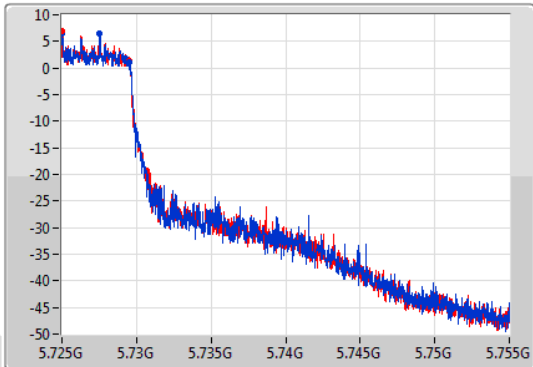

5720MHz Straddle 5.725-5.85GHz

14/01/2020

CF
5.74GHz
Span
30MHz
RBW
100kHz
VBW
300kHz
Sweep Time
100ms
Detector Type
Peak

CF
5.74GHz
Span
30MHz
RBW
100kHz
VBW
300kHz
Sweep Time
100ms
Detector Type
Peak