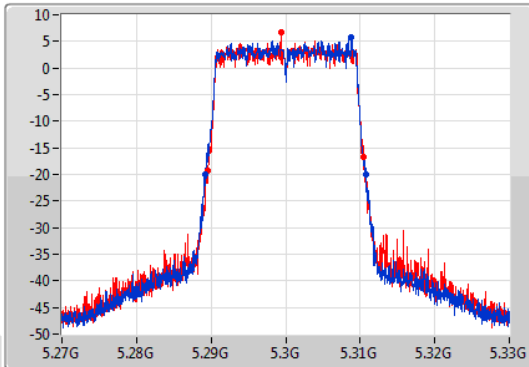

CF
5.3GHz
Span
60MHz
RBW
200kHz
VBW
1MHz
Sweep Time
100ms
Detector Type
Peak