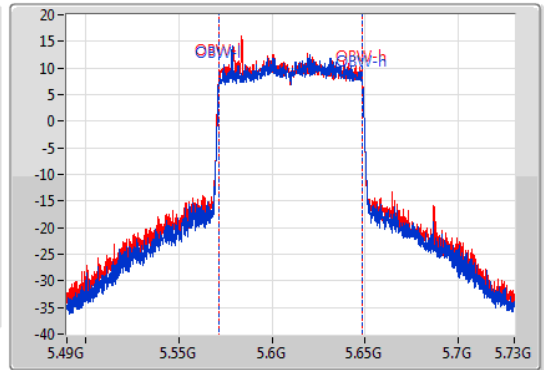

802.11ax HEW80-BF_Nss1,(MCS0)_2TX

EBW

5610MHz

21/01/2020

CF
5.61GHz
Span
240MHz
RBW
2MHz
VBW
10MHz
Sweep Time
100ms
Detector Type
Peak

CF
5.61GHz
Span
240MHz
RBW
1MHz
VBW
3MHz
Sweep Time
100ms
Detector Type
Peak