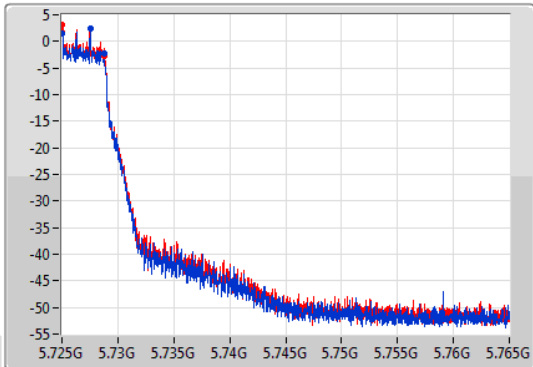

5720MHz Straddle 5.725-5.85GHz

22/01/2020

CF
5.745GHz
Span
40MHz
RBW
100kHz
VBW
300kHz
Sweep Time
100ms
Detector Type
Peak

CF
5.745GHz
Span
40MHz
RBW
50kHz
VBW
200kHz
Sweep Time
100ms
Detector Type
Peak