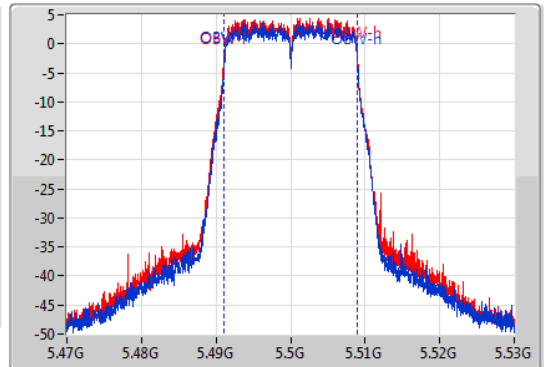

802.11ac VHT20-BF_Nss1,(MCS0)_2TX

EBW

5500MHz

22/01/2020

CF: 5.5GHz
 Span: 60MHz
 RBW: 300kHz
 VBW: 1MHz
 Sweep Time: 100ms
 Detector Type: Peak

CF: 5.5GHz
 Span: 60MHz
 RBW: 200kHz
 VBW: 1MHz
 Sweep Time: 100ms
 Detector Type: Peak