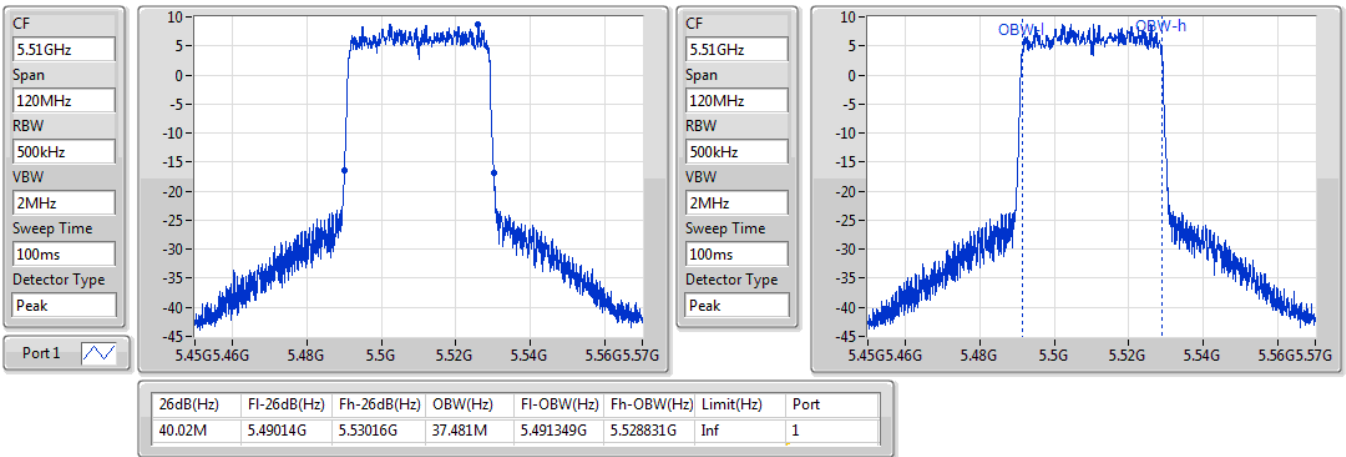

EBW

5310MHz

13/01/2020

802.11ax HEW40_Nss1,(MCS0)_1TX

EBW

5510MHz

13/01/2020

802.11ax HEW40_Nss1,(MCS0)_1TX