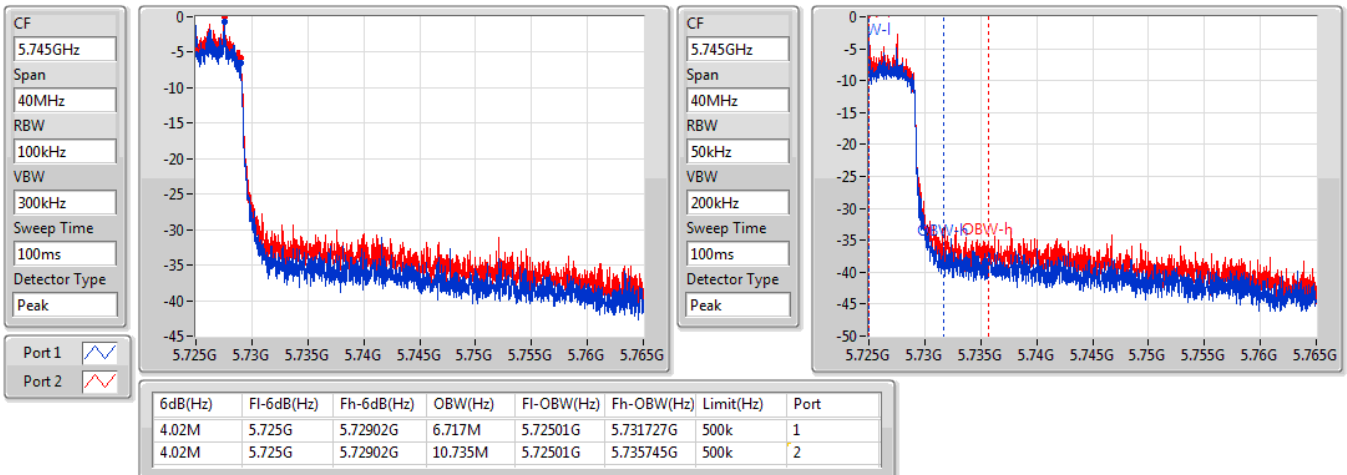

EBW

5690MHz Straddle 5.47-5.725GHz

21/01/2020

802.11ax HEW80-BF_Nss1,(MCS0)_2TX

EBW

5690MHz Straddle 5.725-5.85GHz

21/01/2020

Summary