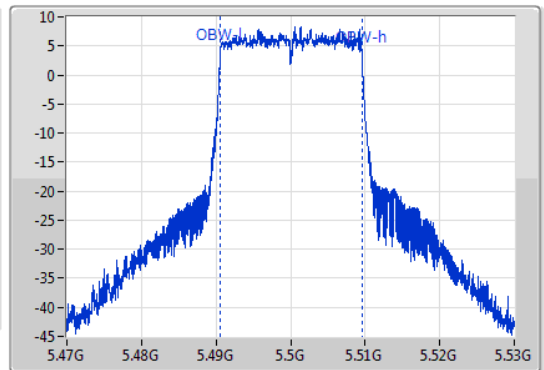

802.11ax HEW20_Nss1,(MCS0)_1TX

EBW

5500MHz

13/01/2020

CF
5.5GHz
Span
60MHz
RBW
200kHz
VBW
1MHz
Sweep Time
100ms
Detector Type
Peak
Port 1

CF
5.5GHz
Span
60MHz
RBW
200kHz
VBW
1MHz
Sweep Time
100ms
Detector Type
Peak