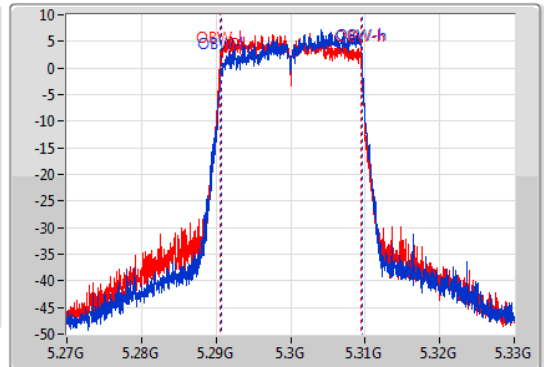

802.11ax HEW20-BF_Nss1,(MCS0)_2TX

EBW

5300MHz

23/01/2020

CF
5.3GHz
Span
60MHz
RBW
300kHz
VBW
1MHz
Sweep Time
100ms
Detector Type
Peak
Port 1
Port 2

CF
5.3GHz
Span
60MHz
RBW
200kHz
VBW
1MHz
Sweep Time
100ms
Detector Type
Peak