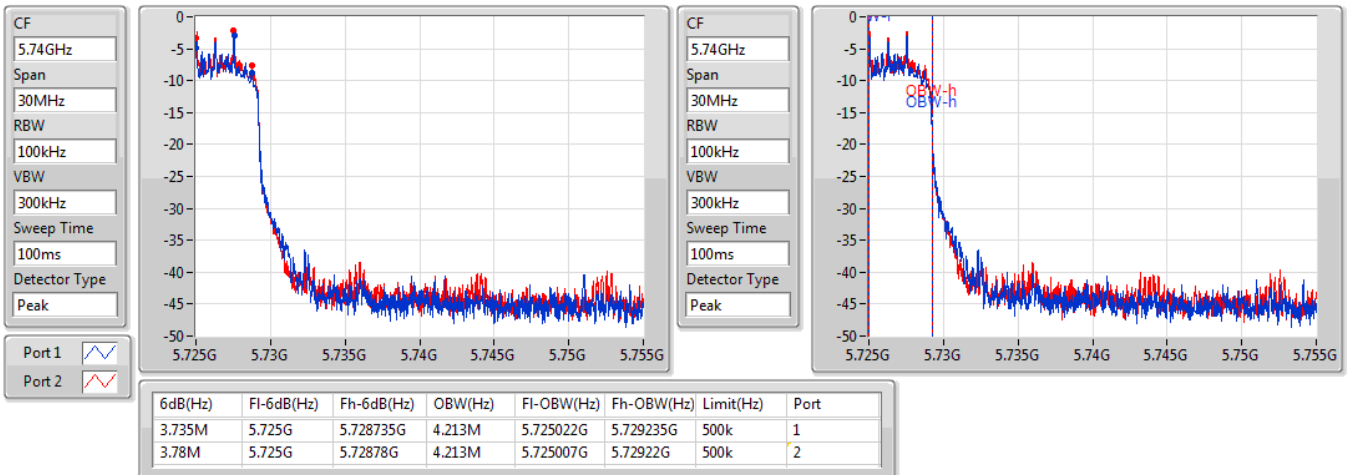

EBW

5690MHz Straddle 5.47-5.725GHz

14/01/2020

802.11ax HEW80_Nss2,(MCS0)_2TX

EBW

5690MHz Straddle 5.725-5.85GHz

14/01/2020

Summary