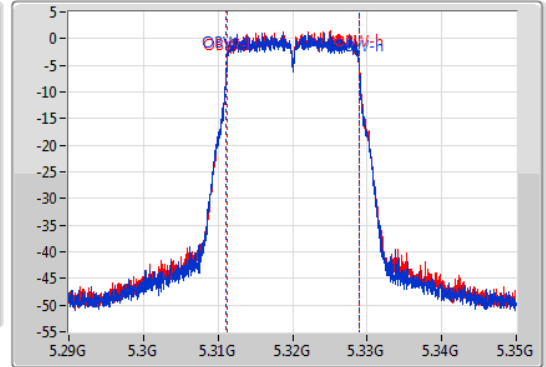

EBW

5320MHz

23/01/2020

CF
5.32GHz
Span
60MHz
RBW
300kHz
VBW
1MHz
Sweep Time
100ms
Detector Type
Peak

CF
5.32GHz
Span
60MHz
RBW
200kHz
VBW
1MHz
Sweep Time
100ms
Detector Type
Peak

26dB(Hz)	Fl-26dB(Hz)	Fh-26dB(Hz)	OBW(Hz)	Fl-OBW(Hz)	Fh-OBW(Hz)	Limit(Hz)	Port
21.78M	5.30923G	5.33101G	17.841M	5.311124G	5.328966G	Inf	1
21.51M	5.30932G	5.33083G	17.811M	5.311154G	5.328966G	Inf	2