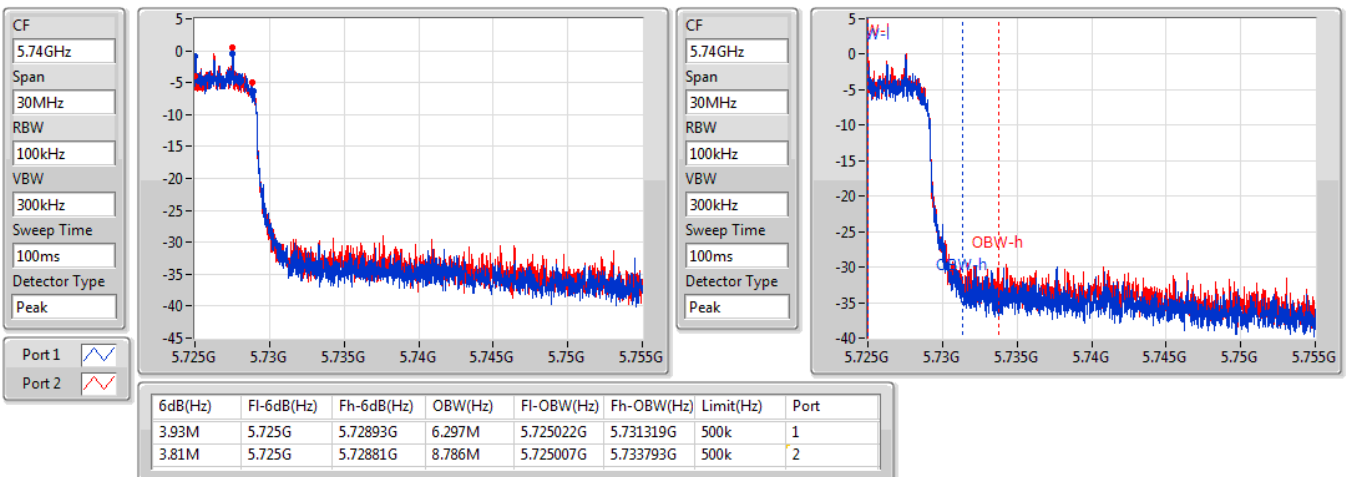

EBW

5690MHz Straddle 5.47-5.725GHz

15/01/2020

802.11ax HEW80-BF_Nss1,(MCS0)_2TX

EBW

5690MHz Straddle 5.725-5.85GHz

15/01/2020

Summary