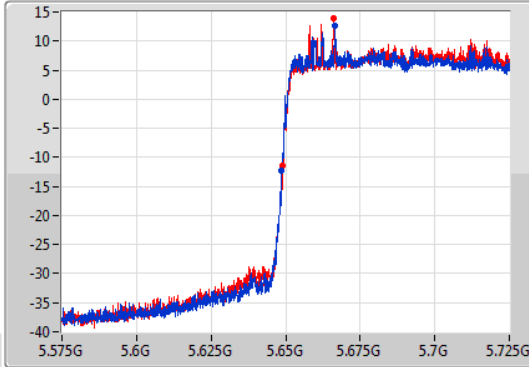

802.11ax HEW80-BF_Nss1,(MCS0)_2TX

EBW

5690MHz Straddle 5.47-5.725GHz

23/01/2020

CF
5.65GHz
Span
150MHz
RBW
2MHz
VBW
10MHz
Sweep Time
100ms
Detector Type
Peak
Port 1
Port 2

CF
5.65GHz
Span
150MHz
RBW
1MHz
VBW
3MHz
Sweep Time
100ms
Detector Type
Peak