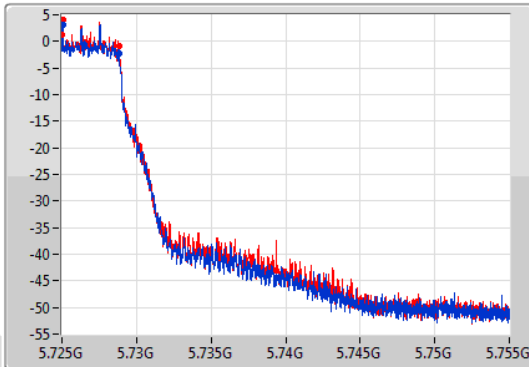

EBW

5720MHz Straddle 5.725-5.85GHz

14/01/2020

CF
5.74GHz
Span
30MHz
RBW
100kHz
VBW
300kHz
Sweep Time
100ms
Detector Type
Peak
Port 1
Port 2

CF
5.74GHz
Span
30MHz
RBW
100kHz
VBW
300kHz
Sweep Time
100ms
Detector Type
Peak