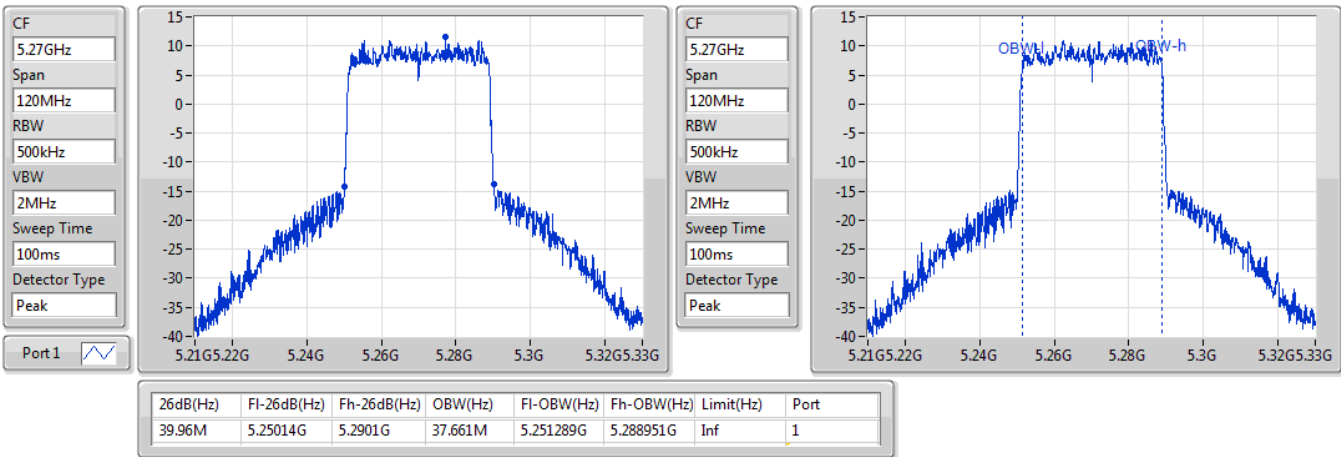

EBW

5700MHz

13/01/2020

802.11ax HEW20_Nss1,(MCS0)_1TX

EBW

5720MHz Straddle 5.47-5.725GHz

13/01/2020

802.11ax HEW20_Nss1,(MCS0)_1TX

EBW

5720MHz Straddle 5.725-5.85GHz

13/01/2020

802.11ax HEW40_Nss1,(MCS0)_1TX

EBW

5270MHz

13/01/2020

802.11ax HEW40_Nss1,(MCS0)_1TX