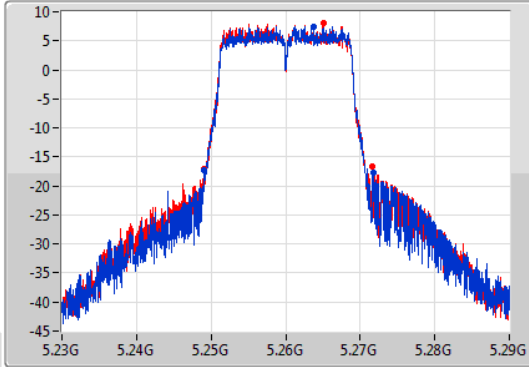

Port X-N dB = Port X 6dB down bandwidth for 5.725-5.85GHz band / 26dB down bandwidth for other band

Port X-OBW = Port X 99% occupied bandwidth;

802.11ac VHT20-BF_Nss1,(MCS0)_2TX

EBW

5260MHz

15/01/2020

CF
5.26GHz
Span
60MHz
RBW
200kHz
VBW
1MHz
Sweep Time
100ms
Detector Type
Peak