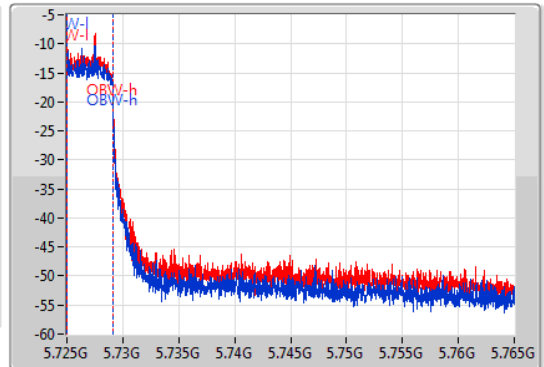

EBW

5690MHz Straddle 5.725-5.85GHz

23/01/2020

CF
5.745GHz
Span
40MHz
RBW
100kHz
VBW
300kHz
Sweep Time
100ms
Detector Type
Peak
Port 1
Port 2

CF
5.745GHz
Span
40MHz
RBW
50kHz
VBW
200kHz
Sweep Time
100ms
Detector Type
Peak