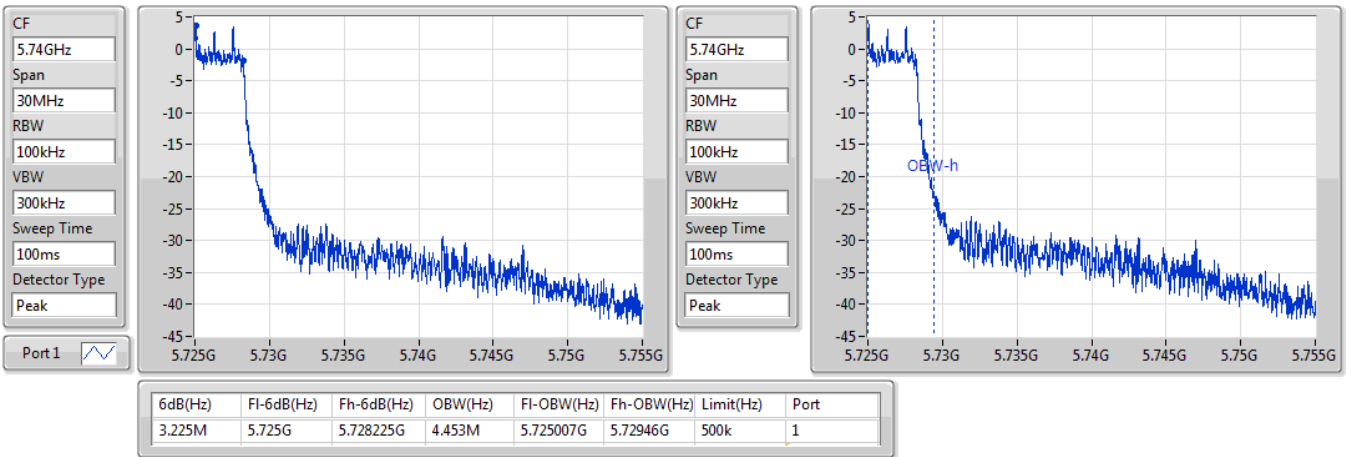

802.11ac VHT40_Nss1,(MCS0)_1TX

EBW

5710MHz Straddle 5.725-5.85GHz

13/01/2020