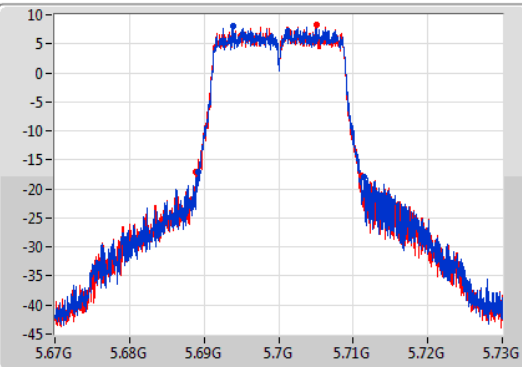

CF
5.7GHz
Span
60MHz
RBW
200kHz
VBW
1MHz
Sweep Time
100ms
Detector Type
Peak