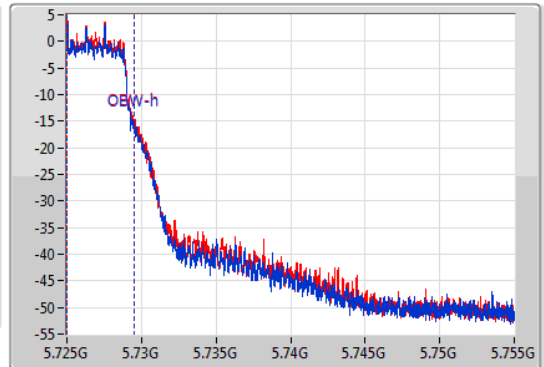

EBW

5720MHz Straddle 5.725-5.85GHz

14/01/2020

CF
5.74GHz
Span
30MHz
RBW
100kHz
VBW
300kHz
Sweep Time
100ms
Detector Type
Peak
Port 1
Port 2

CF
5.74GHz
Span
30MHz
RBW
100kHz
VBW
300kHz
Sweep Time
100ms
Detector Type
Peak