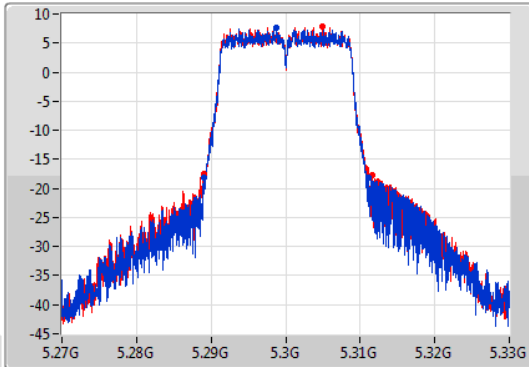

CF
5.3GHz
Span
60MHz
RBW
200kHz
VBW
1MHz
Sweep Time
100ms
Detector Type
Peak