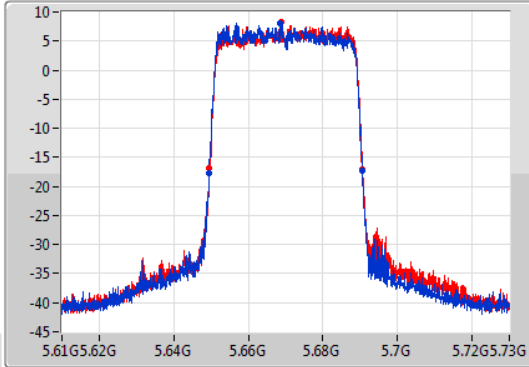

802.11ax HEW40-BF_Nss1,(MCS0)_2TX

EBW

5670MHz

23/01/2020

CF
5.67GHz
Span
120MHz
RBW
1MHz
VBW
3MHz
Sweep Time
100ms
Detector Type
Peak

CF
5.67GHz
Span
120MHz
RBW
500kHz
VBW
2MHz
Sweep Time
100ms
Detector Type
Peak