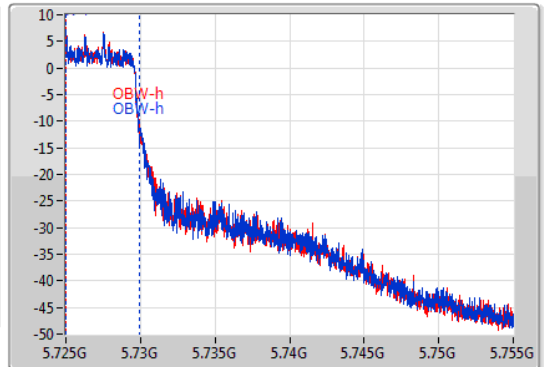

EBW

5720MHz Straddle 5.725-5.85GHz

14/01/2020

CF
5.74GHz
Span
30MHz
RBW
100kHz
VBW
300kHz
Sweep Time
100ms
Detector Type
Peak

CF
5.74GHz
Span
30MHz
RBW
100kHz
VBW
300kHz
Sweep Time
100ms
Detector Type
Peak