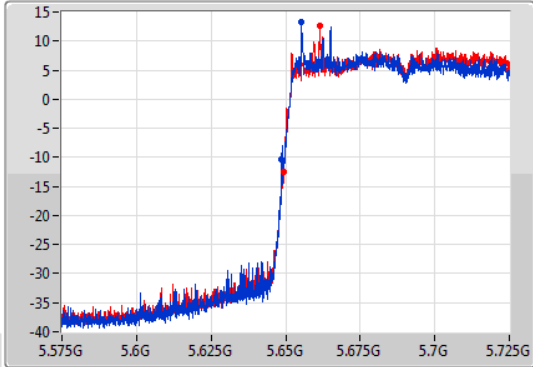

802.11ac VHT80-BF_Nss1,(MCS0)_2TX

EBW

5690MHz Straddle 5.47-5.725GHz

23/01/2020

CF
5.65GHz
Span
150MHz
RBW
2MHz
VBW
10MHz
Sweep Time
100ms
Detector Type
Peak

CF
5.65GHz
Span
150MHz
RBW
1MHz
VBW
3MHz
Sweep Time
100ms
Detector Type
Peak