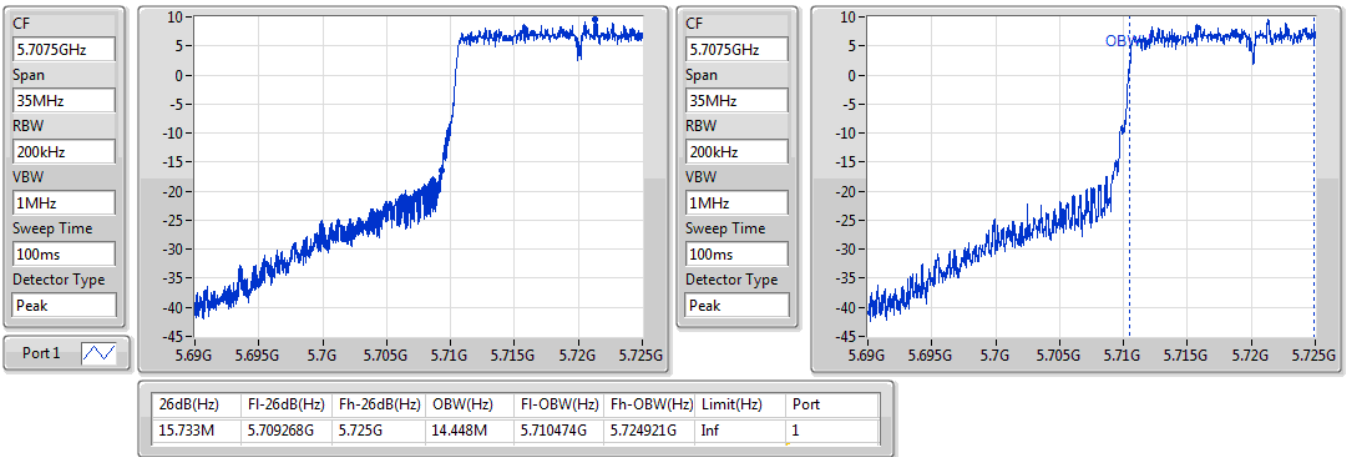

EBW

5700MHz

13/01/2020

802.11ax HEW20_Nss1,(MCS0)_1TX

EBW

5720MHz Straddle 5.47-5.725GHz

13/01/2020

802.11ax HEW20_Nss1,(MCS0)_1TX

EBW

5720MHz Straddle 5.725-5.85GHz

13/01/2020

802.11ax HEW40_Nss1,(MCS0)_1TX

EBW

5270MHz

13/01/2020

802.11ax HEW40_Nss1,(MCS0)_1TX