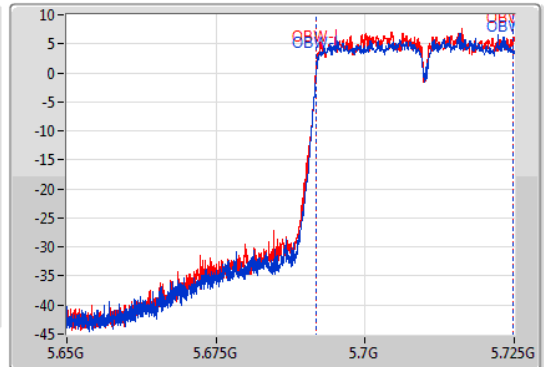

802.11ac VHT40_Nss2,(MCS0)_2TX

EBW

5710MHz Straddle 5.47-5.725GHz

10/01/2020

CF
5.6875GHz
Span
75MHz
RBW
500kHz
VBW
2MHz
Sweep Time
100ms
Detector Type
Peak

CF
5.6875GHz
Span
75MHz
RBW
500kHz
VBW
2MHz
Sweep Time
100ms
Detector Type
Peak