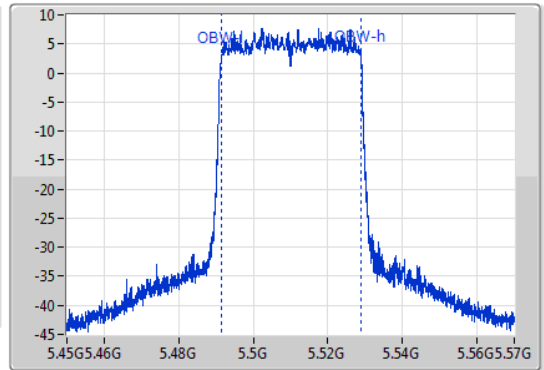

5310MHz

09/01/2020

802.11ax HEW40_Nss1,(MCS0)_1TX

EBW

5510MHz

09/01/2020

CF: 5.51GHz
 Span: 120MHz
 RBW: 500kHz
 VBW: 2MHz
 Sweep Time: 100ms
 Detector Type: Peak
 Port 1

CF: 5.51GHz
 Span: 120MHz
 RBW: 500kHz
 VBW: 2MHz
 Sweep Time: 100ms
 Detector Type: Peak