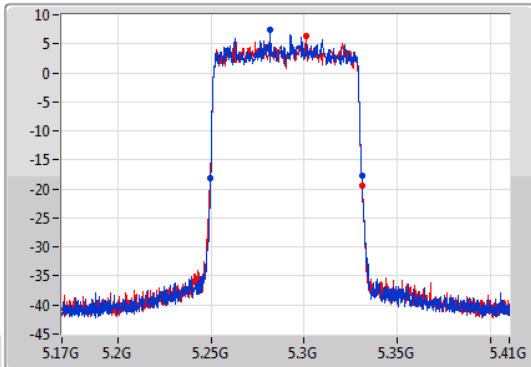

5290MHz

10/01/2020

CF
5.29GHz
Span
240MHz
RBW
1MHz
VBW
3MHz
Sweep Time
100ms
Detector Type
Peak

CF
5.29GHz
Span
240MHz
RBW
1MHz
VBW
3MHz
Sweep Time
100ms
Detector Type
Peak