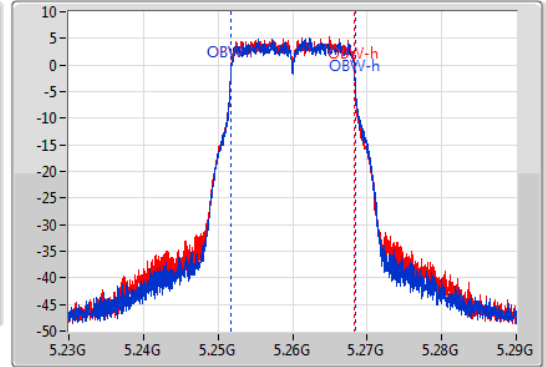

26dB(Hz)	Fl-26dB(Hz)	Fh-26dB(Hz)	OBW(Hz)	Fl-OBW(Hz)	Fh-OBW(Hz)	Limit(Hz)	Port
21.51M	5.24935G	5.27086G	16.732M	5.251694G	5.268426G	Inf	1
21.51M	5.24929G	5.2708G	16.642M	5.251694G	5.268336G	Inf	2

802.11a_Nss1,(6Mbps)_2TX

EBW

5300MHz

06/01/2020

CF: 5.3GHz
Span: 60MHz
RBW: 300kHz
VBW: 1MHz
Sweep Time: 100ms
Detector Type: Peak