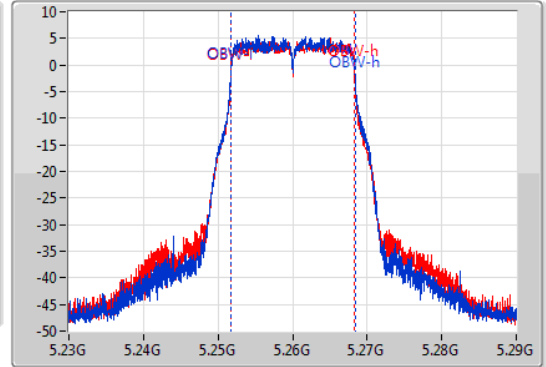

26dB(Hz)	Fl-26dB(Hz)	Fh-26dB(Hz)	OBW(Hz)	Fl-OBW(Hz)	Fh-OBW(Hz)	Limit(Hz)	Port
21.57M	5.24932G	5.27089G	16.732M	5.251694G	5.268426G	Inf	1
21.57M	5.24935G	5.27092G	16.642M	5.251694G	5.268336G	Inf	2

802.11a_Nss1,(6Mbps)_2TX

EBW

5300MHz

09/01/2020

CF
5.3GHz
Span
60MHz
RBW
300kHz
VBW
1MHz
Sweep Time
100ms
Detector Type
Peak