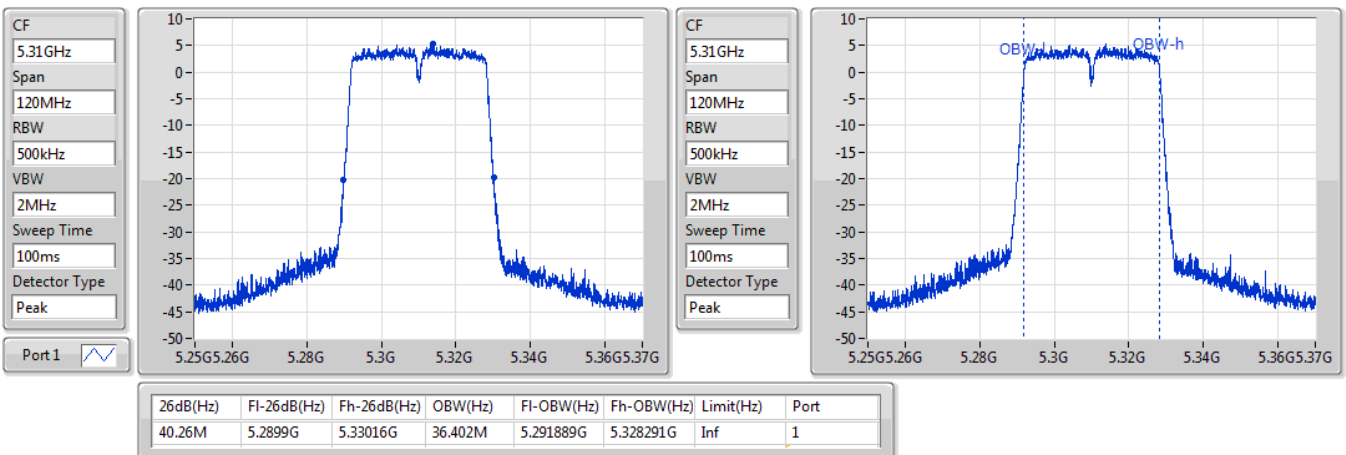

802.11ac VHT40_Nss1,(MCS0)_1TX

EBW

5310MHz

09/01/2020