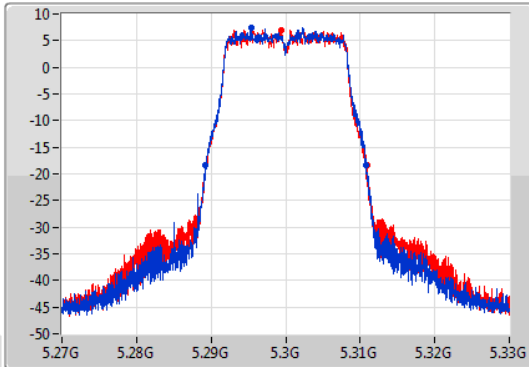

CF
5.3GHz
Span
60MHz
RBW
200kHz
VBW
1MHz
Sweep Time
100ms
Detector Type
Peak