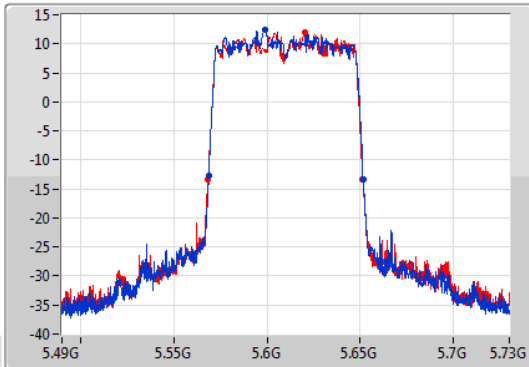

CF
5.61GHz
Span
240MHz
RBW
1MHz
VBW
3MHz
Sweep Time
100ms
Detector Type
Peak