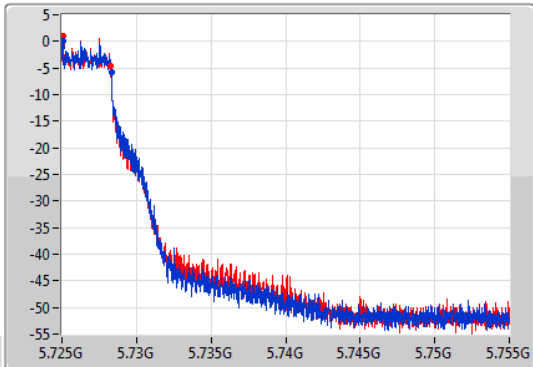

5720MHz Straddle 5.725-5.85GHz

09/01/2020

CF
5.74GHz
Span
30MHz
RBW
100kHz
VBW
300kHz
Sweep Time
100ms
Detector Type
Peak

CF
5.74GHz
Span
30MHz
RBW
100kHz
VBW
300kHz
Sweep Time
100ms
Detector Type
Peak