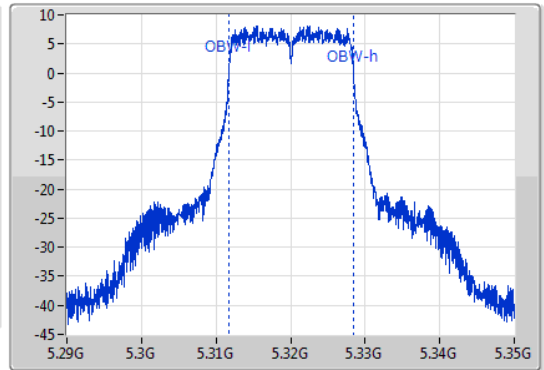

26dB(Hz)	Fl-26dB(Hz)	Fh-26dB(Hz)	OBW(Hz)	Fl-OBW(Hz)	Fh-OBW(Hz)	Limit(Hz)	Port
21.42M	5.30935G	5.33077G	16.822M	5.311694G	5.328516G	Inf	1

802.11a_Nss1,(6Mbps)_1TX

EBW

5500MHz

13/01/2020

CF
5.5GHz
Span
60MHz
RBW
200kHz
VBW
1MHz
Sweep Time
100ms
Detector Type
Peak
Port 1