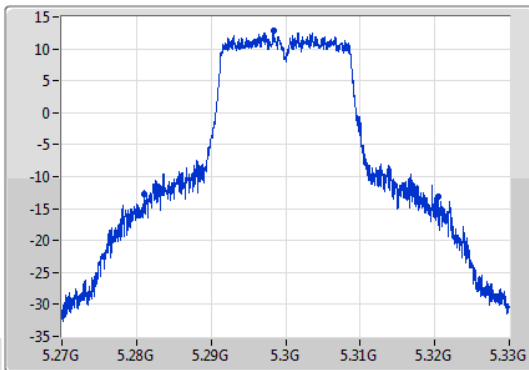

CF
5.3GHz
Span
60MHz
RBW
200kHz
VBW
1MHz
Sweep Time
100ms
Detector Type
Peak