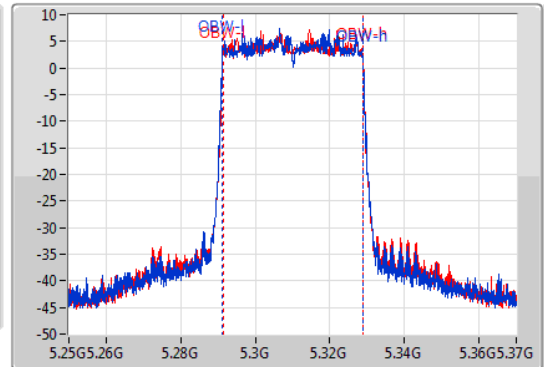

802.11ax HEW40_Nss2,(MCS0)_2TX

EBW

5310MHz

09/01/2020

CF
5.31GHz
Span
120MHz
RBW
500kHz
VBW
2MHz
Sweep Time
100ms
Detector Type
Peak

CF
5.31GHz
Span
120MHz
RBW
500kHz
VBW
2MHz
Sweep Time
100ms
Detector Type
Peak