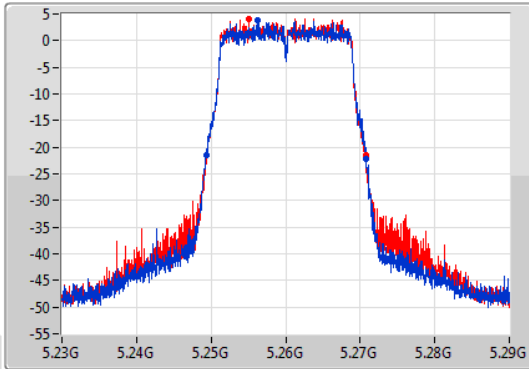

802.11ac VHT20_Nss2,(MCS0)_2TX

EBW

5260MHz

10/01/2020

CF
5.26GHz
Span
60MHz
RBW
200kHz
VBW
1MHz
Sweep Time
100ms
Detector Type
Peak

CF
5.26GHz
Span
60MHz
RBW
200kHz
VBW
1MHz
Sweep Time
100ms
Detector Type
Peak