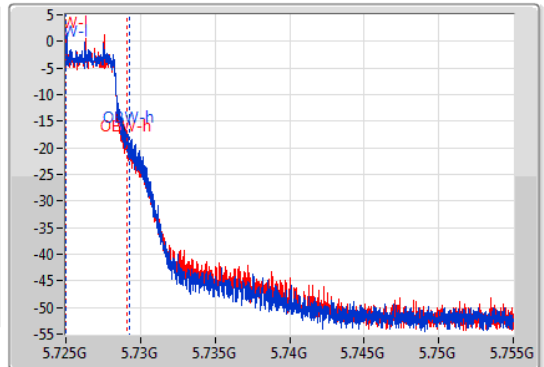

EBW

5720MHz Straddle 5.725-5.85GHz

09/01/2020

CF
5.74GHz
Span
30MHz
RBW
100kHz
VBW
300kHz
Sweep Time
100ms
Detector Type
Peak

CF
5.74GHz
Span
30MHz
RBW
100kHz
VBW
300kHz
Sweep Time
100ms
Detector Type
Peak