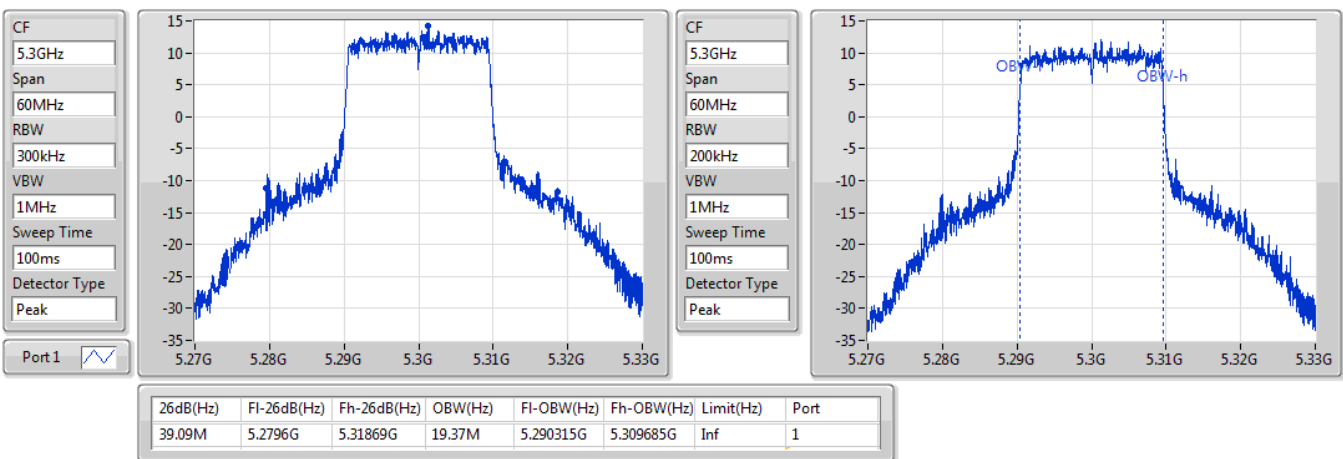

802.11ax HEW20_Nss1,(MCS0)_1TX

EBW

5300MHz

09/01/2020