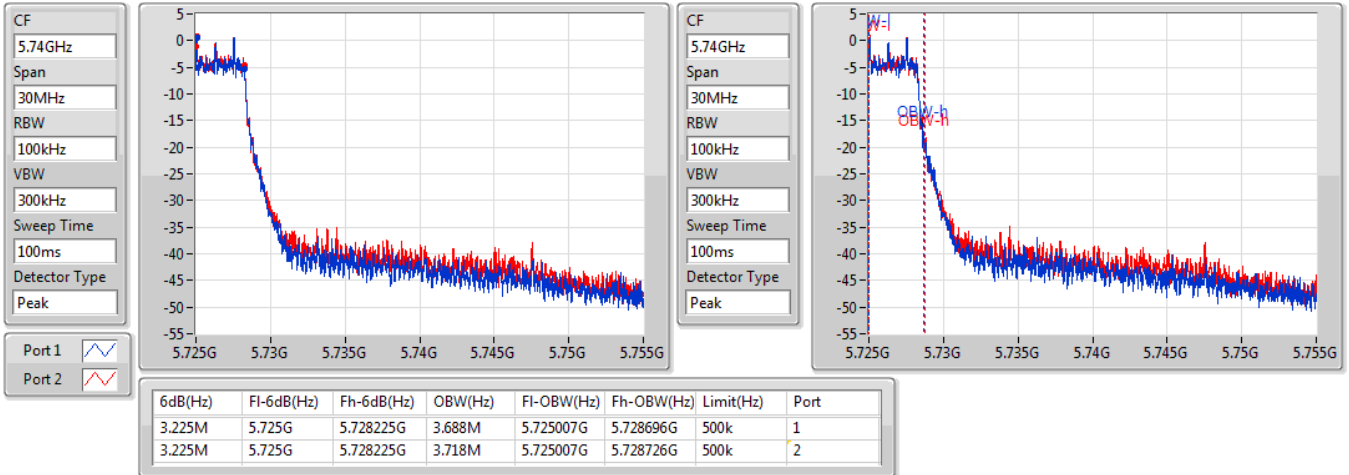

802.11ac VHT40_Nss2,(MCS0)_2TX

EBW

5710MHz Straddle 5.725-5.85GHz

10/01/2020