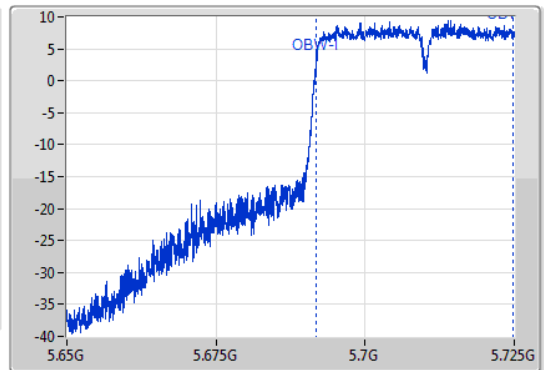

802.11ac VHT40_Nss1,(MCS0)_1TX

EBW

5710MHz Straddle 5.47-5.725GHz

09/01/2020

CF
5.6875GHz
Span
75MHz
RBW
500kHz
VBW
2MHz
Sweep Time
100ms
Detector Type
Peak
Port 1

CF
5.6875GHz
Span
75MHz
RBW
500kHz
VBW
2MHz
Sweep Time
100ms
Detector Type
Peak