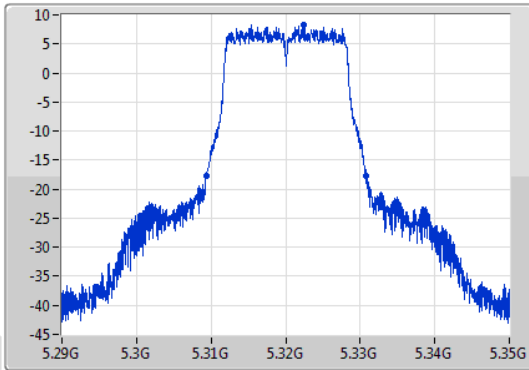

802.11a_Nss1,(6Mbps)_1TX

EBW

5320MHz

13/01/2020

CF
5.32GHz
Span
60MHz
RBW
200kHz
VBW
1MHz
Sweep Time
100ms
Detector Type
Peak
Port 1

CF
5.32GHz
Span
60MHz
RBW
200kHz
VBW
1MHz
Sweep Time
100ms
Detector Type
Peak