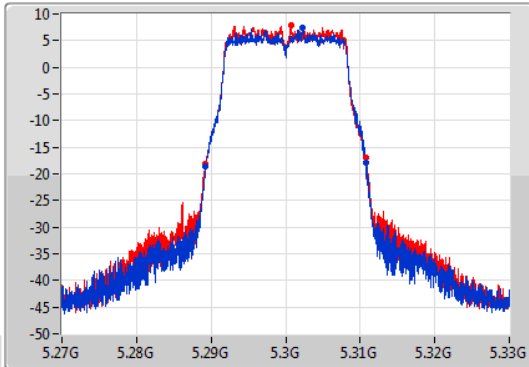

Port X-N dB = Port X 6dB down bandwidth for 5.725-5.85GHz band / 26dB down bandwidth for other band

Port X-OBW = Port X 99% occupied bandwidth;

802.11a_Nss1,(6Mbps)_2TX

EBW

5260MHz

06/01/2020

CF: 5.26GHz
 Span: 60MHz
 RBW: 300kHz
 VBW: 1MHz
 Sweep Time: 100ms
 Detector Type: Peak

CF: 5.26GHz
 Span: 60MHz
 RBW: 200kHz
 VBW: 1MHz
 Sweep Time: 100ms
 Detector Type: Peak

26dB(Hz)	Fl-26dB(Hz)	Fh-26dB(Hz)	OBW(Hz)	Fl-OBW(Hz)	Fh-OBW(Hz)	Limit(Hz)	Port
21.51M	5.24935G	5.27086G	16.732M	5.251694G	5.268426G	Inf	1
21.51M	5.24929G	5.2708G	16.642M	5.251694G	5.268336G	Inf	2

802.11a_Nss1,(6Mbps)_2TX

EBW

5300MHz

06/01/2020

CF: 5.3GHz
 Span: 60MHz
 RBW: 300kHz
 VBW: 1MHz
 Sweep Time: 100ms
 Detector Type: Peak

CF: 5.3GHz
 Span: 60MHz
 RBW: 200kHz
 VBW: 1MHz
 Sweep Time: 100ms
 Detector Type: Peak