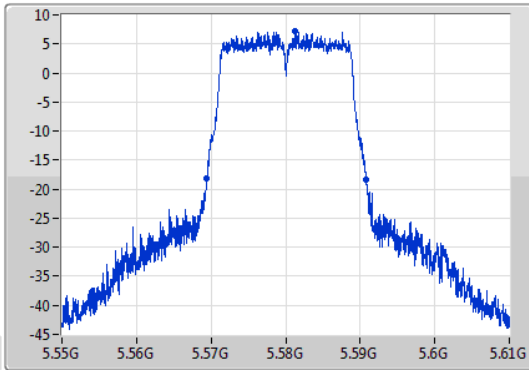

802.11ac VHT20_Nss1,(MCS0)_1TX

EBW

5580MHz

09/01/2020

CF: 5.58GHz
Span: 60MHz
RBW: 200kHz
VBW: 1MHz
Sweep Time: 100ms
Detector Type: Peak

Port 1

CF: 5.58GHz
Span: 60MHz
RBW: 200kHz
VBW: 1MHz
Sweep Time: 100ms
Detector Type: Peak