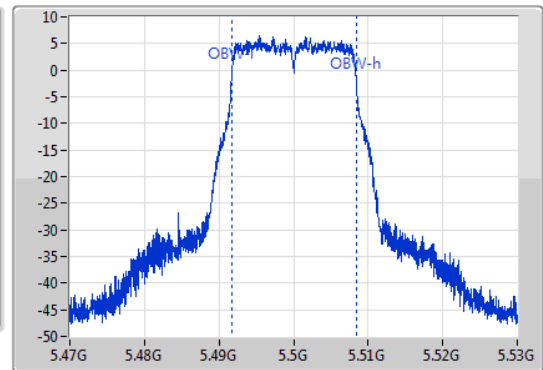

802.11a_Nss1,(6Mbps)_1TX

EBW

5500MHz

09/01/2020

CF: 5.5GHz
 Span: 60MHz
 RBW: 300kHz
 VBW: 1MHz
 Sweep Time: 100ms
 Detector Type: Peak
 Port 1

CF: 5.5GHz
 Span: 60MHz
 RBW: 200kHz
 VBW: 1MHz
 Sweep Time: 100ms
 Detector Type: Peak