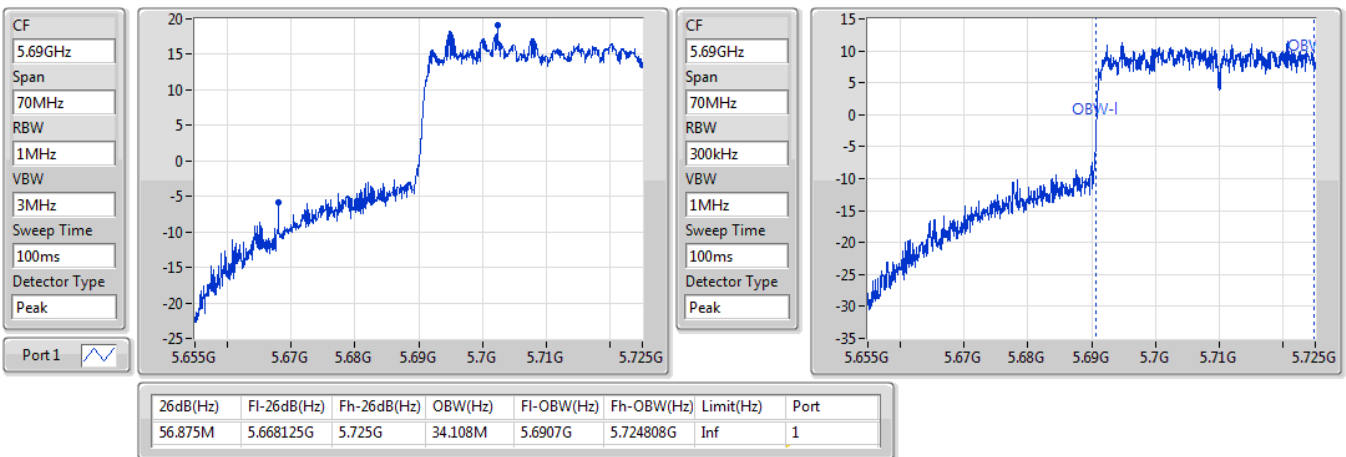

802.11ax HEW40_Nss1,(MCS0)_1TX

EBW

5670MHz

06/01/2020

802.11ax HEW40_Nss1,(MCS0)_1TX

EBW

5710MHz Straddle 5.47-5.725GHz

06/01/2020