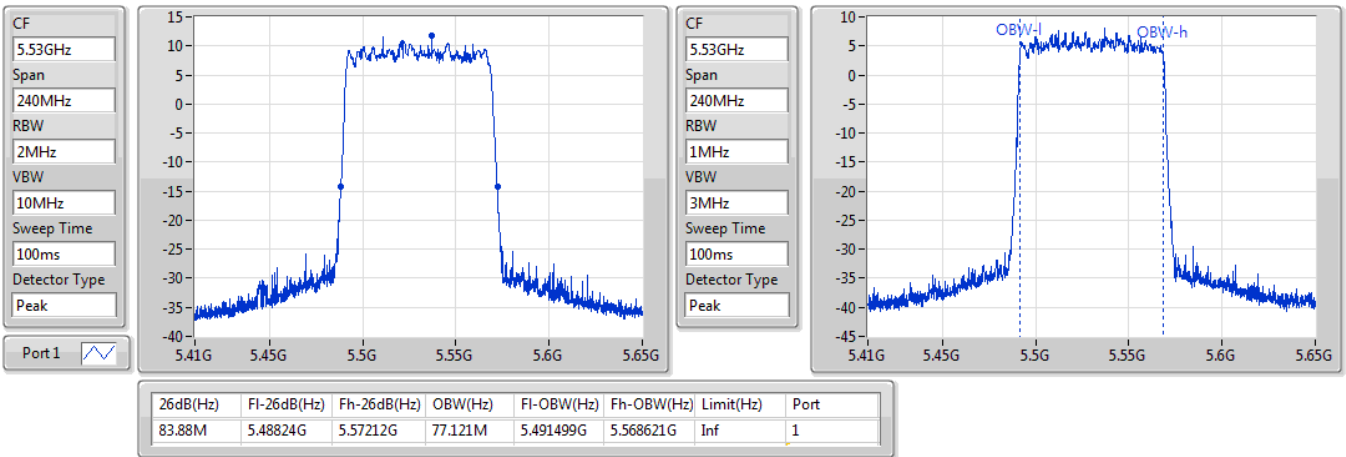

802.11ax HEW80_Nss1,(MCS0)_1TX

EBW

5530MHz

06/01/2020