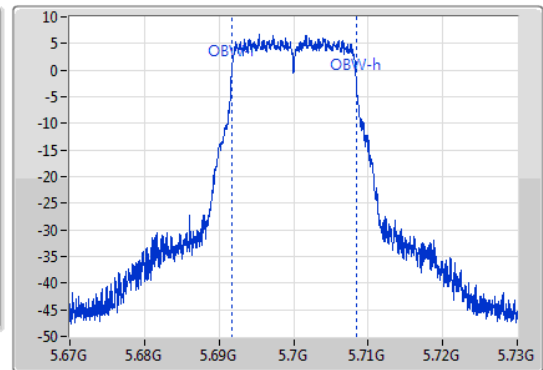

802.11a_Nss1,(6Mbps)_1TX

EBW

5700MHz

09/01/2020

CF: 5.7GHz
 Span: 60MHz
 RBW: 300kHz
 VBW: 1MHz
 Sweep Time: 100ms
 Detector Type: Peak
 Port 1

CF: 5.7GHz
 Span: 60MHz
 RBW: 200kHz
 VBW: 1MHz
 Sweep Time: 100ms
 Detector Type: Peak