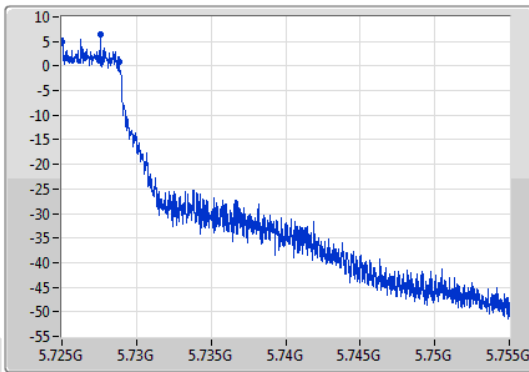

CF: 5.74GHz
Span: 30MHz
RBW: 100kHz
VBW: 300kHz
Sweep Time: 100ms
Detector Type: Peak