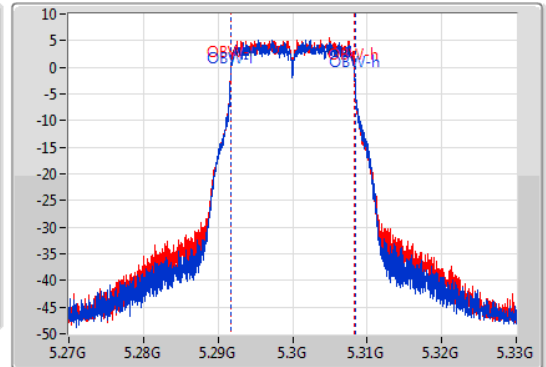

802.11a_Nss1,(6Mbps)_2TX

EBW

5300MHz

06/01/2020

CF: 5.3GHz
 Span: 60MHz
 RBW: 300kHz
 VBW: 1MHz
 Sweep Time: 100ms
 Detector Type: Peak

CF: 5.3GHz
 Span: 60MHz
 RBW: 200kHz
 VBW: 1MHz
 Sweep Time: 100ms
 Detector Type: Peak