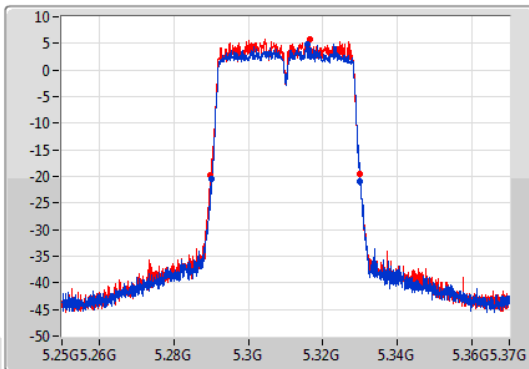

CF
5.31GHz
Span
120MHz
RBW
500kHz
VBW
2MHz
Sweep Time
100ms
Detector Type
Peak