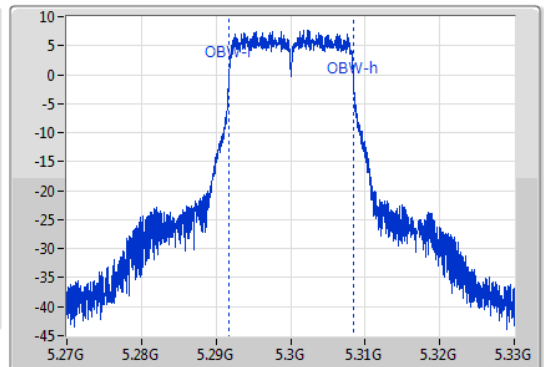

802.11a_Nss1,(6Mbps)_1TX

EBW

5300MHz

09/01/2020

CF
5.3GHz
Span
60MHz
RBW
200kHz
VBW
1MHz
Sweep Time
100ms
Detector Type
Peak
Port1

CF
5.3GHz
Span
60MHz
RBW
200kHz
VBW
1MHz
Sweep Time
100ms
Detector Type
Peak