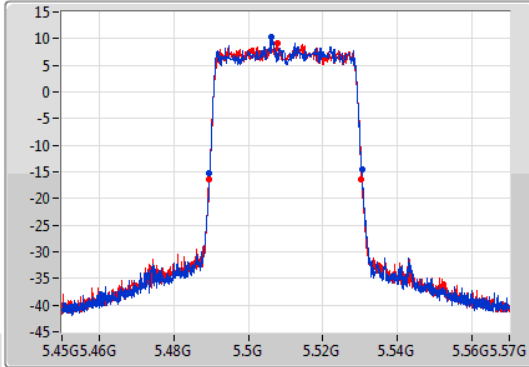

802.11ax HEW40_Nss2,(MCS0)_2TX

EBW

5510MHz

09/01/2020

CF
5.51GHz
Span
120MHz
RBW
1MHz
VBW
3MHz
Sweep Time
100ms
Detector Type
Peak

CF
5.51GHz
Span
120MHz
RBW
500kHz
VBW
2MHz
Sweep Time
100ms
Detector Type
Peak