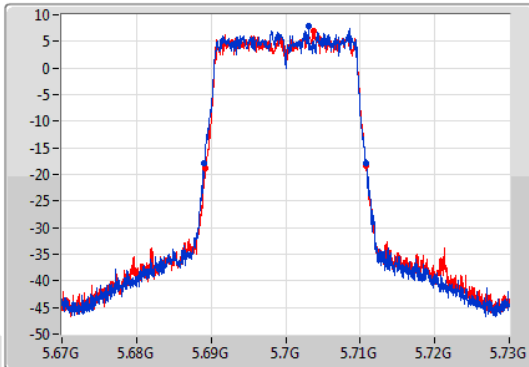

CF
5.7GHz
Span
60MHz
RBW
200kHz
VBW
1MHz
Sweep Time
100ms
Detector Type
Peak