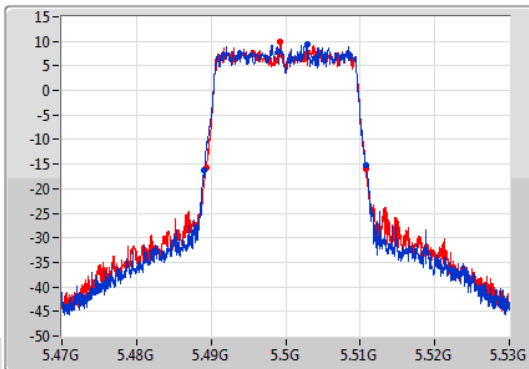

CF
5.5GHz
Span
60MHz
RBW
200kHz
VBW
1MHz
Sweep Time
100ms
Detector Type
Peak