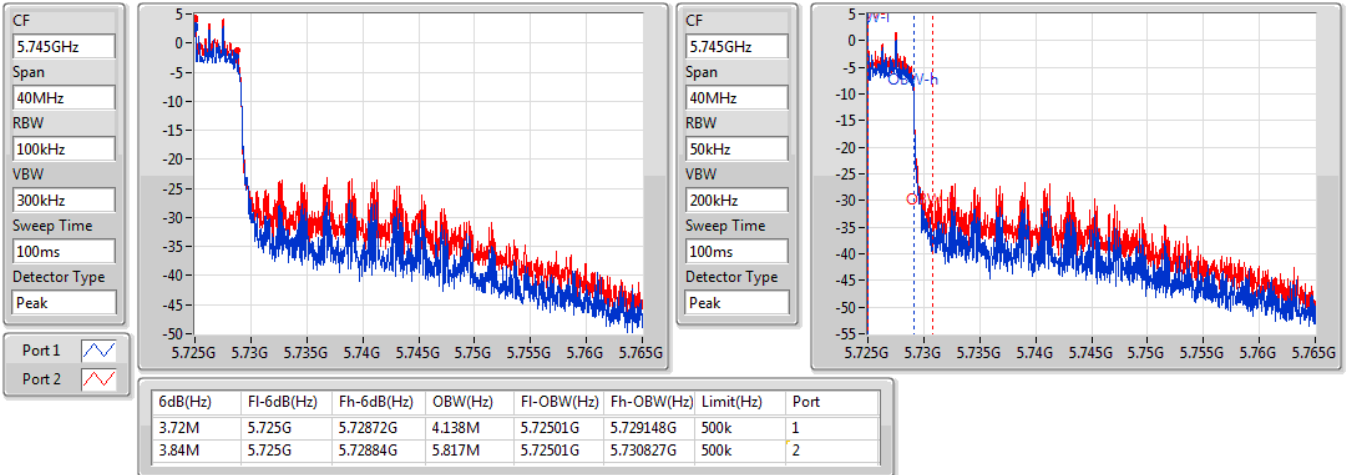

802.11ax HEW40_Nss2,(MCS0)_2TX

EBW

5710MHz Straddle 5.725-5.85GHz

06/01/2020