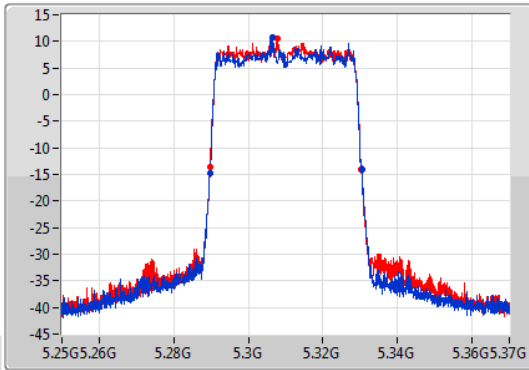

EBW

5310MHz

06/01/2020

CF
5.31GHz
Span
120MHz
RBW
1MHz
VBW
3MHz
Sweep Time
100ms
Detector Type
Peak

CF
5.31GHz
Span
120MHz
RBW
500kHz
VBW
2MHz
Sweep Time
100ms
Detector Type
Peak

26dB(Hz)	Fl-26dB(Hz)	Fh-26dB(Hz)	OBW(Hz)	Fl-OBW(Hz)	Fh-OBW(Hz)	Limit(Hz)	Port
40.74M	5.28966G	5.3304G	37.661M	5.291109G	5.328771G	Inf	1
40.68M	5.28966G	5.33034G	37.541M	5.291229G	5.328771G	Inf	2