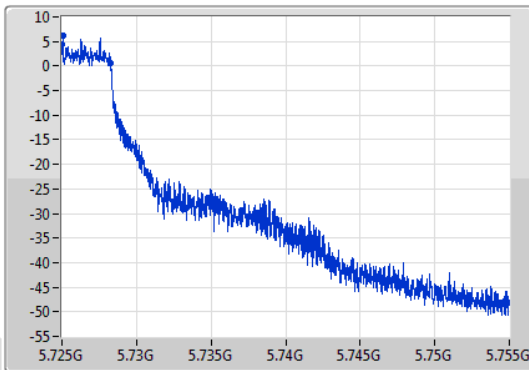

CF: 5.74GHz
Span: 30MHz
RBW: 100kHz
VBW: 300kHz
Sweep Time: 100ms
Detector Type: Peak