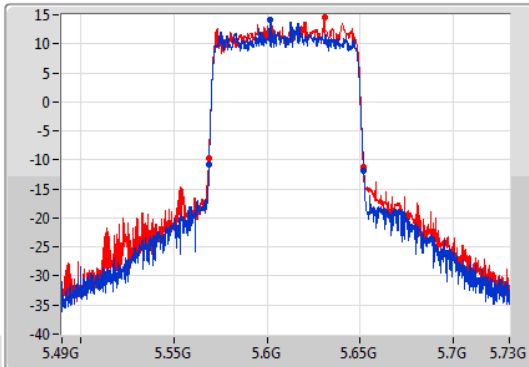

CF
5.61GHz
Span
240MHz
RBW
1MHz
VBW
3MHz
Sweep Time
100ms
Detector Type
Peak