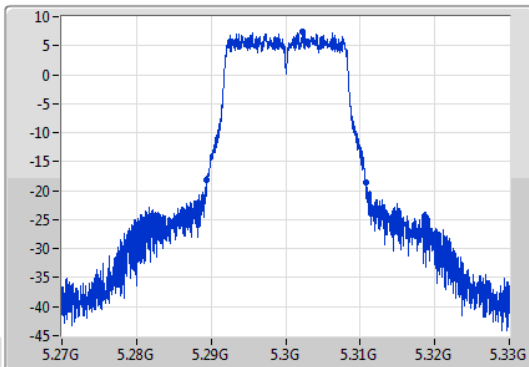

CF
5.3GHz
Span
60MHz
RBW
200kHz
VBW
1MHz
Sweep Time
100ms
Detector Type
Peak