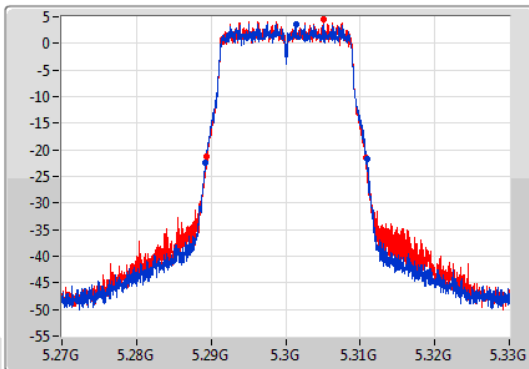

CF
5.3GHz
Span
60MHz
RBW
200kHz
VBW
1MHz
Sweep Time
100ms
Detector Type
Peak