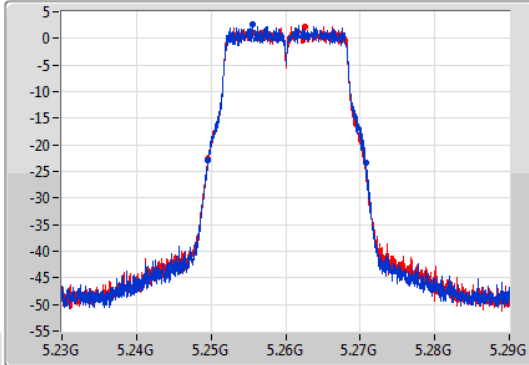

Port X-N dB = Port X 6dB down bandwidth for 5.725-5.85GHz band / 26dB down bandwidth for other band

Port X-OBW = Port X 99% occupied bandwidth;

802.11a_Nss1,(6Mbps)_2TX

EBW

5260MHz

09/01/2020

CF
5.26GHz
Span
60MHz
RBW
200kHz
VBW
1MHz
Sweep Time
100ms
Detector Type
Peak