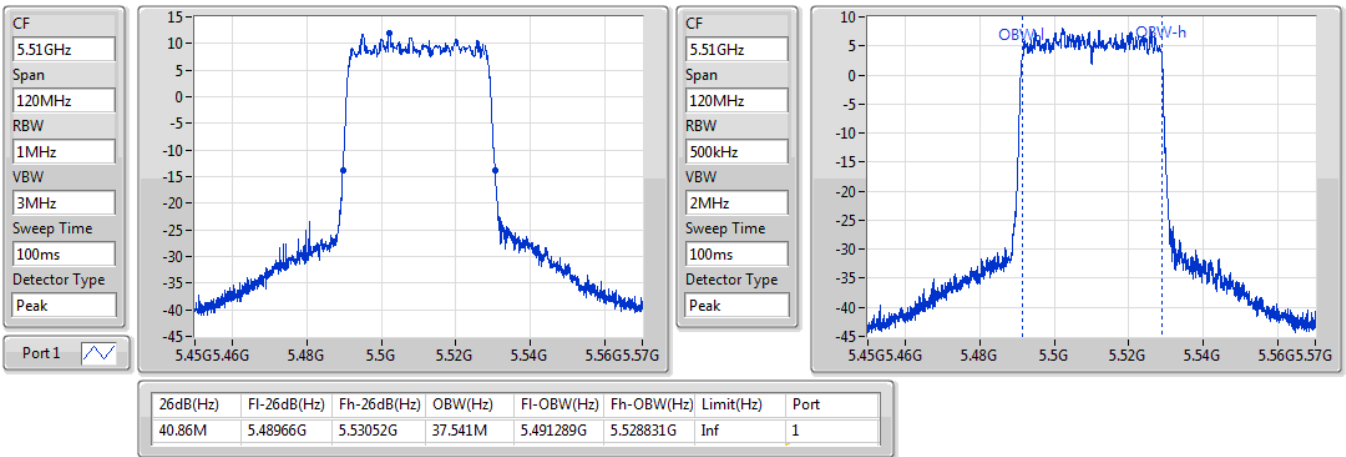

802.11ax HEW40_Nss1,(MCS0)_1TX

EBW

5310MHz

09/01/2020

802.11ax HEW40_Nss1,(MCS0)_1TX

EBW

5510MHz

09/01/2020