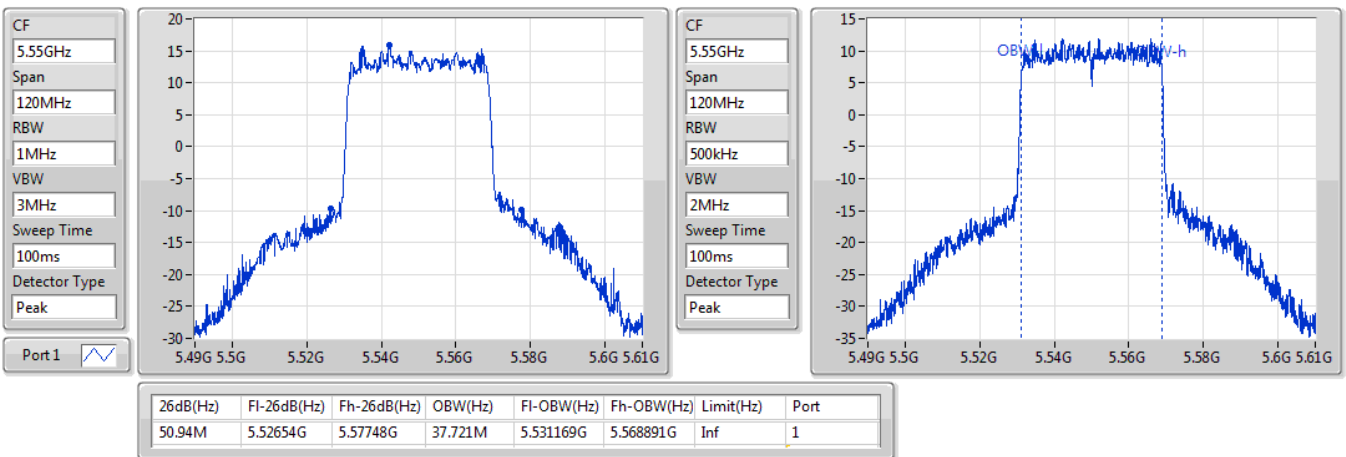

802.11ax HEW40_Nss1,(MCS0)_1TX

EBW

5510MHz

06/01/2020

802.11ax HEW40_Nss1,(MCS0)_1TX

EBW

5550MHz

06/01/2020