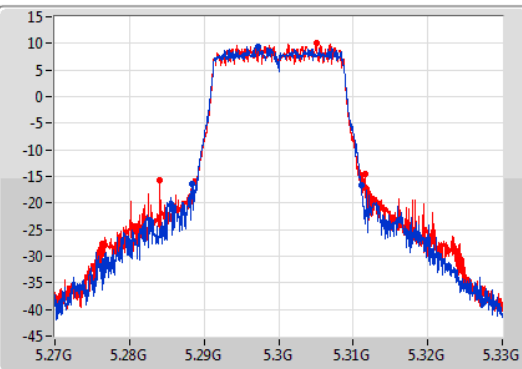

CF
5.3GHz
Span
60MHz
RBW
200kHz
VBW
1MHz
Sweep Time
100ms
Detector Type
Peak