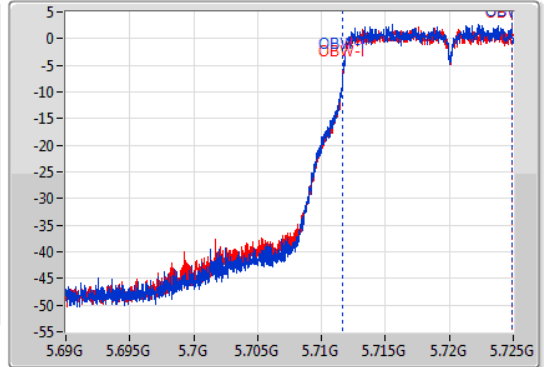

802.11a_Nss1,(6Mbps)_2TX

EBW

5720MHz Straddle 5.47-5.725GHz

09/01/2020

CF
5.7075GHz
Span
35MHz
RBW
200kHz
VBW
1MHz
Sweep Time
100ms
Detector Type
Peak

CF
5.7075GHz
Span
35MHz
RBW
200kHz
VBW
1MHz
Sweep Time
100ms
Detector Type
Peak