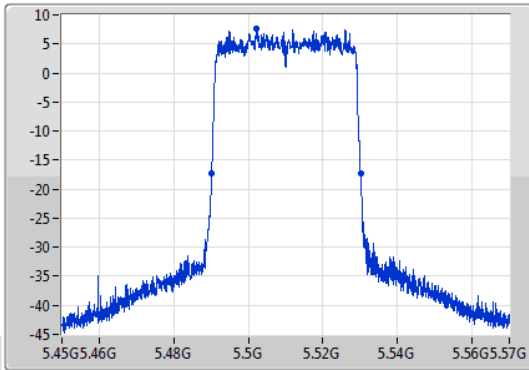

5310MHz

09/01/2020

802.11ax HEW40_Nss1,(MCS0)_1TX

EBW

5510MHz

09/01/2020

CF: 5.51GHz
 Span: 120MHz
 RBW: 500kHz
 VBW: 2MHz
 Sweep Time: 100ms
 Detector Type: Peak
 Port 1

CF: 5.51GHz
 Span: 120MHz
 RBW: 500kHz
 VBW: 2MHz
 Sweep Time: 100ms
 Detector Type: Peak