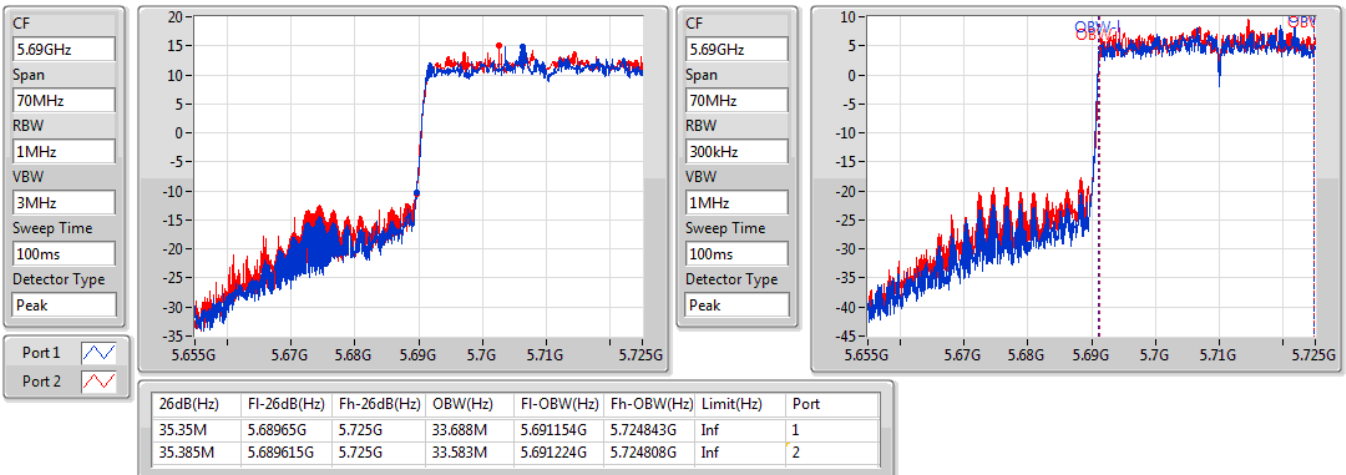

802.11ax HEW40_Nss2,(MCS0)_2TX

EBW

5670MHz

06/01/2020

802.11ax HEW40_Nss2,(MCS0)_2TX

EBW

5710MHz Straddle 5.47-5.725GHz

06/01/2020