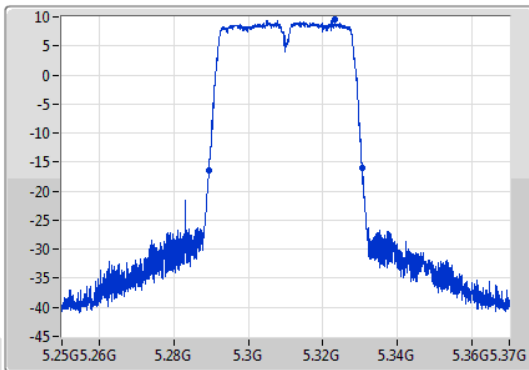

CF: 5.31GHz
Span: 120MHz
RBW: 500kHz
VBW: 2MHz
Sweep Time: 100ms
Detector Type: Peak