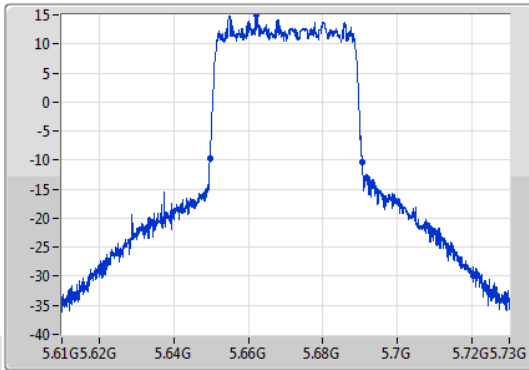

802.11ax HEW40_Nss1,(MCS0)_1TX

EBW

5670MHz

09/01/2020

CF: 5.67GHz
Span: 120MHz
RBW: 1MHz
VBW: 3MHz
Sweep Time: 100ms
Detector Type: Peak
Port 1

CF: 5.67GHz
Span: 120MHz
RBW: 500kHz
VBW: 2MHz
Sweep Time: 100ms
Detector Type: Peak