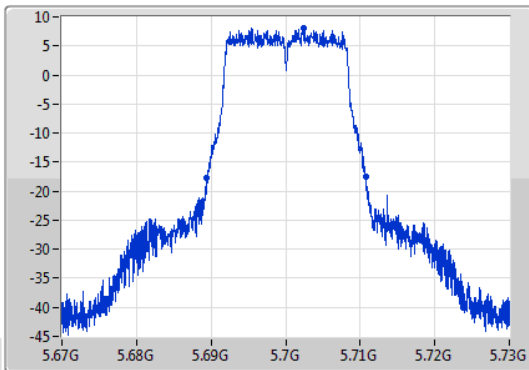

CF
5.7GHz
Span
60MHz
RBW
200kHz
VBW
1MHz
Sweep Time
100ms
Detector Type
Peak