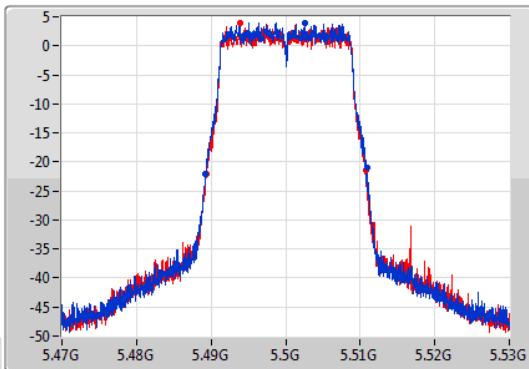

CF
5.5GHz
Span
60MHz
RBW
200kHz
VBW
1MHz
Sweep Time
100ms
Detector Type
Peak