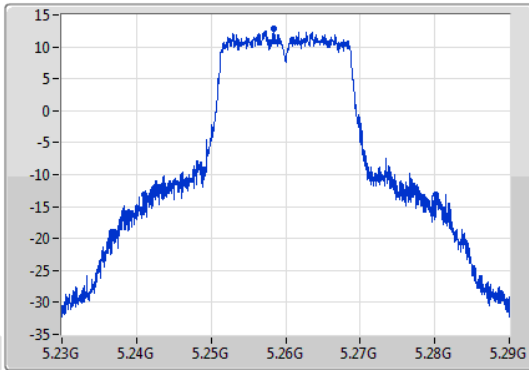

802.11ac VHT20_Nss1,(MCS0)_1TX

EBW

5260MHz

09/01/2020

CF
5.26GHz
Span
60MHz
RBW
300kHz
VBW
1MHz
Sweep Time
100ms
Detector Type
Peak
Port 1

CF
5.26GHz
Span
60MHz
RBW
200kHz
VBW
1MHz
Sweep Time
100ms
Detector Type
Peak