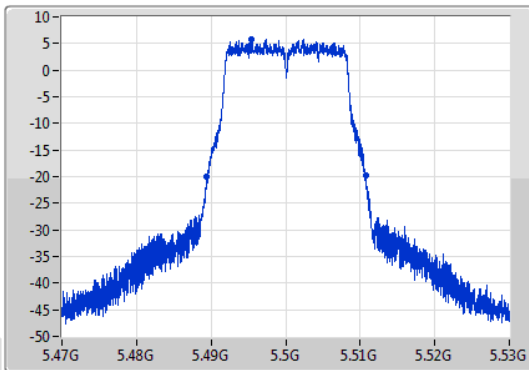

CF
5.5GHz
Span
60MHz
RBW
200kHz
VBW
1MHz
Sweep Time
100ms
Detector Type
Peak