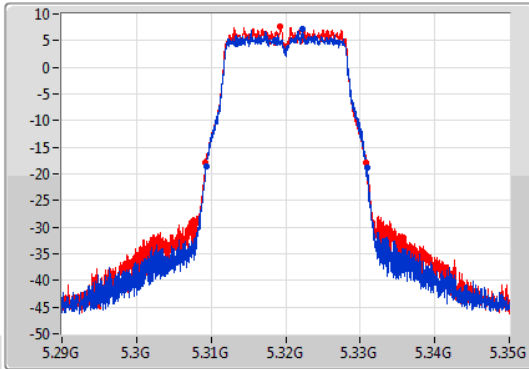

802.11a_Nss1,(6Mbps)_2TX

EBW

5320MHz

06/01/2020

CF
5.32GHz
Span
60MHz
RBW
300kHz
VBW
1MHz
Sweep Time
100ms
Detector Type
Peak

CF
5.32GHz
Span
60MHz
RBW
200kHz
VBW
1MHz
Sweep Time
100ms
Detector Type
Peak