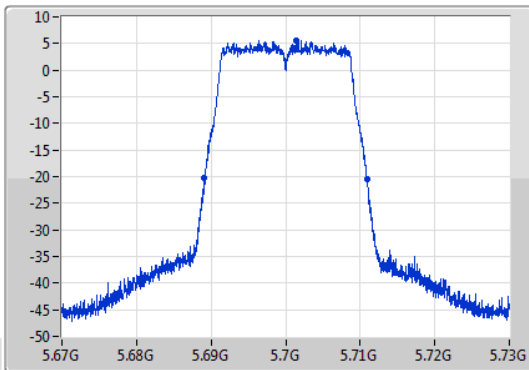

CF
5.7GHz
Span
60MHz
RBW
200kHz
VBW
1MHz
Sweep Time
100ms
Detector Type
Peak