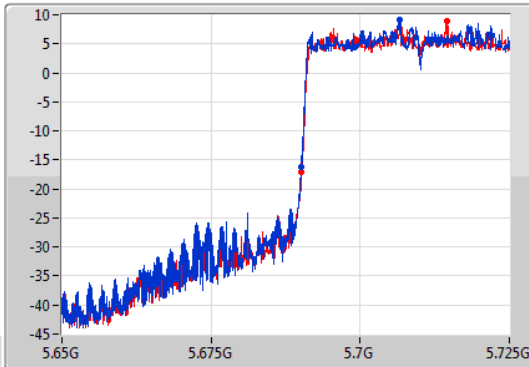

CF
5.6875GHz
Span
75MHz
RBW
500kHz
VBW
2MHz
Sweep Time
100ms
Detector Type
Peak