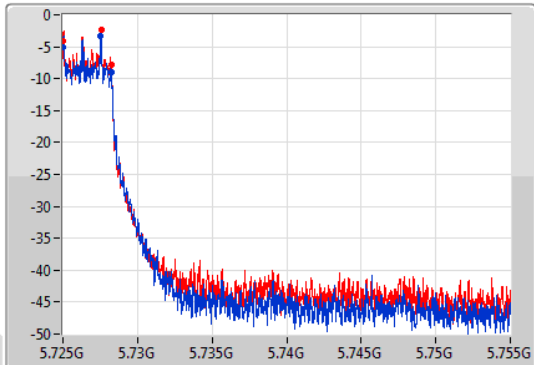

5690MHz Straddle 5.725-5.85GHz

10/01/2020

CF
5.74GHz
Span
30MHz
RBW
100kHz
VBW
300kHz
Sweep Time
100ms
Detector Type
Peak

CF
5.74GHz
Span
30MHz
RBW
100kHz
VBW
300kHz
Sweep Time
100ms
Detector Type
Peak