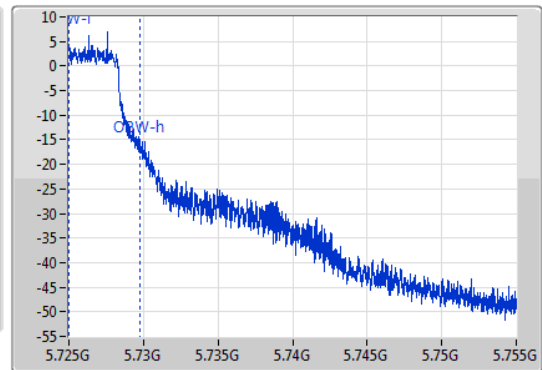

802.11a_Nss1,(6Mbps)_1TX

EBW

5720MHz Straddle 5.725-5.85GHz

09/01/2020

CF: 5.74GHz
 Span: 30MHz
 RBW: 100kHz
 VBW: 300kHz
 Sweep Time: 100ms
 Detector Type: Peak
 Port 1

CF: 5.74GHz
 Span: 30MHz
 RBW: 100kHz
 VBW: 300kHz
 Sweep Time: 100ms
 Detector Type: Peak