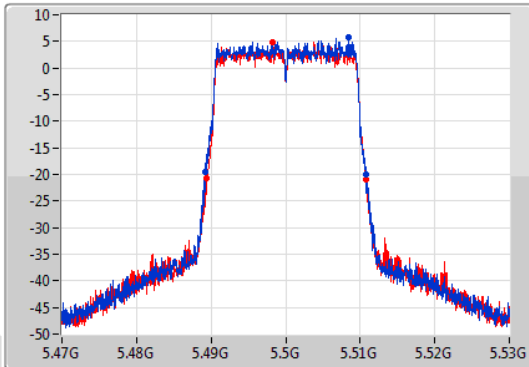

CF
5.5GHz
Span
60MHz
RBW
200kHz
VBW
1MHz
Sweep Time
100ms
Detector Type
Peak