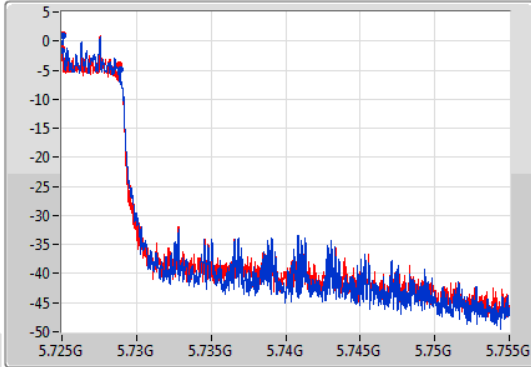

802.11ax HEW40_Nss2,(MCS0)_2TX

EBW

5710MHz Straddle 5.725-5.85GHz

10/01/2020

CF
5.74GHz
Span
30MHz
RBW
100kHz
VBW
300kHz
Sweep Time
100ms
Detector Type
Peak

CF
5.74GHz
Span
30MHz
RBW
100kHz
VBW
300kHz
Sweep Time
100ms
Detector Type
Peak