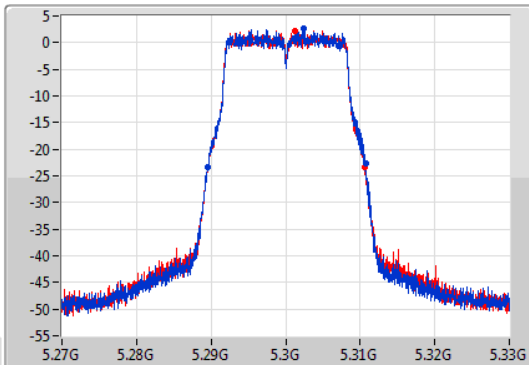

CF
5.3GHz
Span
60MHz
RBW
200kHz
VBW
1MHz
Sweep Time
100ms
Detector Type
Peak