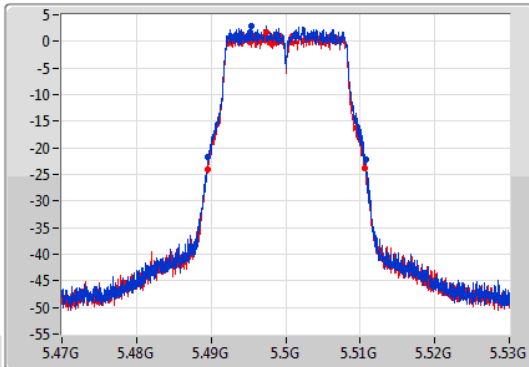

CF
5.5GHz
Span
60MHz
RBW
200kHz
VBW
1MHz
Sweep Time
100ms
Detector Type
Peak