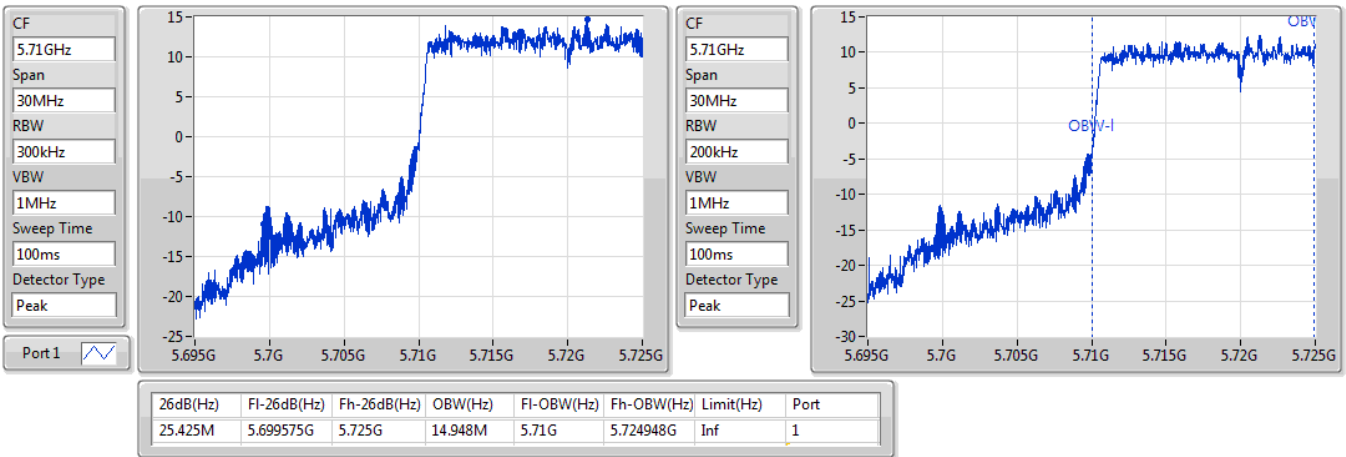

802.11ax HEW20_Nss1,(MCS0)_1TX

EBW

5720MHz Straddle 5.47-5.725GHz

09/01/2020