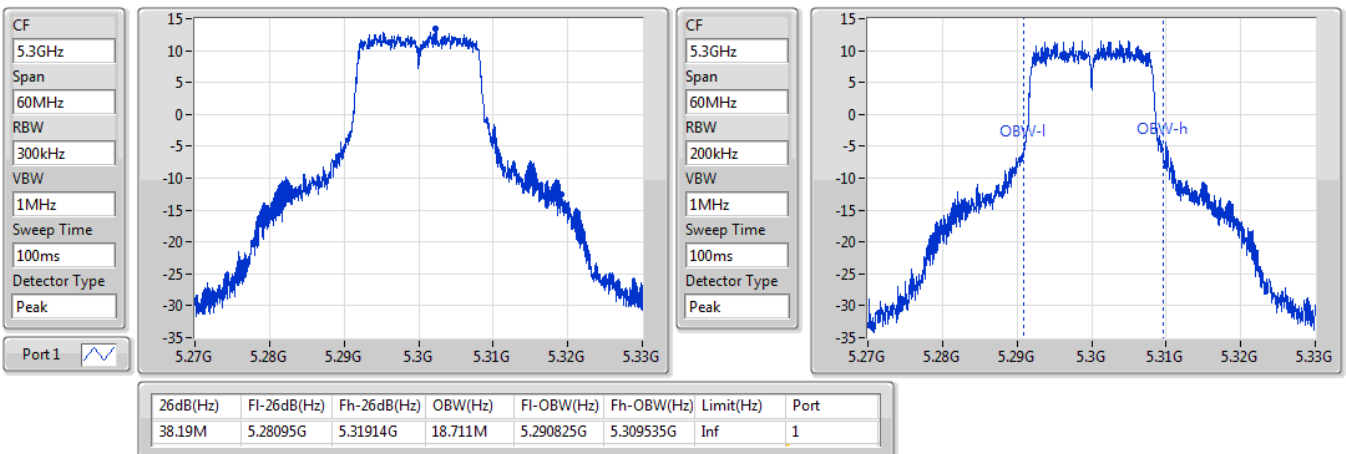

802.11a_Nss1,(6Mbps)_1TX

EBW

5300MHz

09/01/2020