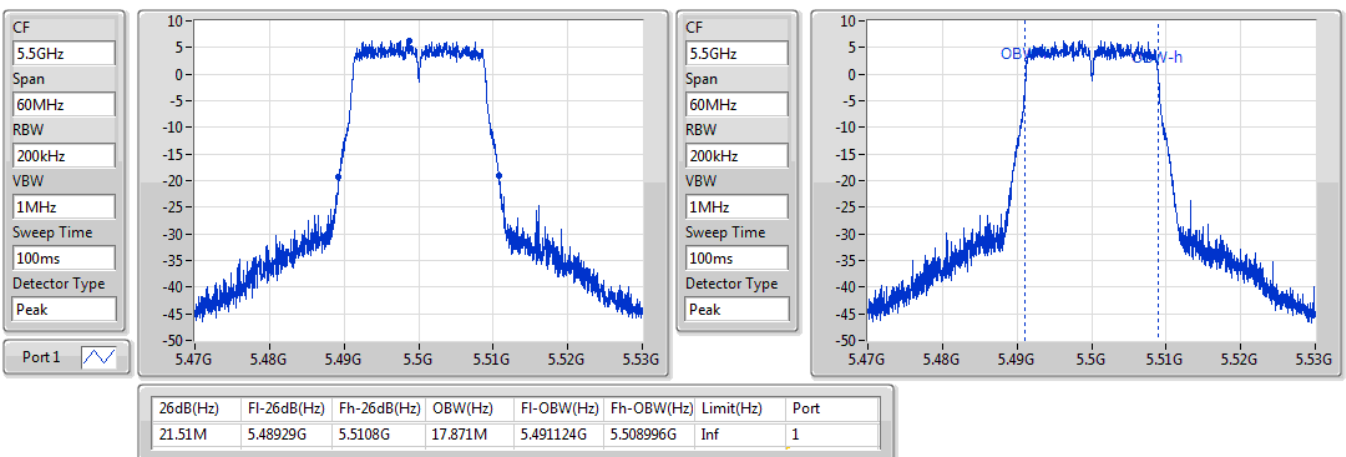

EBW

5500MHz

09/01/2020

802.11ac VHT20_Nss1,(MCS0)_1TX

EBW

5580MHz

09/01/2020

CF: 5.58GHz
 Span: 60MHz
 RBW: 200kHz
 VBW: 1MHz
 Sweep Time: 100ms
 Detector Type: Peak