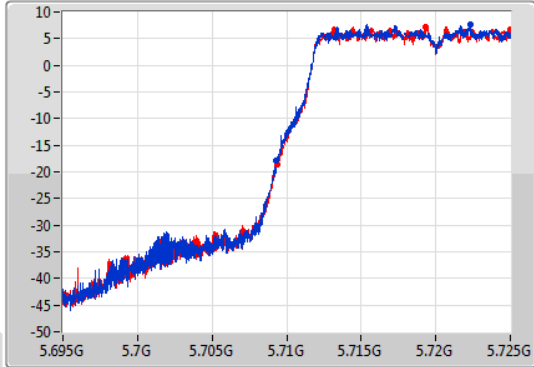

802.11a_Nss1,(6Mbps)_2TX

EBW

5720MHz Straddle 5.47-5.725GHz

09/01/2020

CF
5.71GHz
Span
30MHz
RBW
300kHz
VBW
1MHz
Sweep Time
100ms
Detector Type
Peak

CF
5.71GHz
Span
30MHz
RBW
200kHz
VBW
1MHz
Sweep Time
100ms
Detector Type
Peak