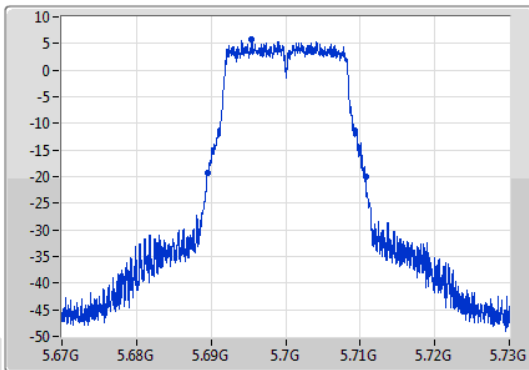

CF: 5.7GHz
Span: 60MHz
RBW: 200kHz
VBW: 1MHz
Sweep Time: 100ms
Detector Type: Peak