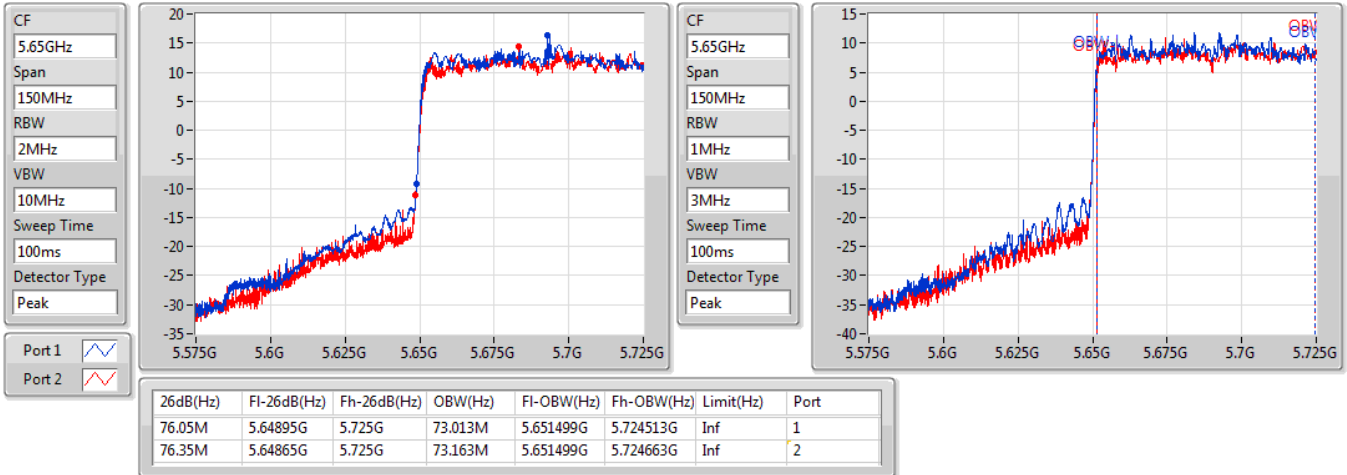

802.11ax HEW80_Nss2,(MCS0)_2TX

EBW

5690MHz Straddle 5.47-5.725GHz

09/01/2020