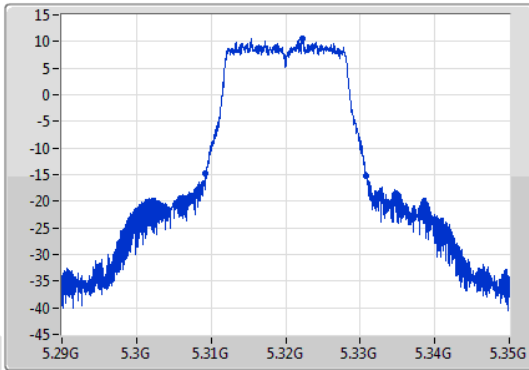

802.11a_Nss1,(6Mbps)_1TX

EBW

5320MHz

09/01/2020

CF: 5.32GHz
Span: 60MHz
RBW: 300kHz
VBW: 1MHz
Sweep Time: 100ms
Detector Type: Peak
Port 1

CF: 5.32GHz
Span: 60MHz
RBW: 200kHz
VBW: 1MHz
Sweep Time: 100ms
Detector Type: Peak