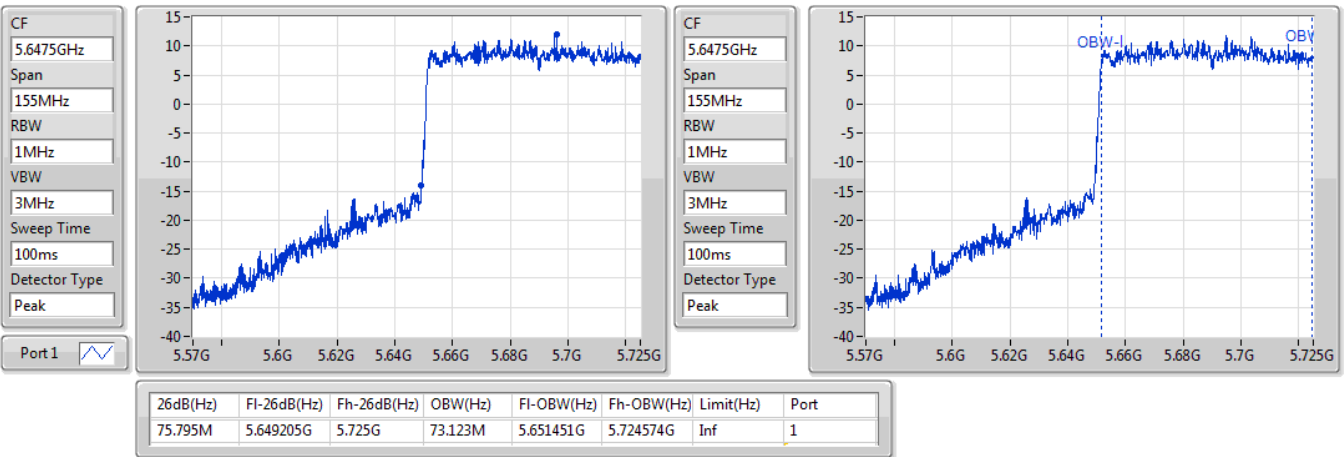

802.11ax HEW80_Nss1,(MCS0)_1TX

EBW

5690MHz Straddle 5.47-5.725GHz

09/01/2020