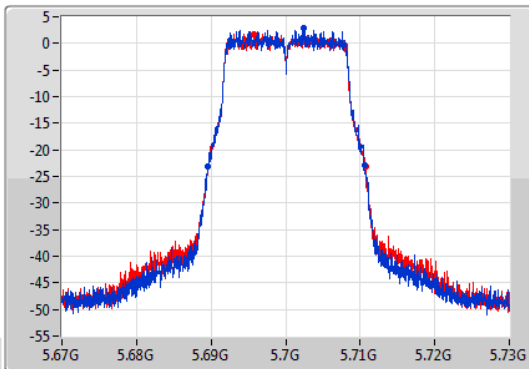

CF
5.7GHz
Span
60MHz
RBW
200kHz
VBW
1MHz
Sweep Time
100ms
Detector Type
Peak