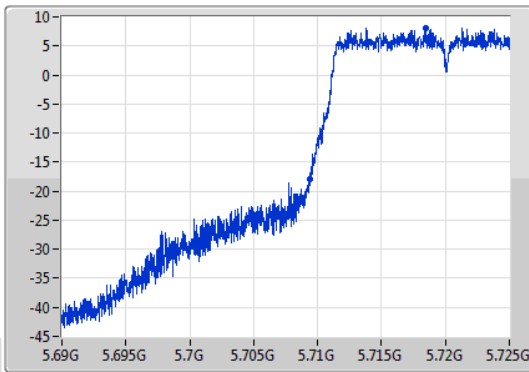

802.11ac VHT20_Nss1,(MCS0)_1TX
5720MHz Straddle 5.47-5.725GHz

EBW

09/01/2020

CF: 5.7075GHz
Span: 35MHz
RBW: 200kHz
VBW: 1MHz
Sweep Time: 100ms
Detector Type: Peak
Port 1

CF: 5.7075GHz
Span: 35MHz
RBW: 200kHz
VBW: 1MHz
Sweep Time: 100ms
Detector Type: Peak