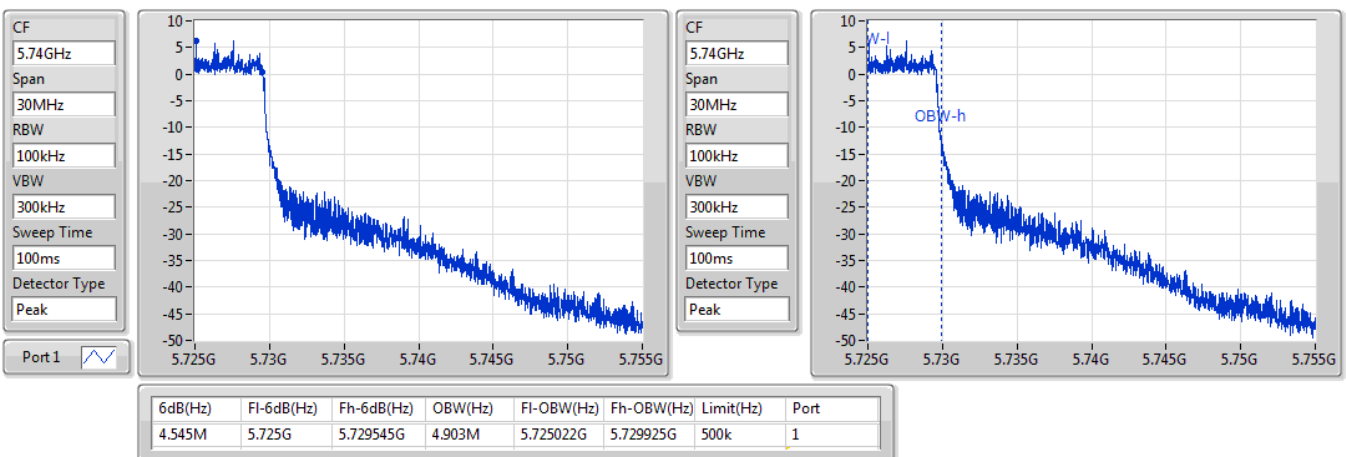

802.11ax HEW20_Nss1,(MCS0)_1TX
5720MHz Straddle 5.725-5.85GHz

EBW

09/01/2020