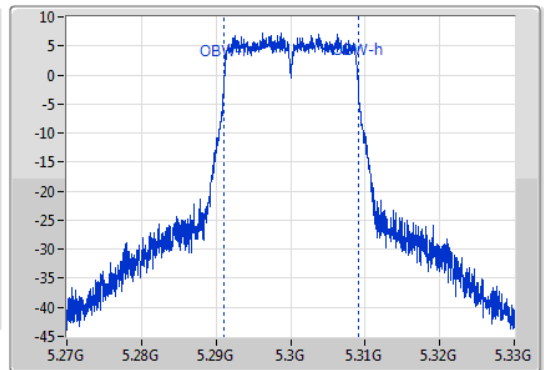

802.11ac VHT20_Nss1,(MCS0)_1TX

EBW

5300MHz

09/01/2020

CF
5.3GHz
Span
60MHz
RBW
200kHz
VBW
1MHz
Sweep Time
100ms
Detector Type
Peak
Port 1

CF
5.3GHz
Span
60MHz
RBW
200kHz
VBW
1MHz
Sweep Time
100ms
Detector Type
Peak