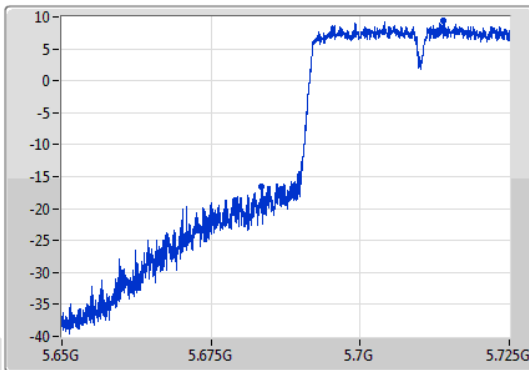

CF
5.6875GHz
Span
75MHz
RBW
500kHz
VBW
2MHz
Sweep Time
100ms
Detector Type
Peak