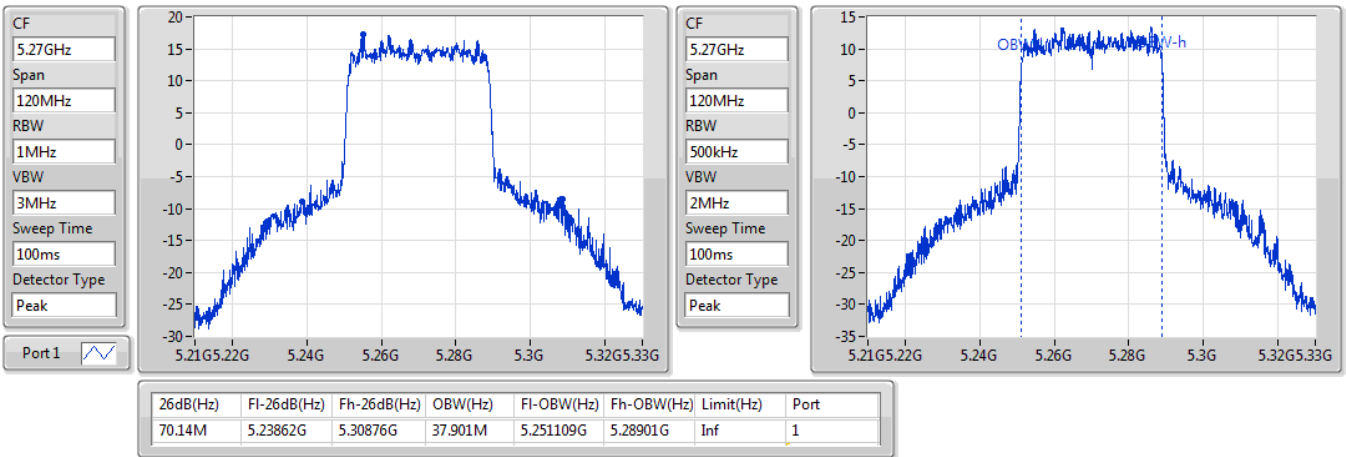

802.11ax HEW20_Nss1,(MCS0)_1TX

EBW

5720MHz Straddle 5.725-5.85GHz

09/01/2020

802.11ax HEW40_Nss1,(MCS0)_1TX

EBW

5270MHz

09/01/2020