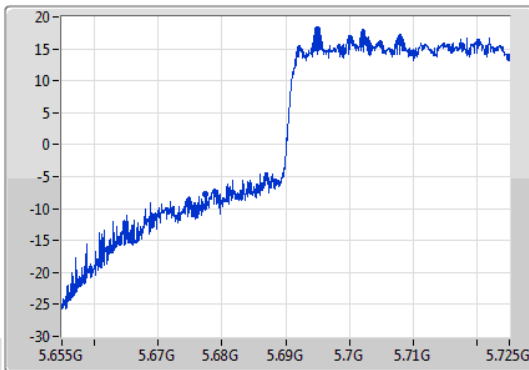

CF: 5.69GHz
Span: 70MHz
RBW: 300kHz
VBW: 1MHz
Sweep Time: 100ms
Detector Type: Peak