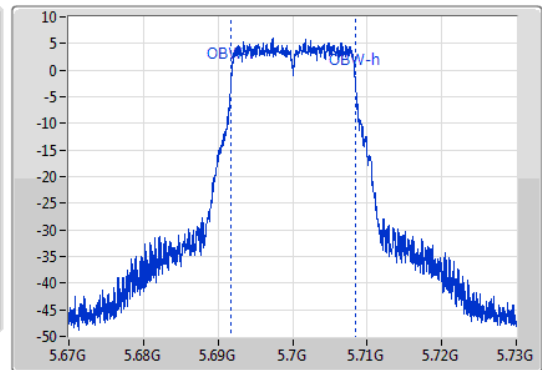

802.11a_Nss1,(6Mbps)_1TX

EBW

5700MHz

09/01/2020

CF: 5.7GHz
 Span: 60MHz
 RBW: 200kHz
 VBW: 1MHz
 Sweep Time: 100ms
 Detector Type: Peak
 Port 1

CF: 5.7GHz
 Span: 60MHz
 RBW: 200kHz
 VBW: 1MHz
 Sweep Time: 100ms
 Detector Type: Peak