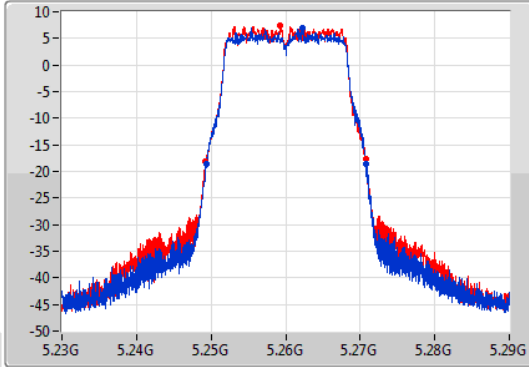

Port X-N dB = Port X 6dB down bandwidth for 5.725-5.85GHz band / 26dB down bandwidth for other band

Port X-OBW = Port X 99% occupied bandwidth;

802.11a_Nss1,(6Mbps)_2TX

EBW

5260MHz

06/01/2020

CF: 5.26GHz
 Span: 60MHz
 RBW: 300kHz
 VBW: 1MHz
 Sweep Time: 100ms
 Detector Type: Peak