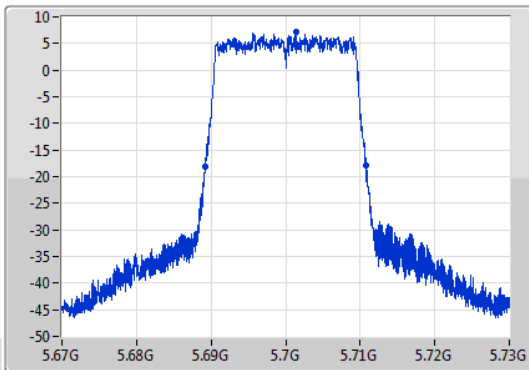

CF
5.7GHz
Span
60MHz
RBW
200kHz
VBW
1MHz
Sweep Time
100ms
Detector Type
Peak