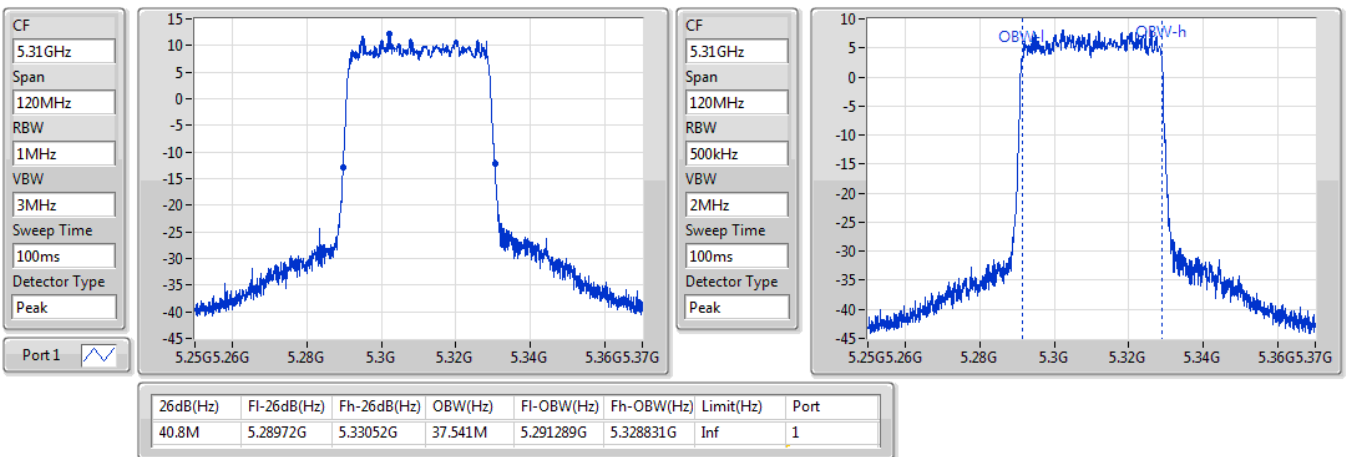

802.11ax HEW40_Nss1,(MCS0)_1TX

EBW

5310MHz

09/01/2020