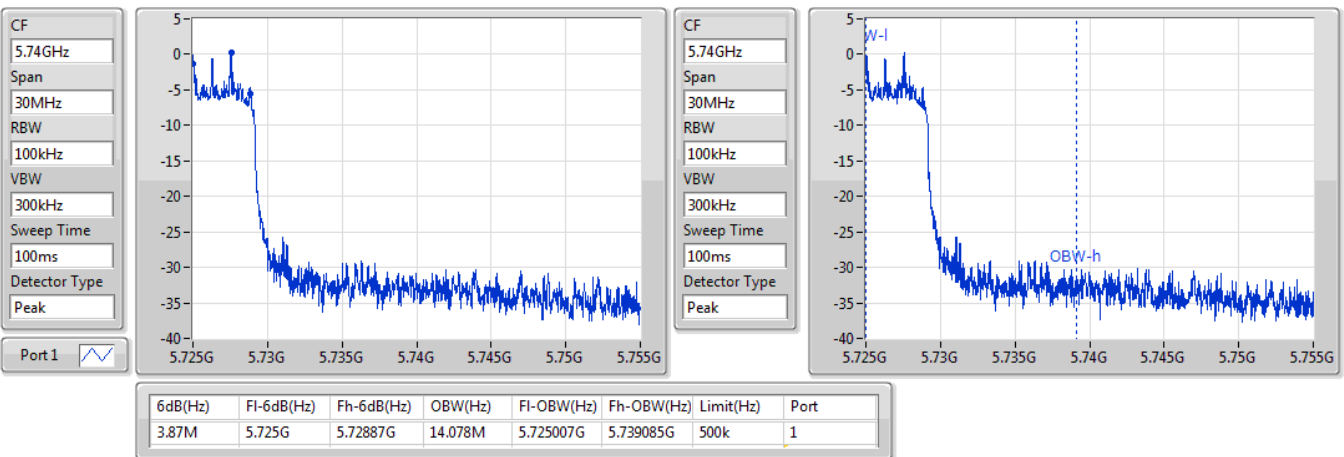

5690MHz Straddle 5.47-5.725GHz

09/01/2020

802.11ax HEW80_Nss1,(MCS0)_1TX

EBW

5690MHz Straddle 5.725-5.85GHz

09/01/2020

Summary

Mode	Max-N dB (Hz)	Max-OBW (Hz)	ITU-Code	Min-N dB (Hz)	Min-OBW (Hz)
5.25-5.35GHz	-	-	-	-	-
802.11a_Nss1,(6Mbps)_2TX	21.21M	16.762M	16M8D1D	21.09M	16.612M
802.11ac VHT20_Nss2,(MCS0)_2TX	21.6M	17.871M	17M9D1D	21.27M	17.781M
802.11ac VHT40_Nss2,(MCS0)_2TX	40.02M	36.402M	36M4D1D	39.84M	36.282M
802.11ac VHT80_Nss2,(MCS0)_2TX	81.6M	75.802M	75M8D1D	81.6M	75.682M
802.11ax HEW20_Nss2,(MCS0)_2TX	21.54M	19.04M	19M0D1D	21.36M	19.01M
802.11ax HEW40_Nss2,(MCS0)_2TX	40.02M	37.661M	37M7D1D	39.6M	37.541M
802.11ax HEW80_Nss2,(MCS0)_2TX	81.6M	77.121M	77M1D1D	81M	77.001M
5.47-5.725GHz	-	-	-	-	-
802.11a_Nss1,(6Mbps)_2TX	21.21M	16.732M	16M7D1D	15.453M	13.241M
802.11ac VHT20_Nss2,(MCS0)_2TX	21.6M	17.871M	17M9D1D	15.628M	13.836M
802.11ac VHT40_Nss2,(MCS0)_2TX	40.2M	36.402M	36M4D1D	34.8M	32.946M
802.11ac VHT80_Nss2,(MCS0)_2TX	81.84M	75.802M	75M8D1D	75.64M	72.349M
802.11ax HEW20_Nss2,(MCS0)_2TX	21.63M	19.04M	19M0D1D	15.54M	14.395M
802.11ax HEW40_Nss2,(MCS0)_2TX	40.02M	37.661M	37M7D1D	34.8M	33.546M
802.11ax HEW80_Nss2,(MCS0)_2TX	81.72M	77.121M	77M1D1D	75.253M	72.891M
5.725-5.85GHz	-	-	-	-	-
802.11a_Nss1,(6Mbps)_2TX	3.315M	4.258M	4M26D1D	3.24M	4.108M
802.11ac VHT20_Nss2,(MCS0)_2TX	3.855M	4.528M	4M53D1D	3.84M	4.498M
802.11ac VHT40_Nss2,(MCS0)_2TX	3.225M	3.718M	3M72D1D	3.225M	3.688M
802.11ac VHT80_Nss2,(MCS0)_2TX	3.225M	3.793M	3M79D1D	3.225M	3.748M
802.11ax HEW20_Nss2,(MCS0)_2TX	4.575M	4.783M	4M78D1D	4.545M	4.723M
802.11ax HEW40_Nss2,(MCS0)_2TX	3.9M	4.168M	4M17D1D	3.87M	4.168M
802.11ax HEW80_Nss2,(MCS0)_2TX	3.735M	4.243M	4M24D1D	3.435M	4.213M