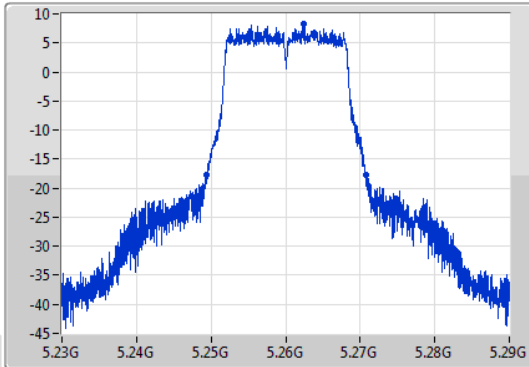

Port X-N dB = Port X 6dB down bandwidth for 5.725-5.85GHz band / 26dB down bandwidth for other band

Port X-OBW = Port X 99% occupied bandwidth;

802.11a_Nss1,(6Mbps)_1TX

EBW

5260MHz

09/01/2020

CF
5.26GHz
Span
60MHz
RBW
200kHz
VBW
1MHz
Sweep Time
100ms
Detector Type
Peak
Port1