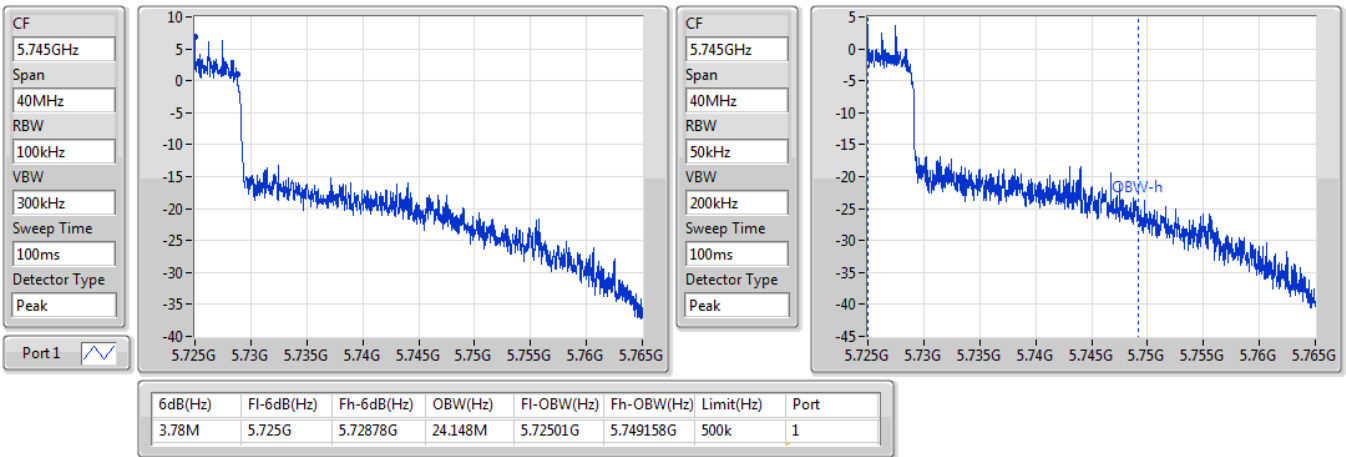

802.11ax HEW40_Nss1,(MCS0)_1TX

EBW

5710MHz Straddle 5.725-5.85GHz

06/01/2020