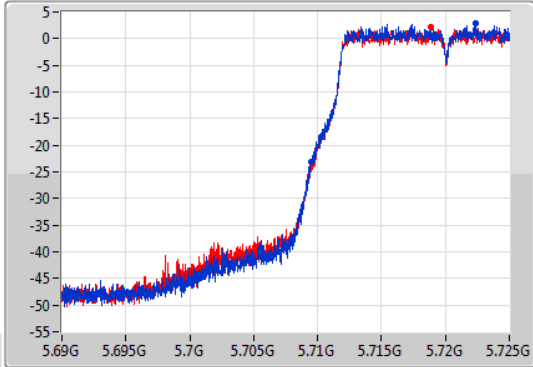

802.11a_Nss1,(6Mbps)_2TX

EBW

5720MHz Straddle 5.47-5.725GHz

09/01/2020

CF
5.7075GHz
Span
35MHz
RBW
200kHz
VBW
1MHz
Sweep Time
100ms
Detector Type
Peak

CF
5.7075GHz
Span
35MHz
RBW
200kHz
VBW
1MHz
Sweep Time
100ms
Detector Type
Peak