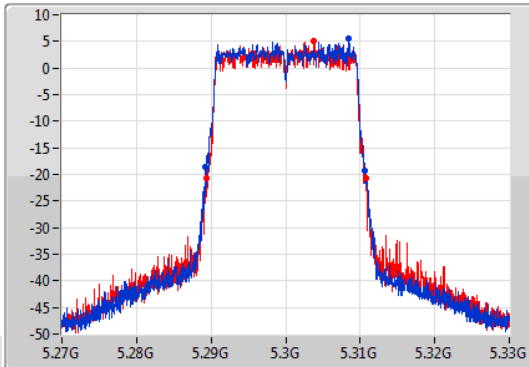

CF
5.3GHz
Span
60MHz
RBW
200kHz
VBW
1MHz
Sweep Time
100ms
Detector Type
Peak