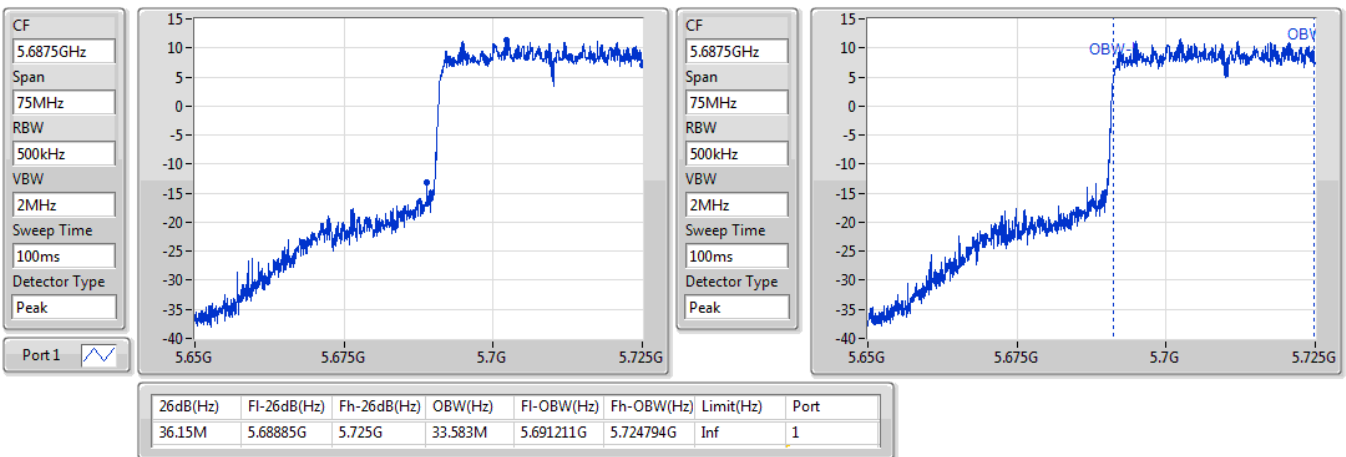

802.11ax HEW40_Nss1,(MCS0)_1TX

EBW

5670MHz

09/01/2020

802.11ax HEW40_Nss1,(MCS0)_1TX

EBW

5710MHz Straddle 5.47-5.725GHz

09/01/2020