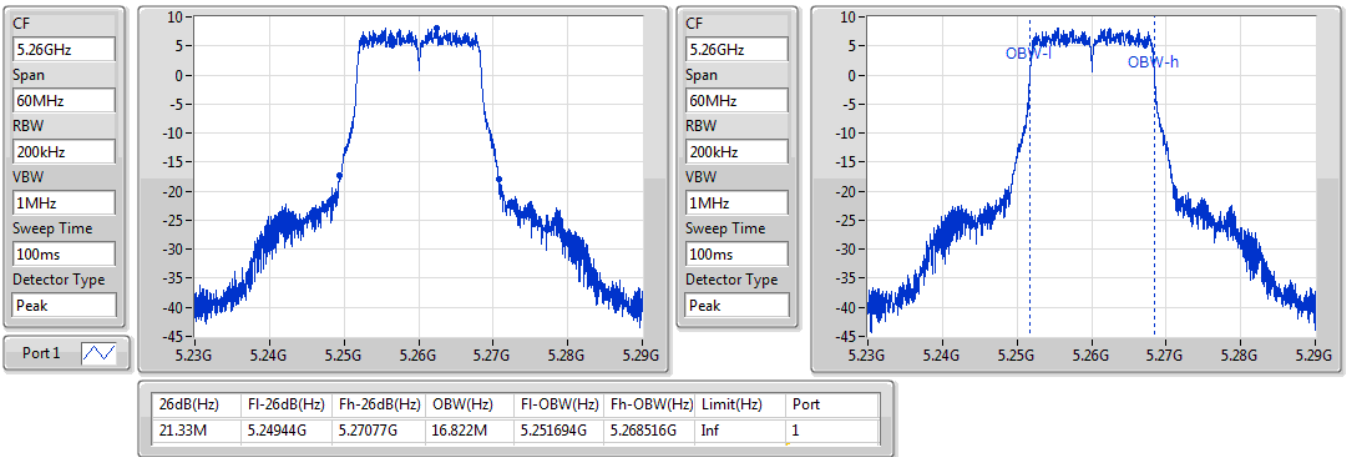

Port X-N dB = Port X 6dB down bandwidth for 5.725-5.85GHz band / 26dB down bandwidth for other band

Port X-OBW = Port X 99% occupied bandwidth;

802.11a_Nss1,(6Mbps)_1TX

EBW

5260MHz

13/01/2020

802.11a_Nss1,(6Mbps)_1TX