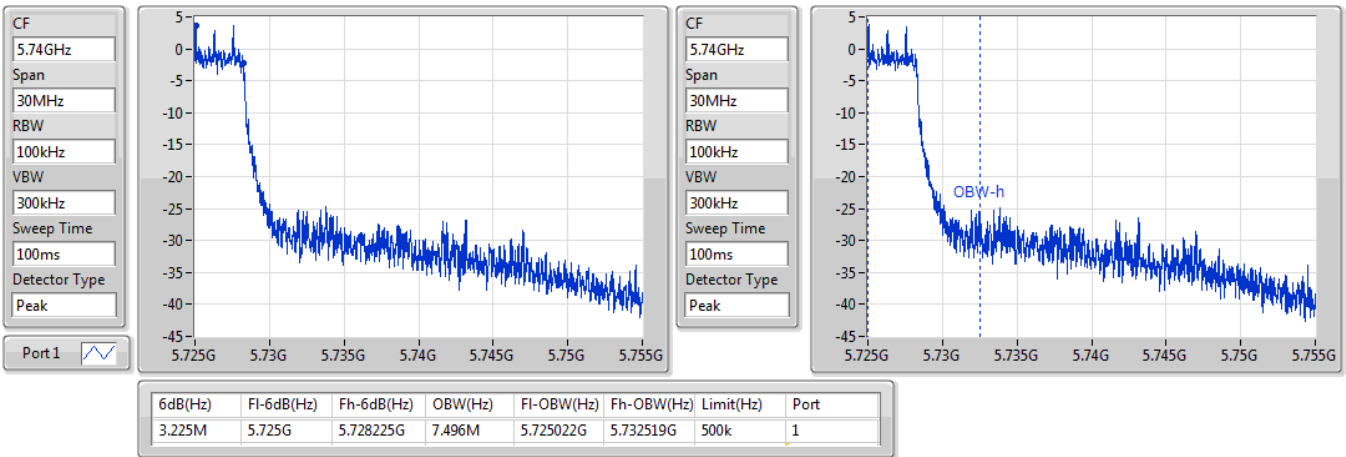

802.11ac VHT40_Nss1,(MCS0)_1TX

EBW

5710MHz Straddle 5.725-5.85GHz

09/01/2020