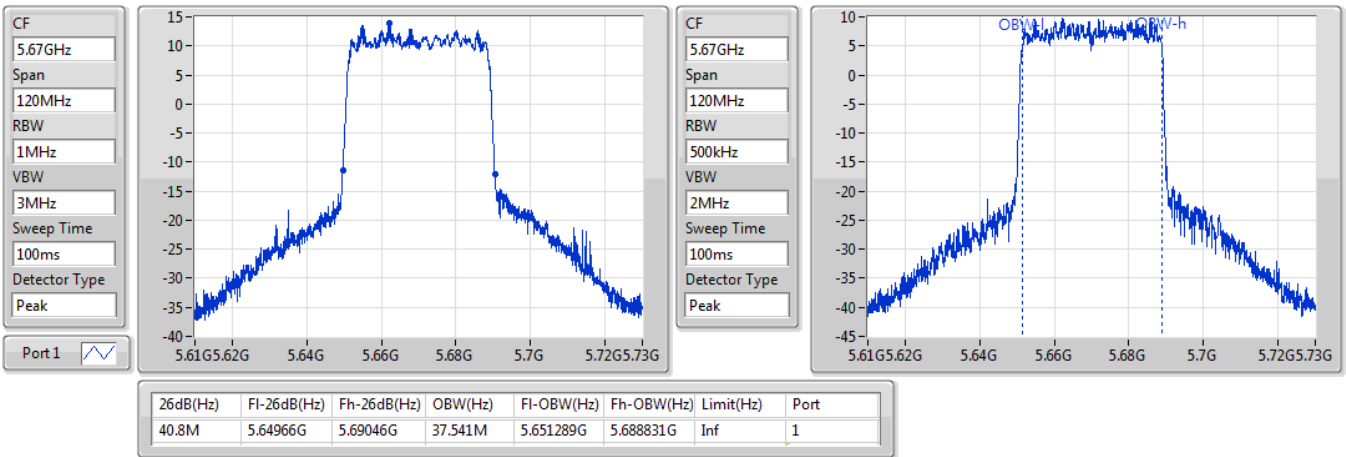

802.11ax HEW40_Nss1,(MCS0)_1TX

EBW

5670MHz

06/01/2020