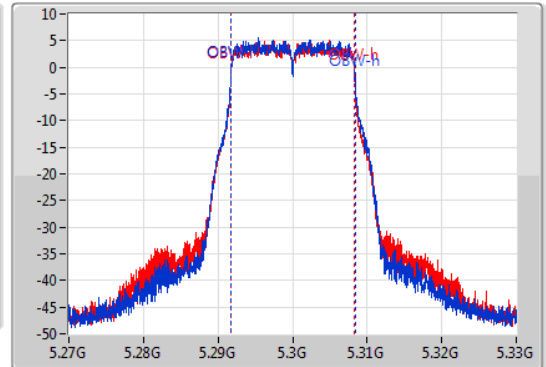

26dB(Hz)	Fl-26dB(Hz)	Fh-26dB(Hz)	OBW(Hz)	Fl-OBW(Hz)	Fh-OBW(Hz)	Limit(Hz)	Port
21.69M	5.28914G	5.31083G	16.762M	5.291694G	5.308456G	Inf	1
21.63M	5.28926G	5.31089G	16.642M	5.291694G	5.308336G	Inf	2