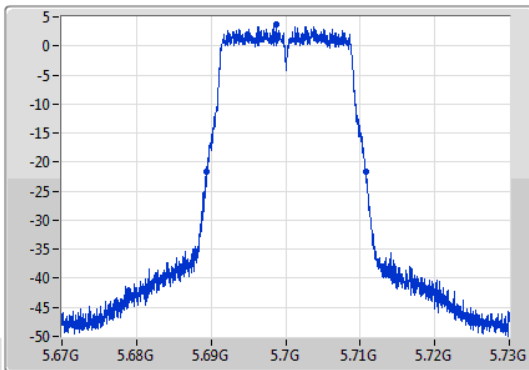

802.11ac VHT20_Nss1,(MCS0)_1TX

EBW

5700MHz

09/01/2020

CF: 5.7GHz
 Span: 60MHz
 RBW: 200kHz
 VBW: 1MHz
 Sweep Time: 100ms
 Detector Type: Peak

Port 1

CF: 5.7GHz
 Span: 60MHz
 RBW: 200kHz
 VBW: 1MHz
 Sweep Time: 100ms
 Detector Type: Peak