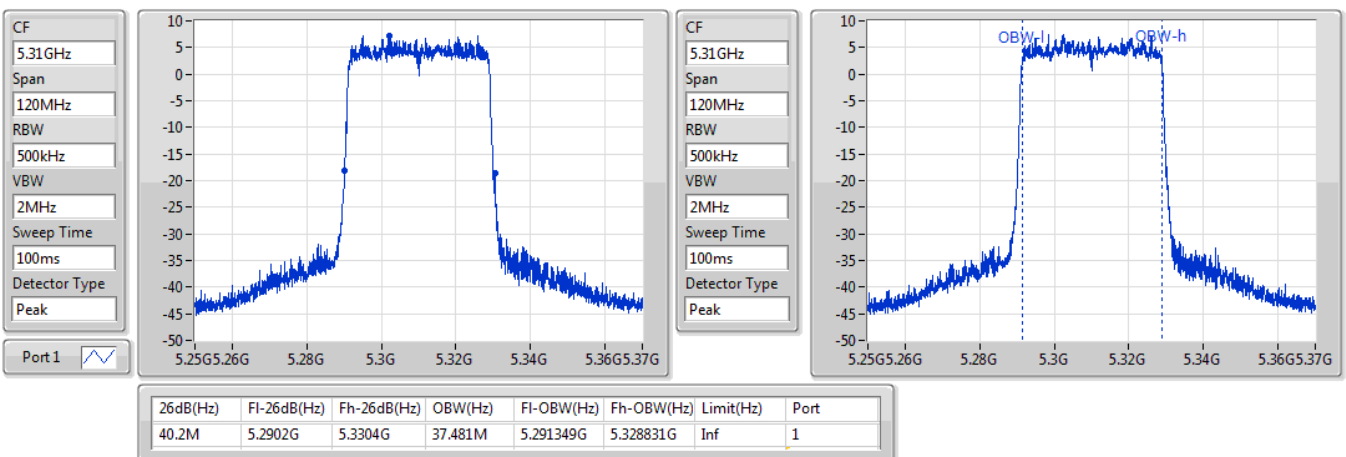

5310MHz

09/01/2020

802.11ax HEW40_Nss1,(MCS0)_1TX

EBW

5510MHz

09/01/2020

CF: 5.51GHz
 Span: 120MHz
 RBW: 500kHz
 VBW: 2MHz
 Sweep Time: 100ms
 Detector Type: Peak
 Port 1

CF: 5.51GHz
 Span: 120MHz
 RBW: 500kHz
 VBW: 2MHz
 Sweep Time: 100ms
 Detector Type: Peak