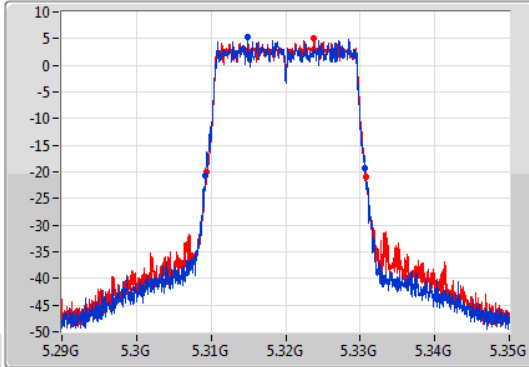

802.11ax HEW20_Nss2,(MCS0)_2TX

EBW

5320MHz

09/01/2020

CF
5.32GHz
Span
60MHz
RBW
200kHz
VBW
1MHz
Sweep Time
100ms
Detector Type
Peak

CF
5.32GHz
Span
60MHz
RBW
200kHz
VBW
1MHz
Sweep Time
100ms
Detector Type
Peak