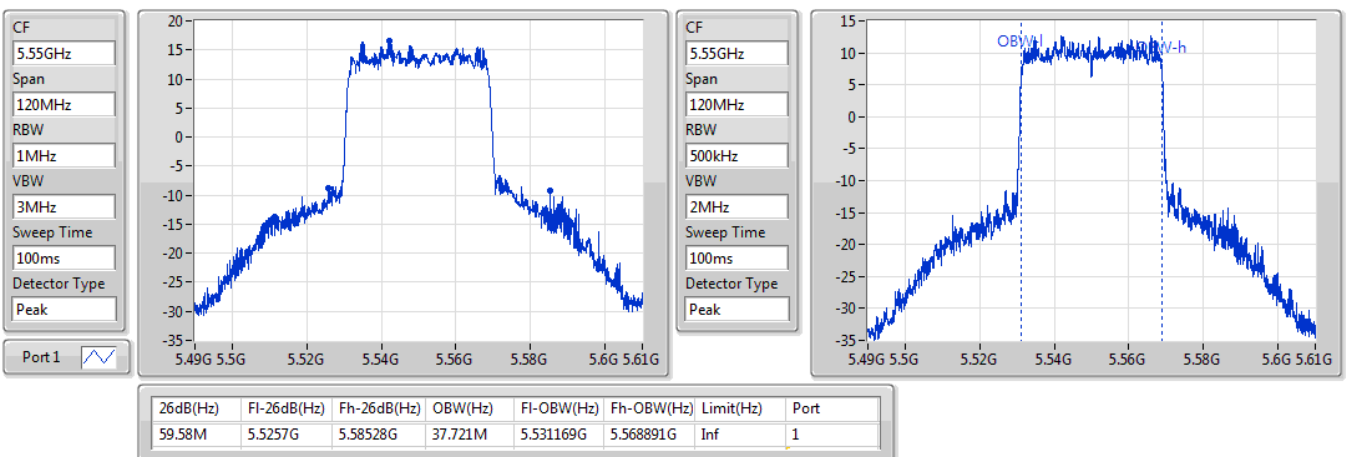

802.11ax HEW40_Nss1,(MCS0)_1TX

EBW

5550MHz

09/01/2020