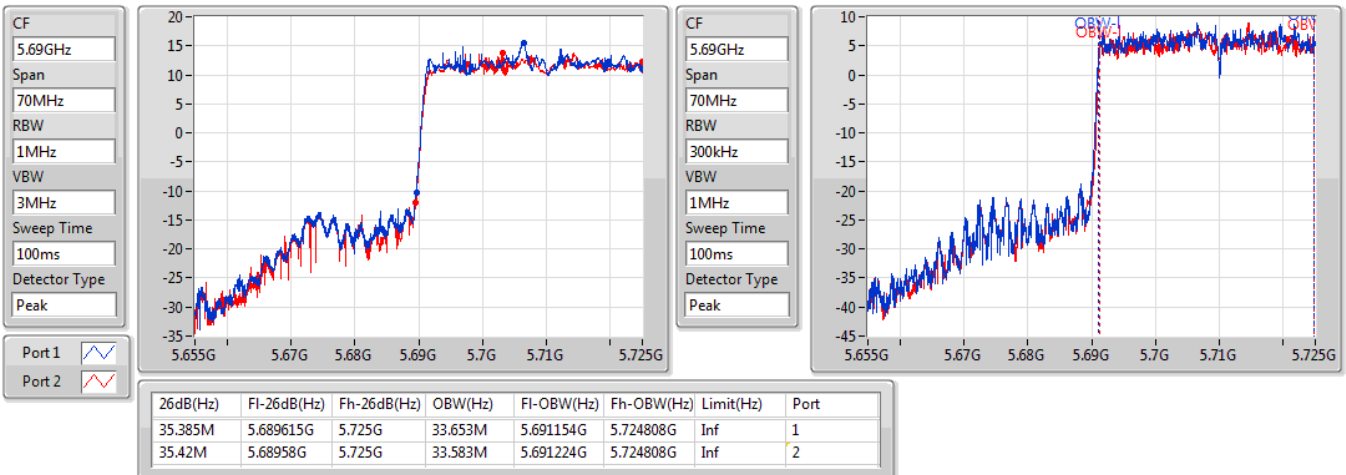

EBW

5670MHz

09/01/2020

802.11ax HEW40_Nss2,(MCS0)_2TX

EBW

5710MHz Straddle 5.47-5.725GHz

09/01/2020

802.11ax HEW40_Nss2,(MCS0)_2TX