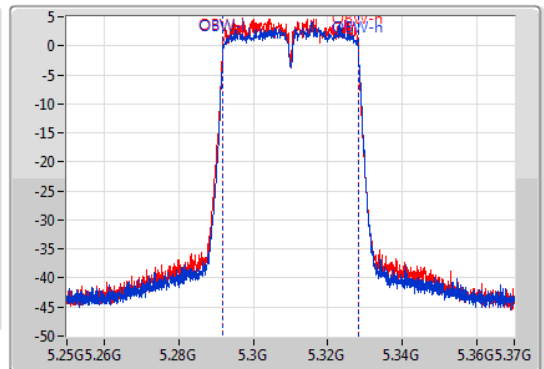

802.11ac VHT40_Nss2,(MCS0)_2TX

EBW

5310MHz

09/01/2020

CF
5.31GHz
Span
120MHz
RBW
1MHz
VBW
3MHz
Sweep Time
100ms
Detector Type
Peak

CF
5.31GHz
Span
120MHz
RBW
500kHz
VBW
2MHz
Sweep Time
100ms
Detector Type
Peak