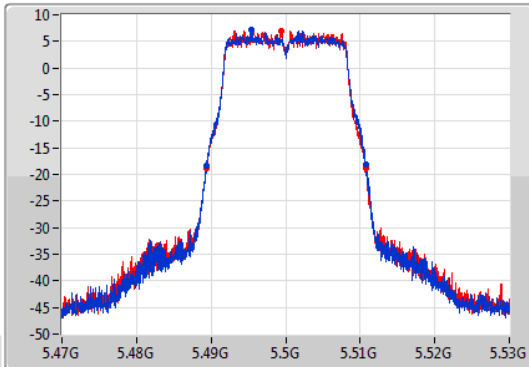

CF: 5.5GHz
Span: 60MHz
RBW: 200kHz
VBW: 1MHz
Sweep Time: 100ms
Detector Type: Peak