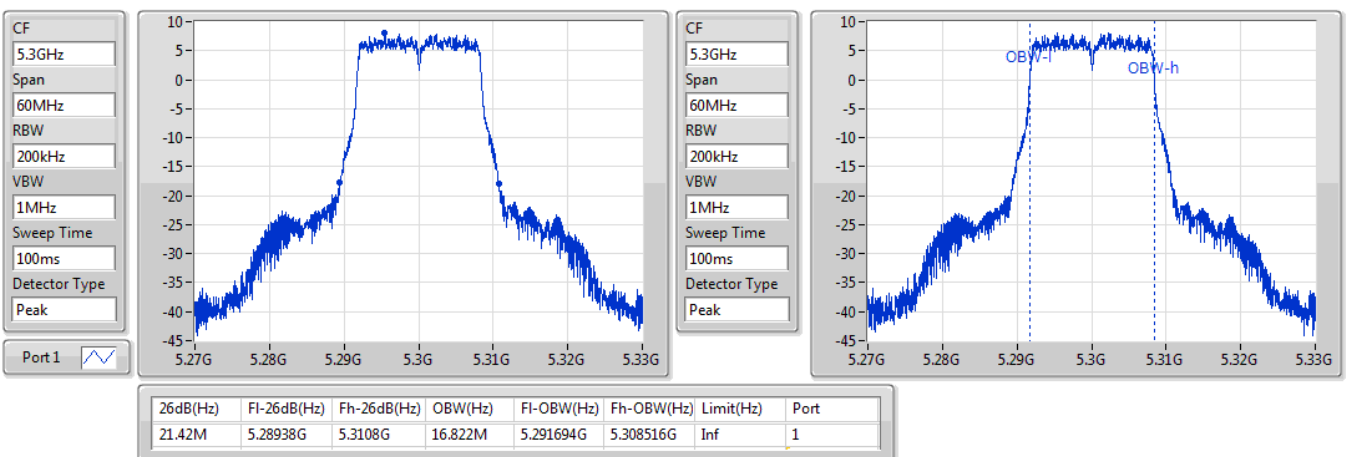

802.11a_Nss1,(6Mbps)_1TX

EBW

5300MHz

13/01/2020