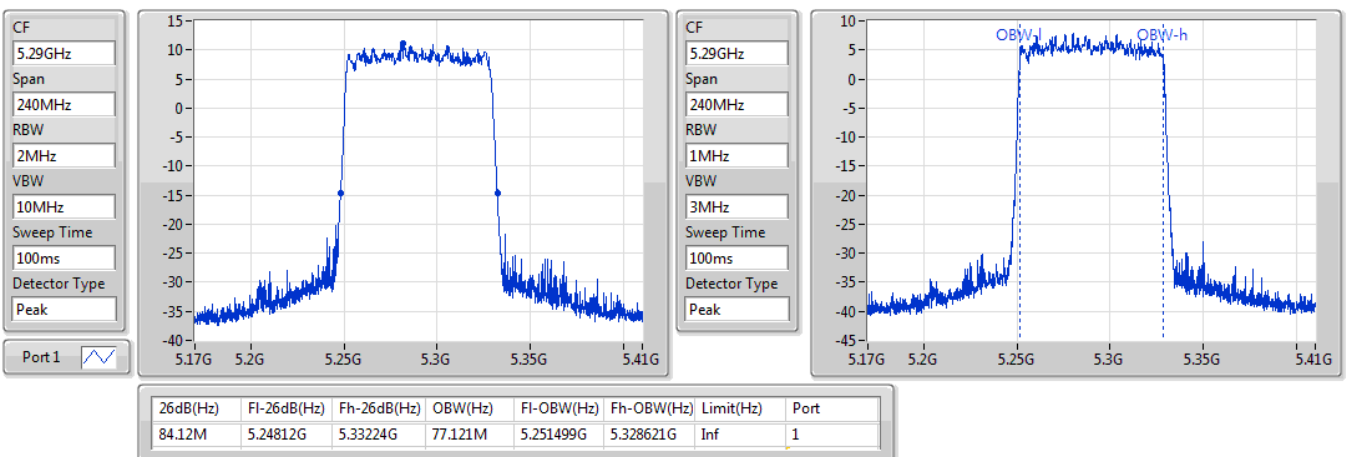

802.11ax HEW40_Nss1,(MCS0)_1TX

EBW

5710MHz Straddle 5.725-5.85GHz

06/01/2020

802.11ax HEW80_Nss1,(MCS0)_1TX

EBW

5290MHz

06/01/2020