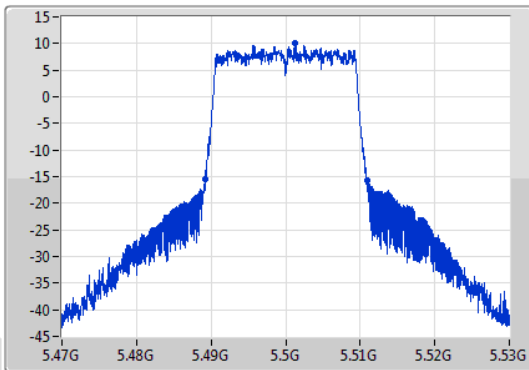

CF
5.5GHz
Span
60MHz
RBW
200kHz
VBW
1MHz
Sweep Time
100ms
Detector Type
Peak