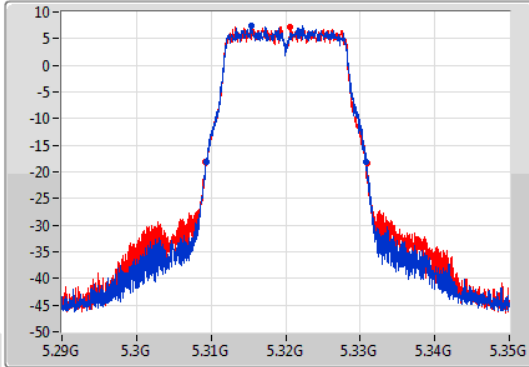

802.11a_Nss1,(6Mbps)_2TX

EBW

5320MHz

09/01/2020

CF: 5.32GHz
Span: 60MHz
RBW: 300kHz
VBW: 1MHz
Sweep Time: 100ms
Detector Type: Peak

CF: 5.32GHz
Span: 60MHz
RBW: 200kHz
VBW: 1MHz
Sweep Time: 100ms
Detector Type: Peak