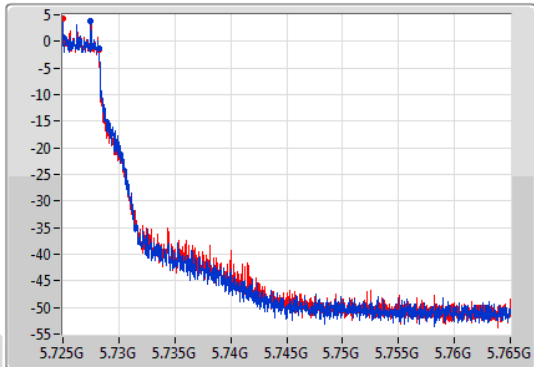

5720MHz Straddle 5.725-5.85GHz

09/01/2020

CF
5.745GHz
Span
40MHz
RBW
100kHz
VBW
300kHz
Sweep Time
100ms
Detector Type
Peak

CF
5.745GHz
Span
40MHz
RBW
50kHz
VBW
200kHz
Sweep Time
100ms
Detector Type
Peak