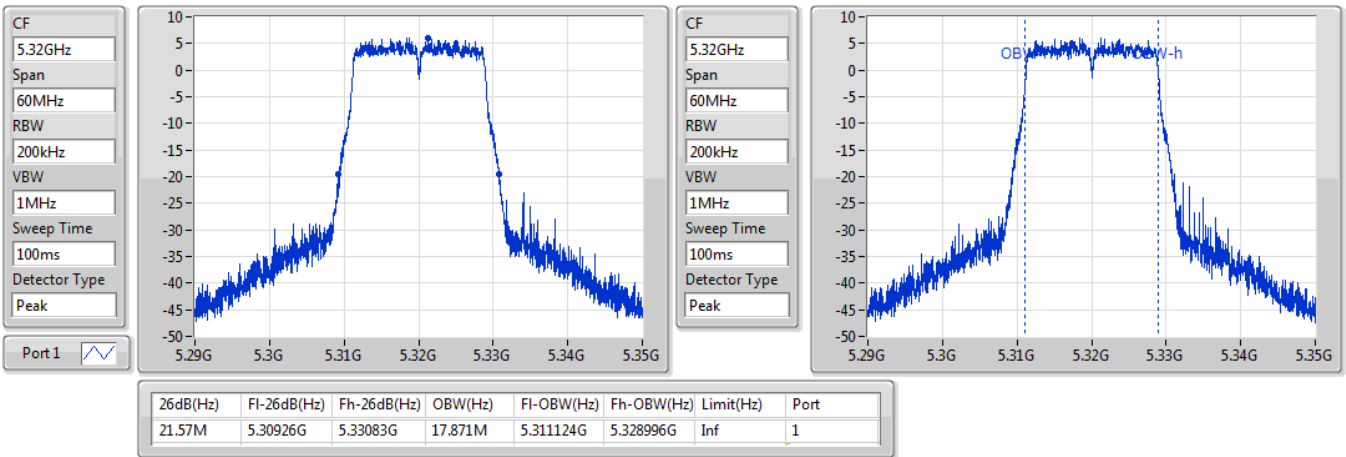

802.11ac VHT20_Nss1,(MCS0)_1TX

EBW

5320MHz

09/01/2020