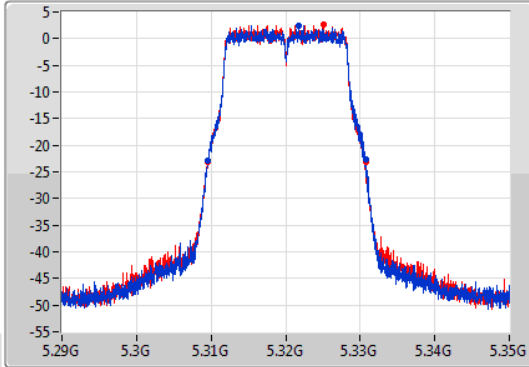

802.11a_Nss1,(6Mbps)_2TX

EBW

5320MHz

09/01/2020

CF
5.32GHz
Span
60MHz
RBW
200kHz
VBW
1MHz
Sweep Time
100ms
Detector Type
Peak

CF
5.32GHz
Span
60MHz
RBW
200kHz
VBW
1MHz
Sweep Time
100ms
Detector Type
Peak