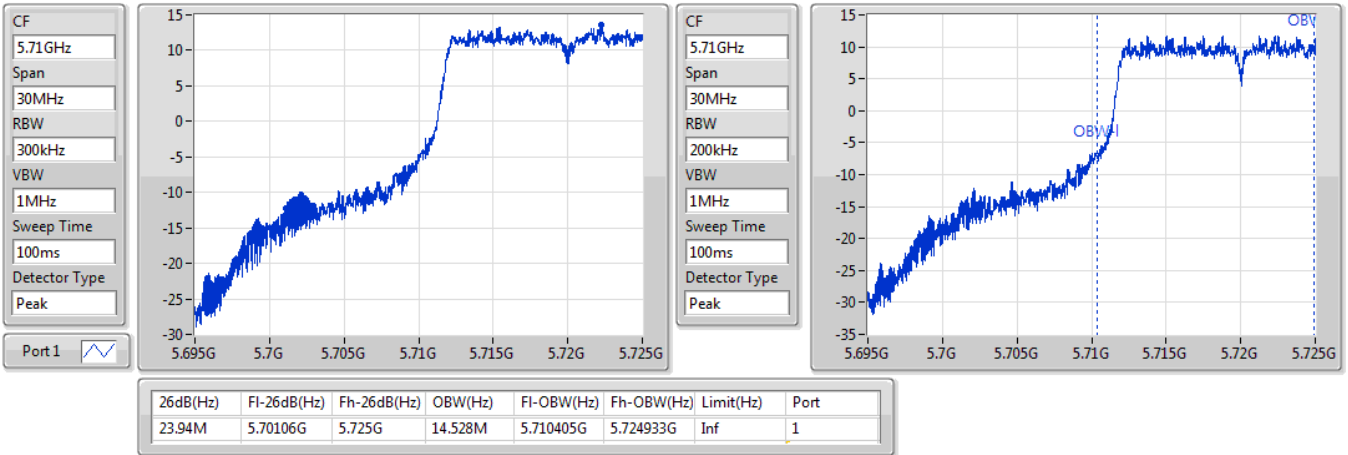

802.11a_Nss1,(6Mbps)_1TX

EBW

5720MHz Straddle 5.47-5.725GHz

09/01/2020