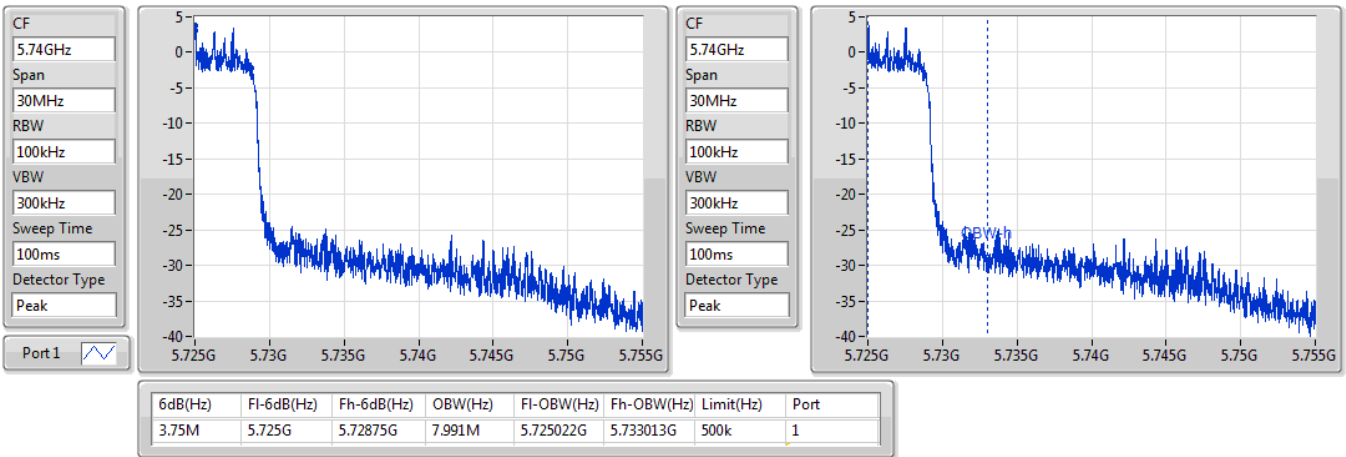

802.11ax HEW40_Nss1,(MCS0)_1TX
5710MHz Straddle 5.725-5.85GHz

EBW

09/01/2020