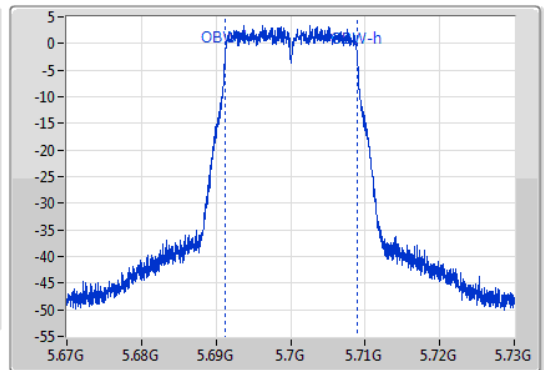

802.11ac VHT20_Nss1,(MCS0)_1TX

EBW

5700MHz

09/01/2020

CF: 5.7GHz
 Span: 60MHz
 RBW: 200kHz
 VBW: 1MHz
 Sweep Time: 100ms
 Detector Type: Peak

Port 1

CF: 5.7GHz
 Span: 60MHz
 RBW: 200kHz
 VBW: 1MHz
 Sweep Time: 100ms
 Detector Type: Peak