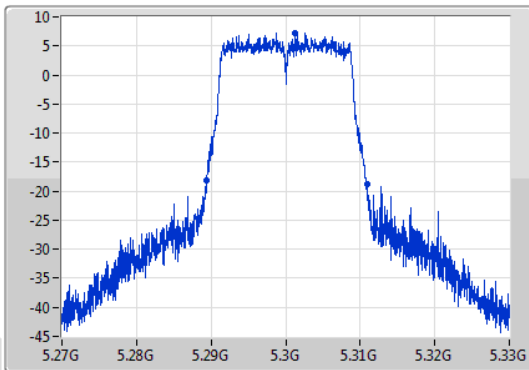

CF
5.3GHz
Span
60MHz
RBW
200kHz
VBW
1MHz
Sweep Time
100ms
Detector Type
Peak