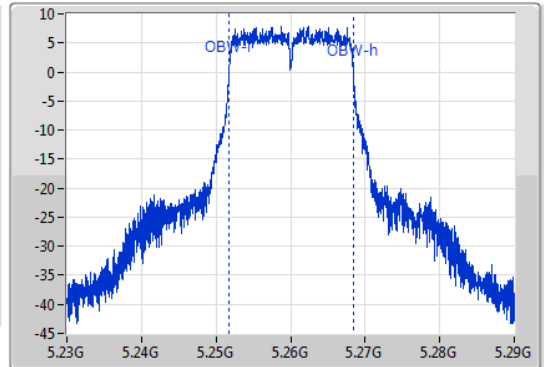

26dB(Hz)	Fl-26dB(Hz)	Fh-26dB(Hz)	OBW(Hz)	Fl-OBW(Hz)	Fh-OBW(Hz)	Limit(Hz)	Port
21.48M	5.24932G	5.2708G	16.792M	5.251694G	5.268486G	Inf	1

802.11a_Nss1,(6Mbps)_1TX

EBW

5300MHz

09/01/2020

CF
5.3GHz
Span
60MHz
RBW
200kHz
VBW
1MHz
Sweep Time
100ms
Detector Type
Peak
Port1