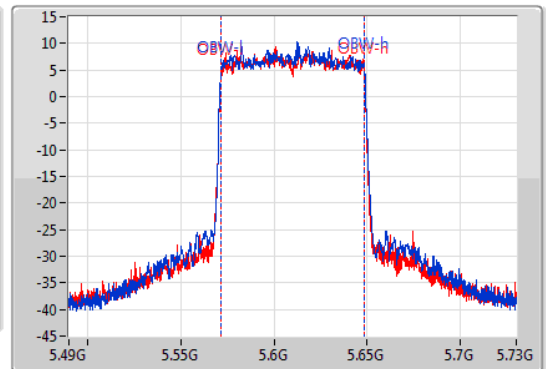

802.11ax HEW80_Nss2,(MCS0)_2TX

EBW

5610MHz

09/01/2020

CF
5.61GHz
Span
240MHz
RBW
2MHz
VBW
10MHz
Sweep Time
100ms
Detector Type
Peak

CF
5.61GHz
Span
240MHz
RBW
1MHz
VBW
3MHz
Sweep Time
100ms
Detector Type
Peak