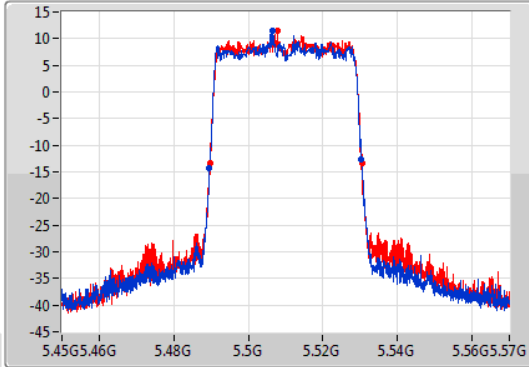

802.11ax HEW40_Nss2,(MCS0)_2TX

EBW

5510MHz

06/01/2020

CF
5.51GHz
Span
120MHz
RBW
1MHz
VBW
3MHz
Sweep Time
100ms
Detector Type
Peak

CF
5.51GHz
Span
120MHz
RBW
500kHz
VBW
2MHz
Sweep Time
100ms
Detector Type
Peak