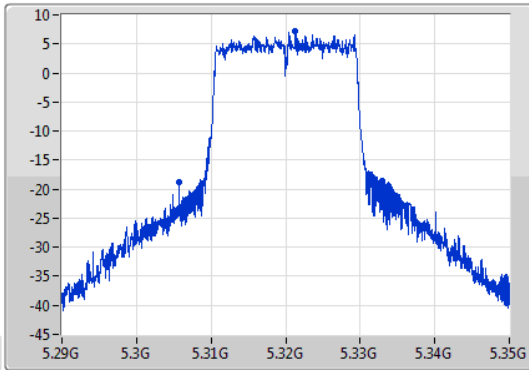

EBW

5300MHz

09/01/2020

802.11ax HEW20_Nss1,(MCS0)_1TX

EBW

5320MHz

22/01/2020

CF
5.32GHz
Span
60MHz
RBW
200kHz
VBW
1MHz
Sweep Time
100ms
Detector Type
Peak
Port 1