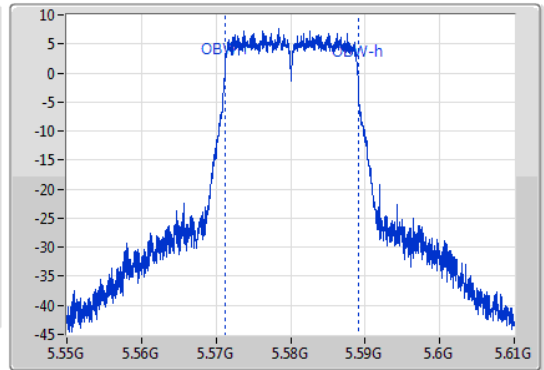

26dB(Hz)	Fl-26dB(Hz)	Fh-26dB(Hz)	OBW(Hz)	Fl-OBW(Hz)	Fh-OBW(Hz)	Limit(Hz)	Port
21.42M	5.56941G	5.59083G	17.871M	5.571154G	5.589025G	Inf	1

802.11ac VHT20_Nss1,(MCS0)_1TX

EBW

5700MHz

09/01/2020

CF: 5.7GHz
Span: 60MHz
RBW: 200kHz
VBW: 1MHz
Sweep Time: 100ms
Detector Type: Peak

Port 1