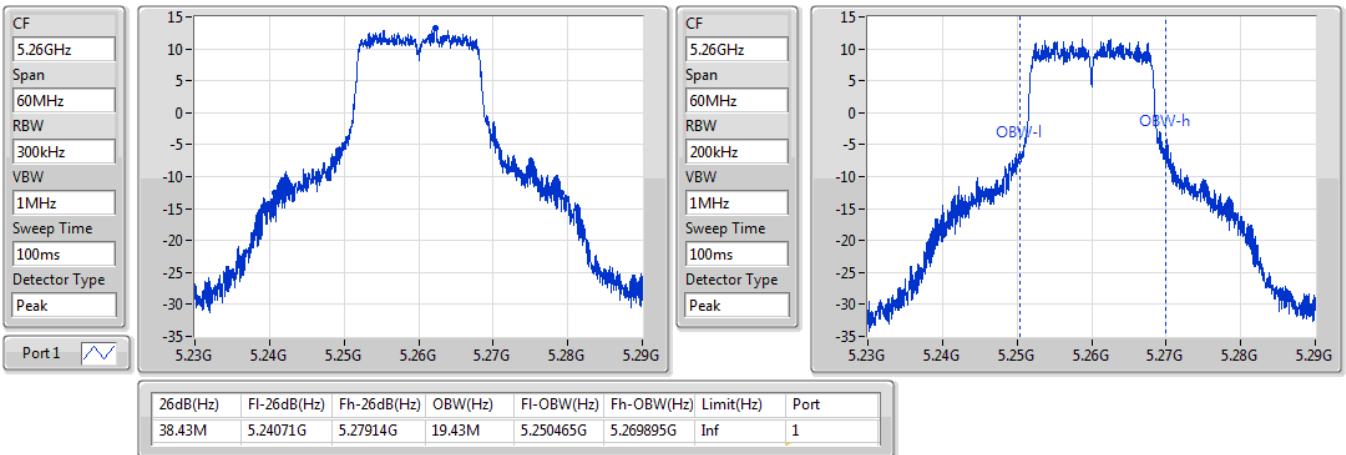

Port X-N dB = Port X 6dB down bandwidth for 5.725-5.85GHz band / 26dB down bandwidth for other band

Port X-OBW = Port X 99% occupied bandwidth;

802.11a_Nss1,(6Mbps)_1TX

EBW

5260MHz

09/01/2020

802.11a_Nss1,(6Mbps)_1TX