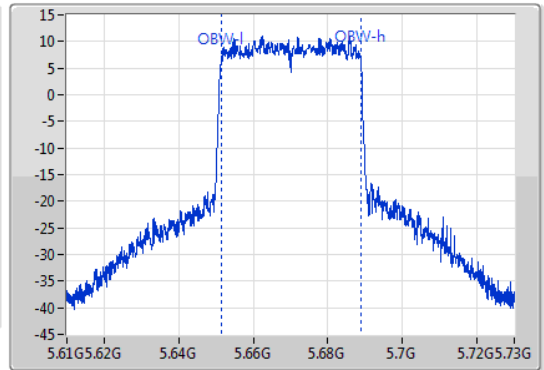

26dB(Hz)	Fl-26dB(Hz)	Fh-26dB(Hz)	OBW(Hz)	Fl-OBW(Hz)	Fh-OBW(Hz)	Limit(Hz)	Port
40.8M	5.64966G	5.69046G	37.541M	5.651289G	5.688831G	Inf	1

802.11ax HEW40_Nss1,(MCS0)_1TX

EBW

5710MHz Straddle 5.47-5.725GHz

09/01/2020

CF: 5.69GHz
Span: 70MHz
RBW: 1MHz
VBW: 3MHz
Sweep Time: 100ms
Detector Type: Peak
Port 1