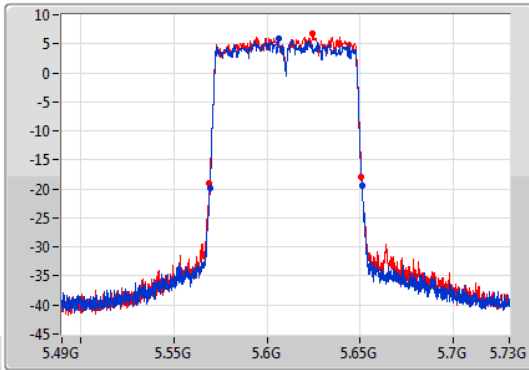

CF
5.61GHz
Span
240MHz
RBW
1MHz
VBW
3MHz
Sweep Time
100ms
Detector Type
Peak