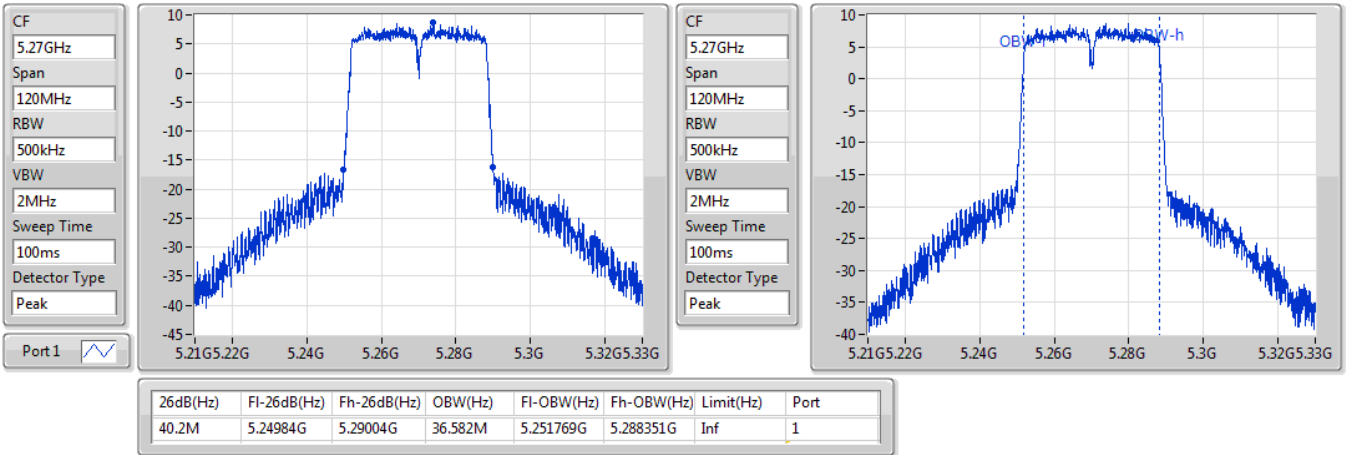

802.11ac VHT40_Nss1,(MCS0)_1TX

EBW

5270MHz

09/01/2020