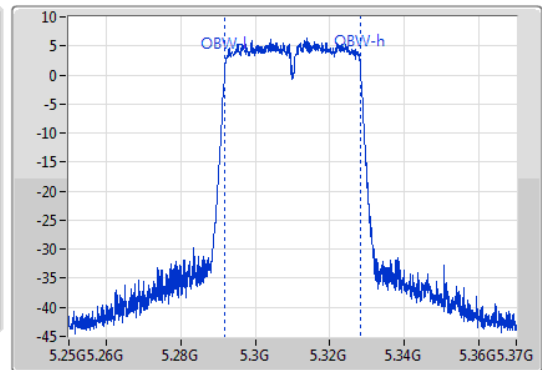

802.11ac VHT40_Nss1,(MCS0)_1TX

EBW

5310MHz

09/01/2020

CF: 5.31GHz
 Span: 120MHz
 RBW: 1MHz
 VBW: 3MHz
 Sweep Time: 100ms
 Detector Type: Peak

CF: 5.31GHz
 Span: 120MHz
 RBW: 500kHz
 VBW: 2MHz
 Sweep Time: 100ms
 Detector Type: Peak