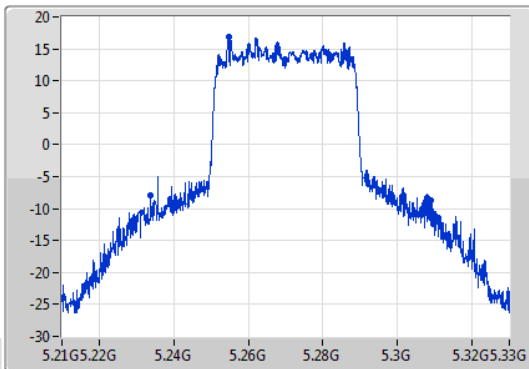

802.11ax HEW40_Nss1,(MCS0)_1TX

EBW

5270MHz

06/01/2020

CF: 5.27GHz
Span: 120MHz
RBW: 1MHz
VBW: 3MHz
Sweep Time: 100ms
Detector Type: Peak
Port 1

CF: 5.27GHz
Span: 120MHz
RBW: 500kHz
VBW: 2MHz
Sweep Time: 100ms
Detector Type: Peak