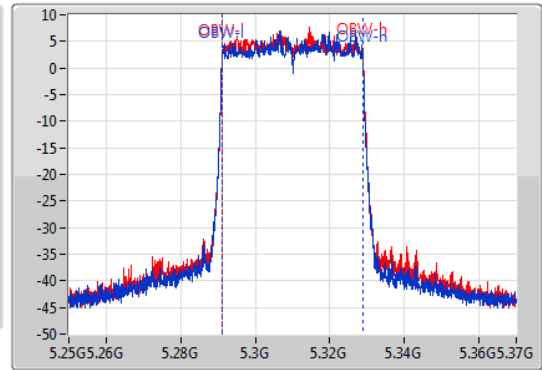

EBW

5310MHz

06/01/2020

CF
5.31GHz
Span
120MHz
RBW
1MHz
VBW
3MHz
Sweep Time
100ms
Detector Type
Peak

CF
5.31GHz
Span
120MHz
RBW
500kHz
VBW
2MHz
Sweep Time
100ms
Detector Type
Peak

26dB(Hz)	Fl-26dB(Hz)	Fh-26dB(Hz)	OBW(Hz)	Fl-OBW(Hz)	Fh-OBW(Hz)	Limit(Hz)	Port
40.74M	5.28966G	5.3304G	37.661M	5.291109G	5.328771G	Inf	1
40.68M	5.28966G	5.33034G	37.541M	5.291229G	5.328771G	Inf	2