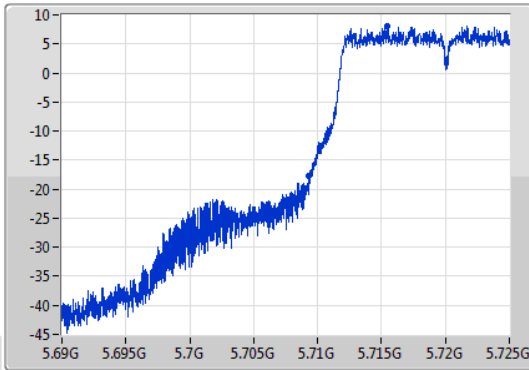

802.11a_Nss1,(6Mbps)_1TX

EBW

5720MHz Straddle 5.47-5.725GHz

09/01/2020

CF: 5.7075GHz
Span: 35MHz
RBW: 200kHz
VBW: 1MHz
Sweep Time: 100ms
Detector Type: Peak
Port 1

CF: 5.7075GHz
Span: 35MHz
RBW: 200kHz
VBW: 1MHz
Sweep Time: 100ms
Detector Type: Peak