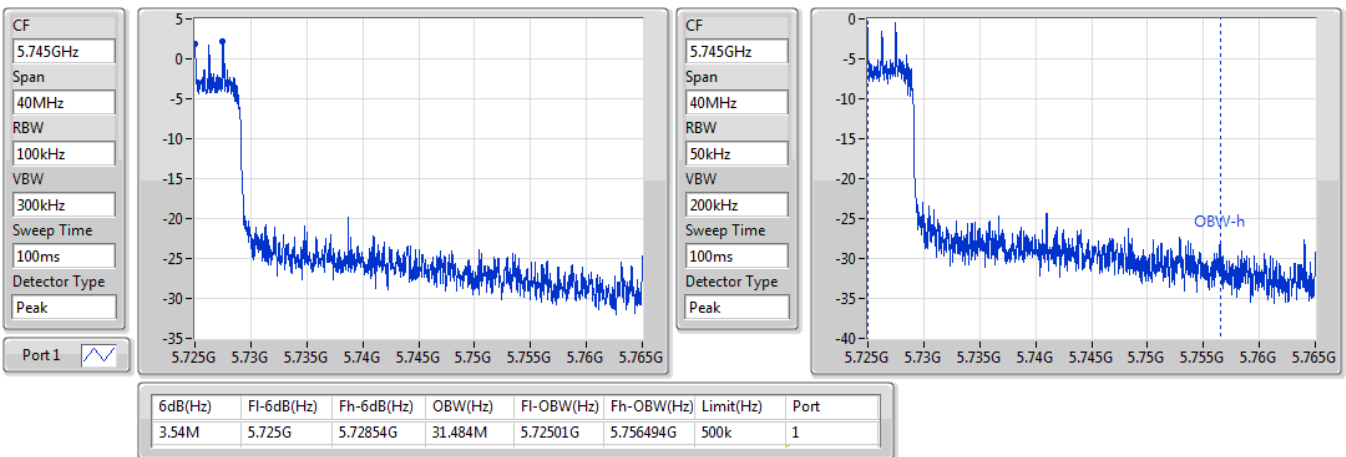

802.11ax HEW80_Nss1,(MCS0)_1TX

EBW

5690MHz Straddle 5.47-5.725GHz

06/01/2020

802.11ax HEW80_Nss1,(MCS0)_1TX

EBW

5690MHz Straddle 5.725-5.85GHz

06/01/2020

Summary

Mode	Max-N dB (Hz)	Max-OBW (Hz)	ITU-Code	Min-N dB (Hz)	Min-OBW (Hz)
5.25-5.35GHz	-	-	-	-	-
802.11a_Nss1,(6Mbps)_2TX	21.57M	16.762M	16M8D1D	21.51M	16.642M
802.11ac VHT20_Nss2,(MCS0)_2TX	22.98M	17.901M	17M9D1D	21.45M	17.781M
802.11ac VHT40_Nss2,(MCS0)_2TX	43.92M	36.462M	36M5D1D	40.74M	36.342M
802.11ac VHT80_Nss2,(MCS0)_2TX	82.92M	75.802M	75M8D1D	82.92M	75.802M
802.11ax HEW20_Nss2,(MCS0)_2TX	24M	19.1M	19M1D1D	21.48M	19.04M
802.11ax HEW40_Nss2,(MCS0)_2TX	41.1M	37.721M	37M7D1D	40.68M	37.541M
802.11ax HEW80_Nss2,(MCS0)_2TX	83.16M	77.121M	77M1D1D	83.04M	77.001M
5.47-5.725GHz	-	-	-	-	-
802.11a_Nss1,(6Mbps)_2TX	21.66M	16.762M	16M8D1D	15.615M	13.313M
802.11ac VHT20_Nss2,(MCS0)_2TX	23.43M	17.901M	17M9D1D	15.915M	13.928M
802.11ac VHT40_Nss2,(MCS0)_2TX	40.98M	36.402M	36M4D1D	35.385M	32.884M
802.11ac VHT80_Nss2,(MCS0)_2TX	83.04M	75.922M	75M9D1D	76.35M	72.339M
802.11ax HEW20_Nss2,(MCS0)_2TX	24M	19.1M	19M1D1D	15.51M	14.468M
802.11ax HEW40_Nss2,(MCS0)_2TX	55.08M	37.721M	37M7D1D	35.35M	33.583M
802.11ax HEW80_Nss2,(MCS0)_2TX	83.04M	77.121M	77M1D1D	76.125M	73.013M
5.725-5.85GHz	-	-	-	-	-
802.11a_Nss1,(6Mbps)_2TX	3.16M	4.038M	4M04D1D	3.16M	3.958M
802.11ac VHT20_Nss2,(MCS0)_2TX	3.8M	4.518M	4M52D1D	3.8M	4.358M
802.11ac VHT40_Nss2,(MCS0)_2TX	3.18M	3.998M	4M00D1D	3.18M	3.638M
802.11ac VHT80_Nss2,(MCS0)_2TX	3.18M	4.238M	4M24D1D	3.18M	3.778M
802.11ax HEW20_Nss2,(MCS0)_2TX	4.5M	4.698M	4M70D1D	4.5M	4.598M
802.11ax HEW40_Nss2,(MCS0)_2TX	3.84M	5.817M	5M82D1D	3.72M	4.138M
802.11ax HEW80_Nss2,(MCS0)_2TX	3.76M	6.477M	6M48D1D	3.7M	4.218M