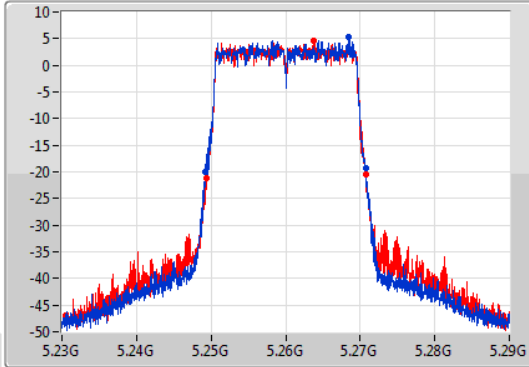

802.11ax HEW20_Nss2,(MCS0)_2TX

EBW

5260MHz

09/01/2020

CF
5.26GHz
Span
60MHz
RBW
200kHz
VBW
1MHz
Sweep Time
100ms
Detector Type
Peak

CF
5.26GHz
Span
60MHz
RBW
200kHz
VBW
1MHz
Sweep Time
100ms
Detector Type
Peak