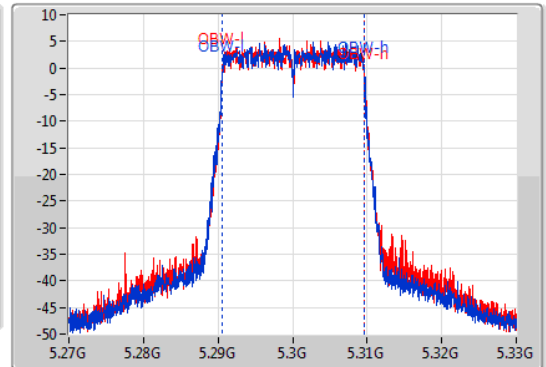

802.11ax HEW20_Nss2,(MCS0)_2TX

EBW

5300MHz

09/01/2020

CF
5.3GHz
Span
60MHz
RBW
200kHz
VBW
1MHz
Sweep Time
100ms
Detector Type
Peak

CF
5.3GHz
Span
60MHz
RBW
200kHz
VBW
1MHz
Sweep Time
100ms
Detector Type
Peak