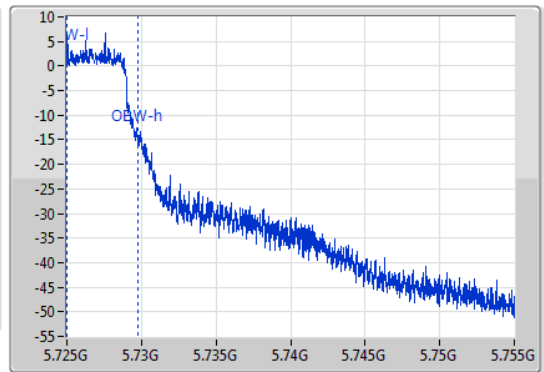

802.11ac VHT20_Nss1,(MCS0)_1TX
5720MHz Straddle 5.725-5.85GHz

EBW

09/01/2020

CF: 5.74GHz
 Span: 30MHz
 RBW: 100kHz
 VBW: 300kHz
 Sweep Time: 100ms
 Detector Type: Peak
 Port 1

CF: 5.74GHz
 Span: 30MHz
 RBW: 100kHz
 VBW: 300kHz
 Sweep Time: 100ms
 Detector Type: Peak