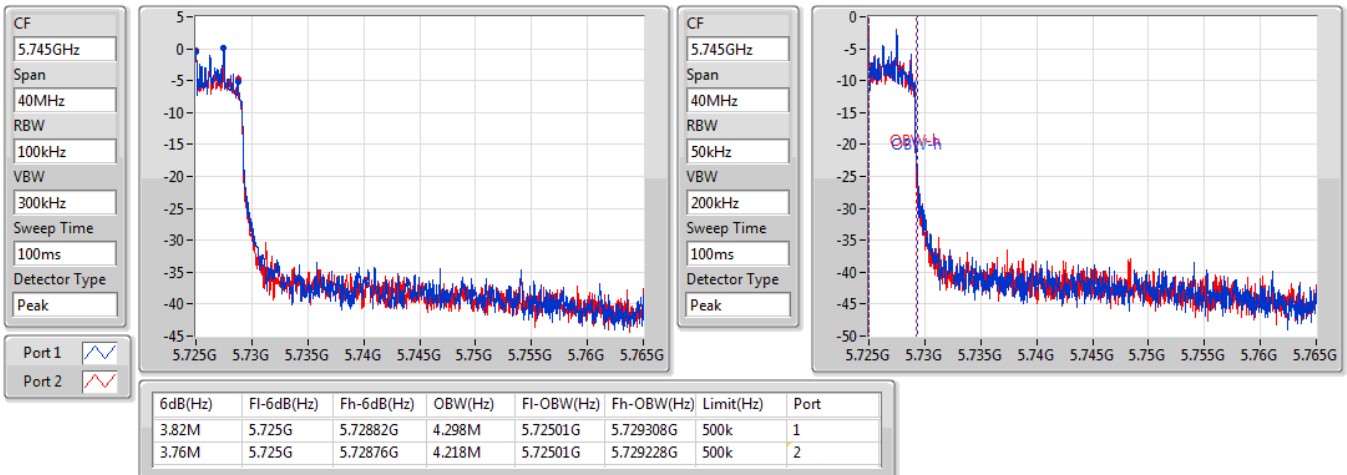

EBW

5690MHz Straddle 5.47-5.725GHz

09/01/2020

802.11ax HEW80_Nss2,(MCS0)_2TX

EBW

5690MHz Straddle 5.725-5.85GHz

09/01/2020

Summary