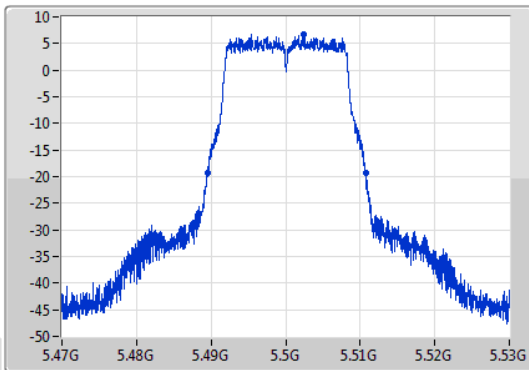

CF
5.5GHz
Span
60MHz
RBW
200kHz
VBW
1MHz
Sweep Time
100ms
Detector Type
Peak