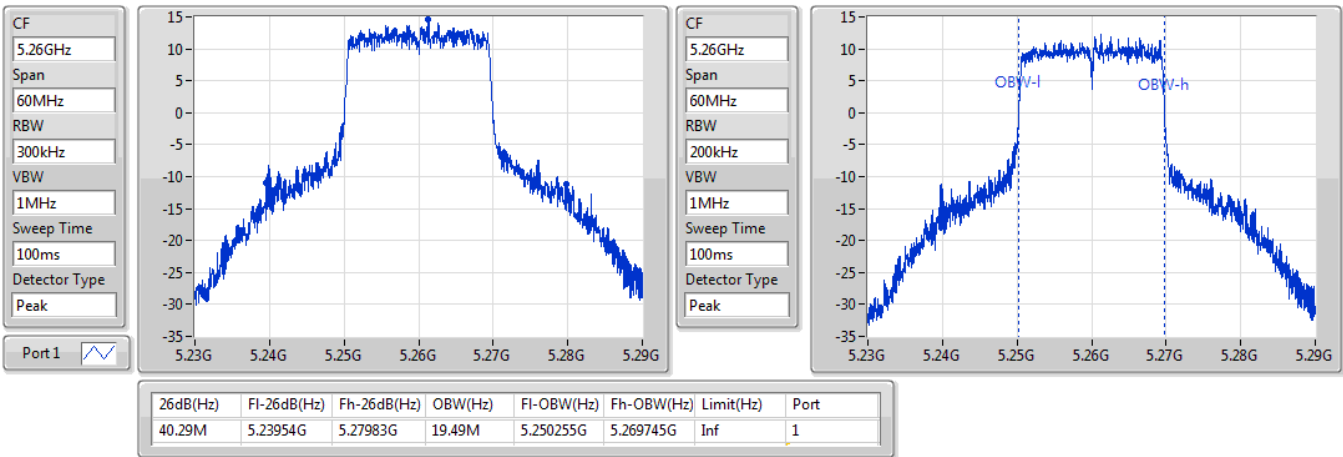

EBW

5690MHz Straddle 5.725-5.85GHz

09/01/2020

802.11ax HEW20_Nss1,(MCS0)_1TX

EBW

5260MHz

09/01/2020

802.11ax HEW20_Nss1,(MCS0)_1TX