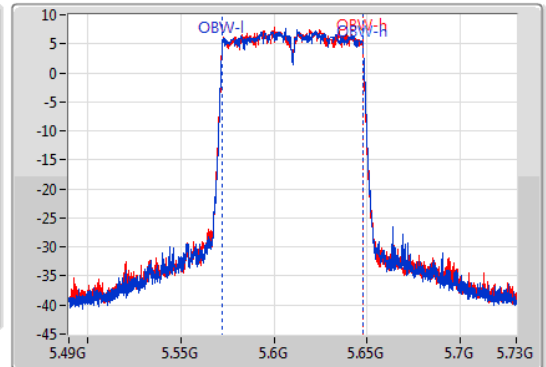

802.11ac VHT80_Nss2,(MCS0)_2TX

EBW

5610MHz

09/01/2020

CF
5.61GHz
Span
240MHz
RBW
2MHz
VBW
10MHz
Sweep Time
100ms
Detector Type
Peak

CF
5.61GHz
Span
240MHz
RBW
1MHz
VBW
3MHz
Sweep Time
100ms
Detector Type
Peak