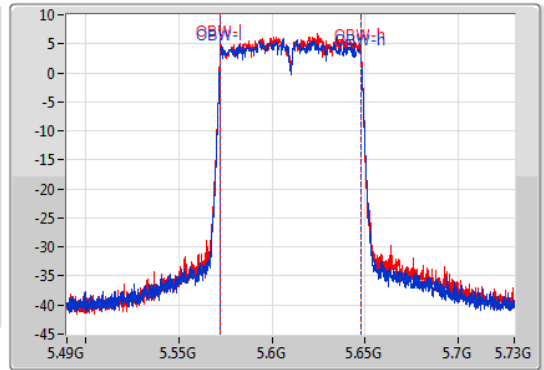

802.11ac VHT80_Nss2,(MCS0)_2TX

EBW

5610MHz

10/01/2020

CF
5.61GHz
Span
240MHz
RBW
1MHz
VBW
3MHz
Sweep Time
100ms
Detector Type
Peak

CF
5.61GHz
Span
240MHz
RBW
1MHz
VBW
3MHz
Sweep Time
100ms
Detector Type
Peak