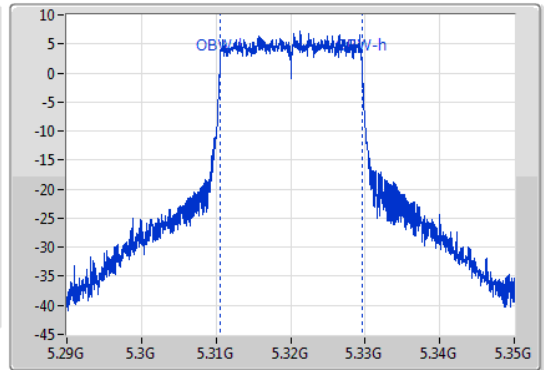

26dB(Hz)	Fl-26dB(Hz)	Fh-26dB(Hz)	OBW(Hz)	Fl-OBW(Hz)	Fh-OBW(Hz)	Limit(Hz)	Port
27.15M	5.30575G	5.3329G	19.1M	5.310495G	5.329595G	Inf	1

802.11ax HEW20_Nss1,(MCS0)_1TX

EBW

5500MHz

09/01/2020

CF
5.5GHz
Span
60MHz
RBW
300kHz
VBW
1MHz
Sweep Time
100ms
Detector Type
Peak
Port 1