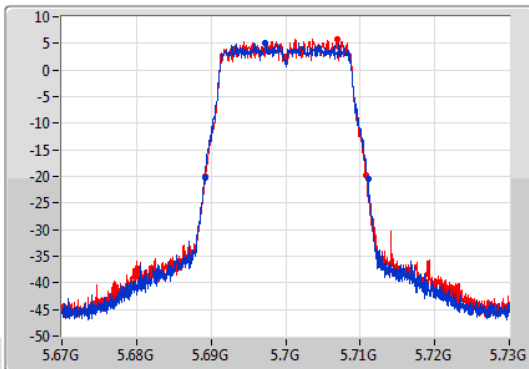

CF
5.7GHz
Span
60MHz
RBW
200kHz
VBW
1MHz
Sweep Time
100ms
Detector Type
Peak