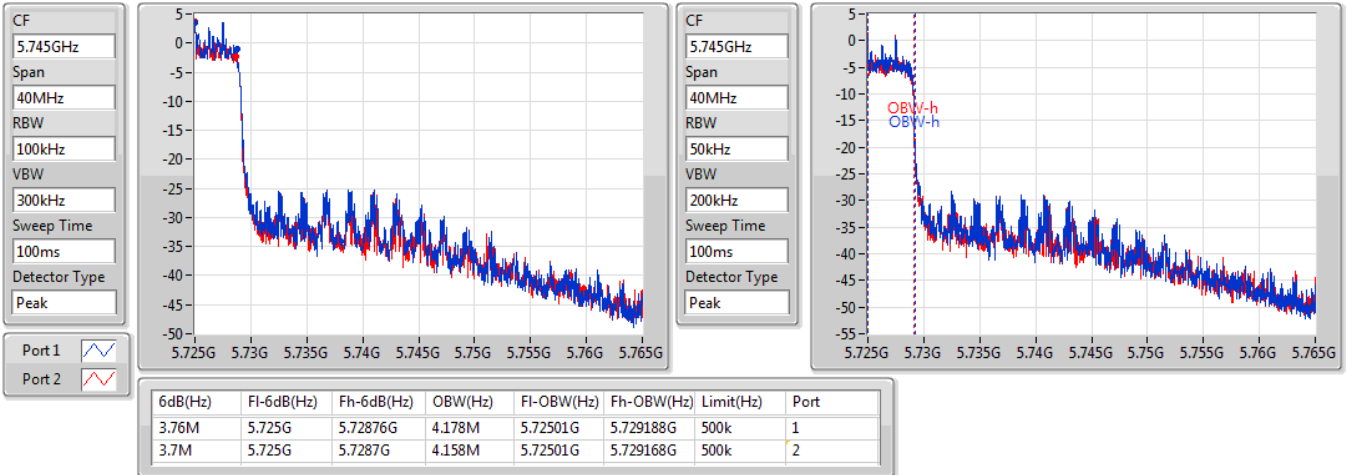

802.11ax HEW40_Nss2,(MCS0)_2TX

EBW

5710MHz Straddle 5.725-5.85GHz

09/01/2020