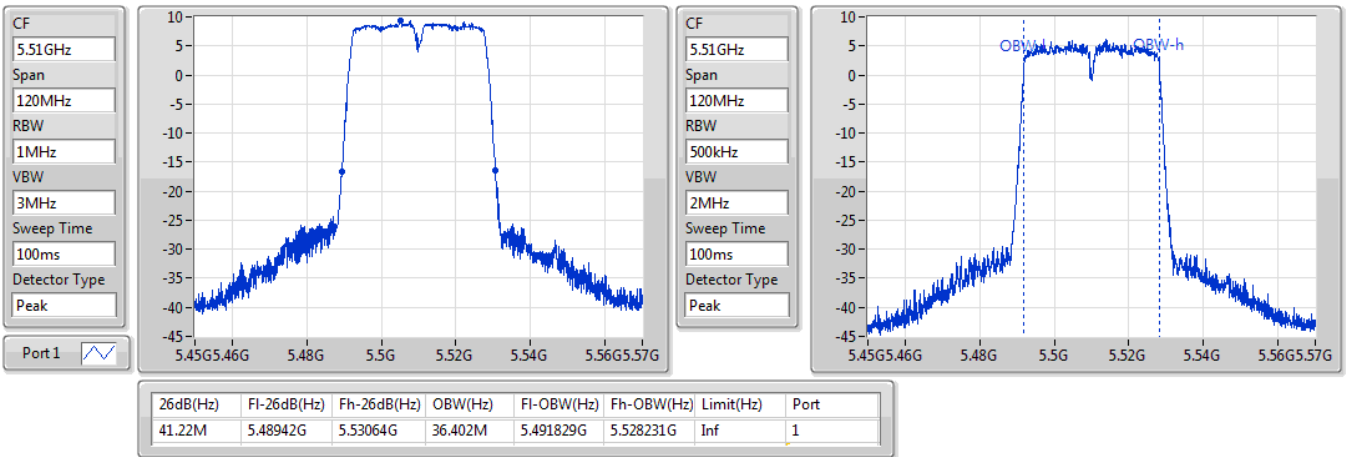

802.11ac VHT40_Nss1,(MCS0)_1TX

EBW

5510MHz

09/01/2020