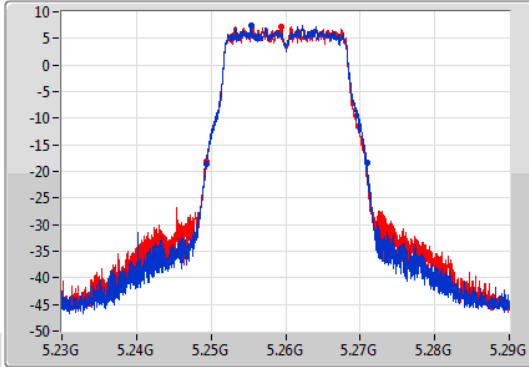

Port X-N dB = Port X 6dB down bandwidth for 5.725-5.85GHz band / 26dB down bandwidth for other band

Port X-OBW = Port X 99% occupied bandwidth;

802.11a_Nss1,(6Mbps)_2TX

EBW

5260MHz

09/01/2020

CF
5.26GHz
Span
60MHz
RBW
300kHz
VBW
1MHz
Sweep Time
100ms
Detector Type
Peak