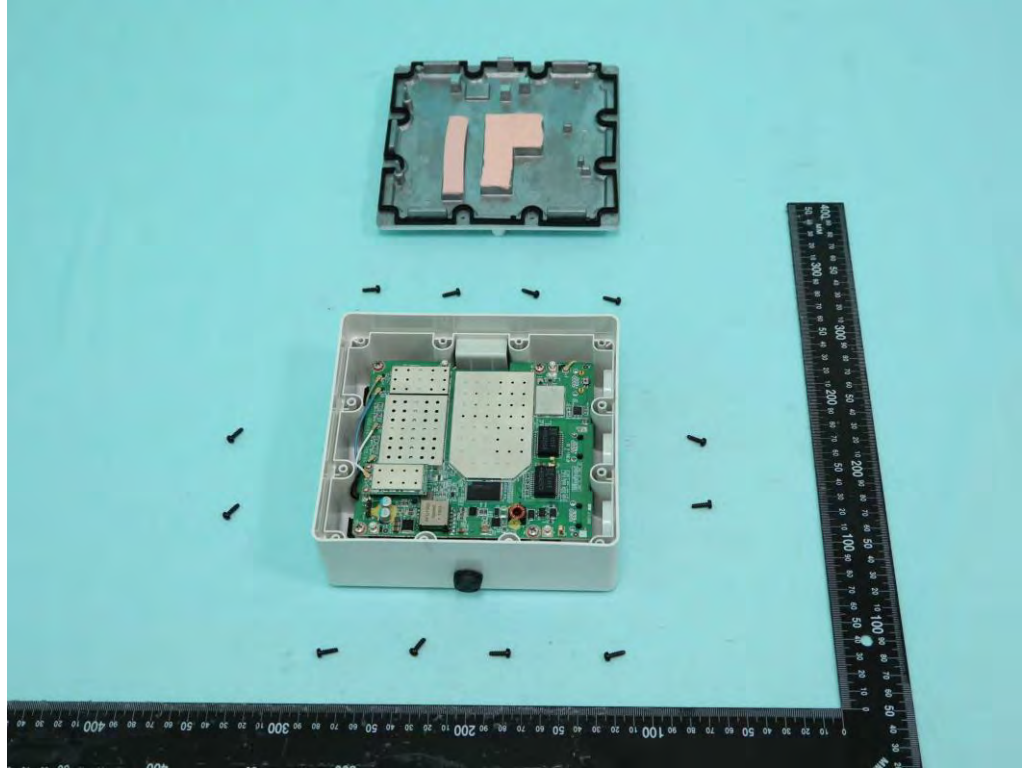

Model Name: AP360i

GPS Antenna

Antenna 2

Antenna 3

Antenna 5

Antenna 1

Antenna 4