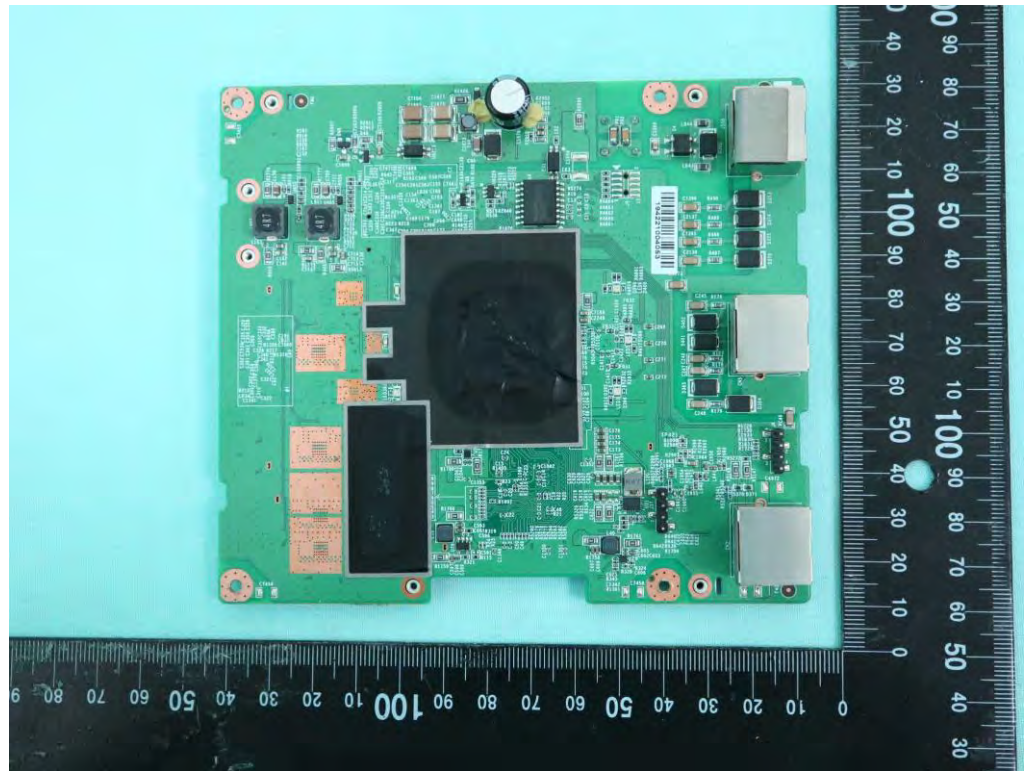

Model Name: AP360i

GPS Antenna

Antenna 2

Antenna 3

Antenna 5

Antenna 1

Antenna 4