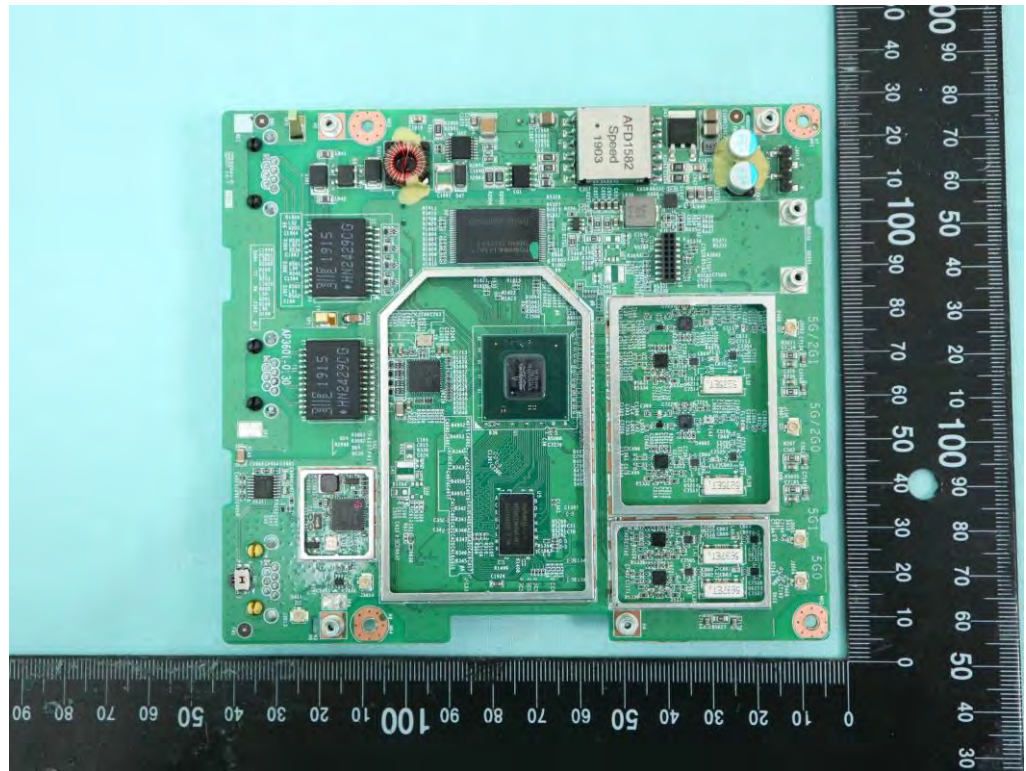

Model Name: AP360i

GPS Antenna

Antenna 2

Antenna 3

Antenna 5

Antenna 1

Antenna 4