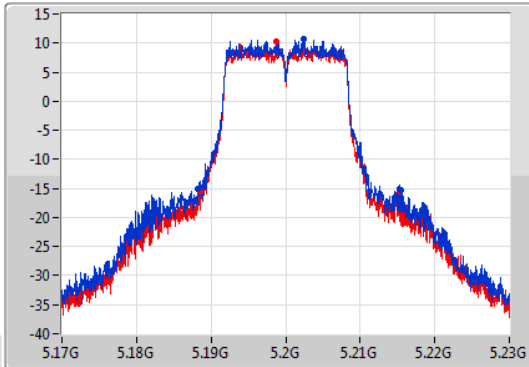

CF: 5.2GHz
Span: 60MHz
RBW: 200kHz
VBW: 1MHz
Sweep Time: 100ms
Detector Type: Peak