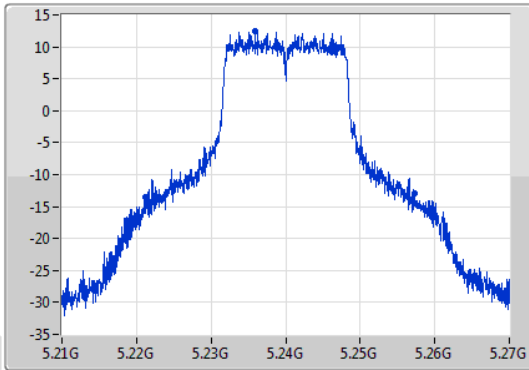

802.11a_Nss1,(6Mbps)_1TX

EBW

5240MHz

13/02/2020

CF
5.24GHz
Span
60MHz
RBW
200kHz
VBW
1MHz
Sweep Time
100ms
Detector Type
Peak
Port 1

CF
5.24GHz
Span
60MHz
RBW
200kHz
VBW
1MHz
Sweep Time
100ms
Detector Type
Peak