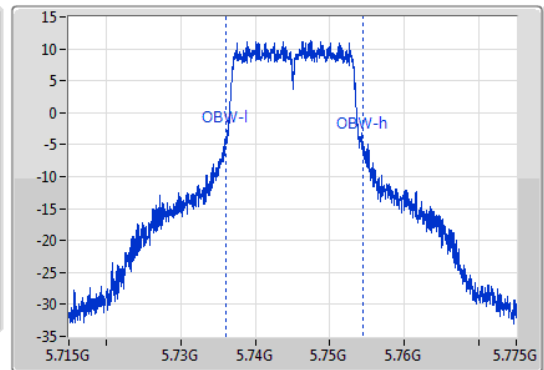

802.11a_Nss1,(6Mbps)_1TX

EBW

5745MHz

05/02/2020

CF
5.745GHz
Span
60MHz
RBW
100kHz
VBW
300kHz
Sweep Time
100ms
Detector Type
Peak
Port 1

CF
5.745GHz
Span
60MHz
RBW
200kHz
VBW
1MHz
Sweep Time
100ms
Detector Type
Peak