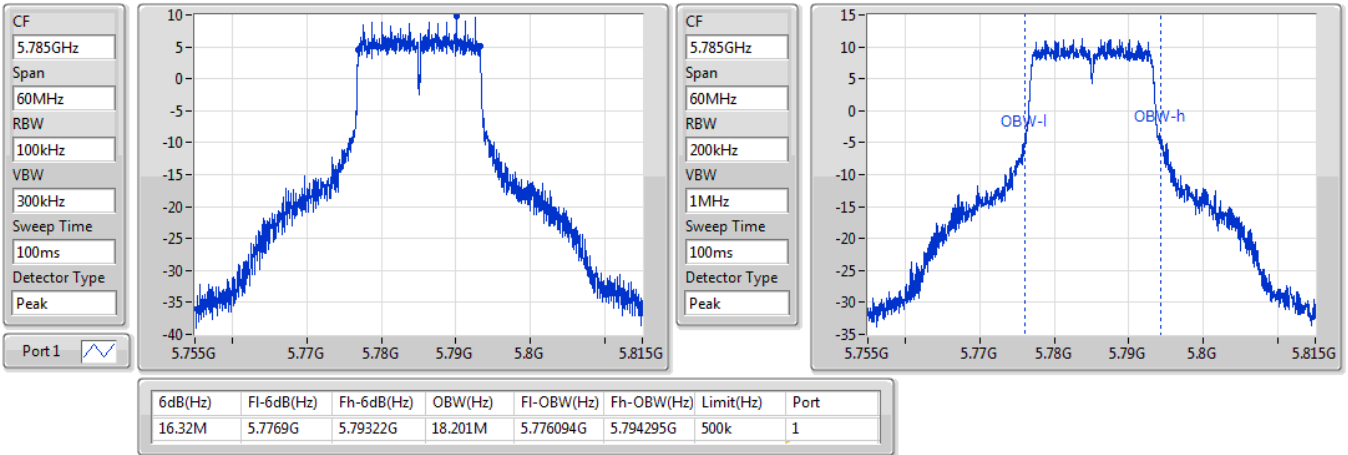

802.11a_Nss1,(6Mbps)_1TX

EBW

5785MHz

05/02/2020