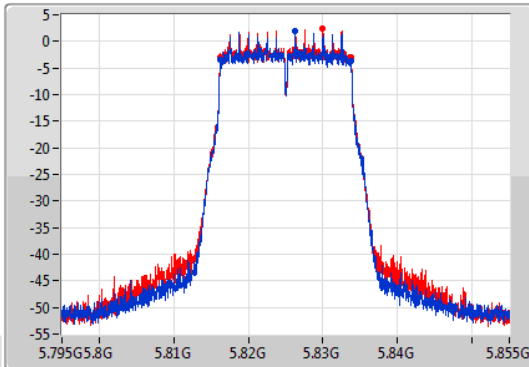

CF
5.825GHz
Span
60MHz
RBW
200kHz
VBW
1MHz
Sweep Time
100ms
Detector Type
Peak