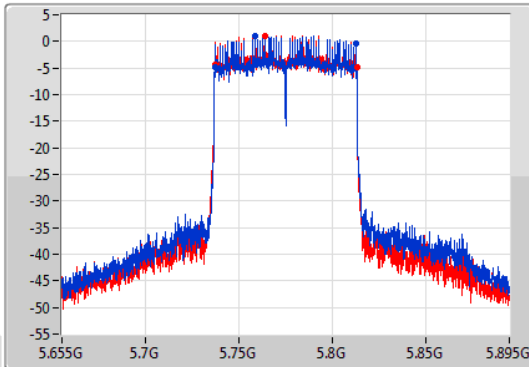

CF
5.775GHz
Span
240MHz
RBW
1MHz
VBW
3MHz
Sweep Time
100ms
Detector Type
Peak