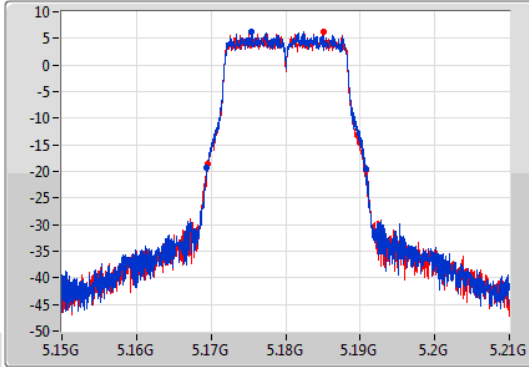

Port X-N dB = Port X 6dB down bandwidth for 5.725-5.85GHz band / 26dB down bandwidth for other band
Port X-OBW = Port X 99% occupied bandwidth;

802.11a_Nss1,(6Mbps)_2TX

EBW

5180MHz

06/02/2020

CF: 5.18GHz
 Span: 60MHz
 RBW: 200kHz
 VBW: 1MHz
 Sweep Time: 100ms
 Detector Type: Peak