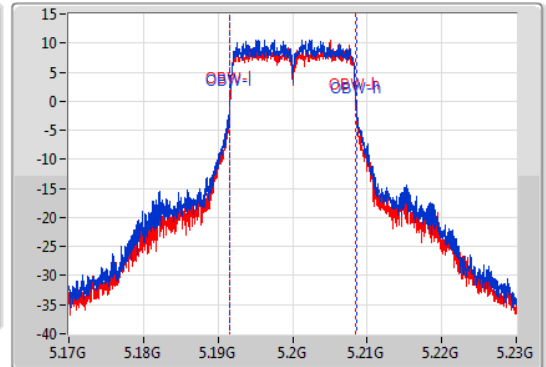

802.11a_Nss1,(6Mbps)_2TX

EBW

5200MHz

06/02/2020

CF: 5.2GHz
 Span: 60MHz
 RBW: 200kHz
 VBW: 1MHz
 Sweep Time: 100ms
 Detector Type: Peak

CF: 5.2GHz
 Span: 60MHz
 RBW: 200kHz
 VBW: 1MHz
 Sweep Time: 100ms
 Detector Type: Peak