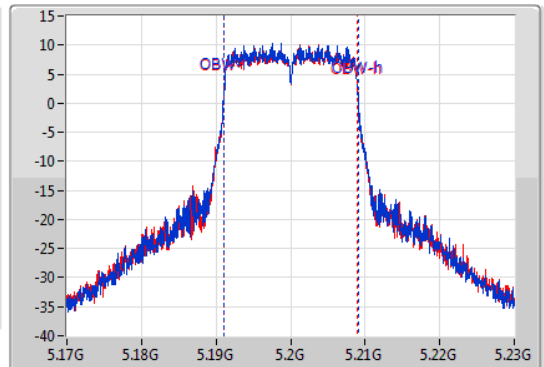

26dB(Hz)	Fl-26dB(Hz)	Fh-26dB(Hz)	OBW(Hz)	Fl-OBW(Hz)	Fh-OBW(Hz)	Limit(Hz)	Port
25.35M	5.18683G	5.21218G	17.961M	5.191064G	5.209025G	Inf	1
25.89M	5.18677G	5.21266G	17.931M	5.191064G	5.208996G	Inf	2