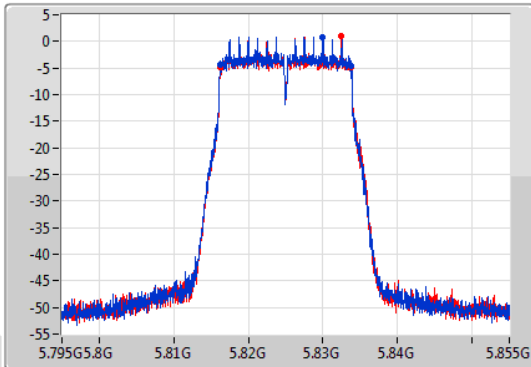

CF
5.825GHz
Span
60MHz
RBW
200kHz
VBW
1MHz
Sweep Time
100ms
Detector Type
Peak