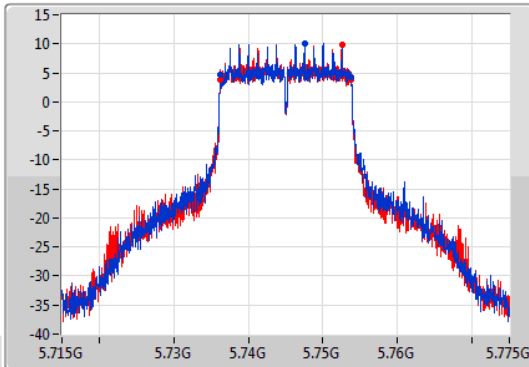

CF
5.745GHz
Span
60MHz
RBW
200kHz
VBW
1MHz
Sweep Time
100ms
Detector Type
Peak