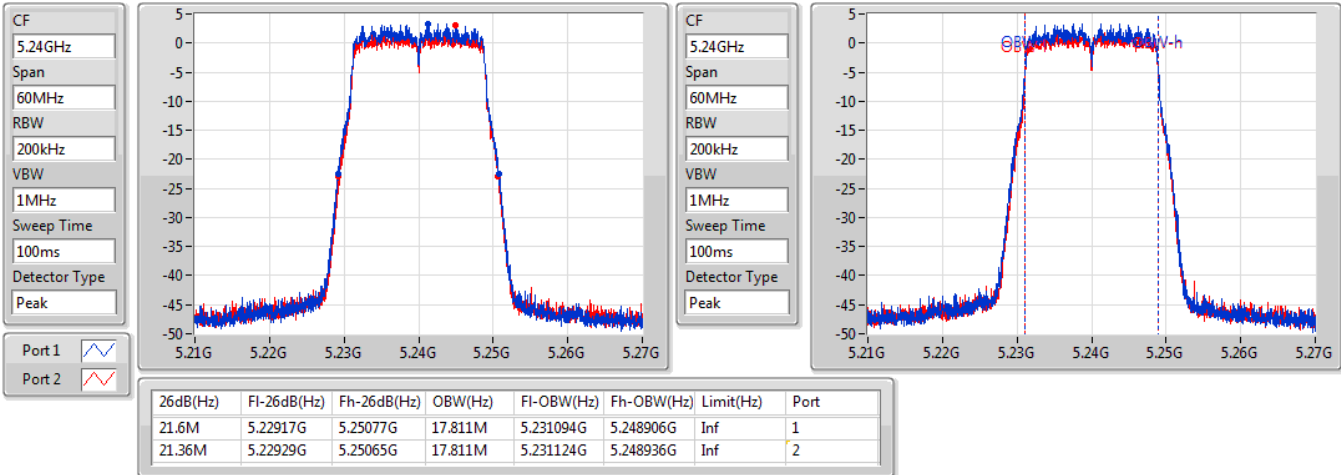

802.11ac VHT20-BF_Nss1,(MCS0)_2TX

EBW

5240MHz

22/02/2020