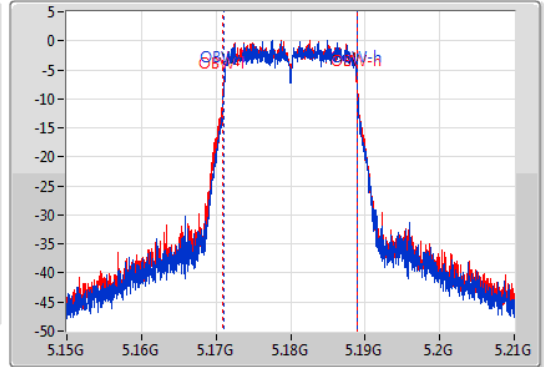

26dB(Hz)	Fl-26dB(Hz)	Fh-26dB(Hz)	OBW(Hz)	Fl-OBW(Hz)	Fh-OBW(Hz)	Limit(Hz)	Port
21.42M	5.16932G	5.19074G	17.841M	5.171094G	5.188936G	Inf	1
21.75M	5.16908G	5.19083G	17.991M	5.170975G	5.188966G	Inf	2

802.11ac VHT20-BF_Nss1,(MCS0)_2TX

EBW

5200MHz

05/03/2020

CF
5.2GHz
Span
60MHz
RBW
200kHz
VBW
1MHz
Sweep Time
100ms
Detector Type
Peak