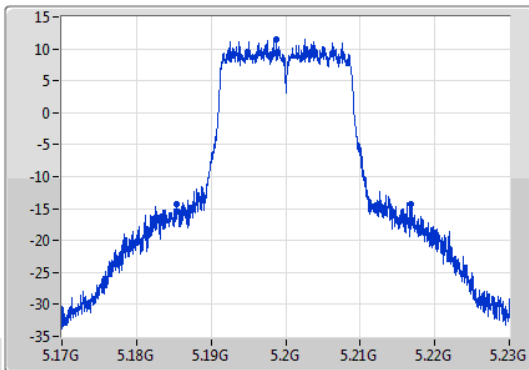

CF
5.2GHz
Span
60MHz
RBW
200kHz
VBW
1MHz
Sweep Time
100ms
Detector Type
Peak