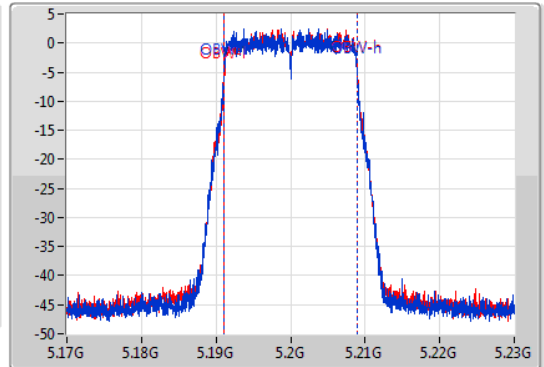

26dB(Hz)	Fl-26dB(Hz)	Fh-26dB(Hz)	OBW(Hz)	Fl-OBW(Hz)	Fh-OBW(Hz)	Limit(Hz)	Port
21.42M	5.18929G	5.21071G	17.811M	5.191094G	5.208906G	Inf	1
21.36M	5.18935G	5.21071G	17.811M	5.191124G	5.208936G	Inf	2