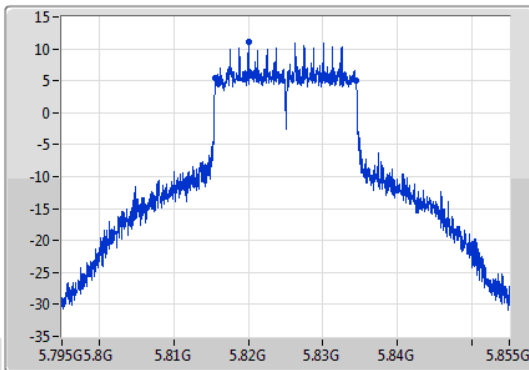

CF
5.825GHz
Span
60MHz
RBW
200kHz
VBW
1MHz
Sweep Time
100ms
Detector Type
Peak