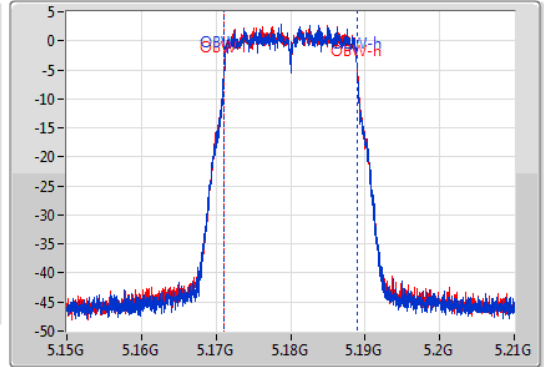

26dB(Hz)	Fl-26dB(Hz)	Fh-26dB(Hz)	OBW(Hz)	Fl-OBW(Hz)	Fh-OBW(Hz)	Limit(Hz)	Port
21.48M	5.16926G	5.19074G	17.841M	5.171094G	5.188936G	Inf	1
21.33M	5.16935G	5.19068G	17.811M	5.171124G	5.188936G	Inf	2

802.11ac VHT20-BF_Nss1,(MCS0)_2TX

EBW

5200MHz

23/02/2020

CF
5.2GHz
Span
60MHz
RBW
200kHz
VBW
1MHz
Sweep Time
100ms
Detector Type
Peak