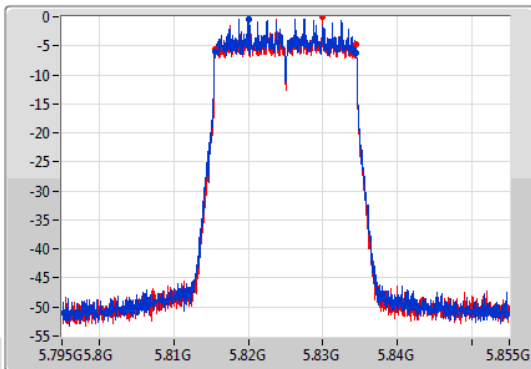

CF
5.825GHz
Span
60MHz
RBW
200kHz
VBW
1MHz
Sweep Time
100ms
Detector Type
Peak