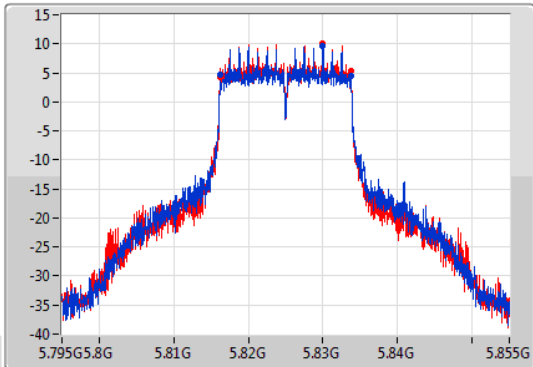

CF
5.825GHz
Span
60MHz
RBW
200kHz
VBW
1MHz
Sweep Time
100ms
Detector Type
Peak