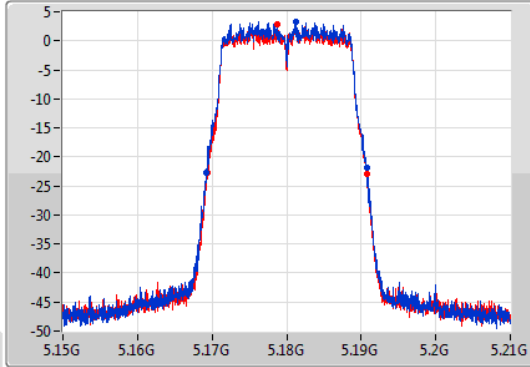

Port X-N dB = Port X 6dB down bandwidth for 5.725-5.85GHz band / 26dB down bandwidth for other band

Port X-OBW = Port X 99% occupied bandwidth;

802.11ac VHT20-BF_Nss1,(MCS0)_2TX

EBW

5180MHz

22/02/2020

CF
5.18GHz
Span
60MHz
RBW
200kHz
VBW
1MHz
Sweep Time
100ms
Detector Type
Peak