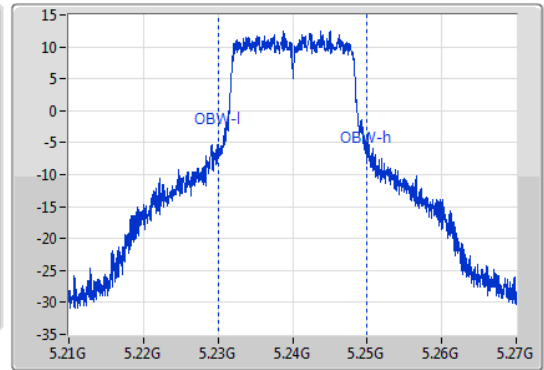

26dB(Hz)	Fl-26dB(Hz)	Fh-26dB(Hz)	OBW(Hz)	Fl-OBW(Hz)	Fh-OBW(Hz)	Limit(Hz)	Port
36.78M	5.22122G	5.258G	19.85M	5.230075G	5.249925G	Inf	1

802.11a_Nss1,(6Mbps)_1TX

EBW

5745MHz

05/02/2020

CF
5.745GHz
Span
60MHz
RBW
100kHz
VBW
300kHz
Sweep Time
100ms
Detector Type
Peak
Port 1