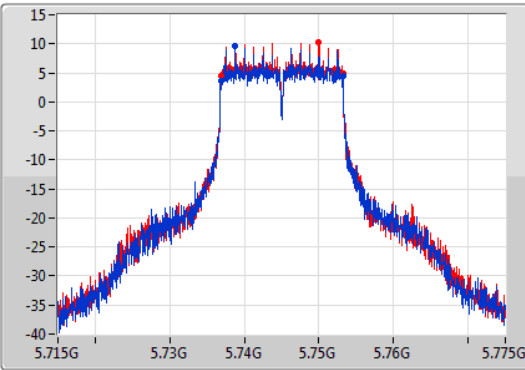

CF
5.745GHz
Span
60MHz
RBW
200kHz
VBW
1MHz
Sweep Time
100ms
Detector Type
Peak