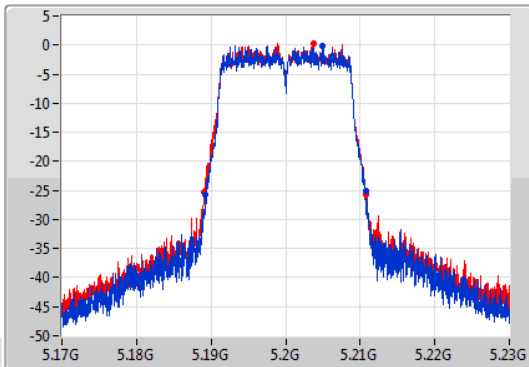

CF
5.2GHz
Span
60MHz
RBW
200kHz
VBW
1MHz
Sweep Time
100ms
Detector Type
Peak