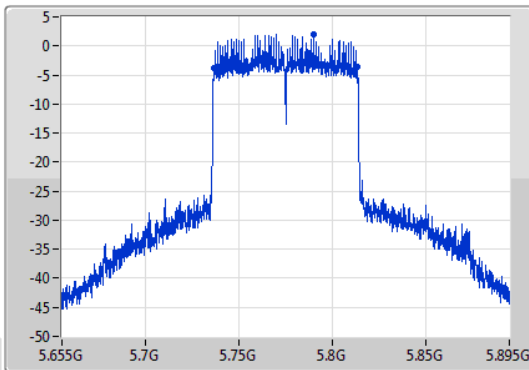

CF
5.775GHz
Span
240MHz
RBW
1MHz
VBW
3MHz
Sweep Time
100ms
Detector Type
Peak