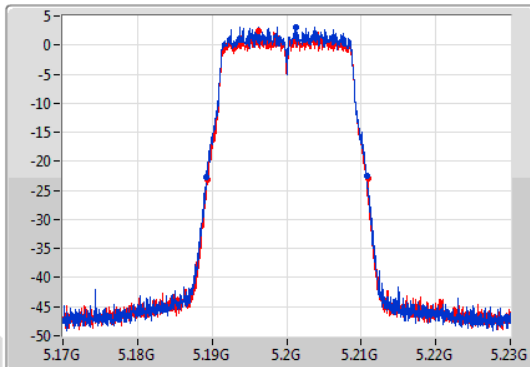

CF
5.2GHz
Span
60MHz
RBW
200kHz
VBW
1MHz
Sweep Time
100ms
Detector Type
Peak