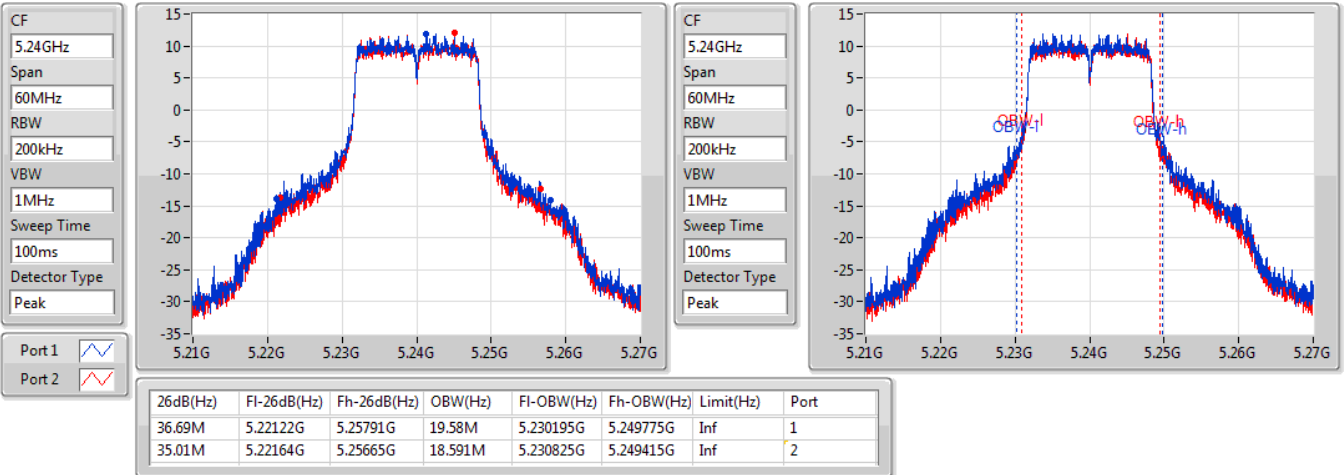

802.11a_Nss1,(6Mbps)_2TX

EBW

5240MHz

06/02/2020