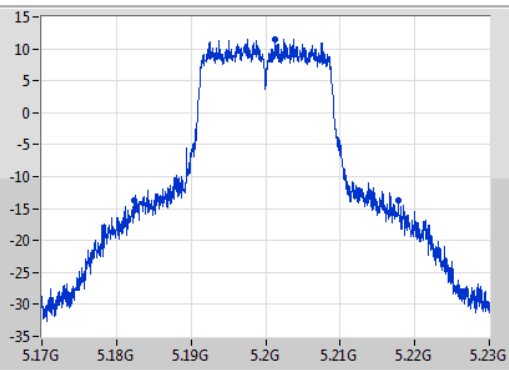

CF
5.2GHz
Span
60MHz
RBW
200kHz
VBW
1MHz
Sweep Time
100ms
Detector Type
Peak