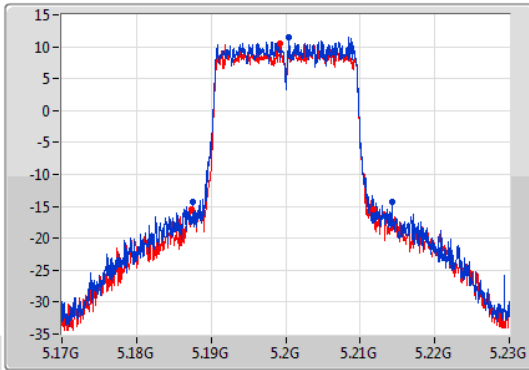

CF
5.2GHz
Span
60MHz
RBW
200kHz
VBW
1MHz
Sweep Time
100ms
Detector Type
Peak