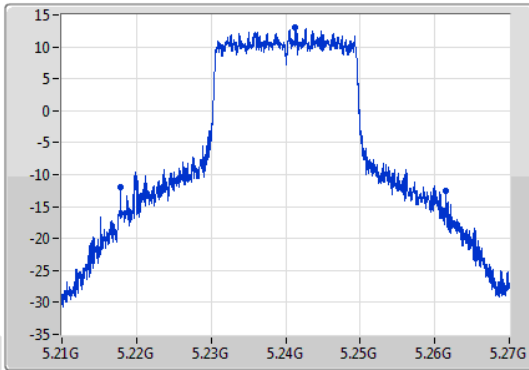

EBW

5200MHz

05/02/2020

802.11ax HEW20_Nss1,(MCS0)_1TX

EBW

5240MHz

05/02/2020

CF
5.24GHz
Span
60MHz
RBW
200kHz
VBW
1MHz
Sweep Time
100ms
Detector Type
Peak
Port 1