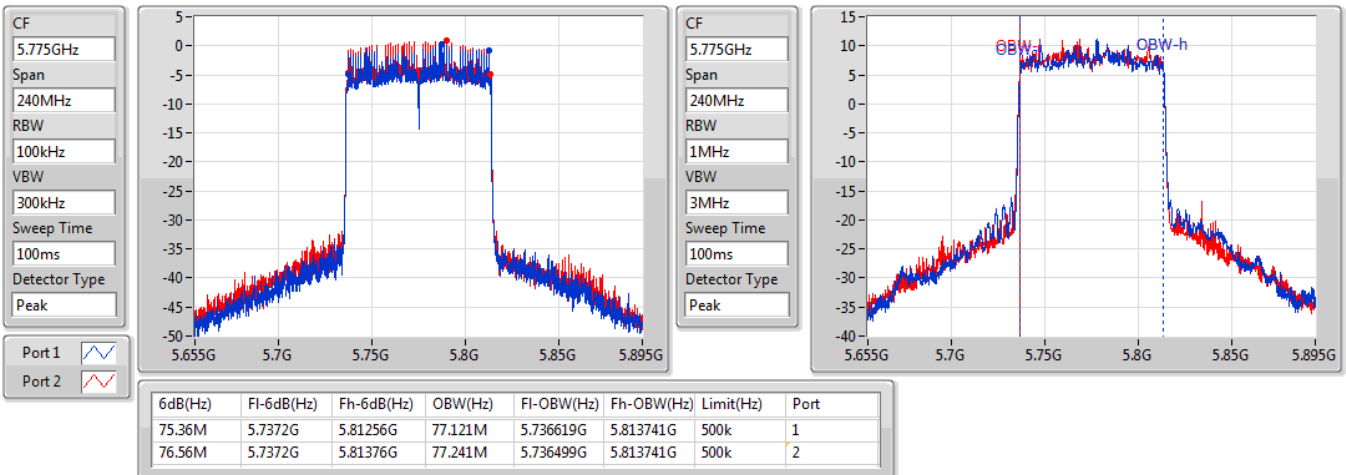

802.11ax HEW80_Nss2,(MCS0)_2TX

EBW

5775MHz

06/02/2020