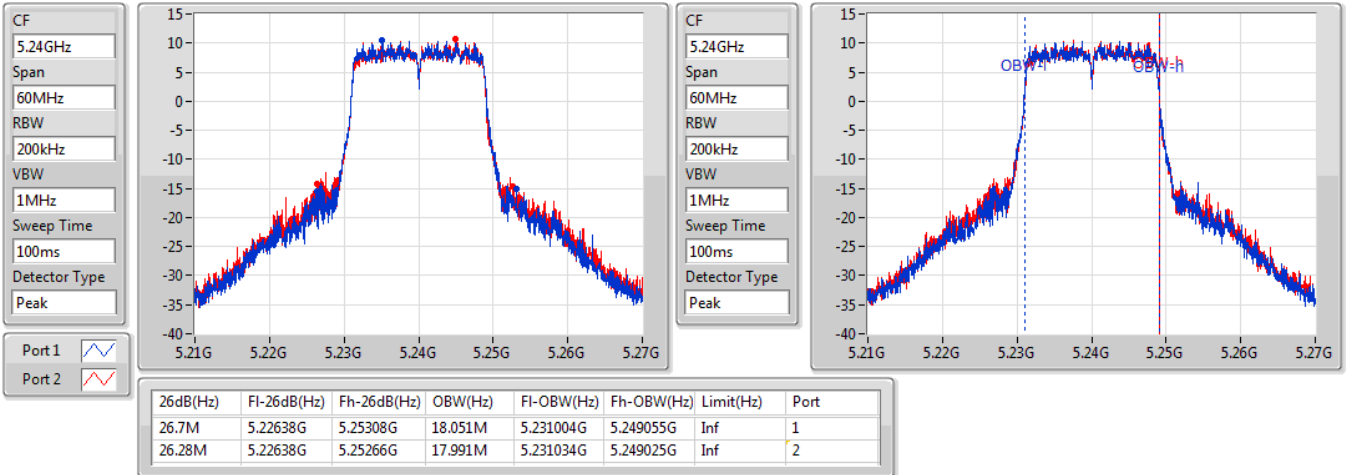

802.11ac VHT20-BF_Nss1,(MCS0)_2TX

EBW

5240MHz

23/02/2020