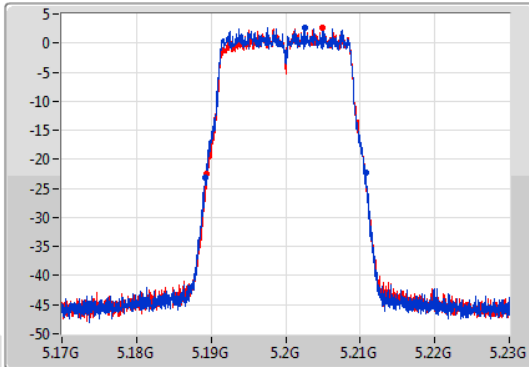

CF
5.2GHz
Span
60MHz
RBW
200kHz
VBW
1MHz
Sweep Time
100ms
Detector Type
Peak