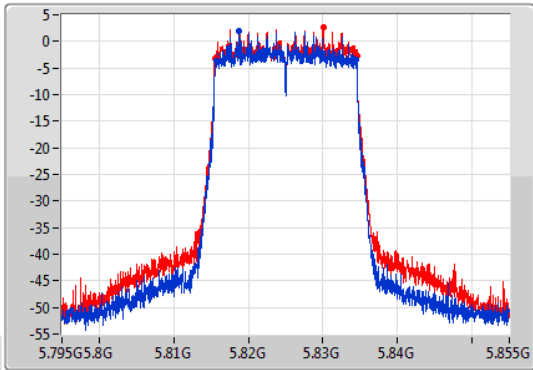

CF
5.825GHz
Span
60MHz
RBW
200kHz
VBW
1MHz
Sweep Time
100ms
Detector Type
Peak