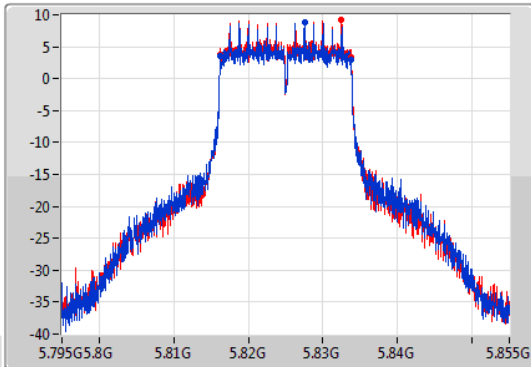

CF
5.825GHz
Span
60MHz
RBW
200kHz
VBW
1MHz
Sweep Time
100ms
Detector Type
Peak