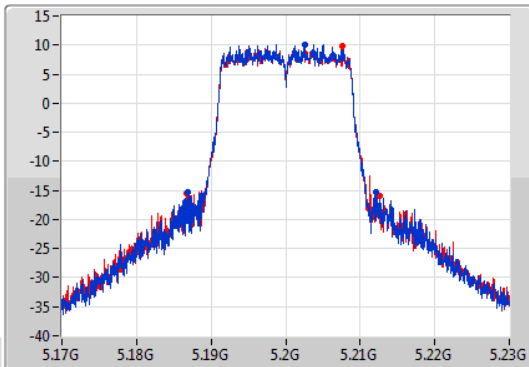

CF
5.2GHz
Span
60MHz
RBW
200kHz
VBW
1MHz
Sweep Time
100ms
Detector Type
Peak