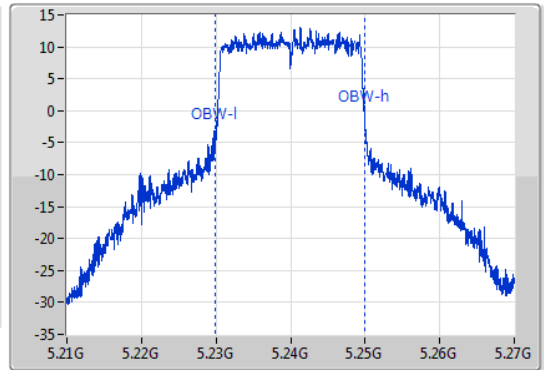

26dB(Hz)	Fl-26dB(Hz)	Fh-26dB(Hz)	OBW(Hz)	Fl-OBW(Hz)	Fh-OBW(Hz)	Limit(Hz)	Port
43.62M	5.21783G	5.26145G	20.12M	5.229835G	5.249955G	Inf	1

802.11ax HEW20_Nss1,(MCS0)_1TX

EBW

5745MHz

06/02/2020

CF
5.745GHz
Span
60MHz
RBW
100kHz
VBW
300kHz
Sweep Time
100ms
Detector Type
Peak
Port 1