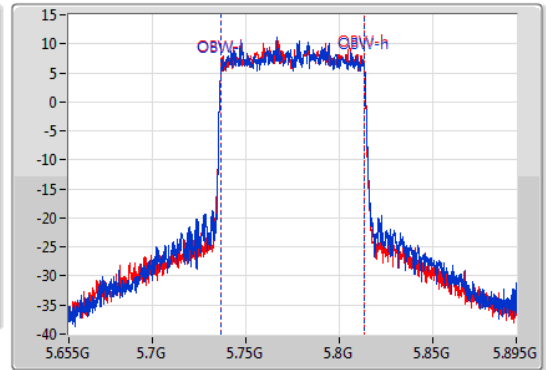

EBW

5775MHz

16/02/2020

CF
5.775GHz
Span
240MHz
RBW
100kHz
VBW
300kHz
Sweep Time
100ms
Detector Type
Peak

CF
5.775GHz
Span
240MHz
RBW
1MHz
VBW
3MHz
Sweep Time
100ms
Detector Type
Peak

6dB(Hz)	Fl-6dB(Hz)	Fh-6dB(Hz)	OBW(Hz)	Fl-OBW(Hz)	Fh-OBW(Hz)	Limit(Hz)	Port
75.84M	5.73684G	5.81268G	77.121M	5.736619G	5.813741G	500k	1
76.32M	5.73744G	5.81376G	77.121M	5.736499G	5.813621G	500k	2

Summary

Mode	Max-N dB (Hz)	Max-OBW (Hz)	ITU-Code	Min-N dB (Hz)	Min-OBW (Hz)
5.15-5.25GHz	-	-	-	-	-
802.11a_Nss1,(6Mbps)_1TX	36.78M	19.85M	19M8D1D	21.27M	16.762M
802.11ac VHT20_Nss1,(MCS0)_1TX	37.95M	19.31M	19M3D1D	21.48M	17.871M
802.11ac VHT40_Nss1,(MCS0)_1TX	51.06M	36.642M	36M6D1D	40.38M	36.462M
802.11ac VHT80_Nss1,(MCS0)_1TX	81.48M	75.682M	75M7D1D	81.48M	75.682M
802.11ax HEW20_Nss1,(MCS0)_1TX	43.62M	20.12M	20M1D1D	21.24M	19.04M
802.11ax HEW40_Nss1,(MCS0)_1TX	40.14M	37.661M	37M7D1D	40.08M	37.601M
802.11ax HEW80_Nss1,(MCS0)_1TX	82.08M	77.121M	77M1D1D	82.08M	77.121M
5.725-5.85GHz	-	-	-	-	-
802.11a_Nss1,(6Mbps)_1TX	16.32M	18.831M	18M8D1D	16.32M	18.201M
802.11ac VHT20_Nss1,(MCS0)_1TX	17.58M	19.28M	19M3D1D	17.55M	18.291M
802.11ac VHT40_Nss1,(MCS0)_1TX	36.24M	54.273M	54M3D1D	36.06M	51.034M
802.11ac VHT80_Nss1,(MCS0)_1TX	75.24M	75.922M	75M9D1D	75.24M	75.922M
802.11ax HEW20_Nss1,(MCS0)_1TX	18.93M	19.7M	19M7D1D	18.69M	19.28M
802.11ax HEW40_Nss1,(MCS0)_1TX	37.5M	47.856M	47M9D1D	37.32M	44.138M
802.11ax HEW80_Nss1,(MCS0)_1TX	76.44M	77.361M	77M4D1D	76.44M	77.361M