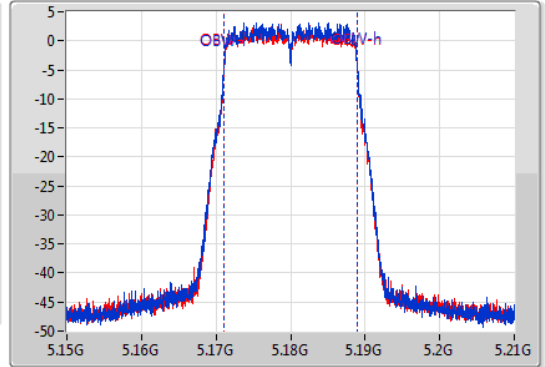

26dB(Hz)	Fl-26dB(Hz)	Fh-26dB(Hz)	OBW(Hz)	Fl-OBW(Hz)	Fh-OBW(Hz)	Limit(Hz)	Port
21.51M	5.16923G	5.19074G	17.841M	5.171094G	5.188936G	Inf	1
21.36M	5.16935G	5.19071G	17.811M	5.171124G	5.188936G	Inf	2

802.11ac VHT20-BF_Nss1,(MCS0)_2TX

EBW

5200MHz

22/02/2020

CF
5.2GHz
Span
60MHz
RBW
200kHz
VBW
1MHz
Sweep Time
100ms
Detector Type
Peak