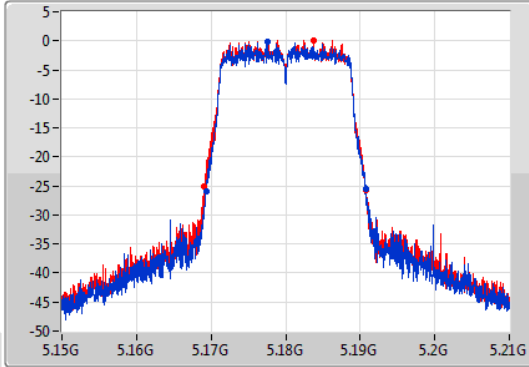

Port X-N dB = Port X 6dB down bandwidth for 5.725-5.85GHz band / 26dB down bandwidth for other band

Port X-OBW = Port X 99% occupied bandwidth;

802.11ac VHT20-BF_Nss1,(MCS0)_2TX

EBW

5180MHz

05/03/2020

CF
5.18GHz
Span
60MHz
RBW
200kHz
VBW
1MHz
Sweep Time
100ms
Detector Type
Peak