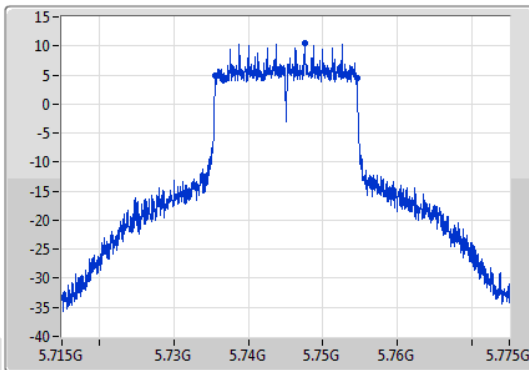

CF
5.745GHz
Span
60MHz
RBW
200kHz
VBW
1MHz
Sweep Time
100ms
Detector Type
Peak