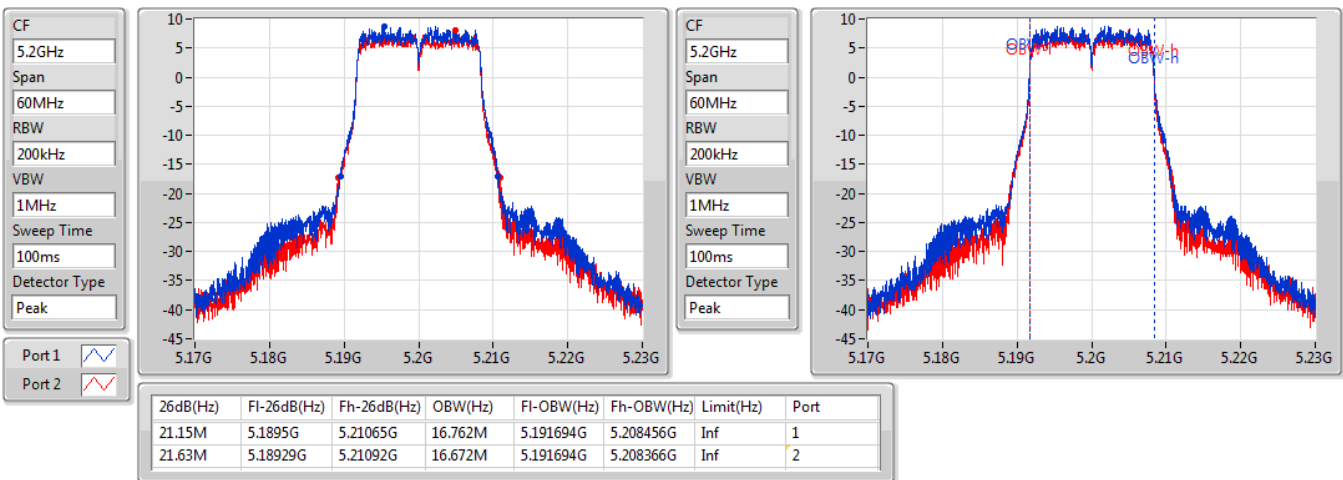

802.11a_Nss1,(6Mbps)_2TX

EBW

5200MHz

15/02/2020