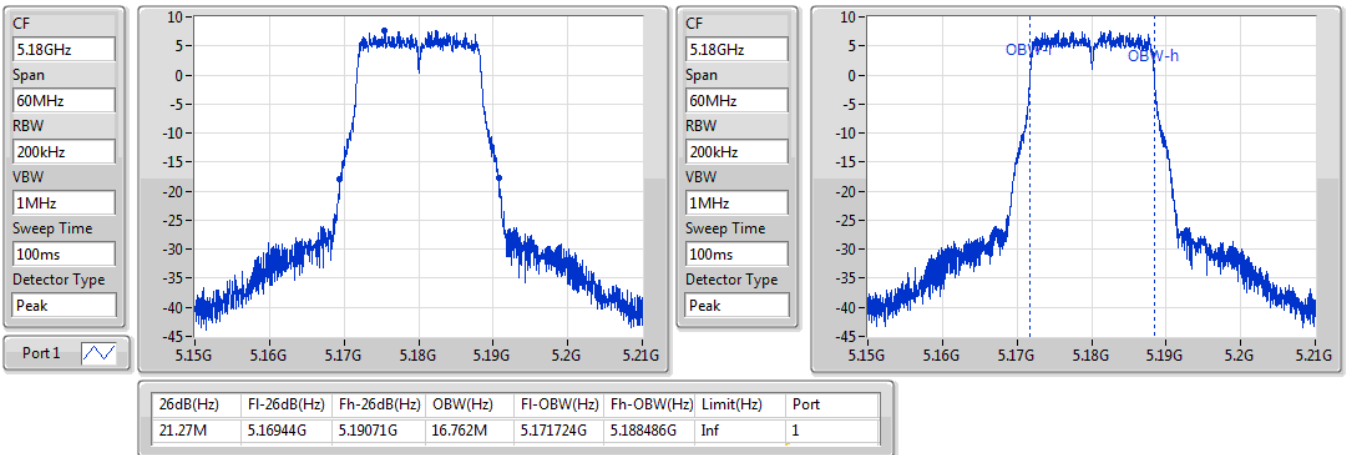

Min-OBW = Minimum 99% occupied bandwidth;

Result

Mode	Result	Limit (Hz)	Port 1-N dB (Hz)	Port 1-OBW (Hz)
802.11a_Nss1,(6Mbps)_1TX	-	-	-	-
5180MHz	Pass	Inf	21.27M	16.762M
5200MHz	Pass	Inf	35.52M	18.141M
5240MHz	Pass	Inf	36.78M	19.85M
5745MHz	Pass	500k	16.32M	18.321M
5785MHz	Pass	500k	16.32M	18.201M
5825MHz	Pass	500k	16.32M	18.831M
802.11ac VHT20_Nss1,(MCS0)_1TX	-	-	-	-
5180MHz	Pass	Inf	21.48M	17.871M
5200MHz	Pass	Inf	31.5M	18.261M
5240MHz	Pass	Inf	37.95M	19.31M
5745MHz	Pass	500k	17.58M	19.28M
5785MHz	Pass	500k	17.55M	18.291M
5825MHz	Pass	500k	17.55M	18.501M
802.11ac VHT40_Nss1,(MCS0)_1TX	-	-	-	-
5190MHz	Pass	Inf	40.38M	36.462M
5230MHz	Pass	Inf	51.06M	36.642M
5755MHz	Pass	500k	36.06M	54.273M
5795MHz	Pass	500k	36.24M	51.034M
802.11ac VHT80_Nss1,(MCS0)_1TX	-	-	-	-
5210MHz	Pass	Inf	81.48M	75.682M
5775MHz	Pass	500k	75.24M	75.922M
802.11ax HEW20_Nss1,(MCS0)_1TX	-	-	-	-
5180MHz	Pass	Inf	21.24M	19.04M
5200MHz	Pass	Inf	36.36M	19.22M
5240MHz	Pass	Inf	43.62M	20.12M
5745MHz	Pass	500k	18.9M	19.7M
5785MHz	Pass	500k	18.93M	19.28M
5825MHz	Pass	500k	18.69M	19.34M
802.11ax HEW40_Nss1,(MCS0)_1TX	-	-	-	-
5190MHz	Pass	Inf	40.08M	37.601M
5230MHz	Pass	Inf	40.14M	37.661M
5755MHz	Pass	500k	37.5M	47.856M
5795MHz	Pass	500k	37.32M	44.138M
802.11ax HEW80_Nss1,(MCS0)_1TX	-	-	-	-
5210MHz	Pass	Inf	82.08M	77.121M
5775MHz	Pass	500k	76.44M	77.361M

Port X-N dB = Port X 6dB down bandwidth for 5.725-5.85GHz band / 26dB down bandwidth for other band
Port X-OBW = Port X 99% occupied bandwidth;

802.11a_Nss1,(6Mbps)_1TX

EBW

5180MHz

05/02/2020

802.11a_Nss1,(6Mbps)_1TX