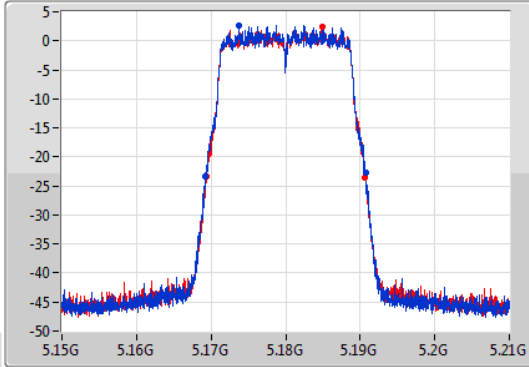

Port X-N dB = Port X 6dB down bandwidth for 5.725-5.85GHz band / 26dB down bandwidth for other band

Port X-OBW = Port X 99% occupied bandwidth;

802.11ac VHT20-BF_Nss1,(MCS0)_2TX

EBW

5180MHz

23/02/2020

CF
5.18GHz
Span
60MHz
RBW
200kHz
VBW
1MHz
Sweep Time
100ms
Detector Type
Peak