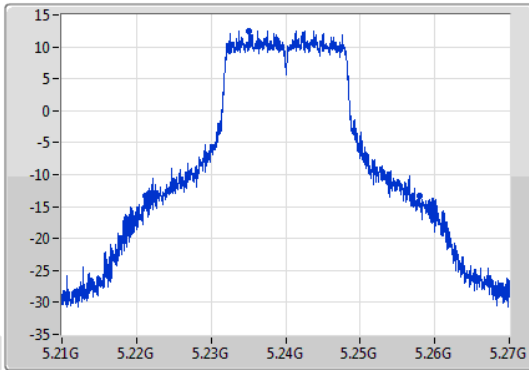

Port X-N dB = Port X 6dB down bandwidth for 5.725-5.85GHz band / 26dB down bandwidth for other band
Port X-OBW = Port X 99% occupied bandwidth;

802.11a_Nss1,(6Mbps)_1TX

EBW

5180MHz

05/02/2020

802.11a_Nss1,(6Mbps)_1TX

EBW

5200MHz

05/02/2020

802.11a_Nss1,(6Mbps)_1TX

EBW

5240MHz

05/02/2020

CF
5.24GHz
Span
60MHz
RBW
200kHz
VBW
1MHz
Sweep Time
100ms
Detector Type
Peak
Port 1