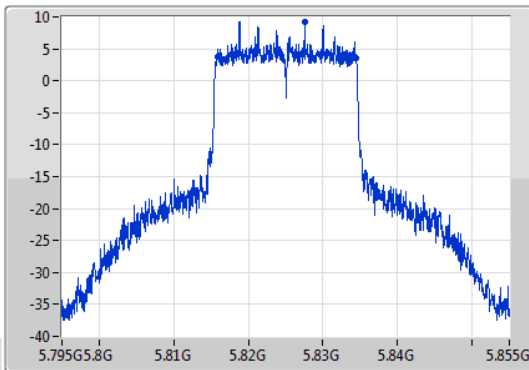

CF
5.825GHz
Span
60MHz
RBW
200kHz
VBW
1MHz
Sweep Time
100ms
Detector Type
Peak