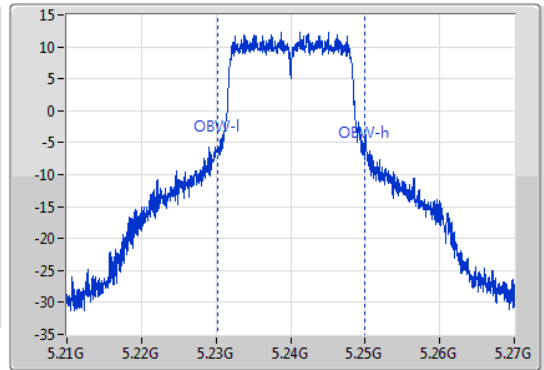

26dB(Hz)	Fl-26dB(Hz)	Fh-26dB(Hz)	OBW(Hz)	Fl-OBW(Hz)	Fh-OBW(Hz)	Limit(Hz)	Port
36.09M	5.22119G	5.25728G	19.73M	5.230165G	5.249895G	Inf	1

802.11a_Nss1,(6Mbps)_1TX

EBW

5745MHz

13/02/2020

CF
5.745GHz
Span
60MHz
RBW
100kHz
VBW
300kHz
Sweep Time
100ms
Detector Type
Peak
Port 1