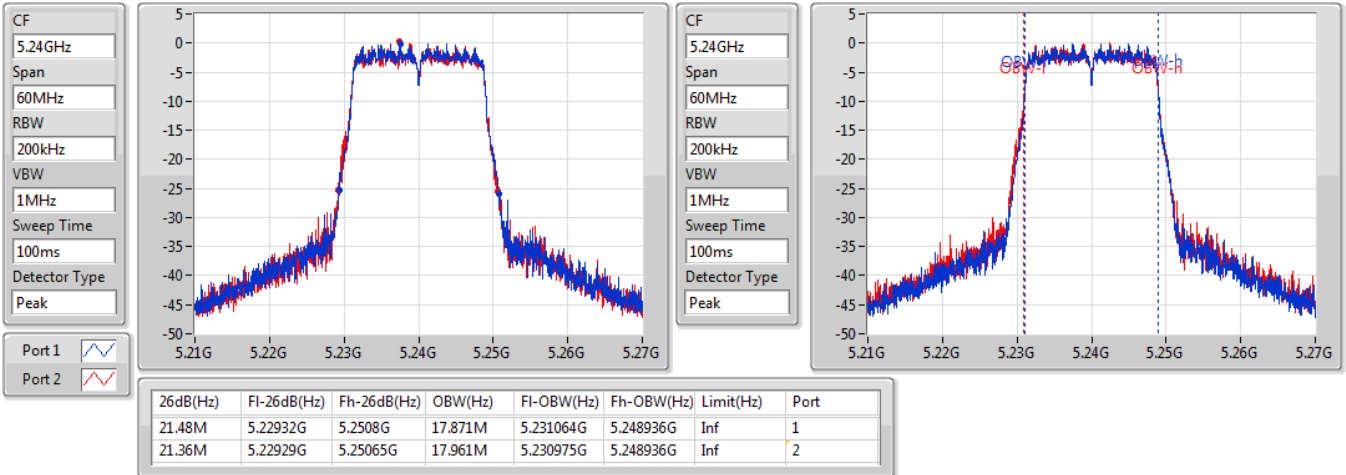

802.11ac VHT20-BF_Nss1,(MCS0)_2TX

EBW

5240MHz

05/03/2020