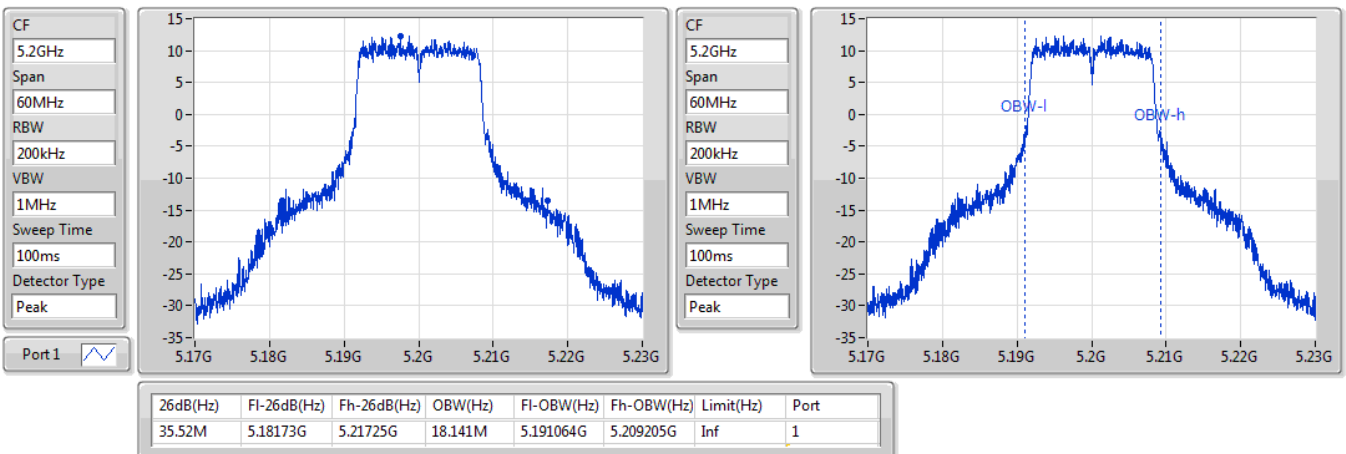

Port X-N dB = Port X 6dB down bandwidth for 5.725-5.85GHz band / 26dB down bandwidth for other band
Port X-OBW = Port X 99% occupied bandwidth;

802.11a_Nss1,(6Mbps)_1TX

EBW

5180MHz

05/02/2020

802.11a_Nss1,(6Mbps)_1TX

EBW

5200MHz

05/02/2020

802.11a_Nss1,(6Mbps)_1TX

EBW

5240MHz

05/02/2020

CF
5.24GHz
Span
60MHz
RBW
200kHz
VBW
1MHz
Sweep Time
100ms
Detector Type
Peak
Port 1