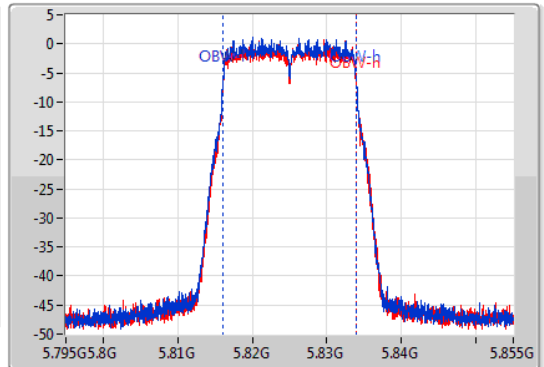

6dB(Hz)	Fl-6dB(Hz)	Fh-6dB(Hz)	OBW(Hz)	Fl-OBW(Hz)	Fh-OBW(Hz)	Limit(Hz)	Port
17.61M	5.81621G	5.83382G	17.871M	5.816094G	5.833966G	500k	1
17.55M	5.81624G	5.83379G	17.901M	5.816094G	5.833966G	500k	2