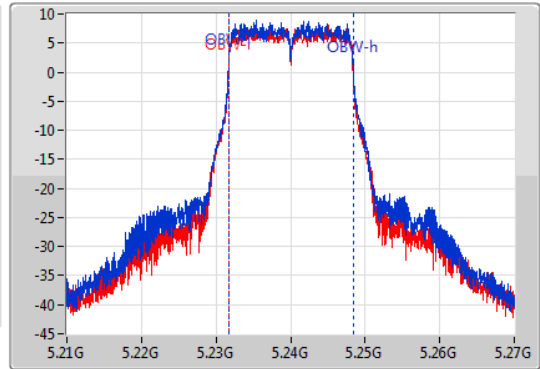

26dB(Hz)	Fl-26dB(Hz)	Fh-26dB(Hz)	OBW(Hz)	Fl-OBW(Hz)	Fh-OBW(Hz)	Limit(Hz)	Port
21.18M	5.22944G	5.25062G	16.792M	5.231664G	5.248456G	Inf	1
21.69M	5.22923G	5.25092G	16.672M	5.231694G	5.248366G	Inf	2

802.11a_Nss1,(6Mbps)_2TX

EBW

5745MHz

15/02/2020

CF
5.745GHz
Span
60MHz
RBW
100kHz
VBW
300kHz
Sweep Time
100ms
Detector Type
Peak