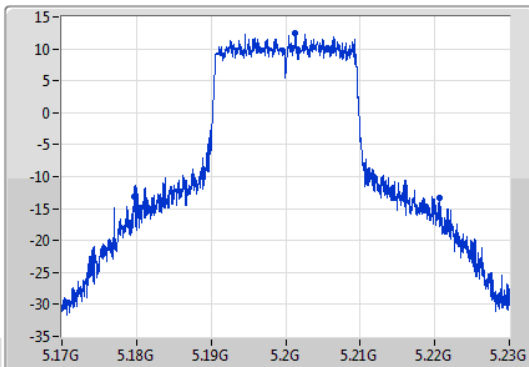

CF
5.2GHz
Span
60MHz
RBW
200kHz
VBW
1MHz
Sweep Time
100ms
Detector Type
Peak