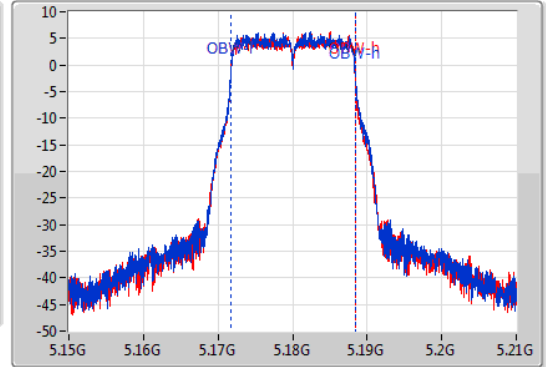

26dB(Hz)	Fl-26dB(Hz)	Fh-26dB(Hz)	OBW(Hz)	Fl-OBW(Hz)	Fh-OBW(Hz)	Limit(Hz)	Port
21.33M	5.16947G	5.1908G	16.762M	5.171694G	5.188456G	Inf	1
21.36M	5.1695G	5.19086G	16.642M	5.171724G	5.188366G	Inf	2

802.11a_Nss1,(6Mbps)_2TX

EBW

5200MHz

06/02/2020

CF: 5.2GHz
Span: 60MHz
RBW: 200kHz
VBW: 1MHz
Sweep Time: 100ms
Detector Type: Peak