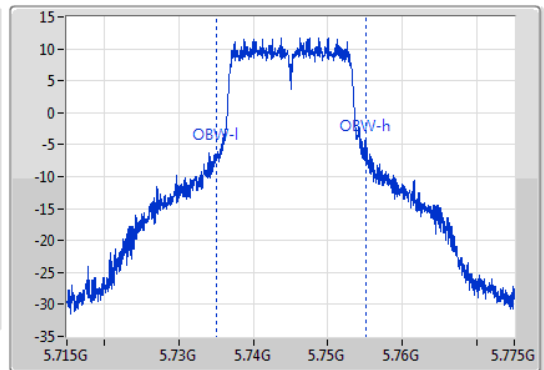

802.11a_Nss1,(6Mbps)_1TX

EBW

5745MHz

13/02/2020

CF
5.745GHz
Span
60MHz
RBW
100kHz
VBW
300kHz
Sweep Time
100ms
Detector Type
Peak
Port 1

CF
5.745GHz
Span
60MHz
RBW
200kHz
VBW
1MHz
Sweep Time
100ms
Detector Type
Peak