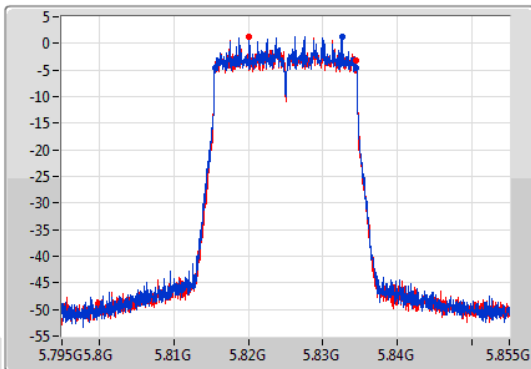

CF
5.825GHz
Span
60MHz
RBW
200kHz
VBW
1MHz
Sweep Time
100ms
Detector Type
Peak