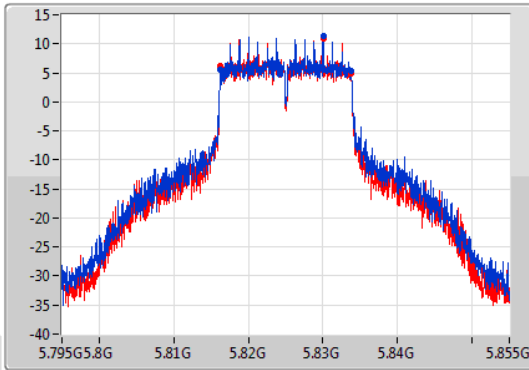

CF
5.825GHz
Span
60MHz
RBW
200kHz
VBW
1MHz
Sweep Time
100ms
Detector Type
Peak