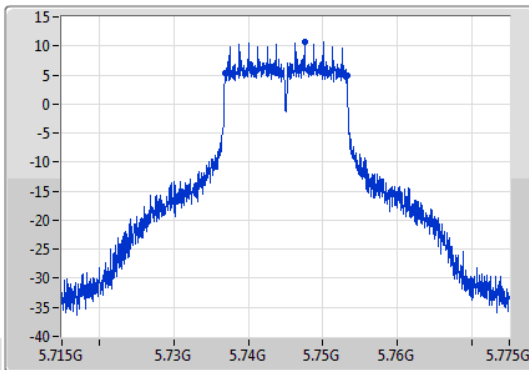

CF
5.745GHz
Span
60MHz
RBW
200kHz
VBW
1MHz
Sweep Time
100ms
Detector Type
Peak