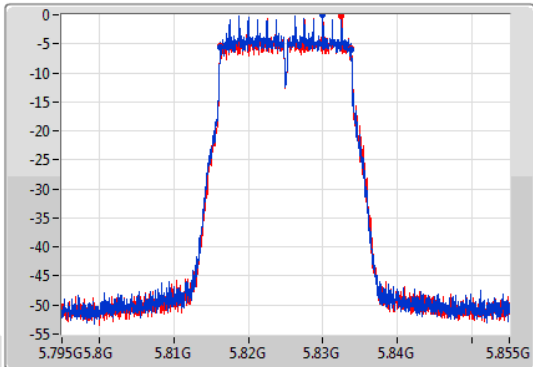

Sweep Time
100ms

Detector Type
Peak

Port 1

Port 2

CF
5.825GHz

Span
60MHz

RBW
200kHz

VBW
1MHz