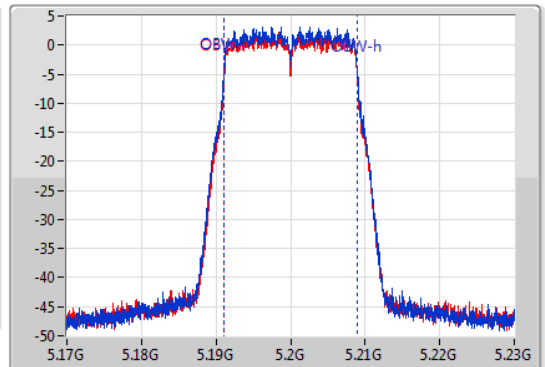

26dB(Hz)	Fl-26dB(Hz)	Fh-26dB(Hz)	OBW(Hz)	Fl-OBW(Hz)	Fh-OBW(Hz)	Limit(Hz)	Port
21.57M	5.18923G	5.2108G	17.841M	5.191094G	5.208936G	Inf	1
21.54M	5.18935G	5.21089G	17.811M	5.191124G	5.208936G	Inf	2