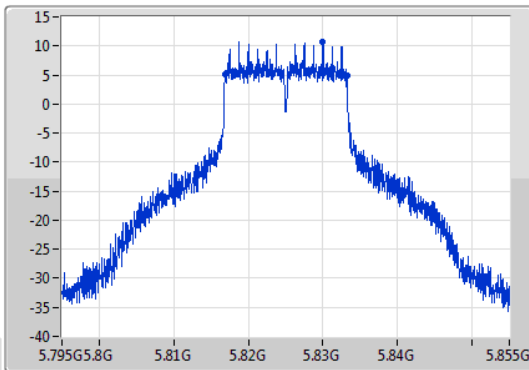

CF
5.825GHz
Span
60MHz
RBW
200kHz
VBW
1MHz
Sweep Time
100ms
Detector Type
Peak