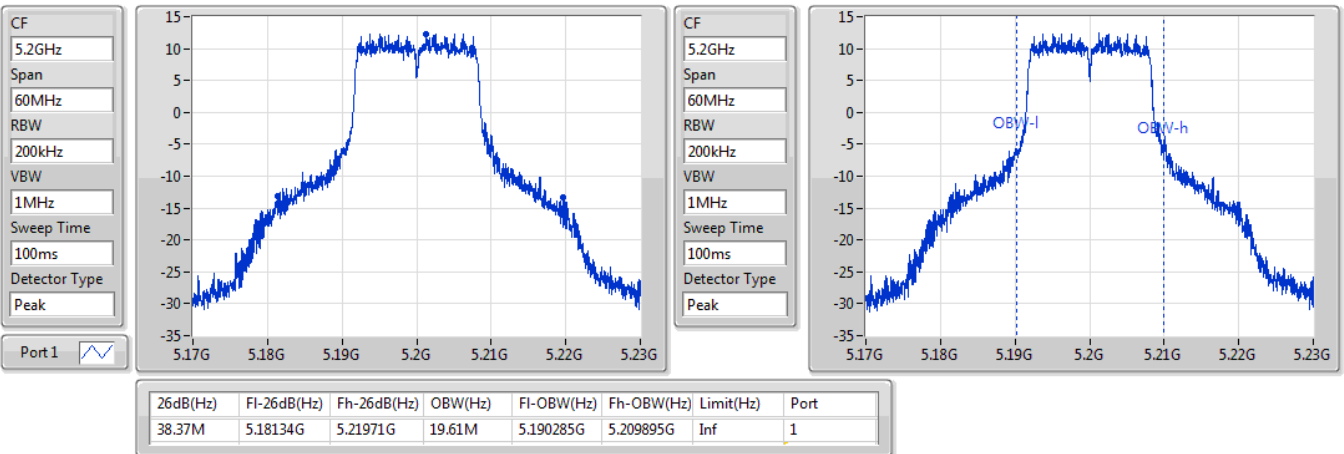

802.11a_Nss1,(6Mbps)_1TX

EBW

5200MHz

13/02/2020