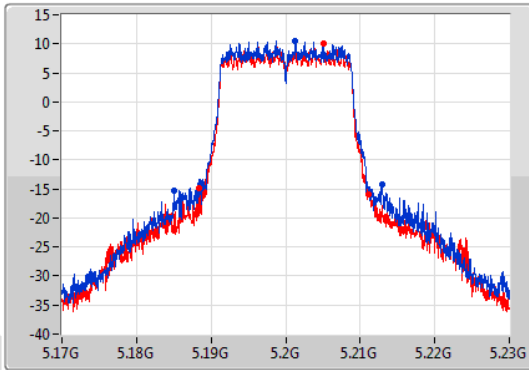

CF
5.2GHz
Span
60MHz
RBW
200kHz
VBW
1MHz
Sweep Time
100ms
Detector Type
Peak