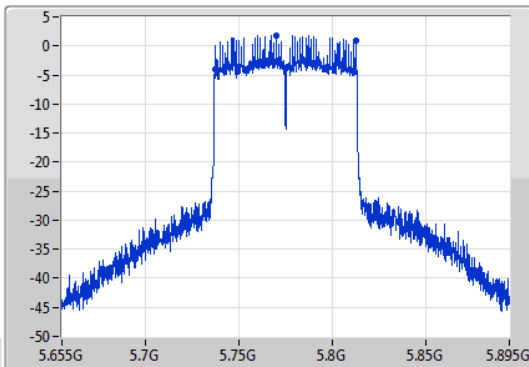

CF
5.775GHz
Span
240MHz
RBW
1MHz
VBW
3MHz
Sweep Time
100ms
Detector Type
Peak