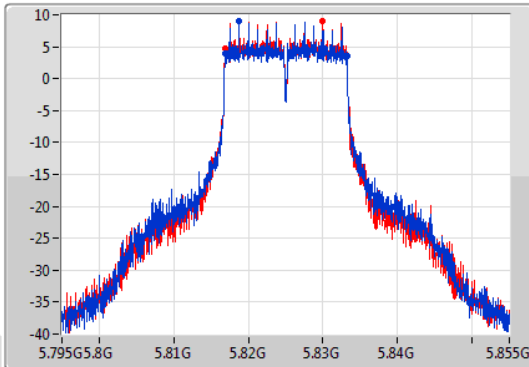

CF
5.825GHz
Span
60MHz
RBW
200kHz
VBW
1MHz
Sweep Time
100ms
Detector Type
Peak