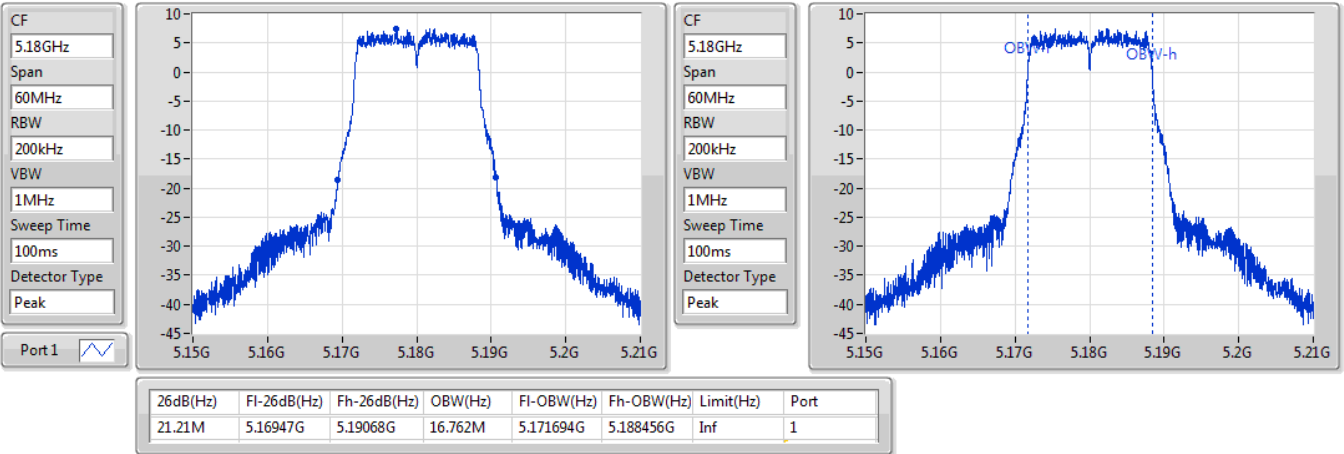

Port X-N dB = Port X 6dB down bandwidth for 5.725-5.85GHz band / 26dB down bandwidth for other band
Port X-OBW = Port X 99% occupied bandwidth;

802.11a_Nss1,(6Mbps)_1TX

EBW

5180MHz

13/02/2020

802.11a_Nss1,(6Mbps)_1TX