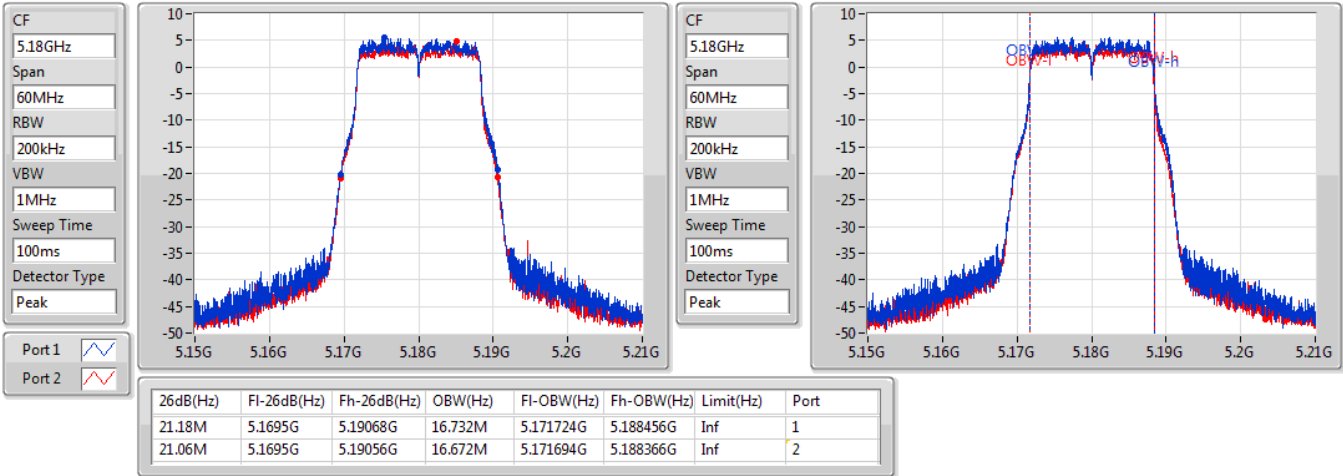

Port X-N dB = Port X 6dB down bandwidth for 5.725-5.85GHz band / 26dB down bandwidth for other band
 Port X-OBW = Port X 99% occupied bandwidth;

802.11a_Nss1,(6Mbps)_2TX

EBW

5180MHz

15/02/2020

802.11a_Nss1,(6Mbps)_2TX