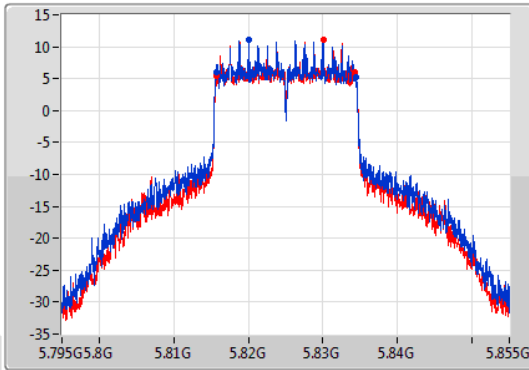

CF
5.825GHz
Span
60MHz
RBW
200kHz
VBW
1MHz
Sweep Time
100ms
Detector Type
Peak