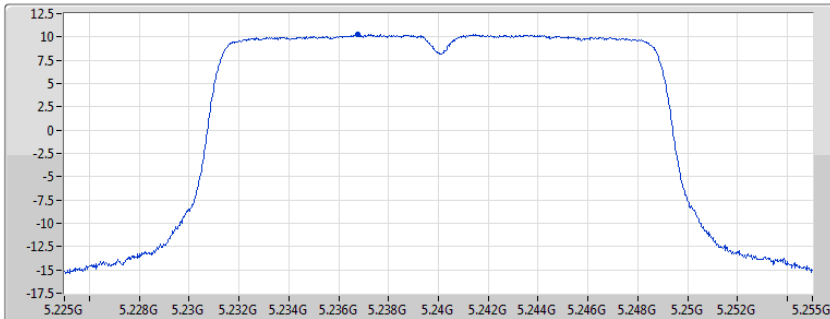

Port 1

Sum	PD	Port 1
(dBm/RBW)	(dBm/RBW)	(dBm/RBW)
10.28	10.28	10.28