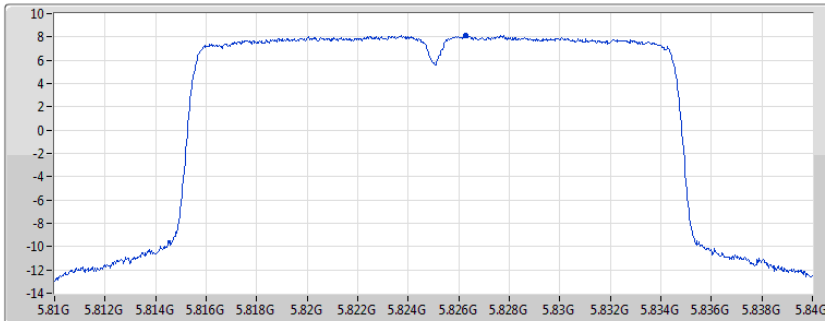

Port 1

Sum	PD	Port 1
(dBm/RBW)	(dBm/RBW)	(dBm/RBW)
8.15	8.15	8.15