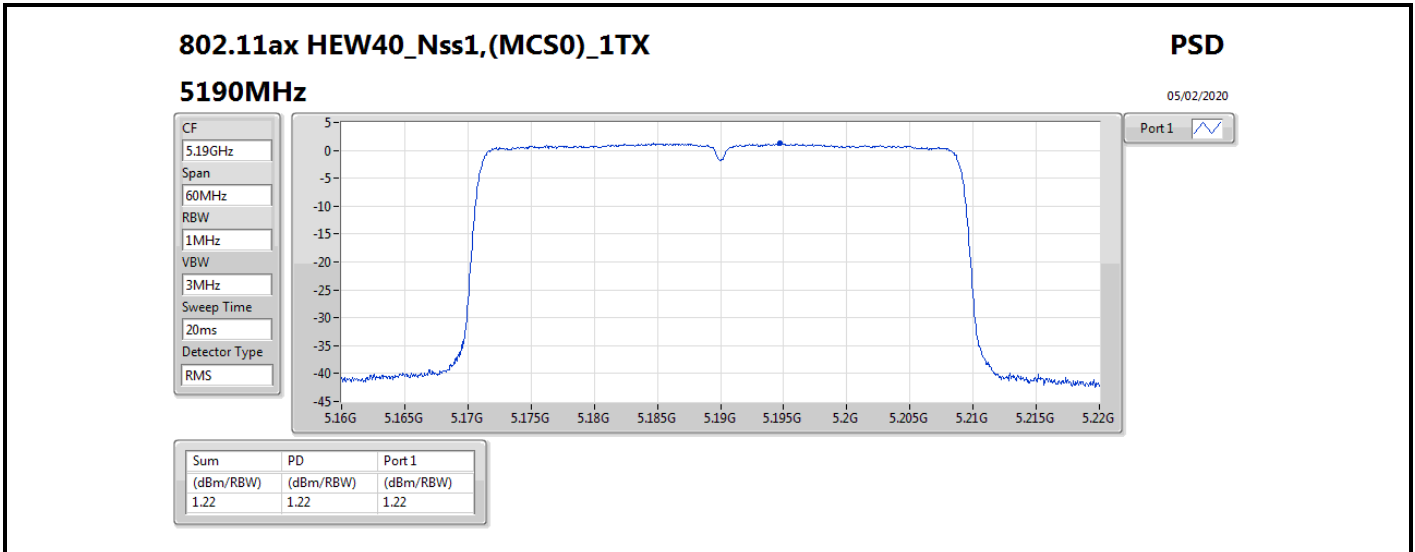

DG = Directional Gain; RBW = 500 kHz for 5.725-5.85GHz band / 1MHz for other band;

PD = trace bin-by-bin of each transmits port summing can be performed maximum power density; Port X = Port X power density;

Summary

Mode	PD (dBm/RBW)	EIRP PD (dBm/RBW)
5.15-5.25GHz	-	-
802.11a_Nss1,(6Mbps)_2TX	13.57	21.60
802.11ac VHT20_Nss2,(MCS0)_2TX	12.02	17.04
802.11ac VHT40_Nss2,(MCS0)_2TX	7.98	13.00
802.11ac VHT80_Nss2,(MCS0)_2TX	0.40	5.42
802.11ax HEW20_Nss2,(MCS0)_2TX	12.49	17.51
802.11ax HEW40_Nss2,(MCS0)_2TX	8.07	13.09
802.11ax HEW80_Nss2,(MCS0)_2TX	0.52	5.54
5.725-5.85GHz	-	-
802.11a_Nss1,(6Mbps)_2TX	11.80	19.83
802.11ac VHT20_Nss2,(MCS0)_2TX	11.22	16.24
802.11ac VHT40_Nss2,(MCS0)_2TX	7.93	12.95
802.11ac VHT80_Nss2,(MCS0)_2TX	3.12	8.14
802.11ax HEW20_Nss2,(MCS0)_2TX	11.26	16.28
802.11ax HEW40_Nss2,(MCS0)_2TX	7.90	12.92
802.11ax HEW80_Nss2,(MCS0)_2TX	3.19	8.21