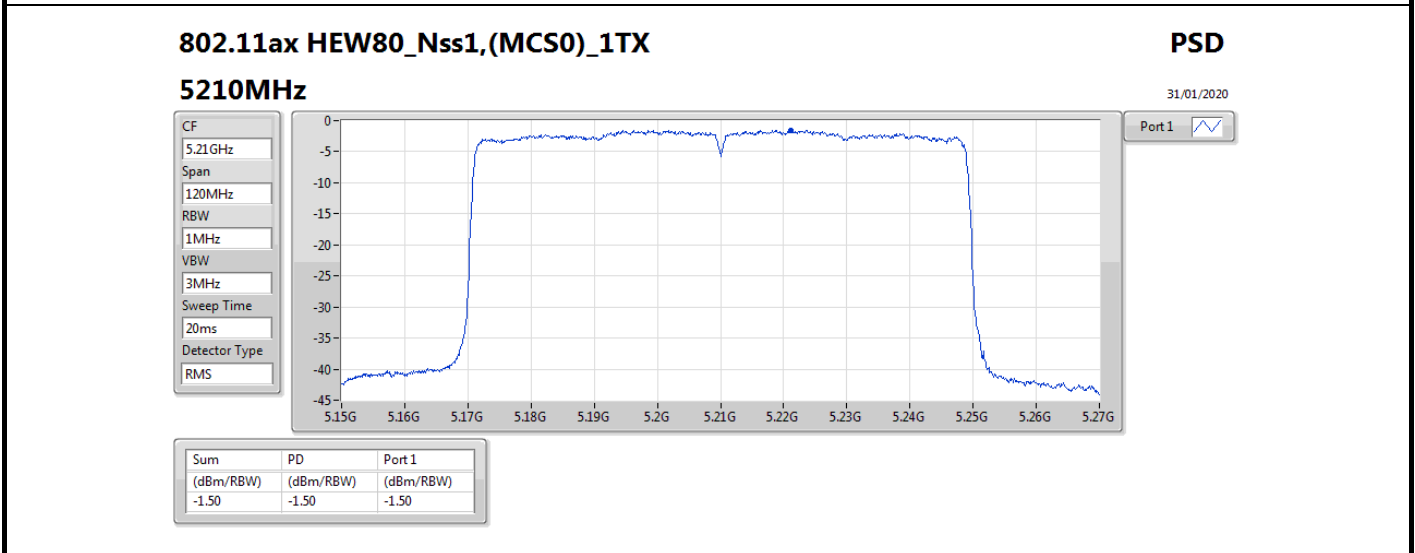

DG = Directional Gain; RBW = 500 kHz for 5.725-5.85GHz band / 1MHz for other band;  
 PD = trace bin-by-bin of each transmits port summing can be performed maximum power density; Port X = Port X power density;

Summary

Mode	PD (dBm/RBW)	EIRP PD (dBm/RBW)
5.15-5.25GHz	-	-
802.11a_Nss1,(6Mbps)_2TX	12.69	20.65
802.11ac VHT20_Nss2,(MCS0)_2TX	12.05	17.00
802.11ac VHT40_Nss2,(MCS0)_2TX	7.10	12.05
802.11ac VHT80_Nss2,(MCS0)_2TX	-1.25	3.70
802.11ax HEW20_Nss2,(MCS0)_2TX	12.11	17.06
802.11ax HEW40_Nss2,(MCS0)_2TX	7.10	12.05
802.11ax HEW80_Nss2,(MCS0)_2TX	-1.19	3.76
5.725-5.85GHz	-	-
802.11a_Nss1,(6Mbps)_2TX	7.99	15.95
802.11ac VHT20_Nss2,(MCS0)_2TX	5.94	10.89
802.11ac VHT40_Nss2,(MCS0)_2TX	4.89	9.84
802.11ac VHT80_Nss2,(MCS0)_2TX	2.02	6.97
802.11ax HEW20_Nss2,(MCS0)_2TX	6.10	11.05
802.11ax HEW40_Nss2,(MCS0)_2TX	5.15	10.10
802.11ax HEW80_Nss2,(MCS0)_2TX	2.45	7.40