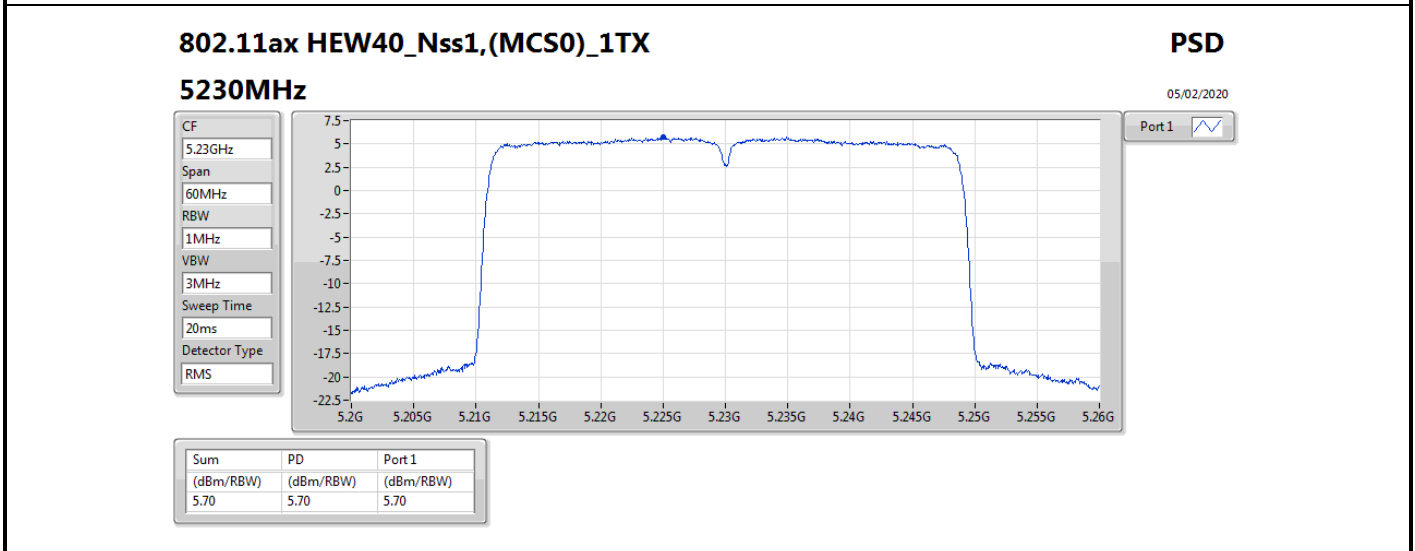

DG = Directional Gain; RBW = 500 kHz for 5.725-5.85GHz band / 1MHz for other band;

PD = trace bin-by-bin of each transmits port summing can be performed maximum power density; Port X = Port X power density;

Summary

Mode	PD (dBm/RBW)	EIRP PD (dBm/RBW)
5.15-5.25GHz	-	-
802.11a_Nss1,(6Mbps)_2TX	13.57	21.60
802.11ac VHT20_Nss2,(MCS0)_2TX	12.02	17.04
802.11ac VHT40_Nss2,(MCS0)_2TX	7.98	13.00
802.11ac VHT80_Nss2,(MCS0)_2TX	0.40	5.42
802.11ax HEW20_Nss2,(MCS0)_2TX	12.49	17.51
802.11ax HEW40_Nss2,(MCS0)_2TX	8.07	13.09
802.11ax HEW80_Nss2,(MCS0)_2TX	0.52	5.54
5.725-5.85GHz	-	-
802.11a_Nss1,(6Mbps)_2TX	11.80	19.83
802.11ac VHT20_Nss2,(MCS0)_2TX	11.22	16.24
802.11ac VHT40_Nss2,(MCS0)_2TX	7.93	12.95
802.11ac VHT80_Nss2,(MCS0)_2TX	3.12	8.14
802.11ax HEW20_Nss2,(MCS0)_2TX	11.26	16.28
802.11ax HEW40_Nss2,(MCS0)_2TX	7.90	12.92
802.11ax HEW80_Nss2,(MCS0)_2TX	3.19	8.21