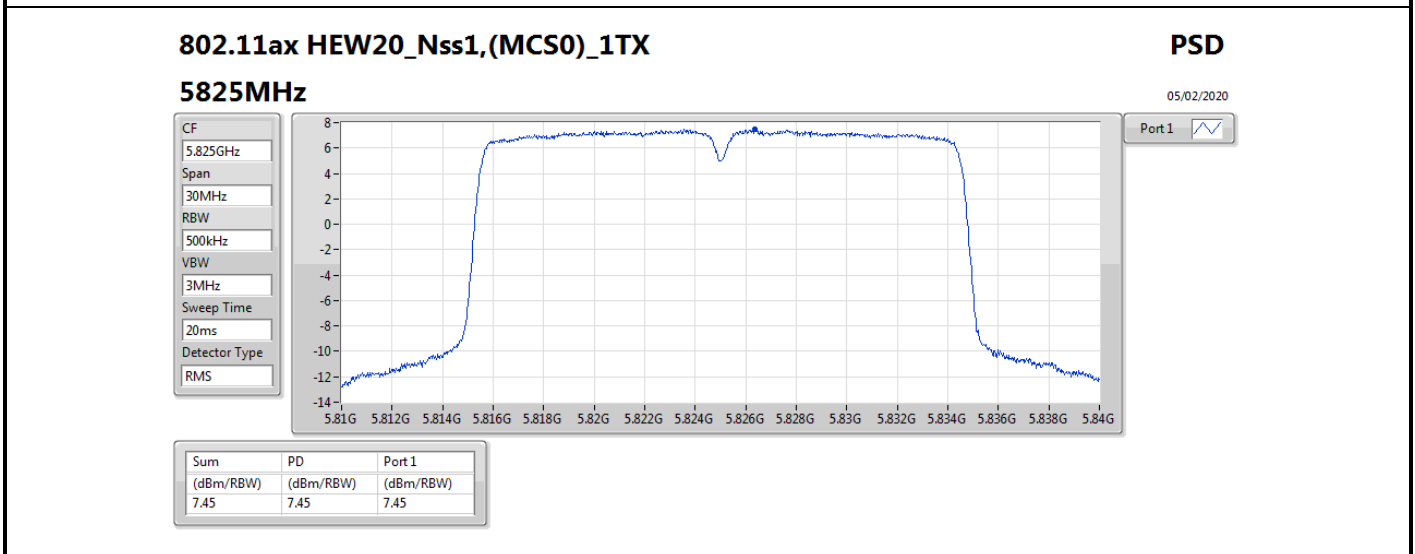

DG = Directional Gain; RBW = 500 kHz for 5.725-5.85GHz band / 1MHz for other band;

PD = trace bin-by-bin of each transmits port summing can be performed maximum power density; Port X = Port X power density;

Summary

Mode	PD (dBm/RBW)	EIRP PD (dBm/RBW)
5.15-5.25GHz	-	-
802.11a_Nss1,(6Mbps)_2TX	13.57	21.60
802.11ac VHT20_Nss2,(MCS0)_2TX	12.02	17.04
802.11ac VHT40_Nss2,(MCS0)_2TX	7.98	13.00
802.11ac VHT80_Nss2,(MCS0)_2TX	0.40	5.42
802.11ax HEW20_Nss2,(MCS0)_2TX	12.49	17.51
802.11ax HEW40_Nss2,(MCS0)_2TX	8.07	13.09
802.11ax HEW80_Nss2,(MCS0)_2TX	0.52	5.54
5.725-5.85GHz	-	-
802.11a_Nss1,(6Mbps)_2TX	11.80	19.83
802.11ac VHT20_Nss2,(MCS0)_2TX	11.22	16.24
802.11ac VHT40_Nss2,(MCS0)_2TX	7.93	12.95
802.11ac VHT80_Nss2,(MCS0)_2TX	3.12	8.14
802.11ax HEW20_Nss2,(MCS0)_2TX	11.26	16.28
802.11ax HEW40_Nss2,(MCS0)_2TX	7.90	12.92
802.11ax HEW80_Nss2,(MCS0)_2TX	3.19	8.21