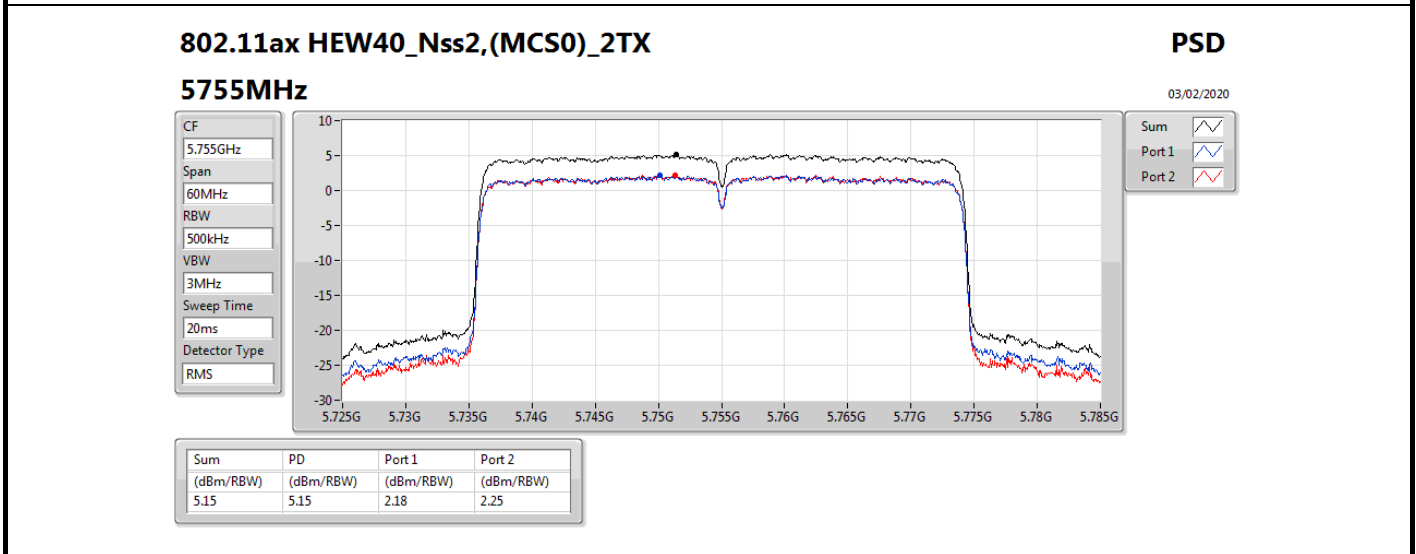

802.11ax HEW20\_Nss2,(MCS0)\_2TX

PSD

5825MHz

03/02/2020

CF  
5.825GHz  
Span  
30MHz  
RBW  
500kHz  
VBW  
3MHz  
Sweep Time  
20ms  
Detector Type  
RMS

Sum  
Port 1  
Port 2

Sum	PD	Port 1	Port 2
(dBm/RBW)	(dBm/RBW)	(dBm/RBW)	(dBm/RBW)
2.22	2.22	-1.07	-0.41