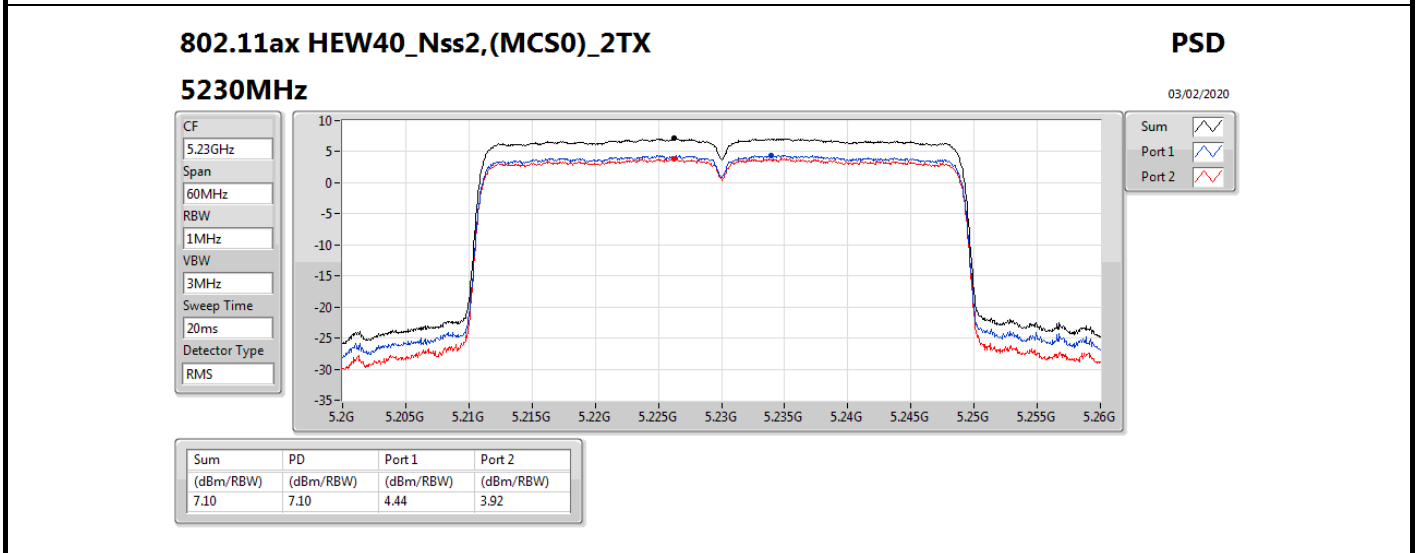

802.11ax HEW20\_Nss2,(MCS0)\_2TX

PSD

5825MHz

03/02/2020

CF  
5.825GHz  
Span  
30MHz  
RBW  
500kHz  
VBW  
3MHz  
Sweep Time  
20ms  
Detector Type  
RMS

Sum  
Port 1  
Port 2

Sum	PD	Port 1	Port 2
(dBm/RBW)	(dBm/RBW)	(dBm/RBW)	(dBm/RBW)
2.22	2.22	-1.07	-0.41