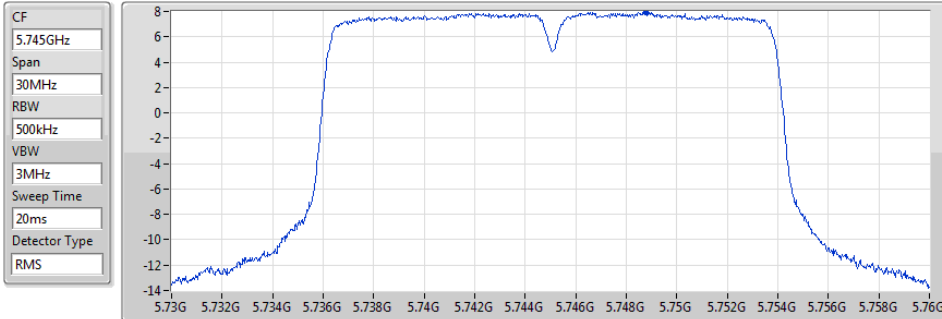

802.11ac VHT20_Nss1,(MCS0)_1TX

PSD

5745MHz

04/02/2020

Sum	PD	Port 1
(dBm/RBW)	(dBm/RBW)	(dBm/RBW)
7.92	7.92	7.92