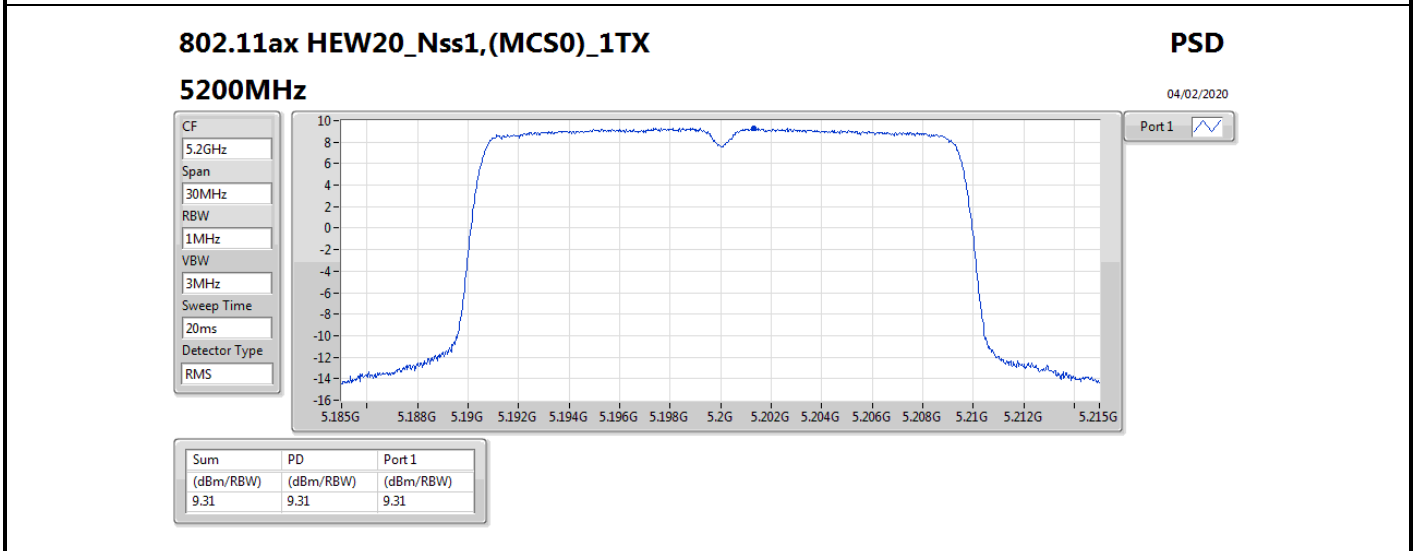

DG = Directional Gain; RBW = 500 kHz for 5.725-5.85GHz band / 1MHz for other band;

PD = trace bin-by-bin of each transmits port summing can be performed maximum power density; Port X = Port X power density;

Summary

Mode	PD (dBm/RBW)	EIRP PD (dBm/RBW)
5.15-5.25GHz	-	-
802.11a_Nss1,(6Mbps)_2TX	13.57	21.60
802.11ac VHT20_Nss2,(MCS0)_2TX	12.02	17.04
802.11ac VHT40_Nss2,(MCS0)_2TX	7.98	13.00
802.11ac VHT80_Nss2,(MCS0)_2TX	0.40	5.42
802.11ax HEW20_Nss2,(MCS0)_2TX	12.49	17.51
802.11ax HEW40_Nss2,(MCS0)_2TX	8.07	13.09
802.11ax HEW80_Nss2,(MCS0)_2TX	0.52	5.54
5.725-5.85GHz	-	-
802.11a_Nss1,(6Mbps)_2TX	11.80	19.83
802.11ac VHT20_Nss2,(MCS0)_2TX	11.22	16.24
802.11ac VHT40_Nss2,(MCS0)_2TX	7.93	12.95
802.11ac VHT80_Nss2,(MCS0)_2TX	3.12	8.14
802.11ax HEW20_Nss2,(MCS0)_2TX	11.26	16.28
802.11ax HEW40_Nss2,(MCS0)_2TX	7.90	12.92
802.11ax HEW80_Nss2,(MCS0)_2TX	3.19	8.21