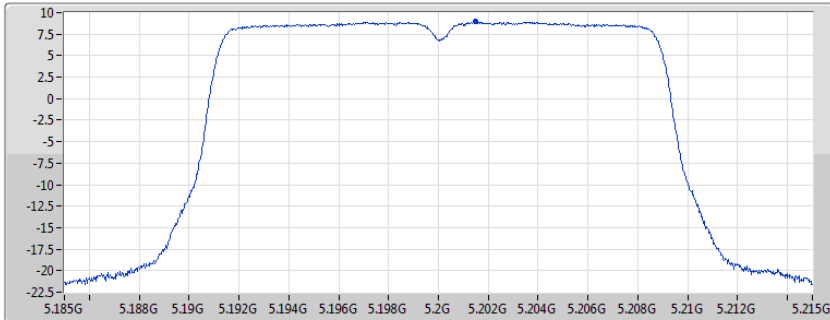

802.11ac VHT20_Nss1,(MCS0)_1TX

PSD

5200MHz

04/02/2020

CF
5.2GHz
Span
30MHz
RBW
1MHz
VBW
3MHz
Sweep Time
20ms
Detector Type
RMS

Port 1

Sum	PD	Port 1
(dBm/RBW)	(dBm/RBW)	(dBm/RBW)
8.94	8.94	8.94

802.11ac VHT20_Nss1,(MCS0)_1TX

PSD

5240MHz

04/02/2020

CF
5.24GHz
Span
30MHz
RBW
1MHz
VBW
3MHz
Sweep Time
20ms
Detector Type
RMS