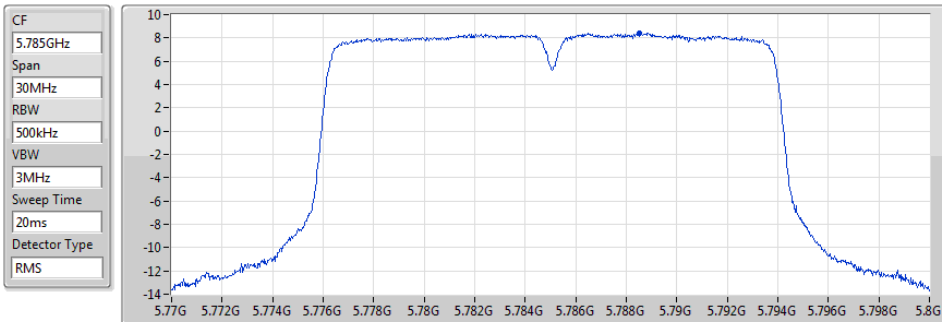

802.11ac VHT20_Nss1,(MCS0)_1TX

PSD

5785MHz

04/02/2020

Sum	PD	Port 1
(dBm/RBW)	(dBm/RBW)	(dBm/RBW)
8.44	8.44	8.44