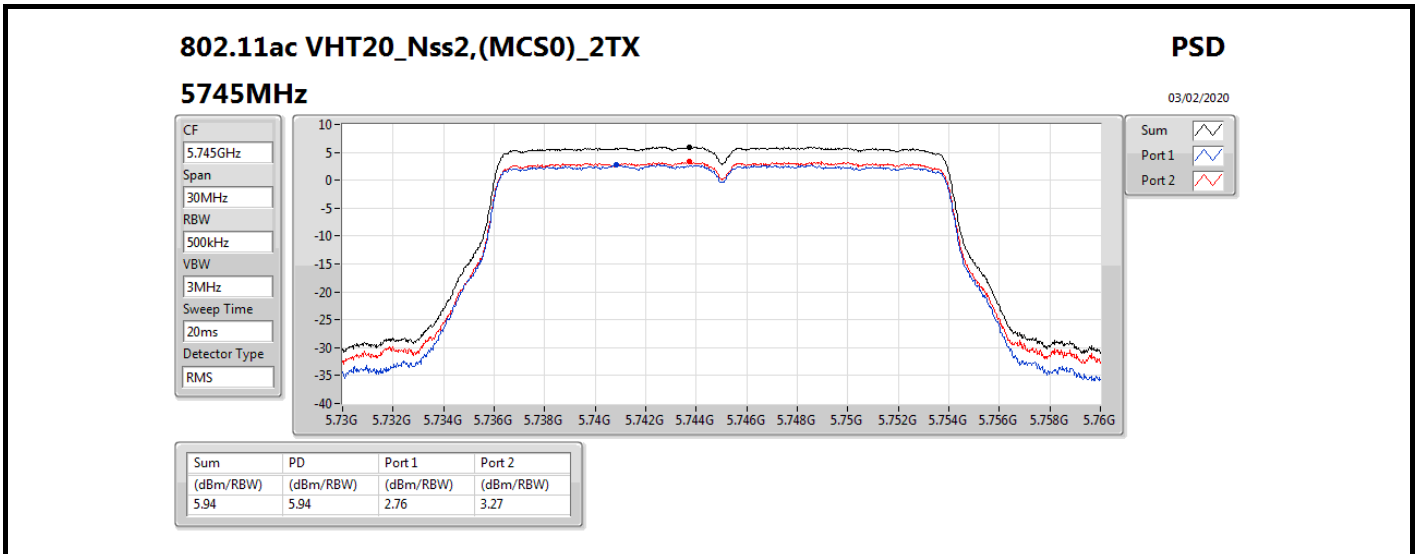

802.11ac VHT20\_Nss2,(MCS0)\_2TX

PSD

5240MHz

03/02/2020

CF  
5.24GHz  
Span  
30MHz  
RBW  
1MHz  
VBW  
3MHz  
Sweep Time  
20ms  
Detector Type  
RMS

Sum  
Port 1  
Port 2

Sum	PD	Port 1	Port 2
(dBm/RBW)	(dBm/RBW)	(dBm/RBW)	(dBm/RBW)
12.05	12.05	9.21	9.12