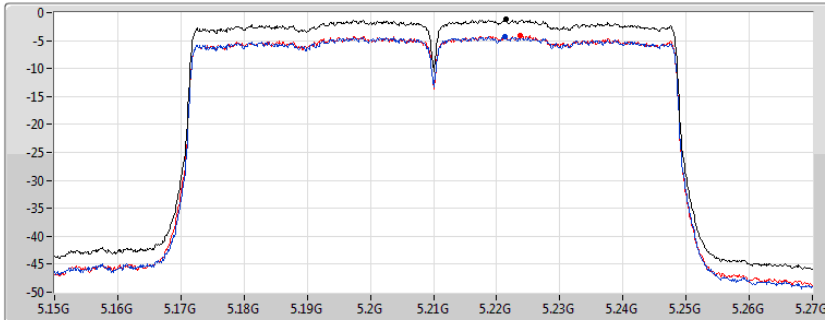

Sum
Port 1
Port 2

Sum	PD	Port 1	Port 2
(dBm/RBW)	(dBm/RBW)	(dBm/RBW)	(dBm/RBW)
-1.25	-1.25	-4.25	-4.09

802.11ac VHT80_Nss2,(MCS0)_2TX

PSD

5775MHz

03/02/2020

CF
5.775GHz
Span
120MHz
RBW
500kHz
VBW
3MHz
Sweep Time
20ms
Detector Type
RMS