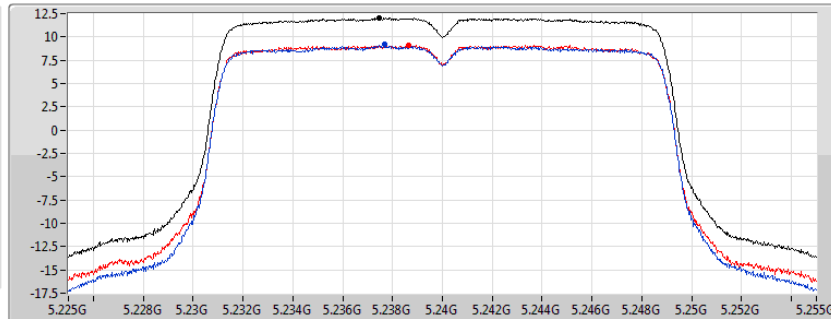

802.11ac VHT20_Nss2,(MCS0)_2TX

PSD

5240MHz

03/02/2020

CF
5.24GHz
Span
30MHz
RBW
1MHz
VBW
3MHz
Sweep Time
20ms
Detector Type
RMS

Sum
Port 1
Port 2

Sum	PD	Port 1	Port 2
(dBm/RBW)	(dBm/RBW)	(dBm/RBW)	(dBm/RBW)
12.05	12.05	9.21	9.12