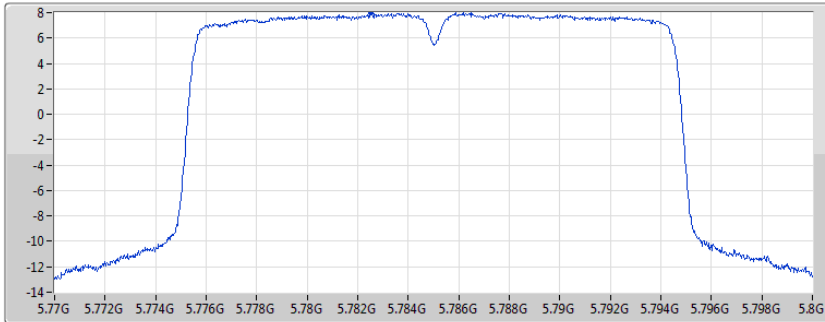

Port 1

Sum	PD	Port 1
(dBm/RBW)	(dBm/RBW)	(dBm/RBW)
8.00	8.00	8.00

802.11ax HEW20_Nss1,(MCS0)_1TX

PSD

5825MHz

04/02/2020

CF
5.825GHz
Span
30MHz
RBW
500kHz
VBW
3MHz
Sweep Time
20ms
Detector Type
RMS