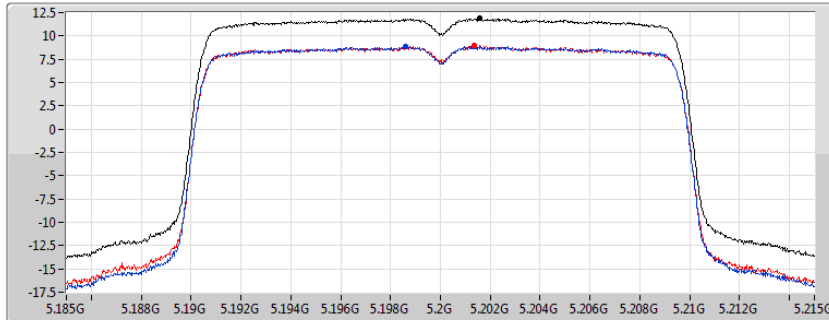

802.11ax HEW20_Nss2,(MCS0)_2TX

PSD

5200MHz

03/02/2020

CF
5.2GHz
Span
30MHz
RBW
1MHz
VBW
3MHz
Sweep Time
20ms
Detector Type
RMS

Sum
Port 1
Port 2

Sum	PD	Port 1	Port 2
(dBm/RBW)	(dBm/RBW)	(dBm/RBW)	(dBm/RBW)
11.89	11.89	8.86	8.94