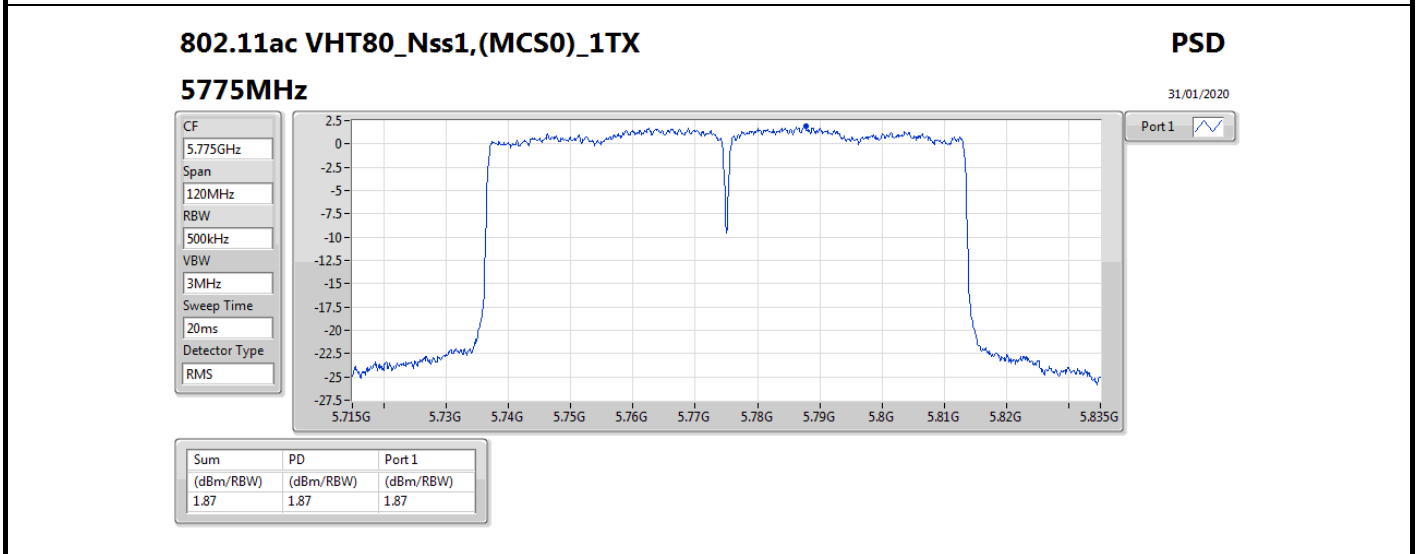

DG = Directional Gain; RBW = 500 kHz for 5.725-5.85GHz band / 1MHz for other band;  
 PD = trace bin-by-bin of each transmits port summing can be performed maximum power density; Port X = Port X power density;

Summary

Mode	PD (dBm/RBW)	EIRP PD (dBm/RBW)
5.15-5.25GHz	-	-
802.11a_Nss1,(6Mbps)_2TX	12.69	20.65
802.11ac VHT20_Nss2,(MCS0)_2TX	12.05	17.00
802.11ac VHT40_Nss2,(MCS0)_2TX	7.10	12.05
802.11ac VHT80_Nss2,(MCS0)_2TX	-1.25	3.70
802.11ax HEW20_Nss2,(MCS0)_2TX	12.11	17.06
802.11ax HEW40_Nss2,(MCS0)_2TX	7.10	12.05
802.11ax HEW80_Nss2,(MCS0)_2TX	-1.19	3.76
5.725-5.85GHz	-	-
802.11a_Nss1,(6Mbps)_2TX	7.99	15.95
802.11ac VHT20_Nss2,(MCS0)_2TX	5.94	10.89
802.11ac VHT40_Nss2,(MCS0)_2TX	4.89	9.84
802.11ac VHT80_Nss2,(MCS0)_2TX	2.02	6.97
802.11ax HEW20_Nss2,(MCS0)_2TX	6.10	11.05
802.11ax HEW40_Nss2,(MCS0)_2TX	5.15	10.10
802.11ax HEW80_Nss2,(MCS0)_2TX	2.45	7.40