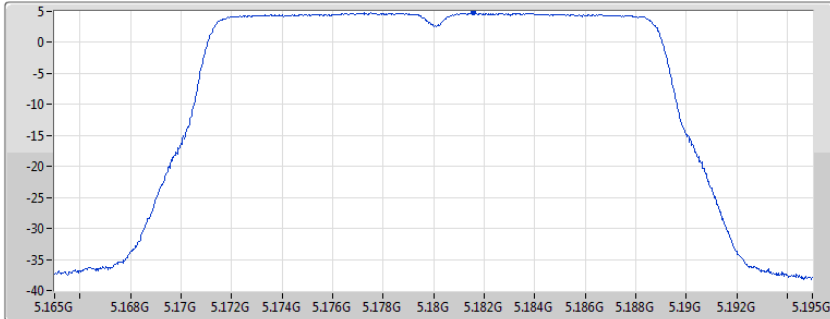

802.11ac VHT20_Nss1,(MCS0)_1TX

PSD

5180MHz

04/02/2020

CF
5.18GHz
Span
30MHz
RBW
1MHz
VBW
3MHz
Sweep Time
20ms
Detector Type
RMS

Port 1

Sum	PD	Port 1
(dBm/RBW)	(dBm/RBW)	(dBm/RBW)
4.77	4.77	4.77