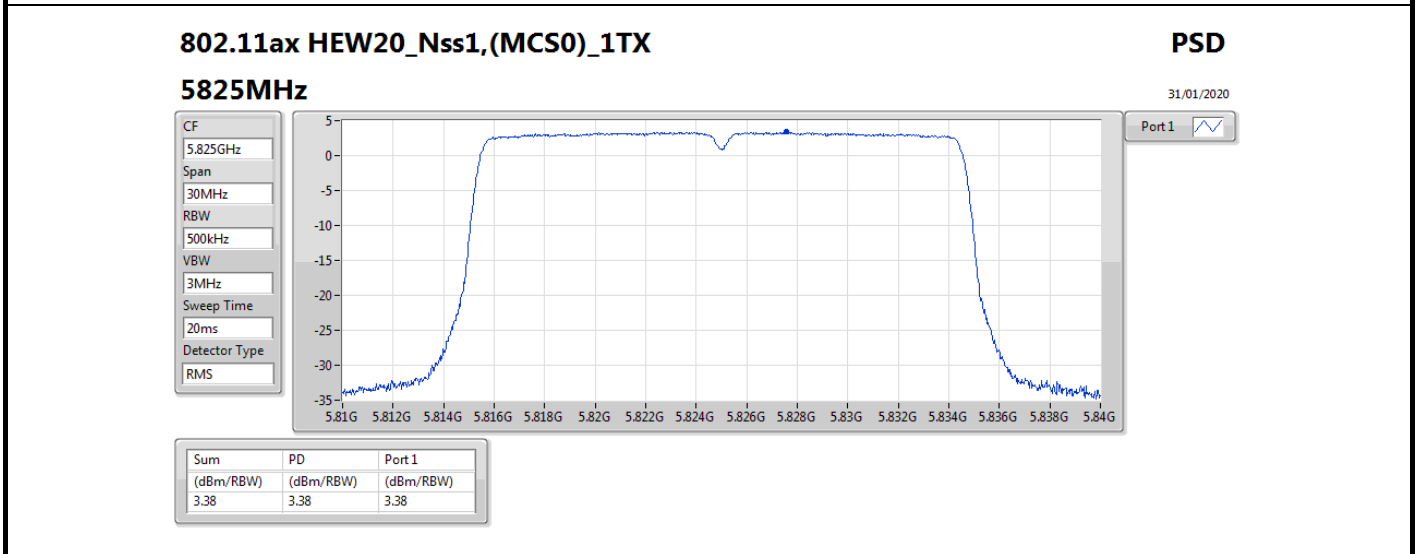

DG = Directional Gain; RBW = 500 kHz for 5.725-5.85GHz band / 1MHz for other band;  
 PD = trace bin-by-bin of each transmits port summing can be performed maximum power density; Port X = Port X power density;

Summary

Mode	PD (dBm/RBW)	EIRP PD (dBm/RBW)
5.15-5.25GHz	-	-
802.11a_Nss1,(6Mbps)_2TX	12.69	20.65
802.11ac VHT20_Nss2,(MCS0)_2TX	12.05	17.00
802.11ac VHT40_Nss2,(MCS0)_2TX	7.10	12.05
802.11ac VHT80_Nss2,(MCS0)_2TX	-1.25	3.70
802.11ax HEW20_Nss2,(MCS0)_2TX	12.11	17.06
802.11ax HEW40_Nss2,(MCS0)_2TX	7.10	12.05
802.11ax HEW80_Nss2,(MCS0)_2TX	-1.19	3.76
5.725-5.85GHz	-	-
802.11a_Nss1,(6Mbps)_2TX	7.99	15.95
802.11ac VHT20_Nss2,(MCS0)_2TX	5.94	10.89
802.11ac VHT40_Nss2,(MCS0)_2TX	4.89	9.84
802.11ac VHT80_Nss2,(MCS0)_2TX	2.02	6.97
802.11ax HEW20_Nss2,(MCS0)_2TX	6.10	11.05
802.11ax HEW40_Nss2,(MCS0)_2TX	5.15	10.10
802.11ax HEW80_Nss2,(MCS0)_2TX	2.45	7.40