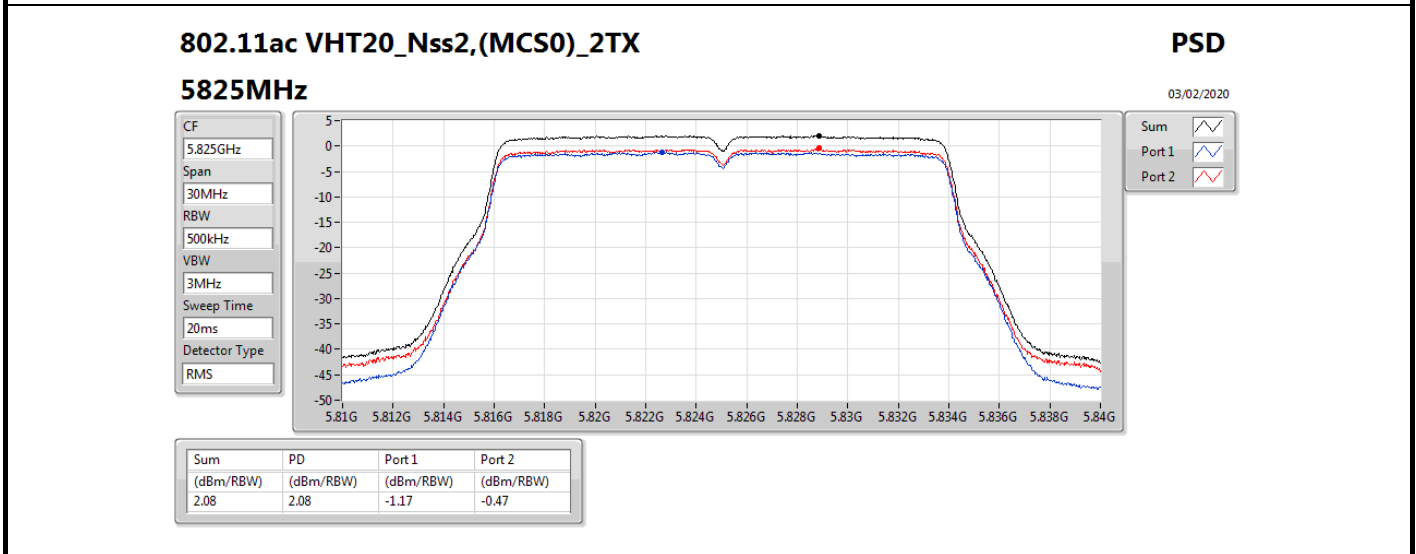

802.11ac VHT20\_Nss2,(MCS0)\_2TX

PSD

5240MHz

03/02/2020

CF  
5.24GHz  
Span  
30MHz  
RBW  
1MHz  
VBW  
3MHz  
Sweep Time  
20ms  
Detector Type  
RMS

Sum  
Port 1  
Port 2

Sum	PD	Port 1	Port 2
(dBm/RBW)	(dBm/RBW)	(dBm/RBW)	(dBm/RBW)
12.05	12.05	9.21	9.12