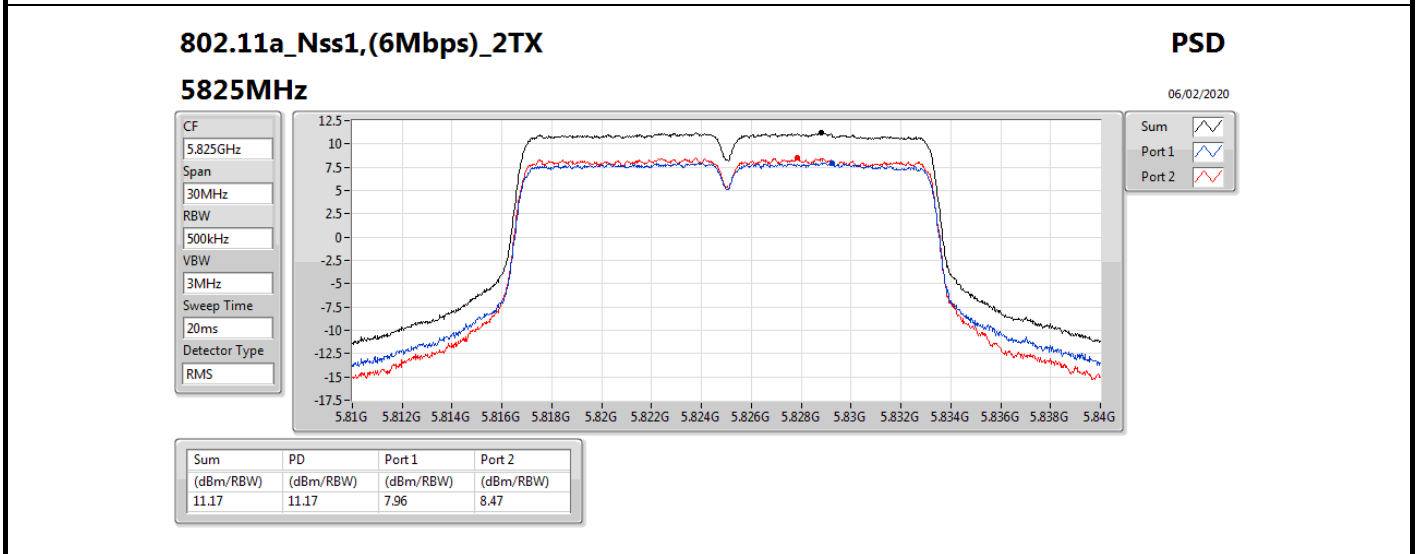

Summary

Mode	PD (dBm/RBW)	EIRP PD (dBm/RBW)
5.15-5.25GHz	-	-
802.11a_Nss1,(6Mbps)_2TX	13.57	21.60
802.11ac VHT20_Nss2,(MCS0)_2TX	12.02	17.04
802.11ac VHT40_Nss2,(MCS0)_2TX	7.98	13.00
802.11ac VHT80_Nss2,(MCS0)_2TX	0.40	5.42
802.11ax HEW20_Nss2,(MCS0)_2TX	12.49	17.51
802.11ax HEW40_Nss2,(MCS0)_2TX	8.07	13.09
802.11ax HEW80_Nss2,(MCS0)_2TX	0.52	5.54
5.725-5.85GHz	-	-
802.11a_Nss1,(6Mbps)_2TX	11.80	19.83
802.11ac VHT20_Nss2,(MCS0)_2TX	11.22	16.24
802.11ac VHT40_Nss2,(MCS0)_2TX	7.93	12.95
802.11ac VHT80_Nss2,(MCS0)_2TX	3.12	8.14
802.11ax HEW20_Nss2,(MCS0)_2TX	11.26	16.28
802.11ax HEW40_Nss2,(MCS0)_2TX	7.90	12.92
802.11ax HEW80_Nss2,(MCS0)_2TX	3.19	8.21

DG = Directional Gain; RBW = 500 kHz for 5.725-5.85GHz band / 1MHz for other band;  
 PD = trace bin-by-bin of each transmits port summing can be performed maximum power density; Port X = Port X power density;