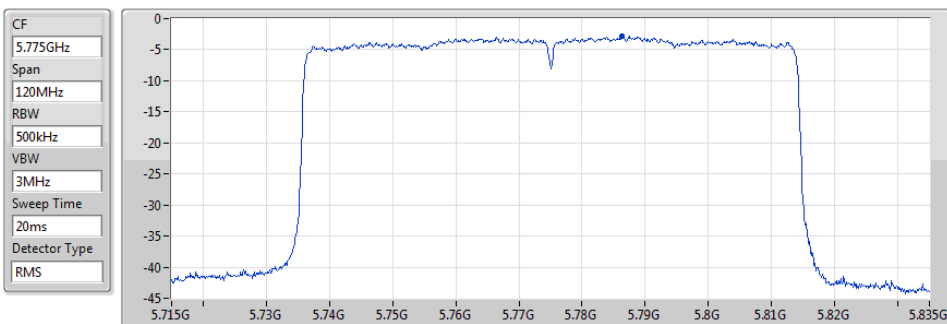

802.11ax HEW80_Nss1,(MCS0)_1TX

PSD

5775MHz

04/02/2020

Sum	PD	Port 1
(dBm/RBW)	(dBm/RBW)	(dBm/RBW)
-2.73	-2.73	-2.73