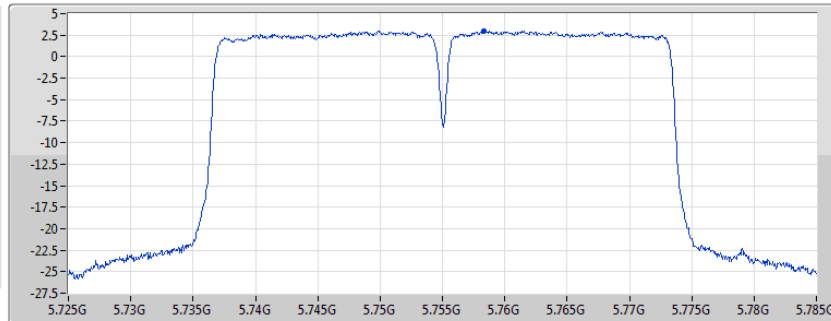

Port 1

Sum	PD	Port 1
(dBm/RBW)	(dBm/RBW)	(dBm/RBW)
3.00	3.00	3.00