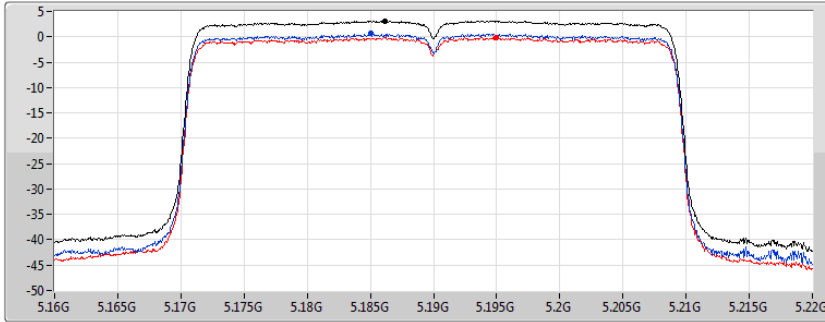

802.11ax HEW40_Nss2,(MCS0)_2TX

PSD

5190MHz

06/02/2020

CF
5.19GHz
Span
60MHz
RBW
1MHz
VBW
3MHz
Sweep Time
20ms
Detector Type
RMS

Sum
Port 1
Port 2

Sum	PD	Port 1	Port 2
(dBm/RBW)	(dBm/RBW)	(dBm/RBW)	(dBm/RBW)
3.15	3.15	0.62	-0.08