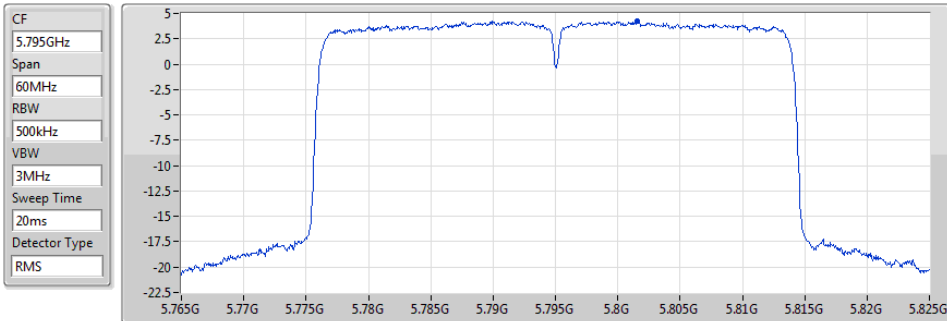

802.11ax HEW40_Nss1,(MCS0)_1TX

PSD

5795MHz

04/02/2020

Sum	PD	Port 1
(dBm/RBW)	(dBm/RBW)	(dBm/RBW)
4.28	4.28	4.28