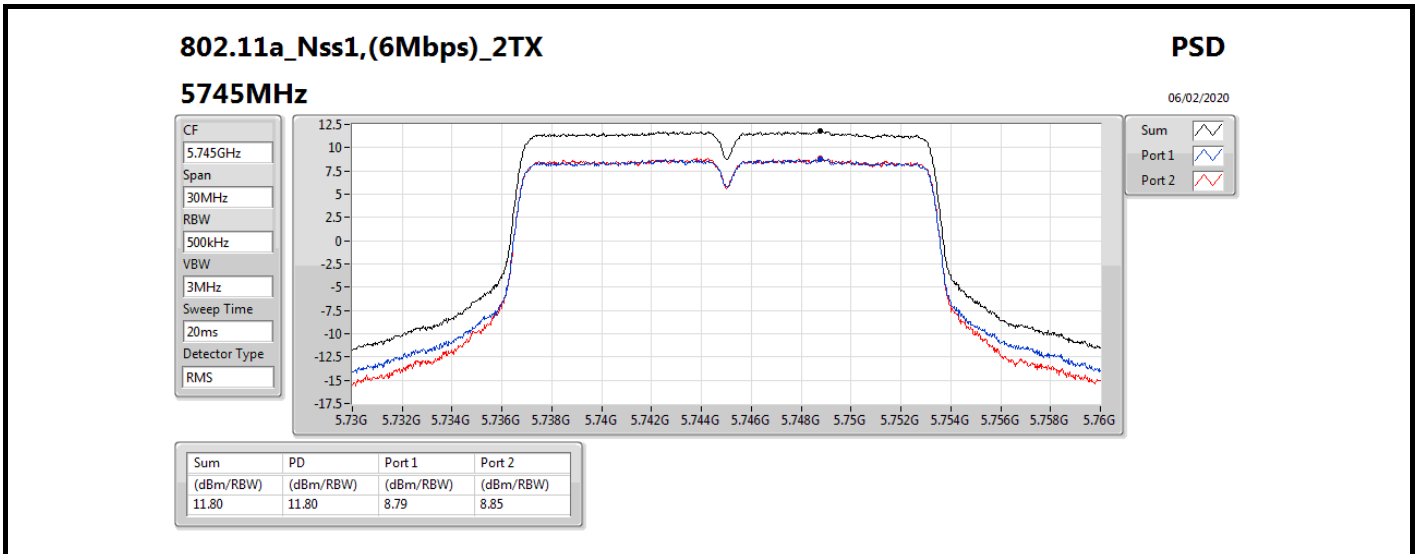

Summary

Mode	PD (dBm/RBW)	EIRP PD (dBm/RBW)
5.15-5.25GHz	-	-
802.11a_Nss1,(6Mbps)_2TX	13.57	21.60
802.11ac VHT20_Nss2,(MCS0)_2TX	12.02	17.04
802.11ac VHT40_Nss2,(MCS0)_2TX	7.98	13.00
802.11ac VHT80_Nss2,(MCS0)_2TX	0.40	5.42
802.11ax HEW20_Nss2,(MCS0)_2TX	12.49	17.51
802.11ax HEW40_Nss2,(MCS0)_2TX	8.07	13.09
802.11ax HEW80_Nss2,(MCS0)_2TX	0.52	5.54
5.725-5.85GHz	-	-
802.11a_Nss1,(6Mbps)_2TX	11.80	19.83
802.11ac VHT20_Nss2,(MCS0)_2TX	11.22	16.24
802.11ac VHT40_Nss2,(MCS0)_2TX	7.93	12.95
802.11ac VHT80_Nss2,(MCS0)_2TX	3.12	8.14
802.11ax HEW20_Nss2,(MCS0)_2TX	11.26	16.28
802.11ax HEW40_Nss2,(MCS0)_2TX	7.90	12.92
802.11ax HEW80_Nss2,(MCS0)_2TX	3.19	8.21

DG = Directional Gain; RBW = 500 kHz for 5.725-5.85GHz band / 1MHz for other band;  
 PD = trace bin-by-bin of each transmits port summing can be performed maximum power density; Port X = Port X power density;