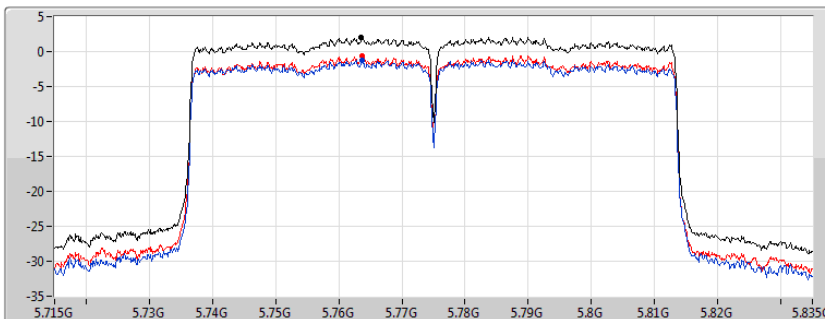

Sum
Port 1
Port 2

Sum	PD	Port 1	Port 2
(dBm/RBW)	(dBm/RBW)	(dBm/RBW)	(dBm/RBW)
2.02	2.02	-1.18	-0.65