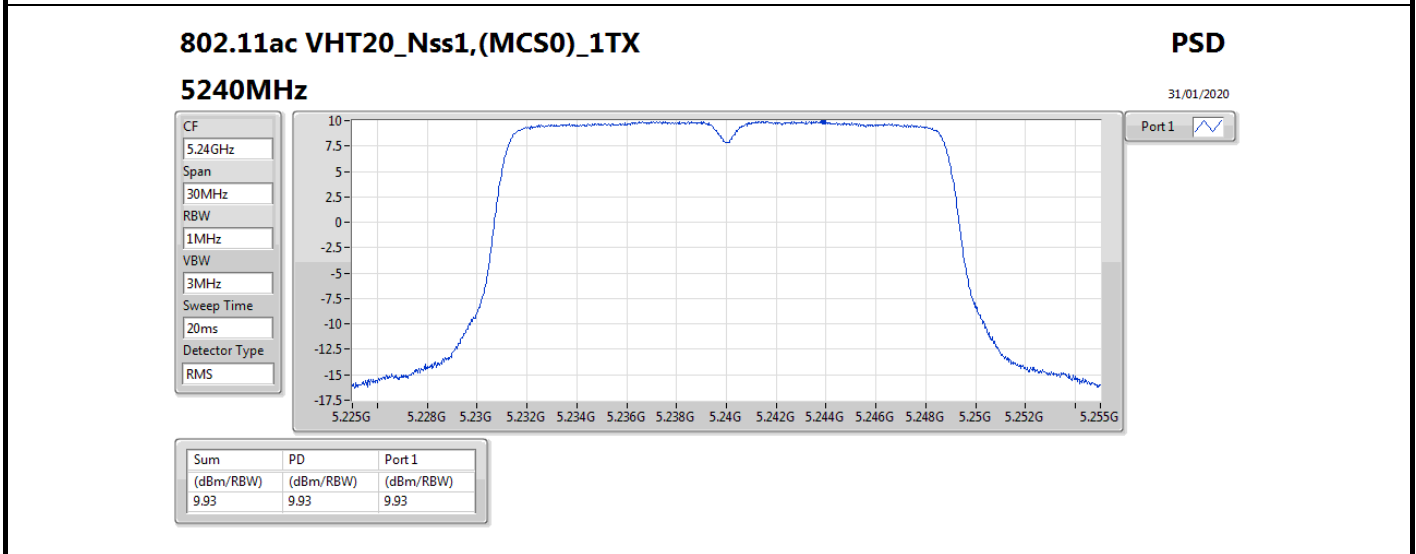

**DG** = Directional Gain; **Port X** = Port X output power

Summary

Mode	PD (dBm/RBW)	EIRP PD (dBm/RBW)
5.15-5.25GHz	-	-
802.11a_Nss1,(6Mbps)_1TX	11.15	15.95
802.11ac VHT20_Nss1,(MCS0)_1TX	10.43	15.23
802.11ac VHT40_Nss1,(MCS0)_1TX	6.35	11.15
802.11ac VHT80_Nss1,(MCS0)_1TX	-1.84	2.96
802.11ax HEW20_Nss1,(MCS0)_1TX	10.42	15.22
802.11ax HEW40_Nss1,(MCS0)_1TX	6.30	11.10
802.11ax HEW80_Nss1,(MCS0)_1TX	-1.50	3.30
5.725-5.85GHz	-	-
802.11a_Nss1,(6Mbps)_1TX	9.25	14.05
802.11ac VHT20_Nss1,(MCS0)_1TX	8.86	13.66
802.11ac VHT40_Nss1,(MCS0)_1TX	6.35	11.15
802.11ac VHT80_Nss1,(MCS0)_1TX	1.87	6.67
802.11ax HEW20_Nss1,(MCS0)_1TX	8.65	13.45
802.11ax HEW40_Nss1,(MCS0)_1TX	6.27	11.07
802.11ax HEW80_Nss1,(MCS0)_1TX	2.08	6.88

DG = Directional Gain; RBW = 500 kHz for 5.725-5.85GHz band / 1MHz for other band;  
 PD = trace bin-by-bin of each transmits port summing can be performed maximum power density; Port X = Port X power density;