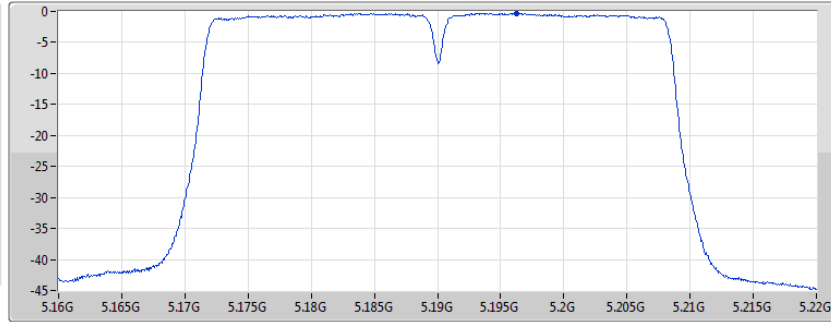

802.11ac VHT40_Nss1,(MCS0)_1TX

PSD

5190MHz

04/02/2020

CF
5.19GHz
Span
60MHz
RBW
1MHz
VBW
3MHz
Sweep Time
20ms
Detector Type
RMS

Port 1

Sum	PD	Port 1
(dBm/RBW)	(dBm/RBW)	(dBm/RBW)
-0.28	-0.28	-0.28

802.11ac VHT40_Nss1,(MCS0)_1TX

PSD

5230MHz

04/02/2020

CF
5.23GHz
Span
60MHz
RBW
1MHz
VBW
3MHz
Sweep Time
20ms
Detector Type
RMS