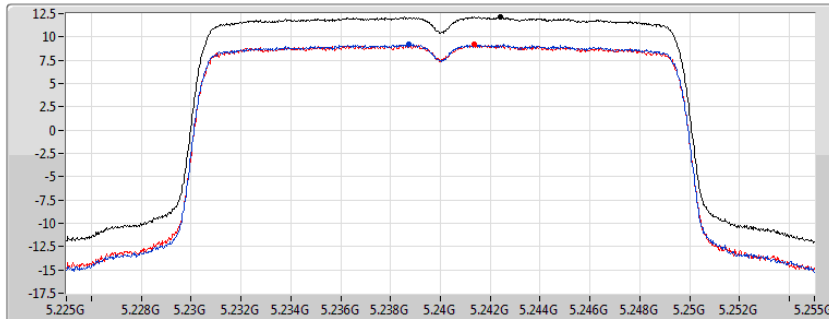

802.11ax HEW20_Nss2,(MCS0)_2TX

PSD

5240MHz

03/02/2020

CF
5.24GHz
Span
30MHz
RBW
1MHz
VBW
3MHz
Sweep Time
20ms
Detector Type
RMS

Sum
Port 1
Port 2

Sum	PD	Port 1	Port 2
(dBm/RBW)	(dBm/RBW)	(dBm/RBW)	(dBm/RBW)
12.11	12.11	9.26	9.18