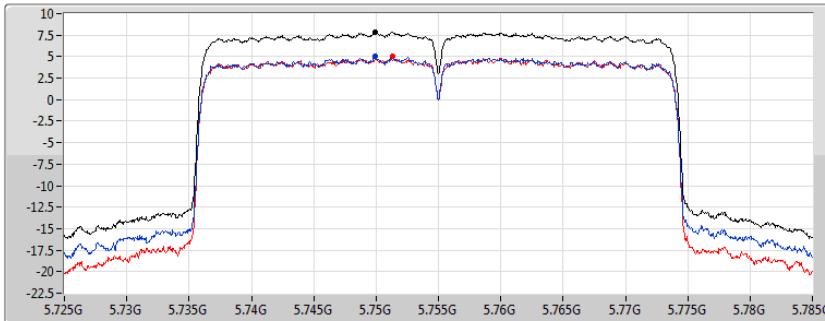

Sum
Port 1
Port 2

Sum	PD	Port 1	Port 2
(dBm/RBW)	(dBm/RBW)	(dBm/RBW)	(dBm/RBW)
7.87	7.87	5.00	5.04