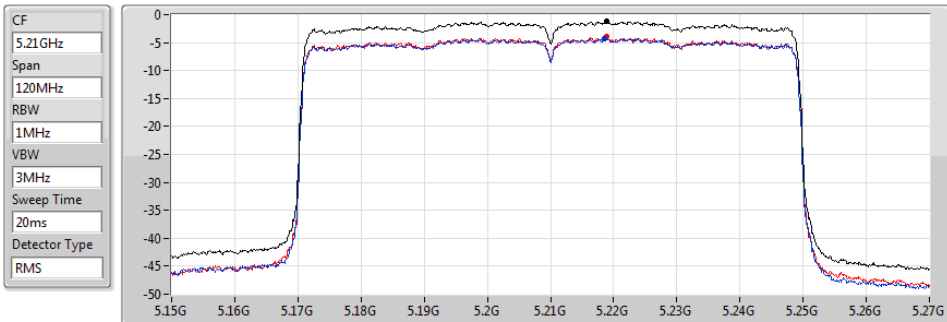

802.11ax HEW80_Nss2,(MCS0)_2TX

PSD

5210MHz

03/02/2020

Sum	PD	Port 1	Port 2
(dBm/RBW)	(dBm/RBW)	(dBm/RBW)	(dBm/RBW)
-1.19	-1.19	-4.33	-3.98