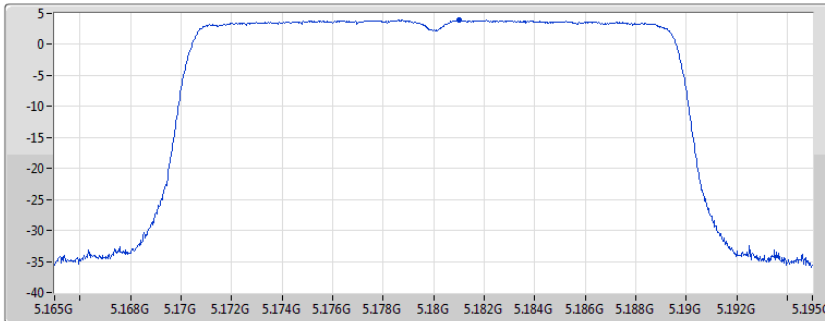

802.11ax HEW20_Nss1,(MCS0)_1TX

PSD

5180MHz

03/02/2020

CF
5.18GHz
Span
30MHz
RBW
1MHz
VBW
3MHz
Sweep Time
20ms
Detector Type
RMS

Port 1

Sum	PD	Port 1
(dBm/RBW)	(dBm/RBW)	(dBm/RBW)
3.92	3.92	3.92