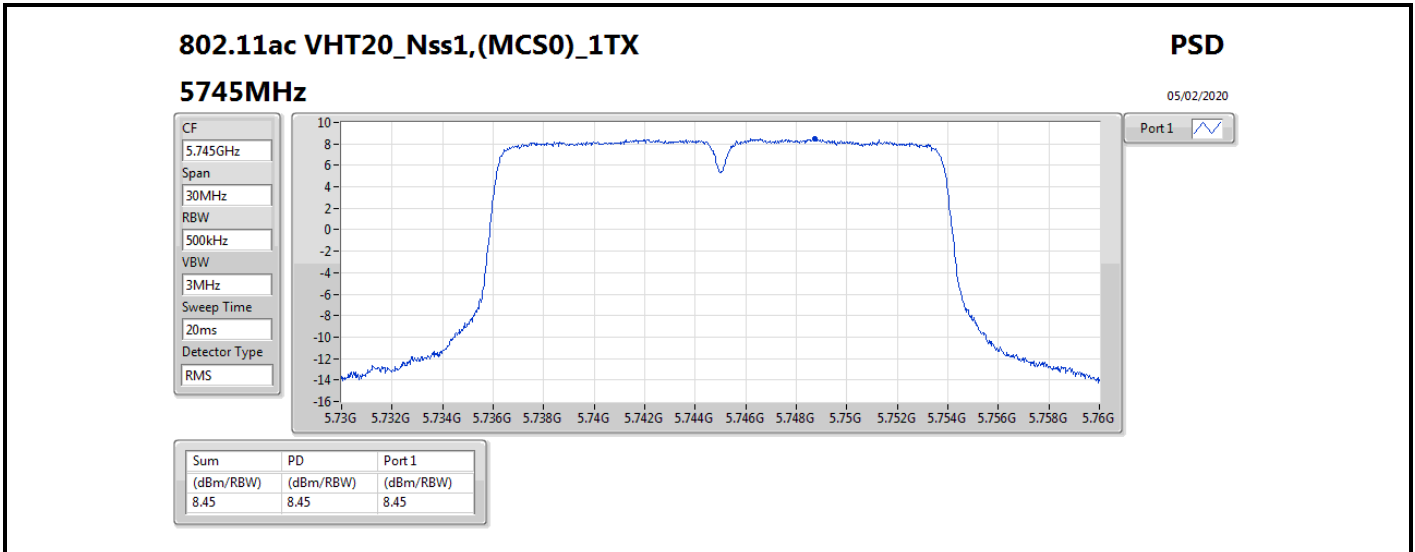

DG = Directional Gain; RBW = 500 kHz for 5.725-5.85GHz band / 1MHz for other band;

PD = trace bin-by-bin of each transmits port summing can be performed maximum power density; Port X = Port X power density;

Summary

Mode	PD (dBm/RBW)	EIRP PD (dBm/RBW)
5.15-5.25GHz	-	-
802.11a_Nss1,(6Mbps)_2TX	13.57	21.60
802.11ac VHT20_Nss2,(MCS0)_2TX	12.02	17.04
802.11ac VHT40_Nss2,(MCS0)_2TX	7.98	13.00
802.11ac VHT80_Nss2,(MCS0)_2TX	0.40	5.42
802.11ax HEW20_Nss2,(MCS0)_2TX	12.49	17.51
802.11ax HEW40_Nss2,(MCS0)_2TX	8.07	13.09
802.11ax HEW80_Nss2,(MCS0)_2TX	0.52	5.54
5.725-5.85GHz	-	-
802.11a_Nss1,(6Mbps)_2TX	11.80	19.83
802.11ac VHT20_Nss2,(MCS0)_2TX	11.22	16.24
802.11ac VHT40_Nss2,(MCS0)_2TX	7.93	12.95
802.11ac VHT80_Nss2,(MCS0)_2TX	3.12	8.14
802.11ax HEW20_Nss2,(MCS0)_2TX	11.26	16.28
802.11ax HEW40_Nss2,(MCS0)_2TX	7.90	12.92
802.11ax HEW80_Nss2,(MCS0)_2TX	3.19	8.21