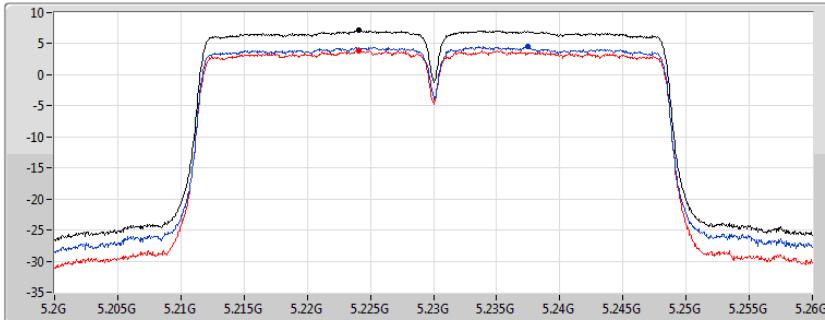

Sum
Port 1
Port 2

Sum	PD	Port 1	Port 2
(dBm/RBW)	(dBm/RBW)	(dBm/RBW)	(dBm/RBW)
7.10	7.10	4.53	3.82

802.11ac VHT40_Nss2,(MCS0)_2TX

PSD

5755MHz

03/02/2020

CF
5.755GHz
Span
60MHz
RBW
500kHz
VBW
3MHz
Sweep Time
20ms
Detector Type
RMS