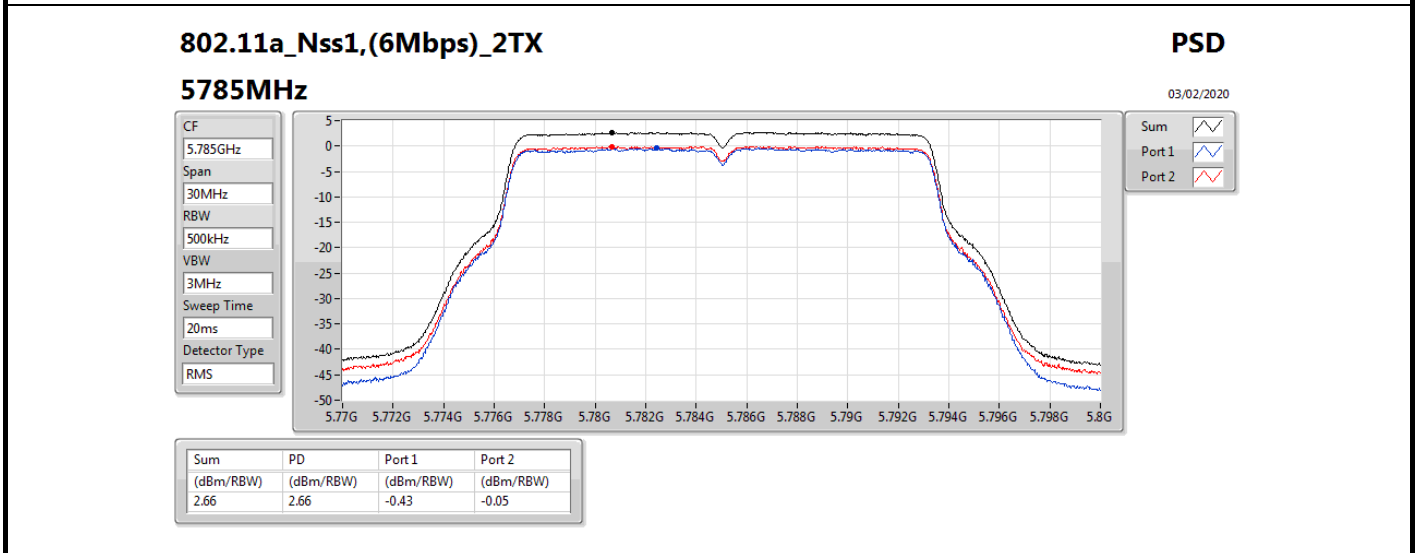

Summary

Mode	PD (dBm/RBW)	EIRP PD (dBm/RBW)
5.15-5.25GHz	-	-
802.11a_Nss1,(6Mbps)_2TX	12.69	20.65
802.11ac VHT20_Nss2,(MCS0)_2TX	12.05	17.00
802.11ac VHT40_Nss2,(MCS0)_2TX	7.10	12.05
802.11ac VHT80_Nss2,(MCS0)_2TX	-1.25	3.70
802.11ax HEW20_Nss2,(MCS0)_2TX	12.11	17.06
802.11ax HEW40_Nss2,(MCS0)_2TX	7.10	12.05
802.11ax HEW80_Nss2,(MCS0)_2TX	-1.19	3.76
5.725-5.85GHz	-	-
802.11a_Nss1,(6Mbps)_2TX	7.99	15.95
802.11ac VHT20_Nss2,(MCS0)_2TX	5.94	10.89
802.11ac VHT40_Nss2,(MCS0)_2TX	4.89	9.84
802.11ac VHT80_Nss2,(MCS0)_2TX	2.02	6.97
802.11ax HEW20_Nss2,(MCS0)_2TX	6.10	11.05
802.11ax HEW40_Nss2,(MCS0)_2TX	5.15	10.10
802.11ax HEW80_Nss2,(MCS0)_2TX	2.45	7.40

DG = Directional Gain; RBW = 500 kHz for 5.725-5.85GHz band / 1MHz for other band;  
 PD = trace bin-by-bin of each transmits port summing can be performed maximum power density; Port X = Port X power density;