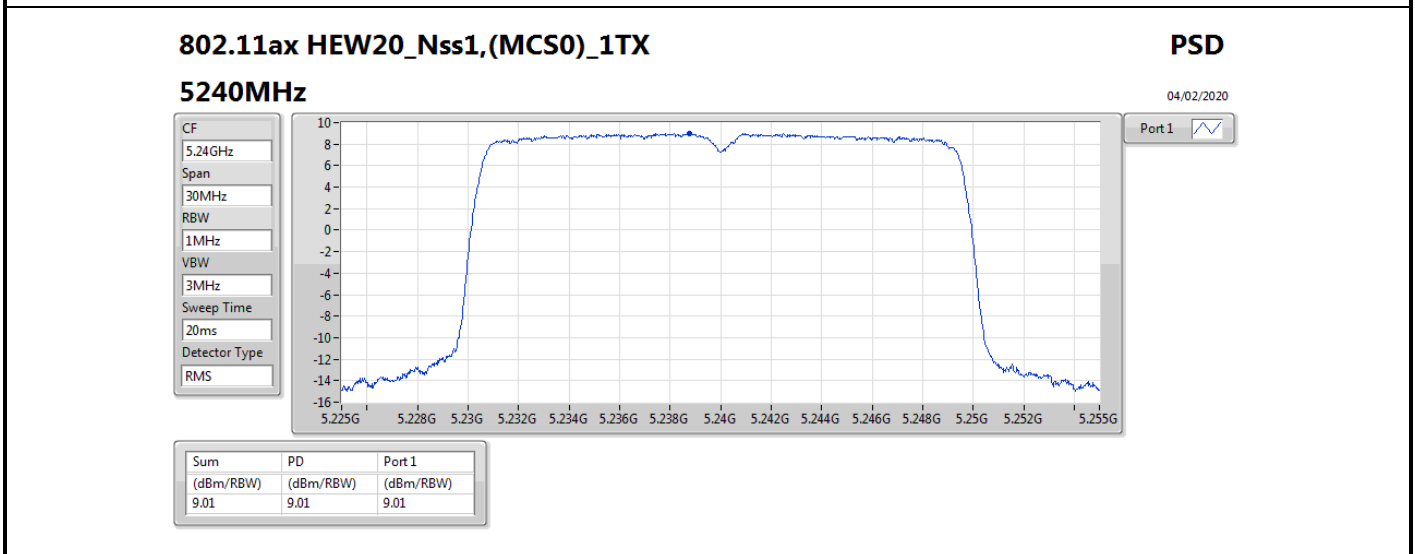

DG = Directional Gain; RBW = 500 kHz for 5.725-5.85GHz band / 1MHz for other band;

PD = trace bin-by-bin of each transmits port summing can be performed maximum power density; Port X = Port X power density;

Summary

Mode	PD (dBm/RBW)	EIRP PD (dBm/RBW)
5.15-5.25GHz	-	-
802.11a_Nss1,(6Mbps)_2TX	13.57	21.60
802.11ac VHT20_Nss2,(MCS0)_2TX	12.02	17.04
802.11ac VHT40_Nss2,(MCS0)_2TX	7.98	13.00
802.11ac VHT80_Nss2,(MCS0)_2TX	0.40	5.42
802.11ax HEW20_Nss2,(MCS0)_2TX	12.49	17.51
802.11ax HEW40_Nss2,(MCS0)_2TX	8.07	13.09
802.11ax HEW80_Nss2,(MCS0)_2TX	0.52	5.54
5.725-5.85GHz	-	-
802.11a_Nss1,(6Mbps)_2TX	11.80	19.83
802.11ac VHT20_Nss2,(MCS0)_2TX	11.22	16.24
802.11ac VHT40_Nss2,(MCS0)_2TX	7.93	12.95
802.11ac VHT80_Nss2,(MCS0)_2TX	3.12	8.14
802.11ax HEW20_Nss2,(MCS0)_2TX	11.26	16.28
802.11ax HEW40_Nss2,(MCS0)_2TX	7.90	12.92
802.11ax HEW80_Nss2,(MCS0)_2TX	3.19	8.21