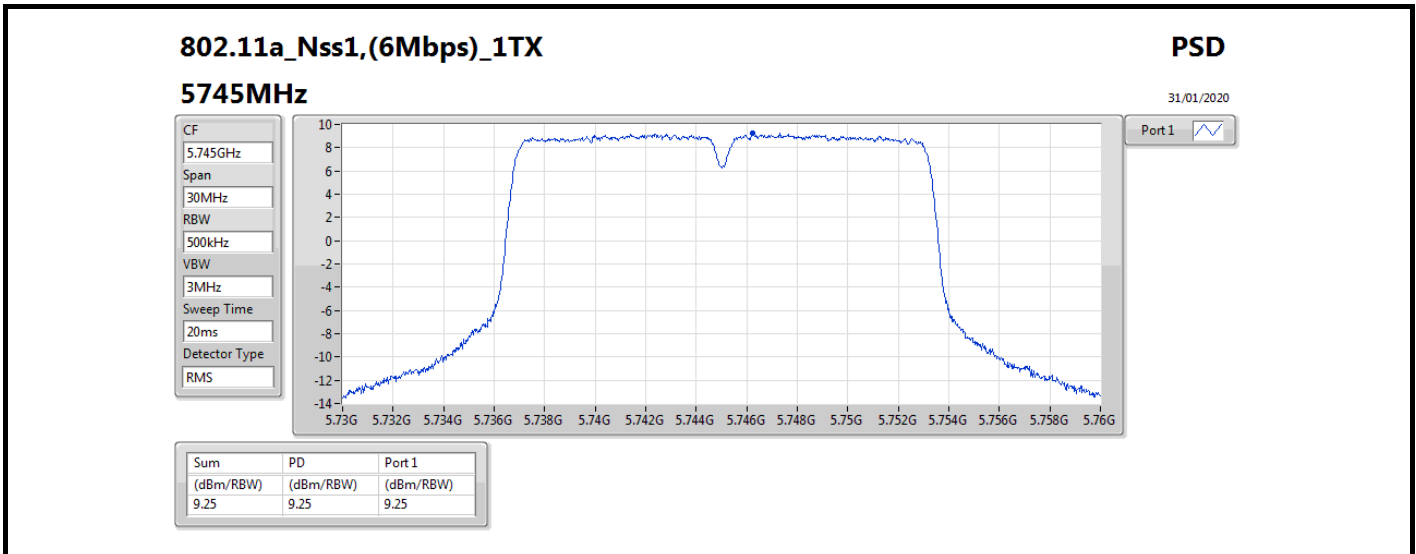

**DG** = Directional Gain; **Port X** = Port X output power

Summary

Mode	PD (dBm/RBW)	EIRP PD (dBm/RBW)
5.15-5.25GHz	-	-
802.11a_Nss1,(6Mbps)_1TX	11.15	15.95
802.11ac VHT20_Nss1,(MCS0)_1TX	10.43	15.23
802.11ac VHT40_Nss1,(MCS0)_1TX	6.35	11.15
802.11ac VHT80_Nss1,(MCS0)_1TX	-1.84	2.96
802.11ax HEW20_Nss1,(MCS0)_1TX	10.42	15.22
802.11ax HEW40_Nss1,(MCS0)_1TX	6.30	11.10
802.11ax HEW80_Nss1,(MCS0)_1TX	-1.50	3.30
5.725-5.85GHz	-	-
802.11a_Nss1,(6Mbps)_1TX	9.25	14.05
802.11ac VHT20_Nss1,(MCS0)_1TX	8.86	13.66
802.11ac VHT40_Nss1,(MCS0)_1TX	6.35	11.15
802.11ac VHT80_Nss1,(MCS0)_1TX	1.87	6.67
802.11ax HEW20_Nss1,(MCS0)_1TX	8.65	13.45
802.11ax HEW40_Nss1,(MCS0)_1TX	6.27	11.07
802.11ax HEW80_Nss1,(MCS0)_1TX	2.08	6.88

DG = Directional Gain; RBW = 500 kHz for 5.725-5.85GHz band / 1MHz for other band;  
 PD = trace bin-by-bin of each transmits port summing can be performed maximum power density; Port X = Port X power density;