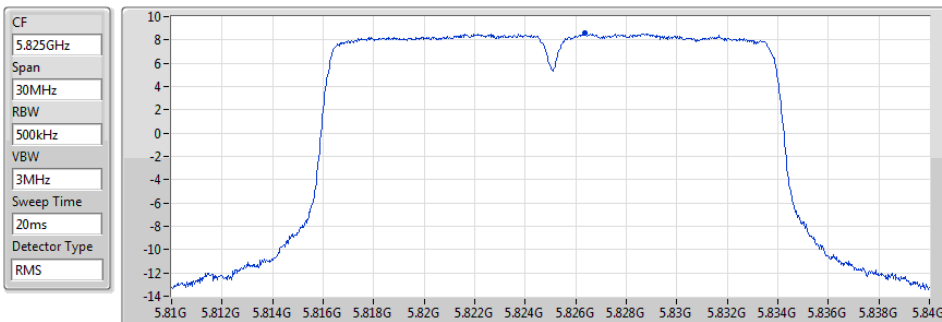

04/02/2020

Sum	PD	Port 1
(dBm/RBW)	(dBm/RBW)	(dBm/RBW)
8.44	8.44	8.44

802.11ac VHT20\_Nss1,(MCS0)\_1TX

PSD

5825MHz

04/02/2020

Sum	PD	Port 1
(dBm/RBW)	(dBm/RBW)	(dBm/RBW)
8.55	8.55	8.55

802.11ac VHT40\_Nss1,(MCS0)\_1TX