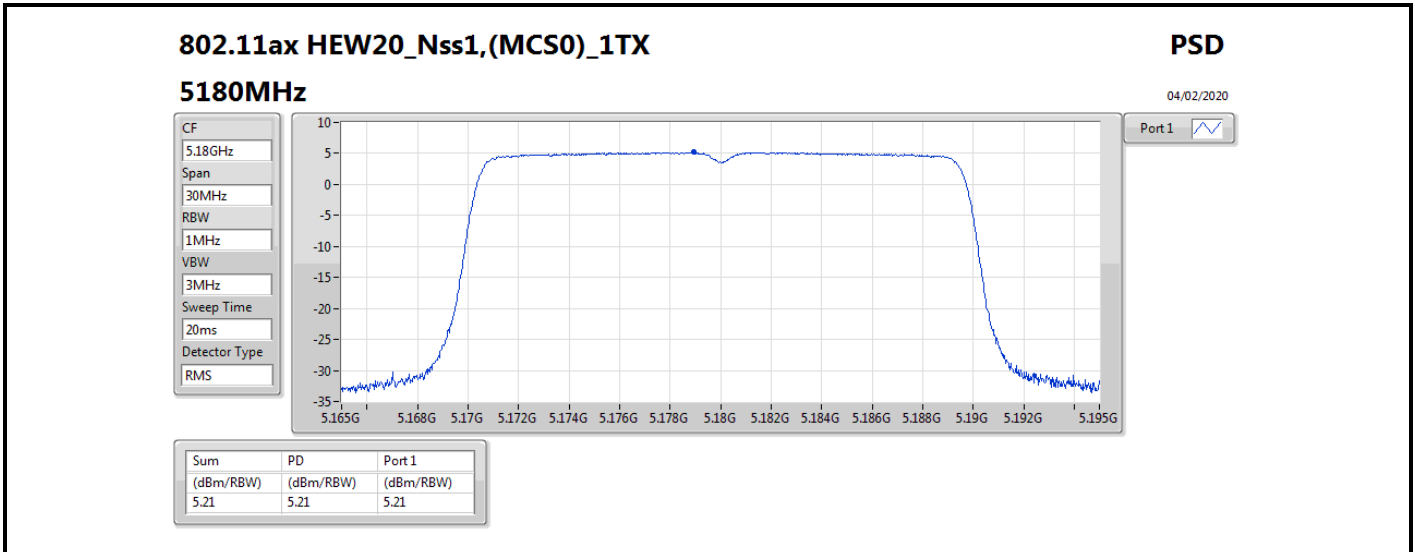

DG = Directional Gain; RBW = 500 kHz for 5.725-5.85GHz band / 1MHz for other band;

PD = trace bin-by-bin of each transmits port summing can be performed maximum power density; Port X = Port X power density;