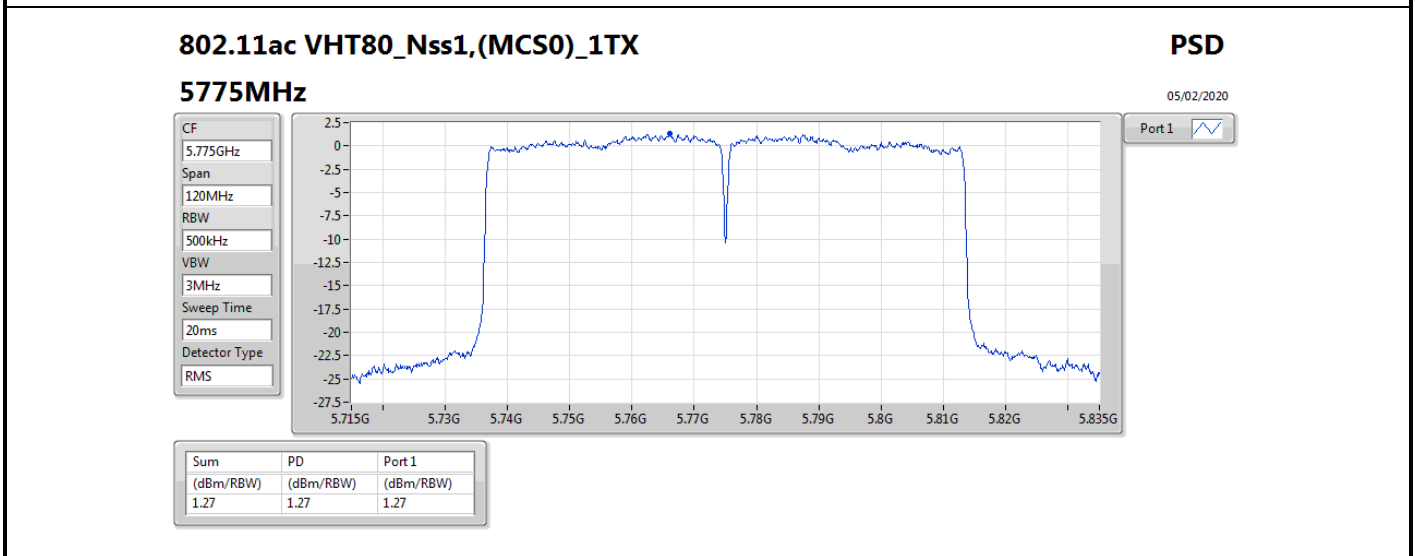

DG = Directional Gain; RBW = 500 kHz for 5.725-5.85GHz band / 1MHz for other band;

PD = trace bin-by-bin of each transmits port summing can be performed maximum power density; Port X = Port X power density;

Summary

Mode	PD (dBm/RBW)	EIRP PD (dBm/RBW)
5.15-5.25GHz	-	-
802.11a_Nss1,(6Mbps)_2TX	13.57	21.60
802.11ac VHT20_Nss2,(MCS0)_2TX	12.02	17.04
802.11ac VHT40_Nss2,(MCS0)_2TX	7.98	13.00
802.11ac VHT80_Nss2,(MCS0)_2TX	0.40	5.42
802.11ax HEW20_Nss2,(MCS0)_2TX	12.49	17.51
802.11ax HEW40_Nss2,(MCS0)_2TX	8.07	13.09
802.11ax HEW80_Nss2,(MCS0)_2TX	0.52	5.54
5.725-5.85GHz	-	-
802.11a_Nss1,(6Mbps)_2TX	11.80	19.83
802.11ac VHT20_Nss2,(MCS0)_2TX	11.22	16.24
802.11ac VHT40_Nss2,(MCS0)_2TX	7.93	12.95
802.11ac VHT80_Nss2,(MCS0)_2TX	3.12	8.14
802.11ax HEW20_Nss2,(MCS0)_2TX	11.26	16.28
802.11ax HEW40_Nss2,(MCS0)_2TX	7.90	12.92
802.11ax HEW80_Nss2,(MCS0)_2TX	3.19	8.21