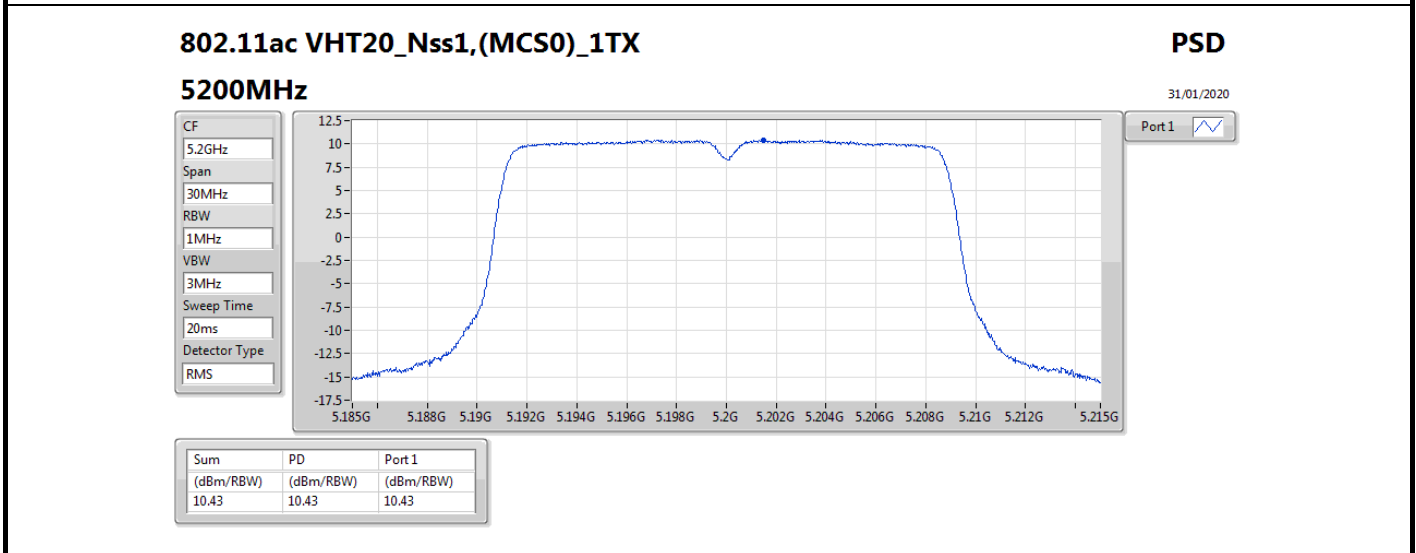

**DG** = Directional Gain; **Port X** = Port X output power

Summary

Mode	PD (dBm/RBW)	EIRP PD (dBm/RBW)
5.15-5.25GHz	-	-
802.11a_Nss1,(6Mbps)_1TX	11.15	15.95
802.11ac VHT20_Nss1,(MCS0)_1TX	10.43	15.23
802.11ac VHT40_Nss1,(MCS0)_1TX	6.35	11.15
802.11ac VHT80_Nss1,(MCS0)_1TX	-1.84	2.96
802.11ax HEW20_Nss1,(MCS0)_1TX	10.42	15.22
802.11ax HEW40_Nss1,(MCS0)_1TX	6.30	11.10
802.11ax HEW80_Nss1,(MCS0)_1TX	-1.50	3.30
5.725-5.85GHz	-	-
802.11a_Nss1,(6Mbps)_1TX	9.25	14.05
802.11ac VHT20_Nss1,(MCS0)_1TX	8.86	13.66
802.11ac VHT40_Nss1,(MCS0)_1TX	6.35	11.15
802.11ac VHT80_Nss1,(MCS0)_1TX	1.87	6.67
802.11ax HEW20_Nss1,(MCS0)_1TX	8.65	13.45
802.11ax HEW40_Nss1,(MCS0)_1TX	6.27	11.07
802.11ax HEW80_Nss1,(MCS0)_1TX	2.08	6.88

DG = Directional Gain; RBW = 500 kHz for 5.725-5.85GHz band / 1MHz for other band;  
 PD = trace bin-by-bin of each transmits port summing can be performed maximum power density; Port X = Port X power density;