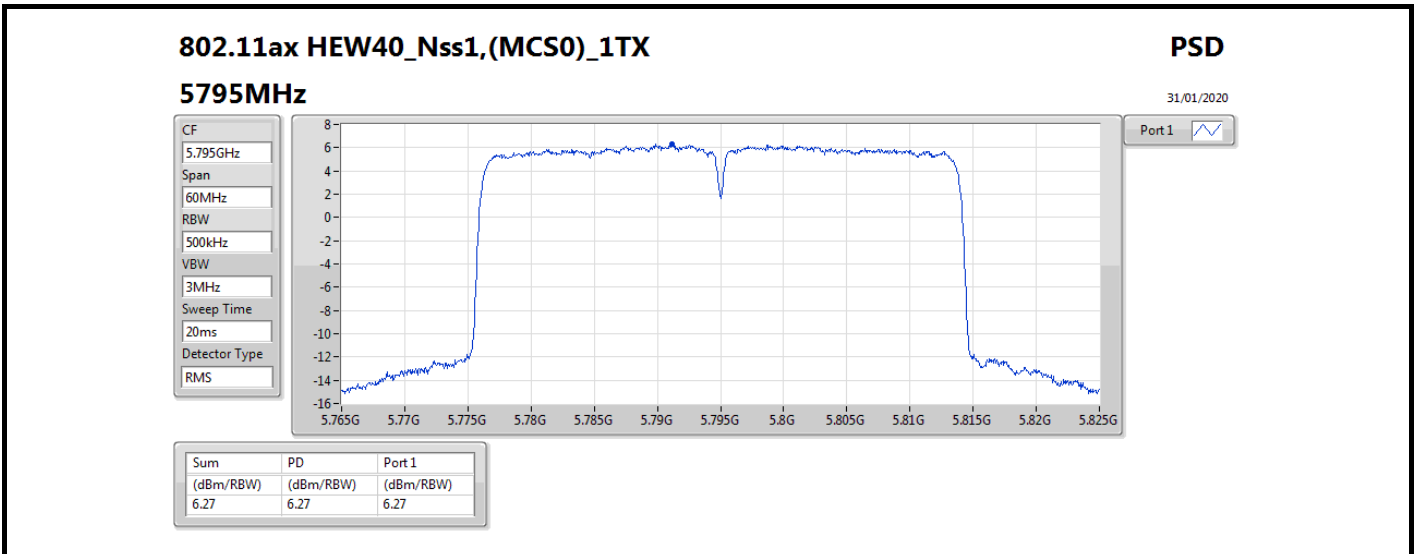

DG = Directional Gain; RBW = 500 kHz for 5.725-5.85GHz band / 1MHz for other band;  
 PD = trace bin-by-bin of each transmits port summing can be performed maximum power density; Port X = Port X power density;

Summary

Mode	PD (dBm/RBW)	EIRP PD (dBm/RBW)
5.15-5.25GHz	-	-
802.11a_Nss1,(6Mbps)_2TX	12.69	20.65
802.11ac VHT20_Nss2,(MCS0)_2TX	12.05	17.00
802.11ac VHT40_Nss2,(MCS0)_2TX	7.10	12.05
802.11ac VHT80_Nss2,(MCS0)_2TX	-1.25	3.70
802.11ax HEW20_Nss2,(MCS0)_2TX	12.11	17.06
802.11ax HEW40_Nss2,(MCS0)_2TX	7.10	12.05
802.11ax HEW80_Nss2,(MCS0)_2TX	-1.19	3.76
5.725-5.85GHz	-	-
802.11a_Nss1,(6Mbps)_2TX	7.99	15.95
802.11ac VHT20_Nss2,(MCS0)_2TX	5.94	10.89
802.11ac VHT40_Nss2,(MCS0)_2TX	4.89	9.84
802.11ac VHT80_Nss2,(MCS0)_2TX	2.02	6.97
802.11ax HEW20_Nss2,(MCS0)_2TX	6.10	11.05
802.11ax HEW40_Nss2,(MCS0)_2TX	5.15	10.10
802.11ax HEW80_Nss2,(MCS0)_2TX	2.45	7.40