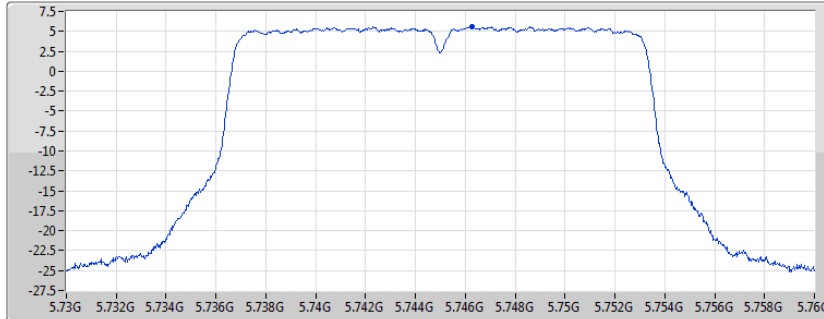

802.11a_Nss1,(6Mbps)_1TX

PSD

5745MHz

03/02/2020

CF
5.745GHz
Span
30MHz
RBW
500kHz
VBW
3MHz
Sweep Time
20ms
Detector Type
RMS

Port 1

Sum	PD	Port 1
(dBm/RBW)	(dBm/RBW)	(dBm/RBW)
5.62	5.62	5.62

802.11a_Nss1,(6Mbps)_1TX

PSD

5785MHz

03/02/2020

CF
5.785GHz
Span
30MHz
RBW
500kHz
VBW
3MHz
Sweep Time
20ms
Detector Type
RMS