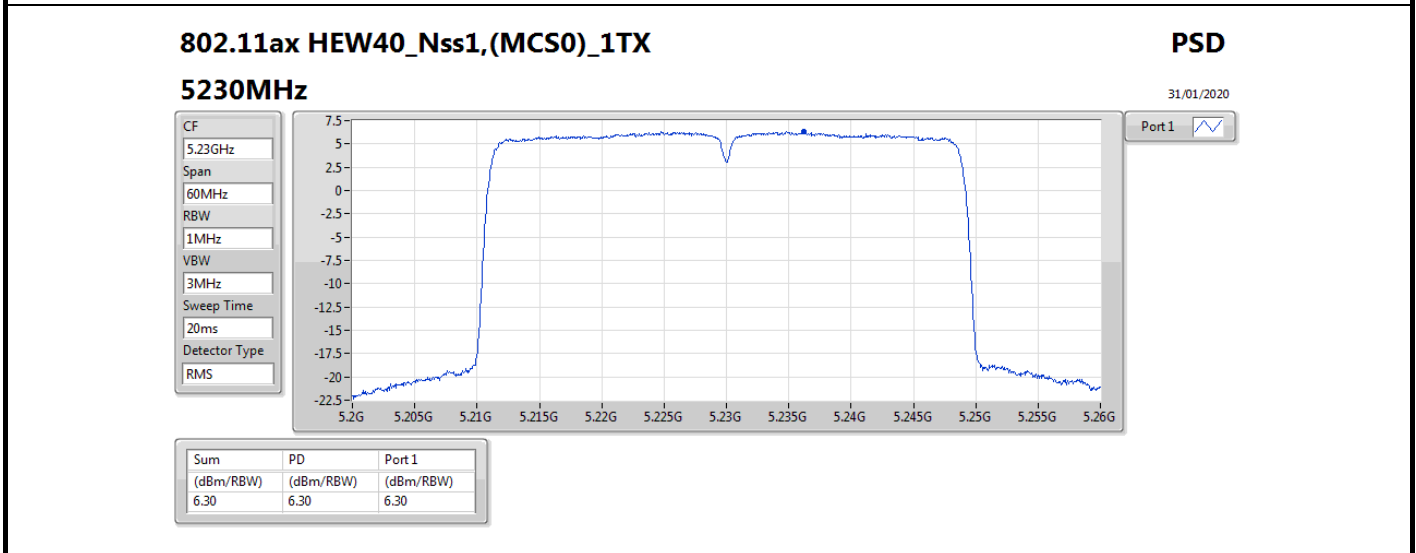

DG = Directional Gain; RBW = 500 kHz for 5.725-5.85GHz band / 1MHz for other band;  
 PD = trace bin-by-bin of each transmits port summing can be performed maximum power density; Port X = Port X power density;

Summary

Mode	PD (dBm/RBW)	EIRP PD (dBm/RBW)
5.15-5.25GHz	-	-
802.11a_Nss1,(6Mbps)_2TX	12.69	20.65
802.11ac VHT20_Nss2,(MCS0)_2TX	12.05	17.00
802.11ac VHT40_Nss2,(MCS0)_2TX	7.10	12.05
802.11ac VHT80_Nss2,(MCS0)_2TX	-1.25	3.70
802.11ax HEW20_Nss2,(MCS0)_2TX	12.11	17.06
802.11ax HEW40_Nss2,(MCS0)_2TX	7.10	12.05
802.11ax HEW80_Nss2,(MCS0)_2TX	-1.19	3.76
5.725-5.85GHz	-	-
802.11a_Nss1,(6Mbps)_2TX	7.99	15.95
802.11ac VHT20_Nss2,(MCS0)_2TX	5.94	10.89
802.11ac VHT40_Nss2,(MCS0)_2TX	4.89	9.84
802.11ac VHT80_Nss2,(MCS0)_2TX	2.02	6.97
802.11ax HEW20_Nss2,(MCS0)_2TX	6.10	11.05
802.11ax HEW40_Nss2,(MCS0)_2TX	5.15	10.10
802.11ax HEW80_Nss2,(MCS0)_2TX	2.45	7.40