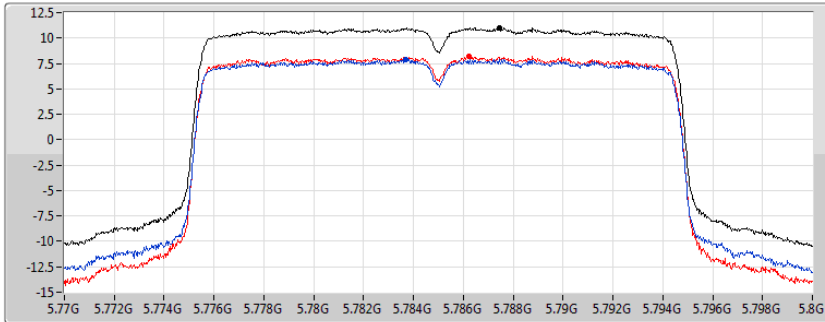

Sum ☒
Port 1 ☒
Port 2 ☒

Sum	PD	Port 1	Port 2
(dBm/RBW)	(dBm/RBW)	(dBm/RBW)	(dBm/RBW)
11.01	11.01	7.90	8.24

802.11ax HEW20_Nss2,(MCS0)_2TX

PSD

5825MHz

06/02/2020

CF
5.825GHz
Span
30MHz
RBW
500kHz
VBW
3MHz
Sweep Time
20ms
Detector Type
RMS