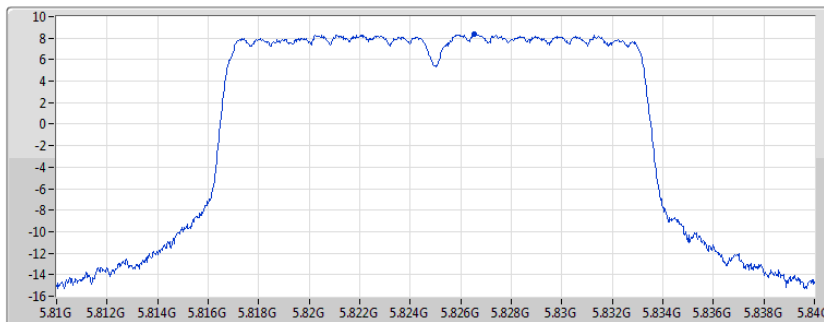

Port 1

Sum	PD	Port 1
(dBm/RBW)	(dBm/RBW)	(dBm/RBW)
8.33	8.33	8.33