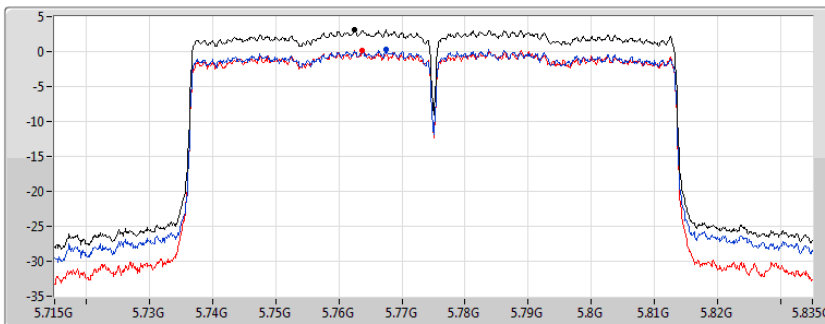

Sum
Port 1
Port 2

Sum	PD	Port 1	Port 2
(dBm/RBW)	(dBm/RBW)	(dBm/RBW)	(dBm/RBW)
3.12	3.12	0.31	0.22