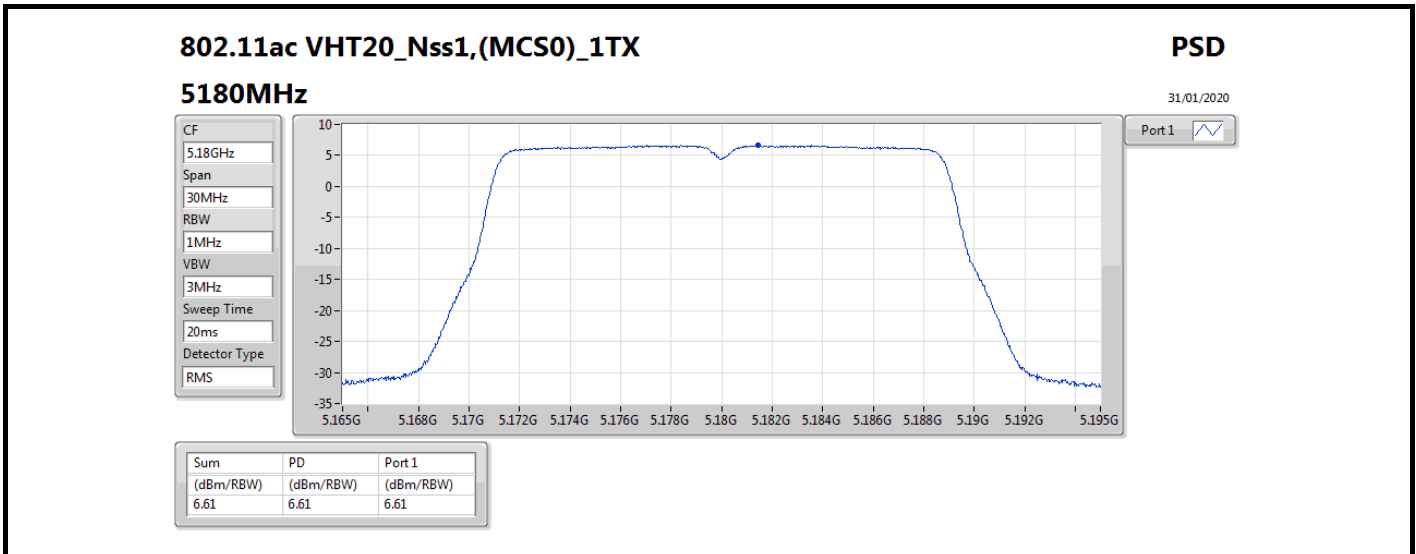

**DG** = Directional Gain; **Port X** = Port X output power

Summary

Mode	PD (dBm/RBW)	EIRP PD (dBm/RBW)
5.15-5.25GHz	-	-
802.11a_Nss1,(6Mbps)_1TX	11.15	15.95
802.11ac VHT20_Nss1,(MCS0)_1TX	10.43	15.23
802.11ac VHT40_Nss1,(MCS0)_1TX	6.35	11.15
802.11ac VHT80_Nss1,(MCS0)_1TX	-1.84	2.96
802.11ax HEW20_Nss1,(MCS0)_1TX	10.42	15.22
802.11ax HEW40_Nss1,(MCS0)_1TX	6.30	11.10
802.11ax HEW80_Nss1,(MCS0)_1TX	-1.50	3.30
5.725-5.85GHz	-	-
802.11a_Nss1,(6Mbps)_1TX	9.25	14.05
802.11ac VHT20_Nss1,(MCS0)_1TX	8.86	13.66
802.11ac VHT40_Nss1,(MCS0)_1TX	6.35	11.15
802.11ac VHT80_Nss1,(MCS0)_1TX	1.87	6.67
802.11ax HEW20_Nss1,(MCS0)_1TX	8.65	13.45
802.11ax HEW40_Nss1,(MCS0)_1TX	6.27	11.07
802.11ax HEW80_Nss1,(MCS0)_1TX	2.08	6.88

DG = Directional Gain; RBW = 500 kHz for 5.725-5.85GHz band / 1MHz for other band;  
 PD = trace bin-by-bin of each transmits port summing can be performed maximum power density; Port X = Port X power density;