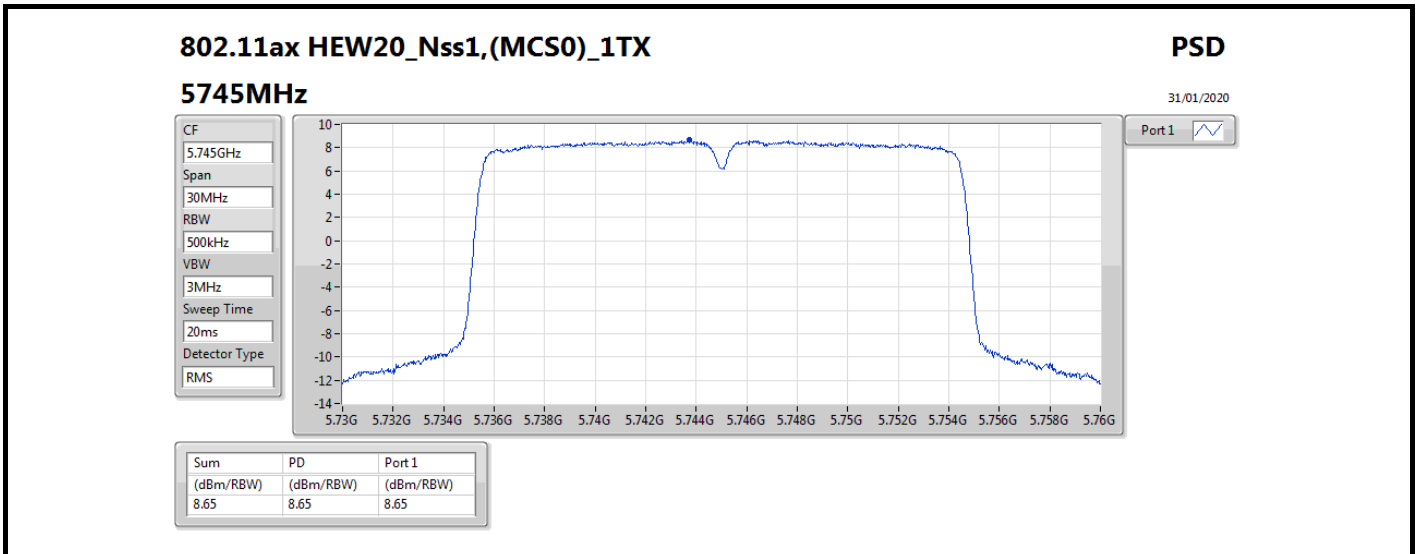

DG = Directional Gain; RBW = 500 kHz for 5.725-5.85GHz band / 1MHz for other band;  
 PD = trace bin-by-bin of each transmits port summing can be performed maximum power density; Port X = Port X power density;

Summary

Mode	PD (dBm/RBW)	EIRP PD (dBm/RBW)
5.15-5.25GHz	-	-
802.11a_Nss1,(6Mbps)_2TX	12.69	20.65
802.11ac VHT20_Nss2,(MCS0)_2TX	12.05	17.00
802.11ac VHT40_Nss2,(MCS0)_2TX	7.10	12.05
802.11ac VHT80_Nss2,(MCS0)_2TX	-1.25	3.70
802.11ax HEW20_Nss2,(MCS0)_2TX	12.11	17.06
802.11ax HEW40_Nss2,(MCS0)_2TX	7.10	12.05
802.11ax HEW80_Nss2,(MCS0)_2TX	-1.19	3.76
5.725-5.85GHz	-	-
802.11a_Nss1,(6Mbps)_2TX	7.99	15.95
802.11ac VHT20_Nss2,(MCS0)_2TX	5.94	10.89
802.11ac VHT40_Nss2,(MCS0)_2TX	4.89	9.84
802.11ac VHT80_Nss2,(MCS0)_2TX	2.02	6.97
802.11ax HEW20_Nss2,(MCS0)_2TX	6.10	11.05
802.11ax HEW40_Nss2,(MCS0)_2TX	5.15	10.10
802.11ax HEW80_Nss2,(MCS0)_2TX	2.45	7.40