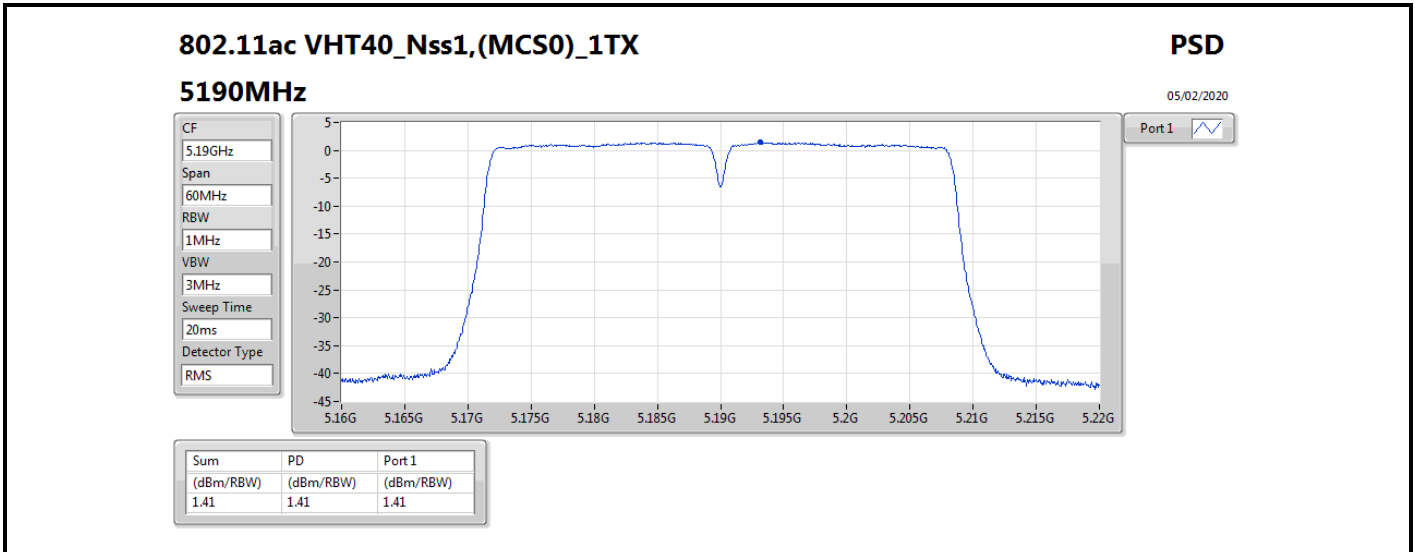

DG = Directional Gain; RBW = 500 kHz for 5.725-5.85GHz band / 1MHz for other band;

PD = trace bin-by-bin of each transmits port summing can be performed maximum power density; Port X = Port X power density;

Summary

Mode	PD (dBm/RBW)	EIRP PD (dBm/RBW)
5.15-5.25GHz	-	-
802.11a_Nss1,(6Mbps)_2TX	13.57	21.60
802.11ac VHT20_Nss2,(MCS0)_2TX	12.02	17.04
802.11ac VHT40_Nss2,(MCS0)_2TX	7.98	13.00
802.11ac VHT80_Nss2,(MCS0)_2TX	0.40	5.42
802.11ax HEW20_Nss2,(MCS0)_2TX	12.49	17.51
802.11ax HEW40_Nss2,(MCS0)_2TX	8.07	13.09
802.11ax HEW80_Nss2,(MCS0)_2TX	0.52	5.54
5.725-5.85GHz	-	-
802.11a_Nss1,(6Mbps)_2TX	11.80	19.83
802.11ac VHT20_Nss2,(MCS0)_2TX	11.22	16.24
802.11ac VHT40_Nss2,(MCS0)_2TX	7.93	12.95
802.11ac VHT80_Nss2,(MCS0)_2TX	3.12	8.14
802.11ax HEW20_Nss2,(MCS0)_2TX	11.26	16.28
802.11ax HEW40_Nss2,(MCS0)_2TX	7.90	12.92
802.11ax HEW80_Nss2,(MCS0)_2TX	3.19	8.21