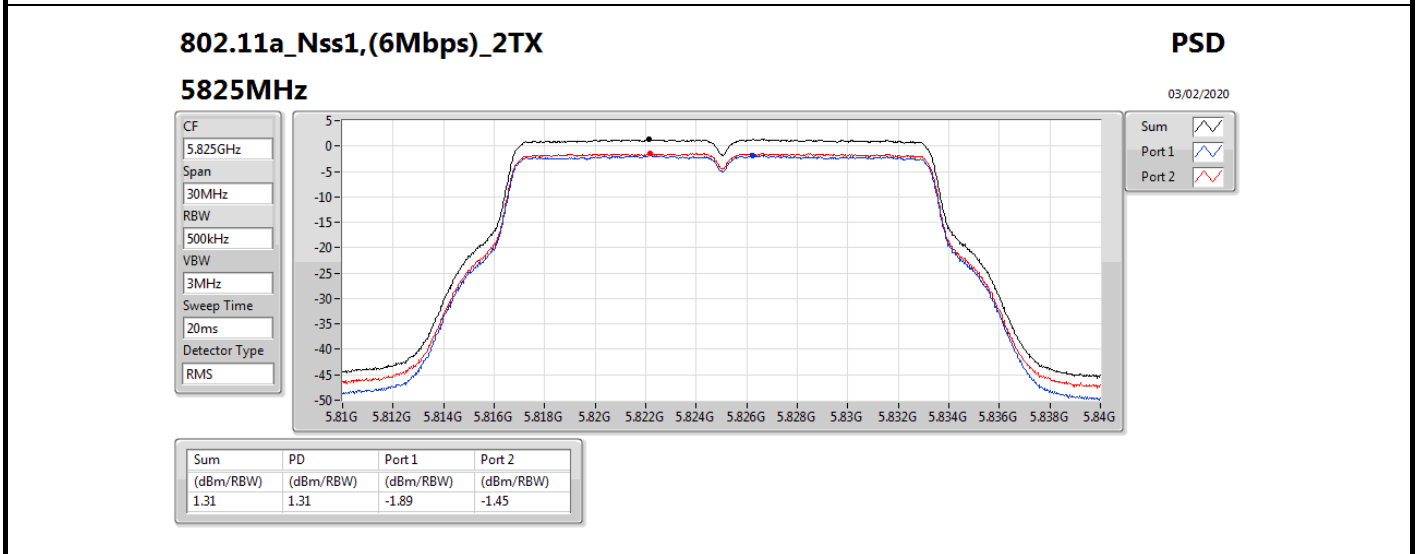

Summary

Mode	PD (dBm/RBW)	EIRP PD (dBm/RBW)
5.15-5.25GHz	-	-
802.11a_Nss1,(6Mbps)_2TX	12.69	20.65
802.11ac VHT20_Nss2,(MCS0)_2TX	12.05	17.00
802.11ac VHT40_Nss2,(MCS0)_2TX	7.10	12.05
802.11ac VHT80_Nss2,(MCS0)_2TX	-1.25	3.70
802.11ax HEW20_Nss2,(MCS0)_2TX	12.11	17.06
802.11ax HEW40_Nss2,(MCS0)_2TX	7.10	12.05
802.11ax HEW80_Nss2,(MCS0)_2TX	-1.19	3.76
5.725-5.85GHz	-	-
802.11a_Nss1,(6Mbps)_2TX	7.99	15.95
802.11ac VHT20_Nss2,(MCS0)_2TX	5.94	10.89
802.11ac VHT40_Nss2,(MCS0)_2TX	4.89	9.84
802.11ac VHT80_Nss2,(MCS0)_2TX	2.02	6.97
802.11ax HEW20_Nss2,(MCS0)_2TX	6.10	11.05
802.11ax HEW40_Nss2,(MCS0)_2TX	5.15	10.10
802.11ax HEW80_Nss2,(MCS0)_2TX	2.45	7.40

DG = Directional Gain; RBW = 500 kHz for 5.725-5.85GHz band / 1MHz for other band;  
 PD = trace bin-by-bin of each transmits port summing can be performed maximum power density; Port X = Port X power density;