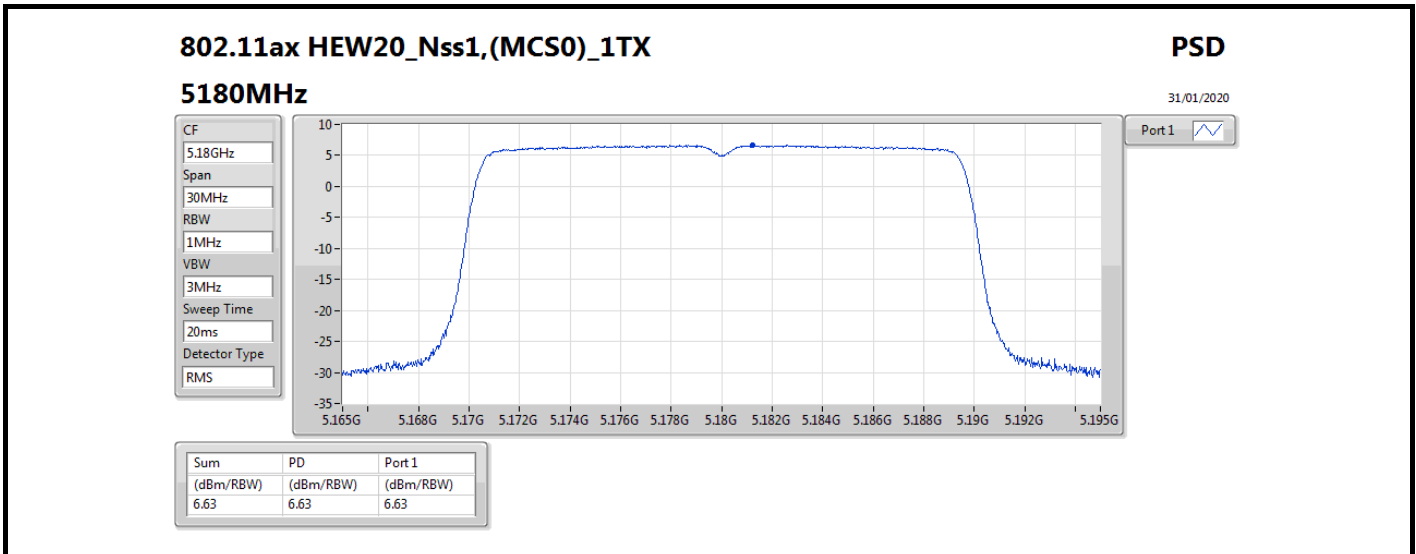

DG = Directional Gain; RBW = 500 kHz for 5.725-5.85GHz band / 1MHz for other band;  
 PD = trace bin-by-bin of each transmits port summing can be performed maximum power density; Port X = Port X power density;

Summary

Mode	PD (dBm/RBW)	EIRP PD (dBm/RBW)
5.15-5.25GHz	-	-
802.11a_Nss1,(6Mbps)_2TX	12.69	20.65
802.11ac VHT20_Nss2,(MCS0)_2TX	12.05	17.00
802.11ac VHT40_Nss2,(MCS0)_2TX	7.10	12.05
802.11ac VHT80_Nss2,(MCS0)_2TX	-1.25	3.70
802.11ax HEW20_Nss2,(MCS0)_2TX	12.11	17.06
802.11ax HEW40_Nss2,(MCS0)_2TX	7.10	12.05
802.11ax HEW80_Nss2,(MCS0)_2TX	-1.19	3.76
5.725-5.85GHz	-	-
802.11a_Nss1,(6Mbps)_2TX	7.99	15.95
802.11ac VHT20_Nss2,(MCS0)_2TX	5.94	10.89
802.11ac VHT40_Nss2,(MCS0)_2TX	4.89	9.84
802.11ac VHT80_Nss2,(MCS0)_2TX	2.02	6.97
802.11ax HEW20_Nss2,(MCS0)_2TX	6.10	11.05
802.11ax HEW40_Nss2,(MCS0)_2TX	5.15	10.10
802.11ax HEW80_Nss2,(MCS0)_2TX	2.45	7.40