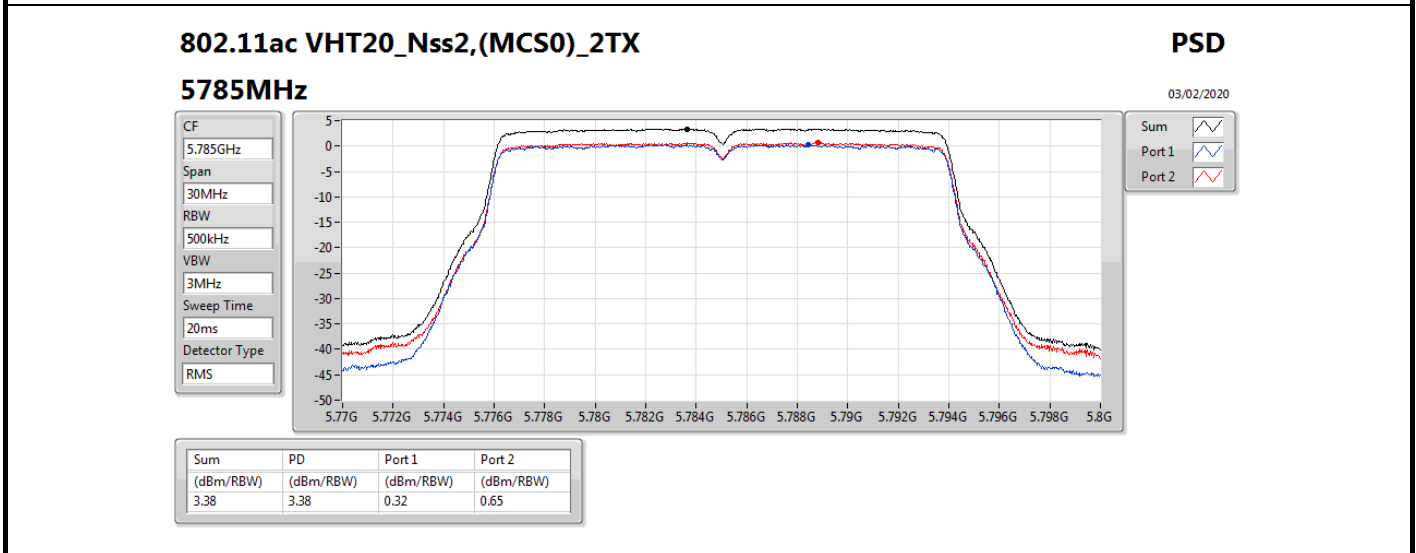

802.11ac VHT20\_Nss2,(MCS0)\_2TX

PSD

5240MHz

03/02/2020

CF  
5.24GHz  
Span  
30MHz  
RBW  
1MHz  
VBW  
3MHz  
Sweep Time  
20ms  
Detector Type  
RMS

Sum  
Port 1  
Port 2

Sum	PD	Port 1	Port 2
(dBm/RBW)	(dBm/RBW)	(dBm/RBW)	(dBm/RBW)
12.05	12.05	9.21	9.12