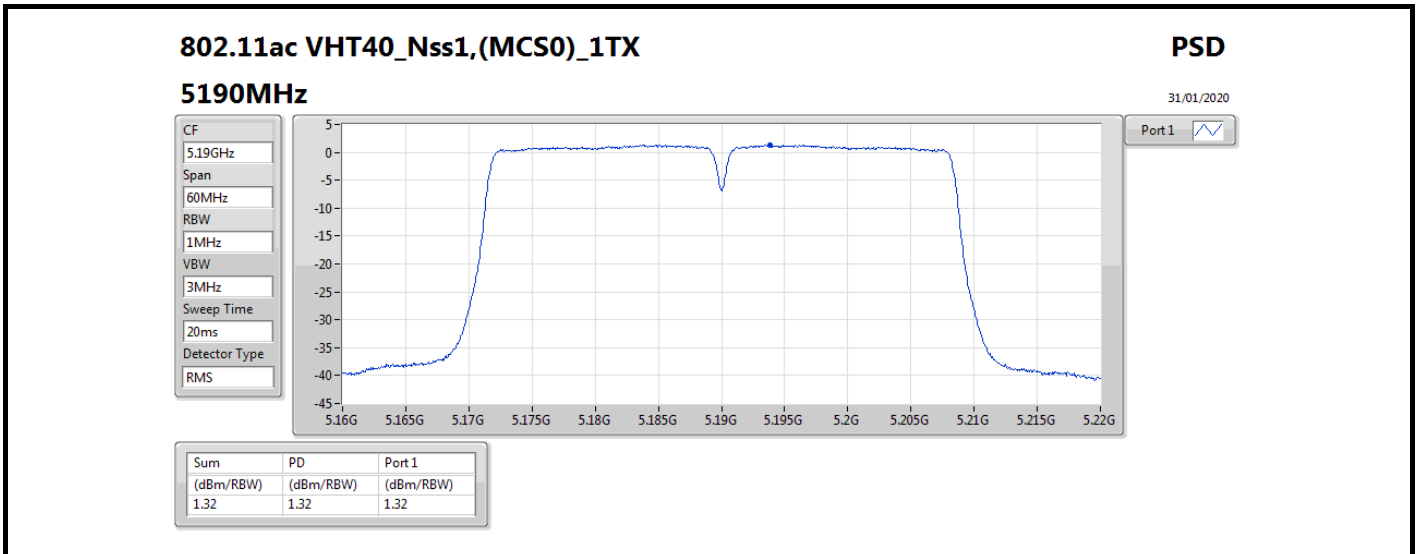

DG = Directional Gain; RBW = 500 kHz for 5.725-5.85GHz band / 1MHz for other band;  
 PD = trace bin-by-bin of each transmits port summing can be performed maximum power density; Port X = Port X power density;

Summary

Mode	PD (dBm/RBW)	EIRP PD (dBm/RBW)
5.15-5.25GHz	-	-
802.11a_Nss1,(6Mbps)_2TX	12.69	20.65
802.11ac VHT20_Nss2,(MCS0)_2TX	12.05	17.00
802.11ac VHT40_Nss2,(MCS0)_2TX	7.10	12.05
802.11ac VHT80_Nss2,(MCS0)_2TX	-1.25	3.70
802.11ax HEW20_Nss2,(MCS0)_2TX	12.11	17.06
802.11ax HEW40_Nss2,(MCS0)_2TX	7.10	12.05
802.11ax HEW80_Nss2,(MCS0)_2TX	-1.19	3.76
5.725-5.85GHz	-	-
802.11a_Nss1,(6Mbps)_2TX	7.99	15.95
802.11ac VHT20_Nss2,(MCS0)_2TX	5.94	10.89
802.11ac VHT40_Nss2,(MCS0)_2TX	4.89	9.84
802.11ac VHT80_Nss2,(MCS0)_2TX	2.02	6.97
802.11ax HEW20_Nss2,(MCS0)_2TX	6.10	11.05
802.11ax HEW40_Nss2,(MCS0)_2TX	5.15	10.10
802.11ax HEW80_Nss2,(MCS0)_2TX	2.45	7.40