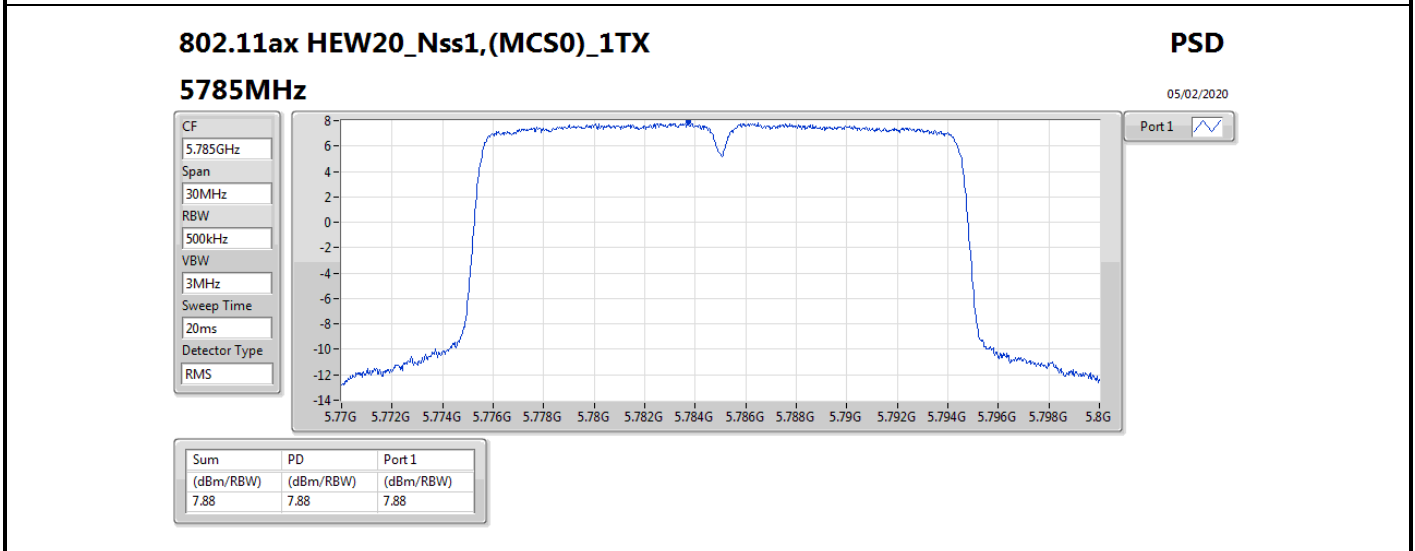

DG = Directional Gain; RBW = 500 kHz for 5.725-5.85GHz band / 1MHz for other band;

PD = trace bin-by-bin of each transmits port summing can be performed maximum power density; Port X = Port X power density;

Summary

Mode	PD (dBm/RBW)	EIRP PD (dBm/RBW)
5.15-5.25GHz	-	-
802.11a_Nss1,(6Mbps)_2TX	13.57	21.60
802.11ac VHT20_Nss2,(MCS0)_2TX	12.02	17.04
802.11ac VHT40_Nss2,(MCS0)_2TX	7.98	13.00
802.11ac VHT80_Nss2,(MCS0)_2TX	0.40	5.42
802.11ax HEW20_Nss2,(MCS0)_2TX	12.49	17.51
802.11ax HEW40_Nss2,(MCS0)_2TX	8.07	13.09
802.11ax HEW80_Nss2,(MCS0)_2TX	0.52	5.54
5.725-5.85GHz	-	-
802.11a_Nss1,(6Mbps)_2TX	11.80	19.83
802.11ac VHT20_Nss2,(MCS0)_2TX	11.22	16.24
802.11ac VHT40_Nss2,(MCS0)_2TX	7.93	12.95
802.11ac VHT80_Nss2,(MCS0)_2TX	3.12	8.14
802.11ax HEW20_Nss2,(MCS0)_2TX	11.26	16.28
802.11ax HEW40_Nss2,(MCS0)_2TX	7.90	12.92
802.11ax HEW80_Nss2,(MCS0)_2TX	3.19	8.21