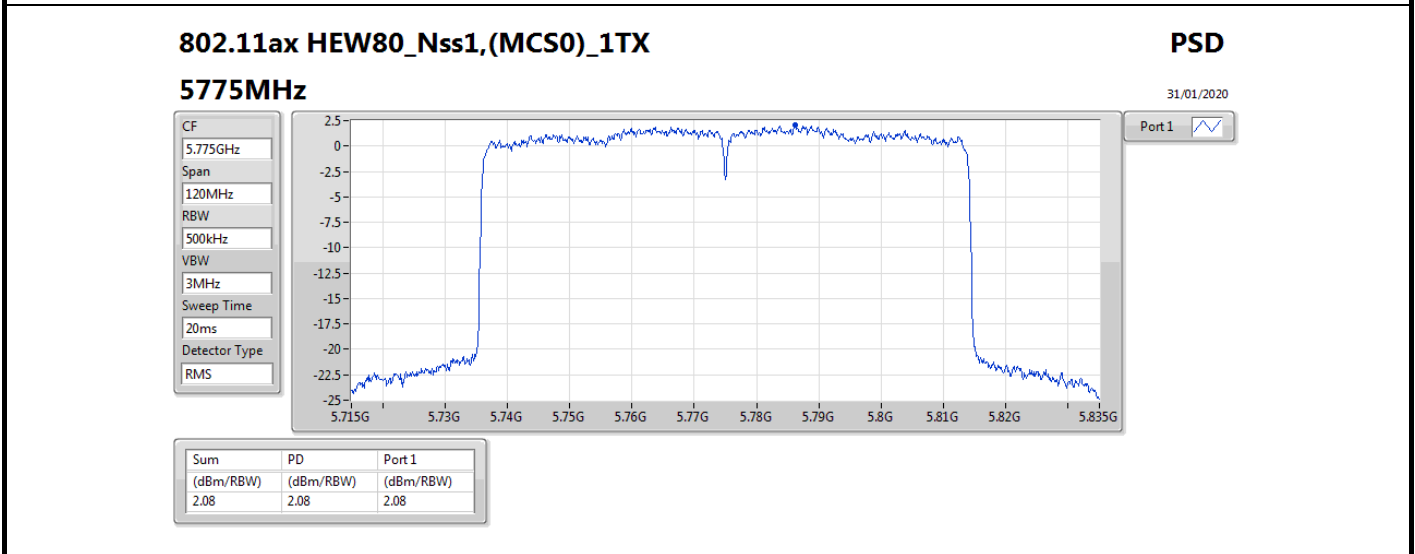

DG = Directional Gain; RBW = 500 kHz for 5.725-5.85GHz band / 1MHz for other band;  
 PD = trace bin-by-bin of each transmits port summing can be performed maximum power density; Port X = Port X power density;

Summary

Mode	PD (dBm/RBW)	EIRP PD (dBm/RBW)
5.15-5.25GHz	-	-
802.11a_Nss1,(6Mbps)_2TX	12.69	20.65
802.11ac VHT20_Nss2,(MCS0)_2TX	12.05	17.00
802.11ac VHT40_Nss2,(MCS0)_2TX	7.10	12.05
802.11ac VHT80_Nss2,(MCS0)_2TX	-1.25	3.70
802.11ax HEW20_Nss2,(MCS0)_2TX	12.11	17.06
802.11ax HEW40_Nss2,(MCS0)_2TX	7.10	12.05
802.11ax HEW80_Nss2,(MCS0)_2TX	-1.19	3.76
5.725-5.85GHz	-	-
802.11a_Nss1,(6Mbps)_2TX	7.99	15.95
802.11ac VHT20_Nss2,(MCS0)_2TX	5.94	10.89
802.11ac VHT40_Nss2,(MCS0)_2TX	4.89	9.84
802.11ac VHT80_Nss2,(MCS0)_2TX	2.02	6.97
802.11ax HEW20_Nss2,(MCS0)_2TX	6.10	11.05
802.11ax HEW40_Nss2,(MCS0)_2TX	5.15	10.10
802.11ax HEW80_Nss2,(MCS0)_2TX	2.45	7.40