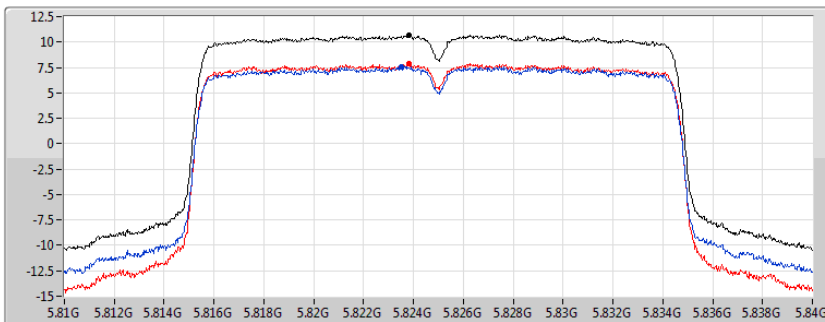

Sum ☒
Port 1 ☒
Port 2 ☒

Sum	PD	Port 1	Port 2
(dBm/RBW)	(dBm/RBW)	(dBm/RBW)	(dBm/RBW)
10.68	10.68	7.55	7.87