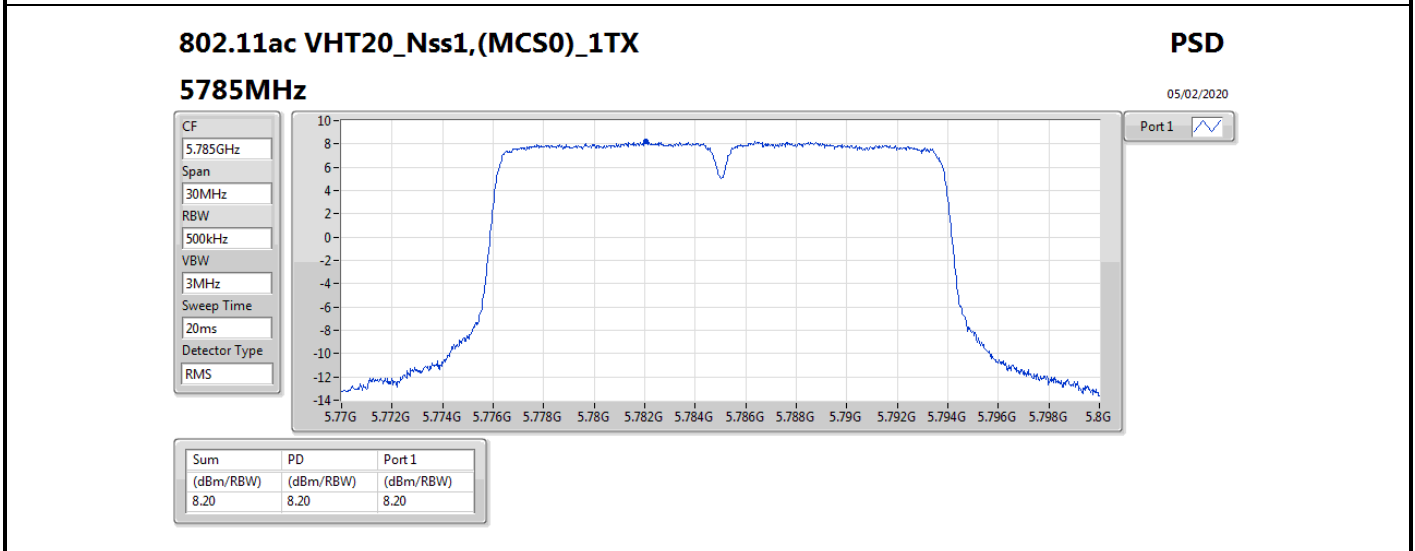

DG = Directional Gain; RBW = 500 kHz for 5.725-5.85GHz band / 1MHz for other band;

PD = trace bin-by-bin of each transmits port summing can be performed maximum power density; Port X = Port X power density;

Summary

Mode	PD (dBm/RBW)	EIRP PD (dBm/RBW)
5.15-5.25GHz	-	-
802.11a_Nss1,(6Mbps)_2TX	13.57	21.60
802.11ac VHT20_Nss2,(MCS0)_2TX	12.02	17.04
802.11ac VHT40_Nss2,(MCS0)_2TX	7.98	13.00
802.11ac VHT80_Nss2,(MCS0)_2TX	0.40	5.42
802.11ax HEW20_Nss2,(MCS0)_2TX	12.49	17.51
802.11ax HEW40_Nss2,(MCS0)_2TX	8.07	13.09
802.11ax HEW80_Nss2,(MCS0)_2TX	0.52	5.54
5.725-5.85GHz	-	-
802.11a_Nss1,(6Mbps)_2TX	11.80	19.83
802.11ac VHT20_Nss2,(MCS0)_2TX	11.22	16.24
802.11ac VHT40_Nss2,(MCS0)_2TX	7.93	12.95
802.11ac VHT80_Nss2,(MCS0)_2TX	3.12	8.14
802.11ax HEW20_Nss2,(MCS0)_2TX	11.26	16.28
802.11ax HEW40_Nss2,(MCS0)_2TX	7.90	12.92
802.11ax HEW80_Nss2,(MCS0)_2TX	3.19	8.21