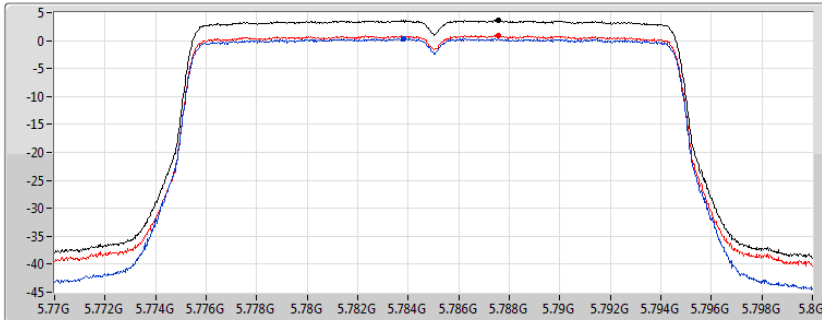

Sum
Port 1
Port 2

Sum	PD	Port 1	Port 2
(dBm/RBW)	(dBm/RBW)	(dBm/RBW)	(dBm/RBW)
3.63	3.63	0.36	0.87

802.11ax HEW20_Nss2,(MCS0)_2TX

PSD

5825MHz

03/02/2020

CF
5.825GHz
Span
30MHz
RBW
500kHz
VBW
3MHz
Sweep Time
20ms
Detector Type
RMS