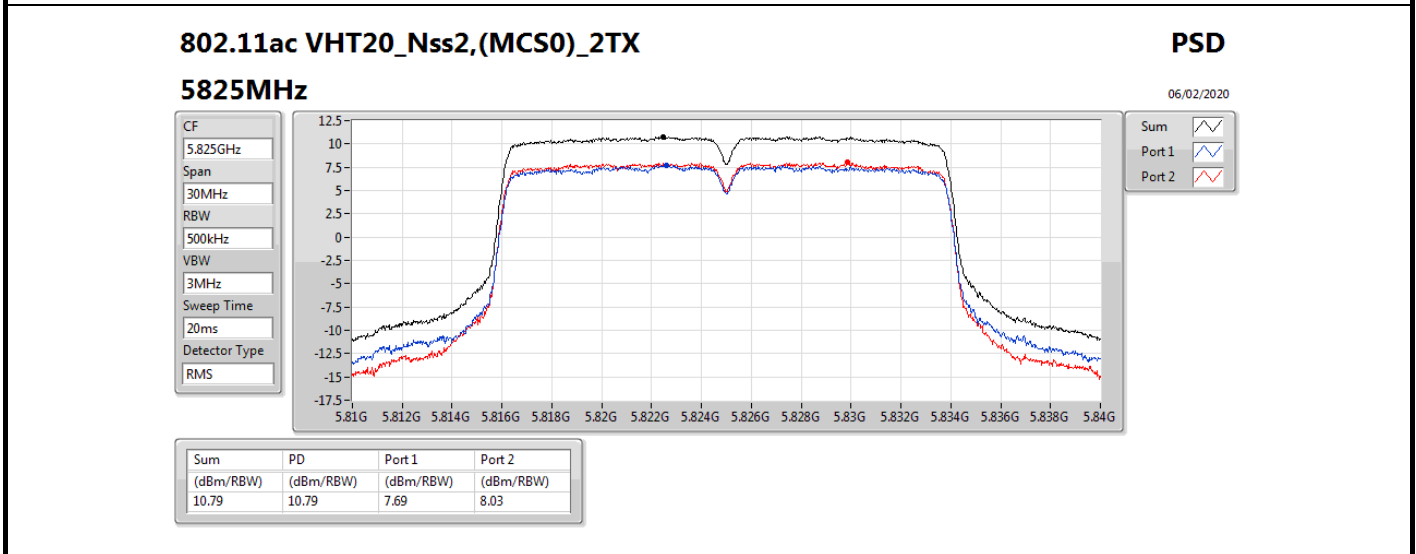

Summary

Mode	PD (dBm/RBW)	EIRP PD (dBm/RBW)
5.15-5.25GHz	-	-
802.11a_Nss1,(6Mbps)_2TX	13.57	21.60
802.11ac VHT20_Nss2,(MCS0)_2TX	12.02	17.04
802.11ac VHT40_Nss2,(MCS0)_2TX	7.98	13.00
802.11ac VHT80_Nss2,(MCS0)_2TX	0.40	5.42
802.11ax HEW20_Nss2,(MCS0)_2TX	12.49	17.51
802.11ax HEW40_Nss2,(MCS0)_2TX	8.07	13.09
802.11ax HEW80_Nss2,(MCS0)_2TX	0.52	5.54
5.725-5.85GHz	-	-
802.11a_Nss1,(6Mbps)_2TX	11.80	19.83
802.11ac VHT20_Nss2,(MCS0)_2TX	11.22	16.24
802.11ac VHT40_Nss2,(MCS0)_2TX	7.93	12.95
802.11ac VHT80_Nss2,(MCS0)_2TX	3.12	8.14
802.11ax HEW20_Nss2,(MCS0)_2TX	11.26	16.28
802.11ax HEW40_Nss2,(MCS0)_2TX	7.90	12.92
802.11ax HEW80_Nss2,(MCS0)_2TX	3.19	8.21

DG = Directional Gain; RBW = 500 kHz for 5.725-5.85GHz band / 1MHz for other band;  
 PD = trace bin-by-bin of each transmits port summing can be performed maximum power density; Port X = Port X power density;