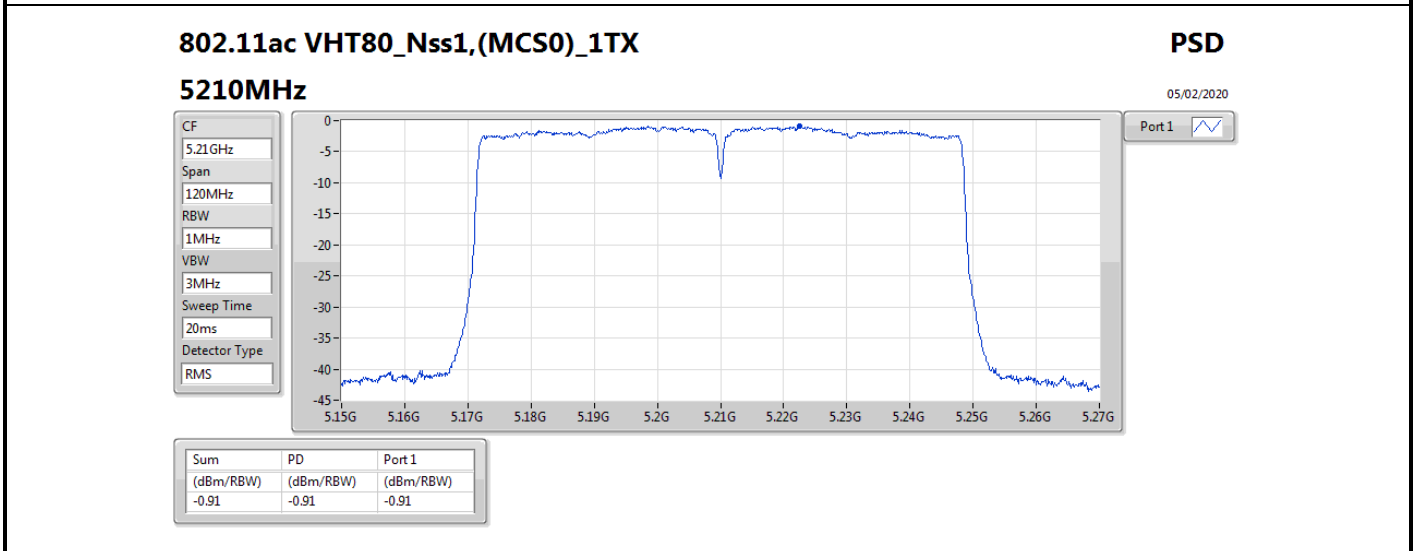

DG = Directional Gain; RBW = 500 kHz for 5.725-5.85GHz band / 1MHz for other band;

PD = trace bin-by-bin of each transmits port summing can be performed maximum power density; Port X = Port X power density;

Summary

Mode	PD (dBm/RBW)	EIRP PD (dBm/RBW)
5.15-5.25GHz	-	-
802.11a_Nss1,(6Mbps)_2TX	13.57	21.60
802.11ac VHT20_Nss2,(MCS0)_2TX	12.02	17.04
802.11ac VHT40_Nss2,(MCS0)_2TX	7.98	13.00
802.11ac VHT80_Nss2,(MCS0)_2TX	0.40	5.42
802.11ax HEW20_Nss2,(MCS0)_2TX	12.49	17.51
802.11ax HEW40_Nss2,(MCS0)_2TX	8.07	13.09
802.11ax HEW80_Nss2,(MCS0)_2TX	0.52	5.54
5.725-5.85GHz	-	-
802.11a_Nss1,(6Mbps)_2TX	11.80	19.83
802.11ac VHT20_Nss2,(MCS0)_2TX	11.22	16.24
802.11ac VHT40_Nss2,(MCS0)_2TX	7.93	12.95
802.11ac VHT80_Nss2,(MCS0)_2TX	3.12	8.14
802.11ax HEW20_Nss2,(MCS0)_2TX	11.26	16.28
802.11ax HEW40_Nss2,(MCS0)_2TX	7.90	12.92
802.11ax HEW80_Nss2,(MCS0)_2TX	3.19	8.21