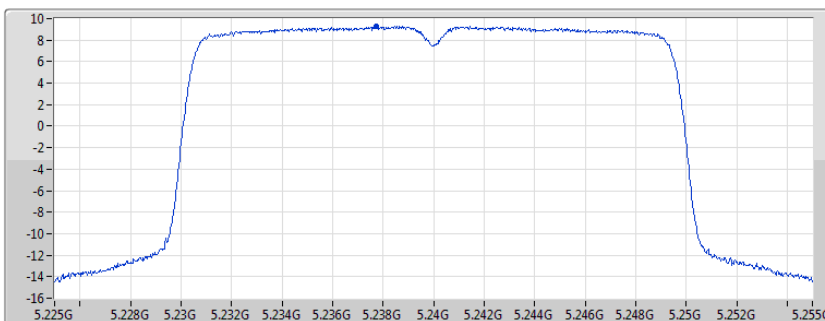

Port 1

Sum	PD	Port 1
(dBm/RBW)	(dBm/RBW)	(dBm/RBW)
9.28	9.28	9.28