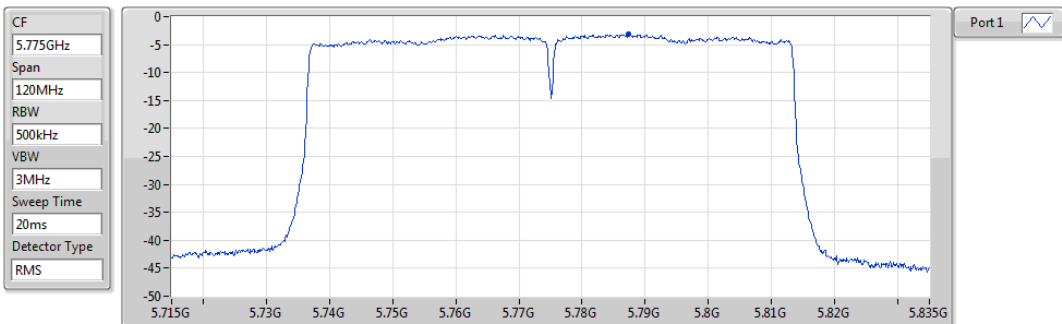

802.11ac VHT80_Nss1,(MCS0)_1TX

PSD

5775MHz

04/02/2020

Sum	PD	Port1
(dBm/RBW)	(dBm/RBW)	(dBm/RBW)
-3.10	-3.10	-3.10