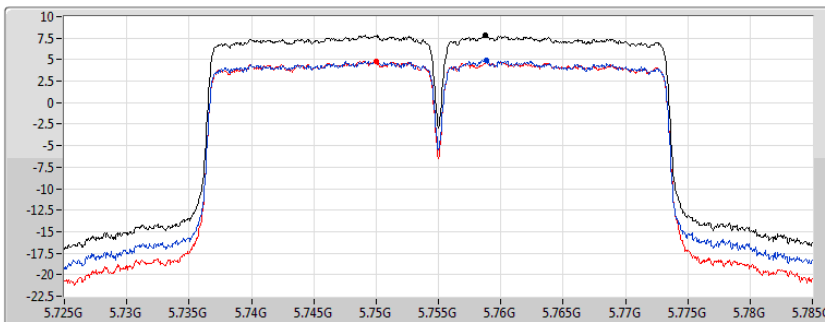

Sum
Port 1
Port 2

Sum	PD	Port 1	Port 2
(dBm/RBW)	(dBm/RBW)	(dBm/RBW)	(dBm/RBW)
7.87	7.87	4.92	4.82