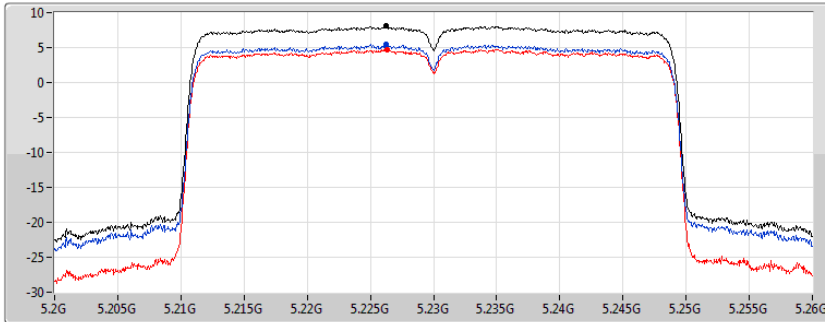

802.11ax HEW40_Nss2,(MCS0)_2TX

PSD

5230MHz

06/02/2020

CF
5.23GHz
Span
60MHz
RBW
1MHz
VBW
3MHz
Sweep Time
20ms
Detector Type
RMS

Sum
Port 1
Port 2

Sum	PD	Port 1	Port 2
(dBm/RBW)	(dBm/RBW)	(dBm/RBW)	(dBm/RBW)
8.07	8.07	5.42	4.71

802.11ax HEW40_Nss2,(MCS0)_2TX

PSD

5755MHz

06/02/2020

CF
5.755GHz
Span
60MHz
RBW
500kHz
VBW
3MHz
Sweep Time
20ms
Detector Type
RMS