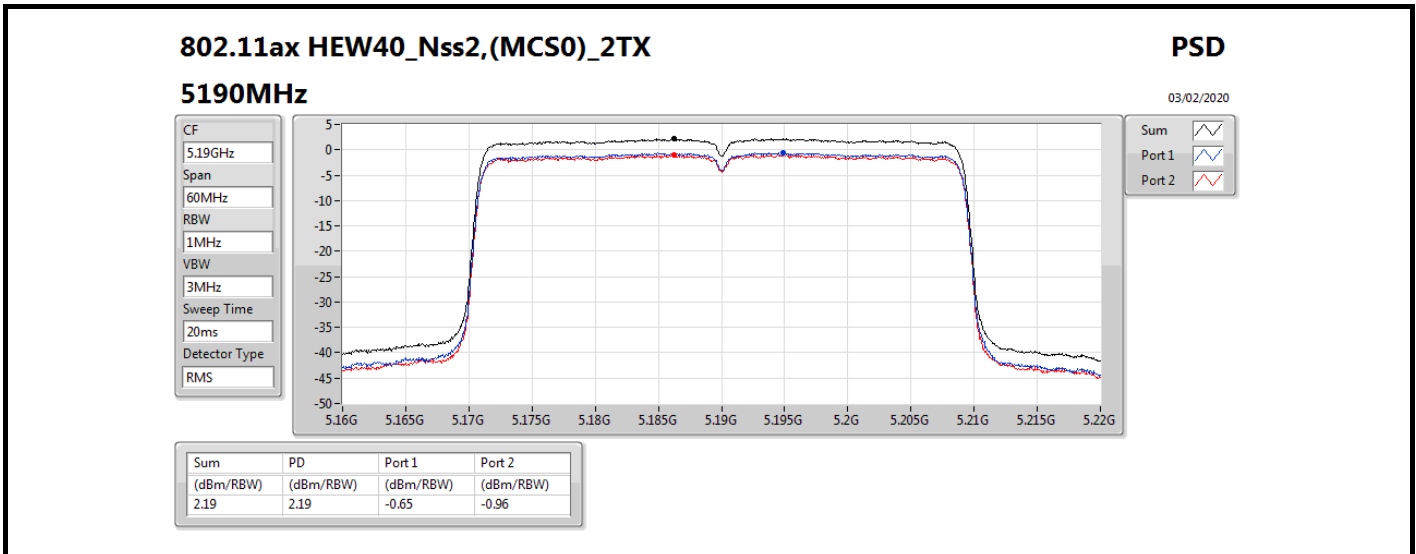

802.11ax HEW20\_Nss2,(MCS0)\_2TX

PSD

5825MHz

03/02/2020

CF  
5.825GHz  
Span  
30MHz  
RBW  
500kHz  
VBW  
3MHz  
Sweep Time  
20ms  
Detector Type  
RMS

Sum  
Port 1  
Port 2

Sum	PD	Port 1	Port 2
(dBm/RBW)	(dBm/RBW)	(dBm/RBW)	(dBm/RBW)
2.22	2.22	-1.07	-0.41