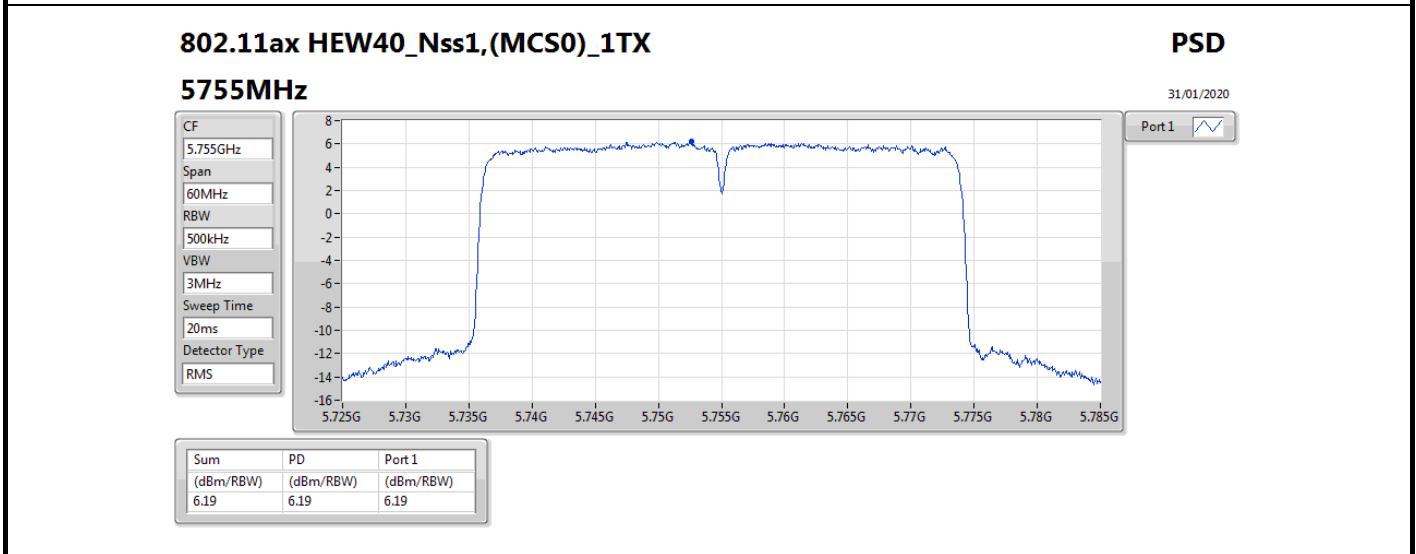

DG = Directional Gain; RBW = 500 kHz for 5.725-5.85GHz band / 1MHz for other band;  
 PD = trace bin-by-bin of each transmits port summing can be performed maximum power density; Port X = Port X power density;

Summary

Mode	PD (dBm/RBW)	EIRP PD (dBm/RBW)
5.15-5.25GHz	-	-
802.11a_Nss1,(6Mbps)_2TX	12.69	20.65
802.11ac VHT20_Nss2,(MCS0)_2TX	12.05	17.00
802.11ac VHT40_Nss2,(MCS0)_2TX	7.10	12.05
802.11ac VHT80_Nss2,(MCS0)_2TX	-1.25	3.70
802.11ax HEW20_Nss2,(MCS0)_2TX	12.11	17.06
802.11ax HEW40_Nss2,(MCS0)_2TX	7.10	12.05
802.11ax HEW80_Nss2,(MCS0)_2TX	-1.19	3.76
5.725-5.85GHz	-	-
802.11a_Nss1,(6Mbps)_2TX	7.99	15.95
802.11ac VHT20_Nss2,(MCS0)_2TX	5.94	10.89
802.11ac VHT40_Nss2,(MCS0)_2TX	4.89	9.84
802.11ac VHT80_Nss2,(MCS0)_2TX	2.02	6.97
802.11ax HEW20_Nss2,(MCS0)_2TX	6.10	11.05
802.11ax HEW40_Nss2,(MCS0)_2TX	5.15	10.10
802.11ax HEW80_Nss2,(MCS0)_2TX	2.45	7.40