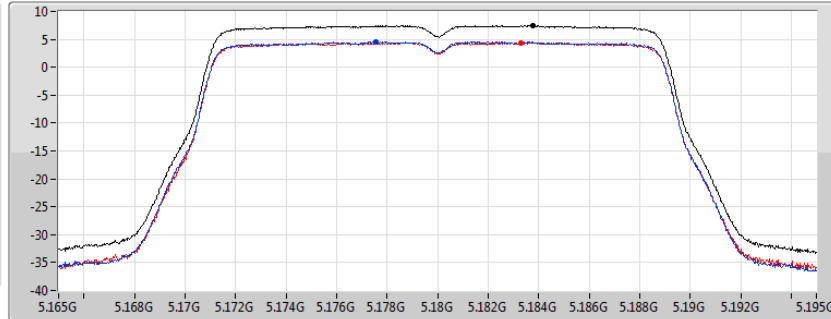

802.11ac VHT20_Nss2,(MCS0)_2TX

PSD

5180MHz

03/02/2020

CF
5.18GHz
Span
30MHz
RBW
1MHz
VBW
3MHz
Sweep Time
20ms
Detector Type
RMS

Sum
Port 1
Port 2

Sum	PD	Port 1	Port 2
(dBm/RBW)	(dBm/RBW)	(dBm/RBW)	(dBm/RBW)
7.45	7.45	4.60	4.43