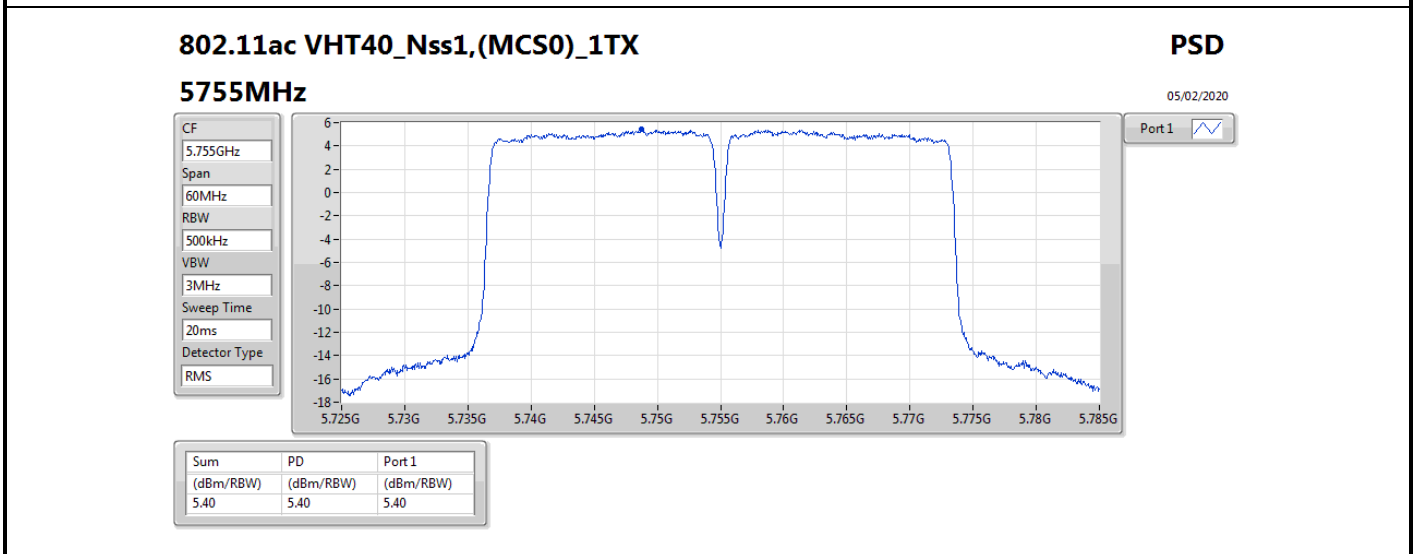

DG = Directional Gain; RBW = 500 kHz for 5.725-5.85GHz band / 1MHz for other band;

PD = trace bin-by-bin of each transmits port summing can be performed maximum power density; Port X = Port X power density;

Summary

Mode	PD (dBm/RBW)	EIRP PD (dBm/RBW)
5.15-5.25GHz	-	-
802.11a_Nss1,(6Mbps)_2TX	13.57	21.60
802.11ac VHT20_Nss2,(MCS0)_2TX	12.02	17.04
802.11ac VHT40_Nss2,(MCS0)_2TX	7.98	13.00
802.11ac VHT80_Nss2,(MCS0)_2TX	0.40	5.42
802.11ax HEW20_Nss2,(MCS0)_2TX	12.49	17.51
802.11ax HEW40_Nss2,(MCS0)_2TX	8.07	13.09
802.11ax HEW80_Nss2,(MCS0)_2TX	0.52	5.54
5.725-5.85GHz	-	-
802.11a_Nss1,(6Mbps)_2TX	11.80	19.83
802.11ac VHT20_Nss2,(MCS0)_2TX	11.22	16.24
802.11ac VHT40_Nss2,(MCS0)_2TX	7.93	12.95
802.11ac VHT80_Nss2,(MCS0)_2TX	3.12	8.14
802.11ax HEW20_Nss2,(MCS0)_2TX	11.26	16.28
802.11ax HEW40_Nss2,(MCS0)_2TX	7.90	12.92
802.11ax HEW80_Nss2,(MCS0)_2TX	3.19	8.21