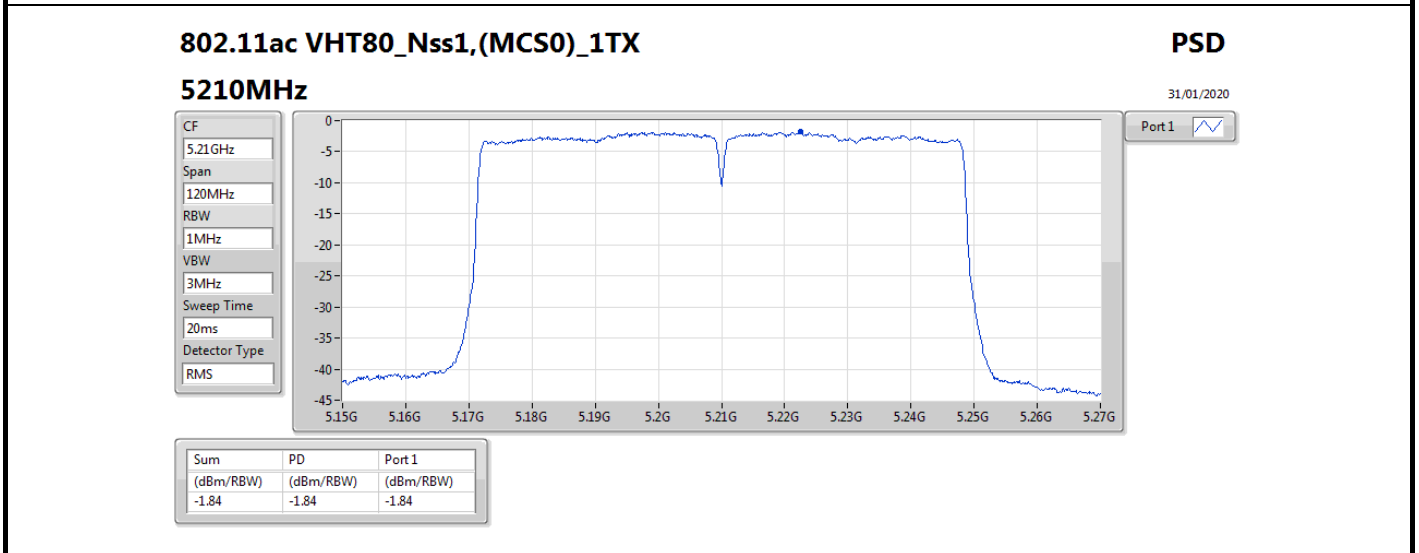

DG = Directional Gain; RBW = 500 kHz for 5.725-5.85GHz band / 1MHz for other band;  
 PD = trace bin-by-bin of each transmits port summing can be performed maximum power density; Port X = Port X power density;

Summary

Mode	PD (dBm/RBW)	EIRP PD (dBm/RBW)
5.15-5.25GHz	-	-
802.11a_Nss1,(6Mbps)_2TX	12.69	20.65
802.11ac VHT20_Nss2,(MCS0)_2TX	12.05	17.00
802.11ac VHT40_Nss2,(MCS0)_2TX	7.10	12.05
802.11ac VHT80_Nss2,(MCS0)_2TX	-1.25	3.70
802.11ax HEW20_Nss2,(MCS0)_2TX	12.11	17.06
802.11ax HEW40_Nss2,(MCS0)_2TX	7.10	12.05
802.11ax HEW80_Nss2,(MCS0)_2TX	-1.19	3.76
5.725-5.85GHz	-	-
802.11a_Nss1,(6Mbps)_2TX	7.99	15.95
802.11ac VHT20_Nss2,(MCS0)_2TX	5.94	10.89
802.11ac VHT40_Nss2,(MCS0)_2TX	4.89	9.84
802.11ac VHT80_Nss2,(MCS0)_2TX	2.02	6.97
802.11ax HEW20_Nss2,(MCS0)_2TX	6.10	11.05
802.11ax HEW40_Nss2,(MCS0)_2TX	5.15	10.10
802.11ax HEW80_Nss2,(MCS0)_2TX	2.45	7.40