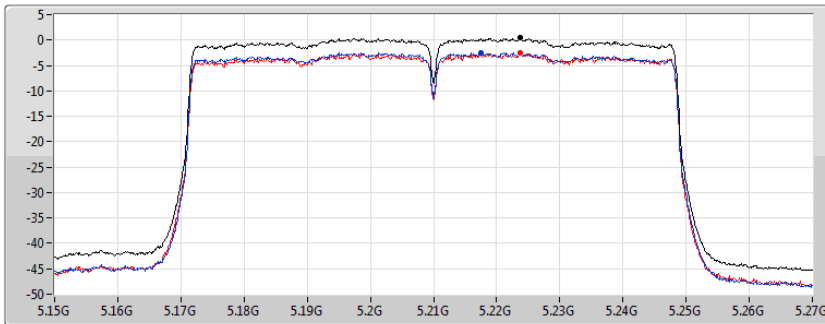

Sum
Port 1
Port 2

Sum	PD	Port 1	Port 2
(dBm/RBW)	(dBm/RBW)	(dBm/RBW)	(dBm/RBW)
0.40	0.40	-2.45	-2.42

802.11ac VHT80_Nss2,(MCS0)_2TX

PSD

5775MHz

06/02/2020

CF
5.775GHz
Span
120MHz
RBW
500kHz
VBW
3MHz
Sweep Time
20ms
Detector Type
RMS