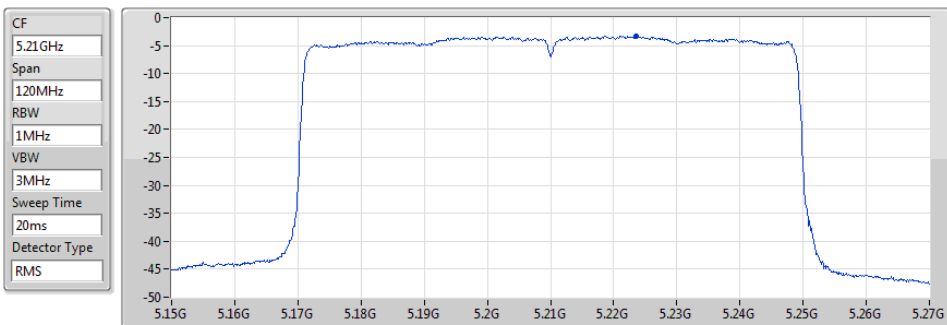

802.11ax HEW80_Nss1,(MCS0)_1TX

PSD

5210MHz

04/02/2020

Sum	PD	Port 1
(dBm/RBW)	(dBm/RBW)	(dBm/RBW)
-3.32	-3.32	-3.32