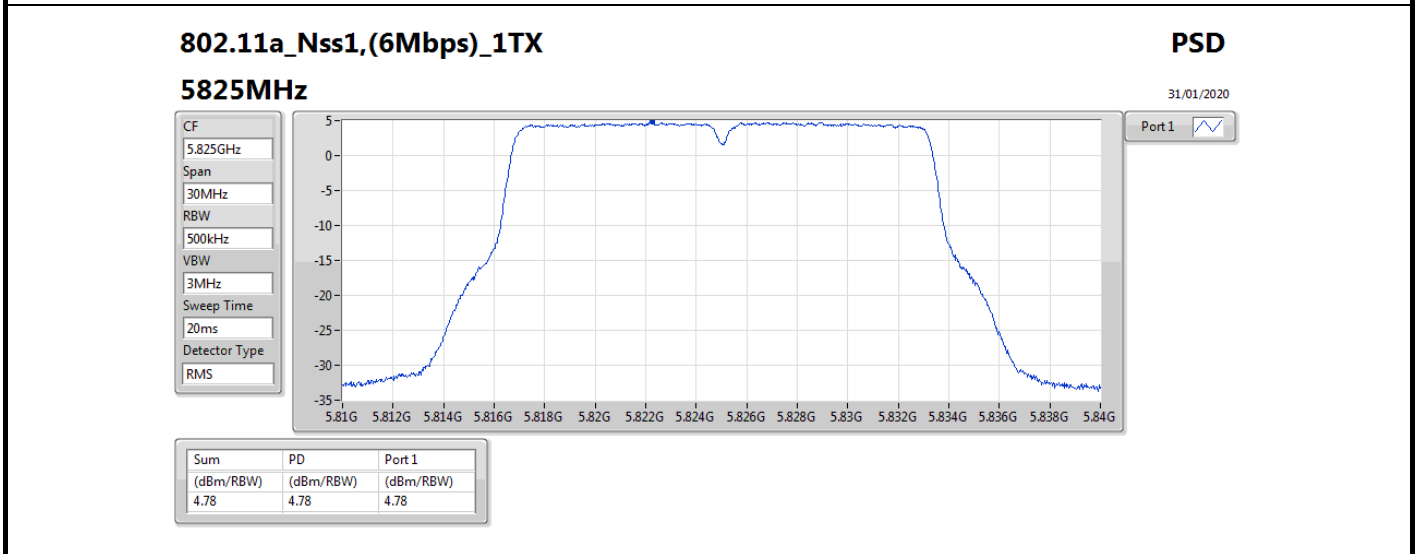

**DG** = Directional Gain; **Port X** = Port X output power

Summary

Mode	PD (dBm/RBW)	EIRP PD (dBm/RBW)
5.15-5.25GHz	-	-
802.11a_Nss1,(6Mbps)_1TX	11.15	15.95
802.11ac VHT20_Nss1,(MCS0)_1TX	10.43	15.23
802.11ac VHT40_Nss1,(MCS0)_1TX	6.35	11.15
802.11ac VHT80_Nss1,(MCS0)_1TX	-1.84	2.96
802.11ax HEW20_Nss1,(MCS0)_1TX	10.42	15.22
802.11ax HEW40_Nss1,(MCS0)_1TX	6.30	11.10
802.11ax HEW80_Nss1,(MCS0)_1TX	-1.50	3.30
5.725-5.85GHz	-	-
802.11a_Nss1,(6Mbps)_1TX	9.25	14.05
802.11ac VHT20_Nss1,(MCS0)_1TX	8.86	13.66
802.11ac VHT40_Nss1,(MCS0)_1TX	6.35	11.15
802.11ac VHT80_Nss1,(MCS0)_1TX	1.87	6.67
802.11ax HEW20_Nss1,(MCS0)_1TX	8.65	13.45
802.11ax HEW40_Nss1,(MCS0)_1TX	6.27	11.07
802.11ax HEW80_Nss1,(MCS0)_1TX	2.08	6.88

DG = Directional Gain; RBW = 500 kHz for 5.725-5.85GHz band / 1MHz for other band;  
 PD = trace bin-by-bin of each transmits port summing can be performed maximum power density; Port X = Port X power density;