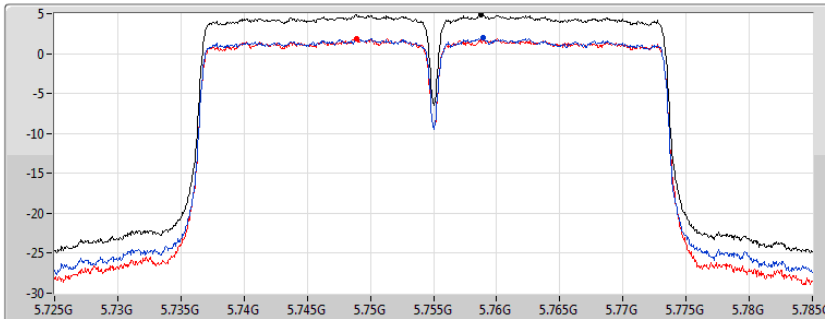

Sum
Port 1
Port 2

Sum	PD	Port 1	Port 2
(dBm/RBW)	(dBm/RBW)	(dBm/RBW)	(dBm/RBW)
4.89	4.89	1.94	1.89