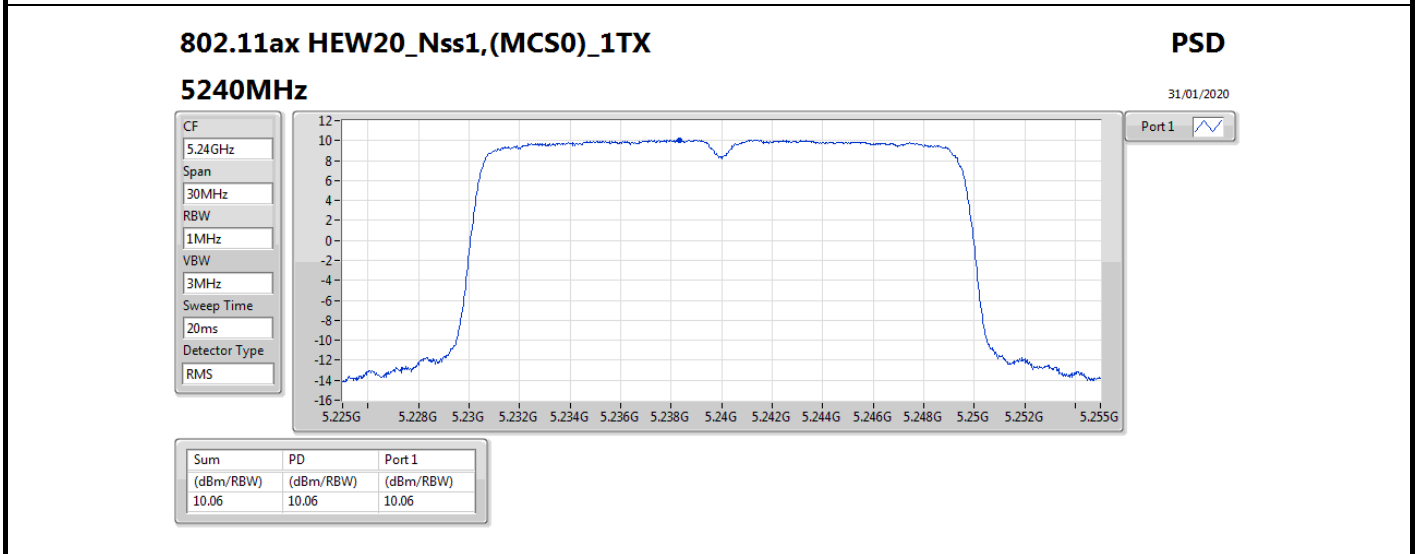

DG = Directional Gain; RBW = 500 kHz for 5.725-5.85GHz band / 1MHz for other band;  
 PD = trace bin-by-bin of each transmits port summing can be performed maximum power density; Port X = Port X power density;

Summary

Mode	PD (dBm/RBW)	EIRP PD (dBm/RBW)
5.15-5.25GHz	-	-
802.11a_Nss1,(6Mbps)_2TX	12.69	20.65
802.11ac VHT20_Nss2,(MCS0)_2TX	12.05	17.00
802.11ac VHT40_Nss2,(MCS0)_2TX	7.10	12.05
802.11ac VHT80_Nss2,(MCS0)_2TX	-1.25	3.70
802.11ax HEW20_Nss2,(MCS0)_2TX	12.11	17.06
802.11ax HEW40_Nss2,(MCS0)_2TX	7.10	12.05
802.11ax HEW80_Nss2,(MCS0)_2TX	-1.19	3.76
5.725-5.85GHz	-	-
802.11a_Nss1,(6Mbps)_2TX	7.99	15.95
802.11ac VHT20_Nss2,(MCS0)_2TX	5.94	10.89
802.11ac VHT40_Nss2,(MCS0)_2TX	4.89	9.84
802.11ac VHT80_Nss2,(MCS0)_2TX	2.02	6.97
802.11ax HEW20_Nss2,(MCS0)_2TX	6.10	11.05
802.11ax HEW40_Nss2,(MCS0)_2TX	5.15	10.10
802.11ax HEW80_Nss2,(MCS0)_2TX	2.45	7.40