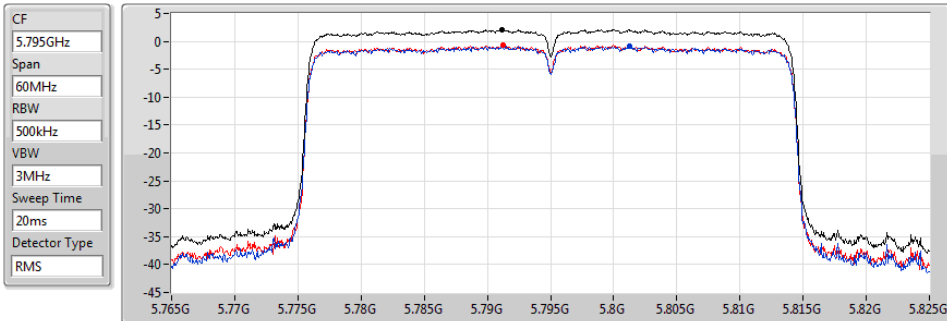

802.11ax HEW40_Nss2,(MCS0)_2TX

PSD

5795MHz

03/02/2020

Sum	PD	Port 1	Port 2
(dBm/RBW)	(dBm/RBW)	(dBm/RBW)	(dBm/RBW)
2.15	2.15	-0.93	-0.61