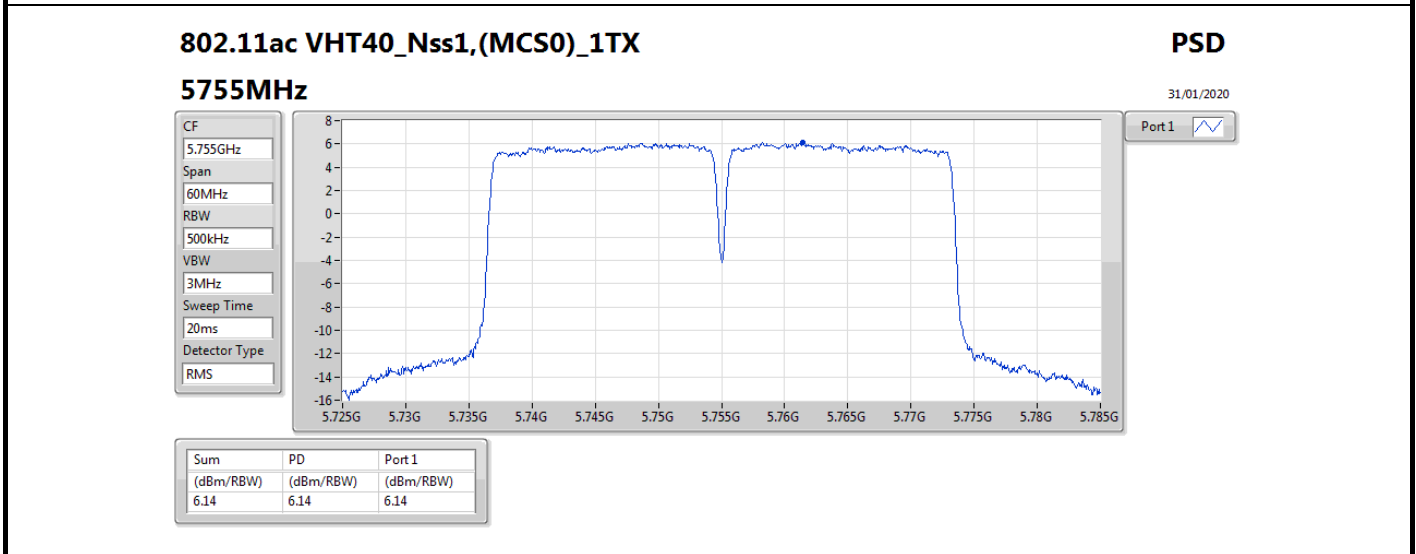

DG = Directional Gain; RBW = 500 kHz for 5.725-5.85GHz band / 1MHz for other band;  
 PD = trace bin-by-bin of each transmits port summing can be performed maximum power density; Port X = Port X power density;

Summary

Mode	PD (dBm/RBW)	EIRP PD (dBm/RBW)
5.15-5.25GHz	-	-
802.11a_Nss1,(6Mbps)_2TX	12.69	20.65
802.11ac VHT20_Nss2,(MCS0)_2TX	12.05	17.00
802.11ac VHT40_Nss2,(MCS0)_2TX	7.10	12.05
802.11ac VHT80_Nss2,(MCS0)_2TX	-1.25	3.70
802.11ax HEW20_Nss2,(MCS0)_2TX	12.11	17.06
802.11ax HEW40_Nss2,(MCS0)_2TX	7.10	12.05
802.11ax HEW80_Nss2,(MCS0)_2TX	-1.19	3.76
5.725-5.85GHz	-	-
802.11a_Nss1,(6Mbps)_2TX	7.99	15.95
802.11ac VHT20_Nss2,(MCS0)_2TX	5.94	10.89
802.11ac VHT40_Nss2,(MCS0)_2TX	4.89	9.84
802.11ac VHT80_Nss2,(MCS0)_2TX	2.02	6.97
802.11ax HEW20_Nss2,(MCS0)_2TX	6.10	11.05
802.11ax HEW40_Nss2,(MCS0)_2TX	5.15	10.10
802.11ax HEW80_Nss2,(MCS0)_2TX	2.45	7.40