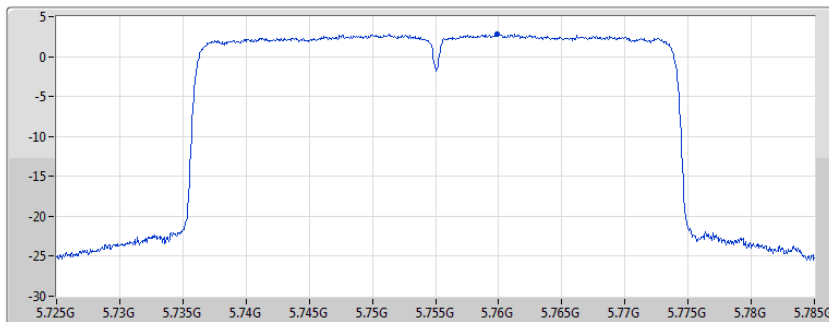

Port 1

Sum	PD	Port 1
(dBm/RBW)	(dBm/RBW)	(dBm/RBW)
2.77	2.77	2.77