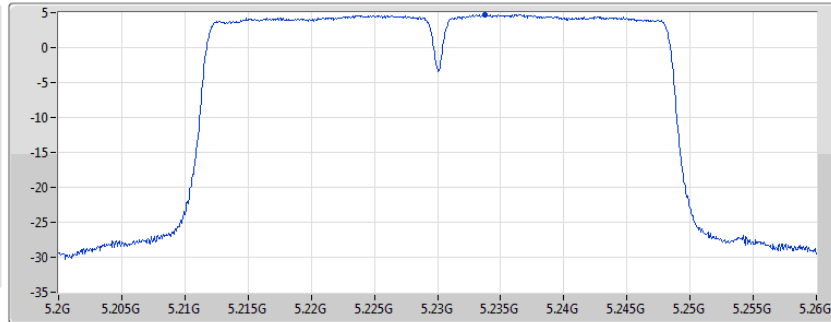

PSD

5230MHz

04/02/2020

CF  
5.23GHz  
Span  
60MHz  
RBW  
1MHz  
VBW  
3MHz  
Sweep Time  
20ms  
Detector Type  
RMS

Port 1

Sum	PD	Port 1
(dBm/RBW)	(dBm/RBW)	(dBm/RBW)
4.68	4.68	4.68

802.11ac VHT40\_Nss1,(MCS0)\_1TX