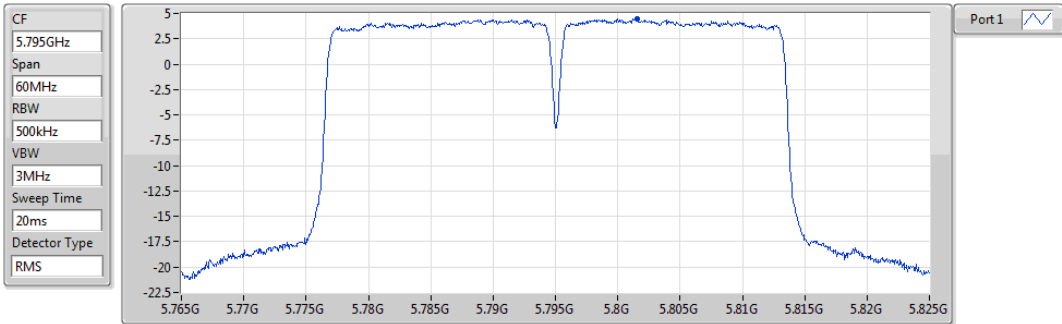

802.11ac VHT40_Nss1,(MCS0)_1TX

PSD

5795MHz

04/02/2020

Sum	PD	Port1
(dBm/RBW)	(dBm/RBW)	(dBm/RBW)
4.47	4.47	4.47