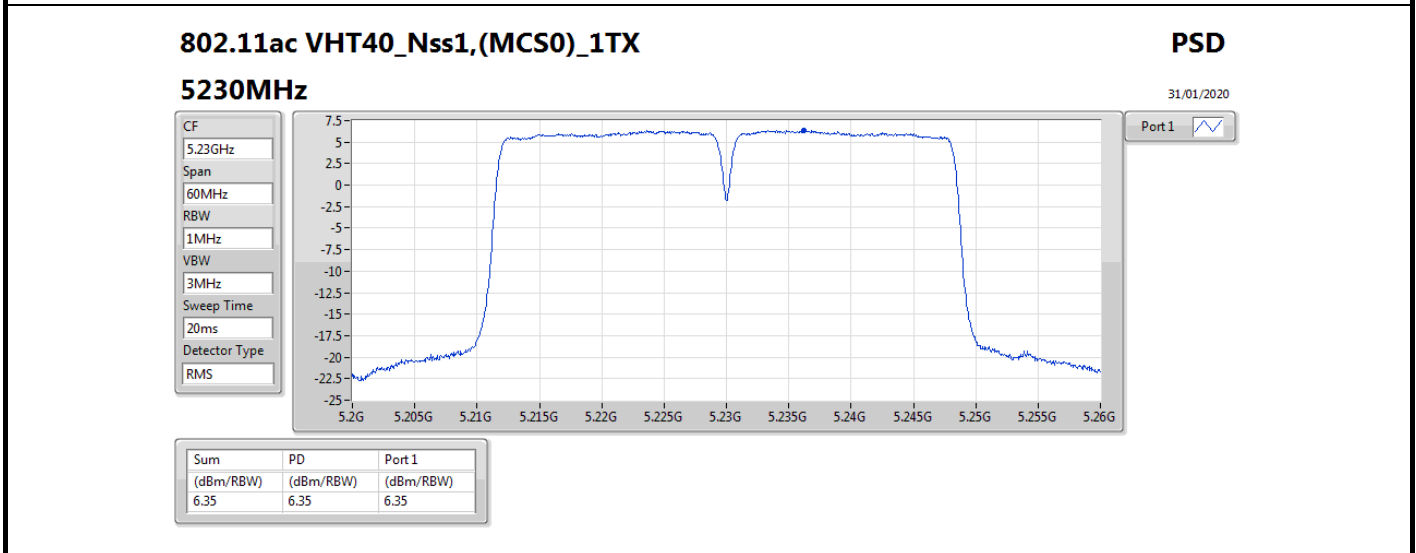

DG = Directional Gain; RBW = 500 kHz for 5.725-5.85GHz band / 1MHz for other band;  
 PD = trace bin-by-bin of each transmits port summing can be performed maximum power density; Port X = Port X power density;

Summary

Mode	PD (dBm/RBW)	EIRP PD (dBm/RBW)
5.15-5.25GHz	-	-
802.11a_Nss1,(6Mbps)_2TX	12.69	20.65
802.11ac VHT20_Nss2,(MCS0)_2TX	12.05	17.00
802.11ac VHT40_Nss2,(MCS0)_2TX	7.10	12.05
802.11ac VHT80_Nss2,(MCS0)_2TX	-1.25	3.70
802.11ax HEW20_Nss2,(MCS0)_2TX	12.11	17.06
802.11ax HEW40_Nss2,(MCS0)_2TX	7.10	12.05
802.11ax HEW80_Nss2,(MCS0)_2TX	-1.19	3.76
5.725-5.85GHz	-	-
802.11a_Nss1,(6Mbps)_2TX	7.99	15.95
802.11ac VHT20_Nss2,(MCS0)_2TX	5.94	10.89
802.11ac VHT40_Nss2,(MCS0)_2TX	4.89	9.84
802.11ac VHT80_Nss2,(MCS0)_2TX	2.02	6.97
802.11ax HEW20_Nss2,(MCS0)_2TX	6.10	11.05
802.11ax HEW40_Nss2,(MCS0)_2TX	5.15	10.10
802.11ax HEW80_Nss2,(MCS0)_2TX	2.45	7.40