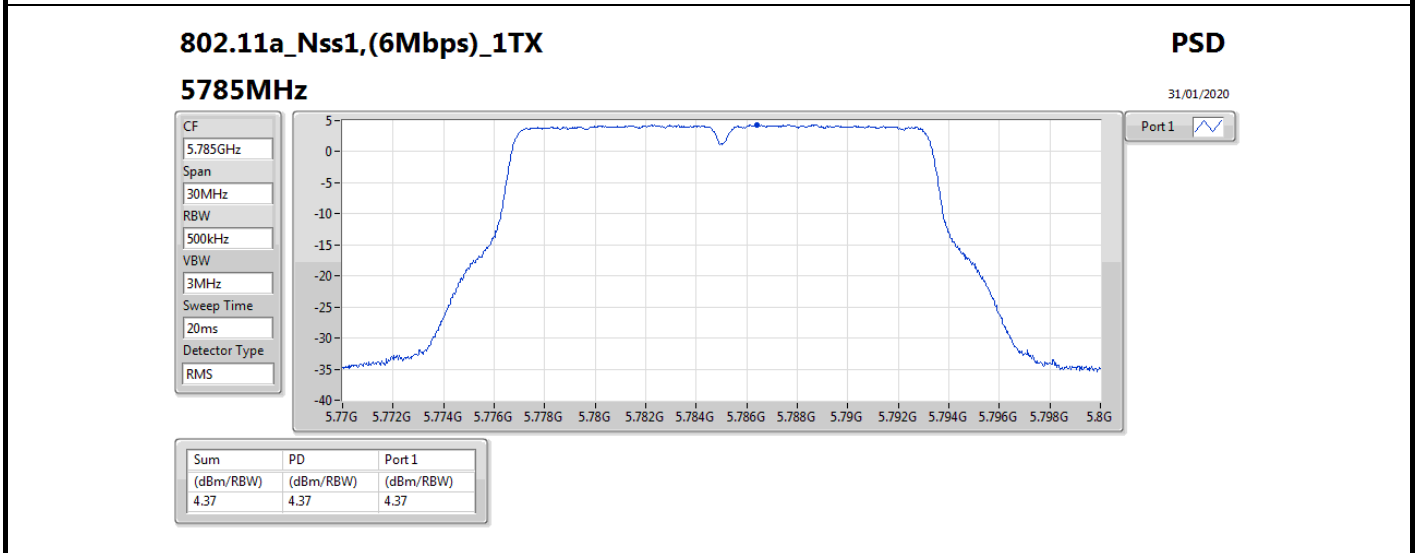

**DG** = Directional Gain; **Port X** = Port X output power

Summary

Mode	PD (dBm/RBW)	EIRP PD (dBm/RBW)
5.15-5.25GHz	-	-
802.11a_Nss1,(6Mbps)_1TX	11.15	15.95
802.11ac VHT20_Nss1,(MCS0)_1TX	10.43	15.23
802.11ac VHT40_Nss1,(MCS0)_1TX	6.35	11.15
802.11ac VHT80_Nss1,(MCS0)_1TX	-1.84	2.96
802.11ax HEW20_Nss1,(MCS0)_1TX	10.42	15.22
802.11ax HEW40_Nss1,(MCS0)_1TX	6.30	11.10
802.11ax HEW80_Nss1,(MCS0)_1TX	-1.50	3.30
5.725-5.85GHz	-	-
802.11a_Nss1,(6Mbps)_1TX	9.25	14.05
802.11ac VHT20_Nss1,(MCS0)_1TX	8.86	13.66
802.11ac VHT40_Nss1,(MCS0)_1TX	6.35	11.15
802.11ac VHT80_Nss1,(MCS0)_1TX	1.87	6.67
802.11ax HEW20_Nss1,(MCS0)_1TX	8.65	13.45
802.11ax HEW40_Nss1,(MCS0)_1TX	6.27	11.07
802.11ax HEW80_Nss1,(MCS0)_1TX	2.08	6.88

DG = Directional Gain; RBW = 500 kHz for 5.725-5.85GHz band / 1MHz for other band;  
 PD = trace bin-by-bin of each transmits port summing can be performed maximum power density; Port X = Port X power density;