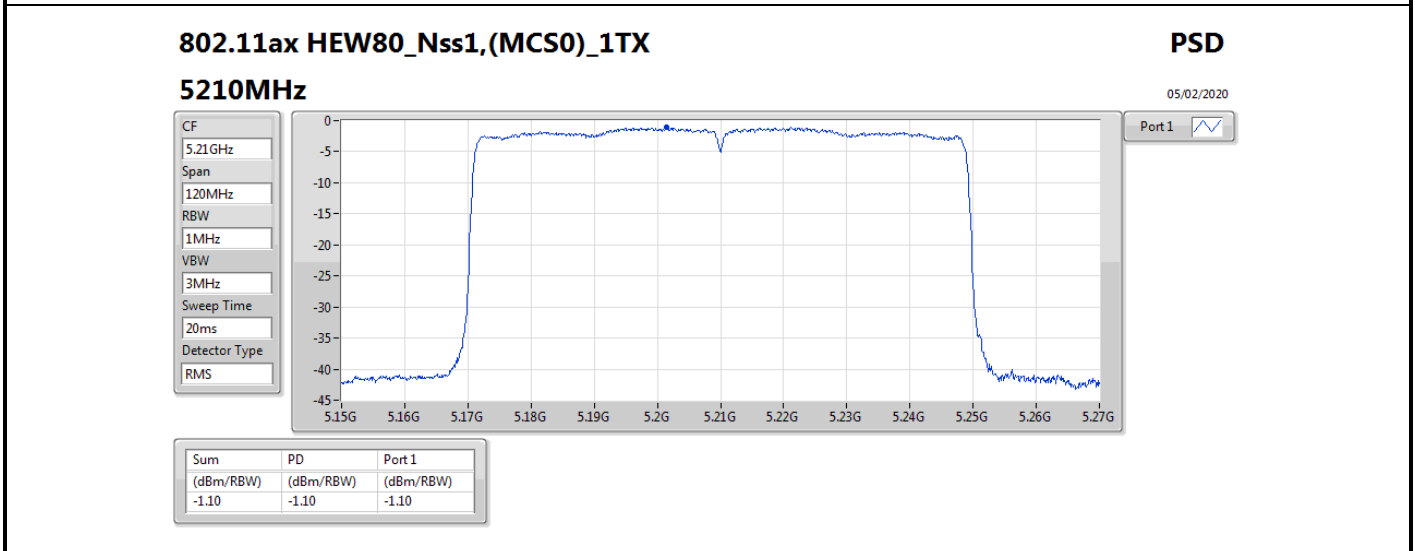

DG = Directional Gain; RBW = 500 kHz for 5.725-5.85GHz band / 1MHz for other band;

PD = trace bin-by-bin of each transmits port summing can be performed maximum power density; Port X = Port X power density;

Summary

Mode	PD (dBm/RBW)	EIRP PD (dBm/RBW)
5.15-5.25GHz	-	-
802.11a_Nss1,(6Mbps)_2TX	13.57	21.60
802.11ac VHT20_Nss2,(MCS0)_2TX	12.02	17.04
802.11ac VHT40_Nss2,(MCS0)_2TX	7.98	13.00
802.11ac VHT80_Nss2,(MCS0)_2TX	0.40	5.42
802.11ax HEW20_Nss2,(MCS0)_2TX	12.49	17.51
802.11ax HEW40_Nss2,(MCS0)_2TX	8.07	13.09
802.11ax HEW80_Nss2,(MCS0)_2TX	0.52	5.54
5.725-5.85GHz	-	-
802.11a_Nss1,(6Mbps)_2TX	11.80	19.83
802.11ac VHT20_Nss2,(MCS0)_2TX	11.22	16.24
802.11ac VHT40_Nss2,(MCS0)_2TX	7.93	12.95
802.11ac VHT80_Nss2,(MCS0)_2TX	3.12	8.14
802.11ax HEW20_Nss2,(MCS0)_2TX	11.26	16.28
802.11ax HEW40_Nss2,(MCS0)_2TX	7.90	12.92
802.11ax HEW80_Nss2,(MCS0)_2TX	3.19	8.21