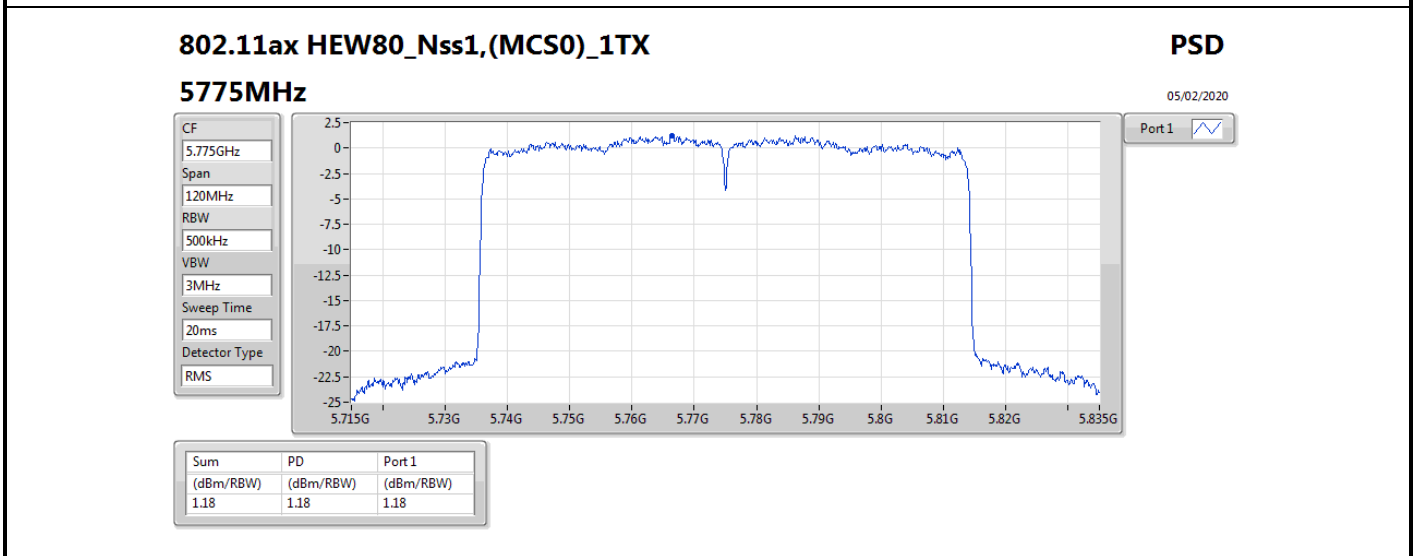

DG = Directional Gain; RBW = 500 kHz for 5.725-5.85GHz band / 1MHz for other band;

PD = trace bin-by-bin of each transmits port summing can be performed maximum power density; Port X = Port X power density;

Summary

Mode	PD (dBm/RBW)	EIRP PD (dBm/RBW)
5.15-5.25GHz	-	-
802.11a_Nss1,(6Mbps)_2TX	13.57	21.60
802.11ac VHT20_Nss2,(MCS0)_2TX	12.02	17.04
802.11ac VHT40_Nss2,(MCS0)_2TX	7.98	13.00
802.11ac VHT80_Nss2,(MCS0)_2TX	0.40	5.42
802.11ax HEW20_Nss2,(MCS0)_2TX	12.49	17.51
802.11ax HEW40_Nss2,(MCS0)_2TX	8.07	13.09
802.11ax HEW80_Nss2,(MCS0)_2TX	0.52	5.54
5.725-5.85GHz	-	-
802.11a_Nss1,(6Mbps)_2TX	11.80	19.83
802.11ac VHT20_Nss2,(MCS0)_2TX	11.22	16.24
802.11ac VHT40_Nss2,(MCS0)_2TX	7.93	12.95
802.11ac VHT80_Nss2,(MCS0)_2TX	3.12	8.14
802.11ax HEW20_Nss2,(MCS0)_2TX	11.26	16.28
802.11ax HEW40_Nss2,(MCS0)_2TX	7.90	12.92
802.11ax HEW80_Nss2,(MCS0)_2TX	3.19	8.21