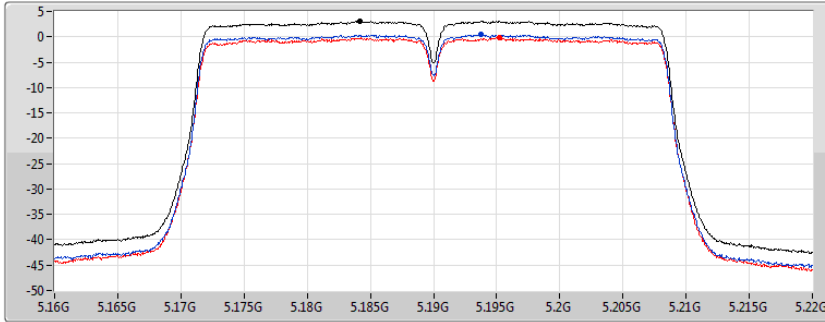

802.11ac VHT40_Nss2,(MCS0)_2TX

PSD

5190MHz

06/02/2020

CF
5.19GHz
Span
60MHz
RBW
1MHz
VBW
3MHz
Sweep Time
20ms
Detector Type
RMS

Sum
Port 1
Port 2

Sum	PD	Port 1	Port 2
(dBm/RBW)	(dBm/RBW)	(dBm/RBW)	(dBm/RBW)
3.06	3.06	0.43	-0.22

802.11ac VHT40_Nss2,(MCS0)_2TX

PSD

5230MHz

06/02/2020

CF
5.23GHz
Span
60MHz
RBW
1MHz
VBW
3MHz
Sweep Time
20ms
Detector Type
RMS