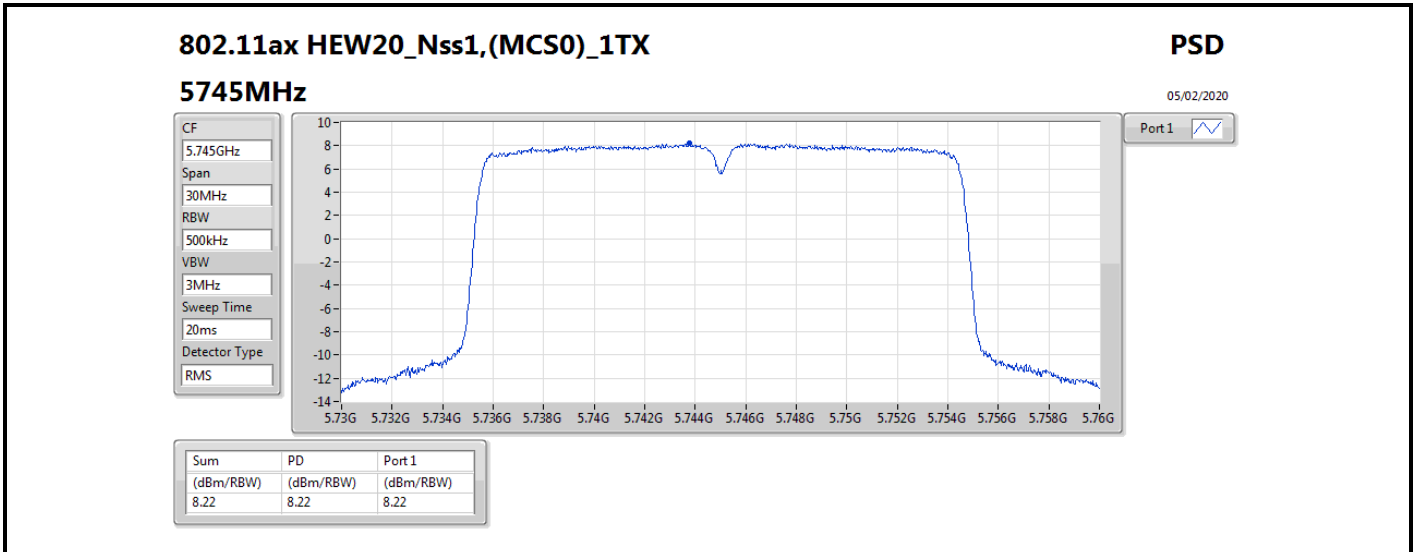

DG = Directional Gain; RBW = 500 kHz for 5.725-5.85GHz band / 1MHz for other band;

PD = trace bin-by-bin of each transmits port summing can be performed maximum power density; Port X = Port X power density;

Summary

Mode	PD (dBm/RBW)	EIRP PD (dBm/RBW)
5.15-5.25GHz	-	-
802.11a_Nss1,(6Mbps)_2TX	13.57	21.60
802.11ac VHT20_Nss2,(MCS0)_2TX	12.02	17.04
802.11ac VHT40_Nss2,(MCS0)_2TX	7.98	13.00
802.11ac VHT80_Nss2,(MCS0)_2TX	0.40	5.42
802.11ax HEW20_Nss2,(MCS0)_2TX	12.49	17.51
802.11ax HEW40_Nss2,(MCS0)_2TX	8.07	13.09
802.11ax HEW80_Nss2,(MCS0)_2TX	0.52	5.54
5.725-5.85GHz	-	-
802.11a_Nss1,(6Mbps)_2TX	11.80	19.83
802.11ac VHT20_Nss2,(MCS0)_2TX	11.22	16.24
802.11ac VHT40_Nss2,(MCS0)_2TX	7.93	12.95
802.11ac VHT80_Nss2,(MCS0)_2TX	3.12	8.14
802.11ax HEW20_Nss2,(MCS0)_2TX	11.26	16.28
802.11ax HEW40_Nss2,(MCS0)_2TX	7.90	12.92
802.11ax HEW80_Nss2,(MCS0)_2TX	3.19	8.21