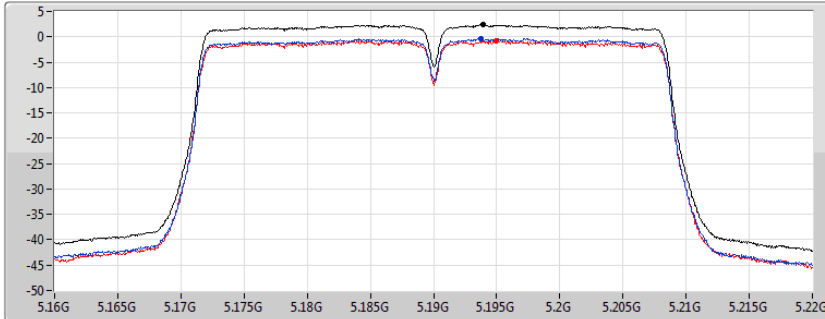

802.11ac VHT40_Nss2,(MCS0)_2TX

PSD

5190MHz

03/02/2020

CF
5.19GHz
Span
60MHz
RBW
1MHz
VBW
3MHz
Sweep Time
20ms
Detector Type
RMS

Sum
Port 1
Port 2

Sum	PD	Port 1	Port 2
(dBm/RBW)	(dBm/RBW)	(dBm/RBW)	(dBm/RBW)
2.34	2.34	-0.37	-0.76

802.11ac VHT40_Nss2,(MCS0)_2TX

PSD

5230MHz

03/02/2020

CF
5.23GHz
Span
60MHz
RBW
1MHz
VBW
3MHz
Sweep Time
20ms
Detector Type
RMS