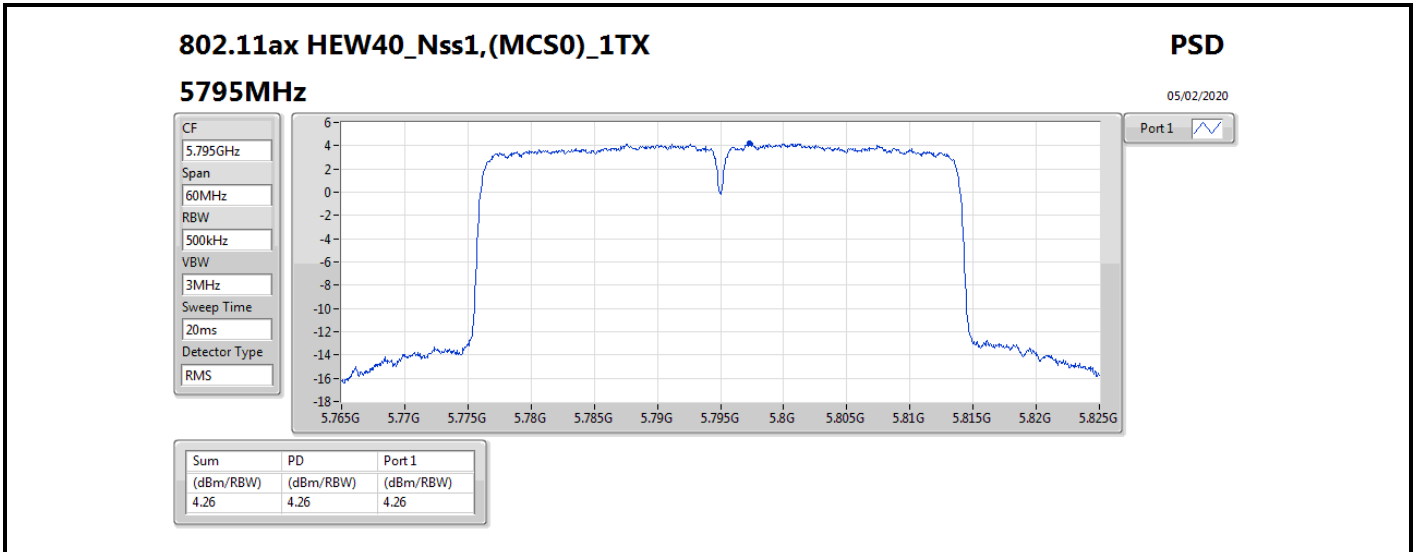

DG = Directional Gain; RBW = 500 kHz for 5.725-5.85GHz band / 1MHz for other band;

PD = trace bin-by-bin of each transmits port summing can be performed maximum power density; Port X = Port X power density;

Summary

Mode	PD (dBm/RBW)	EIRP PD (dBm/RBW)
5.15-5.25GHz	-	-
802.11a_Nss1,(6Mbps)_2TX	13.57	21.60
802.11ac VHT20_Nss2,(MCS0)_2TX	12.02	17.04
802.11ac VHT40_Nss2,(MCS0)_2TX	7.98	13.00
802.11ac VHT80_Nss2,(MCS0)_2TX	0.40	5.42
802.11ax HEW20_Nss2,(MCS0)_2TX	12.49	17.51
802.11ax HEW40_Nss2,(MCS0)_2TX	8.07	13.09
802.11ax HEW80_Nss2,(MCS0)_2TX	0.52	5.54
5.725-5.85GHz	-	-
802.11a_Nss1,(6Mbps)_2TX	11.80	19.83
802.11ac VHT20_Nss2,(MCS0)_2TX	11.22	16.24
802.11ac VHT40_Nss2,(MCS0)_2TX	7.93	12.95
802.11ac VHT80_Nss2,(MCS0)_2TX	3.12	8.14
802.11ax HEW20_Nss2,(MCS0)_2TX	11.26	16.28
802.11ax HEW40_Nss2,(MCS0)_2TX	7.90	12.92
802.11ax HEW80_Nss2,(MCS0)_2TX	3.19	8.21