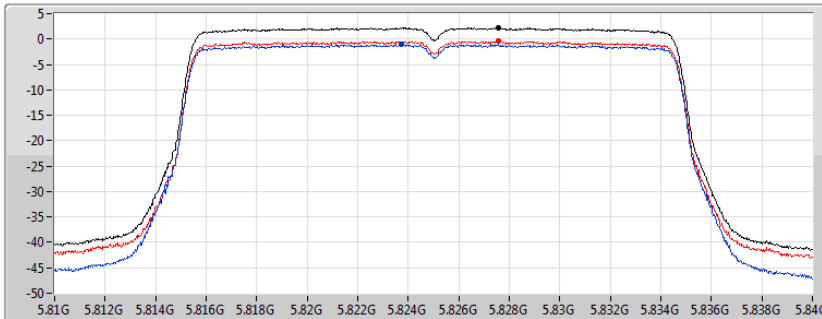

Sum
Port 1
Port 2

Sum	PD	Port 1	Port 2
(dBm/RBW)	(dBm/RBW)	(dBm/RBW)	(dBm/RBW)
2.22	2.22	-1.07	-0.41