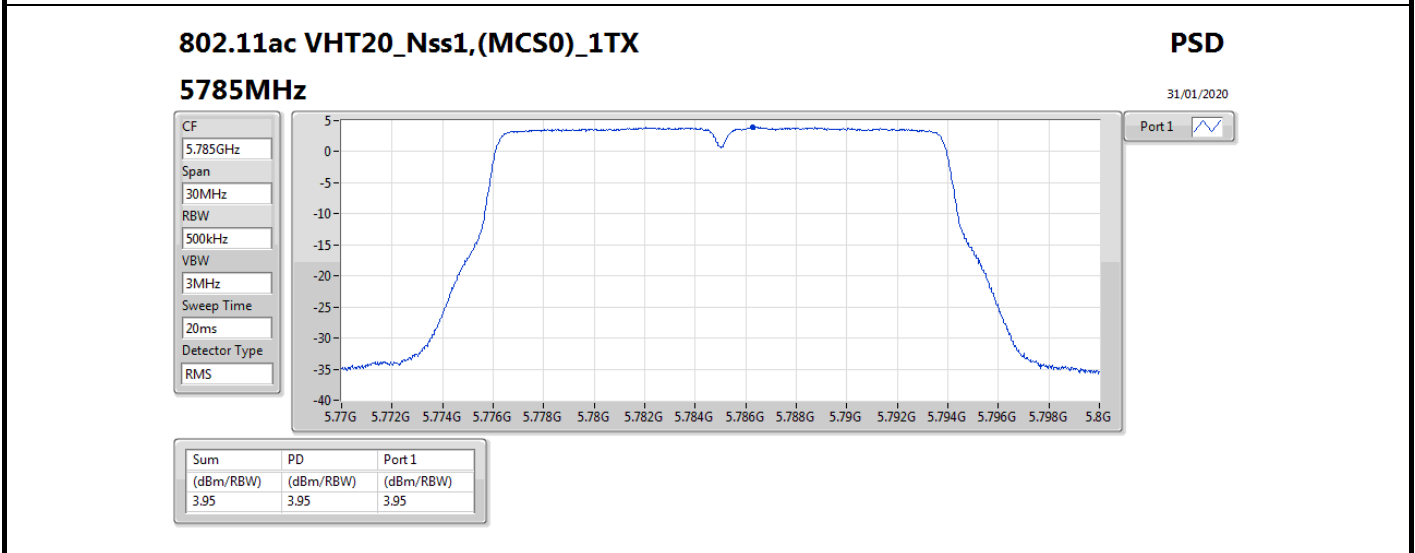

**DG** = Directional Gain; **Port X** = Port X output power

Summary

Mode	PD (dBm/RBW)	EIRP PD (dBm/RBW)
5.15-5.25GHz	-	-
802.11a_Nss1,(6Mbps)_1TX	11.15	15.95
802.11ac VHT20_Nss1,(MCS0)_1TX	10.43	15.23
802.11ac VHT40_Nss1,(MCS0)_1TX	6.35	11.15
802.11ac VHT80_Nss1,(MCS0)_1TX	-1.84	2.96
802.11ax HEW20_Nss1,(MCS0)_1TX	10.42	15.22
802.11ax HEW40_Nss1,(MCS0)_1TX	6.30	11.10
802.11ax HEW80_Nss1,(MCS0)_1TX	-1.50	3.30
5.725-5.85GHz	-	-
802.11a_Nss1,(6Mbps)_1TX	9.25	14.05
802.11ac VHT20_Nss1,(MCS0)_1TX	8.86	13.66
802.11ac VHT40_Nss1,(MCS0)_1TX	6.35	11.15
802.11ac VHT80_Nss1,(MCS0)_1TX	1.87	6.67
802.11ax HEW20_Nss1,(MCS0)_1TX	8.65	13.45
802.11ax HEW40_Nss1,(MCS0)_1TX	6.27	11.07
802.11ax HEW80_Nss1,(MCS0)_1TX	2.08	6.88

DG = Directional Gain; RBW = 500 kHz for 5.725-5.85GHz band / 1MHz for other band;  
 PD = trace bin-by-bin of each transmits port summing can be performed maximum power density; Port X = Port X power density;