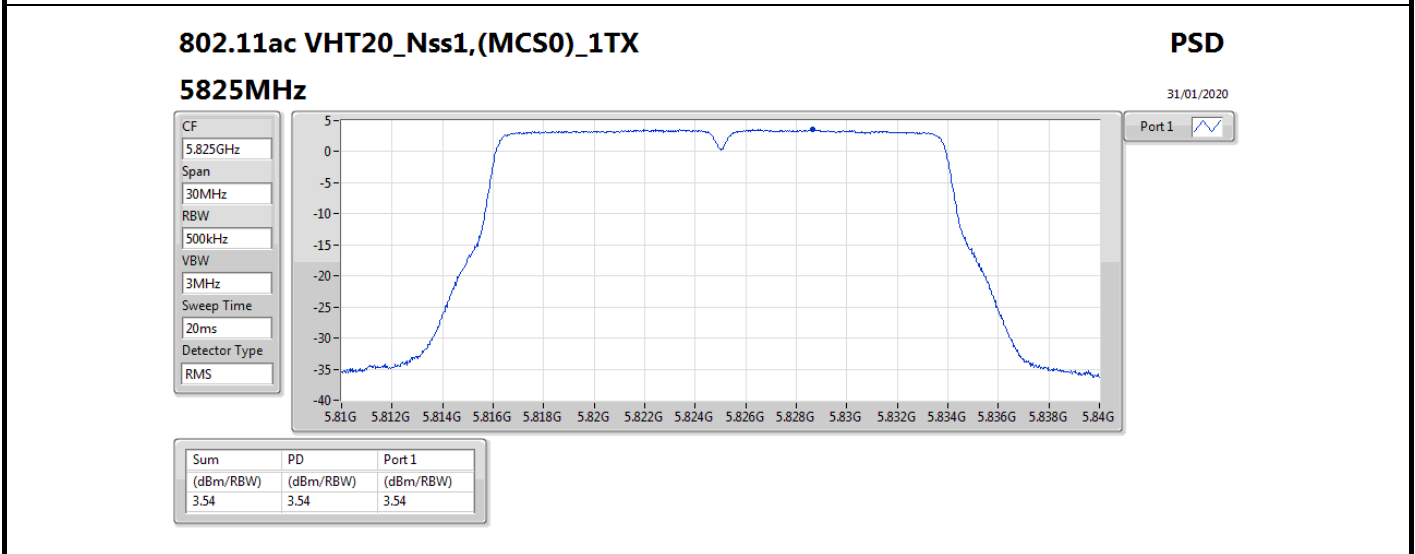

**DG** = Directional Gain; **Port X** = Port X output power

Summary

Mode	PD (dBm/RBW)	EIRP PD (dBm/RBW)
5.15-5.25GHz	-	-
802.11a_Nss1,(6Mbps)_1TX	11.15	15.95
802.11ac VHT20_Nss1,(MCS0)_1TX	10.43	15.23
802.11ac VHT40_Nss1,(MCS0)_1TX	6.35	11.15
802.11ac VHT80_Nss1,(MCS0)_1TX	-1.84	2.96
802.11ax HEW20_Nss1,(MCS0)_1TX	10.42	15.22
802.11ax HEW40_Nss1,(MCS0)_1TX	6.30	11.10
802.11ax HEW80_Nss1,(MCS0)_1TX	-1.50	3.30
5.725-5.85GHz	-	-
802.11a_Nss1,(6Mbps)_1TX	9.25	14.05
802.11ac VHT20_Nss1,(MCS0)_1TX	8.86	13.66
802.11ac VHT40_Nss1,(MCS0)_1TX	6.35	11.15
802.11ac VHT80_Nss1,(MCS0)_1TX	1.87	6.67
802.11ax HEW20_Nss1,(MCS0)_1TX	8.65	13.45
802.11ax HEW40_Nss1,(MCS0)_1TX	6.27	11.07
802.11ax HEW80_Nss1,(MCS0)_1TX	2.08	6.88

DG = Directional Gain; RBW = 500 kHz for 5.725-5.85GHz band / 1MHz for other band;  
 PD = trace bin-by-bin of each transmits port summing can be performed maximum power density; Port X = Port X power density;