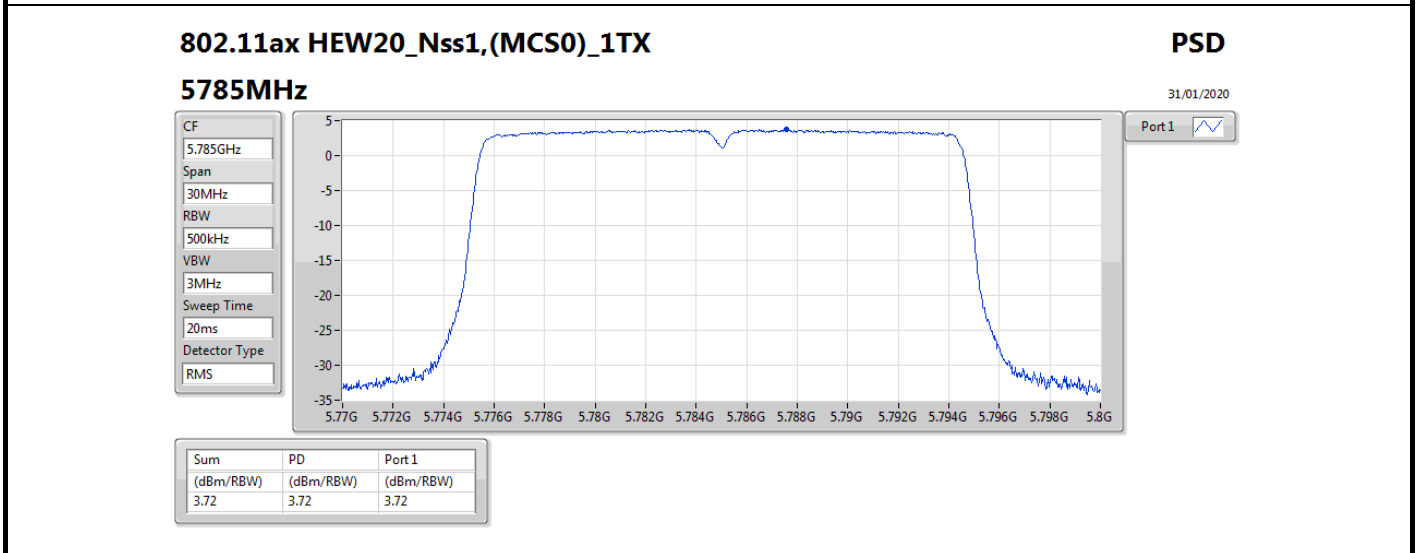

DG = Directional Gain; RBW = 500 kHz for 5.725-5.85GHz band / 1MHz for other band;  
 PD = trace bin-by-bin of each transmits port summing can be performed maximum power density; Port X = Port X power density;

Summary

Mode	PD (dBm/RBW)	EIRP PD (dBm/RBW)
5.15-5.25GHz	-	-
802.11a_Nss1,(6Mbps)_2TX	12.69	20.65
802.11ac VHT20_Nss2,(MCS0)_2TX	12.05	17.00
802.11ac VHT40_Nss2,(MCS0)_2TX	7.10	12.05
802.11ac VHT80_Nss2,(MCS0)_2TX	-1.25	3.70
802.11ax HEW20_Nss2,(MCS0)_2TX	12.11	17.06
802.11ax HEW40_Nss2,(MCS0)_2TX	7.10	12.05
802.11ax HEW80_Nss2,(MCS0)_2TX	-1.19	3.76
5.725-5.85GHz	-	-
802.11a_Nss1,(6Mbps)_2TX	7.99	15.95
802.11ac VHT20_Nss2,(MCS0)_2TX	5.94	10.89
802.11ac VHT40_Nss2,(MCS0)_2TX	4.89	9.84
802.11ac VHT80_Nss2,(MCS0)_2TX	2.02	6.97
802.11ax HEW20_Nss2,(MCS0)_2TX	6.10	11.05
802.11ax HEW40_Nss2,(MCS0)_2TX	5.15	10.10
802.11ax HEW80_Nss2,(MCS0)_2TX	2.45	7.40