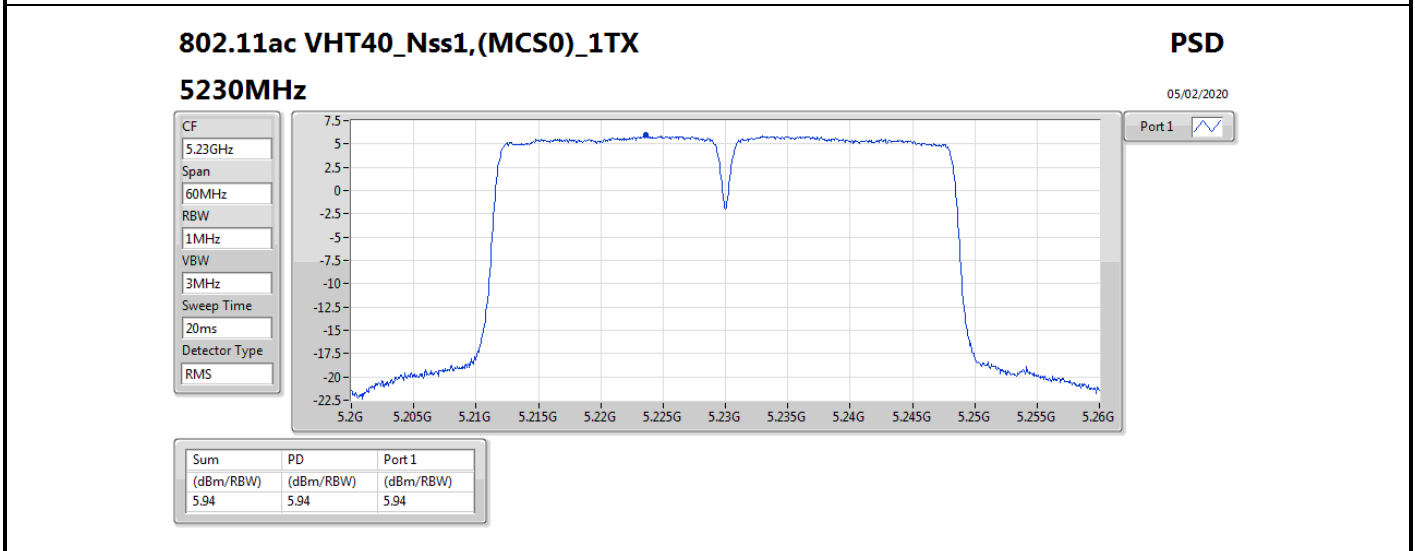

DG = Directional Gain; RBW = 500 kHz for 5.725-5.85GHz band / 1MHz for other band;

PD = trace bin-by-bin of each transmits port summing can be performed maximum power density; Port X = Port X power density;

Summary

Mode	PD (dBm/RBW)	EIRP PD (dBm/RBW)
5.15-5.25GHz	-	-
802.11a_Nss1,(6Mbps)_2TX	13.57	21.60
802.11ac VHT20_Nss2,(MCS0)_2TX	12.02	17.04
802.11ac VHT40_Nss2,(MCS0)_2TX	7.98	13.00
802.11ac VHT80_Nss2,(MCS0)_2TX	0.40	5.42
802.11ax HEW20_Nss2,(MCS0)_2TX	12.49	17.51
802.11ax HEW40_Nss2,(MCS0)_2TX	8.07	13.09
802.11ax HEW80_Nss2,(MCS0)_2TX	0.52	5.54
5.725-5.85GHz	-	-
802.11a_Nss1,(6Mbps)_2TX	11.80	19.83
802.11ac VHT20_Nss2,(MCS0)_2TX	11.22	16.24
802.11ac VHT40_Nss2,(MCS0)_2TX	7.93	12.95
802.11ac VHT80_Nss2,(MCS0)_2TX	3.12	8.14
802.11ax HEW20_Nss2,(MCS0)_2TX	11.26	16.28
802.11ax HEW40_Nss2,(MCS0)_2TX	7.90	12.92
802.11ax HEW80_Nss2,(MCS0)_2TX	3.19	8.21