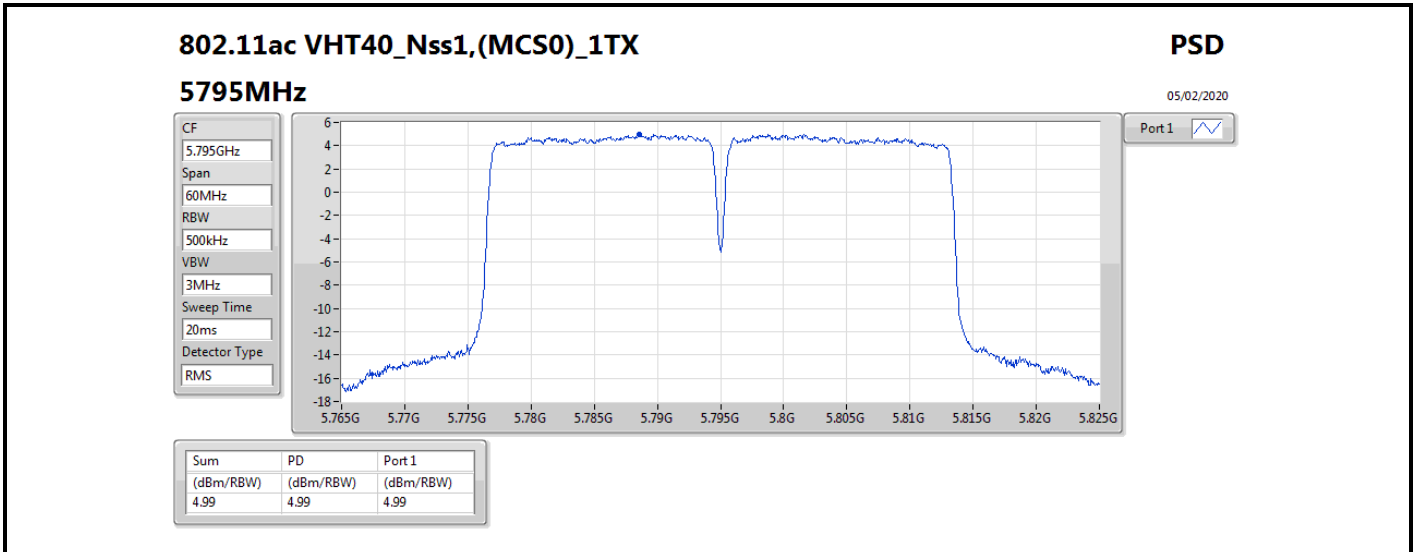

DG = Directional Gain; RBW = 500 kHz for 5.725-5.85GHz band / 1MHz for other band;

PD = trace bin-by-bin of each transmits port summing can be performed maximum power density; Port X = Port X power density;

Summary

Mode	PD (dBm/RBW)	EIRP PD (dBm/RBW)
5.15-5.25GHz	-	-
802.11a_Nss1,(6Mbps)_2TX	13.57	21.60
802.11ac VHT20_Nss2,(MCS0)_2TX	12.02	17.04
802.11ac VHT40_Nss2,(MCS0)_2TX	7.98	13.00
802.11ac VHT80_Nss2,(MCS0)_2TX	0.40	5.42
802.11ax HEW20_Nss2,(MCS0)_2TX	12.49	17.51
802.11ax HEW40_Nss2,(MCS0)_2TX	8.07	13.09
802.11ax HEW80_Nss2,(MCS0)_2TX	0.52	5.54
5.725-5.85GHz	-	-
802.11a_Nss1,(6Mbps)_2TX	11.80	19.83
802.11ac VHT20_Nss2,(MCS0)_2TX	11.22	16.24
802.11ac VHT40_Nss2,(MCS0)_2TX	7.93	12.95
802.11ac VHT80_Nss2,(MCS0)_2TX	3.12	8.14
802.11ax HEW20_Nss2,(MCS0)_2TX	11.26	16.28
802.11ax HEW40_Nss2,(MCS0)_2TX	7.90	12.92
802.11ax HEW80_Nss2,(MCS0)_2TX	3.19	8.21