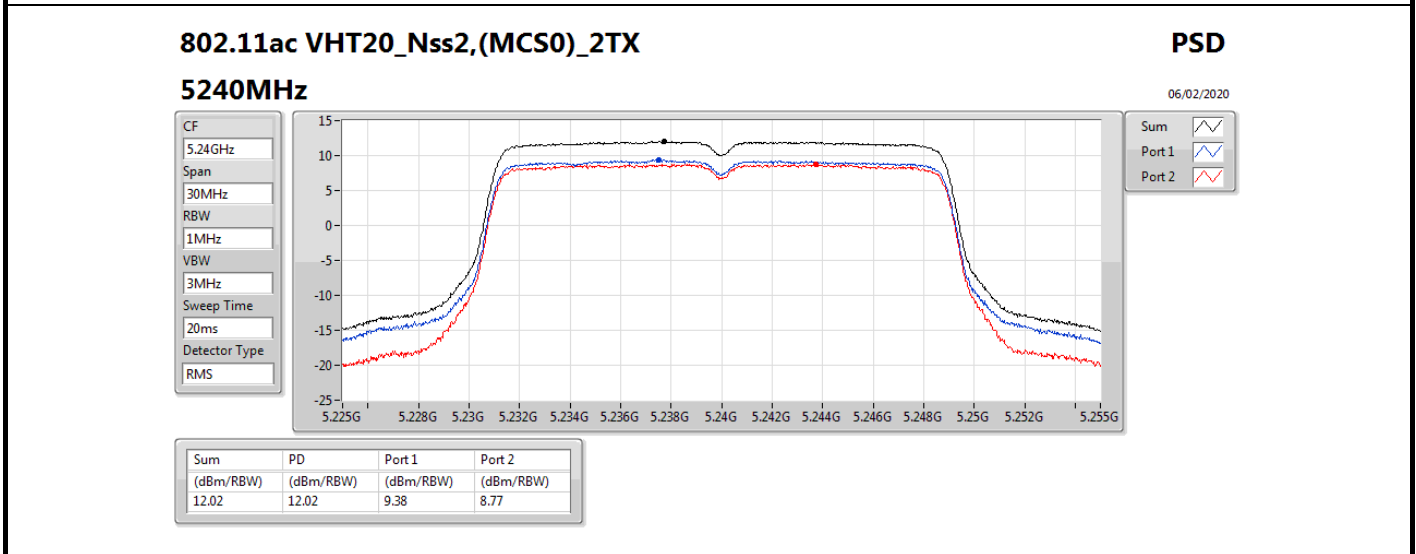

Summary

Mode	PD (dBm/RBW)	EIRP PD (dBm/RBW)
5.15-5.25GHz	-	-
802.11a_Nss1,(6Mbps)_2TX	13.57	21.60
802.11ac VHT20_Nss2,(MCS0)_2TX	12.02	17.04
802.11ac VHT40_Nss2,(MCS0)_2TX	7.98	13.00
802.11ac VHT80_Nss2,(MCS0)_2TX	0.40	5.42
802.11ax HEW20_Nss2,(MCS0)_2TX	12.49	17.51
802.11ax HEW40_Nss2,(MCS0)_2TX	8.07	13.09
802.11ax HEW80_Nss2,(MCS0)_2TX	0.52	5.54
5.725-5.85GHz	-	-
802.11a_Nss1,(6Mbps)_2TX	11.80	19.83
802.11ac VHT20_Nss2,(MCS0)_2TX	11.22	16.24
802.11ac VHT40_Nss2,(MCS0)_2TX	7.93	12.95
802.11ac VHT80_Nss2,(MCS0)_2TX	3.12	8.14
802.11ax HEW20_Nss2,(MCS0)_2TX	11.26	16.28
802.11ax HEW40_Nss2,(MCS0)_2TX	7.90	12.92
802.11ax HEW80_Nss2,(MCS0)_2TX	3.19	8.21

DG = Directional Gain; RBW = 500 kHz for 5.725-5.85GHz band / 1MHz for other band;  
 PD = trace bin-by-bin of each transmits port summing can be performed maximum power density; Port X = Port X power density;