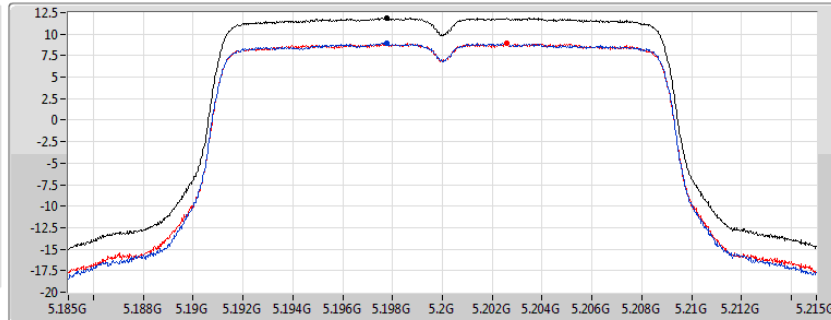

802.11ac VHT20_Nss2,(MCS0)_2TX

PSD

5200MHz

03/02/2020

CF
5.2GHz
Span
30MHz
RBW
1MHz
VBW
3MHz
Sweep Time
20ms
Detector Type
RMS

Sum
Port 1
Port 2

Sum	PD	Port 1	Port 2
(dBm/RBW)	(dBm/RBW)	(dBm/RBW)	(dBm/RBW)
11.91	11.91	8.96	8.89