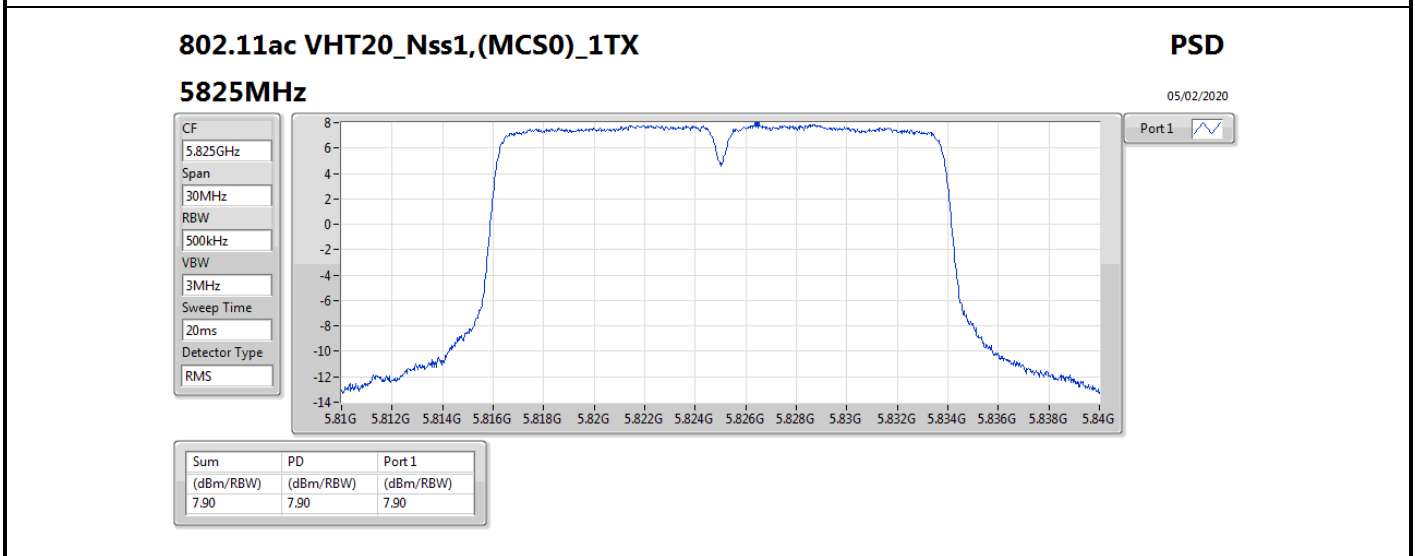

DG = Directional Gain; RBW = 500 kHz for 5.725-5.85GHz band / 1MHz for other band;

PD = trace bin-by-bin of each transmits port summing can be performed maximum power density; Port X = Port X power density;

Summary

Mode	PD (dBm/RBW)	EIRP PD (dBm/RBW)
5.15-5.25GHz	-	-
802.11a_Nss1,(6Mbps)_2TX	13.57	21.60
802.11ac VHT20_Nss2,(MCS0)_2TX	12.02	17.04
802.11ac VHT40_Nss2,(MCS0)_2TX	7.98	13.00
802.11ac VHT80_Nss2,(MCS0)_2TX	0.40	5.42
802.11ax HEW20_Nss2,(MCS0)_2TX	12.49	17.51
802.11ax HEW40_Nss2,(MCS0)_2TX	8.07	13.09
802.11ax HEW80_Nss2,(MCS0)_2TX	0.52	5.54
5.725-5.85GHz	-	-
802.11a_Nss1,(6Mbps)_2TX	11.80	19.83
802.11ac VHT20_Nss2,(MCS0)_2TX	11.22	16.24
802.11ac VHT40_Nss2,(MCS0)_2TX	7.93	12.95
802.11ac VHT80_Nss2,(MCS0)_2TX	3.12	8.14
802.11ax HEW20_Nss2,(MCS0)_2TX	11.26	16.28
802.11ax HEW40_Nss2,(MCS0)_2TX	7.90	12.92
802.11ax HEW80_Nss2,(MCS0)_2TX	3.19	8.21