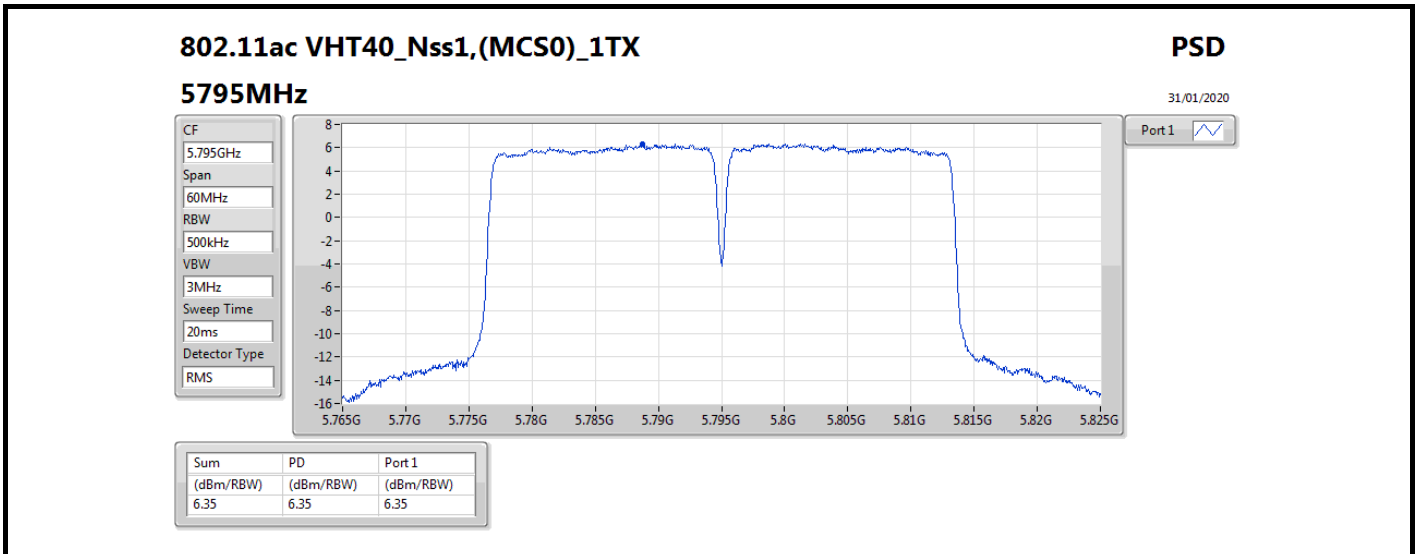

DG = Directional Gain; RBW = 500 kHz for 5.725-5.85GHz band / 1MHz for other band;  
 PD = trace bin-by-bin of each transmits port summing can be performed maximum power density; Port X = Port X power density;

Summary

Mode	PD (dBm/RBW)	EIRP PD (dBm/RBW)
5.15-5.25GHz	-	-
802.11a_Nss1,(6Mbps)_2TX	12.69	20.65
802.11ac VHT20_Nss2,(MCS0)_2TX	12.05	17.00
802.11ac VHT40_Nss2,(MCS0)_2TX	7.10	12.05
802.11ac VHT80_Nss2,(MCS0)_2TX	-1.25	3.70
802.11ax HEW20_Nss2,(MCS0)_2TX	12.11	17.06
802.11ax HEW40_Nss2,(MCS0)_2TX	7.10	12.05
802.11ax HEW80_Nss2,(MCS0)_2TX	-1.19	3.76
5.725-5.85GHz	-	-
802.11a_Nss1,(6Mbps)_2TX	7.99	15.95
802.11ac VHT20_Nss2,(MCS0)_2TX	5.94	10.89
802.11ac VHT40_Nss2,(MCS0)_2TX	4.89	9.84
802.11ac VHT80_Nss2,(MCS0)_2TX	2.02	6.97
802.11ax HEW20_Nss2,(MCS0)_2TX	6.10	11.05
802.11ax HEW40_Nss2,(MCS0)_2TX	5.15	10.10
802.11ax HEW80_Nss2,(MCS0)_2TX	2.45	7.40