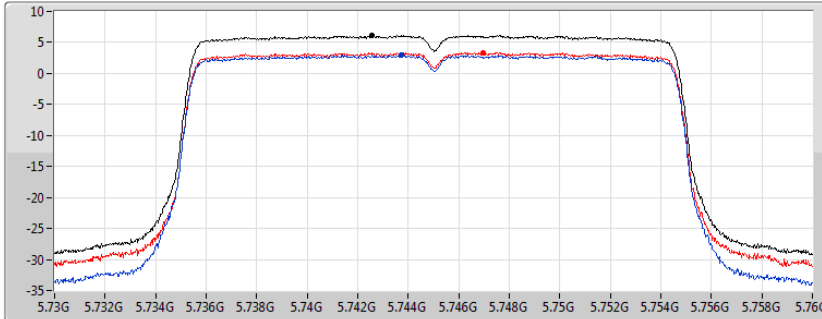

802.11ax HEW20_Nss2,(MCS0)_2TX

PSD

5745MHz

03/02/2020

CF
5.745GHz
Span
30MHz
RBW
500kHz
VBW
3MHz
Sweep Time
20ms
Detector Type
RMS

Sum
Port 1
Port 2

Sum	PD	Port 1	Port 2
(dBm/RBW)	(dBm/RBW)	(dBm/RBW)	(dBm/RBW)
6.10	6.10	2.92	3.30

802.11ax HEW20_Nss2,(MCS0)_2TX

PSD

5785MHz

03/02/2020

CF
5.785GHz
Span
30MHz
RBW
500kHz
VBW
3MHz
Sweep Time
20ms
Detector Type
RMS