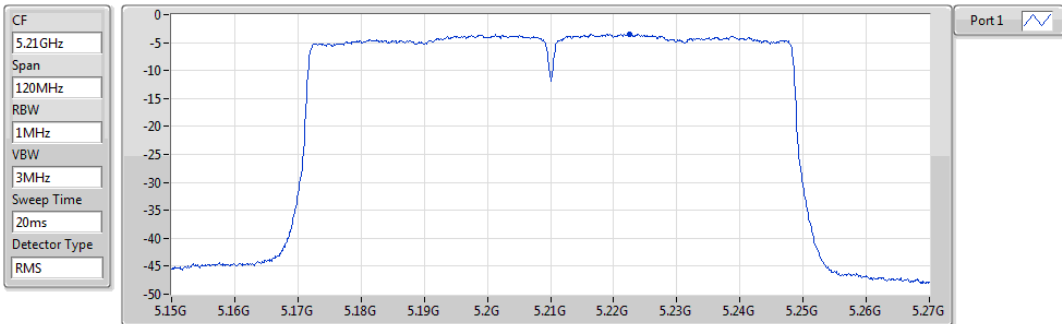

PSD

5795MHz

04/02/2020

Sum	PD	Port1
(dBm/RBW)	(dBm/RBW)	(dBm/RBW)
4.47	4.47	4.47

802.11ac VHT80\_Nss1,(MCS0)\_1TX

PSD

5210MHz

04/02/2020