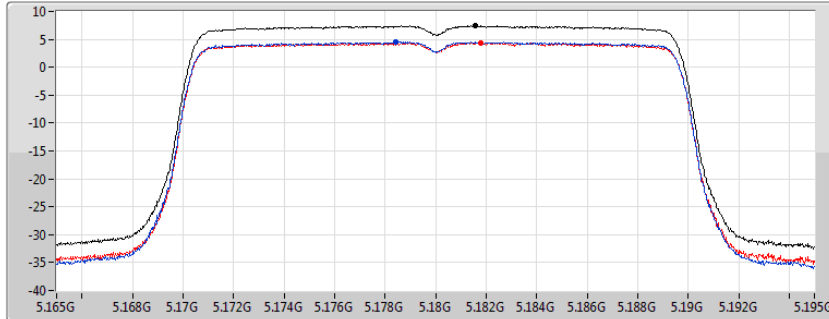

802.11ax HEW20_Nss2,(MCS0)_2TX

PSD

5180MHz

03/02/2020

CF
5.18GHz
Span
30MHz
RBW
1MHz
VBW
3MHz
Sweep Time
20ms
Detector Type
RMS

Sum
Port 1
Port 2

Sum	PD	Port 1	Port 2
(dBm/RBW)	(dBm/RBW)	(dBm/RBW)	(dBm/RBW)
7.41	7.41	4.48	4.41