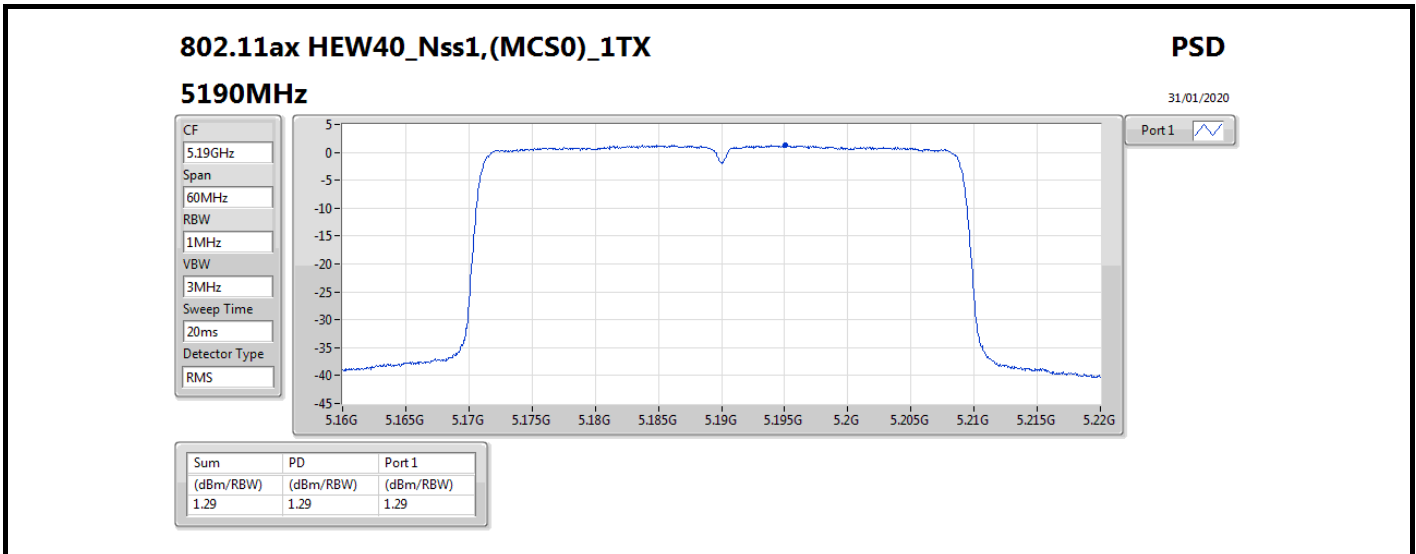

DG = Directional Gain; RBW = 500 kHz for 5.725-5.85GHz band / 1MHz for other band;  
 PD = trace bin-by-bin of each transmits port summing can be performed maximum power density; Port X = Port X power density;

Summary

Mode	PD (dBm/RBW)	EIRP PD (dBm/RBW)
5.15-5.25GHz	-	-
802.11a_Nss1,(6Mbps)_2TX	12.69	20.65
802.11ac VHT20_Nss2,(MCS0)_2TX	12.05	17.00
802.11ac VHT40_Nss2,(MCS0)_2TX	7.10	12.05
802.11ac VHT80_Nss2,(MCS0)_2TX	-1.25	3.70
802.11ax HEW20_Nss2,(MCS0)_2TX	12.11	17.06
802.11ax HEW40_Nss2,(MCS0)_2TX	7.10	12.05
802.11ax HEW80_Nss2,(MCS0)_2TX	-1.19	3.76
5.725-5.85GHz	-	-
802.11a_Nss1,(6Mbps)_2TX	7.99	15.95
802.11ac VHT20_Nss2,(MCS0)_2TX	5.94	10.89
802.11ac VHT40_Nss2,(MCS0)_2TX	4.89	9.84
802.11ac VHT80_Nss2,(MCS0)_2TX	2.02	6.97
802.11ax HEW20_Nss2,(MCS0)_2TX	6.10	11.05
802.11ax HEW40_Nss2,(MCS0)_2TX	5.15	10.10
802.11ax HEW80_Nss2,(MCS0)_2TX	2.45	7.40