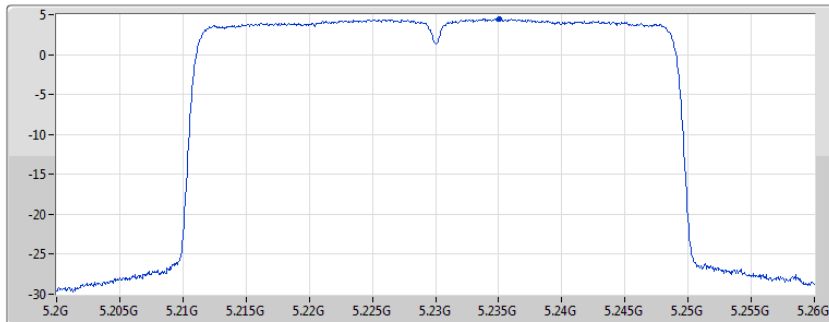

Port 1

Sum	PD	Port 1
(dBm/RBW)	(dBm/RBW)	(dBm/RBW)
4.51	4.51	4.51

802.11ax HEW40_Nss1,(MCS0)_1TX

PSD

5755MHz

04/02/2020

CF
5.755GHz
Span
60MHz
RBW
500kHz
VBW
3MHz
Sweep Time
20ms
Detector Type
RMS