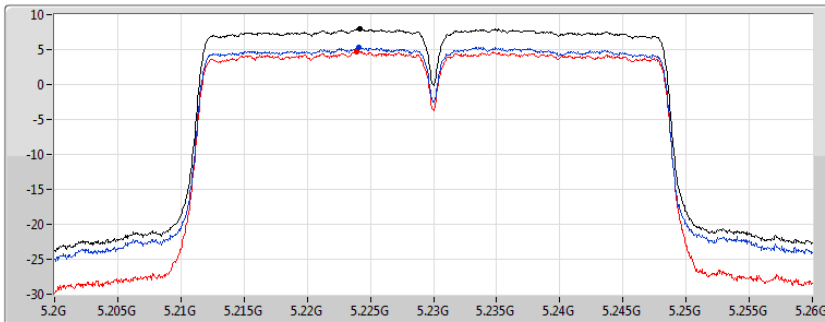

Sum
Port 1
Port 2

Sum	PD	Port 1	Port 2
(dBm/RBW)	(dBm/RBW)	(dBm/RBW)	(dBm/RBW)
7.98	7.98	5.29	4.71

802.11ac VHT40_Nss2,(MCS0)_2TX

PSD

5755MHz

06/02/2020

CF
5.755GHz
Span
60MHz
RBW
500kHz
VBW
3MHz
Sweep Time
20ms
Detector Type
RMS