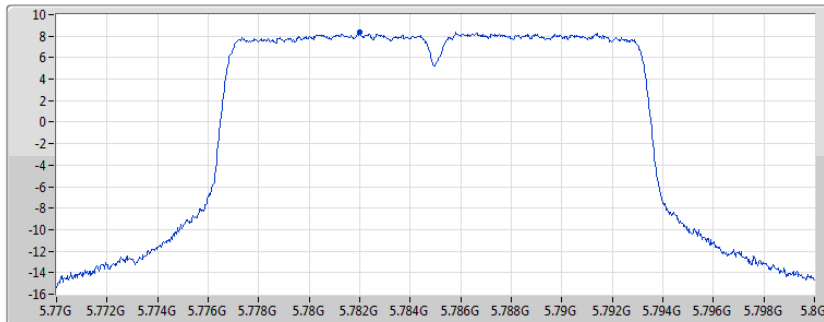

Port 1

Sum	PD	Port 1
(dBm/RBW)	(dBm/RBW)	(dBm/RBW)
8.33	8.33	8.33

802.11a_Nss1,(6Mbps)_1TX

PSD

5825MHz

03/02/2020

CF
5.825GHz
Span
30MHz
RBW
500kHz
VBW
3MHz
Sweep Time
20ms
Detector Type
RMS