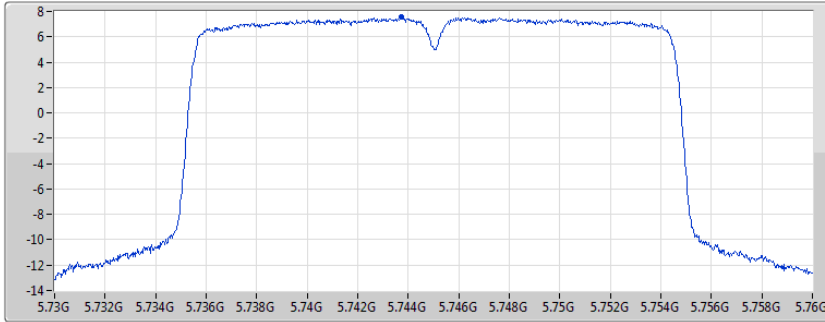

802.11ax HEW20_Nss1,(MCS0)_1TX

PSD

5745MHz

04/02/2020

CF
5.745GHz
Span
30MHz
RBW
500kHz
VBW
3MHz
Sweep Time
20ms
Detector Type
RMS

Port 1

Sum	PD	Port 1
(dBm/RBW)	(dBm/RBW)	(dBm/RBW)
7.53	7.53	7.53

802.11ax HEW20_Nss1,(MCS0)_1TX

PSD

5785MHz

04/02/2020

CF
5.785GHz
Span
30MHz
RBW
500kHz
VBW
3MHz
Sweep Time
20ms
Detector Type
RMS