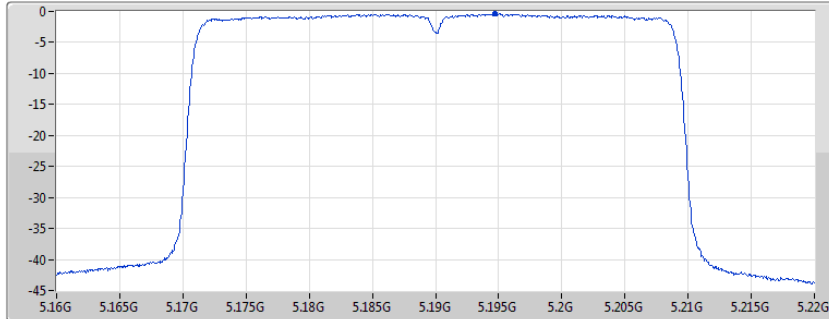

802.11ax HEW40_Nss1,(MCS0)_1TX

PSD

5190MHz

04/02/2020

CF
5.19GHz
Span
60MHz
RBW
1MHz
VBW
3MHz
Sweep Time
20ms
Detector Type
RMS

Port 1

Sum	PD	Port 1
(dBm/RBW)	(dBm/RBW)	(dBm/RBW)
-0.39	-0.39	-0.39

802.11ax HEW40_Nss1,(MCS0)_1TX

PSD

5230MHz

04/02/2020

CF
5.23GHz
Span
60MHz
RBW
1MHz
VBW
3MHz
Sweep Time
20ms
Detector Type
RMS