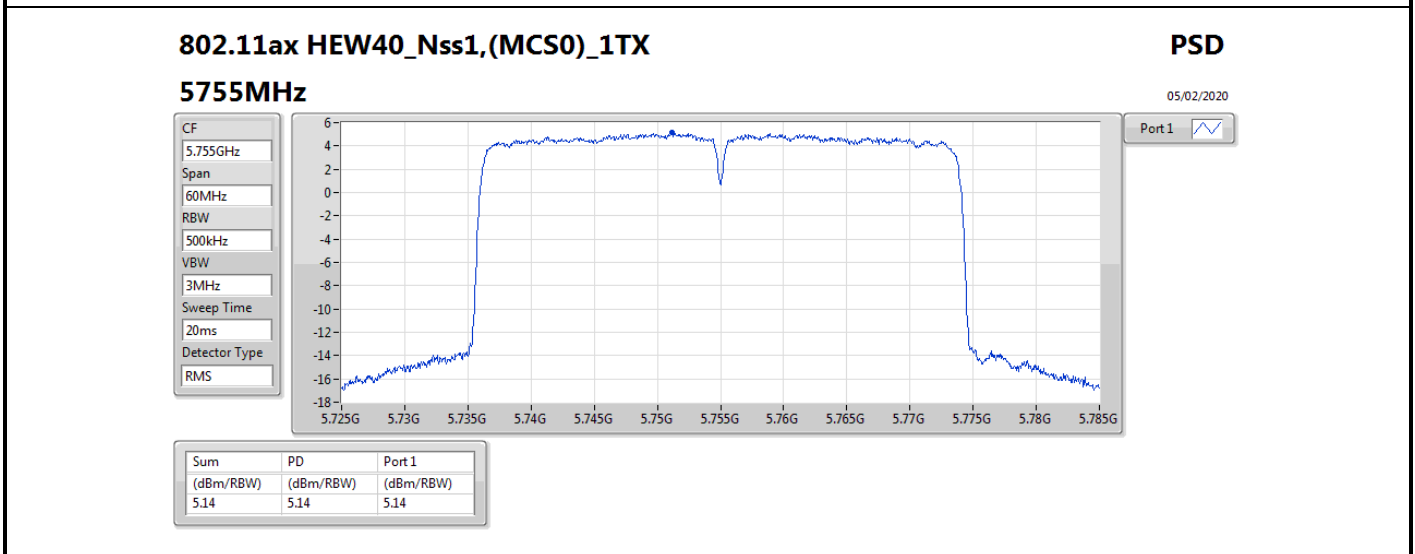

DG = Directional Gain; RBW = 500 kHz for 5.725-5.85GHz band / 1MHz for other band;

PD = trace bin-by-bin of each transmits port summing can be performed maximum power density; Port X = Port X power density;

Summary

Mode	PD (dBm/RBW)	EIRP PD (dBm/RBW)
5.15-5.25GHz	-	-
802.11a_Nss1,(6Mbps)_2TX	13.57	21.60
802.11ac VHT20_Nss2,(MCS0)_2TX	12.02	17.04
802.11ac VHT40_Nss2,(MCS0)_2TX	7.98	13.00
802.11ac VHT80_Nss2,(MCS0)_2TX	0.40	5.42
802.11ax HEW20_Nss2,(MCS0)_2TX	12.49	17.51
802.11ax HEW40_Nss2,(MCS0)_2TX	8.07	13.09
802.11ax HEW80_Nss2,(MCS0)_2TX	0.52	5.54
5.725-5.85GHz	-	-
802.11a_Nss1,(6Mbps)_2TX	11.80	19.83
802.11ac VHT20_Nss2,(MCS0)_2TX	11.22	16.24
802.11ac VHT40_Nss2,(MCS0)_2TX	7.93	12.95
802.11ac VHT80_Nss2,(MCS0)_2TX	3.12	8.14
802.11ax HEW20_Nss2,(MCS0)_2TX	11.26	16.28
802.11ax HEW40_Nss2,(MCS0)_2TX	7.90	12.92
802.11ax HEW80_Nss2,(MCS0)_2TX	3.19	8.21