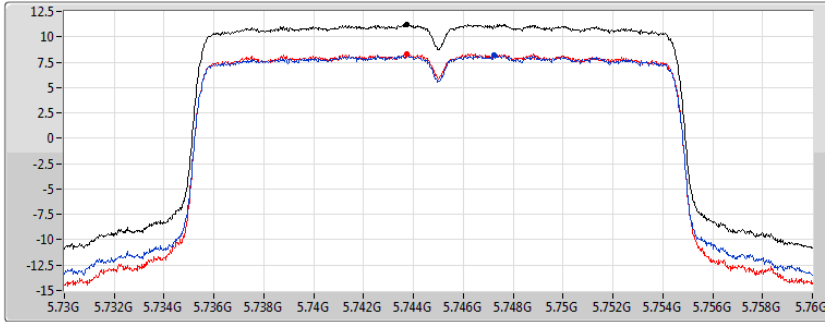

802.11ax HEW20_Nss2,(MCS0)_2TX

PSD

5745MHz

06/02/2020

CF
5.745GHz
Span
30MHz
RBW
500kHz
VBW
3MHz
Sweep Time
20ms
Detector Type
RMS

Sum ☒
Port 1 ☒
Port 2 ☒

Sum	PD	Port 1	Port 2
(dBm/RBW)	(dBm/RBW)	(dBm/RBW)	(dBm/RBW)
11.26	11.26	8.17	8.33

802.11ax HEW20_Nss2,(MCS0)_2TX

PSD

5785MHz

06/02/2020

CF
5.785GHz
Span
30MHz
RBW
500kHz
VBW
3MHz
Sweep Time
20ms
Detector Type
RMS