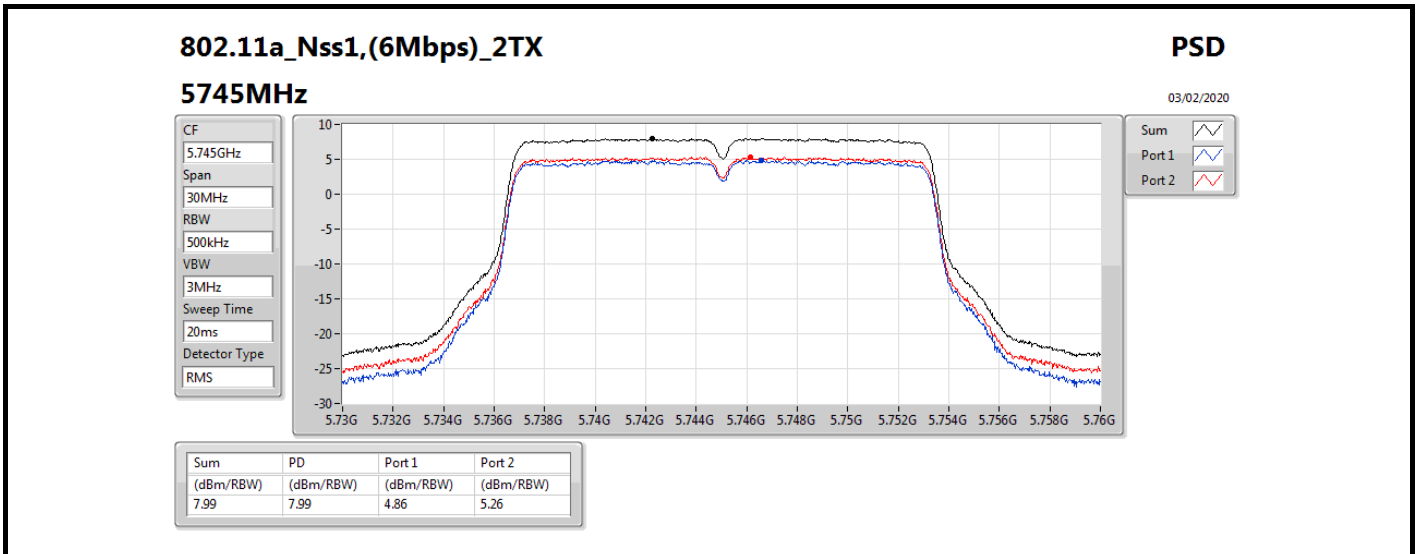

Summary

Mode	PD (dBm/RBW)	EIRP PD (dBm/RBW)
5.15-5.25GHz	-	-
802.11a_Nss1,(6Mbps)_2TX	12.69	20.65
802.11ac VHT20_Nss2,(MCS0)_2TX	12.05	17.00
802.11ac VHT40_Nss2,(MCS0)_2TX	7.10	12.05
802.11ac VHT80_Nss2,(MCS0)_2TX	-1.25	3.70
802.11ax HEW20_Nss2,(MCS0)_2TX	12.11	17.06
802.11ax HEW40_Nss2,(MCS0)_2TX	7.10	12.05
802.11ax HEW80_Nss2,(MCS0)_2TX	-1.19	3.76
5.725-5.85GHz	-	-
802.11a_Nss1,(6Mbps)_2TX	7.99	15.95
802.11ac VHT20_Nss2,(MCS0)_2TX	5.94	10.89
802.11ac VHT40_Nss2,(MCS0)_2TX	4.89	9.84
802.11ac VHT80_Nss2,(MCS0)_2TX	2.02	6.97
802.11ax HEW20_Nss2,(MCS0)_2TX	6.10	11.05
802.11ax HEW40_Nss2,(MCS0)_2TX	5.15	10.10
802.11ax HEW80_Nss2,(MCS0)_2TX	2.45	7.40

DG = Directional Gain; RBW = 500 kHz for 5.725-5.85GHz band / 1MHz for other band;  
 PD = trace bin-by-bin of each transmits port summing can be performed maximum power density; Port X = Port X power density;