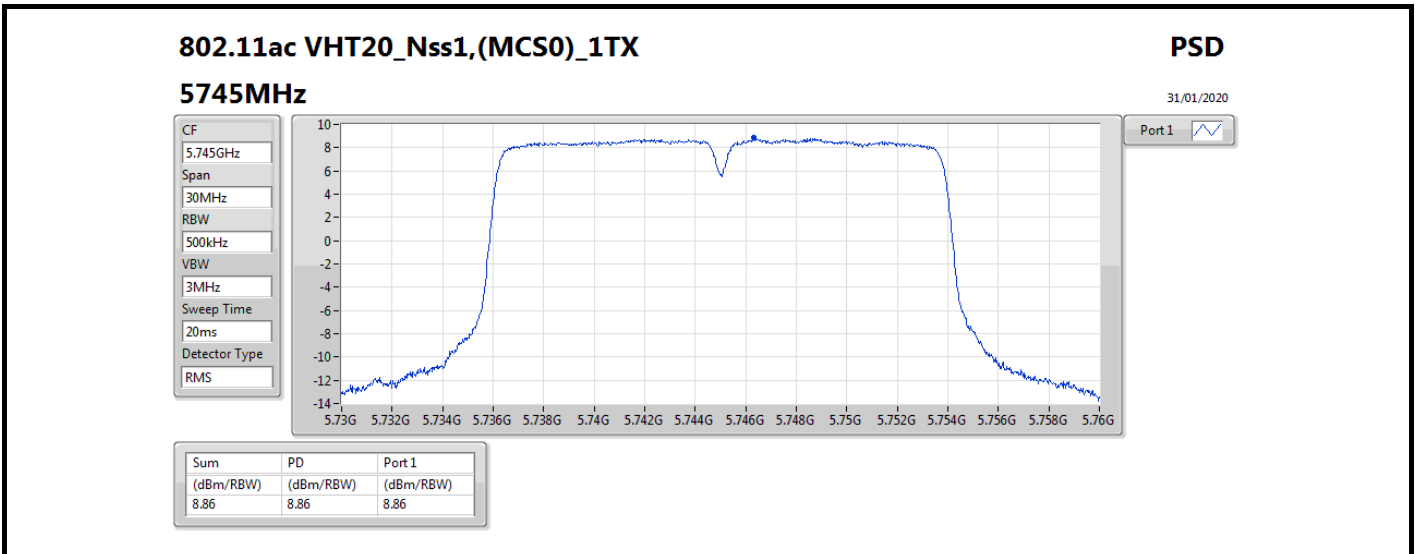

**DG** = Directional Gain; **Port X** = Port X output power

Summary

Mode	PD (dBm/RBW)	EIRP PD (dBm/RBW)
5.15-5.25GHz	-	-
802.11a_Nss1,(6Mbps)_1TX	11.15	15.95
802.11ac VHT20_Nss1,(MCS0)_1TX	10.43	15.23
802.11ac VHT40_Nss1,(MCS0)_1TX	6.35	11.15
802.11ac VHT80_Nss1,(MCS0)_1TX	-1.84	2.96
802.11ax HEW20_Nss1,(MCS0)_1TX	10.42	15.22
802.11ax HEW40_Nss1,(MCS0)_1TX	6.30	11.10
802.11ax HEW80_Nss1,(MCS0)_1TX	-1.50	3.30
5.725-5.85GHz	-	-
802.11a_Nss1,(6Mbps)_1TX	9.25	14.05
802.11ac VHT20_Nss1,(MCS0)_1TX	8.86	13.66
802.11ac VHT40_Nss1,(MCS0)_1TX	6.35	11.15
802.11ac VHT80_Nss1,(MCS0)_1TX	1.87	6.67
802.11ax HEW20_Nss1,(MCS0)_1TX	8.65	13.45
802.11ax HEW40_Nss1,(MCS0)_1TX	6.27	11.07
802.11ax HEW80_Nss1,(MCS0)_1TX	2.08	6.88

DG = Directional Gain; RBW = 500 kHz for 5.725-5.85GHz band / 1MHz for other band;  
 PD = trace bin-by-bin of each transmits port summing can be performed maximum power density; Port X = Port X power density;