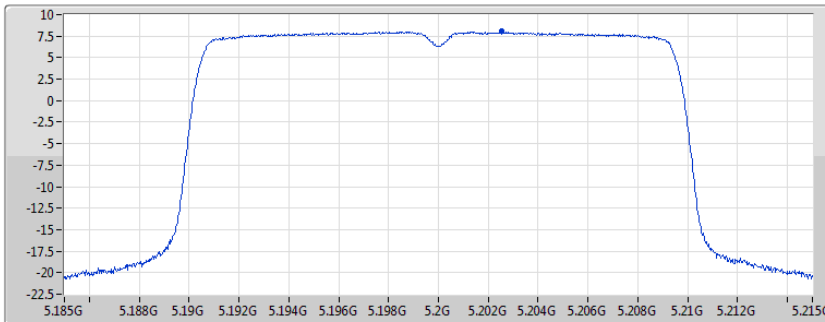

802.11ax HEW20_Nss1,(MCS0)_1TX

PSD

5200MHz

03/02/2020

CF
5.2GHz
Span
30MHz
RBW
1MHz
VBW
3MHz
Sweep Time
20ms
Detector Type
RMS

Port 1

Sum	PD	Port 1
(dBm/RBW)	(dBm/RBW)	(dBm/RBW)
8.06	8.06	8.06

802.11ax HEW20_Nss1,(MCS0)_1TX

PSD

5240MHz

03/02/2020

CF
5.24GHz
Span
30MHz
RBW
1MHz
VBW
3MHz
Sweep Time
20ms
Detector Type
RMS