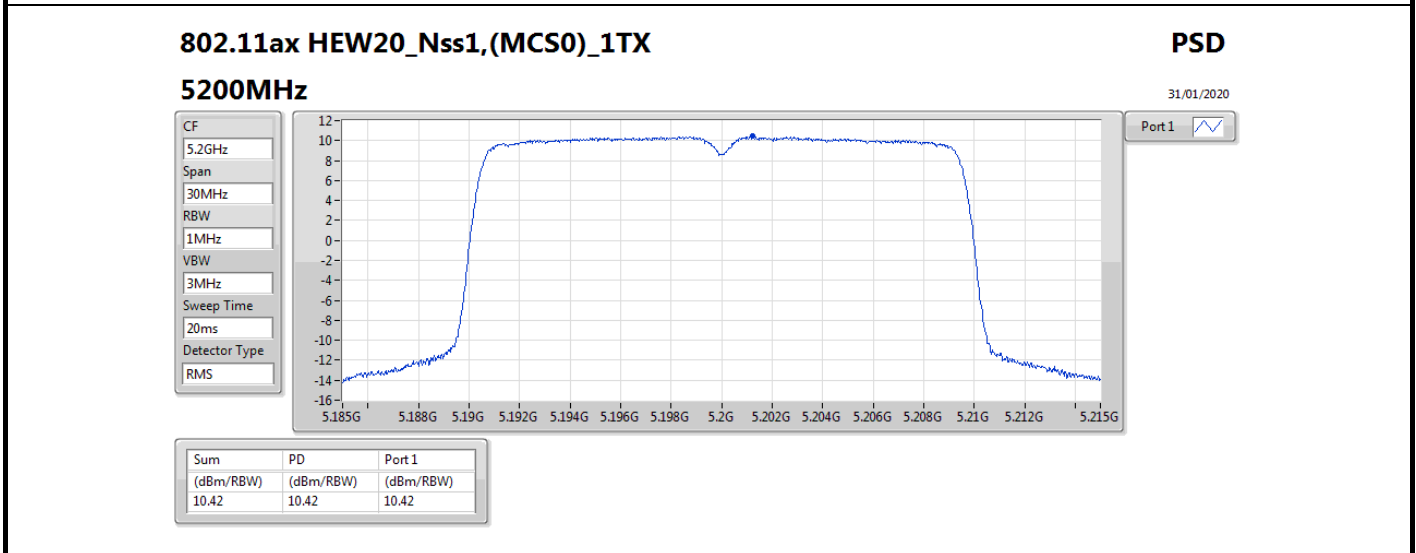

DG = Directional Gain; RBW = 500 kHz for 5.725-5.85GHz band / 1MHz for other band;  
 PD = trace bin-by-bin of each transmits port summing can be performed maximum power density; Port X = Port X power density;

Summary

Mode	PD (dBm/RBW)	EIRP PD (dBm/RBW)
5.15-5.25GHz	-	-
802.11a_Nss1,(6Mbps)_2TX	12.69	20.65
802.11ac VHT20_Nss2,(MCS0)_2TX	12.05	17.00
802.11ac VHT40_Nss2,(MCS0)_2TX	7.10	12.05
802.11ac VHT80_Nss2,(MCS0)_2TX	-1.25	3.70
802.11ax HEW20_Nss2,(MCS0)_2TX	12.11	17.06
802.11ax HEW40_Nss2,(MCS0)_2TX	7.10	12.05
802.11ax HEW80_Nss2,(MCS0)_2TX	-1.19	3.76
5.725-5.85GHz	-	-
802.11a_Nss1,(6Mbps)_2TX	7.99	15.95
802.11ac VHT20_Nss2,(MCS0)_2TX	5.94	10.89
802.11ac VHT40_Nss2,(MCS0)_2TX	4.89	9.84
802.11ac VHT80_Nss2,(MCS0)_2TX	2.02	6.97
802.11ax HEW20_Nss2,(MCS0)_2TX	6.10	11.05
802.11ax HEW40_Nss2,(MCS0)_2TX	5.15	10.10
802.11ax HEW80_Nss2,(MCS0)_2TX	2.45	7.40