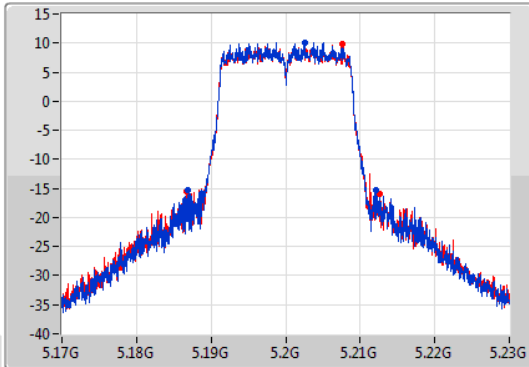

CF
5.2GHz
Span
60MHz
RBW
200kHz
VBW
1MHz
Sweep Time
100ms
Detector Type
Peak