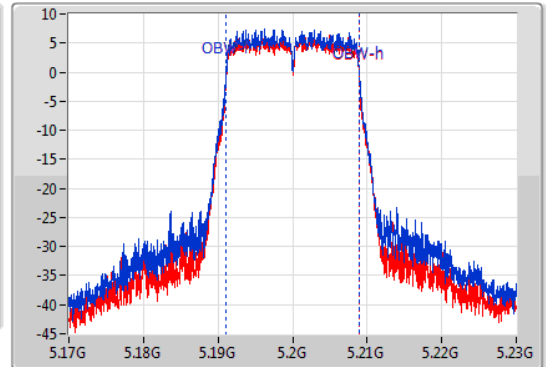

802.11ac VHT20-BF_Nss1,(MCS0)_2TX

EBW

5200MHz

24/02/2020

CF: 5.2GHz
 Span: 60MHz
 RBW: 200kHz
 VBW: 1MHz
 Sweep Time: 100ms
 Detector Type: Peak

CF: 5.2GHz
 Span: 60MHz
 RBW: 200kHz
 VBW: 1MHz
 Sweep Time: 100ms
 Detector Type: Peak