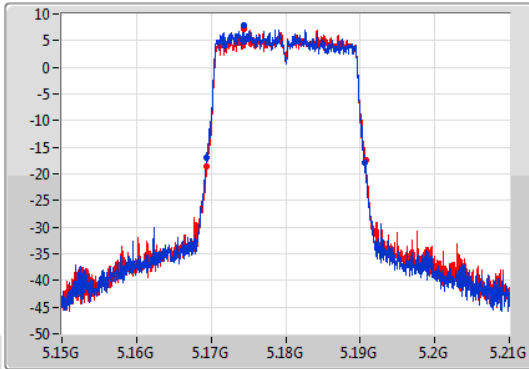

802.11ax HEW20-BF_Nss1,(MCS0)_2TX

EBW

5180MHz

23/02/2020

CF: 5.18GHz
Span: 60MHz
RBW: 200kHz
VBW: 1MHz
Sweep Time: 100ms
Detector Type: Peak

CF: 5.18GHz
Span: 60MHz
RBW: 200kHz
VBW: 1MHz
Sweep Time: 100ms
Detector Type: Peak