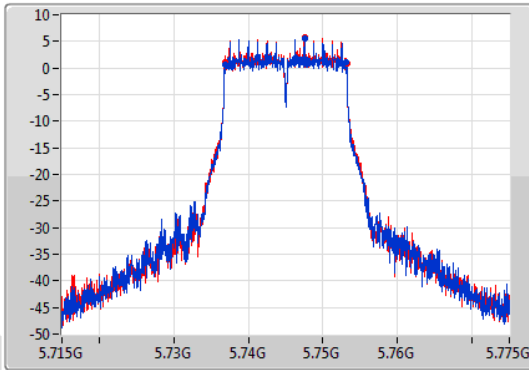

CF: 5.745GHz
Span: 60MHz
RBW: 200kHz
VBW: 1MHz
Sweep Time: 100ms
Detector Type: Peak