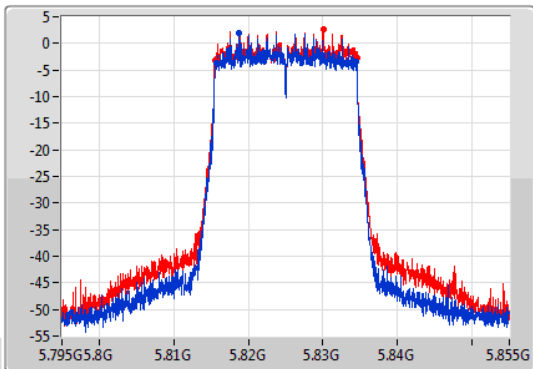

CF
5.825GHz
Span
60MHz
RBW
200kHz
VBW
1MHz
Sweep Time
100ms
Detector Type
Peak