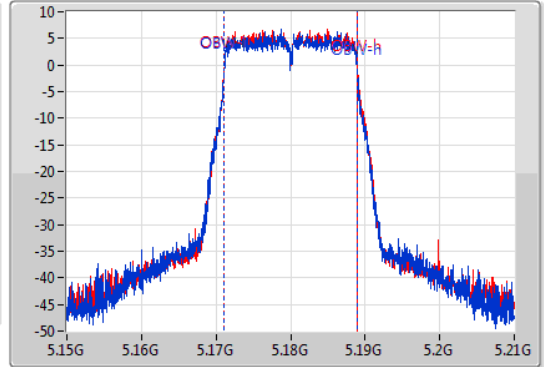

26dB(Hz)	Fl-26dB(Hz)	Fh-26dB(Hz)	OBW(Hz)	Fl-OBW(Hz)	Fh-OBW(Hz)	Limit(Hz)	Port
21.54M	5.16926G	5.1908G	17.871M	5.171094G	5.188966G	Inf	1
21.42M	5.16941G	5.19083G	17.901M	5.171094G	5.188966G	Inf	2

802.11ac VHT20-BF_Nss1,(MCS0)_2TX

EBW

5200MHz

23/02/2020

CF: 5.2GHz
Span: 60MHz
RBW: 200kHz
VBW: 1MHz
Sweep Time: 100ms
Detector Type: Peak