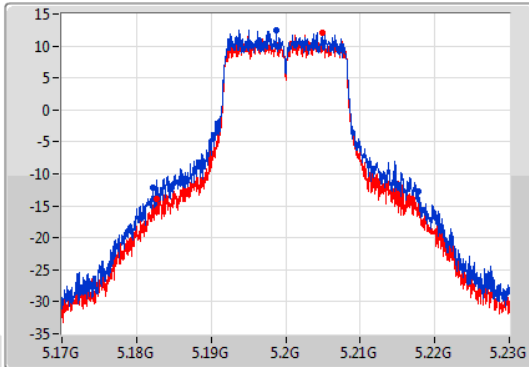

Port X-N dB = Port X 6dB down bandwidth for 5.725-5.85GHz band / 26dB down bandwidth for other band

Port X-OBW = Port X 99% occupied bandwidth;

802.11ac VHT20-BF_Nss1,(MCS0)_2TX

EBW

5180MHz

22/02/2020

CF: 5.18GHz
 Span: 60MHz
 RBW: 200kHz
 VBW: 1MHz
 Sweep Time: 100ms
 Detector Type: Peak

CF: 5.18GHz
 Span: 60MHz
 RBW: 200kHz
 VBW: 1MHz
 Sweep Time: 100ms
 Detector Type: Peak

26dB(Hz)	Fl-26dB(Hz)	Fh-26dB(Hz)	OBW(Hz)	Fl-OBW(Hz)	Fh-OBW(Hz)	Limit(Hz)	Port
21.3M	5.16935G	5.19065G	16.822M	5.171574G	5.188396G	Inf	1
21.3M	5.16929G	5.19059G	16.672M	5.171694G	5.188366G	Inf	2

802.11ac VHT20-BF_Nss1,(MCS0)_2TX

EBW

5200MHz

22/02/2020

CF: 5.2GHz
 Span: 60MHz
 RBW: 200kHz
 VBW: 1MHz
 Sweep Time: 100ms
 Detector Type: Peak

CF: 5.2GHz
 Span: 60MHz
 RBW: 200kHz
 VBW: 1MHz
 Sweep Time: 100ms
 Detector Type: Peak