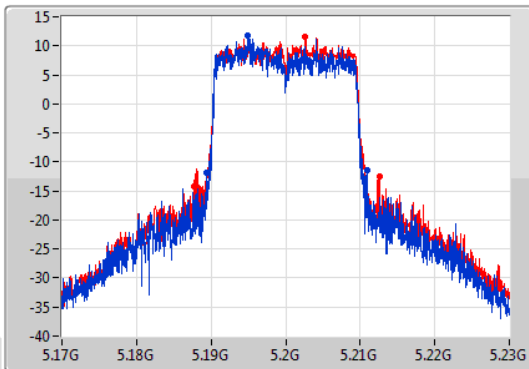

CF: 5.2GHz
Span: 60MHz
RBW: 200kHz
VBW: 1MHz
Sweep Time: 100ms
Detector Type: Peak