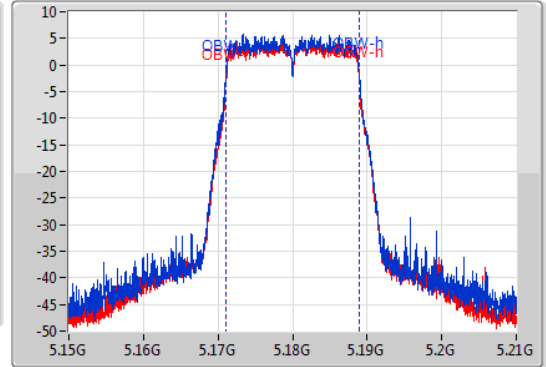

26dB(Hz)	Fl-26dB(Hz)	Fh-26dB(Hz)	OBW(Hz)	Fl-OBW(Hz)	Fh-OBW(Hz)	Limit(Hz)	Port
21.42M	5.16935G	5.19077G	17.901M	5.171064G	5.188966G	Inf	1
21.36M	5.16932G	5.19068G	17.841M	5.171094G	5.188936G	Inf	2

802.11ac VHT20-BF_Nss1,(MCS0)_2TX

EBW

5200MHz

24/02/2020

CF: 5.2GHz
Span: 60MHz
RBW: 200kHz
VBW: 1MHz
Sweep Time: 100ms
Detector Type: Peak