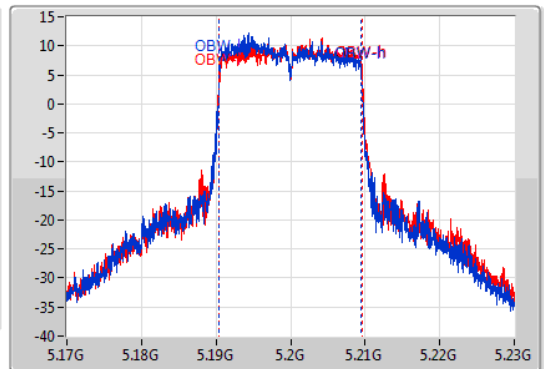

802.11ax HEW20-BF_Nss1,(MCS0)_2TX

EBW

5200MHz

23/02/2020

CF: 5.2GHz
 Span: 60MHz
 RBW: 200kHz
 VBW: 1MHz
 Sweep Time: 100ms
 Detector Type: Peak

CF: 5.2GHz
 Span: 60MHz
 RBW: 200kHz
 VBW: 1MHz
 Sweep Time: 100ms
 Detector Type: Peak