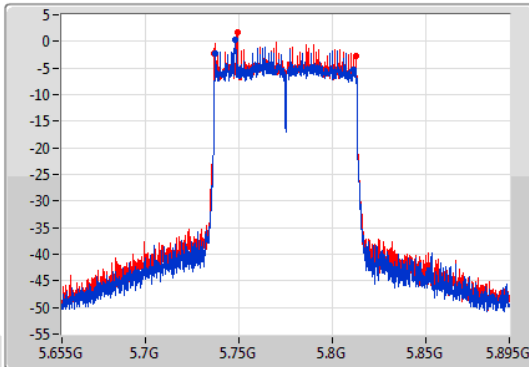

CF
5.775GHz
Span
240MHz
RBW
1MHz
VBW
3MHz
Sweep Time
100ms
Detector Type
Peak