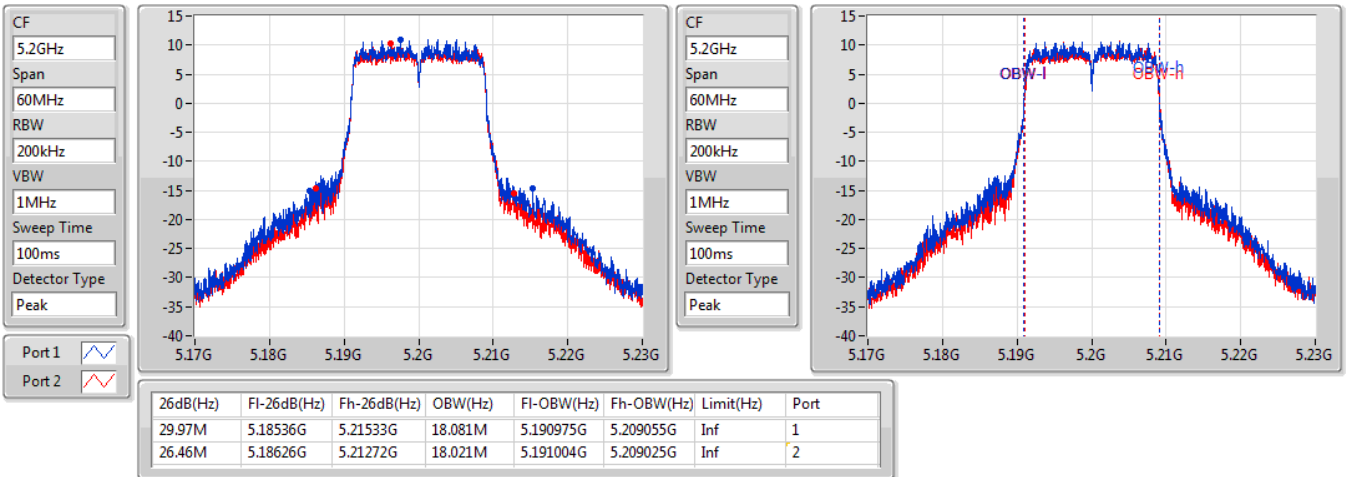

802.11ac VHT20-BF_Nss1,(MCS0)_2TX

EBW

5200MHz

23/02/2020