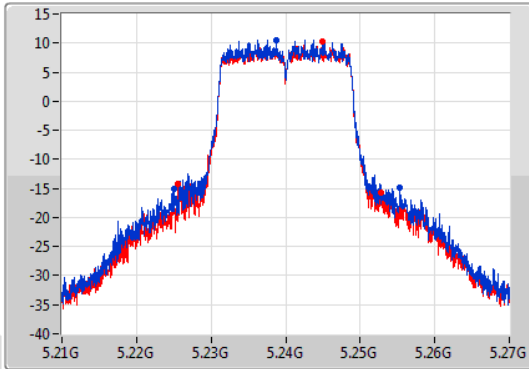

802.11ac VHT20-BF_Nss1,(MCS0)_2TX

EBW

5240MHz

23/02/2020

CF
5.24GHz
Span
60MHz
RBW
200kHz
VBW
1MHz
Sweep Time
100ms
Detector Type
Peak

CF
5.24GHz
Span
60MHz
RBW
200kHz
VBW
1MHz
Sweep Time
100ms
Detector Type
Peak