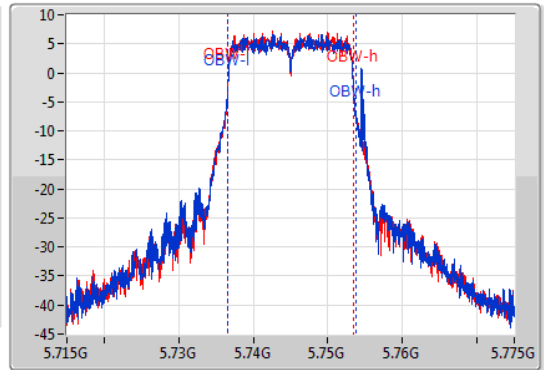

802.11ax HEW20-BF_Nss1,(MCS0)_2TX

EBW

5745MHz

24/02/2020

CF: 5.745GHz
 Span: 60MHz
 RBW: 100kHz
 VBW: 300kHz
 Sweep Time: 100ms
 Detector Type: Peak

CF: 5.745GHz
 Span: 60MHz
 RBW: 200kHz
 VBW: 1MHz
 Sweep Time: 100ms
 Detector Type: Peak