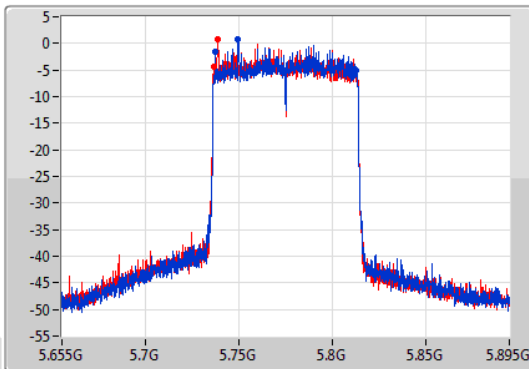

CF
5.775GHz
Span
240MHz
RBW
1MHz
VBW
3MHz
Sweep Time
100ms
Detector Type
Peak