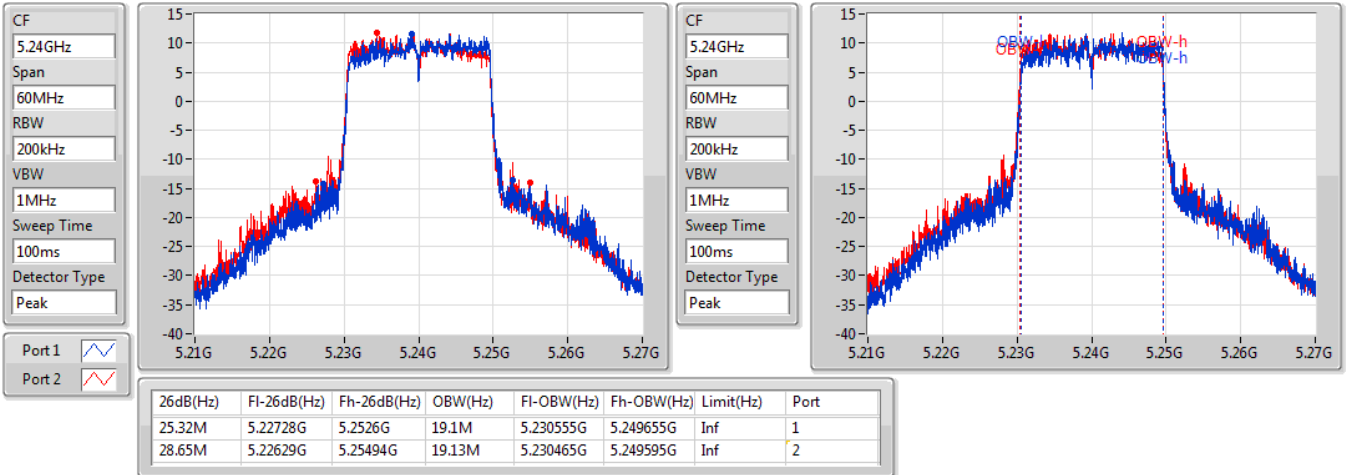

802.11ax HEW20-BF_Nss1,(MCS0)_2TX

EBW

5240MHz

23/02/2020