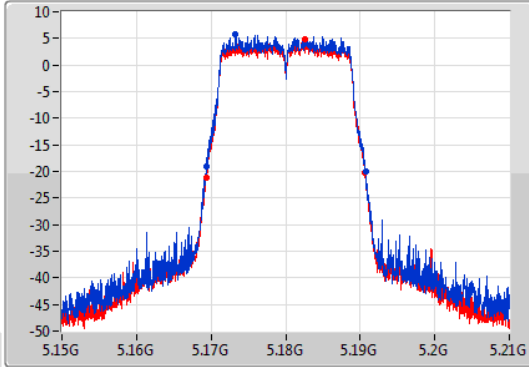

Port X-N dB = Port X 6dB down bandwidth for 5.725-5.85GHz band / 26dB down bandwidth for other band

Port X-OBW = Port X 99% occupied bandwidth;

802.11ac VHT20-BF_Nss1,(MCS0)_2TX

EBW

5180MHz

24/02/2020

CF: 5.18GHz
 Span: 60MHz
 RBW: 200kHz
 VBW: 1MHz
 Sweep Time: 100ms
 Detector Type: Peak