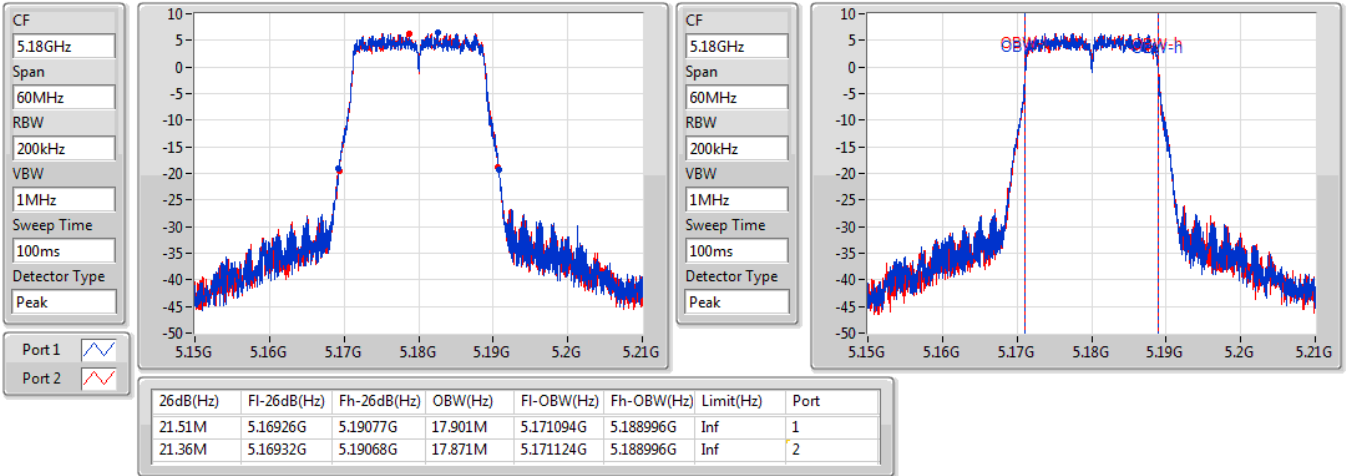

Port X-N dB = Port X 6dB down bandwidth for 5.725-5.85GHz band / 26dB down bandwidth for other band

Port X-OBW = Port X 99% occupied bandwidth;

802.11ac VHT20-BF_Nss1,(MCS0)_2TX

EBW

5180MHz

23/02/2020

802.11ac VHT20-BF_Nss1,(MCS0)_2TX