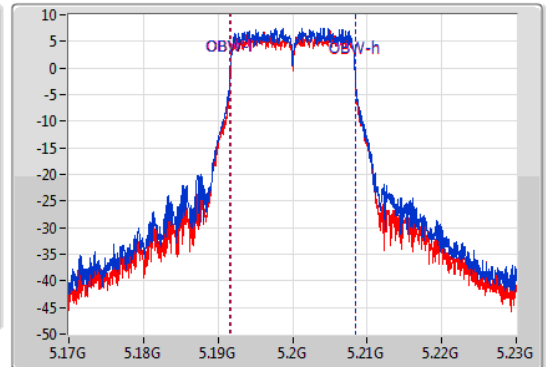

802.11ax HEW20-BF_Nss1,(MCS0)_2TX

EBW

5200MHz

24/02/2020

CF: 5.2GHz
 Span: 60MHz
 RBW: 200kHz
 VBW: 1MHz
 Sweep Time: 100ms
 Detector Type: Peak

CF: 5.2GHz
 Span: 60MHz
 RBW: 200kHz
 VBW: 1MHz
 Sweep Time: 100ms
 Detector Type: Peak