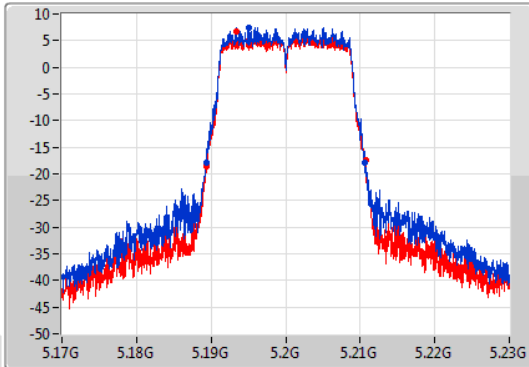

CF: 5.2GHz
Span: 60MHz
RBW: 200kHz
VBW: 1MHz
Sweep Time: 100ms
Detector Type: Peak