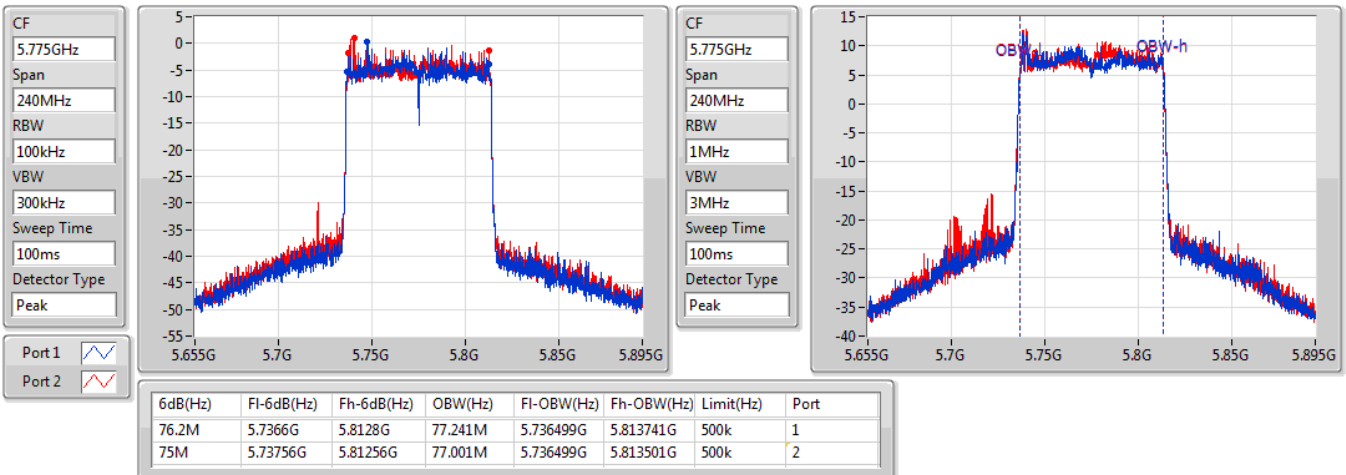

802.11ax HEW80-BF_Nss1,(MCS0)_2TX

EBW

5775MHz

23/02/2020