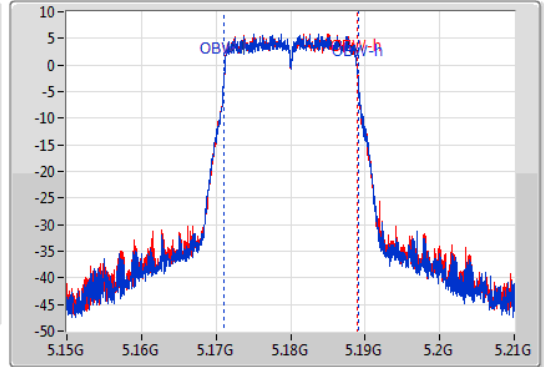

26dB(Hz)	Fl-26dB(Hz)	Fh-26dB(Hz)	OBW(Hz)	Fl-OBW(Hz)	Fh-OBW(Hz)	Limit(Hz)	Port
21.51M	5.16929G	5.1908G	17.931M	5.171094G	5.189025G	Inf	1
21.33M	5.16938G	5.19071G	17.841M	5.171124G	5.188966G	Inf	2

802.11ac VHT20-BF_Nss1,(MCS0)_2TX

EBW

5200MHz

23/02/2020

CF
5.2GHz
Span
60MHz
RBW
200kHz
VBW
1MHz
Sweep Time
100ms
Detector Type
Peak