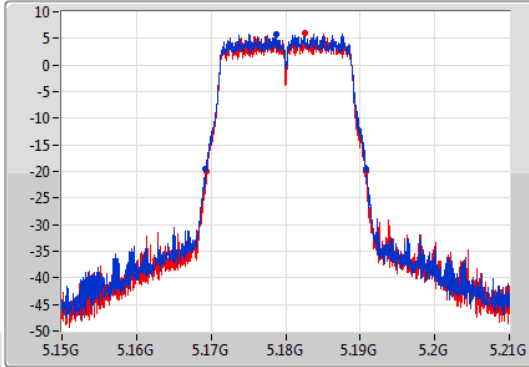

Port X-N dB = Port X 6dB down bandwidth for 5.725-5.85GHz band / 26dB down bandwidth for other band

Port X-OBW = Port X 99% occupied bandwidth;

802.11ac VHT20-BF_Nss1,(MCS0)_2TX

EBW

5180MHz

23/02/2020

CF
5.18GHz
Span
60MHz
RBW
200kHz
VBW
1MHz
Sweep Time
100ms
Detector Type
Peak