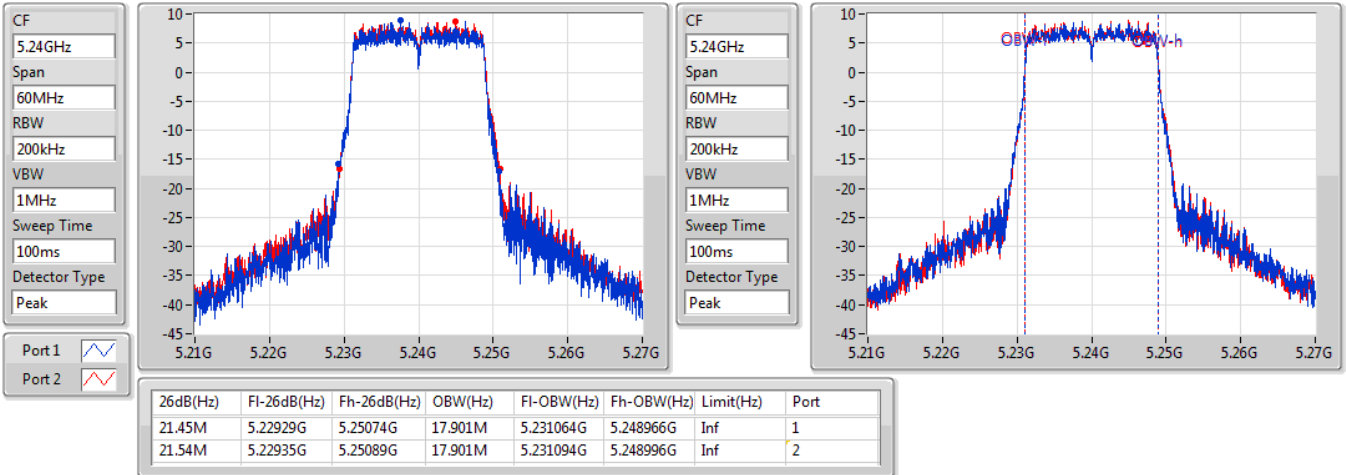

802.11ac VHT20-BF_Nss1,(MCS0)_2TX

EBW

5240MHz

23/02/2020