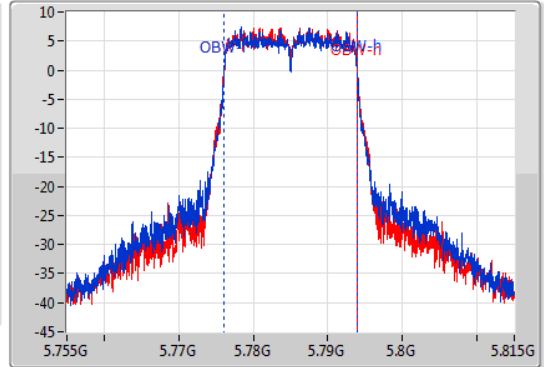

EBW

5785MHz

24/02/2020

CF
5.785GHz
Span
60MHz
RBW
100kHz
VBW
300kHz
Sweep Time
100ms
Detector Type
Peak

CF
5.785GHz
Span
60MHz
RBW
200kHz
VBW
1MHz
Sweep Time
100ms
Detector Type
Peak

6dB(Hz)	Fl-6dB(Hz)	Fh-6dB(Hz)	OBW(Hz)	Fl-OBW(Hz)	Fh-OBW(Hz)	Limit(Hz)	Port
17.58M	5.77621G	5.79379G	17.931M	5.776034G	5.793966G	500k	1
17.58M	5.77621G	5.79379G	17.901M	5.776064G	5.793966G	500k	2