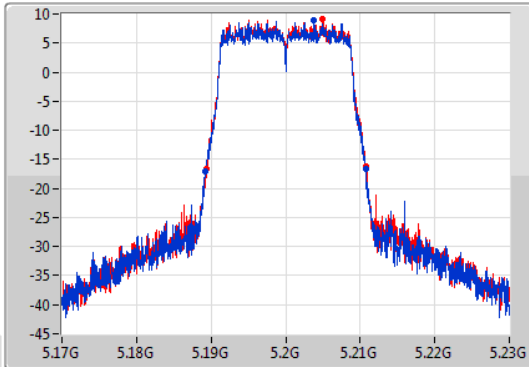

CF: 5.2GHz
Span: 60MHz
RBW: 200kHz
VBW: 1MHz
Sweep Time: 100ms
Detector Type: Peak