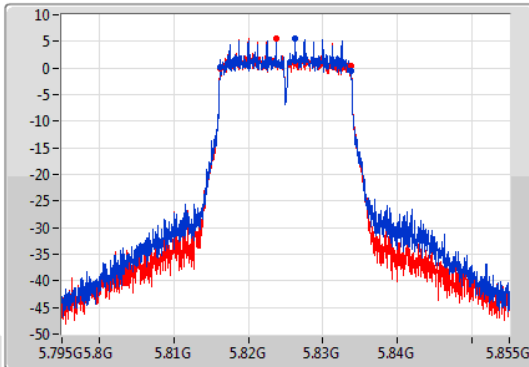

CF
5.825GHz
Span
60MHz
RBW
200kHz
VBW
1MHz
Sweep Time
100ms
Detector Type
Peak