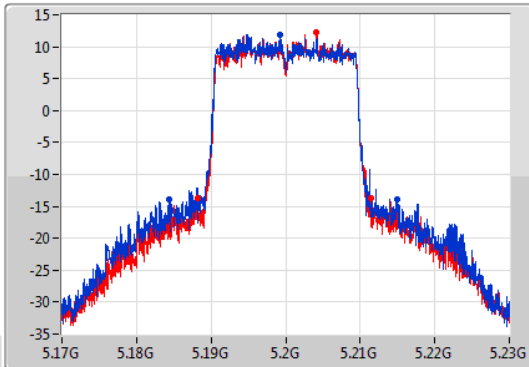

CF
5.2GHz
Span
60MHz
RBW
200kHz
VBW
1MHz
Sweep Time
100ms
Detector Type
Peak