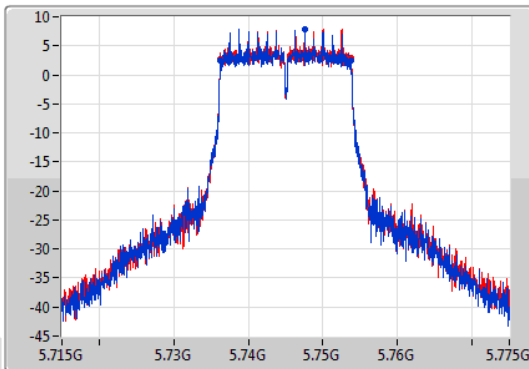

CF
5.745GHz
Span
60MHz
RBW
200kHz
VBW
1MHz
Sweep Time
100ms
Detector Type
Peak