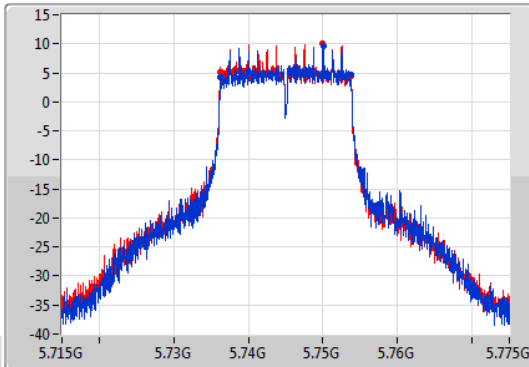

CF
5.745GHz
Span
60MHz
RBW
200kHz
VBW
1MHz
Sweep Time
100ms
Detector Type
Peak