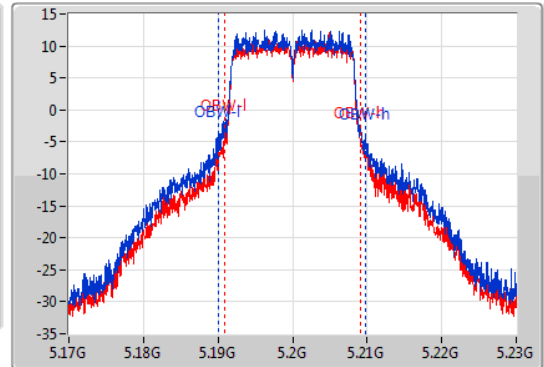

Port X-N dB = Port X 6dB down bandwidth for 5.725-5.85GHz band / 26dB down bandwidth for other band

Port X-OBW = Port X 99% occupied bandwidth;

802.11ac VHT20-BF_Nss1,(MCS0)_2TX

EBW

5180MHz

22/02/2020

CF: 5.18GHz
 Span: 60MHz
 RBW: 200kHz
 VBW: 1MHz
 Sweep Time: 100ms
 Detector Type: Peak

802.11ac VHT20-BF_Nss1,(MCS0)_2TX

EBW

5200MHz

22/02/2020

CF: 5.2GHz
 Span: 60MHz
 RBW: 200kHz
 VBW: 1MHz
 Sweep Time: 100ms
 Detector Type: Peak

CF: 5.2GHz
 Span: 60MHz
 RBW: 200kHz
 VBW: 1MHz
 Sweep Time: 100ms
 Detector Type: Peak