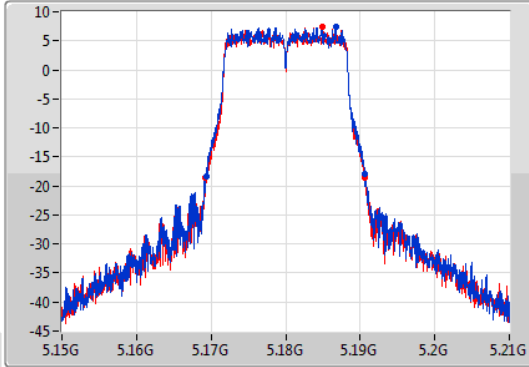

Result

Mode	Result	Limit (Hz)	Port 1-N dB (Hz)	Port 1-OBW (Hz)	Port 2-N dB (Hz)	Port 2-OBW (Hz)
802.11ac VHT20-BF_Nss1,(MCS0)_2TX	-	-	-	-	-	-
5180MHz	Pass	Inf	21.3M	16.822M	21.3M	16.672M
5200MHz	Pass	Inf	35.7M	19.7M	34.32M	18.081M
5240MHz	Pass	Inf	34.56M	17.901M	30.18M	17.241M
5745MHz	Pass	500k	17.55M	18.261M	17.58M	18.171M
5785MHz	Pass	500k	17.55M	18.861M	17.55M	18.561M
5825MHz	Pass	500k	17.58M	18.831M	17.58M	18.441M
802.11ac VHT40-BF_Nss1,(MCS0)_2TX	-	-	-	-	-	-
5190MHz	Pass	Inf	39.96M	36.462M	39.54M	36.402M
5230MHz	Pass	Inf	47.82M	36.882M	45.18M	36.582M
5755MHz	Pass	500k	36.3M	46.717M	36.24M	40.96M
5795MHz	Pass	500k	36.3M	53.613M	36.06M	46.237M
802.11ac VHT80-BF_Nss1,(MCS0)_2TX	-	-	-	-	-	-
5210MHz	Pass	Inf	80.64M	75.682M	80.52M	75.682M
5775MHz	Pass	500k	53.52M	76.522M	75.84M	76.522M
802.11ax HEW20-BF_Nss1,(MCS0)_2TX	-	-	-	-	-	-
5180MHz	Pass	Inf	21.42M	19.07M	21.33M	19.01M
5200MHz	Pass	Inf	43.41M	20.48M	43.05M	19.61M
5240MHz	Pass	Inf	43.14M	19.52M	32.31M	19.22M
5745MHz	Pass	500k	18.69M	19.31M	18.63M	19.28M
5785MHz	Pass	500k	18.84M	19.46M	18.99M	19.4M
5825MHz	Pass	500k	18.87M	19.43M	18.9M	19.37M
802.11ax HEW40-BF_Nss1,(MCS0)_2TX	-	-	-	-	-	-
5190MHz	Pass	Inf	40.38M	37.601M	40.02M	37.481M
5230MHz	Pass	Inf	54.36M	37.781M	41.7M	37.601M
5755MHz	Pass	500k	37.56M	42.279M	35.04M	38.381M
5795MHz	Pass	500k	37.68M	49.955M	37.5M	41.319M
802.11ax HEW80-BF_Nss1,(MCS0)_2TX	-	-	-	-	-	-
5210MHz	Pass	Inf	81.96M	77.241M	81.24M	77.001M
5775MHz	Pass	500k	76.68M	77.961M	75.96M	77.841M

Port X-N dB = Port X 6dB down bandwidth for 5.725-5.85GHz band / 26dB down bandwidth for other band

Port X-OBW = Port X 99% occupied bandwidth;

802.11ac VHT20-BF_Nss1,(MCS0)_2TX

EBW

5180MHz

22/02/2020

CF: 5.18GHz
 Span: 60MHz
 RBW: 200kHz
 VBW: 1MHz
 Sweep Time: 100ms
 Detector Type: Peak