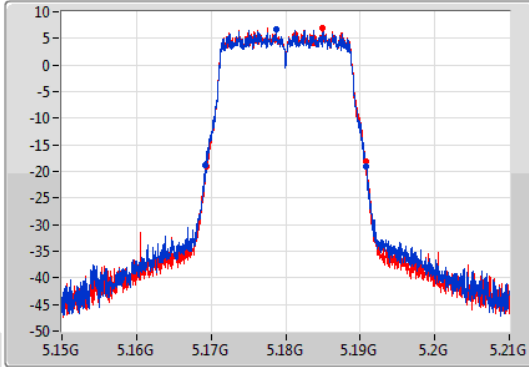

Port X-N dB = Port X 6dB down bandwidth for 5.725-5.85GHz band / 26dB down bandwidth for other band

Port X-OBW = Port X 99% occupied bandwidth;

802.11ac VHT20-BF_Nss1,(MCS0)_2TX

EBW

5180MHz

23/02/2020

CF: 5.18GHz
 Span: 60MHz
 RBW: 200kHz
 VBW: 1MHz
 Sweep Time: 100ms
 Detector Type: Peak