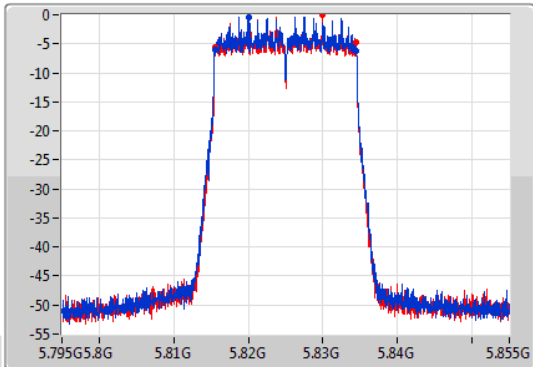

CF
5.825GHz
Span
60MHz
RBW
200kHz
VBW
1MHz
Sweep Time
100ms
Detector Type
Peak