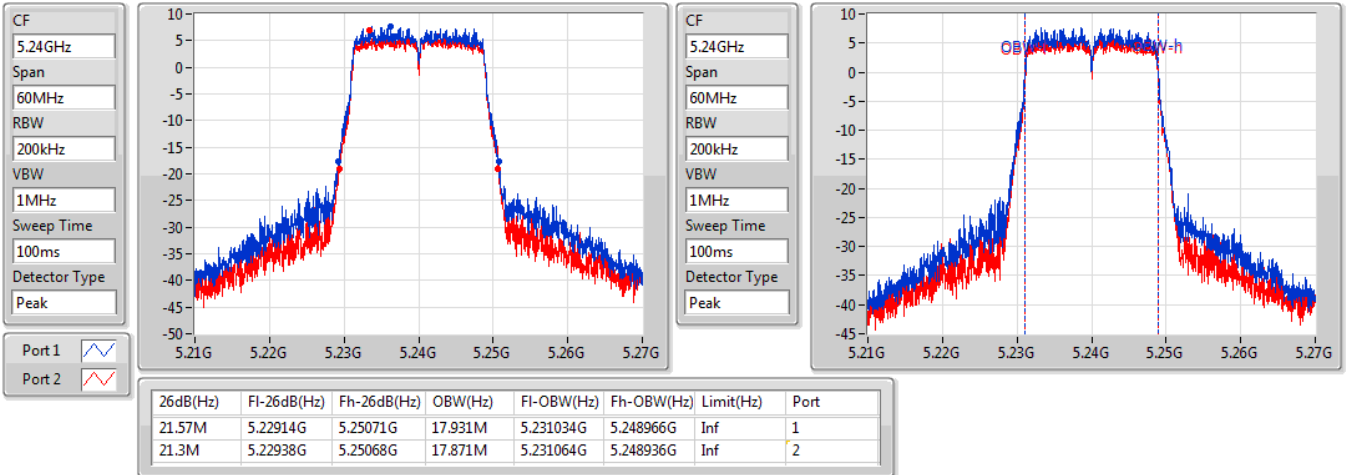

802.11ac VHT20-BF_Nss1,(MCS0)_2TX

EBW

5240MHz

24/02/2020