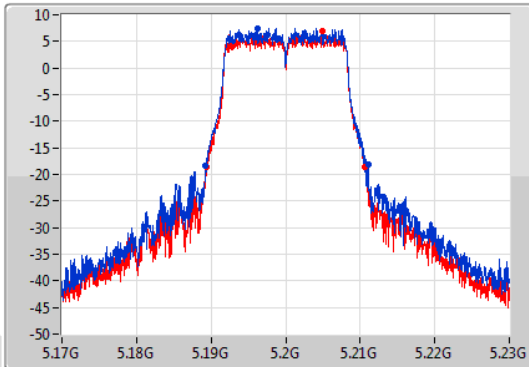

CF: 5.2GHz
Span: 60MHz
RBW: 200kHz
VBW: 1MHz
Sweep Time: 100ms
Detector Type: Peak