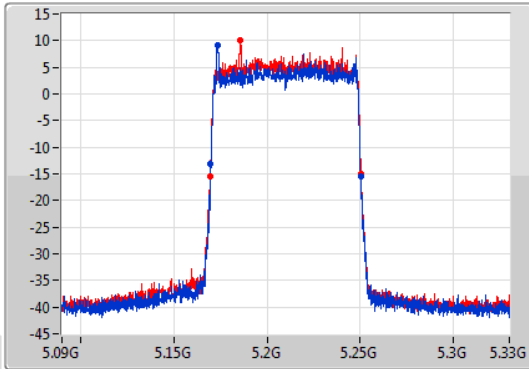

802.11ax HEW80-BF_Nss1,(MCS0)_2TX

EBW

5210MHz

23/02/2020

CF
5.21GHz
Span
240MHz
RBW
1MHz
VBW
3MHz
Sweep Time
100ms
Detector Type
Peak

CF
5.21GHz
Span
240MHz
RBW
1MHz
VBW
3MHz
Sweep Time
100ms
Detector Type
Peak