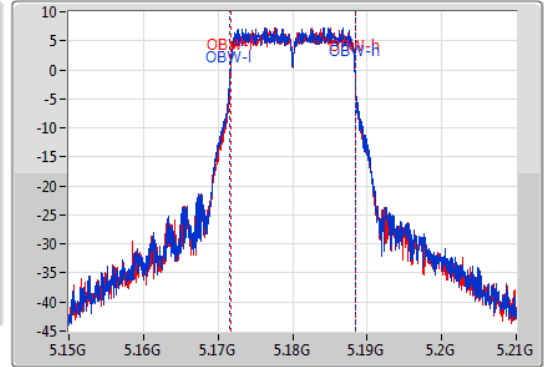

26dB(Hz)	Fl-26dB(Hz)	Fh-26dB(Hz)	OBW(Hz)	Fl-OBW(Hz)	Fh-OBW(Hz)	Limit(Hz)	Port
21.3M	5.16935G	5.19065G	16.822M	5.171574G	5.188396G	Inf	1
21.3M	5.16929G	5.19059G	16.672M	5.171694G	5.188366G	Inf	2

802.11ac VHT20-BF_Nss1,(MCS0)_2TX

EBW

5200MHz

22/02/2020

CF: 5.2GHz
Span: 60MHz
RBW: 200kHz
VBW: 1MHz
Sweep Time: 100ms
Detector Type: Peak