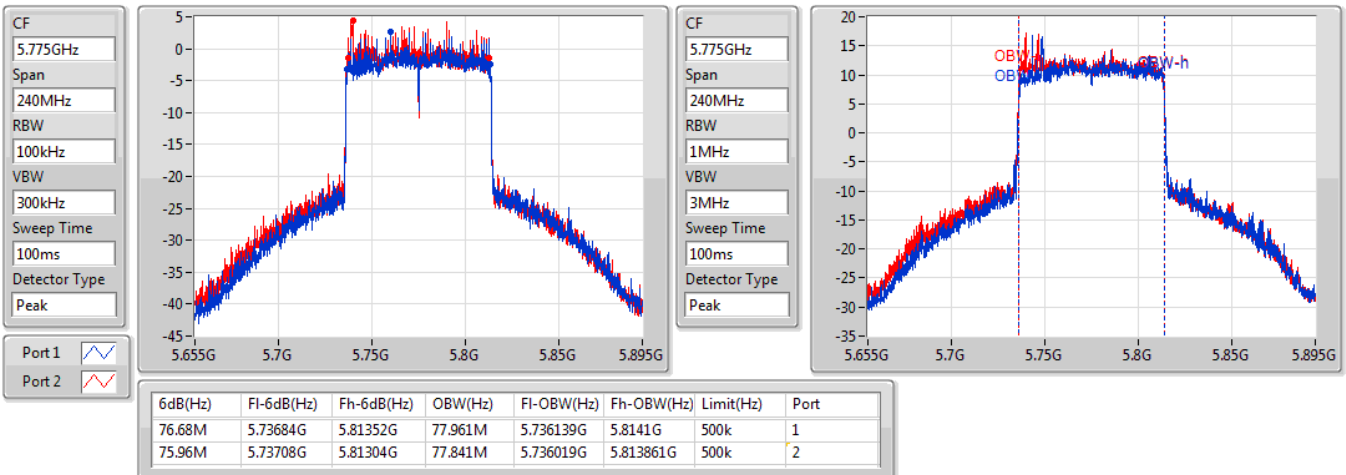

EBW

5210MHz

22/02/2020

802.11ax HEW80-BF_Nss1,(MCS0)_2TX

EBW

5775MHz

22/02/2020

Summary

Mode	Max-N dB (Hz)	Max-OBW (Hz)	ITU-Code	Min-N dB (Hz)	Min-OBW (Hz)
5.15-5.25GHz	-	-	-	-	-
802.11ac VHT20-BF_Nss1,(MCS0)_2TX	26.7M	18.051M	18M1D1D	21.33M	17.841M
802.11ac VHT40-BF_Nss1,(MCS0)_2TX	40.32M	36.522M	36M5D1D	39.66M	36.402M
802.11ac VHT80-BF_Nss1,(MCS0)_2TX	80.76M	75.682M	75M7D1D	80.4M	75.562M
802.11ax HEW20-BF_Nss1,(MCS0)_2TX	28.65M	19.13M	19M1D1D	21.33M	19.04M
802.11ax HEW40-BF_Nss1,(MCS0)_2TX	40.26M	37.601M	37M6D1D	39.9M	37.541M
802.11ax HEW80-BF_Nss1,(MCS0)_2TX	81.12M	77.241M	77M2D1D	80.76M	76.642M
5.725-5.85GHz	-	-	-	-	-
802.11ac VHT20-BF_Nss1,(MCS0)_2TX	17.58M	18.441M	18M4D1D	17.52M	17.871M
802.11ac VHT40-BF_Nss1,(MCS0)_2TX	36.3M	37.901M	37M9D1D	35.1M	36.882M
802.11ac VHT80-BF_Nss1,(MCS0)_2TX	75.72M	76.642M	76M6D1D	73.68M	76.162M
802.11ax HEW20-BF_Nss1,(MCS0)_2TX	19.02M	19.46M	19M5D1D	18.72M	19.01M
802.11ax HEW40-BF_Nss1,(MCS0)_2TX	37.14M	38.141M	38M1D1D	35.1M	37.781M
802.11ax HEW80-BF_Nss1,(MCS0)_2TX	76.2M	77.241M	77M2D1D	75M	77.001M