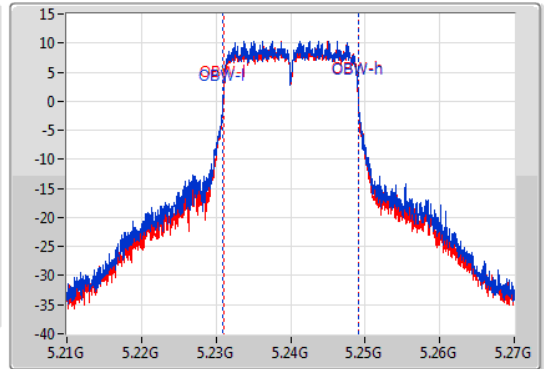

6dB(Hz)	Fl-26dB(Hz)	Fh-26dB(Hz)	OBW(Hz)	Fl-OBW(Hz)	Fh-OBW(Hz)	Limit(Hz)	Port
30.27M	5.22509G	5.25536G	18.111M	5.230945G	5.249055G	Inf	1
27.12M	5.2256G	5.25272G	17.991M	5.231034G	5.249025G	Inf	2

802.11ac VHT20-BF_Nss1,(MCS0)_2TX

EBW

5745MHz

23/02/2020

CF
5.745GHz
Span
60MHz
RBW
100kHz
VBW
300kHz
Sweep Time
100ms
Detector Type
Peak