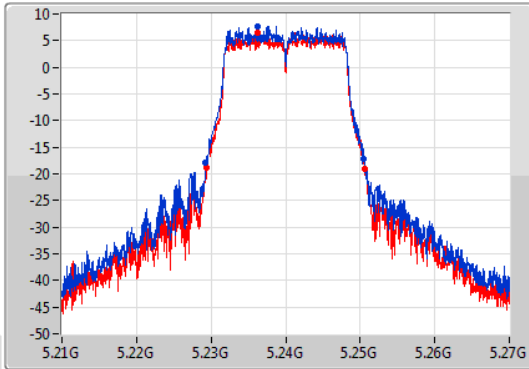

802.11ax HEW20-BF_Nss1,(MCS0)_2TX

EBW

5240MHz

24/02/2020

CF: 5.24GHz
Span: 60MHz
RBW: 200kHz
VBW: 1MHz
Sweep Time: 100ms
Detector Type: Peak

CF: 5.24GHz
Span: 60MHz
RBW: 200kHz
VBW: 1MHz
Sweep Time: 100ms
Detector Type: Peak