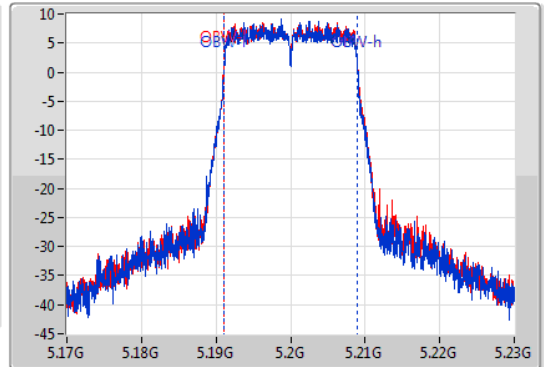

802.11ac VHT20-BF_Nss1,(MCS0)_2TX

EBW

5200MHz

23/02/2020

CF: 5.2GHz
 Span: 60MHz
 RBW: 200kHz
 VBW: 1MHz
 Sweep Time: 100ms
 Detector Type: Peak

CF: 5.2GHz
 Span: 60MHz
 RBW: 200kHz
 VBW: 1MHz
 Sweep Time: 100ms
 Detector Type: Peak