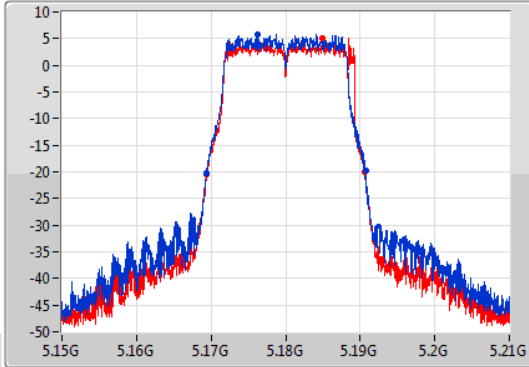

802.11ax HEW20-BF_Nss1,(MCS0)_2TX

EBW

5180MHz

24/02/2020

CF: 5.18GHz
Span: 60MHz
RBW: 200kHz
VBW: 1MHz
Sweep Time: 100ms
Detector Type: Peak

CF: 5.18GHz
Span: 60MHz
RBW: 200kHz
VBW: 1MHz
Sweep Time: 100ms
Detector Type: Peak