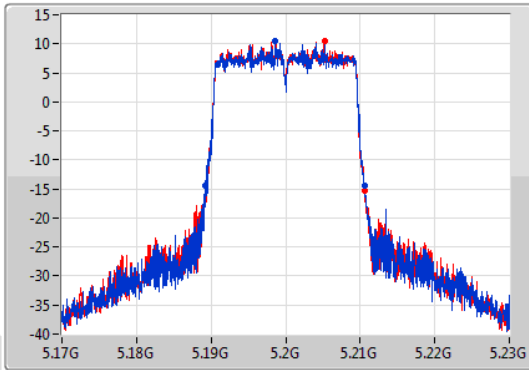

CF
5.2GHz
Span
60MHz
RBW
200kHz
VBW
1MHz
Sweep Time
100ms
Detector Type
Peak