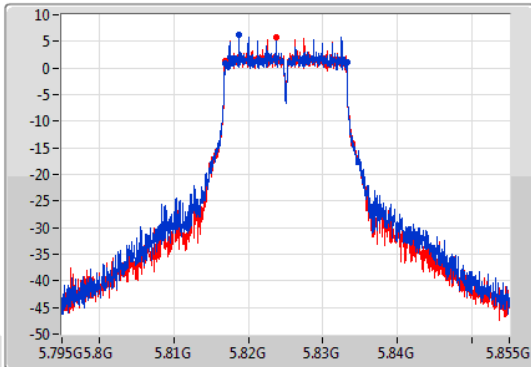

CF
5.825GHz
Span
60MHz
RBW
200kHz
VBW
1MHz
Sweep Time
100ms
Detector Type
Peak