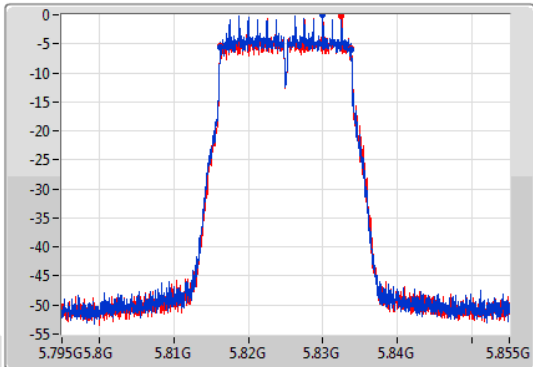

CF
5.825GHz
Span
60MHz
RBW
200kHz
VBW
1MHz
Sweep Time
100ms
Detector Type
Peak