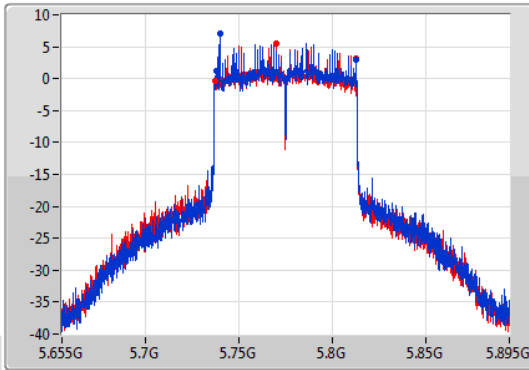

CF: 5.775GHz
Span: 240MHz
RBW: 1MHz
VBW: 3MHz
Sweep Time: 100ms
Detector Type: Peak