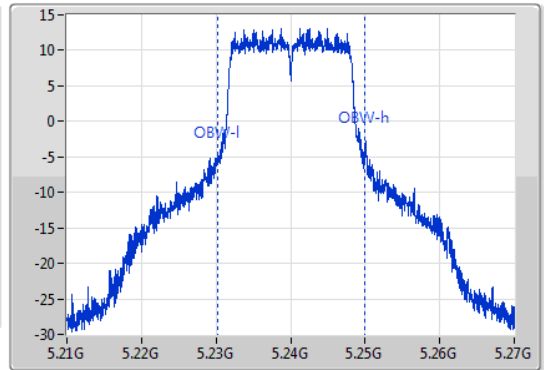

26dB(Hz)	Fl-26dB(Hz)	Fh-26dB(Hz)	OBW(Hz)	Fl-OBW(Hz)	Fh-OBW(Hz)	Limit(Hz)	Port
36.69M	5.22131G	5.258G	19.76M	5.230225G	5.249985G	Inf	1

802.11a_Nss1,(6Mbps)_1TX

EBW

5745MHz

15/02/2020

CF
5.745GHz
Span
60MHz
RBW
100kHz
VBW
300kHz
Sweep Time
100ms
Detector Type
Peak
Port 1