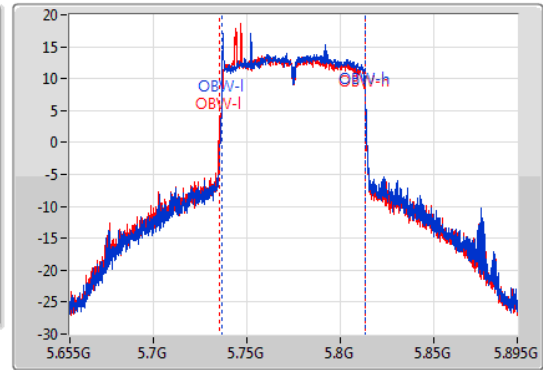

EBW

5775MHz

23/02/2020

CF: 5.775GHz  
 Span: 240MHz  
 RBW: 100kHz  
 VBW: 300kHz  
 Sweep Time: 100ms  
 Detector Type: Peak  
 Port 1: [Waveform icon]  
 Port 2: [Waveform icon]

CF: 5.775GHz  
 Span: 240MHz  
 RBW: 1MHz  
 VBW: 3MHz  
 Sweep Time: 100ms  
 Detector Type: Peak