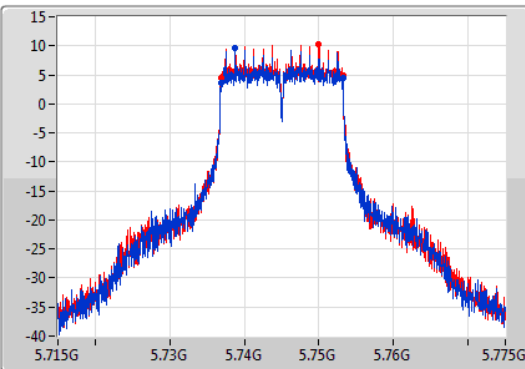

CF
5.745GHz
Span
60MHz
RBW
200kHz
VBW
1MHz
Sweep Time
100ms
Detector Type
Peak