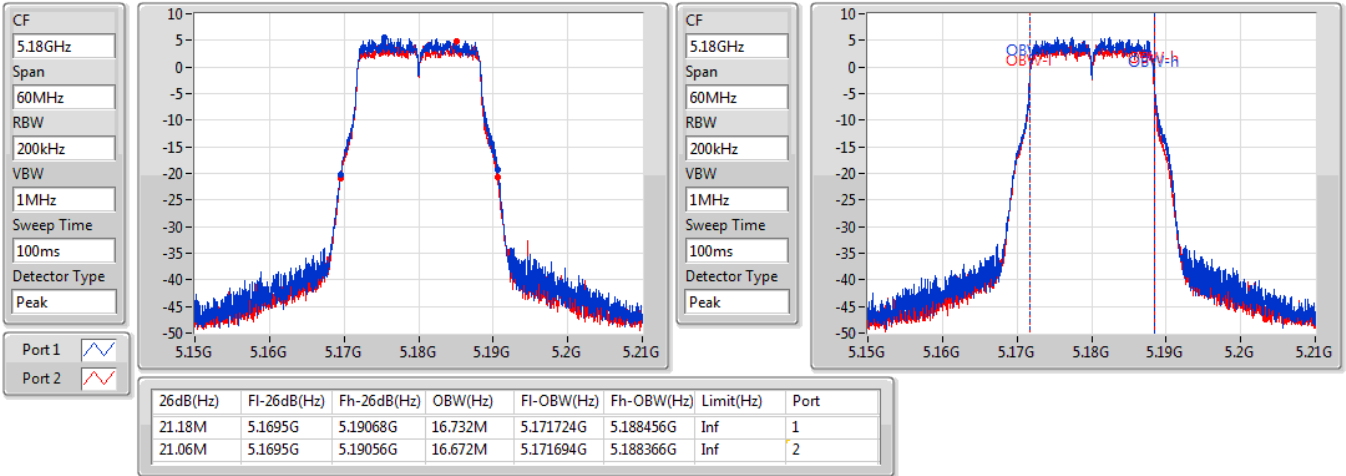

Port X-N dB = Port X 6dB down bandwidth for 5.725-5.85GHz band / 26dB down bandwidth for other band  
Port X-OBW = Port X 99% occupied bandwidth;

**802.11a\_Nss1,(6Mbps)\_2TX**

**EBW**

**5180MHz**

15/02/2020