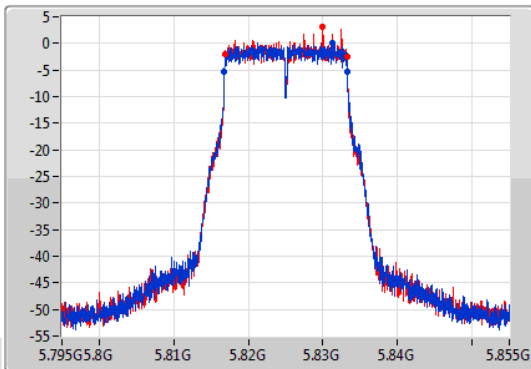

CF
5.825GHz
Span
60MHz
RBW
200kHz
VBW
1MHz
Sweep Time
100ms
Detector Type
Peak