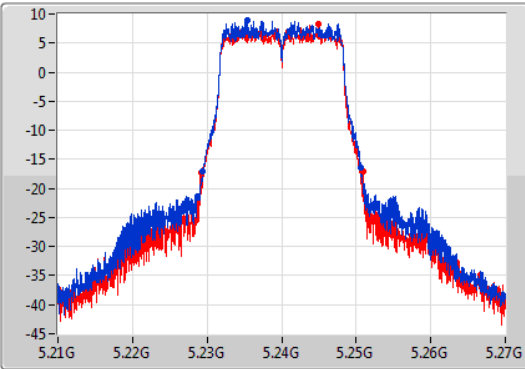

802.11a_Nss1,(6Mbps)_2TX

EBW

5240MHz

15/02/2020

CF
5.24GHz
Span
60MHz
RBW
200kHz
VBW
1MHz
Sweep Time
100ms
Detector Type
Peak

CF
5.24GHz
Span
60MHz
RBW
200kHz
VBW
1MHz
Sweep Time
100ms
Detector Type
Peak