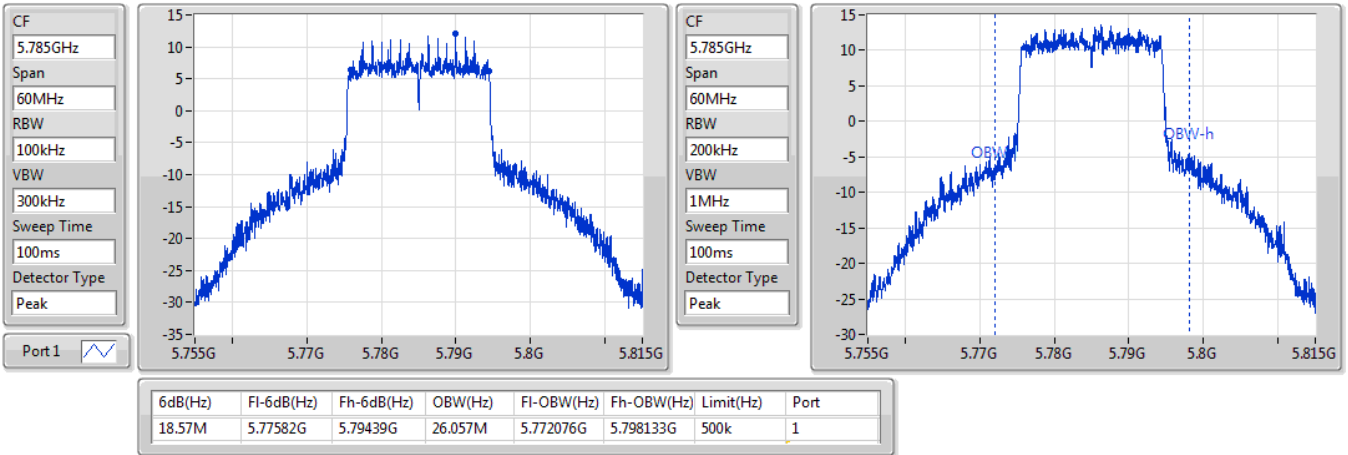

802.11ax HEW20_Nss1,(MCS0)_1TX

EBW

5785MHz

15/02/2020