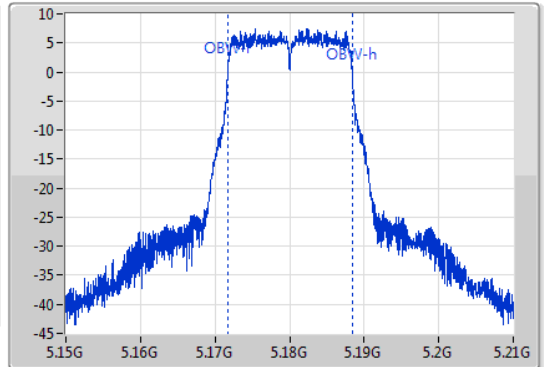

26dB(Hz)	Fl-26dB(Hz)	Fh-26dB(Hz)	OBW(Hz)	Fl-OBW(Hz)	Fh-OBW(Hz)	Limit(Hz)	Port
21.21M	5.16947G	5.19068G	16.762M	5.171694G	5.188456G	Inf	1

802.11a_Nss1,(6Mbps)_1TX

EBW

5200MHz

13/02/2020

CF
5.2GHz
Span
60MHz
RBW
200kHz
VBW
1MHz
Sweep Time
100ms
Detector Type
Peak

Port1