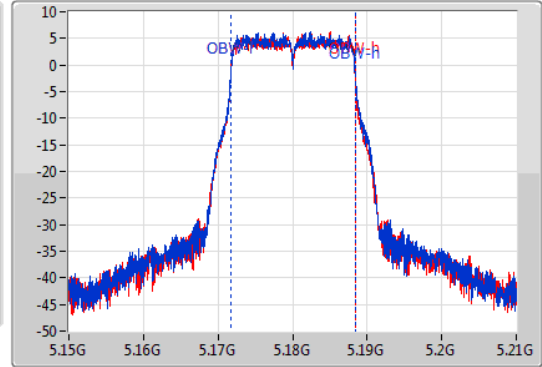

26dB(Hz)	Fl-26dB(Hz)	Fh-26dB(Hz)	OBW(Hz)	Fl-OBW(Hz)	Fh-OBW(Hz)	Limit(Hz)	Port
21.33M	5.16947G	5.1908G	16.762M	5.171694G	5.188456G	Inf	1
21.36M	5.1695G	5.19086G	16.642M	5.171724G	5.188366G	Inf	2

802.11a_Nss1,(6Mbps)_2TX

EBW

5200MHz

06/02/2020

CF
5.2GHz
Span
60MHz
RBW
200kHz
VBW
1MHz
Sweep Time
100ms
Detector Type
Peak