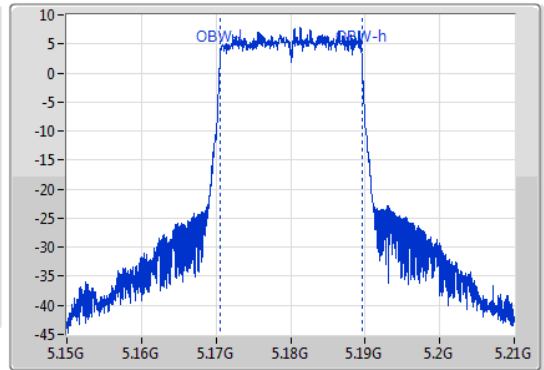

802.11ax HEW20\_Nss1,(MCS0)\_1TX

EBW

5180MHz

05/02/2020

CF: 5.18GHz  
 Span: 60MHz  
 RBW: 200kHz  
 VBW: 1MHz  
 Sweep Time: 100ms  
 Detector Type: Peak  
 Port 1

CF: 5.18GHz  
 Span: 60MHz  
 RBW: 200kHz  
 VBW: 1MHz  
 Sweep Time: 100ms  
 Detector Type: Peak