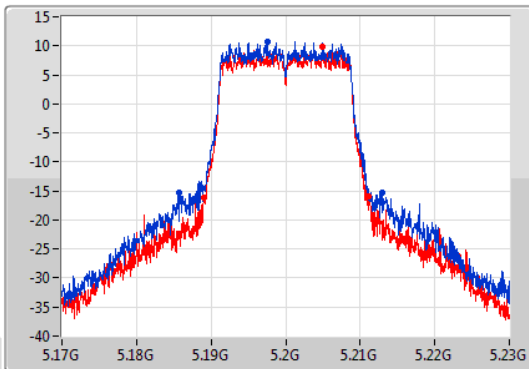

CF
5.2GHz
Span
60MHz
RBW
200kHz
VBW
1MHz
Sweep Time
100ms
Detector Type
Peak