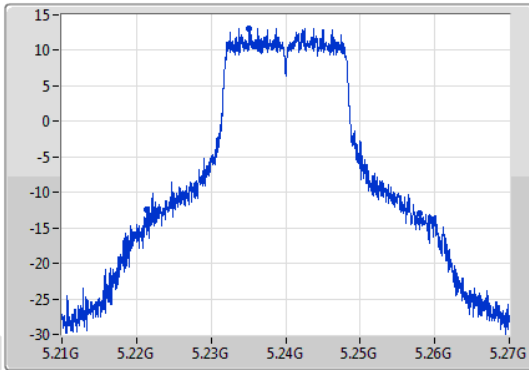

**Port X-N dB** = Port X 6dB down bandwidth for 5.725-5.85GHz band / 26dB down bandwidth for other band

**Port X-OBW** = Port X 99% occupied bandwidth;

802.11a\_Nss1,(6Mbps)\_1TX

EBW

5180MHz

15/02/2020

802.11a\_Nss1,(6Mbps)\_1TX

EBW

5200MHz

15/02/2020

**802.11a\_Nss1,(6Mbps)\_1TX**

**EBW**

**5240MHz**

15/02/2020

CF  
5.24GHz  
Span  
60MHz  
RBW  
200kHz  
VBW  
1MHz  
Sweep Time  
100ms  
Detector Type  
Peak  
Port 1