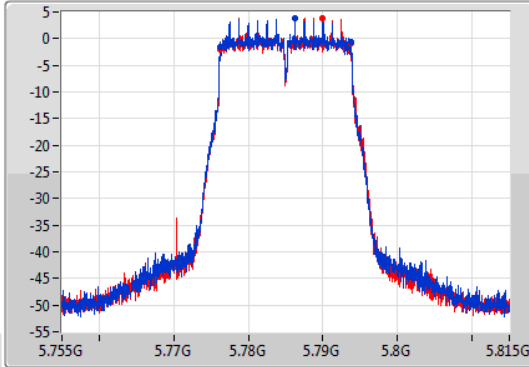

802.11ac VHT20-BF_Nss1,(MCS0)_2TX

EBW

5785MHz

23/02/2020

CF: 5.785GHz
Span: 60MHz
RBW: 100kHz
VBW: 300kHz
Sweep Time: 100ms
Detector Type: Peak
Port 1:
Port 2:

CF: 5.785GHz
Span: 60MHz
RBW: 200kHz
VBW: 1MHz
Sweep Time: 100ms
Detector Type: Peak