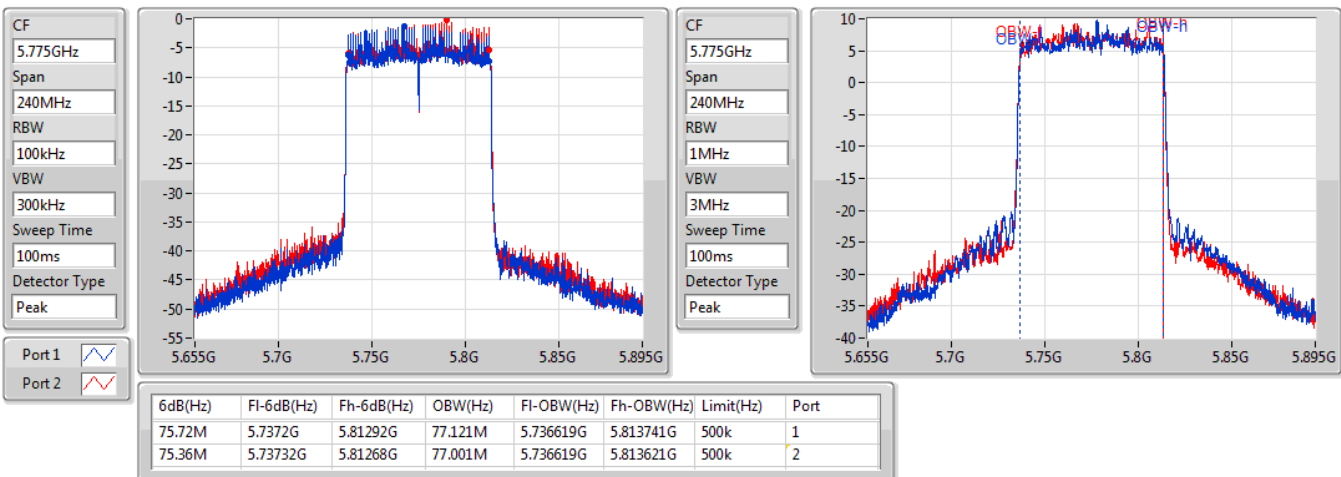

**EBW**

**5210MHz**

05/02/2020

**802.11ax HEW80\_Nss2,(MCS0)\_2TX**

**EBW**

**5775MHz**

05/02/2020

**Summary**

Mode	Max-N dB (Hz)	Max-OBW (Hz)	ITU-Code	Min-N dB (Hz)	Min-OBW (Hz)
5.15-5.25GHz	-	-	-	-	-
802.11a_Nss1,(6Mbps)_1TX	36.69M	19.76M	19M8D1D	21.33M	16.822M
802.11ac VHT20_Nss1,(MCS0)_1TX	37.59M	19.82M	19M8D1D	21.57M	17.871M
802.11ac VHT40_Nss1,(MCS0)_1TX	51.3M	36.702M	36M7D1D	40.32M	36.522M
802.11ac VHT80_Nss1,(MCS0)_1TX	81.96M	75.682M	75M7D1D	81.96M	75.682M
802.11ax HEW20_Nss1,(MCS0)_1TX	41.1M	20M	20M0D1D	21.36M	19.04M
802.11ax HEW40_Nss1,(MCS0)_1TX	47.16M	37.661M	37M7D1D	40.08M	37.541M
802.11ax HEW80_Nss1,(MCS0)_1TX	82.08M	77.001M	77M0D1D	82.08M	77.001M
5.725-5.85GHz	-	-	-	-	-
802.11a_Nss1,(6Mbps)_1TX	16.35M	24.378M	24M4D1D	16.29M	19.1M
802.11ac VHT20_Nss1,(MCS0)_1TX	17.55M	25.577M	25M6D1D	17.55M	18.381M
802.11ac VHT40_Nss1,(MCS0)_1TX	36.3M	40.3M	40M3D1D	36.3M	37.181M
802.11ac VHT80_Nss1,(MCS0)_1TX	76.08M	75.922M	75M9D1D	76.08M	75.922M
802.11ax HEW20_Nss1,(MCS0)_1TX	18.87M	26.057M	26M1D1D	18.57M	19.34M
802.11ax HEW40_Nss1,(MCS0)_1TX	37.5M	38.321M	38M3D1D	37.2M	37.961M
802.11ax HEW80_Nss1,(MCS0)_1TX	77.04M	77.121M	77M1D1D	77.04M	77.121M