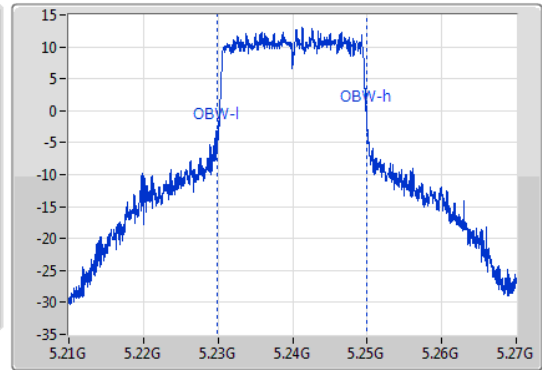

**802.11ax HEW20\_Nss1,(MCS0)\_1TX**

**EBW**

**5240MHz**

05/02/2020

CF  
5.24GHz  
Span  
60MHz  
RBW  
200kHz  
VBW  
1MHz  
Sweep Time  
100ms  
Detector Type  
Peak  
Port 1

CF  
5.24GHz  
Span  
60MHz  
RBW  
200kHz  
VBW  
1MHz  
Sweep Time  
100ms  
Detector Type  
Peak