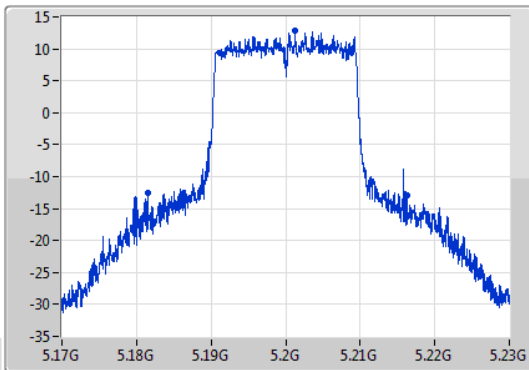

802.11ax HEW20\_Nss1,(MCS0)\_1TX

EBW

5200MHz

15/02/2020

CF: 5.2GHz  
 Span: 60MHz  
 RBW: 200kHz  
 VBW: 1MHz  
 Sweep Time: 100ms  
 Detector Type: Peak  
 Port 1

CF: 5.2GHz  
 Span: 60MHz  
 RBW: 200kHz  
 VBW: 1MHz  
 Sweep Time: 100ms  
 Detector Type: Peak