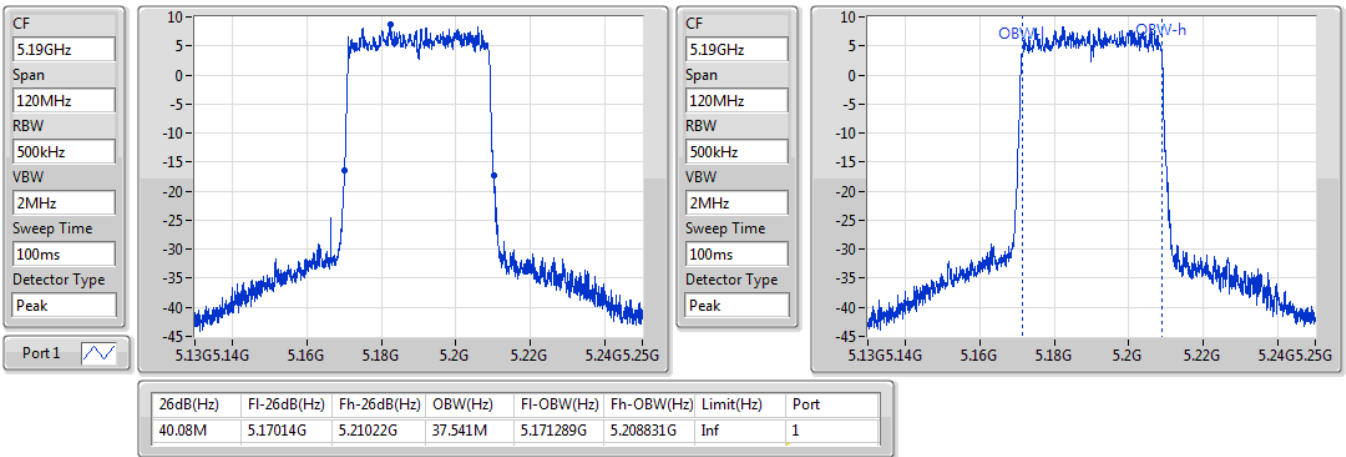

EBW

5825MHz

15/02/2020

802.11ax HEW40\_Nss1,(MCS0)\_1TX

EBW

5190MHz

15/02/2020

802.11ax HEW40\_Nss1,(MCS0)\_1TX