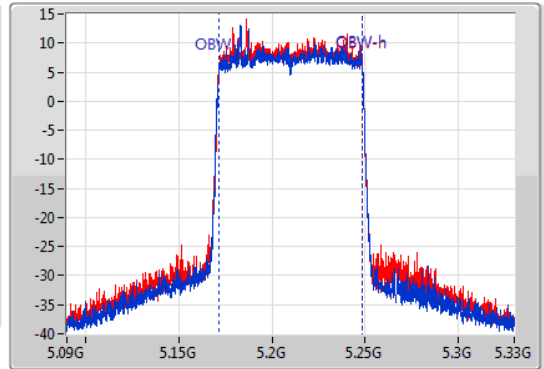

EBW

5210MHz

23/02/2020

CF  
5.21GHz  
Span  
240MHz  
RBW  
1MHz  
VBW  
3MHz  
Sweep Time  
100ms  
Detector Type  
Peak

CF  
5.21GHz  
Span  
240MHz  
RBW  
1MHz  
VBW  
3MHz  
Sweep Time  
100ms  
Detector Type  
Peak