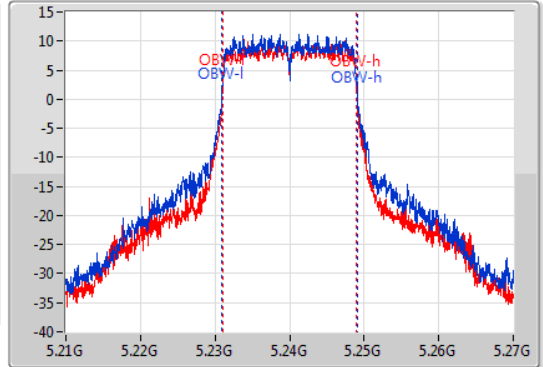

**EBW**

**5240MHz**

15/02/2020

CF  
5.24GHz  
Span  
60MHz  
RBW  
200kHz  
VBW  
1MHz  
Sweep Time  
100ms  
Detector Type  
Peak

CF  
5.24GHz  
Span  
60MHz  
RBW  
200kHz  
VBW  
1MHz  
Sweep Time  
100ms  
Detector Type  
Peak