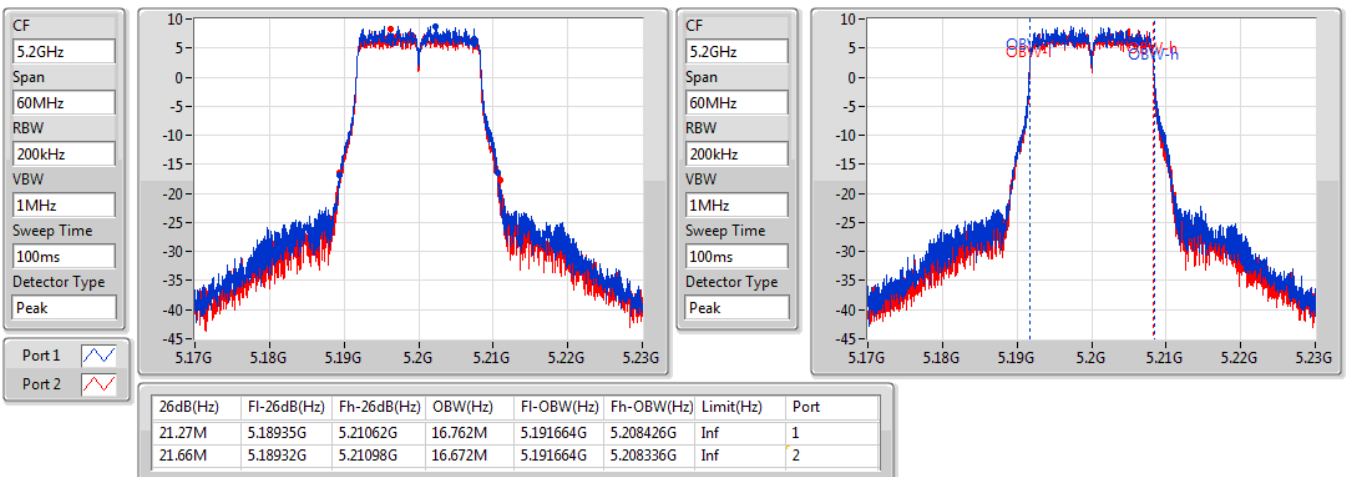

802.11a_Nss1,(6Mbps)_2TX

EBW

5200MHz

16/02/2020