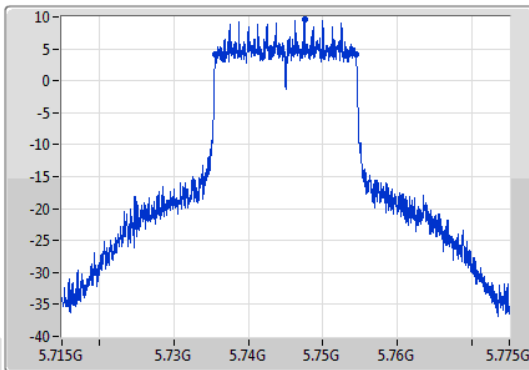

CF
5.745GHz
Span
60MHz
RBW
200kHz
VBW
1MHz
Sweep Time
100ms
Detector Type
Peak