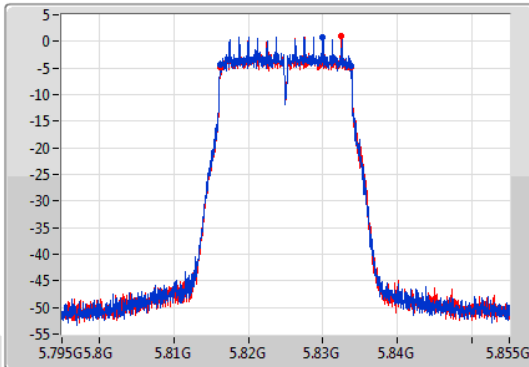

EBW

5825MHz

23/02/2020

CF: 5.825GHz  
 Span: 60MHz  
 RBW: 100kHz  
 VBW: 300kHz  
 Sweep Time: 100ms  
 Detector Type: Peak  
 Port 1:   
 Port 2:

CF: 5.825GHz  
 Span: 60MHz  
 RBW: 200kHz  
 VBW: 1MHz  
 Sweep Time: 100ms  
 Detector Type: Peak