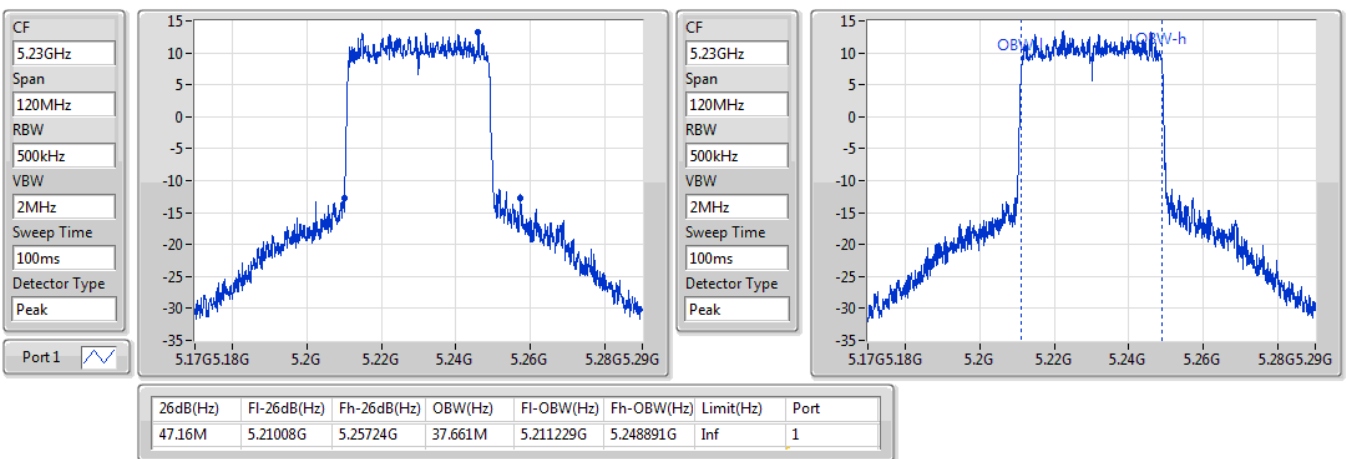

802.11ax HEW40_Nss1,(MCS0)_1TX

EBW

5230MHz

15/02/2020