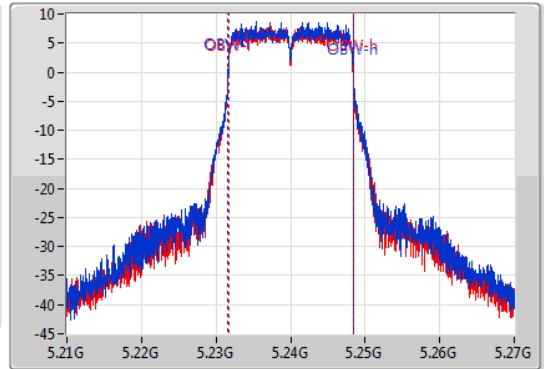

26dB(Hz)	Fl-26dB(Hz)	Fh-26dB(Hz)	OBW(Hz)	Fl-OBW(Hz)	Fh-OBW(Hz)	Limit(Hz)	Port
21.06M	5.2295G	5.25056G	16.792M	5.231634G	5.248426G	Inf	1
21.3M	5.22944G	5.25074G	16.702M	5.231664G	5.248366G	Inf	2

802.11a_Nss1,(6Mbps)_2TX

EBW

5745MHz

16/02/2020

CF
5.745GHz
Span
60MHz
RBW
100kHz
VBW
300kHz
Sweep Time
100ms
Detector Type
Peak