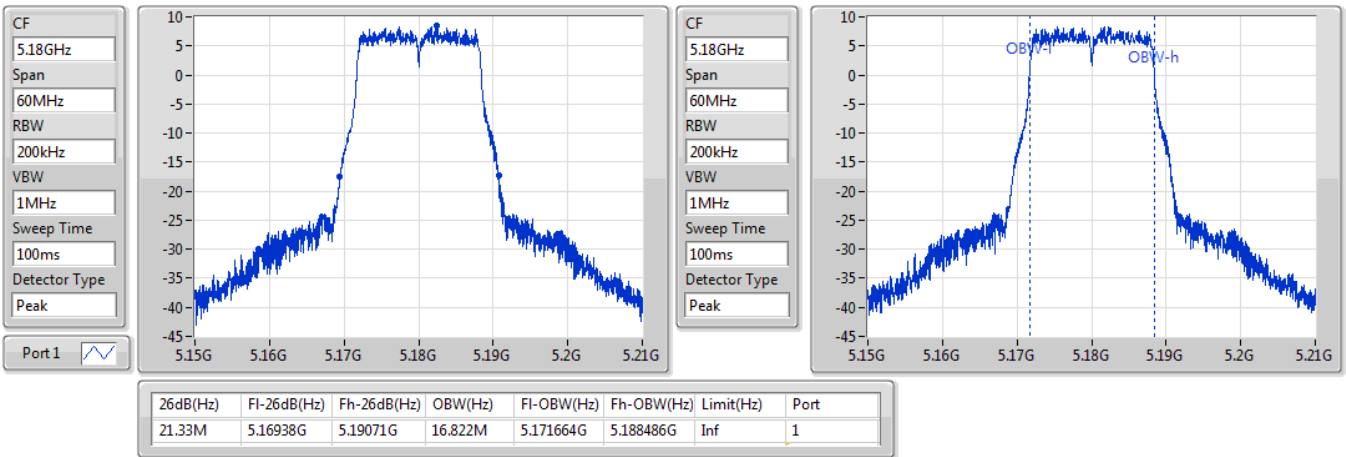

**Port X-N dB** = Port X 6dB down bandwidth for 5.725-5.85GHz band / 26dB down bandwidth for other band

**Port X-OBW** = Port X 99% occupied bandwidth;

802.11a\_Nss1,(6Mbps)\_1TX

EBW

5180MHz

15/02/2020

802.11a\_Nss1,(6Mbps)\_1TX

EBW

5200MHz

15/02/2020

**802.11a\_Nss1,(6Mbps)\_1TX**

**EBW**

**5240MHz**

15/02/2020

CF  
5.24GHz  
Span  
60MHz  
RBW  
200kHz  
VBW  
1MHz  
Sweep Time  
100ms  
Detector Type  
Peak  
Port 1