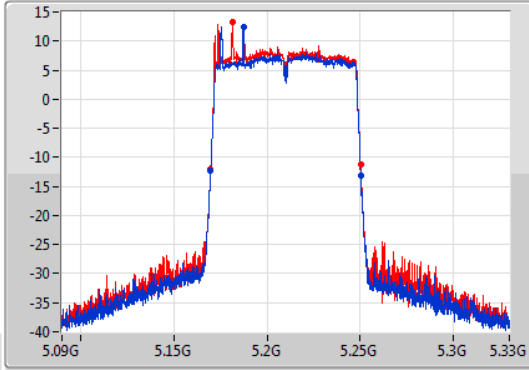

802.11ac VHT80-BF_Nss1,(MCS0)_2TX

EBW

5210MHz

23/02/2020

CF: 5.21GHz
Span: 240MHz
RBW: 1MHz
VBW: 3MHz
Sweep Time: 100ms
Detector Type: Peak
Port 1: [Waveform icon]
Port 2: [Waveform icon]

CF: 5.21GHz
Span: 240MHz
RBW: 1MHz
VBW: 3MHz
Sweep Time: 100ms
Detector Type: Peak