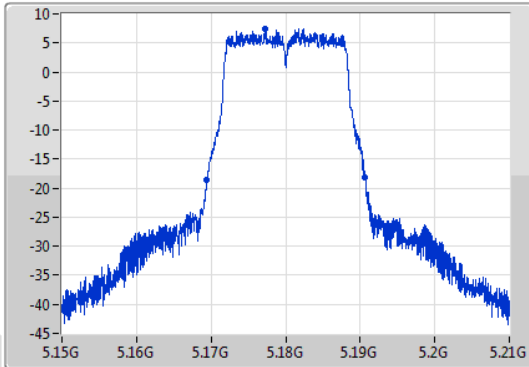

802.11a_Nss1,(6Mbps)_1TX

EBW

5180MHz

13/02/2020

CF
5.18GHz
Span
60MHz
RBW
200kHz
VBW
1MHz
Sweep Time
100ms
Detector Type
Peak

Port1

CF
5.18GHz
Span
60MHz
RBW
200kHz
VBW
1MHz
Sweep Time
100ms
Detector Type
Peak