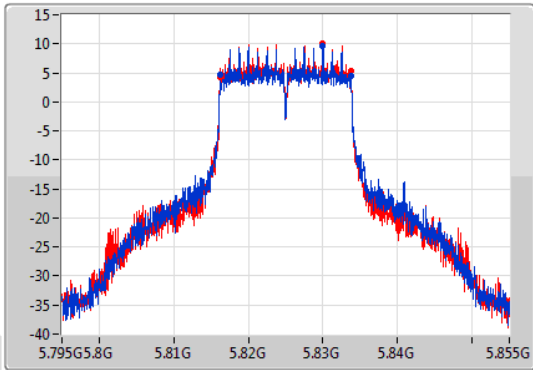

CF
5.825GHz
Span
60MHz
RBW
200kHz
VBW
1MHz
Sweep Time
100ms
Detector Type
Peak