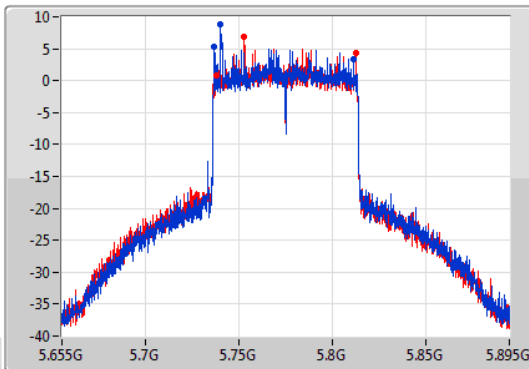

CF
5.775GHz
Span
240MHz
RBW
1MHz
VBW
3MHz
Sweep Time
100ms
Detector Type
Peak