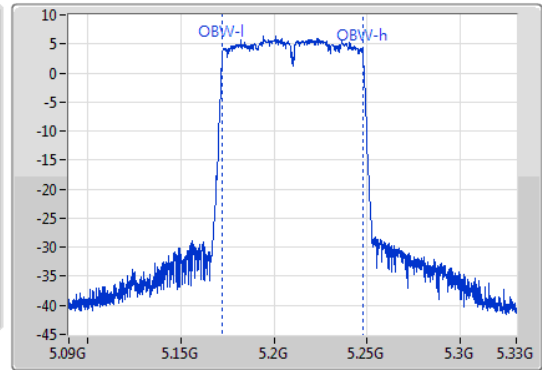

**802.11ac VHT80\_Nss1,(MCS0)\_1TX**

**EBW**

**5210MHz**

14/02/2020

CF  
5.21GHz  
Span  
240MHz  
RBW  
1MHz  
VBW  
3MHz  
Sweep Time  
100ms  
Detector Type  
Peak  
Port 1

CF  
5.21GHz  
Span  
240MHz  
RBW  
1MHz  
VBW  
3MHz  
Sweep Time  
100ms  
Detector Type  
Peak