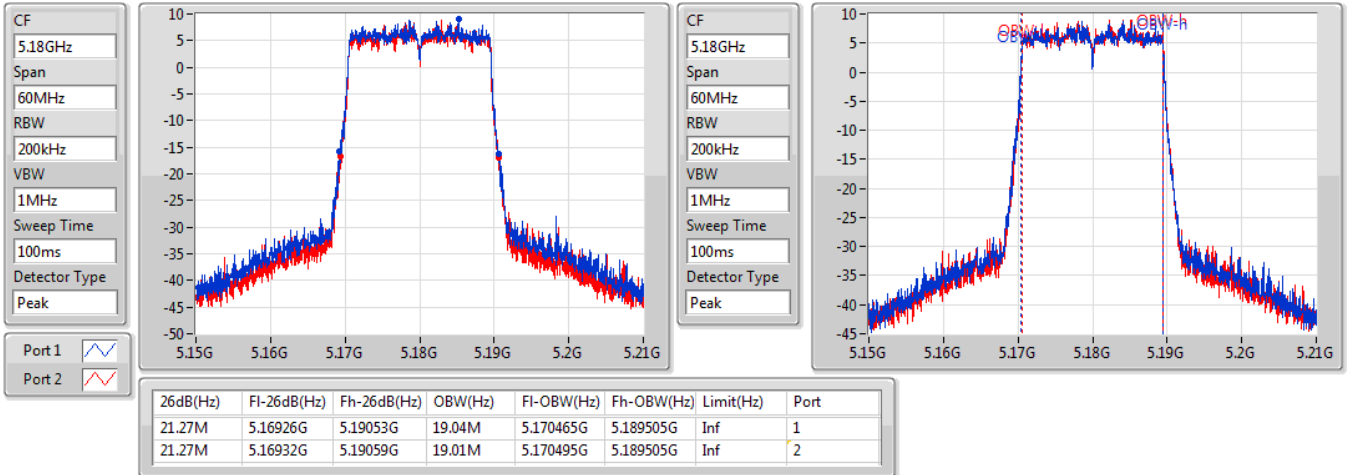

802.11ax HEW20-BF_Nss1,(MCS0)_2TX

EBW

5180MHz

23/02/2020