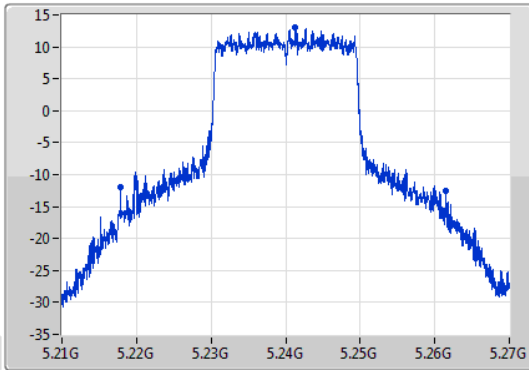

802.11ax HEW20_Nss1,(MCS0)_1TX

EBW

5240MHz

05/02/2020

CF
5.24GHz
Span
60MHz
RBW
200kHz
VBW
1MHz
Sweep Time
100ms
Detector Type
Peak
Port 1

CF
5.24GHz
Span
60MHz
RBW
200kHz
VBW
1MHz
Sweep Time
100ms
Detector Type
Peak