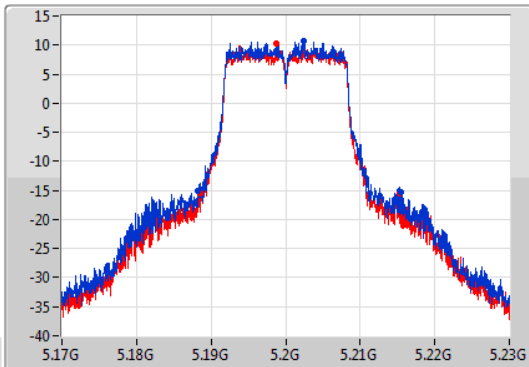

CF
5.2GHz
Span
60MHz
RBW
200kHz
VBW
1MHz
Sweep Time
100ms
Detector Type
Peak