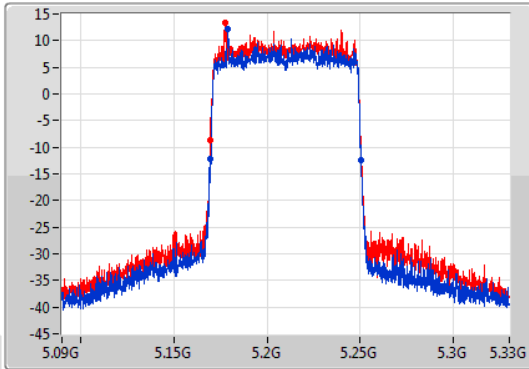

802.11ax HEW80-BF_Nss1,(MCS0)_2TX

EBW

5210MHz

23/02/2020

CF
5.21GHz
Span
240MHz
RBW
1MHz
VBW
3MHz
Sweep Time
100ms
Detector Type
Peak

CF
5.21GHz
Span
240MHz
RBW
1MHz
VBW
3MHz
Sweep Time
100ms
Detector Type
Peak