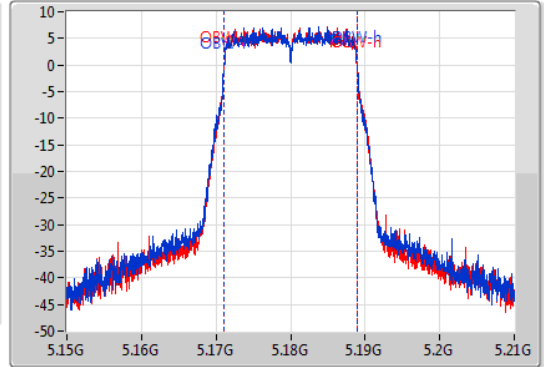

26dB(Hz)	Fl-26dB(Hz)	Fh-26dB(Hz)	OBW(Hz)	Fl-OBW(Hz)	Fh-OBW(Hz)	Limit(Hz)	Port
21.51M	5.16929G	5.1908G	17.901M	5.171064G	5.188966G	Inf	1
21.45M	5.16944G	5.19089G	17.901M	5.171094G	5.188996G	Inf	2

802.11ac VHT20-BF_Nss1,(MCS0)_2TX

EBW

5200MHz

23/02/2020

CF: 5.2GHz
Span: 60MHz
RBW: 200kHz
VBW: 1MHz
Sweep Time: 100ms
Detector Type: Peak