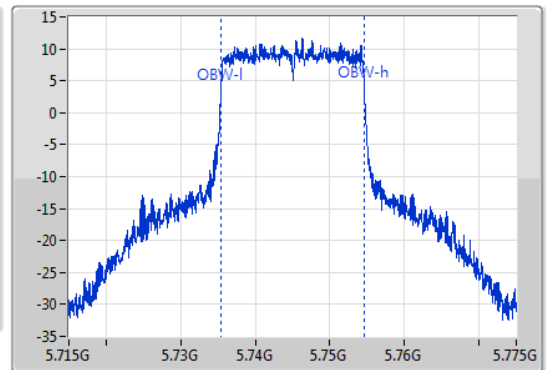

802.11ax HEW20\_Nss1,(MCS0)\_1TX

EBW

5745MHz

15/02/2020

CF  
5.745GHz  
Span  
60MHz  
RBW  
100kHz  
VBW  
300kHz  
Sweep Time  
100ms  
Detector Type  
Peak  
Port 1

CF  
5.745GHz  
Span  
60MHz  
RBW  
200kHz  
VBW  
1MHz  
Sweep Time  
100ms  
Detector Type  
Peak