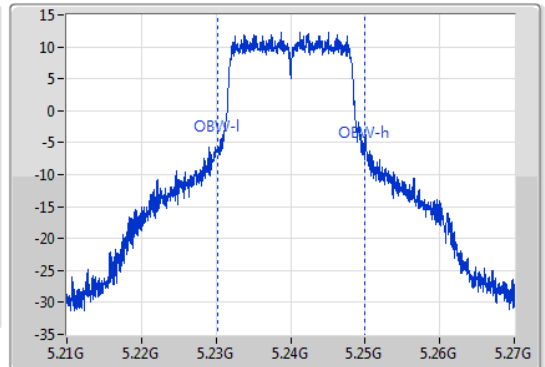

**802.11a\_Nss1,(6Mbps)\_1TX**

**EBW**

**5240MHz**

13/02/2020

CF  
5.24GHz  
Span  
60MHz  
RBW  
200kHz  
VBW  
1MHz  
Sweep Time  
100ms  
Detector Type  
Peak  
Port 1

CF  
5.24GHz  
Span  
60MHz  
RBW  
200kHz  
VBW  
1MHz  
Sweep Time  
100ms  
Detector Type  
Peak