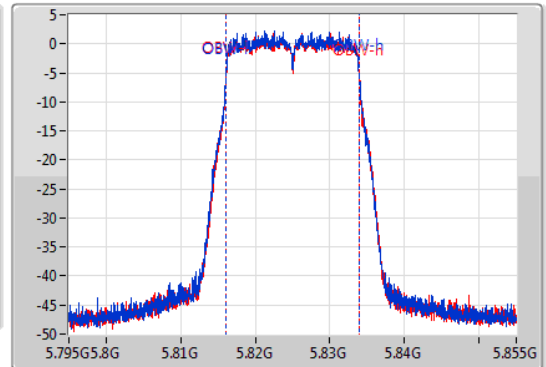

EBW

5825MHz

23/02/2020

CF: 5.825GHz  
 Span: 60MHz  
 RBW: 100kHz  
 VBW: 300kHz  
 Sweep Time: 100ms  
 Detector Type: Peak  
 Port 1:   
 Port 2:

CF: 5.825GHz  
 Span: 60MHz  
 RBW: 200kHz  
 VBW: 1MHz  
 Sweep Time: 100ms  
 Detector Type: Peak