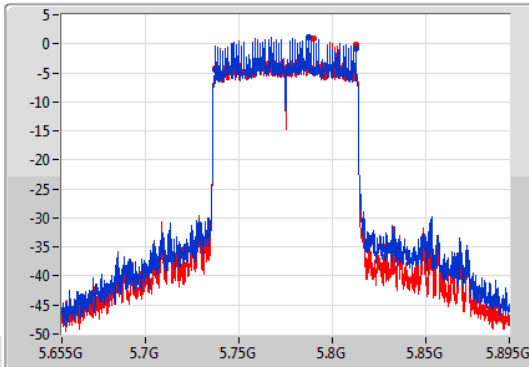

CF
5.775GHz
Span
240MHz
RBW
1MHz
VBW
3MHz
Sweep Time
100ms
Detector Type
Peak