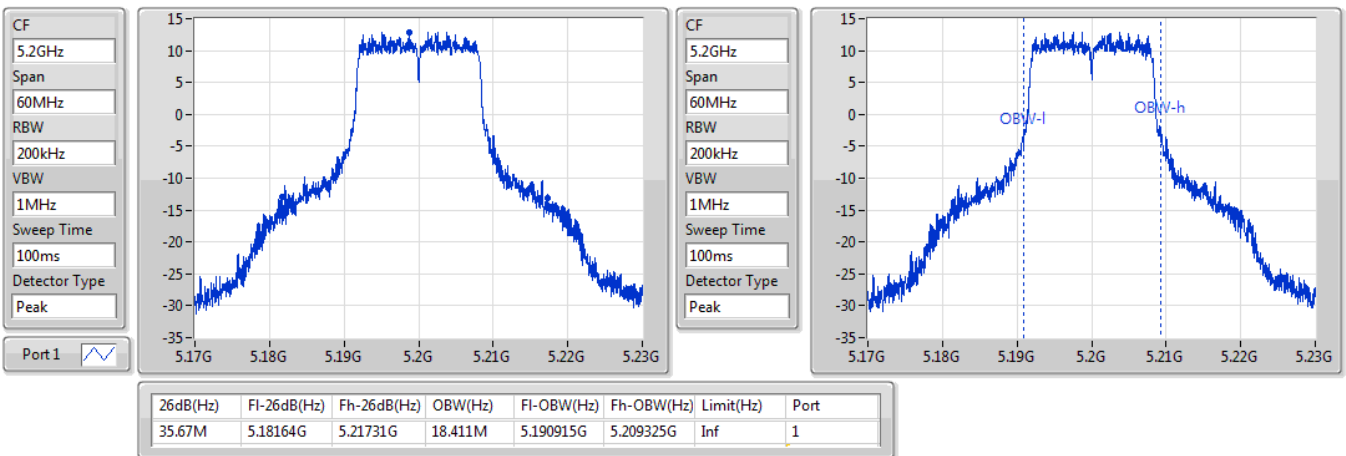

**Port X-N dB** = Port X 6dB down bandwidth for 5.725-5.85GHz band / 26dB down bandwidth for other band

**Port X-OBW** = Port X 99% occupied bandwidth;

802.11a\_Nss1,(6Mbps)\_1TX

EBW

5180MHz

15/02/2020

802.11a\_Nss1,(6Mbps)\_1TX

EBW

5200MHz

15/02/2020

**802.11a\_Nss1,(6Mbps)\_1TX**

**EBW**

**5240MHz**

15/02/2020

CF  
5.24GHz  
Span  
60MHz  
RBW  
200kHz  
VBW  
1MHz  
Sweep Time  
100ms  
Detector Type  
Peak  
Port 1