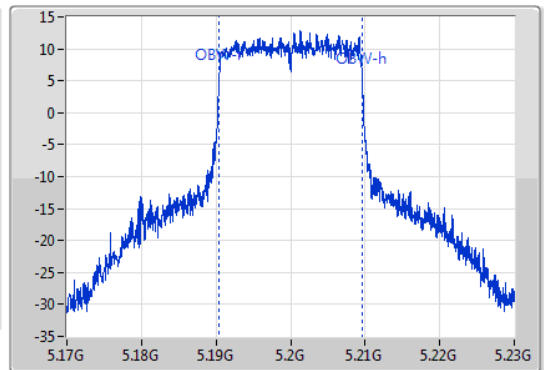

802.11ax HEW20\_Nss1,(MCS0)\_1TX

EBW

5200MHz

15/02/2020

CF: 5.2GHz  
 Span: 60MHz  
 RBW: 200kHz  
 VBW: 1MHz  
 Sweep Time: 100ms  
 Detector Type: Peak  
 Port 1

CF: 5.2GHz  
 Span: 60MHz  
 RBW: 200kHz  
 VBW: 1MHz  
 Sweep Time: 100ms  
 Detector Type: Peak