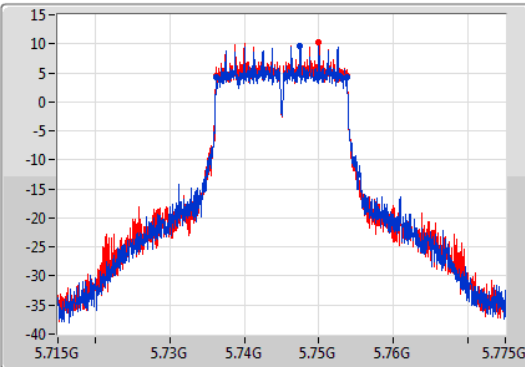

CF
5.745GHz
Span
60MHz
RBW
200kHz
VBW
1MHz
Sweep Time
100ms
Detector Type
Peak