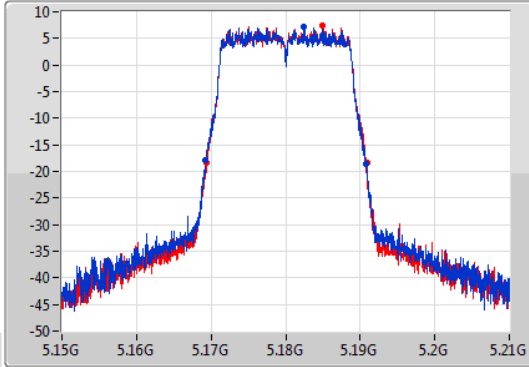

Port X-N dB = Port X 6dB down bandwidth for 5.725-5.85GHz band / 26dB down bandwidth for other band

Port X-OBW = Port X 99% occupied bandwidth;

802.11ac VHT20-BF\_Nss1,(MCS0)\_2TX

EBW

5180MHz

23/02/2020

CF: 5.18GHz  
 Span: 60MHz  
 RBW: 200kHz  
 VBW: 1MHz  
 Sweep Time: 100ms  
 Detector Type: Peak