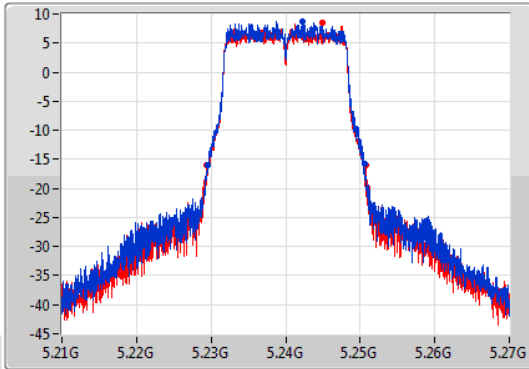

802.11a_Nss1,(6Mbps)_2TX

EBW

5240MHz

16/02/2020

CF
5.24GHz
Span
60MHz
RBW
200kHz
VBW
1MHz
Sweep Time
100ms
Detector Type
Peak

CF
5.24GHz
Span
60MHz
RBW
200kHz
VBW
1MHz
Sweep Time
100ms
Detector Type
Peak