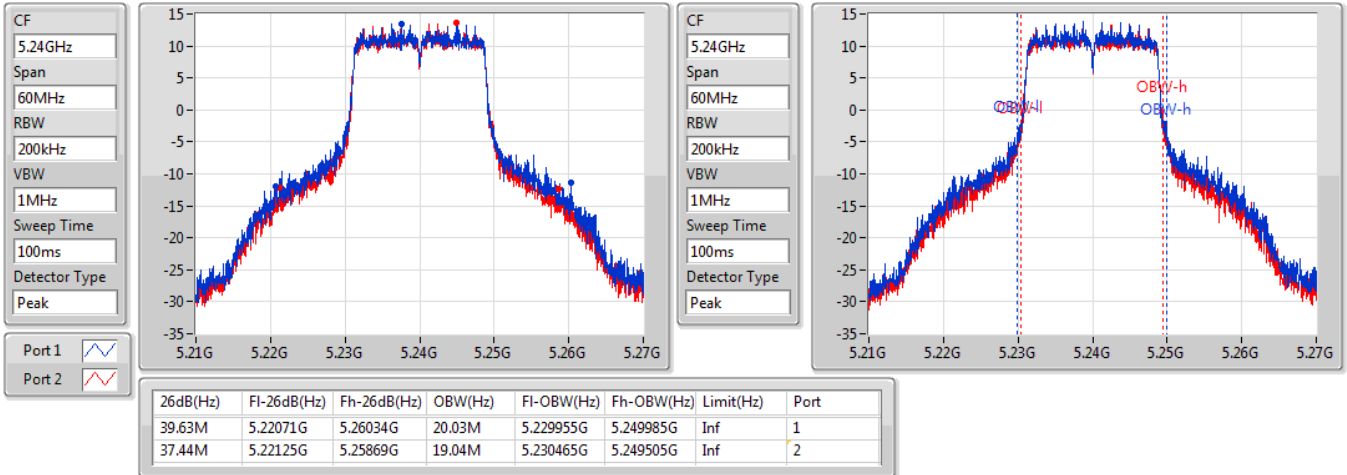

802.11ac VHT20-BF_Nss1,(MCS0)_2TX

EBW

5240MHz

23/02/2020