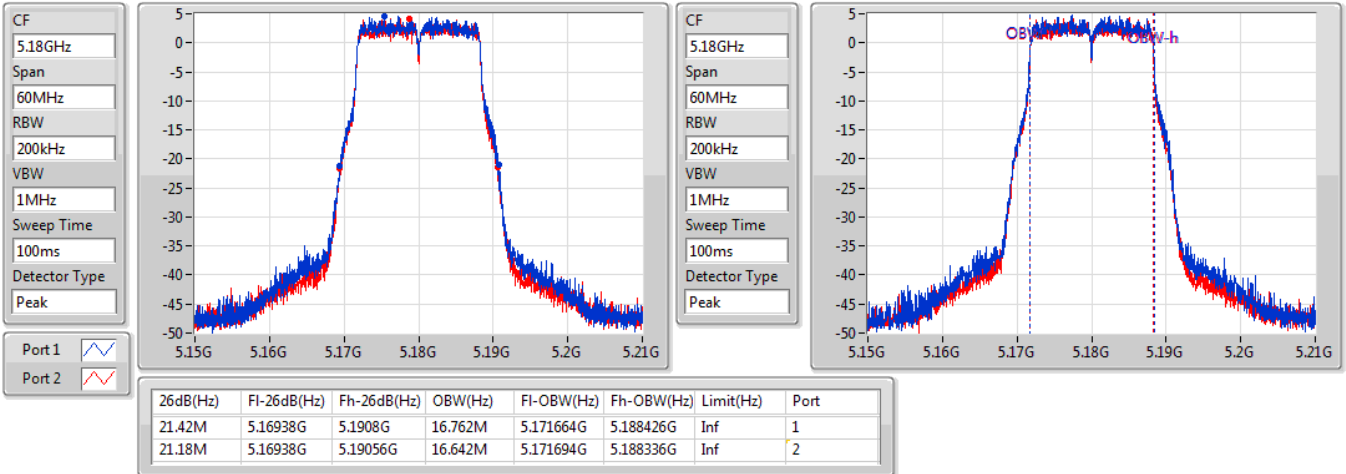

Port X-N dB = Port X 6dB down bandwidth for 5.725-5.85GHz band / 26dB down bandwidth for other band

Port X-OBW = Port X 99% occupied bandwidth;

**802.11a\_Nss1,(6Mbps)\_2TX**

**EBW**

**5180MHz**

16/02/2020