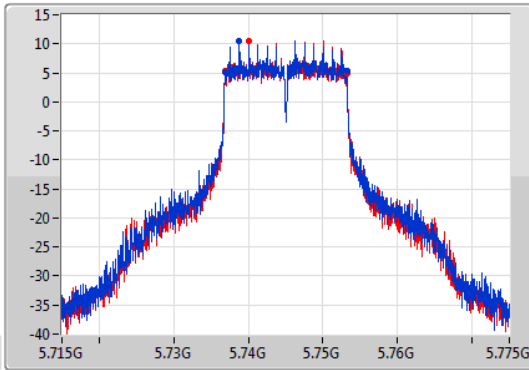

CF
5.745GHz
Span
60MHz
RBW
200kHz
VBW
1MHz
Sweep Time
100ms
Detector Type
Peak