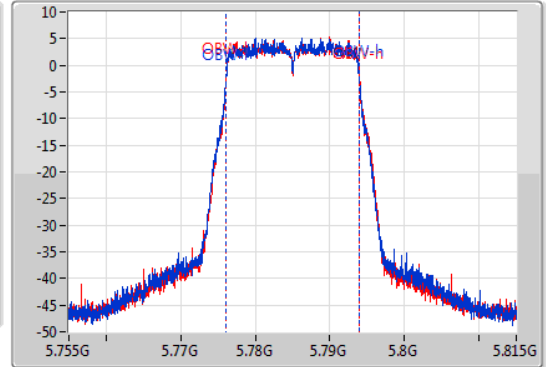

EBW

5785MHz

23/02/2020

CF: 5.785GHz  
 Span: 60MHz  
 RBW: 100kHz  
 VBW: 300kHz  
 Sweep Time: 100ms  
 Detector Type: Peak  
 Port 1:   
 Port 2:

CF: 5.785GHz  
 Span: 60MHz  
 RBW: 200kHz  
 VBW: 1MHz  
 Sweep Time: 100ms  
 Detector Type: Peak