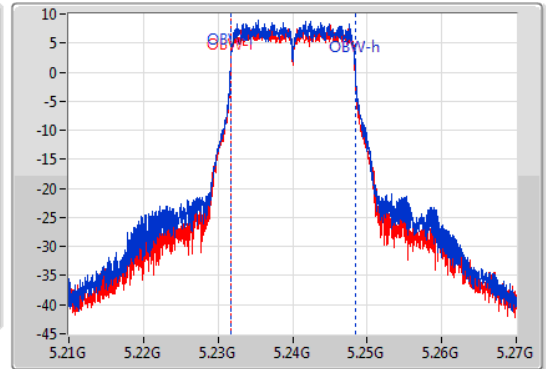

26dB(Hz)	Fl-26dB(Hz)	Fh-26dB(Hz)	OBW(Hz)	Fl-OBW(Hz)	Fh-OBW(Hz)	Limit(Hz)	Port
21.18M	5.22944G	5.25062G	16.792M	5.231664G	5.248456G	Inf	1
21.69M	5.22923G	5.25092G	16.672M	5.231694G	5.248366G	Inf	2

802.11a_Nss1,(6Mbps)_2TX

EBW

5745MHz

15/02/2020

CF
5.745GHz
Span
60MHz
RBW
100kHz
VBW
300kHz
Sweep Time
100ms
Detector Type
Peak