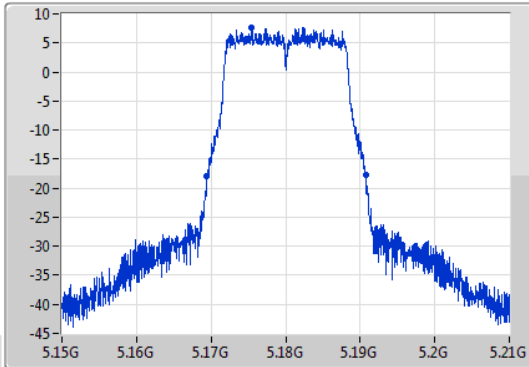

802.11a_Nss1,(6Mbps)_1TX

EBW

5180MHz

05/02/2020

CF
5.18GHz
Span
60MHz
RBW
200kHz
VBW
1MHz
Sweep Time
100ms
Detector Type
Peak
Port1

CF
5.18GHz
Span
60MHz
RBW
200kHz
VBW
1MHz
Sweep Time
100ms
Detector Type
Peak