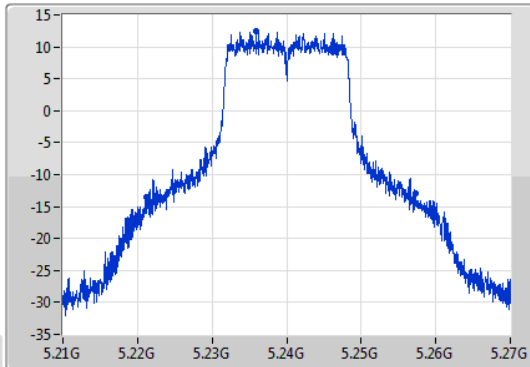

802.11a_Nss1,(6Mbps)_1TX

EBW

5240MHz

13/02/2020

CF
5.24GHz
Span
60MHz
RBW
200kHz
VBW
1MHz
Sweep Time
100ms
Detector Type
Peak
Port 1

CF
5.24GHz
Span
60MHz
RBW
200kHz
VBW
1MHz
Sweep Time
100ms
Detector Type
Peak