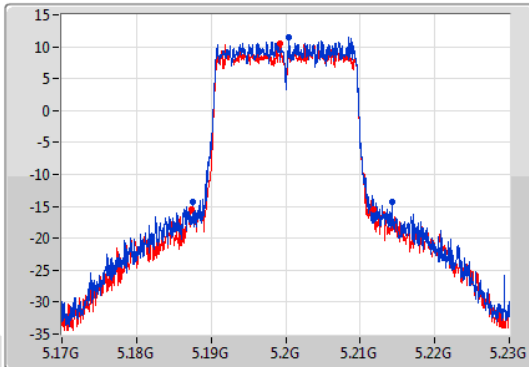

CF
5.2GHz
Span
60MHz
RBW
200kHz
VBW
1MHz
Sweep Time
100ms
Detector Type
Peak