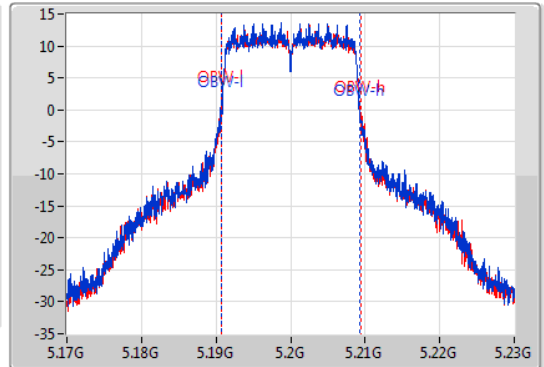

26dB(Hz)	Fl-26dB(Hz)	Fh-26dB(Hz)	OBW(Hz)	Fl-OBW(Hz)	Fh-OBW(Hz)	Limit(Hz)	Port
36.75M	5.1814G	5.21815G	18.651M	5.190675G	5.209325G	Inf	1
36.63M	5.18149G	5.21812G	18.651M	5.190735G	5.209385G	Inf	2