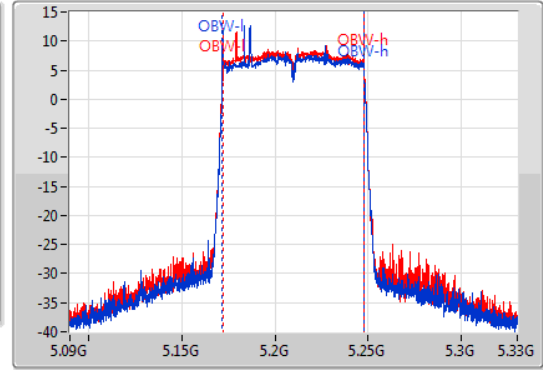

EBW

5210MHz

23/02/2020

CF: 5.21GHz  
 Span: 240MHz  
 RBW: 1MHz  
 VBW: 3MHz  
 Sweep Time: 100ms  
 Detector Type: Peak  
 Port 1: [Waveform icon]  
 Port 2: [Waveform icon]

CF: 5.21GHz  
 Span: 240MHz  
 RBW: 1MHz  
 VBW: 3MHz  
 Sweep Time: 100ms  
 Detector Type: Peak