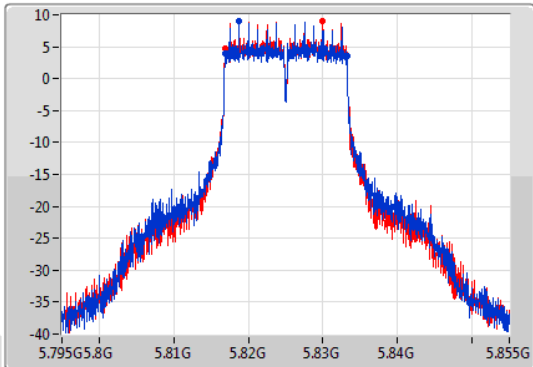

CF
5.825GHz
Span
60MHz
RBW
200kHz
VBW
1MHz
Sweep Time
100ms
Detector Type
Peak