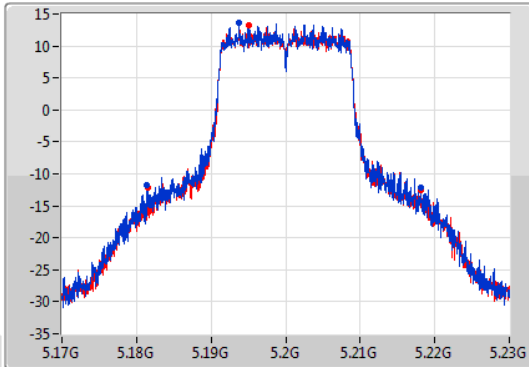

CF: 5.2GHz
Span: 60MHz
RBW: 200kHz
VBW: 1MHz
Sweep Time: 100ms
Detector Type: Peak