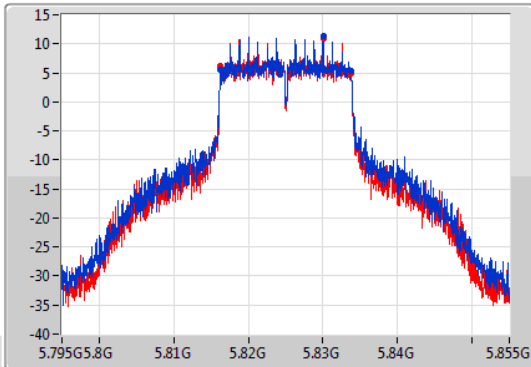

CF
5.825GHz
Span
60MHz
RBW
200kHz
VBW
1MHz
Sweep Time
100ms
Detector Type
Peak