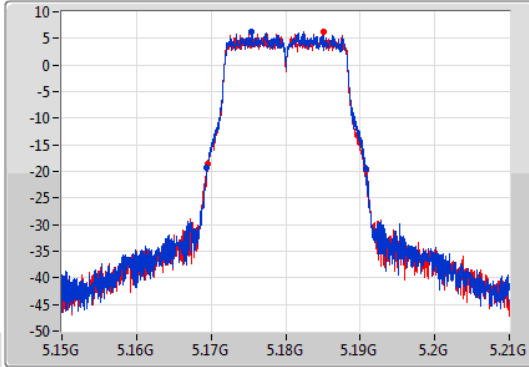

**Port X-N dB** = Port X 6dB down bandwidth for 5.725-5.85GHz band / 26dB down bandwidth for other band  
**Port X-OBW** = Port X 99% occupied bandwidth;

802.11a\_Nss1,(6Mbps)\_2TX

EBW

5180MHz

06/02/2020

CF  
5.18GHz  
Span  
60MHz  
RBW  
200kHz  
VBW  
1MHz  
Sweep Time  
100ms  
Detector Type  
Peak