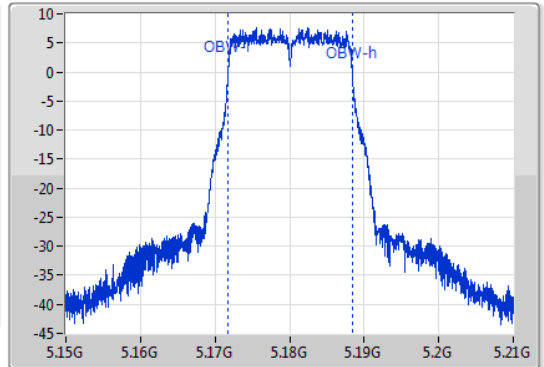

26dB(Hz)	Fl-26dB(Hz)	Fh-26dB(Hz)	OBW(Hz)	Fl-OBW(Hz)	Fh-OBW(Hz)	Limit(Hz)	Port
21.27M	5.16944G	5.19071G	16.762M	5.171724G	5.188486G	Inf	1

802.11a_Nss1,(6Mbps)_1TX

EBW

5200MHz

05/02/2020

CF
5.2GHz
Span
60MHz
RBW
200kHz
VBW
1MHz
Sweep Time
100ms
Detector Type
Peak
Port1