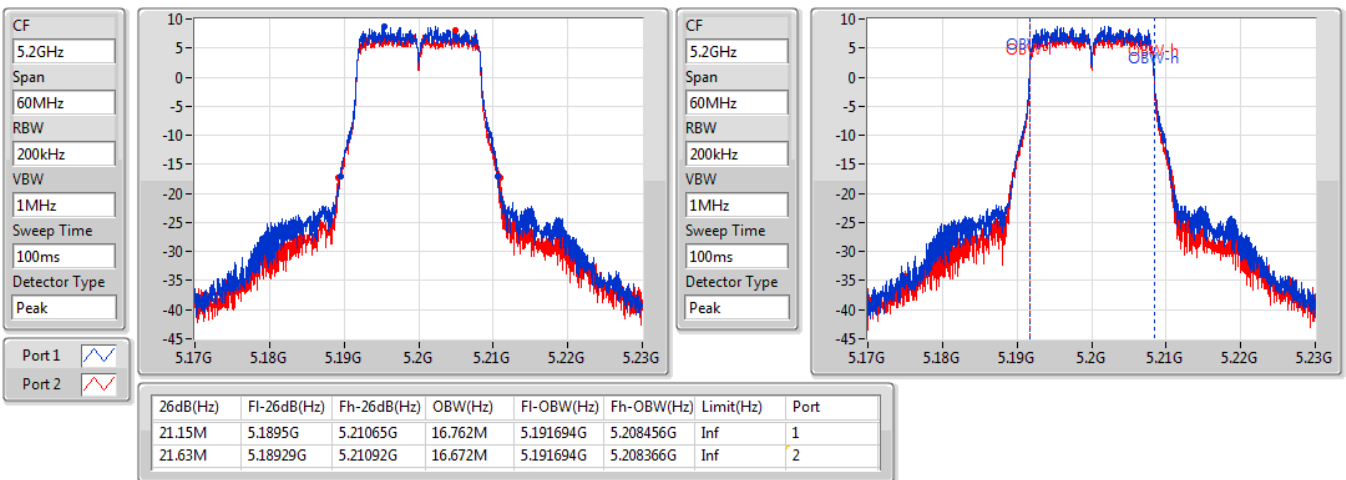

802.11a_Nss1,(6Mbps)_2TX

EBW

5200MHz

15/02/2020