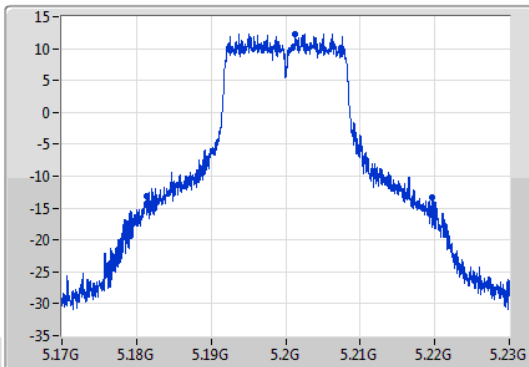

CF
5.2GHz
Span
60MHz
RBW
200kHz
VBW
1MHz
Sweep Time
100ms
Detector Type
Peak