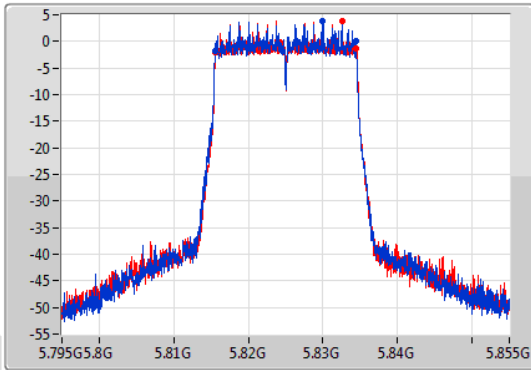

CF
5.825GHz
Span
60MHz
RBW
200kHz
VBW
1MHz
Sweep Time
100ms
Detector Type
Peak