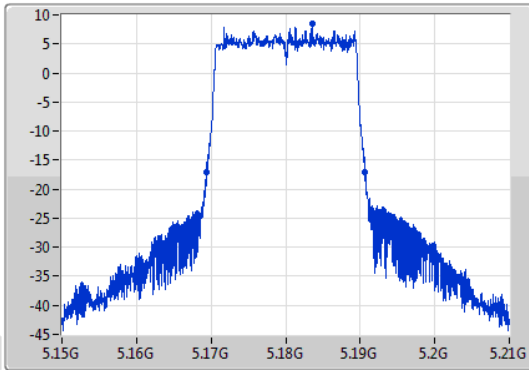

802.11ax HEW20_Nss1,(MCS0)_1TX

EBW

5180MHz

05/02/2020

CF: 5.18GHz
Span: 60MHz
RBW: 200kHz
VBW: 1MHz
Sweep Time: 100ms
Detector Type: Peak
Port 1

CF: 5.18GHz
Span: 60MHz
RBW: 200kHz
VBW: 1MHz
Sweep Time: 100ms
Detector Type: Peak