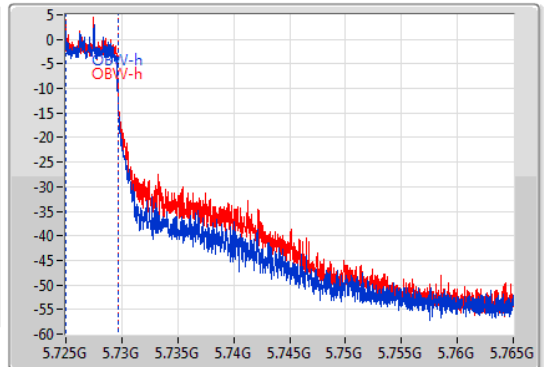

EBW

5720MHz Straddle 5.725-5.85GHz

06/01/2020

CF
5.745GHz
Span
40MHz
RBW
100kHz
VBW
300kHz
Sweep Time
100ms
Detector Type
Peak

CF
5.745GHz
Span
40MHz
RBW
50kHz
VBW
200kHz
Sweep Time
100ms
Detector Type
Peak