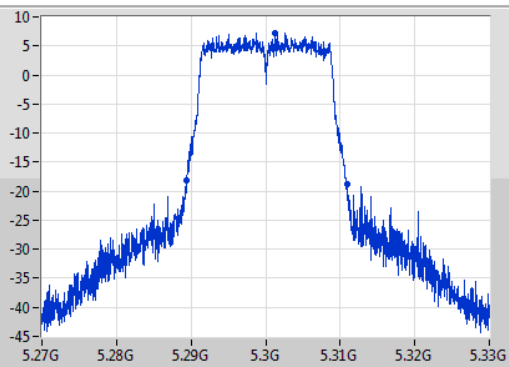

CF
5.3GHz
Span
60MHz
RBW
200kHz
VBW
1MHz
Sweep Time
100ms
Detector Type
Peak