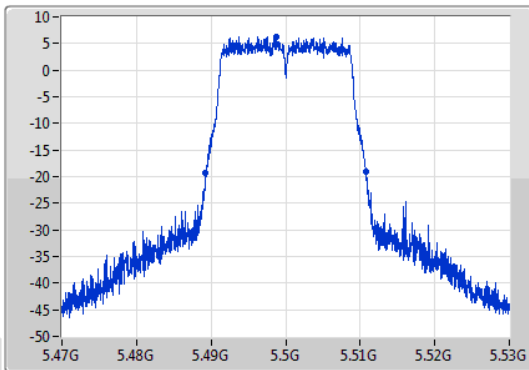

CF: 5.5GHz
Span: 60MHz
RBW: 200kHz
VBW: 1MHz
Sweep Time: 100ms
Detector Type: Peak