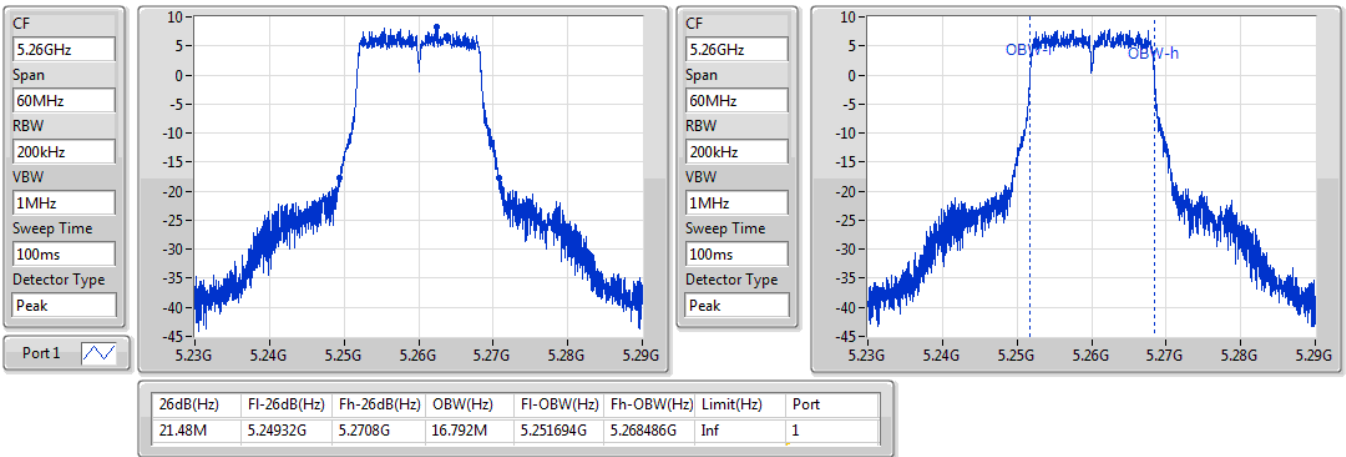

Port X-N dB = Port X 6dB down bandwidth for 5.725-5.85GHz band / 26dB down bandwidth for other band

Port X-OBW = Port X 99% occupied bandwidth;

802.11a_Nss1,(6Mbps)_1TX

EBW

5260MHz

09/01/2020

802.11a_Nss1,(6Mbps)_1TX

EBW

5300MHz

09/01/2020

802.11a_Nss1,(6Mbps)_1TX

EBW

5320MHz

09/01/2020

CF: 5.32GHz
 Span: 60MHz
 RBW: 200kHz
 VBW: 1MHz
 Sweep Time: 100ms
 Detector Type: Peak
 Port 1