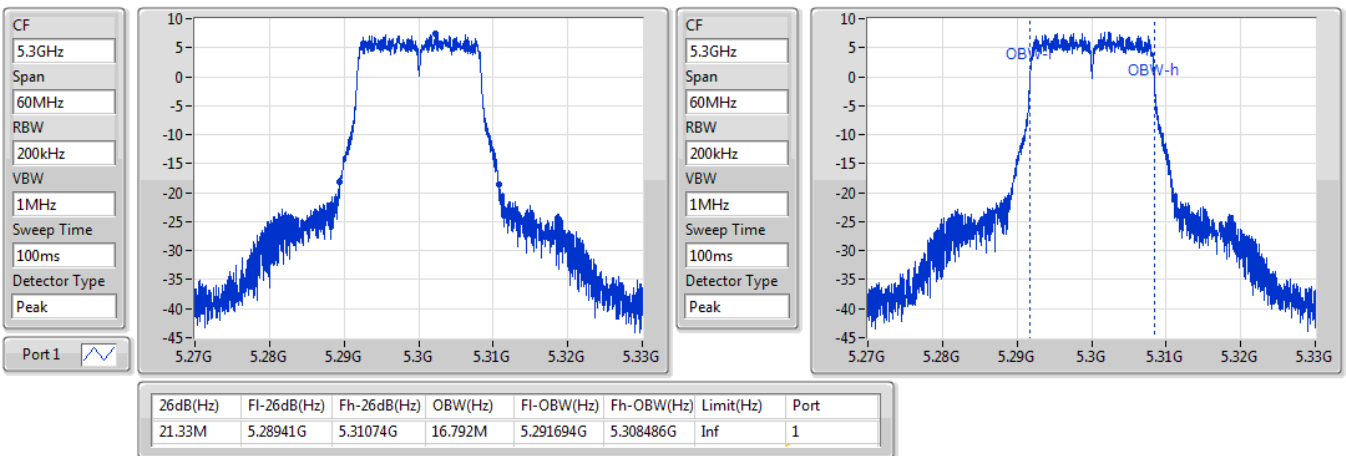

Port X-N dB = Port X 6dB down bandwidth for 5.725-5.85GHz band / 26dB down bandwidth for other band

Port X-OBW = Port X 99% occupied bandwidth;

802.11a_Nss1,(6Mbps)_1TX

EBW

5260MHz

09/01/2020

802.11a_Nss1,(6Mbps)_1TX

EBW

5300MHz

09/01/2020

802.11a_Nss1,(6Mbps)_1TX

EBW

5320MHz

09/01/2020

CF: 5.32GHz
 Span: 60MHz
 RBW: 200kHz
 VBW: 1MHz
 Sweep Time: 100ms
 Detector Type: Peak
 Port 1