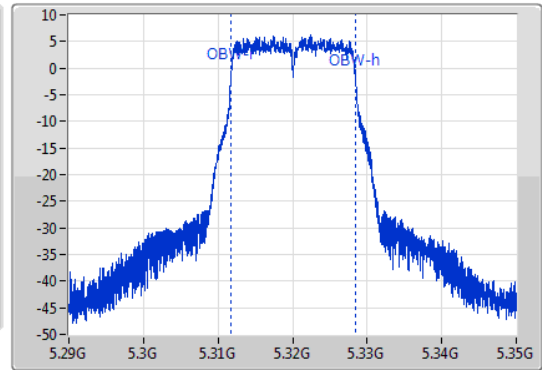

26dB(Hz)	Fl-26dB(Hz)	Fh-26dB(Hz)	OBW(Hz)	Fl-OBW(Hz)	Fh-OBW(Hz)	Limit(Hz)	Port
21.21M	5.30947G	5.33068G	16.762M	5.311724G	5.328486G	Inf	1

802.11a_Nss1,(6Mbps)_1TX

EBW

5500MHz

09/01/2020

CF: 5.5GHz
Span: 60MHz
RBW: 200kHz
VBW: 1MHz
Sweep Time: 100ms
Detector Type: Peak
Port 1