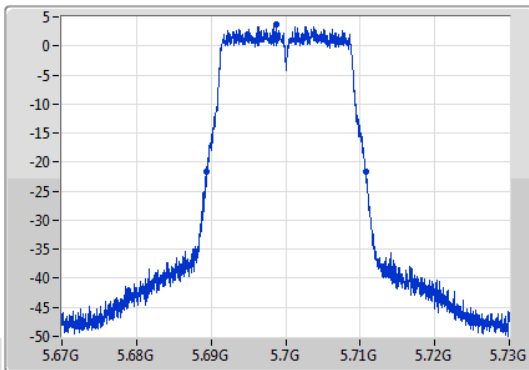

CF
5.7GHz
Span
60MHz
RBW
200kHz
VBW
1MHz
Sweep Time
100ms
Detector Type
Peak