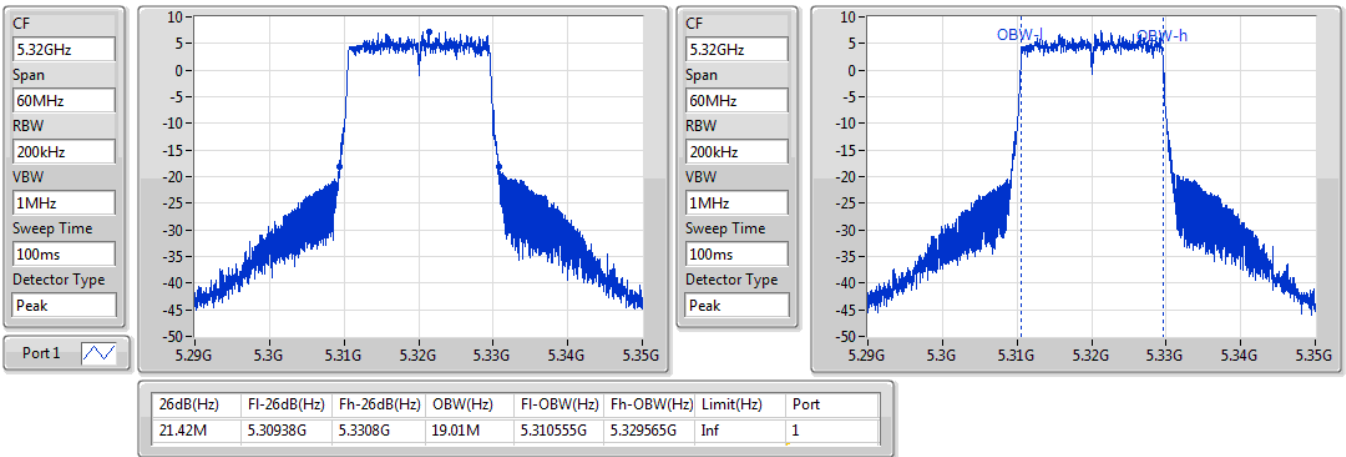

802.11ax HEW20_Nss1,(MCS0)_1TX

EBW

5320MHz

09/01/2020