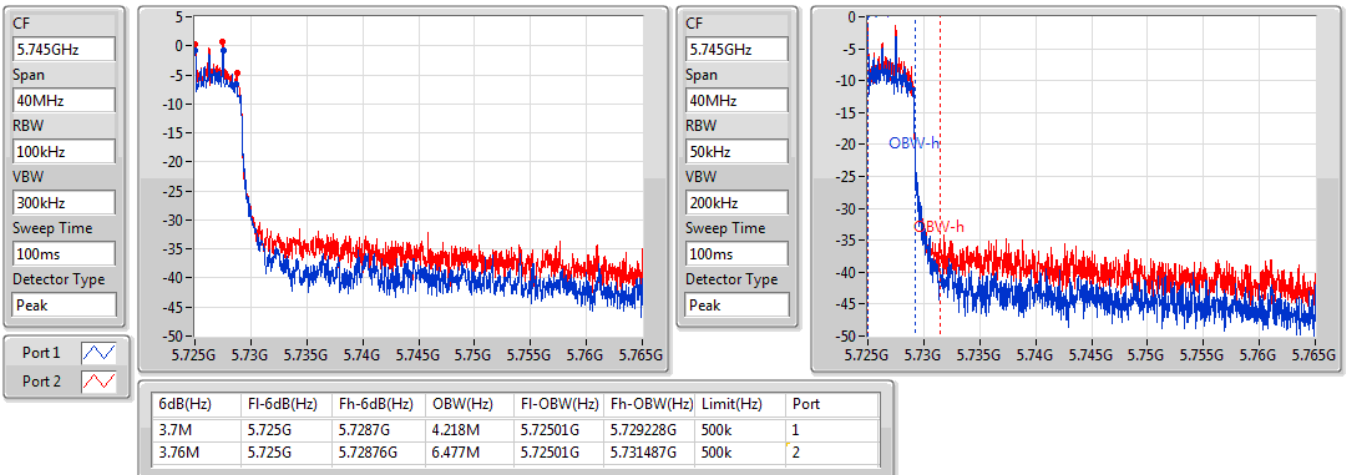

EBW

5530MHz

06/01/2020

802.11ax HEW80_Nss2,(MCS0)_2TX

EBW

5610MHz

06/01/2020

802.11ax HEW80_Nss2,(MCS0)_2TX

EBW

5690MHz Straddle 5.47-5.725GHz

06/01/2020

802.11ax HEW80_Nss2,(MCS0)_2TX

EBW

5690MHz Straddle 5.725-5.85GHz

06/01/2020

Summary

Mode	Max-N dB (Hz)	Max-OBW (Hz)	ITU-Code	Min-N dB (Hz)	Min-OBW (Hz)
5.25-5.35GHz	-	-	-	-	-
802.11a_Nss1,(6Mbps)_1TX	21.48M	16.792M	16M8D1D	21.21M	16.762M
802.11ac VHT20_Nss1,(MCS0)_1TX	21.57M	17.931M	17M9D1D	21.48M	17.871M
802.11ac VHT40_Nss1,(MCS0)_1TX	40.26M	36.582M	36M6D1D	40.2M	36.402M
802.11ac VHT80_Nss1,(MCS0)_1TX	82.32M	75.682M	75M7D1D	82.32M	75.682M
802.11ax HEW20_Nss1,(MCS0)_1TX	24.09M	19.04M	19M0D1D	21.42M	19.01M
802.11ax HEW40_Nss1,(MCS0)_1TX	43.44M	37.601M	37M6D1D	40.2M	37.481M
802.11ax HEW80_Nss1,(MCS0)_1TX	81.84M	77.001M	77M0D1D	81.84M	77.001M
5.47-5.725GHz	-	-	-	-	-
802.11a_Nss1,(6Mbps)_1TX	21.66M	16.822M	16M8D1D	15.663M	13.311M
802.11ac VHT20_Nss1,(MCS0)_1TX	21.51M	17.871M	17M9D1D	15.645M	13.888M
802.11ac VHT40_Nss1,(MCS0)_1TX	43.38M	36.582M	36M6D1D	40.26M	33.096M
802.11ac VHT80_Nss1,(MCS0)_1TX	82.08M	75.802M	75M8D1D	80.678M	72.426M
802.11ax HEW20_Nss1,(MCS0)_1TX	22.44M	19.01M	19M0D1D	15.855M	14.448M
802.11ax HEW40_Nss1,(MCS0)_1TX	41.82M	37.601M	37M6D1D	36.15M	33.583M
802.11ax HEW80_Nss1,(MCS0)_1TX	82.2M	77.121M	77M1D1D	75.795M	73.123M
5.725-5.85GHz	-	-	-	-	-
802.11a_Nss1,(6Mbps)_1TX	3.24M	4.768M	4M77D1D	3.24M	4.768M
802.11ac VHT20_Nss1,(MCS0)_1TX	3.855M	4.768M	4M77D1D	3.855M	4.768M
802.11ac VHT40_Nss1,(MCS0)_1TX	3.225M	7.496M	7M50D1D	3.225M	7.496M
802.11ac VHT80_Nss1,(MCS0)_1TX	3.21M	8.771M	8M77D1D	3.21M	8.771M
802.11ax HEW20_Nss1,(MCS0)_1TX	4.545M	4.903M	4M90D1D	4.545M	4.903M
802.11ax HEW40_Nss1,(MCS0)_1TX	3.75M	7.991M	7M99D1D	3.75M	7.991M
802.11ax HEW80_Nss1,(MCS0)_1TX	3.87M	14.078M	14M1D1D	3.87M	14.078M