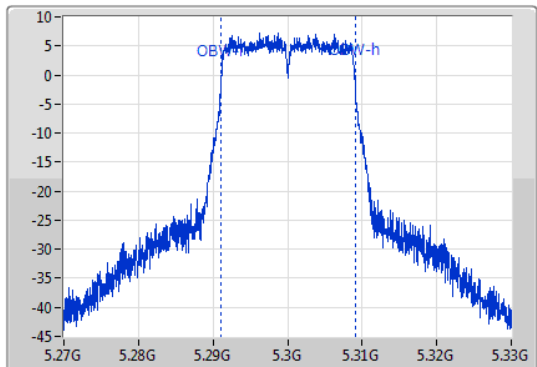

802.11ac VHT20_Nss1,(MCS0)_1TX

EBW

5300MHz

09/01/2020

CF
5.3GHz
Span
60MHz
RBW
200kHz
VBW
1MHz
Sweep Time
100ms
Detector Type
Peak
Port 1

CF
5.3GHz
Span
60MHz
RBW
200kHz
VBW
1MHz
Sweep Time
100ms
Detector Type
Peak