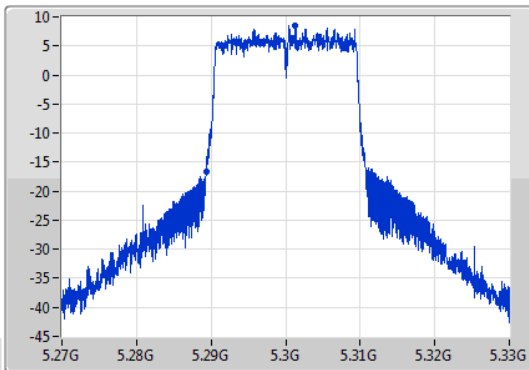

CF
5.3GHz
Span
60MHz
RBW
200kHz
VBW
1MHz
Sweep Time
100ms
Detector Type
Peak