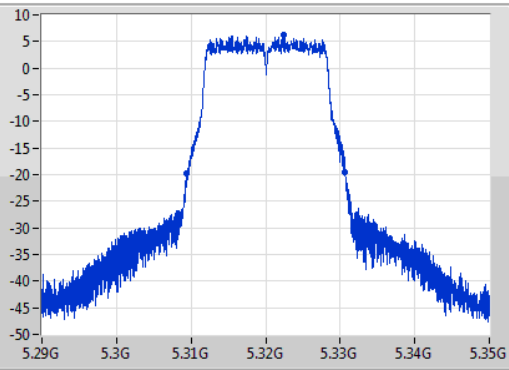

Port X-N dB = Port X 6dB down bandwidth for 5.725-5.85GHz band / 26dB down bandwidth for other band

Port X-OBW = Port X 99% occupied bandwidth;

802.11a_Nss1,(6Mbps)_1TX

EBW

5260MHz

09/01/2020

802.11a_Nss1,(6Mbps)_1TX

EBW

5300MHz

09/01/2020

802.11a_Nss1,(6Mbps)_1TX

EBW

5320MHz

09/01/2020

CF: 5.32GHz
 Span: 60MHz
 RBW: 200kHz
 VBW: 1MHz
 Sweep Time: 100ms
 Detector Type: Peak
 Port 1