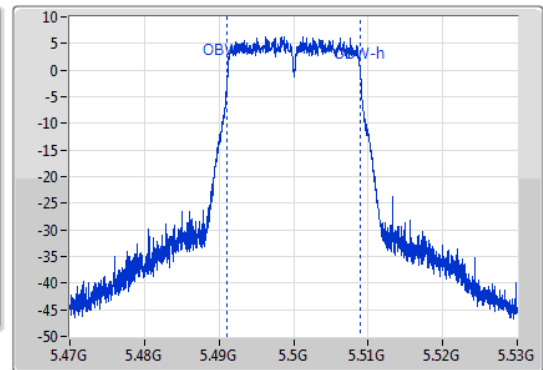

802.11ac VHT20_Nss1,(MCS0)_1TX

EBW

5500MHz

09/01/2020

CF: 5.5GHz
 Span: 60MHz
 RBW: 200kHz
 VBW: 1MHz
 Sweep Time: 100ms
 Detector Type: Peak
 Port 1

CF: 5.5GHz
 Span: 60MHz
 RBW: 200kHz
 VBW: 1MHz
 Sweep Time: 100ms
 Detector Type: Peak