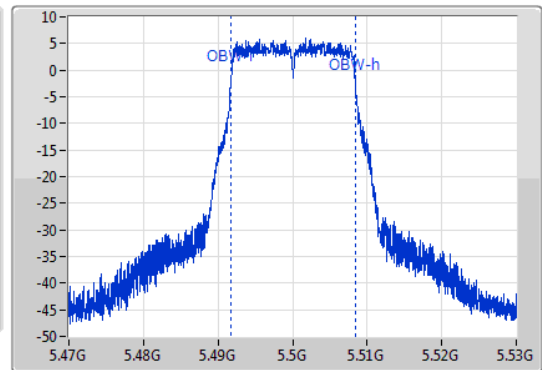

802.11a_Nss1,(6Mbps)_1TX

EBW

5500MHz

09/01/2020

CF: 5.5GHz
 Span: 60MHz
 RBW: 200kHz
 VBW: 1MHz
 Sweep Time: 100ms
 Detector Type: Peak
 Port 1

CF: 5.5GHz
 Span: 60MHz
 RBW: 200kHz
 VBW: 1MHz
 Sweep Time: 100ms
 Detector Type: Peak