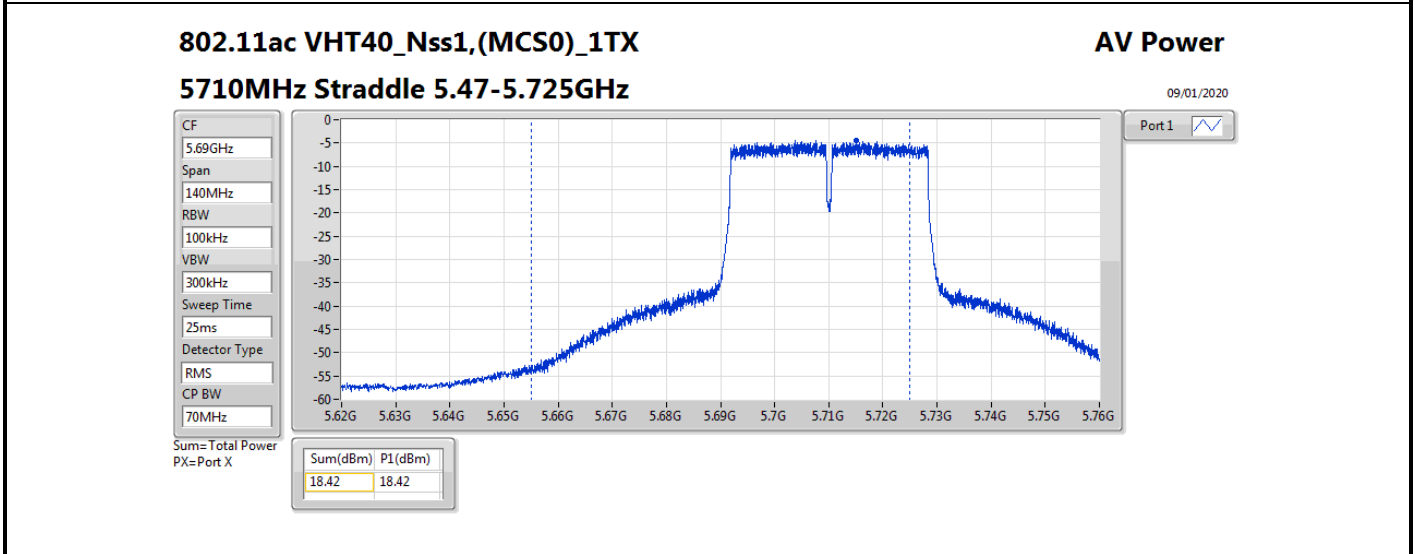

**Average Power_Non-Beamforming_Sample 2_Radio 1_Panel
1_1T1S**

Appendix B.7

Mode	Result	DG (dBi)	Port 1 (dBm)	Total Power (dBm)	Power Limit (dBm)	EIRP (dBm)	EIRP Limit (dBm)
5510MHz	Pass	10.70	15.79	15.79	19.28	26.49	30.00
5550MHz	Pass	10.70	18.70	18.70	19.28	29.40	30.00
5670MHz	Pass	10.70	18.74	18.74	19.28	29.44	30.00
5710MHz Straddle 5.47-5.725GHz	Pass	10.70	18.57	18.57	19.28	29.27	30.00
5710MHz Straddle 5.725-5.85GHz	Pass	10.70	8.87	8.87	25.30	19.57	36.00
802.11ax HEW80_Nss1,(MCS0)_1TX	-	-	-	-	-	-	-
5290MHz	Pass	10.70	15.36	15.36	19.28	26.06	30.00
5530MHz	Pass	10.70	16.25	16.25	19.28	26.95	30.00
5610MHz	Pass	10.70	18.13	18.13	19.28	28.83	30.00
5690MHz Straddle 5.47-5.725GHz	Pass	10.70	18.70	18.70	19.28	29.40	30.00
5690MHz Straddle 5.725-5.85GHz	Pass	10.70	5.25	5.25	25.30	15.95	36.00

DG = Directional Gain; **Port X** = Port X output power

802.11ax HEW80_Nss1,(MCS0)_1TX

AV Power

5690MHz Straddle 5.47-5.725GHz

09/01/2020

CF
5.65GHz
Span
300MHz
RBW
100kHz
VBW
300kHz
Sweep Time
25ms
Detector Type
RMS
CP BW
150MHz

Port 1

Sum=Total Power
PX=Port X

Sum(dBm)	P1(dBm)
18.70	18.70

802.11ax HEW80_Nss1,(MCS0)_1TX

AV Power

5690MHz Straddle 5.725-5.85GHz

09/01/2020

CF
5.735GHz
Span
40MHz
RBW
100kHz
VBW
300kHz
Sweep Time
25ms
Detector Type
RMS
CP BW
20MHz