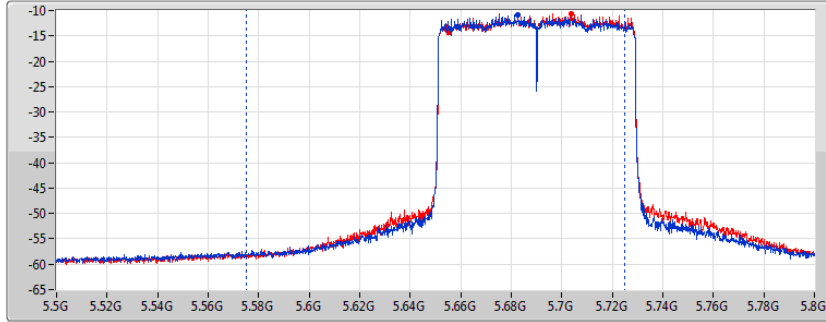

**Average Power_Non-Beamforming_Sample 2_Radio 1_Panel
1_2T2S**

Appendix B.8

Mode	Result	DG (dBi)	Port 1 (dBm)	Port 2 (dBm)	Total Power (dBm)	Power Limit (dBm)	EIRP (dBm)	EIRP Limit (dBm)
5510MHz	Pass	10.70	15.76	15.63	18.71	19.28	29.41	30.00
5550MHz	Pass	10.70	15.61	15.70	18.67	19.28	29.37	30.00
5670MHz	Pass	10.70	15.64	15.59	18.63	19.28	29.33	30.00
5710MHz Straddle 5.47-5.725GHz	Pass	10.70	15.83	15.61	18.73	19.28	29.43	30.00
5710MHz Straddle 5.725-5.85GHz	Pass	10.70	6.10	6.02	9.07	25.30	19.77	36.00
802.11ax HEW80_Nss2,(MCS0)_2TX	-	-	-	-	-	-	-	-
5290MHz	Pass	10.70	13.88	14.26	17.08	19.28	27.78	30.00
5530MHz	Pass	10.70	15.02	15.07	18.06	19.28	28.76	30.00
5610MHz	Pass	10.70	15.44	15.94	18.71	19.28	29.41	30.00
5690MHz Straddle 5.47-5.725GHz	Pass	10.70	15.57	15.77	18.68	19.28	29.38	30.00
5690MHz Straddle 5.725-5.85GHz	Pass	10.70	2.19	2.65	5.44	25.30	16.14	36.00

DG = Directional Gain; **Port X** = Port X output power

802.11ax HEW80_Nss2,(MCS0)_2TX

AV Power

5690MHz Straddle 5.47-5.725GHz

10/01/2020

CF
5.65GHz
Span
300MHz
RBW
100kHz
VBW
300kHz
Sweep Time
25ms
Detector Type
RMS
CP BW
150MHz

Port 1
Port 2

Sum=Total Power
PX=Port X

Sum(dBm)	P1(dBm)	P2(dBm)
18.68	15.57	15.77

802.11ax HEW80_Nss2,(MCS0)_2TX

AV Power

5690MHz Straddle 5.725-5.85GHz

10/01/2020

CF
5.735GHz
Span
40MHz
RBW
100kHz
VBW
300kHz
Sweep Time
25ms
Detector Type
RMS
CP BW
20MHz