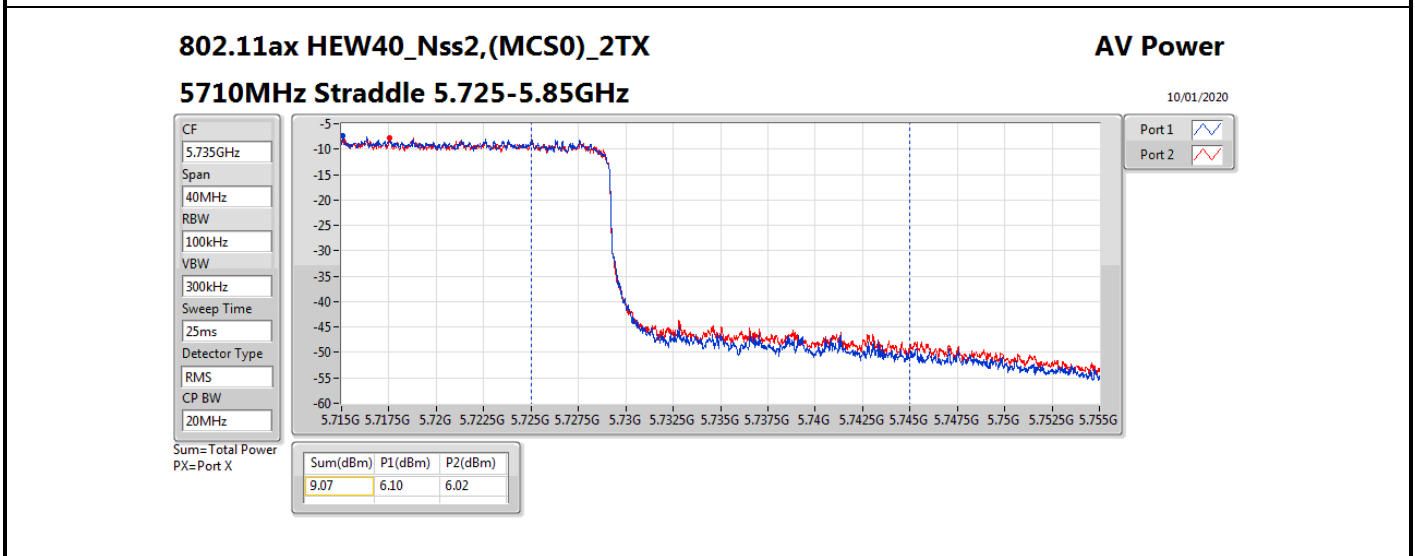

**Average Power_Non-Beamforming_Sample 2_Radio 1_Panel
1_2T2S**

Appendix B.8

Mode	Result	DG (dBi)	Port 1 (dBm)	Port 2 (dBm)	Total Power (dBm)	Power Limit (dBm)	EIRP (dBm)	EIRP Limit (dBm)
5510MHz	Pass	10.70	15.76	15.63	18.71	19.28	29.41	30.00
5550MHz	Pass	10.70	15.61	15.70	18.67	19.28	29.37	30.00
5670MHz	Pass	10.70	15.64	15.59	18.63	19.28	29.33	30.00
5710MHz Straddle 5.47-5.725GHz	Pass	10.70	15.83	15.61	18.73	19.28	29.43	30.00
5710MHz Straddle 5.725-5.85GHz	Pass	10.70	6.10	6.02	9.07	25.30	19.77	36.00
802.11ax HEW80_Nss2,(MCS0)_2TX	-	-	-	-	-	-	-	-
5290MHz	Pass	10.70	13.88	14.26	17.08	19.28	27.78	30.00
5530MHz	Pass	10.70	15.02	15.07	18.06	19.28	28.76	30.00
5610MHz	Pass	10.70	15.44	15.94	18.71	19.28	29.41	30.00
5690MHz Straddle 5.47-5.725GHz	Pass	10.70	15.57	15.77	18.68	19.28	29.38	30.00
5690MHz Straddle 5.725-5.85GHz	Pass	10.70	2.19	2.65	5.44	25.30	16.14	36.00

DG = Directional Gain; **Port X** = Port X output power

802.11ax HEW80_Nss2,(MCS0)_2TX

AV Power

5690MHz Straddle 5.47-5.725GHz

10/01/2020

CF
5.65GHz
Span
300MHz
RBW
100kHz
VBW
300kHz
Sweep Time
25ms
Detector Type
RMS
CP BW
150MHz

Port 1
Port 2

Sum=Total Power
PX=Port X

Sum(dBm)	P1(dBm)	P2(dBm)
18.68	15.57	15.77

802.11ax HEW80_Nss2,(MCS0)_2TX

AV Power

5690MHz Straddle 5.725-5.85GHz

10/01/2020

CF
5.735GHz
Span
40MHz
RBW
100kHz
VBW
300kHz
Sweep Time
25ms
Detector Type
RMS
CP BW
20MHz