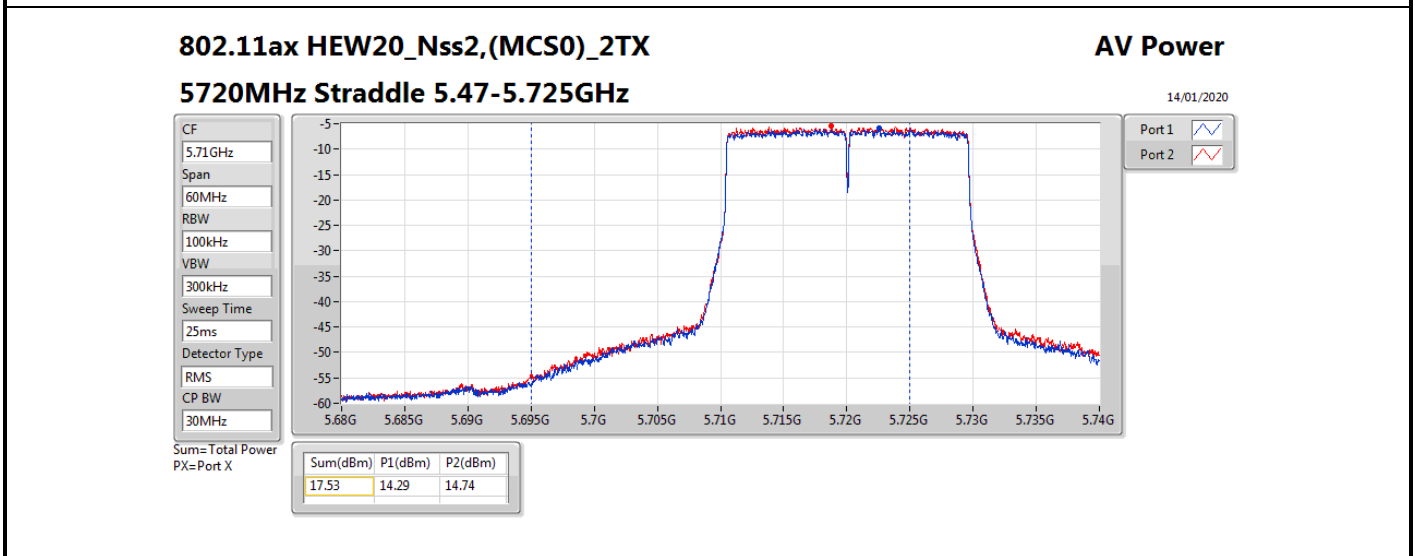

**Average Power_Non-Beamforming_Sample 2_Radio 2_Panel
1_2T2S**

Appendix B.12

Mode	Result	DG (dBi)	Port 1 (dBm)	Port 2 (dBm)	Total Power (dBm)	Power Limit (dBm)	EIRP (dBm)	EIRP Limit (dBm)
5510MHz	Pass	10.70	14.51	15.05	17.80	19.28	28.50	30.00
5550MHz	Pass	10.70	15.53	15.99	18.78	19.28	29.48	30.00
5670MHz	Pass	10.70	15.55	15.77	18.67	19.28	29.37	30.00
5710MHz Straddle 5.47-5.725GHz	Pass	10.70	15.49	15.75	18.63	19.28	29.33	30.00
5710MHz Straddle 5.725-5.85GHz	Pass	10.70	5.81	5.99	8.91	25.30	19.61	36.00
802.11ax HEW80_Nss2,(MCS0)_2TX	-	-	-	-	-	-	-	-
5290MHz	Pass	10.70	14.86	15.60	18.26	19.28	28.96	30.00
5530MHz	Pass	10.70	14.79	14.90	17.86	19.28	28.56	30.00
5610MHz	Pass	10.70	15.53	15.93	18.74	19.28	29.44	30.00
5690MHz Straddle 5.47-5.725GHz	Pass	10.70	15.51	16.00	18.77	19.28	29.47	30.00
5690MHz Straddle 5.725-5.85GHz	Pass	10.70	2.18	2.60	5.41	25.30	16.11	36.00

DG = Directional Gain; **Port X** = Port X output power

802.11ax HEW80_Nss2,(MCS0)_2TX

AV Power

5690MHz Straddle 5.47-5.725GHz

14/01/2020

CF
5.65GHz
Span
300MHz
RBW
100kHz
VBW
300kHz
Sweep Time
25ms
Detector Type
RMS
CP BW
150MHz