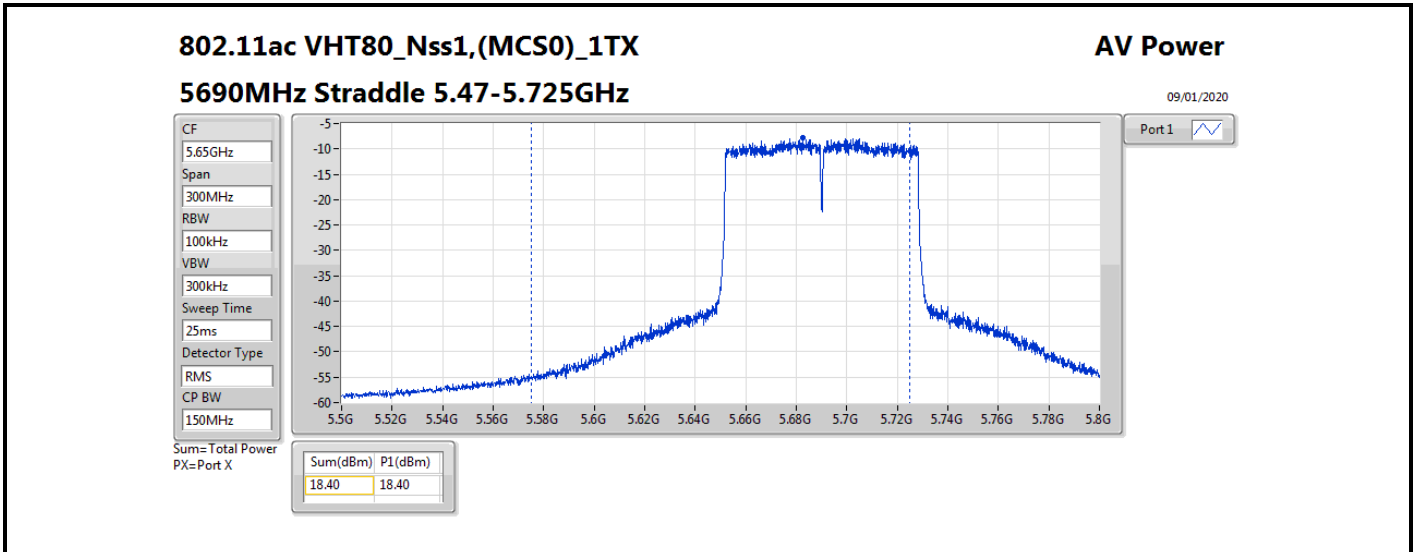

**Average Power_Non-Beamforming_Sample 2_Radio 1_Panel
1_1T1S**

Appendix B.7

Mode	Result	DG (dBi)	Port 1 (dBm)	Total Power (dBm)	Power Limit (dBm)	EIRP (dBm)	EIRP Limit (dBm)
5510MHz	Pass	10.70	15.79	15.79	19.28	26.49	30.00
5550MHz	Pass	10.70	18.70	18.70	19.28	29.40	30.00
5670MHz	Pass	10.70	18.74	18.74	19.28	29.44	30.00
5710MHz Straddle 5.47-5.725GHz	Pass	10.70	18.57	18.57	19.28	29.27	30.00
5710MHz Straddle 5.725-5.85GHz	Pass	10.70	8.87	8.87	25.30	19.57	36.00
802.11ax HEW80_Nss1,(MCS0)_1TX	-	-	-	-	-	-	-
5290MHz	Pass	10.70	15.36	15.36	19.28	26.06	30.00
5530MHz	Pass	10.70	16.25	16.25	19.28	26.95	30.00
5610MHz	Pass	10.70	18.13	18.13	19.28	28.83	30.00
5690MHz Straddle 5.47-5.725GHz	Pass	10.70	18.70	18.70	19.28	29.40	30.00
5690MHz Straddle 5.725-5.85GHz	Pass	10.70	5.25	5.25	25.30	15.95	36.00

DG = Directional Gain; **Port X** = Port X output power

802.11ax HEW80_Nss1,(MCS0)_1TX

AV Power

5690MHz Straddle 5.47-5.725GHz

09/01/2020

CF
5.65GHz
Span
300MHz
RBW
100kHz
VBW
300kHz
Sweep Time
25ms
Detector Type
RMS
CP BW
150MHz

Port 1

Sum=Total Power
PX=Port X

Sum(dBm)	P1(dBm)
18.70	18.70

802.11ax HEW80_Nss1,(MCS0)_1TX

AV Power

5690MHz Straddle 5.725-5.85GHz

09/01/2020

CF
5.735GHz
Span
40MHz
RBW
100kHz
VBW
300kHz
Sweep Time
25ms
Detector Type
RMS
CP BW
20MHz