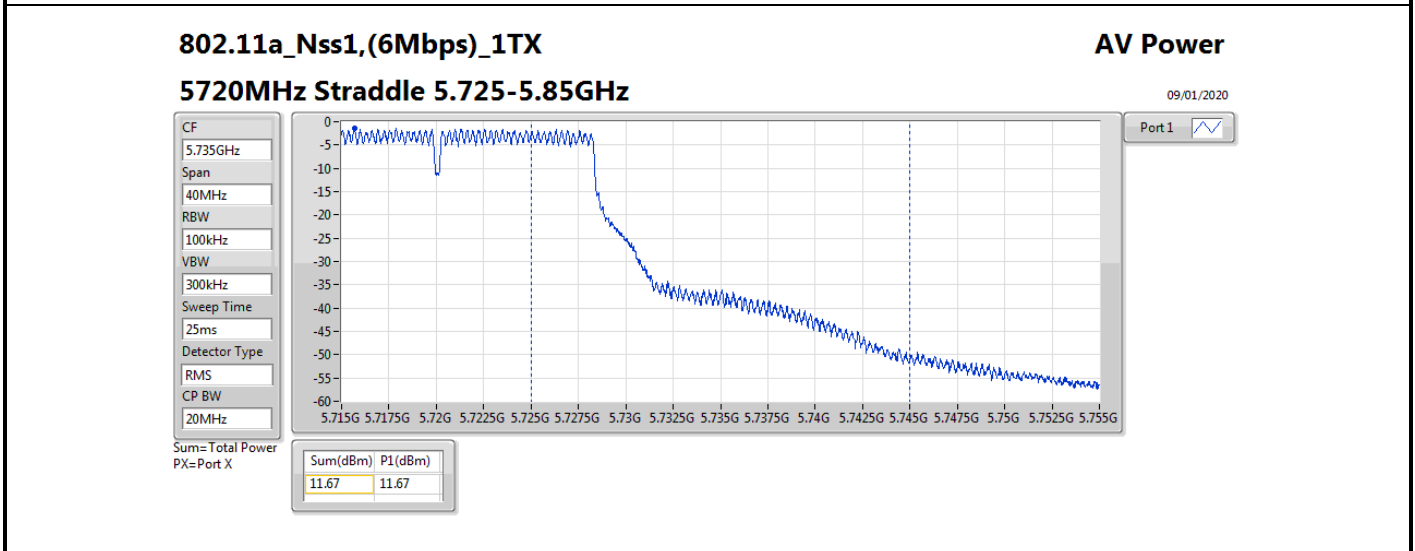

**Average Power_Non-Beamforming_Sample 2_Radio 1_Panel
1_1T1S**

Appendix B.7

Mode	Result	DG (dBi)	Port 1 (dBm)	Total Power (dBm)	Power Limit (dBm)	EIRP (dBm)	EIRP Limit (dBm)
5510MHz	Pass	10.70	15.79	15.79	19.28	26.49	30.00
5550MHz	Pass	10.70	18.70	18.70	19.28	29.40	30.00
5670MHz	Pass	10.70	18.74	18.74	19.28	29.44	30.00
5710MHz Straddle 5.47-5.725GHz	Pass	10.70	18.57	18.57	19.28	29.27	30.00
5710MHz Straddle 5.725-5.85GHz	Pass	10.70	8.87	8.87	25.30	19.57	36.00
802.11ax HEW80_Nss1,(MCS0)_1TX	-	-	-	-	-	-	-
5290MHz	Pass	10.70	15.36	15.36	19.28	26.06	30.00
5530MHz	Pass	10.70	16.25	16.25	19.28	26.95	30.00
5610MHz	Pass	10.70	18.13	18.13	19.28	28.83	30.00
5690MHz Straddle 5.47-5.725GHz	Pass	10.70	18.70	18.70	19.28	29.40	30.00
5690MHz Straddle 5.725-5.85GHz	Pass	10.70	5.25	5.25	25.30	15.95	36.00

DG = Directional Gain; **Port X** = Port X output power

802.11ax HEW80_Nss1,(MCS0)_1TX

AV Power

5690MHz Straddle 5.47-5.725GHz

09/01/2020

CF
5.65GHz
Span
300MHz
RBW
100kHz
VBW
300kHz
Sweep Time
25ms
Detector Type
RMS
CP BW
150MHz