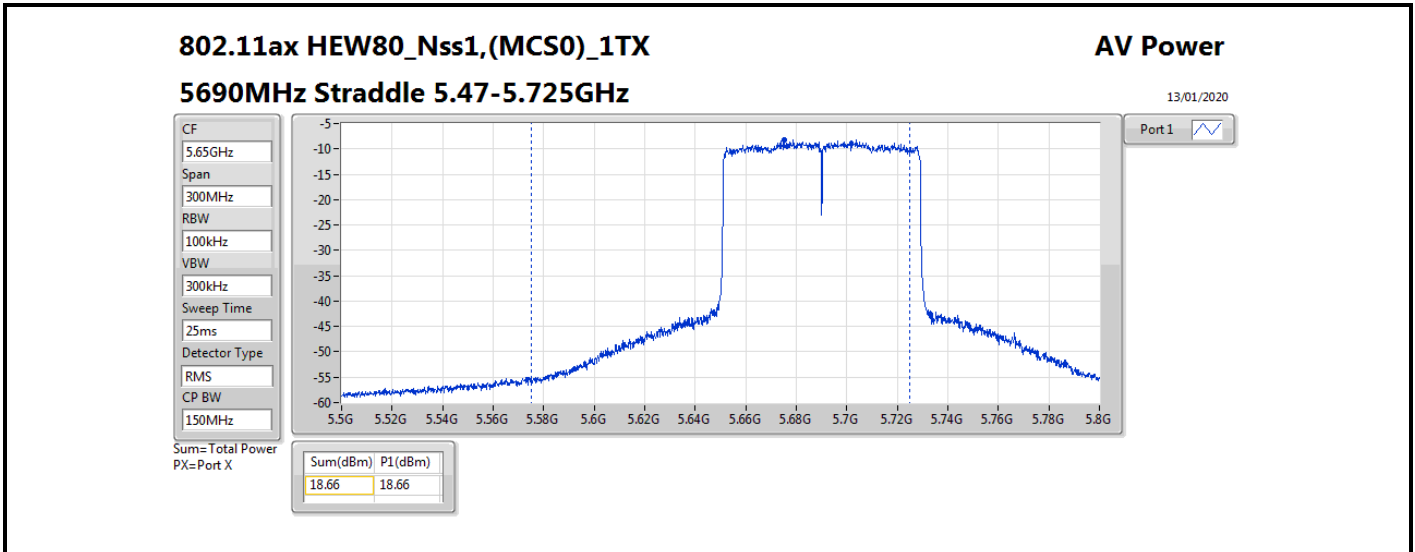

**Average Power_Non-Beamforming_Sample 2_Radio 2_Panel
1_2T2S**

Appendix B.12

Summary

Mode	Total Power (dBm)	Total Power (W)	EIRP (dBm)	EIRP (W)
5.25-5.35GHz	-	-	-	-
802.11a_Nss1,(6Mbps)_2TX	16.48	0.04446	27.18	0.52240
802.11ac VHT20_Nss2,(MCS0)_2TX	18.49	0.07063	29.19	0.82985
802.11ac VHT40_Nss2,(MCS0)_2TX	18.40	0.06918	29.10	0.81283
802.11ac VHT80_Nss2,(MCS0)_2TX	18.06	0.06397	28.76	0.75162
802.11ax HEW20_Nss2,(MCS0)_2TX	18.75	0.07499	29.45	0.88105
802.11ax HEW40_Nss2,(MCS0)_2TX	18.72	0.07447	29.42	0.87498
802.11ax HEW80_Nss2,(MCS0)_2TX	18.26	0.06699	28.96	0.78705
5.47-5.725GHz	-	-	-	-
802.11a_Nss1,(6Mbps)_2TX	16.49	0.04457	27.19	0.52360
802.11ac VHT20_Nss2,(MCS0)_2TX	18.30	0.06761	29.00	0.79433
802.11ac VHT40_Nss2,(MCS0)_2TX	18.40	0.06918	29.10	0.81283
802.11ac VHT80_Nss2,(MCS0)_2TX	18.47	0.07031	29.17	0.82604
802.11ax HEW20_Nss2,(MCS0)_2TX	18.68	0.07379	29.38	0.86696
802.11ax HEW40_Nss2,(MCS0)_2TX	18.78	0.07551	29.48	0.88716
802.11ax HEW80_Nss2,(MCS0)_2TX	18.77	0.07534	29.47	0.88512
5.725-5.85GHz	-	-	-	-
802.11a_Nss1,(6Mbps)_2TX	9.16	0.00824	19.86	0.09683
802.11ac VHT20_Nss2,(MCS0)_2TX	11.83	0.01524	22.53	0.17906
802.11ac VHT40_Nss2,(MCS0)_2TX	7.90	0.00617	18.60	0.07244
802.11ac VHT80_Nss2,(MCS0)_2TX	4.37	0.00274	15.07	0.03214
802.11ax HEW20_Nss2,(MCS0)_2TX	12.44	0.01754	23.14	0.20606
802.11ax HEW40_Nss2,(MCS0)_2TX	8.91	0.00778	19.61	0.09141
802.11ax HEW80_Nss2,(MCS0)_2TX	5.41	0.00348	16.11	0.04083