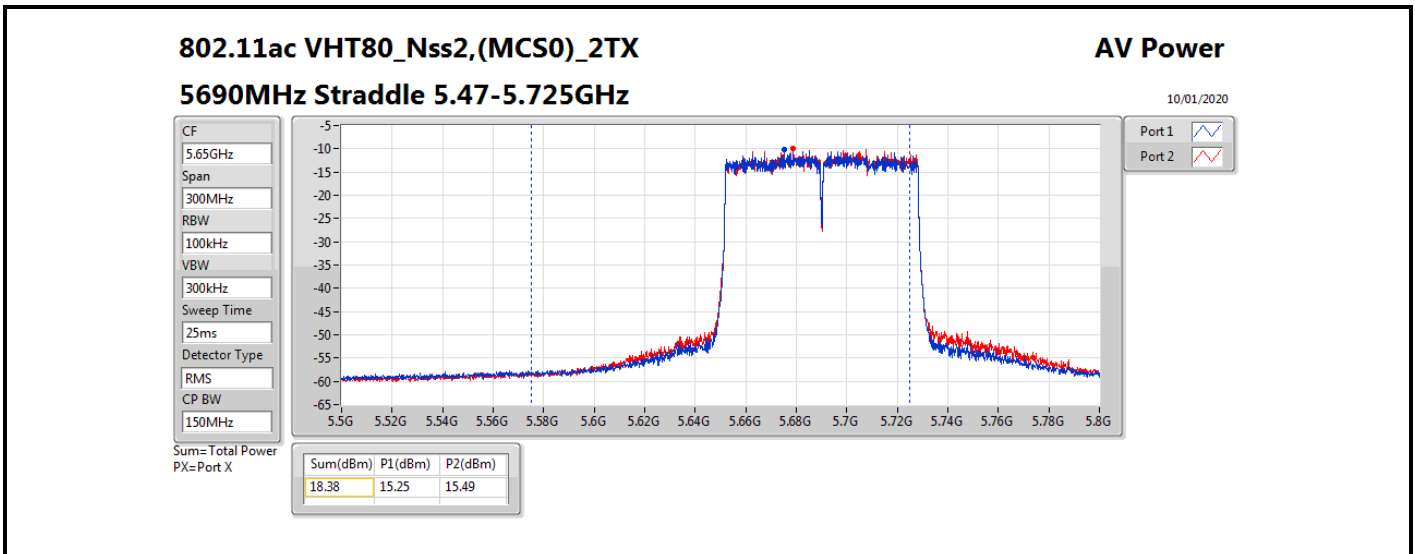

DG = Directional Gain; **Port X** = Port X output power

802.11ax HEW80_Nss1,(MCS0)_1TX

AV Power

5690MHz Straddle 5.47-5.725GHz

09/01/2020

CF
5.65GHz
Span
300MHz
RBW
100kHz
VBW
300kHz
Sweep Time
25ms
Detector Type
RMS
CP BW
150MHz

**Average Power_Non-Beamforming_Sample 2_Radio 1_Panel
1_2T2S**

Appendix B.8

Mode	Result	DG (dBi)	Port 1 (dBm)	Port 2 (dBm)	Total Power (dBm)	Power Limit (dBm)	EIRP (dBm)	EIRP Limit (dBm)
5510MHz	Pass	10.70	15.76	15.63	18.71	19.28	29.41	30.00
5550MHz	Pass	10.70	15.61	15.70	18.67	19.28	29.37	30.00
5670MHz	Pass	10.70	15.64	15.59	18.63	19.28	29.33	30.00
5710MHz Straddle 5.47-5.725GHz	Pass	10.70	15.83	15.61	18.73	19.28	29.43	30.00
5710MHz Straddle 5.725-5.85GHz	Pass	10.70	6.10	6.02	9.07	25.30	19.77	36.00
802.11ax HEW80_Nss2,(MCS0)_2TX	-	-	-	-	-	-	-	-
5290MHz	Pass	10.70	13.88	14.26	17.08	19.28	27.78	30.00
5530MHz	Pass	10.70	15.02	15.07	18.06	19.28	28.76	30.00
5610MHz	Pass	10.70	15.44	15.94	18.71	19.28	29.41	30.00
5690MHz Straddle 5.47-5.725GHz	Pass	10.70	15.57	15.77	18.68	19.28	29.38	30.00
5690MHz Straddle 5.725-5.85GHz	Pass	10.70	2.19	2.65	5.44	25.30	16.14	36.00

DG = Directional Gain; **Port X** = Port X output power

802.11ax HEW80_Nss2,(MCS0)_2TX

AV Power

5690MHz Straddle 5.47-5.725GHz

10/01/2020

CF
5.65GHz
Span
300MHz
RBW
100kHz
VBW
300kHz
Sweep Time
25ms
Detector Type
RMS
CP BW
150MHz

Port 1
Port 2

Sum=Total Power
PX=Port X

Sum(dBm)	P1(dBm)	P2(dBm)
18.68	15.57	15.77

802.11ax HEW80_Nss2,(MCS0)_2TX

AV Power

5690MHz Straddle 5.725-5.85GHz

10/01/2020

CF
5.735GHz
Span
40MHz
RBW
100kHz
VBW
300kHz
Sweep Time
25ms
Detector Type
RMS
CP BW
20MHz