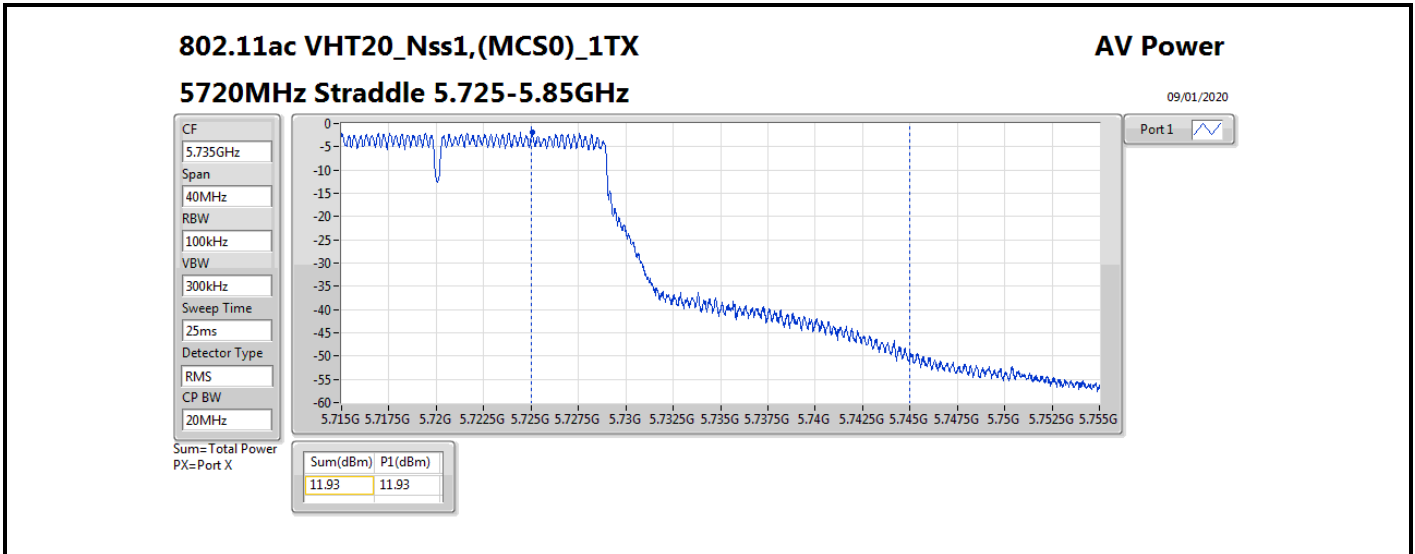

**Average Power_Non-Beamforming_Sample 2_Radio 1_Panel
1_1T1S**

Appendix B.7

Mode	Result	DG (dBi)	Port 1 (dBm)	Total Power (dBm)	Power Limit (dBm)	EIRP (dBm)	EIRP Limit (dBm)
5510MHz	Pass	10.70	15.79	15.79	19.28	26.49	30.00
5550MHz	Pass	10.70	18.70	18.70	19.28	29.40	30.00
5670MHz	Pass	10.70	18.74	18.74	19.28	29.44	30.00
5710MHz Straddle 5.47-5.725GHz	Pass	10.70	18.57	18.57	19.28	29.27	30.00
5710MHz Straddle 5.725-5.85GHz	Pass	10.70	8.87	8.87	25.30	19.57	36.00
802.11ax HEW80_Nss1,(MCS0)_1TX	-	-	-	-	-	-	-
5290MHz	Pass	10.70	15.36	15.36	19.28	26.06	30.00
5530MHz	Pass	10.70	16.25	16.25	19.28	26.95	30.00
5610MHz	Pass	10.70	18.13	18.13	19.28	28.83	30.00
5690MHz Straddle 5.47-5.725GHz	Pass	10.70	18.70	18.70	19.28	29.40	30.00
5690MHz Straddle 5.725-5.85GHz	Pass	10.70	5.25	5.25	25.30	15.95	36.00

DG = Directional Gain; **Port X** = Port X output power

802.11ax HEW80_Nss1,(MCS0)_1TX

AV Power

5690MHz Straddle 5.47-5.725GHz

09/01/2020

CF
5.65GHz
Span
300MHz
RBW
100kHz
VBW
300kHz
Sweep Time
25ms
Detector Type
RMS
CP BW
150MHz

Port 1

Sum=Total Power
PX=Port X

Sum(dBm)	P1(dBm)
18.70	18.70

802.11ax HEW80_Nss1,(MCS0)_1TX

AV Power

5690MHz Straddle 5.725-5.85GHz

09/01/2020

CF
5.735GHz
Span
40MHz
RBW
100kHz
VBW
300kHz
Sweep Time
25ms
Detector Type
RMS
CP BW
20MHz