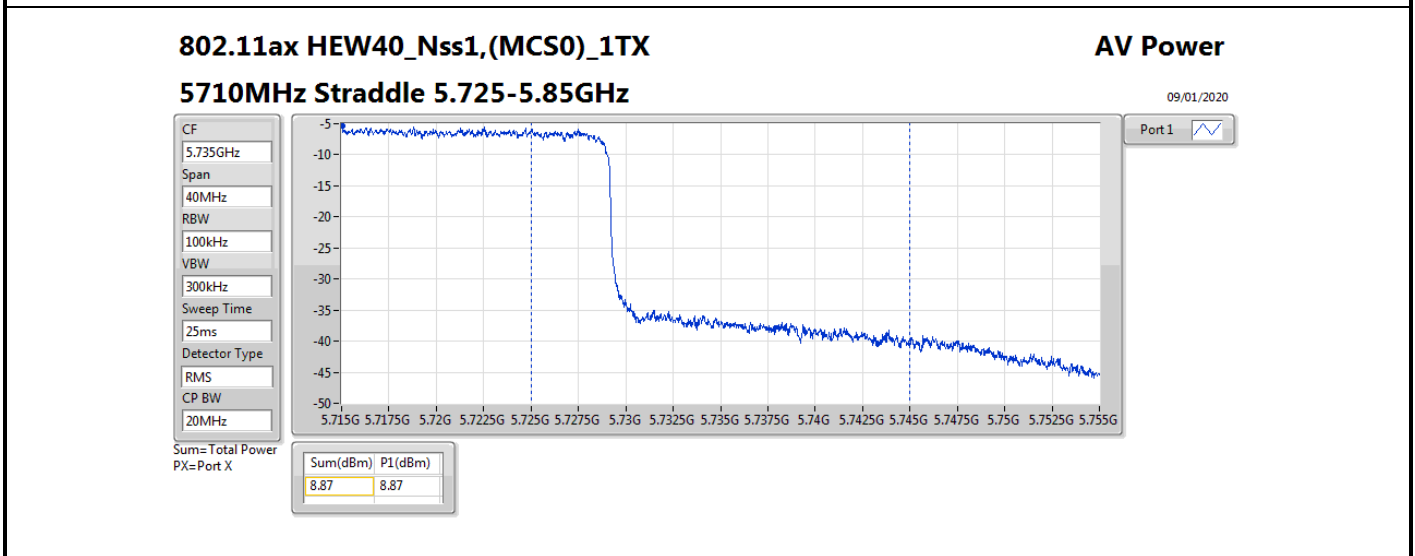

**Average Power_Non-Beamforming_Sample 2_Radio 1_Panel
1_1T1S**

Appendix B.7

Mode	Result	DG (dBi)	Port 1 (dBm)	Total Power (dBm)	Power Limit (dBm)	EIRP (dBm)	EIRP Limit (dBm)
5510MHz	Pass	10.70	15.79	15.79	19.28	26.49	30.00
5550MHz	Pass	10.70	18.70	18.70	19.28	29.40	30.00
5670MHz	Pass	10.70	18.74	18.74	19.28	29.44	30.00
5710MHz Straddle 5.47-5.725GHz	Pass	10.70	18.57	18.57	19.28	29.27	30.00
5710MHz Straddle 5.725-5.85GHz	Pass	10.70	8.87	8.87	25.30	19.57	36.00
802.11ax HEW80_Nss1,(MCS0)_1TX	-	-	-	-	-	-	-
5290MHz	Pass	10.70	15.36	15.36	19.28	26.06	30.00
5530MHz	Pass	10.70	16.25	16.25	19.28	26.95	30.00
5610MHz	Pass	10.70	18.13	18.13	19.28	28.83	30.00
5690MHz Straddle 5.47-5.725GHz	Pass	10.70	18.70	18.70	19.28	29.40	30.00
5690MHz Straddle 5.725-5.85GHz	Pass	10.70	5.25	5.25	25.30	15.95	36.00

DG = Directional Gain; **Port X** = Port X output power

802.11ax HEW80_Nss1,(MCS0)_1TX

AV Power

5690MHz Straddle 5.47-5.725GHz

09/01/2020

CF
5.65GHz
Span
300MHz
RBW
100kHz
VBW
300kHz
Sweep Time
25ms
Detector Type
RMS
CP BW
150MHz

Port 1

Sum=Total Power
PX=Port X

Sum(dBm)	P1(dBm)
18.70	18.70

802.11ax HEW80_Nss1,(MCS0)_1TX

AV Power

5690MHz Straddle 5.725-5.85GHz

09/01/2020

CF
5.735GHz
Span
40MHz
RBW
100kHz
VBW
300kHz
Sweep Time
25ms
Detector Type
RMS
CP BW
20MHz