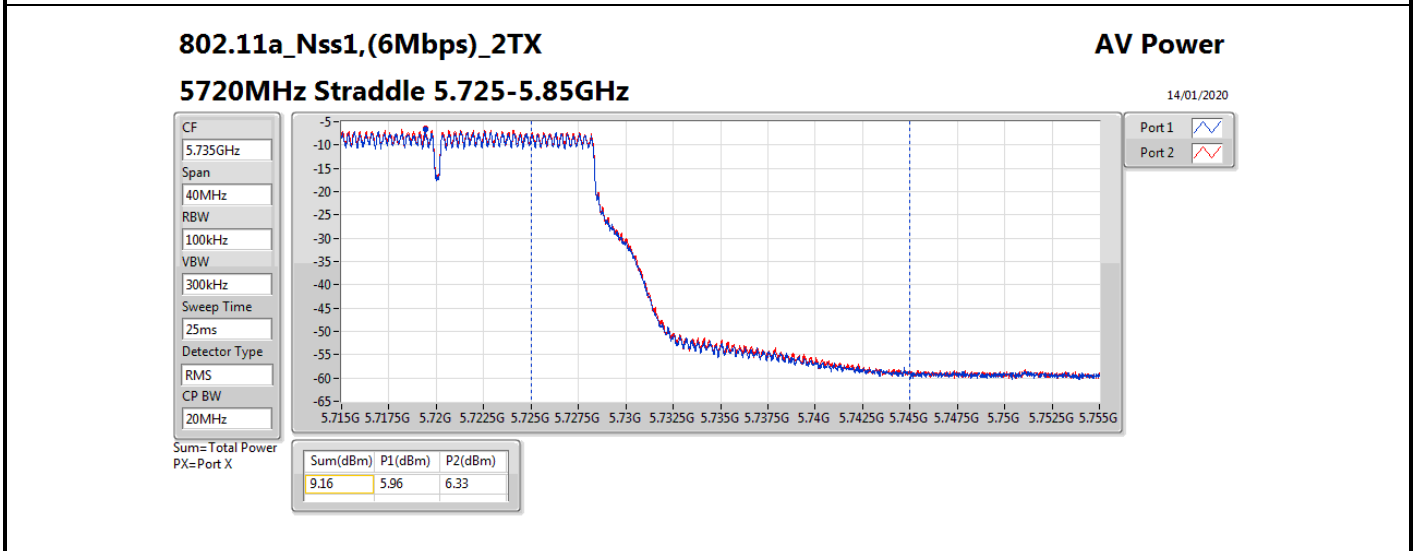

**Average Power_Non-Beamforming_Sample 2_Radio 2_Panel
1_2T2S**

Appendix B.12

Mode	Result	DG (dBi)	Port 1 (dBm)	Port 2 (dBm)	Total Power (dBm)	Power Limit (dBm)	EIRP (dBm)	EIRP Limit (dBm)
5510MHz	Pass	10.70	14.51	15.05	17.80	19.28	28.50	30.00
5550MHz	Pass	10.70	15.53	15.99	18.78	19.28	29.48	30.00
5670MHz	Pass	10.70	15.55	15.77	18.67	19.28	29.37	30.00
5710MHz Straddle 5.47-5.725GHz	Pass	10.70	15.49	15.75	18.63	19.28	29.33	30.00
5710MHz Straddle 5.725-5.85GHz	Pass	10.70	5.81	5.99	8.91	25.30	19.61	36.00
802.11ax HEW80_Nss2,(MCS0)_2TX	-	-	-	-	-	-	-	-
5290MHz	Pass	10.70	14.86	15.60	18.26	19.28	28.96	30.00
5530MHz	Pass	10.70	14.79	14.90	17.86	19.28	28.56	30.00
5610MHz	Pass	10.70	15.53	15.93	18.74	19.28	29.44	30.00
5690MHz Straddle 5.47-5.725GHz	Pass	10.70	15.51	16.00	18.77	19.28	29.47	30.00
5690MHz Straddle 5.725-5.85GHz	Pass	10.70	2.18	2.60	5.41	25.30	16.11	36.00

DG = Directional Gain; **Port X** = Port X output power

802.11ax HEW80_Nss2,(MCS0)_2TX

AV Power

5690MHz Straddle 5.47-5.725GHz

14/01/2020

CF
5.65GHz
Span
300MHz
RBW
100kHz
VBW
300kHz
Sweep Time
25ms
Detector Type
RMS
CP BW
150MHz