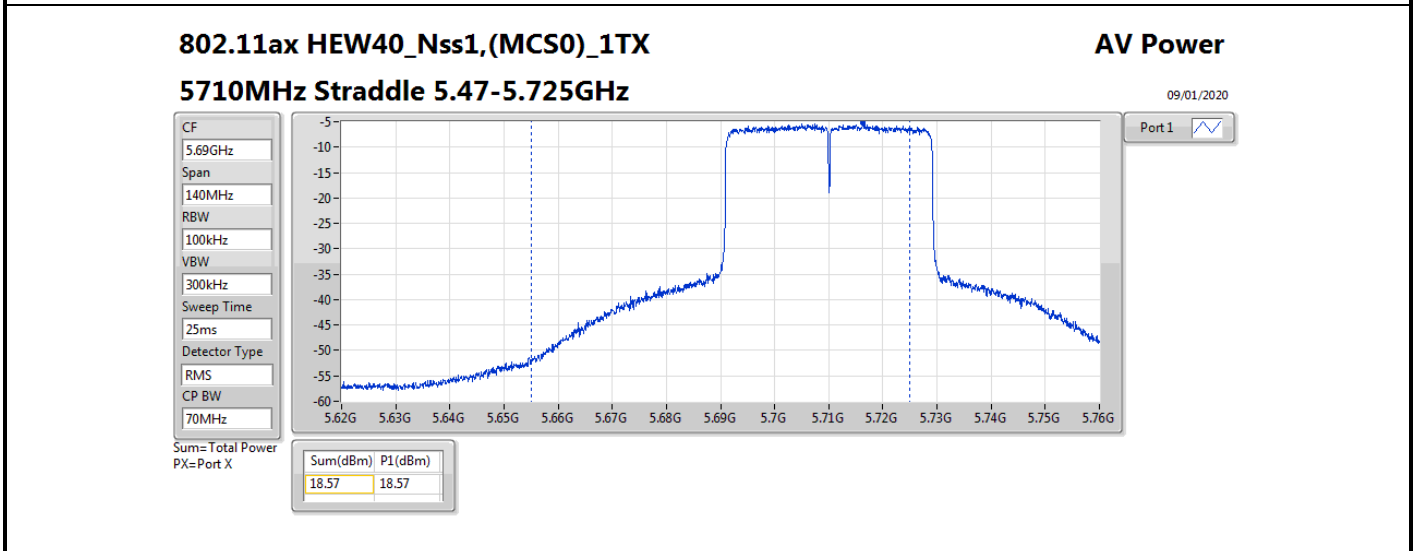

**Average Power_Non-Beamforming_Sample 2_Radio 1_Panel
1_1T1S**

Appendix B.7

Mode	Result	DG (dBi)	Port 1 (dBm)	Total Power (dBm)	Power Limit (dBm)	EIRP (dBm)	EIRP Limit (dBm)
5510MHz	Pass	10.70	15.79	15.79	19.28	26.49	30.00
5550MHz	Pass	10.70	18.70	18.70	19.28	29.40	30.00
5670MHz	Pass	10.70	18.74	18.74	19.28	29.44	30.00
5710MHz Straddle 5.47-5.725GHz	Pass	10.70	18.57	18.57	19.28	29.27	30.00
5710MHz Straddle 5.725-5.85GHz	Pass	10.70	8.87	8.87	25.30	19.57	36.00
802.11ax HEW80_Nss1,(MCS0)_1TX	-	-	-	-	-	-	-
5290MHz	Pass	10.70	15.36	15.36	19.28	26.06	30.00
5530MHz	Pass	10.70	16.25	16.25	19.28	26.95	30.00
5610MHz	Pass	10.70	18.13	18.13	19.28	28.83	30.00
5690MHz Straddle 5.47-5.725GHz	Pass	10.70	18.70	18.70	19.28	29.40	30.00
5690MHz Straddle 5.725-5.85GHz	Pass	10.70	5.25	5.25	25.30	15.95	36.00

DG = Directional Gain; **Port X** = Port X output power

802.11ax HEW80_Nss1,(MCS0)_1TX

AV Power

5690MHz Straddle 5.47-5.725GHz

09/01/2020

CF
5.65GHz
Span
300MHz
RBW
100kHz
VBW
300kHz
Sweep Time
25ms
Detector Type
RMS
CP BW
150MHz

Port 1

Sum=Total Power
PX=Port X

Sum(dBm)	P1(dBm)
18.70	18.70

802.11ax HEW80_Nss1,(MCS0)_1TX

AV Power

5690MHz Straddle 5.725-5.85GHz

09/01/2020

CF
5.735GHz
Span
40MHz
RBW
100kHz
VBW
300kHz
Sweep Time
25ms
Detector Type
RMS
CP BW
20MHz