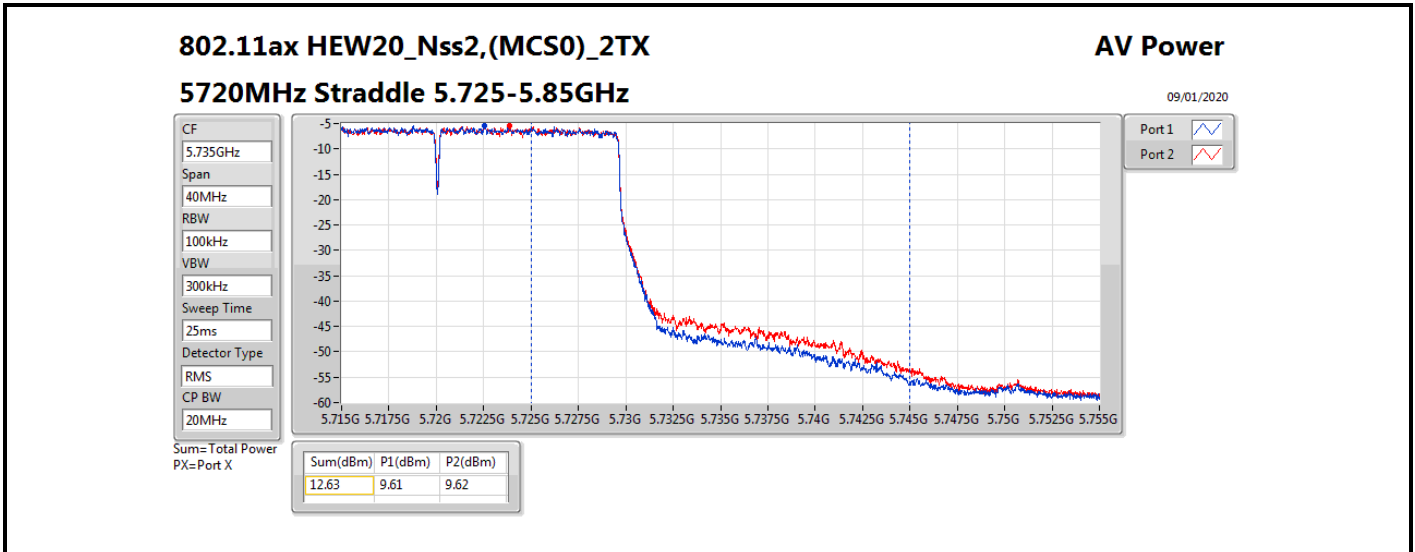

**Average Power_Non-Beamforming_Sample 2_Radio 1_Panel
1_2T2S**

Appendix B.8

Mode	Result	DG (dBi)	Port 1 (dBm)	Port 2 (dBm)	Total Power (dBm)	Power Limit (dBm)	EIRP (dBm)	EIRP Limit (dBm)
5510MHz	Pass	10.70	15.76	15.63	18.71	19.28	29.41	30.00
5550MHz	Pass	10.70	15.61	15.70	18.67	19.28	29.37	30.00
5670MHz	Pass	10.70	15.64	15.59	18.63	19.28	29.33	30.00
5710MHz Straddle 5.47-5.725GHz	Pass	10.70	15.83	15.61	18.73	19.28	29.43	30.00
5710MHz Straddle 5.725-5.85GHz	Pass	10.70	6.10	6.02	9.07	25.30	19.77	36.00
802.11ax HEW80_Nss2,(MCS0)_2TX	-	-	-	-	-	-	-	-
5290MHz	Pass	10.70	13.88	14.26	17.08	19.28	27.78	30.00
5530MHz	Pass	10.70	15.02	15.07	18.06	19.28	28.76	30.00
5610MHz	Pass	10.70	15.44	15.94	18.71	19.28	29.41	30.00
5690MHz Straddle 5.47-5.725GHz	Pass	10.70	15.57	15.77	18.68	19.28	29.38	30.00
5690MHz Straddle 5.725-5.85GHz	Pass	10.70	2.19	2.65	5.44	25.30	16.14	36.00

DG = Directional Gain; **Port X** = Port X output power

802.11ax HEW80_Nss2,(MCS0)_2TX

AV Power

5690MHz Straddle 5.47-5.725GHz

10/01/2020

CF
5.65GHz
Span
300MHz
RBW
100kHz
VBW
300kHz
Sweep Time
25ms
Detector Type
RMS
CP BW
150MHz