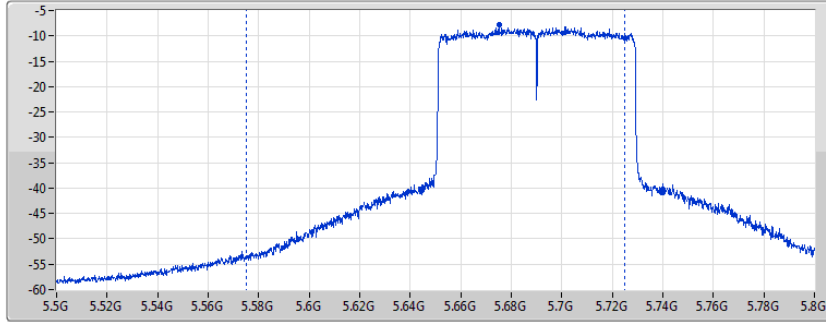

**Average Power_Non-Beamforming_Sample 2_Radio 1_Panel
1_1T1S**

Appendix B.7

Mode	Result	DG (dBi)	Port 1 (dBm)	Total Power (dBm)	Power Limit (dBm)	EIRP (dBm)	EIRP Limit (dBm)
5510MHz	Pass	10.70	15.79	15.79	19.28	26.49	30.00
5550MHz	Pass	10.70	18.70	18.70	19.28	29.40	30.00
5670MHz	Pass	10.70	18.74	18.74	19.28	29.44	30.00
5710MHz Straddle 5.47-5.725GHz	Pass	10.70	18.57	18.57	19.28	29.27	30.00
5710MHz Straddle 5.725-5.85GHz	Pass	10.70	8.87	8.87	25.30	19.57	36.00
802.11ax HEW80_Nss1,(MCS0)_1TX	-	-	-	-	-	-	-
5290MHz	Pass	10.70	15.36	15.36	19.28	26.06	30.00
5530MHz	Pass	10.70	16.25	16.25	19.28	26.95	30.00
5610MHz	Pass	10.70	18.13	18.13	19.28	28.83	30.00
5690MHz Straddle 5.47-5.725GHz	Pass	10.70	18.70	18.70	19.28	29.40	30.00
5690MHz Straddle 5.725-5.85GHz	Pass	10.70	5.25	5.25	25.30	15.95	36.00

DG = Directional Gain; **Port X** = Port X output power

802.11ax HEW80_Nss1,(MCS0)_1TX

AV Power

5690MHz Straddle 5.47-5.725GHz

09/01/2020

CF
5.65GHz
Span
300MHz
RBW
100kHz
VBW
300kHz
Sweep Time
25ms
Detector Type
RMS
CP BW
150MHz

Port 1

Sum=Total Power
PX=Port X

Sum(dBm)	P1(dBm)
18.70	18.70

802.11ax HEW80_Nss1,(MCS0)_1TX

AV Power

5690MHz Straddle 5.725-5.85GHz

09/01/2020

CF
5.735GHz
Span
40MHz
RBW
100kHz
VBW
300kHz
Sweep Time
25ms
Detector Type
RMS
CP BW
20MHz