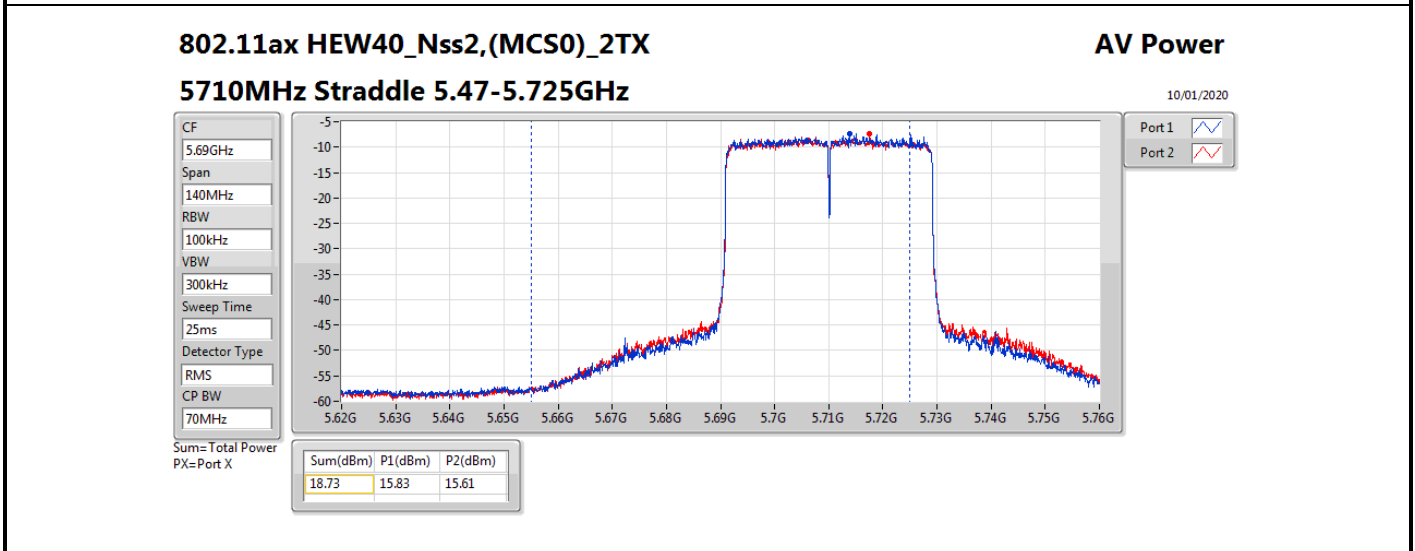

**Average Power_Non-Beamforming_Sample 2_Radio 1_Panel
1_2T2S**

Appendix B.8

Mode	Result	DG (dBi)	Port 1 (dBm)	Port 2 (dBm)	Total Power (dBm)	Power Limit (dBm)	EIRP (dBm)	EIRP Limit (dBm)
5510MHz	Pass	10.70	15.76	15.63	18.71	19.28	29.41	30.00
5550MHz	Pass	10.70	15.61	15.70	18.67	19.28	29.37	30.00
5670MHz	Pass	10.70	15.64	15.59	18.63	19.28	29.33	30.00
5710MHz Straddle 5.47-5.725GHz	Pass	10.70	15.83	15.61	18.73	19.28	29.43	30.00
5710MHz Straddle 5.725-5.85GHz	Pass	10.70	6.10	6.02	9.07	25.30	19.77	36.00
802.11ax HEW80_Nss2,(MCS0)_2TX	-	-	-	-	-	-	-	-
5290MHz	Pass	10.70	13.88	14.26	17.08	19.28	27.78	30.00
5530MHz	Pass	10.70	15.02	15.07	18.06	19.28	28.76	30.00
5610MHz	Pass	10.70	15.44	15.94	18.71	19.28	29.41	30.00
5690MHz Straddle 5.47-5.725GHz	Pass	10.70	15.57	15.77	18.68	19.28	29.38	30.00
5690MHz Straddle 5.725-5.85GHz	Pass	10.70	2.19	2.65	5.44	25.30	16.14	36.00

DG = Directional Gain; **Port X** = Port X output power

802.11ax HEW80_Nss2,(MCS0)_2TX

AV Power

5690MHz Straddle 5.47-5.725GHz

10/01/2020

CF
5.65GHz
Span
300MHz
RBW
100kHz
VBW
300kHz
Sweep Time
25ms
Detector Type
RMS
CP BW
150MHz

Port 1
Port 2

Sum=Total Power
PX=Port X

Sum(dBm)	P1(dBm)	P2(dBm)
18.68	15.57	15.77

802.11ax HEW80_Nss2,(MCS0)_2TX

AV Power

5690MHz Straddle 5.725-5.85GHz

10/01/2020

CF
5.735GHz
Span
40MHz
RBW
100kHz
VBW
300kHz
Sweep Time
25ms
Detector Type
RMS
CP BW
20MHz