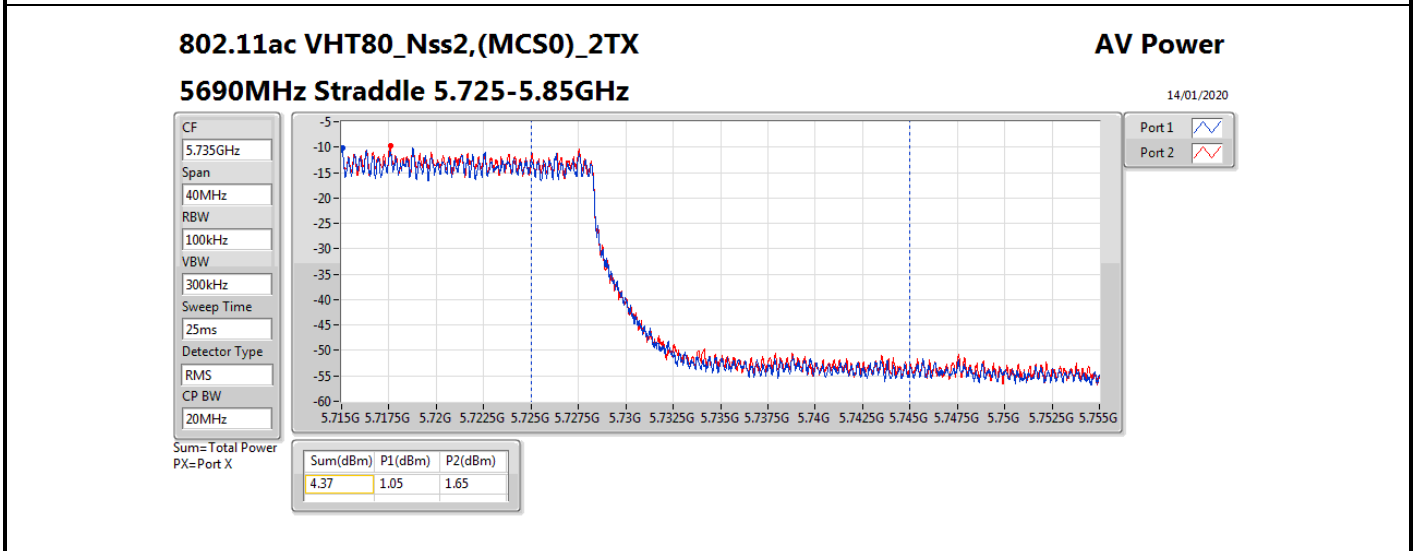

**Average Power_Non-Beamforming_Sample 2_Radio 2_Panel
1_2T2S**

Appendix B.12

Mode	Result	DG (dBi)	Port 1 (dBm)	Port 2 (dBm)	Total Power (dBm)	Power Limit (dBm)	EIRP (dBm)	EIRP Limit (dBm)
5510MHz	Pass	10.70	14.51	15.05	17.80	19.28	28.50	30.00
5550MHz	Pass	10.70	15.53	15.99	18.78	19.28	29.48	30.00
5670MHz	Pass	10.70	15.55	15.77	18.67	19.28	29.37	30.00
5710MHz Straddle 5.47-5.725GHz	Pass	10.70	15.49	15.75	18.63	19.28	29.33	30.00
5710MHz Straddle 5.725-5.85GHz	Pass	10.70	5.81	5.99	8.91	25.30	19.61	36.00
802.11ax HEW80_Nss2,(MCS0)_2TX	-	-	-	-	-	-	-	-
5290MHz	Pass	10.70	14.86	15.60	18.26	19.28	28.96	30.00
5530MHz	Pass	10.70	14.79	14.90	17.86	19.28	28.56	30.00
5610MHz	Pass	10.70	15.53	15.93	18.74	19.28	29.44	30.00
5690MHz Straddle 5.47-5.725GHz	Pass	10.70	15.51	16.00	18.77	19.28	29.47	30.00
5690MHz Straddle 5.725-5.85GHz	Pass	10.70	2.18	2.60	5.41	25.30	16.11	36.00

DG = Directional Gain; **Port X** = Port X output power

802.11ax HEW80_Nss2,(MCS0)_2TX

AV Power

5690MHz Straddle 5.47-5.725GHz

14/01/2020

CF
5.65GHz
Span
300MHz
RBW
100kHz
VBW
300kHz
Sweep Time
25ms
Detector Type
RMS
CP BW
150MHz