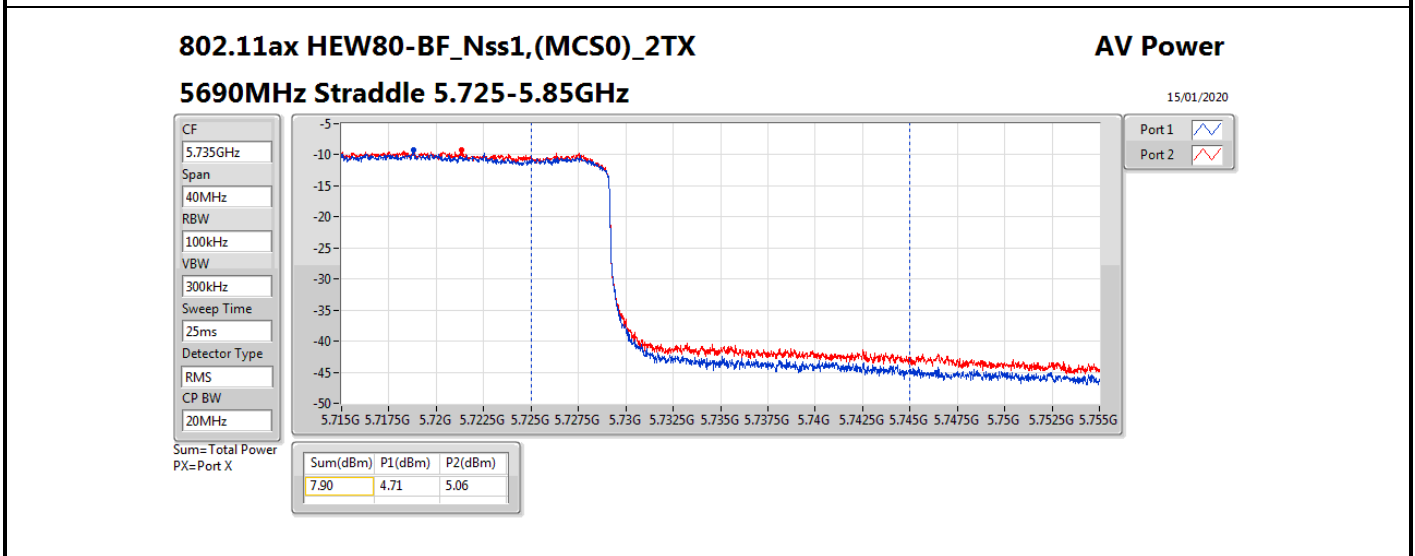

Summary

Mode	Total Power (dBm)	Total Power (W)	EIRP (dBm)	EIRP (W)
5.25-5.35GHz	-	-	-	-
802.11ac VHT20-BF_Nss1,(MCS0)_2TX	21.20	0.13183	28.99	0.79250
802.11ac VHT40-BF_Nss1,(MCS0)_2TX	21.01	0.12618	28.80	0.75858
802.11ac VHT80-BF_Nss1,(MCS0)_2TX	19.78	0.09506	27.57	0.57148
802.11ax HEW20-BF_Nss1,(MCS0)_2TX	21.36	0.13677	29.15	0.82224
802.11ax HEW40-BF_Nss1,(MCS0)_2TX	21.34	0.13614	29.13	0.81846
802.11ax HEW80-BF_Nss1,(MCS0)_2TX	20.37	0.10889	28.16	0.65464
5.47-5.725GHz	-	-	-	-
802.11ac VHT20-BF_Nss1,(MCS0)_2TX	20.91	0.12331	28.70	0.74131
802.11ac VHT40-BF_Nss1,(MCS0)_2TX	21.26	0.13366	29.05	0.80353
802.11ac VHT80-BF_Nss1,(MCS0)_2TX	21.09	0.12853	28.88	0.77268
802.11ax HEW20-BF_Nss1,(MCS0)_2TX	21.29	0.13459	29.08	0.80910
802.11ax HEW40-BF_Nss1,(MCS0)_2TX	21.34	0.13614	29.13	0.81846
802.11ax HEW80-BF_Nss1,(MCS0)_2TX	21.30	0.13490	29.09	0.81096
5.725-5.85GHz	-	-	-	-
802.11ac VHT20-BF_Nss1,(MCS0)_2TX	14.25	0.02661	22.04	0.15996
802.11ac VHT40-BF_Nss1,(MCS0)_2TX	10.84	0.01213	18.63	0.07295
802.11ac VHT80-BF_Nss1,(MCS0)_2TX	6.70	0.00468	14.49	0.02812
802.11ax HEW20-BF_Nss1,(MCS0)_2TX	14.95	0.03126	22.74	0.18793
802.11ax HEW40-BF_Nss1,(MCS0)_2TX	11.48	0.01406	19.27	0.08453
802.11ax HEW80-BF_Nss1,(MCS0)_2TX	7.82	0.00605	15.61	0.03639