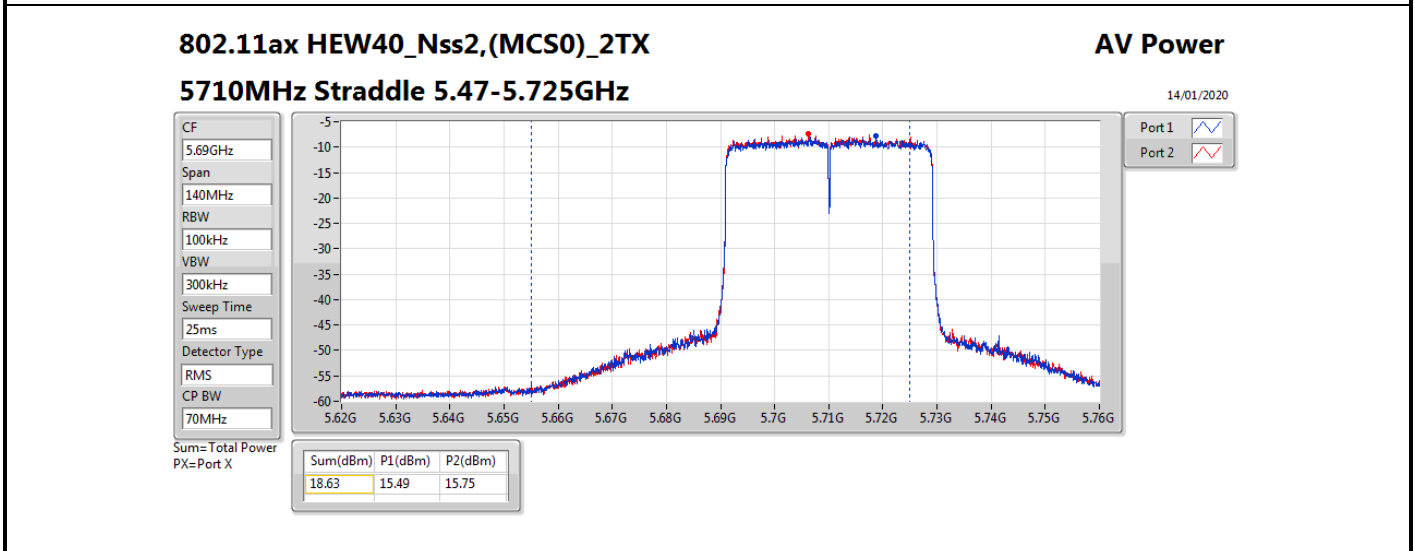

**Average Power_Non-Beamforming_Sample 2_Radio 2_Panel
1_2T2S**

Appendix B.12

Mode	Result	DG (dBi)	Port 1 (dBm)	Port 2 (dBm)	Total Power (dBm)	Power Limit (dBm)	EIRP (dBm)	EIRP Limit (dBm)
5510MHz	Pass	10.70	14.51	15.05	17.80	19.28	28.50	30.00
5550MHz	Pass	10.70	15.53	15.99	18.78	19.28	29.48	30.00
5670MHz	Pass	10.70	15.55	15.77	18.67	19.28	29.37	30.00
5710MHz Straddle 5.47-5.725GHz	Pass	10.70	15.49	15.75	18.63	19.28	29.33	30.00
5710MHz Straddle 5.725-5.85GHz	Pass	10.70	5.81	5.99	8.91	25.30	19.61	36.00
802.11ax HEW80_Nss2,(MCS0)_2TX	-	-	-	-	-	-	-	-
5290MHz	Pass	10.70	14.86	15.60	18.26	19.28	28.96	30.00
5530MHz	Pass	10.70	14.79	14.90	17.86	19.28	28.56	30.00
5610MHz	Pass	10.70	15.53	15.93	18.74	19.28	29.44	30.00
5690MHz Straddle 5.47-5.725GHz	Pass	10.70	15.51	16.00	18.77	19.28	29.47	30.00
5690MHz Straddle 5.725-5.85GHz	Pass	10.70	2.18	2.60	5.41	25.30	16.11	36.00

DG = Directional Gain; **Port X** = Port X output power

802.11ax HEW80_Nss2,(MCS0)_2TX

AV Power

5690MHz Straddle 5.47-5.725GHz

14/01/2020

CF
5.65GHz
Span
300MHz
RBW
100kHz
VBW
300kHz
Sweep Time
25ms
Detector Type
RMS
CP BW
150MHz