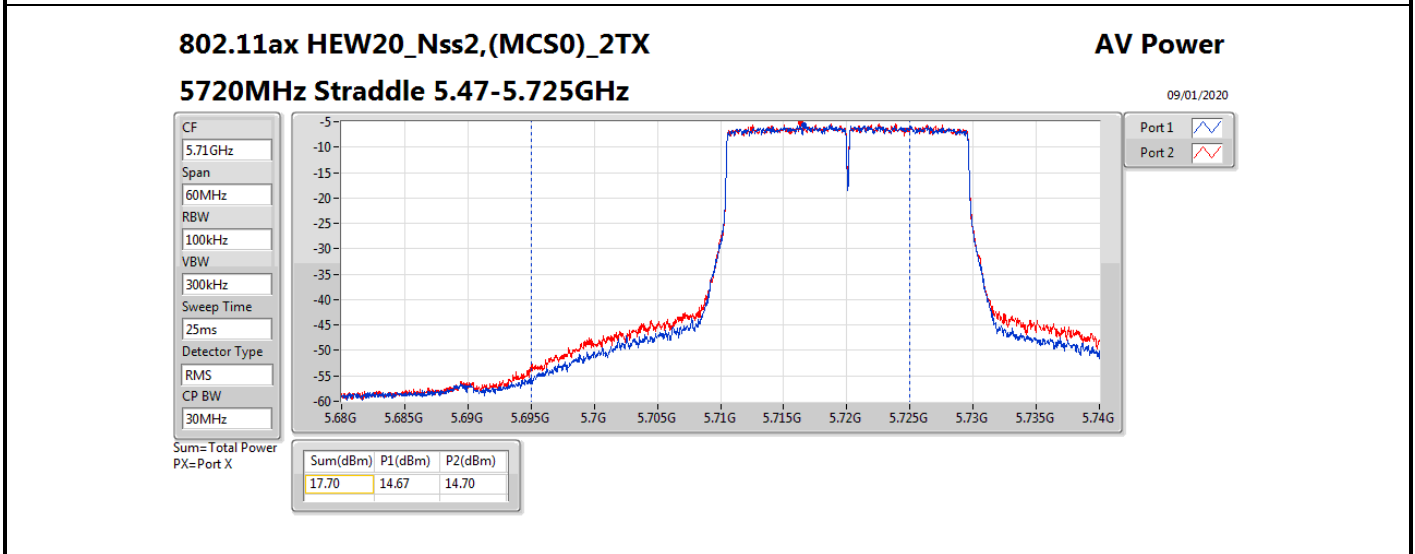

DG = Directional Gain; **Port X** = Port X output power

802.11ax HEW80_Nss1,(MCS0)_1TX

AV Power

5690MHz Straddle 5.47-5.725GHz

09/01/2020

CF
5.65GHz
Span
300MHz
RBW
100kHz
VBW
300kHz
Sweep Time
25ms
Detector Type
RMS
CP BW
150MHz

**Average Power_Non-Beamforming_Sample 2_Radio 1_Panel
1_2T2S**

Appendix B.8

Mode	Result	DG (dBi)	Port 1 (dBm)	Port 2 (dBm)	Total Power (dBm)	Power Limit (dBm)	EIRP (dBm)	EIRP Limit (dBm)
5510MHz	Pass	10.70	15.76	15.63	18.71	19.28	29.41	30.00
5550MHz	Pass	10.70	15.61	15.70	18.67	19.28	29.37	30.00
5670MHz	Pass	10.70	15.64	15.59	18.63	19.28	29.33	30.00
5710MHz Straddle 5.47-5.725GHz	Pass	10.70	15.83	15.61	18.73	19.28	29.43	30.00
5710MHz Straddle 5.725-5.85GHz	Pass	10.70	6.10	6.02	9.07	25.30	19.77	36.00
802.11ax HEW80_Nss2,(MCS0)_2TX	-	-	-	-	-	-	-	-
5290MHz	Pass	10.70	13.88	14.26	17.08	19.28	27.78	30.00
5530MHz	Pass	10.70	15.02	15.07	18.06	19.28	28.76	30.00
5610MHz	Pass	10.70	15.44	15.94	18.71	19.28	29.41	30.00
5690MHz Straddle 5.47-5.725GHz	Pass	10.70	15.57	15.77	18.68	19.28	29.38	30.00
5690MHz Straddle 5.725-5.85GHz	Pass	10.70	2.19	2.65	5.44	25.30	16.14	36.00

DG = Directional Gain; **Port X** = Port X output power

802.11ax HEW80_Nss2,(MCS0)_2TX

AV Power

5690MHz Straddle 5.47-5.725GHz

10/01/2020

CF
5.65GHz
Span
300MHz
RBW
100kHz
VBW
300kHz
Sweep Time
25ms
Detector Type
RMS
CP BW
150MHz

Port 1
Port 2

Sum=Total Power
PX=Port X

Sum(dBm)	P1(dBm)	P2(dBm)
18.68	15.57	15.77

802.11ax HEW80_Nss2,(MCS0)_2TX

AV Power

5690MHz Straddle 5.725-5.85GHz

10/01/2020

CF
5.735GHz
Span
40MHz
RBW
100kHz
VBW
300kHz
Sweep Time
25ms
Detector Type
RMS
CP BW
20MHz