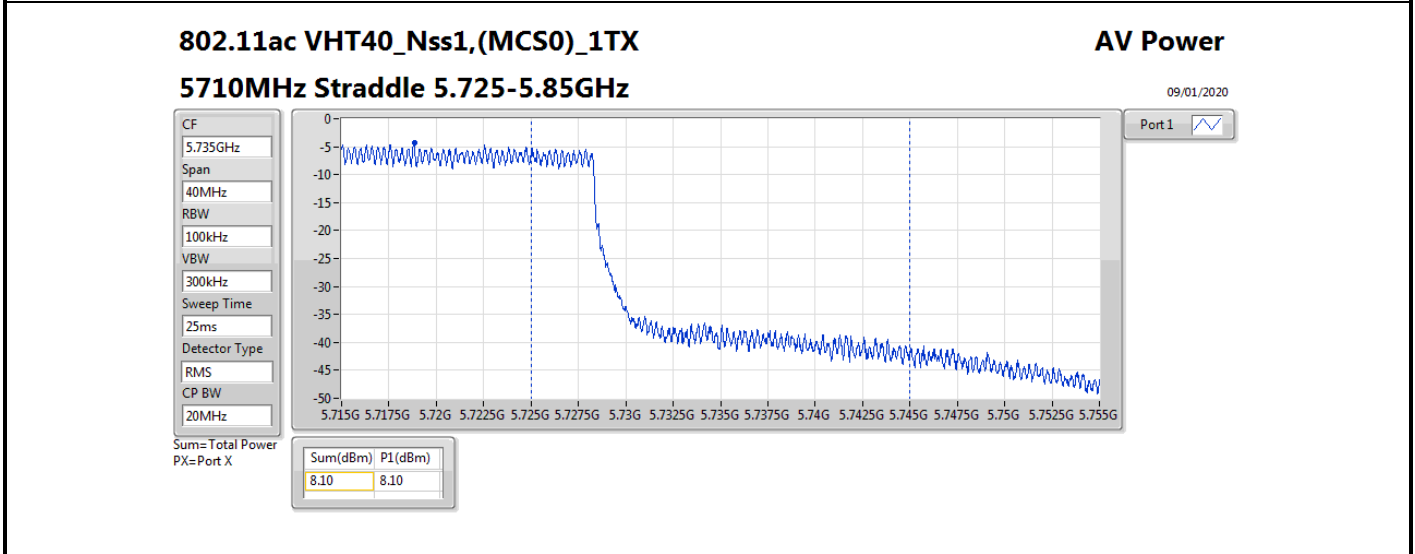

**Average Power_Non-Beamforming_Sample 2_Radio 1_Panel
1_1T1S**

Appendix B.7

Mode	Result	DG (dBi)	Port 1 (dBm)	Total Power (dBm)	Power Limit (dBm)	EIRP (dBm)	EIRP Limit (dBm)
5510MHz	Pass	10.70	15.79	15.79	19.28	26.49	30.00
5550MHz	Pass	10.70	18.70	18.70	19.28	29.40	30.00
5670MHz	Pass	10.70	18.74	18.74	19.28	29.44	30.00
5710MHz Straddle 5.47-5.725GHz	Pass	10.70	18.57	18.57	19.28	29.27	30.00
5710MHz Straddle 5.725-5.85GHz	Pass	10.70	8.87	8.87	25.30	19.57	36.00
802.11ax HEW80_Nss1,(MCS0)_1TX	-	-	-	-	-	-	-
5290MHz	Pass	10.70	15.36	15.36	19.28	26.06	30.00
5530MHz	Pass	10.70	16.25	16.25	19.28	26.95	30.00
5610MHz	Pass	10.70	18.13	18.13	19.28	28.83	30.00
5690MHz Straddle 5.47-5.725GHz	Pass	10.70	18.70	18.70	19.28	29.40	30.00
5690MHz Straddle 5.725-5.85GHz	Pass	10.70	5.25	5.25	25.30	15.95	36.00

DG = Directional Gain; **Port X** = Port X output power

802.11ax HEW80_Nss1,(MCS0)_1TX

AV Power

5690MHz Straddle 5.47-5.725GHz

09/01/2020

CF
5.65GHz
Span
300MHz
RBW
100kHz
VBW
300kHz
Sweep Time
25ms
Detector Type
RMS
CP BW
150MHz