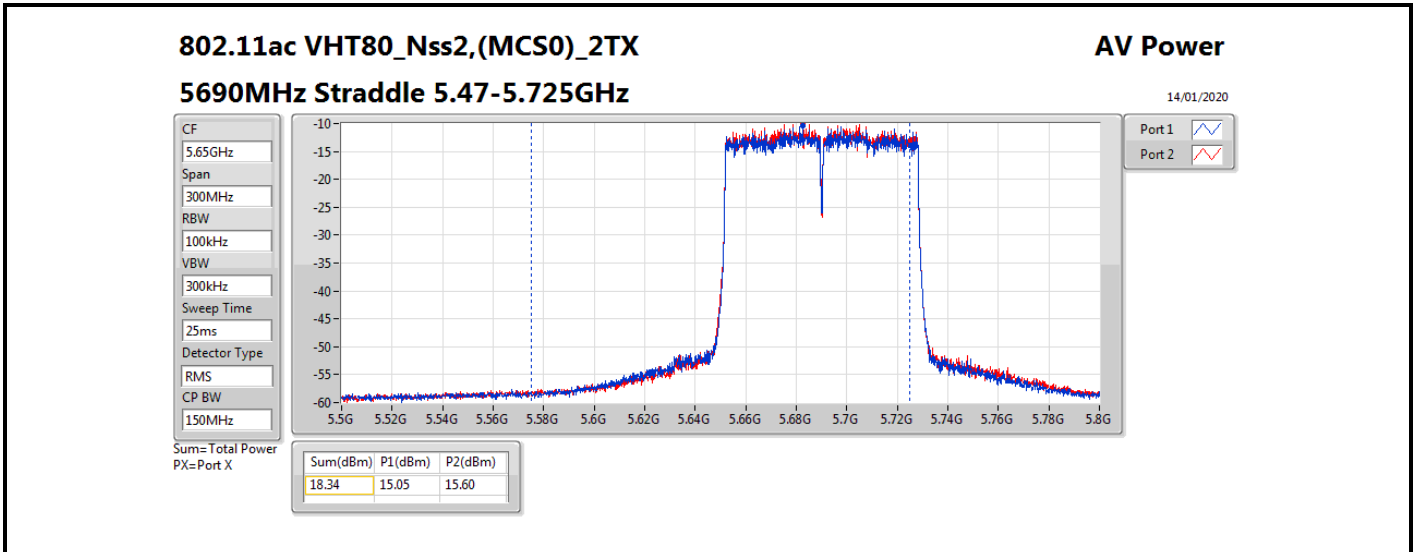

**Average Power_Non-Beamforming_Sample 2_Radio 2_Panel
1_2T2S**

Appendix B.12

Mode	Result	DG (dBi)	Port 1 (dBm)	Port 2 (dBm)	Total Power (dBm)	Power Limit (dBm)	EIRP (dBm)	EIRP Limit (dBm)
5510MHz	Pass	10.70	14.51	15.05	17.80	19.28	28.50	30.00
5550MHz	Pass	10.70	15.53	15.99	18.78	19.28	29.48	30.00
5670MHz	Pass	10.70	15.55	15.77	18.67	19.28	29.37	30.00
5710MHz Straddle 5.47-5.725GHz	Pass	10.70	15.49	15.75	18.63	19.28	29.33	30.00
5710MHz Straddle 5.725-5.85GHz	Pass	10.70	5.81	5.99	8.91	25.30	19.61	36.00
802.11ax HEW80_Nss2,(MCS0)_2TX	-	-	-	-	-	-	-	-
5290MHz	Pass	10.70	14.86	15.60	18.26	19.28	28.96	30.00
5530MHz	Pass	10.70	14.79	14.90	17.86	19.28	28.56	30.00
5610MHz	Pass	10.70	15.53	15.93	18.74	19.28	29.44	30.00
5690MHz Straddle 5.47-5.725GHz	Pass	10.70	15.51	16.00	18.77	19.28	29.47	30.00
5690MHz Straddle 5.725-5.85GHz	Pass	10.70	2.18	2.60	5.41	25.30	16.11	36.00

DG = Directional Gain; **Port X** = Port X output power

802.11ax HEW80_Nss2,(MCS0)_2TX

AV Power

5690MHz Straddle 5.47-5.725GHz

14/01/2020

CF
5.65GHz
Span
300MHz
RBW
100kHz
VBW
300kHz
Sweep Time
25ms
Detector Type
RMS
CP BW
150MHz