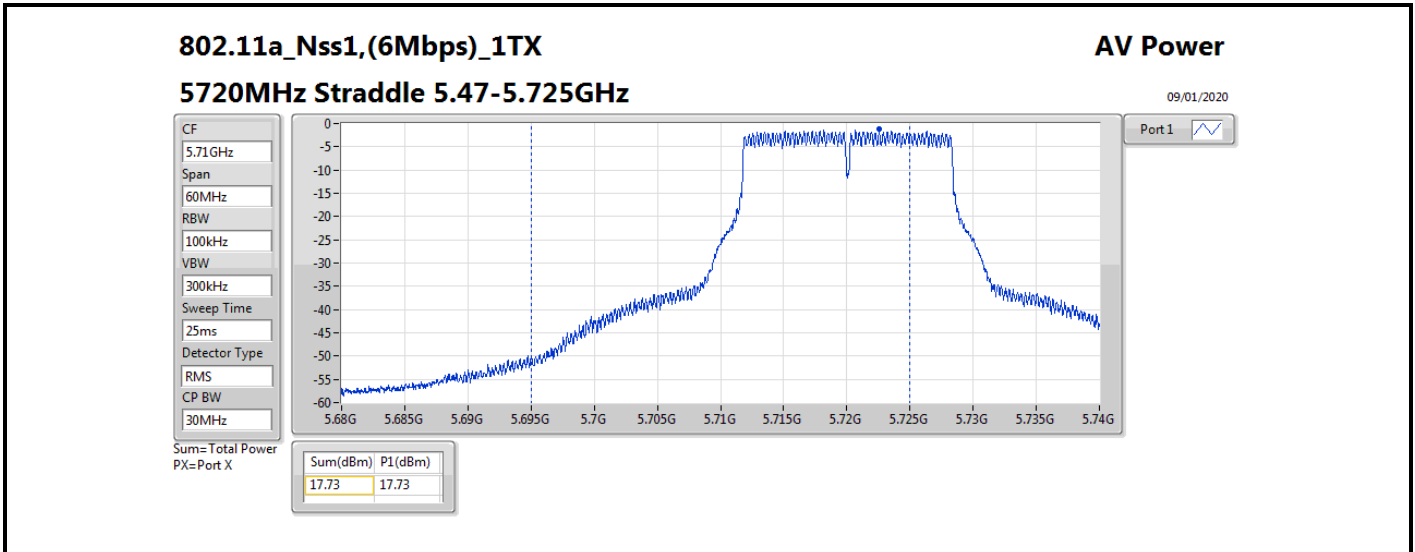

**Average Power_Non-Beamforming_Sample 2_Radio 1_Panel
1_1T1S**

Appendix B.7

Mode	Result	DG (dBi)	Port 1 (dBm)	Total Power (dBm)	Power Limit (dBm)	EIRP (dBm)	EIRP Limit (dBm)
5510MHz	Pass	10.70	15.79	15.79	19.28	26.49	30.00
5550MHz	Pass	10.70	18.70	18.70	19.28	29.40	30.00
5670MHz	Pass	10.70	18.74	18.74	19.28	29.44	30.00
5710MHz Straddle 5.47-5.725GHz	Pass	10.70	18.57	18.57	19.28	29.27	30.00
5710MHz Straddle 5.725-5.85GHz	Pass	10.70	8.87	8.87	25.30	19.57	36.00
802.11ax HEW80_Nss1,(MCS0)_1TX	-	-	-	-	-	-	-
5290MHz	Pass	10.70	15.36	15.36	19.28	26.06	30.00
5530MHz	Pass	10.70	16.25	16.25	19.28	26.95	30.00
5610MHz	Pass	10.70	18.13	18.13	19.28	28.83	30.00
5690MHz Straddle 5.47-5.725GHz	Pass	10.70	18.70	18.70	19.28	29.40	30.00
5690MHz Straddle 5.725-5.85GHz	Pass	10.70	5.25	5.25	25.30	15.95	36.00

DG = Directional Gain; **Port X** = Port X output power

802.11ax HEW80_Nss1,(MCS0)_1TX

AV Power

5690MHz Straddle 5.47-5.725GHz

09/01/2020

CF
5.65GHz
Span
300MHz
RBW
100kHz
VBW
300kHz
Sweep Time
25ms
Detector Type
RMS
CP BW
150MHz

Port 1

Sum=Total Power
PX=Port X

Sum(dBm)	P1(dBm)
18.70	18.70

802.11ax HEW80_Nss1,(MCS0)_1TX

AV Power

5690MHz Straddle 5.725-5.85GHz

09/01/2020

CF
5.735GHz
Span
40MHz
RBW
100kHz
VBW
300kHz
Sweep Time
25ms
Detector Type
RMS
CP BW
20MHz