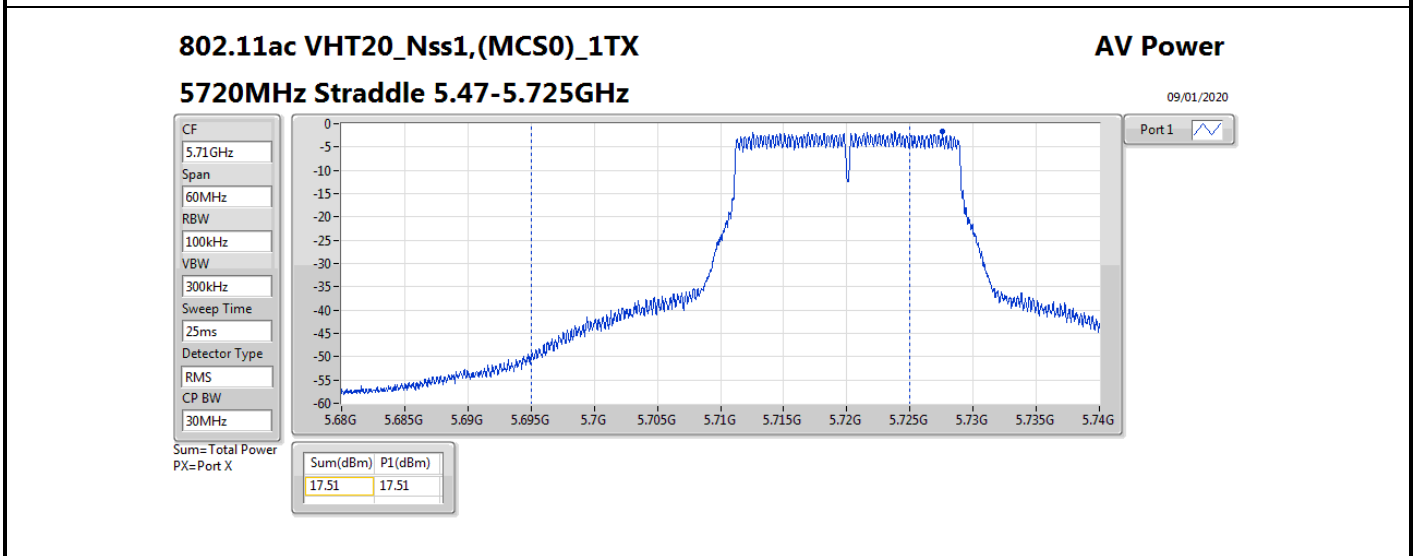

**Average Power_Non-Beamforming_Sample 2_Radio 1_Panel
1_1T1S**

Appendix B.7

Mode	Result	DG (dBi)	Port 1 (dBm)	Total Power (dBm)	Power Limit (dBm)	EIRP (dBm)	EIRP Limit (dBm)
5510MHz	Pass	10.70	15.79	15.79	19.28	26.49	30.00
5550MHz	Pass	10.70	18.70	18.70	19.28	29.40	30.00
5670MHz	Pass	10.70	18.74	18.74	19.28	29.44	30.00
5710MHz Straddle 5.47-5.725GHz	Pass	10.70	18.57	18.57	19.28	29.27	30.00
5710MHz Straddle 5.725-5.85GHz	Pass	10.70	8.87	8.87	25.30	19.57	36.00
802.11ax HEW80_Nss1,(MCS0)_1TX	-	-	-	-	-	-	-
5290MHz	Pass	10.70	15.36	15.36	19.28	26.06	30.00
5530MHz	Pass	10.70	16.25	16.25	19.28	26.95	30.00
5610MHz	Pass	10.70	18.13	18.13	19.28	28.83	30.00
5690MHz Straddle 5.47-5.725GHz	Pass	10.70	18.70	18.70	19.28	29.40	30.00
5690MHz Straddle 5.725-5.85GHz	Pass	10.70	5.25	5.25	25.30	15.95	36.00

DG = Directional Gain; **Port X** = Port X output power

802.11ax HEW80_Nss1,(MCS0)_1TX

AV Power

5690MHz Straddle 5.47-5.725GHz

09/01/2020

CF
5.65GHz
Span
300MHz
RBW
100kHz
VBW
300kHz
Sweep Time
25ms
Detector Type
RMS
CP BW
150MHz

Port 1

Sum=Total Power
PX=Port X

Sum(dBm)	P1(dBm)
18.70	18.70

802.11ax HEW80_Nss1,(MCS0)_1TX

AV Power

5690MHz Straddle 5.725-5.85GHz

09/01/2020

CF
5.735GHz
Span
40MHz
RBW
100kHz
VBW
300kHz
Sweep Time
25ms
Detector Type
RMS
CP BW
20MHz