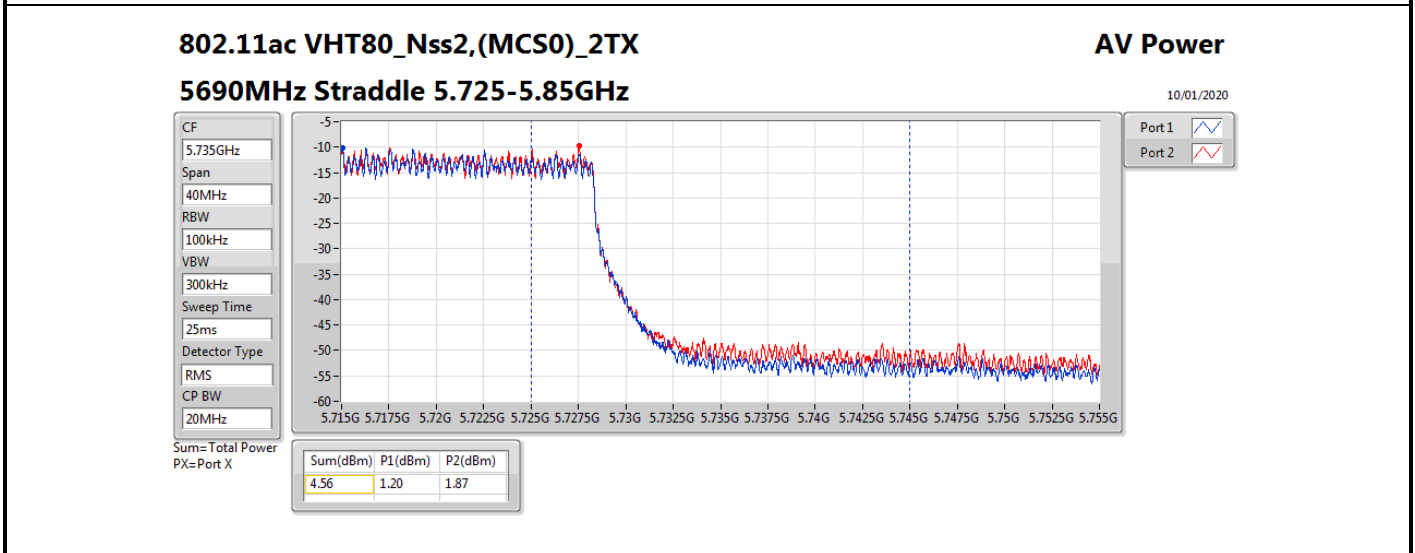

**Average Power_Non-Beamforming_Sample 2_Radio 1_Panel
1_2T2S**

Appendix B.8

Mode	Result	DG (dBi)	Port 1 (dBm)	Port 2 (dBm)	Total Power (dBm)	Power Limit (dBm)	EIRP (dBm)	EIRP Limit (dBm)
5510MHz	Pass	10.70	15.76	15.63	18.71	19.28	29.41	30.00
5550MHz	Pass	10.70	15.61	15.70	18.67	19.28	29.37	30.00
5670MHz	Pass	10.70	15.64	15.59	18.63	19.28	29.33	30.00
5710MHz Straddle 5.47-5.725GHz	Pass	10.70	15.83	15.61	18.73	19.28	29.43	30.00
5710MHz Straddle 5.725-5.85GHz	Pass	10.70	6.10	6.02	9.07	25.30	19.77	36.00
802.11ax HEW80_Nss2,(MCS0)_2TX	-	-	-	-	-	-	-	-
5290MHz	Pass	10.70	13.88	14.26	17.08	19.28	27.78	30.00
5530MHz	Pass	10.70	15.02	15.07	18.06	19.28	28.76	30.00
5610MHz	Pass	10.70	15.44	15.94	18.71	19.28	29.41	30.00
5690MHz Straddle 5.47-5.725GHz	Pass	10.70	15.57	15.77	18.68	19.28	29.38	30.00
5690MHz Straddle 5.725-5.85GHz	Pass	10.70	2.19	2.65	5.44	25.30	16.14	36.00

DG = Directional Gain; **Port X** = Port X output power

802.11ax HEW80_Nss2,(MCS0)_2TX

AV Power

5690MHz Straddle 5.47-5.725GHz

10/01/2020

CF
5.65GHz
Span
300MHz
RBW
100kHz
VBW
300kHz
Sweep Time
25ms
Detector Type
RMS
CP BW
150MHz

Port 1
Port 2

Sum=Total Power
PX=Port X

Sum(dBm)	P1(dBm)	P2(dBm)
18.68	15.57	15.77

802.11ax HEW80_Nss2,(MCS0)_2TX

AV Power

5690MHz Straddle 5.725-5.85GHz

10/01/2020

CF
5.735GHz
Span
40MHz
RBW
100kHz
VBW
300kHz
Sweep Time
25ms
Detector Type
RMS
CP BW
20MHz