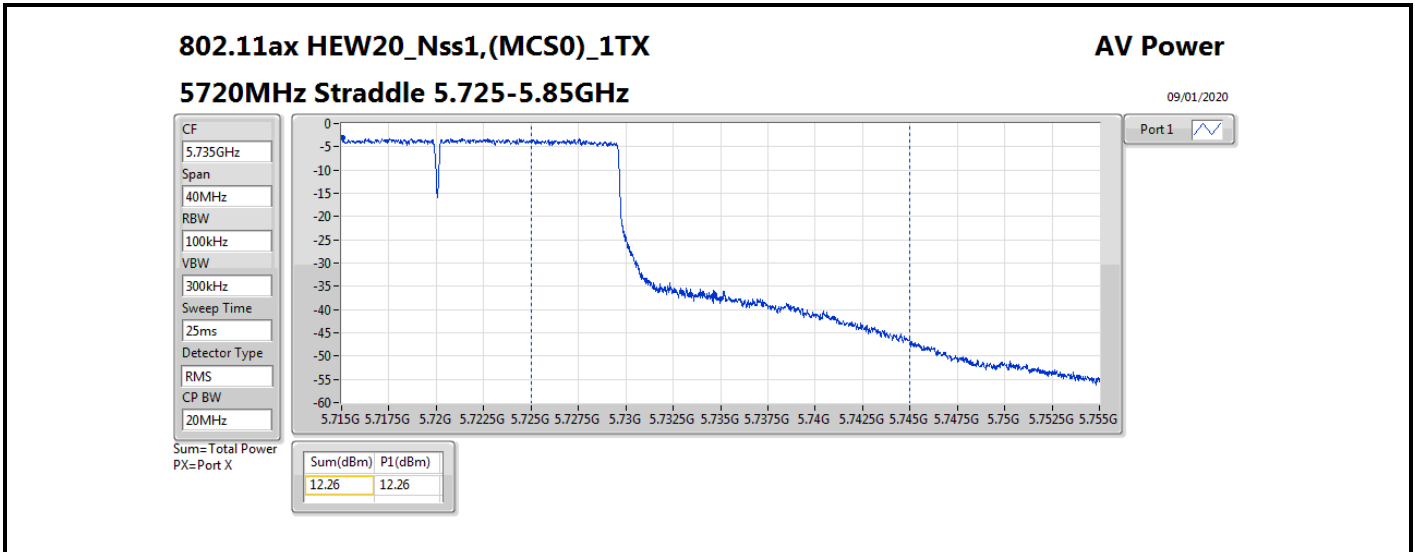

**Average Power_Non-Beamforming_Sample 2_Radio 1_Panel
1_1T1S**

Appendix B.7

Mode	Result	DG (dBi)	Port 1 (dBm)	Total Power (dBm)	Power Limit (dBm)	EIRP (dBm)	EIRP Limit (dBm)
5510MHz	Pass	10.70	15.79	15.79	19.28	26.49	30.00
5550MHz	Pass	10.70	18.70	18.70	19.28	29.40	30.00
5670MHz	Pass	10.70	18.74	18.74	19.28	29.44	30.00
5710MHz Straddle 5.47-5.725GHz	Pass	10.70	18.57	18.57	19.28	29.27	30.00
5710MHz Straddle 5.725-5.85GHz	Pass	10.70	8.87	8.87	25.30	19.57	36.00
802.11ax HEW80_Nss1,(MCS0)_1TX	-	-	-	-	-	-	-
5290MHz	Pass	10.70	15.36	15.36	19.28	26.06	30.00
5530MHz	Pass	10.70	16.25	16.25	19.28	26.95	30.00
5610MHz	Pass	10.70	18.13	18.13	19.28	28.83	30.00
5690MHz Straddle 5.47-5.725GHz	Pass	10.70	18.70	18.70	19.28	29.40	30.00
5690MHz Straddle 5.725-5.85GHz	Pass	10.70	5.25	5.25	25.30	15.95	36.00

DG = Directional Gain; **Port X** = Port X output power

802.11ax HEW80_Nss1,(MCS0)_1TX

AV Power

5690MHz Straddle 5.47-5.725GHz

09/01/2020

CF
5.65GHz
Span
300MHz
RBW
100kHz
VBW
300kHz
Sweep Time
25ms
Detector Type
RMS
CP BW
150MHz

Port 1

Sum=Total Power
PX=Port X

Sum(dBm)	P1(dBm)
18.70	18.70

802.11ax HEW80_Nss1,(MCS0)_1TX

AV Power

5690MHz Straddle 5.725-5.85GHz

09/01/2020

CF
5.735GHz
Span
40MHz
RBW
100kHz
VBW
300kHz
Sweep Time
25ms
Detector Type
RMS
CP BW
20MHz