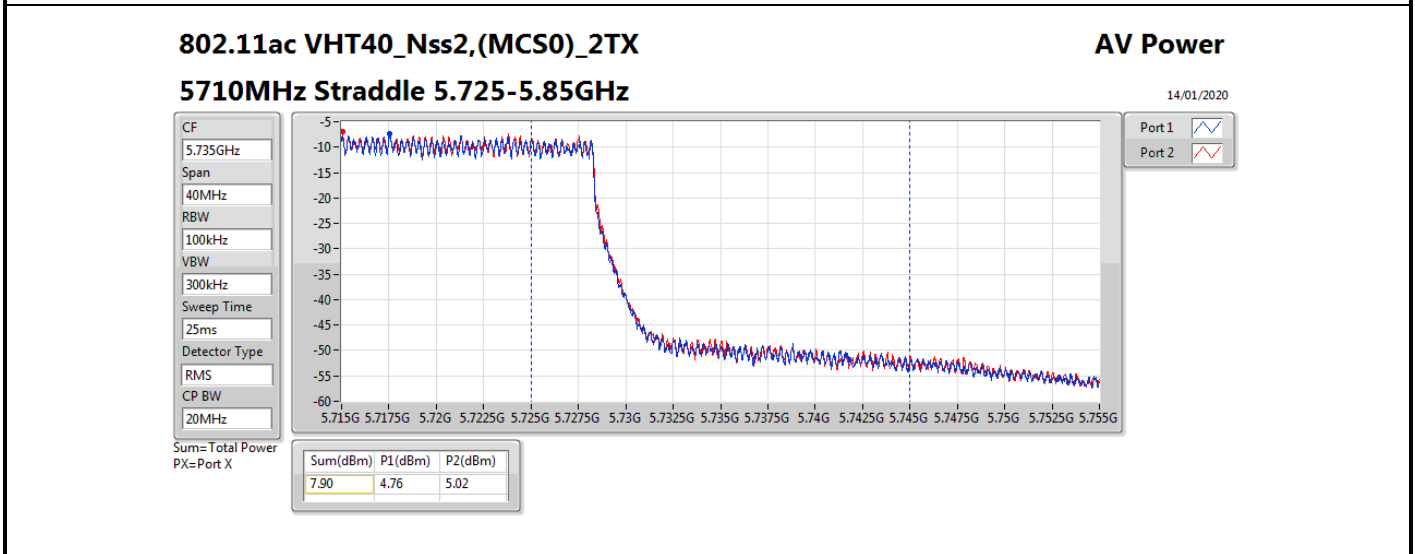

**Average Power_Non-Beamforming_Sample 2_Radio 2_Panel
1_2T2S**

Appendix B.12

Mode	Result	DG (dBi)	Port 1 (dBm)	Port 2 (dBm)	Total Power (dBm)	Power Limit (dBm)	EIRP (dBm)	EIRP Limit (dBm)
5510MHz	Pass	10.70	14.51	15.05	17.80	19.28	28.50	30.00
5550MHz	Pass	10.70	15.53	15.99	18.78	19.28	29.48	30.00
5670MHz	Pass	10.70	15.55	15.77	18.67	19.28	29.37	30.00
5710MHz Straddle 5.47-5.725GHz	Pass	10.70	15.49	15.75	18.63	19.28	29.33	30.00
5710MHz Straddle 5.725-5.85GHz	Pass	10.70	5.81	5.99	8.91	25.30	19.61	36.00
802.11ax HEW80_Nss2,(MCS0)_2TX	-	-	-	-	-	-	-	-
5290MHz	Pass	10.70	14.86	15.60	18.26	19.28	28.96	30.00
5530MHz	Pass	10.70	14.79	14.90	17.86	19.28	28.56	30.00
5610MHz	Pass	10.70	15.53	15.93	18.74	19.28	29.44	30.00
5690MHz Straddle 5.47-5.725GHz	Pass	10.70	15.51	16.00	18.77	19.28	29.47	30.00
5690MHz Straddle 5.725-5.85GHz	Pass	10.70	2.18	2.60	5.41	25.30	16.11	36.00

DG = Directional Gain; **Port X** = Port X output power

802.11ax HEW80_Nss2,(MCS0)_2TX

AV Power

5690MHz Straddle 5.47-5.725GHz

14/01/2020

CF
5.65GHz
Span
300MHz
RBW
100kHz
VBW
300kHz
Sweep Time
25ms
Detector Type
RMS
CP BW
150MHz