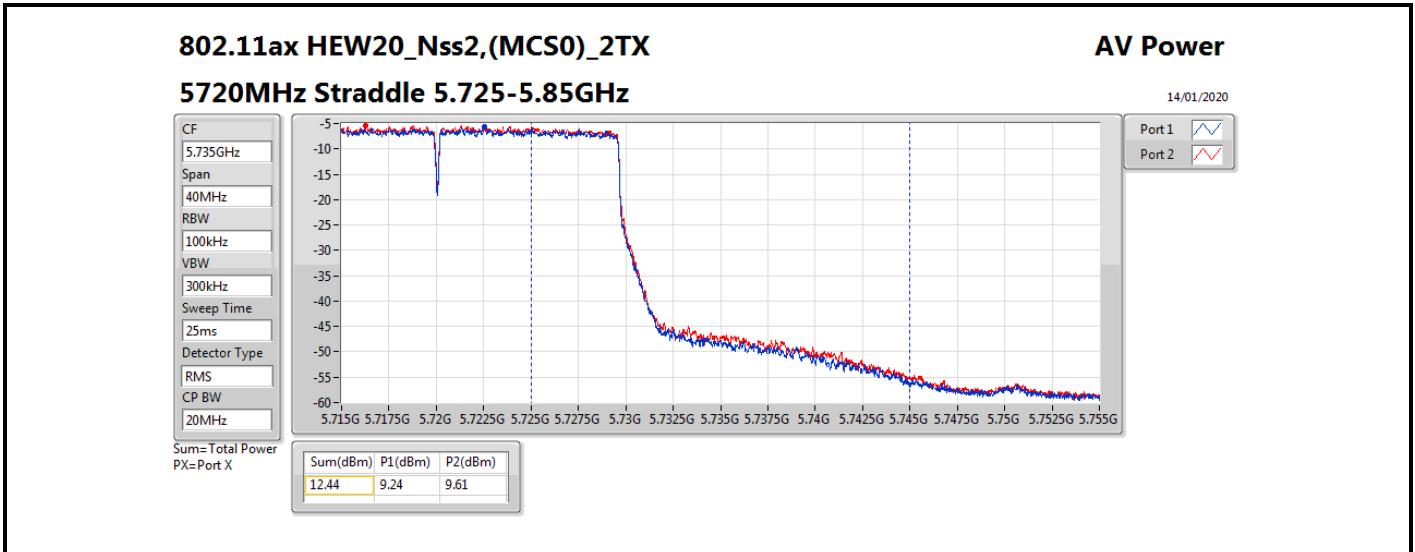

**Average Power_Non-Beamforming_Sample 2_Radio 2_Panel
1_2T2S**

Appendix B.12

Mode	Result	DG (dBi)	Port 1 (dBm)	Port 2 (dBm)	Total Power (dBm)	Power Limit (dBm)	EIRP (dBm)	EIRP Limit (dBm)
5510MHz	Pass	10.70	14.51	15.05	17.80	19.28	28.50	30.00
5550MHz	Pass	10.70	15.53	15.99	18.78	19.28	29.48	30.00
5670MHz	Pass	10.70	15.55	15.77	18.67	19.28	29.37	30.00
5710MHz Straddle 5.47-5.725GHz	Pass	10.70	15.49	15.75	18.63	19.28	29.33	30.00
5710MHz Straddle 5.725-5.85GHz	Pass	10.70	5.81	5.99	8.91	25.30	19.61	36.00
802.11ax HEW80_Nss2,(MCS0)_2TX	-	-	-	-	-	-	-	-
5290MHz	Pass	10.70	14.86	15.60	18.26	19.28	28.96	30.00
5530MHz	Pass	10.70	14.79	14.90	17.86	19.28	28.56	30.00
5610MHz	Pass	10.70	15.53	15.93	18.74	19.28	29.44	30.00
5690MHz Straddle 5.47-5.725GHz	Pass	10.70	15.51	16.00	18.77	19.28	29.47	30.00
5690MHz Straddle 5.725-5.85GHz	Pass	10.70	2.18	2.60	5.41	25.30	16.11	36.00

DG = Directional Gain; **Port X** = Port X output power

802.11ax HEW80_Nss2,(MCS0)_2TX

AV Power

5690MHz Straddle 5.47-5.725GHz

14/01/2020

CF
5.65GHz
Span
300MHz
RBW
100kHz
VBW
300kHz
Sweep Time
25ms
Detector Type
RMS
CP BW
150MHz