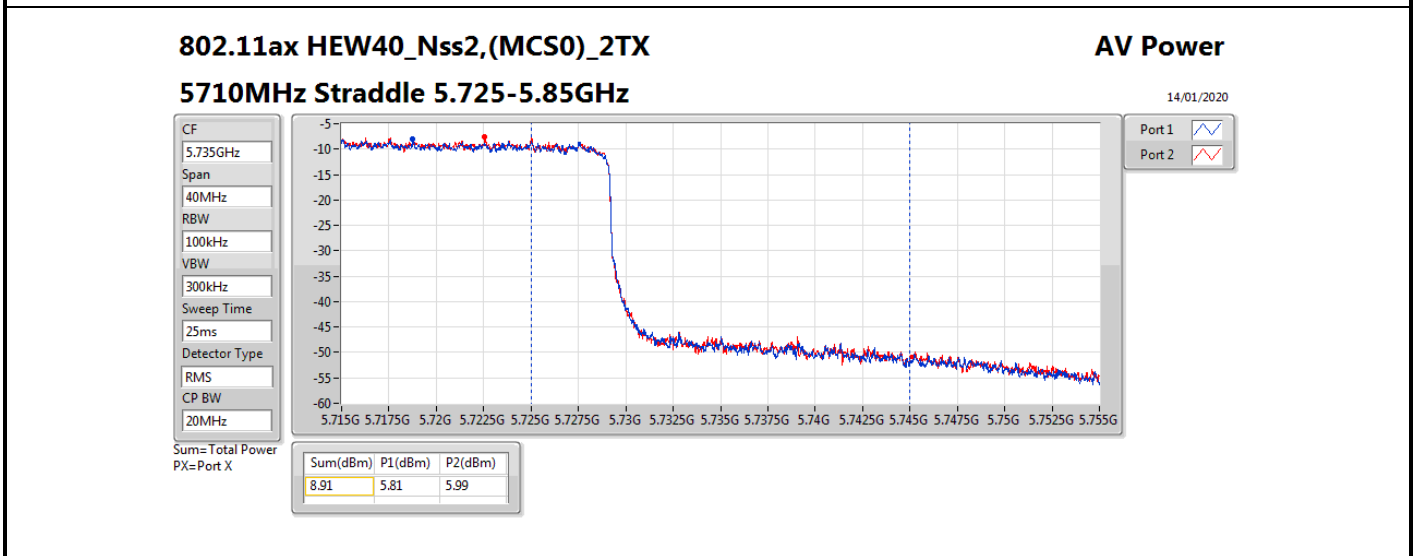

**Average Power_Non-Beamforming_Sample 2_Radio 2_Panel
1_2T2S**

Appendix B.12

Mode	Result	DG (dBi)	Port 1 (dBm)	Port 2 (dBm)	Total Power (dBm)	Power Limit (dBm)	EIRP (dBm)	EIRP Limit (dBm)
5510MHz	Pass	10.70	14.51	15.05	17.80	19.28	28.50	30.00
5550MHz	Pass	10.70	15.53	15.99	18.78	19.28	29.48	30.00
5670MHz	Pass	10.70	15.55	15.77	18.67	19.28	29.37	30.00
5710MHz Straddle 5.47-5.725GHz	Pass	10.70	15.49	15.75	18.63	19.28	29.33	30.00
5710MHz Straddle 5.725-5.85GHz	Pass	10.70	5.81	5.99	8.91	25.30	19.61	36.00
802.11ax HEW80_Nss2,(MCS0)_2TX	-	-	-	-	-	-	-	-
5290MHz	Pass	10.70	14.86	15.60	18.26	19.28	28.96	30.00
5530MHz	Pass	10.70	14.79	14.90	17.86	19.28	28.56	30.00
5610MHz	Pass	10.70	15.53	15.93	18.74	19.28	29.44	30.00
5690MHz Straddle 5.47-5.725GHz	Pass	10.70	15.51	16.00	18.77	19.28	29.47	30.00
5690MHz Straddle 5.725-5.85GHz	Pass	10.70	2.18	2.60	5.41	25.30	16.11	36.00

DG = Directional Gain; **Port X** = Port X output power

802.11ax HEW80_Nss2,(MCS0)_2TX

AV Power

5690MHz Straddle 5.47-5.725GHz

14/01/2020

CF
5.65GHz
Span
300MHz
RBW
100kHz
VBW
300kHz
Sweep Time
25ms
Detector Type
RMS
CP BW
150MHz