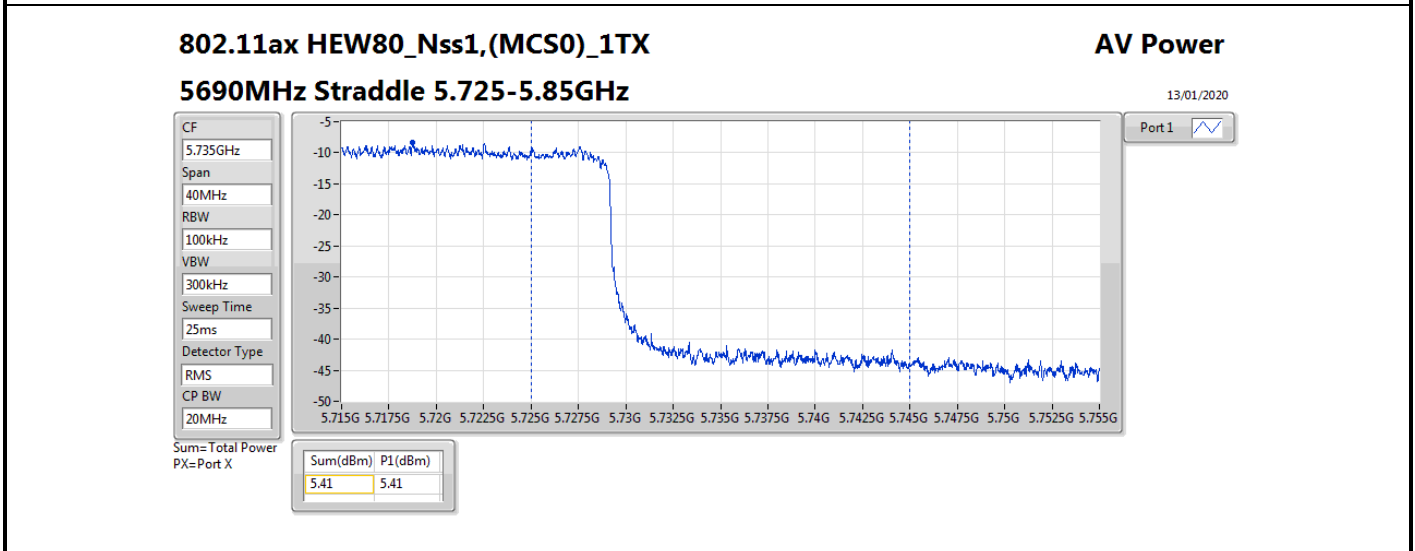

**Average Power_Non-Beamforming_Sample 2_Radio 2_Panel
1_2T2S**

Appendix B.12

Summary

Mode	Total Power (dBm)	Total Power (W)	EIRP (dBm)	EIRP (W)
5.25-5.35GHz	-	-	-	-
802.11a_Nss1,(6Mbps)_2TX	16.48	0.04446	27.18	0.52240
802.11ac VHT20_Nss2,(MCS0)_2TX	18.49	0.07063	29.19	0.82985
802.11ac VHT40_Nss2,(MCS0)_2TX	18.40	0.06918	29.10	0.81283
802.11ac VHT80_Nss2,(MCS0)_2TX	18.06	0.06397	28.76	0.75162
802.11ax HEW20_Nss2,(MCS0)_2TX	18.75	0.07499	29.45	0.88105
802.11ax HEW40_Nss2,(MCS0)_2TX	18.72	0.07447	29.42	0.87498
802.11ax HEW80_Nss2,(MCS0)_2TX	18.26	0.06699	28.96	0.78705
5.47-5.725GHz	-	-	-	-
802.11a_Nss1,(6Mbps)_2TX	16.49	0.04457	27.19	0.52360
802.11ac VHT20_Nss2,(MCS0)_2TX	18.30	0.06761	29.00	0.79433
802.11ac VHT40_Nss2,(MCS0)_2TX	18.40	0.06918	29.10	0.81283
802.11ac VHT80_Nss2,(MCS0)_2TX	18.47	0.07031	29.17	0.82604
802.11ax HEW20_Nss2,(MCS0)_2TX	18.68	0.07379	29.38	0.86696
802.11ax HEW40_Nss2,(MCS0)_2TX	18.78	0.07551	29.48	0.88716
802.11ax HEW80_Nss2,(MCS0)_2TX	18.77	0.07534	29.47	0.88512
5.725-5.85GHz	-	-	-	-
802.11a_Nss1,(6Mbps)_2TX	9.16	0.00824	19.86	0.09683
802.11ac VHT20_Nss2,(MCS0)_2TX	11.83	0.01524	22.53	0.17906
802.11ac VHT40_Nss2,(MCS0)_2TX	7.90	0.00617	18.60	0.07244
802.11ac VHT80_Nss2,(MCS0)_2TX	4.37	0.00274	15.07	0.03214
802.11ax HEW20_Nss2,(MCS0)_2TX	12.44	0.01754	23.14	0.20606
802.11ax HEW40_Nss2,(MCS0)_2TX	8.91	0.00778	19.61	0.09141
802.11ax HEW80_Nss2,(MCS0)_2TX	5.41	0.00348	16.11	0.04083