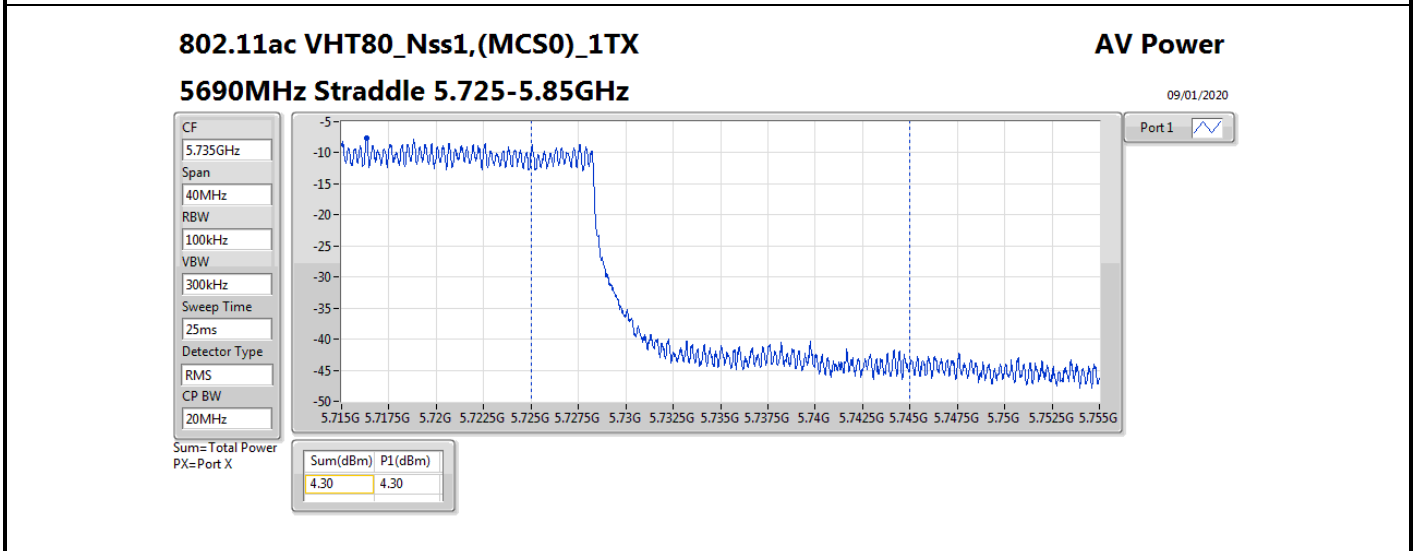

**Average Power_Non-Beamforming_Sample 2_Radio 1_Panel
1_1T1S**

Appendix B.7

Mode	Result	DG (dBi)	Port 1 (dBm)	Total Power (dBm)	Power Limit (dBm)	EIRP (dBm)	EIRP Limit (dBm)
5510MHz	Pass	10.70	15.79	15.79	19.28	26.49	30.00
5550MHz	Pass	10.70	18.70	18.70	19.28	29.40	30.00
5670MHz	Pass	10.70	18.74	18.74	19.28	29.44	30.00
5710MHz Straddle 5.47-5.725GHz	Pass	10.70	18.57	18.57	19.28	29.27	30.00
5710MHz Straddle 5.725-5.85GHz	Pass	10.70	8.87	8.87	25.30	19.57	36.00
802.11ax HEW80_Nss1,(MCS0)_1TX	-	-	-	-	-	-	-
5290MHz	Pass	10.70	15.36	15.36	19.28	26.06	30.00
5530MHz	Pass	10.70	16.25	16.25	19.28	26.95	30.00
5610MHz	Pass	10.70	18.13	18.13	19.28	28.83	30.00
5690MHz Straddle 5.47-5.725GHz	Pass	10.70	18.70	18.70	19.28	29.40	30.00
5690MHz Straddle 5.725-5.85GHz	Pass	10.70	5.25	5.25	25.30	15.95	36.00

DG = Directional Gain; **Port X** = Port X output power

802.11ax HEW80_Nss1,(MCS0)_1TX

AV Power

5690MHz Straddle 5.47-5.725GHz

09/01/2020

CF
5.65GHz
Span
300MHz
RBW
100kHz
VBW
300kHz
Sweep Time
25ms
Detector Type
RMS
CP BW
150MHz