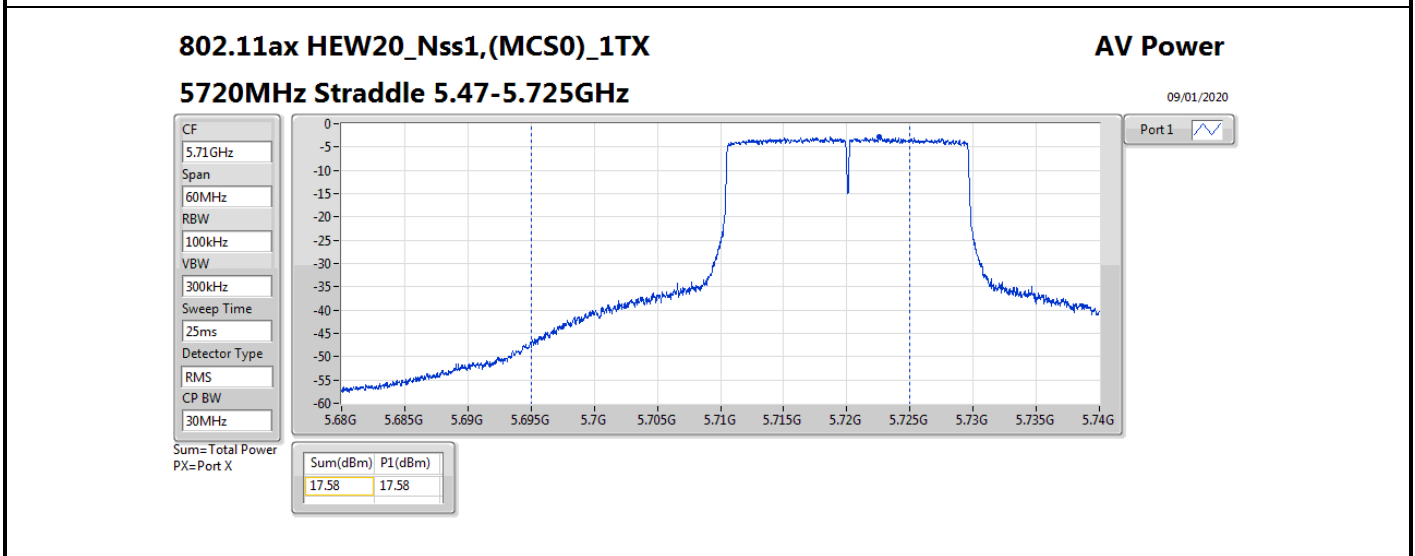

**Average Power_Non-Beamforming_Sample 2_Radio 1_Panel
1_1T1S**

Appendix B.7

Mode	Result	DG (dBi)	Port 1 (dBm)	Total Power (dBm)	Power Limit (dBm)	EIRP (dBm)	EIRP Limit (dBm)
5510MHz	Pass	10.70	15.79	15.79	19.28	26.49	30.00
5550MHz	Pass	10.70	18.70	18.70	19.28	29.40	30.00
5670MHz	Pass	10.70	18.74	18.74	19.28	29.44	30.00
5710MHz Straddle 5.47-5.725GHz	Pass	10.70	18.57	18.57	19.28	29.27	30.00
5710MHz Straddle 5.725-5.85GHz	Pass	10.70	8.87	8.87	25.30	19.57	36.00
802.11ax HEW80_Nss1,(MCS0)_1TX	-	-	-	-	-	-	-
5290MHz	Pass	10.70	15.36	15.36	19.28	26.06	30.00
5530MHz	Pass	10.70	16.25	16.25	19.28	26.95	30.00
5610MHz	Pass	10.70	18.13	18.13	19.28	28.83	30.00
5690MHz Straddle 5.47-5.725GHz	Pass	10.70	18.70	18.70	19.28	29.40	30.00
5690MHz Straddle 5.725-5.85GHz	Pass	10.70	5.25	5.25	25.30	15.95	36.00

DG = Directional Gain; **Port X** = Port X output power

802.11ax HEW80_Nss1,(MCS0)_1TX

AV Power

5690MHz Straddle 5.47-5.725GHz

09/01/2020

CF
5.65GHz
Span
300MHz
RBW
100kHz
VBW
300kHz
Sweep Time
25ms
Detector Type
RMS
CP BW
150MHz

Port 1

Sum=Total Power
PX=Port X

Sum(dBm)	P1(dBm)
18.70	18.70

802.11ax HEW80_Nss1,(MCS0)_1TX

AV Power

5690MHz Straddle 5.725-5.85GHz

09/01/2020

CF
5.735GHz
Span
40MHz
RBW
100kHz
VBW
300kHz
Sweep Time
25ms
Detector Type
RMS
CP BW
20MHz