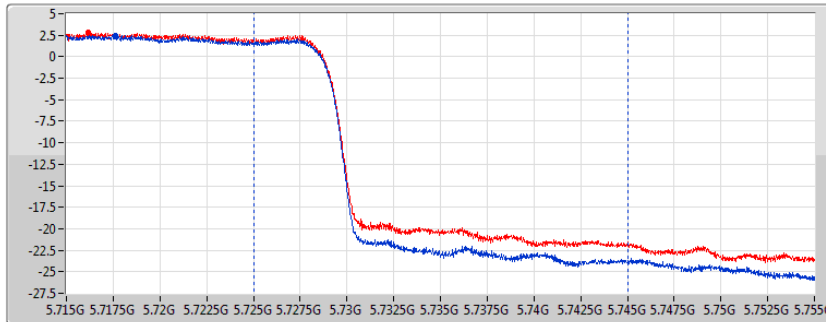

Port 1
Port 2

Sum=Total Power
PX=Port X

Sum(dBm)	P1(dBm)	P2(dBm)
10.52	7.32	7.70