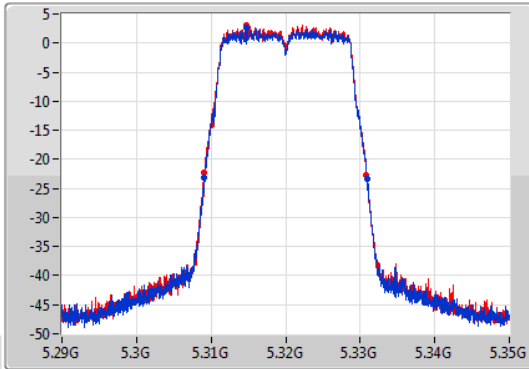

EBW

5320MHz

23/01/2020

CF
5.32GHz
Span
60MHz
RBW
300kHz
VBW
1MHz
Sweep Time
100ms
Detector Type
Peak

CF
5.32GHz
Span
60MHz
RBW
200kHz
VBW
1MHz
Sweep Time
100ms
Detector Type
Peak

26dB(Hz)	Fl-26dB(Hz)	Fh-26dB(Hz)	OBW(Hz)	Fl-OBW(Hz)	Fh-OBW(Hz)	Limit(Hz)	Port
21.84M	5.30911G	5.33095G	17.871M	5.311094G	5.328966G	Inf	1
21.75M	5.30911G	5.33086G	17.901M	5.311064G	5.328966G	Inf	2