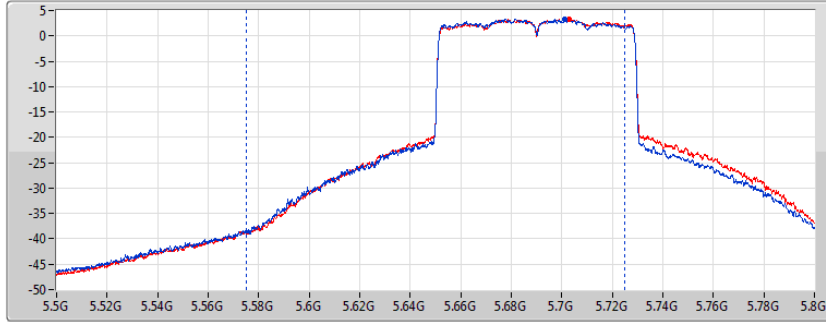

DG = Directional Gain; **Port X** = Port X output power

802.11ax HEW80_Nss2,(MCS0)_2TX

AV Power

5690MHz Straddle 5.47-5.725GHz

06/01/2020

CF
5.65GHz
Span
300MHz
RBW
1MHz
VBW
3MHz
Sweep Time
20ms
Detector Type
RMS
CP BW
150MHz