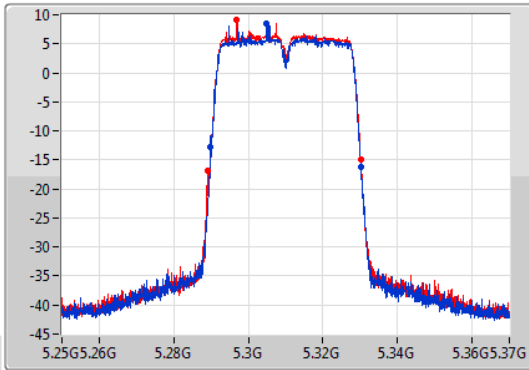

CF
5.31GHz
Span
120MHz
RBW
500kHz
VBW
2MHz
Sweep Time
100ms
Detector Type
Peak