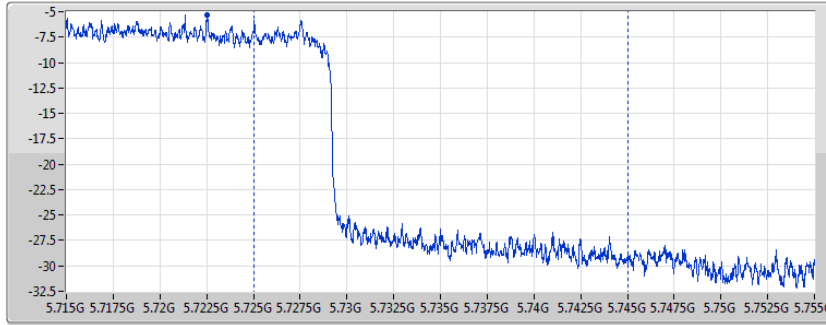

Port 1

Sum=Total Power
PX=Port X

Sum(dBm)	P1(dBm)
8.37	8.37