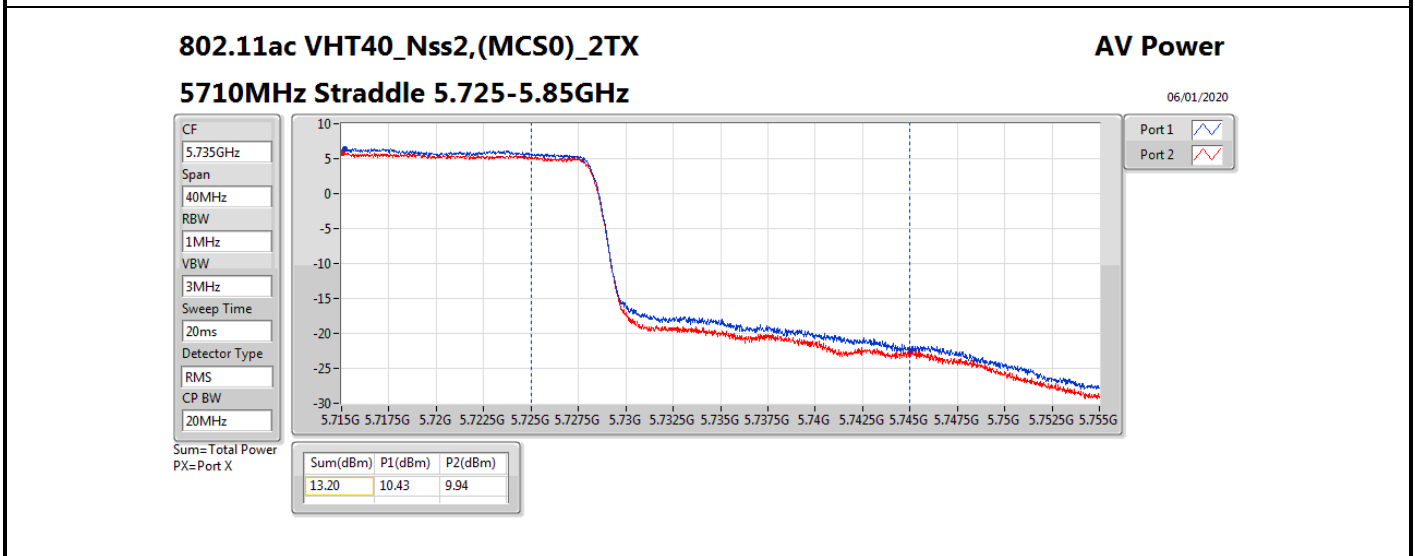

DG = Directional Gain; **Port X** = Port X output power

802.11ax HEW80_Nss2,(MCS0)_2TX

AV Power

5690MHz Straddle 5.47-5.725GHz

06/01/2020

CF
5.65GHz
Span
300MHz
RBW
1MHz
VBW
3MHz
Sweep Time
20ms
Detector Type
RMS
CP BW
150MHz