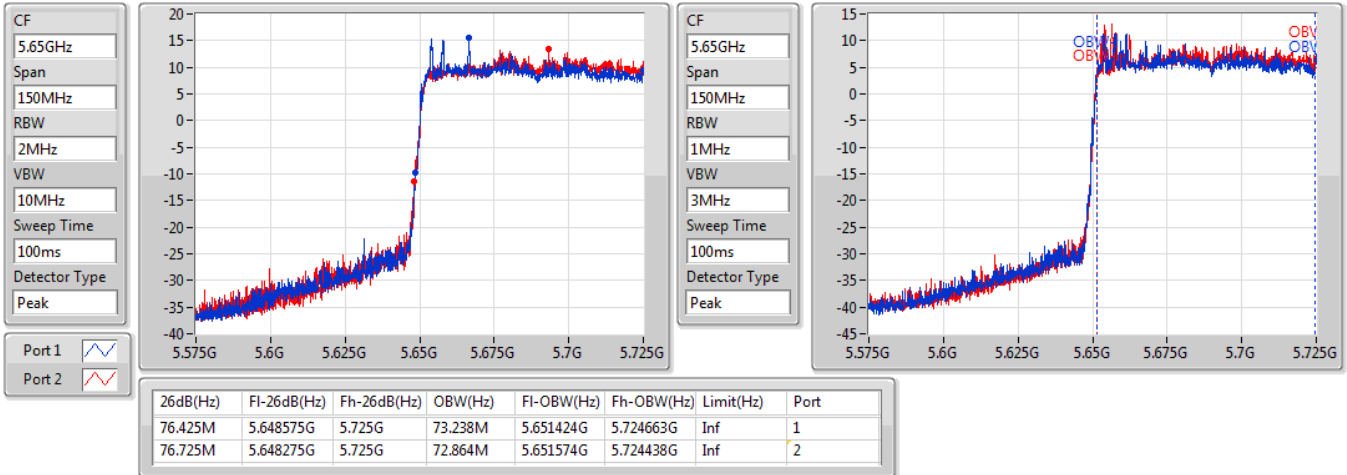

802.11ax HEW80-BF_Nss1,(MCS0)_2TX

EBW

5690MHz Straddle 5.47-5.725GHz

22/01/2020