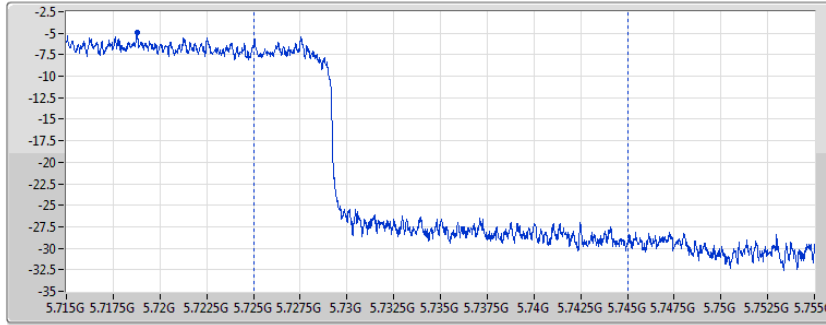

Port 1

Sum=Total Power
PX=Port X

Sum(dBm)	P1(dBm)
8.76	8.76