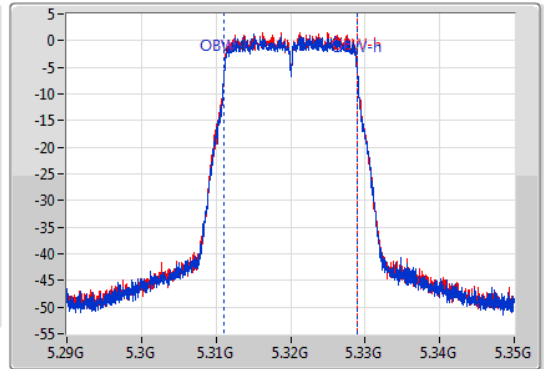

EBW

5320MHz

23/01/2020

CF
5.32GHz
Span
60MHz
RBW
300kHz
VBW
1MHz
Sweep Time
100ms
Detector Type
Peak

CF
5.32GHz
Span
60MHz
RBW
200kHz
VBW
1MHz
Sweep Time
100ms
Detector Type
Peak

26dB(Hz)	Fl-26dB(Hz)	Fh-26dB(Hz)	OBW(Hz)	Fl-OBW(Hz)	Fh-OBW(Hz)	Limit(Hz)	Port
21.84M	5.30911G	5.33095G	17.871M	5.311094G	5.328966G	Inf	1
21.75M	5.30911G	5.33086G	17.901M	5.311064G	5.328966G	Inf	2