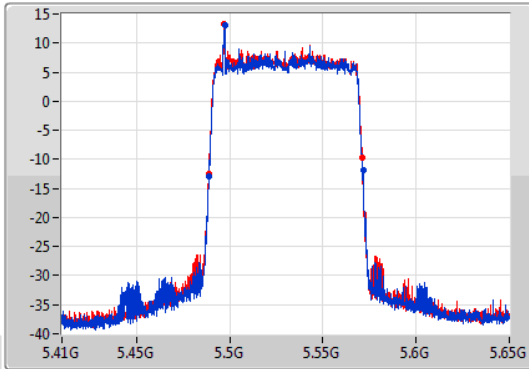

802.11ax HEW80-BF_Nss1,(MCS0)_2TX

EBW

5530MHz

23/01/2020

CF
5.53GHz
Span
240MHz
RBW
2MHz
VBW
10MHz
Sweep Time
100ms
Detector Type
Peak
Port 1
Port 2

CF
5.53GHz
Span
240MHz
RBW
1MHz
VBW
3MHz
Sweep Time
100ms
Detector Type
Peak