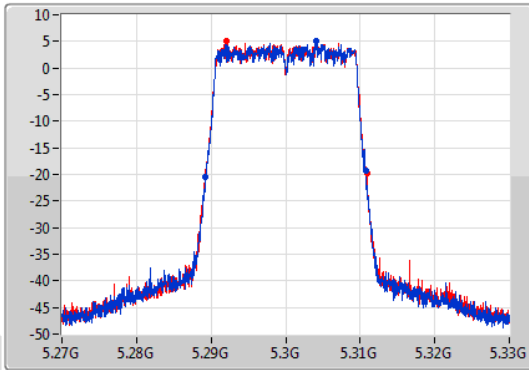

CF
5.3GHz
Span
60MHz
RBW
200kHz
VBW
1MHz
Sweep Time
100ms
Detector Type
Peak