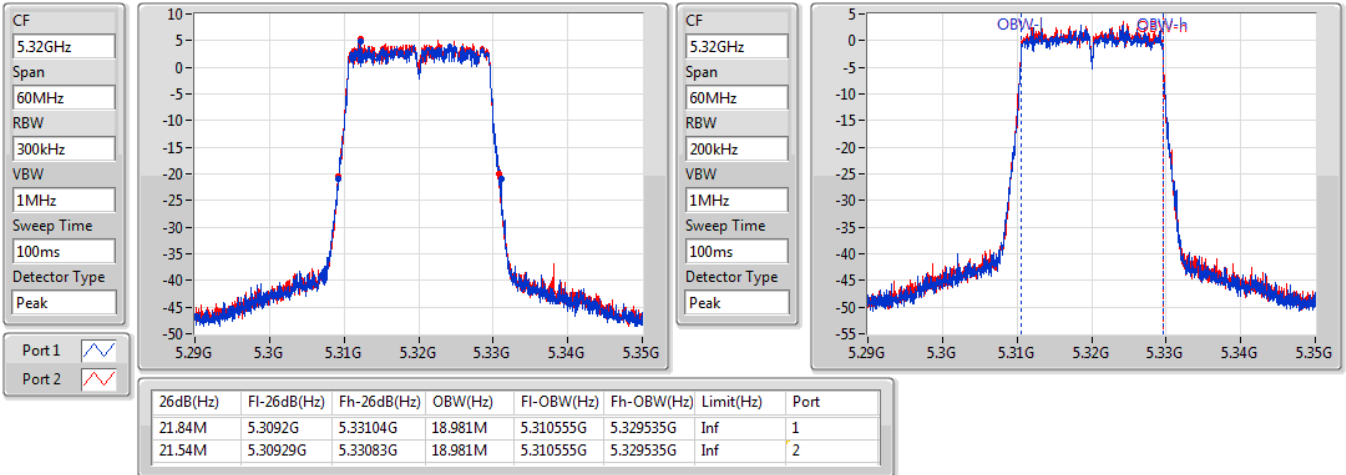

802.11ax HEW20-BF_Nss1,(MCS0)_2TX

EBW

5320MHz

23/01/2020