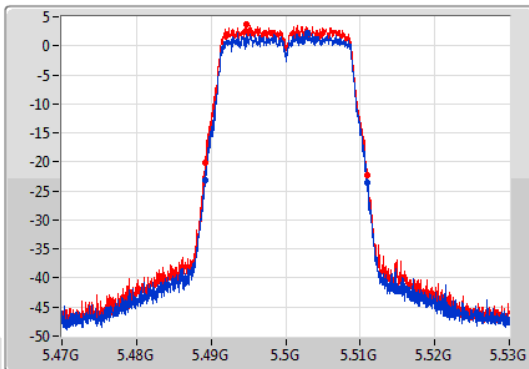

CF
5.5GHz
Span
60MHz
RBW
200kHz
VBW
1MHz
Sweep Time
100ms
Detector Type
Peak