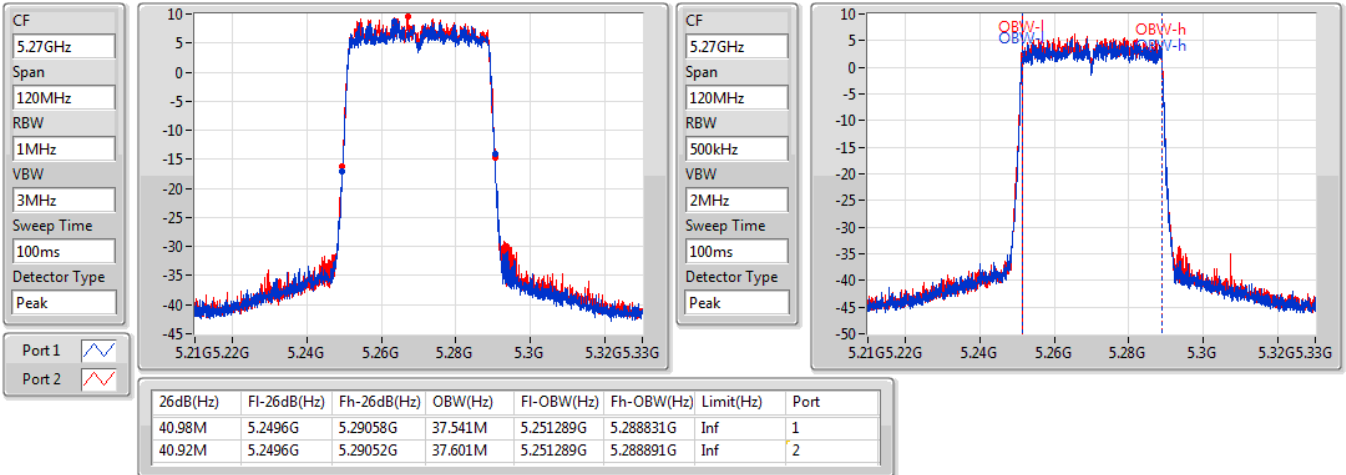

802.11ax HEW40-BF_Nss1,(MCS0)_2TX

EBW

5270MHz

23/01/2020