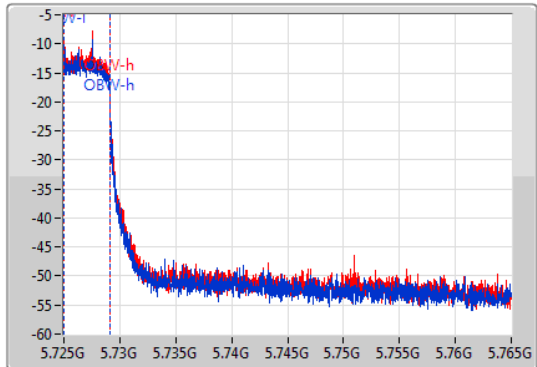

EBW

5690MHz Straddle 5.725-5.85GHz

23/01/2020

CF
5.745GHz
Span
40MHz
RBW
100kHz
VBW
300kHz
Sweep Time
100ms
Detector Type
Peak

CF
5.745GHz
Span
40MHz
RBW
50kHz
VBW
200kHz
Sweep Time
100ms
Detector Type
Peak