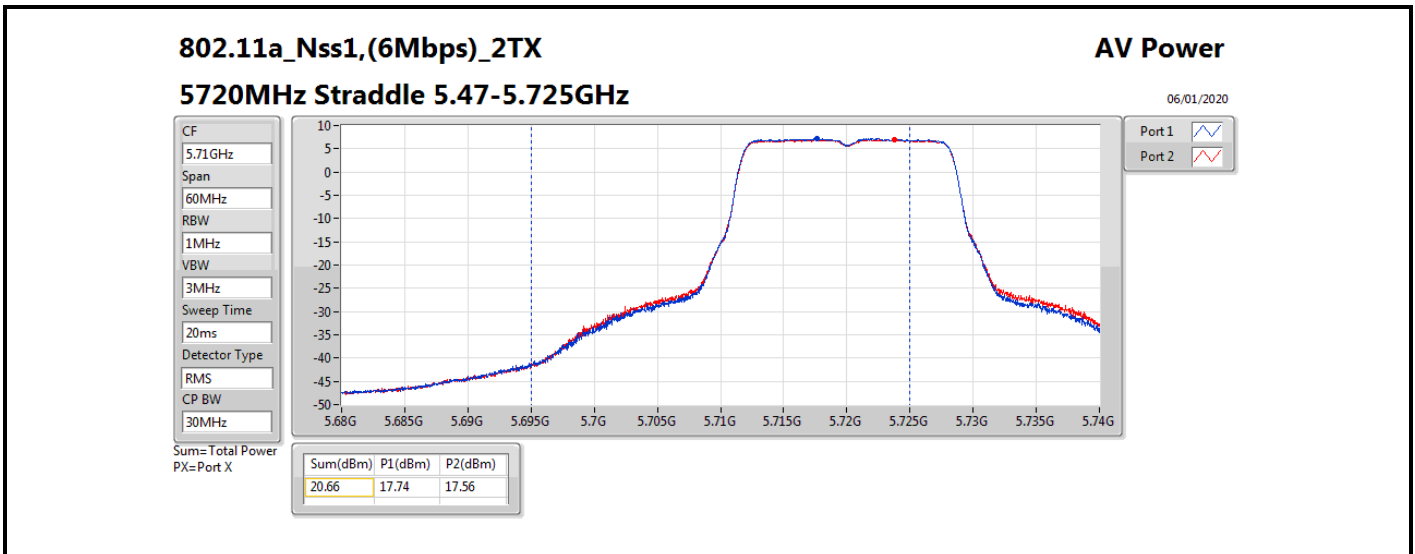

DG = Directional Gain; **Port X** = Port X output power

802.11ax HEW80_Nss2,(MCS0)_2TX

AV Power

5690MHz Straddle 5.47-5.725GHz

06/01/2020

CF
5.65GHz
Span
300MHz
RBW
1MHz
VBW
3MHz
Sweep Time
20ms
Detector Type
RMS
CP BW
150MHz