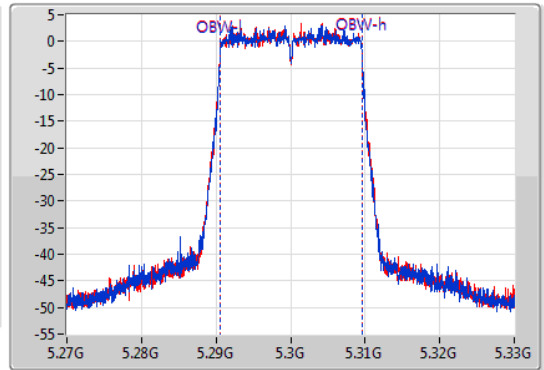

802.11ax HEW20-BF_Nss1,(MCS0)_2TX

EBW

5300MHz

23/01/2020

CF
5.3GHz
Span
60MHz
RBW
300kHz
VBW
1MHz
Sweep Time
100ms
Detector Type
Peak

CF
5.3GHz
Span
60MHz
RBW
200kHz
VBW
1MHz
Sweep Time
100ms
Detector Type
Peak