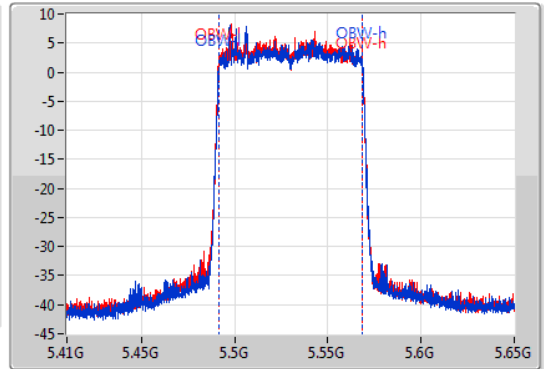

802.11ax HEW80-BF_Nss1,(MCS0)_2TX

EBW

5530MHz

23/01/2020

CF
5.53GHz
Span
240MHz
RBW
2MHz
VBW
10MHz
Sweep Time
100ms
Detector Type
Peak
Port 1
Port 2

CF
5.53GHz
Span
240MHz
RBW
1MHz
VBW
3MHz
Sweep Time
100ms
Detector Type
Peak