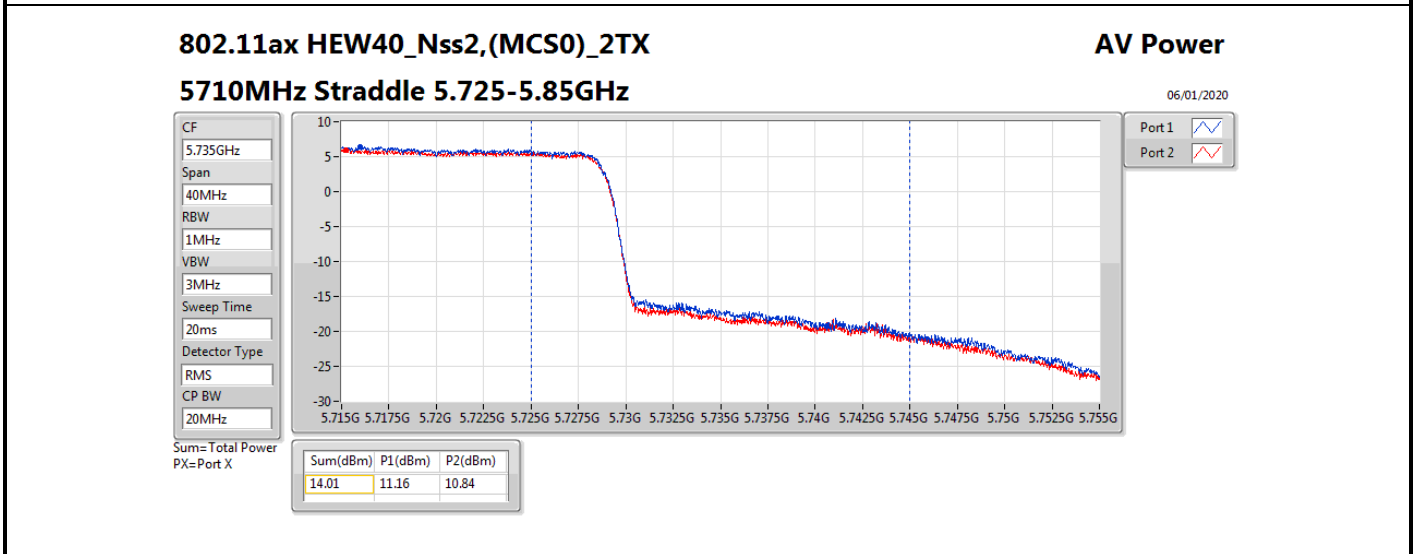

DG = Directional Gain; **Port X** = Port X output power

802.11ax HEW80_Nss2,(MCS0)_2TX

AV Power

5690MHz Straddle 5.47-5.725GHz

06/01/2020

CF
5.65GHz
Span
300MHz
RBW
1MHz
VBW
3MHz
Sweep Time
20ms
Detector Type
RMS
CP BW
150MHz