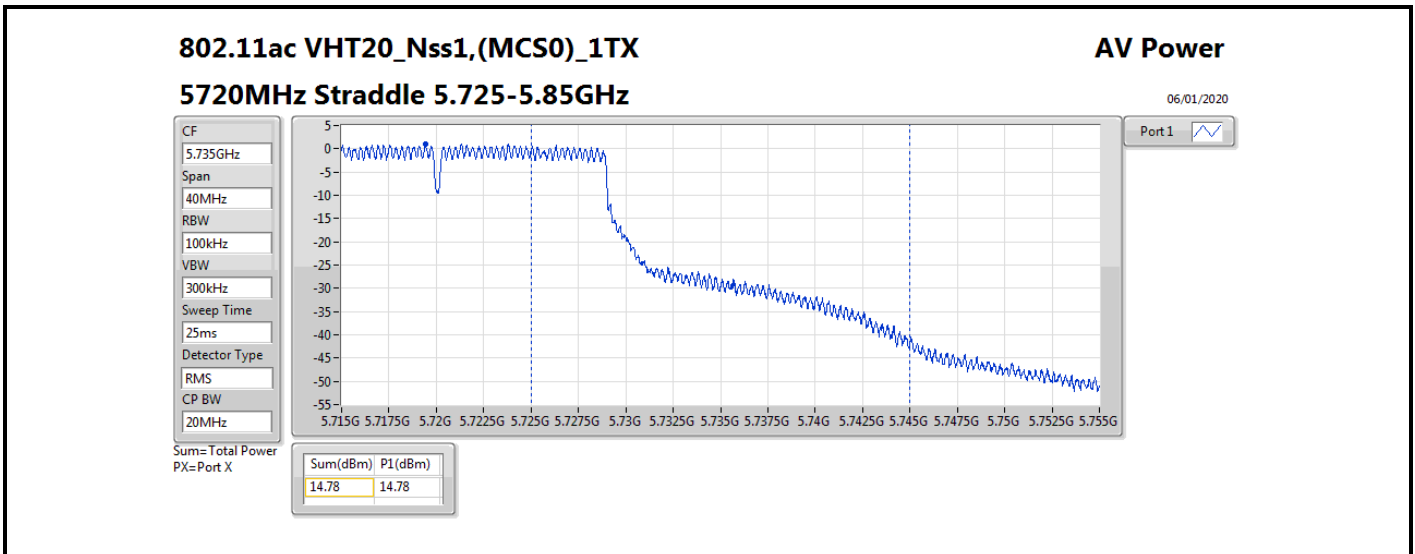

DG = Directional Gain; **Port X** = Port X output power

802.11ax HEW80_Nss1,(MCS0)_1TX

AV Power

5690MHz Straddle 5.47-5.725GHz

06/01/2020

CF
5.65GHz
Span
300MHz
RBW
100kHz
VBW
300kHz
Sweep Time
25ms
Detector Type
RMS
CP BW
150MHz