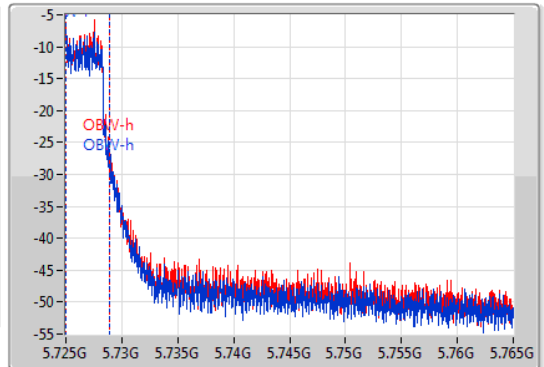

EBW

5690MHz Straddle 5.725-5.85GHz

22/01/2020

CF
5.745GHz
Span
40MHz
RBW
100kHz
VBW
300kHz
Sweep Time
100ms
Detector Type
Peak

CF
5.745GHz
Span
40MHz
RBW
50kHz
VBW
200kHz
Sweep Time
100ms
Detector Type
Peak