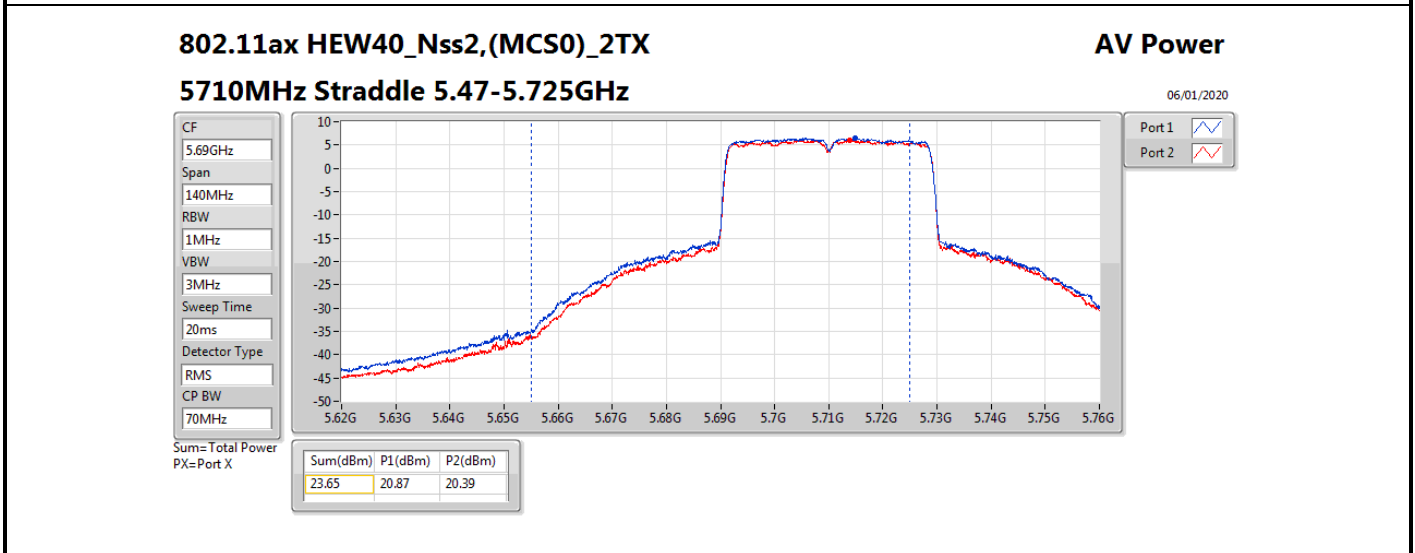

DG = Directional Gain; **Port X** = Port X output power

802.11ax HEW80_Nss2,(MCS0)_2TX

AV Power

5690MHz Straddle 5.47-5.725GHz

06/01/2020

CF
5.65GHz
Span
300MHz
RBW
1MHz
VBW
3MHz
Sweep Time
20ms
Detector Type
RMS
CP BW
150MHz