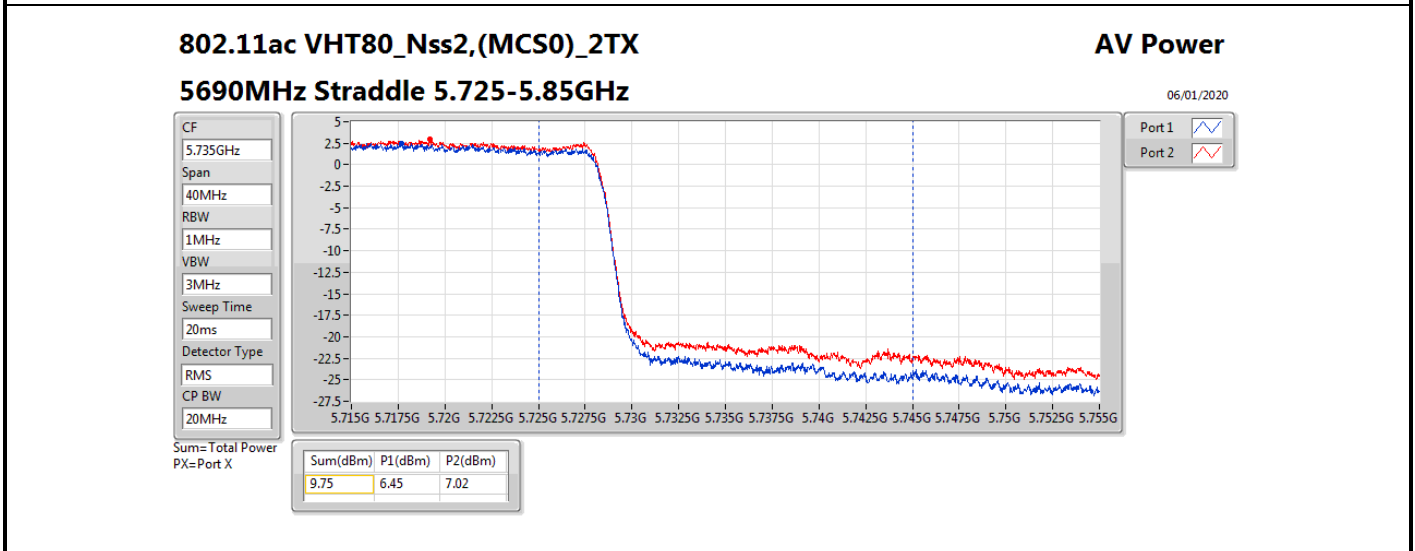

DG = Directional Gain; **Port X** = Port X output power

802.11ax HEW80_Nss2,(MCS0)_2TX

AV Power

5690MHz Straddle 5.47-5.725GHz

06/01/2020

CF
5.65GHz
Span
300MHz
RBW
1MHz
VBW
3MHz
Sweep Time
20ms
Detector Type
RMS
CP BW
150MHz