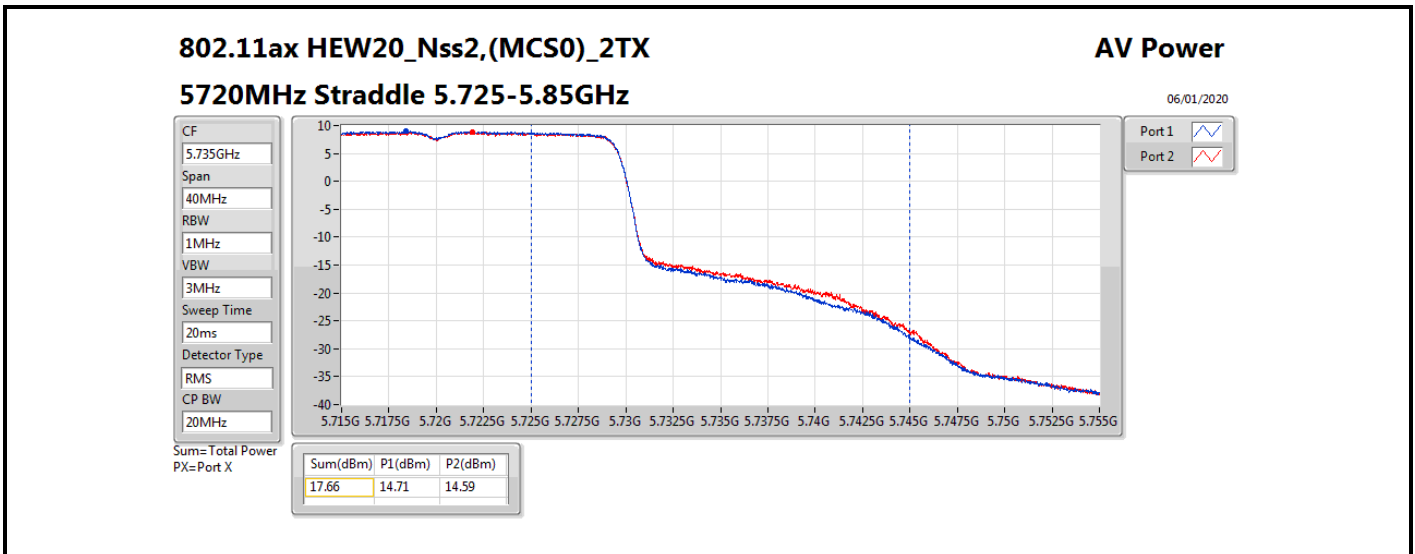

DG = Directional Gain; **Port X** = Port X output power

802.11ax HEW80_Nss2,(MCS0)_2TX

AV Power

5690MHz Straddle 5.47-5.725GHz

06/01/2020

CF
5.65GHz
Span
300MHz
RBW
1MHz
VBW
3MHz
Sweep Time
20ms
Detector Type
RMS
CP BW
150MHz