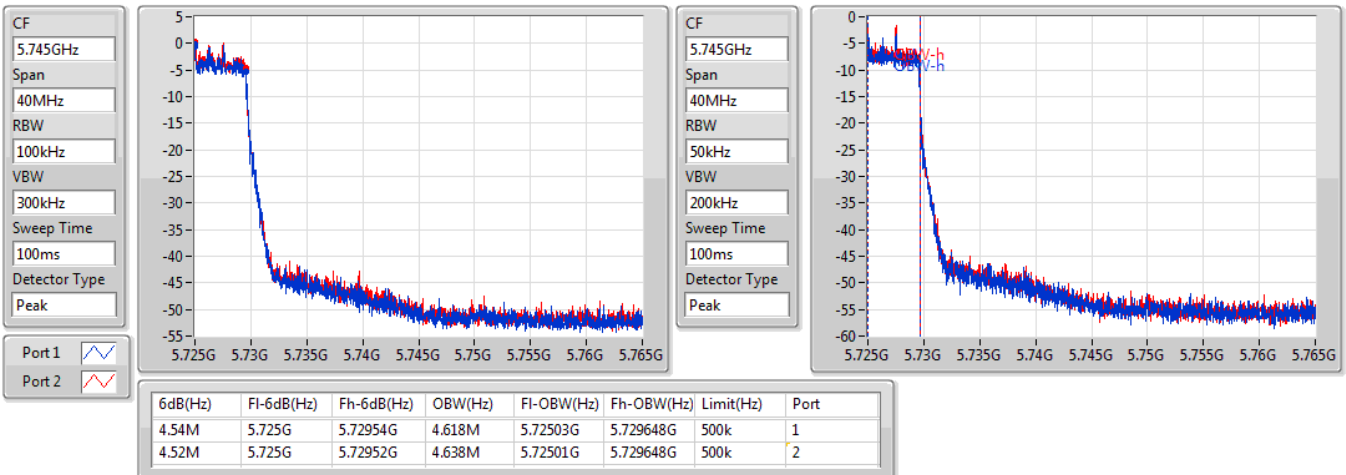

EBW

5720MHz Straddle 5.47-5.725GHz

23/01/2020

802.11ax HEW20-BF_Nss1,(MCS0)_2TX

EBW

5720MHz Straddle 5.725-5.85GHz

23/01/2020

802.11ax HEW40-BF_Nss1,(MCS0)_2TX