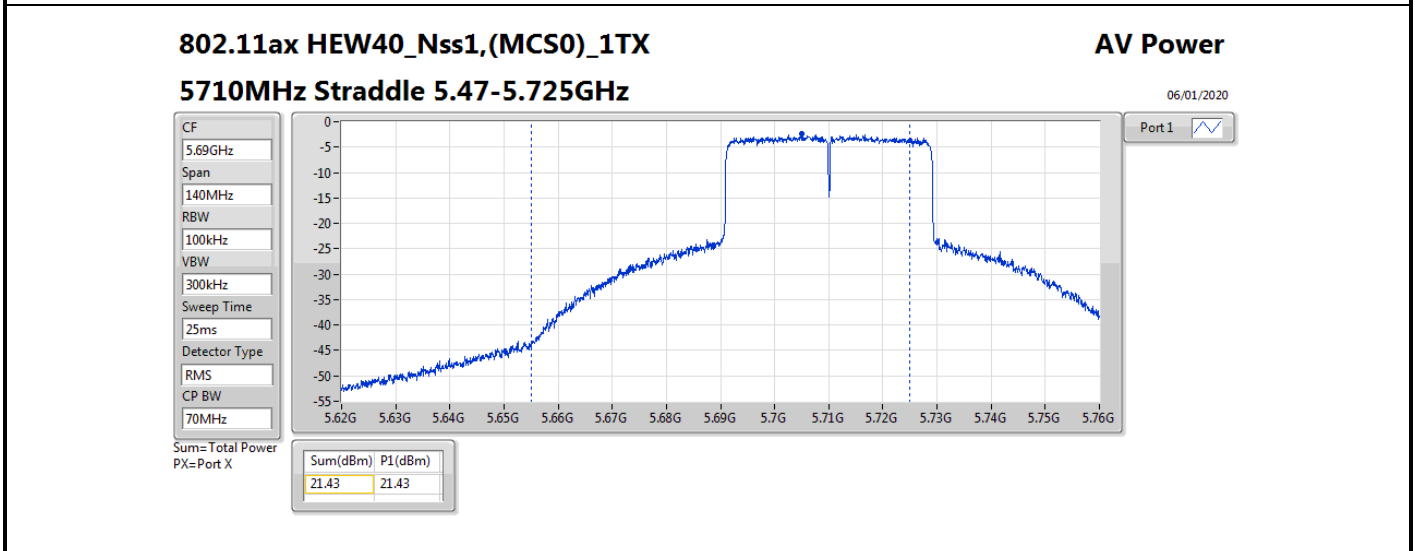

DG = Directional Gain; **Port X** = Port X output power

802.11ax HEW80_Nss1,(MCS0)_1TX

AV Power

5690MHz Straddle 5.47-5.725GHz

06/01/2020

CF
5.65GHz
Span
300MHz
RBW
100kHz
VBW
300kHz
Sweep Time
25ms
Detector Type
RMS
CP BW
150MHz