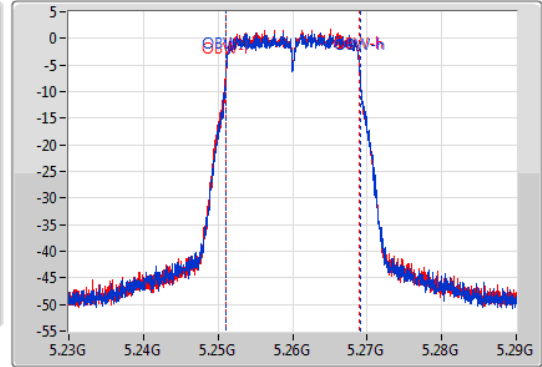

26dB(Hz)	Fl-26dB(Hz)	Fh-26dB(Hz)	OBW(Hz)	Fl-OBW(Hz)	Fh-OBW(Hz)	Limit(Hz)	Port
21.9M	5.24917G	5.27107G	17.901M	5.251124G	5.269025G	Inf	1
21.87M	5.24905G	5.27092G	17.961M	5.251034G	5.268996G	Inf	2

802.11ac VHT20-BF_Nss1,(MCS0)_2TX

EBW

5300MHz

23/01/2020

CF
5.3GHz
Span
60MHz
RBW
300kHz
VBW
1MHz
Sweep Time
100ms
Detector Type
Peak