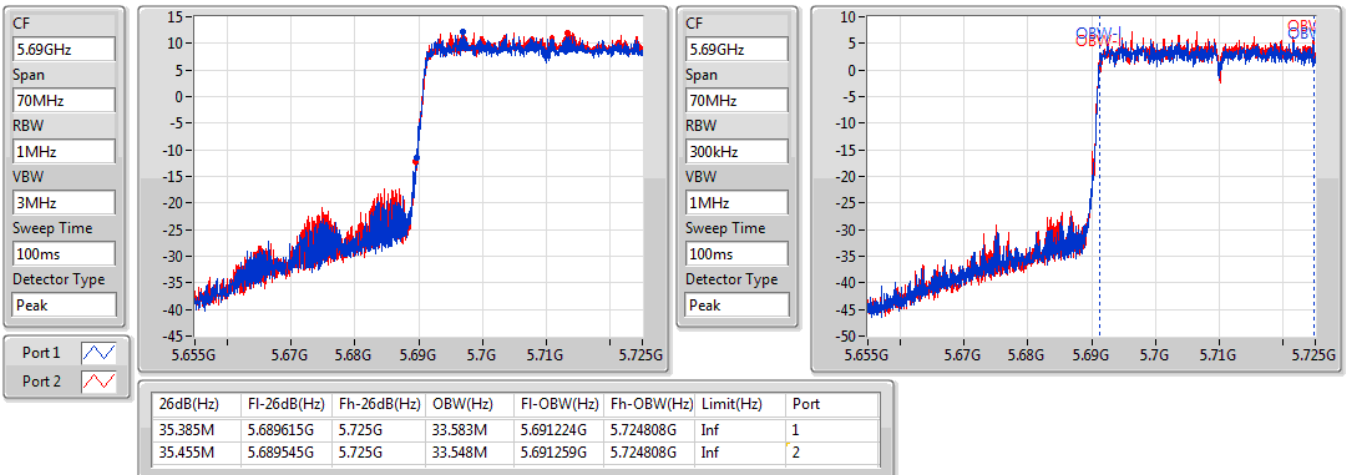

EBW

5670MHz

22/01/2020

802.11ax HEW40-BF_Nss1,(MCS0)_2TX

EBW

5710MHz Straddle 5.47-5.725GHz

22/01/2020

802.11ax HEW40-BF_Nss1,(MCS0)_2TX

EBW

5710MHz Straddle 5.725-5.85GHz

22/01/2020

802.11ax HEW80-BF_Nss1,(MCS0)_2TX

EBW

5290MHz

22/01/2020

802.11ax HEW80-BF_Nss1,(MCS0)_2TX