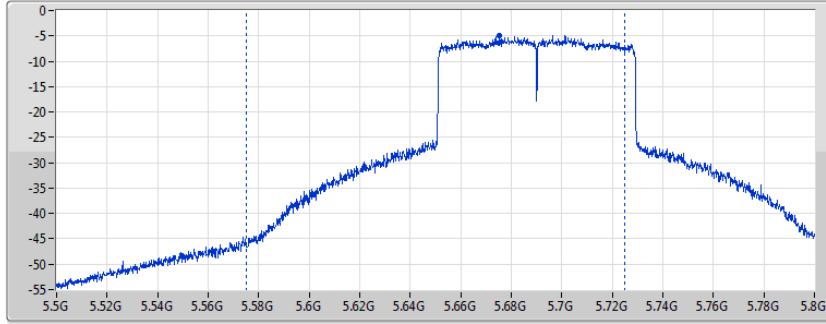

DG = Directional Gain; **Port X** = Port X output power

802.11ax HEW80_Nss1,(MCS0)_1TX

AV Power

5690MHz Straddle 5.47-5.725GHz

06/01/2020

CF
5.65GHz
Span
300MHz
RBW
100kHz
VBW
300kHz
Sweep Time
25ms
Detector Type
RMS
CP BW
150MHz