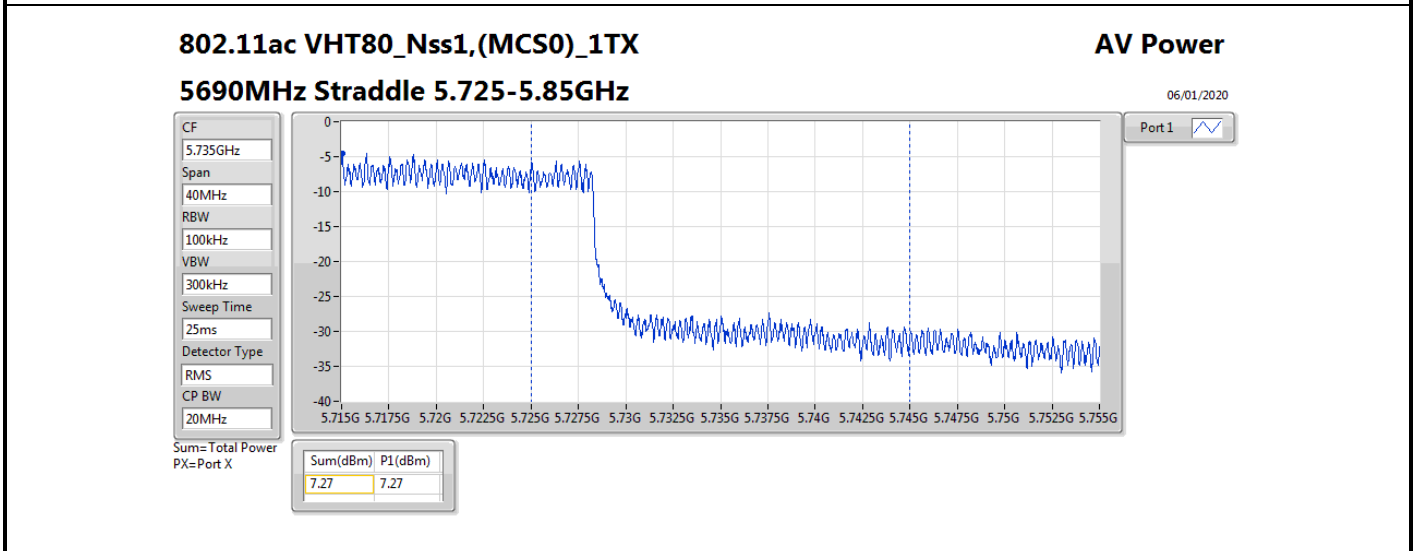

DG = Directional Gain; **Port X** = Port X output power

802.11ax HEW80_Nss1,(MCS0)_1TX

AV Power

5690MHz Straddle 5.47-5.725GHz

06/01/2020

CF
5.65GHz
Span
300MHz
RBW
100kHz
VBW
300kHz
Sweep Time
25ms
Detector Type
RMS
CP BW
150MHz