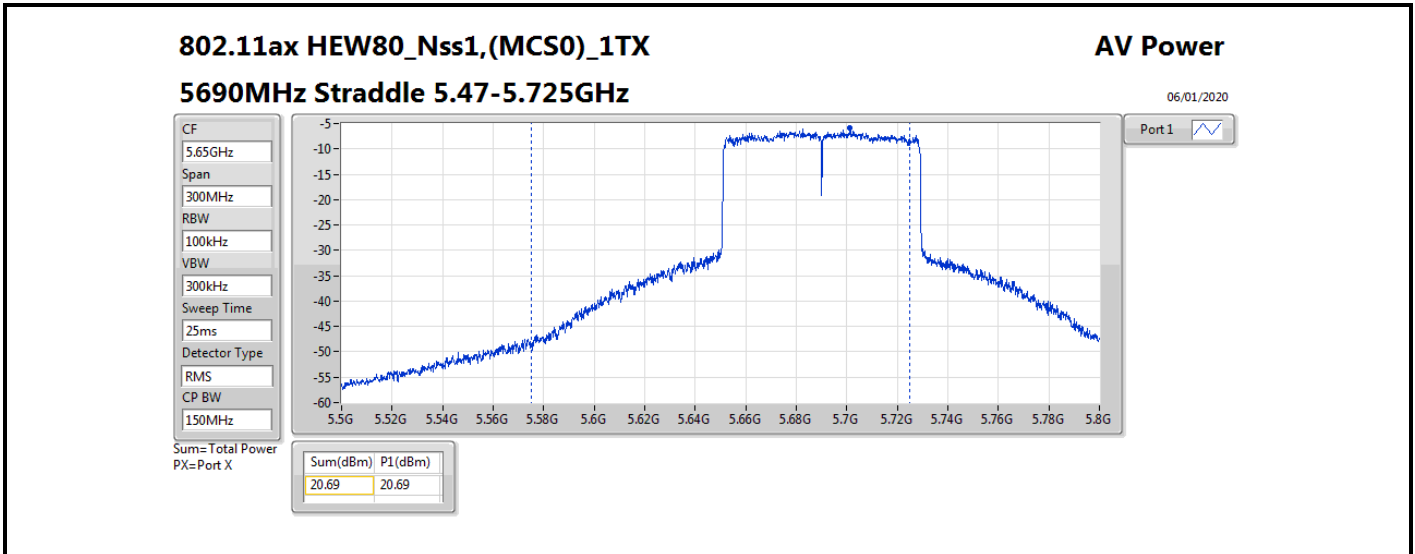

**Average Power_Non-Beamforming_Sample 2_Radio
1_Omni_2T2S**

Appendix B.6

Summary

Mode	Total Power (dBm)	Total Power (W)	EIRP (dBm)	EIRP (W)
5.25-5.35GHz	-	-	-	-
802.11a_Nss1,(6Mbps)_2TX	18.92	0.07798	26.92	0.49204
802.11ac VHT20_Nss2,(MCS0)_2TX	21.16	0.13062	29.16	0.82414
802.11ac VHT40_Nss2,(MCS0)_2TX	21.08	0.12823	29.08	0.80910
802.11ac VHT80_Nss2,(MCS0)_2TX	16.37	0.04335	24.37	0.27353
802.11ax HEW20_Nss2,(MCS0)_2TX	21.33	0.13583	29.33	0.85704
802.11ax HEW40_Nss2,(MCS0)_2TX	21.41	0.13836	29.41	0.87297
802.11ax HEW80_Nss2,(MCS0)_2TX	16.59	0.04560	24.59	0.28774
5.47-5.725GHz	-	-	-	-
802.11a_Nss1,(6Mbps)_2TX	18.83	0.07638	26.83	0.48195
802.11ac VHT20_Nss2,(MCS0)_2TX	21.05	0.12735	29.05	0.80353
802.11ac VHT40_Nss2,(MCS0)_2TX	21.26	0.13366	29.26	0.84333
802.11ac VHT80_Nss2,(MCS0)_2TX	20.92	0.12359	28.92	0.77983
802.11ax HEW20_Nss2,(MCS0)_2TX	21.34	0.13614	29.34	0.85901
802.11ax HEW40_Nss2,(MCS0)_2TX	21.47	0.14028	29.47	0.88512
802.11ax HEW80_Nss2,(MCS0)_2TX	21.37	0.13709	29.37	0.86497
5.725-5.85GHz	-	-	-	-
802.11a_Nss1,(6Mbps)_2TX	11.64	0.01459	19.64	0.09204
802.11ac VHT20_Nss2,(MCS0)_2TX	14.49	0.02812	22.49	0.17742
802.11ac VHT40_Nss2,(MCS0)_2TX	10.82	0.01208	18.82	0.07621
802.11ac VHT80_Nss2,(MCS0)_2TX	6.97	0.00498	14.97	0.03141
802.11ax HEW20_Nss2,(MCS0)_2TX	15.10	0.03236	23.10	0.20417
802.11ax HEW40_Nss2,(MCS0)_2TX	11.59	0.01442	19.59	0.09099
802.11ax HEW80_Nss2,(MCS0)_2TX	8.04	0.00637	16.04	0.04018