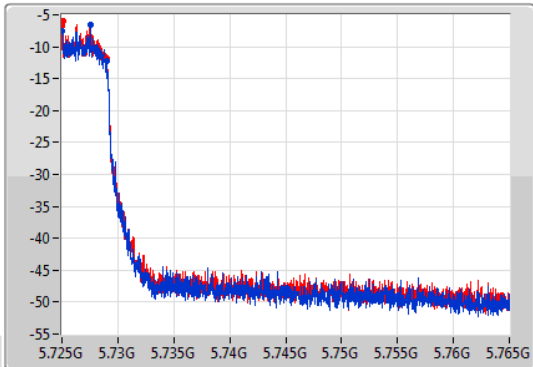

5690MHz Straddle 5.725-5.85GHz

23/01/2020

CF
5.745GHz
Span
40MHz
RBW
100kHz
VBW
300kHz
Sweep Time
100ms
Detector Type
Peak

CF
5.745GHz
Span
40MHz
RBW
50kHz
VBW
200kHz
Sweep Time
100ms
Detector Type
Peak