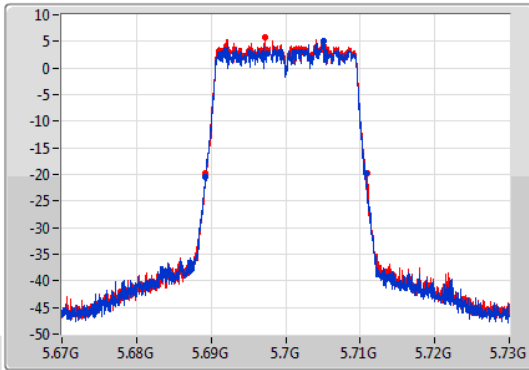

CF
5.7GHz
Span
60MHz
RBW
200kHz
VBW
1MHz
Sweep Time
100ms
Detector Type
Peak