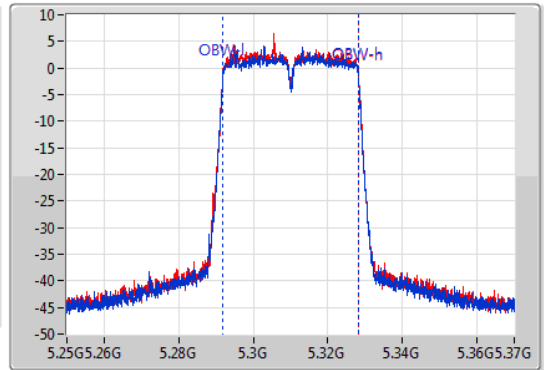

802.11ac VHT40-BF_Nss1,(MCS0)_2TX

EBW

5310MHz

23/01/2020

CF
5.31GHz
Span
120MHz
RBW
1MHz
VBW
3MHz
Sweep Time
100ms
Detector Type
Peak

CF
5.31GHz
Span
120MHz
RBW
500kHz
VBW
2MHz
Sweep Time
100ms
Detector Type
Peak