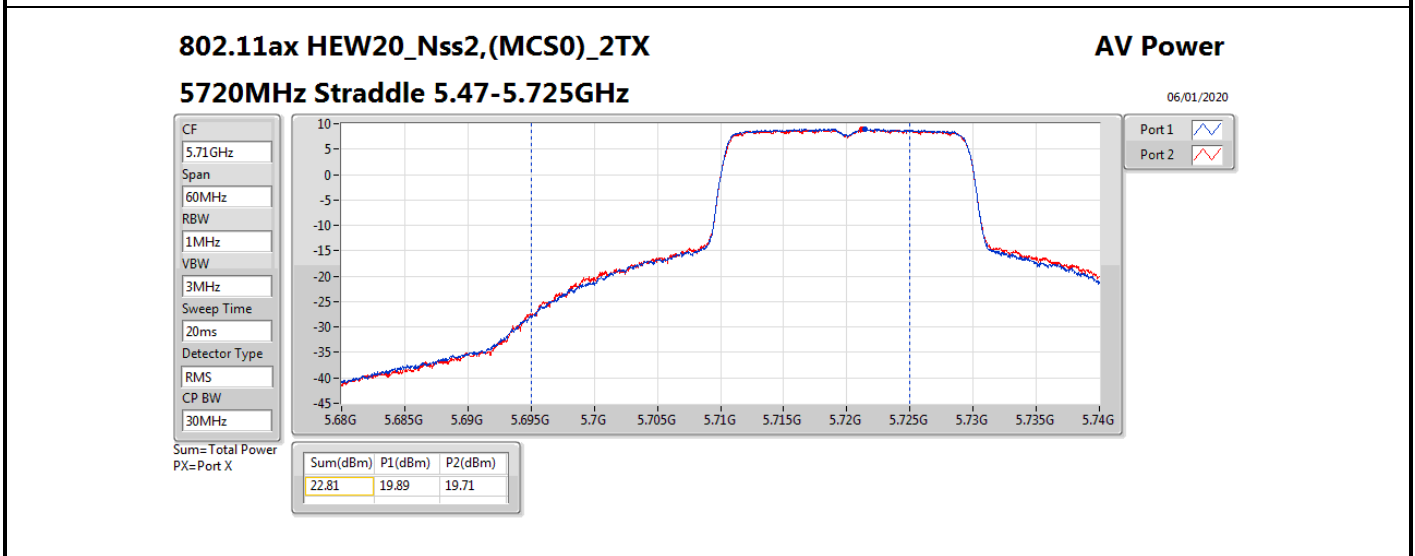

DG = Directional Gain; **Port X** = Port X output power

802.11ax HEW80_Nss2,(MCS0)_2TX

AV Power

5690MHz Straddle 5.47-5.725GHz

06/01/2020

CF
5.65GHz
Span
300MHz
RBW
1MHz
VBW
3MHz
Sweep Time
20ms
Detector Type
RMS
CP BW
150MHz