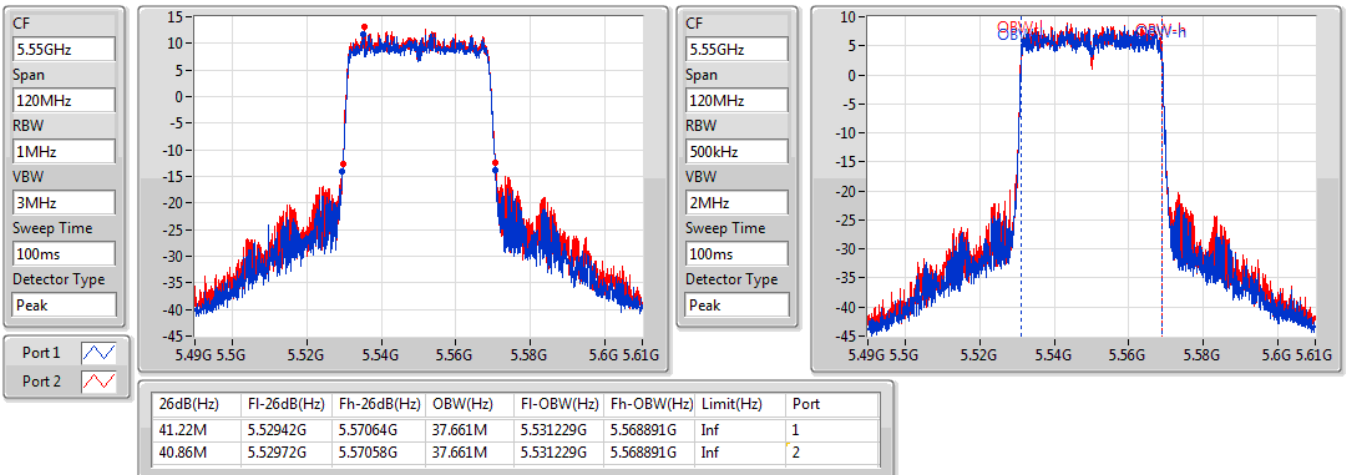

EBW

5510MHz

22/01/2020

802.11ax HEW40-BF_Nss1,(MCS0)_2TX

EBW

5550MHz

22/01/2020

802.11ax HEW40-BF_Nss1,(MCS0)_2TX

EBW

5670MHz

22/01/2020

802.11ax HEW40-BF_Nss1,(MCS0)_2TX

EBW

5710MHz Straddle 5.47-5.725GHz

22/01/2020

802.11ax HEW40-BF_Nss1,(MCS0)_2TX

EBW

5710MHz Straddle 5.725-5.85GHz

22/01/2020

802.11ax HEW80-BF_Nss1,(MCS0)_2TX

EBW

5290MHz

22/01/2020

802.11ax HEW80-BF_Nss1,(MCS0)_2TX