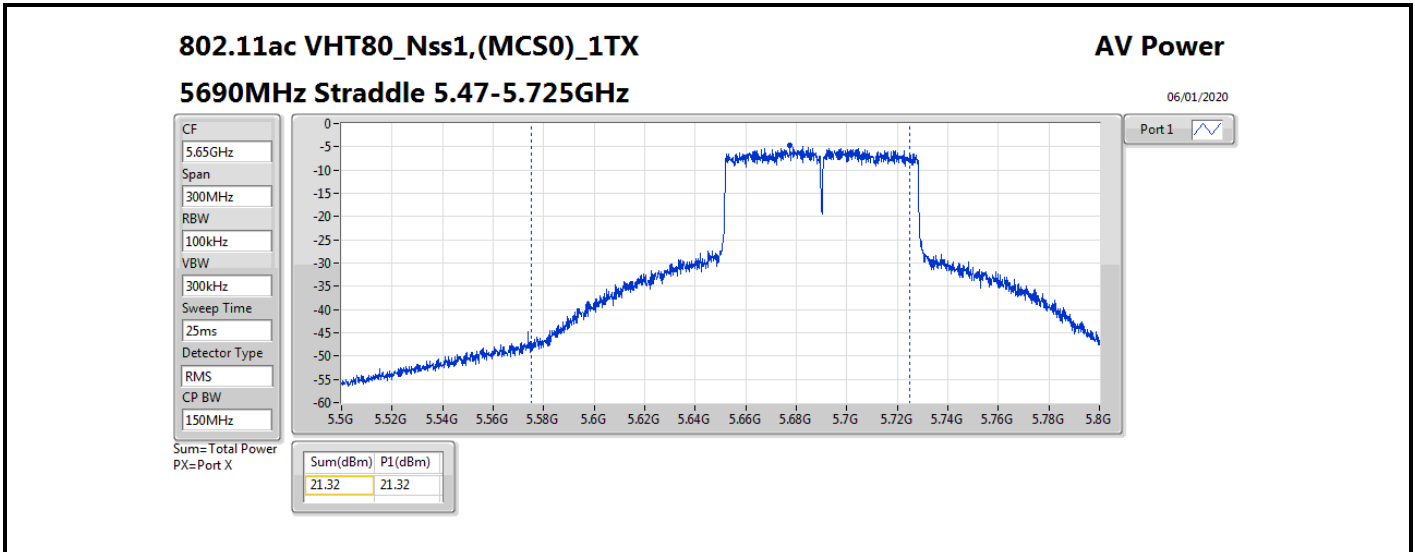

DG = Directional Gain; **Port X** = Port X output power

802.11ax HEW80_Nss1,(MCS0)_1TX

AV Power

5690MHz Straddle 5.47-5.725GHz

06/01/2020

CF
5.65GHz
Span
300MHz
RBW
100kHz
VBW
300kHz
Sweep Time
25ms
Detector Type
RMS
CP BW
150MHz