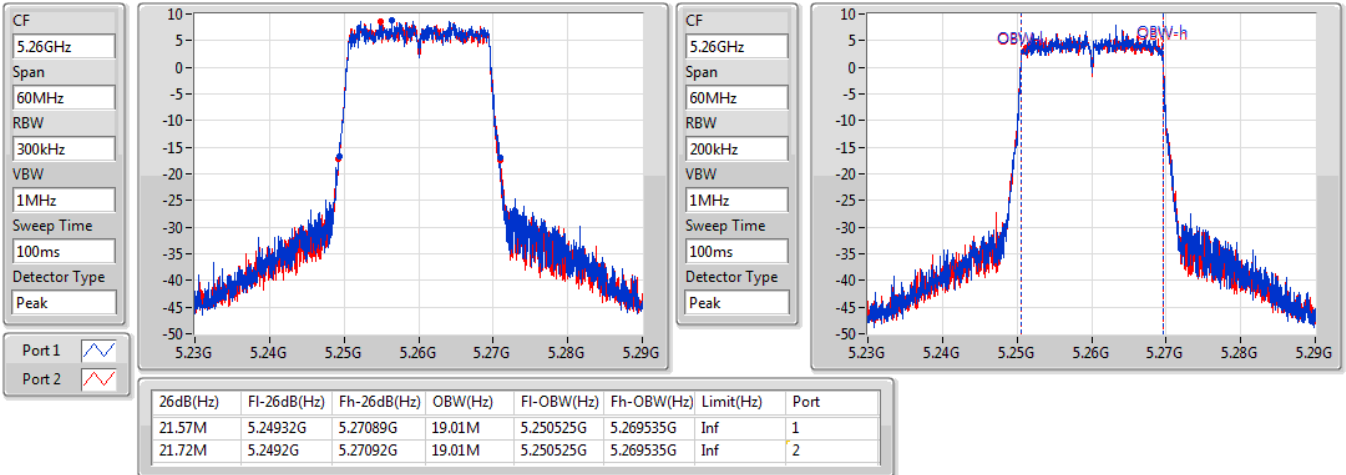

802.11ax HEW20-BF_Nss1,(MCS0)_2TX

EBW

5260MHz

22/01/2020