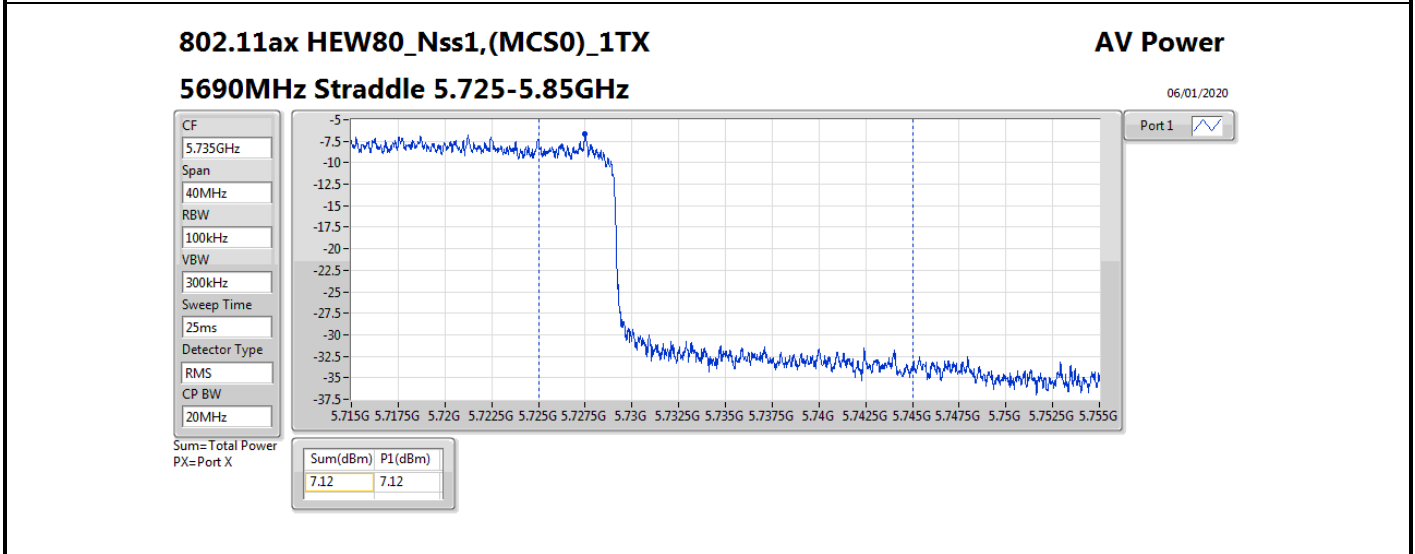

**Average Power_Non-Beamforming_Sample 2_Radio
1_Omni_2T2S**

Appendix B.6

Summary

Mode	Total Power (dBm)	Total Power (W)	EIRP (dBm)	EIRP (W)
5.25-5.35GHz	-	-	-	-
802.11a_Nss1,(6Mbps)_2TX	18.92	0.07798	26.92	0.49204
802.11ac VHT20_Nss2,(MCS0)_2TX	21.16	0.13062	29.16	0.82414
802.11ac VHT40_Nss2,(MCS0)_2TX	21.08	0.12823	29.08	0.80910
802.11ac VHT80_Nss2,(MCS0)_2TX	16.37	0.04335	24.37	0.27353
802.11ax HEW20_Nss2,(MCS0)_2TX	21.33	0.13583	29.33	0.85704
802.11ax HEW40_Nss2,(MCS0)_2TX	21.41	0.13836	29.41	0.87297
802.11ax HEW80_Nss2,(MCS0)_2TX	16.59	0.04560	24.59	0.28774
5.47-5.725GHz	-	-	-	-
802.11a_Nss1,(6Mbps)_2TX	18.83	0.07638	26.83	0.48195
802.11ac VHT20_Nss2,(MCS0)_2TX	21.05	0.12735	29.05	0.80353
802.11ac VHT40_Nss2,(MCS0)_2TX	21.26	0.13366	29.26	0.84333
802.11ac VHT80_Nss2,(MCS0)_2TX	20.92	0.12359	28.92	0.77983
802.11ax HEW20_Nss2,(MCS0)_2TX	21.34	0.13614	29.34	0.85901
802.11ax HEW40_Nss2,(MCS0)_2TX	21.47	0.14028	29.47	0.88512
802.11ax HEW80_Nss2,(MCS0)_2TX	21.37	0.13709	29.37	0.86497
5.725-5.85GHz	-	-	-	-
802.11a_Nss1,(6Mbps)_2TX	11.64	0.01459	19.64	0.09204
802.11ac VHT20_Nss2,(MCS0)_2TX	14.49	0.02812	22.49	0.17742
802.11ac VHT40_Nss2,(MCS0)_2TX	10.82	0.01208	18.82	0.07621
802.11ac VHT80_Nss2,(MCS0)_2TX	6.97	0.00498	14.97	0.03141
802.11ax HEW20_Nss2,(MCS0)_2TX	15.10	0.03236	23.10	0.20417
802.11ax HEW40_Nss2,(MCS0)_2TX	11.59	0.01442	19.59	0.09099
802.11ax HEW80_Nss2,(MCS0)_2TX	8.04	0.00637	16.04	0.04018