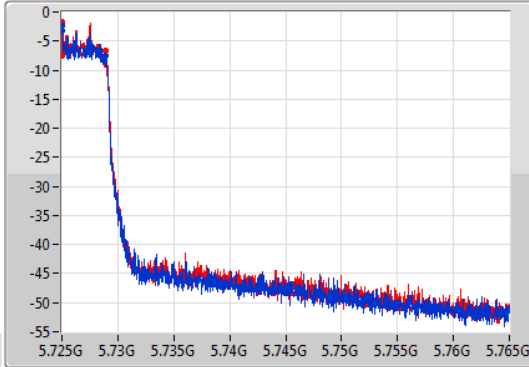

802.11ax HEW40-BF_Nss1,(MCS0)_2TX

EBW

5710MHz Straddle 5.725-5.85GHz

23/01/2020

CF
5.745GHz
Span
40MHz
RBW
100kHz
VBW
300kHz
Sweep Time
100ms
Detector Type
Peak
Port 1
Port 2

CF
5.745GHz
Span
40MHz
RBW
50kHz
VBW
200kHz
Sweep Time
100ms
Detector Type
Peak