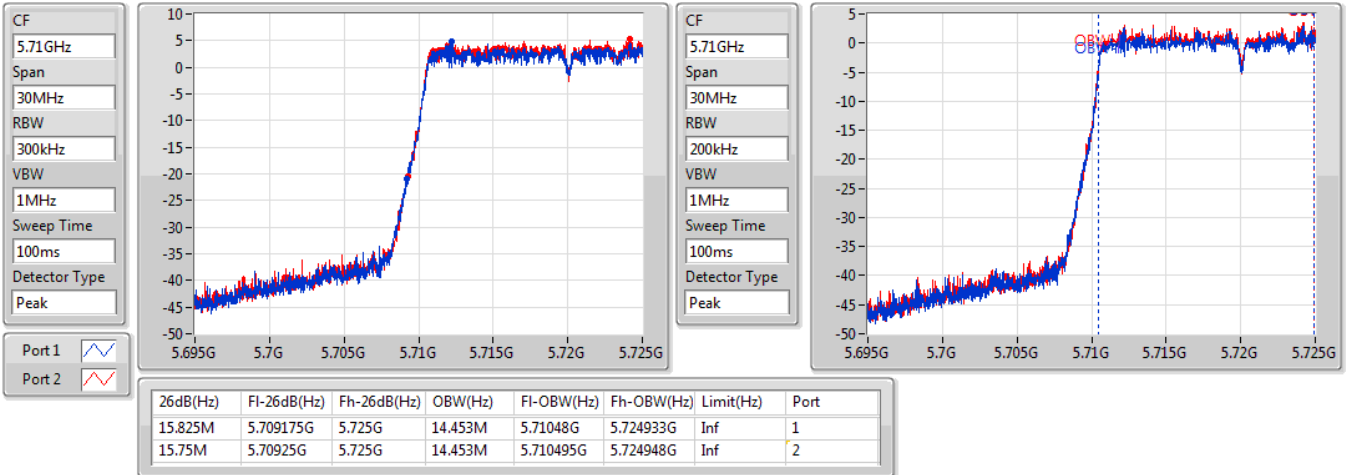

802.11ax HEW20-BF_Nss1,(MCS0)_2TX

EBW

5720MHz Straddle 5.47-5.725GHz

23/01/2020