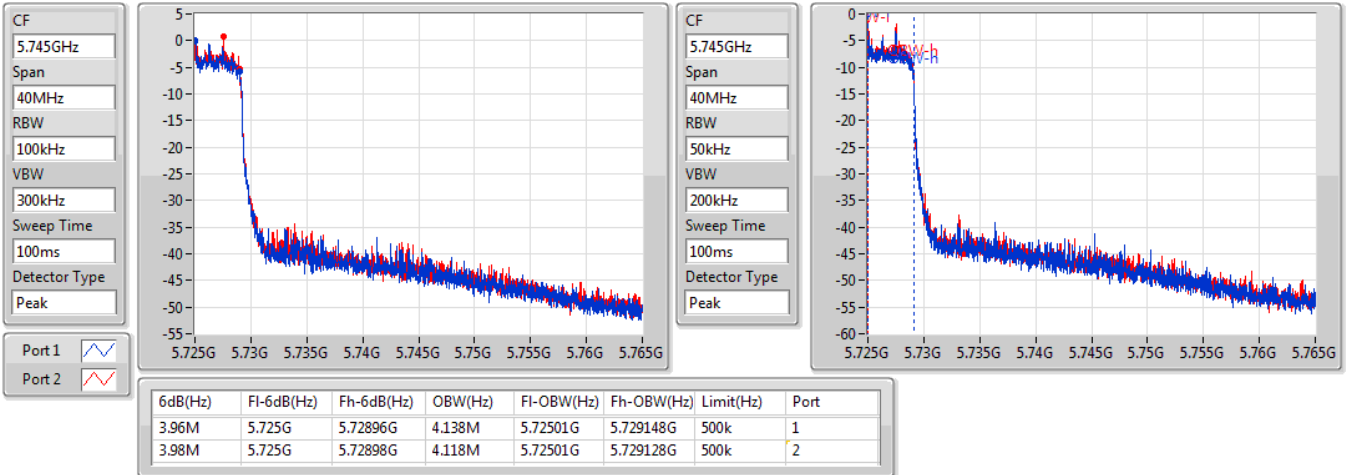

EBW

5670MHz

22/01/2020

802.11ax HEW40-BF_Nss1,(MCS0)_2TX

EBW

5710MHz Straddle 5.47-5.725GHz

22/01/2020

802.11ax HEW40-BF_Nss1,(MCS0)_2TX

EBW

5710MHz Straddle 5.725-5.85GHz

22/01/2020

802.11ax HEW80-BF_Nss1,(MCS0)_2TX

EBW

5290MHz

22/01/2020

802.11ax HEW80-BF_Nss1,(MCS0)_2TX