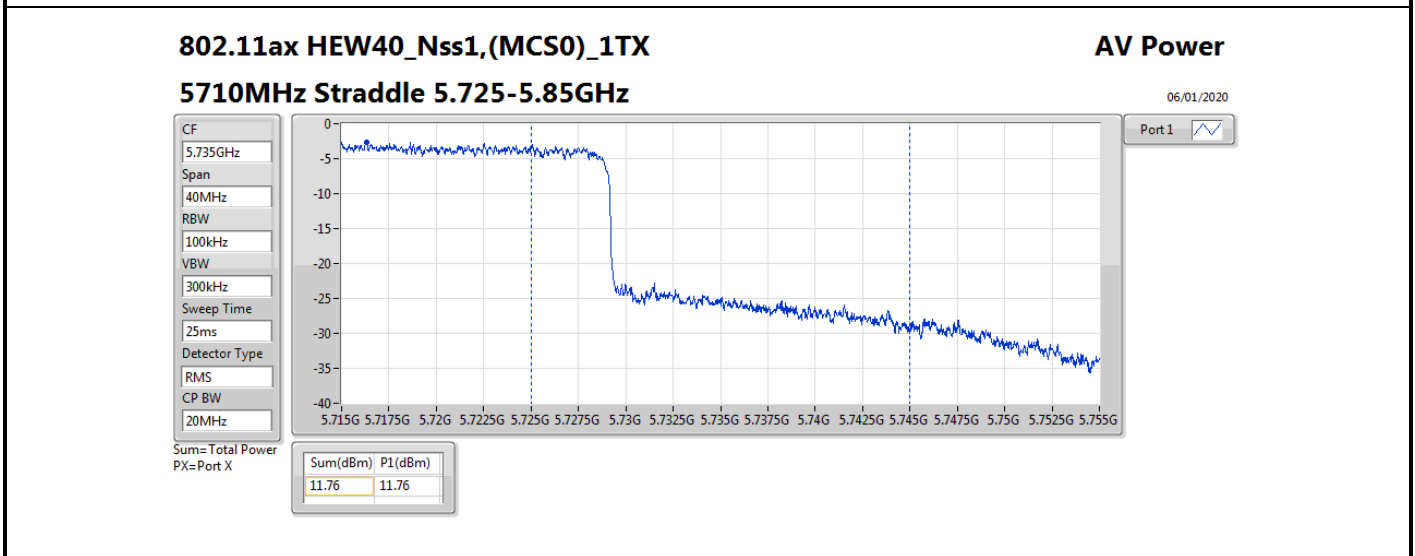

DG = Directional Gain; **Port X** = Port X output power

802.11ax HEW80_Nss1,(MCS0)_1TX

AV Power

5690MHz Straddle 5.47-5.725GHz

06/01/2020

CF
5.65GHz
Span
300MHz
RBW
100kHz
VBW
300kHz
Sweep Time
25ms
Detector Type
RMS
CP BW
150MHz