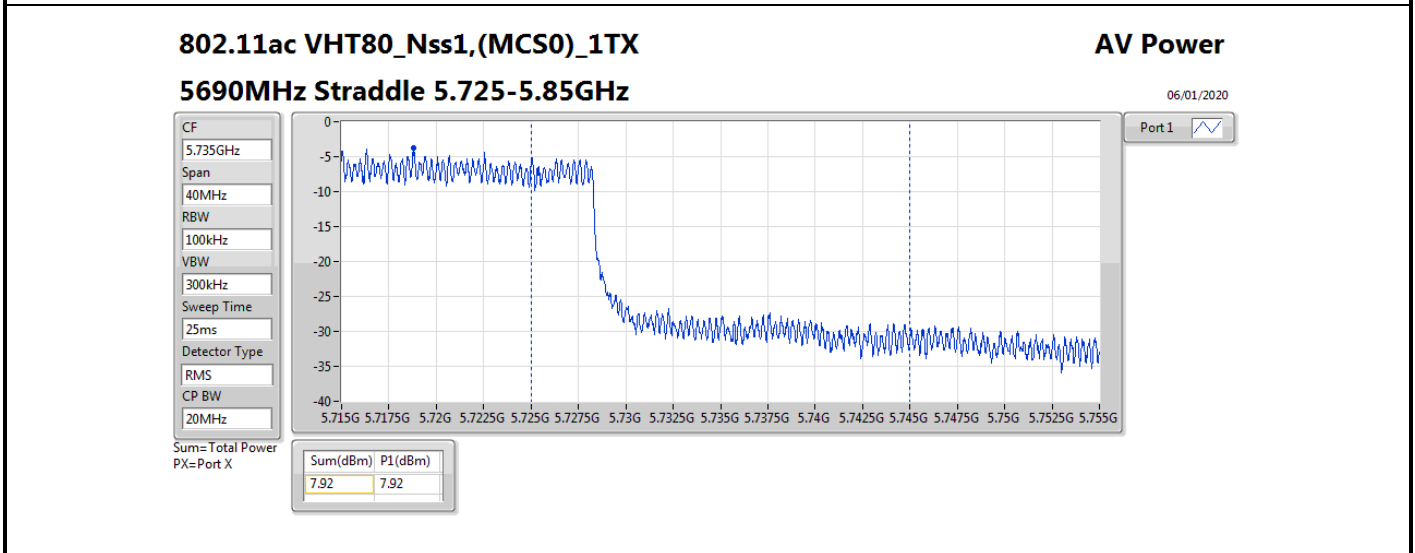

DG = Directional Gain; **Port X** = Port X output power

802.11ax HEW80_Nss1,(MCS0)_1TX

AV Power

5690MHz Straddle 5.47-5.725GHz

06/01/2020

CF
5.65GHz
Span
300MHz
RBW
100kHz
VBW
300kHz
Sweep Time
25ms
Detector Type
RMS
CP BW
150MHz