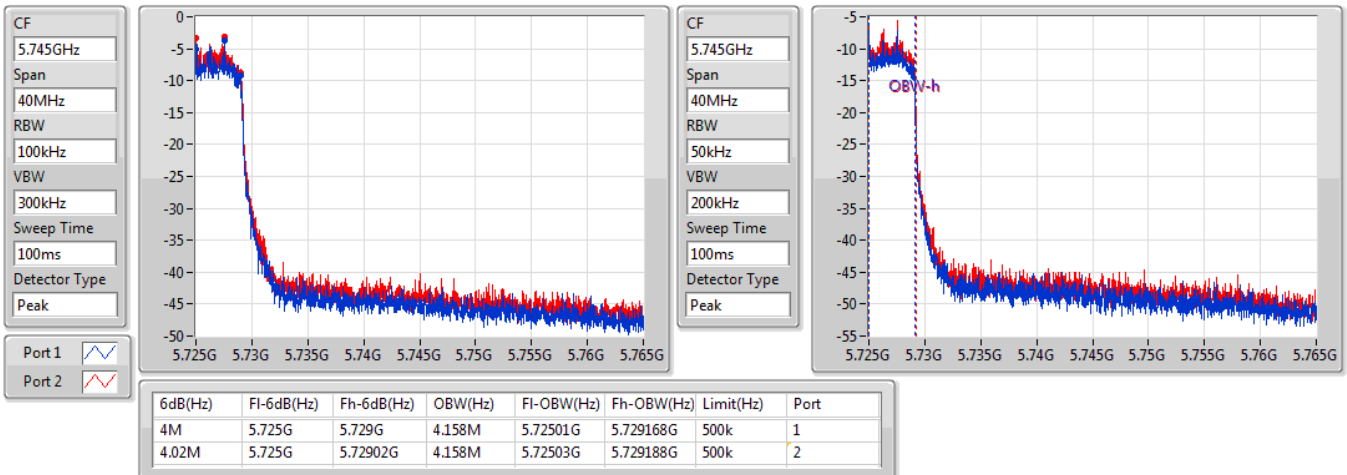

EBW

5690MHz Straddle 5.47-5.725GHz

22/01/2020

802.11ax HEW80-BF_Nss1,(MCS0)_2TX

EBW

5690MHz Straddle 5.725-5.85GHz

22/01/2020

Summary

Mode	Max-N dB (Hz)	Max-OBW (Hz)	ITU-Code	Min-N dB (Hz)	Min-OBW (Hz)
5.25-5.35GHz	-	-	-	-	-
802.11ac VHT20-BF_Nss1,(MCS0)_2TX	21.9M	17.961M	18MOD1D	21.75M	17.871M
802.11ac VHT40-BF_Nss1,(MCS0)_2TX	41.16M	36.462M	36M5D1D	40.5M	36.402M
802.11ac VHT80-BF_Nss1,(MCS0)_2TX	82.92M	76.282M	76M3D1D	82.44M	75.682M
802.11ax HEW20-BF_Nss1,(MCS0)_2TX	21.84M	19.04M	19MOD1D	21.48M	18.981M
802.11ax HEW40-BF_Nss1,(MCS0)_2TX	41.1M	37.601M	37M6D1D	40.92M	37.541M
802.11ax HEW80-BF_Nss1,(MCS0)_2TX	83.76M	77.001M	77MOD1D	82.32M	77.001M
5.47-5.725GHz	-	-	-	-	-
802.11ac VHT20-BF_Nss1,(MCS0)_2TX	21.99M	17.931M	17M9D1D	15.915M	13.898M
802.11ac VHT40-BF_Nss1,(MCS0)_2TX	40.68M	36.462M	36M5D1D	35.315M	32.919M
802.11ac VHT80-BF_Nss1,(MCS0)_2TX	82.68M	75.802M	75M8D1D	76.65M	72.414M
802.11ax HEW20-BF_Nss1,(MCS0)_2TX	21.78M	19.01M	19MOD1D	15.75M	14.453M
802.11ax HEW40-BF_Nss1,(MCS0)_2TX	41.34M	37.661M	37M7D1D	35.42M	33.548M
802.11ax HEW80-BF_Nss1,(MCS0)_2TX	83.16M	77.121M	77M1D1D	75.975M	72.939M
5.725-5.85GHz	-	-	-	-	-
802.11ac VHT20-BF_Nss1,(MCS0)_2TX	3.84M	4.338M	4M34D1D	3.84M	4.318M
802.11ac VHT40-BF_Nss1,(MCS0)_2TX	3.2M	3.598M	3M60D1D	3.2M	3.598M
802.11ac VHT80-BF_Nss1,(MCS0)_2TX	3.2M	3.838M	3M84D1D	3.2M	3.798M
802.11ax HEW20-BF_Nss1,(MCS0)_2TX	4.54M	4.638M	4M64D1D	4.52M	4.618M
802.11ax HEW40-BF_Nss1,(MCS0)_2TX	3.94M	4.138M	4M14D1D	3.94M	4.138M
802.11ax HEW80-BF_Nss1,(MCS0)_2TX	4.04M	4.158M	4M16D1D	4.02M	4.138M