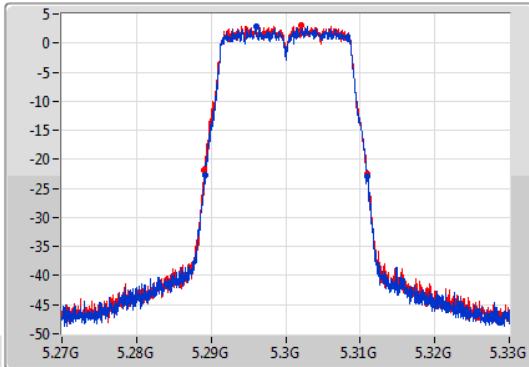

Port X-N dB = Port X 6dB down bandwidth for 5.725-5.85GHz band / 26dB down bandwidth for other band

Port X-OBW = Port X 99% occupied bandwidth;

802.11ac VHT20-BF_Nss1,(MCS0)_2TX

EBW

5260MHz

23/01/2020

CF
5.26GHz
Span
60MHz
RBW
300kHz
VBW
1MHz
Sweep Time
100ms
Detector Type
Peak

CF
5.26GHz
Span
60MHz
RBW
200kHz
VBW
1MHz
Sweep Time
100ms
Detector Type
Peak

26dB(Hz)	Fl-26dB(Hz)	Fh-26dB(Hz)	OBW(Hz)	Fl-OBW(Hz)	Fh-OBW(Hz)	Limit(Hz)	Port
21.9M	5.24917G	5.27107G	17.901M	5.251124G	5.269025G	Inf	1
21.87M	5.24905G	5.27092G	17.961M	5.251034G	5.268996G	Inf	2

802.11ac VHT20-BF_Nss1,(MCS0)_2TX

EBW

5300MHz

23/01/2020

CF
5.3GHz
Span
60MHz
RBW
300kHz
VBW
1MHz
Sweep Time
100ms
Detector Type
Peak

CF
5.3GHz
Span
60MHz
RBW
200kHz
VBW
1MHz
Sweep Time
100ms
Detector Type
Peak