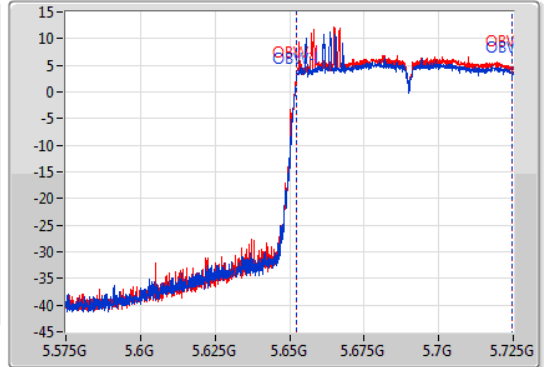

EBW

5610MHz

22/01/2020

CF
5.61GHz
Span
240MHz
RBW
2MHz
VBW
10MHz
Sweep Time
100ms
Detector Type
Peak

CF
5.61GHz
Span
240MHz
RBW
1MHz
VBW
3MHz
Sweep Time
100ms
Detector Type
Peak

26dB(Hz)	Fl-26dB(Hz)	Fh-26dB(Hz)	OBW(Hz)	Fl-OBW(Hz)	Fh-OBW(Hz)	Limit(Hz)	Port
82.44M	5.56884G	5.65128G	75.802M	5.572099G	5.647901G	Inf	1
82.92M	5.56872G	5.65164G	75.802M	5.572099G	5.647901G	Inf	2

802.11ac VHT80-BF_Nss1,(MCS0)_2TX

EBW

5690MHz Straddle 5.47-5.725GHz

22/01/2020

CF
5.65GHz
Span
150MHz
RBW
2MHz
VBW
10MHz
Sweep Time
100ms
Detector Type
Peak

CF
5.65GHz
Span
150MHz
RBW
1MHz
VBW
3MHz
Sweep Time
100ms
Detector Type
Peak

EBW

5690MHz Straddle 5.725-5.85GHz

22/01/2020

CF
5.745GHz
Span
40MHz
RBW
100kHz
VBW
300kHz
Sweep Time
100ms
Detector Type
Peak

CF
5.745GHz
Span
40MHz
RBW
50kHz
VBW
200kHz
Sweep Time
100ms
Detector Type
Peak