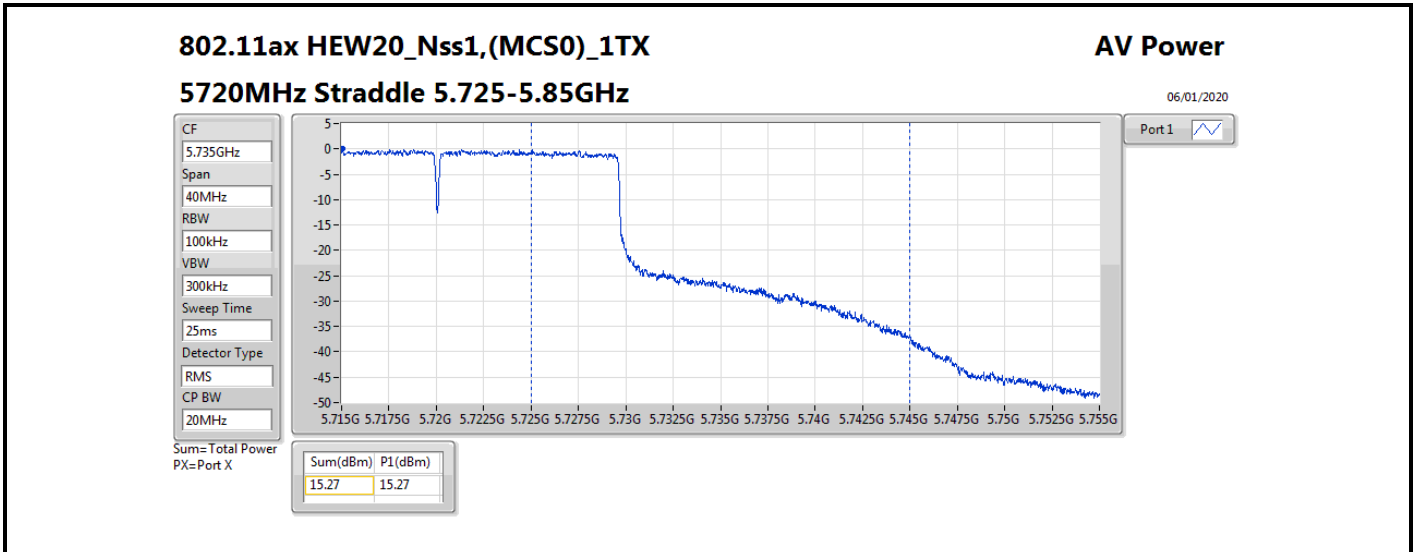

DG = Directional Gain; **Port X** = Port X output power

802.11ax HEW80_Nss1,(MCS0)_1TX

AV Power

5690MHz Straddle 5.47-5.725GHz

06/01/2020

CF
5.65GHz
Span
300MHz
RBW
100kHz
VBW
300kHz
Sweep Time
25ms
Detector Type
RMS
CP BW
150MHz