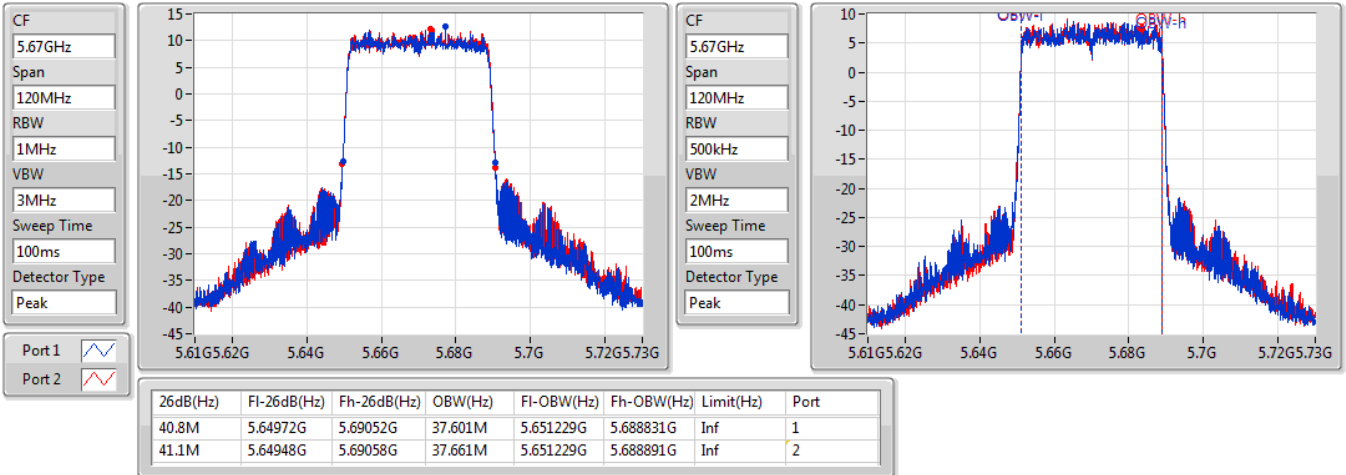

EBW

5510MHz

22/01/2020

802.11ax HEW40-BF_Nss1,(MCS0)_2TX

EBW

5550MHz

22/01/2020

802.11ax HEW40-BF_Nss1,(MCS0)_2TX

EBW

5670MHz

22/01/2020

802.11ax HEW40-BF_Nss1,(MCS0)_2TX

EBW

5710MHz Straddle 5.47-5.725GHz

22/01/2020

802.11ax HEW40-BF_Nss1,(MCS0)_2TX