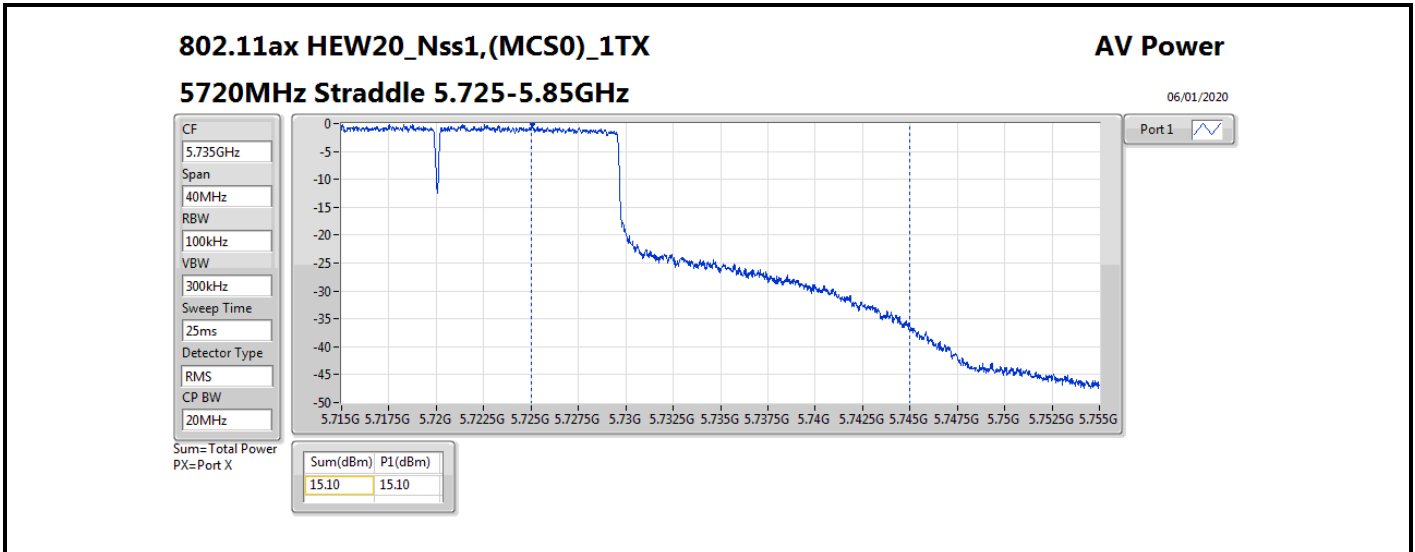

DG = Directional Gain; **Port X** = Port X output power

802.11ax HEW80_Nss1,(MCS0)_1TX

AV Power

5690MHz Straddle 5.47-5.725GHz

06/01/2020

CF
5.65GHz
Span
300MHz
RBW
100kHz
VBW
300kHz
Sweep Time
25ms
Detector Type
RMS
CP BW
150MHz