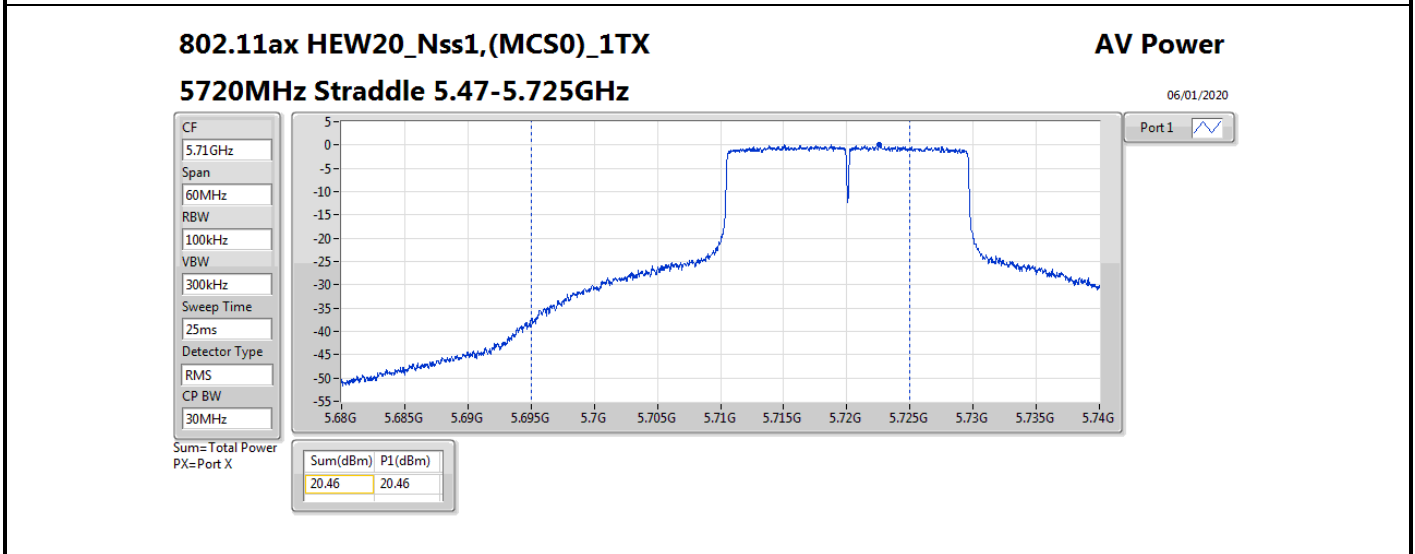

DG = Directional Gain; **Port X** = Port X output power

802.11ax HEW80_Nss1,(MCS0)_1TX

AV Power

5690MHz Straddle 5.47-5.725GHz

06/01/2020

CF
5.65GHz
Span
300MHz
RBW
100kHz
VBW
300kHz
Sweep Time
25ms
Detector Type
RMS
CP BW
150MHz