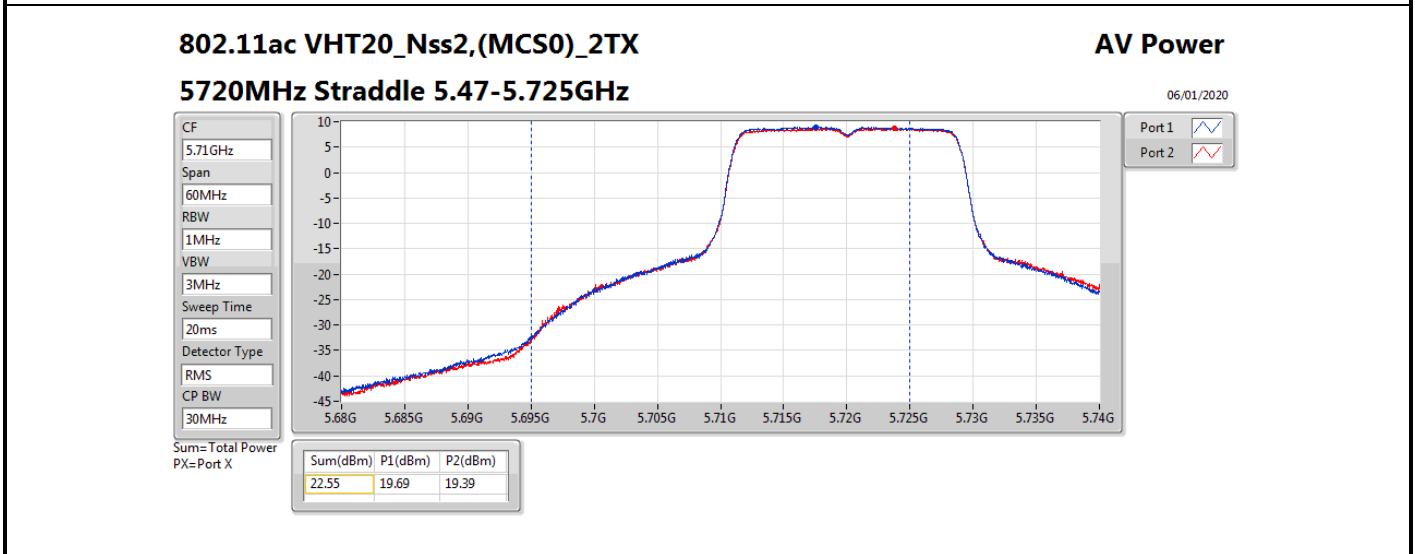

DG = Directional Gain; **Port X** = Port X output power

802.11ax HEW80_Nss2,(MCS0)_2TX

AV Power

5690MHz Straddle 5.47-5.725GHz

06/01/2020

CF
5.65GHz
Span
300MHz
RBW
1MHz
VBW
3MHz
Sweep Time
20ms
Detector Type
RMS
CP BW
150MHz