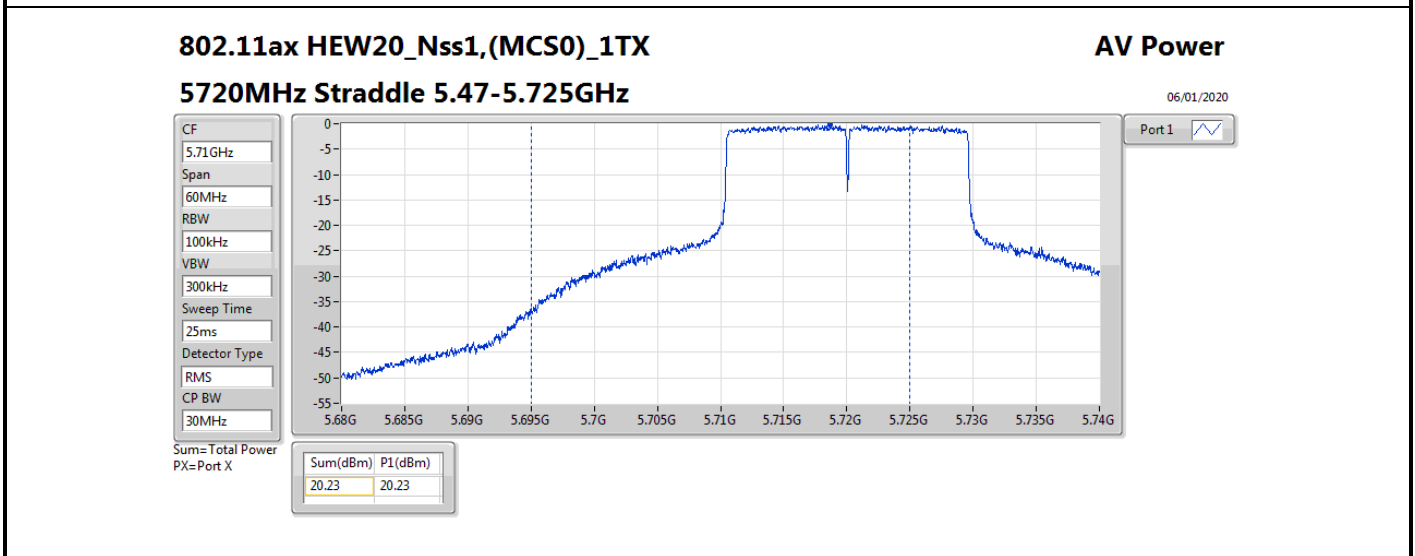

DG = Directional Gain; **Port X** = Port X output power

802.11ax HEW80_Nss1,(MCS0)_1TX

AV Power

5690MHz Straddle 5.47-5.725GHz

06/01/2020

CF
5.65GHz
Span
300MHz
RBW
100kHz
VBW
300kHz
Sweep Time
25ms
Detector Type
RMS
CP BW
150MHz