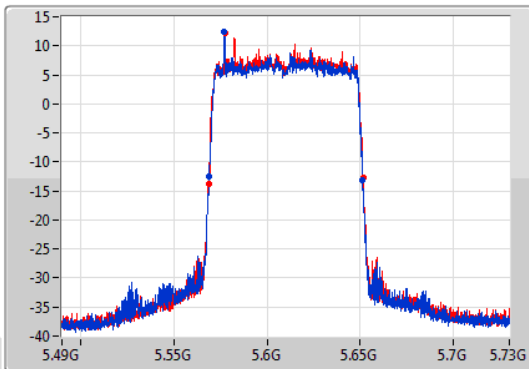

CF
5.61GHz
Span
240MHz
RBW
1MHz
VBW
3MHz
Sweep Time
100ms
Detector Type
Peak