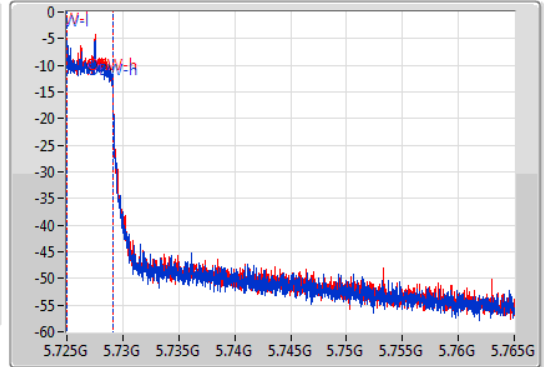

EBW

5710MHz Straddle 5.725-5.85GHz

23/01/2020

CF
5.745GHz
Span
40MHz
RBW
100kHz
VBW
300kHz
Sweep Time
100ms
Detector Type
Peak
Port 1
Port 2

CF
5.745GHz
Span
40MHz
RBW
50kHz
VBW
200kHz
Sweep Time
100ms
Detector Type
Peak