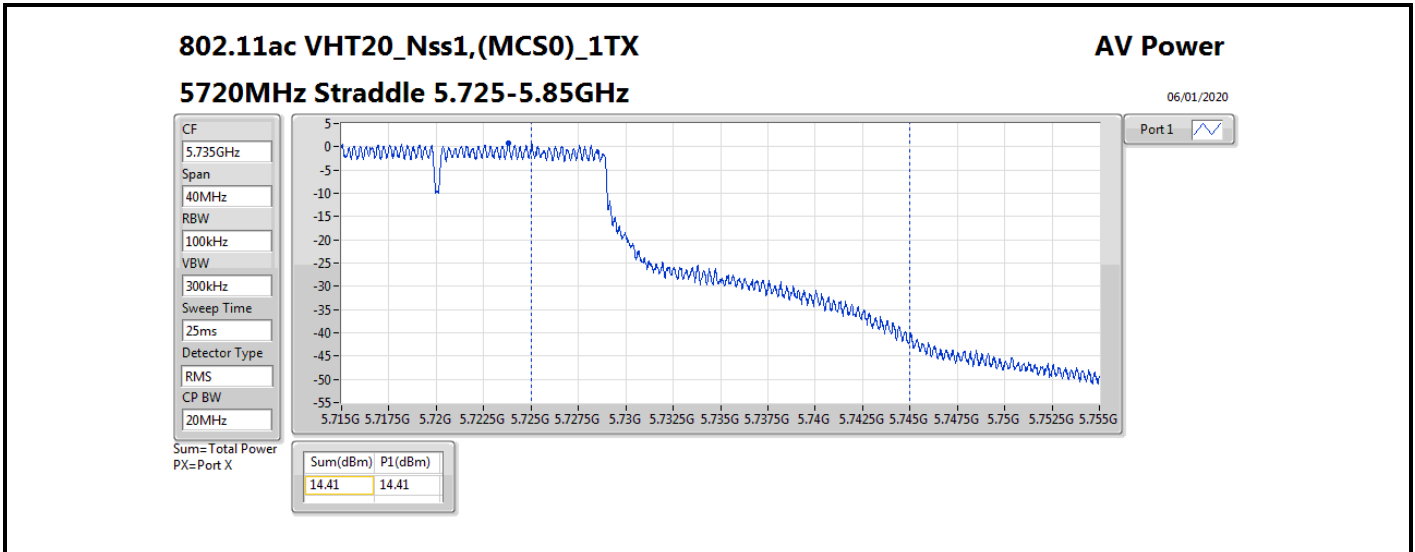

DG = Directional Gain; **Port X** = Port X output power

802.11ax HEW80_Nss1,(MCS0)_1TX

AV Power

5690MHz Straddle 5.47-5.725GHz

06/01/2020

CF
5.65GHz
Span
300MHz
RBW
100kHz
VBW
300kHz
Sweep Time
25ms
Detector Type
RMS
CP BW
150MHz