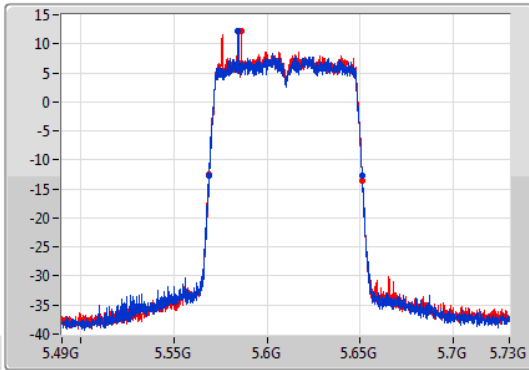

CF
5.61GHz
Span
240MHz
RBW
1MHz
VBW
3MHz
Sweep Time
100ms
Detector Type
Peak