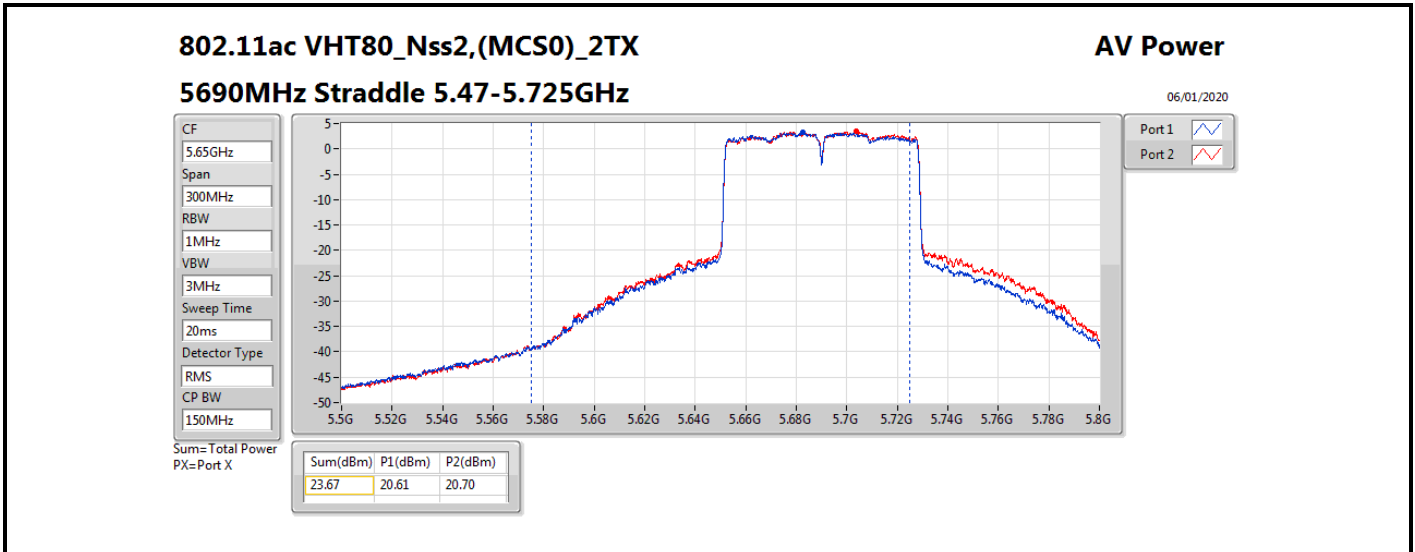

DG = Directional Gain; **Port X** = Port X output power

802.11ax HEW80_Nss2,(MCS0)_2TX

AV Power

5690MHz Straddle 5.47-5.725GHz

06/01/2020

CF
5.65GHz
Span
300MHz
RBW
1MHz
VBW
3MHz
Sweep Time
20ms
Detector Type
RMS
CP BW
150MHz