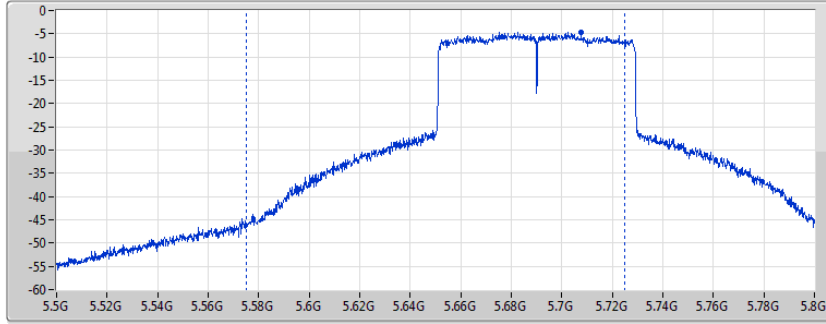

DG = Directional Gain; **Port X** = Port X output power

802.11ax HEW80_Nss1,(MCS0)_1TX

AV Power

5690MHz Straddle 5.47-5.725GHz

06/01/2020

CF
5.65GHz
Span
300MHz
RBW
100kHz
VBW
300kHz
Sweep Time
25ms
Detector Type
RMS
CP BW
150MHz