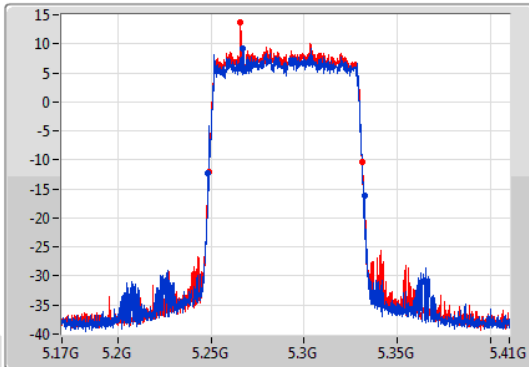

CF
5.29GHz
Span
240MHz
RBW
1MHz
VBW
3MHz
Sweep Time
100ms
Detector Type
Peak