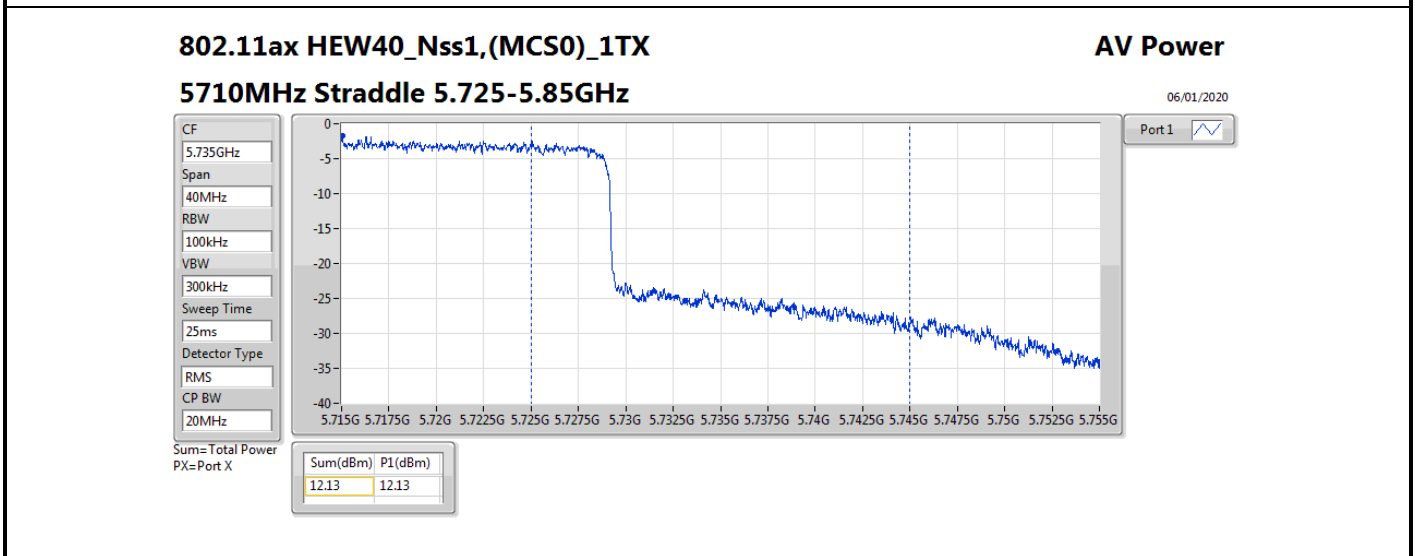

DG = Directional Gain; **Port X** = Port X output power

802.11ax HEW80_Nss1,(MCS0)_1TX

AV Power

5690MHz Straddle 5.47-5.725GHz

06/01/2020

CF
5.65GHz
Span
300MHz
RBW
100kHz
VBW
300kHz
Sweep Time
25ms
Detector Type
RMS
CP BW
150MHz