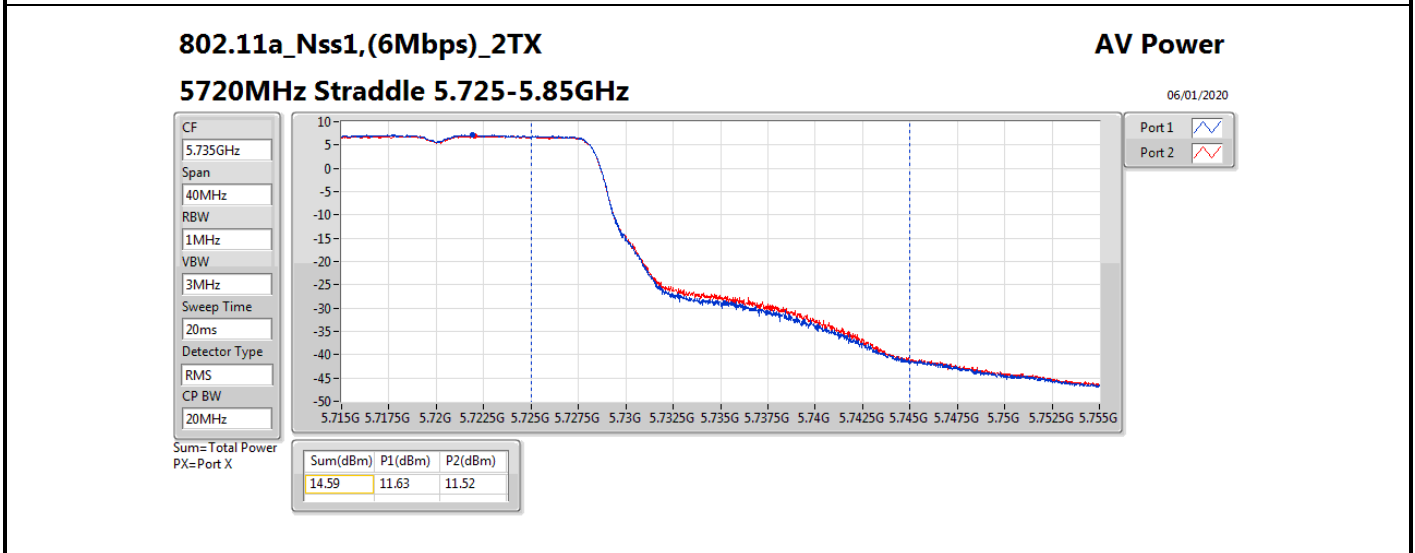

DG = Directional Gain; **Port X** = Port X output power

802.11ax HEW80_Nss2,(MCS0)_2TX

AV Power

5690MHz Straddle 5.47-5.725GHz

06/01/2020

CF
5.65GHz
Span
300MHz
RBW
1MHz
VBW
3MHz
Sweep Time
20ms
Detector Type
RMS
CP BW
150MHz