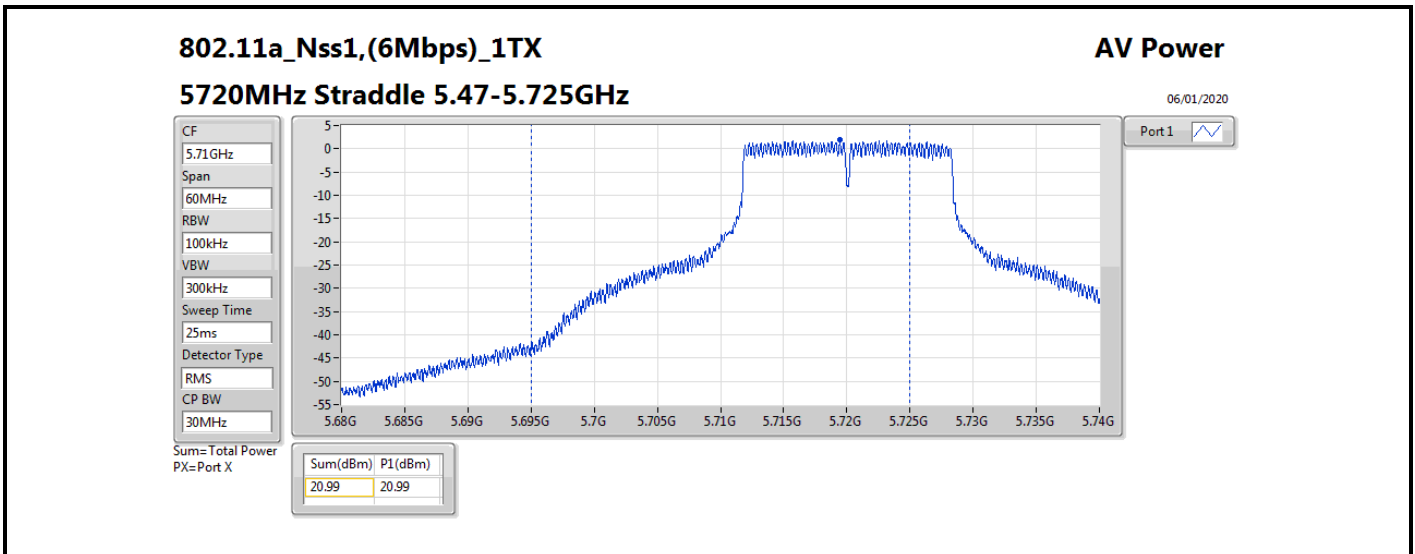

DG = Directional Gain; **Port X** = Port X output power

802.11ax HEW80_Nss1,(MCS0)_1TX

AV Power

5690MHz Straddle 5.47-5.725GHz

06/01/2020

CF
5.65GHz
Span
300MHz
RBW
100kHz
VBW
300kHz
Sweep Time
25ms
Detector Type
RMS
CP BW
150MHz