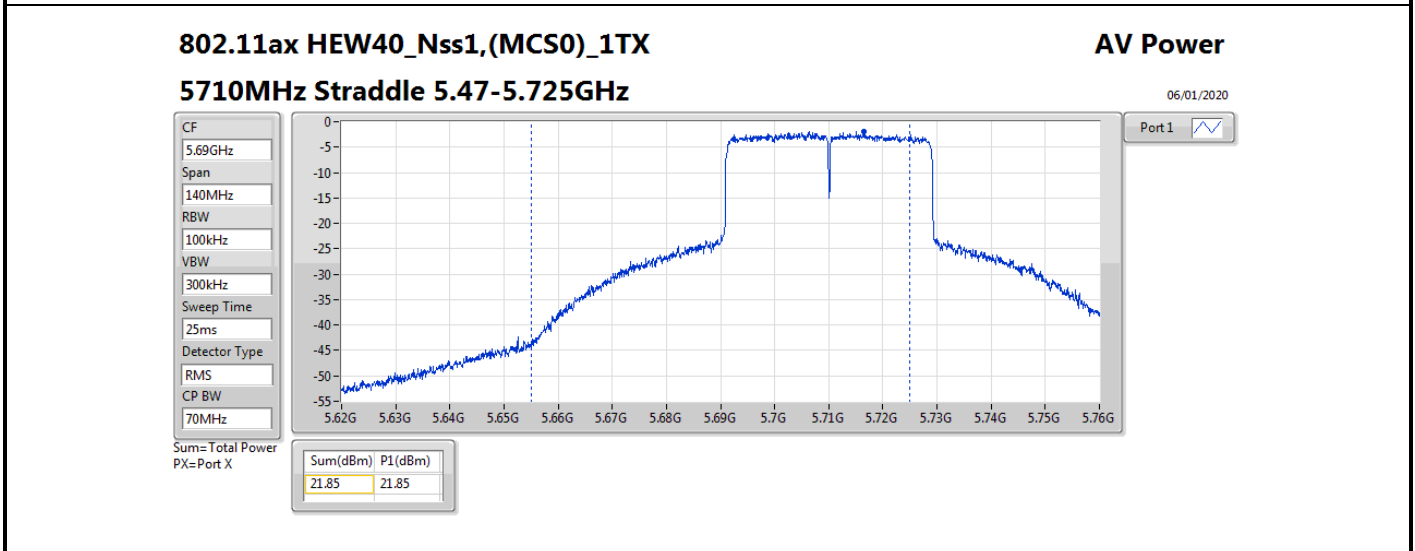

DG = Directional Gain; **Port X** = Port X output power

802.11ax HEW80_Nss1,(MCS0)_1TX

AV Power

5690MHz Straddle 5.47-5.725GHz

06/01/2020

CF
5.65GHz
Span
300MHz
RBW
100kHz
VBW
300kHz
Sweep Time
25ms
Detector Type
RMS
CP BW
150MHz