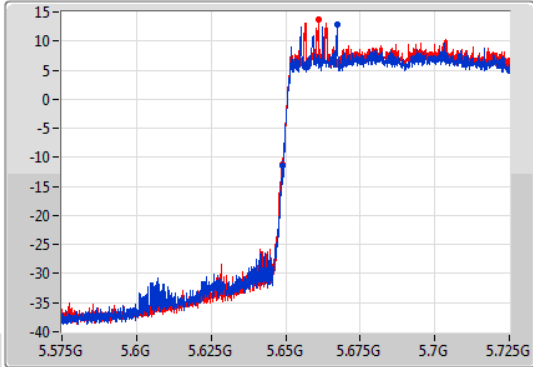

802.11ax HEW80-BF_Nss1,(MCS0)_2TX

EBW

5690MHz Straddle 5.47-5.725GHz

23/01/2020

CF
5.65GHz
Span
150MHz
RBW
2MHz
VBW
10MHz
Sweep Time
100ms
Detector Type
Peak

CF
5.65GHz
Span
150MHz
RBW
1MHz
VBW
3MHz
Sweep Time
100ms
Detector Type
Peak