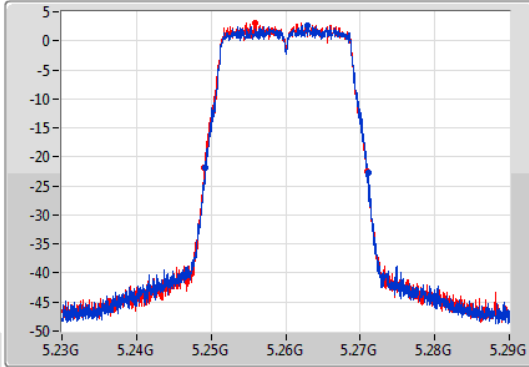

Port X-N dB = Port X 6dB down bandwidth for 5.725-5.85GHz band / 26dB down bandwidth for other band

Port X-OBW = Port X 99% occupied bandwidth;

802.11ac VHT20-BF_Nss1,(MCS0)_2TX

EBW

5260MHz

23/01/2020

CF
5.26GHz
Span
60MHz
RBW
300kHz
VBW
1MHz
Sweep Time
100ms
Detector Type
Peak