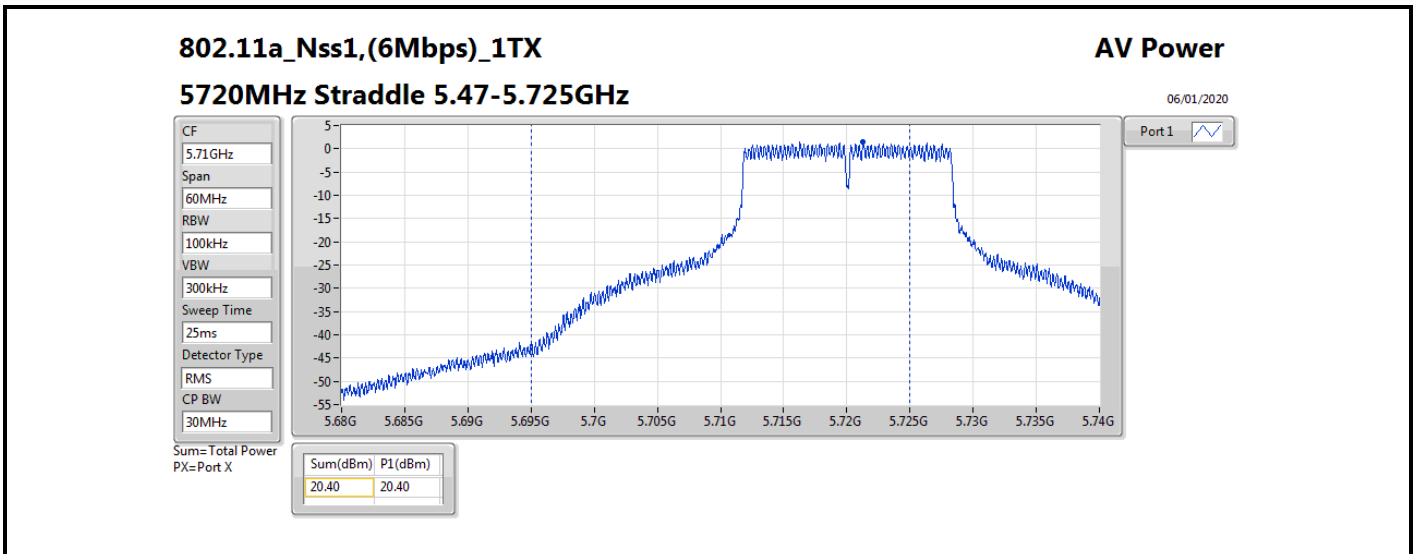

DG = Directional Gain; **Port X** = Port X output power

802.11ax HEW80_Nss1,(MCS0)_1TX

AV Power

5690MHz Straddle 5.47-5.725GHz

06/01/2020

CF
5.65GHz
Span
300MHz
RBW
100kHz
VBW
300kHz
Sweep Time
25ms
Detector Type
RMS
CP BW
150MHz