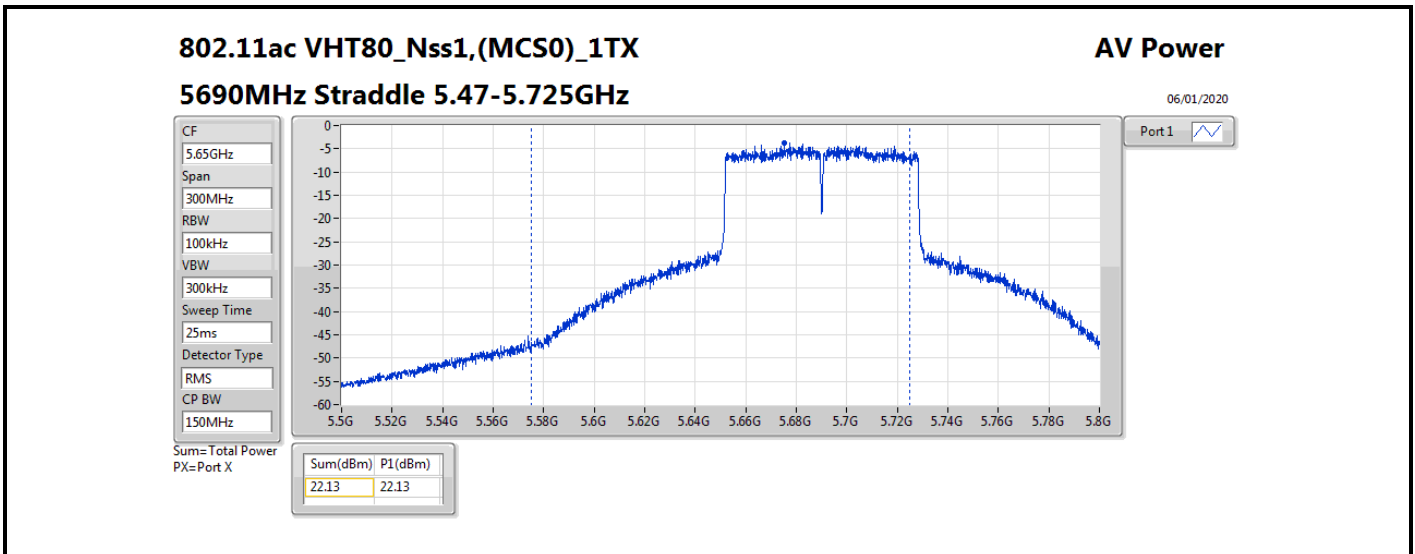

DG = Directional Gain; **Port X** = Port X output power

802.11ax HEW80_Nss1,(MCS0)_1TX

AV Power

5690MHz Straddle 5.47-5.725GHz

06/01/2020

CF
5.65GHz
Span
300MHz
RBW
100kHz
VBW
300kHz
Sweep Time
25ms
Detector Type
RMS
CP BW
150MHz