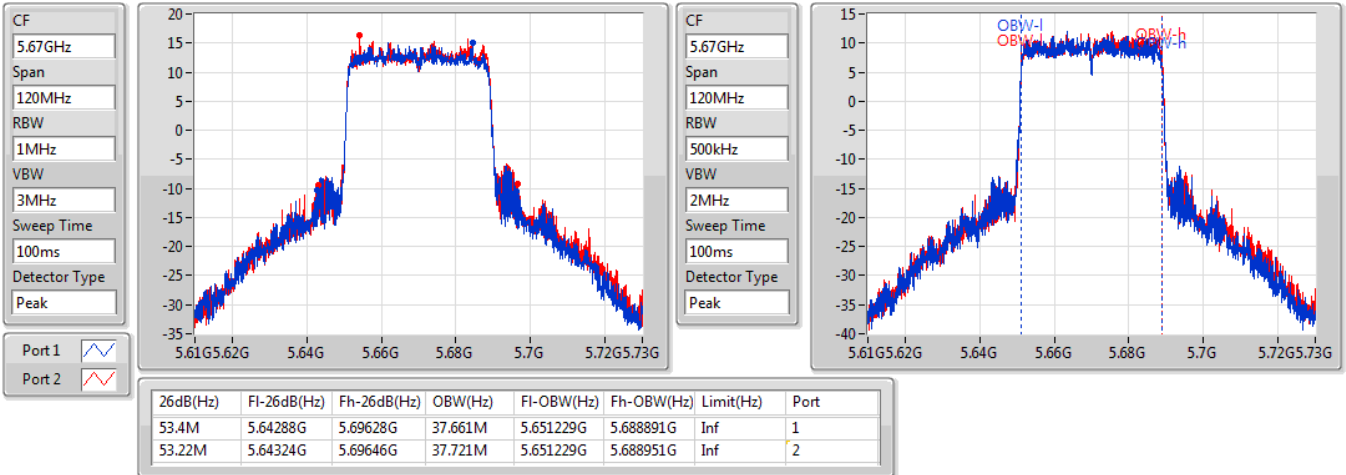

802.11ax HEW40-BF_Nss1,(MCS0)_2TX

EBW

5670MHz

21/01/2020