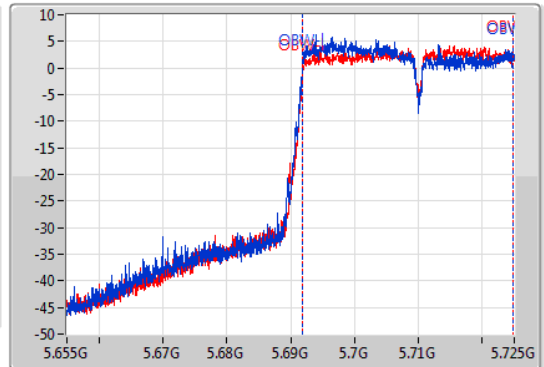

802.11ac VHT40-BF_Nss1,(MCS0)_2TX

EBW

5710MHz Straddle 5.47-5.725GHz

23/01/2020

CF: 5.69GHz
 Span: 70MHz
 RBW: 1MHz
 VBW: 3MHz
 Sweep Time: 100ms
 Detector Type: Peak

CF: 5.69GHz
 Span: 70MHz
 RBW: 300kHz
 VBW: 1MHz
 Sweep Time: 100ms
 Detector Type: Peak