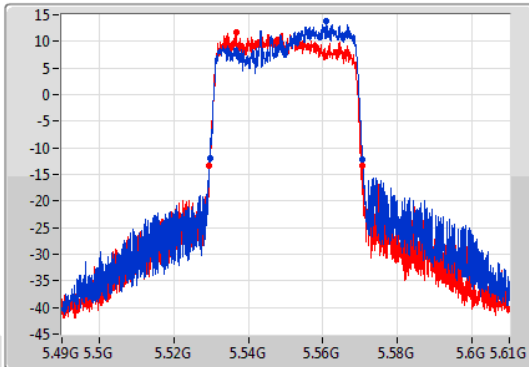

CF
5.55GHz
Span
120MHz
RBW
500kHz
VBW
2MHz
Sweep Time
100ms
Detector Type
Peak