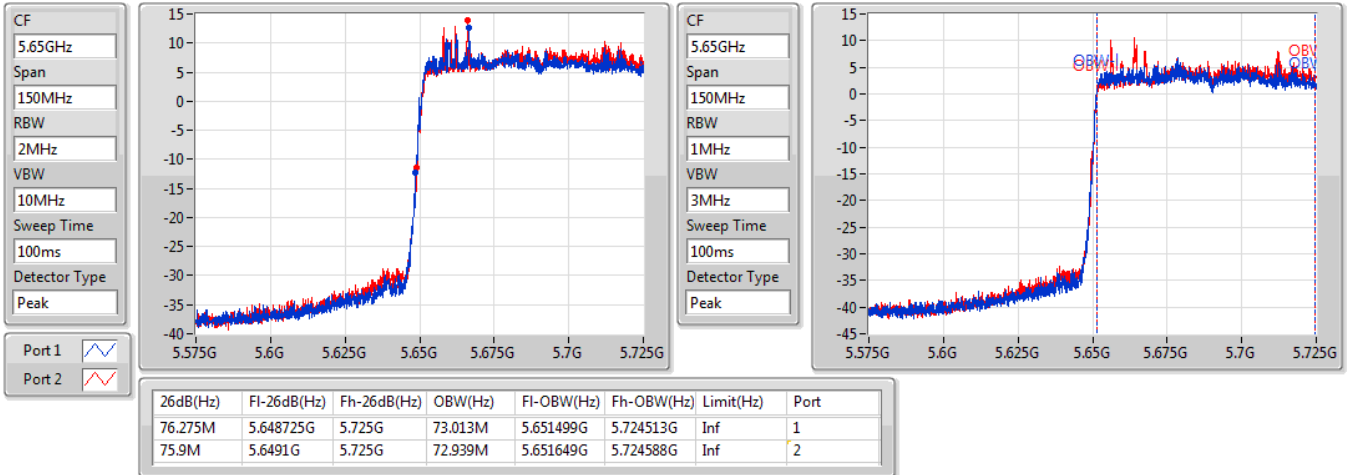

802.11ax HEW80-BF_Nss1,(MCS0)_2TX

EBW

5690MHz Straddle 5.47-5.725GHz

23/01/2020