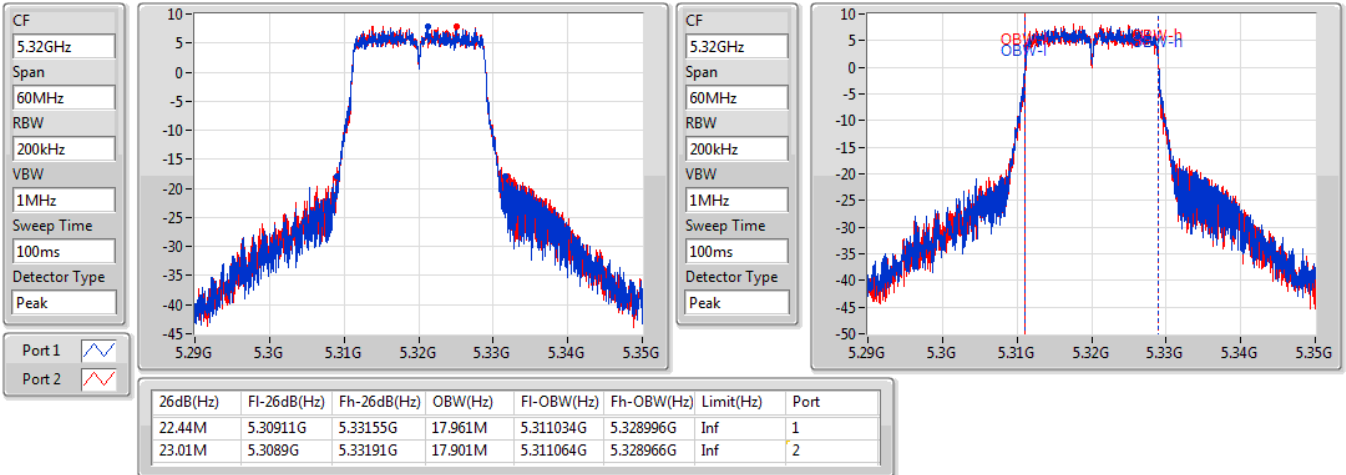

802.11ac VHT20-BF_Nss1,(MCS0)_2TX

EBW

5320MHz

15/01/2020