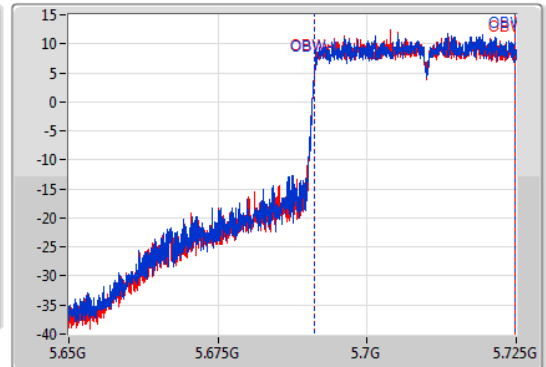

802.11ax HEW40-BF_Nss1,(MCS0)_2TX

EBW

5710MHz Straddle 5.47-5.725GHz

14/01/2020

CF
5.6875GHz
Span
75MHz
RBW
500kHz
VBW
2MHz
Sweep Time
100ms
Detector Type
Peak

CF
5.6875GHz
Span
75MHz
RBW
500kHz
VBW
2MHz
Sweep Time
100ms
Detector Type
Peak