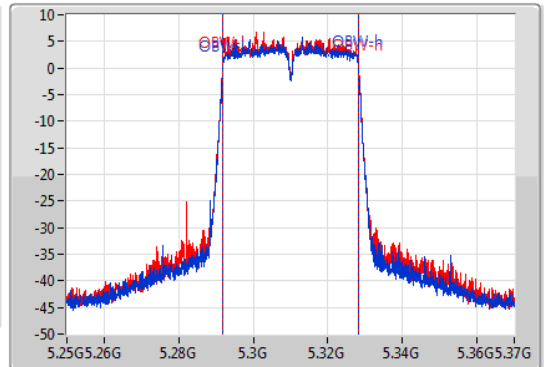

802.11ac VHT40-BF_Nss1,(MCS0)_2TX

EBW

5310MHz

22/01/2020

CF
5.31GHz
Span
120MHz
RBW
1MHz
VBW
3MHz
Sweep Time
100ms
Detector Type
Peak

CF
5.31GHz
Span
120MHz
RBW
500kHz
VBW
2MHz
Sweep Time
100ms
Detector Type
Peak