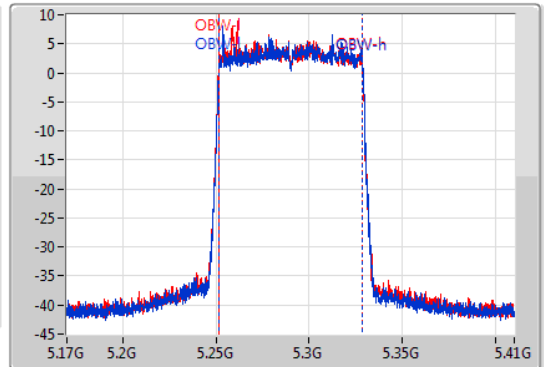

EBW

5290MHz

23/01/2020

CF: 5.29GHz
 Span: 240MHz
 RBW: 2MHz
 VBW: 10MHz
 Sweep Time: 100ms
 Detector Type: Peak

Port 1:

Port 2:

CF: 5.29GHz
 Span: 240MHz
 RBW: 1MHz
 VBW: 3MHz
 Sweep Time: 100ms
 Detector Type: Peak