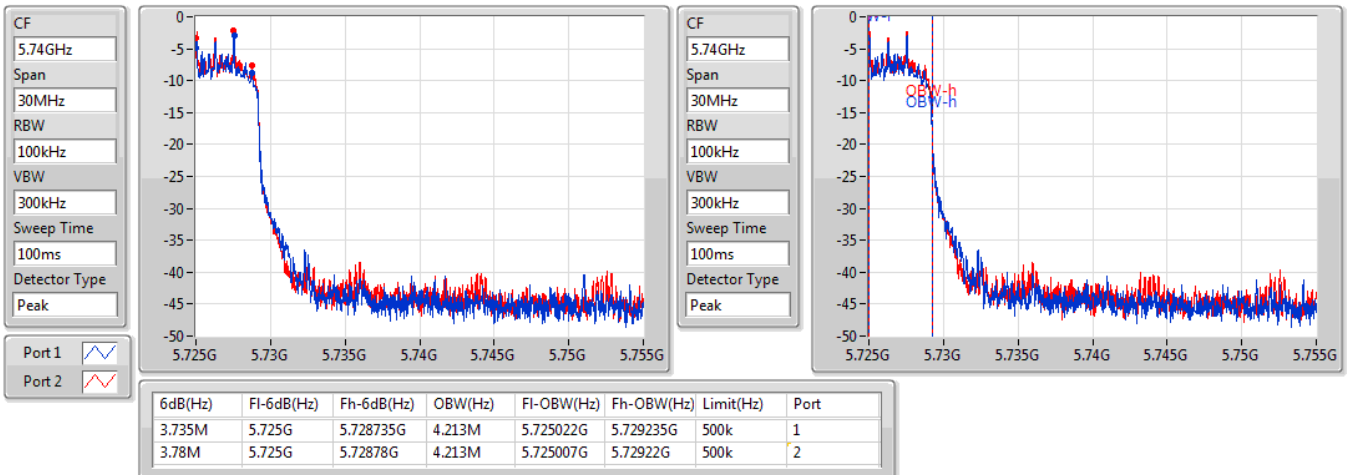

EBW

5690MHz Straddle 5.47-5.725GHz

14/01/2020

802.11ax HEW80_Nss2,(MCS0)_2TX

EBW

5690MHz Straddle 5.725-5.85GHz

14/01/2020

Summary

Mode	Max-N dB (Hz)	Max-OBW (Hz)	ITU-Code	Min-N dB (Hz)	Min-OBW (Hz)
5.25-5.35GHz	-	-	-	-	-
802.11ac VHT20-BF_Nss1,(MCS0)_2TX	23.01M	17.991M	18MOD1D	22.14M	17.901M
802.11ac VHT40-BF_Nss1,(MCS0)_2TX	47.34M	36.642M	36M6D1D	40.68M	36.522M
802.11ac VHT80-BF_Nss1,(MCS0)_2TX	81.72M	75.922M	75M9D1D	80.52M	75.922M
802.11ax HEW20-BF_Nss1,(MCS0)_2TX	22.65M	19.13M	19M1D1D	21.45M	19.04M
802.11ax HEW40-BF_Nss1,(MCS0)_2TX	49.44M	37.721M	37M7D1D	42.9M	37.601M
802.11ax HEW80-BF_Nss1,(MCS0)_2TX	81.48M	77.481M	77M5D1D	81.12M	77.241M
5.47-5.725GHz	-	-	-	-	-
802.11ac VHT20-BF_Nss1,(MCS0)_2TX	23.67M	17.961M	18MOD1D	15.855M	14.01M
802.11ac VHT40-BF_Nss1,(MCS0)_2TX	47.22M	36.642M	36M6D1D	35.025M	33.096M
802.11ac VHT80-BF_Nss1,(MCS0)_2TX	81.72M	76.162M	76M2D1D	75.33M	72.504M
802.11ax HEW20-BF_Nss1,(MCS0)_2TX	23.1M	19.19M	19M2D1D	15.663M	14.5M
802.11ax HEW40-BF_Nss1,(MCS0)_2TX	49.08M	37.721M	37M7D1D	38.025M	33.583M
802.11ax HEW80-BF_Nss1,(MCS0)_2TX	96.12M	77.361M	77M4D1D	75.408M	73.046M
5.725-5.85GHz	-	-	-	-	-
802.11ac VHT20-BF_Nss1,(MCS0)_2TX	3.84M	4.723M	4M72D1D	3.825M	4.648M
802.11ac VHT40-BF_Nss1,(MCS0)_2TX	3.21M	4.363M	4M36D1D	3.195M	4.273M
802.11ac VHT80-BF_Nss1,(MCS0)_2TX	3.21M	5.532M	5M53D1D	3.18M	4.798M
802.11ax HEW20-BF_Nss1,(MCS0)_2TX	4.53M	4.933M	4M93D1D	4.515M	4.888M
802.11ax HEW40-BF_Nss1,(MCS0)_2TX	4.005M	6.207M	6M21D1D	3.915M	5.502M
802.11ax HEW80-BF_Nss1,(MCS0)_2TX	3.93M	8.786M	8M79D1D	3.81M	6.297M