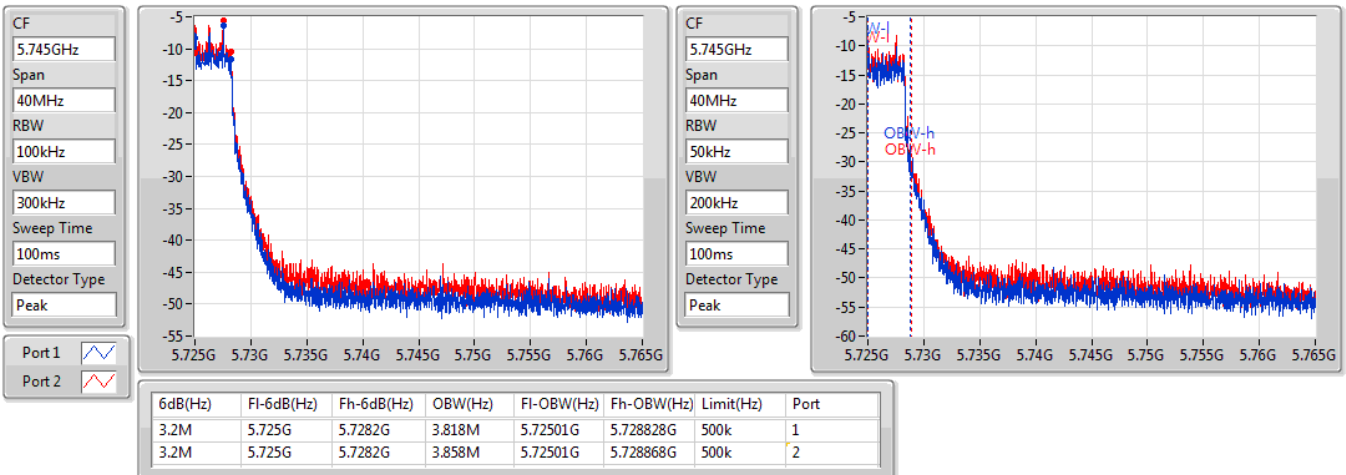

EBW

5690MHz Straddle 5.47-5.725GHz

23/01/2020

802.11ac VHT80-BF_Nss1,(MCS0)_2TX

EBW

5690MHz Straddle 5.725-5.85GHz

23/01/2020

802.11ax HEW20-BF_Nss1,(MCS0)_2TX