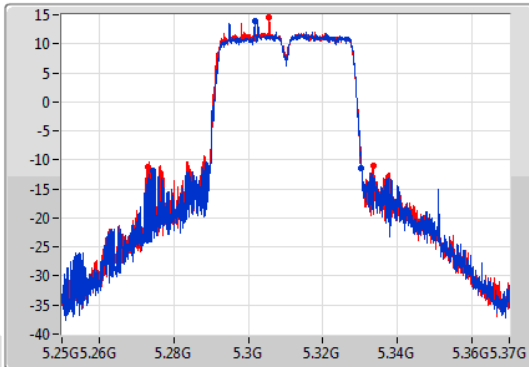

CF
5.31GHz
Span
120MHz
RBW
500kHz
VBW
2MHz
Sweep Time
100ms
Detector Type
Peak