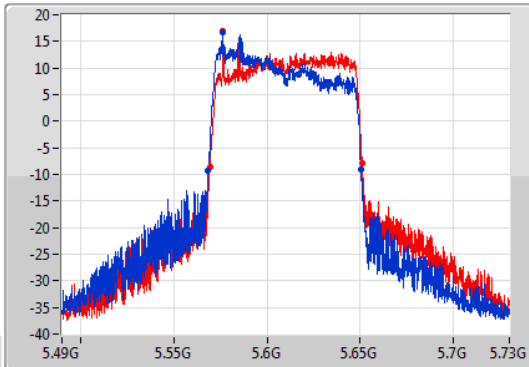

CF
5.61GHz
Span
240MHz
RBW
1MHz
VBW
3MHz
Sweep Time
100ms
Detector Type
Peak