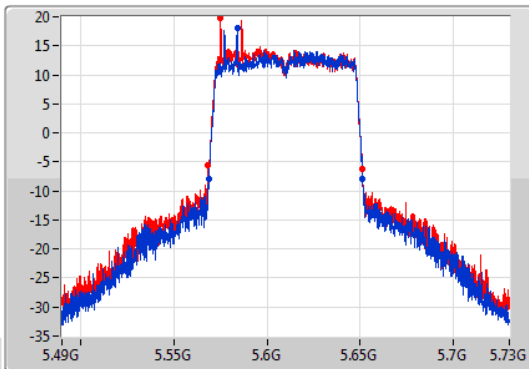

CF
5.61GHz
Span
240MHz
RBW
1MHz
VBW
3MHz
Sweep Time
100ms
Detector Type
Peak