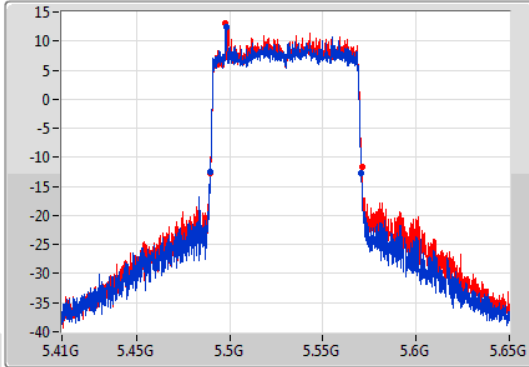

802.11ax HEW80-BF_Nss1,(MCS0)_2TX

EBW

5530MHz

14/01/2020

CF: 5.53GHz
Span: 240MHz
RBW: 1MHz
VBW: 3MHz
Sweep Time: 100ms
Detector Type: Peak
Port 1: [Waveform icon]
Port 2: [Waveform icon]

CF: 5.53GHz
Span: 240MHz
RBW: 1MHz
VBW: 3MHz
Sweep Time: 100ms
Detector Type: Peak