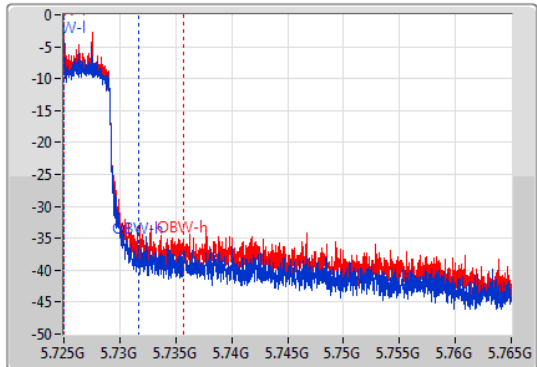

EBW

5690MHz Straddle 5.725-5.85GHz

21/01/2020

CF
5.745GHz
Span
40MHz
RBW
100kHz
VBW
300kHz
Sweep Time
100ms
Detector Type
Peak

CF
5.745GHz
Span
40MHz
RBW
50kHz
VBW
200kHz
Sweep Time
100ms
Detector Type
Peak