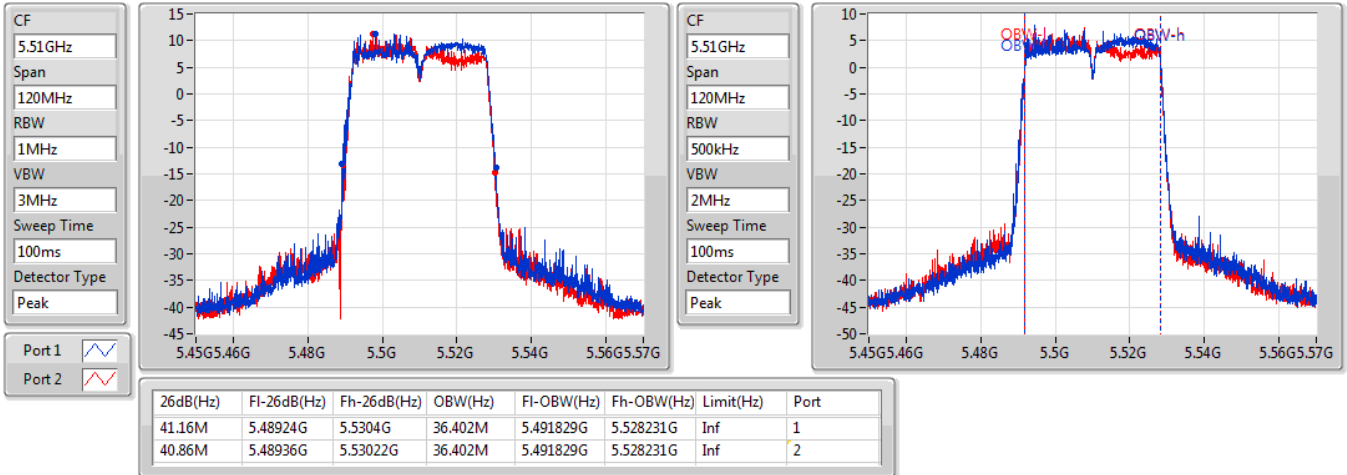

802.11ac VHT40-BF_Nss1,(MCS0)_2TX

EBW

5510MHz

23/01/2020