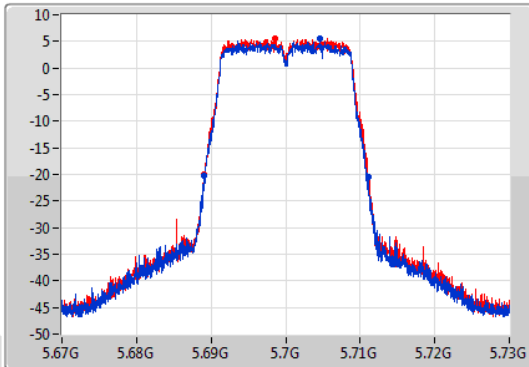

CF
5.7GHz
Span
60MHz
RBW
200kHz
VBW
1MHz
Sweep Time
100ms
Detector Type
Peak