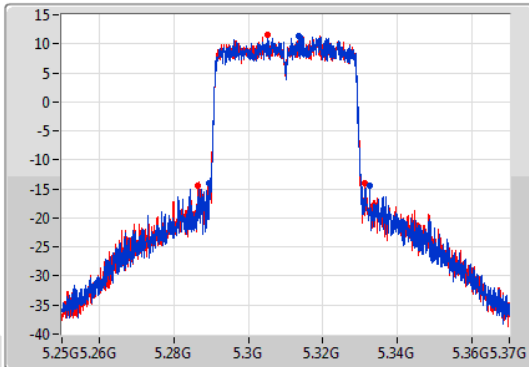

CF
5.31GHz
Span
120MHz
RBW
500kHz
VBW
2MHz
Sweep Time
100ms
Detector Type
Peak