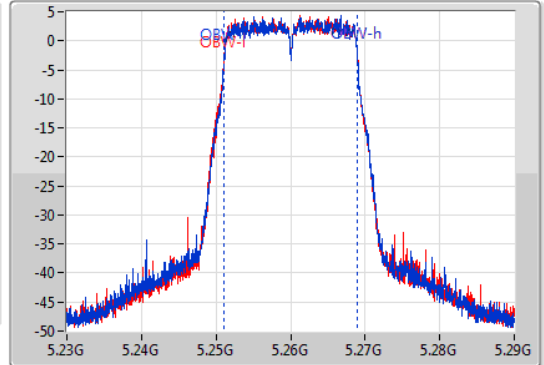

26dB(Hz)	Fl-26dB(Hz)	Fh-26dB(Hz)	OBW(Hz)	Fl-OBW(Hz)	Fh-OBW(Hz)	Limit(Hz)	Port
21.81M	5.24911G	5.27092G	17.901M	5.251094G	5.268996G	Inf	1
21.81M	5.24905G	5.27086G	17.901M	5.251064G	5.268966G	Inf	2

802.11ac VHT20-BF_Nss1,(MCS0)_2TX

EBW

5300MHz

22/01/2020

CF
5.3GHz
Span
60MHz
RBW
300kHz
VBW
1MHz
Sweep Time
100ms
Detector Type
Peak