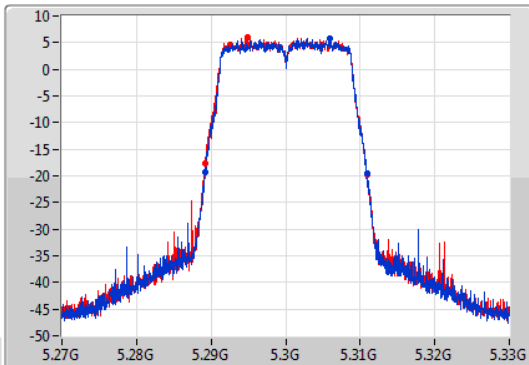

CF
5.3GHz
Span
60MHz
RBW
200kHz
VBW
1MHz
Sweep Time
100ms
Detector Type
Peak