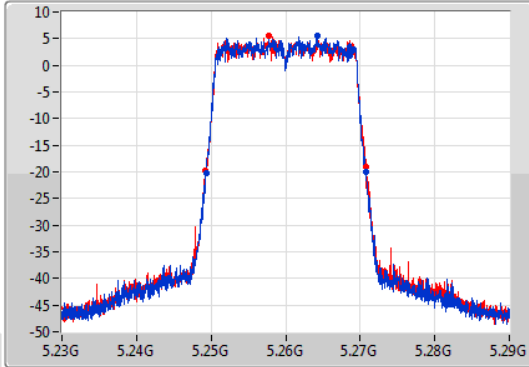

802.11ax HEW20-BF_Nss1,(MCS0)_2TX

EBW

5260MHz

23/01/2020

CF
5.26GHz
Span
60MHz
RBW
300kHz
VBW
1MHz
Sweep Time
100ms
Detector Type
Peak

CF
5.26GHz
Span
60MHz
RBW
200kHz
VBW
1MHz
Sweep Time
100ms
Detector Type
Peak