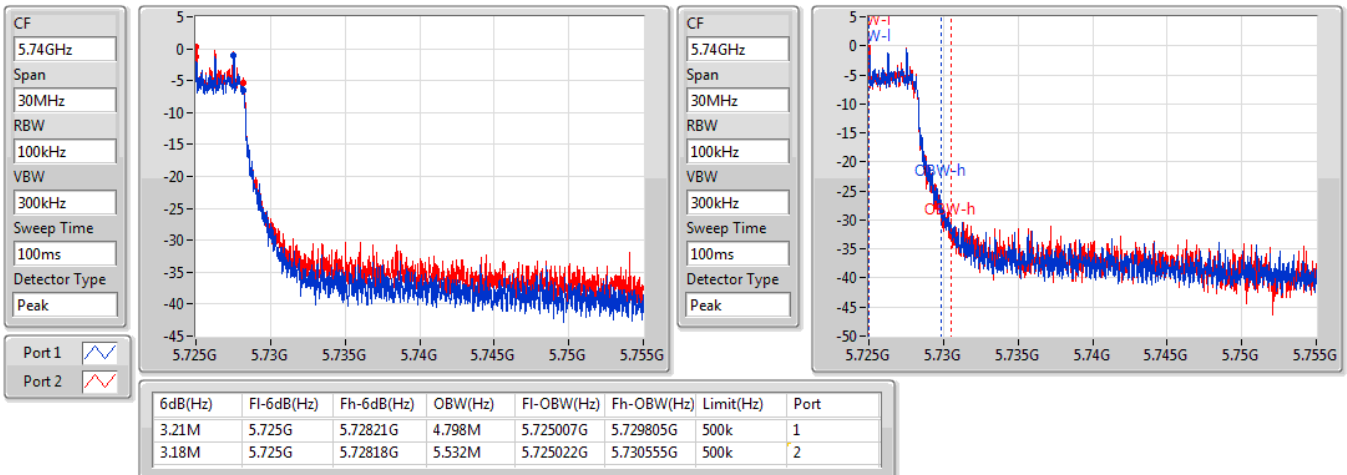

EBW

5690MHz Straddle 5.47-5.725GHz

15/01/2020

802.11ac VHT80-BF_Nss1,(MCS0)_2TX

EBW

5690MHz Straddle 5.725-5.85GHz

15/01/2020

802.11ax HEW20-BF_Nss1,(MCS0)_2TX