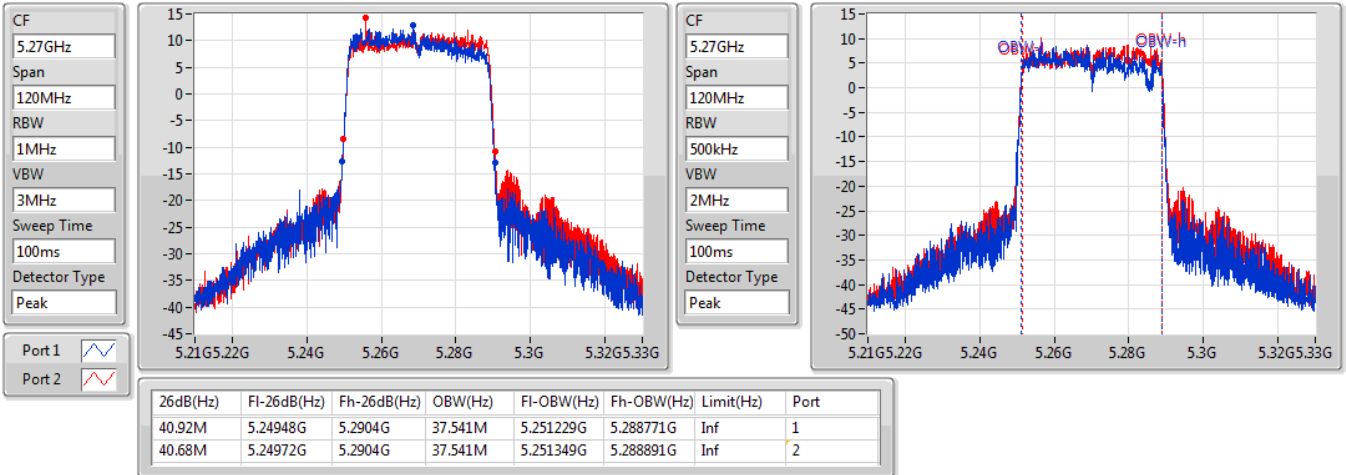

802.11ax HEW40-BF_Nss1,(MCS0)_2TX

EBW

5270MHz

23/01/2020