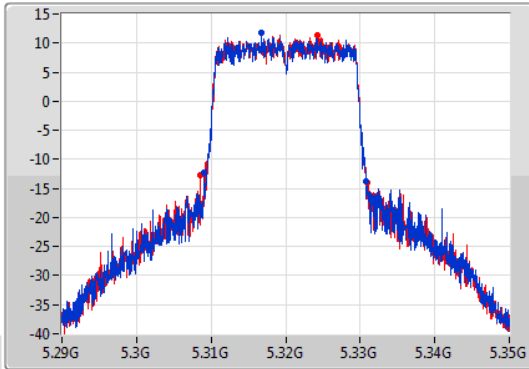

802.11ax HEW20-BF_Nss1,(MCS0)_2TX

EBW

5320MHz

21/01/2020

CF
5.32GHz
Span
60MHz
RBW
300kHz
VBW
1MHz
Sweep Time
100ms
Detector Type
Peak

CF
5.32GHz
Span
60MHz
RBW
200kHz
VBW
1MHz
Sweep Time
100ms
Detector Type
Peak