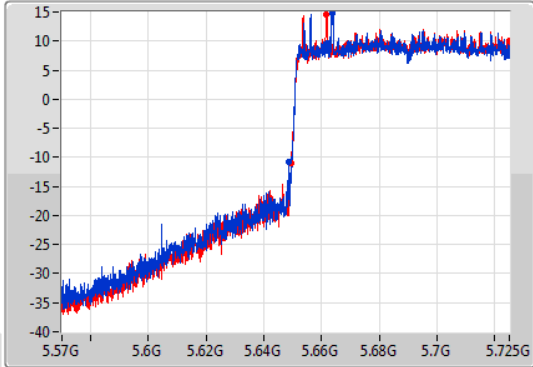

802.11ax HEW80-BF_Nss1,(MCS0)_2TX

EBW

5690MHz Straddle 5.47-5.725GHz

15/01/2020

CF
5.6475GHz
Span
155MHz
RBW
1MHz
VBW
3MHz
Sweep Time
100ms
Detector Type
Peak

CF
5.6475GHz
Span
155MHz
RBW
1MHz
VBW
3MHz
Sweep Time
100ms
Detector Type
Peak