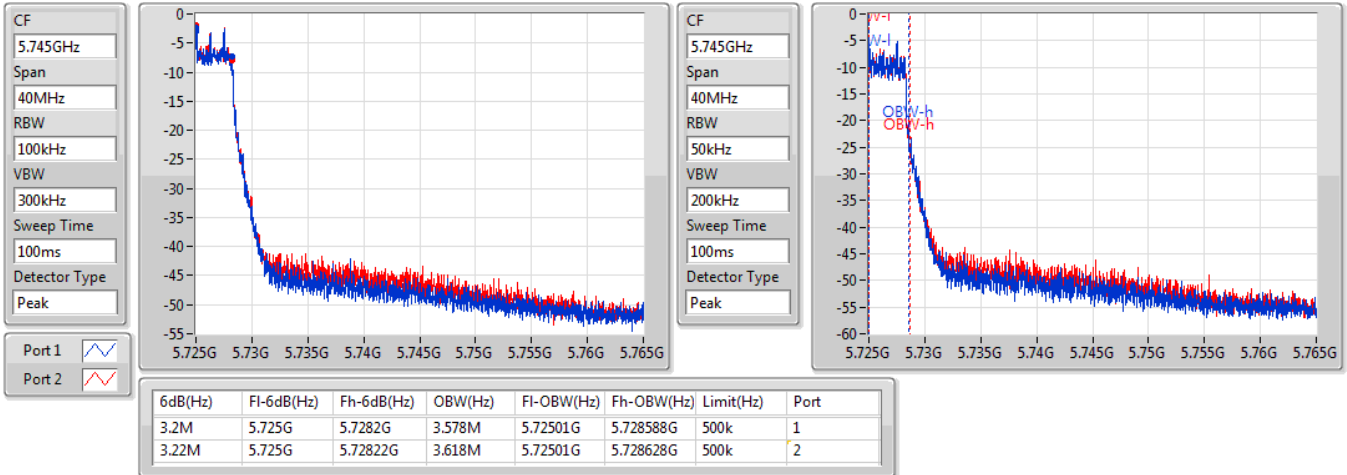

802.11ac VHT40-BF_Nss1,(MCS0)_2TX

EBW

5710MHz Straddle 5.725-5.85GHz

23/01/2020