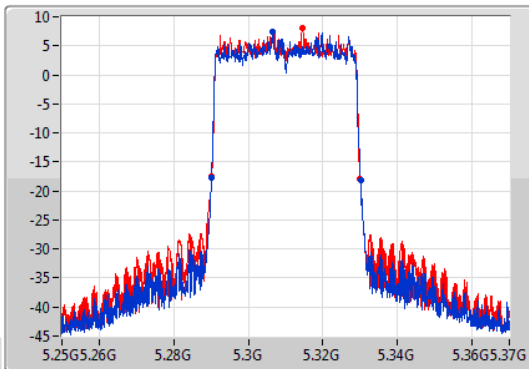

CF
5.31GHz
Span
120MHz
RBW
500kHz
VBW
2MHz
Sweep Time
100ms
Detector Type
Peak