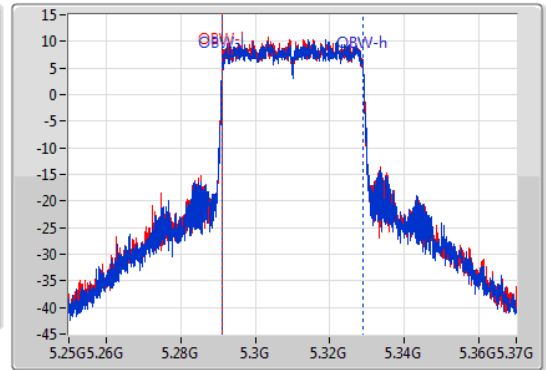

802.11ax HEW40-BF_Nss1,(MCS0)_2TX

EBW

5310MHz

21/01/2020

CF
5.31GHz
Span
120MHz
RBW
1MHz
VBW
3MHz
Sweep Time
100ms
Detector Type
Peak

CF
5.31GHz
Span
120MHz
RBW
500kHz
VBW
2MHz
Sweep Time
100ms
Detector Type
Peak