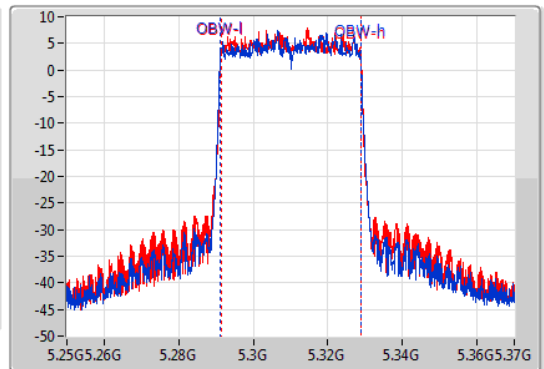

802.11ax HEW40_Nss2,(MCS0)_2TX

EBW

5310MHz

14/01/2020

CF
5.31GHz
Span
120MHz
RBW
500kHz
VBW
2MHz
Sweep Time
100ms
Detector Type
Peak

CF
5.31GHz
Span
120MHz
RBW
500kHz
VBW
2MHz
Sweep Time
100ms
Detector Type
Peak