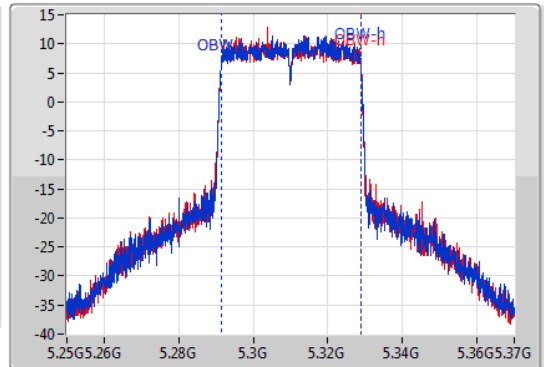

802.11ax HEW40-BF_Nss1,(MCS0)_2TX

EBW

5310MHz

14/01/2020

CF
5.31GHz
Span
120MHz
RBW
500kHz
VBW
2MHz
Sweep Time
100ms
Detector Type
Peak

CF
5.31GHz
Span
120MHz
RBW
500kHz
VBW
2MHz
Sweep Time
100ms
Detector Type
Peak