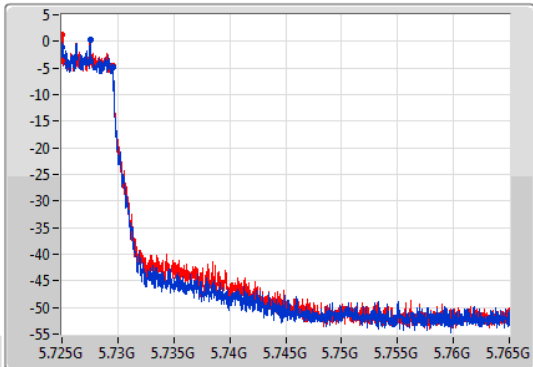

5720MHz Straddle 5.725-5.85GHz

23/01/2020

CF
5.745GHz
Span
40MHz
RBW
100kHz
VBW
300kHz
Sweep Time
100ms
Detector Type
Peak

CF
5.745GHz
Span
40MHz
RBW
50kHz
VBW
200kHz
Sweep Time
100ms
Detector Type
Peak