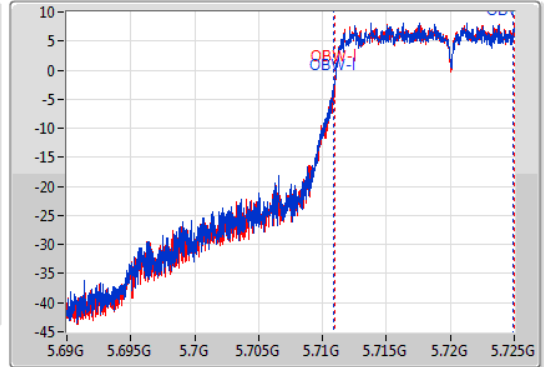

EBW

5720MHz Straddle 5.47-5.725GHz

15/01/2020

CF
5.7075GHz
Span
35MHz
RBW
200kHz
VBW
1MHz
Sweep Time
100ms
Detector Type
Peak

CF
5.7075GHz
Span
35MHz
RBW
200kHz
VBW
1MHz
Sweep Time
100ms
Detector Type
Peak