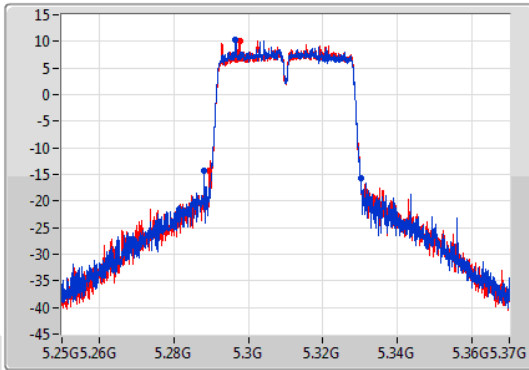

CF
5.31GHz
Span
120MHz
RBW
500kHz
VBW
2MHz
Sweep Time
100ms
Detector Type
Peak