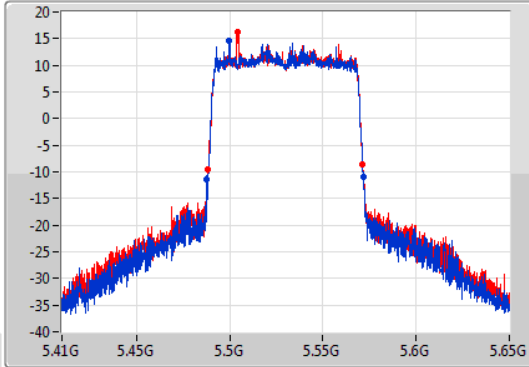

802.11ax HEW80-BF_Nss1,(MCS0)_2TX

EBW

5530MHz

21/01/2020

CF
5.53GHz
Span
240MHz
RBW
2MHz
VBW
10MHz
Sweep Time
100ms
Detector Type
Peak

CF
5.53GHz
Span
240MHz
RBW
1MHz
VBW
3MHz
Sweep Time
100ms
Detector Type
Peak