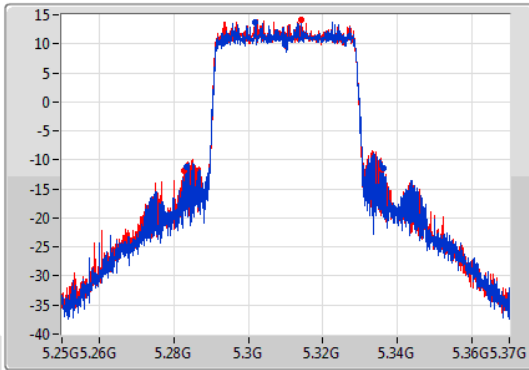

802.11ax HEW40-BF_Nss1,(MCS0)_2TX

EBW

5310MHz

21/01/2020

CF
5.31GHz
Span
120MHz
RBW
1MHz
VBW
3MHz
Sweep Time
100ms
Detector Type
Peak

CF
5.31GHz
Span
120MHz
RBW
500kHz
VBW
2MHz
Sweep Time
100ms
Detector Type
Peak