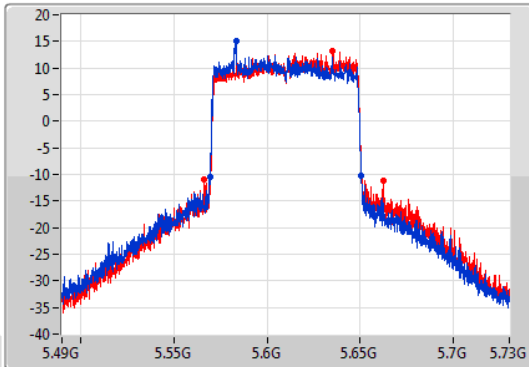

CF: 5.61GHz
Span: 240MHz
RBW: 1MHz
VBW: 3MHz
Sweep Time: 100ms
Detector Type: Peak