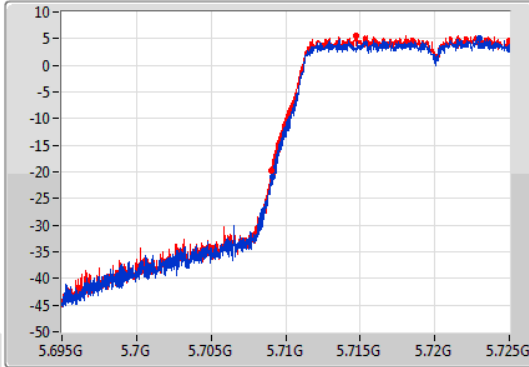

802.11ac VHT20-BF_Nss1,(MCS0)_2TX

EBW

5720MHz Straddle 5.47-5.725GHz

22/01/2020

CF
5.71GHz
Span
30MHz
RBW
300kHz
VBW
1MHz
Sweep Time
100ms
Detector Type
Peak

CF
5.71GHz
Span
30MHz
RBW
200kHz
VBW
1MHz
Sweep Time
100ms
Detector Type
Peak