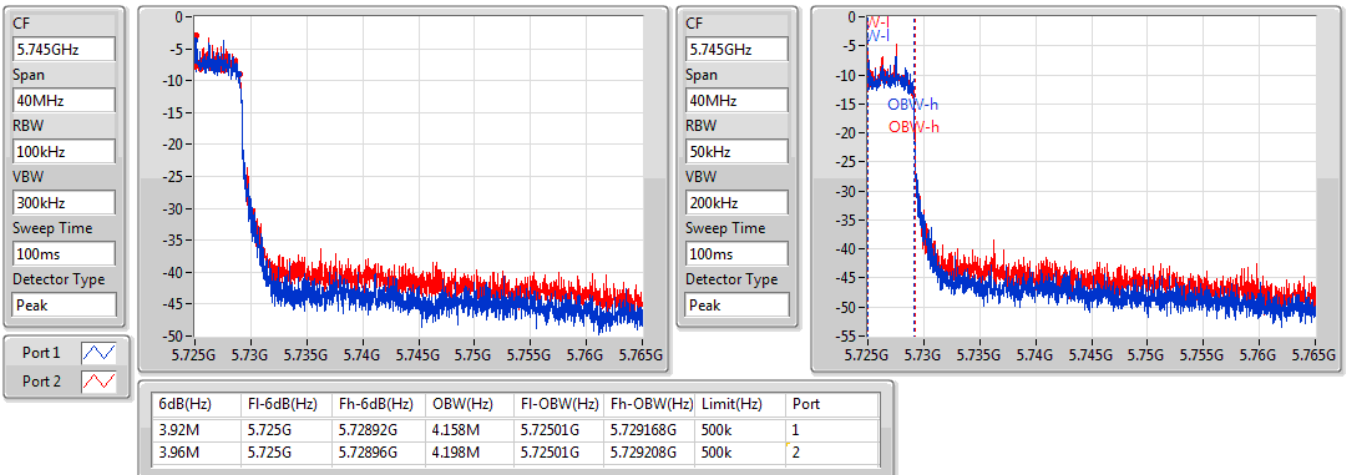

802.11ax HEW80-BF_Nss1,(MCS0)_2TX

EBW

5690MHz Straddle 5.47-5.725GHz

23/01/2020

802.11ax HEW80-BF_Nss1,(MCS0)_2TX

EBW

5690MHz Straddle 5.725-5.85GHz

23/01/2020