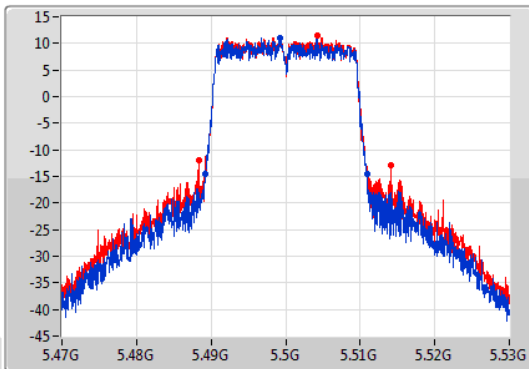

CF
5.5GHz
Span
60MHz
RBW
200kHz
VBW
1MHz
Sweep Time
100ms
Detector Type
Peak