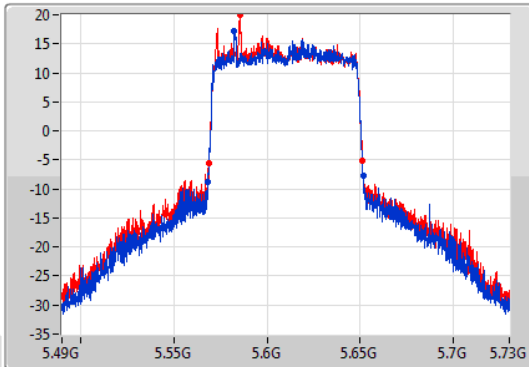

CF
5.61GHz
Span
240MHz
RBW
1MHz
VBW
3MHz
Sweep Time
100ms
Detector Type
Peak