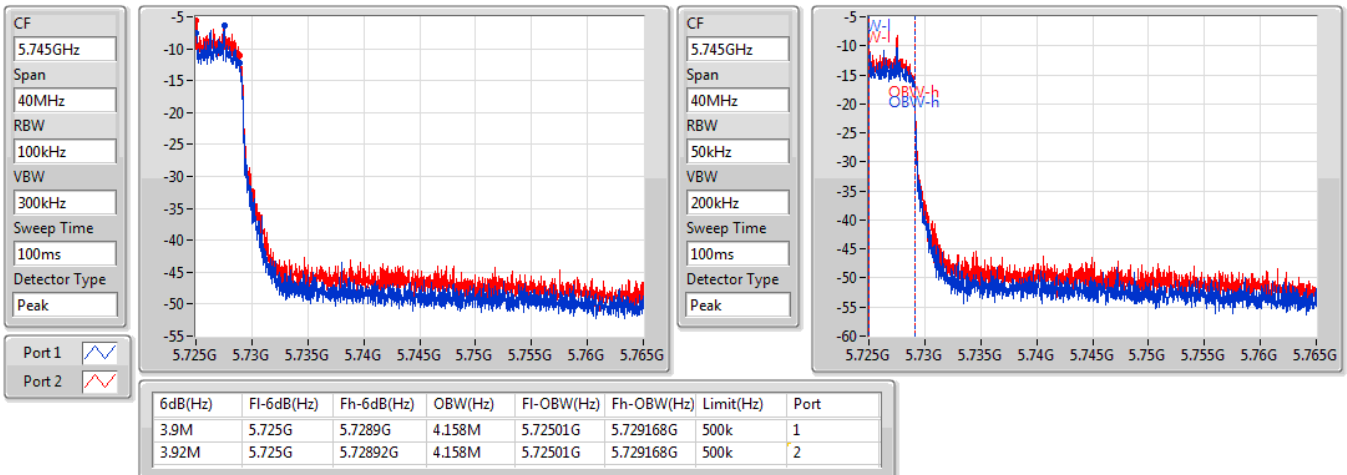

EBW

5690MHz Straddle 5.47-5.725GHz

23/01/2020

802.11ax HEW80-BF_Nss1,(MCS0)_2TX

EBW

5690MHz Straddle 5.725-5.85GHz

23/01/2020

Summary