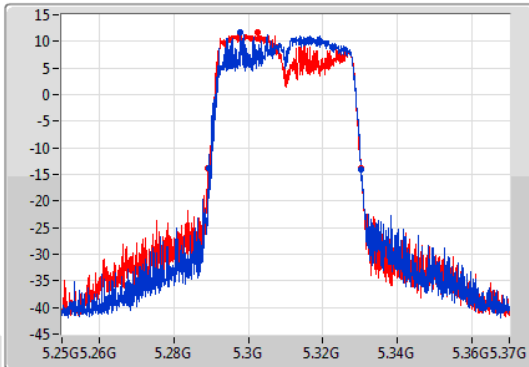

CF
5.31GHz
Span
120MHz
RBW
500kHz
VBW
2MHz
Sweep Time
100ms
Detector Type
Peak