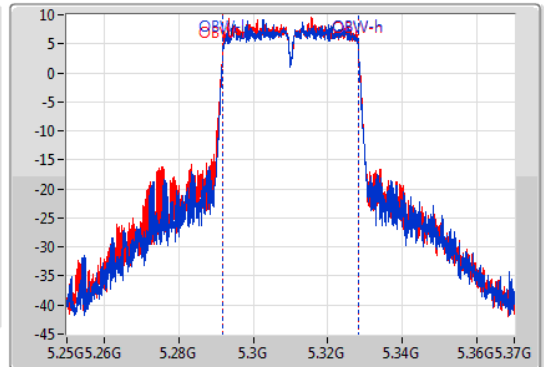

802.11ac VHT40-BF_Nss1,(MCS0)_2TX

EBW

5310MHz

21/01/2020

CF
5.31GHz
Span
120MHz
RBW
1MHz
VBW
3MHz
Sweep Time
100ms
Detector Type
Peak

CF
5.31GHz
Span
120MHz
RBW
500kHz
VBW
2MHz
Sweep Time
100ms
Detector Type
Peak