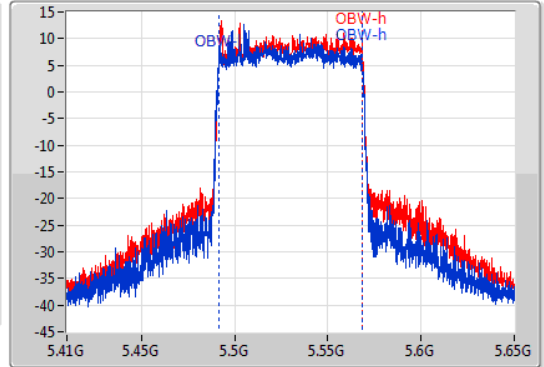

EBW

5530MHz

14/01/2020

CF: 5.53GHz
 Span: 240MHz
 RBW: 1MHz
 VBW: 3MHz
 Sweep Time: 100ms
 Detector Type: Peak
 Port 1: [Waveform icon]
 Port 2: [Waveform icon]

CF: 5.53GHz
 Span: 240MHz
 RBW: 1MHz
 VBW: 3MHz
 Sweep Time: 100ms
 Detector Type: Peak