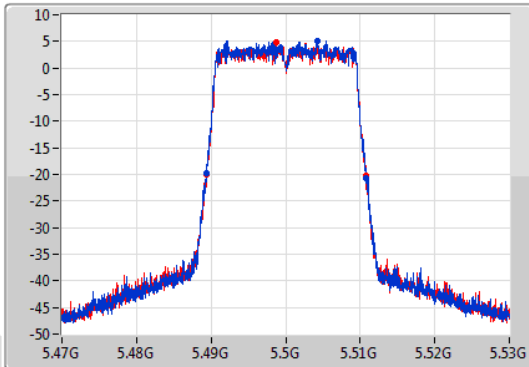

CF
5.5GHz
Span
60MHz
RBW
200kHz
VBW
1MHz
Sweep Time
100ms
Detector Type
Peak