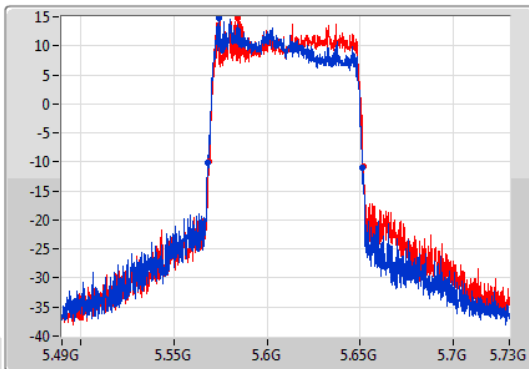

CF
5.61GHz
Span
240MHz
RBW
1MHz
VBW
3MHz
Sweep Time
100ms
Detector Type
Peak