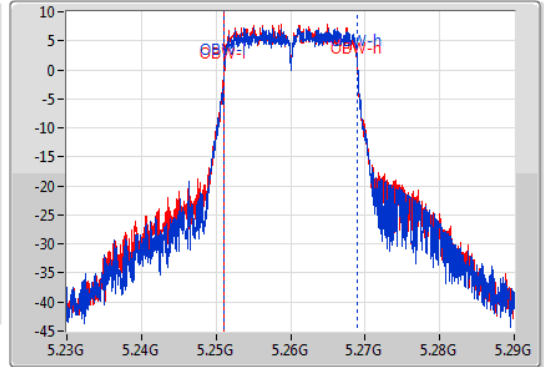

26dB(Hz)	Fl-26dB(Hz)	Fh-26dB(Hz)	OBW(Hz)	Fl-OBW(Hz)	Fh-OBW(Hz)	Limit(Hz)	Port
22.62M	5.24911G	5.27173G	17.931M	5.251064G	5.268996G	Inf	1
22.62M	5.24899G	5.27161G	17.991M	5.251004G	5.268996G	Inf	2

802.11ac VHT20-BF_Nss1,(MCS0)_2TX

EBW

5300MHz

15/01/2020

CF: 5.3GHz
Span: 60MHz
RBW: 200kHz
VBW: 1MHz
Sweep Time: 100ms
Detector Type: Peak