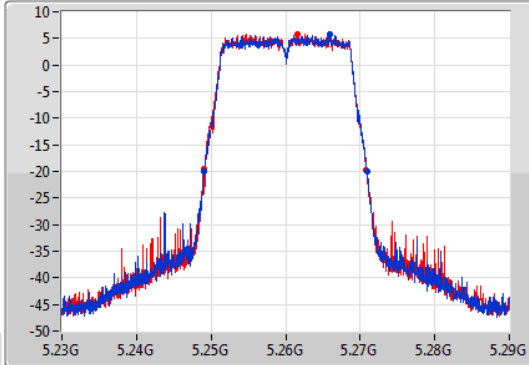

Port X-N dB = Port X 6dB down bandwidth for 5.725-5.85GHz band / 26dB down bandwidth for other band

Port X-OBW = Port X 99% occupied bandwidth;

802.11ac VHT20-BF_Nss1,(MCS0)_2TX

EBW

5260MHz

22/01/2020

CF
5.26GHz
Span
60MHz
RBW
300kHz
VBW
1MHz
Sweep Time
100ms
Detector Type
Peak