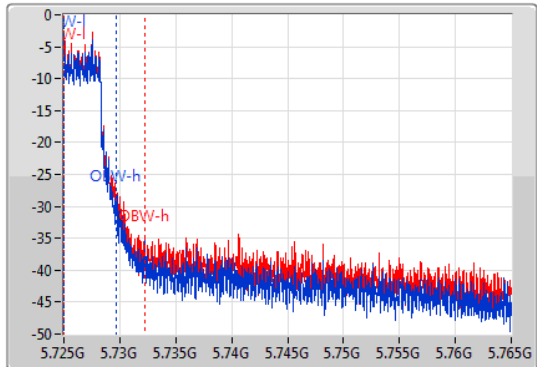

802.11ac VHT80-BF_Nss1,(MCS0)_2TX

EBW

5690MHz Straddle 5.725-5.85GHz

21/01/2020

CF
5.745GHz
Span
40MHz
RBW
100kHz
VBW
300kHz
Sweep Time
100ms
Detector Type
Peak

CF
5.745GHz
Span
40MHz
RBW
50kHz
VBW
200kHz
Sweep Time
100ms
Detector Type
Peak