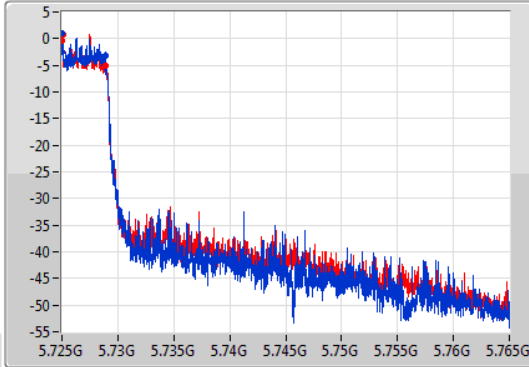

802.11ax HEW40-BF_Nss1,(MCS0)_2TX

EBW

5710MHz Straddle 5.725-5.85GHz

23/01/2020

CF
5.745GHz
Span
40MHz
RBW
100kHz
VBW
300kHz
Sweep Time
100ms
Detector Type
Peak

CF
5.745GHz
Span
40MHz
RBW
50kHz
VBW
200kHz
Sweep Time
100ms
Detector Type
Peak