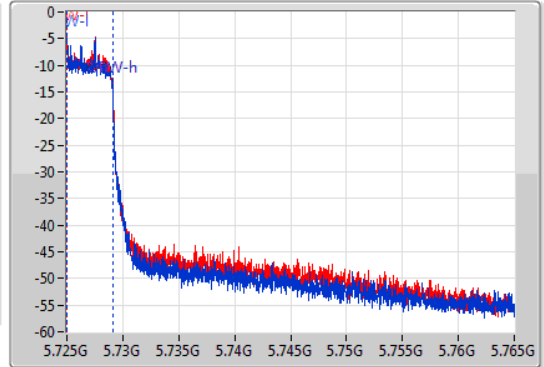

EBW

5710MHz Straddle 5.725-5.85GHz

23/01/2020

CF: 5.745GHz
 Span: 40MHz
 RBW: 100kHz
 VBW: 300kHz
 Sweep Time: 100ms
 Detector Type: Peak

Port 1:

Port 2:

CF: 5.745GHz
 Span: 40MHz
 RBW: 50kHz
 VBW: 200kHz
 Sweep Time: 100ms
 Detector Type: Peak