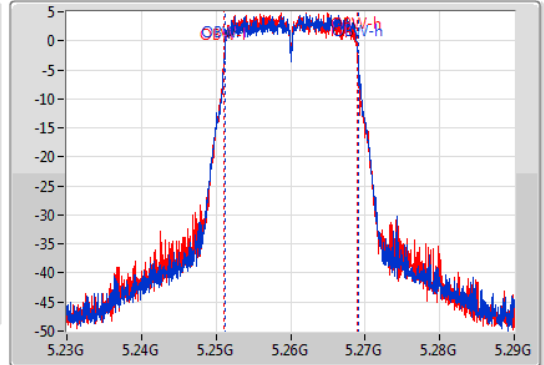

26dB(Hz)	Fl-26dB(Hz)	Fh-26dB(Hz)	OBW(Hz)	Fl-OBW(Hz)	Fh-OBW(Hz)	Limit(Hz)	Port
21.69M	5.2492G	5.27089G	17.871M	5.251154G	5.269025G	Inf	1
21.63M	5.24932G	5.27095G	17.781M	5.251124G	5.268906G	Inf	2

802.11ac VHT20-BF_Nss1,(MCS0)_2TX

EBW

5300MHz

23/01/2020

CF
5.3GHz
Span
60MHz
RBW
300kHz
VBW
1MHz
Sweep Time
100ms
Detector Type
Peak