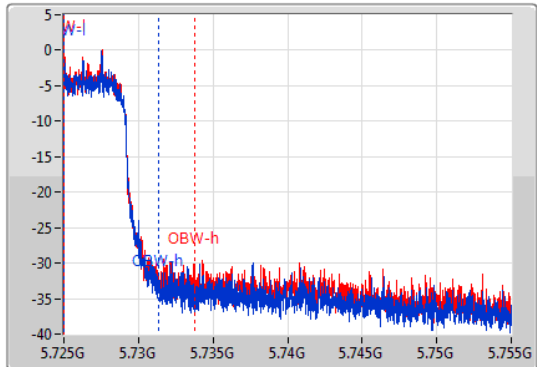

802.11ax HEW80-BF_Nss1,(MCS0)_2TX

EBW

5690MHz Straddle 5.725-5.85GHz

15/01/2020

CF
5.74GHz
Span
30MHz
RBW
100kHz
VBW
300kHz
Sweep Time
100ms
Detector Type
Peak

CF
5.74GHz
Span
30MHz
RBW
100kHz
VBW
300kHz
Sweep Time
100ms
Detector Type
Peak