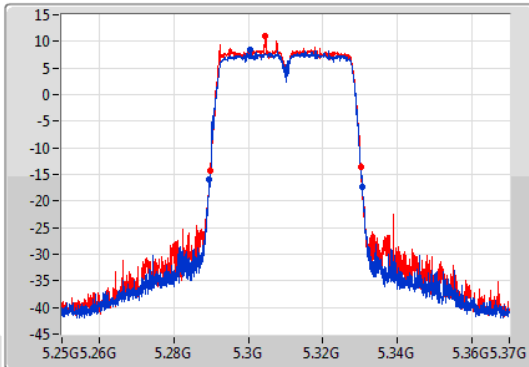

CF
5.31GHz
Span
120MHz
RBW
500kHz
VBW
2MHz
Sweep Time
100ms
Detector Type
Peak