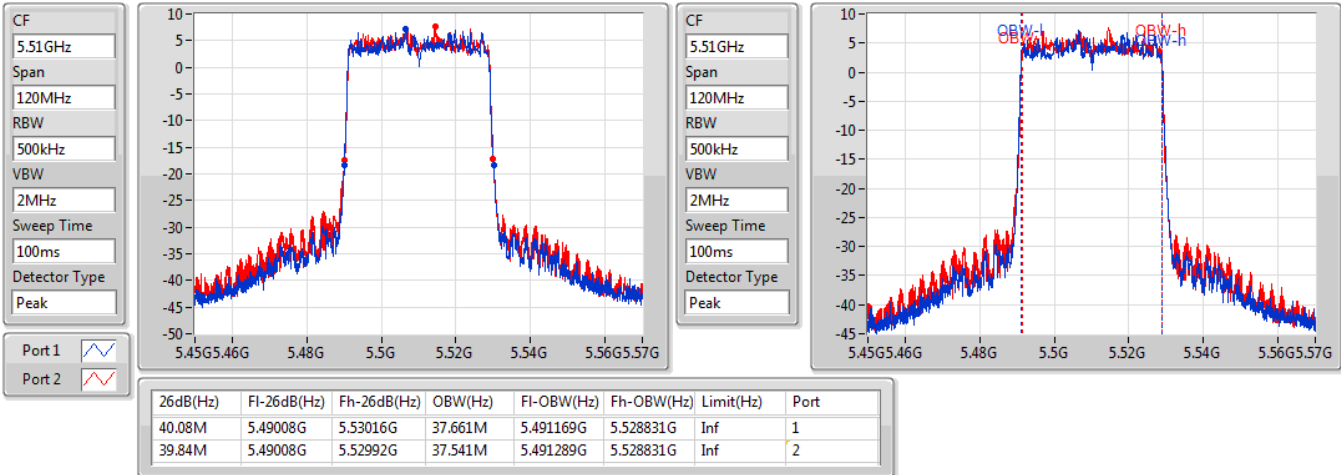

802.11ax HEW40_Nss2,(MCS0)_2TX

EBW

5510MHz

14/01/2020