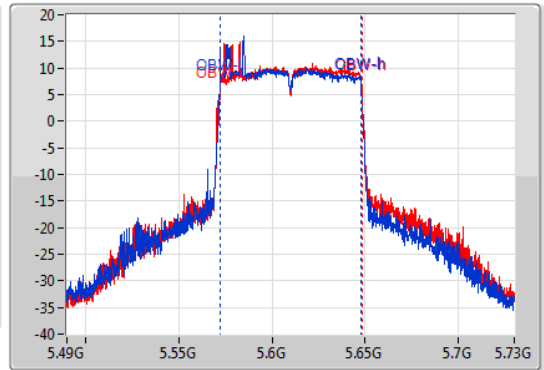

802.11ac VHT80-BF_Nss1,(MCS0)_2TX

EBW

5610MHz

15/01/2020

CF
5.61GHz
Span
240MHz
RBW
1MHz
VBW
3MHz
Sweep Time
100ms
Detector Type
Peak

CF
5.61GHz
Span
240MHz
RBW
1MHz
VBW
3MHz
Sweep Time
100ms
Detector Type
Peak