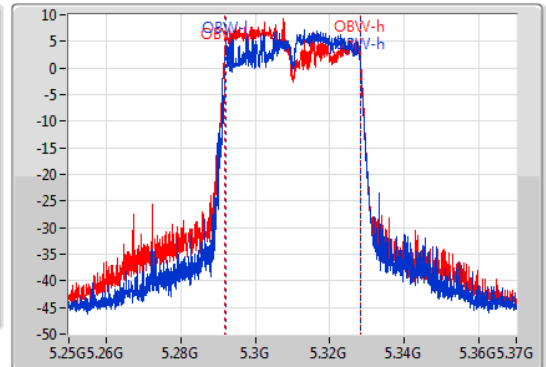

802.11ac VHT40-BF_Nss1,(MCS0)_2TX

EBW

5310MHz

23/01/2020

CF
5.31GHz
Span
120MHz
RBW
1MHz
VBW
3MHz
Sweep Time
100ms
Detector Type
Peak

CF
5.31GHz
Span
120MHz
RBW
500kHz
VBW
2MHz
Sweep Time
100ms
Detector Type
Peak