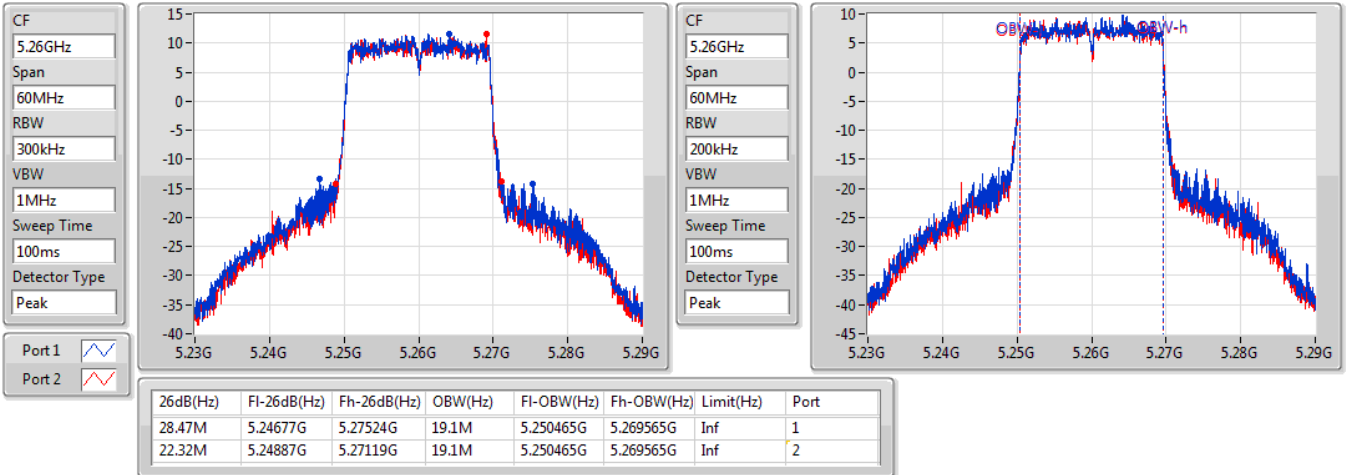

802.11ax HEW20-BF_Nss1,(MCS0)_2TX

EBW

5260MHz

21/01/2020