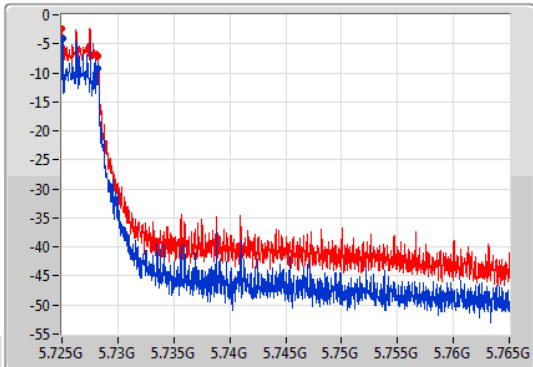

5690MHz Straddle 5.725-5.85GHz

23/01/2020

CF
5.745GHz
Span
40MHz
RBW
100kHz
VBW
300kHz
Sweep Time
100ms
Detector Type
Peak

CF
5.745GHz
Span
40MHz
RBW
50kHz
VBW
200kHz
Sweep Time
100ms
Detector Type
Peak