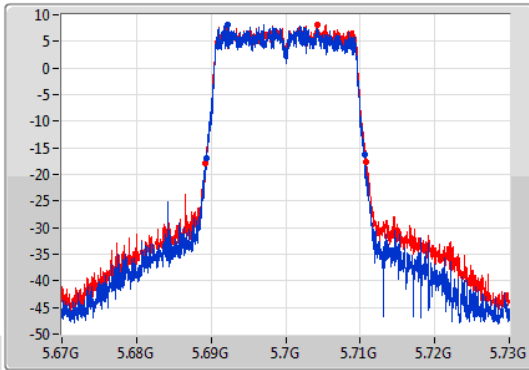

CF
5.7GHz
Span
60MHz
RBW
200kHz
VBW
1MHz
Sweep Time
100ms
Detector Type
Peak