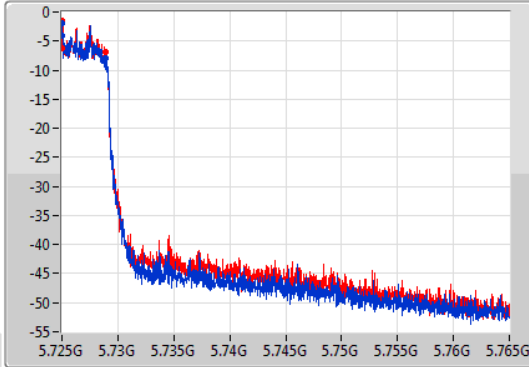

EBW

5710MHz Straddle 5.725-5.85GHz

23/01/2020

CF: 5.745GHz
 Span: 40MHz
 RBW: 100kHz
 VBW: 300kHz
 Sweep Time: 100ms
 Detector Type: Peak

Port 1:

Port 2:

CF: 5.745GHz
 Span: 40MHz
 RBW: 50kHz
 VBW: 200kHz
 Sweep Time: 100ms
 Detector Type: Peak