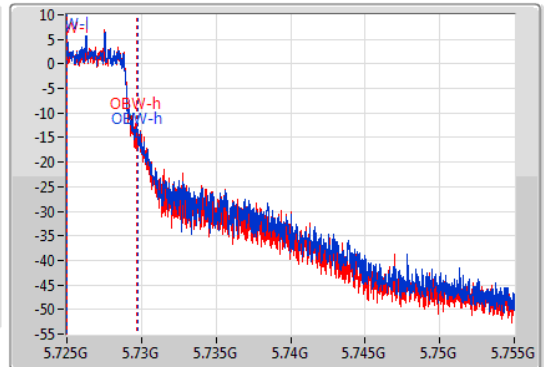

EBW

5720MHz Straddle 5.725-5.85GHz

15/01/2020

CF
5.74GHz
Span
30MHz
RBW
100kHz
VBW
300kHz
Sweep Time
100ms
Detector Type
Peak

CF
5.74GHz
Span
30MHz
RBW
100kHz
VBW
300kHz
Sweep Time
100ms
Detector Type
Peak