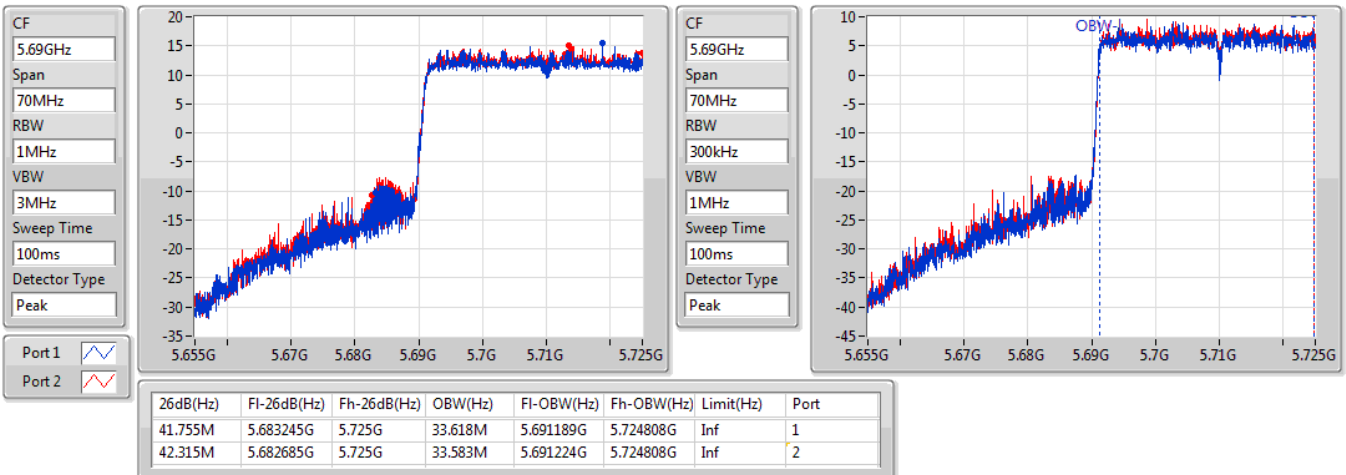

802.11ax HEW40-BF_Nss1,(MCS0)_2TX

EBW

5670MHz

21/01/2020

802.11ax HEW40-BF_Nss1,(MCS0)_2TX

EBW

5710MHz Straddle 5.47-5.725GHz

21/01/2020