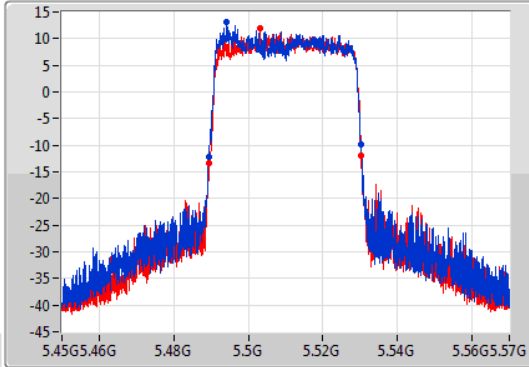

802.11ax HEW40-BF_Nss1,(MCS0)_2TX

EBW

5510MHz

23/01/2020

CF
5.51GHz
Span
120MHz
RBW
1MHz
VBW
3MHz
Sweep Time
100ms
Detector Type
Peak

CF
5.51GHz
Span
120MHz
RBW
500kHz
VBW
2MHz
Sweep Time
100ms
Detector Type
Peak