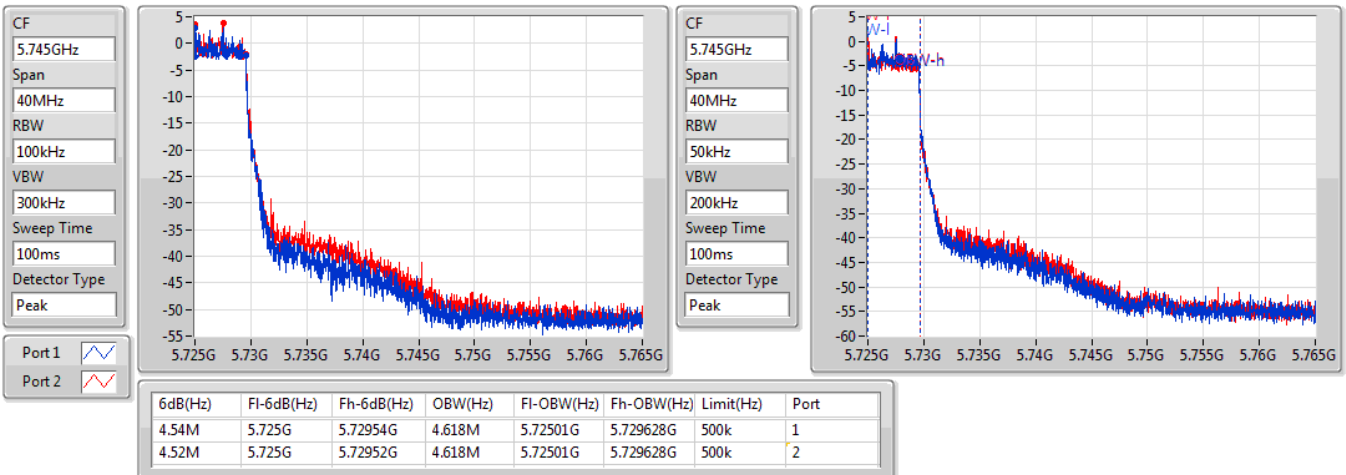

EBW

5720MHz Straddle 5.47-5.725GHz

23/01/2020

802.11ax HEW20-BF_Nss1,(MCS0)_2TX

EBW

5720MHz Straddle 5.725-5.85GHz

23/01/2020

802.11ax HEW40-BF_Nss1,(MCS0)_2TX