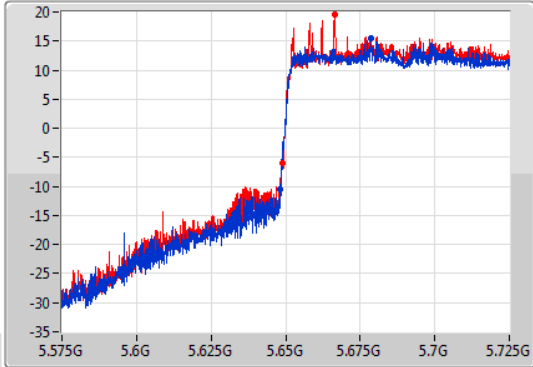

802.11ax HEW80-BF_Nss1,(MCS0)_2TX

EBW

5690MHz Straddle 5.47-5.725GHz

21/01/2020

CF
5.65GHz
Span
150MHz
RBW
2MHz
VBW
10MHz
Sweep Time
100ms
Detector Type
Peak

CF
5.65GHz
Span
150MHz
RBW
1MHz
VBW
3MHz
Sweep Time
100ms
Detector Type
Peak