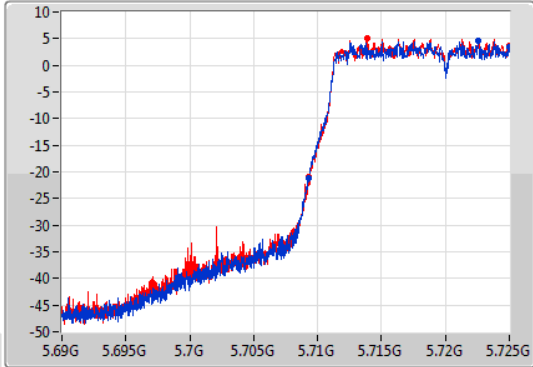

802.11ac VHT20_Nss2,(MCS0)_2TX

EBW

5720MHz Straddle 5.47-5.725GHz

14/01/2020

CF
5.7075GHz
Span
35MHz
RBW
200kHz
VBW
1MHz
Sweep Time
100ms
Detector Type
Peak
Port 1
Port 2

CF
5.7075GHz
Span
35MHz
RBW
200kHz
VBW
1MHz
Sweep Time
100ms
Detector Type
Peak