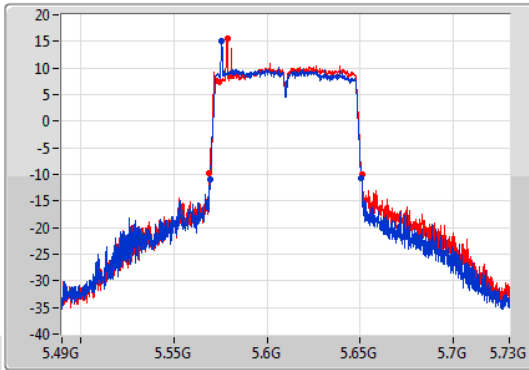

CF
5.61GHz
Span
240MHz
RBW
1MHz
VBW
3MHz
Sweep Time
100ms
Detector Type
Peak