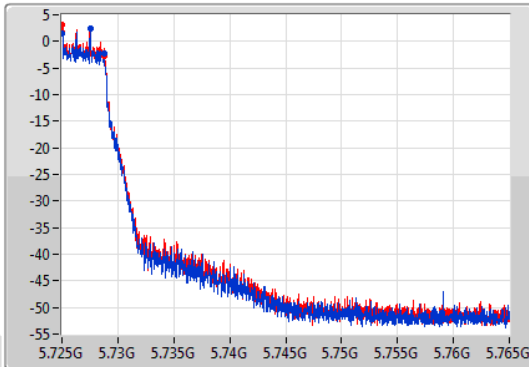

5720MHz Straddle 5.725-5.85GHz

22/01/2020

CF
5.745GHz
Span
40MHz
RBW
100kHz
VBW
300kHz
Sweep Time
100ms
Detector Type
Peak

CF
5.745GHz
Span
40MHz
RBW
50kHz
VBW
200kHz
Sweep Time
100ms
Detector Type
Peak