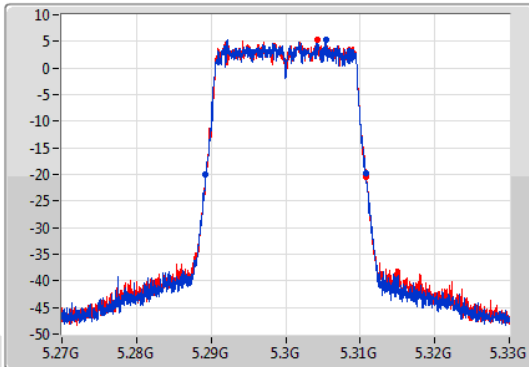

CF
5.3GHz
Span
60MHz
RBW
200kHz
VBW
1MHz
Sweep Time
100ms
Detector Type
Peak