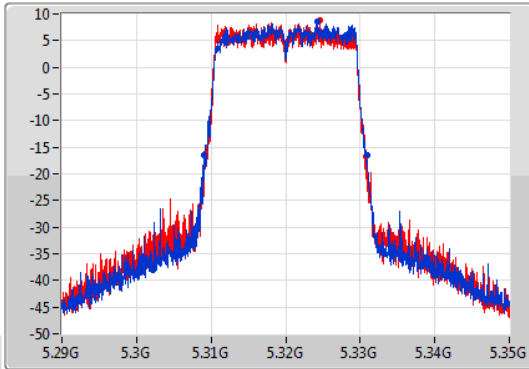

802.11ax HEW20-BF_Nss1,(MCS0)_2TX

EBW

5320MHz

23/01/2020

CF
5.32GHz
Span
60MHz
RBW
300kHz
VBW
1MHz
Sweep Time
100ms
Detector Type
Peak

CF
5.32GHz
Span
60MHz
RBW
200kHz
VBW
1MHz
Sweep Time
100ms
Detector Type
Peak