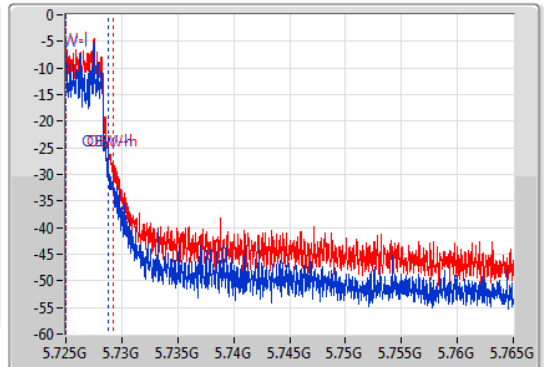

802.11ac VHT80-BF_Nss1,(MCS0)_2TX

EBW

5690MHz Straddle 5.725-5.85GHz

23/01/2020

CF
5.745GHz
Span
40MHz
RBW
100kHz
VBW
300kHz
Sweep Time
100ms
Detector Type
Peak

CF
5.745GHz
Span
40MHz
RBW
50kHz
VBW
200kHz
Sweep Time
100ms
Detector Type
Peak