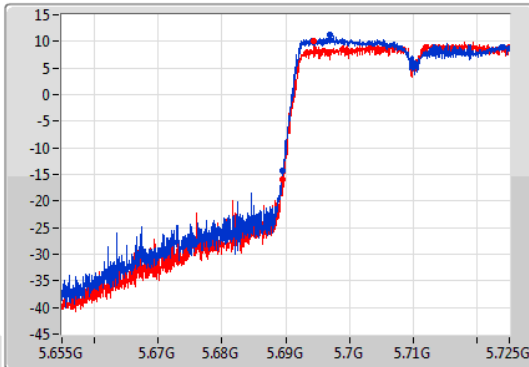

CF: 5.69GHz
Span: 70MHz
RBW: 300kHz
VBW: 1MHz
Sweep Time: 100ms
Detector Type: Peak