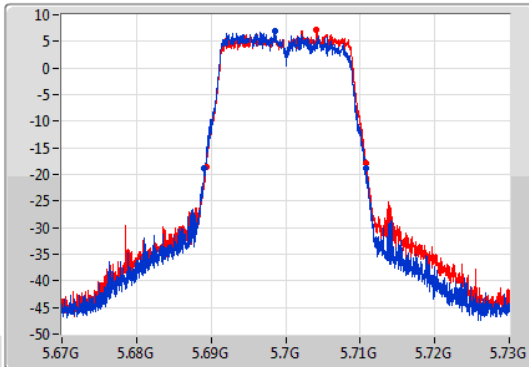

CF
5.7GHz
Span
60MHz
RBW
200kHz
VBW
1MHz
Sweep Time
100ms
Detector Type
Peak