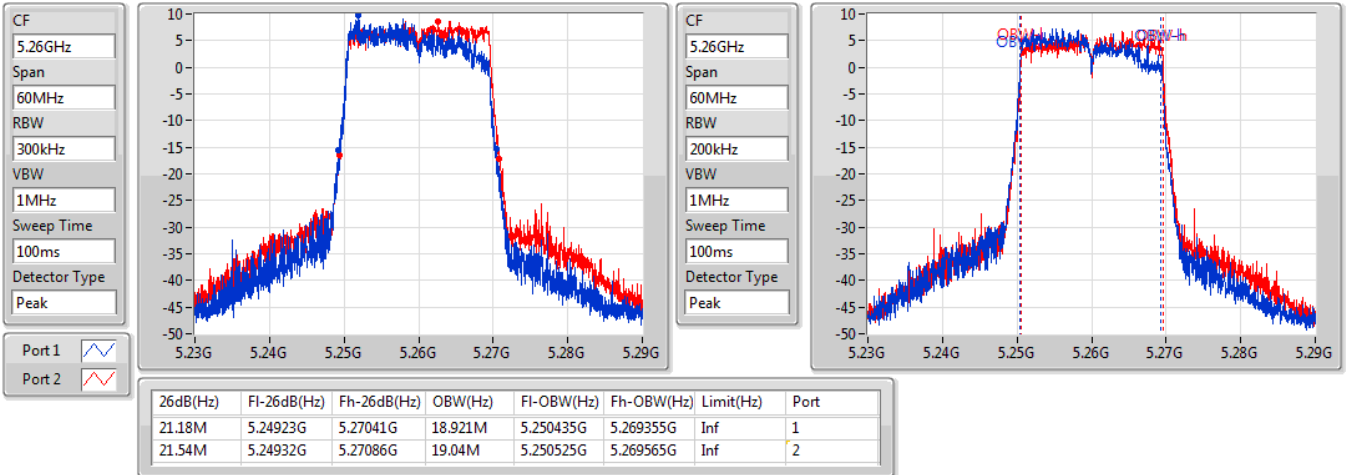

802.11ax HEW20-BF_Nss1,(MCS0)_2TX

EBW

5260MHz

23/01/2020