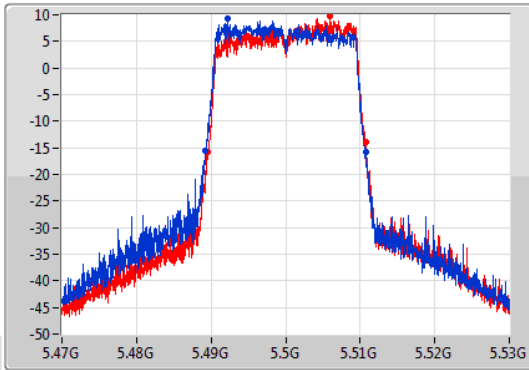

CF
5.5GHz
Span
60MHz
RBW
200kHz
VBW
1MHz
Sweep Time
100ms
Detector Type
Peak