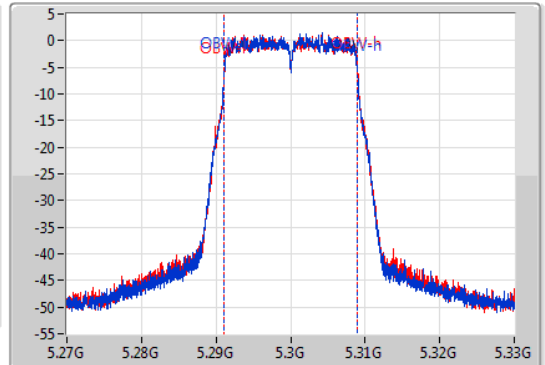

26dB(Hz)	Fl-26dB(Hz)	Fh-26dB(Hz)	OBW(Hz)	Fl-OBW(Hz)	Fh-OBW(Hz)	Limit(Hz)	Port
21.69M	5.2892G	5.31089G	17.841M	5.291124G	5.308966G	Inf	1
21.57M	5.28929G	5.31086G	17.841M	5.291124G	5.308966G	Inf	2