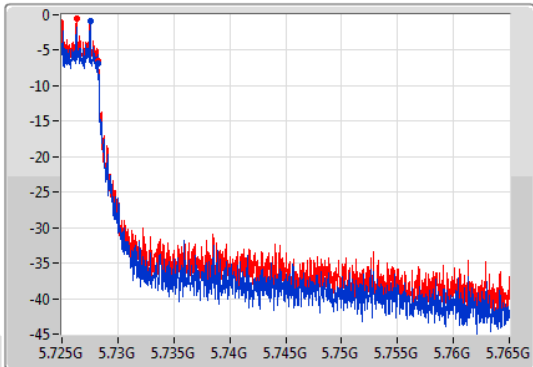

5690MHz Straddle 5.725-5.85GHz

21/01/2020

CF
5.745GHz
Span
40MHz
RBW
100kHz
VBW
300kHz
Sweep Time
100ms
Detector Type
Peak

CF
5.745GHz
Span
40MHz
RBW
50kHz
VBW
200kHz
Sweep Time
100ms
Detector Type
Peak