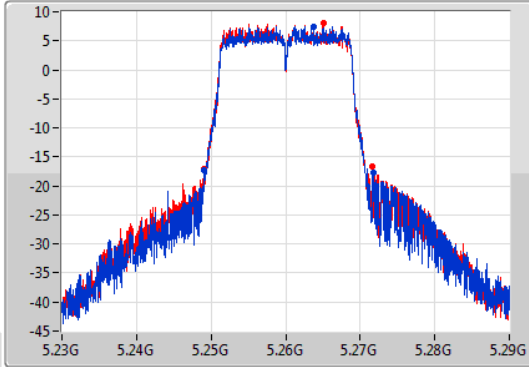

Port X-N dB = Port X 6dB down bandwidth for 5.725-5.85GHz band / 26dB down bandwidth for other band

Port X-OBW = Port X 99% occupied bandwidth;

802.11ac VHT20-BF_Nss1,(MCS0)_2TX

EBW

5260MHz

15/01/2020

CF: 5.26GHz
 Span: 60MHz
 RBW: 200kHz
 VBW: 1MHz
 Sweep Time: 100ms
 Detector Type: Peak