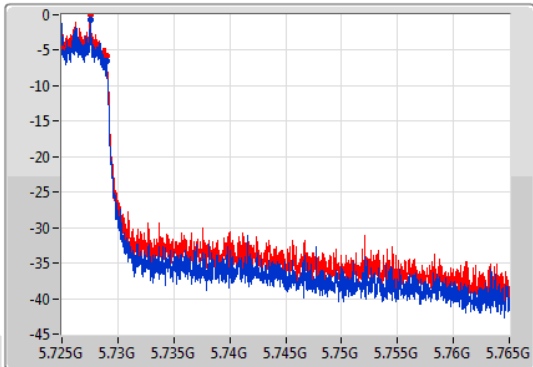

5690MHz Straddle 5.725-5.85GHz

21/01/2020

CF
5.745GHz
Span
40MHz
RBW
100kHz
VBW
300kHz
Sweep Time
100ms
Detector Type
Peak

CF
5.745GHz
Span
40MHz
RBW
50kHz
VBW
200kHz
Sweep Time
100ms
Detector Type
Peak