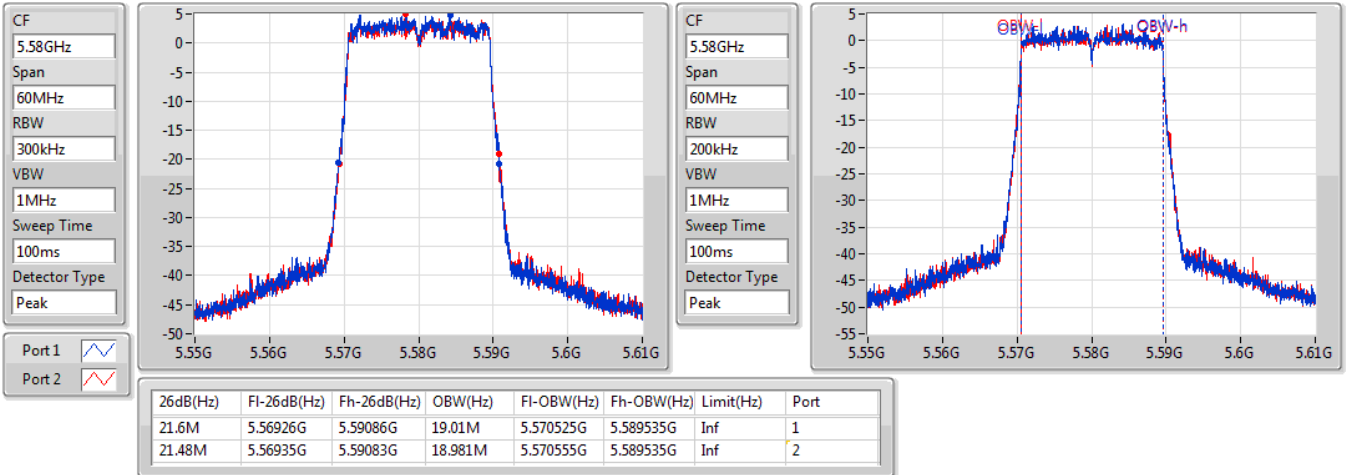

802.11ax HEW20-BF_Nss1,(MCS0)_2TX

EBW

5580MHz

23/01/2020