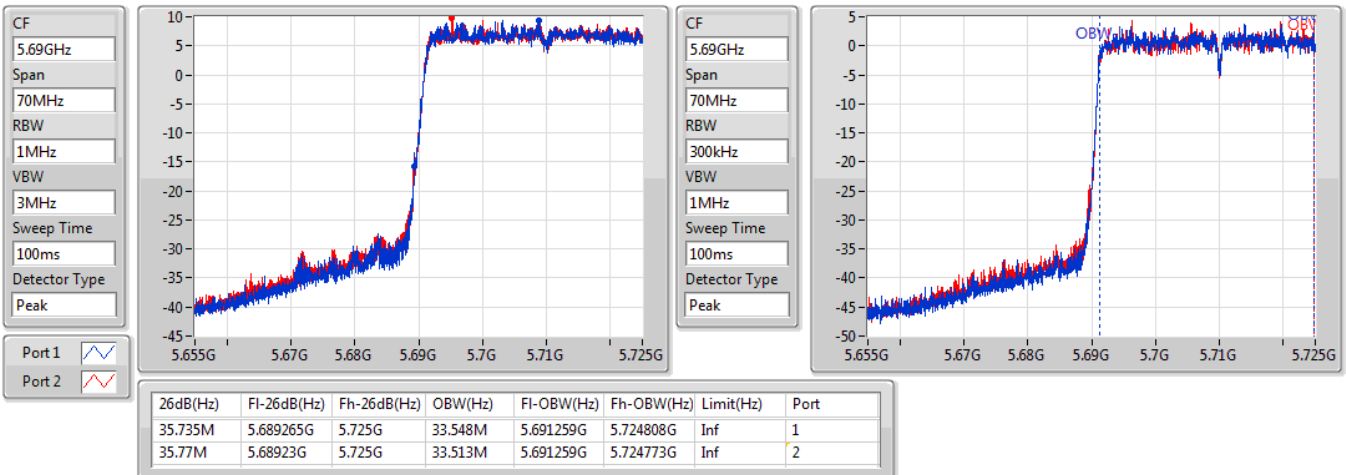

EBW

5670MHz

23/01/2020

802.11ax HEW40-BF_Nss1,(MCS0)_2TX

EBW

5710MHz Straddle 5.47-5.725GHz

23/01/2020

802.11ax HEW40-BF_Nss1,(MCS0)_2TX