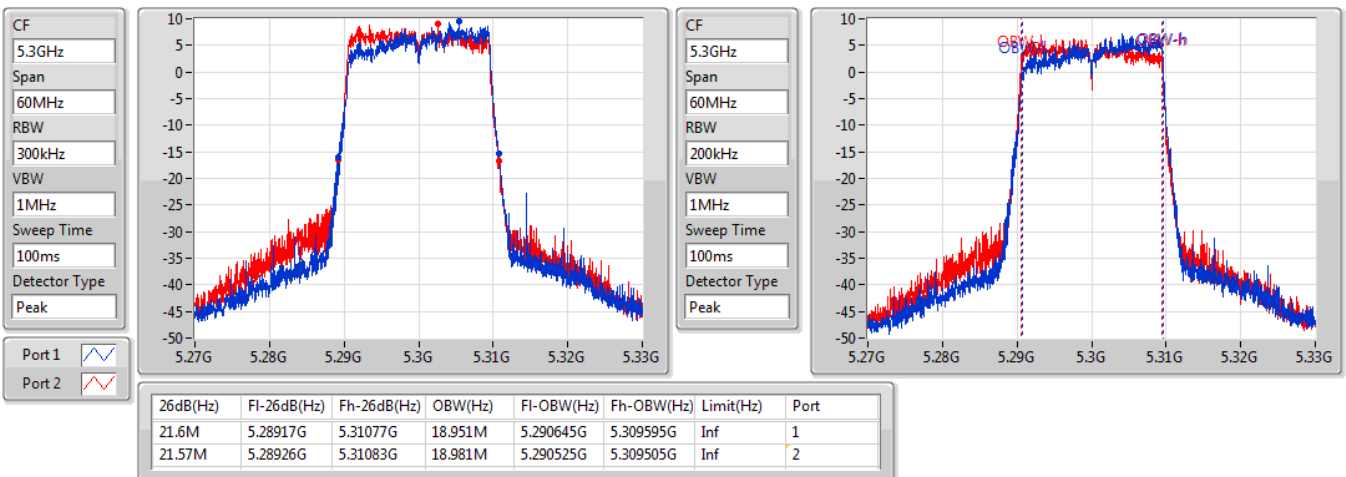

EBW

5260MHz

23/01/2020

802.11ax HEW20-BF_Nss1,(MCS0)_2TX

EBW

5300MHz

23/01/2020

802.11ax HEW20-BF_Nss1,(MCS0)_2TX