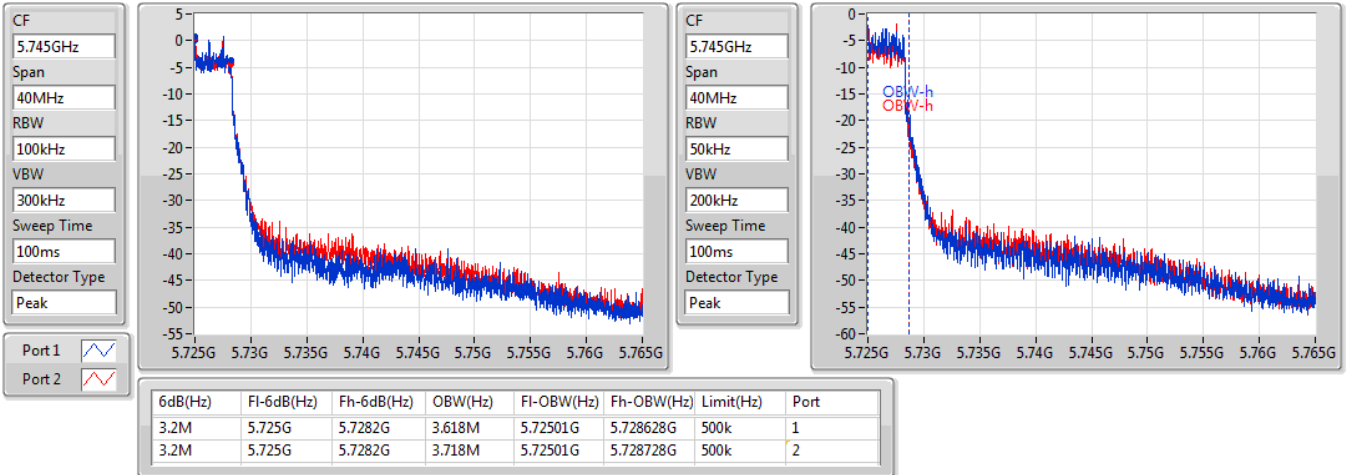

802.11ac VHT40-BF_Nss1,(MCS0)_2TX

EBW

5710MHz Straddle 5.725-5.85GHz

23/01/2020