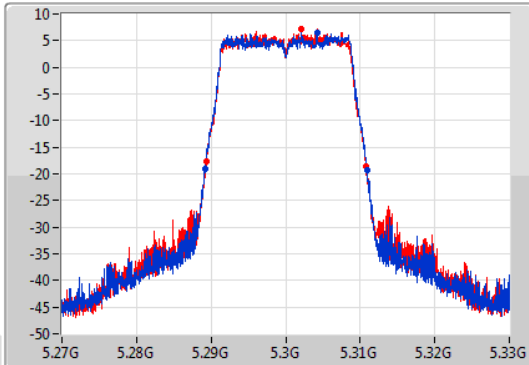

CF
5.3GHz
Span
60MHz
RBW
200kHz
VBW
1MHz
Sweep Time
100ms
Detector Type
Peak