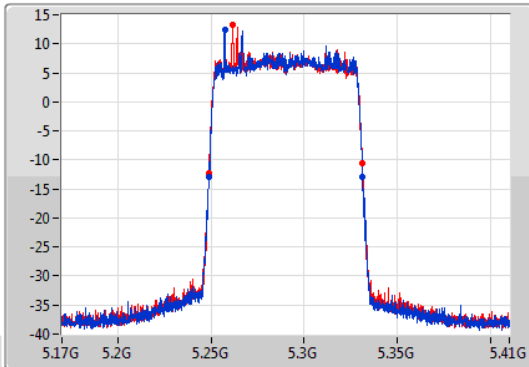

EBW

5290MHz

23/01/2020

CF: 5.29GHz
 Span: 240MHz
 RBW: 2MHz
 VBW: 10MHz
 Sweep Time: 100ms
 Detector Type: Peak

Port 1:

Port 2:

CF: 5.29GHz
 Span: 240MHz
 RBW: 1MHz
 VBW: 3MHz
 Sweep Time: 100ms
 Detector Type: Peak