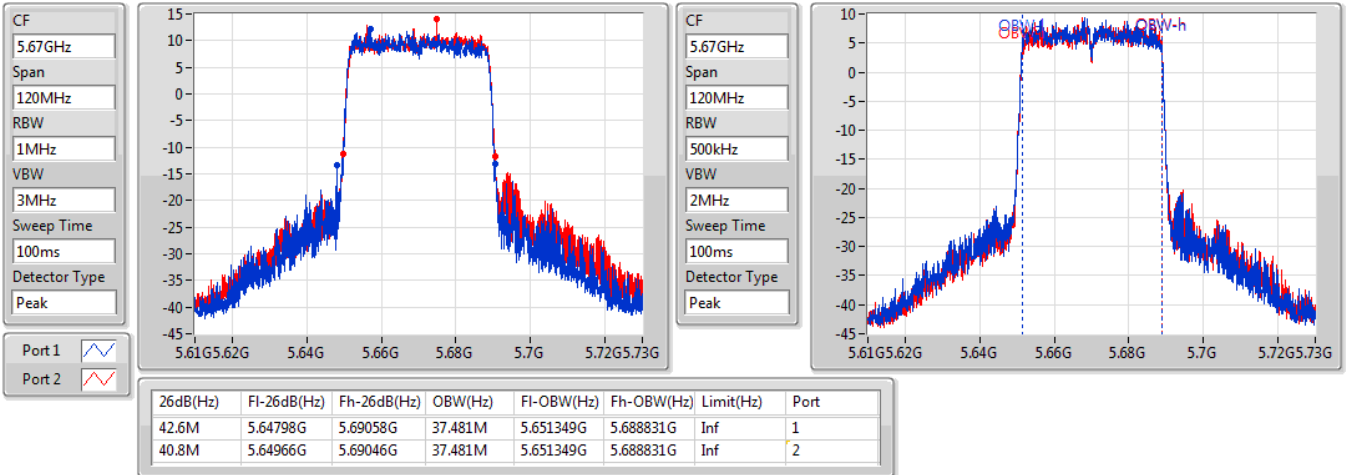

802.11ax HEW40-BF_Nss1,(MCS0)_2TX

EBW

5670MHz

23/01/2020