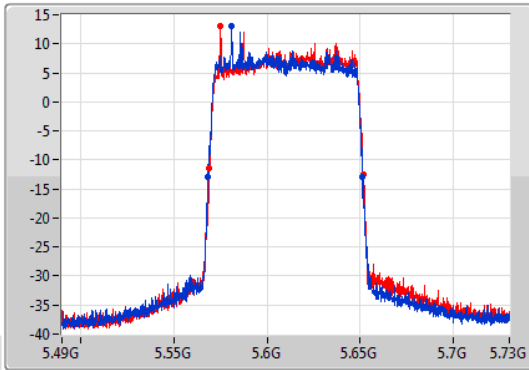

CF
5.61GHz
Span
240MHz
RBW
1MHz
VBW
3MHz
Sweep Time
100ms
Detector Type
Peak