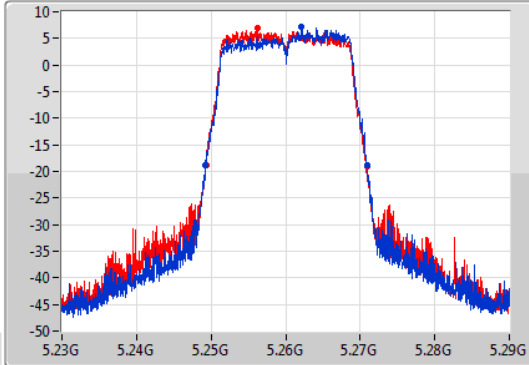

Port X-N dB = Port X 6dB down bandwidth for 5.725-5.85GHz band / 26dB down bandwidth for other band

Port X-OBW = Port X 99% occupied bandwidth;

802.11ac VHT20-BF_Nss1,(MCS0)_2TX

EBW

5260MHz

23/01/2020

CF
5.26GHz
Span
60MHz
RBW
300kHz
VBW
1MHz
Sweep Time
100ms
Detector Type
Peak