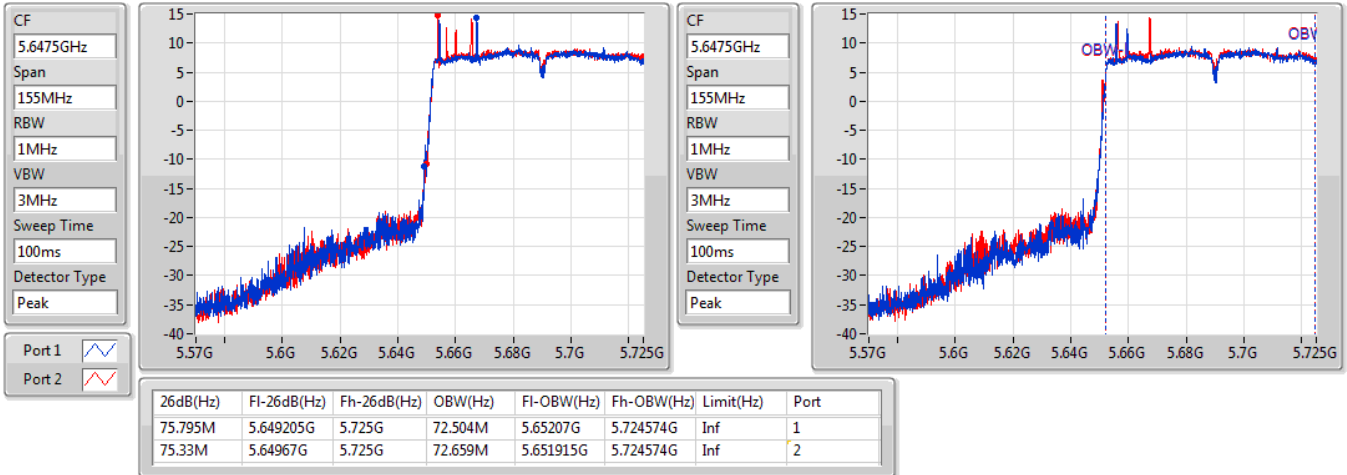

802.11ac VHT80-BF_Nss1,(MCS0)_2TX

EBW

5690MHz Straddle 5.47-5.725GHz

15/01/2020