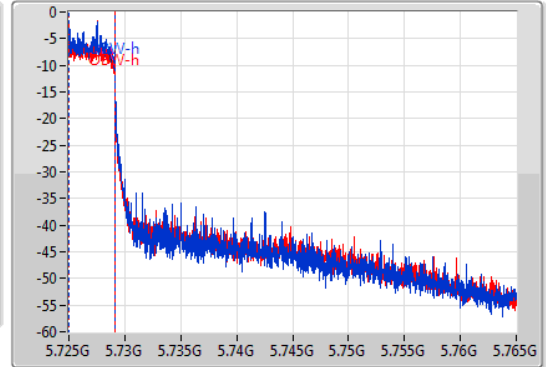

EBW

5710MHz Straddle 5.725-5.85GHz

23/01/2020

CF
5.745GHz
Span
40MHz
RBW
100kHz
VBW
300kHz
Sweep Time
100ms
Detector Type
Peak

CF
5.745GHz
Span
40MHz
RBW
50kHz
VBW
200kHz
Sweep Time
100ms
Detector Type
Peak