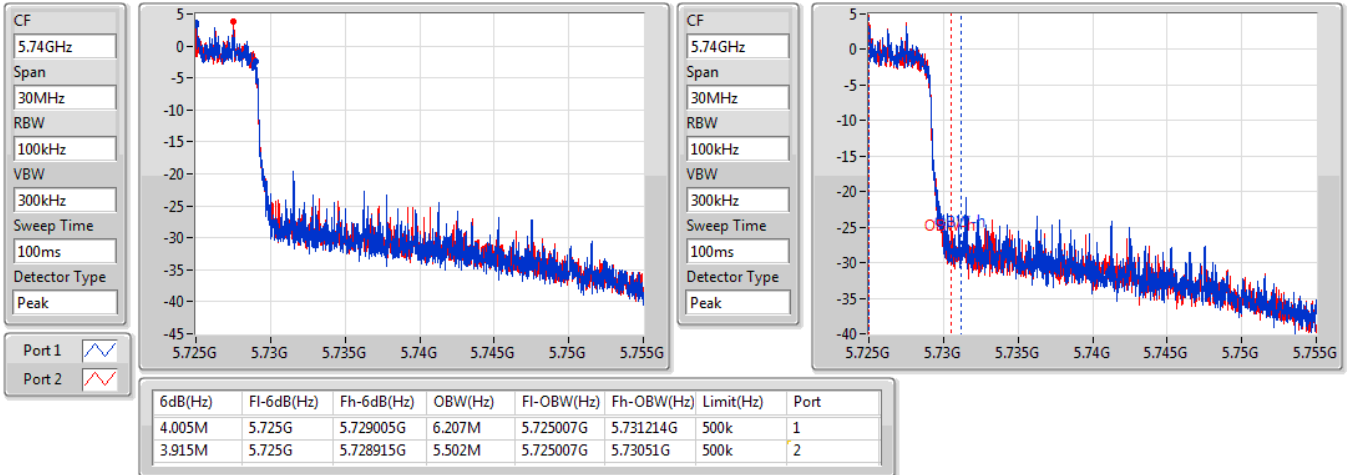

802.11ax HEW40-BF_Nss1,(MCS0)_2TX

EBW

5710MHz Straddle 5.725-5.85GHz

14/01/2020