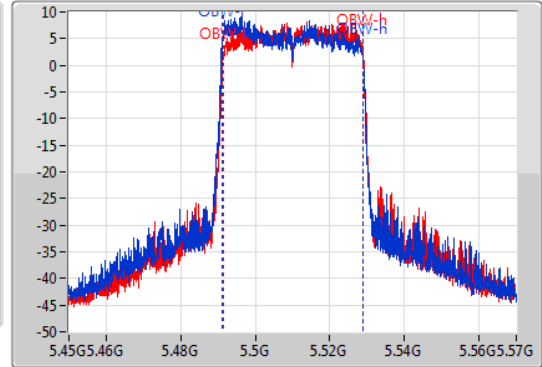

EBW

5510MHz

23/01/2020

CF
5.51GHz
Span
120MHz
RBW
1MHz
VBW
3MHz
Sweep Time
100ms
Detector Type
Peak

CF
5.51GHz
Span
120MHz
RBW
500kHz
VBW
2MHz
Sweep Time
100ms
Detector Type
Peak

26dB(Hz)	Fl-26dB(Hz)	Fh-26dB(Hz)	OBW(Hz)	Fl-OBW(Hz)	Fh-OBW(Hz)	Limit(Hz)	Port
40.98M	5.48936G	5.53034G	37.661M	5.491109G	5.528771G	Inf	1
41.04M	5.4893G	5.53034G	37.421M	5.491409G	5.528831G	Inf	2