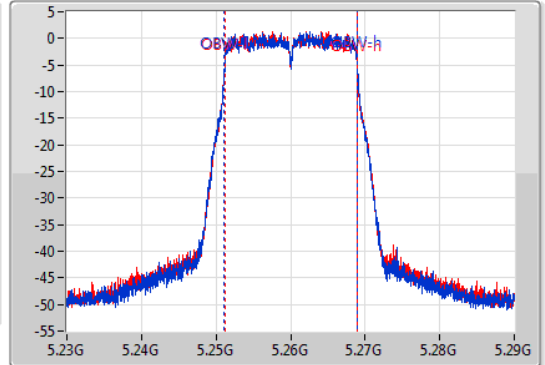

26dB(Hz)	Fl-26dB(Hz)	Fh-26dB(Hz)	OBW(Hz)	Fl-OBW(Hz)	Fh-OBW(Hz)	Limit(Hz)	Port
21.66M	5.2492G	5.27086G	17.841M	5.251124G	5.268966G	Inf	1
21.63M	5.24926G	5.27089G	17.811M	5.251154G	5.268966G	Inf	2

802.11ac VHT20-BF_Nss1,(MCS0)_2TX

EBW

5300MHz

23/01/2020

CF
5.3GHz
Span
60MHz
RBW
300kHz
VBW
1MHz
Sweep Time
100ms
Detector Type
Peak