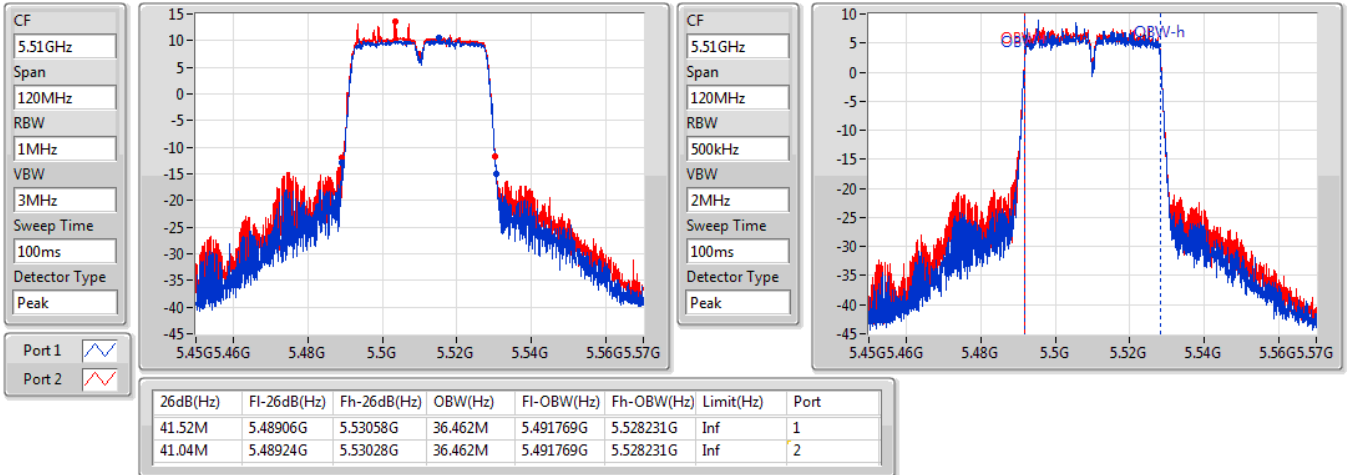

802.11ac VHT40-BF_Nss1,(MCS0)_2TX

EBW

5510MHz

21/01/2020