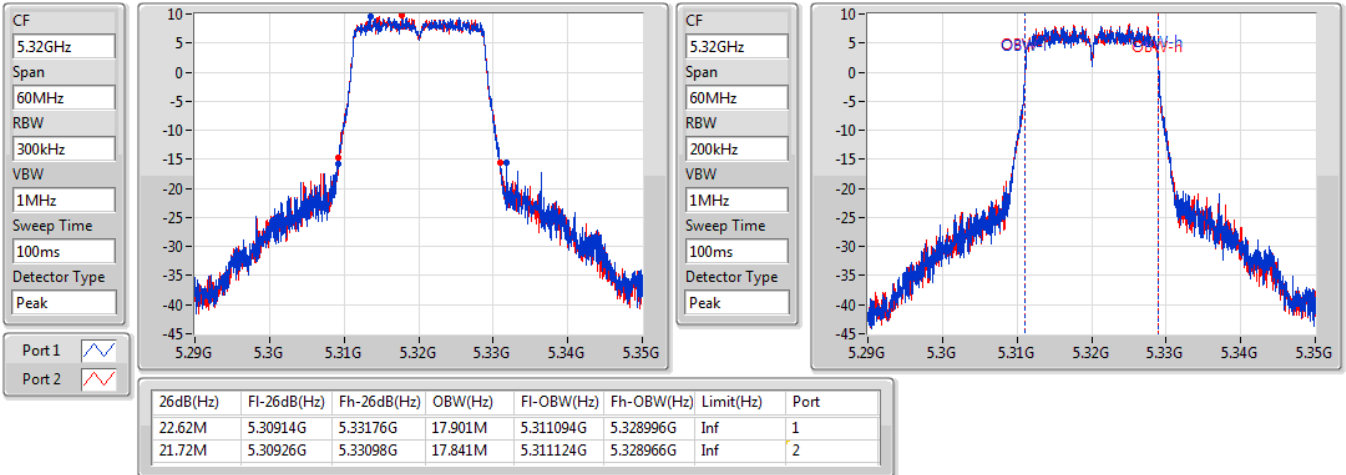

802.11ac VHT20-BF_Nss1,(MCS0)_2TX

EBW

5320MHz

21/01/2020