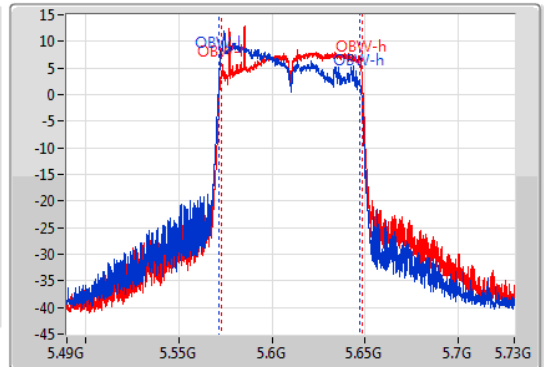

802.11ac VHT80-BF_Nss1,(MCS0)_2TX

EBW

5610MHz

23/01/2020

CF
5.61GHz
Span
240MHz
RBW
2MHz
VBW
10MHz
Sweep Time
100ms
Detector Type
Peak

CF
5.61GHz
Span
240MHz
RBW
1MHz
VBW
3MHz
Sweep Time
100ms
Detector Type
Peak