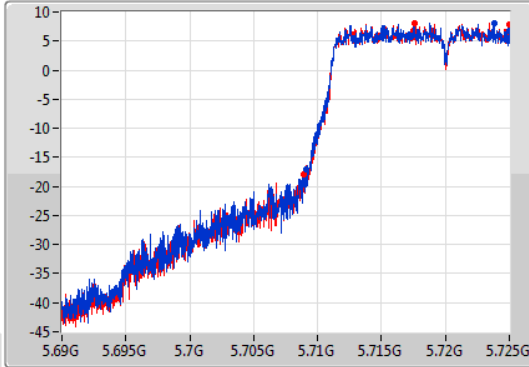

802.11ac VHT20-BF_Nss1,(MCS0)_2TX

EBW

5720MHz Straddle 5.47-5.725GHz

15/01/2020

CF
5.7075GHz
Span
35MHz
RBW
200kHz
VBW
1MHz
Sweep Time
100ms
Detector Type
Peak

CF
5.7075GHz
Span
35MHz
RBW
200kHz
VBW
1MHz
Sweep Time
100ms
Detector Type
Peak