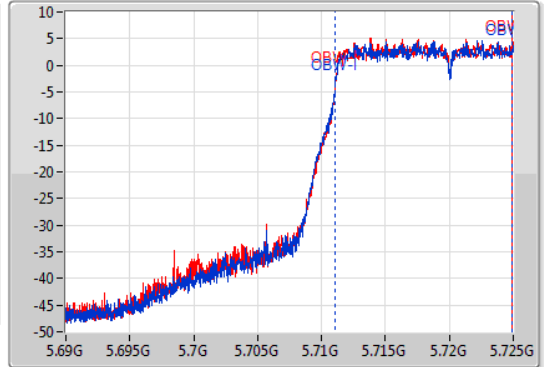

802.11ac VHT20_Nss2,(MCS0)_2TX

EBW

5720MHz Straddle 5.47-5.725GHz

14/01/2020

CF
5.7075GHz
Span
35MHz
RBW
200kHz
VBW
1MHz
Sweep Time
100ms
Detector Type
Peak
Port 1
Port 2

CF
5.7075GHz
Span
35MHz
RBW
200kHz
VBW
1MHz
Sweep Time
100ms
Detector Type
Peak