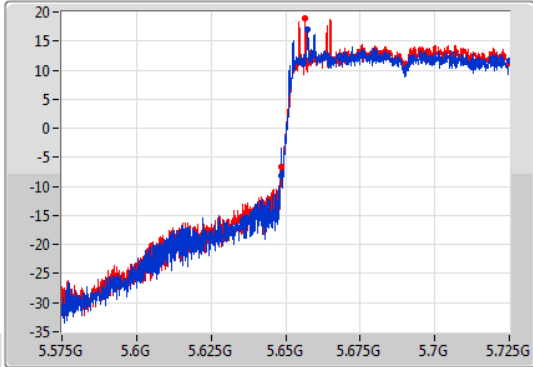

802.11ac VHT80-BF_Nss1,(MCS0)_2TX

EBW

5690MHz Straddle 5.47-5.725GHz

21/01/2020

CF
5.65GHz
Span
150MHz
RBW
2MHz
VBW
10MHz
Sweep Time
100ms
Detector Type
Peak

CF
5.65GHz
Span
150MHz
RBW
1MHz
VBW
3MHz
Sweep Time
100ms
Detector Type
Peak