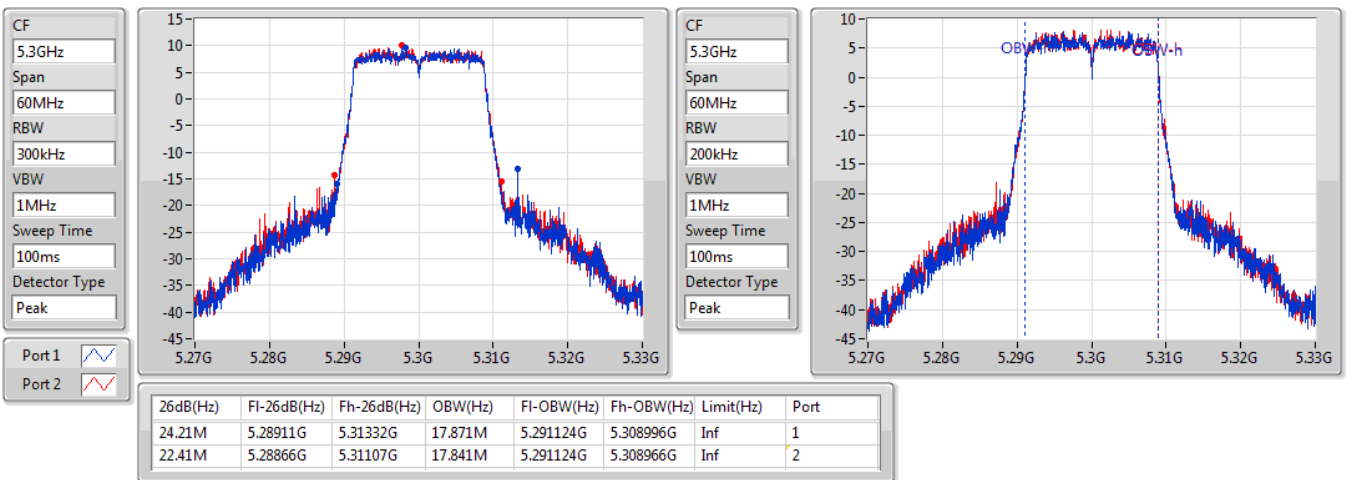

802.11ac VHT20-BF_Nss1,(MCS0)_2TX

EBW

5300MHz

21/01/2020