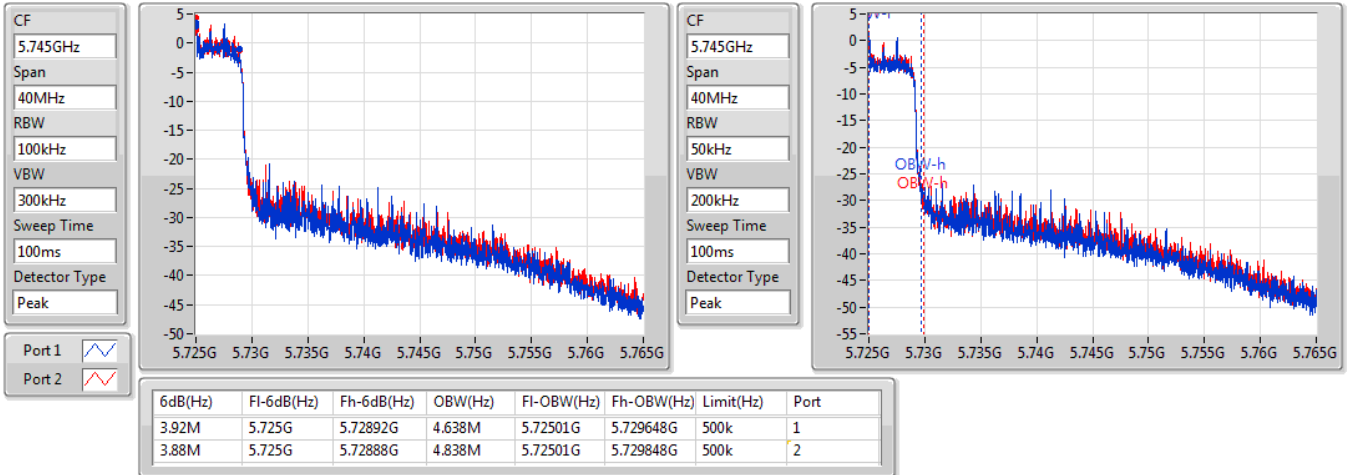

802.11ax HEW40-BF_Nss1,(MCS0)_2TX

EBW

5710MHz Straddle 5.725-5.85GHz

21/01/2020