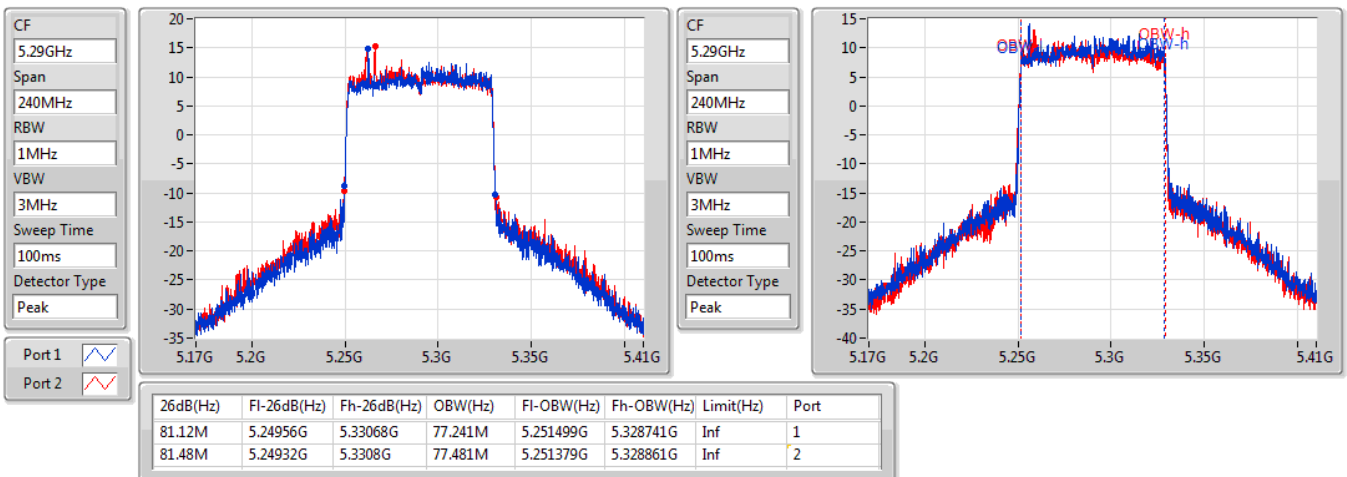

EBW

5710MHz Straddle 5.725-5.85GHz

14/01/2020

802.11ax HEW80-BF_Nss1,(MCS0)_2TX

EBW

5290MHz

14/01/2020

802.11ax HEW80-BF_Nss1,(MCS0)_2TX

EBW

5530MHz

14/01/2020

CF: 5.53GHz
 Span: 240MHz
 RBW: 1MHz
 VBW: 3MHz
 Sweep Time: 100ms
 Detector Type: Peak
 Port 1: [Waveform icon]
 Port 2: [Waveform icon]

CF: 5.53GHz
 Span: 240MHz
 RBW: 1MHz
 VBW: 3MHz
 Sweep Time: 100ms
 Detector Type: Peak