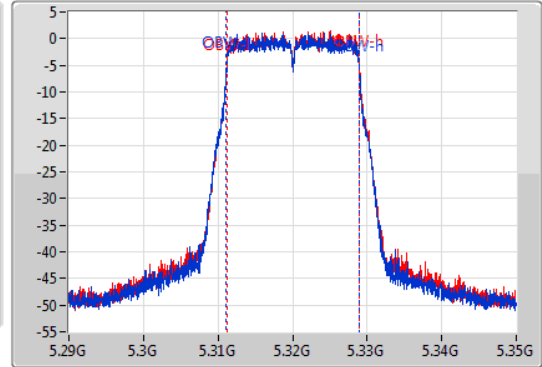

EBW

5320MHz

23/01/2020

CF
5.32GHz
Span
60MHz
RBW
300kHz
VBW
1MHz
Sweep Time
100ms
Detector Type
Peak

CF
5.32GHz
Span
60MHz
RBW
200kHz
VBW
1MHz
Sweep Time
100ms
Detector Type
Peak

26dB(Hz)	Fl-26dB(Hz)	Fh-26dB(Hz)	OBW(Hz)	Fl-OBW(Hz)	Fh-OBW(Hz)	Limit(Hz)	Port
21.78M	5.30923G	5.33101G	17.841M	5.311124G	5.328966G	Inf	1
21.51M	5.30932G	5.33083G	17.811M	5.311154G	5.328966G	Inf	2