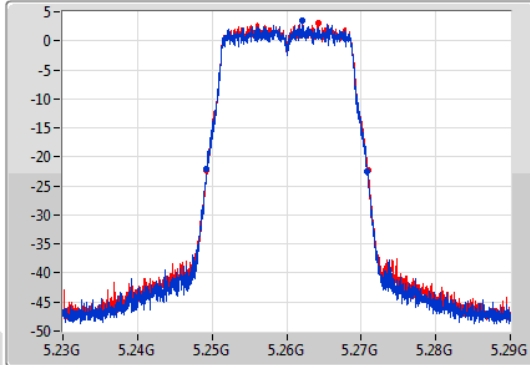

Port X-N dB = Port X 6dB down bandwidth for 5.725-5.85GHz band / 26dB down bandwidth for other band

Port X-OBW = Port X 99% occupied bandwidth;

802.11ac VHT20-BF_Nss1,(MCS0)_2TX

EBW

5260MHz

23/01/2020

CF
5.26GHz
Span
60MHz
RBW
300kHz
VBW
1MHz
Sweep Time
100ms
Detector Type
Peak