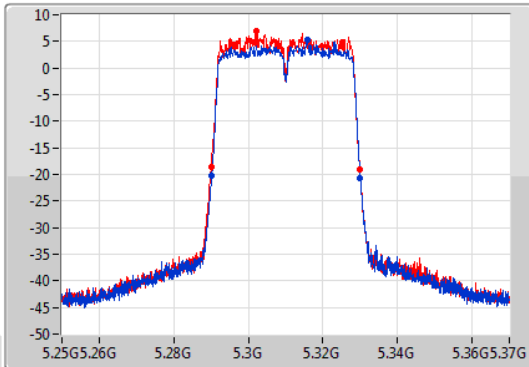

CF
5.31GHz
Span
120MHz
RBW
500kHz
VBW
2MHz
Sweep Time
100ms
Detector Type
Peak