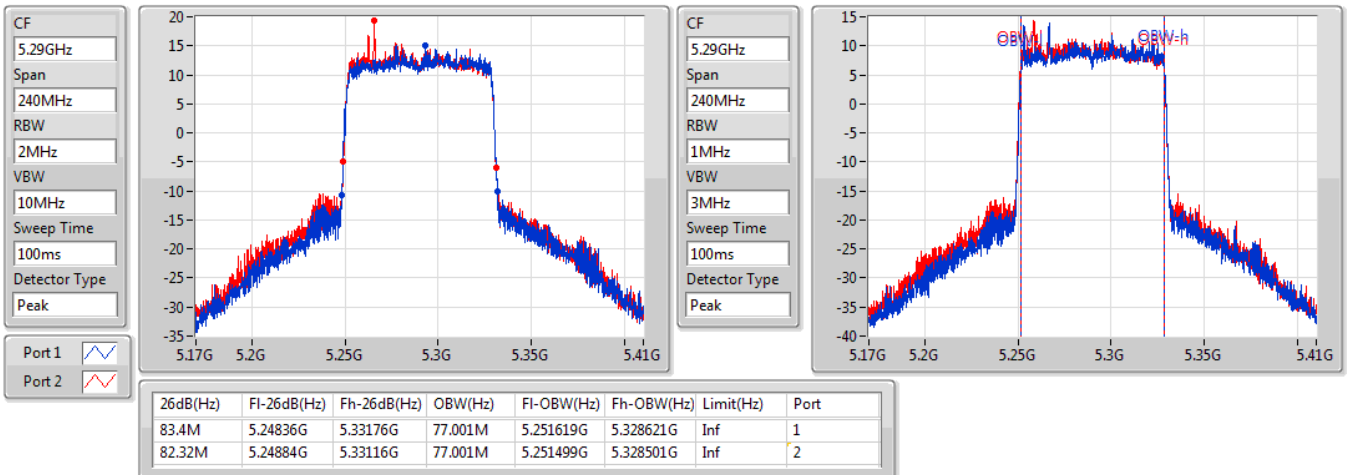

802.11ax HEW40-BF_Nss1,(MCS0)_2TX

EBW

5710MHz Straddle 5.725-5.85GHz

21/01/2020

802.11ax HEW80-BF_Nss1,(MCS0)_2TX

EBW

5290MHz

21/01/2020