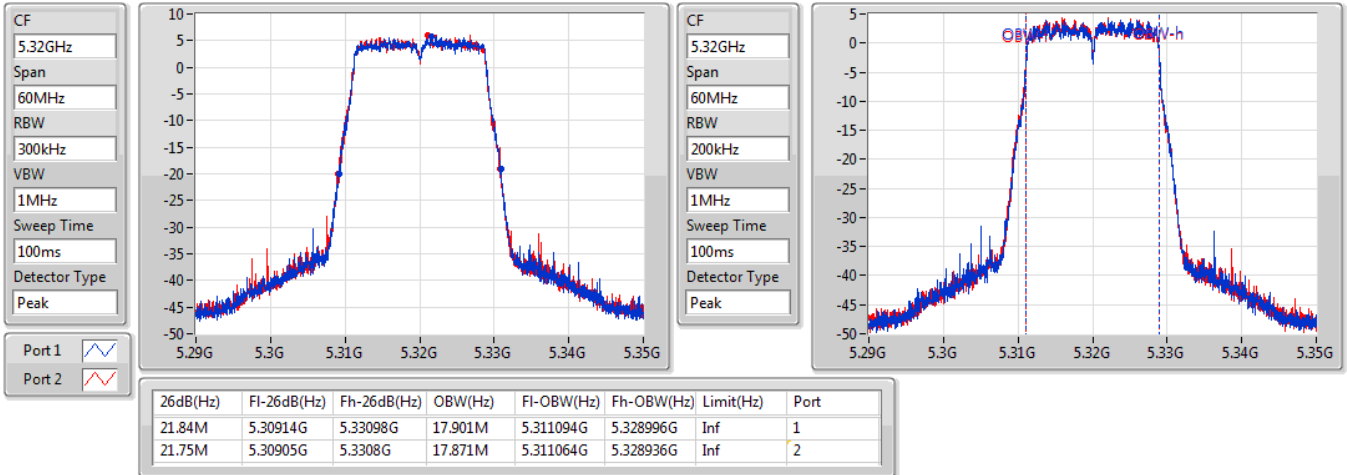

802.11ac VHT20-BF_Nss1,(MCS0)_2TX

EBW

5320MHz

22/01/2020