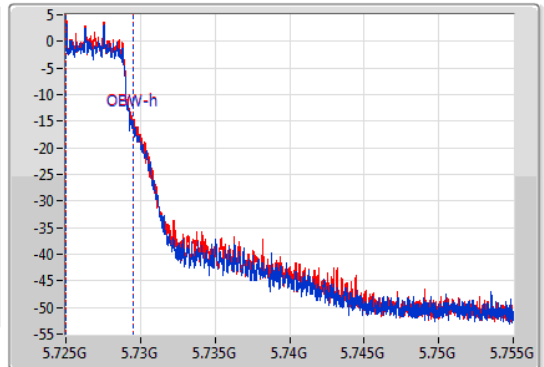

EBW

5720MHz Straddle 5.725-5.85GHz

14/01/2020

CF
5.74GHz
Span
30MHz
RBW
100kHz
VBW
300kHz
Sweep Time
100ms
Detector Type
Peak
Port 1
Port 2

CF
5.74GHz
Span
30MHz
RBW
100kHz
VBW
300kHz
Sweep Time
100ms
Detector Type
Peak