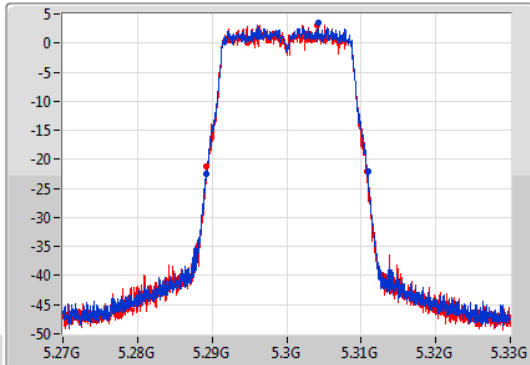

CF
5.3GHz
Span
60MHz
RBW
200kHz
VBW
1MHz
Sweep Time
100ms
Detector Type
Peak