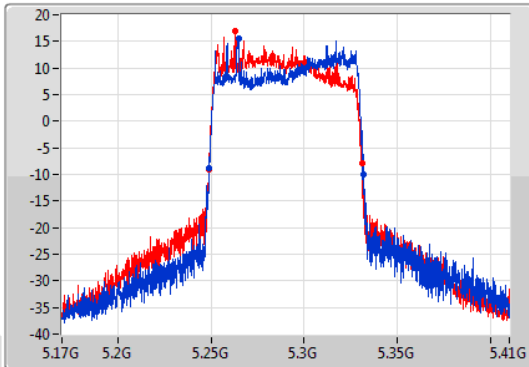

5290MHz

23/01/2020

CF
5.29GHz
Span
240MHz
RBW
2MHz
VBW
10MHz
Sweep Time
100ms
Detector Type
Peak

CF
5.29GHz
Span
240MHz
RBW
1MHz
VBW
3MHz
Sweep Time
100ms
Detector Type
Peak