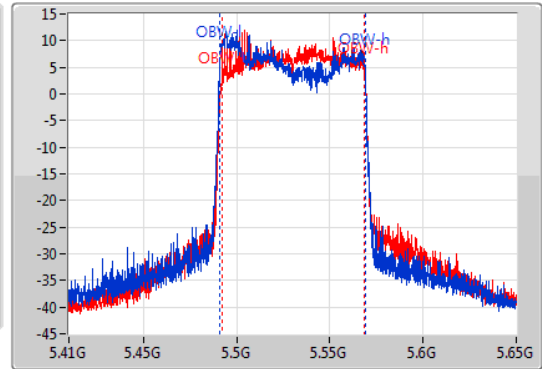

802.11ax HEW80-BF_Nss1,(MCS0)_2TX

EBW

5530MHz

23/01/2020

CF
5.53GHz
Span
240MHz
RBW
2MHz
VBW
10MHz
Sweep Time
100ms
Detector Type
Peak

CF
5.53GHz
Span
240MHz
RBW
1MHz
VBW
3MHz
Sweep Time
100ms
Detector Type
Peak