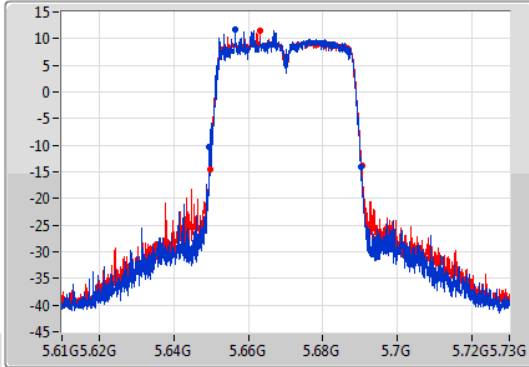

802.11ac VHT40-BF_Nss1,(MCS0)_2TX

EBW

5670MHz

23/01/2020

CF: 5.67GHz
Span: 120MHz
RBW: 1MHz
VBW: 3MHz
Sweep Time: 100ms
Detector Type: Peak

CF: 5.67GHz
Span: 120MHz
RBW: 500kHz
VBW: 2MHz
Sweep Time: 100ms
Detector Type: Peak