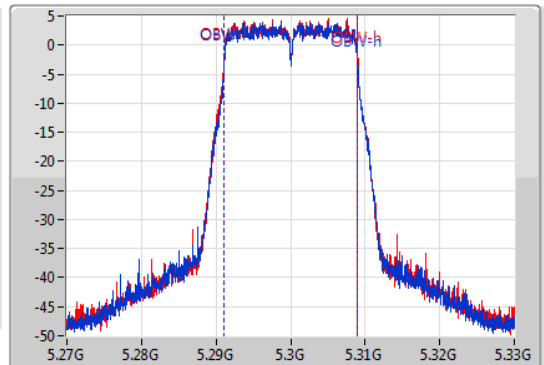

26dB(Hz)	Fl-26dB(Hz)	Fh-26dB(Hz)	OBW(Hz)	Fl-OBW(Hz)	Fh-OBW(Hz)	Limit(Hz)	Port
21.78M	5.28914G	5.31092G	17.901M	5.291094G	5.308996G	Inf	1
21.75M	5.28914G	5.31089G	17.931M	5.291064G	5.308996G	Inf	2