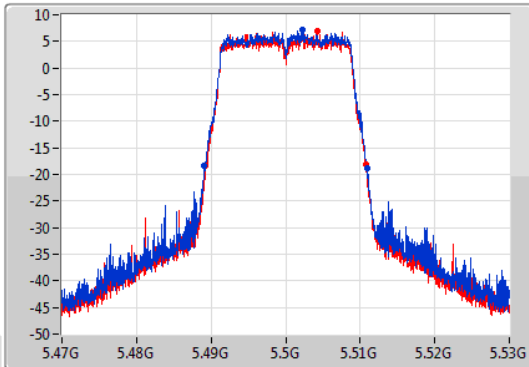

CF
5.5GHz
Span
60MHz
RBW
200kHz
VBW
1MHz
Sweep Time
100ms
Detector Type
Peak