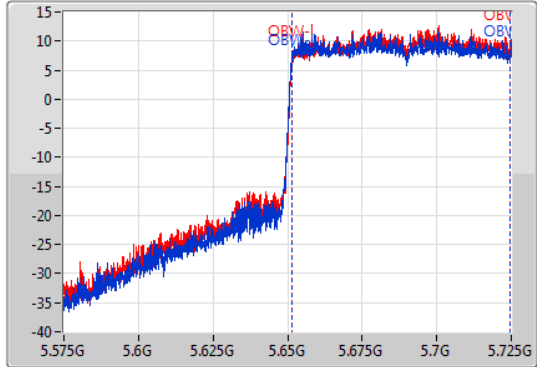

802.11ax HEW80-BF_Nss1,(MCS0)_2TX

EBW

5690MHz Straddle 5.47-5.725GHz

21/01/2020

CF
5.65GHz
Span
150MHz
RBW
2MHz
VBW
10MHz
Sweep Time
100ms
Detector Type
Peak

CF
5.65GHz
Span
150MHz
RBW
1MHz
VBW
3MHz
Sweep Time
100ms
Detector Type
Peak