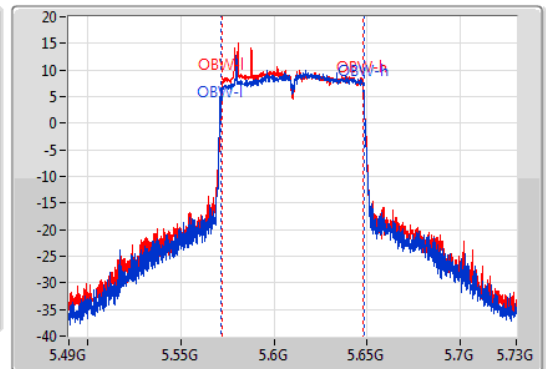

802.11ac VHT80-BF_Nss1,(MCS0)_2TX

EBW

5610MHz

21/01/2020

CF
5.61GHz
Span
240MHz
RBW
2MHz
VBW
10MHz
Sweep Time
100ms
Detector Type
Peak

CF
5.61GHz
Span
240MHz
RBW
1MHz
VBW
3MHz
Sweep Time
100ms
Detector Type
Peak