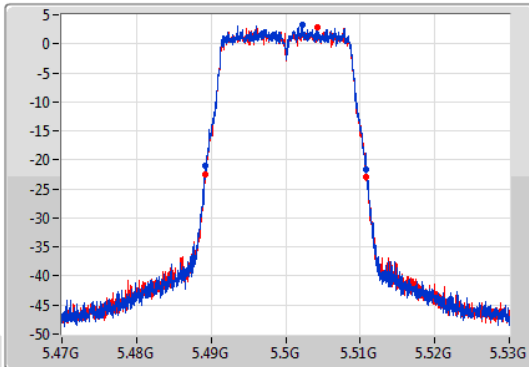

CF
5.5GHz
Span
60MHz
RBW
200kHz
VBW
1MHz
Sweep Time
100ms
Detector Type
Peak