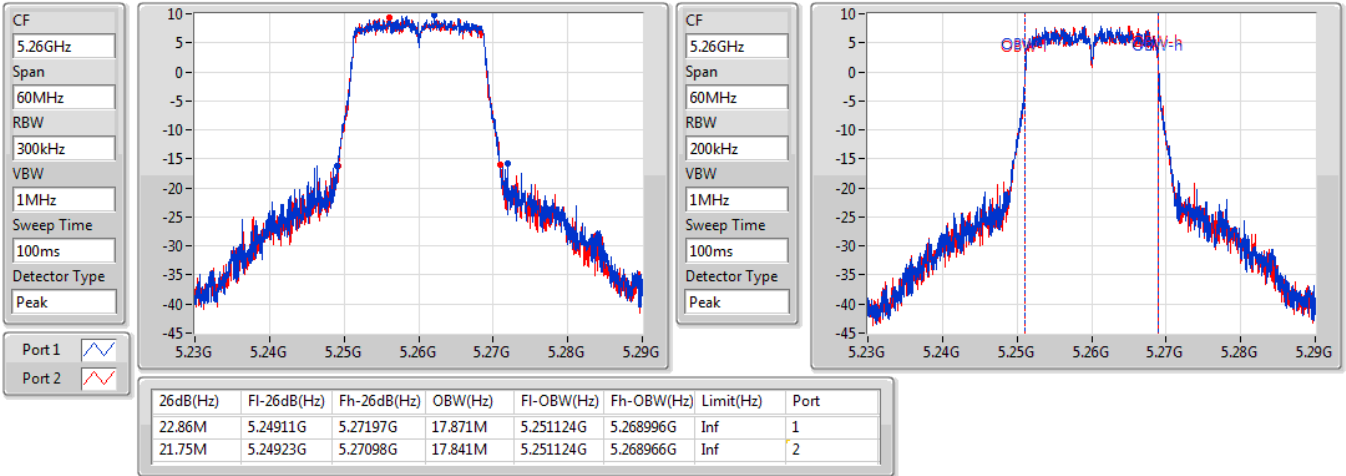

Port X-N dB = Port X 6dB down bandwidth for 5.725-5.85GHz band / 26dB down bandwidth for other band

Port X-OBW = Port X 99% occupied bandwidth;

802.11ac VHT20-BF_Nss1,(MCS0)_2TX

EBW

5260MHz

21/01/2020

802.11ac VHT20-BF_Nss1,(MCS0)_2TX