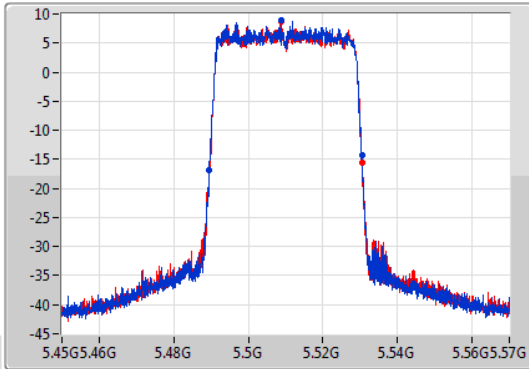

802.11ax HEW40-BF_Nss1,(MCS0)_2TX

EBW

5510MHz

23/01/2020

CF
5.51GHz
Span
120MHz
RBW
1MHz
VBW
3MHz
Sweep Time
100ms
Detector Type
Peak

CF
5.51GHz
Span
120MHz
RBW
500kHz
VBW
2MHz
Sweep Time
100ms
Detector Type
Peak