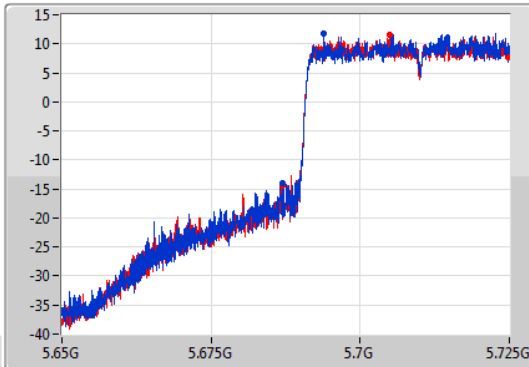

CF
5.6875GHz
Span
75MHz
RBW
500kHz
VBW
2MHz
Sweep Time
100ms
Detector Type
Peak