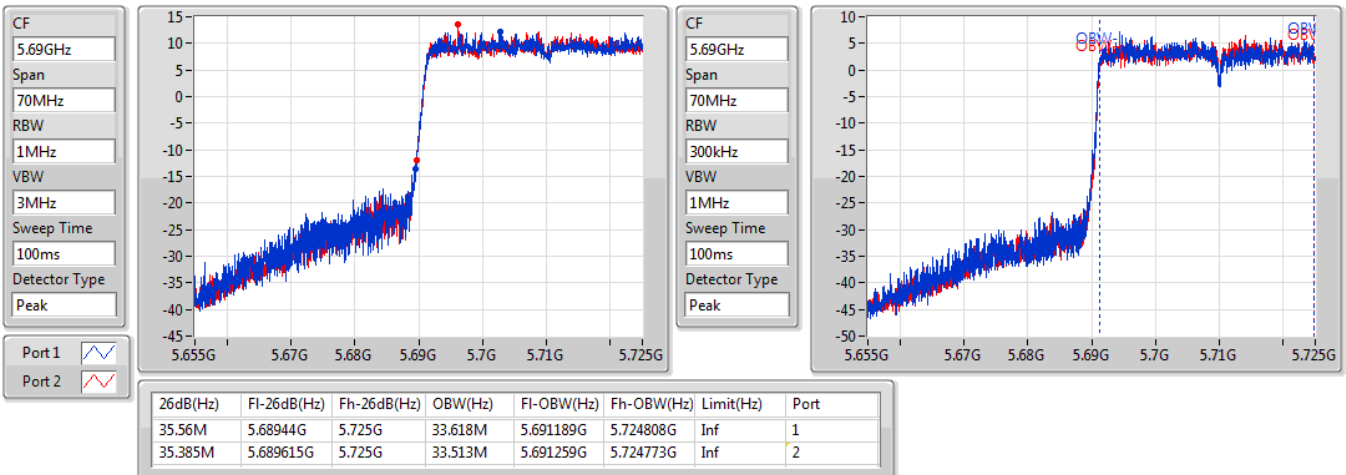

EBW

5670MHz

23/01/2020

802.11ax HEW40-BF_Nss1,(MCS0)_2TX

EBW

5710MHz Straddle 5.47-5.725GHz

23/01/2020

802.11ax HEW40-BF_Nss1,(MCS0)_2TX