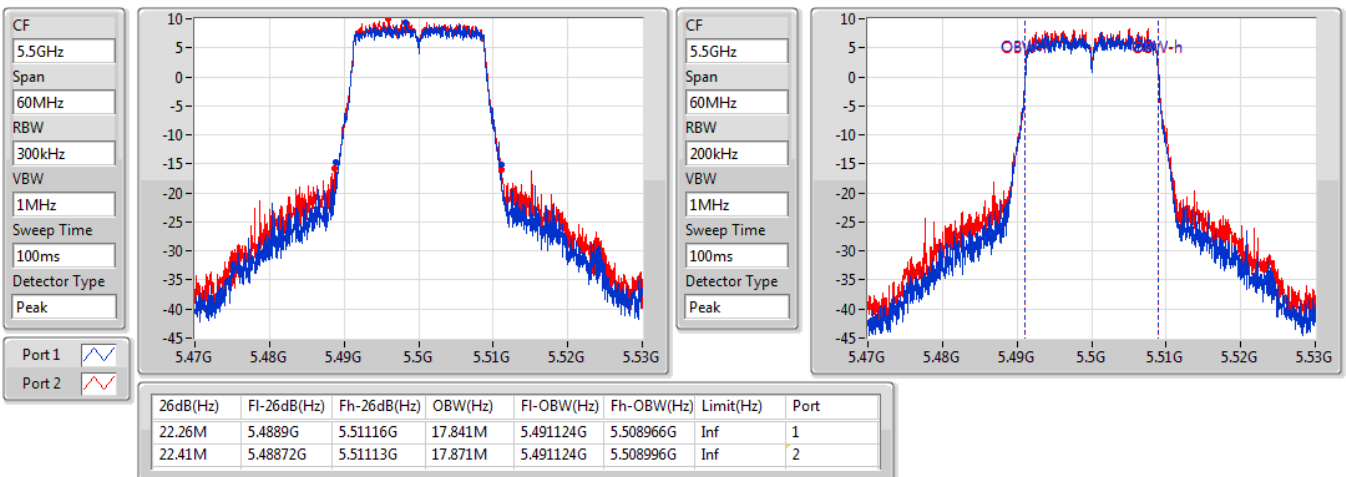

802.11ac VHT20-BF_Nss1,(MCS0)_2TX

EBW

5500MHz

21/01/2020