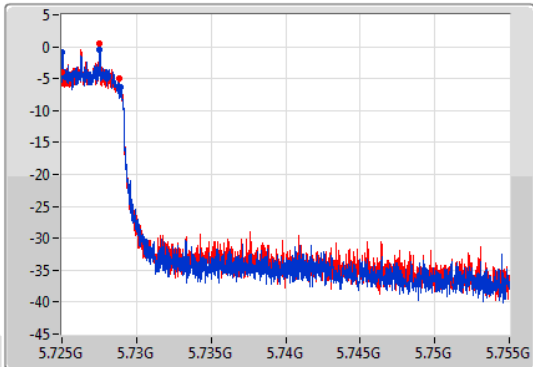

5690MHz Straddle 5.725-5.85GHz

15/01/2020

CF
5.74GHz
Span
30MHz
RBW
100kHz
VBW
300kHz
Sweep Time
100ms
Detector Type
Peak

CF
5.74GHz
Span
30MHz
RBW
100kHz
VBW
300kHz
Sweep Time
100ms
Detector Type
Peak