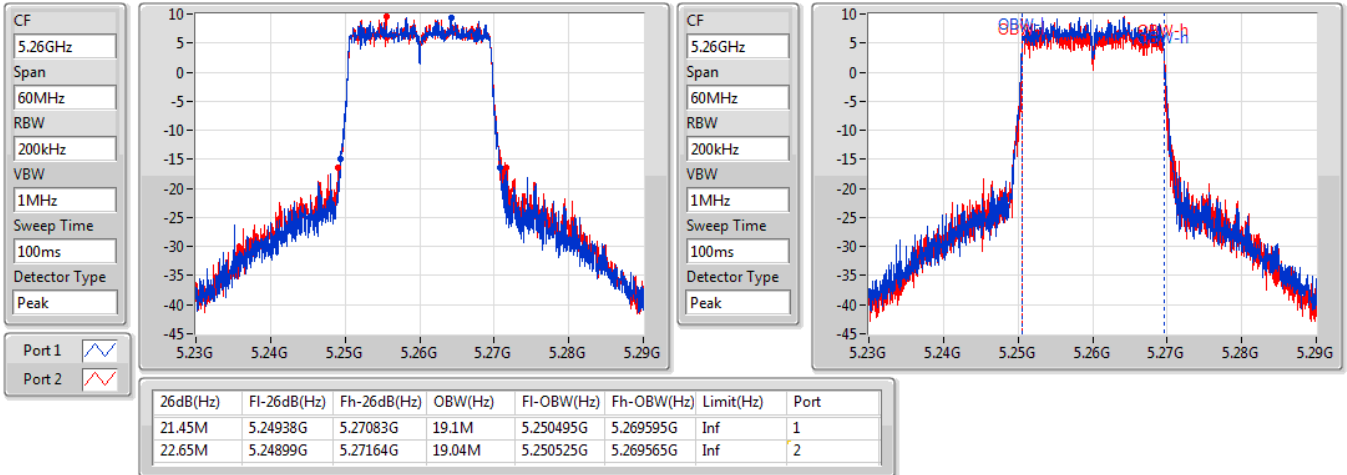

802.11ax HEW20-BF_Nss1,(MCS0)_2TX

EBW

5260MHz

15/01/2020