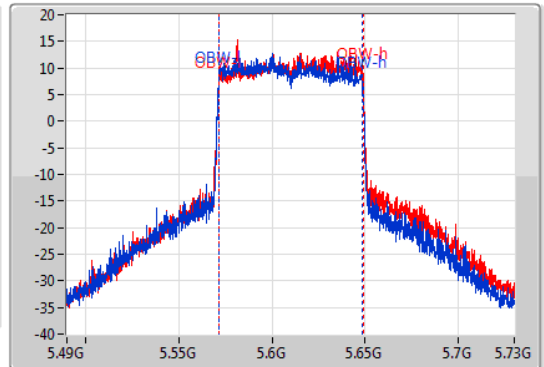

EBW

5610MHz

14/01/2020

CF: 5.61GHz
 Span: 240MHz
 RBW: 1MHz
 VBW: 3MHz
 Sweep Time: 100ms
 Detector Type: Peak
 Port 1: [Waveform icon]
 Port 2: [Waveform icon]

CF: 5.61GHz
 Span: 240MHz
 RBW: 1MHz
 VBW: 3MHz
 Sweep Time: 100ms
 Detector Type: Peak