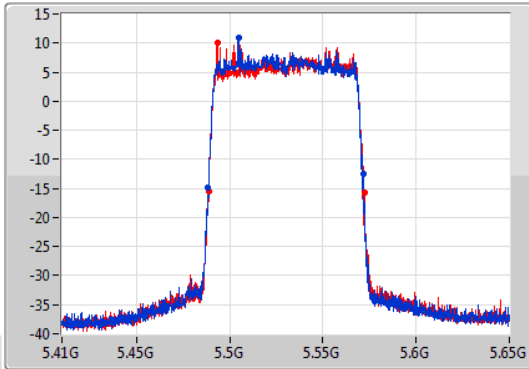

802.11ax HEW80-BF_Nss1,(MCS0)_2TX

EBW

5530MHz

23/01/2020

CF
5.53GHz
Span
240MHz
RBW
2MHz
VBW
10MHz
Sweep Time
100ms
Detector Type
Peak
Port 1
Port 2

CF
5.53GHz
Span
240MHz
RBW
1MHz
VBW
3MHz
Sweep Time
100ms
Detector Type
Peak