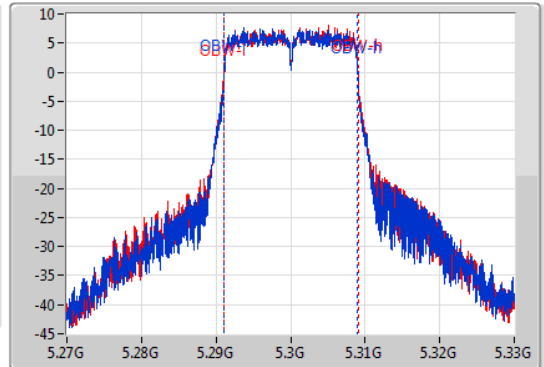

802.11ac VHT20-BF_Nss1,(MCS0)_2TX

EBW

5300MHz

15/01/2020

CF: 5.3GHz
 Span: 60MHz
 RBW: 200kHz
 VBW: 1MHz
 Sweep Time: 100ms
 Detector Type: Peak

CF: 5.3GHz
 Span: 60MHz
 RBW: 200kHz
 VBW: 1MHz
 Sweep Time: 100ms
 Detector Type: Peak