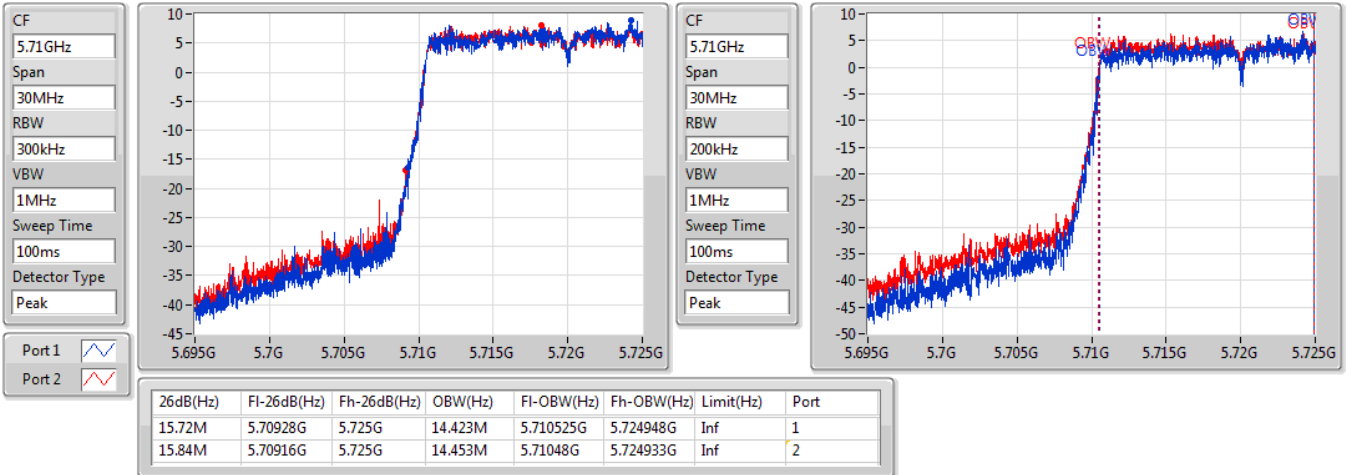

802.11ax HEW20-BF_Nss1,(MCS0)_2TX

EBW

5720MHz Straddle 5.47-5.725GHz

23/01/2020