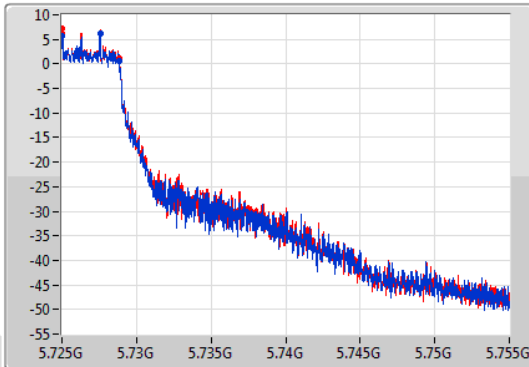

EBW

5720MHz Straddle 5.725-5.85GHz

15/01/2020

CF
5.74GHz
Span
30MHz
RBW
100kHz
VBW
300kHz
Sweep Time
100ms
Detector Type
Peak

CF
5.74GHz
Span
30MHz
RBW
100kHz
VBW
300kHz
Sweep Time
100ms
Detector Type
Peak