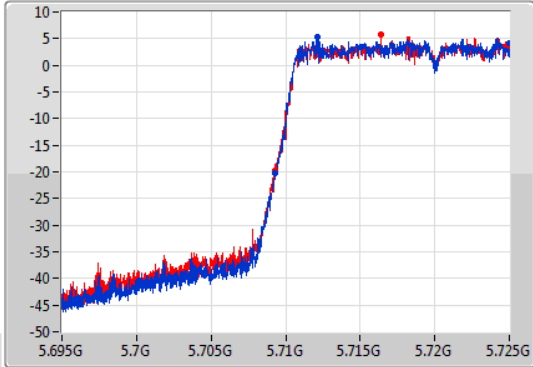

802.11ax HEW20-BF_Nss1,(MCS0)_2TX

EBW

5720MHz Straddle 5.47-5.725GHz

23/01/2020

CF
5.71GHz
Span
30MHz
RBW
300kHz
VBW
1MHz
Sweep Time
100ms
Detector Type
Peak

CF
5.71GHz
Span
30MHz
RBW
200kHz
VBW
1MHz
Sweep Time
100ms
Detector Type
Peak