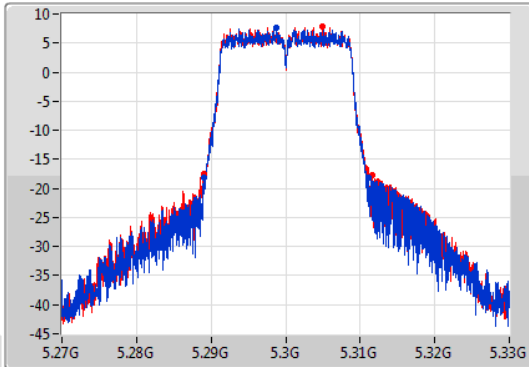

CF: 5.3GHz
Span: 60MHz
RBW: 200kHz
VBW: 1MHz
Sweep Time: 100ms
Detector Type: Peak