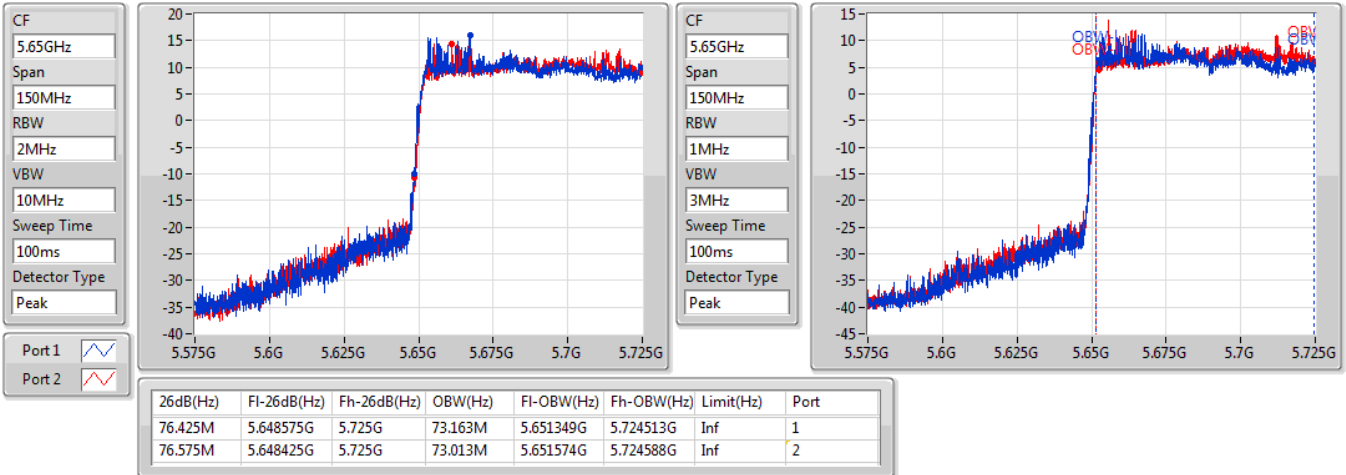

802.11ax HEW80-BF_Nss1,(MCS0)_2TX

EBW

5690MHz Straddle 5.47-5.725GHz

23/01/2020