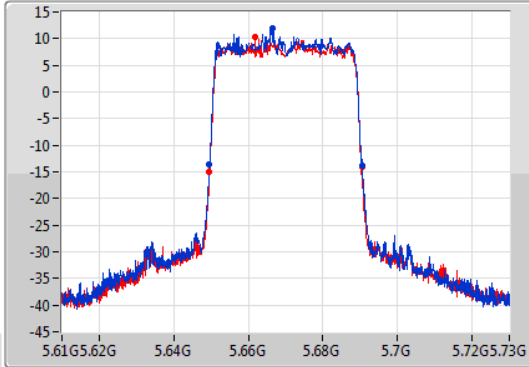

802.11ax HEW40_Nss2,(MCS0)_2TX

EBW

5670MHz

09/01/2020

CF
5.67GHz
Span
120MHz
RBW
1MHz
VBW
3MHz
Sweep Time
100ms
Detector Type
Peak

CF
5.67GHz
Span
120MHz
RBW
500kHz
VBW
2MHz
Sweep Time
100ms
Detector Type
Peak