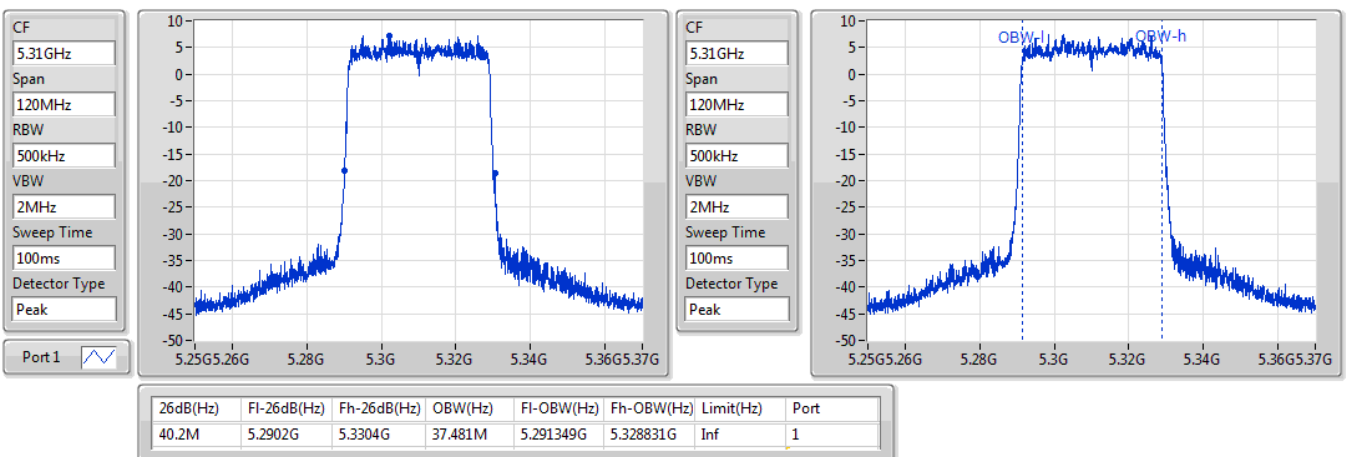

802.11ax HEW40\_Nss1,(MCS0)\_1TX

EBW

5510MHz

09/01/2020

CF  
5.51GHz  
Span  
120MHz  
RBW  
500kHz  
VBW  
2MHz  
Sweep Time  
100ms  
Detector Type  
Peak  
Port 1

CF  
5.51GHz  
Span  
120MHz  
RBW  
500kHz  
VBW  
2MHz  
Sweep Time  
100ms  
Detector Type  
Peak