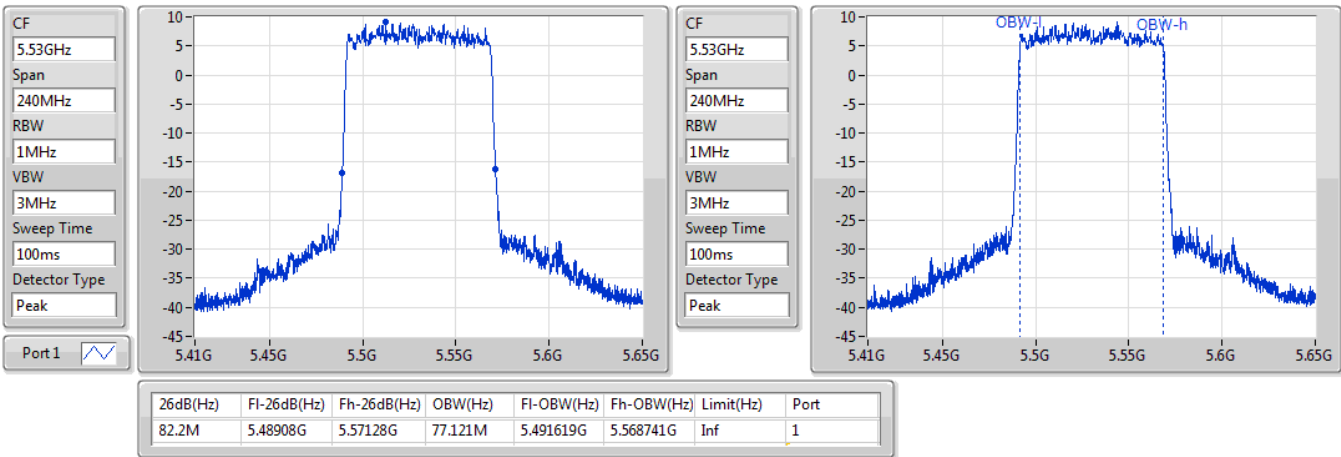

802.11ax HEW80_Nss1,(MCS0)_1TX

EBW

5530MHz

13/01/2020