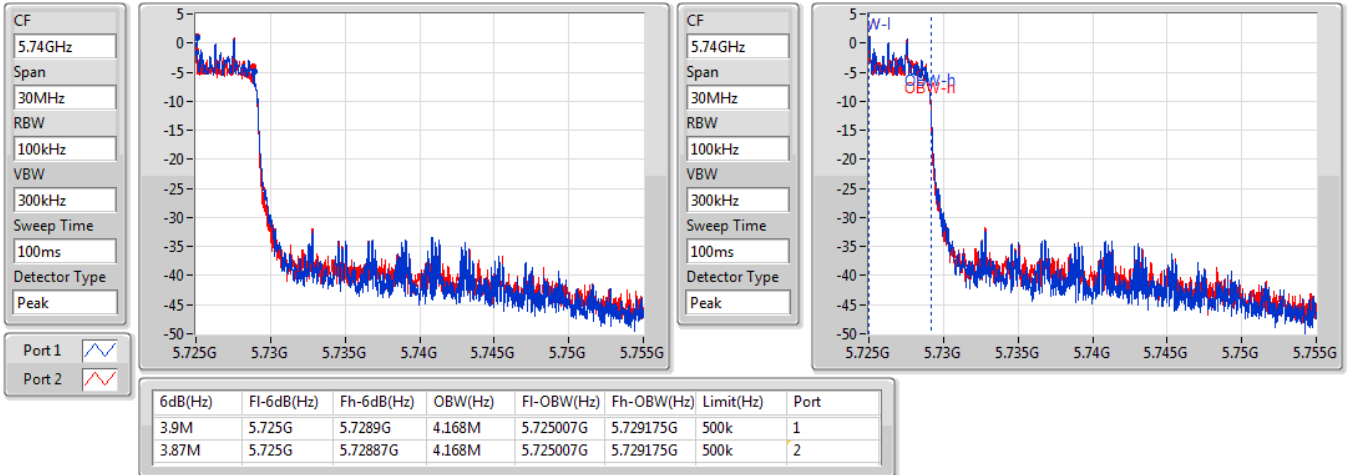

802.11ax HEW40_Nss2,(MCS0)_2TX

EBW

5710MHz Straddle 5.725-5.85GHz

10/01/2020