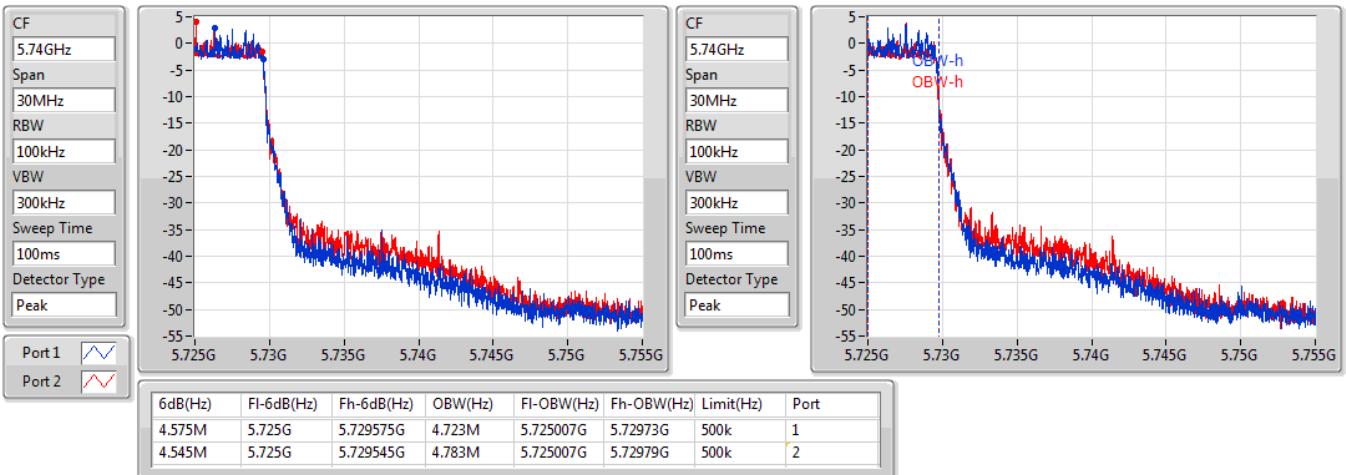

EBW

5720MHz Straddle 5.47-5.725GHz

09/01/2020

802.11ax HEW20\_Nss2,(MCS0)\_2TX

EBW

5720MHz Straddle 5.725-5.85GHz

09/01/2020

802.11ax HEW40\_Nss2,(MCS0)\_2TX