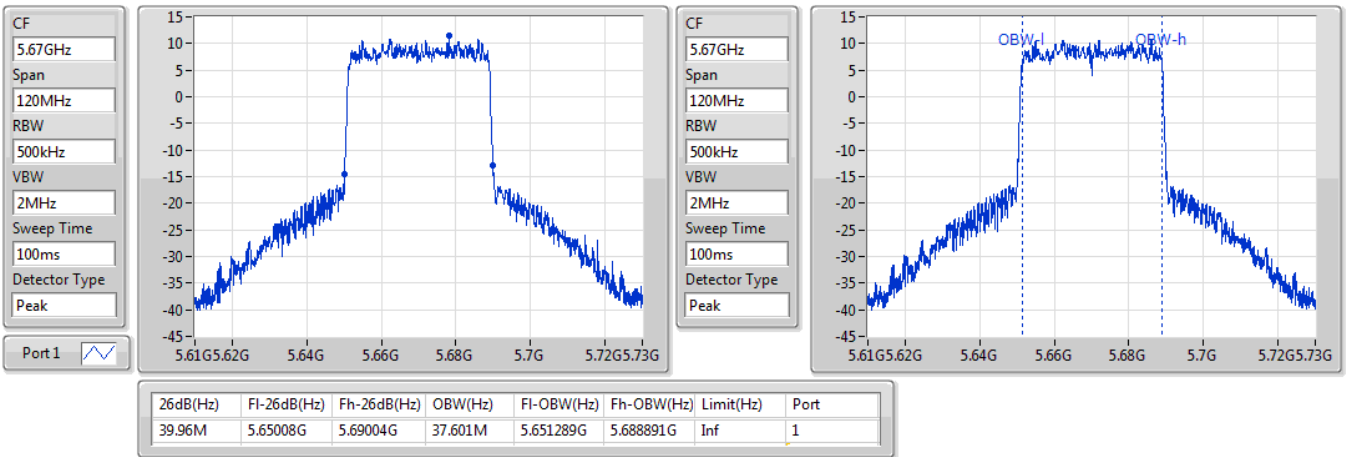

802.11ax HEW40_Nss1,(MCS0)_1TX

EBW

5670MHz

13/01/2020