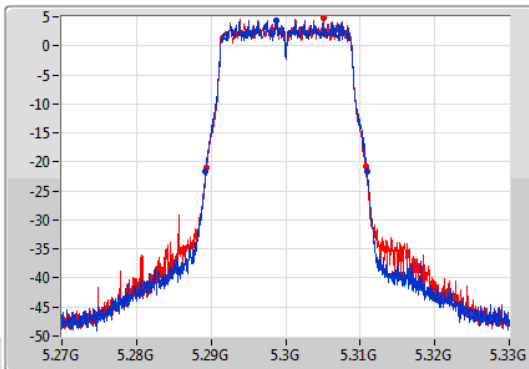

CF
5.3GHz
Span
60MHz
RBW
200kHz
VBW
1MHz
Sweep Time
100ms
Detector Type
Peak