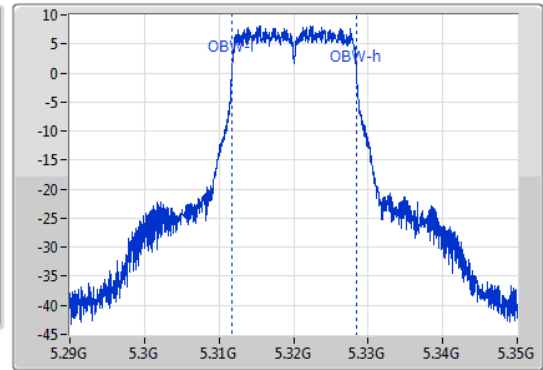

26dB(Hz)	Fl-26dB(Hz)	Fh-26dB(Hz)	OBW(Hz)	Fl-OBW(Hz)	Fh-OBW(Hz)	Limit(Hz)	Port
21.42M	5.30935G	5.33077G	16.822M	5.311694G	5.328516G	Inf	1

802.11a_Nss1,(6Mbps)_1TX

EBW

5500MHz

13/01/2020

CF: 5.5GHz
Span: 60MHz
RBW: 200kHz
VBW: 1MHz
Sweep Time: 100ms
Detector Type: Peak
Port 1