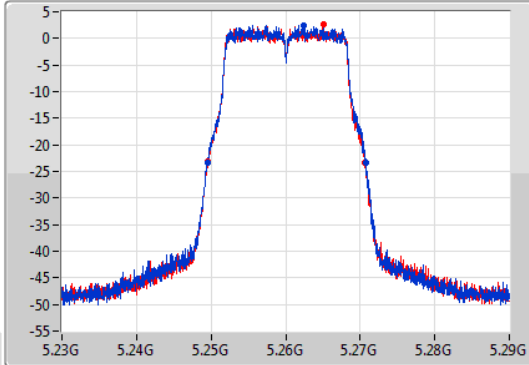

**Port X-N dB** = Port X 6dB down bandwidth for 5.725-5.85GHz band / 26dB down bandwidth for other band

**Port X-OBW** = Port X 99% occupied bandwidth;

802.11a\_Nss1,(6Mbps)\_2TX

EBW

5260MHz

14/01/2020

CF: 5.26GHz  
 Span: 60MHz  
 RBW: 200kHz  
 VBW: 1MHz  
 Sweep Time: 100ms  
 Detector Type: Peak