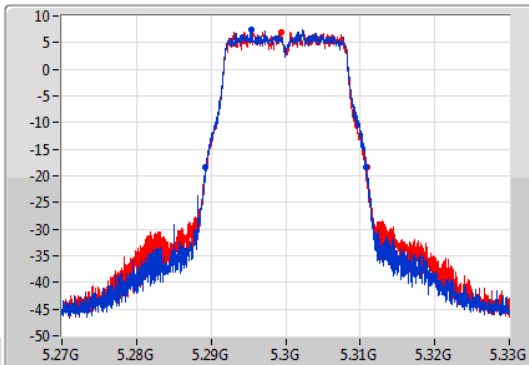

CF: 5.3GHz
Span: 60MHz
RBW: 200kHz
VBW: 1MHz
Sweep Time: 100ms
Detector Type: Peak