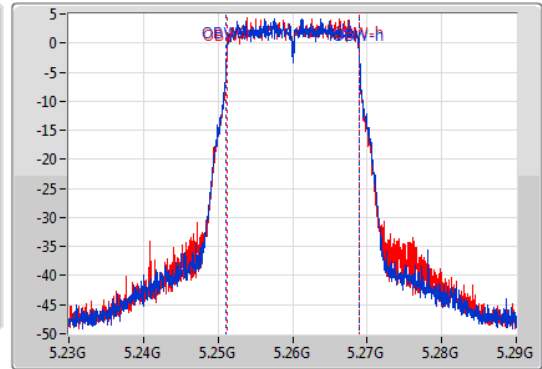

EBW

5260MHz

14/01/2020

CF  
5.26GHz  
Span  
60MHz  
RBW  
200kHz  
VBW  
1MHz  
Sweep Time  
100ms  
Detector Type  
Peak

CF  
5.26GHz  
Span  
60MHz  
RBW  
200kHz  
VBW  
1MHz  
Sweep Time  
100ms  
Detector Type  
Peak