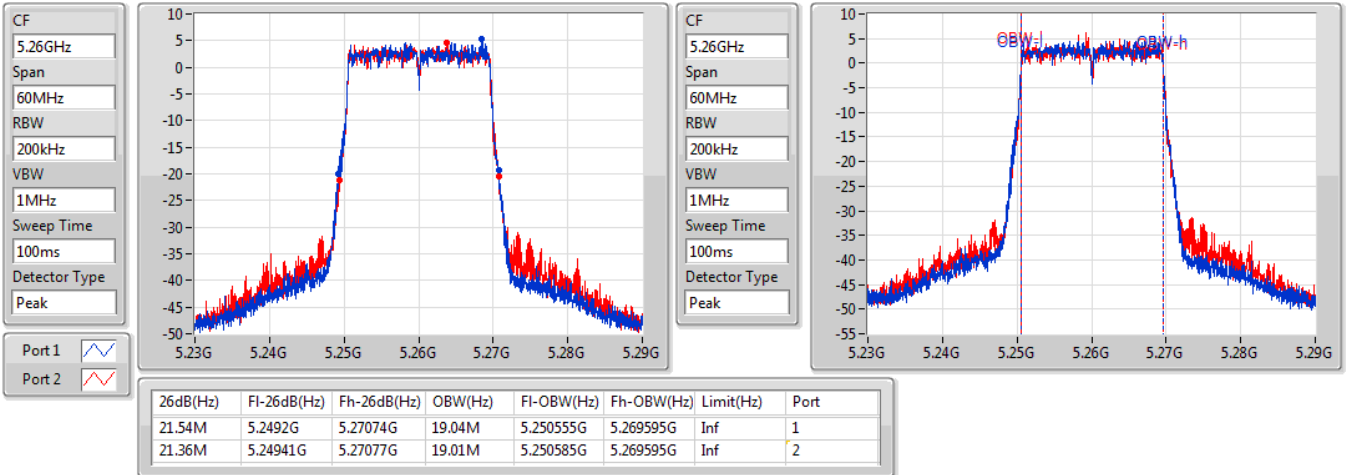

802.11ax HEW20_Nss2,(MCS0)_2TX

EBW

5260MHz

09/01/2020