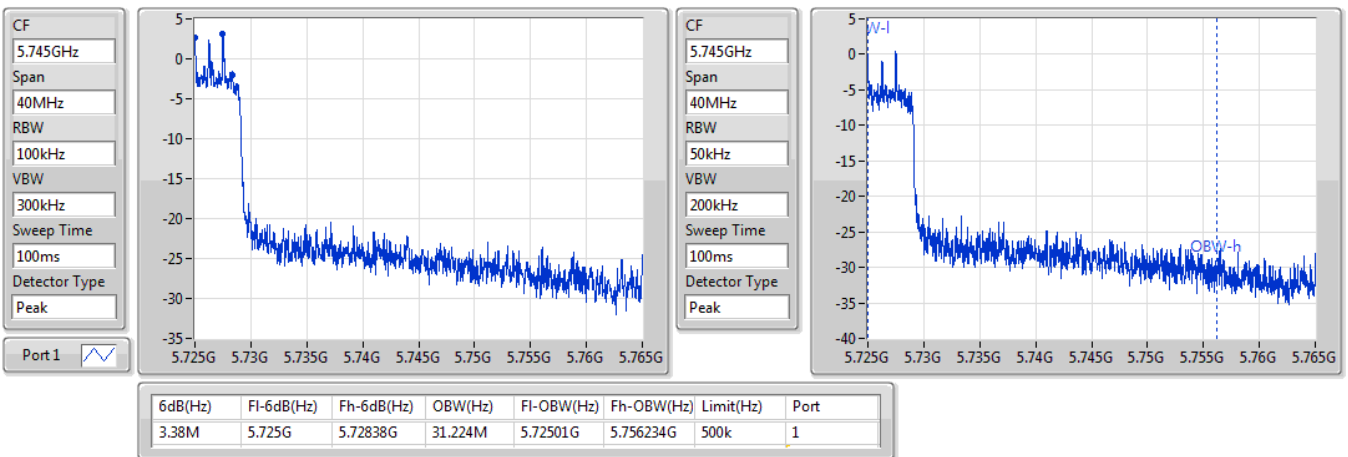

802.11ax HEW80\_Nss1,(MCS0)\_1TX

EBW

5690MHz Straddle 5.47-5.725GHz

09/01/2020

802.11ax HEW80\_Nss1,(MCS0)\_1TX

EBW

5690MHz Straddle 5.725-5.85GHz

09/01/2020