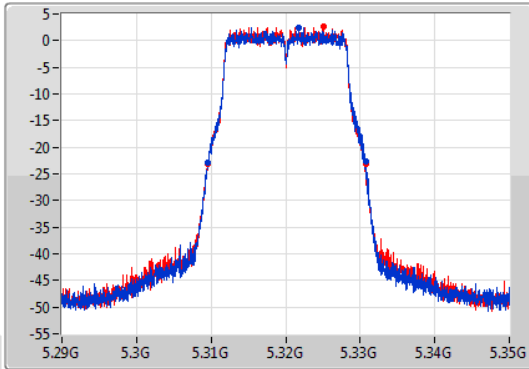

802.11a_Nss1,(6Mbps)_2TX

EBW

5320MHz

09/01/2020

CF
5.32GHz
Span
60MHz
RBW
200kHz
VBW
1MHz
Sweep Time
100ms
Detector Type
Peak

CF
5.32GHz
Span
60MHz
RBW
200kHz
VBW
1MHz
Sweep Time
100ms
Detector Type
Peak