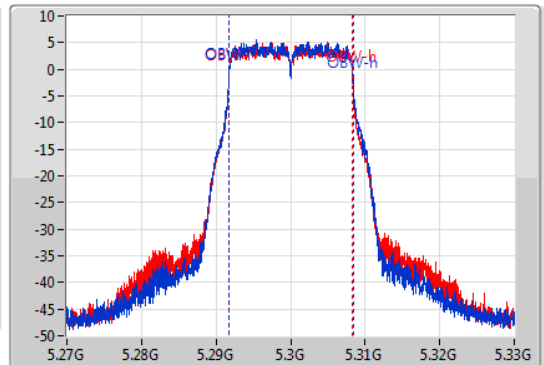

802.11a\_Nss1,(6Mbps)\_2TX

EBW

5300MHz

09/01/2020

CF: 5.3GHz  
 Span: 60MHz  
 RBW: 300kHz  
 VBW: 1MHz  
 Sweep Time: 100ms  
 Detector Type: Peak

CF: 5.3GHz  
 Span: 60MHz  
 RBW: 200kHz  
 VBW: 1MHz  
 Sweep Time: 100ms  
 Detector Type: Peak