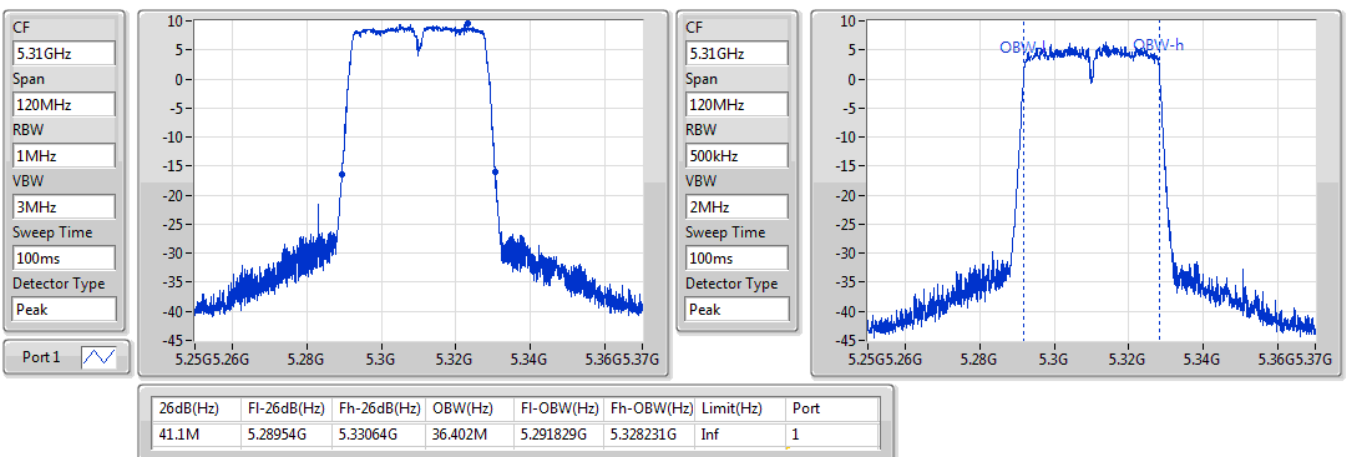

802.11ac VHT40_Nss1,(MCS0)_1TX

EBW

5310MHz

09/01/2020