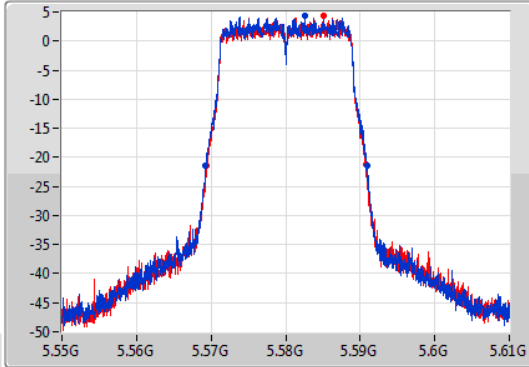

EBW

5580MHz

10/01/2020

CF  
5.58GHz  
Span  
60MHz  
RBW  
200kHz  
VBW  
1MHz  
Sweep Time  
100ms  
Detector Type  
Peak

CF  
5.58GHz  
Span  
60MHz  
RBW  
200kHz  
VBW  
1MHz  
Sweep Time  
100ms  
Detector Type  
Peak