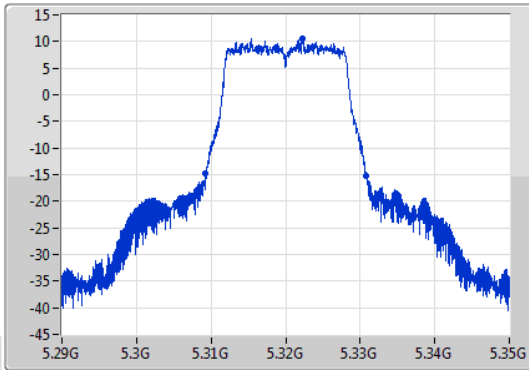

**Port X-N dB** = Port X 6dB down bandwidth for 5.725-5.85GHz band / 26dB down bandwidth for other band

**Port X-OBW** = Port X 99% occupied bandwidth;

802.11a\_Nss1,(6Mbps)\_1TX

EBW

5320MHz

09/01/2020

CF: 5.32GHz  
 Span: 60MHz  
 RBW: 300kHz  
 VBW: 1MHz  
 Sweep Time: 100ms  
 Detector Type: Peak  
 Port 1