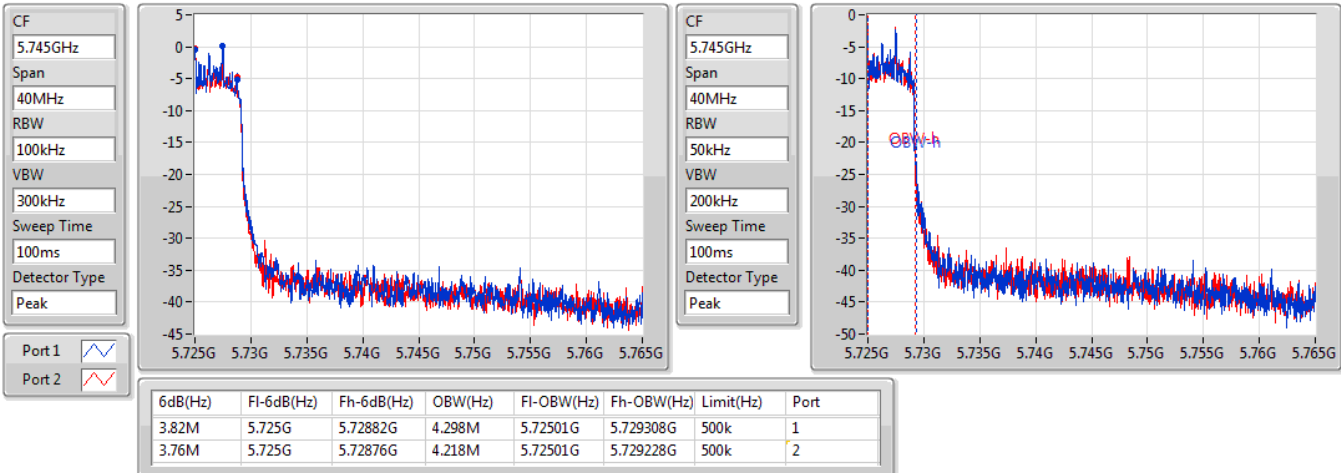

EBW

5690MHz Straddle 5.47-5.725GHz

09/01/2020

802.11ax HEW80\_Nss2,(MCS0)\_2TX

EBW

5690MHz Straddle 5.725-5.85GHz

09/01/2020

Summary