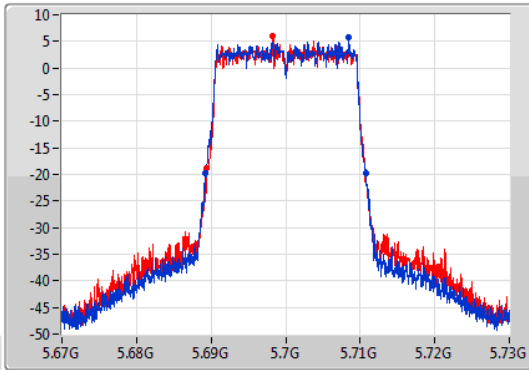

CF
5.7GHz
Span
60MHz
RBW
200kHz
VBW
1MHz
Sweep Time
100ms
Detector Type
Peak