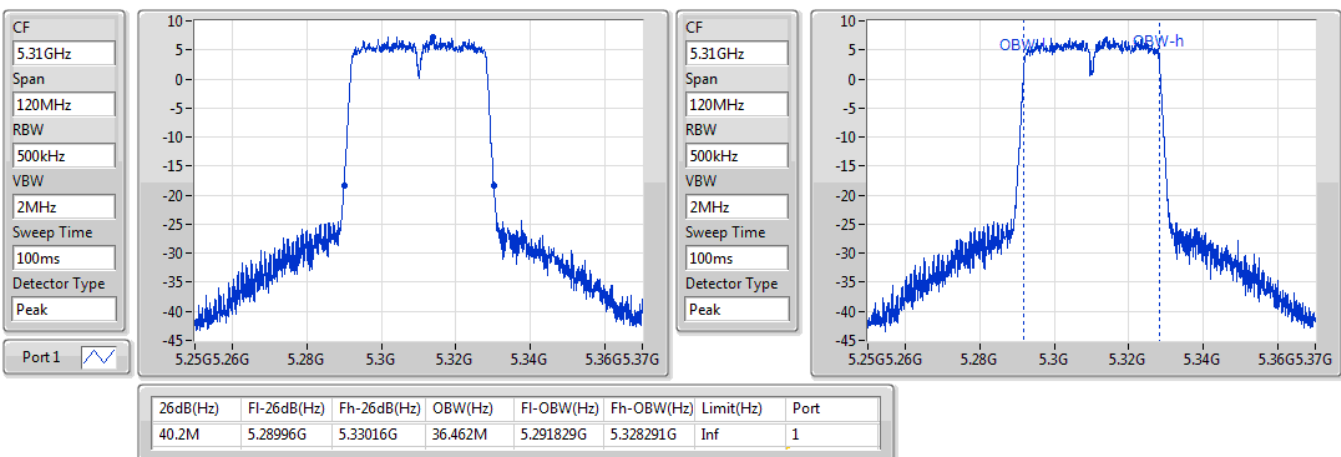

802.11ac VHT40_Nss1,(MCS0)_1TX

EBW

5310MHz

13/01/2020