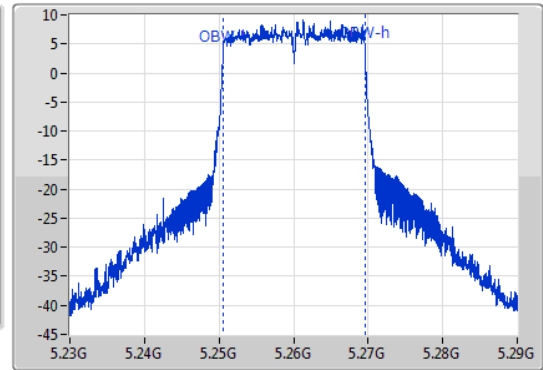

13/01/2020

CF  
5.26GHz  
Span  
60MHz  
RBW  
200kHz  
VBW  
1MHz  
Sweep Time  
100ms  
Detector Type  
Peak  
Port 1

CF  
5.26GHz  
Span  
60MHz  
RBW  
200kHz  
VBW  
1MHz  
Sweep Time  
100ms  
Detector Type  
Peak