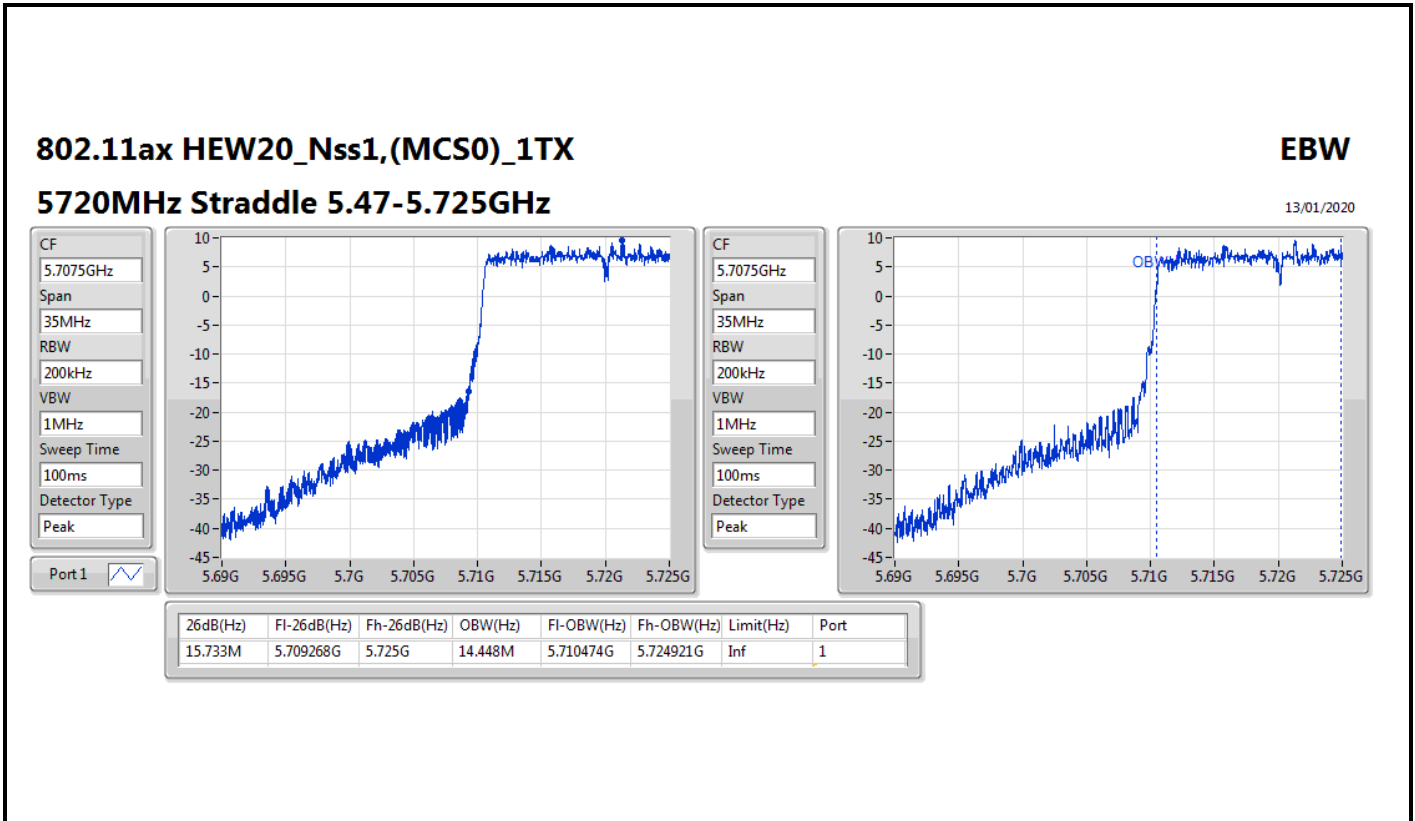

802.11ax HEW20\_Nss1,(MCS0)\_1TX

EBW

5580MHz

13/01/2020

802.11ax HEW20\_Nss1,(MCS0)\_1TX

EBW

5700MHz

13/01/2020