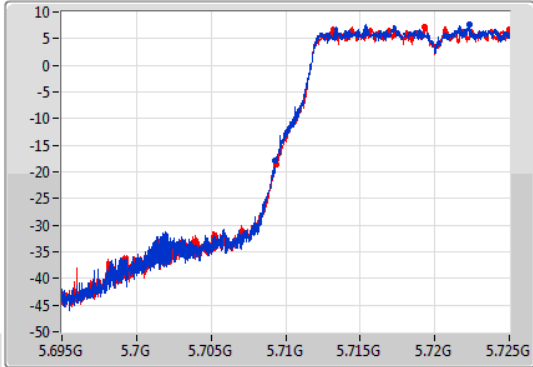

802.11a_Nss1,(6Mbps)_2TX

EBW

5720MHz Straddle 5.47-5.725GHz

09/01/2020

CF
5.71GHz
Span
30MHz
RBW
300kHz
VBW
1MHz
Sweep Time
100ms
Detector Type
Peak

CF
5.71GHz
Span
30MHz
RBW
200kHz
VBW
1MHz
Sweep Time
100ms
Detector Type
Peak