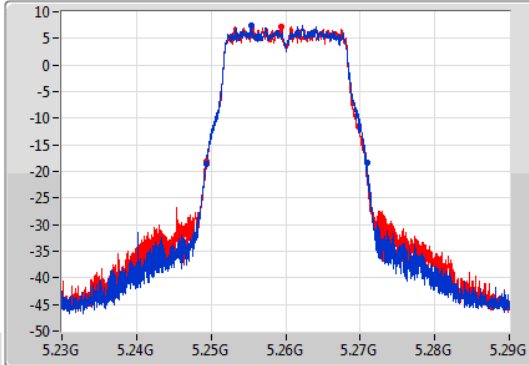

**Port X-N dB** = Port X 6dB down bandwidth for 5.725-5.85GHz band / 26dB down bandwidth for other band

**Port X-OBW** = Port X 99% occupied bandwidth;

802.11a\_Nss1,(6Mbps)\_2TX

EBW

5260MHz

09/01/2020

CF: 5.26GHz  
 Span: 60MHz  
 RBW: 300kHz  
 VBW: 1MHz  
 Sweep Time: 100ms  
 Detector Type: Peak