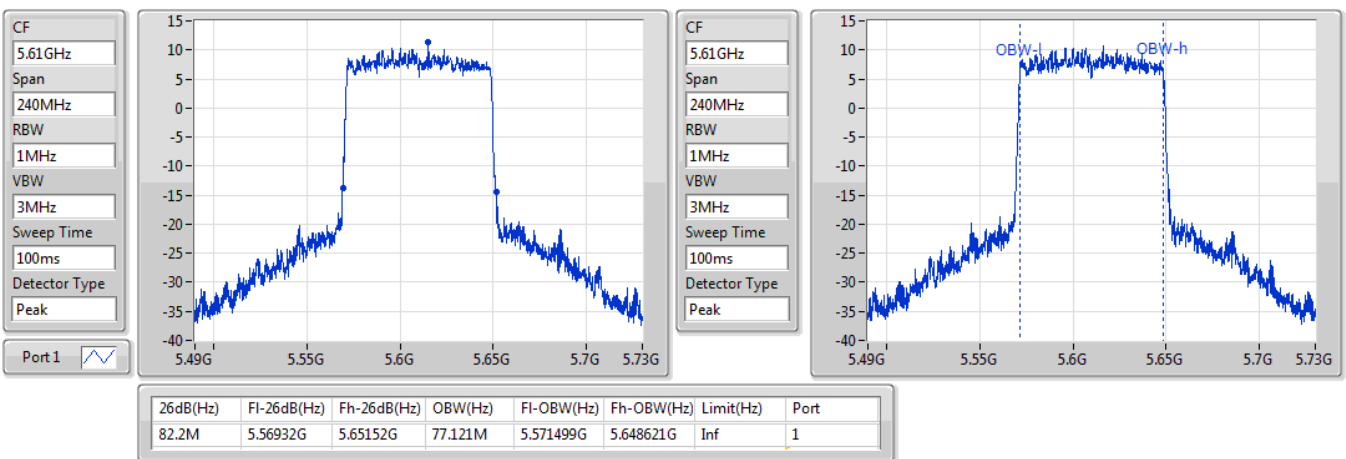

802.11ax HEW80\_Nss1,(MCS0)\_1TX

EBW

5530MHz

09/01/2020

802.11ax HEW80\_Nss1,(MCS0)\_1TX

EBW

5610MHz

09/01/2020

802.11ax HEW80\_Nss1,(MCS0)\_1TX

EBW

5690MHz Straddle 5.47-5.725GHz

09/01/2020

802.11ax HEW80\_Nss1,(MCS0)\_1TX

EBW

5690MHz Straddle 5.725-5.85GHz

09/01/2020