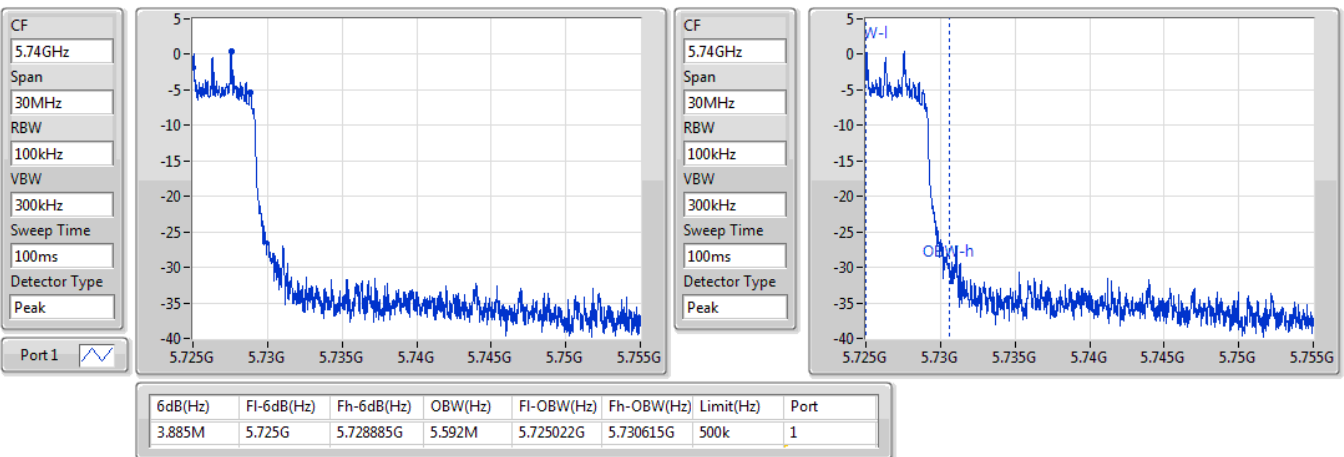

802.11ax HEW80\_Nss1,(MCS0)\_1TX

EBW

5690MHz Straddle 5.47-5.725GHz

13/01/2020

802.11ax HEW80\_Nss1,(MCS0)\_1TX

EBW

5690MHz Straddle 5.725-5.85GHz

13/01/2020