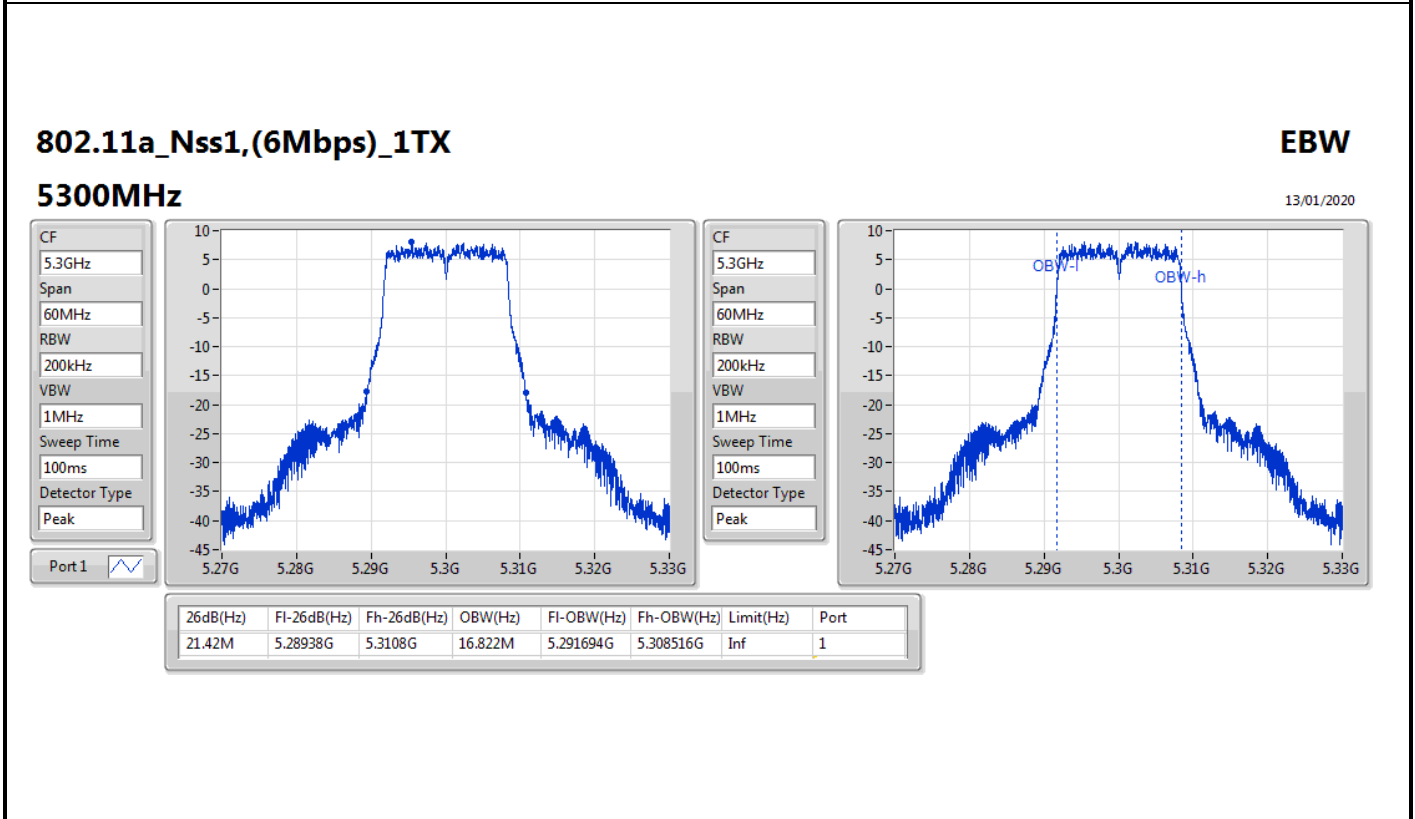

**Port X-N dB** = Port X 6dB down bandwidth for 5.725-5.85GHz band / 26dB down bandwidth for other band

**Port X-OBW** = Port X 99% occupied bandwidth;

802.11a\_Nss1,(6Mbps)\_1TX

EBW

5320MHz

13/01/2020

CF: 5.32GHz  
 Span: 60MHz  
 RBW: 200kHz  
 VBW: 1MHz  
 Sweep Time: 100ms  
 Detector Type: Peak  
 Port 1