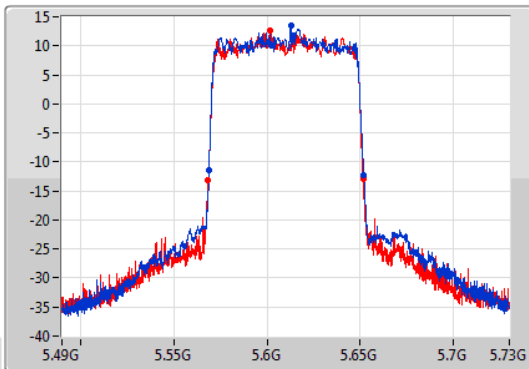

CF
5.61GHz
Span
240MHz
RBW
1MHz
VBW
3MHz
Sweep Time
100ms
Detector Type
Peak