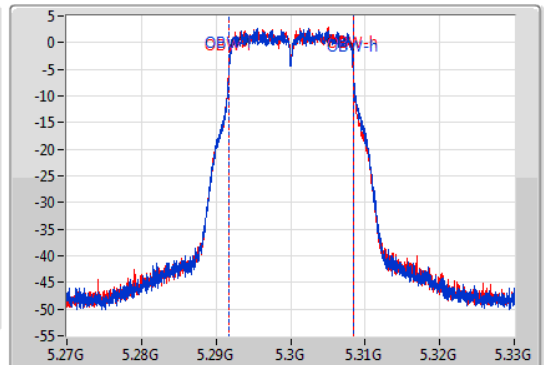

802.11a\_Nss1,(6Mbps)\_2TX

EBW

5300MHz

14/01/2020

CF: 5.3GHz  
 Span: 60MHz  
 RBW: 200kHz  
 VBW: 1MHz  
 Sweep Time: 100ms  
 Detector Type: Peak

CF: 5.3GHz  
 Span: 60MHz  
 RBW: 200kHz  
 VBW: 1MHz  
 Sweep Time: 100ms  
 Detector Type: Peak