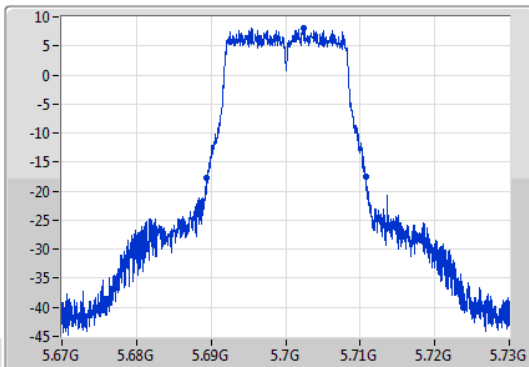

CF
5.7GHz
Span
60MHz
RBW
200kHz
VBW
1MHz
Sweep Time
100ms
Detector Type
Peak