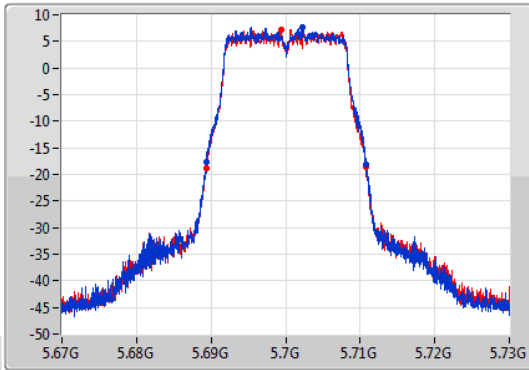

CF
5.7GHz
Span
60MHz
RBW
200kHz
VBW
1MHz
Sweep Time
100ms
Detector Type
Peak