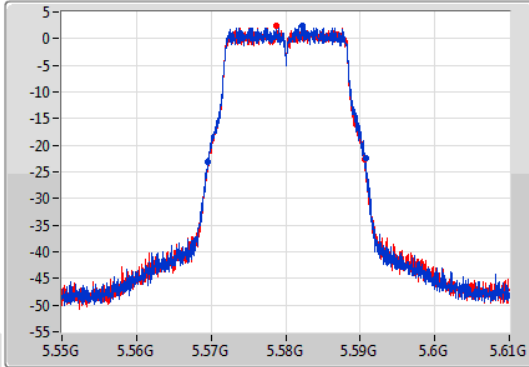

EBW

5580MHz

09/01/2020

CF  
5.58GHz  
Span  
60MHz  
RBW  
200kHz  
VBW  
1MHz  
Sweep Time  
100ms  
Detector Type  
Peak

CF  
5.58GHz  
Span  
60MHz  
RBW  
200kHz  
VBW  
1MHz  
Sweep Time  
100ms  
Detector Type  
Peak