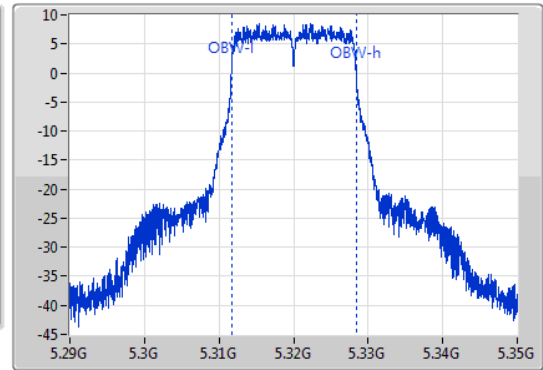

26dB(Hz)	Fl-26dB(Hz)	Fh-26dB(Hz)	OBW(Hz)	Fl-OBW(Hz)	Fh-OBW(Hz)	Limit(Hz)	Port
21.57M	5.30926G	5.33083G	16.792M	5.311664G	5.328456G	Inf	1

802.11a_Nss1,(6Mbps)_1TX

EBW

5500MHz

09/01/2020

CF: 5.5GHz
Span: 60MHz
RBW: 300kHz
VBW: 1MHz
Sweep Time: 100ms
Detector Type: Peak
Port 1