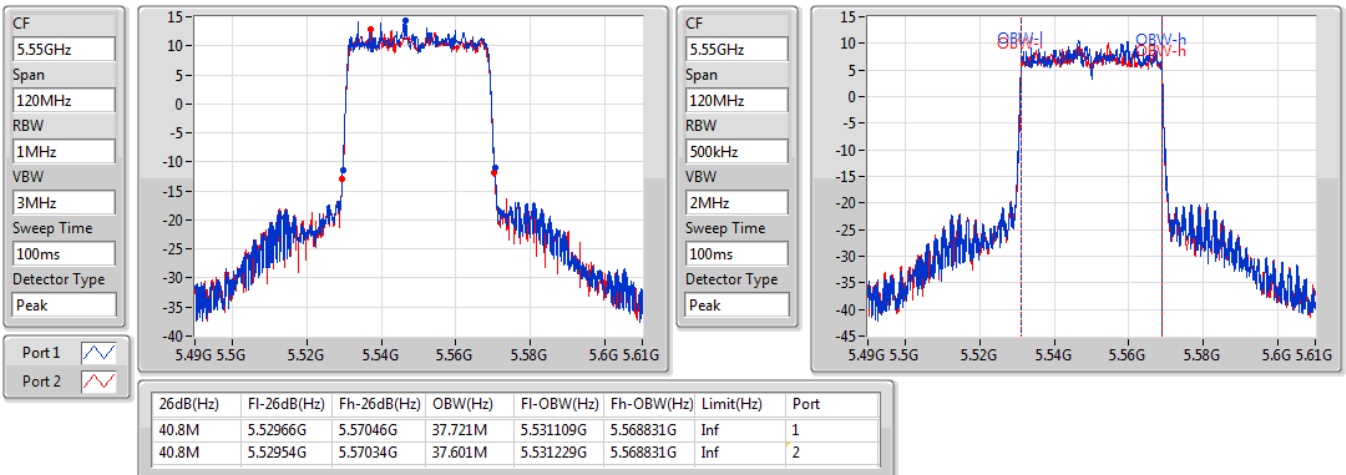

EBW

5510MHz

09/01/2020

802.11ax HEW40\_Nss2,(MCS0)\_2TX

EBW

5550MHz

09/01/2020

802.11ax HEW40\_Nss2,(MCS0)\_2TX