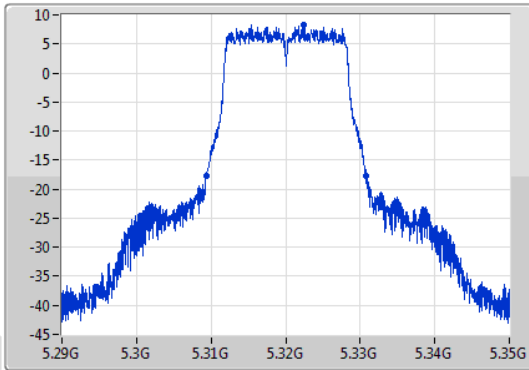

**Port X-N dB** = Port X 6dB down bandwidth for 5.725-5.85GHz band / 26dB down bandwidth for other band

**Port X-OBW** = Port X 99% occupied bandwidth;

802.11a\_Nss1,(6Mbps)\_1TX

EBW

5320MHz

13/01/2020

CF: 5.32GHz  
 Span: 60MHz  
 RBW: 200kHz  
 VBW: 1MHz  
 Sweep Time: 100ms  
 Detector Type: Peak  
 Port 1