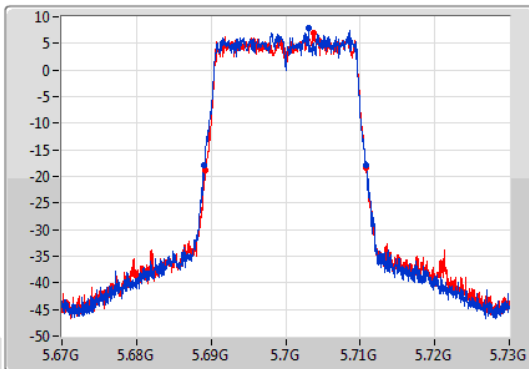

CF
5.7GHz
Span
60MHz
RBW
200kHz
VBW
1MHz
Sweep Time
100ms
Detector Type
Peak