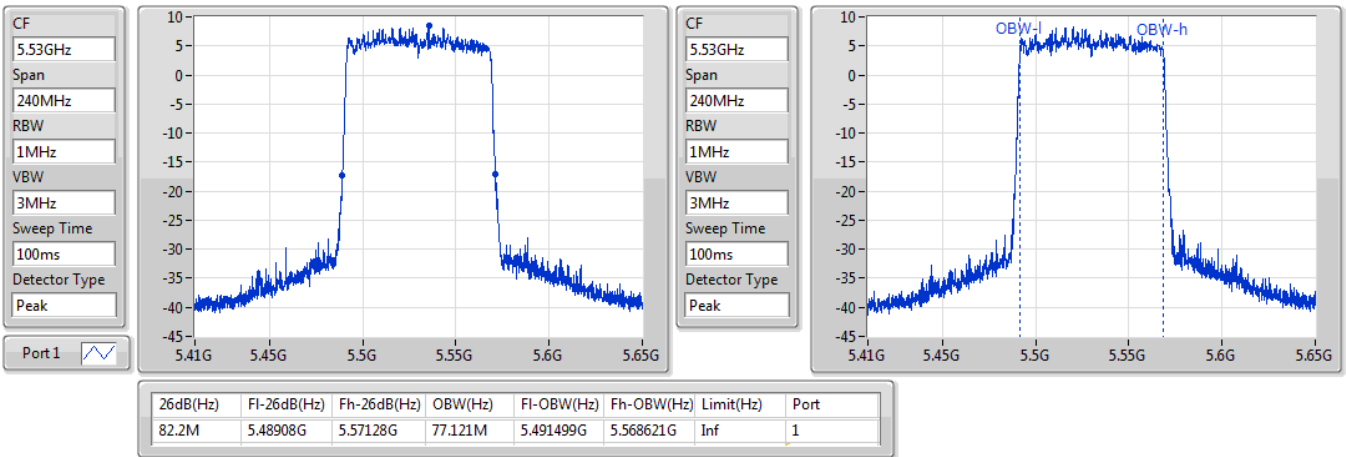

802.11ax HEW80_Nss1,(MCS0)_1TX

EBW

5530MHz

09/01/2020