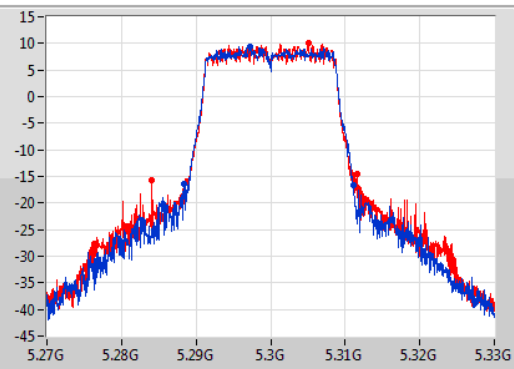

CF
5.3GHz
Span
60MHz
RBW
200kHz
VBW
1MHz
Sweep Time
100ms
Detector Type
Peak