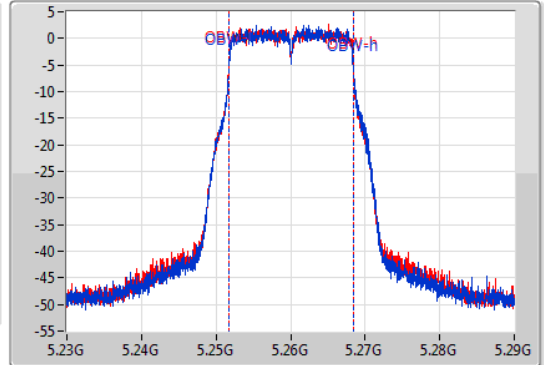

26dB(Hz)	Fl-26dB(Hz)	Fh-26dB(Hz)	OBW(Hz)	Fl-OBW(Hz)	Fh-OBW(Hz)	Limit(Hz)	Port
21.18M	5.24953G	5.27071G	16.762M	5.251724G	5.268486G	Inf	1
21.12M	5.24959G	5.27071G	16.672M	5.251724G	5.268396G	Inf	2

802.11a_Nss1,(6Mbps)_2TX

EBW

5300MHz

09/01/2020

CF
5.3GHz
Span
60MHz
RBW
200kHz
VBW
1MHz
Sweep Time
100ms
Detector Type
Peak