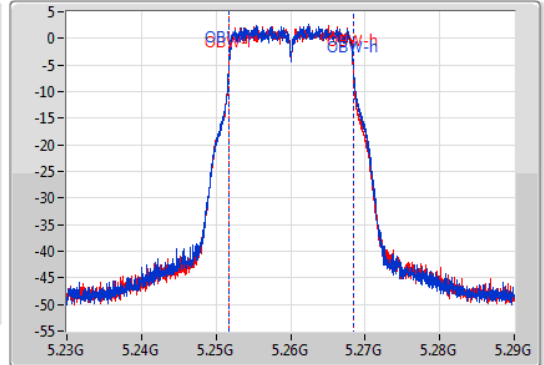

26dB(Hz)	Fl-26dB(Hz)	Fh-26dB(Hz)	OBW(Hz)	Fl-OBW(Hz)	Fh-OBW(Hz)	Limit(Hz)	Port
21.24M	5.2495G	5.27074G	16.732M	5.251754G	5.268486G	Inf	1
21.09M	5.24956G	5.27065G	16.642M	5.251724G	5.268366G	Inf	2

802.11a_Nss1,(6Mbps)_2TX

EBW

5300MHz

14/01/2020

CF: 5.3GHz
Span: 60MHz
RBW: 200kHz
VBW: 1MHz
Sweep Time: 100ms
Detector Type: Peak