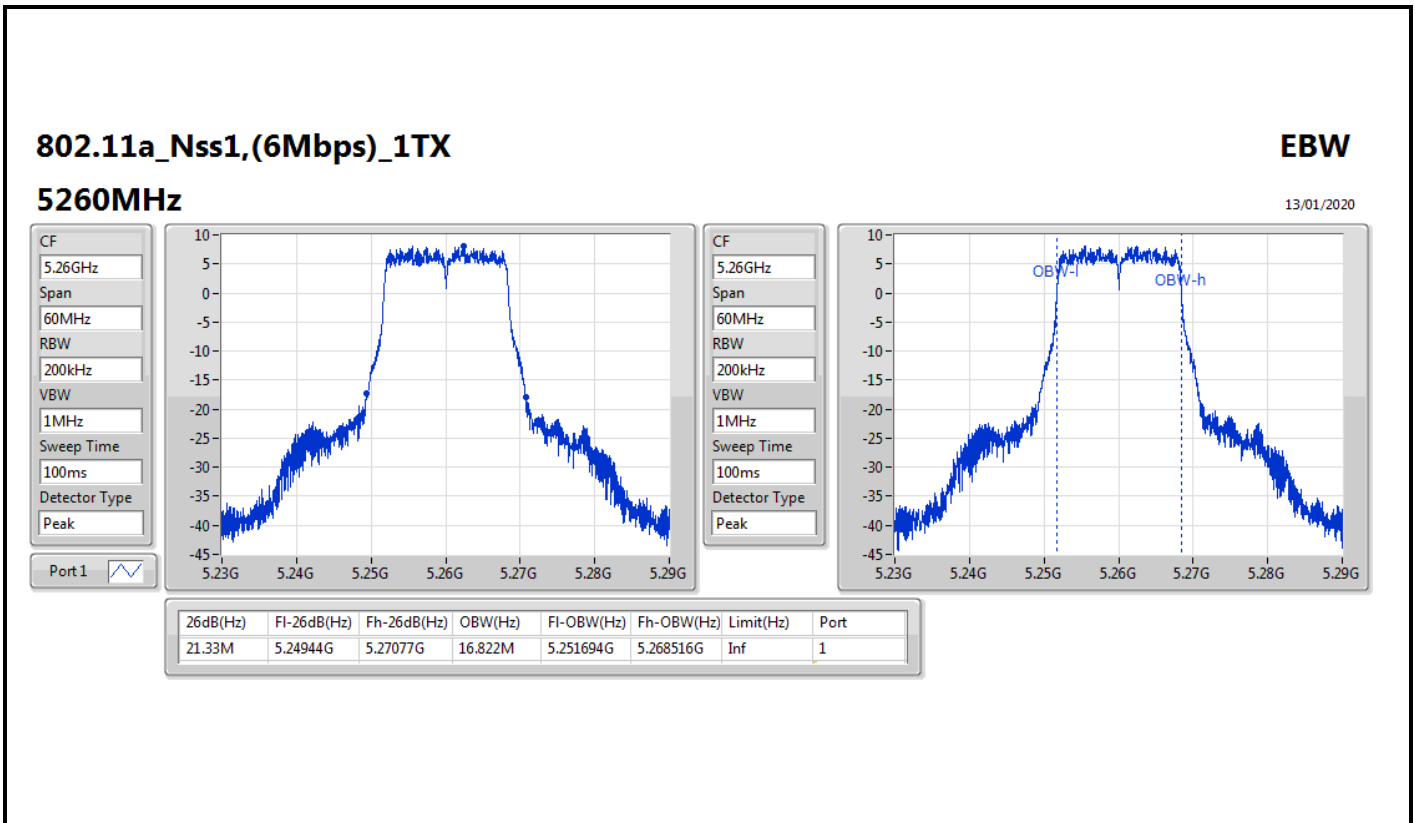

**Port X-N dB** = Port X 6dB down bandwidth for 5.725-5.85GHz band / 26dB down bandwidth for other band

**Port X-OBW** = Port X 99% occupied bandwidth;

802.11a\_Nss1,(6Mbps)\_1TX

EBW

5320MHz

13/01/2020

CF: 5.32GHz  
 Span: 60MHz  
 RBW: 200kHz  
 VBW: 1MHz  
 Sweep Time: 100ms  
 Detector Type: Peak  
 Port 1