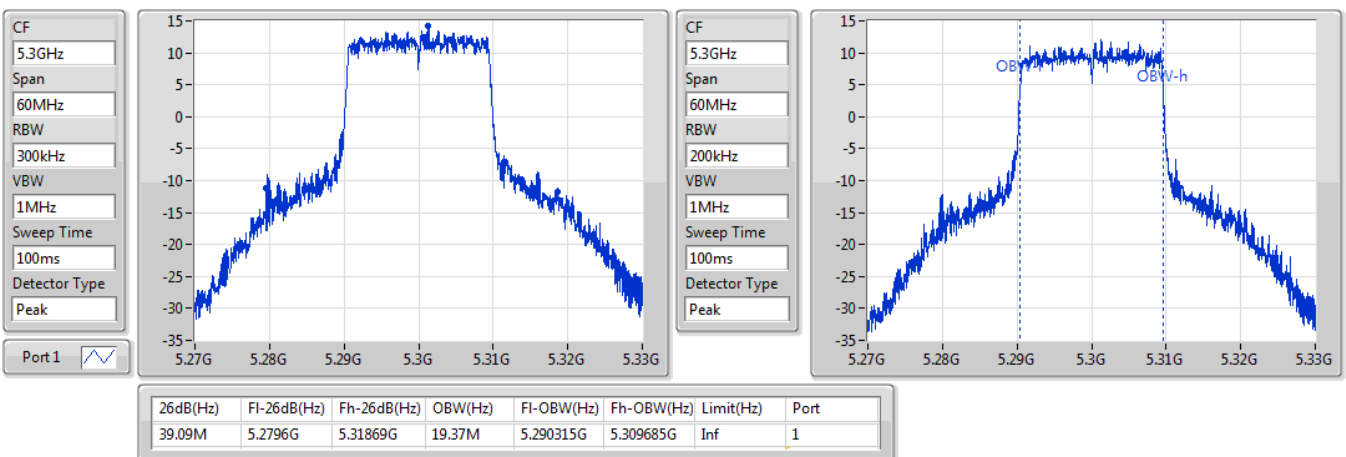

802.11ax HEW20\_Nss1,(MCS0)\_1TX

EBW

5260MHz

09/01/2020

802.11ax HEW20\_Nss1,(MCS0)\_1TX

EBW

5300MHz

09/01/2020