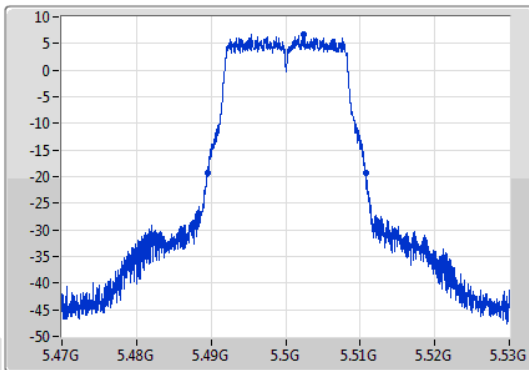

CF: 5.5GHz
Span: 60MHz
RBW: 200kHz
VBW: 1MHz
Sweep Time: 100ms
Detector Type: Peak