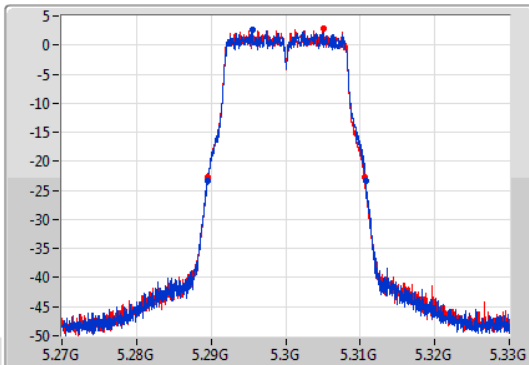

CF: 5.3GHz
Span: 60MHz
RBW: 200kHz
VBW: 1MHz
Sweep Time: 100ms
Detector Type: Peak