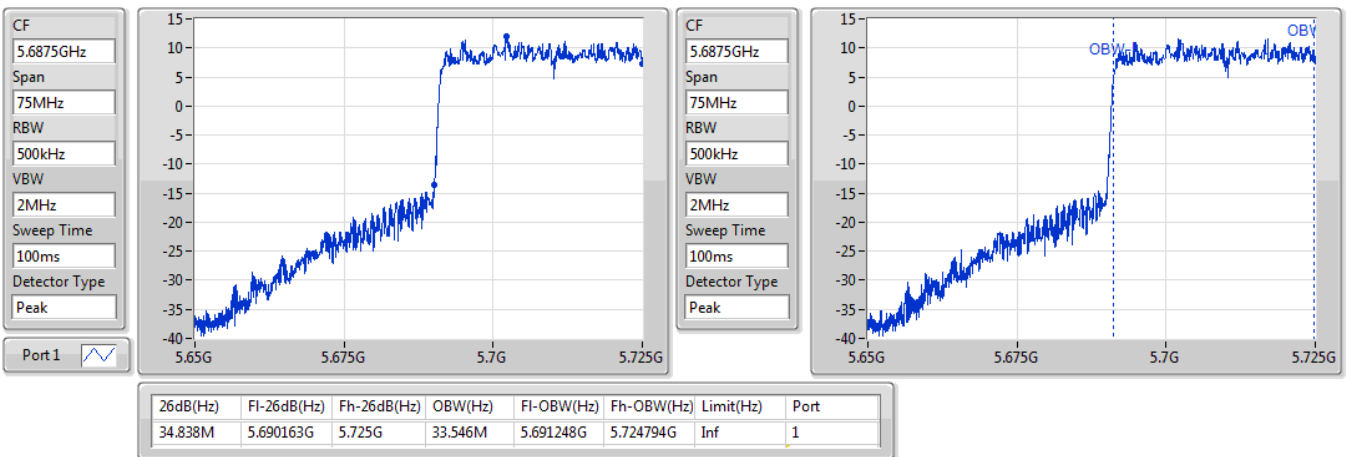

802.11ax HEW40\_Nss1,(MCS0)\_1TX

EBW

5670MHz

13/01/2020

802.11ax HEW40\_Nss1,(MCS0)\_1TX

EBW

5710MHz Straddle 5.47-5.725GHz

13/01/2020