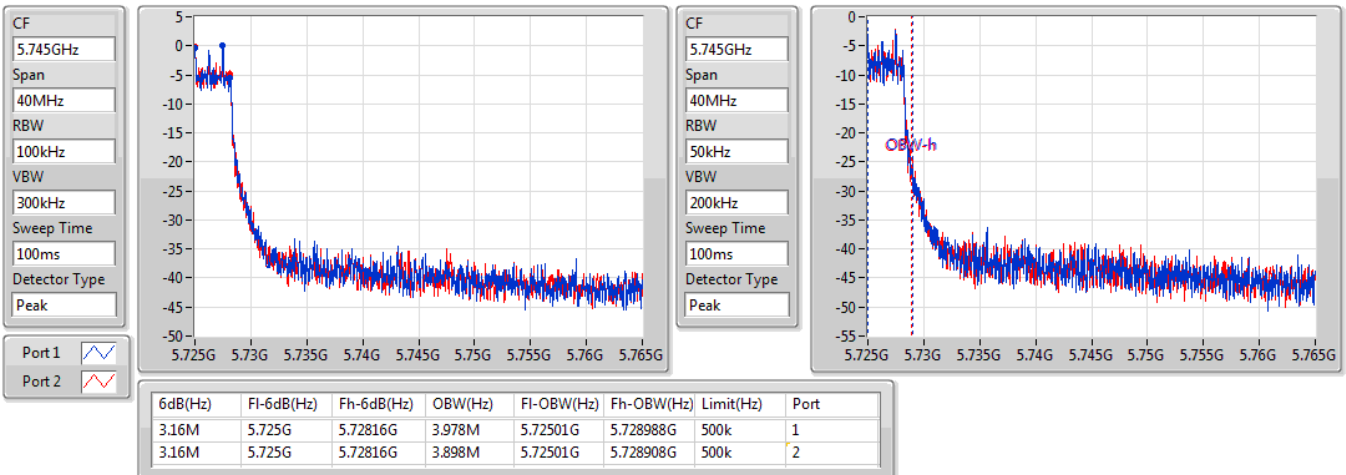

EBW

5690MHz Straddle 5.47-5.725GHz

09/01/2020

802.11ac VHT80\_Nss2,(MCS0)\_2TX

EBW

5690MHz Straddle 5.725-5.85GHz

09/01/2020

802.11ax HEW20\_Nss2,(MCS0)\_2TX