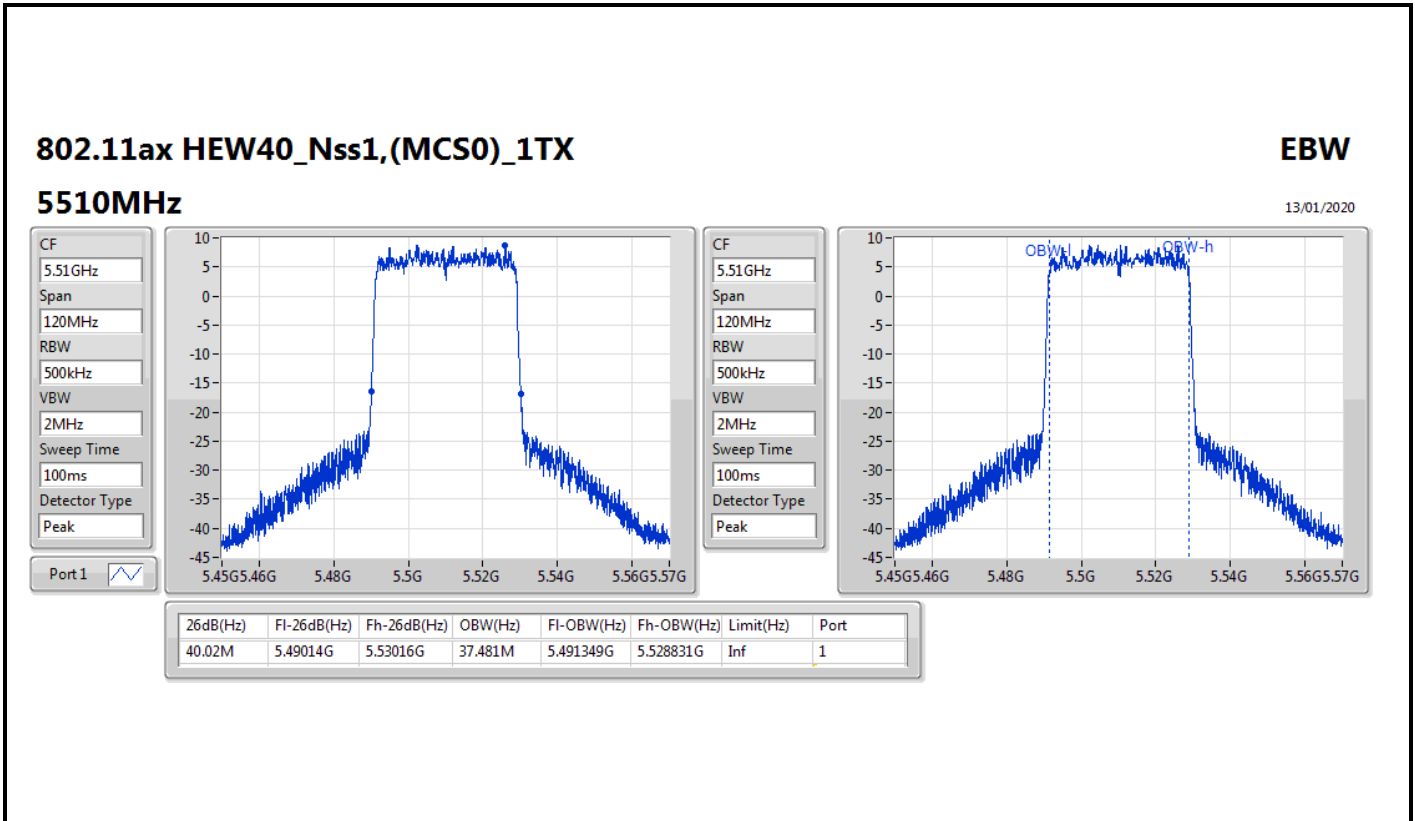

802.11ax HEW40\_Nss1,(MCS0)\_1TX

EBW

5270MHz

13/01/2020

802.11ax HEW40\_Nss1,(MCS0)\_1TX

EBW

5310MHz

13/01/2020