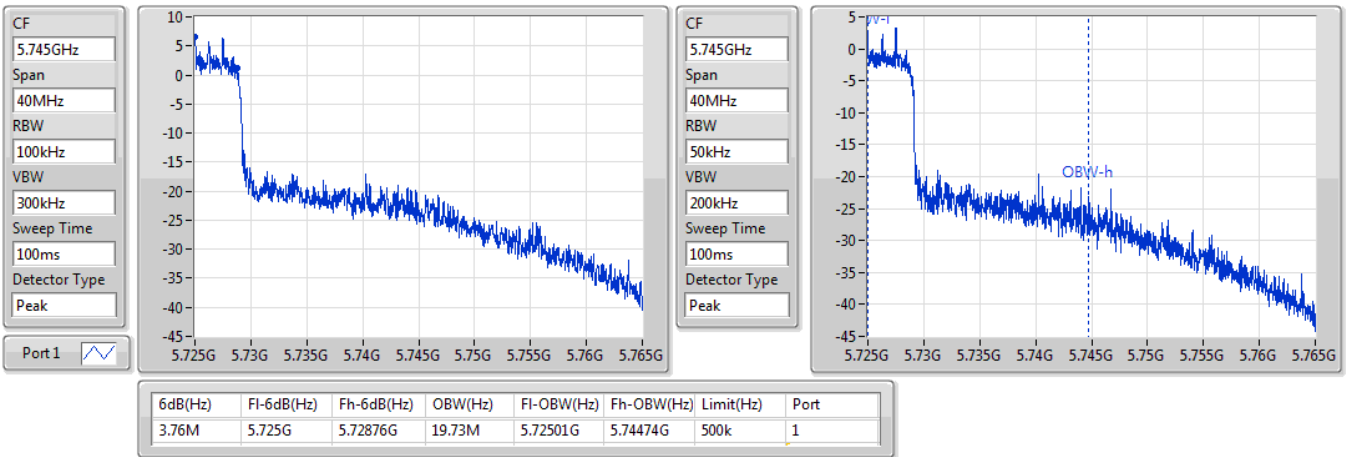

802.11ax HEW40_Nss1,(MCS0)_1TX

EBW

5710MHz Straddle 5.725-5.85GHz

09/01/2020