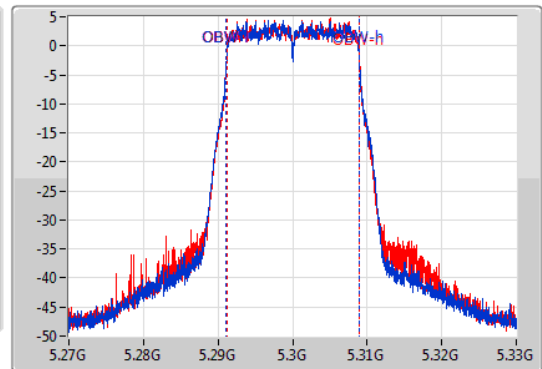

EBW

5300MHz

14/01/2020

CF  
5.3GHz  
Span  
60MHz  
RBW  
200kHz  
VBW  
1MHz  
Sweep Time  
100ms  
Detector Type  
Peak

CF  
5.3GHz  
Span  
60MHz  
RBW  
200kHz  
VBW  
1MHz  
Sweep Time  
100ms  
Detector Type  
Peak