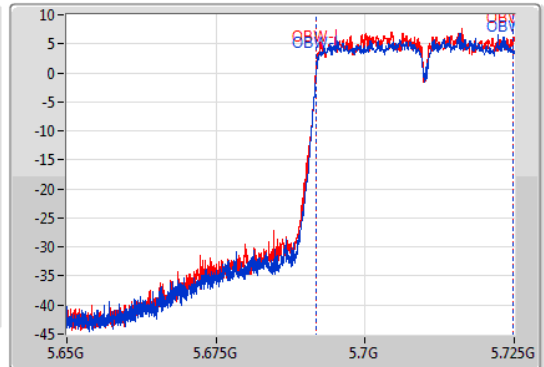

EBW

5710MHz Straddle 5.47-5.725GHz

10/01/2020

CF  
5.6875GHz  
Span  
75MHz  
RBW  
500kHz  
VBW  
2MHz  
Sweep Time  
100ms  
Detector Type  
Peak

CF  
5.6875GHz  
Span  
75MHz  
RBW  
500kHz  
VBW  
2MHz  
Sweep Time  
100ms  
Detector Type  
Peak