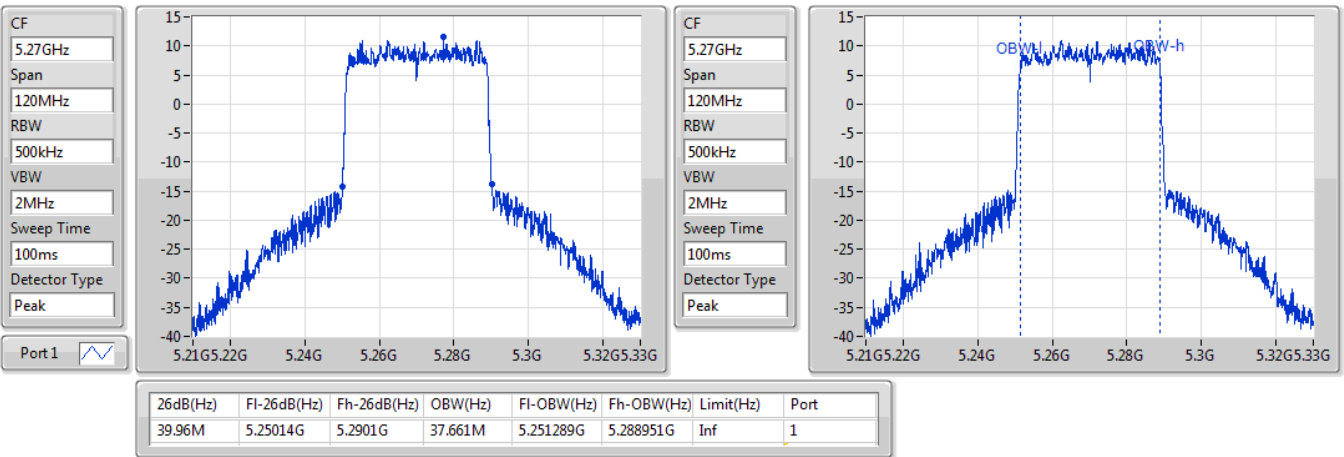

802.11ax HEW40_Nss1,(MCS0)_1TX

EBW

5270MHz

13/01/2020