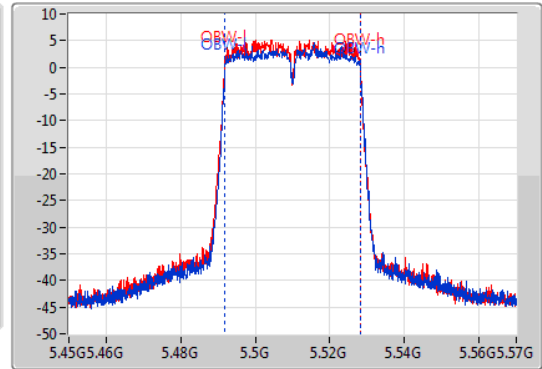

EBW

5510MHz

09/01/2020

CF  
5.51GHz  
Span  
120MHz  
RBW  
1MHz  
VBW  
3MHz  
Sweep Time  
100ms  
Detector Type  
Peak

CF  
5.51GHz  
Span  
120MHz  
RBW  
500kHz  
VBW  
2MHz  
Sweep Time  
100ms  
Detector Type  
Peak