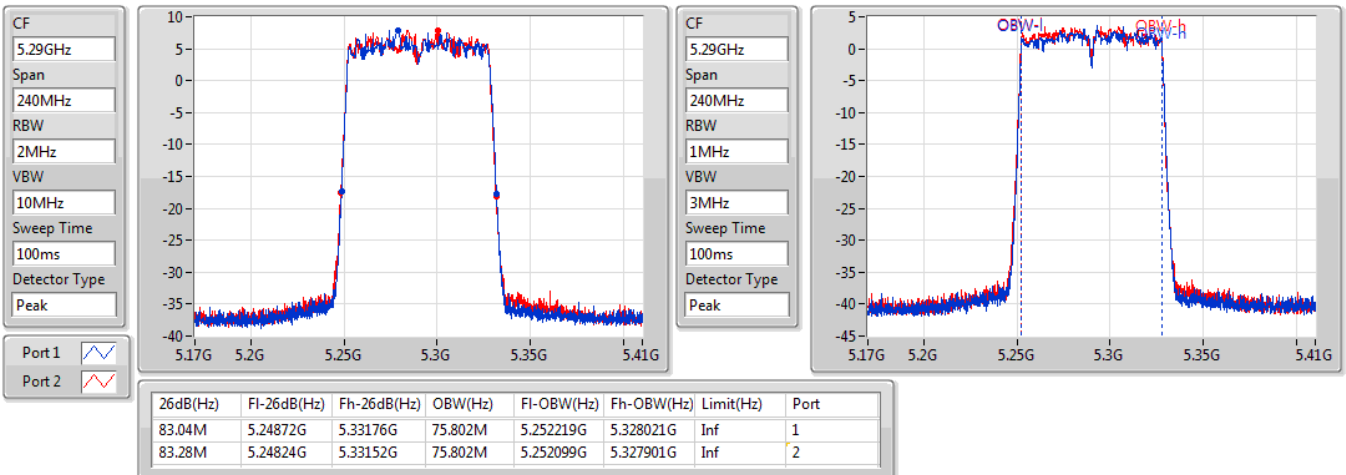

5290MHz

09/01/2020