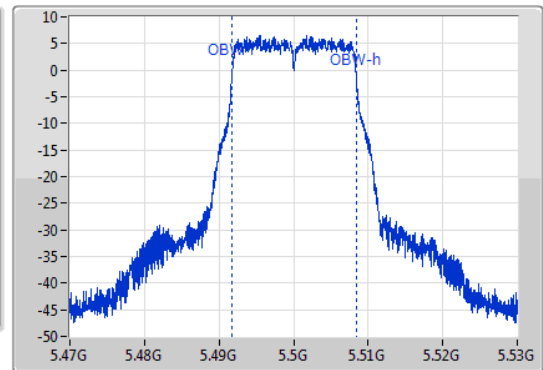

802.11a\_Nss1,(6Mbps)\_1TX

EBW

5500MHz

13/01/2020

CF: 5.5GHz  
 Span: 60MHz  
 RBW: 200kHz  
 VBW: 1MHz  
 Sweep Time: 100ms  
 Detector Type: Peak  
 Port 1

CF: 5.5GHz  
 Span: 60MHz  
 RBW: 200kHz  
 VBW: 1MHz  
 Sweep Time: 100ms  
 Detector Type: Peak