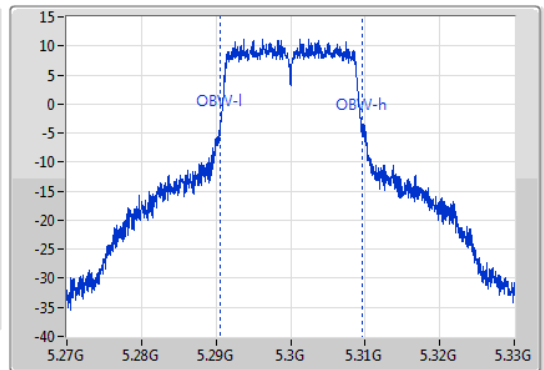

26dB(Hz)	Fl-26dB(Hz)	Fh-26dB(Hz)	OBW(Hz)	Fl-OBW(Hz)	Fh-OBW(Hz)	Limit(Hz)	Port
39.51M	5.28098G	5.32049G	18.951M	5.290615G	5.309565G	Inf	1