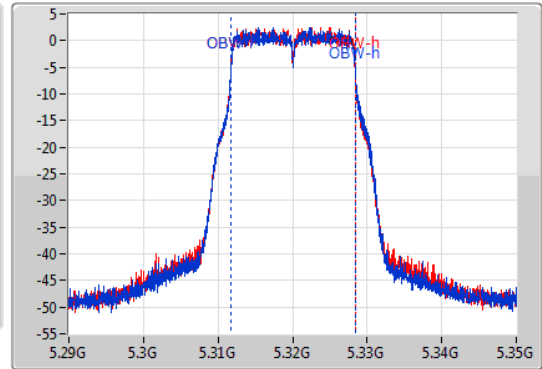

EBW

5320MHz

09/01/2020

CF  
5.32GHz  
Span  
60MHz  
RBW  
200kHz  
VBW  
1MHz  
Sweep Time  
100ms  
Detector Type  
Peak

CF  
5.32GHz  
Span  
60MHz  
RBW  
200kHz  
VBW  
1MHz  
Sweep Time  
100ms  
Detector Type  
Peak