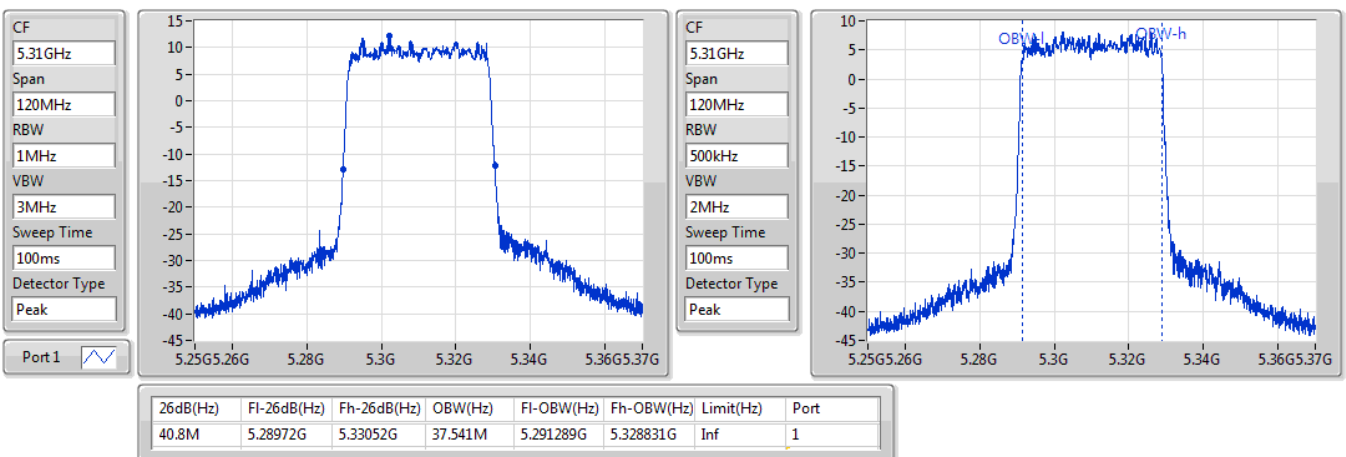

802.11ax HEW40\_Nss1,(MCS0)\_1TX

EBW

5510MHz

09/01/2020

CF: 5.51GHz  
 Span: 120MHz  
 RBW: 1MHz  
 VBW: 3MHz  
 Sweep Time: 100ms  
 Detector Type: Peak  
 Port 1

CF: 5.51GHz  
 Span: 120MHz  
 RBW: 500kHz  
 VBW: 2MHz  
 Sweep Time: 100ms  
 Detector Type: Peak