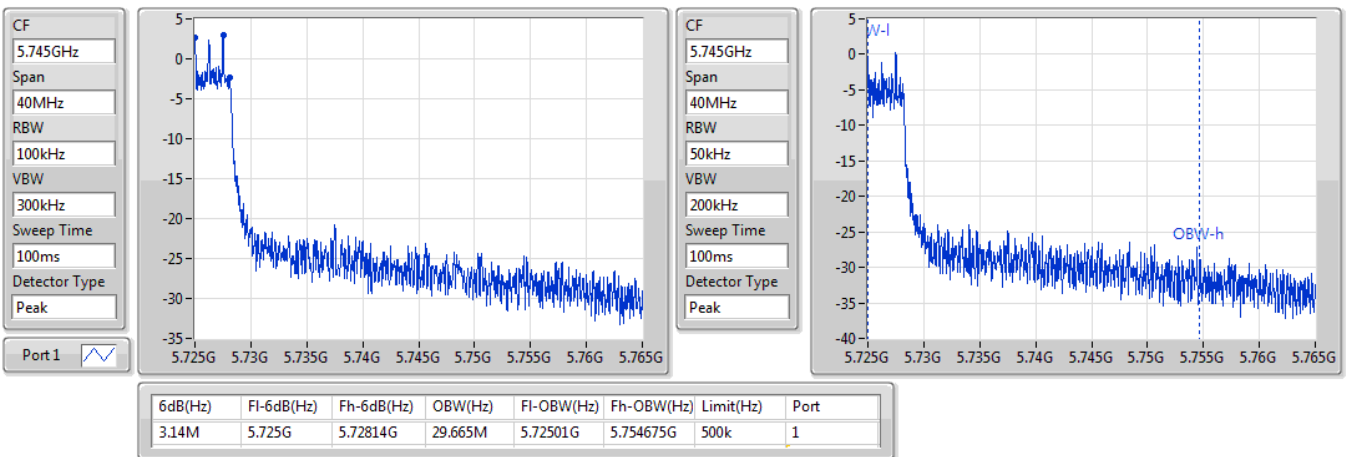

802.11ac VHT80\_Nss1,(MCS0)\_1TX

EBW

5690MHz Straddle 5.47-5.725GHz

09/01/2020

802.11ac VHT80\_Nss1,(MCS0)\_1TX

EBW

5690MHz Straddle 5.725-5.85GHz

09/01/2020