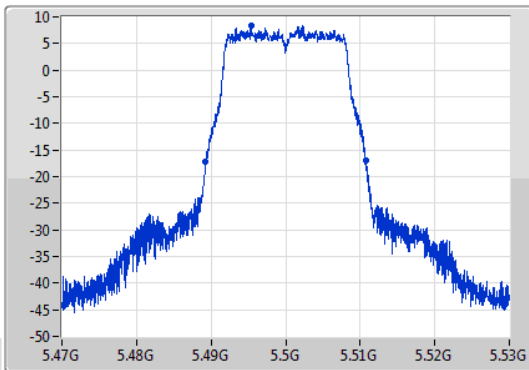

CF: 5.5GHz
Span: 60MHz
RBW: 200kHz
VBW: 1MHz
Sweep Time: 100ms
Detector Type: Peak