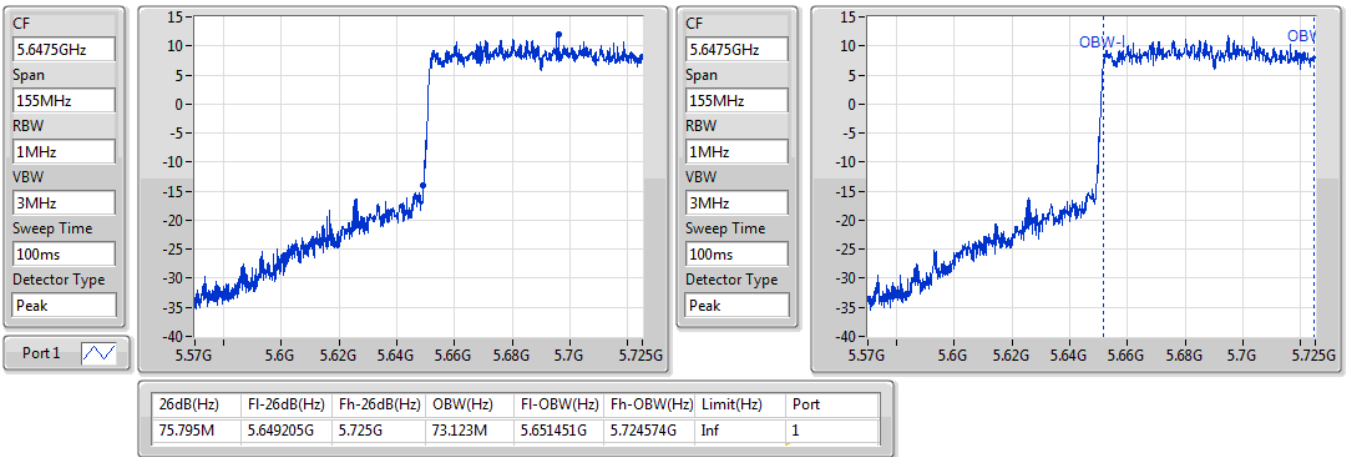

802.11ax HEW80\_Nss1,(MCS0)\_1TX

EBW

5530MHz

09/01/2020

802.11ax HEW80\_Nss1,(MCS0)\_1TX

EBW

5610MHz

09/01/2020

802.11ax HEW80\_Nss1,(MCS0)\_1TX

EBW

5690MHz Straddle 5.47-5.725GHz

09/01/2020

802.11ax HEW80\_Nss1,(MCS0)\_1TX

EBW

5690MHz Straddle 5.725-5.85GHz

09/01/2020