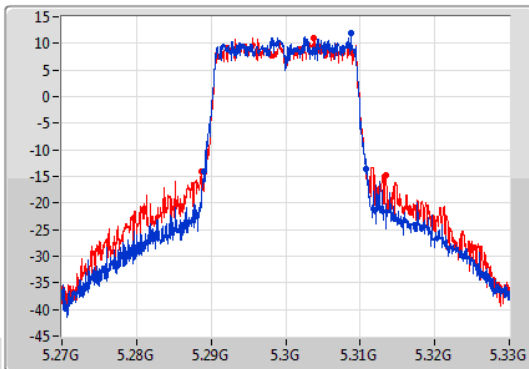

CF
5.3GHz
Span
60MHz
RBW
200kHz
VBW
1MHz
Sweep Time
100ms
Detector Type
Peak