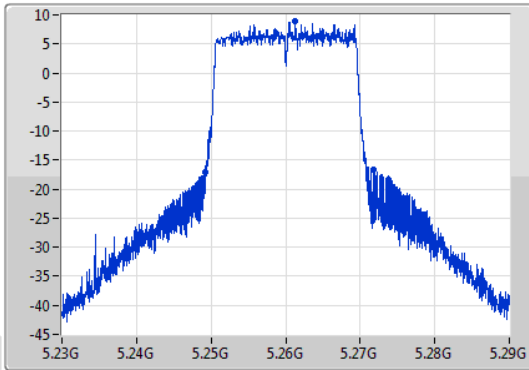

13/01/2020

CF  
5.26GHz  
Span  
60MHz  
RBW  
200kHz  
VBW  
1MHz  
Sweep Time  
100ms  
Detector Type  
Peak  
Port 1

CF  
5.26GHz  
Span  
60MHz  
RBW  
200kHz  
VBW  
1MHz  
Sweep Time  
100ms  
Detector Type  
Peak