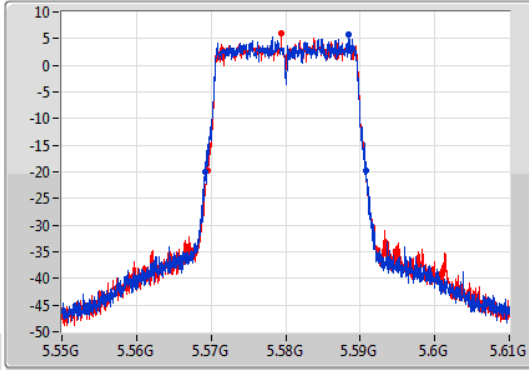

EBW

5580MHz

09/01/2020

CF  
5.58GHz  
Span  
60MHz  
RBW  
200kHz  
VBW  
1MHz  
Sweep Time  
100ms  
Detector Type  
Peak  
Port 1  
Port 2

CF  
5.58GHz  
Span  
60MHz  
RBW  
200kHz  
VBW  
1MHz  
Sweep Time  
100ms  
Detector Type  
Peak