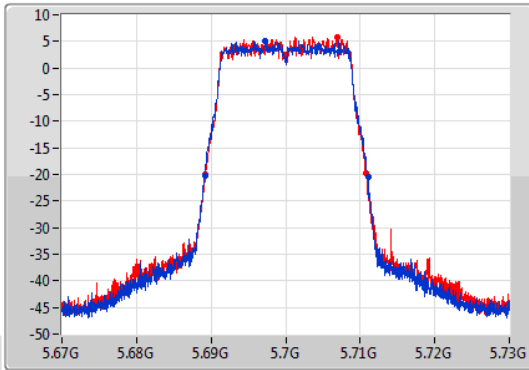

CF
5.7GHz
Span
60MHz
RBW
200kHz
VBW
1MHz
Sweep Time
100ms
Detector Type
Peak