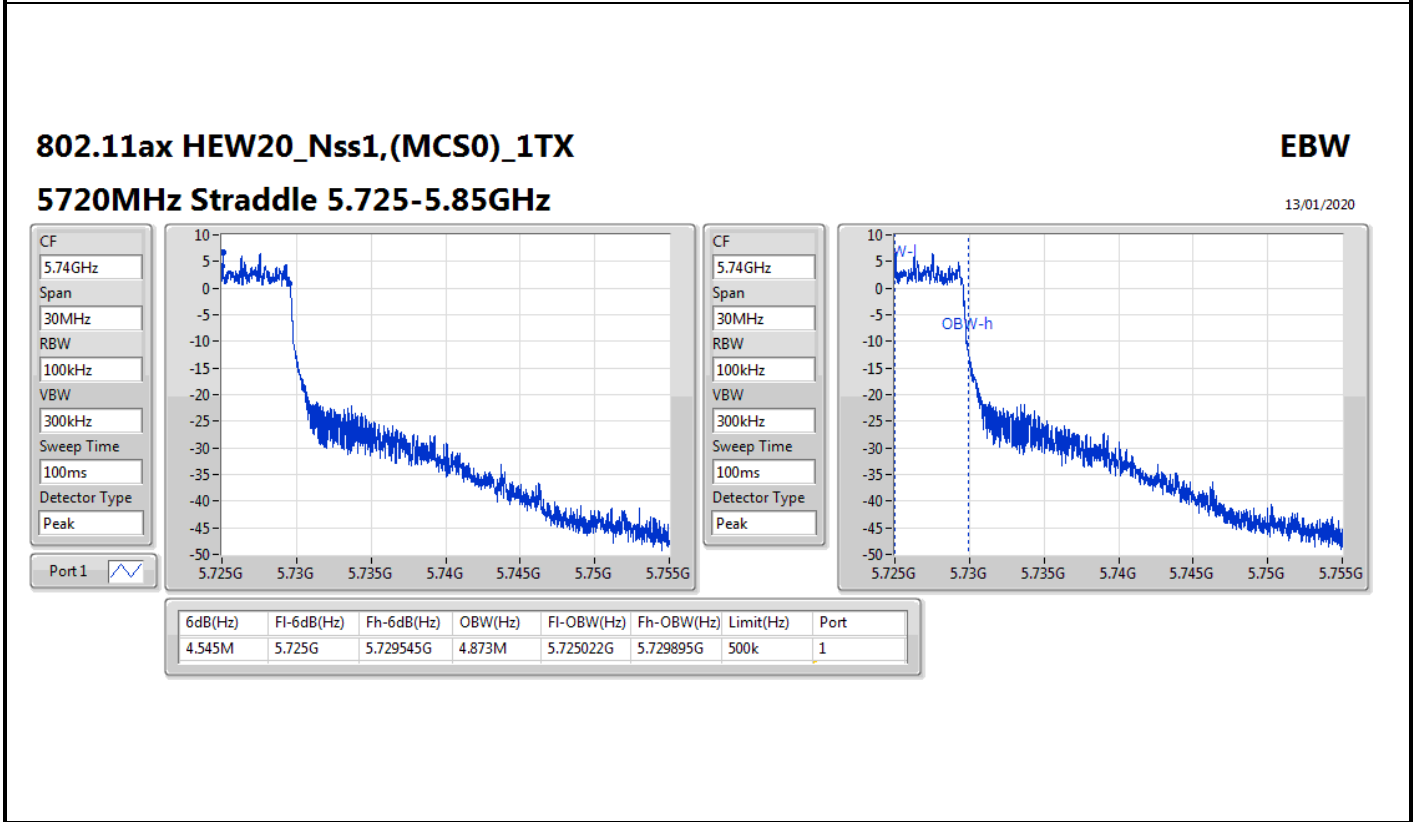

802.11ax HEW20\_Nss1,(MCS0)\_1TX

EBW

5580MHz

13/01/2020

802.11ax HEW20\_Nss1,(MCS0)\_1TX

EBW

5700MHz

13/01/2020