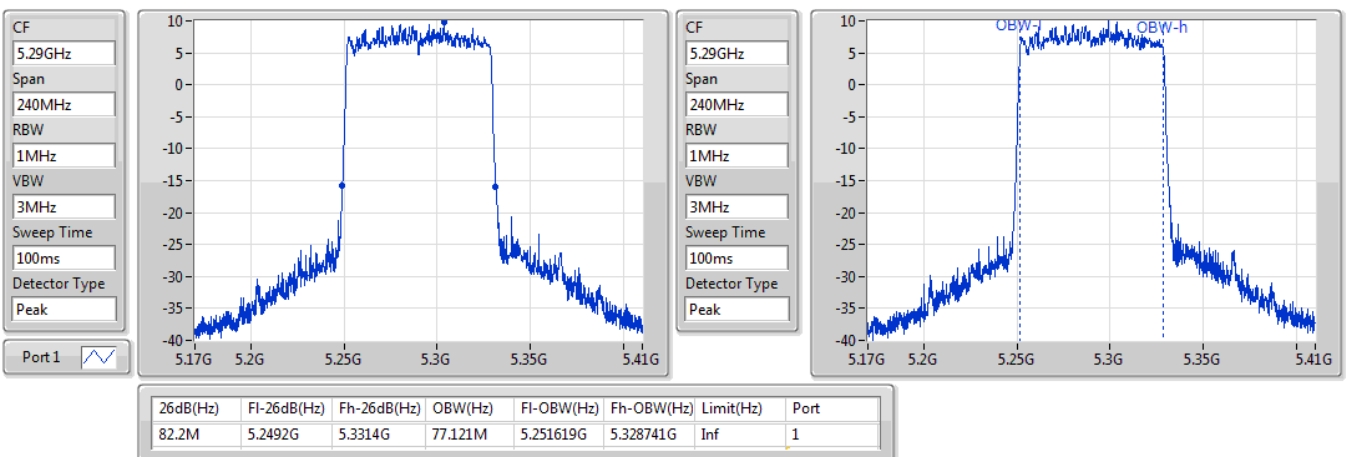

802.11ax HEW40\_Nss1,(MCS0)\_1TX

EBW

5710MHz Straddle 5.725-5.85GHz

13/01/2020

802.11ax HEW80\_Nss1,(MCS0)\_1TX

EBW

5290MHz

13/01/2020