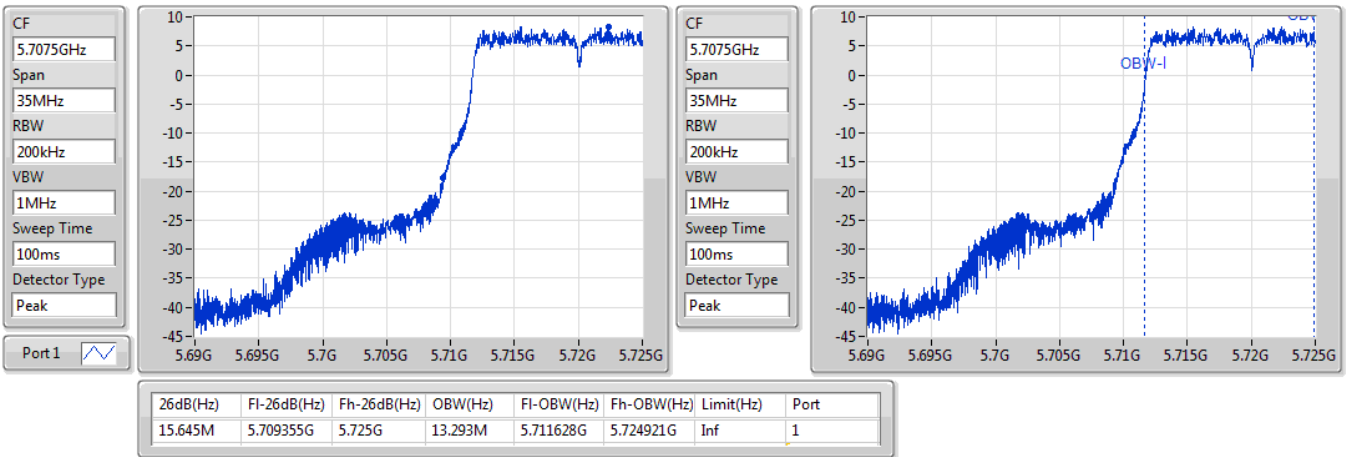

802.11a_Nss1,(6Mbps)_1TX

EBW

5720MHz Straddle 5.47-5.725GHz

13/01/2020