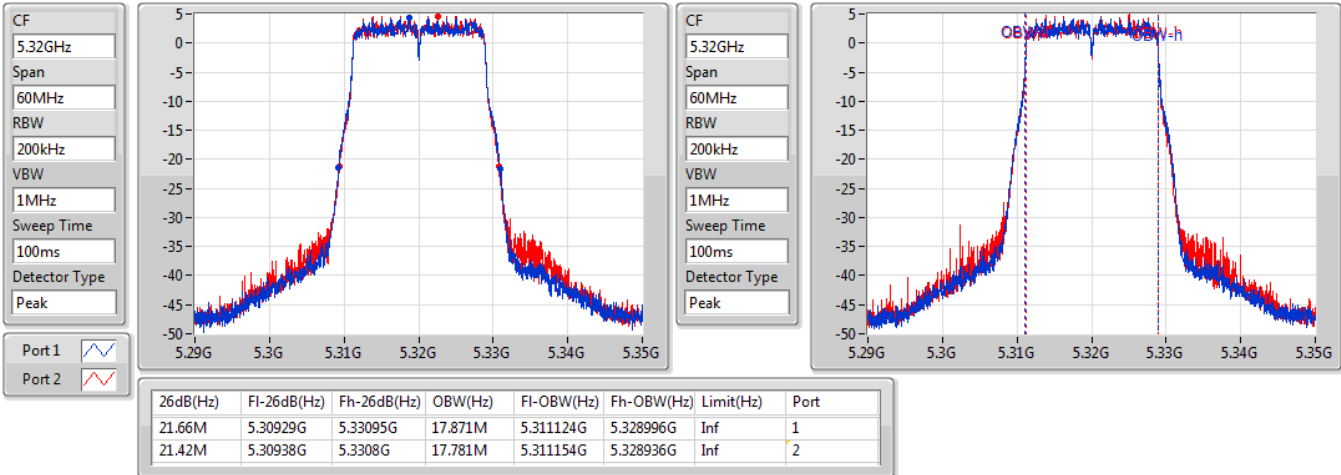

802.11ac VHT20_Nss2,(MCS0)_2TX

EBW

5320MHz

14/01/2020