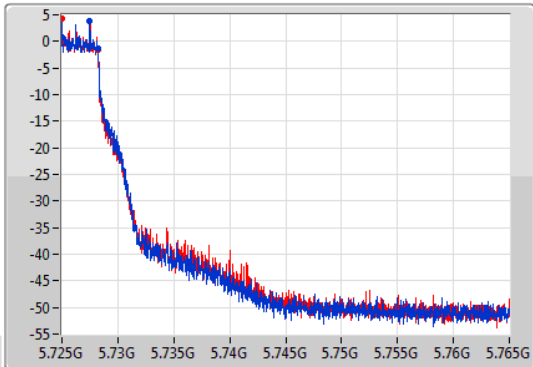

5720MHz Straddle 5.725-5.85GHz

09/01/2020

CF
5.745GHz
Span
40MHz
RBW
100kHz
VBW
300kHz
Sweep Time
100ms
Detector Type
Peak

CF
5.745GHz
Span
40MHz
RBW
50kHz
VBW
200kHz
Sweep Time
100ms
Detector Type
Peak