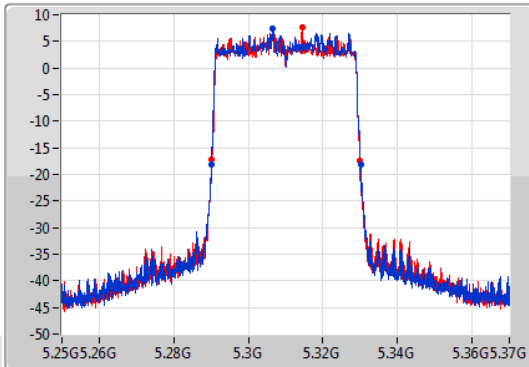

CF
5.31GHz
Span
120MHz
RBW
500kHz
VBW
2MHz
Sweep Time
100ms
Detector Type
Peak