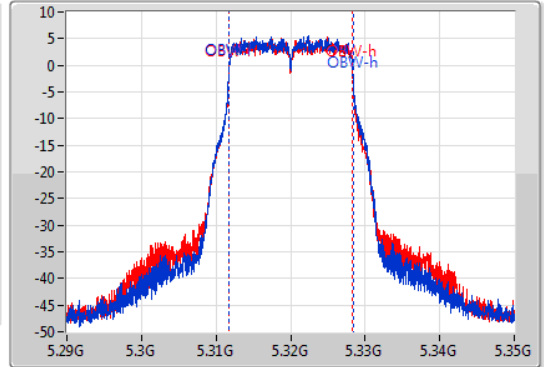

EBW

5320MHz

09/01/2020

CF  
5.32GHz  
Span  
60MHz  
RBW  
300kHz  
VBW  
1MHz  
Sweep Time  
100ms  
Detector Type  
Peak

CF  
5.32GHz  
Span  
60MHz  
RBW  
200kHz  
VBW  
1MHz  
Sweep Time  
100ms  
Detector Type  
Peak