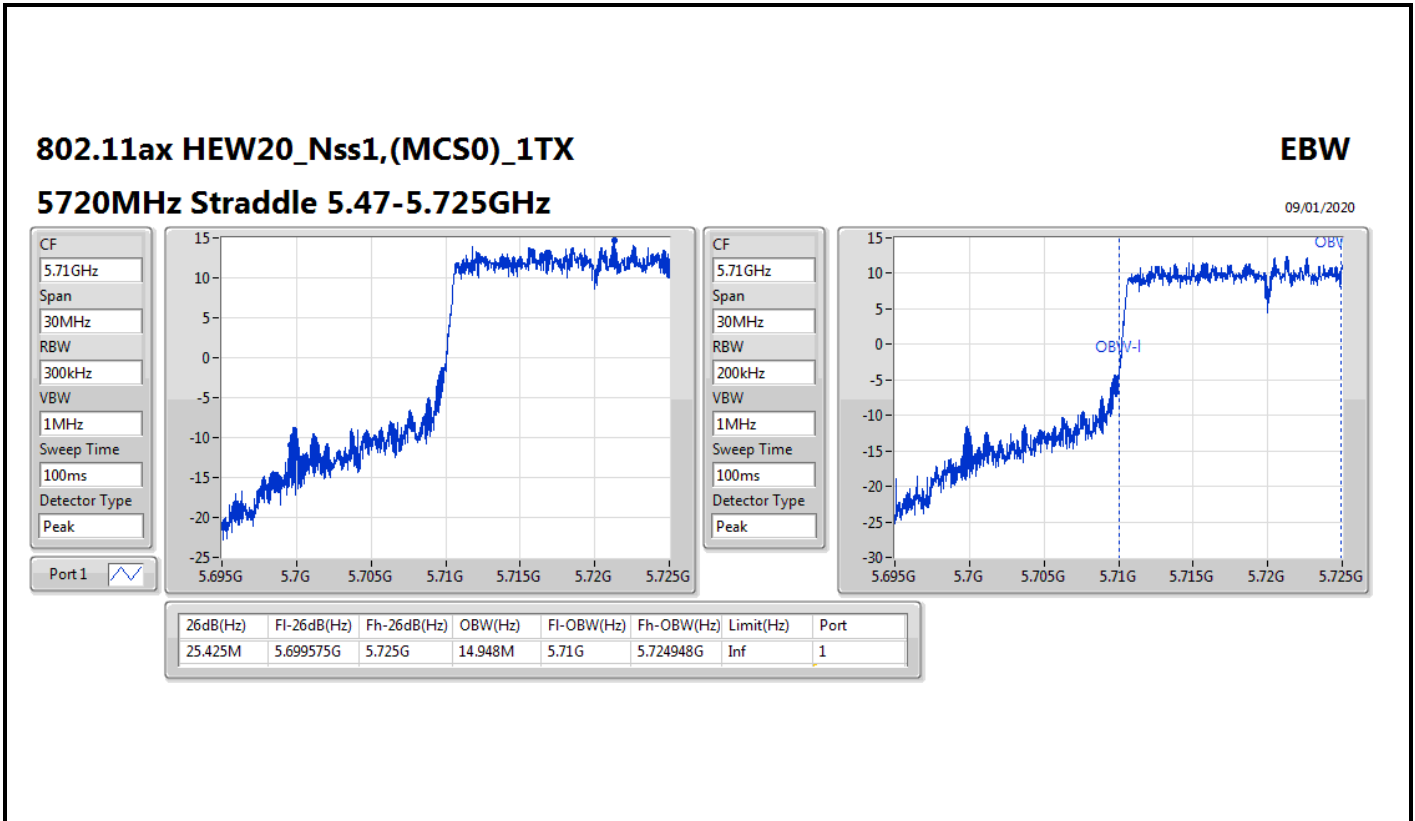

802.11ax HEW20\_Nss1,(MCS0)\_1TX

EBW

5580MHz

09/01/2020

802.11ax HEW20\_Nss1,(MCS0)\_1TX

EBW

5700MHz

09/01/2020