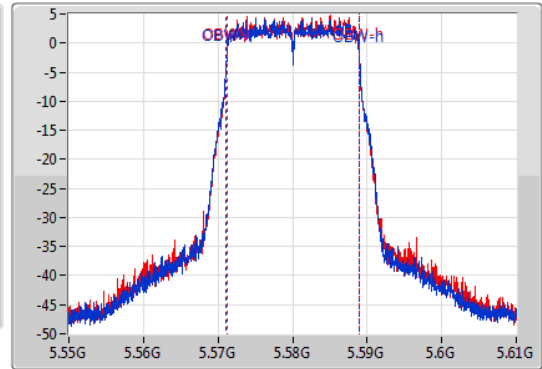

EBW

5580MHz

14/01/2020

CF  
5.58GHz  
Span  
60MHz  
RBW  
200kHz  
VBW  
1MHz  
Sweep Time  
100ms  
Detector Type  
Peak

CF  
5.58GHz  
Span  
60MHz  
RBW  
200kHz  
VBW  
1MHz  
Sweep Time  
100ms  
Detector Type  
Peak