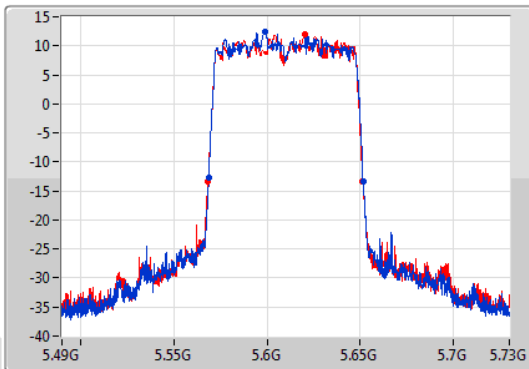

CF
5.61GHz
Span
240MHz
RBW
1MHz
VBW
3MHz
Sweep Time
100ms
Detector Type
Peak