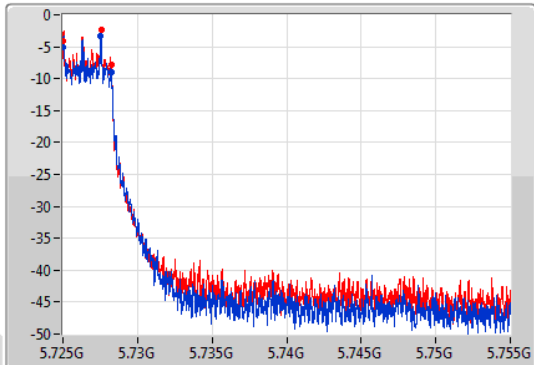

EBW

5690MHz Straddle 5.725-5.85GHz

10/01/2020

CF  
5.74GHz  
Span  
30MHz  
RBW  
100kHz  
VBW  
300kHz  
Sweep Time  
100ms  
Detector Type  
Peak

CF  
5.74GHz  
Span  
30MHz  
RBW  
100kHz  
VBW  
300kHz  
Sweep Time  
100ms  
Detector Type  
Peak