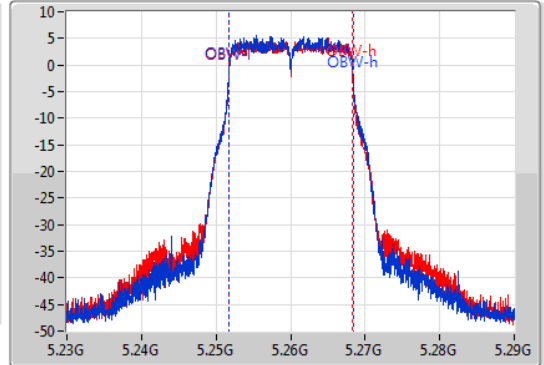

26dB(Hz)	Fl-26dB(Hz)	Fh-26dB(Hz)	OBW(Hz)	Fl-OBW(Hz)	Fh-OBW(Hz)	Limit(Hz)	Port
21.57M	5.24932G	5.27089G	16.732M	5.251694G	5.268426G	Inf	1
21.57M	5.24935G	5.27092G	16.642M	5.251694G	5.268336G	Inf	2

802.11a_Nss1,(6Mbps)_2TX

EBW

5300MHz

09/01/2020

CF: 5.3GHz
Span: 60MHz
RBW: 300kHz
VBW: 1MHz
Sweep Time: 100ms
Detector Type: Peak