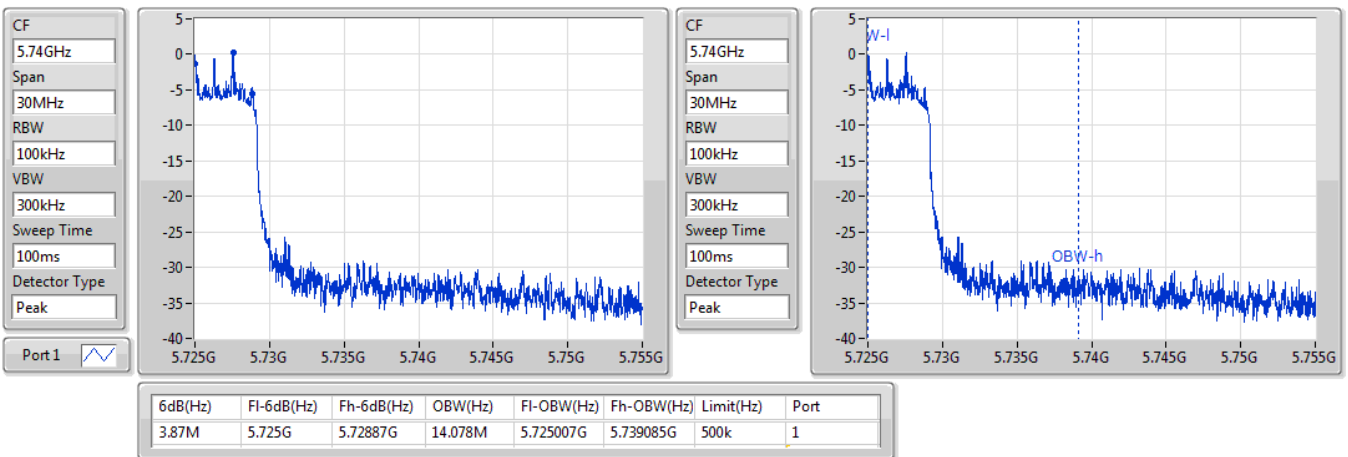

802.11ax HEW80\_Nss1,(MCS0)\_1TX

EBW

5690MHz Straddle 5.47-5.725GHz

09/01/2020

802.11ax HEW80\_Nss1,(MCS0)\_1TX

EBW

5690MHz Straddle 5.725-5.85GHz

09/01/2020

Summary

Mode	Max-N dB (Hz)	Max-OBW (Hz)	ITU-Code	Min-N dB (Hz)	Min-OBW (Hz)
5.25-5.35GHz	-	-	-	-	-
802.11a_Nss1,(6Mbps)_2TX	21.21M	16.762M	16M8D1D	21.09M	16.612M
802.11ac VHT20_Nss2,(MCS0)_2TX	21.6M	17.871M	17M9D1D	21.27M	17.781M
802.11ac VHT40_Nss2,(MCS0)_2TX	40.02M	36.402M	36M4D1D	39.84M	36.282M
802.11ac VHT80_Nss2,(MCS0)_2TX	81.6M	75.802M	75M8D1D	81.6M	75.682M
802.11ax HEW20_Nss2,(MCS0)_2TX	21.54M	19.04M	19MOD1D	21.36M	19.01M
802.11ax HEW40_Nss2,(MCS0)_2TX	40.02M	37.661M	37M7D1D	39.6M	37.541M
802.11ax HEW80_Nss2,(MCS0)_2TX	81.6M	77.121M	77M1D1D	81M	77.001M
5.47-5.725GHz	-	-	-	-	-
802.11a_Nss1,(6Mbps)_2TX	21.21M	16.732M	16M7D1D	15.453M	13.241M
802.11ac VHT20_Nss2,(MCS0)_2TX	21.6M	17.871M	17M9D1D	15.628M	13.836M
802.11ac VHT40_Nss2,(MCS0)_2TX	40.2M	36.402M	36M4D1D	34.8M	32.946M
802.11ac VHT80_Nss2,(MCS0)_2TX	81.84M	75.802M	75M8D1D	75.64M	72.349M
802.11ax HEW20_Nss2,(MCS0)_2TX	21.63M	19.04M	19MOD1D	15.54M	14.395M
802.11ax HEW40_Nss2,(MCS0)_2TX	40.02M	37.661M	37M7D1D	34.8M	33.546M
802.11ax HEW80_Nss2,(MCS0)_2TX	81.72M	77.121M	77M1D1D	75.253M	72.891M
5.725-5.85GHz	-	-	-	-	-
802.11a_Nss1,(6Mbps)_2TX	3.315M	4.258M	4M26D1D	3.24M	4.108M
802.11ac VHT20_Nss2,(MCS0)_2TX	3.855M	4.528M	4M53D1D	3.84M	4.498M
802.11ac VHT40_Nss2,(MCS0)_2TX	3.225M	3.718M	3M72D1D	3.225M	3.688M
802.11ac VHT80_Nss2,(MCS0)_2TX	3.225M	3.793M	3M79D1D	3.225M	3.748M
802.11ax HEW20_Nss2,(MCS0)_2TX	4.575M	4.783M	4M78D1D	4.545M	4.723M
802.11ax HEW40_Nss2,(MCS0)_2TX	3.9M	4.168M	4M17D1D	3.87M	4.168M
802.11ax HEW80_Nss2,(MCS0)_2TX	3.735M	4.243M	4M24D1D	3.435M	4.213M