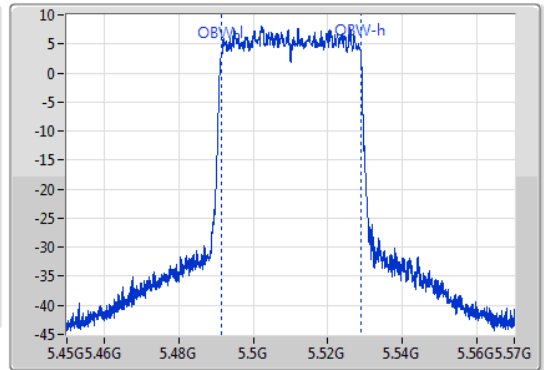

802.11ax HEW40\_Nss1,(MCS0)\_1TX

EBW

5510MHz

09/01/2020

CF: 5.51GHz  
 Span: 120MHz  
 RBW: 1MHz  
 VBW: 3MHz  
 Sweep Time: 100ms  
 Detector Type: Peak  
 Port 1

CF: 5.51GHz  
 Span: 120MHz  
 RBW: 500kHz  
 VBW: 2MHz  
 Sweep Time: 100ms  
 Detector Type: Peak