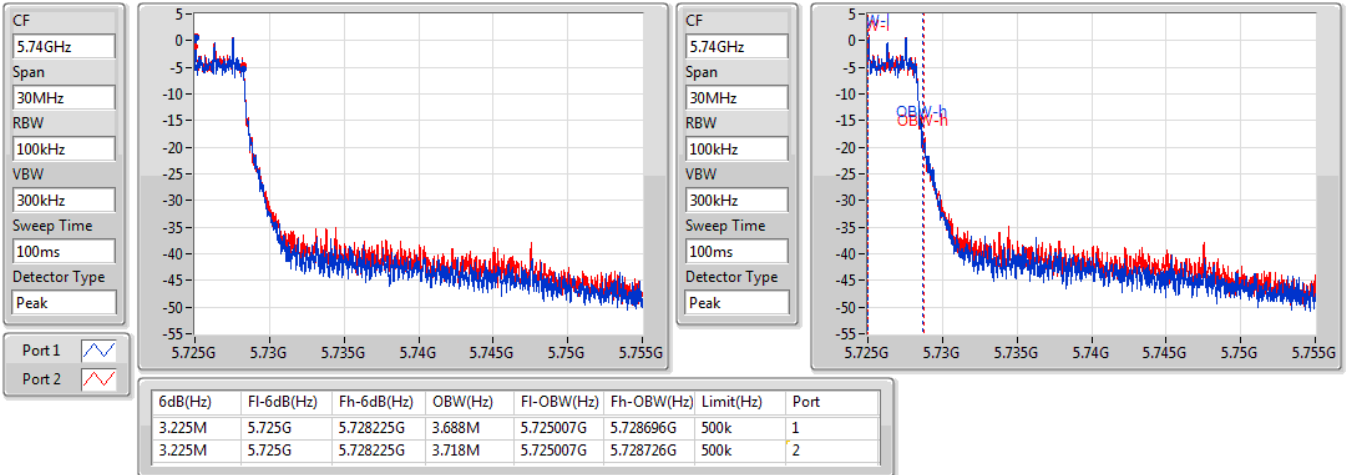

802.11ac VHT40_Nss2,(MCS0)_2TX

EBW

5710MHz Straddle 5.725-5.85GHz

10/01/2020