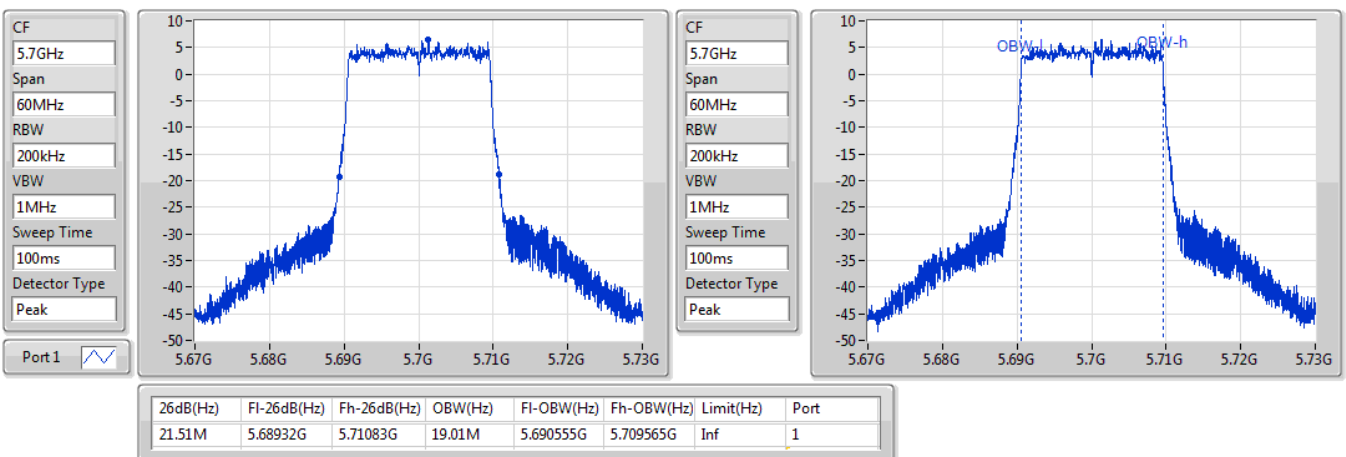

802.11ax HEW20\_Nss1,(MCS0)\_1TX

EBW

5580MHz

13/01/2020

802.11ax HEW20\_Nss1,(MCS0)\_1TX

EBW

5700MHz

13/01/2020