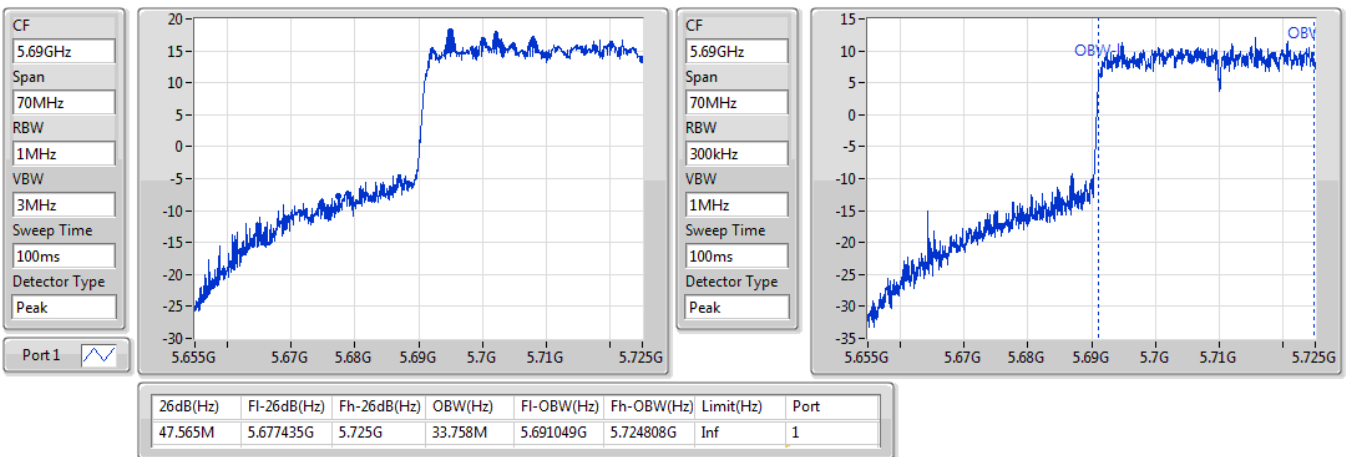

802.11ax HEW40\_Nss1,(MCS0)\_1TX

EBW

5670MHz

09/01/2020

802.11ax HEW40\_Nss1,(MCS0)\_1TX

EBW

5710MHz Straddle 5.47-5.725GHz

09/01/2020