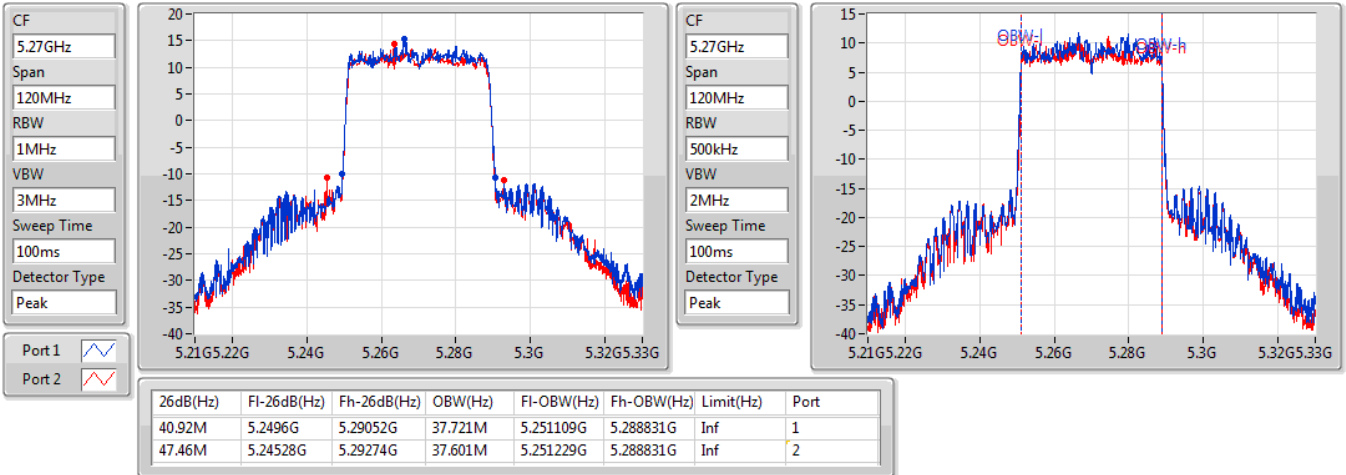

802.11ax HEW40_Nss2,(MCS0)_2TX

EBW

5270MHz

09/01/2020