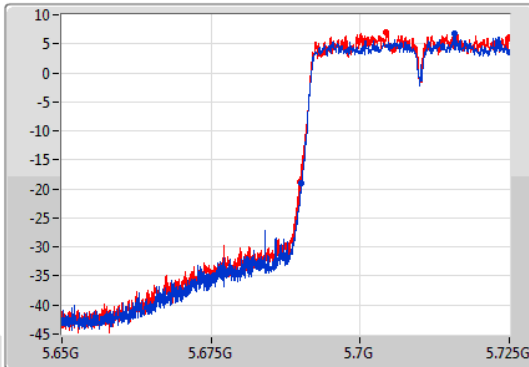

CF
5.6875GHz
Span
75MHz
RBW
500kHz
VBW
2MHz
Sweep Time
100ms
Detector Type
Peak