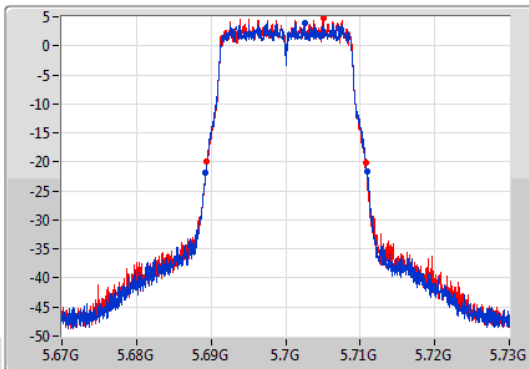

CF
5.7GHz
Span
60MHz
RBW
200kHz
VBW
1MHz
Sweep Time
100ms
Detector Type
Peak