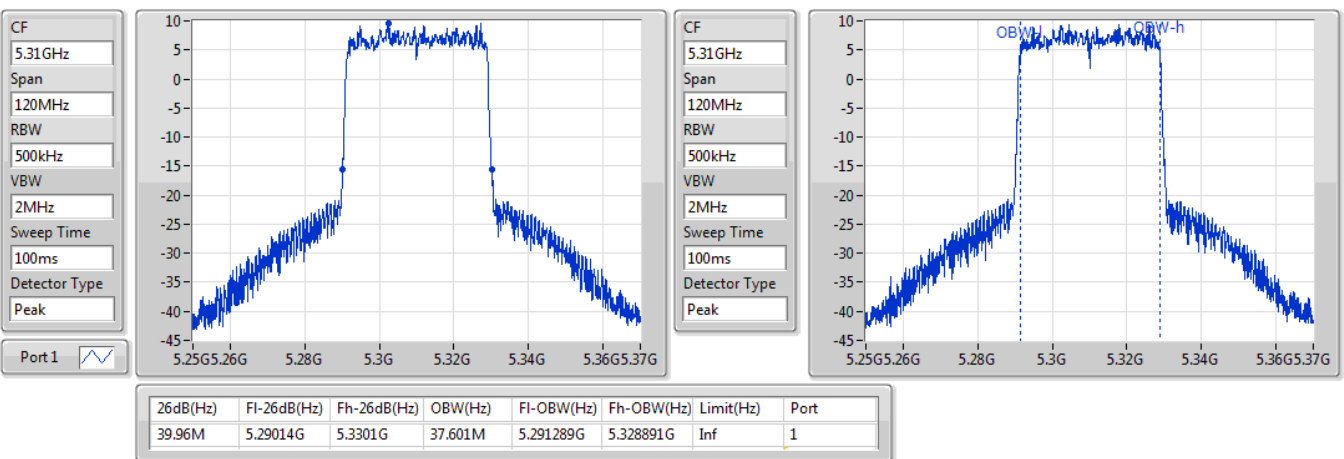

802.11ax HEW40\_Nss1,(MCS0)\_1TX

EBW

5270MHz

13/01/2020

802.11ax HEW40\_Nss1,(MCS0)\_1TX

EBW

5310MHz

13/01/2020