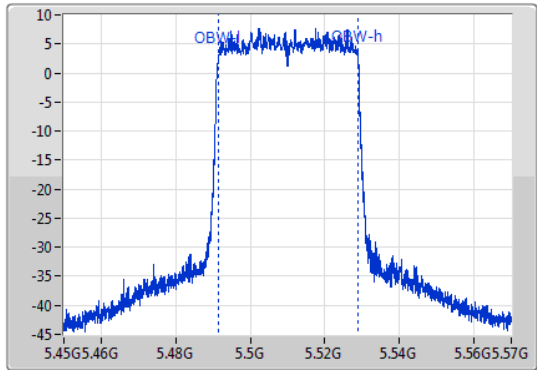

802.11ax HEW40\_Nss1,(MCS0)\_1TX

EBW

5510MHz

09/01/2020

CF  
5.51GHz  
Span  
120MHz  
RBW  
500kHz  
VBW  
2MHz  
Sweep Time  
100ms  
Detector Type  
Peak  
Port 1

CF  
5.51GHz  
Span  
120MHz  
RBW  
500kHz  
VBW  
2MHz  
Sweep Time  
100ms  
Detector Type  
Peak