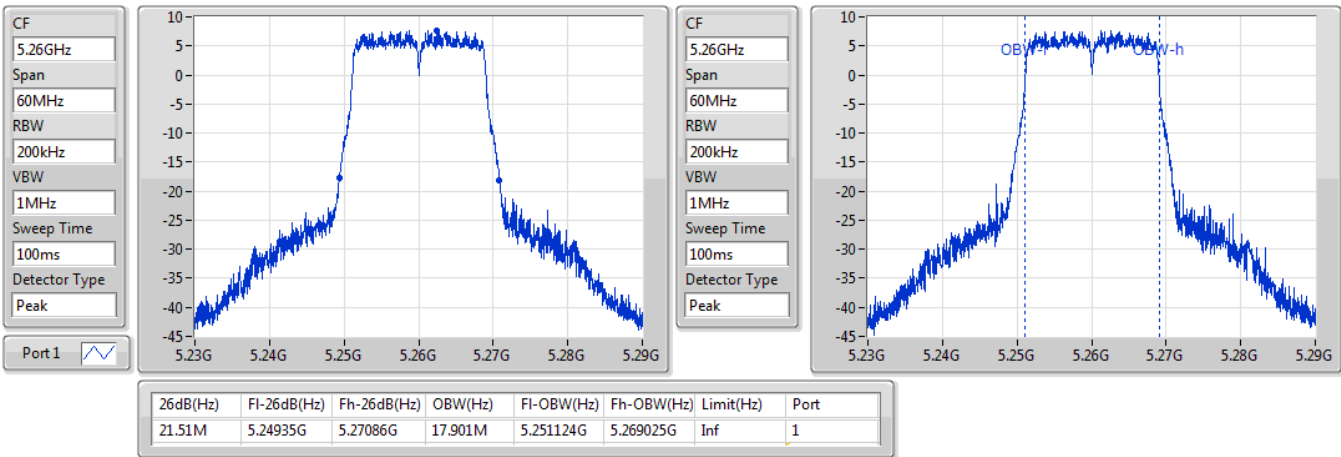

802.11a\_Nss1,(6Mbps)\_1TX

EBW

5720MHz Straddle 5.725-5.85GHz

13/01/2020

802.11ac VHT20\_Nss1,(MCS0)\_1TX

EBW

5260MHz

13/01/2020