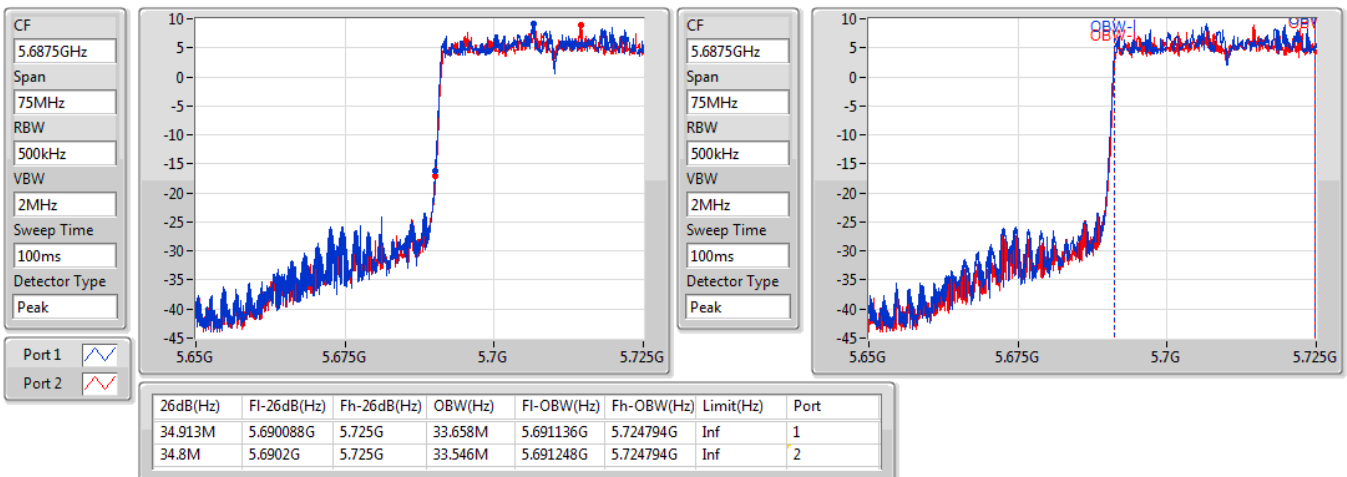

EBW

5670MHz

09/01/2020

802.11ax HEW40\_Nss2,(MCS0)\_2TX

EBW

5710MHz Straddle 5.47-5.725GHz

10/01/2020

802.11ax HEW40\_Nss2,(MCS0)\_2TX