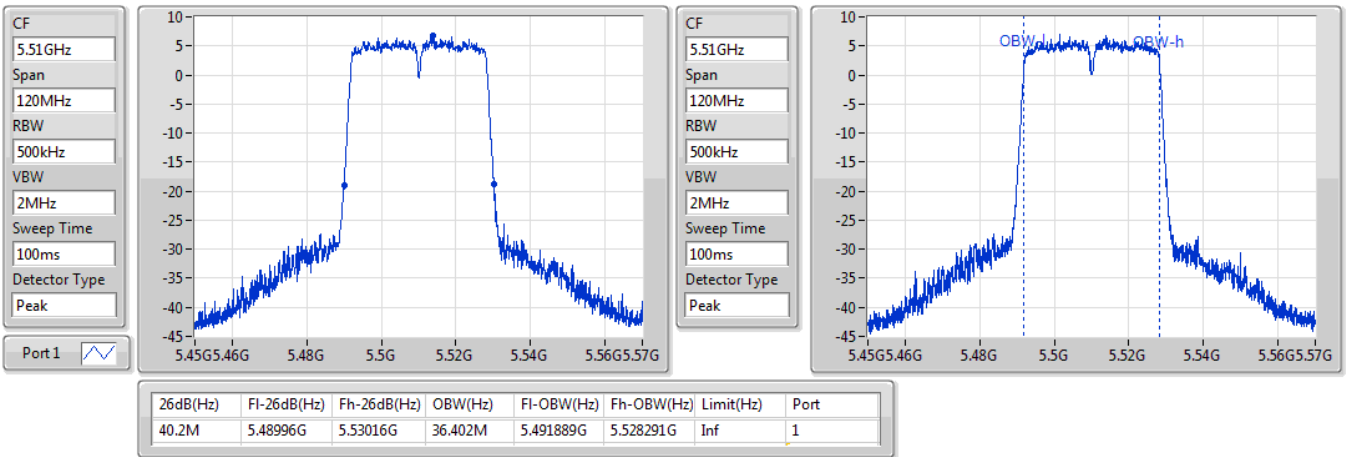

802.11ac VHT40_Nss1,(MCS0)_1TX

EBW

5510MHz

13/01/2020