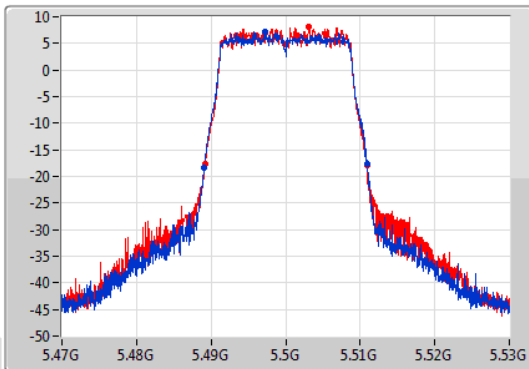

CF
5.5GHz
Span
60MHz
RBW
200kHz
VBW
1MHz
Sweep Time
100ms
Detector Type
Peak