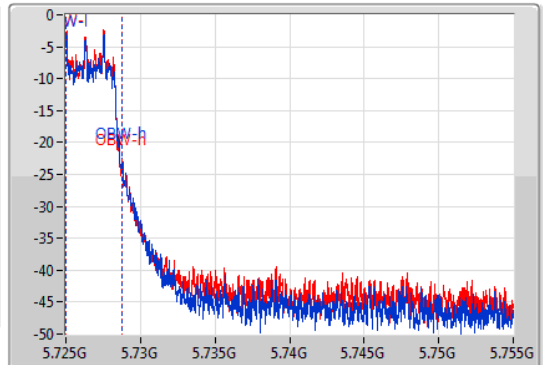

EBW

5690MHz Straddle 5.725-5.85GHz

10/01/2020

CF  
5.74GHz  
Span  
30MHz  
RBW  
100kHz  
VBW  
300kHz  
Sweep Time  
100ms  
Detector Type  
Peak

CF  
5.74GHz  
Span  
30MHz  
RBW  
100kHz  
VBW  
300kHz  
Sweep Time  
100ms  
Detector Type  
Peak