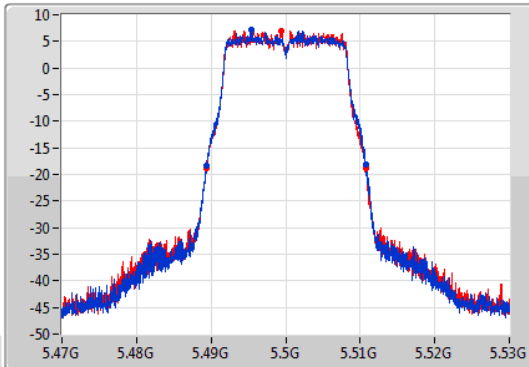

CF
5.5GHz
Span
60MHz
RBW
200kHz
VBW
1MHz
Sweep Time
100ms
Detector Type
Peak