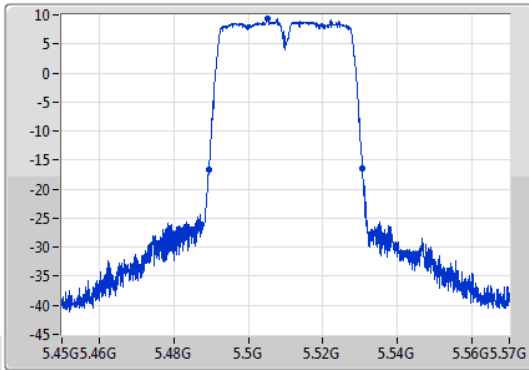

EBW

5510MHz

09/01/2020

CF: 5.51GHz  
 Span: 120MHz  
 RBW: 1MHz  
 VBW: 3MHz  
 Sweep Time: 100ms  
 Detector Type: Peak  
 Port 1

CF: 5.51GHz  
 Span: 120MHz  
 RBW: 500kHz  
 VBW: 2MHz  
 Sweep Time: 100ms  
 Detector Type: Peak