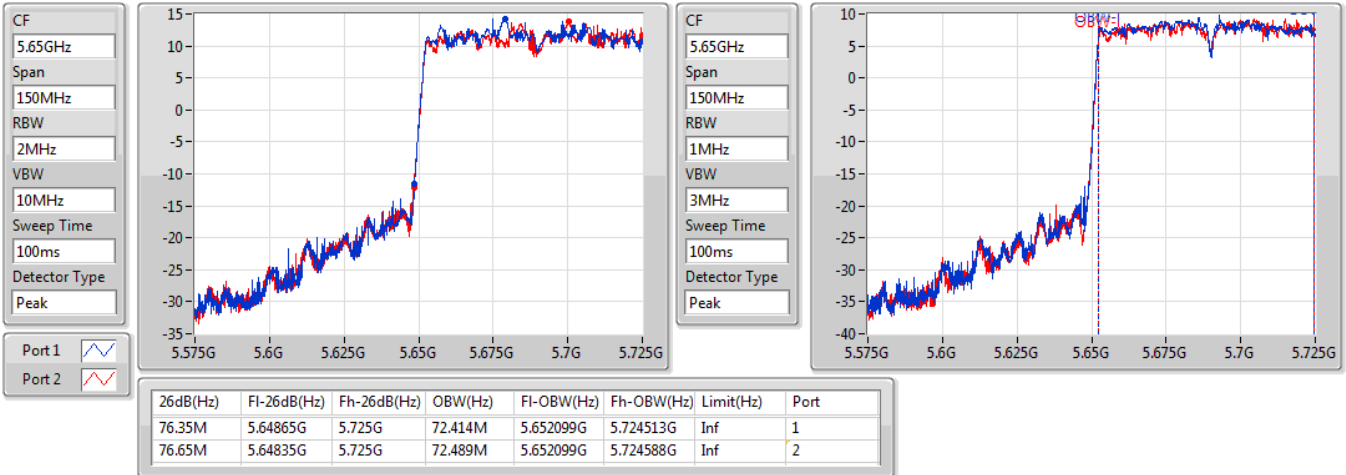

802.11ac VHT80_Nss2,(MCS0)_2TX

EBW

5690MHz Straddle 5.47-5.725GHz

09/01/2020