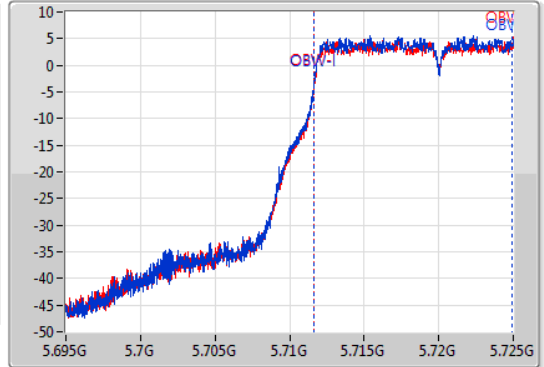

EBW

5720MHz Straddle 5.47-5.725GHz

09/01/2020

CF  
5.71GHz  
Span  
30MHz  
RBW  
300kHz  
VBW  
1MHz  
Sweep Time  
100ms  
Detector Type  
Peak

CF  
5.71GHz  
Span  
30MHz  
RBW  
200kHz  
VBW  
1MHz  
Sweep Time  
100ms  
Detector Type  
Peak