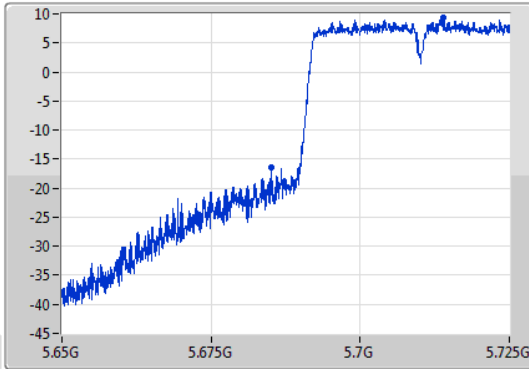

CF: 5.6875GHz
Span: 75MHz
RBW: 500kHz
VBW: 2MHz
Sweep Time: 100ms
Detector Type: Peak