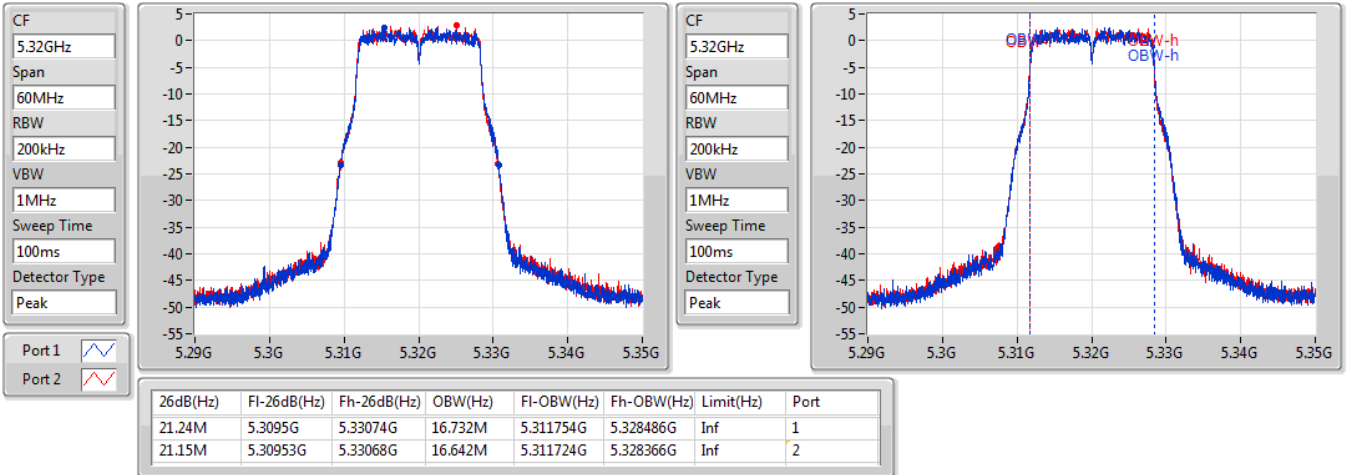

802.11a_Nss1,(6Mbps)_2TX

EBW

5320MHz

14/01/2020