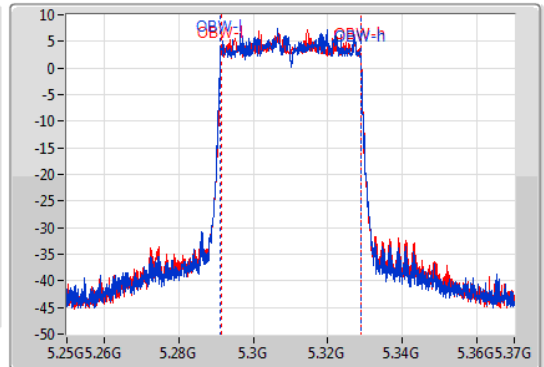

EBW

5310MHz

09/01/2020

CF  
5.31GHz  
Span  
120MHz  
RBW  
500kHz  
VBW  
2MHz  
Sweep Time  
100ms  
Detector Type  
Peak

CF  
5.31GHz  
Span  
120MHz  
RBW  
500kHz  
VBW  
2MHz  
Sweep Time  
100ms  
Detector Type  
Peak