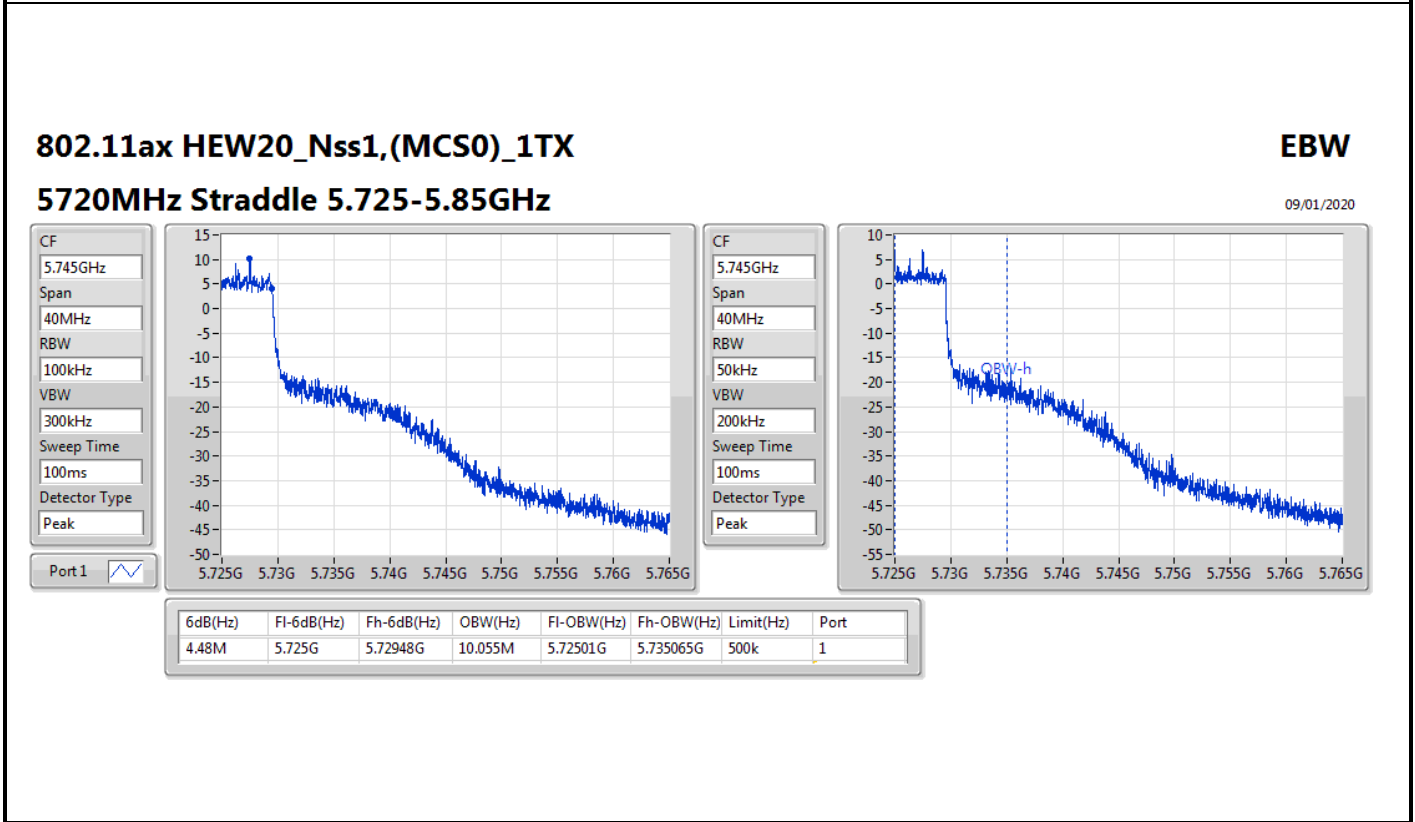

802.11ax HEW20\_Nss1,(MCS0)\_1TX

EBW

5580MHz

09/01/2020

802.11ax HEW20\_Nss1,(MCS0)\_1TX

EBW

5700MHz

09/01/2020