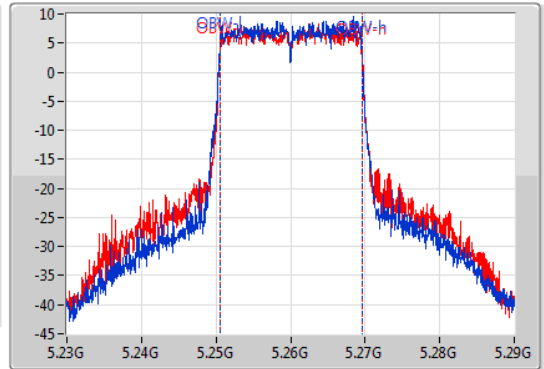

EBW

5260MHz

09/01/2020

CF  
5.26GHz  
Span  
60MHz  
RBW  
300kHz  
VBW  
1MHz  
Sweep Time  
100ms  
Detector Type  
Peak

CF  
5.26GHz  
Span  
60MHz  
RBW  
200kHz  
VBW  
1MHz  
Sweep Time  
100ms  
Detector Type  
Peak