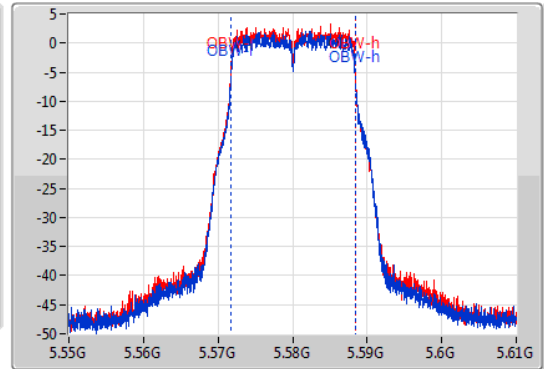

EBW

5580MHz

14/01/2020

CF  
5.58GHz  
Span  
60MHz  
RBW  
200kHz  
VBW  
1MHz  
Sweep Time  
100ms  
Detector Type  
Peak

CF  
5.58GHz  
Span  
60MHz  
RBW  
200kHz  
VBW  
1MHz  
Sweep Time  
100ms  
Detector Type  
Peak