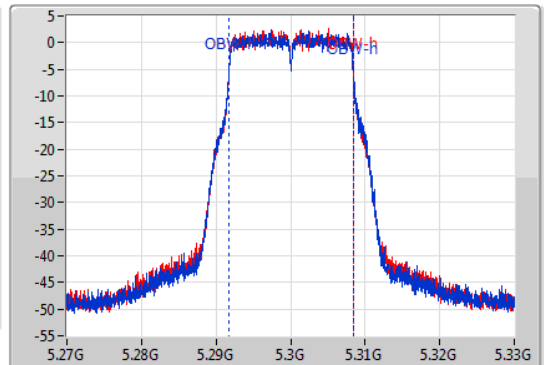

802.11a\_Nss1,(6Mbps)\_2TX

EBW

5300MHz

09/01/2020

CF  
5.3GHz  
Span  
60MHz  
RBW  
200kHz  
VBW  
1MHz  
Sweep Time  
100ms  
Detector Type  
Peak

CF  
5.3GHz  
Span  
60MHz  
RBW  
200kHz  
VBW  
1MHz  
Sweep Time  
100ms  
Detector Type  
Peak