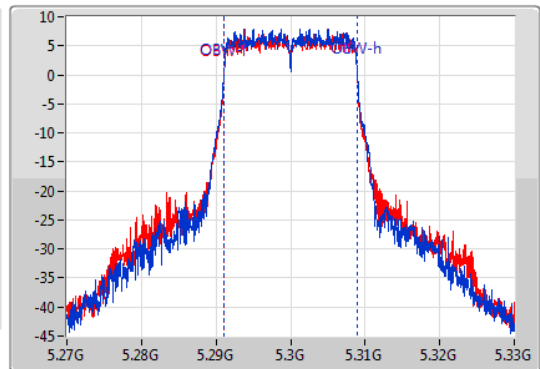

EBW

5300MHz

09/01/2020

CF  
5.3GHz  
Span  
60MHz  
RBW  
300kHz  
VBW  
1MHz  
Sweep Time  
100ms  
Detector Type  
Peak

CF  
5.3GHz  
Span  
60MHz  
RBW  
200kHz  
VBW  
1MHz  
Sweep Time  
100ms  
Detector Type  
Peak