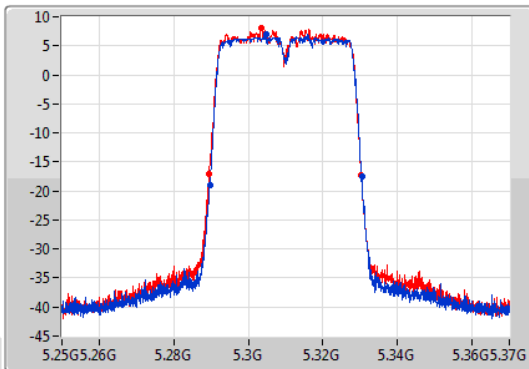

CF
5.31GHz
Span
120MHz
RBW
500kHz
VBW
2MHz
Sweep Time
100ms
Detector Type
Peak