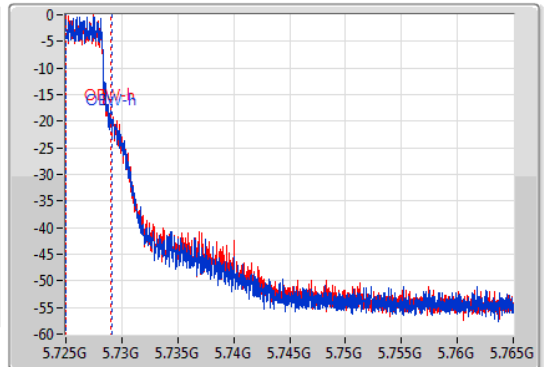

EBW

5720MHz Straddle 5.725-5.85GHz

09/01/2020

CF  
5.745GHz  
Span  
40MHz  
RBW  
100kHz  
VBW  
300kHz  
Sweep Time  
100ms  
Detector Type  
Peak

CF  
5.745GHz  
Span  
40MHz  
RBW  
50kHz  
VBW  
200kHz  
Sweep Time  
100ms  
Detector Type  
Peak