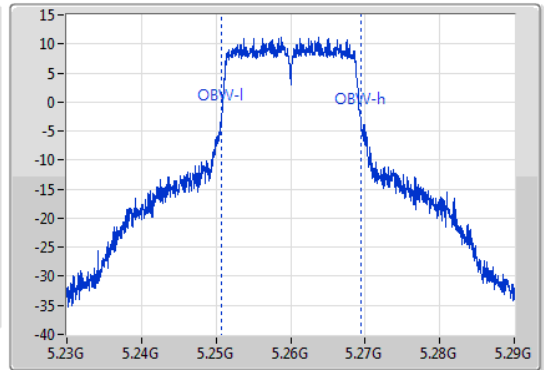

CF  
5.26GHz  
Span  
60MHz  
RBW  
300kHz  
VBW  
1MHz  
Sweep Time  
100ms  
Detector Type  
Peak  
Port 1

CF  
5.26GHz  
Span  
60MHz  
RBW  
200kHz  
VBW  
1MHz  
Sweep Time  
100ms  
Detector Type  
Peak