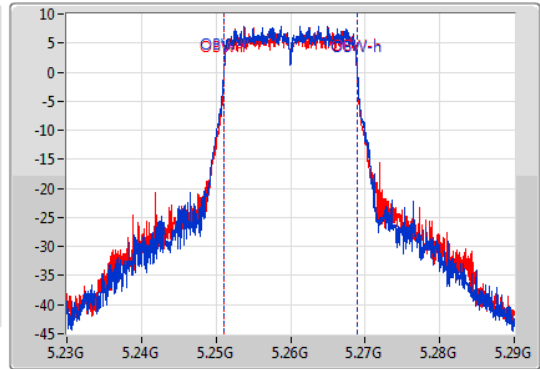

EBW

5260MHz

09/01/2020

CF  
5.26GHz  
Span  
60MHz  
RBW  
300kHz  
VBW  
1MHz  
Sweep Time  
100ms  
Detector Type  
Peak

CF  
5.26GHz  
Span  
60MHz  
RBW  
200kHz  
VBW  
1MHz  
Sweep Time  
100ms  
Detector Type  
Peak