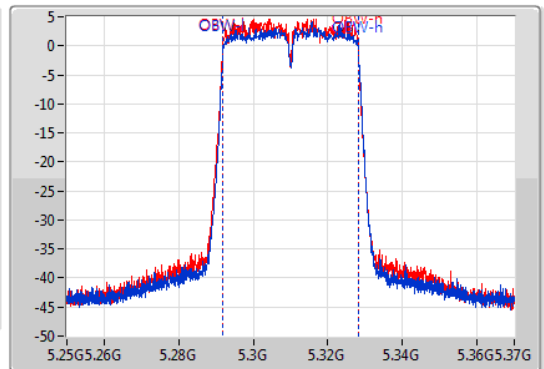

EBW

5310MHz

09/01/2020

CF  
5.31GHz  
Span  
120MHz  
RBW  
1MHz  
VBW  
3MHz  
Sweep Time  
100ms  
Detector Type  
Peak

CF  
5.31GHz  
Span  
120MHz  
RBW  
500kHz  
VBW  
2MHz  
Sweep Time  
100ms  
Detector Type  
Peak