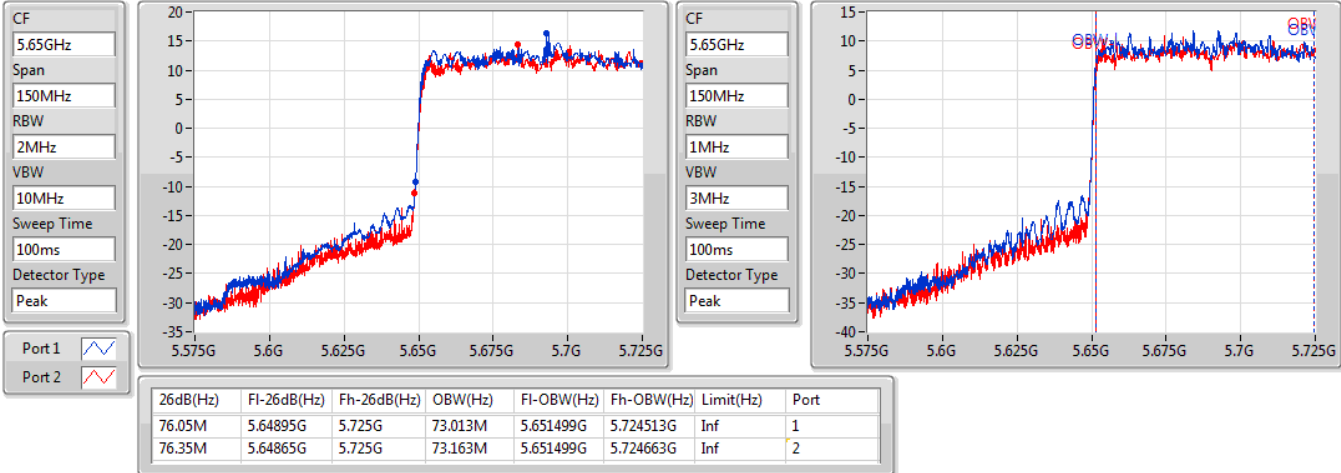

802.11ax HEW80_Nss2,(MCS0)_2TX

EBW

5690MHz Straddle 5.47-5.725GHz

09/01/2020