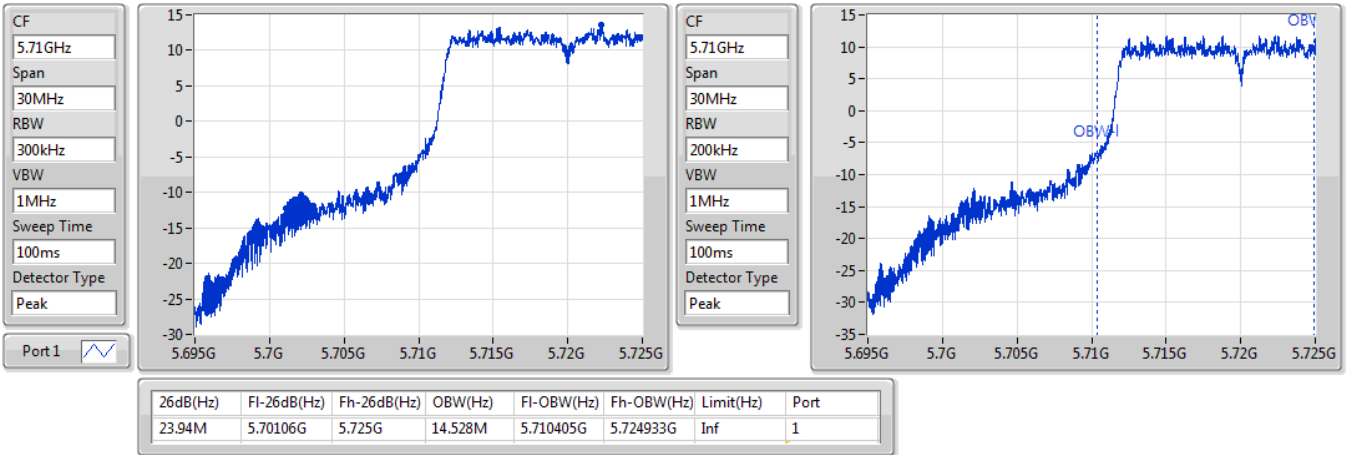

802.11a_Nss1,(6Mbps)_1TX

EBW

5720MHz Straddle 5.47-5.725GHz

09/01/2020