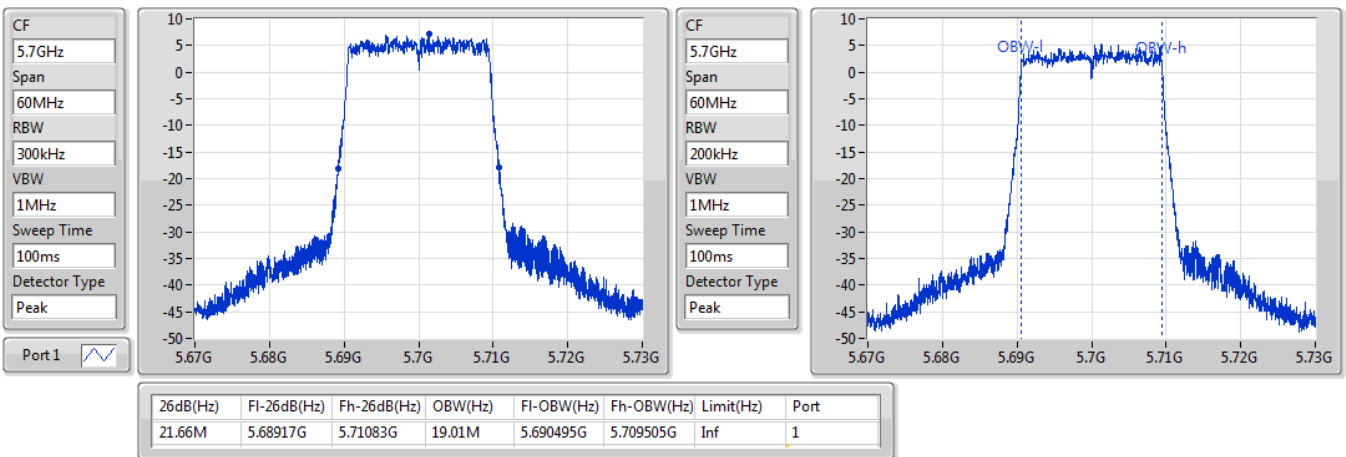

802.11ax HEW20\_Nss1,(MCS0)\_1TX

EBW

5580MHz

09/01/2020

802.11ax HEW20\_Nss1,(MCS0)\_1TX

EBW

5700MHz

09/01/2020