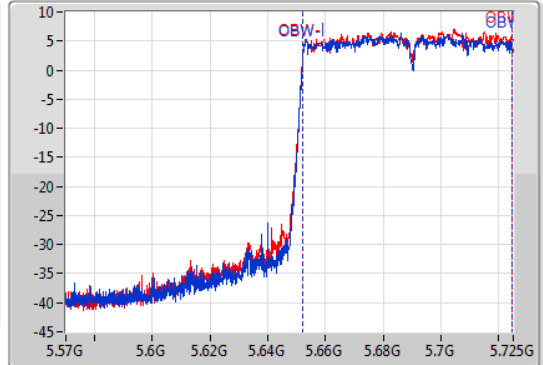

EBW

5690MHz Straddle 5.47-5.725GHz

10/01/2020

CF  
5.6475GHz  
Span  
155MHz  
RBW  
1MHz  
VBW  
3MHz  
Sweep Time  
100ms  
Detector Type  
Peak

CF  
5.6475GHz  
Span  
155MHz  
RBW  
1MHz  
VBW  
3MHz  
Sweep Time  
100ms  
Detector Type  
Peak