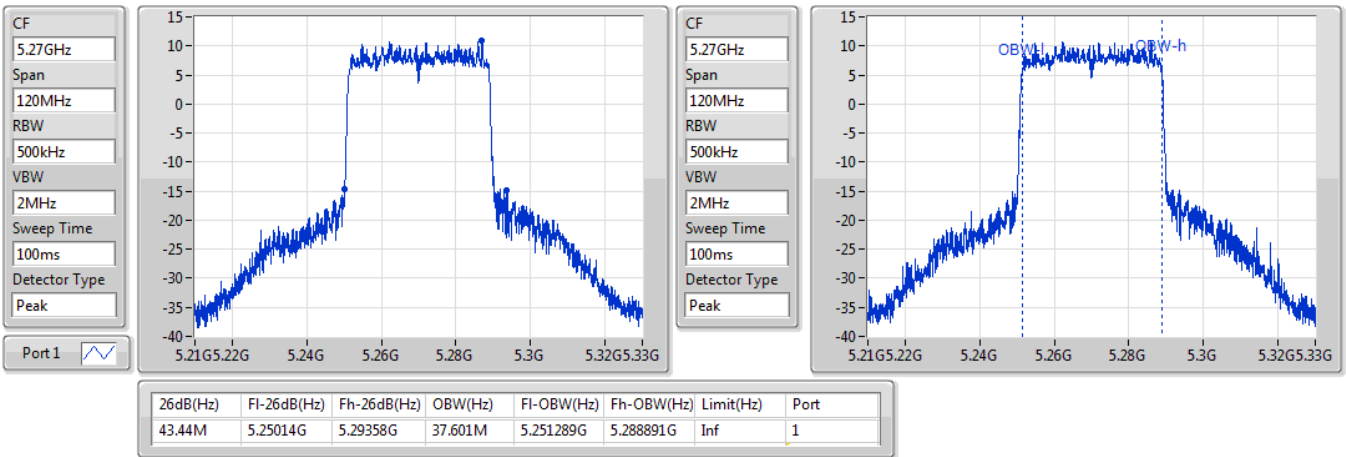

802.11ax HEW40_Nss1,(MCS0)_1TX

EBW

5270MHz

09/01/2020