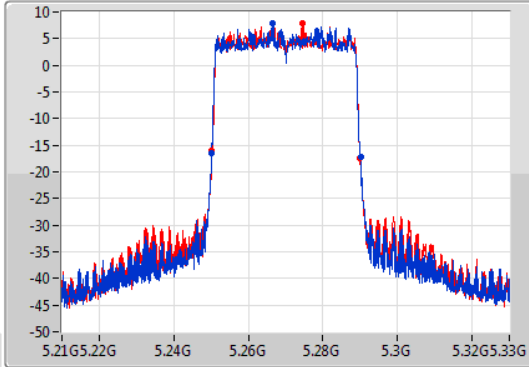

802.11ax HEW40_Nss2,(MCS0)_2TX

EBW

5270MHz

09/01/2020

CF
5.27GHz
Span
120MHz
RBW
500kHz
VBW
2MHz
Sweep Time
100ms
Detector Type
Peak

CF
5.27GHz
Span
120MHz
RBW
500kHz
VBW
2MHz
Sweep Time
100ms
Detector Type
Peak