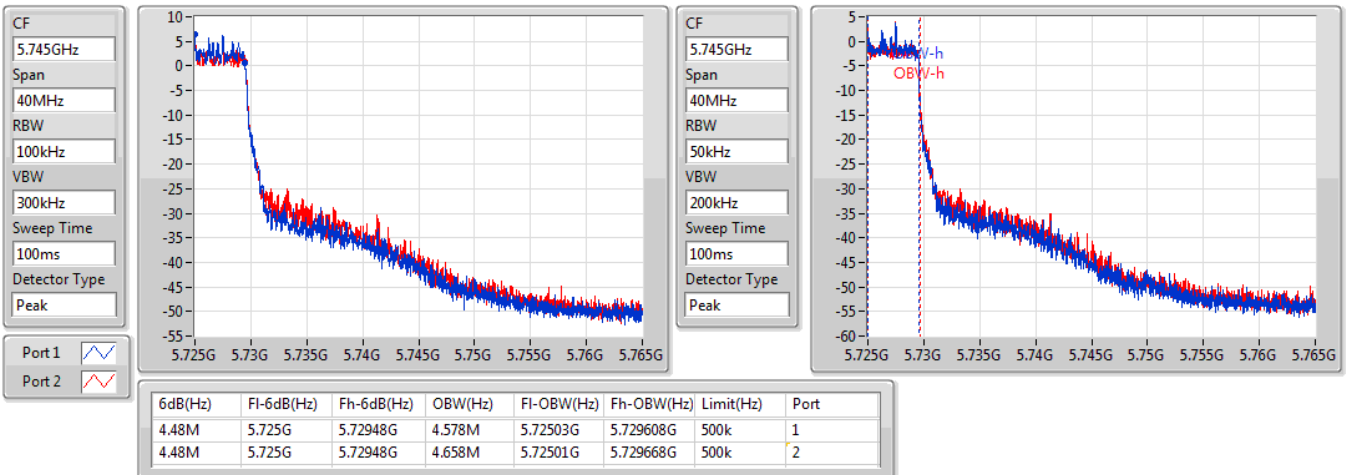

EBW

5720MHz Straddle 5.47-5.725GHz

09/01/2020

802.11ax HEW20\_Nss2,(MCS0)\_2TX

EBW

5720MHz Straddle 5.725-5.85GHz

09/01/2020

802.11ax HEW40\_Nss2,(MCS0)\_2TX