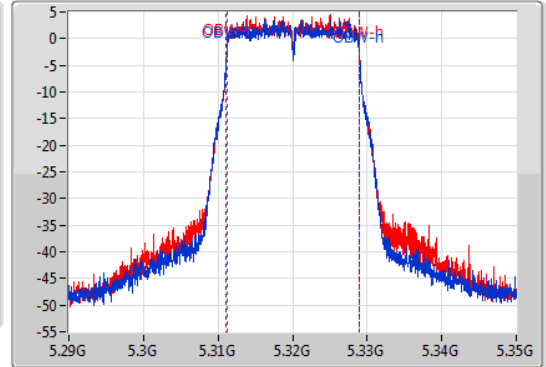

EBW

5320MHz

10/01/2020

CF  
5.32GHz  
Span  
60MHz  
RBW  
200kHz  
VBW  
1MHz  
Sweep Time  
100ms  
Detector Type  
Peak

CF  
5.32GHz  
Span  
60MHz  
RBW  
200kHz  
VBW  
1MHz  
Sweep Time  
100ms  
Detector Type  
Peak