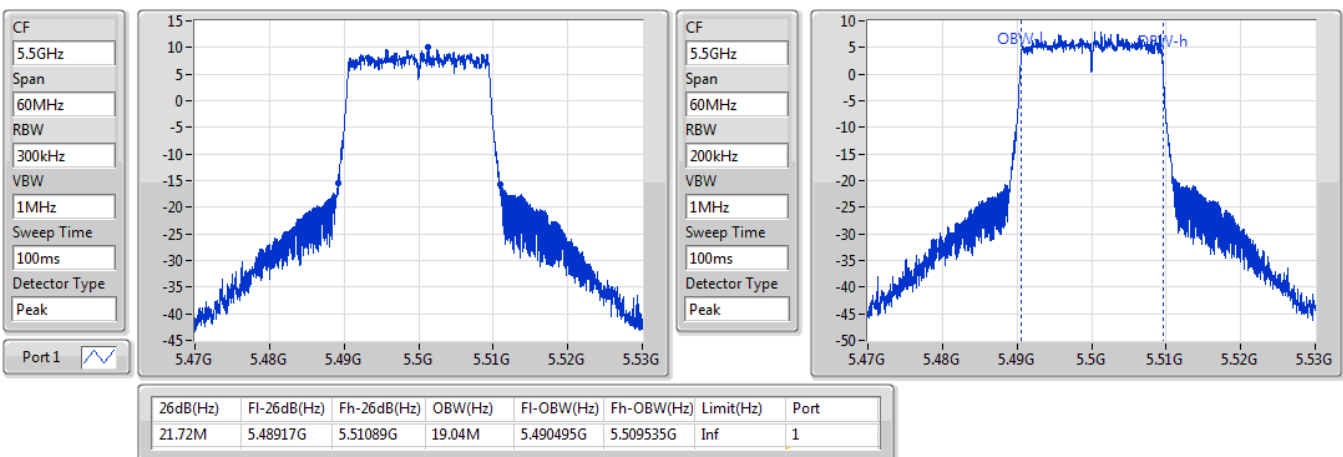

802.11ax HEW20\_Nss1,(MCS0)\_1TX

EBW

5320MHz

22/01/2020

802.11ax HEW20\_Nss1,(MCS0)\_1TX

EBW

5500MHz

09/01/2020