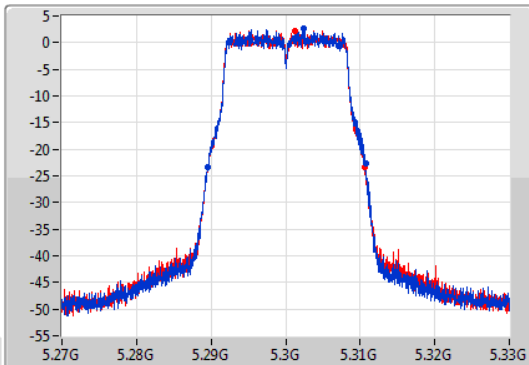

**Port X-N dB** = Port X 6dB down bandwidth for 5.725-5.85GHz band / 26dB down bandwidth for other band

**Port X-OBW** = Port X 99% occupied bandwidth;

802.11a\_Nss1,(6Mbps)\_2TX

EBW

5260MHz

09/01/2020

CF  
5.26GHz  
Span  
60MHz  
RBW  
200kHz  
VBW  
1MHz  
Sweep Time  
100ms  
Detector Type  
Peak

CF  
5.26GHz  
Span  
60MHz  
RBW  
200kHz  
VBW  
1MHz  
Sweep Time  
100ms  
Detector Type  
Peak

26dB(Hz)	Fl-26dB(Hz)	Fh-26dB(Hz)	OBW(Hz)	Fl-OBW(Hz)	Fh-OBW(Hz)	Limit(Hz)	Port
21.18M	5.24953G	5.27071G	16.762M	5.251724G	5.268486G	Inf	1
21.12M	5.24959G	5.27071G	16.672M	5.251724G	5.268396G	Inf	2

802.11a\_Nss1,(6Mbps)\_2TX

EBW

5300MHz

09/01/2020

CF  
5.3GHz  
Span  
60MHz  
RBW  
200kHz  
VBW  
1MHz  
Sweep Time  
100ms  
Detector Type  
Peak

CF  
5.3GHz  
Span  
60MHz  
RBW  
200kHz  
VBW  
1MHz  
Sweep Time  
100ms  
Detector Type  
Peak