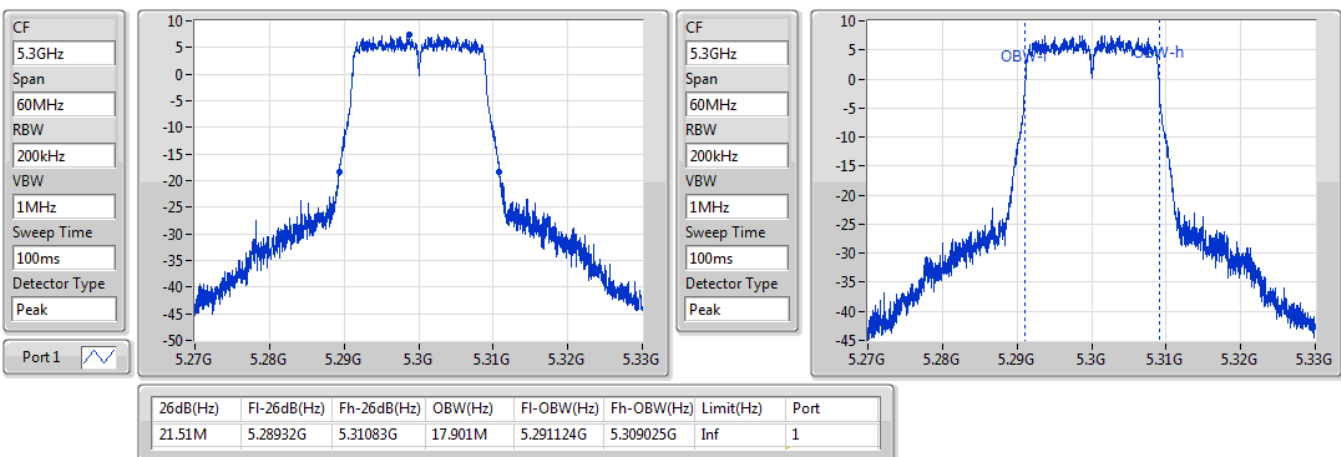

802.11ac VHT20_Nss1,(MCS0)_1TX

EBW

5300MHz

13/01/2020