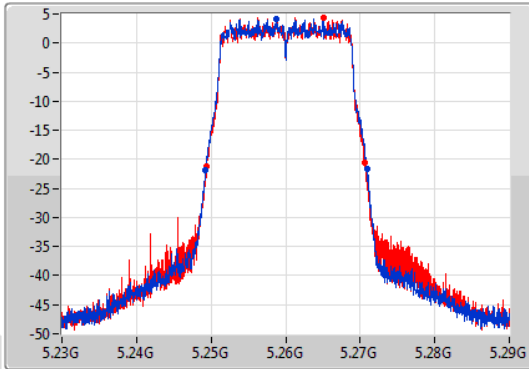

802.11ac VHT20_Nss2,(MCS0)_2TX

EBW

5260MHz

14/01/2020

CF
5.26GHz
Span
60MHz
RBW
200kHz
VBW
1MHz
Sweep Time
100ms
Detector Type
Peak

CF
5.26GHz
Span
60MHz
RBW
200kHz
VBW
1MHz
Sweep Time
100ms
Detector Type
Peak