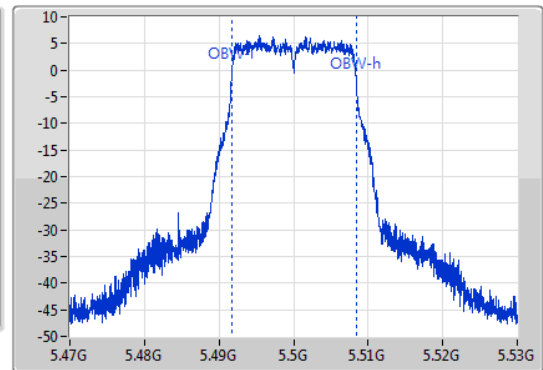

802.11a\_Nss1,(6Mbps)\_1TX

EBW

5500MHz

09/01/2020

CF: 5.5GHz  
 Span: 60MHz  
 RBW: 300kHz  
 VBW: 1MHz  
 Sweep Time: 100ms  
 Detector Type: Peak  
 Port 1

CF: 5.5GHz  
 Span: 60MHz  
 RBW: 200kHz  
 VBW: 1MHz  
 Sweep Time: 100ms  
 Detector Type: Peak