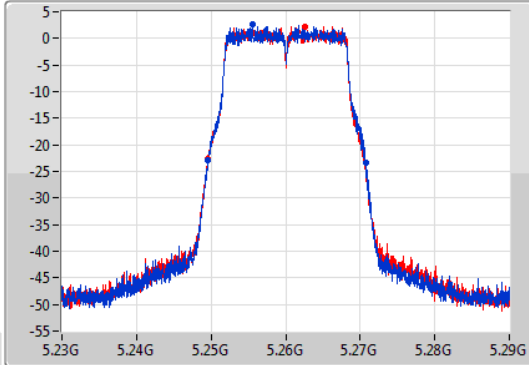

**Port X-N dB** = Port X 6dB down bandwidth for 5.725-5.85GHz band / 26dB down bandwidth for other band

**Port X-OBW** = Port X 99% occupied bandwidth;

802.11a\_Nss1,(6Mbps)\_2TX

EBW

5260MHz

09/01/2020

CF  
5.26GHz  
Span  
60MHz  
RBW  
200kHz  
VBW  
1MHz  
Sweep Time  
100ms  
Detector Type  
Peak