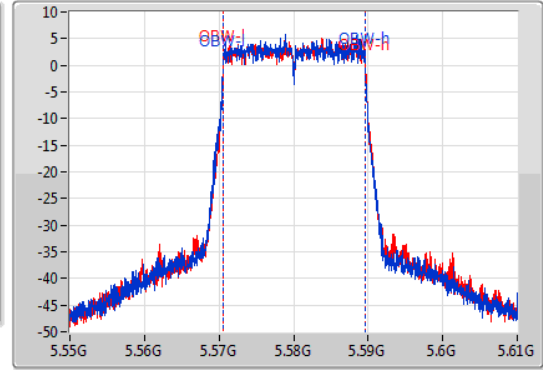

EBW

5580MHz

09/01/2020

CF  
5.58GHz  
Span  
60MHz  
RBW  
200kHz  
VBW  
1MHz  
Sweep Time  
100ms  
Detector Type  
Peak  
Port 1  
Port 2

CF  
5.58GHz  
Span  
60MHz  
RBW  
200kHz  
VBW  
1MHz  
Sweep Time  
100ms  
Detector Type  
Peak