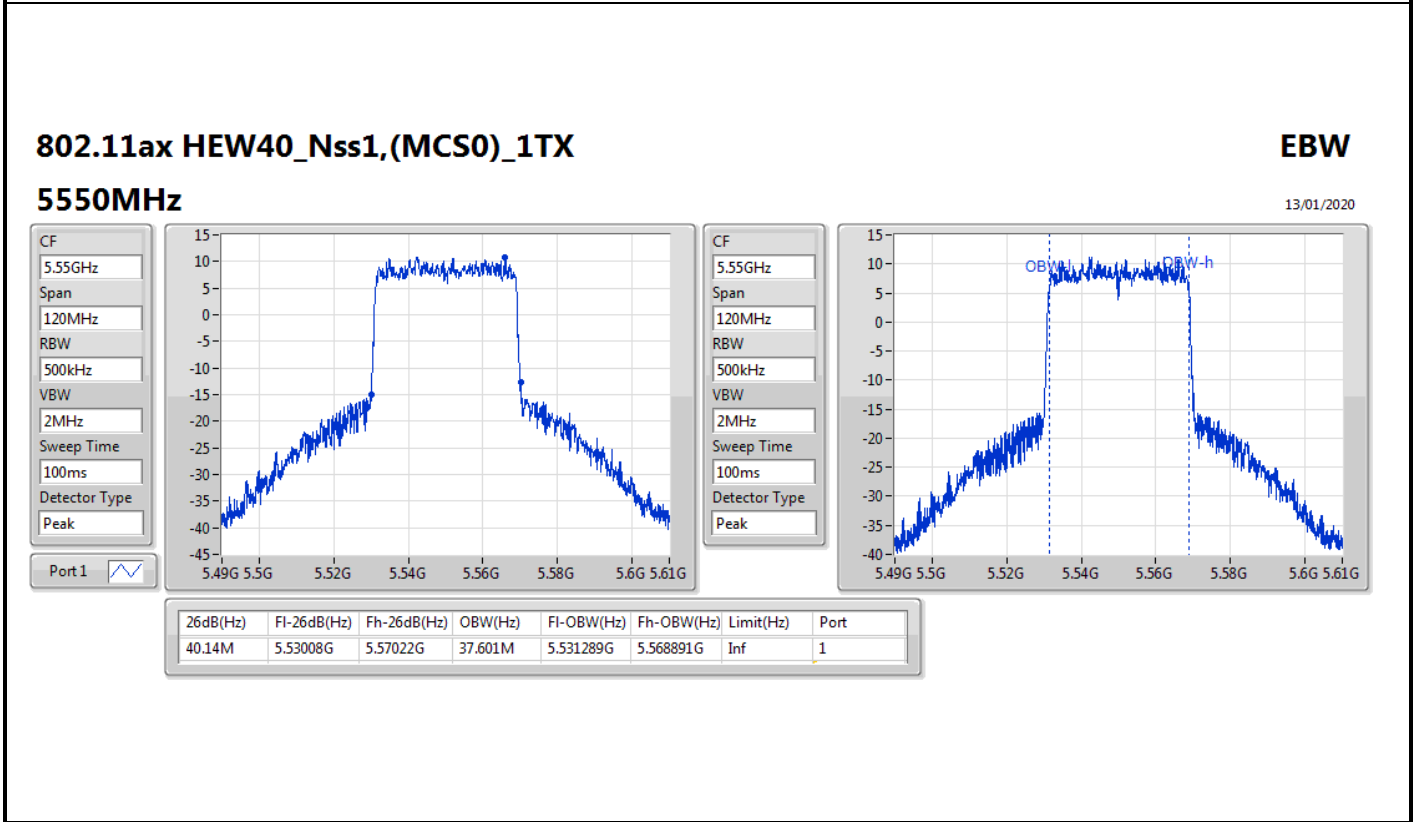

802.11ax HEW40\_Nss1,(MCS0)\_1TX

EBW

5270MHz

13/01/2020

802.11ax HEW40\_Nss1,(MCS0)\_1TX

EBW

5310MHz

13/01/2020