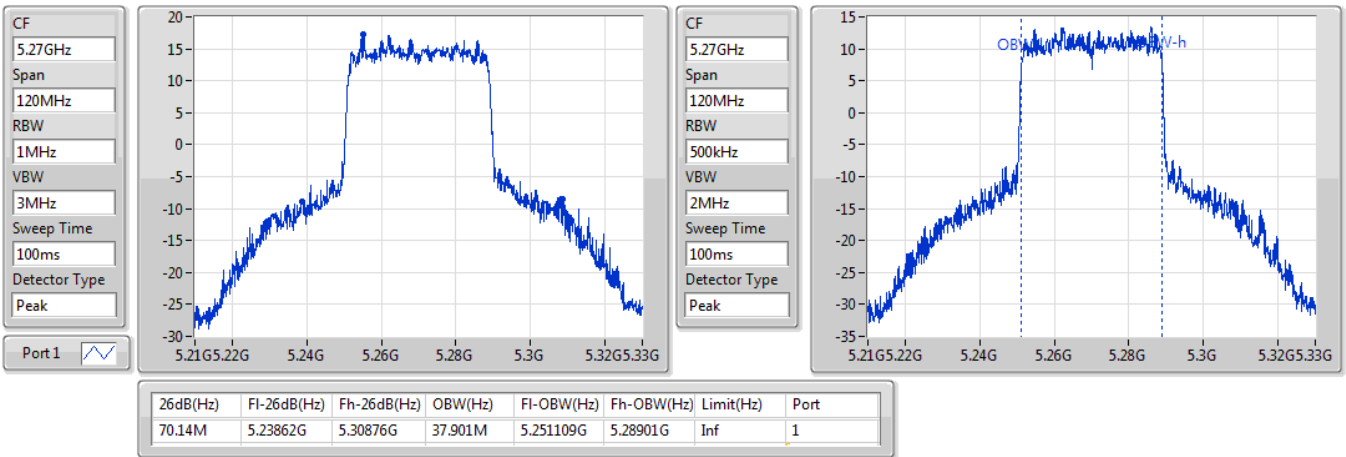

802.11ax HEW40_Nss1,(MCS0)_1TX

EBW

5270MHz

09/01/2020