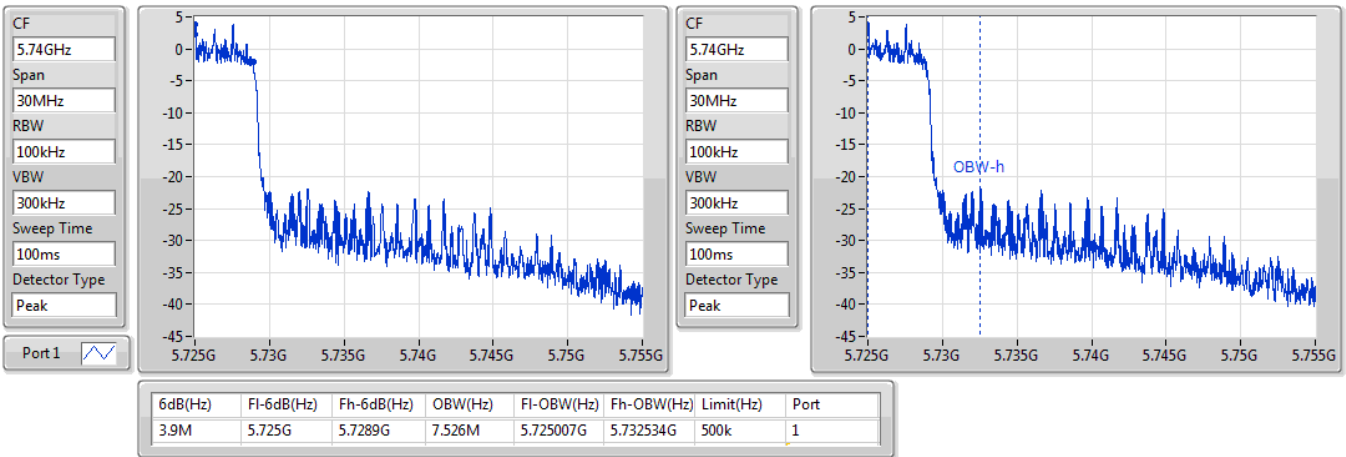

802.11ax HEW40_Nss1,(MCS0)_1TX

EBW

5710MHz Straddle 5.725-5.85GHz

13/01/2020