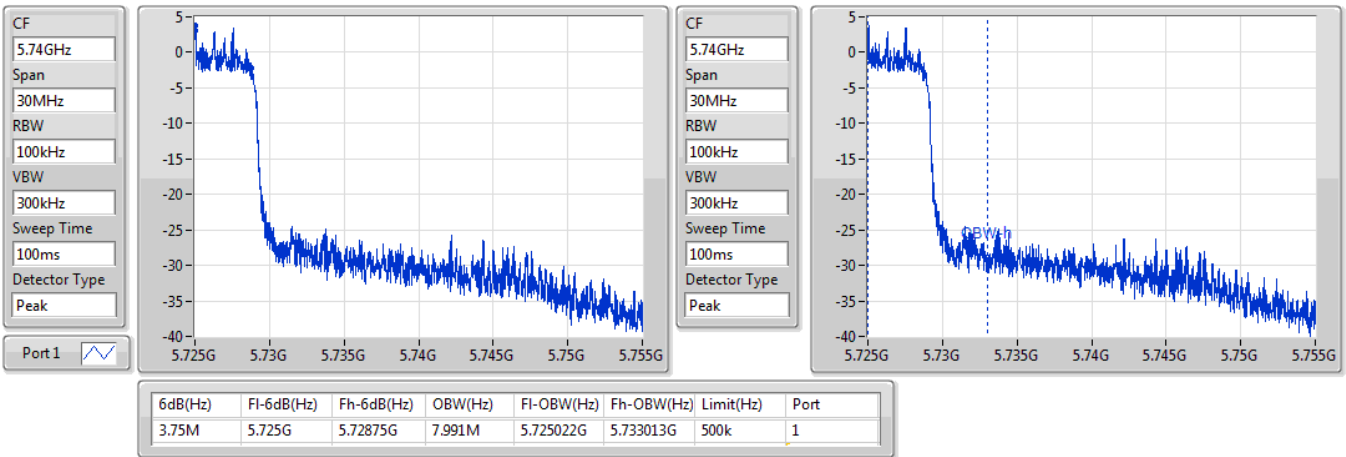

802.11ax HEW40_Nss1,(MCS0)_1TX

EBW

5710MHz Straddle 5.725-5.85GHz

09/01/2020