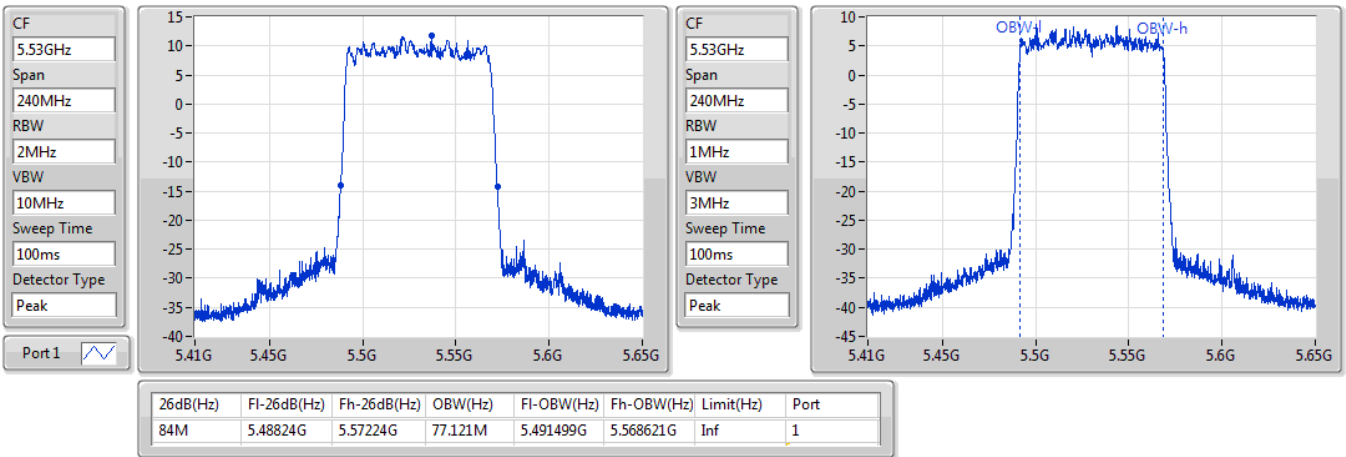

802.11ax HEW80_Nss1,(MCS0)_1TX

EBW

5530MHz

09/01/2020