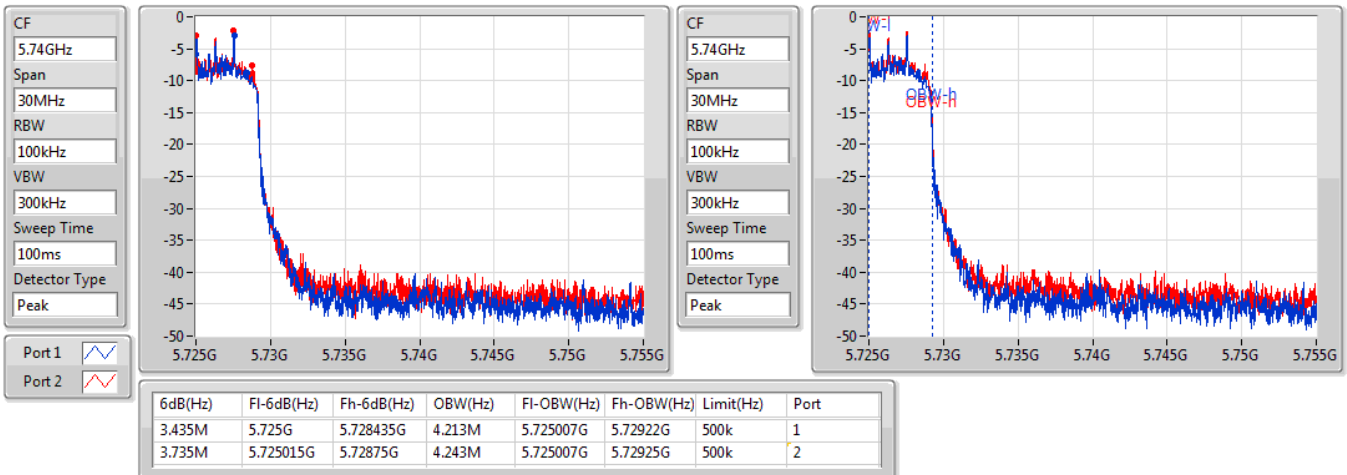

EBW

5690MHz Straddle 5.47-5.725GHz

10/01/2020

802.11ax HEW80\_Nss2,(MCS0)\_2TX

EBW

5690MHz Straddle 5.725-5.85GHz

10/01/2020

Summary