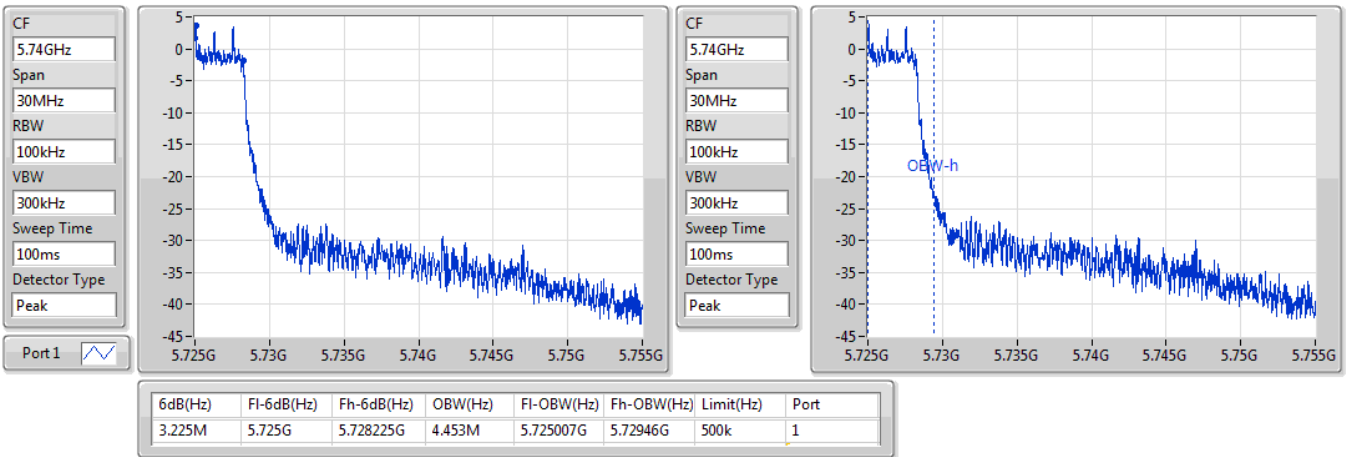

802.11ac VHT40_Nss1,(MCS0)_1TX
5710MHz Straddle 5.725-5.85GHz

EBW

13/01/2020