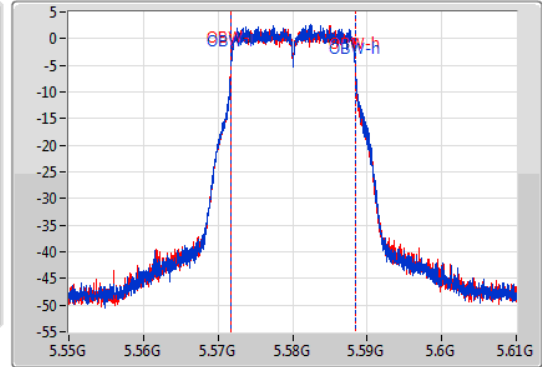

EBW

5580MHz

09/01/2020

CF  
5.58GHz  
Span  
60MHz  
RBW  
200kHz  
VBW  
1MHz  
Sweep Time  
100ms  
Detector Type  
Peak

CF  
5.58GHz  
Span  
60MHz  
RBW  
200kHz  
VBW  
1MHz  
Sweep Time  
100ms  
Detector Type  
Peak