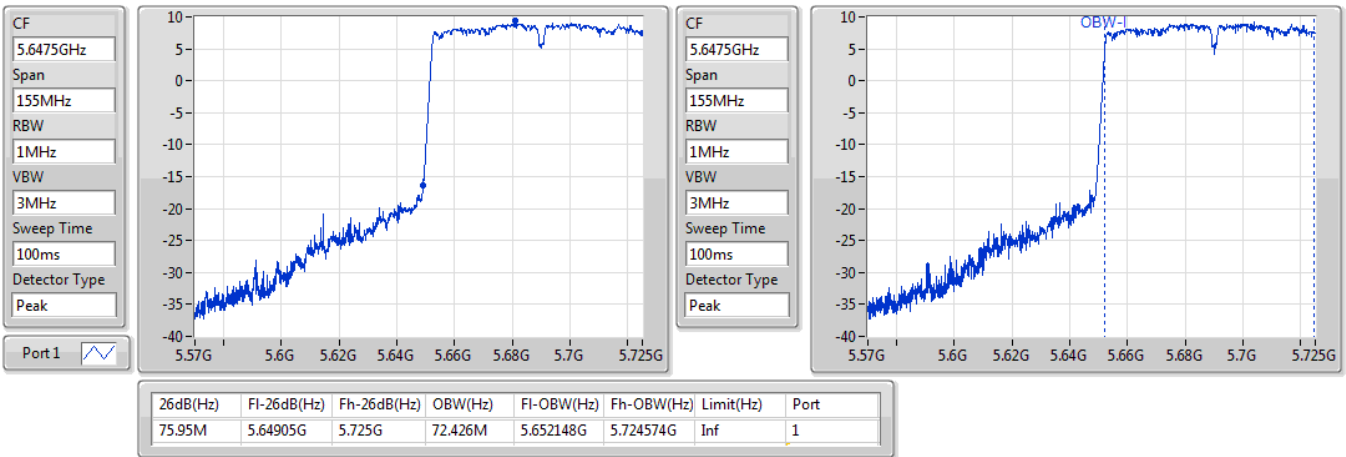

802.11ac VHT80_Nss1,(MCS0)_1TX

EBW

5690MHz Straddle 5.47-5.725GHz

13/01/2020