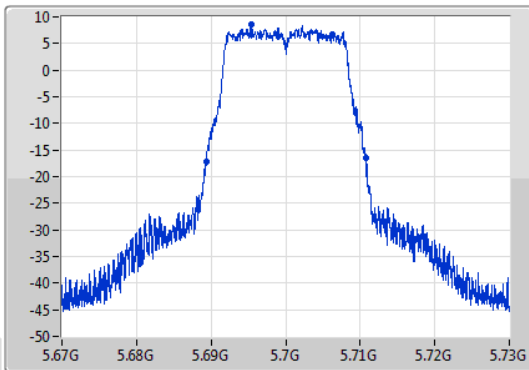

CF: 5.7GHz
Span: 60MHz
RBW: 200kHz
VBW: 1MHz
Sweep Time: 100ms
Detector Type: Peak