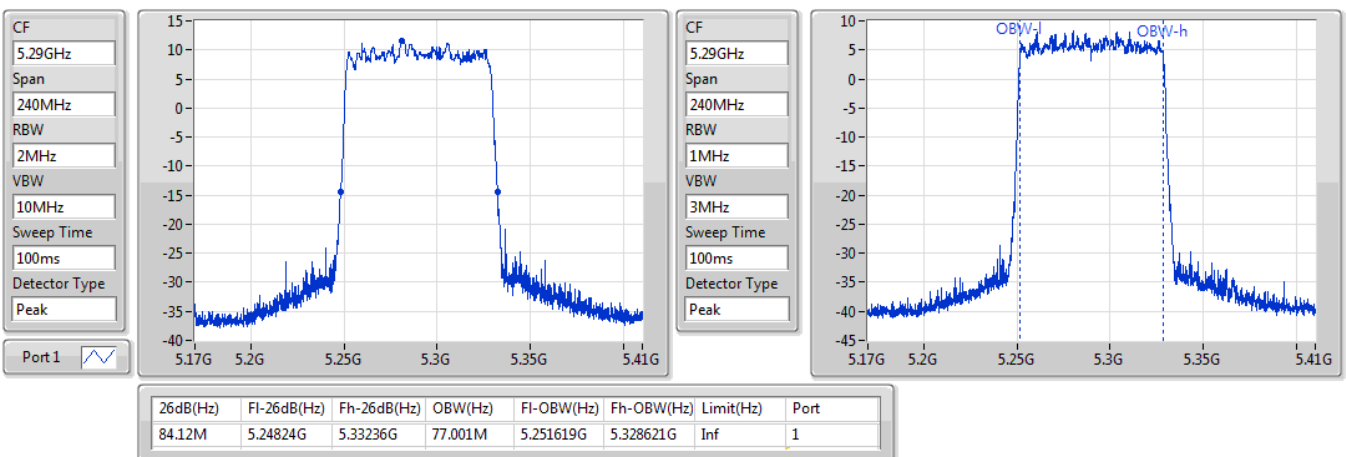

802.11ax HEW40\_Nss1,(MCS0)\_1TX

EBW

5710MHz Straddle 5.725-5.85GHz

09/01/2020

802.11ax HEW80\_Nss1,(MCS0)\_1TX

EBW

5290MHz

09/01/2020