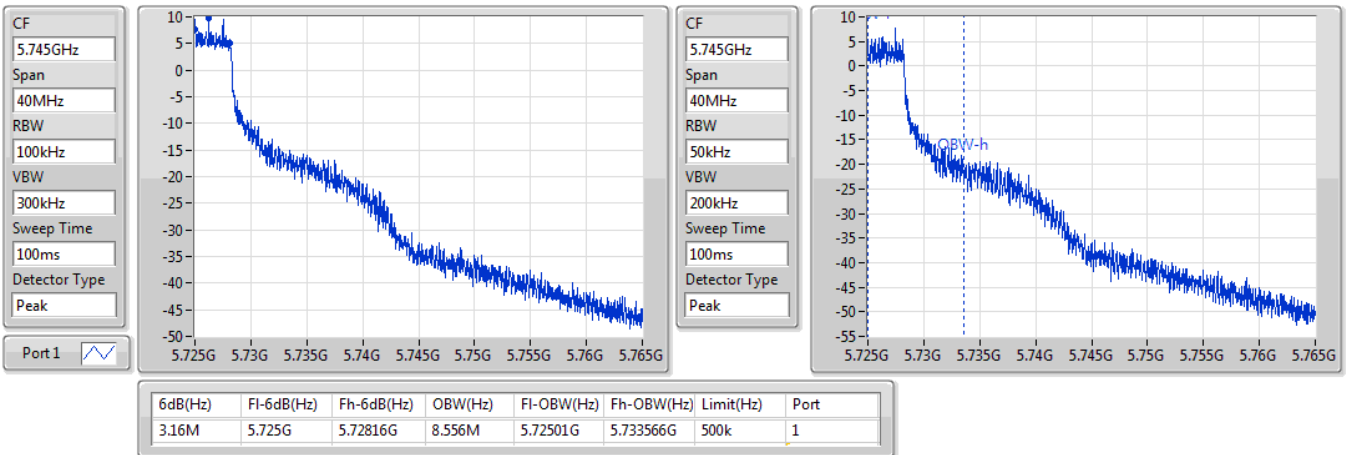

5720MHz Straddle 5.725-5.85GHz

09/01/2020