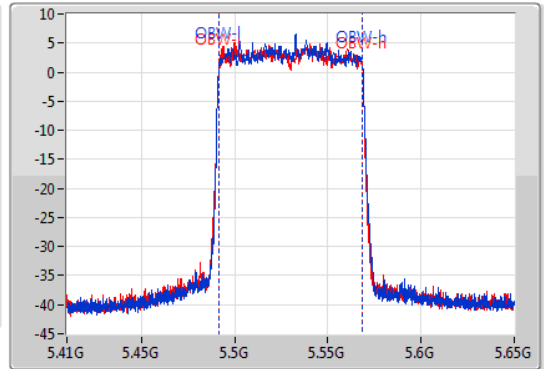

EBW

5530MHz

09/01/2020

CF  
5.53GHz  
Span  
240MHz  
RBW  
2MHz  
VBW  
10MHz  
Sweep Time  
100ms  
Detector Type  
Peak

CF  
5.53GHz  
Span  
240MHz  
RBW  
1MHz  
VBW  
3MHz  
Sweep Time  
100ms  
Detector Type  
Peak