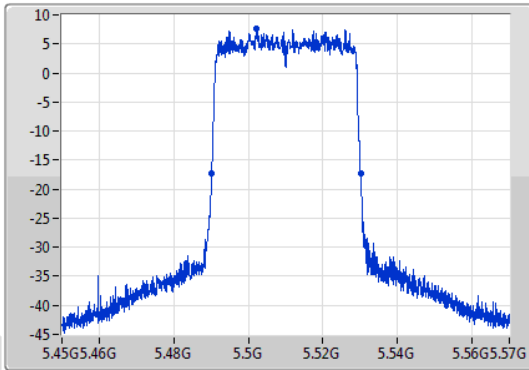

802.11ax HEW40\_Nss1,(MCS0)\_1TX

EBW

5510MHz

09/01/2020

CF  
5.51GHz  
Span  
120MHz  
RBW  
500kHz  
VBW  
2MHz  
Sweep Time  
100ms  
Detector Type  
Peak  
Port 1

CF  
5.51GHz  
Span  
120MHz  
RBW  
500kHz  
VBW  
2MHz  
Sweep Time  
100ms  
Detector Type  
Peak