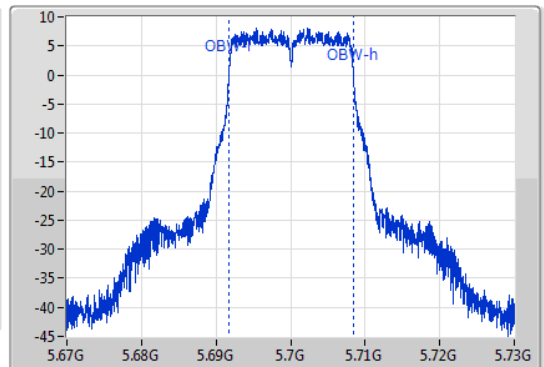

802.11a\_Nss1,(6Mbps)\_1TX

EBW

5700MHz

13/01/2020

CF  
5.7GHz  
Span  
60MHz  
RBW  
200kHz  
VBW  
1MHz  
Sweep Time  
100ms  
Detector Type  
Peak  
Port 1

CF  
5.7GHz  
Span  
60MHz  
RBW  
200kHz  
VBW  
1MHz  
Sweep Time  
100ms  
Detector Type  
Peak