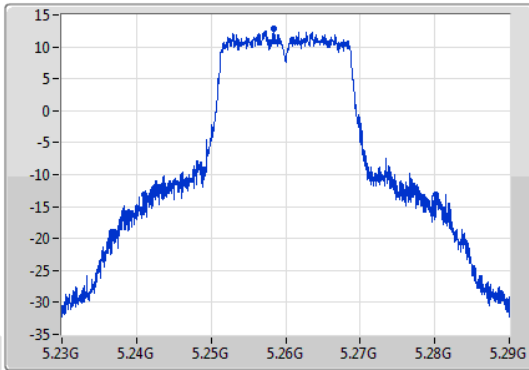

CF  
5.26GHz  
Span  
60MHz  
RBW  
300kHz  
VBW  
1MHz  
Sweep Time  
100ms  
Detector Type  
Peak  
Port 1

CF  
5.26GHz  
Span  
60MHz  
RBW  
200kHz  
VBW  
1MHz  
Sweep Time  
100ms  
Detector Type  
Peak