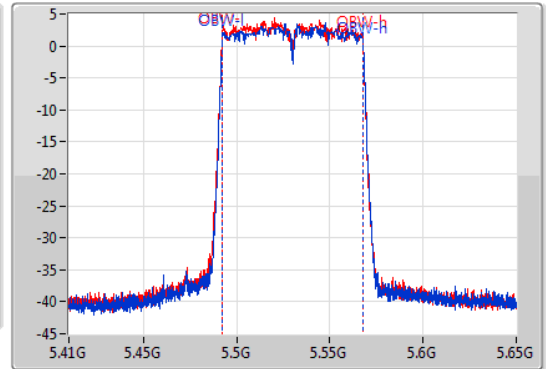

EBW

5530MHz

09/01/2020

CF  
5.53GHz  
Span  
240MHz  
RBW  
2MHz  
VBW  
10MHz  
Sweep Time  
100ms  
Detector Type  
Peak

CF  
5.53GHz  
Span  
240MHz  
RBW  
1MHz  
VBW  
3MHz  
Sweep Time  
100ms  
Detector Type  
Peak