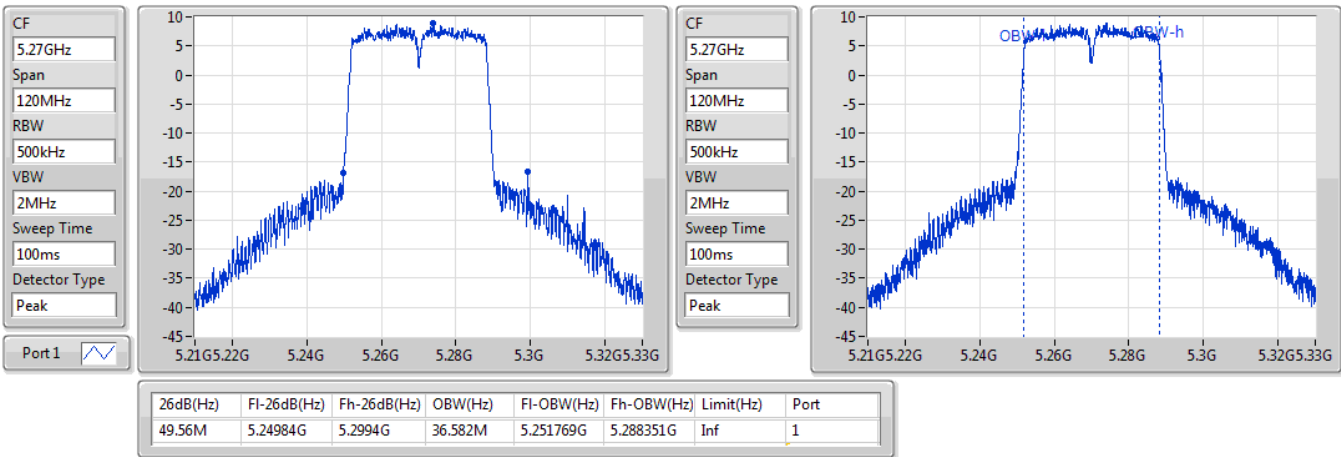

EBW

13/01/2020

802.11ac VHT40\_Nss1,(MCS0)\_1TX

EBW

5270MHz

13/01/2020

802.11ac VHT40\_Nss1,(MCS0)\_1TX

EBW