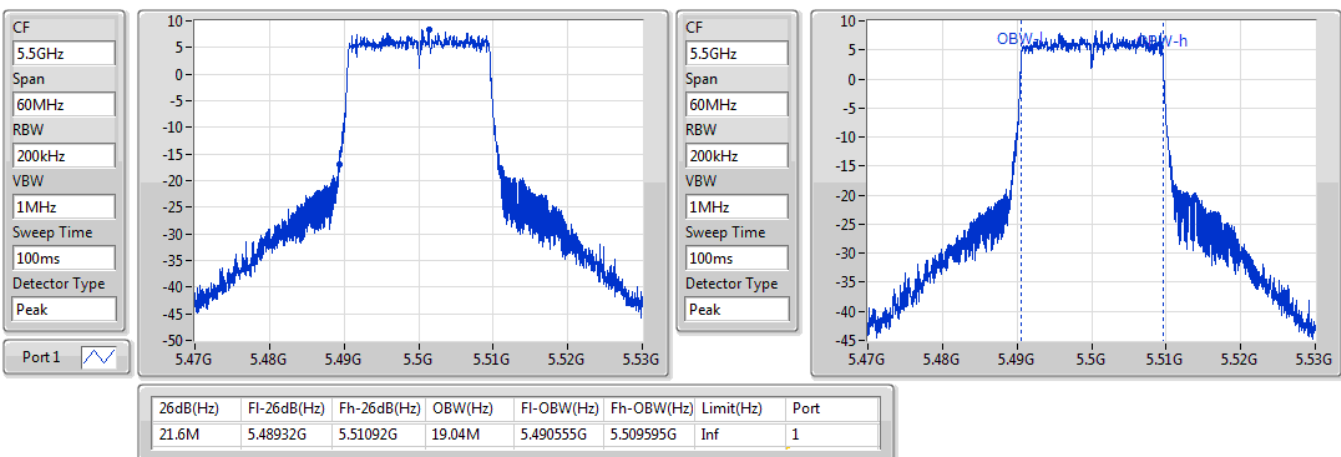

802.11ax HEW20\_Nss1,(MCS0)\_1TX

EBW

5320MHz

13/01/2020

802.11ax HEW20\_Nss1,(MCS0)\_1TX

EBW

5500MHz

13/01/2020