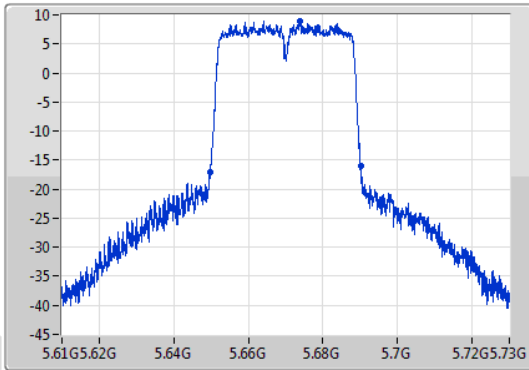

5550MHz

13/01/2020

802.11ac VHT40\_Nss1,(MCS0)\_1TX

EBW

5670MHz

13/01/2020

CF: 5.67GHz  
 Span: 120MHz  
 RBW: 500kHz  
 VBW: 2MHz  
 Sweep Time: 100ms  
 Detector Type: Peak

CF: 5.67GHz  
 Span: 120MHz  
 RBW: 500kHz  
 VBW: 2MHz  
 Sweep Time: 100ms  
 Detector Type: Peak