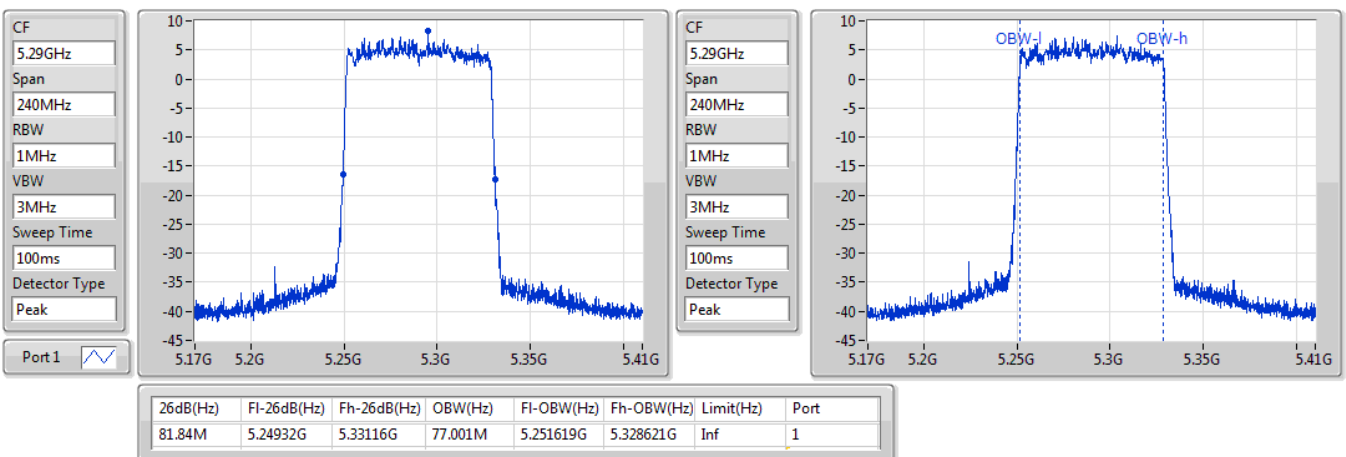

802.11ax HEW40\_Nss1,(MCS0)\_1TX

EBW

5710MHz Straddle 5.725-5.85GHz

09/01/2020

802.11ax HEW80\_Nss1,(MCS0)\_1TX

EBW

5290MHz

09/01/2020