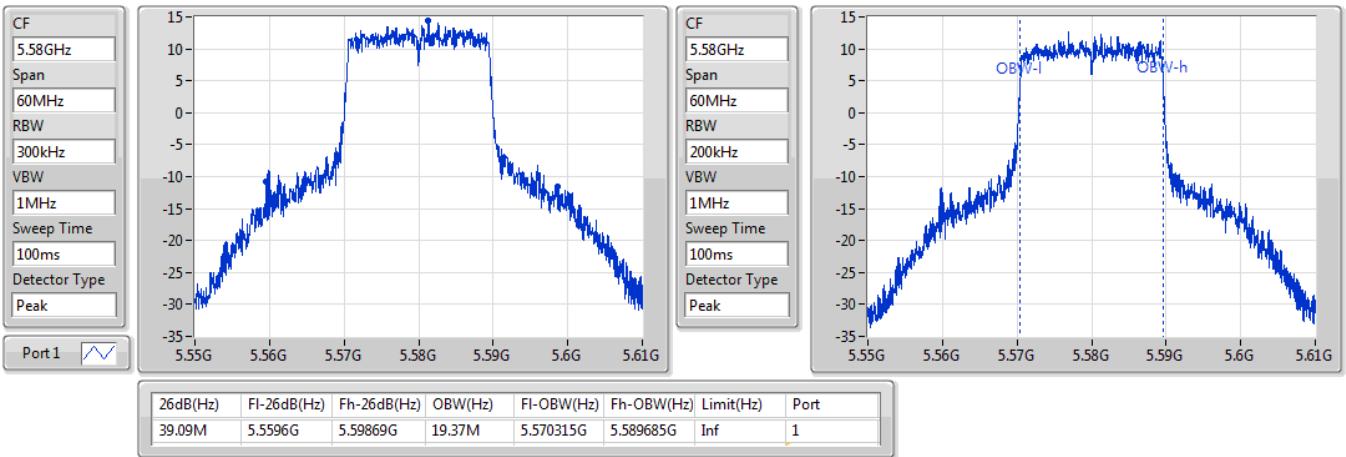

802.11ax HEW20_Nss1,(MCS0)_1TX

EBW

5580MHz

09/01/2020