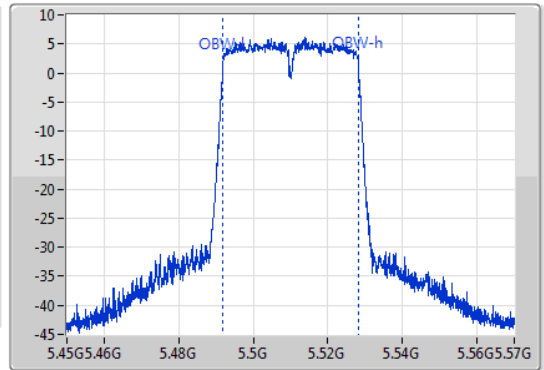

EBW

5510MHz

09/01/2020

CF: 5.51GHz  
 Span: 120MHz  
 RBW: 1MHz  
 VBW: 3MHz  
 Sweep Time: 100ms  
 Detector Type: Peak  
 Port 1

CF: 5.51GHz  
 Span: 120MHz  
 RBW: 500kHz  
 VBW: 2MHz  
 Sweep Time: 100ms  
 Detector Type: Peak