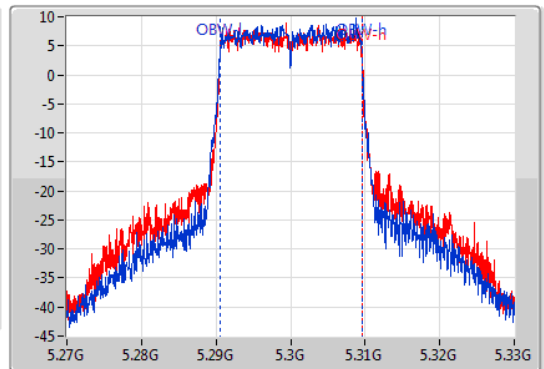

EBW

5300MHz

09/01/2020

CF  
5.3GHz  
Span  
60MHz  
RBW  
300kHz  
VBW  
1MHz  
Sweep Time  
100ms  
Detector Type  
Peak

CF  
5.3GHz  
Span  
60MHz  
RBW  
200kHz  
VBW  
1MHz  
Sweep Time  
100ms  
Detector Type  
Peak