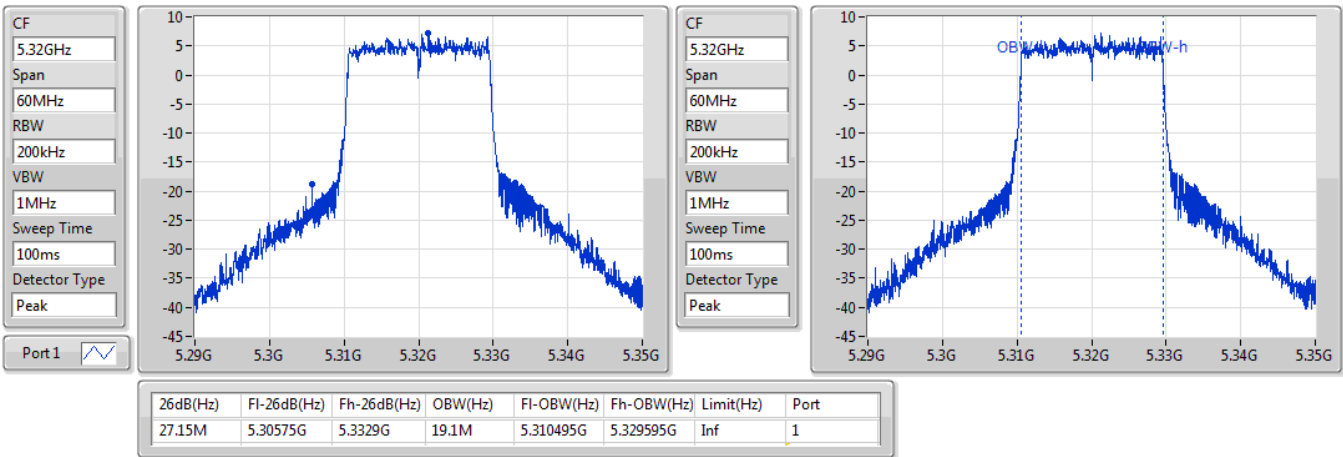

802.11ax HEW20_Nss1,(MCS0)_1TX

EBW

5320MHz

22/01/2020