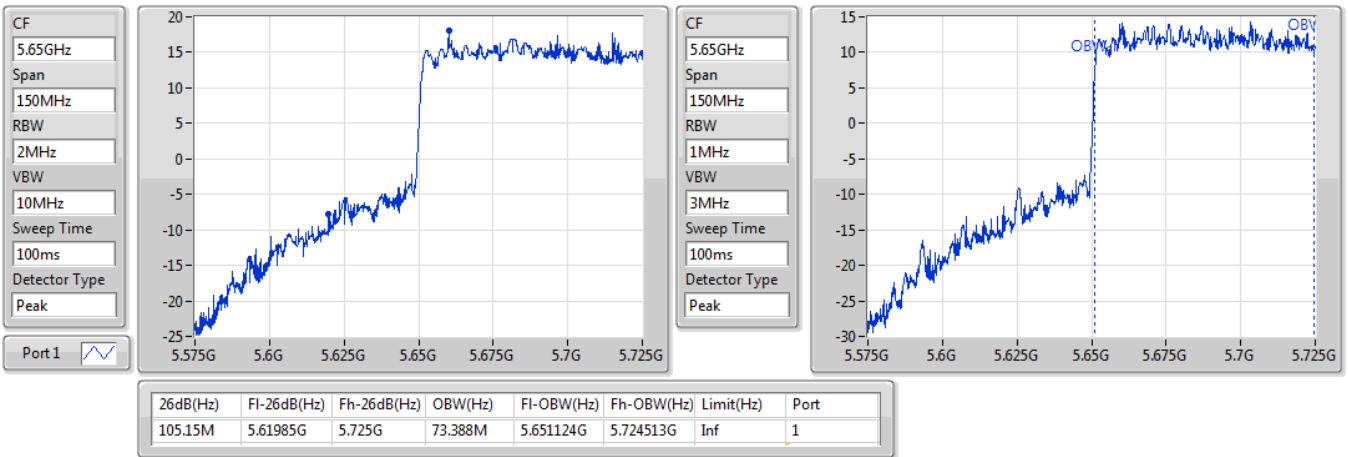

802.11ax HEW80_Nss1,(MCS0)_1TX

EBW

5690MHz Straddle 5.47-5.725GHz

09/01/2020