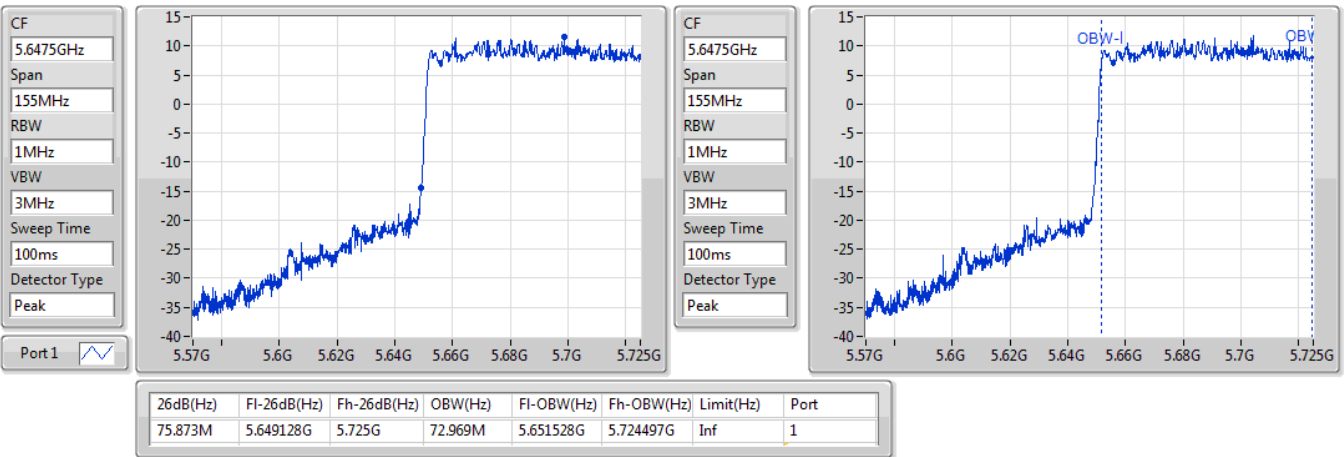

802.11ax HEW80_Nss1,(MCS0)_1TX

EBW

5690MHz Straddle 5.47-5.725GHz

13/01/2020