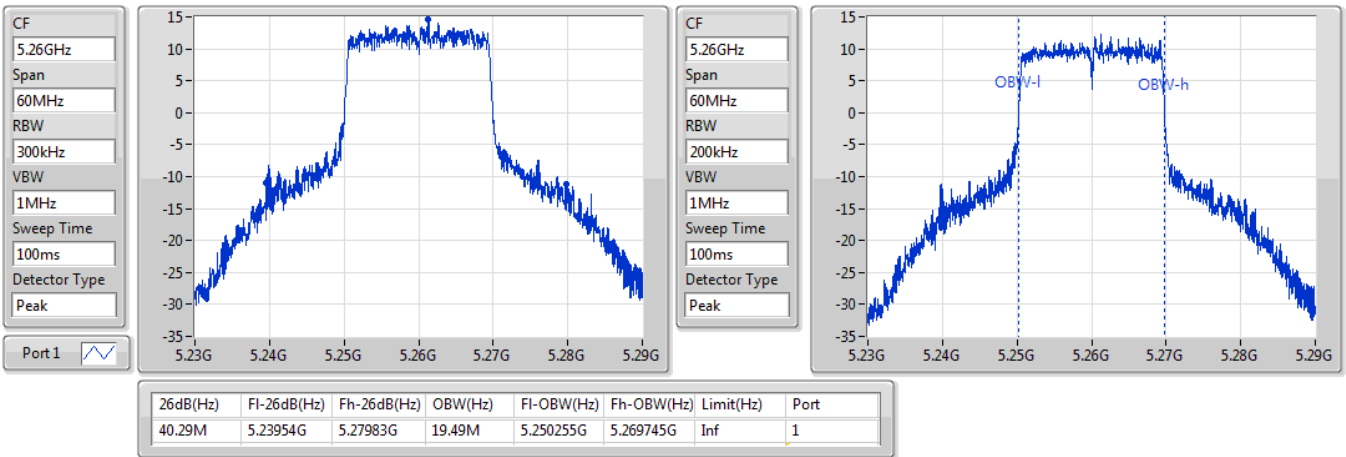

802.11ax HEW20_Nss1,(MCS0)_1TX

EBW

5260MHz

09/01/2020