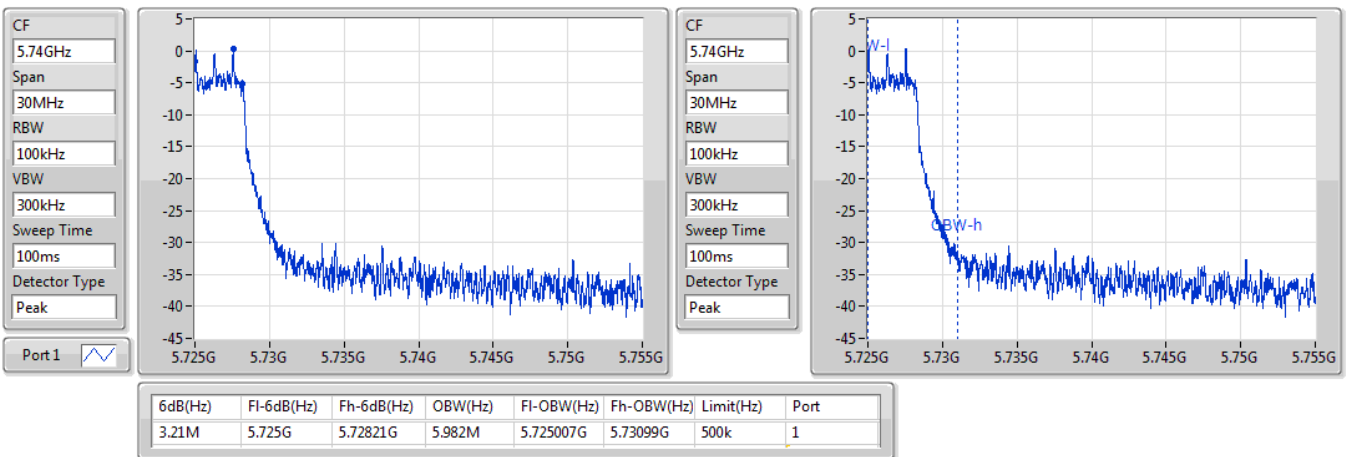

5690MHz Straddle 5.725-5.85GHz

13/01/2020