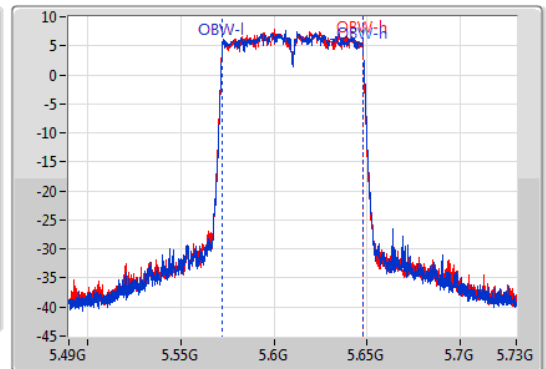

EBW

5610MHz

09/01/2020

CF  
5.61GHz  
Span  
240MHz  
RBW  
2MHz  
VBW  
10MHz  
Sweep Time  
100ms  
Detector Type  
Peak

CF  
5.61GHz  
Span  
240MHz  
RBW  
1MHz  
VBW  
3MHz  
Sweep Time  
100ms  
Detector Type  
Peak