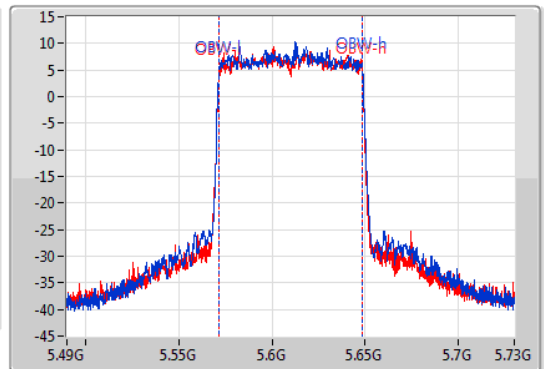

EBW

5610MHz

09/01/2020

CF  
5.61GHz  
Span  
240MHz  
RBW  
2MHz  
VBW  
10MHz  
Sweep Time  
100ms  
Detector Type  
Peak

CF  
5.61GHz  
Span  
240MHz  
RBW  
1MHz  
VBW  
3MHz  
Sweep Time  
100ms  
Detector Type  
Peak