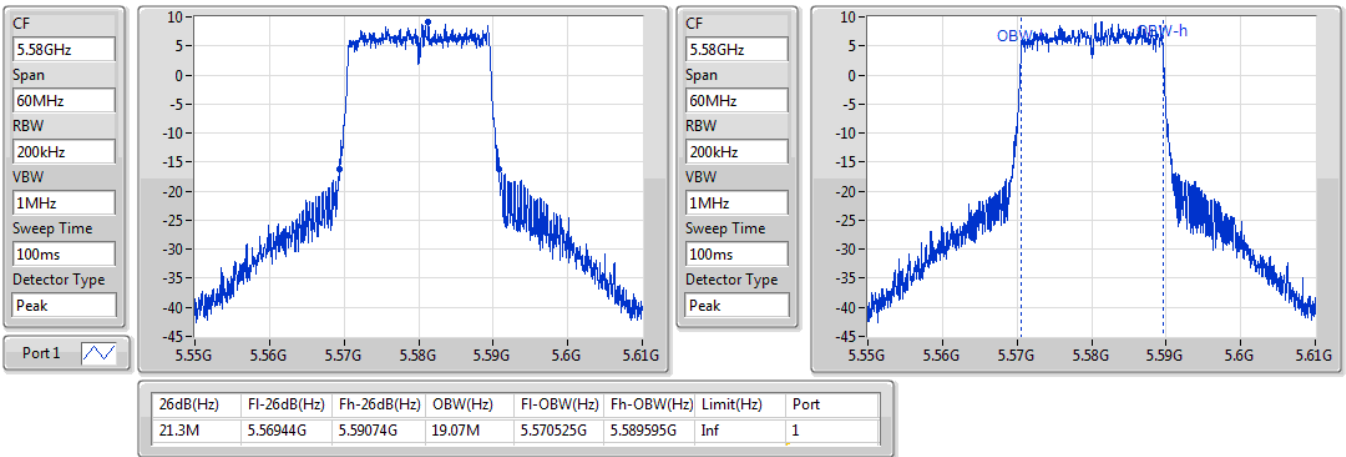

802.11ax HEW20_Nss1,(MCS0)_1TX

EBW

5580MHz

13/01/2020