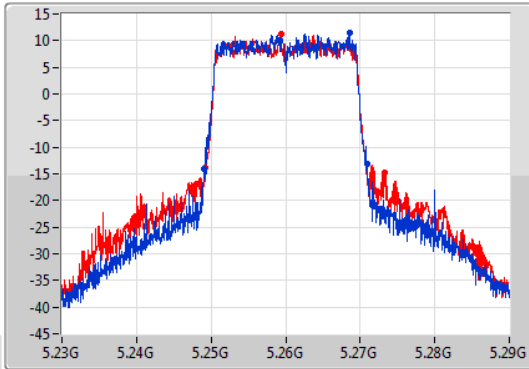

802.11ax HEW20_Nss2,(MCS0)_2TX

EBW

5260MHz

09/01/2020

CF
5.26GHz
Span
60MHz
RBW
300kHz
VBW
1MHz
Sweep Time
100ms
Detector Type
Peak

CF
5.26GHz
Span
60MHz
RBW
200kHz
VBW
1MHz
Sweep Time
100ms
Detector Type
Peak