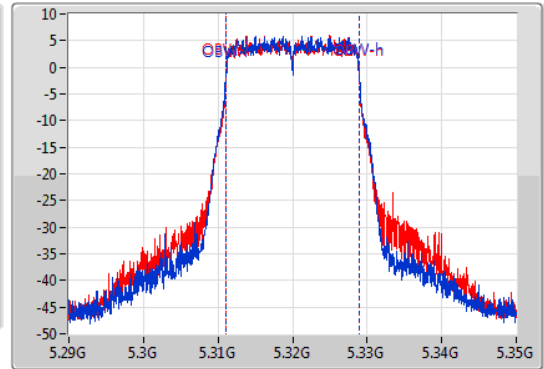

EBW

5320MHz

09/01/2020

CF  
5.32GHz  
Span  
60MHz  
RBW  
300kHz  
VBW  
1MHz  
Sweep Time  
100ms  
Detector Type  
Peak

CF  
5.32GHz  
Span  
60MHz  
RBW  
200kHz  
VBW  
1MHz  
Sweep Time  
100ms  
Detector Type  
Peak