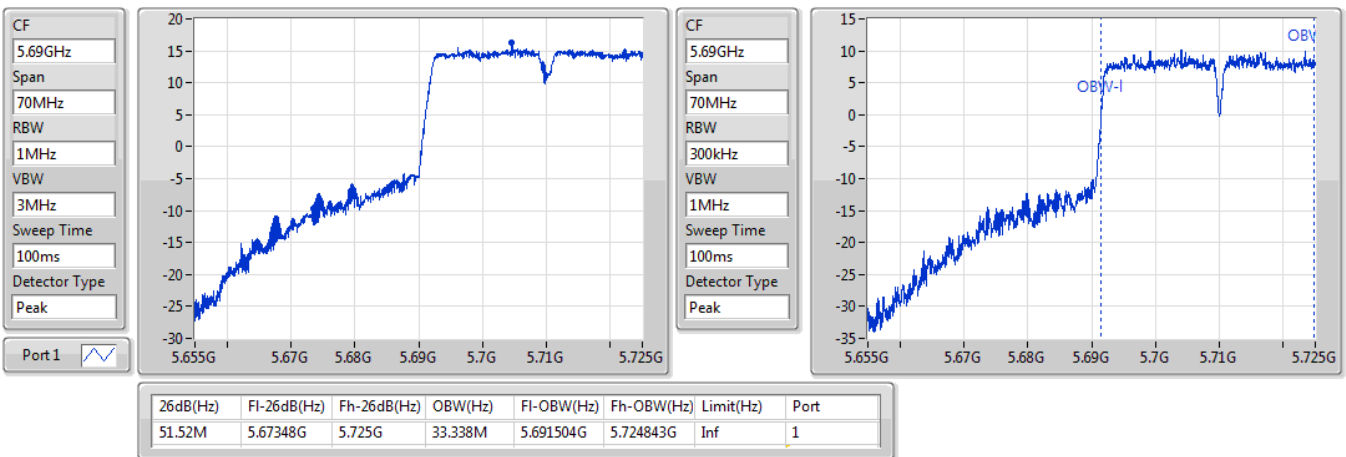

802.11ac VHT40_Nss1,(MCS0)_1TX

EBW

5710MHz Straddle 5.47-5.725GHz

09/01/2020