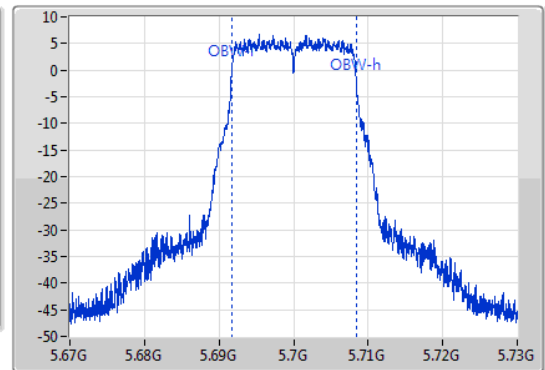

802.11a\_Nss1,(6Mbps)\_1TX

EBW

5700MHz

09/01/2020

CF: 5.7GHz  
 Span: 60MHz  
 RBW: 300kHz  
 VBW: 1MHz  
 Sweep Time: 100ms  
 Detector Type: Peak  
 Port 1

CF: 5.7GHz  
 Span: 60MHz  
 RBW: 200kHz  
 VBW: 1MHz  
 Sweep Time: 100ms  
 Detector Type: Peak