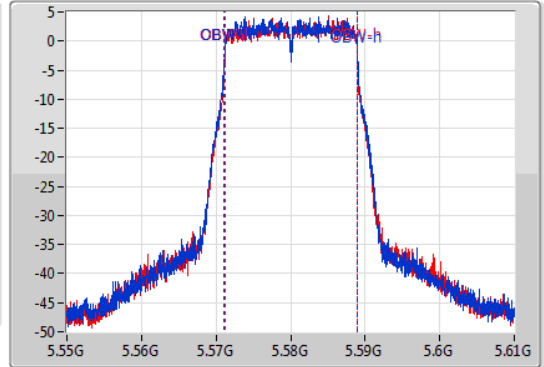

EBW

5580MHz

10/01/2020

CF  
5.58GHz  
Span  
60MHz  
RBW  
200kHz  
VBW  
1MHz  
Sweep Time  
100ms  
Detector Type  
Peak

CF  
5.58GHz  
Span  
60MHz  
RBW  
200kHz  
VBW  
1MHz  
Sweep Time  
100ms  
Detector Type  
Peak