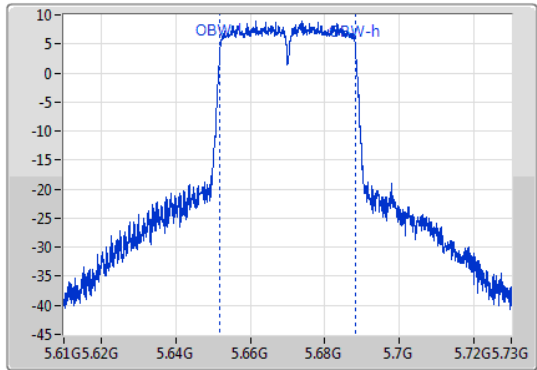

5550MHz

13/01/2020

802.11ac VHT40\_Nss1,(MCS0)\_1TX

EBW

5670MHz

13/01/2020

CF: 5.67GHz  
 Span: 120MHz  
 RBW: 500kHz  
 VBW: 2MHz  
 Sweep Time: 100ms  
 Detector Type: Peak

CF: 5.67GHz  
 Span: 120MHz  
 RBW: 500kHz  
 VBW: 2MHz  
 Sweep Time: 100ms  
 Detector Type: Peak