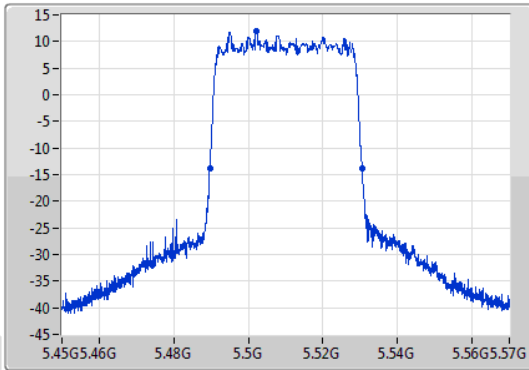

802.11ax HEW40\_Nss1,(MCS0)\_1TX

EBW

5510MHz

09/01/2020

CF: 5.51GHz  
 Span: 120MHz  
 RBW: 1MHz  
 VBW: 3MHz  
 Sweep Time: 100ms  
 Detector Type: Peak  
 Port 1

CF: 5.51GHz  
 Span: 120MHz  
 RBW: 500kHz  
 VBW: 2MHz  
 Sweep Time: 100ms  
 Detector Type: Peak