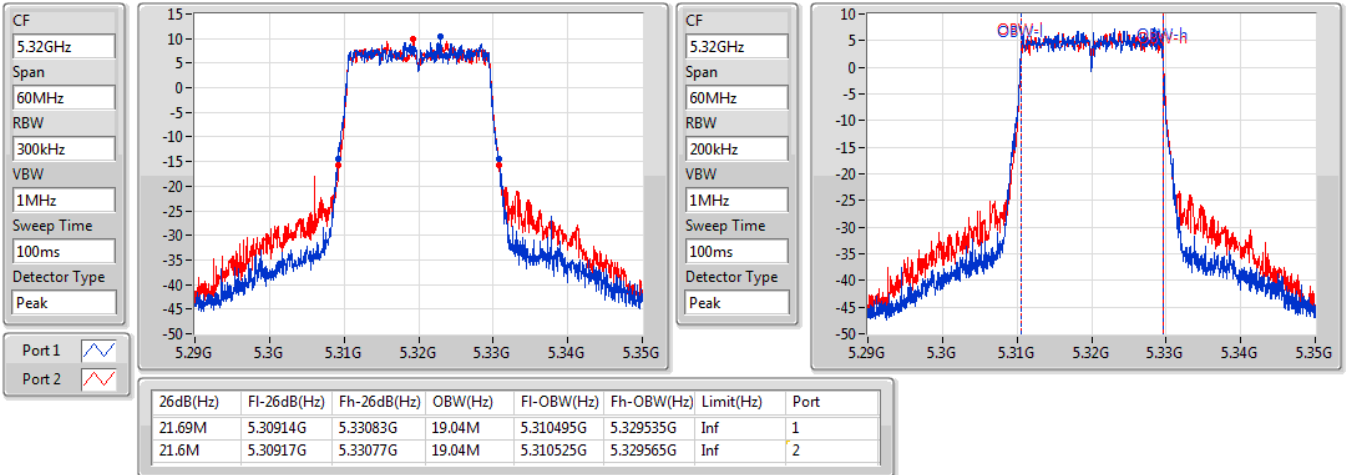

802.11ax HEW20_Nss2,(MCS0)_2TX

EBW

5320MHz

09/01/2020