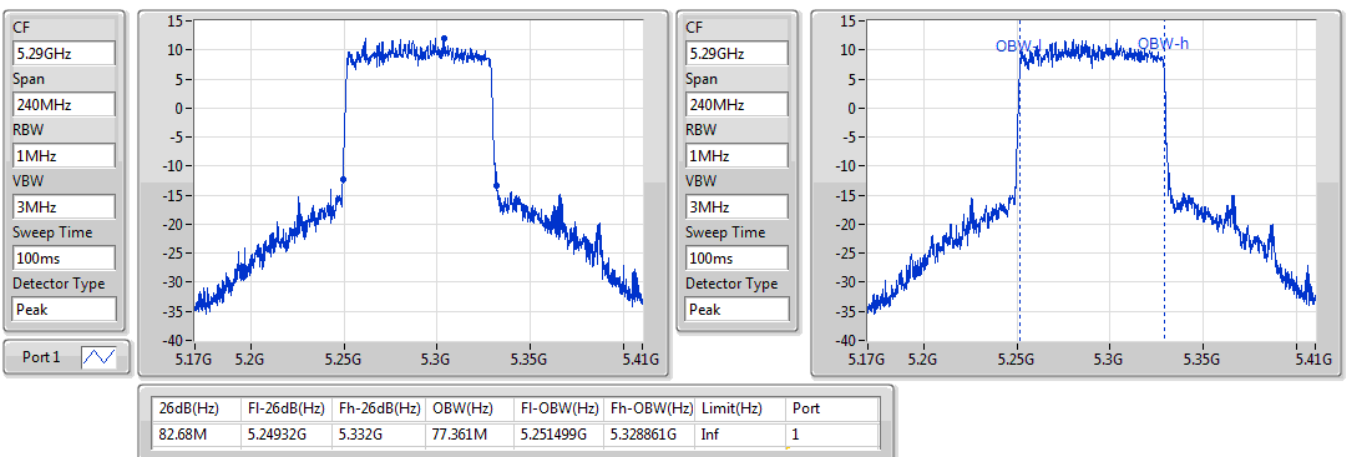

802.11ax HEW40_Nss1,(MCS0)_1TX

EBW

5710MHz Straddle 5.725-5.85GHz

06/01/2020

802.11ax HEW80_Nss1,(MCS0)_1TX

EBW

5290MHz

06/01/2020