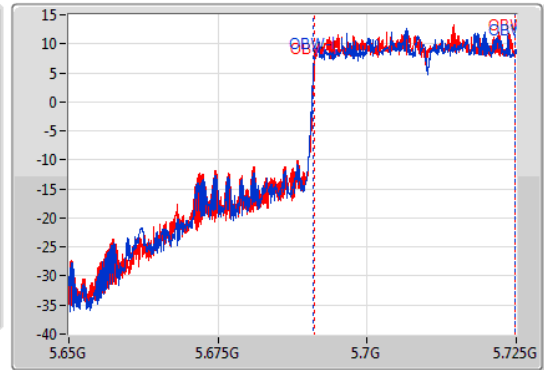

EBW

5710MHz Straddle 5.47-5.725GHz

09/01/2020

CF
5.6875GHz
Span
75MHz
RBW
500kHz
VBW
2MHz
Sweep Time
100ms
Detector Type
Peak

CF
5.6875GHz
Span
75MHz
RBW
500kHz
VBW
2MHz
Sweep Time
100ms
Detector Type
Peak