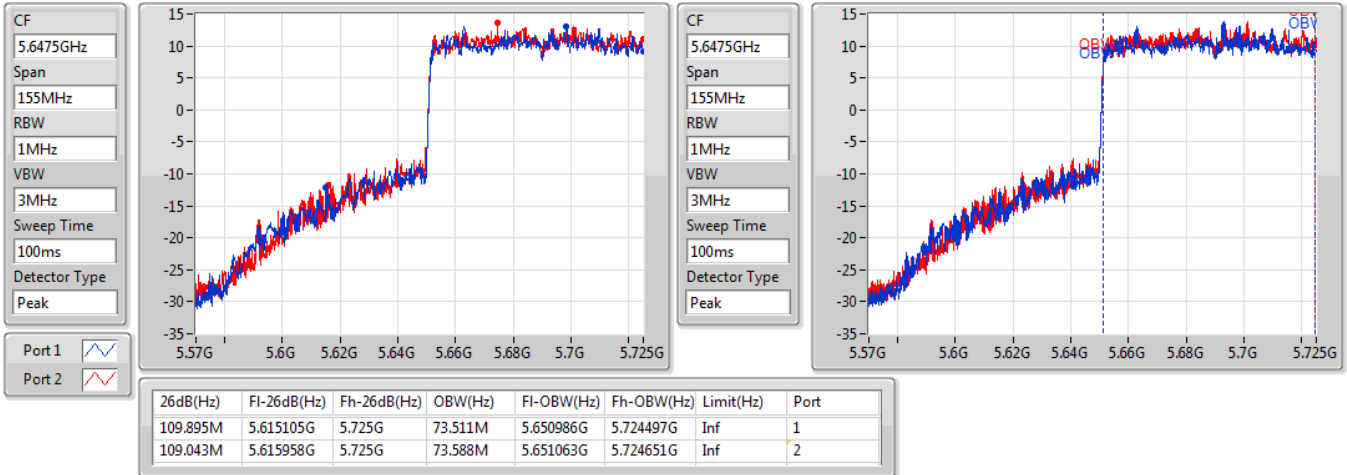

802.11ax HEW80_Nss2,(MCS0)_2TX

EBW

5690MHz Straddle 5.47-5.725GHz

09/01/2020