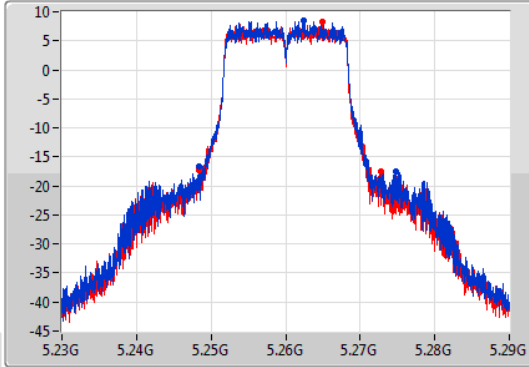

Mode	Result	Limit (Hz)	Port 1-N dB (Hz)	Port 1-OBW (Hz)	Port 2-N dB (Hz)	Port 2-OBW (Hz)
5510MHz	Pass	Inf	40.14M	37.661M	39.9M	37.601M
5550MHz	Pass	Inf	77.4M	38.141M	77.4M	38.141M
5670MHz	Pass	Inf	76.14M	38.081M	76.62M	37.841M
5710MHz Straddle 5.47-5.725GHz	Pass	Inf	52.538M	33.808M	53.213M	33.696M
5710MHz Straddle 5.725-5.85GHz	Pass	500k	3.765M	22.414M	3.84M	22.324M
802.11ax HEW80_Nss2,(MCS0)_2TX	-	-	-	-	-	-
5290MHz	Pass	Inf	81.12M	77.241M	84.72M	77.121M
5530MHz	Pass	Inf	81.24M	77.241M	81.24M	77.121M
5610MHz	Pass	Inf	130.44M	77.721M	145.32M	77.721M
5690MHz Straddle 5.47-5.725GHz	Pass	Inf	109.895M	73.511M	109.043M	73.588M
5690MHz Straddle 5.725-5.85GHz	Pass	500k	3.36M	24.828M	3.18M	24.798M

Port X-N dB = Port X 6dB down bandwidth for 5.725-5.85GHz band / 26dB down bandwidth for other band

Port X-OBW = Port X 99% occupied bandwidth;

802.11a_Nss1,(6Mbps)_2TX

EBW

5260MHz

17/01/2020

CF: 5.26GHz
 Span: 60MHz
 RBW: 200kHz
 VBW: 1MHz
 Sweep Time: 100ms
 Detector Type: Peak