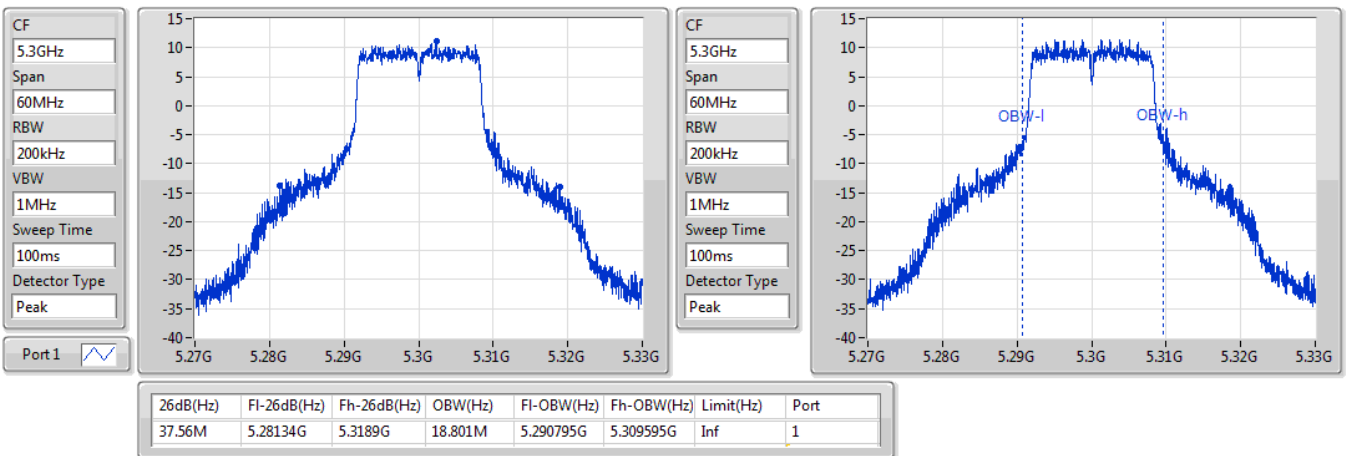

Port X-N dB = Port X 6dB down bandwidth for 5.725-5.85GHz band / 26dB down bandwidth for other band

Port X-OBW = Port X 99% occupied bandwidth;

802.11a_Nss1,(6Mbps)_1TX

EBW

5260MHz

06/01/2020

802.11a_Nss1,(6Mbps)_1TX

EBW

5300MHz

06/01/2020

802.11a_Nss1,(6Mbps)_1TX

EBW

5580MHz

06/01/2020

CF: 5.58GHz
 Span: 60MHz
 RBW: 200kHz
 VBW: 1MHz
 Sweep Time: 100ms
 Detector Type: Peak
 Port 1