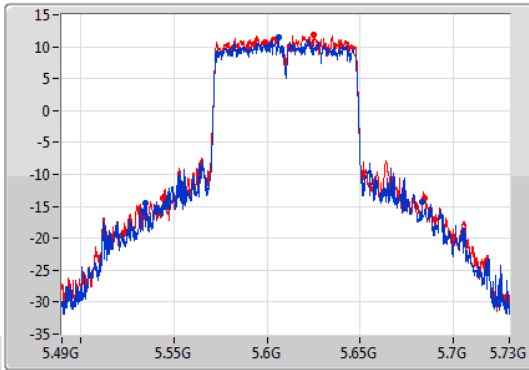

CF
5.61GHz
Span
240MHz
RBW
1MHz
VBW
3MHz
Sweep Time
100ms
Detector Type
Peak