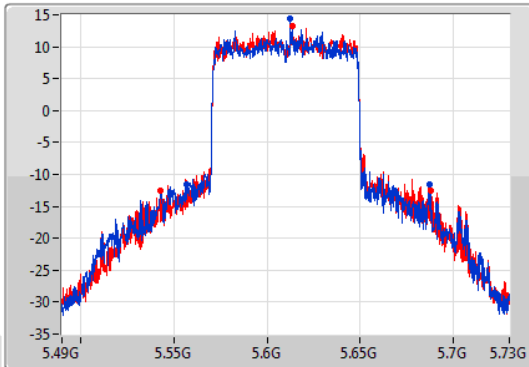

CF
5.61GHz
Span
240MHz
RBW
1MHz
VBW
3MHz
Sweep Time
100ms
Detector Type
Peak