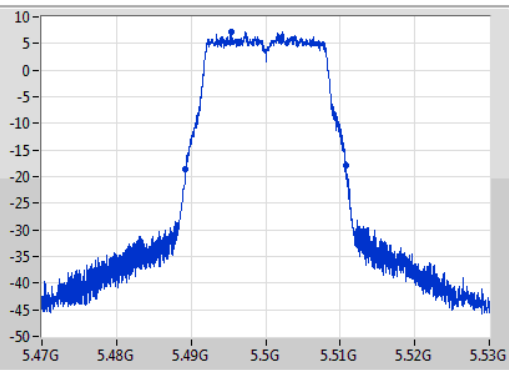

CF: 5.5GHz
Span: 60MHz
RBW: 200kHz
VBW: 1MHz
Sweep Time: 100ms
Detector Type: Peak