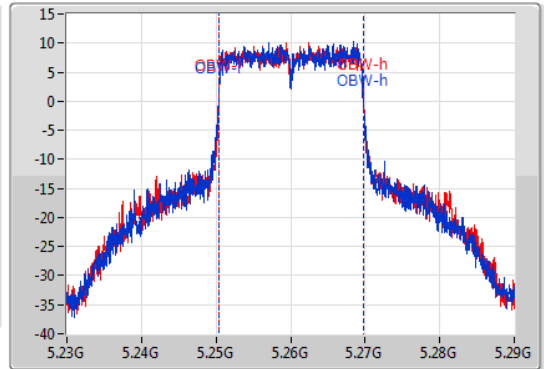

802.11ax HEW20_Nss2,(MCS0)_2TX

EBW

5260MHz

09/01/2020

CF
5.26GHz
Span
60MHz
RBW
200kHz
VBW
1MHz
Sweep Time
100ms
Detector Type
Peak

CF
5.26GHz
Span
60MHz
RBW
200kHz
VBW
1MHz
Sweep Time
100ms
Detector Type
Peak