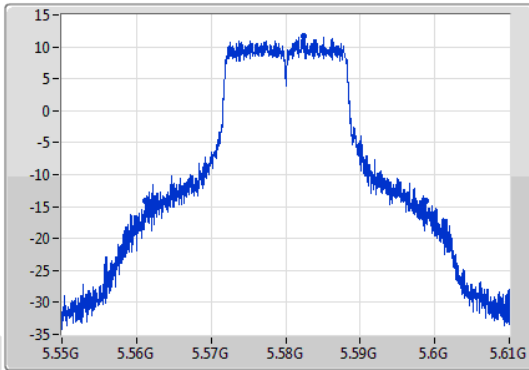

Port X-N dB = Port X 6dB down bandwidth for 5.725-5.85GHz band / 26dB down bandwidth for other band

Port X-OBW = Port X 99% occupied bandwidth;

802.11a_Nss1,(6Mbps)_1TX

EBW

5260MHz

06/01/2020

802.11a_Nss1,(6Mbps)_1TX

EBW

5300MHz

06/01/2020

802.11a_Nss1,(6Mbps)_1TX

EBW

5580MHz

06/01/2020

CF: 5.58GHz
 Span: 60MHz
 RBW: 200kHz
 VBW: 1MHz
 Sweep Time: 100ms
 Detector Type: Peak
 Port 1

802.11a_Nss1,(6Mbps)_1TX

EBW

5700MHz

06/01/2020

CF: 5.7GHz
 Span: 60MHz
 RBW: 200kHz
 VBW: 1MHz
 Sweep Time: 100ms
 Detector Type: Peak
 Port 1

CF: 5.7GHz
 Span: 60MHz
 RBW: 200kHz
 VBW: 1MHz
 Sweep Time: 100ms
 Detector Type: Peak