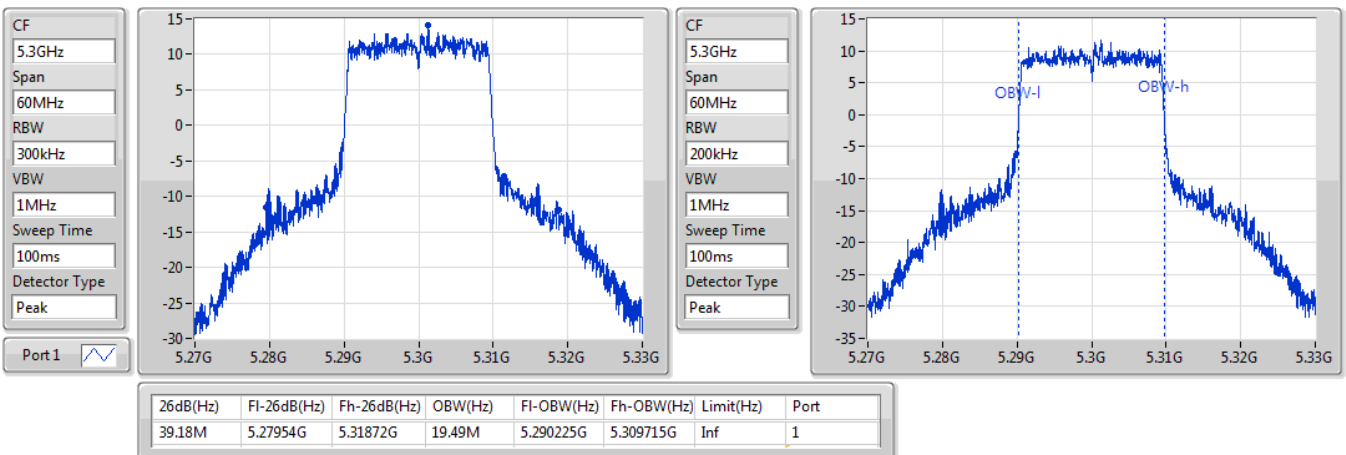

802.11ax HEW20_Nss1,(MCS0)_1TX

EBW

5300MHz

06/01/2020