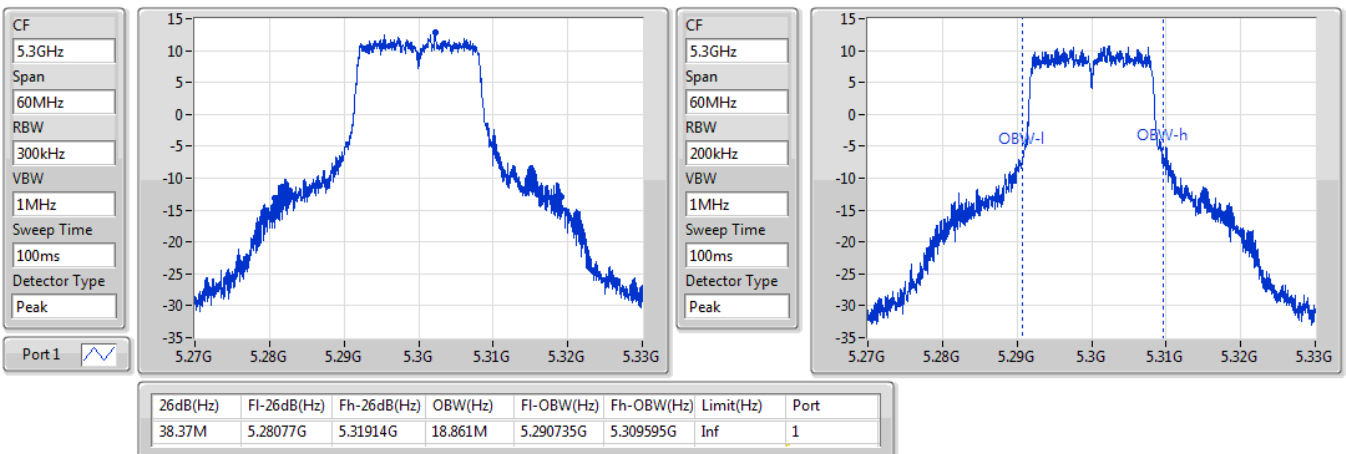

802.11a_Nss1,(6Mbps)_1TX

EBW

5300MHz

06/01/2020