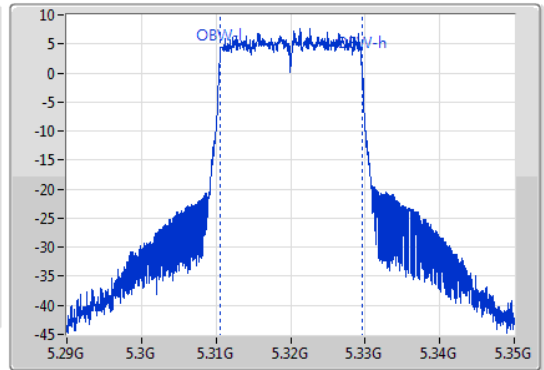

5300MHz

06/01/2020

802.11ax HEW20_Nss1,(MCS0)_1TX

EBW

5320MHz

06/01/2020

CF: 5.32GHz
 Span: 60MHz
 RBW: 300kHz
 VBW: 1MHz
 Sweep Time: 100ms
 Detector Type: Peak
 Port 1

CF: 5.32GHz
 Span: 60MHz
 RBW: 200kHz
 VBW: 1MHz
 Sweep Time: 100ms
 Detector Type: Peak