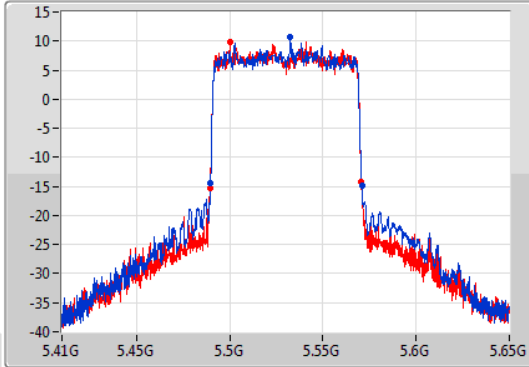

802.11ax HEW80_Nss2,(MCS0)_2TX

EBW

5530MHz

09/01/2020

CF
5.53GHz
Span
240MHz
RBW
1MHz
VBW
3MHz
Sweep Time
100ms
Detector Type
Peak
Port 1
Port 2

CF
5.53GHz
Span
240MHz
RBW
1MHz
VBW
3MHz
Sweep Time
100ms
Detector Type
Peak