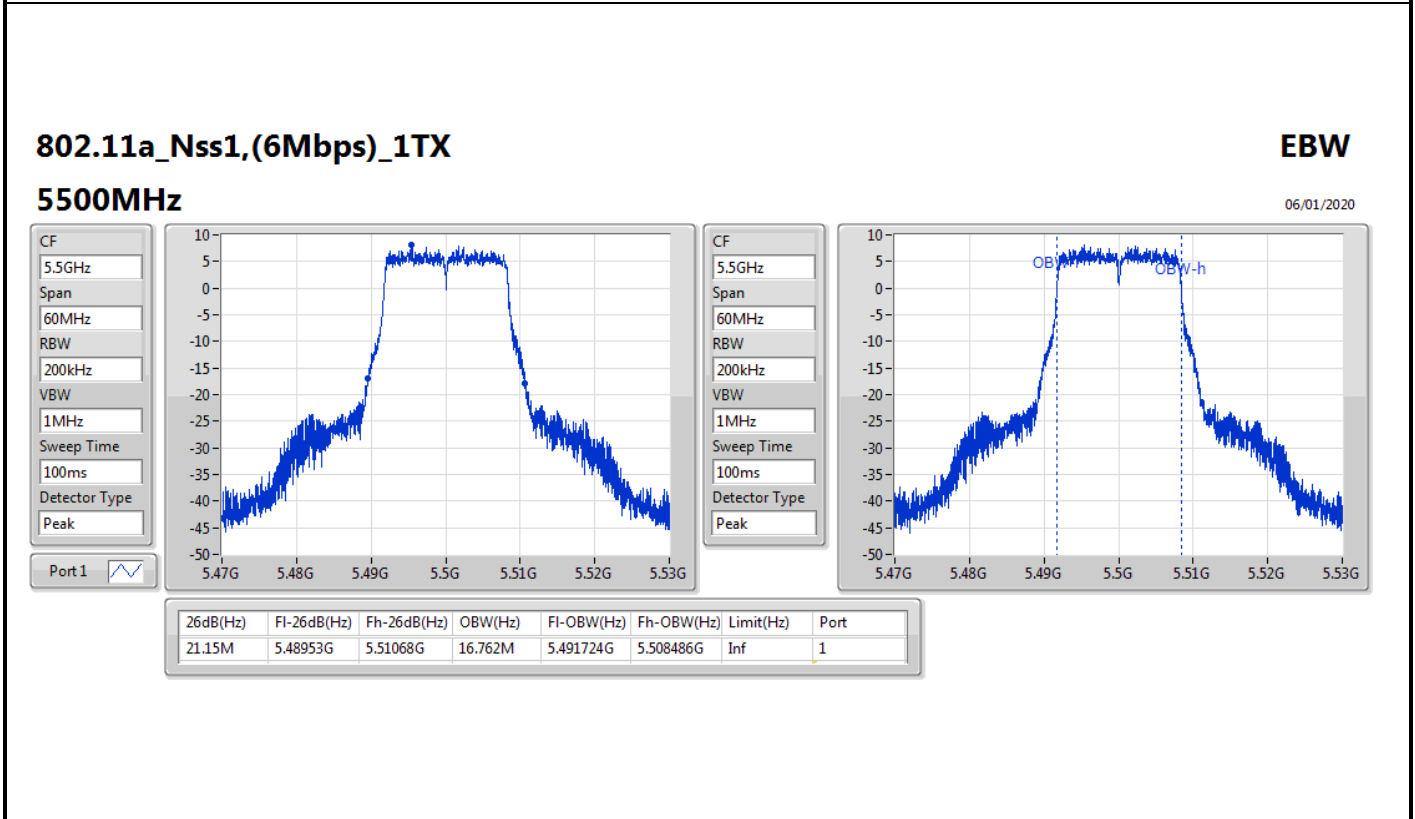

Port X-N dB = Port X 6dB down bandwidth for 5.725-5.85GHz band / 26dB down bandwidth for other band

Port X-OBW = Port X 99% occupied bandwidth;

802.11a_Nss1,(6Mbps)_1TX

EBW

5260MHz

06/01/2020

802.11a_Nss1,(6Mbps)_1TX

EBW

5300MHz

06/01/2020

802.11a_Nss1,(6Mbps)_1TX

EBW

5580MHz

06/01/2020

CF: 5.58GHz
 Span: 60MHz
 RBW: 200kHz
 VBW: 1MHz
 Sweep Time: 100ms
 Detector Type: Peak
 Port 1