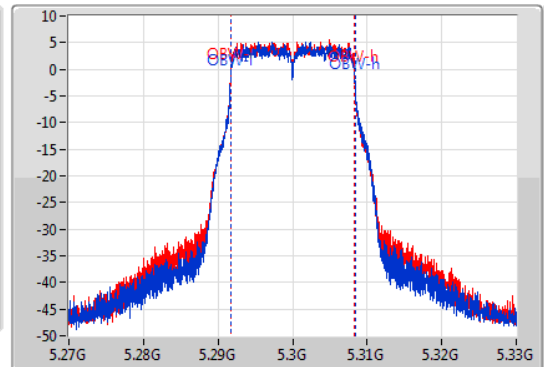

802.11a_Nss1,(6Mbps)_2TX

EBW

5300MHz

06/01/2020

CF: 5.3GHz
 Span: 60MHz
 RBW: 300kHz
 VBW: 1MHz
 Sweep Time: 100ms
 Detector Type: Peak

CF: 5.3GHz
 Span: 60MHz
 RBW: 200kHz
 VBW: 1MHz
 Sweep Time: 100ms
 Detector Type: Peak