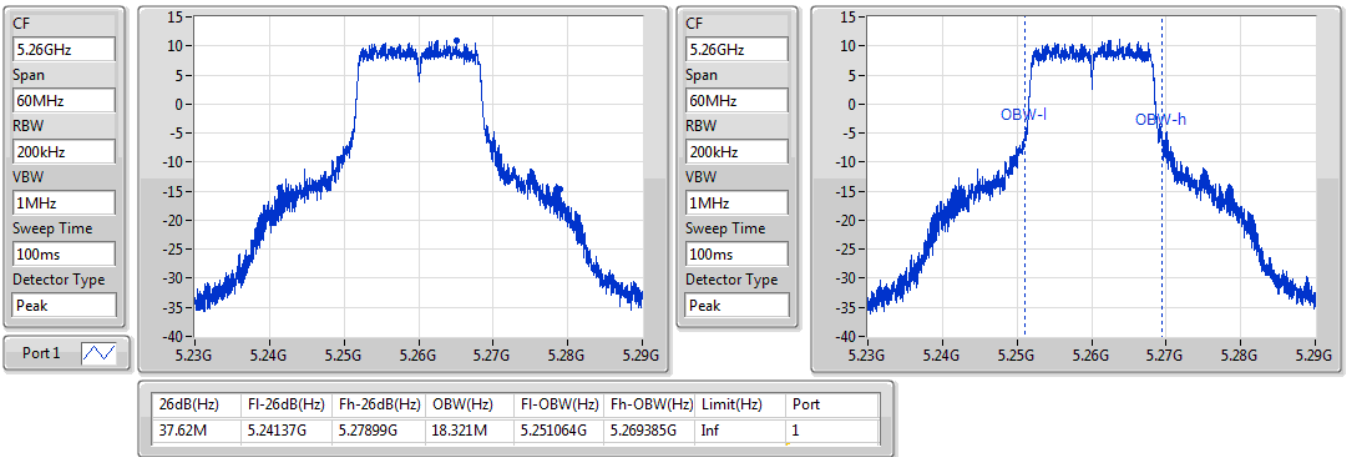

Port X-N dB = Port X 6dB down bandwidth for 5.725-5.85GHz band / 26dB down bandwidth for other band

Port X-OBW = Port X 99% occupied bandwidth;

802.11a_Nss1,(6Mbps)_1TX

EBW

5260MHz

06/01/2020

802.11a_Nss1,(6Mbps)_1TX

EBW

5300MHz

06/01/2020

802.11a_Nss1,(6Mbps)_1TX

EBW

5580MHz

06/01/2020

CF: 5.58GHz
 Span: 60MHz
 RBW: 200kHz
 VBW: 1MHz
 Sweep Time: 100ms
 Detector Type: Peak
 Port 1