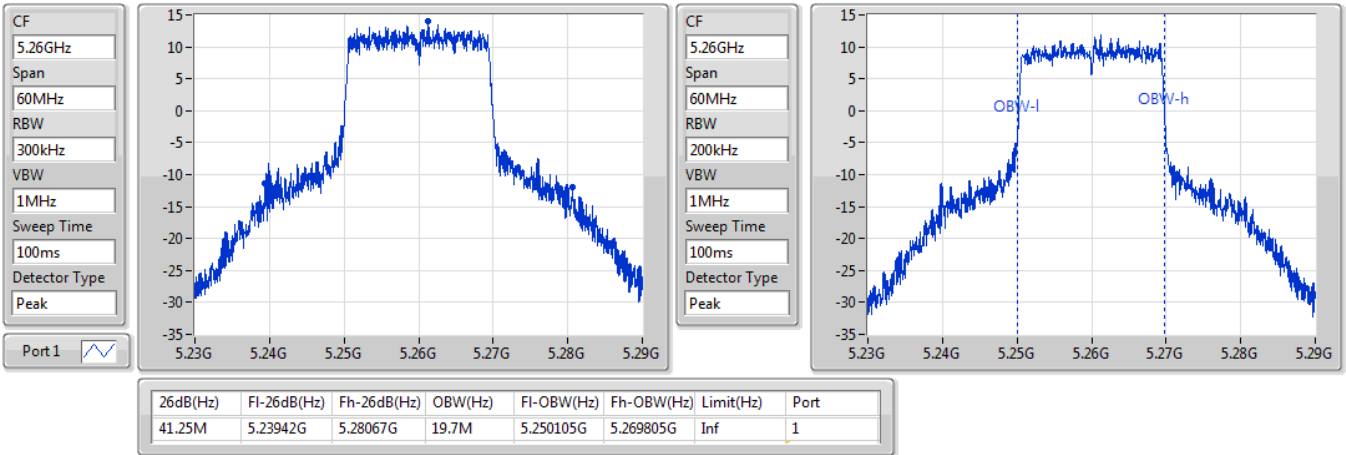

5690MHz Straddle 5.725-5.85GHz

06/01/2020

802.11ax HEW20_Nss1,(MCS0)_1TX

EBW

5260MHz

06/01/2020

802.11ax HEW20_Nss1,(MCS0)_1TX

EBW