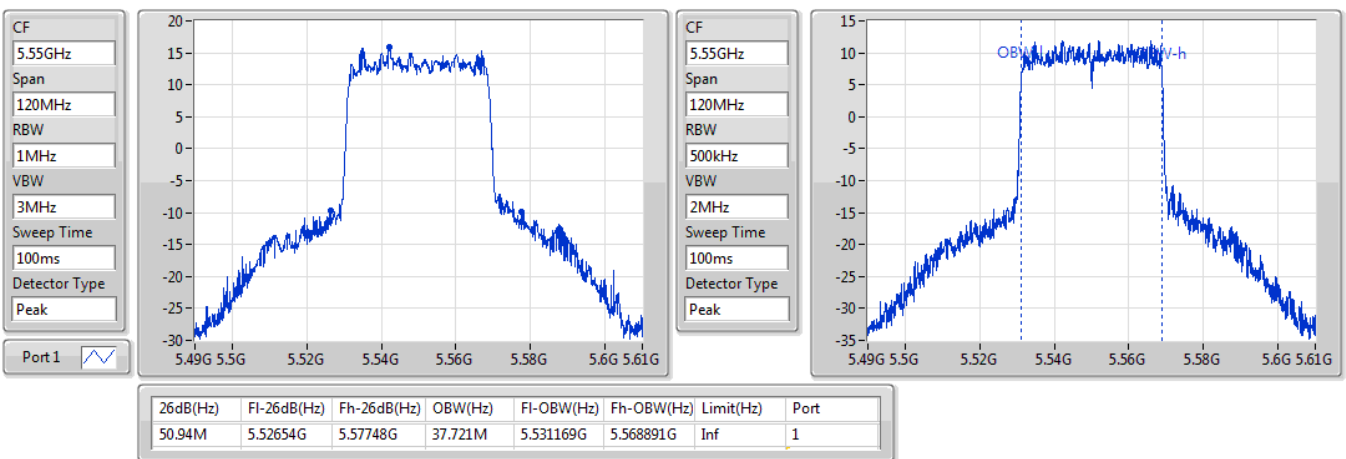

802.11ax HEW40_Nss1,(MCS0)_1TX

EBW

5510MHz

06/01/2020

802.11ax HEW40_Nss1,(MCS0)_1TX

EBW

5550MHz

06/01/2020