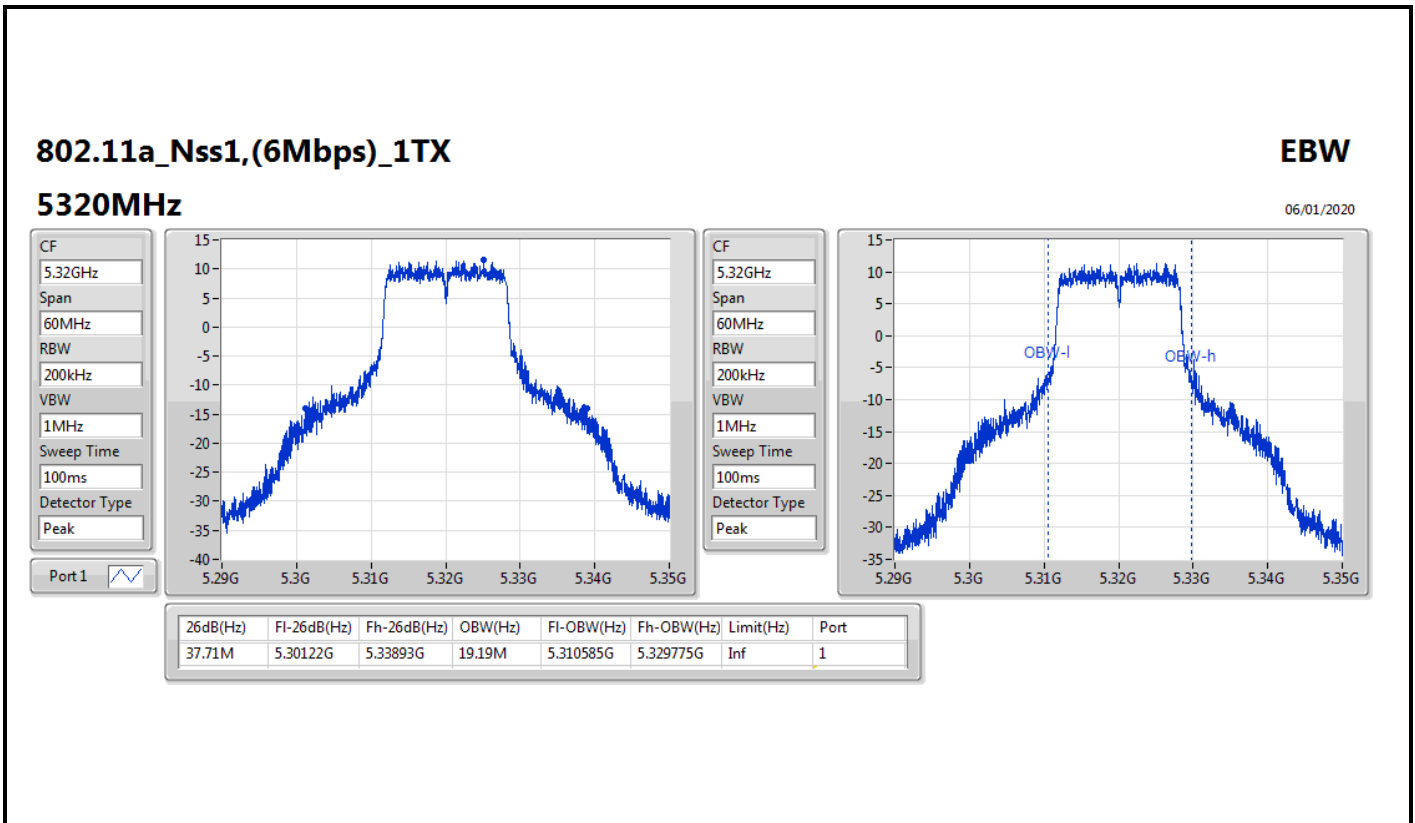

Port X-N dB = Port X 6dB down bandwidth for 5.725-5.85GHz band / 26dB down bandwidth for other band

Port X-OBW = Port X 99% occupied bandwidth;

802.11a_Nss1,(6Mbps)_1TX

EBW

5260MHz

06/01/2020

802.11a_Nss1,(6Mbps)_1TX

EBW

5300MHz

06/01/2020

802.11a_Nss1,(6Mbps)_1TX

EBW

5580MHz

06/01/2020

CF: 5.58GHz
 Span: 60MHz
 RBW: 200kHz
 VBW: 1MHz
 Sweep Time: 100ms
 Detector Type: Peak
 Port 1