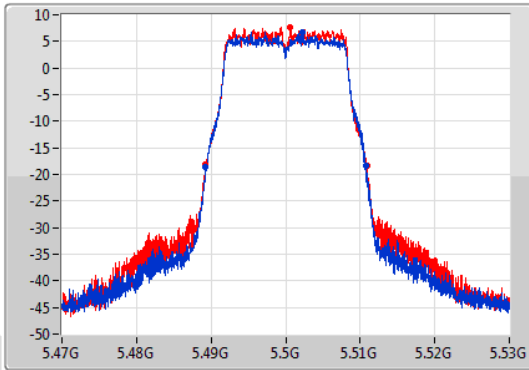

CF
5.5GHz
Span
60MHz
RBW
200kHz
VBW
1MHz
Sweep Time
100ms
Detector Type
Peak