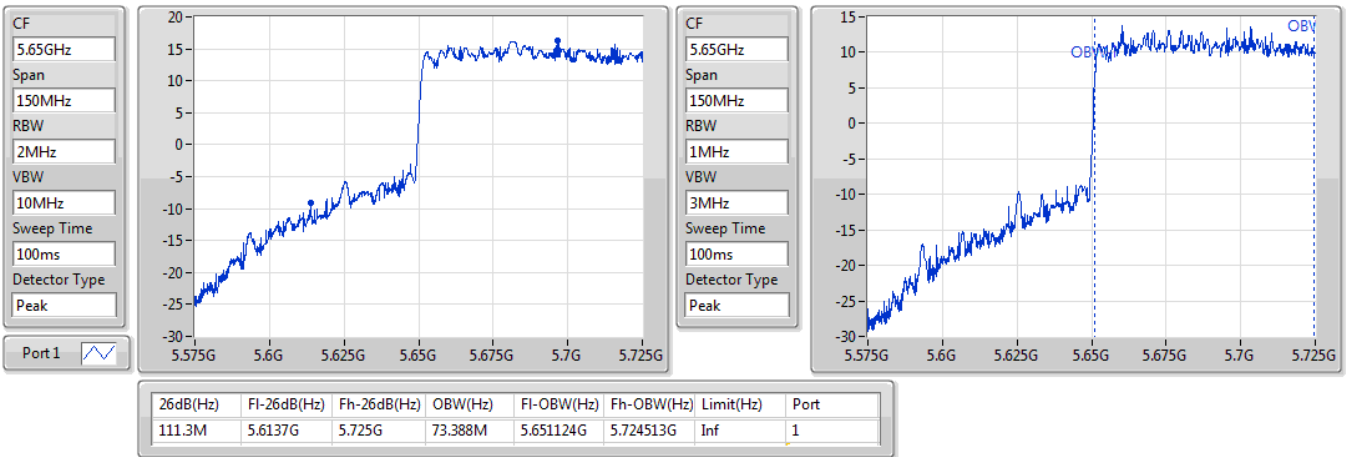

802.11ax HEW80_Nss1,(MCS0)_1TX

EBW

5690MHz Straddle 5.47-5.725GHz

06/01/2020