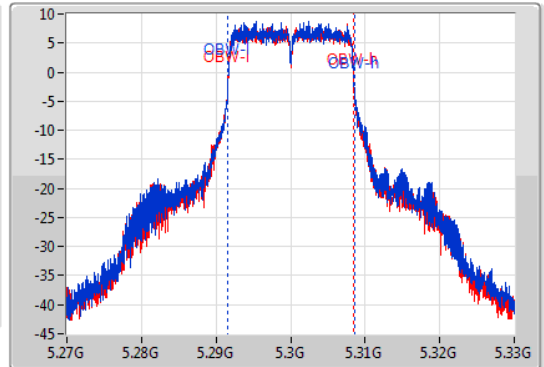

Port X-N dB = Port X 6dB down bandwidth for 5.725-5.85GHz band / 26dB down bandwidth for other band

Port X-OBW = Port X 99% occupied bandwidth;

802.11a_Nss1,(6Mbps)_2TX

EBW

5260MHz

17/01/2020

CF: 5.26GHz
 Span: 60MHz
 RBW: 200kHz
 VBW: 1MHz
 Sweep Time: 100ms
 Detector Type: Peak

802.11a_Nss1,(6Mbps)_2TX

EBW

5300MHz

17/01/2020

CF: 5.3GHz
 Span: 60MHz
 RBW: 200kHz
 VBW: 1MHz
 Sweep Time: 100ms
 Detector Type: Peak

CF: 5.3GHz
 Span: 60MHz
 RBW: 200kHz
 VBW: 1MHz
 Sweep Time: 100ms
 Detector Type: Peak