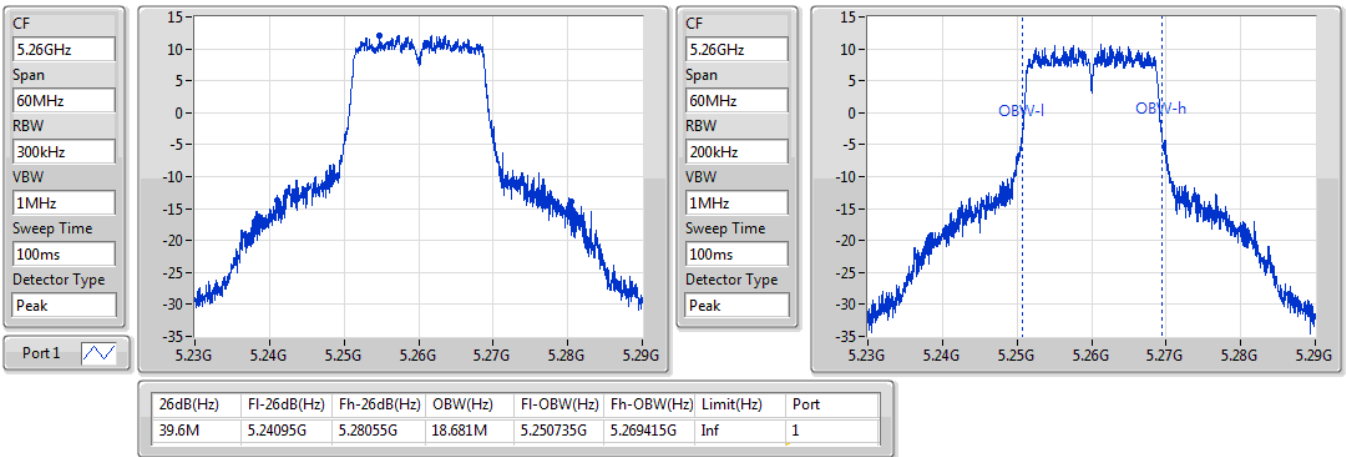

802.11ac VHT20_Nss1,(MCS0)_1TX

EBW

5260MHz

06/01/2020