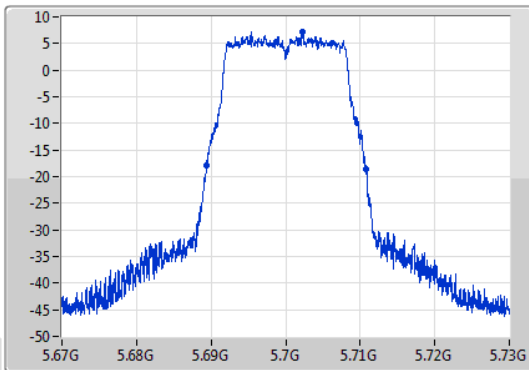

CF: 5.7GHz
Span: 60MHz
RBW: 200kHz
VBW: 1MHz
Sweep Time: 100ms
Detector Type: Peak