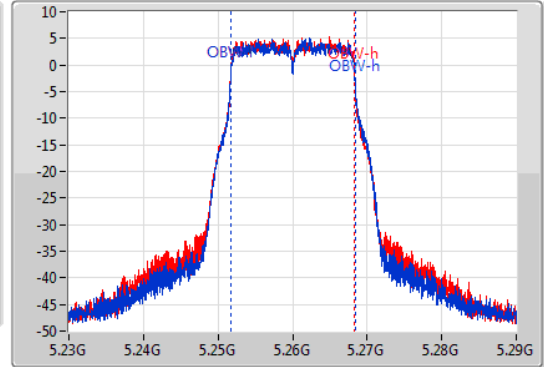

26dB(Hz)	Fl-26dB(Hz)	Fh-26dB(Hz)	OBW(Hz)	Fl-OBW(Hz)	Fh-OBW(Hz)	Limit(Hz)	Port
21.51M	5.24935G	5.27086G	16.732M	5.251694G	5.268426G	Inf	1
21.51M	5.24929G	5.2708G	16.642M	5.251694G	5.268336G	Inf	2

802.11a_Nss1,(6Mbps)_2TX

EBW

5300MHz

06/01/2020

CF: 5.3GHz
Span: 60MHz
RBW: 300kHz
VBW: 1MHz
Sweep Time: 100ms
Detector Type: Peak