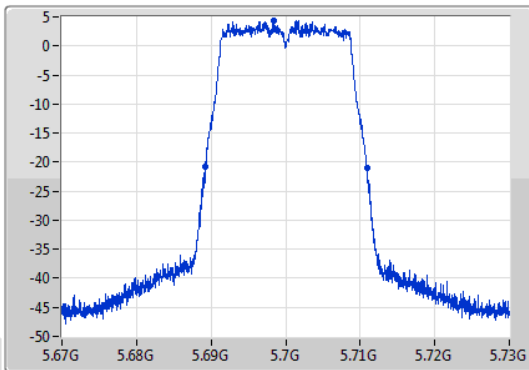

CF
5.7GHz
Span
60MHz
RBW
200kHz
VBW
1MHz
Sweep Time
100ms
Detector Type
Peak