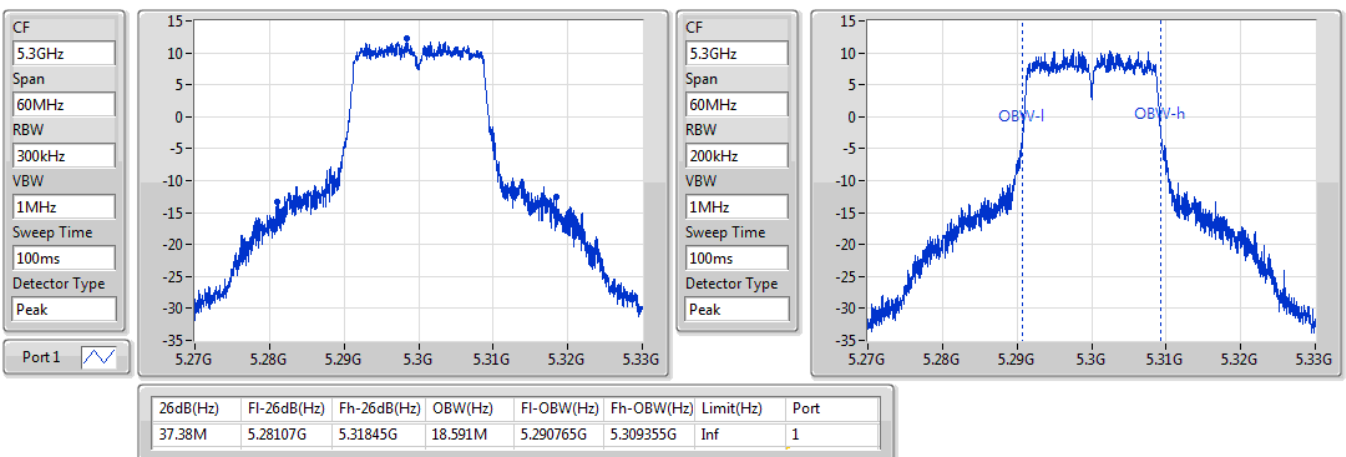

802.11ac VHT20_Nss1,(MCS0)_1TX

EBW

5300MHz

06/01/2020