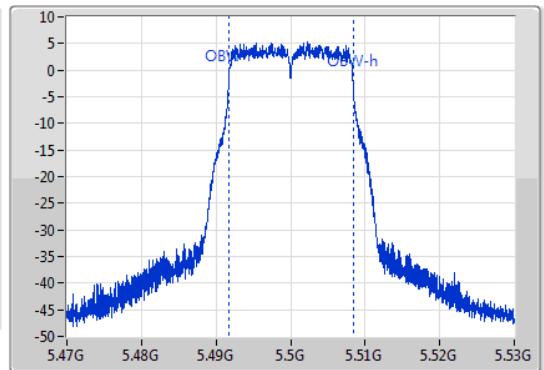

802.11a_Nss1,(6Mbps)_1TX

EBW

5500MHz

06/01/2020

CF: 5.5GHz
 Span: 60MHz
 RBW: 300kHz
 VBW: 1MHz
 Sweep Time: 100ms
 Detector Type: Peak
 Port 1

CF: 5.5GHz
 Span: 60MHz
 RBW: 200kHz
 VBW: 1MHz
 Sweep Time: 100ms
 Detector Type: Peak