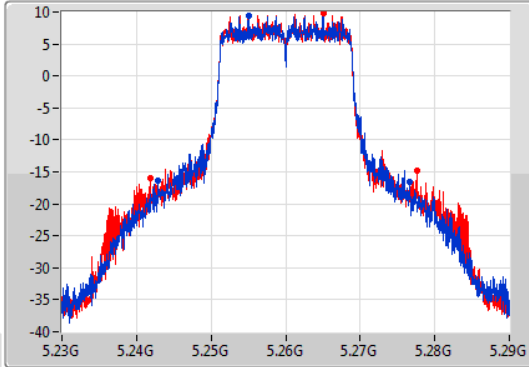

802.11ac VHT20_Nss2,(MCS0)_2TX

EBW

5260MHz

09/01/2020

CF
5.26GHz
Span
60MHz
RBW
200kHz
VBW
1MHz
Sweep Time
100ms
Detector Type
Peak

CF
5.26GHz
Span
60MHz
RBW
200kHz
VBW
1MHz
Sweep Time
100ms
Detector Type
Peak