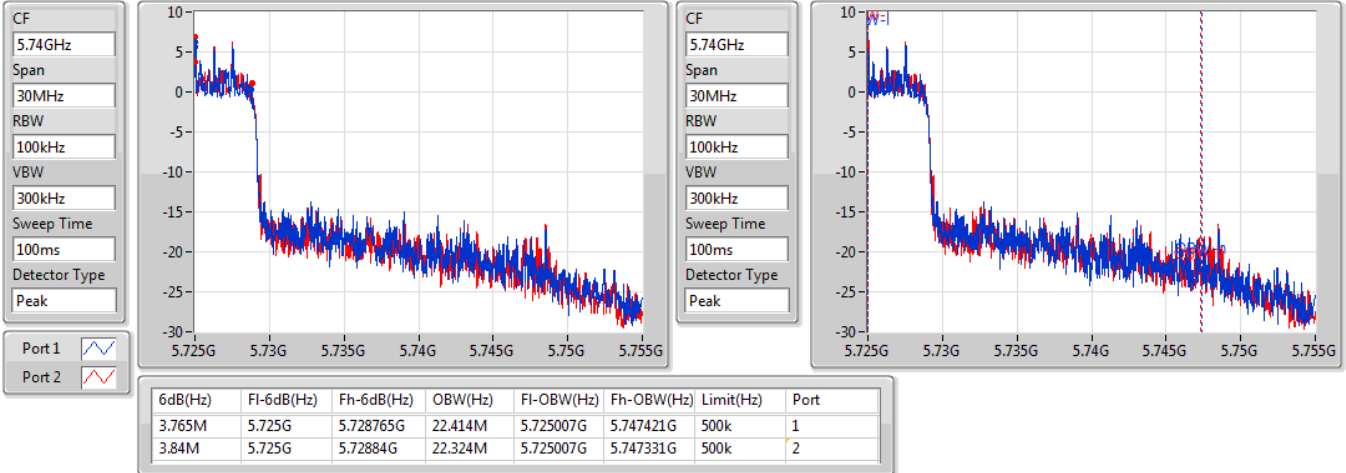

802.11ax HEW40_Nss2,(MCS0)_2TX

EBW

5710MHz Straddle 5.725-5.85GHz

09/01/2020