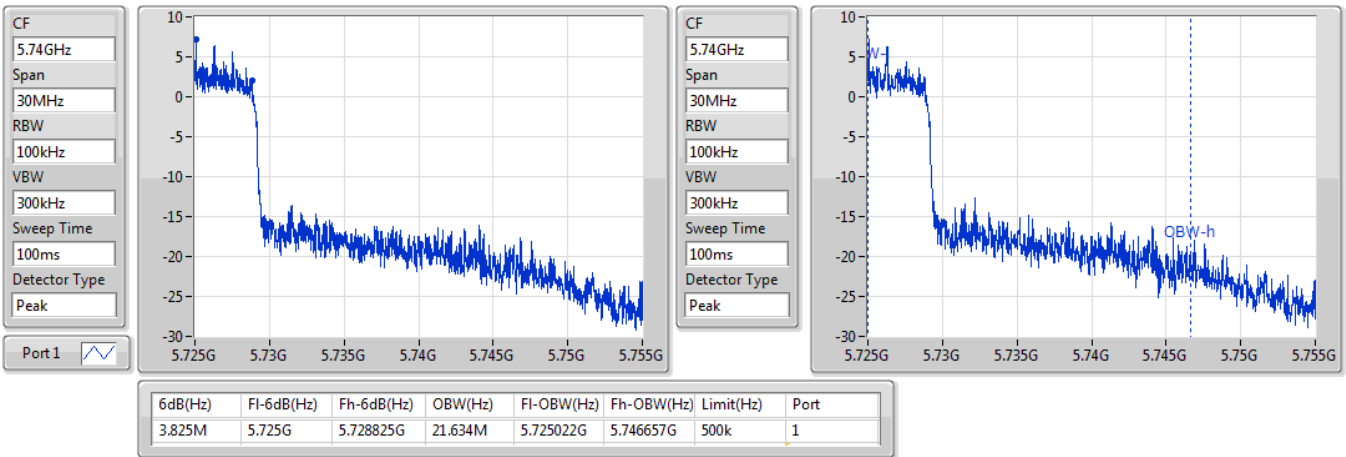

802.11ax HEW40_Nss1,(MCS0)_1TX

EBW

5710MHz Straddle 5.725-5.85GHz

06/01/2020