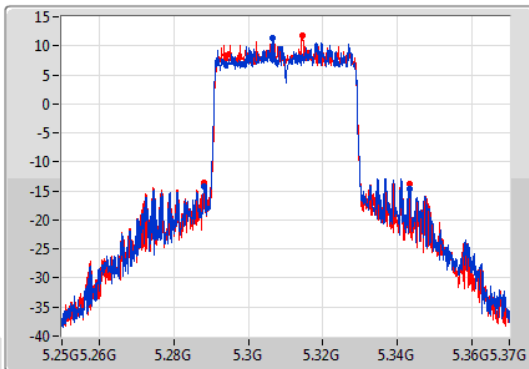

CF
5.31GHz
Span
120MHz
RBW
500kHz
VBW
2MHz
Sweep Time
100ms
Detector Type
Peak