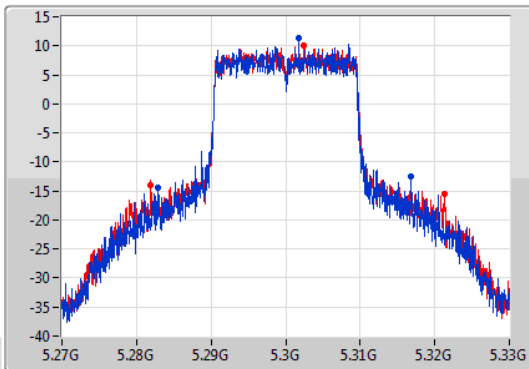

CF
5.3GHz
Span
60MHz
RBW
200kHz
VBW
1MHz
Sweep Time
100ms
Detector Type
Peak