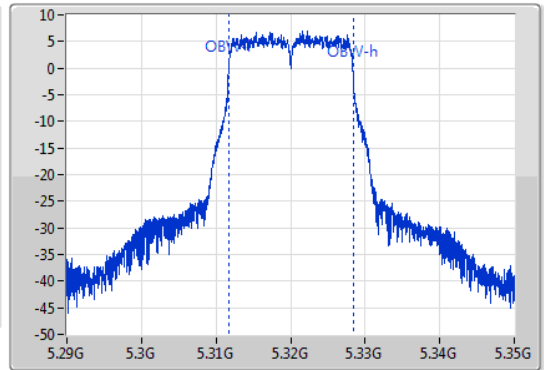

26dB(Hz)	Fl-26dB(Hz)	Fh-26dB(Hz)	OBW(Hz)	Fl-OBW(Hz)	Fh-OBW(Hz)	Limit(Hz)	Port
21.51M	5.30926G	5.33077G	16.762M	5.311664G	5.328426G	Inf	1

802.11a_Nss1,(6Mbps)_1TX

EBW

5500MHz

06/01/2020

CF: 5.5GHz
Span: 60MHz
RBW: 300kHz
VBW: 1MHz
Sweep Time: 100ms
Detector Type: Peak
Port 1