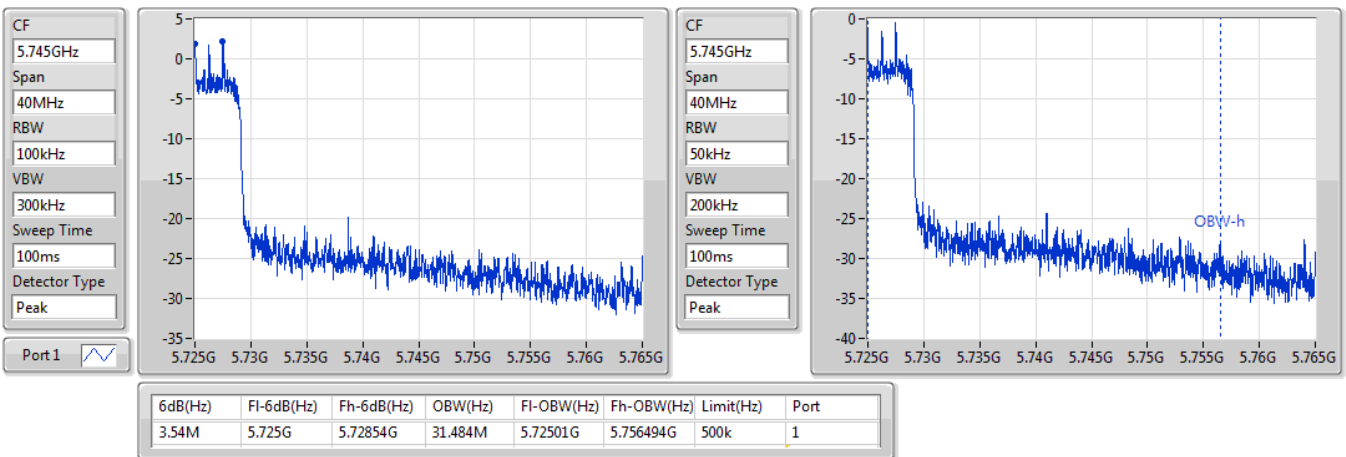

802.11ax HEW80_Nss1,(MCS0)_1TX

EBW

5690MHz Straddle 5.47-5.725GHz

06/01/2020

802.11ax HEW80_Nss1,(MCS0)_1TX

EBW

5690MHz Straddle 5.725-5.85GHz

06/01/2020