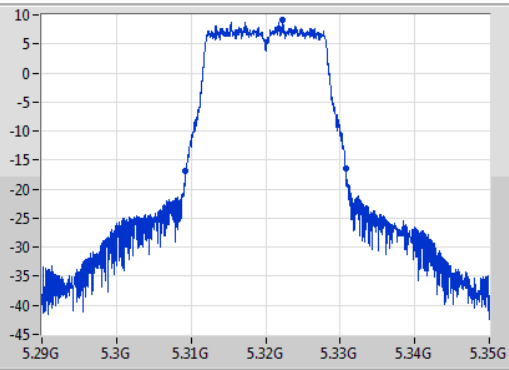

802.11a_Nss1,(6Mbps)_1TX

EBW

5320MHz

06/01/2020

CF: 5.32GHz
Span: 60MHz
RBW: 300kHz
VBW: 1MHz
Sweep Time: 100ms
Detector Type: Peak
Port 1

CF: 5.32GHz
Span: 60MHz
RBW: 200kHz
VBW: 1MHz
Sweep Time: 100ms
Detector Type: Peak