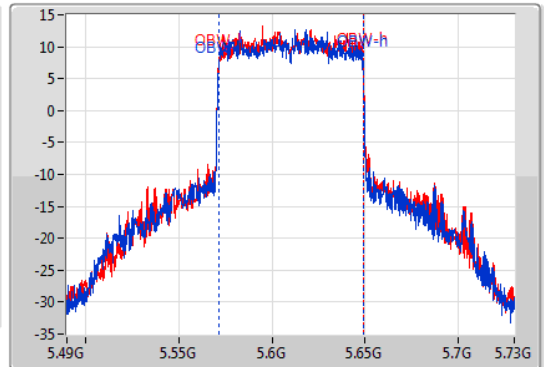

802.11ax HEW80_Nss2,(MCS0)_2TX

EBW

5610MHz

09/01/2020

CF
5.61GHz
Span
240MHz
RBW
1MHz
VBW
3MHz
Sweep Time
100ms
Detector Type
Peak
Port 1
Port 2

CF
5.61GHz
Span
240MHz
RBW
1MHz
VBW
3MHz
Sweep Time
100ms
Detector Type
Peak