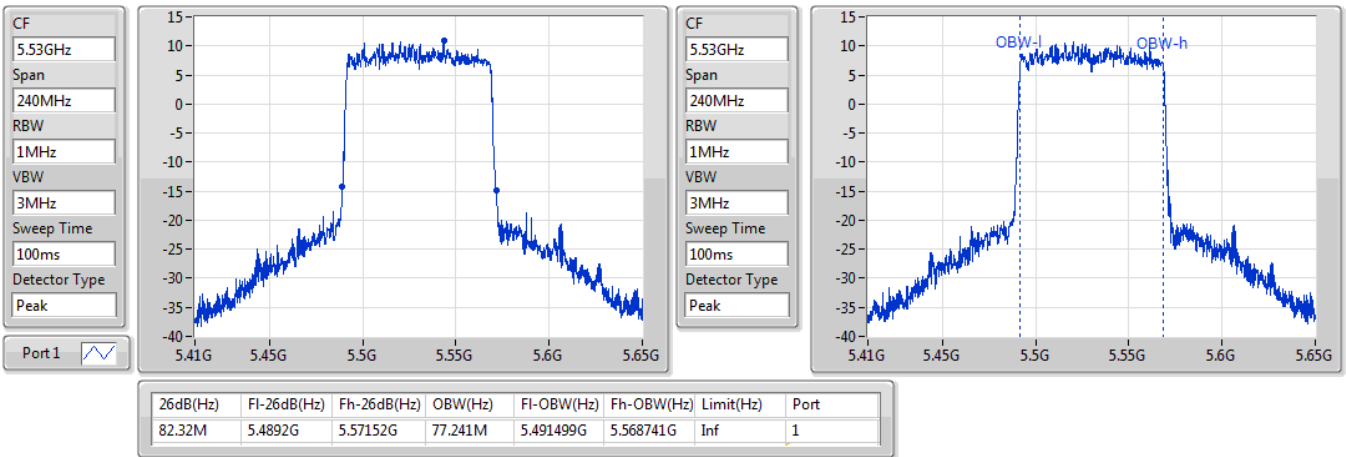

802.11ax HEW80_Nss1,(MCS0)_1TX

EBW

5530MHz

06/01/2020