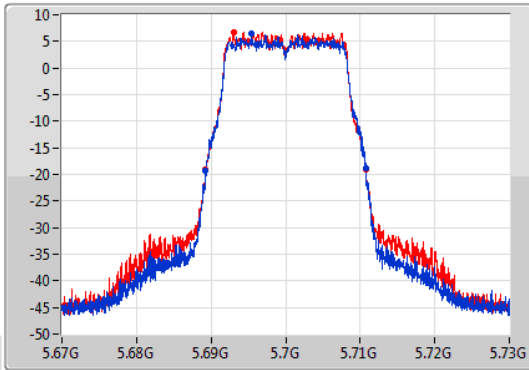

CF
5.7GHz
Span
60MHz
RBW
200kHz
VBW
1MHz
Sweep Time
100ms
Detector Type
Peak