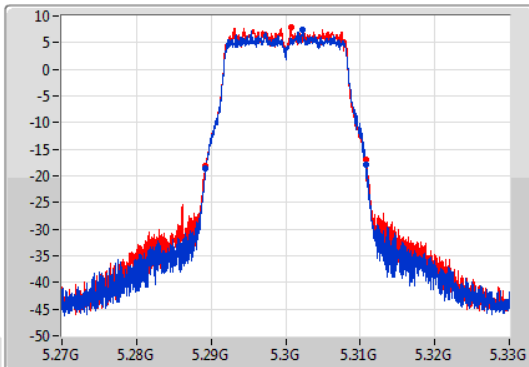

CF: 5.3GHz
Span: 60MHz
RBW: 200kHz
VBW: 1MHz
Sweep Time: 100ms
Detector Type: Peak