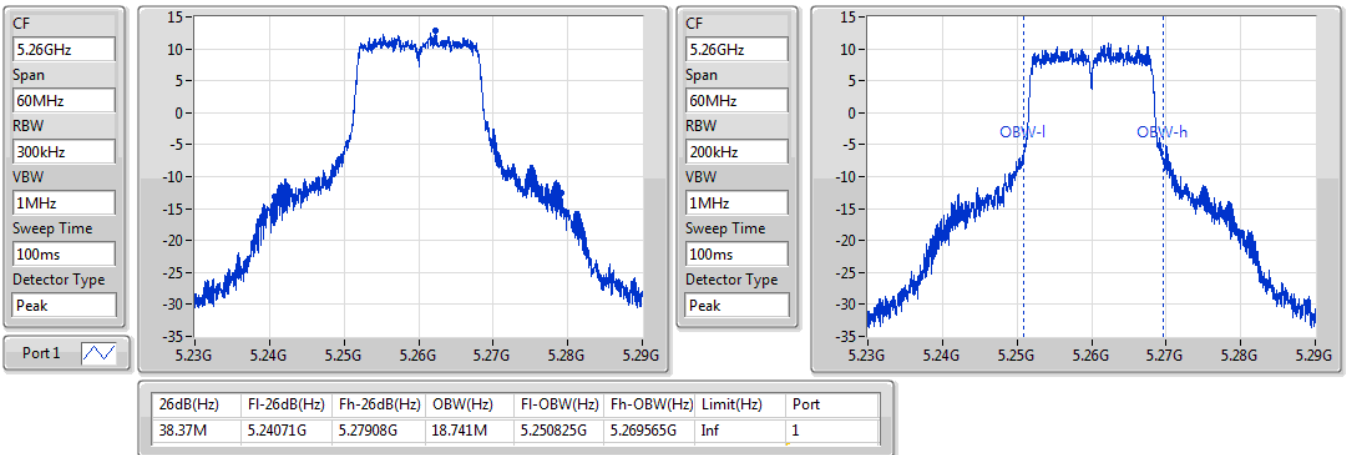

Port X-N dB = Port X 6dB down bandwidth for 5.725-5.85GHz band / 26dB down bandwidth for other band

Port X-OBW = Port X 99% occupied bandwidth;

802.11a_Nss1,(6Mbps)_1TX

EBW

5260MHz

06/01/2020

802.11a_Nss1,(6Mbps)_1TX