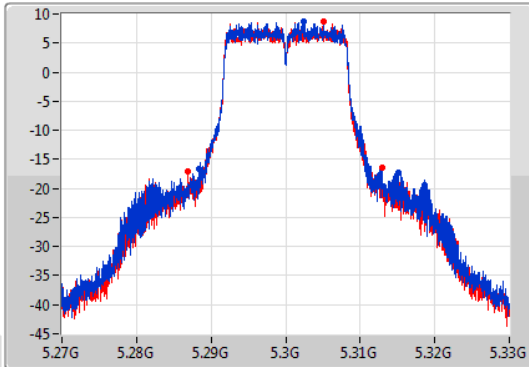

Port X-N dB = Port X 6dB down bandwidth for 5.725-5.85GHz band / 26dB down bandwidth for other band

Port X-OBW = Port X 99% occupied bandwidth;

802.11a_Nss1,(6Mbps)_2TX

EBW

5260MHz

17/01/2020

CF: 5.26GHz
 Span: 60MHz
 RBW: 200kHz
 VBW: 1MHz
 Sweep Time: 100ms
 Detector Type: Peak

CF: 5.26GHz
 Span: 60MHz
 RBW: 200kHz
 VBW: 1MHz
 Sweep Time: 100ms
 Detector Type: Peak

26dB(Hz)	Fl-26dB(Hz)	Fh-26dB(Hz)	OBW(Hz)	Fl-OBW(Hz)	Fh-OBW(Hz)	Limit(Hz)	Port
26.4M	5.24842G	5.27482G	16.882M	5.251664G	5.268546G	Inf	1
24.36M	5.24845G	5.27281G	16.852M	5.251634G	5.268486G	Inf	2

802.11a_Nss1,(6Mbps)_2TX

EBW

5300MHz

17/01/2020

CF: 5.3GHz
 Span: 60MHz
 RBW: 200kHz
 VBW: 1MHz
 Sweep Time: 100ms
 Detector Type: Peak

CF: 5.3GHz
 Span: 60MHz
 RBW: 200kHz
 VBW: 1MHz
 Sweep Time: 100ms
 Detector Type: Peak