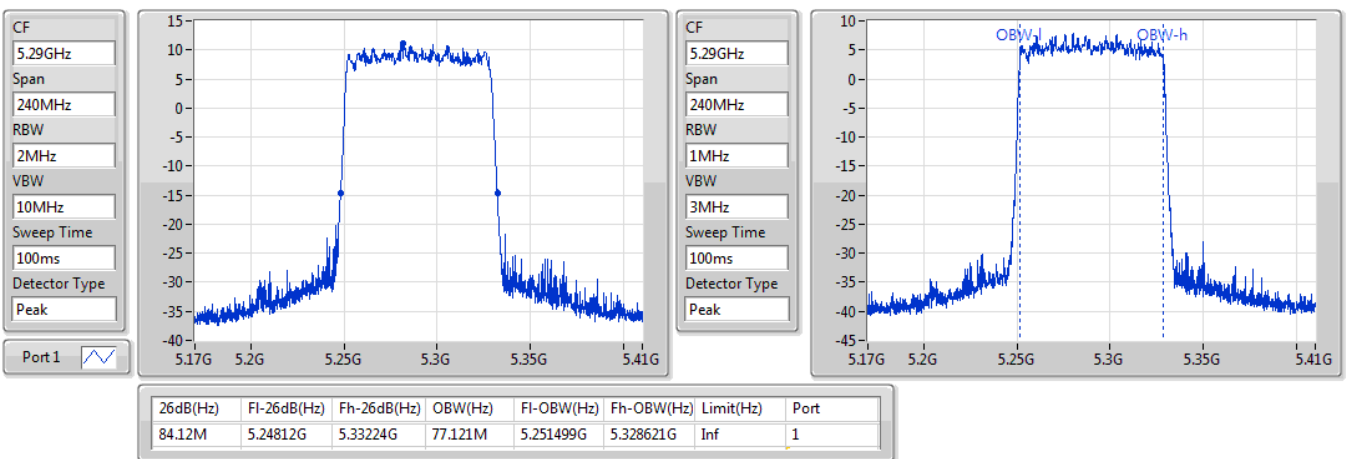

802.11ax HEW40_Nss1,(MCS0)_1TX

EBW

5710MHz Straddle 5.725-5.85GHz

06/01/2020

802.11ax HEW80_Nss1,(MCS0)_1TX

EBW

5290MHz

06/01/2020