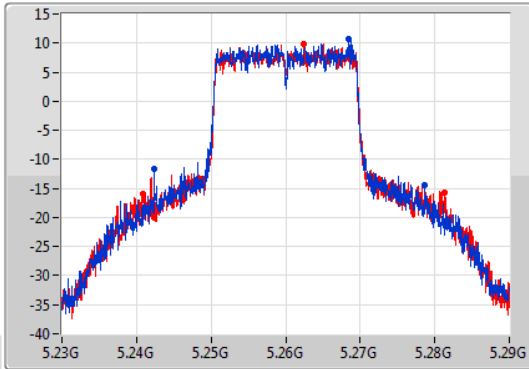

802.11ax HEW20_Nss2,(MCS0)_2TX

EBW

5260MHz

09/01/2020

CF
5.26GHz
Span
60MHz
RBW
200kHz
VBW
1MHz
Sweep Time
100ms
Detector Type
Peak

CF
5.26GHz
Span
60MHz
RBW
200kHz
VBW
1MHz
Sweep Time
100ms
Detector Type
Peak