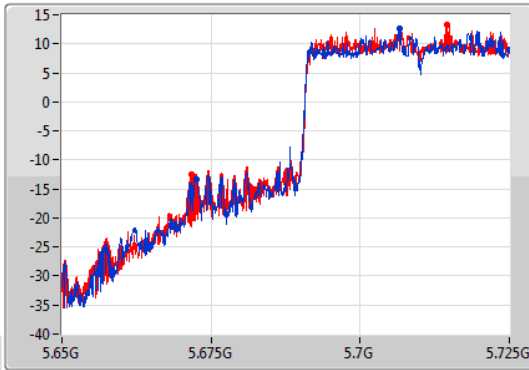

CF
5.6875GHz
Span
75MHz
RBW
500kHz
VBW
2MHz
Sweep Time
100ms
Detector Type
Peak