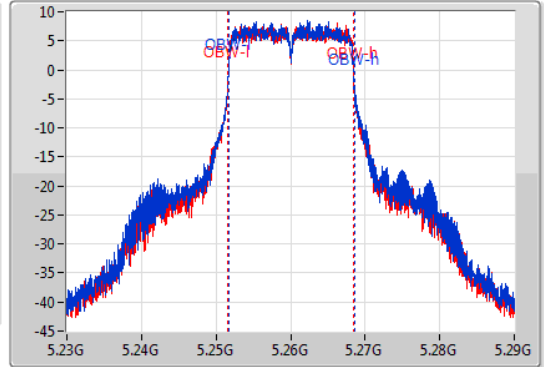

26dB(Hz)	Fl-26dB(Hz)	Fh-26dB(Hz)	OBW(Hz)	Fl-OBW(Hz)	Fh-OBW(Hz)	Limit(Hz)	Port
26.4M	5.24842G	5.27482G	16.882M	5.251664G	5.268546G	Inf	1
24.36M	5.24845G	5.27281G	16.852M	5.251634G	5.268486G	Inf	2

802.11a_Nss1,(6Mbps)_2TX

EBW

5300MHz

17/01/2020

CF: 5.3GHz
Span: 60MHz
RBW: 200kHz
VBW: 1MHz
Sweep Time: 100ms
Detector Type: Peak