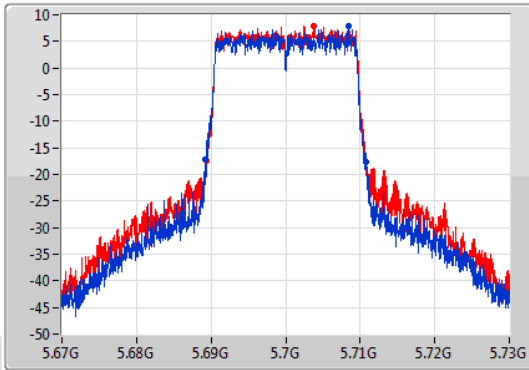

CF
5.7GHz
Span
60MHz
RBW
200kHz
VBW
1MHz
Sweep Time
100ms
Detector Type
Peak