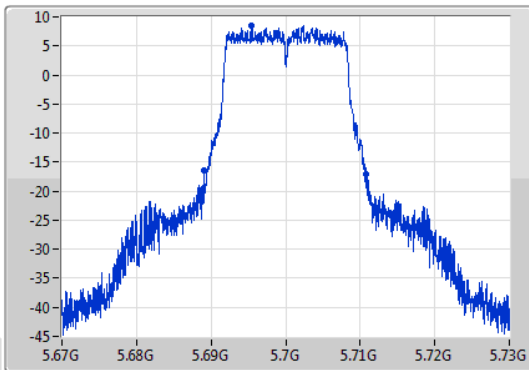

Port X-N dB = Port X 6dB down bandwidth for 5.725-5.85GHz band / 26dB down bandwidth for other band

Port X-OBW = Port X 99% occupied bandwidth;

802.11a_Nss1,(6Mbps)_1TX

EBW

5260MHz

06/01/2020

802.11a_Nss1,(6Mbps)_1TX

EBW

5300MHz

06/01/2020

802.11a_Nss1,(6Mbps)_1TX

EBW

5580MHz

06/01/2020

CF: 5.58GHz
 Span: 60MHz
 RBW: 200kHz
 VBW: 1MHz
 Sweep Time: 100ms
 Detector Type: Peak
 Port 1

CF: 5.58GHz
 Span: 60MHz
 RBW: 200kHz
 VBW: 1MHz
 Sweep Time: 100ms
 Detector Type: Peak

26dB(Hz)	Fl-26dB(Hz)	Fh-26dB(Hz)	OBW(Hz)	Fl-OBW(Hz)	Fh-OBW(Hz)	Limit(Hz)	Port
37.65M	5.56122G	5.59887G	19.13M	5.570705G	5.589835G	Inf	1

802.11a_Nss1,(6Mbps)_1TX

EBW

5700MHz

06/01/2020

CF: 5.7GHz
 Span: 60MHz
 RBW: 200kHz
 VBW: 1MHz
 Sweep Time: 100ms
 Detector Type: Peak
 Port 1

CF: 5.7GHz
 Span: 60MHz
 RBW: 200kHz
 VBW: 1MHz
 Sweep Time: 100ms
 Detector Type: Peak