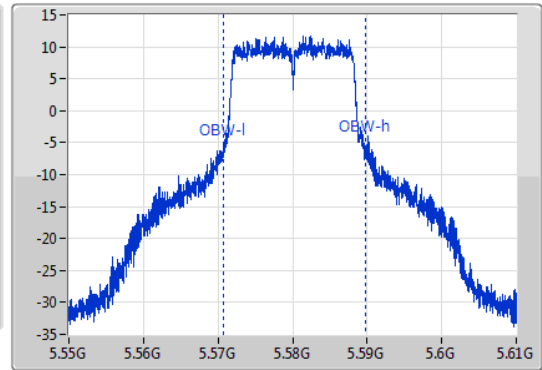

26dB(Hz)	Fl-26dB(Hz)	Fh-26dB(Hz)	OBW(Hz)	Fl-OBW(Hz)	Fh-OBW(Hz)	Limit(Hz)	Port
37.65M	5.56122G	5.59887G	19.13M	5.570705G	5.589835G	Inf	1

802.11a_Nss1,(6Mbps)_1TX

EBW

5700MHz

06/01/2020

CF: 5.7GHz
Span: 60MHz
RBW: 200kHz
VBW: 1MHz
Sweep Time: 100ms
Detector Type: Peak
Port 1