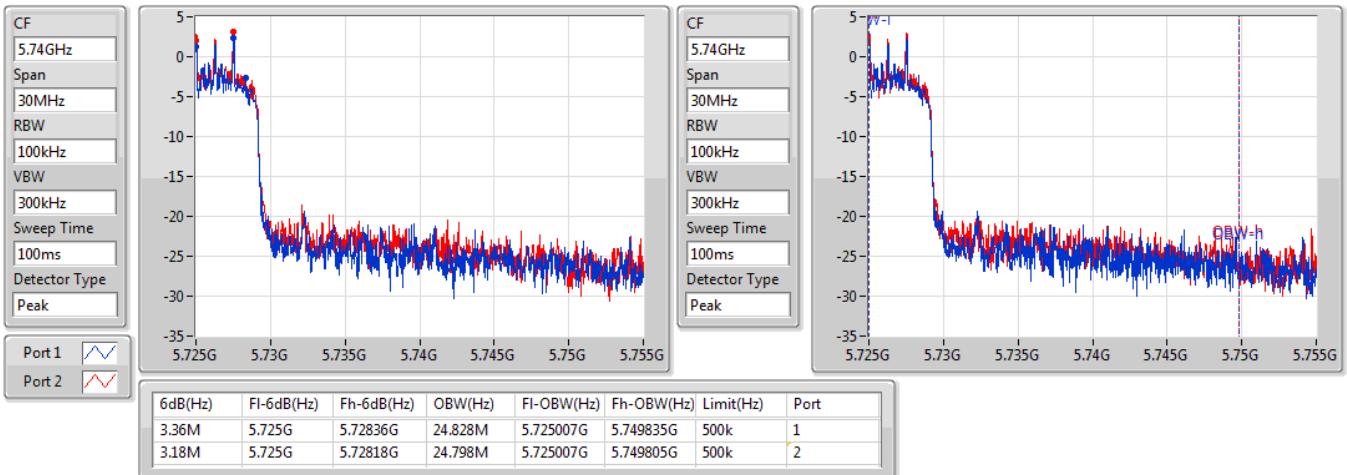

EBW

5690MHz Straddle 5.47-5.725GHz

09/01/2020

802.11ax HEW80_Nss2,(MCS0)_2TX

EBW

5690MHz Straddle 5.725-5.85GHz

09/01/2020

Summary