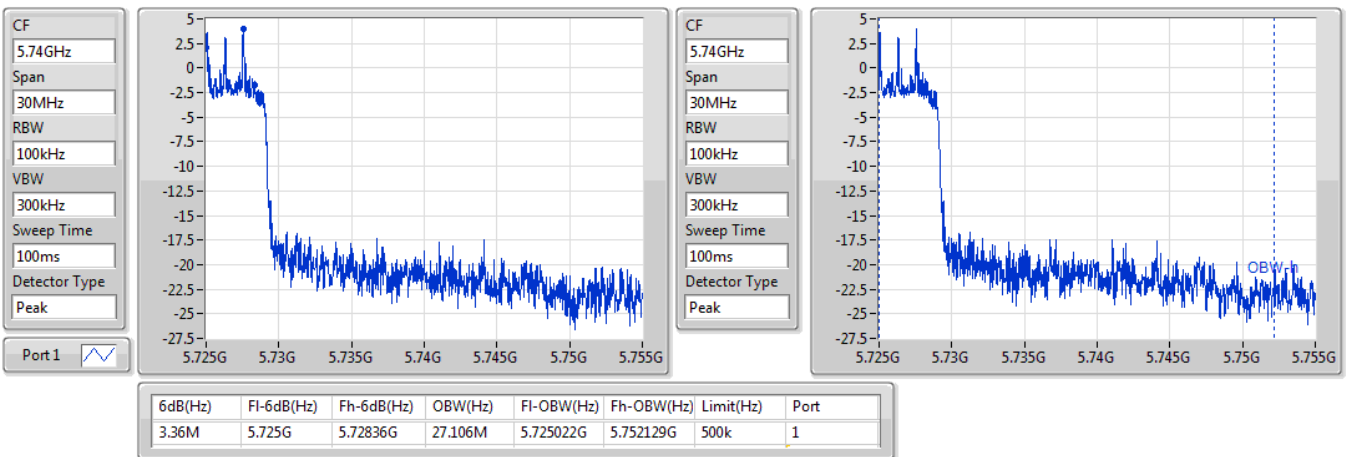

802.11ax HEW80_Nss1,(MCS0)_1TX

EBW

5690MHz Straddle 5.47-5.725GHz

06/01/2020

802.11ax HEW80_Nss1,(MCS0)_1TX

EBW

5690MHz Straddle 5.725-5.85GHz

06/01/2020

Summary

Mode	Max-N dB (Hz)	Max-OBW (Hz)	ITU-Code	Min-N dB (Hz)	Min-OBW (Hz)
5.25-5.35GHz	-	-	-	-	-
802.11a_Nss1,(6Mbps)_2TX	26.97M	16.942M	16M9D1D	24.36M	16.852M
802.11ac VHT20_Nss2,(MCS0)_2TX	35.73M	18.681M	18M7D1D	23.13M	17.931M
802.11ac VHT40_Nss2,(MCS0)_2TX	76.68M	38.381M	38M4D1D	40.26M	36.402M
802.11ac VHT80_Nss2,(MCS0)_2TX	90M	75.922M	75M9D1D	84.12M	75.802M
802.11ax HEW20_Nss2,(MCS0)_2TX	40.59M	19.34M	19M3D1D	24.48M	19.1M
802.11ax HEW40_Nss2,(MCS0)_2TX	77.58M	38.501M	38M5D1D	55.02M	37.781M
802.11ax HEW80_Nss2,(MCS0)_2TX	84.72M	77.241M	77M2D1D	81.12M	77.121M
5.47-5.725GHz	-	-	-	-	-
802.11a_Nss1,(6Mbps)_2TX	24.54M	16.852M	16M9D1D	16.328M	13.363M
802.11ac VHT20_Nss2,(MCS0)_2TX	35.28M	18.381M	18M4D1D	21.57M	14.5M
802.11ac VHT40_Nss2,(MCS0)_2TX	70.5M	37.181M	37M2D1D	39.78M	33.583M
802.11ac VHT80_Nss2,(MCS0)_2TX	148.32M	76.882M	76M9D1D	81.6M	72.891M
802.11ax HEW20_Nss2,(MCS0)_2TX	40.56M	19.34M	19M3D1D	21.42M	14.675M
802.11ax HEW40_Nss2,(MCS0)_2TX	77.4M	38.141M	38M1D1D	39.9M	33.696M
802.11ax HEW80_Nss2,(MCS0)_2TX	145.32M	77.721M	77M7D1D	81.24M	73.511M
5.725-5.85GHz	-	-	-	-	-
802.11a_Nss1,(6Mbps)_2TX	3.21M	4.963M	4M96D1D	3.21M	4.948M
802.11ac VHT20_Nss2,(MCS0)_2TX	3.825M	9.655M	9M66D1D	3.825M	8.441M
802.11ac VHT40_Nss2,(MCS0)_2TX	3.195M	22.129M	22M1D1D	3.195M	21.634M
802.11ac VHT80_Nss2,(MCS0)_2TX	3.195M	24.423M	24M4D1D	3.195M	24.408M
802.11ax HEW20_Nss2,(MCS0)_2TX	4.5M	11.394M	11M4D1D	4.485M	9.85M
802.11ax HEW40_Nss2,(MCS0)_2TX	3.84M	22.414M	22M4D1D	3.765M	22.324M
802.11ax HEW80_Nss2,(MCS0)_2TX	3.36M	24.828M	24M8D1D	3.18M	24.798M