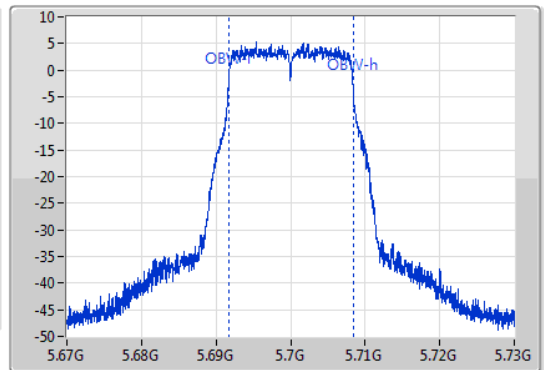

802.11a_Nss1,(6Mbps)_1TX

EBW

5700MHz

06/01/2020

CF: 5.7GHz
 Span: 60MHz
 RBW: 300kHz
 VBW: 1MHz
 Sweep Time: 100ms
 Detector Type: Peak
 Port 1

CF: 5.7GHz
 Span: 60MHz
 RBW: 200kHz
 VBW: 1MHz
 Sweep Time: 100ms
 Detector Type: Peak