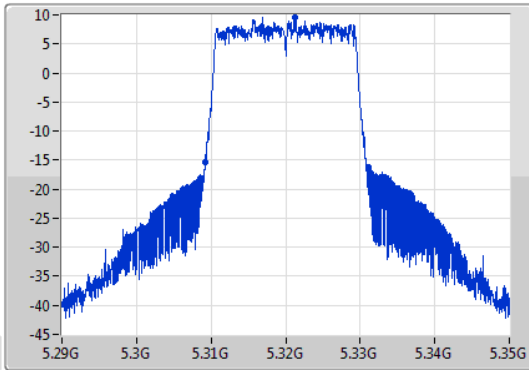

5300MHz

06/01/2020

802.11ax HEW20_Nss1,(MCS0)_1TX

EBW

5320MHz

06/01/2020

CF: 5.32GHz
 Span: 60MHz
 RBW: 300kHz
 VBW: 1MHz
 Sweep Time: 100ms
 Detector Type: Peak
 Port 1

CF: 5.32GHz
 Span: 60MHz
 RBW: 200kHz
 VBW: 1MHz
 Sweep Time: 100ms
 Detector Type: Peak