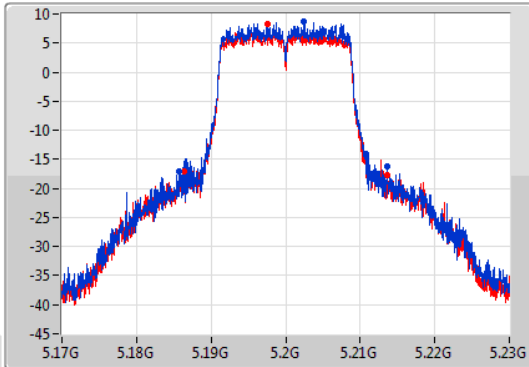

Port X-N dB = Port X 6dB down bandwidth for 5.725-5.85GHz band / 26dB down bandwidth for other band

Port X-OBW = Port X 99% occupied bandwidth;

802.11ac VHT20-BF\_Nss1,(MCS0)\_2TX

EBW

5180MHz

25/12/2019

CF: 5.18GHz  
 Span: 60MHz  
 RBW: 200kHz  
 VBW: 1MHz  
 Sweep Time: 100ms  
 Detector Type: Peak

CF: 5.18GHz  
 Span: 60MHz  
 RBW: 200kHz  
 VBW: 1MHz  
 Sweep Time: 100ms  
 Detector Type: Peak

26dB(Hz)	Fl-26dB(Hz)	Fh-26dB(Hz)	OBW(Hz)	Fl-OBW(Hz)	Fh-OBW(Hz)	Limit(Hz)	Port
21.57M	5.16926G	5.19083G	17.901M	5.171064G	5.188966G	Inf	1
21.51M	5.16932G	5.19083G	17.901M	5.171064G	5.188966G	Inf	2

802.11ac VHT20-BF\_Nss1,(MCS0)\_2TX

EBW

5200MHz

25/12/2019

CF: 5.2GHz  
 Span: 60MHz  
 RBW: 200kHz  
 VBW: 1MHz  
 Sweep Time: 100ms  
 Detector Type: Peak

CF: 5.2GHz  
 Span: 60MHz  
 RBW: 200kHz  
 VBW: 1MHz  
 Sweep Time: 100ms  
 Detector Type: Peak