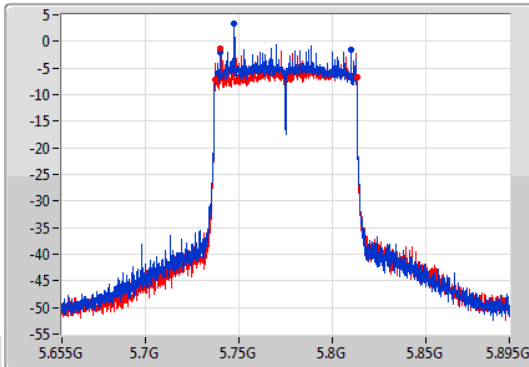

CF
5.775GHz
Span
240MHz
RBW
1MHz
VBW
3MHz
Sweep Time
100ms
Detector Type
Peak