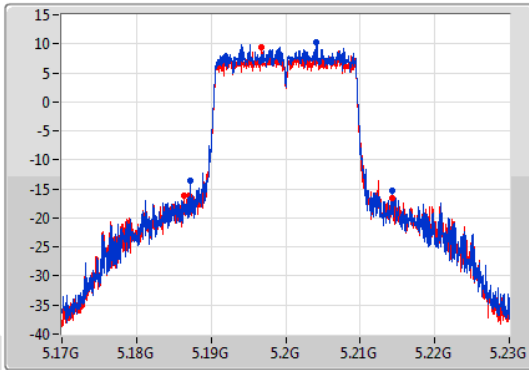

CF
5.2GHz
Span
60MHz
RBW
200kHz
VBW
1MHz
Sweep Time
100ms
Detector Type
Peak