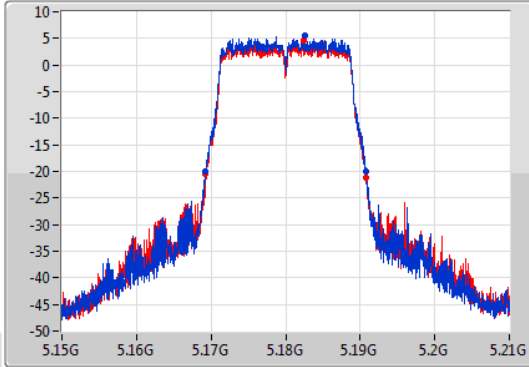

Result

Mode	Result	Limit (Hz)	Port 1-N dB (Hz)	Port 1-OBW (Hz)	Port 2-N dB (Hz)	Port 2-OBW (Hz)
802.11ac VHT20-BF_Nss1,(MCS0)_2TX	-	-	-	-	-	-
5180MHz	Pass	Inf	21.57M	17.871M	21.6M	17.901M
5200MHz	Pass	Inf	37.05M	18.531M	35.88M	18.501M
5240MHz	Pass	Inf	39.69M	19.22M	37.26M	18.411M
5745MHz	Pass	500k	17.58M	21.559M	17.55M	19.94M
5785MHz	Pass	500k	17.55M	21.349M	17.55M	19.76M
5825MHz	Pass	500k	17.55M	23.118M	17.55M	20.72M
802.11ac VHT40-BF_Nss1,(MCS0)_2TX	-	-	-	-	-	-
5190MHz	Pass	Inf	40.02M	36.462M	39.72M	36.462M
5230MHz	Pass	Inf	60.66M	36.882M	51M	36.942M
5755MHz	Pass	500k	36M	37.901M	36.3M	37.481M
5795MHz	Pass	500k	36.3M	37.841M	36.3M	37.481M
802.11ac VHT80-BF_Nss1,(MCS0)_2TX	-	-	-	-	-	-
5210MHz	Pass	Inf	81.6M	75.682M	80.28M	75.682M
5775MHz	Pass	500k	75.12M	75.682M	75.96M	75.922M
802.11ax HEW20-BF_Nss1,(MCS0)_2TX	-	-	-	-	-	-
5180MHz	Pass	Inf	21.54M	19.01M	21.48M	19.01M
5200MHz	Pass	Inf	39.69M	19.28M	39.66M	19.34M
5240MHz	Pass	Inf	42.99M	20M	35.85M	19.34M
5745MHz	Pass	500k	18.63M	24.378M	18.69M	21.139M
5785MHz	Pass	500k	18.84M	24.348M	18.21M	21.709M
5825MHz	Pass	500k	18.75M	22.909M	18.84M	20.33M
802.11ax HEW40-BF_Nss1,(MCS0)_2TX	-	-	-	-	-	-
5190MHz	Pass	Inf	40.32M	37.601M	40.14M	37.541M
5230MHz	Pass	Inf	50.22M	37.721M	54.78M	37.841M
5755MHz	Pass	500k	37.62M	38.141M	37.68M	38.081M
5795MHz	Pass	500k	37.5M	38.501M	37.32M	38.201M
802.11ax HEW80-BF_Nss1,(MCS0)_2TX	-	-	-	-	-	-
5210MHz	Pass	Inf	81.12M	77.001M	81.24M	77.001M
5775MHz	Pass	500k	75.84M	77.001M	76.56M	77.121M

Port X-N dB = Port X 6dB down bandwidth for 5.725-5.85GHz band / 26dB down bandwidth for other band

Port X-OBW = Port X 99% occupied bandwidth;

802.11ac VHT20-BF\_Nss1,(MCS0)\_2TX

EBW

5180MHz

25/12/2019

CF  
5.18GHz  
Span  
60MHz  
RBW  
200kHz  
VBW  
1MHz  
Sweep Time  
100ms  
Detector Type  
Peak