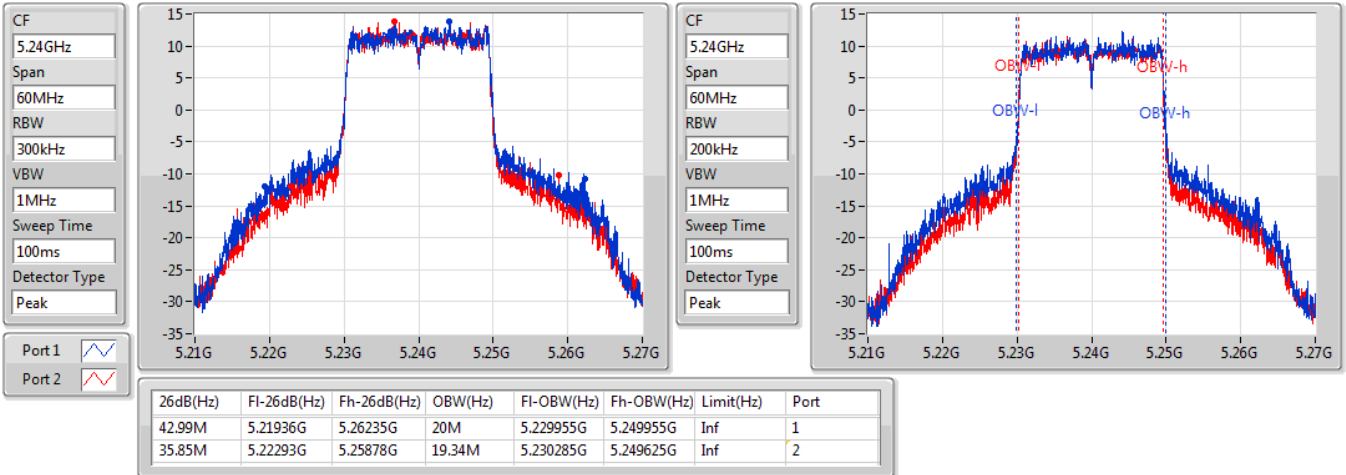

802.11ax HEW20-BF_Nss1,(MCS0)_2TX

EBW

5240MHz

02/01/2020