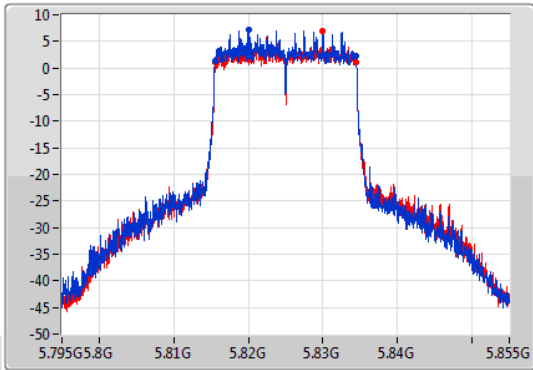

CF
5.825GHz
Span
60MHz
RBW
200kHz
VBW
1MHz
Sweep Time
100ms
Detector Type
Peak