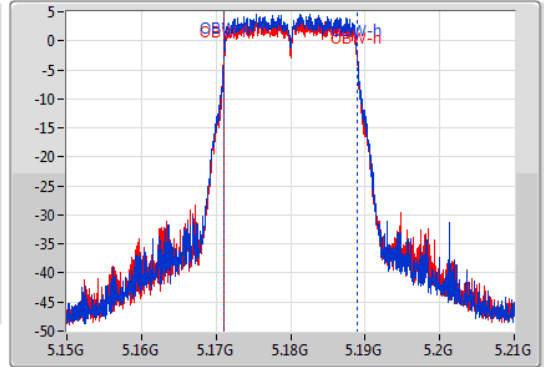

26dB(Hz)	Fl-26dB(Hz)	Fh-26dB(Hz)	OBW(Hz)	Fl-OBW(Hz)	Fh-OBW(Hz)	Limit(Hz)	Port
21.57M	5.16926G	5.19083G	17.901M	5.171064G	5.188966G	Inf	1
21.51M	5.16932G	5.19083G	17.901M	5.171064G	5.188966G	Inf	2

802.11ac VHT20-BF_Nss1,(MCS0)_2TX

EBW

5200MHz

25/12/2019

CF: 5.2GHz
Span: 60MHz
RBW: 200kHz
VBW: 1MHz
Sweep Time: 100ms
Detector Type: Peak