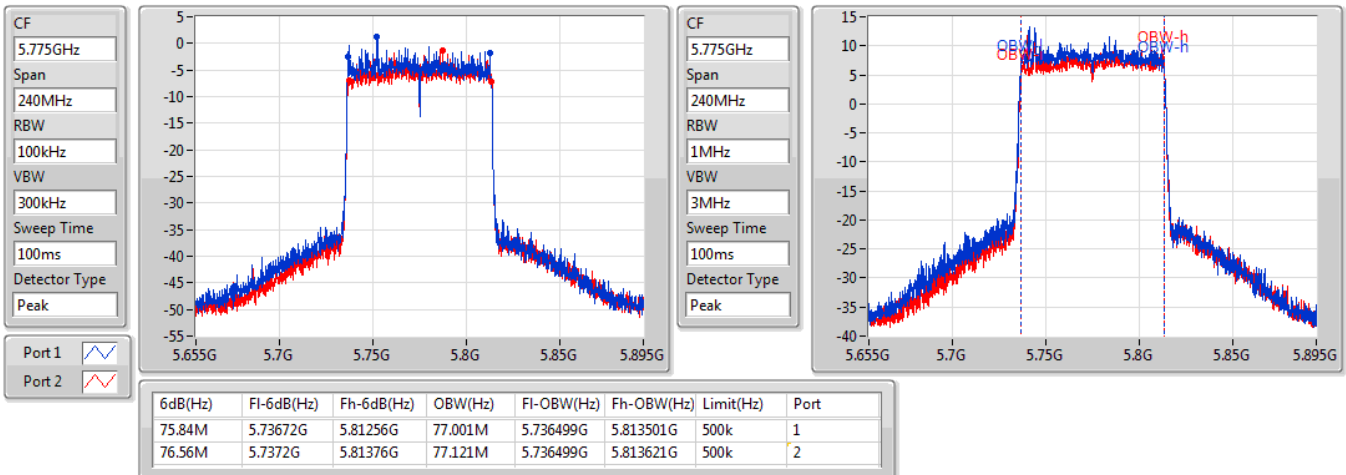

EBW

5210MHz

25/12/2019

802.11ax HEW80-BF\_Nss1,(MCS0)\_2TX

EBW

5775MHz

25/12/2019

Summary

Mode	Max-N dB (Hz)	Max-OBW (Hz)	ITU-Code	Min-N dB (Hz)	Min-OBW (Hz)
5.15-5.25GHz	-	-	-	-	-
802.11ac VHT20-BF_Nss1,(MCS0)_2TX	27.84M	18.081M	18M1D1D	21.51M	17.901M
802.11ac VHT40-BF_Nss1,(MCS0)_2TX	64.74M	37.121M	37M1D1D	39.96M	36.402M
802.11ac VHT80-BF_Nss1,(MCS0)_2TX	80.88M	75.682M	75M7D1D	80.4M	75.562M
802.11ax HEW20-BF_Nss1,(MCS0)_2TX	30.51M	19.16M	19M2D1D	21.51M	19.01M
802.11ax HEW40-BF_Nss1,(MCS0)_2TX	61.44M	37.901M	37M9D1D	39.96M	37.541M
802.11ax HEW80-BF_Nss1,(MCS0)_2TX	81M	77.121M	77M1D1D	80.88M	77.001M
5.725-5.85GHz	-	-	-	-	-
802.11ac VHT20-BF_Nss1,(MCS0)_2TX	17.58M	17.991M	18M0D1D	17.55M	17.961M
802.11ac VHT40-BF_Nss1,(MCS0)_2TX	36.36M	36.882M	36M9D1D	35.52M	36.762M
802.11ac VHT80-BF_Nss1,(MCS0)_2TX	75.96M	75.802M	75M8D1D	70.08M	75.682M
802.11ax HEW20-BF_Nss1,(MCS0)_2TX	18.93M	19.1M	19M1D1D	18.84M	19.07M
802.11ax HEW40-BF_Nss1,(MCS0)_2TX	37.74M	37.841M	37M8D1D	35.22M	37.781M
802.11ax HEW80-BF_Nss1,(MCS0)_2TX	76.32M	77.241M	77M2D1D	73.32M	77.001M