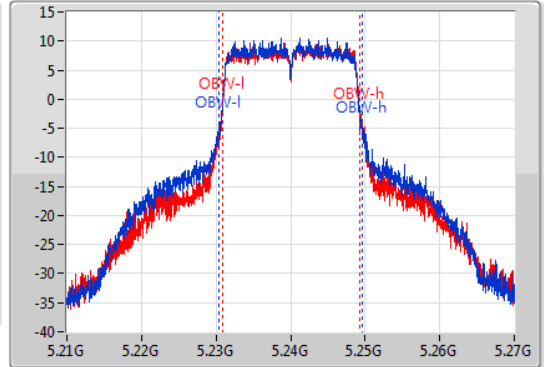

EBW

5240MHz

02/01/2020

CF  
5.24GHz  
Span  
60MHz  
RBW  
300kHz  
VBW  
1MHz  
Sweep Time  
100ms  
Detector Type  
Peak

CF  
5.24GHz  
Span  
60MHz  
RBW  
200kHz  
VBW  
1MHz  
Sweep Time  
100ms  
Detector Type  
Peak