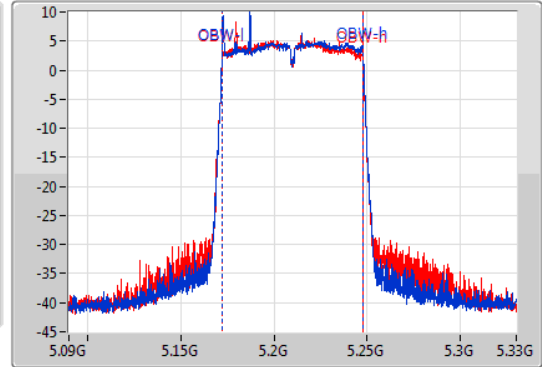

EBW

5210MHz

25/12/2019

CF  
5.21GHz  
Span  
240MHz  
RBW  
1MHz  
VBW  
3MHz  
Sweep Time  
100ms  
Detector Type  
Peak

CF  
5.21GHz  
Span  
240MHz  
RBW  
1MHz  
VBW  
3MHz  
Sweep Time  
100ms  
Detector Type  
Peak