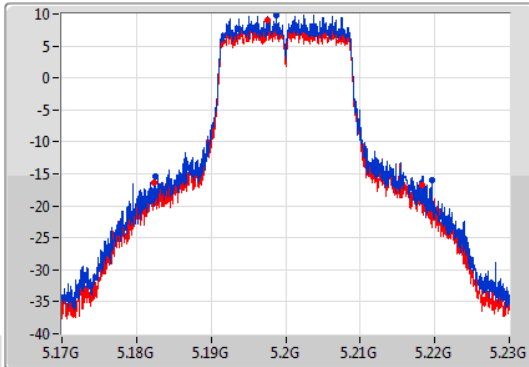

Port X-N dB = Port X 6dB down bandwidth for 5.725-5.85GHz band / 26dB down bandwidth for other band

Port X-OBW = Port X 99% occupied bandwidth;

802.11ac VHT20-BF\_Nss1,(MCS0)\_2TX

EBW

5180MHz

25/12/2019

CF  
5.18GHz  
Span  
60MHz  
RBW  
200kHz  
VBW  
1MHz  
Sweep Time  
100ms  
Detector Type  
Peak

CF  
5.18GHz  
Span  
60MHz  
RBW  
200kHz  
VBW  
1MHz  
Sweep Time  
100ms  
Detector Type  
Peak

26dB(Hz)	Fl-26dB(Hz)	Fh-26dB(Hz)	OBW(Hz)	Fl-OBW(Hz)	Fh-OBW(Hz)	Limit(Hz)	Port
21.57M	5.16926G	5.19083G	17.871M	5.171064G	5.188936G	Inf	1
21.6M	5.16926G	5.19086G	17.901M	5.171064G	5.188966G	Inf	2

802.11ac VHT20-BF\_Nss1,(MCS0)\_2TX

EBW

5200MHz

25/12/2019

CF  
5.2GHz  
Span  
60MHz  
RBW  
200kHz  
VBW  
1MHz  
Sweep Time  
100ms  
Detector Type  
Peak

CF  
5.2GHz  
Span  
60MHz  
RBW  
200kHz  
VBW  
1MHz  
Sweep Time  
100ms  
Detector Type  
Peak