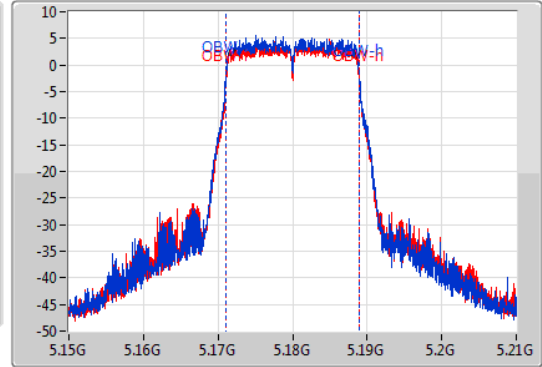

26dB(Hz)	Fl-26dB(Hz)	Fh-26dB(Hz)	OBW(Hz)	Fl-OBW(Hz)	Fh-OBW(Hz)	Limit(Hz)	Port
21.57M	5.16926G	5.19083G	17.871M	5.171064G	5.188936G	Inf	1
21.6M	5.16926G	5.19086G	17.901M	5.171064G	5.188966G	Inf	2

802.11ac VHT20-BF_Nss1,(MCS0)_2TX

EBW

5200MHz

25/12/2019

CF
5.2GHz
Span
60MHz
RBW
200kHz
VBW
1MHz
Sweep Time
100ms
Detector Type
Peak