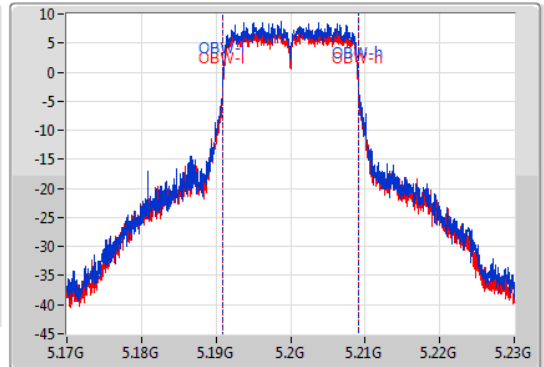

Port X-N dB = Port X 6dB down bandwidth for 5.725-5.85GHz band / 26dB down bandwidth for other band

Port X-OBW = Port X 99% occupied bandwidth;

802.11ac VHT20-BF\_Nss1,(MCS0)\_2TX

EBW

5180MHz

25/12/2019

CF: 5.18GHz  
 Span: 60MHz  
 RBW: 200kHz  
 VBW: 1MHz  
 Sweep Time: 100ms  
 Detector Type: Peak

802.11ac VHT20-BF\_Nss1,(MCS0)\_2TX

EBW

5200MHz

25/12/2019

CF: 5.2GHz  
 Span: 60MHz  
 RBW: 200kHz  
 VBW: 1MHz  
 Sweep Time: 100ms  
 Detector Type: Peak

CF: 5.2GHz  
 Span: 60MHz  
 RBW: 200kHz  
 VBW: 1MHz  
 Sweep Time: 100ms  
 Detector Type: Peak