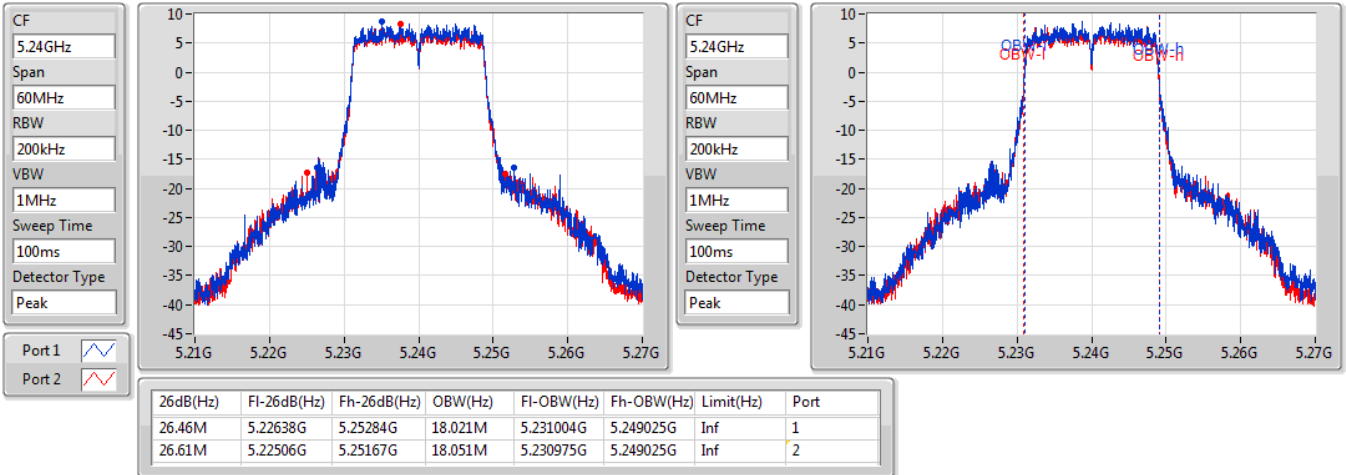

802.11ac VHT20-BF_Nss1,(MCS0)_2TX

EBW

5240MHz

25/12/2019