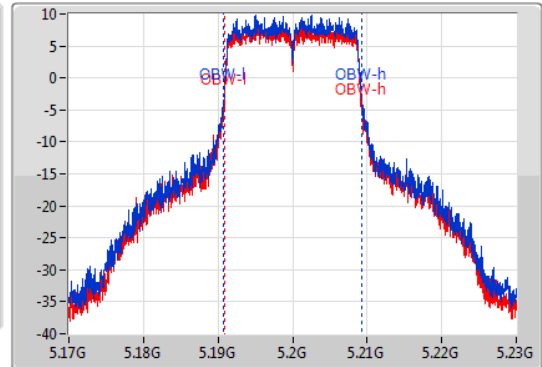

Port X-N dB = Port X 6dB down bandwidth for 5.725-5.85GHz band / 26dB down bandwidth for other band

Port X-OBW = Port X 99% occupied bandwidth;

802.11ac VHT20-BF\_Nss1,(MCS0)\_2TX

EBW

5180MHz

25/12/2019

CF  
5.18GHz  
Span  
60MHz  
RBW  
200kHz  
VBW  
1MHz  
Sweep Time  
100ms  
Detector Type  
Peak

802.11ac VHT20-BF\_Nss1,(MCS0)\_2TX

EBW

5200MHz

25/12/2019

CF  
5.2GHz  
Span  
60MHz  
RBW  
200kHz  
VBW  
1MHz  
Sweep Time  
100ms  
Detector Type  
Peak

CF  
5.2GHz  
Span  
60MHz  
RBW  
200kHz  
VBW  
1MHz  
Sweep Time  
100ms  
Detector Type  
Peak