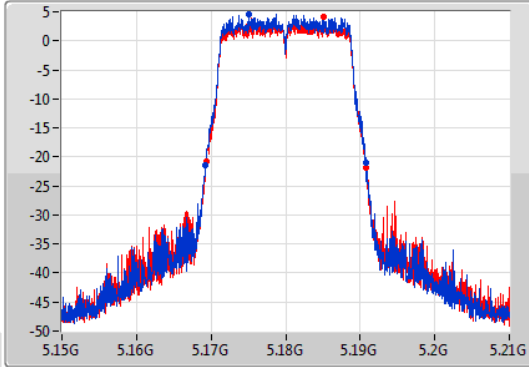

**Min-OBW** = Minimum 99% occupied bandwidth;

Result

Mode	Result	Limit (Hz)	Port 1-N dB (Hz)	Port 1-OBW (Hz)	Port 2-N dB (Hz)	Port 2-OBW (Hz)
802.11ac VHT20-BF_Nss1,(MCS0)_2TX	-	-	-	-	-	-
5180MHz	Pass	Inf	21.57M	17.901M	21.51M	17.901M
5200MHz	Pass	Inf	27.84M	18.081M	27.27M	18.051M
5240MHz	Pass	Inf	26.46M	18.021M	26.61M	18.051M
5745MHz	Pass	500k	17.58M	17.961M	17.55M	17.961M
5785MHz	Pass	500k	17.58M	17.991M	17.55M	17.991M
5825MHz	Pass	500k	17.55M	17.961M	17.58M	17.961M
802.11ac VHT40-BF_Nss1,(MCS0)_2TX	-	-	-	-	-	-
5190MHz	Pass	Inf	39.96M	36.462M	39.96M	36.402M
5230MHz	Pass	Inf	64.74M	37.121M	57.9M	37.001M
5755MHz	Pass	500k	36.36M	36.762M	36.06M	36.822M
5795MHz	Pass	500k	36.3M	36.822M	35.52M	36.882M
802.11ac VHT80-BF_Nss1,(MCS0)_2TX	-	-	-	-	-	-
5210MHz	Pass	Inf	80.88M	75.682M	80.4M	75.562M
5775MHz	Pass	500k	70.08M	75.682M	75.96M	75.802M
802.11ax HEW20-BF_Nss1,(MCS0)_2TX	-	-	-	-	-	-
5180MHz	Pass	Inf	21.6M	19.01M	21.51M	19.01M
5200MHz	Pass	Inf	27.06M	19.1M	27.9M	19.16M
5240MHz	Pass	Inf	30.51M	19.1M	26.61M	19.13M
5745MHz	Pass	500k	18.9M	19.07M	18.93M	19.1M
5785MHz	Pass	500k	18.93M	19.07M	18.84M	19.1M
5825MHz	Pass	500k	18.87M	19.07M	18.9M	19.1M
802.11ax HEW40-BF_Nss1,(MCS0)_2TX	-	-	-	-	-	-
5190MHz	Pass	Inf	39.96M	37.601M	40.08M	37.541M
5230MHz	Pass	Inf	57.06M	37.841M	61.44M	37.901M
5755MHz	Pass	500k	37.56M	37.841M	37.14M	37.781M
5795MHz	Pass	500k	37.74M	37.781M	35.22M	37.781M
802.11ax HEW80-BF_Nss1,(MCS0)_2TX	-	-	-	-	-	-
5210MHz	Pass	Inf	81M	77.121M	80.88M	77.001M
5775MHz	Pass	500k	73.32M	77.001M	76.32M	77.241M

Port X-N dB = Port X 6dB down bandwidth for 5.725-5.85GHz band / 26dB down bandwidth for other band

Port X-OBW = Port X 99% occupied bandwidth;

802.11ac VHT20-BF\_Nss1,(MCS0)\_2TX

EBW

5180MHz

25/12/2019

CF: 5.18GHz  
 Span: 60MHz  
 RBW: 200kHz  
 VBW: 1MHz  
 Sweep Time: 100ms  
 Detector Type: Peak