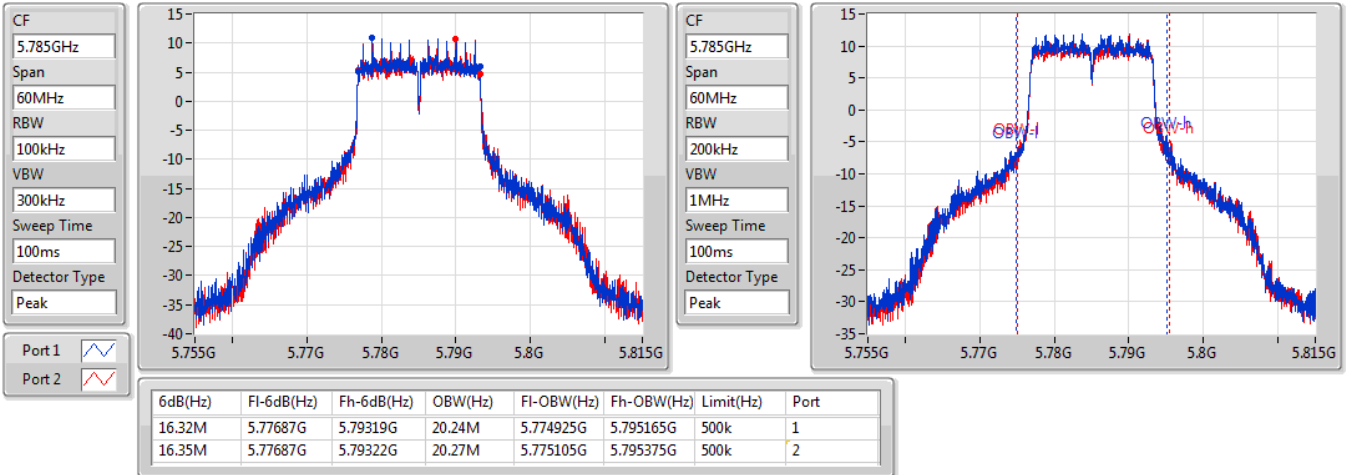

802.11a_Nss1,(6Mbps)_2TX

EBW

5785MHz

02/01/2020