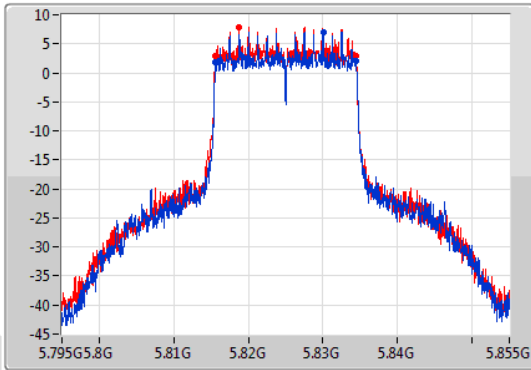

CF
5.825GHz
Span
60MHz
RBW
200kHz
VBW
1MHz
Sweep Time
100ms
Detector Type
Peak