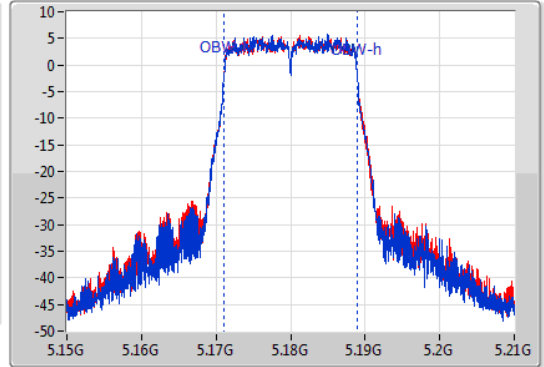

26dB(Hz)	Fl-26dB(Hz)	Fh-26dB(Hz)	OBW(Hz)	Fl-OBW(Hz)	Fh-OBW(Hz)	Limit(Hz)	Port
21.39M	5.16932G	5.19071G	17.841M	5.171094G	5.188936G	Inf	1
21.6M	5.16929G	5.19089G	17.871M	5.171094G	5.188966G	Inf	2

802.11ac VHT20-BF_Nss1,(MCS0)_2TX

EBW

5200MHz

25/12/2019

CF: 5.2GHz
Span: 60MHz
RBW: 200kHz
VBW: 1MHz
Sweep Time: 100ms
Detector Type: Peak