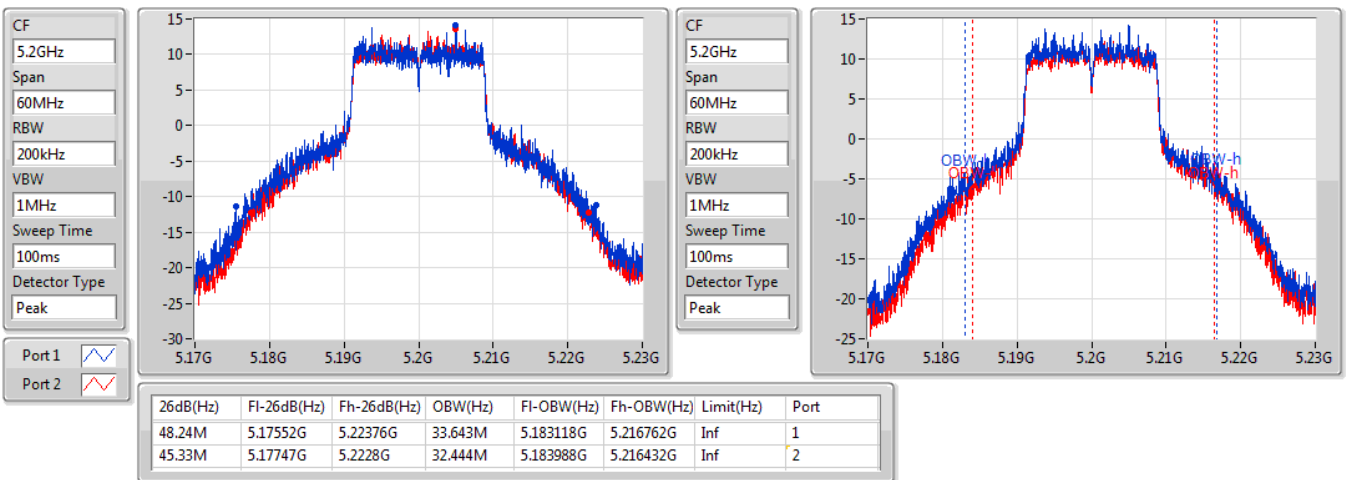

802.11ac VHT20-BF_Nss1,(MCS0)_2TX

EBW

5200MHz

25/12/2019