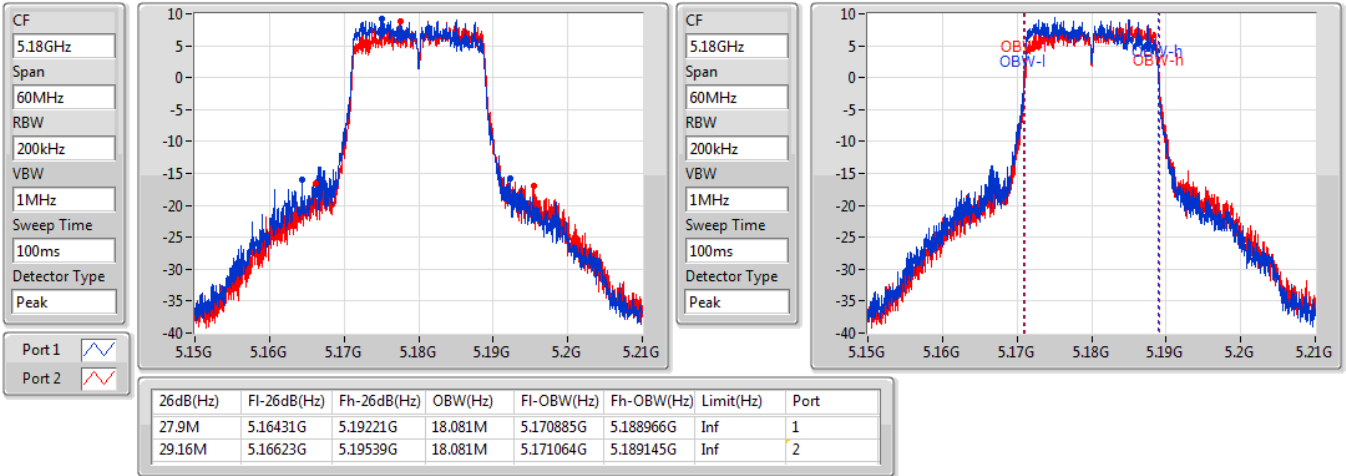

Port X-N dB = Port X 6dB down bandwidth for 5.725-5.85GHz band / 26dB down bandwidth for other band

Port X-OBW = Port X 99% occupied bandwidth;

802.11ac VHT20-BF_Nss1,(MCS0)_2TX

EBW

5180MHz

25/12/2019

802.11ac VHT20-BF_Nss1,(MCS0)_2TX