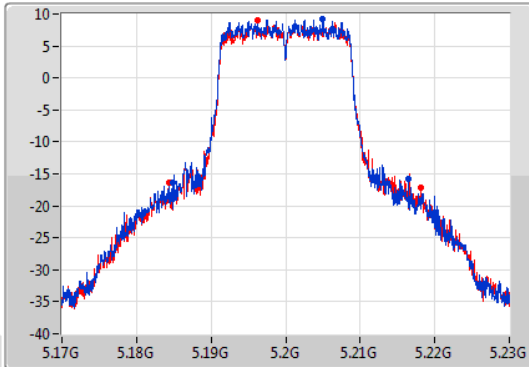

CF: 5.2GHz
Span: 60MHz
RBW: 200kHz
VBW: 1MHz
Sweep Time: 100ms
Detector Type: Peak