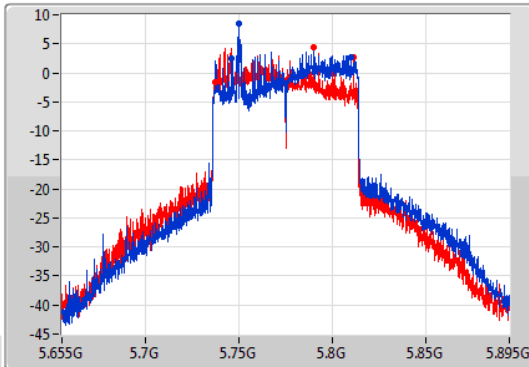

CF
5.775GHz
Span
240MHz
RBW
1MHz
VBW
3MHz
Sweep Time
100ms
Detector Type
Peak