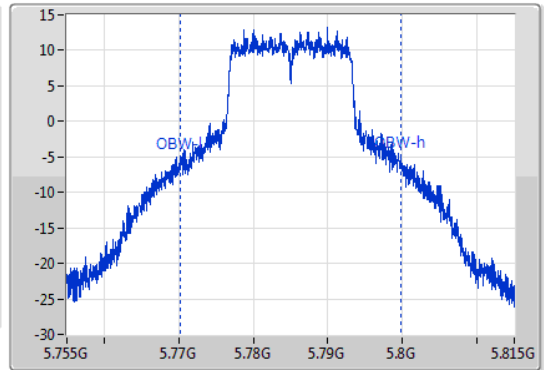

6dB(Hz)	Fl-6dB(Hz)	Fh-6dB(Hz)	OBW(Hz)	Fl-OBW(Hz)	Fh-OBW(Hz)	Limit(Hz)	Port
16.32M	5.77687G	5.79319G	29.505M	5.770217G	5.799723G	500k	1

802.11a_Nss1,(6Mbps)_1TX

EBW

5825MHz

21/12/2019

CF
5.825GHz
Span
60MHz
RBW
100kHz
VBW
300kHz
Sweep Time
100ms
Detector Type
Peak
Port 1