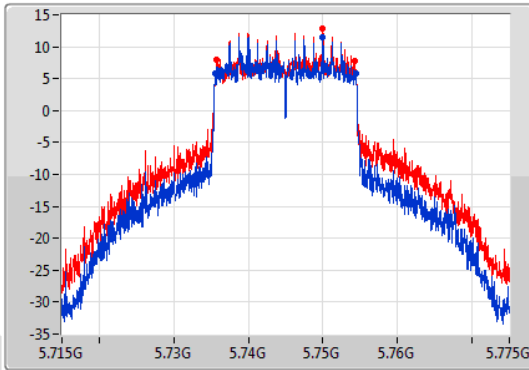

CF
5.745GHz
Span
60MHz
RBW
200kHz
VBW
1MHz
Sweep Time
100ms
Detector Type
Peak