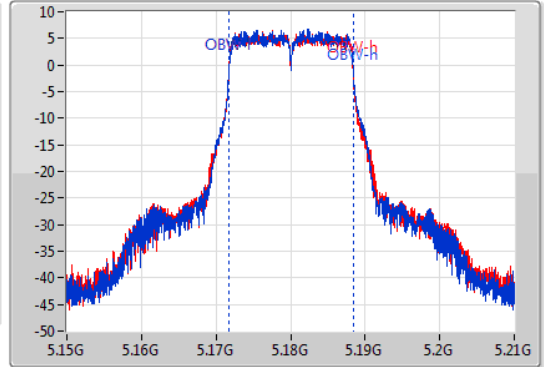

26dB(Hz)	Fl-26dB(Hz)	Fh-26dB(Hz)	OBW(Hz)	Fl-OBW(Hz)	Fh-OBW(Hz)	Limit(Hz)	Port
21.48M	5.16929G	5.19077G	16.762M	5.171724G	5.188486G	Inf	1
22.14M	5.16908G	5.19122G	16.672M	5.171724G	5.188396G	Inf	2

802.11a_Nss1,(6Mbps)_2TX

EBW

5200MHz

20/12/2019

CF: 5.2GHz
Span: 60MHz
RBW: 200kHz
VBW: 1MHz
Sweep Time: 100ms
Detector Type: Peak