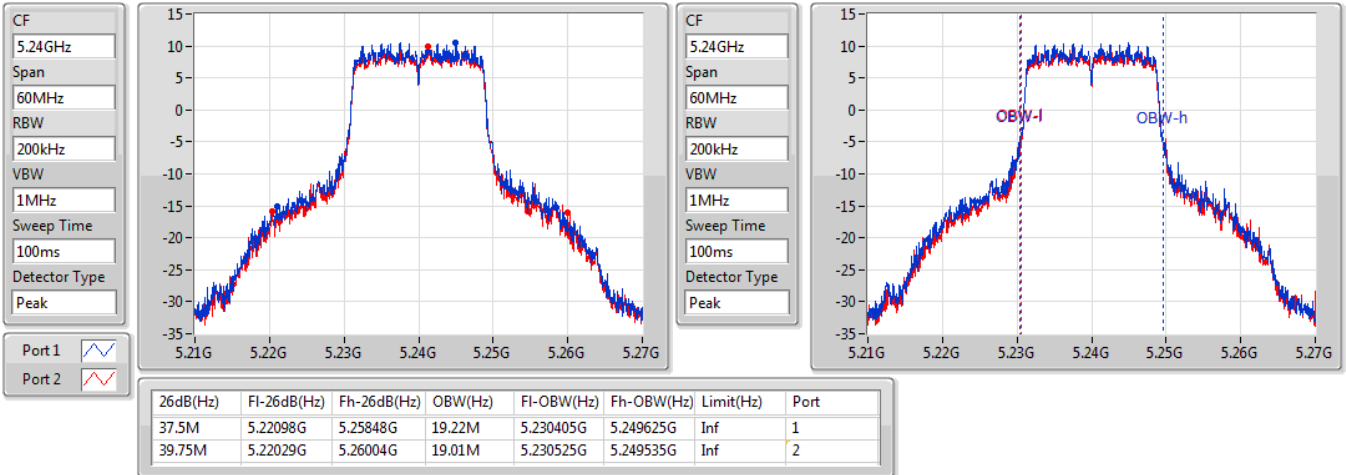

802.11ac VHT20-BF_Nss1,(MCS0)_2TX

EBW

5240MHz

25/12/2019