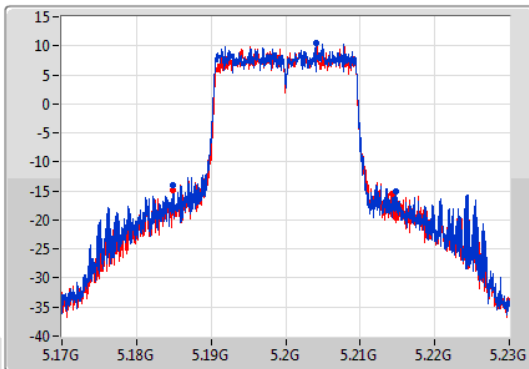

CF
5.2GHz
Span
60MHz
RBW
200kHz
VBW
1MHz
Sweep Time
100ms
Detector Type
Peak