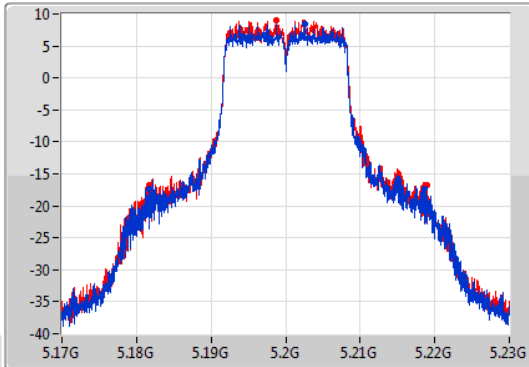

Port X-N dB = Port X 6dB down bandwidth for 5.725-5.85GHz band / 26dB down bandwidth for other band

Port X-OBW = Port X 99% occupied bandwidth;

802.11a_Nss1,(6Mbps)_2TX

EBW

5180MHz

02/01/2020

CF: 5.18GHz
 Span: 60MHz
 RBW: 300kHz
 VBW: 1MHz
 Sweep Time: 100ms
 Detector Type: Peak

CF: 5.18GHz
 Span: 60MHz
 RBW: 200kHz
 VBW: 1MHz
 Sweep Time: 100ms
 Detector Type: Peak

26dB(Hz)	Fl-26dB(Hz)	Fh-26dB(Hz)	OBW(Hz)	Fl-OBW(Hz)	Fh-OBW(Hz)	Limit(Hz)	Port
21.48M	5.16929G	5.19077G	16.762M	5.171724G	5.188486G	Inf	1
22.14M	5.16908G	5.19122G	16.672M	5.171724G	5.188396G	Inf	2

802.11a_Nss1,(6Mbps)_2TX

EBW

5200MHz

20/12/2019

CF: 5.2GHz
 Span: 60MHz
 RBW: 200kHz
 VBW: 1MHz
 Sweep Time: 100ms
 Detector Type: Peak

CF: 5.2GHz
 Span: 60MHz
 RBW: 200kHz
 VBW: 1MHz
 Sweep Time: 100ms
 Detector Type: Peak