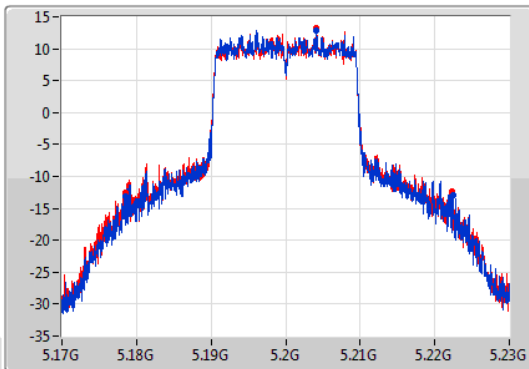

CF
5.2GHz
Span
60MHz
RBW
200kHz
VBW
1MHz
Sweep Time
100ms
Detector Type
Peak