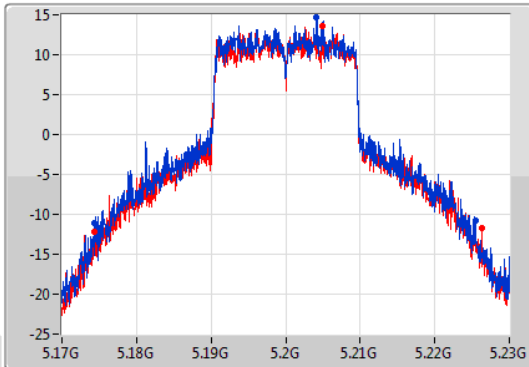

CF
5.2GHz
Span
60MHz
RBW
200kHz
VBW
1MHz
Sweep Time
100ms
Detector Type
Peak