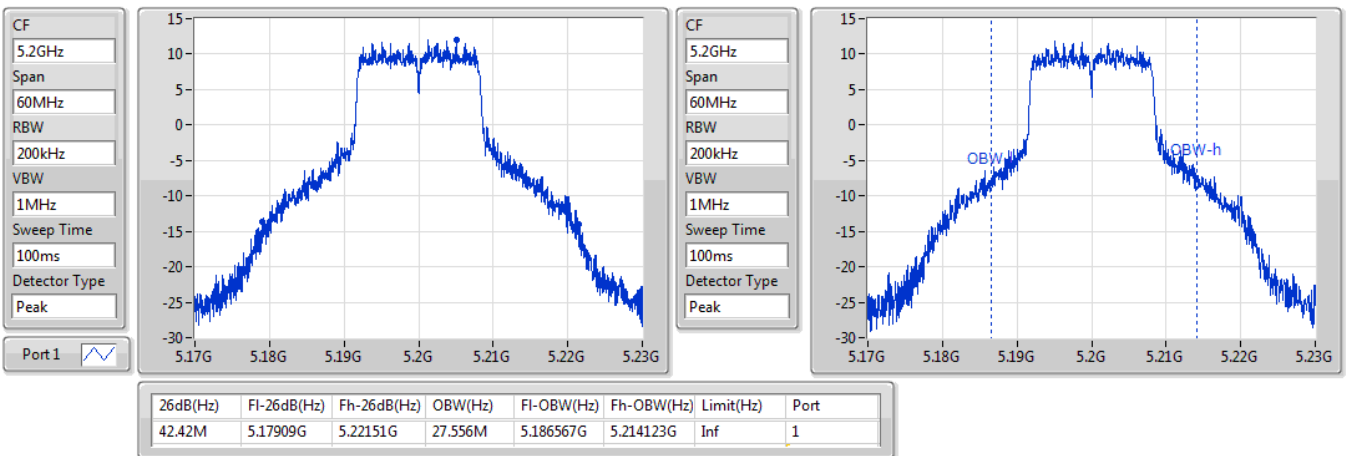

Port X-N dB = Port X 6dB down bandwidth for 5.725-5.85GHz band / 26dB down bandwidth for other band
 Port X-OBW = Port X 99% occupied bandwidth;

802.11a_Nss1,(6Mbps)_1TX

EBW

5180MHz

21/12/2019

802.11a_Nss1,(6Mbps)_1TX

EBW

5200MHz

21/12/2019

802.11a_Nss1,(6Mbps)_1TX

EBW

5785MHz

21/12/2019

CF
5.785GHz
Span
60MHz
RBW
100kHz
VBW
300kHz
Sweep Time
100ms
Detector Type
Peak
Port 1