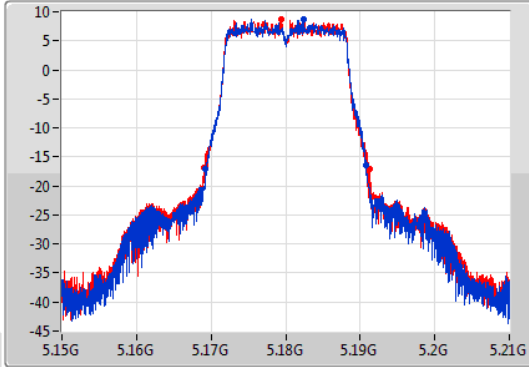

Port X-N dB = Port X 6dB down bandwidth for 5.725-5.85GHz band / 26dB down bandwidth for other band

Port X-OBW = Port X 99% occupied bandwidth;

802.11a_Nss1,(6Mbps)_2TX

EBW

5180MHz

02/01/2020

CF: 5.18GHz
 Span: 60MHz
 RBW: 300kHz
 VBW: 1MHz
 Sweep Time: 100ms
 Detector Type: Peak