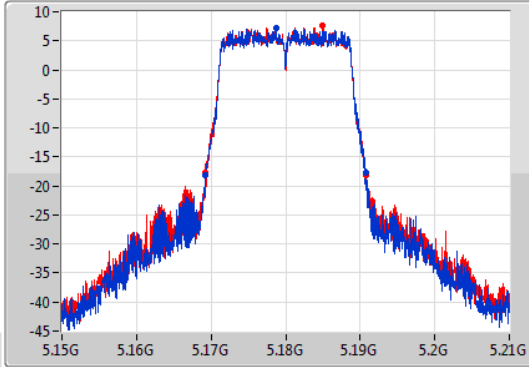

Port X-N dB = Port X 6dB down bandwidth for 5.725-5.85GHz band / 26dB down bandwidth for other band

Port X-OBW = Port X 99% occupied bandwidth;

802.11ac VHT20-BF_Nss1,(MCS0)_2TX

EBW

5180MHz

25/12/2019

CF
5.18GHz
Span
60MHz
RBW
200kHz
VBW
1MHz
Sweep Time
100ms
Detector Type
Peak