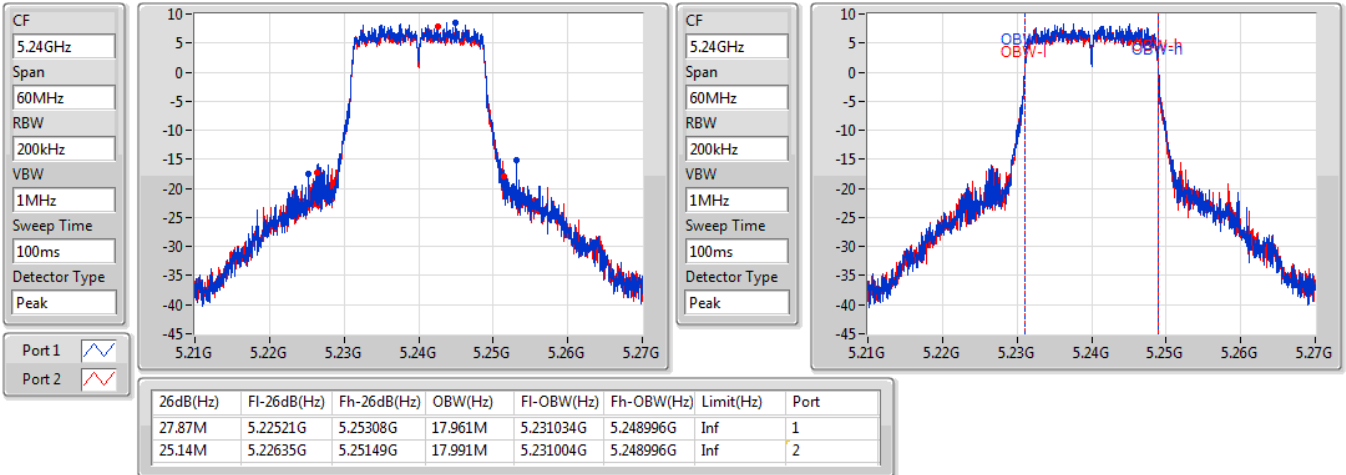

802.11ac VHT20-BF_Nss1,(MCS0)_2TX

EBW

5240MHz

25/12/2019