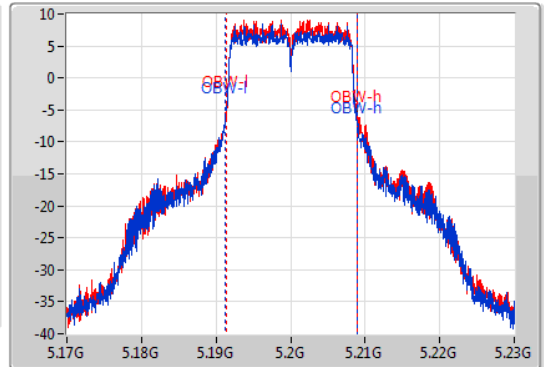

Port X-N dB = Port X 6dB down bandwidth for 5.725-5.85GHz band / 26dB down bandwidth for other band

Port X-OBW = Port X 99% occupied bandwidth;

802.11a_Nss1,(6Mbps)_2TX

EBW

5180MHz

02/01/2020

CF: 5.18GHz
 Span: 60MHz
 RBW: 300kHz
 VBW: 1MHz
 Sweep Time: 100ms
 Detector Type: Peak

802.11a_Nss1,(6Mbps)_2TX

EBW

5200MHz

20/12/2019

CF: 5.2GHz
 Span: 60MHz
 RBW: 200kHz
 VBW: 1MHz
 Sweep Time: 100ms
 Detector Type: Peak

CF: 5.2GHz
 Span: 60MHz
 RBW: 200kHz
 VBW: 1MHz
 Sweep Time: 100ms
 Detector Type: Peak