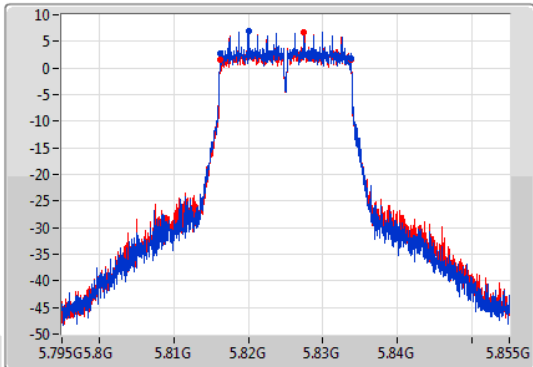

CF
5.825GHz
Span
60MHz
RBW
200kHz
VBW
1MHz
Sweep Time
100ms
Detector Type
Peak