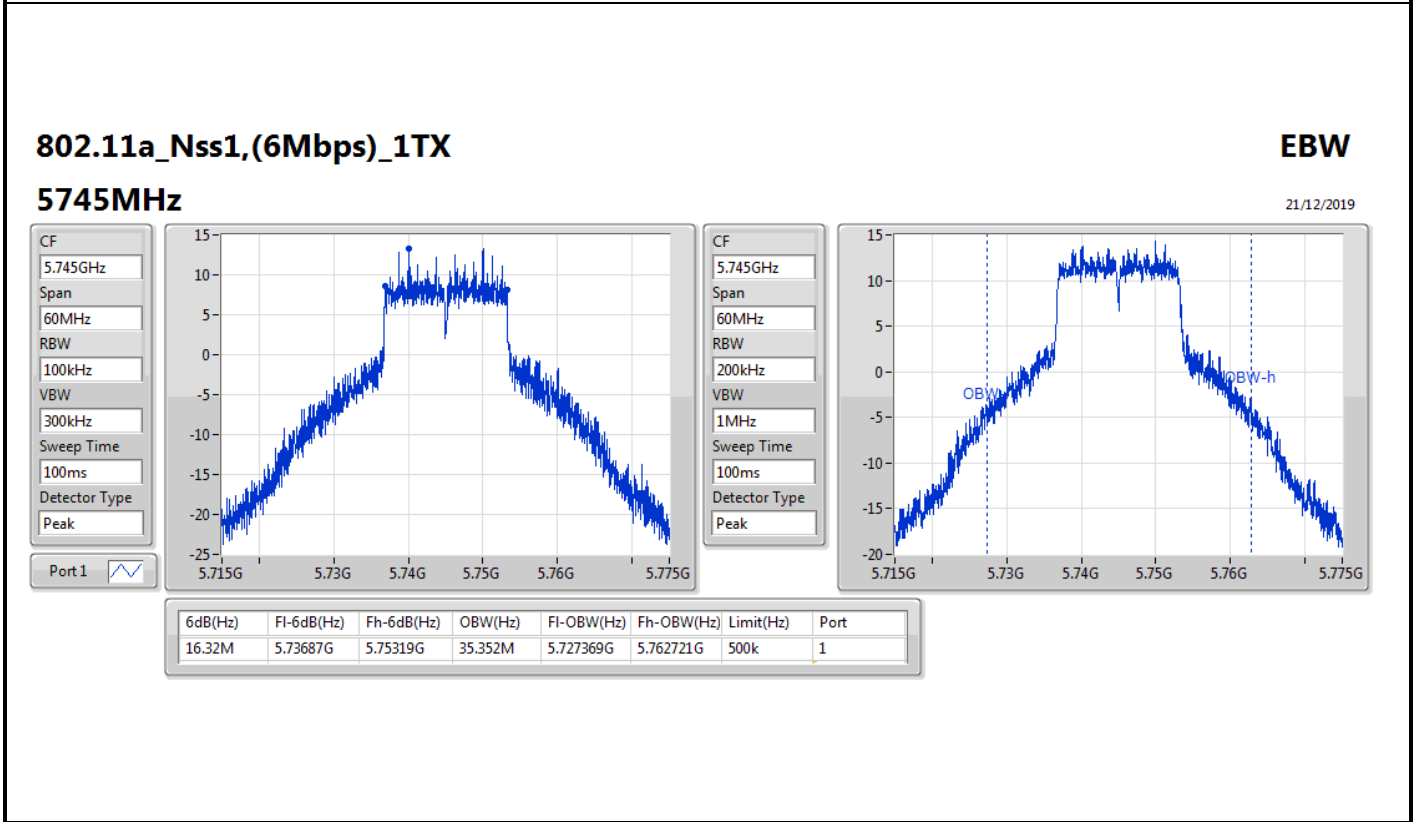

Port X-N dB = Port X 6dB down bandwidth for 5.725-5.85GHz band / 26dB down bandwidth for other band
 Port X-OBW = Port X 99% occupied bandwidth;

802.11a_Nss1,(6Mbps)_1TX

EBW

5180MHz

21/12/2019

802.11a_Nss1,(6Mbps)_1TX

EBW

5200MHz

21/12/2019

802.11a_Nss1,(6Mbps)_1TX

EBW

5785MHz

21/12/2019

CF
5.785GHz
Span
60MHz
RBW
100kHz
VBW
300kHz
Sweep Time
100ms
Detector Type
Peak
Port 1