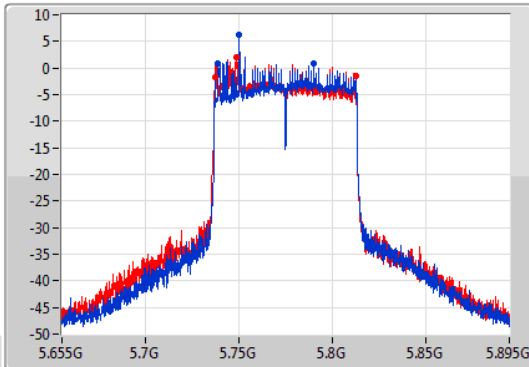

CF
5.775GHz
Span
240MHz
RBW
1MHz
VBW
3MHz
Sweep Time
100ms
Detector Type
Peak