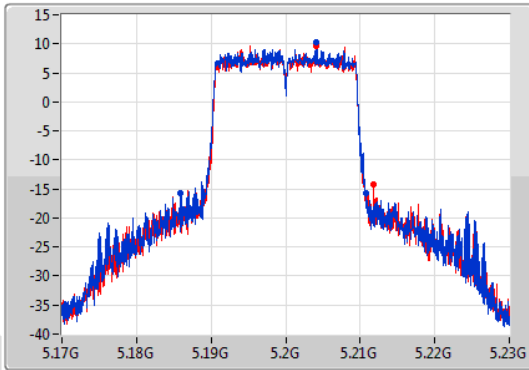

CF
5.2GHz
Span
60MHz
RBW
200kHz
VBW
1MHz
Sweep Time
100ms
Detector Type
Peak