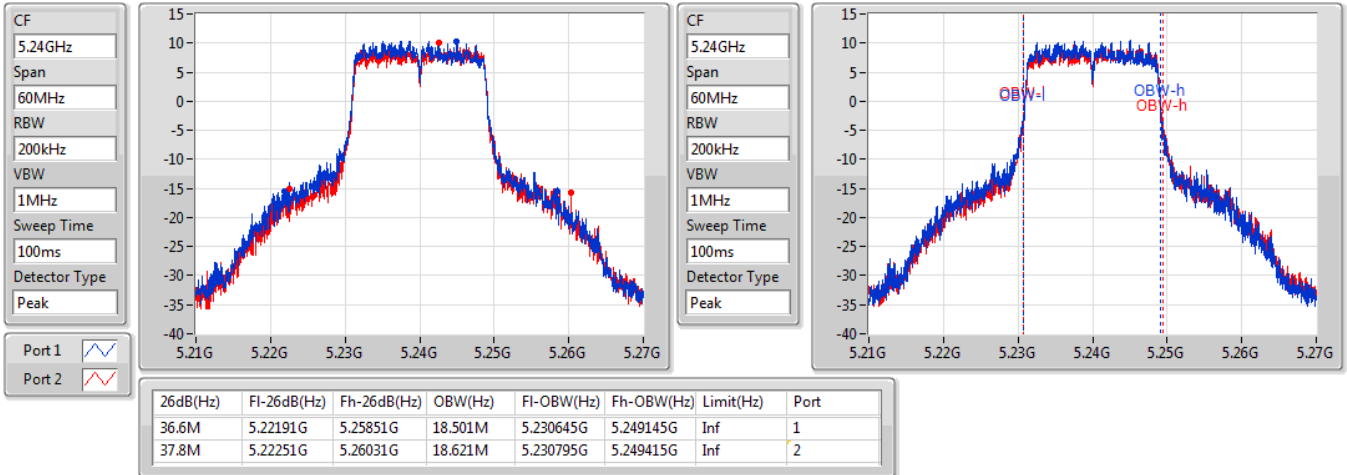

Port X-N dB = Port X 6dB down bandwidth for 5.725-5.85GHz band / 26dB down bandwidth for other band

Port X-OBW = Port X 99% occupied bandwidth;

802.11ac VHT20-BF_Nss1,(MCS0)_2TX

EBW

5180MHz

25/12/2019

802.11ac VHT20-BF_Nss1,(MCS0)_2TX

EBW

5200MHz

25/12/2019

802.11ac VHT20-BF_Nss1,(MCS0)_2TX

EBW

5240MHz

25/12/2019

802.11ac VHT20-BF_Nss1,(MCS0)_2TX