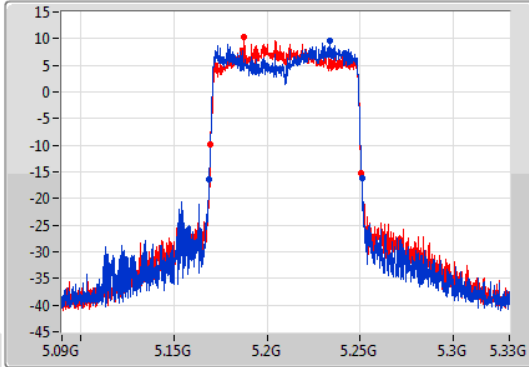

802.11ax HEW80-BF_Nss1,(MCS0)_2TX

EBW

5210MHz

25/12/2019

CF
5.21GHz
Span
240MHz
RBW
1MHz
VBW
3MHz
Sweep Time
100ms
Detector Type
Peak

CF
5.21GHz
Span
240MHz
RBW
1MHz
VBW
3MHz
Sweep Time
100ms
Detector Type
Peak