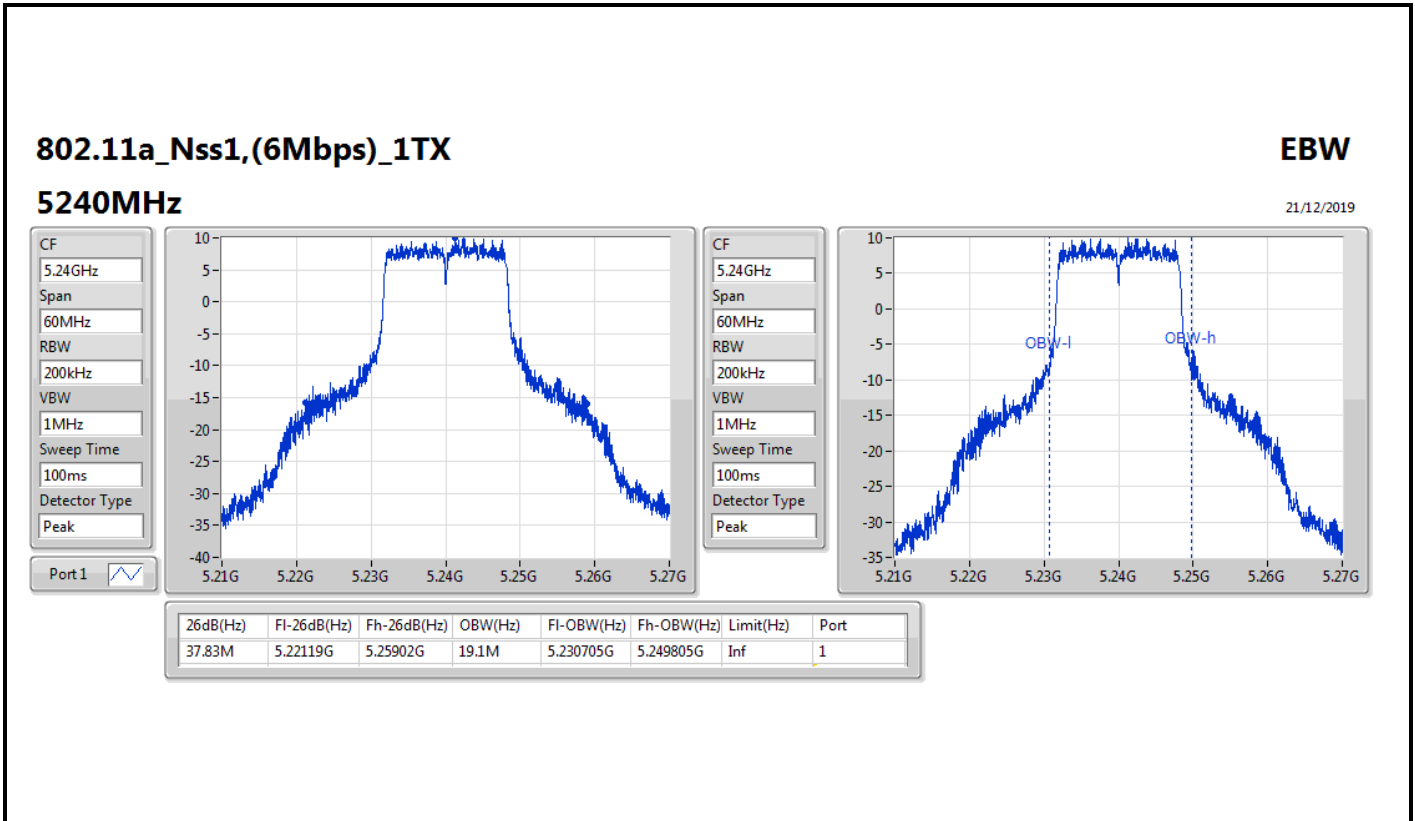

Port X-N dB = Port X 6dB down bandwidth for 5.725-5.85GHz band / 26dB down bandwidth for other band
 Port X-OBW = Port X 99% occupied bandwidth;

802.11a_Nss1,(6Mbps)_1TX

EBW

5180MHz

21/12/2019

802.11a_Nss1,(6Mbps)_1TX

EBW

5200MHz

21/12/2019

802.11a_Nss1,(6Mbps)_1TX

EBW

5785MHz

21/12/2019

CF
5.785GHz
Span
60MHz
RBW
100kHz
VBW
300kHz
Sweep Time
100ms
Detector Type
Peak
Port 1