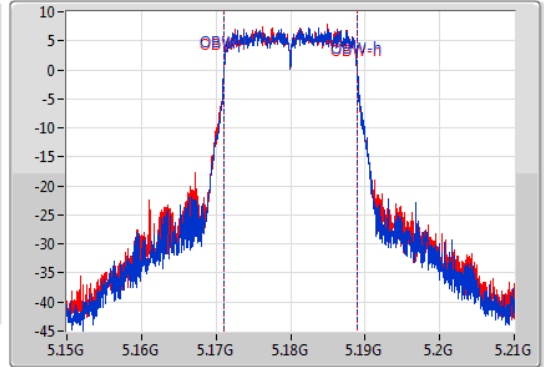

26dB(Hz)	Fl-26dB(Hz)	Fh-26dB(Hz)	OBW(Hz)	Fl-OBW(Hz)	Fh-OBW(Hz)	Limit(Hz)	Port
21.57M	5.16923G	5.1908G	17.901M	5.171064G	5.188966G	Inf	1
21.51M	5.16923G	5.19074G	17.931M	5.171034G	5.188966G	Inf	2

802.11ac VHT20-BF_Nss1,(MCS0)_2TX

EBW

5200MHz

25/12/2019

CF
5.2GHz
Span
60MHz
RBW
200kHz
VBW
1MHz
Sweep Time
100ms
Detector Type
Peak