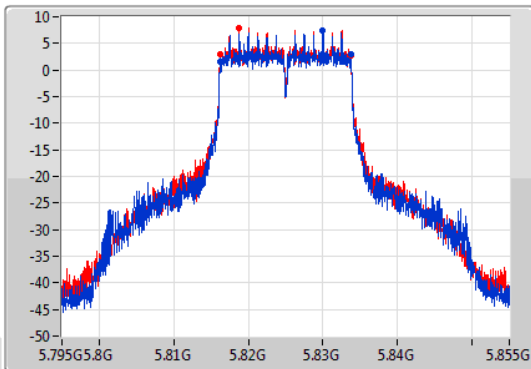

CF
5.825GHz
Span
60MHz
RBW
200kHz
VBW
1MHz
Sweep Time
100ms
Detector Type
Peak