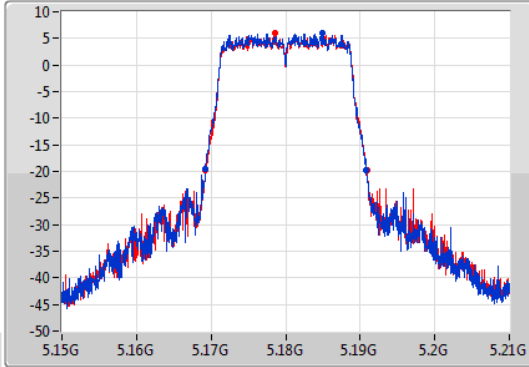

Port X-N dB = Port X 6dB down bandwidth for 5.725-5.85GHz band / 26dB down bandwidth for other band

Port X-OBW = Port X 99% occupied bandwidth;

802.11ac VHT20-BF_Nss1,(MCS0)_2TX

EBW

5180MHz

25/12/2019

CF: 5.18GHz
 Span: 60MHz
 RBW: 200kHz
 VBW: 1MHz
 Sweep Time: 100ms
 Detector Type: Peak