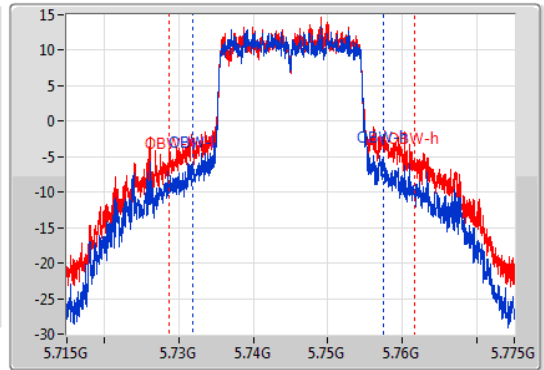

802.11ax HEW20-BF_Nss1,(MCS0)_2TX

EBW

5745MHz

25/12/2019

CF
5.745GHz
Span
60MHz
RBW
100kHz
VBW
300kHz
Sweep Time
100ms
Detector Type
Peak

CF
5.745GHz
Span
60MHz
RBW
200kHz
VBW
1MHz
Sweep Time
100ms
Detector Type
Peak