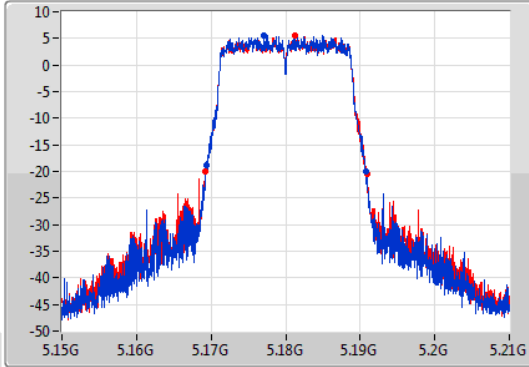

Port X-N dB = Port X 6dB down bandwidth for 5.725-5.85GHz band / 26dB down bandwidth for other band

Port X-OBW = Port X 99% occupied bandwidth;

802.11ac VHT20-BF_Nss1,(MCS0)_2TX

EBW

5180MHz

25/12/2019

CF: 5.18GHz
 Span: 60MHz
 RBW: 200kHz
 VBW: 1MHz
 Sweep Time: 100ms
 Detector Type: Peak