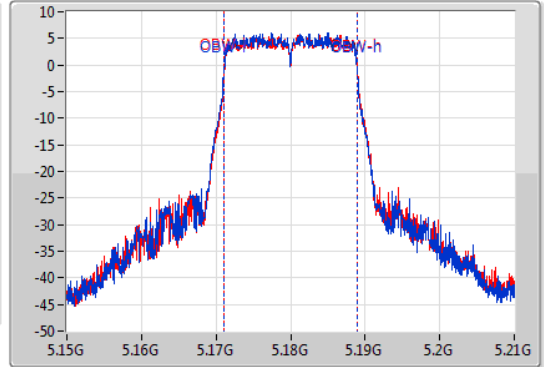

26dB(Hz)	Fl-26dB(Hz)	Fh-26dB(Hz)	OBW(Hz)	Fl-OBW(Hz)	Fh-OBW(Hz)	Limit(Hz)	Port
21.57M	5.16923G	5.1908G	17.931M	5.171034G	5.188966G	Inf	1
21.69M	5.16923G	5.19092G	17.901M	5.171094G	5.188996G	Inf	2

802.11ac VHT20-BF_Nss1,(MCS0)_2TX

EBW

5200MHz

25/12/2019

CF: 5.2GHz
Span: 60MHz
RBW: 200kHz
VBW: 1MHz
Sweep Time: 100ms
Detector Type: Peak