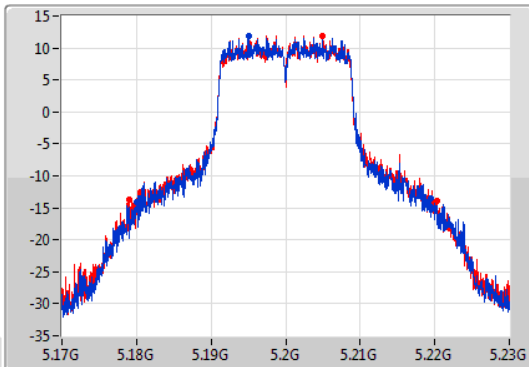

CF
5.2GHz
Span
60MHz
RBW
200kHz
VBW
1MHz
Sweep Time
100ms
Detector Type
Peak