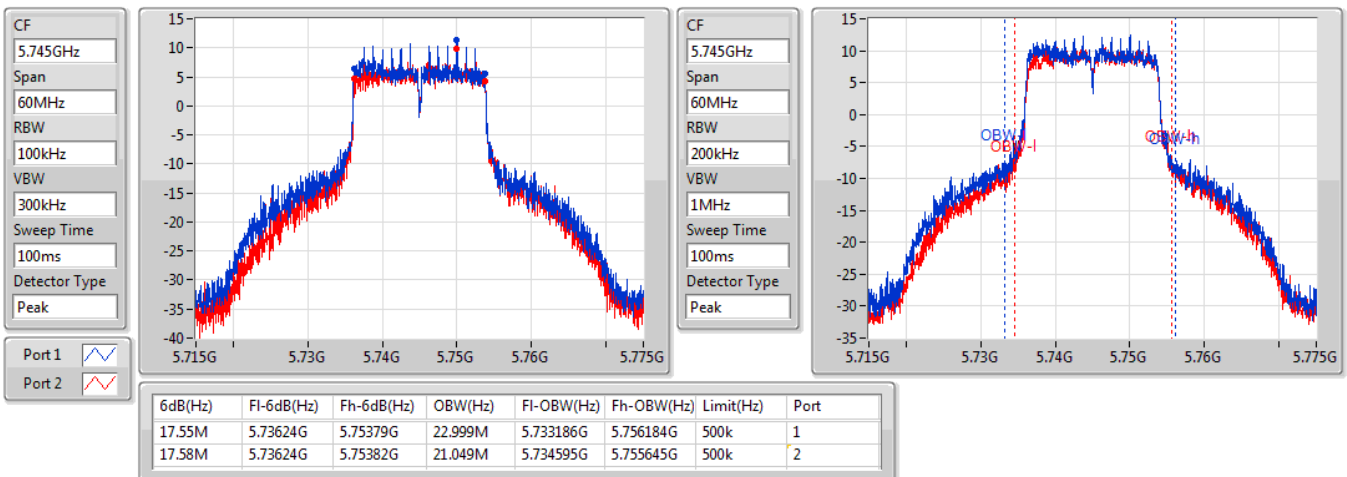

802.11ac VHT20-BF_Nss1,(MCS0)_2TX

EBW

5745MHz

25/12/2019