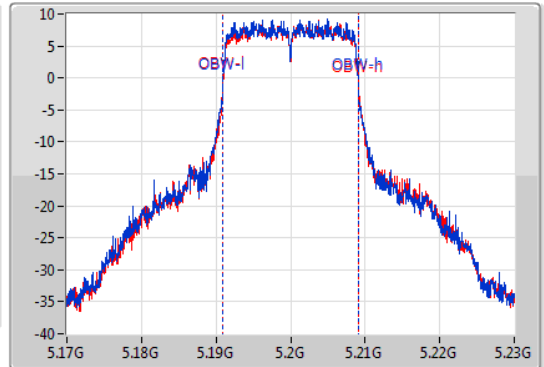

26dB(Hz)	Fl-26dB(Hz)	Fh-26dB(Hz)	OBW(Hz)	Fl-OBW(Hz)	Fh-OBW(Hz)	Limit(Hz)	Port
31.47M	5.18494G	5.21641G	18.201M	5.190885G	5.209085G	Inf	1
33.78M	5.18431G	5.21809G	18.201M	5.190945G	5.209145G	Inf	2