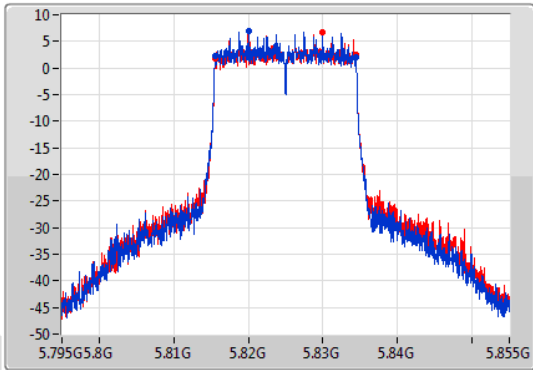

CF
5.825GHz
Span
60MHz
RBW
200kHz
VBW
1MHz
Sweep Time
100ms
Detector Type
Peak