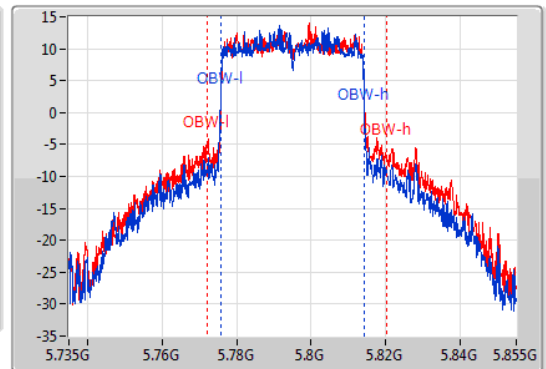

EBW

5795MHz

18/12/2019

CF
5.795GHz
Span
120MHz
RBW
100kHz
VBW
300kHz
Sweep Time
100ms
Detector Type
Peak

CF
5.795GHz
Span
120MHz
RBW
500kHz
VBW
2MHz
Sweep Time
100ms
Detector Type
Peak

6dB(Hz)	Fl-6dB(Hz)	Fh-6dB(Hz)	OBW(Hz)	Fl-OBW(Hz)	Fh-OBW(Hz)	Limit(Hz)	Port
37.2M	5.77652G	5.81372G	38.681M	5.77563G	5.81431G	500k	1
37.56M	5.77616G	5.81372G	48.336M	5.771972G	5.820307G	500k	2

Summary

Mode	Max-N dB (Hz)	Max-OBW (Hz)	ITU-Code	Min-N dB (Hz)	Min-OBW (Hz)
5.15-5.25GHz	-	-	-	-	-
802.11a_Nss1,(6Mbps)_1TX	42.42M	27.556M	27M6D1D	21.21M	16.792M
802.11ac VHT20_Nss1,(MCS0)_1TX	42.6M	24.408M	24M4D1D	21.84M	17.901M
802.11ac VHT40_Nss1,(MCS0)_1TX	77.28M	38.321M	38M3D1D	40.26M	36.462M
802.11ac VHT80_Nss1,(MCS0)_1TX	82.08M	75.802M	75M8D1D	82.08M	75.802M
802.11ax HEW20_Nss1,(MCS0)_1TX	46.8M	25.667M	25M7D1D	23.91M	19.07M
802.11ax HEW40_Nss1,(MCS0)_1TX	75M	38.561M	38M6D1D	40.2M	37.541M
802.11ax HEW80_Nss1,(MCS0)_1TX	81.96M	77.001M	77M0D1D	81.96M	77.001M
5.725-5.85GHz	-	-	-	-	-
802.11a_Nss1,(6Mbps)_1TX	16.32M	35.352M	35M4D1D	16.26M	29.505M
802.11ac VHT20_Nss1,(MCS0)_1TX	17.55M	36.762M	36M8D1D	17.25M	31.154M
802.11ac VHT40_Nss1,(MCS0)_1TX	36.3M	61.169M	61M2D1D	36.3M	55.592M
802.11ac VHT80_Nss1,(MCS0)_1TX	75.48M	75.922M	75M9D1D	75.48M	75.922M
802.11ax HEW20_Nss1,(MCS0)_1TX	18.69M	38.141M	38M1D1D	18.06M	31.154M
802.11ax HEW40_Nss1,(MCS0)_1TX	37.5M	55.772M	55M8D1D	37.26M	50.255M
802.11ax HEW80_Nss1,(MCS0)_1TX	76.56M	77.361M	77M4D1D	76.56M	77.361M