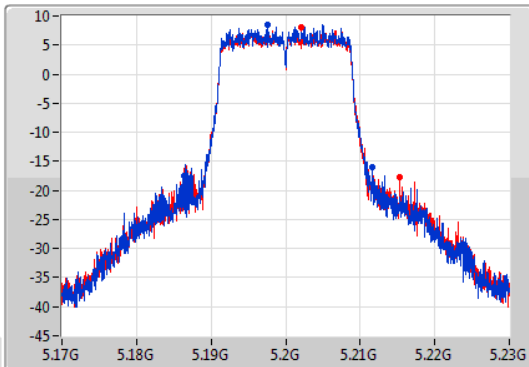

CF: 5.2GHz
Span: 60MHz
RBW: 200kHz
VBW: 1MHz
Sweep Time: 100ms
Detector Type: Peak