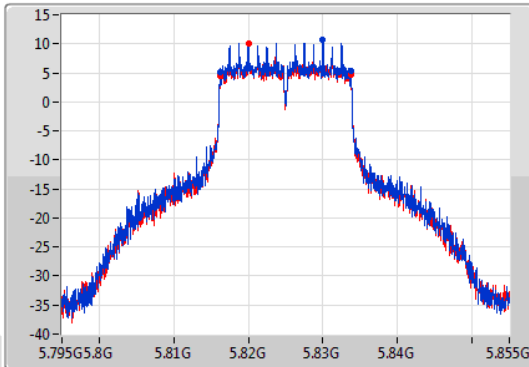

CF
5.825GHz
Span
60MHz
RBW
200kHz
VBW
1MHz
Sweep Time
100ms
Detector Type
Peak