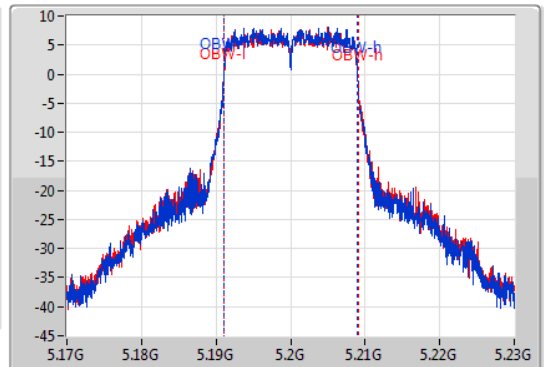

26dB(Hz)	Fl-26dB(Hz)	Fh-26dB(Hz)	OBW(Hz)	Fl-OBW(Hz)	Fh-OBW(Hz)	Limit(Hz)	Port
25.23M	5.18635G	5.21158G	17.901M	5.191064G	5.208966G	Inf	1
28.92M	5.18635G	5.21527G	17.991M	5.191034G	5.209025G	Inf	2