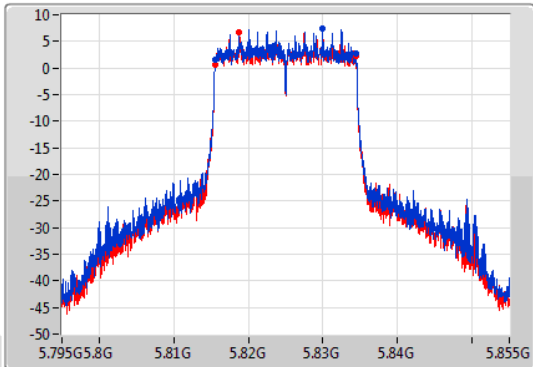

CF
5.825GHz
Span
60MHz
RBW
200kHz
VBW
1MHz
Sweep Time
100ms
Detector Type
Peak