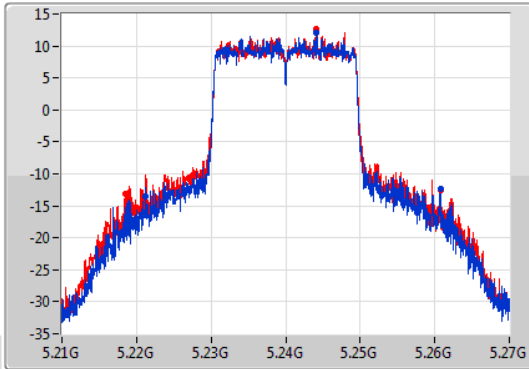

802.11ax HEW20-BF_Nss1,(MCS0)_2TX

EBW

5240MHz

25/12/2019

CF
5.24GHz
Span
60MHz
RBW
200kHz
VBW
1MHz
Sweep Time
100ms
Detector Type
Peak

CF
5.24GHz
Span
60MHz
RBW
200kHz
VBW
1MHz
Sweep Time
100ms
Detector Type
Peak