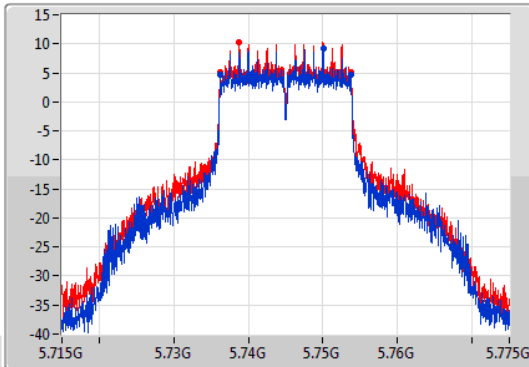

CF
5.745GHz
Span
60MHz
RBW
200kHz
VBW
1MHz
Sweep Time
100ms
Detector Type
Peak