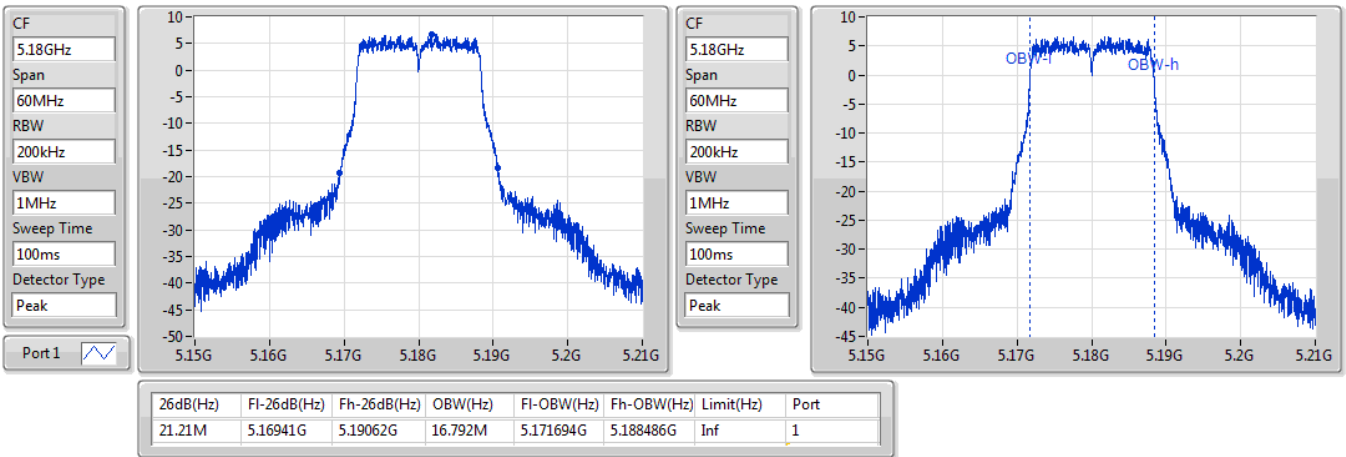

Min-OBW = Minimum 99% occupied bandwidth;

Result

Mode	Result	Limit (Hz)	Port 1-N dB (Hz)	Port 1-OBW (Hz)
802.11a_Nss1,(6Mbps)_1TX	-	-	-	-
5180MHz_TnomVnom	Pass	Inf	21.21M	16.792M
5200MHz_TnomVnom	Pass	Inf	42.42M	27.556M
5240MHz_TnomVnom	Pass	Inf	37.83M	19.1M
5745MHz_TnomVnom	Pass	500k	16.32M	35.352M
5785MHz_TnomVnom	Pass	500k	16.32M	29.505M
5825MHz_TnomVnom	Pass	500k	16.26M	32.924M
802.11ac VHT20_Nss1,(MCS0)_1TX	-	-	-	-
5180MHz_TnomVnom	Pass	Inf	21.84M	17.901M
5200MHz_TnomVnom	Pass	Inf	42.6M	24.408M
5240MHz_TnomVnom	Pass	Inf	34.71M	19.22M
5745MHz_TnomVnom	Pass	500k	17.25M	36.762M
5785MHz_TnomVnom	Pass	500k	17.55M	31.154M
5825MHz_TnomVnom	Pass	500k	17.52M	32.234M
802.11ac VHT40_Nss1,(MCS0)_1TX	-	-	-	-
5190MHz_TnomVnom	Pass	Inf	40.26M	36.462M
5230MHz_TnomVnom	Pass	Inf	77.28M	38.321M
5755MHz_TnomVnom	Pass	500k	36.3M	55.592M
5795MHz_TnomVnom	Pass	500k	36.3M	61.169M
802.11ac VHT80_Nss1,(MCS0)_1TX	-	-	-	-
5210MHz_TnomVnom	Pass	Inf	82.08M	75.802M
5775MHz_TnomVnom	Pass	500k	75.48M	75.922M
802.11ax HEW20_Nss1,(MCS0)_1TX	-	-	-	-
5180MHz_TnomVnom	Pass	Inf	23.91M	19.07M
5200MHz_TnomVnom	Pass	Inf	46.8M	25.667M
5240MHz_TnomVnom	Pass	Inf	41.13M	19.82M
5745MHz_TnomVnom	Pass	500k	18.06M	38.141M
5785MHz_TnomVnom	Pass	500k	18.69M	31.154M
5825MHz_TnomVnom	Pass	500k	18.54M	32.384M
802.11ax HEW40_Nss1,(MCS0)_1TX	-	-	-	-
5190MHz_TnomVnom	Pass	Inf	40.2M	37.541M
5230MHz_TnomVnom	Pass	Inf	75M	38.561M
5755MHz_TnomVnom	Pass	500k	37.5M	50.255M
5795MHz_TnomVnom	Pass	500k	37.26M	55.772M
802.11ax HEW80_Nss1,(MCS0)_1TX	-	-	-	-
5210MHz_TnomVnom	Pass	Inf	81.96M	77.001M
5775MHz_TnomVnom	Pass	500k	76.56M	77.361M

Port X-N dB = Port X 6dB down bandwidth for 5.725-5.85GHz band / 26dB down bandwidth for other band
 Port X-OBW = Port X 99% occupied bandwidth;

802.11a_Nss1,(6Mbps)_1TX

EBW

5180MHz

21/12/2019

802.11a_Nss1,(6Mbps)_1TX