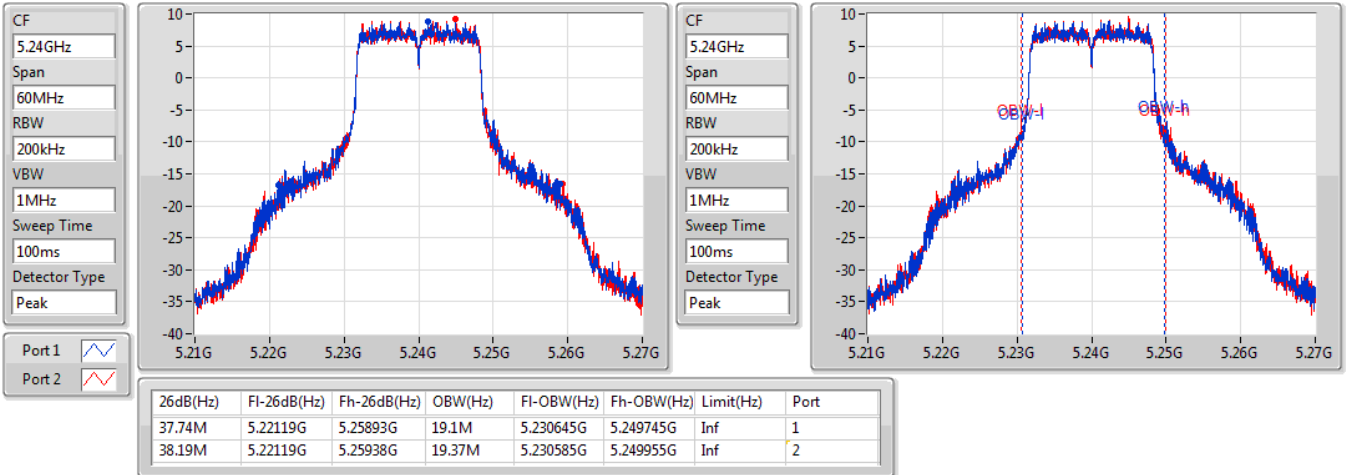

802.11a_Nss1,(6Mbps)_2TX

EBW

5240MHz

18/12/2019