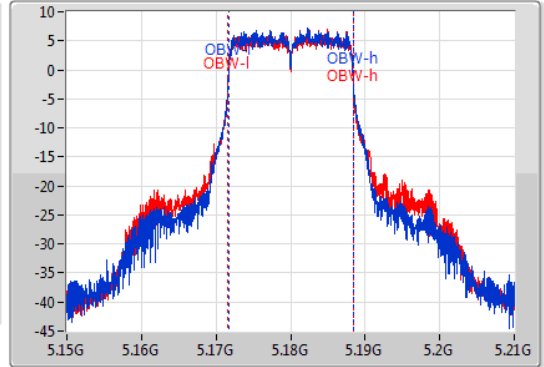

26dB(Hz)	Fl-26dB(Hz)	Fh-26dB(Hz)	OBW(Hz)	Fl-OBW(Hz)	Fh-OBW(Hz)	Limit(Hz)	Port
21.33M	5.16935G	5.19068G	16.792M	5.171664G	5.188456G	Inf	1
26.52M	5.16839G	5.19491G	16.942M	5.171574G	5.188516G	Inf	2

802.11a_Nss1,(6Mbps)_2TX

EBW

5200MHz

18/12/2019

CF: 5.2GHz
Span: 60MHz
RBW: 200kHz
VBW: 1MHz
Sweep Time: 100ms
Detector Type: Peak