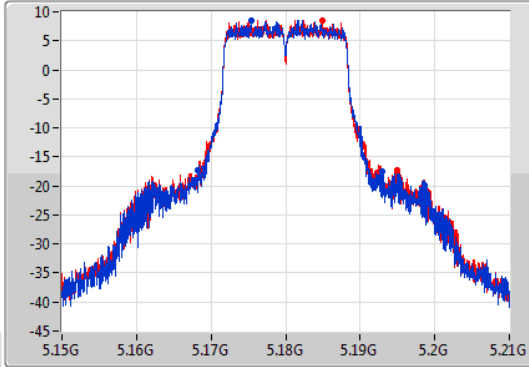

Port X-N dB = Port X 6dB down bandwidth for 5.725-5.85GHz band / 26dB down bandwidth for other band

Port X-OBW = Port X 99% occupied bandwidth;

802.11a_Nss1,(6Mbps)_2TX

EBW

5180MHz

18/12/2019

CF: 5.18GHz
 Span: 60MHz
 RBW: 200kHz
 VBW: 1MHz
 Sweep Time: 100ms
 Detector Type: Peak