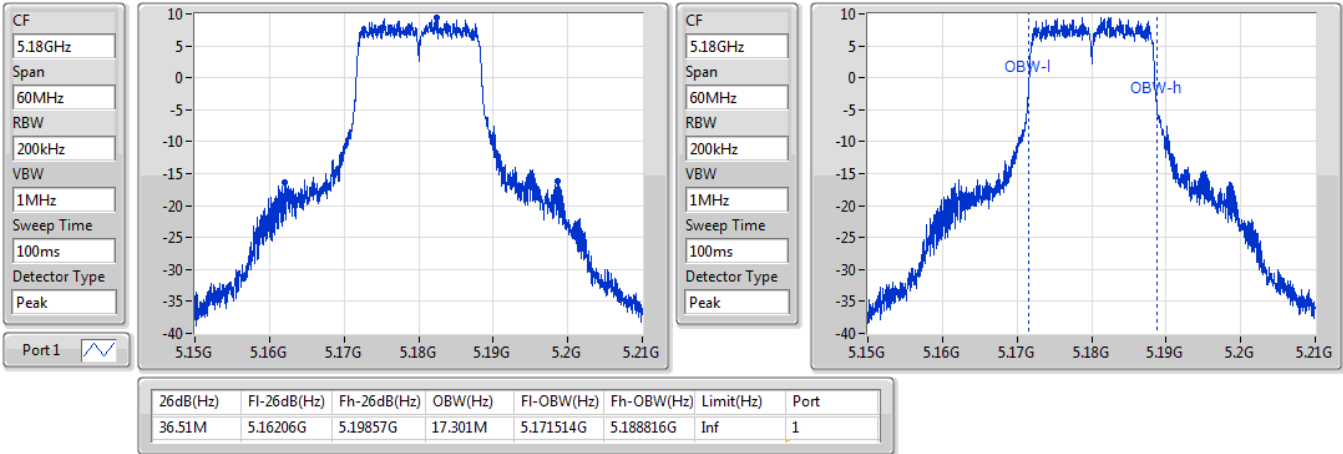

Port X-N dB = Port X 6dB down bandwidth for 5.725-5.85GHz band / 26dB down bandwidth for other band
 Port X-OBW = Port X 99% occupied bandwidth;

802.11a_Nss1,(6Mbps)_1TX

EBW

5180MHz

18/12/2019

802.11a_Nss1,(6Mbps)_1TX