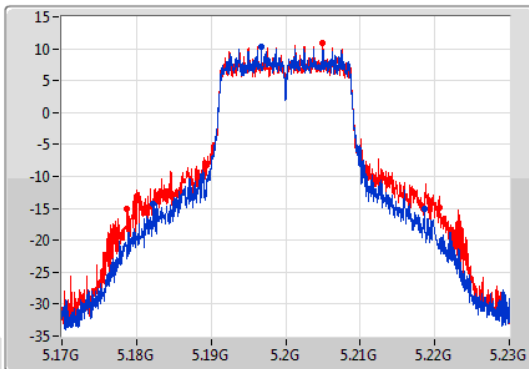

CF
5.2GHz
Span
60MHz
RBW
200kHz
VBW
1MHz
Sweep Time
100ms
Detector Type
Peak