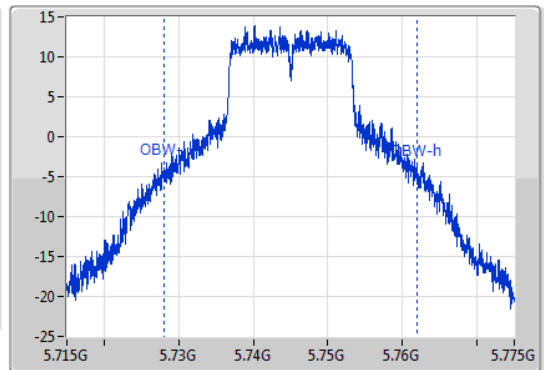

802.11a_Nss1,(6Mbps)_1TX

EBW

5745MHz

18/12/2019

CF: 5.745GHz
 Span: 60MHz
 RBW: 100kHz
 VBW: 300kHz
 Sweep Time: 100ms
 Detector Type: Peak
 Port 1

CF: 5.745GHz
 Span: 60MHz
 RBW: 200kHz
 VBW: 1MHz
 Sweep Time: 100ms
 Detector Type: Peak