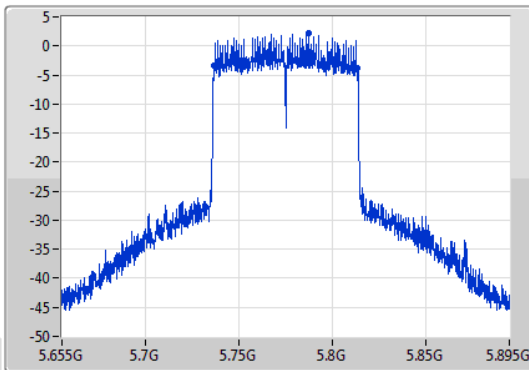

CF
5.775GHz
Span
240MHz
RBW
1MHz
VBW
3MHz
Sweep Time
100ms
Detector Type
Peak