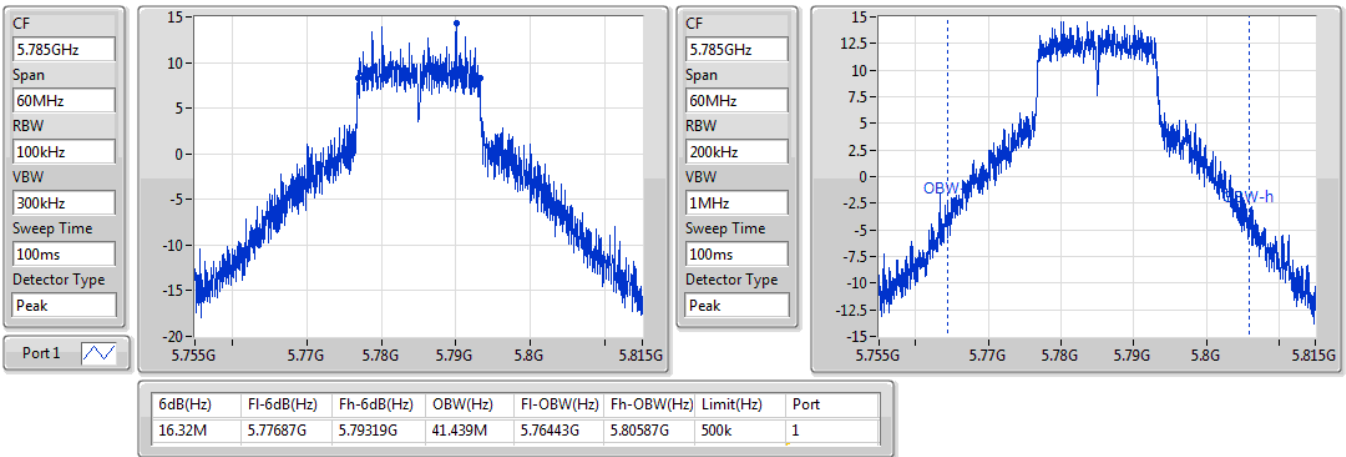

802.11a_Nss1,(6Mbps)_1TX

EBW

5785MHz

18/12/2019