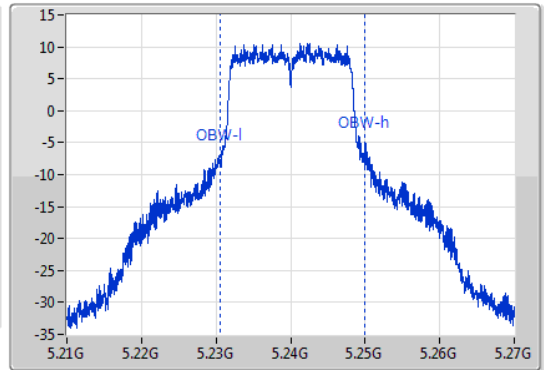

26dB(Hz)	Fl-26dB(Hz)	Fh-26dB(Hz)	OBW(Hz)	Fl-OBW(Hz)	Fh-OBW(Hz)	Limit(Hz)	Port
37.71M	5.22125G	5.25896G	19.4M	5.230555G	5.249955G	Inf	1

802.11a_Nss1,(6Mbps)_1TX

EBW

5745MHz

18/12/2019

CF: 5.745GHz
Span: 60MHz
RBW: 100kHz
VBW: 300kHz
Sweep Time: 100ms
Detector Type: Peak
Port 1