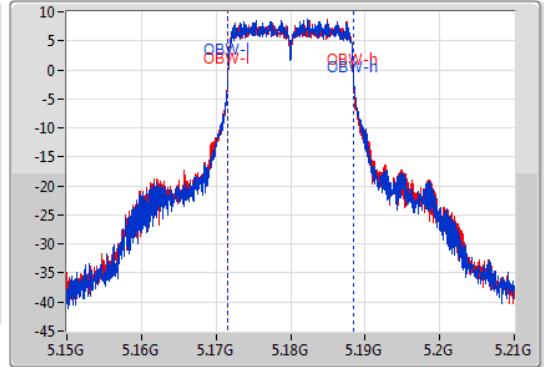

26dB(Hz)	Fl-26dB(Hz)	Fh-26dB(Hz)	OBW(Hz)	Fl-OBW(Hz)	Fh-OBW(Hz)	Limit(Hz)	Port
24.69M	5.16824G	5.19293G	16.912M	5.171604G	5.188516G	Inf	1
26.55M	5.16839G	5.19494G	16.912M	5.171544G	5.188456G	Inf	2

802.11a_Nss1,(6Mbps)_2TX

EBW

5200MHz

18/12/2019

CF: 5.2GHz
Span: 60MHz
RBW: 200kHz
VBW: 1MHz
Sweep Time: 100ms
Detector Type: Peak