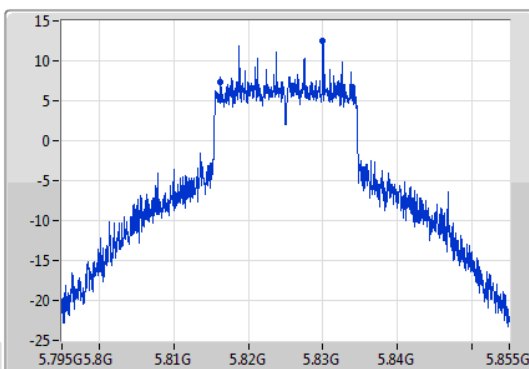

CF
5.825GHz
Span
60MHz
RBW
200kHz
VBW
1MHz
Sweep Time
100ms
Detector Type
Peak