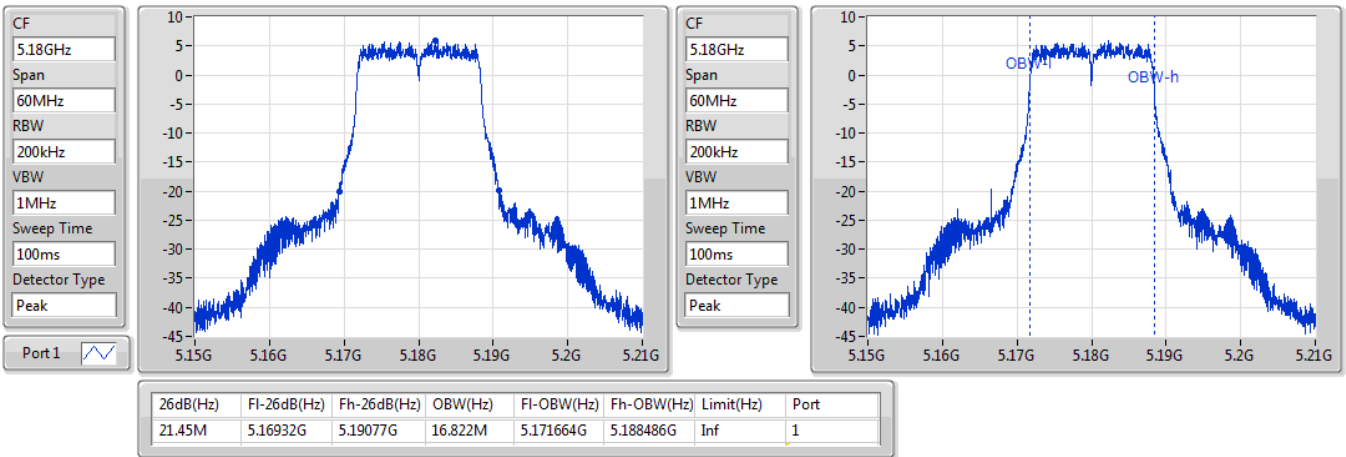

Port X-N dB = Port X 6dB down bandwidth for 5.725-5.85GHz band / 26dB down bandwidth for other band

Port X-OBW = Port X 99% occupied bandwidth;

802.11a_Nss1,(6Mbps)_1TX

EBW

5180MHz

19/12/2019

802.11a_Nss1,(6Mbps)_1TX