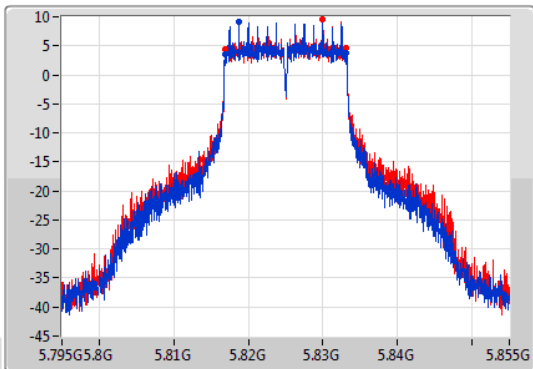

CF
5.825GHz
Span
60MHz
RBW
200kHz
VBW
1MHz
Sweep Time
100ms
Detector Type
Peak