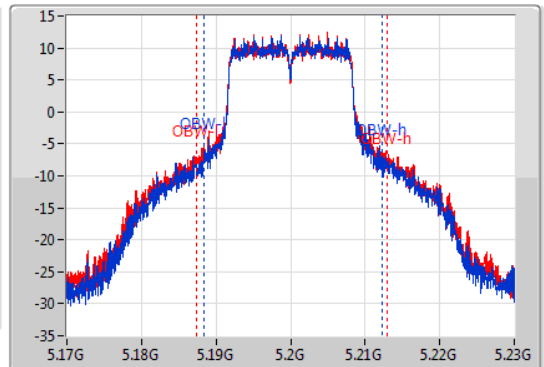

Port X-N dB = Port X 6dB down bandwidth for 5.725-5.85GHz band / 26dB down bandwidth for other band

Port X-OBW = Port X 99% occupied bandwidth;

802.11a_Nss1,(6Mbps)_2TX

EBW

5180MHz

18/12/2019

CF: 5.18GHz
 Span: 60MHz
 RBW: 200kHz
 VBW: 1MHz
 Sweep Time: 100ms
 Detector Type: Peak

802.11a_Nss1,(6Mbps)_2TX

EBW

5200MHz

18/12/2019

CF: 5.2GHz
 Span: 60MHz
 RBW: 200kHz
 VBW: 1MHz
 Sweep Time: 100ms
 Detector Type: Peak

CF: 5.2GHz
 Span: 60MHz
 RBW: 200kHz
 VBW: 1MHz
 Sweep Time: 100ms
 Detector Type: Peak