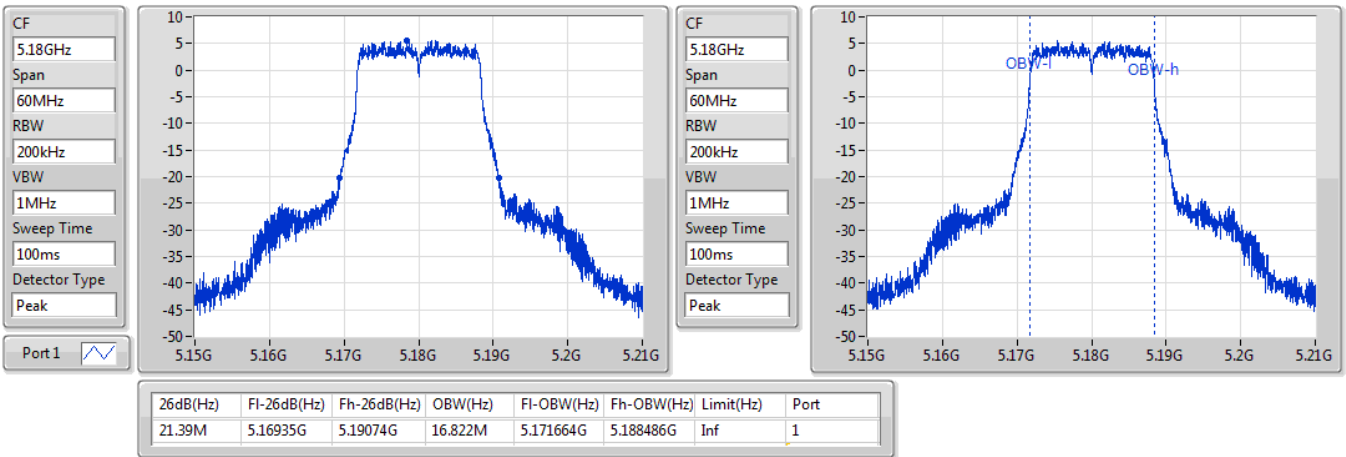

Min-OBW = Minimum 99% occupied bandwidth;

Result

Mode	Result	Limit (Hz)	Port 1-N dB (Hz)	Port 1-OBW (Hz)
802.11a_Nss1,(6Mbps)_1TX	-	-	-	-
5180MHz_TnomVnom	Pass	Inf	21.39M	16.822M
5200MHz_TnomVnom	Pass	Inf	41.94M	25.187M
5240MHz_TnomVnom	Pass	Inf	37.65M	17.901M
5745MHz_TnomVnom	Pass	500k	16.32M	26.057M
5785MHz_TnomVnom	Pass	500k	16.38M	25.007M
5825MHz_TnomVnom	Pass	500k	16.32M	25.847M
802.11ac VHT20_Nss1,(MCS0)_1TX	-	-	-	-
5180MHz_TnomVnom	Pass	Inf	22.98M	17.961M
5200MHz_TnomVnom	Pass	Inf	42.09M	23.088M
5240MHz_TnomVnom	Pass	Inf	36.48M	19.58M
5745MHz_TnomVnom	Pass	500k	17.55M	20.69M
5785MHz_TnomVnom	Pass	500k	17.55M	18.831M
5825MHz_TnomVnom	Pass	500k	17.55M	25.277M
802.11ac VHT40_Nss1,(MCS0)_1TX	-	-	-	-
5190MHz_TnomVnom	Pass	Inf	40.26M	36.462M
5230MHz_TnomVnom	Pass	Inf	75.24M	37.421M
5755MHz_TnomVnom	Pass	500k	36.3M	53.193M
5795MHz_TnomVnom	Pass	500k	36.3M	55.352M
802.11ac VHT80_Nss1,(MCS0)_1TX	-	-	-	-
5210MHz_TnomVnom	Pass	Inf	82.32M	75.802M
5775MHz_TnomVnom	Pass	500k	75.6M	76.282M
802.11ax HEW20_Nss1,(MCS0)_1TX	-	-	-	-
5180MHz_TnomVnom	Pass	Inf	25.35M	19.13M
5200MHz_TnomVnom	Pass	Inf	46.08M	23.688M
5240MHz_TnomVnom	Pass	Inf	41.07M	19.67M
5745MHz_TnomVnom	Pass	500k	18.84M	21.769M
5785MHz_TnomVnom	Pass	500k	18.87M	19.46M
5825MHz_TnomVnom	Pass	500k	18.81M	26.027M
802.11ax HEW40_Nss1,(MCS0)_1TX	-	-	-	-
5190MHz_TnomVnom	Pass	Inf	40.32M	37.541M
5230MHz_TnomVnom	Pass	Inf	76.02M	38.141M
5755MHz_TnomVnom	Pass	500k	37.32M	46.777M
5795MHz_TnomVnom	Pass	500k	37.62M	48.336M
802.11ax HEW80_Nss1,(MCS0)_1TX	-	-	-	-
5210MHz_TnomVnom	Pass	Inf	81.96M	77.121M
5775MHz_TnomVnom	Pass	500k	76.32M	77.481M

Port X-N dB = Port X 6dB down bandwidth for 5.725-5.85GHz band / 26dB down bandwidth for other band
 Port X-OBW = Port X 99% occupied bandwidth;

802.11a_Nss1,(6Mbps)_1TX

EBW

5180MHz

17/12/2019

802.11a_Nss1,(6Mbps)_1TX