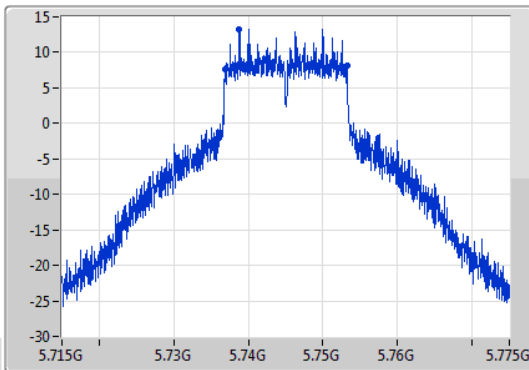

CF: 5.745GHz
Span: 60MHz
RBW: 200kHz
VBW: 1MHz
Sweep Time: 100ms
Detector Type: Peak