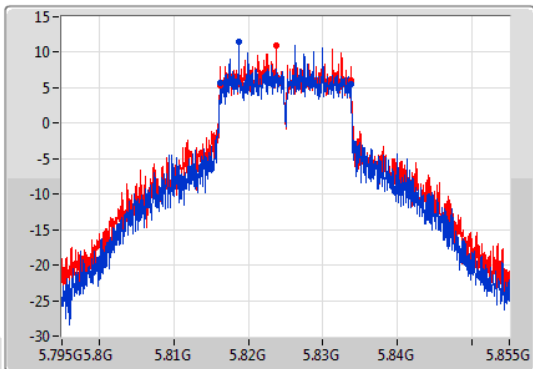

CF
5.825GHz
Span
60MHz
RBW
200kHz
VBW
1MHz
Sweep Time
100ms
Detector Type
Peak