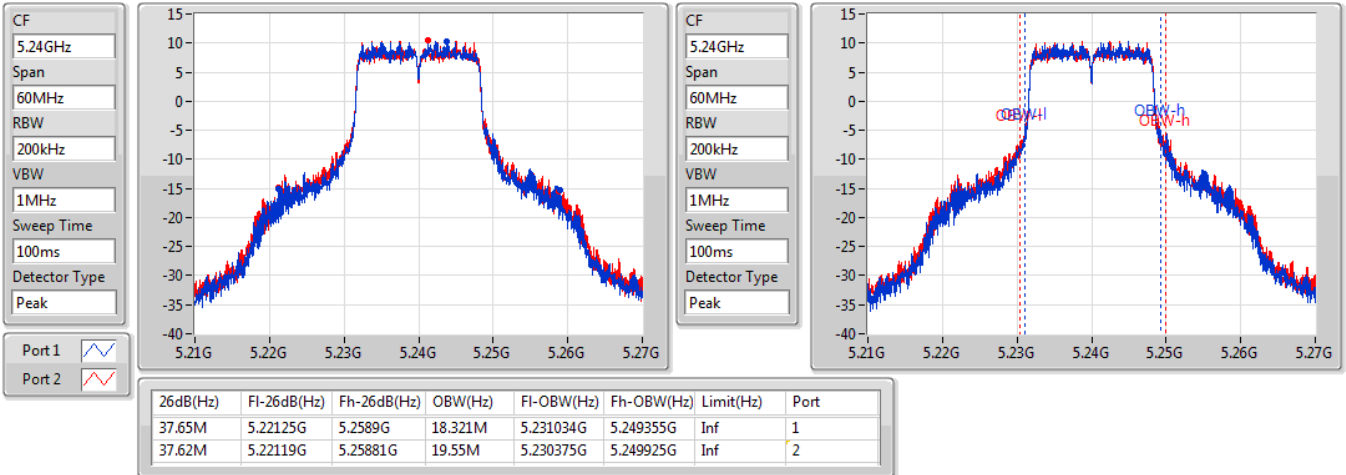

802.11a_Nss1,(6Mbps)_2TX

EBW

5240MHz

18/12/2019