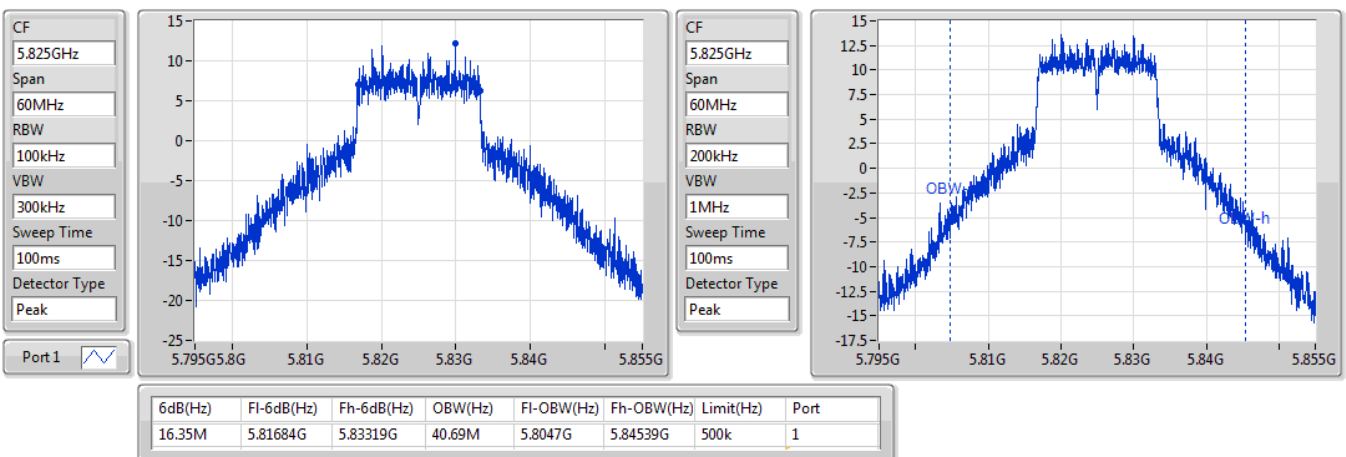

802.11a_Nss1,(6Mbps)_1TX

EBW

5825MHz

19/12/2019