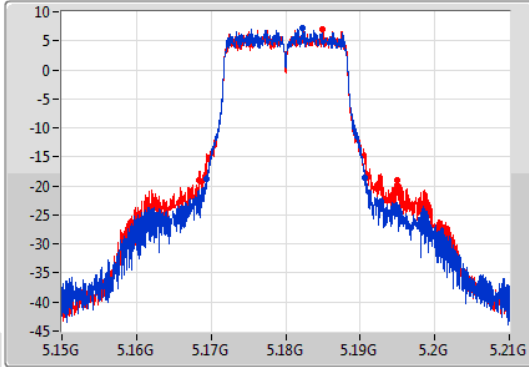

Port X-N dB = Port X 6dB down bandwidth for 5.725-5.85GHz band / 26dB down bandwidth for other band

Port X-OBW = Port X 99% occupied bandwidth;

802.11a_Nss1,(6Mbps)_2TX

EBW

5180MHz

18/12/2019

CF: 5.18GHz
 Span: 60MHz
 RBW: 200kHz
 VBW: 1MHz
 Sweep Time: 100ms
 Detector Type: Peak