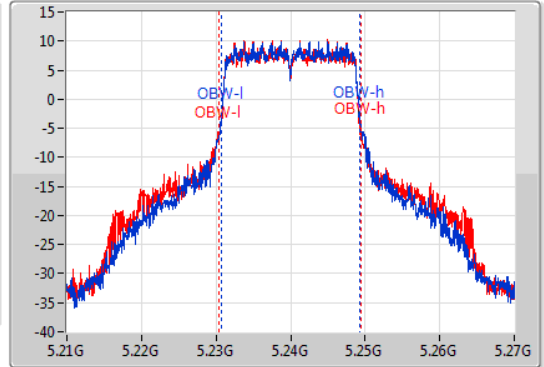

6dB(Hz)	Fl-26dB(Hz)	Fh-26dB(Hz)	OBW(Hz)	Fl-OBW(Hz)	Fh-OBW(Hz)	Limit(Hz)	Port
33.87M	5.22209G	5.25596G	18.561M	5.230735G	5.249295G	Inf	1
38.58M	5.22026G	5.25884G	19.07M	5.230345G	5.249415G	Inf	2

802.11ac VHT20_Nss2,(MCS0)_2TX

EBW

5745MHz

18/12/2019

CF
5.745GHz

Span
60MHz

RBW
100kHz

VBW
300kHz

Sweep Time
100ms

Detector Type
Peak

Port 1

Port 2