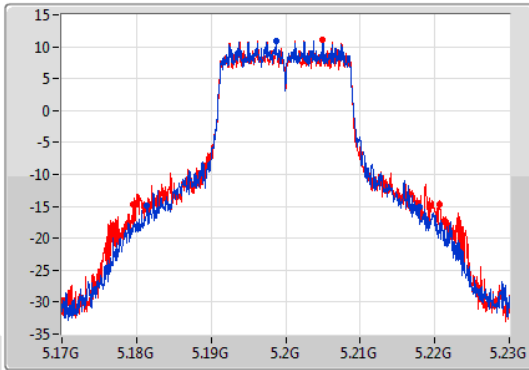

CF
5.2GHz
Span
60MHz
RBW
200kHz
VBW
1MHz
Sweep Time
100ms
Detector Type
Peak