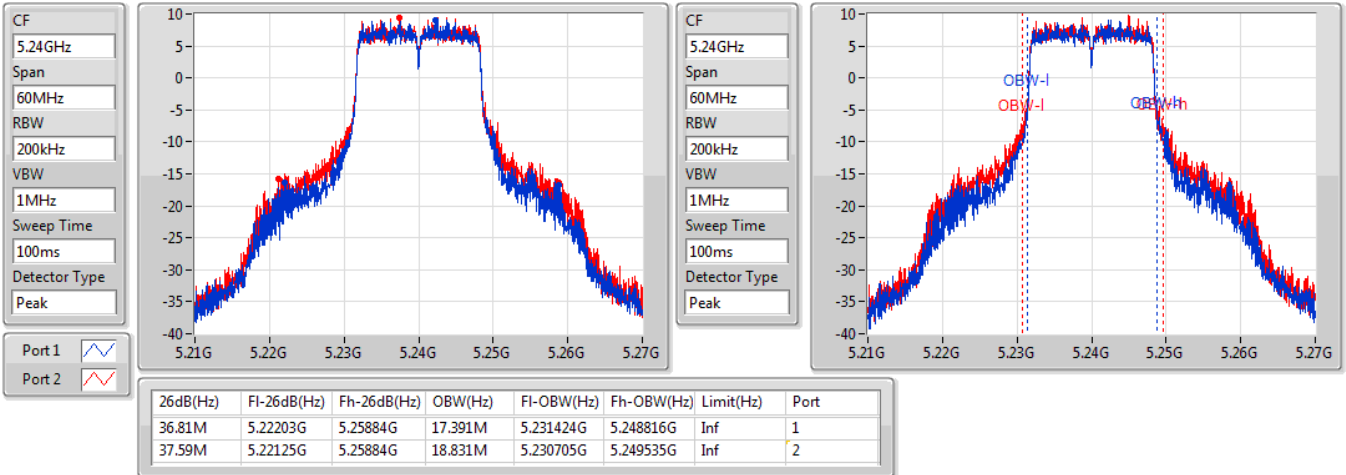

802.11a_Nss1,(6Mbps)_2TX

EBW

5240MHz

18/12/2019