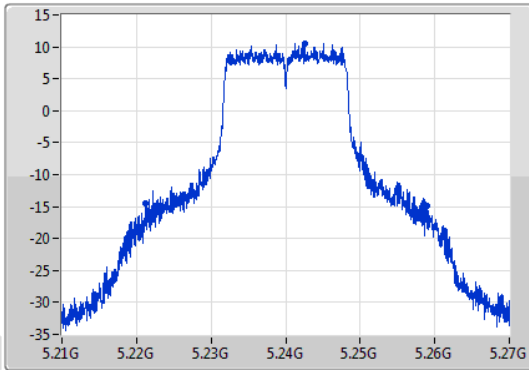

802.11a_Nss1,(6Mbps)_1TX

EBW

5240MHz

18/12/2019

CF: 5.24GHz
Span: 60MHz
RBW: 200kHz
VBW: 1MHz
Sweep Time: 100ms
Detector Type: Peak
Port 1

CF: 5.24GHz
Span: 60MHz
RBW: 200kHz
VBW: 1MHz
Sweep Time: 100ms
Detector Type: Peak