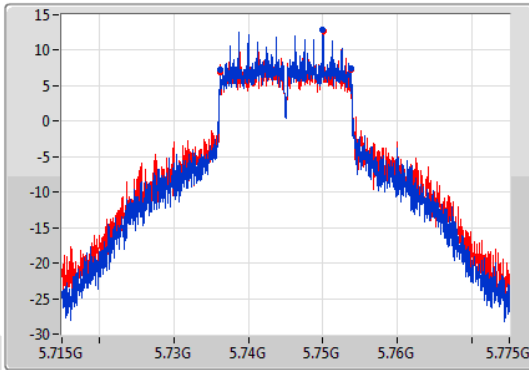

CF
5.745GHz
Span
60MHz
RBW
200kHz
VBW
1MHz
Sweep Time
100ms
Detector Type
Peak