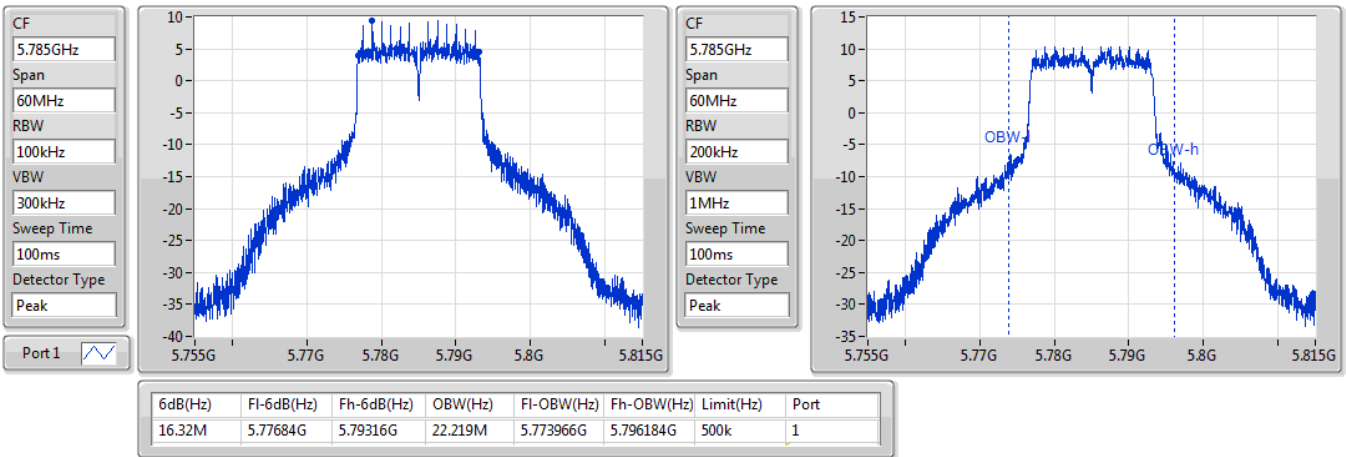

802.11a_Nss1,(6Mbps)_1TX

EBW

5785MHz

19/12/2019