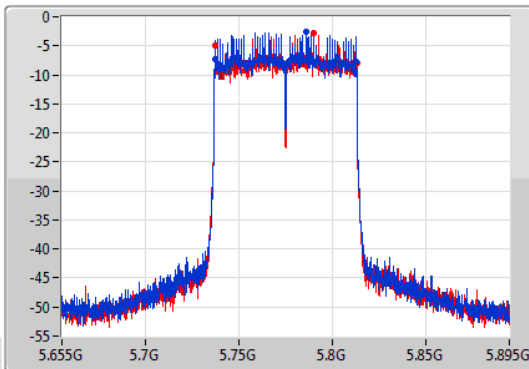

CF
5.775GHz
Span
240MHz
RBW
1MHz
VBW
3MHz
Sweep Time
100ms
Detector Type
Peak