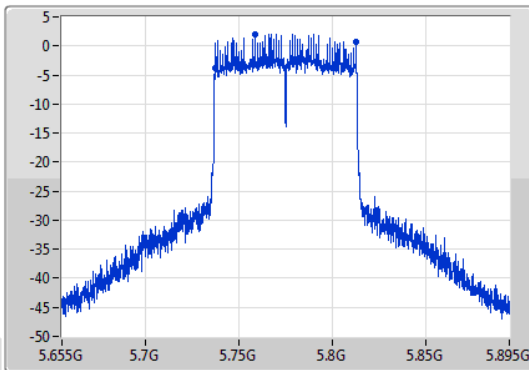

CF
5.775GHz
Span
240MHz
RBW
1MHz
VBW
3MHz
Sweep Time
100ms
Detector Type
Peak