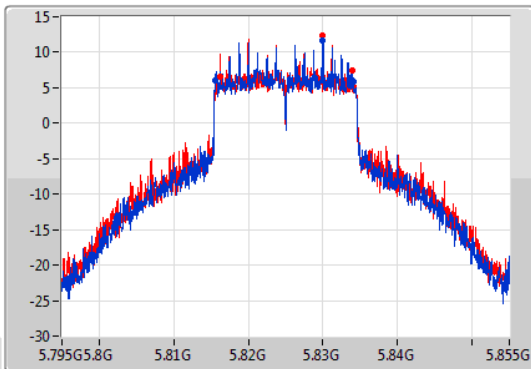

CF
5.825GHz
Span
60MHz
RBW
200kHz
VBW
1MHz
Sweep Time
100ms
Detector Type
Peak