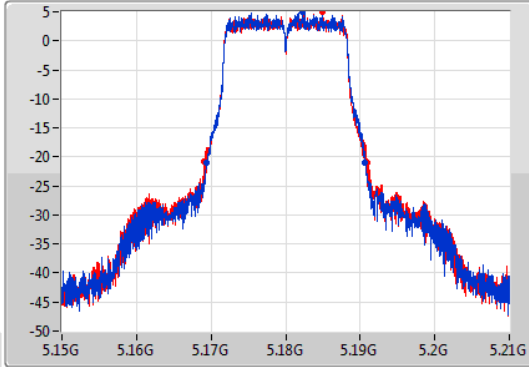

Port X-N dB = Port X 6dB down bandwidth for 5.725-5.85GHz band / 26dB down bandwidth for other band

Port X-OBW = Port X 99% occupied bandwidth;

802.11a_Nss1,(6Mbps)_2TX

EBW

5180MHz

18/12/2019

CF: 5.18GHz
 Span: 60MHz
 RBW: 200kHz
 VBW: 1MHz
 Sweep Time: 100ms
 Detector Type: Peak