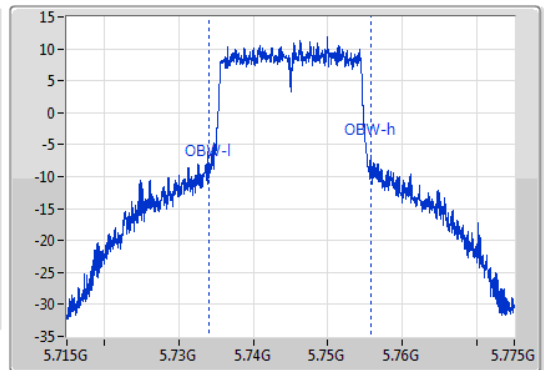

802.11ax HEW20_Nss1,(MCS0)_1TX

EBW

5745MHz

18/12/2019

CF: 5.745GHz
 Span: 60MHz
 RBW: 100kHz
 VBW: 300kHz
 Sweep Time: 100ms
 Detector Type: Peak
 Port 1

CF: 5.745GHz
 Span: 60MHz
 RBW: 200kHz
 VBW: 1MHz
 Sweep Time: 100ms
 Detector Type: Peak