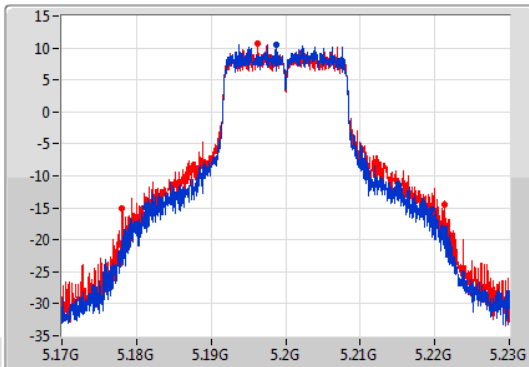

CF: 5.2GHz
Span: 60MHz
RBW: 200kHz
VBW: 1MHz
Sweep Time: 100ms
Detector Type: Peak