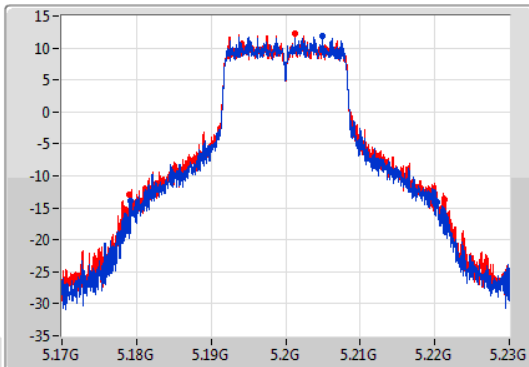

Port X-N dB = Port X 6dB down bandwidth for 5.725-5.85GHz band / 26dB down bandwidth for other band

Port X-OBW = Port X 99% occupied bandwidth;

802.11a_Nss1,(6Mbps)_2TX

EBW

5180MHz

18/12/2019

CF: 5.18GHz
 Span: 60MHz
 RBW: 200kHz
 VBW: 1MHz
 Sweep Time: 100ms
 Detector Type: Peak

CF: 5.18GHz
 Span: 60MHz
 RBW: 200kHz
 VBW: 1MHz
 Sweep Time: 100ms
 Detector Type: Peak

26dB(Hz)	Fl-26dB(Hz)	Fh-26dB(Hz)	OBW(Hz)	Fl-OBW(Hz)	Fh-OBW(Hz)	Limit(Hz)	Port
24.69M	5.16824G	5.19293G	16.912M	5.171604G	5.188516G	Inf	1
26.55M	5.16839G	5.19494G	16.912M	5.171544G	5.188456G	Inf	2

802.11a_Nss1,(6Mbps)_2TX

EBW

5200MHz

18/12/2019

CF: 5.2GHz
 Span: 60MHz
 RBW: 200kHz
 VBW: 1MHz
 Sweep Time: 100ms
 Detector Type: Peak

CF: 5.2GHz
 Span: 60MHz
 RBW: 200kHz
 VBW: 1MHz
 Sweep Time: 100ms
 Detector Type: Peak