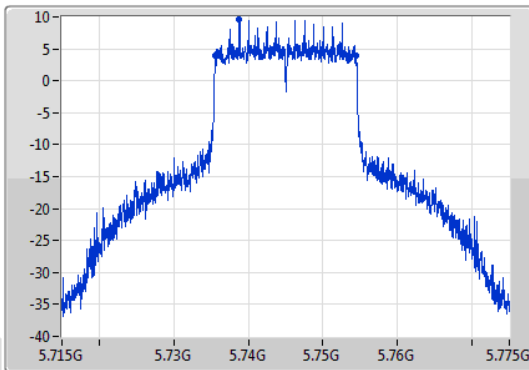

CF: 5.745GHz
Span: 60MHz
RBW: 200kHz
VBW: 1MHz
Sweep Time: 100ms
Detector Type: Peak