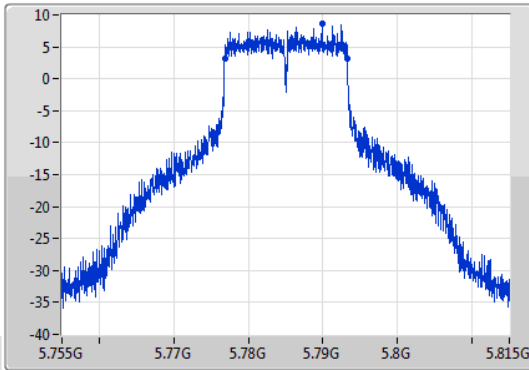

Port X-N dB = Port X 6dB down bandwidth for 5.725-5.85GHz band / 26dB down bandwidth for other band
 Port X-OBW = Port X 99% occupied bandwidth;

802.11a_Nss1,(6Mbps)_1TX

EBW

5180MHz

17/12/2019

802.11a_Nss1,(6Mbps)_1TX

EBW

5200MHz

17/12/2019

802.11a_Nss1,(6Mbps)_1TX

EBW

5785MHz

18/12/2019

CF
5.785GHz
Span
60MHz
RBW
100kHz
VBW
300kHz
Sweep Time
100ms
Detector Type
Peak
Port 1