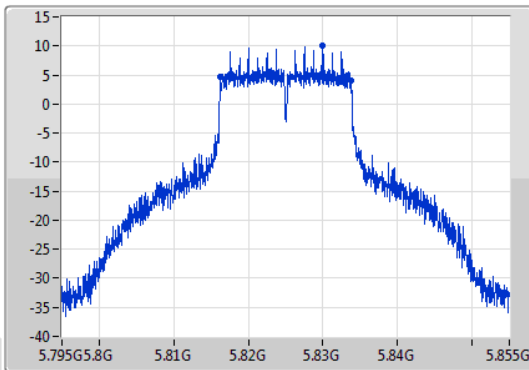

CF
5.825GHz
Span
60MHz
RBW
200kHz
VBW
1MHz
Sweep Time
100ms
Detector Type
Peak