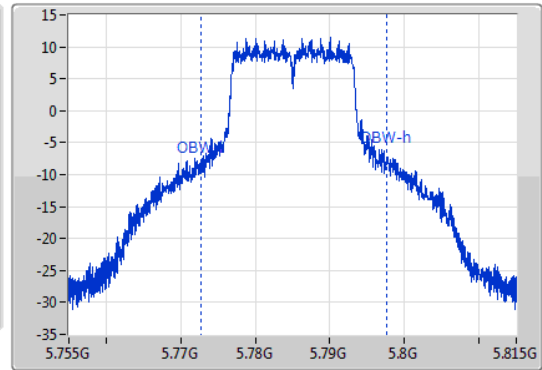

6dB(Hz)	Fl-6dB(Hz)	Fh-6dB(Hz)	OBW(Hz)	Fl-OBW(Hz)	Fh-OBW(Hz)	Limit(Hz)	Port
16.38M	5.77684G	5.79322G	25.007M	5.772646G	5.797654G	500k	1

802.11a_Nss1,(6Mbps)_1TX

EBW

5825MHz

18/12/2019

CF
5.825GHz
Span
60MHz
RBW
100kHz
VBW
300kHz
Sweep Time
100ms
Detector Type
Peak
Port 1