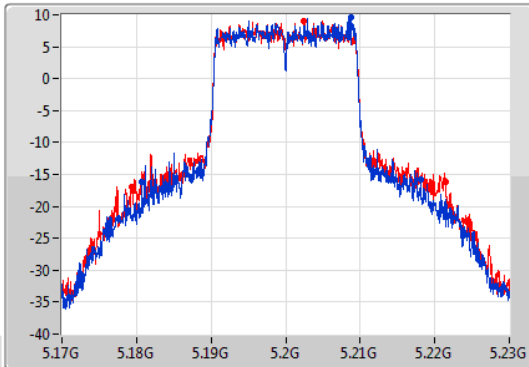

CF
5.2GHz
Span
60MHz
RBW
200kHz
VBW
1MHz
Sweep Time
100ms
Detector Type
Peak