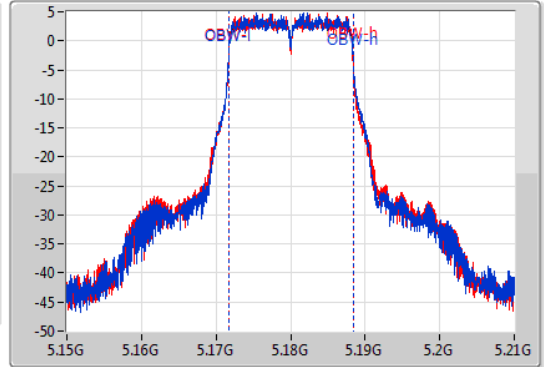

26dB(Hz)	Fl-26dB(Hz)	Fh-26dB(Hz)	OBW(Hz)	Fl-OBW(Hz)	Fh-OBW(Hz)	Limit(Hz)	Port
21.27M	5.16941G	5.19068G	16.792M	5.171664G	5.188456G	Inf	1
21.87M	5.16911G	5.19098G	16.702M	5.171664G	5.188366G	Inf	2

802.11a_Nss1,(6Mbps)_2TX

EBW

5200MHz

18/12/2019

CF: 5.2GHz
Span: 60MHz
RBW: 200kHz
VBW: 1MHz
Sweep Time: 100ms
Detector Type: Peak