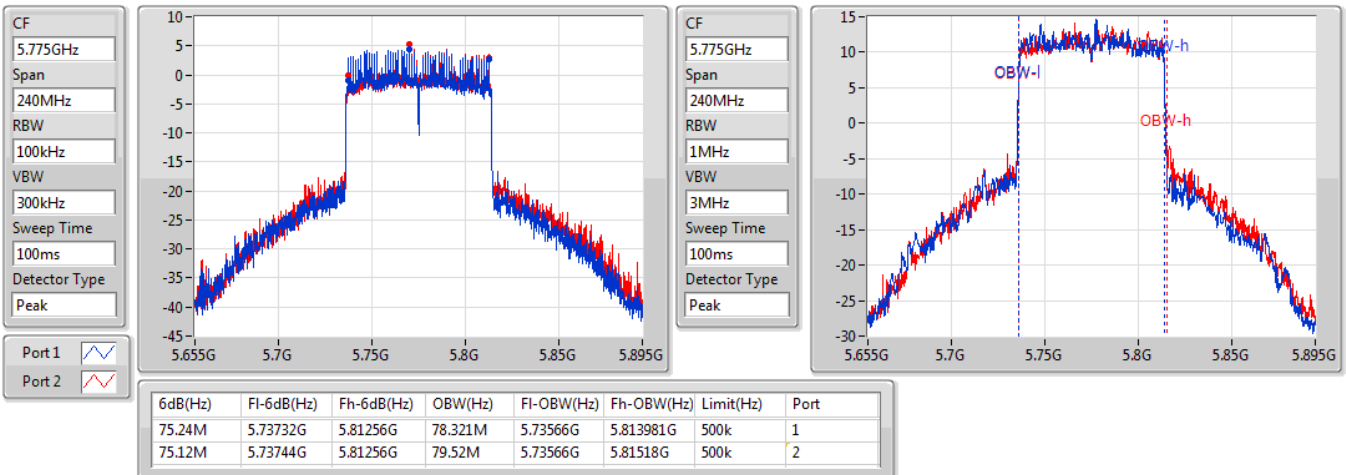

802.11ax HEW80_Nss2,(MCS0)_2TX

EBW

5210MHz

18/12/2019

802.11ax HEW80_Nss2,(MCS0)_2TX

EBW

5775MHz

18/12/2019

Summary

Mode	Max-N dB (Hz)	Max-OBW (Hz)	ITU-Code	Min-N dB (Hz)	Min-OBW (Hz)
5.15-5.25GHz	-	-	-	-	-
802.11a_Nss1,(6Mbps)_1TX	41.94M	25.187M	25M2D1D	21.39M	16.822M
802.11ac VHT20_Nss1,(MCS0)_1TX	42.09M	23.088M	23M1D1D	22.98M	17.961M
802.11ac VHT40_Nss1,(MCS0)_1TX	75.24M	37.421M	37M4D1D	40.26M	36.462M
802.11ac VHT80_Nss1,(MCS0)_1TX	82.32M	75.802M	75M8D1D	82.32M	75.802M
802.11ax HEW20_Nss1,(MCS0)_1TX	46.08M	23.688M	23M7D1D	25.35M	19.13M
802.11ax HEW40_Nss1,(MCS0)_1TX	76.02M	38.141M	38M1D1D	40.32M	37.541M
802.11ax HEW80_Nss1,(MCS0)_1TX	81.96M	77.121M	77M1D1D	81.96M	77.121M
5.725-5.85GHz	-	-	-	-	-
802.11a_Nss1,(6Mbps)_1TX	16.38M	26.057M	26M1D1D	16.32M	25.007M
802.11ac VHT20_Nss1,(MCS0)_1TX	17.55M	25.277M	25M3D1D	17.55M	18.831M
802.11ac VHT40_Nss1,(MCS0)_1TX	36.3M	55.352M	55M4D1D	36.3M	53.193M
802.11ac VHT80_Nss1,(MCS0)_1TX	75.6M	76.282M	76M3D1D	75.6M	76.282M
802.11ax HEW20_Nss1,(MCS0)_1TX	18.87M	26.027M	26M0D1D	18.81M	19.46M
802.11ax HEW40_Nss1,(MCS0)_1TX	37.62M	48.336M	48M3D1D	37.32M	46.777M
802.11ax HEW80_Nss1,(MCS0)_1TX	76.32M	77.481M	77M5D1D	76.32M	77.481M