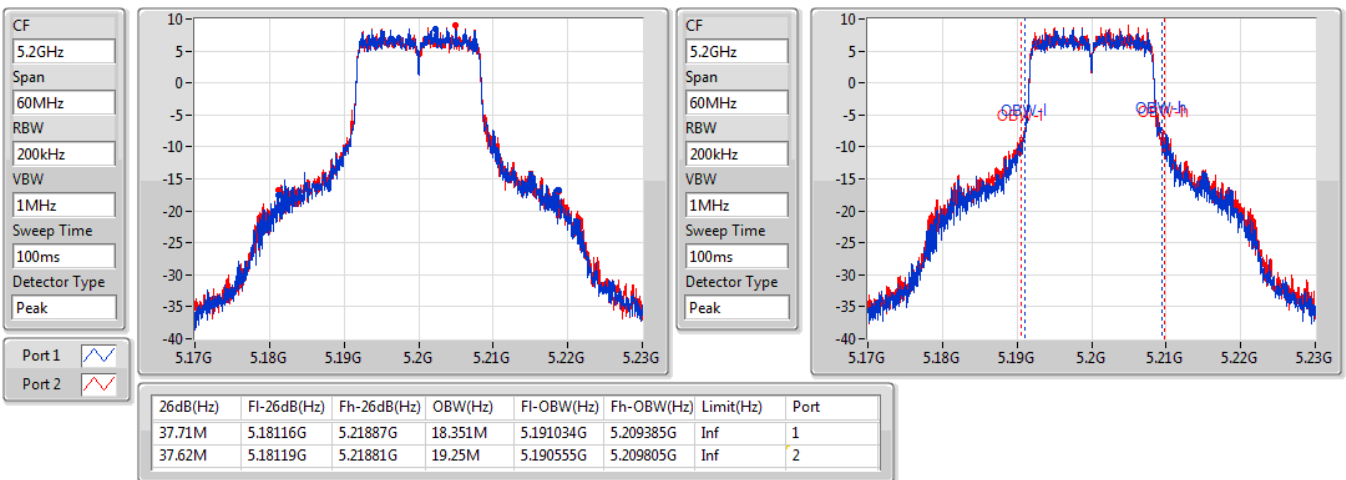

802.11a_Nss1,(6Mbps)_2TX

EBW

5200MHz

19/12/2019