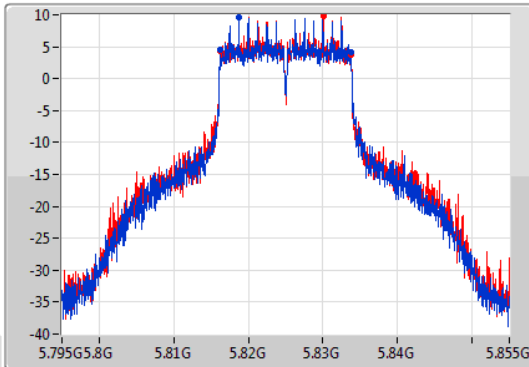

CF
5.825GHz
Span
60MHz
RBW
200kHz
VBW
1MHz
Sweep Time
100ms
Detector Type
Peak