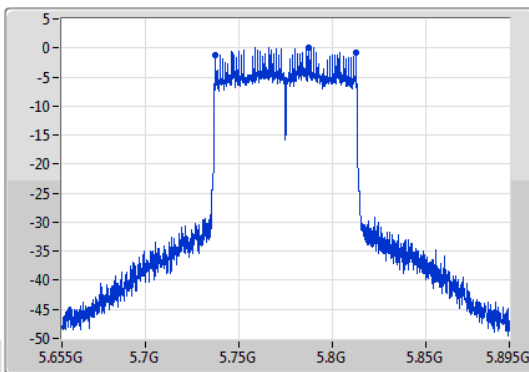

CF
5.775GHz
Span
240MHz
RBW
1MHz
VBW
3MHz
Sweep Time
100ms
Detector Type
Peak