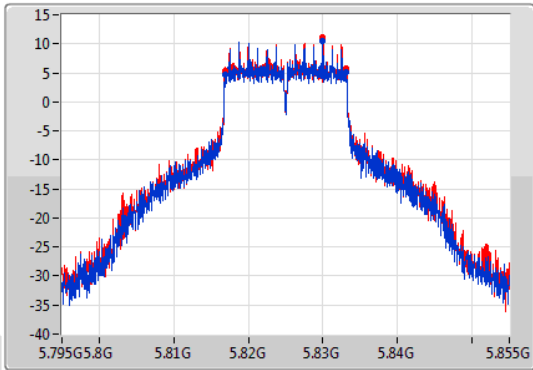

CF
5.825GHz
Span
60MHz
RBW
200kHz
VBW
1MHz
Sweep Time
100ms
Detector Type
Peak