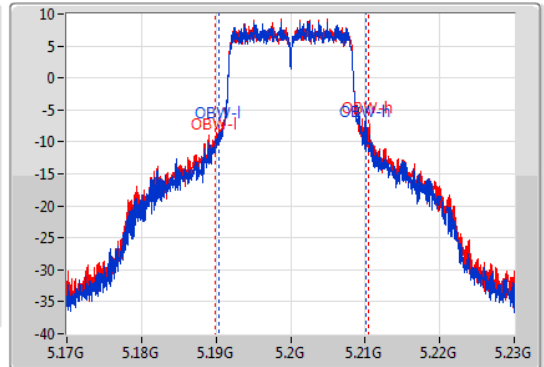

802.11a_Nss1,(6Mbps)_2TX

EBW

5200MHz

18/12/2019

CF: 5.2GHz
 Span: 60MHz
 RBW: 200kHz
 VBW: 1MHz
 Sweep Time: 100ms
 Detector Type: Peak

CF: 5.2GHz
 Span: 60MHz
 RBW: 200kHz
 VBW: 1MHz
 Sweep Time: 100ms
 Detector Type: Peak