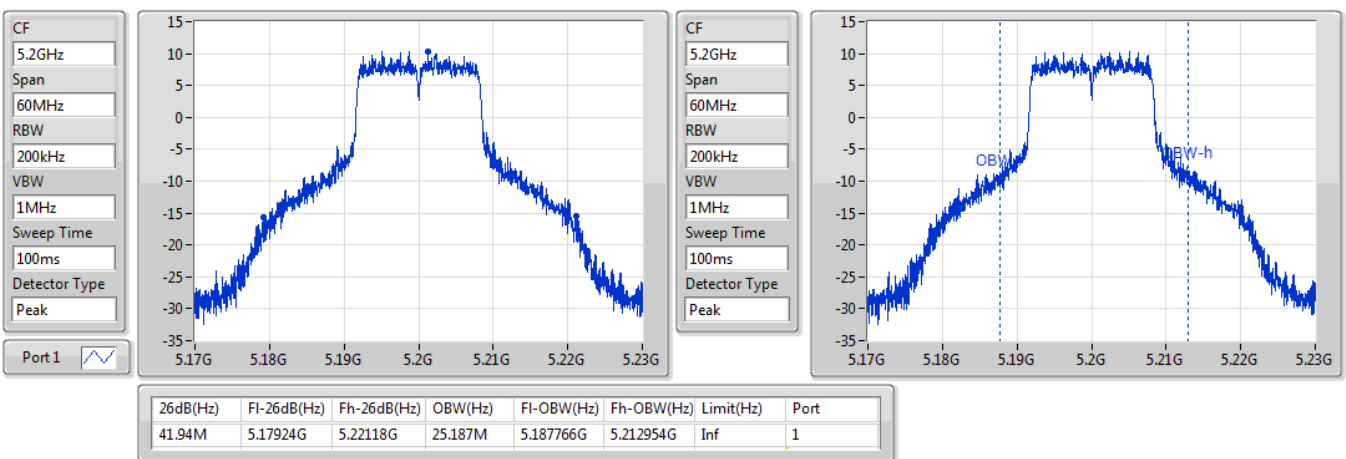

Port X-N dB = Port X 6dB down bandwidth for 5.725-5.85GHz band / 26dB down bandwidth for other band
 Port X-OBW = Port X 99% occupied bandwidth;

802.11a_Nss1,(6Mbps)_1TX

EBW

5180MHz

17/12/2019

802.11a_Nss1,(6Mbps)_1TX

EBW

5200MHz

17/12/2019

802.11a_Nss1,(6Mbps)_1TX

EBW

5785MHz

18/12/2019

CF
5.785GHz
Span
60MHz
RBW
100kHz
VBW
300kHz
Sweep Time
100ms
Detector Type
Peak
Port 1