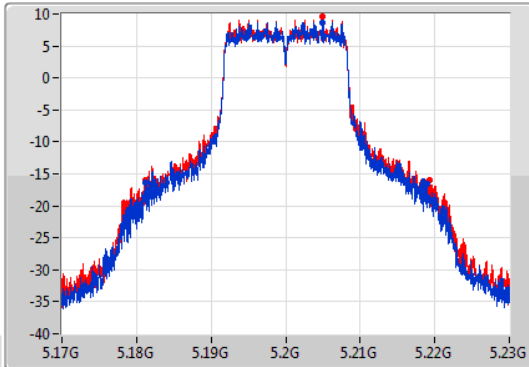

CF: 5.2GHz
Span: 60MHz
RBW: 200kHz
VBW: 1MHz
Sweep Time: 100ms
Detector Type: Peak