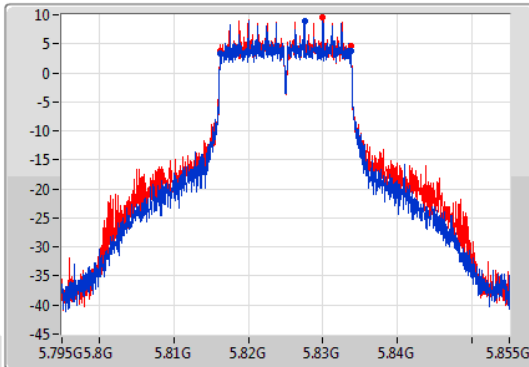

CF
5.825GHz
Span
60MHz
RBW
200kHz
VBW
1MHz
Sweep Time
100ms
Detector Type
Peak