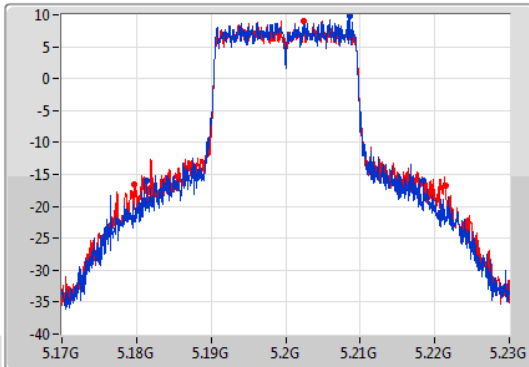

CF
5.2GHz
Span
60MHz
RBW
200kHz
VBW
1MHz
Sweep Time
100ms
Detector Type
Peak