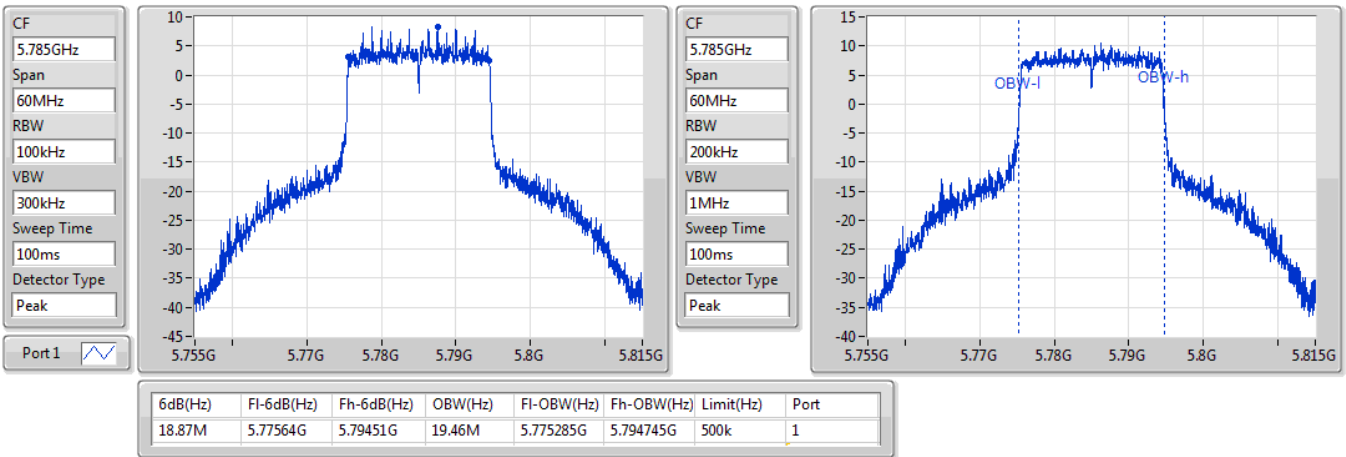

802.11ax HEW20_Nss1,(MCS0)_1TX

EBW

5785MHz

18/12/2019