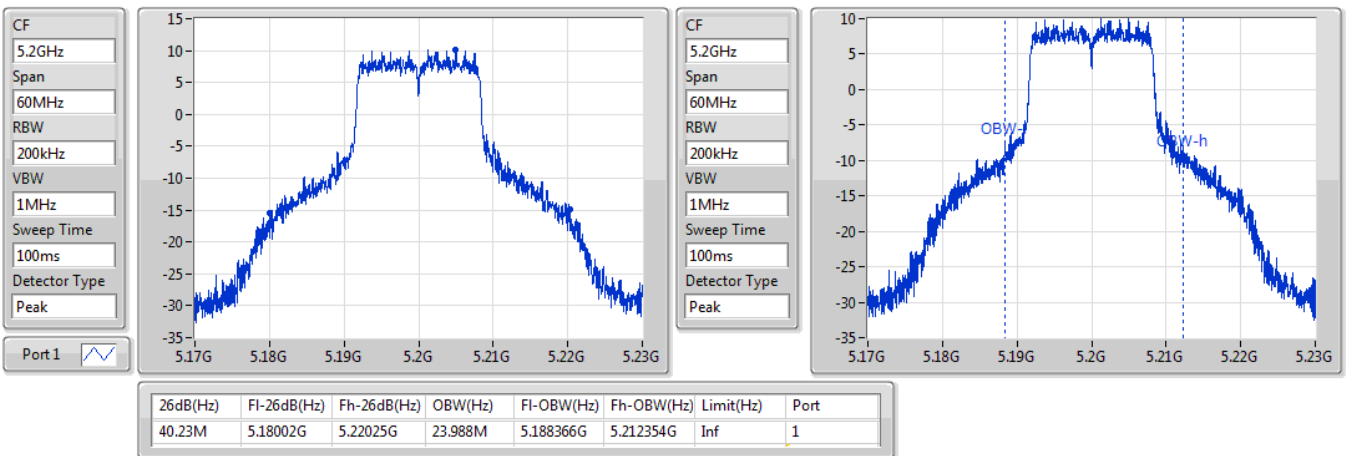

802.11a_Nss1,(6Mbps)_1TX

EBW

5200MHz

19/12/2019