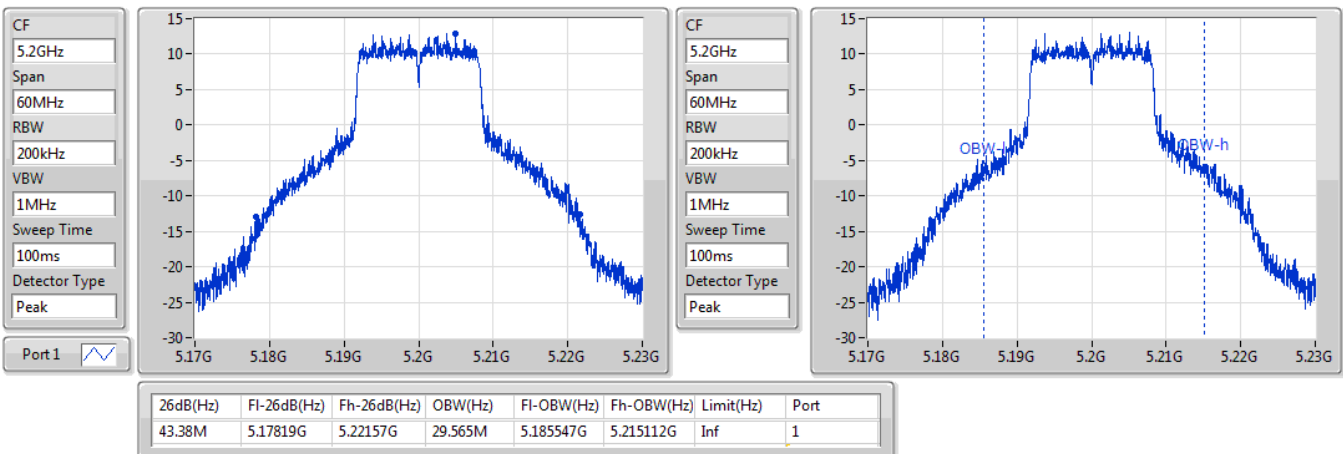

802.11a_Nss1,(6Mbps)_1TX

EBW

5200MHz

18/12/2019