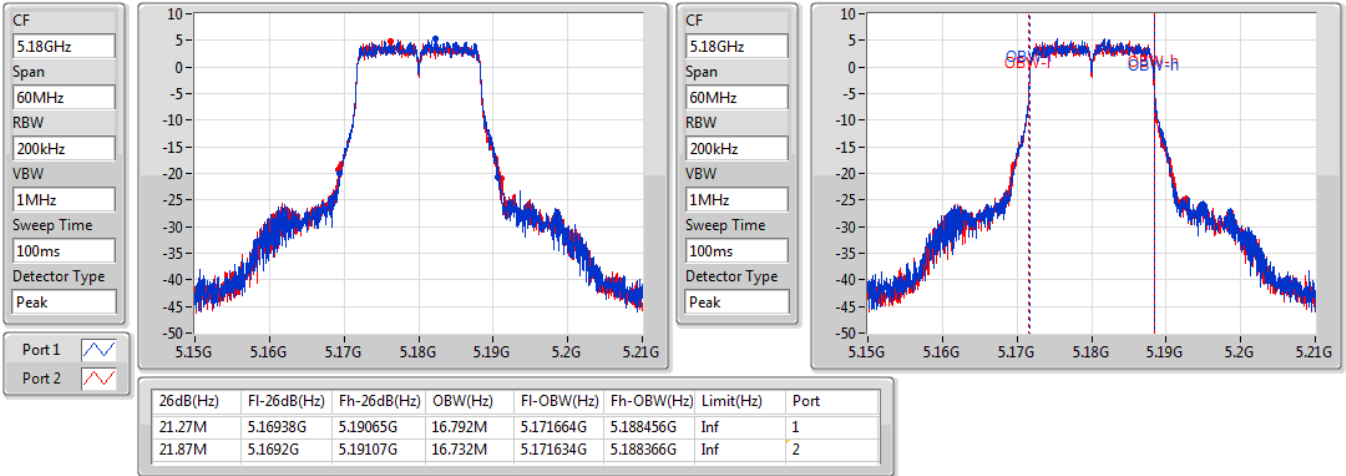

Port X-N dB = Port X 6dB down bandwidth for 5.725-5.85GHz band / 26dB down bandwidth for other band

Port X-OBW = Port X 99% occupied bandwidth;

802.11a_Nss1,(6Mbps)_2TX

EBW

5180MHz

19/12/2019

802.11a_Nss1,(6Mbps)_2TX