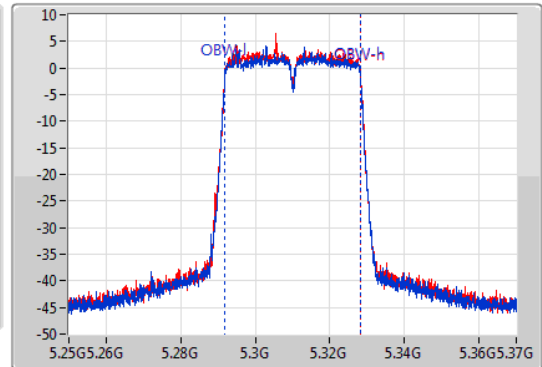

EBW

5310MHz

23/01/2020

CF  
5.31GHz  
Span  
120MHz  
RBW  
1MHz  
VBW  
3MHz  
Sweep Time  
100ms  
Detector Type  
Peak

CF  
5.31GHz  
Span  
120MHz  
RBW  
500kHz  
VBW  
2MHz  
Sweep Time  
100ms  
Detector Type  
Peak