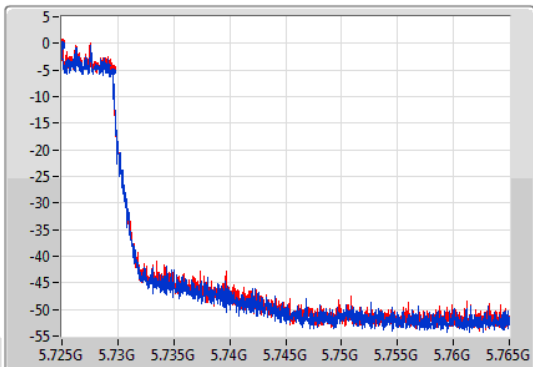

5720MHz Straddle 5.725-5.85GHz

23/01/2020

CF
5.745GHz
Span
40MHz
RBW
100kHz
VBW
300kHz
Sweep Time
100ms
Detector Type
Peak

CF
5.745GHz
Span
40MHz
RBW
50kHz
VBW
200kHz
Sweep Time
100ms
Detector Type
Peak