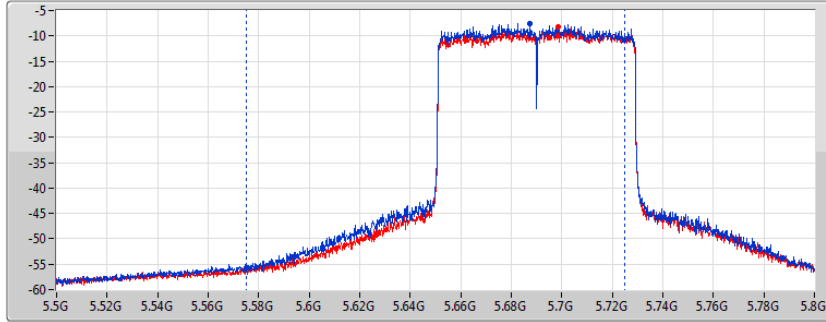

**DG** = Directional Gain; **Port X** = Port X output power

802.11ax HEW80\_Nss2,(MCS0)\_2TX

AV Power

5690MHz Straddle 5.47-5.725GHz

09/01/2020

CF  
5.65GHz  
Span  
300MHz  
RBW  
100kHz  
VBW  
300kHz  
Sweep Time  
25ms  
Detector Type  
RMS  
CP BW  
150MHz