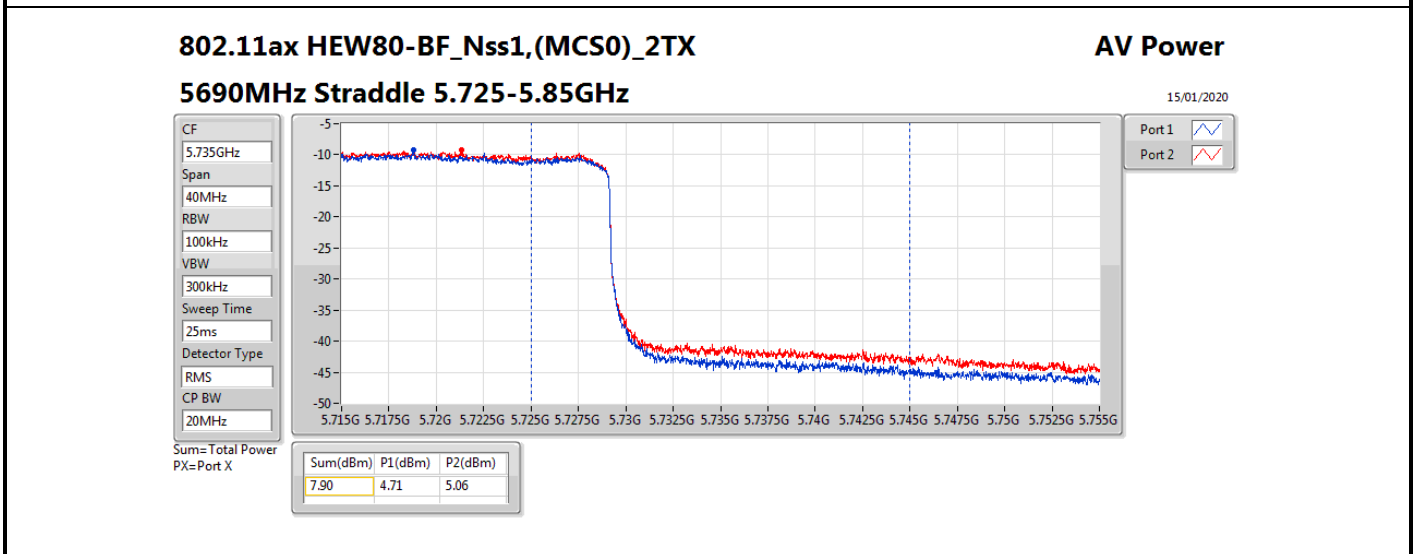

Summary

Mode	Total Power (dBm)	Total Power (W)	EIRP (dBm)	EIRP (W)
5.25-5.35GHz	-	-	-	-
802.11ac VHT20-BF_Nss1,(MCS0)_2TX	21.20	0.13183	28.99	0.79250
802.11ac VHT40-BF_Nss1,(MCS0)_2TX	21.01	0.12618	28.80	0.75858
802.11ac VHT80-BF_Nss1,(MCS0)_2TX	19.78	0.09506	27.57	0.57148
802.11ax HEW20-BF_Nss1,(MCS0)_2TX	21.36	0.13677	29.15	0.82224
802.11ax HEW40-BF_Nss1,(MCS0)_2TX	21.34	0.13614	29.13	0.81846
802.11ax HEW80-BF_Nss1,(MCS0)_2TX	20.37	0.10889	28.16	0.65464
5.47-5.725GHz	-	-	-	-
802.11ac VHT20-BF_Nss1,(MCS0)_2TX	20.91	0.12331	28.70	0.74131
802.11ac VHT40-BF_Nss1,(MCS0)_2TX	21.26	0.13366	29.05	0.80353
802.11ac VHT80-BF_Nss1,(MCS0)_2TX	21.09	0.12853	28.88	0.77268
802.11ax HEW20-BF_Nss1,(MCS0)_2TX	21.29	0.13459	29.08	0.80910
802.11ax HEW40-BF_Nss1,(MCS0)_2TX	21.34	0.13614	29.13	0.81846
802.11ax HEW80-BF_Nss1,(MCS0)_2TX	21.30	0.13490	29.09	0.81096
5.725-5.85GHz	-	-	-	-
802.11ac VHT20-BF_Nss1,(MCS0)_2TX	14.25	0.02661	22.04	0.15996
802.11ac VHT40-BF_Nss1,(MCS0)_2TX	10.84	0.01213	18.63	0.07295
802.11ac VHT80-BF_Nss1,(MCS0)_2TX	6.70	0.00468	14.49	0.02812
802.11ax HEW20-BF_Nss1,(MCS0)_2TX	14.95	0.03126	22.74	0.18793
802.11ax HEW40-BF_Nss1,(MCS0)_2TX	11.48	0.01406	19.27	0.08453
802.11ax HEW80-BF_Nss1,(MCS0)_2TX	7.82	0.00605	15.61	0.03639