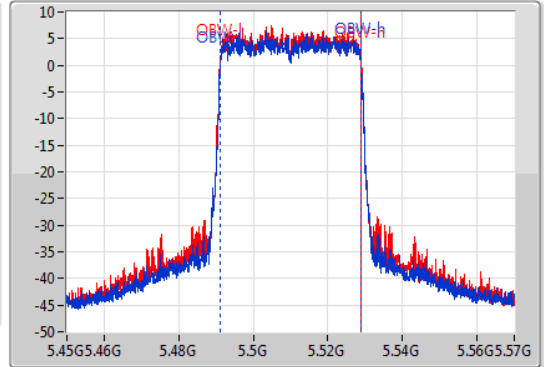

EBW

5510MHz

22/01/2020

CF  
5.51GHz  
Span  
120MHz  
RBW  
1MHz  
VBW  
3MHz  
Sweep Time  
100ms  
Detector Type  
Peak

CF  
5.51GHz  
Span  
120MHz  
RBW  
500kHz  
VBW  
2MHz  
Sweep Time  
100ms  
Detector Type  
Peak