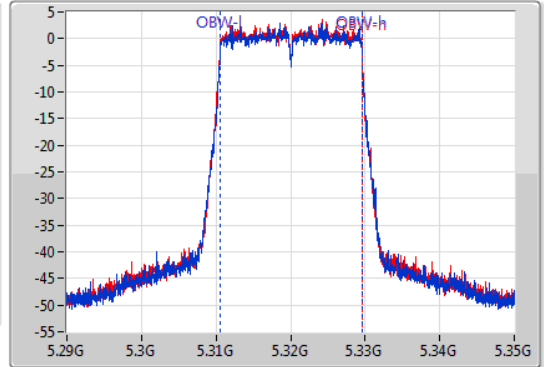

EBW

5320MHz

23/01/2020

CF  
5.32GHz  
Span  
60MHz  
RBW  
300kHz  
VBW  
1MHz  
Sweep Time  
100ms  
Detector Type  
Peak

CF  
5.32GHz  
Span  
60MHz  
RBW  
200kHz  
VBW  
1MHz  
Sweep Time  
100ms  
Detector Type  
Peak