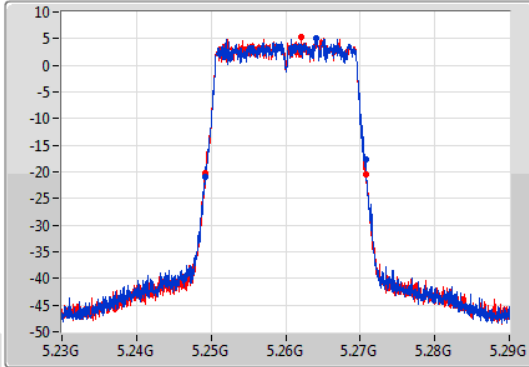

802.11ax HEW20-BF_Nss1,(MCS0)_2TX

EBW

5260MHz

22/01/2020

CF
5.26GHz
Span
60MHz
RBW
300kHz
VBW
1MHz
Sweep Time
100ms
Detector Type
Peak

CF
5.26GHz
Span
60MHz
RBW
200kHz
VBW
1MHz
Sweep Time
100ms
Detector Type
Peak