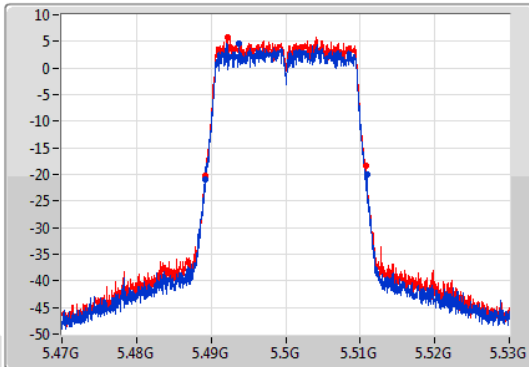

CF
5.5GHz
Span
60MHz
RBW
200kHz
VBW
1MHz
Sweep Time
100ms
Detector Type
Peak