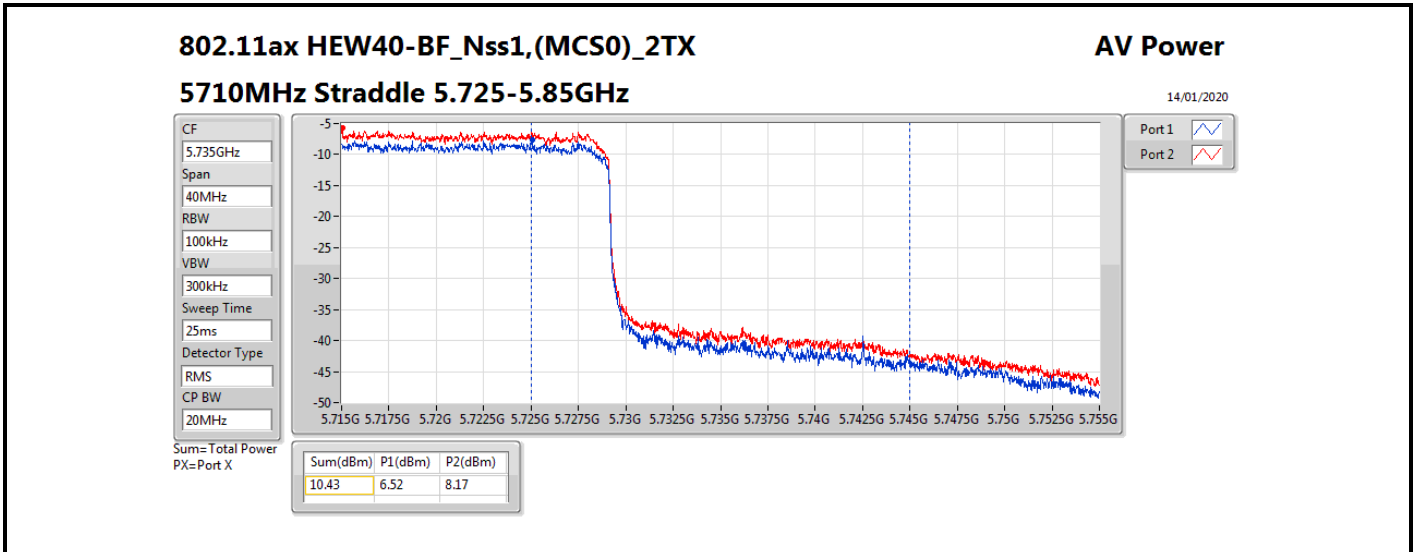

Summary

Mode	Total Power (dBm)	Total Power (W)	EIRP (dBm)	EIRP (W)
5.25-5.35GHz	-	-	-	-
802.11ac VHT20-BF_Nss1,(MCS0)_2TX	21.20	0.13183	28.99	0.79250
802.11ac VHT40-BF_Nss1,(MCS0)_2TX	21.01	0.12618	28.80	0.75858
802.11ac VHT80-BF_Nss1,(MCS0)_2TX	19.78	0.09506	27.57	0.57148
802.11ax HEW20-BF_Nss1,(MCS0)_2TX	21.36	0.13677	29.15	0.82224
802.11ax HEW40-BF_Nss1,(MCS0)_2TX	21.34	0.13614	29.13	0.81846
802.11ax HEW80-BF_Nss1,(MCS0)_2TX	20.37	0.10889	28.16	0.65464
5.47-5.725GHz	-	-	-	-
802.11ac VHT20-BF_Nss1,(MCS0)_2TX	20.91	0.12331	28.70	0.74131
802.11ac VHT40-BF_Nss1,(MCS0)_2TX	21.26	0.13366	29.05	0.80353
802.11ac VHT80-BF_Nss1,(MCS0)_2TX	21.09	0.12853	28.88	0.77268
802.11ax HEW20-BF_Nss1,(MCS0)_2TX	21.29	0.13459	29.08	0.80910
802.11ax HEW40-BF_Nss1,(MCS0)_2TX	21.34	0.13614	29.13	0.81846
802.11ax HEW80-BF_Nss1,(MCS0)_2TX	21.30	0.13490	29.09	0.81096
5.725-5.85GHz	-	-	-	-
802.11ac VHT20-BF_Nss1,(MCS0)_2TX	14.25	0.02661	22.04	0.15996
802.11ac VHT40-BF_Nss1,(MCS0)_2TX	10.84	0.01213	18.63	0.07295
802.11ac VHT80-BF_Nss1,(MCS0)_2TX	6.70	0.00468	14.49	0.02812
802.11ax HEW20-BF_Nss1,(MCS0)_2TX	14.95	0.03126	22.74	0.18793
802.11ax HEW40-BF_Nss1,(MCS0)_2TX	11.48	0.01406	19.27	0.08453
802.11ax HEW80-BF_Nss1,(MCS0)_2TX	7.82	0.00605	15.61	0.03639