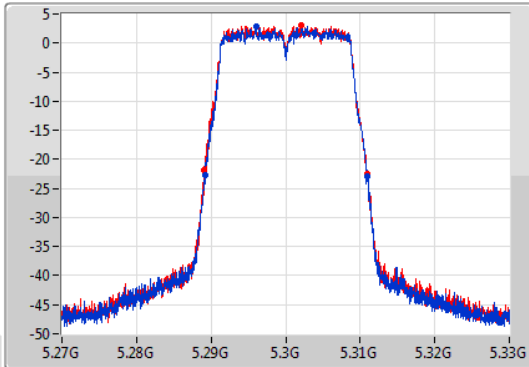

CF
5.3GHz
Span
60MHz
RBW
200kHz
VBW
1MHz
Sweep Time
100ms
Detector Type
Peak