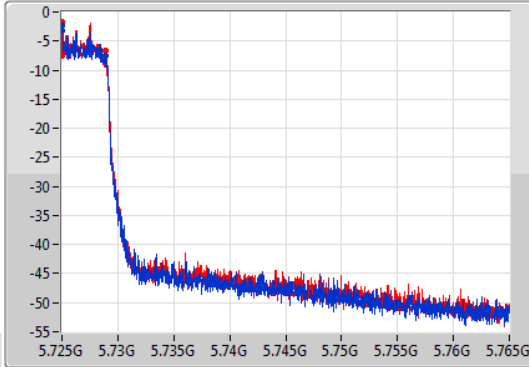

802.11ax HEW40-BF_Nss1,(MCS0)_2TX

EBW

5710MHz Straddle 5.725-5.85GHz

23/01/2020

CF
5.745GHz
Span
40MHz
RBW
100kHz
VBW
300kHz
Sweep Time
100ms
Detector Type
Peak

CF
5.745GHz
Span
40MHz
RBW
50kHz
VBW
200kHz
Sweep Time
100ms
Detector Type
Peak