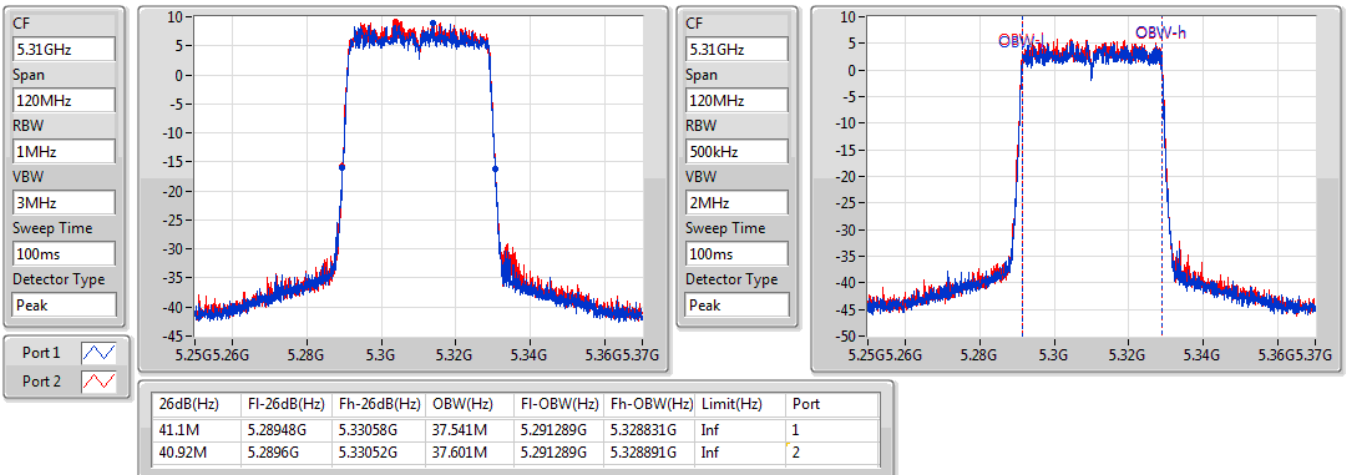

802.11ax HEW40-BF_Nss1,(MCS0)_2TX

EBW

5310MHz

23/01/2020