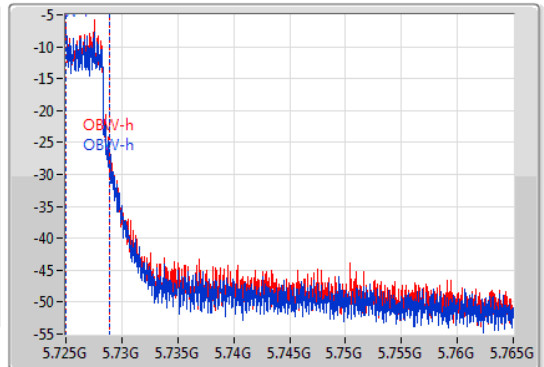

EBW

5690MHz Straddle 5.725-5.85GHz

22/01/2020

CF  
5.745GHz  
Span  
40MHz  
RBW  
100kHz  
VBW  
300kHz  
Sweep Time  
100ms  
Detector Type  
Peak

CF  
5.745GHz  
Span  
40MHz  
RBW  
50kHz  
VBW  
200kHz  
Sweep Time  
100ms  
Detector Type  
Peak