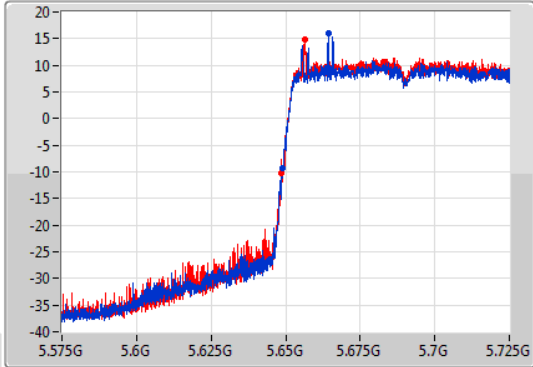

802.11ac VHT80-BF\_Nss1,(MCS0)\_2TX

EBW

5690MHz Straddle 5.47-5.725GHz

22/01/2020

CF  
5.65GHz  
Span  
150MHz  
RBW  
2MHz  
VBW  
10MHz  
Sweep Time  
100ms  
Detector Type  
Peak

CF  
5.65GHz  
Span  
150MHz  
RBW  
1MHz  
VBW  
3MHz  
Sweep Time  
100ms  
Detector Type  
Peak

EBW

5690MHz Straddle 5.725-5.85GHz

22/01/2020

CF  
5.745GHz  
Span  
40MHz  
RBW  
100kHz  
VBW  
300kHz  
Sweep Time  
100ms  
Detector Type  
Peak

CF  
5.745GHz  
Span  
40MHz  
RBW  
50kHz  
VBW  
200kHz  
Sweep Time  
100ms  
Detector Type  
Peak