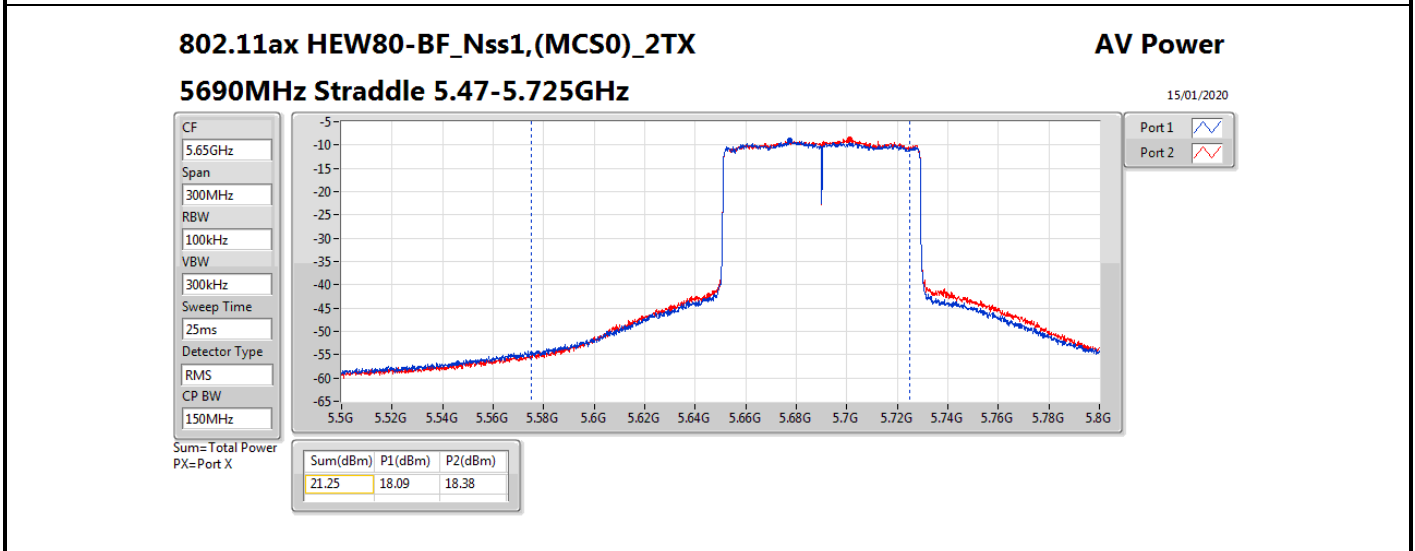

Summary

Mode	Total Power (dBm)	Total Power (W)	EIRP (dBm)	EIRP (W)
5.25-5.35GHz	-	-	-	-
802.11ac VHT20-BF_Nss1,(MCS0)_2TX	21.20	0.13183	28.99	0.79250
802.11ac VHT40-BF_Nss1,(MCS0)_2TX	21.01	0.12618	28.80	0.75858
802.11ac VHT80-BF_Nss1,(MCS0)_2TX	19.78	0.09506	27.57	0.57148
802.11ax HEW20-BF_Nss1,(MCS0)_2TX	21.36	0.13677	29.15	0.82224
802.11ax HEW40-BF_Nss1,(MCS0)_2TX	21.34	0.13614	29.13	0.81846
802.11ax HEW80-BF_Nss1,(MCS0)_2TX	20.37	0.10889	28.16	0.65464
5.47-5.725GHz	-	-	-	-
802.11ac VHT20-BF_Nss1,(MCS0)_2TX	20.91	0.12331	28.70	0.74131
802.11ac VHT40-BF_Nss1,(MCS0)_2TX	21.26	0.13366	29.05	0.80353
802.11ac VHT80-BF_Nss1,(MCS0)_2TX	21.09	0.12853	28.88	0.77268
802.11ax HEW20-BF_Nss1,(MCS0)_2TX	21.29	0.13459	29.08	0.80910
802.11ax HEW40-BF_Nss1,(MCS0)_2TX	21.34	0.13614	29.13	0.81846
802.11ax HEW80-BF_Nss1,(MCS0)_2TX	21.30	0.13490	29.09	0.81096
5.725-5.85GHz	-	-	-	-
802.11ac VHT20-BF_Nss1,(MCS0)_2TX	14.25	0.02661	22.04	0.15996
802.11ac VHT40-BF_Nss1,(MCS0)_2TX	10.84	0.01213	18.63	0.07295
802.11ac VHT80-BF_Nss1,(MCS0)_2TX	6.70	0.00468	14.49	0.02812
802.11ax HEW20-BF_Nss1,(MCS0)_2TX	14.95	0.03126	22.74	0.18793
802.11ax HEW40-BF_Nss1,(MCS0)_2TX	11.48	0.01406	19.27	0.08453
802.11ax HEW80-BF_Nss1,(MCS0)_2TX	7.82	0.00605	15.61	0.03639