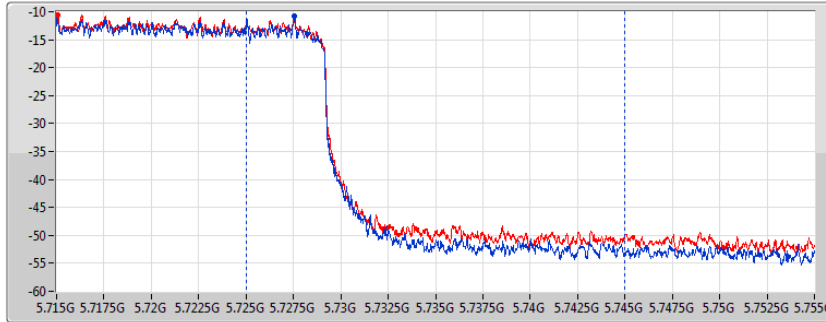

Port 1
Port 2

Sum=Total Power
PX=Port X

Sum(dBm)	P1(dBm)	P2(dBm)
5.44	2.19	2.65