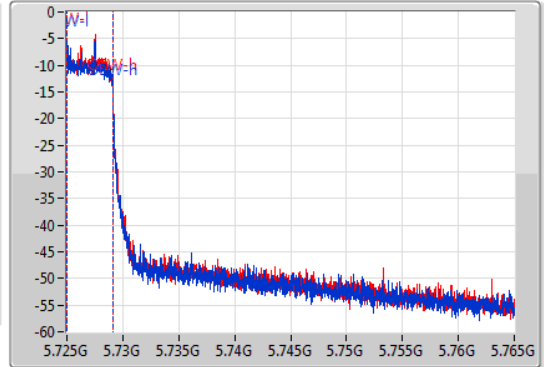

EBW

5710MHz Straddle 5.725-5.85GHz

23/01/2020

CF  
5.745GHz  
Span  
40MHz  
RBW  
100kHz  
VBW  
300kHz  
Sweep Time  
100ms  
Detector Type  
Peak

CF  
5.745GHz  
Span  
40MHz  
RBW  
50kHz  
VBW  
200kHz  
Sweep Time  
100ms  
Detector Type  
Peak