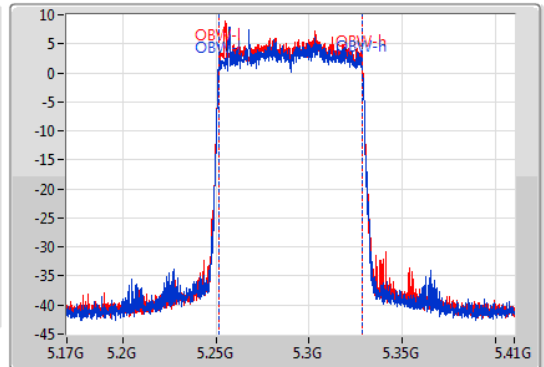

EBW

5290MHz

23/01/2020

CF  
5.29GHz  
Span  
240MHz  
RBW  
2MHz  
VBW  
10MHz  
Sweep Time  
100ms  
Detector Type  
Peak

CF  
5.29GHz  
Span  
240MHz  
RBW  
1MHz  
VBW  
3MHz  
Sweep Time  
100ms  
Detector Type  
Peak