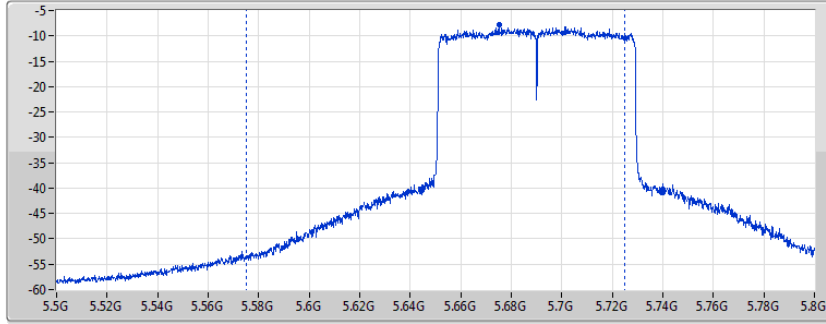

**DG** = Directional Gain; **Port X** = Port X output power

802.11ax HEW80\_Nss1,(MCS0)\_1TX

AV Power

5690MHz Straddle 5.47-5.725GHz

09/01/2020

CF  
5.65GHz  
Span  
300MHz  
RBW  
100kHz  
VBW  
300kHz  
Sweep Time  
25ms  
Detector Type  
RMS  
CP BW  
150MHz