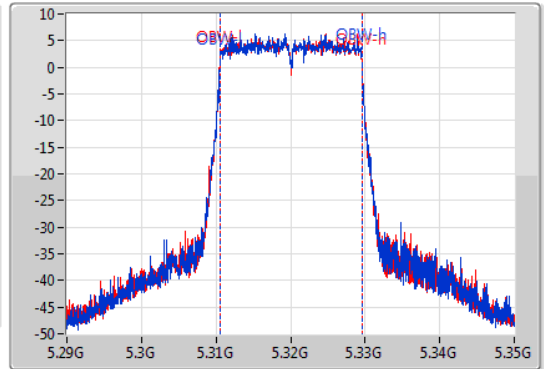

EBW

5320MHz

22/01/2020

CF  
5.32GHz  
Span  
60MHz  
RBW  
300kHz  
VBW  
1MHz  
Sweep Time  
100ms  
Detector Type  
Peak

CF  
5.32GHz  
Span  
60MHz  
RBW  
200kHz  
VBW  
1MHz  
Sweep Time  
100ms  
Detector Type  
Peak