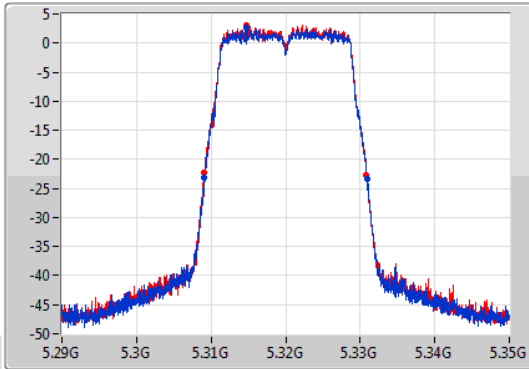

EBW

5320MHz

23/01/2020

CF  
5.32GHz  
Span  
60MHz  
RBW  
300kHz  
VBW  
1MHz  
Sweep Time  
100ms  
Detector Type  
Peak

CF  
5.32GHz  
Span  
60MHz  
RBW  
200kHz  
VBW  
1MHz  
Sweep Time  
100ms  
Detector Type  
Peak