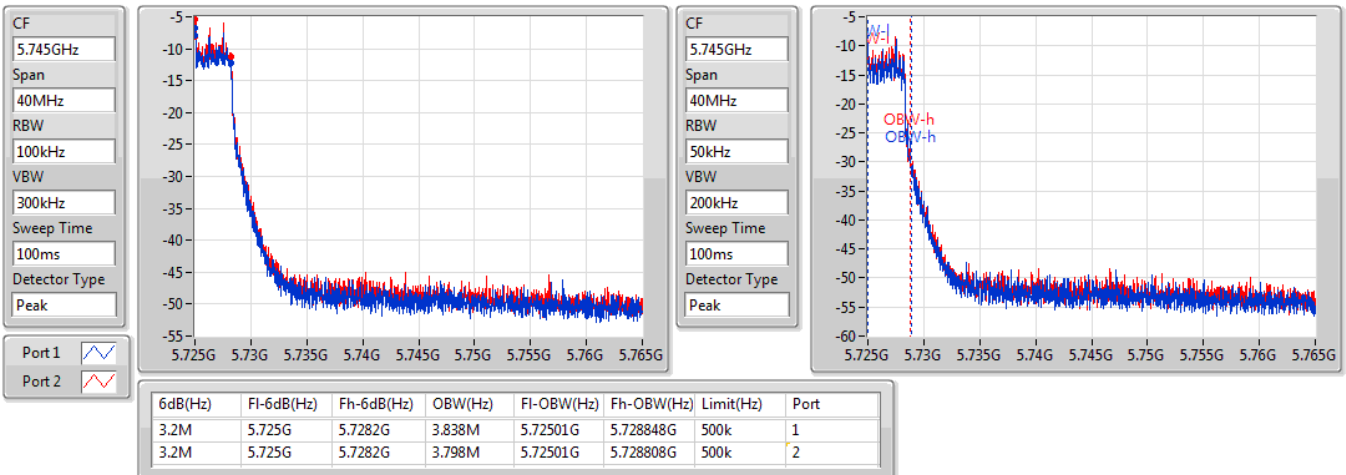

EBW

5690MHz Straddle 5.47-5.725GHz

23/01/2020

802.11ac VHT80-BF\_Nss1,(MCS0)\_2TX

EBW

5690MHz Straddle 5.725-5.85GHz

23/01/2020

802.11ax HEW20-BF\_Nss1,(MCS0)\_2TX

EBW

5260MHz

22/01/2020

CF  
5.26GHz  
Span  
60MHz  
RBW  
300kHz  
VBW  
1MHz  
Sweep Time  
100ms  
Detector Type  
Peak

CF  
5.26GHz  
Span  
60MHz  
RBW  
200kHz  
VBW  
1MHz  
Sweep Time  
100ms  
Detector Type  
Peak