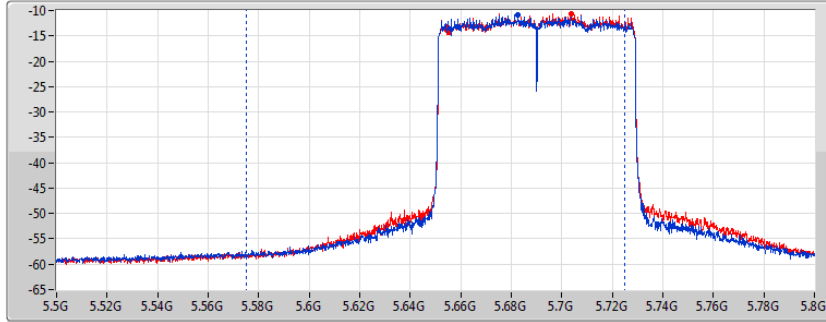

**DG** = Directional Gain; **Port X** = Port X output power

802.11ax HEW80\_Nss2,(MCS0)\_2TX

AV Power

5690MHz Straddle 5.47-5.725GHz

10/01/2020

CF  
5.65GHz  
Span  
300MHz  
RBW  
100kHz  
VBW  
300kHz  
Sweep Time  
25ms  
Detector Type  
RMS  
CP BW  
150MHz