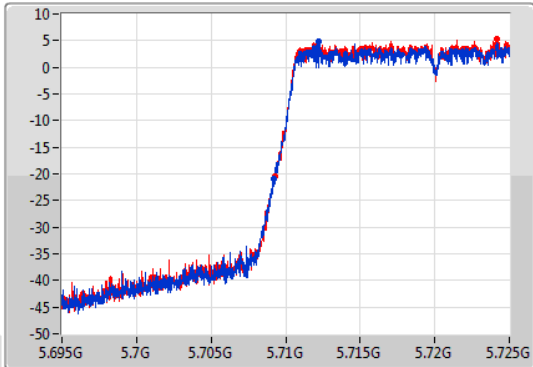

802.11ax HEW20-BF_Nss1,(MCS0)_2TX

EBW

5720MHz Straddle 5.47-5.725GHz

23/01/2020

CF
5.71GHz
Span
30MHz
RBW
300kHz
VBW
1MHz
Sweep Time
100ms
Detector Type
Peak

CF
5.71GHz
Span
30MHz
RBW
200kHz
VBW
1MHz
Sweep Time
100ms
Detector Type
Peak