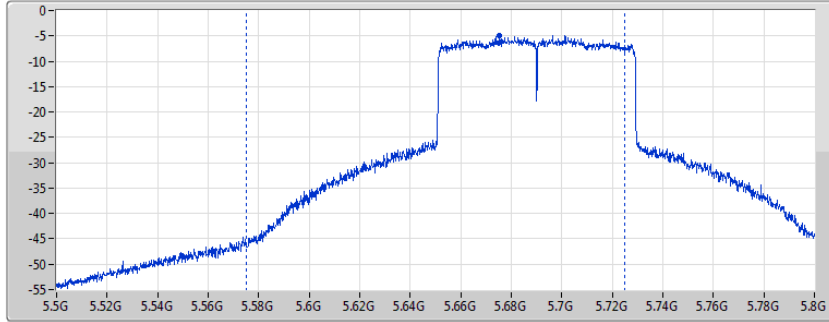

**DG** = Directional Gain; **Port X** = Port X output power

802.11ax HEW80\_Nss1,(MCS0)\_1TX

AV Power

5690MHz Straddle 5.47-5.725GHz

06/01/2020

CF  
5.65GHz  
Span  
300MHz  
RBW  
100kHz  
VBW  
300kHz  
Sweep Time  
25ms  
Detector Type  
RMS  
CP BW  
150MHz