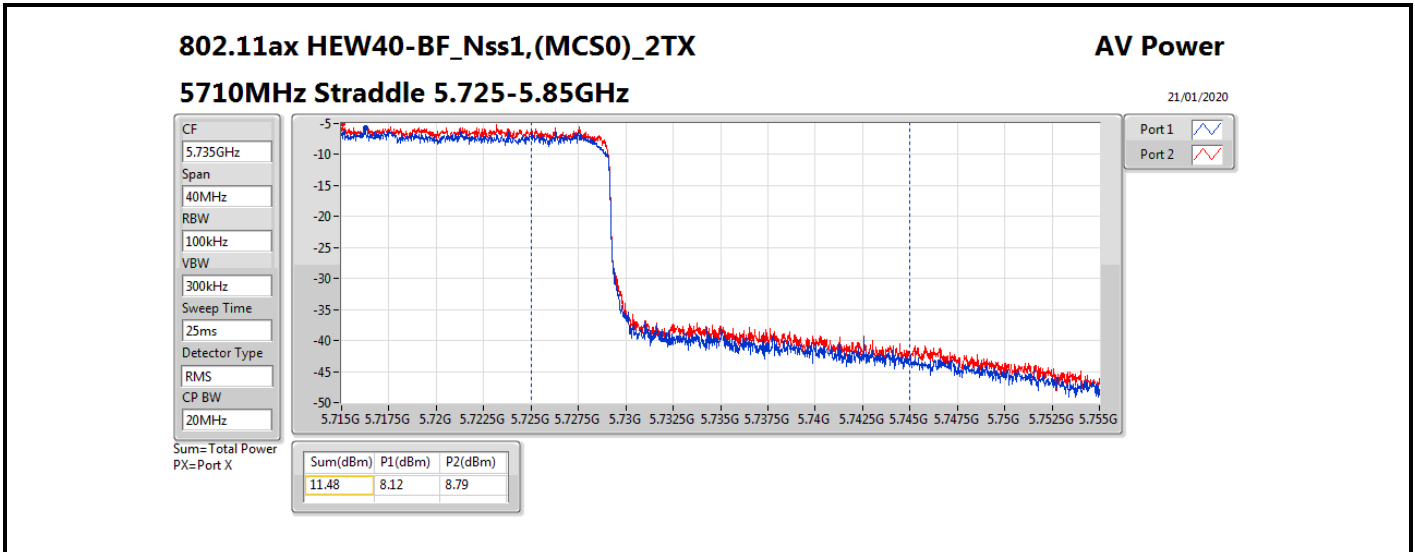

Summary

Mode	Total Power (dBm)	Total Power (W)	EIRP (dBm)	EIRP (W)
5.25-5.35GHz	-	-	-	-
802.11ac VHT20-BF_Nss1,(MCS0)_2TX	18.43	0.06966	29.44	0.87902
802.11ac VHT40-BF_Nss1,(MCS0)_2TX	18.25	0.06683	29.26	0.84333
802.11ac VHT80-BF_Nss1,(MCS0)_2TX	18.13	0.06501	29.14	0.82035
802.11ax HEW20-BF_Nss1,(MCS0)_2TX	18.45	0.06998	29.46	0.88308
802.11ax HEW40-BF_Nss1,(MCS0)_2TX	18.43	0.06966	29.44	0.87902
802.11ax HEW80-BF_Nss1,(MCS0)_2TX	18.36	0.06855	29.37	0.86497
5.47-5.725GHz	-	-	-	-
802.11ac VHT20-BF_Nss1,(MCS0)_2TX	18.39	0.06902	29.40	0.87096
802.11ac VHT40-BF_Nss1,(MCS0)_2TX	18.41	0.06934	29.42	0.87498
802.11ac VHT80-BF_Nss1,(MCS0)_2TX	18.23	0.06653	29.24	0.83946
802.11ax HEW20-BF_Nss1,(MCS0)_2TX	18.44	0.06982	29.45	0.88105
802.11ax HEW40-BF_Nss1,(MCS0)_2TX	18.47	0.07031	29.48	0.88716
802.11ax HEW80-BF_Nss1,(MCS0)_2TX	18.35	0.06839	29.36	0.86298
5.725-5.85GHz	-	-	-	-
802.11ac VHT20-BF_Nss1,(MCS0)_2TX	11.65	0.01462	22.66	0.18450
802.11ac VHT40-BF_Nss1,(MCS0)_2TX	5.46	0.00352	16.47	0.04436
802.11ac VHT80-BF_Nss1,(MCS0)_2TX	2.76	0.00189	13.77	0.02382
802.11ax HEW20-BF_Nss1,(MCS0)_2TX	11.72	0.01486	22.73	0.18750
802.11ax HEW40-BF_Nss1,(MCS0)_2TX	7.96	0.00625	18.97	0.07889
802.11ax HEW80-BF_Nss1,(MCS0)_2TX	4.06	0.00255	15.07	0.03214