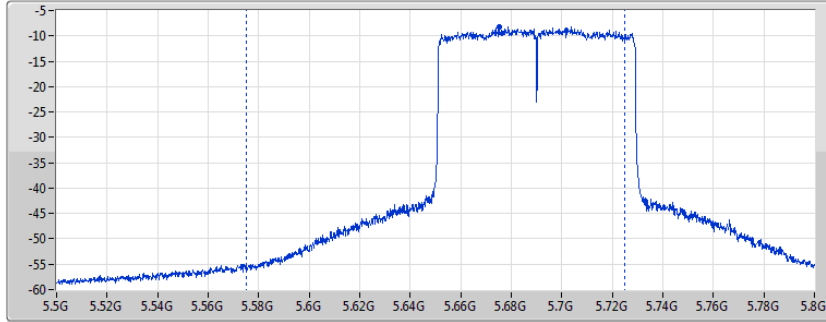

**DG** = Directional Gain; **Port X** = Port X output power

802.11ax HEW80\_Nss1,(MCS0)\_1TX

AV Power

5690MHz Straddle 5.47-5.725GHz

13/01/2020

CF  
5.65GHz  
Span  
300MHz  
RBW  
100kHz  
VBW  
300kHz  
Sweep Time  
25ms  
Detector Type  
RMS  
CP BW  
150MHz