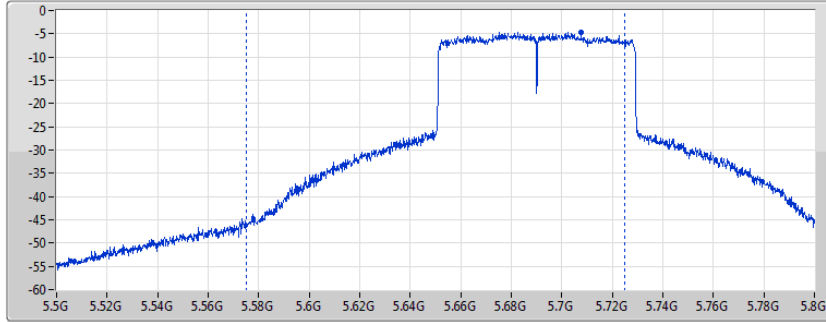

**DG** = Directional Gain; **Port X** = Port X output power

802.11ax HEW80\_Nss1,(MCS0)\_1TX

AV Power

5690MHz Straddle 5.47-5.725GHz

06/01/2020

CF  
5.65GHz  
Span  
300MHz  
RBW  
100kHz  
VBW  
300kHz  
Sweep Time  
25ms  
Detector Type  
RMS  
CP BW  
150MHz