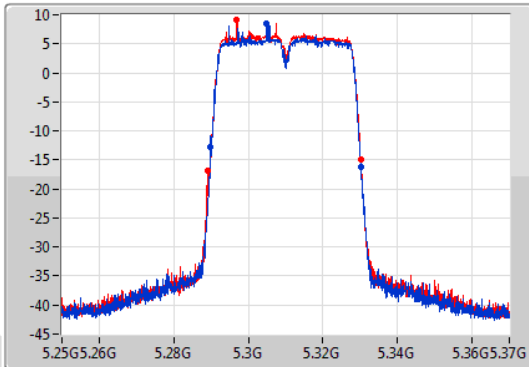

EBW

5310MHz

23/01/2020

CF  
5.31GHz  
Span  
120MHz  
RBW  
1MHz  
VBW  
3MHz  
Sweep Time  
100ms  
Detector Type  
Peak

CF  
5.31GHz  
Span  
120MHz  
RBW  
500kHz  
VBW  
2MHz  
Sweep Time  
100ms  
Detector Type  
Peak