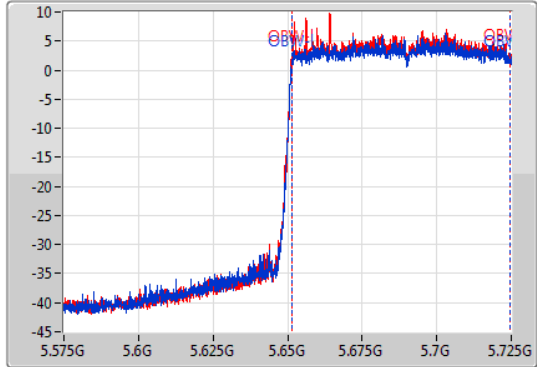

EBW

5690MHz Straddle 5.47-5.725GHz

23/01/2020

CF  
5.65GHz  
Span  
150MHz  
RBW  
2MHz  
VBW  
10MHz  
Sweep Time  
100ms  
Detector Type  
Peak

CF  
5.65GHz  
Span  
150MHz  
RBW  
1MHz  
VBW  
3MHz  
Sweep Time  
100ms  
Detector Type  
Peak