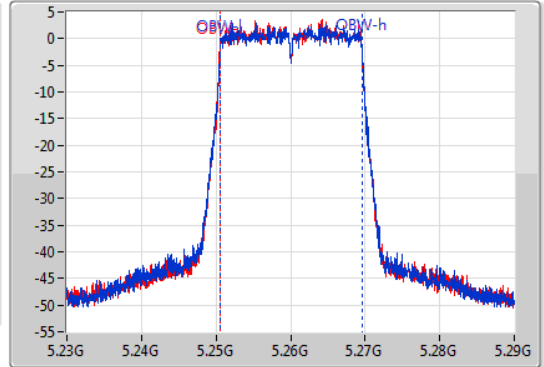

EBW

5260MHz

22/01/2020

CF  
5.26GHz  
Span  
60MHz  
RBW  
300kHz  
VBW  
1MHz  
Sweep Time  
100ms  
Detector Type  
Peak

CF  
5.26GHz  
Span  
60MHz  
RBW  
200kHz  
VBW  
1MHz  
Sweep Time  
100ms  
Detector Type  
Peak