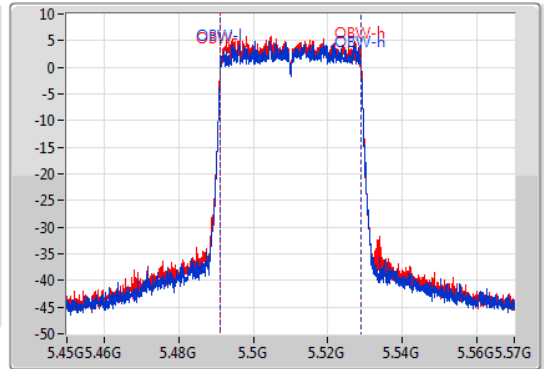

EBW

5510MHz

23/01/2020

CF  
5.51GHz  
Span  
120MHz  
RBW  
1MHz  
VBW  
3MHz  
Sweep Time  
100ms  
Detector Type  
Peak

CF  
5.51GHz  
Span  
120MHz  
RBW  
500kHz  
VBW  
2MHz  
Sweep Time  
100ms  
Detector Type  
Peak