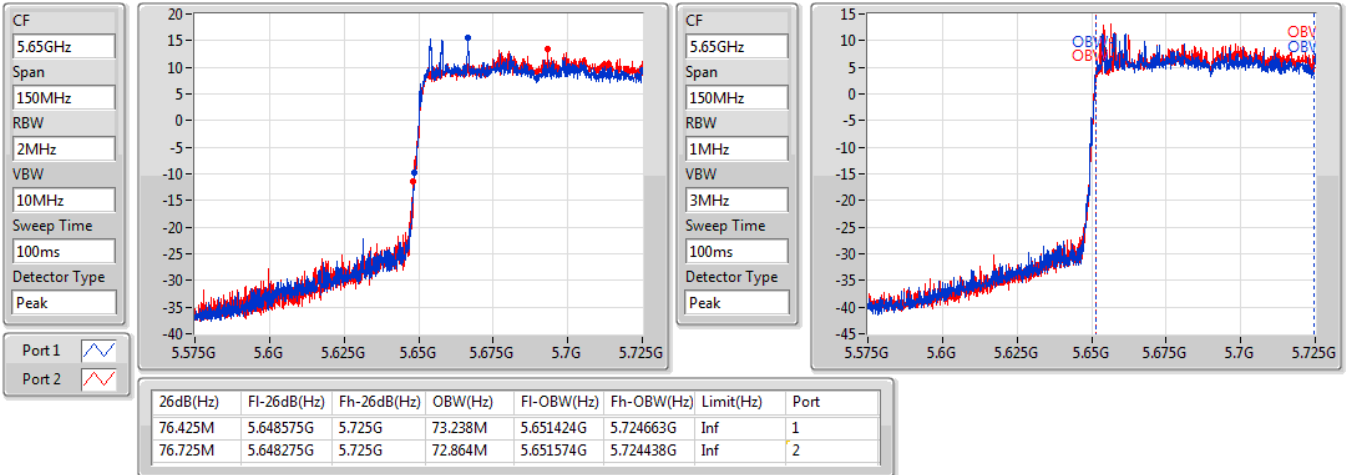

802.11ax HEW80-BF_Nss1,(MCS0)_2TX

EBW

5690MHz Straddle 5.47-5.725GHz

22/01/2020