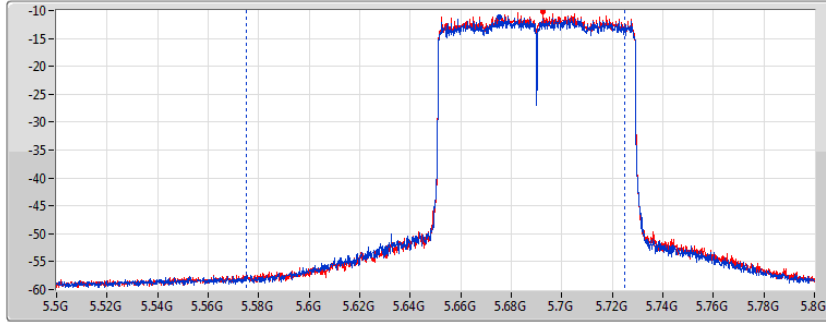

**DG** = Directional Gain; **Port X** = Port X output power

802.11ax HEW80\_Nss2,(MCS0)\_2TX

AV Power

5690MHz Straddle 5.47-5.725GHz

14/01/2020

CF  
5.65GHz  
Span  
300MHz  
RBW  
100kHz  
VBW  
300kHz  
Sweep Time  
25ms  
Detector Type  
RMS  
CP BW  
150MHz