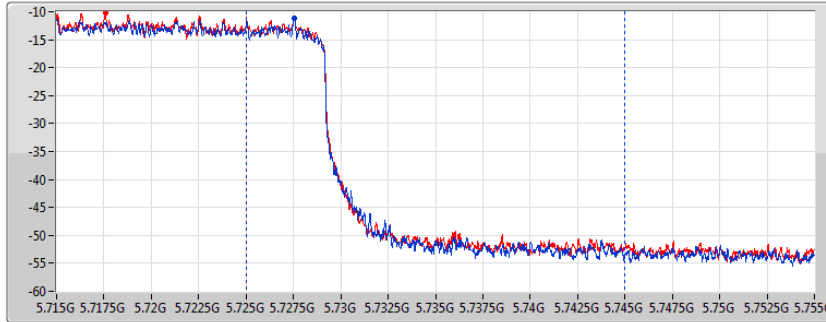

Port 1
Port 2

Sum=Total Power
PX=Port X

Sum(dBm)	P1(dBm)	P2(dBm)
5.41	2.18	2.60