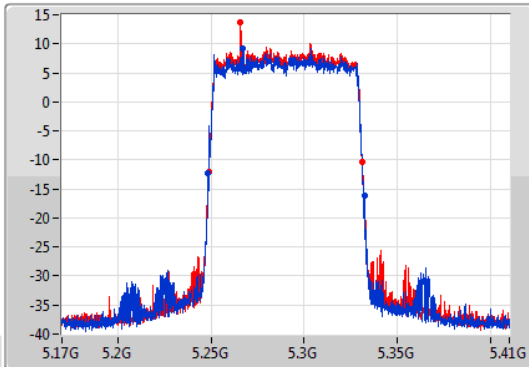

5290MHz

23/01/2020

CF
5.29GHz
Span
240MHz
RBW
2MHz
VBW
10MHz
Sweep Time
100ms
Detector Type
Peak

CF
5.29GHz
Span
240MHz
RBW
1MHz
VBW
3MHz
Sweep Time
100ms
Detector Type
Peak