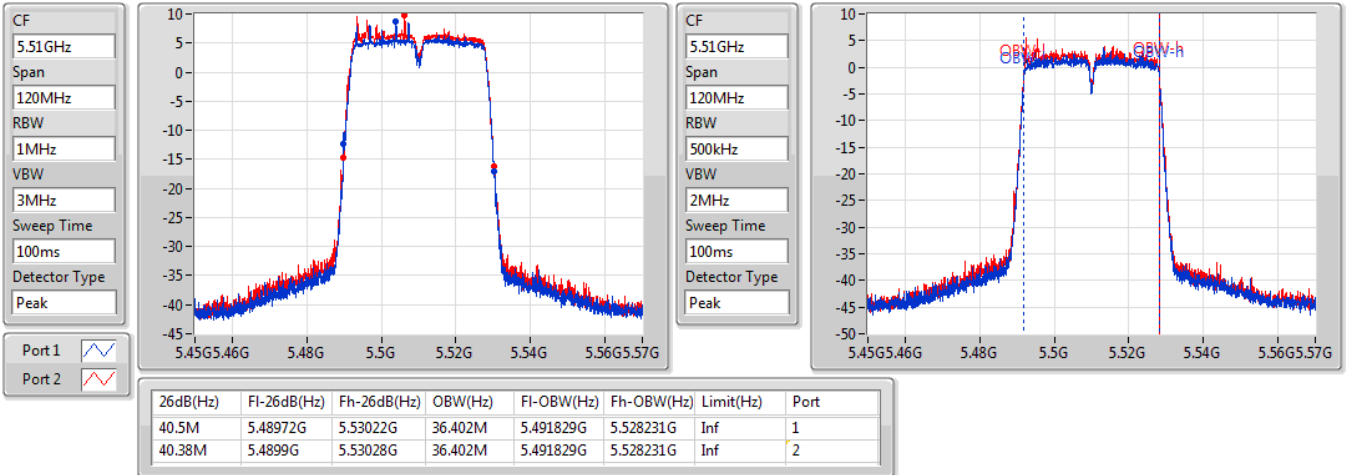

802.11ac VHT40-BF_Nss1,(MCS0)_2TX

EBW

5510MHz

23/01/2020