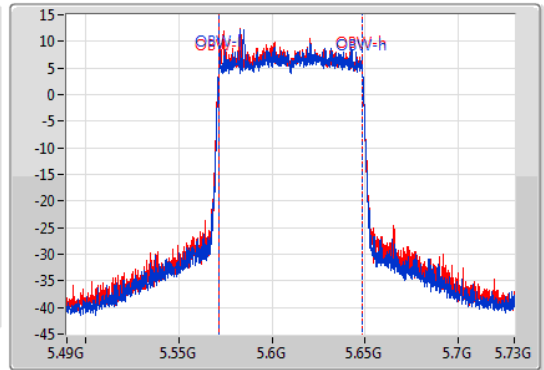

EBW

5610MHz

22/01/2020

CF  
5.61GHz  
Span  
240MHz  
RBW  
2MHz  
VBW  
10MHz  
Sweep Time  
100ms  
Detector Type  
Peak

CF  
5.61GHz  
Span  
240MHz  
RBW  
1MHz  
VBW  
3MHz  
Sweep Time  
100ms  
Detector Type  
Peak