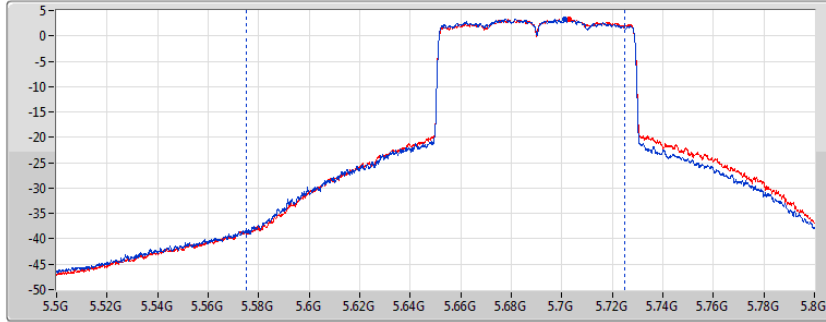

**DG** = Directional Gain; **Port X** = Port X output power

802.11ax HEW80\_Nss2,(MCS0)\_2TX

AV Power

5690MHz Straddle 5.47-5.725GHz

06/01/2020

CF  
5.65GHz  
Span  
300MHz  
RBW  
1MHz  
VBW  
3MHz  
Sweep Time  
20ms  
Detector Type  
RMS  
CP BW  
150MHz