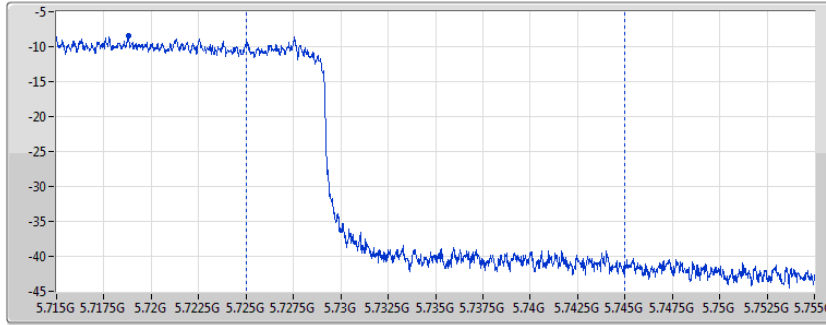

Port 1

Sum=Total Power
PX=Port X

Sum(dBm)	P1(dBm)
5.25	5.25