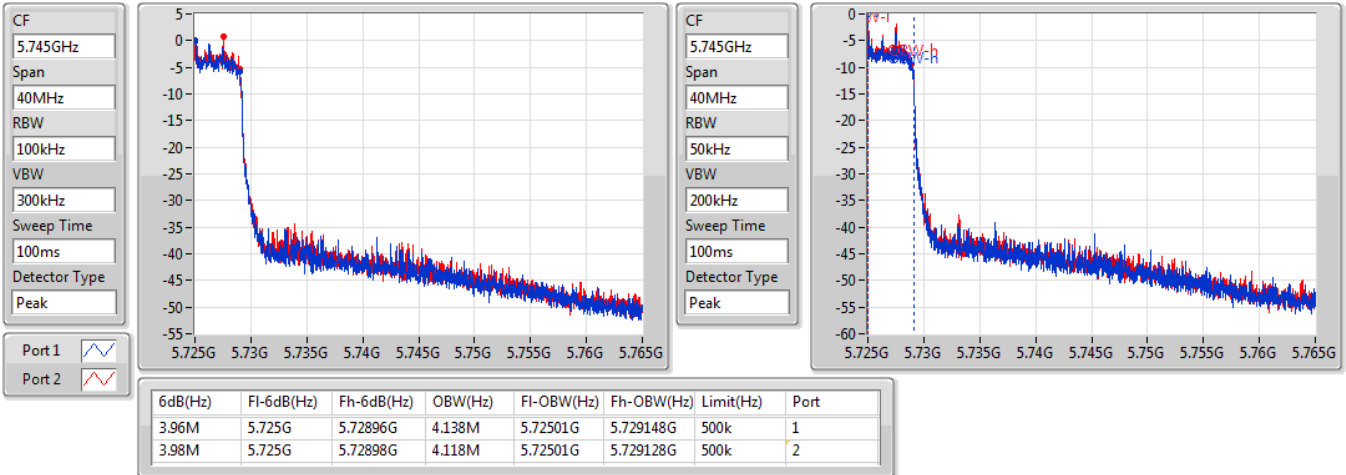

EBW

5670MHz

22/01/2020

802.11ax HEW40-BF\_Nss1,(MCS0)\_2TX

EBW

5710MHz Straddle 5.47-5.725GHz

22/01/2020

802.11ax HEW40-BF\_Nss1,(MCS0)\_2TX

EBW

5710MHz Straddle 5.725-5.85GHz

22/01/2020

802.11ax HEW80-BF\_Nss1,(MCS0)\_2TX

EBW

5290MHz

22/01/2020

802.11ax HEW80-BF\_Nss1,(MCS0)\_2TX