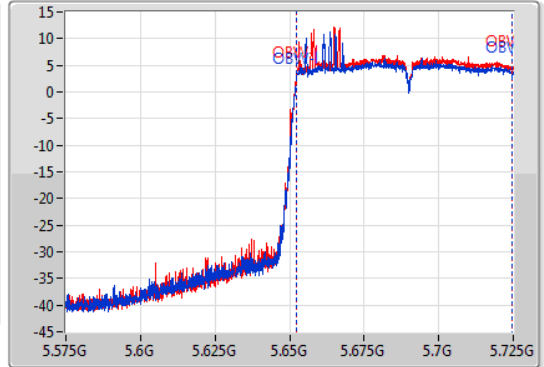

802.11ac VHT80-BF\_Nss1,(MCS0)\_2TX

EBW

5690MHz Straddle 5.47-5.725GHz

22/01/2020

CF  
5.65GHz  
Span  
150MHz  
RBW  
2MHz  
VBW  
10MHz  
Sweep Time  
100ms  
Detector Type  
Peak

CF  
5.65GHz  
Span  
150MHz  
RBW  
1MHz  
VBW  
3MHz  
Sweep Time  
100ms  
Detector Type  
Peak

EBW

5690MHz Straddle 5.725-5.85GHz

22/01/2020

CF  
5.745GHz  
Span  
40MHz  
RBW  
100kHz  
VBW  
300kHz  
Sweep Time  
100ms  
Detector Type  
Peak

CF  
5.745GHz  
Span  
40MHz  
RBW  
50kHz  
VBW  
200kHz  
Sweep Time  
100ms  
Detector Type  
Peak