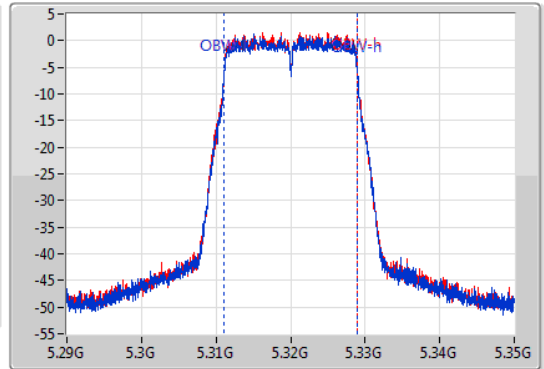

EBW

5320MHz

23/01/2020

CF  
5.32GHz  
Span  
60MHz  
RBW  
300kHz  
VBW  
1MHz  
Sweep Time  
100ms  
Detector Type  
Peak

CF  
5.32GHz  
Span  
60MHz  
RBW  
200kHz  
VBW  
1MHz  
Sweep Time  
100ms  
Detector Type  
Peak