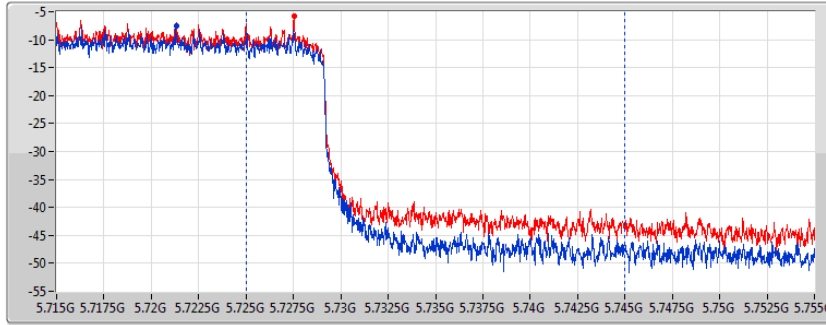

Port 1
Port 2

Sum=Total Power
PX=Port X

Sum(dBm)	P1(dBm)	P2(dBm)
8.04	4.40	5.58