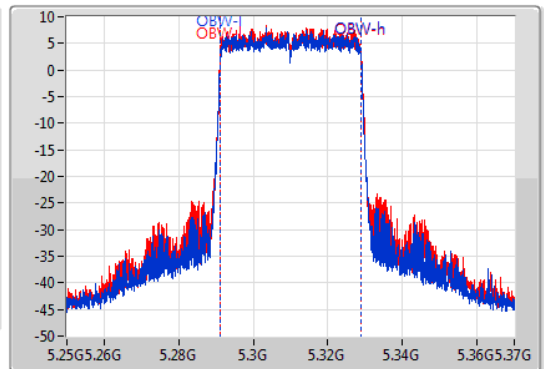

EBW

5310MHz

22/01/2020

CF  
5.31GHz  
Span  
120MHz  
RBW  
1MHz  
VBW  
3MHz  
Sweep Time  
100ms  
Detector Type  
Peak

CF  
5.31GHz  
Span  
120MHz  
RBW  
500kHz  
VBW  
2MHz  
Sweep Time  
100ms  
Detector Type  
Peak