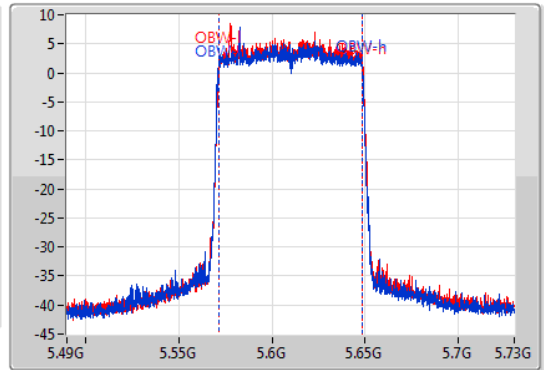

EBW

5610MHz

23/01/2020

CF  
5.61GHz  
Span  
240MHz  
RBW  
2MHz  
VBW  
10MHz  
Sweep Time  
100ms  
Detector Type  
Peak  
Port 1  
Port 2

CF  
5.61GHz  
Span  
240MHz  
RBW  
1MHz  
VBW  
3MHz  
Sweep Time  
100ms  
Detector Type  
Peak