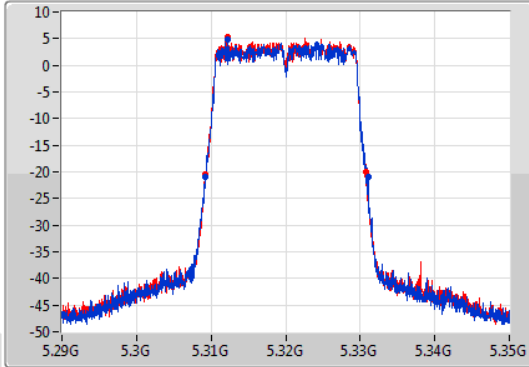

802.11ax HEW20-BF_Nss1,(MCS0)_2TX

EBW

5320MHz

23/01/2020

CF
5.32GHz
Span
60MHz
RBW
300kHz
VBW
1MHz
Sweep Time
100ms
Detector Type
Peak

CF
5.32GHz
Span
60MHz
RBW
200kHz
VBW
1MHz
Sweep Time
100ms
Detector Type
Peak