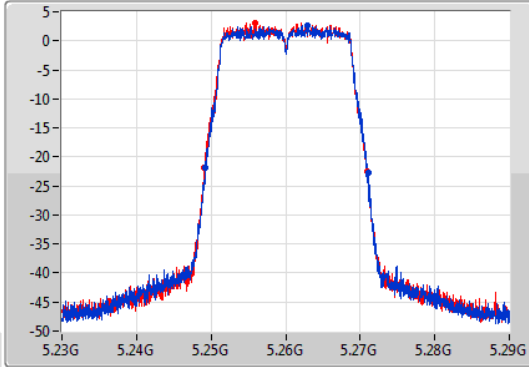

Port X-N dB = Port X 6dB down bandwidth for 5.725-5.85GHz band / 26dB down bandwidth for other band

Port X-OBW = Port X 99% occupied bandwidth;

802.11ac VHT20-BF\_Nss1,(MCS0)\_2TX

EBW

5260MHz

23/01/2020

CF  
5.26GHz  
Span  
60MHz  
RBW  
300kHz  
VBW  
1MHz  
Sweep Time  
100ms  
Detector Type  
Peak