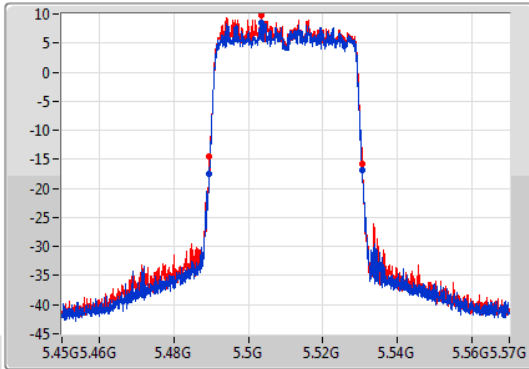

EBW

5510MHz

23/01/2020

CF  
5.51GHz  
Span  
120MHz  
RBW  
1MHz  
VBW  
3MHz  
Sweep Time  
100ms  
Detector Type  
Peak

CF  
5.51GHz  
Span  
120MHz  
RBW  
500kHz  
VBW  
2MHz  
Sweep Time  
100ms  
Detector Type  
Peak