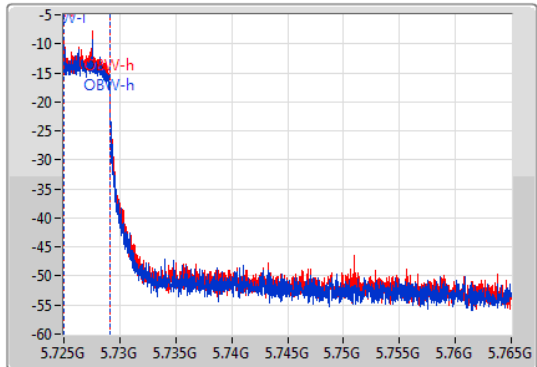

EBW

5690MHz Straddle 5.725-5.85GHz

23/01/2020

CF  
5.745GHz  
Span  
40MHz  
RBW  
100kHz  
VBW  
300kHz  
Sweep Time  
100ms  
Detector Type  
Peak

CF  
5.745GHz  
Span  
40MHz  
RBW  
50kHz  
VBW  
200kHz  
Sweep Time  
100ms  
Detector Type  
Peak