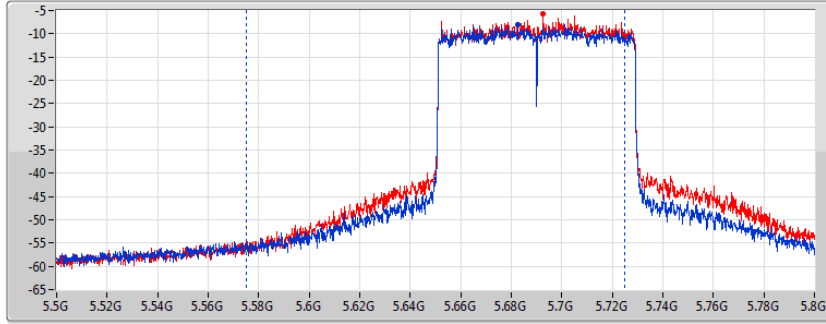

**DG** = Directional Gain; **Port X** = Port X output power

802.11ax HEW80\_Nss2,(MCS0)\_2TX

AV Power

5690MHz Straddle 5.47-5.725GHz

06/01/2020

CF  
5.65GHz  
Span  
300MHz  
RBW  
100kHz  
VBW  
300kHz  
Sweep Time  
25ms  
Detector Type  
RMS  
CP BW  
150MHz