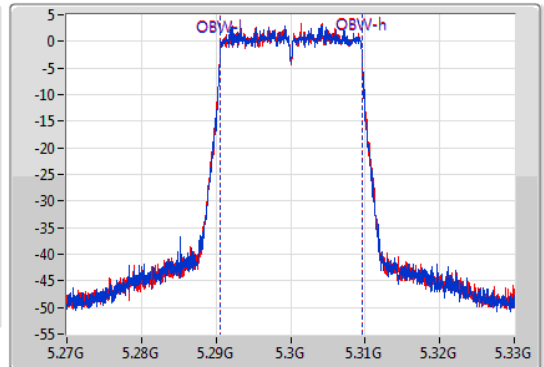

EBW

5300MHz

23/01/2020

CF  
5.3GHz  
Span  
60MHz  
RBW  
300kHz  
VBW  
1MHz  
Sweep Time  
100ms  
Detector Type  
Peak

CF  
5.3GHz  
Span  
60MHz  
RBW  
200kHz  
VBW  
1MHz  
Sweep Time  
100ms  
Detector Type  
Peak