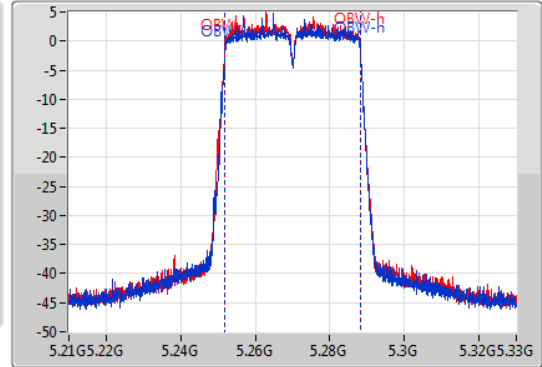

EBW

5270MHz

23/01/2020

CF  
5.27GHz  
Span  
120MHz  
RBW  
1MHz  
VBW  
3MHz  
Sweep Time  
100ms  
Detector Type  
Peak

CF  
5.27GHz  
Span  
120MHz  
RBW  
500kHz  
VBW  
2MHz  
Sweep Time  
100ms  
Detector Type  
Peak