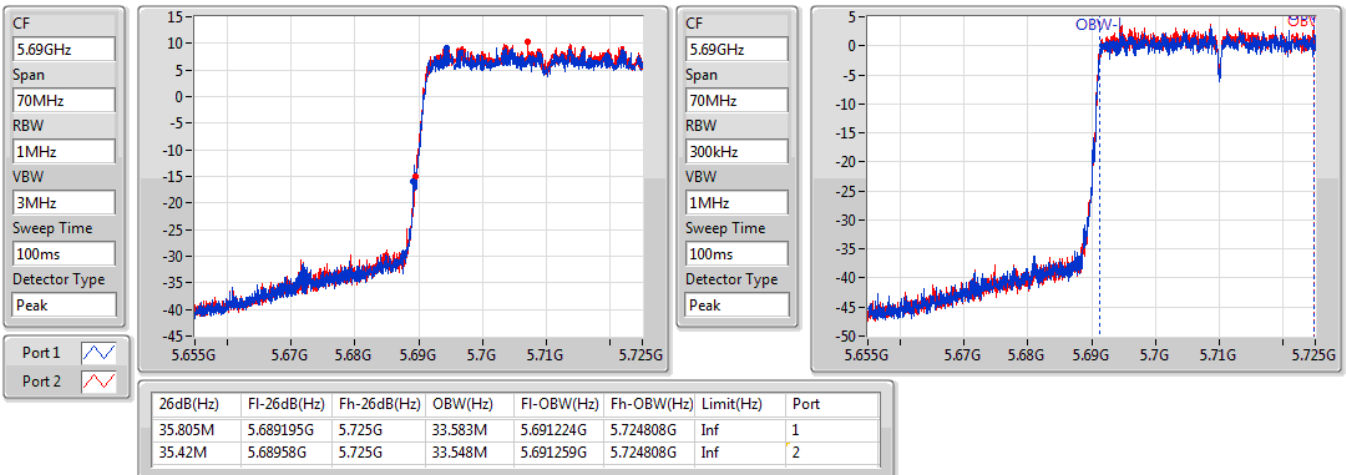

EBW

5670MHz

23/01/2020

802.11ax HEW40-BF\_Nss1,(MCS0)\_2TX

EBW

5710MHz Straddle 5.47-5.725GHz

23/01/2020

802.11ax HEW40-BF\_Nss1,(MCS0)\_2TX