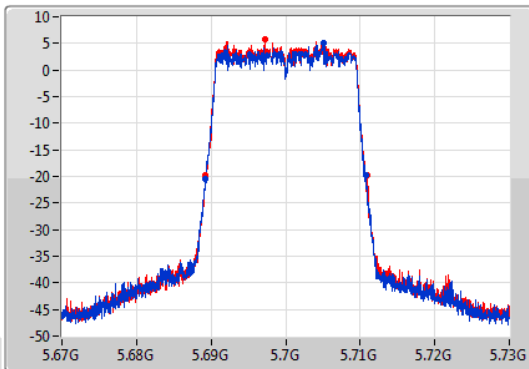

CF
5.7GHz
Span
60MHz
RBW
200kHz
VBW
1MHz
Sweep Time
100ms
Detector Type
Peak