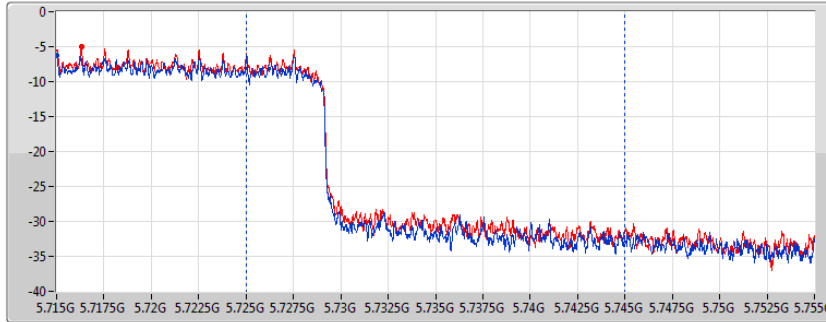

Port 1
Port 2

Sum=Total Power
PX=Port X

Sum(dBm)	P1(dBm)	P2(dBm)
10.47	7.16	7.74