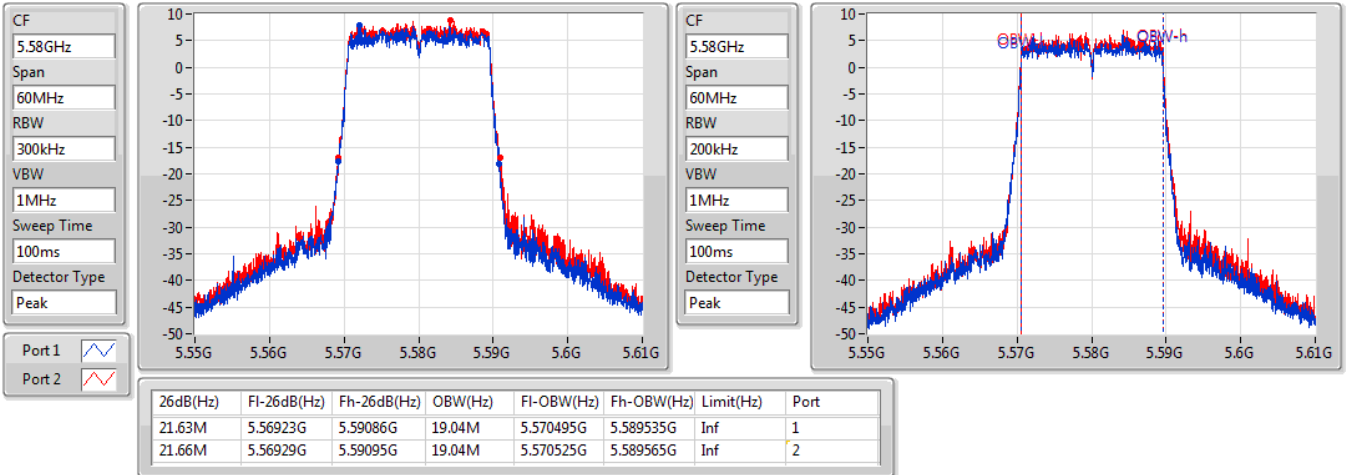

802.11ax HEW20-BF_Nss1,(MCS0)_2TX

EBW

5580MHz

22/01/2020