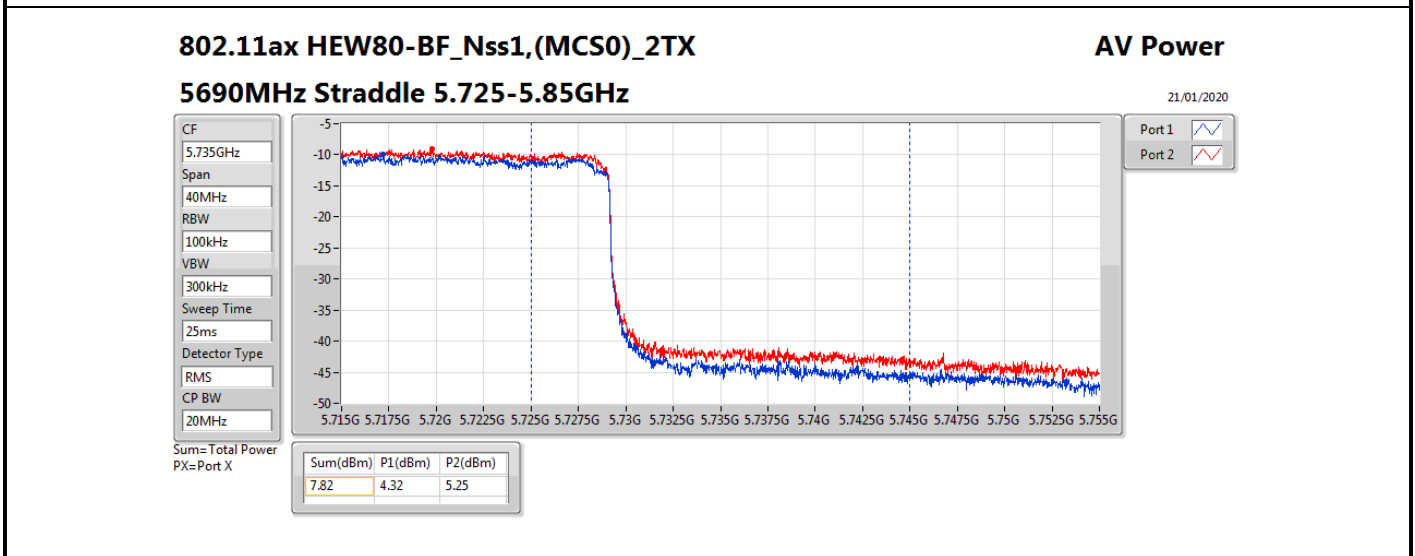

Summary

Mode	Total Power (dBm)	Total Power (W)	EIRP (dBm)	EIRP (W)
5.25-5.35GHz	-	-	-	-
802.11ac VHT20-BF_Nss1,(MCS0)_2TX	18.43	0.06966	29.44	0.87902
802.11ac VHT40-BF_Nss1,(MCS0)_2TX	18.25	0.06683	29.26	0.84333
802.11ac VHT80-BF_Nss1,(MCS0)_2TX	18.13	0.06501	29.14	0.82035
802.11ax HEW20-BF_Nss1,(MCS0)_2TX	18.45	0.06998	29.46	0.88308
802.11ax HEW40-BF_Nss1,(MCS0)_2TX	18.43	0.06966	29.44	0.87902
802.11ax HEW80-BF_Nss1,(MCS0)_2TX	18.36	0.06855	29.37	0.86497
5.47-5.725GHz	-	-	-	-
802.11ac VHT20-BF_Nss1,(MCS0)_2TX	18.39	0.06902	29.40	0.87096
802.11ac VHT40-BF_Nss1,(MCS0)_2TX	18.41	0.06934	29.42	0.87498
802.11ac VHT80-BF_Nss1,(MCS0)_2TX	18.23	0.06653	29.24	0.83946
802.11ax HEW20-BF_Nss1,(MCS0)_2TX	18.44	0.06982	29.45	0.88105
802.11ax HEW40-BF_Nss1,(MCS0)_2TX	18.47	0.07031	29.48	0.88716
802.11ax HEW80-BF_Nss1,(MCS0)_2TX	18.35	0.06839	29.36	0.86298
5.725-5.85GHz	-	-	-	-
802.11ac VHT20-BF_Nss1,(MCS0)_2TX	11.65	0.01462	22.66	0.18450
802.11ac VHT40-BF_Nss1,(MCS0)_2TX	5.46	0.00352	16.47	0.04436
802.11ac VHT80-BF_Nss1,(MCS0)_2TX	2.76	0.00189	13.77	0.02382
802.11ax HEW20-BF_Nss1,(MCS0)_2TX	11.72	0.01486	22.73	0.18750
802.11ax HEW40-BF_Nss1,(MCS0)_2TX	7.96	0.00625	18.97	0.07889
802.11ax HEW80-BF_Nss1,(MCS0)_2TX	4.06	0.00255	15.07	0.03214