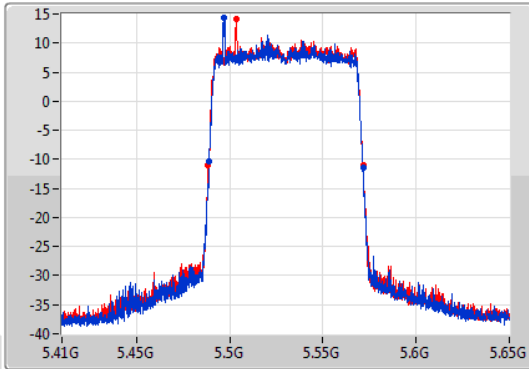

EBW

5710MHz Straddle 5.725-5.85GHz

22/01/2020

802.11ax HEW80-BF\_Nss1,(MCS0)\_2TX

EBW

5290MHz

22/01/2020

802.11ax HEW80-BF\_Nss1,(MCS0)\_2TX

EBW

5530MHz

22/01/2020

CF  
5.53GHz  
Span  
240MHz  
RBW  
2MHz  
VBW  
10MHz  
Sweep Time  
100ms  
Detector Type  
Peak

CF  
5.53GHz  
Span  
240MHz  
RBW  
1MHz  
VBW  
3MHz  
Sweep Time  
100ms  
Detector Type  
Peak