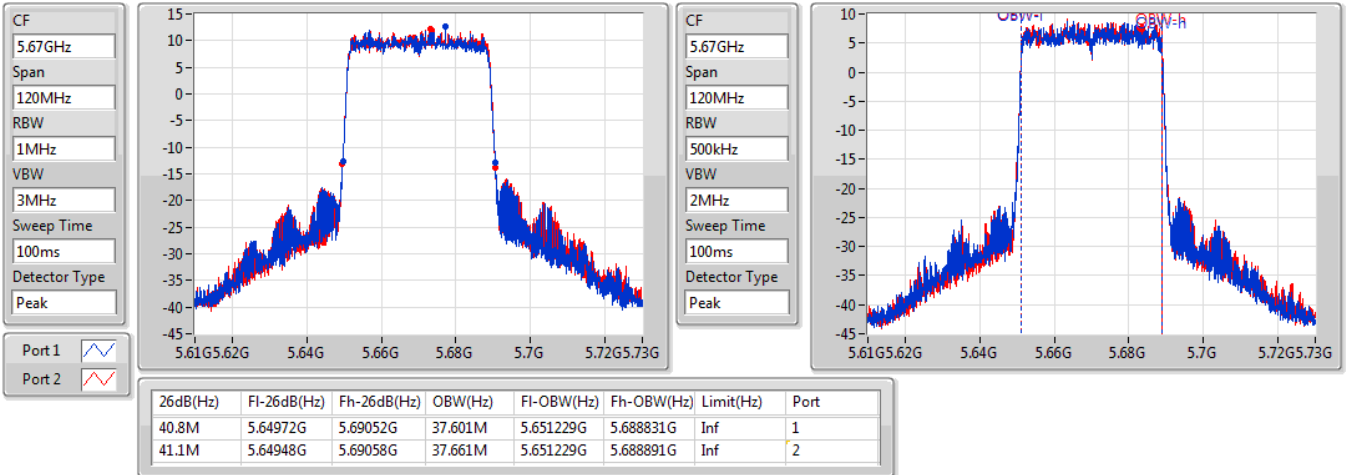

802.11ax HEW40-BF_Nss1,(MCS0)_2TX

EBW

5670MHz

22/01/2020