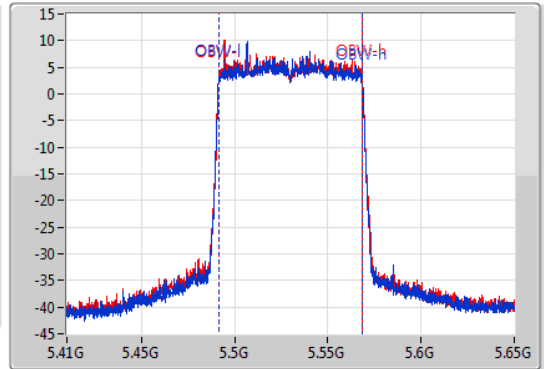

EBW

5710MHz Straddle 5.725-5.85GHz

22/01/2020

802.11ax HEW80-BF\_Nss1,(MCS0)\_2TX

EBW

5290MHz

22/01/2020

802.11ax HEW80-BF\_Nss1,(MCS0)\_2TX

EBW

5530MHz

22/01/2020

CF  
5.53GHz  
Span  
240MHz  
RBW  
2MHz  
VBW  
10MHz  
Sweep Time  
100ms  
Detector Type  
Peak

CF  
5.53GHz  
Span  
240MHz  
RBW  
1MHz  
VBW  
3MHz  
Sweep Time  
100ms  
Detector Type  
Peak