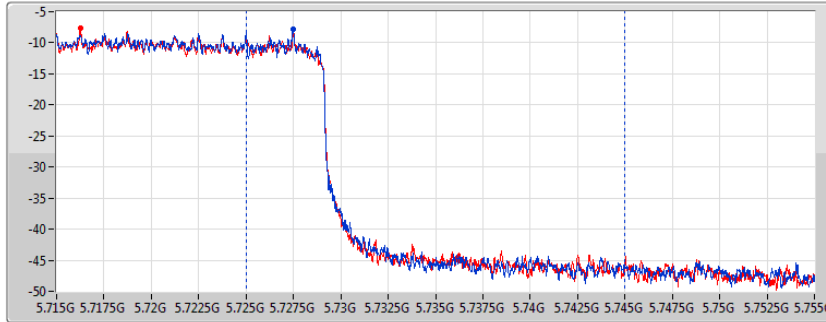

Port 1
Port 2

Sum=Total Power
PX=Port X

Sum(dBm)	P1(dBm)	P2(dBm)
7.96	5.02	4.87