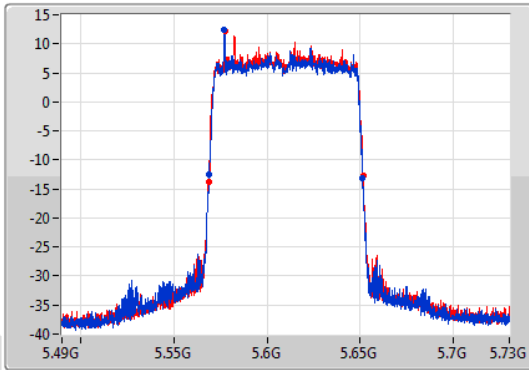

CF
5.61GHz
Span
240MHz
RBW
1MHz
VBW
3MHz
Sweep Time
100ms
Detector Type
Peak