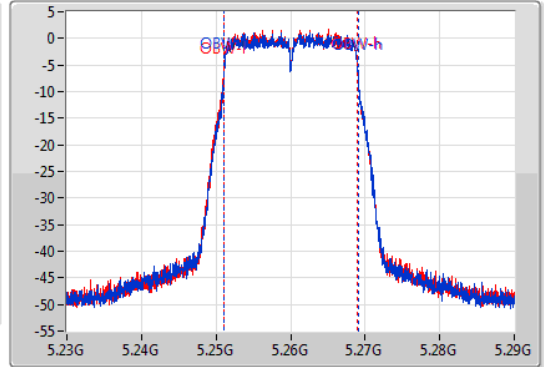

26dB(Hz)	Fl-26dB(Hz)	Fh-26dB(Hz)	OBW(Hz)	Fl-OBW(Hz)	Fh-OBW(Hz)	Limit(Hz)	Port
21.9M	5.24917G	5.27107G	17.901M	5.251124G	5.269025G	Inf	1
21.87M	5.24905G	5.27092G	17.961M	5.251034G	5.268996G	Inf	2

802.11ac VHT20-BF_Nss1,(MCS0)_2TX

EBW

5300MHz

23/01/2020

CF
5.3GHz
Span
60MHz
RBW
300kHz
VBW
1MHz
Sweep Time
100ms
Detector Type
Peak