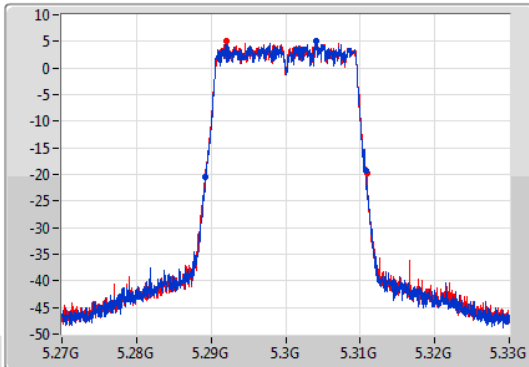

CF
5.3GHz
Span
60MHz
RBW
200kHz
VBW
1MHz
Sweep Time
100ms
Detector Type
Peak