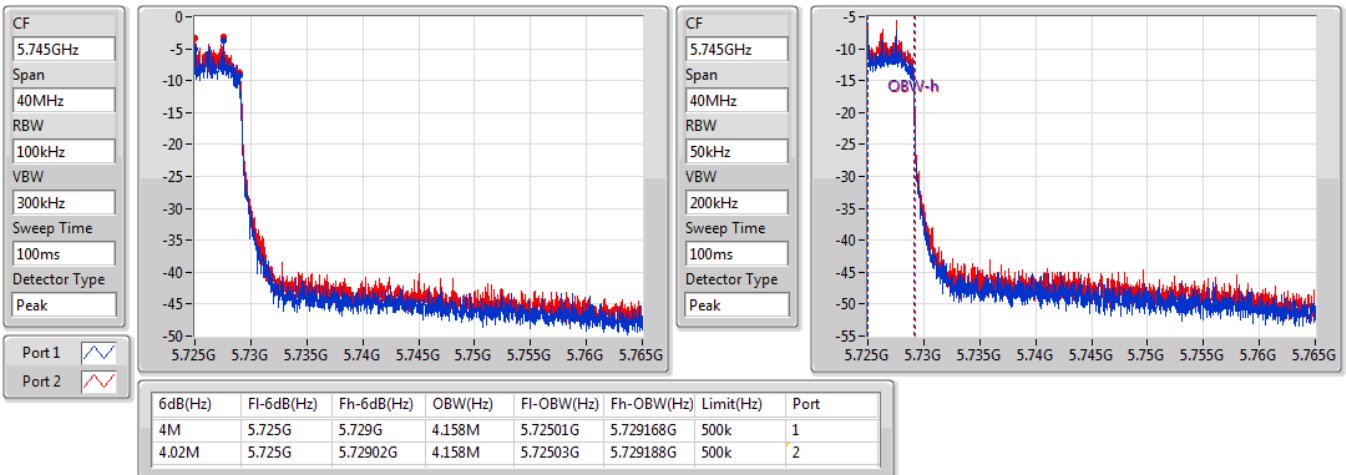

EBW

5690MHz Straddle 5.47-5.725GHz

22/01/2020

802.11ax HEW80-BF\_Nss1,(MCS0)\_2TX

EBW

5690MHz Straddle 5.725-5.85GHz

22/01/2020

Summary

Mode	Max-N dB (Hz)	Max-OBW (Hz)	ITU-Code	Min-N dB (Hz)	Min-OBW (Hz)
5.25-5.35GHz	-	-	-	-	-
802.11ac VHT20-BF_Nss1,(MCS0)_2TX	21.9M	17.961M	18M0D1D	21.75M	17.871M
802.11ac VHT40-BF_Nss1,(MCS0)_2TX	41.16M	36.462M	36M5D1D	40.5M	36.402M
802.11ac VHT80-BF_Nss1,(MCS0)_2TX	82.92M	76.282M	76M3D1D	82.44M	75.682M
802.11ax HEW20-BF_Nss1,(MCS0)_2TX	21.84M	19.04M	19M0D1D	21.48M	18.981M
802.11ax HEW40-BF_Nss1,(MCS0)_2TX	41.1M	37.601M	37M6D1D	40.92M	37.541M
802.11ax HEW80-BF_Nss1,(MCS0)_2TX	83.76M	77.001M	77M0D1D	82.32M	77.001M
5.47-5.725GHz	-	-	-	-	-
802.11ac VHT20-BF_Nss1,(MCS0)_2TX	21.99M	17.931M	17M9D1D	15.915M	13.898M
802.11ac VHT40-BF_Nss1,(MCS0)_2TX	40.68M	36.462M	36M5D1D	35.315M	32.919M
802.11ac VHT80-BF_Nss1,(MCS0)_2TX	82.68M	75.802M	75M8D1D	76.65M	72.414M
802.11ax HEW20-BF_Nss1,(MCS0)_2TX	21.78M	19.01M	19M0D1D	15.75M	14.453M
802.11ax HEW40-BF_Nss1,(MCS0)_2TX	41.34M	37.661M	37M7D1D	35.42M	33.548M
802.11ax HEW80-BF_Nss1,(MCS0)_2TX	83.16M	77.121M	77M1D1D	75.975M	72.939M
5.725-5.85GHz	-	-	-	-	-
802.11ac VHT20-BF_Nss1,(MCS0)_2TX	3.84M	4.338M	4M34D1D	3.84M	4.318M
802.11ac VHT40-BF_Nss1,(MCS0)_2TX	3.2M	3.598M	3M60D1D	3.2M	3.598M
802.11ac VHT80-BF_Nss1,(MCS0)_2TX	3.2M	3.838M	3M84D1D	3.2M	3.798M
802.11ax HEW20-BF_Nss1,(MCS0)_2TX	4.54M	4.638M	4M64D1D	4.52M	4.618M
802.11ax HEW40-BF_Nss1,(MCS0)_2TX	3.94M	4.138M	4M14D1D	3.94M	4.138M
802.11ax HEW80-BF_Nss1,(MCS0)_2TX	4.04M	4.158M	4M16D1D	4.02M	4.138M