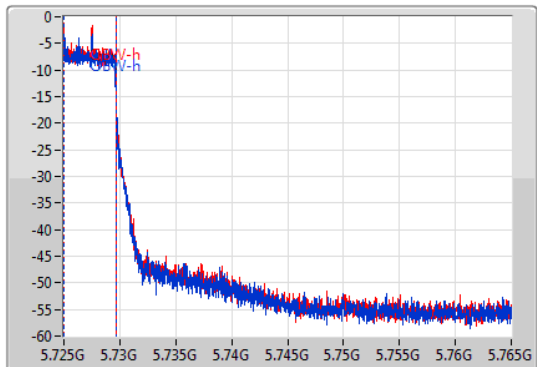

802.11ax HEW20-BF\_Nss1,(MCS0)\_2TX

EBW

5720MHz Straddle 5.725-5.85GHz

23/01/2020

CF  
5.745GHz  
Span  
40MHz  
RBW  
100kHz  
VBW  
300kHz  
Sweep Time  
100ms  
Detector Type  
Peak

CF  
5.745GHz  
Span  
40MHz  
RBW  
50kHz  
VBW  
200kHz  
Sweep Time  
100ms  
Detector Type  
Peak