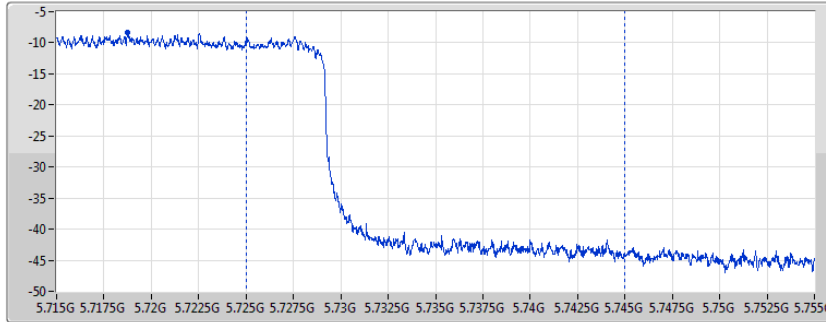

Port 1

Sum=Total Power
PX=Port X

Sum(dBm)	P1(dBm)
5.41	5.41