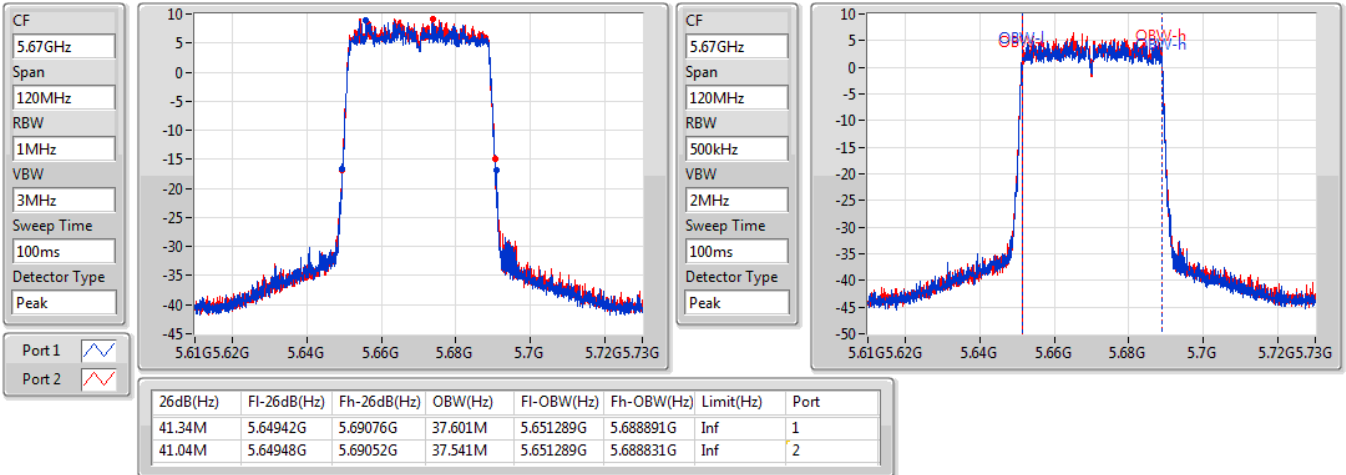

802.11ax HEW40-BF_Nss1,(MCS0)_2TX

EBW

5670MHz

23/01/2020