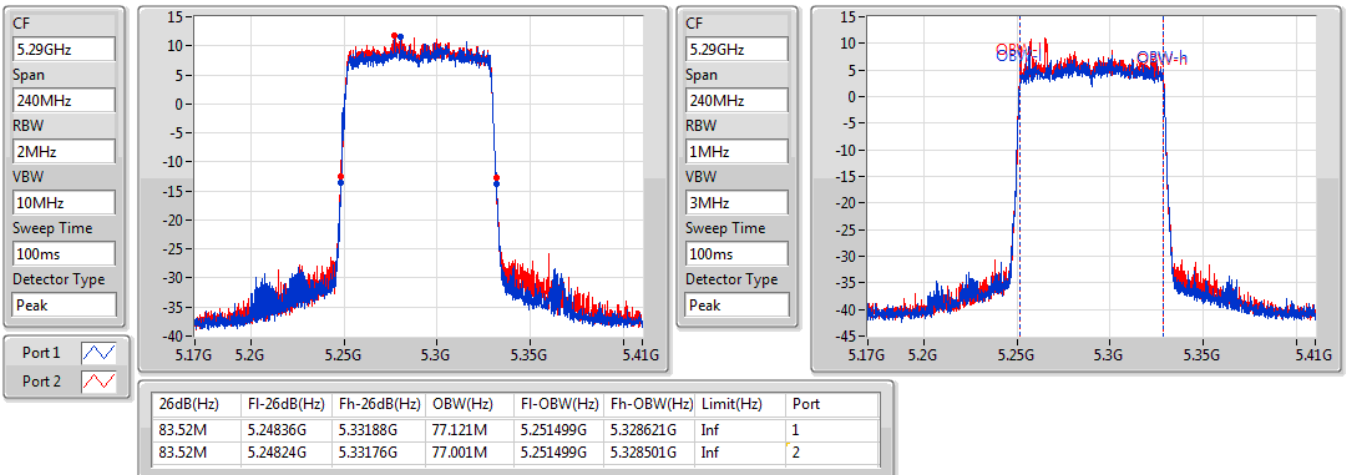

EBW

5670MHz

22/01/2020

802.11ax HEW40-BF\_Nss1,(MCS0)\_2TX

EBW

5710MHz Straddle 5.47-5.725GHz

22/01/2020

802.11ax HEW40-BF\_Nss1,(MCS0)\_2TX

EBW

5710MHz Straddle 5.725-5.85GHz

22/01/2020

802.11ax HEW80-BF\_Nss1,(MCS0)\_2TX

EBW

5290MHz

22/01/2020

802.11ax HEW80-BF\_Nss1,(MCS0)\_2TX

EBW

5530MHz

22/01/2020

CF  
5.53GHz  
Span  
240MHz  
RBW  
2MHz  
VBW  
10MHz  
Sweep Time  
100ms  
Detector Type  
Peak

CF  
5.53GHz  
Span  
240MHz  
RBW  
1MHz  
VBW  
3MHz  
Sweep Time  
100ms  
Detector Type  
Peak