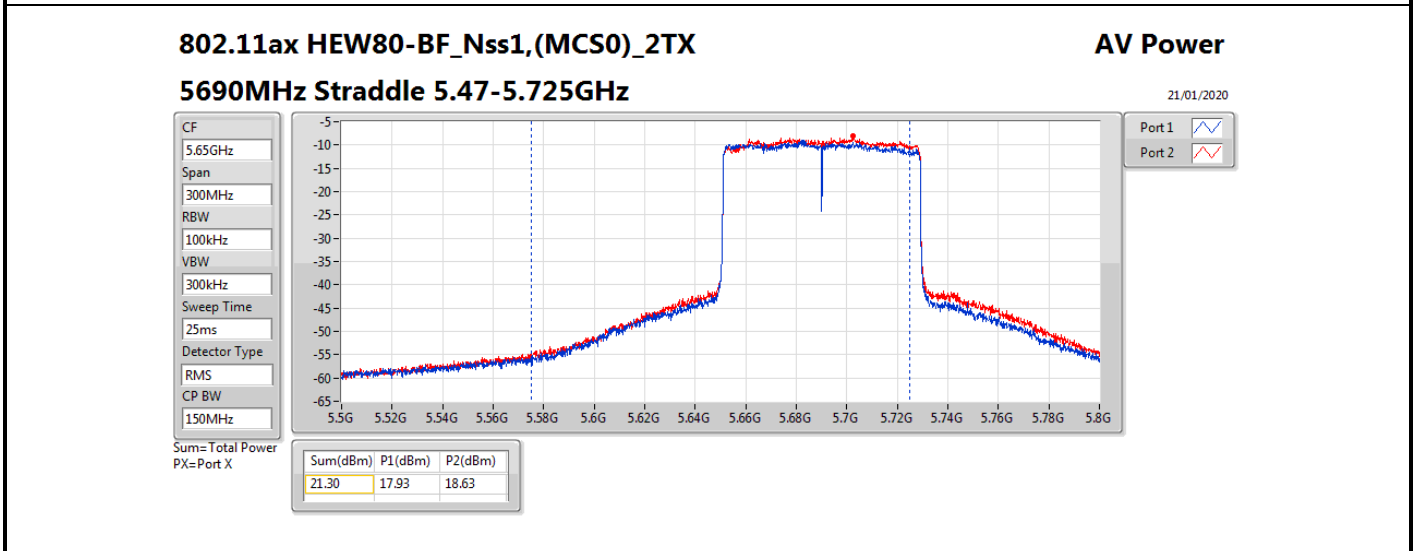

Summary

Mode	Total Power (dBm)	Total Power (W)	EIRP (dBm)	EIRP (W)
5.25-5.35GHz	-	-	-	-
802.11ac VHT20-BF_Nss1,(MCS0)_2TX	18.43	0.06966	29.44	0.87902
802.11ac VHT40-BF_Nss1,(MCS0)_2TX	18.25	0.06683	29.26	0.84333
802.11ac VHT80-BF_Nss1,(MCS0)_2TX	18.13	0.06501	29.14	0.82035
802.11ax HEW20-BF_Nss1,(MCS0)_2TX	18.45	0.06998	29.46	0.88308
802.11ax HEW40-BF_Nss1,(MCS0)_2TX	18.43	0.06966	29.44	0.87902
802.11ax HEW80-BF_Nss1,(MCS0)_2TX	18.36	0.06855	29.37	0.86497
5.47-5.725GHz	-	-	-	-
802.11ac VHT20-BF_Nss1,(MCS0)_2TX	18.39	0.06902	29.40	0.87096
802.11ac VHT40-BF_Nss1,(MCS0)_2TX	18.41	0.06934	29.42	0.87498
802.11ac VHT80-BF_Nss1,(MCS0)_2TX	18.23	0.06653	29.24	0.83946
802.11ax HEW20-BF_Nss1,(MCS0)_2TX	18.44	0.06982	29.45	0.88105
802.11ax HEW40-BF_Nss1,(MCS0)_2TX	18.47	0.07031	29.48	0.88716
802.11ax HEW80-BF_Nss1,(MCS0)_2TX	18.35	0.06839	29.36	0.86298
5.725-5.85GHz	-	-	-	-
802.11ac VHT20-BF_Nss1,(MCS0)_2TX	11.65	0.01462	22.66	0.18450
802.11ac VHT40-BF_Nss1,(MCS0)_2TX	5.46	0.00352	16.47	0.04436
802.11ac VHT80-BF_Nss1,(MCS0)_2TX	2.76	0.00189	13.77	0.02382
802.11ax HEW20-BF_Nss1,(MCS0)_2TX	11.72	0.01486	22.73	0.18750
802.11ax HEW40-BF_Nss1,(MCS0)_2TX	7.96	0.00625	18.97	0.07889
802.11ax HEW80-BF_Nss1,(MCS0)_2TX	4.06	0.00255	15.07	0.03214