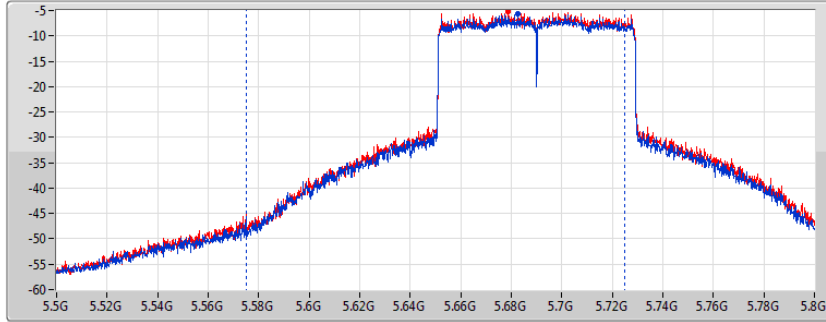

**DG** = Directional Gain; **Port X** = Port X output power

802.11ax HEW80\_Nss2,(MCS0)\_2TX

AV Power

5690MHz Straddle 5.47-5.725GHz

09/01/2020

CF  
5.65GHz  
Span  
300MHz  
RBW  
100kHz  
VBW  
300kHz  
Sweep Time  
25ms  
Detector Type  
RMS  
CP BW  
150MHz