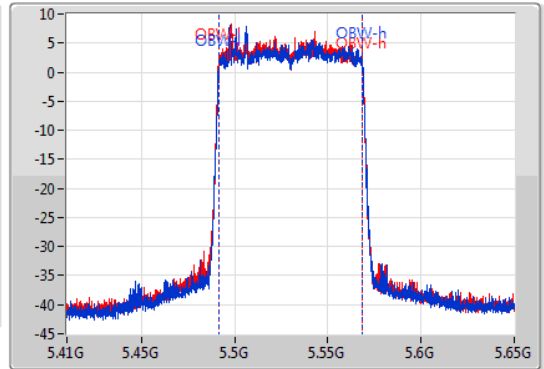

EBW

5530MHz

23/01/2020

CF  
5.53GHz  
Span  
240MHz  
RBW  
2MHz  
VBW  
10MHz  
Sweep Time  
100ms  
Detector Type  
Peak  
Port 1  
Port 2

CF  
5.53GHz  
Span  
240MHz  
RBW  
1MHz  
VBW  
3MHz  
Sweep Time  
100ms  
Detector Type  
Peak