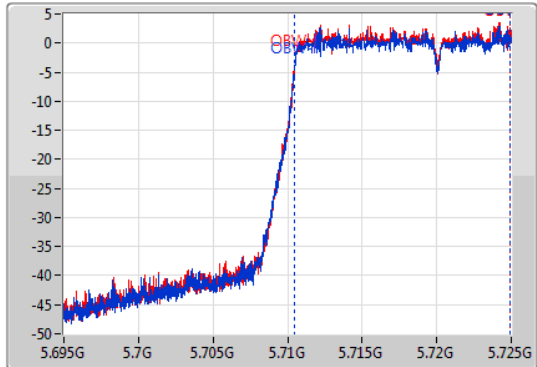

EBW

5720MHz Straddle 5.47-5.725GHz

23/01/2020

CF  
5.71GHz  
Span  
30MHz  
RBW  
300kHz  
VBW  
1MHz  
Sweep Time  
100ms  
Detector Type  
Peak

CF  
5.71GHz  
Span  
30MHz  
RBW  
200kHz  
VBW  
1MHz  
Sweep Time  
100ms  
Detector Type  
Peak