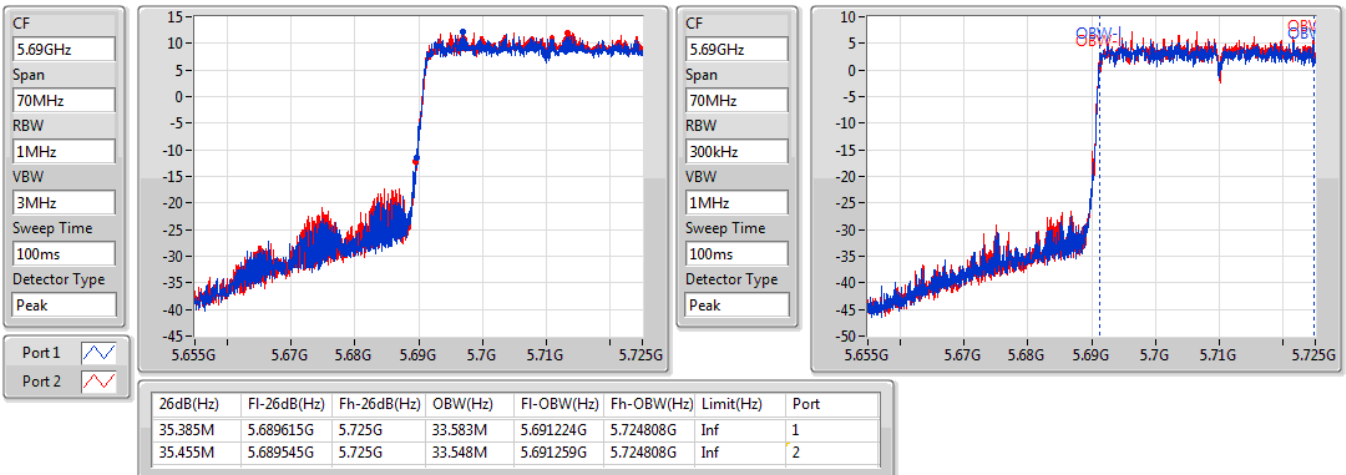

EBW

5670MHz

22/01/2020

802.11ax HEW40-BF\_Nss1,(MCS0)\_2TX

EBW

5710MHz Straddle 5.47-5.725GHz

22/01/2020

802.11ax HEW40-BF\_Nss1,(MCS0)\_2TX

EBW

5710MHz Straddle 5.725-5.85GHz

22/01/2020

802.11ax HEW80-BF\_Nss1,(MCS0)\_2TX

EBW

5290MHz

22/01/2020

802.11ax HEW80-BF\_Nss1,(MCS0)\_2TX