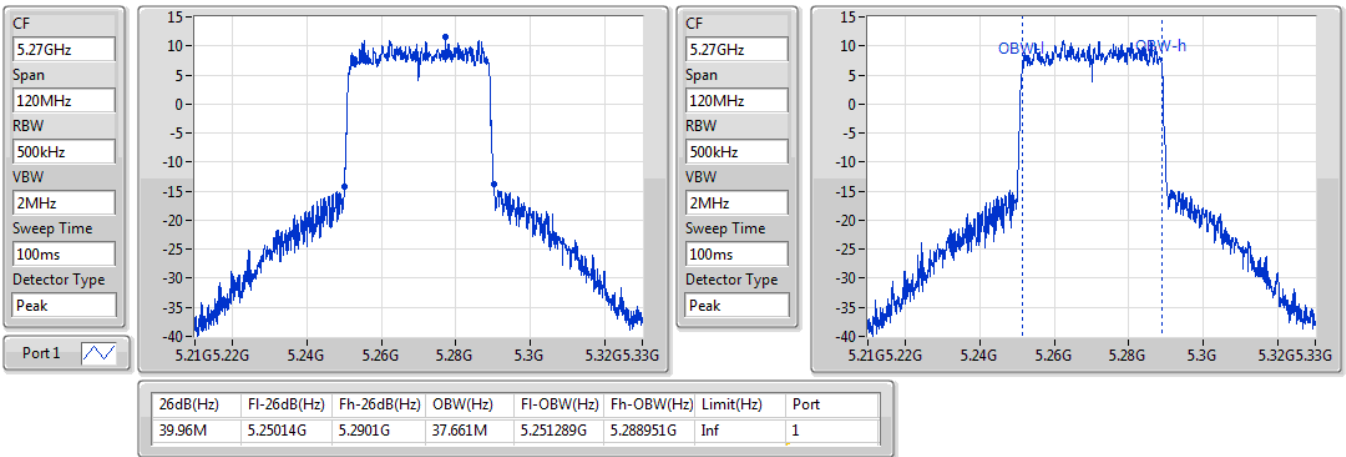

802.11ax HEW20_Nss1,(MCS0)_1TX

EBW

5720MHz Straddle 5.725-5.85GHz

13/01/2020

802.11ax HEW40_Nss1,(MCS0)_1TX

EBW

5270MHz

13/01/2020