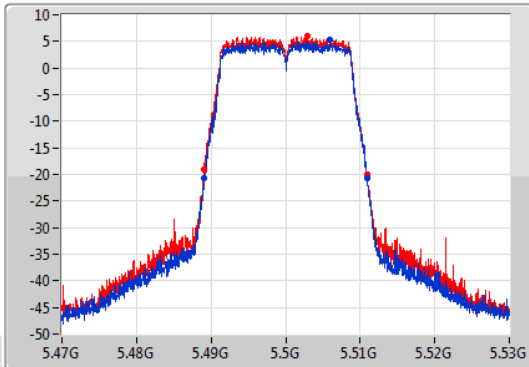

CF
5.5GHz
Span
60MHz
RBW
200kHz
VBW
1MHz
Sweep Time
100ms
Detector Type
Peak