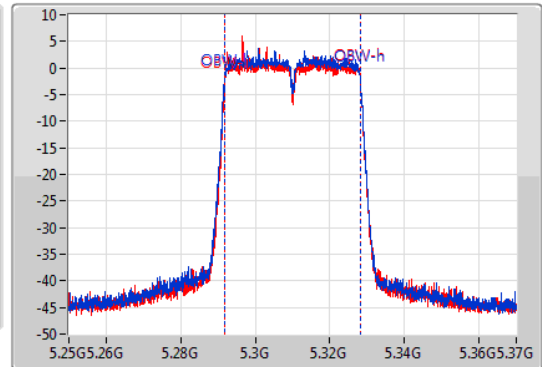

802.11ac VHT40-BF_Nss1,(MCS0)_2TX

EBW

5310MHz

23/01/2020

CF
5.31GHz
Span
120MHz
RBW
1MHz
VBW
3MHz
Sweep Time
100ms
Detector Type
Peak

CF
5.31GHz
Span
120MHz
RBW
500kHz
VBW
2MHz
Sweep Time
100ms
Detector Type
Peak