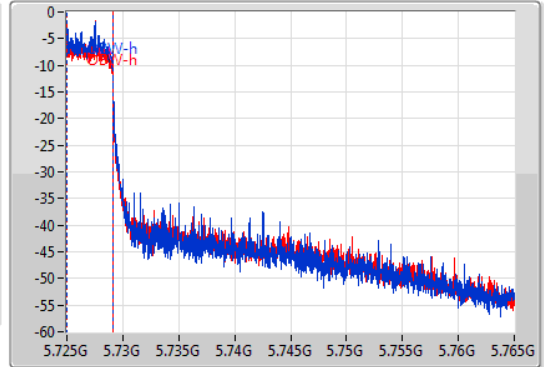

EBW

5710MHz Straddle 5.725-5.85GHz

23/01/2020

CF
5.745GHz
Span
40MHz
RBW
100kHz
VBW
300kHz
Sweep Time
100ms
Detector Type
Peak
Port 1
Port 2

CF
5.745GHz
Span
40MHz
RBW
50kHz
VBW
200kHz
Sweep Time
100ms
Detector Type
Peak
Port 1
Port 2