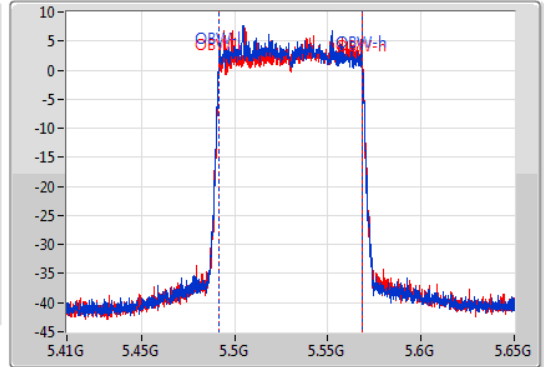

26dB(Hz)	Fl-26dB(Hz)	Fh-26dB(Hz)	OBW(Hz)	Fl-OBW(Hz)	Fh-OBW(Hz)	Limit(Hz)	Port
83.28M	5.48848G	5.57176G	77.001M	5.491499G	5.568501G	Inf	1
83.4M	5.48872G	5.57212G	77.001M	5.491619G	5.568621G	Inf	2

802.11ax HEW80-BF_Nss1,(MCS0)_2TX

EBW

5610MHz

23/01/2020

CF
5.61GHz

Span
240MHz

RBW
2MHz

VBW
10MHz

Sweep Time
100ms

Detector Type
Peak

Port 1

Port 2