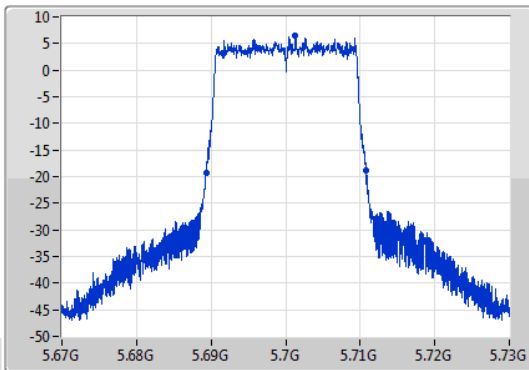

CF
5.7GHz
Span
60MHz
RBW
200kHz
VBW
1MHz
Sweep Time
100ms
Detector Type
Peak