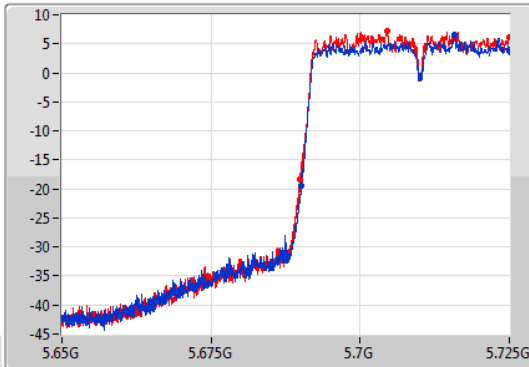

EBW

5710MHz Straddle 5.47-5.725GHz

14/01/2020

CF
5.6875GHz
Span
75MHz
RBW
500kHz
VBW
2MHz
Sweep Time
100ms
Detector Type
Peak

CF
5.6875GHz
Span
75MHz
RBW
500kHz
VBW
2MHz
Sweep Time
100ms
Detector Type
Peak