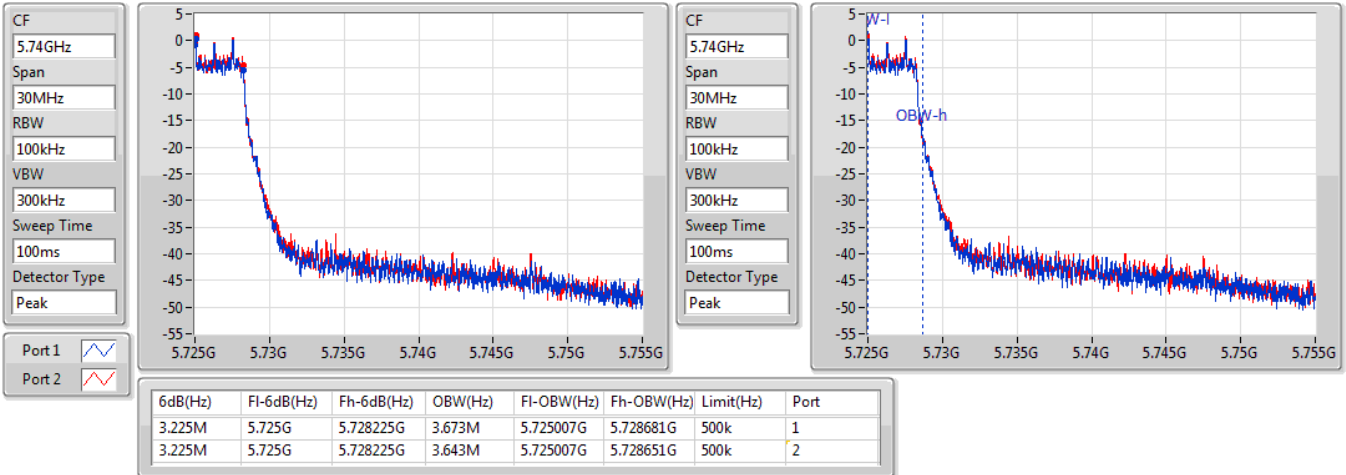

802.11ac VHT40_Nss2,(MCS0)_2TX

EBW

5710MHz Straddle 5.725-5.85GHz

14/01/2020