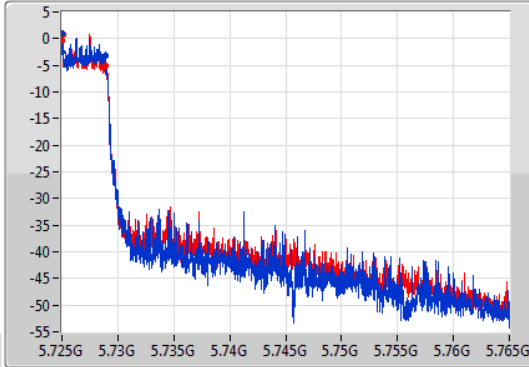

802.11ax HEW40-BF_Nss1,(MCS0)_2TX

EBW

5710MHz Straddle 5.725-5.85GHz

23/01/2020

CF
5.745GHz
Span
40MHz
RBW
100kHz
VBW
300kHz
Sweep Time
100ms
Detector Type
Peak
Port 1
Port 2

CF
5.745GHz
Span
40MHz
RBW
50kHz
VBW
200kHz
Sweep Time
100ms
Detector Type
Peak
Port 1
Port 2