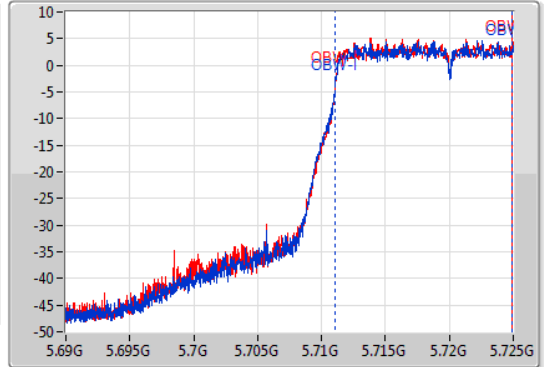

26dB(Hz)	Fl-26dB(Hz)	Fh-26dB(Hz)	OBW(Hz)	Fl-OBW(Hz)	Fh-OBW(Hz)	Limit(Hz)	Port
15.715M	5.709285G	5.725G	13.906M	5.711033G	5.724939G	Inf	1
15.663M	5.709338G	5.725G	13.853M	5.711086G	5.724939G	Inf	2

802.11ac VHT20_Nss2,(MCS0)_2TX

EBW

5720MHz Straddle 5.725-5.85GHz

14/01/2020

CF: 5.74GHz
Span: 30MHz
RBW: 100kHz
VBW: 300kHz
Sweep Time: 100ms
Detector Type: Peak
Port 1: [Waveform icon]
Port 2: [Waveform icon]