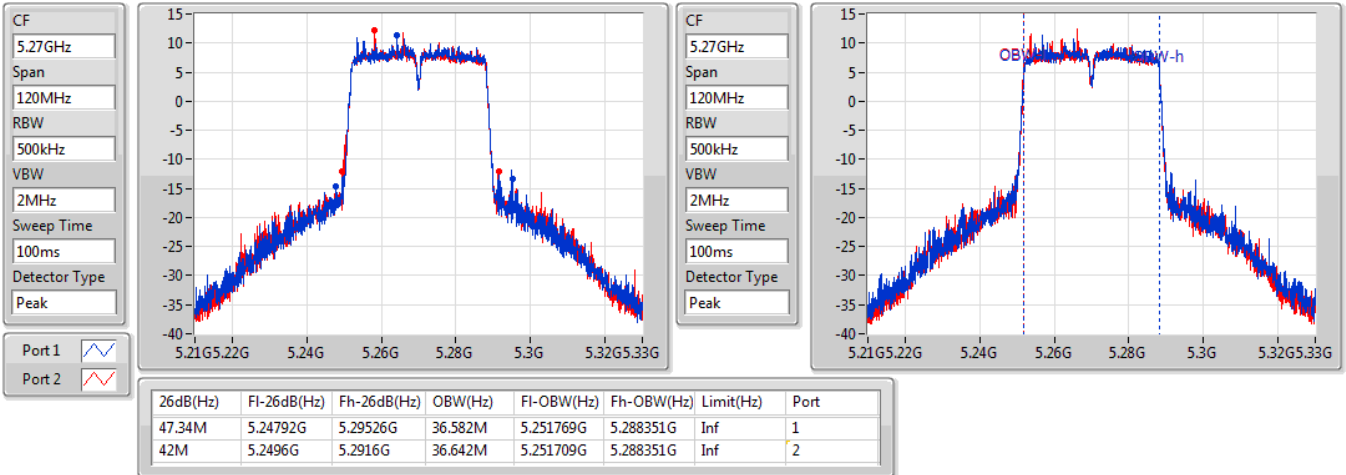

802.11ac VHT40-BF_Nss1,(MCS0)_2TX

EBW

5270MHz

15/01/2020