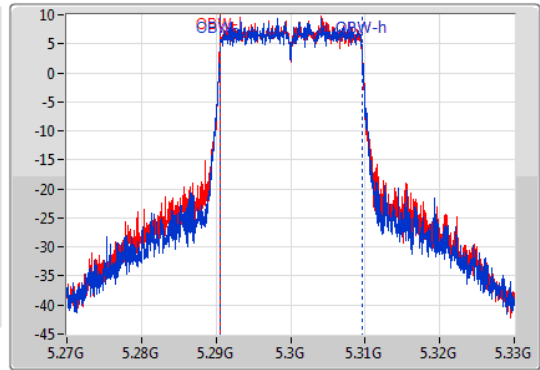

802.11ax HEW20-BF_Nss1,(MCS0)_2TX

EBW

5300MHz

14/01/2020

CF
5.3GHz
Span
60MHz
RBW
200kHz
VBW
1MHz
Sweep Time
100ms
Detector Type
Peak

CF
5.3GHz
Span
60MHz
RBW
200kHz
VBW
1MHz
Sweep Time
100ms
Detector Type
Peak