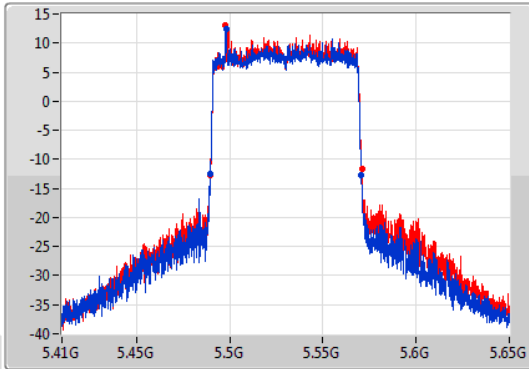

802.11ax HEW80-BF_Nss1,(MCS0)_2TX

EBW

5530MHz

14/01/2020

CF
5.53GHz
Span
240MHz
RBW
1MHz
VBW
3MHz
Sweep Time
100ms
Detector Type
Peak

CF
5.53GHz
Span
240MHz
RBW
1MHz
VBW
3MHz
Sweep Time
100ms
Detector Type
Peak