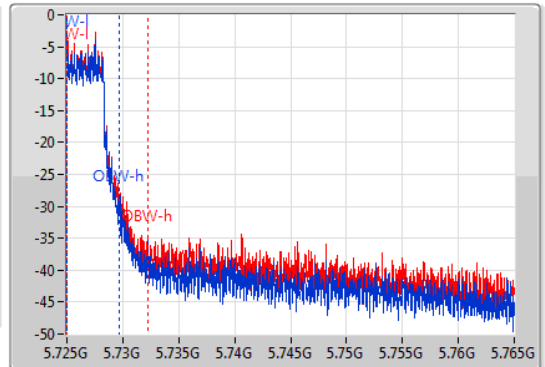

802.11ac VHT80-BF_Nss1,(MCS0)_2TX

EBW

5690MHz Straddle 5.725-5.85GHz

21/01/2020

CF
5.745GHz
Span
40MHz
RBW
100kHz
VBW
300kHz
Sweep Time
100ms
Detector Type
Peak

CF
5.745GHz
Span
40MHz
RBW
50kHz
VBW
200kHz
Sweep Time
100ms
Detector Type
Peak