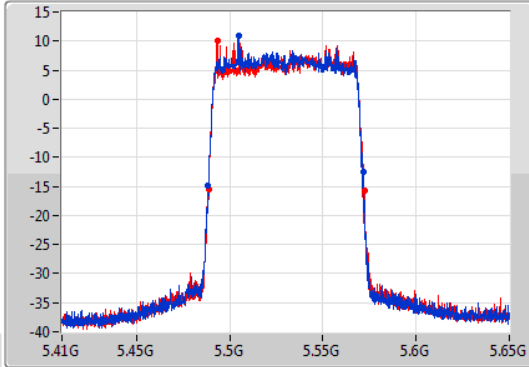

Sweep Time
100ms

Detector Type
Peak

Port 1

Port 2

CF
5.53GHz

Span
240MHz

RBW
1MHz

VBW
3MHz