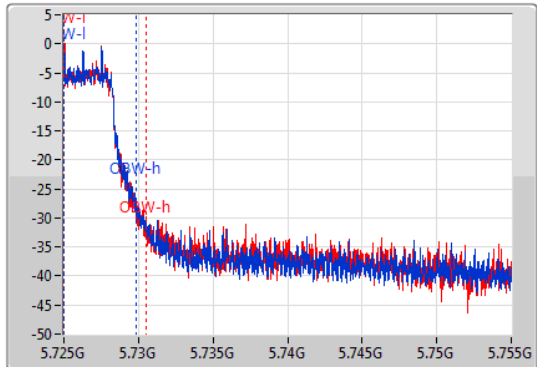

802.11ac VHT80-BF_Nss1,(MCS0)_2TX

EBW

5690MHz Straddle 5.725-5.85GHz

15/01/2020

CF
5.74GHz
Span
30MHz
RBW
100kHz
VBW
300kHz
Sweep Time
100ms
Detector Type
Peak

CF
5.74GHz
Span
30MHz
RBW
100kHz
VBW
300kHz
Sweep Time
100ms
Detector Type
Peak