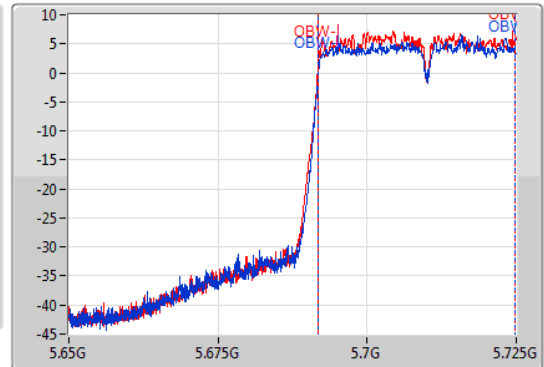

EBW

5710MHz Straddle 5.47-5.725GHz

14/01/2020

CF
5.6875GHz
Span
75MHz
RBW
500kHz
VBW
2MHz
Sweep Time
100ms
Detector Type
Peak

CF
5.6875GHz
Span
75MHz
RBW
500kHz
VBW
2MHz
Sweep Time
100ms
Detector Type
Peak