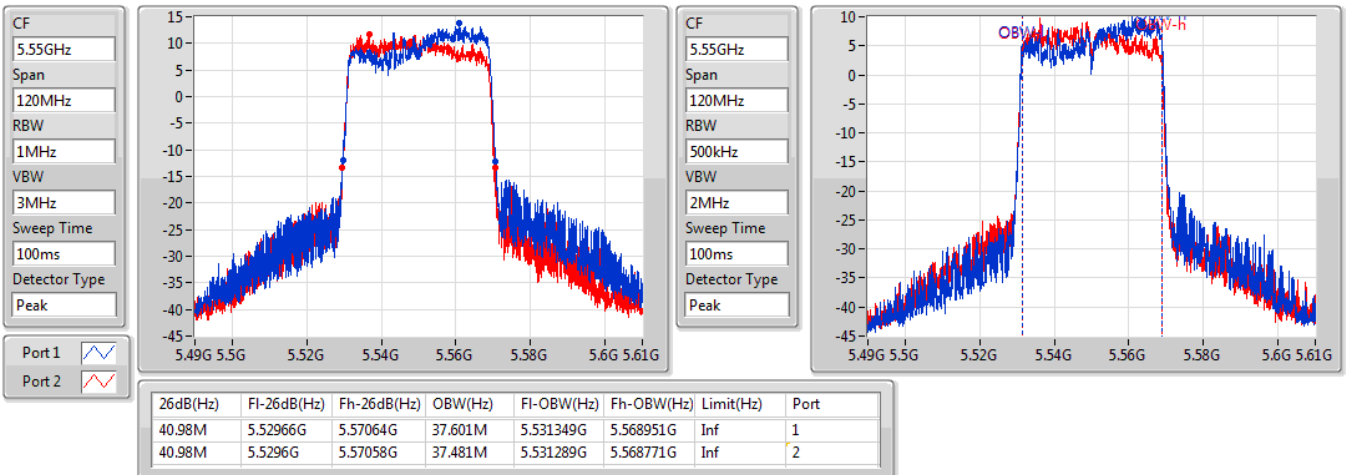

EBW

5510MHz

23/01/2020

802.11ax HEW40-BF_Nss1,(MCS0)_2TX

EBW

5550MHz

23/01/2020

802.11ax HEW40-BF_Nss1,(MCS0)_2TX