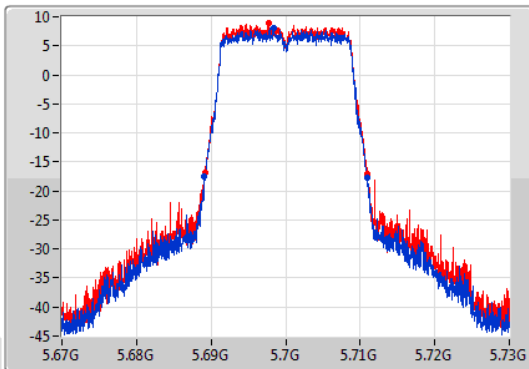

CF
5.7GHz
Span
60MHz
RBW
200kHz
VBW
1MHz
Sweep Time
100ms
Detector Type
Peak