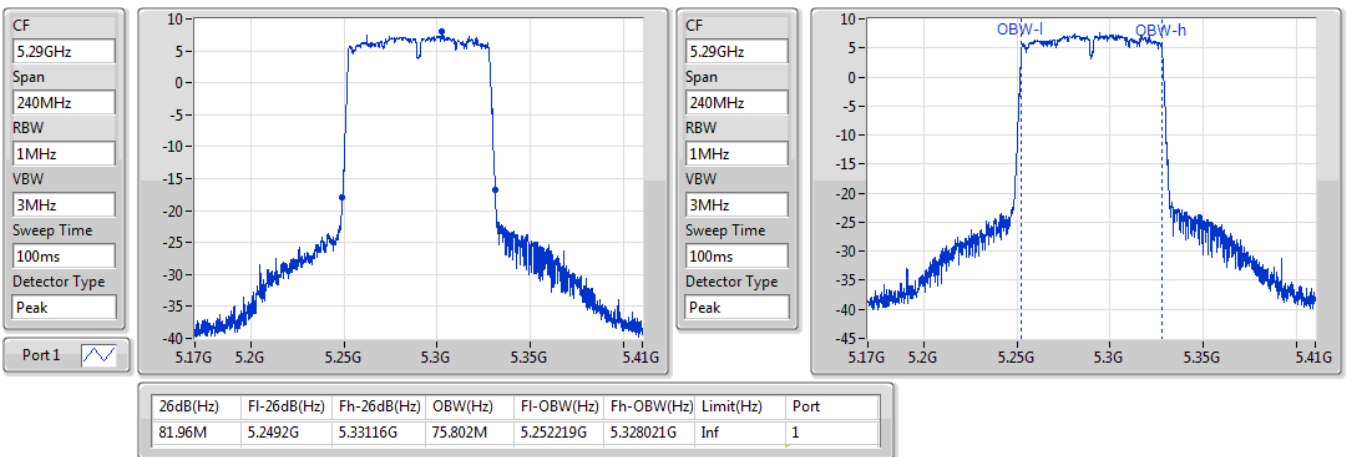

802.11ac VHT80_Nss1,(MCS0)_1TX
5290MHz

EBW

13/01/2020