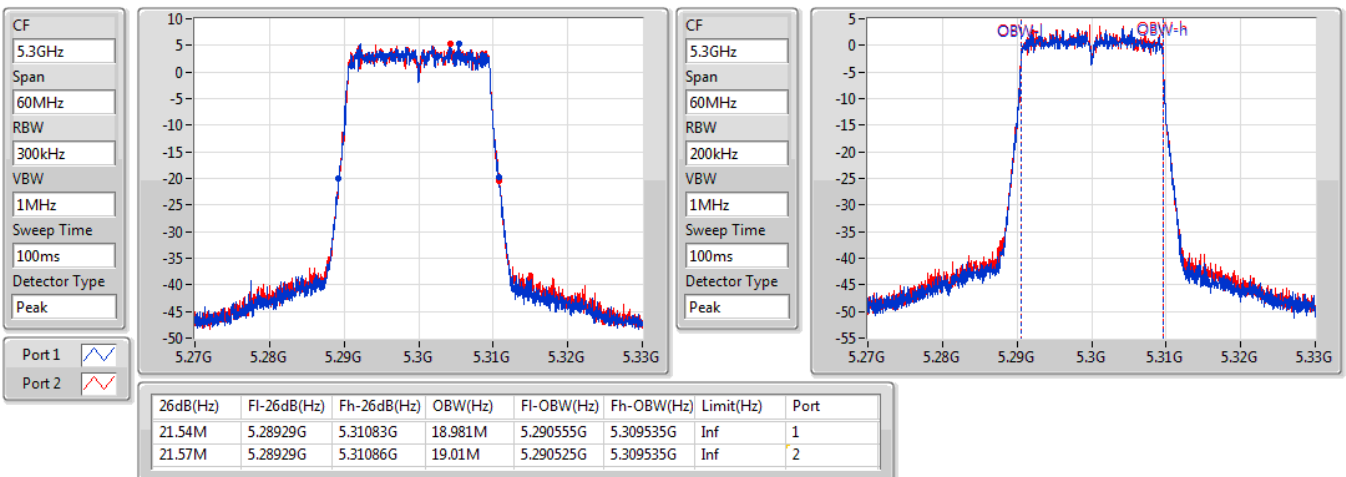

802.11ax HEW20-BF_Nss1,(MCS0)_2TX

EBW

5260MHz

23/01/2020

802.11ax HEW20-BF_Nss1,(MCS0)_2TX

EBW

5300MHz

23/01/2020