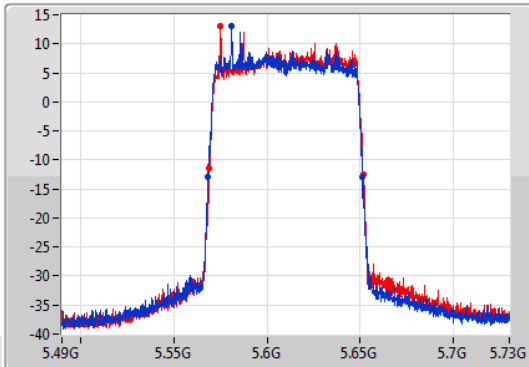

CF
5.61GHz

Span
240MHz

RBW
1MHz

VBW
3MHz

Sweep Time
100ms

Detector Type
Peak