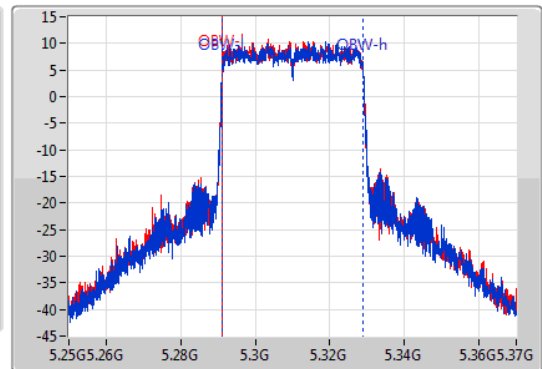

802.11ax HEW40-BF_Nss1,(MCS0)_2TX

EBW

5310MHz

21/01/2020

CF
5.31GHz
Span
120MHz
RBW
1MHz
VBW
3MHz
Sweep Time
100ms
Detector Type
Peak

CF
5.31GHz
Span
120MHz
RBW
500kHz
VBW
2MHz
Sweep Time
100ms
Detector Type
Peak