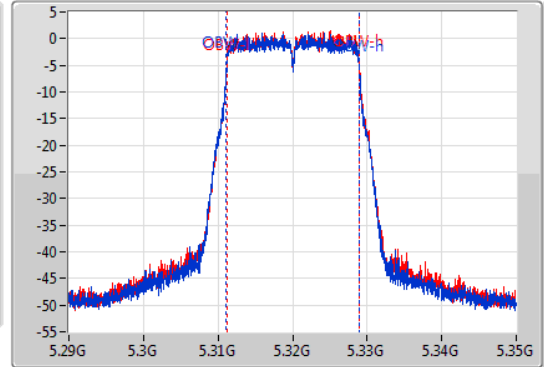

EBW

5320MHz

23/01/2020

CF
5.32GHz
Span
60MHz
RBW
300kHz
VBW
1MHz
Sweep Time
100ms
Detector Type
Peak

CF
5.32GHz
Span
60MHz
RBW
200kHz
VBW
1MHz
Sweep Time
100ms
Detector Type
Peak

26dB(Hz)	Fl-26dB(Hz)	Fh-26dB(Hz)	OBW(Hz)	Fl-OBW(Hz)	Fh-OBW(Hz)	Limit(Hz)	Port
21.78M	5.30923G	5.33101G	17.841M	5.311124G	5.328966G	Inf	1
21.51M	5.30932G	5.33083G	17.811M	5.311154G	5.328966G	Inf	2