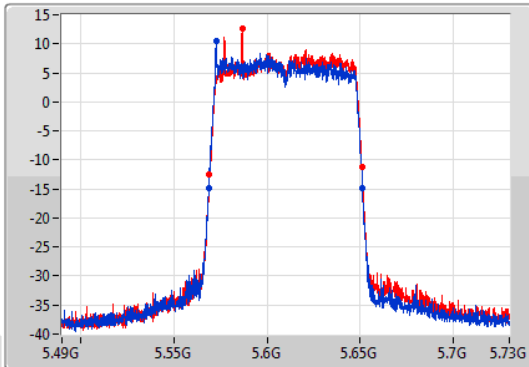

Sweep Time
100ms

Detector Type
Peak

Port 1 

Port 2 

CF
5.61GHz

Span
240MHz

RBW
1MHz

VBW
3MHz