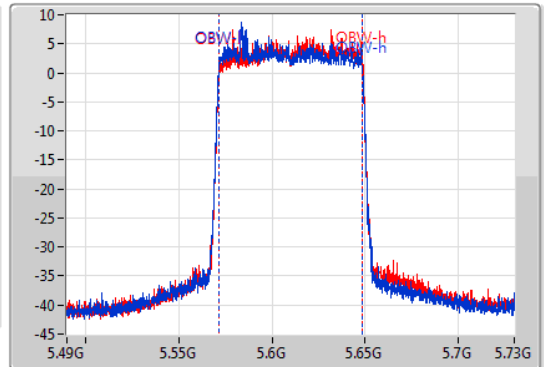

26dB(Hz)	Fl-26dB(Hz)	Fh-26dB(Hz)	OBW(Hz)	Fl-OBW(Hz)	Fh-OBW(Hz)	Limit(Hz)	Port
82.8M	5.56848G	5.65128G	77.001M	5.571499G	5.648501G	Inf	1
82.56M	5.56896G	5.65152G	77.001M	5.571739G	5.648741G	Inf	2