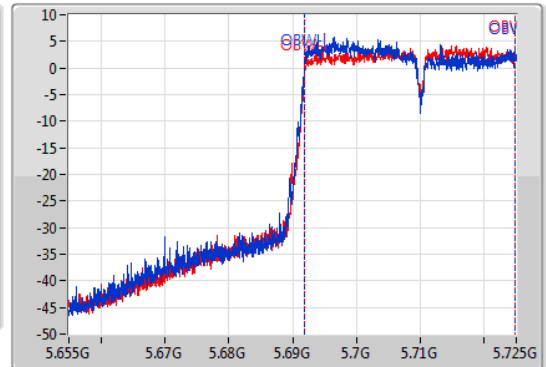

802.11ac VHT40-BF_Nss1,(MCS0)_2TX

EBW

5710MHz Straddle 5.47-5.725GHz

23/01/2020

CF: 5.69GHz
 Span: 70MHz
 RBW: 1MHz
 VBW: 3MHz
 Sweep Time: 100ms
 Detector Type: Peak

CF: 5.69GHz
 Span: 70MHz
 RBW: 300kHz
 VBW: 1MHz
 Sweep Time: 100ms
 Detector Type: Peak