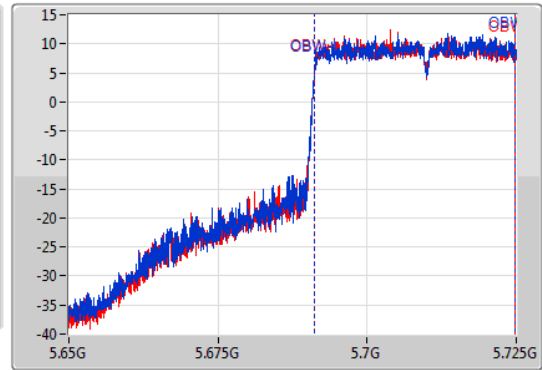

802.11ax HEW40-BF_Nss1,(MCS0)_2TX

EBW

5710MHz Straddle 5.47-5.725GHz

14/01/2020

CF
5.6875GHz
Span
75MHz
RBW
500kHz
VBW
2MHz
Sweep Time
100ms
Detector Type
Peak

CF
5.6875GHz
Span
75MHz
RBW
500kHz
VBW
2MHz
Sweep Time
100ms
Detector Type
Peak