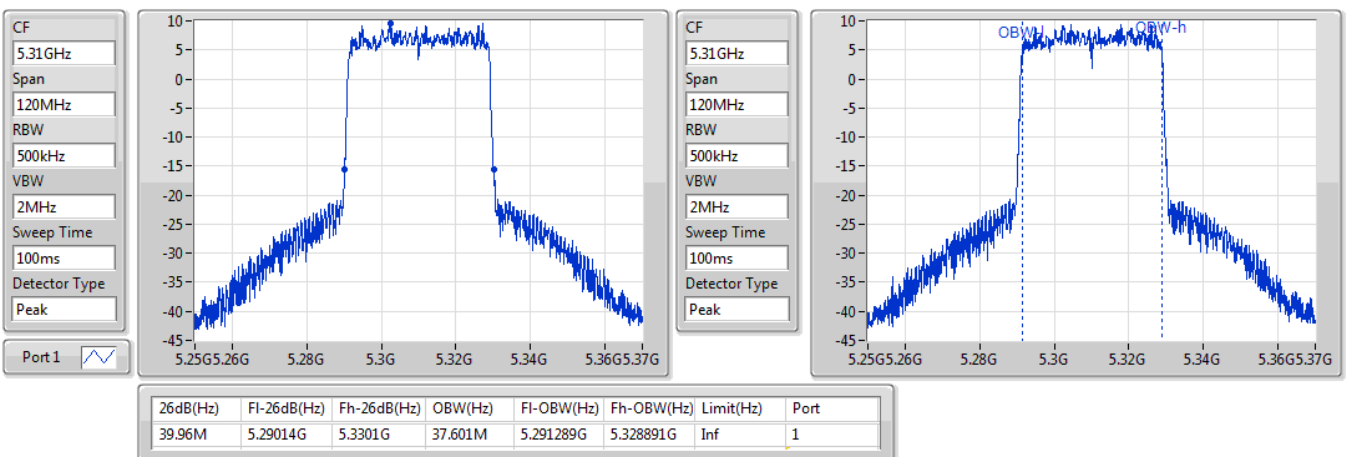

802.11ax HEW40_Nss1,(MCS0)_1TX

EBW

5310MHz

13/01/2020