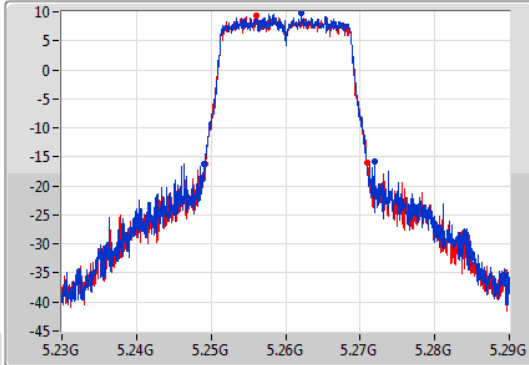

Port X-N dB = Port X 6dB down bandwidth for 5.725-5.85GHz band / 26dB down bandwidth for other band

Port X-OBW = Port X 99% occupied bandwidth;

802.11ac VHT20-BF_Nss1,(MCS0)_2TX

EBW

5260MHz

21/01/2020

CF
5.26GHz
Span
60MHz
RBW
300kHz
VBW
1MHz
Sweep Time
100ms
Detector Type
Peak