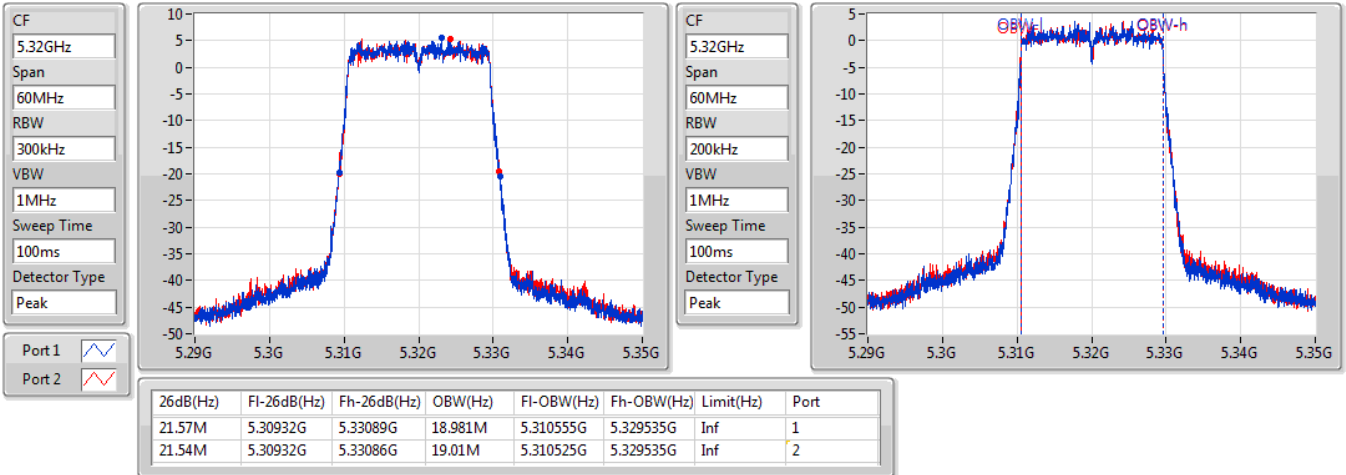

802.11ax HEW20-BF_Nss1,(MCS0)_2TX

EBW

5320MHz

23/01/2020