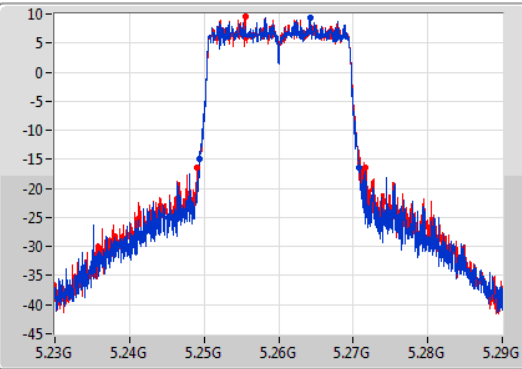

802.11ax HEW20-BF_Nss1,(MCS0)_2TX

EBW

5260MHz

15/01/2020

CF
5.26GHz
Span
60MHz
RBW
200kHz
VBW
1MHz
Sweep Time
100ms
Detector Type
Peak

CF
5.26GHz
Span
60MHz
RBW
200kHz
VBW
1MHz
Sweep Time
100ms
Detector Type
Peak