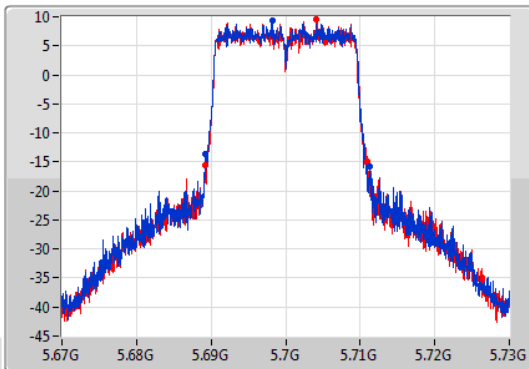

CF
5.7GHz
Span
60MHz
RBW
200kHz
VBW
1MHz
Sweep Time
100ms
Detector Type
Peak