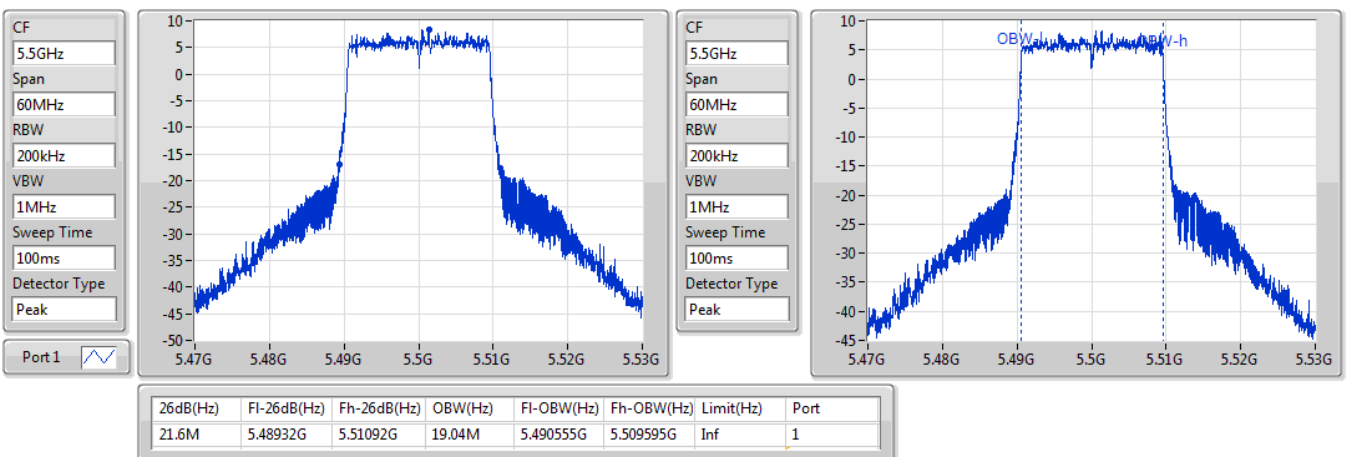

802.11ax HEW20_Nss1,(MCS0)_1TX

EBW

5500MHz

13/01/2020