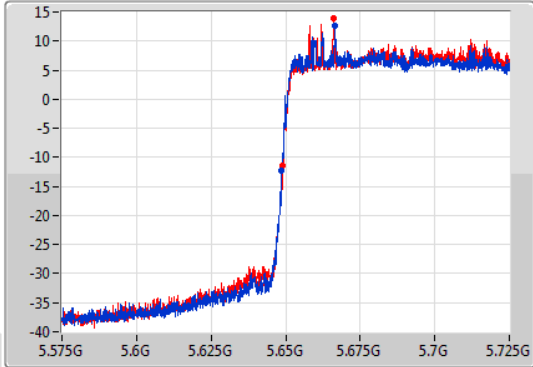

802.11ax HEW80-BF_Nss1,(MCS0)_2TX

EBW

5690MHz Straddle 5.47-5.725GHz

23/01/2020

CF
5.65GHz
Span
150MHz
RBW
2MHz
VBW
10MHz
Sweep Time
100ms
Detector Type
Peak

Port 1

Port 2

CF
5.65GHz
Span
150MHz
RBW
1MHz
VBW
3MHz
Sweep Time
100ms
Detector Type
Peak