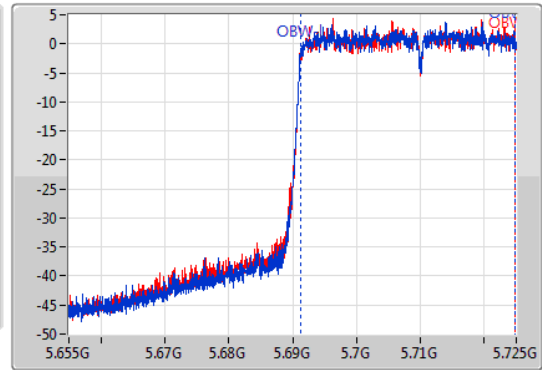

26dB(Hz)	Fl-26dB(Hz)	Fh-26dB(Hz)	OBW(Hz)	Fl-OBW(Hz)	Fh-OBW(Hz)	Limit(Hz)	Port
35.735M	5.689265G	5.725G	33.548M	5.691259G	5.724808G	Inf	1
35.77M	5.68923G	5.725G	33.513M	5.691259G	5.724773G	Inf	2