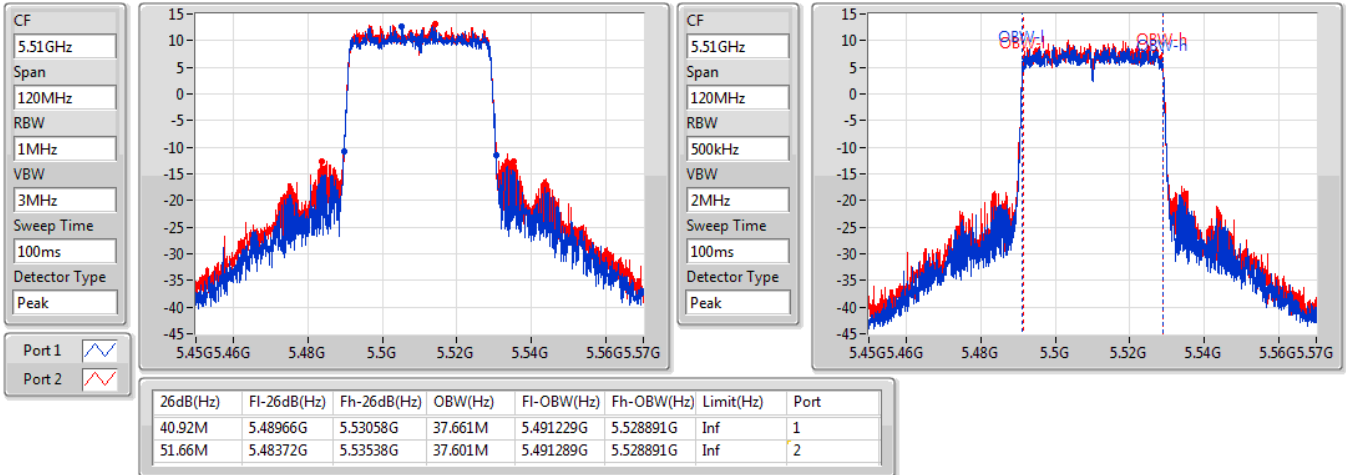

802.11ax HEW40-BF_Nss1,(MCS0)_2TX

EBW

5510MHz

21/01/2020