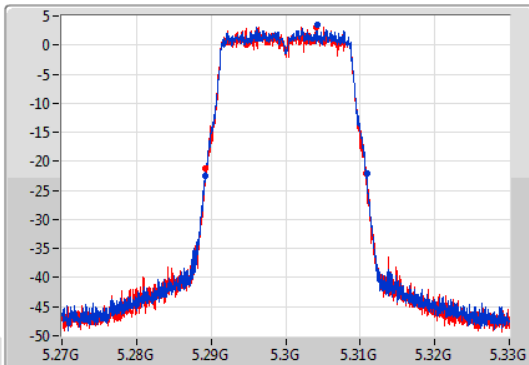

CF
5.3GHz
Span
60MHz
RBW
200kHz
VBW
1MHz
Sweep Time
100ms
Detector Type
Peak