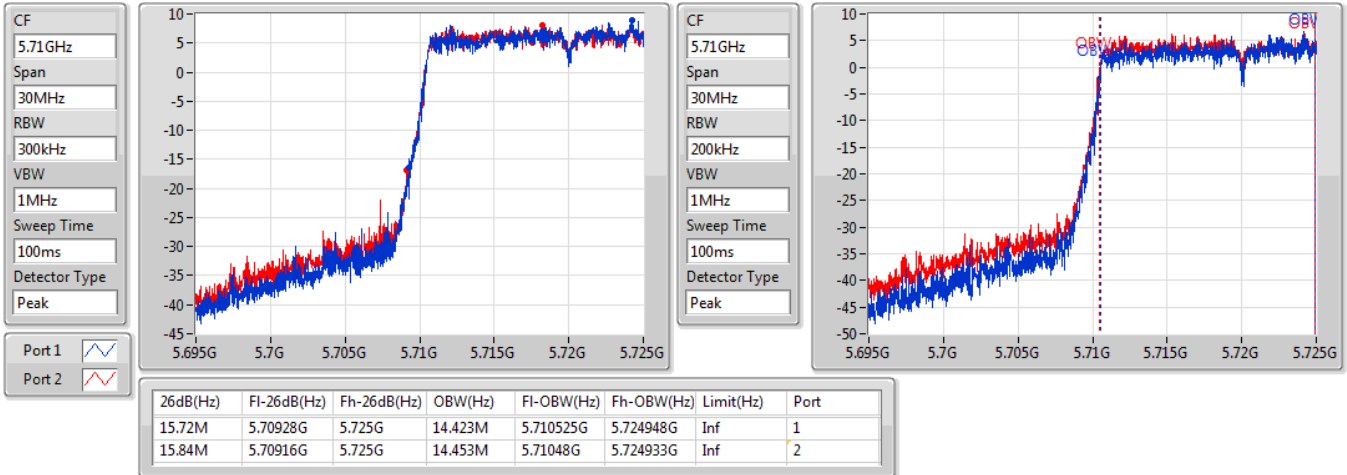

802.11ax HEW20-BF_Nss1,(MCS0)_2TX

EBW

5720MHz Straddle 5.47-5.725GHz

23/01/2020