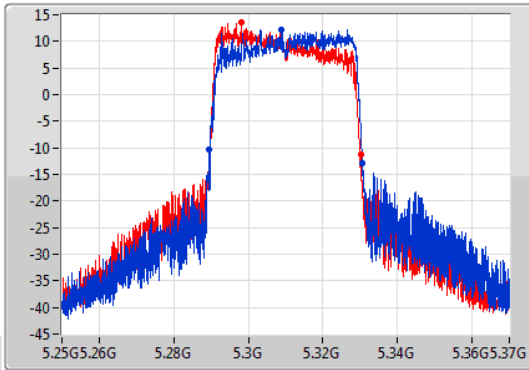

CF
5.31GHz
Span
120MHz
RBW
500kHz
VBW
2MHz
Sweep Time
100ms
Detector Type
Peak