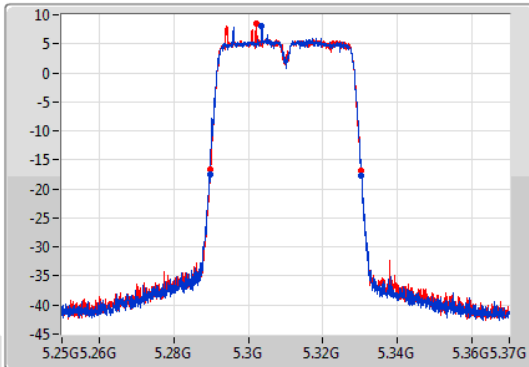

CF
5.31GHz
Span
120MHz
RBW
500kHz
VBW
2MHz
Sweep Time
100ms
Detector Type
Peak