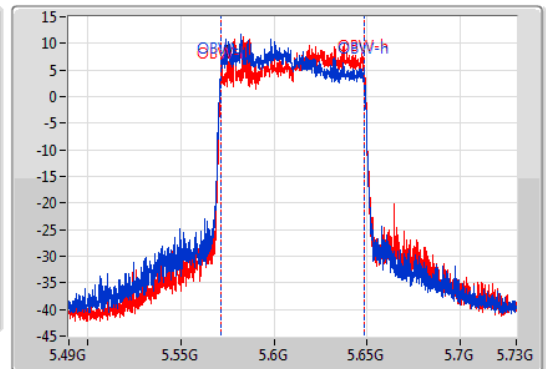

802.11ax HEW80-BF_Nss1,(MCS0)_2TX

EBW

5610MHz

23/01/2020

CF
5.61GHz
Span
240MHz
RBW
2MHz
VBW
10MHz
Sweep Time
100ms
Detector Type
Peak

CF
5.61GHz
Span
240MHz
RBW
1MHz
VBW
3MHz
Sweep Time
100ms
Detector Type
Peak