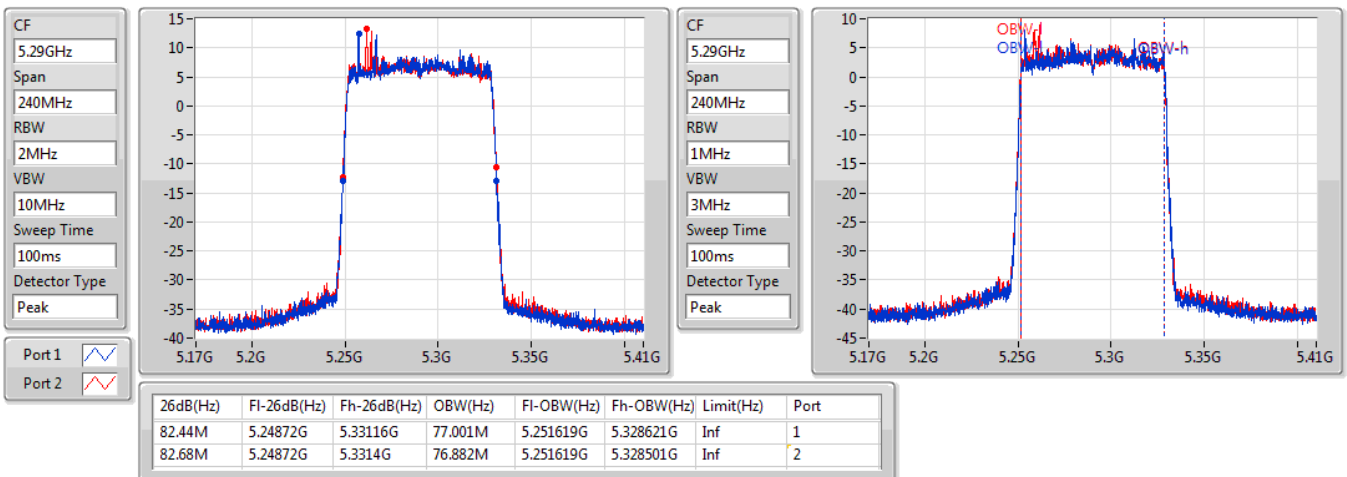

5290MHz

23/01/2020