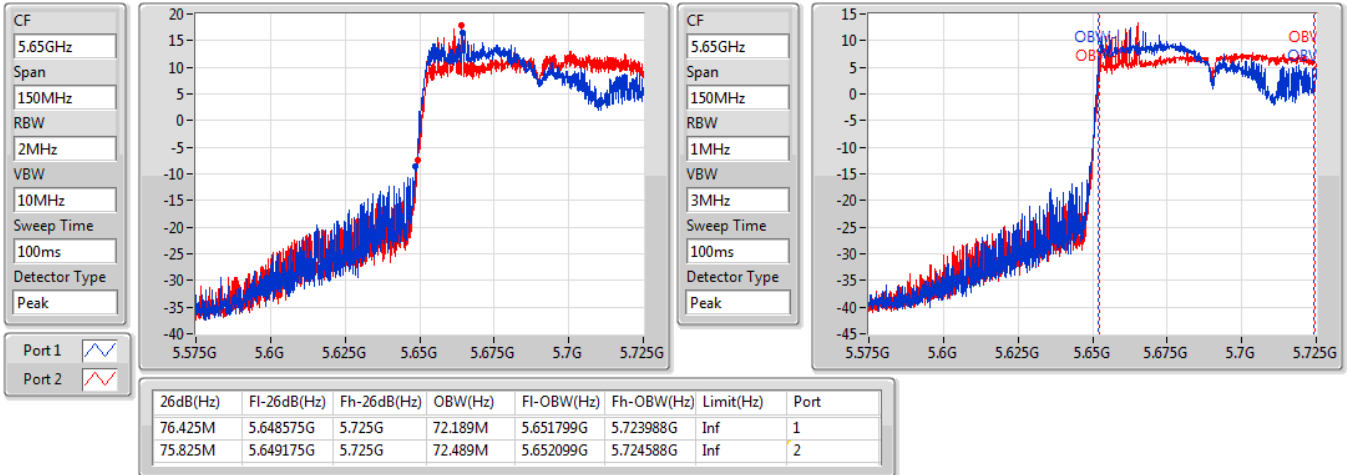

802.11ac VHT80-BF_Nss1,(MCS0)_2TX

EBW

5690MHz Straddle 5.47-5.725GHz

23/01/2020