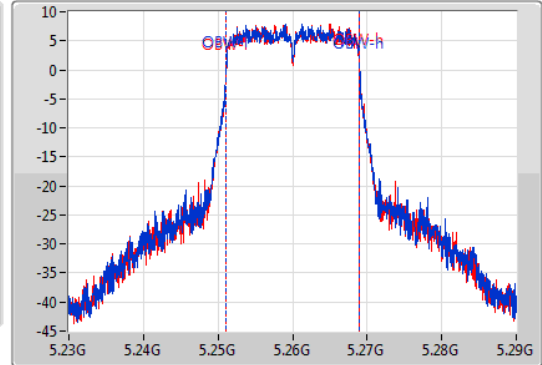

26dB(Hz)	Fl-26dB(Hz)	Fh-26dB(Hz)	OBW(Hz)	Fl-OBW(Hz)	Fh-OBW(Hz)	Limit(Hz)	Port
22.86M	5.24911G	5.27197G	17.871M	5.251124G	5.268996G	Inf	1
21.75M	5.24923G	5.27098G	17.841M	5.251124G	5.268966G	Inf	2

802.11ac VHT20-BF_Nss1,(MCS0)_2TX

EBW

5300MHz

21/01/2020

CF
5.3GHz
Span
60MHz
RBW
300kHz
VBW
1MHz
Sweep Time
100ms
Detector Type
Peak