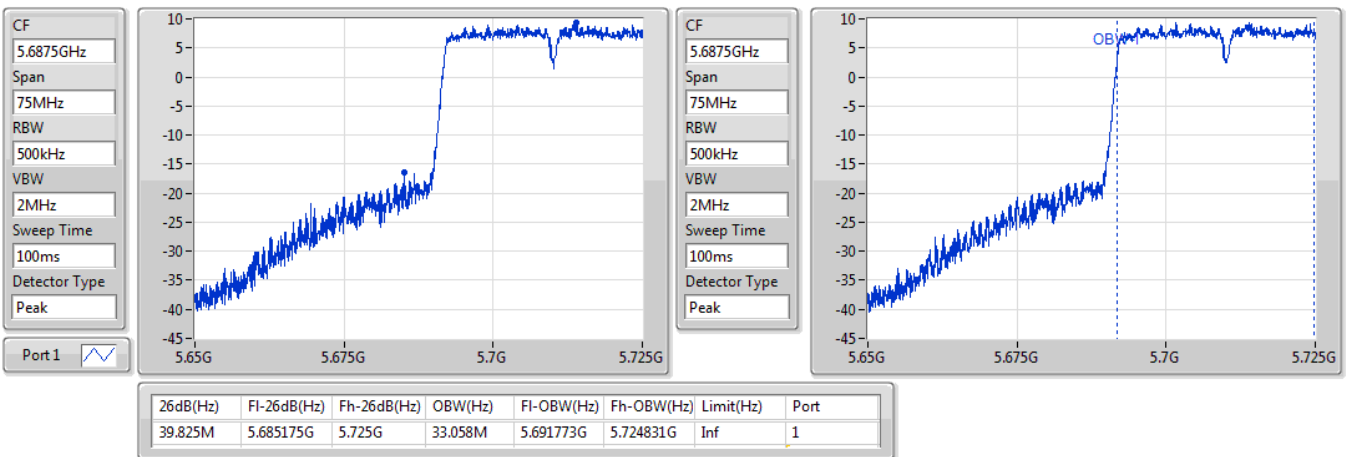

5670MHz

13/01/2020

802.11ac VHT40_Nss1,(MCS0)_1TX

EBW

5710MHz Straddle 5.47-5.725GHz

13/01/2020

802.11ac VHT40_Nss1,(MCS0)_1TX
5710MHz Straddle 5.725-5.85GHz

EBW