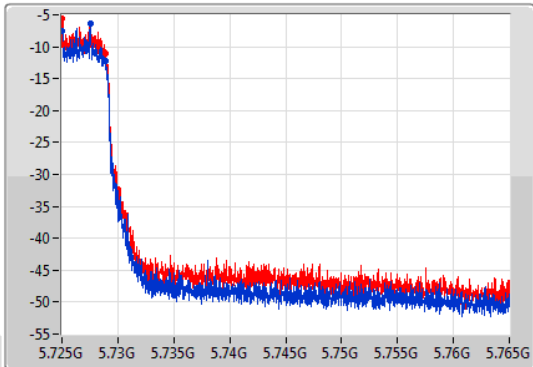

EBW

5690MHz Straddle 5.725-5.85GHz

23/01/2020

CF
5.745GHz
Span
40MHz
RBW
100kHz
VBW
300kHz
Sweep Time
100ms
Detector Type
Peak

Port 1

Port 2

CF
5.745GHz
Span
40MHz
RBW
50kHz
VBW
200kHz
Sweep Time
100ms
Detector Type
Peak