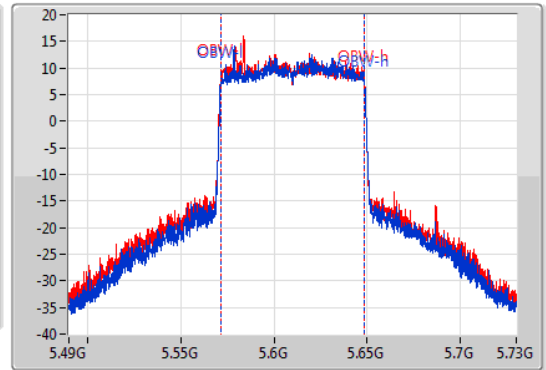

802.11ax HEW80-BF_Nss1,(MCS0)_2TX

EBW

5610MHz

21/01/2020

CF
5.61GHz
Span
240MHz
RBW
2MHz
VBW
10MHz
Sweep Time
100ms
Detector Type
Peak

CF
5.61GHz
Span
240MHz
RBW
1MHz
VBW
3MHz
Sweep Time
100ms
Detector Type
Peak