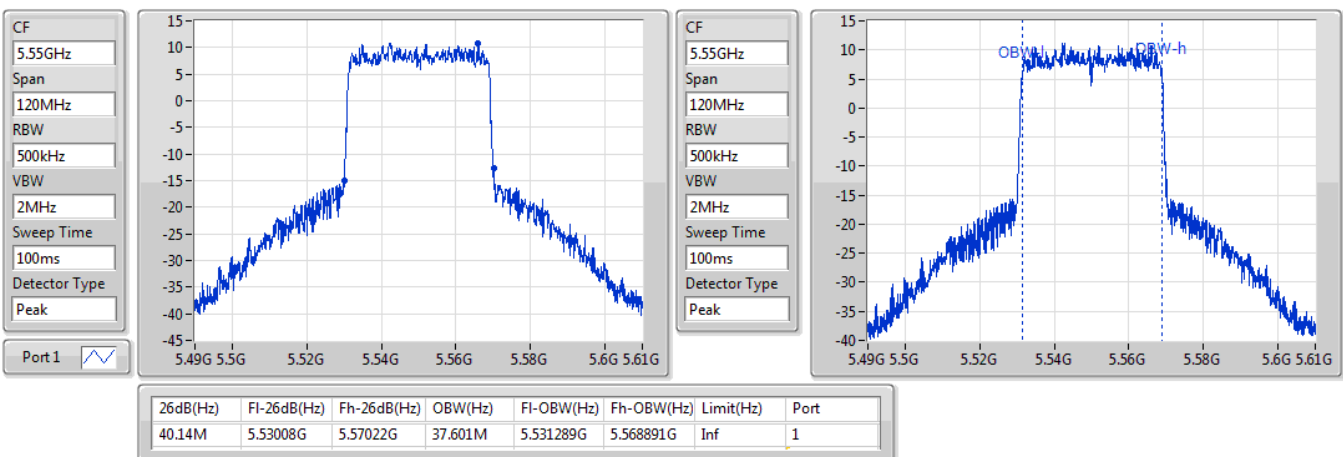

802.11ax HEW40_Nss1,(MCS0)_1TX

EBW

5550MHz

13/01/2020