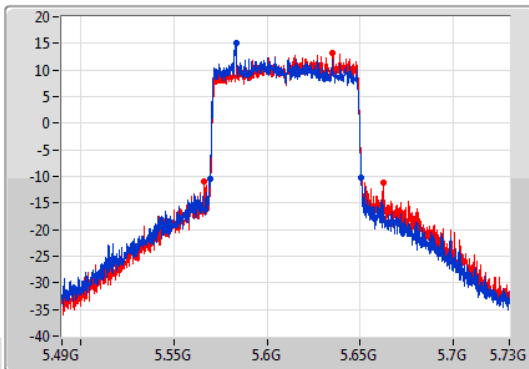

CF
5.61GHz
Span
240MHz
RBW
1MHz
VBW
3MHz
Sweep Time
100ms
Detector Type
Peak