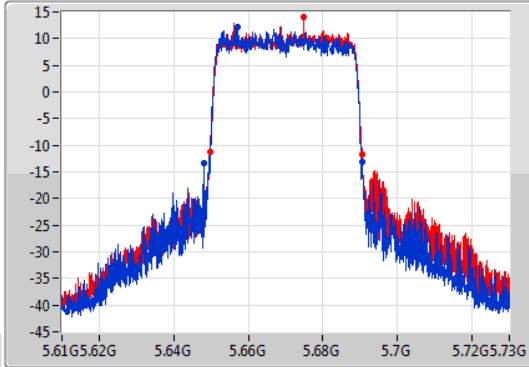

802.11ax HEW40-BF_Nss1,(MCS0)_2TX

EBW

5670MHz

23/01/2020

CF
5.67GHz
Span
120MHz
RBW
1MHz
VBW
3MHz
Sweep Time
100ms
Detector Type
Peak

CF
5.67GHz
Span
120MHz
RBW
500kHz
VBW
2MHz
Sweep Time
100ms
Detector Type
Peak