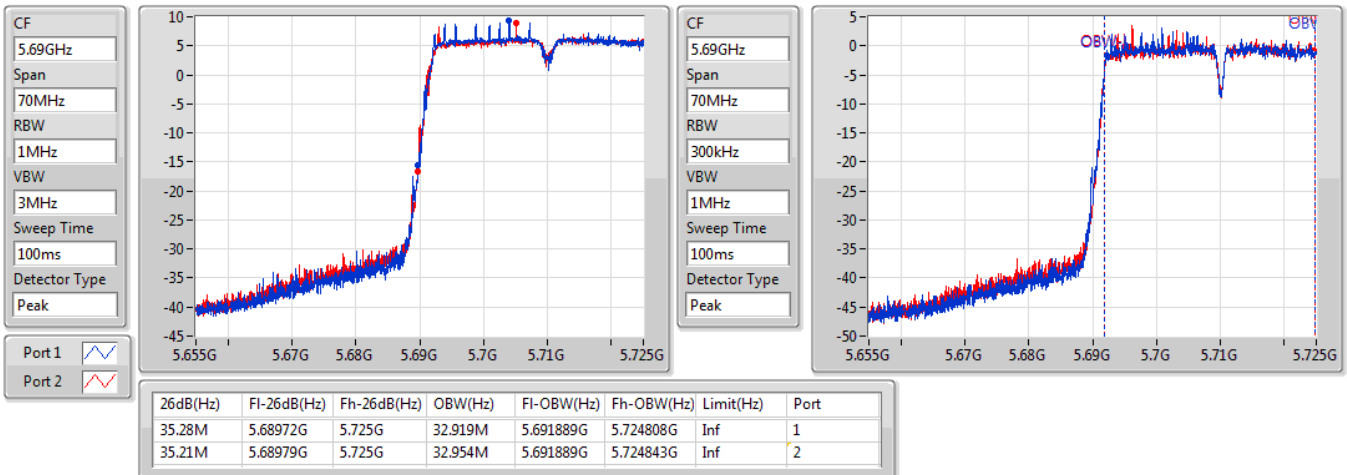

802.11ac VHT40-BF_Nss1,(MCS0)_2TX

EBW

5710MHz Straddle 5.47-5.725GHz

23/01/2020