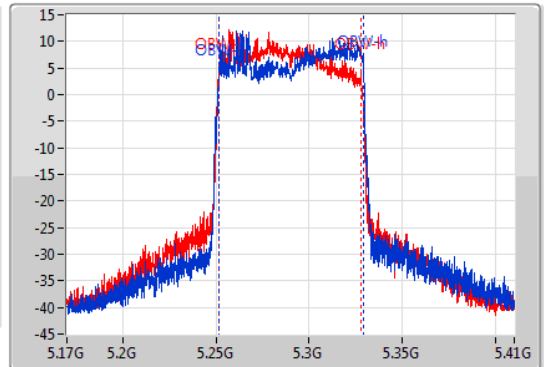

EBW

5290MHz

23/01/2020

CF
5.29GHz
Span
240MHz
RBW
2MHz
VBW
10MHz
Sweep Time
100ms
Detector Type
Peak
Port 1
Port 2

CF
5.29GHz
Span
240MHz
RBW
1MHz
VBW
3MHz
Sweep Time
100ms
Detector Type
Peak
Port 1
Port 2