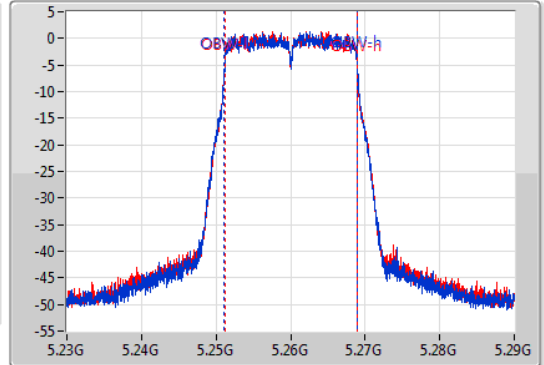

26dB(Hz)	Fl-26dB(Hz)	Fh-26dB(Hz)	OBW(Hz)	Fl-OBW(Hz)	Fh-OBW(Hz)	Limit(Hz)	Port
21.66M	5.2492G	5.27086G	17.841M	5.251124G	5.268966G	Inf	1
21.63M	5.24926G	5.27089G	17.811M	5.251154G	5.268966G	Inf	2

802.11ac VHT20-BF_Nss1,(MCS0)_2TX

EBW

5300MHz

23/01/2020

CF
5.3GHz
Span
60MHz
RBW
300kHz
VBW
1MHz
Sweep Time
100ms
Detector Type
Peak