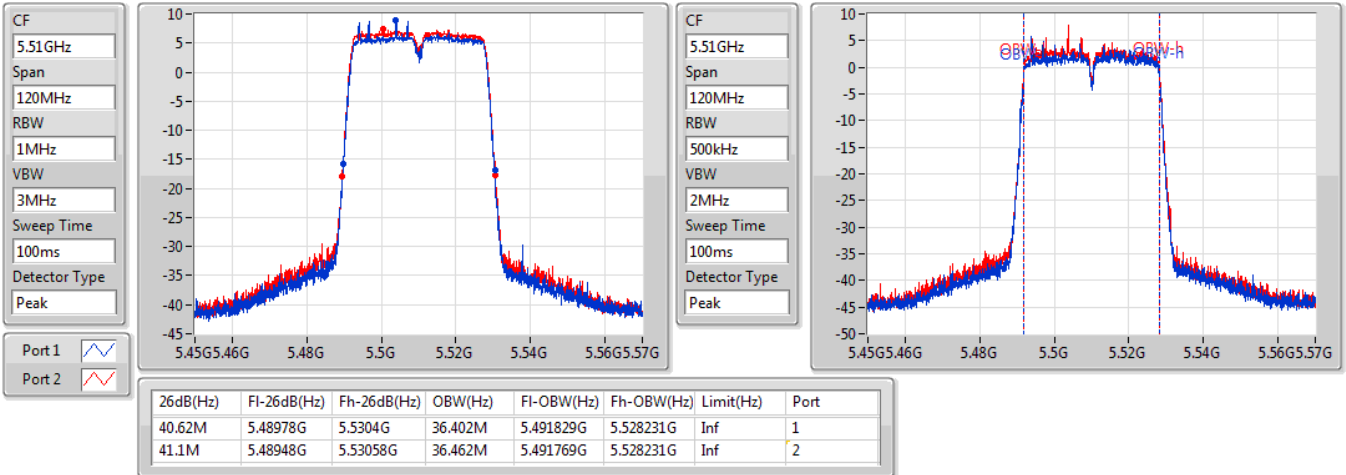

802.11ac VHT40-BF_Nss1,(MCS0)_2TX

EBW

5510MHz

22/01/2020