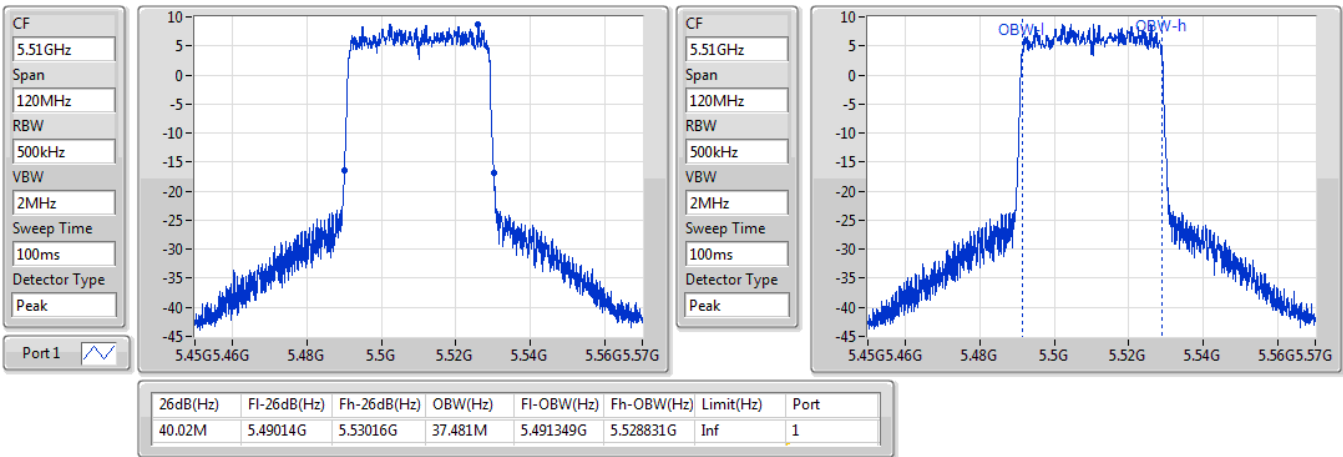

802.11ax HEW40_Nss1,(MCS0)_1TX

EBW

5310MHz

13/01/2020

802.11ax HEW40_Nss1,(MCS0)_1TX

EBW

5510MHz

13/01/2020