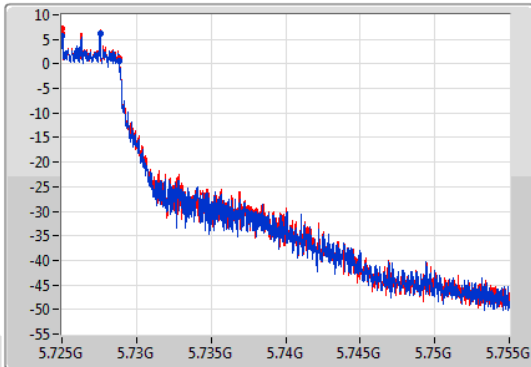

5720MHz Straddle 5.725-5.85GHz

15/01/2020

CF
5.74GHz
Span
30MHz
RBW
100kHz
VBW
300kHz
Sweep Time
100ms
Detector Type
Peak

CF
5.74GHz
Span
30MHz
RBW
100kHz
VBW
300kHz
Sweep Time
100ms
Detector Type
Peak