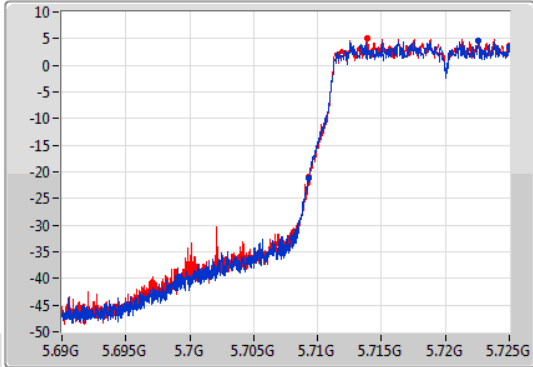

802.11ac VHT20_Nss2,(MCS0)_2TX

EBW

5720MHz Straddle 5.47-5.725GHz

14/01/2020

CF: 5.7075GHz
Span: 35MHz
RBW: 200kHz
VBW: 1MHz
Sweep Time: 100ms
Detector Type: Peak
Port 1: [Waveform icon]
Port 2: [Waveform icon]

CF: 5.7075GHz
Span: 35MHz
RBW: 200kHz
VBW: 1MHz
Sweep Time: 100ms
Detector Type: Peak