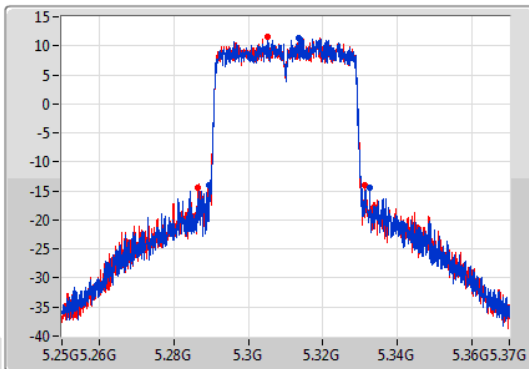

CF
5.31GHz
Span
120MHz
RBW
500kHz
VBW
2MHz
Sweep Time
100ms
Detector Type
Peak