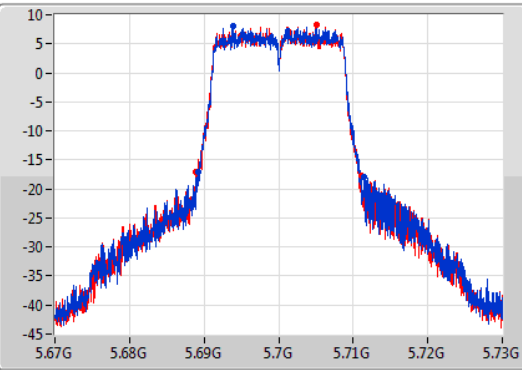

CF
5.7GHz
Span
60MHz
RBW
200kHz
VBW
1MHz
Sweep Time
100ms
Detector Type
Peak