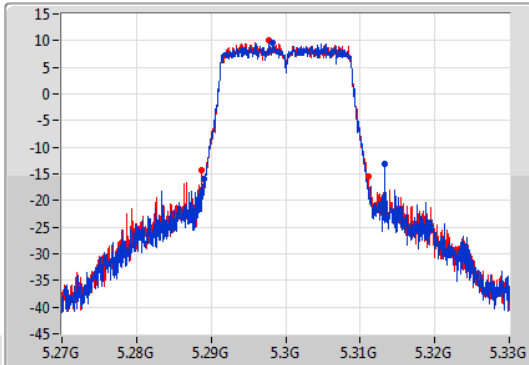

CF
5.3GHz
Span
60MHz
RBW
200kHz
VBW
1MHz
Sweep Time
100ms
Detector Type
Peak