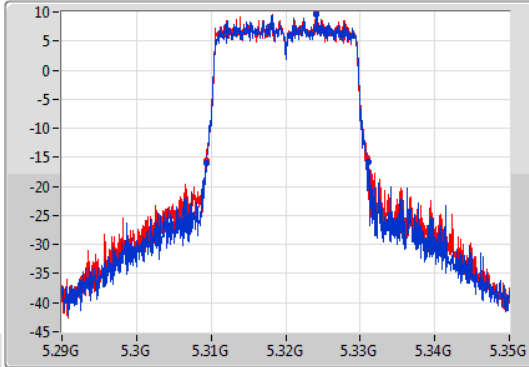

802.11ax HEW20-BF_Nss1,(MCS0)_2TX

EBW

5320MHz

14/01/2020

CF
5.32GHz
Span
60MHz
RBW
200kHz
VBW
1MHz
Sweep Time
100ms
Detector Type
Peak

CF
5.32GHz
Span
60MHz
RBW
200kHz
VBW
1MHz
Sweep Time
100ms
Detector Type
Peak