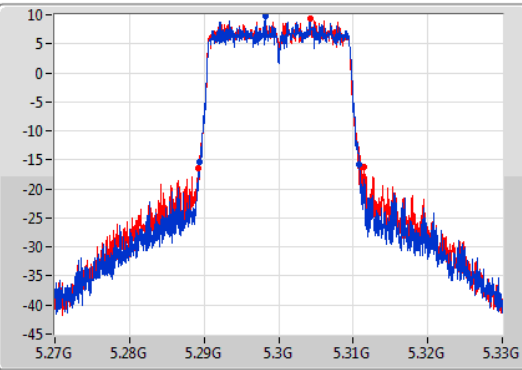

CF
5.3GHz
Span
60MHz
RBW
200kHz
VBW
1MHz
Sweep Time
100ms
Detector Type
Peak