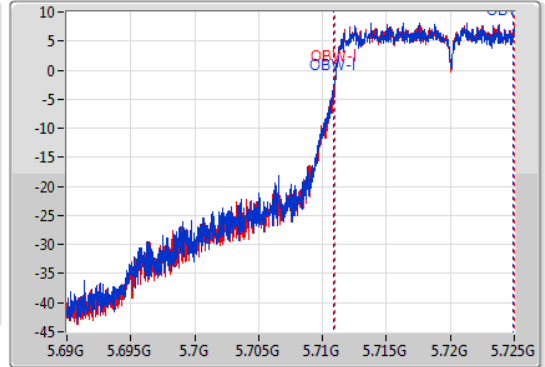

EBW

5720MHz Straddle 5.47-5.725GHz

15/01/2020

CF
5.7075GHz
Span
35MHz
RBW
200kHz
VBW
1MHz
Sweep Time
100ms
Detector Type
Peak

CF
5.7075GHz
Span
35MHz
RBW
200kHz
VBW
1MHz
Sweep Time
100ms
Detector Type
Peak