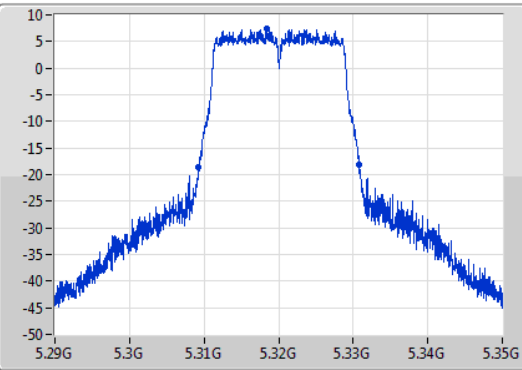

802.11ac VHT20_Nss1,(MCS0)_1TX

EBW

5320MHz

13/01/2020

CF
5.32GHz
Span
60MHz
RBW
200kHz
VBW
1MHz
Sweep Time
100ms
Detector Type
Peak
Port 1

CF
5.32GHz
Span
60MHz
RBW
200kHz
VBW
1MHz
Sweep Time
100ms
Detector Type
Peak