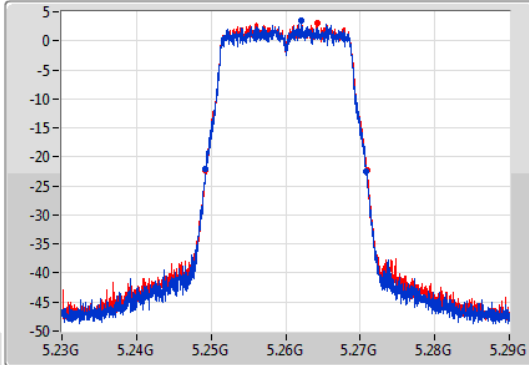

Port X-N dB = Port X 6dB down bandwidth for 5.725-5.85GHz band / 26dB down bandwidth for other band

Port X-OBW = Port X 99% occupied bandwidth;

802.11ac VHT20-BF_Nss1,(MCS0)_2TX

EBW

5260MHz

23/01/2020

CF
5.26GHz
Span
60MHz
RBW
300kHz
VBW
1MHz
Sweep Time
100ms
Detector Type
Peak