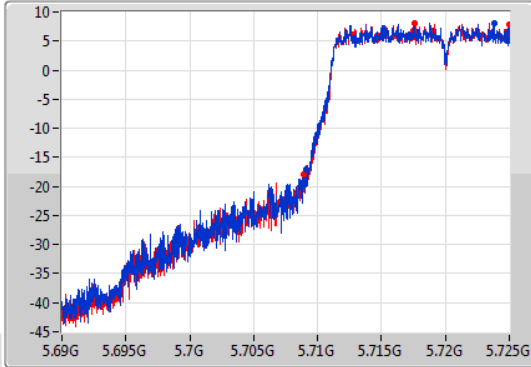

802.11ac VHT20-BF_Nss1,(MCS0)_2TX

EBW

5720MHz Straddle 5.47-5.725GHz

15/01/2020

CF
5.7075GHz
Span
35MHz
RBW
200kHz
VBW
1MHz
Sweep Time
100ms
Detector Type
Peak

CF
5.7075GHz
Span
35MHz
RBW
200kHz
VBW
1MHz
Sweep Time
100ms
Detector Type
Peak