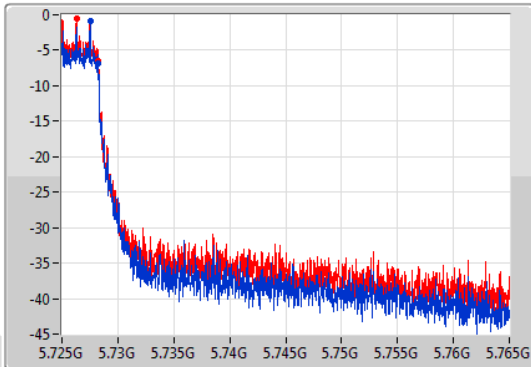

5690MHz Straddle 5.725-5.85GHz

21/01/2020

CF
5.745GHz
Span
40MHz
RBW
100kHz
VBW
300kHz
Sweep Time
100ms
Detector Type
Peak

CF
5.745GHz
Span
40MHz
RBW
50kHz
VBW
200kHz
Sweep Time
100ms
Detector Type
Peak