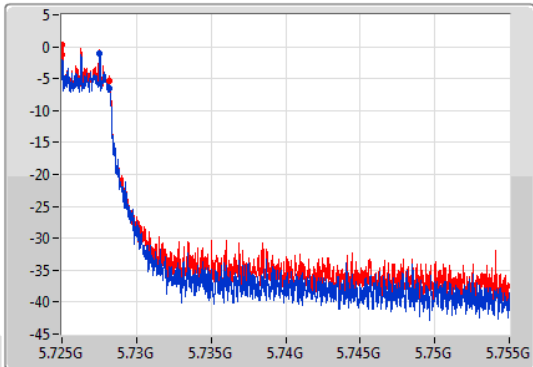

5690MHz Straddle 5.725-5.85GHz

15/01/2020

CF
5.74GHz
Span
30MHz
RBW
100kHz
VBW
300kHz
Sweep Time
100ms
Detector Type
Peak

CF
5.74GHz
Span
30MHz
RBW
100kHz
VBW
300kHz
Sweep Time
100ms
Detector Type
Peak