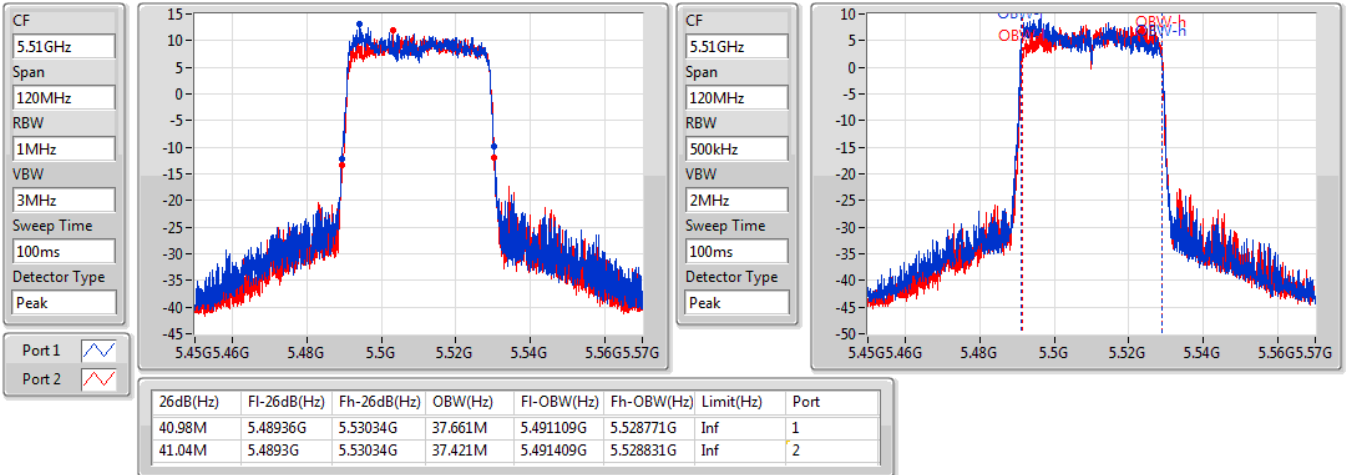

802.11ax HEW40-BF_Nss1,(MCS0)_2TX

EBW

5510MHz

23/01/2020