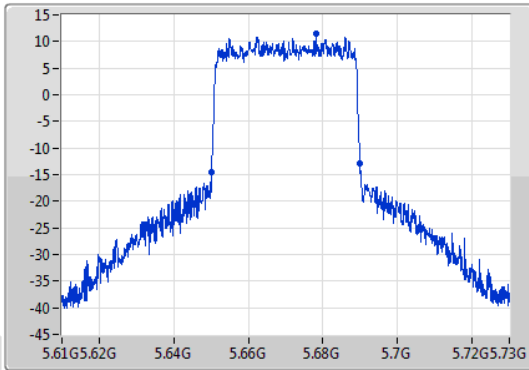

802.11ax HEW40_Nss1,(MCS0)_1TX

EBW

5670MHz

13/01/2020

CF: 5.67GHz
Span: 120MHz
RBW: 500kHz
VBW: 2MHz
Sweep Time: 100ms
Detector Type: Peak
Port 1

CF: 5.67GHz
Span: 120MHz
RBW: 500kHz
VBW: 2MHz
Sweep Time: 100ms
Detector Type: Peak