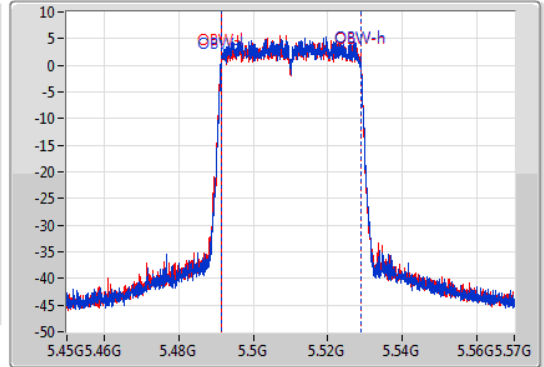

802.11ax HEW40-BF_Nss1,(MCS0)_2TX

EBW

5510MHz

23/01/2020

CF
5.51GHz
Span
120MHz
RBW
1MHz
VBW
3MHz
Sweep Time
100ms
Detector Type
Peak

CF
5.51GHz
Span
120MHz
RBW
500kHz
VBW
2MHz
Sweep Time
100ms
Detector Type
Peak