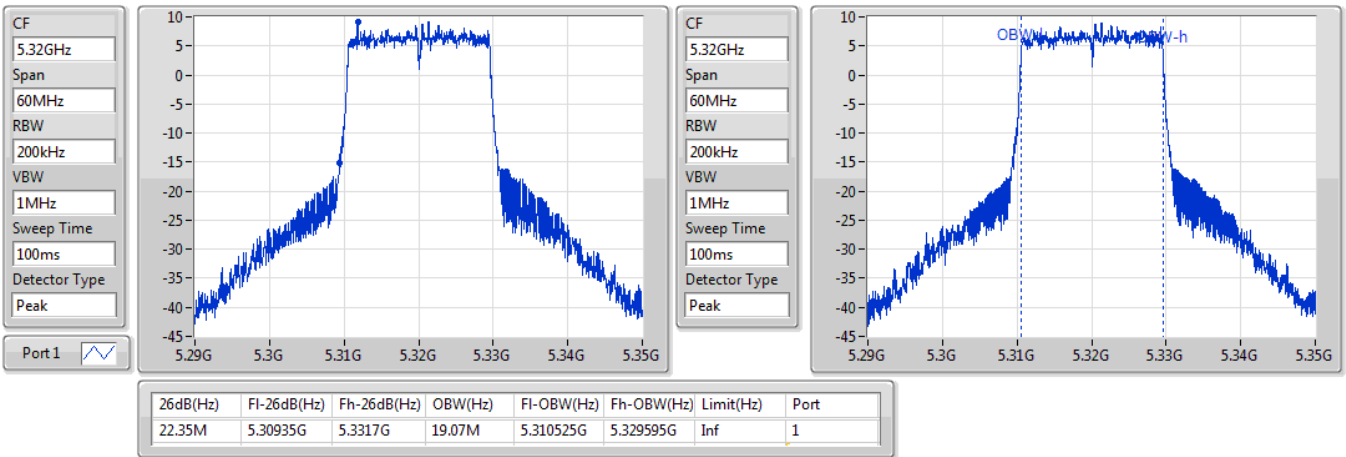

802.11ax HEW20_Nss1,(MCS0)_1TX

EBW

5300MHz

13/01/2020

802.11ax HEW20_Nss1,(MCS0)_1TX

EBW

5320MHz

13/01/2020