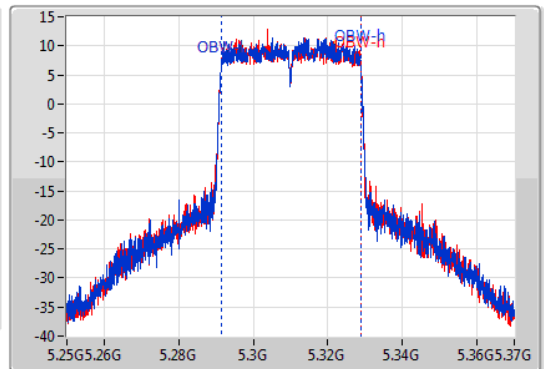

802.11ax HEW40-BF_Nss1,(MCS0)_2TX

EBW

5310MHz

14/01/2020

CF
5.31GHz
Span
120MHz
RBW
500kHz
VBW
2MHz
Sweep Time
100ms
Detector Type
Peak

CF
5.31GHz
Span
120MHz
RBW
500kHz
VBW
2MHz
Sweep Time
100ms
Detector Type
Peak