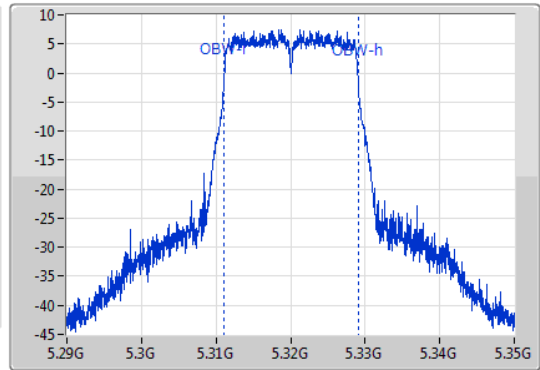

802.11ac VHT20_Nss1,(MCS0)_1TX

EBW

5320MHz

13/01/2020

CF
5.32GHz
Span
60MHz
RBW
200kHz
VBW
1MHz
Sweep Time
100ms
Detector Type
Peak
Port 1

CF
5.32GHz
Span
60MHz
RBW
200kHz
VBW
1MHz
Sweep Time
100ms
Detector Type
Peak