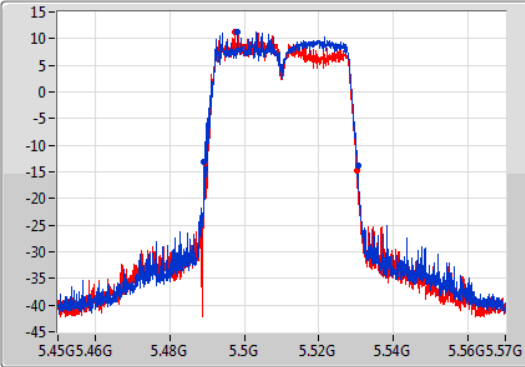

802.11ac VHT40-BF_Nss1,(MCS0)_2TX

EBW

5510MHz

23/01/2020

CF
5.51GHz
Span
120MHz
RBW
1MHz
VBW
3MHz
Sweep Time
100ms
Detector Type
Peak

CF
5.51GHz
Span
120MHz
RBW
500kHz
VBW
2MHz
Sweep Time
100ms
Detector Type
Peak