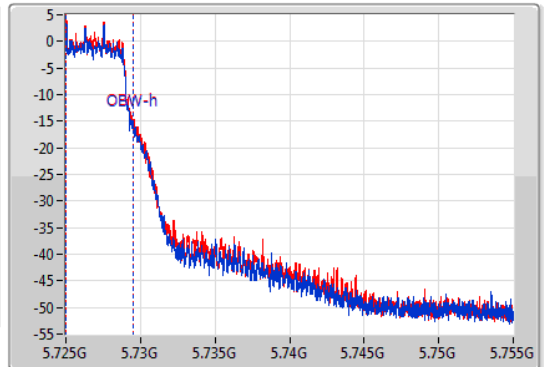

6dB(Hz)	Fl-6dB(Hz)	Fh-6dB(Hz)	OBW(Hz)	Fl-OBW(Hz)	Fh-OBW(Hz)	Limit(Hz)	Port
3.84M	5.725G	5.72884G	4.513M	5.725022G	5.729535G	500k	1
3.84M	5.725G	5.72884G	4.513M	5.725007G	5.72952G	500k	2