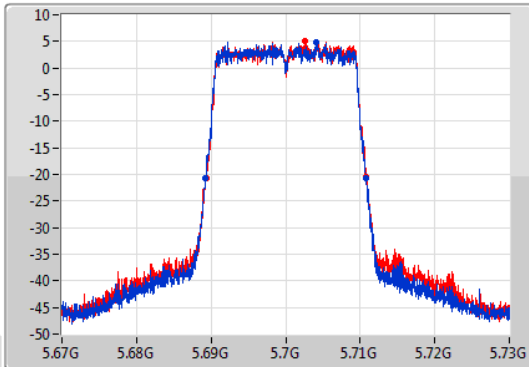

CF
5.7GHz
Span
60MHz
RBW
200kHz
VBW
1MHz
Sweep Time
100ms
Detector Type
Peak