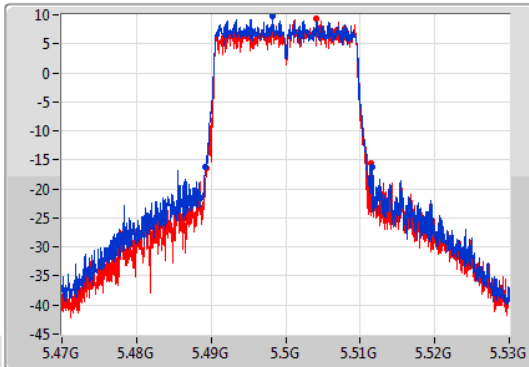

CF
5.5GHz
Span
60MHz
RBW
200kHz
VBW
1MHz
Sweep Time
100ms
Detector Type
Peak