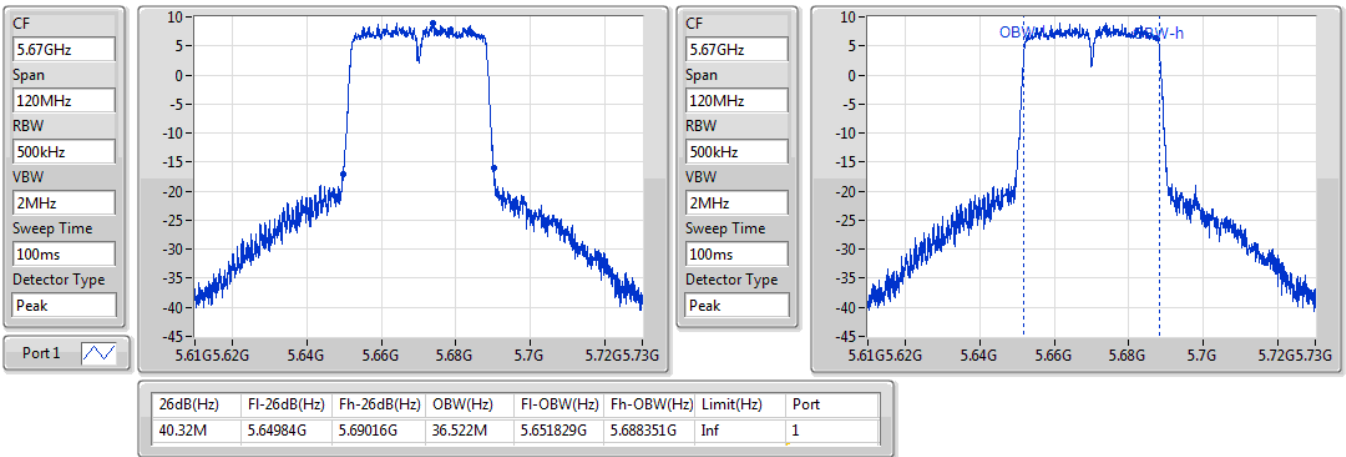

5670MHz

13/01/2020

802.11ac VHT40_Nss1,(MCS0)_1TX

EBW

5710MHz Straddle 5.47-5.725GHz

13/01/2020

802.11ac VHT40_Nss1,(MCS0)_1TX
5710MHz Straddle 5.725-5.85GHz

EBW