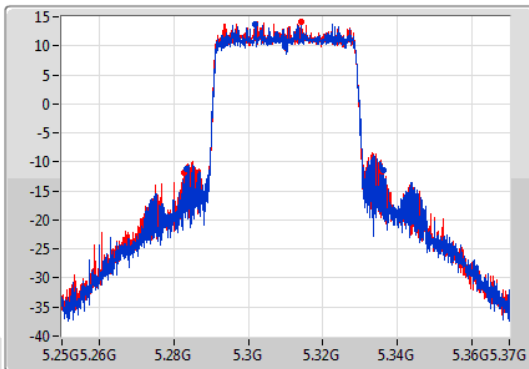

CF
5.31GHz
Span
120MHz
RBW
500kHz
VBW
2MHz
Sweep Time
100ms
Detector Type
Peak