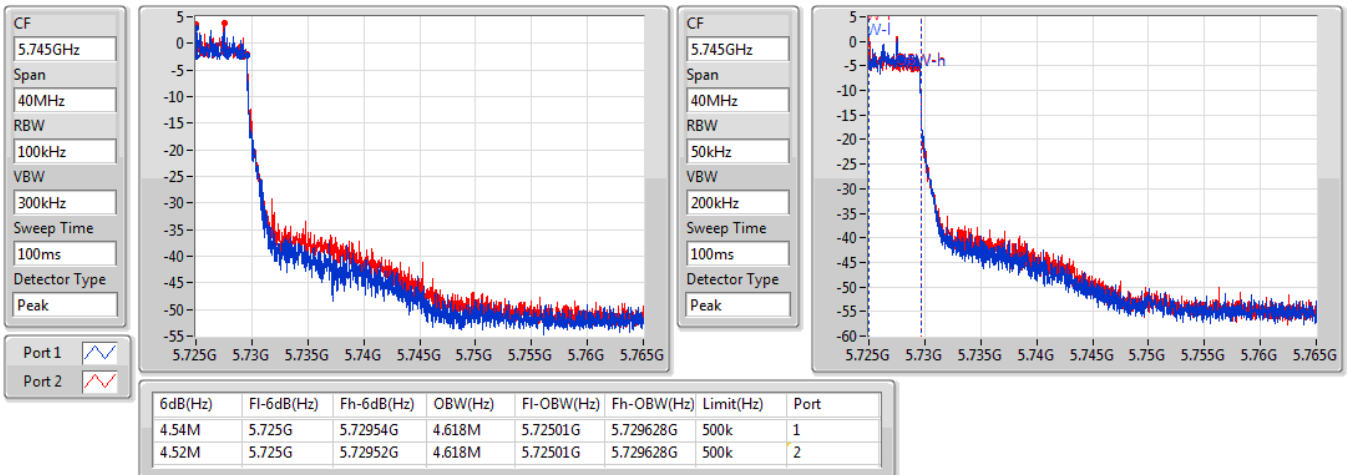

EBW

5720MHz Straddle 5.47-5.725GHz

23/01/2020

802.11ax HEW20-BF_Nss1,(MCS0)_2TX

EBW

5720MHz Straddle 5.725-5.85GHz

23/01/2020

802.11ax HEW40-BF_Nss1,(MCS0)_2TX