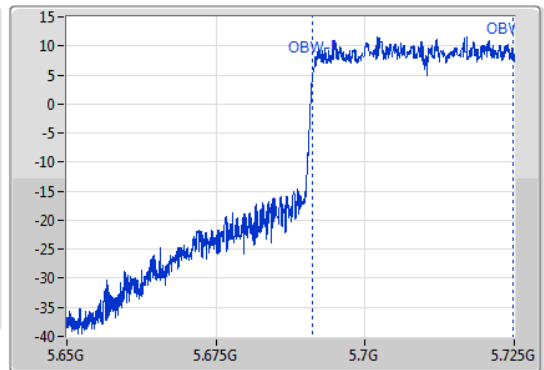

802.11ax HEW40_Nss1,(MCS0)_1TX

EBW

5710MHz Straddle 5.47-5.725GHz

13/01/2020

CF: 5.6875GHz
 Span: 75MHz
 RBW: 500kHz
 VBW: 2MHz
 Sweep Time: 100ms
 Detector Type: Peak
 Port 1

CF: 5.6875GHz
 Span: 75MHz
 RBW: 500kHz
 VBW: 2MHz
 Sweep Time: 100ms
 Detector Type: Peak