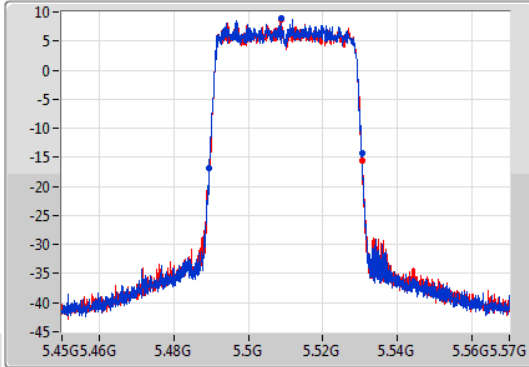

802.11ax HEW40-BF_Nss1,(MCS0)_2TX

EBW

5510MHz

23/01/2020

CF
5.51GHz
Span
120MHz
RBW
1MHz
VBW
3MHz
Sweep Time
100ms
Detector Type
Peak

CF
5.51GHz
Span
120MHz
RBW
500kHz
VBW
2MHz
Sweep Time
100ms
Detector Type
Peak