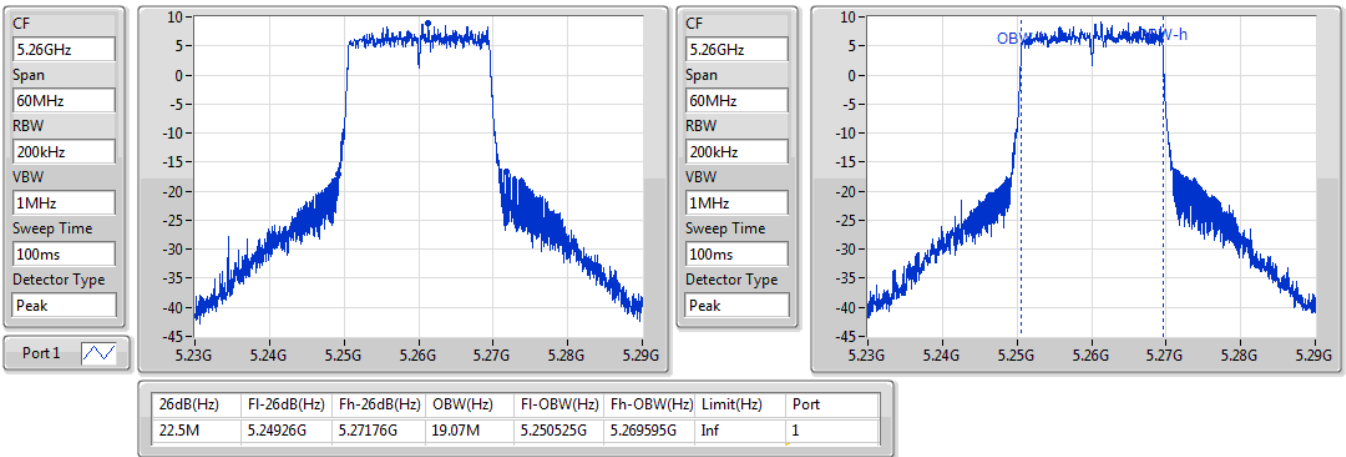

802.11ac VHT80_Nss1,(MCS0)_1TX

EBW

5690MHz Straddle 5.725-5.85GHz

13/01/2020

802.11ax HEW20_Nss1,(MCS0)_1TX

EBW

5260MHz

13/01/2020