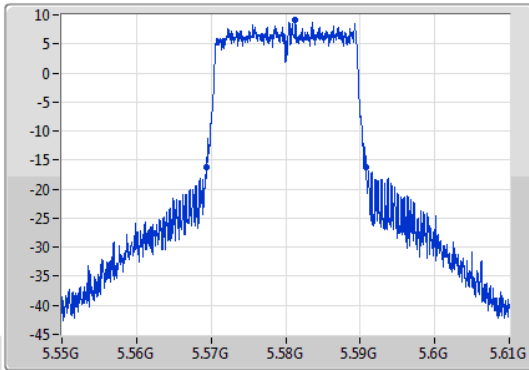

802.11ax HEW20_Nss1,(MCS0)_1TX

EBW

5580MHz

13/01/2020

CF
5.58GHz
Span
60MHz
RBW
200kHz
VBW
1MHz
Sweep Time
100ms
Detector Type
Peak
Port 1

CF
5.58GHz
Span
60MHz
RBW
200kHz
VBW
1MHz
Sweep Time
100ms
Detector Type
Peak