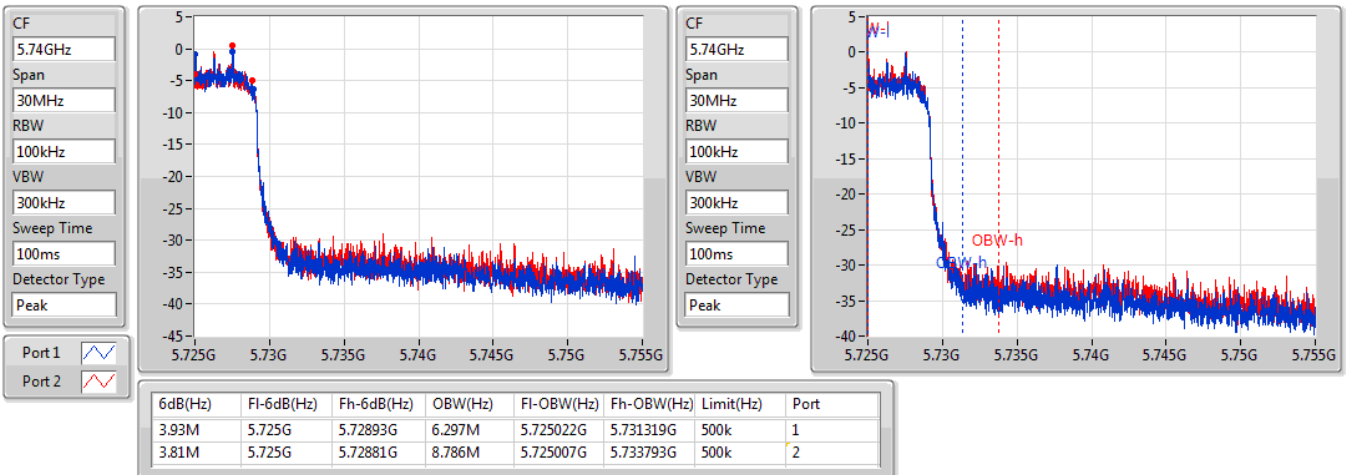

EBW

5690MHz Straddle 5.47-5.725GHz

15/01/2020

802.11ax HEW80-BF_Nss1,(MCS0)_2TX

EBW

5690MHz Straddle 5.725-5.85GHz

15/01/2020

Summary