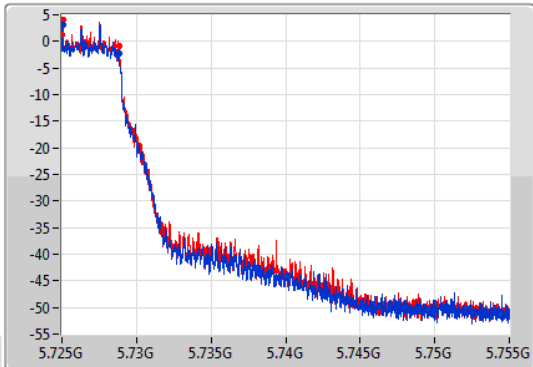

CF: 5.74GHz
Span: 30MHz
RBW: 100kHz
VBW: 300kHz
Sweep Time: 100ms
Detector Type: Peak