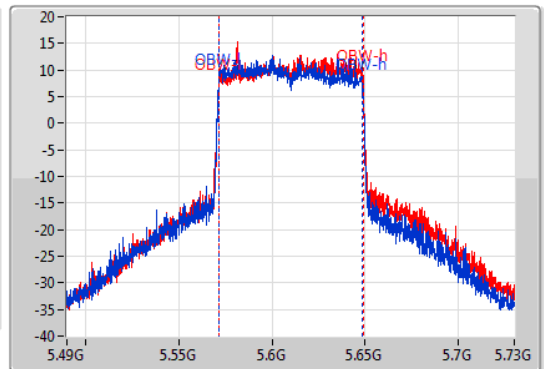

802.11ax HEW80-BF_Nss1,(MCS0)_2TX

EBW

5610MHz

14/01/2020

CF
5.61GHz
Span
240MHz
RBW
1MHz
VBW
3MHz
Sweep Time
100ms
Detector Type
Peak

CF
5.61GHz
Span
240MHz
RBW
1MHz
VBW
3MHz
Sweep Time
100ms
Detector Type
Peak