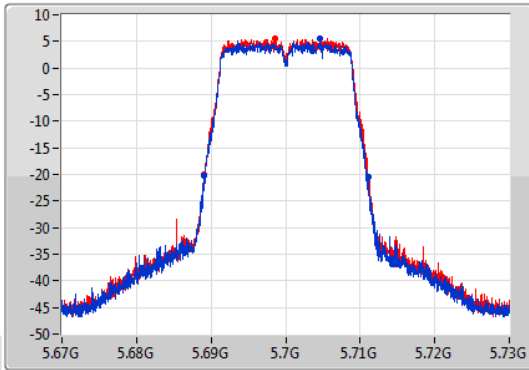

CF
5.7GHz
Span
60MHz
RBW
200kHz
VBW
1MHz
Sweep Time
100ms
Detector Type
Peak