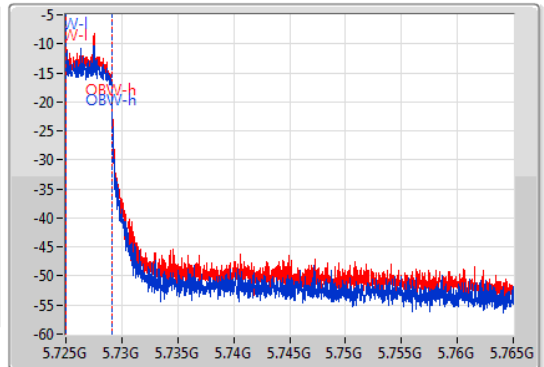

EBW

5690MHz Straddle 5.725-5.85GHz

23/01/2020

CF
5.745GHz
Span
40MHz
RBW
100kHz
VBW
300kHz
Sweep Time
100ms
Detector Type
Peak

Port 1

Port 2

CF
5.745GHz
Span
40MHz
RBW
50kHz
VBW
200kHz
Sweep Time
100ms
Detector Type
Peak