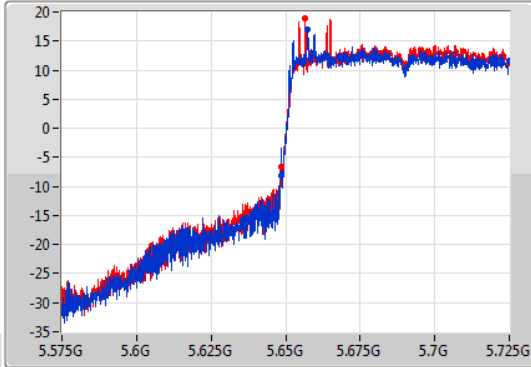

802.11ac VHT80-BF_Nss1,(MCS0)_2TX

EBW

5690MHz Straddle 5.47-5.725GHz

21/01/2020

CF
5.65GHz
Span
150MHz
RBW
2MHz
VBW
10MHz
Sweep Time
100ms
Detector Type
Peak

CF
5.65GHz
Span
150MHz
RBW
1MHz
VBW
3MHz
Sweep Time
100ms
Detector Type
Peak