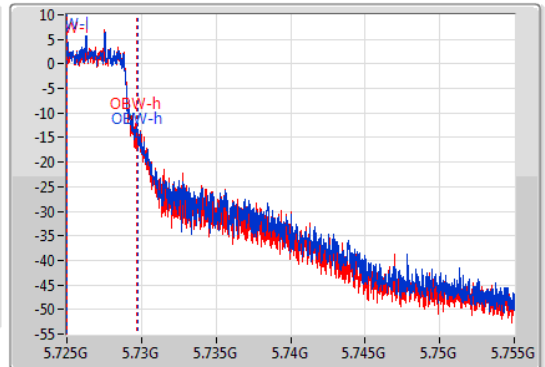

EBW

5720MHz Straddle 5.725-5.85GHz

15/01/2020

CF
5.74GHz
Span
30MHz
RBW
100kHz
VBW
300kHz
Sweep Time
100ms
Detector Type
Peak

CF
5.74GHz
Span
30MHz
RBW
100kHz
VBW
300kHz
Sweep Time
100ms
Detector Type
Peak