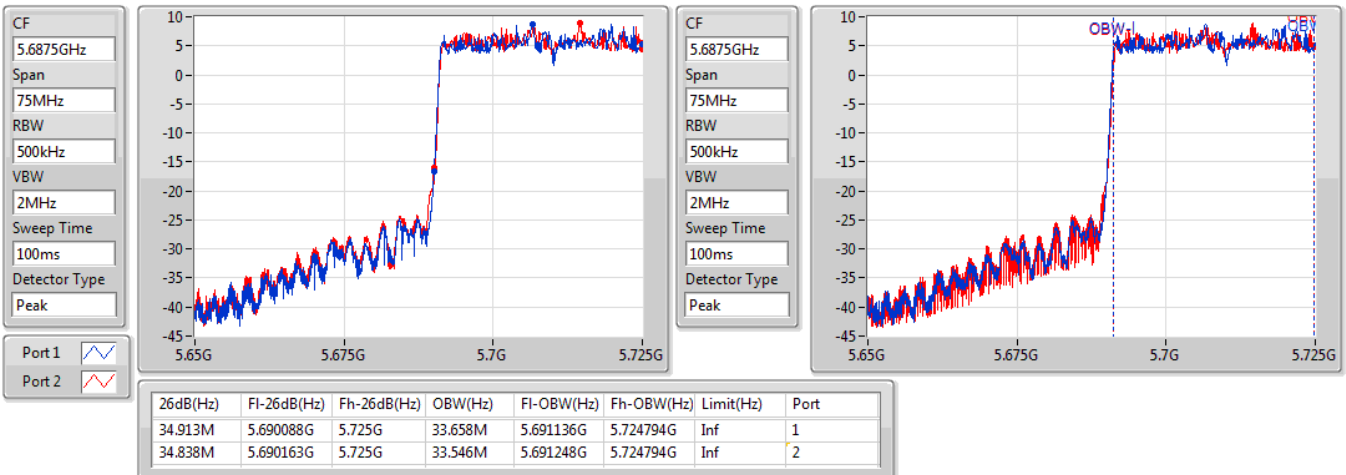

EBW

5670MHz

14/01/2020

802.11ax HEW40_Nss2,(MCS0)_2TX

EBW

5710MHz Straddle 5.47-5.725GHz

14/01/2020

802.11ax HEW40_Nss2,(MCS0)_2TX