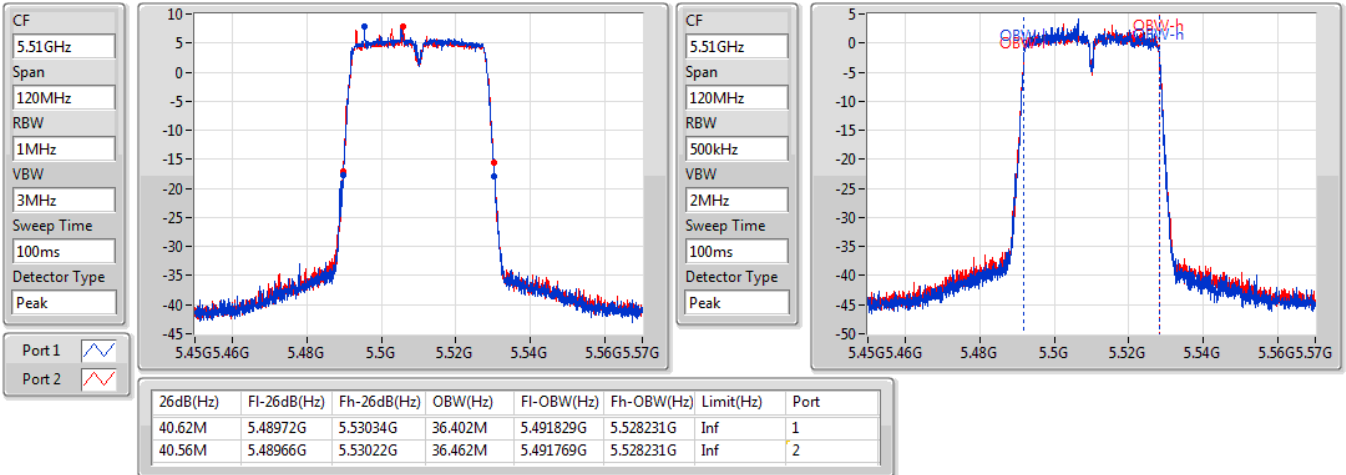

802.11ac VHT40-BF_Nss1,(MCS0)_2TX

EBW

5510MHz

23/01/2020