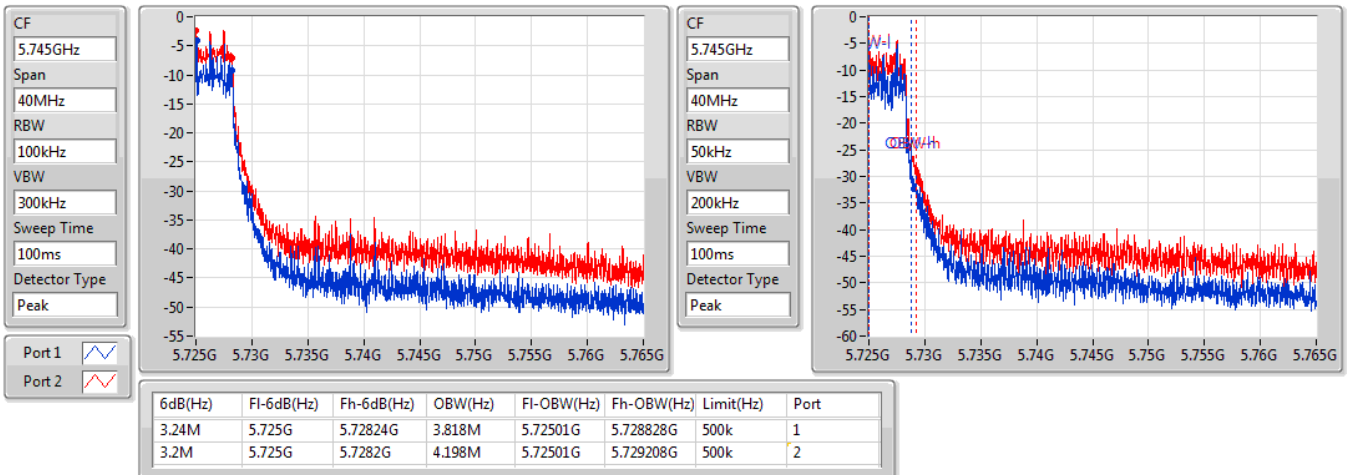

EBW

5690MHz Straddle 5.47-5.725GHz

23/01/2020

802.11ac VHT80-BF_Nss1,(MCS0)_2TX

EBW

5690MHz Straddle 5.725-5.85GHz

23/01/2020

802.11ax HEW20-BF_Nss1,(MCS0)_2TX