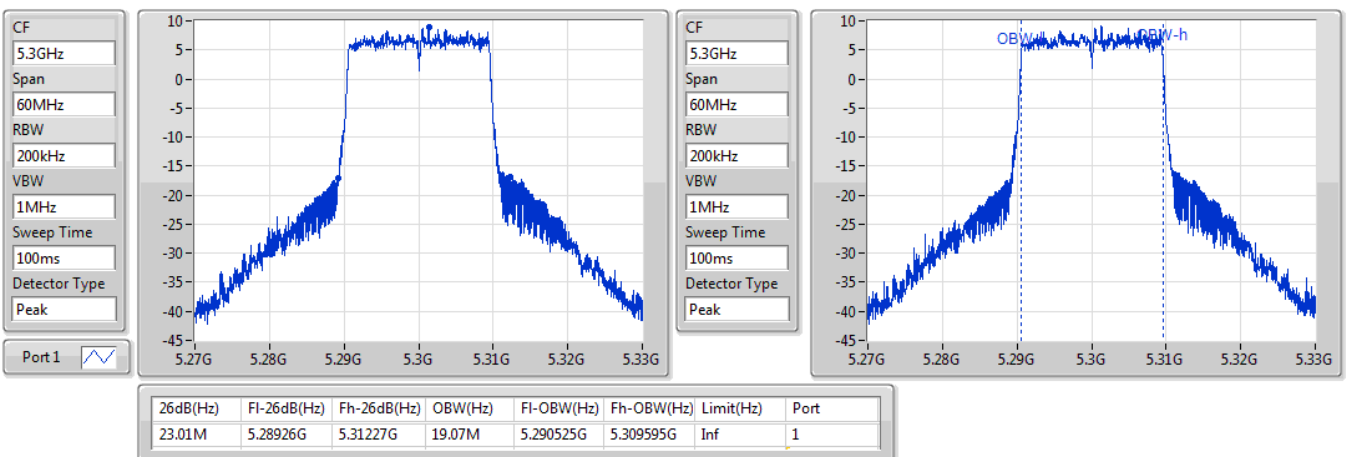

802.11ax HEW20_Nss1,(MCS0)_1TX

EBW

5300MHz

13/01/2020