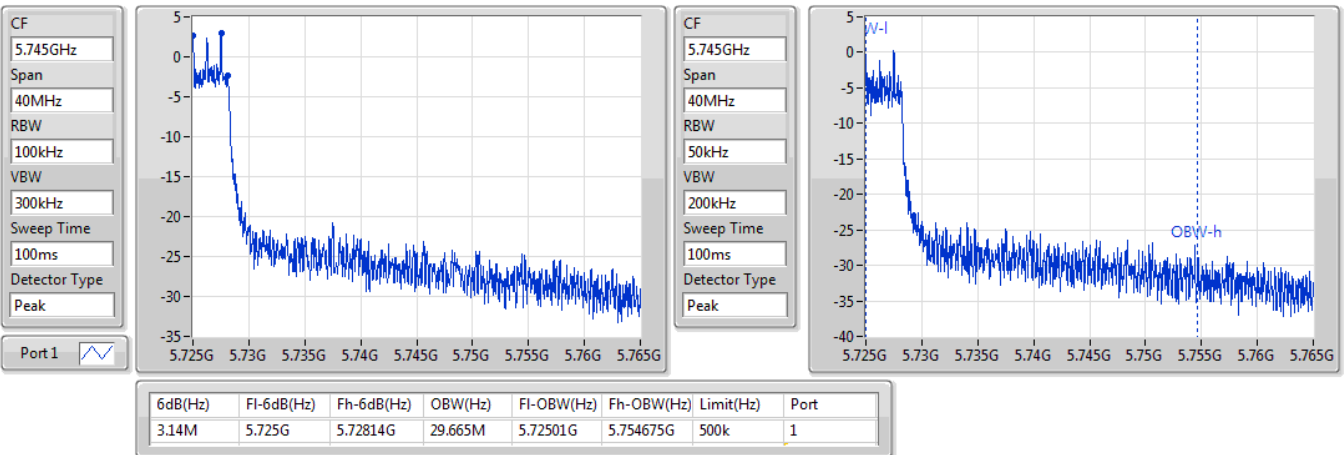

802.11ac VHT80\_Nss1,(MCS0)\_1TX

EBW

5690MHz Straddle 5.47-5.725GHz

09/01/2020

802.11ac VHT80\_Nss1,(MCS0)\_1TX

EBW

5690MHz Straddle 5.725-5.85GHz

09/01/2020