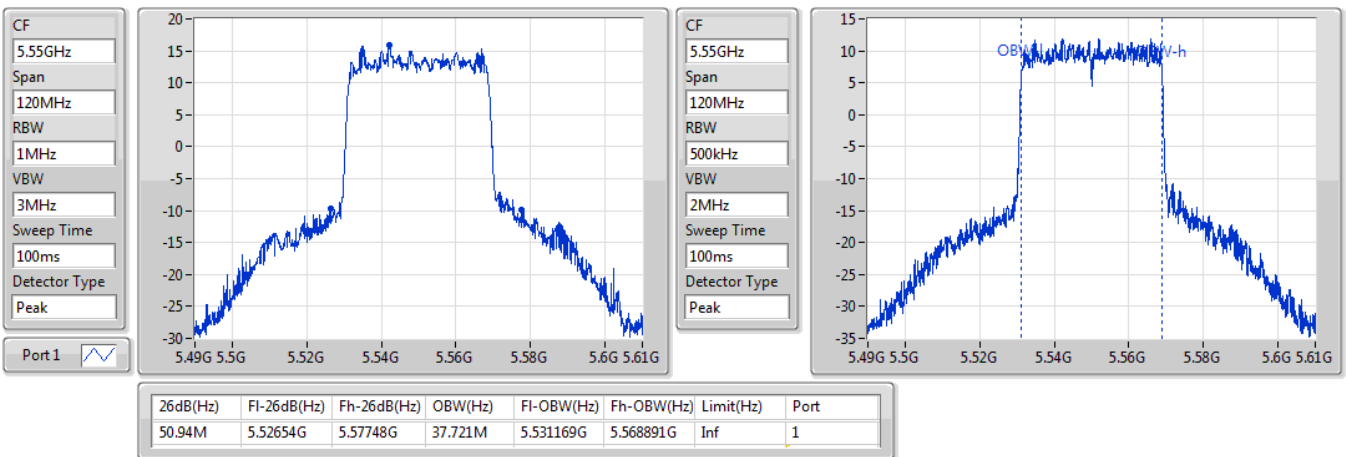

802.11ax HEW40\_Nss1,(MCS0)\_1TX

EBW

5510MHz

06/01/2020

802.11ax HEW40\_Nss1,(MCS0)\_1TX

EBW

5550MHz

06/01/2020