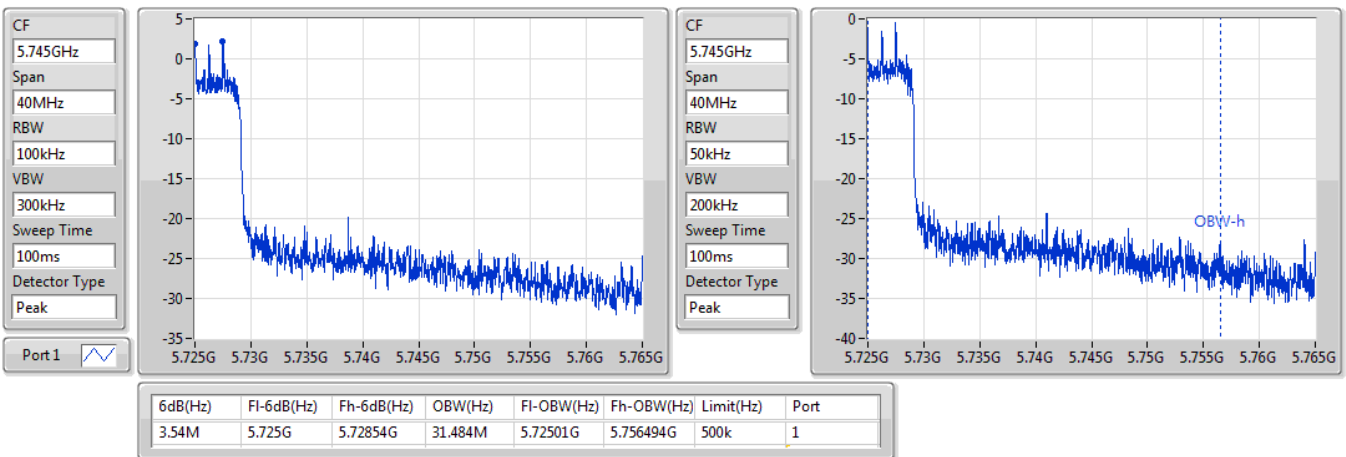

802.11ax HEW80\_Nss1,(MCS0)\_1TX

EBW

5690MHz Straddle 5.47-5.725GHz

06/01/2020

802.11ax HEW80\_Nss1,(MCS0)\_1TX

EBW

5690MHz Straddle 5.725-5.85GHz

06/01/2020

Summary

Mode	Max-N dB (Hz)	Max-OBW (Hz)	ITU-Code	Min-N dB (Hz)	Min-OBW (Hz)
5.25-5.35GHz	-	-	-	-	-
802.11a_Nss1,(6Mbps)_2TX	21.57M	16.762M	16M8D1D	21.51M	16.642M
802.11ac VHT20_Nss2,(MCS0)_2TX	22.98M	17.901M	17M9D1D	21.45M	17.781M
802.11ac VHT40_Nss2,(MCS0)_2TX	43.92M	36.462M	36M5D1D	40.74M	36.342M
802.11ac VHT80_Nss2,(MCS0)_2TX	82.92M	75.802M	75M8D1D	82.92M	75.802M
802.11ax HEW20_Nss2,(MCS0)_2TX	24M	19.1M	19M1D1D	21.48M	19.04M
802.11ax HEW40_Nss2,(MCS0)_2TX	41.1M	37.721M	37M7D1D	40.68M	37.541M
802.11ax HEW80_Nss2,(MCS0)_2TX	83.16M	77.121M	77M1D1D	83.04M	77.001M
5.47-5.725GHz	-	-	-	-	-
802.11a_Nss1,(6Mbps)_2TX	21.66M	16.762M	16M8D1D	15.615M	13.313M
802.11ac VHT20_Nss2,(MCS0)_2TX	23.43M	17.901M	17M9D1D	15.915M	13.928M
802.11ac VHT40_Nss2,(MCS0)_2TX	40.98M	36.402M	36M4D1D	35.385M	32.884M
802.11ac VHT80_Nss2,(MCS0)_2TX	83.04M	75.922M	75M9D1D	76.35M	72.339M
802.11ax HEW20_Nss2,(MCS0)_2TX	24M	19.1M	19M1D1D	15.51M	14.468M
802.11ax HEW40_Nss2,(MCS0)_2TX	55.08M	37.721M	37M7D1D	35.35M	33.583M
802.11ax HEW80_Nss2,(MCS0)_2TX	83.04M	77.121M	77M1D1D	76.125M	73.013M
5.725-5.85GHz	-	-	-	-	-
802.11a_Nss1,(6Mbps)_2TX	3.16M	4.038M	4M04D1D	3.16M	3.958M
802.11ac VHT20_Nss2,(MCS0)_2TX	3.8M	4.518M	4M52D1D	3.8M	4.358M
802.11ac VHT40_Nss2,(MCS0)_2TX	3.18M	3.998M	4M00D1D	3.18M	3.638M
802.11ac VHT80_Nss2,(MCS0)_2TX	3.18M	4.238M	4M24D1D	3.18M	3.778M
802.11ax HEW20_Nss2,(MCS0)_2TX	4.5M	4.698M	4M70D1D	4.5M	4.598M
802.11ax HEW40_Nss2,(MCS0)_2TX	3.84M	5.817M	5M82D1D	3.72M	4.138M
802.11ax HEW80_Nss2,(MCS0)_2TX	3.76M	6.477M	6M48D1D	3.7M	4.218M