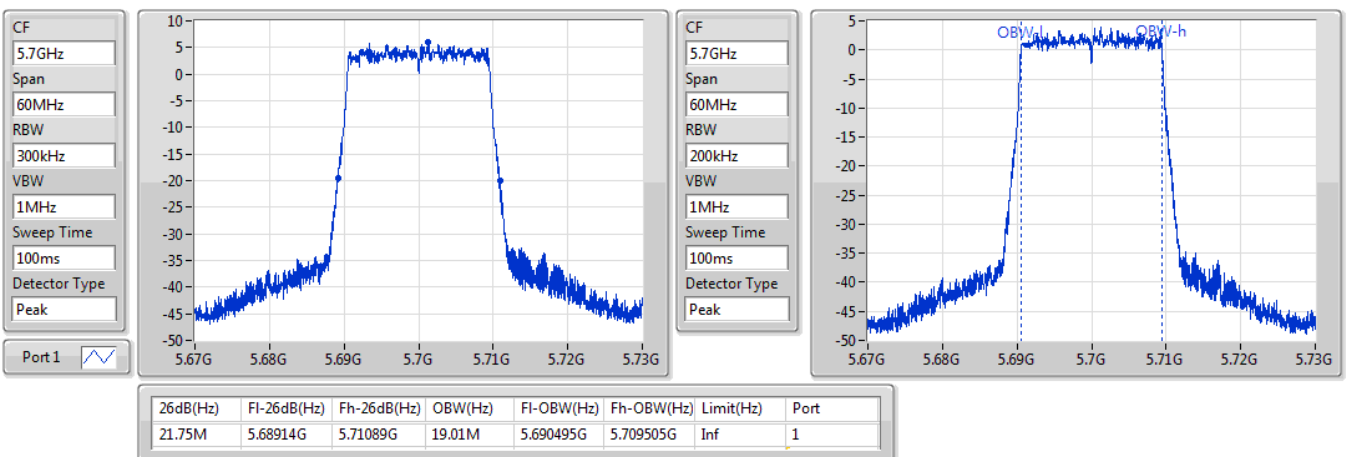

802.11ax HEW20\_Nss1,(MCS0)\_1TX

EBW

5580MHz

06/01/2020

802.11ax HEW20\_Nss1,(MCS0)\_1TX

EBW

5700MHz

06/01/2020

**802.11ax HEW20\_Nss1,(MCS0)\_1TX**  
**5720MHz Straddle 5.47-5.725GHz**

EBW

06/01/2020

**802.11ax HEW20\_Nss1,(MCS0)\_1TX**  
**5720MHz Straddle 5.725-5.85GHz**

EBW

06/01/2020

802.11ax HEW40\_Nss1,(MCS0)\_1TX