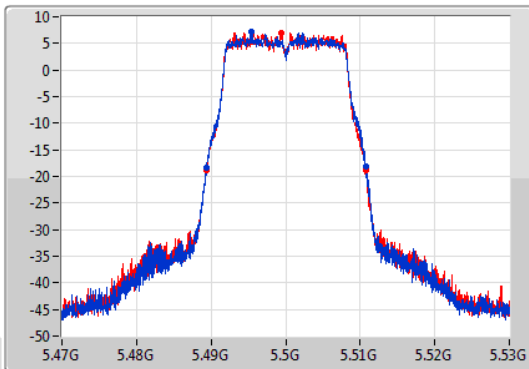

CF
5.5GHz
Span
60MHz
RBW
200kHz
VBW
1MHz
Sweep Time
100ms
Detector Type
Peak