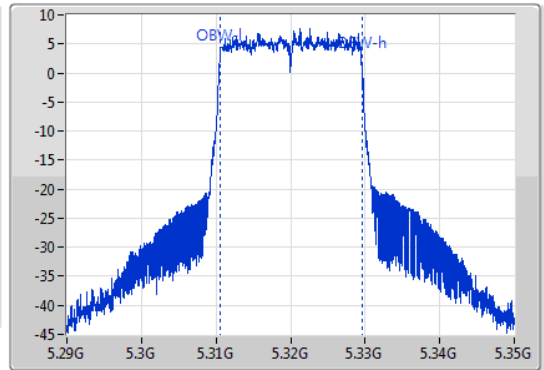

802.11ax HEW20\_Nss1,(MCS0)\_1TX

EBW

5320MHz

06/01/2020

CF  
5.32GHz  
Span  
60MHz  
RBW  
300kHz  
VBW  
1MHz  
Sweep Time  
100ms  
Detector Type  
Peak  
Port 1

CF  
5.32GHz  
Span  
60MHz  
RBW  
200kHz  
VBW  
1MHz  
Sweep Time  
100ms  
Detector Type  
Peak