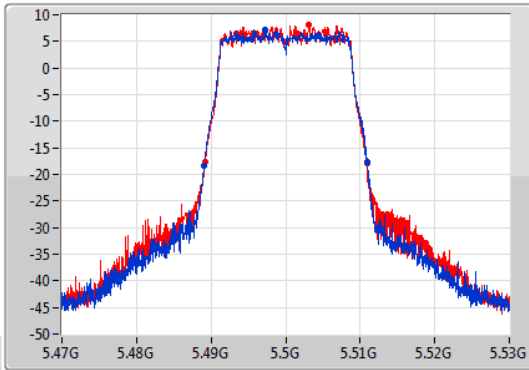

CF
5.5GHz
Span
60MHz
RBW
200kHz
VBW
1MHz
Sweep Time
100ms
Detector Type
Peak