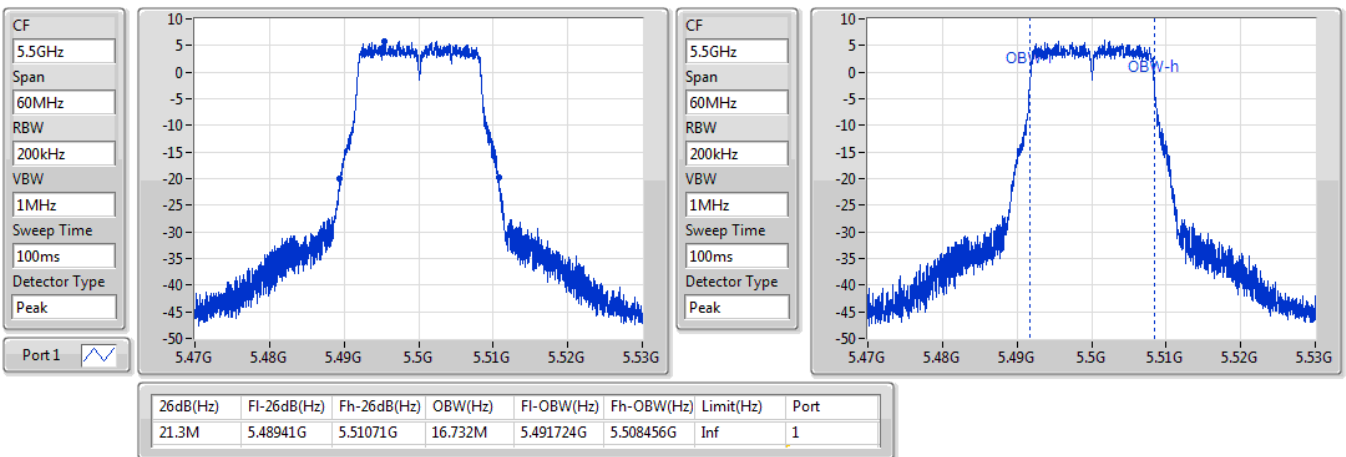

802.11a_Nss1,(6Mbps)_1TX

EBW

5500MHz

09/01/2020