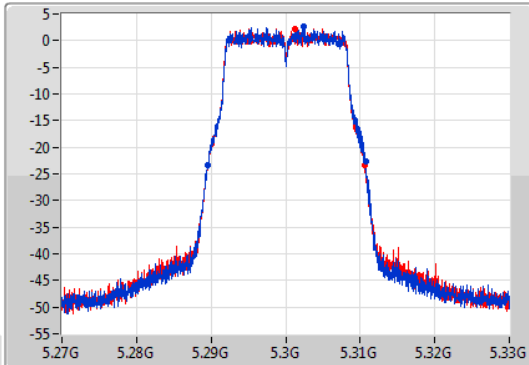

CF
5.3GHz
Span
60MHz
RBW
200kHz
VBW
1MHz
Sweep Time
100ms
Detector Type
Peak