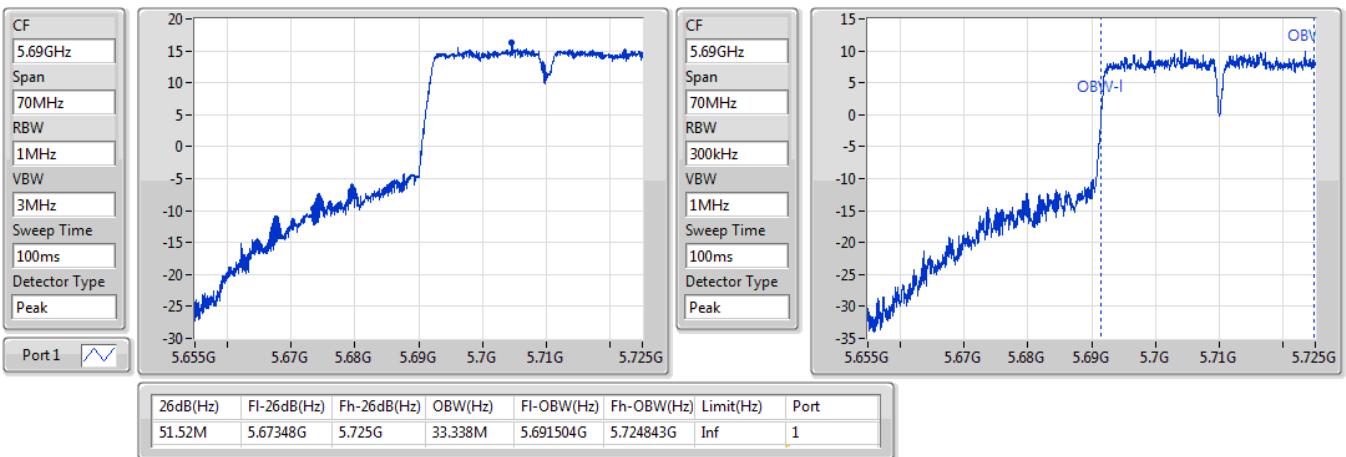

802.11ac VHT40\_Nss1,(MCS0)\_1TX

EBW

5670MHz

09/01/2020

802.11ac VHT40\_Nss1,(MCS0)\_1TX

EBW

5710MHz Straddle 5.47-5.725GHz

09/01/2020