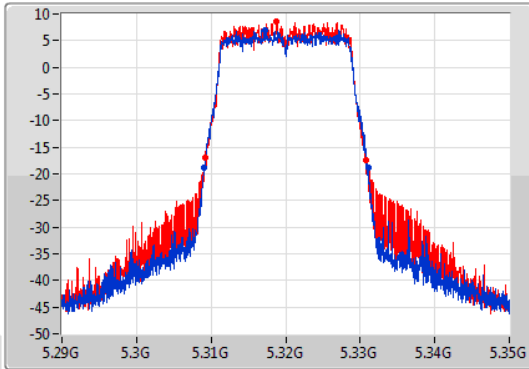

802.11ac VHT20_Nss2,(MCS0)_2TX

EBW

5320MHz

06/01/2020

CF
5.32GHz
Span
60MHz
RBW
300kHz
VBW
1MHz
Sweep Time
100ms
Detector Type
Peak

CF
5.32GHz
Span
60MHz
RBW
200kHz
VBW
1MHz
Sweep Time
100ms
Detector Type
Peak