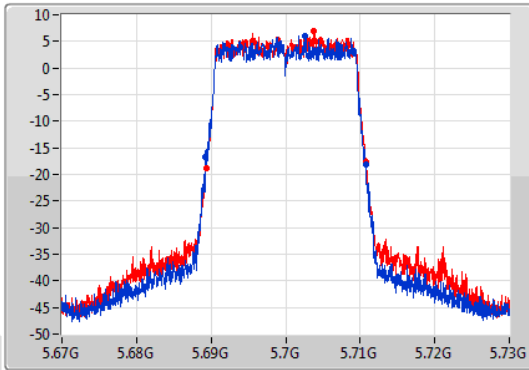

CF
5.7GHz
Span
60MHz
RBW
200kHz
VBW
1MHz
Sweep Time
100ms
Detector Type
Peak