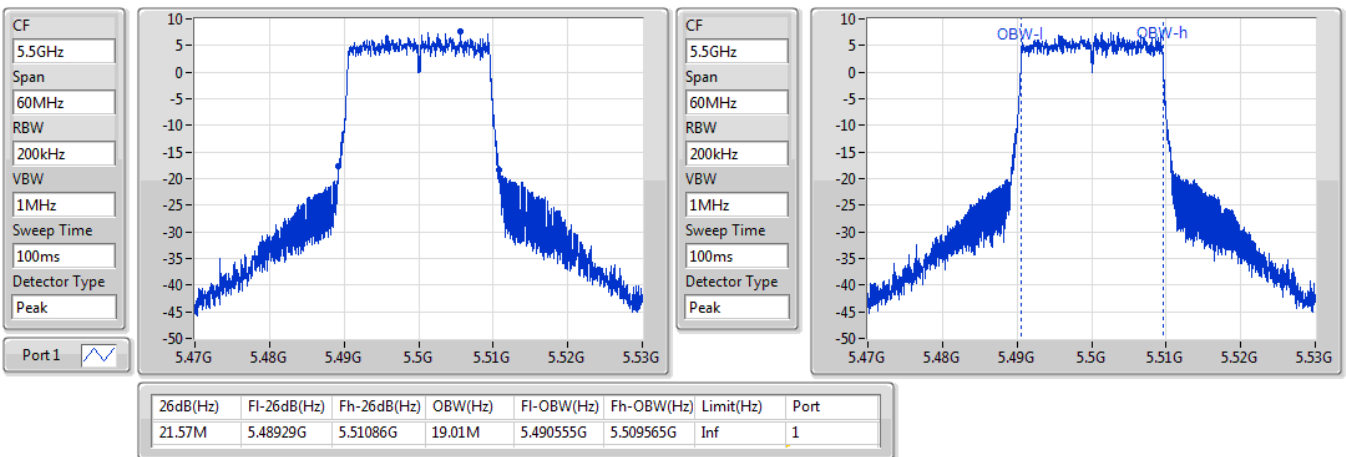

802.11ax HEW20\_Nss1,(MCS0)\_1TX

EBW

5320MHz

09/01/2020

802.11ax HEW20\_Nss1,(MCS0)\_1TX

EBW

5500MHz

09/01/2020