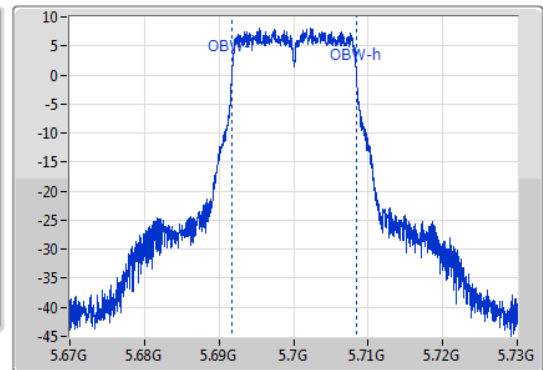

802.11a\_Nss1,(6Mbps)\_1TX

EBW

5700MHz

13/01/2020

CF: 5.7GHz  
 Span: 60MHz  
 RBW: 200kHz  
 VBW: 1MHz  
 Sweep Time: 100ms  
 Detector Type: Peak  
 Port 1

CF: 5.7GHz  
 Span: 60MHz  
 RBW: 200kHz  
 VBW: 1MHz  
 Sweep Time: 100ms  
 Detector Type: Peak