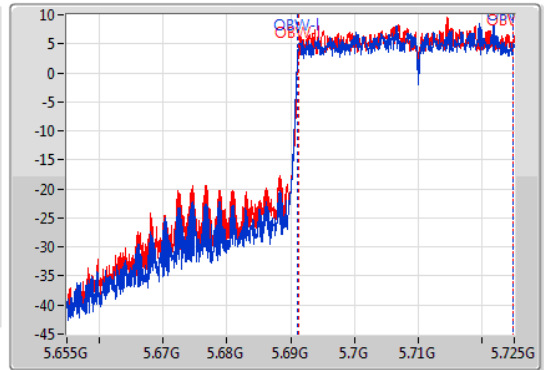

EBW

5710MHz Straddle 5.47-5.725GHz

06/01/2020

CF  
5.69GHz  
Span  
70MHz  
RBW  
1MHz  
VBW  
3MHz  
Sweep Time  
100ms  
Detector Type  
Peak

CF  
5.69GHz  
Span  
70MHz  
RBW  
300kHz  
VBW  
1MHz  
Sweep Time  
100ms  
Detector Type  
Peak