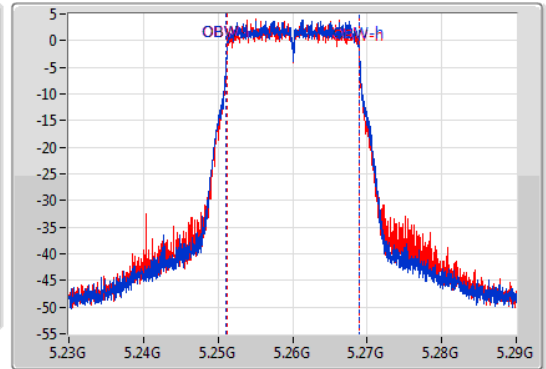

EBW

5260MHz

10/01/2020

CF  
5.26GHz  
Span  
60MHz  
RBW  
200kHz  
VBW  
1MHz  
Sweep Time  
100ms  
Detector Type  
Peak

CF  
5.26GHz  
Span  
60MHz  
RBW  
200kHz  
VBW  
1MHz  
Sweep Time  
100ms  
Detector Type  
Peak