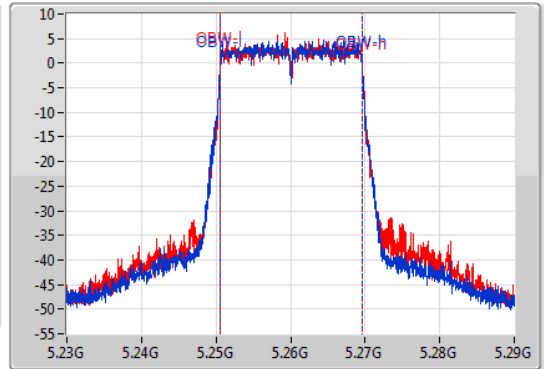

EBW

5260MHz

09/01/2020

CF  
5.26GHz  
Span  
60MHz  
RBW  
200kHz  
VBW  
1MHz  
Sweep Time  
100ms  
Detector Type  
Peak  
Port 1  
Port 2

CF  
5.26GHz  
Span  
60MHz  
RBW  
200kHz  
VBW  
1MHz  
Sweep Time  
100ms  
Detector Type  
Peak