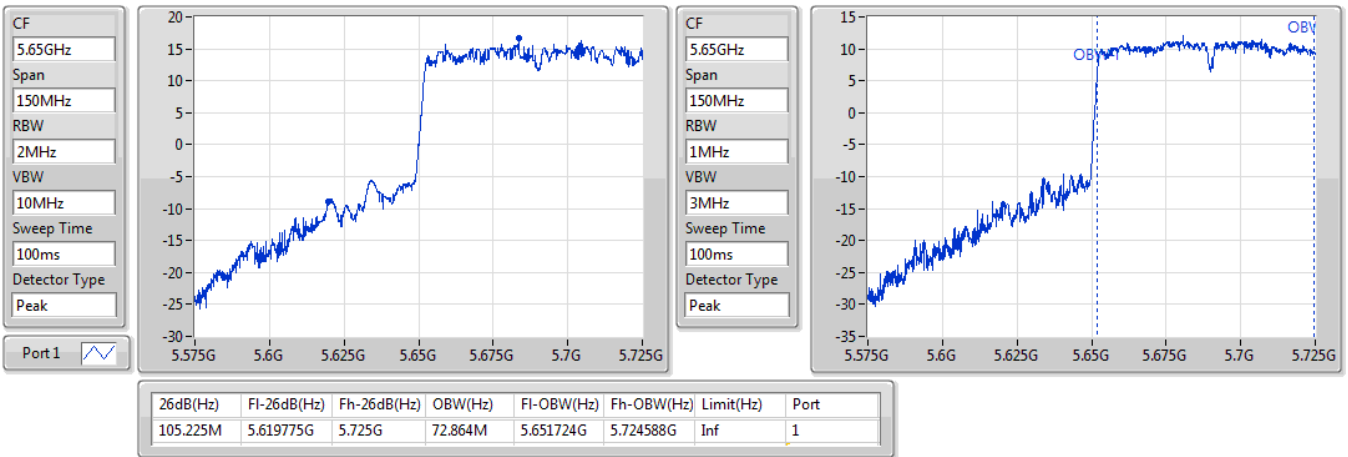

802.11ac VHT80\_Nss1,(MCS0)\_1TX

EBW

5690MHz Straddle 5.47-5.725GHz

06/01/2020

802.11ac VHT80\_Nss1,(MCS0)\_1TX

EBW

5690MHz Straddle 5.725-5.85GHz

06/01/2020

802.11ax HEW20\_Nss1,(MCS0)\_1TX

EBW

5260MHz

06/01/2020

CF: 5.26GHz  
 Span: 60MHz  
 RBW: 300kHz  
 VBW: 1MHz  
 Sweep Time: 100ms  
 Detector Type: Peak  
 Port 1

CF: 5.26GHz  
 Span: 60MHz  
 RBW: 200kHz  
 VBW: 1MHz  
 Sweep Time: 100ms  
 Detector Type: Peak