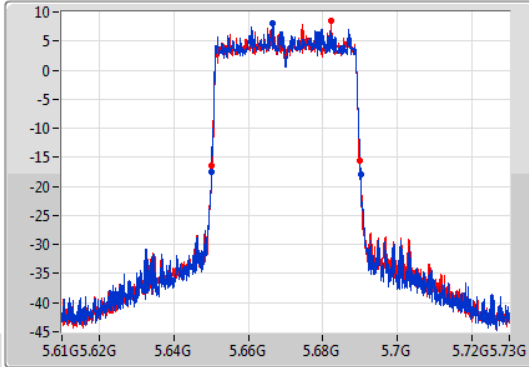

802.11ax HEW40_Nss2,(MCS0)_2TX

EBW

5670MHz

09/01/2020

CF
5.67GHz
Span
120MHz
RBW
500kHz
VBW
2MHz
Sweep Time
100ms
Detector Type
Peak

CF
5.67GHz
Span
120MHz
RBW
500kHz
VBW
2MHz
Sweep Time
100ms
Detector Type
Peak