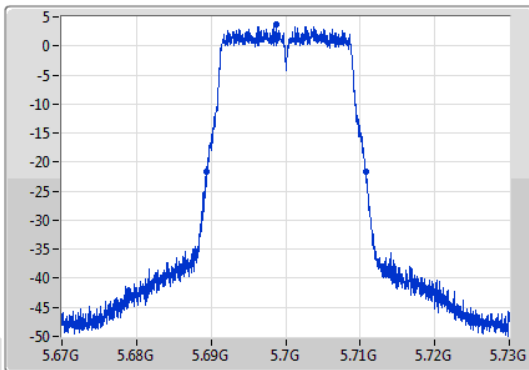

CF: 5.7GHz
Span: 60MHz
RBW: 200kHz
VBW: 1MHz
Sweep Time: 100ms
Detector Type: Peak