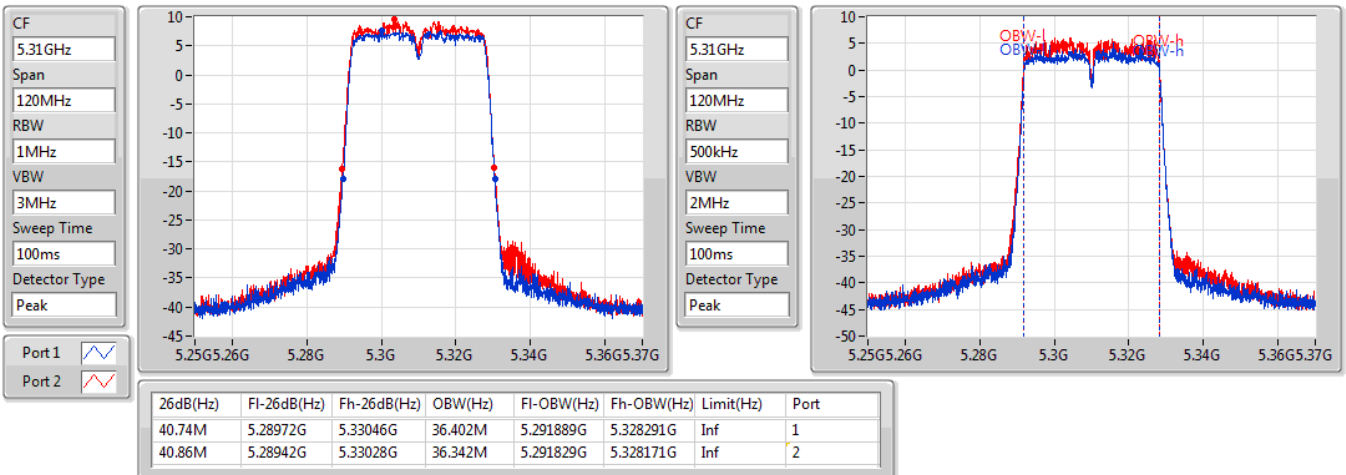

802.11ac VHT40_Nss2,(MCS0)_2TX

EBW

5310MHz

06/01/2020