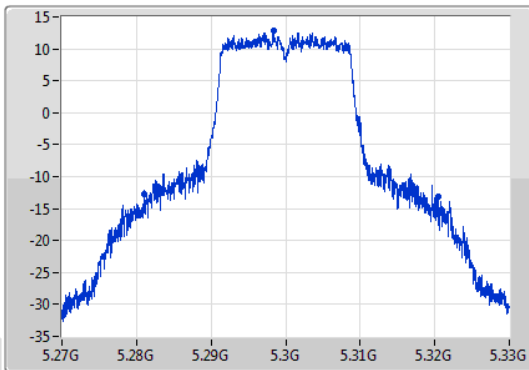

CF: 5.3GHz
Span: 60MHz
RBW: 200kHz
VBW: 1MHz
Sweep Time: 100ms
Detector Type: Peak