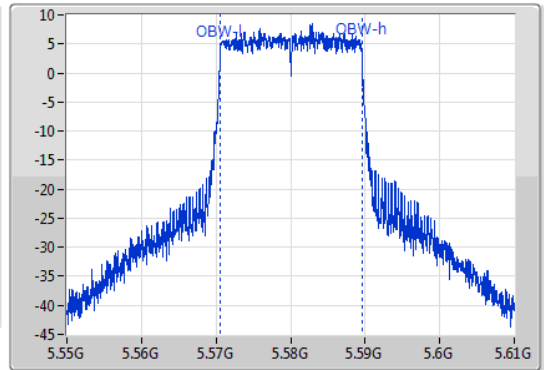

802.11ax HEW20\_Nss1,(MCS0)\_1TX

EBW

5580MHz

09/01/2020

CF  
5.58GHz  
Span  
60MHz  
RBW  
200kHz  
VBW  
1MHz  
Sweep Time  
100ms  
Detector Type  
Peak  
Port 1

CF  
5.58GHz  
Span  
60MHz  
RBW  
200kHz  
VBW  
1MHz  
Sweep Time  
100ms  
Detector Type  
Peak