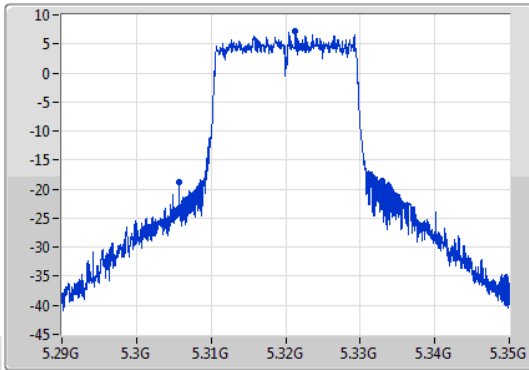

802.11ax HEW20_Nss1,(MCS0)_1TX

EBW

5320MHz

22/01/2020

CF
5.32GHz
Span
60MHz
RBW
200kHz
VBW
1MHz
Sweep Time
100ms
Detector Type
Peak
Port 1

CF
5.32GHz
Span
60MHz
RBW
200kHz
VBW
1MHz
Sweep Time
100ms
Detector Type
Peak