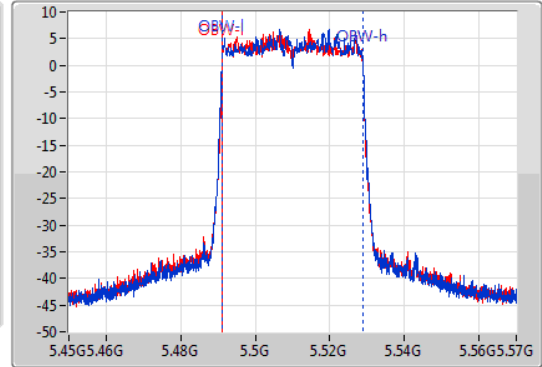

EBW

5510MHz

09/01/2020

CF  
5.51GHz  
Span  
120MHz  
RBW  
1MHz  
VBW  
3MHz  
Sweep Time  
100ms  
Detector Type  
Peak

CF  
5.51GHz  
Span  
120MHz  
RBW  
500kHz  
VBW  
2MHz  
Sweep Time  
100ms  
Detector Type  
Peak