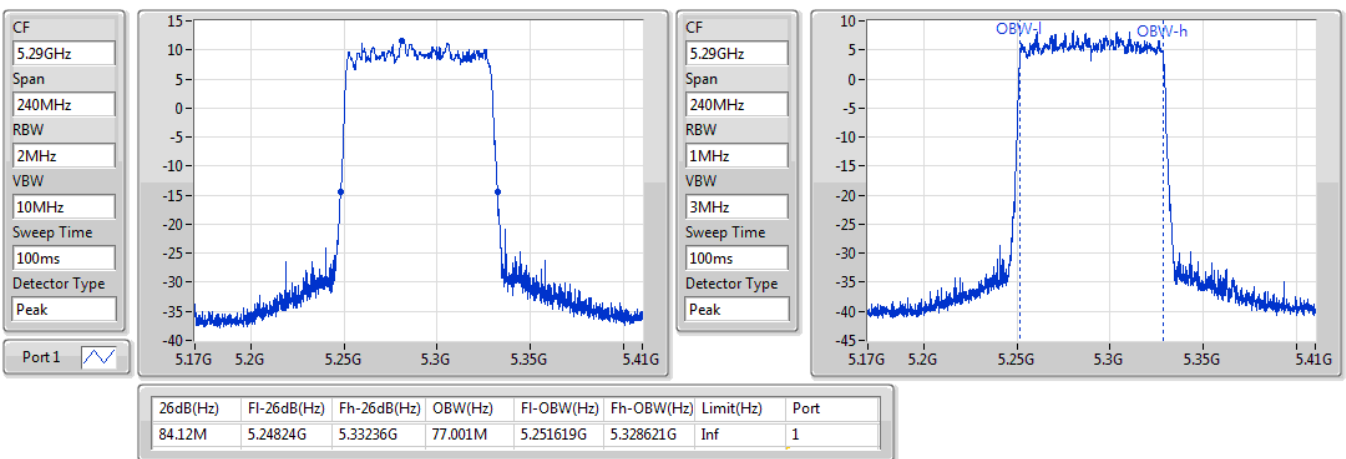

802.11ax HEW40\_Nss1,(MCS0)\_1TX

EBW

5710MHz Straddle 5.725-5.85GHz

09/01/2020

802.11ax HEW80\_Nss1,(MCS0)\_1TX

EBW

5290MHz

09/01/2020