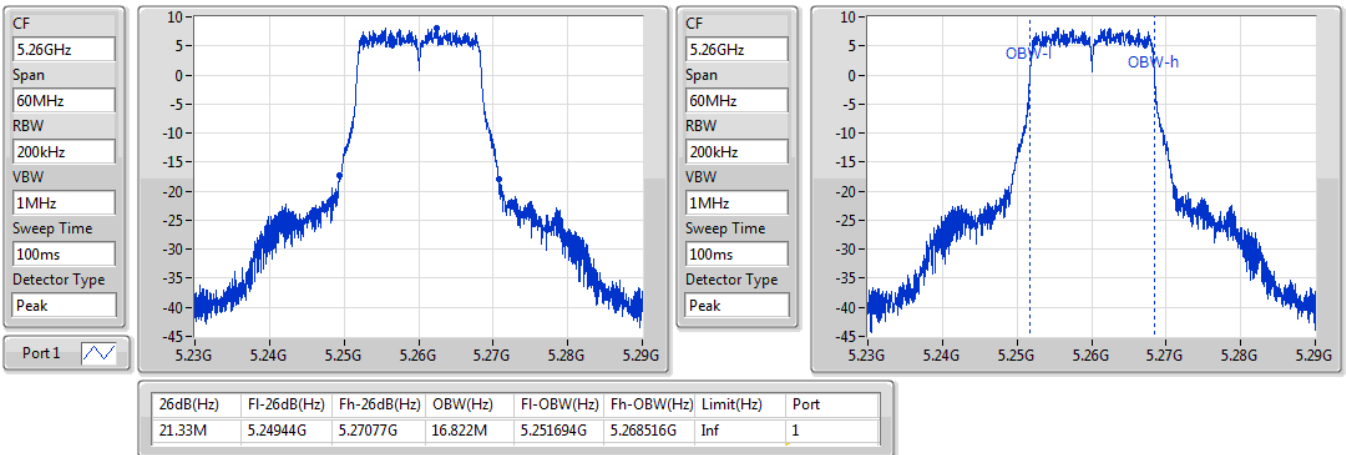

**Port X-N dB** = Port X 6dB down bandwidth for 5.725-5.85GHz band / 26dB down bandwidth for other band

**Port X-OBW** = Port X 99% occupied bandwidth;

802.11a\_Nss1,(6Mbps)\_1TX

EBW

5260MHz

13/01/2020

802.11a\_Nss1,(6Mbps)\_1TX