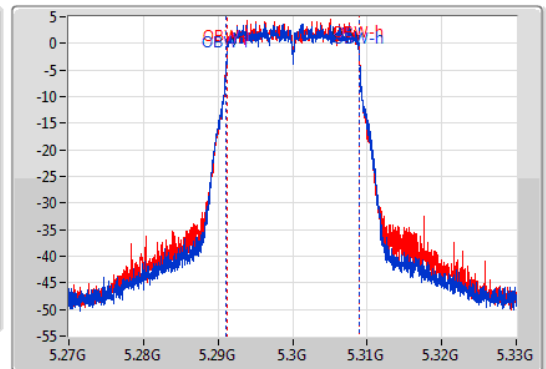

EBW

5300MHz

10/01/2020

CF  
5.3GHz  
Span  
60MHz  
RBW  
200kHz  
VBW  
1MHz  
Sweep Time  
100ms  
Detector Type  
Peak

CF  
5.3GHz  
Span  
60MHz  
RBW  
200kHz  
VBW  
1MHz  
Sweep Time  
100ms  
Detector Type  
Peak