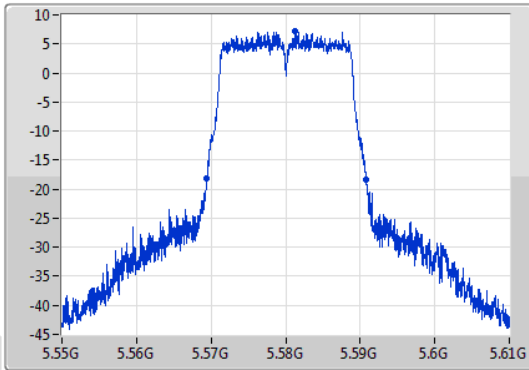

802.11ac VHT20\_Nss1,(MCS0)\_1TX

EBW

5580MHz

09/01/2020

CF: 5.58GHz  
 Span: 60MHz  
 RBW: 200kHz  
 VBW: 1MHz  
 Sweep Time: 100ms  
 Detector Type: Peak

Port 1

CF: 5.58GHz  
 Span: 60MHz  
 RBW: 200kHz  
 VBW: 1MHz  
 Sweep Time: 100ms  
 Detector Type: Peak