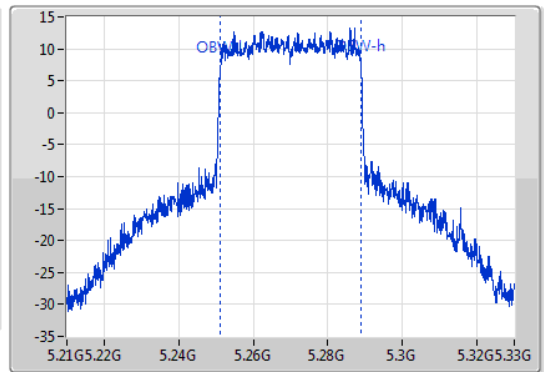

EBW

5270MHz

06/01/2020

CF: 5.27GHz  
 Span: 120MHz  
 RBW: 1MHz  
 VBW: 3MHz  
 Sweep Time: 100ms  
 Detector Type: Peak  
 Port 1

CF: 5.27GHz  
 Span: 120MHz  
 RBW: 500kHz  
 VBW: 2MHz  
 Sweep Time: 100ms  
 Detector Type: Peak