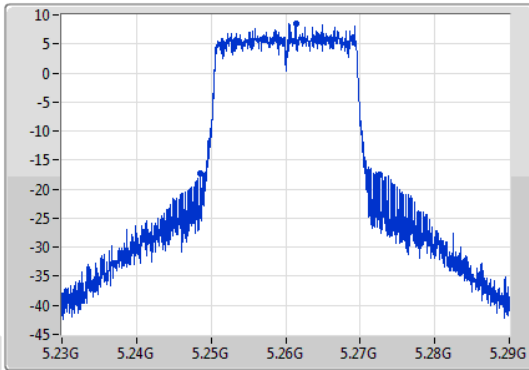

802.11ax HEW20_Nss1,(MCS0)_1TX

EBW

5260MHz

09/01/2020

CF
5.26GHz
Span
60MHz
RBW
200kHz
VBW
1MHz
Sweep Time
100ms
Detector Type
Peak
Port 1

CF
5.26GHz
Span
60MHz
RBW
200kHz
VBW
1MHz
Sweep Time
100ms
Detector Type
Peak