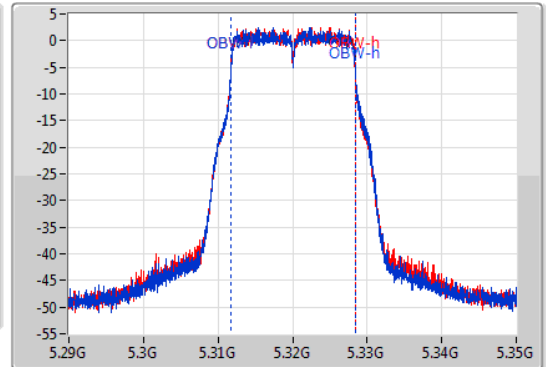

EBW

5320MHz

09/01/2020

CF  
5.32GHz  
Span  
60MHz  
RBW  
200kHz  
VBW  
1MHz  
Sweep Time  
100ms  
Detector Type  
Peak

CF  
5.32GHz  
Span  
60MHz  
RBW  
200kHz  
VBW  
1MHz  
Sweep Time  
100ms  
Detector Type  
Peak