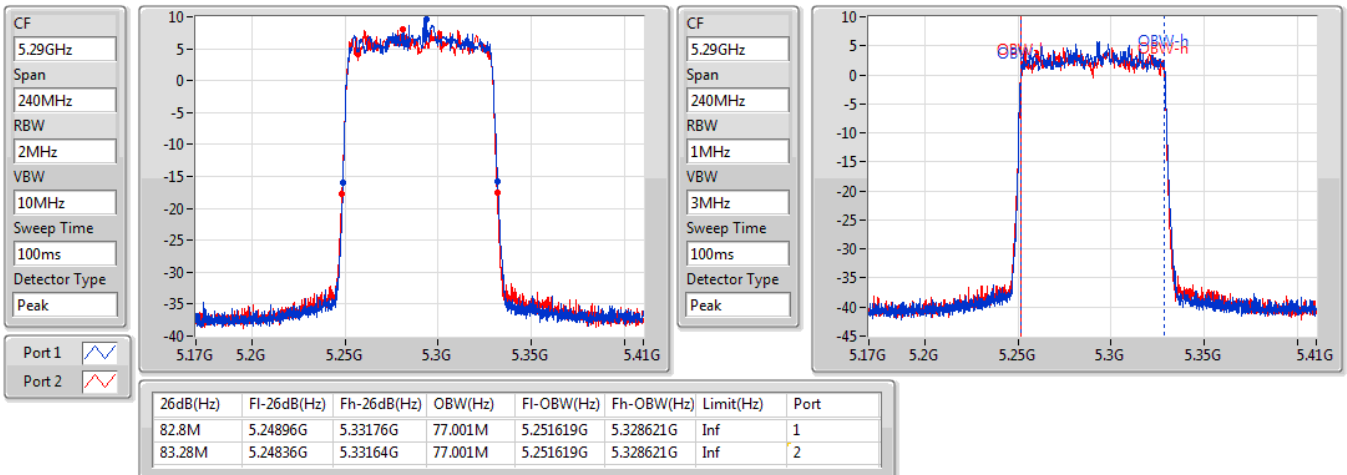

5290MHz

09/01/2020