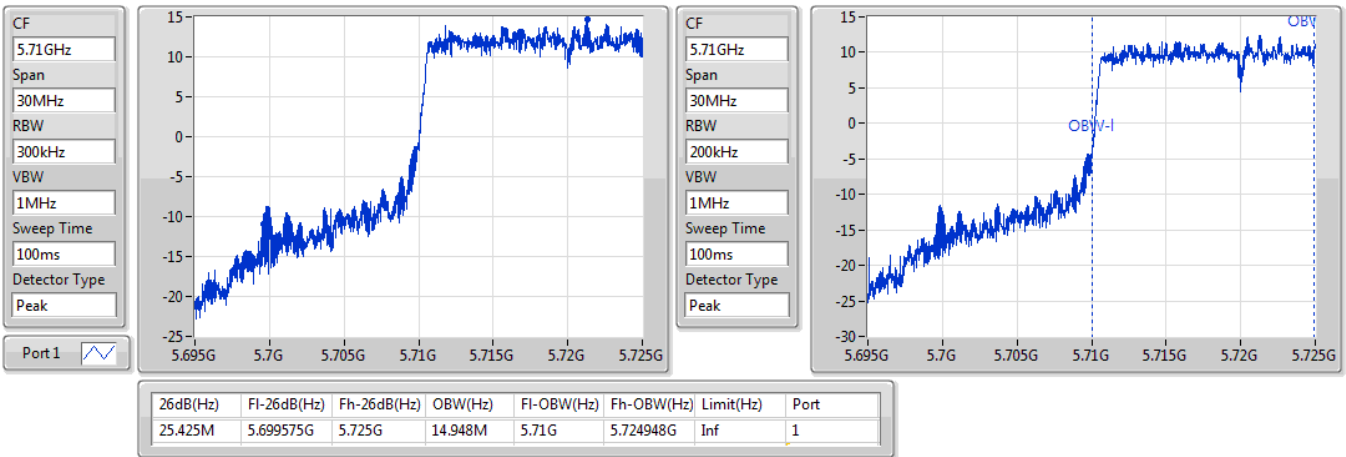

802.11ax HEW20_Nss1,(MCS0)_1TX
5720MHz Straddle 5.47-5.725GHz

EBW

09/01/2020