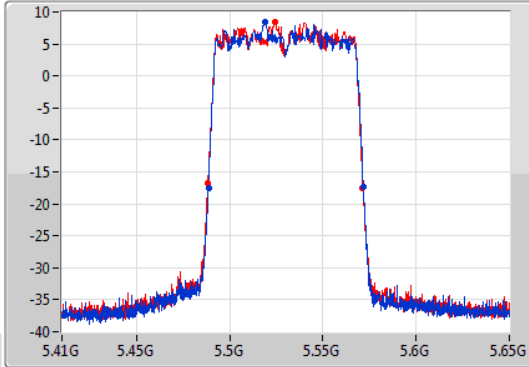

EBW

5530MHz

09/01/2020

CF  
5.53GHz  
Span  
240MHz  
RBW  
2MHz  
VBW  
10MHz  
Sweep Time  
100ms  
Detector Type  
Peak

CF  
5.53GHz  
Span  
240MHz  
RBW  
1MHz  
VBW  
3MHz  
Sweep Time  
100ms  
Detector Type  
Peak