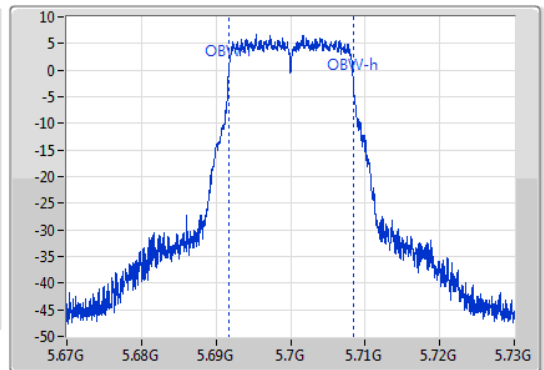

802.11a\_Nss1,(6Mbps)\_1TX

EBW

5700MHz

09/01/2020

CF: 5.7GHz  
 Span: 60MHz  
 RBW: 300kHz  
 VBW: 1MHz  
 Sweep Time: 100ms  
 Detector Type: Peak  
 Port 1

CF: 5.7GHz  
 Span: 60MHz  
 RBW: 200kHz  
 VBW: 1MHz  
 Sweep Time: 100ms  
 Detector Type: Peak