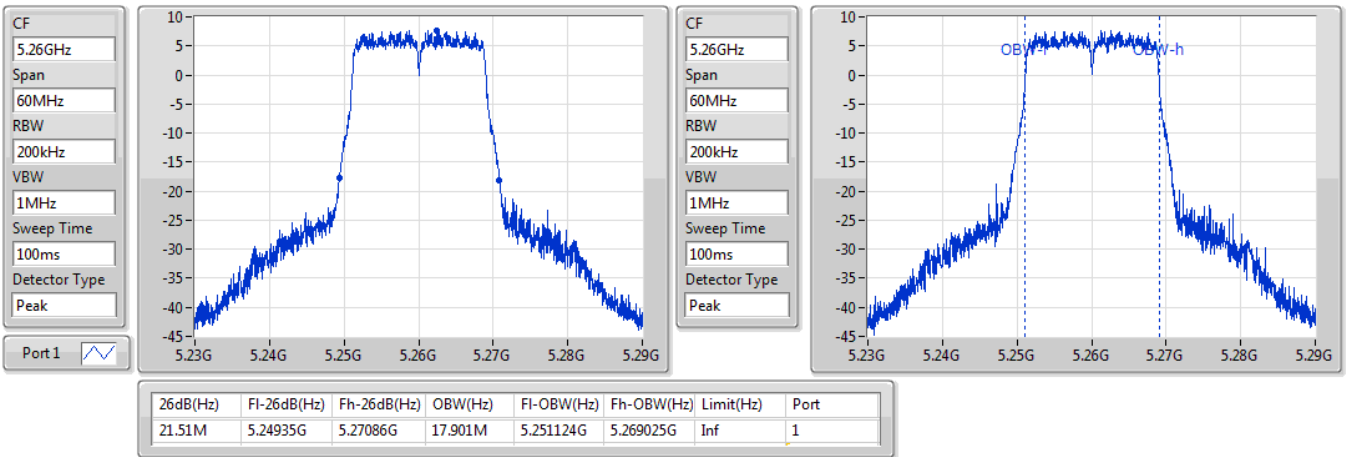

802.11a\_Nss1,(6Mbps)\_1TX

EBW

5720MHz Straddle 5.725-5.85GHz

13/01/2020

802.11ac VHT20\_Nss1,(MCS0)\_1TX

EBW

5260MHz

13/01/2020