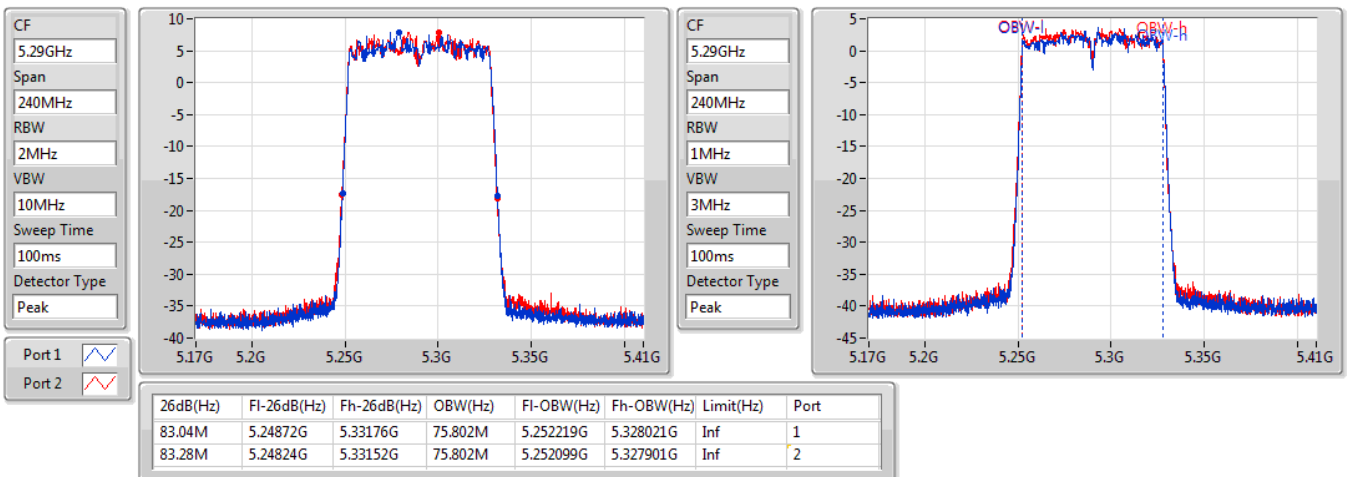

5290MHz

09/01/2020