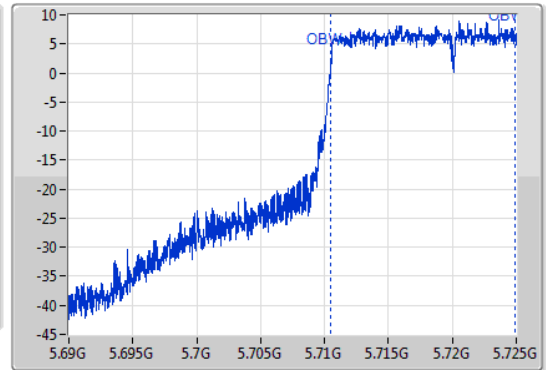

**802.11ax HEW20\_Nss1,(MCS0)\_1TX**  
**5720MHz Straddle 5.47-5.725GHz**

EBW

09/01/2020

CF  
5.7075GHz  
Span  
35MHz  
RBW  
200kHz  
VBW  
1MHz  
Sweep Time  
100ms  
Detector Type  
Peak  
Port 1

CF  
5.7075GHz  
Span  
35MHz  
RBW  
200kHz  
VBW  
1MHz  
Sweep Time  
100ms  
Detector Type  
Peak