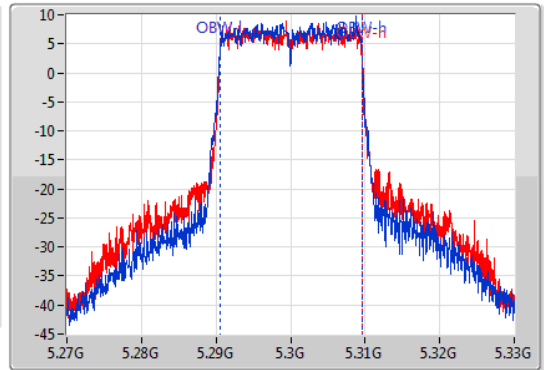

EBW

5300MHz

09/01/2020

CF  
5.3GHz  
Span  
60MHz  
RBW  
300kHz  
VBW  
1MHz  
Sweep Time  
100ms  
Detector Type  
Peak

CF  
5.3GHz  
Span  
60MHz  
RBW  
200kHz  
VBW  
1MHz  
Sweep Time  
100ms  
Detector Type  
Peak