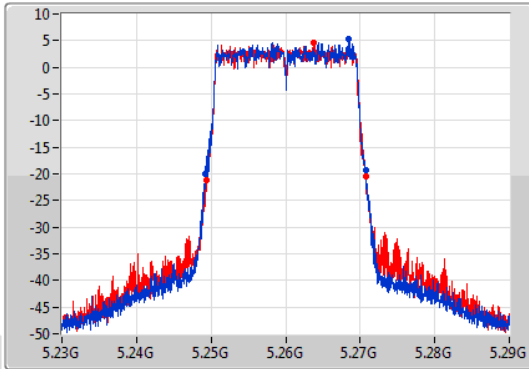

802.11ax HEW20_Nss2,(MCS0)_2TX

EBW

5260MHz

09/01/2020

CF
5.26GHz
Span
60MHz
RBW
200kHz
VBW
1MHz
Sweep Time
100ms
Detector Type
Peak
Port 1
Port 2

CF
5.26GHz
Span
60MHz
RBW
200kHz
VBW
1MHz
Sweep Time
100ms
Detector Type
Peak