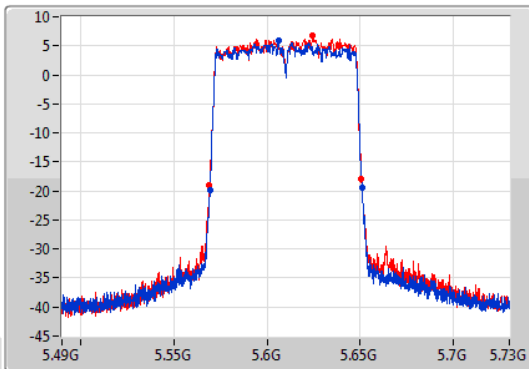

CF
5.61GHz
Span
240MHz
RBW
1MHz
VBW
3MHz
Sweep Time
100ms
Detector Type
Peak