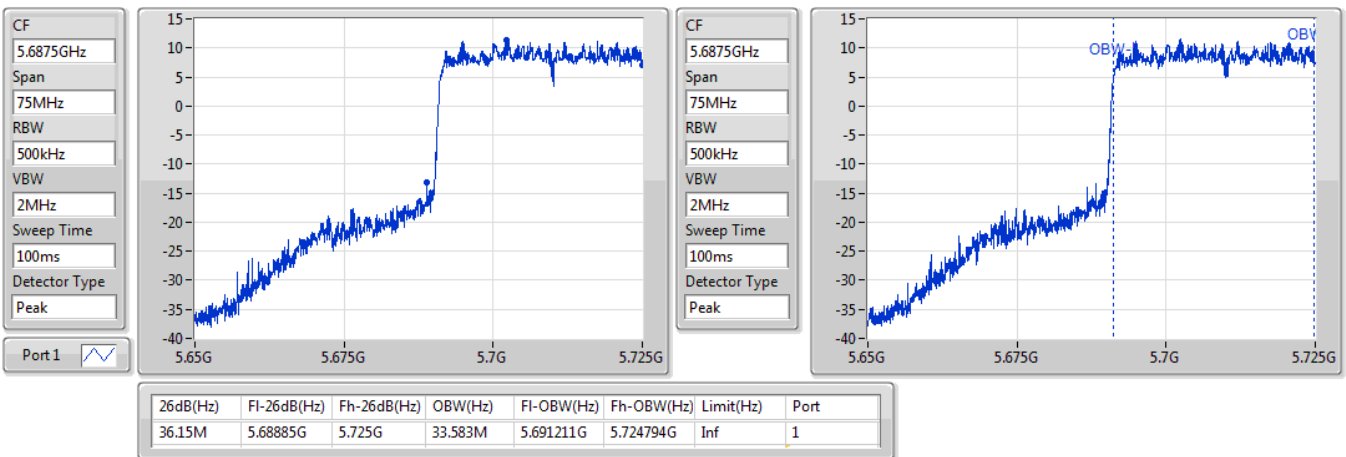

802.11ax HEW40_Nss1,(MCS0)_1TX

EBW

5710MHz Straddle 5.47-5.725GHz

09/01/2020