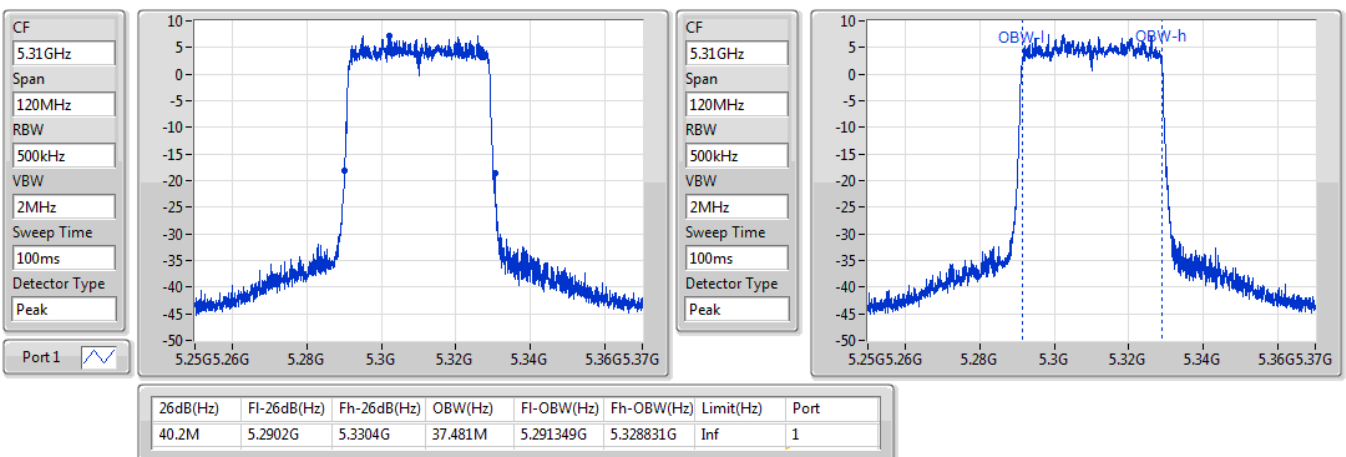

802.11ax HEW40_Nss1,(MCS0)_1TX

EBW

5310MHz

09/01/2020