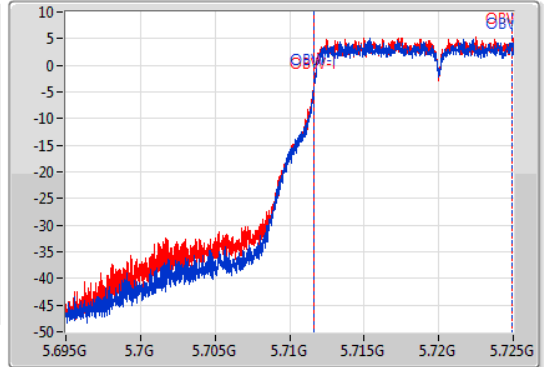

EBW

5720MHz Straddle 5.47-5.725GHz

06/01/2020

CF  
5.71GHz  
Span  
30MHz  
RBW  
300kHz  
VBW  
1MHz  
Sweep Time  
100ms  
Detector Type  
Peak

CF  
5.71GHz  
Span  
30MHz  
RBW  
200kHz  
VBW  
1MHz  
Sweep Time  
100ms  
Detector Type  
Peak