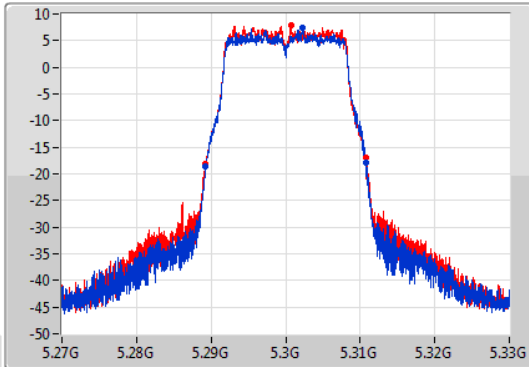

Port X-N dB = Port X 6dB down bandwidth for 5.725-5.85GHz band / 26dB down bandwidth for other band

Port X-OBW = Port X 99% occupied bandwidth;

802.11a\_Nss1,(6Mbps)\_2TX

EBW

5260MHz

06/01/2020

CF: 5.26GHz  
 Span: 60MHz  
 RBW: 300kHz  
 VBW: 1MHz  
 Sweep Time: 100ms  
 Detector Type: Peak

CF: 5.26GHz  
 Span: 60MHz  
 RBW: 200kHz  
 VBW: 1MHz  
 Sweep Time: 100ms  
 Detector Type: Peak

26dB(Hz)	Fl-26dB(Hz)	Fh-26dB(Hz)	OBW(Hz)	Fl-OBW(Hz)	Fh-OBW(Hz)	Limit(Hz)	Port
21.51M	5.24935G	5.27086G	16.732M	5.251694G	5.268426G	Inf	1
21.51M	5.24929G	5.2708G	16.642M	5.251694G	5.268336G	Inf	2

802.11a\_Nss1,(6Mbps)\_2TX

EBW

5300MHz

06/01/2020

CF: 5.3GHz  
 Span: 60MHz  
 RBW: 300kHz  
 VBW: 1MHz  
 Sweep Time: 100ms  
 Detector Type: Peak

CF: 5.3GHz  
 Span: 60MHz  
 RBW: 200kHz  
 VBW: 1MHz  
 Sweep Time: 100ms  
 Detector Type: Peak