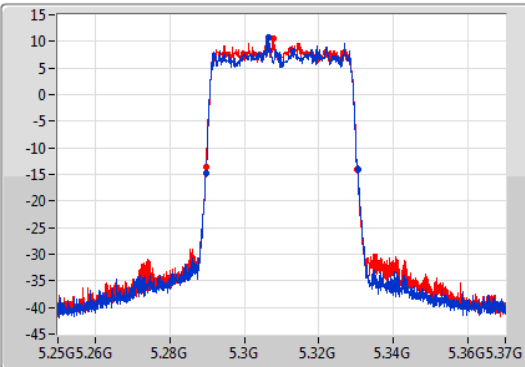

CF
5.31GHz
Span
120MHz
RBW
500kHz
VBW
2MHz
Sweep Time
100ms
Detector Type
Peak