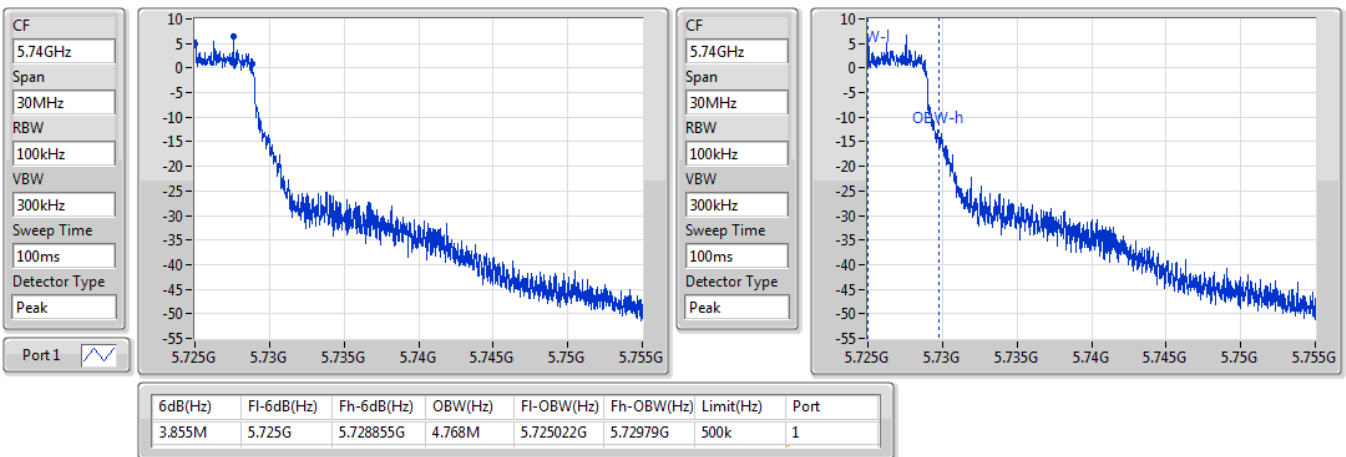

802.11ac VHT20_Nss1,(MCS0)_1TX
5720MHz Straddle 5.725-5.85GHz

EBW

09/01/2020