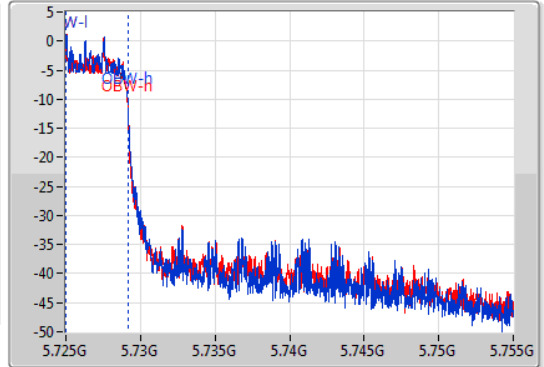

EBW

5710MHz Straddle 5.725-5.85GHz

10/01/2020

CF: 5.74GHz  
 Span: 30MHz  
 RBW: 100kHz  
 VBW: 300kHz  
 Sweep Time: 100ms  
 Detector Type: Peak

Port 1:

Port 2:

CF: 5.74GHz  
 Span: 30MHz  
 RBW: 100kHz  
 VBW: 300kHz  
 Sweep Time: 100ms  
 Detector Type: Peak