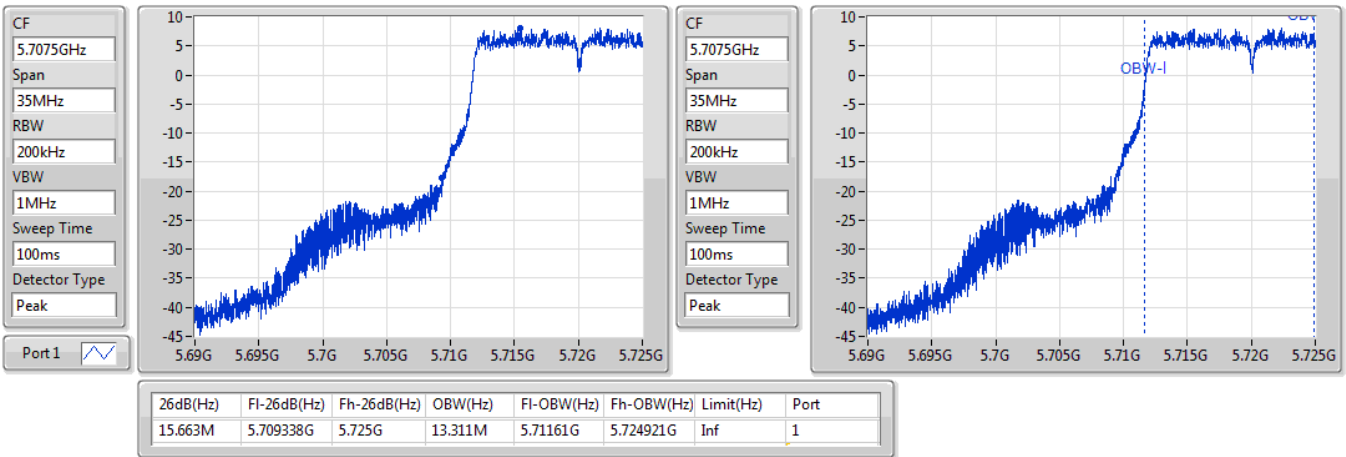

802.11a_Nss1,(6Mbps)_1TX

EBW

5720MHz Straddle 5.47-5.725GHz

09/01/2020