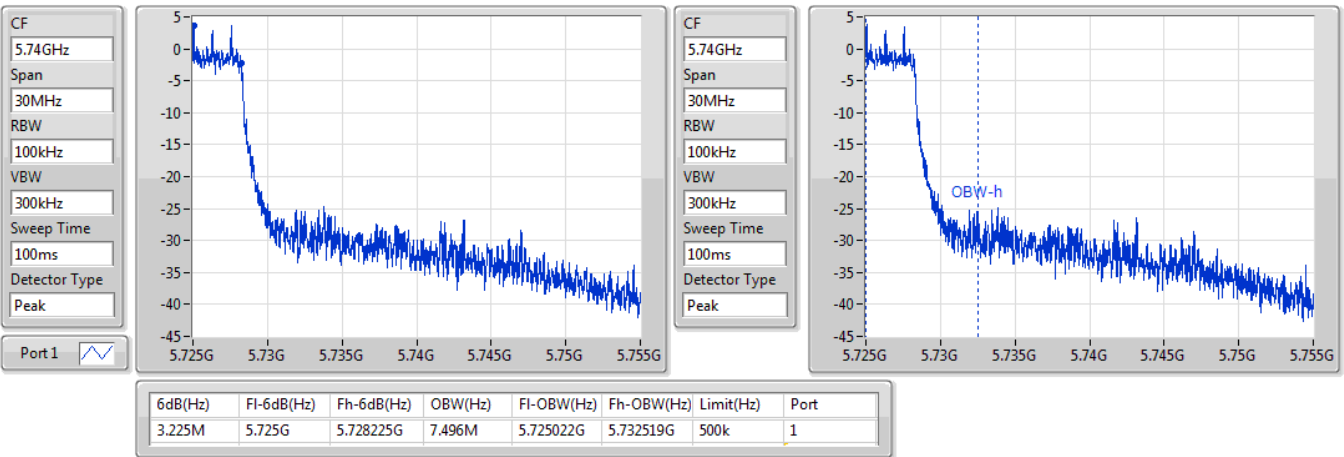

802.11ac VHT40_Nss1,(MCS0)_1TX

EBW

5710MHz Straddle 5.725-5.85GHz

09/01/2020