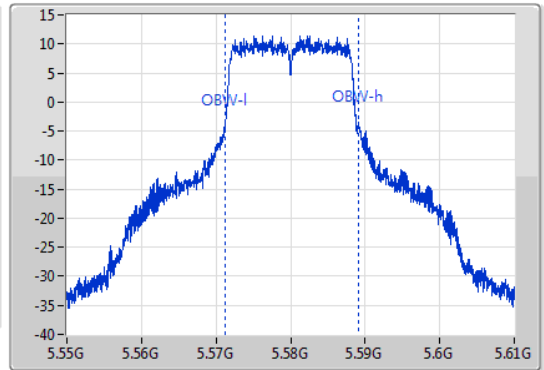

26dB(Hz)	Fl-26dB(Hz)	Fh-26dB(Hz)	OBW(Hz)	Fl-OBW(Hz)	Fh-OBW(Hz)	Limit(Hz)	Port
37.77M	5.56119G	5.59896G	17.991M	5.571184G	5.589175G	Inf	1

802.11a_Nss1,(6Mbps)_1TX

EBW

5700MHz

09/01/2020

CF: 5.7GHz
Span: 60MHz
RBW: 300kHz
VBW: 1MHz
Sweep Time: 100ms
Detector Type: Peak
Port 1