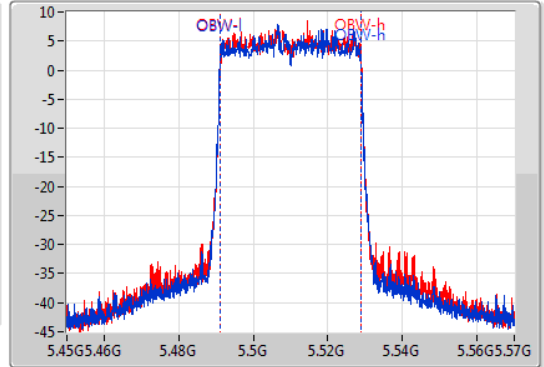

EBW

5510MHz

06/01/2020

CF  
5.51GHz  
Span  
120MHz  
RBW  
1MHz  
VBW  
3MHz  
Sweep Time  
100ms  
Detector Type  
Peak

CF  
5.51GHz  
Span  
120MHz  
RBW  
500kHz  
VBW  
2MHz  
Sweep Time  
100ms  
Detector Type  
Peak