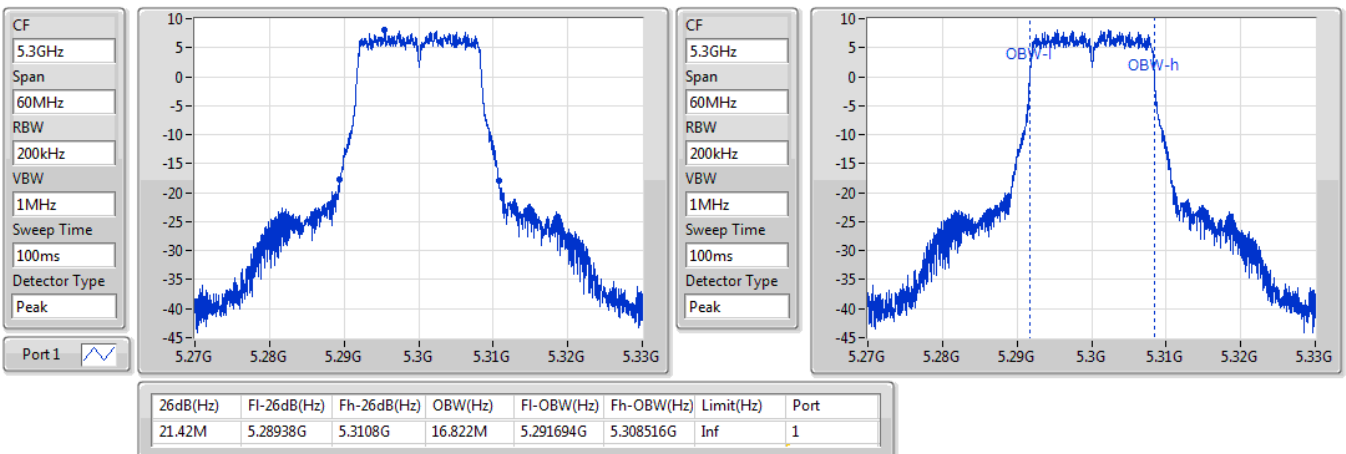

802.11a_Nss1,(6Mbps)_1TX

EBW

5300MHz

13/01/2020