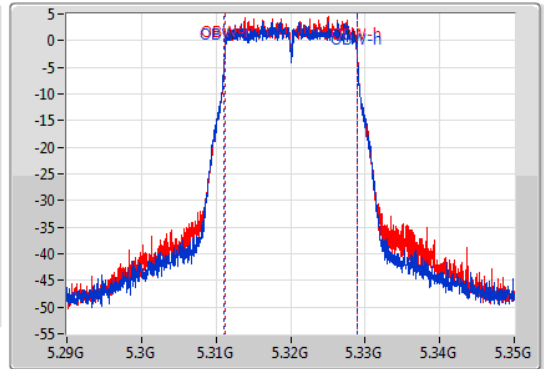

EBW

5320MHz

10/01/2020

CF  
5.32GHz  
Span  
60MHz  
RBW  
200kHz  
VBW  
1MHz  
Sweep Time  
100ms  
Detector Type  
Peak

CF  
5.32GHz  
Span  
60MHz  
RBW  
200kHz  
VBW  
1MHz  
Sweep Time  
100ms  
Detector Type  
Peak