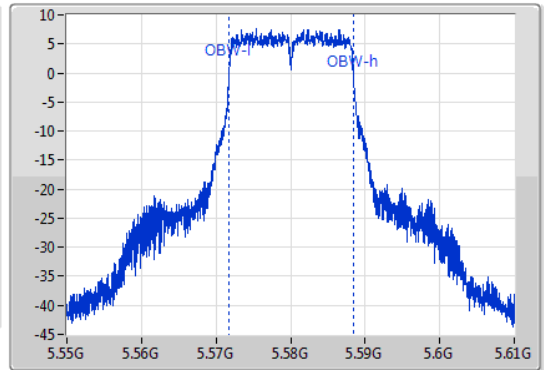

26dB(Hz)	Fl-26dB(Hz)	Fh-26dB(Hz)	OBW(Hz)	Fl-OBW(Hz)	Fh-OBW(Hz)	Limit(Hz)	Port
21.66M	5.56932G	5.59098G	16.822M	5.571694G	5.585166G	Inf	1

802.11a_Nss1,(6Mbps)_1TX

EBW

5700MHz

09/01/2020

CF: 5.7GHz
Span: 60MHz
RBW: 200kHz
VBW: 1MHz
Sweep Time: 100ms
Detector Type: Peak
Port 1