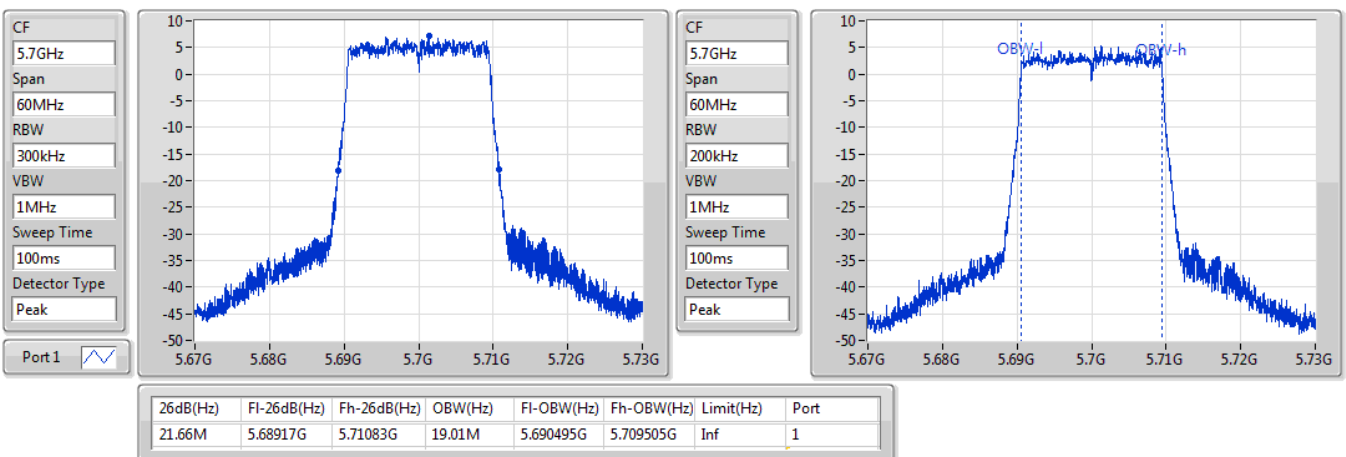

802.11ax HEW20\_Nss1,(MCS0)\_1TX

EBW

5580MHz

09/01/2020

802.11ax HEW20\_Nss1,(MCS0)\_1TX

EBW

5700MHz

09/01/2020