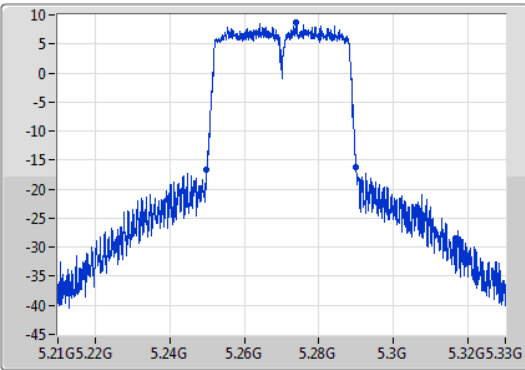

802.11ac VHT40_Nss1,(MCS0)_1TX

EBW

5270MHz

09/01/2020

CF: 5.27GHz
Span: 120MHz
RBW: 500kHz
VBW: 2MHz
Sweep Time: 100ms
Detector Type: Peak

CF: 5.27GHz
Span: 120MHz
RBW: 500kHz
VBW: 2MHz
Sweep Time: 100ms
Detector Type: Peak