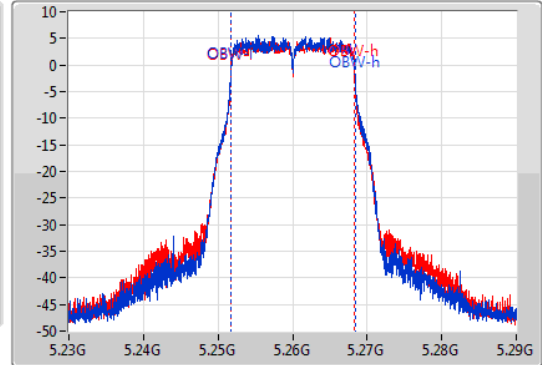

26dB(Hz)	Fl-26dB(Hz)	Fh-26dB(Hz)	OBW(Hz)	Fl-OBW(Hz)	Fh-OBW(Hz)	Limit(Hz)	Port
21.57M	5.24932G	5.27089G	16.732M	5.251694G	5.268426G	Inf	1
21.57M	5.24935G	5.27092G	16.642M	5.251694G	5.268336G	Inf	2

802.11a_Nss1,(6Mbps)_2TX

EBW

5300MHz

09/01/2020

CF
5.3GHz
Span
60MHz
RBW
300kHz
VBW
1MHz
Sweep Time
100ms
Detector Type
Peak