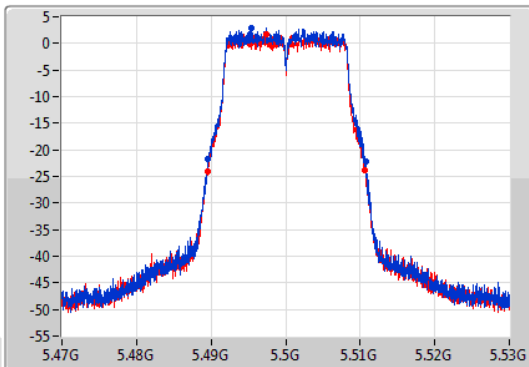

CF
5.5GHz
Span
60MHz
RBW
200kHz
VBW
1MHz
Sweep Time
100ms
Detector Type
Peak