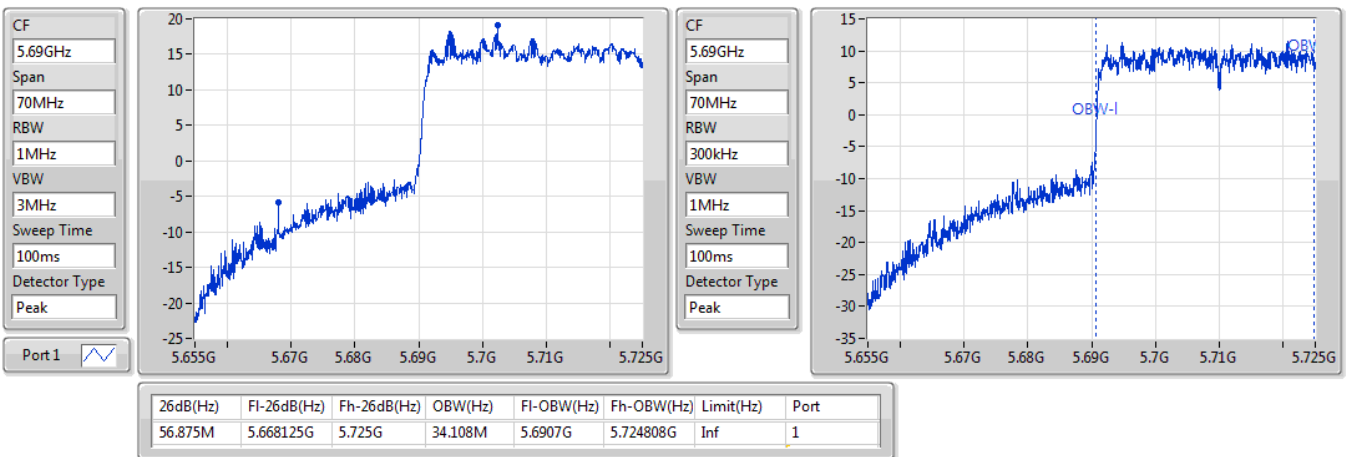

802.11ax HEW40\_Nss1,(MCS0)\_1TX

EBW

5670MHz

06/01/2020

802.11ax HEW40\_Nss1,(MCS0)\_1TX

EBW

5710MHz Straddle 5.47-5.725GHz

06/01/2020