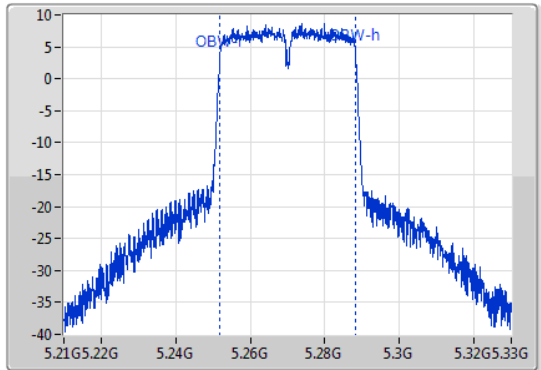

EBW

5270MHz

09/01/2020

CF: 5.27GHz  
 Span: 120MHz  
 RBW: 500kHz  
 VBW: 2MHz  
 Sweep Time: 100ms  
 Detector Type: Peak

CF: 5.27GHz  
 Span: 120MHz  
 RBW: 500kHz  
 VBW: 2MHz  
 Sweep Time: 100ms  
 Detector Type: Peak