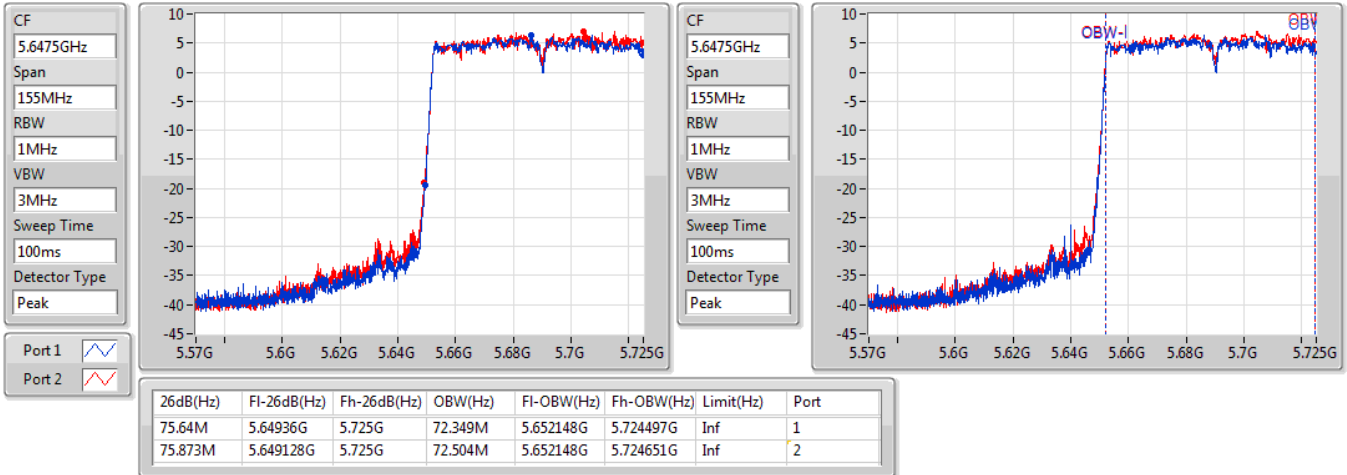

802.11ac VHT80_Nss2,(MCS0)_2TX

EBW

5690MHz Straddle 5.47-5.725GHz

10/01/2020