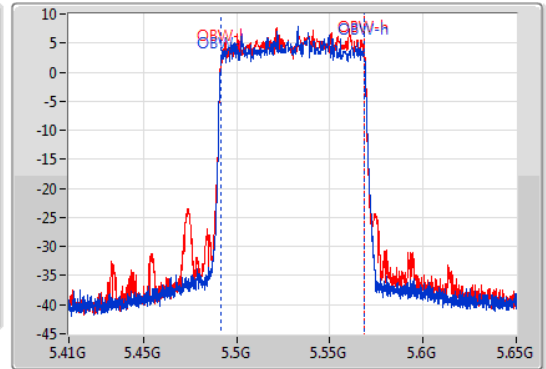

EBW

5530MHz

06/01/2020

CF  
5.53GHz  
Span  
240MHz  
RBW  
2MHz  
VBW  
10MHz  
Sweep Time  
100ms  
Detector Type  
Peak

CF  
5.53GHz  
Span  
240MHz  
RBW  
1MHz  
VBW  
3MHz  
Sweep Time  
100ms  
Detector Type  
Peak