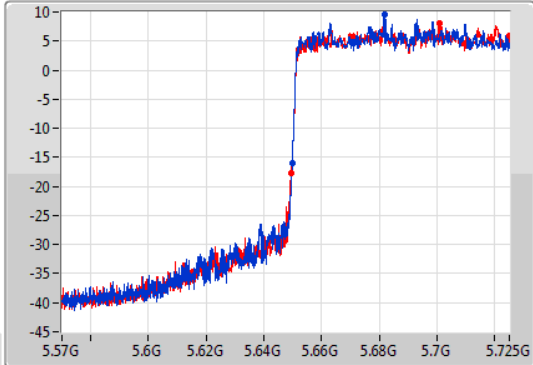

802.11ax HEW80_Nss2,(MCS0)_2TX

EBW

5690MHz Straddle 5.47-5.725GHz

10/01/2020

CF
5.6475GHz
Span
155MHz
RBW
1MHz
VBW
3MHz
Sweep Time
100ms
Detector Type
Peak

CF
5.6475GHz
Span
155MHz
RBW
1MHz
VBW
3MHz
Sweep Time
100ms
Detector Type
Peak