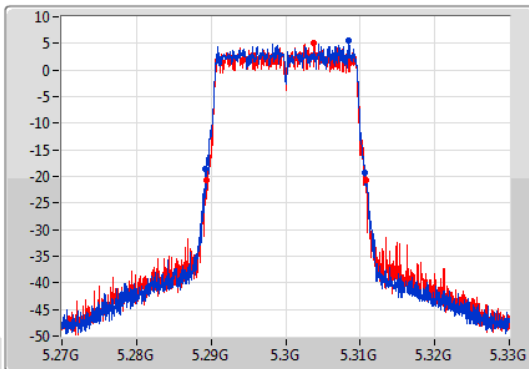

CF
5.3GHz
Span
60MHz
RBW
200kHz
VBW
1MHz
Sweep Time
100ms
Detector Type
Peak