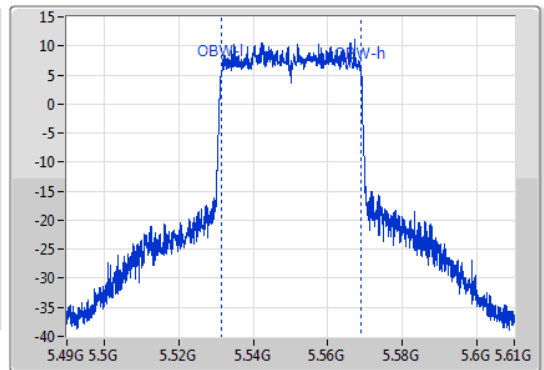

802.11ax HEW40\_Nss1,(MCS0)\_1TX

EBW

5550MHz

09/01/2020

CF: 5.55GHz  
 Span: 120MHz  
 RBW: 500kHz  
 VBW: 2MHz  
 Sweep Time: 100ms  
 Detector Type: Peak  
 Port 1

CF: 5.55GHz  
 Span: 120MHz  
 RBW: 500kHz  
 VBW: 2MHz  
 Sweep Time: 100ms  
 Detector Type: Peak