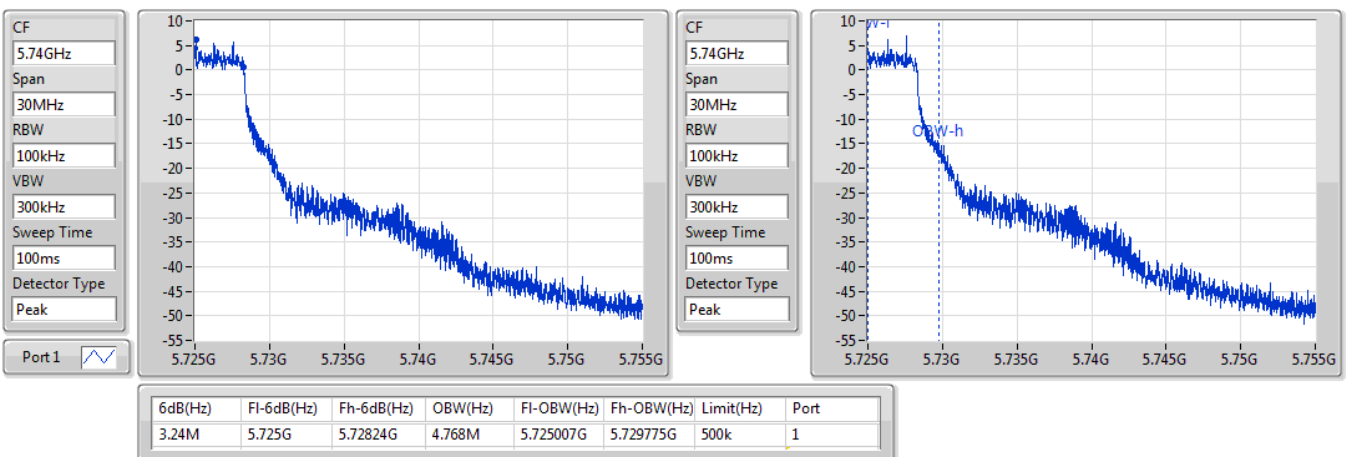

5720MHz Straddle 5.725-5.85GHz

09/01/2020