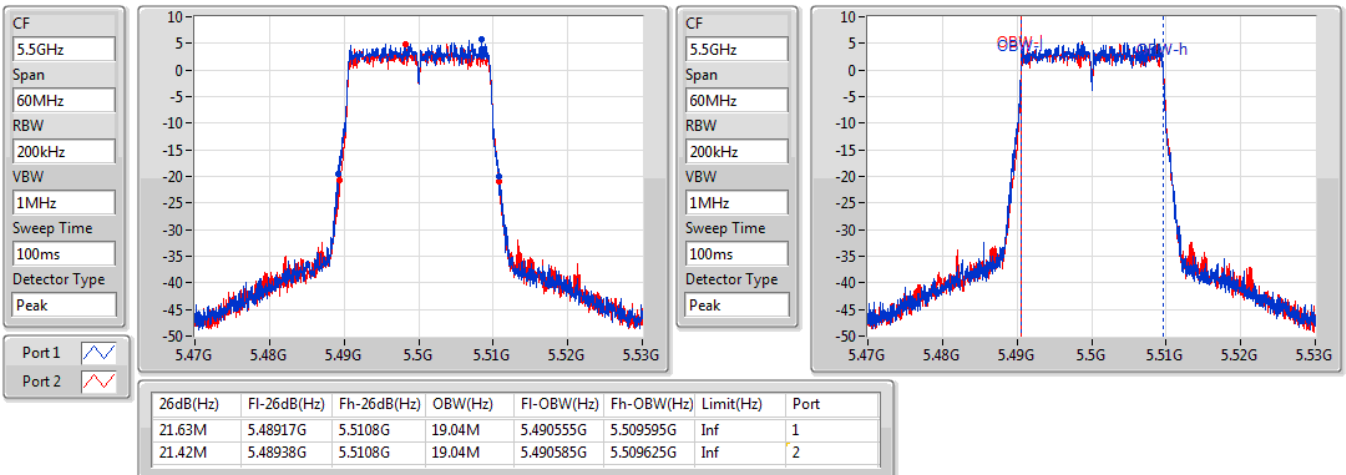

802.11ax HEW20_Nss2,(MCS0)_2TX

EBW

5500MHz

09/01/2020