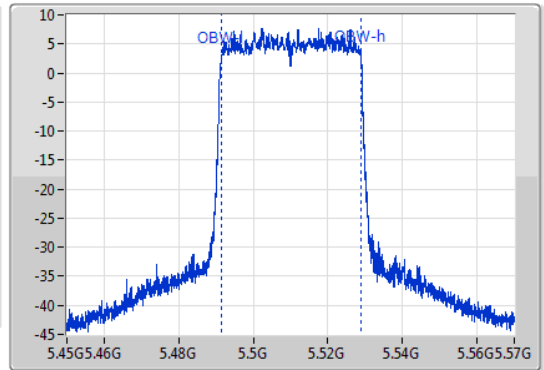

26dB(Hz)	Fl-26dB(Hz)	Fh-26dB(Hz)	OBW(Hz)	Fl-OBW(Hz)	Fh-OBW(Hz)	Limit(Hz)	Port
39.96M	5.49014G	5.5301G	37.481M	5.491349G	5.528831G	Inf	1

802.11ax HEW40_Nss1,(MCS0)_1TX

EBW

5550MHz

09/01/2020

CF: 5.55GHz
Span: 120MHz
RBW: 500kHz
VBW: 2MHz
Sweep Time: 100ms
Detector Type: Peak
Port 1