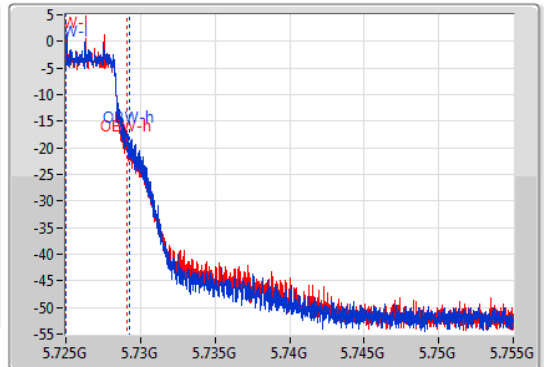

EBW

5720MHz Straddle 5.725-5.85GHz

09/01/2020

CF  
5.74GHz  
Span  
30MHz  
RBW  
100kHz  
VBW  
300kHz  
Sweep Time  
100ms  
Detector Type  
Peak

CF  
5.74GHz  
Span  
30MHz  
RBW  
100kHz  
VBW  
300kHz  
Sweep Time  
100ms  
Detector Type  
Peak