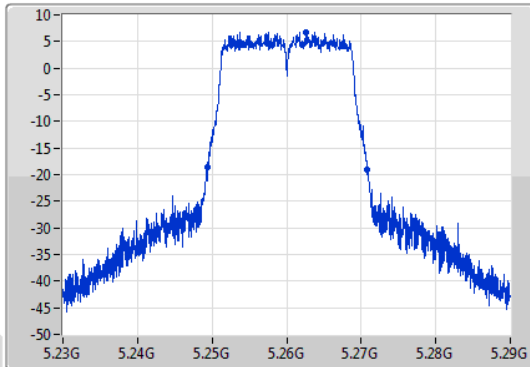

CF  
5.26GHz  
Span  
60MHz  
RBW  
200kHz  
VBW  
1MHz  
Sweep Time  
100ms  
Detector Type  
Peak  
Port 1

CF  
5.26GHz  
Span  
60MHz  
RBW  
200kHz  
VBW  
1MHz  
Sweep Time  
100ms  
Detector Type  
Peak