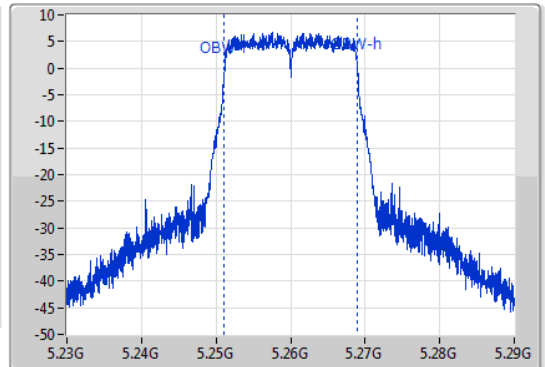

CF  
5.26GHz  
Span  
60MHz  
RBW  
200kHz  
VBW  
1MHz  
Sweep Time  
100ms  
Detector Type  
Peak  
Port 1

CF  
5.26GHz  
Span  
60MHz  
RBW  
200kHz  
VBW  
1MHz  
Sweep Time  
100ms  
Detector Type  
Peak