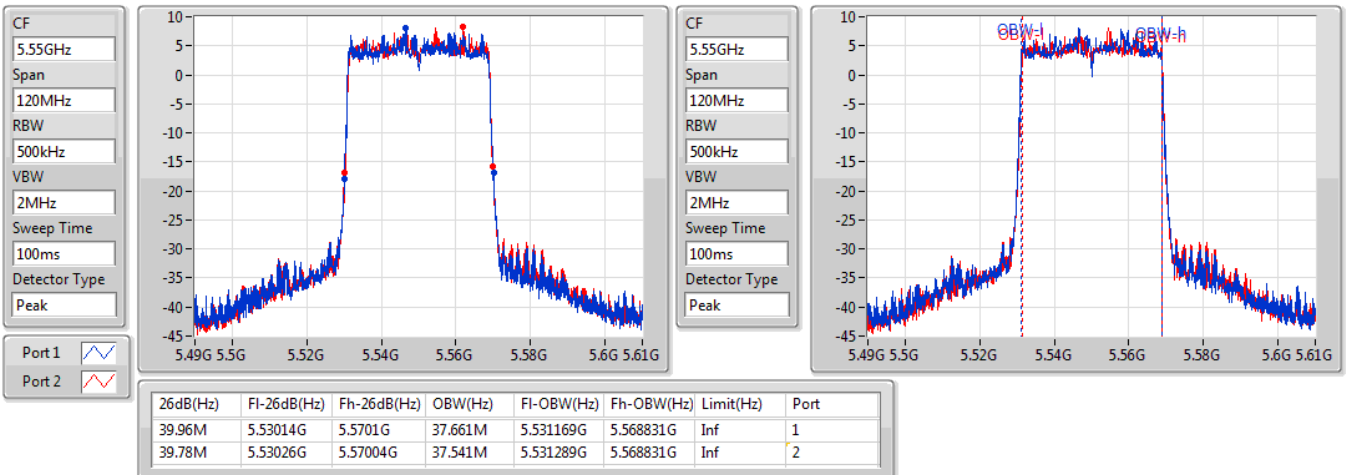

EBW

5510MHz

09/01/2020

802.11ax HEW40\_Nss2,(MCS0)\_2TX

EBW

5550MHz

09/01/2020

802.11ax HEW40\_Nss2,(MCS0)\_2TX