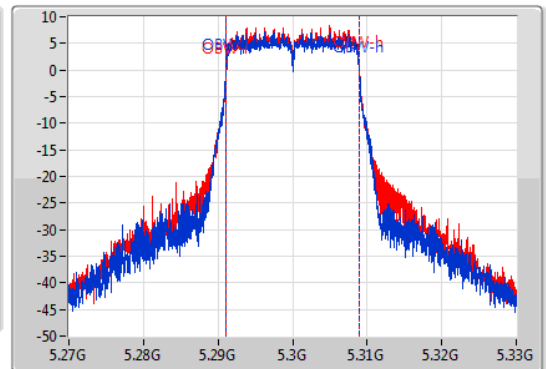

EBW

5300MHz

06/01/2020

CF  
5.3GHz  
Span  
60MHz  
RBW  
300kHz  
VBW  
1MHz  
Sweep Time  
100ms  
Detector Type  
Peak

CF  
5.3GHz  
Span  
60MHz  
RBW  
200kHz  
VBW  
1MHz  
Sweep Time  
100ms  
Detector Type  
Peak