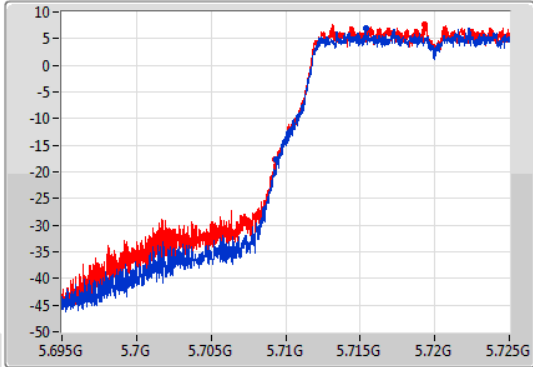

802.11a_Nss1,(6Mbps)_2TX

EBW

5720MHz Straddle 5.47-5.725GHz

06/01/2020

CF
5.71GHz
Span
30MHz
RBW
300kHz
VBW
1MHz
Sweep Time
100ms
Detector Type
Peak

CF
5.71GHz
Span
30MHz
RBW
200kHz
VBW
1MHz
Sweep Time
100ms
Detector Type
Peak