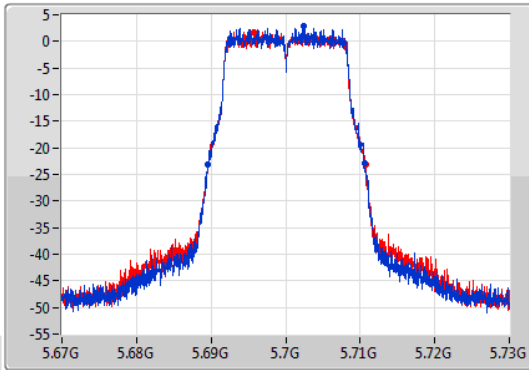

CF
5.7GHz
Span
60MHz
RBW
200kHz
VBW
1MHz
Sweep Time
100ms
Detector Type
Peak