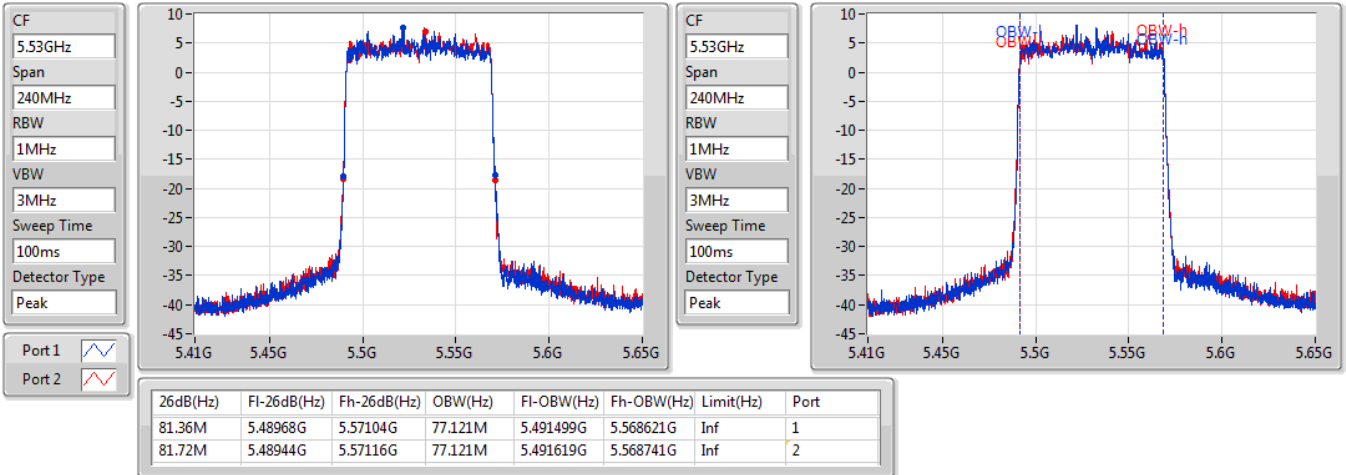

802.11ax HEW80_Nss2,(MCS0)_2TX

EBW

5530MHz

10/01/2020