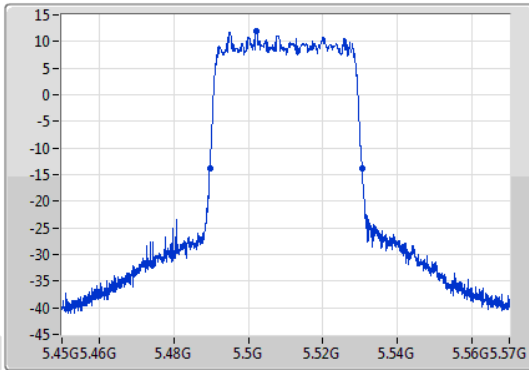

EBW

5510MHz

09/01/2020

CF: 5.51GHz  
 Span: 120MHz  
 RBW: 1MHz  
 VBW: 3MHz  
 Sweep Time: 100ms  
 Detector Type: Peak  
 Port 1

CF: 5.51GHz  
 Span: 120MHz  
 RBW: 500kHz  
 VBW: 2MHz  
 Sweep Time: 100ms  
 Detector Type: Peak