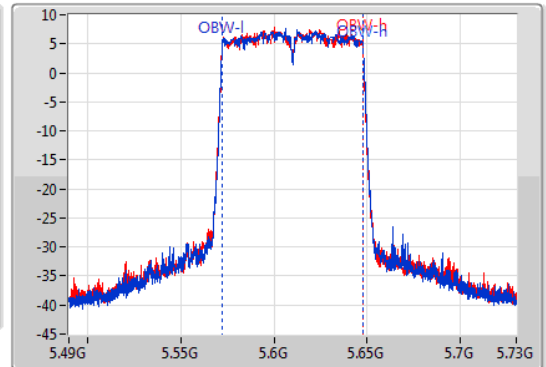

EBW

5610MHz

09/01/2020

CF  
5.61GHz  
Span  
240MHz  
RBW  
2MHz  
VBW  
10MHz  
Sweep Time  
100ms  
Detector Type  
Peak

CF  
5.61GHz  
Span  
240MHz  
RBW  
1MHz  
VBW  
3MHz  
Sweep Time  
100ms  
Detector Type  
Peak