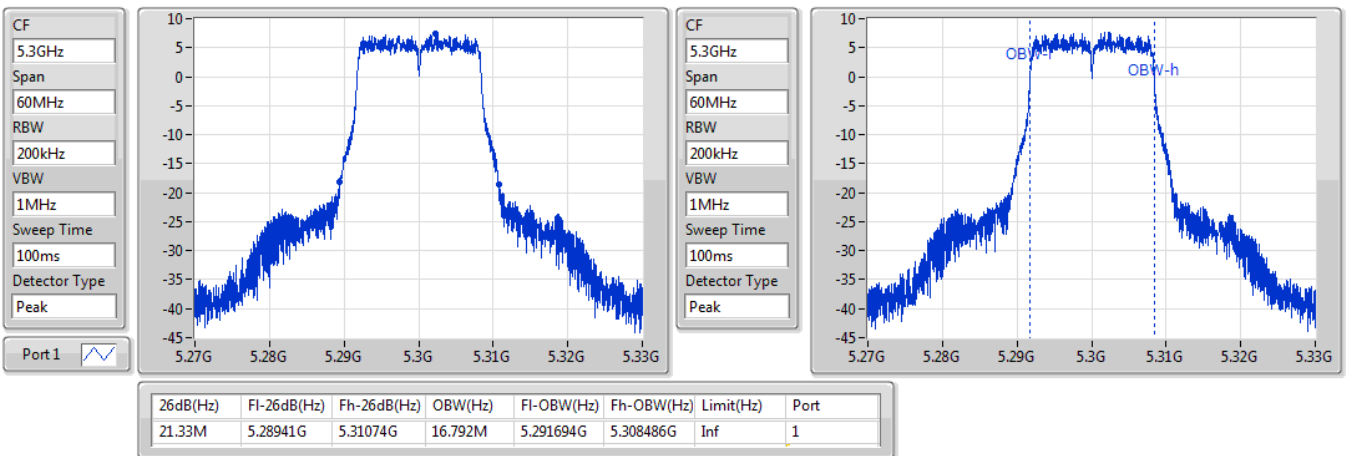

802.11a_Nss1,(6Mbps)_1TX

EBW

5300MHz

09/01/2020