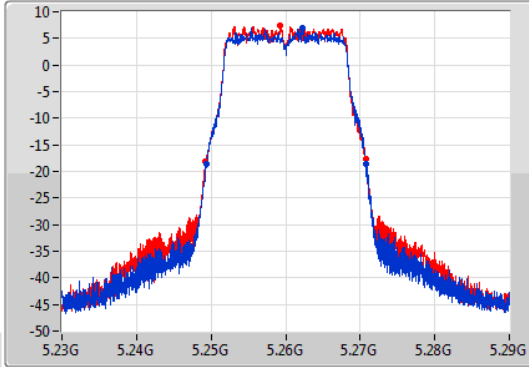

Port X-N dB = Port X 6dB down bandwidth for 5.725-5.85GHz band / 26dB down bandwidth for other band

Port X-OBW = Port X 99% occupied bandwidth;

802.11a\_Nss1,(6Mbps)\_2TX

EBW

5260MHz

06/01/2020

CF: 5.26GHz  
 Span: 60MHz  
 RBW: 300kHz  
 VBW: 1MHz  
 Sweep Time: 100ms  
 Detector Type: Peak