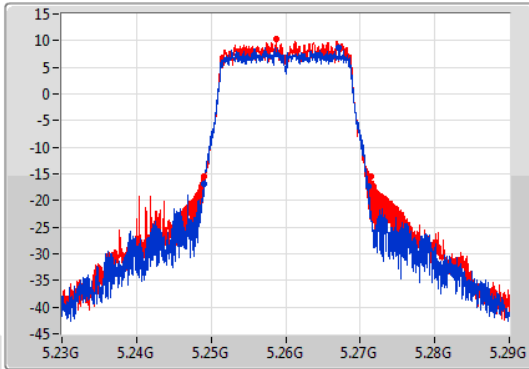

EBW

5260MHz

06/01/2020

CF  
5.26GHz  
Span  
60MHz  
RBW  
300kHz  
VBW  
1MHz  
Sweep Time  
100ms  
Detector Type  
Peak

CF  
5.26GHz  
Span  
60MHz  
RBW  
200kHz  
VBW  
1MHz  
Sweep Time  
100ms  
Detector Type  
Peak