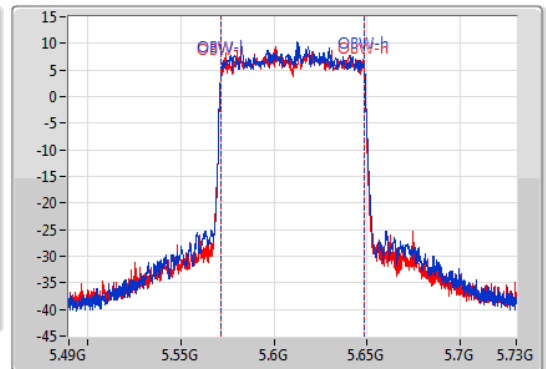

EBW

5610MHz

09/01/2020

CF  
5.61GHz  
Span  
240MHz  
RBW  
2MHz  
VBW  
10MHz  
Sweep Time  
100ms  
Detector Type  
Peak

CF  
5.61GHz  
Span  
240MHz  
RBW  
1MHz  
VBW  
3MHz  
Sweep Time  
100ms  
Detector Type  
Peak