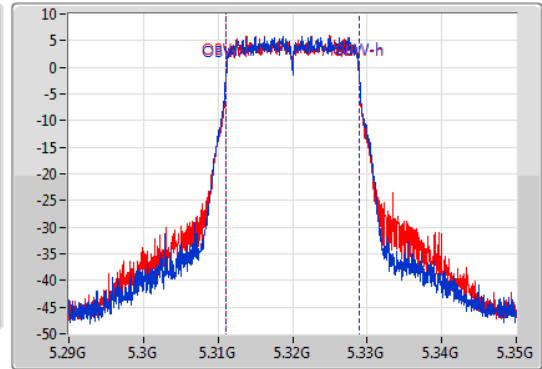

EBW

5320MHz

09/01/2020

CF  
5.32GHz  
Span  
60MHz  
RBW  
300kHz  
VBW  
1MHz  
Sweep Time  
100ms  
Detector Type  
Peak

CF  
5.32GHz  
Span  
60MHz  
RBW  
200kHz  
VBW  
1MHz  
Sweep Time  
100ms  
Detector Type  
Peak