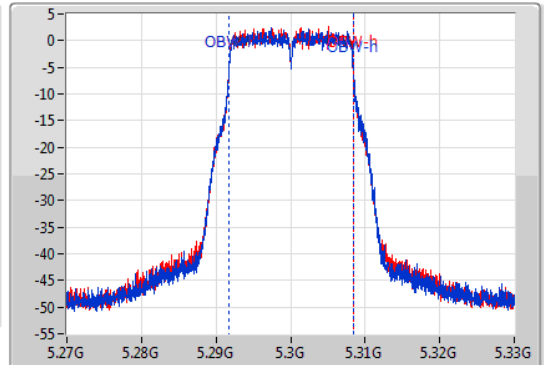

802.11a\_Nss1,(6Mbps)\_2TX

EBW

5300MHz

09/01/2020

CF  
5.3GHz  
Span  
60MHz  
RBW  
200kHz  
VBW  
1MHz  
Sweep Time  
100ms  
Detector Type  
Peak

CF  
5.3GHz  
Span  
60MHz  
RBW  
200kHz  
VBW  
1MHz  
Sweep Time  
100ms  
Detector Type  
Peak