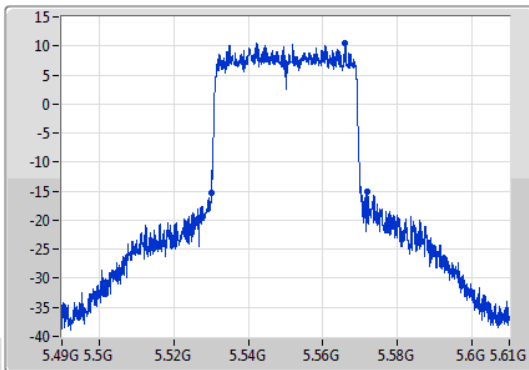

CF: 5.55GHz
Span: 120MHz
RBW: 500kHz
VBW: 2MHz
Sweep Time: 100ms
Detector Type: Peak