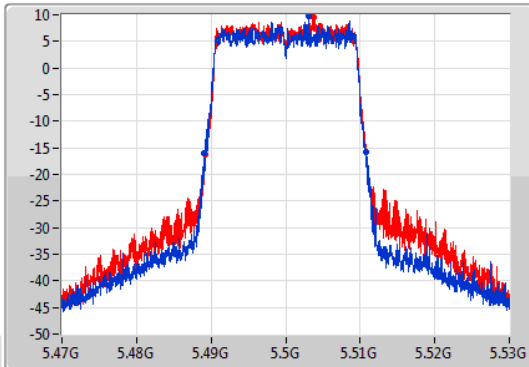

CF
5.5GHz
Span
60MHz
RBW
200kHz
VBW
1MHz
Sweep Time
100ms
Detector Type
Peak