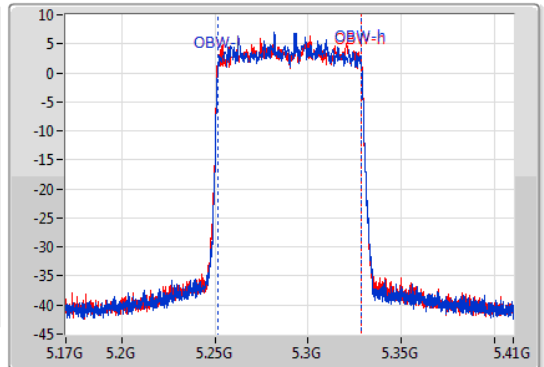

EBW

5290MHz

10/01/2020

CF: 5.29GHz  
 Span: 240MHz  
 RBW: 1MHz  
 VBW: 3MHz  
 Sweep Time: 100ms  
 Detector Type: Peak

Port 1:

Port 2:

CF: 5.29GHz  
 Span: 240MHz  
 RBW: 1MHz  
 VBW: 3MHz  
 Sweep Time: 100ms  
 Detector Type: Peak