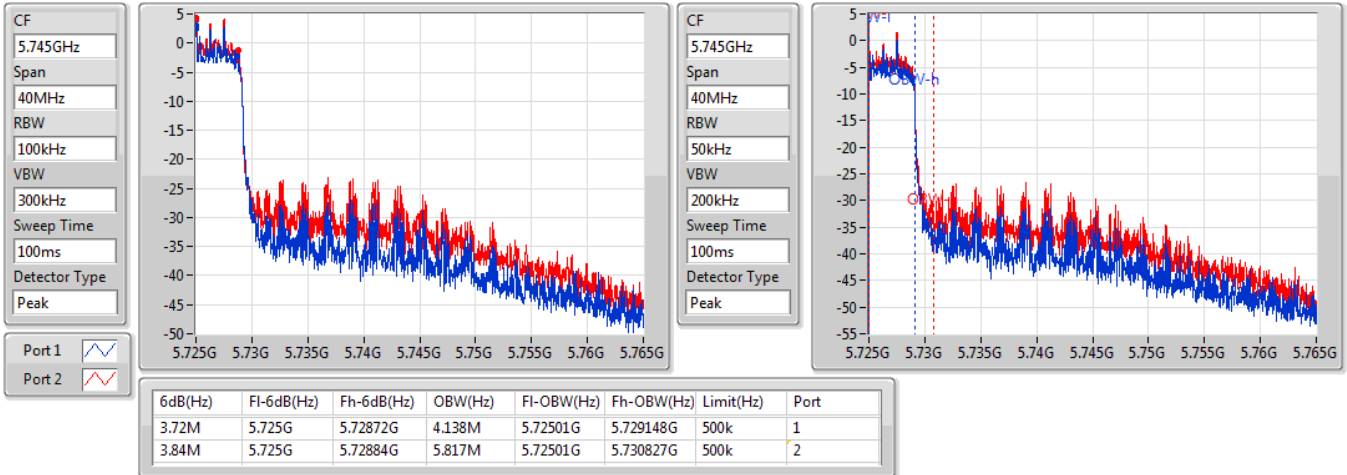

802.11ax HEW40_Nss2,(MCS0)_2TX

EBW

5710MHz Straddle 5.725-5.85GHz

06/01/2020