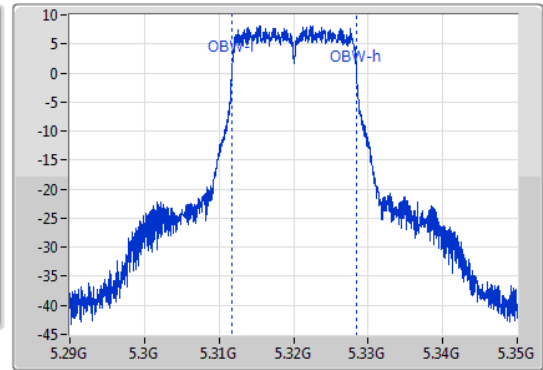

26dB(Hz)	Fl-26dB(Hz)	Fh-26dB(Hz)	OBW(Hz)	Fl-OBW(Hz)	Fh-OBW(Hz)	Limit(Hz)	Port
21.42M	5.30935G	5.33077G	16.822M	5.311694G	5.328516G	Inf	1

802.11a_Nss1,(6Mbps)_1TX

EBW

5500MHz

13/01/2020

CF
5.5GHz
Span
60MHz
RBW
200kHz
VBW
1MHz
Sweep Time
100ms
Detector Type
Peak
Port 1