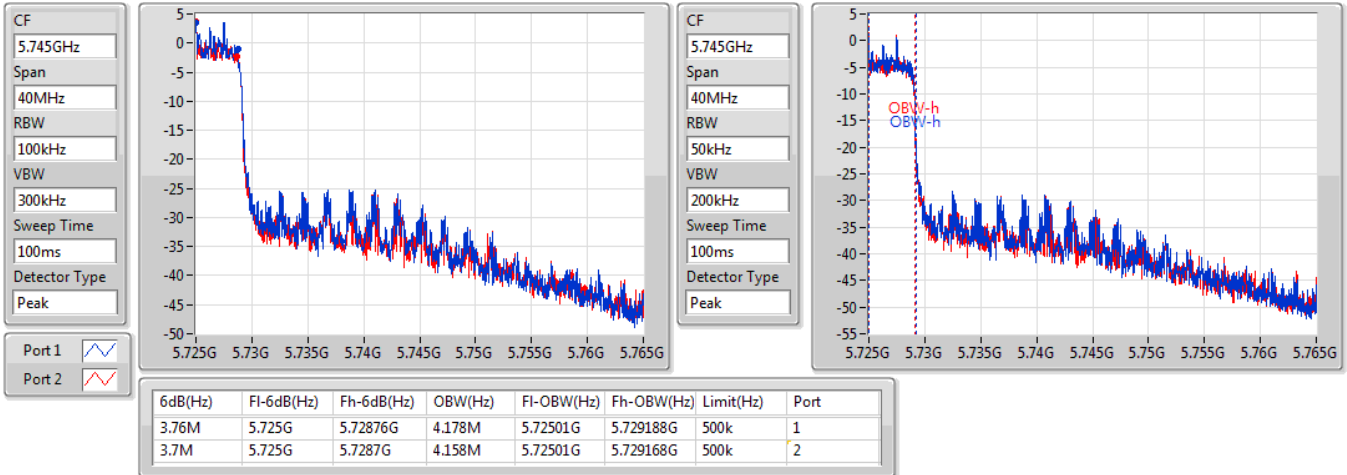

802.11ax HEW40_Nss2,(MCS0)_2TX

EBW

5710MHz Straddle 5.725-5.85GHz

09/01/2020