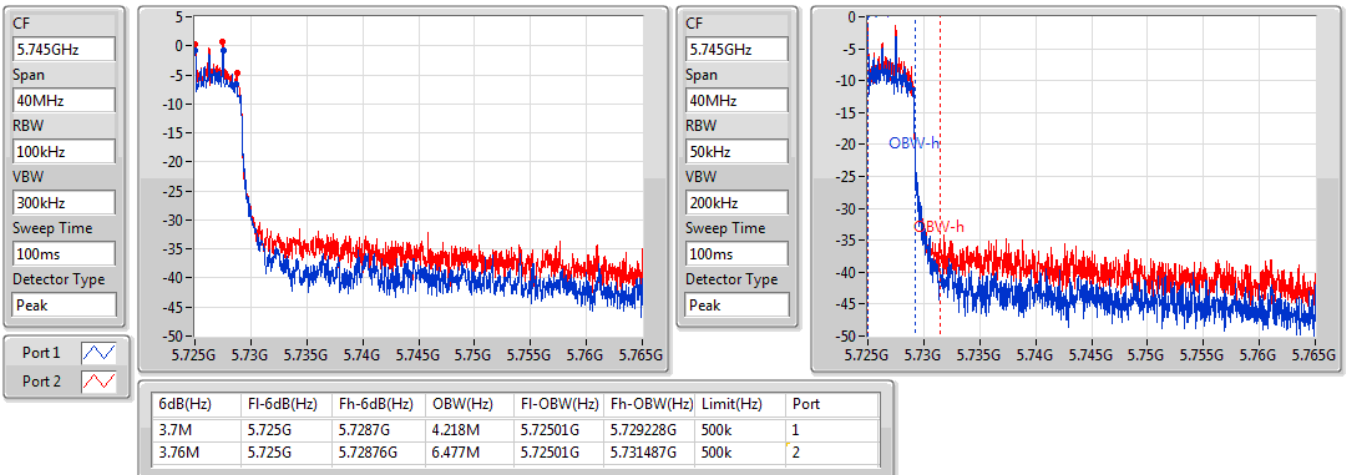

EBW

5690MHz Straddle 5.47-5.725GHz

06/01/2020

802.11ax HEW80\_Nss2,(MCS0)\_2TX

EBW

5690MHz Straddle 5.725-5.85GHz

06/01/2020

Summary