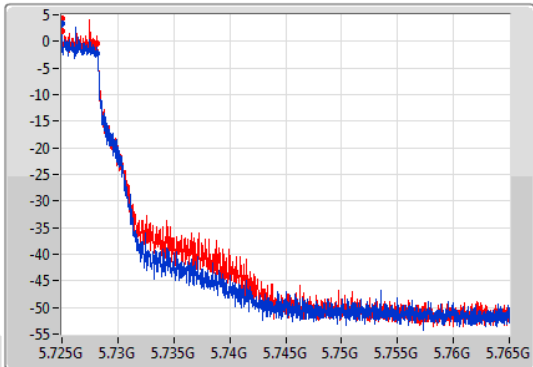

5720MHz Straddle 5.725-5.85GHz

06/01/2020

CF
5.745GHz
Span
40MHz
RBW
100kHz
VBW
300kHz
Sweep Time
100ms
Detector Type
Peak

CF
5.745GHz
Span
40MHz
RBW
50kHz
VBW
200kHz
Sweep Time
100ms
Detector Type
Peak