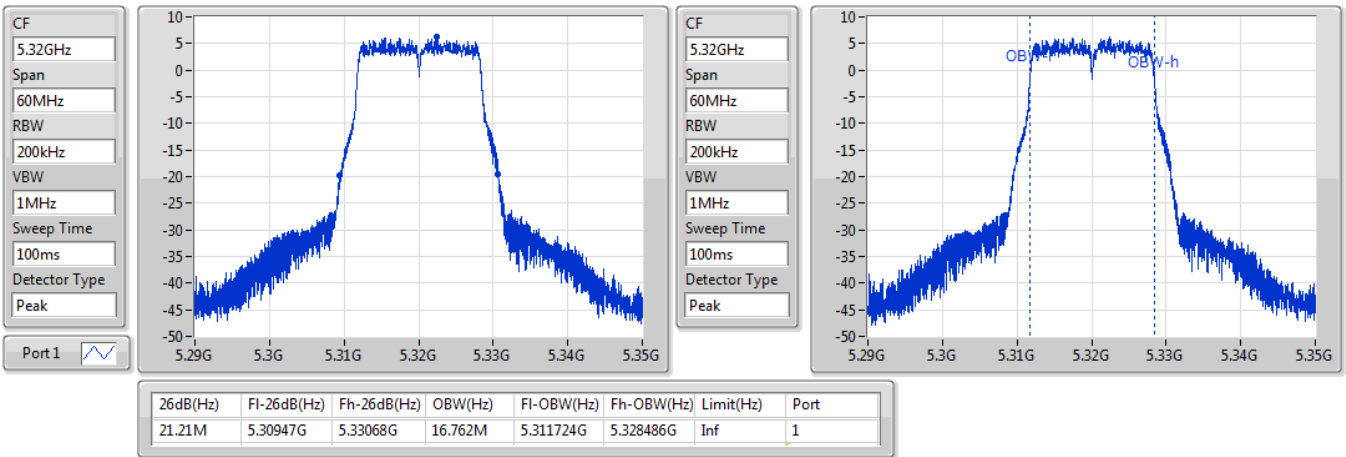

802.11a_Nss1,(6Mbps)_1TX

EBW

5320MHz

09/01/2020