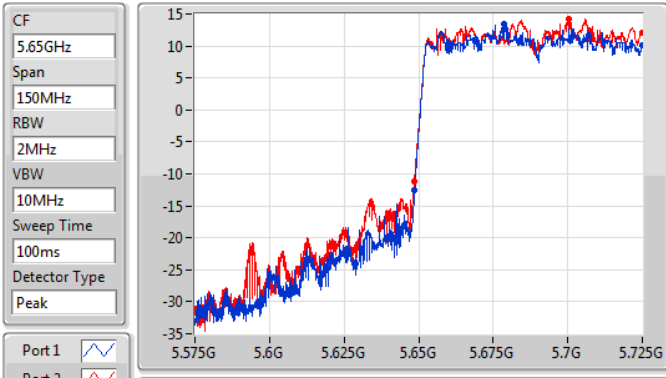

802.11ac VHT80_Nss2,(MCS0)_2TX

EBW

5690MHz Straddle 5.47-5.725GHz

06/01/2020

26dB(Hz)	Fl-26dB(Hz)	Fh-26dB(Hz)	OBW(Hz)	Fl-OBW(Hz)	Fh-OBW(Hz)	Limit(Hz)	Port
76.35M	5.64865G	5.725G	72.339M	5.652174G	5.724513G	Inf	1
76.5M	5.6485G	5.725G	72.489M	5.652099G	5.724588G	Inf	2

802.11ac VHT80_Nss2,(MCS0)_2TX

EBW