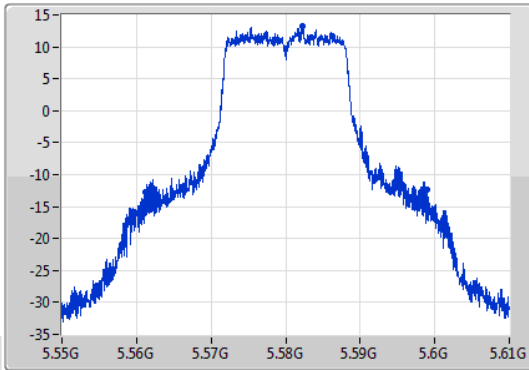

EBW

5500MHz

09/01/2020

802.11a\_Nss1,(6Mbps)\_1TX

EBW

5580MHz

09/01/2020

CF: 5.58GHz  
 Span: 60MHz  
 RBW: 300kHz  
 VBW: 1MHz  
 Sweep Time: 100ms  
 Detector Type: Peak  
 Port 1