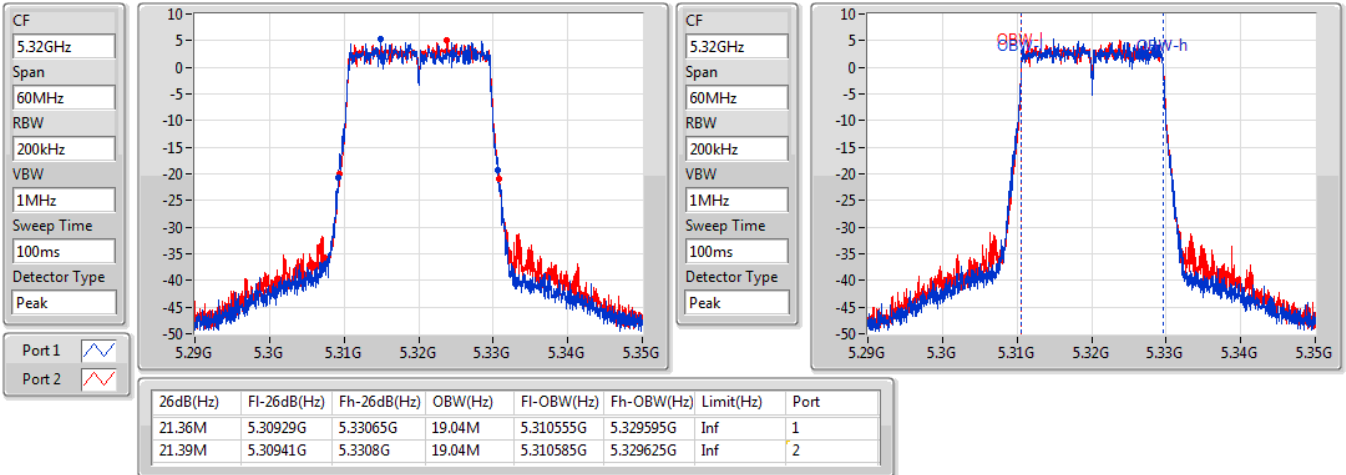

802.11ax HEW20_Nss2,(MCS0)_2TX

EBW

5320MHz

09/01/2020