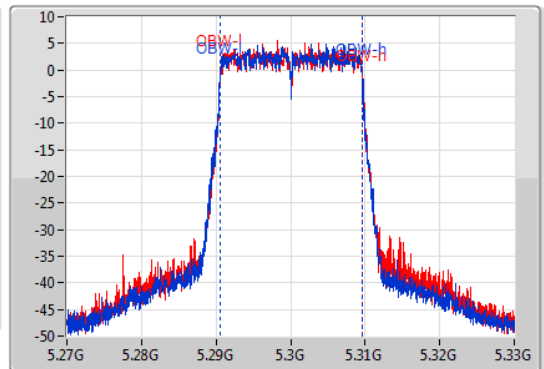

EBW

5300MHz

09/01/2020

CF  
5.3GHz  
Span  
60MHz  
RBW  
200kHz  
VBW  
1MHz  
Sweep Time  
100ms  
Detector Type  
Peak  
Port 1  
Port 2

CF  
5.3GHz  
Span  
60MHz  
RBW  
200kHz  
VBW  
1MHz  
Sweep Time  
100ms  
Detector Type  
Peak