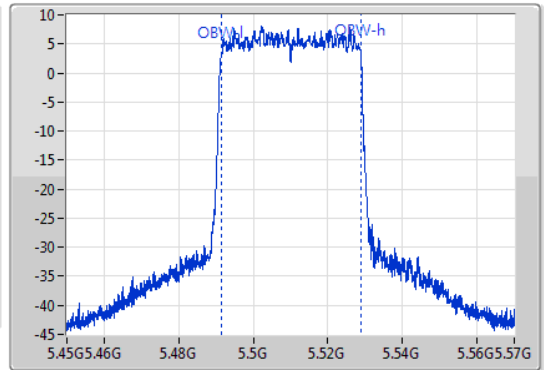

EBW

5510MHz

09/01/2020

CF: 5.51GHz  
 Span: 120MHz  
 RBW: 1MHz  
 VBW: 3MHz  
 Sweep Time: 100ms  
 Detector Type: Peak  
 Port 1

CF: 5.51GHz  
 Span: 120MHz  
 RBW: 500kHz  
 VBW: 2MHz  
 Sweep Time: 100ms  
 Detector Type: Peak