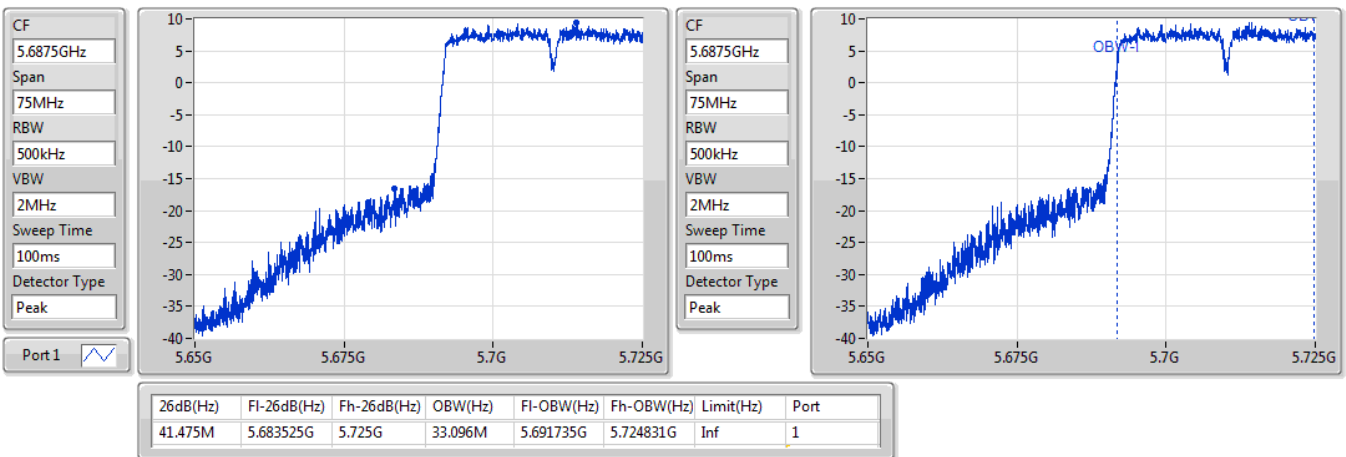

802.11ac VHT40\_Nss1,(MCS0)\_1TX

EBW

5670MHz

09/01/2020

802.11ac VHT40\_Nss1,(MCS0)\_1TX

EBW

5710MHz Straddle 5.47-5.725GHz

09/01/2020