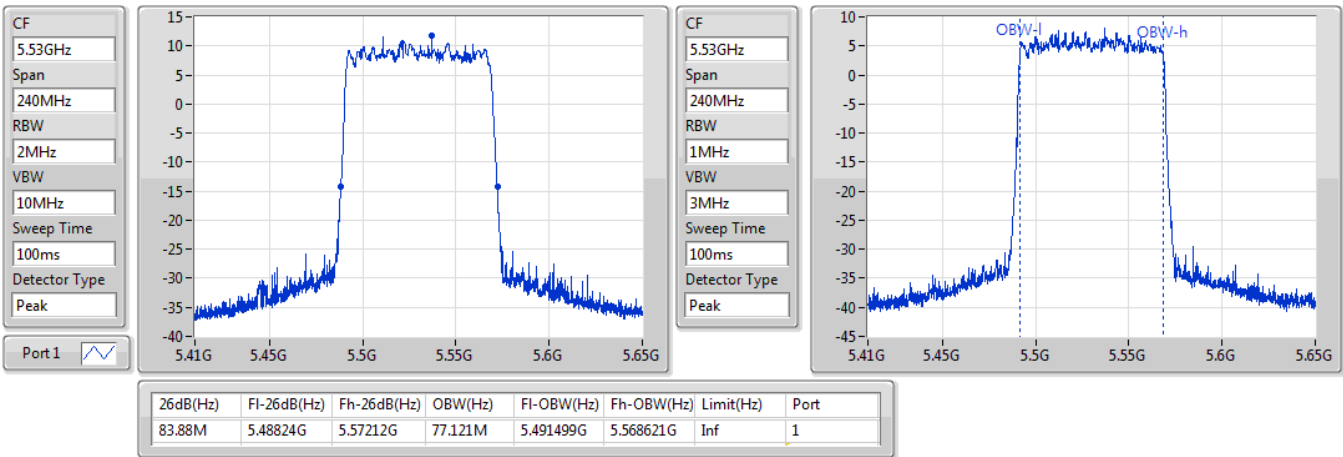

802.11ax HEW80_Nss1,(MCS0)_1TX

EBW

5530MHz

06/01/2020