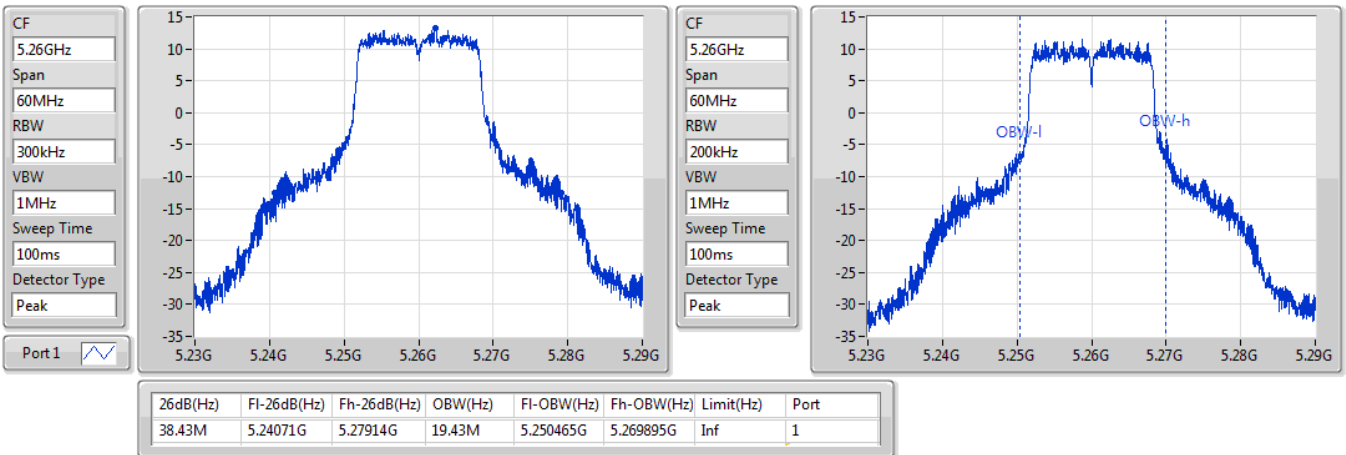

Port X-N dB = Port X 6dB down bandwidth for 5.725-5.85GHz band / 26dB down bandwidth for other band

Port X-OBW = Port X 99% occupied bandwidth;

802.11a\_Nss1,(6Mbps)\_1TX

EBW

5260MHz

09/01/2020

802.11a\_Nss1,(6Mbps)\_1TX