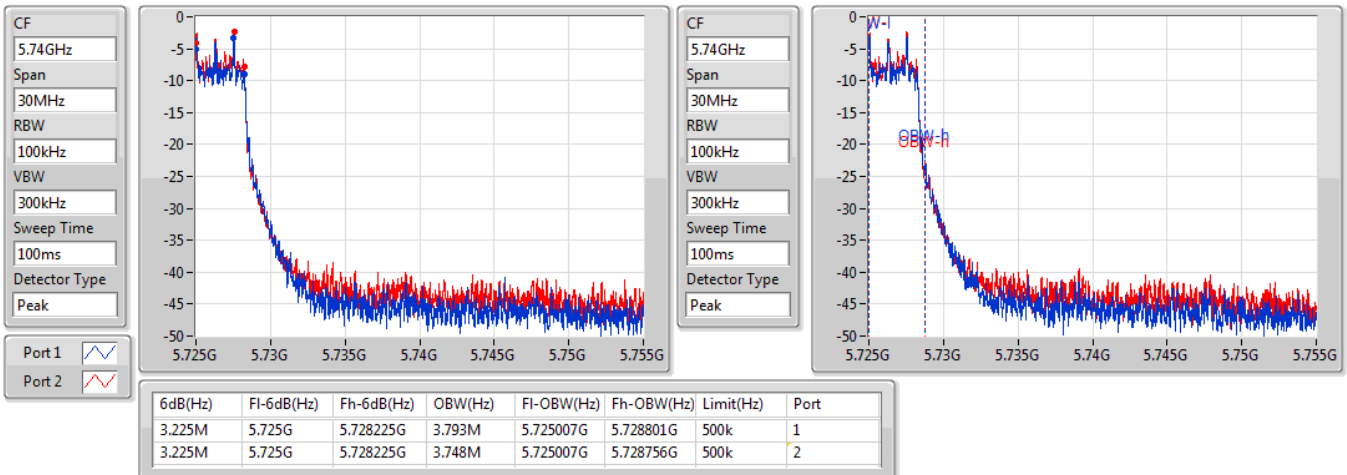

EBW

5690MHz Straddle 5.47-5.725GHz

10/01/2020

802.11ac VHT80\_Nss2,(MCS0)\_2TX

EBW

5690MHz Straddle 5.725-5.85GHz

10/01/2020

802.11ax HEW20\_Nss2,(MCS0)\_2TX