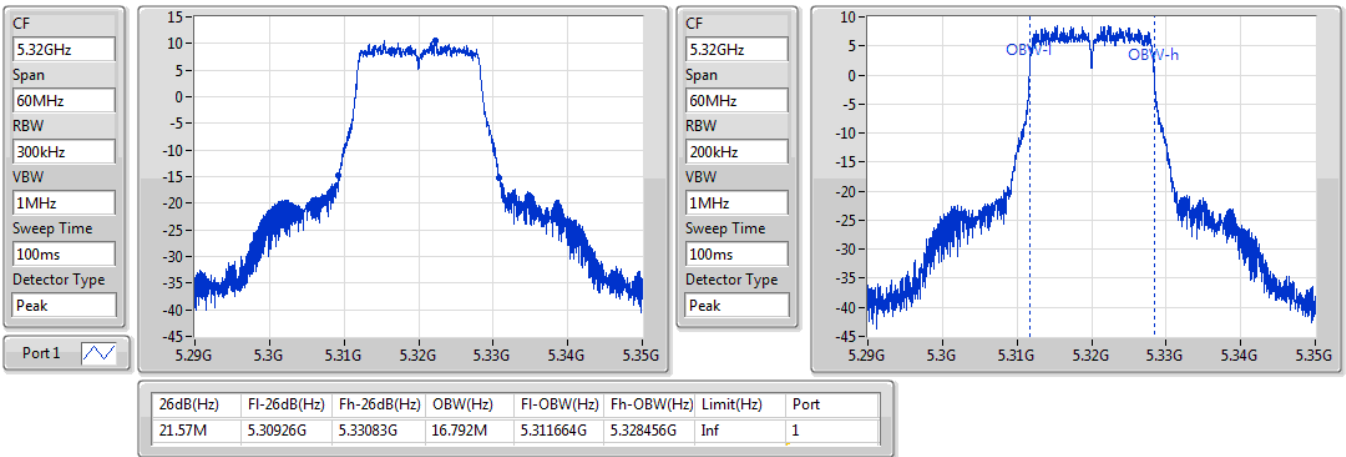

802.11a_Nss1,(6Mbps)_1TX

EBW

5320MHz

09/01/2020