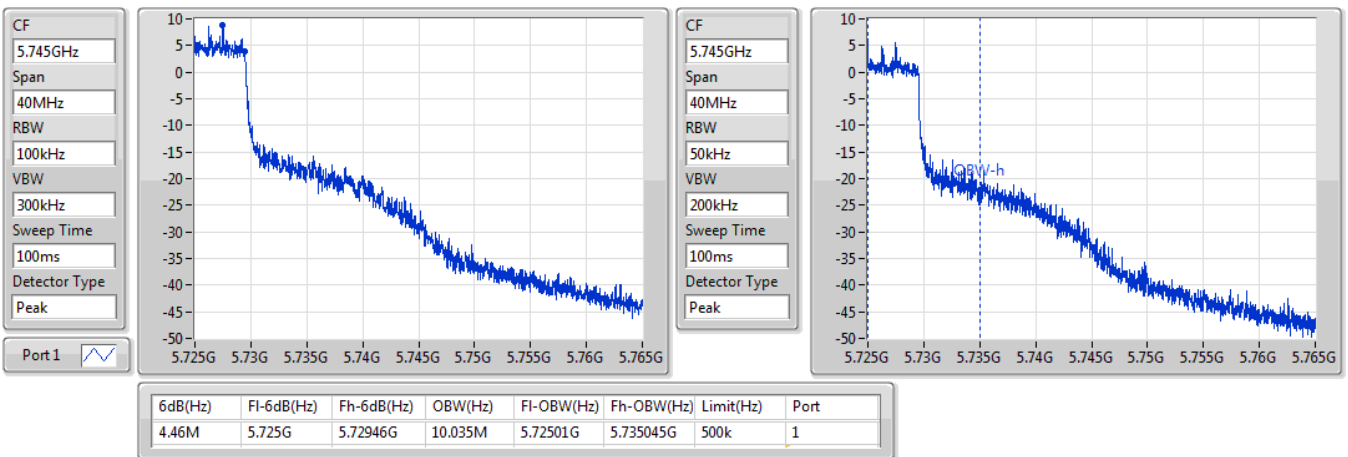

**802.11ax HEW20\_Nss1,(MCS0)\_1TX**  
**5720MHz Straddle 5.47-5.725GHz**

EBW

06/01/2020

**802.11ax HEW20\_Nss1,(MCS0)\_1TX**  
**5720MHz Straddle 5.725-5.85GHz**

EBW

06/01/2020

802.11ax HEW40\_Nss1,(MCS0)\_1TX

EBW

5270MHz

06/01/2020

CF: 5.27GHz  
 Span: 120MHz  
 RBW: 1MHz  
 VBW: 3MHz  
 Sweep Time: 100ms  
 Detector Type: Peak  
 Port 1

CF: 5.27GHz  
 Span: 120MHz  
 RBW: 500kHz  
 VBW: 2MHz  
 Sweep Time: 100ms  
 Detector Type: Peak