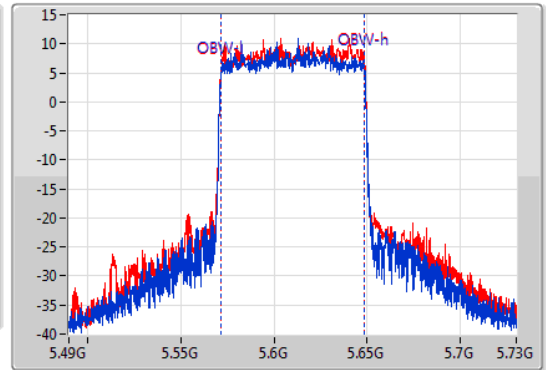

EBW

5610MHz

06/01/2020

CF  
5.61GHz  
Span  
240MHz  
RBW  
2MHz  
VBW  
10MHz  
Sweep Time  
100ms  
Detector Type  
Peak

CF  
5.61GHz  
Span  
240MHz  
RBW  
1MHz  
VBW  
3MHz  
Sweep Time  
100ms  
Detector Type  
Peak