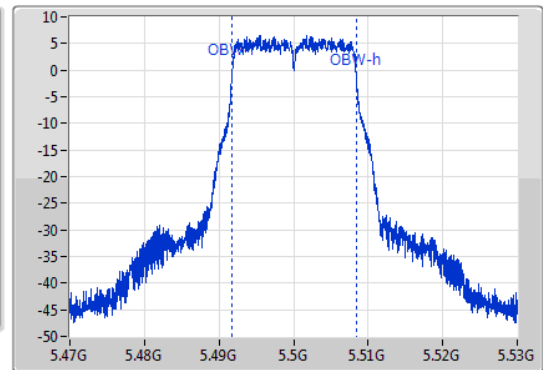

802.11a\_Nss1,(6Mbps)\_1TX

EBW

5500MHz

13/01/2020

CF  
5.5GHz  
Span  
60MHz  
RBW  
200kHz  
VBW  
1MHz  
Sweep Time  
100ms  
Detector Type  
Peak  
Port 1

CF  
5.5GHz  
Span  
60MHz  
RBW  
200kHz  
VBW  
1MHz  
Sweep Time  
100ms  
Detector Type  
Peak