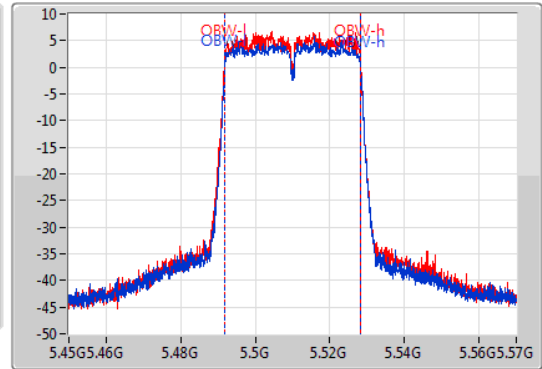

EBW

5510MHz

06/01/2020

CF  
5.51GHz  
Span  
120MHz  
RBW  
1MHz  
VBW  
3MHz  
Sweep Time  
100ms  
Detector Type  
Peak

CF  
5.51GHz  
Span  
120MHz  
RBW  
500kHz  
VBW  
2MHz  
Sweep Time  
100ms  
Detector Type  
Peak