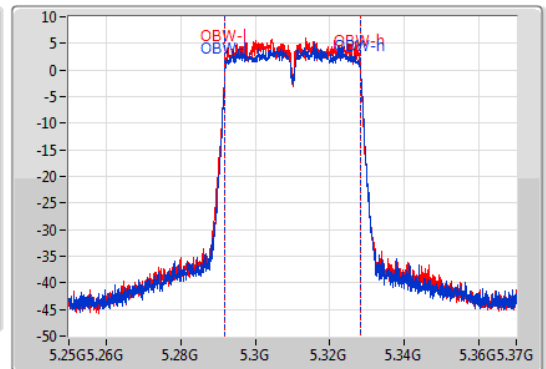

EBW

5310MHz

10/01/2020

CF  
5.31GHz  
Span  
120MHz  
RBW  
500kHz  
VBW  
2MHz  
Sweep Time  
100ms  
Detector Type  
Peak

CF  
5.31GHz  
Span  
120MHz  
RBW  
500kHz  
VBW  
2MHz  
Sweep Time  
100ms  
Detector Type  
Peak