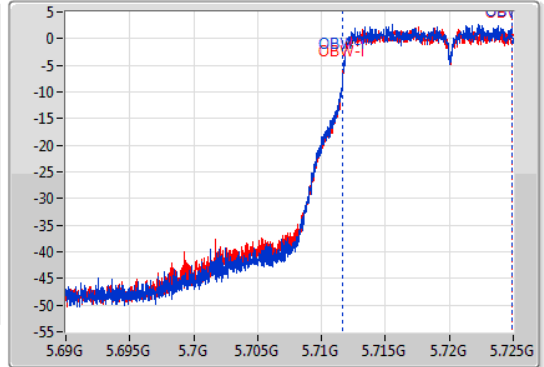

EBW

5720MHz Straddle 5.47-5.725GHz

09/01/2020

CF  
5.7075GHz  
Span  
35MHz  
RBW  
200kHz  
VBW  
1MHz  
Sweep Time  
100ms  
Detector Type  
Peak

CF  
5.7075GHz  
Span  
35MHz  
RBW  
200kHz  
VBW  
1MHz  
Sweep Time  
100ms  
Detector Type  
Peak