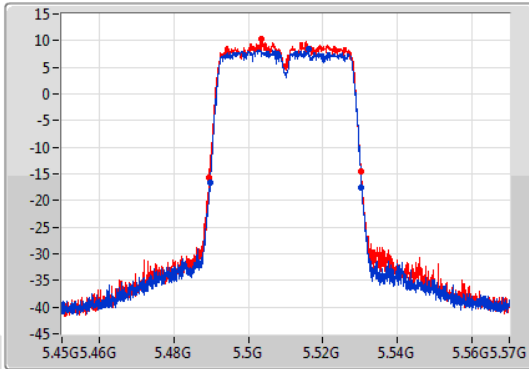

EBW

5510MHz

06/01/2020

CF  
5.51GHz  
Span  
120MHz  
RBW  
1MHz  
VBW  
3MHz  
Sweep Time  
100ms  
Detector Type  
Peak

CF  
5.51GHz  
Span  
120MHz  
RBW  
500kHz  
VBW  
2MHz  
Sweep Time  
100ms  
Detector Type  
Peak