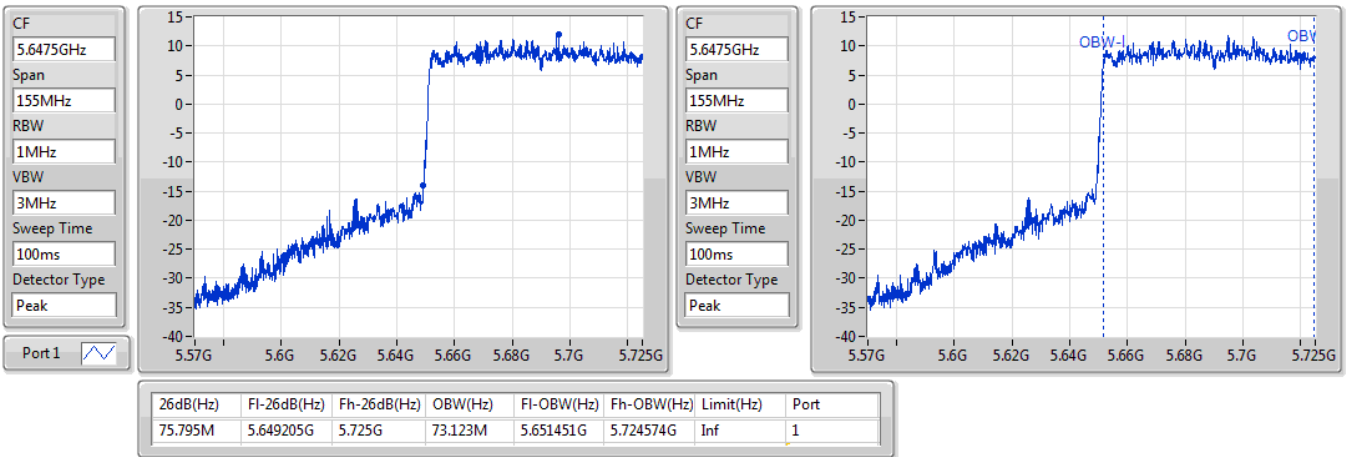

09/01/2020

802.11ax HEW80\_Nss1,(MCS0)\_1TX

EBW

5690MHz Straddle 5.47-5.725GHz

09/01/2020

802.11ax HEW80\_Nss1,(MCS0)\_1TX

EBW

5690MHz Straddle 5.725-5.85GHz