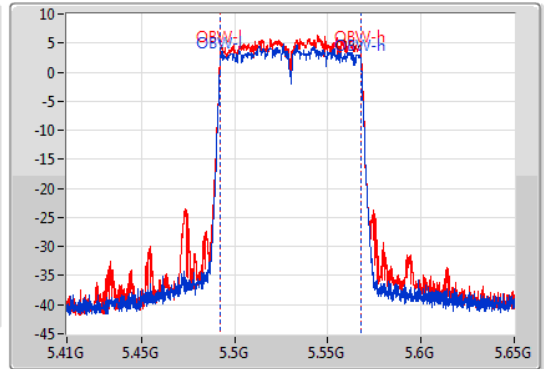

EBW

5530MHz

06/01/2020

CF  
5.53GHz  
Span  
240MHz  
RBW  
2MHz  
VBW  
10MHz  
Sweep Time  
100ms  
Detector Type  
Peak

CF  
5.53GHz  
Span  
240MHz  
RBW  
1MHz  
VBW  
3MHz  
Sweep Time  
100ms  
Detector Type  
Peak