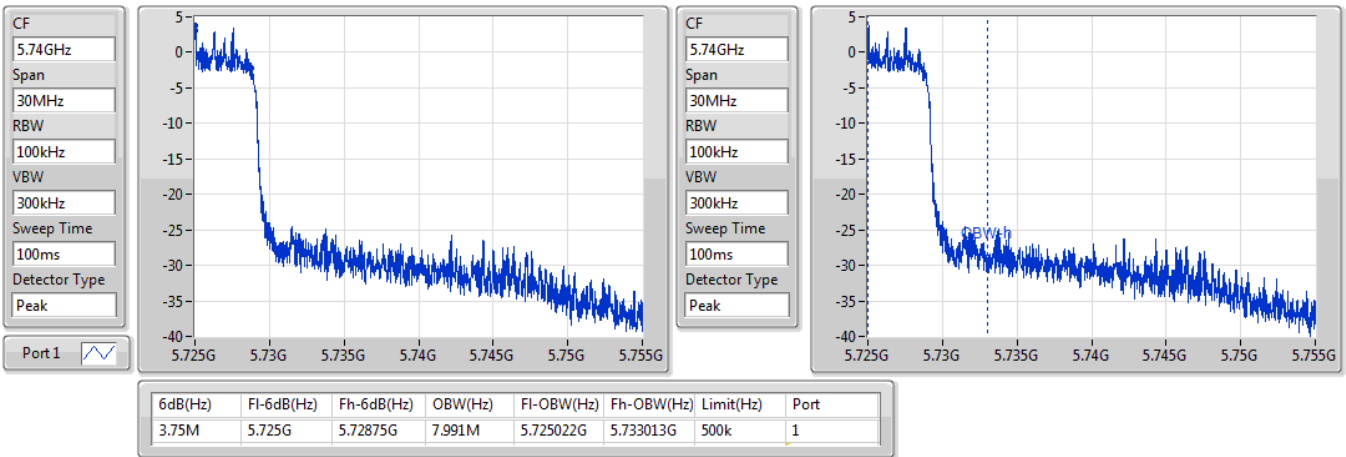

EBW

5710MHz Straddle 5.47-5.725GHz

09/01/2020

**802.11ax HEW40\_Nss1,(MCS0)\_1TX**  
**5710MHz Straddle 5.725-5.85GHz**

EBW

09/01/2020

**802.11ax HEW80\_Nss1,(MCS0)\_1TX**  
**5290MHz**

EBW