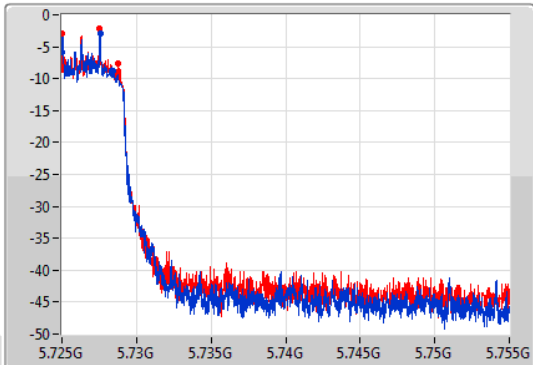

5690MHz Straddle 5.725-5.85GHz

10/01/2020

CF
5.74GHz
Span
30MHz
RBW
100kHz
VBW
300kHz
Sweep Time
100ms
Detector Type
Peak

CF
5.74GHz
Span
30MHz
RBW
100kHz
VBW
300kHz
Sweep Time
100ms
Detector Type
Peak