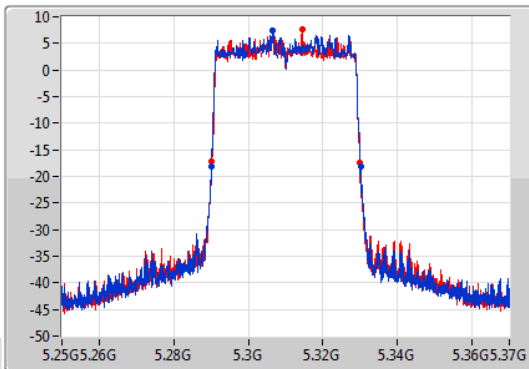

CF
5.31GHz
Span
120MHz
RBW
500kHz
VBW
2MHz
Sweep Time
100ms
Detector Type
Peak