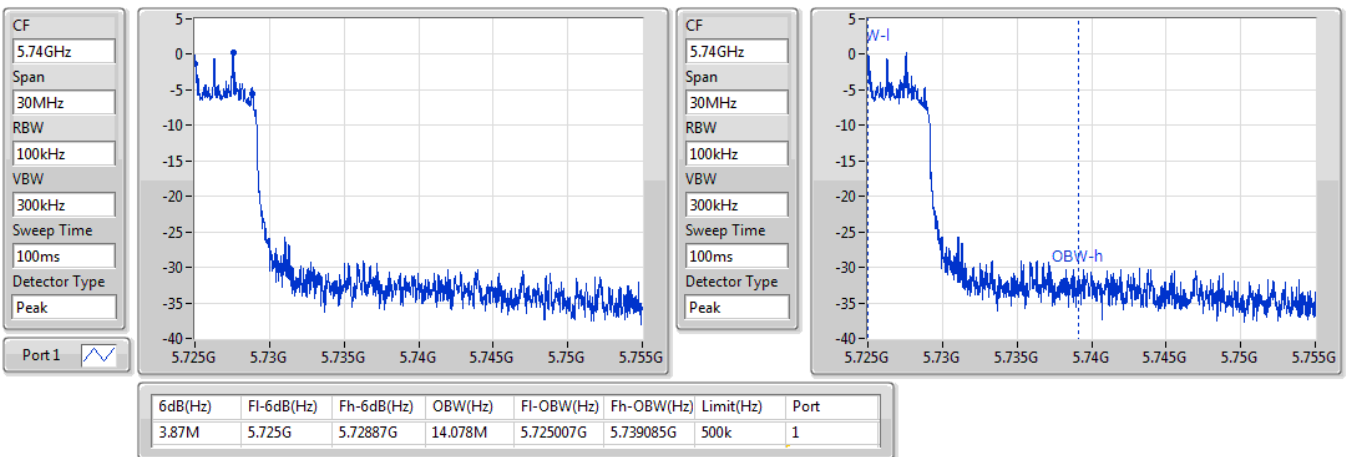

5690MHz Straddle 5.725-5.85GHz

09/01/2020