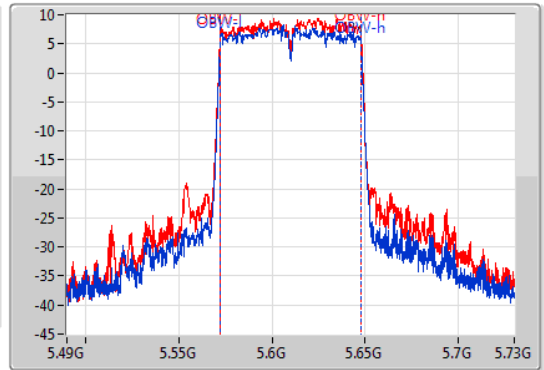

EBW

5610MHz

06/01/2020

CF  
5.61GHz  
Span  
240MHz  
RBW  
2MHz  
VBW  
10MHz  
Sweep Time  
100ms  
Detector Type  
Peak

CF  
5.61GHz  
Span  
240MHz  
RBW  
1MHz  
VBW  
3MHz  
Sweep Time  
100ms  
Detector Type  
Peak