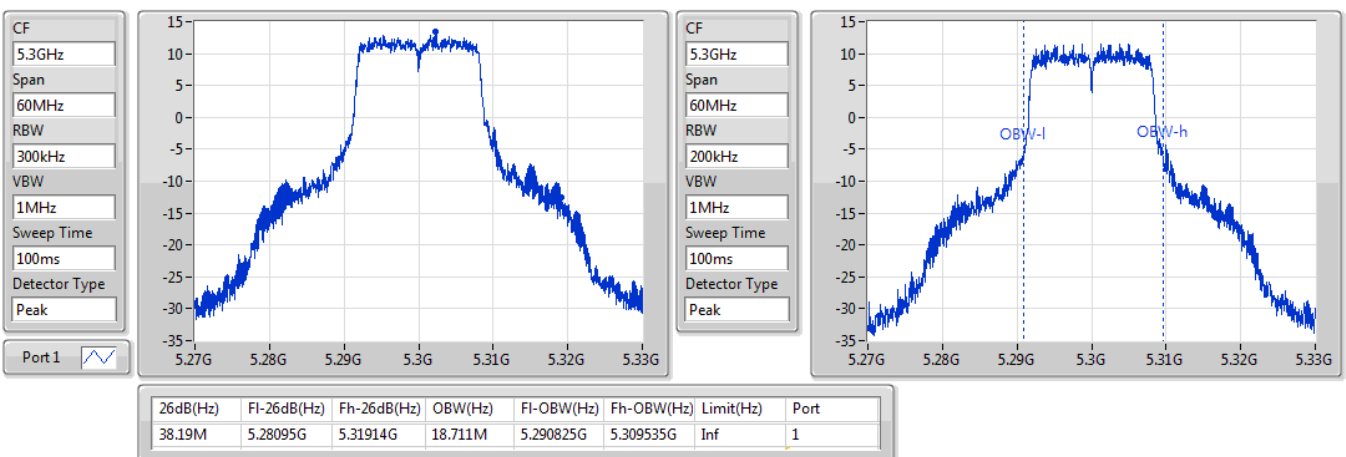

802.11a_Nss1,(6Mbps)_1TX

EBW

5300MHz

09/01/2020