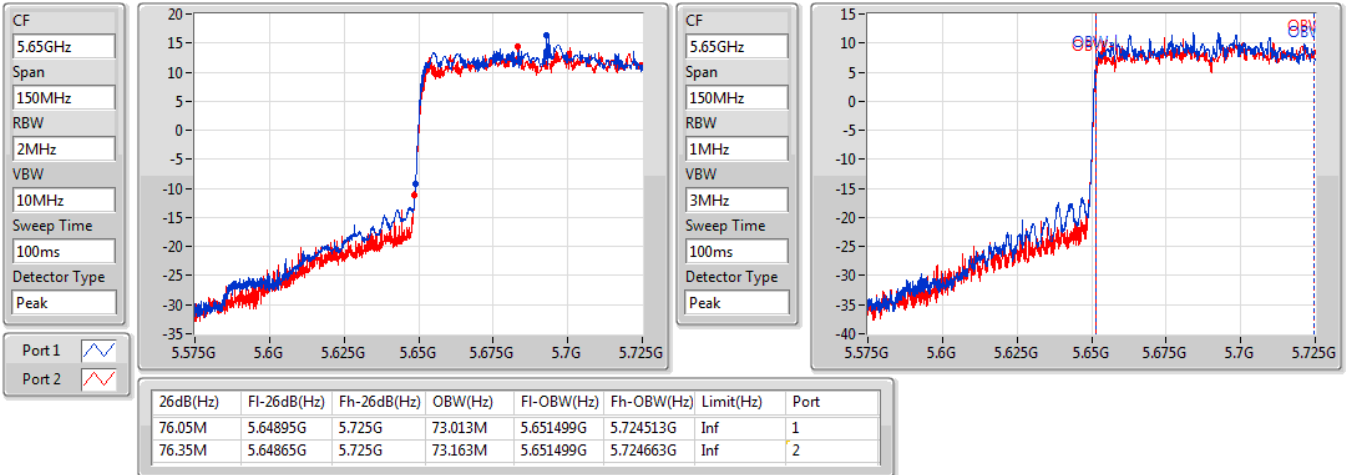

802.11ax HEW80_Nss2,(MCS0)_2TX

EBW

5690MHz Straddle 5.47-5.725GHz

09/01/2020