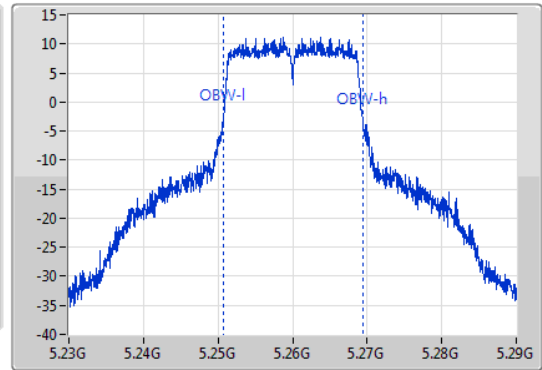

CF: 5.26GHz  
 Span: 60MHz  
 RBW: 300kHz  
 VBW: 1MHz  
 Sweep Time: 100ms  
 Detector Type: Peak  
 Port 1

CF: 5.26GHz  
 Span: 60MHz  
 RBW: 200kHz  
 VBW: 1MHz  
 Sweep Time: 100ms  
 Detector Type: Peak