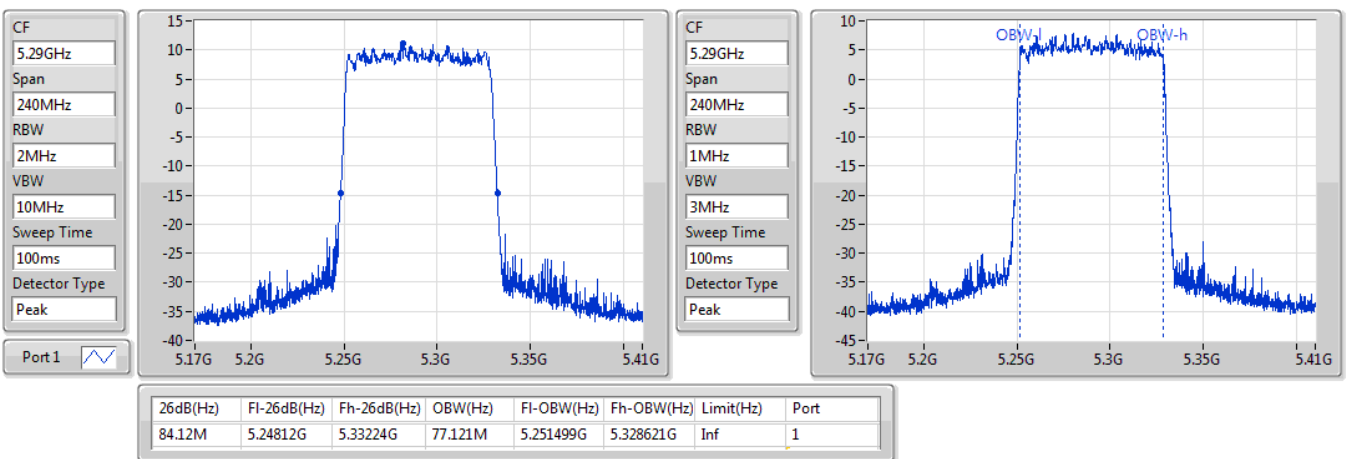

802.11ax HEW40\_Nss1,(MCS0)\_1TX

EBW

5710MHz Straddle 5.725-5.85GHz

06/01/2020

802.11ax HEW80\_Nss1,(MCS0)\_1TX

EBW

5290MHz

06/01/2020