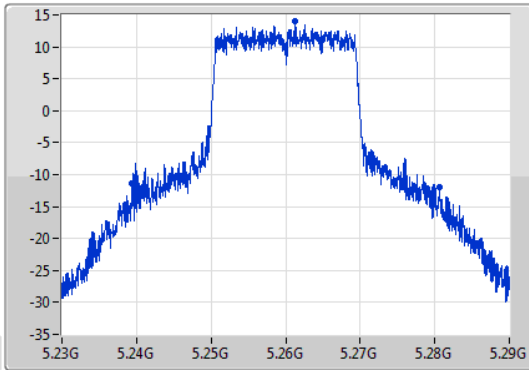

802.11ac VHT80\_Nss1,(MCS0)\_1TX

EBW

5690MHz Straddle 5.47-5.725GHz

06/01/2020

802.11ac VHT80\_Nss1,(MCS0)\_1TX

EBW

5690MHz Straddle 5.725-5.85GHz

06/01/2020

802.11ax HEW20\_Nss1,(MCS0)\_1TX

EBW

5260MHz

06/01/2020

CF: 5.26GHz  
 Span: 60MHz  
 RBW: 300kHz  
 VBW: 1MHz  
 Sweep Time: 100ms  
 Detector Type: Peak  
 Port 1

CF: 5.26GHz  
 Span: 60MHz  
 RBW: 200kHz  
 VBW: 1MHz  
 Sweep Time: 100ms  
 Detector Type: Peak