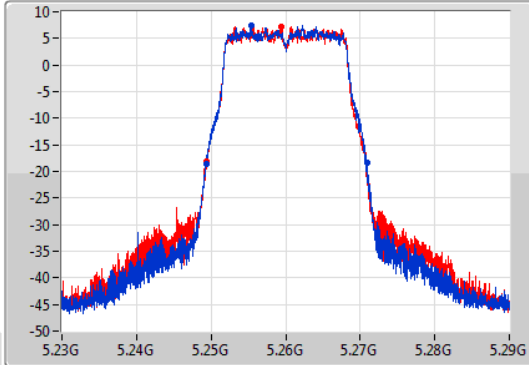

**Port X-N dB** = Port X 6dB down bandwidth for 5.725-5.85GHz band / 26dB down bandwidth for other band

**Port X-OBW** = Port X 99% occupied bandwidth;

802.11a\_Nss1,(6Mbps)\_2TX

EBW

5260MHz

09/01/2020

CF  
5.26GHz  
Span  
60MHz  
RBW  
300kHz  
VBW  
1MHz  
Sweep Time  
100ms  
Detector Type  
Peak