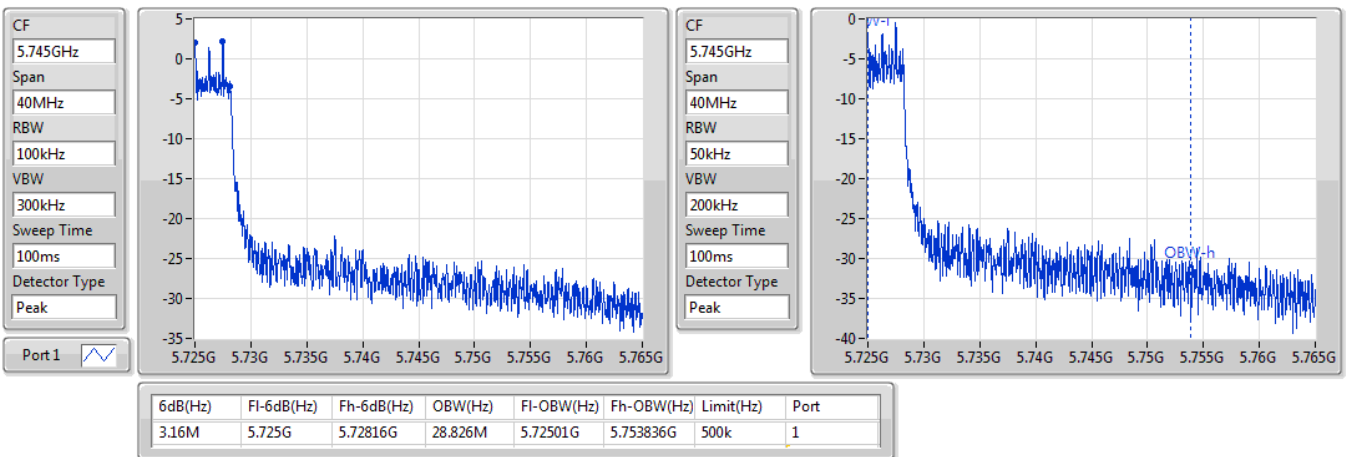

802.11ac VHT80\_Nss1,(MCS0)\_1TX

EBW

5690MHz Straddle 5.47-5.725GHz

06/01/2020

802.11ac VHT80\_Nss1,(MCS0)\_1TX

EBW

5690MHz Straddle 5.725-5.85GHz

06/01/2020

802.11ax HEW20\_Nss1,(MCS0)\_1TX

EBW

5260MHz

06/01/2020

CF: 5.26GHz  
 Span: 60MHz  
 RBW: 300kHz  
 VBW: 1MHz  
 Sweep Time: 100ms  
 Detector Type: Peak  
 Port 1

CF: 5.26GHz  
 Span: 60MHz  
 RBW: 200kHz  
 VBW: 1MHz  
 Sweep Time: 100ms  
 Detector Type: Peak