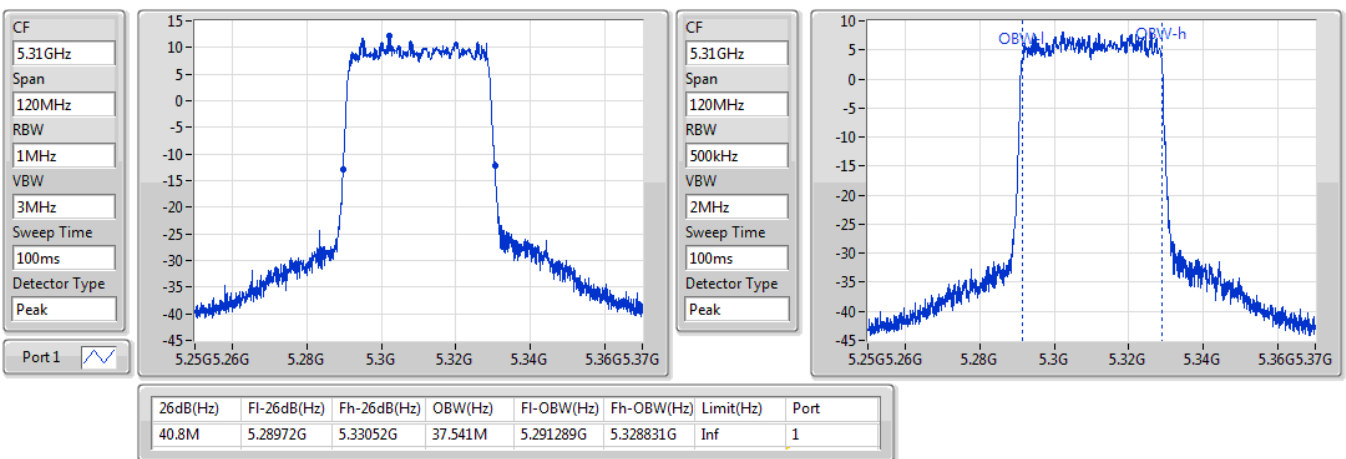

EBW

5270MHz

09/01/2020

802.11ax HEW40\_Nss1,(MCS0)\_1TX

EBW

5310MHz

09/01/2020

802.11ax HEW40\_Nss1,(MCS0)\_1TX