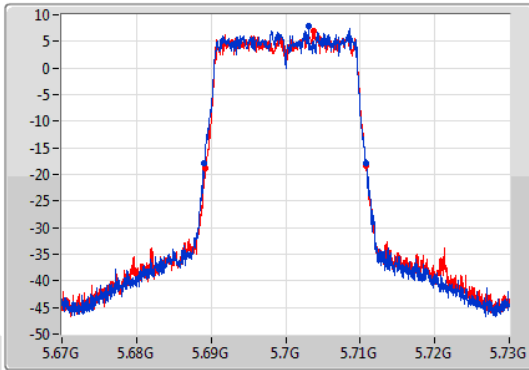

CF
5.7GHz
Span
60MHz
RBW
200kHz
VBW
1MHz
Sweep Time
100ms
Detector Type
Peak