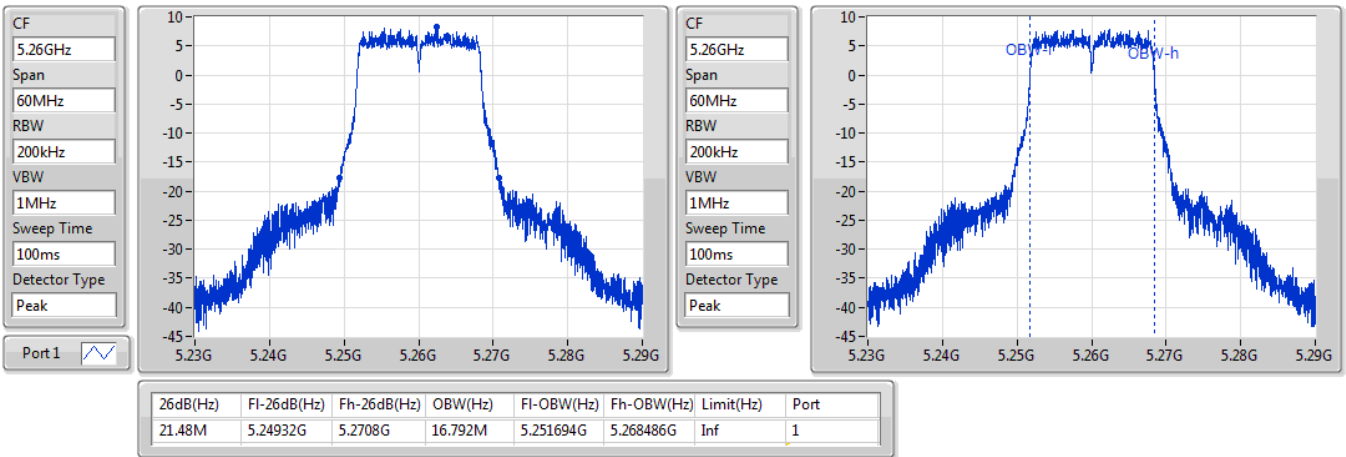

Port X-N dB = Port X 6dB down bandwidth for 5.725-5.85GHz band / 26dB down bandwidth for other band

Port X-OBW = Port X 99% occupied bandwidth;

802.11a\_Nss1,(6Mbps)\_1TX

EBW

5260MHz

09/01/2020

802.11a\_Nss1,(6Mbps)\_1TX