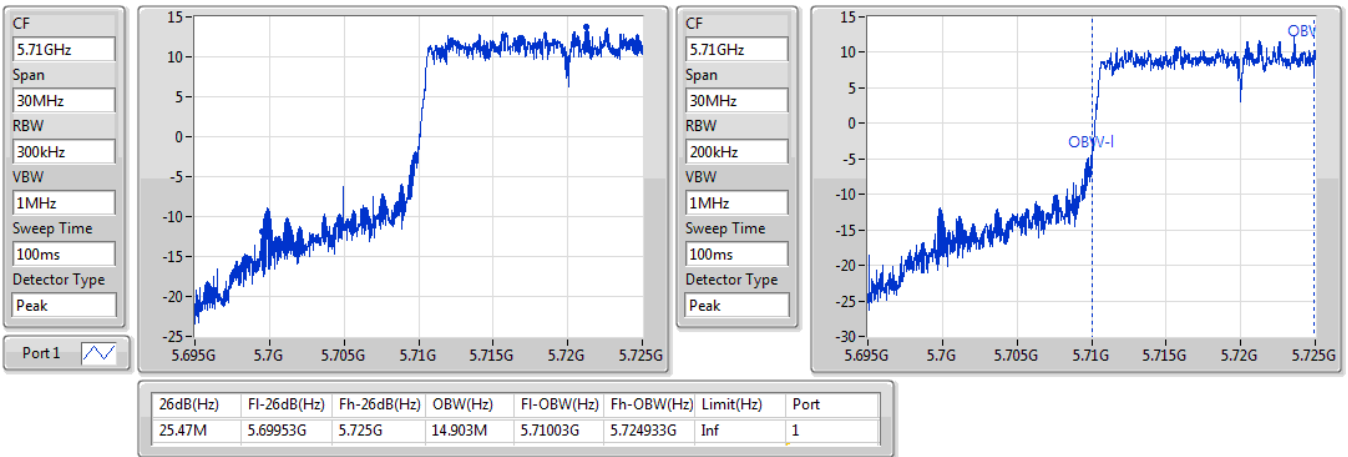

802.11ax HEW20\_Nss1,(MCS0)\_1TX

EBW

5580MHz

06/01/2020

802.11ax HEW20\_Nss1,(MCS0)\_1TX

EBW

5700MHz

06/01/2020

**802.11ax HEW20\_Nss1,(MCS0)\_1TX**  
**5720MHz Straddle 5.47-5.725GHz**

EBW

06/01/2020

**802.11ax HEW20\_Nss1,(MCS0)\_1TX**  
**5720MHz Straddle 5.725-5.85GHz**

EBW

06/01/2020

802.11ax HEW40\_Nss1,(MCS0)\_1TX