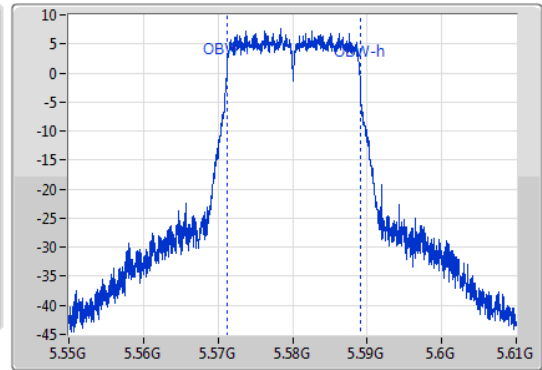

802.11ac VHT20\_Nss1,(MCS0)\_1TX

EBW

5580MHz

09/01/2020

CF: 5.58GHz  
 Span: 60MHz  
 RBW: 200kHz  
 VBW: 1MHz  
 Sweep Time: 100ms  
 Detector Type: Peak

Port 1

CF: 5.58GHz  
 Span: 60MHz  
 RBW: 200kHz  
 VBW: 1MHz  
 Sweep Time: 100ms  
 Detector Type: Peak