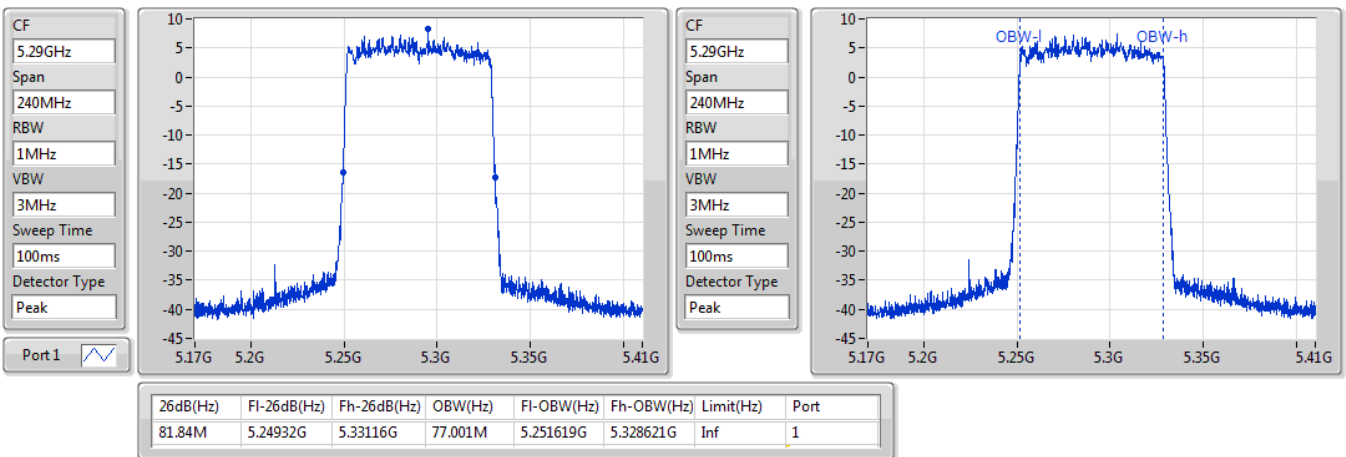

802.11ax HEW80_Nss1,(MCS0)_1TX
5290MHz

EBW

09/01/2020