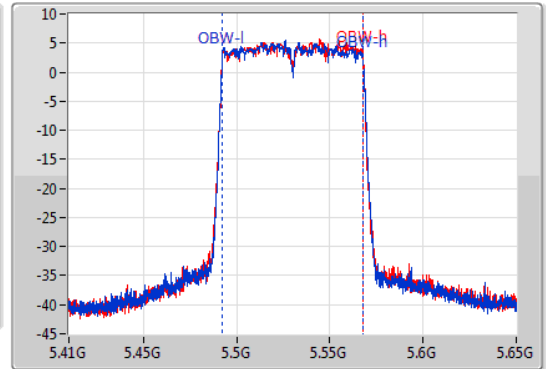

EBW

5530MHz

10/01/2020

CF  
5.53GHz  
Span  
240MHz  
RBW  
1MHz  
VBW  
3MHz  
Sweep Time  
100ms  
Detector Type  
Peak

CF  
5.53GHz  
Span  
240MHz  
RBW  
1MHz  
VBW  
3MHz  
Sweep Time  
100ms  
Detector Type  
Peak