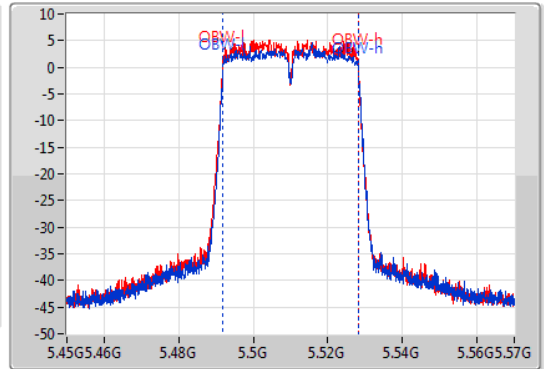

EBW

5510MHz

09/01/2020

CF  
5.51GHz  
Span  
120MHz  
RBW  
1MHz  
VBW  
3MHz  
Sweep Time  
100ms  
Detector Type  
Peak

CF  
5.51GHz  
Span  
120MHz  
RBW  
500kHz  
VBW  
2MHz  
Sweep Time  
100ms  
Detector Type  
Peak