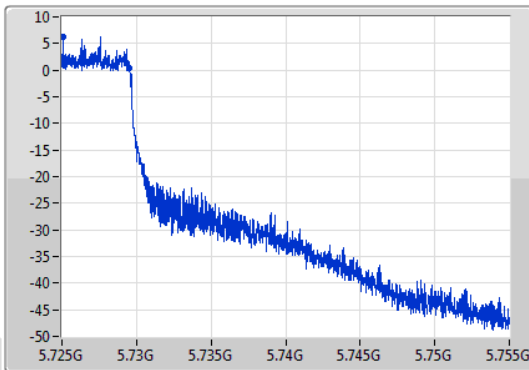

CF
5.74GHz
Span
30MHz
RBW
100kHz
VBW
300kHz
Sweep Time
100ms
Detector Type
Peak