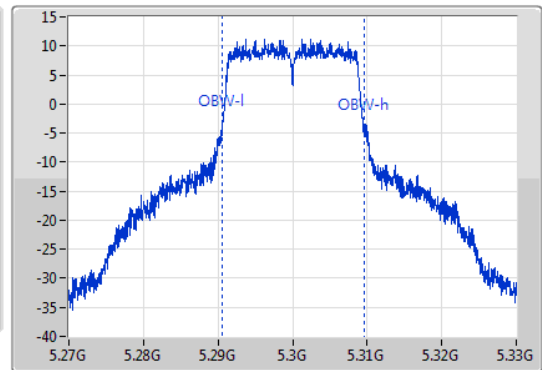

26dB(Hz)	Fl-26dB(Hz)	Fh-26dB(Hz)	OBW(Hz)	Fl-OBW(Hz)	Fh-OBW(Hz)	Limit(Hz)	Port
39.51M	5.28098G	5.32049G	18.951M	5.290615G	5.309565G	Inf	1