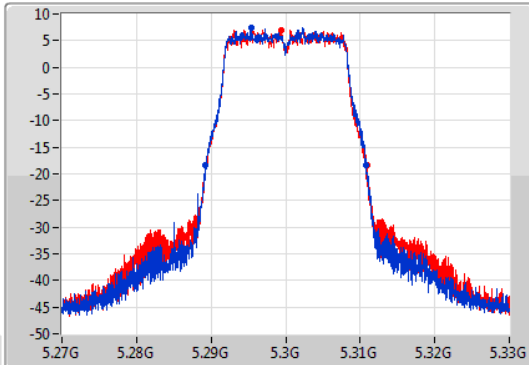

CF
5.3GHz
Span
60MHz
RBW
200kHz
VBW
1MHz
Sweep Time
100ms
Detector Type
Peak