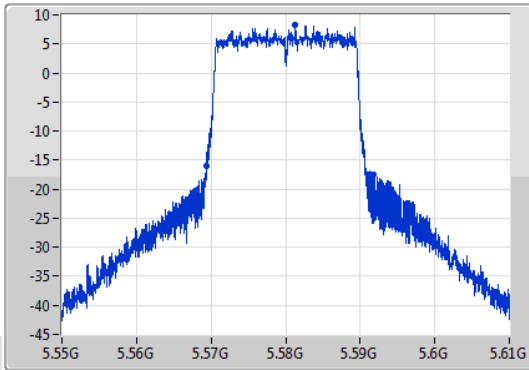

802.11ax HEW20_Nss1,(MCS0)_1TX

EBW

5580MHz

09/01/2020

CF
5.58GHz
Span
60MHz
RBW
200kHz
VBW
1MHz
Sweep Time
100ms
Detector Type
Peak
Port 1

CF
5.58GHz
Span
60MHz
RBW
200kHz
VBW
1MHz
Sweep Time
100ms
Detector Type
Peak