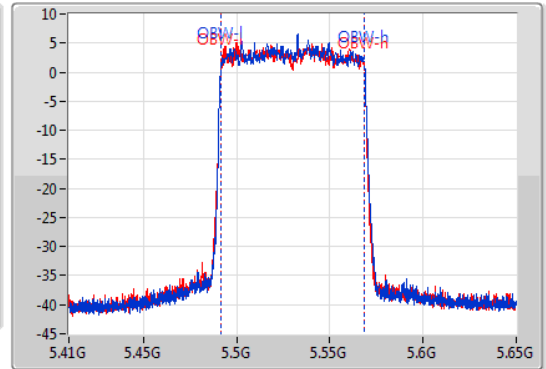

EBW

5530MHz

09/01/2020

CF  
5.53GHz  
Span  
240MHz  
RBW  
2MHz  
VBW  
10MHz  
Sweep Time  
100ms  
Detector Type  
Peak

CF  
5.53GHz  
Span  
240MHz  
RBW  
1MHz  
VBW  
3MHz  
Sweep Time  
100ms  
Detector Type  
Peak