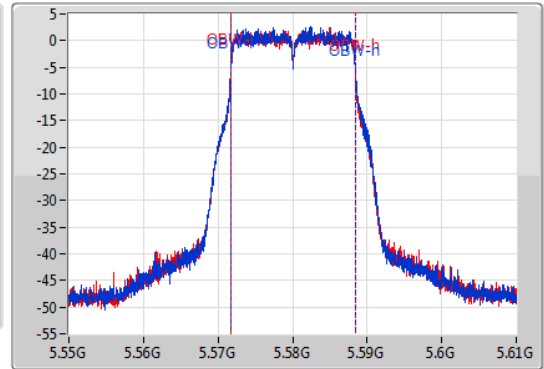

EBW

5580MHz

09/01/2020

CF  
5.58GHz  
Span  
60MHz  
RBW  
200kHz  
VBW  
1MHz  
Sweep Time  
100ms  
Detector Type  
Peak

CF  
5.58GHz  
Span  
60MHz  
RBW  
200kHz  
VBW  
1MHz  
Sweep Time  
100ms  
Detector Type  
Peak