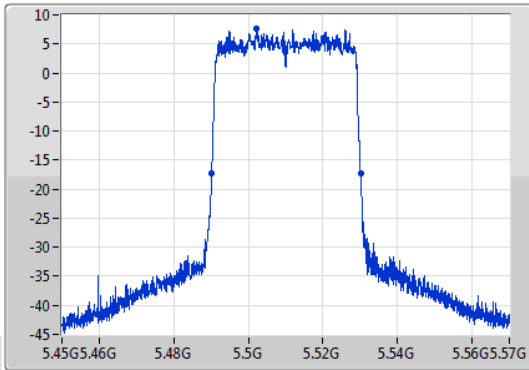

EBW

5310MHz

09/01/2020

802.11ax HEW40\_Nss1,(MCS0)\_1TX

EBW

5510MHz

09/01/2020

CF: 5.51GHz  
 Span: 120MHz  
 RBW: 500kHz  
 VBW: 2MHz  
 Sweep Time: 100ms  
 Detector Type: Peak  
 Port 1