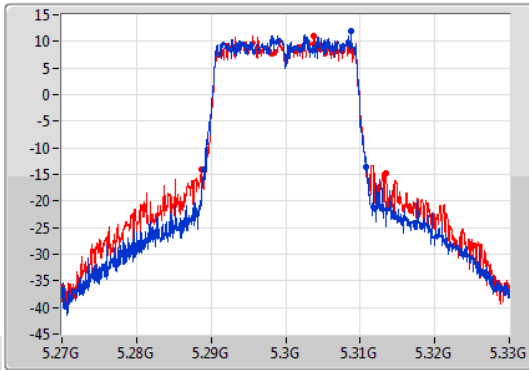

CF
5.3GHz
Span
60MHz
RBW
200kHz
VBW
1MHz
Sweep Time
100ms
Detector Type
Peak