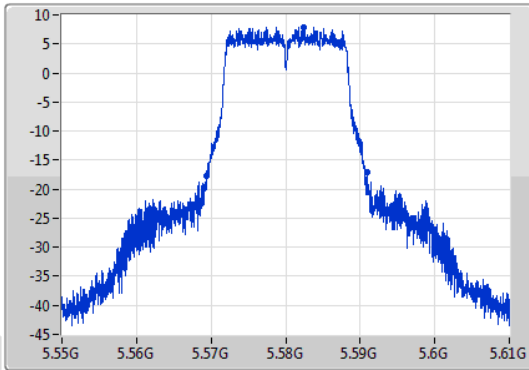

EBW

5500MHz

09/01/2020

802.11a\_Nss1,(6Mbps)\_1TX

EBW

5580MHz

09/01/2020

CF: 5.58GHz  
 Span: 60MHz  
 RBW: 200kHz  
 VBW: 1MHz  
 Sweep Time: 100ms  
 Detector Type: Peak  
 Port 1