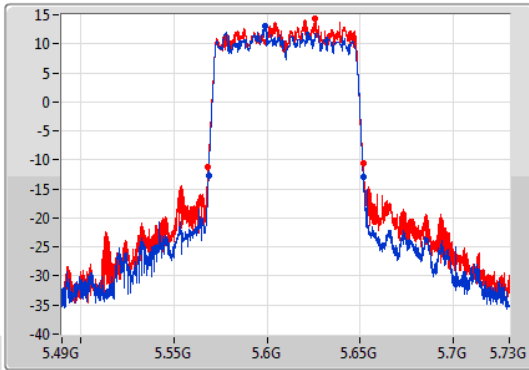

CF
5.61GHz
Span
240MHz
RBW
1MHz
VBW
3MHz
Sweep Time
100ms
Detector Type
Peak