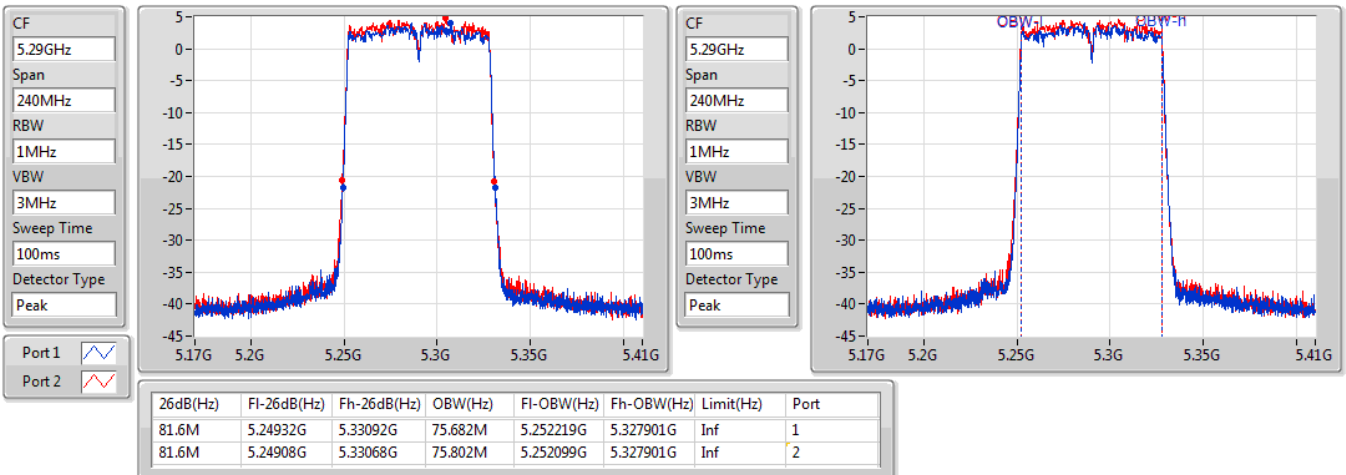

5290MHz

10/01/2020