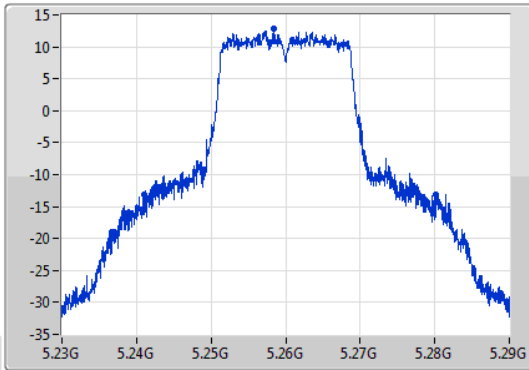

CF: 5.26GHz  
 Span: 60MHz  
 RBW: 300kHz  
 VBW: 1MHz  
 Sweep Time: 100ms  
 Detector Type: Peak  
 Port 1

CF: 5.26GHz  
 Span: 60MHz  
 RBW: 200kHz  
 VBW: 1MHz  
 Sweep Time: 100ms  
 Detector Type: Peak