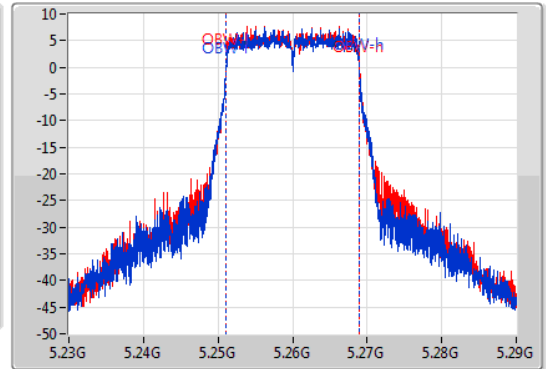

EBW

5260MHz

06/01/2020

CF  
5.26GHz  
Span  
60MHz  
RBW  
300kHz  
VBW  
1MHz  
Sweep Time  
100ms  
Detector Type  
Peak

CF  
5.26GHz  
Span  
60MHz  
RBW  
200kHz  
VBW  
1MHz  
Sweep Time  
100ms  
Detector Type  
Peak