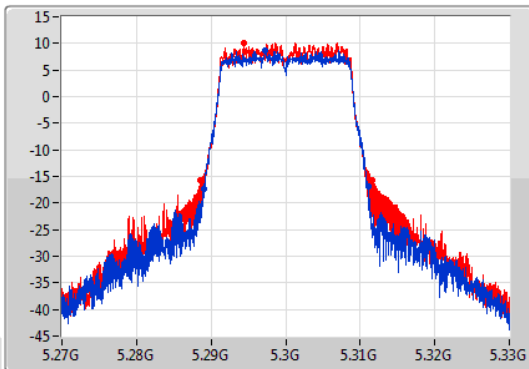

EBW

5300MHz

06/01/2020

CF  
5.3GHz  
Span  
60MHz  
RBW  
300kHz  
VBW  
1MHz  
Sweep Time  
100ms  
Detector Type  
Peak

CF  
5.3GHz  
Span  
60MHz  
RBW  
200kHz  
VBW  
1MHz  
Sweep Time  
100ms  
Detector Type  
Peak