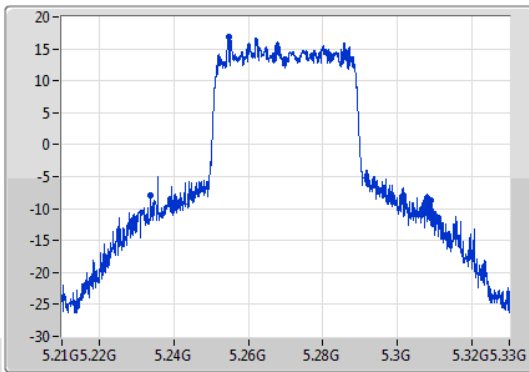

**802.11ax HEW20\_Nss1,(MCS0)\_1TX**  
**5720MHz Straddle 5.47-5.725GHz**

EBW

06/01/2020

**802.11ax HEW20\_Nss1,(MCS0)\_1TX**  
**5720MHz Straddle 5.725-5.85GHz**

EBW

06/01/2020

802.11ax HEW40\_Nss1,(MCS0)\_1TX

EBW

5270MHz

06/01/2020

CF: 5.27GHz  
 Span: 120MHz  
 RBW: 1MHz  
 VBW: 3MHz  
 Sweep Time: 100ms  
 Detector Type: Peak  
 Port 1

CF: 5.27GHz  
 Span: 120MHz  
 RBW: 500kHz  
 VBW: 2MHz  
 Sweep Time: 100ms  
 Detector Type: Peak