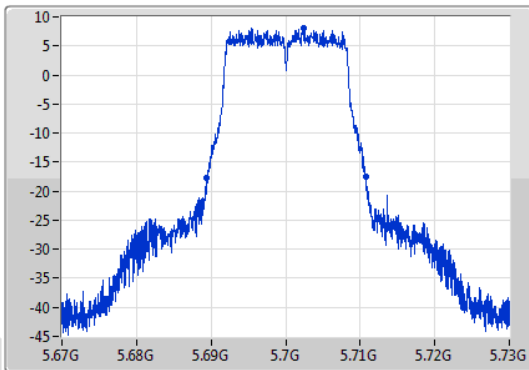

CF: 5.7GHz
Span: 60MHz
RBW: 200kHz
VBW: 1MHz
Sweep Time: 100ms
Detector Type: Peak