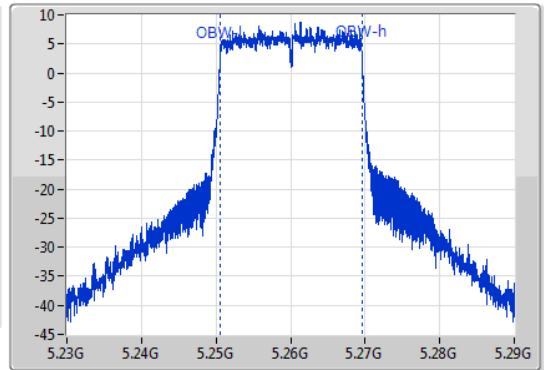

802.11ax HEW20\_Nss1,(MCS0)\_1TX

EBW

5260MHz

09/01/2020

CF  
5.26GHz  
Span  
60MHz  
RBW  
200kHz  
VBW  
1MHz  
Sweep Time  
100ms  
Detector Type  
Peak  
Port 1

CF  
5.26GHz  
Span  
60MHz  
RBW  
200kHz  
VBW  
1MHz  
Sweep Time  
100ms  
Detector Type  
Peak