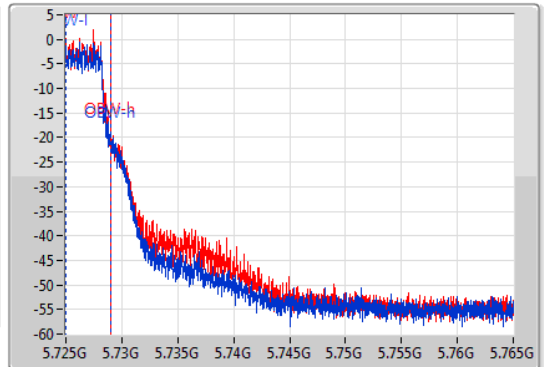

EBW

5720MHz Straddle 5.725-5.85GHz

06/01/2020

CF  
5.745GHz  
Span  
40MHz  
RBW  
100kHz  
VBW  
300kHz  
Sweep Time  
100ms  
Detector Type  
Peak

CF  
5.745GHz  
Span  
40MHz  
RBW  
50kHz  
VBW  
200kHz  
Sweep Time  
100ms  
Detector Type  
Peak