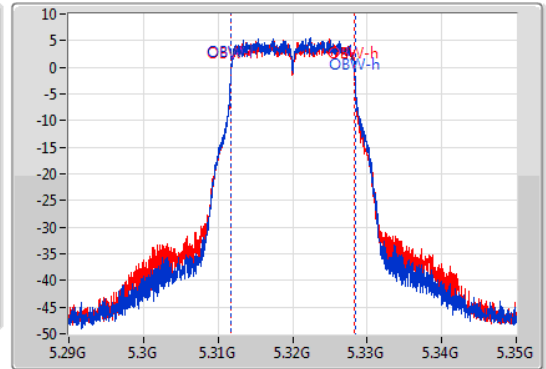

EBW

5320MHz

09/01/2020

CF  
5.32GHz  
Span  
60MHz  
RBW  
300kHz  
VBW  
1MHz  
Sweep Time  
100ms  
Detector Type  
Peak

CF  
5.32GHz  
Span  
60MHz  
RBW  
200kHz  
VBW  
1MHz  
Sweep Time  
100ms  
Detector Type  
Peak