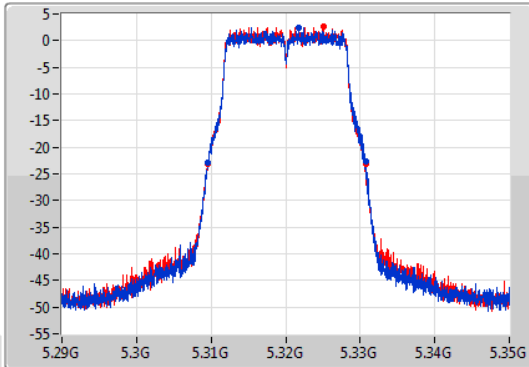

802.11a_Nss1,(6Mbps)_2TX

EBW

5320MHz

09/01/2020

CF
5.32GHz
Span
60MHz
RBW
200kHz
VBW
1MHz
Sweep Time
100ms
Detector Type
Peak

CF
5.32GHz
Span
60MHz
RBW
200kHz
VBW
1MHz
Sweep Time
100ms
Detector Type
Peak