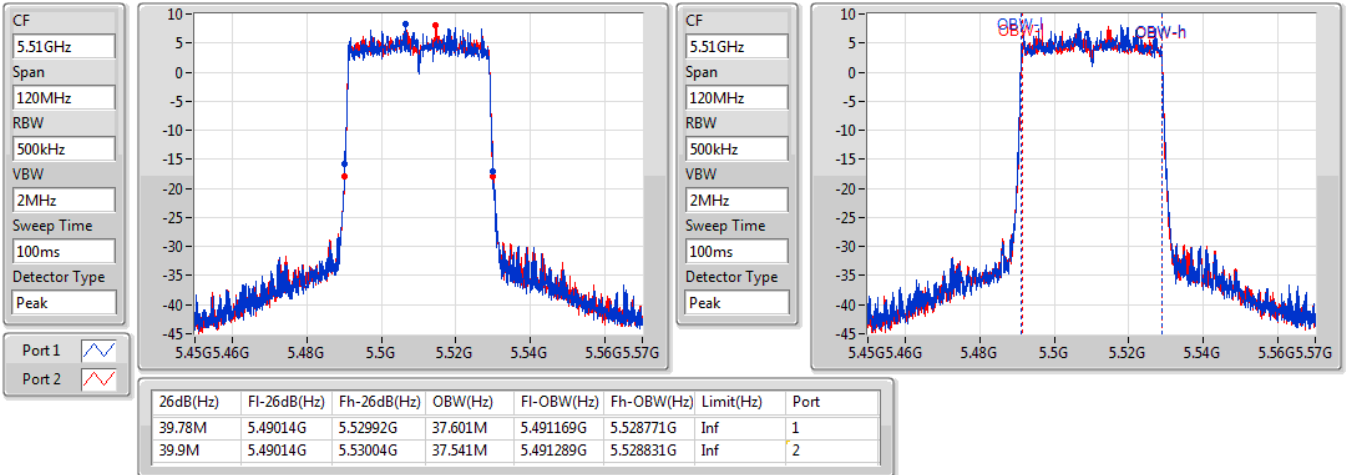

802.11ax HEW40_Nss2,(MCS0)_2TX

EBW

5510MHz

09/01/2020