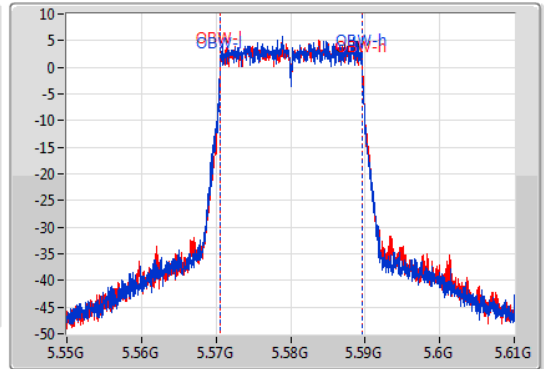

EBW

5580MHz

09/01/2020

CF  
5.58GHz  
Span  
60MHz  
RBW  
200kHz  
VBW  
1MHz  
Sweep Time  
100ms  
Detector Type  
Peak  
Port 1  
Port 2

CF  
5.58GHz  
Span  
60MHz  
RBW  
200kHz  
VBW  
1MHz  
Sweep Time  
100ms  
Detector Type  
Peak