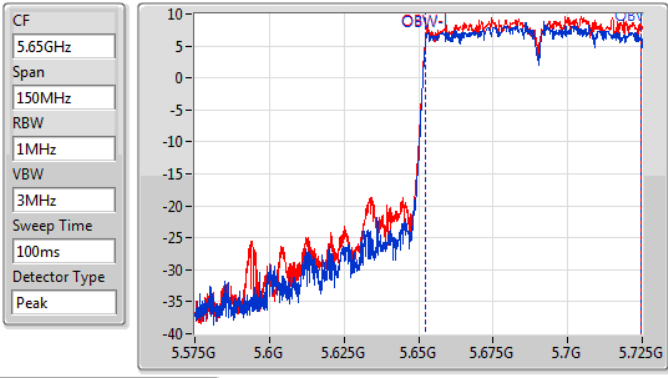

802.11ac VHT80_Nss2,(MCS0)_2TX

EBW

5690MHz Straddle 5.47-5.725GHz

06/01/2020

26dB(Hz)	Fl-26dB(Hz)	Fh-26dB(Hz)	OBW(Hz)	Fl-OBW(Hz)	Fh-OBW(Hz)	Limit(Hz)	Port
76.35M	5.64865G	5.725G	72.339M	5.652174G	5.724513G	Inf	1
76.5M	5.6485G	5.725G	72.489M	5.652099G	5.724588G	Inf	2

802.11ac VHT80_Nss2,(MCS0)_2TX

EBW