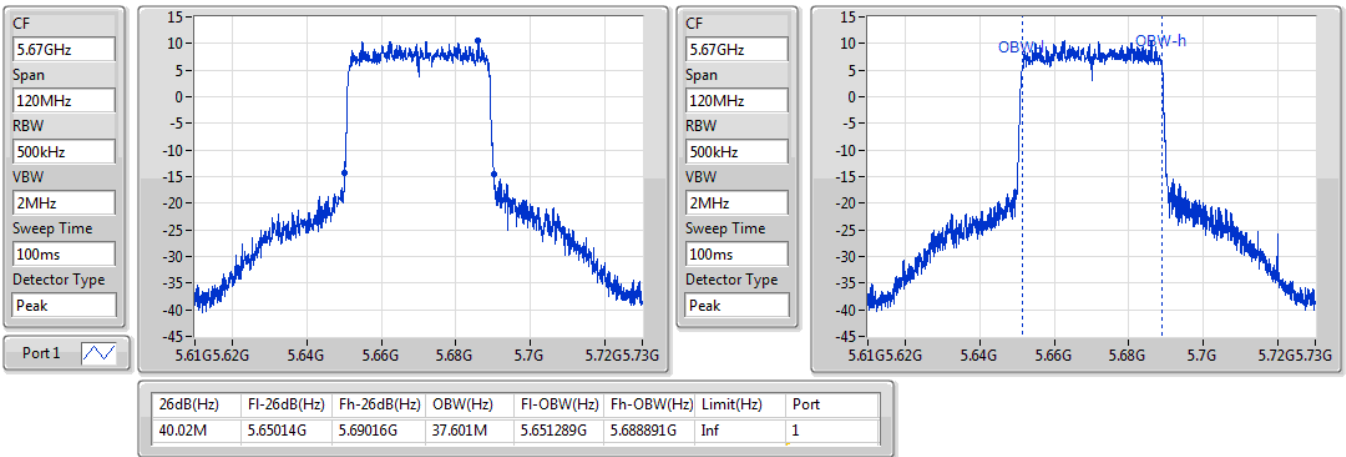

802.11ax HEW40_Nss1,(MCS0)_1TX

EBW

5670MHz

09/01/2020