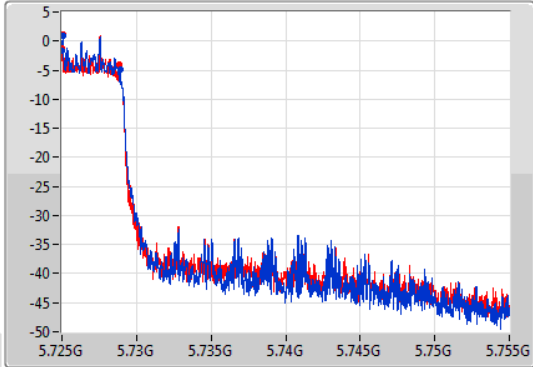

EBW

5710MHz Straddle 5.725-5.85GHz

10/01/2020

CF: 5.74GHz  
 Span: 30MHz  
 RBW: 100kHz  
 VBW: 300kHz  
 Sweep Time: 100ms  
 Detector Type: Peak

Port 1:

Port 2:

CF: 5.74GHz  
 Span: 30MHz  
 RBW: 100kHz  
 VBW: 300kHz  
 Sweep Time: 100ms  
 Detector Type: Peak