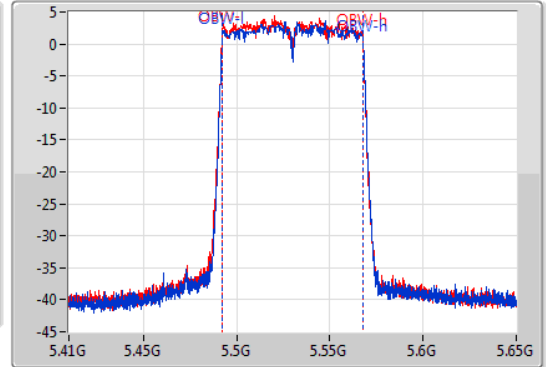

EBW

5530MHz

09/01/2020

CF  
5.53GHz  
Span  
240MHz  
RBW  
2MHz  
VBW  
10MHz  
Sweep Time  
100ms  
Detector Type  
Peak

CF  
5.53GHz  
Span  
240MHz  
RBW  
1MHz  
VBW  
3MHz  
Sweep Time  
100ms  
Detector Type  
Peak