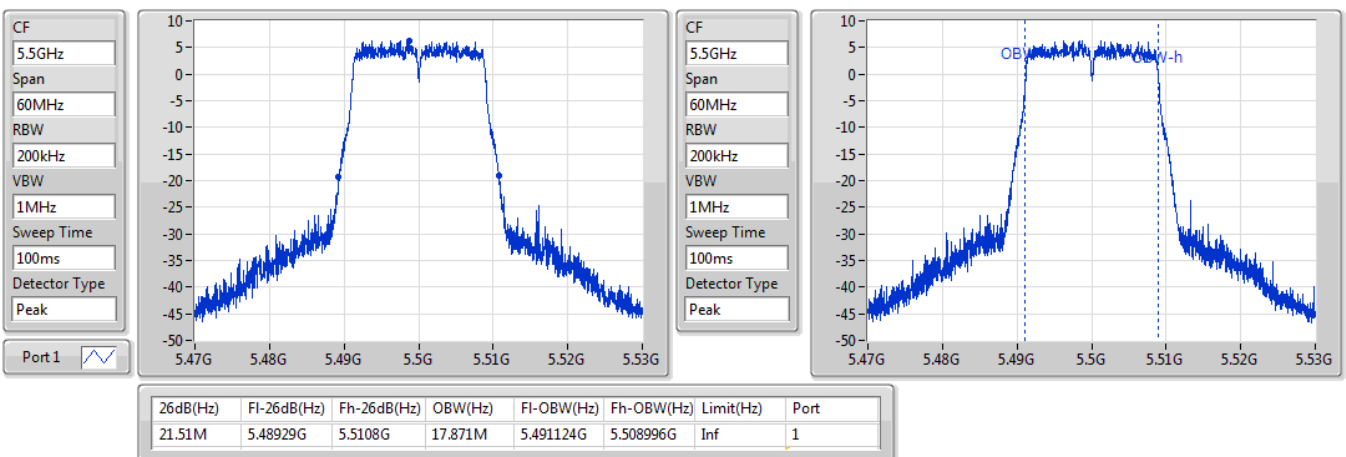

802.11ac VHT20\_Nss1,(MCS0)\_1TX

EBW

5580MHz

09/01/2020

CF: 5.58GHz  
 Span: 60MHz  
 RBW: 200kHz  
 VBW: 1MHz  
 Sweep Time: 100ms  
 Detector Type: Peak

Port 1

CF: 5.58GHz  
 Span: 60MHz  
 RBW: 200kHz  
 VBW: 1MHz  
 Sweep Time: 100ms  
 Detector Type: Peak