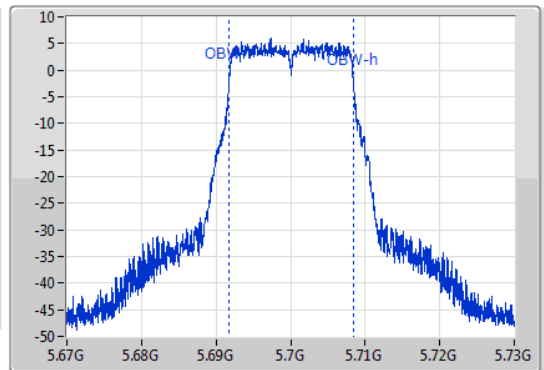

802.11a\_Nss1,(6Mbps)\_1TX

EBW

5700MHz

09/01/2020

CF: 5.7GHz  
 Span: 60MHz  
 RBW: 200kHz  
 VBW: 1MHz  
 Sweep Time: 100ms  
 Detector Type: Peak  
 Port 1

CF: 5.7GHz  
 Span: 60MHz  
 RBW: 200kHz  
 VBW: 1MHz  
 Sweep Time: 100ms  
 Detector Type: Peak