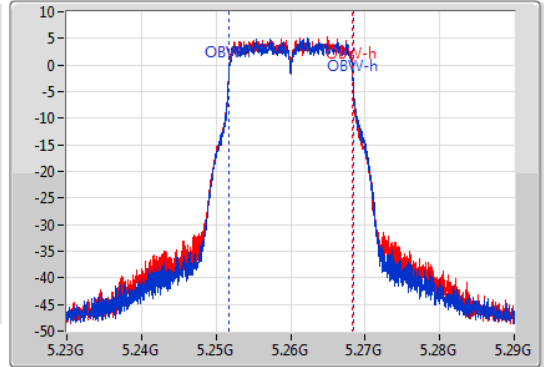

26dB(Hz)	Fl-26dB(Hz)	Fh-26dB(Hz)	OBW(Hz)	Fl-OBW(Hz)	Fh-OBW(Hz)	Limit(Hz)	Port
21.51M	5.24935G	5.27086G	16.732M	5.251694G	5.268426G	Inf	1
21.51M	5.24929G	5.2708G	16.642M	5.251694G	5.268336G	Inf	2

802.11a_Nss1,(6Mbps)_2TX

EBW

5300MHz

06/01/2020

CF: 5.3GHz
Span: 60MHz
RBW: 300kHz
VBW: 1MHz
Sweep Time: 100ms
Detector Type: Peak