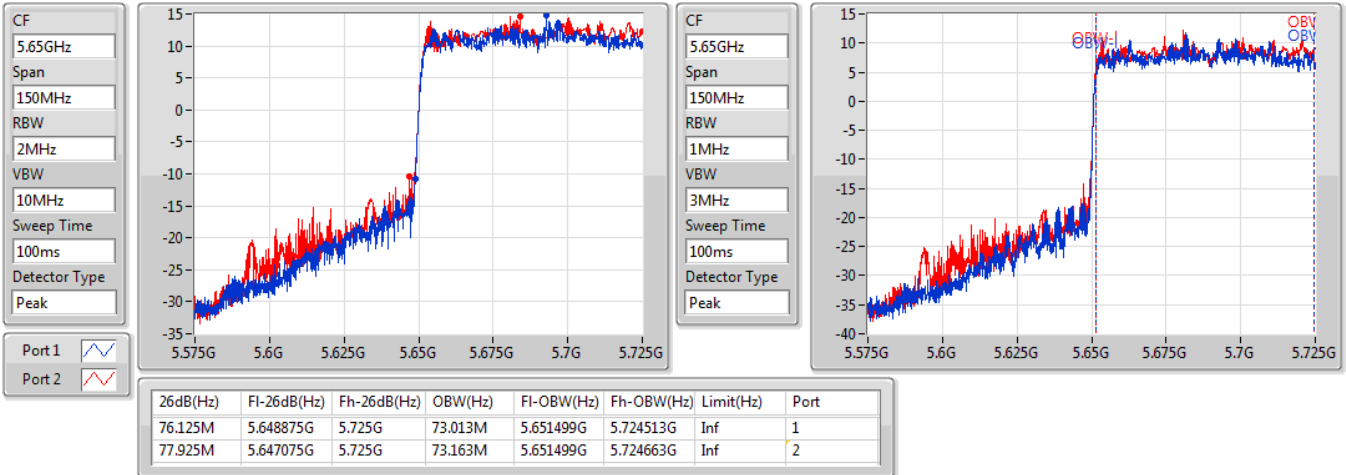

802.11ax HEW80_Nss2,(MCS0)_2TX

EBW

5690MHz Straddle 5.47-5.725GHz

06/01/2020