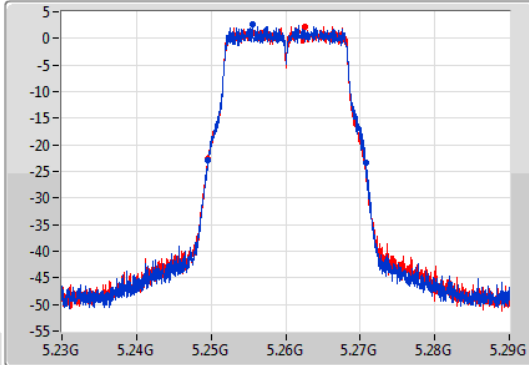

Port X-N dB = Port X 6dB down bandwidth for 5.725-5.85GHz band / 26dB down bandwidth for other band

Port X-OBW = Port X 99% occupied bandwidth;

802.11a\_Nss1,(6Mbps)\_2TX

EBW

5260MHz

09/01/2020

CF  
5.26GHz  
Span  
60MHz  
RBW  
200kHz  
VBW  
1MHz  
Sweep Time  
100ms  
Detector Type  
Peak