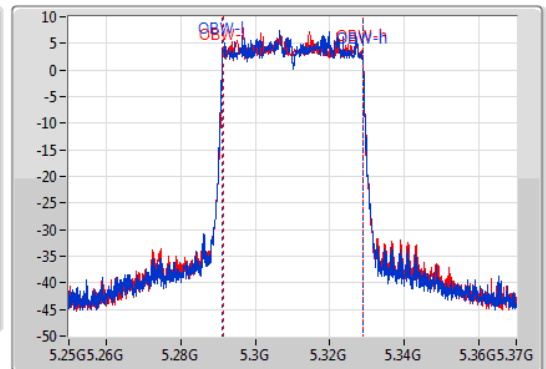

EBW

5310MHz

09/01/2020

CF  
5.31GHz  
Span  
120MHz  
RBW  
500kHz  
VBW  
2MHz  
Sweep Time  
100ms  
Detector Type  
Peak

CF  
5.31GHz  
Span  
120MHz  
RBW  
500kHz  
VBW  
2MHz  
Sweep Time  
100ms  
Detector Type  
Peak