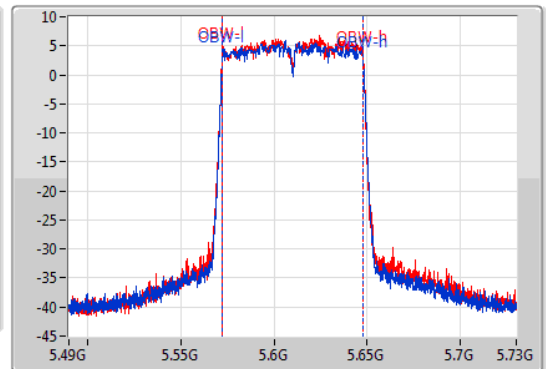

EBW

5610MHz

10/01/2020

CF  
5.61GHz  
Span  
240MHz  
RBW  
1MHz  
VBW  
3MHz  
Sweep Time  
100ms  
Detector Type  
Peak

CF  
5.61GHz  
Span  
240MHz  
RBW  
1MHz  
VBW  
3MHz  
Sweep Time  
100ms  
Detector Type  
Peak