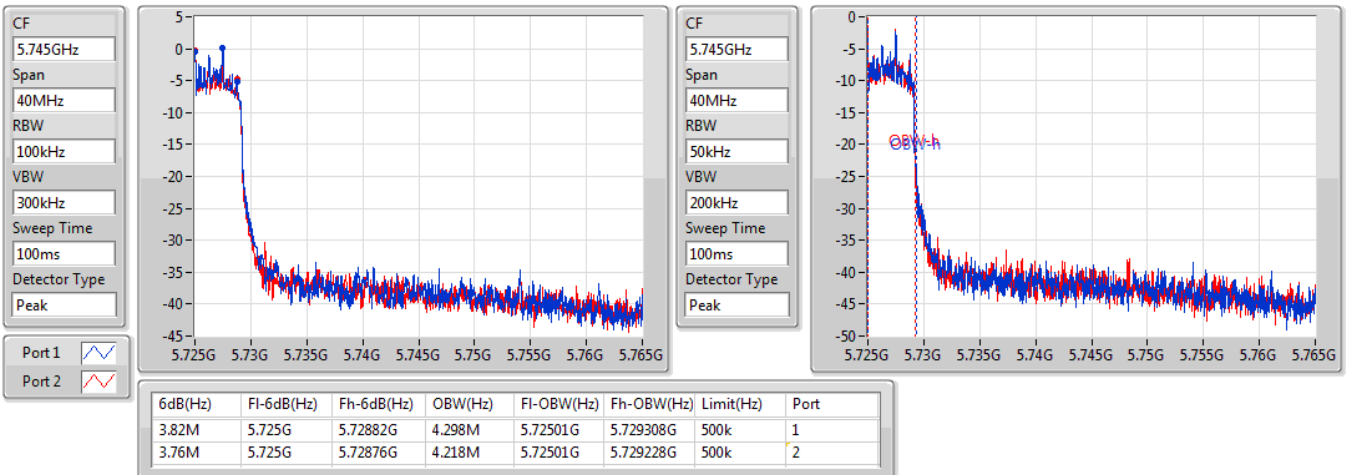

EBW

5690MHz Straddle 5.47-5.725GHz

09/01/2020

802.11ax HEW80\_Nss2,(MCS0)\_2TX

EBW

5690MHz Straddle 5.725-5.85GHz

09/01/2020

Summary