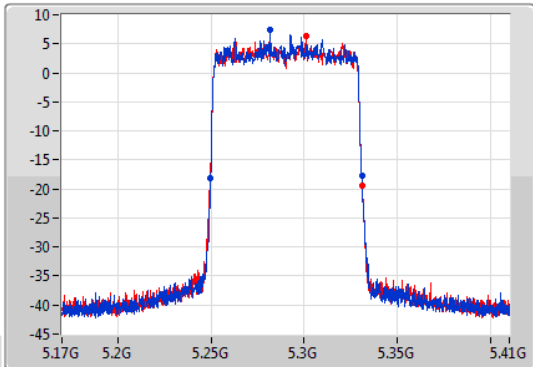

EBW

5290MHz

10/01/2020

CF: 5.29GHz  
 Span: 240MHz  
 RBW: 1MHz  
 VBW: 3MHz  
 Sweep Time: 100ms  
 Detector Type: Peak

Port 1:

Port 2:

CF: 5.29GHz  
 Span: 240MHz  
 RBW: 1MHz  
 VBW: 3MHz  
 Sweep Time: 100ms  
 Detector Type: Peak