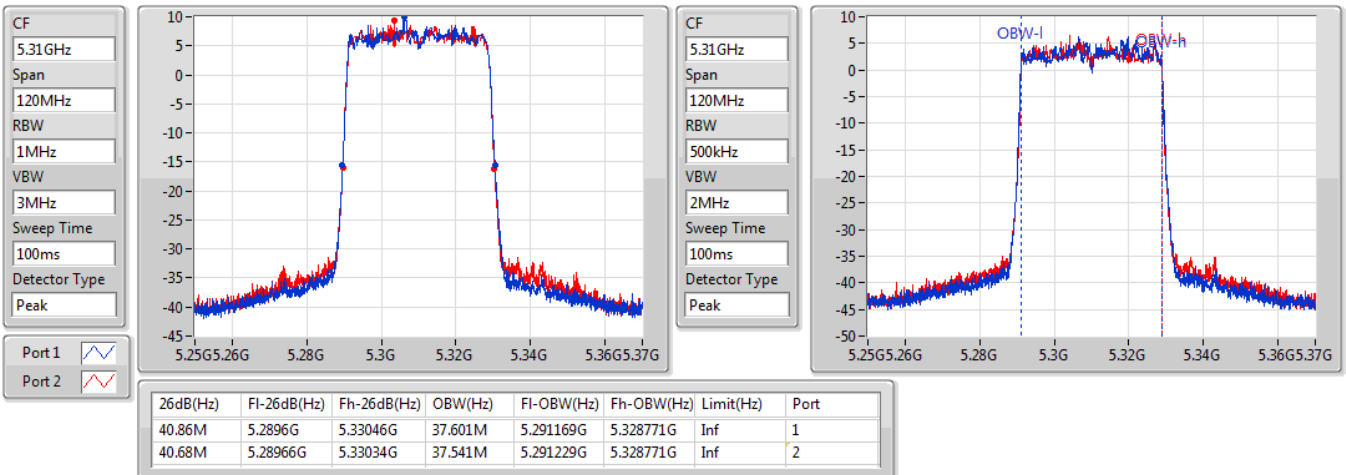

802.11ax HEW40_Nss2,(MCS0)_2TX

EBW

5310MHz

09/01/2020