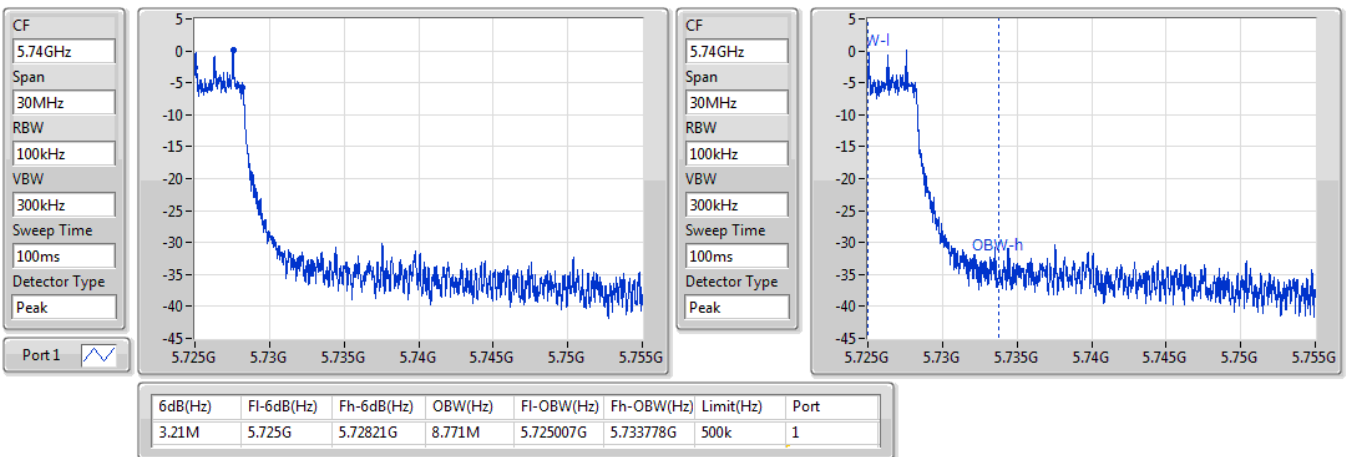

802.11ac VHT80\_Nss1,(MCS0)\_1TX

EBW

5690MHz Straddle 5.47-5.725GHz

09/01/2020

802.11ac VHT80\_Nss1,(MCS0)\_1TX

EBW

5690MHz Straddle 5.725-5.85GHz

09/01/2020