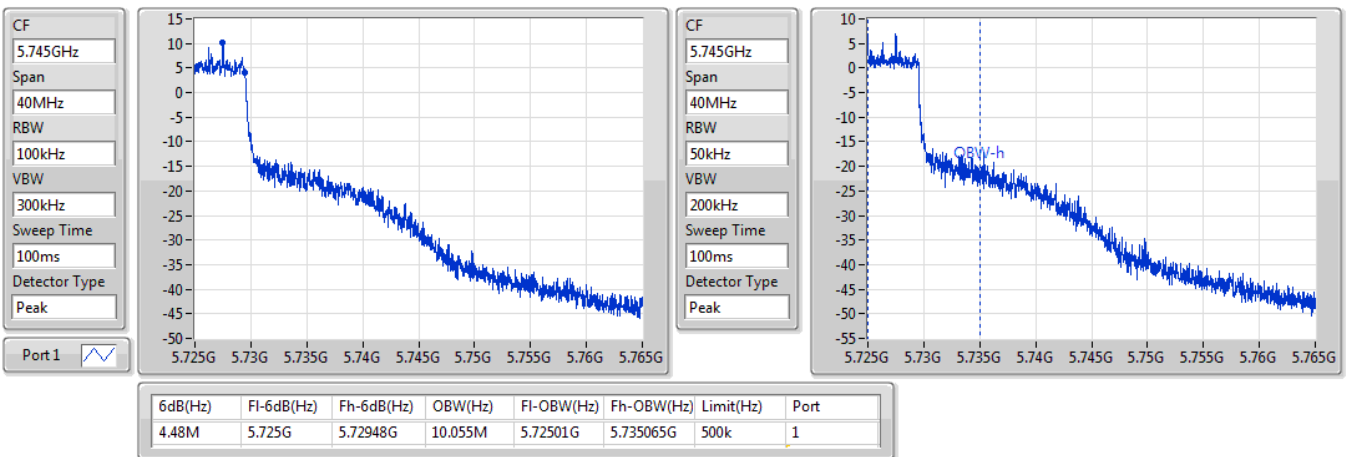

**802.11ax HEW20\_Nss1,(MCS0)\_1TX**  
**5720MHz Straddle 5.47-5.725GHz**

EBW

09/01/2020

**802.11ax HEW20\_Nss1,(MCS0)\_1TX**  
**5720MHz Straddle 5.725-5.85GHz**

EBW

09/01/2020

802.11ax HEW40\_Nss1,(MCS0)\_1TX