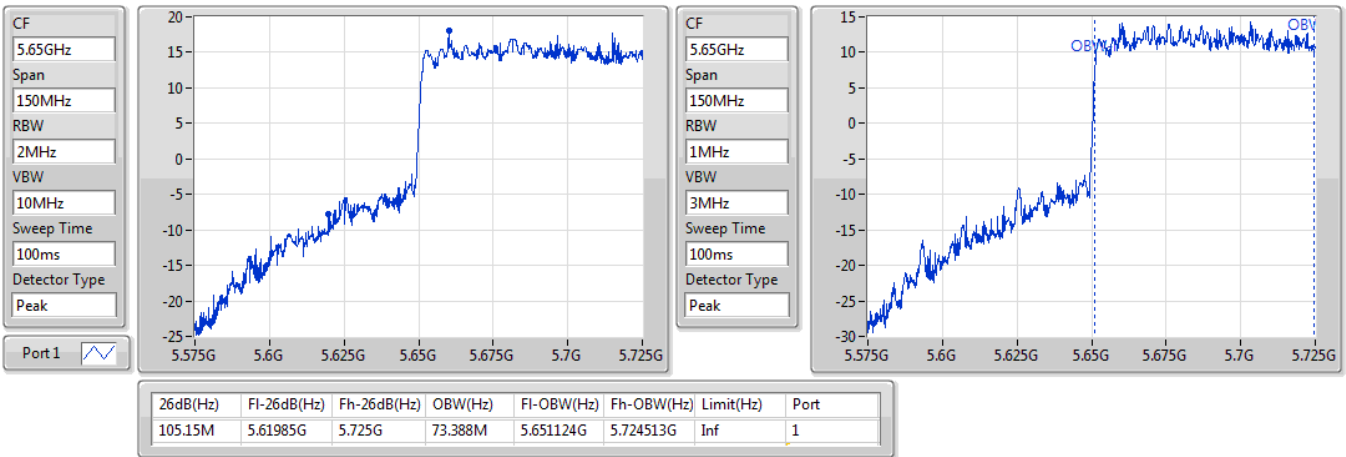

802.11ax HEW80_Nss1,(MCS0)_1TX

EBW

5690MHz Straddle 5.47-5.725GHz

09/01/2020