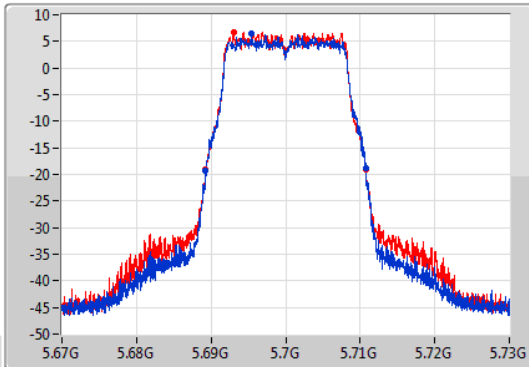

CF
5.7GHz
Span
60MHz
RBW
200kHz
VBW
1MHz
Sweep Time
100ms
Detector Type
Peak