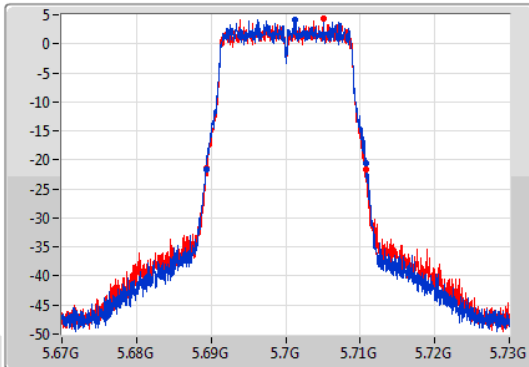

CF
5.7GHz
Span
60MHz
RBW
200kHz
VBW
1MHz
Sweep Time
100ms
Detector Type
Peak