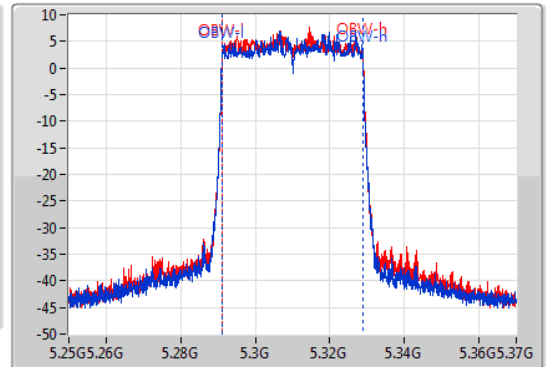

EBW

5310MHz

06/01/2020

CF  
5.31GHz  
Span  
120MHz  
RBW  
1MHz  
VBW  
3MHz  
Sweep Time  
100ms  
Detector Type  
Peak

CF  
5.31GHz  
Span  
120MHz  
RBW  
500kHz  
VBW  
2MHz  
Sweep Time  
100ms  
Detector Type  
Peak