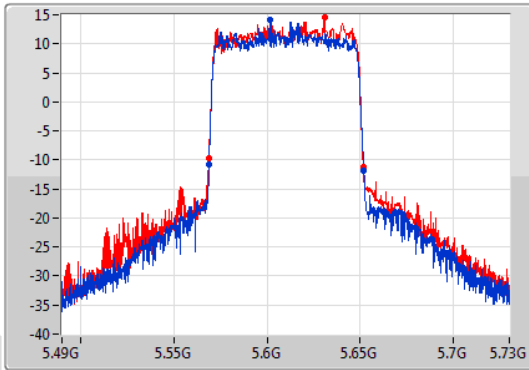

CF
5.61GHz
Span
240MHz
RBW
1MHz
VBW
3MHz
Sweep Time
100ms
Detector Type
Peak