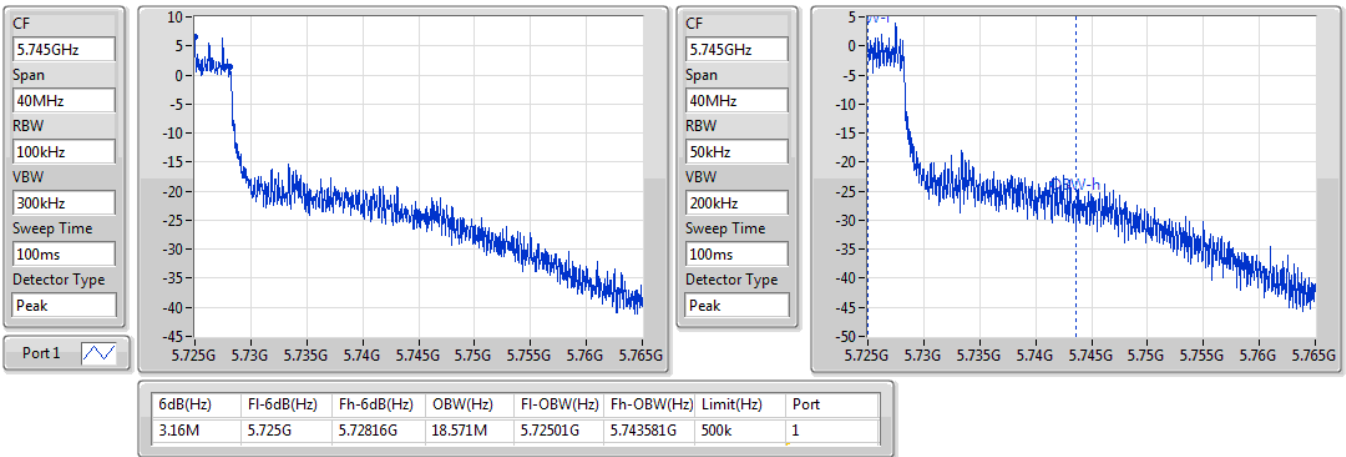

802.11ac VHT40_Nss1,(MCS0)_1TX

EBW

5710MHz Straddle 5.725-5.85GHz

09/01/2020