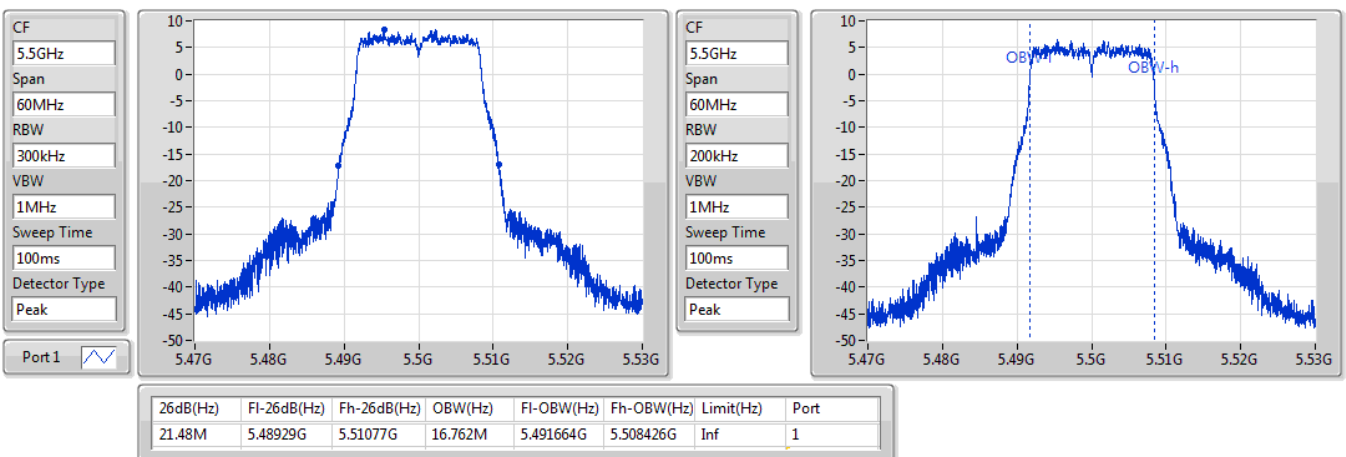

802.11a_Nss1,(6Mbps)_1TX

EBW

5500MHz

09/01/2020