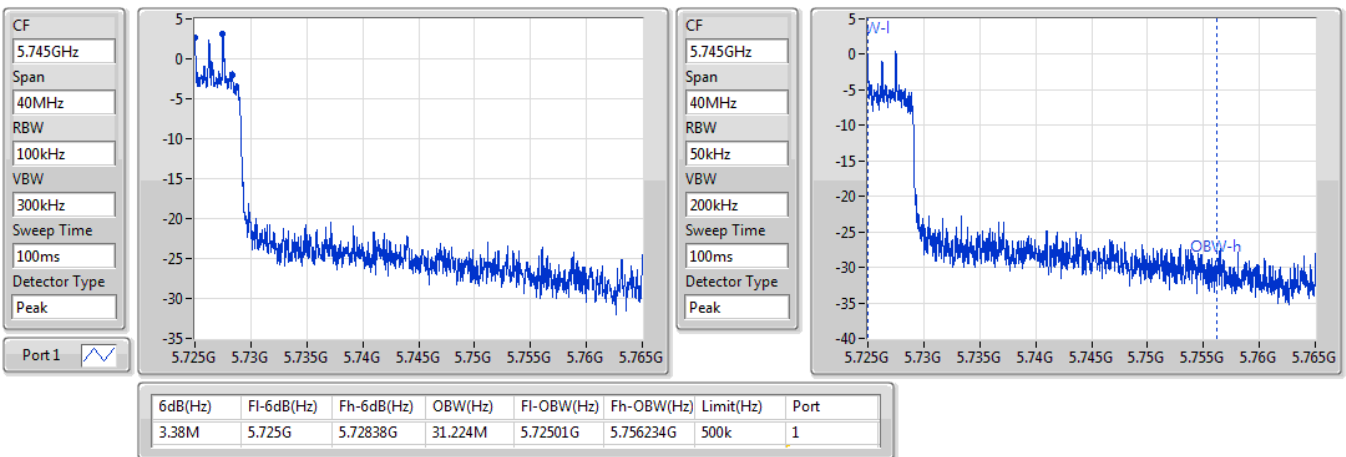

802.11ax HEW80\_Nss1,(MCS0)\_1TX

EBW

5690MHz Straddle 5.47-5.725GHz

09/01/2020

802.11ax HEW80\_Nss1,(MCS0)\_1TX

EBW

5690MHz Straddle 5.725-5.85GHz

09/01/2020