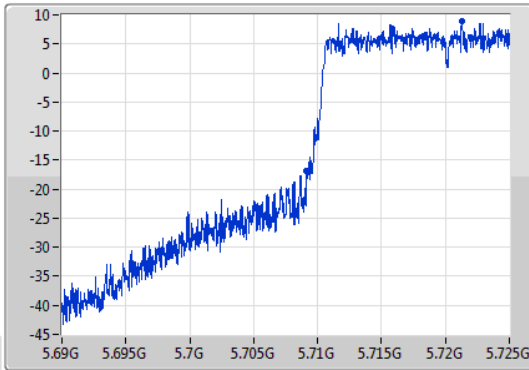

802.11ax HEW20_Nss1,(MCS0)_1TX
5720MHz Straddle 5.47-5.725GHz

EBW

09/01/2020

CF
5.7075GHz
Span
35MHz
RBW
200kHz
VBW
1MHz
Sweep Time
100ms
Detector Type
Peak
Port 1

CF
5.7075GHz
Span
35MHz
RBW
200kHz
VBW
1MHz
Sweep Time
100ms
Detector Type
Peak