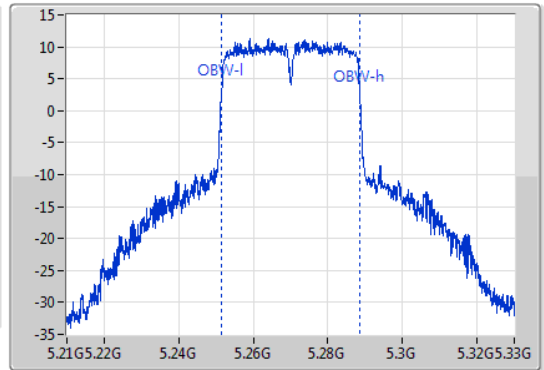

EBW

5270MHz

09/01/2020

CF: 5.27GHz  
 Span: 120MHz  
 RBW: 1MHz  
 VBW: 3MHz  
 Sweep Time: 100ms  
 Detector Type: Peak

CF: 5.27GHz  
 Span: 120MHz  
 RBW: 500kHz  
 VBW: 2MHz  
 Sweep Time: 100ms  
 Detector Type: Peak