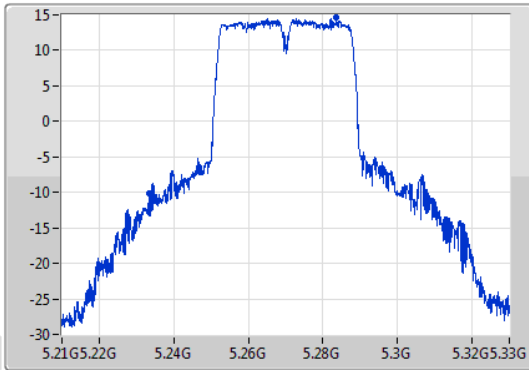

802.11ac VHT40_Nss1,(MCS0)_1TX

EBW

5270MHz

09/01/2020

CF: 5.27GHz
Span: 120MHz
RBW: 1MHz
VBW: 3MHz
Sweep Time: 100ms
Detector Type: Peak

CF: 5.27GHz
Span: 120MHz
RBW: 500kHz
VBW: 2MHz
Sweep Time: 100ms
Detector Type: Peak