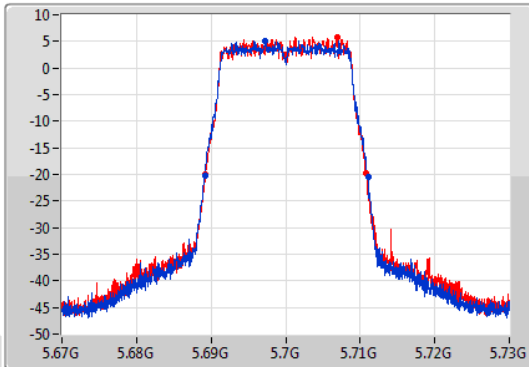

CF
5.7GHz
Span
60MHz
RBW
200kHz
VBW
1MHz
Sweep Time
100ms
Detector Type
Peak