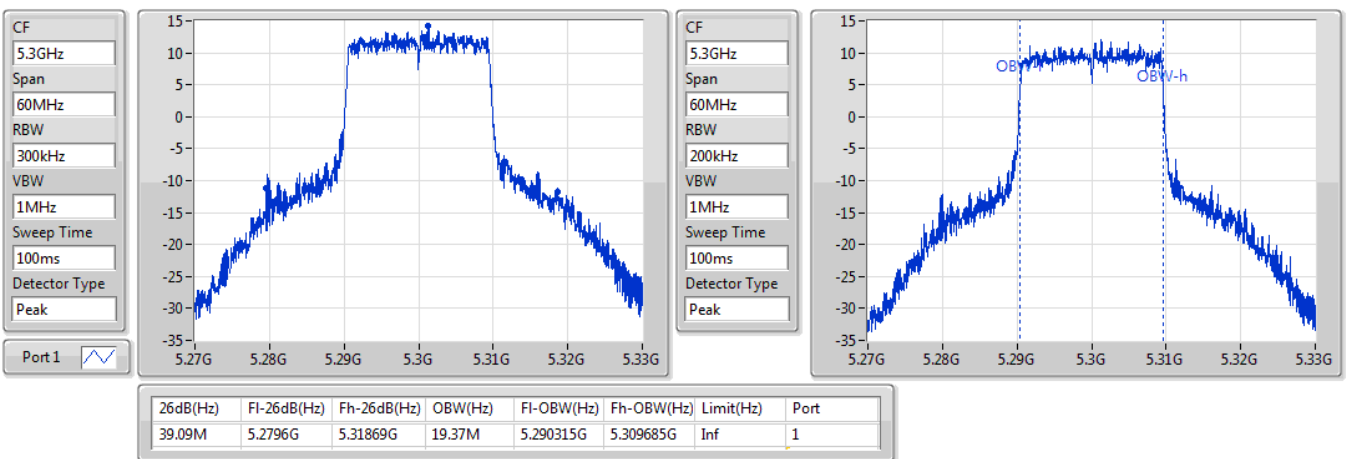

802.11ax HEW20\_Nss1,(MCS0)\_1TX

EBW

5260MHz

09/01/2020

802.11ax HEW20\_Nss1,(MCS0)\_1TX

EBW

5300MHz

09/01/2020