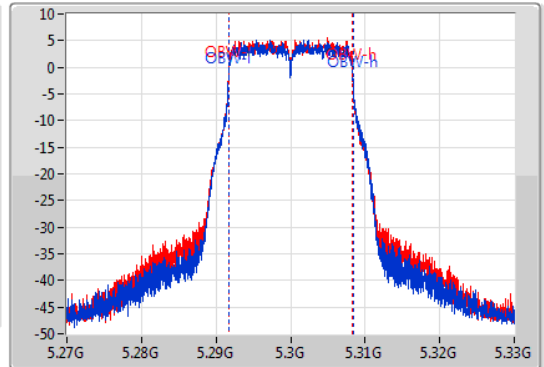

802.11a\_Nss1,(6Mbps)\_2TX

EBW

5300MHz

06/01/2020

CF: 5.3GHz  
 Span: 60MHz  
 RBW: 300kHz  
 VBW: 1MHz  
 Sweep Time: 100ms  
 Detector Type: Peak

CF: 5.3GHz  
 Span: 60MHz  
 RBW: 200kHz  
 VBW: 1MHz  
 Sweep Time: 100ms  
 Detector Type: Peak