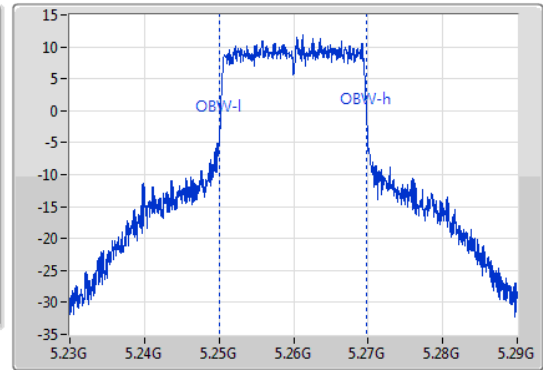

802.11ax HEW20\_Nss1,(MCS0)\_1TX

EBW

5260MHz

06/01/2020

CF: 5.26GHz  
 Span: 60MHz  
 RBW: 300kHz  
 VBW: 1MHz  
 Sweep Time: 100ms  
 Detector Type: Peak  
 Port 1

CF: 5.26GHz  
 Span: 60MHz  
 RBW: 200kHz  
 VBW: 1MHz  
 Sweep Time: 100ms  
 Detector Type: Peak