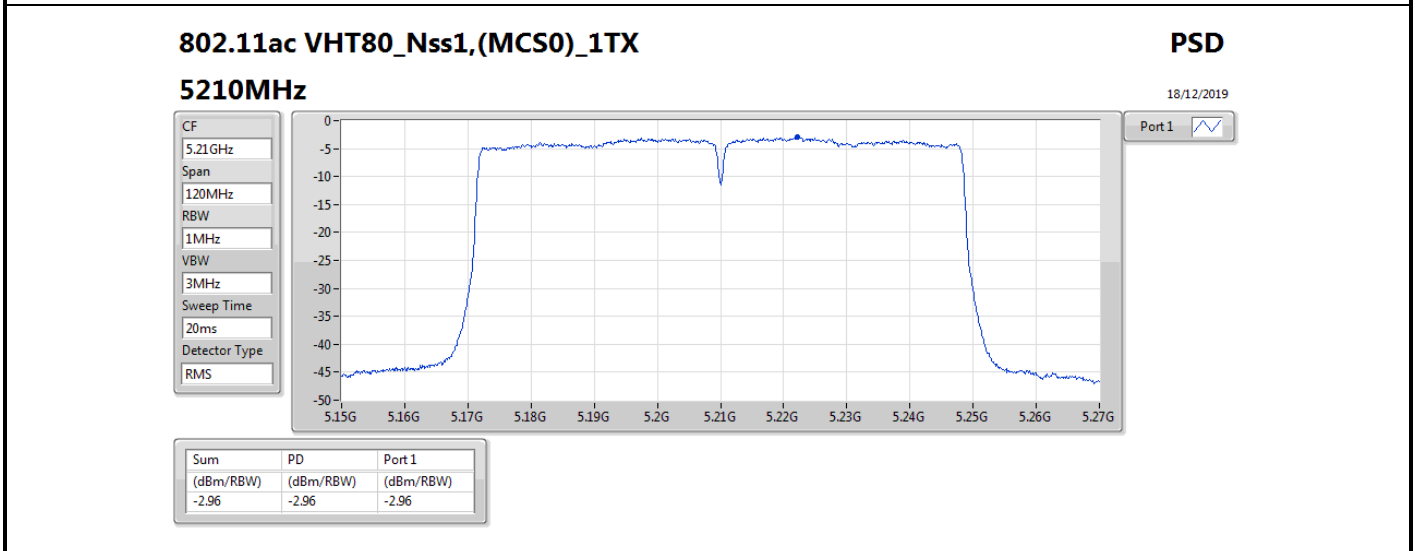

DG = Directional Gain; RBW = 500 kHz for 5.725-5.85GHz band / 1MHz for other band;

PD = trace bin-by-bin of each transmits port summing can be performed maximum power density; Port X = Port X power density;