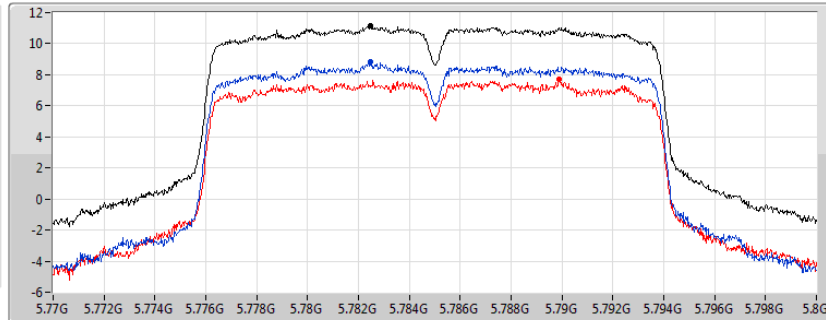

Sum
Port 1
Port 2

Sum	PD	Port 1	Port 2
(dBm/RBW)	(dBm/RBW)	(dBm/RBW)	(dBm/RBW)
11.15	11.15	8.86	7.73

802.11ac VHT20_Nss2,(MCS0)_2TX

PSD

5825MHz

18/12/2019

CF
5.825GHz
Span
30MHz
RBW
500kHz
VBW
3MHz
Sweep Time
20ms
Detector Type
RMS