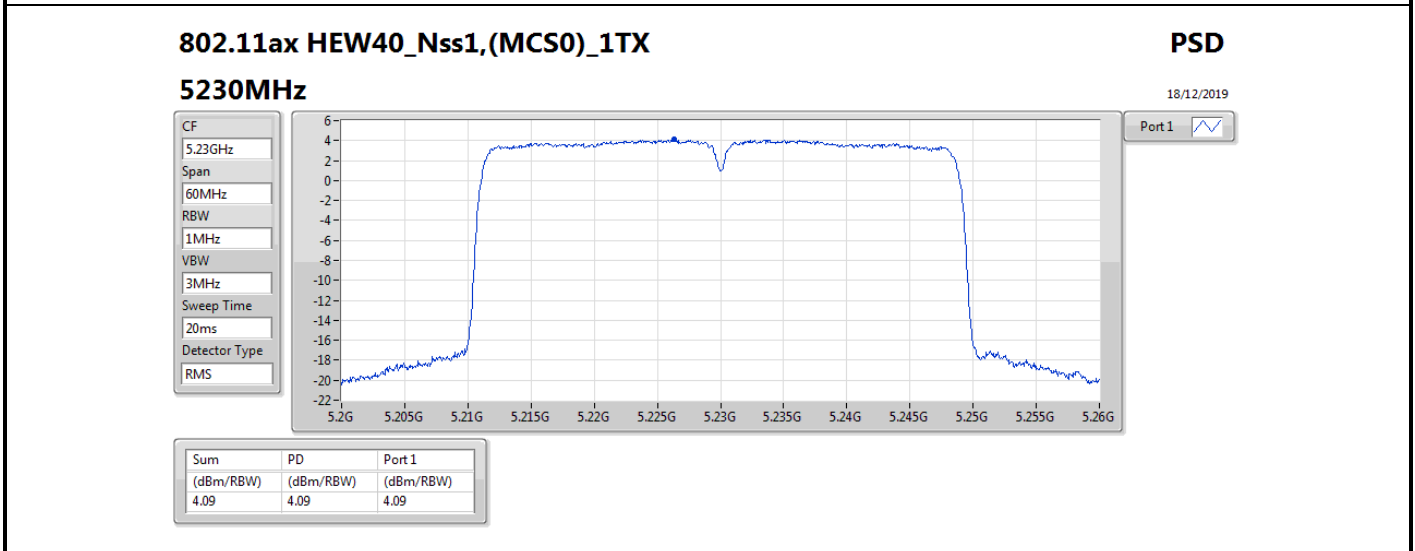

DG = Directional Gain; RBW = 500 kHz for 5.725-5.85GHz band / 1MHz for other band;
 PD = trace bin-by-bin of each transmits port summing can be performed maximum power density; Port X = Port X power density;

Summary

Mode	PD (dBm/RBW)	EIRP PD (dBm/RBW)
5.15-5.25GHz	-	-
802.11a_Nss1,(6Mbps)_2TX	11.68	19.81
802.11ac VHT20_Nss2,(MCS0)_2TX	11.14	16.26
802.11ac VHT40_Nss2,(MCS0)_2TX	6.93	12.05
802.11ac VHT80_Nss2,(MCS0)_2TX	0.23	5.35
802.11ax HEW20_Nss2,(MCS0)_2TX	11.02	16.14
802.11ax HEW40_Nss2,(MCS0)_2TX	7.17	12.29
802.11ax HEW80_Nss2,(MCS0)_2TX	0.31	5.43
5.725-5.85GHz	-	-
802.11a_Nss1,(6Mbps)_2TX	12.03	20.16
802.11ac VHT20_Nss2,(MCS0)_2TX	11.29	16.41
802.11ac VHT40_Nss2,(MCS0)_2TX	8.06	13.18
802.11ac VHT80_Nss2,(MCS0)_2TX	3.51	8.63
802.11ax HEW20_Nss2,(MCS0)_2TX	11.26	16.38
802.11ax HEW40_Nss2,(MCS0)_2TX	7.78	12.90
802.11ax HEW80_Nss2,(MCS0)_2TX	3.53	8.65