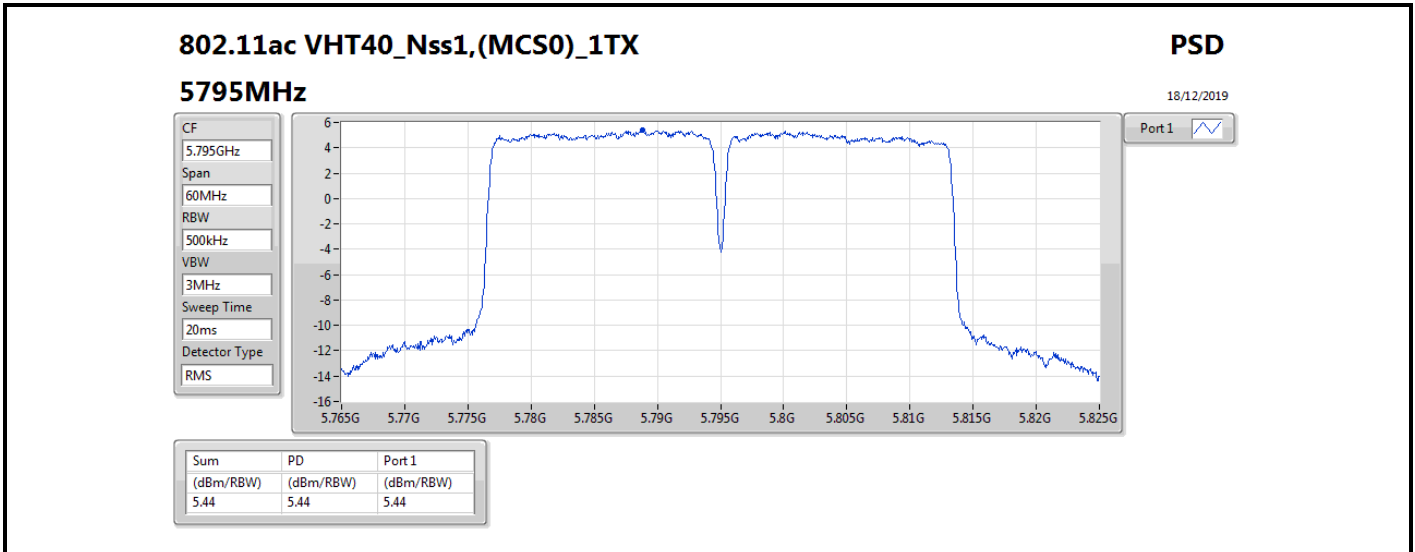

DG = Directional Gain; RBW = 500 kHz for 5.725-5.85GHz band / 1MHz for other band;

PD = trace bin-by-bin of each transmits port summing can be performed maximum power density; Port X = Port X power density;