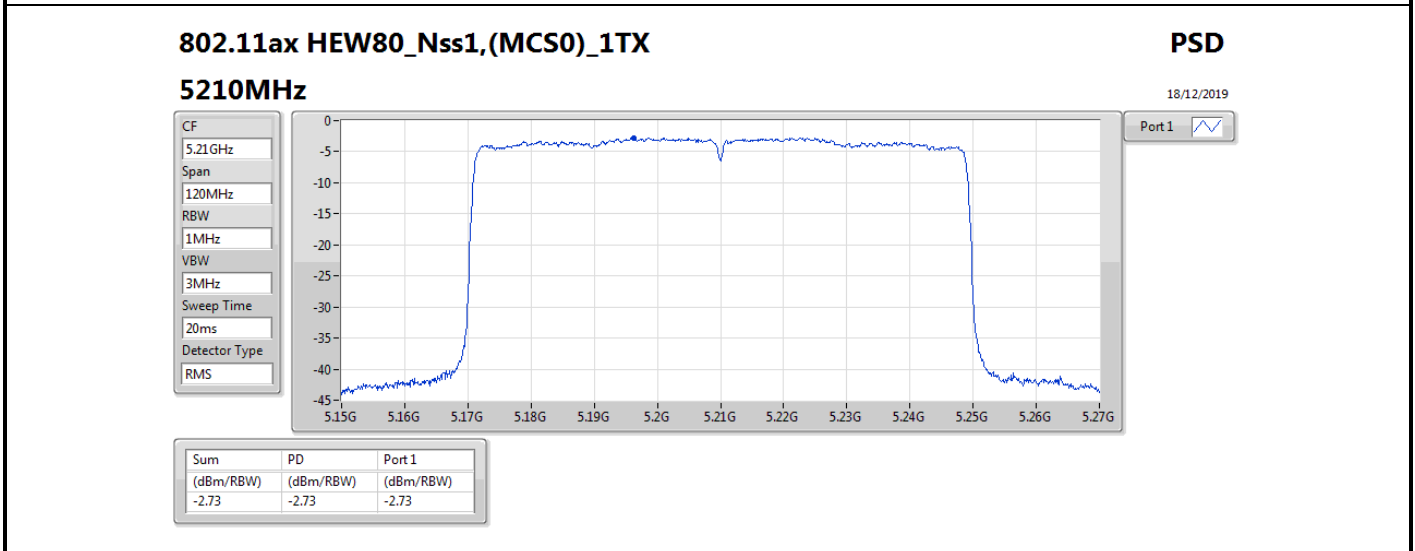

DG = Directional Gain; RBW = 500 kHz for 5.725-5.85GHz band / 1MHz for other band;
 PD = trace bin-by-bin of each transmits port summing can be performed maximum power density; Port X = Port X power density;

Summary

Mode	PD (dBm/RBW)	EIRP PD (dBm/RBW)
5.15-5.25GHz	-	-
802.11a_Nss1,(6Mbps)_2TX	11.68	19.81
802.11ac VHT20_Nss2,(MCS0)_2TX	11.14	16.26
802.11ac VHT40_Nss2,(MCS0)_2TX	6.93	12.05
802.11ac VHT80_Nss2,(MCS0)_2TX	0.23	5.35
802.11ax HEW20_Nss2,(MCS0)_2TX	11.02	16.14
802.11ax HEW40_Nss2,(MCS0)_2TX	7.17	12.29
802.11ax HEW80_Nss2,(MCS0)_2TX	0.31	5.43
5.725-5.85GHz	-	-
802.11a_Nss1,(6Mbps)_2TX	12.03	20.16
802.11ac VHT20_Nss2,(MCS0)_2TX	11.29	16.41
802.11ac VHT40_Nss2,(MCS0)_2TX	8.06	13.18
802.11ac VHT80_Nss2,(MCS0)_2TX	3.51	8.63
802.11ax HEW20_Nss2,(MCS0)_2TX	11.26	16.38
802.11ax HEW40_Nss2,(MCS0)_2TX	7.78	12.90
802.11ax HEW80_Nss2,(MCS0)_2TX	3.53	8.65