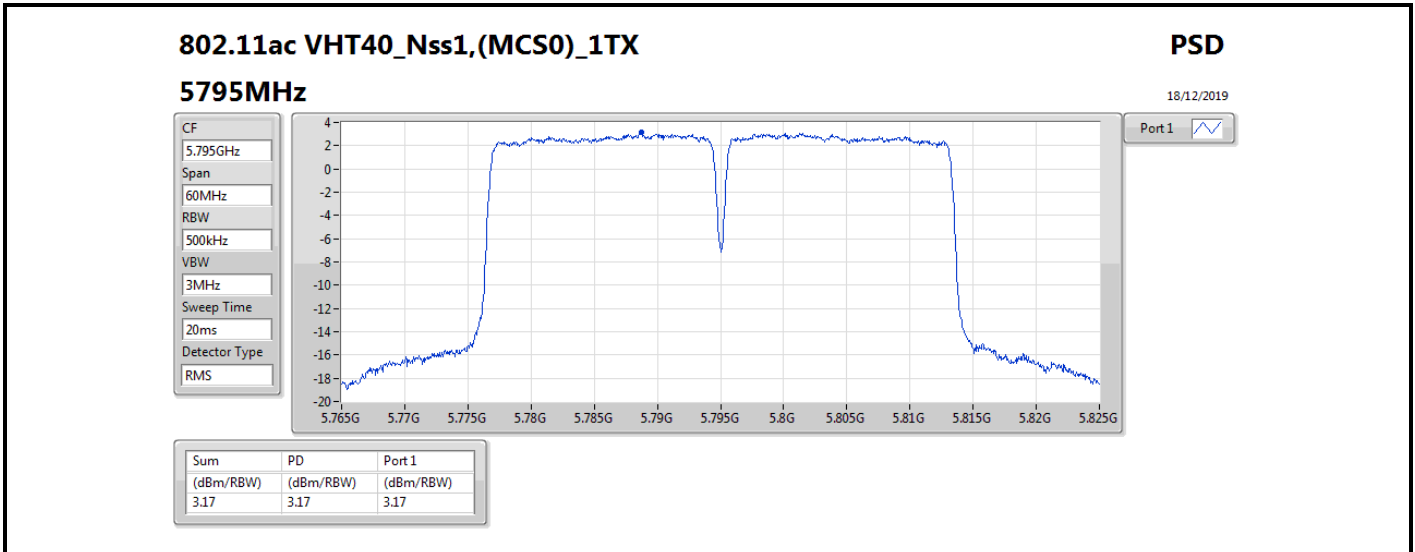

DG = Directional Gain; RBW = 500 kHz for 5.725-5.85GHz band / 1MHz for other band;
 PD = trace bin-by-bin of each transmits port summing can be performed maximum power density; Port X = Port X power density;