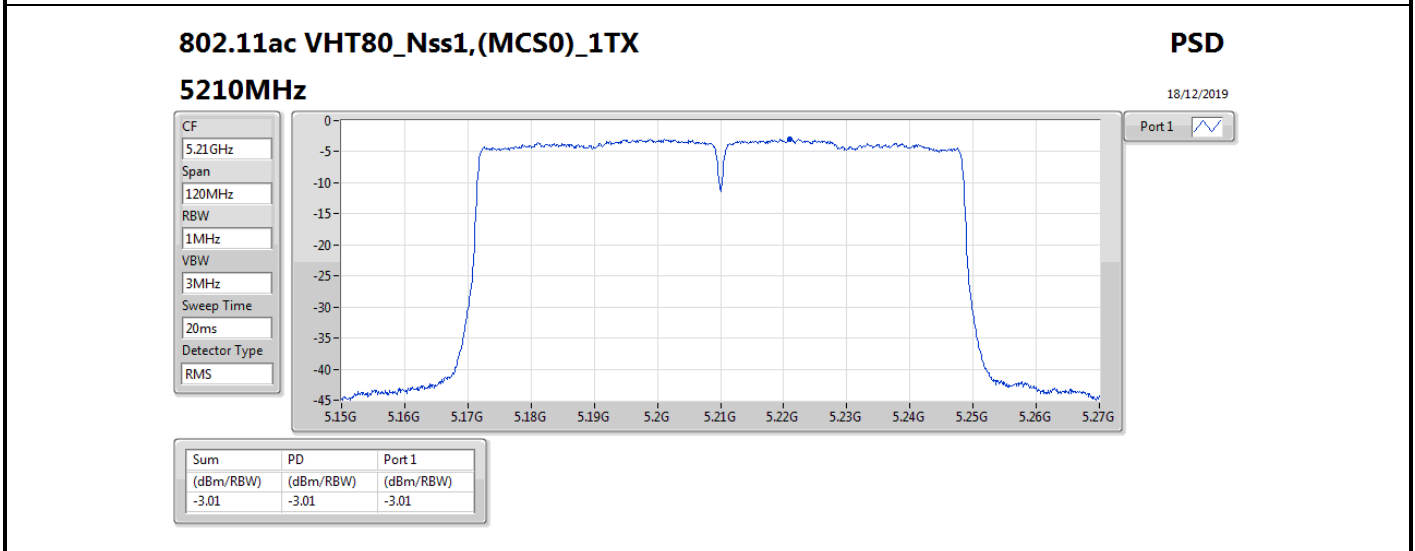

DG = Directional Gain; RBW = 500 kHz for 5.725-5.85GHz band / 1MHz for other band;
 PD = trace bin-by-bin of each transmits port summing can be performed maximum power density; Port X = Port X power density;

Summary

Mode	PD (dBm/RBW)	EIRP PD (dBm/RBW)
5.15-5.25GHz	-	-
802.11a_Nss1,(6Mbps)_2TX	11.68	19.81
802.11ac VHT20_Nss2,(MCS0)_2TX	11.14	16.26
802.11ac VHT40_Nss2,(MCS0)_2TX	6.93	12.05
802.11ac VHT80_Nss2,(MCS0)_2TX	0.23	5.35
802.11ax HEW20_Nss2,(MCS0)_2TX	11.02	16.14
802.11ax HEW40_Nss2,(MCS0)_2TX	7.17	12.29
802.11ax HEW80_Nss2,(MCS0)_2TX	0.31	5.43
5.725-5.85GHz	-	-
802.11a_Nss1,(6Mbps)_2TX	12.03	20.16
802.11ac VHT20_Nss2,(MCS0)_2TX	11.29	16.41
802.11ac VHT40_Nss2,(MCS0)_2TX	8.06	13.18
802.11ac VHT80_Nss2,(MCS0)_2TX	3.51	8.63
802.11ax HEW20_Nss2,(MCS0)_2TX	11.26	16.38
802.11ax HEW40_Nss2,(MCS0)_2TX	7.78	12.90
802.11ax HEW80_Nss2,(MCS0)_2TX	3.53	8.65