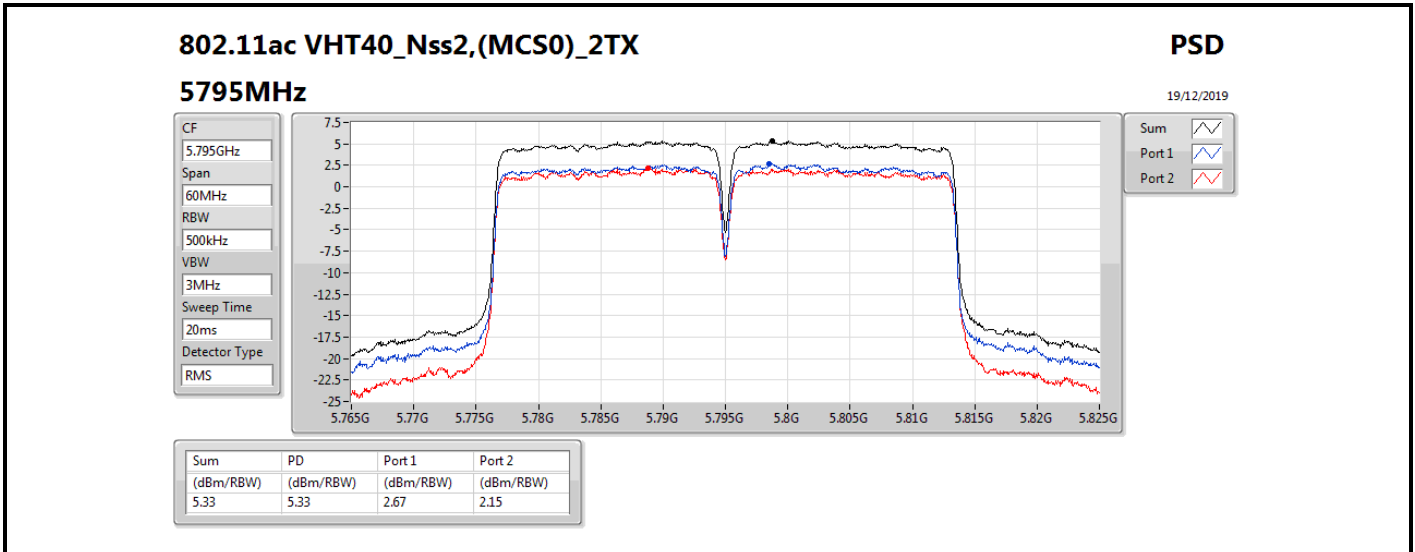

802.11ac VHT20_Nss2,(MCS0)_2TX

PSD

5825MHz

19/12/2019

CF
5.825GHz
Span
30MHz
RBW
500kHz
VBW
3MHz
Sweep Time
20ms
Detector Type
RMS

Sum
Port 1
Port 2

Sum	PD	Port 1	Port 2
(dBm/RBW)	(dBm/RBW)	(dBm/RBW)	(dBm/RBW)
8.85	8.85	5.80	6.09