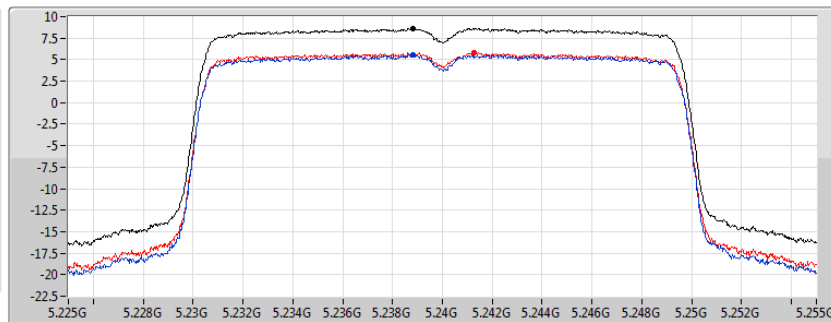

802.11ax HEW20_Nss2,(MCS0)_2TX

PSD

5240MHz

18/12/2019

CF
5.24GHz
Span
30MHz
RBW
1MHz
VBW
3MHz
Sweep Time
20ms
Detector Type
RMS

Sum
Port 1
Port 2

Sum	PD	Port 1	Port 2
(dBm/RBW)	(dBm/RBW)	(dBm/RBW)	(dBm/RBW)
8.65	8.65	5.57	5.83