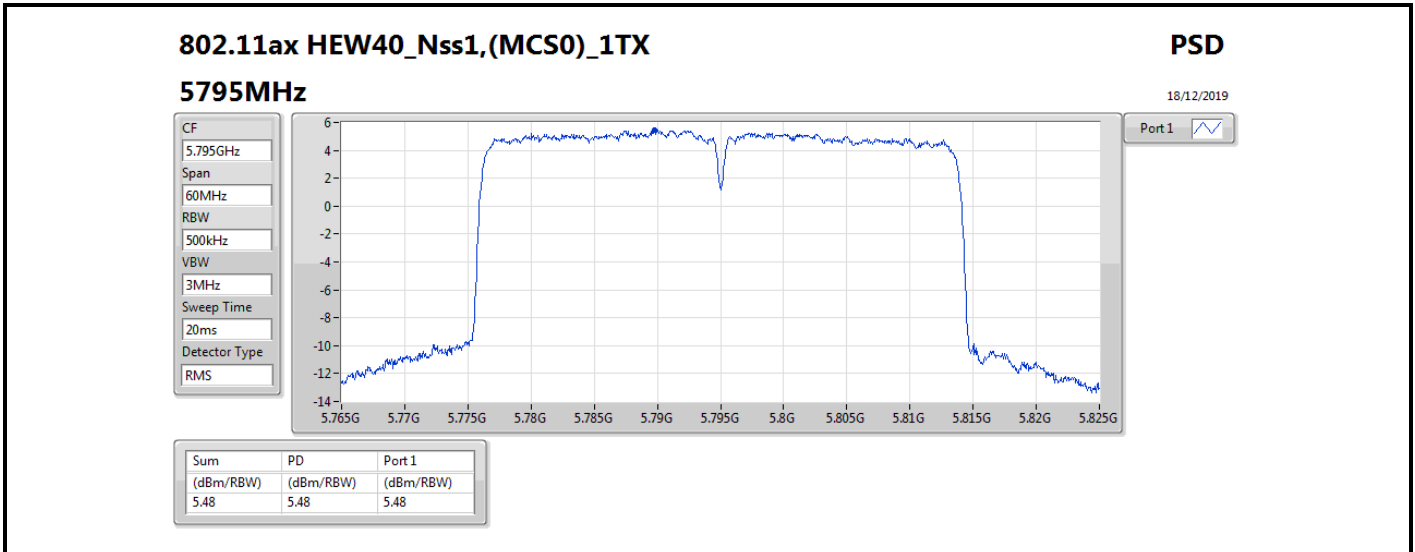

DG = Directional Gain; RBW = 500 kHz for 5.725-5.85GHz band / 1MHz for other band;

PD = trace bin-by-bin of each transmits port summing can be performed maximum power density; Port X = Port X power density;