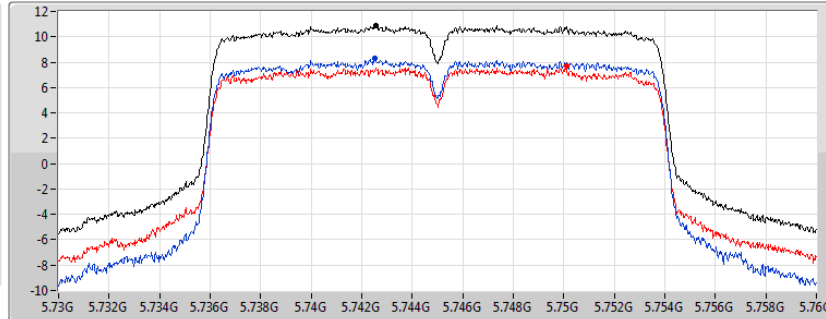

802.11ac VHT20_Nss2,(MCS0)_2TX

PSD

5745MHz

18/12/2019

CF
5.745GHz
Span
30MHz
RBW
500kHz
VBW
3MHz
Sweep Time
20ms
Detector Type
RMS

Sum
Port 1
Port 2

Sum	PD	Port 1	Port 2
(dBm/RBW)	(dBm/RBW)	(dBm/RBW)	(dBm/RBW)
10.89	10.89	8.27	7.67

802.11ac VHT20_Nss2,(MCS0)_2TX

PSD

5785MHz

18/12/2019

CF
5.785GHz
Span
30MHz
RBW
500kHz
VBW
3MHz
Sweep Time
20ms
Detector Type
RMS