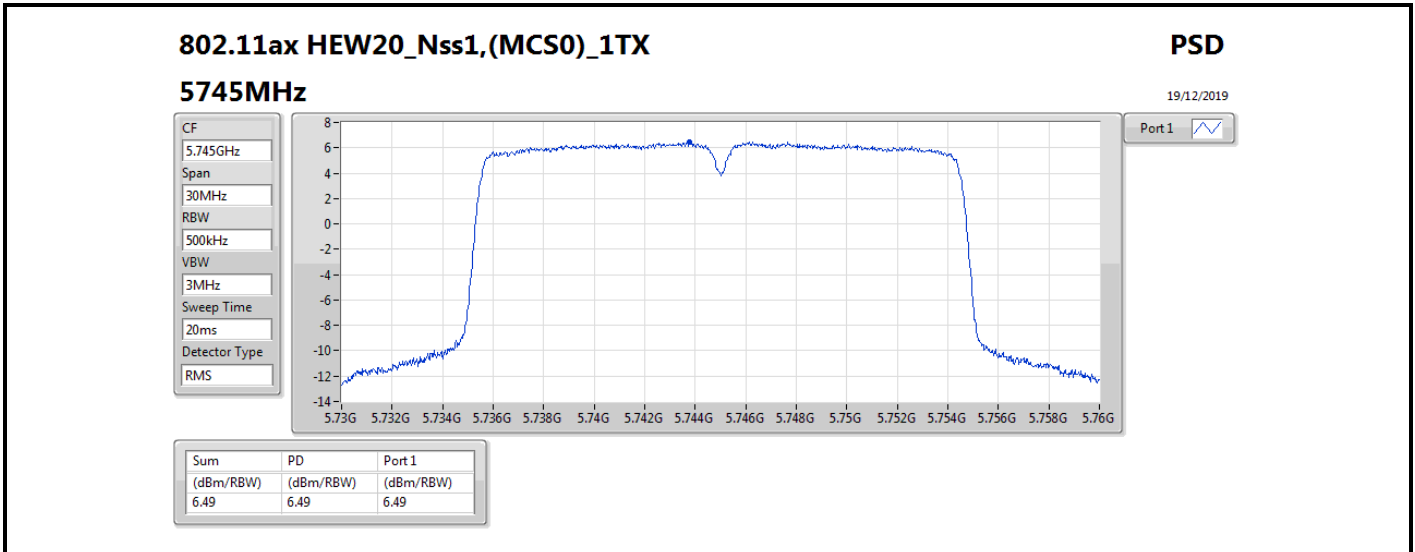

DG = Directional Gain; RBW = 500 kHz for 5.725-5.85GHz band / 1MHz for other band;
 PD = trace bin-by-bin of each transmits port summing can be performed maximum power density; Port X = Port X power density;