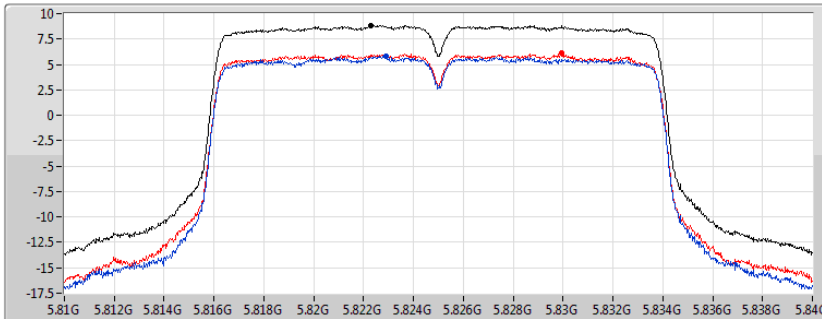

Sum
Port 1
Port 2

Sum	PD	Port 1	Port 2
(dBm/RBW)	(dBm/RBW)	(dBm/RBW)	(dBm/RBW)
8.85	8.85	5.80	6.09