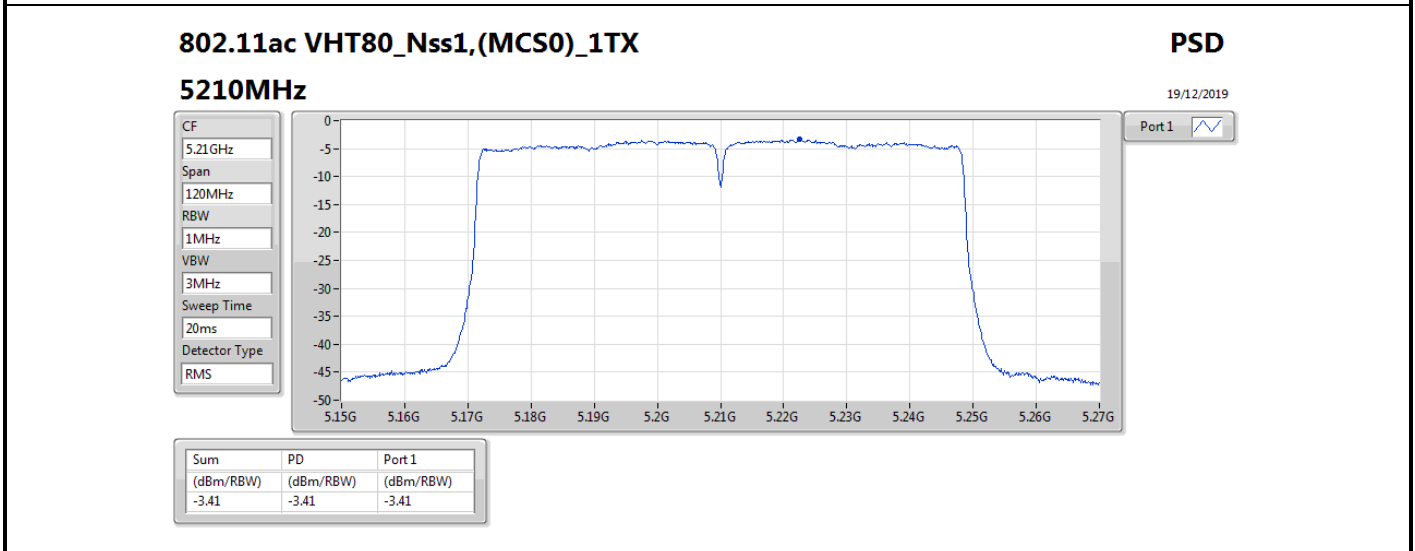

DG = Directional Gain; RBW = 500 kHz for 5.725-5.85GHz band / 1MHz for other band;
 PD = trace bin-by-bin of each transmits port summing can be performed maximum power density; Port X = Port X power density;