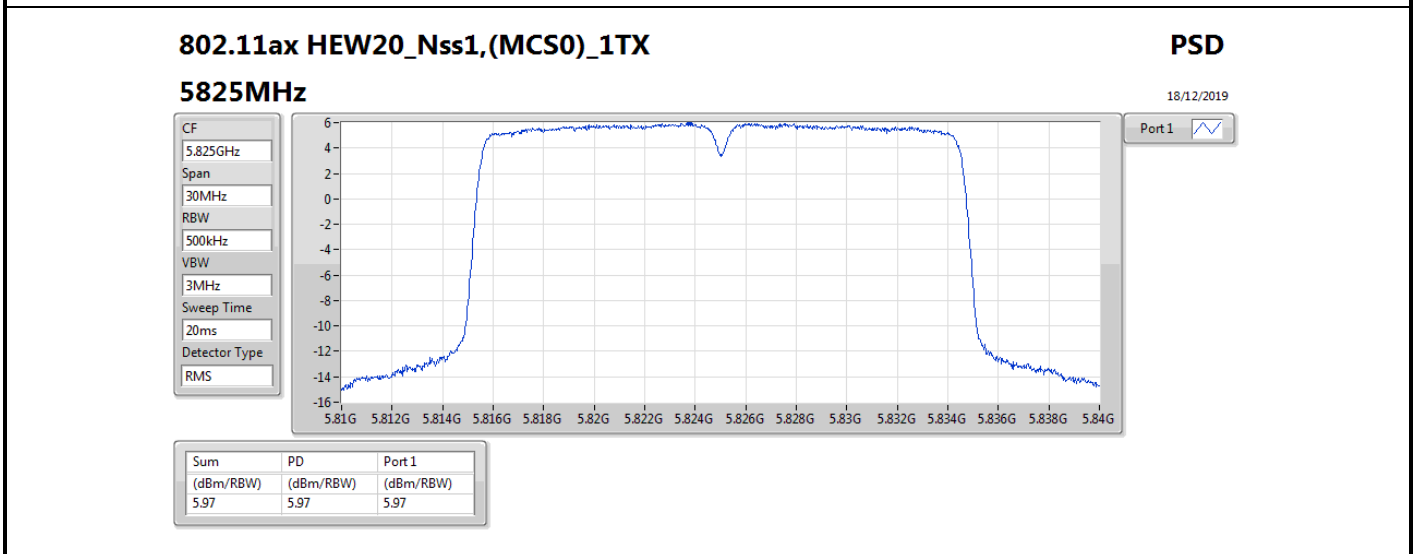

DG = Directional Gain; RBW = 500 kHz for 5.725-5.85GHz band / 1MHz for other band;
 PD = trace bin-by-bin of each transmits port summing can be performed maximum power density; Port X = Port X power density;