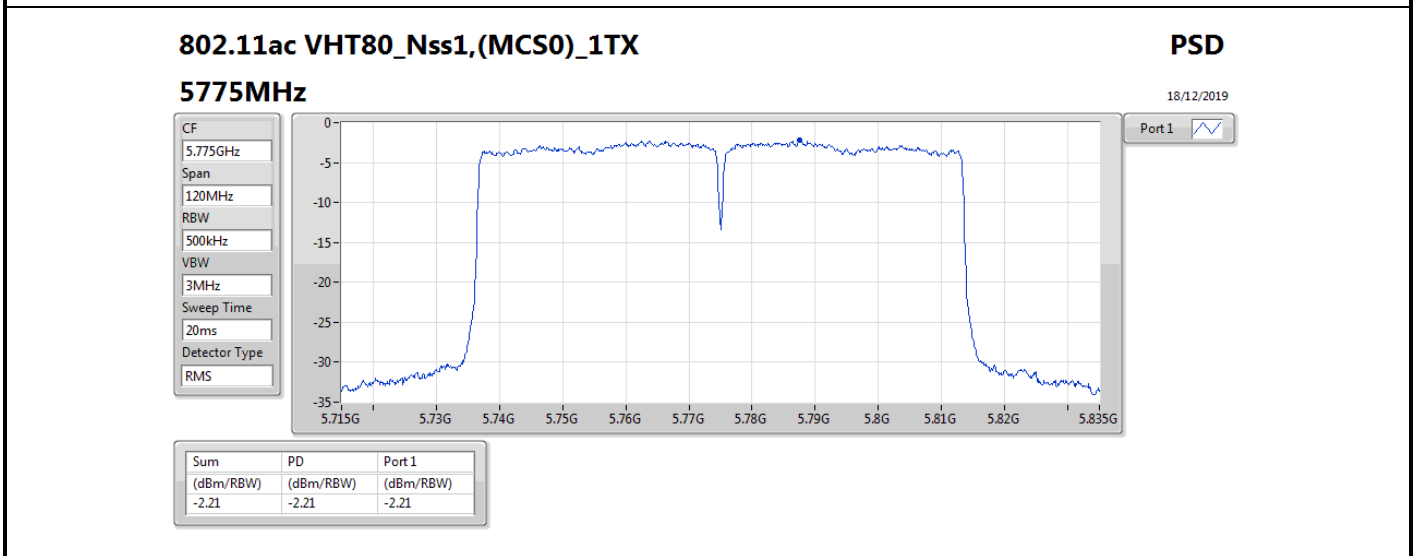

DG = Directional Gain; RBW = 500 kHz for 5.725-5.85GHz band / 1MHz for other band;
 PD = trace bin-by-bin of each transmits port summing can be performed maximum power density; Port X = Port X power density;