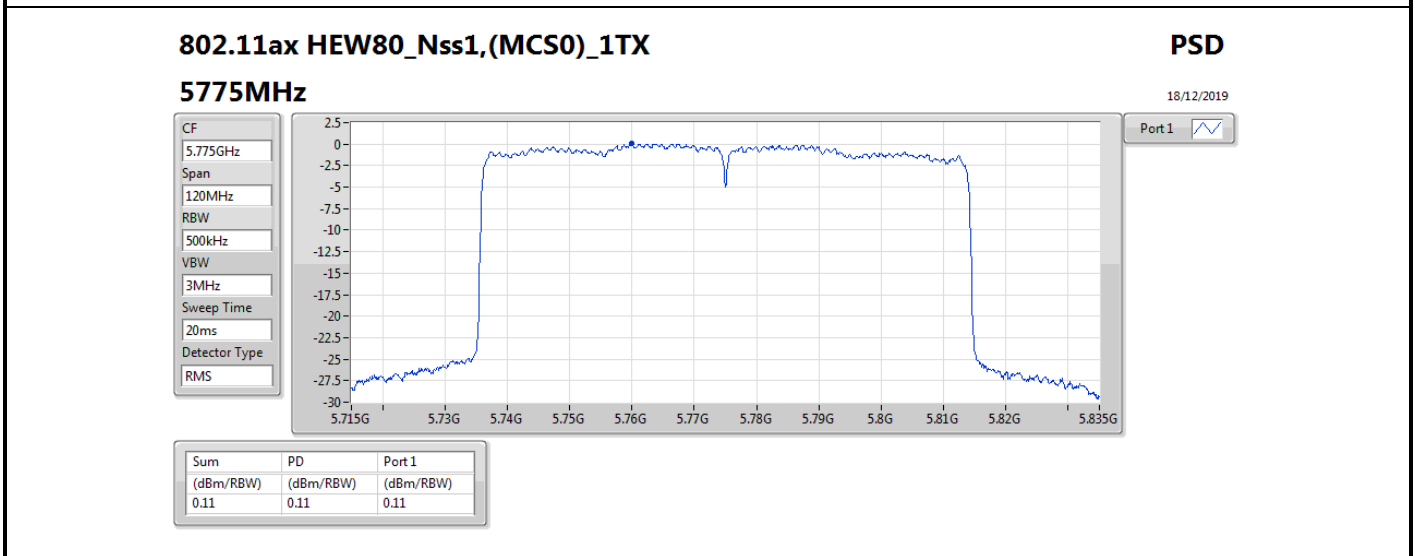

DG = Directional Gain; RBW = 500 kHz for 5.725-5.85GHz band / 1MHz for other band;

PD = trace bin-by-bin of each transmits port summing can be performed maximum power density; Port X = Port X power density;