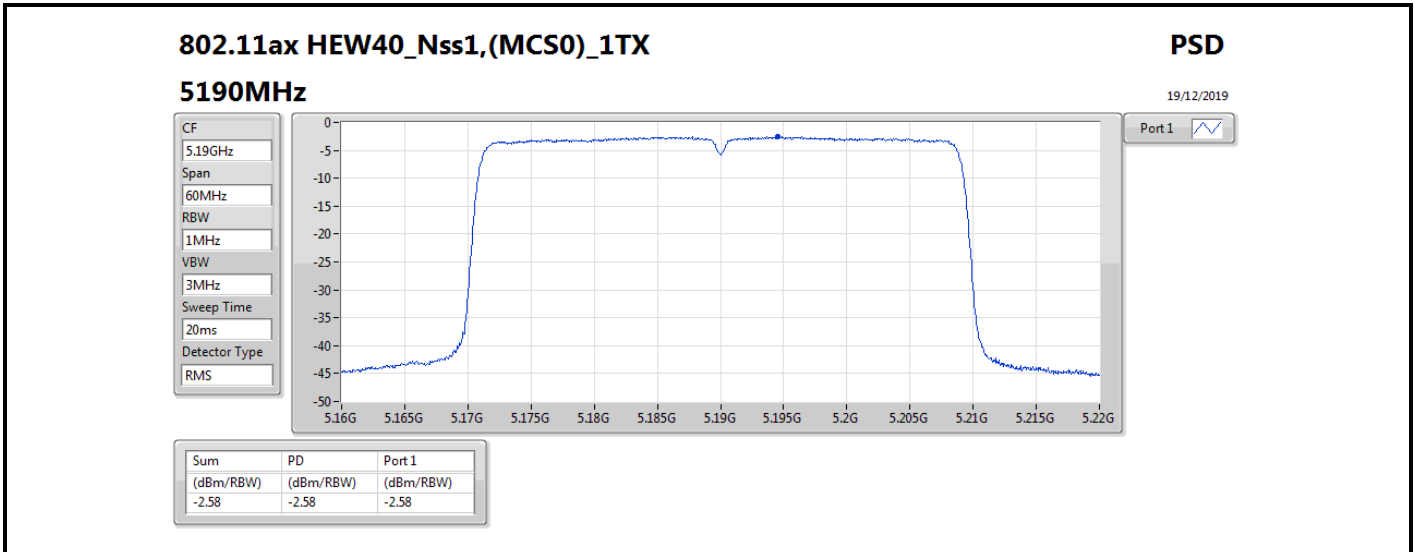

DG = Directional Gain; RBW = 500 kHz for 5.725-5.85GHz band / 1MHz for other band;
 PD = trace bin-by-bin of each transmits port summing can be performed maximum power density; Port X = Port X power density;