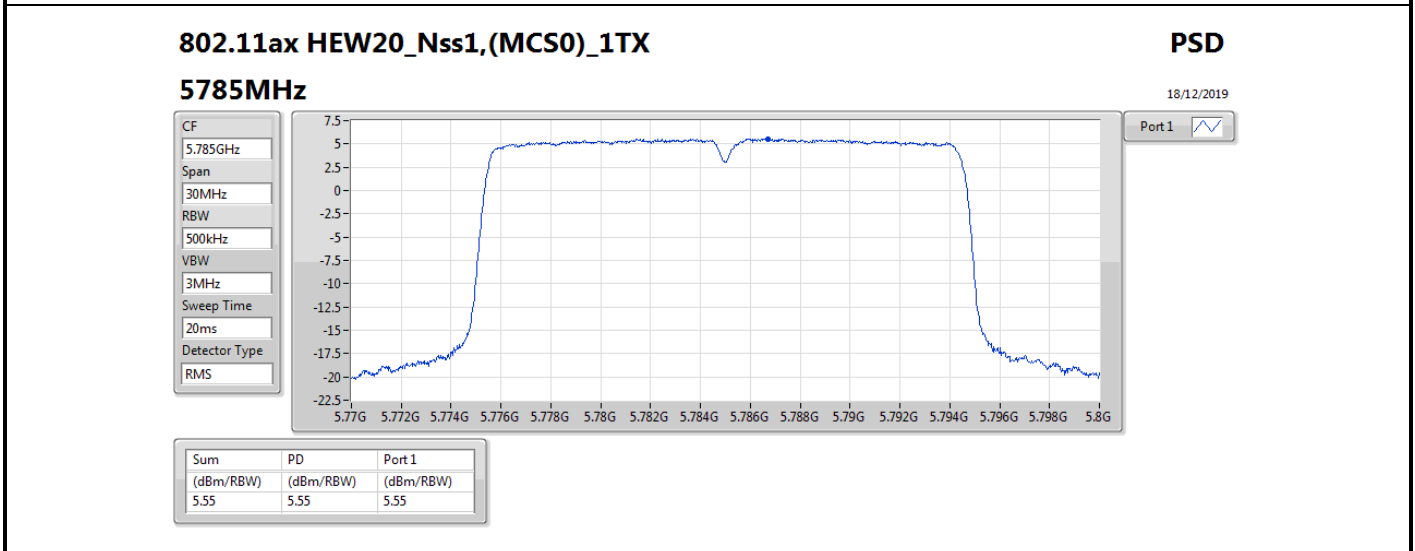

DG = Directional Gain; RBW = 500 kHz for 5.725-5.85GHz band / 1MHz for other band;
 PD = trace bin-by-bin of each transmits port summing can be performed maximum power density; Port X = Port X power density;

Summary

Mode	PD (dBm/RBW)	EIRP PD (dBm/RBW)
5.15-5.25GHz	-	-
802.11a_Nss1,(6Mbps)_2TX	11.68	19.81
802.11ac VHT20_Nss2,(MCS0)_2TX	11.14	16.26
802.11ac VHT40_Nss2,(MCS0)_2TX	6.93	12.05
802.11ac VHT80_Nss2,(MCS0)_2TX	0.23	5.35
802.11ax HEW20_Nss2,(MCS0)_2TX	11.02	16.14
802.11ax HEW40_Nss2,(MCS0)_2TX	7.17	12.29
802.11ax HEW80_Nss2,(MCS0)_2TX	0.31	5.43
5.725-5.85GHz	-	-
802.11a_Nss1,(6Mbps)_2TX	12.03	20.16
802.11ac VHT20_Nss2,(MCS0)_2TX	11.29	16.41
802.11ac VHT40_Nss2,(MCS0)_2TX	8.06	13.18
802.11ac VHT80_Nss2,(MCS0)_2TX	3.51	8.63
802.11ax HEW20_Nss2,(MCS0)_2TX	11.26	16.38
802.11ax HEW40_Nss2,(MCS0)_2TX	7.78	12.90
802.11ax HEW80_Nss2,(MCS0)_2TX	3.53	8.65