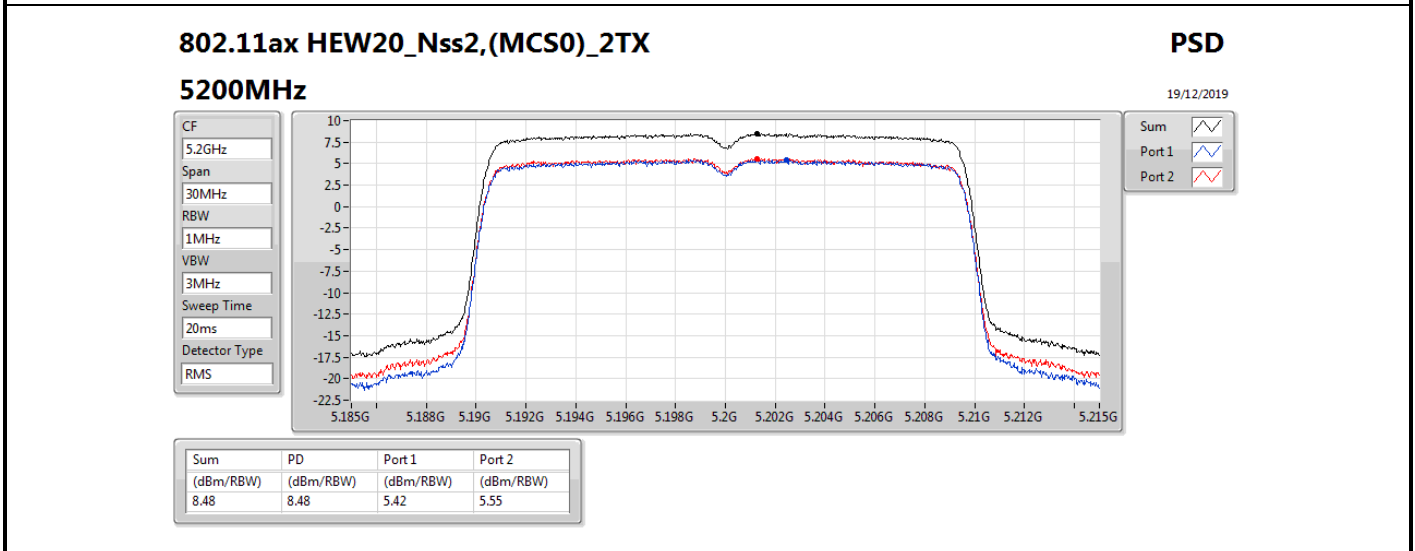

802.11ac VHT20_Nss2,(MCS0)_2TX

PSD

5825MHz

19/12/2019

CF
5.825GHz
Span
30MHz
RBW
500kHz
VBW
3MHz
Sweep Time
20ms
Detector Type
RMS

Sum
Port 1
Port 2

Sum	PD	Port 1	Port 2
(dBm/RBW)	(dBm/RBW)	(dBm/RBW)	(dBm/RBW)
8.85	8.85	5.80	6.09