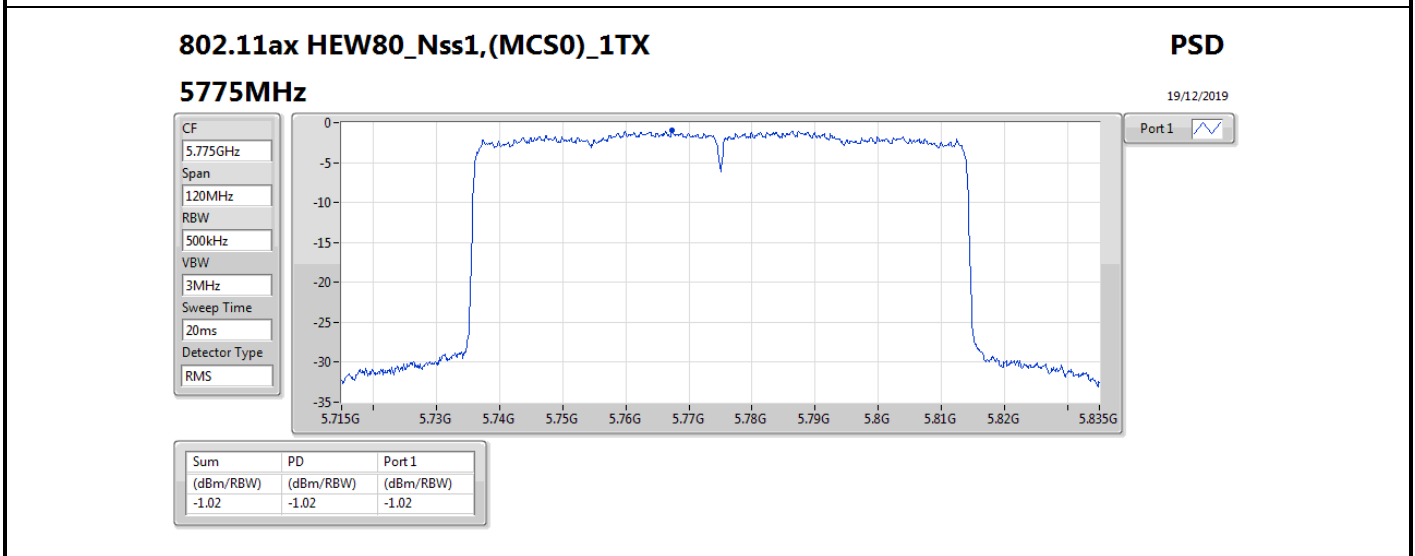

DG = Directional Gain; RBW = 500 kHz for 5.725-5.85GHz band / 1MHz for other band;
 PD = trace bin-by-bin of each transmits port summing can be performed maximum power density; Port X = Port X power density;