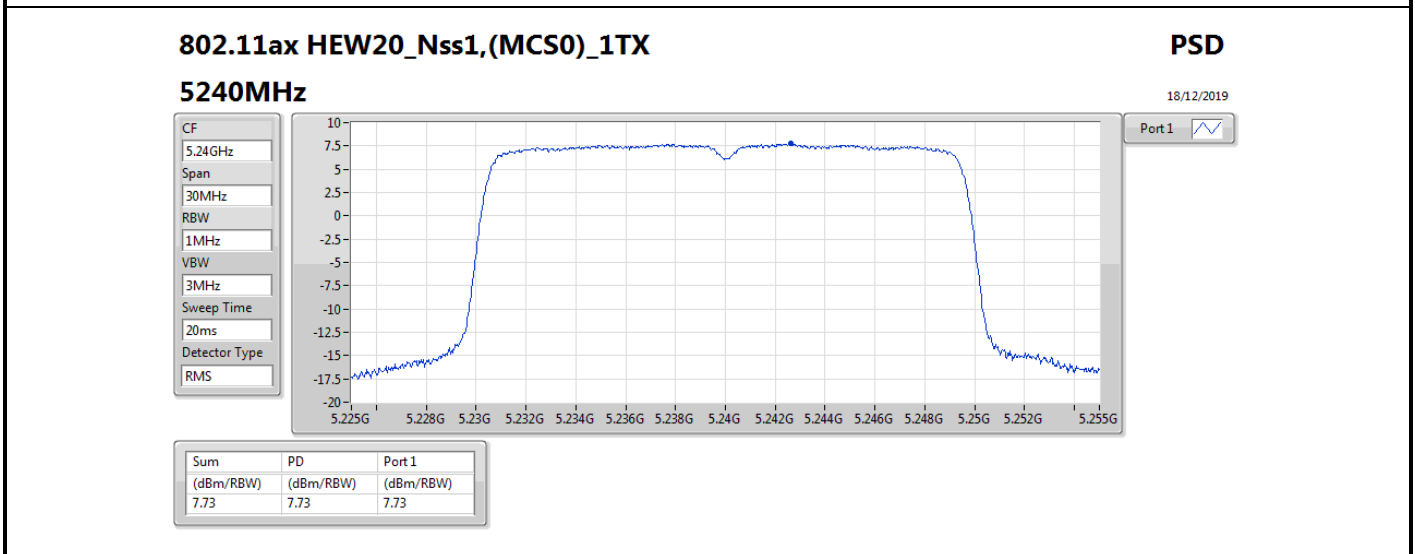

DG = Directional Gain; RBW = 500 kHz for 5.725-5.85GHz band / 1MHz for other band;

PD = trace bin-by-bin of each transmits port summing can be performed maximum power density; Port X = Port X power density;