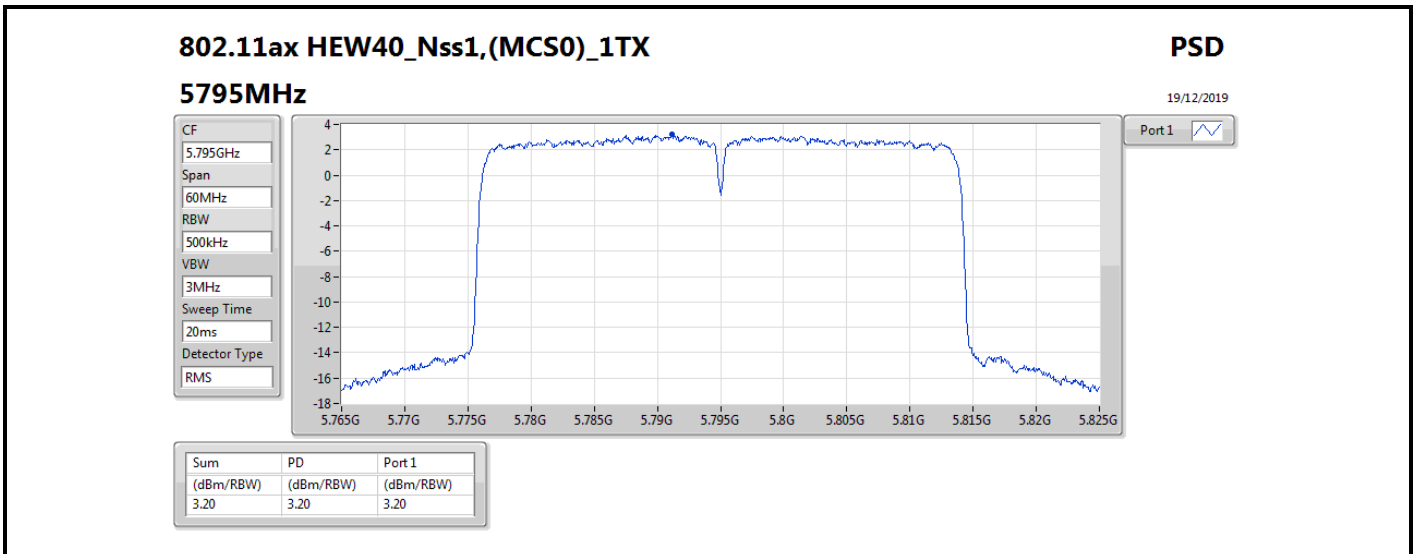

DG = Directional Gain; RBW = 500 kHz for 5.725-5.85GHz band / 1MHz for other band;
 PD = trace bin-by-bin of each transmits port summing can be performed maximum power density; Port X = Port X power density;