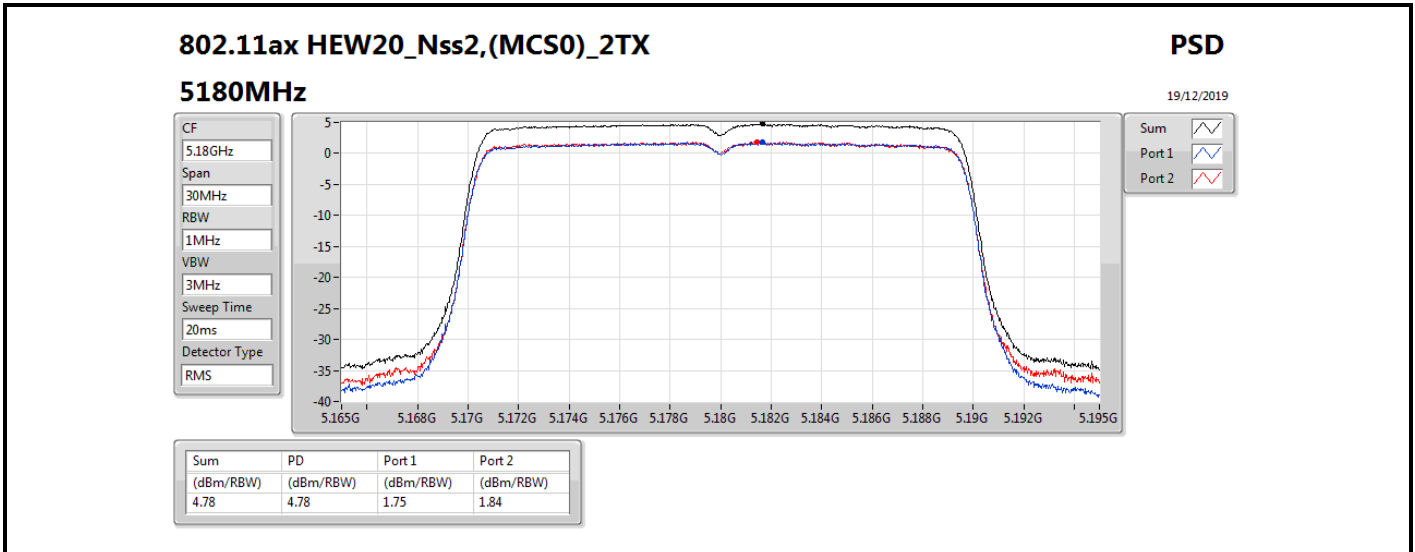

802.11ac VHT20_Nss2,(MCS0)_2TX

PSD

5825MHz

19/12/2019

CF
5.825GHz
Span
30MHz
RBW
500kHz
VBW
3MHz
Sweep Time
20ms
Detector Type
RMS

Sum
Port 1
Port 2

Sum	PD	Port 1	Port 2
(dBm/RBW)	(dBm/RBW)	(dBm/RBW)	(dBm/RBW)
8.85	8.85	5.80	6.09