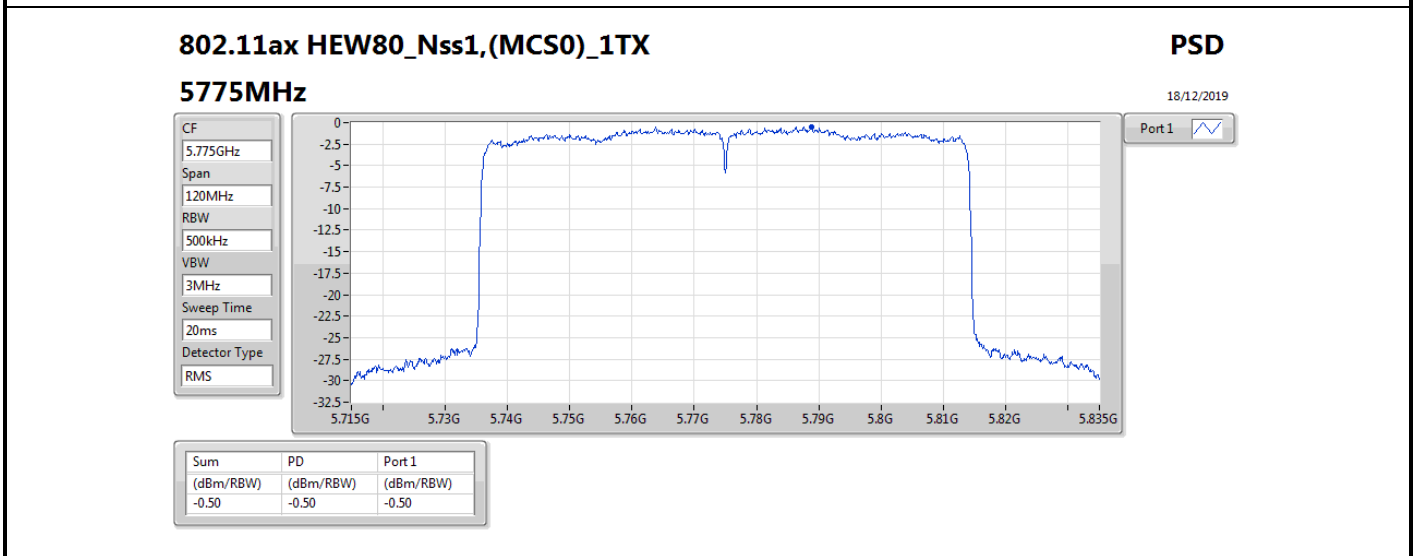

DG = Directional Gain; RBW = 500 kHz for 5.725-5.85GHz band / 1MHz for other band;
 PD = trace bin-by-bin of each transmits port summing can be performed maximum power density; Port X = Port X power density;

Summary

Mode	PD (dBm/RBW)	EIRP PD (dBm/RBW)
5.15-5.25GHz	-	-
802.11a_Nss1,(6Mbps)_2TX	11.68	19.81
802.11ac VHT20_Nss2,(MCS0)_2TX	11.14	16.26
802.11ac VHT40_Nss2,(MCS0)_2TX	6.93	12.05
802.11ac VHT80_Nss2,(MCS0)_2TX	0.23	5.35
802.11ax HEW20_Nss2,(MCS0)_2TX	11.02	16.14
802.11ax HEW40_Nss2,(MCS0)_2TX	7.17	12.29
802.11ax HEW80_Nss2,(MCS0)_2TX	0.31	5.43
5.725-5.85GHz	-	-
802.11a_Nss1,(6Mbps)_2TX	12.03	20.16
802.11ac VHT20_Nss2,(MCS0)_2TX	11.29	16.41
802.11ac VHT40_Nss2,(MCS0)_2TX	8.06	13.18
802.11ac VHT80_Nss2,(MCS0)_2TX	3.51	8.63
802.11ax HEW20_Nss2,(MCS0)_2TX	11.26	16.38
802.11ax HEW40_Nss2,(MCS0)_2TX	7.78	12.90
802.11ax HEW80_Nss2,(MCS0)_2TX	3.53	8.65