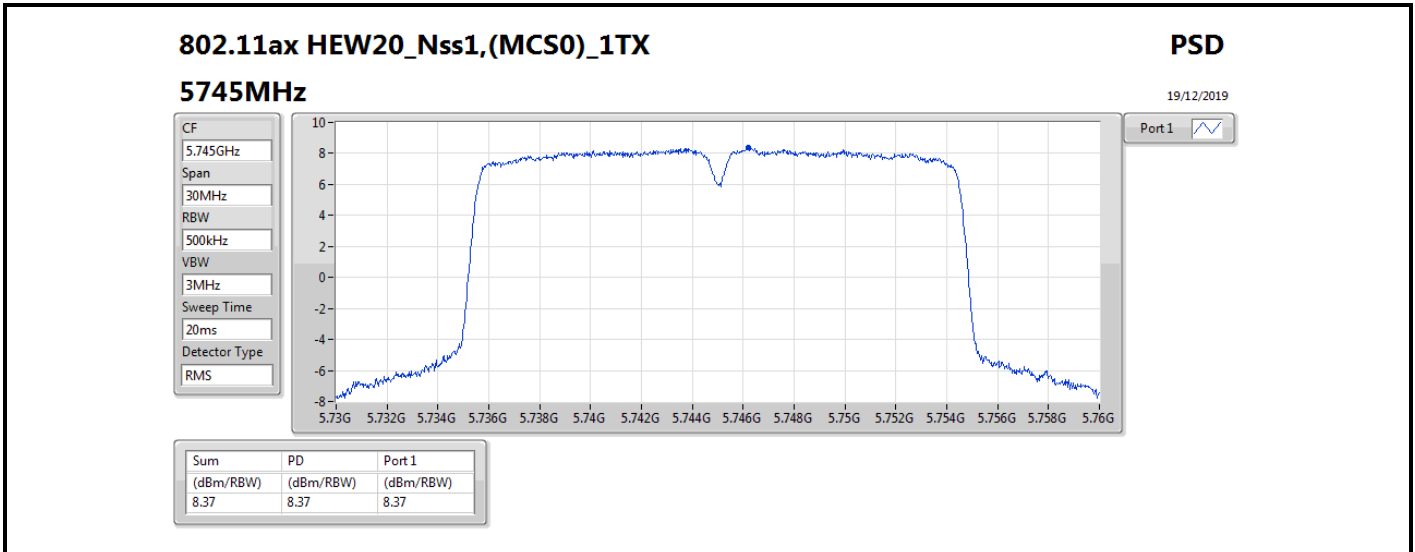

DG = Directional Gain; RBW = 500 kHz for 5.725-5.85GHz band / 1MHz for other band;
 PD = trace bin-by-bin of each transmits port summing can be performed maximum power density; Port X = Port X power density;