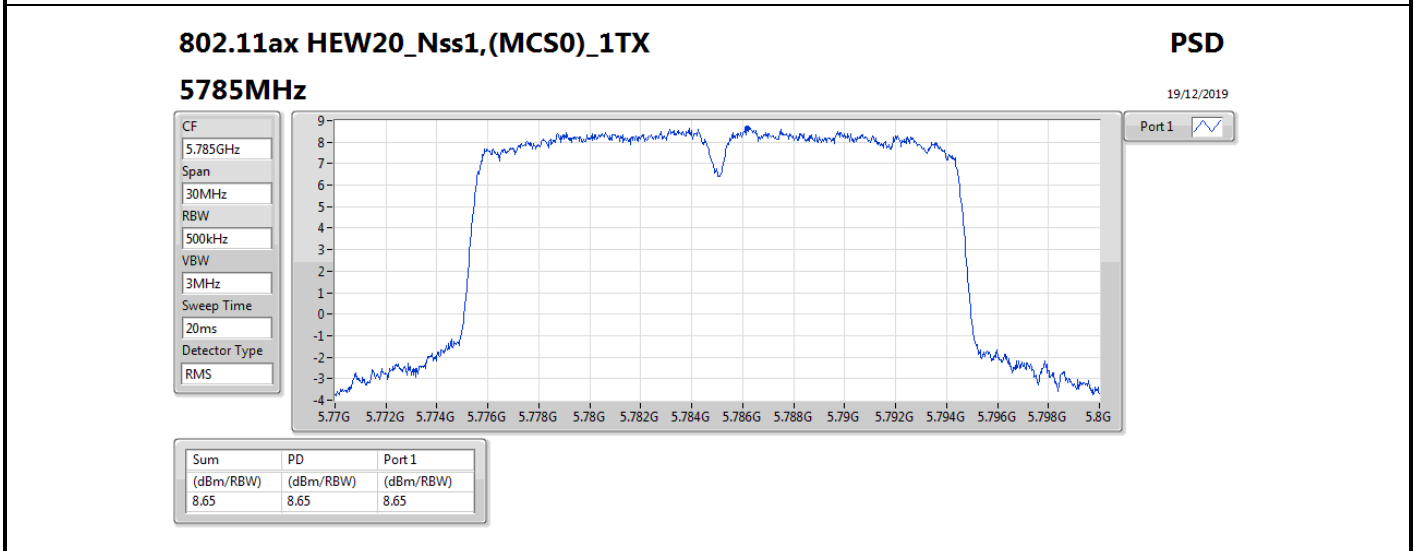

DG = Directional Gain; RBW = 500 kHz for 5.725-5.85GHz band / 1MHz for other band;
 PD = trace bin-by-bin of each transmits port summing can be performed maximum power density; Port X = Port X power density;