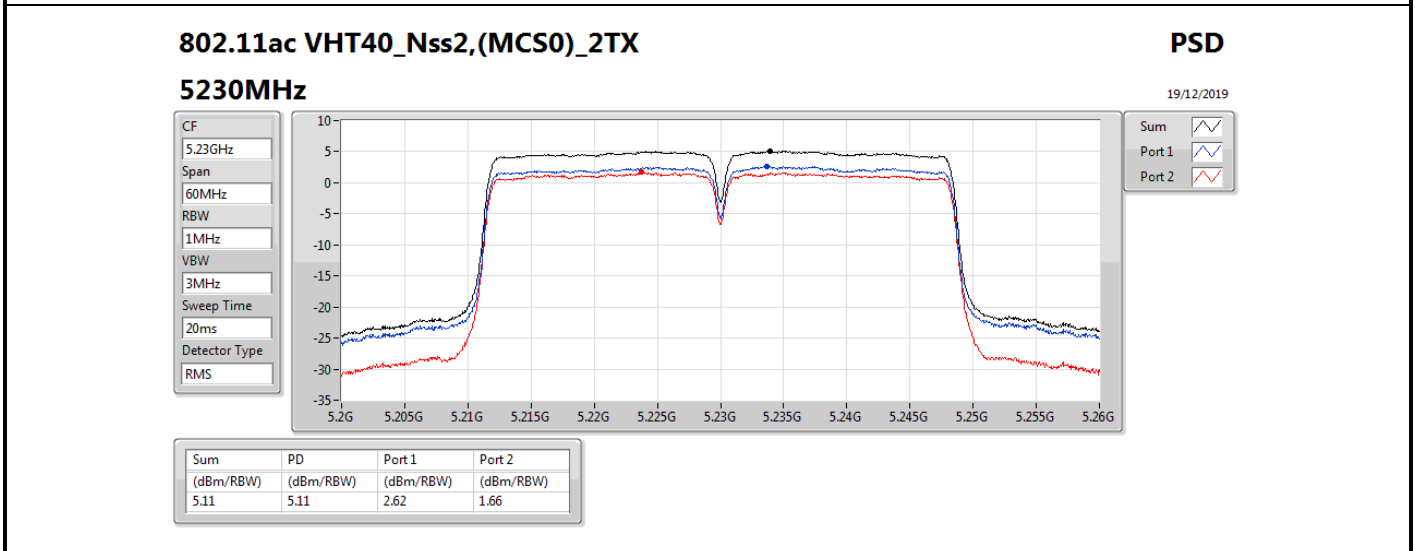

802.11ac VHT20_Nss2,(MCS0)_2TX

PSD

5825MHz

19/12/2019

CF
5.825GHz
Span
30MHz
RBW
500kHz
VBW
3MHz
Sweep Time
20ms
Detector Type
RMS

Sum
Port 1
Port 2

Sum	PD	Port 1	Port 2
(dBm/RBW)	(dBm/RBW)	(dBm/RBW)	(dBm/RBW)
8.85	8.85	5.80	6.09