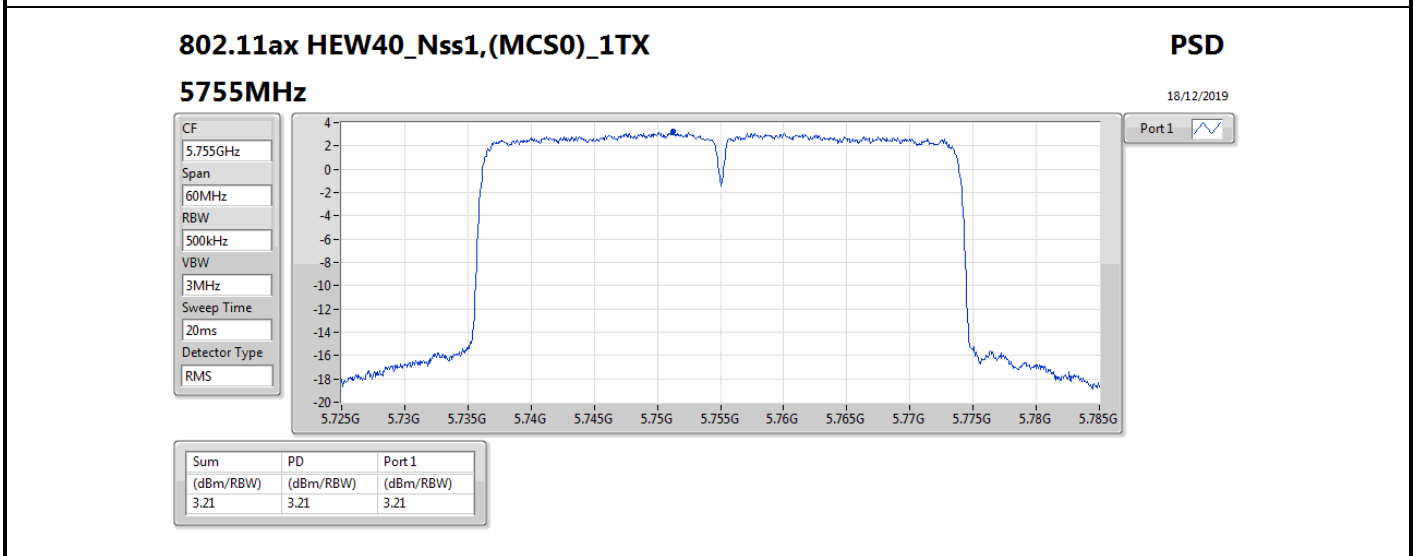

DG = Directional Gain; RBW = 500 kHz for 5.725-5.85GHz band / 1MHz for other band;
 PD = trace bin-by-bin of each transmits port summing can be performed maximum power density; Port X = Port X power density;