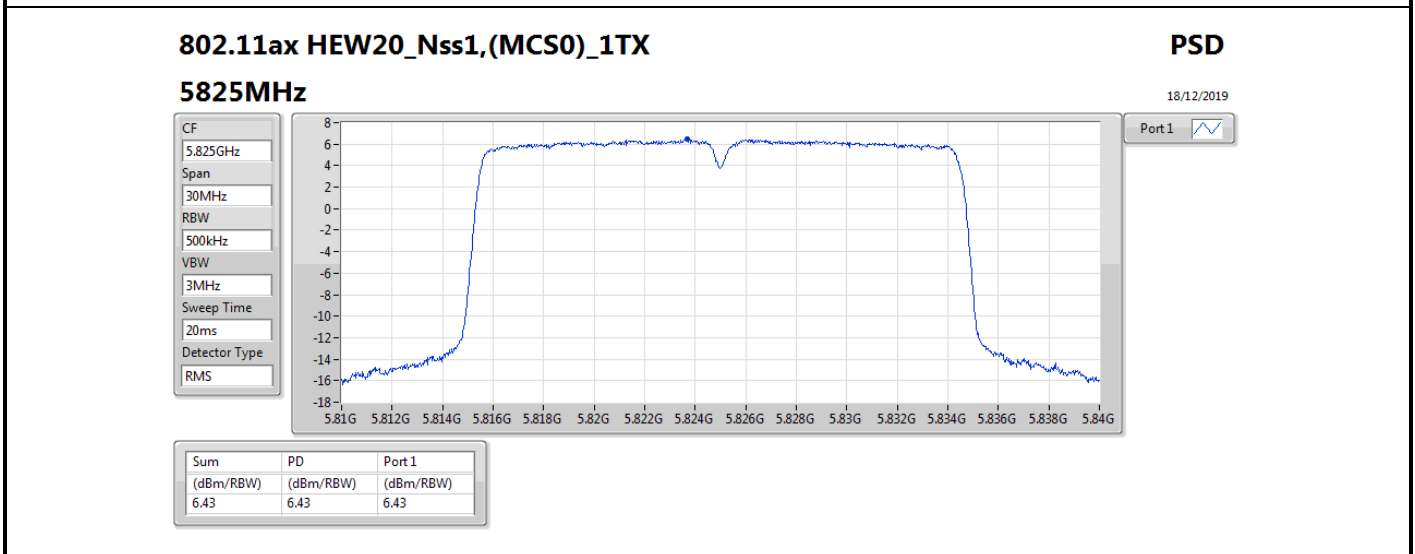

DG = Directional Gain; RBW = 500 kHz for 5.725-5.85GHz band / 1MHz for other band;
 PD = trace bin-by-bin of each transmits port summing can be performed maximum power density; Port X = Port X power density;

Summary

Mode	PD (dBm/RBW)	EIRP PD (dBm/RBW)
5.15-5.25GHz	-	-
802.11a_Nss1,(6Mbps)_2TX	11.68	19.81
802.11ac VHT20_Nss2,(MCS0)_2TX	11.14	16.26
802.11ac VHT40_Nss2,(MCS0)_2TX	6.93	12.05
802.11ac VHT80_Nss2,(MCS0)_2TX	0.23	5.35
802.11ax HEW20_Nss2,(MCS0)_2TX	11.02	16.14
802.11ax HEW40_Nss2,(MCS0)_2TX	7.17	12.29
802.11ax HEW80_Nss2,(MCS0)_2TX	0.31	5.43
5.725-5.85GHz	-	-
802.11a_Nss1,(6Mbps)_2TX	12.03	20.16
802.11ac VHT20_Nss2,(MCS0)_2TX	11.29	16.41
802.11ac VHT40_Nss2,(MCS0)_2TX	8.06	13.18
802.11ac VHT80_Nss2,(MCS0)_2TX	3.51	8.63
802.11ax HEW20_Nss2,(MCS0)_2TX	11.26	16.38
802.11ax HEW40_Nss2,(MCS0)_2TX	7.78	12.90
802.11ax HEW80_Nss2,(MCS0)_2TX	3.53	8.65