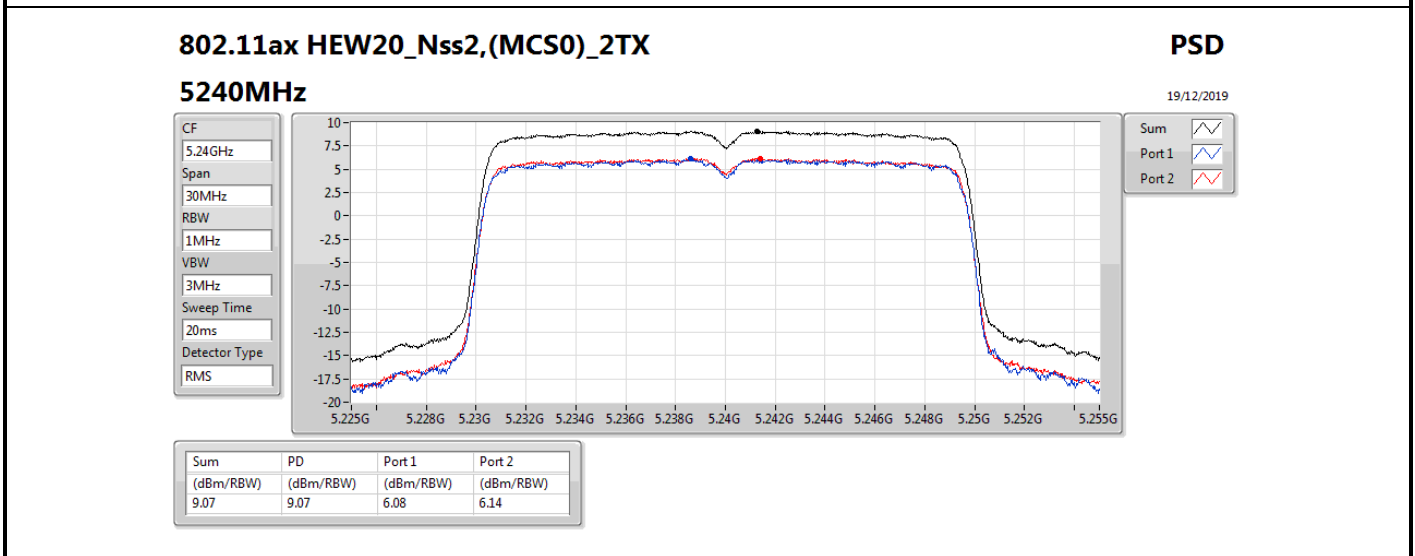

802.11ac VHT20_Nss2,(MCS0)_2TX

PSD

5825MHz

19/12/2019

CF
5.825GHz
Span
30MHz
RBW
500kHz
VBW
3MHz
Sweep Time
20ms
Detector Type
RMS

Sum
Port 1
Port 2

Sum	PD	Port 1	Port 2
(dBm/RBW)	(dBm/RBW)	(dBm/RBW)	(dBm/RBW)
8.85	8.85	5.80	6.09