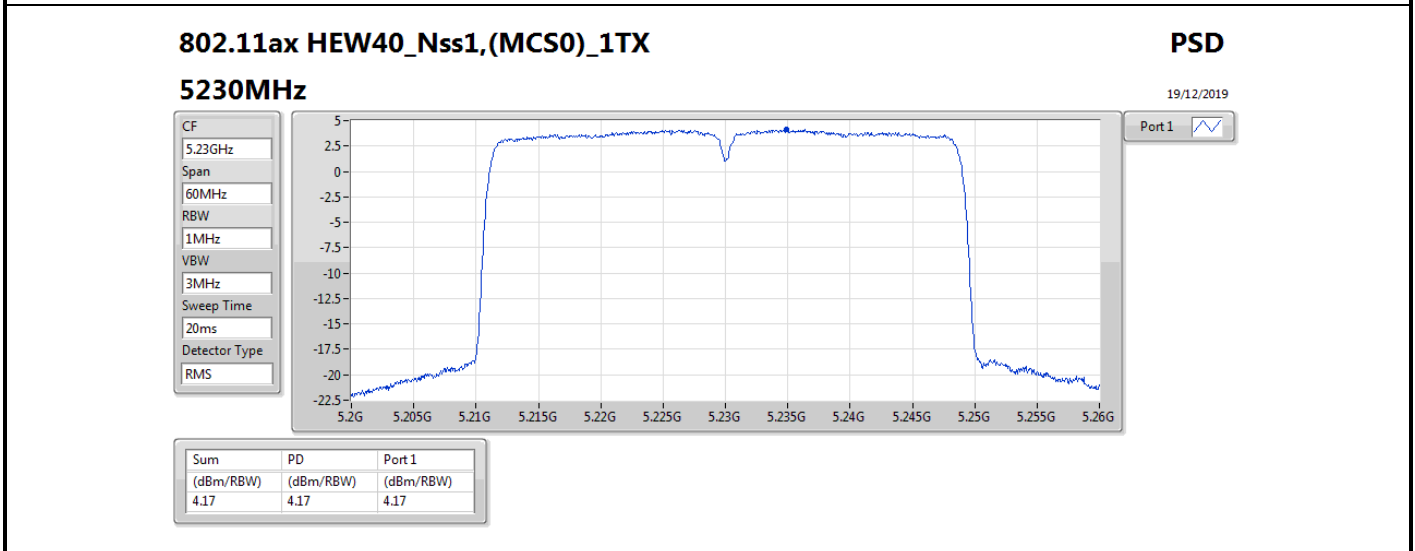

DG = Directional Gain; RBW = 500 kHz for 5.725-5.85GHz band / 1MHz for other band;
 PD = trace bin-by-bin of each transmits port summing can be performed maximum power density; Port X = Port X power density;