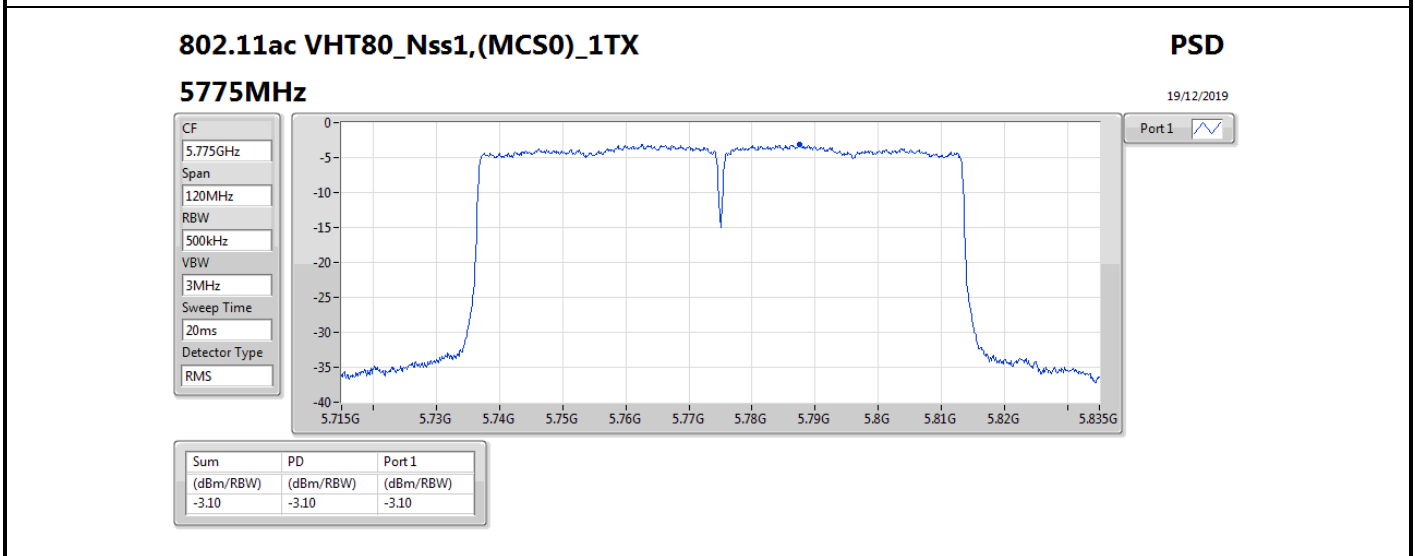

DG = Directional Gain; RBW = 500 kHz for 5.725-5.85GHz band / 1MHz for other band;
 PD = trace bin-by-bin of each transmits port summing can be performed maximum power density; Port X = Port X power density;