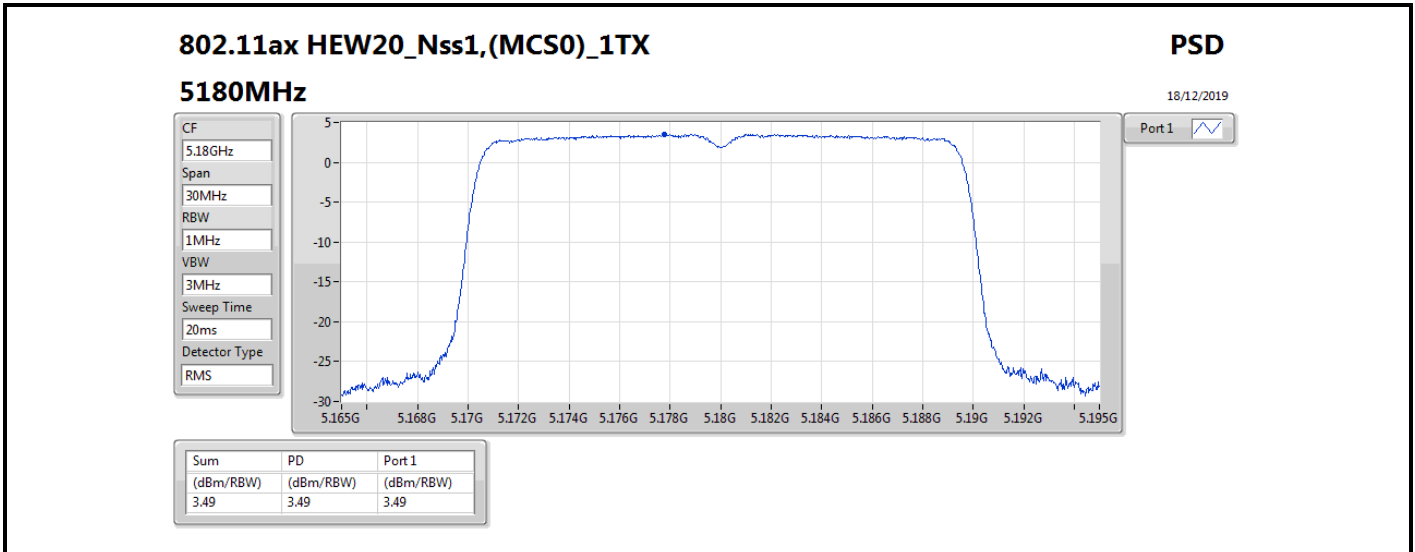

DG = Directional Gain; RBW = 500 kHz for 5.725-5.85GHz band / 1MHz for other band;
 PD = trace bin-by-bin of each transmits port summing can be performed maximum power density; Port X = Port X power density;