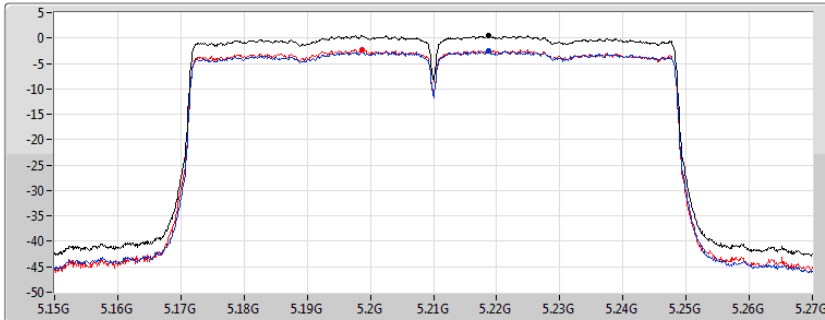

Sum
Port 1
Port 2

Sum	PD	Port 1	Port 2
(dBm/RBW)	(dBm/RBW)	(dBm/RBW)	(dBm/RBW)
0.48	0.48	-2.53	-2.25

802.11ac VHT80_Nss2,(MCS0)_2TX

PSD

5775MHz

18/12/2019

CF
5.775GHz
Span
120MHz
RBW
500kHz
VBW
3MHz
Sweep Time
20ms
Detector Type
RMS