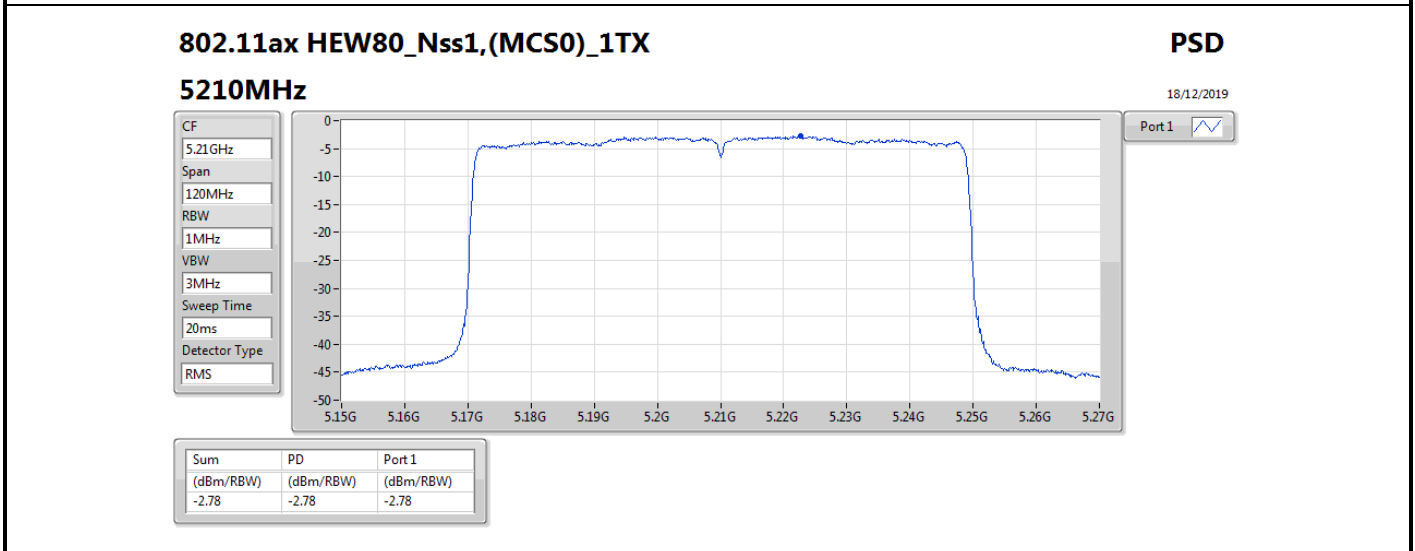

DG = Directional Gain; RBW = 500 kHz for 5.725-5.85GHz band / 1MHz for other band;

PD = trace bin-by-bin of each transmits port summing can be performed maximum power density; Port X = Port X power density;