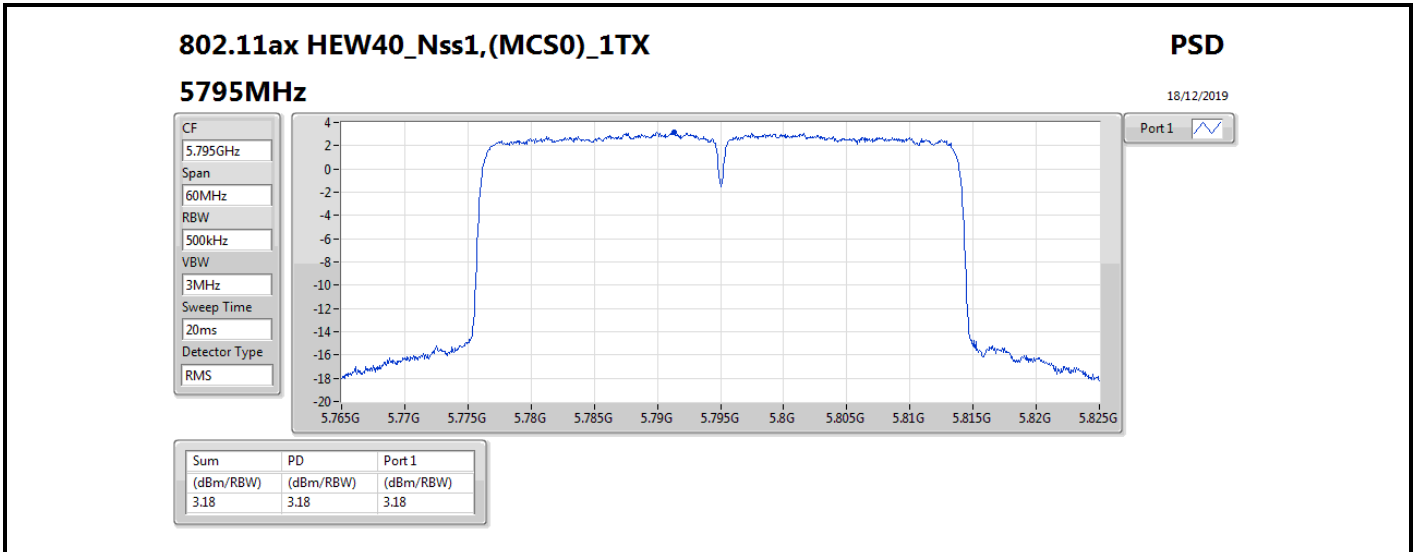

DG = Directional Gain; RBW = 500 kHz for 5.725-5.85GHz band / 1MHz for other band;
 PD = trace bin-by-bin of each transmits port summing can be performed maximum power density; Port X = Port X power density;