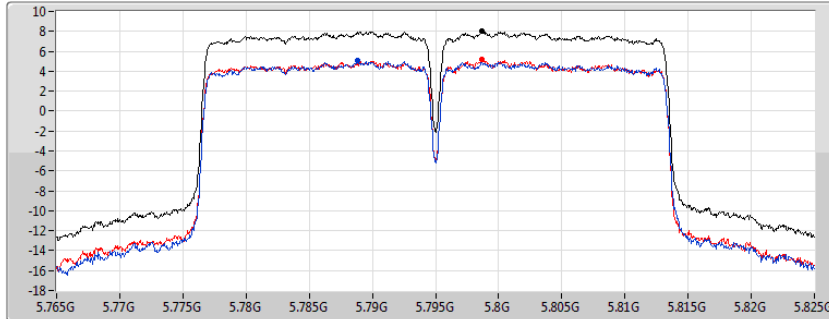

802.11ac VHT40_Nss2,(MCS0)_2TX

PSD

5795MHz

17/12/2019

CF
5.795GHz
Span
60MHz
RBW
500kHz
VBW
3MHz
Sweep Time
20ms
Detector Type
RMS

Sum
Port 1
Port 2

Sum	PD	Port 1	Port 2
(dBm/RBW)	(dBm/RBW)	(dBm/RBW)	(dBm/RBW)
8.06	8.06	5.07	5.15

802.11ac VHT80_Nss2,(MCS0)_2TX

PSD

5210MHz

17/12/2019

CF
5.21GHz
Span
120MHz
RBW
1MHz
VBW
3MHz
Sweep Time
20ms
Detector Type
RMS