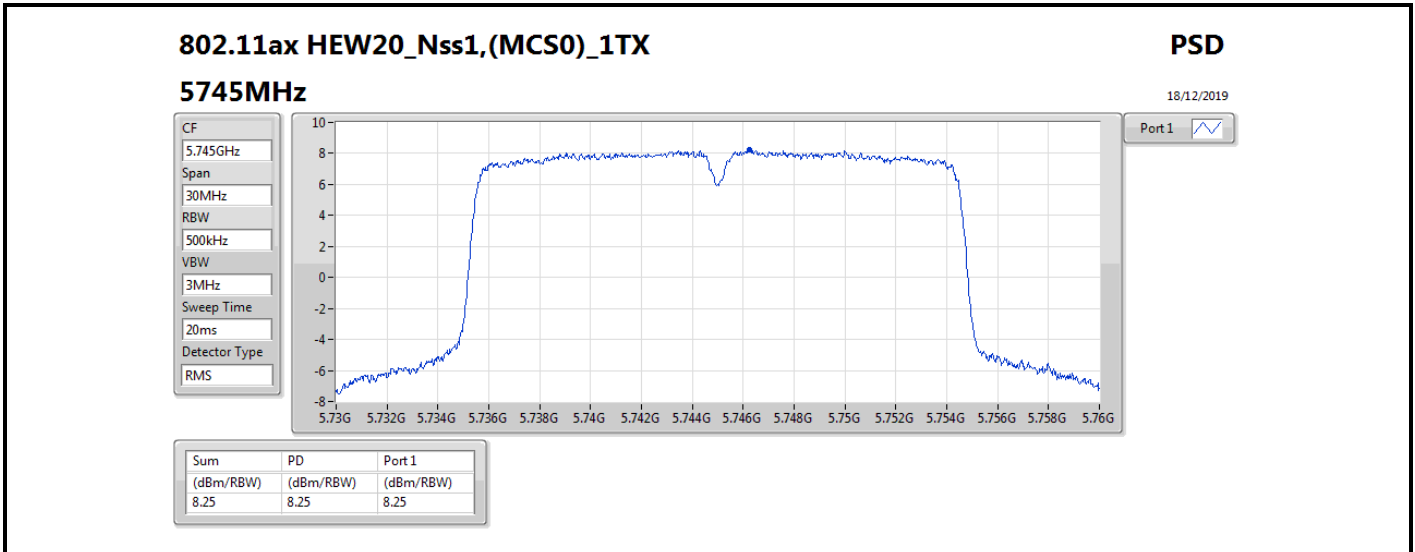

DG = Directional Gain; RBW = 500 kHz for 5.725-5.85GHz band / 1MHz for other band;
 PD = trace bin-by-bin of each transmits port summing can be performed maximum power density; Port X = Port X power density;

Summary

Mode	PD (dBm/RBW)	EIRP PD (dBm/RBW)
5.15-5.25GHz	-	-
802.11a_Nss1,(6Mbps)_2TX	11.68	19.81
802.11ac VHT20_Nss2,(MCS0)_2TX	11.14	16.26
802.11ac VHT40_Nss2,(MCS0)_2TX	6.93	12.05
802.11ac VHT80_Nss2,(MCS0)_2TX	0.23	5.35
802.11ax HEW20_Nss2,(MCS0)_2TX	11.02	16.14
802.11ax HEW40_Nss2,(MCS0)_2TX	7.17	12.29
802.11ax HEW80_Nss2,(MCS0)_2TX	0.31	5.43
5.725-5.85GHz	-	-
802.11a_Nss1,(6Mbps)_2TX	12.03	20.16
802.11ac VHT20_Nss2,(MCS0)_2TX	11.29	16.41
802.11ac VHT40_Nss2,(MCS0)_2TX	8.06	13.18
802.11ac VHT80_Nss2,(MCS0)_2TX	3.51	8.63
802.11ax HEW20_Nss2,(MCS0)_2TX	11.26	16.38
802.11ax HEW40_Nss2,(MCS0)_2TX	7.78	12.90
802.11ax HEW80_Nss2,(MCS0)_2TX	3.53	8.65