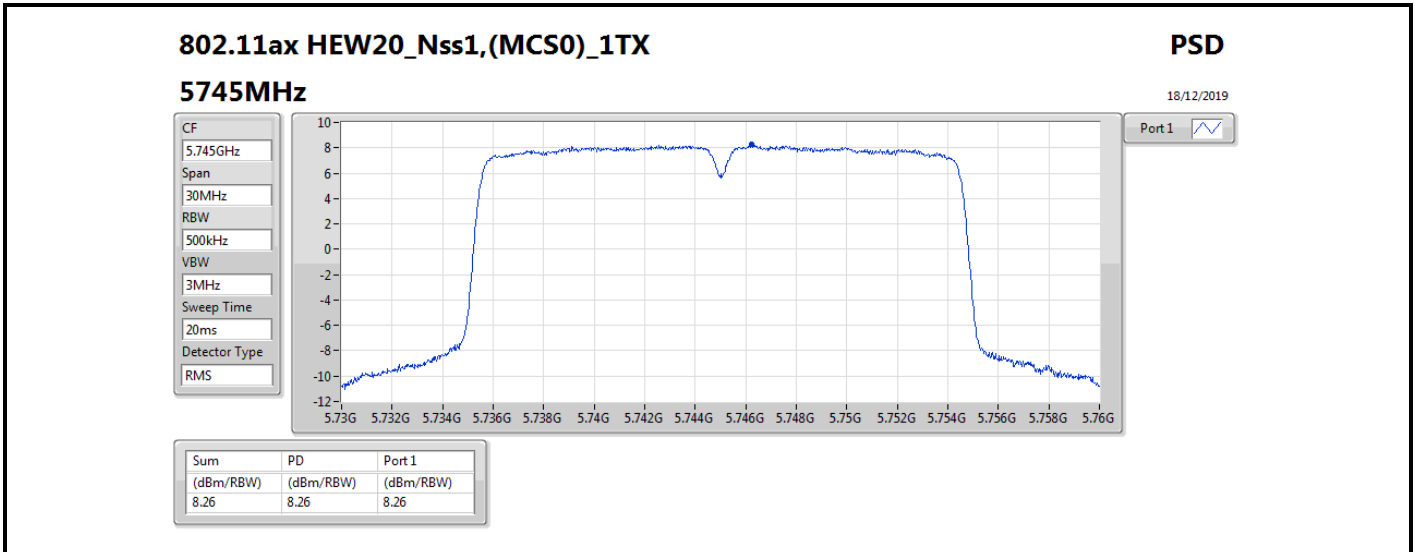

DG = Directional Gain; RBW = 500 kHz for 5.725-5.85GHz band / 1MHz for other band;

PD = trace bin-by-bin of each transmits port summing can be performed maximum power density; Port X = Port X power density;