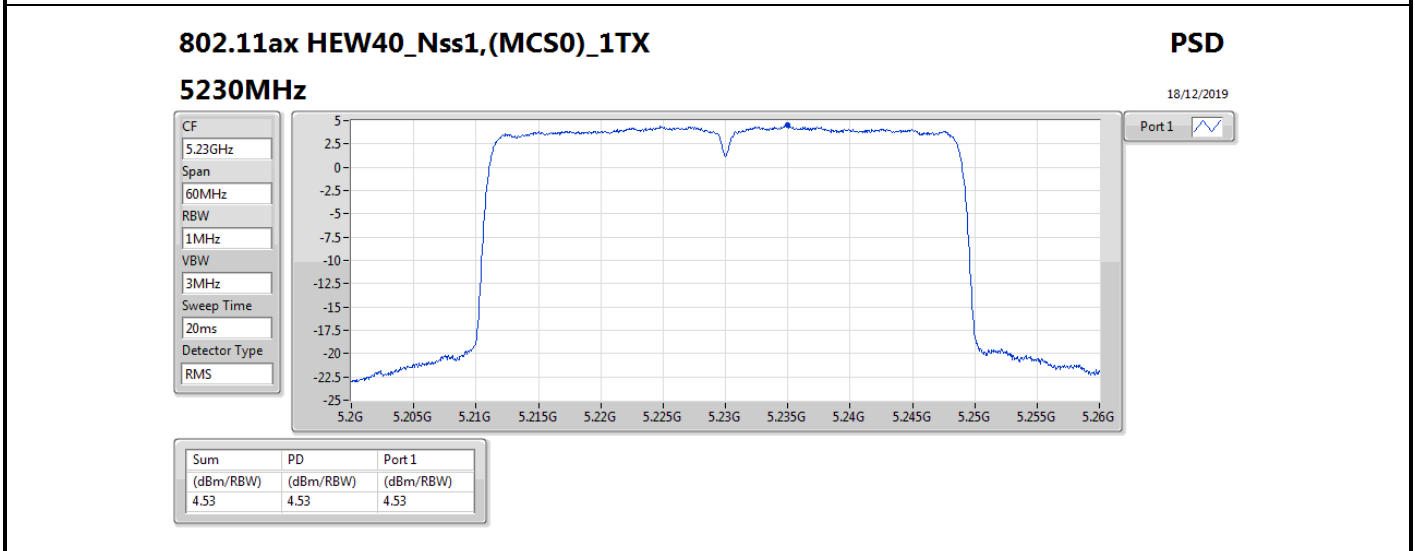

DG = Directional Gain; RBW = 500 kHz for 5.725-5.85GHz band / 1MHz for other band;

PD = trace bin-by-bin of each transmits port summing can be performed maximum power density; Port X = Port X power density;