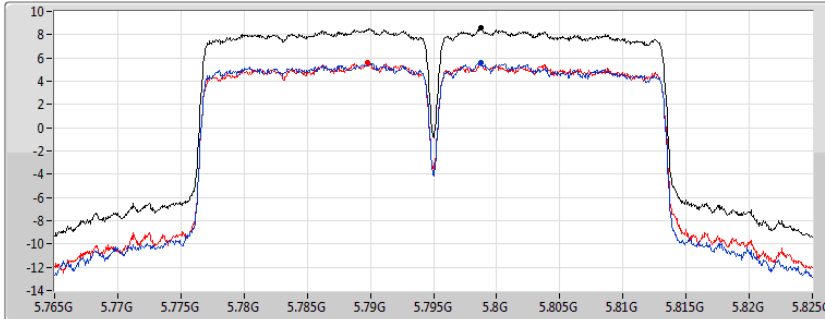

802.11ac VHT40_Nss2,(MCS0)_2TX

PSD

5795MHz

18/12/2019

CF
5.795GHz
Span
60MHz
RBW
500kHz
VBW
3MHz
Sweep Time
20ms
Detector Type
RMS

Sum
Port 1
Port 2

Sum	PD	Port 1	Port 2
(dBm/RBW)	(dBm/RBW)	(dBm/RBW)	(dBm/RBW)
8.55	8.55	5.64	5.57

802.11ac VHT80_Nss2,(MCS0)_2TX

PSD

5210MHz

18/12/2019

CF
5.21GHz
Span
120MHz
RBW
1MHz
VBW
3MHz
Sweep Time
20ms
Detector Type
RMS