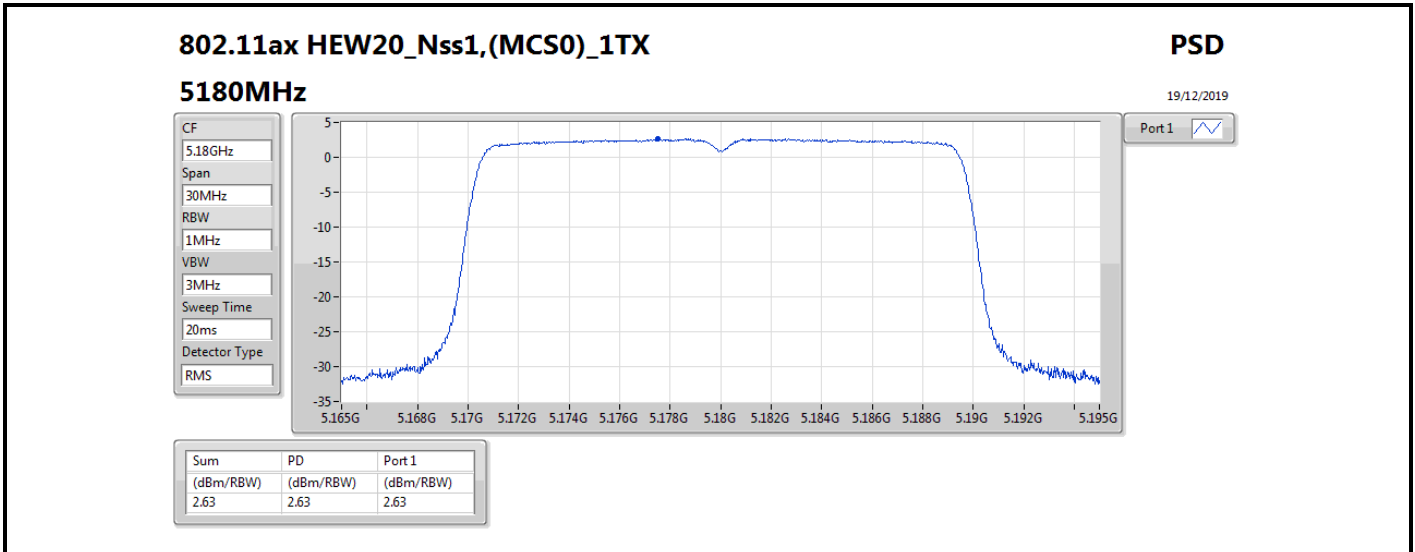

DG = Directional Gain; RBW = 500 kHz for 5.725-5.85GHz band / 1MHz for other band;
 PD = trace bin-by-bin of each transmits port summing can be performed maximum power density; Port X = Port X power density;