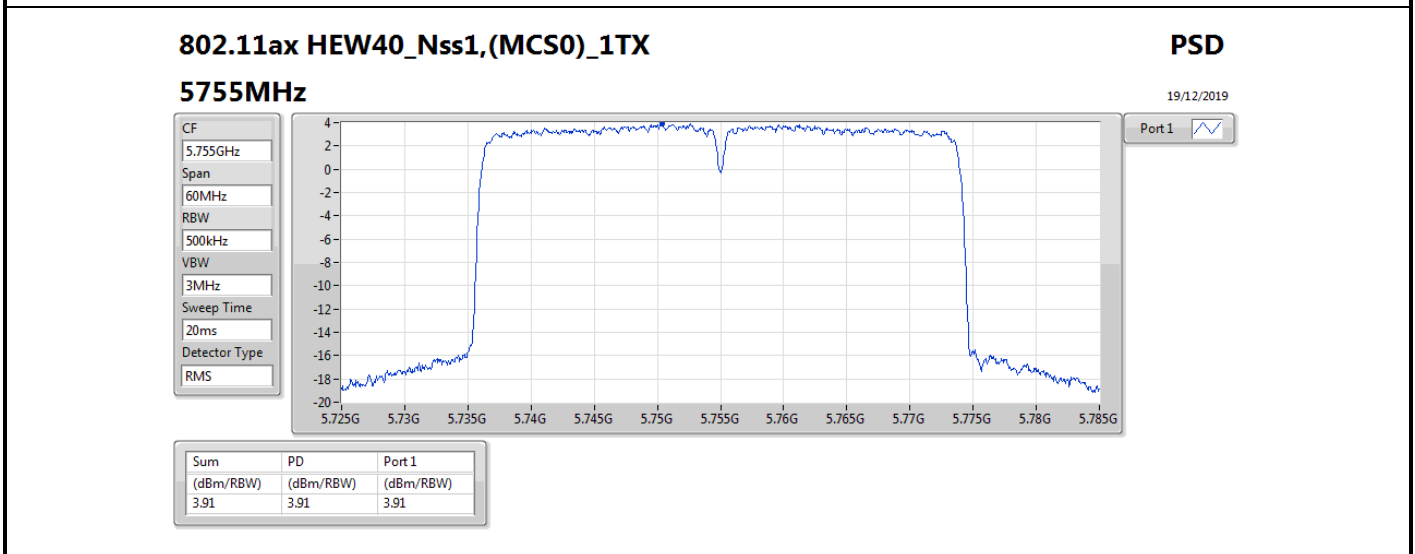

DG = Directional Gain; RBW = 500 kHz for 5.725-5.85GHz band / 1MHz for other band;
 PD = trace bin-by-bin of each transmits port summing can be performed maximum power density; Port X = Port X power density;