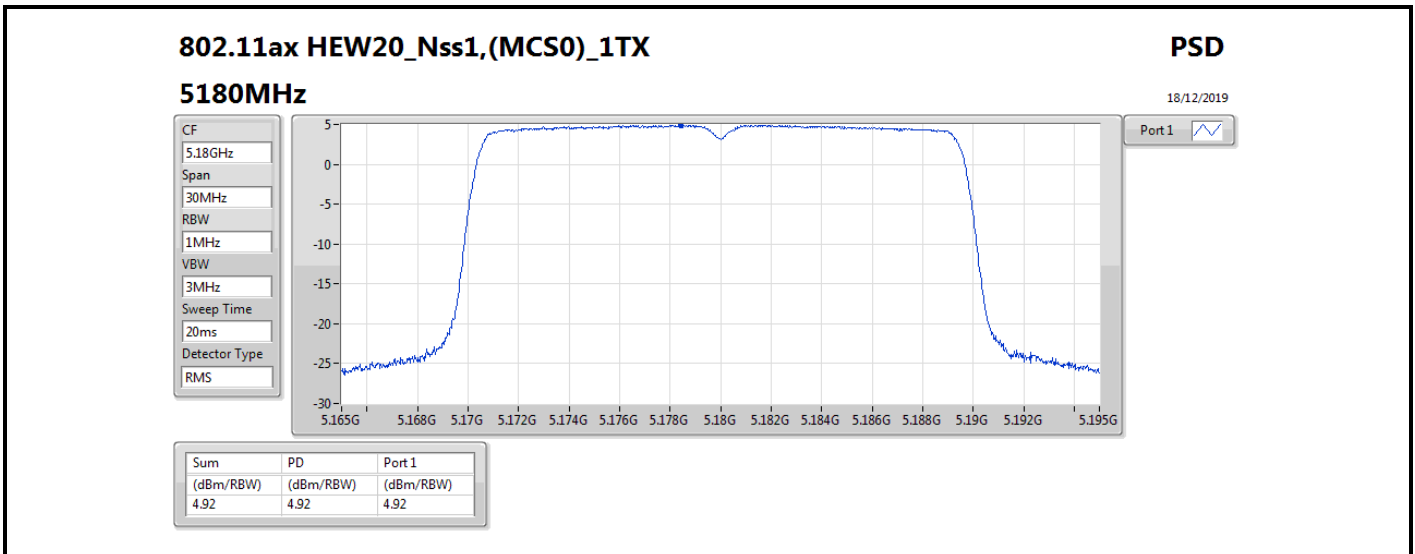

DG = Directional Gain; RBW = 500 kHz for 5.725-5.85GHz band / 1MHz for other band;
 PD = trace bin-by-bin of each transmits port summing can be performed maximum power density; Port X = Port X power density;