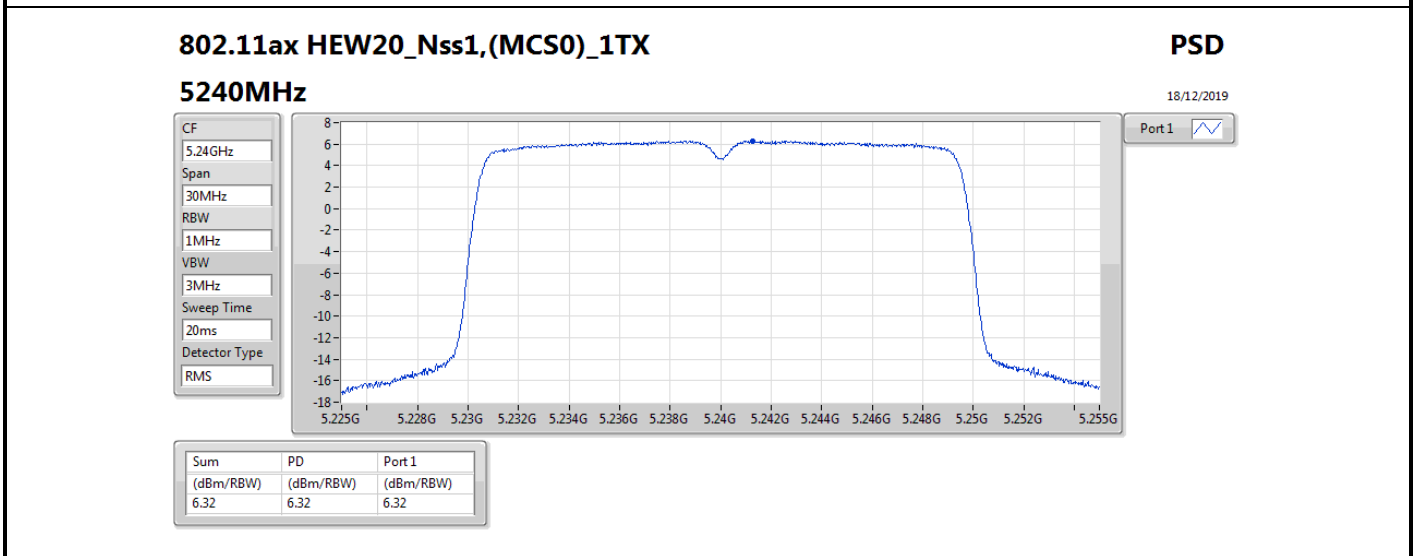

DG = Directional Gain; RBW = 500 kHz for 5.725-5.85GHz band / 1MHz for other band;
 PD = trace bin-by-bin of each transmits port summing can be performed maximum power density; Port X = Port X power density;