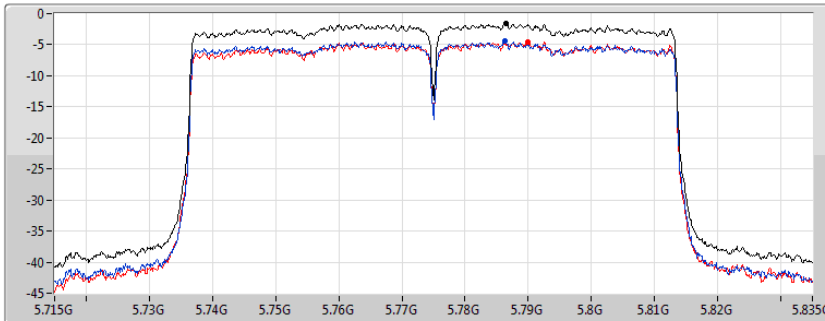

Sum
Port 1
Port 2

Sum	PD	Port 1	Port 2
(dBm/RBW)	(dBm/RBW)	(dBm/RBW)	(dBm/RBW)
-1.61	-1.61	-4.45	-4.55