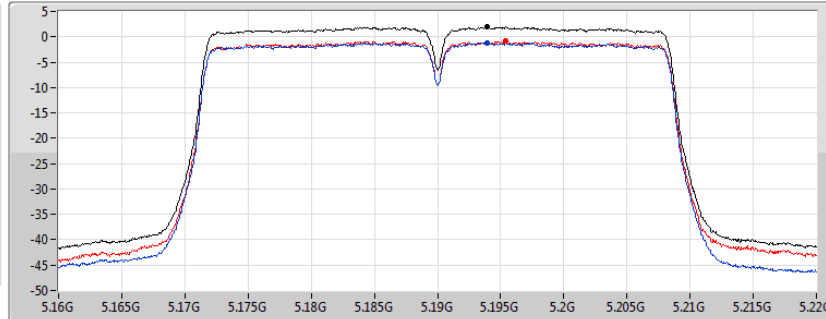

802.11ac VHT40_Nss2,(MCS0)_2TX

PSD

5190MHz

18/12/2019

CF
5.19GHz
Span
60MHz
RBW
1MHz
VBW
3MHz
Sweep Time
20ms
Detector Type
RMS

Sum
Port 1
Port 2

Sum	PD	Port 1	Port 2
(dBm/RBW)	(dBm/RBW)	(dBm/RBW)	(dBm/RBW)
1.97	1.97	-1.18	-0.90