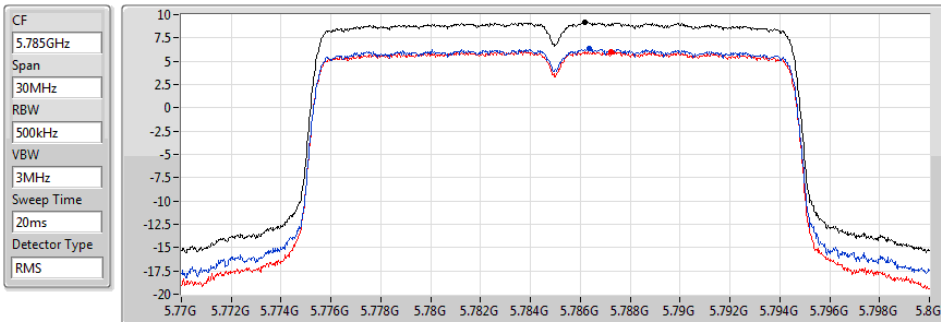

802.11ax HEW20_Nss2,(MCS0)_2TX

PSD

5785MHz

17/12/2019

Sum ☒

Port 1 ☒

Port 2 ☒

Sum	PD	Port 1	Port 2
(dBm/RBW)	(dBm/RBW)	(dBm/RBW)	(dBm/RBW)
9.13	9.13	6.33	6.00