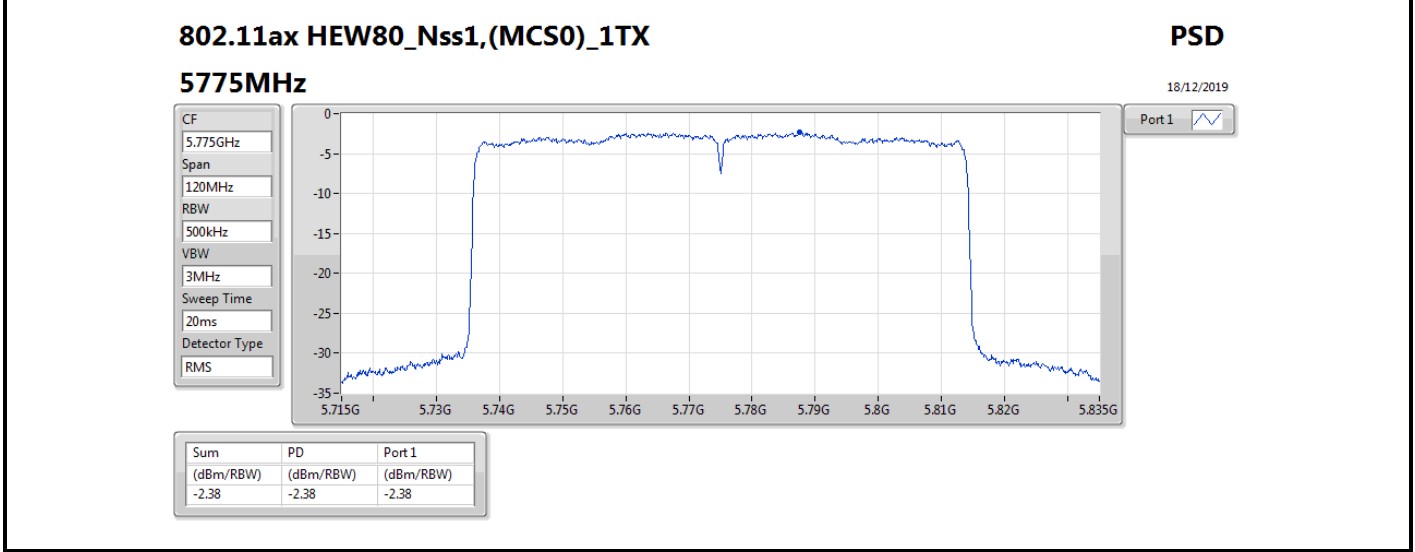

DG = Directional Gain; RBW = 500 kHz for 5.725-5.85GHz band / 1MHz for other band;
 PD = trace bin-by-bin of each transmits port summing can be performed maximum power density; Port X = Port X power density;