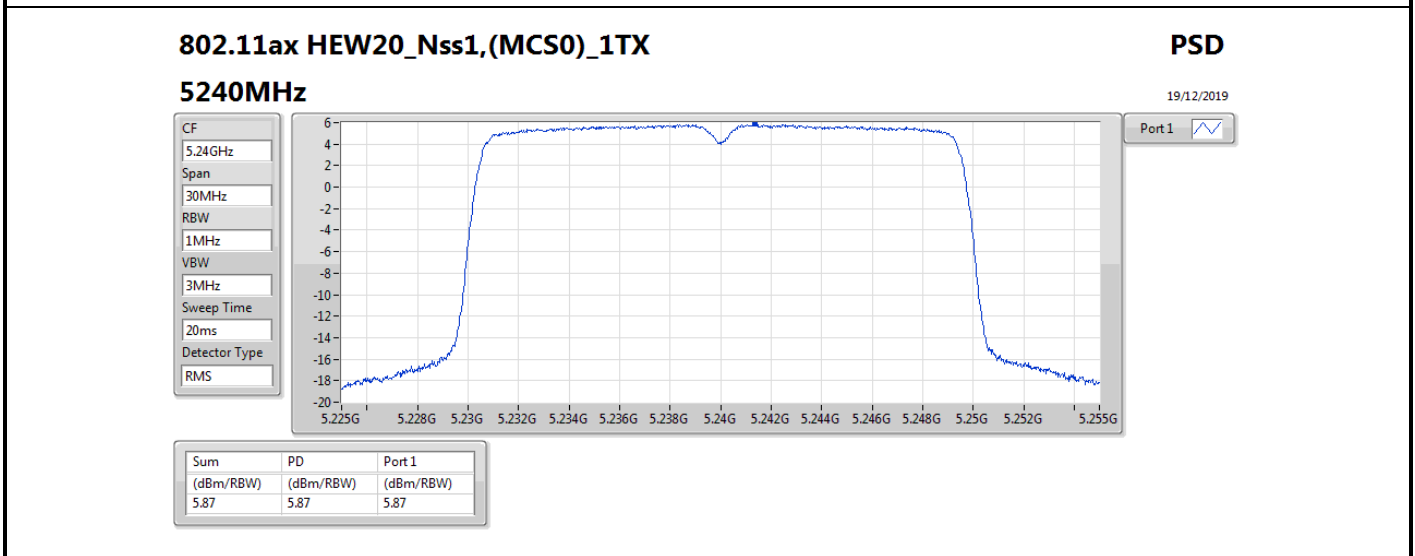

DG = Directional Gain; RBW = 500 kHz for 5.725-5.85GHz band / 1MHz for other band;
 PD = trace bin-by-bin of each transmits port summing can be performed maximum power density; Port X = Port X power density;