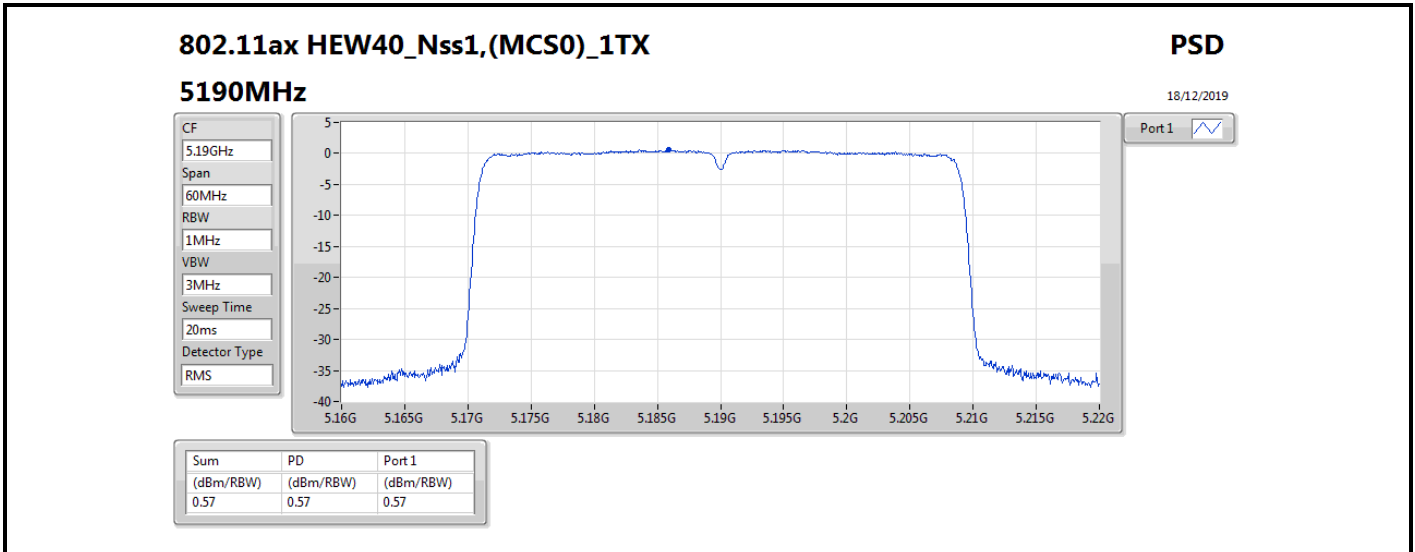

DG = Directional Gain; RBW = 500 kHz for 5.725-5.85GHz band / 1MHz for other band;
 PD = trace bin-by-bin of each transmits port summing can be performed maximum power density; Port X = Port X power density;

Summary

Mode	PD (dBm/RBW)	EIRP PD (dBm/RBW)
5.15-5.25GHz	-	-
802.11a_Nss1,(6Mbps)_2TX	11.68	19.81
802.11ac VHT20_Nss2,(MCS0)_2TX	11.14	16.26
802.11ac VHT40_Nss2,(MCS0)_2TX	6.93	12.05
802.11ac VHT80_Nss2,(MCS0)_2TX	0.23	5.35
802.11ax HEW20_Nss2,(MCS0)_2TX	11.02	16.14
802.11ax HEW40_Nss2,(MCS0)_2TX	7.17	12.29
802.11ax HEW80_Nss2,(MCS0)_2TX	0.31	5.43
5.725-5.85GHz	-	-
802.11a_Nss1,(6Mbps)_2TX	12.03	20.16
802.11ac VHT20_Nss2,(MCS0)_2TX	11.29	16.41
802.11ac VHT40_Nss2,(MCS0)_2TX	8.06	13.18
802.11ac VHT80_Nss2,(MCS0)_2TX	3.51	8.63
802.11ax HEW20_Nss2,(MCS0)_2TX	11.26	16.38
802.11ax HEW40_Nss2,(MCS0)_2TX	7.78	12.90
802.11ax HEW80_Nss2,(MCS0)_2TX	3.53	8.65