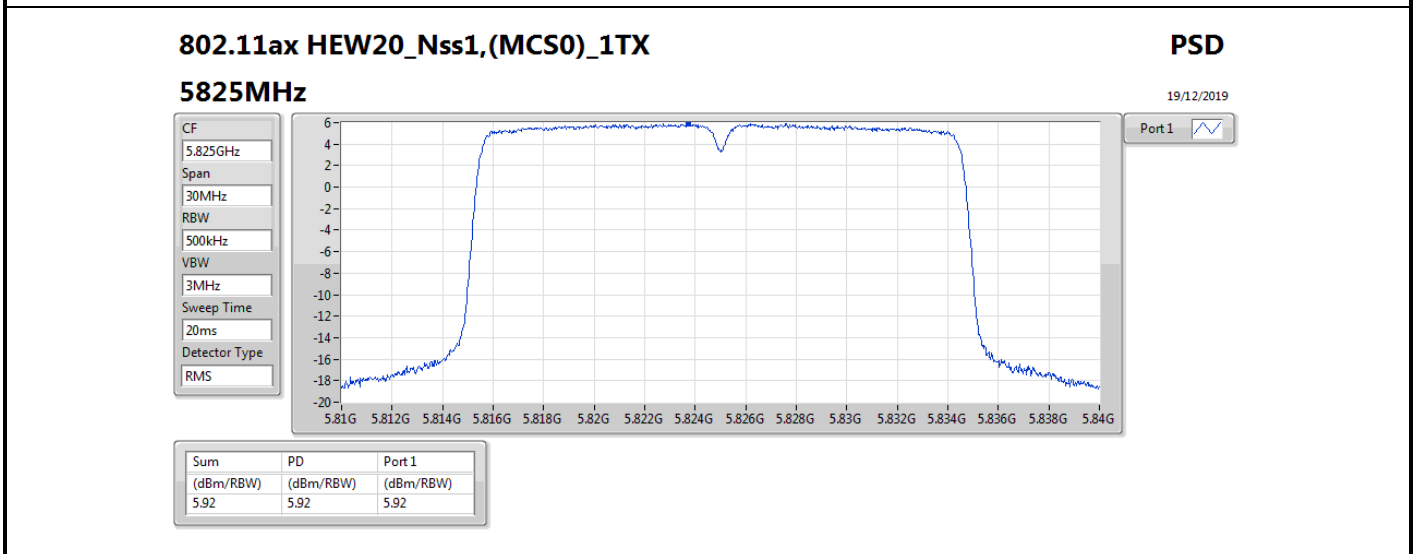

DG = Directional Gain; RBW = 500 kHz for 5.725-5.85GHz band / 1MHz for other band;
 PD = trace bin-by-bin of each transmits port summing can be performed maximum power density; Port X = Port X power density;