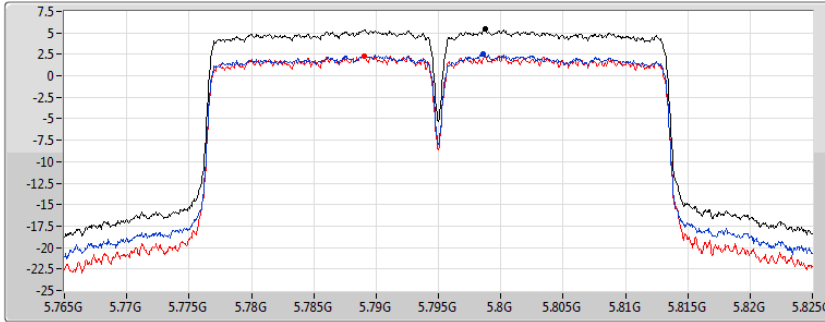

802.11ac VHT40_Nss2,(MCS0)_2TX

PSD

5795MHz

18/12/2019

CF
5.795GHz
Span
60MHz
RBW
500kHz
VBW
3MHz
Sweep Time
20ms
Detector Type
RMS

Sum
Port 1
Port 2

Sum	PD	Port 1	Port 2
(dBm/RBW)	(dBm/RBW)	(dBm/RBW)	(dBm/RBW)
5.44	5.44	2.54	2.35

802.11ac VHT80_Nss2,(MCS0)_2TX

PSD

5210MHz

18/12/2019

CF
5.21GHz
Span
120MHz
RBW
1MHz
VBW
3MHz
Sweep Time
20ms
Detector Type
RMS