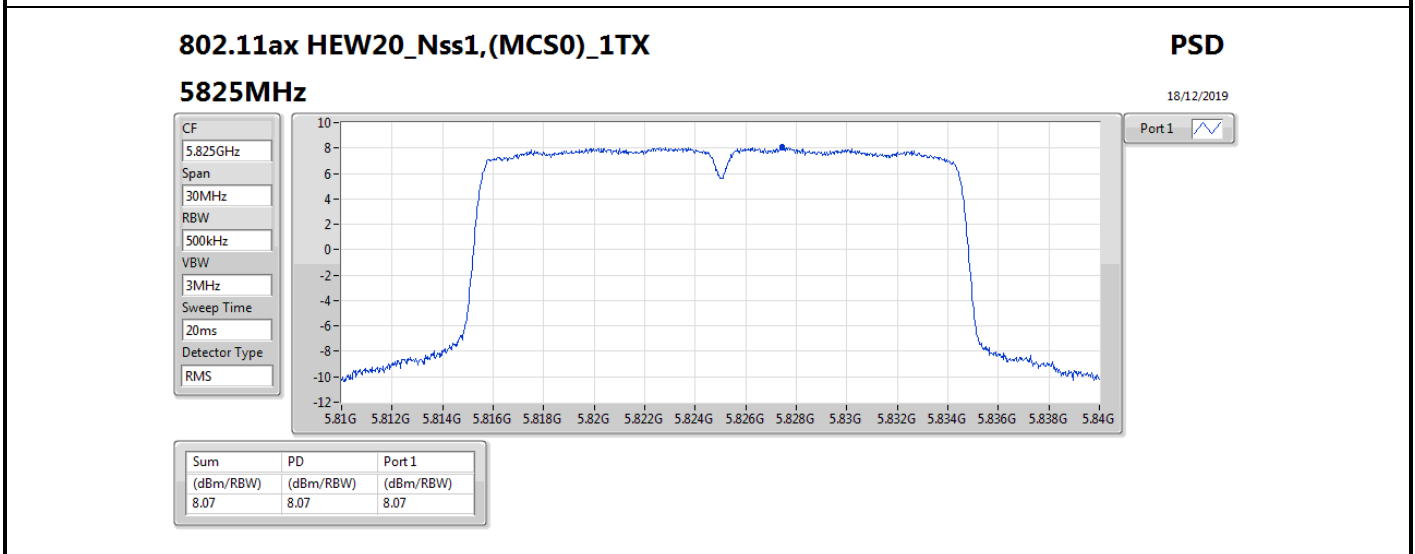

DG = Directional Gain; RBW = 500 kHz for 5.725-5.85GHz band / 1MHz for other band;

PD = trace bin-by-bin of each transmits port summing can be performed maximum power density; Port X = Port X power density;