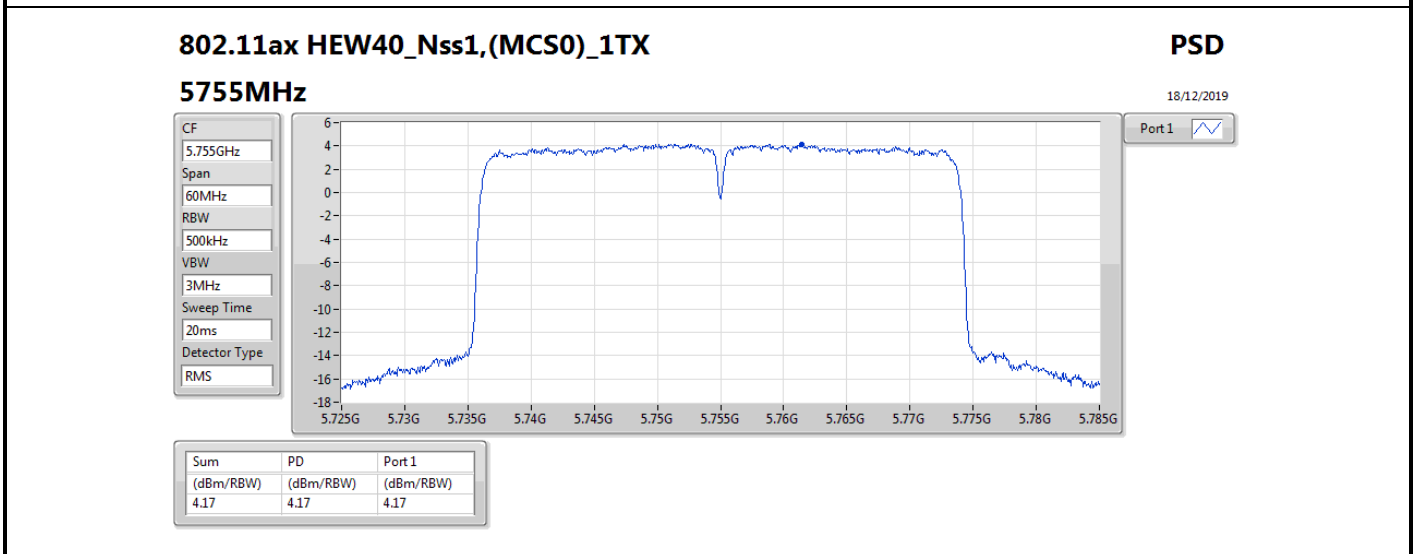

DG = Directional Gain; RBW = 500 kHz for 5.725-5.85GHz band / 1MHz for other band;
 PD = trace bin-by-bin of each transmits port summing can be performed maximum power density; Port X = Port X power density;

Summary

Mode	PD (dBm/RBW)	EIRP PD (dBm/RBW)
5.15-5.25GHz	-	-
802.11a_Nss1,(6Mbps)_2TX	11.68	19.81
802.11ac VHT20_Nss2,(MCS0)_2TX	11.14	16.26
802.11ac VHT40_Nss2,(MCS0)_2TX	6.93	12.05
802.11ac VHT80_Nss2,(MCS0)_2TX	0.23	5.35
802.11ax HEW20_Nss2,(MCS0)_2TX	11.02	16.14
802.11ax HEW40_Nss2,(MCS0)_2TX	7.17	12.29
802.11ax HEW80_Nss2,(MCS0)_2TX	0.31	5.43
5.725-5.85GHz	-	-
802.11a_Nss1,(6Mbps)_2TX	12.03	20.16
802.11ac VHT20_Nss2,(MCS0)_2TX	11.29	16.41
802.11ac VHT40_Nss2,(MCS0)_2TX	8.06	13.18
802.11ac VHT80_Nss2,(MCS0)_2TX	3.51	8.63
802.11ax HEW20_Nss2,(MCS0)_2TX	11.26	16.38
802.11ax HEW40_Nss2,(MCS0)_2TX	7.78	12.90
802.11ax HEW80_Nss2,(MCS0)_2TX	3.53	8.65