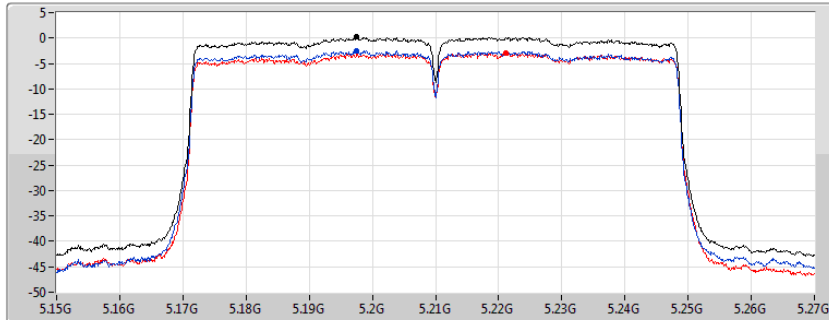

Sum
Port 1
Port 2

Sum	PD	Port 1	Port 2
(dBm/RBW)	(dBm/RBW)	(dBm/RBW)	(dBm/RBW)
0.23	0.23	-2.45	-2.93

802.11ac VHT80_Nss2,(MCS0)_2TX

PSD

5775MHz

17/12/2019

CF
5.775GHz
Span
120MHz
RBW
500kHz
VBW
3MHz
Sweep Time
20ms
Detector Type
RMS