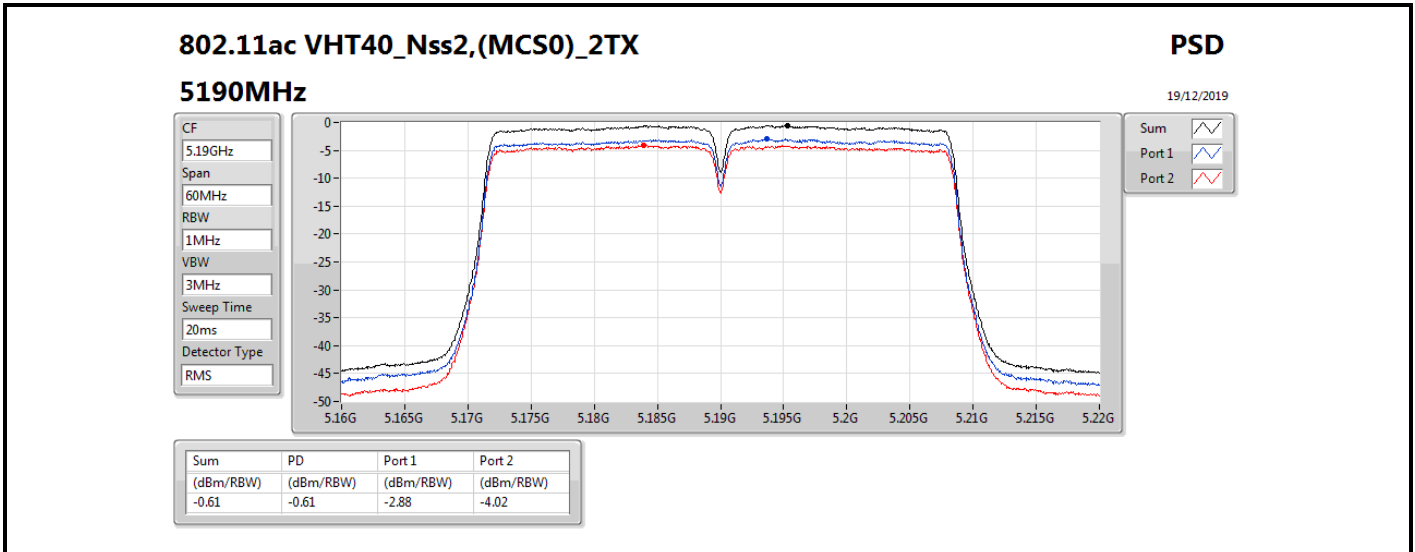

802.11ac VHT20_Nss2,(MCS0)_2TX

PSD

5825MHz

19/12/2019

CF
5.825GHz
Span
30MHz
RBW
500kHz
VBW
3MHz
Sweep Time
20ms
Detector Type
RMS

Sum
Port 1
Port 2

Sum	PD	Port 1	Port 2
(dBm/RBW)	(dBm/RBW)	(dBm/RBW)	(dBm/RBW)
8.85	8.85	5.80	6.09