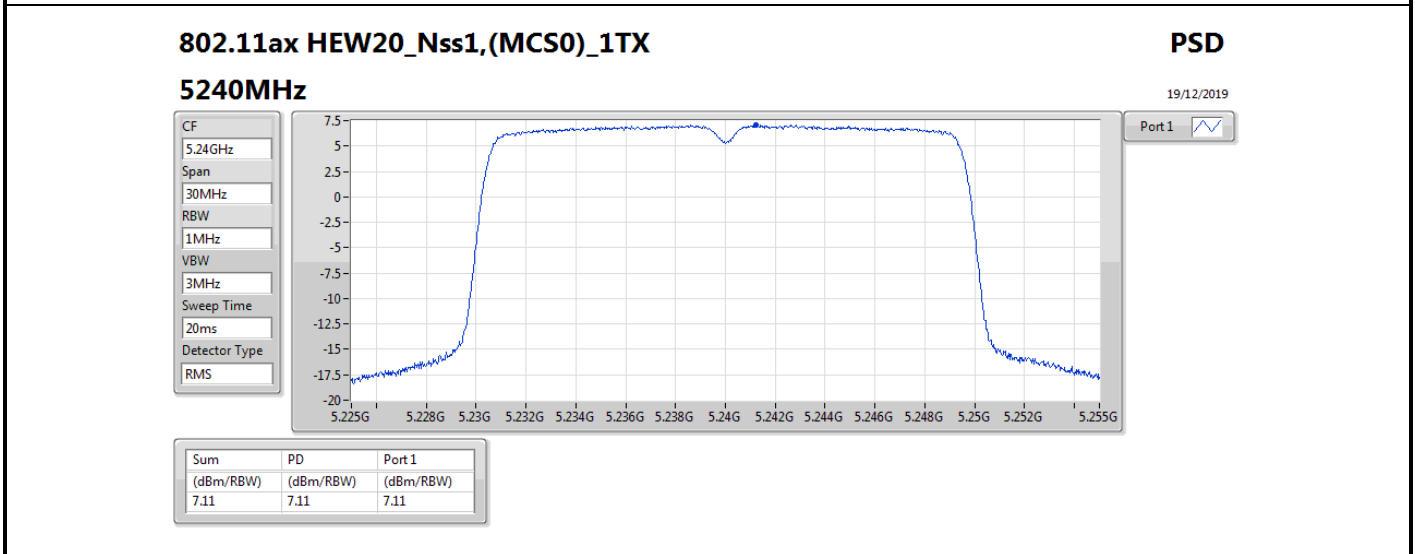

DG = Directional Gain; RBW = 500 kHz for 5.725-5.85GHz band / 1MHz for other band;
 PD = trace bin-by-bin of each transmits port summing can be performed maximum power density; Port X = Port X power density;