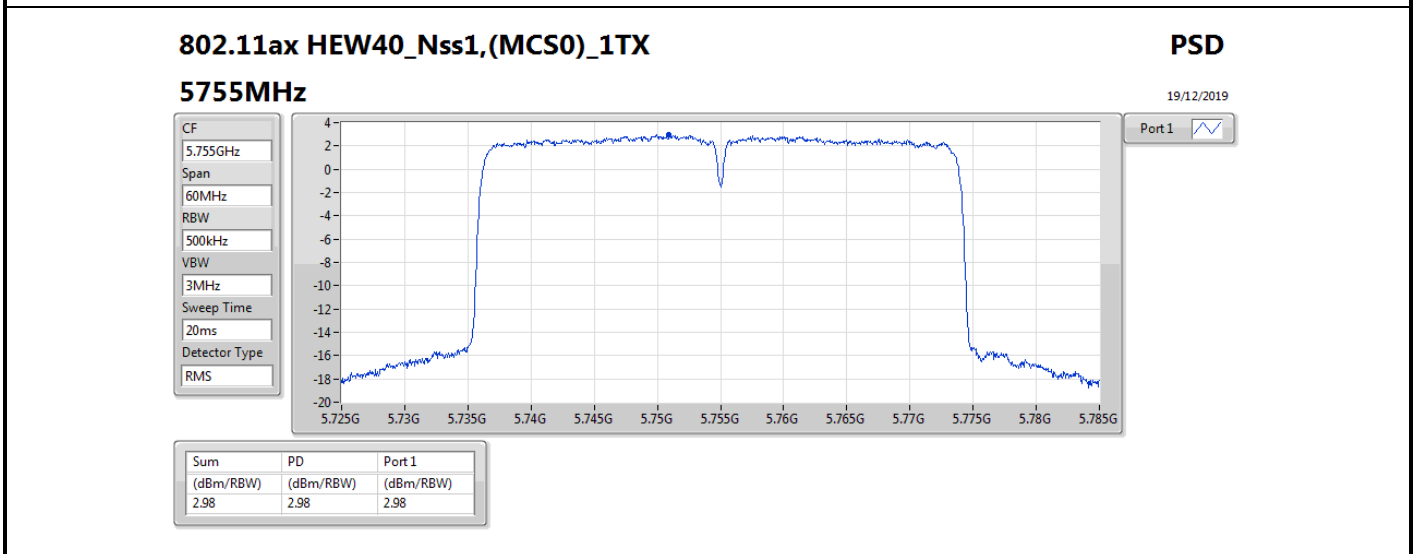

DG = Directional Gain; RBW = 500 kHz for 5.725-5.85GHz band / 1MHz for other band;
 PD = trace bin-by-bin of each transmits port summing can be performed maximum power density; Port X = Port X power density;