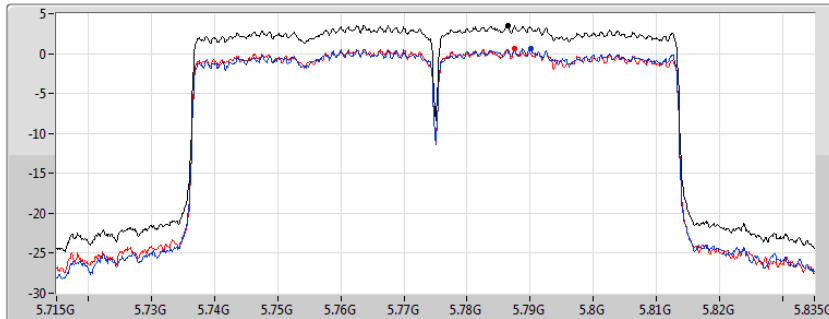

Sum
Port 1
Port 2

Sum	PD	Port 1	Port 2
(dBm/RBW)	(dBm/RBW)	(dBm/RBW)	(dBm/RBW)
3.51	3.51	0.63	0.56