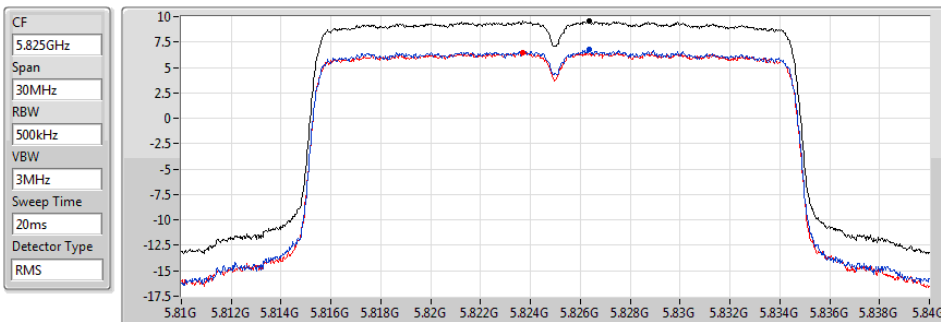

802.11ax HEW20_Nss2,(MCS0)_2TX

PSD

5825MHz

17/12/2019

Sum ☒

Port 1 ☒

Port 2 ☒

Sum	PD	Port 1	Port 2
(dBm/RBW)	(dBm/RBW)	(dBm/RBW)	(dBm/RBW)
9.54	9.54	6.74	6.49