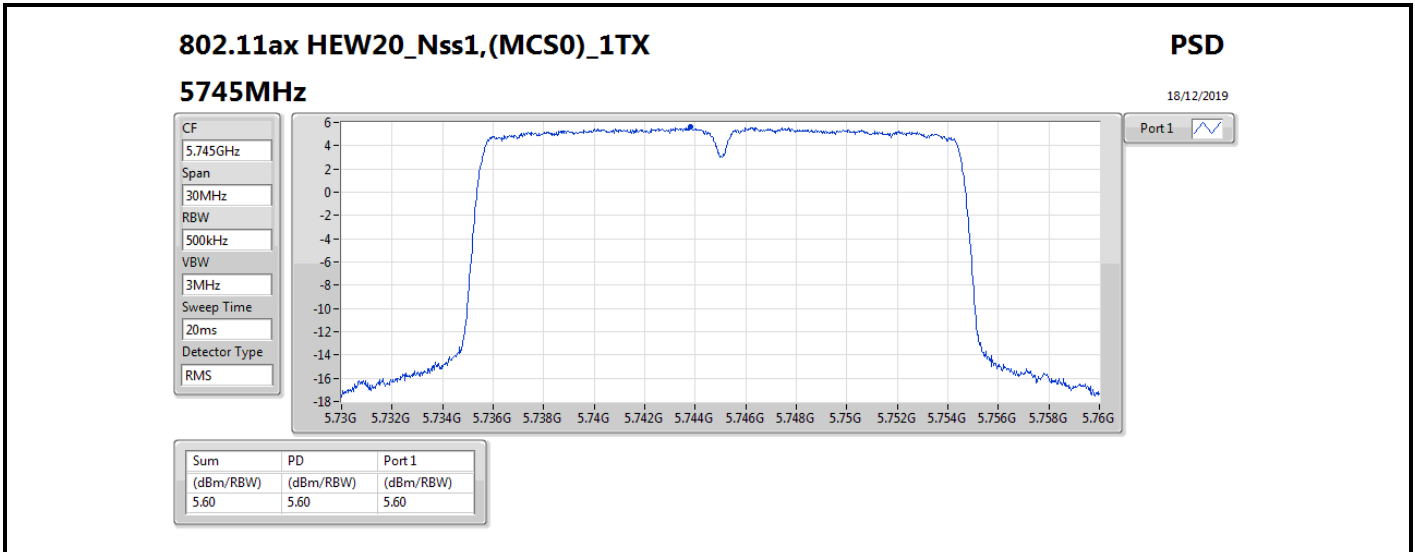

DG = Directional Gain; RBW = 500 kHz for 5.725-5.85GHz band / 1MHz for other band;
 PD = trace bin-by-bin of each transmits port summing can be performed maximum power density; Port X = Port X power density;