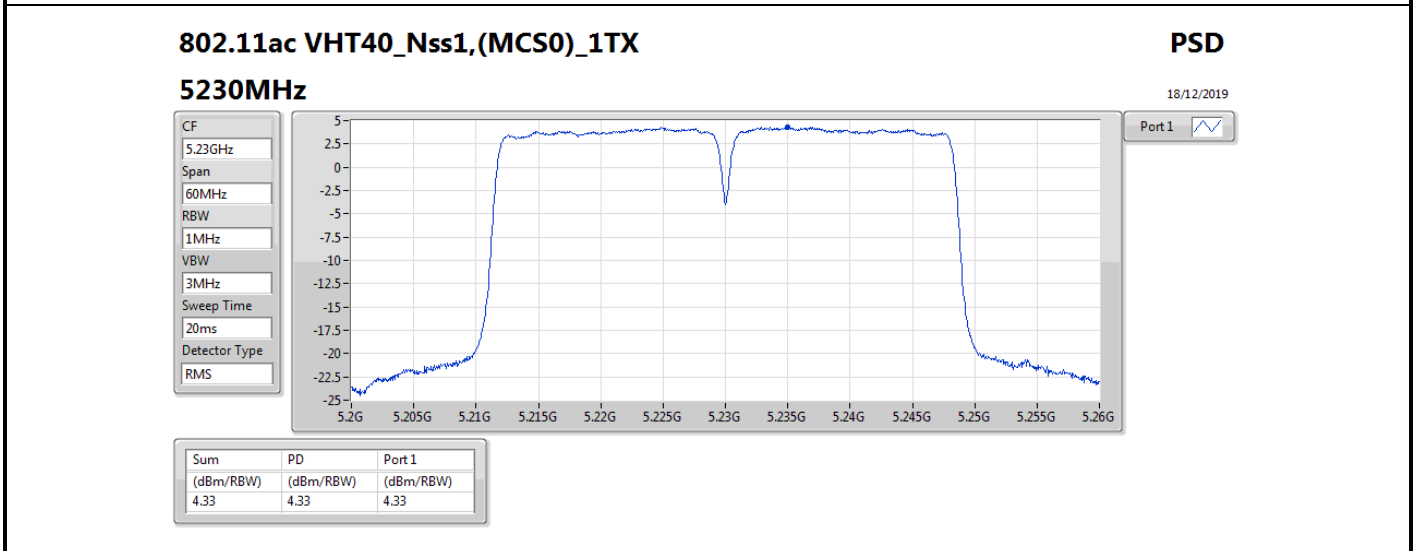

DG = Directional Gain; RBW = 500 kHz for 5.725-5.85GHz band / 1MHz for other band;

PD = trace bin-by-bin of each transmits port summing can be performed maximum power density; Port X = Port X power density;