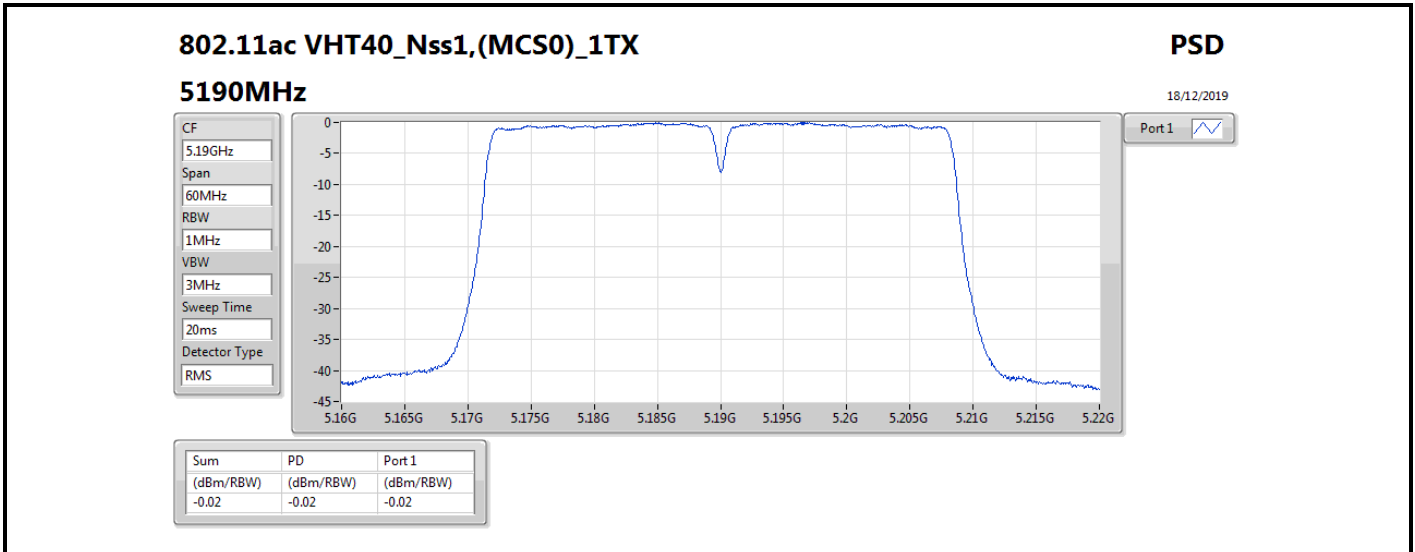

DG = Directional Gain; RBW = 500 kHz for 5.725-5.85GHz band / 1MHz for other band;

PD = trace bin-by-bin of each transmits port summing can be performed maximum power density; Port X = Port X power density;