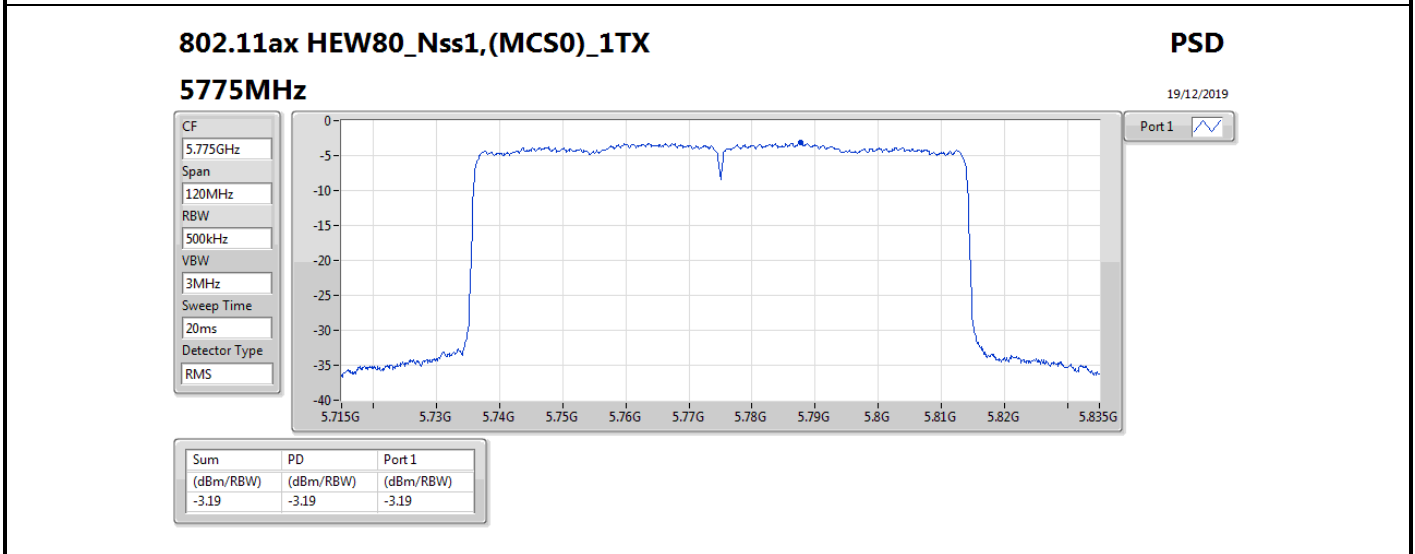

DG = Directional Gain; RBW = 500 kHz for 5.725-5.85GHz band / 1MHz for other band;
 PD = trace bin-by-bin of each transmits port summing can be performed maximum power density; Port X = Port X power density;