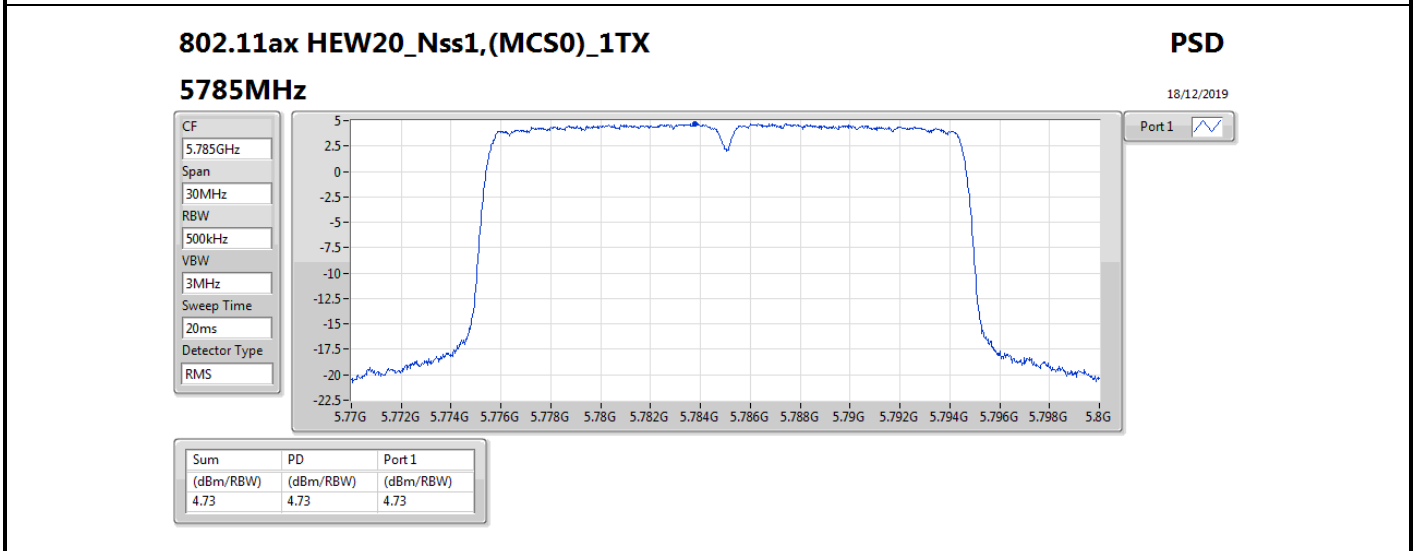

DG = Directional Gain; RBW = 500 kHz for 5.725-5.85GHz band / 1MHz for other band;
 PD = trace bin-by-bin of each transmits port summing can be performed maximum power density; Port X = Port X power density;