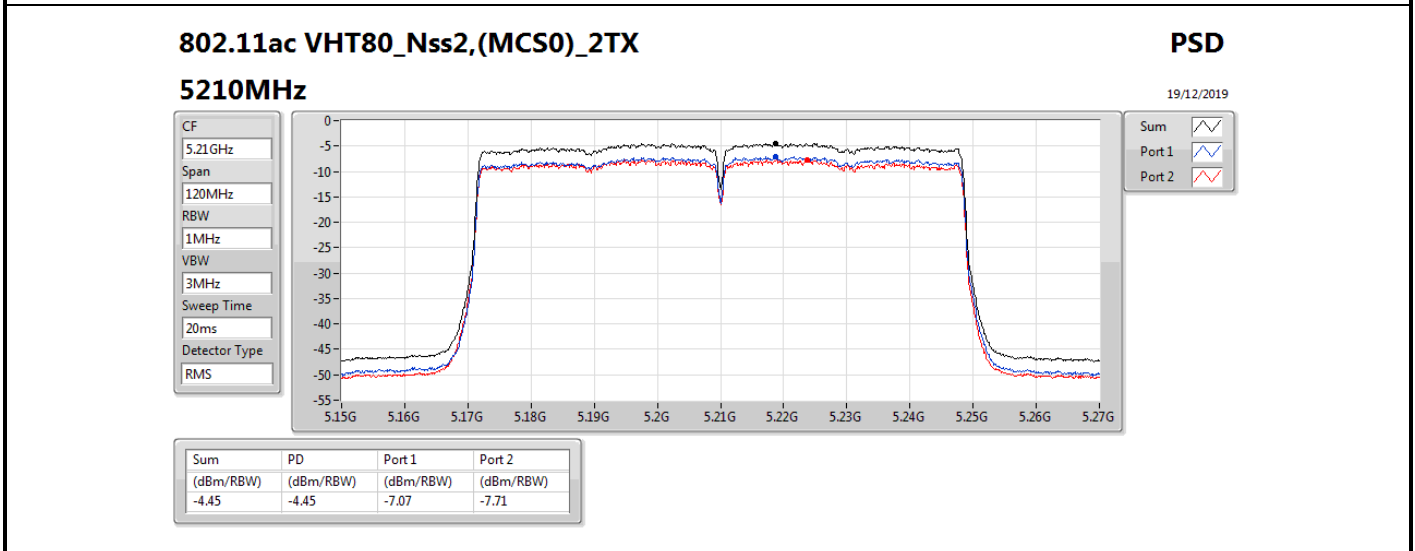

802.11ac VHT20_Nss2,(MCS0)_2TX

PSD

5825MHz

19/12/2019

CF
5.825GHz
Span
30MHz
RBW
500kHz
VBW
3MHz
Sweep Time
20ms
Detector Type
RMS

Sum
Port 1
Port 2

Sum	PD	Port 1	Port 2
(dBm/RBW)	(dBm/RBW)	(dBm/RBW)	(dBm/RBW)
8.85	8.85	5.80	6.09