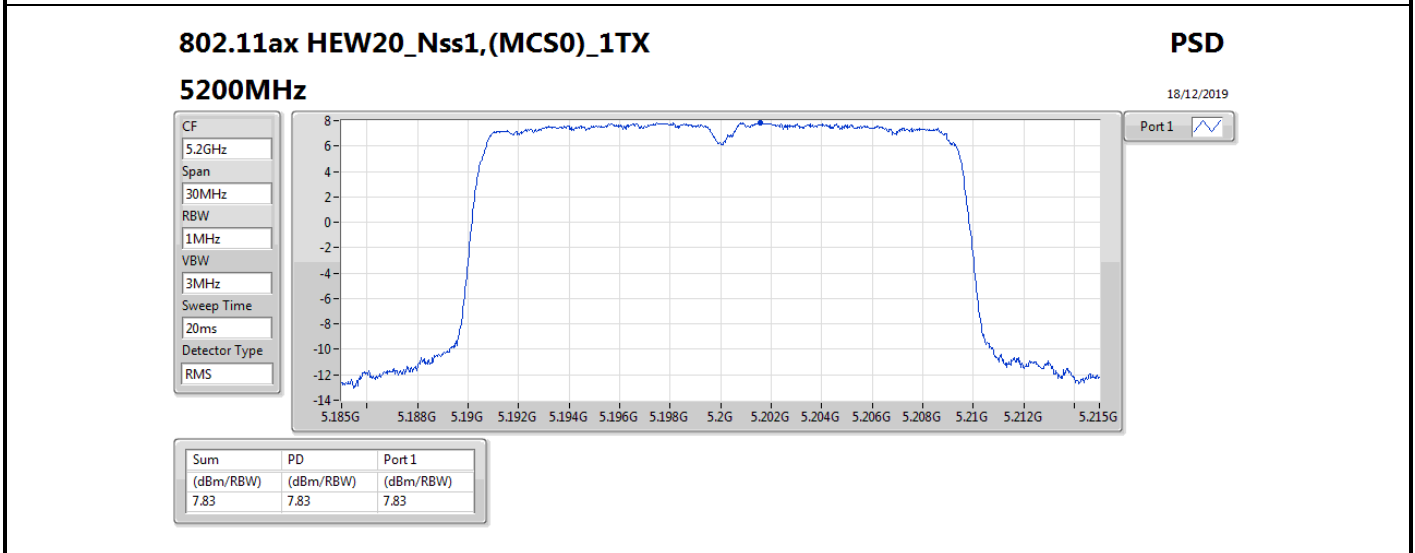

DG = Directional Gain; RBW = 500 kHz for 5.725-5.85GHz band / 1MHz for other band;
 PD = trace bin-by-bin of each transmits port summing can be performed maximum power density; Port X = Port X power density;

Summary

Mode	PD (dBm/RBW)	EIRP PD (dBm/RBW)
5.15-5.25GHz	-	-
802.11a_Nss1,(6Mbps)_2TX	11.68	19.81
802.11ac VHT20_Nss2,(MCS0)_2TX	11.14	16.26
802.11ac VHT40_Nss2,(MCS0)_2TX	6.93	12.05
802.11ac VHT80_Nss2,(MCS0)_2TX	0.23	5.35
802.11ax HEW20_Nss2,(MCS0)_2TX	11.02	16.14
802.11ax HEW40_Nss2,(MCS0)_2TX	7.17	12.29
802.11ax HEW80_Nss2,(MCS0)_2TX	0.31	5.43
5.725-5.85GHz	-	-
802.11a_Nss1,(6Mbps)_2TX	12.03	20.16
802.11ac VHT20_Nss2,(MCS0)_2TX	11.29	16.41
802.11ac VHT40_Nss2,(MCS0)_2TX	8.06	13.18
802.11ac VHT80_Nss2,(MCS0)_2TX	3.51	8.63
802.11ax HEW20_Nss2,(MCS0)_2TX	11.26	16.38
802.11ax HEW40_Nss2,(MCS0)_2TX	7.78	12.90
802.11ax HEW80_Nss2,(MCS0)_2TX	3.53	8.65