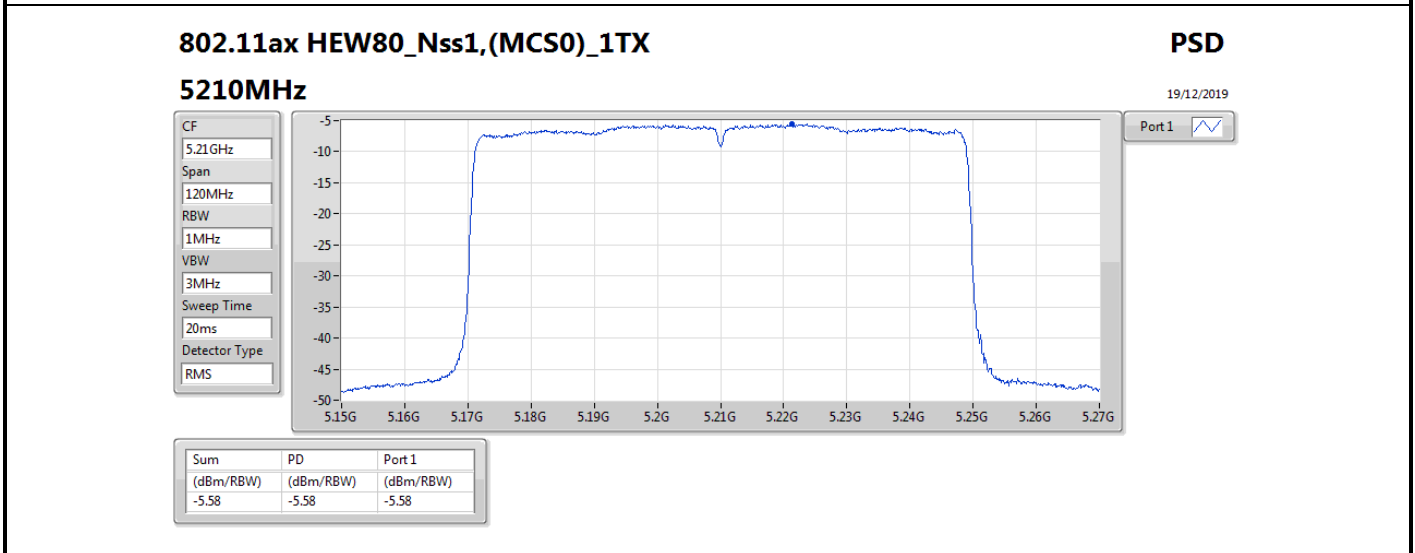

DG = Directional Gain; RBW = 500 kHz for 5.725-5.85GHz band / 1MHz for other band;
 PD = trace bin-by-bin of each transmits port summing can be performed maximum power density; Port X = Port X power density;