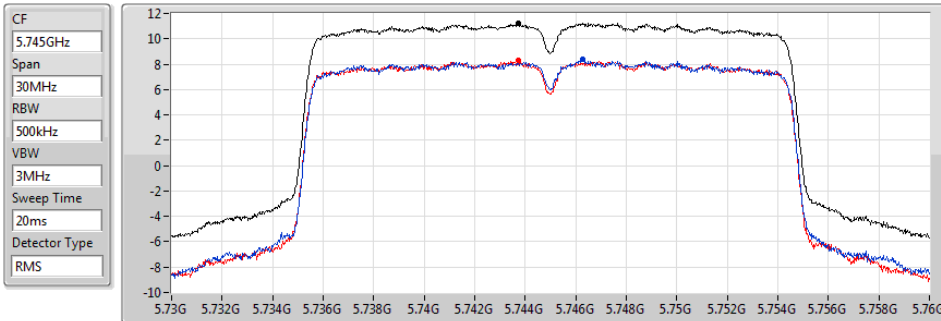

802.11ax HEW20_Nss2,(MCS0)_2TX

PSD

5745MHz

17/12/2019

Sum ☒

Port 1 ☒

Port 2 ☒

Sum	PD	Port 1	Port 2
(dBm/RBW)	(dBm/RBW)	(dBm/RBW)	(dBm/RBW)
11.26	11.26	8.35	8.33