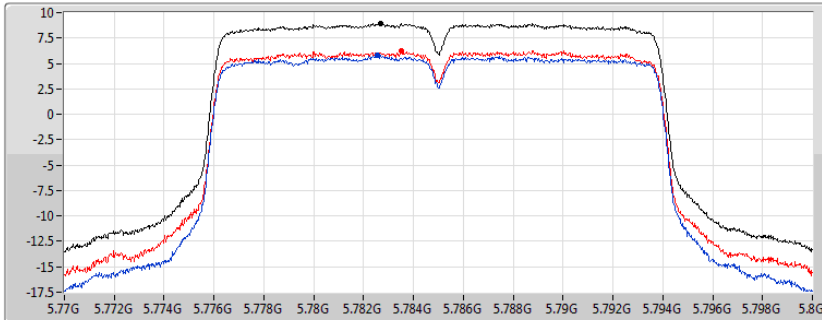

Sum
Port 1
Port 2

Sum	PD	Port 1	Port 2
(dBm/RBW)	(dBm/RBW)	(dBm/RBW)	(dBm/RBW)
8.89	8.89	5.83	6.24

802.11ac VHT20_Nss2,(MCS0)_2TX

PSD

5825MHz

19/12/2019

CF
5.825GHz
Span
30MHz
RBW
500kHz
VBW
3MHz
Sweep Time
20ms
Detector Type
RMS