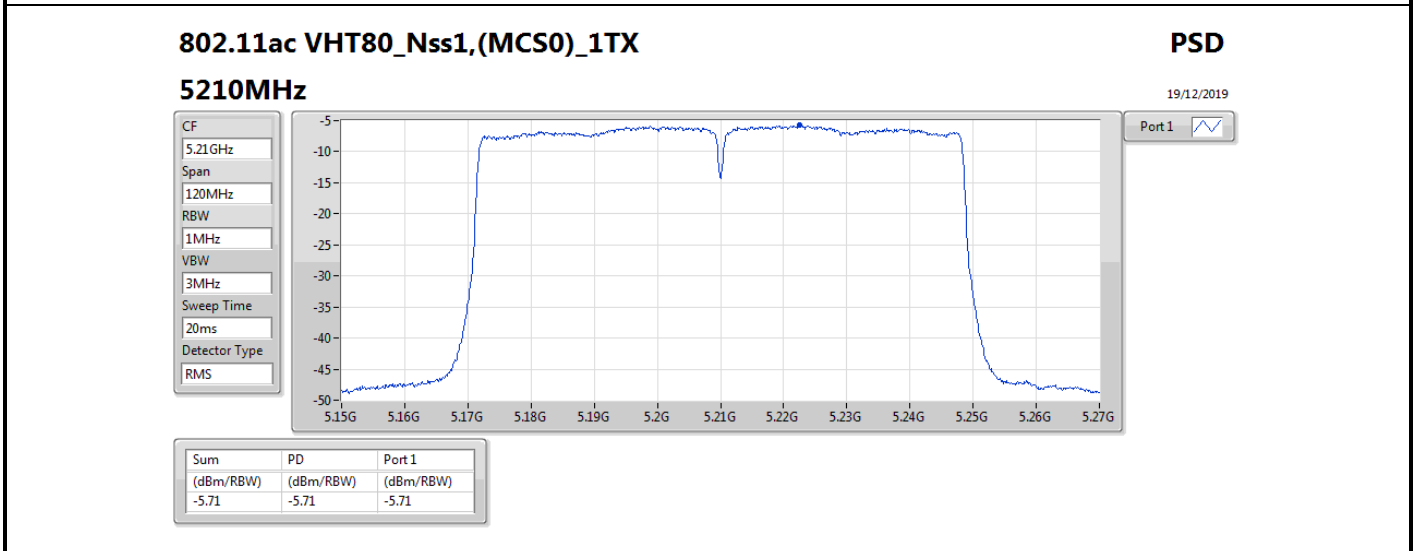

DG = Directional Gain; RBW = 500 kHz for 5.725-5.85GHz band / 1MHz for other band;
 PD = trace bin-by-bin of each transmits port summing can be performed maximum power density; Port X = Port X power density;