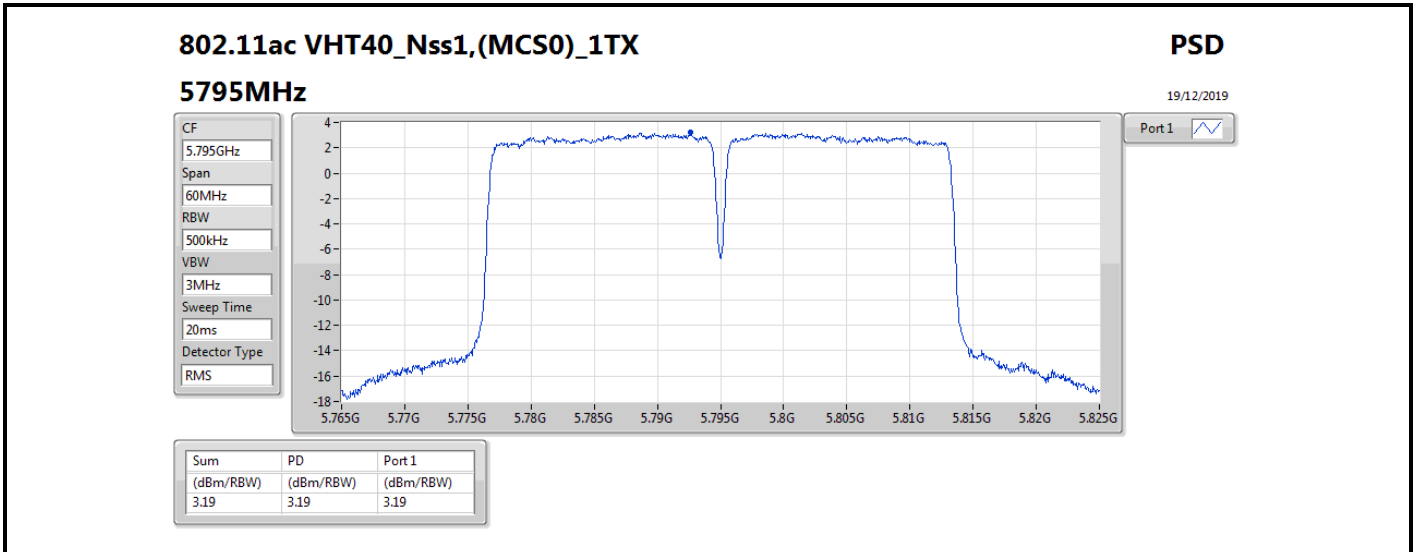

DG = Directional Gain; RBW = 500 kHz for 5.725-5.85GHz band / 1MHz for other band;
 PD = trace bin-by-bin of each transmits port summing can be performed maximum power density; Port X = Port X power density;