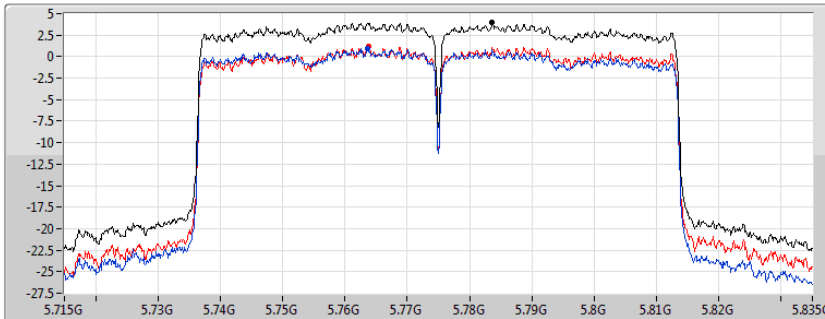

Sum
Port 1
Port 2

Sum	PD	Port 1	Port 2
(dBm/RBW)	(dBm/RBW)	(dBm/RBW)	(dBm/RBW)
3.94	3.94	0.91	1.15