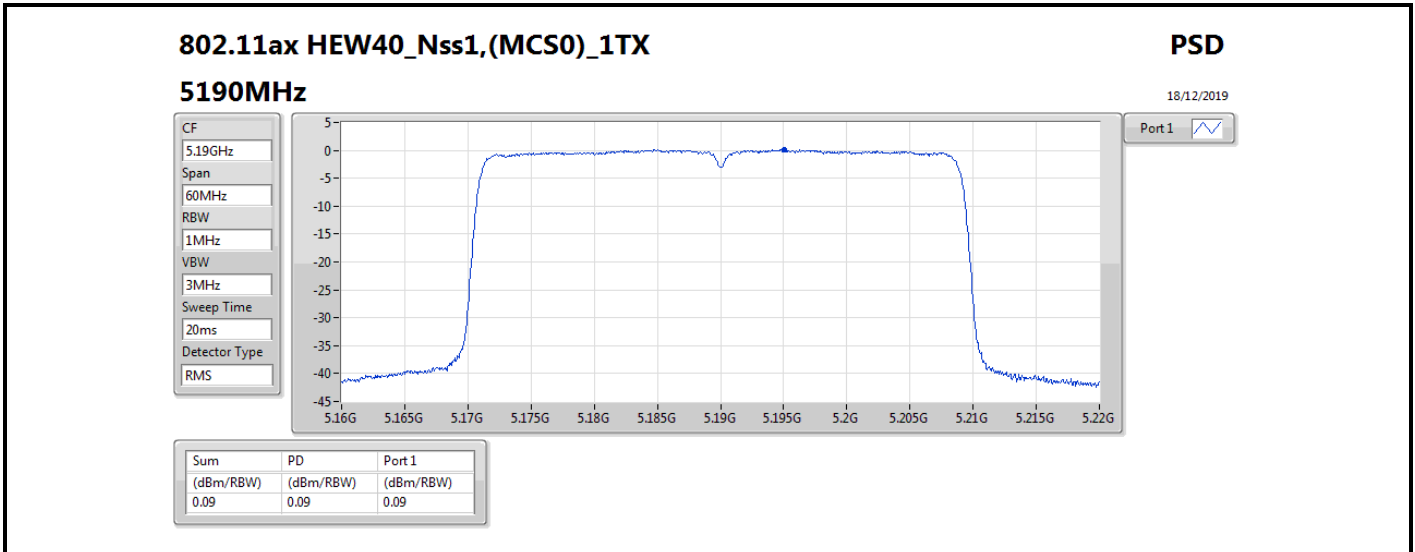

DG = Directional Gain; RBW = 500 kHz for 5.725-5.85GHz band / 1MHz for other band;

PD = trace bin-by-bin of each transmits port summing can be performed maximum power density; Port X = Port X power density;