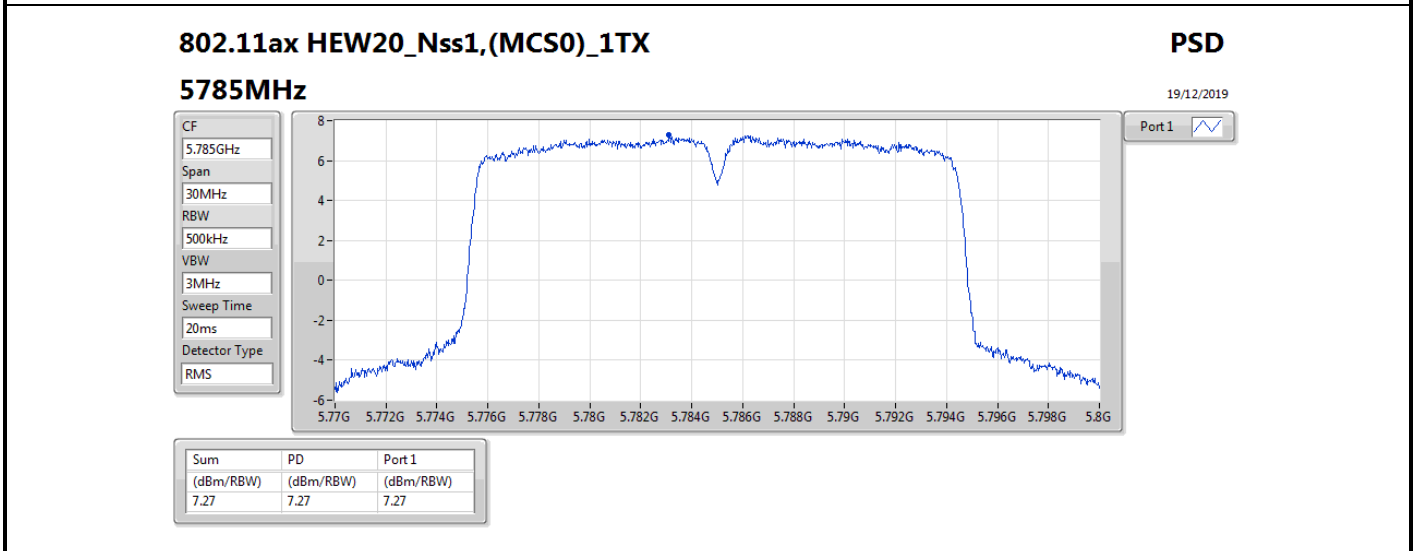

DG = Directional Gain; RBW = 500 kHz for 5.725-5.85GHz band / 1MHz for other band;
 PD = trace bin-by-bin of each transmits port summing can be performed maximum power density; Port X = Port X power density;