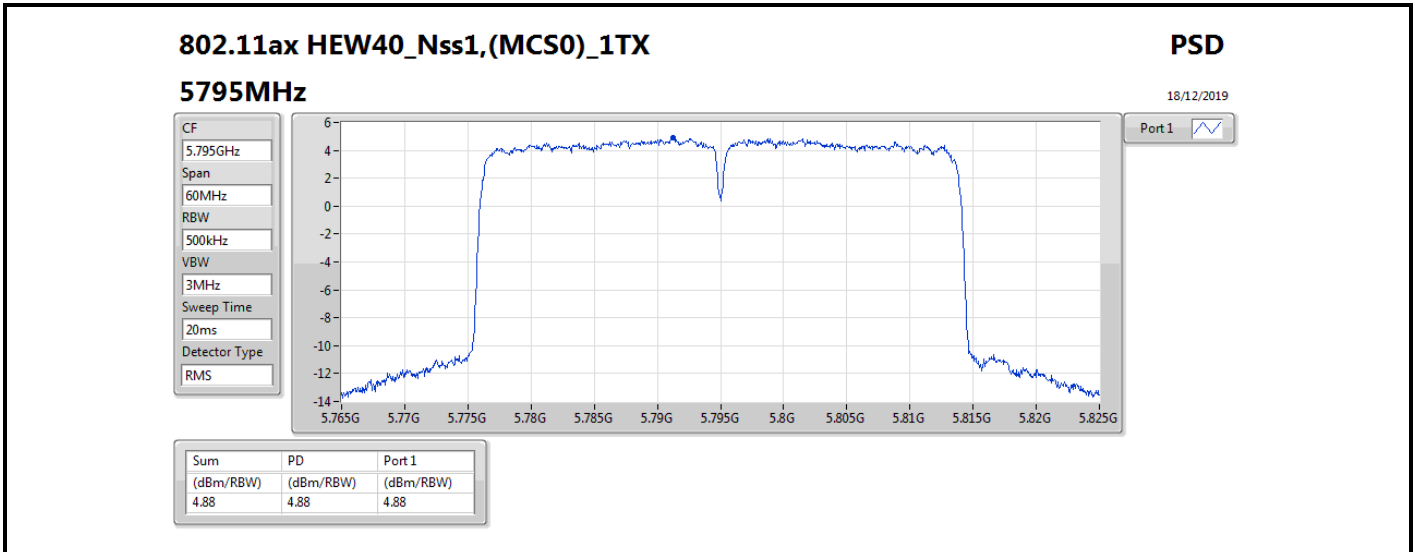

DG = Directional Gain; RBW = 500 kHz for 5.725-5.85GHz band / 1MHz for other band;
 PD = trace bin-by-bin of each transmits port summing can be performed maximum power density; Port X = Port X power density;

Summary

Mode	PD (dBm/RBW)	EIRP PD (dBm/RBW)
5.15-5.25GHz	-	-
802.11a_Nss1,(6Mbps)_2TX	11.68	19.81
802.11ac VHT20_Nss2,(MCS0)_2TX	11.14	16.26
802.11ac VHT40_Nss2,(MCS0)_2TX	6.93	12.05
802.11ac VHT80_Nss2,(MCS0)_2TX	0.23	5.35
802.11ax HEW20_Nss2,(MCS0)_2TX	11.02	16.14
802.11ax HEW40_Nss2,(MCS0)_2TX	7.17	12.29
802.11ax HEW80_Nss2,(MCS0)_2TX	0.31	5.43
5.725-5.85GHz	-	-
802.11a_Nss1,(6Mbps)_2TX	12.03	20.16
802.11ac VHT20_Nss2,(MCS0)_2TX	11.29	16.41
802.11ac VHT40_Nss2,(MCS0)_2TX	8.06	13.18
802.11ac VHT80_Nss2,(MCS0)_2TX	3.51	8.63
802.11ax HEW20_Nss2,(MCS0)_2TX	11.26	16.38
802.11ax HEW40_Nss2,(MCS0)_2TX	7.78	12.90
802.11ax HEW80_Nss2,(MCS0)_2TX	3.53	8.65