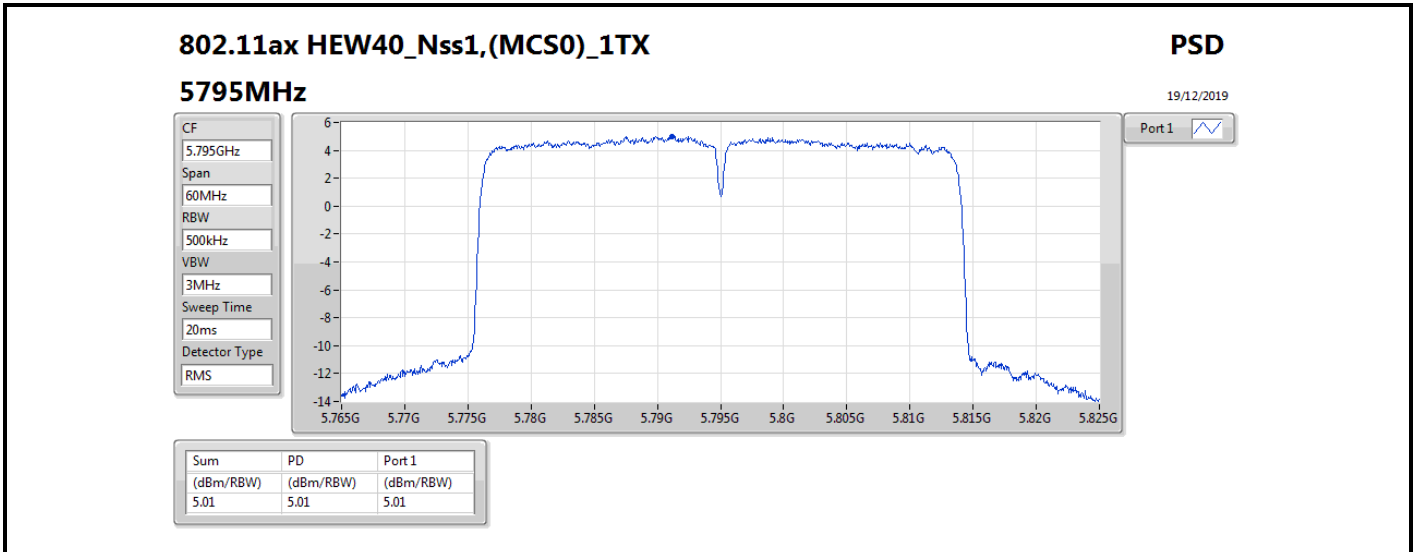

DG = Directional Gain; RBW = 500 kHz for 5.725-5.85GHz band / 1MHz for other band;
 PD = trace bin-by-bin of each transmits port summing can be performed maximum power density; Port X = Port X power density;