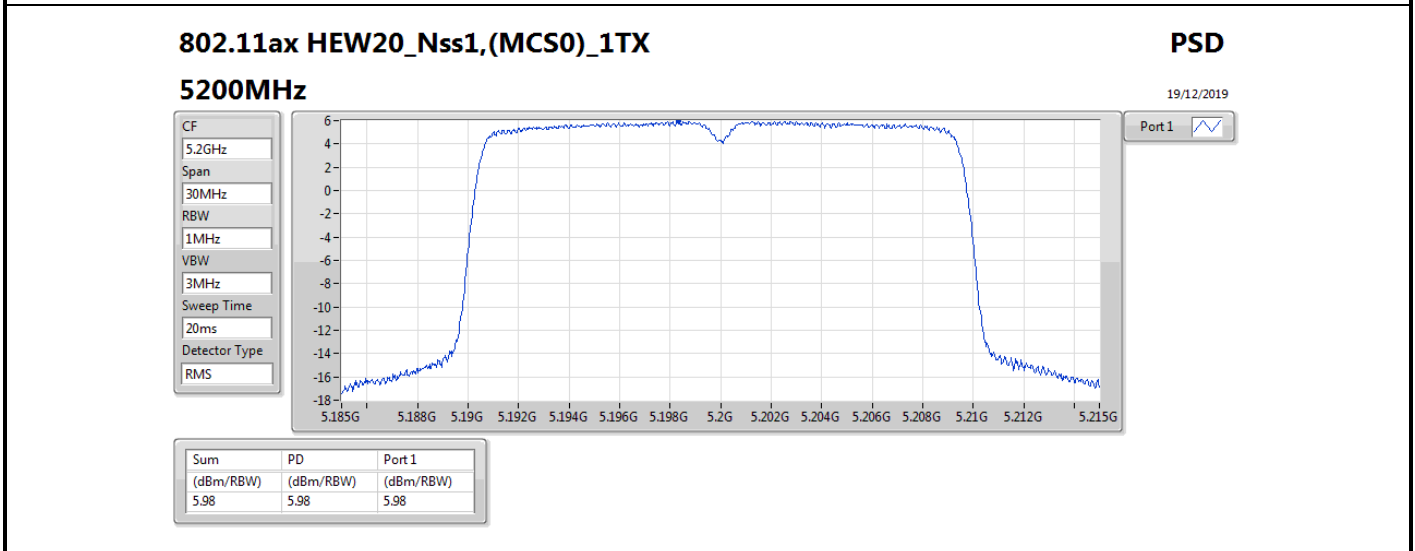

DG = Directional Gain; RBW = 500 kHz for 5.725-5.85GHz band / 1MHz for other band;
 PD = trace bin-by-bin of each transmits port summing can be performed maximum power density; Port X = Port X power density;