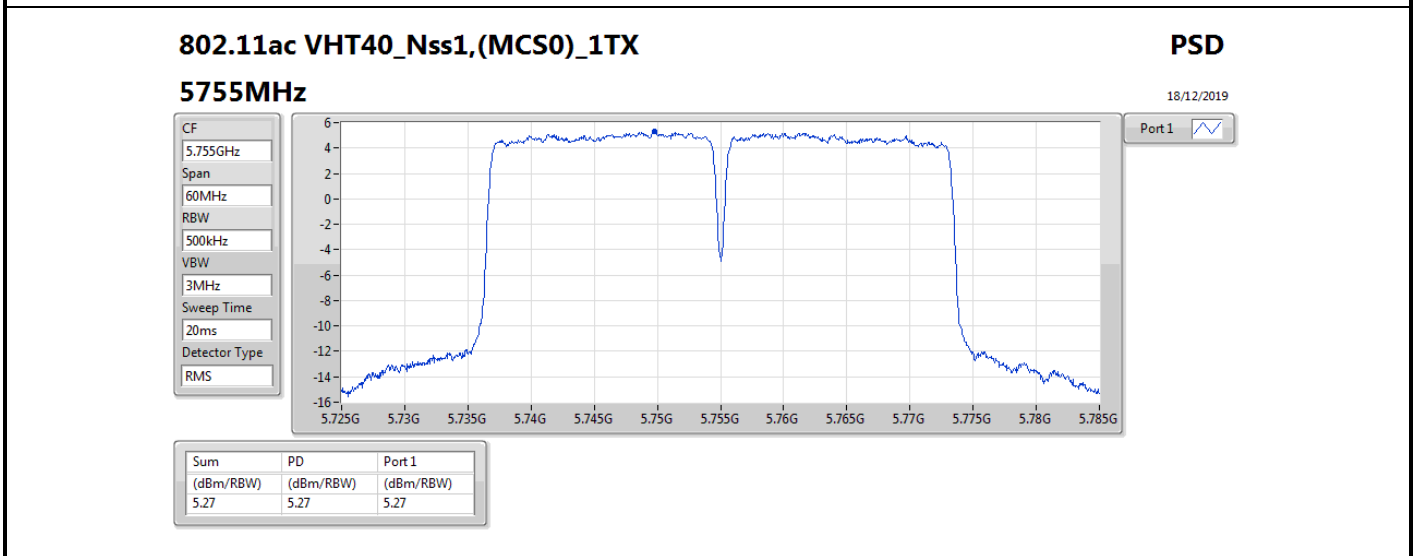

DG = Directional Gain; RBW = 500 kHz for 5.725-5.85GHz band / 1MHz for other band;

PD = trace bin-by-bin of each transmits port summing can be performed maximum power density; Port X = Port X power density;