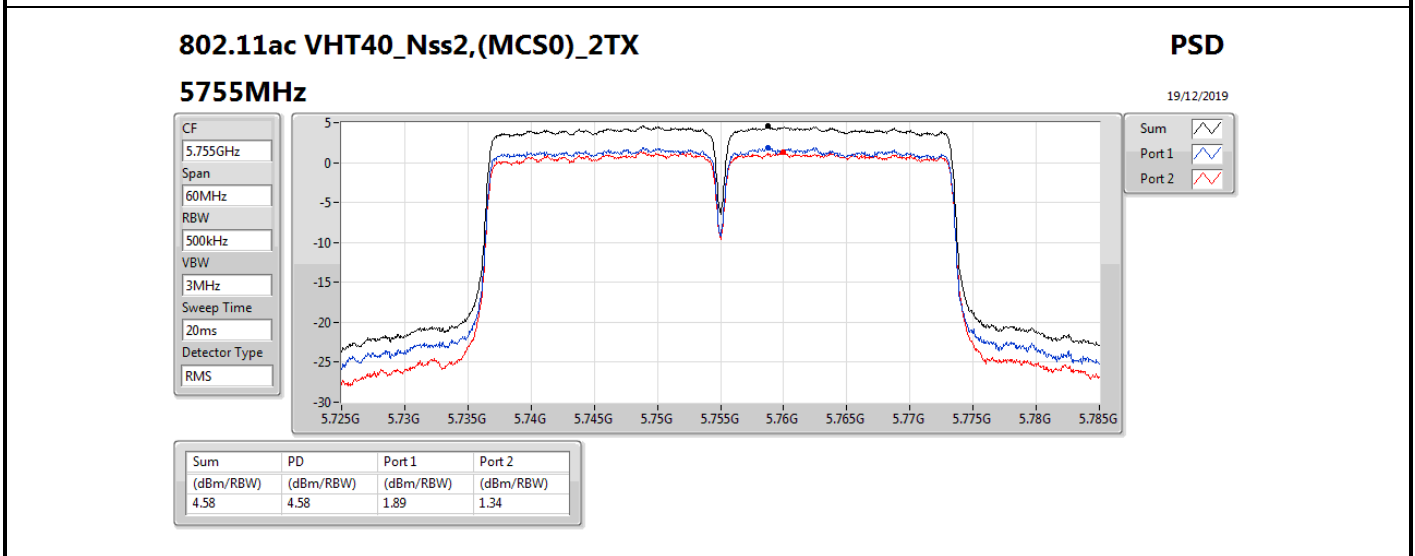

802.11ac VHT20_Nss2,(MCS0)_2TX

PSD

5825MHz

19/12/2019

CF
5.825GHz
Span
30MHz
RBW
500kHz
VBW
3MHz
Sweep Time
20ms
Detector Type
RMS

Sum
Port 1
Port 2

Sum	PD	Port 1	Port 2
(dBm/RBW)	(dBm/RBW)	(dBm/RBW)	(dBm/RBW)
8.85	8.85	5.80	6.09