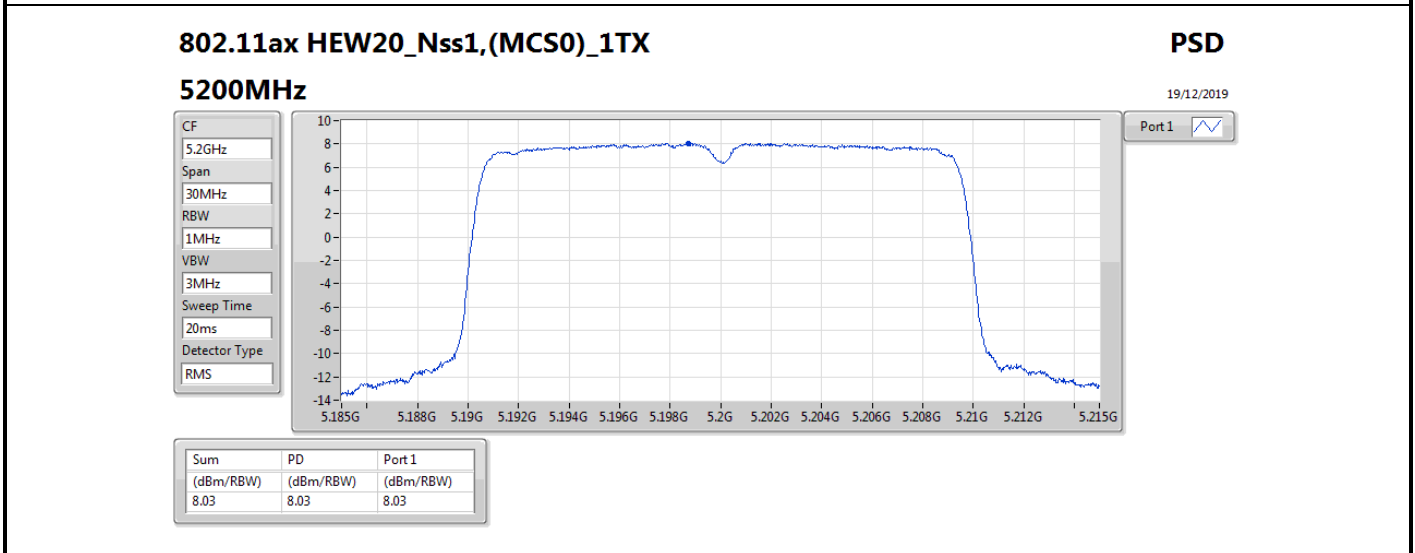

DG = Directional Gain; RBW = 500 kHz for 5.725-5.85GHz band / 1MHz for other band;
 PD = trace bin-by-bin of each transmits port summing can be performed maximum power density; Port X = Port X power density;