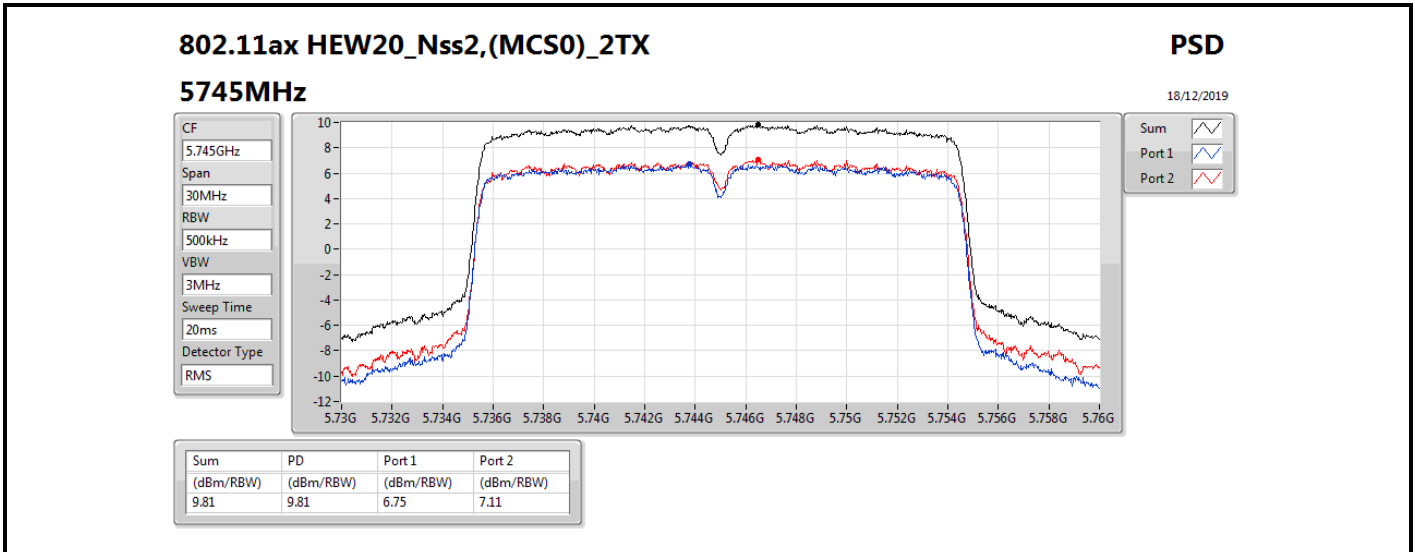

802.11ax HEW20_Nss2,(MCS0)_2TX

PSD

5240MHz

18/12/2019

CF
5.24GHz
Span
30MHz
RBW
1MHz
VBW
3MHz
Sweep Time
20ms
Detector Type
RMS

Sum
Port 1
Port 2

Sum	PD	Port 1	Port 2
(dBm/RBW)	(dBm/RBW)	(dBm/RBW)	(dBm/RBW)
8.65	8.65	5.57	5.83