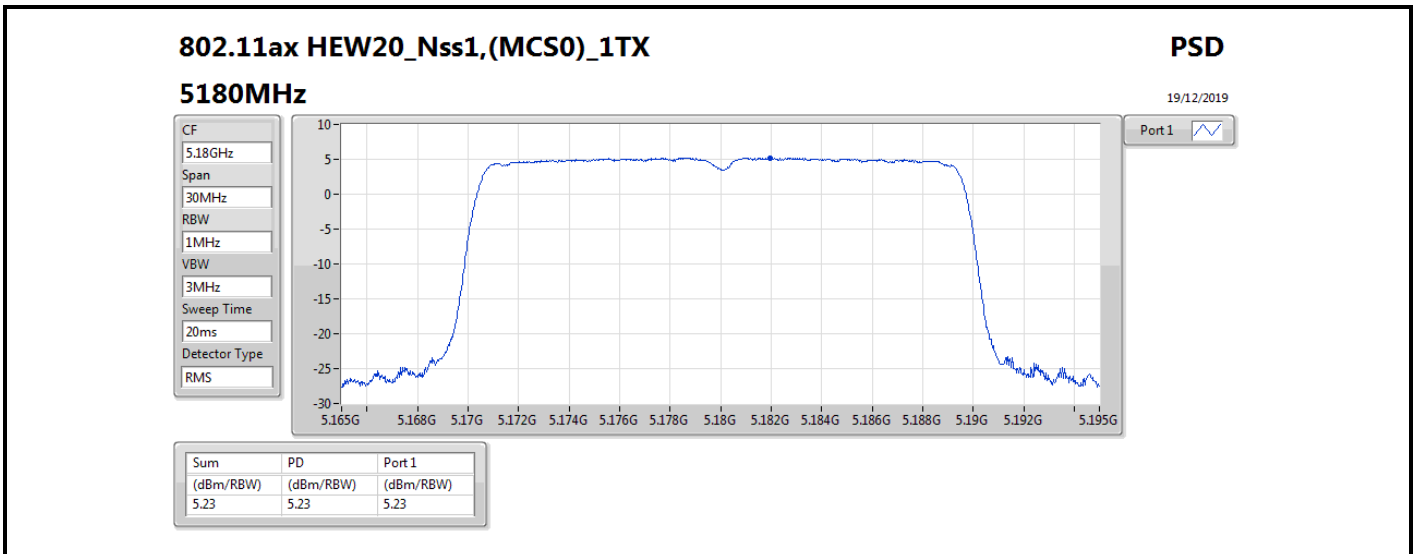

DG = Directional Gain; RBW = 500 kHz for 5.725-5.85GHz band / 1MHz for other band;
 PD = trace bin-by-bin of each transmits port summing can be performed maximum power density; Port X = Port X power density;