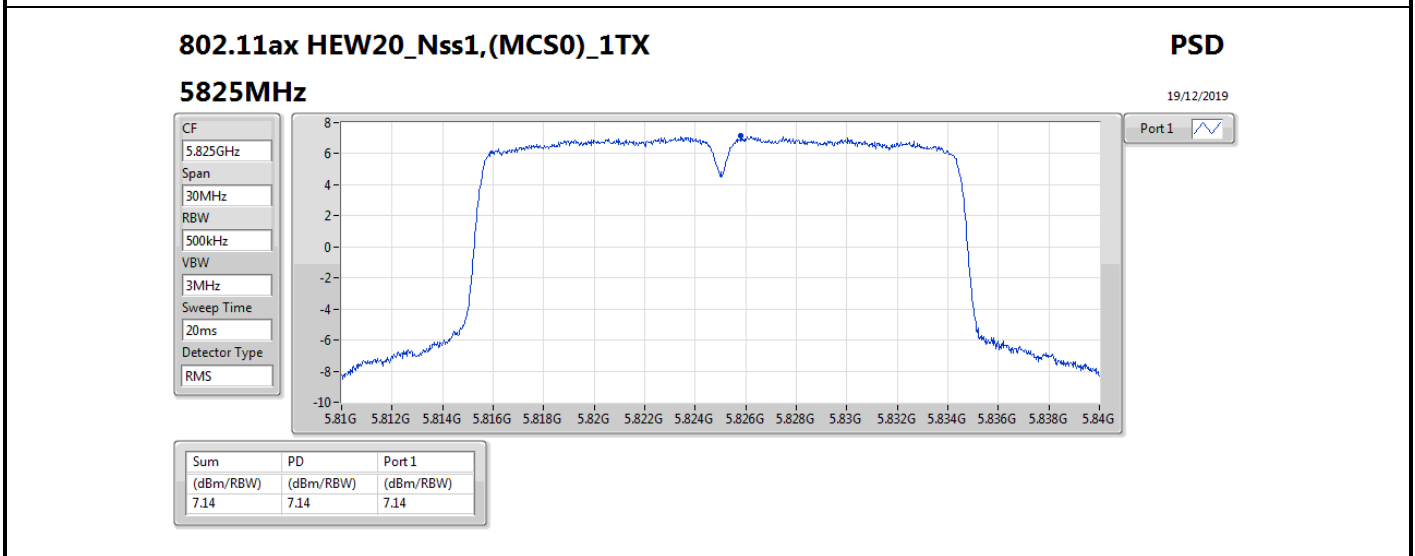

DG = Directional Gain; RBW = 500 kHz for 5.725-5.85GHz band / 1MHz for other band;
 PD = trace bin-by-bin of each transmits port summing can be performed maximum power density; Port X = Port X power density;