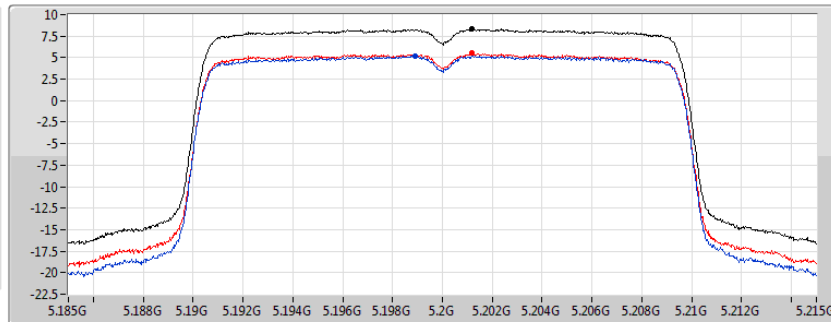

802.11ax HEW20_Nss2,(MCS0)_2TX

PSD

5200MHz

18/12/2019

CF
5.2GHz
Span
30MHz
RBW
1MHz
VBW
3MHz
Sweep Time
20ms
Detector Type
RMS

Sum
Port 1
Port 2

Sum	PD	Port 1	Port 2
(dBm/RBW)	(dBm/RBW)	(dBm/RBW)	(dBm/RBW)
8.33	8.33	5.19	5.51