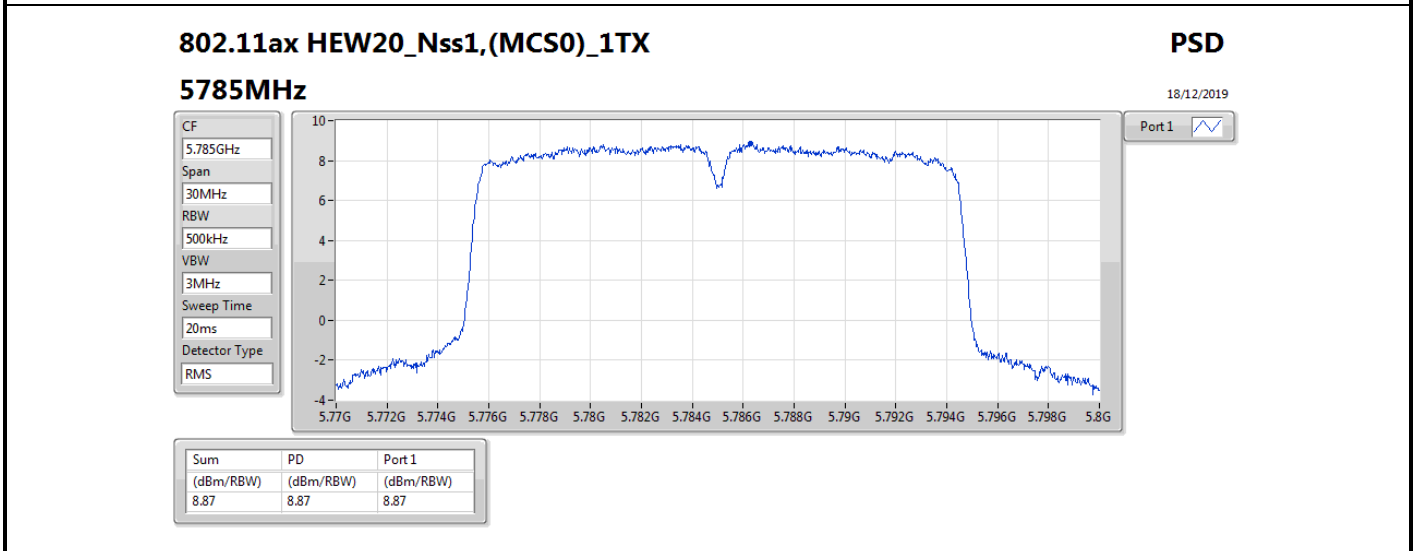

DG = Directional Gain; RBW = 500 kHz for 5.725-5.85GHz band / 1MHz for other band;

PD = trace bin-by-bin of each transmits port summing can be performed maximum power density; Port X = Port X power density;