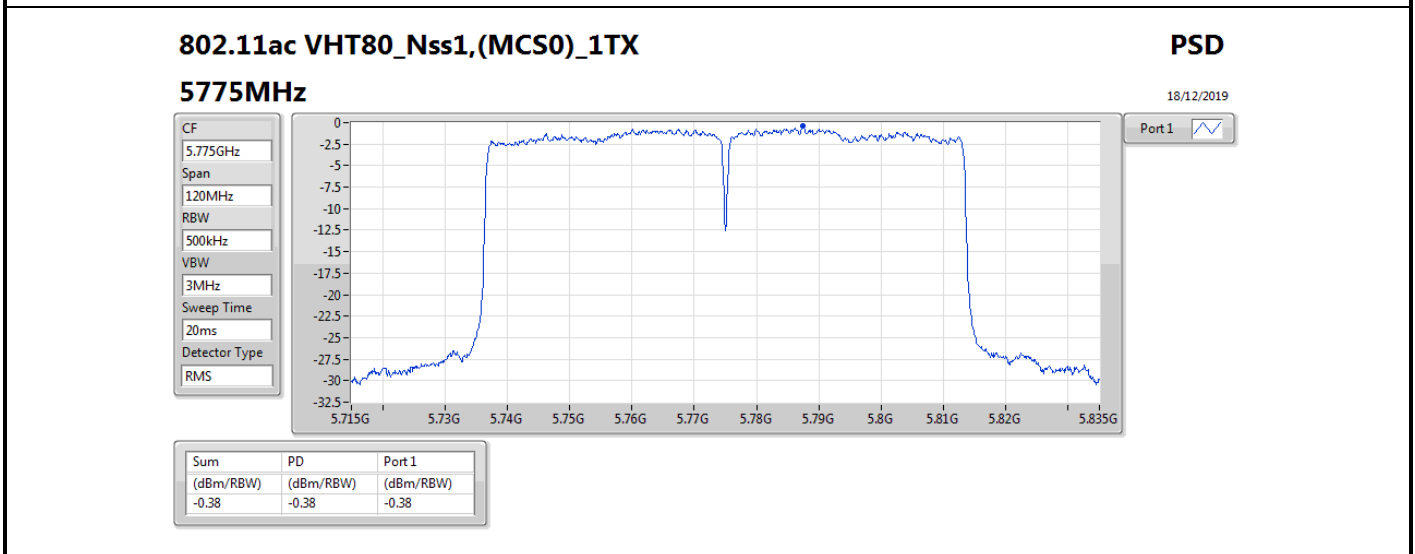

DG = Directional Gain; RBW = 500 kHz for 5.725-5.85GHz band / 1MHz for other band;
 PD = trace bin-by-bin of each transmits port summing can be performed maximum power density; Port X = Port X power density;

Summary

Mode	PD (dBm/RBW)	EIRP PD (dBm/RBW)
5.15-5.25GHz	-	-
802.11a_Nss1,(6Mbps)_2TX	11.68	19.81
802.11ac VHT20_Nss2,(MCS0)_2TX	11.14	16.26
802.11ac VHT40_Nss2,(MCS0)_2TX	6.93	12.05
802.11ac VHT80_Nss2,(MCS0)_2TX	0.23	5.35
802.11ax HEW20_Nss2,(MCS0)_2TX	11.02	16.14
802.11ax HEW40_Nss2,(MCS0)_2TX	7.17	12.29
802.11ax HEW80_Nss2,(MCS0)_2TX	0.31	5.43
5.725-5.85GHz	-	-
802.11a_Nss1,(6Mbps)_2TX	12.03	20.16
802.11ac VHT20_Nss2,(MCS0)_2TX	11.29	16.41
802.11ac VHT40_Nss2,(MCS0)_2TX	8.06	13.18
802.11ac VHT80_Nss2,(MCS0)_2TX	3.51	8.63
802.11ax HEW20_Nss2,(MCS0)_2TX	11.26	16.38
802.11ax HEW40_Nss2,(MCS0)_2TX	7.78	12.90
802.11ax HEW80_Nss2,(MCS0)_2TX	3.53	8.65