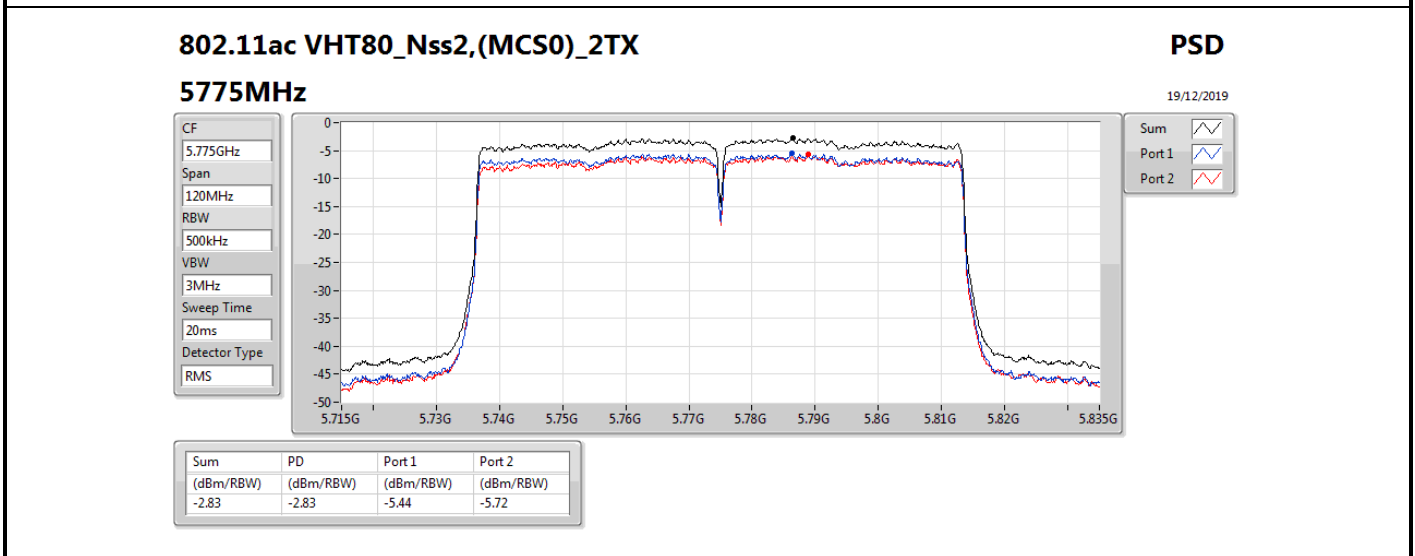

802.11ac VHT20_Nss2,(MCS0)_2TX

PSD

5825MHz

19/12/2019

CF
5.825GHz
Span
30MHz
RBW
500kHz
VBW
3MHz
Sweep Time
20ms
Detector Type
RMS

Sum
Port 1
Port 2

Sum	PD	Port 1	Port 2
(dBm/RBW)	(dBm/RBW)	(dBm/RBW)	(dBm/RBW)
8.85	8.85	5.80	6.09