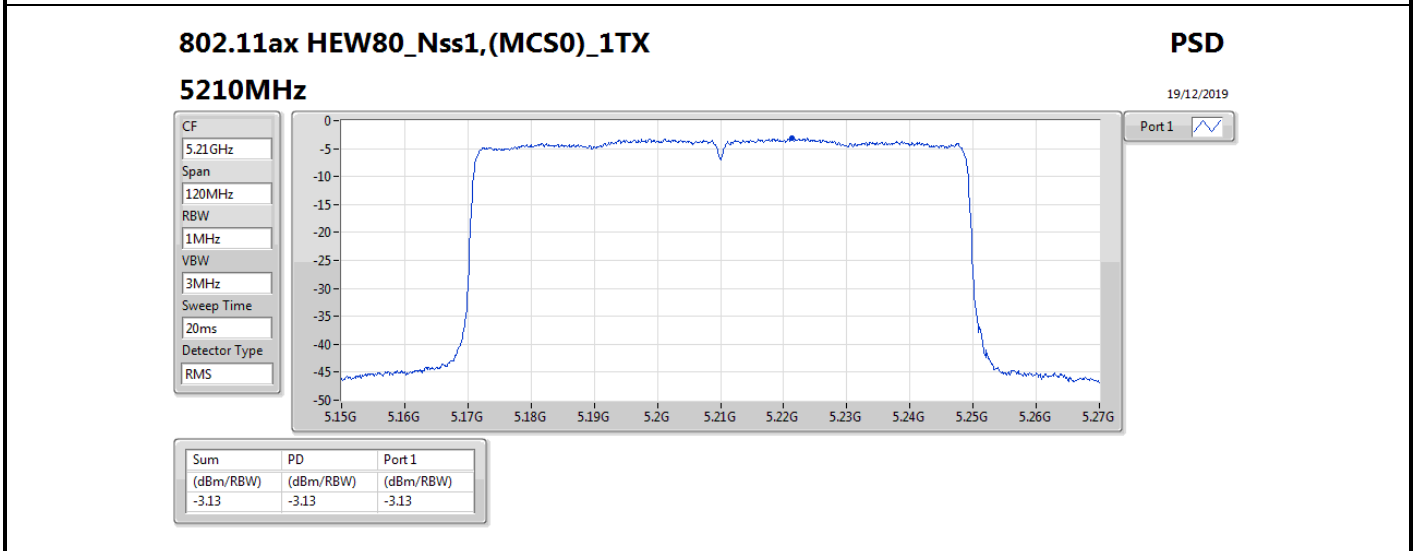

DG = Directional Gain; RBW = 500 kHz for 5.725-5.85GHz band / 1MHz for other band;
 PD = trace bin-by-bin of each transmits port summing can be performed maximum power density; Port X = Port X power density;