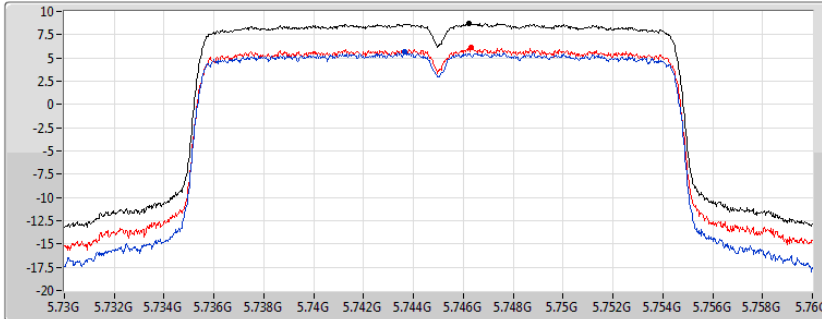

802.11ax HEW20_Nss2,(MCS0)_2TX

PSD

5745MHz

19/12/2019

CF
5.745GHz
Span
30MHz
RBW
500kHz
VBW
3MHz
Sweep Time
20ms
Detector Type
RMS

Sum
Port 1
Port 2

Sum	PD	Port 1	Port 2
(dBm/ RBW)	(dBm/ RBW)	(dBm/ RBW)	(dBm/ RBW)
8.70	8.70	5.63	6.10

802.11ax HEW20_Nss2,(MCS0)_2TX

PSD

5785MHz

19/12/2019

CF
5.785GHz
Span
30MHz
RBW
500kHz
VBW
3MHz
Sweep Time
20ms
Detector Type
RMS