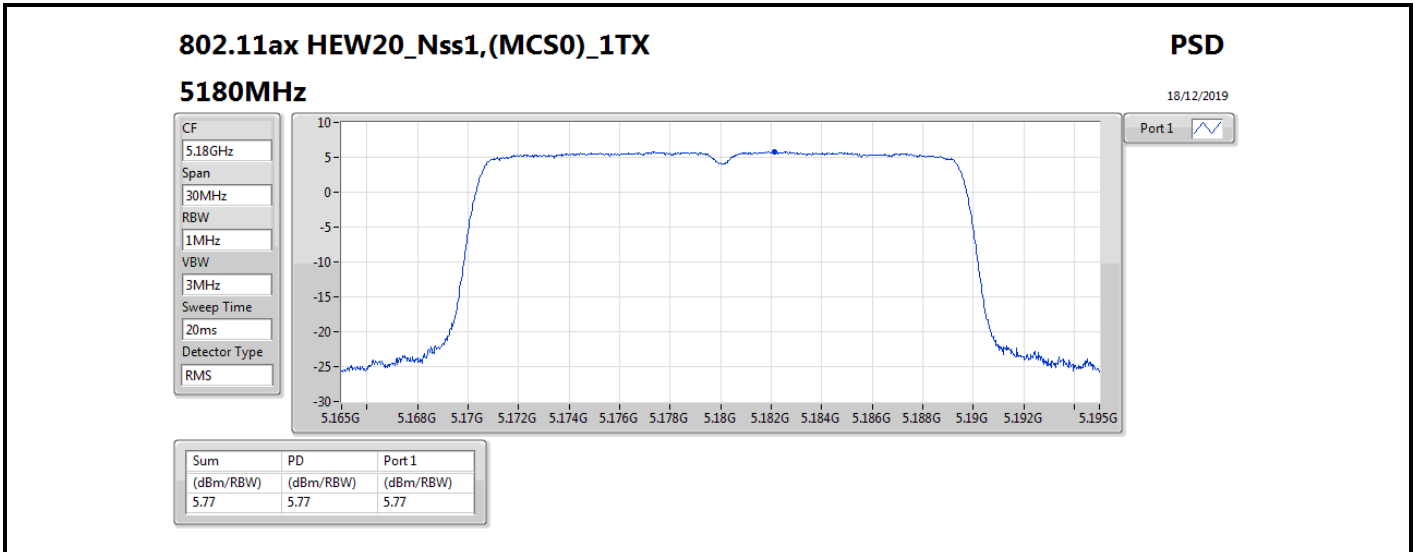

DG = Directional Gain; RBW = 500 kHz for 5.725-5.85GHz band / 1MHz for other band;

PD = trace bin-by-bin of each transmits port summing can be performed maximum power density; Port X = Port X power density;