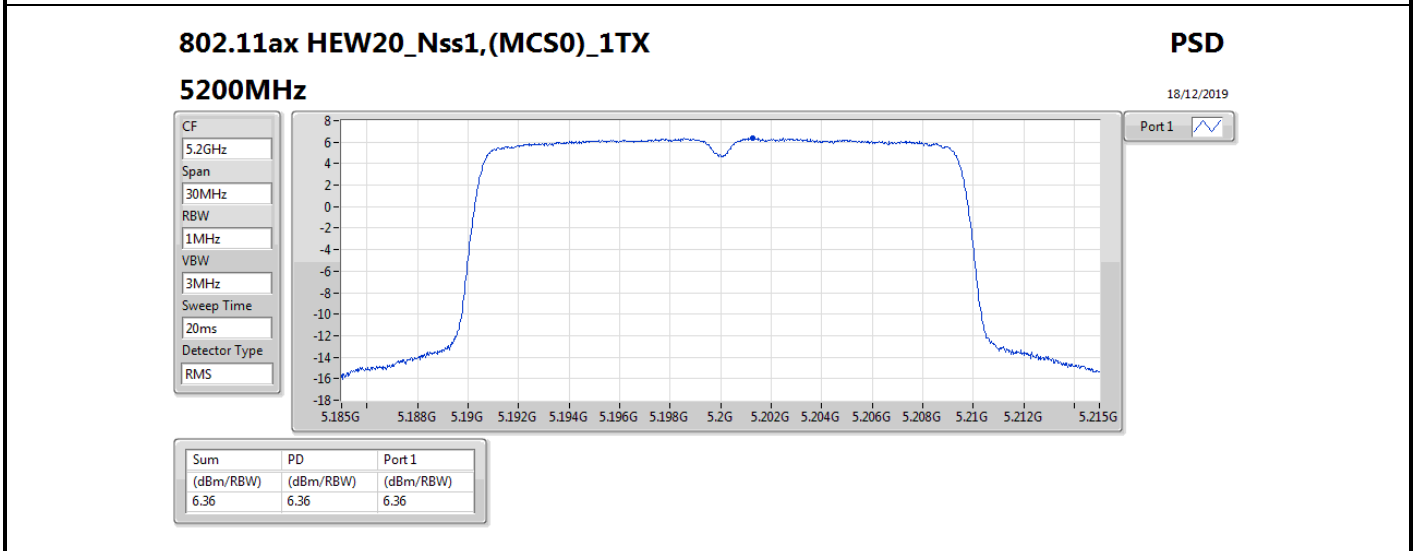

DG = Directional Gain; RBW = 500 kHz for 5.725-5.85GHz band / 1MHz for other band;
 PD = trace bin-by-bin of each transmits port summing can be performed maximum power density; Port X = Port X power density;