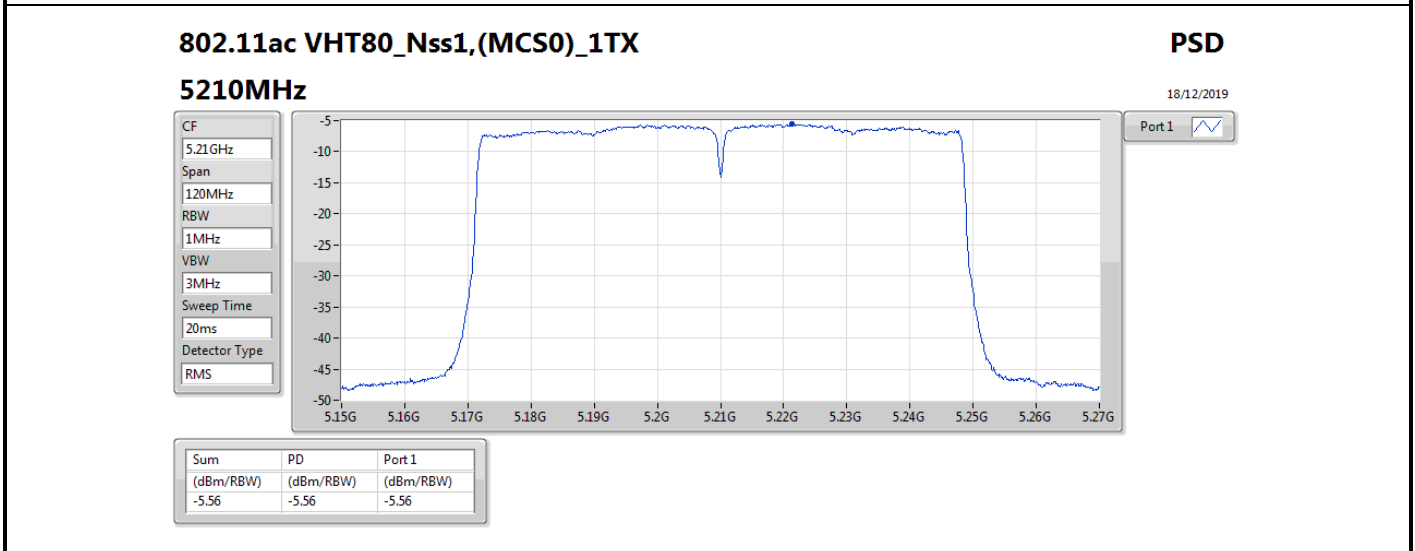

DG = Directional Gain; RBW = 500 kHz for 5.725-5.85GHz band / 1MHz for other band;
 PD = trace bin-by-bin of each transmits port summing can be performed maximum power density; Port X = Port X power density;