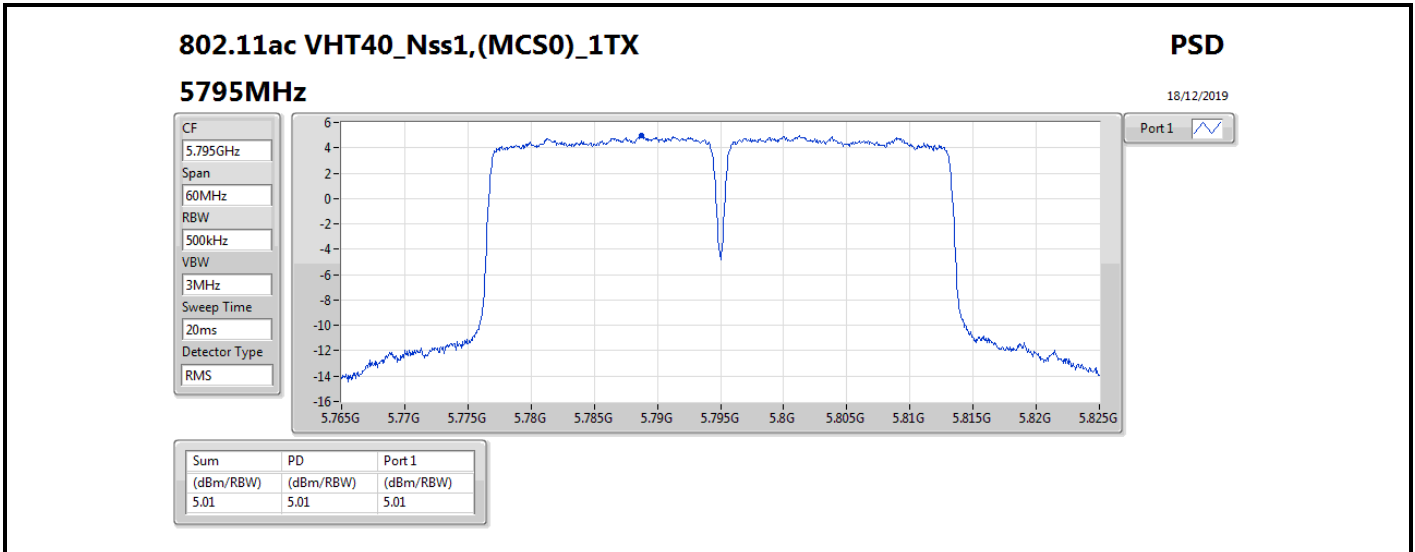

DG = Directional Gain; RBW = 500 kHz for 5.725-5.85GHz band / 1MHz for other band;
 PD = trace bin-by-bin of each transmits port summing can be performed maximum power density; Port X = Port X power density;

Summary

Mode	PD (dBm/RBW)	EIRP PD (dBm/RBW)
5.15-5.25GHz	-	-
802.11a_Nss1,(6Mbps)_2TX	11.68	19.81
802.11ac VHT20_Nss2,(MCS0)_2TX	11.14	16.26
802.11ac VHT40_Nss2,(MCS0)_2TX	6.93	12.05
802.11ac VHT80_Nss2,(MCS0)_2TX	0.23	5.35
802.11ax HEW20_Nss2,(MCS0)_2TX	11.02	16.14
802.11ax HEW40_Nss2,(MCS0)_2TX	7.17	12.29
802.11ax HEW80_Nss2,(MCS0)_2TX	0.31	5.43
5.725-5.85GHz	-	-
802.11a_Nss1,(6Mbps)_2TX	12.03	20.16
802.11ac VHT20_Nss2,(MCS0)_2TX	11.29	16.41
802.11ac VHT40_Nss2,(MCS0)_2TX	8.06	13.18
802.11ac VHT80_Nss2,(MCS0)_2TX	3.51	8.63
802.11ax HEW20_Nss2,(MCS0)_2TX	11.26	16.38
802.11ax HEW40_Nss2,(MCS0)_2TX	7.78	12.90
802.11ax HEW80_Nss2,(MCS0)_2TX	3.53	8.65