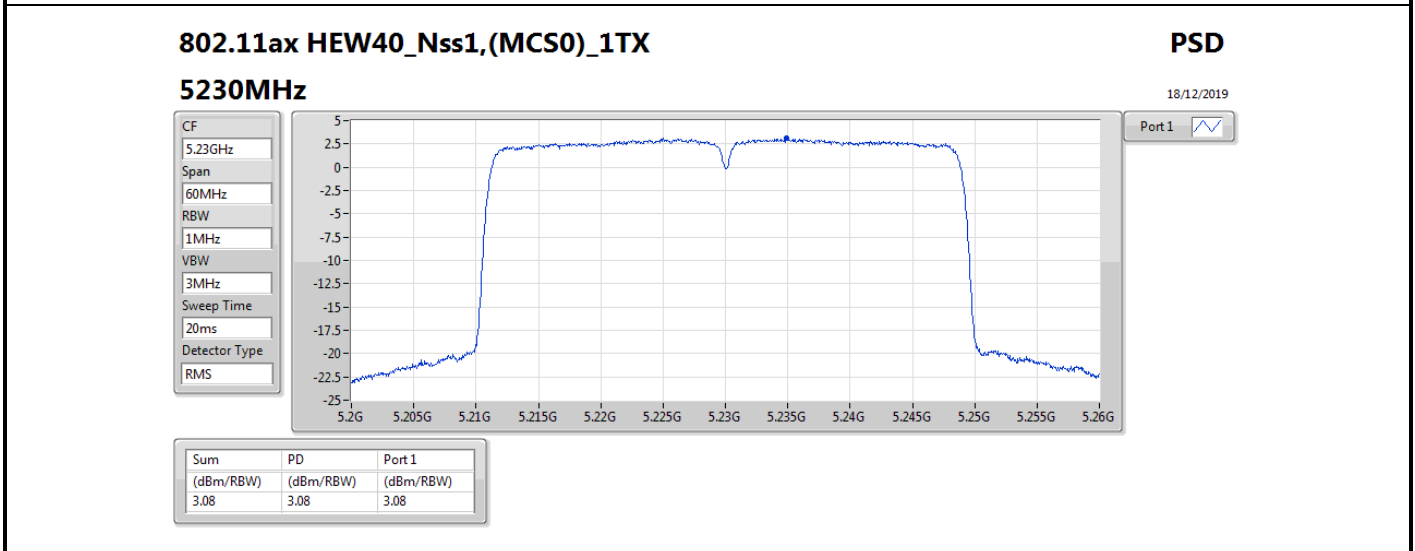

DG = Directional Gain; RBW = 500 kHz for 5.725-5.85GHz band / 1MHz for other band;
 PD = trace bin-by-bin of each transmits port summing can be performed maximum power density; Port X = Port X power density;