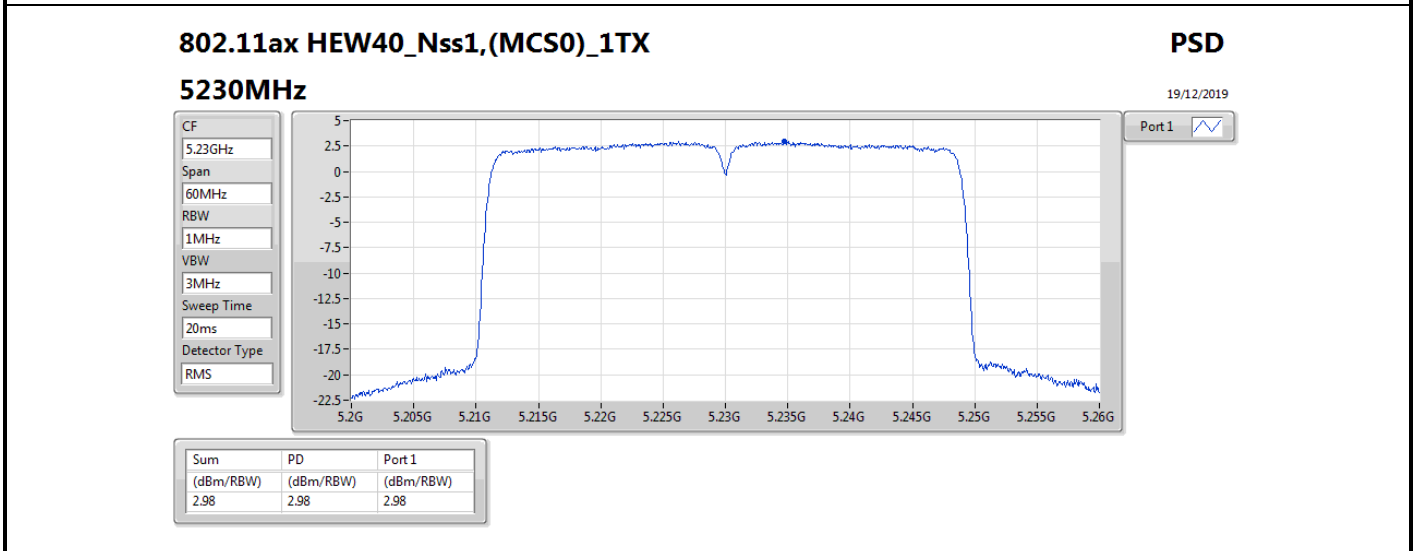

DG = Directional Gain; RBW = 500 kHz for 5.725-5.85GHz band / 1MHz for other band;
 PD = trace bin-by-bin of each transmits port summing can be performed maximum power density; Port X = Port X power density;