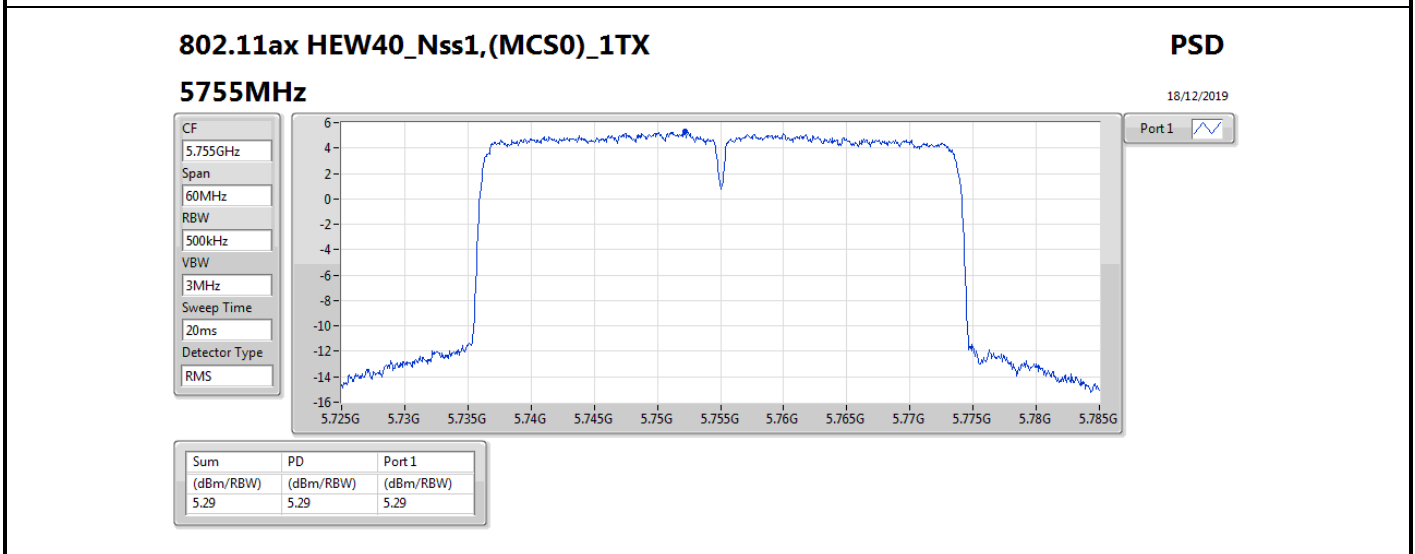

DG = Directional Gain; RBW = 500 kHz for 5.725-5.85GHz band / 1MHz for other band;

PD = trace bin-by-bin of each transmits port summing can be performed maximum power density; Port X = Port X power density;