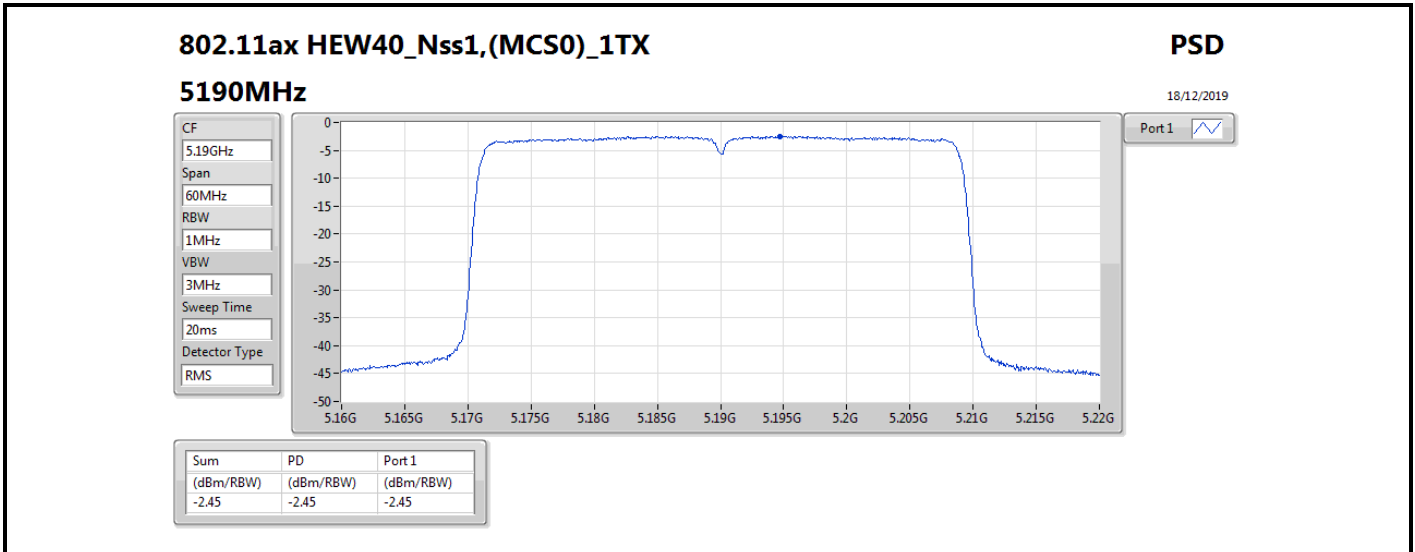

DG = Directional Gain; RBW = 500 kHz for 5.725-5.85GHz band / 1MHz for other band;
 PD = trace bin-by-bin of each transmits port summing can be performed maximum power density; Port X = Port X power density;