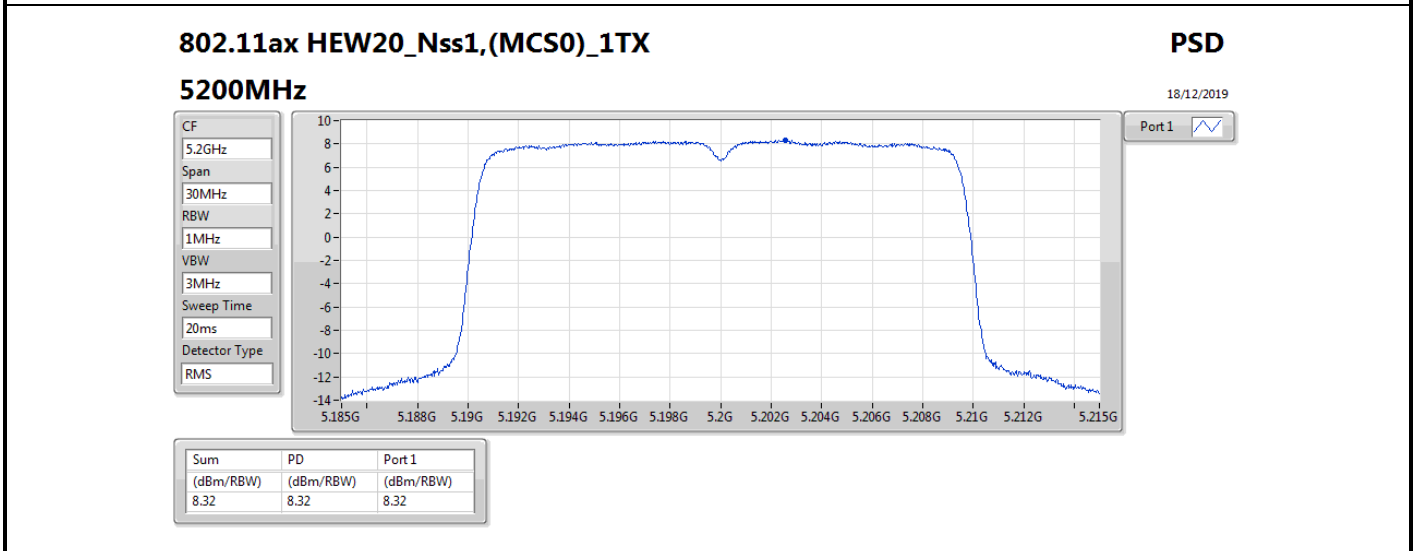

DG = Directional Gain; RBW = 500 kHz for 5.725-5.85GHz band / 1MHz for other band;

PD = trace bin-by-bin of each transmits port summing can be performed maximum power density; Port X = Port X power density;