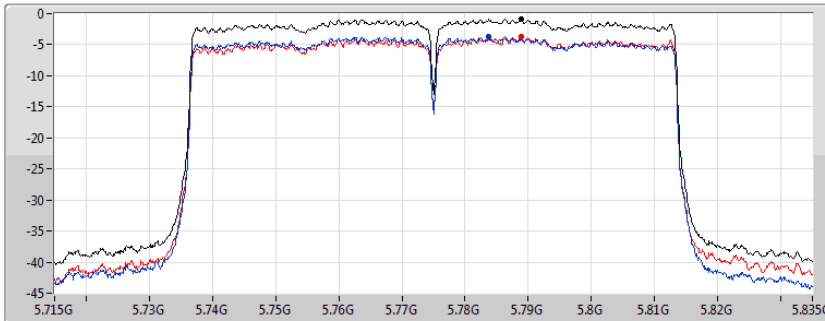

Sum
Port 1
Port 2

Sum	PD	Port 1	Port 2
(dBm/RBW)	(dBm/RBW)	(dBm/RBW)	(dBm/RBW)
-0.84	-0.84	-3.63	-3.69