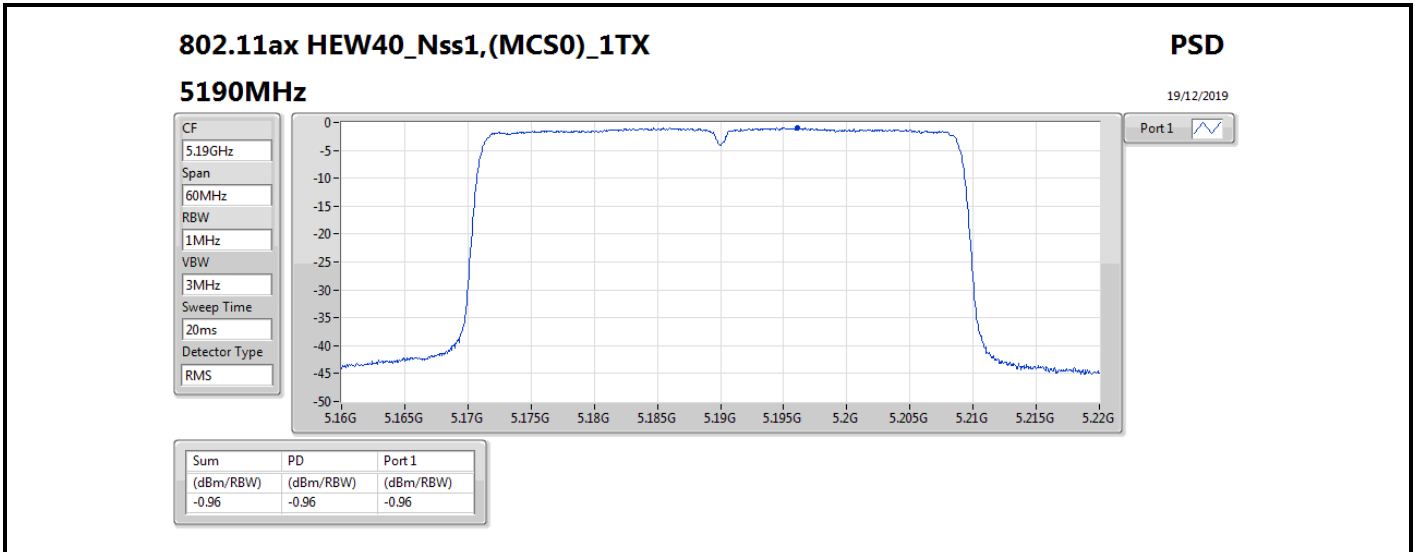

DG = Directional Gain; RBW = 500 kHz for 5.725-5.85GHz band / 1MHz for other band;
 PD = trace bin-by-bin of each transmits port summing can be performed maximum power density; Port X = Port X power density;