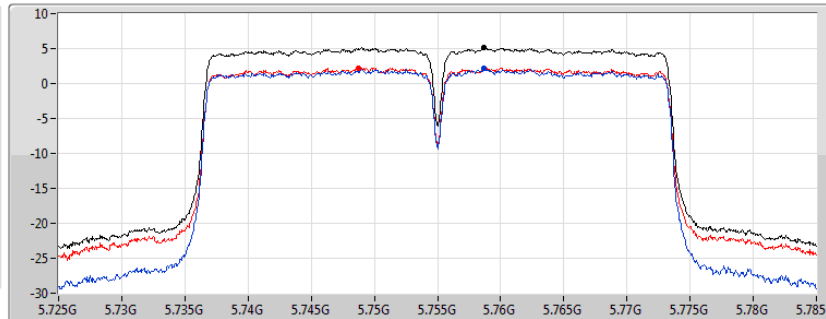

Sum
Port 1
Port 2

Sum	PD	Port 1	Port 2
(dBm/RBW)	(dBm/RBW)	(dBm/RBW)	(dBm/RBW)
5.10	5.10	2.11	2.25