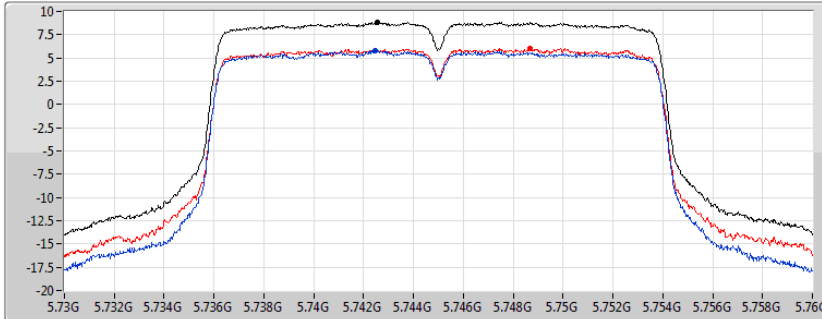

802.11ac VHT20_Nss2,(MCS0)_2TX

PSD

5745MHz

19/12/2019

CF
5.745GHz
Span
30MHz
RBW
500kHz
VBW
3MHz
Sweep Time
20ms
Detector Type
RMS

Sum
Port 1
Port 2

Sum	PD	Port 1	Port 2
(dBm/RBW)	(dBm/RBW)	(dBm/RBW)	(dBm/RBW)
8.83	8.83	5.80	6.03

802.11ac VHT20_Nss2,(MCS0)_2TX

PSD

5785MHz

19/12/2019

CF
5.785GHz
Span
30MHz
RBW
500kHz
VBW
3MHz
Sweep Time
20ms
Detector Type
RMS