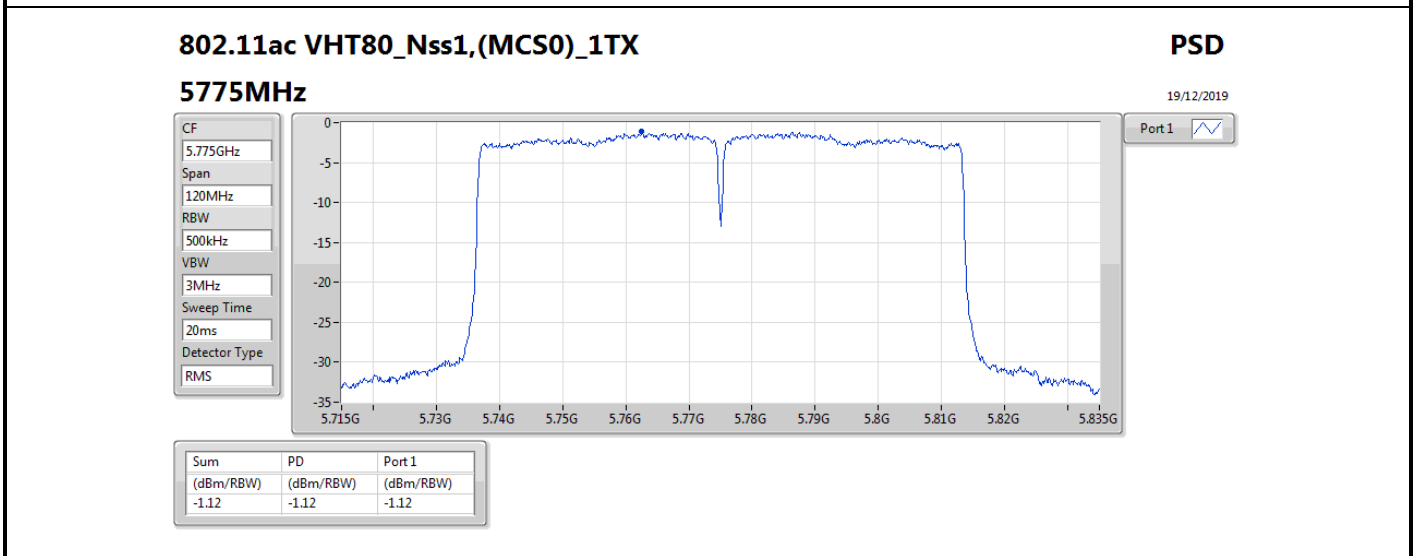

DG = Directional Gain; RBW = 500 kHz for 5.725-5.85GHz band / 1MHz for other band;
 PD = trace bin-by-bin of each transmits port summing can be performed maximum power density; Port X = Port X power density;