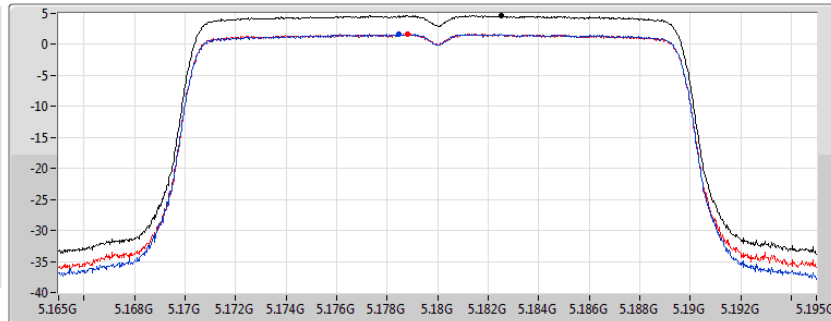

802.11ax HEW20_Nss2,(MCS0)_2TX

PSD

5180MHz

18/12/2019

CF
5.18GHz
Span
30MHz
RBW
1MHz
VBW
3MHz
Sweep Time
20ms
Detector Type
RMS

Sum
Port 1
Port 2

Sum	PD	Port 1	Port 2
(dBm/RBW)	(dBm/RBW)	(dBm/RBW)	(dBm/RBW)
4.63	4.63	1.64	1.69