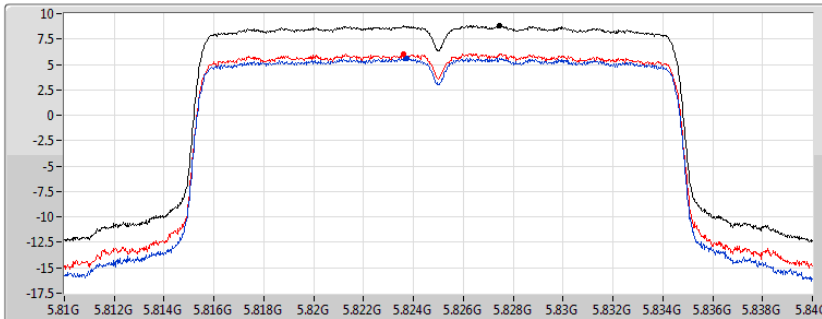

Sum
Port 1
Port 2

Sum	PD	Port 1	Port 2
(dBm/ RBW)	(dBm/ RBW)	(dBm/ RBW)	(dBm/ RBW)
8.85	8.85	5.62	6.07