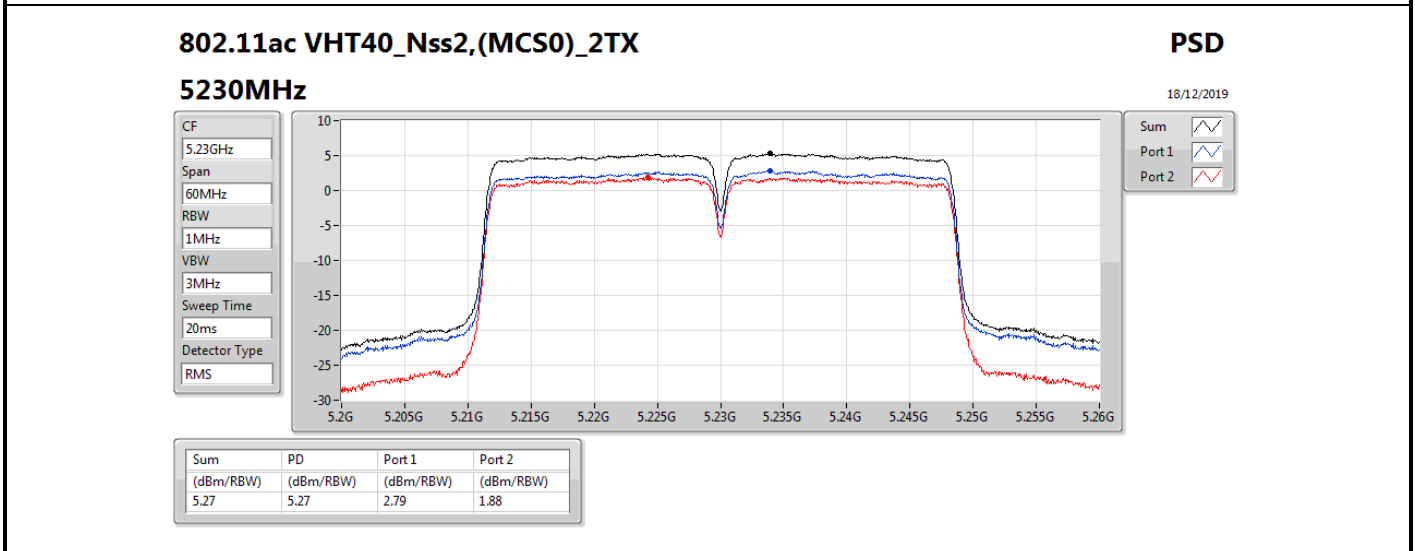

DG = Directional Gain; RBW = 500 kHz for 5.725-5.85GHz band / 1MHz for other band;

PD = trace bin-by-bin of each transmits port summing can be performed maximum power density; Port X = Port X power density;