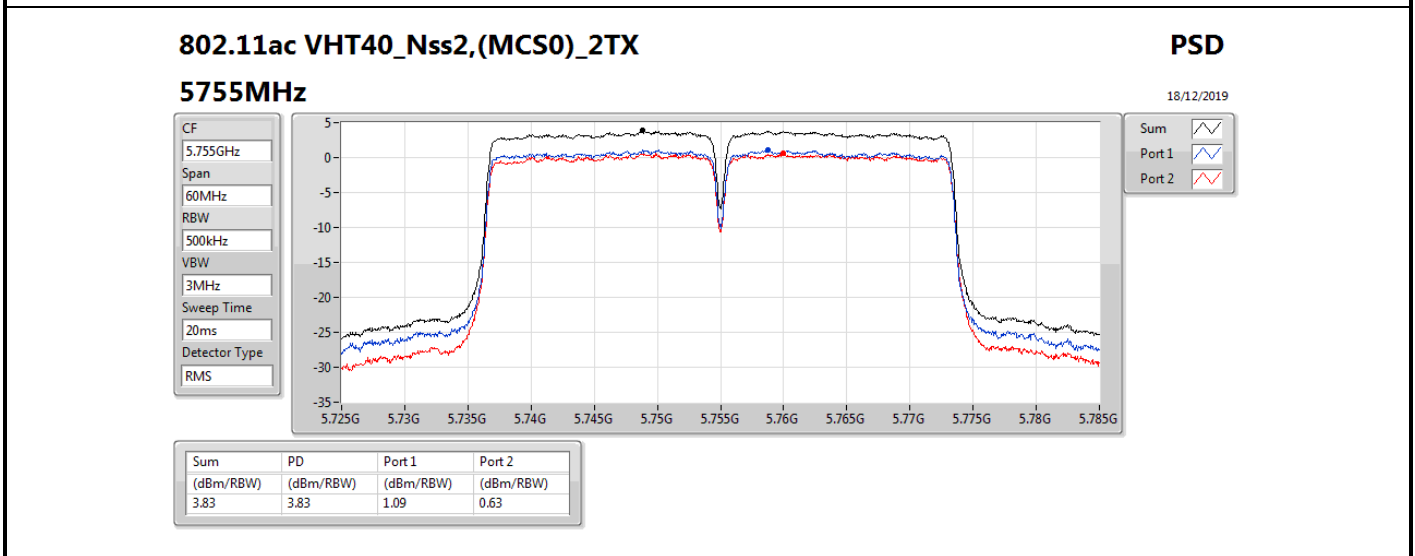

DG = Directional Gain; RBW = 500 kHz for 5.725-5.85GHz band / 1MHz for other band;

PD = trace bin-by-bin of each transmits port summing can be performed maximum power density; Port X = Port X power density;