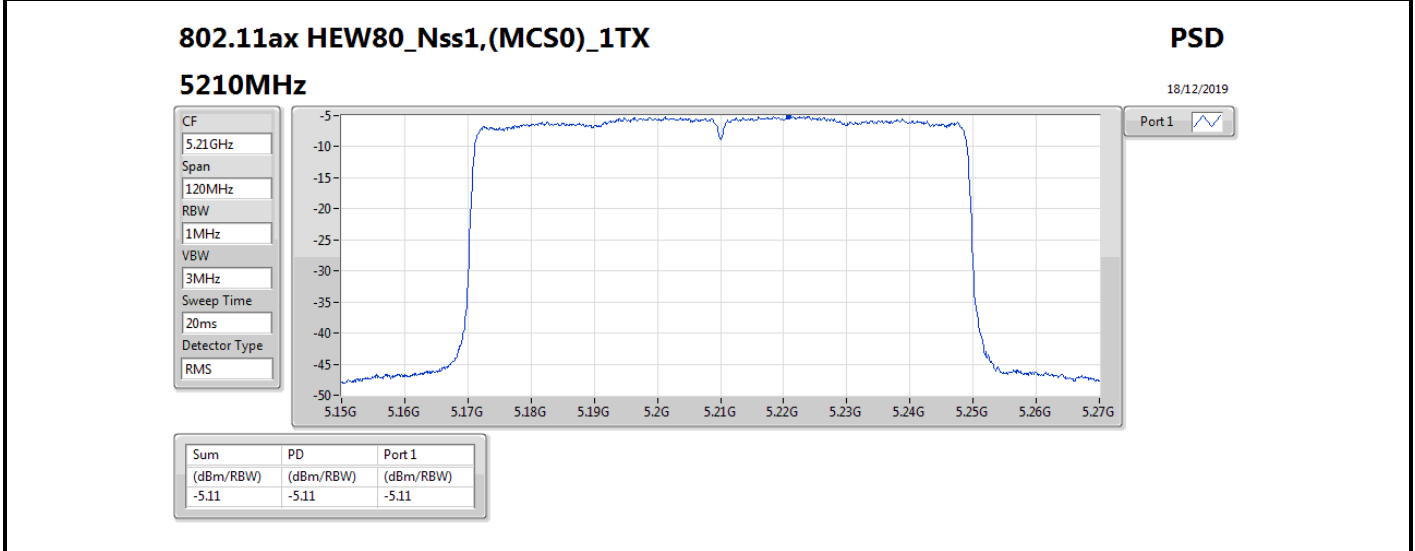

DG = Directional Gain; RBW = 500 kHz for 5.725-5.85GHz band / 1MHz for other band;
 PD = trace bin-by-bin of each transmits port summing can be performed maximum power density; Port X = Port X power density;