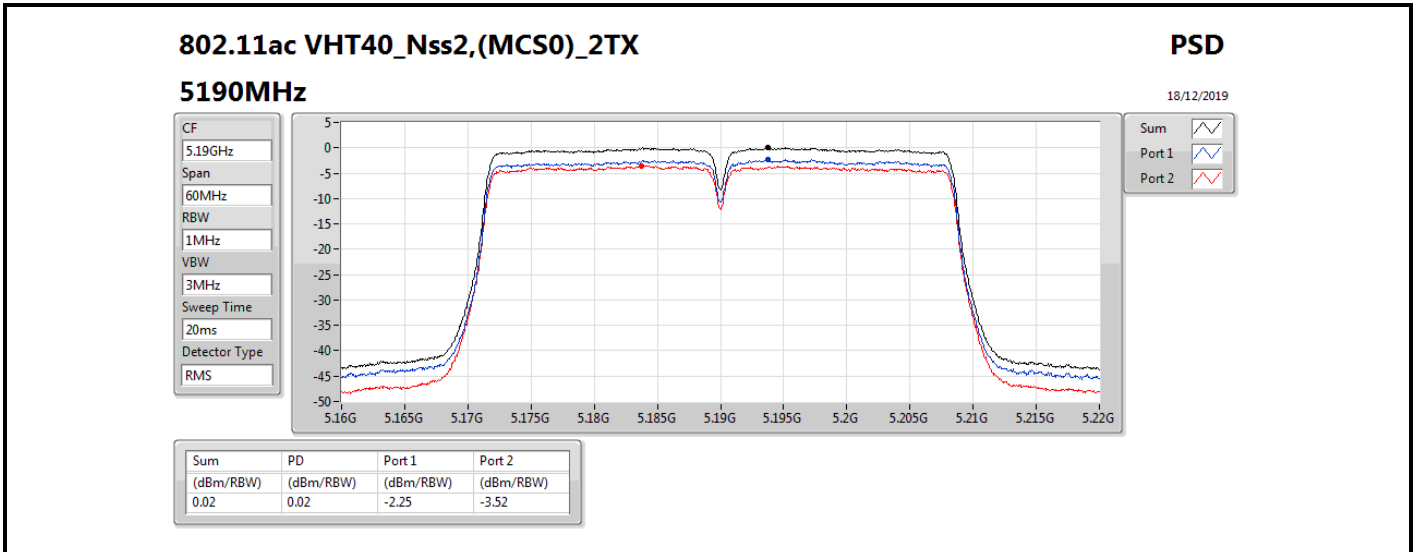

DG = Directional Gain; RBW = 500 kHz for 5.725-5.85GHz band / 1MHz for other band;

PD = trace bin-by-bin of each transmits port summing can be performed maximum power density; Port X = Port X power density;