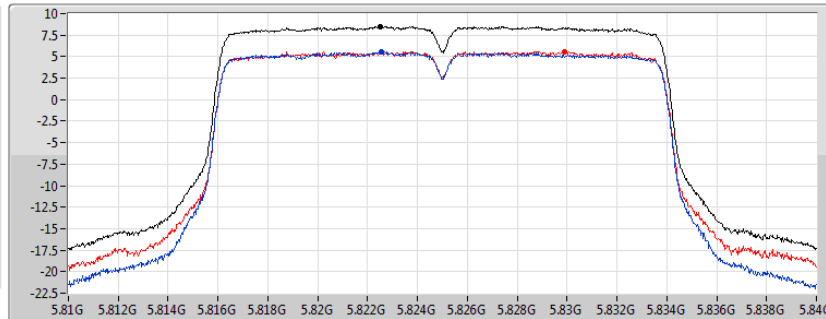

Sum
Port 1
Port 2

Sum	PD	Port 1	Port 2
(dBm/RBW)	(dBm/RBW)	(dBm/RBW)	(dBm/RBW)
8.53	8.53	5.59	5.62