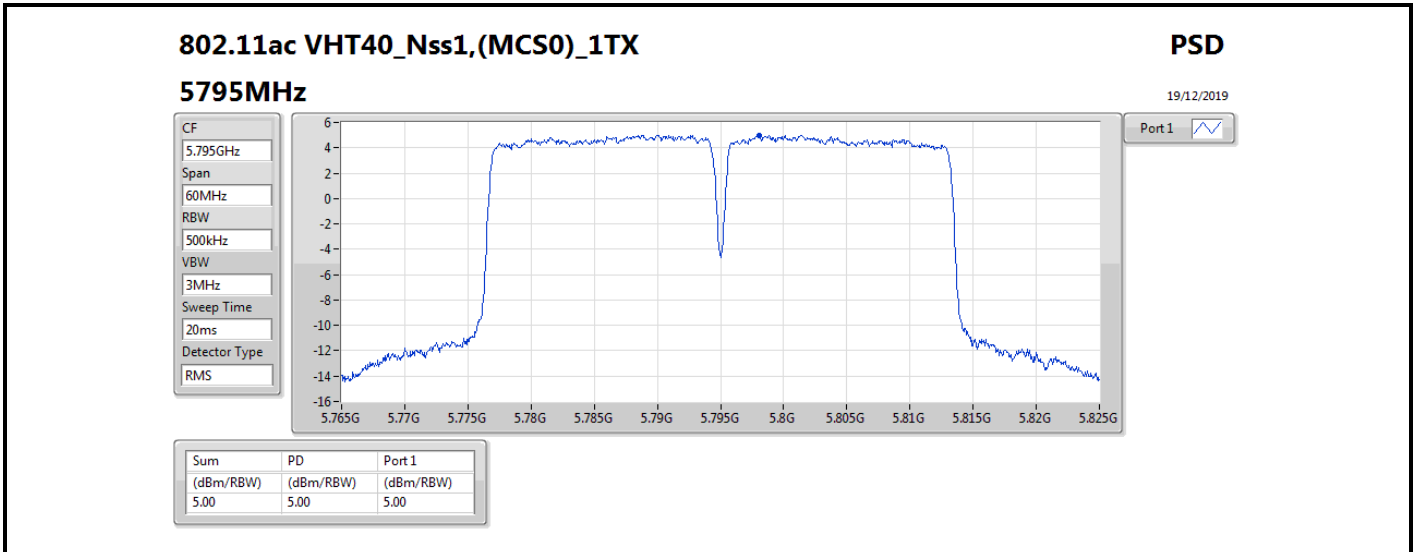

DG = Directional Gain; RBW = 500 kHz for 5.725-5.85GHz band / 1MHz for other band;
 PD = trace bin-by-bin of each transmits port summing can be performed maximum power density; Port X = Port X power density;