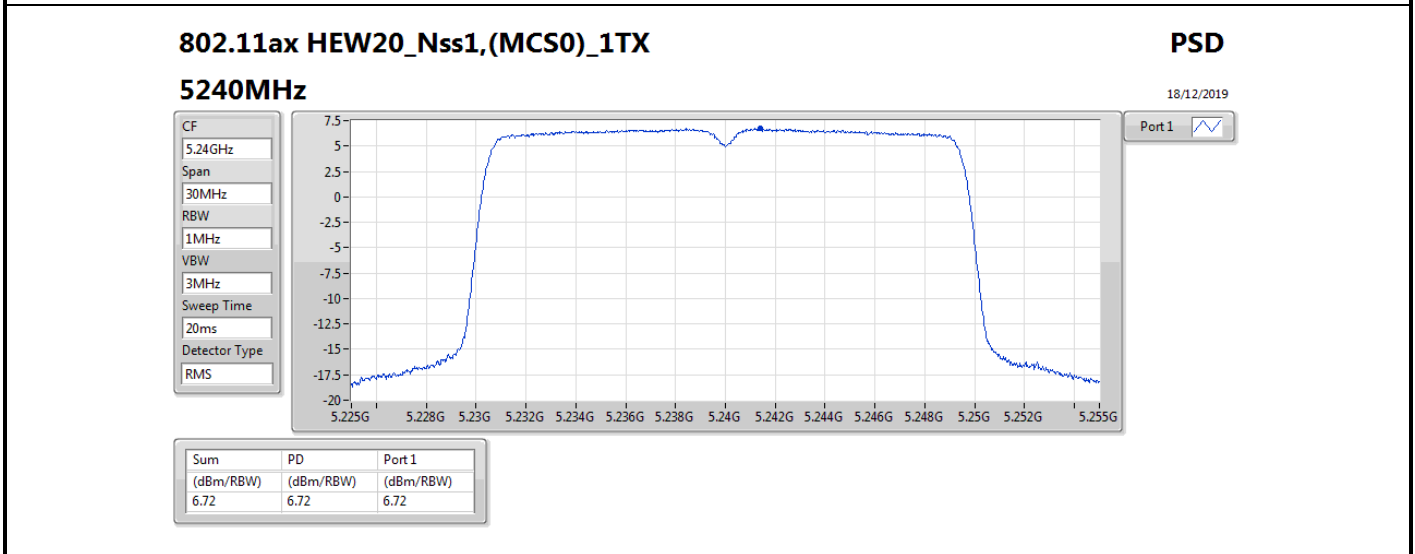

DG = Directional Gain; RBW = 500 kHz for 5.725-5.85GHz band / 1MHz for other band;
 PD = trace bin-by-bin of each transmits port summing can be performed maximum power density; Port X = Port X power density;

Summary

Mode	PD (dBm/RBW)	EIRP PD (dBm/RBW)
5.15-5.25GHz	-	-
802.11a_Nss1,(6Mbps)_2TX	11.68	19.81
802.11ac VHT20_Nss2,(MCS0)_2TX	11.14	16.26
802.11ac VHT40_Nss2,(MCS0)_2TX	6.93	12.05
802.11ac VHT80_Nss2,(MCS0)_2TX	0.23	5.35
802.11ax HEW20_Nss2,(MCS0)_2TX	11.02	16.14
802.11ax HEW40_Nss2,(MCS0)_2TX	7.17	12.29
802.11ax HEW80_Nss2,(MCS0)_2TX	0.31	5.43
5.725-5.85GHz	-	-
802.11a_Nss1,(6Mbps)_2TX	12.03	20.16
802.11ac VHT20_Nss2,(MCS0)_2TX	11.29	16.41
802.11ac VHT40_Nss2,(MCS0)_2TX	8.06	13.18
802.11ac VHT80_Nss2,(MCS0)_2TX	3.51	8.63
802.11ax HEW20_Nss2,(MCS0)_2TX	11.26	16.38
802.11ax HEW40_Nss2,(MCS0)_2TX	7.78	12.90
802.11ax HEW80_Nss2,(MCS0)_2TX	3.53	8.65