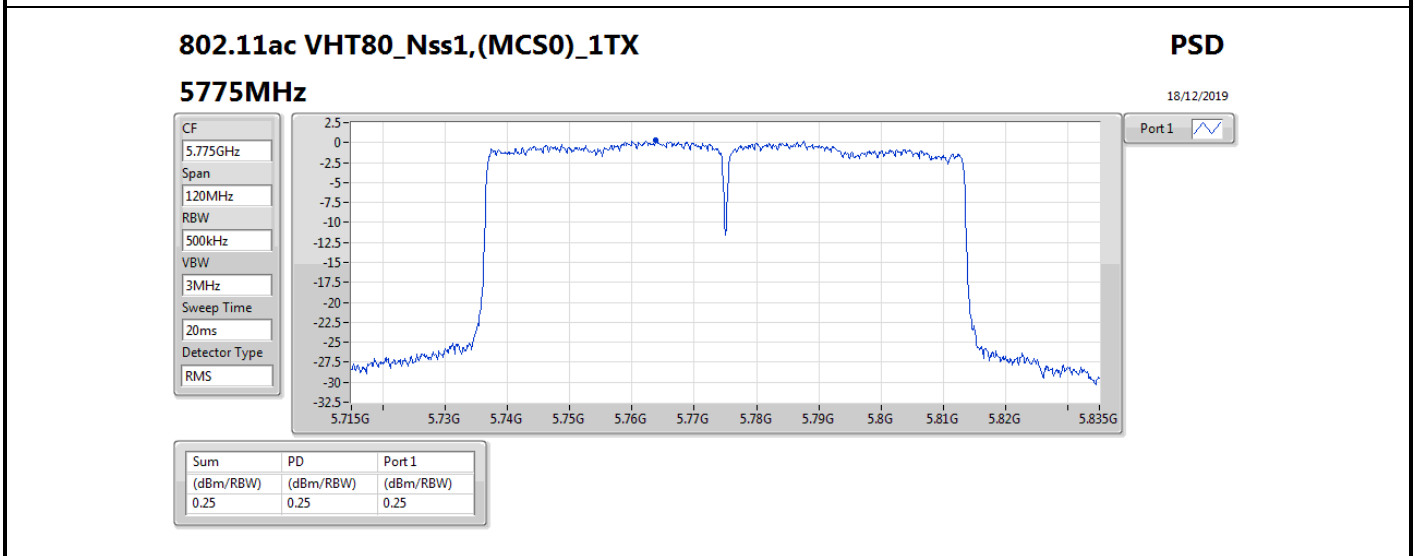

DG = Directional Gain; RBW = 500 kHz for 5.725-5.85GHz band / 1MHz for other band;

PD = trace bin-by-bin of each transmits port summing can be performed maximum power density; Port X = Port X power density;