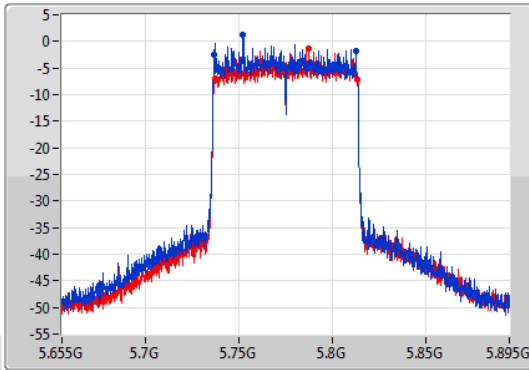

CF
5.775GHz
Span
240MHz
RBW
1MHz
VBW
3MHz
Sweep Time
100ms
Detector Type
Peak