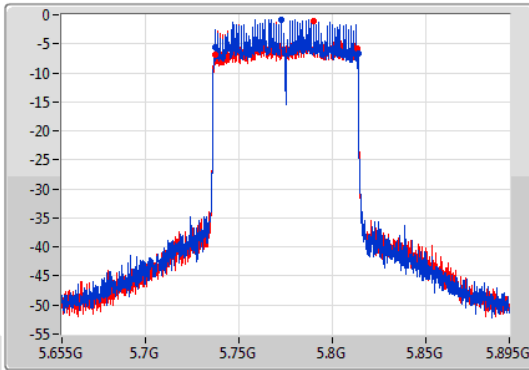

CF
5.775GHz
Span
240MHz
RBW
1MHz
VBW
3MHz
Sweep Time
100ms
Detector Type
Peak