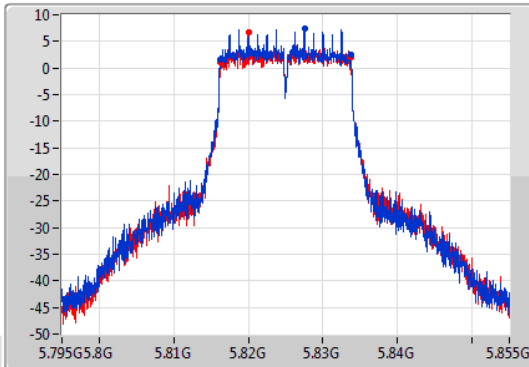

Sweep Time
100ms

Detector Type
Peak

Port 1

Port 2

CF
5.825GHz

Span
60MHz

RBW
200kHz

VBW
1MHz