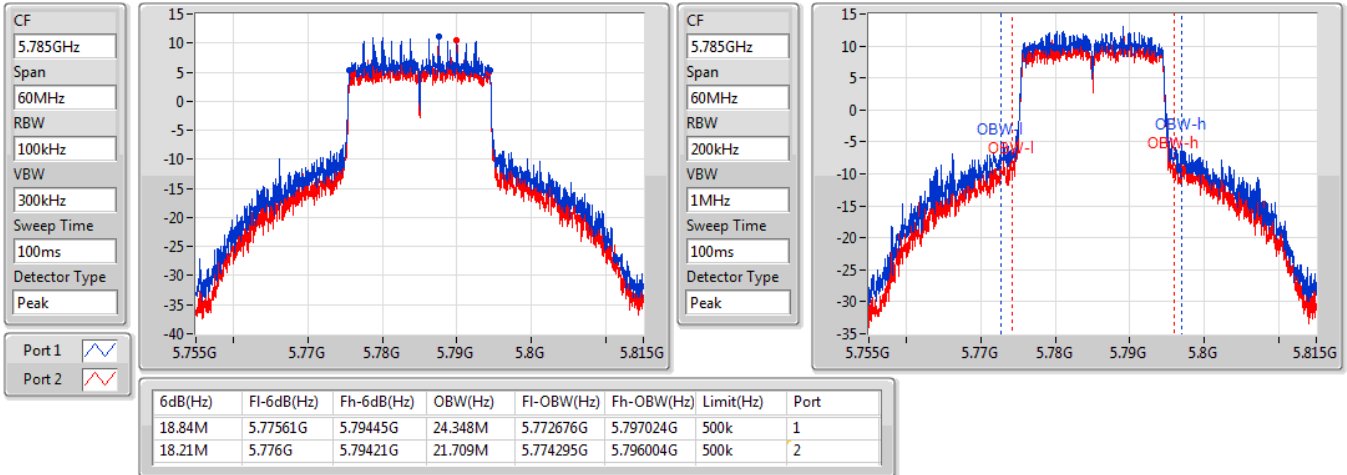

802.11ax HEW20-BF_Nss1,(MCS0)_2TX

EBW

5785MHz

25/12/2019