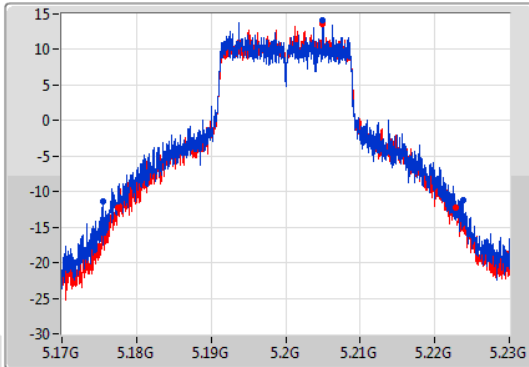

CF: 5.2GHz
Span: 60MHz
RBW: 200kHz
VBW: 1MHz
Sweep Time: 100ms
Detector Type: Peak