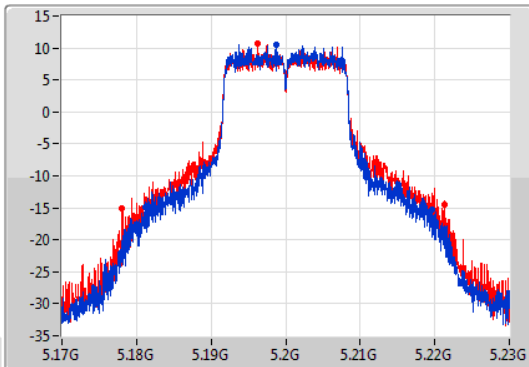

CF
5.2GHz
Span
60MHz
RBW
200kHz
VBW
1MHz
Sweep Time
100ms
Detector Type
Peak