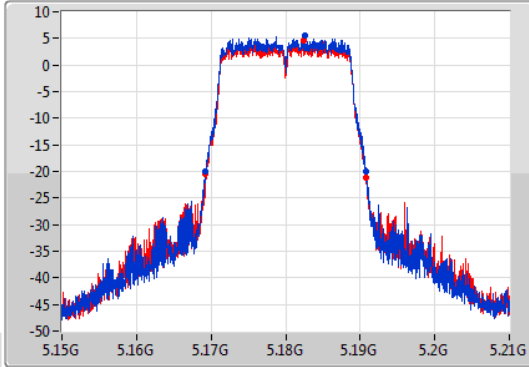

Port X-N dB = Port X 6dB down bandwidth for 5.725-5.85GHz band / 26dB down bandwidth for other band

Port X-OBW = Port X 99% occupied bandwidth;

802.11ac VHT20-BF_Nss1,(MCS0)_2TX

EBW

5180MHz

25/12/2019

CF
5.18GHz
Span
60MHz
RBW
200kHz
VBW
1MHz
Sweep Time
100ms
Detector Type
Peak