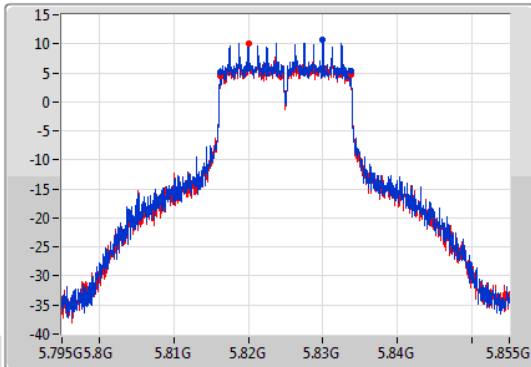

CF
5.825GHz
Span
60MHz
RBW
200kHz
VBW
1MHz
Sweep Time
100ms
Detector Type
Peak