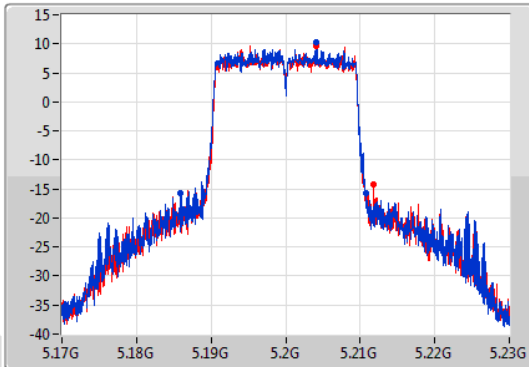

CF
5.2GHz
Span
60MHz
RBW
200kHz
VBW
1MHz
Sweep Time
100ms
Detector Type
Peak