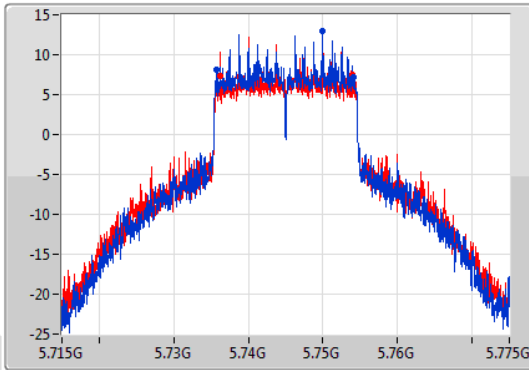

CF
5.745GHz
Span
60MHz
RBW
200kHz
VBW
1MHz
Sweep Time
100ms
Detector Type
Peak
Port 1
Port 2