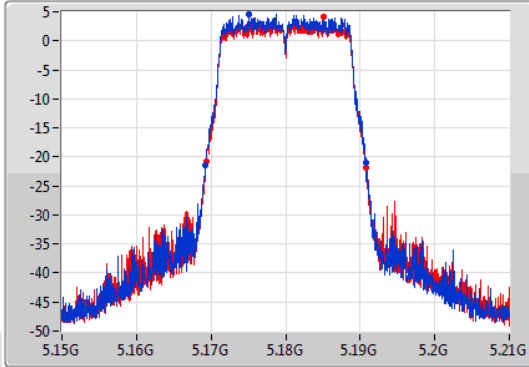

Port X-N dB = Port X 6dB down bandwidth for 5.725-5.85GHz band / 26dB down bandwidth for other band

Port X-OBW = Port X 99% occupied bandwidth;

802.11ac VHT20-BF_Nss1,(MCS0)_2TX

EBW

5180MHz

25/12/2019

CF
5.18GHz
Span
60MHz
RBW
200kHz
VBW
1MHz
Sweep Time
100ms
Detector Type
Peak