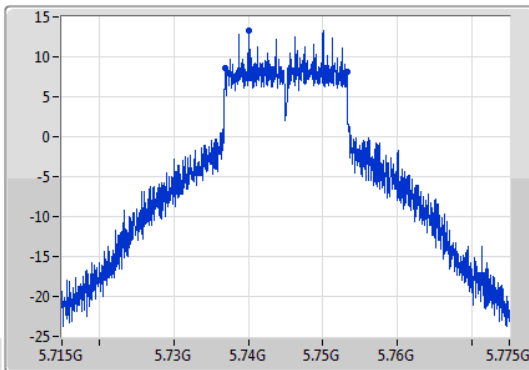

CF
5.745GHz
Span
60MHz
RBW
200kHz
VBW
1MHz
Sweep Time
100ms
Detector Type
Peak