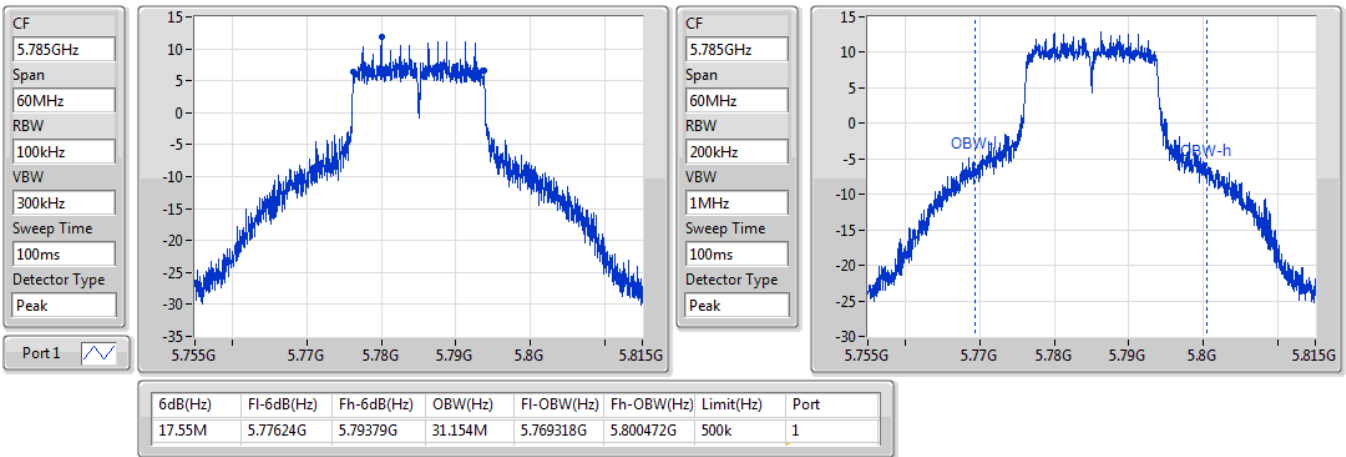

802.11ac VHT20_Nss1,(MCS0)_1TX

EBW

5785MHz

21/12/2019