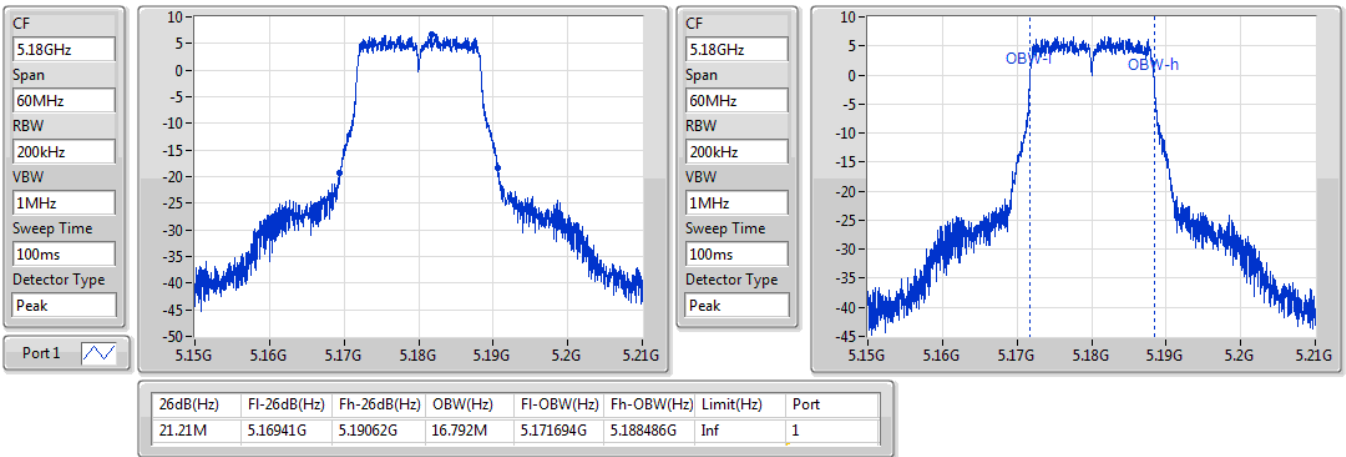

Port X-N dB = Port X 6dB down bandwidth for 5.725-5.85GHz band / 26dB down bandwidth for other band

Port X-OBW = Port X 99% occupied bandwidth;

802.11a_Nss1,(6Mbps)_1TX

EBW

5180MHz

21/12/2019

802.11a_Nss1,(6Mbps)_1TX