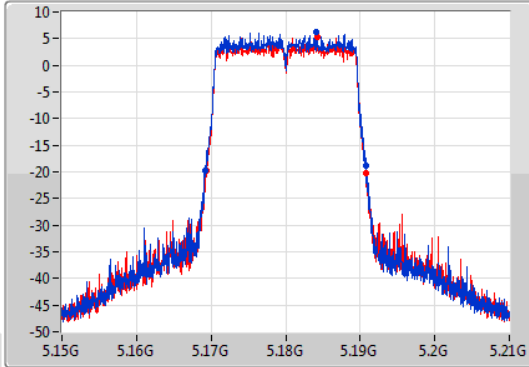

802.11ax HEW20-BF_Nss1,(MCS0)_2TX

EBW

5180MHz

25/12/2019

CF: 5.18GHz
Span: 60MHz
RBW: 200kHz
VBW: 1MHz
Sweep Time: 100ms
Detector Type: Peak
Port 1: [Waveform icon]
Port 2: [Waveform icon]

CF: 5.18GHz
Span: 60MHz
RBW: 200kHz
VBW: 1MHz
Sweep Time: 100ms
Detector Type: Peak