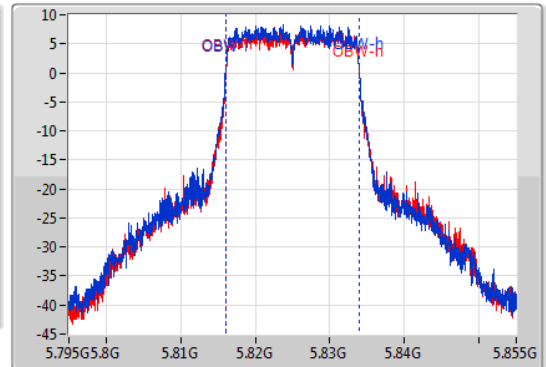

6dB(Hz)	Fl-6dB(Hz)	Fh-6dB(Hz)	OBW(Hz)	Fl-OBW(Hz)	Fh-OBW(Hz)	Limit(Hz)	Port
17.55M	5.81624G	5.83379G	17.961M	5.816004G	5.833966G	500k	1
17.58M	5.81621G	5.83379G	17.961M	5.816034G	5.833996G	500k	2