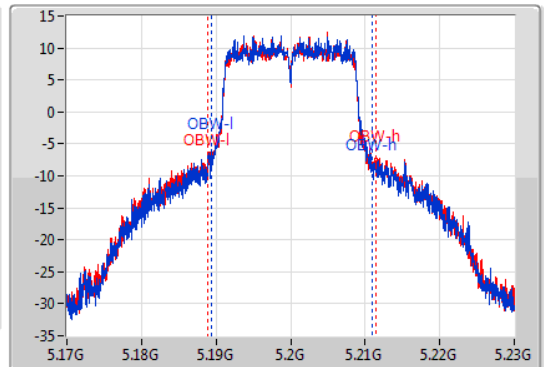

26dB(Hz)	Fl-26dB(Hz)	Fh-26dB(Hz)	OBW(Hz)	Fl-OBW(Hz)	Fh-OBW(Hz)	Limit(Hz)	Port
39.36M	5.18011G	5.21947G	21.559M	5.189385G	5.210945G	Inf	1
41.25M	5.17903G	5.22028G	22.669M	5.188816G	5.211484G	Inf	2