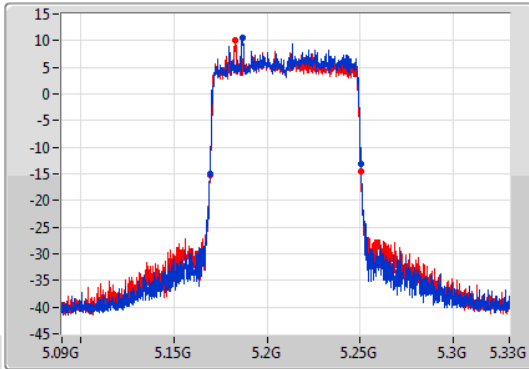

802.11ax HEW80-BF_Nss1,(MCS0)_2TX

EBW

5210MHz

25/12/2019

CF
5.21GHz
Span
240MHz
RBW
1MHz
VBW
3MHz
Sweep Time
100ms
Detector Type
Peak

CF
5.21GHz
Span
240MHz
RBW
1MHz
VBW
3MHz
Sweep Time
100ms
Detector Type
Peak