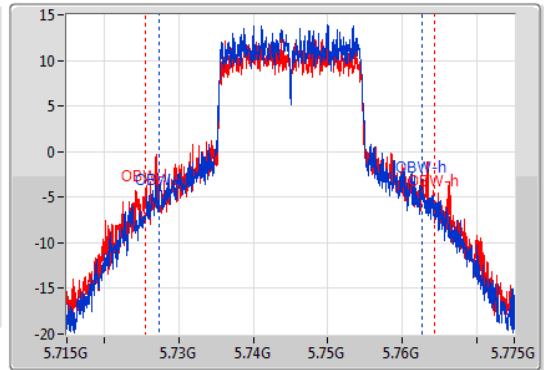

EBW

5745MHz

18/12/2019

CF
5.745GHz
Span
60MHz
RBW
100kHz
VBW
300kHz
Sweep Time
100ms
Detector Type
Peak
Port 1
Port 2

CF
5.745GHz
Span
60MHz
RBW
200kHz
VBW
1MHz
Sweep Time
100ms
Detector Type
Peak
Port 1
Port 2