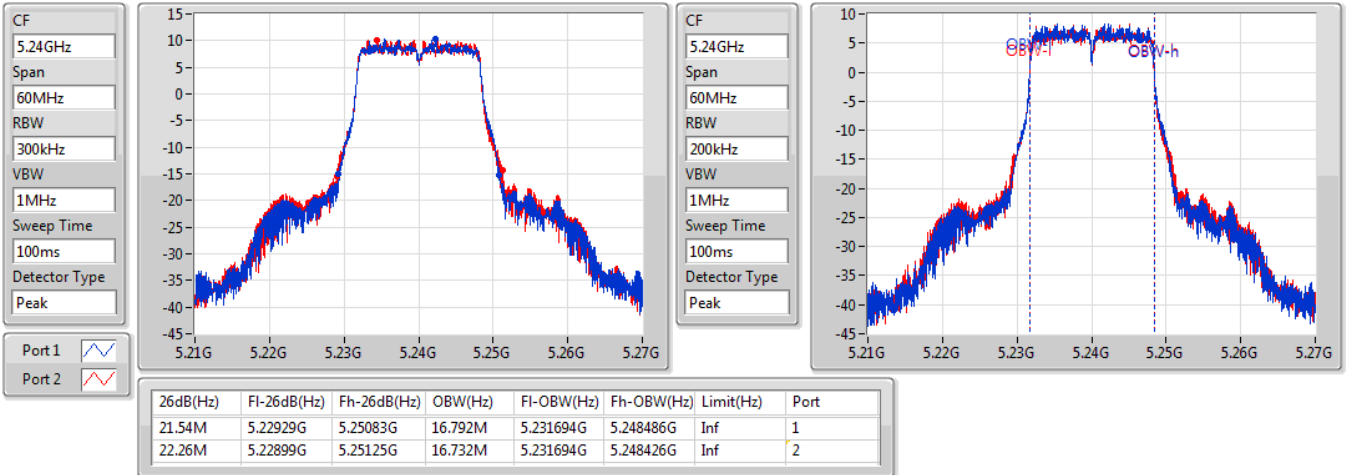

802.11a_Nss1,(6Mbps)_2TX

EBW

5240MHz

02/01/2020