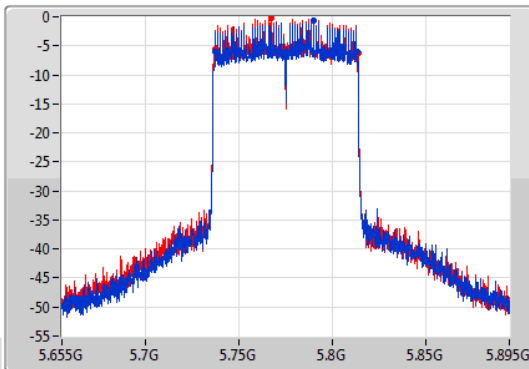

CF
5.775GHz
Span
240MHz
RBW
1MHz
VBW
3MHz
Sweep Time
100ms
Detector Type
Peak