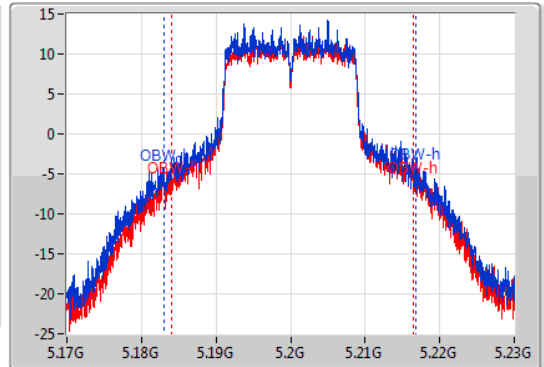

802.11ac VHT20-BF_Nss1,(MCS0)_2TX

EBW

5200MHz

25/12/2019

CF: 5.2GHz
 Span: 60MHz
 RBW: 200kHz
 VBW: 1MHz
 Sweep Time: 100ms
 Detector Type: Peak

CF: 5.2GHz
 Span: 60MHz
 RBW: 200kHz
 VBW: 1MHz
 Sweep Time: 100ms
 Detector Type: Peak