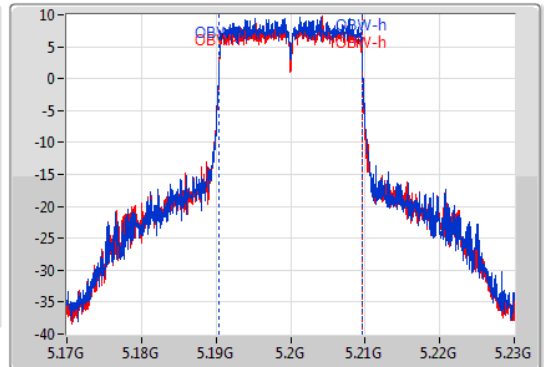

EBW

5200MHz

25/12/2019

CF: 5.2GHz
 Span: 60MHz
 RBW: 200kHz
 VBW: 1MHz
 Sweep Time: 100ms
 Detector Type: Peak
 Port 1: [Waveform icon]
 Port 2: [Waveform icon]

CF: 5.2GHz
 Span: 60MHz
 RBW: 200kHz
 VBW: 1MHz
 Sweep Time: 100ms
 Detector Type: Peak