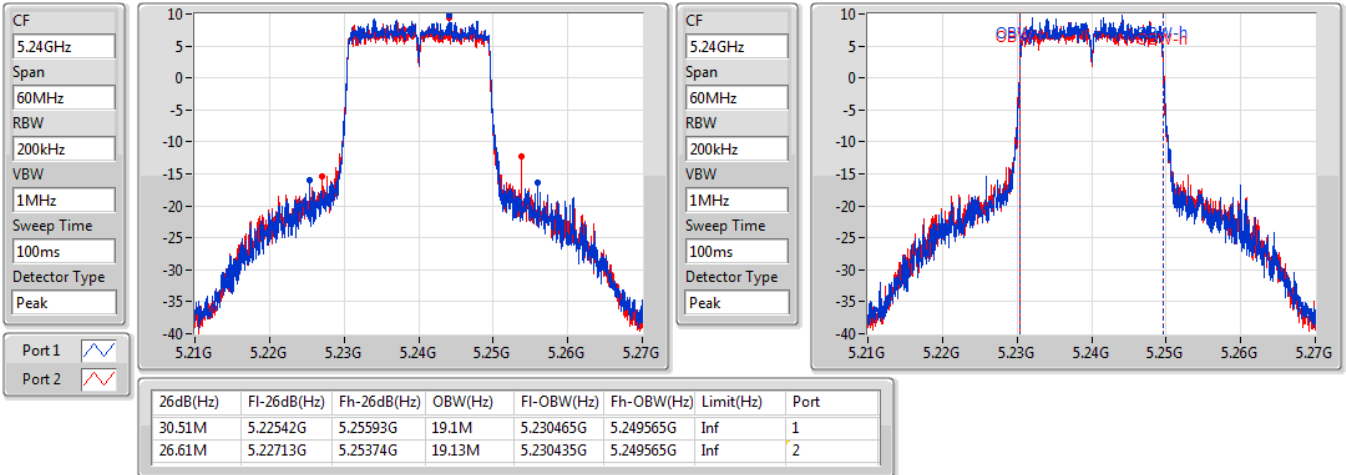

802.11ax HEW20-BF_Nss1,(MCS0)_2TX

EBW

5240MHz

25/12/2019