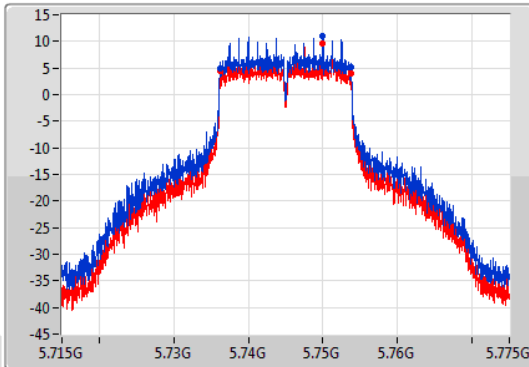

CF
5.745GHz
Span
60MHz
RBW
200kHz
VBW
1MHz
Sweep Time
100ms
Detector Type
Peak