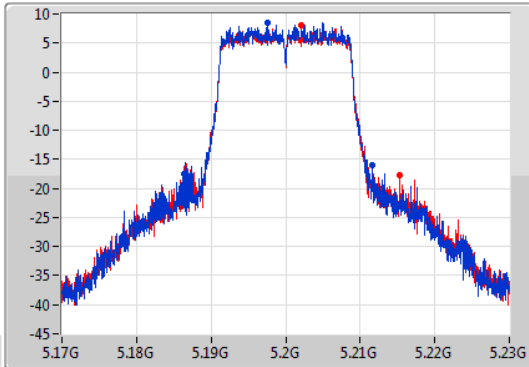

CF: 5.2GHz
Span: 60MHz
RBW: 200kHz
VBW: 1MHz
Sweep Time: 100ms
Detector Type: Peak