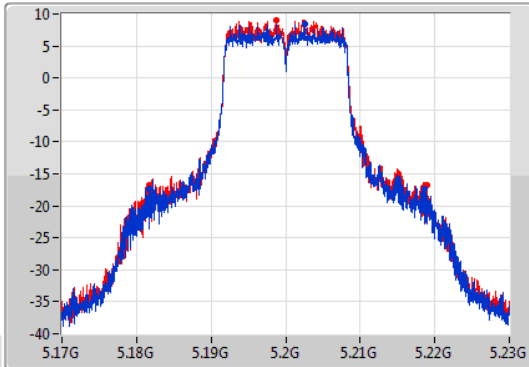

CF: 5.2GHz
Span: 60MHz
RBW: 200kHz
VBW: 1MHz
Sweep Time: 100ms
Detector Type: Peak