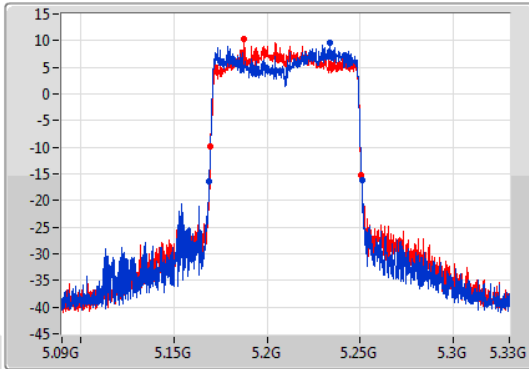

802.11ax HEW80-BF_Nss1,(MCS0)_2TX

EBW

5210MHz

25/12/2019

CF
5.21GHz
Span
240MHz
RBW
1MHz
VBW
3MHz
Sweep Time
100ms
Detector Type
Peak

CF
5.21GHz
Span
240MHz
RBW
1MHz
VBW
3MHz
Sweep Time
100ms
Detector Type
Peak