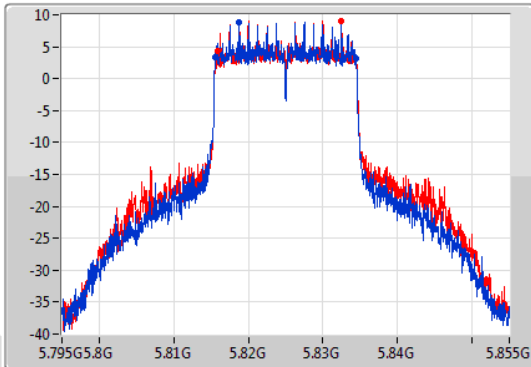

CF
5.825GHz
Span
60MHz
RBW
200kHz
VBW
1MHz
Sweep Time
100ms
Detector Type
Peak