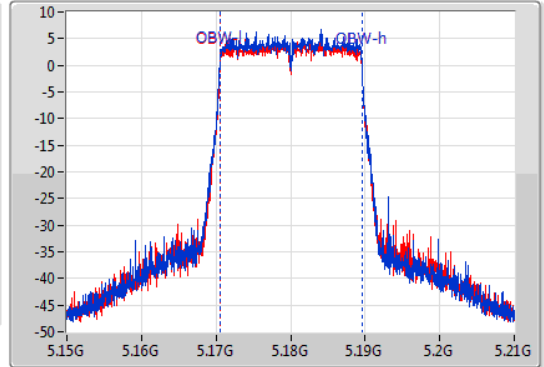

802.11ax HEW20-BF_Nss1,(MCS0)_2TX

EBW

5180MHz

25/12/2019

CF: 5.18GHz
 Span: 60MHz
 RBW: 200kHz
 VBW: 1MHz
 Sweep Time: 100ms
 Detector Type: Peak
 Port 1: [Waveform icon]
 Port 2: [Waveform icon]

CF: 5.18GHz
 Span: 60MHz
 RBW: 200kHz
 VBW: 1MHz
 Sweep Time: 100ms
 Detector Type: Peak