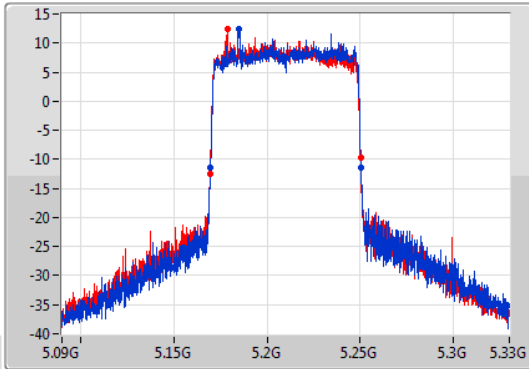

802.11ax HEW80-BF_Nss1,(MCS0)_2TX

EBW

5210MHz

25/12/2019

CF: 5.21GHz
Span: 240MHz
RBW: 1MHz
VBW: 3MHz
Sweep Time: 100ms
Detector Type: Peak

CF: 5.21GHz
Span: 240MHz
RBW: 1MHz
VBW: 3MHz
Sweep Time: 100ms
Detector Type: Peak