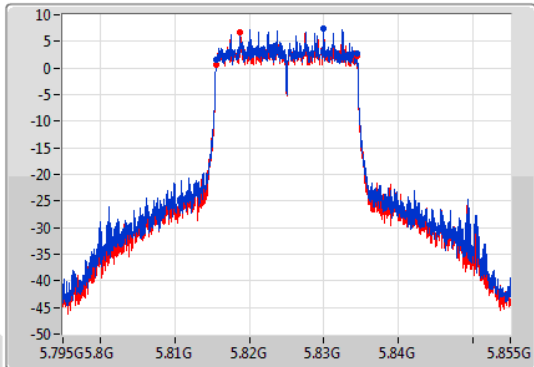

CF
5.825GHz
Span
60MHz
RBW
200kHz
VBW
1MHz
Sweep Time
100ms
Detector Type
Peak