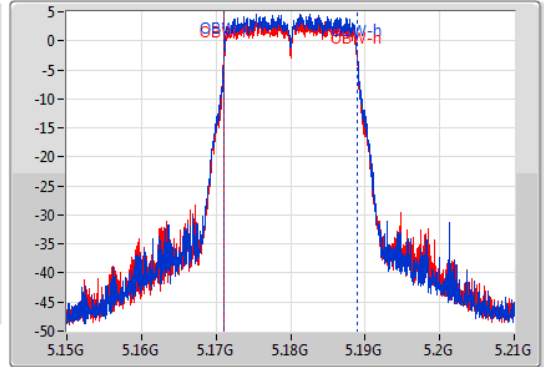

26dB(Hz)	Fl-26dB(Hz)	Fh-26dB(Hz)	OBW(Hz)	Fl-OBW(Hz)	Fh-OBW(Hz)	Limit(Hz)	Port
21.57M	5.16926G	5.19083G	17.901M	5.171064G	5.188966G	Inf	1
21.51M	5.16932G	5.19083G	17.901M	5.171064G	5.188966G	Inf	2

802.11ac VHT20-BF_Nss1,(MCS0)_2TX

EBW

5200MHz

25/12/2019

CF
5.2GHz
Span
60MHz
RBW
200kHz
VBW
1MHz
Sweep Time
100ms
Detector Type
Peak