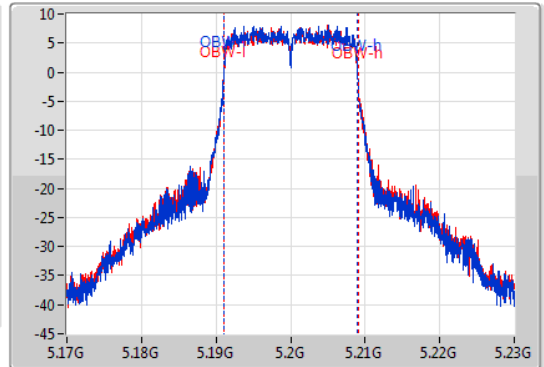

26dB(Hz)	Fl-26dB(Hz)	Fh-26dB(Hz)	OBW(Hz)	Fl-OBW(Hz)	Fh-OBW(Hz)	Limit(Hz)	Port
25.23M	5.18635G	5.21158G	17.901M	5.191064G	5.208966G	Inf	1
28.92M	5.18635G	5.21527G	17.991M	5.191034G	5.209025G	Inf	2