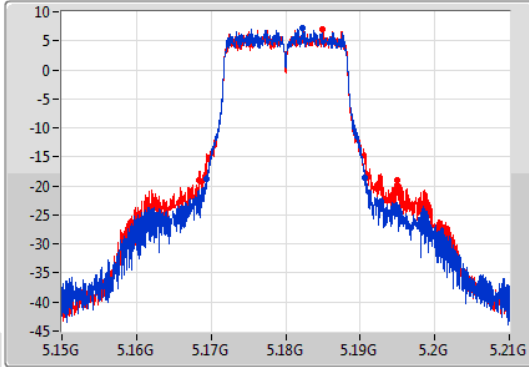

Port X-N dB = Port X 6dB down bandwidth for 5.725-5.85GHz band / 26dB down bandwidth for other band
 Port X-OBW = Port X 99% occupied bandwidth;

802.11a_Nss1,(6Mbps)_2TX

EBW

5180MHz

18/12/2019

CF
5.18GHz
Span
60MHz
RBW
200kHz
VBW
1MHz
Sweep Time
100ms
Detector Type
Peak