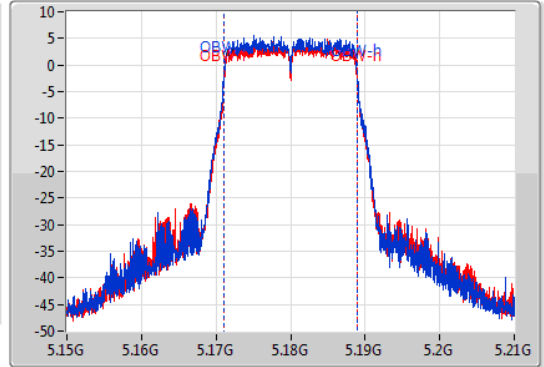

26dB(Hz)	Fl-26dB(Hz)	Fh-26dB(Hz)	OBW(Hz)	Fl-OBW(Hz)	Fh-OBW(Hz)	Limit(Hz)	Port
21.57M	5.16926G	5.19083G	17.871M	5.171064G	5.188936G	Inf	1
21.6M	5.16926G	5.19086G	17.901M	5.171064G	5.188966G	Inf	2

802.11ac VHT20-BF_Nss1,(MCS0)_2TX

EBW

5200MHz

25/12/2019

CF
5.2GHz
Span
60MHz
RBW
200kHz
VBW
1MHz
Sweep Time
100ms
Detector Type
Peak