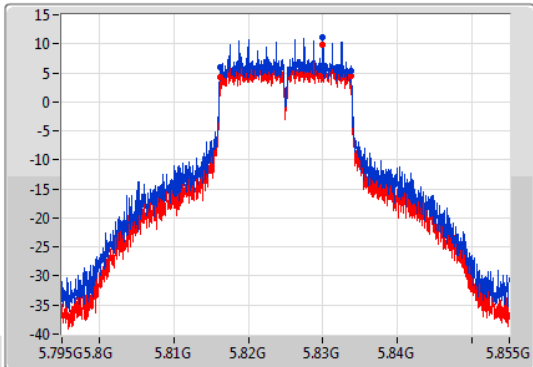

CF
5.825GHz
Span
60MHz
RBW
200kHz
VBW
1MHz
Sweep Time
100ms
Detector Type
Peak