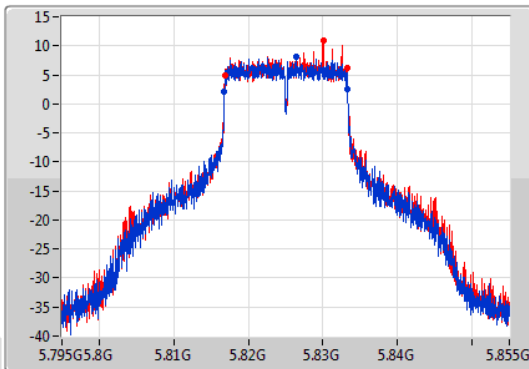

CF
5.825GHz
Span
60MHz
RBW
200kHz
VBW
1MHz
Sweep Time
100ms
Detector Type
Peak