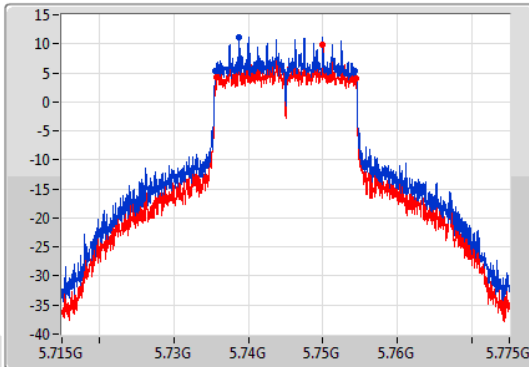

CF
5.745GHz
Span
60MHz
RBW
200kHz
VBW
1MHz
Sweep Time
100ms
Detector Type
Peak