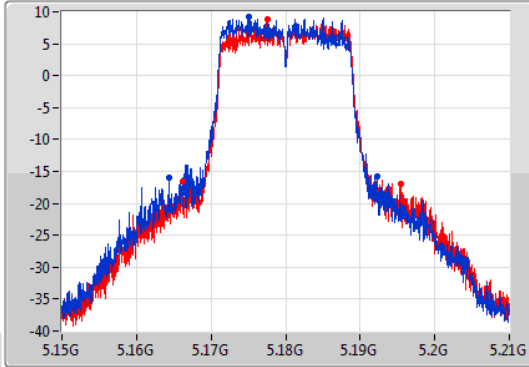

Port X-N dB = Port X 6dB down bandwidth for 5.725-5.85GHz band / 26dB down bandwidth for other band

Port X-OBW = Port X 99% occupied bandwidth;

802.11ac VHT20-BF_Nss1,(MCS0)_2TX

EBW

5180MHz

25/12/2019

CF: 5.18GHz
 Span: 60MHz
 RBW: 200kHz
 VBW: 1MHz
 Sweep Time: 100ms
 Detector Type: Peak