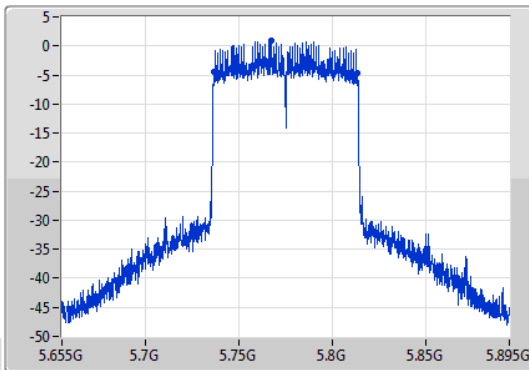

CF
5.775GHz
Span
240MHz
RBW
1MHz
VBW
3MHz
Sweep Time
100ms
Detector Type
Peak