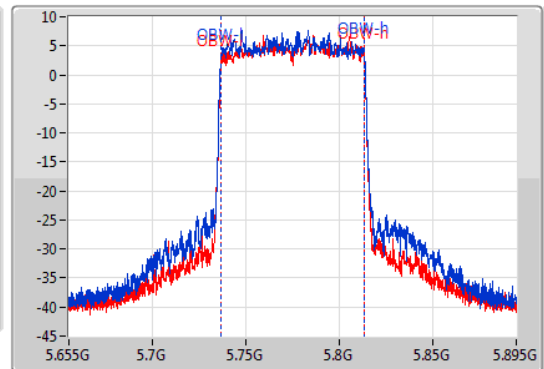

EBW

5775MHz

19/12/2019

CF
5.775GHz
Span
240MHz
RBW
100kHz
VBW
300kHz
Sweep Time
100ms
Detector Type
Peak

CF
5.775GHz
Span
240MHz
RBW
1MHz
VBW
3MHz
Sweep Time
100ms
Detector Type
Peak

6dB(Hz)	Fl-6dB(Hz)	Fh-6dB(Hz)	OBW(Hz)	Fl-OBW(Hz)	Fh-OBW(Hz)	Limit(Hz)	Port
77.16M	5.73672G	5.81388G	77.121M	5.736499G	5.813621G	500k	1
76.56M	5.7372G	5.81376G	77.001M	5.736619G	5.813621G	500k	2

Summary

Mode	Max-N dB (Hz)	Max-OBW (Hz)	ITU-Code	Min-N dB (Hz)	Min-OBW (Hz)
5.15-5.25GHz	-	-	-	-	-
802.11a_Nss1,(6Mbps)_1TX	43.38M	29.565M	29M6D1D	36.51M	17.301M
802.11ac VHT20_Nss1,(MCS0)_1TX	42.66M	25.277M	25M3D1D	24.54M	17.931M
802.11ac VHT40_Nss1,(MCS0)_1TX	77.1M	38.201M	38M2D1D	40.2M	36.402M
802.11ac VHT80_Nss1,(MCS0)_1TX	81.84M	75.802M	75M8D1D	81.84M	75.802M
802.11ax HEW20_Nss1,(MCS0)_1TX	44.55M	25.667M	25M7D1D	25.77M	19.13M
802.11ax HEW40_Nss1,(MCS0)_1TX	74.16M	38.201M	38M2D1D	40.2M	37.541M
802.11ax HEW80_Nss1,(MCS0)_1TX	82.32M	77.001M	77M0D1D	82.32M	77.001M
5.725-5.85GHz	-	-	-	-	-
802.11a_Nss1,(6Mbps)_1TX	16.35M	41.439M	41M4D1D	16.32M	18.261M
802.11ac VHT20_Nss1,(MCS0)_1TX	17.55M	43.628M	43M6D1D	17.52M	19.13M
802.11ac VHT40_Nss1,(MCS0)_1TX	36.3M	63.748M	63M7D1D	36.06M	49.355M
802.11ac VHT80_Nss1,(MCS0)_1TX	75.24M	76.162M	76M2D1D	75.24M	76.162M
802.11ax HEW20_Nss1,(MCS0)_1TX	18.87M	44.678M	44M7D1D	18.39M	19.67M
802.11ax HEW40_Nss1,(MCS0)_1TX	37.2M	60.45M	60M4D1D	36.9M	41.919M
802.11ax HEW80_Nss1,(MCS0)_1TX	76.8M	77.481M	77M5D1D	76.8M	77.481M