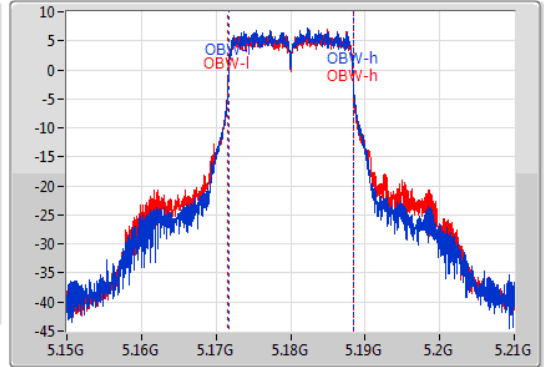

26dB(Hz)	Fl-26dB(Hz)	Fh-26dB(Hz)	OBW(Hz)	Fl-OBW(Hz)	Fh-OBW(Hz)	Limit(Hz)	Port
21.33M	5.16935G	5.19068G	16.792M	5.171664G	5.188456G	Inf	1
26.52M	5.16839G	5.19491G	16.942M	5.171574G	5.188516G	Inf	2

802.11a_Nss1,(6Mbps)_2TX

EBW

5200MHz

18/12/2019

CF
5.2GHz
Span
60MHz
RBW
200kHz
VBW
1MHz
Sweep Time
100ms
Detector Type
Peak