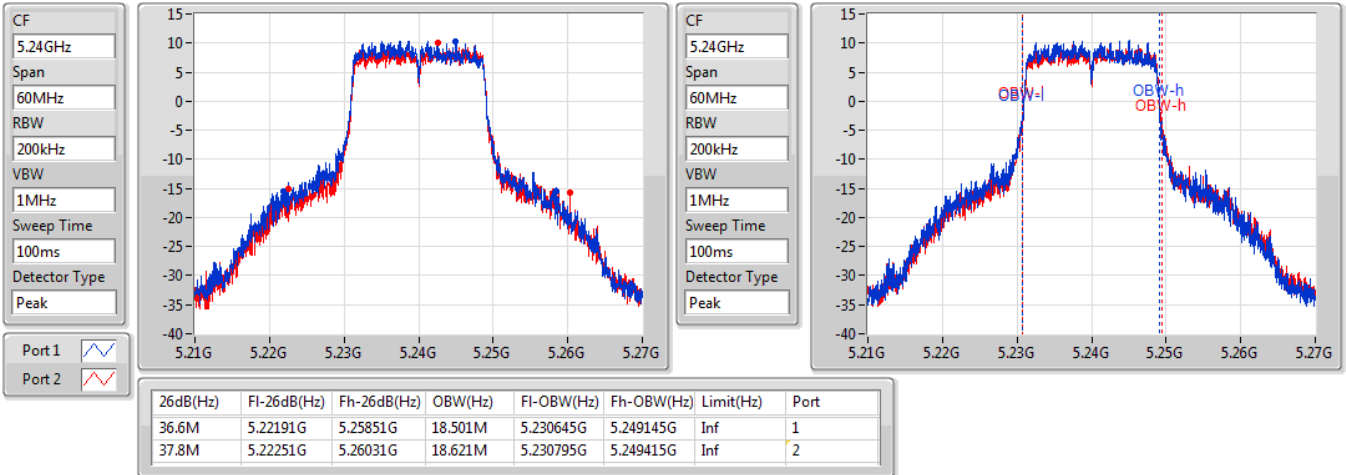

802.11ac VHT20-BF_Nss1,(MCS0)_2TX

EBW

5240MHz

25/12/2019