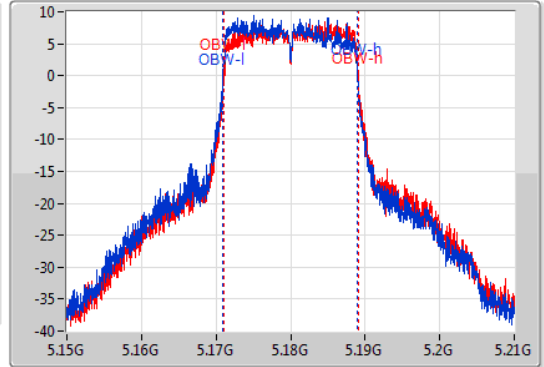

26dB(Hz)	Fl-26dB(Hz)	Fh-26dB(Hz)	OBW(Hz)	Fl-OBW(Hz)	Fh-OBW(Hz)	Limit(Hz)	Port
27.9M	5.16431G	5.19221G	18.081M	5.170885G	5.188966G	Inf	1
29.16M	5.16623G	5.19539G	18.081M	5.171064G	5.189145G	Inf	2

802.11ac VHT20-BF_Nss1,(MCS0)_2TX

EBW

5200MHz

25/12/2019

CF: 5.2GHz
Span: 60MHz
RBW: 200kHz
VBW: 1MHz
Sweep Time: 100ms
Detector Type: Peak