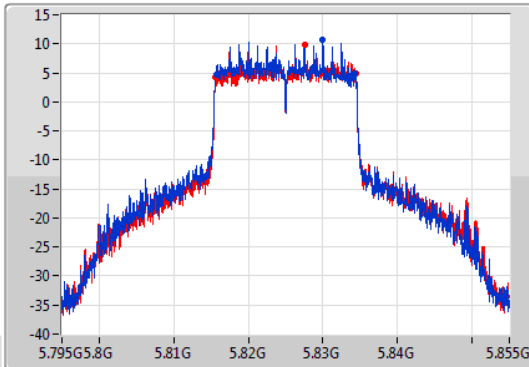

CF
5.825GHz
Span
60MHz
RBW
200kHz
VBW
1MHz
Sweep Time
100ms
Detector Type
Peak