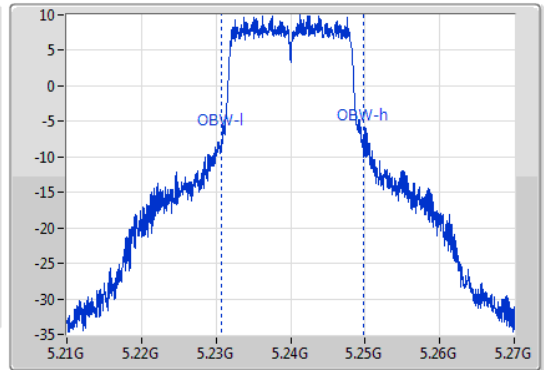

26dB(Hz)	Fl-26dB(Hz)	Fh-26dB(Hz)	OBW(Hz)	Fl-OBW(Hz)	Fh-OBW(Hz)	Limit(Hz)	Port
37.83M	5.22119G	5.25902G	19.1M	5.230705G	5.249805G	Inf	1

802.11a_Nss1,(6Mbps)_1TX

EBW

5745MHz

21/12/2019

CF
5.745GHz
Span
60MHz
RBW
100kHz
VBW
300kHz
Sweep Time
100ms
Detector Type
Peak