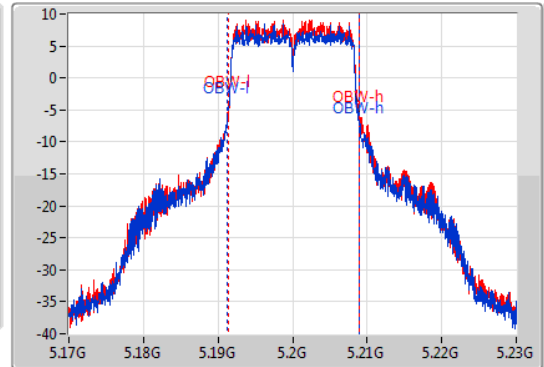

802.11a_Nss1,(6Mbps)_2TX

EBW

5200MHz

20/12/2019

CF: 5.2GHz
 Span: 60MHz
 RBW: 200kHz
 VBW: 1MHz
 Sweep Time: 100ms
 Detector Type: Peak

CF: 5.2GHz
 Span: 60MHz
 RBW: 200kHz
 VBW: 1MHz
 Sweep Time: 100ms
 Detector Type: Peak