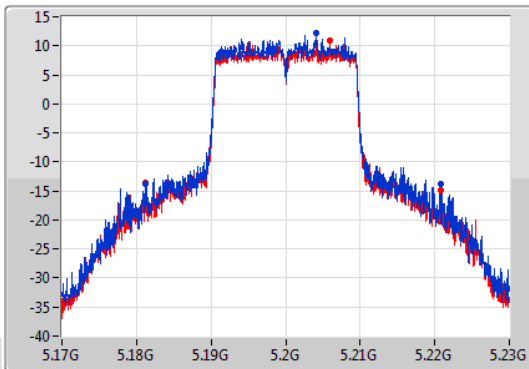

CF
5.2GHz
Span
60MHz
RBW
200kHz
VBW
1MHz
Sweep Time
100ms
Detector Type
Peak