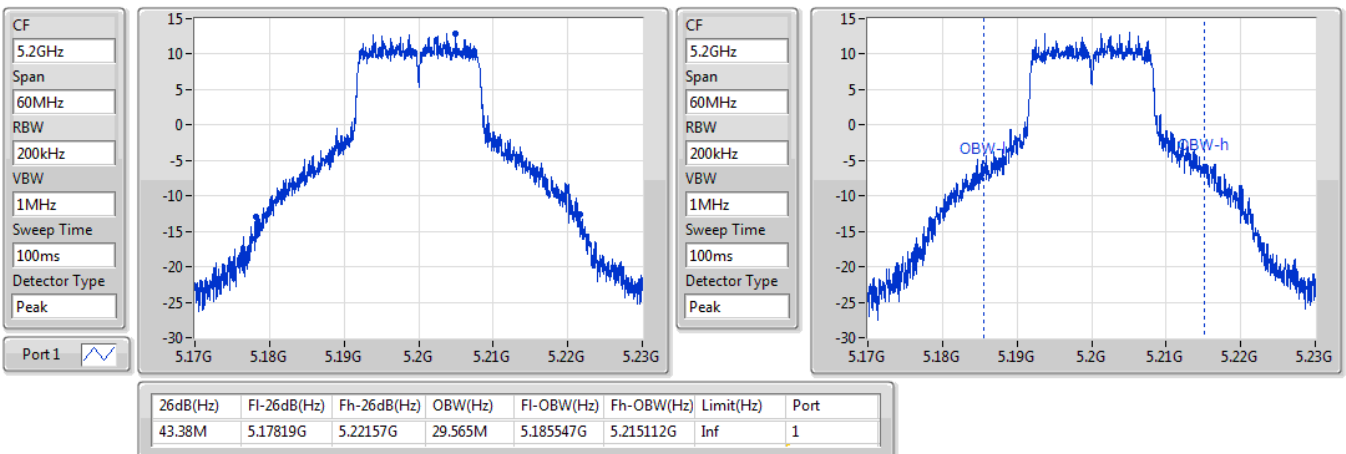

Port X-N dB = Port X 6dB down bandwidth for 5.725-5.85GHz band / 26dB down bandwidth for other band

Port X-OBW = Port X 99% occupied bandwidth;

802.11a_Nss1,(6Mbps)_1TX

EBW

5180MHz

18/12/2019

802.11a_Nss1,(6Mbps)_1TX

EBW

5200MHz

18/12/2019

802.11a_Nss1,(6Mbps)_1TX

EBW

5240MHz

18/12/2019

802.11a_Nss1,(6Mbps)_1TX