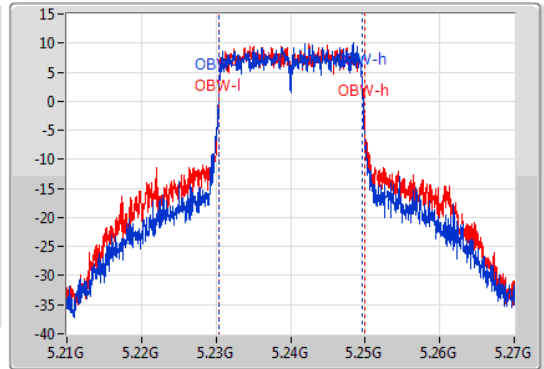

EBW

5240MHz

18/12/2019

CF
5.24GHz
Span
60MHz
RBW
200kHz
VBW
1MHz
Sweep Time
100ms
Detector Type
Peak
Port 1
Port 2

CF
5.24GHz
Span
60MHz
RBW
200kHz
VBW
1MHz
Sweep Time
100ms
Detector Type
Peak
Port 1
Port 2