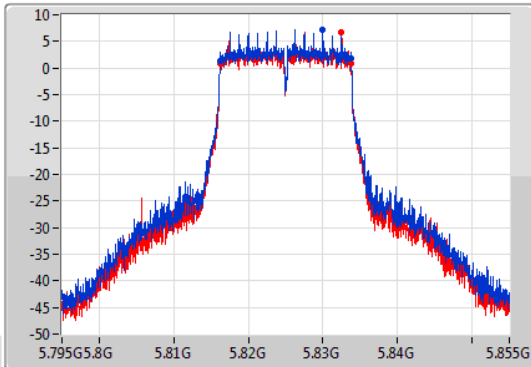

CF
5.825GHz
Span
60MHz
RBW
200kHz
VBW
1MHz
Sweep Time
100ms
Detector Type
Peak