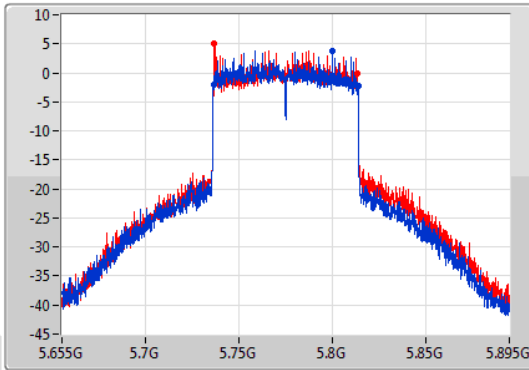

CF: 5.775GHz
Span: 240MHz
RBW: 1MHz
VBW: 3MHz
Sweep Time: 100ms
Detector Type: Peak