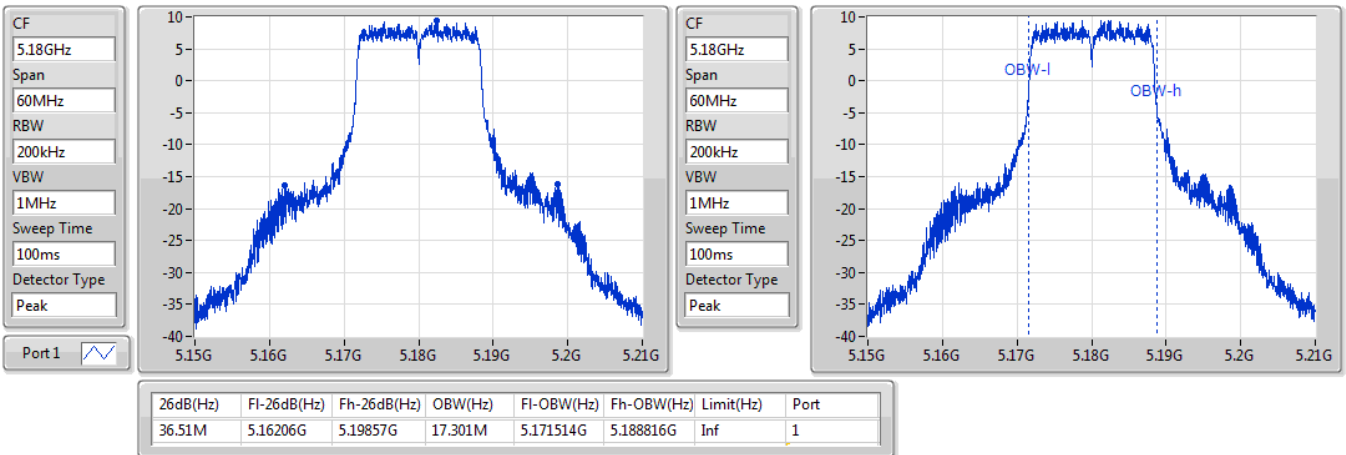

Port X-N dB = Port X 6dB down bandwidth for 5.725-5.85GHz band / 26dB down bandwidth for other band

Port X-OBW = Port X 99% occupied bandwidth;

802.11a_Nss1,(6Mbps)_1TX

EBW

5180MHz

18/12/2019

802.11a_Nss1,(6Mbps)_1TX

EBW

5200MHz

18/12/2019

802.11a_Nss1,(6Mbps)_1TX

EBW

5240MHz

18/12/2019

802.11a_Nss1,(6Mbps)_1TX