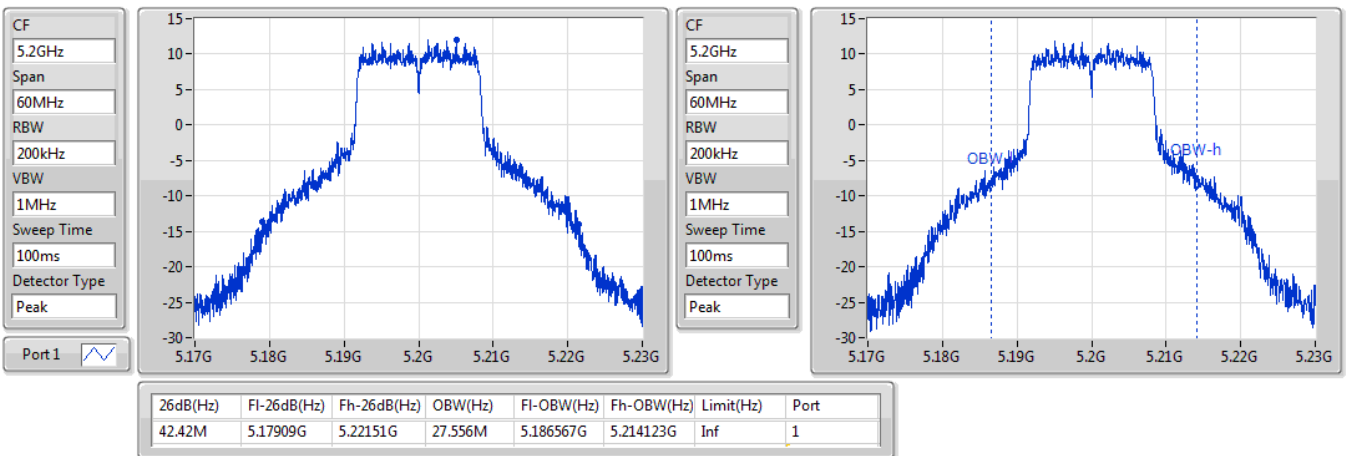

802.11a_Nss1,(6Mbps)_1TX

EBW

5200MHz

21/12/2019