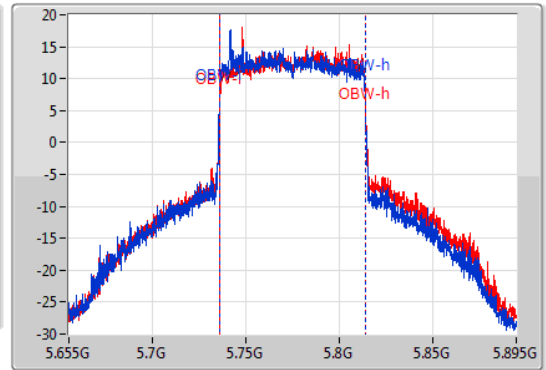

6dB(Hz)	Fl-6dB(Hz)	Fh-6dB(Hz)	OBW(Hz)	Fl-OBW(Hz)	Fh-OBW(Hz)	Limit(Hz)	Port
77.52M	5.73636G	5.81388G	77.961M	5.7359G	5.813861G	500k	1
76.32M	5.73684G	5.81316G	78.441M	5.7359G	5.81434G	500k	2

Summary

Mode	Max-N dB (Hz)	Max-OBW (Hz)	ITU-Code	Min-N dB (Hz)	Min-OBW (Hz)
5.15-5.25GHz	-	-	-	-	-
802.11ac VHT20-BF_Nss1,(MCS0)_2TX	39.75M	19.22M	19M2D1D	21.57M	17.901M
802.11ac VHT40-BF_Nss1,(MCS0)_2TX	68.4M	37.121M	37M1D1D	39.96M	36.522M
802.11ac VHT80-BF_Nss1,(MCS0)_2TX	81.6M	76.162M	76M2D1D	80.52M	75.802M
802.11ax HEW20-BF_Nss1,(MCS0)_2TX	49.41M	20M	20M0D1D	21.33M	18.981M
802.11ax HEW40-BF_Nss1,(MCS0)_2TX	54.72M	37.781M	37M8D1D	39.96M	37.541M
802.11ax HEW80-BF_Nss1,(MCS0)_2TX	81.24M	77.121M	77M1D1D	81.24M	77.001M
5.725-5.85GHz	-	-	-	-	-
802.11ac VHT20-BF_Nss1,(MCS0)_2TX	17.58M	20.9M	20M9D1D	17.55M	19.13M
802.11ac VHT40-BF_Nss1,(MCS0)_2TX	36.36M	45.097M	45M1D1D	35.46M	38.381M
802.11ac VHT80-BF_Nss1,(MCS0)_2TX	75.48M	76.642M	76M6D1D	51.6M	75.682M
802.11ax HEW20-BF_Nss1,(MCS0)_2TX	18.9M	20.57M	20M6D1D	18.57M	19.58M
802.11ax HEW40-BF_Nss1,(MCS0)_2TX	37.08M	39.28M	39M3D1D	35.04M	38.201M
802.11ax HEW80-BF_Nss1,(MCS0)_2TX	71.4M	77.241M	77M2D1D	67.2M	77.001M