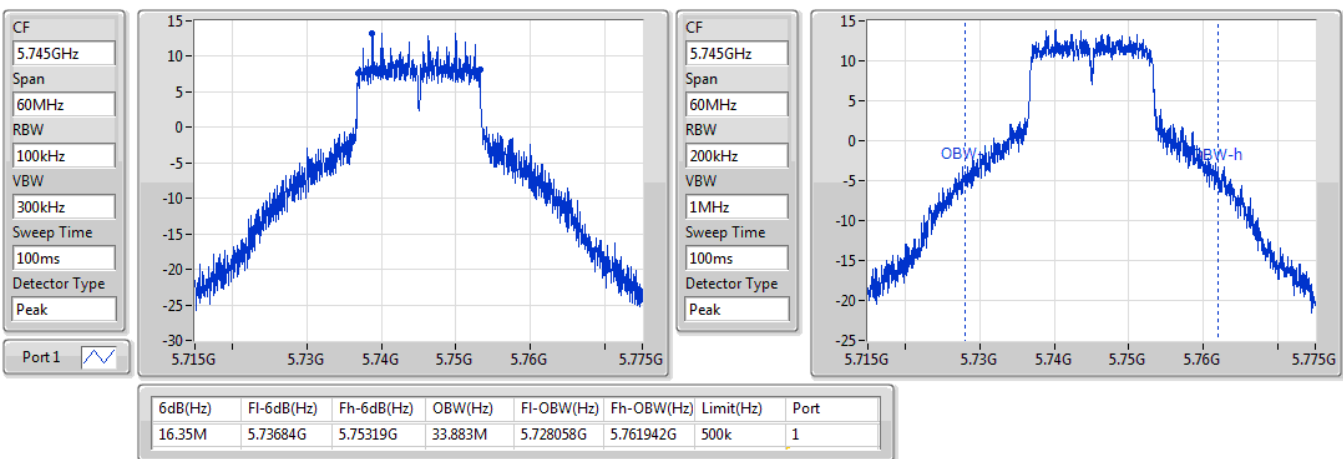

802.11a_Nss1,(6Mbps)_1TX

EBW

5745MHz

18/12/2019