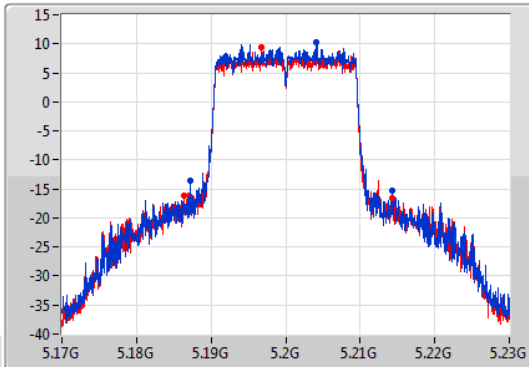

EBW

5200MHz

25/12/2019

CF: 5.2GHz
 Span: 60MHz
 RBW: 200kHz
 VBW: 1MHz
 Sweep Time: 100ms
 Detector Type: Peak
 Port 1: [Waveform icon]
 Port 2: [Waveform icon]

CF: 5.2GHz
 Span: 60MHz
 RBW: 200kHz
 VBW: 1MHz
 Sweep Time: 100ms
 Detector Type: Peak