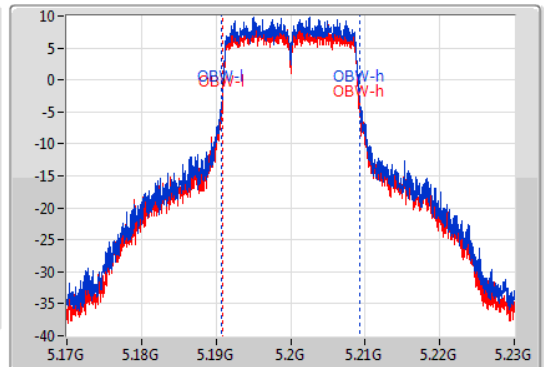

26dB(Hz)	Fl-26dB(Hz)	Fh-26dB(Hz)	OBW(Hz)	Fl-OBW(Hz)	Fh-OBW(Hz)	Limit(Hz)	Port
37.05M	5.18251G	5.21956G	18.531M	5.190795G	5.209325G	Inf	1
35.88M	5.18236G	5.21824G	18.501M	5.190825G	5.209325G	Inf	2