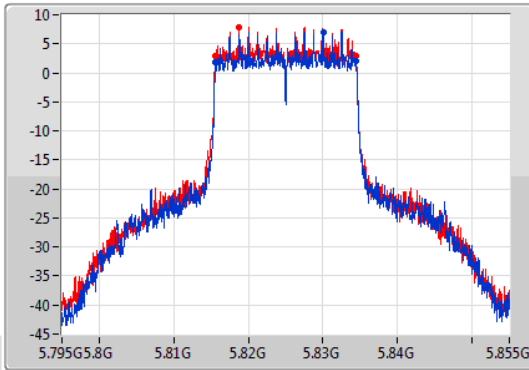

CF
5.825GHz
Span
60MHz
RBW
200kHz
VBW
1MHz
Sweep Time
100ms
Detector Type
Peak