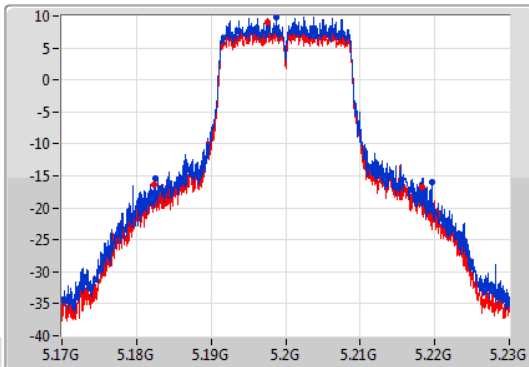

CF
5.2GHz
Span
60MHz
RBW
200kHz
VBW
1MHz
Sweep Time
100ms
Detector Type
Peak