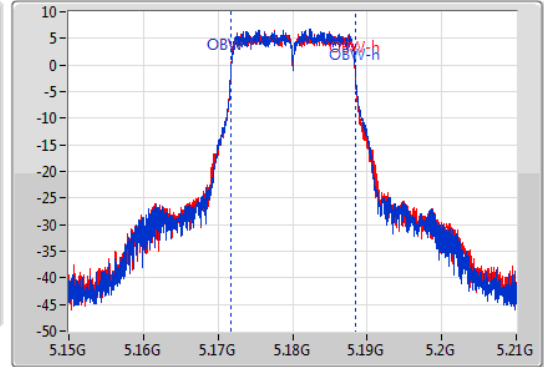

26dB(Hz)	Fl-26dB(Hz)	Fh-26dB(Hz)	OBW(Hz)	Fl-OBW(Hz)	Fh-OBW(Hz)	Limit(Hz)	Port
21.48M	5.16929G	5.19077G	16.762M	5.171724G	5.188486G	Inf	1
22.14M	5.16908G	5.19122G	16.672M	5.171724G	5.188396G	Inf	2

802.11a_Nss1,(6Mbps)_2TX

EBW

5200MHz

20/12/2019

CF: 5.2GHz
Span: 60MHz
RBW: 200kHz
VBW: 1MHz
Sweep Time: 100ms
Detector Type: Peak