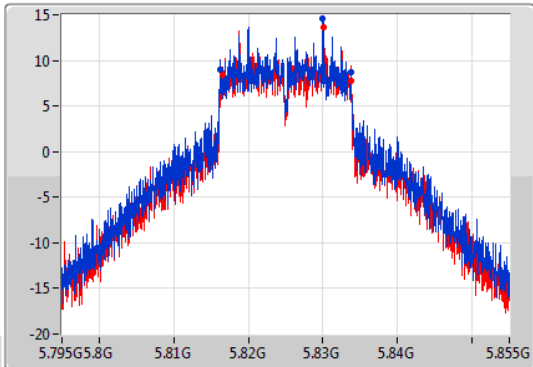

CF
5.825GHz
Span
60MHz
RBW
200kHz
VBW
1MHz
Sweep Time
100ms
Detector Type
Peak