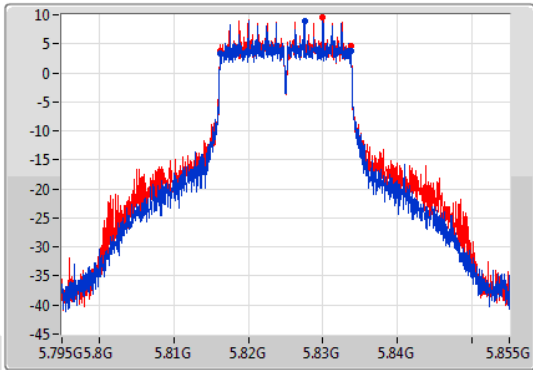

CF
5.825GHz
Span
60MHz
RBW
200kHz
VBW
1MHz
Sweep Time
100ms
Detector Type
Peak