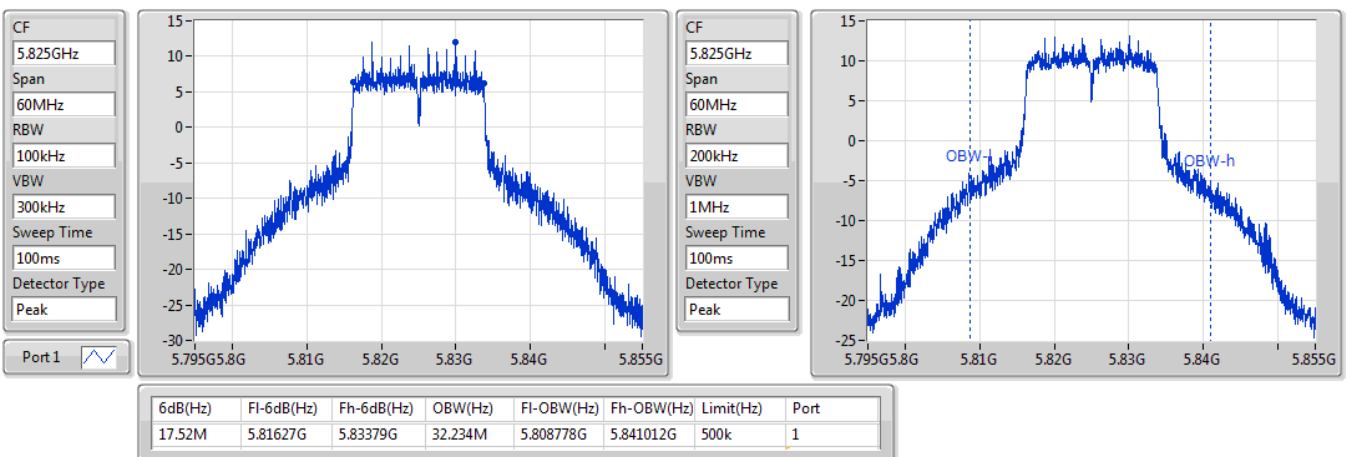

802.11ac VHT20_Nss1,(MCS0)_1TX

EBW

5825MHz

21/12/2019