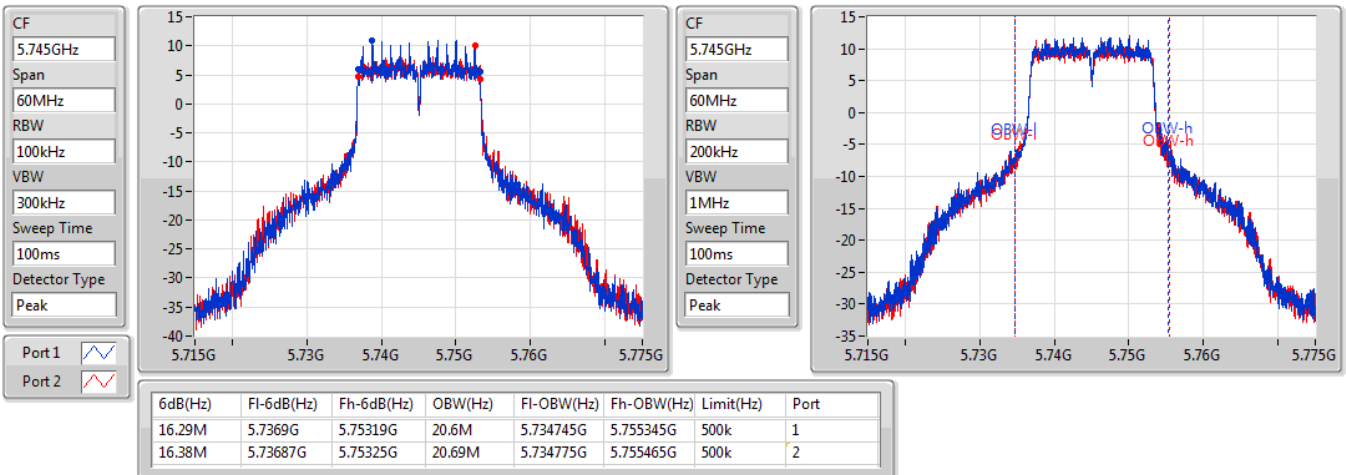

EBW

5240MHz

02/01/2020

802.11a_Nss1,(6Mbps)_2TX

EBW

5745MHz

02/01/2020

802.11a_Nss1,(6Mbps)_2TX