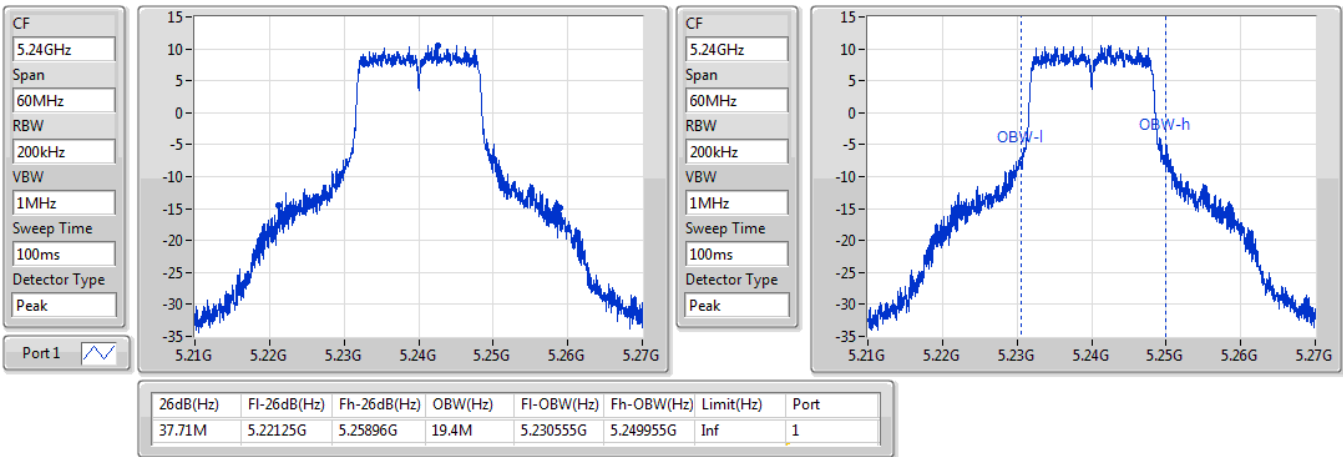

Port X-N dB = Port X 6dB down bandwidth for 5.725-5.85GHz band / 26dB down bandwidth for other band

Port X-OBW = Port X 99% occupied bandwidth;

802.11a_Nss1,(6Mbps)_1TX

EBW

5180MHz

18/12/2019

802.11a_Nss1,(6Mbps)_1TX

EBW

5200MHz

18/12/2019

802.11a_Nss1,(6Mbps)_1TX

EBW

5240MHz

18/12/2019

802.11a_Nss1,(6Mbps)_1TX