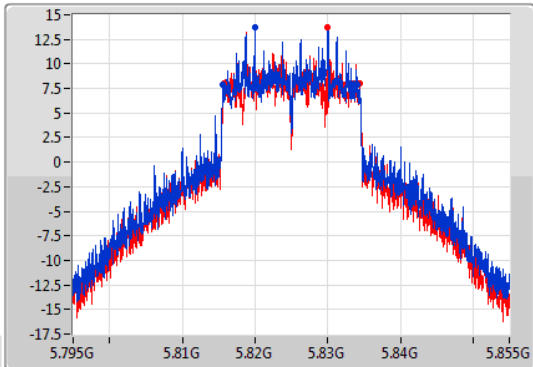

CF
5.825GHz
Span
60MHz
RBW
200kHz
VBW
1MHz
Sweep Time
100ms
Detector Type
Peak