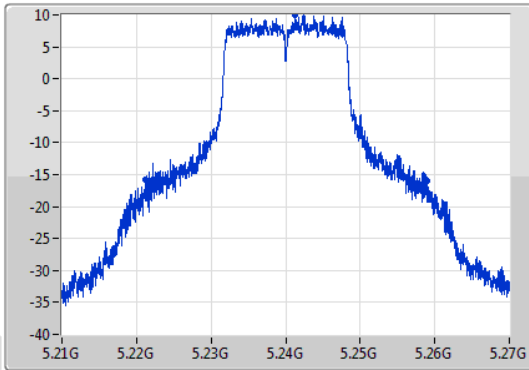

802.11a_Nss1,(6Mbps)_1TX

EBW

5240MHz

21/12/2019

CF
5.24GHz
Span
60MHz
RBW
200kHz
VBW
1MHz
Sweep Time
100ms
Detector Type
Peak

CF
5.24GHz
Span
60MHz
RBW
200kHz
VBW
1MHz
Sweep Time
100ms
Detector Type
Peak