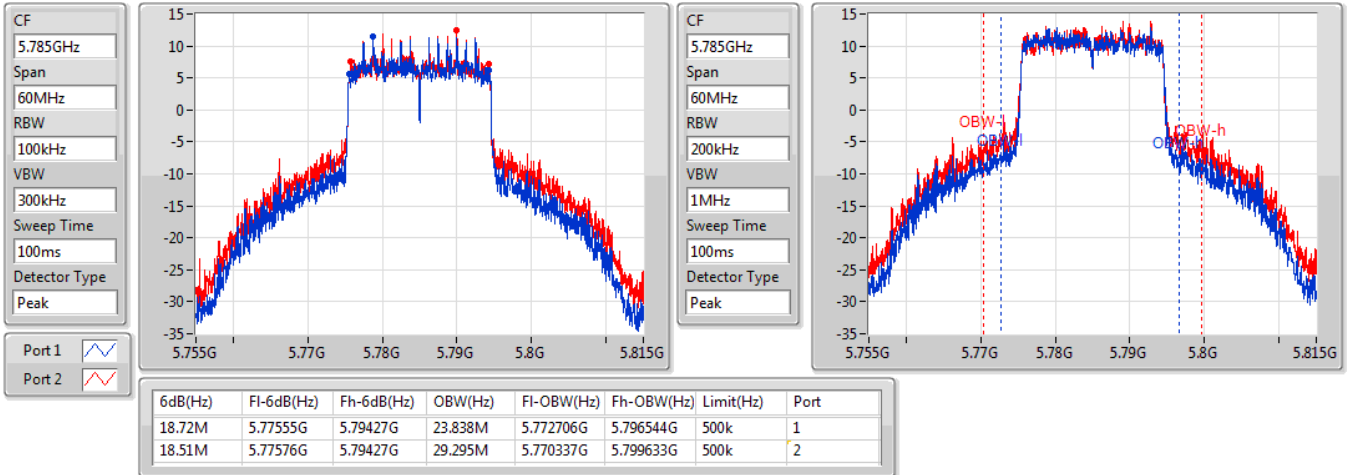

802.11ax HEW20-BF_Nss1,(MCS0)_2TX

EBW

5785MHz

25/12/2019