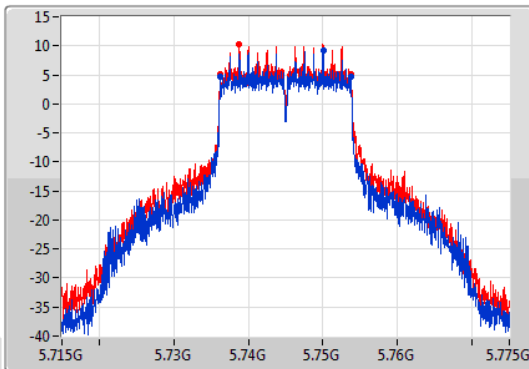

CF
5.745GHz
Span
60MHz
RBW
200kHz
VBW
1MHz
Sweep Time
100ms
Detector Type
Peak