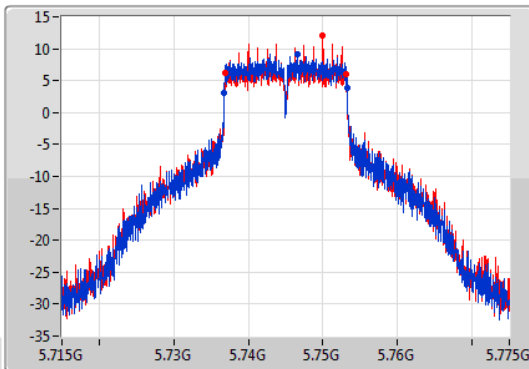

CF
5.745GHz
Span
60MHz
RBW
200kHz
VBW
1MHz
Sweep Time
100ms
Detector Type
Peak