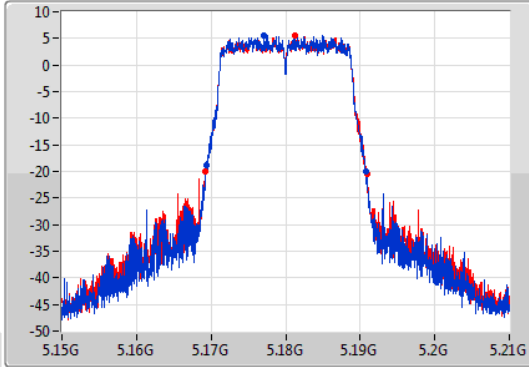

Port X-N dB = Port X 6dB down bandwidth for 5.725-5.85GHz band / 26dB down bandwidth for other band
 Port X-OBW = Port X 99% occupied bandwidth;

802.11ac VHT20-BF_Nss1,(MCS0)_2TX

EBW

5180MHz

25/12/2019

CF: 5.18GHz
 Span: 60MHz
 RBW: 200kHz
 VBW: 1MHz
 Sweep Time: 100ms
 Detector Type: Peak