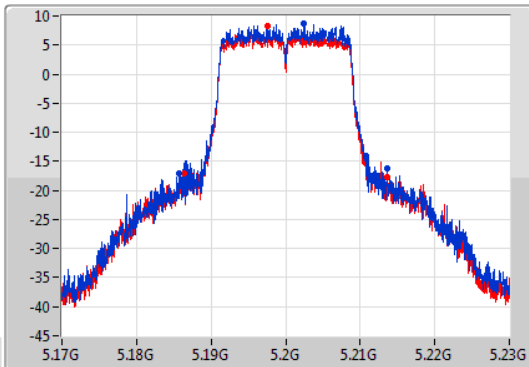

CF
5.2GHz
Span
60MHz
RBW
200kHz
VBW
1MHz
Sweep Time
100ms
Detector Type
Peak