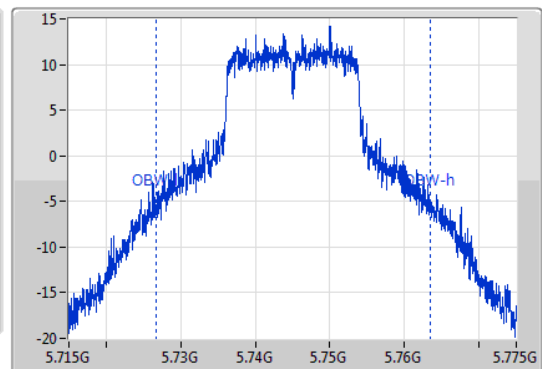

802.11ac VHT20_Nss1,(MCS0)_1TX

EBW

5745MHz

21/12/2019

CF: 5.745GHz
 Span: 60MHz
 RBW: 100kHz
 VBW: 300kHz
 Sweep Time: 100ms
 Detector Type: Peak
 Port 1

CF: 5.745GHz
 Span: 60MHz
 RBW: 200kHz
 VBW: 1MHz
 Sweep Time: 100ms
 Detector Type: Peak