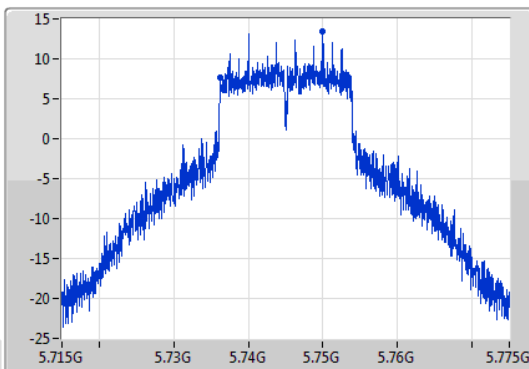

CF: 5.745GHz
Span: 60MHz
RBW: 200kHz
VBW: 1MHz
Sweep Time: 100ms
Detector Type: Peak