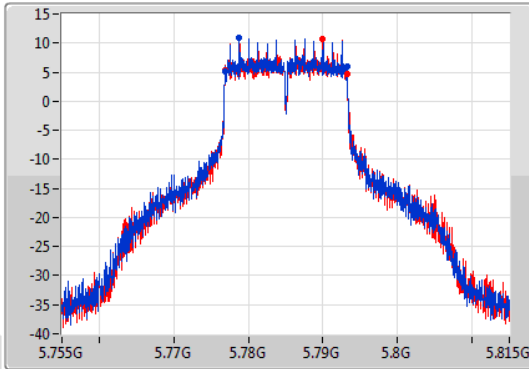

802.11a_Nss1,(6Mbps)_2TX

EBW

5785MHz

02/01/2020

CF
5.785GHz
Span
60MHz
RBW
100kHz
VBW
300kHz
Sweep Time
100ms
Detector Type
Peak

CF
5.785GHz
Span
60MHz
RBW
200kHz
VBW
1MHz
Sweep Time
100ms
Detector Type
Peak