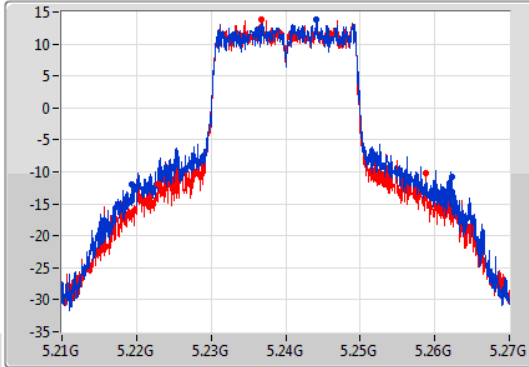

802.11ax HEW20-BF_Nss1,(MCS0)_2TX

EBW

5240MHz

02/01/2020

CF
5.24GHz
Span
60MHz
RBW
300kHz
VBW
1MHz
Sweep Time
100ms
Detector Type
Peak

CF
5.24GHz
Span
60MHz
RBW
200kHz
VBW
1MHz
Sweep Time
100ms
Detector Type
Peak