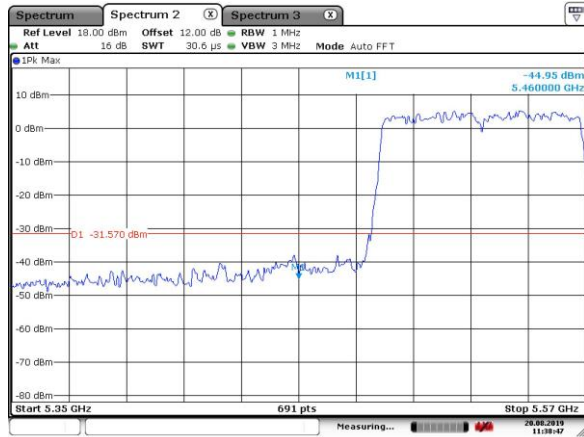

Date: 6.AUG.2019 19:45:27

5755MHz with Beamforming

Date: 6.AUG.2019 19:44:26

5795MHz with Beamforming

Date: 6.AUG.2019 19:46:13

802.11ac(80MHz)

5290MHz with SISO

5290MHz with SISO

5530MHz with SISO

5530MHz with SISO

5290MHz with CDD

5290MHz with CDD

5530MHz with CDD

5530MHz with CDD

5290MHz with Beamforming

5290MHz with Beamforming

5530MHz with Beamforming

5530MHz with Beamforming

5775MHz with SISO

Date: 11. JUL. 2019 08:53:09

5775MHz with CDD

Date: 6. AUG. 2019 19:48:40

5775MHz with Beamforming

Date: 6. AUG. 2019 19:50:09