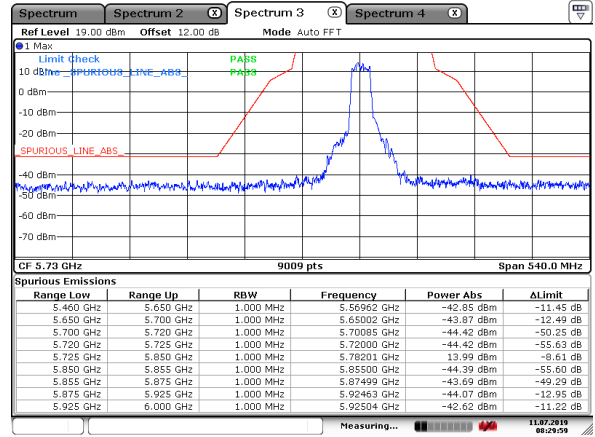

5520MHz with Beamforming

Date: 20.AUG.2019 10:53:02

5520MHz with Beamforming

Date: 20.AUG.2019 10:52:06

5745MHz with SISO

Date: 11. JUL. 2019 08:29:23

5785MHz with SISO

Date: 11. JUL. 2019 08:29:59