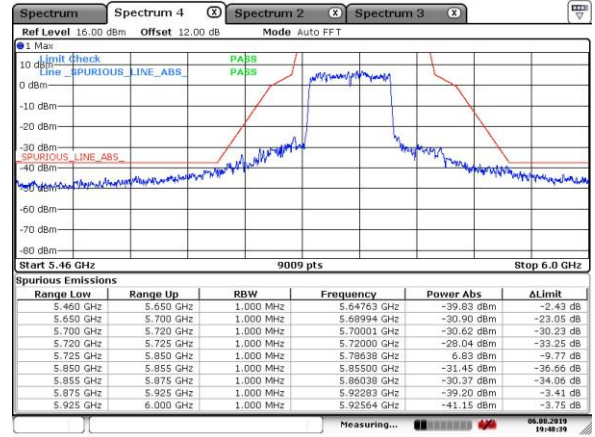

5530MHz with SISO

5530MHz with SISO

5290MHz with CDD

5290MHz with CDD

5530MHz with CDD

5530MHz with CDD

5290MHz with Beamforming

5290MHz with Beamforming

5530MHz with Beamforming

5530MHz with Beamforming

5775MHz with SISO

Date: 11. JUL. 2019 08:53:09

5775MHz with CDD

Date: 6. AUG. 2019 19:48:40

5775MHz with Beamforming

Date: 6. AUG. 2019 19:50:09

802.11ax(20MHz)

5200MHz with CDD

5200MHz with CDD

5180MHz with Beamforming

5180MHz with Beamforming

5200MHz with Beamforming

5200MHz with Beamforming

5300MHz with SISO