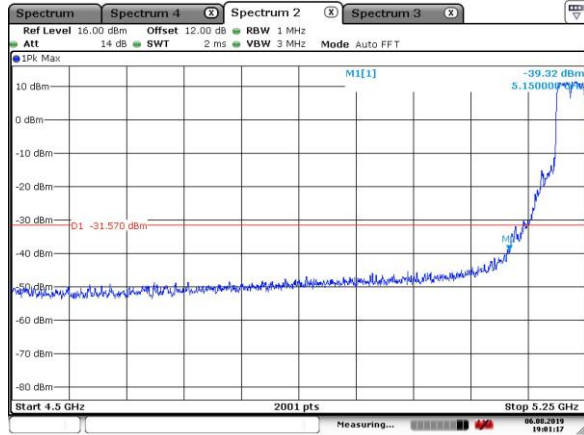

5745MHz with Beamforming

Date: 6.AUG.2019 19:38:32

5785MHz with Beamforming

Date: 6.AUG.2019 19:30:43

5825MHz with Beamforming

Date: 6.AUG.2019 19:41:27

802.11ac(40MHz)

5230MHz with CDD

Date: 6.AUG.2019 19:01:17

5230MHz with CDD

Date: 6.AUG.2019 18:57:11

5190MHz with Beamforming

Date: 6.AUG.2019 18:54:18

5190MHz with Beamforming

Date: 6.AUG.2019 18:51:32

5230MHz with Beamforming