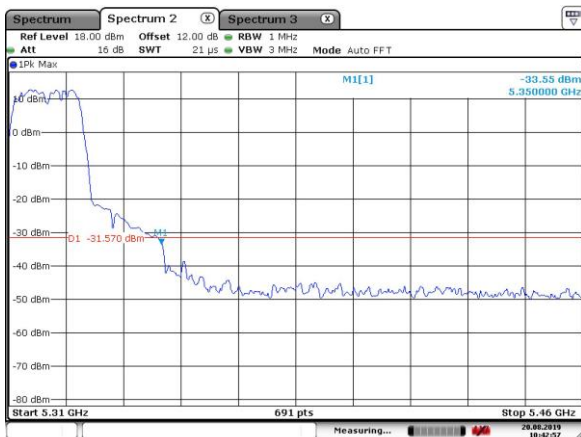

Date: 20.AUG.2019 09:23:24

5500MHz with SISO

Date: 20.AUG.2019 09:22:00

5520MHz with SISO

5520MHz with SISO

5300MHz with CDD

5300MHz with CDD

5320MHz with CDD

5320MHz with CDD

5500MHz with CDD

Date: 20.AUG.2019 10:49:42

5500MHz with CDD

Date: 20.AUG.2019 10:47:45

5520MHz with CDD

Date: 20.AUG.2019 10:53:31

5520MHz with CDD