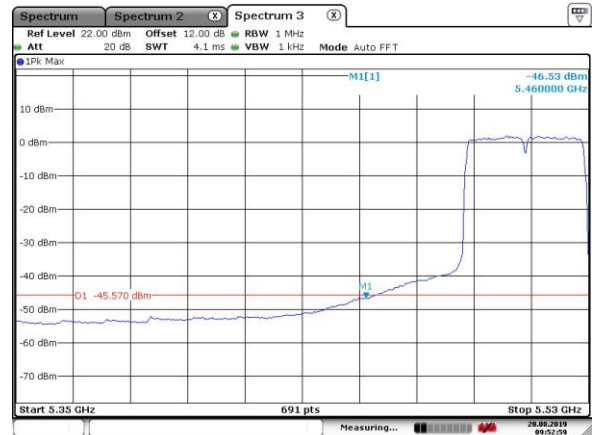

5510MHz with SISO