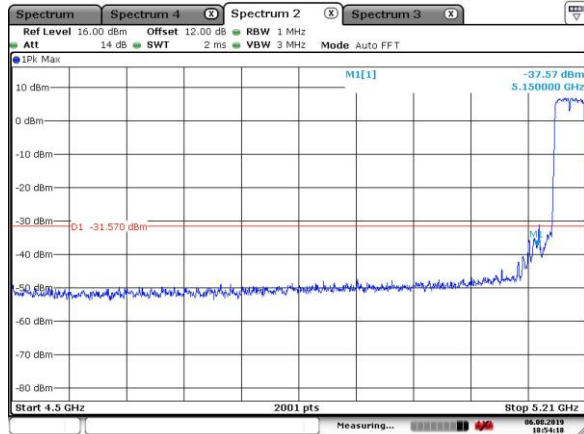

5745MHz with Beamforming

Date: 6.AUG.2019 19:38:32

5785MHz with Beamforming

Date: 6.AUG.2019 19:30:43

5825MHz with Beamforming

Date: 6.AUG.2019 19:41:27

802.11ac(40MHz)

5230MHz with CDD

Date: 6.AUG.2019 19:01:17

5230MHz with CDD

Date: 6.AUG.2019 18:57:11

5190MHz with Beamforming

Date: 6.AUG.2019 18:54:18

5190MHz with Beamforming

Date: 6.AUG.2019 18:51:32

5230MHz with Beamforming