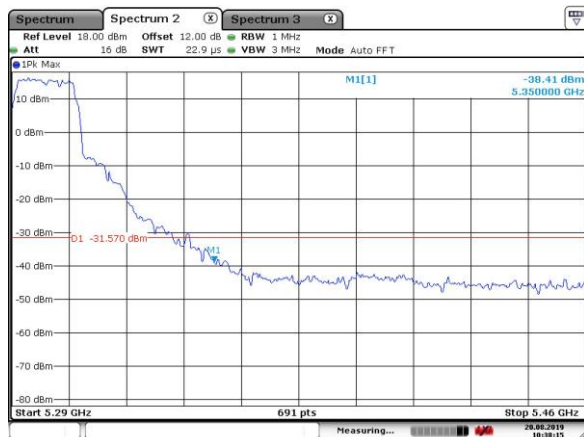

5320MHz with CDD

5320MHz with CDD

5500MHz with CDD

5500MHz with CDD

5520MHz with CDD

5520MHz with CDD

5300MHz with Beamforming

5300MHz with Beamforming

5320MHz with Beamforming

Date: 20.AUG.2019 10:45:25

5320MHz with Beamforming

Date: 20.AUG.2019 10:41:33

5500MHz with Beamforming

Date: 20.AUG.2019 10:50:16

5500MHz with Beamforming

Date: 20.AUG.2019 10:48:04