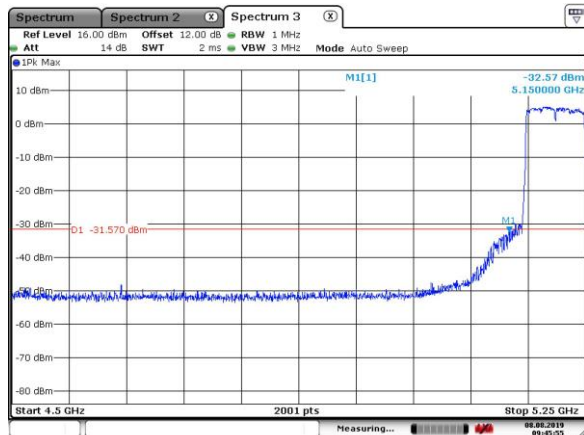

Date: 6.AUG.2019 19:01:17

5230MHz with CDD

Date: 6.AUG.2019 18:57:11

5190MHz with Beamforming

Date: 6.AUG.2019 18:54:18

5190MHz with Beamforming

Date: 6.AUG.2019 18:51:32

5230MHz with Beamforming

Date: 8.AUG.2019 09:45:55

5230MHz with Beamforming

Date: 6.AUG.2019 18:59:15

5270MHz with SISO

5270MHz with SISO

5310MHz with SISO

5310MHz with SISO

5510MHz with SISO