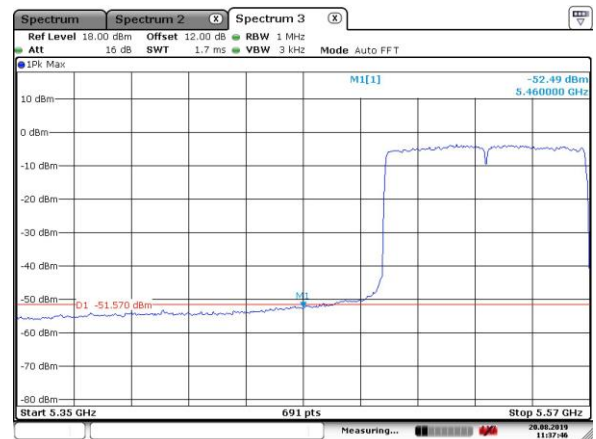

Date: 6.AUG.2019 19:45:27

5755MHz with Beamforming

Date: 6.AUG.2019 19:44:26

5795MHz with Beamforming

Date: 6.AUG.2019 19:46:13

802.11ac(80MHz)

5290MHz with SISO

5290MHz with SISO

5530MHz with SISO

5530MHz with SISO

5290MHz with CDD

5290MHz with CDD

5530MHz with CDD

5530MHz with CDD

5290MHz with Beamforming

5290MHz with Beamforming

5530MHz with Beamforming

5530MHz with Beamforming

5775MHz with SISO

Date: 11. JUL. 2019 08:53:09

5775MHz with CDD

Date: 6. AUG. 2019 19:48:40

5775MHz with Beamforming

Date: 6. AUG. 2019 19:50:09