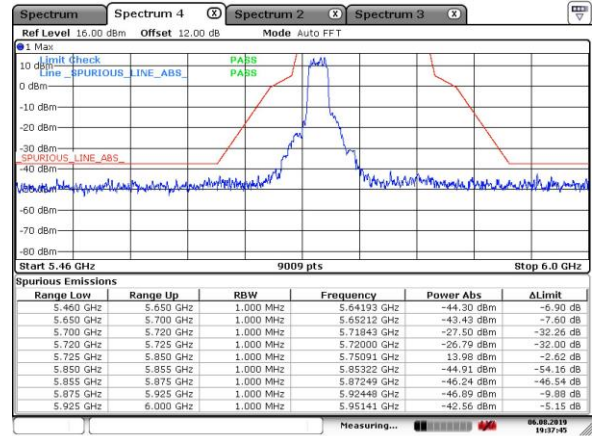

5745MHz with CDD

Date: 6. AUG. 2019 19:17:45