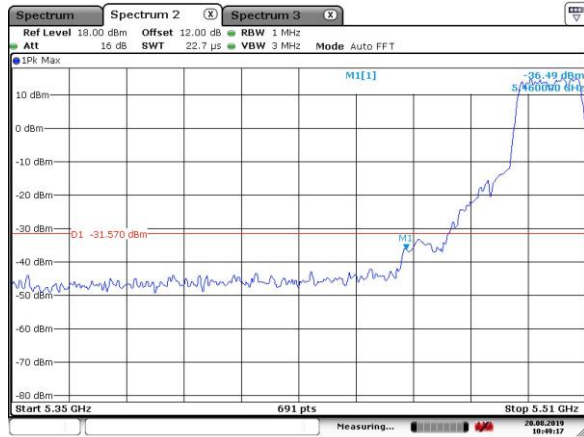

5500MHz with SISO

Date: 20.AUG.2019 09:22:54

5500MHz with SISO

Date: 20.AUG.2019 09:21:50

5520MHz with SISO

5520MHz with SISO

5300MHz with CDD

5300MHz with CDD

5320MHz with CDD

5320MHz with CDD

5500MHz with CDD

5500MHz with CDD

5520MHz with CDD

5520MHz with CDD

5300MHz with Beamforming

5300MHz with Beamforming