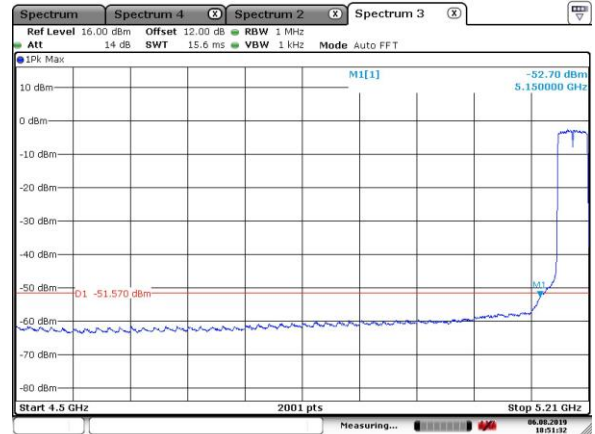

Date: 6.AUG.2019 19:01:17

5230MHz with CDD

Date: 6.AUG.2019 18:57:11

5190MHz with Beamforming

Date: 6.AUG.2019 18:54:18

5190MHz with Beamforming

Date: 6.AUG.2019 18:51:32

5230MHz with Beamforming