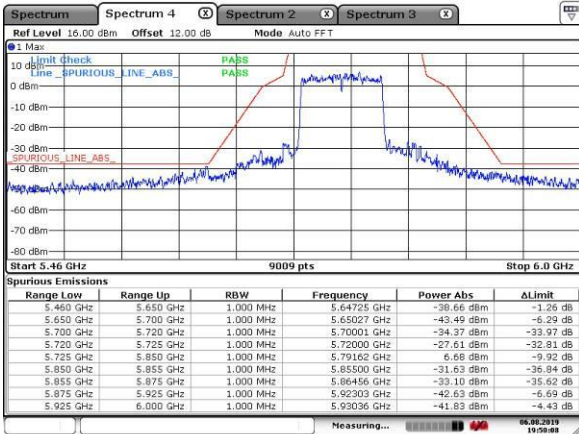

5530MHz with SISO

5530MHz with SISO

5290MHz with CDD

5290MHz with CDD

5530MHz with CDD

5530MHz with CDD

5290MHz with Beamforming

5290MHz with Beamforming

5530MHz with Beamforming

5530MHz with Beamforming

5775MHz with SISO

Date: 11. JUL. 2019 08:53:09

5775MHz with CDD

Date: 6. AUG. 2019 19:48:40

5775MHz with Beamforming

Date: 6. AUG. 2019 19:50:09

802.11ax(20MHz)

5200MHz with CDD

5200MHz with CDD

5180MHz with Beamforming

5180MHz with Beamforming

5200MHz with Beamforming

5200MHz with Beamforming

5300MHz with SISO