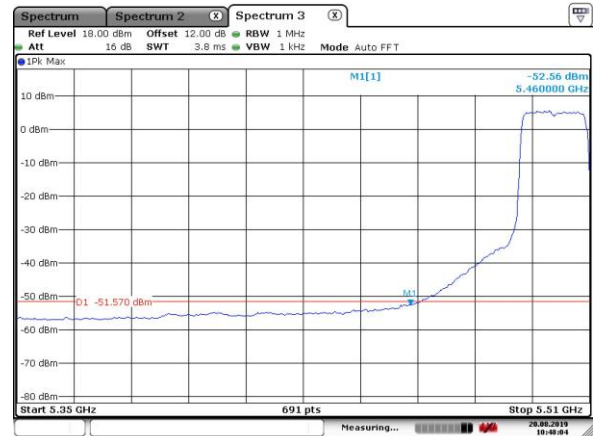

5320MHz with Beamforming

Date: 20.AUG.2019 10:45:25

5320MHz with Beamforming

Date: 20.AUG.2019 10:41:33

5500MHz with Beamforming

Date: 20.AUG.2019 10:50:16

5500MHz with Beamforming

Date: 20.AUG.2019 10:48:04