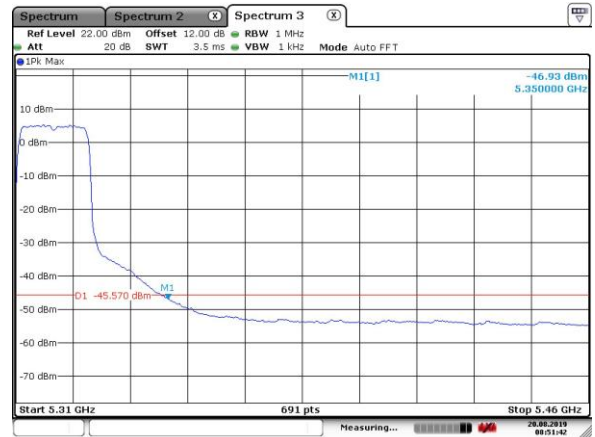

802.11ax(20MHz)

5200MHz with CDD

5200MHz with CDD

5180MHz with Beamforming

5180MHz with Beamforming

5200MHz with Beamforming

5200MHz with Beamforming

5300MHz with SISO

Date: 20.AUG.2019 08:30:29

5300MHz with SISO

Date: 20.AUG.2019 08:39:53

5320MHz with SISO

Date: 20.AUG.2019 08:53:05

5320MHz with SISO

Date: 20.AUG.2019 08:51:43

5500MHz with SISO

Date: 20.AUG.2019 09:23:24

5500MHz with SISO

Date: 20.AUG.2019 09:22:00

5520MHz with SISO

5520MHz with SISO

5300MHz with CDD

5300MHz with CDD

5320MHz with CDD