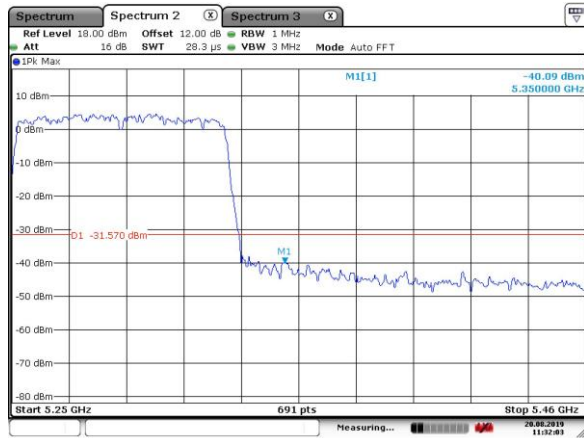

Date: 6.AUG.2019 19:45:27

5755MHz with Beamforming

Date: 6.AUG.2019 19:44:26

5795MHz with Beamforming

Date: 6.AUG.2019 19:46:13

802.11ac(80MHz)

5290MHz with SISO

5290MHz with SISO

5530MHz with SISO

5530MHz with SISO

5290MHz with CDD

5290MHz with CDD

5530MHz with CDD

5530MHz with CDD

5290MHz with Beamforming

5290MHz with Beamforming

5530MHz with Beamforming

5530MHz with Beamforming

5775MHz with SISO

Date: 11. JUL. 2019 08:53:09

5775MHz with CDD

Date: 6. AUG. 2019 19:48:40

5775MHz with Beamforming

Date: 6. AUG. 2019 19:50:09