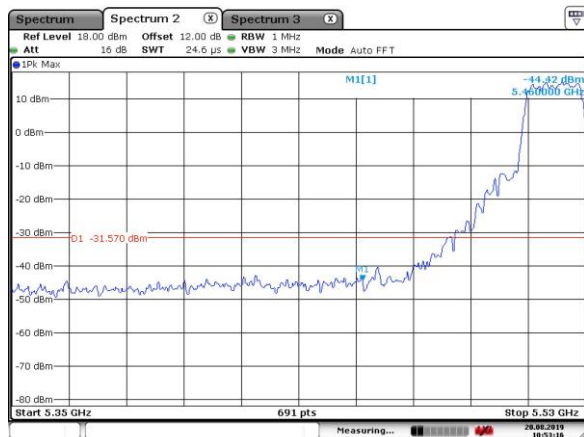

Date: 20.AUG.2019 10:51:44

5300MHz with Beamforming

Date: 20.AUG.2019 10:37:57

5300MHz with Beamforming

Date: 20.AUG.2019 10:37:25

5320MHz with Beamforming

Date: 20.AUG.2019 10:45:48

5320MHz with Beamforming

Date: 20.AUG.2019 10:41:21

5500MHz with Beamforming

Date: 20.AUG.2019 10:49:54

5500MHz with Beamforming

Date: 20.AUG.2019 10:47:54

5520MHz with Beamforming

Date: 20.AUG.2019 10:53:16

5520MHz with Beamforming