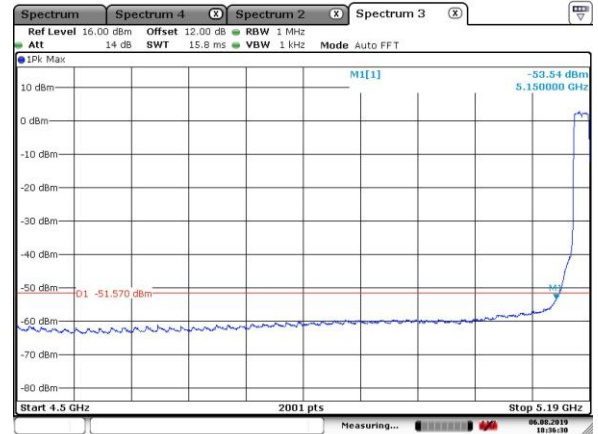

5530MHz with Beamforming

5530MHz with Beamforming

5775MHz with SISO

Date: 11. JUL. 2019 08:53:09

5775MHz with CDD

Date: 6. AUG. 2019 19:48:40

5775MHz with Beamforming

Date: 6. AUG. 2019 19:50:09

802.11ax(20MHz)

5200MHz with CDD

5200MHz with CDD

5180MHz with Beamforming

5180MHz with Beamforming

5200MHz with Beamforming

5200MHz with Beamforming

5300MHz with SISO