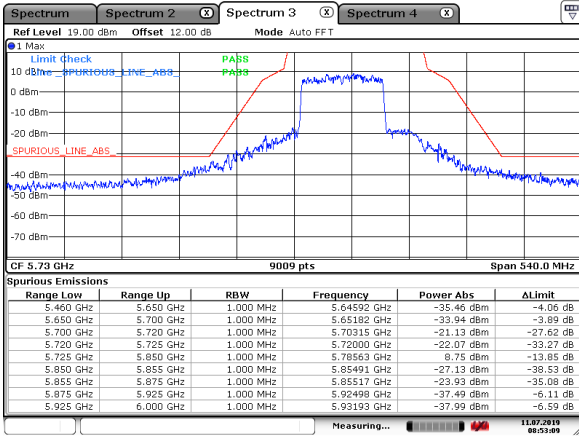

Date: 6.AUG.2019 19:45:27

5755MHz with Beamforming

Date: 6.AUG.2019 19:44:26

5795MHz with Beamforming

Date: 6.AUG.2019 19:46:13

802.11ac(80MHz)

5290MHz with SISO

5290MHz with SISO

5530MHz with SISO

5530MHz with SISO

5290MHz with CDD

5290MHz with CDD

5530MHz with CDD

5530MHz with CDD

5290MHz with Beamforming

5290MHz with Beamforming

5530MHz with Beamforming

5530MHz with Beamforming

5775MHz with SISO

Date: 11. JUL. 2019 08:53:09

5775MHz with CDD

Date: 6. AUG. 2019 19:48:40

5775MHz with Beamforming

Date: 6. AUG. 2019 19:50:09

802.11ax(20MHz)

5200MHz with CDD

5200MHz with CDD

5180MHz with Beamforming

5180MHz with Beamforming

5200MHz with Beamforming

5200MHz with Beamforming

5300MHz with SISO