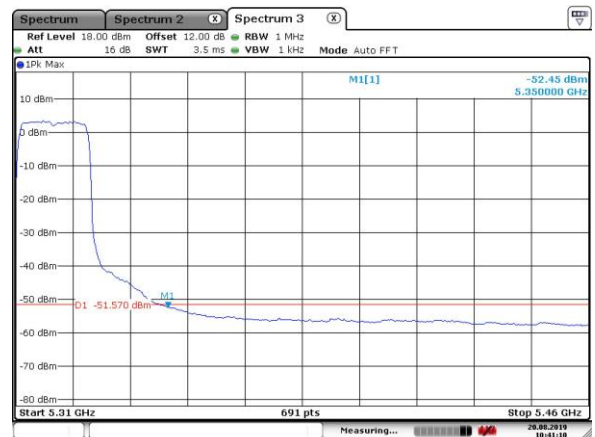

5320MHz with CDD