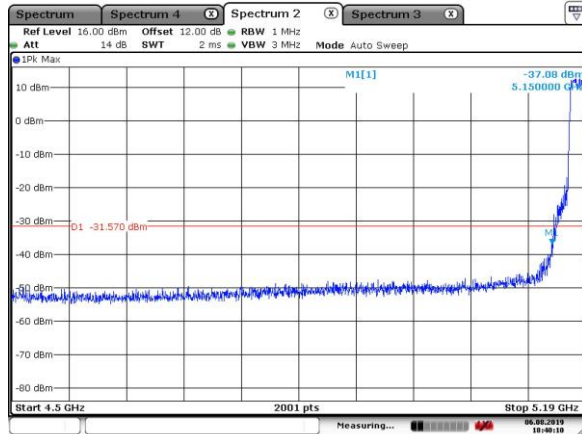

5530MHz with Beamforming

5530MHz with Beamforming

5775MHz with SISO

Date: 11. JUL. 2019 08:53:09

5775MHz with CDD

Date: 6. AUG. 2019 19:48:40

5775MHz with Beamforming

Date: 6. AUG. 2019 19:50:09

802.11ax(20MHz)

5200MHz with CDD

5200MHz with CDD

5180MHz with Beamforming

5180MHz with Beamforming

5200MHz with Beamforming

5200MHz with Beamforming

5300MHz with SISO