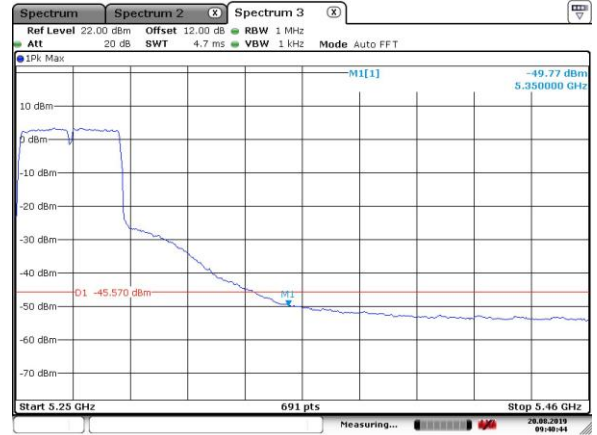

Date: 8.AUG.2019 09:45:55

5230MHz with Beamforming

Date: 6.AUG.2019 18:59:15

5270MHz with SISO

5270MHz with SISO

5310MHz with SISO

5310MHz with SISO

5510MHz with SISO