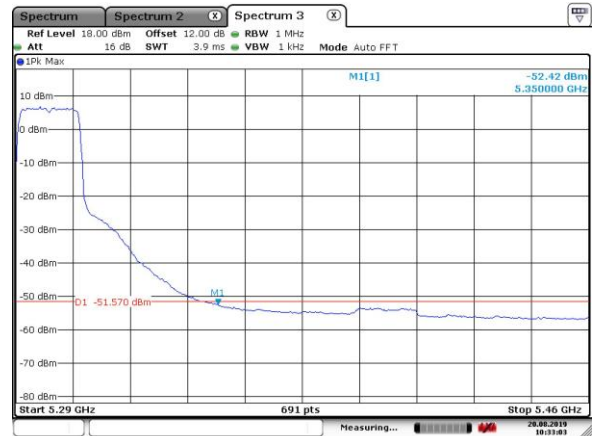

Date: 20.AUG.2019 09:23:24

5500MHz with SISO

Date: 20.AUG.2019 09:22:00

5520MHz with SISO

5520MHz with SISO

5300MHz with CDD

5300MHz with CDD

5320MHz with CDD

5320MHz with CDD

5500MHz with CDD

Date: 20.AUG.2019 10:49:42

5500MHz with CDD

Date: 20.AUG.2019 10:47:45

5520MHz with CDD

Date: 20.AUG.2019 10:53:31

5520MHz with CDD