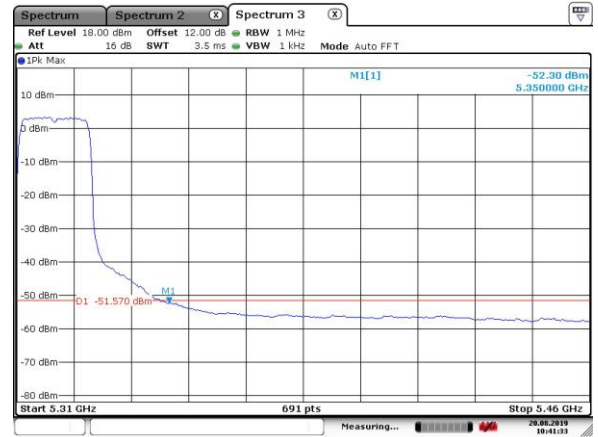

5320MHz with Beamforming

Date: 20.AUG.2019 10:41:33