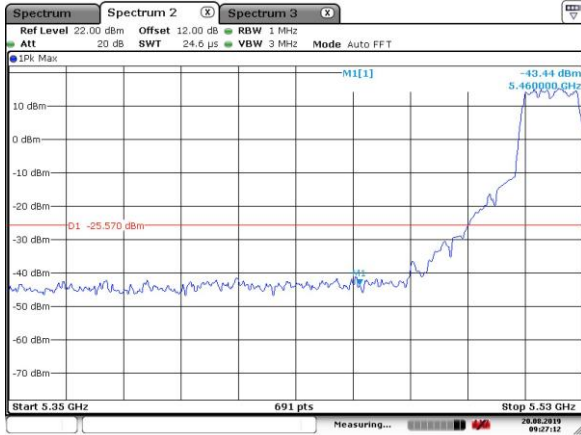

802.11ax(20MHz)

5200MHz with CDD

5200MHz with CDD

5180MHz with Beamforming

5180MHz with Beamforming

5200MHz with Beamforming

5200MHz with Beamforming

5300MHz with SISO

Date: 20.AUG.2019 08:30:29

5300MHz with SISO

Date: 20.AUG.2019 08:39:53

5320MHz with SISO

Date: 20.AUG.2019 08:53:05

5320MHz with SISO

Date: 20.AUG.2019 08:51:43

5500MHz with SISO

Date: 20.AUG.2019 09:23:24

5500MHz with SISO

Date: 20.AUG.2019 09:22:00

5520MHz with SISO

5520MHz with SISO

5300MHz with CDD

5300MHz with CDD

5320MHz with CDD