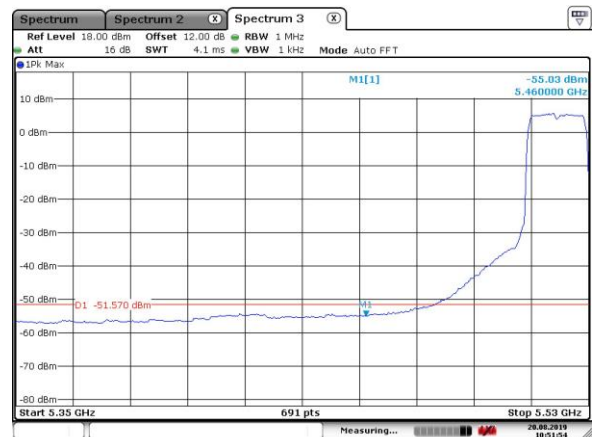

Date: 20.AUG.2019 10:51:44

5300MHz with Beamforming

Date: 20.AUG.2019 10:37:57

5300MHz with Beamforming

Date: 20.AUG.2019 10:37:25

5320MHz with Beamforming

Date: 20.AUG.2019 10:45:48

5320MHz with Beamforming

Date: 20.AUG.2019 10:41:21

5500MHz with Beamforming

Date: 20.AUG.2019 10:49:54

5500MHz with Beamforming

Date: 20.AUG.2019 10:47:54

5520MHz with Beamforming

Date: 20.AUG.2019 10:53:16

5520MHz with Beamforming