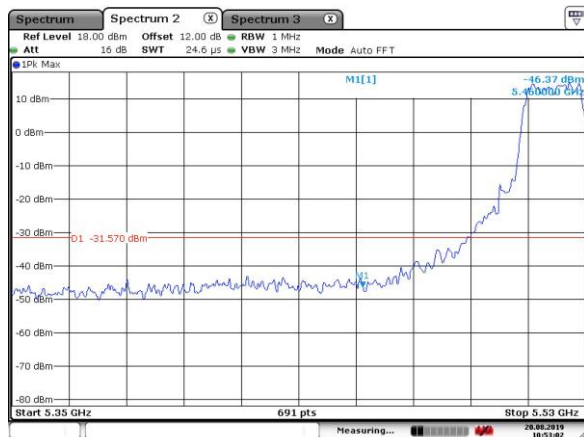

5320MHz with CDD

5320MHz with CDD

5500MHz with CDD

5500MHz with CDD

5520MHz with CDD

5520MHz with CDD

5300MHz with Beamforming

5300MHz with Beamforming

5320MHz with Beamforming

Date: 20.AUG.2019 10:45:25

5320MHz with Beamforming

Date: 20.AUG.2019 10:41:33

5500MHz with Beamforming

Date: 20.AUG.2019 10:50:16

5500MHz with Beamforming

Date: 20.AUG.2019 10:48:04

5520MHz with Beamforming

Date: 20.AUG.2019 10:53:02

5520MHz with Beamforming

Date: 20.AUG.2019 10:52:06

5745MHz with SISO

Date: 11. JUL. 2019 08:29:23

5785MHz with SISO

Date: 11. JUL. 2019 08:29:59