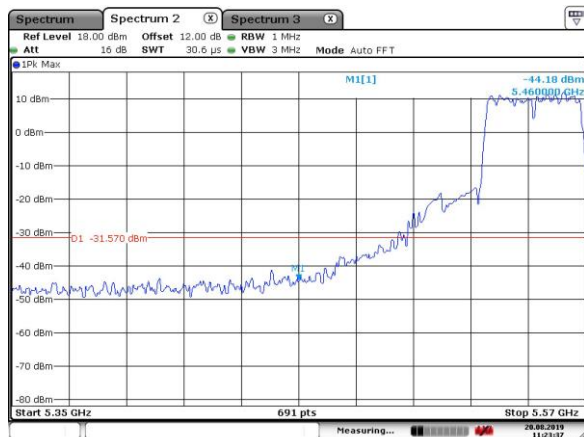

5510MHz with CDD

5550MHz with CDD

5550MHz with CDD

5270MHz with Beamforming

5270MHz with Beamforming

5310MHz with Beamforming

Date: 20.AUG.2019 11:07:14

5310MHz with Beamforming

Date: 20.AUG.2019 11:05:57

5510MHz with Beamforming

Date: 20.AUG.2019 11:18:05

5510MHz with Beamforming

Date: 20.AUG.2019 11:15:05

5550MHz with Beamforming

Date: 20.AUG.2019 11:23:37

5550MHz with Beamforming

Date: 20.AUG.2019 11:22:54

5755MHz with SISO

Date: 11.JUL.2019 08:45:50

5795MHz with SISO

Date: 11.JUL.2019 08:46:28

5755MHz with CDD

Date: 6.AUG.2019 19:43:33

5795MHz with CDD

Date: 6.AUG.2019 19:45:27

5755MHz with Beamforming

Date: 6.AUG.2019 19:44:26

5795MHz with Beamforming

Date: 6.AUG.2019 19:46:13

802.11ac(80MHz)

5290MHz with SISO

5290MHz with SISO