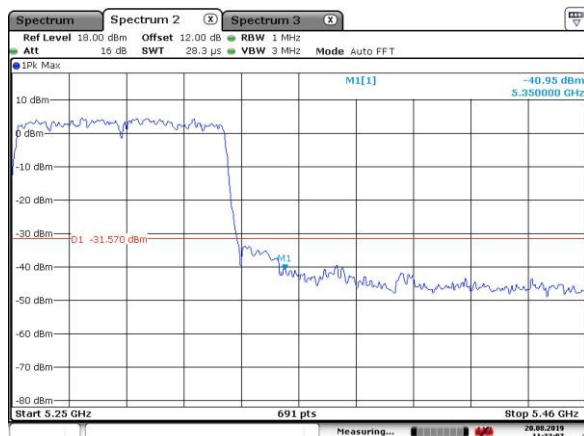

Date: 6.AUG.2019 19:45:27

5755MHz with Beamforming

Date: 6.AUG.2019 19:44:26

5795MHz with Beamforming

Date: 6.AUG.2019 19:46:13

802.11ac(80MHz)

5290MHz with SISO

5290MHz with SISO

5530MHz with SISO

5530MHz with SISO

5290MHz with CDD

5290MHz with CDD

5530MHz with CDD

5530MHz with CDD

5290MHz with Beamforming

5290MHz with Beamforming