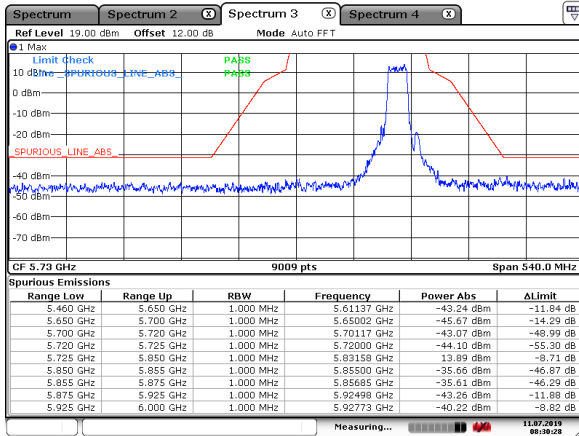

5825MHz with SISO

Date: 11. JUL. 2019 08:30:29