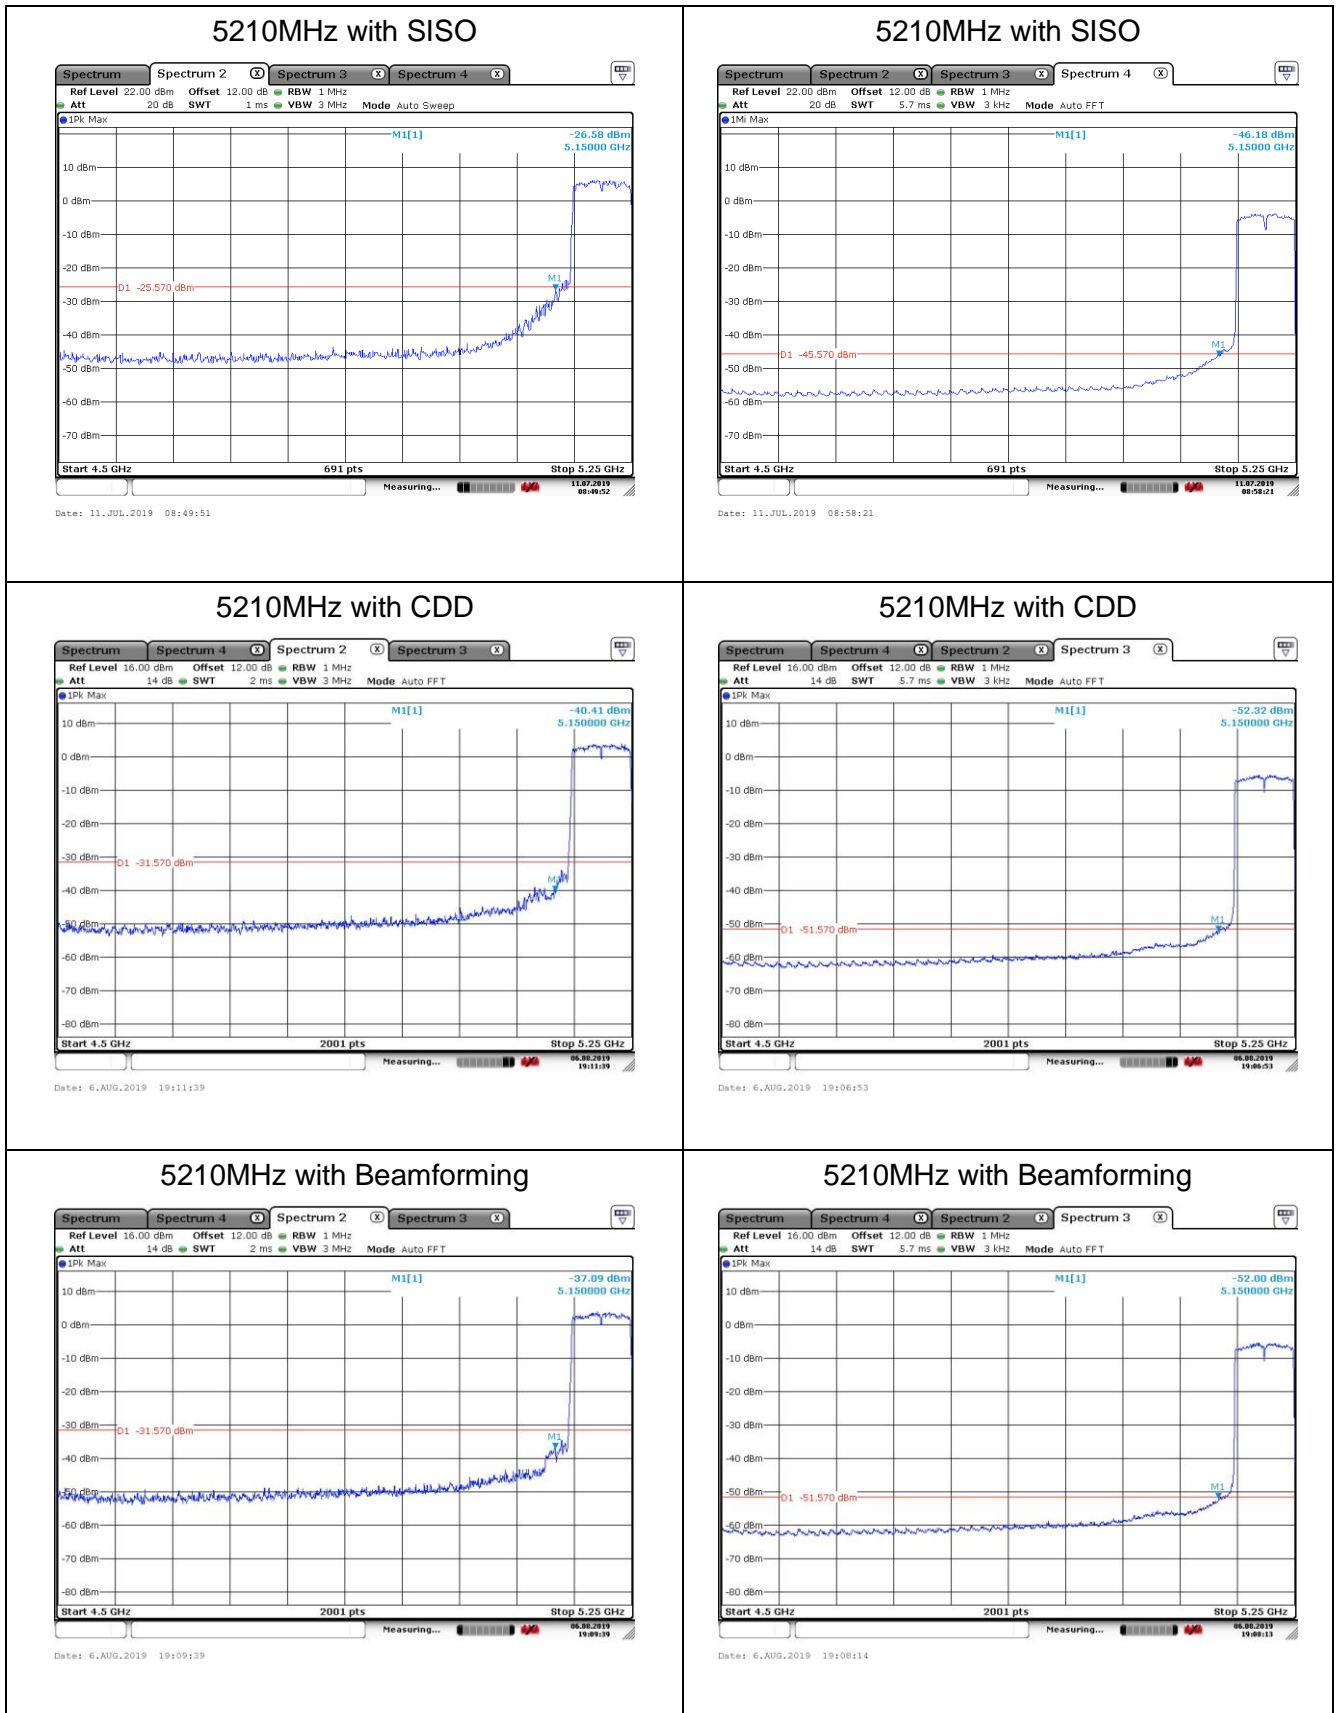

Date: 20.AUG.2019 11:05:57

5510MHz with Beamforming

Date: 20.AUG.2019 11:18:05

5510MHz with Beamforming

Date: 20.AUG.2019 11:15:05

5550MHz with Beamforming

Date: 20.AUG.2019 11:23:37

5550MHz with Beamforming

Date: 6.AUG.2019 19:45:27

5755MHz with Beamforming

Date: 6.AUG.2019 19:44:26

5795MHz with Beamforming

Date: 6.AUG.2019 19:46:13

802.11ac(80MHz)

5290MHz with SISO

5290MHz with SISO

5530MHz with SISO

5530MHz with SISO

5290MHz with CDD

5290MHz with CDD

5530MHz with CDD

5530MHz with CDD

5290MHz with Beamforming

5290MHz with Beamforming