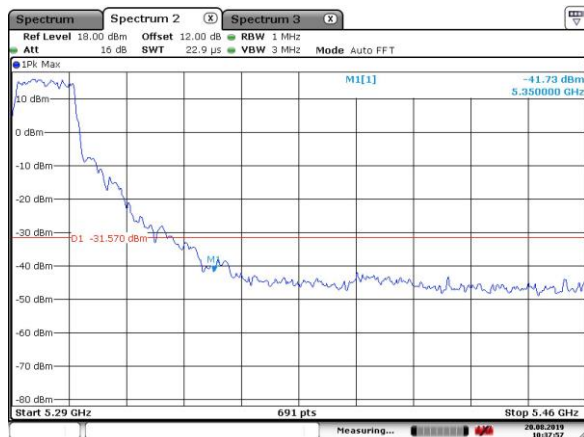

Date: 20.AUG.2019 09:23:24

5500MHz with SISO

Date: 20.AUG.2019 09:22:00

5520MHz with SISO

5520MHz with SISO

5300MHz with CDD

5300MHz with CDD

5320MHz with CDD

5320MHz with CDD

5500MHz with CDD

Date: 20.AUG.2019 10:49:42

5500MHz with CDD

Date: 20.AUG.2019 10:47:45

5520MHz with CDD

Date: 20.AUG.2019 10:53:31

5520MHz with CDD

Date: 20.AUG.2019 10:51:44

5300MHz with Beamforming

Date: 20.AUG.2019 10:37:57

5300MHz with Beamforming

Date: 20.AUG.2019 10:37:25

5320MHz with Beamforming

Date: 20.AUG.2019 10:45:48

5320MHz with Beamforming