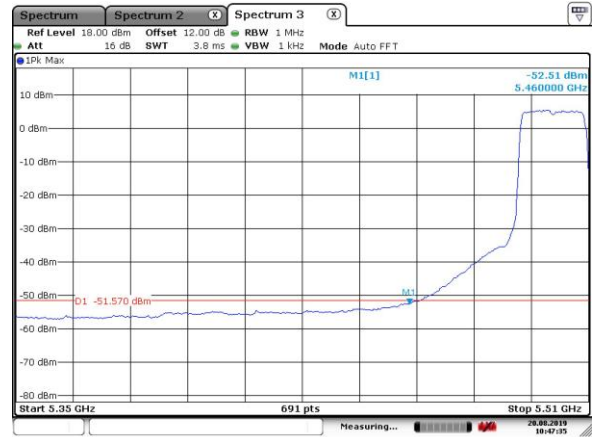

5320MHz with CDD

5320MHz with CDD

5500MHz with CDD

5500MHz with CDD

5520MHz with CDD

5520MHz with CDD

5300MHz with Beamforming

5300MHz with Beamforming