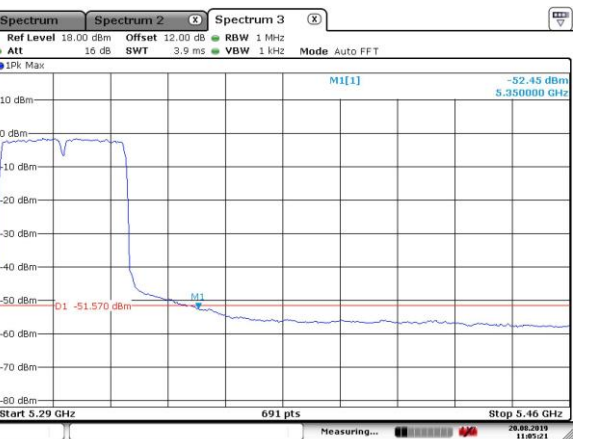

5510MHz with SISO

5550MHz with SISO

5550MHz with SISO

5270MHz with CDD

5270MHz with CDD

5310MHz with CDD

5310MHz with CDD

5510MHz with CDD

5510MHz with CDD

5550MHz with CDD

5550MHz with CDD

5270MHz with Beamforming

5270MHz with Beamforming

5310MHz with Beamforming

Date: 20.AUG.2019 11:07:14

5310MHz with Beamforming