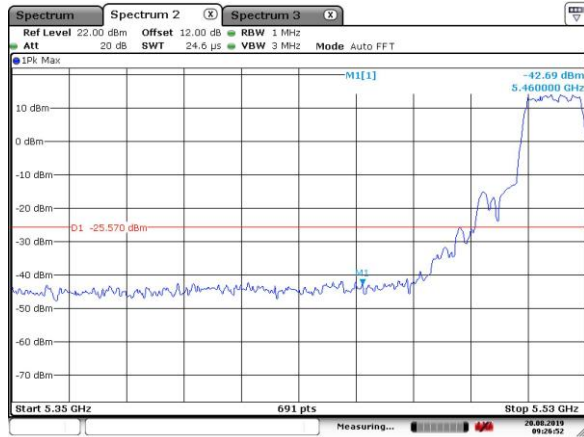

5500MHz with SISO

Date: 20.AUG.2019 09:22:54

5500MHz with SISO

Date: 20.AUG.2019 09:21:50

5520MHz with SISO

5520MHz with SISO

5300MHz with CDD

5300MHz with CDD

5320MHz with CDD

5320MHz with CDD

5500MHz with CDD

5500MHz with CDD

5520MHz with CDD

5520MHz with CDD

5300MHz with Beamforming

5300MHz with Beamforming