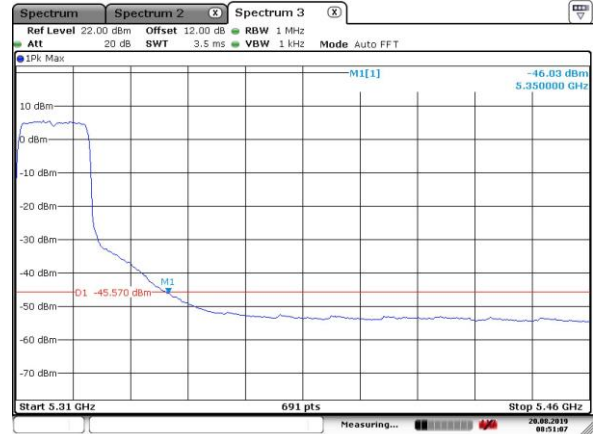

5320MHz with SISO

Date: 20.AUG.2019 08:51:08