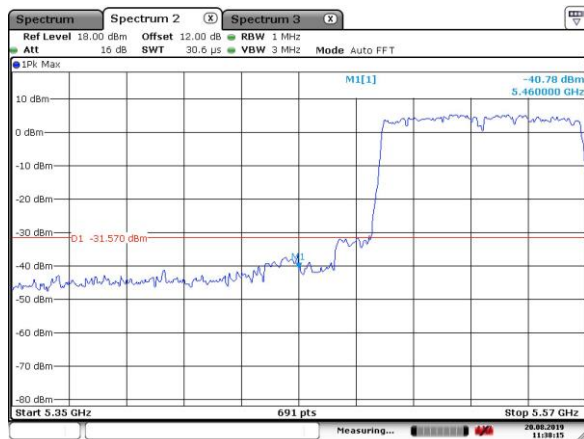

Date: 6.AUG.2019 19:45:27

5755MHz with Beamforming

Date: 6.AUG.2019 19:44:26

5795MHz with Beamforming

Date: 6.AUG.2019 19:46:13

802.11ac(80MHz)

5290MHz with SISO

5290MHz with SISO

5530MHz with SISO

5530MHz with SISO

5290MHz with CDD

5290MHz with CDD

5530MHz with CDD

5530MHz with CDD

5290MHz with Beamforming

5290MHz with Beamforming

5530MHz with Beamforming

5530MHz with Beamforming

5775MHz with SISO

Date: 11. JUL. 2019 08:53:09

5775MHz with CDD

Date: 6. AUG. 2019 19:48:40

5775MHz with Beamforming

Date: 6. AUG. 2019 19:50:09