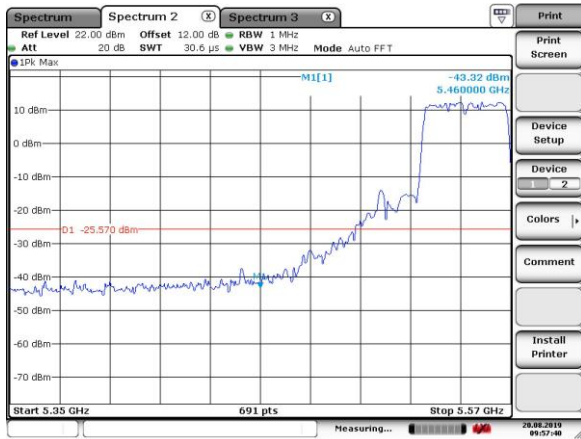

5550MHz with SISO