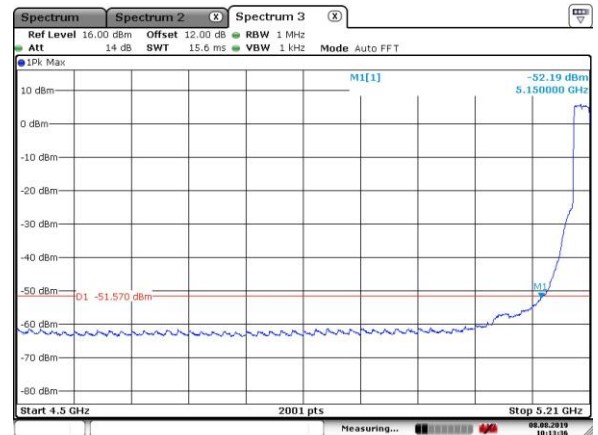

5530MHz with Beamforming

5530MHz with Beamforming

5775MHz with SISO

Date: 11. JUL. 2019 08:53:09

5775MHz with CDD

Date: 6. AUG. 2019 19:48:40

5775MHz with Beamforming

Date: 6. AUG. 2019 19:50:09

802.11ax(20MHz)

5200MHz with CDD

5200MHz with CDD

5180MHz with Beamforming

5180MHz with Beamforming

5200MHz with Beamforming

5200MHz with Beamforming

5300MHz with SISO