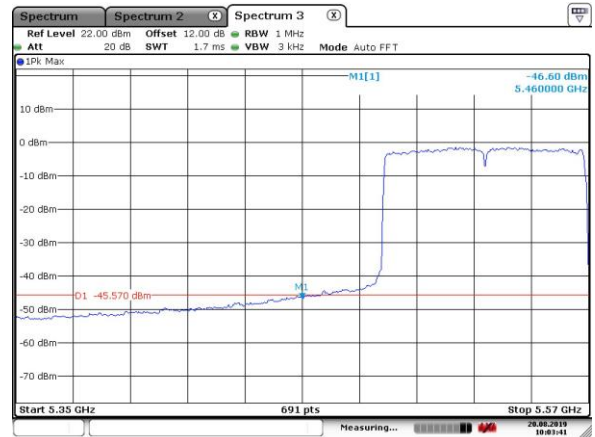

Date: 6.AUG.2019 19:45:27

5755MHz with Beamforming

Date: 6.AUG.2019 19:44:26

5795MHz with Beamforming

Date: 6.AUG.2019 19:46:13

802.11ac(80MHz)

5290MHz with SISO

5290MHz with SISO

5530MHz with SISO

5530MHz with SISO

5290MHz with CDD

5290MHz with CDD

5530MHz with CDD

5530MHz with CDD

5290MHz with Beamforming

5290MHz with Beamforming