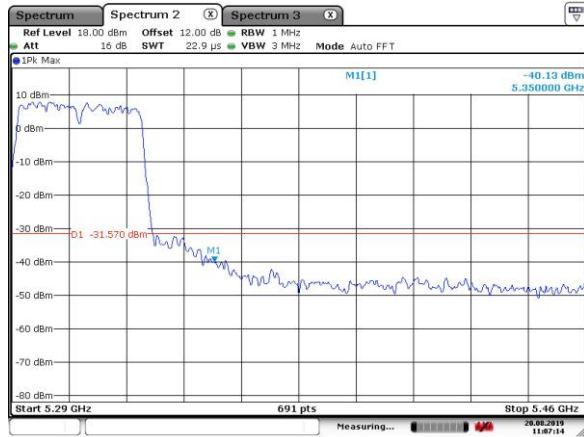

5510MHz with CDD

5550MHz with CDD

5550MHz with CDD

5270MHz with Beamforming

5270MHz with Beamforming

5310MHz with Beamforming

Date: 20.AUG.2019 11:07:14

5310MHz with Beamforming

Date: 20.AUG.2019 11:05:57

5510MHz with Beamforming

Date: 20.AUG.2019 11:18:05

5510MHz with Beamforming

Date: 20.AUG.2019 11:15:05

5550MHz with Beamforming

Date: 20.AUG.2019 11:23:37

5550MHz with Beamforming