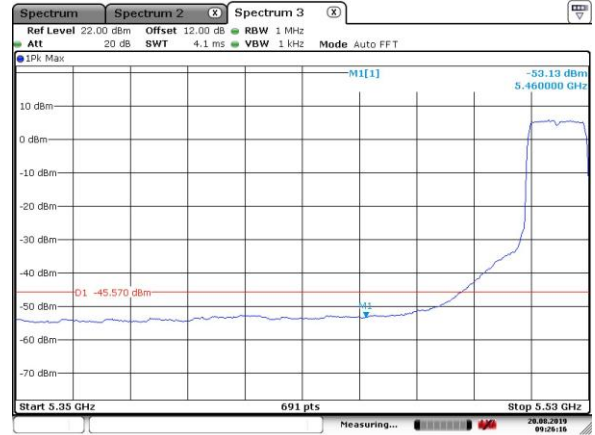

Date: 20.AUG.2019 09:23:24

5500MHz with SISO

Date: 20.AUG.2019 09:22:00

5520MHz with SISO

5520MHz with SISO

5300MHz with CDD

5300MHz with CDD

5320MHz with CDD

5320MHz with CDD

5500MHz with CDD

Date: 20.AUG.2019 10:49:42

5500MHz with CDD

Date: 20.AUG.2019 10:47:45

5520MHz with CDD

Date: 20.AUG.2019 10:53:31

5520MHz with CDD