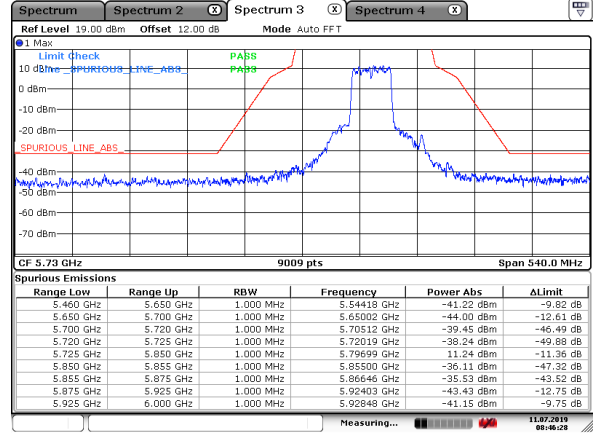

5510MHz with CDD

5550MHz with CDD

5550MHz with CDD

5270MHz with Beamforming

5270MHz with Beamforming

5310MHz with Beamforming

Date: 20.AUG.2019 11:07:14

5310MHz with Beamforming

Date: 20.AUG.2019 11:05:57

5510MHz with Beamforming

Date: 20.AUG.2019 11:18:05

5510MHz with Beamforming

Date: 20.AUG.2019 11:15:05

5550MHz with Beamforming

Date: 20.AUG.2019 11:23:37

5550MHz with Beamforming

Date: 20.AUG.2019 11:22:54

5755MHz with SISO

Date: 11.JUL.2019 08:45:50

5795MHz with SISO

Date: 11.JUL.2019 08:46:28

5755MHz with CDD

Date: 6.AUG.2019 19:43:33

5795MHz with CDD

Date: 6.AUG.2019 19:45:27

5755MHz with Beamforming

Date: 6.AUG.2019 19:44:26

5795MHz with Beamforming

Date: 6.AUG.2019 19:46:13

802.11ac(80MHz)

5290MHz with SISO

5290MHz with SISO