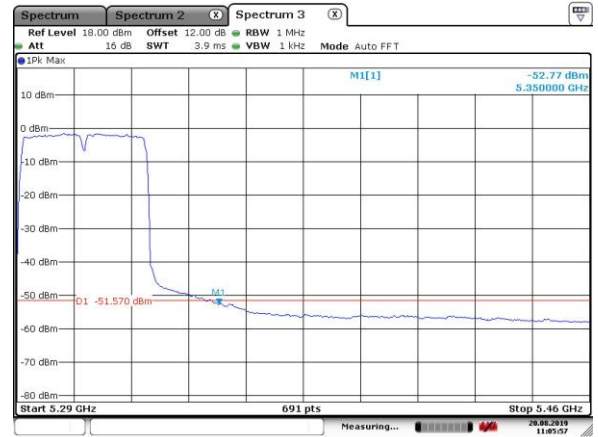

5510MHz with CDD

5550MHz with CDD

5550MHz with CDD

5270MHz with Beamforming

5270MHz with Beamforming

5310MHz with Beamforming

Date: 20.AUG.2019 11:07:14

5310MHz with Beamforming

Date: 20.AUG.2019 11:05:57

5510MHz with Beamforming

Date: 20.AUG.2019 11:18:05

5510MHz with Beamforming

Date: 20.AUG.2019 11:15:05

5550MHz with Beamforming

Date: 20.AUG.2019 11:23:37

5550MHz with Beamforming