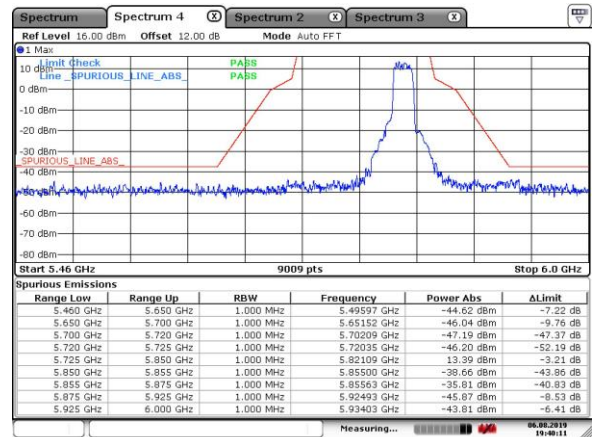

5825MHz with CDD

Date: 6. AUG. 2019 19:40:11