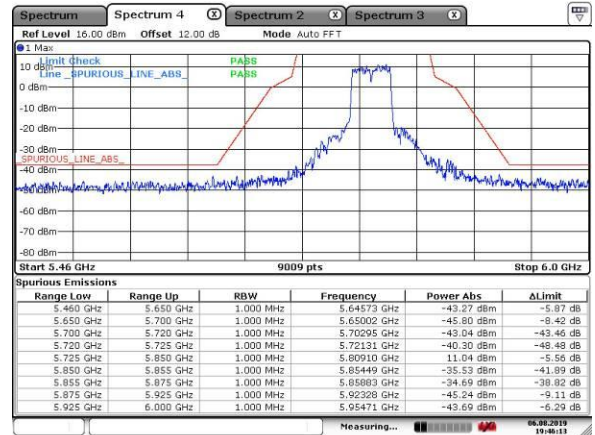

Date: 20.AUG.2019 11:22:54

5755MHz with SISO

Date: 11.JUL.2019 08:45:50

5795MHz with SISO

Date: 11.JUL.2019 08:46:28

5755MHz with CDD

Date: 6.AUG.2019 19:43:33

5795MHz with CDD

Date: 6.AUG.2019 19:45:27

5755MHz with Beamforming

Date: 6.AUG.2019 19:44:26

5795MHz with Beamforming

Date: 6.AUG.2019 19:46:13

802.11ac(80MHz)

5290MHz with SISO

5290MHz with SISO