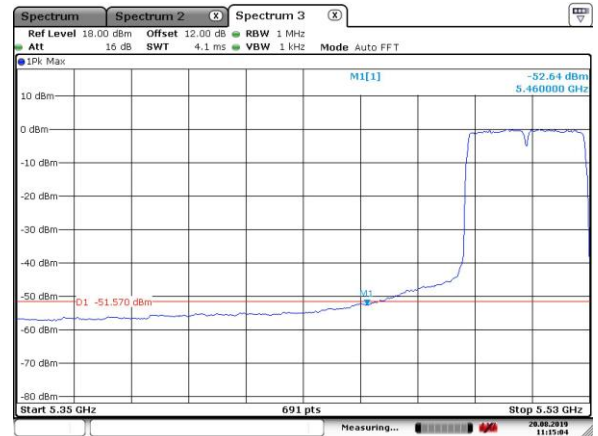

5510MHz with Beamforming

Date: 20.AUG.2019 11:15:05