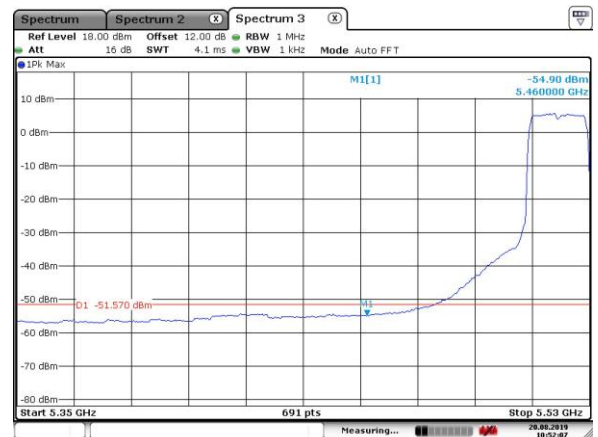

5320MHz with Beamforming

Date: 20.AUG.2019 10:45:25

5320MHz with Beamforming

Date: 20.AUG.2019 10:41:33

5500MHz with Beamforming

Date: 20.AUG.2019 10:50:16

5500MHz with Beamforming

Date: 20.AUG.2019 10:48:04

5520MHz with Beamforming

Date: 20.AUG.2019 10:53:02

5520MHz with Beamforming

Date: 20.AUG.2019 10:52:06

5745MHz with SISO

Date: 11. JUL. 2019 08:29:23

5785MHz with SISO

Date: 11. JUL. 2019 08:29:59