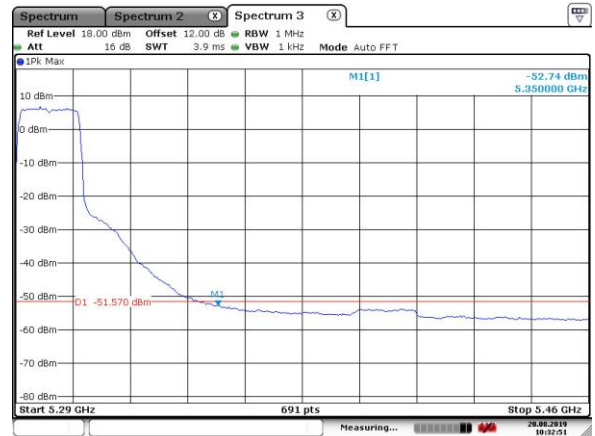

5500MHz with SISO

Date: 20.AUG.2019 09:22:54

5500MHz with SISO

Date: 20.AUG.2019 09:21:50

5520MHz with SISO

5520MHz with SISO

5300MHz with CDD

5300MHz with CDD

5320MHz with CDD

5320MHz with CDD

5500MHz with CDD

5500MHz with CDD

5520MHz with CDD

5520MHz with CDD

5300MHz with Beamforming

5300MHz with Beamforming