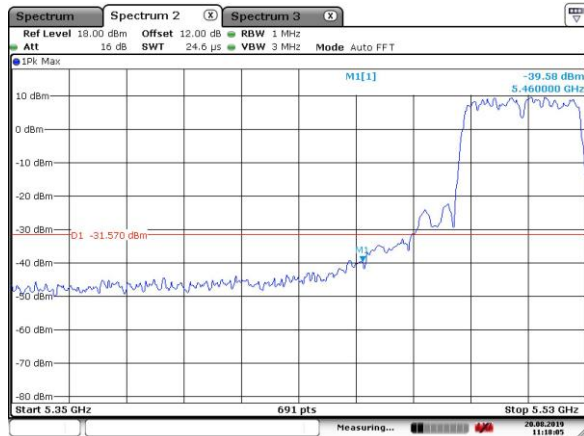

5510MHz with CDD

5550MHz with CDD

5550MHz with CDD

5270MHz with Beamforming

5270MHz with Beamforming

5310MHz with Beamforming

Date: 20.AUG.2019 11:07:14

5310MHz with Beamforming

Date: 20.AUG.2019 11:05:57

5510MHz with Beamforming

Date: 20.AUG.2019 11:18:05

5510MHz with Beamforming

Date: 20.AUG.2019 11:15:05

5550MHz with Beamforming

Date: 20.AUG.2019 11:23:37

5550MHz with Beamforming