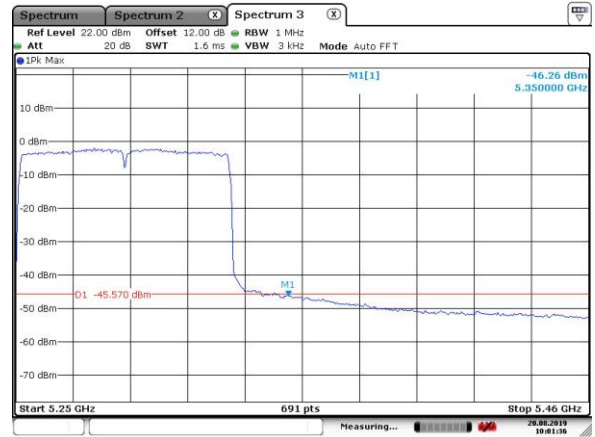

Date: 6.AUG.2019 19:45:27

5755MHz with Beamforming

Date: 6.AUG.2019 19:44:26

5795MHz with Beamforming

Date: 6.AUG.2019 19:46:13

802.11ac(80MHz)

5290MHz with SISO

5290MHz with SISO

5530MHz with SISO

5530MHz with SISO

5290MHz with CDD

5290MHz with CDD

5530MHz with CDD

5530MHz with CDD

5290MHz with Beamforming

5290MHz with Beamforming