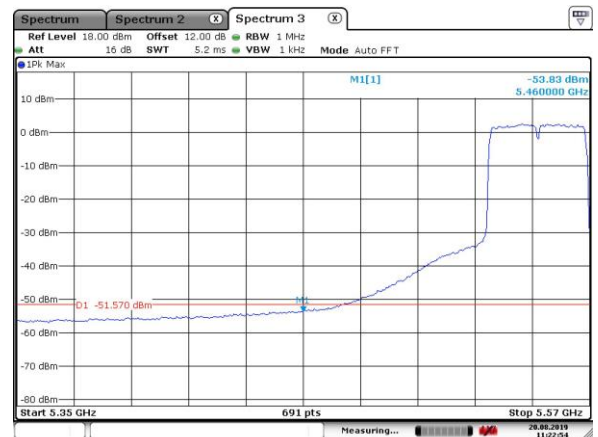

5510MHz with CDD

5550MHz with CDD

5550MHz with CDD

5270MHz with Beamforming

5270MHz with Beamforming

5310MHz with Beamforming

Date: 20.AUG.2019 11:07:14

5310MHz with Beamforming

Date: 20.AUG.2019 11:05:57

5510MHz with Beamforming

Date: 20.AUG.2019 11:18:05

5510MHz with Beamforming

Date: 20.AUG.2019 11:15:05

5550MHz with Beamforming

Date: 20.AUG.2019 11:23:37

5550MHz with Beamforming

Date: 6.AUG.2019 19:45:27

5755MHz with Beamforming

Date: 6.AUG.2019 19:44:26

5795MHz with Beamforming

Date: 6.AUG.2019 19:46:13

802.11ac(80MHz)

5290MHz with SISO

5290MHz with SISO