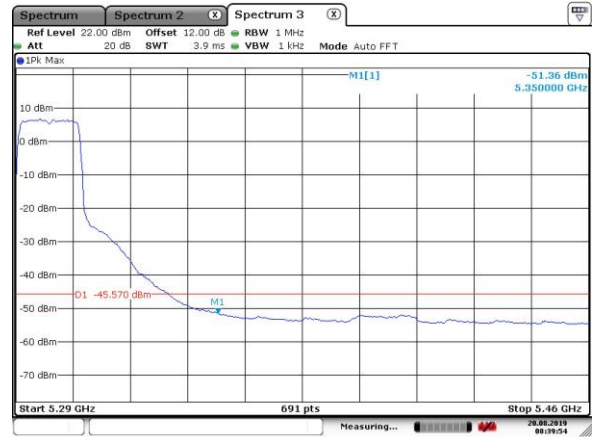

5300MHz with SISO

Date: 20.AUG.2019 08:39:53