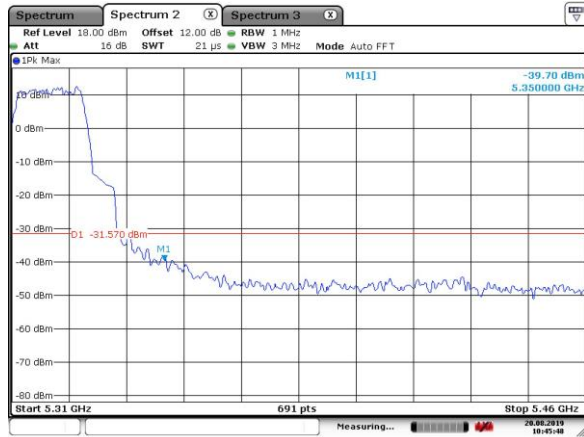

Date: 20.AUG.2019 10:51:44

5300MHz with Beamforming

Date: 20.AUG.2019 10:37:57

5300MHz with Beamforming

Date: 20.AUG.2019 10:37:25

5320MHz with Beamforming

Date: 20.AUG.2019 10:45:48

5320MHz with Beamforming

Date: 20.AUG.2019 10:41:21

5500MHz with Beamforming

Date: 20.AUG.2019 10:49:54

5500MHz with Beamforming

Date: 20.AUG.2019 10:47:54

5520MHz with Beamforming

Date: 20.AUG.2019 10:53:16

5520MHz with Beamforming