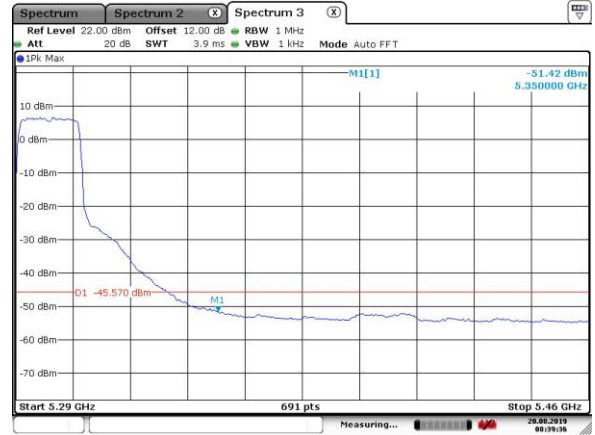

5300MHz with SISO

Date: 20.AUG.2019 08:39:36