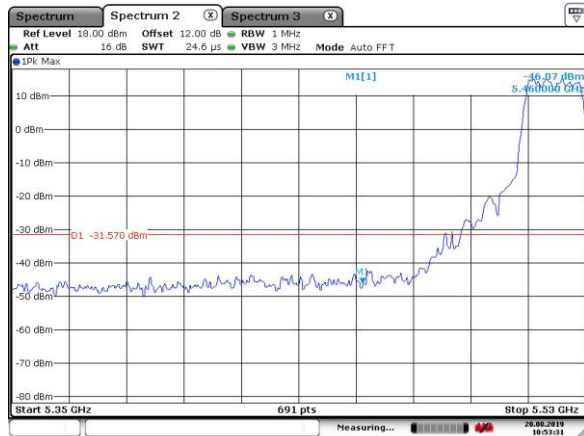

Date: 20.AUG.2019 09:23:24

5500MHz with SISO

Date: 20.AUG.2019 09:22:00

5520MHz with SISO

5520MHz with SISO

5300MHz with CDD

5300MHz with CDD

5320MHz with CDD

5320MHz with CDD

5500MHz with CDD

Date: 20.AUG.2019 10:49:42

5500MHz with CDD

Date: 20.AUG.2019 10:47:45

5520MHz with CDD

Date: 20.AUG.2019 10:53:31

5520MHz with CDD

Date: 20.AUG.2019 10:51:44

5300MHz with Beamforming

Date: 20.AUG.2019 10:37:57

5300MHz with Beamforming

Date: 20.AUG.2019 10:37:25

5320MHz with Beamforming

Date: 20.AUG.2019 10:45:48

5320MHz with Beamforming

Date: 20.AUG.2019 10:41:21

5500MHz with Beamforming

Date: 20.AUG.2019 10:49:54

5500MHz with Beamforming

Date: 20.AUG.2019 10:47:54

5520MHz with Beamforming

Date: 20.AUG.2019 10:53:16

5520MHz with Beamforming