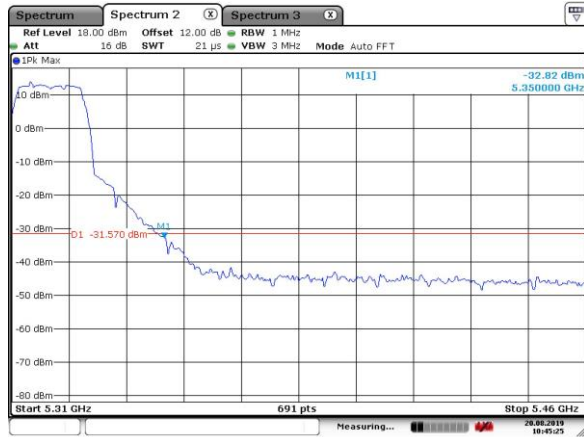

5320MHz with CDD

5320MHz with CDD

5500MHz with CDD

5500MHz with CDD

5520MHz with CDD

5520MHz with CDD

5300MHz with Beamforming

5300MHz with Beamforming

5320MHz with Beamforming

Date: 20.AUG.2019 10:45:25

5320MHz with Beamforming

Date: 20.AUG.2019 10:41:33

5500MHz with Beamforming

Date: 20.AUG.2019 10:50:16

5500MHz with Beamforming

Date: 20.AUG.2019 10:48:04

5520MHz with Beamforming

Date: 20.AUG.2019 10:53:02

5520MHz with Beamforming

Date: 20.AUG.2019 10:52:06

5745MHz with SISO

Date: 11. JUL. 2019 08:29:23

5785MHz with SISO

Date: 11. JUL. 2019 08:29:59