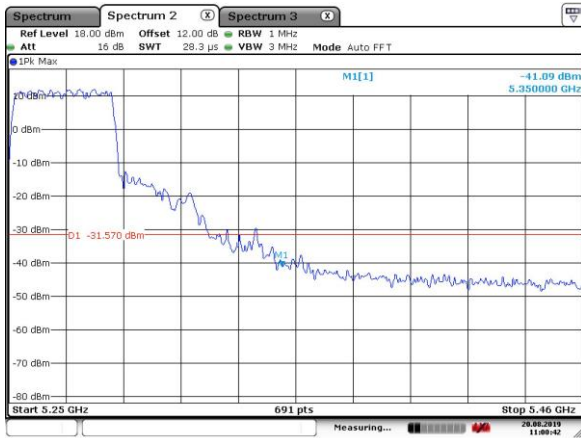

Date: 8.AUG.2019 09:45:55

5230MHz with Beamforming

Date: 6.AUG.2019 18:59:15

5270MHz with SISO

5270MHz with SISO

5310MHz with SISO

5310MHz with SISO

5510MHz with SISO

5510MHz with SISO

5550MHz with SISO

5550MHz with SISO

5270MHz with CDD

5270MHz with CDD

5310MHz with CDD

5310MHz with CDD

5510MHz with CDD

5510MHz with CDD

5550MHz with CDD

5550MHz with CDD

5270MHz with Beamforming

5270MHz with Beamforming

5310MHz with Beamforming

Date: 20.AUG.2019 11:07:14

5310MHz with Beamforming