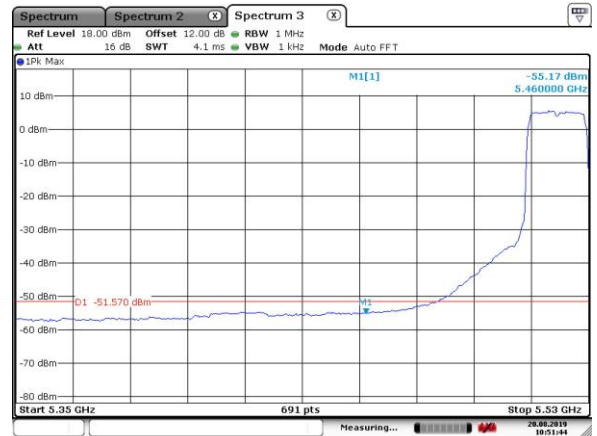

5320MHz with CDD

5500MHz with CDD

Date: 20.AUG.2019 10:49:42

5500MHz with CDD

Date: 20.AUG.2019 10:47:45

5520MHz with CDD

Date: 20.AUG.2019 10:53:31

5520MHz with CDD

Date: 20.AUG.2019 10:51:44

5300MHz with Beamforming

Date: 20.AUG.2019 10:37:57

5300MHz with Beamforming

Date: 20.AUG.2019 10:37:25

5320MHz with Beamforming

Date: 20.AUG.2019 10:45:48

5320MHz with Beamforming