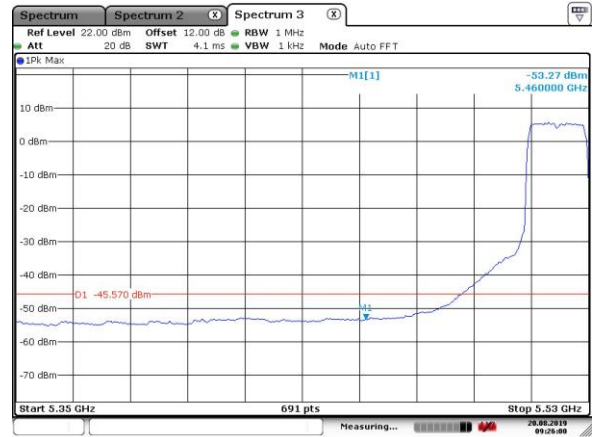

5520MHz with SISO