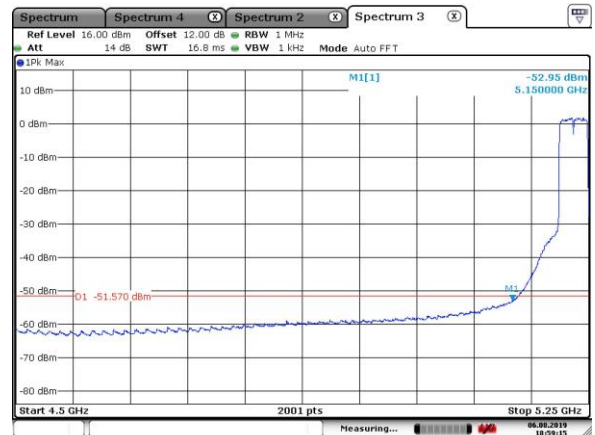

Date: 6.AUG.2019 19:01:17

5230MHz with CDD

Date: 6.AUG.2019 18:57:11

5190MHz with Beamforming

Date: 6.AUG.2019 18:54:18

5190MHz with Beamforming

Date: 6.AUG.2019 18:51:32

5230MHz with Beamforming

Date: 8.AUG.2019 09:45:55

5230MHz with Beamforming

Date: 6.AUG.2019 18:59:15

5270MHz with SISO

5270MHz with SISO

5310MHz with SISO

5310MHz with SISO

5510MHz with SISO