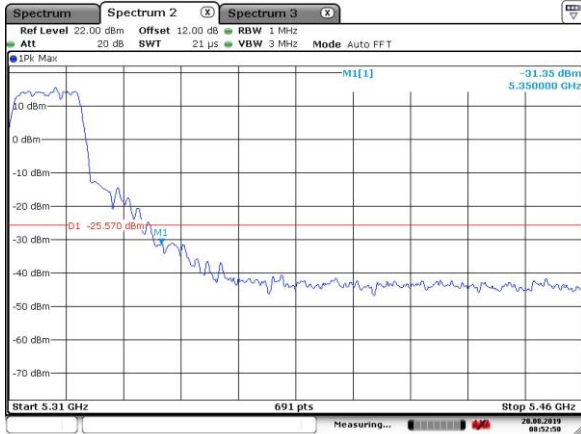

5300MHz with SISO

Date: 20.AUG.2019 08:30:10

5300MHz with SISO

Date: 20.AUG.2019 08:39:36

5320MHz with SISO

Date: 20.AUG.2019 08:52:51

5320MHz with SISO

Date: 20.AUG.2019 08:51:08

5500MHz with SISO

Date: 20.AUG.2019 09:22:54

5500MHz with SISO

Date: 20.AUG.2019 09:21:50

5520MHz with SISO

5520MHz with SISO

5300MHz with CDD

5300MHz with CDD

5320MHz with CDD

5320MHz with CDD

5500MHz with CDD

5500MHz with CDD

5520MHz with CDD

5520MHz with CDD

5300MHz with Beamforming

5300MHz with Beamforming