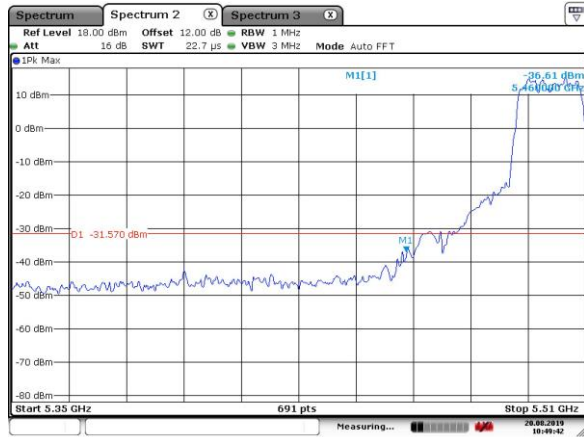

Date: 20.AUG.2019 08:30:29

5300MHz with SISO

Date: 20.AUG.2019 08:39:53

5320MHz with SISO

Date: 20.AUG.2019 08:53:05

5320MHz with SISO

Date: 20.AUG.2019 08:51:43

5500MHz with SISO

Date: 20.AUG.2019 09:23:24

5500MHz with SISO

Date: 20.AUG.2019 09:22:00

5520MHz with SISO

5520MHz with SISO

5300MHz with CDD

5300MHz with CDD

5320MHz with CDD

5320MHz with CDD

5500MHz with CDD

Date: 20.AUG.2019 10:49:42

5500MHz with CDD

Date: 20.AUG.2019 10:47:45

5520MHz with CDD

Date: 20.AUG.2019 10:53:31

5520MHz with CDD