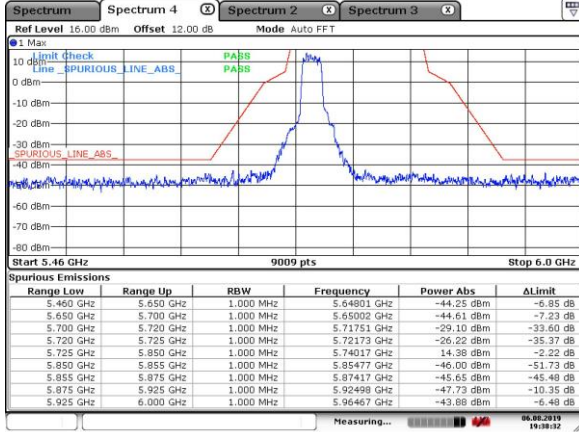

5745MHz with Beamforming

Date: 6.AUG.2019 19:38:32

5785MHz with Beamforming

Date: 6.AUG.2019 19:30:43

5825MHz with Beamforming

Date: 6.AUG.2019 19:41:27

802.11ac(40MHz)

5230MHz with CDD