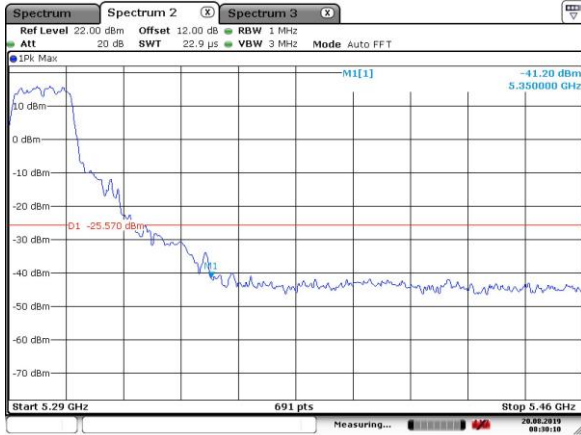

5300MHz with SISO

Date: 20.AUG.2019 08:30:10

5300MHz with SISO

Date: 20.AUG.2019 08:39:36

5320MHz with SISO

Date: 20.AUG.2019 08:52:51

5320MHz with SISO

Date: 20.AUG.2019 08:51:08

5500MHz with SISO

Date: 20.AUG.2019 09:22:54

5500MHz with SISO

Date: 20.AUG.2019 09:21:50

5520MHz with SISO

5520MHz with SISO

5300MHz with CDD

5300MHz with CDD

5320MHz with CDD

5320MHz with CDD

5500MHz with CDD

5500MHz with CDD

5520MHz with CDD

5520MHz with CDD

5300MHz with Beamforming

5300MHz with Beamforming