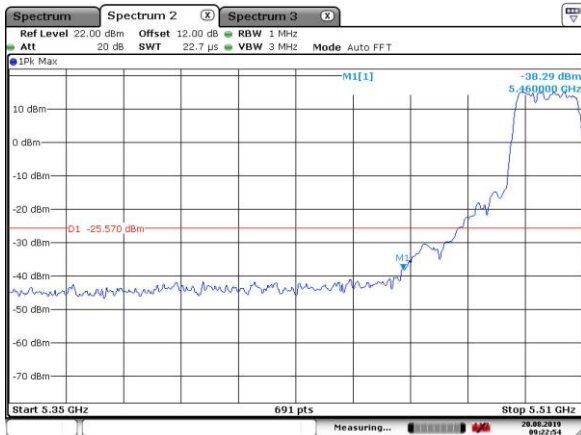

5500MHz with SISO

Date: 20.AUG.2019 09:22:54