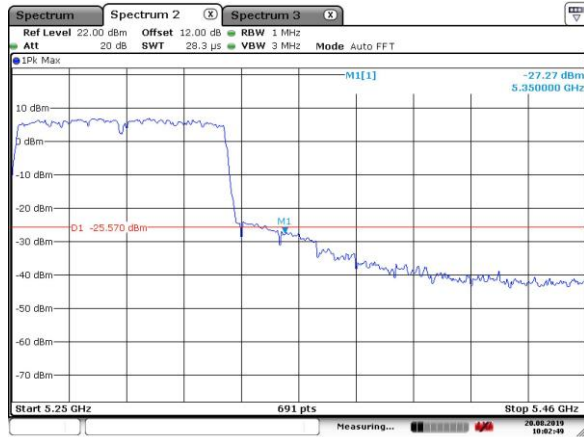

Date: 6.AUG.2019 19:45:27

5755MHz with Beamforming

Date: 6.AUG.2019 19:44:26

5795MHz with Beamforming

Date: 6.AUG.2019 19:46:13

802.11ac(80MHz)

5290MHz with SISO

5290MHz with SISO

5530MHz with SISO

5530MHz with SISO

5290MHz with CDD

5290MHz with CDD

5530MHz with CDD

5530MHz with CDD

5290MHz with Beamforming

5290MHz with Beamforming