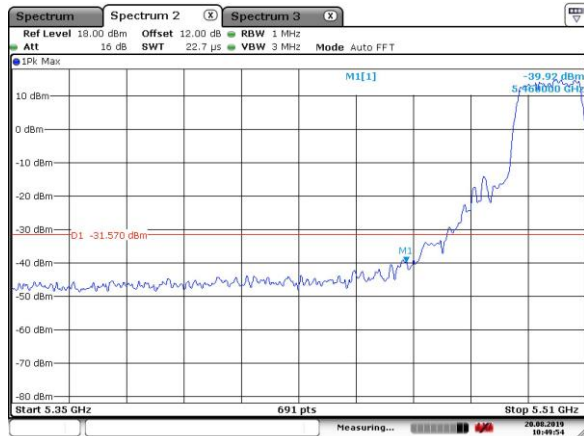

5320MHz with CDD

5500MHz with CDD

Date: 20.AUG.2019 10:49:42

5500MHz with CDD

Date: 20.AUG.2019 10:47:45

5520MHz with CDD

Date: 20.AUG.2019 10:53:31

5520MHz with CDD

Date: 20.AUG.2019 10:51:44

5300MHz with Beamforming

Date: 20.AUG.2019 10:37:57

5300MHz with Beamforming

Date: 20.AUG.2019 10:37:25

5320MHz with Beamforming

Date: 20.AUG.2019 10:45:48

5320MHz with Beamforming

Date: 20.AUG.2019 10:41:21

5500MHz with Beamforming

Date: 20.AUG.2019 10:49:54

5500MHz with Beamforming

Date: 20.AUG.2019 10:47:54

5520MHz with Beamforming

Date: 20.AUG.2019 10:53:16

5520MHz with Beamforming