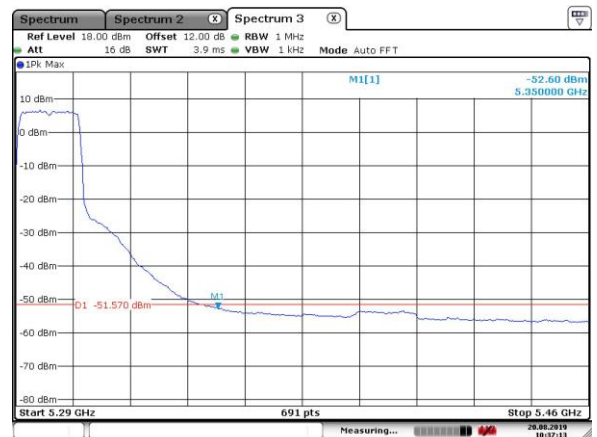

5320MHz with CDD

5320MHz with CDD

5500MHz with CDD

5500MHz with CDD

5520MHz with CDD

5520MHz with CDD

5300MHz with Beamforming

5300MHz with Beamforming