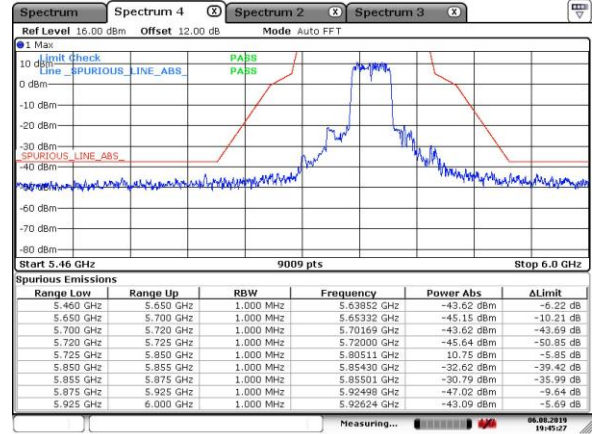

Date: 20.AUG.2019 11:05:57

5510MHz with Beamforming

Date: 20.AUG.2019 11:18:05

5510MHz with Beamforming

Date: 20.AUG.2019 11:15:05

5550MHz with Beamforming

Date: 20.AUG.2019 11:23:37

5550MHz with Beamforming

Date: 20.AUG.2019 11:22:54

5755MHz with SISO

Date: 11.JUL.2019 08:45:50

5795MHz with SISO

Date: 11.JUL.2019 08:46:28

5755MHz with CDD

Date: 6.AUG.2019 19:43:33

5795MHz with CDD

Date: 6.AUG.2019 19:45:27

5755MHz with Beamforming

Date: 6.AUG.2019 19:44:26

5795MHz with Beamforming

Date: 6.AUG.2019 19:46:13

802.11ac(80MHz)

5290MHz with SISO

5290MHz with SISO