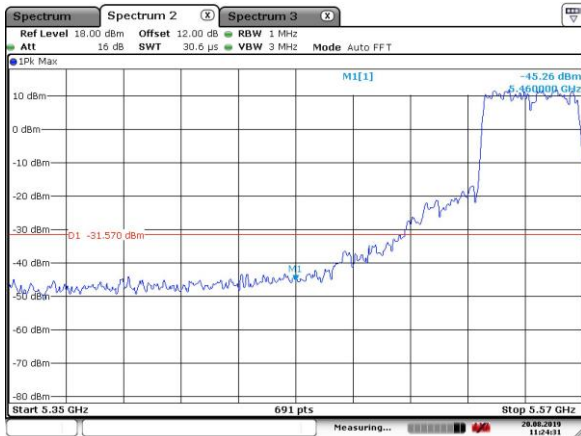

Date: 8.AUG.2019 09:45:55

5230MHz with Beamforming

Date: 6.AUG.2019 18:59:15

5270MHz with SISO

5270MHz with SISO

5310MHz with SISO

5310MHz with SISO

5510MHz with SISO

5510MHz with SISO

5550MHz with SISO

5550MHz with SISO

5270MHz with CDD

5270MHz with CDD

5310MHz with CDD

5310MHz with CDD

5510MHz with CDD

5510MHz with CDD

5550MHz with CDD

5550MHz with CDD

5270MHz with Beamforming

5270MHz with Beamforming

5310MHz with Beamforming

Date: 20.AUG.2019 11:07:14

5310MHz with Beamforming