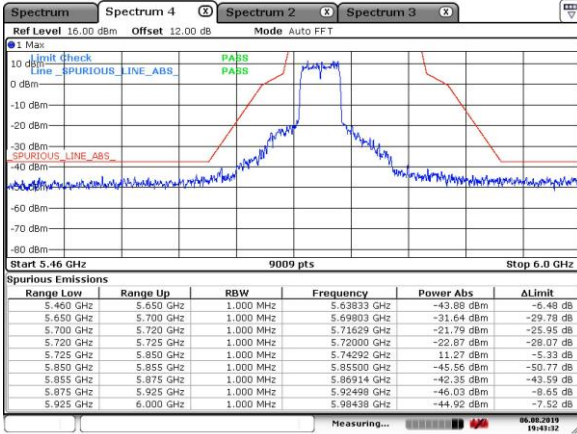

Date: 20.AUG.2019 11:05:57

5510MHz with Beamforming

Date: 20.AUG.2019 11:18:05

5510MHz with Beamforming

Date: 20.AUG.2019 11:15:05

5550MHz with Beamforming

Date: 20.AUG.2019 11:23:37

5550MHz with Beamforming

Date: 20.AUG.2019 11:22:54

5755MHz with SISO

Date: 11.JUL.2019 08:45:50

5795MHz with SISO

Date: 11.JUL.2019 08:46:28

5755MHz with CDD

Date: 6.AUG.2019 19:43:33

5795MHz with CDD

Date: 6.AUG.2019 19:45:27

5755MHz with Beamforming

Date: 6.AUG.2019 19:44:26

5795MHz with Beamforming

Date: 6.AUG.2019 19:46:13

802.11ac(80MHz)

5290MHz with SISO

5290MHz with SISO