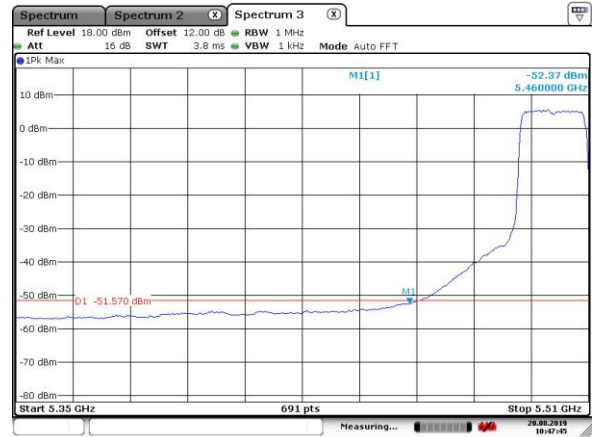

5320MHz with CDD

5500MHz with CDD

Date: 20.AUG.2019 10:49:42

5500MHz with CDD

Date: 20.AUG.2019 10:47:45

5520MHz with CDD

Date: 20.AUG.2019 10:53:31

5520MHz with CDD

Date: 20.AUG.2019 10:51:44

5300MHz with Beamforming

Date: 20.AUG.2019 10:37:57

5300MHz with Beamforming

Date: 20.AUG.2019 10:37:25

5320MHz with Beamforming

Date: 20.AUG.2019 10:45:48

5320MHz with Beamforming