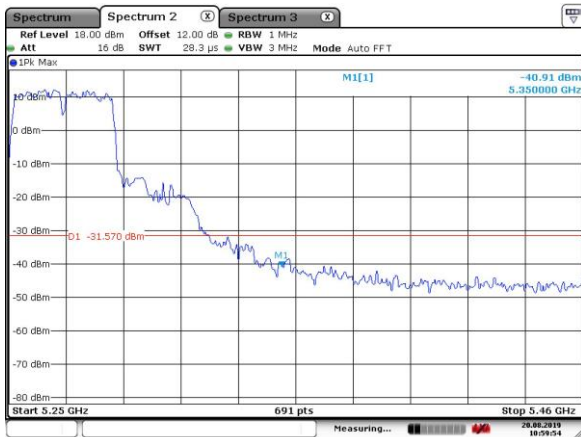

5510MHz with CDD

5550MHz with CDD

5550MHz with CDD

5270MHz with Beamforming

5270MHz with Beamforming

5310MHz with Beamforming

Date: 20.AUG.2019 11:07:14

5310MHz with Beamforming

Date: 20.AUG.2019 11:05:57

5510MHz with Beamforming

Date: 20.AUG.2019 11:18:05

5510MHz with Beamforming

Date: 20.AUG.2019 11:15:05

5550MHz with Beamforming

Date: 20.AUG.2019 11:23:37

5550MHz with Beamforming