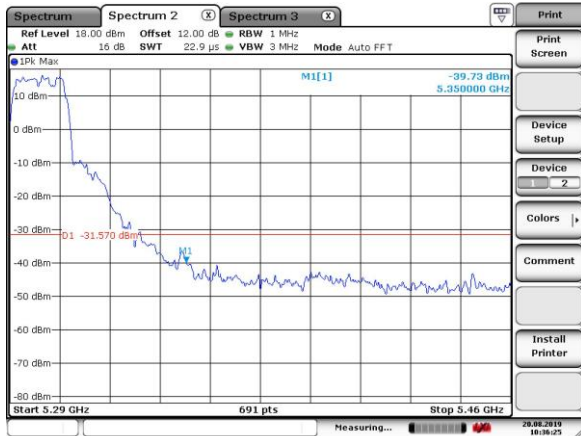

Date: 20.AUG.2019 09:23:24

5500MHz with SISO

Date: 20.AUG.2019 09:22:00

5520MHz with SISO

5520MHz with SISO

5300MHz with CDD

5300MHz with CDD

5320MHz with CDD

5320MHz with CDD

5500MHz with CDD

Date: 20.AUG.2019 10:49:42

5500MHz with CDD

Date: 20.AUG.2019 10:47:45

5520MHz with CDD

Date: 20.AUG.2019 10:53:31

5520MHz with CDD