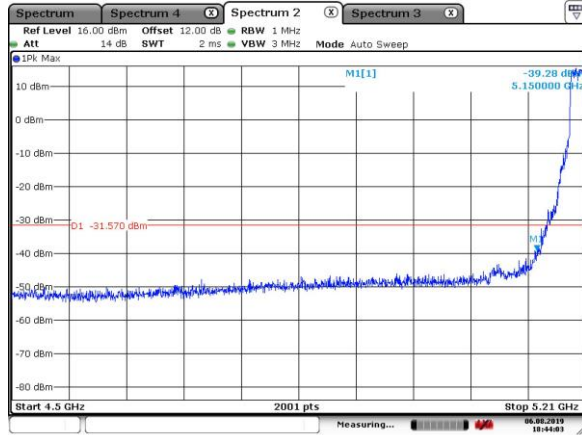

5530MHz with Beamforming

5530MHz with Beamforming

5775MHz with SISO

Date: 11. JUL. 2019 08:53:09

5775MHz with CDD

Date: 6. AUG. 2019 19:48:40

5775MHz with Beamforming

Date: 6. AUG. 2019 19:50:09

802.11ax(20MHz)

5200MHz with CDD

5200MHz with CDD

5180MHz with Beamforming

5180MHz with Beamforming

5200MHz with Beamforming

5200MHz with Beamforming

5300MHz with SISO