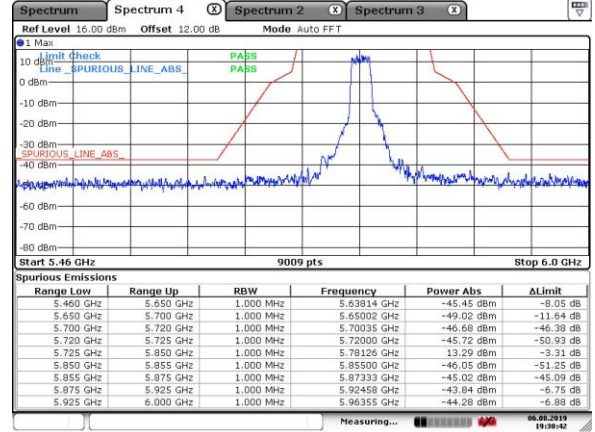

5745MHz with Beamforming

Date: 6.AUG.2019 19:38:32

5785MHz with Beamforming

Date: 6.AUG.2019 19:30:43

5825MHz with Beamforming

Date: 6.AUG.2019 19:41:27

802.11ac(40MHz)

5230MHz with CDD