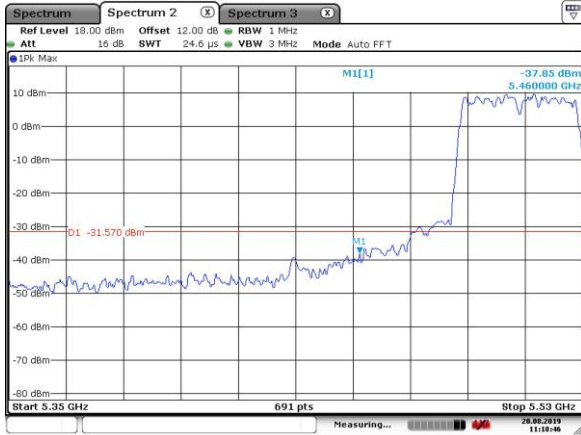

Date: 8.AUG.2019 09:45:55

5230MHz with Beamforming

Date: 6.AUG.2019 18:59:15

5270MHz with SISO

5270MHz with SISO

5310MHz with SISO

5310MHz with SISO

5510MHz with SISO

5510MHz with SISO

5550MHz with SISO

5550MHz with SISO

5270MHz with CDD

5270MHz with CDD

5310MHz with CDD

5310MHz with CDD

5510MHz with CDD

5510MHz with CDD

5550MHz with CDD

5550MHz with CDD

5270MHz with Beamforming

5270MHz with Beamforming

5310MHz with Beamforming

Date: 20.AUG.2019 11:07:14

5310MHz with Beamforming