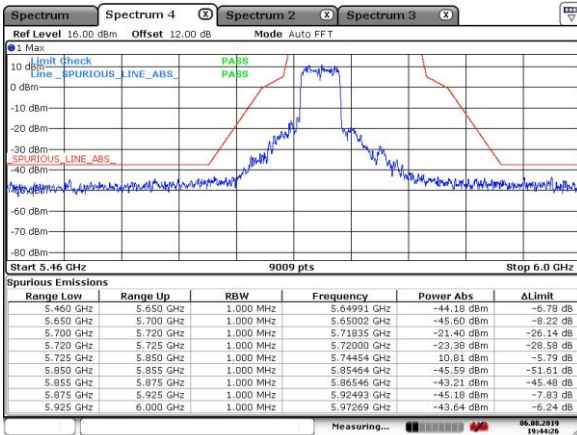

Date: 20.AUG.2019 11:22:54

5755MHz with SISO

Date: 11.JUL.2019 08:45:50

5795MHz with SISO

Date: 11.JUL.2019 08:46:28

5755MHz with CDD

Date: 6.AUG.2019 19:43:33

5795MHz with CDD

Date: 6.AUG.2019 19:45:27

5755MHz with Beamforming

Date: 6.AUG.2019 19:44:26

5795MHz with Beamforming

Date: 6.AUG.2019 19:46:13

802.11ac(80MHz)

5290MHz with SISO

5290MHz with SISO