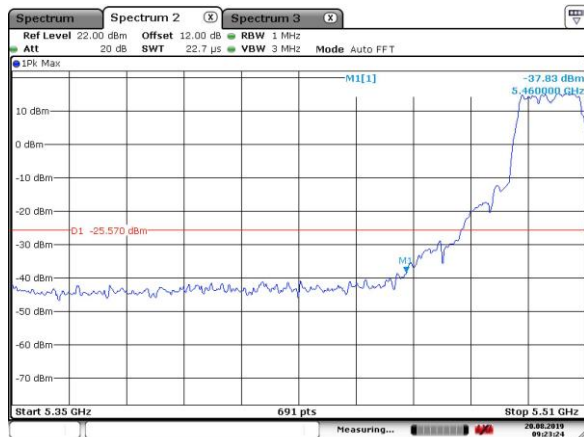

802.11ax(20MHz)

5200MHz with CDD

5200MHz with CDD

5180MHz with Beamforming

5180MHz with Beamforming

5200MHz with Beamforming

5200MHz with Beamforming

5300MHz with SISO

Date: 20.AUG.2019 08:30:29

5300MHz with SISO

Date: 20.AUG.2019 08:39:53

5320MHz with SISO

Date: 20.AUG.2019 08:53:05

5320MHz with SISO

Date: 20.AUG.2019 08:51:43

5500MHz with SISO

Date: 20.AUG.2019 09:23:24

5500MHz with SISO

Date: 20.AUG.2019 09:22:00

5520MHz with SISO

5520MHz with SISO

5300MHz with CDD

5300MHz with CDD

5320MHz with CDD