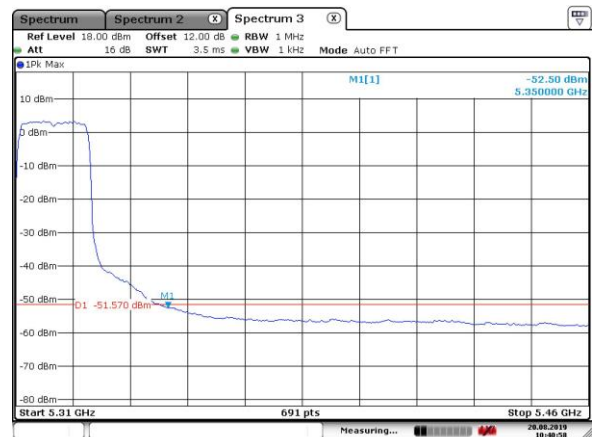

5320MHz with CDD

5320MHz with CDD

5500MHz with CDD

5500MHz with CDD

5520MHz with CDD

5520MHz with CDD

5300MHz with Beamforming

5300MHz with Beamforming