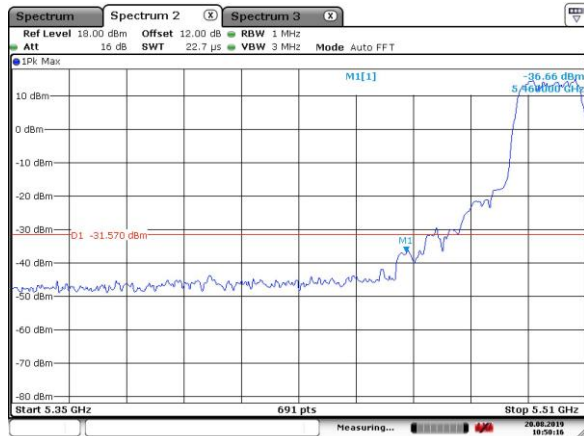

5320MHz with CDD

5320MHz with CDD

5500MHz with CDD

5500MHz with CDD

5520MHz with CDD

5520MHz with CDD

5300MHz with Beamforming

5300MHz with Beamforming

5320MHz with Beamforming

Date: 20.AUG.2019 10:45:25

5320MHz with Beamforming

Date: 20.AUG.2019 10:41:33

5500MHz with Beamforming

Date: 20.AUG.2019 10:50:16

5500MHz with Beamforming

Date: 20.AUG.2019 10:48:04

5520MHz with Beamforming

Date: 20.AUG.2019 10:53:02

5520MHz with Beamforming

Date: 20.AUG.2019 10:52:06

5745MHz with SISO

Date: 11. JUL. 2019 08:29:23

5785MHz with SISO

Date: 11. JUL. 2019 08:29:59