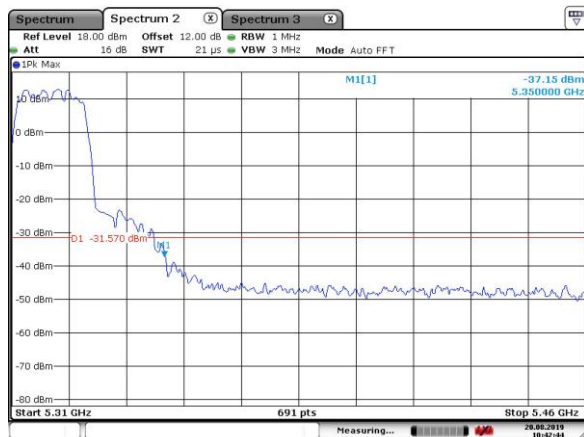

5500MHz with SISO

Date: 20.AUG.2019 09:22:54

5500MHz with SISO

Date: 20.AUG.2019 09:21:50

5520MHz with SISO

5520MHz with SISO

5300MHz with CDD

5300MHz with CDD

5320MHz with CDD

5320MHz with CDD

5500MHz with CDD

5500MHz with CDD

5520MHz with CDD

5520MHz with CDD

5300MHz with Beamforming

5300MHz with Beamforming