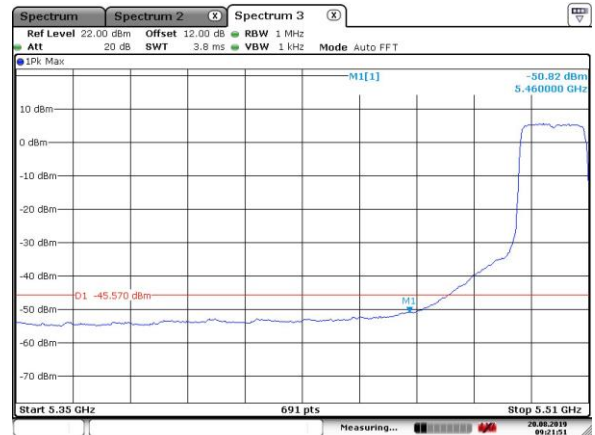

5500MHz with SISO

Date: 20.AUG.2019 09:21:50