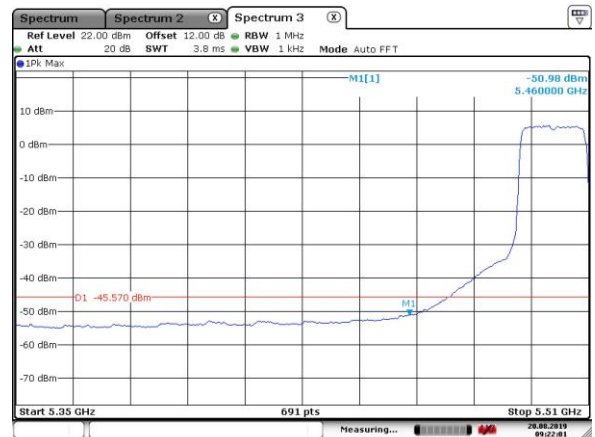

802.11ax(20MHz)

5200MHz with CDD

5200MHz with CDD

5180MHz with Beamforming

5180MHz with Beamforming

5200MHz with Beamforming

5200MHz with Beamforming

5300MHz with SISO

Date: 20.AUG.2019 08:30:29

5300MHz with SISO

Date: 20.AUG.2019 08:39:53

5320MHz with SISO

Date: 20.AUG.2019 08:53:05

5320MHz with SISO

Date: 20.AUG.2019 08:51:43

5500MHz with SISO

Date: 20.AUG.2019 09:23:24

5500MHz with SISO

Date: 20.AUG.2019 09:22:00

5520MHz with SISO

5520MHz with SISO

5300MHz with CDD

5300MHz with CDD

5320MHz with CDD