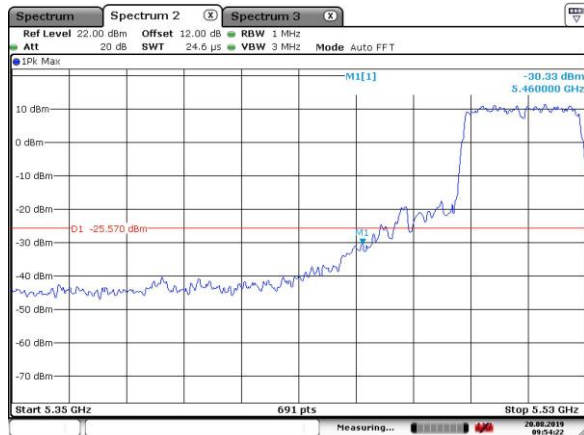

Date: 6.AUG.2019 19:01:17

5230MHz with CDD

Date: 6.AUG.2019 18:57:11

5190MHz with Beamforming

Date: 6.AUG.2019 18:54:18

5190MHz with Beamforming

Date: 6.AUG.2019 18:51:32

5230MHz with Beamforming

Date: 8.AUG.2019 09:45:55

5230MHz with Beamforming

Date: 6.AUG.2019 18:59:15

5270MHz with SISO

5270MHz with SISO

5310MHz with SISO

5310MHz with SISO

5510MHz with SISO