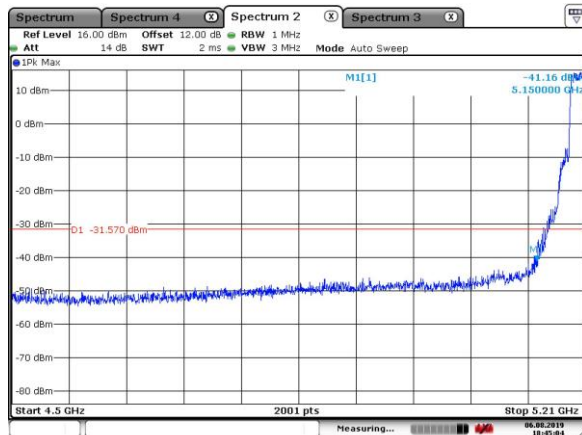

5530MHz with Beamforming

5530MHz with Beamforming

5775MHz with SISO

Date: 11. JUL. 2019 08:53:09

5775MHz with CDD

Date: 6. AUG. 2019 19:48:40

5775MHz with Beamforming

Date: 6. AUG. 2019 19:50:09

802.11ax(20MHz)

5200MHz with CDD

5200MHz with CDD

5180MHz with Beamforming

5180MHz with Beamforming

5200MHz with Beamforming

5200MHz with Beamforming

5300MHz with SISO