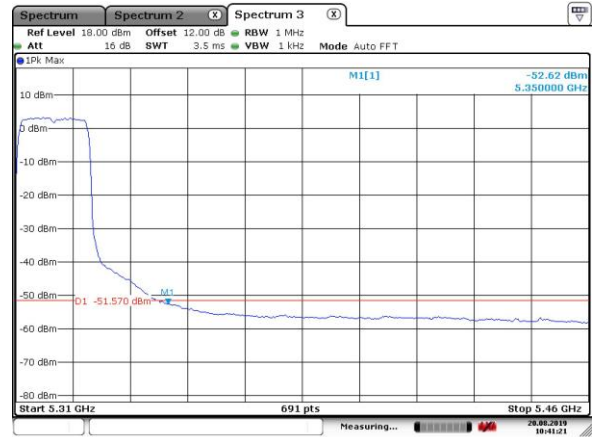

Date: 20.AUG.2019 10:51:44

5300MHz with Beamforming

Date: 20.AUG.2019 10:37:57

5300MHz with Beamforming

Date: 20.AUG.2019 10:37:25

5320MHz with Beamforming

Date: 20.AUG.2019 10:45:48

5320MHz with Beamforming

Date: 20.AUG.2019 10:41:21

5500MHz with Beamforming

Date: 20.AUG.2019 10:49:54

5500MHz with Beamforming

Date: 20.AUG.2019 10:47:54

5520MHz with Beamforming

Date: 20.AUG.2019 10:53:16

5520MHz with Beamforming