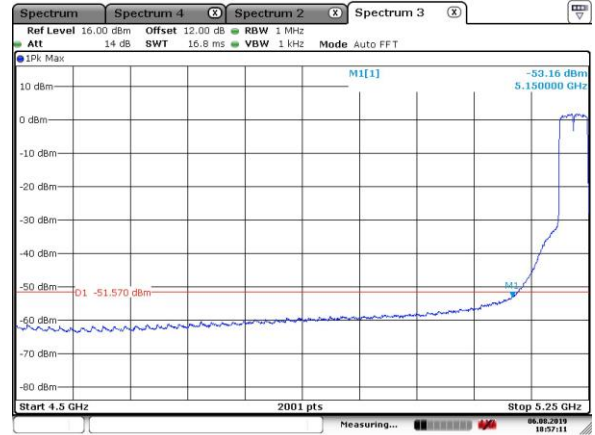

5745MHz with Beamforming

Date: 6.AUG.2019 19:38:32

5785MHz with Beamforming

Date: 6.AUG.2019 19:30:43

5825MHz with Beamforming

Date: 6.AUG.2019 19:41:27

802.11ac(40MHz)

5230MHz with CDD

Date: 6.AUG.2019 19:01:17

5230MHz with CDD

Date: 6.AUG.2019 18:57:11

5190MHz with Beamforming

Date: 6.AUG.2019 18:54:18

5190MHz with Beamforming

Date: 6.AUG.2019 18:51:32

5230MHz with Beamforming