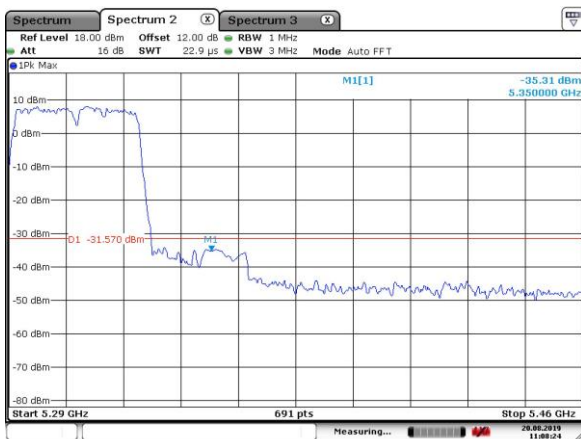

5510MHz with SISO

5550MHz with SISO

5550MHz with SISO

5270MHz with CDD

5270MHz with CDD

5310MHz with CDD

5310MHz with CDD

5510MHz with CDD

5510MHz with CDD

5550MHz with CDD

5550MHz with CDD

5270MHz with Beamforming

5270MHz with Beamforming

5310MHz with Beamforming

Date: 20.AUG.2019 11:07:14

5310MHz with Beamforming