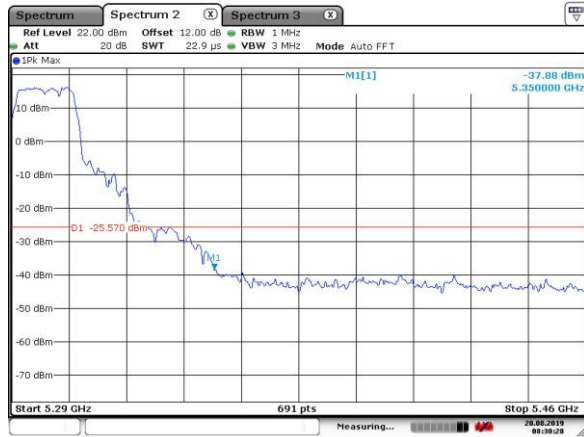

5530MHz with Beamforming

5530MHz with Beamforming

5775MHz with SISO

Date: 11. JUL. 2019 08:53:09

5775MHz with CDD

Date: 6. AUG. 2019 19:48:40

5775MHz with Beamforming

Date: 6. AUG. 2019 19:50:09

802.11ax(20MHz)

5200MHz with CDD

5200MHz with CDD

5180MHz with Beamforming

5180MHz with Beamforming

5200MHz with Beamforming

5200MHz with Beamforming

5300MHz with SISO

Date: 20.AUG.2019 08:30:29

5300MHz with SISO

Date: 20.AUG.2019 08:39:53

5320MHz with SISO

Date: 20.AUG.2019 08:53:05

5320MHz with SISO

Date: 20.AUG.2019 08:51:43

5500MHz with SISO