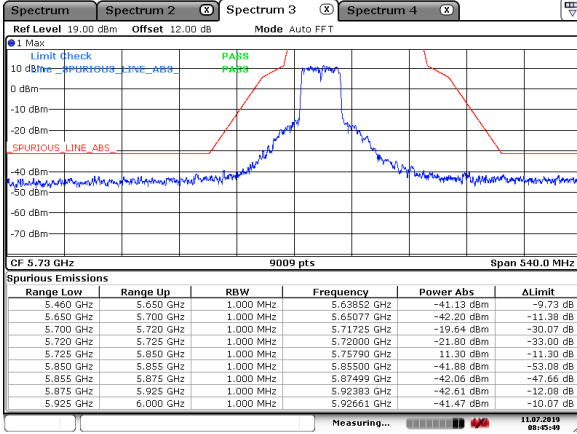

5510MHz with CDD

5550MHz with CDD

5550MHz with CDD

5270MHz with Beamforming

5270MHz with Beamforming

5310MHz with Beamforming

Date: 20.AUG.2019 11:07:14

5310MHz with Beamforming

Date: 20.AUG.2019 11:05:57

5510MHz with Beamforming

Date: 20.AUG.2019 11:18:05

5510MHz with Beamforming

Date: 20.AUG.2019 11:15:05

5550MHz with Beamforming

Date: 20.AUG.2019 11:23:37

5550MHz with Beamforming

Date: 20.AUG.2019 11:22:54

5755MHz with SISO

Date: 11.JUL.2019 08:45:50

5795MHz with SISO

Date: 11.JUL.2019 08:46:28

5755MHz with CDD

Date: 6.AUG.2019 19:43:33

5795MHz with CDD

Date: 6.AUG.2019 19:45:27

5755MHz with Beamforming

Date: 6.AUG.2019 19:44:26

5795MHz with Beamforming

Date: 6.AUG.2019 19:46:13

802.11ac(80MHz)

5290MHz with SISO

5290MHz with SISO