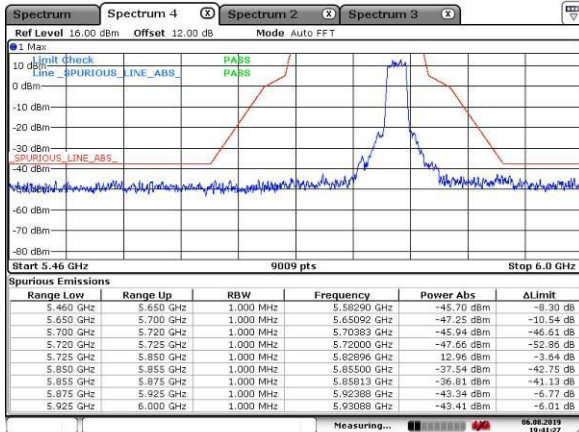

5745MHz with Beamforming

Date: 6.AUG.2019 19:38:32

5785MHz with Beamforming

Date: 6.AUG.2019 19:30:43

5825MHz with Beamforming

Date: 6.AUG.2019 19:41:27

802.11ac(40MHz)

5230MHz with CDD

Date: 6.AUG.2019 19:01:17

5230MHz with CDD

Date: 6.AUG.2019 18:57:11

5190MHz with Beamforming

Date: 6.AUG.2019 18:54:18

5190MHz with Beamforming

Date: 6.AUG.2019 18:51:32

5230MHz with Beamforming