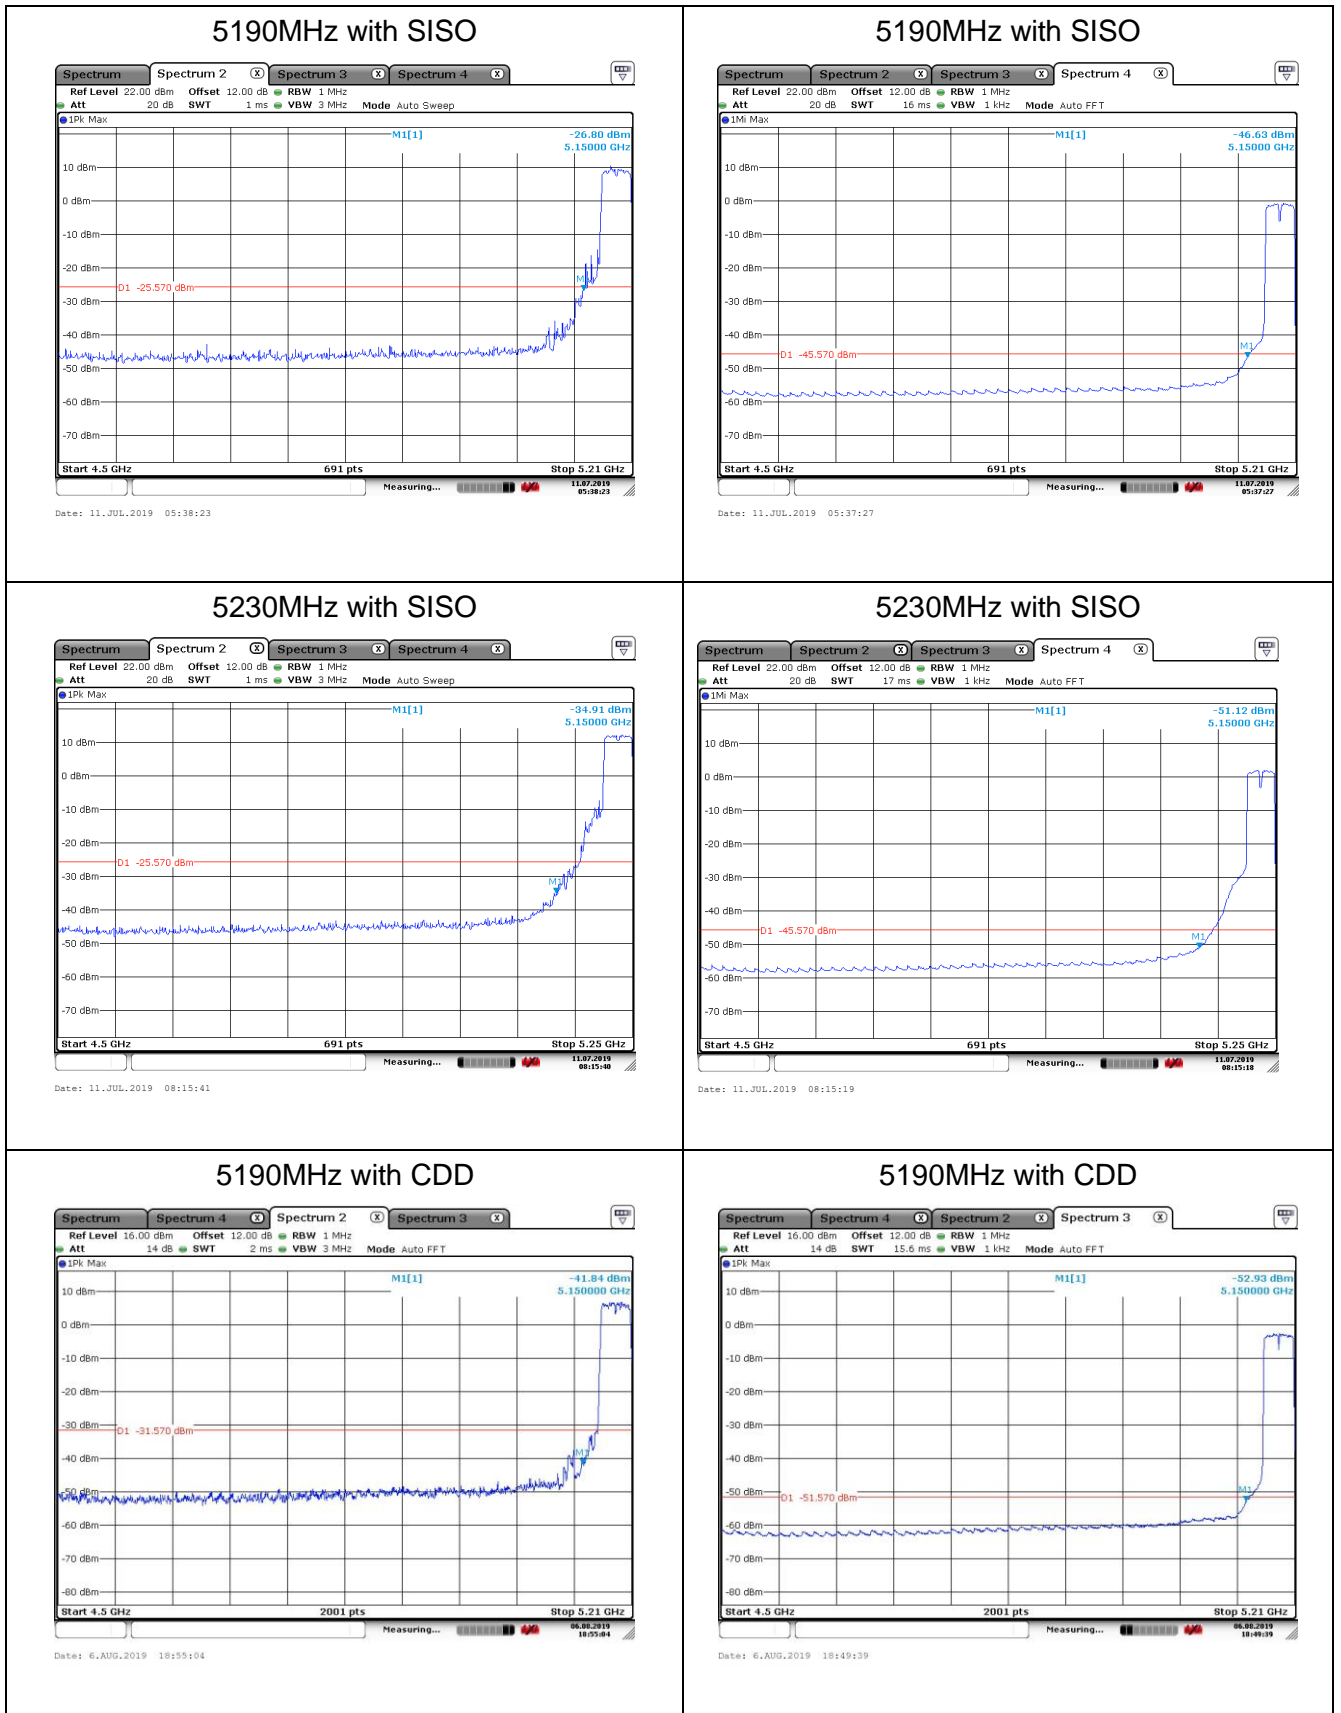

5745MHz with Beamforming

Date: 6.AUG.2019 19:38:32

5785MHz with Beamforming

Date: 6.AUG.2019 19:30:43

5825MHz with Beamforming

Date: 6.AUG.2019 19:41:27

802.11ac(40MHz)

5230MHz with CDD

Date: 6.AUG.2019 19:01:17

5230MHz with CDD

Date: 6.AUG.2019 18:57:11

5190MHz with Beamforming

Date: 6.AUG.2019 18:54:18

5190MHz with Beamforming

Date: 6.AUG.2019 18:51:32

5230MHz with Beamforming