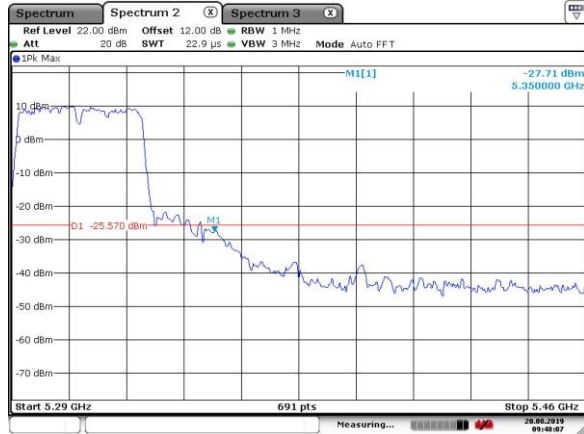

Date: 6.AUG.2019 19:01:17

5230MHz with CDD

Date: 6.AUG.2019 18:57:11

5190MHz with Beamforming

Date: 6.AUG.2019 18:54:18

5190MHz with Beamforming

Date: 6.AUG.2019 18:51:32

5230MHz with Beamforming

Date: 8.AUG.2019 09:45:55

5230MHz with Beamforming

Date: 6.AUG.2019 18:59:15

5270MHz with SISO

5270MHz with SISO

5310MHz with SISO

5310MHz with SISO

5510MHz with SISO

5510MHz with SISO

5550MHz with SISO

5550MHz with SISO

5270MHz with CDD

5270MHz with CDD

5310MHz with CDD

5310MHz with CDD

5510MHz with CDD