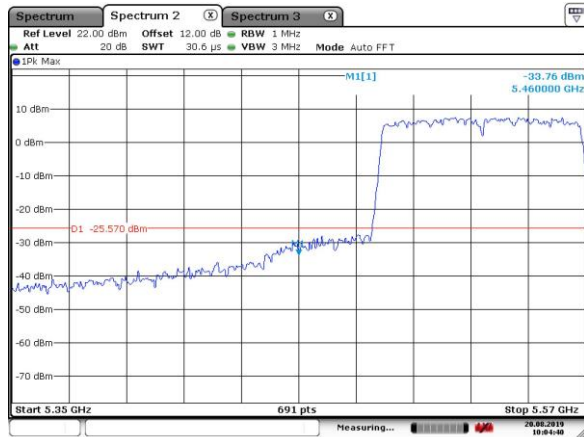

Date: 6.AUG.2019 19:45:27

5755MHz with Beamforming

Date: 6.AUG.2019 19:44:26

5795MHz with Beamforming

Date: 6.AUG.2019 19:46:13

802.11ac(80MHz)

5290MHz with SISO

5290MHz with SISO

5530MHz with SISO

5530MHz with SISO

5290MHz with CDD

5290MHz with CDD

5530MHz with CDD

5530MHz with CDD

5290MHz with Beamforming

5290MHz with Beamforming