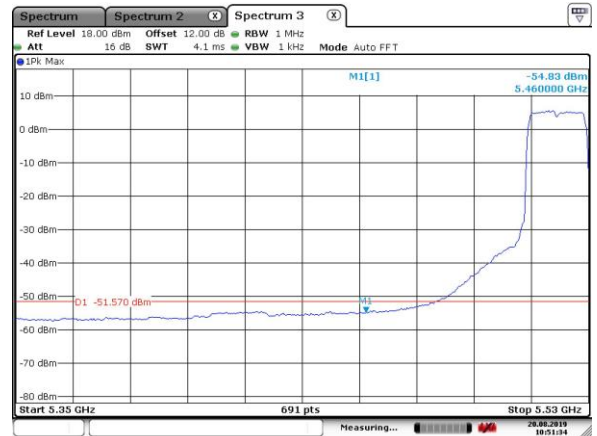

5320MHz with CDD

5320MHz with CDD

5500MHz with CDD

5500MHz with CDD

5520MHz with CDD

5520MHz with CDD

5300MHz with Beamforming

5300MHz with Beamforming