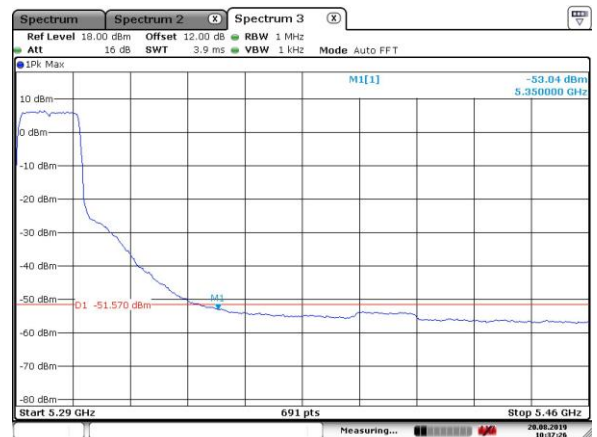

5320MHz with CDD

5500MHz with CDD

Date: 20.AUG.2019 10:49:42

5500MHz with CDD

Date: 20.AUG.2019 10:47:45

5520MHz with CDD

Date: 20.AUG.2019 10:53:31

5520MHz with CDD

Date: 20.AUG.2019 10:51:44

5300MHz with Beamforming

Date: 20.AUG.2019 10:37:57

5300MHz with Beamforming

Date: 20.AUG.2019 10:37:25

5320MHz with Beamforming

Date: 20.AUG.2019 10:45:48

5320MHz with Beamforming