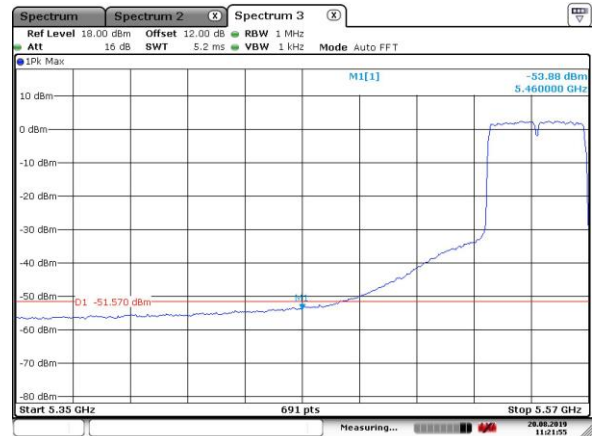

5510MHz with SISO

5550MHz with SISO

5550MHz with SISO

5270MHz with CDD

5270MHz with CDD

5310MHz with CDD

5310MHz with CDD

5510MHz with CDD

5510MHz with CDD

5550MHz with CDD

5550MHz with CDD

5270MHz with Beamforming

5270MHz with Beamforming

5310MHz with Beamforming

Date: 20.AUG.2019 11:07:14

5310MHz with Beamforming