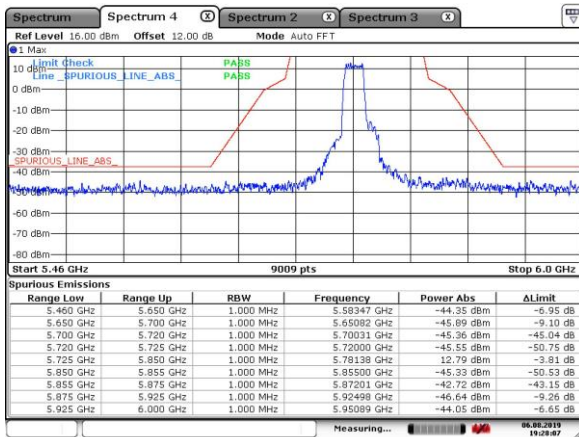

5785MHz with CDD

Date: 6. AUG. 2019 19:28:07