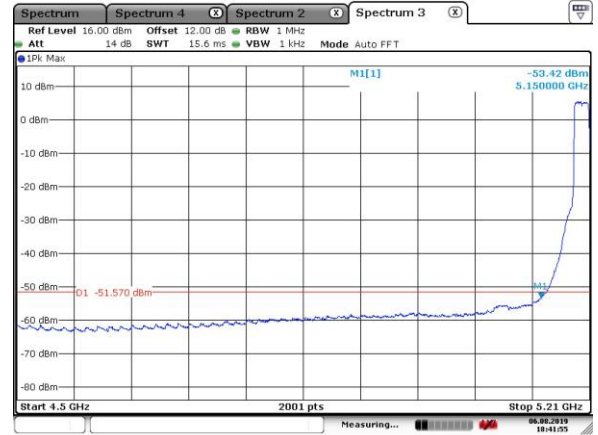

5530MHz with Beamforming

5530MHz with Beamforming

5775MHz with SISO

Date: 11. JUL. 2019 08:53:09

5775MHz with CDD

Date: 6. AUG. 2019 19:48:40

5775MHz with Beamforming

Date: 6. AUG. 2019 19:50:09

802.11ax(20MHz)

5200MHz with CDD

5200MHz with CDD

5180MHz with Beamforming

5180MHz with Beamforming

5200MHz with Beamforming

5200MHz with Beamforming

5300MHz with SISO