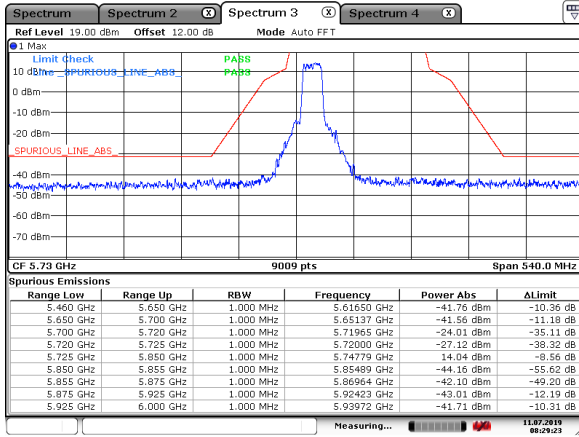

5520MHz with Beamforming

Date: 20.AUG.2019 10:53:02

5520MHz with Beamforming

Date: 20.AUG.2019 10:52:06

5745MHz with SISO

Date: 11. JUL. 2019 08:29:23

5785MHz with SISO

Date: 11. JUL. 2019 08:29:59