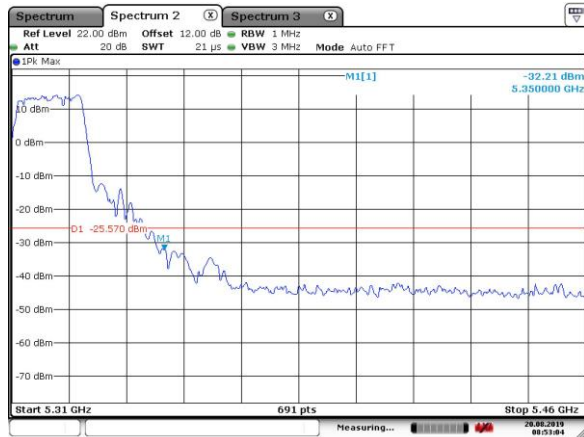

5530MHz with Beamforming

5530MHz with Beamforming

5775MHz with SISO

Date: 11. JUL. 2019 08:53:09

5775MHz with CDD

Date: 6. AUG. 2019 19:48:40

5775MHz with Beamforming

Date: 6. AUG. 2019 19:50:09

802.11ax(20MHz)

5200MHz with CDD

5200MHz with CDD

5180MHz with Beamforming

5180MHz with Beamforming

5200MHz with Beamforming

5200MHz with Beamforming

5300MHz with SISO

Date: 20.AUG.2019 08:30:29

5300MHz with SISO

Date: 20.AUG.2019 08:39:53

5320MHz with SISO

Date: 20.AUG.2019 08:53:05

5320MHz with SISO

Date: 20.AUG.2019 08:51:43

5500MHz with SISO