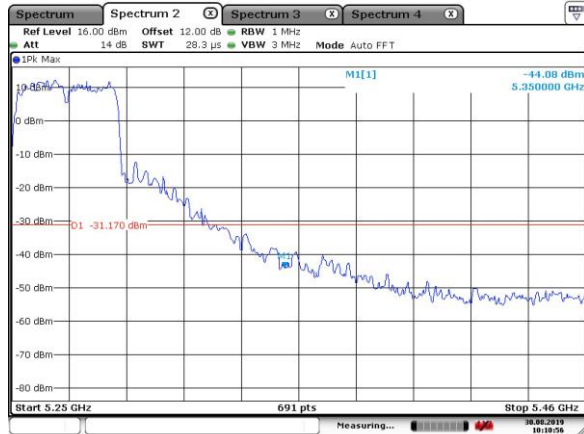

5230MHz with Beamforming

Date: 6. AUG.2019 10:28:33

5270MHz with SISO

Date: 30.AUG.2019 09:03:24

5270MHz with SISO

Date: 30.AUG.2019 09:03:08

5310MHz with SISO

Date: 30.AUG.2019 09:08:41

5310MHz with SISO

Date: 30.AUG.2019 09:08:21

5270MHz with CDD

Date: 30.AUG.2019 09:37:21

5270MHz with CDD

Date: 30.AUG.2019 09:37:08

5310MHz with CDD

Date: 30.AUG.2019 09:41:18

5310MHz with CDD

Date: 30.AUG.2019 09:40:57

5270MHz with Beamforming

Date: 30.AUG.2019 10:10:56

5270MHz with Beamforming

Date: 30.AUG.2019 10:10:46

5310MHz with Beamforming

Date: 30.AUG.2019 10:15:39

5310MHz with Beamforming

Date: 30.AUG.2019 10:15:25

802.11ax(80MHz)