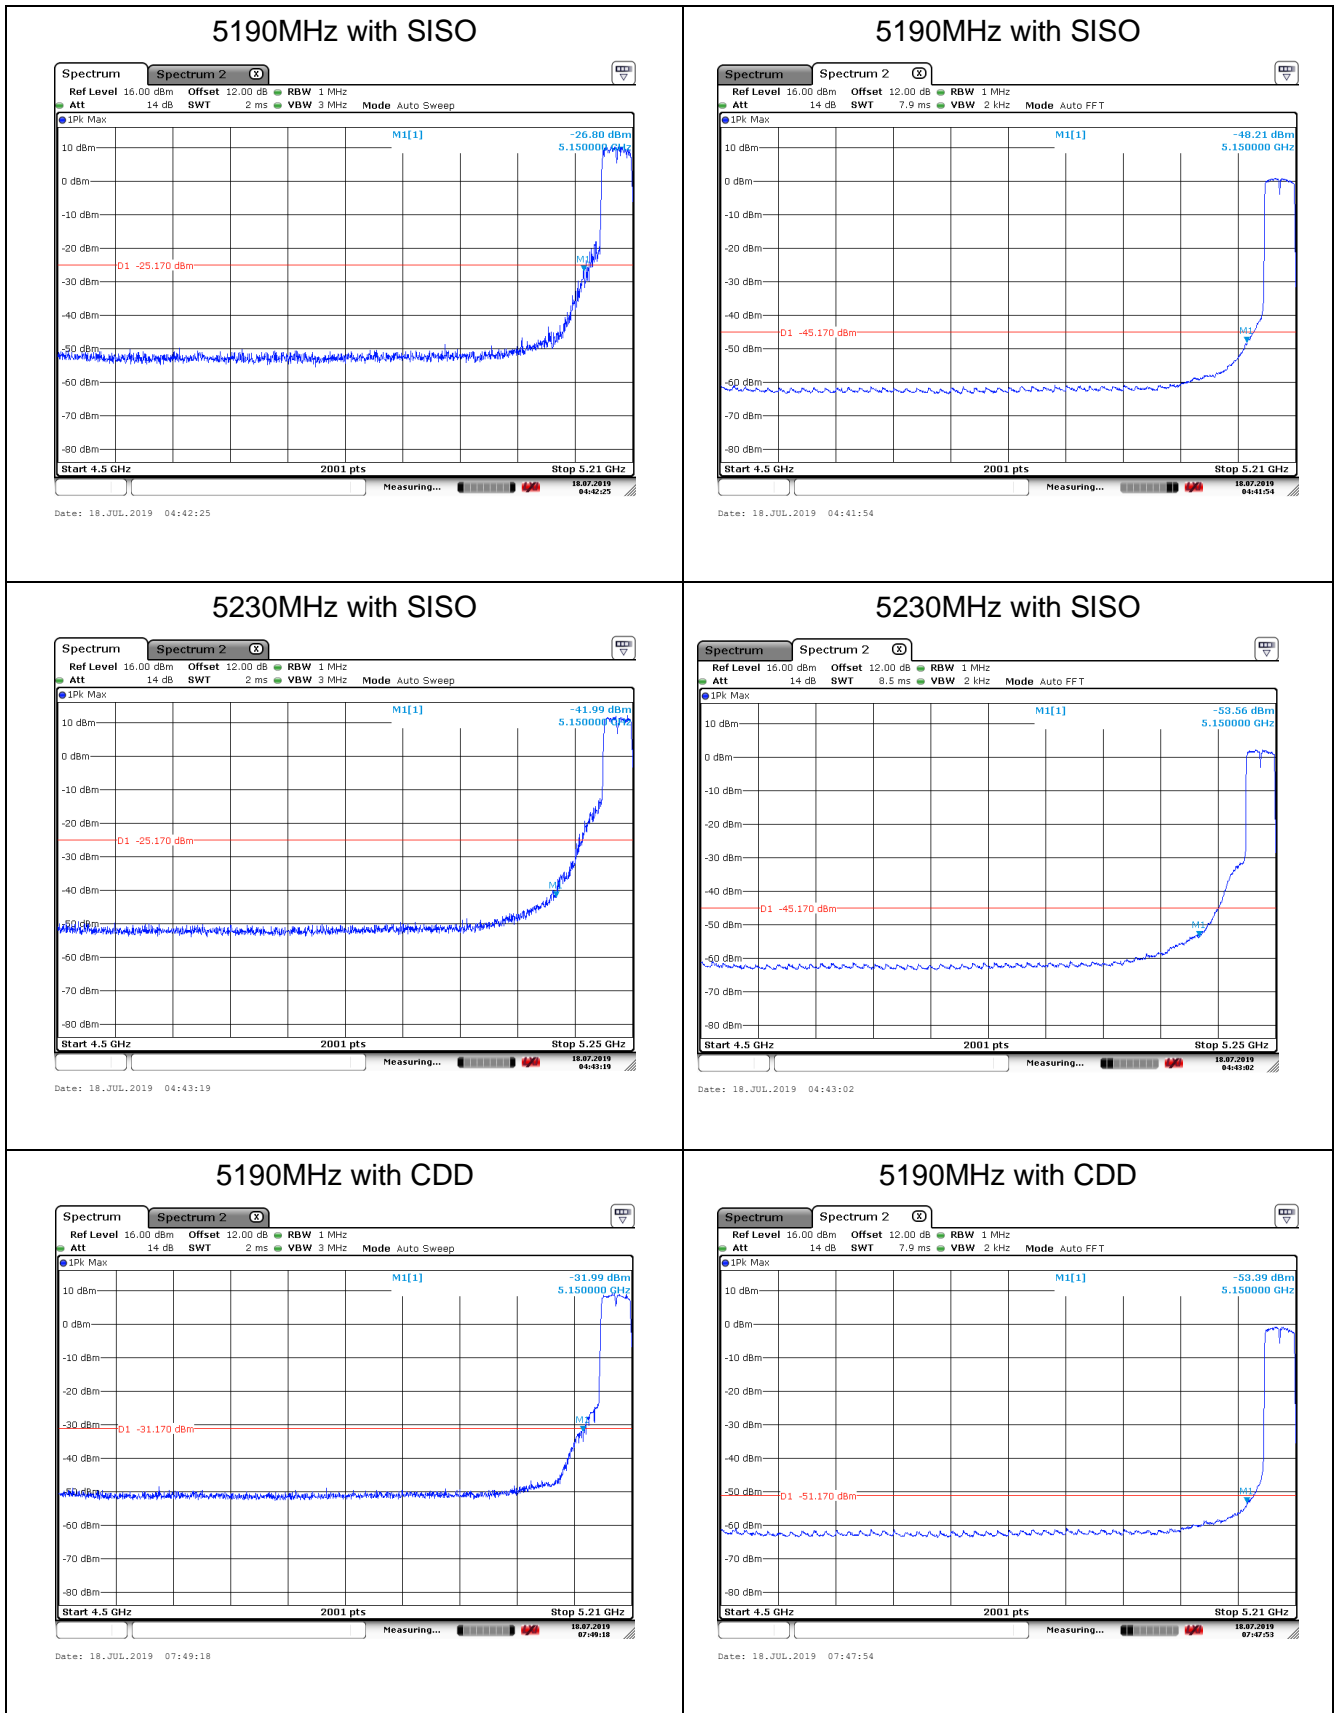

5300MHz with Beamforming

Date: 30.AUG.2019 09:57:19

5300MHz with Beamforming

Date: 30.AUG.2019 09:57:08

5320MHz with Beamforming

Date: 30.AUG.2019 10:02:57

5320MHz with Beamforming

Date: 30.AUG.2019 10:02:43

802.11ac(40MHz)

5230MHz with CDD

5230MHz with CDD

5190MHz with Beamforming

5190MHz with Beamforming

5230MHz with Beamforming

5230MHz with Beamforming

5270MHz with SISO