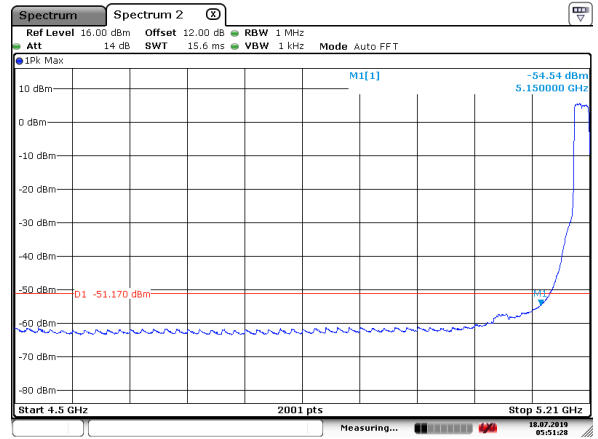

5300MHz with CDD

5320MHz with CDD

5320MHz with CDD

802.11n(20MHz)

5200MHz with CDD

Date: 18.JUL.2019 05:53:05

5200MHz with CDD

Date: 18.JUL.2019 05:51:28