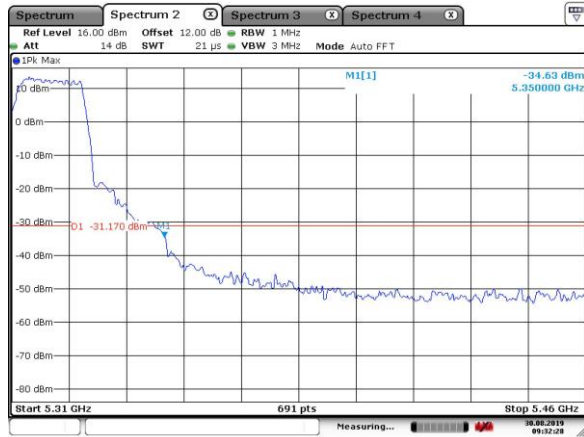

Date: 6. AUG.2019 10:21:58

5200MHz with Beamforming

Date: 6. AUG.2019 10:21:40

5300MHz with SISO

5300MHz with SISO

5320MHz with SISO

5320MHz with SISO

5300MHz with CDD

5300MHz with CDD

5320MHz with CDD

Date: 30.AUG.2019 09:32:28

5320MHz with CDD

Date: 30.AUG.2019 09:32:14

5300MHz with Beamforming

Date: 30.AUG.2019 09:57:36

5300MHz with Beamforming