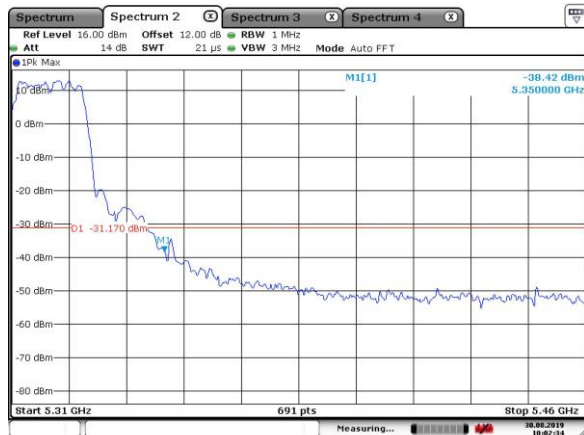

5300MHz with Beamforming

Date: 30.AUG.2019 09:56:59

5300MHz with Beamforming

Date: 30.AUG.2019 09:56:38

5320MHz with Beamforming

Date: 30.AUG.2019 10:02:34

5320MHz with Beamforming

Date: 30.AUG.2019 10:02:11

802.11n(40MHz)

5230MHz with CDD

Date: 18. JUL.2019 07:35:36

5230MHz with CDD

Date: 18. JUL.2019 07:37:49

5190MHz with Beamforming

Date: 6. AUG.2019 10:01:45

5190MHz with Beamforming