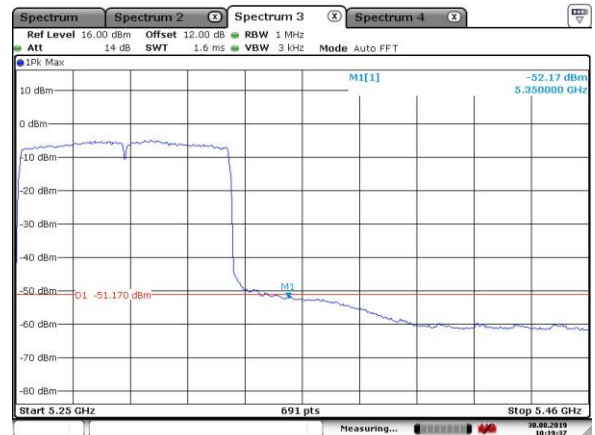

Date: 30.AUG.2019 10:10:40

5270MHz with Beamforming

Date: 30.AUG.2019 10:10:26

5310MHz with Beamforming

Date: 30.AUG.2019 10:15:20

5310MHz with Beamforming

Date: 30.AUG.2019 10:15:08

802.11ac(80MHz)

5290MHz with SISO

5290MHz with SISO

5290MHz with CDD

5290MHz with CDD

5290MHz with Beamforming

5290MHz with Beamforming

802.11ax(20MHz)

5200MHz with CDD

Date: 18. JUL.2019 07:57:00

5200MHz with CDD

Date: 18. JUL.2019 07:56:38

5180MHz with Beamforming

Date: 6. AUG.2019 10:20:57

5180MHz with Beamforming

Date: 6. AUG.2019 10:19:32

5200MHz with Beamforming