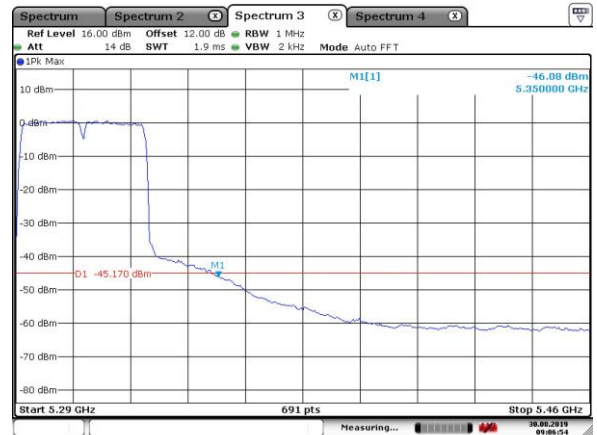

Date: 6. AUG.2019 09:57:18

5230MHz with Beamforming

Date: 6. AUG.2019 10:03:37

5230MHz with Beamforming

Date: 6. AUG.2019 10:03:15

5270MHz with SISO

5270MHz with SISO

5310MHz with SISO

5310MHz with SISO

5270MHz with CDD

5270MHz with CDD

5310MHz with CDD

Date: 30.AUG.2019 09:40:29

5310MHz with CDD

Date: 30.AUG.2019 09:40:07

5270MHz with Beamforming