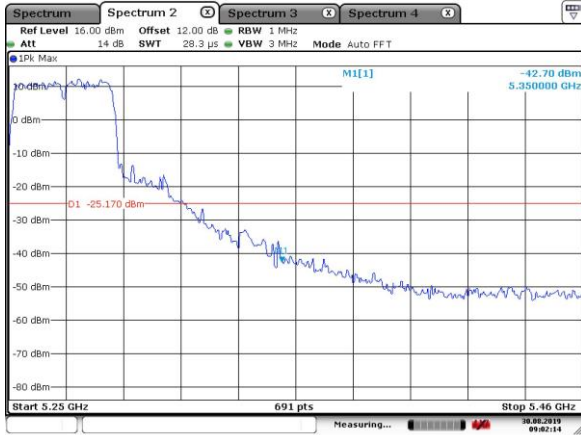

802.11n(40MHz)

5230MHz with CDD

Date: 18. JUL.2019 07:35:36

5230MHz with CDD

Date: 18. JUL.2019 07:37:49

5190MHz with Beamforming

Date: 6. AUG.2019 10:01:45

5190MHz with Beamforming

Date: 6. AUG.2019 09:57:18

5230MHz with Beamforming

Date: 6. AUG.2019 10:03:37

5230MHz with Beamforming

Date: 6. AUG.2019 10:03:15

5270MHz with SISO

5270MHz with SISO

5310MHz with SISO

5310MHz with SISO

5270MHz with CDD

5270MHz with CDD

5310MHz with CDD

Date: 30.AUG.2019 09:40:29

5310MHz with CDD

Date: 30.AUG.2019 09:40:07

5270MHz with Beamforming