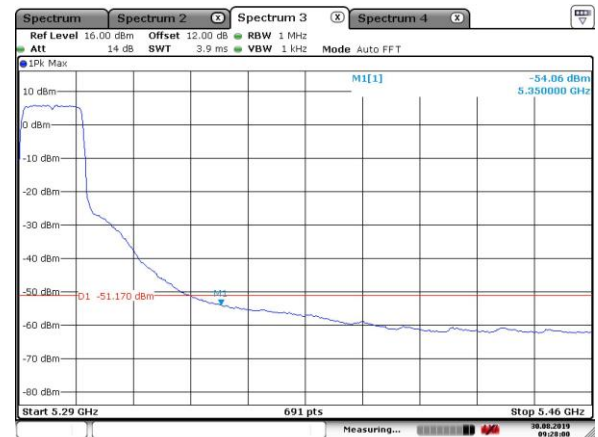

5300MHz with CDD

Date: 30.AUG.2019 09:28:00