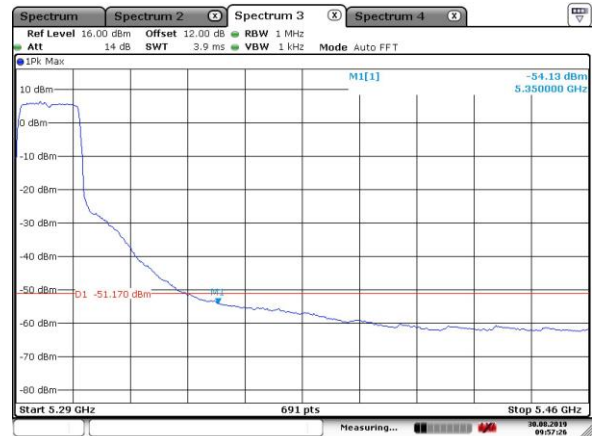

Date: 6. AUG.2019 10:21:58

5200MHz with Beamforming

Date: 6. AUG.2019 10:21:40

5300MHz with SISO

5300MHz with SISO

5320MHz with SISO

5320MHz with SISO

5300MHz with CDD

5300MHz with CDD

5320MHz with CDD

Date: 30.AUG.2019 09:32:28

5320MHz with CDD

Date: 30.AUG.2019 09:32:14

5300MHz with Beamforming

Date: 30.AUG.2019 09:57:36

5300MHz with Beamforming

Date: 30.AUG.2019 09:57:26

5320MHz with Beamforming

Date: 30.AUG.2019 10:04:34

5320MHz with Beamforming

Date: 30.AUG.2019 10:03:02

802.11ax(40MHz)

5230MHz with CDD

Date: 18. JUL.2019 08:00:15