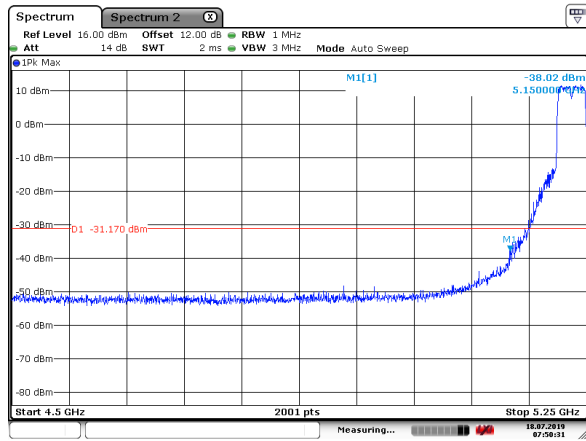

5300MHz with Beamforming

Date: 30.AUG.2019 09:57:19

5300MHz with Beamforming

Date: 30.AUG.2019 09:57:08

5320MHz with Beamforming

Date: 30.AUG.2019 10:02:57

5320MHz with Beamforming

Date: 30.AUG.2019 10:02:43

802.11ac(40MHz)

5230MHz with CDD

5230MHz with CDD

5190MHz with Beamforming

5190MHz with Beamforming

5230MHz with Beamforming

5230MHz with Beamforming

5270MHz with SISO