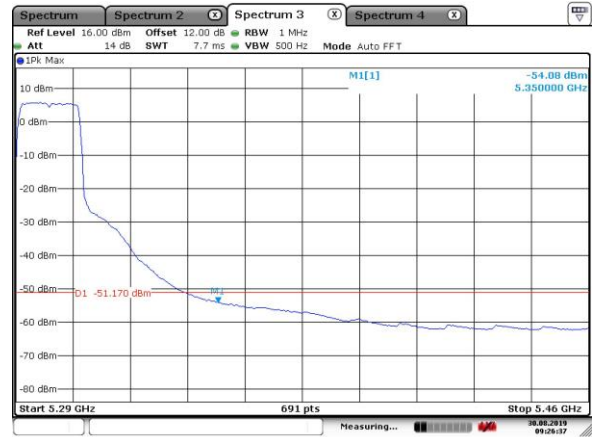

5300MHz with CDD