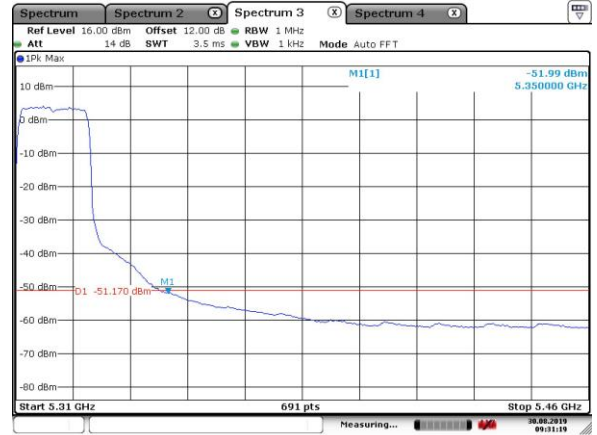

5300MHz with CDD

Date: 30.AUG.2019 09:28:20

5300MHz with CDD

Date: 30.AUG.2019 09:28:00

5320MHz with CDD

Date: 30.AUG.2019 09:31:36

5320MHz with CDD

Date: 30.AUG.2019 09:31:18