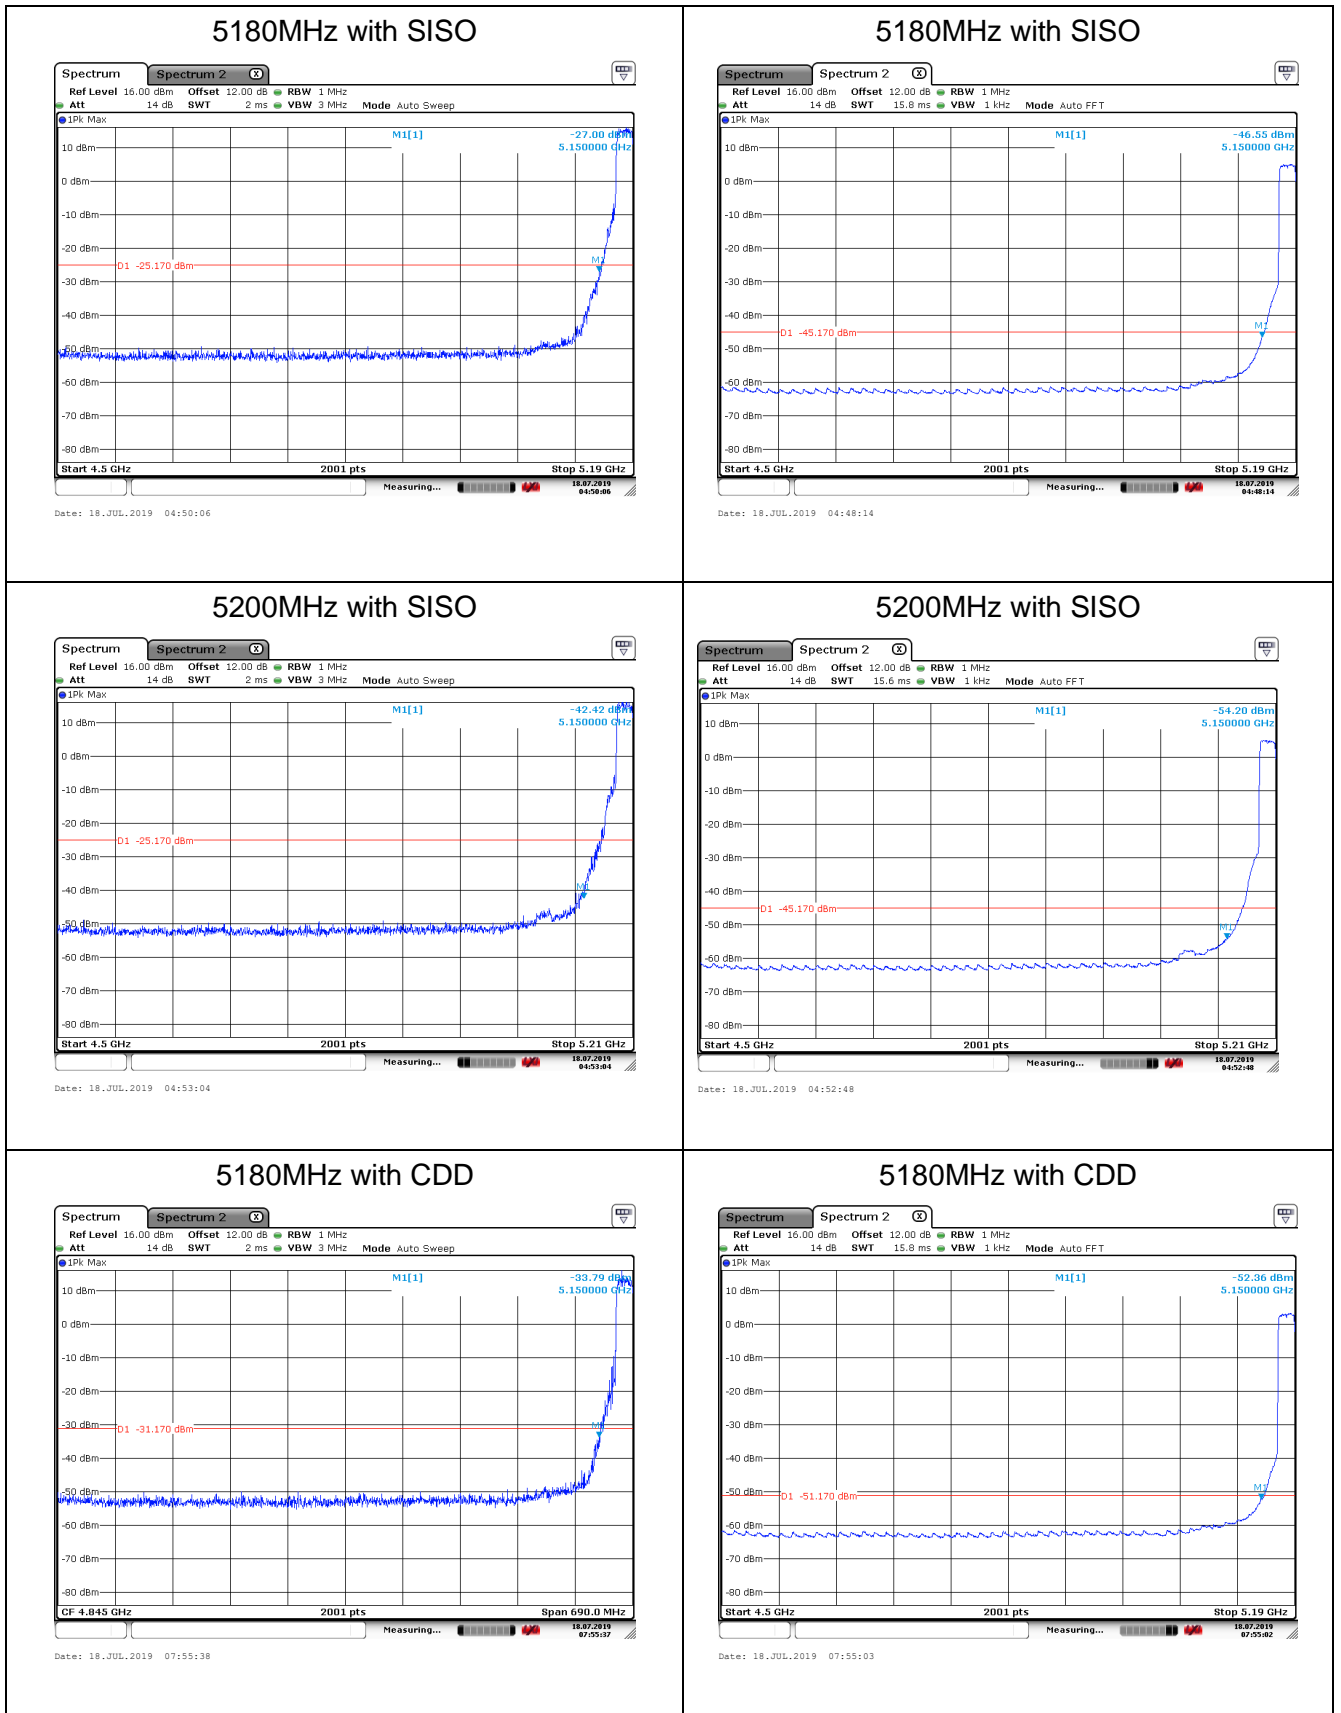

Date: 30.AUG.2019 10:10:40

5270MHz with Beamforming

Date: 30.AUG.2019 10:10:26

5310MHz with Beamforming

Date: 30.AUG.2019 10:15:20

5310MHz with Beamforming

Date: 30.AUG.2019 10:15:08

802.11ac(80MHz)

5290MHz with SISO

5290MHz with SISO

5290MHz with CDD

5290MHz with CDD

5290MHz with Beamforming

5290MHz with Beamforming

802.11ax(20MHz)

5200MHz with CDD

Date: 18. JUL.2019 07:57:00

5200MHz with CDD

Date: 18. JUL.2019 07:56:38

5180MHz with Beamforming

Date: 6. AUG.2019 10:20:57

5180MHz with Beamforming

Date: 6. AUG.2019 10:19:32

5200MHz with Beamforming