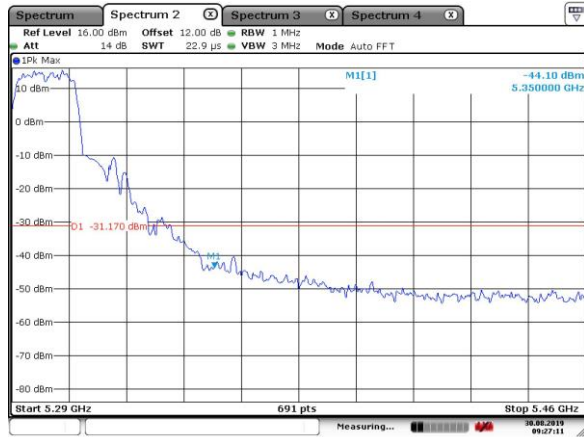

Eth1:
802.11a

5200MHz with CDD

5200MHz with CDD

5300MHz with SISO

5300MHz with SISO

5320MHz with SISO

5320MHz with SISO

5300MHz with CDD

5300MHz with CDD

5320MHz with CDD

5320MHz with CDD

802.11n(20MHz)

5200MHz with CDD

Date: 18.JUL.2019 05:53:05

5200MHz with CDD

Date: 18.JUL.2019 05:51:28