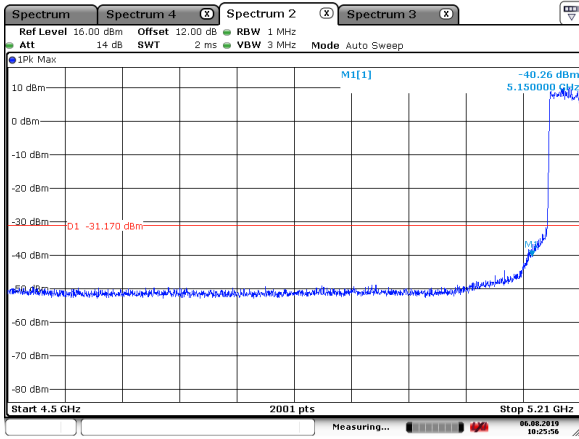

5300MHz with CDD

5320MHz with CDD

Date: 30.AUG.2019 09:32:28

5320MHz with CDD

Date: 30.AUG.2019 09:32:14

5300MHz with Beamforming

Date: 30.AUG.2019 09:57:36

5300MHz with Beamforming

Date: 30.AUG.2019 09:57:26

5320MHz with Beamforming

Date: 30.AUG.2019 10:04:34

5320MHz with Beamforming

Date: 30.AUG.2019 10:03:02

802.11ax(40MHz)

5230MHz with CDD

Date: 18. JUL.2019 08:00:15

5230MHz with CDD

Date: 18. JUL.2019 07:59:56

5190MHz with Beamforming

Date: 6. AUG.2019 10:25:57

5190MHz with Beamforming

Date: 6. AUG.2019 10:25:21

5230MHz with Beamforming

Date: 6. AUG.2019 10:28:52

5230MHz with Beamforming

Date: 6. AUG.2019 10:28:33

5270MHz with SISO

Date: 30.AUG.2019 09:03:24

5270MHz with SISO

Date: 30.AUG.2019 09:03:08

5310MHz with SISO

Date: 30.AUG.2019 09:08:41