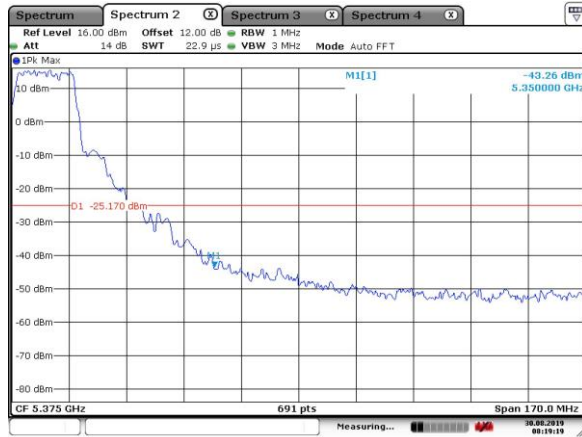

5300MHz with CDD

5320MHz with CDD

5320MHz with CDD

802.11n(20MHz)

5200MHz with CDD

Date: 18.JUL.2019 05:53:05

5200MHz with CDD

Date: 18.JUL.2019 05:51:28

5180MHz with Beamforming

Date: 6.AUG.2019 09:51:01

5180MHz with Beamforming

Date: 6.AUG.2019 09:52:58

5200MHz with Beamforming

Date: 6.AUG.2019 09:53:13

5200MHz with Beamforming

Date: 6.AUG.2019 09:52:58

5300MHz with SISO

Date: 30.AUG.2019 08:19:19

5300MHz with SISO

Date: 30.AUG.2019 08:18:56

5320MHz with SISO

Date: 30.AUG.2019 08:23:52

5320MHz with SISO

Date: 30.AUG.2019 08:23:26