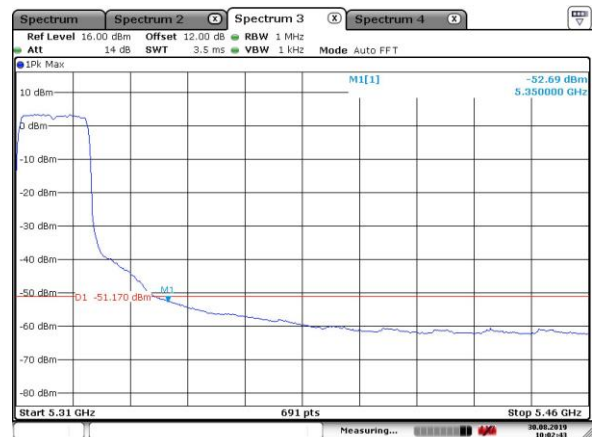

5300MHz with Beamforming

Date: 30.AUG.2019 09:57:19

5300MHz with Beamforming

Date: 30.AUG.2019 09:57:08

5320MHz with Beamforming

Date: 30.AUG.2019 10:02:57

5320MHz with Beamforming

Date: 30.AUG.2019 10:02:43

802.11ac(40MHz)

5230MHz with CDD

5230MHz with CDD

5190MHz with Beamforming

5190MHz with Beamforming

5230MHz with Beamforming

5230MHz with Beamforming

5270MHz with SISO