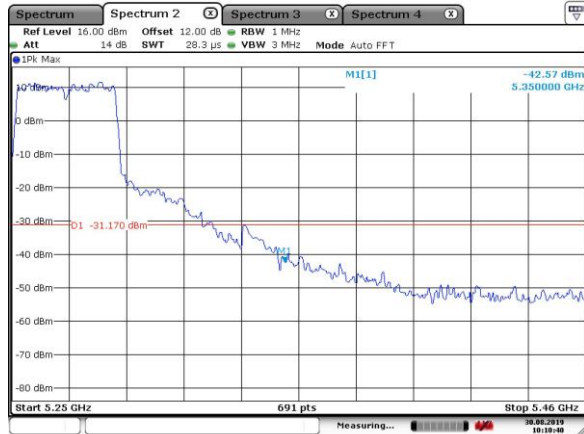

Date: 30.AUG.2019 09:02:53

5270MHz with SISO

Date: 30.AUG.2019 09:02:33

5310MHz with SISO

Date: 30.AUG.2019 09:08:04

5310MHz with SISO

Date: 30.AUG.2019 09:07:40

5270MHz with CDD

Date: 30.AUG.2019 09:36:50

5270MHz with CDD

Date: 30.AUG.2019 09:36:33

5310MHz with CDD

Date: 30.AUG.2019 09:40:49

5310MHz with CDD

Date: 30.AUG.2019 09:40:38

5270MHz with Beamforming

Date: 30.AUG.2019 10:10:40

5270MHz with Beamforming

Date: 30.AUG.2019 10:10:26

5310MHz with Beamforming

Date: 30.AUG.2019 10:15:20

5310MHz with Beamforming

Date: 30.AUG.2019 10:15:08

802.11ac(80MHz)

5290MHz with SISO

5290MHz with SISO

5290MHz with CDD

5290MHz with CDD

5290MHz with Beamforming

5290MHz with Beamforming

802.11ax(20MHz)

5200MHz with CDD