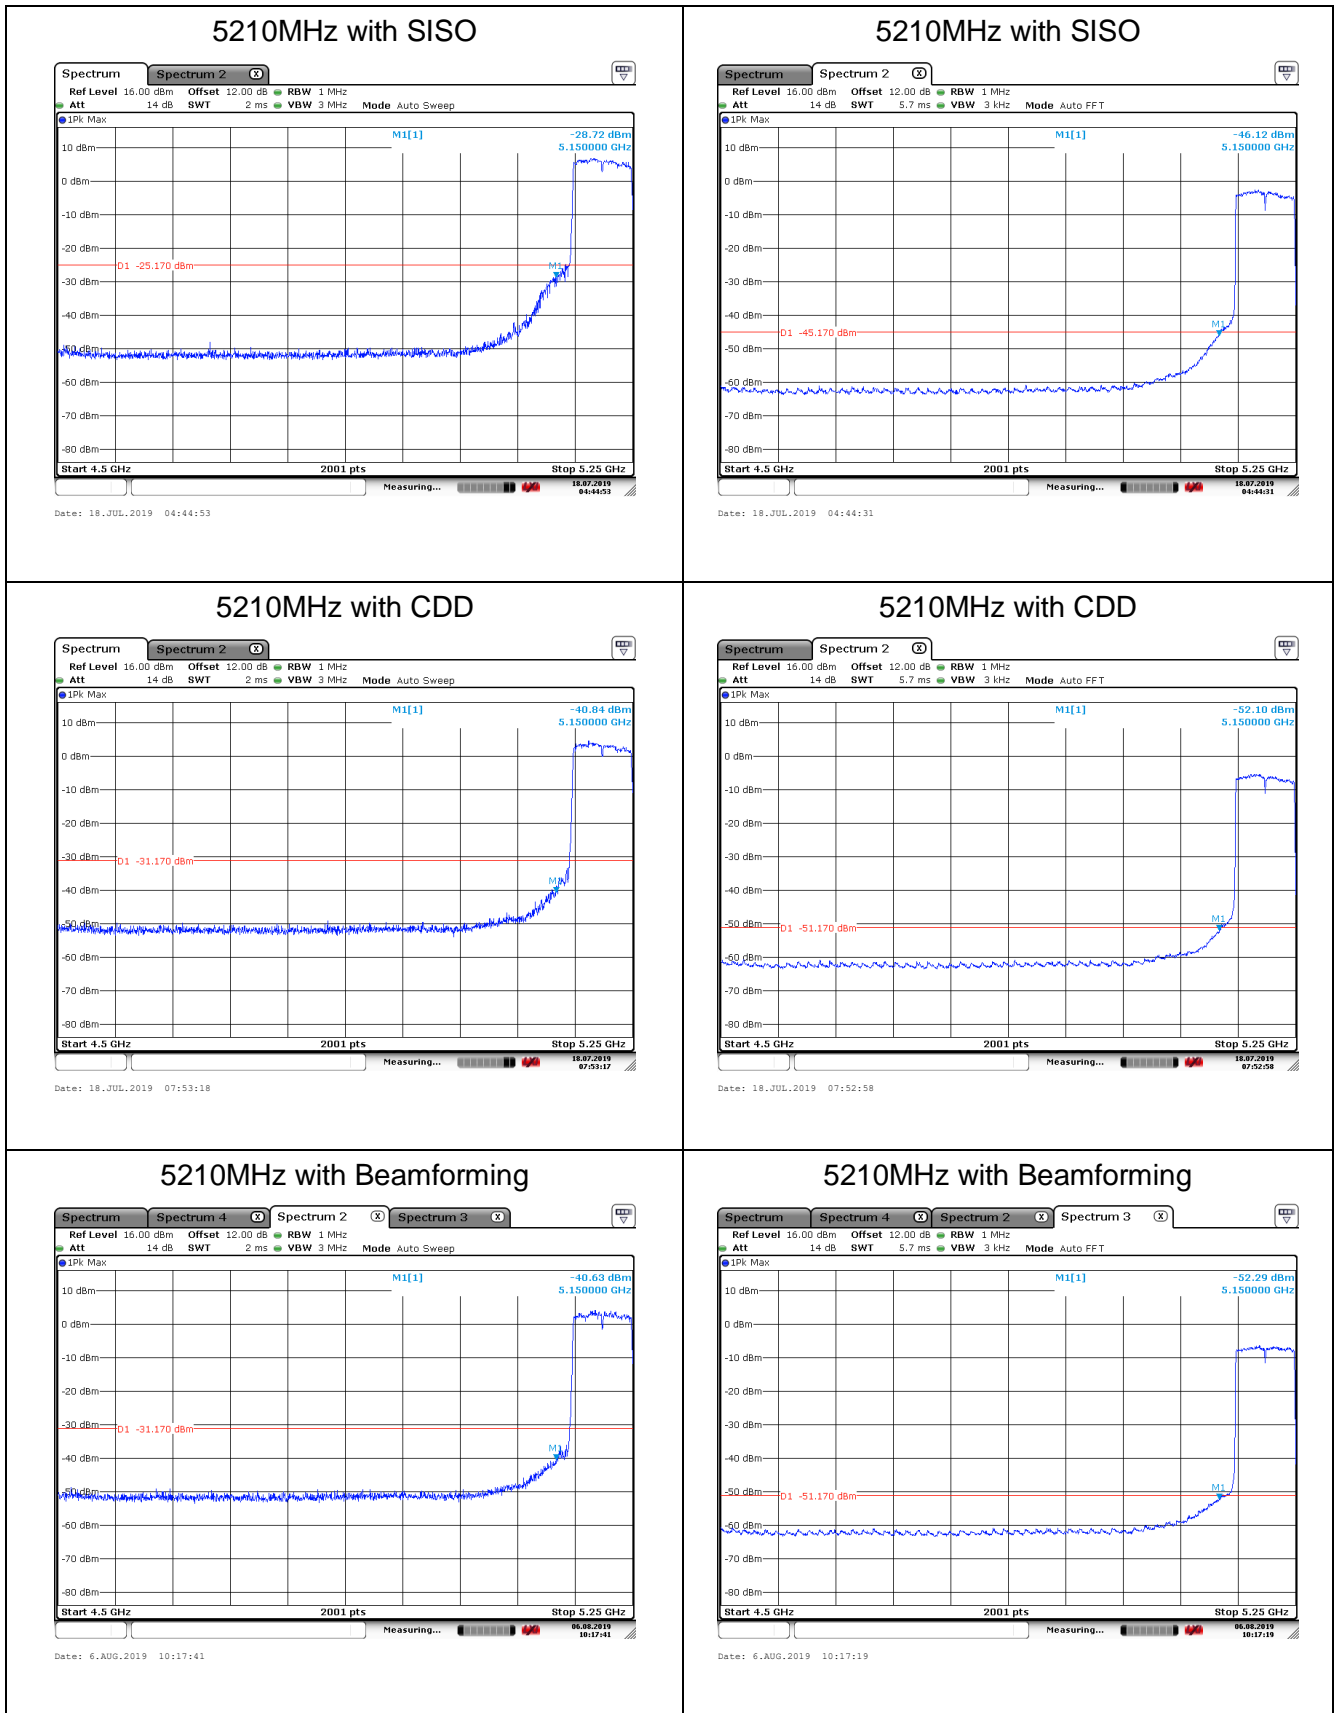

Date: 30.AUG.2019 09:36:50

5270MHz with CDD

Date: 30.AUG.2019 09:36:33

5310MHz with CDD

Date: 30.AUG.2019 09:40:49

5310MHz with CDD

Date: 30.AUG.2019 09:40:38

5270MHz with Beamforming

Date: 30.AUG.2019 10:10:40

5270MHz with Beamforming

Date: 30.AUG.2019 10:10:26

5310MHz with Beamforming

Date: 30.AUG.2019 10:15:20

5310MHz with Beamforming

Date: 30.AUG.2019 10:15:08

802.11ac(80MHz)

5290MHz with SISO

5290MHz with SISO

5290MHz with CDD

5290MHz with CDD

5290MHz with Beamforming

5290MHz with Beamforming

802.11ax(20MHz)

5200MHz with CDD

Date: 18. JUL.2019 07:57:00

5200MHz with CDD

Date: 18. JUL.2019 07:56:38

5180MHz with Beamforming

Date: 6. AUG.2019 10:20:57

5180MHz with Beamforming

Date: 6. AUG.2019 10:19:32

5200MHz with Beamforming