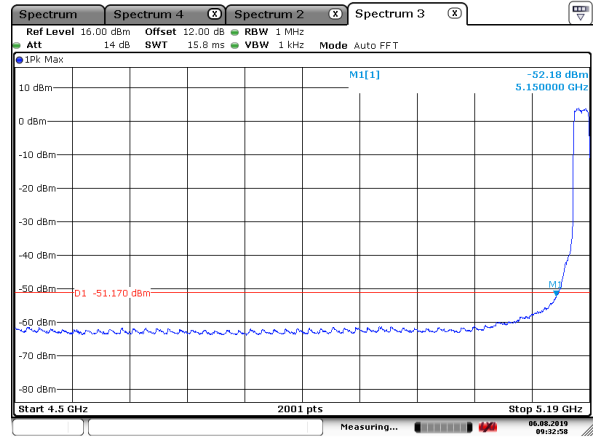

5180MHz with Beamforming

Date: 6.AUG.2019 09:52:58