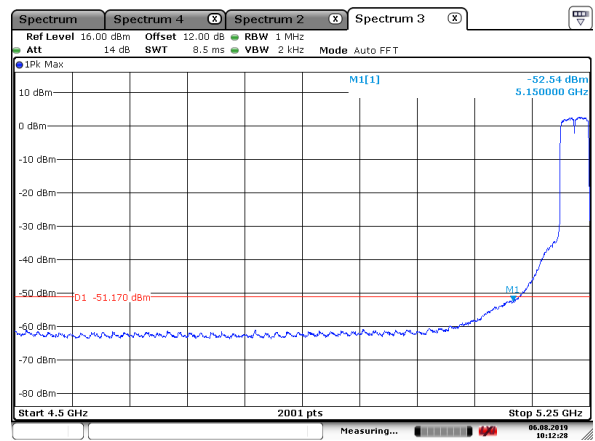

802.11ac(40MHz)

5230MHz with CDD

5230MHz with CDD

5190MHz with Beamforming

5190MHz with Beamforming

5230MHz with Beamforming

5230MHz with Beamforming

5270MHz with SISO