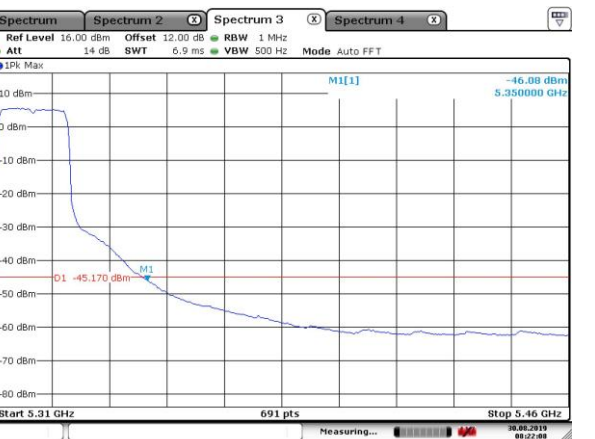

Eth1:
802.11a

5200MHz with CDD

5200MHz with CDD

5300MHz with SISO

5300MHz with SISO

5320MHz with SISO

5320MHz with SISO

5300MHz with CDD