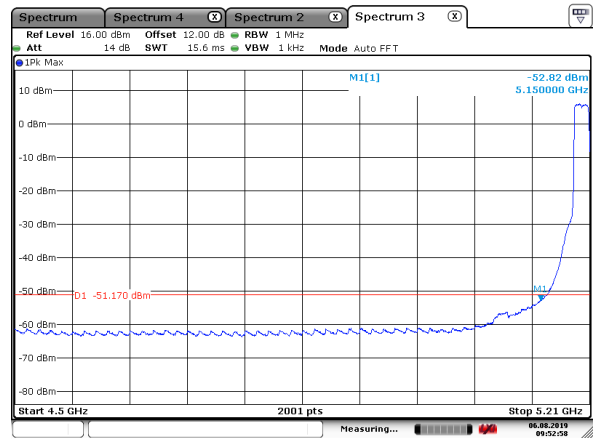

5180MHz with Beamforming

Date: 6.AUG.2019 09:51:01

5180MHz with Beamforming

Date: 6.AUG.2019 09:52:58

5200MHz with Beamforming

Date: 6.AUG.2019 09:53:13

5200MHz with Beamforming

Date: 6.AUG.2019 09:52:58