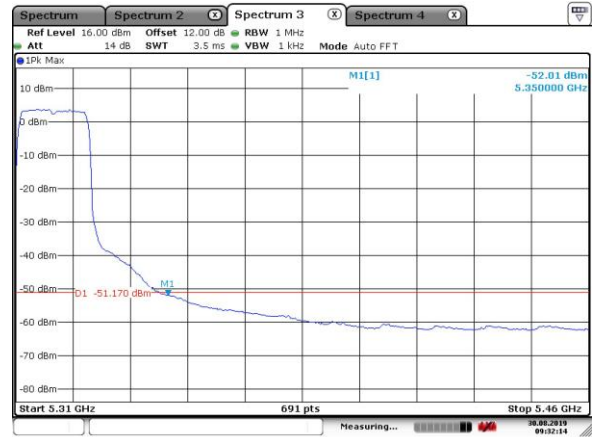

Date: 6. AUG.2019 10:21:58

5200MHz with Beamforming

Date: 6. AUG.2019 10:21:40

5300MHz with SISO

5300MHz with SISO

5320MHz with SISO

5320MHz with SISO

5300MHz with CDD

5300MHz with CDD

5320MHz with CDD

Date: 30.AUG.2019 09:32:28

5320MHz with CDD

Date: 30.AUG.2019 09:32:14

5300MHz with Beamforming

Date: 30.AUG.2019 09:57:36

5300MHz with Beamforming

Date: 30.AUG.2019 09:57:26

5320MHz with Beamforming

Date: 30.AUG.2019 10:04:34

5320MHz with Beamforming

Date: 30.AUG.2019 10:03:02

802.11ax(40MHz)

5230MHz with CDD

Date: 18. JUL.2019 08:00:15