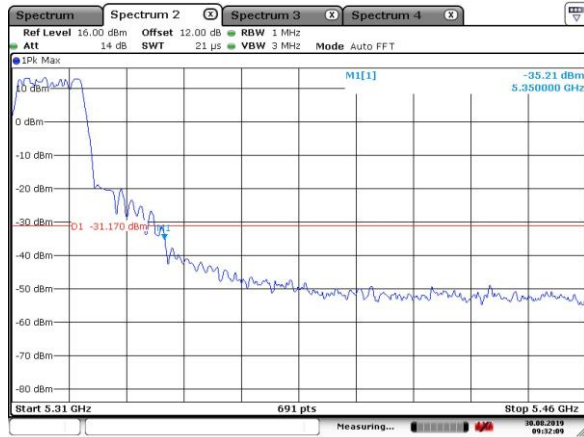

5320MHz with SISO

5320MHz with SISO

5300MHz with CDD

5300MHz with CDD

5320MHz with CDD

Date: 30.AUG.2019 09:32:09

5320MHz with CDD

Date: 30.AUG.2019 09:31:54

5300MHz with Beamforming

Date: 30.AUG.2019 09:57:19

5300MHz with Beamforming

Date: 30.AUG.2019 09:57:08

5320MHz with Beamforming

Date: 30.AUG.2019 10:02:57

5320MHz with Beamforming

Date: 30.AUG.2019 10:02:43