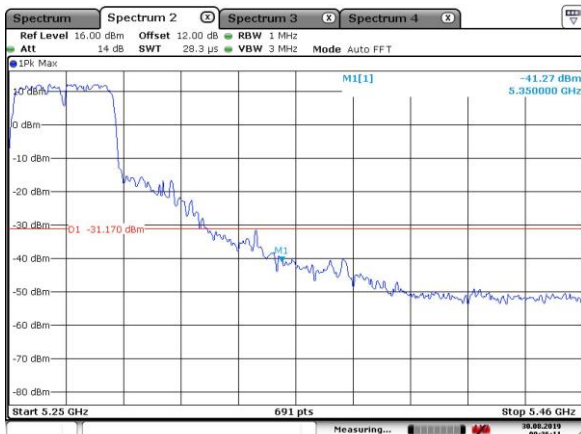

Date: 6. AUG.2019 09:57:18

5230MHz with Beamforming

Date: 6. AUG.2019 10:03:37

5230MHz with Beamforming

Date: 6. AUG.2019 10:03:15

5270MHz with SISO

5270MHz with SISO

5310MHz with SISO

5310MHz with SISO

5270MHz with CDD

5270MHz with CDD

5310MHz with CDD

Date: 30.AUG.2019 09:40:29

5310MHz with CDD

Date: 30.AUG.2019 09:40:07

5270MHz with Beamforming