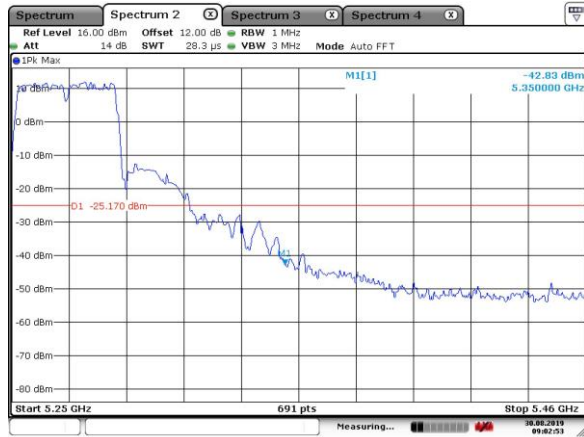

5300MHz with Beamforming

Date: 30.AUG.2019 09:57:19

5300MHz with Beamforming

Date: 30.AUG.2019 09:57:08

5320MHz with Beamforming

Date: 30.AUG.2019 10:02:57

5320MHz with Beamforming

Date: 30.AUG.2019 10:02:43

802.11ac(40MHz)

5230MHz with CDD

5230MHz with CDD

5190MHz with Beamforming

5190MHz with Beamforming

5230MHz with Beamforming

5230MHz with Beamforming

5270MHz with SISO

Date: 30.AUG.2019 09:02:53

5270MHz with SISO

Date: 30.AUG.2019 09:02:33

5310MHz with SISO

Date: 30.AUG.2019 09:08:04

5310MHz with SISO

Date: 30.AUG.2019 09:07:40

5270MHz with CDD