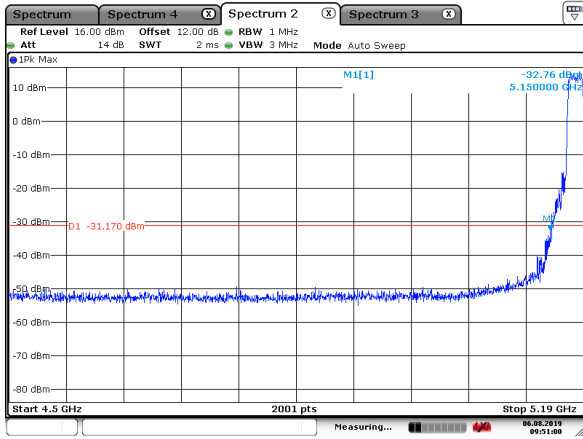

5180MHz with Beamforming

Date: 6.AUG.2019 09:51:01