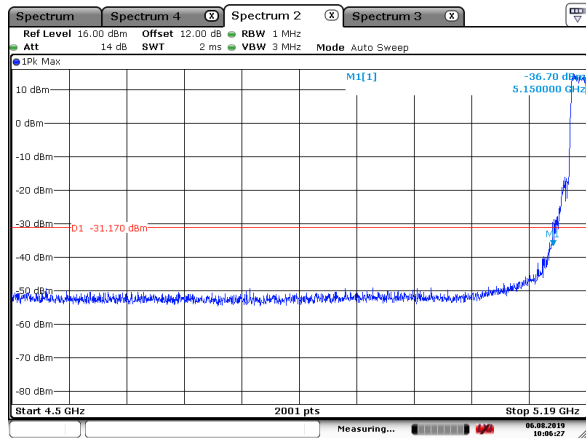

Date: 30.AUG.2019 10:10:20

5270MHz with Beamforming

Date: 30.AUG.2019 10:09:56

5310MHz with Beamforming

Date: 30.AUG.2019 10:15:01

5310MHz with Beamforming

Date: 30.AUG.2019 10:14:34

802.11ac(20MHz)

5200MHz with CDD

5200MHz with CDD

5180MHz with Beamforming

5180MHz with Beamforming

5200MHz with Beamforming

5200MHz with Beamforming

5300MHz with SISO

5300MHz with SISO