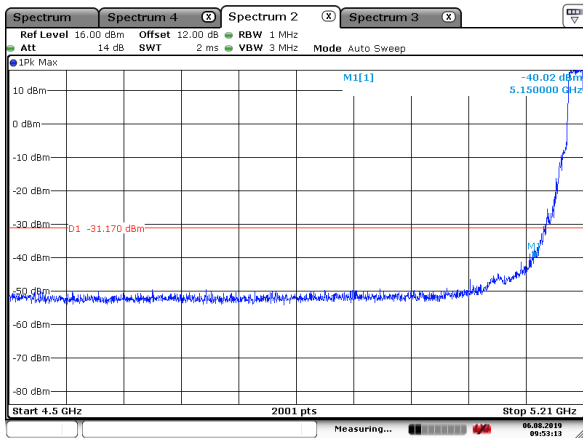

5180MHz with Beamforming

Date: 6.AUG.2019 09:51:01

5180MHz with Beamforming

Date: 6.AUG.2019 09:52:58

5200MHz with Beamforming

Date: 6.AUG.2019 09:53:13

5200MHz with Beamforming

Date: 6.AUG.2019 09:52:58