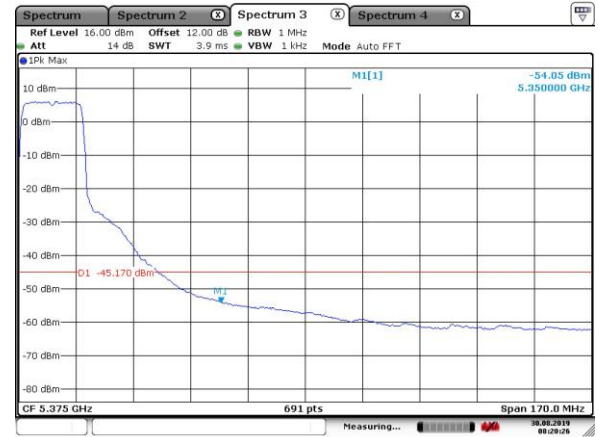

Date: 6. AUG.2019 10:21:58

5200MHz with Beamforming

Date: 6. AUG.2019 10:21:40

5300MHz with SISO

5300MHz with SISO

5320MHz with SISO

5320MHz with SISO

5300MHz with CDD

5300MHz with CDD

5320MHz with CDD

Date: 30.AUG.2019 09:32:28

5320MHz with CDD

Date: 30.AUG.2019 09:32:14

5300MHz with Beamforming

Date: 30.AUG.2019 09:57:36

5300MHz with Beamforming