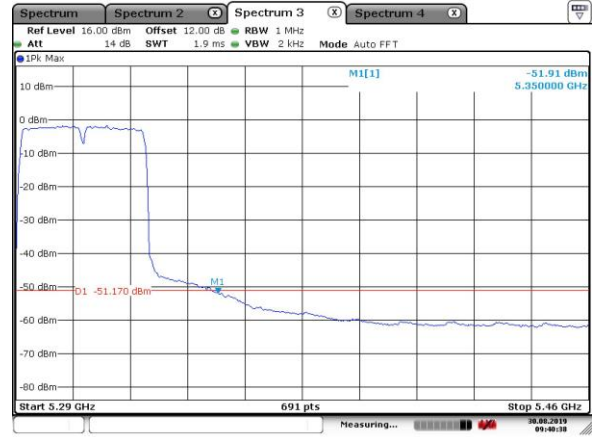

Date: 30.AUG.2019 09:36:50

5270MHz with CDD

Date: 30.AUG.2019 09:36:33

5310MHz with CDD

Date: 30.AUG.2019 09:40:49

5310MHz with CDD

Date: 30.AUG.2019 09:40:38

5270MHz with Beamforming

Date: 30.AUG.2019 10:10:40

5270MHz with Beamforming

Date: 30.AUG.2019 10:10:26

5310MHz with Beamforming

Date: 30.AUG.2019 10:15:20

5310MHz with Beamforming

Date: 30.AUG.2019 10:15:08

802.11ac(80MHz)