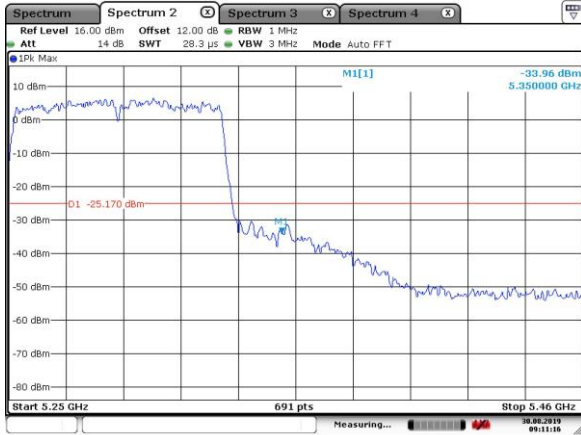

Date: 30.AUG.2019 09:36:50

5270MHz with CDD

Date: 30.AUG.2019 09:36:33

5310MHz with CDD

Date: 30.AUG.2019 09:40:49

5310MHz with CDD

Date: 30.AUG.2019 09:40:38

5270MHz with Beamforming

Date: 30.AUG.2019 10:10:40

5270MHz with Beamforming

Date: 30.AUG.2019 10:10:26

5310MHz with Beamforming

Date: 30.AUG.2019 10:15:20

5310MHz with Beamforming

Date: 30.AUG.2019 10:15:08

802.11ac(80MHz)

5290MHz with SISO

5290MHz with SISO

5290MHz with CDD

5290MHz with CDD

5290MHz with Beamforming

5290MHz with Beamforming

802.11ax(20MHz)

5200MHz with CDD