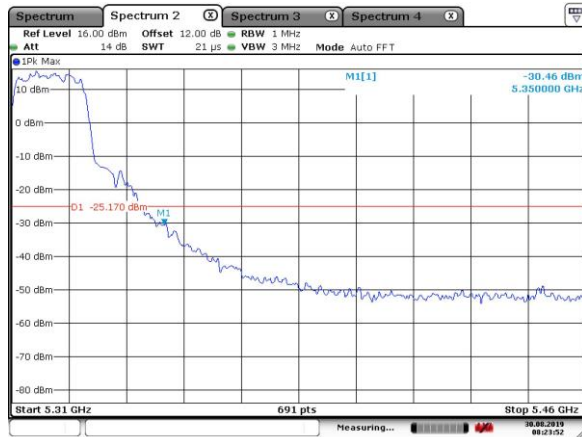

5300MHz with SISO

Date: 30.AUG.2019 08:19:19

5300MHz with SISO

Date: 30.AUG.2019 08:18:56

5320MHz with SISO

Date: 30.AUG.2019 08:23:52

5320MHz with SISO

Date: 30.AUG.2019 08:23:26