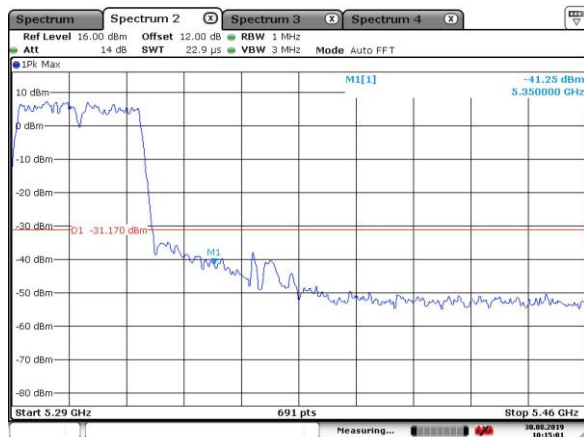

5310MHz with SISO

5270MHz with CDD

5270MHz with CDD

5310MHz with CDD

Date: 30.AUG.2019 09:40:29

5310MHz with CDD

Date: 30.AUG.2019 09:40:07

5270MHz with Beamforming

Date: 30.AUG.2019 10:10:20

5270MHz with Beamforming

Date: 30.AUG.2019 10:09:56

5310MHz with Beamforming

Date: 30.AUG.2019 10:15:01

5310MHz with Beamforming

Date: 30.AUG.2019 10:14:34

802.11ac(20MHz)