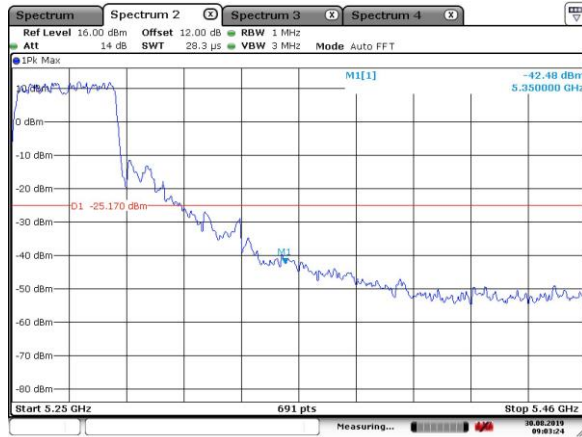

Date: 30.AUG.2019 09:57:26

5320MHz with Beamforming

Date: 30.AUG.2019 10:04:34

5320MHz with Beamforming

Date: 30.AUG.2019 10:03:02

802.11ax(40MHz)

5230MHz with CDD

Date: 18. JUL.2019 08:00:15

5230MHz with CDD

Date: 18. JUL.2019 07:59:56

5190MHz with Beamforming

Date: 6. AUG.2019 10:25:57

5190MHz with Beamforming

Date: 6. AUG.2019 10:25:21

5230MHz with Beamforming

Date: 6. AUG.2019 10:28:52

5230MHz with Beamforming

Date: 6. AUG.2019 10:28:33

5270MHz with SISO

Date: 30.AUG.2019 09:03:24

5270MHz with SISO

Date: 30.AUG.2019 09:03:08

5310MHz with SISO

Date: 30.AUG.2019 09:08:41