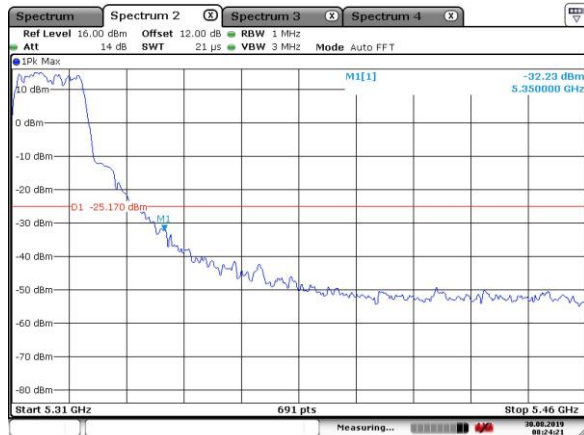

Date: 30.AUG.2019 10:10:20

5270MHz with Beamforming

Date: 30.AUG.2019 10:09:56

5310MHz with Beamforming

Date: 30.AUG.2019 10:15:01

5310MHz with Beamforming

Date: 30.AUG.2019 10:14:34

802.11ac(20MHz)

5200MHz with CDD

5200MHz with CDD

5180MHz with Beamforming

5180MHz with Beamforming

5200MHz with Beamforming

5200MHz with Beamforming

5300MHz with SISO

5300MHz with SISO

5320MHz with SISO

5320MHz with SISO

5300MHz with CDD

5300MHz with CDD

5320MHz with CDD

Date: 30.AUG.2019 09:32:09

5320MHz with CDD

Date: 30.AUG.2019 09:31:54