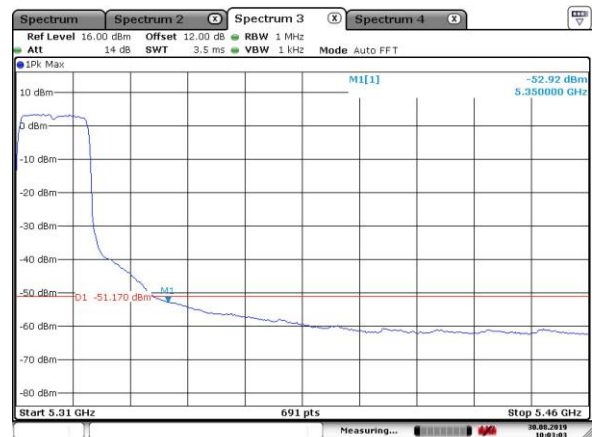

Date: 6. AUG.2019 10:21:58

5200MHz with Beamforming

Date: 6. AUG.2019 10:21:40

5300MHz with SISO

5300MHz with SISO

5320MHz with SISO

5320MHz with SISO

5300MHz with CDD

5300MHz with CDD

5320MHz with CDD

Date: 30.AUG.2019 09:32:28

5320MHz with CDD

Date: 30.AUG.2019 09:32:14

5300MHz with Beamforming

Date: 30.AUG.2019 09:57:36

5300MHz with Beamforming

Date: 30.AUG.2019 09:57:26

5320MHz with Beamforming

Date: 30.AUG.2019 10:04:34

5320MHz with Beamforming

Date: 30.AUG.2019 10:03:02

802.11ax(40MHz)

5230MHz with CDD

Date: 18. JUL.2019 08:00:15