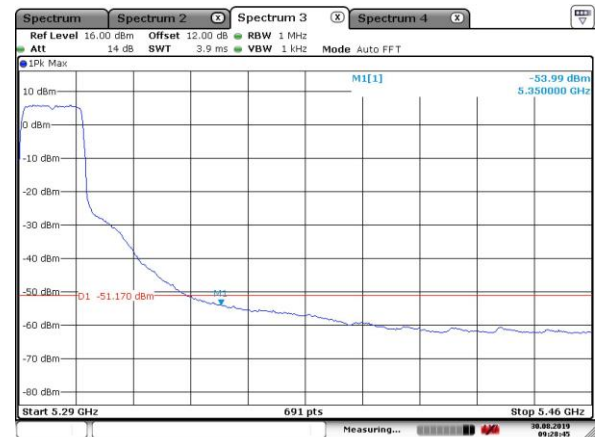

Date: 6. AUG.2019 10:21:58

5200MHz with Beamforming

Date: 6. AUG.2019 10:21:40

5300MHz with SISO

5300MHz with SISO

5320MHz with SISO

5320MHz with SISO

5300MHz with CDD

5300MHz with CDD

5320MHz with CDD

Date: 30.AUG.2019 09:32:28

5320MHz with CDD

Date: 30.AUG.2019 09:32:14

5300MHz with Beamforming

Date: 30.AUG.2019 09:57:36

5300MHz with Beamforming