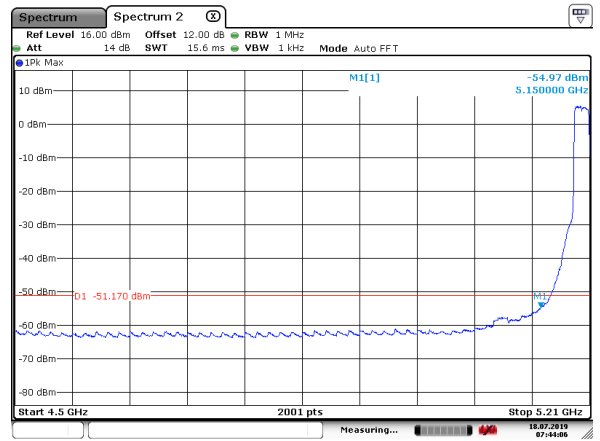

5200MHz with CDD