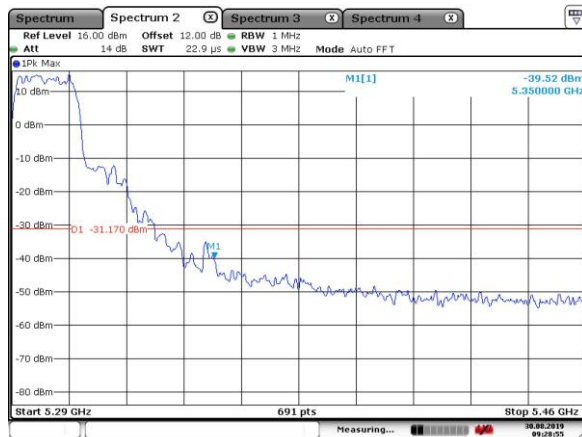

Date: 6. AUG.2019 10:21:58

5200MHz with Beamforming

Date: 6. AUG.2019 10:21:40

5300MHz with SISO

5300MHz with SISO

5320MHz with SISO

5320MHz with SISO

5300MHz with CDD

5300MHz with CDD

5320MHz with CDD

Date: 30.AUG.2019 09:32:28

5320MHz with CDD

Date: 30.AUG.2019 09:32:14

5300MHz with Beamforming

Date: 30.AUG.2019 09:57:36

5300MHz with Beamforming