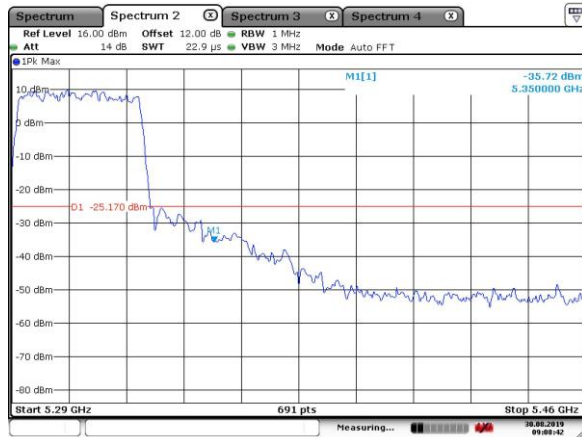

5230MHz with CDD

Date: 18. JUL.2019 07:59:56

5190MHz with Beamforming

Date: 6. AUG.2019 10:25:57

5190MHz with Beamforming

Date: 6. AUG.2019 10:25:21

5230MHz with Beamforming

Date: 6. AUG.2019 10:28:52

5230MHz with Beamforming

Date: 6. AUG.2019 10:28:33

5270MHz with SISO

Date: 30.AUG.2019 09:03:24

5270MHz with SISO

Date: 30.AUG.2019 09:03:08

5310MHz with SISO

Date: 30.AUG.2019 09:08:41