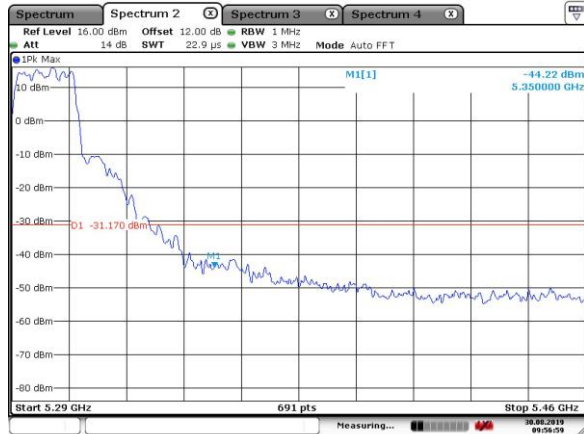

5300MHz with SISO

Date: 30.AUG.2019 08:19:19

5300MHz with SISO

Date: 30.AUG.2019 08:18:56

5320MHz with SISO

Date: 30.AUG.2019 08:23:52

5320MHz with SISO

Date: 30.AUG.2019 08:23:26

5300MHz with CDD

Date: 30.AUG.2019 09:28:20

5300MHz with CDD

Date: 30.AUG.2019 09:28:00

5320MHz with CDD

Date: 30.AUG.2019 09:31:36

5320MHz with CDD

Date: 30.AUG.2019 09:31:18

5300MHz with Beamforming

Date: 30.AUG.2019 09:56:59

5300MHz with Beamforming

Date: 30.AUG.2019 09:56:38

5320MHz with Beamforming

Date: 30.AUG.2019 10:02:34

5320MHz with Beamforming

Date: 30.AUG.2019 10:02:11