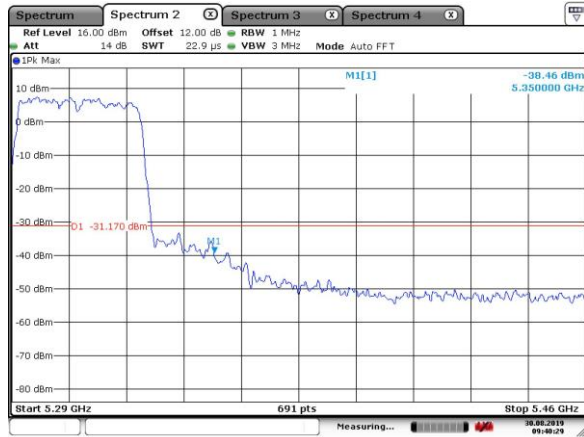

5310MHz with SISO

5270MHz with CDD

5270MHz with CDD

5310MHz with CDD

Date: 30.AUG.2019 09:40:29

5310MHz with CDD

Date: 30.AUG.2019 09:40:07

5270MHz with Beamforming

Date: 30.AUG.2019 10:10:20

5270MHz with Beamforming

Date: 30.AUG.2019 10:09:56

5310MHz with Beamforming

Date: 30.AUG.2019 10:15:01

5310MHz with Beamforming

Date: 30.AUG.2019 10:14:34

802.11ac(20MHz)