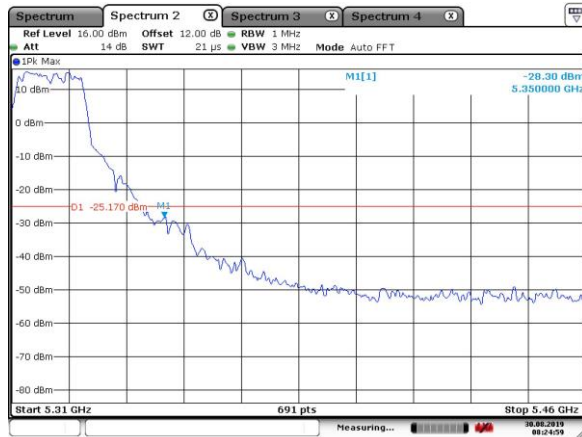

Date: 18. JUL.2019 07:57:00

5200MHz with CDD

Date: 18. JUL.2019 07:56:38

5180MHz with Beamforming

Date: 6. AUG.2019 10:20:57

5180MHz with Beamforming

Date: 6. AUG.2019 10:19:32

5200MHz with Beamforming

Date: 6. AUG.2019 10:21:58

5200MHz with Beamforming

Date: 6. AUG.2019 10:21:40

5300MHz with SISO

5300MHz with SISO

5320MHz with SISO

5320MHz with SISO

5300MHz with CDD

5300MHz with CDD

5320MHz with CDD

Date: 30.AUG.2019 09:32:28

5320MHz with CDD

Date: 30.AUG.2019 09:32:14

5300MHz with Beamforming

Date: 30.AUG.2019 09:57:36

5300MHz with Beamforming