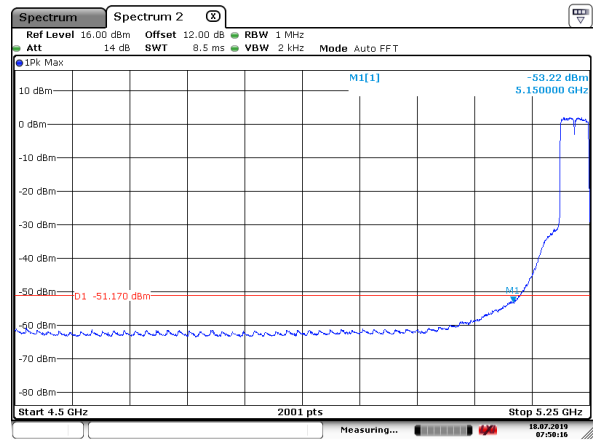

5230MHz with CDD