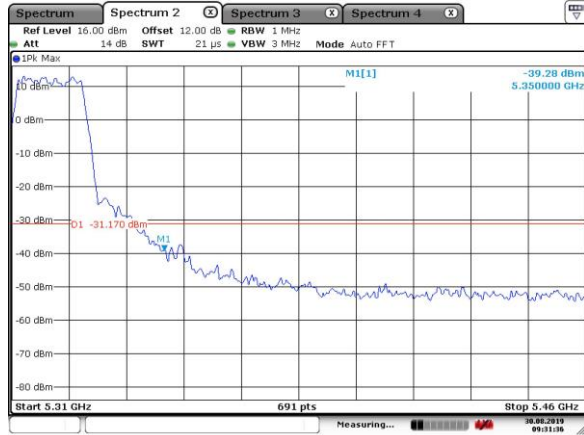

5300MHz with SISO

Date: 30.AUG.2019 08:19:19

5300MHz with SISO

Date: 30.AUG.2019 08:18:56

5320MHz with SISO

Date: 30.AUG.2019 08:23:52

5320MHz with SISO

Date: 30.AUG.2019 08:23:26

5300MHz with CDD

Date: 30.AUG.2019 09:28:20

5300MHz with CDD

Date: 30.AUG.2019 09:28:00

5320MHz with CDD

Date: 30.AUG.2019 09:31:36

5320MHz with CDD

Date: 30.AUG.2019 09:31:18

5300MHz with Beamforming

Date: 30.AUG.2019 09:56:59

5300MHz with Beamforming

Date: 30.AUG.2019 09:56:38

5320MHz with Beamforming

Date: 30.AUG.2019 10:02:34

5320MHz with Beamforming

Date: 30.AUG.2019 10:02:11