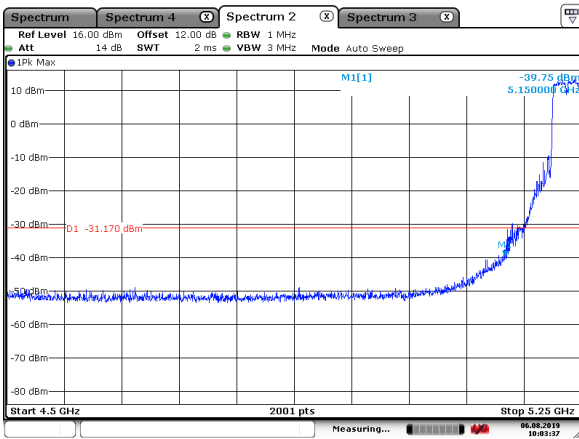

802.11n(40MHz)

5230MHz with CDD

Date: 18. JUL.2019 07:35:36

5230MHz with CDD

Date: 18. JUL.2019 07:37:49

5190MHz with Beamforming

Date: 6. AUG.2019 10:01:45

5190MHz with Beamforming

Date: 6. AUG.2019 09:57:18

5230MHz with Beamforming

Date: 6. AUG.2019 10:03:37

5230MHz with Beamforming

Date: 6. AUG.2019 10:03:15

5270MHz with SISO

5270MHz with SISO

5310MHz with SISO