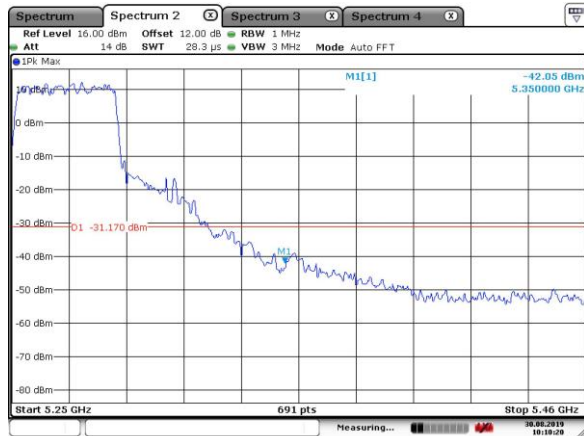

5310MHz with SISO

5270MHz with CDD

5270MHz with CDD

5310MHz with CDD

Date: 30.AUG.2019 09:40:29

5310MHz with CDD

Date: 30.AUG.2019 09:40:07

5270MHz with Beamforming

Date: 30.AUG.2019 10:10:20

5270MHz with Beamforming

Date: 30.AUG.2019 10:09:56

5310MHz with Beamforming

Date: 30.AUG.2019 10:15:01

5310MHz with Beamforming

Date: 30.AUG.2019 10:14:34

802.11ac(20MHz)