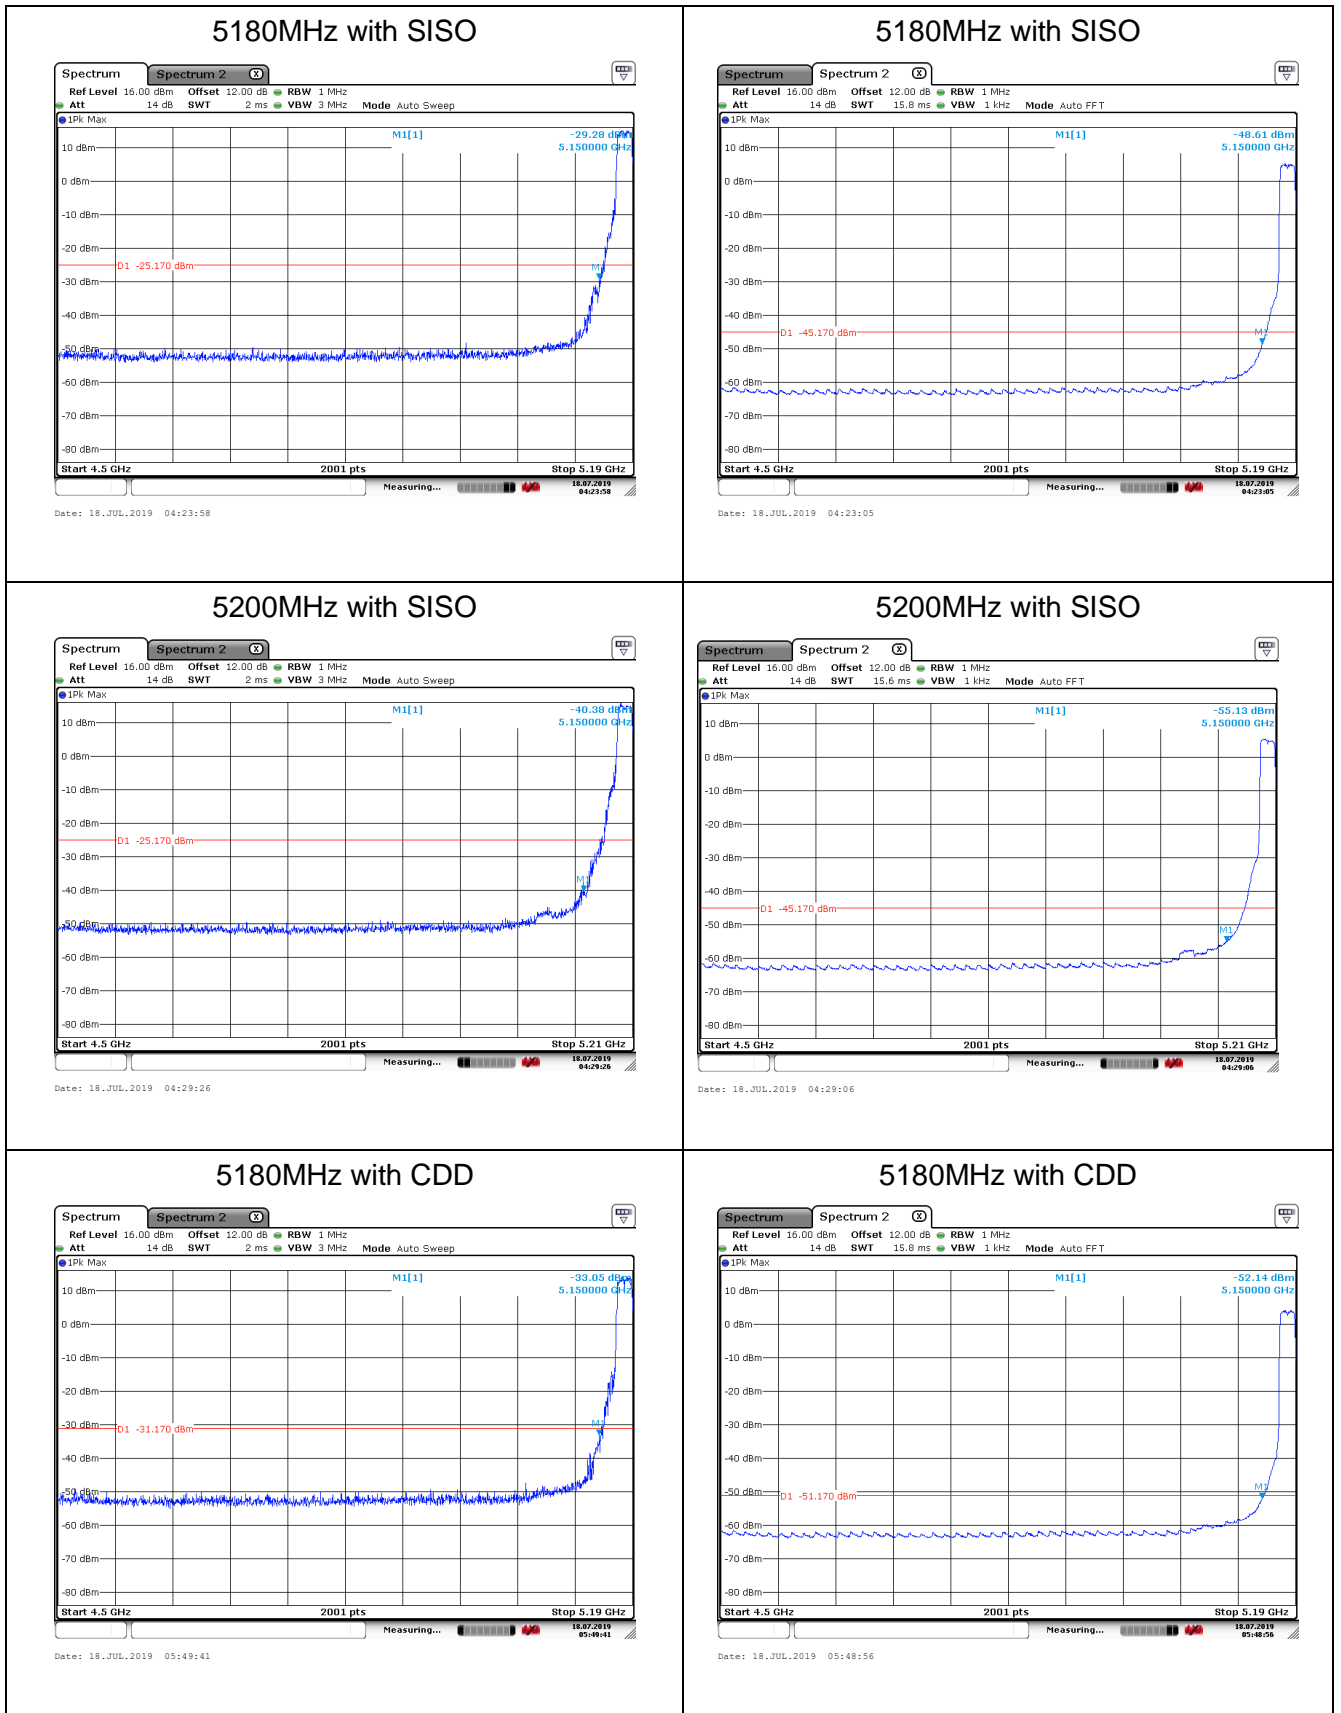

5300MHz with CDD

5320MHz with CDD

5320MHz with CDD

802.11n(20MHz)

5200MHz with CDD

Date: 18.JUL.2019 05:53:05

5200MHz with CDD

Date: 18.JUL.2019 05:51:28

5180MHz with Beamforming

Date: 6.AUG.2019 09:51:01

5180MHz with Beamforming

Date: 6.AUG.2019 09:52:58

5200MHz with Beamforming

Date: 6.AUG.2019 09:53:13

5200MHz with Beamforming

Date: 6.AUG.2019 09:52:58