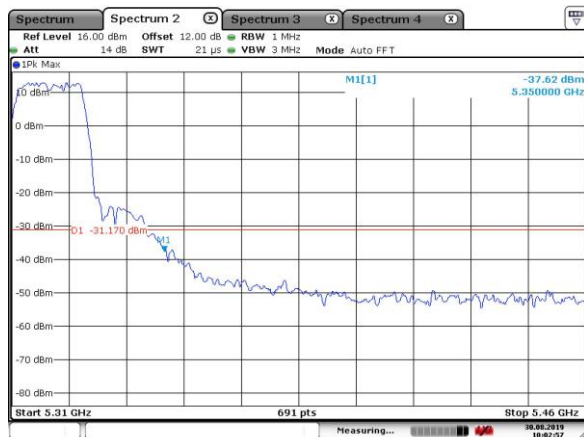

5300MHz with Beamforming

Date: 30.AUG.2019 09:57:19

5300MHz with Beamforming

Date: 30.AUG.2019 09:57:08

5320MHz with Beamforming

Date: 30.AUG.2019 10:02:57

5320MHz with Beamforming

Date: 30.AUG.2019 10:02:43

802.11ac(40MHz)

5230MHz with CDD

5230MHz with CDD

5190MHz with Beamforming

5190MHz with Beamforming

5230MHz with Beamforming

5230MHz with Beamforming

5270MHz with SISO