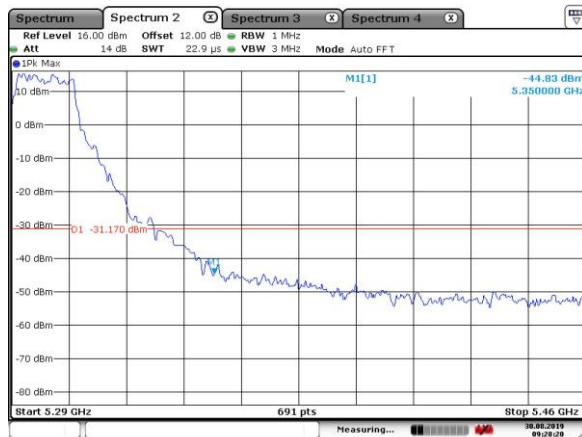

5300MHz with CDD

Date: 30.AUG.2019 09:28:20