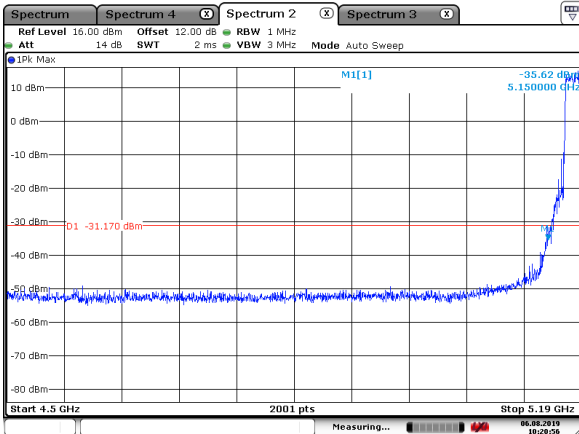

Date: 30.AUG.2019 10:10:40

5270MHz with Beamforming

Date: 30.AUG.2019 10:10:26

5310MHz with Beamforming

Date: 30.AUG.2019 10:15:20

5310MHz with Beamforming

Date: 30.AUG.2019 10:15:08

802.11ac(80MHz)

5290MHz with SISO

5290MHz with SISO

5290MHz with CDD

5290MHz with CDD

5290MHz with Beamforming

5290MHz with Beamforming

802.11ax(20MHz)

5200MHz with CDD

Date: 18. JUL.2019 07:57:00

5200MHz with CDD

Date: 18. JUL.2019 07:56:38

5180MHz with Beamforming

Date: 6. AUG.2019 10:20:57

5180MHz with Beamforming

Date: 6. AUG.2019 10:19:32

5200MHz with Beamforming