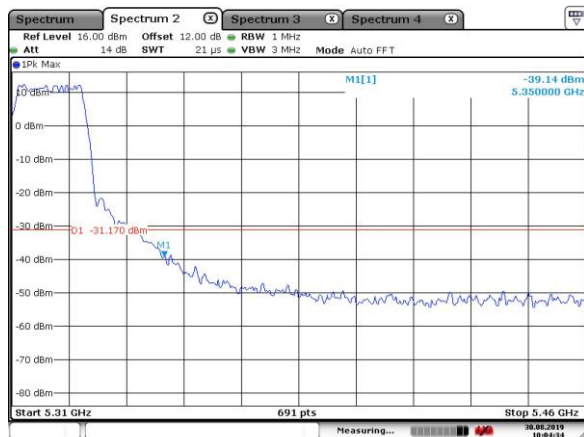

Date: 6. AUG.2019 10:21:58

5200MHz with Beamforming

Date: 6. AUG.2019 10:21:40

5300MHz with SISO

5300MHz with SISO

5320MHz with SISO

5320MHz with SISO

5300MHz with CDD

5300MHz with CDD

5320MHz with CDD

Date: 30.AUG.2019 09:32:28

5320MHz with CDD

Date: 30.AUG.2019 09:32:14

5300MHz with Beamforming

Date: 30.AUG.2019 09:57:36

5300MHz with Beamforming

Date: 30.AUG.2019 09:57:26

5320MHz with Beamforming

Date: 30.AUG.2019 10:04:34

5320MHz with Beamforming

Date: 30.AUG.2019 10:03:02

802.11ax(40MHz)

5230MHz with CDD

Date: 18. JUL.2019 08:00:15