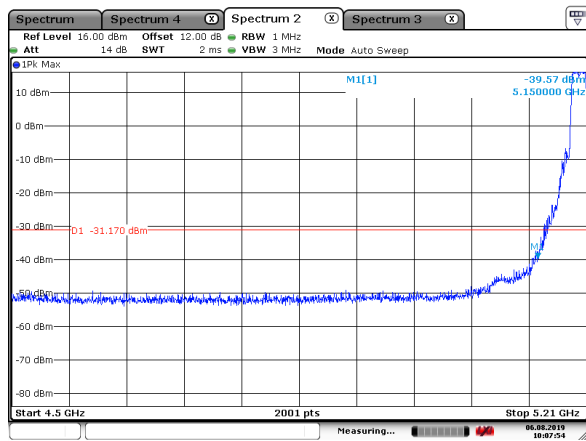

5200MHz with CDD

5200MHz with CDD

5180MHz with Beamforming

5180MHz with Beamforming

5200MHz with Beamforming

5200MHz with Beamforming

5300MHz with SISO

5300MHz with SISO