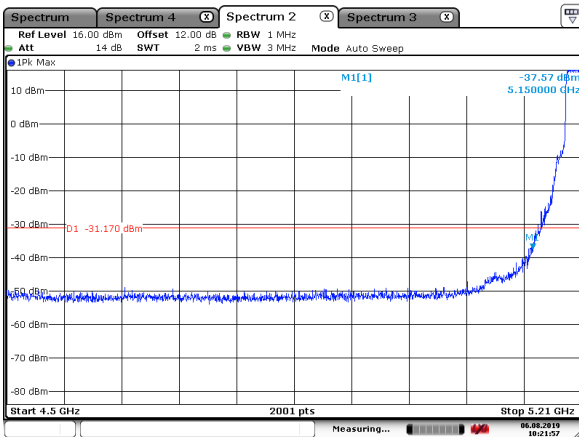

5290MHz with SISO

5290MHz with SISO

5290MHz with CDD

5290MHz with CDD

5290MHz with Beamforming

5290MHz with Beamforming

802.11ax(20MHz)

5200MHz with CDD

Date: 18. JUL.2019 07:57:00

5200MHz with CDD

Date: 18. JUL.2019 07:56:38

5180MHz with Beamforming

Date: 6. AUG.2019 10:20:57

5180MHz with Beamforming

Date: 6. AUG.2019 10:19:32

5200MHz with Beamforming

Date: 6. AUG.2019 10:21:58

5200MHz with Beamforming

Date: 6. AUG.2019 10:21:40

5300MHz with SISO

5300MHz with SISO

5320MHz with SISO

5320MHz with SISO

5300MHz with CDD