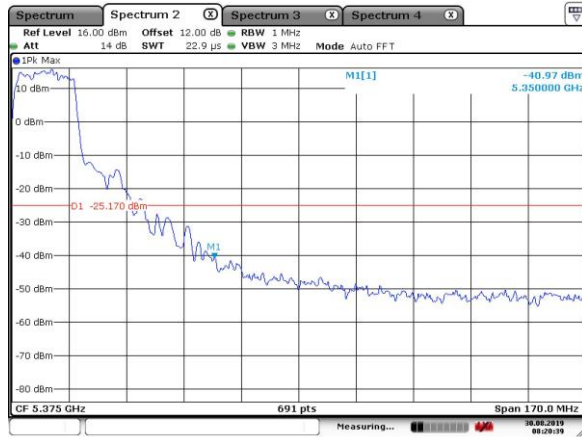

5290MHz with SISO

5290MHz with SISO

5290MHz with CDD

5290MHz with CDD

5290MHz with Beamforming

5290MHz with Beamforming

802.11ax(20MHz)

5200MHz with CDD

Date: 18. JUL.2019 07:57:00

5200MHz with CDD

Date: 18. JUL.2019 07:56:38

5180MHz with Beamforming

Date: 6. AUG.2019 10:20:57

5180MHz with Beamforming

Date: 6. AUG.2019 10:19:32

5200MHz with Beamforming

Date: 6. AUG.2019 10:21:58

5200MHz with Beamforming

Date: 6. AUG.2019 10:21:40

5300MHz with SISO

5300MHz with SISO

5320MHz with SISO

5320MHz with SISO

5300MHz with CDD