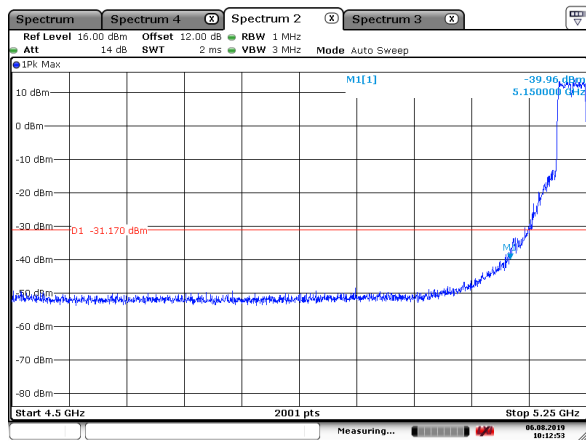

802.11ac(40MHz)

5230MHz with CDD

5230MHz with CDD

5190MHz with Beamforming

5190MHz with Beamforming

5230MHz with Beamforming

5230MHz with Beamforming

5270MHz with SISO