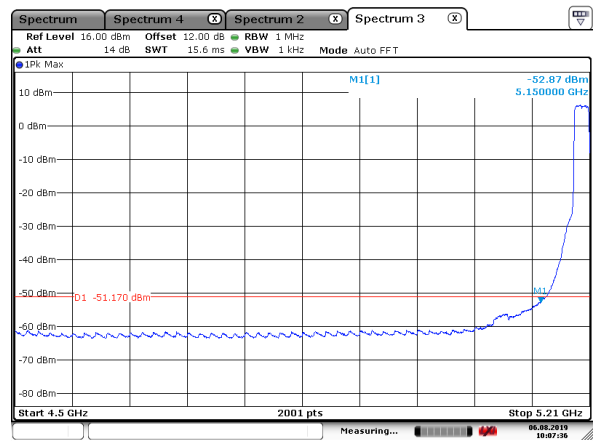

5200MHz with CDD

5200MHz with CDD

5180MHz with Beamforming

5180MHz with Beamforming

5200MHz with Beamforming

5200MHz with Beamforming

5300MHz with SISO

5300MHz with SISO