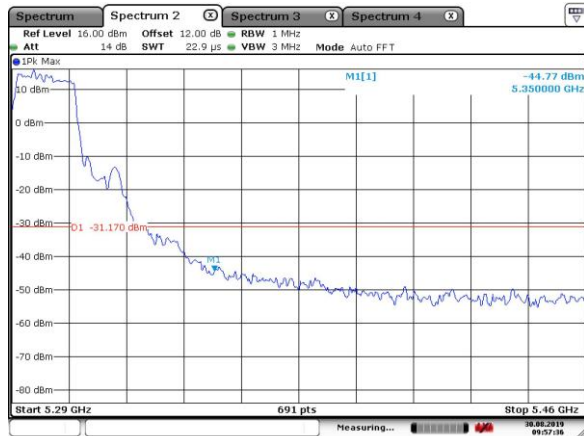

Date: 6. AUG.2019 10:21:58

5200MHz with Beamforming

Date: 6. AUG.2019 10:21:40

5300MHz with SISO

5300MHz with SISO

5320MHz with SISO

5320MHz with SISO

5300MHz with CDD

5300MHz with CDD

5320MHz with CDD

Date: 30.AUG.2019 09:32:28

5320MHz with CDD

Date: 30.AUG.2019 09:32:14

5300MHz with Beamforming

Date: 30.AUG.2019 09:57:36

5300MHz with Beamforming

Date: 30.AUG.2019 09:57:26

5320MHz with Beamforming

Date: 30.AUG.2019 10:04:34

5320MHz with Beamforming

Date: 30.AUG.2019 10:03:02

802.11ax(40MHz)

5230MHz with CDD

Date: 18. JUL.2019 08:00:15