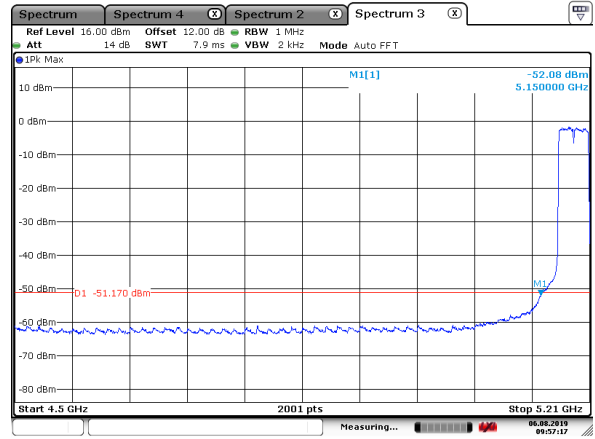

802.11n(40MHz)

5230MHz with CDD

Date: 18. JUL.2019 07:35:36

5230MHz with CDD

Date: 18. JUL.2019 07:37:49

5190MHz with Beamforming

Date: 6. AUG.2019 10:01:45

5190MHz with Beamforming