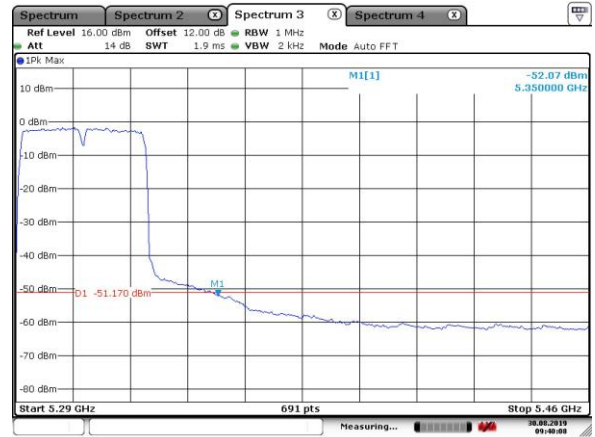

5310MHz with SISO

5270MHz with CDD

5270MHz with CDD

5310MHz with CDD

Date: 30.AUG.2019 09:40:29

5310MHz with CDD

Date: 30.AUG.2019 09:40:07

5270MHz with Beamforming

Date: 30.AUG.2019 10:10:20

5270MHz with Beamforming

Date: 30.AUG.2019 10:09:56

5310MHz with Beamforming

Date: 30.AUG.2019 10:15:01

5310MHz with Beamforming

Date: 30.AUG.2019 10:14:34

802.11ac(20MHz)