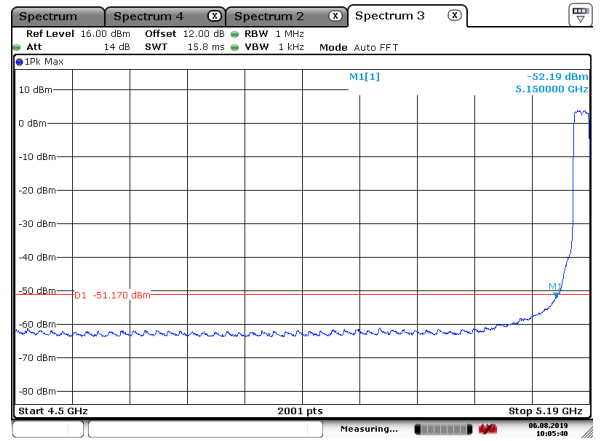

5200MHz with CDD

5200MHz with CDD

5180MHz with Beamforming

5180MHz with Beamforming

5200MHz with Beamforming

5200MHz with Beamforming

5300MHz with SISO

5300MHz with SISO