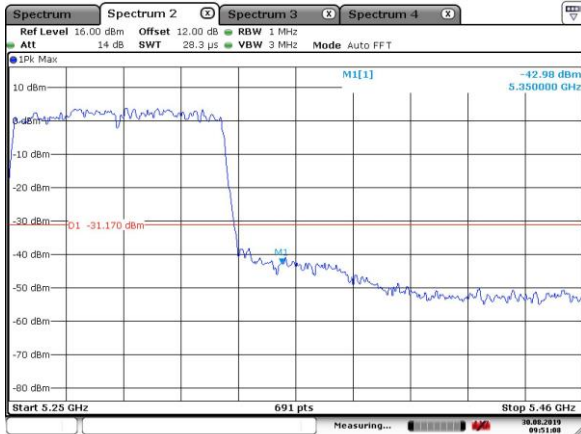

Date: 30.AUG.2019 09:36:50

5270MHz with CDD

Date: 30.AUG.2019 09:36:33

5310MHz with CDD

Date: 30.AUG.2019 09:40:49

5310MHz with CDD

Date: 30.AUG.2019 09:40:38

5270MHz with Beamforming

Date: 30.AUG.2019 10:10:40

5270MHz with Beamforming

Date: 30.AUG.2019 10:10:26

5310MHz with Beamforming

Date: 30.AUG.2019 10:15:20

5310MHz with Beamforming

Date: 30.AUG.2019 10:15:08

802.11ac(80MHz)

5290MHz with SISO

5290MHz with SISO

5290MHz with CDD

5290MHz with CDD

5290MHz with Beamforming

5290MHz with Beamforming

802.11ax(20MHz)

5200MHz with CDD