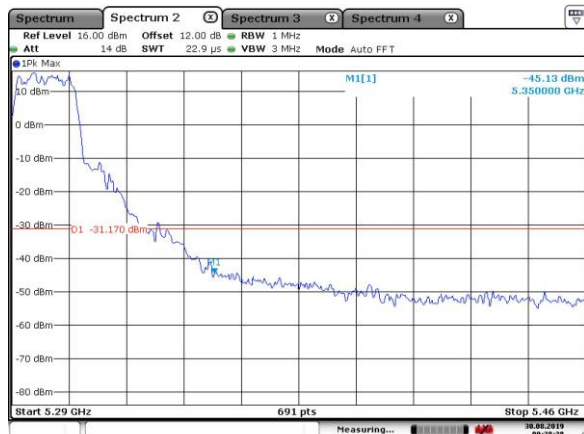

5300MHz with CDD