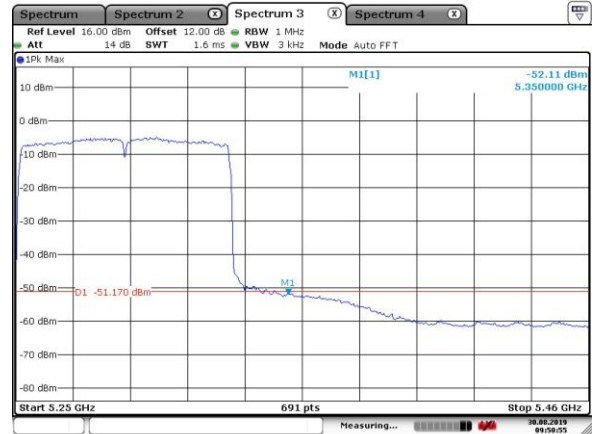

Date: 30.AUG.2019 10:10:40

5270MHz with Beamforming

Date: 30.AUG.2019 10:10:26

5310MHz with Beamforming

Date: 30.AUG.2019 10:15:20

5310MHz with Beamforming

Date: 30.AUG.2019 10:15:08

802.11ac(80MHz)

5290MHz with SISO

5290MHz with SISO

5290MHz with CDD

5290MHz with CDD

5290MHz with Beamforming

5290MHz with Beamforming

802.11ax(20MHz)

5200MHz with CDD