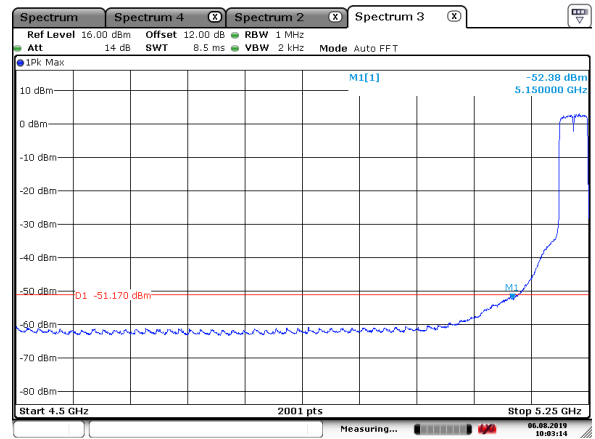

5230MHz with Beamforming

Date: 6. AUG.2019 10:03:15