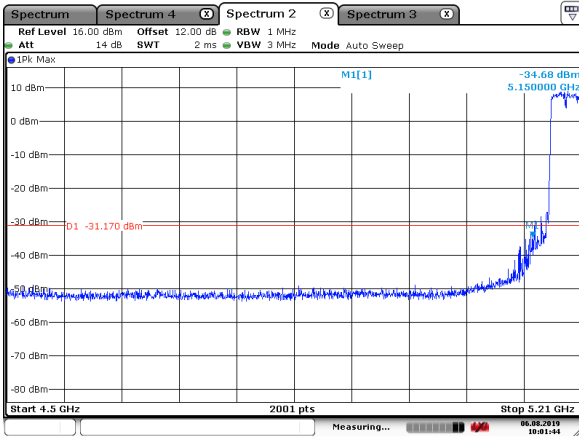

802.11n(40MHz)

5230MHz with CDD

Date: 18. JUL.2019 07:35:36

5230MHz with CDD

Date: 18. JUL.2019 07:37:49

5190MHz with Beamforming

Date: 6. AUG.2019 10:01:45

5190MHz with Beamforming

Date: 6. AUG.2019 09:57:18

5230MHz with Beamforming

Date: 6. AUG.2019 10:03:37

5230MHz with Beamforming

Date: 6. AUG.2019 10:03:15

5270MHz with SISO

5270MHz with SISO

5310MHz with SISO