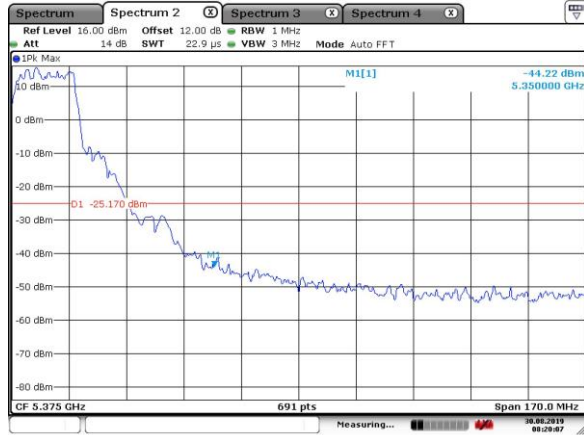

Date: 30.AUG.2019 10:10:20

5270MHz with Beamforming

Date: 30.AUG.2019 10:09:56

5310MHz with Beamforming

Date: 30.AUG.2019 10:15:01

5310MHz with Beamforming

Date: 30.AUG.2019 10:14:34

802.11ac(20MHz)

5200MHz with CDD

5200MHz with CDD

5180MHz with Beamforming

5180MHz with Beamforming

5200MHz with Beamforming

5200MHz with Beamforming

5300MHz with SISO

5300MHz with SISO

5320MHz with SISO

5320MHz with SISO

5300MHz with CDD

5300MHz with CDD

5320MHz with CDD

Date: 30.AUG.2019 09:32:09

5320MHz with CDD

Date: 30.AUG.2019 09:31:54