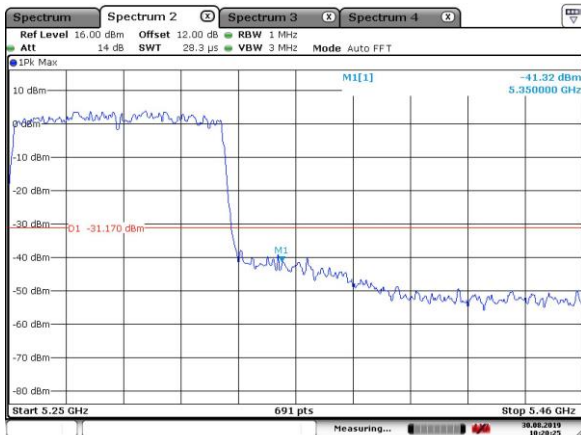

5290MHz with SISO

5290MHz with SISO

5290MHz with CDD

5290MHz with CDD

5290MHz with Beamforming

5290MHz with Beamforming

802.11ax(20MHz)

5200MHz with CDD

Date: 18. JUL.2019 07:57:00

5200MHz with CDD

Date: 18. JUL.2019 07:56:38

5180MHz with Beamforming

Date: 6. AUG.2019 10:20:57

5180MHz with Beamforming

Date: 6. AUG.2019 10:19:32

5200MHz with Beamforming