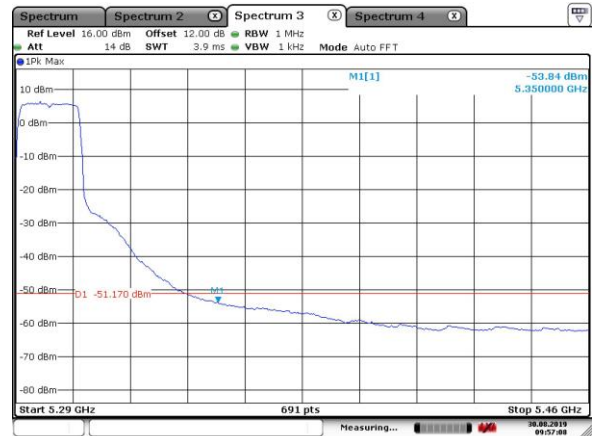

5300MHz with Beamforming

Date: 30.AUG.2019 09:57:08