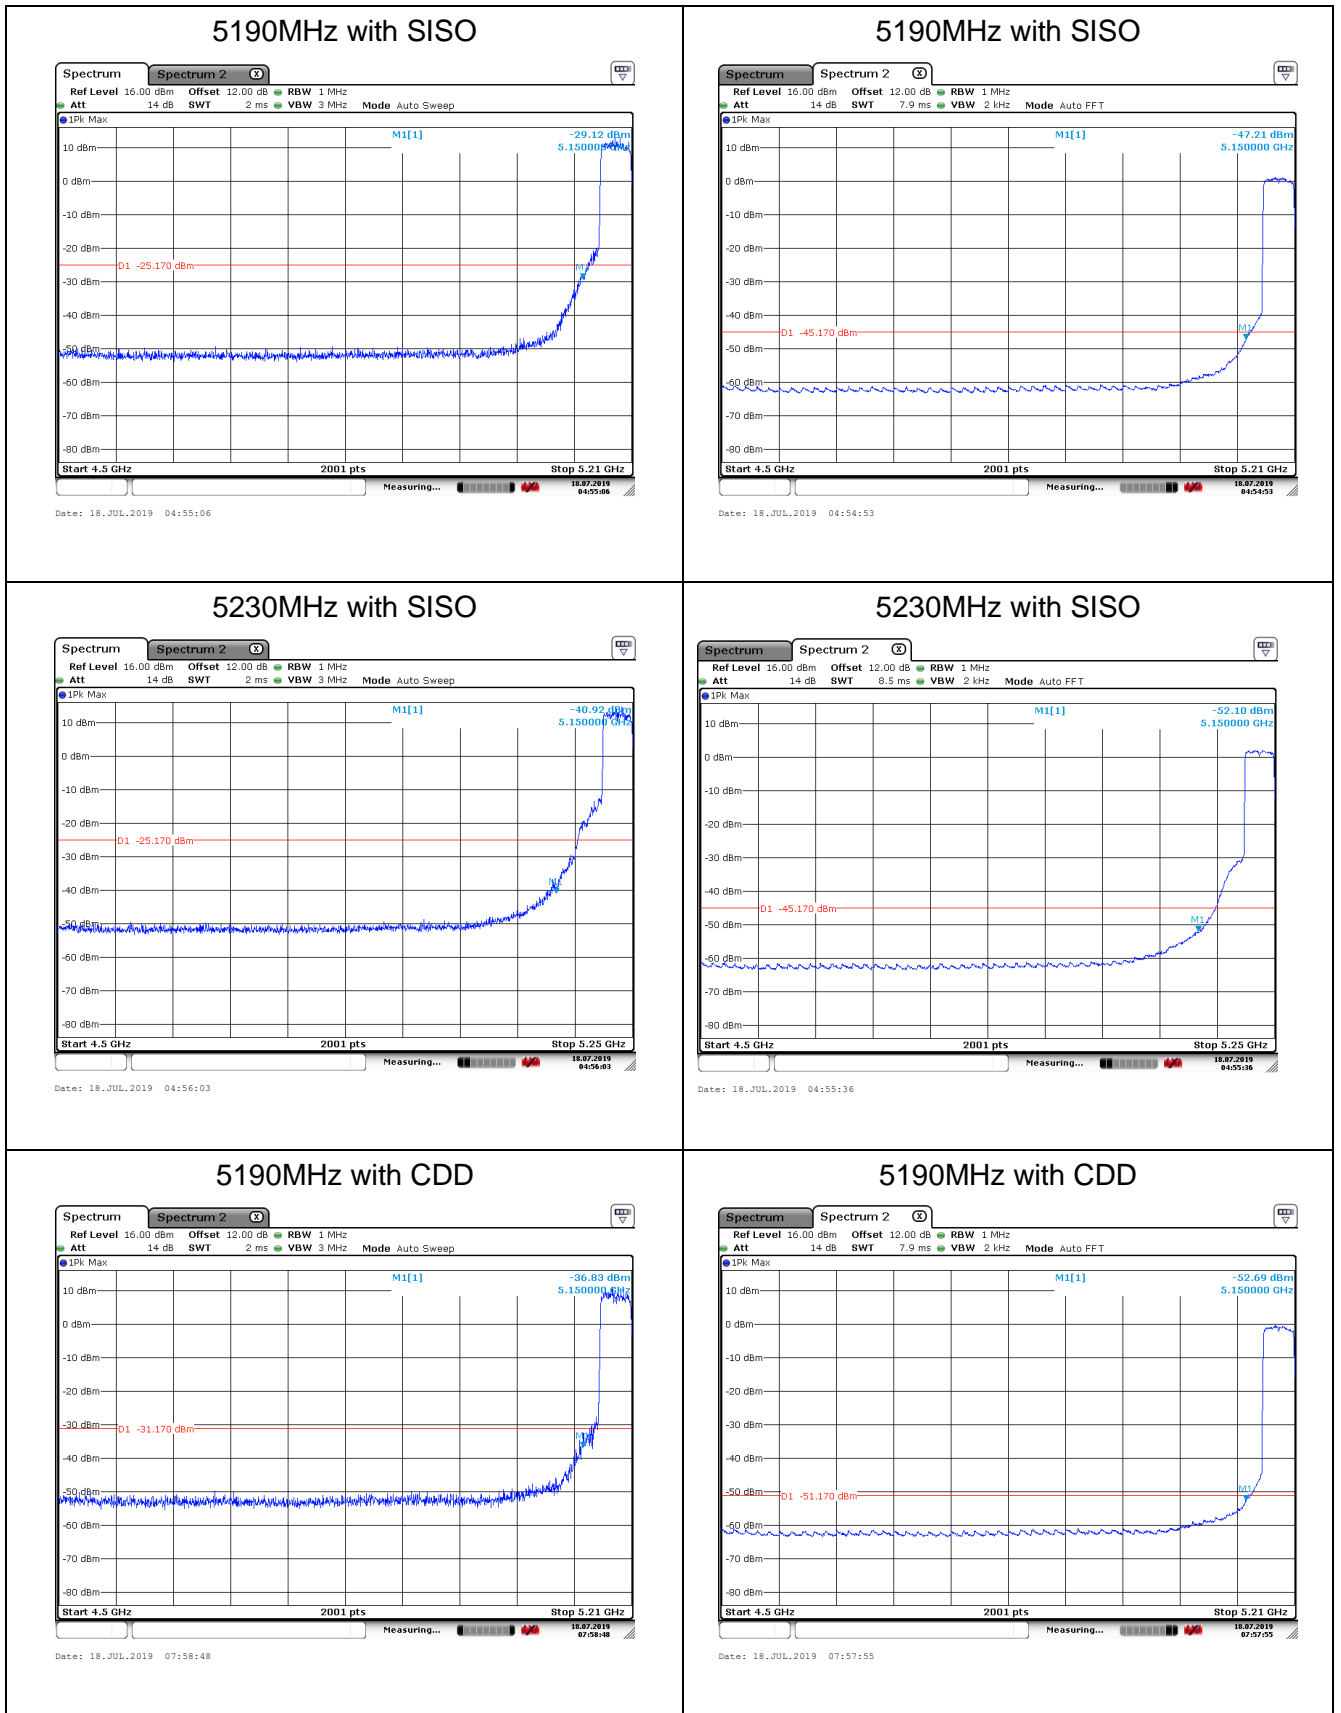

Date: 18. JUL.2019 07:57:00

5200MHz with CDD

Date: 18. JUL.2019 07:56:38

5180MHz with Beamforming

Date: 6. AUG.2019 10:20:57

5180MHz with Beamforming

Date: 6. AUG.2019 10:19:32

5200MHz with Beamforming

Date: 30.AUG.2019 09:57:26

5320MHz with Beamforming

Date: 30.AUG.2019 10:04:34

5320MHz with Beamforming

Date: 30.AUG.2019 10:03:02

802.11ax(40MHz)

5230MHz with CDD

Date: 18. JUL.2019 08:00:15

5230MHz with CDD

Date: 18. JUL.2019 07:59:56

5190MHz with Beamforming

Date: 6. AUG.2019 10:25:57

5190MHz with Beamforming

Date: 6. AUG.2019 10:25:21

5230MHz with Beamforming

Date: 6. AUG.2019 10:28:52

5230MHz with Beamforming

Date: 6. AUG.2019 10:28:33

5270MHz with SISO

Date: 30.AUG.2019 09:03:24

5270MHz with SISO

Date: 30.AUG.2019 09:03:08

5310MHz with SISO

Date: 30.AUG.2019 09:08:41