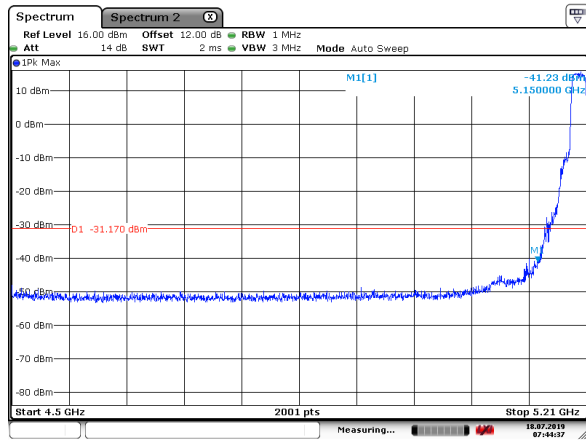

Date: 30.AUG.2019 10:10:20

5270MHz with Beamforming

Date: 30.AUG.2019 10:09:56

5310MHz with Beamforming

Date: 30.AUG.2019 10:15:01

5310MHz with Beamforming

Date: 30.AUG.2019 10:14:34

802.11ac(20MHz)

5200MHz with CDD

5200MHz with CDD

5180MHz with Beamforming

5180MHz with Beamforming

5200MHz with Beamforming

5200MHz with Beamforming

5300MHz with SISO

5300MHz with SISO