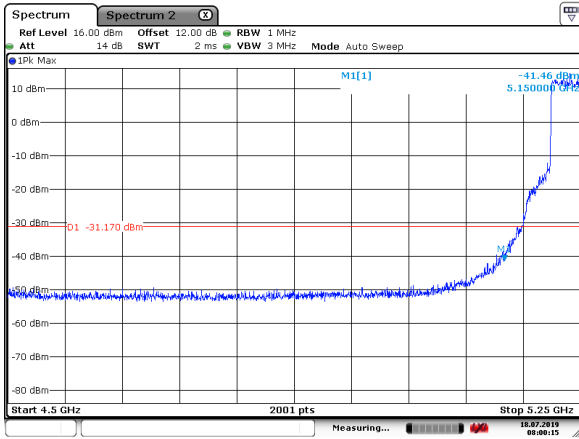

5300MHz with CDD

5320MHz with CDD

Date: 30.AUG.2019 09:32:28

5320MHz with CDD

Date: 30.AUG.2019 09:32:14

5300MHz with Beamforming

Date: 30.AUG.2019 09:57:36

5300MHz with Beamforming

Date: 30.AUG.2019 09:57:26

5320MHz with Beamforming

Date: 30.AUG.2019 10:04:34

5320MHz with Beamforming

Date: 30.AUG.2019 10:03:02

802.11ax(40MHz)

5230MHz with CDD

Date: 18. JUL.2019 08:00:15

5230MHz with CDD

Date: 18. JUL.2019 07:59:56

5190MHz with Beamforming

Date: 6. AUG.2019 10:25:57

5190MHz with Beamforming

Date: 6. AUG.2019 10:25:21

5230MHz with Beamforming

Date: 6. AUG.2019 10:28:52