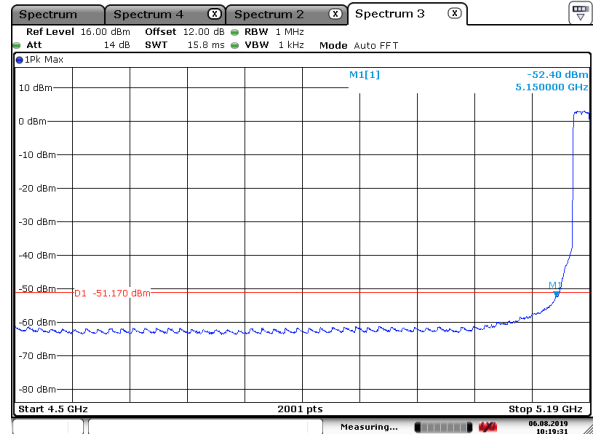

5290MHz with SISO

5290MHz with SISO

5290MHz with CDD

5290MHz with CDD

5290MHz with Beamforming

5290MHz with Beamforming

802.11ax(20MHz)

5200MHz with CDD

Date: 18. JUL.2019 07:57:00

5200MHz with CDD

Date: 18. JUL.2019 07:56:38

5180MHz with Beamforming

Date: 6. AUG.2019 10:20:57

5180MHz with Beamforming

Date: 6. AUG.2019 10:19:32

5200MHz with Beamforming

Date: 6. AUG.2019 10:21:58

5200MHz with Beamforming

Date: 6. AUG.2019 10:21:40

5300MHz with SISO

5300MHz with SISO

5320MHz with SISO

5320MHz with SISO

5300MHz with CDD