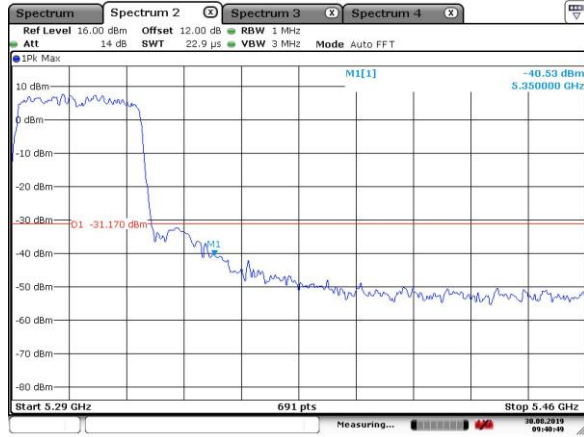

802.11ac(40MHz)

5230MHz with CDD

5230MHz with CDD

5190MHz with Beamforming

5190MHz with Beamforming

5230MHz with Beamforming

5230MHz with Beamforming

5270MHz with SISO

Date: 30.AUG.2019 09:02:53

5270MHz with SISO

Date: 30.AUG.2019 09:02:33

5310MHz with SISO

Date: 30.AUG.2019 09:08:04

5310MHz with SISO

Date: 30.AUG.2019 09:07:40

5270MHz with CDD

Date: 30.AUG.2019 09:36:50

5270MHz with CDD

Date: 30.AUG.2019 09:36:33

5310MHz with CDD

Date: 30.AUG.2019 09:40:49

5310MHz with CDD

Date: 30.AUG.2019 09:40:38

5270MHz with Beamforming