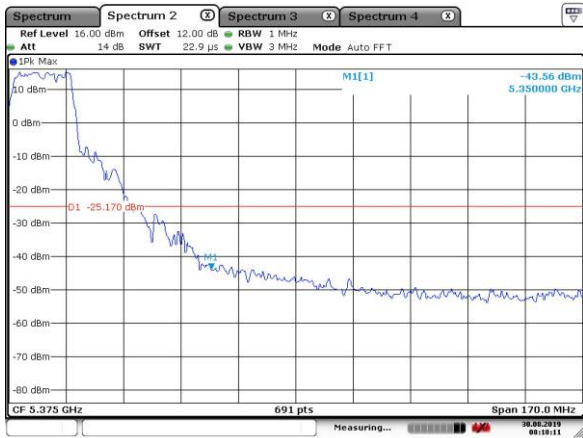

Eth1:
802.11a

5200MHz with CDD

5200MHz with CDD

5300MHz with SISO

5300MHz with SISO

5320MHz with SISO

5320MHz with SISO

5300MHz with CDD

5300MHz with CDD

5320MHz with CDD

5320MHz with CDD

802.11n(20MHz)

5200MHz with CDD

Date: 18.JUL.2019 05:53:05

5200MHz with CDD

Date: 18.JUL.2019 05:51:28