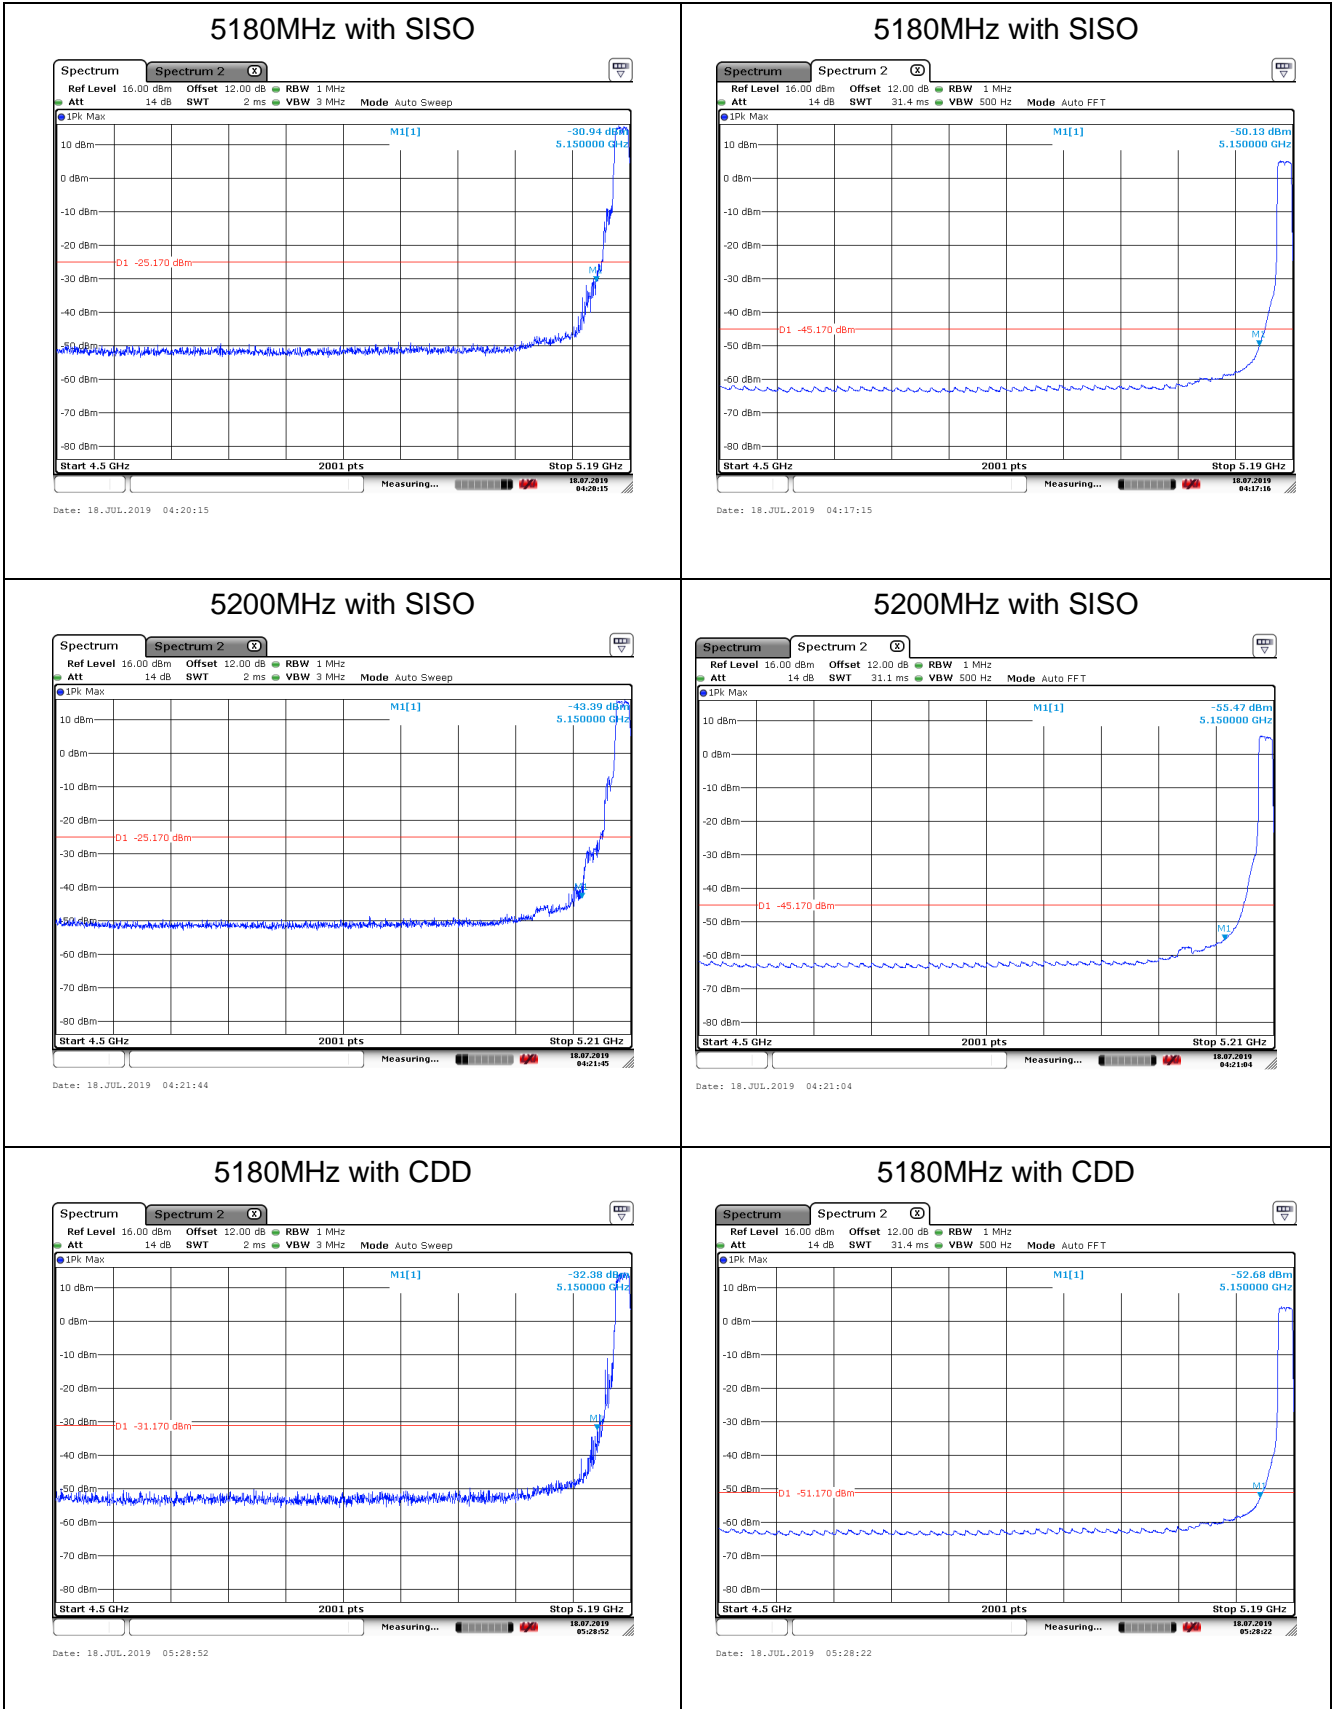

Eth1:
802.11a

5200MHz with CDD

5200MHz with CDD

5300MHz with SISO

5300MHz with SISO

5320MHz with SISO

5320MHz with SISO

5300MHz with CDD

5300MHz with CDD

5320MHz with CDD

5320MHz with CDD

802.11n(20MHz)

5200MHz with CDD

Date: 18.JUL.2019 05:53:05

5200MHz with CDD

Date: 18.JUL.2019 05:51:28