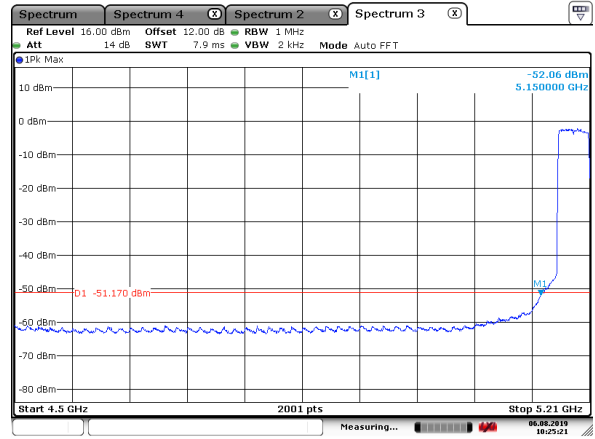

Date: 30.AUG.2019 09:57:26

5320MHz with Beamforming

Date: 30.AUG.2019 10:04:34

5320MHz with Beamforming

Date: 30.AUG.2019 10:03:02

802.11ax(40MHz)

5230MHz with CDD

Date: 18. JUL.2019 08:00:15

5230MHz with CDD

Date: 18. JUL.2019 07:59:56

5190MHz with Beamforming

Date: 6. AUG.2019 10:25:57

5190MHz with Beamforming

Date: 6. AUG.2019 10:25:21

5230MHz with Beamforming

Date: 6. AUG.2019 10:28:52

5230MHz with Beamforming

Date: 6. AUG.2019 10:28:33

5270MHz with SISO

Date: 30.AUG.2019 09:03:24

5270MHz with SISO

Date: 30.AUG.2019 09:03:08

5310MHz with SISO

Date: 30.AUG.2019 09:08:41