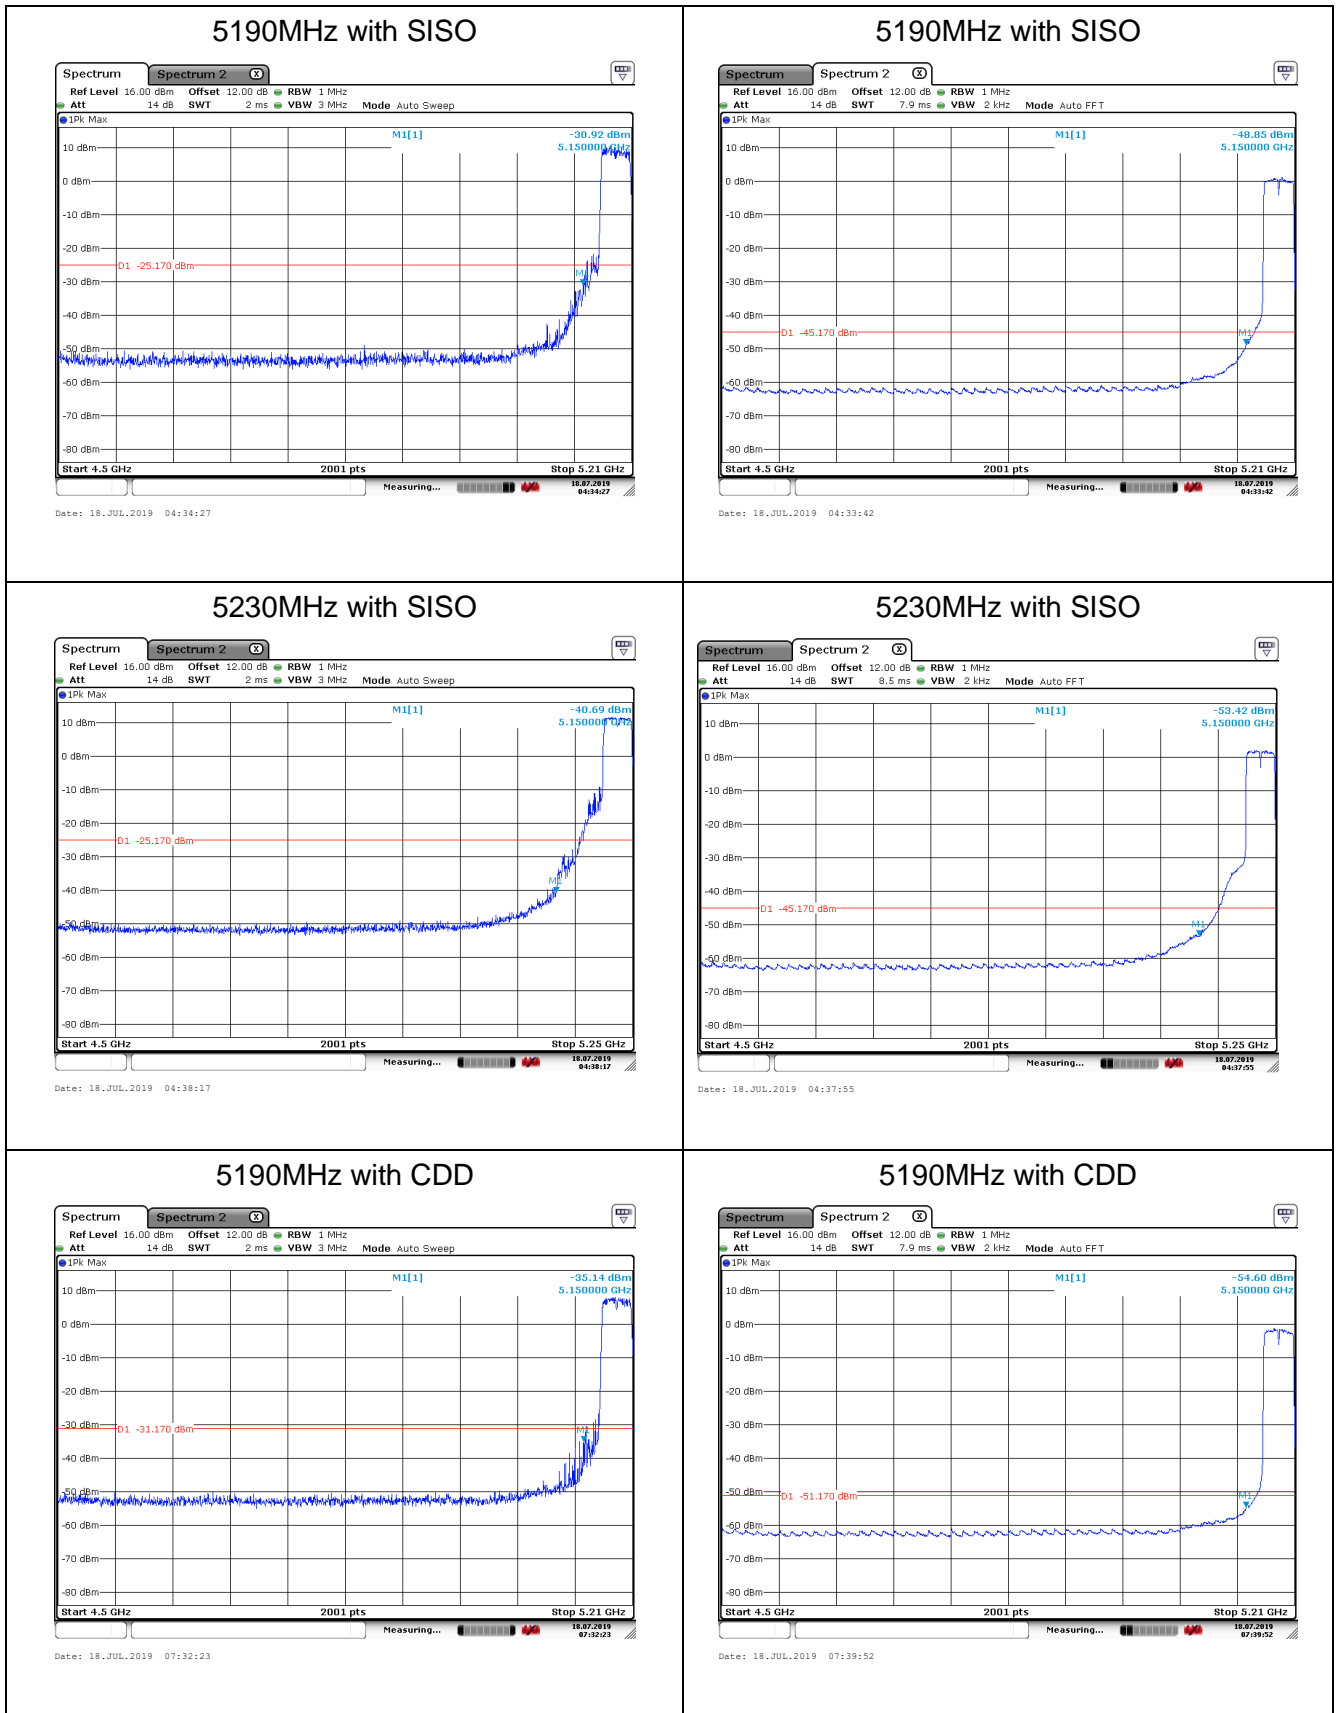

5300MHz with Beamforming

Date: 30.AUG.2019 09:56:59

5300MHz with Beamforming

Date: 30.AUG.2019 09:56:38

5320MHz with Beamforming

Date: 30.AUG.2019 10:02:34

5320MHz with Beamforming

Date: 30.AUG.2019 10:02:11

802.11n(40MHz)

5230MHz with CDD

Date: 18. JUL.2019 07:35:36

5230MHz with CDD

Date: 18. JUL.2019 07:37:49

5190MHz with Beamforming

Date: 6. AUG.2019 10:01:45

5190MHz with Beamforming