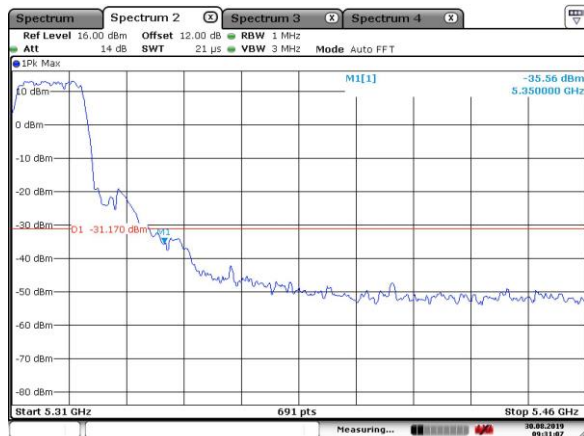

Eth1:
802.11a

5200MHz with CDD

5200MHz with CDD

5300MHz with SISO

5300MHz with SISO

5320MHz with SISO

5320MHz with SISO

5300MHz with CDD

5300MHz with CDD

5320MHz with CDD

5320MHz with CDD

802.11n(20MHz)

5200MHz with CDD

Date: 18.JUL.2019 05:53:05

5200MHz with CDD

Date: 18.JUL.2019 05:51:28