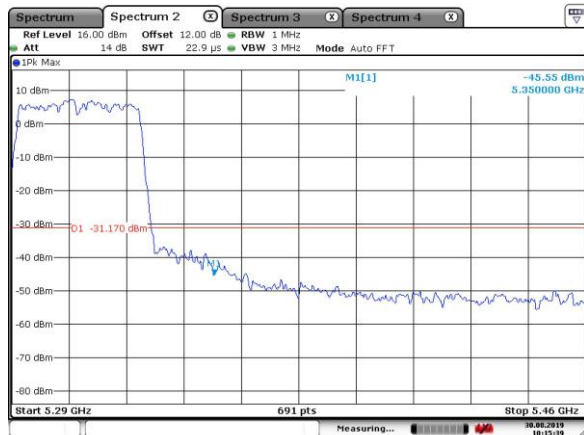

5310MHz with CDD

Date: 30.AUG.2019 09:40:57

5270MHz with Beamforming

Date: 30.AUG.2019 10:10:56

5270MHz with Beamforming

Date: 30.AUG.2019 10:10:46

5310MHz with Beamforming

Date: 30.AUG.2019 10:15:39

5310MHz with Beamforming

Date: 30.AUG.2019 10:15:25

802.11ax(80MHz)