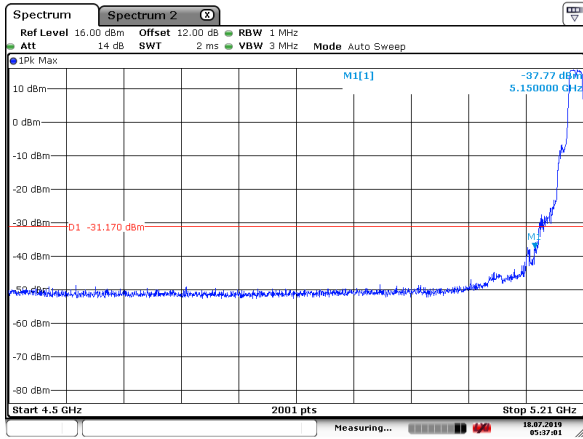

Eth1:
802.11a

5200MHz with CDD

5200MHz with CDD

5300MHz with SISO

5300MHz with SISO

5320MHz with SISO

5320MHz with SISO

5300MHz with CDD

5300MHz with CDD

5320MHz with CDD

5320MHz with CDD

802.11n(20MHz)

5200MHz with CDD

Date: 18.JUL.2019 05:53:05

5200MHz with CDD

Date: 18.JUL.2019 05:51:28