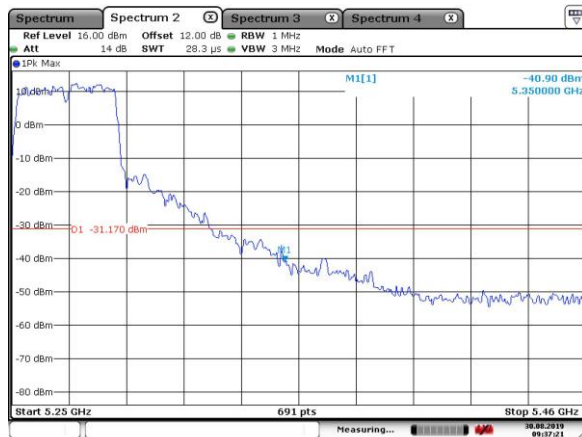

5270MHz with CDD

Date: 30.AUG.2019 09:37:21