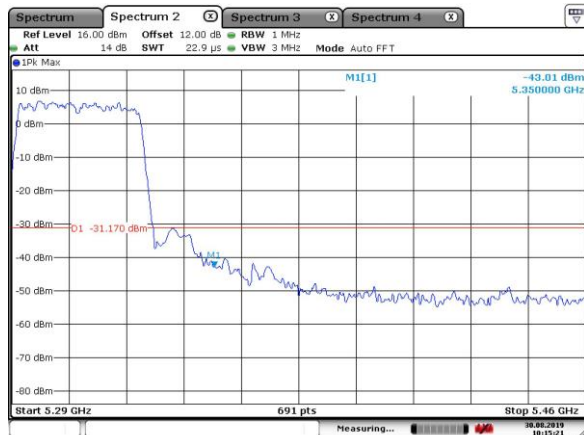

Date: 30.AUG.2019 09:36:50

5270MHz with CDD

Date: 30.AUG.2019 09:36:33

5310MHz with CDD

Date: 30.AUG.2019 09:40:49

5310MHz with CDD

Date: 30.AUG.2019 09:40:38

5270MHz with Beamforming

Date: 30.AUG.2019 10:10:40

5270MHz with Beamforming

Date: 30.AUG.2019 10:10:26

5310MHz with Beamforming

Date: 30.AUG.2019 10:15:20

5310MHz with Beamforming

Date: 30.AUG.2019 10:15:08

802.11ac(80MHz)