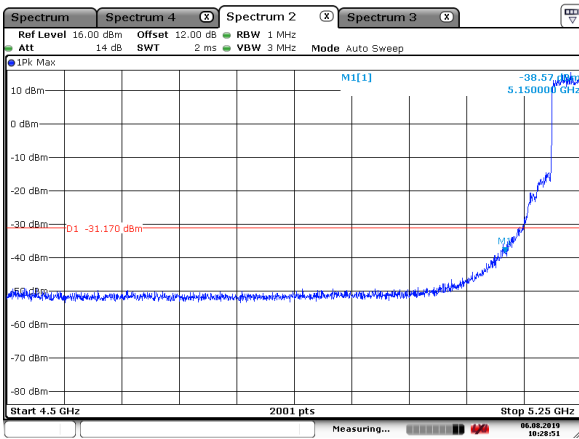

Date: 30.AUG.2019 09:57:26

5320MHz with Beamforming

Date: 30.AUG.2019 10:04:34

5320MHz with Beamforming

Date: 30.AUG.2019 10:03:02

802.11ax(40MHz)

5230MHz with CDD

Date: 18. JUL.2019 08:00:15

5230MHz with CDD

Date: 18. JUL.2019 07:59:56

5190MHz with Beamforming

Date: 6. AUG.2019 10:25:57

5190MHz with Beamforming

Date: 6. AUG.2019 10:25:21

5230MHz with Beamforming

Date: 6. AUG.2019 10:28:52

5230MHz with Beamforming

Date: 6. AUG.2019 10:28:33

5270MHz with SISO

Date: 30.AUG.2019 09:03:24

5270MHz with SISO

Date: 30.AUG.2019 09:03:08

5310MHz with SISO

Date: 30.AUG.2019 09:08:41