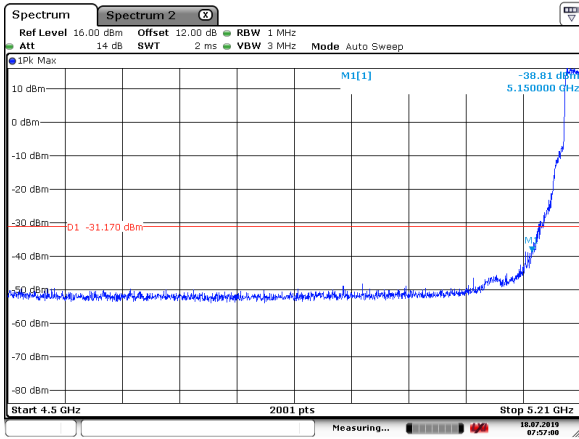

Date: 30.AUG.2019 10:10:40

5270MHz with Beamforming

Date: 30.AUG.2019 10:10:26

5310MHz with Beamforming

Date: 30.AUG.2019 10:15:20

5310MHz with Beamforming

Date: 30.AUG.2019 10:15:08

802.11ac(80MHz)

5290MHz with SISO

5290MHz with SISO

5290MHz with CDD

5290MHz with CDD

5290MHz with Beamforming

5290MHz with Beamforming

802.11ax(20MHz)

5200MHz with CDD

Date: 18. JUL.2019 07:57:00

5200MHz with CDD

Date: 18. JUL.2019 07:56:38

5180MHz with Beamforming

Date: 6. AUG.2019 10:20:57

5180MHz with Beamforming

Date: 6. AUG.2019 10:19:32

5200MHz with Beamforming