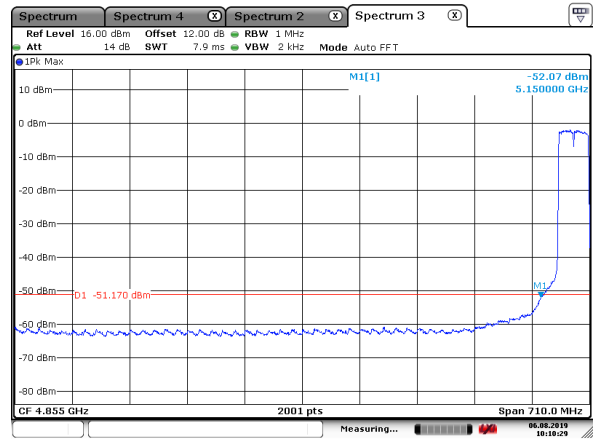

802.11ac(40MHz)

5230MHz with CDD

5230MHz with CDD

5190MHz with Beamforming

5190MHz with Beamforming

5230MHz with Beamforming

5230MHz with Beamforming

5270MHz with SISO