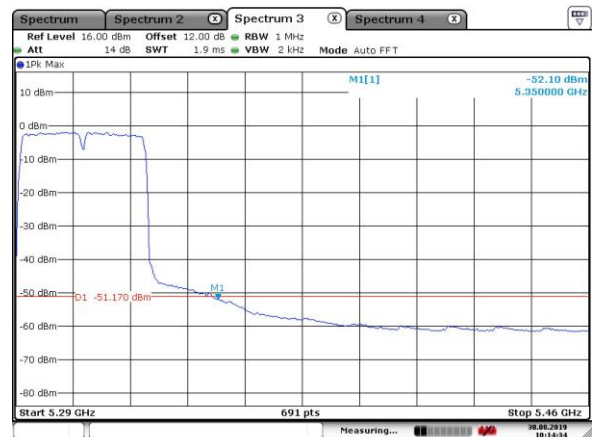

Date: 30.AUG.2019 10:10:20

5270MHz with Beamforming

Date: 30.AUG.2019 10:09:56

5310MHz with Beamforming

Date: 30.AUG.2019 10:15:01

5310MHz with Beamforming

Date: 30.AUG.2019 10:14:34

802.11ac(20MHz)