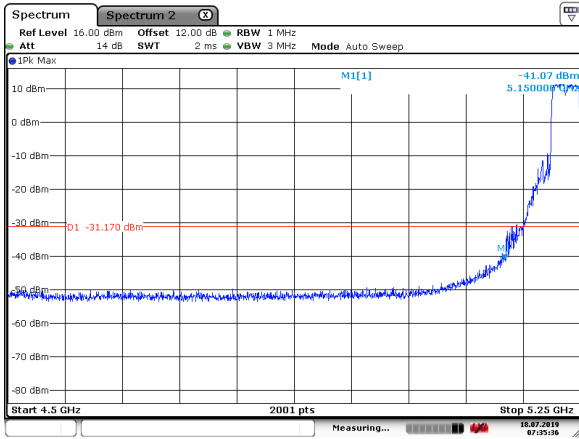

5230MHz with CDD

Date: 18. JUL.2019 07:35:36