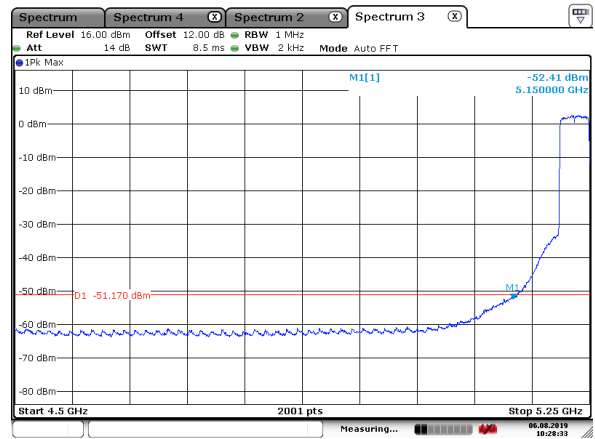

Date: 30.AUG.2019 09:57:26

5320MHz with Beamforming

Date: 30.AUG.2019 10:04:34

5320MHz with Beamforming

Date: 30.AUG.2019 10:03:02

802.11ax(40MHz)

5230MHz with CDD

Date: 18. JUL.2019 08:00:15

5230MHz with CDD

Date: 18. JUL.2019 07:59:56

5190MHz with Beamforming

Date: 6. AUG.2019 10:25:57

5190MHz with Beamforming

Date: 6. AUG.2019 10:25:21

5230MHz with Beamforming

Date: 6. AUG.2019 10:28:52

5230MHz with Beamforming

Date: 6. AUG.2019 10:28:33

5270MHz with SISO

Date: 30.AUG.2019 09:03:24

5270MHz with SISO

Date: 30.AUG.2019 09:03:08

5310MHz with SISO

Date: 30.AUG.2019 09:08:41