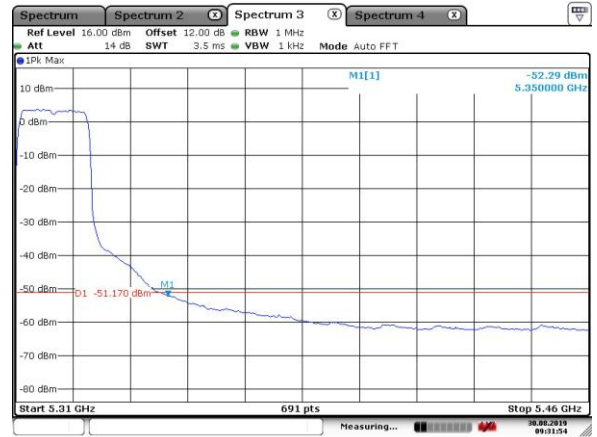

5320MHz with SISO

5320MHz with SISO

5300MHz with CDD

5300MHz with CDD

5320MHz with CDD

Date: 30.AUG.2019 09:32:09

5320MHz with CDD

Date: 30.AUG.2019 09:31:54