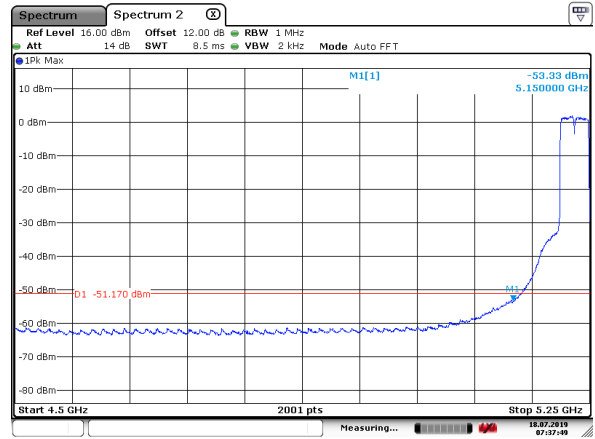

802.11n(40MHz)

5230MHz with CDD

Date: 18. JUL.2019 07:35:36

5230MHz with CDD

Date: 18. JUL.2019 07:37:49

5190MHz with Beamforming

Date: 6. AUG.2019 10:01:45

5190MHz with Beamforming