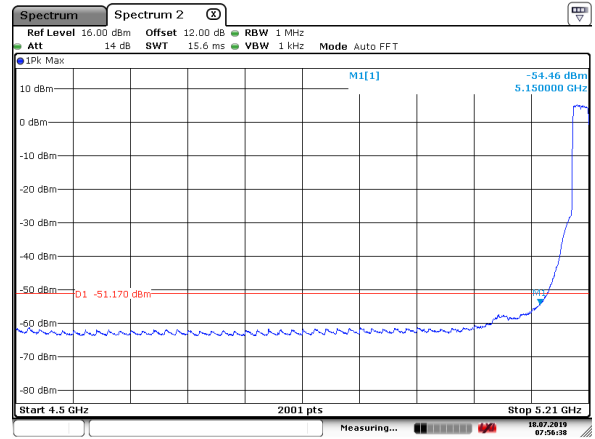

5200MHz with CDD

Date: 18. JUL.2019 07:56:38