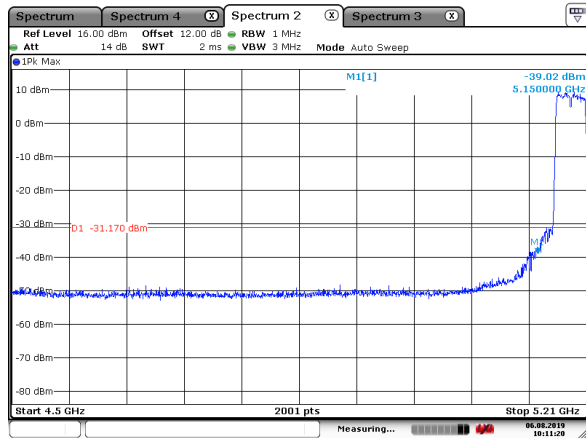

802.11ac(40MHz)

5230MHz with CDD

5230MHz with CDD

5190MHz with Beamforming

5190MHz with Beamforming

5230MHz with Beamforming

5230MHz with Beamforming

5270MHz with SISO

Date: 30.AUG.2019 09:02:53

5270MHz with SISO

Date: 30.AUG.2019 09:02:33

5310MHz with SISO

Date: 30.AUG.2019 09:08:04

5310MHz with SISO

Date: 30.AUG.2019 09:07:40

5270MHz with CDD