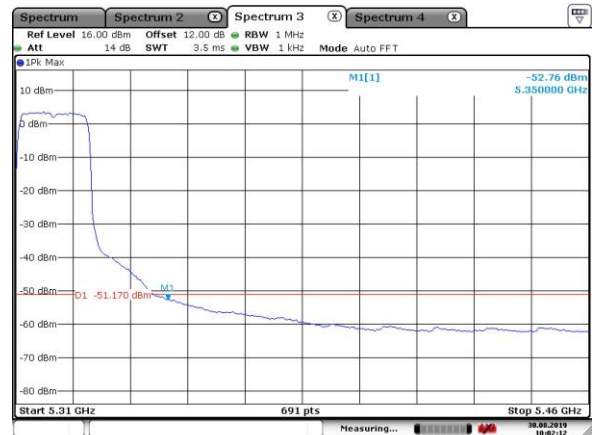

5300MHz with Beamforming

Date: 30.AUG.2019 09:56:59

5300MHz with Beamforming

Date: 30.AUG.2019 09:56:38

5320MHz with Beamforming

Date: 30.AUG.2019 10:02:34

5320MHz with Beamforming

Date: 30.AUG.2019 10:02:11

802.11n(40MHz)

5230MHz with CDD

Date: 18. JUL.2019 07:35:36

5230MHz with CDD

Date: 18. JUL.2019 07:37:49

5190MHz with Beamforming

Date: 6. AUG.2019 10:01:45

5190MHz with Beamforming