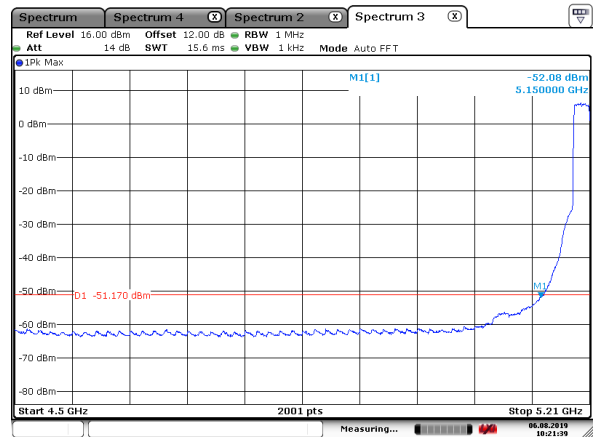

5290MHz with SISO

5290MHz with SISO

5290MHz with CDD

5290MHz with CDD

5290MHz with Beamforming

5290MHz with Beamforming

802.11ax(20MHz)

5200MHz with CDD

Date: 18. JUL.2019 07:57:00

5200MHz with CDD

Date: 18. JUL.2019 07:56:38

5180MHz with Beamforming

Date: 6. AUG.2019 10:20:57

5180MHz with Beamforming

Date: 6. AUG.2019 10:19:32

5200MHz with Beamforming

Date: 6. AUG.2019 10:21:58

5200MHz with Beamforming

Date: 6. AUG.2019 10:21:40

5300MHz with SISO

5300MHz with SISO

5320MHz with SISO

5320MHz with SISO

5300MHz with CDD