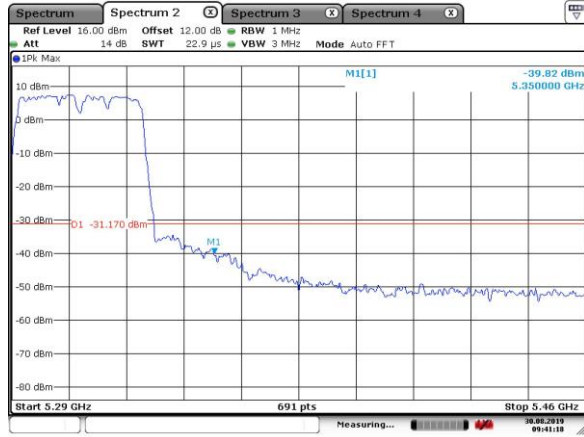

5230MHz with Beamforming

Date: 6. AUG.2019 10:28:33

5270MHz with SISO

Date: 30.AUG.2019 09:03:24

5270MHz with SISO

Date: 30.AUG.2019 09:03:08

5310MHz with SISO

Date: 30.AUG.2019 09:08:41

5310MHz with SISO

Date: 30.AUG.2019 09:08:21

5270MHz with CDD

Date: 30.AUG.2019 09:37:21

5270MHz with CDD

Date: 30.AUG.2019 09:37:08

5310MHz with CDD

Date: 30.AUG.2019 09:41:18

5310MHz with CDD

Date: 30.AUG.2019 09:40:57

5270MHz with Beamforming

Date: 30.AUG.2019 10:10:56

5270MHz with Beamforming

Date: 30.AUG.2019 10:10:46

5310MHz with Beamforming

Date: 30.AUG.2019 10:15:39