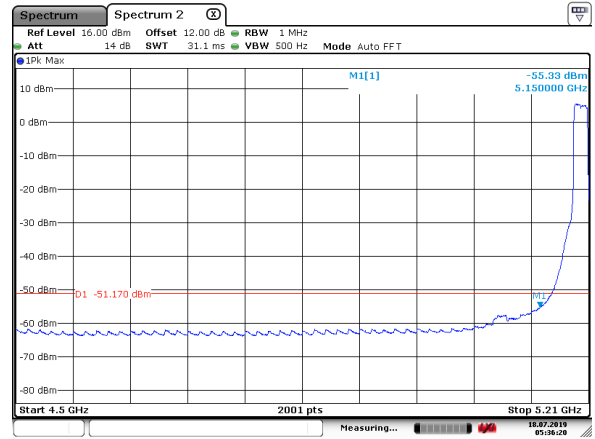

Eth1:
802.11a

5200MHz with CDD

5200MHz with CDD

5300MHz with SISO

5300MHz with SISO

5320MHz with SISO

5320MHz with SISO

5300MHz with CDD