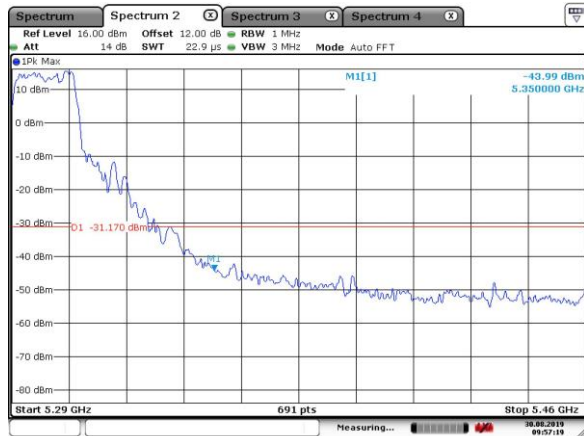

5300MHz with Beamforming

Date: 30.AUG.2019 09:57:19