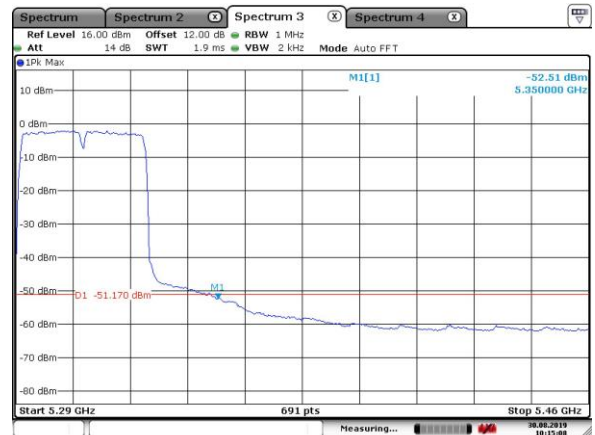

Date: 30.AUG.2019 09:36:50

5270MHz with CDD

Date: 30.AUG.2019 09:36:33

5310MHz with CDD

Date: 30.AUG.2019 09:40:49

5310MHz with CDD

Date: 30.AUG.2019 09:40:38

5270MHz with Beamforming

Date: 30.AUG.2019 10:10:40

5270MHz with Beamforming

Date: 30.AUG.2019 10:10:26

5310MHz with Beamforming

Date: 30.AUG.2019 10:15:20

5310MHz with Beamforming

Date: 30.AUG.2019 10:15:08

802.11ac(80MHz)

5290MHz with SISO

5290MHz with SISO

5290MHz with CDD

5290MHz with CDD

5290MHz with Beamforming

5290MHz with Beamforming

802.11ax(20MHz)

5200MHz with CDD