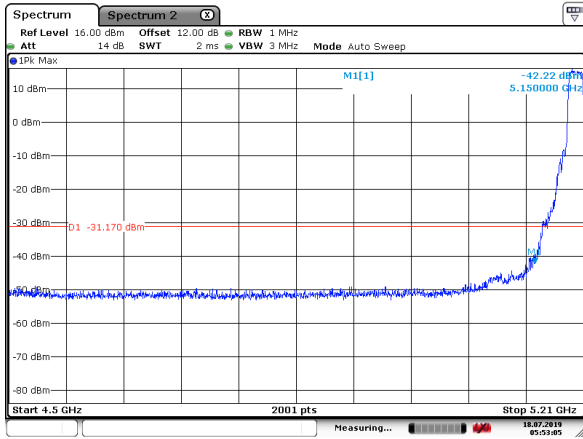

5300MHz with CDD

5320MHz with CDD

5320MHz with CDD

802.11n(20MHz)

5200MHz with CDD

Date: 18.JUL.2019 05:53:05

5200MHz with CDD

Date: 18.JUL.2019 05:51:28