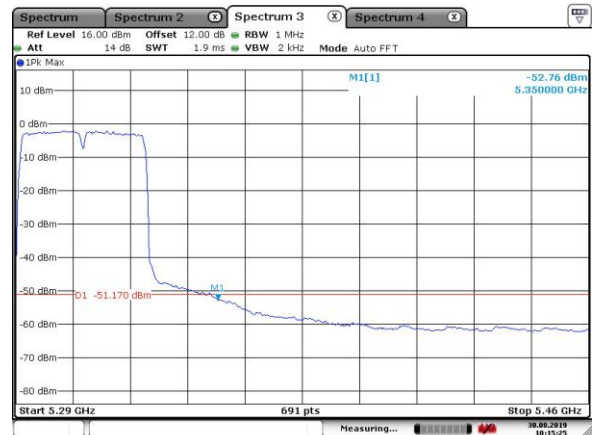

5310MHz with CDD

Date: 30.AUG.2019 09:40:57

5270MHz with Beamforming

Date: 30.AUG.2019 10:10:56

5270MHz with Beamforming

Date: 30.AUG.2019 10:10:46

5310MHz with Beamforming

Date: 30.AUG.2019 10:15:39

5310MHz with Beamforming

Date: 30.AUG.2019 10:15:25

802.11ax(80MHz)