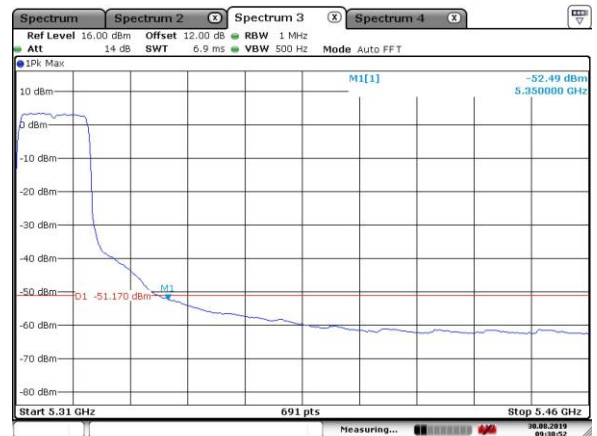

Eth1:
802.11a

5200MHz with CDD

5200MHz with CDD

5300MHz with SISO

5300MHz with SISO

5320MHz with SISO

5320MHz with SISO

5300MHz with CDD

5300MHz with CDD

5320MHz with CDD

5320MHz with CDD

802.11n(20MHz)

5200MHz with CDD

Date: 18.JUL.2019 05:53:05

5200MHz with CDD

Date: 18.JUL.2019 05:51:28