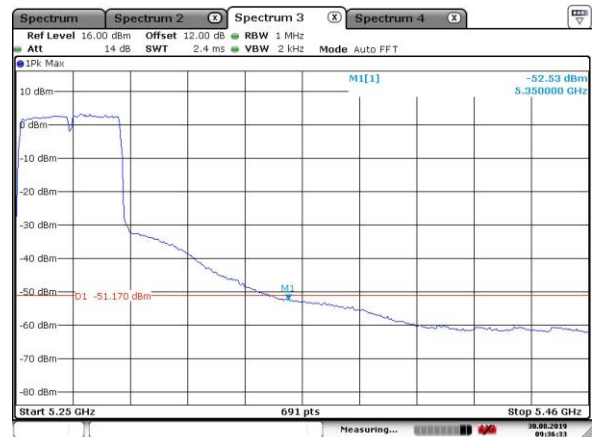

802.11ac(40MHz)

5230MHz with CDD

5230MHz with CDD

5190MHz with Beamforming

5190MHz with Beamforming

5230MHz with Beamforming

5230MHz with Beamforming

5270MHz with SISO

Date: 30.AUG.2019 09:02:53

5270MHz with SISO

Date: 30.AUG.2019 09:02:33

5310MHz with SISO

Date: 30.AUG.2019 09:08:04

5310MHz with SISO

Date: 30.AUG.2019 09:07:40

5270MHz with CDD

Date: 30.AUG.2019 09:36:50

5270MHz with CDD

Date: 30.AUG.2019 09:36:33

5310MHz with CDD

Date: 30.AUG.2019 09:40:49

5310MHz with CDD

Date: 30.AUG.2019 09:40:38

5270MHz with Beamforming