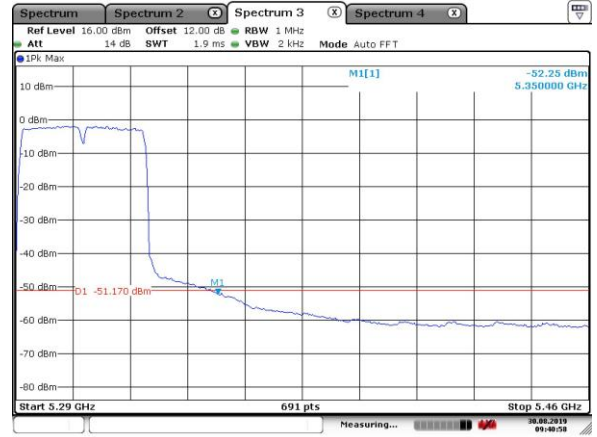

5230MHz with Beamforming

Date: 6. AUG.2019 10:28:33

5270MHz with SISO

Date: 30.AUG.2019 09:03:24

5270MHz with SISO

Date: 30.AUG.2019 09:03:08

5310MHz with SISO

Date: 30.AUG.2019 09:08:41

5310MHz with SISO

Date: 30.AUG.2019 09:08:21

5270MHz with CDD

Date: 30.AUG.2019 09:37:21

5270MHz with CDD

Date: 30.AUG.2019 09:37:08

5310MHz with CDD

Date: 30.AUG.2019 09:41:18

5310MHz with CDD

Date: 30.AUG.2019 09:40:57

5270MHz with Beamforming

Date: 30.AUG.2019 10:10:56

5270MHz with Beamforming

Date: 30.AUG.2019 10:10:46

5310MHz with Beamforming

Date: 30.AUG.2019 10:15:39