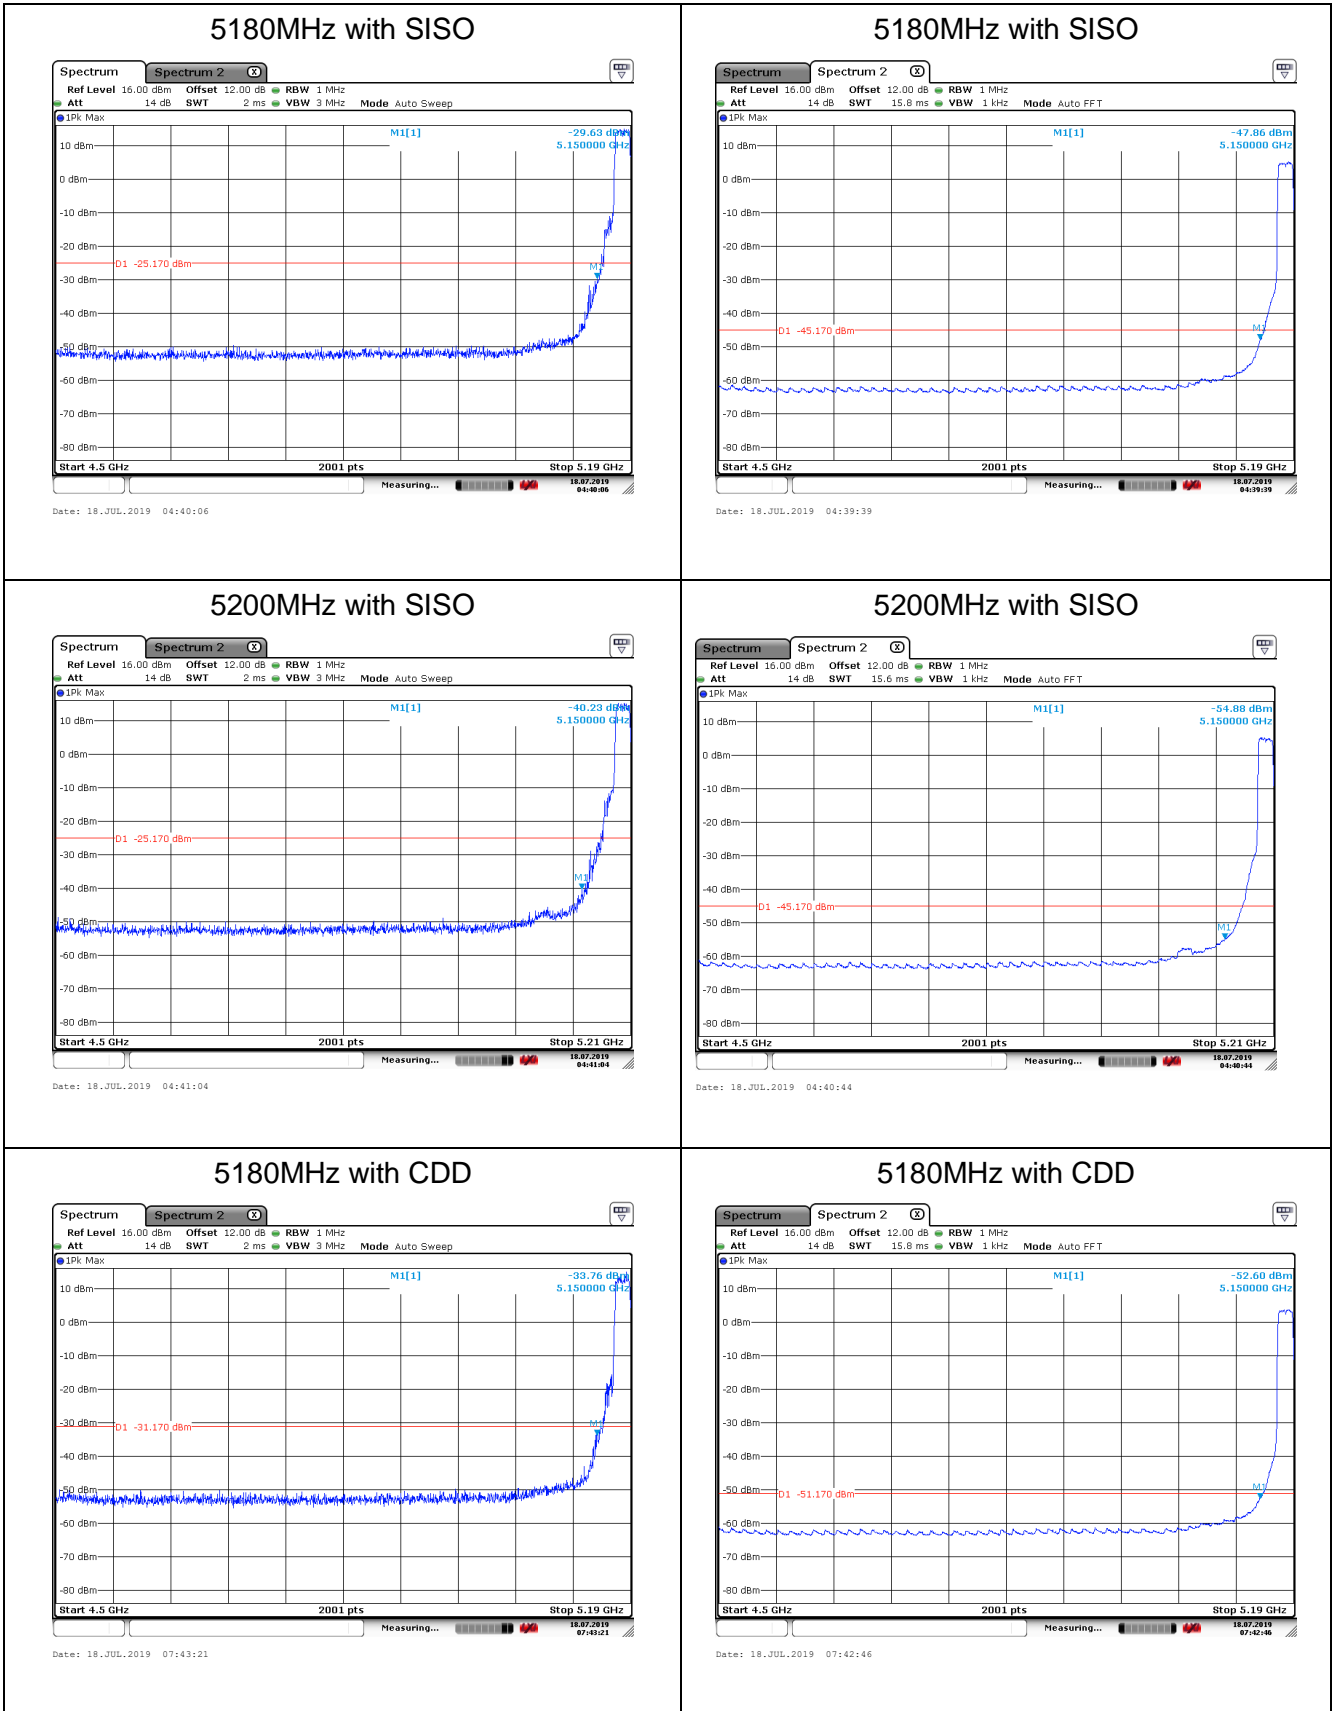

Date: 30.AUG.2019 10:10:20

5270MHz with Beamforming

Date: 30.AUG.2019 10:09:56

5310MHz with Beamforming

Date: 30.AUG.2019 10:15:01

5310MHz with Beamforming

Date: 30.AUG.2019 10:14:34

802.11ac(20MHz)

5200MHz with CDD

5200MHz with CDD

5180MHz with Beamforming

5180MHz with Beamforming

5200MHz with Beamforming

5200MHz with Beamforming

5300MHz with SISO

5300MHz with SISO