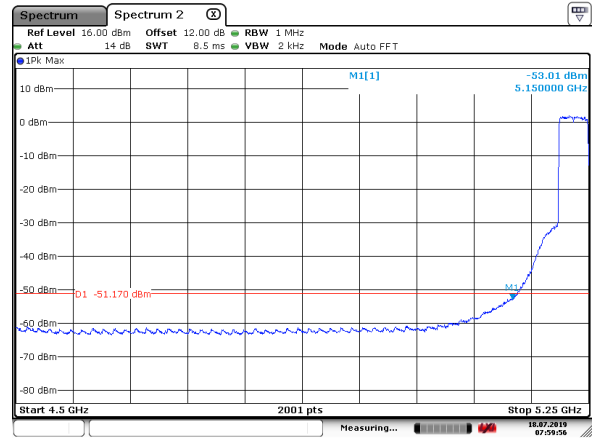

5300MHz with CDD

5320MHz with CDD

Date: 30.AUG.2019 09:32:28

5320MHz with CDD

Date: 30.AUG.2019 09:32:14

5300MHz with Beamforming

Date: 30.AUG.2019 09:57:36

5300MHz with Beamforming

Date: 30.AUG.2019 09:57:26

5320MHz with Beamforming

Date: 30.AUG.2019 10:04:34

5320MHz with Beamforming

Date: 30.AUG.2019 10:03:02

802.11ax(40MHz)

5230MHz with CDD

Date: 18. JUL.2019 08:00:15

5230MHz with CDD

Date: 18. JUL.2019 07:59:56

5190MHz with Beamforming

Date: 6. AUG.2019 10:25:57

5190MHz with Beamforming

Date: 6. AUG.2019 10:25:21

5230MHz with Beamforming

Date: 6. AUG.2019 10:28:52