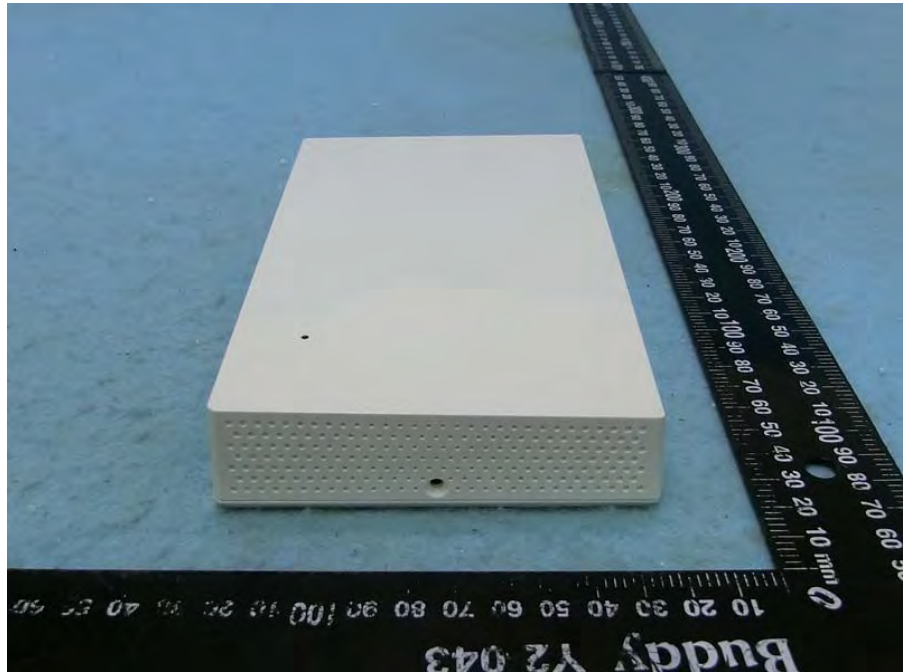

Brand Name: Extreme Networks Model Name: AP302W

RJ-45 cable

Bracket