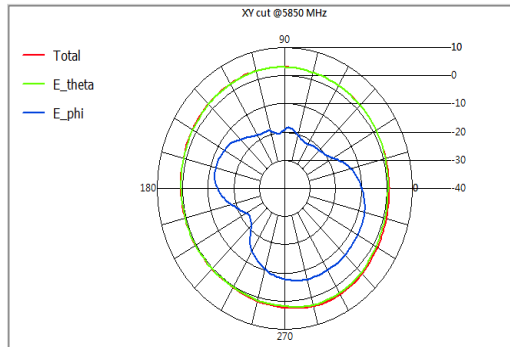

- Antenna proposal and specification
- Antenna Placement
- Measurement data

- Antenna proposal and specification
- Antenna Placement
- Measurement data
 - VSWR
 - Radiation pattern
 - Gain table

VSWR

- Antenna proposal and specification
- Antenna Placement
- Measurement data
 - VSWR
 - Radiation pattern
 - Gain table

Radiation pattern 2.4G (2D)

Measurement data

Advanced Wireless & Antenna Inc.

Advanced Wireless & Antenna Inc.

Advanced Wireless & Antenna Inc.

Measurement data

Advanced Wireless & Antenna Inc.

Advanced Wireless & Antenna Inc.

Advanced Wireless & Antenna Inc.

Radiation pattern 2.4G & 5G(3D)

- Antenna proposal and specification
- Antenna Placement
- Measurement data
 - VSWR
 - Radiation pattern
 - Gain table

Gain table

Frequency (MHz)	Peak Gain (dBi)	Efficiency (dB)	Efficiency (%)
2400	3.08	-2.20	60.28
2450	3.17	-2.27	59.33
2500	3.23	-2.35	58.15
5150	5.11	-1.90	64.63
5250	4.67	-1.85	65.37
5350	5.02	-1.63	67.75
5470	4.85	-1.95	63.79
5725	5.15	-2.04	62.55
5850	5.22	-2.17	60.64