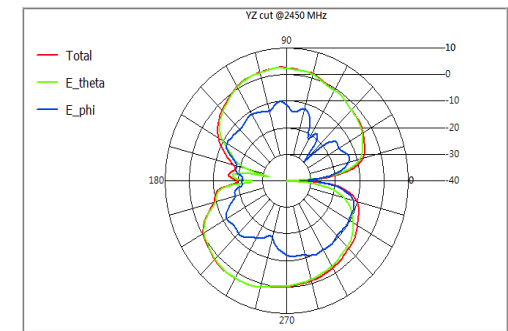

- Antenna proposal and specification
- Antenna Placement
- Measurement data

- Antenna proposal and specification
- Antenna Placement
- Measurement data
 - VSWR
 - Radiation pattern
 - Gain table

VSWR

- Antenna proposal and specification
- Antenna Placement
- Measurement data
 - VSWR
 - Radiation pattern
 - Gain table

Radiation pattern 2.4G (2D)

Measurement data

Advanced Wireless & Antenna Inc.

Advanced Wireless & Antenna Inc.

Advanced Wireless & Antenna Inc.

Measurement data

Advanced Wireless & Antenna Inc.

Advanced Wireless & Antenna Inc.

Advanced Wireless & Antenna Inc.

Radiation pattern 2.4G & 5G(3D)

- Antenna proposal and specification
- Antenna Placement
- Measurement data
 - VSWR
 - Radiation pattern
 - Gain table

Gain table

Frequency (MHz)	Peak Gain (dBi)	Efficiency (dB)	Efficiency (%)
2400	3.08	-2.20	60.28
2450	3.17	-2.27	59.33
2500	3.23	-2.35	58.15
5150	5.11	-1.90	64.63
5250	4.67	-1.85	65.37
5350	5.02	-1.63	67.75
5470	4.85	-1.95	63.79
5725	5.15	-2.04	62.55
5850	5.22	-2.17	60.64