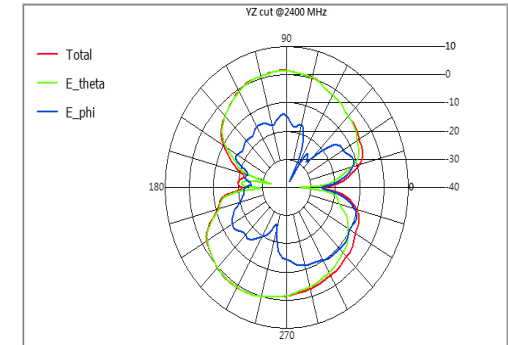

Antenna Proposal

Antenna type	• Dipole array
Frequency	2400 ~ 2500 MHz 5150 ~ 5850MHz
Impedance	50 Ohm Nominal
VSWR	< 2
Gain	2.4G ~ 2.5G @ 3dBi \pm 0.5dBi 5.15G ~ 5.85G @ 5dBi \pm 0.5dBi
Efficiency	2.4G ~ 2.5G @ 55~60% 5.15G ~ 5.85G @ 60~70%
Polarization	Linear
Physical Properties	
Operating Temp	-40 ~ +80 °C
Storage Temperature	-45 ~ +85 °C
Connector	SMA Male

- Antenna proposal and specification
- Antenna Placement
- Measurement data

- Antenna proposal and specification
- Antenna Placement
- Measurement data
 - VSWR
 - Radiation pattern
 - Gain table

VSWR

- Antenna proposal and specification
- Antenna Placement
- Measurement data
 - VSWR
 - Radiation pattern
 - Gain table

Radiation pattern 2.4G (2D)

Measurement data

Advanced Wireless & Antenna Inc.

Advanced Wireless & Antenna Inc.

Advanced Wireless & Antenna Inc.

Measurement data

Advanced Wireless & Antenna Inc.

Advanced Wireless & Antenna Inc.

Advanced Wireless & Antenna Inc.

Radiation pattern 2.4G & 5G(3D)

- Antenna proposal and specification
- Antenna Placement
- Measurement data
 - VSWR
 - Radiation pattern
 - Gain table

Gain table

Frequency (MHz)	Peak Gain (dBi)	Efficiency (dB)	Efficiency (%)
2400	3.08	-2.20	60.28
2450	3.17	-2.27	59.33
2500	3.23	-2.35	58.15
5150	5.11	-1.90	64.63
5250	4.67	-1.85	65.37
5350	5.02	-1.63	67.75
5470	4.85	-1.95	63.79
5725	5.15	-2.04	62.55
5850	5.22	-2.17	60.64