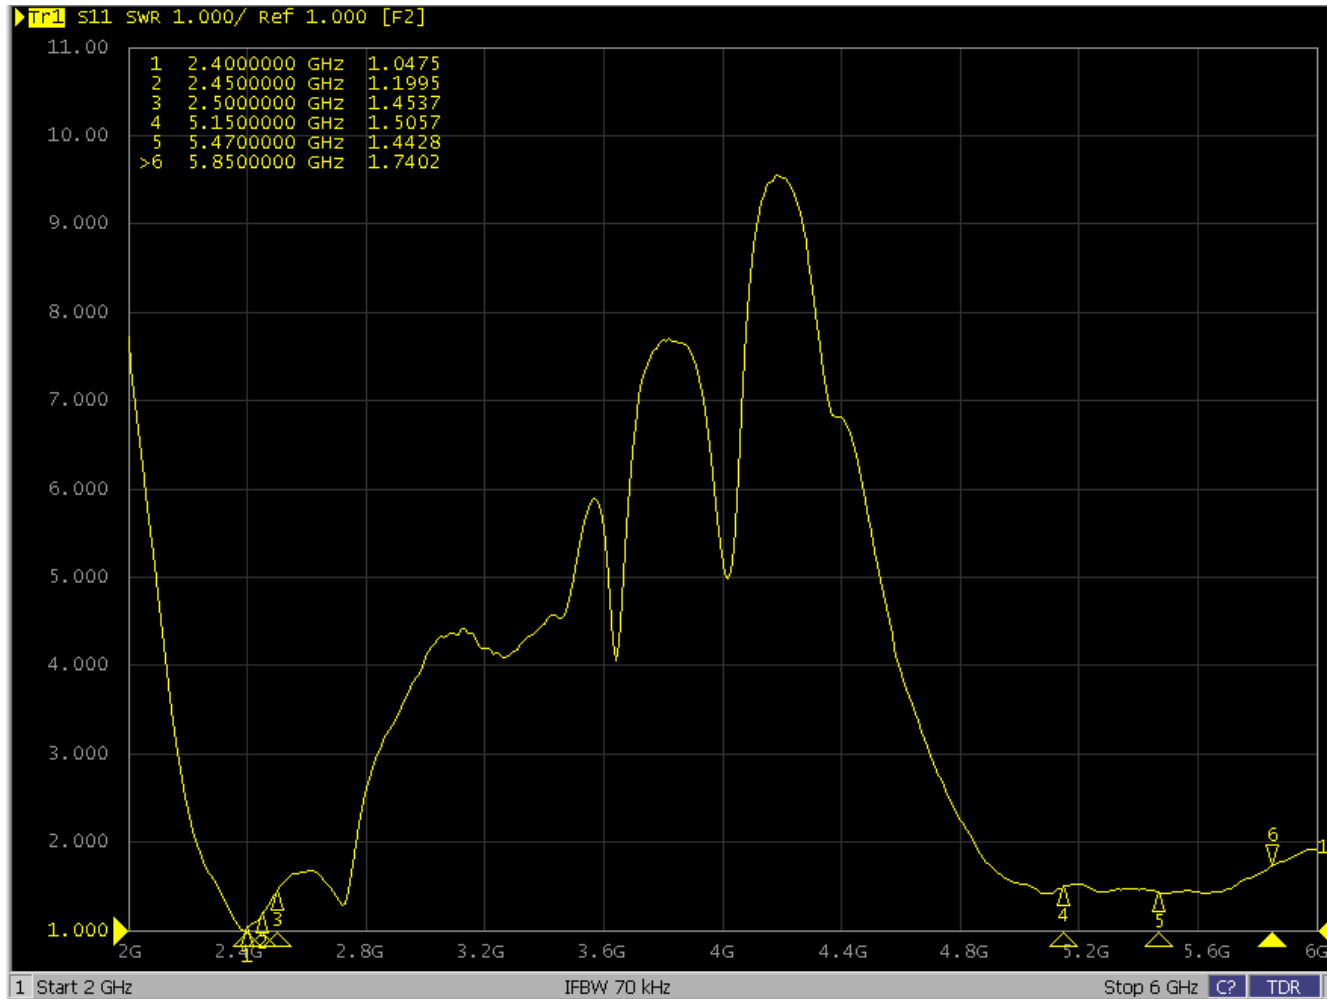

Antenna Proposal

Antenna type	• Dipole array
Frequency	2400 ~ 2500 MHz 5150 ~ 5850MHz
Impedance	50 Ohm Nominal
VSWR	< 2
Gain	2.4G ~ 2.5G @ 3dBi \pm 0.5dBi 5.15G ~ 5.85G @ 5dBi \pm 0.5dBi
Efficiency	2.4G ~ 2.5G @ 55~60% 5.15G ~ 5.85G @ 60~70%
Polarization	Linear
Physical Properties	
Operating Temp	-40 ~ +80 °C
Storage Temperature	-45 ~ +85 °C
Connector	SMA Male

- Antenna proposal and specification
- Antenna Placement
- Measurement data

- Antenna proposal and specification
- Antenna Placement
- Measurement data
 - VSWR
 - Radiation pattern
 - Gain table

VSWR

- Antenna proposal and specification
- Antenna Placement
- Measurement data
 - VSWR
 - Radiation pattern
 - Gain table

Advanced Wireless & Antenna Inc.

Radiation pattern 2.4G & 5G(3D)

- Antenna proposal and specification
- Antenna Placement
- Measurement data
 - VSWR
 - Radiation pattern
 - Gain table

Gain table

Frequency (MHz)	Peak Gain (dBi)	Efficiency (dB)	Efficiency (%)
2400	3.08	-2.20	60.28
2450	3.17	-2.27	59.33
2500	3.23	-2.35	58.15
5150	5.11	-1.90	64.63
5250	4.67	-1.85	65.37
5350	5.02	-1.63	67.75
5470	4.85	-1.95	63.79
5725	5.15	-2.04	62.55
5850	5.22	-2.17	60.64