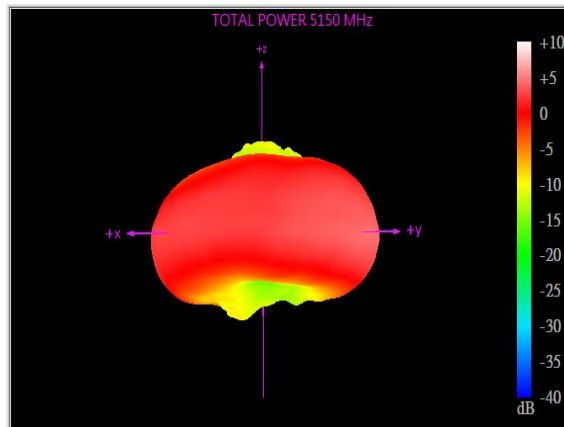

Radiation pattern 2.4G (2D)

Measurement data

Advanced Wireless & Antenna Inc.

Advanced Wireless & Antenna Inc.

Advanced Wireless & Antenna Inc.

Measurement data

Advanced Wireless & Antenna Inc.

Advanced Wireless & Antenna Inc.

Advanced Wireless & Antenna Inc.

Radiation pattern 2.4G & 5G(3D)

- Antenna proposal and specification
- Antenna Placement
- Measurement data
 - VSWR
 - Radiation pattern
 - Gain table

Gain table

Frequency (MHz)	Peak Gain (dBi)	Efficiency (dB)	Efficiency (%)
2400	3.08	-2.20	60.28
2450	3.17	-2.27	59.33
2500	3.23	-2.35	58.15
5150	5.11	-1.90	64.63
5250	4.67	-1.85	65.37
5350	5.02	-1.63	67.75
5470	4.85	-1.95	63.79
5725	5.15	-2.04	62.55
5850	5.22	-2.17	60.64