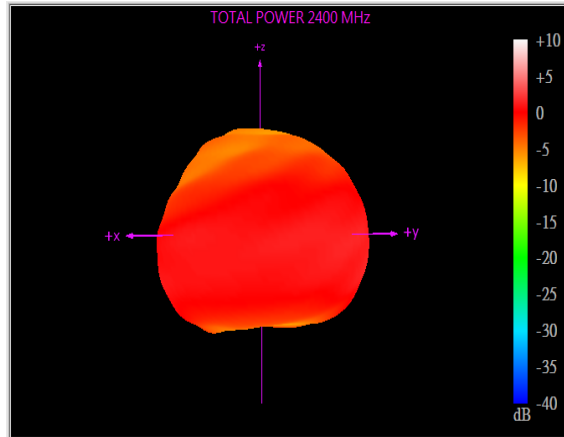

Radiation pattern 2.4G (2D)

Measurement data

Advanced Wireless & Antenna Inc.

Advanced Wireless & Antenna Inc.

Advanced Wireless & Antenna Inc.

Measurement data

Advanced Wireless & Antenna Inc.

Advanced Wireless & Antenna Inc.

Advanced Wireless & Antenna Inc.

Radiation pattern 2.4G & 5G(3D)

- Antenna proposal and specification
- Antenna Placement
- Measurement data
 - VSWR
 - Radiation pattern
 - Gain table

Gain table

Frequency (MHz)	Peak Gain (dBi)	Efficiency (dB)	Efficiency (%)
2400	3.08	-2.20	60.28
2450	3.17	-2.27	59.33
2500	3.23	-2.35	58.15
5150	5.11	-1.90	64.63
5250	4.67	-1.85	65.37
5350	5.02	-1.63	67.75
5470	4.85	-1.95	63.79
5725	5.15	-2.04	62.55
5850	5.22	-2.17	60.64