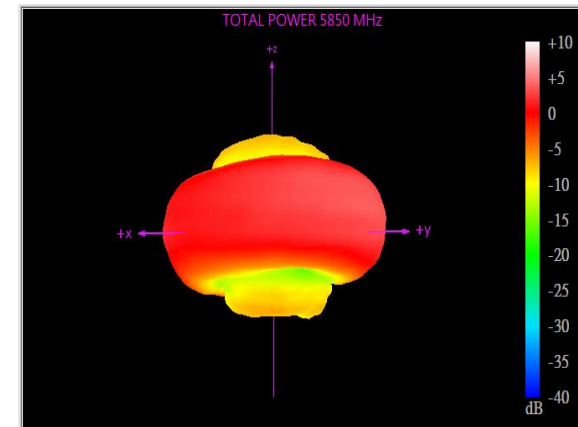

Radiation pattern 2.4G (2D)

Measurement data

Advanced Wireless & Antenna Inc.

Advanced Wireless & Antenna Inc.

Advanced Wireless & Antenna Inc.

Measurement data

Advanced Wireless & Antenna Inc.

Advanced Wireless & Antenna Inc.

Advanced Wireless & Antenna Inc.

Radiation pattern 2.4G & 5G(3D)

- Antenna proposal and specification
- Antenna Placement
- Measurement data
 - VSWR
 - Radiation pattern
 - Gain table

Gain table

Frequency (MHz)	Peak Gain (dBi)	Efficiency (dB)	Efficiency (%)
2400	3.08	-2.20	60.28
2450	3.17	-2.27	59.33
2500	3.23	-2.35	58.15
5150	5.11	-1.90	64.63
5250	4.67	-1.85	65.37
5350	5.02	-1.63	67.75
5470	4.85	-1.95	63.79
5725	5.15	-2.04	62.55
5850	5.22	-2.17	60.64