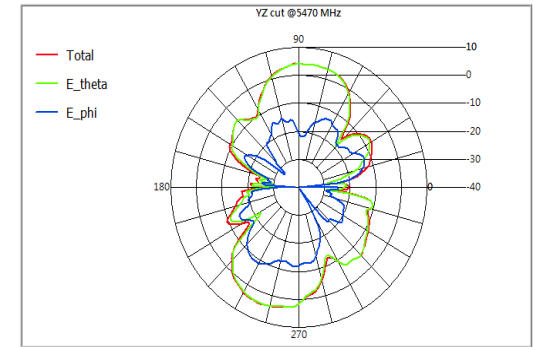

- Antenna proposal and specification
- Antenna Placement
- Measurement data

- Antenna proposal and specification
- Antenna Placement
- Measurement data
 - VSWR
 - Radiation pattern
 - Gain table

VSWR

- Antenna proposal and specification
- Antenna Placement
- Measurement data
 - VSWR
 - Radiation pattern
 - Gain table

Radiation pattern 2.4G (2D)

Measurement data

Advanced Wireless & Antenna Inc.

Advanced Wireless & Antenna Inc.

Advanced Wireless & Antenna Inc.

Measurement data

Advanced Wireless & Antenna Inc.

Advanced Wireless & Antenna Inc.

Advanced Wireless & Antenna Inc.

Radiation pattern 2.4G & 5G(3D)

- Antenna proposal and specification
- Antenna Placement
- Measurement data
 - VSWR
 - Radiation pattern
 - Gain table

Gain table

Frequency (MHz)	Peak Gain (dBi)	Efficiency (dB)	Efficiency (%)
2400	3.08	-2.20	60.28
2450	3.17	-2.27	59.33
2500	3.23	-2.35	58.15
5150	5.11	-1.90	64.63
5250	4.67	-1.85	65.37
5350	5.02	-1.63	67.75
5470	4.85	-1.95	63.79
5725	5.15	-2.04	62.55
5850	5.22	-2.17	60.64