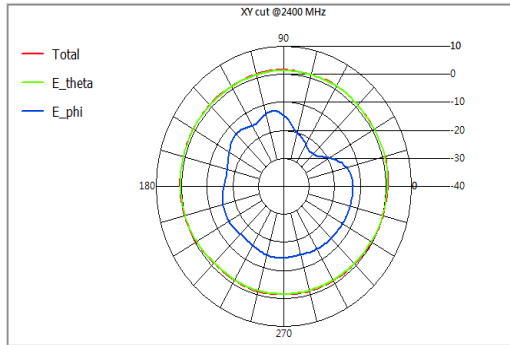

- Antenna proposal and specification
- Antenna Placement
- Measurement data

- Antenna proposal and specification
- Antenna Placement
- Measurement data
 - VSWR
 - Radiation pattern
 - Gain table

VSWR

- Antenna proposal and specification
- Antenna Placement
- Measurement data
 - VSWR
 - Radiation pattern
 - Gain table

Radiation pattern 2.4G (2D)

Measurement data

Advanced Wireless & Antenna Inc.

Advanced Wireless & Antenna Inc.

Advanced Wireless & Antenna Inc.

Measurement data

Advanced Wireless & Antenna Inc.

Advanced Wireless & Antenna Inc.

Advanced Wireless & Antenna Inc.

Radiation pattern 2.4G & 5G(3D)

- Antenna proposal and specification
- Antenna Placement
- Measurement data
 - VSWR
 - Radiation pattern
 - Gain table

Gain table

Frequency (MHz)	Peak Gain (dBi)	Efficiency (dB)	Efficiency (%)
2400	3.08	-2.20	60.28
2450	3.17	-2.27	59.33
2500	3.23	-2.35	58.15
5150	5.11	-1.90	64.63
5250	4.67	-1.85	65.37
5350	5.02	-1.63	67.75
5470	4.85	-1.95	63.79
5725	5.15	-2.04	62.55
5850	5.22	-2.17	60.64