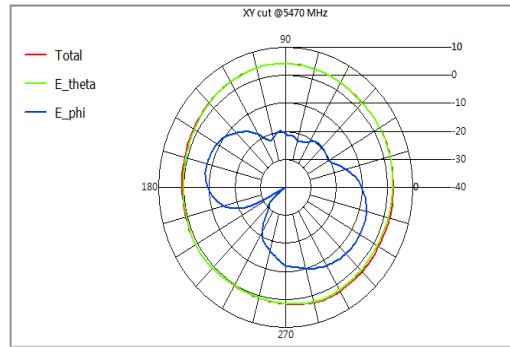

- Antenna proposal and specification
- Antenna Placement
- Measurement data

- Antenna proposal and specification
- Antenna Placement
- Measurement data
 - VSWR
 - Radiation pattern
 - Gain table

VSWR

- Antenna proposal and specification
- Antenna Placement
- Measurement data
 - VSWR
 - Radiation pattern
 - Gain table

Radiation pattern 2.4G (2D)

Measurement data

Advanced Wireless & Antenna Inc.

Advanced Wireless & Antenna Inc.

Advanced Wireless & Antenna Inc.

Measurement data

Advanced Wireless & Antenna Inc.

Advanced Wireless & Antenna Inc.

Advanced Wireless & Antenna Inc.

Radiation pattern 2.4G & 5G(3D)

- Antenna proposal and specification
- Antenna Placement
- Measurement data
 - VSWR
 - Radiation pattern
 - Gain table

Gain table

Frequency (MHz)	Peak Gain (dBi)	Efficiency (dB)	Efficiency (%)
2400	3.08	-2.20	60.28
2450	3.17	-2.27	59.33
2500	3.23	-2.35	58.15
5150	5.11	-1.90	64.63
5250	4.67	-1.85	65.37
5350	5.02	-1.63	67.75
5470	4.85	-1.95	63.79
5725	5.15	-2.04	62.55
5850	5.22	-2.17	60.64