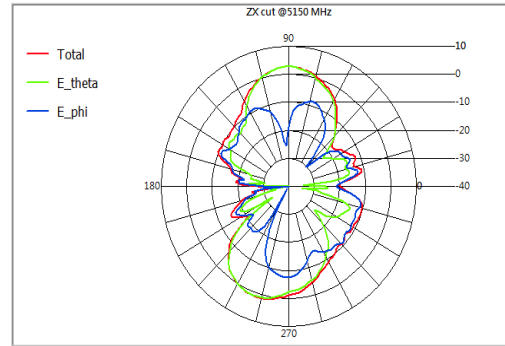

- Antenna proposal and specification
- Antenna Placement
- Measurement data

- Antenna proposal and specification
- Antenna Placement
- Measurement data
 - VSWR
 - Radiation pattern
 - Gain table

VSWR

- Antenna proposal and specification
- Antenna Placement
- Measurement data
 - VSWR
 - Radiation pattern
 - Gain table

Radiation pattern 2.4G (2D)

Measurement data

Advanced Wireless & Antenna Inc.

Advanced Wireless & Antenna Inc.

Advanced Wireless & Antenna Inc.

Measurement data

Advanced Wireless & Antenna Inc.

Advanced Wireless & Antenna Inc.

Advanced Wireless & Antenna Inc.

Radiation pattern 2.4G & 5G(3D)

- Antenna proposal and specification
- Antenna Placement
- Measurement data
 - VSWR
 - Radiation pattern
 - Gain table

Gain table

Frequency (MHz)	Peak Gain (dBi)	Efficiency (dB)	Efficiency (%)
2400	3.08	-2.20	60.28
2450	3.17	-2.27	59.33
2500	3.23	-2.35	58.15
5150	5.11	-1.90	64.63
5250	4.67	-1.85	65.37
5350	5.02	-1.63	67.75
5470	4.85	-1.95	63.79
5725	5.15	-2.04	62.55
5850	5.22	-2.17	60.64