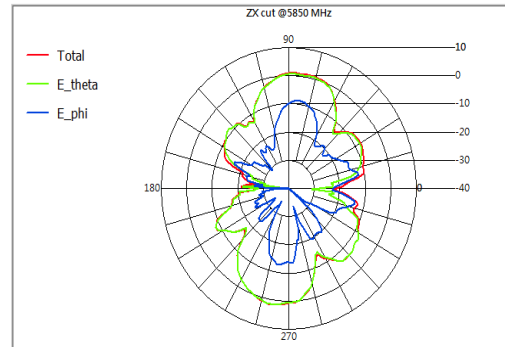

- Antenna proposal and specification
- Antenna Placement
- Measurement data

- Antenna proposal and specification
- Antenna Placement
- Measurement data
 - VSWR
 - Radiation pattern
 - Gain table

VSWR

- Antenna proposal and specification
- Antenna Placement
- Measurement data
 - VSWR
 - Radiation pattern
 - Gain table

Radiation pattern 2.4G (2D)

Measurement data

Advanced Wireless & Antenna Inc.

Advanced Wireless & Antenna Inc.

Advanced Wireless & Antenna Inc.

Measurement data

Advanced Wireless & Antenna Inc.

Advanced Wireless & Antenna Inc.

Advanced Wireless & Antenna Inc.

Radiation pattern 2.4G & 5G(3D)

- Antenna proposal and specification
- Antenna Placement
- Measurement data
 - VSWR
 - Radiation pattern
 - Gain table

Gain table

Frequency (MHz)	Peak Gain (dBi)	Efficiency (dB)	Efficiency (%)
2400	3.08	-2.20	60.28
2450	3.17	-2.27	59.33
2500	3.23	-2.35	58.15
5150	5.11	-1.90	64.63
5250	4.67	-1.85	65.37
5350	5.02	-1.63	67.75
5470	4.85	-1.95	63.79
5725	5.15	-2.04	62.55
5850	5.22	-2.17	60.64