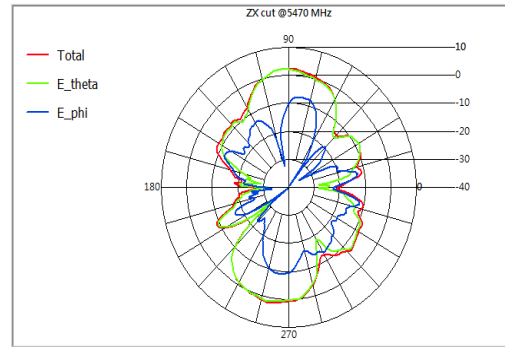

- Antenna proposal and specification
- Antenna Placement
- Measurement data

- Antenna proposal and specification
- Antenna Placement
- Measurement data
 - VSWR
 - Radiation pattern
 - Gain table

VSWR

- Antenna proposal and specification
- Antenna Placement
- Measurement data
 - VSWR
 - Radiation pattern
 - Gain table

Radiation pattern 2.4G (2D)

Measurement data

Advanced Wireless & Antenna Inc.

Advanced Wireless & Antenna Inc.

Advanced Wireless & Antenna Inc.

Measurement data

Advanced Wireless & Antenna Inc.

Advanced Wireless & Antenna Inc.

Advanced Wireless & Antenna Inc.

Radiation pattern 2.4G & 5G(3D)

- Antenna proposal and specification
- Antenna Placement
- Measurement data
 - VSWR
 - Radiation pattern
 - Gain table

Gain table

Frequency (MHz)	Peak Gain (dBi)	Efficiency (dB)	Efficiency (%)
2400	3.08	-2.20	60.28
2450	3.17	-2.27	59.33
2500	3.23	-2.35	58.15
5150	5.11	-1.90	64.63
5250	4.67	-1.85	65.37
5350	5.02	-1.63	67.75
5470	4.85	-1.95	63.79
5725	5.15	-2.04	62.55
5850	5.22	-2.17	60.64