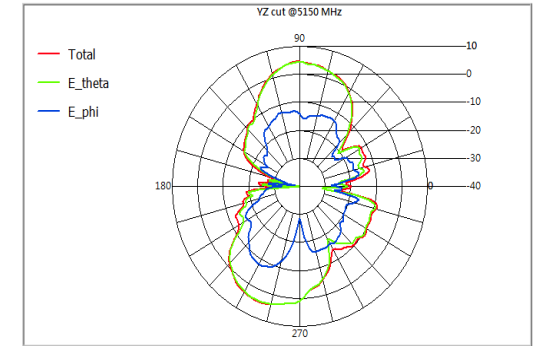

- Antenna proposal and specification
- Antenna Placement
- Measurement data

- Antenna proposal and specification
- Antenna Placement
- Measurement data
 - VSWR
 - Radiation pattern
 - Gain table

VSWR

- Antenna proposal and specification
- Antenna Placement
- Measurement data
 - VSWR
 - Radiation pattern
 - Gain table

Radiation pattern 2.4G (2D)

Measurement data

Advanced Wireless & Antenna Inc.

Advanced Wireless & Antenna Inc.

Advanced Wireless & Antenna Inc.

Measurement data

Advanced Wireless & Antenna Inc.

Advanced Wireless & Antenna Inc.

Advanced Wireless & Antenna Inc.

Radiation pattern 2.4G & 5G(3D)

- Antenna proposal and specification
- Antenna Placement
- Measurement data
 - VSWR
 - Radiation pattern
 - Gain table

Gain table

Frequency (MHz)	Peak Gain (dBi)	Efficiency (dB)	Efficiency (%)
2400	3.08	-2.20	60.28
2450	3.17	-2.27	59.33
2500	3.23	-2.35	58.15
5150	5.11	-1.90	64.63
5250	4.67	-1.85	65.37
5350	5.02	-1.63	67.75
5470	4.85	-1.95	63.79
5725	5.15	-2.04	62.55
5850	5.22	-2.17	60.64