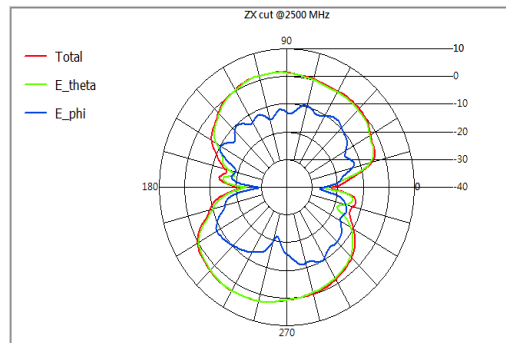

- Antenna proposal and specification
- Antenna Placement
- Measurement data

- Antenna proposal and specification
- Antenna Placement
- Measurement data
 - VSWR
 - Radiation pattern
 - Gain table

VSWR

- Antenna proposal and specification
- Antenna Placement
- Measurement data
 - VSWR
 - Radiation pattern
 - Gain table

Radiation pattern 2.4G (2D)

Measurement data

Advanced Wireless & Antenna Inc.

Advanced Wireless & Antenna Inc.

Advanced Wireless & Antenna Inc.

Measurement data

Advanced Wireless & Antenna Inc.

Advanced Wireless & Antenna Inc.

Advanced Wireless & Antenna Inc.

Radiation pattern 2.4G & 5G(3D)

- Antenna proposal and specification
- Antenna Placement
- Measurement data
 - VSWR
 - Radiation pattern
 - Gain table

Gain table

Frequency (MHz)	Peak Gain (dBi)	Efficiency (dB)	Efficiency (%)
2400	3.08	-2.20	60.28
2450	3.17	-2.27	59.33
2500	3.23	-2.35	58.15
5150	5.11	-1.90	64.63
5250	4.67	-1.85	65.37
5350	5.02	-1.63	67.75
5470	4.85	-1.95	63.79
5725	5.15	-2.04	62.55
5850	5.22	-2.17	60.64