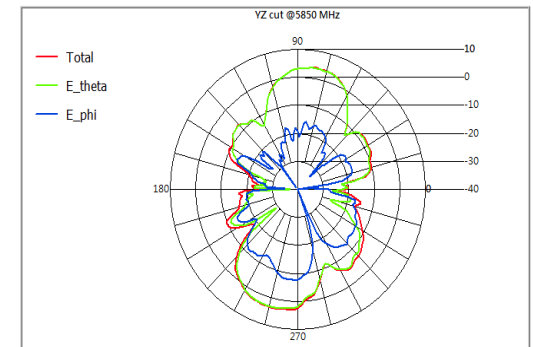

- Antenna proposal and specification
- Antenna Placement
- Measurement data

- Antenna proposal and specification
- Antenna Placement
- Measurement data
 - VSWR
 - Radiation pattern
 - Gain table

VSWR

- Antenna proposal and specification
- Antenna Placement
- Measurement data
 - VSWR
 - Radiation pattern
 - Gain table

Radiation pattern 2.4G (2D)

Measurement data

Advanced Wireless & Antenna Inc.

Advanced Wireless & Antenna Inc.

Advanced Wireless & Antenna Inc.

Measurement data

Advanced Wireless & Antenna Inc.

Advanced Wireless & Antenna Inc.

Advanced Wireless & Antenna Inc.

Radiation pattern 2.4G & 5G(3D)

- Antenna proposal and specification
- Antenna Placement
- Measurement data
 - VSWR
 - Radiation pattern
 - Gain table

Gain table

Frequency (MHz)	Peak Gain (dBi)	Efficiency (dB)	Efficiency (%)
2400	3.08	-2.20	60.28
2450	3.17	-2.27	59.33
2500	3.23	-2.35	58.15
5150	5.11	-1.90	64.63
5250	4.67	-1.85	65.37
5350	5.02	-1.63	67.75
5470	4.85	-1.95	63.79
5725	5.15	-2.04	62.55
5850	5.22	-2.17	60.64