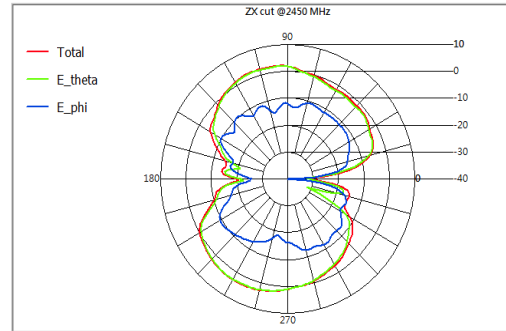

- Antenna proposal and specification
- Antenna Placement
- Measurement data

- Antenna proposal and specification
- Antenna Placement
- Measurement data
 - VSWR
 - Radiation pattern
 - Gain table

VSWR

- Antenna proposal and specification
- Antenna Placement
- Measurement data
 - VSWR
 - Radiation pattern
 - Gain table

Radiation pattern 2.4G (2D)

Measurement data

Advanced Wireless & Antenna Inc.

Advanced Wireless & Antenna Inc.

Advanced Wireless & Antenna Inc.

Measurement data

Advanced Wireless & Antenna Inc.

Advanced Wireless & Antenna Inc.

Advanced Wireless & Antenna Inc.

Radiation pattern 2.4G & 5G(3D)

- Antenna proposal and specification
- Antenna Placement
- Measurement data
 - VSWR
 - Radiation pattern
 - Gain table

Gain table

Frequency (MHz)	Peak Gain (dBi)	Efficiency (dB)	Efficiency (%)
2400	3.08	-2.20	60.28
2450	3.17	-2.27	59.33
2500	3.23	-2.35	58.15
5150	5.11	-1.90	64.63
5250	4.67	-1.85	65.37
5350	5.02	-1.63	67.75
5470	4.85	-1.95	63.79
5725	5.15	-2.04	62.55
5850	5.22	-2.17	60.64