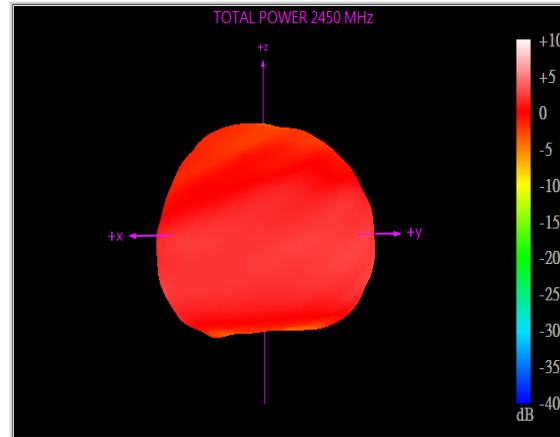

Radiation pattern 2.4G (2D)

Measurement data

Advanced Wireless & Antenna Inc.

Advanced Wireless & Antenna Inc.

Advanced Wireless & Antenna Inc.

Measurement data

Advanced Wireless & Antenna Inc.

Advanced Wireless & Antenna Inc.

Advanced Wireless & Antenna Inc.

Radiation pattern 2.4G & 5G(3D)

- Antenna proposal and specification
- Antenna Placement
- Measurement data
 - VSWR
 - Radiation pattern
 - Gain table

Gain table

Frequency (MHz)	Peak Gain (dBi)	Efficiency (dB)	Efficiency (%)
2400	3.08	-2.20	60.28
2450	3.17	-2.27	59.33
2500	3.23	-2.35	58.15
5150	5.11	-1.90	64.63
5250	4.67	-1.85	65.37
5350	5.02	-1.63	67.75
5470	4.85	-1.95	63.79
5725	5.15	-2.04	62.55
5850	5.22	-2.17	60.64