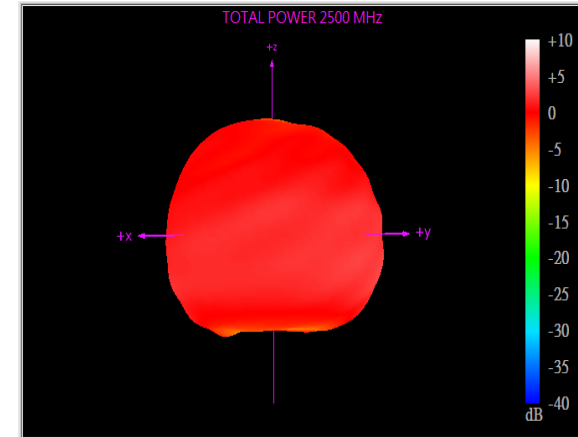

Radiation pattern 2.4G (2D)

Measurement data

Advanced Wireless & Antenna Inc.

Advanced Wireless & Antenna Inc.

Advanced Wireless & Antenna Inc.

Measurement data

Advanced Wireless & Antenna Inc.

Advanced Wireless & Antenna Inc.

Advanced Wireless & Antenna Inc.

Radiation pattern 2.4G & 5G(3D)

- Antenna proposal and specification
- Antenna Placement
- Measurement data
 - VSWR
 - Radiation pattern
 - Gain table

Gain table

Frequency (MHz)	Peak Gain (dBi)	Efficiency (dB)	Efficiency (%)
2400	3.08	-2.20	60.28
2450	3.17	-2.27	59.33
2500	3.23	-2.35	58.15
5150	5.11	-1.90	64.63
5250	4.67	-1.85	65.37
5350	5.02	-1.63	67.75
5470	4.85	-1.95	63.79
5725	5.15	-2.04	62.55
5850	5.22	-2.17	60.64