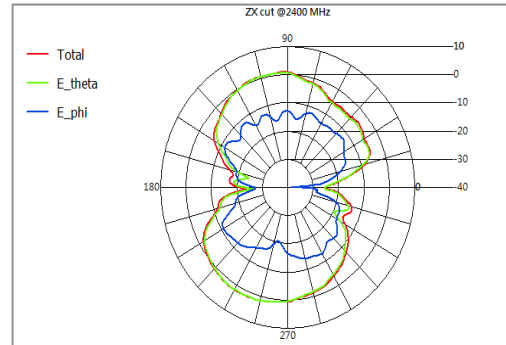

- Antenna proposal and specification
- Antenna Placement
- Measurement data

- Antenna proposal and specification
- Antenna Placement
- Measurement data
 - VSWR
 - Radiation pattern
 - Gain table

VSWR

- Antenna proposal and specification
- Antenna Placement
- Measurement data
 - VSWR
 - Radiation pattern
 - Gain table

Radiation pattern 2.4G (2D)

Measurement data

Advanced Wireless & Antenna Inc.

Advanced Wireless & Antenna Inc.

Advanced Wireless & Antenna Inc.

Measurement data

Advanced Wireless & Antenna Inc.

Advanced Wireless & Antenna Inc.

Advanced Wireless & Antenna Inc.

Radiation pattern 2.4G & 5G(3D)

- Antenna proposal and specification
- Antenna Placement
- Measurement data
 - VSWR
 - Radiation pattern
 - Gain table

Gain table

Frequency (MHz)	Peak Gain (dBi)	Efficiency (dB)	Efficiency (%)
2400	3.08	-2.20	60.28
2450	3.17	-2.27	59.33
2500	3.23	-2.35	58.15
5150	5.11	-1.90	64.63
5250	4.67	-1.85	65.37
5350	5.02	-1.63	67.75
5470	4.85	-1.95	63.79
5725	5.15	-2.04	62.55
5850	5.22	-2.17	60.64