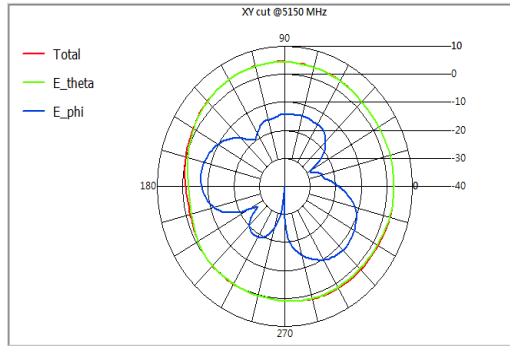

- Antenna proposal and specification
- Antenna Placement
- Measurement data

- Antenna proposal and specification
- Antenna Placement
- Measurement data
 - VSWR
 - Radiation pattern
 - Gain table

VSWR

- Antenna proposal and specification
- Antenna Placement
- Measurement data
 - VSWR
 - Radiation pattern
 - Gain table

Radiation pattern 2.4G (2D)

Measurement data

Advanced Wireless & Antenna Inc.

Advanced Wireless & Antenna Inc.

Advanced Wireless & Antenna Inc.

Measurement data

Advanced Wireless & Antenna Inc.

Advanced Wireless & Antenna Inc.

Advanced Wireless & Antenna Inc.

Radiation pattern 2.4G & 5G(3D)

- Antenna proposal and specification
- Antenna Placement
- Measurement data
 - VSWR
 - Radiation pattern
 - Gain table

Gain table

Frequency (MHz)	Peak Gain (dBi)	Efficiency (dB)	Efficiency (%)
2400	3.08	-2.20	60.28
2450	3.17	-2.27	59.33
2500	3.23	-2.35	58.15
5150	5.11	-1.90	64.63
5250	4.67	-1.85	65.37
5350	5.02	-1.63	67.75
5470	4.85	-1.95	63.79
5725	5.15	-2.04	62.55
5850	5.22	-2.17	60.64