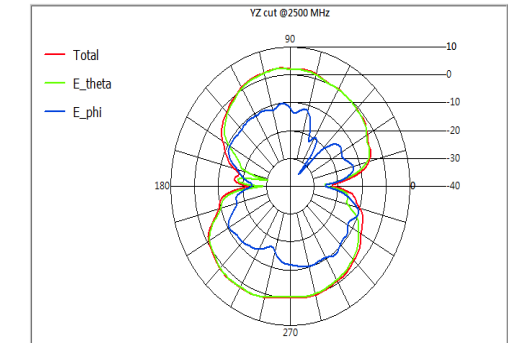

- Antenna proposal and specification
- Antenna Placement
- Measurement data

- Antenna proposal and specification
- Antenna Placement
- Measurement data
 - VSWR
 - Radiation pattern
 - Gain table

VSWR

- Antenna proposal and specification
- Antenna Placement
- Measurement data
 - VSWR
 - Radiation pattern
 - Gain table

Radiation pattern 2.4G (2D)

Measurement data

Advanced Wireless & Antenna Inc.

Advanced Wireless & Antenna Inc.

Advanced Wireless & Antenna Inc.

Measurement data

Advanced Wireless & Antenna Inc.

Advanced Wireless & Antenna Inc.

Advanced Wireless & Antenna Inc.

Radiation pattern 2.4G & 5G(3D)

- Antenna proposal and specification
- Antenna Placement
- Measurement data
 - VSWR
 - Radiation pattern
 - Gain table

Gain table

Frequency (MHz)	Peak Gain (dBi)	Efficiency (dB)	Efficiency (%)
2400	3.08	-2.20	60.28
2450	3.17	-2.27	59.33
2500	3.23	-2.35	58.15
5150	5.11	-1.90	64.63
5250	4.67	-1.85	65.37
5350	5.02	-1.63	67.75
5470	4.85	-1.95	63.79
5725	5.15	-2.04	62.55
5850	5.22	-2.17	60.64