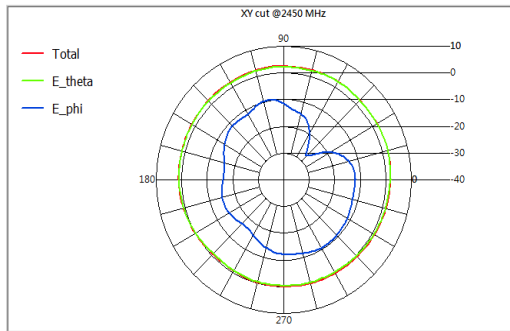

- Antenna proposal and specification
- Antenna Placement
- Measurement data

- Antenna proposal and specification
- Antenna Placement
- Measurement data
 - VSWR
 - Radiation pattern
 - Gain table

VSWR

- Antenna proposal and specification
- Antenna Placement
- Measurement data
 - VSWR
 - Radiation pattern
 - Gain table

Radiation pattern 2.4G (2D)

Measurement data

Advanced Wireless & Antenna Inc.

Advanced Wireless & Antenna Inc.

Advanced Wireless & Antenna Inc.

Measurement data

Advanced Wireless & Antenna Inc.

Advanced Wireless & Antenna Inc.

Advanced Wireless & Antenna Inc.

Radiation pattern 2.4G & 5G(3D)

- Antenna proposal and specification
- Antenna Placement
- Measurement data
 - VSWR
 - Radiation pattern
 - Gain table

Gain table

Frequency (MHz)	Peak Gain (dBi)	Efficiency (dB)	Efficiency (%)
2400	3.08	-2.20	60.28
2450	3.17	-2.27	59.33
2500	3.23	-2.35	58.15
5150	5.11	-1.90	64.63
5250	4.67	-1.85	65.37
5350	5.02	-1.63	67.75
5470	4.85	-1.95	63.79
5725	5.15	-2.04	62.55
5850	5.22	-2.17	60.64