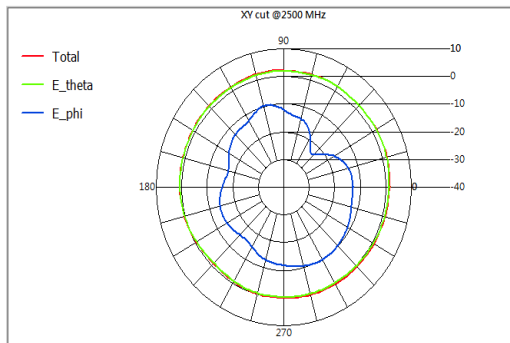

- Antenna proposal and specification
- Antenna Placement
- Measurement data

- Antenna proposal and specification
- Antenna Placement
- Measurement data
 - VSWR
 - Radiation pattern
 - Gain table

VSWR

- Antenna proposal and specification
- Antenna Placement
- Measurement data
 - VSWR
 - Radiation pattern
 - Gain table

Radiation pattern 2.4G (2D)

Measurement data

Advanced Wireless & Antenna Inc.

Advanced Wireless & Antenna Inc.

Advanced Wireless & Antenna Inc.

Measurement data

Advanced Wireless & Antenna Inc.

Advanced Wireless & Antenna Inc.

Advanced Wireless & Antenna Inc.

Radiation pattern 2.4G & 5G(3D)

- Antenna proposal and specification
- Antenna Placement
- Measurement data
 - VSWR
 - Radiation pattern
 - Gain table

Gain table

Frequency (MHz)	Peak Gain (dBi)	Efficiency (dB)	Efficiency (%)
2400	3.08	-2.20	60.28
2450	3.17	-2.27	59.33
2500	3.23	-2.35	58.15
5150	5.11	-1.90	64.63
5250	4.67	-1.85	65.37
5350	5.02	-1.63	67.75
5470	4.85	-1.95	63.79
5725	5.15	-2.04	62.55
5850	5.22	-2.17	60.64