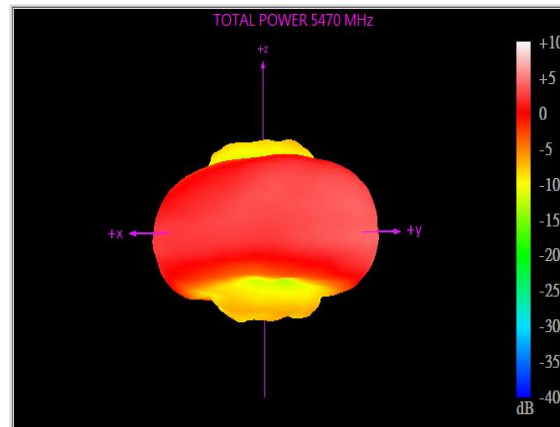

- Antenna proposal and specification
- Antenna Placement
- Measurement data

- Antenna proposal and specification
- Antenna Placement
- Measurement data
 - VSWR
 - Radiation pattern
 - Gain table

VSWR

- Antenna proposal and specification
- Antenna Placement
- Measurement data
 - VSWR
 - Radiation pattern
 - Gain table

Radiation pattern 2.4G (2D)

Measurement data

Advanced Wireless & Antenna Inc.

Advanced Wireless & Antenna Inc.

Advanced Wireless & Antenna Inc.

Measurement data

Advanced Wireless & Antenna Inc.

Advanced Wireless & Antenna Inc.

Advanced Wireless & Antenna Inc.

Radiation pattern 2.4G & 5G(3D)

- Antenna proposal and specification
- Antenna Placement
- Measurement data
 - VSWR
 - Radiation pattern
 - Gain table

Gain table

Frequency (MHz)	Peak Gain (dBi)	Efficiency (dB)	Efficiency (%)
2400	3.08	-2.20	60.28
2450	3.17	-2.27	59.33
2500	3.23	-2.35	58.15
5150	5.11	-1.90	64.63
5250	4.67	-1.85	65.37
5350	5.02	-1.63	67.75
5470	4.85	-1.95	63.79
5725	5.15	-2.04	62.55
5850	5.22	-2.17	60.64