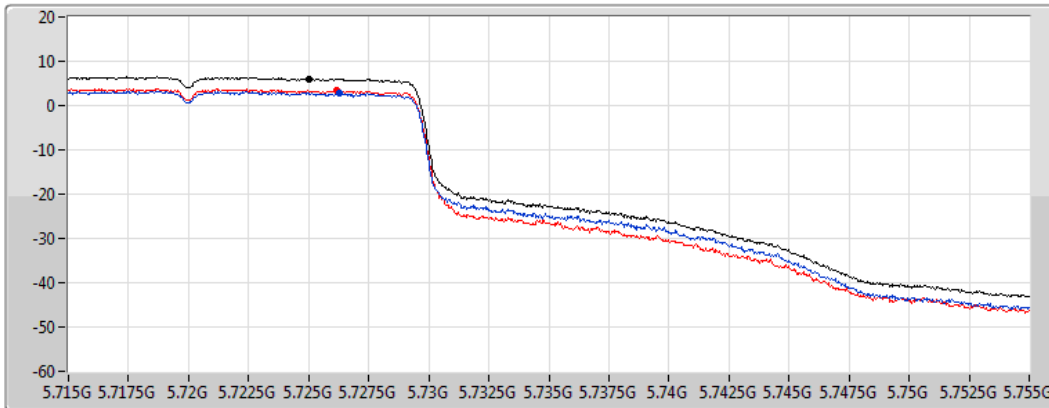

802.11ax HEW20_Nss2,(MCS0)_2TX
5720MHz Straddle 5.725-5.85GHz

PSD

07/06/2022

CF
5.735GHz
Span
40MHz
RBW
500kHz
VBW
3MHz
Sweep Time
20ms
Detector Type
RMS

Sum
Port 1
Port 2

Sum	PD	Port 1	Port 2
(dBm/RBW)	(dBm/RBW)	(dBm/RBW)	(dBm/RBW)
6.00	6.00	2.74	3.29