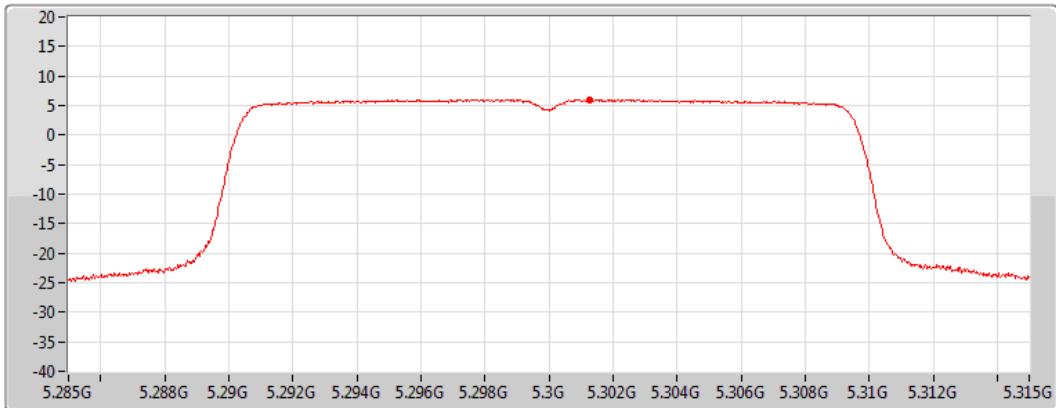

802.11ax HEW20_Nss1,(MCS0)_1TX(Port2)

PSD

5300MHz

07/06/2022

CF
5.3GHz
Span
30MHz
RBW
1MHz
VBW
3MHz
Sweep Time
20ms
Detector Type
RMS

Port 2

Sum	PD	Port 1	Port 2
(dBm/RBW)	(dBm/RBW)	(dBm/RBW)	(dBm/RBW)
6.00	6.00	-	6.00