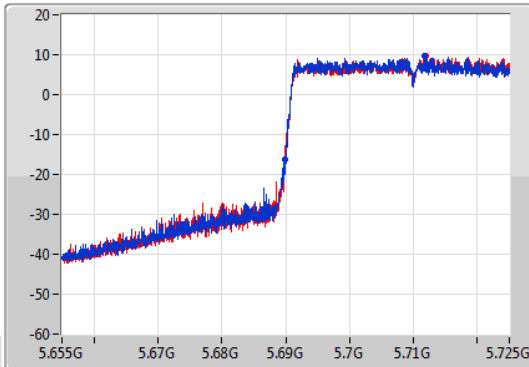

CF
5.69GHz
Span
70MHz
RBW
1MHz
VBW
3MHz
Sweep Time
100ms
Detector Type
Peak