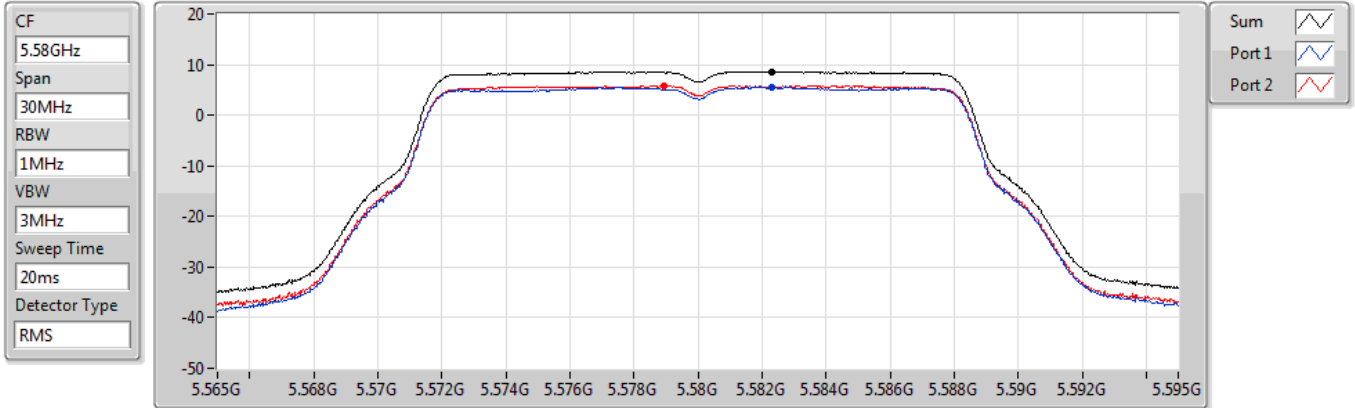

802.11a_Nss1,(6Mbps)_2TX

PSD

5580MHz

26/07/2022

Sum	PD	Port 1	Port 2
(dBm/RBW)	(dBm/RBW)	(dBm/RBW)	(dBm/RBW)
8.62	8.62	5.61	5.84