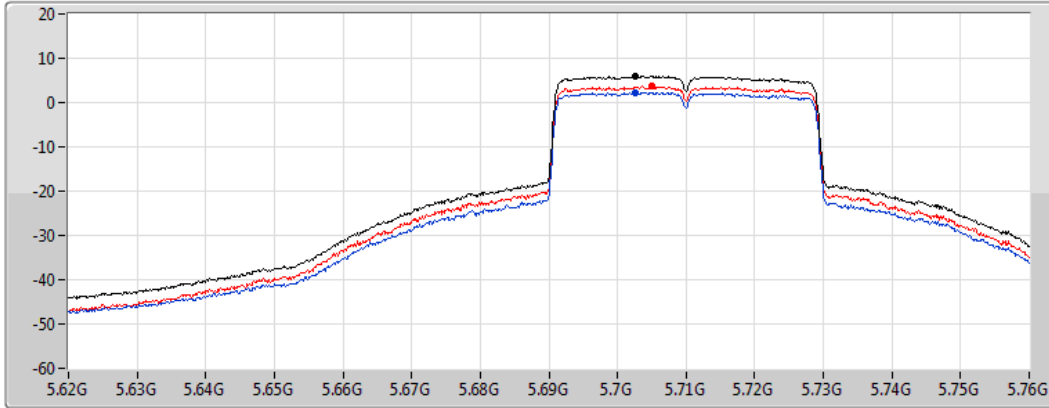

802.11ax HEW40_Nss2,(MCS0)_2TX
5710MHz Straddle 5.47-5.725GHz

PSD

07/06/2022

CF
5.69GHz
Span
140MHz
RBW
1MHz
VBW
3MHz
Sweep Time
20ms
Detector Type
RMS

Sum
Port 1
Port 2

Sum	PD	Port 1	Port 2
(dBm/RBW)	(dBm/RBW)	(dBm/RBW)	(dBm/RBW)
5.98	5.98	2.29	3.63