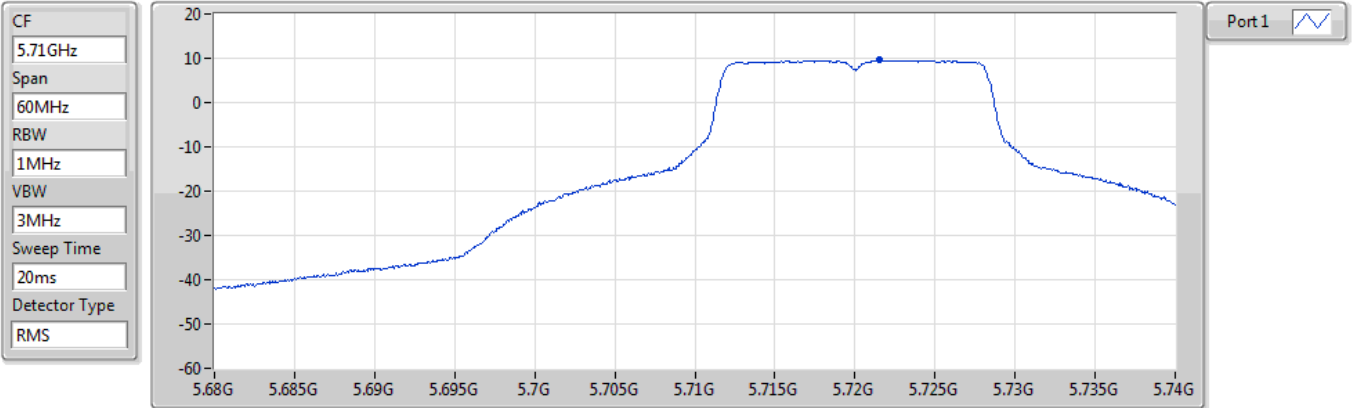

802.11a_Nss1,(6Mbps)_1TX(Port1)

PSD

5720MHz Straddle 5.47-5.725GHz

26/07/2022

Sum	PD	Port 1
(dBm/RBW)	(dBm/RBW)	(dBm/RBW)
9.54	9.54	9.54