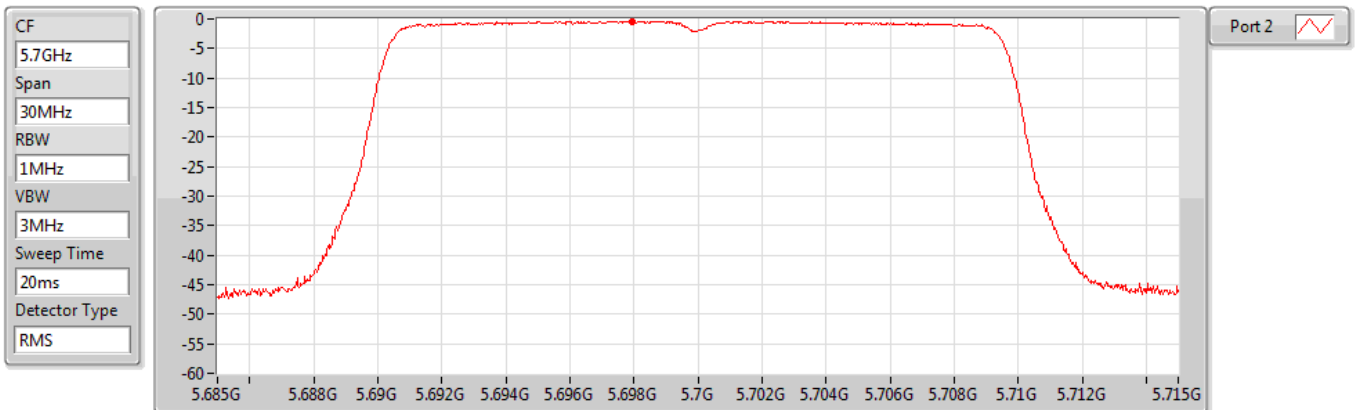

802.11ax HEW20_Nss1,(MCS0)_1TX(Port2)

PSD

5700MHz

07/06/2022

Sum	PD	Port 1	Port 2
(dBm/RBW)	(dBm/RBW)	(dBm/RBW)	(dBm/RBW)
-0.38	-0.38	-	-0.38