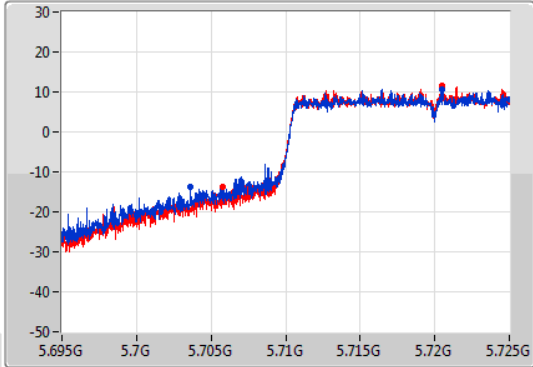

802.11ax HEW20-BF_Nss1,(MCS0)_2TX

EBW

5720MHz Straddle 5.47-5.725GHz

08/06/2022

CF
5.71GHz
Span
30MHz
RBW
200kHz
VBW
1MHz
Sweep Time
100ms
Detector Type
Peak

CF
5.71GHz
Span
30MHz
RBW
300kHz
VBW
1MHz
Sweep Time
100ms
Detector Type
Peak