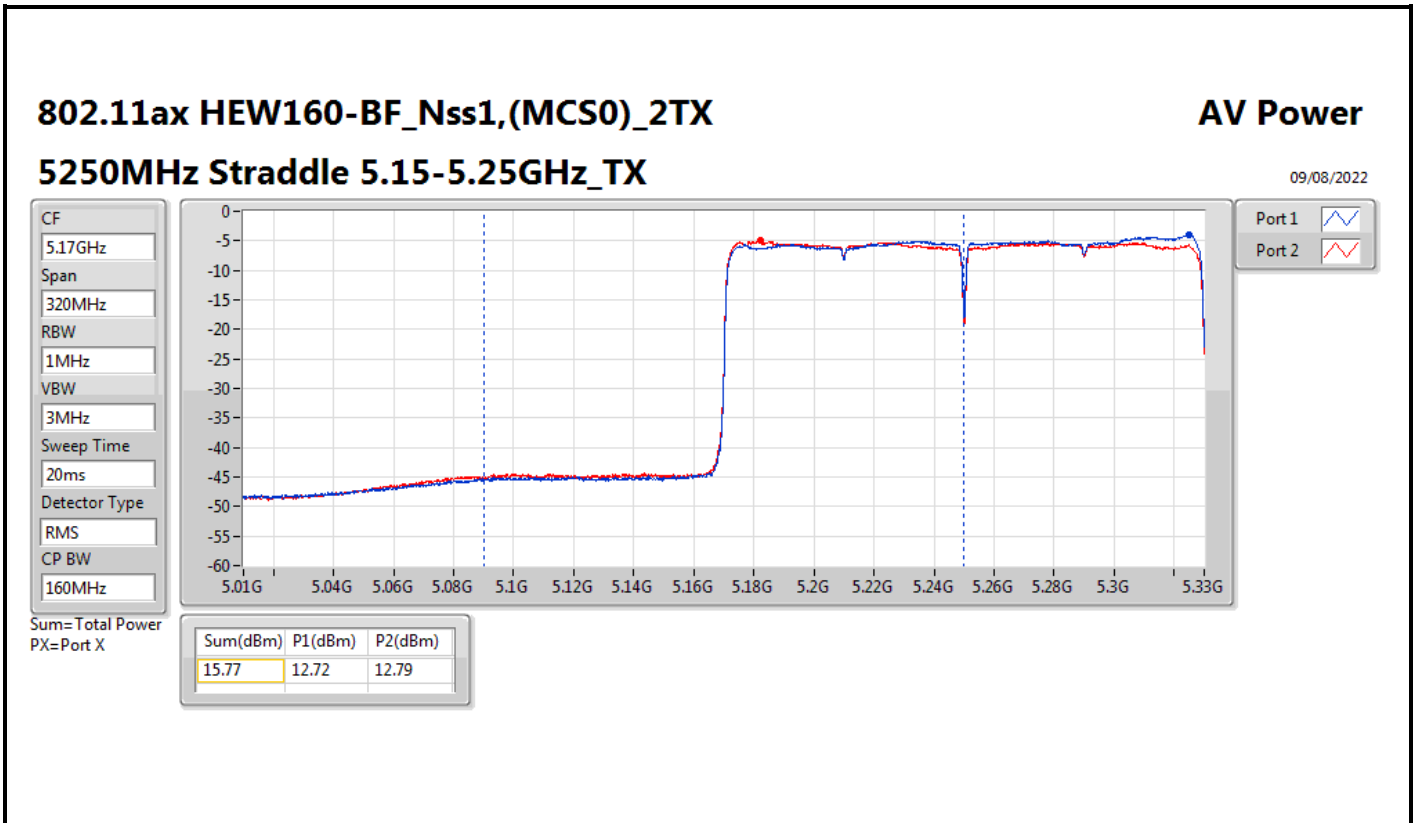

Summary

Mode	PD (dBm/RBW)	EIRP PD (dBm/RBW)
5.15-5.25GHz	-	-
802.11ax HEW160_Nss1,(MCS0)_1TX(Port2)	-12.29	-7.15
802.11ax HEW160_Nss2,(MCS0)_2TX	-9.38	-6.86
5.25-5.35GHz	-	-
802.11a_Nss1,(6Mbps)_1TX(Port2)	7.90	13.04
802.11a_Nss1,(6Mbps)_2TX	10.28	15.23
802.11ax HEW20_Nss1,(MCS0)_1TX(Port2)	7.28	12.42
802.11ax HEW20_Nss2,(MCS0)_2TX	9.99	12.51
802.11ax HEW40_Nss1,(MCS0)_1TX(Port2)	2.67	7.81
802.11ax HEW40_Nss2,(MCS0)_2TX	6.60	9.12
802.11ax HEW80_Nss1,(MCS0)_1TX(Port2)	-5.07	0.07
802.11ax HEW80_Nss2,(MCS0)_2TX	-0.05	2.47
802.11ax HEW160_Nss1,(MCS0)_1TX(Port2)	-12.02	-6.88
802.11ax HEW160_Nss2,(MCS0)_2TX	-8.95	-6.43
5.47-5.725GHz	-	-
802.11a_Nss1,(6Mbps)_1TX(Port2)	7.67	12.81
802.11a_Nss1,(6Mbps)_2TX	10.02	14.97
802.11ax HEW20_Nss1,(MCS0)_1TX(Port2)	6.86	12.00
802.11ax HEW20_Nss2,(MCS0)_2TX	9.75	12.27
802.11ax HEW40_Nss1,(MCS0)_1TX(Port2)	3.93	9.07
802.11ax HEW40_Nss2,(MCS0)_2TX	6.39	8.91
802.11ax HEW80_Nss1,(MCS0)_1TX(Port2)	1.14	6.28
802.11ax HEW80_Nss2,(MCS0)_2TX	2.84	5.36
802.11ax HEW160_Nss1,(MCS0)_1TX(Port2)	-11.12	-5.98
802.11ax HEW160_Nss2,(MCS0)_2TX	-8.67	-6.15
5.725-5.85GHz	-	-
802.11a_Nss1,(6Mbps)_1TX(Port2)	4.64	9.78
802.11a_Nss1,(6Mbps)_2TX	6.38	11.33
802.11ax HEW20_Nss1,(MCS0)_1TX(Port2)	3.65	8.79
802.11ax HEW20_Nss2,(MCS0)_2TX	6.00	8.52
802.11ax HEW40_Nss1,(MCS0)_1TX(Port2)	1.50	6.64
802.11ax HEW40_Nss2,(MCS0)_2TX	3.57	6.09
802.11ax HEW80_Nss1,(MCS0)_1TX(Port2)	-1.81	3.33
802.11ax HEW80_Nss2,(MCS0)_2TX	-0.32	2.20

RBW = 500kHz for 5.725-5.85GHz band / 1MHz for other band: