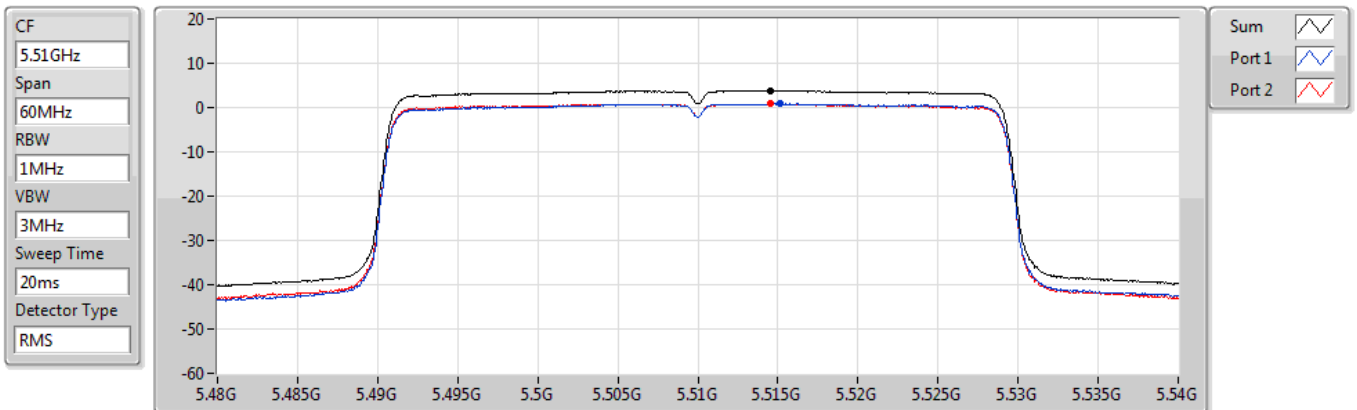

802.11ax HEW40_Nss2,(MCS0)_2TX

PSD

5510MHz

27/07/2022

Sum	PD	Port 1	Port 2
(dBm/RBW)	(dBm/RBW)	(dBm/RBW)	(dBm/RBW)
3.83	3.83	0.84	0.86