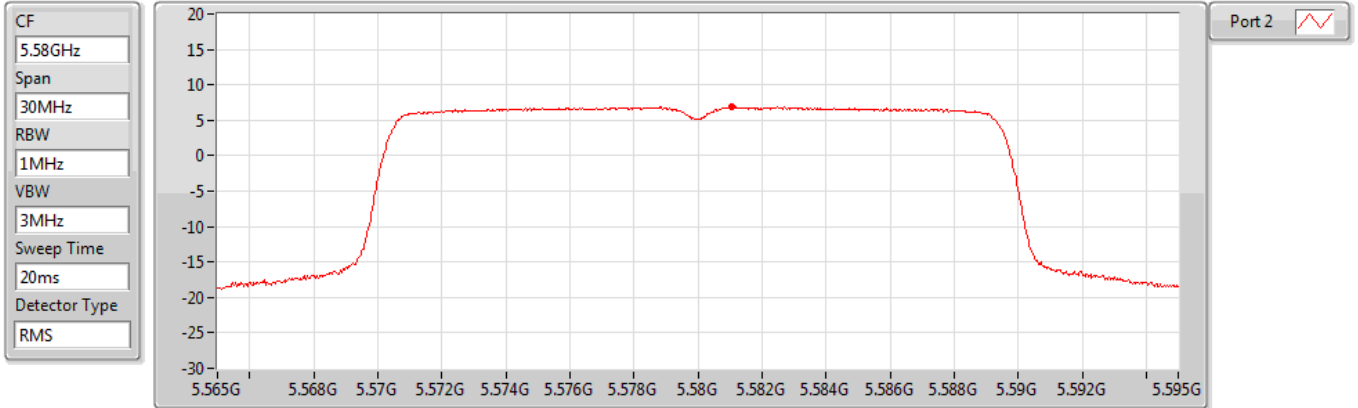

802.11ax HEW20_Nss1,(MCS0)_1TX(Port2)

PSD

5580MHz

07/06/2022

Sum	PD	Port 1	Port 2
(dBm/RBW)	(dBm/RBW)	(dBm/RBW)	(dBm/RBW)
6.86	6.86	-	6.86