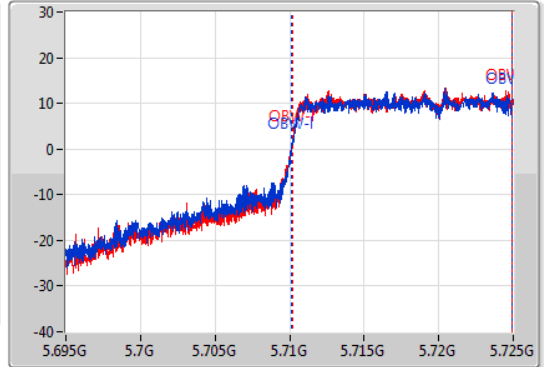

802.11ax HEW20-BF_Nss1,(MCS0)_2TX

EBW

5720MHz Straddle 5.47-5.725GHz

08/06/2022

CF
5.71GHz
Span
30MHz
RBW
200kHz
VBW
1MHz
Sweep Time
100ms
Detector Type
Peak

CF
5.71GHz
Span
30MHz
RBW
300kHz
VBW
1MHz
Sweep Time
100ms
Detector Type
Peak