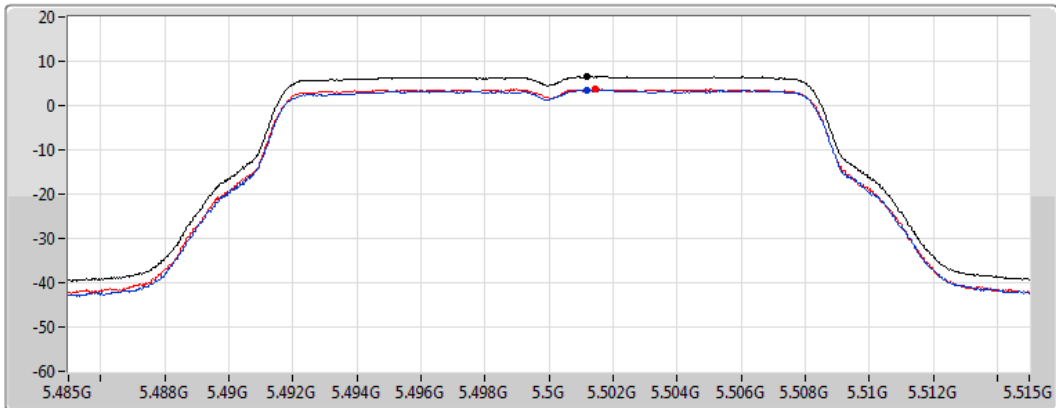

CF
5.5GHz

Span
30MHz

RBW
1MHz

VBW
3MHz

Sweep Time
20ms

Detector Type
RMS

Sum 

Port 1 