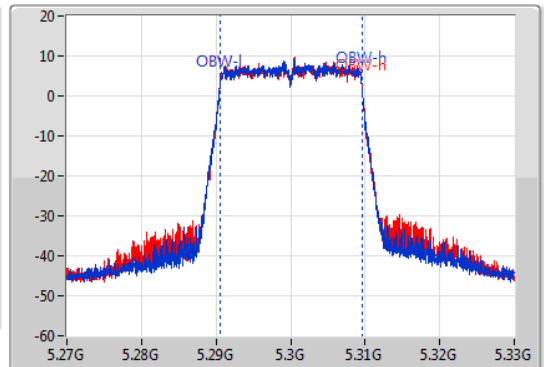

802.11ax HEW20-BF_Nss1,(MCS0)_2TX

EBW

5300MHz

09/08/2022

CF: 5.3GHz
 Span: 60MHz
 RBW: 300kHz
 VBW: 1MHz
 Sweep Time: 100ms
 Detector Type: Peak

CF: 5.3GHz
 Span: 60MHz
 RBW: 300kHz
 VBW: 1MHz
 Sweep Time: 100ms
 Detector Type: Peak