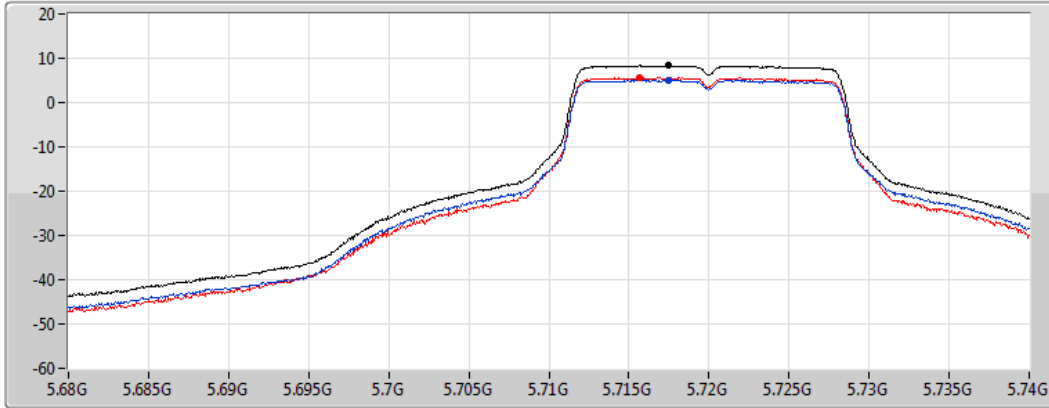

802.11a_Nss1,(6Mbps)_2TX

PSD

5720MHz Straddle 5.47-5.725GHz

07/06/2022

CF
5.71GHz
Span
60MHz
RBW
1MHz
VBW
3MHz
Sweep Time
20ms
Detector Type
RMS

Sum
Port 1
Port 2

Sum	PD	Port 1	Port 2
(dBm/RBW)	(dBm/RBW)	(dBm/RBW)	(dBm/RBW)
8.37	8.37	5.11	5.62

802.11a_Nss1,(6Mbps)_2TX

PSD