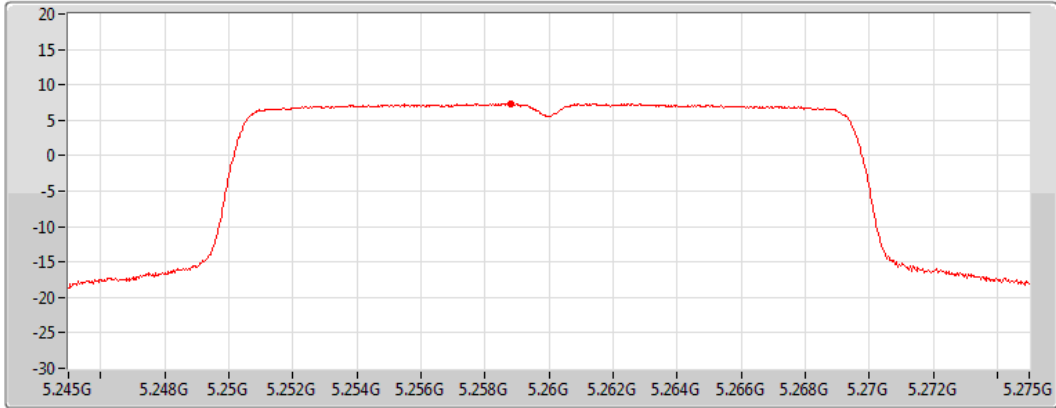

802.11ax HEW20_Nss1,(MCS0)_1TX(Port2)

PSD

5260MHz

07/06/2022

CF
5.26GHz
Span
30MHz
RBW
1MHz
VBW
3MHz
Sweep Time
20ms
Detector Type
RMS

Port 2

Sum	PD	Port 1	Port 2
(dBm/RBW)	(dBm/RBW)	(dBm/RBW)	(dBm/RBW)
7.28	7.28	-	7.28