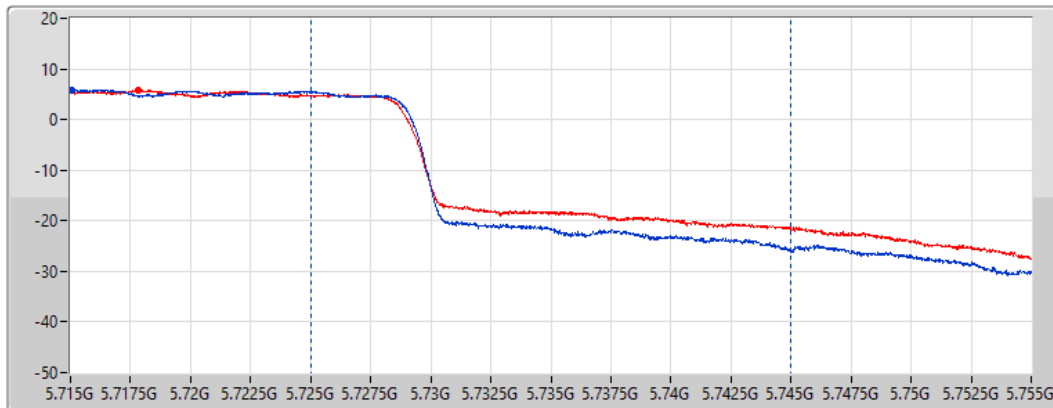

Port 1

Port 2

Sum= Total Power
PX=Port X

Sum(dBm)	P1(dBm)	P2(dBm)
13.44	10.56	10.29