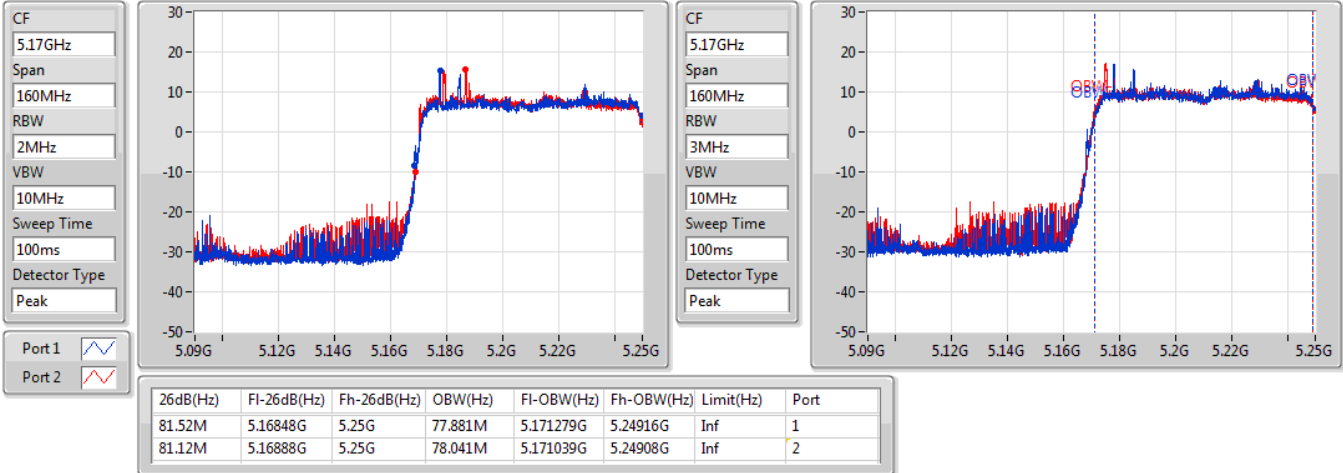

802.11ax HEW160-BF_Nss1,(MCS0)_2TX

EBW

5250MHz Straddle 5.15-5.25GHz

09/08/2022