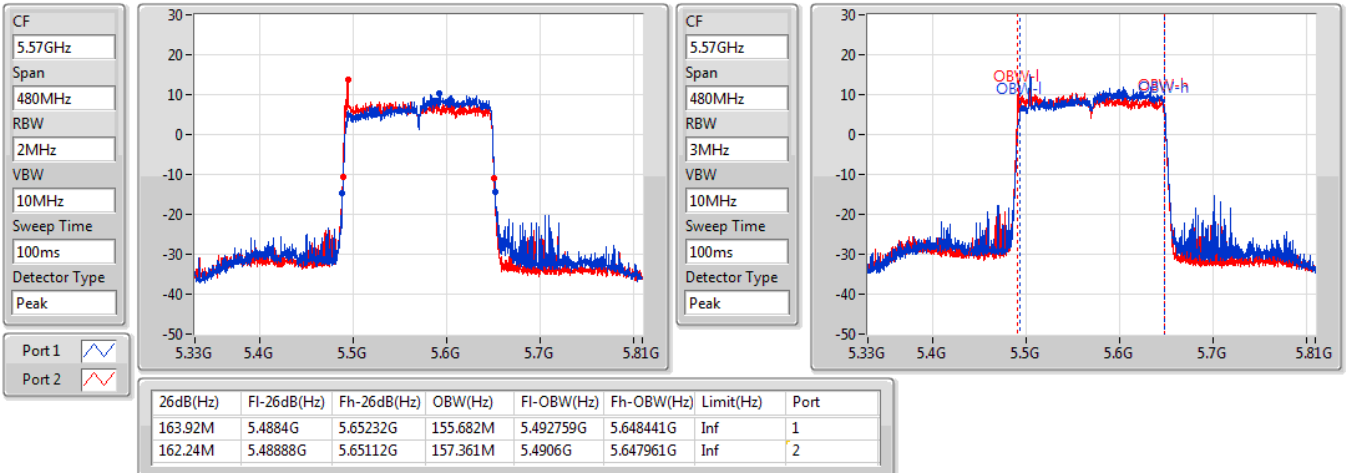

EBW

5690MHz Straddle 5.725-5.85GHz

08/06/2022

802.11ax HEW160-BF_Nss1,(MCS0)_2TX

EBW

5250MHz Straddle 5.15-5.25GHz

08/06/2022

802.11ax HEW160-BF_Nss1,(MCS0)_2TX

EBW

5250MHz Straddle 5.25-5.35GHz

08/06/2022

802.11ax HEW160-BF_Nss1,(MCS0)_2TX

EBW

5570MHz

08/06/2022

Summary

Mode	Max-N dB (Hz)	Max-OBW (Hz)	ITU-Code	Min-N dB (Hz)	Min-OBW (Hz)
5.15-5.25GHz	-	-	-	-	-
802.11ax HEW160-BF_Nss1,(MCS0)_2TX	81.52M	78.041M	78M0D1D	81.04M	77.881M
5.25-5.35GHz	-	-	-	-	-
802.11ax HEW20-BF_Nss1,(MCS0)_2TX	21.63M	19.1M	19M1D1D	21.45M	19.04M
802.11ax HEW40-BF_Nss1,(MCS0)_2TX	40.32M	37.841M	37M9D1D	40.02M	37.721M
802.11ax HEW80-BF_Nss1,(MCS0)_2TX	81.24M	77.481M	77M5D1D	81M	77.481M
802.11ax HEW160-BF_Nss1,(MCS0)_2TX	83.04M	78.281M	78M3D1D	82.48M	78.121M
5.47-5.725GHz	-	-	-	-	-
802.11ax HEW20-BF_Nss1,(MCS0)_2TX	21.66M	19.13M	19M2D1D	15.735M	14.543M
802.11ax HEW40-BF_Nss1,(MCS0)_2TX	40.8M	37.841M	37M9D1D	35.14M	33.863M
802.11ax HEW80-BF_Nss1,(MCS0)_2TX	81.24M	77.721M	77M8D1D	75.45M	73.538M
802.11ax HEW160-BF_Nss1,(MCS0)_2TX	164.64M	155.922M	156MD1D	163.68M	155.442M
5.725-5.85GHz	-	-	-	-	-
802.11ax HEW20-BF_Nss1,(MCS0)_2TX	4.54M	4.778M	4M78D1D	4.48M	4.738M
802.11ax HEW40-BF_Nss1,(MCS0)_2TX	3.92M	4.478M	4M48D1D	3.9M	4.338M
802.11ax HEW80-BF_Nss1,(MCS0)_2TX	3.9M	6.437M	6M44D1D	3.68M	4.398M