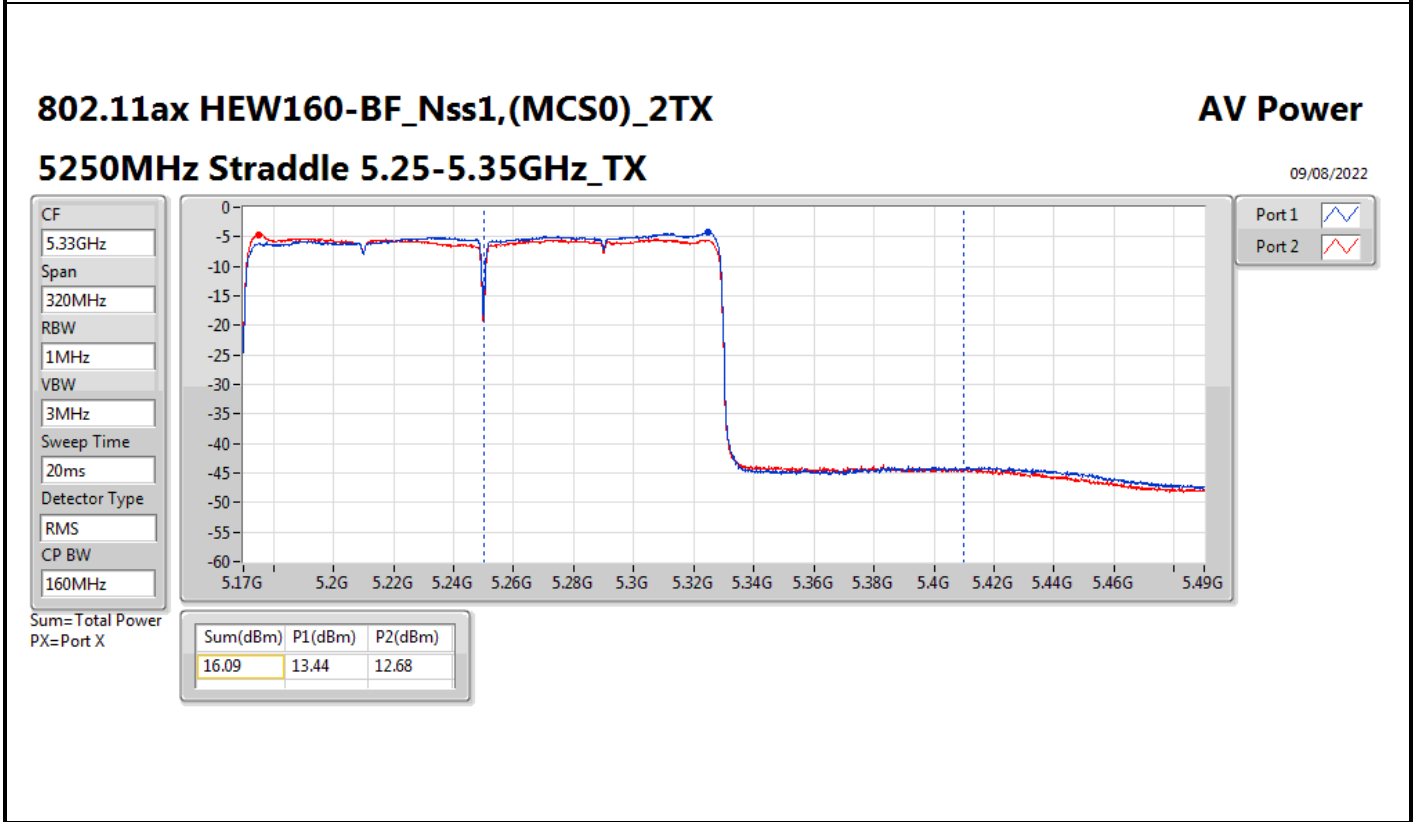

Summary

Mode	PD (dBm/RBW)	EIRP PD (dBm/RBW)
5.15-5.25GHz	-	-
802.11ax HEW160_Nss1,(MCS0)_1TX(Port2)	-12.29	-7.15
802.11ax HEW160_Nss2,(MCS0)_2TX	-9.38	-6.86
5.25-5.35GHz	-	-
802.11a_Nss1,(6Mbps)_1TX(Port2)	7.90	13.04
802.11a_Nss1,(6Mbps)_2TX	10.28	15.23
802.11ax HEW20_Nss1,(MCS0)_1TX(Port2)	7.28	12.42
802.11ax HEW20_Nss2,(MCS0)_2TX	9.99	12.51
802.11ax HEW40_Nss1,(MCS0)_1TX(Port2)	2.67	7.81
802.11ax HEW40_Nss2,(MCS0)_2TX	6.60	9.12
802.11ax HEW80_Nss1,(MCS0)_1TX(Port2)	-5.07	0.07
802.11ax HEW80_Nss2,(MCS0)_2TX	-0.05	2.47
802.11ax HEW160_Nss1,(MCS0)_1TX(Port2)	-12.02	-6.88
802.11ax HEW160_Nss2,(MCS0)_2TX	-8.95	-6.43
5.47-5.725GHz	-	-
802.11a_Nss1,(6Mbps)_1TX(Port2)	7.67	12.81
802.11a_Nss1,(6Mbps)_2TX	10.02	14.97
802.11ax HEW20_Nss1,(MCS0)_1TX(Port2)	6.86	12.00
802.11ax HEW20_Nss2,(MCS0)_2TX	9.75	12.27
802.11ax HEW40_Nss1,(MCS0)_1TX(Port2)	3.93	9.07
802.11ax HEW40_Nss2,(MCS0)_2TX	6.39	8.91
802.11ax HEW80_Nss1,(MCS0)_1TX(Port2)	1.14	6.28
802.11ax HEW80_Nss2,(MCS0)_2TX	2.84	5.36
802.11ax HEW160_Nss1,(MCS0)_1TX(Port2)	-11.12	-5.98
802.11ax HEW160_Nss2,(MCS0)_2TX	-8.67	-6.15
5.725-5.85GHz	-	-
802.11a_Nss1,(6Mbps)_1TX(Port2)	4.64	9.78
802.11a_Nss1,(6Mbps)_2TX	6.38	11.33
802.11ax HEW20_Nss1,(MCS0)_1TX(Port2)	3.65	8.79
802.11ax HEW20_Nss2,(MCS0)_2TX	6.00	8.52
802.11ax HEW40_Nss1,(MCS0)_1TX(Port2)	1.50	6.64
802.11ax HEW40_Nss2,(MCS0)_2TX	3.57	6.09
802.11ax HEW80_Nss1,(MCS0)_1TX(Port2)	-1.81	3.33
802.11ax HEW80_Nss2,(MCS0)_2TX	-0.32	2.20

RBW = 500kHz for 5.725-5.85GHz band / 1MHz for other band: