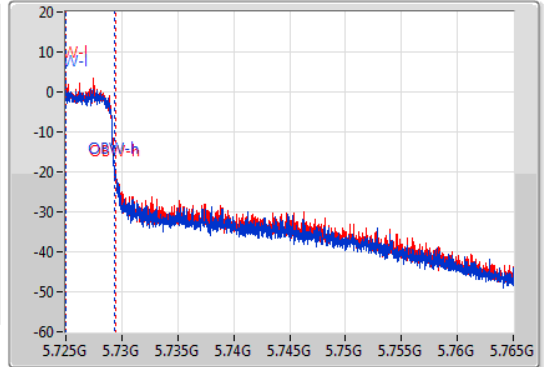

EBW

5710MHz Straddle 5.725-5.85GHz

08/08/2022

CF
5.745GHz
Span
40MHz
RBW
100kHz
VBW
300kHz
Sweep Time
100ms
Detector Type
Peak

CF
5.745GHz
Span
40MHz
RBW
100kHz
VBW
300kHz
Sweep Time
100ms
Detector Type
Peak