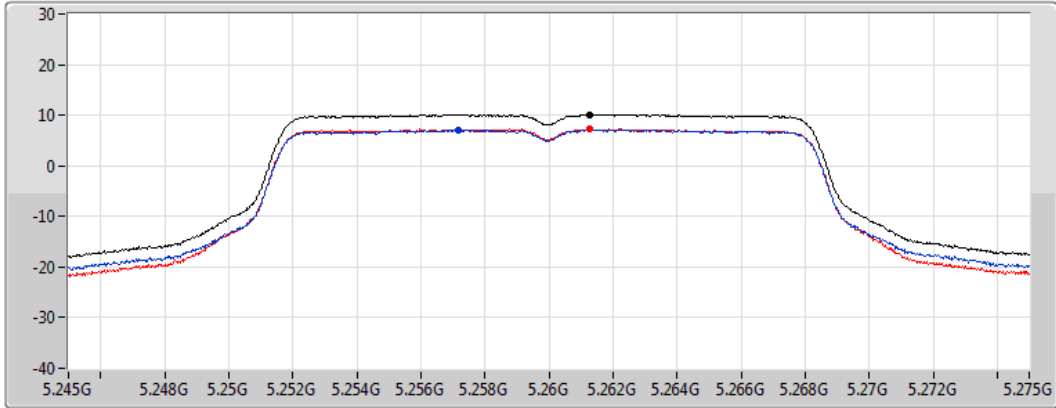

802.11a_Nss1,(6Mbps)_2TX

PSD

5260MHz

07/06/2022

CF
5.26GHz

Span
30MHz

RBW
1MHz

VBW
3MHz

Sweep Time
20ms

Detector Type
RMS

Sum

Port 1

Port 2

Sum	PD	Port 1	Port 2
(dBm/RBW)	(dBm/RBW)	(dBm/RBW)	(dBm/RBW)
10.15	10.15	7.10	7.22