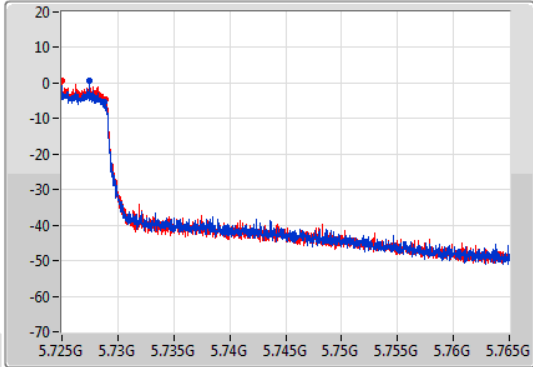

802.11ax HEW40-BF_Nss1,(MCS0)_2TX

EBW

5710MHz Straddle 5.725-5.85GHz

09/08/2022

CF
5.745GHz
Span
40MHz
RBW
100kHz
VBW
300kHz
Sweep Time
100ms
Detector Type
Peak

CF
5.745GHz
Span
40MHz
RBW
100kHz
VBW
300kHz
Sweep Time
100ms
Detector Type
Peak