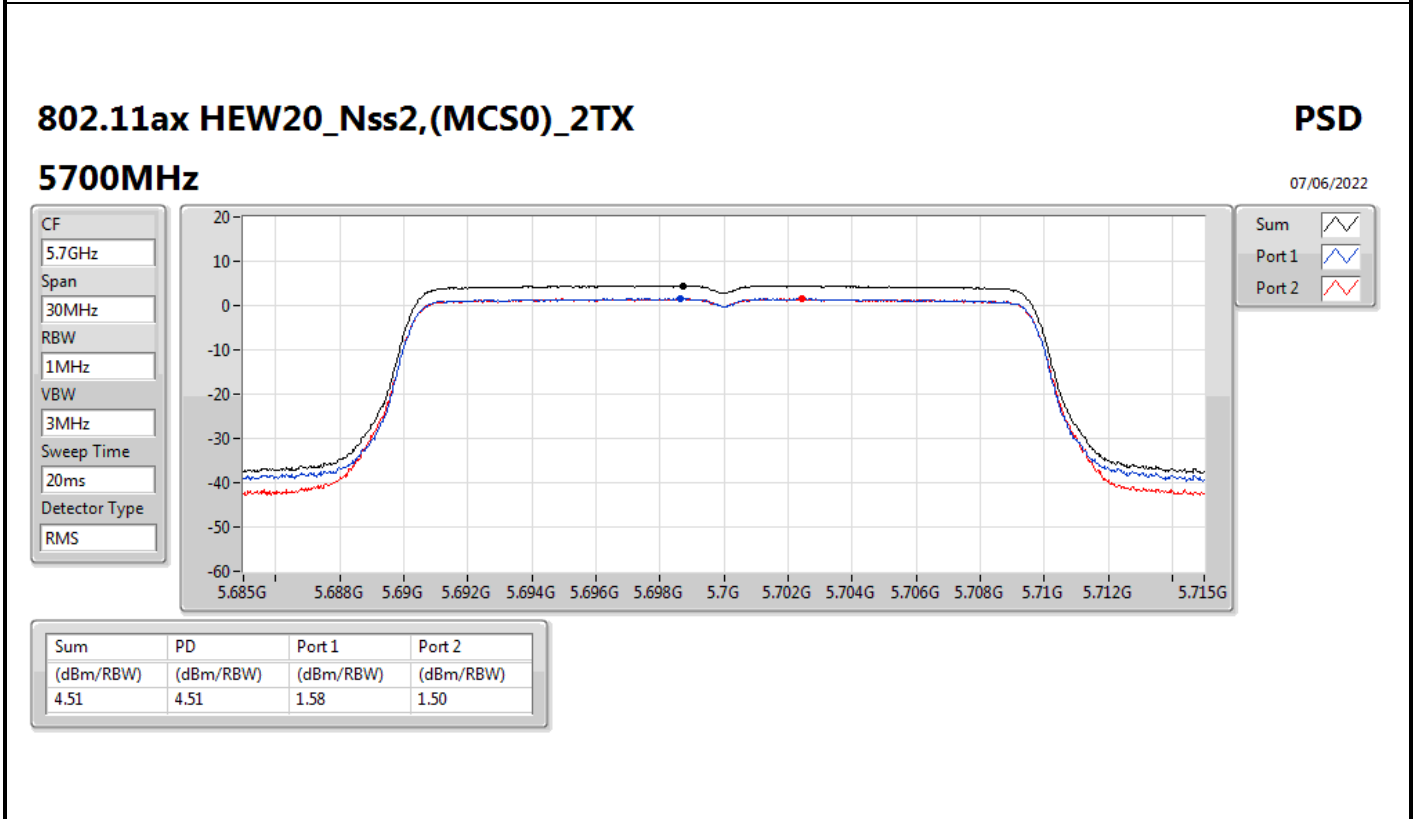

PSD

5500MHz

07/06/2022

CF
5.5GHz
Span
30MHz
RBW
1MHz
VBW
3MHz
Sweep Time
20ms
Detector Type
RMS

Sum 
Port 1 
Port 2 

Sum	PD	Port 1	Port 2
(dBm/RBW)	(dBm/RBW)	(dBm/RBW)	(dBm/RBW)
5.64	5.64	2.69	2.68

802.11ax HEW20_Nss2,(MCS0)_2TX
5720MHz Straddle 5.47-5.725GHz