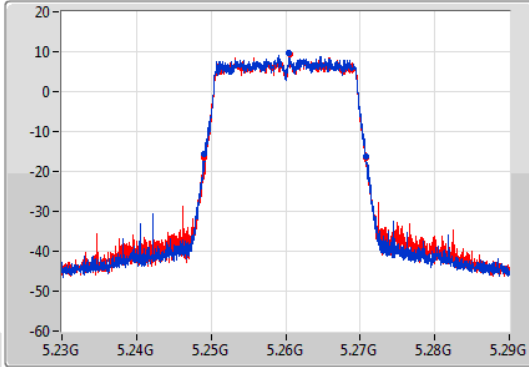

Port X-N dB = Port X 6dB down bandwidth for 5.725-5.85GHz band / 26dB down bandwidth for other band
 Port X-OBW = Port X 99% occupied bandwidth

802.11ax HEW20-BF_Nss1,(MCS0)_2TX

EBW

5260MHz

09/08/2022

CF: 5.26GHz
 Span: 60MHz
 RBW: 300kHz
 VBW: 1MHz
 Sweep Time: 100ms
 Detector Type: Peak