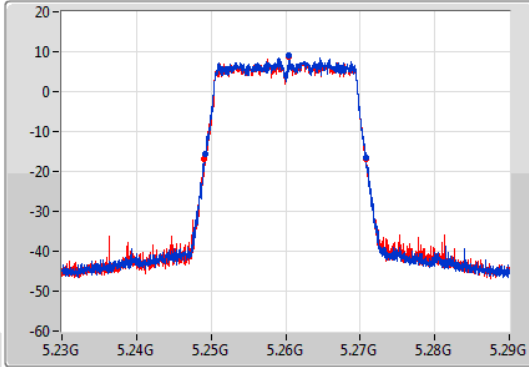

Port X-N dB = Port X 6dB down bandwidth for 5.725-5.85GHz band / 26dB down bandwidth for other band
 Port X-OBW = Port X 99% occupied bandwidth

802.11ax HEW20-BF_Nss1,(MCS0)_2TX

EBW

5260MHz

09/08/2022

CF
5.26GHz
Span
60MHz
RBW
300kHz
VBW
1MHz
Sweep Time
100ms
Detector Type
Peak