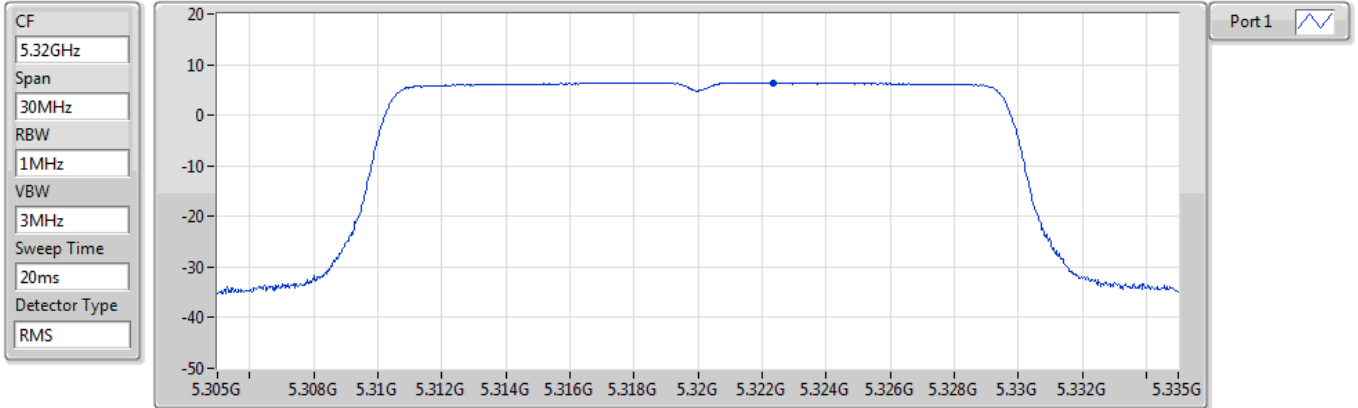

802.11ax HEW20_Nss1,(MCS0)_1TX(Port1)

PSD

5320MHz

27/07/2022

Sum	PD	Port 1
(dBm/RBW)	(dBm/RBW)	(dBm/RBW)
6.46	6.46	6.46