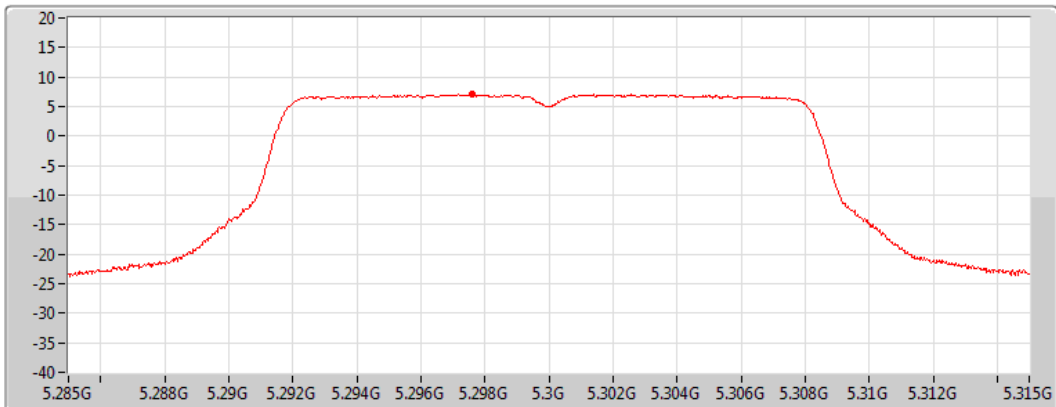

CF
5.3GHz

Span
30MHz

RBW
1MHz

VBW
3MHz

Sweep Time
20ms

Detector Type
RMS

Port 2 

Sum	PD	Port 1	Port 2
(dBm/RBW)	(dBm/RBW)	(dBm/RBW)	(dBm/RBW)
7.04	7.04	-	7.04