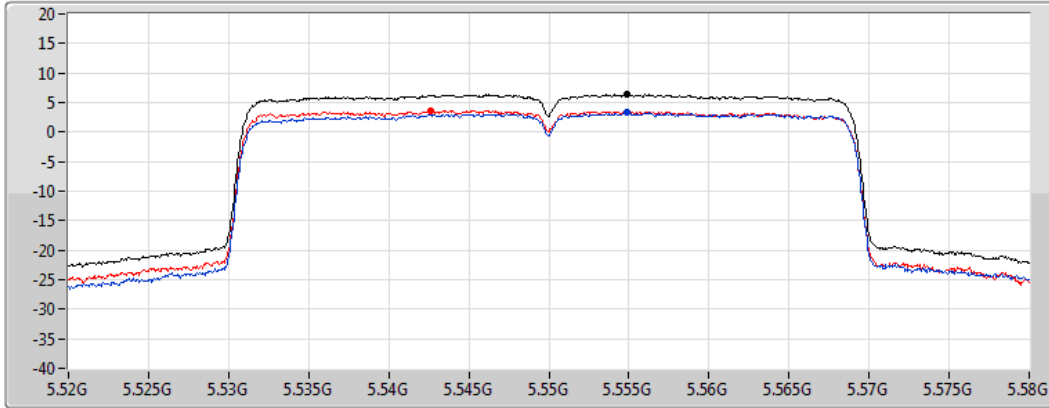

802.11ax HEW40_Nss2,(MCS0)_2TX

PSD

5550MHz

07/06/2022

CF
5.55GHz
Span
60MHz
RBW
1MHz
VBW
3MHz
Sweep Time
20ms
Detector Type
RMS

Sum ☒
Port 1 ☒
Port 2 ☒

Sum	PD	Port 1	Port 2
(dBm/RBW)	(dBm/RBW)	(dBm/RBW)	(dBm/RBW)
6.39	6.39	3.31	3.66