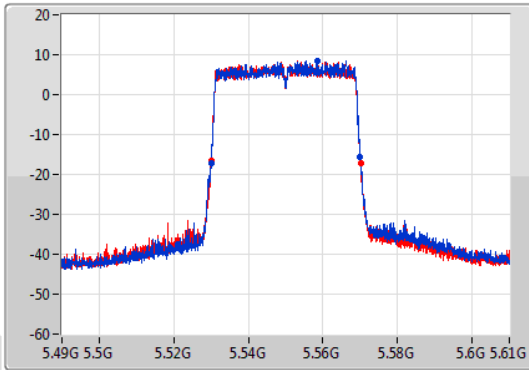

CF
5.55GHz
Span
120MHz
RBW
1MHz
VBW
3MHz
Sweep Time
100ms
Detector Type
Peak