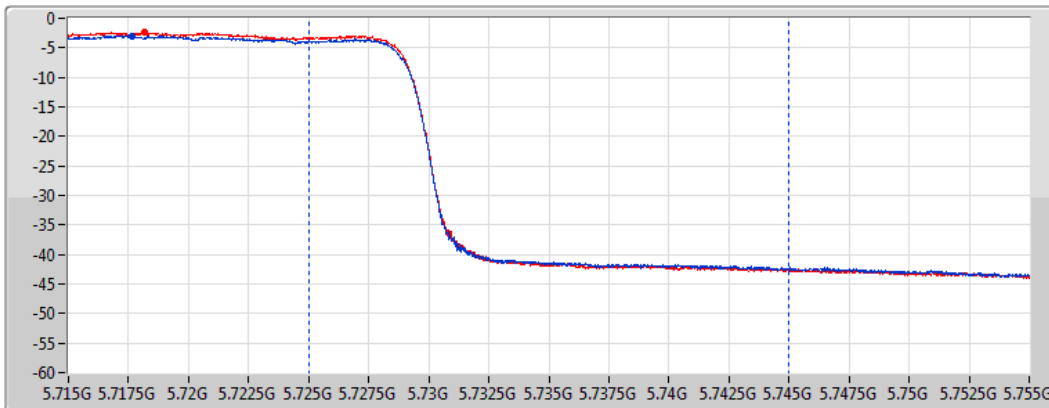

Port 1
Port 2

Sum=Total Power
PX=Port X

Sum(dBm)	P1(dBm)	P2(dBm)
5.05	1.75	2.31