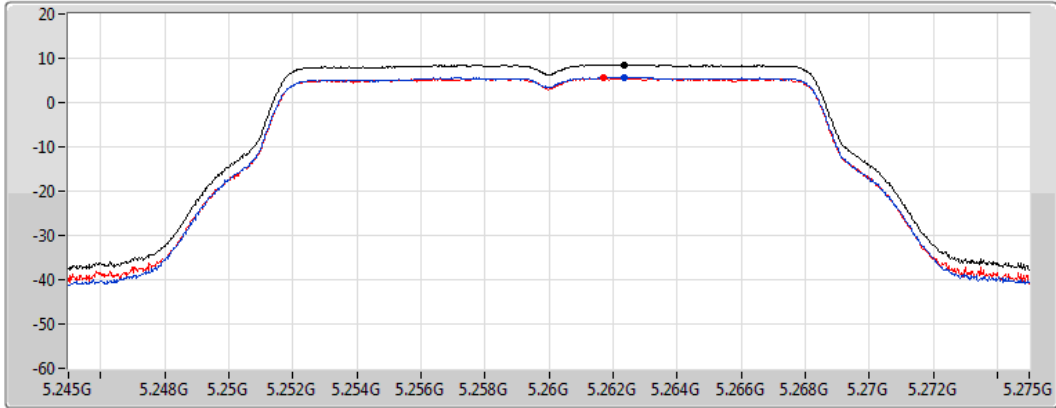

802.11a_Nss1,(6Mbps)_2TX

PSD

5260MHz

26/07/2022

CF
5.26GHz

Span
30MHz

RBW
1MHz

VBW
3MHz

Sweep Time
20ms

Detector Type
RMS

Sum

Port 1

Port 2

Sum	PD	Port 1	Port 2
(dBm/RBW)	(dBm/RBW)	(dBm/RBW)	(dBm/RBW)
8.59	8.59	5.73	5.52