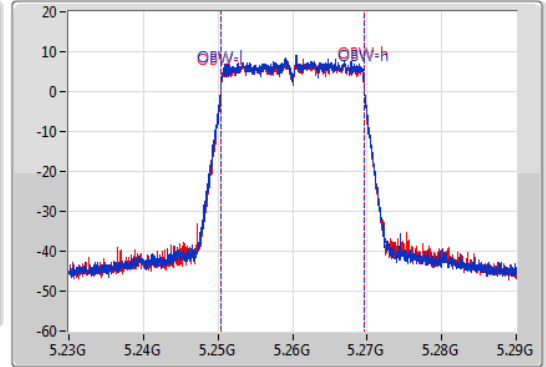

26dB(Hz)	Fl-26dB(Hz)	Fh-26dB(Hz)	OBW(Hz)	Fl-OBW(Hz)	Fh-OBW(Hz)	Limit(Hz)	Port
21.69M	5.24914G	5.27083G	19.1M	5.250465G	5.269565G	Inf	1
21.72M	5.24908G	5.2708G	19.07M	5.250465G	5.269535G	Inf	2

802.11ax HEW20-BF_Nss1,(MCS0)_2TX

EBW

5300MHz

09/08/2022

CF
5.3GHz
Span
60MHz
RBW
300kHz
VBW
1MHz
Sweep Time
100ms
Detector Type
Peak