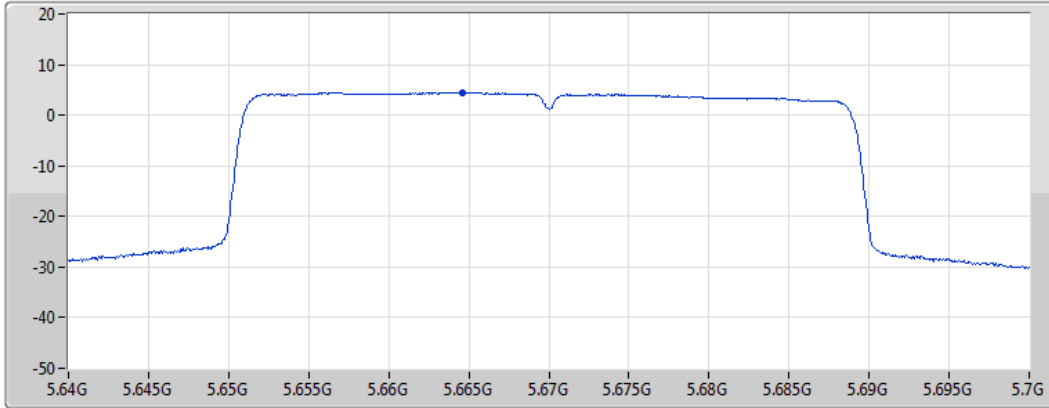

Sum	PD	Port 1
(dBm/RBW)	(dBm/RBW)	(dBm/RBW)
5.66	5.66	5.66

802.11ax HEW40_Nss1,(MCS0)_1TX(Port1)

PSD

5670MHz

27/07/2022

CF
5.67GHz
Span
60MHz
RBW
1MHz
VBW
3MHz
Sweep Time
20ms
Detector Type
RMS

Port1

Sum	PD	Port 1
(dBm/RBW)	(dBm/RBW)	(dBm/RBW)
4.42	4.42	4.42