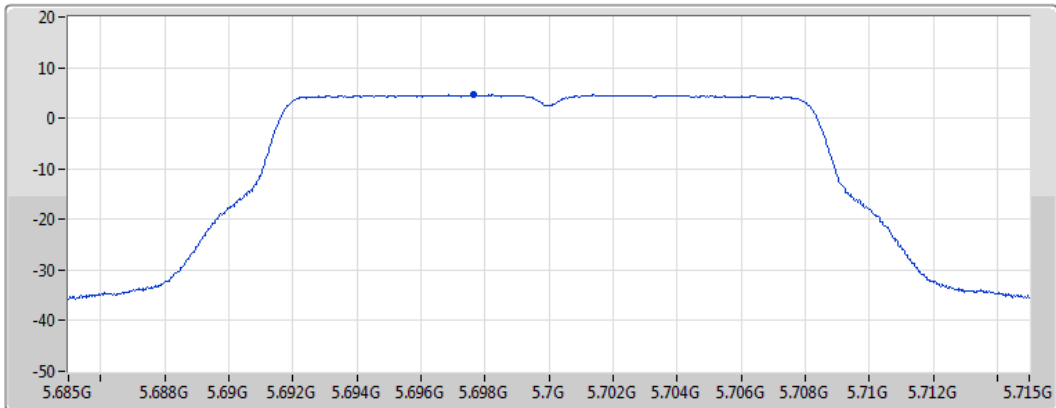

CF
5.7GHz

Span
30MHz

RBW
1MHz

VBW
3MHz

Sweep Time
20ms

Detector Type
RMS

Port1

Sum	PD	Port 1
(dBm/RBW)	(dBm/RBW)	(dBm/RBW)
4.63	4.63	4.63