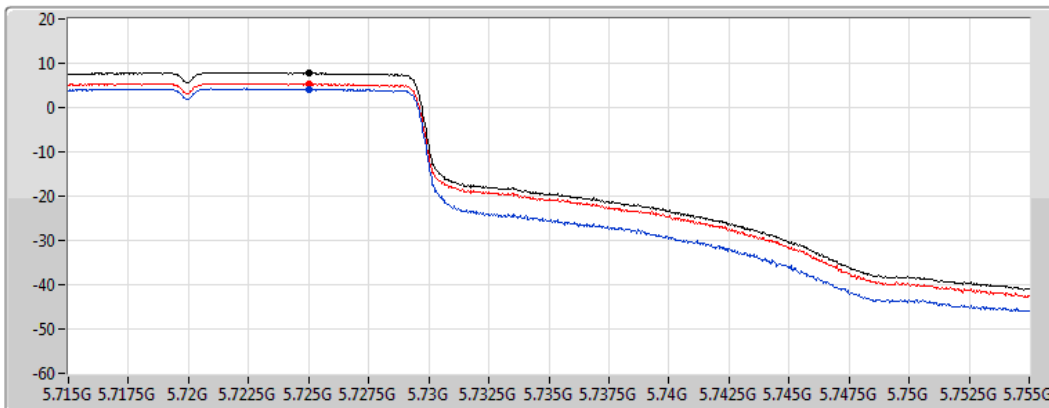

Sum
Port 1
Port 2

Sum	PD	Port 1	Port 2
(dBm/RBW)	(dBm/RBW)	(dBm/RBW)	(dBm/RBW)
7.73	7.73	4.11	5.30

802.11ax HEW40_Nss1,(MCS0)_1TX(Port1)

PSD

5510MHz

27/07/2022

CF
5.51GHz
Span
60MHz
RBW
1MHz
VBW
3MHz
Sweep Time
20ms
Detector Type
RMS