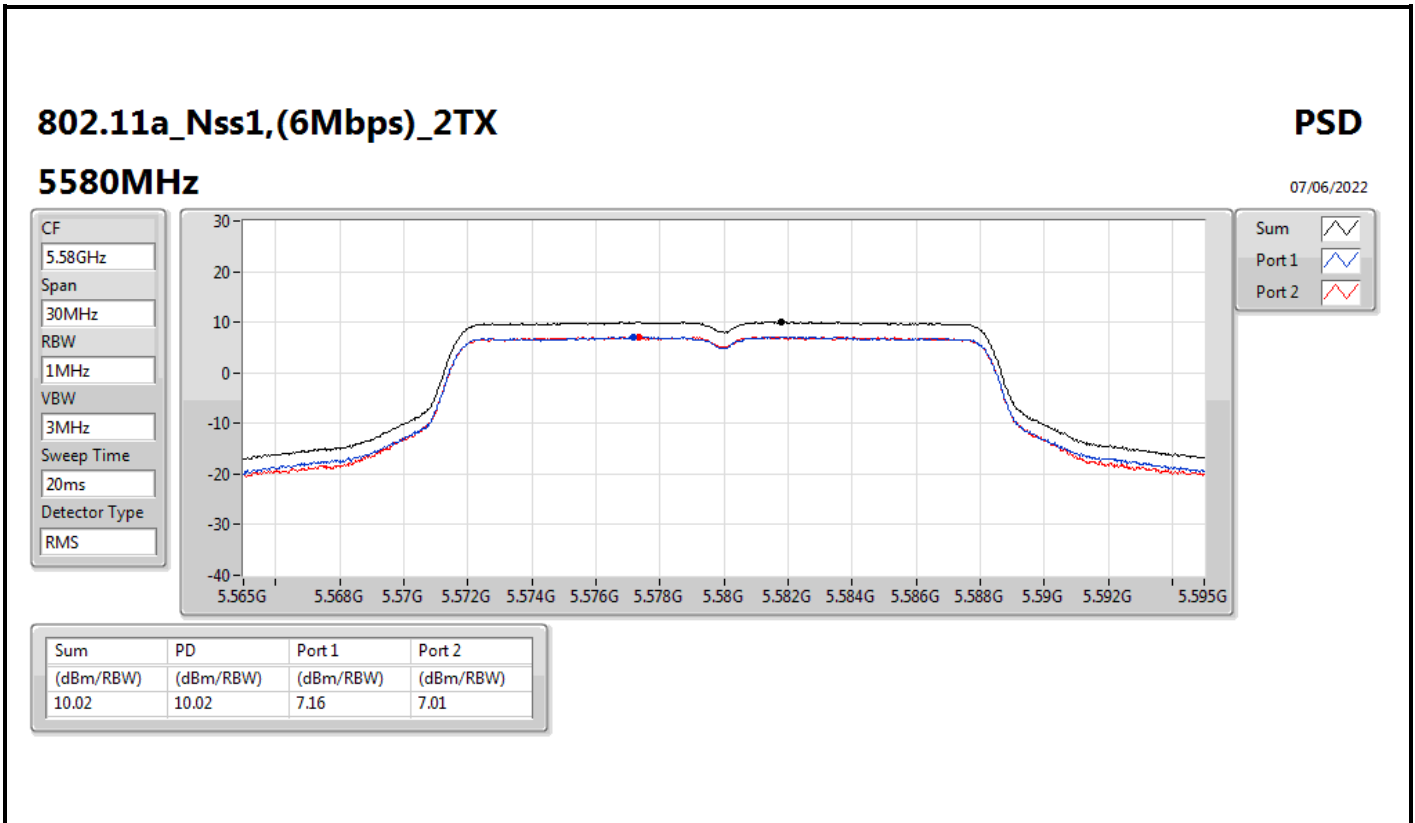

5500MHz

07/06/2022

CF
5.5GHz
Span
30MHz
RBW
1MHz
VBW
3MHz
Sweep Time
20ms
Detector Type
RMS

Sum 
Port 1 
Port 2 

Sum	PD	Port 1	Port 2
(dBm/RBW)	(dBm/RBW)	(dBm/RBW)	(dBm/RBW)
5.09	5.09	2.12	2.10

802.11a_Nss1,(6Mbps)_2TX