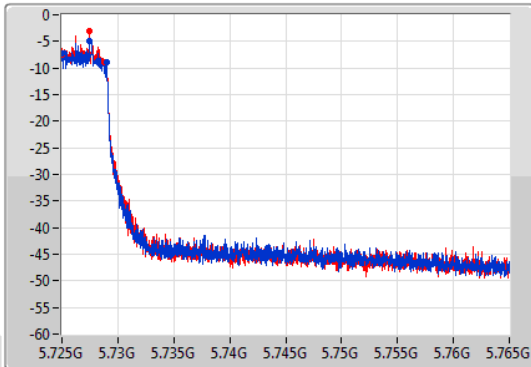

5690MHz Straddle 5.725-5.85GHz

09/08/2022

CF
5.745GHz
Span
40MHz
RBW
100kHz
VBW
300kHz
Sweep Time
100ms
Detector Type
Peak

CF
5.745GHz
Span
40MHz
RBW
100kHz
VBW
300kHz
Sweep Time
100ms
Detector Type
Peak