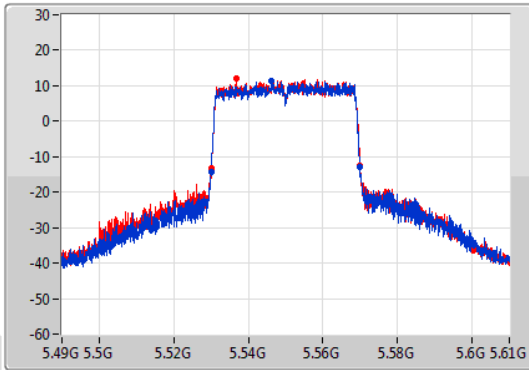

CF
5.55GHz
Span
120MHz
RBW
1MHz
VBW
3MHz
Sweep Time
100ms
Detector Type
Peak