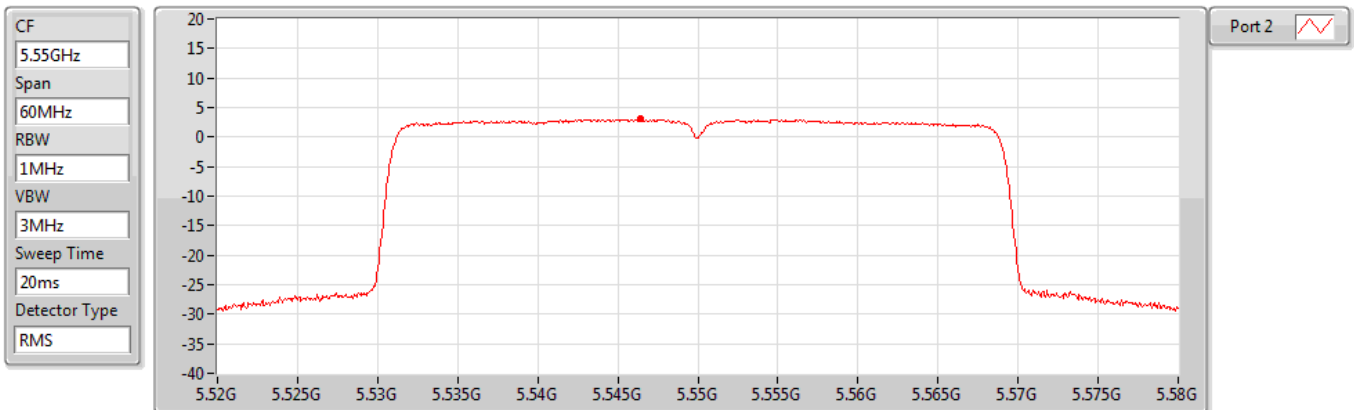

802.11ax HEW40_Nss1,(MCS0)_1TX(Port2)

PSD

5550MHz

07/06/2022

Sum	PD	Port 1	Port 2
(dBm/RBW)	(dBm/RBW)	(dBm/RBW)	(dBm/RBW)
3.02	3.02	-	3.02