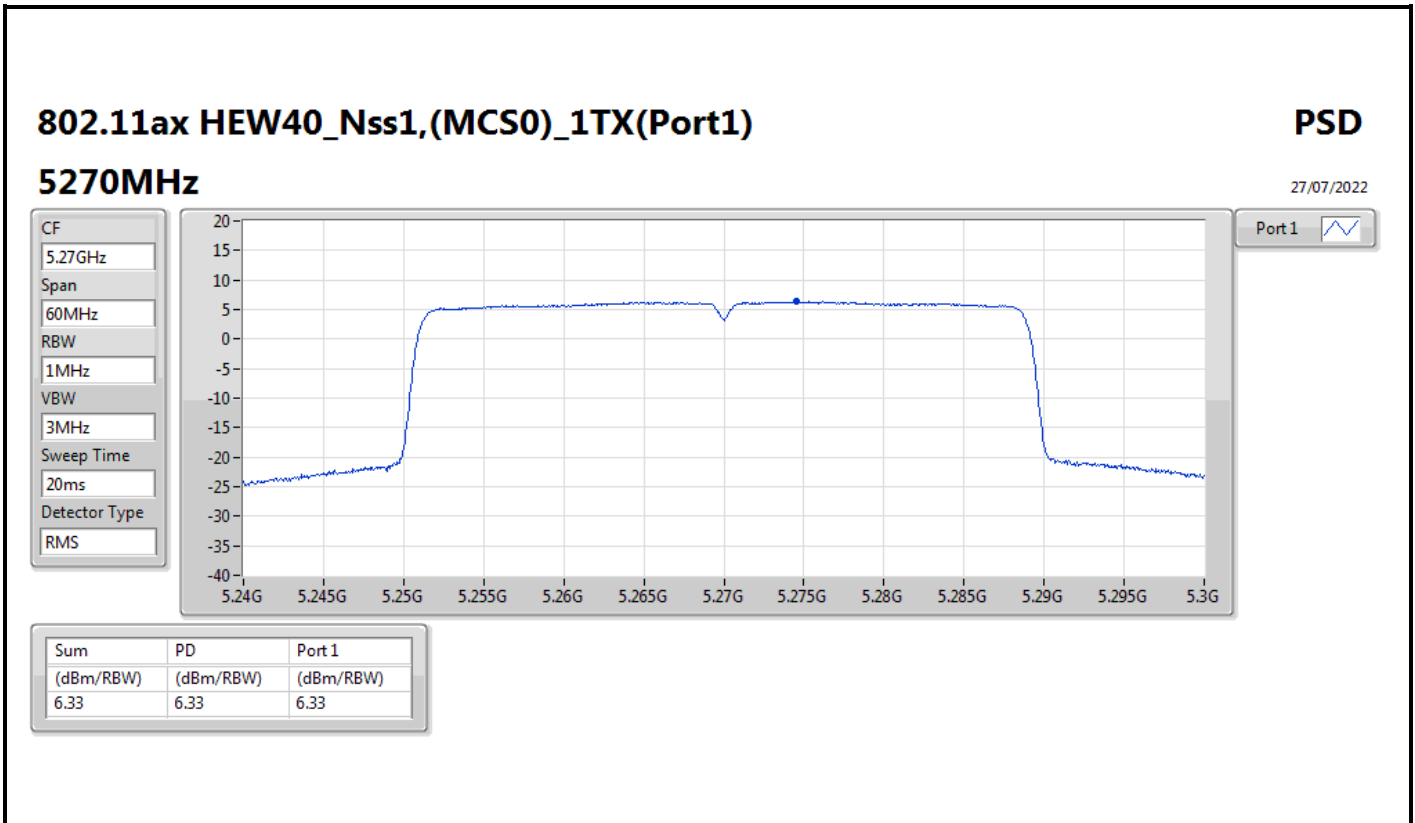

Sum
Port 1
Port 2

Sum	PD	Port 1	Port 2
(dBm/RBW)	(dBm/RBW)	(dBm/RBW)	(dBm/RBW)
7.73	7.73	4.11	5.30

802.11ax HEW40_Nss1,(MCS0)_1TX(Port1)

PSD

5510MHz

27/07/2022

CF
5.51GHz
Span
60MHz
RBW
1MHz
VBW
3MHz
Sweep Time
20ms
Detector Type
RMS