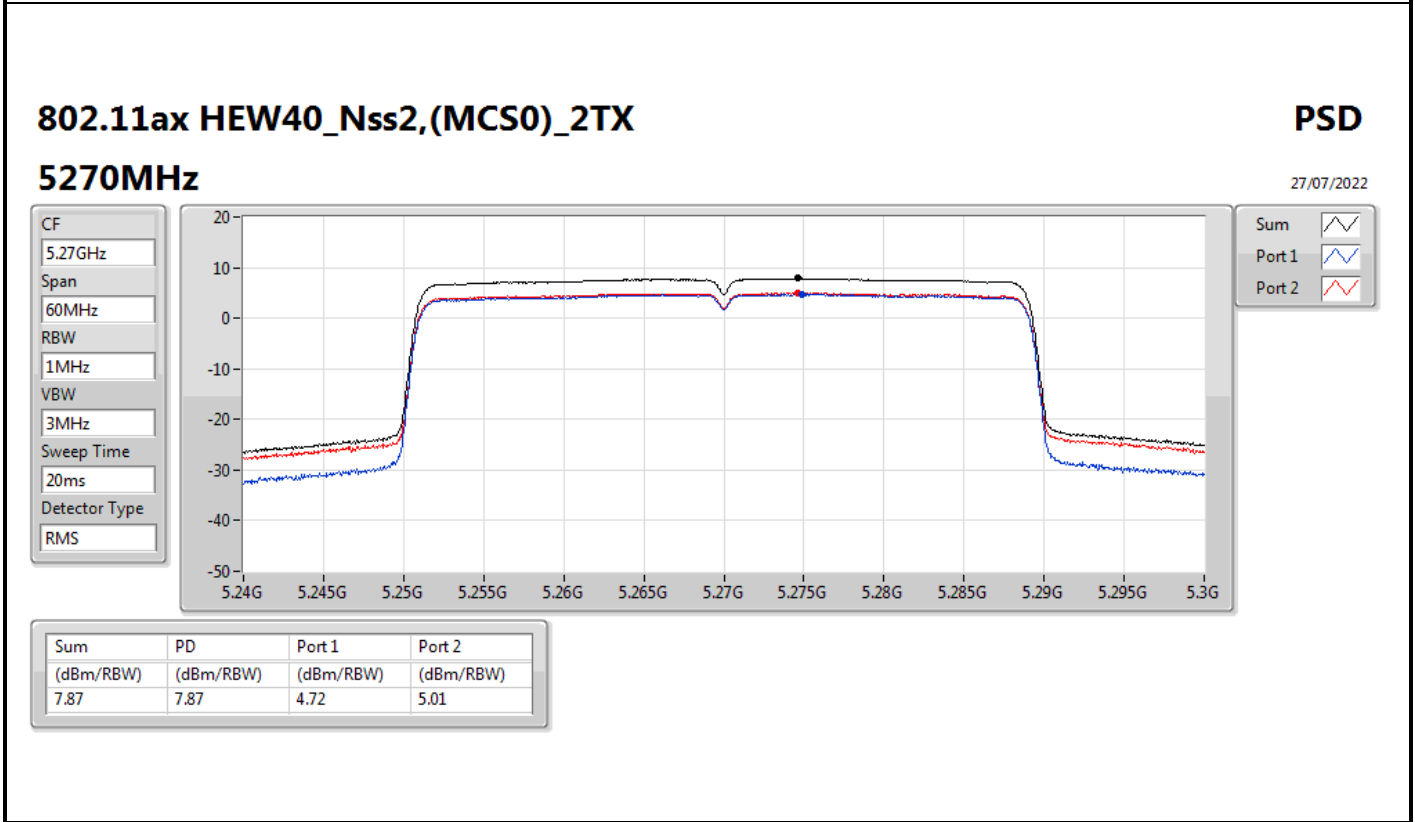

802.11ax HEW40_Nss1,(MCS0)_1TX(Port1)

PSD

5710MHz Straddle 5.47-5.725GHz

27/07/2022

CF
5.69GHz
Span
140MHz
RBW
1MHz
VBW
3MHz
Sweep Time
20ms
Detector Type
RMS

Port1

Sum	PD	Port 1
(dBm/RBW)	(dBm/RBW)	(dBm/RBW)
5.49	5.49	5.49