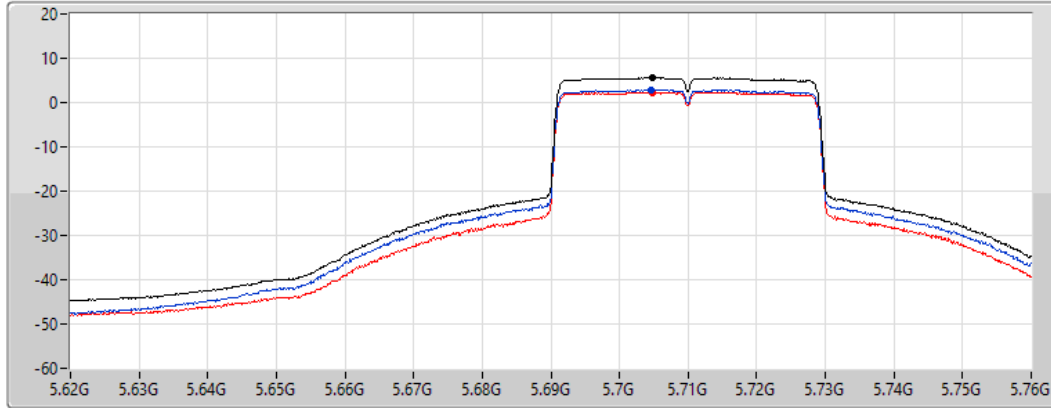

802.11ax HEW40_Nss2,(MCS0)_2TX

PSD

5710MHz Straddle 5.47-5.725GHz

13/08/2022

CF
5.69GHz
Span
140MHz
RBW
1MHz
VBW
3MHz
Sweep Time
20ms
Detector Type
RMS

Sum ☐
Port 1 ☐
Port 2 ☐

Sum	PD	Port 1	Port 2
(dBm/RBW)	(dBm/RBW)	(dBm/RBW)	(dBm/RBW)
5.60	5.60	2.85	2.33