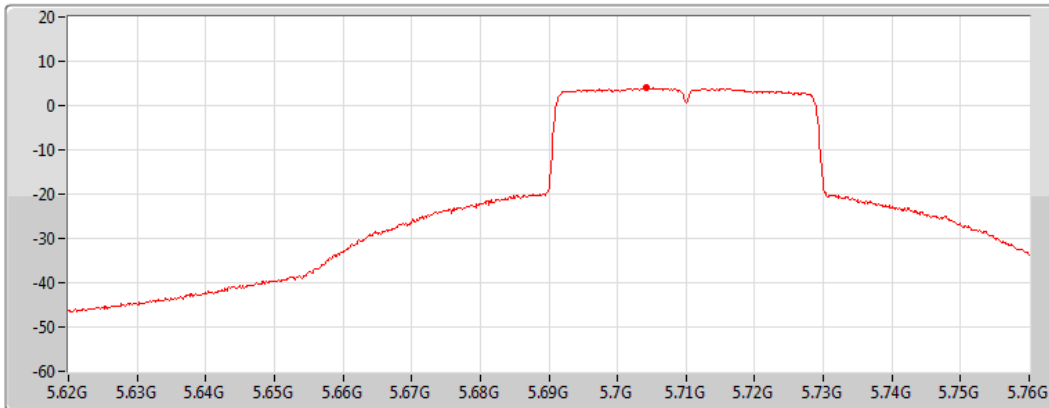

Port 2 

Sum	PD	Port 1	Port 2
(dBm/RBW)	(dBm/RBW)	(dBm/RBW)	(dBm/RBW)
1.57	1.57	-	1.57

802.11ax HEW40_Nss1,(MCS0)_1TX(Port2)

PSD

5710MHz Straddle 5.47-5.725GHz

07/06/2022

CF
5.69GHz
Span
140MHz
RBW
1MHz
VBW
3MHz
Sweep Time
20ms
Detector Type
RMS