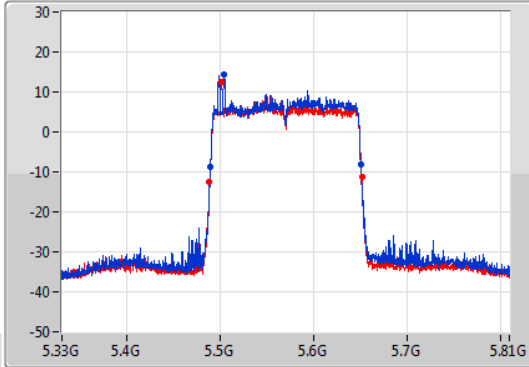

802.11ax HEW160-BF_Nss1,(MCS0)_2TX

EBW

5570MHz

09/08/2022

CF
5.57GHz
Span
480MHz
RBW
2MHz
VBW
10MHz
Sweep Time
100ms
Detector Type
Peak

CF
5.57GHz
Span
480MHz
RBW
3MHz
VBW
10MHz
Sweep Time
100ms
Detector Type
Peak