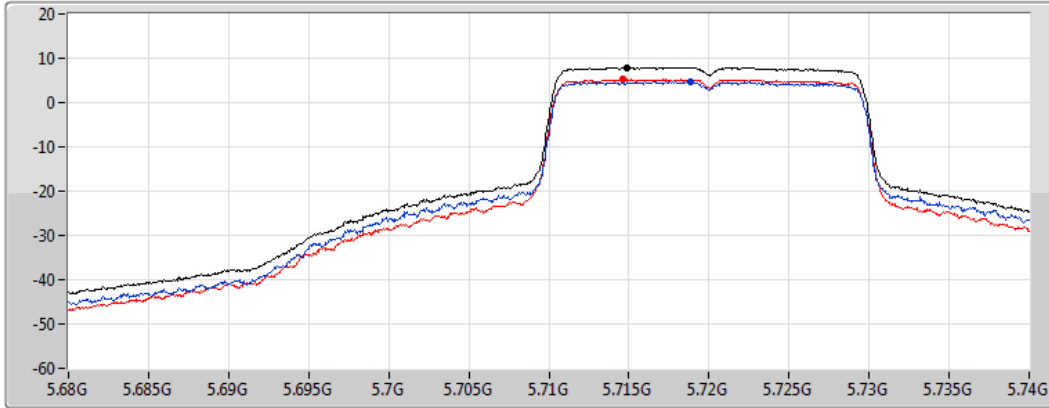

802.11ax HEW20_Nss2,(MCS0)_2TX
5720MHz Straddle 5.47-5.725GHz

PSD

07/06/2022

CF
5.71GHz
Span
60MHz
RBW
1MHz
VBW
3MHz
Sweep Time
20ms
Detector Type
RMS

Sum
Port 1
Port 2

Sum	PD	Port 1	Port 2
(dBm/RBW)	(dBm/RBW)	(dBm/RBW)	(dBm/RBW)
7.94	7.94	4.76	5.23