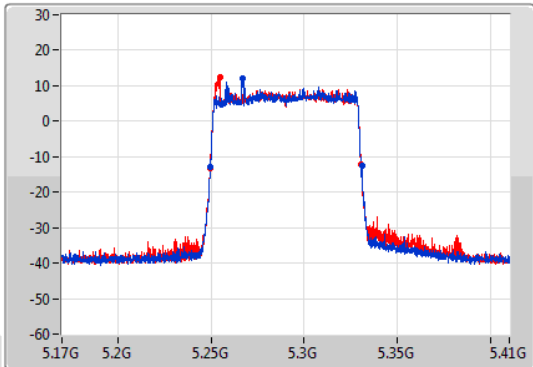

5290MHz

09/08/2022

CF
5.29GHz
Span
240MHz
RBW
1MHz
VBW
3MHz
Sweep Time
100ms
Detector Type
Peak

CF
5.29GHz
Span
240MHz
RBW
2MHz
VBW
10MHz
Sweep Time
100ms
Detector Type
Peak