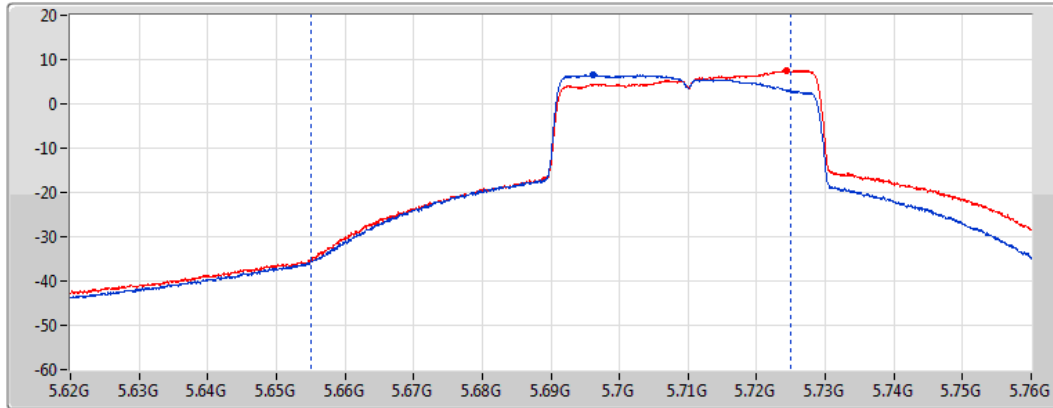

802.11ax HEW40-BF_Nss1,(MCS0)_2TX

AV Power

5710MHz Straddle 5.47-5.725GHz_TnomVnom

08/06/2022

CF
5.69GHz

Span
140MHz

RBW
1MHz

VBW
3MHz

Sweep Time
20ms

Detector Type
RMS

CP BW
70MHz

Port 1

Port 2

Sum= Total Power
PX=Port X

Sum(dBm)	P1(dBm)	P2(dBm)
23.43	20.52	20.32

802.11ax HEW40-BF_Nss1,(MCS0)_2TX

AV Power

5710MHz Straddle 5.725-5.85GHz_TnomVnom

08/06/2022

CF
5.735GHz

Span
40MHz

RBW
1MHz

VBW
3MHz

Sweep Time
20ms

Detector Type
RMS

CP BW
20MHz