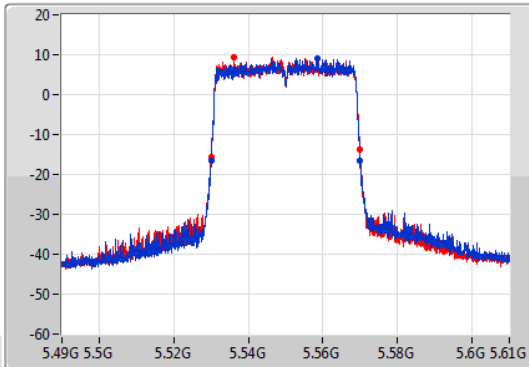

CF
5.55GHz
Span
120MHz
RBW
1MHz
VBW
3MHz
Sweep Time
100ms
Detector Type
Peak