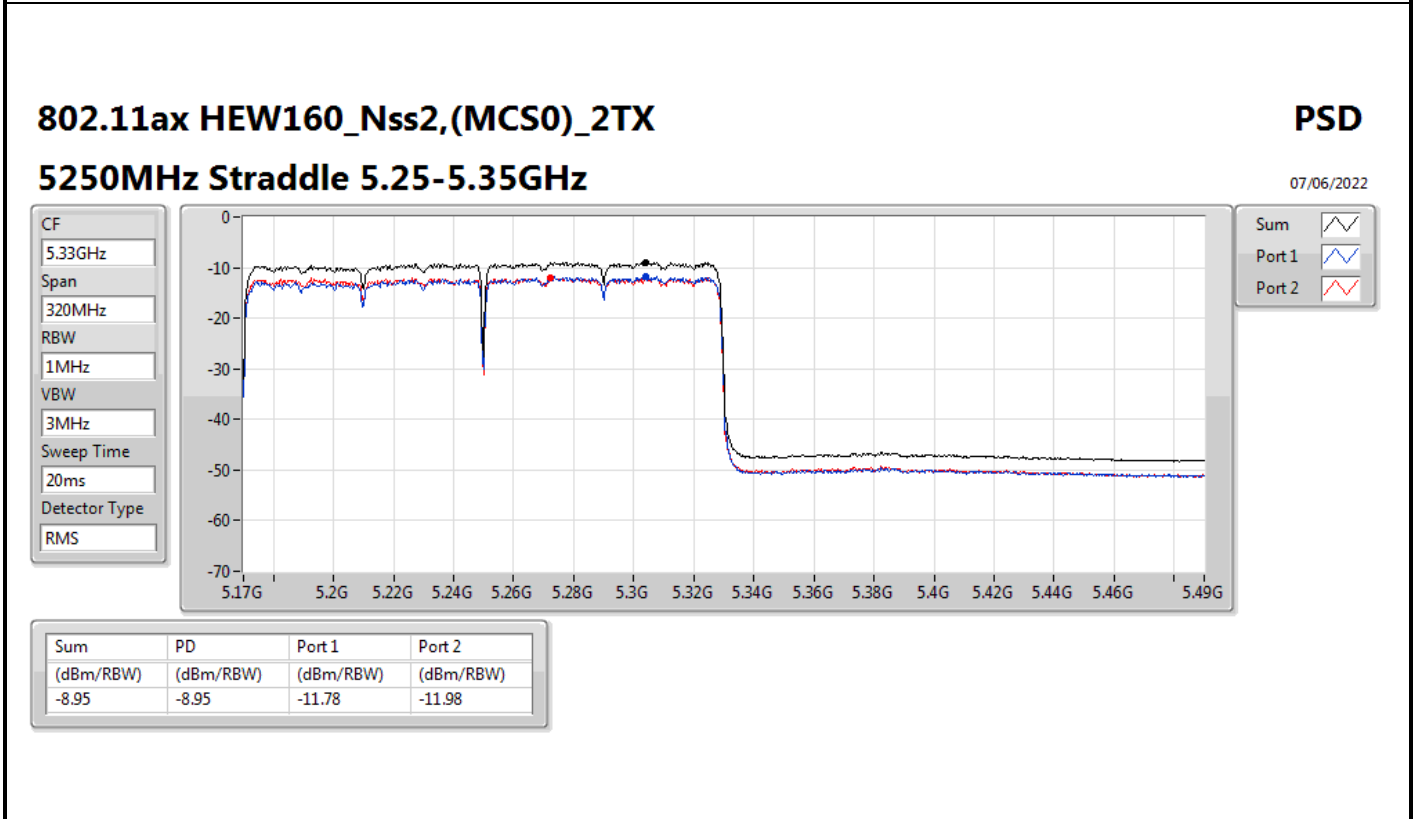

07/06/2022

Sum	PD	Port 1	Port 2
(dBm/RBW)	(dBm/RBW)	(dBm/RBW)	(dBm/RBW)
-12.02	-12.02	-	-12.02

802.11ax HEW160_Nss1,(MCS0)_1TX(Port2)

PSD

5570MHz

07/06/2022

Sum	PD	Port 1	Port 2
(dBm/RBW)	(dBm/RBW)	(dBm/RBW)	(dBm/RBW)
-11.12	-11.12	-	-11.12