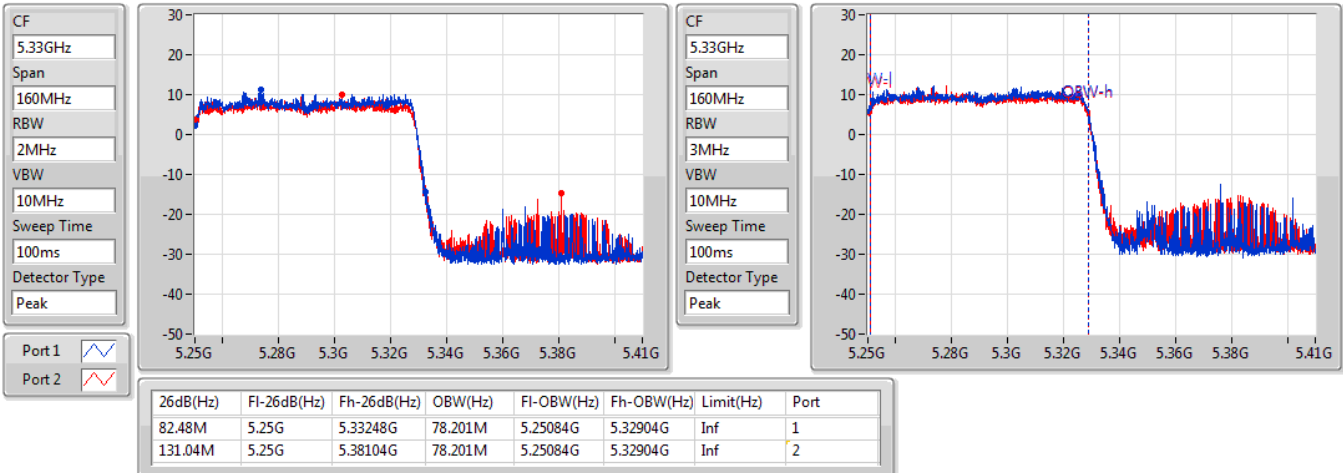

EBW

5250MHz Straddle 5.15-5.25GHz

09/08/2022

802.11ax HEW160-BF_Nss1,(MCS0)_2TX

EBW

5250MHz Straddle 5.25-5.35GHz

09/08/2022

802.11ax HEW160-BF_Nss1,(MCS0)_2TX