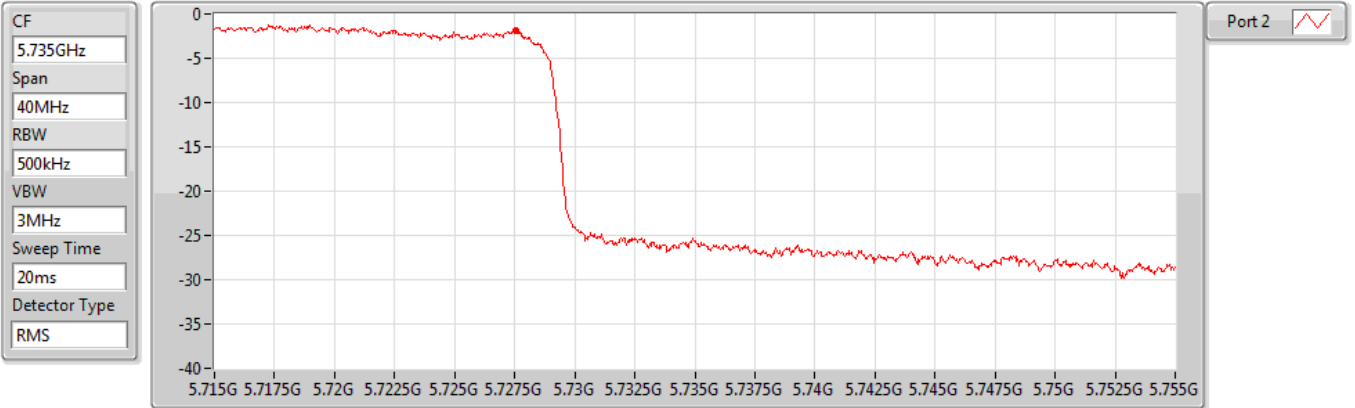

802.11ax HEW80_Nss1,(MCS0)_1TX(Port2)

PSD

5690MHz Straddle 5.725-5.85GHz

07/06/2022

Sum	PD	Port 1	Port 2
(dBm/RBW)	(dBm/RBW)	(dBm/RBW)	(dBm/RBW)
-1.81	-1.81	-	-1.81

802.11ax HEW80_Nss2,(MCS0)_2TX

PSD