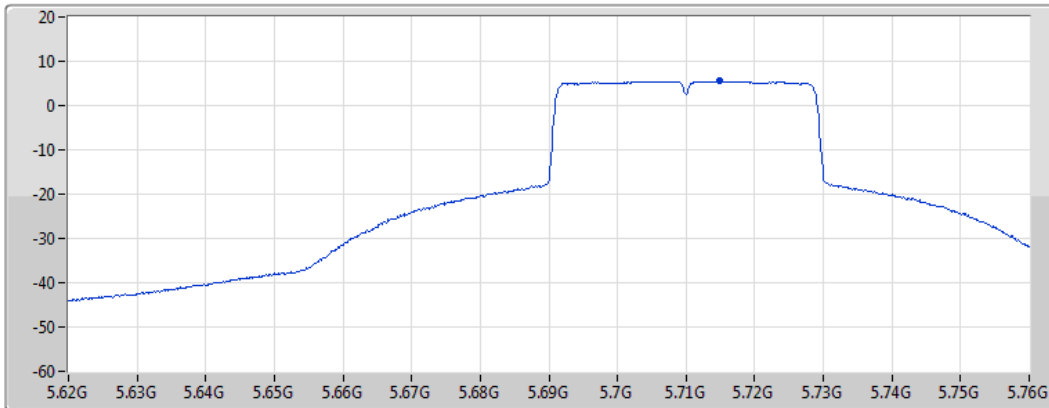

802.11ax HEW40_Nss1,(MCS0)_1TX(Port1)

PSD

5710MHz Straddle 5.47-5.725GHz

27/07/2022

CF
5.69GHz
Span
140MHz
RBW
1MHz
VBW
3MHz
Sweep Time
20ms
Detector Type
RMS

Port1

Sum	PD	Port 1
(dBm/RBW)	(dBm/RBW)	(dBm/RBW)
5.49	5.49	5.49