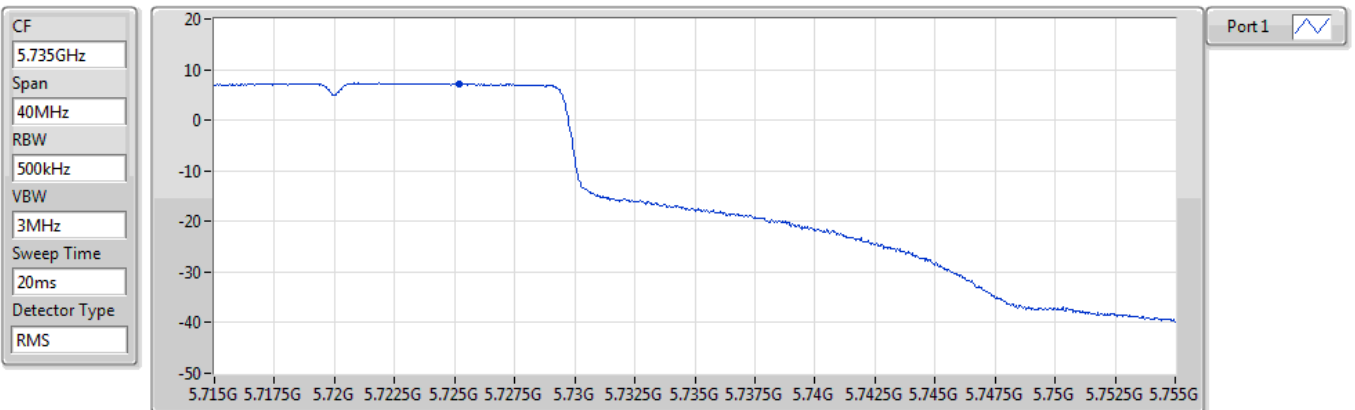

5720MHz Straddle 5.47-5.725GHz

27/07/2022

Sum	PD	Port 1
(dBm/RBW)	(dBm/RBW)	(dBm/RBW)
8.88	8.88	8.88

802.11ax HEW20_Nss1,(MCS0)_1TX(Port1)

PSD

5720MHz Straddle 5.725-5.85GHz

27/07/2022

Sum	PD	Port 1
(dBm/RBW)	(dBm/RBW)	(dBm/RBW)
7.20	7.20	7.20