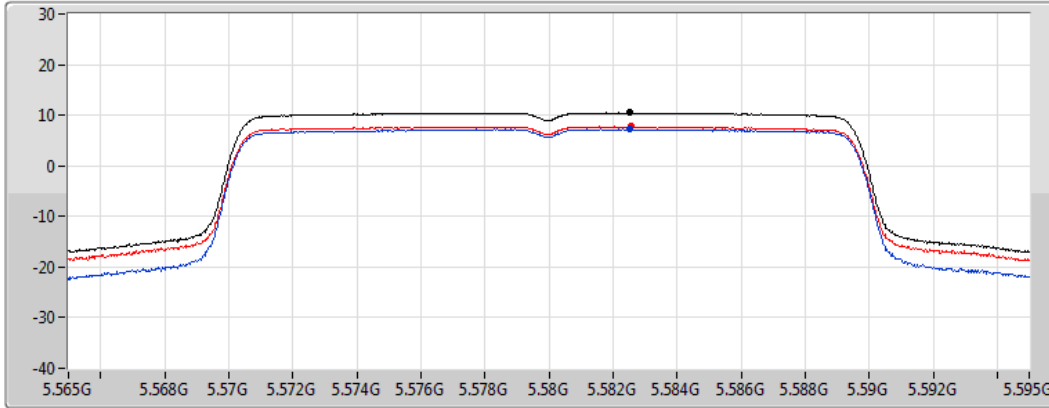

27/07/2022

Sum	PD	Port 1	Port 2
(dBm/RBW)	(dBm/RBW)	(dBm/RBW)	(dBm/RBW)
7.72	7.72	4.55	4.96

802.11ax HEW20_Nss2,(MCS0)_2TX

PSD

5580MHz

27/07/2022

CF
5.58GHz
Span
30MHz
RBW
1MHz
VBW
3MHz
Sweep Time
20ms
Detector Type
RMS