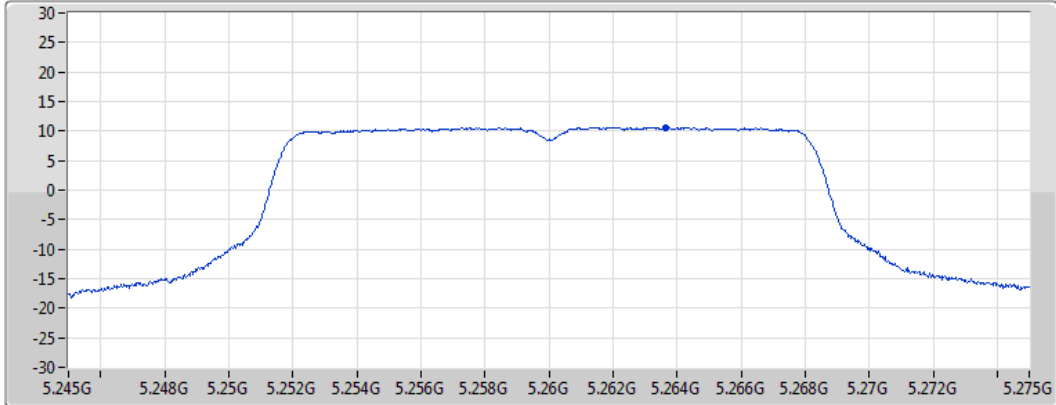

802.11a_Nss1,(6Mbps)_1TX(Port1)

PSD

5260MHz

26/07/2022

CF
5.26GHz

Span
30MHz

RBW
1MHz

VBW
3MHz

Sweep Time
20ms

Detector Type
RMS

Port1

Sum	PD	Port 1
(dBm/RBW)	(dBm/RBW)	(dBm/RBW)
10.65	10.65	10.65