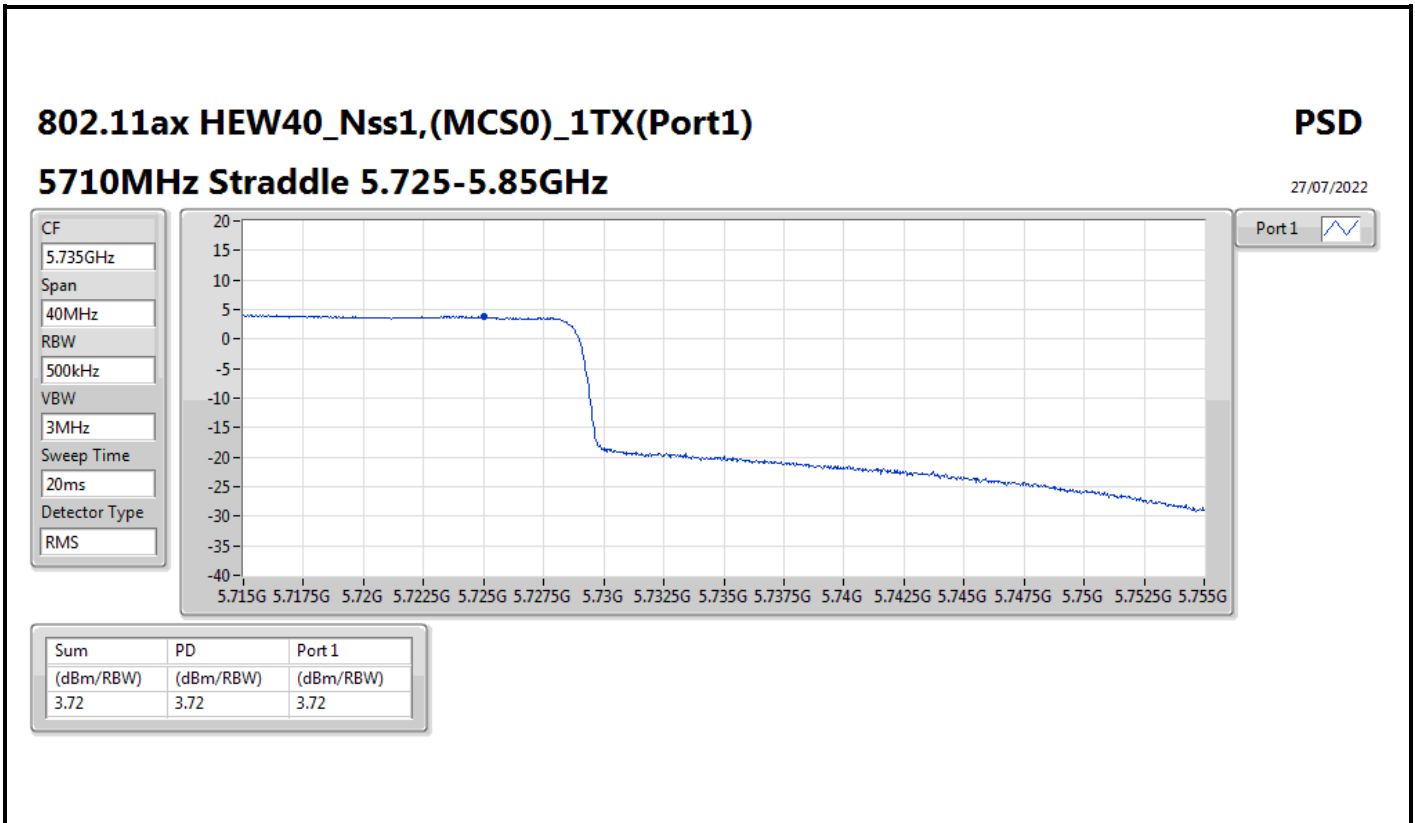

802.11ax HEW40_Nss1,(MCS0)_1TX(Port1)

PSD

5710MHz Straddle 5.47-5.725GHz

27/07/2022

CF
5.69GHz
Span
140MHz
RBW
1MHz
VBW
3MHz
Sweep Time
20ms
Detector Type
RMS

Port1

Sum	PD	Port 1
(dBm/RBW)	(dBm/RBW)	(dBm/RBW)
5.49	5.49	5.49