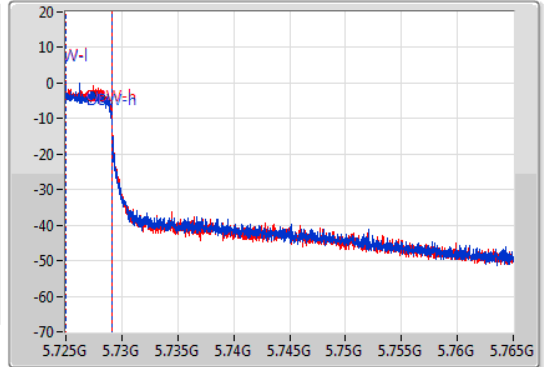

EBW

5710MHz Straddle 5.725-5.85GHz

09/08/2022

CF
5.745GHz
Span
40MHz
RBW
100kHz
VBW
300kHz
Sweep Time
100ms
Detector Type
Peak

CF
5.745GHz
Span
40MHz
RBW
100kHz
VBW
300kHz
Sweep Time
100ms
Detector Type
Peak