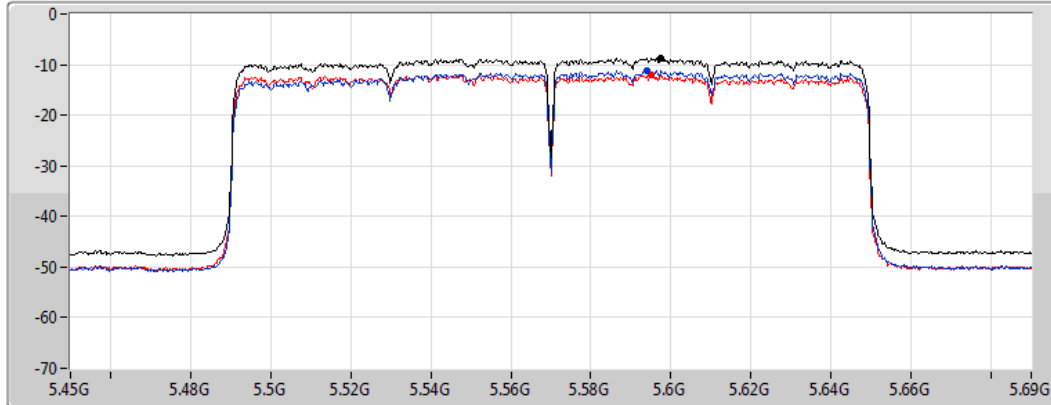

802.11ax HEW160_Nss2,(MCS0)_2TX

PSD

5570MHz

07/06/2022

CF
5.57GHz

Span
240MHz

RBW
1MHz

VBW
3MHz

Sweep Time
20ms

Detector Type
RMS

Sum

Port 1

Port 2

Sum	PD	Port 1	Port 2
(dBm/RBW)	(dBm/RBW)	(dBm/RBW)	(dBm/RBW)
-8.67	-8.67	-11.28	-12.09