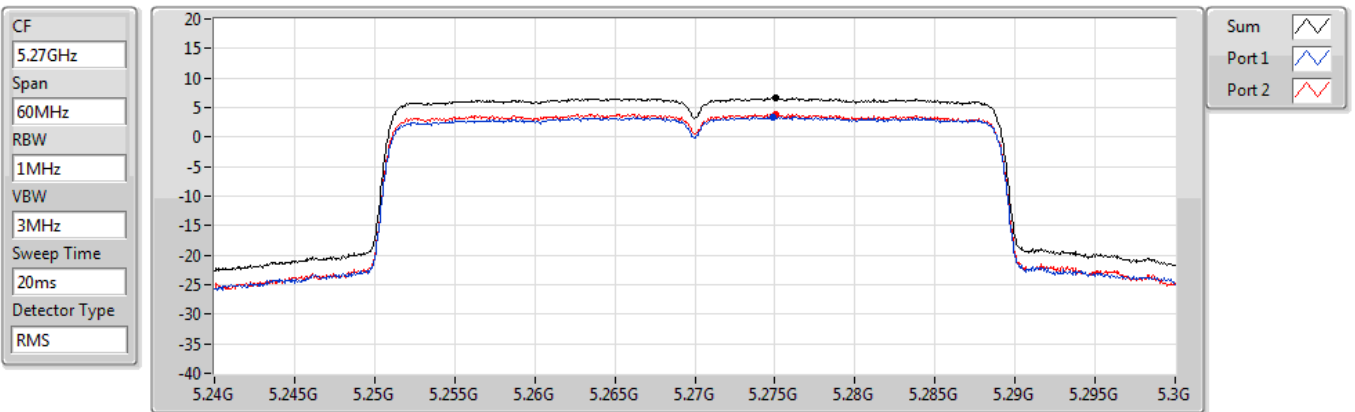

5270MHz

07/06/2022

Sum	PD	Port 1	Port 2
(dBm/RBW)	(dBm/RBW)	(dBm/RBW)	(dBm/RBW)
6.60	6.60	3.47	3.85