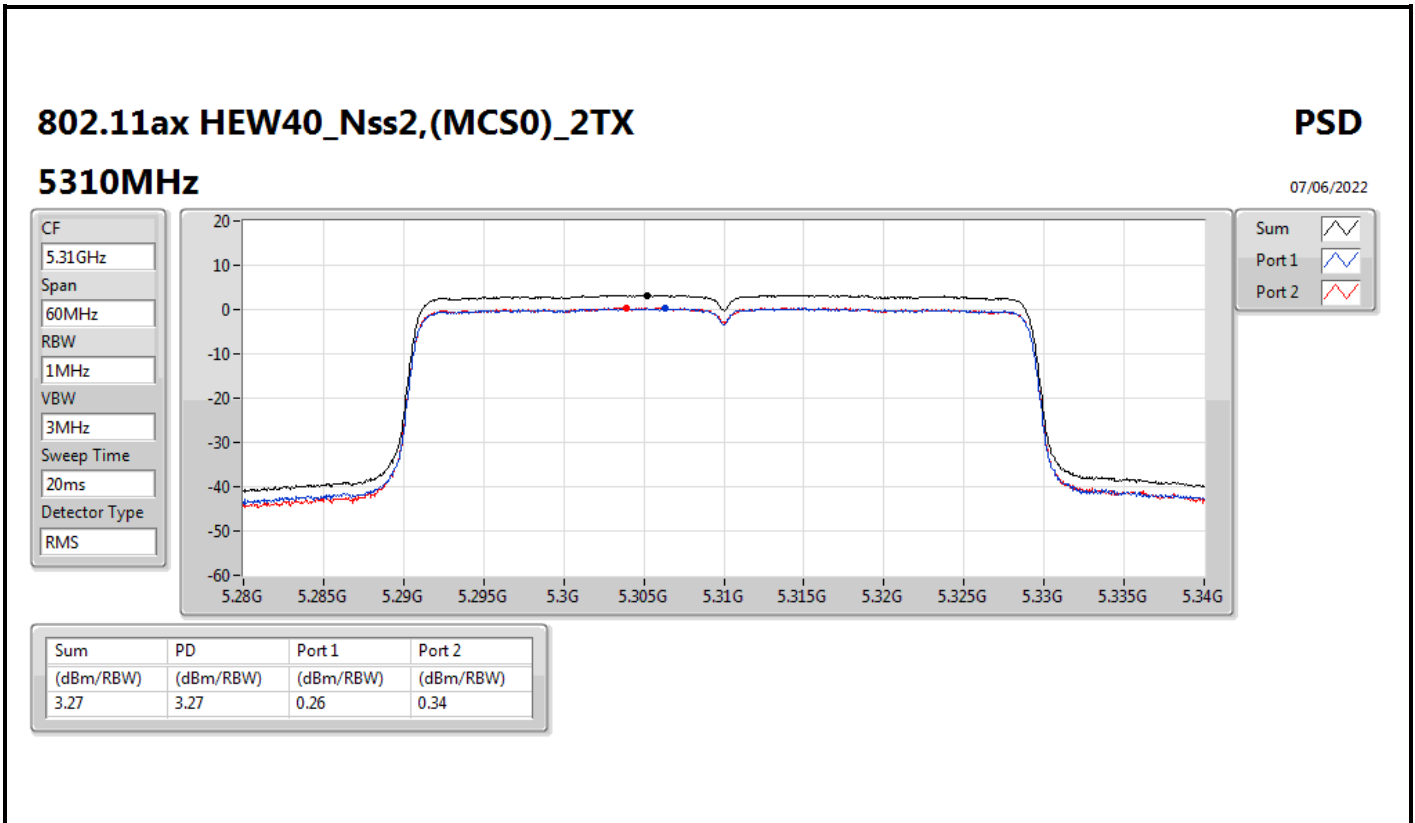

802.11ax HEW40_Nss2,(MCS0)_2TX

PSD

5270MHz

07/06/2022

Sum	PD	Port 1	Port 2
(dBm/RBW)	(dBm/RBW)	(dBm/RBW)	(dBm/RBW)
6.60	6.60	3.47	3.85

802.11ax HEW40_Nss2,(MCS0)_2TX

PSD

5550MHz