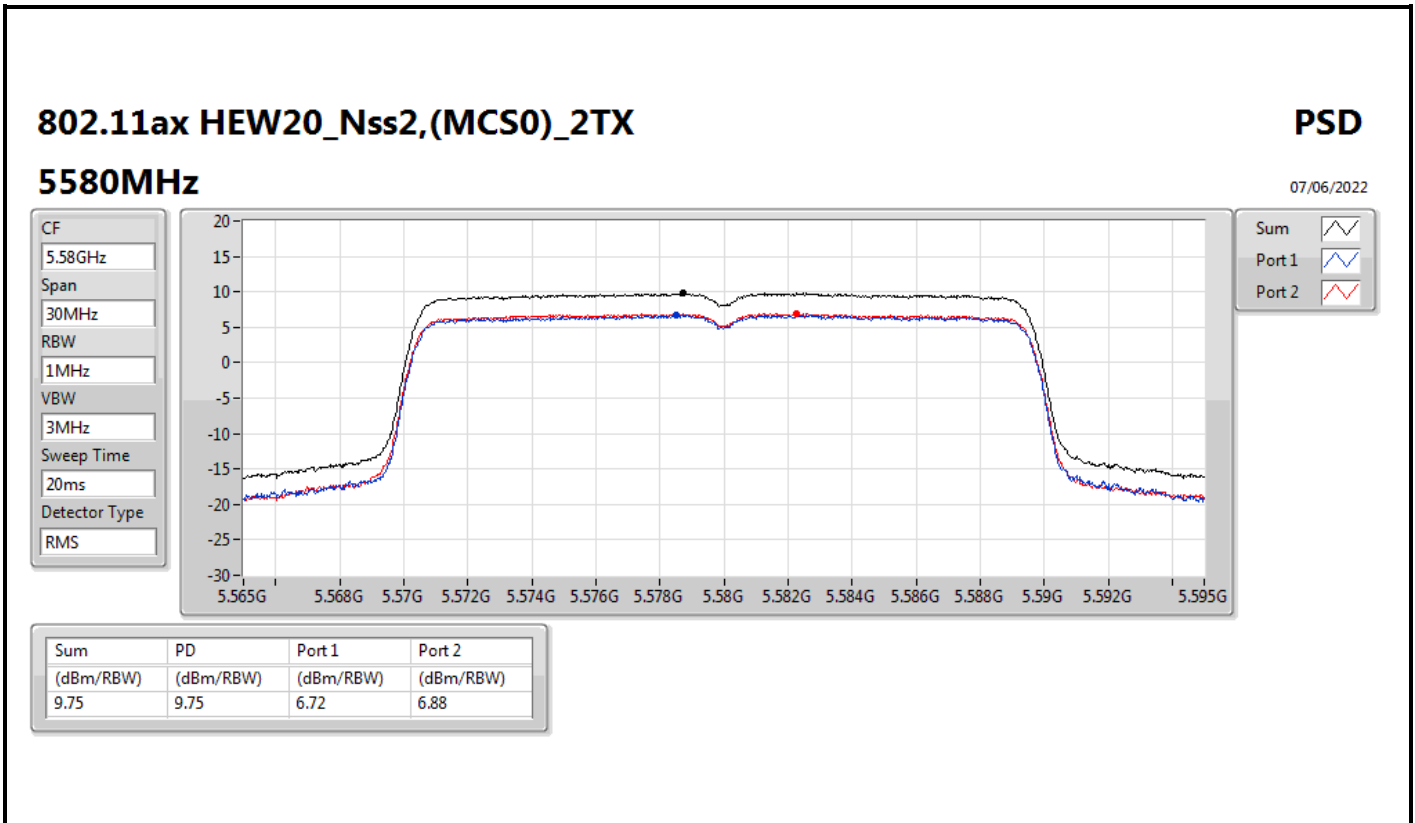

PSD

5500MHz

07/06/2022

CF
5.5GHz
Span
30MHz
RBW
1MHz
VBW
3MHz
Sweep Time
20ms
Detector Type
RMS

Sum 
Port 1 
Port 2 

Sum	PD	Port 1	Port 2
(dBm/RBW)	(dBm/RBW)	(dBm/RBW)	(dBm/RBW)
5.64	5.64	2.69	2.68

802.11ax HEW20_Nss2,(MCS0)_2TX
5720MHz Straddle 5.47-5.725GHz