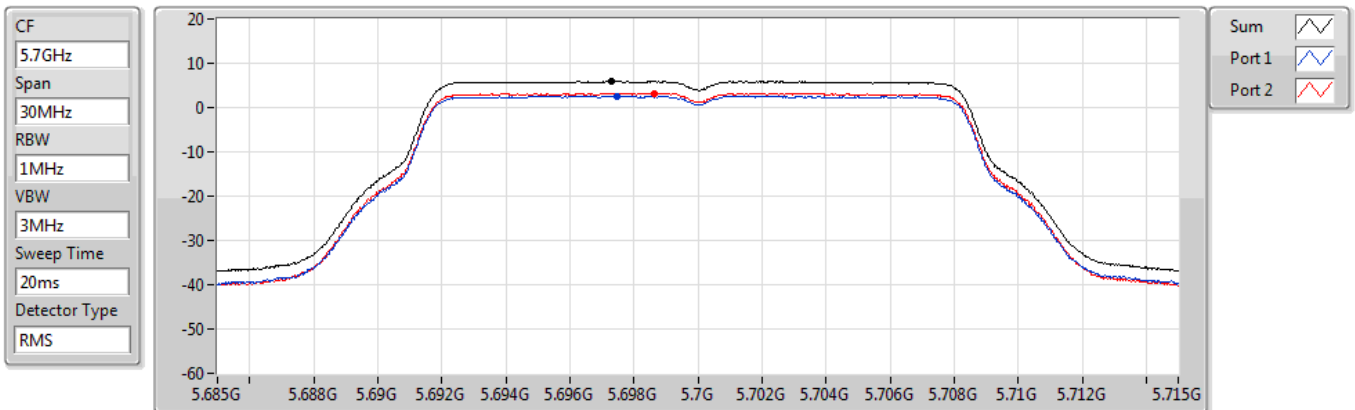

802.11a_Nss1,(6Mbps)_2TX

PSD

5700MHz

26/07/2022

Sum	PD	Port 1	Port 2
(dBm/RBW)	(dBm/RBW)	(dBm/RBW)	(dBm/RBW)
5.87	5.87	2.63	3.24