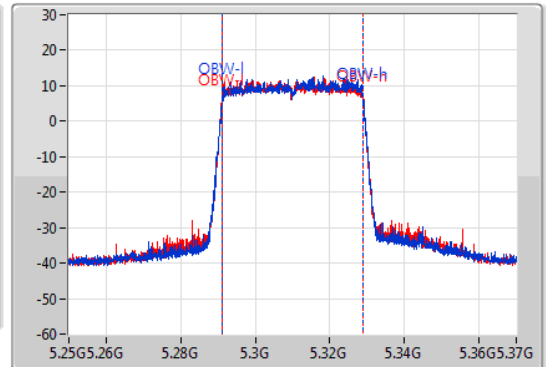

802.11ax HEW40-BF_Nss1,(MCS0)_2TX

EBW

5310MHz

09/08/2022

CF
5.31GHz
Span
120MHz
RBW
500kHz
VBW
2MHz
Sweep Time
100ms
Detector Type
Peak

CF
5.31GHz
Span
120MHz
RBW
1MHz
VBW
3MHz
Sweep Time
100ms
Detector Type
Peak