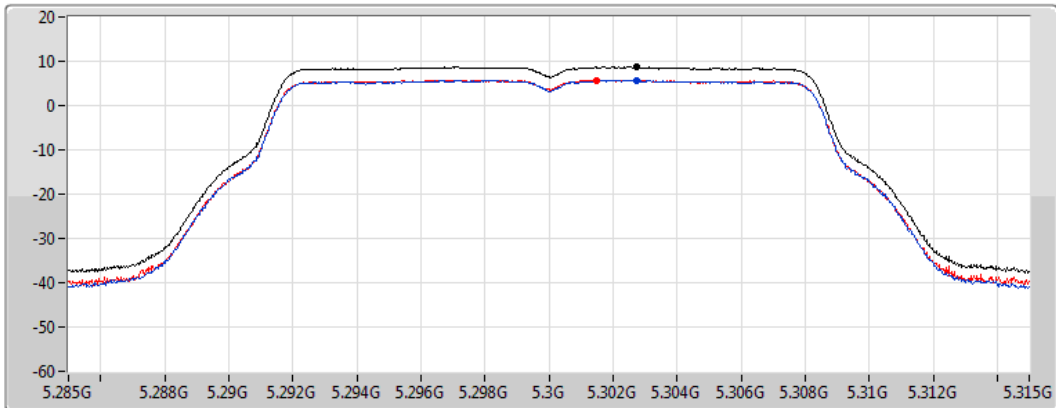

802.11a_Nss1,(6Mbps)_2TX

PSD

5300MHz

26/07/2022

CF
5.3GHz

Span
30MHz

RBW
1MHz

VBW
3MHz

Sweep Time
20ms

Detector Type
RMS

Sum

Port 1

Port 2

Sum	PD	Port 1	Port 2
(dBm/RBW)	(dBm/RBW)	(dBm/RBW)	(dBm/RBW)
8.67	8.67	5.68	5.77