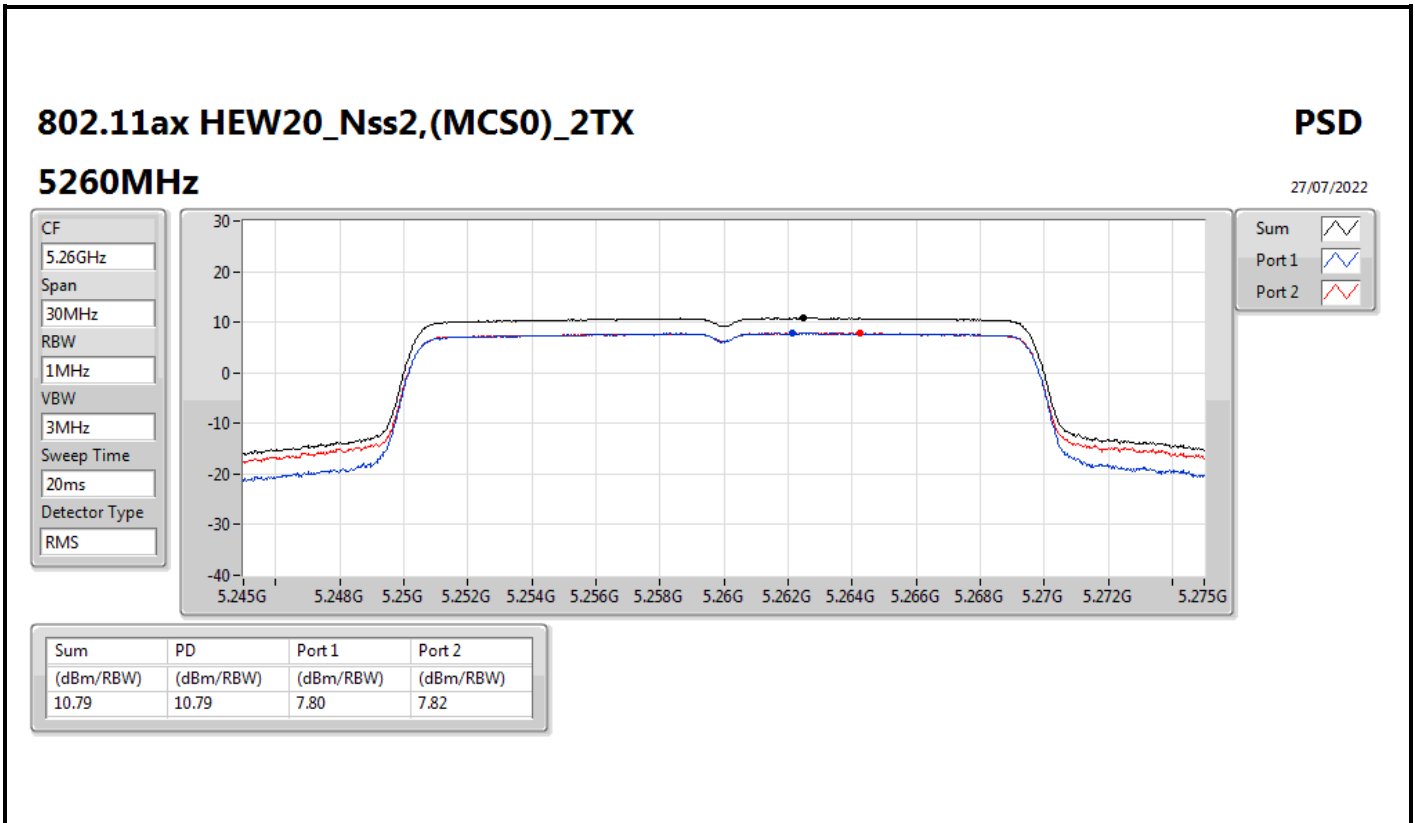

5720MHz Straddle 5.47-5.725GHz

27/07/2022

Sum	PD	Port 1
(dBm/RBW)	(dBm/RBW)	(dBm/RBW)
8.88	8.88	8.88

802.11ax HEW20_Nss1,(MCS0)_1TX(Port1)

PSD

5720MHz Straddle 5.725-5.85GHz

27/07/2022

Sum	PD	Port 1
(dBm/RBW)	(dBm/RBW)	(dBm/RBW)
7.20	7.20	7.20