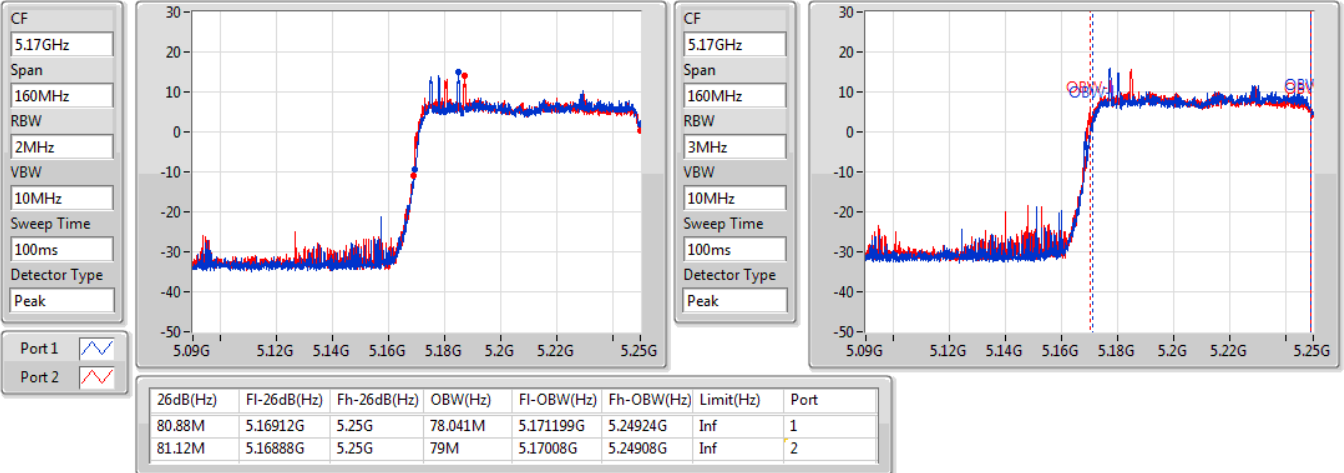

802.11ax HEW160-BF_Nss1,(MCS0)_2TX

EBW

5250MHz Straddle 5.15-5.25GHz

09/08/2022