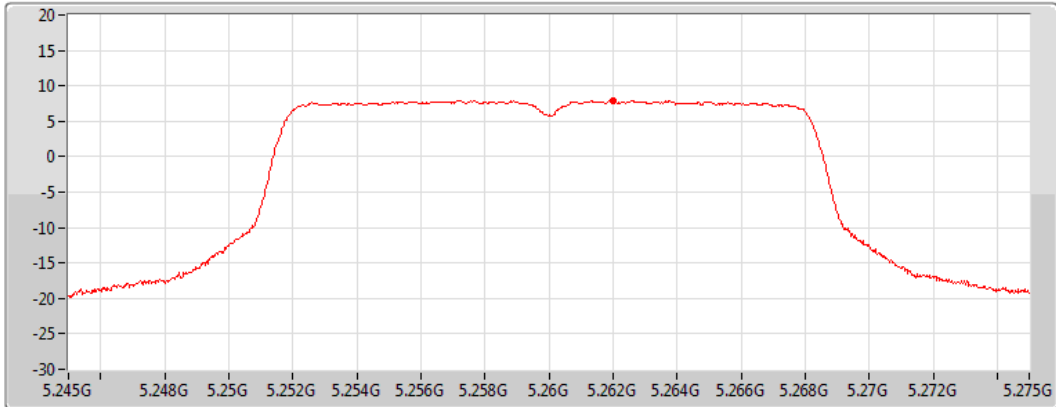

802.11a_Nss1,(6Mbps)_1TX(Port2)

PSD

5260MHz

07/06/2022

CF
5.26GHz

Span
30MHz

RBW
1MHz

VBW
3MHz

Sweep Time
20ms

Detector Type
RMS

Port 2

Sum	PD	Port 1	Port 2
(dBm/RBW)	(dBm/RBW)	(dBm/RBW)	(dBm/RBW)
7.90	7.90	-	7.90