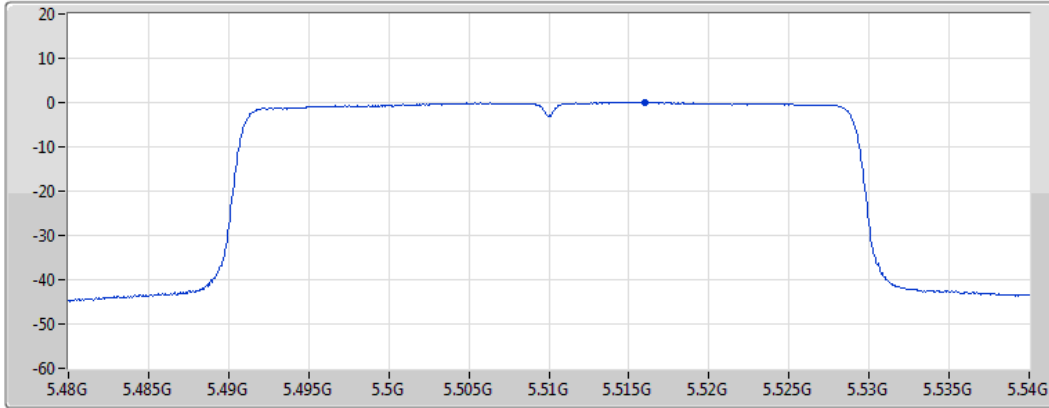

Sum
Port 1
Port 2

Sum	PD	Port 1	Port 2
(dBm/RBW)	(dBm/RBW)	(dBm/RBW)	(dBm/RBW)
7.73	7.73	4.11	5.30

802.11ax HEW40_Nss1,(MCS0)_1TX(Port1)

PSD

5510MHz

27/07/2022

CF
5.51GHz
Span
60MHz
RBW
1MHz
VBW
3MHz
Sweep Time
20ms
Detector Type
RMS