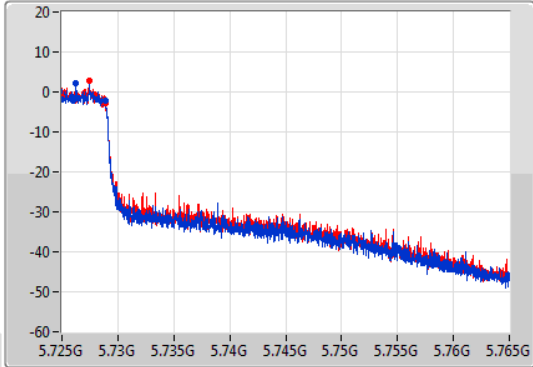

802.11ax HEW40-BF_Nss1,(MCS0)_2TX

EBW

5710MHz Straddle 5.725-5.85GHz

08/08/2022

CF
5.745GHz
Span
40MHz
RBW
100kHz
VBW
300kHz
Sweep Time
100ms
Detector Type
Peak

CF
5.745GHz
Span
40MHz
RBW
100kHz
VBW
300kHz
Sweep Time
100ms
Detector Type
Peak