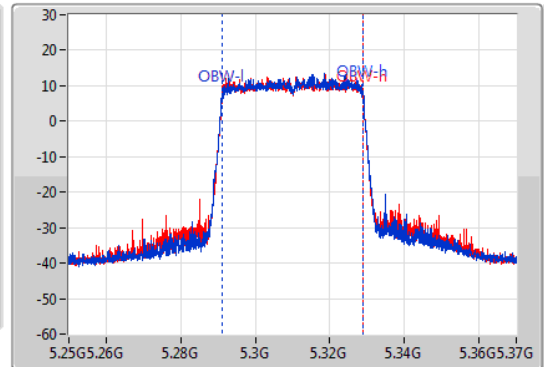

802.11ax HEW40-BF_Nss1,(MCS0)_2TX

EBW

5310MHz

09/08/2022

CF
5.31GHz
Span
120MHz
RBW
500kHz
VBW
2MHz
Sweep Time
100ms
Detector Type
Peak

CF
5.31GHz
Span
120MHz
RBW
1MHz
VBW
3MHz
Sweep Time
100ms
Detector Type
Peak