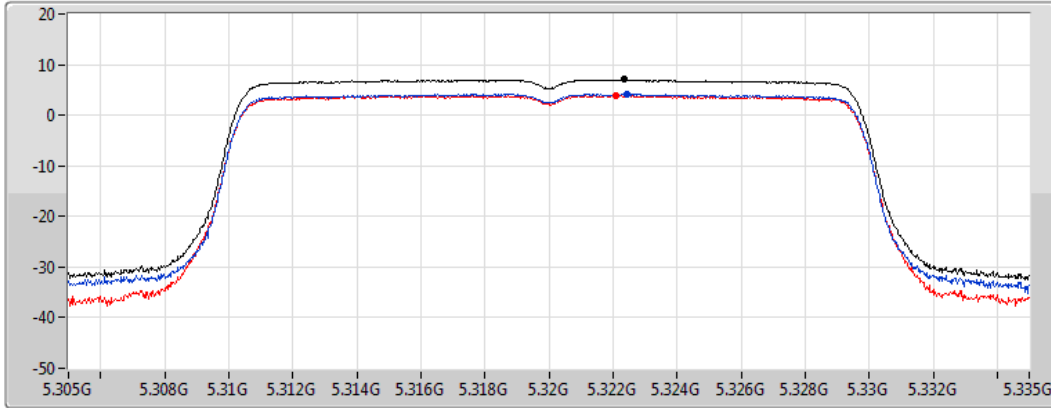

802.11ax HEW20_Nss2,(MCS0)_2TX

PSD

5320MHz

07/06/2022

CF
5.32GHz
Span
30MHz
RBW
1MHz
VBW
3MHz
Sweep Time
20ms
Detector Type
RMS

Sum
Port 1
Port 2

Sum	PD	Port 1	Port 2
(dBm/RBW)	(dBm/RBW)	(dBm/RBW)	(dBm/RBW)
7.02	7.02	4.24	3.89