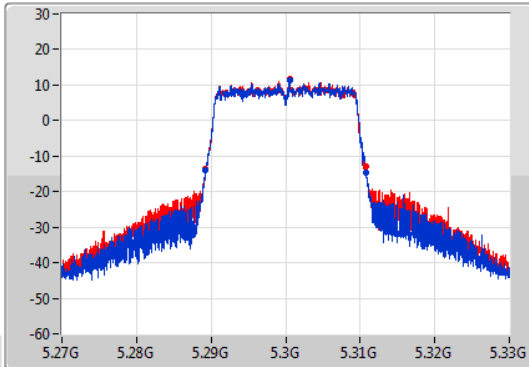

Port X-N dB = Port X 6dB down bandwidth for 5.725-5.85GHz band / 26dB down bandwidth for other band
 Port X-OBW = Port X 99% occupied bandwidth

802.11ax HEW20-BF_Nss1,(MCS0)_2TX

EBW

5260MHz

08/08/2022

CF
5.26GHz
Span
60MHz
RBW
300kHz
VBW
1MHz
Sweep Time
100ms
Detector Type
Peak

CF
5.26GHz
Span
60MHz
RBW
300kHz
VBW
1MHz
Sweep Time
100ms
Detector Type
Peak

26dB(Hz)	Fl-26dB(Hz)	Fh-26dB(Hz)	OBW(Hz)	Fl-OBW(Hz)	Fh-OBW(Hz)	Limit(Hz)	Port
21.57M	5.24926G	5.27083G	19.04M	5.250495G	5.269535G	Inf	1
21.63M	5.24914G	5.27077G	19.1M	5.250465G	5.269565G	Inf	2

802.11ax HEW20-BF_Nss1,(MCS0)_2TX

EBW

5300MHz

08/08/2022

CF
5.3GHz
Span
60MHz
RBW
300kHz
VBW
1MHz
Sweep Time
100ms
Detector Type
Peak

CF
5.3GHz
Span
60MHz
RBW
300kHz
VBW
1MHz
Sweep Time
100ms
Detector Type
Peak