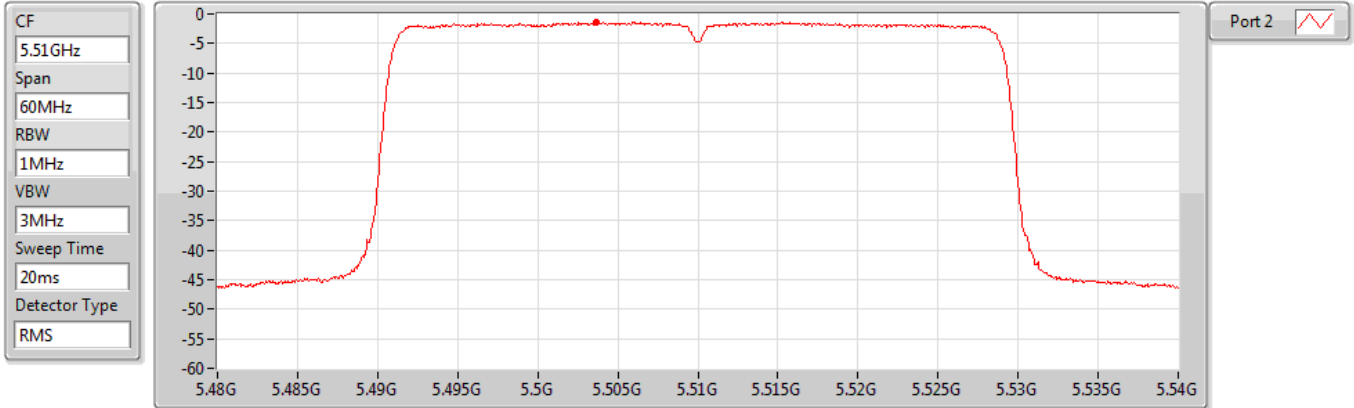

802.11ax HEW40_Nss1,(MCS0)_1TX(Port2)

PSD

5510MHz

07/06/2022

Sum	PD	Port 1	Port 2
(dBm/RBW)	(dBm/RBW)	(dBm/RBW)	(dBm/RBW)
-1.46	-1.46	-	-1.46