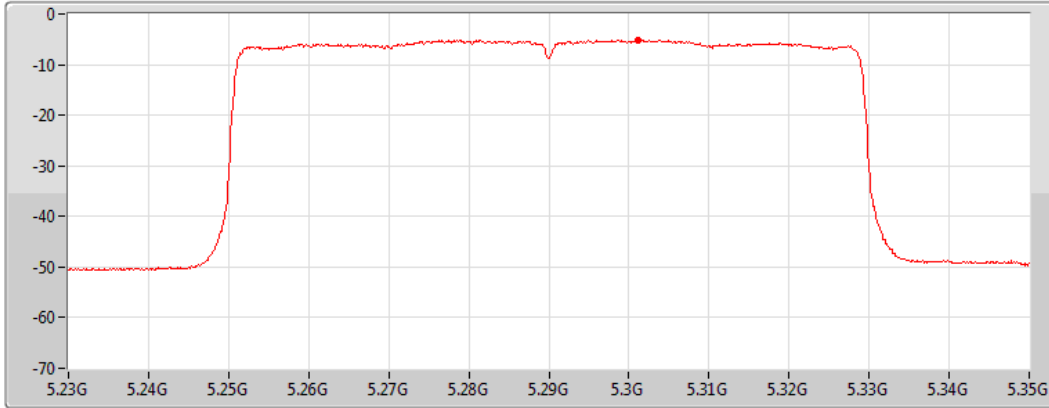

802.11ax HEW80_Nss1,(MCS0)_1TX(Port2)

PSD

5290MHz

07/06/2022

CF
5.29GHz
Span
120MHz
RBW
1MHz
VBW
3MHz
Sweep Time
20ms
Detector Type
RMS

Port 2

Sum	PD	Port 1	Port 2
(dBm/RBW)	(dBm/RBW)	(dBm/RBW)	(dBm/RBW)
-5.07	-5.07	-	-5.07