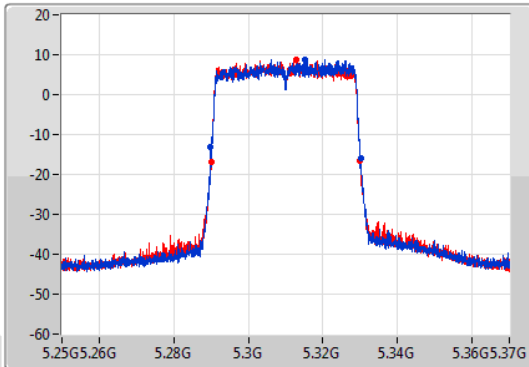

CF
5.31GHz
Span
120MHz
RBW
1MHz
VBW
3MHz
Sweep Time
100ms
Detector Type
Peak