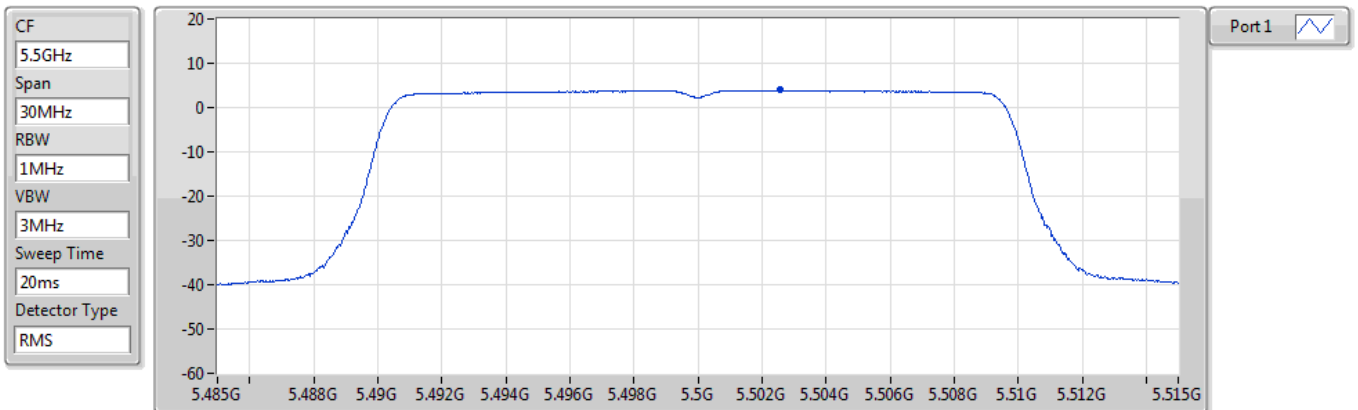

5320MHz

27/07/2022

Sum	PD	Port 1
(dBm/RBW)	(dBm/RBW)	(dBm/RBW)
6.46	6.46	6.46

802.11ax HEW20_Nss1,(MCS0)_1TX(Port1)

PSD

5500MHz

27/07/2022

Sum	PD	Port 1
(dBm/RBW)	(dBm/RBW)	(dBm/RBW)
3.92	3.92	3.92