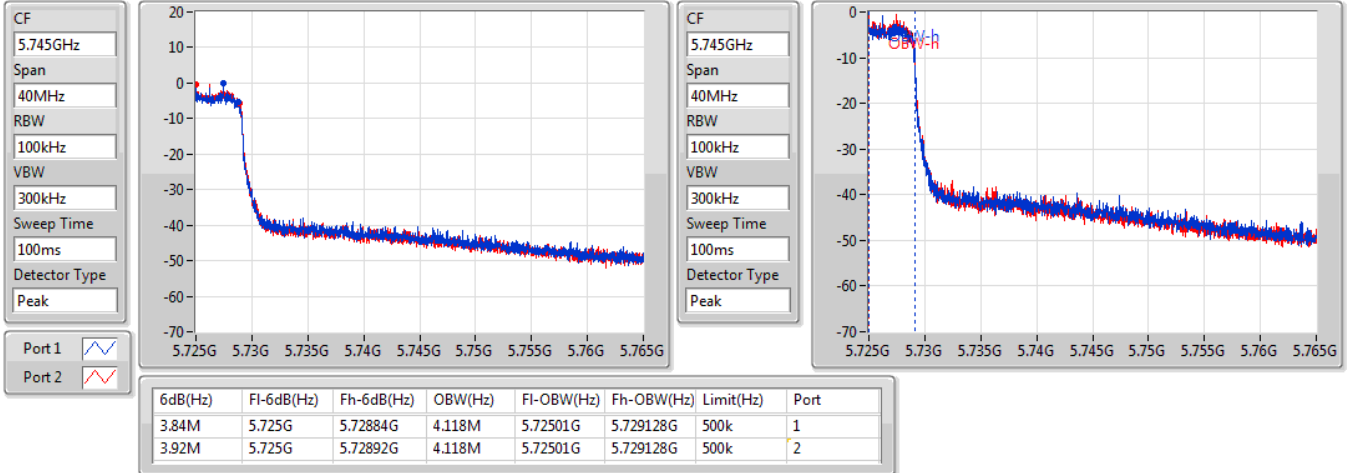

802.11ax HEW40-BF_Nss1,(MCS0)_2TX

EBW

5710MHz Straddle 5.725-5.85GHz

09/08/2022