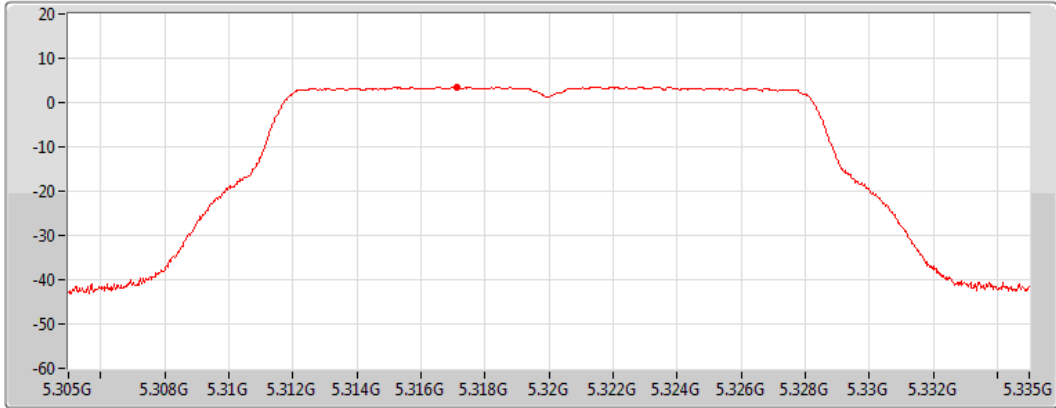

802.11a_Nss1,(6Mbps)_1TX(Port2)

PSD

5320MHz

07/06/2022

CF
5.32GHz
Span
30MHz
RBW
1MHz
VBW
3MHz
Sweep Time
20ms
Detector Type
RMS

Port 2

Sum	PD	Port 1	Port 2
(dBm/RBW)	(dBm/RBW)	(dBm/RBW)	(dBm/RBW)
3.54	3.54	-	3.54