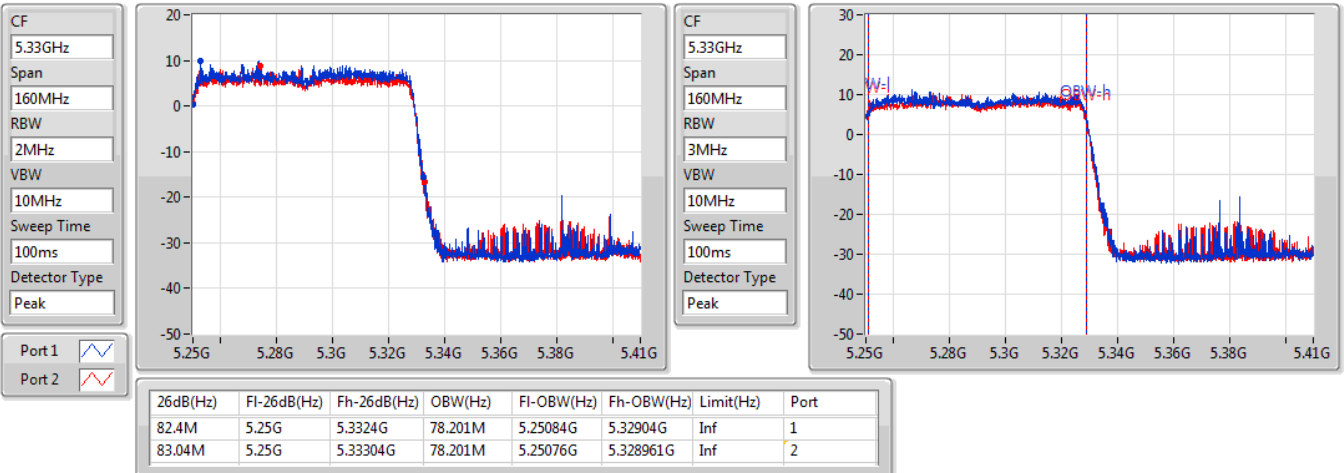

EBW

5250MHz Straddle 5.15-5.25GHz

09/08/2022

802.11ax HEW160-BF_Nss1,(MCS0)_2TX

EBW

5250MHz Straddle 5.25-5.35GHz

09/08/2022

802.11ax HEW160-BF_Nss1,(MCS0)_2TX