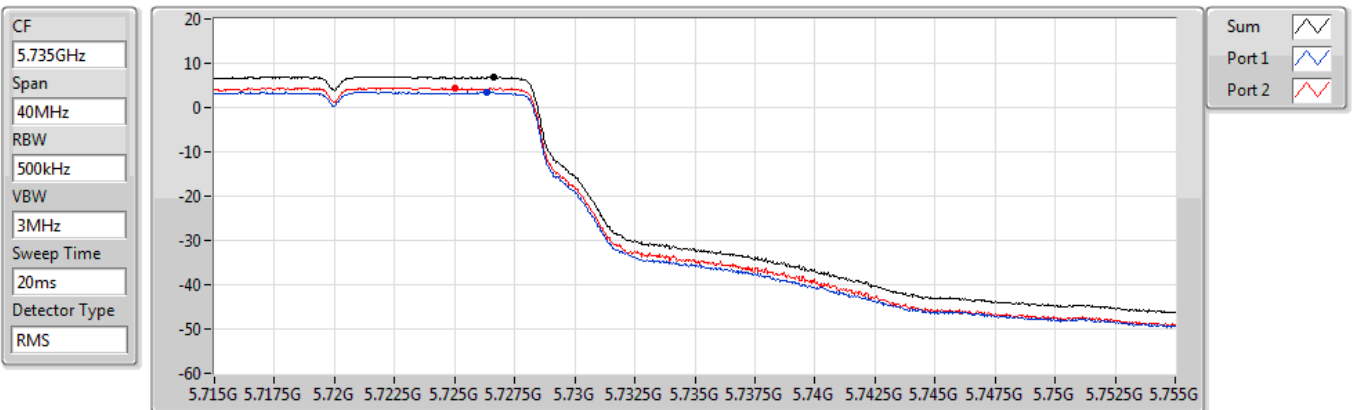

27/07/2022

Sum	PD	Port 1	Port 2
(dBm/RBW)	(dBm/RBW)	(dBm/RBW)	(dBm/RBW)
8.57	8.57	5.15	6.03

802.11a_Nss1,(6Mbps)_2TX

PSD

5720MHz Straddle 5.725-5.85GHz

27/07/2022

Sum	PD	Port 1	Port 2
(dBm/RBW)	(dBm/RBW)	(dBm/RBW)	(dBm/RBW)
6.85	6.85	3.40	4.29