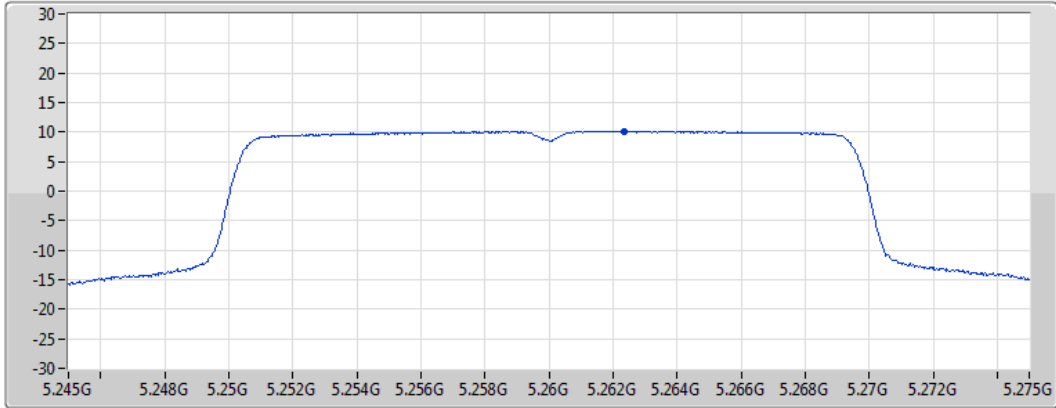

802.11ax HEW20_Nss1,(MCS0)_1TX(Port1)

PSD

5260MHz

27/07/2022

CF
5.26GHz
Span
30MHz
RBW
1MHz
VBW
3MHz
Sweep Time
20ms
Detector Type
RMS

Port1

Sum	PD	Port 1
(dBm/RBW)	(dBm/RBW)	(dBm/RBW)
10.14	10.14	10.14