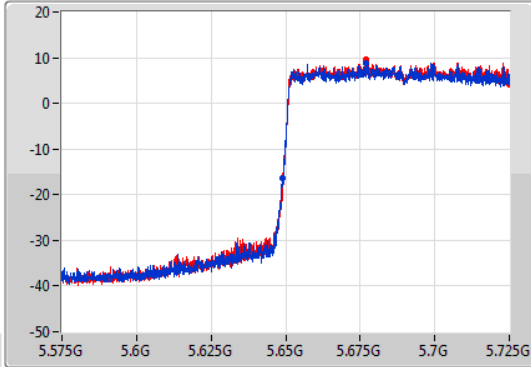

802.11ax HEW80-BF_Nss1,(MCS0)_2TX

EBW

5690MHz Straddle 5.47-5.725GHz

09/08/2022

CF
5.65GHz
Span
150MHz
RBW
1MHz
VBW
3MHz
Sweep Time
100ms
Detector Type
Peak

CF
5.65GHz
Span
150MHz
RBW
2MHz
VBW
10MHz
Sweep Time
100ms
Detector Type
Peak