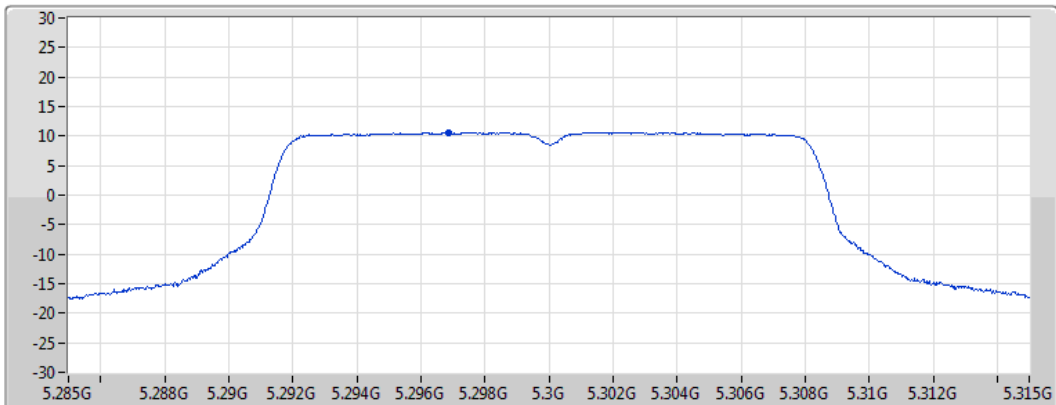

CF
5.3GHz

Span
30MHz

RBW
1MHz

VBW
3MHz

Sweep Time
20ms

Detector Type
RMS

Port1 

Sum	PD	Port 1
(dBm/RBW)	(dBm/RBW)	(dBm/RBW)
10.63	10.63	10.63