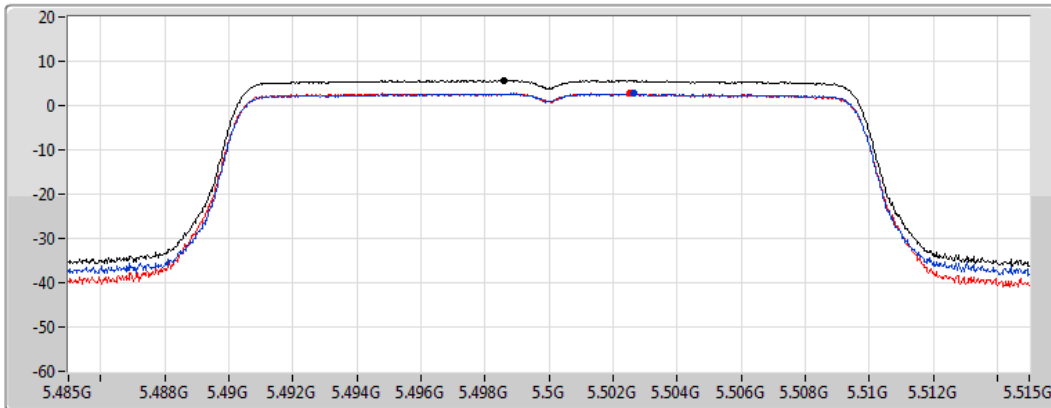

802.11ax HEW20_Nss2,(MCS0)_2TX

PSD

5500MHz

07/06/2022

CF
5.5GHz
Span
30MHz
RBW
1MHz
VBW
3MHz
Sweep Time
20ms
Detector Type
RMS

Sum
Port 1
Port 2

Sum	PD	Port 1	Port 2
(dBm/RBW)	(dBm/RBW)	(dBm/RBW)	(dBm/RBW)
5.64	5.64	2.69	2.68