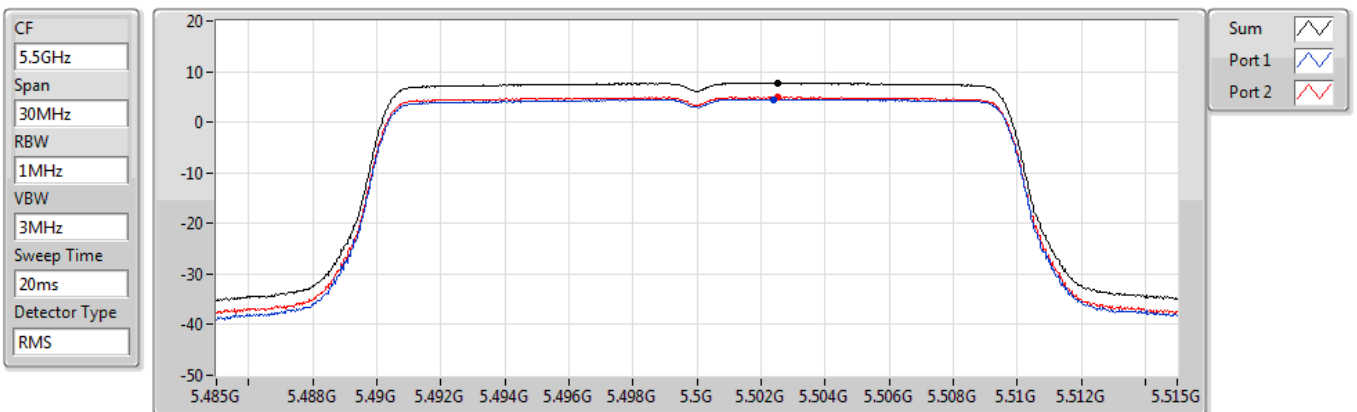

802.11ax HEW20_Nss2,(MCS0)_2TX

PSD

5500MHz

27/07/2022

Sum	PD	Port 1	Port 2
(dBm/RBW)	(dBm/RBW)	(dBm/RBW)	(dBm/RBW)
7.72	7.72	4.55	4.96