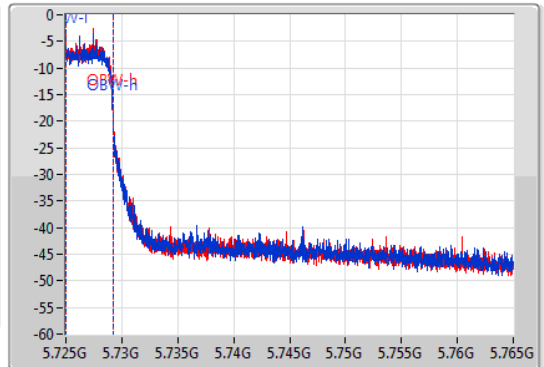

EBW

5690MHz Straddle 5.725-5.85GHz

09/08/2022

CF
5.745GHz
Span
40MHz
RBW
100kHz
VBW
300kHz
Sweep Time
100ms
Detector Type
Peak

CF
5.745GHz
Span
40MHz
RBW
100kHz
VBW
300kHz
Sweep Time
100ms
Detector Type
Peak