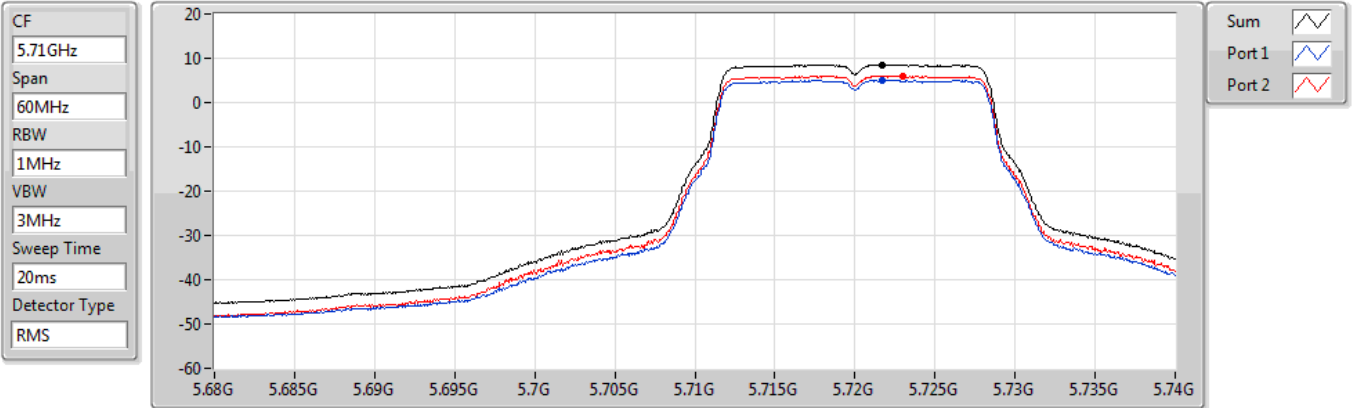

802.11a_Nss1,(6Mbps)_2TX

PSD

5720MHz Straddle 5.47-5.725GHz

27/07/2022

Sum	PD	Port 1	Port 2
(dBm/RBW)	(dBm/RBW)	(dBm/RBW)	(dBm/RBW)
8.57	8.57	5.15	6.03

802.11a_Nss1,(6Mbps)_2TX

PSD