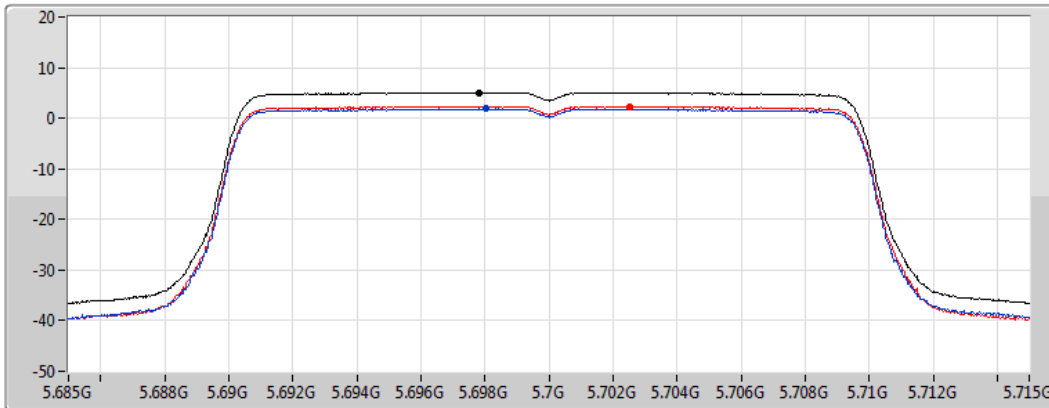

Sum
Port 1
Port 2

Sum	PD	Port 1	Port 2
(dBm/RBW)	(dBm/RBW)	(dBm/RBW)	(dBm/RBW)
10.49	10.49	7.23	7.72

802.11ax HEW20_Nss2,(MCS0)_2TX

PSD

5700MHz

27/07/2022

CF
5.7GHz
Span
30MHz
RBW
1MHz
VBW
3MHz
Sweep Time
20ms
Detector Type
RMS