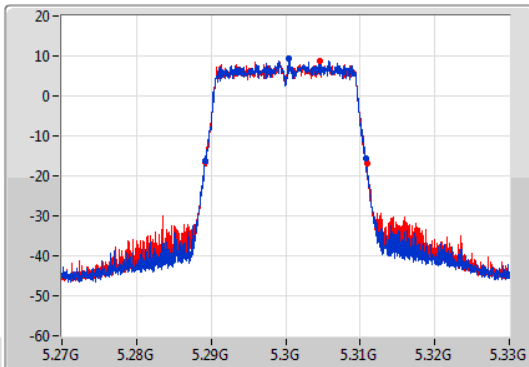

CF: 5.3GHz
Span: 60MHz
RBW: 300kHz
VBW: 1MHz
Sweep Time: 100ms
Detector Type: Peak