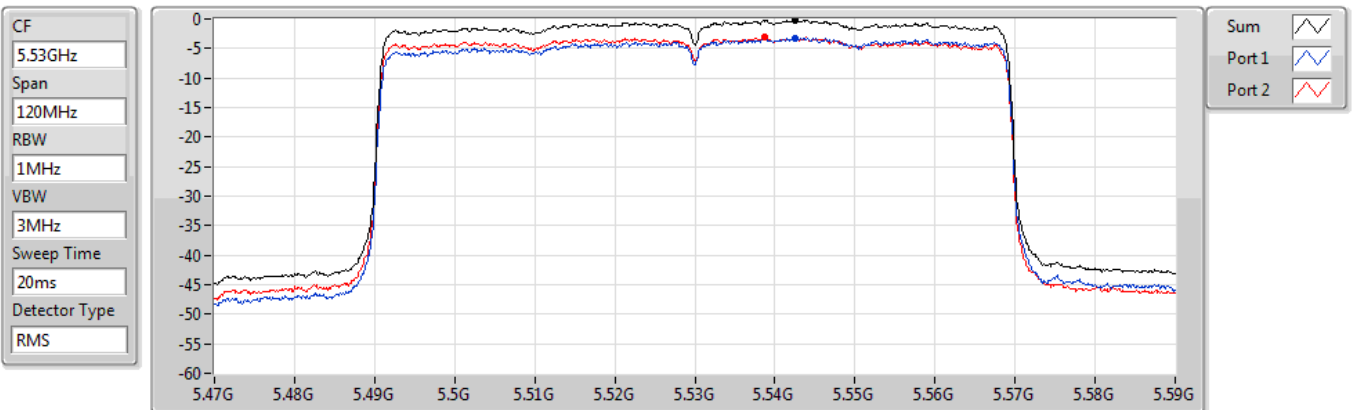

5530MHz

07/06/2022

Sum	PD	Port 1	Port 2
(dBm/RBW)	(dBm/RBW)	(dBm/RBW)	(dBm/RBW)
-0.21	-0.21	-3.22	-3.02