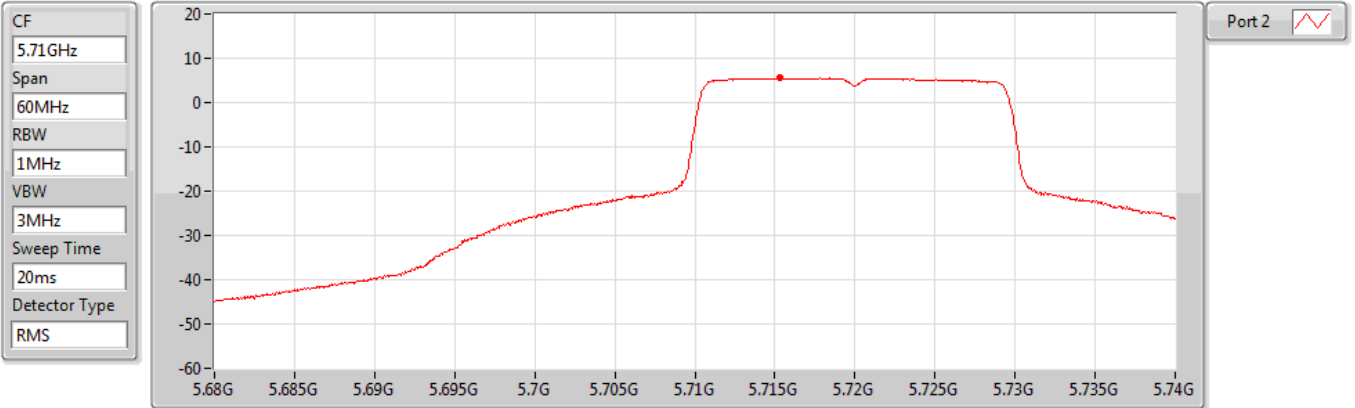

07/06/2022

Sum	PD	Port 1	Port 2
(dBm/RBW)	(dBm/RBW)	(dBm/RBW)	(dBm/RBW)
-0.38	-0.38	-	-0.38

802.11ax HEW20_Nss1,(MCS0)_1TX(Port2)

PSD

5720MHz Straddle 5.47-5.725GHz

07/06/2022

Sum	PD	Port 1	Port 2
(dBm/RBW)	(dBm/RBW)	(dBm/RBW)	(dBm/RBW)
5.54	5.54	-	5.54