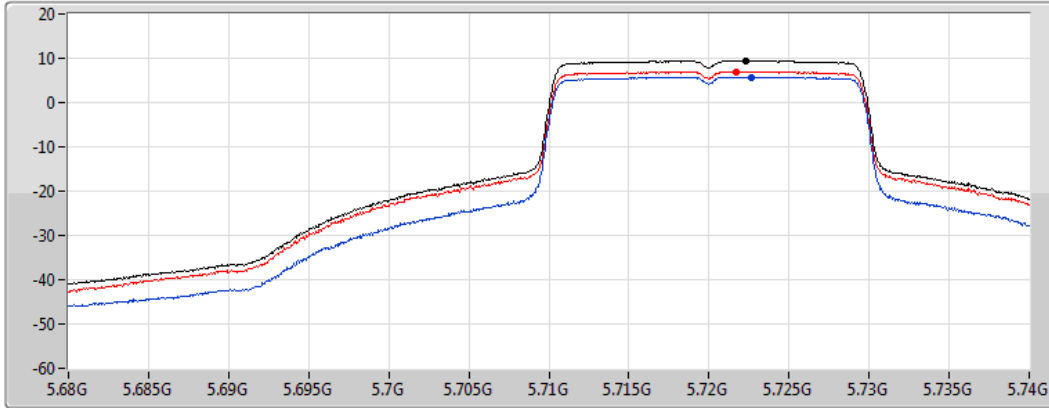

Sum
Port 1
Port 2

Sum	PD	Port 1	Port 2
(dBm/RBW)	(dBm/RBW)	(dBm/RBW)	(dBm/RBW)
5.05	5.05	1.86	2.31

802.11ax HEW20_Nss2,(MCS0)_2TX

PSD

5720MHz Straddle 5.47-5.725GHz

27/07/2022

CF
5.71GHz
Span
60MHz
RBW
1MHz
VBW
3MHz
Sweep Time
20ms
Detector Type
RMS