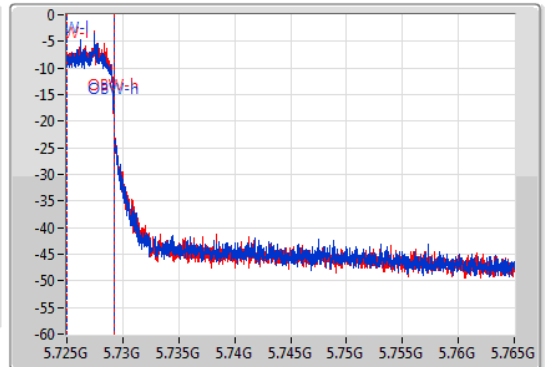

802.11ax HEW80-BF_Nss1,(MCS0)_2TX

EBW

5690MHz Straddle 5.725-5.85GHz

09/08/2022

CF
5.745GHz
Span
40MHz
RBW
100kHz
VBW
300kHz
Sweep Time
100ms
Detector Type
Peak

CF
5.745GHz
Span
40MHz
RBW
100kHz
VBW
300kHz
Sweep Time
100ms
Detector Type
Peak