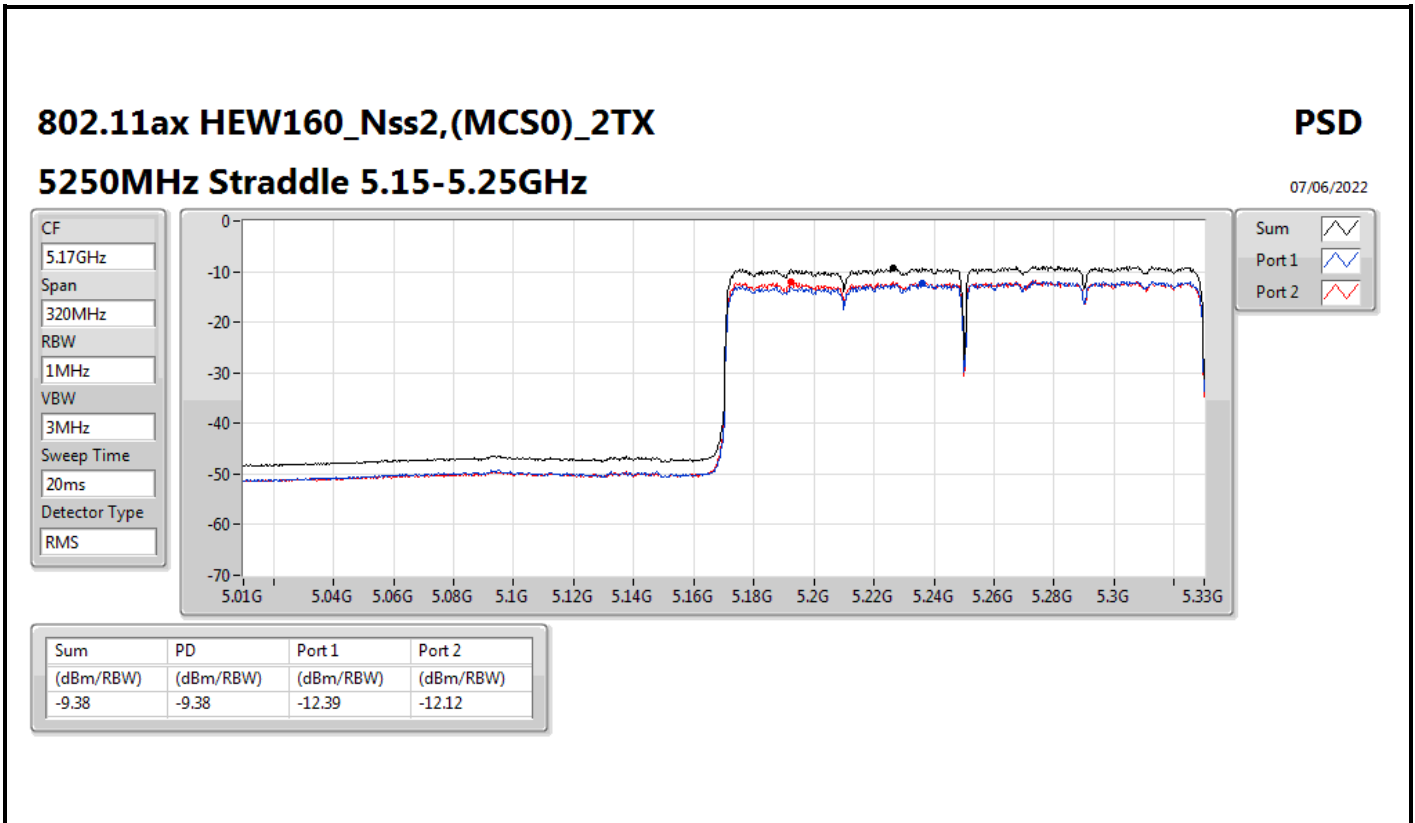

07/06/2022

Sum	PD	Port 1	Port 2
(dBm/RBW)	(dBm/RBW)	(dBm/RBW)	(dBm/RBW)
-12.02	-12.02	-	-12.02

802.11ax HEW160_Nss1,(MCS0)_1TX(Port2)

PSD

5570MHz

07/06/2022

Sum	PD	Port 1	Port 2
(dBm/RBW)	(dBm/RBW)	(dBm/RBW)	(dBm/RBW)
-11.12	-11.12	-	-11.12