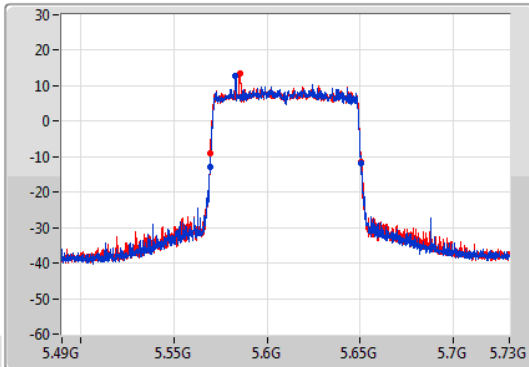

CF
5.61GHz
Span
240MHz
RBW
2MHz
VBW
10MHz
Sweep Time
100ms
Detector Type
Peak