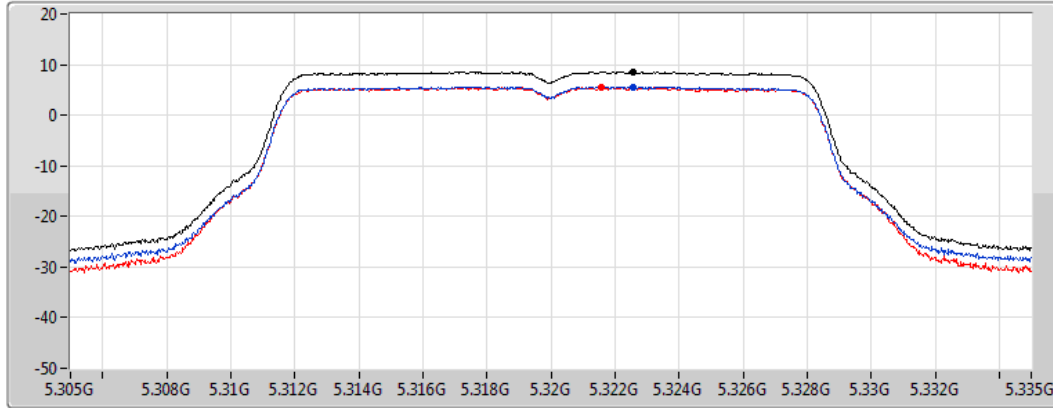

802.11a_Nss1,(6Mbps)_2TX

PSD

5320MHz

07/06/2022

CF
5.32GHz
Span
30MHz
RBW
1MHz
VBW
3MHz
Sweep Time
20ms
Detector Type
RMS

Sum
Port 1
Port 2

Sum	PD	Port 1	Port 2
(dBm/RBW)	(dBm/RBW)	(dBm/RBW)	(dBm/RBW)
8.54	8.54	5.63	5.49