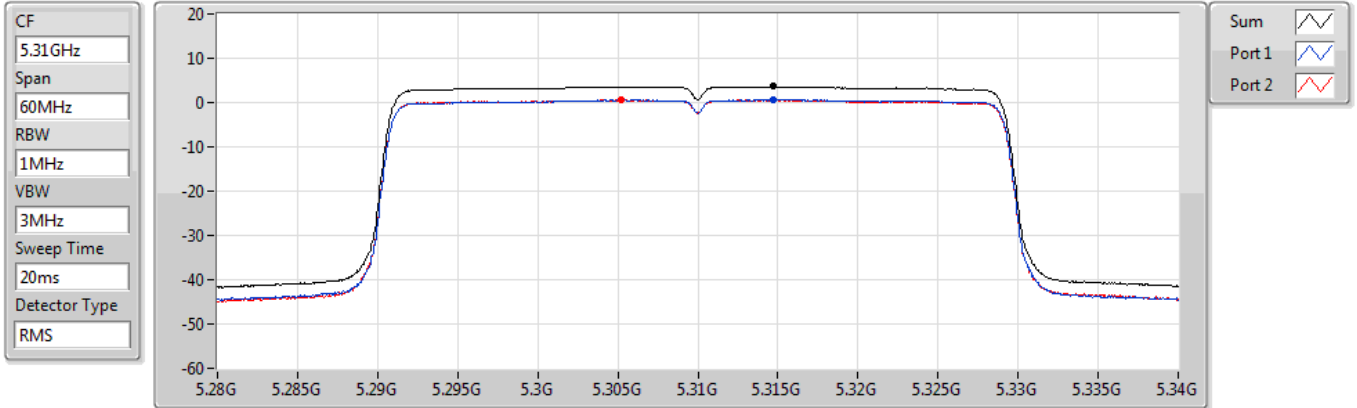

802.11ax HEW40_Nss2,(MCS0)_2TX

PSD

5310MHz

27/07/2022

Sum	PD	Port 1	Port 2
(dBm/RBW)	(dBm/RBW)	(dBm/RBW)	(dBm/RBW)
3.60	3.60	0.66	0.57