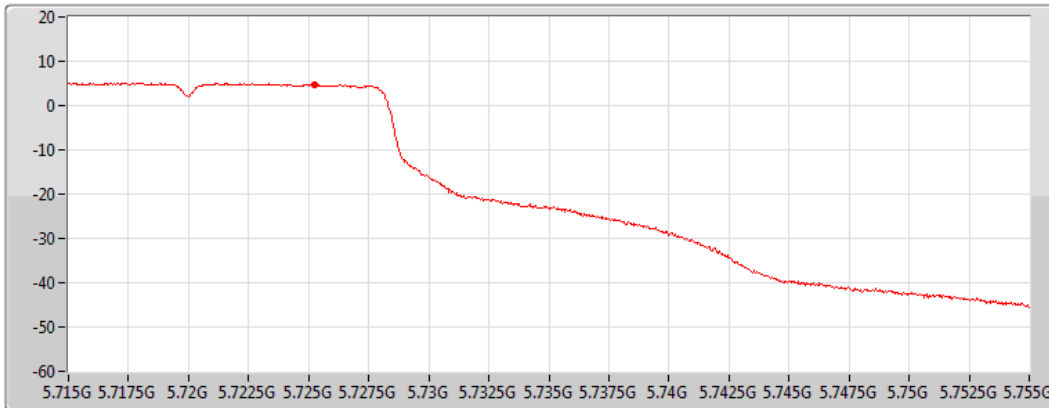

802.11a_Nss1,(6Mbps)_1TX(Port2)

PSD

5720MHz Straddle 5.725-5.85GHz

07/06/2022

CF
5.735GHz
Span
40MHz
RBW
500kHz
VBW
3MHz
Sweep Time
20ms
Detector Type
RMS

Port 2

Sum	PD	Port 1	Port 2
(dBm/RBW)	(dBm/RBW)	(dBm/RBW)	(dBm/RBW)
4.64	4.64	-	4.64