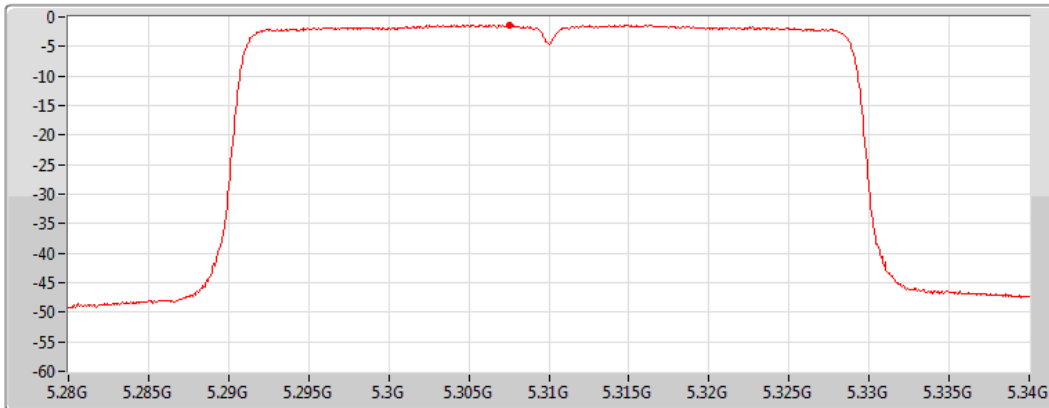

802.11ax HEW40_Nss1,(MCS0)_1TX(Port2)

PSD

5310MHz

07/06/2022

CF
5.31GHz
Span
60MHz
RBW
1MHz
VBW
3MHz
Sweep Time
20ms
Detector Type
RMS

Port 2

Sum	PD	Port 1	Port 2
(dBm/RBW)	(dBm/RBW)	(dBm/RBW)	(dBm/RBW)
-1.38	-1.38	-	-1.38