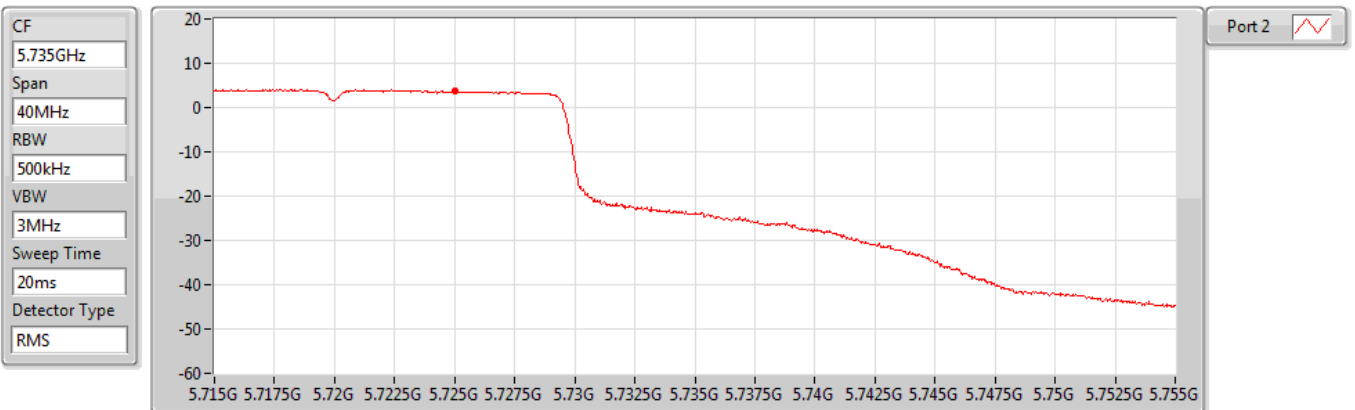

802.11ax HEW20_Nss1,(MCS0)_1TX(Port2)

PSD

5720MHz Straddle 5.725-5.85GHz

07/06/2022

Sum	PD	Port 1	Port 2
(dBm/RBW)	(dBm/RBW)	(dBm/RBW)	(dBm/RBW)
3.65	3.65	-	3.65