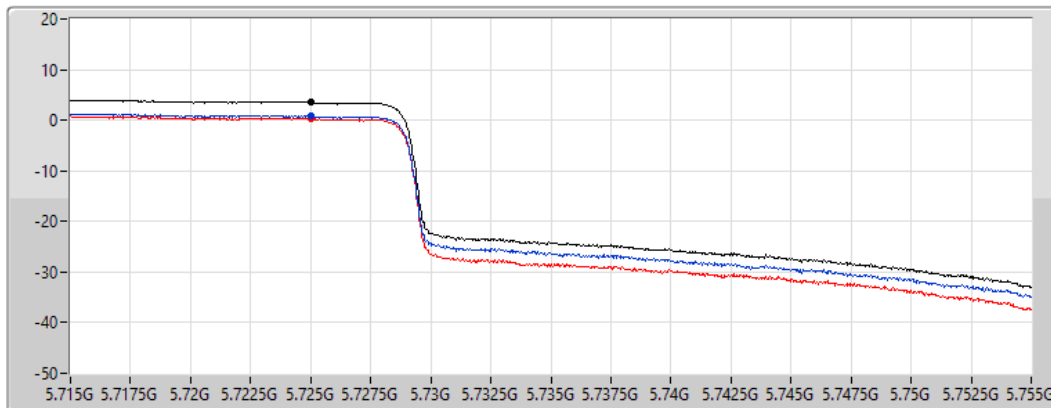

Sum
Port 1
Port 2

Sum	PD	Port 1	Port 2
(dBm/RBW)	(dBm/RBW)	(dBm/RBW)	(dBm/RBW)
3.51	3.51	0.77	0.24