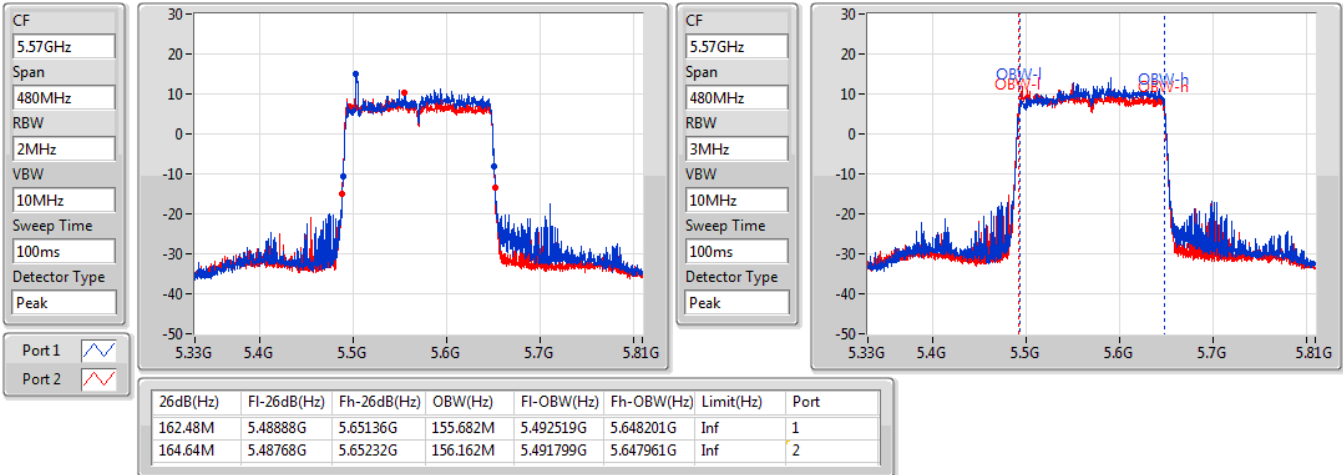

802.11ax HEW160-BF_Nss1,(MCS0)_2TX

EBW

5570MHz

09/08/2022

Summary

Mode	Total Power (dBm)	Total Power (W)	EIRP (dBm)	EIRP (W)
5.15-5.25GHz	-	-	-	-
802.11ax HEW160_Nss1,(MCS0)_1TX(Port2)	7.11	0.00514	12.25	0.01679
802.11ax HEW160_Nss2,(MCS0)_2TX	9.92	0.00982	12.44	0.01754
5.25-5.35GHz	-	-	-	-
802.11a_Nss1,(6Mbps)_1TX(Port2)	20.67	0.11668	25.81	0.38107
802.11a_Nss1,(6Mbps)_2TX	23.04	0.20137	28.18	0.65766
802.11ax HEW20_Nss1,(MCS0)_1TX(Port2)	20.65	0.11614	25.79	0.37931
802.11ax HEW20_Nss2,(MCS0)_2TX	23.34	0.21577	25.86	0.38548
802.11ax HEW40_Nss1,(MCS0)_1TX(Port2)	18.75	0.07499	23.89	0.24491
802.11ax HEW40_Nss2,(MCS0)_2TX	22.75	0.18836	25.27	0.33651
802.11ax HEW80_Nss1,(MCS0)_1TX(Port2)	13.91	0.02460	19.05	0.08035
802.11ax HEW80_Nss2,(MCS0)_2TX	18.91	0.07780	21.43	0.13900
802.11ax HEW160_Nss1,(MCS0)_1TX(Port2)	7.34	0.00542	12.48	0.01770
802.11ax HEW160_Nss2,(MCS0)_2TX	10.45	0.01109	12.97	0.01982
5.47-5.725GHz	-	-	-	-
802.11a_Nss1,(6Mbps)_1TX(Port2)	20.42	0.11015	25.56	0.35975
802.11a_Nss1,(6Mbps)_2TX	22.88	0.19409	28.02	0.63387
802.11ax HEW20_Nss1,(MCS0)_1TX(Port2)	19.96	0.09908	25.10	0.32359
802.11ax HEW20_Nss2,(MCS0)_2TX	23.19	0.20845	25.71	0.37239
802.11ax HEW40_Nss1,(MCS0)_1TX(Port2)	19.89	0.09750	25.03	0.31842
802.11ax HEW40_Nss2,(MCS0)_2TX	22.60	0.18197	25.12	0.32509
802.11ax HEW80_Nss1,(MCS0)_1TX(Port2)	20.24	0.10568	25.38	0.34514
802.11ax HEW80_Nss2,(MCS0)_2TX	21.72	0.14859	24.24	0.26546
802.11ax HEW160_Nss1,(MCS0)_1TX(Port2)	11.03	0.01268	16.17	0.04140
802.11ax HEW160_Nss2,(MCS0)_2TX	13.47	0.02223	15.99	0.03972
5.725-5.85GHz	-	-	-	-
802.11a_Nss1,(6Mbps)_1TX(Port2)	12.29	0.01694	17.43	0.05534
802.11a_Nss1,(6Mbps)_2TX	14.07	0.02553	19.21	0.08337
802.11ax HEW20_Nss1,(MCS0)_1TX(Port2)	12.62	0.01828	17.76	0.05970
802.11ax HEW20_Nss2,(MCS0)_2TX	14.97	0.03141	17.49	0.05610
802.11ax HEW40_Nss1,(MCS0)_1TX(Port2)	9.80	0.00955	14.94	0.03119
802.11ax HEW40_Nss2,(MCS0)_2TX	11.75	0.01496	14.27	0.02673
802.11ax HEW80_Nss1,(MCS0)_1TX(Port2)	6.27	0.00424	11.41	0.01384
802.11ax HEW80_Nss2,(MCS0)_2TX	7.65	0.00582	10.17	0.01040