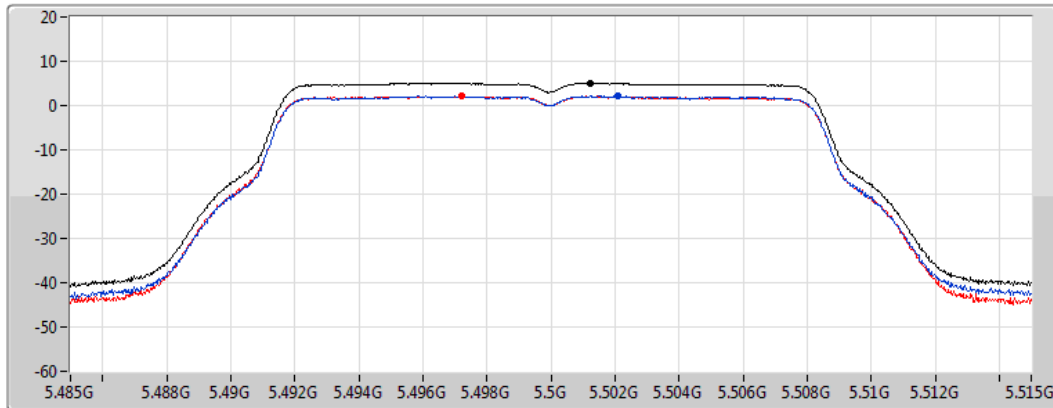

802.11a_Nss1,(6Mbps)_2TX

PSD

5500MHz

07/06/2022

CF
5.5GHz
Span
30MHz
RBW
1MHz
VBW
3MHz
Sweep Time
20ms
Detector Type
RMS

Sum
Port 1
Port 2

Sum	PD	Port 1	Port 2
(dBm/RBW)	(dBm/RBW)	(dBm/RBW)	(dBm/RBW)
5.09	5.09	2.12	2.10