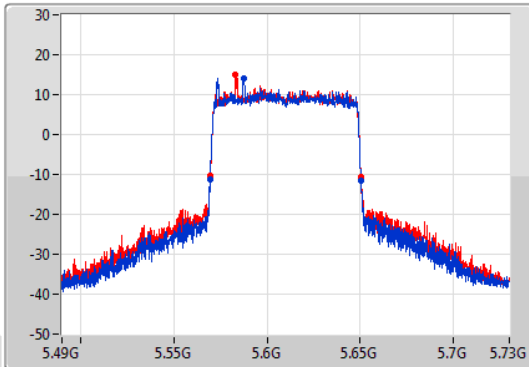

CF
5.61GHz
Span
240MHz
RBW
2MHz
VBW
10MHz
Sweep Time
100ms
Detector Type
Peak