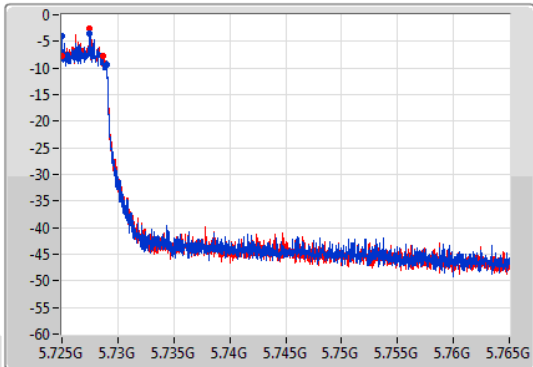

5690MHz Straddle 5.725-5.85GHz

09/08/2022

CF
5.745GHz
Span
40MHz
RBW
100kHz
VBW
300kHz
Sweep Time
100ms
Detector Type
Peak

CF
5.745GHz
Span
40MHz
RBW
100kHz
VBW
300kHz
Sweep Time
100ms
Detector Type
Peak