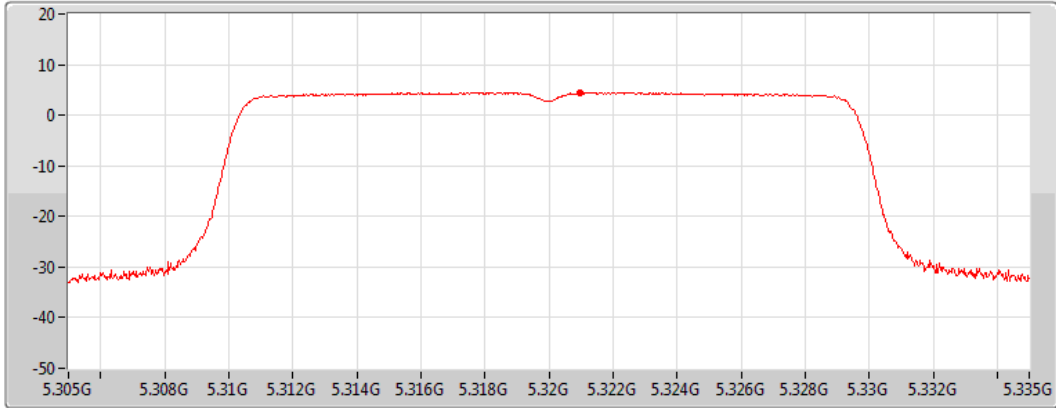

802.11ax HEW20_Nss1,(MCS0)_1TX(Port2)

PSD

5320MHz

07/06/2022

CF
5.32GHz
Span
30MHz
RBW
1MHz
VBW
3MHz
Sweep Time
20ms
Detector Type
RMS

Port 2

Sum	PD	Port 1	Port 2
(dBm/RBW)	(dBm/RBW)	(dBm/RBW)	(dBm/RBW)
4.45	4.45	-	4.45