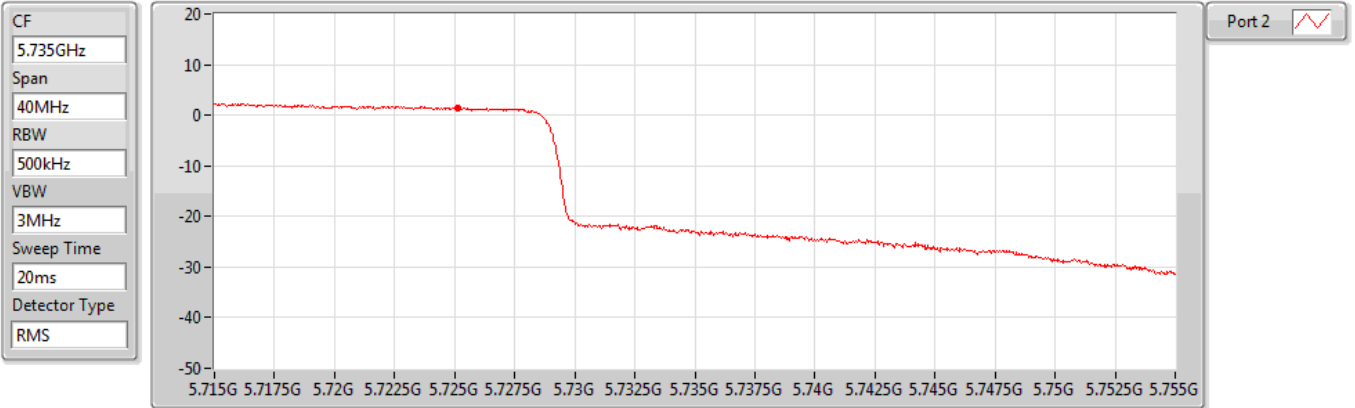

Port 2 

Sum	PD	Port 1	Port 2
(dBm/RBW)	(dBm/RBW)	(dBm/RBW)	(dBm/RBW)
3.93	3.93	-	3.93

802.11ax HEW40_Nss1,(MCS0)_1TX(Port2)

PSD

5710MHz Straddle 5.725-5.85GHz

07/06/2022

Sum	PD	Port 1	Port 2
(dBm/RBW)	(dBm/RBW)	(dBm/RBW)	(dBm/RBW)
1.50	1.50	-	1.50