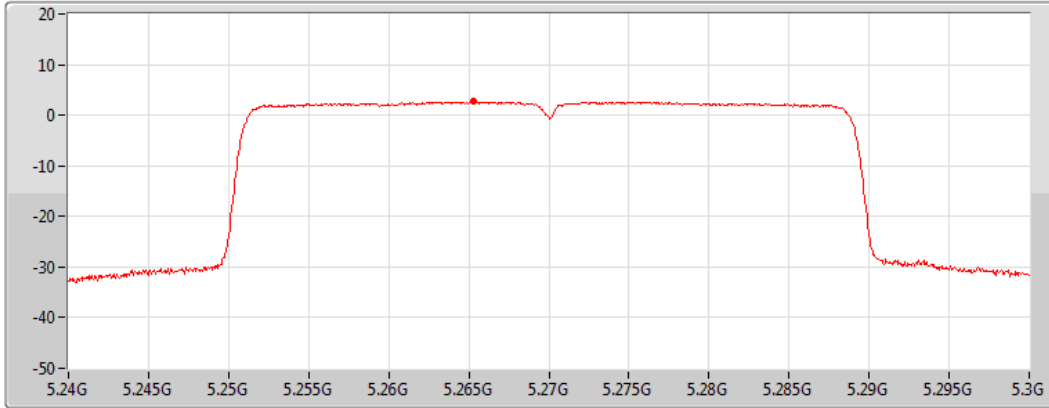

802.11ax HEW40_Nss1,(MCS0)_1TX(Port2)

PSD

5270MHz

07/06/2022

CF
5.27GHz
Span
60MHz
RBW
1MHz
VBW
3MHz
Sweep Time
20ms
Detector Type
RMS

Port 2

Sum	PD	Port 1	Port 2
(dBm/RBW)	(dBm/RBW)	(dBm/RBW)	(dBm/RBW)
2.67	2.67	-	2.67