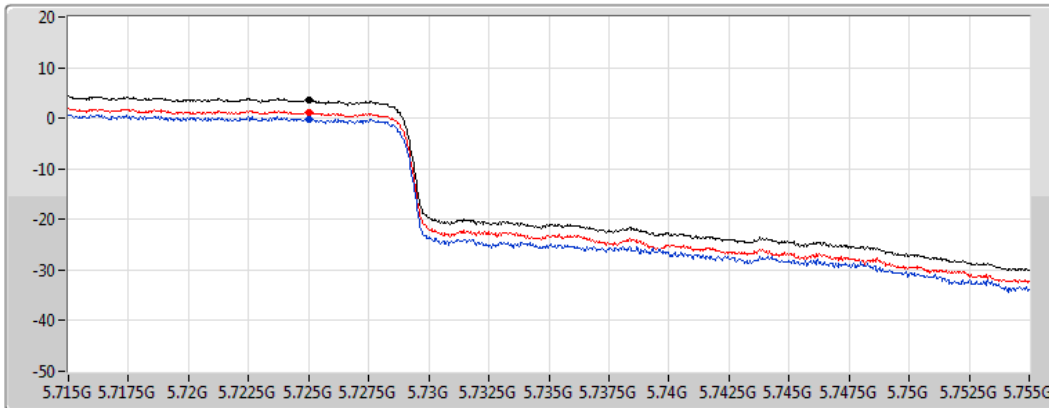

802.11ax HEW40_Nss2,(MCS0)_2TX
5710MHz Straddle 5.725-5.85GHz

PSD

07/06/2022

CF
5.735GHz
Span
40MHz
RBW
500kHz
VBW
3MHz
Sweep Time
20ms
Detector Type
RMS

Sum
Port 1
Port 2

Sum	PD	Port 1	Port 2
(dBm/RBW)	(dBm/RBW)	(dBm/RBW)	(dBm/RBW)
3.57	3.57	-0.12	1.15