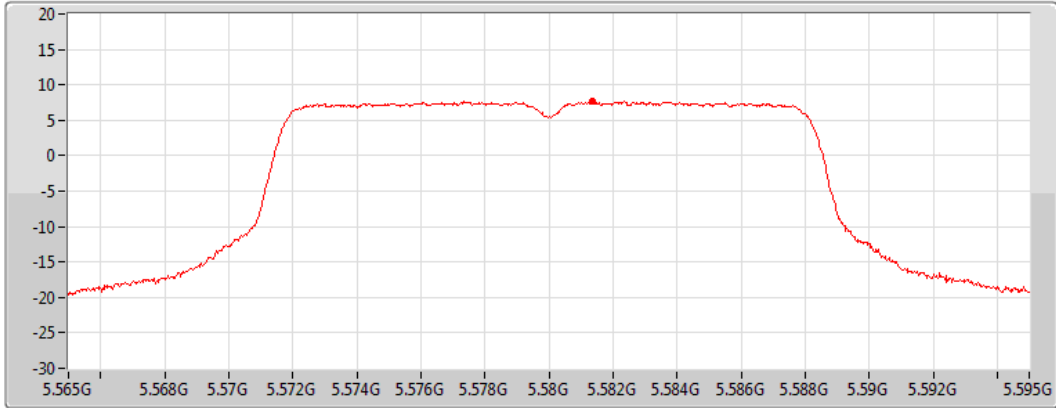

802.11a_Nss1,(6Mbps)_1TX(Port2)

PSD

5580MHz

07/06/2022

CF
5.58GHz
Span
30MHz
RBW
1MHz
VBW
3MHz
Sweep Time
20ms
Detector Type
RMS

Port 2

Sum	PD	Port 1	Port 2
(dBm/RBW)	(dBm/RBW)	(dBm/RBW)	(dBm/RBW)
7.67	7.67	-	7.67