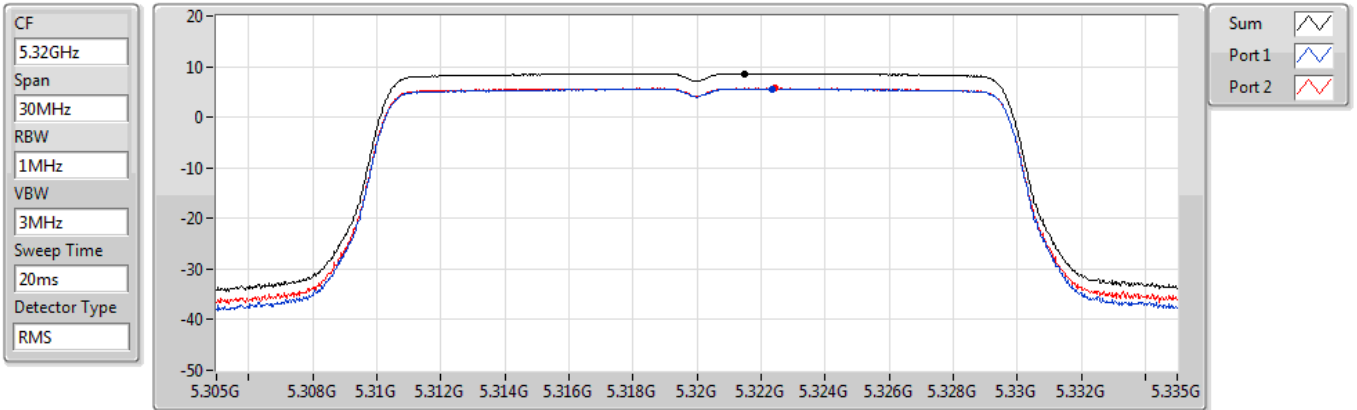

802.11ax HEW20_Nss2,(MCS0)_2TX

PSD

5320MHz

27/07/2022

Sum	PD	Port 1	Port 2
(dBm/RBW)	(dBm/RBW)	(dBm/RBW)	(dBm/RBW)
8.65	8.65	5.63	5.73