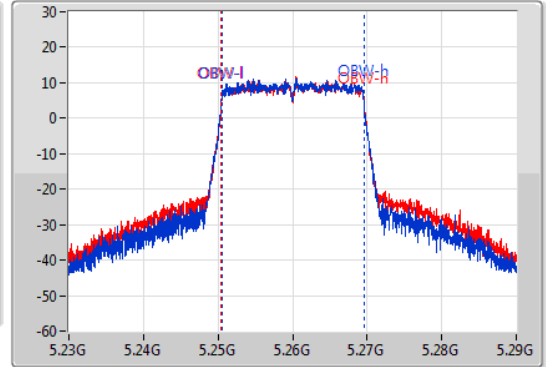

26dB(Hz)	Fl-26dB(Hz)	Fh-26dB(Hz)	OBW(Hz)	Fl-OBW(Hz)	Fh-OBW(Hz)	Limit(Hz)	Port
21.57M	5.24926G	5.27083G	19.04M	5.250495G	5.269535G	Inf	1
21.63M	5.24914G	5.27077G	19.1M	5.250465G	5.269565G	Inf	2

802.11ax HEW20-BF_Nss1,(MCS0)_2TX

EBW

5300MHz

08/08/2022

CF
5.3GHz
Span
60MHz
RBW
300kHz
VBW
1MHz
Sweep Time
100ms
Detector Type
Peak