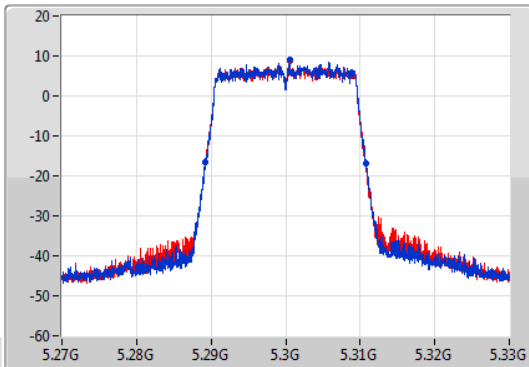

CF
5.3GHz
Span
60MHz
RBW
300kHz
VBW
1MHz
Sweep Time
100ms
Detector Type
Peak