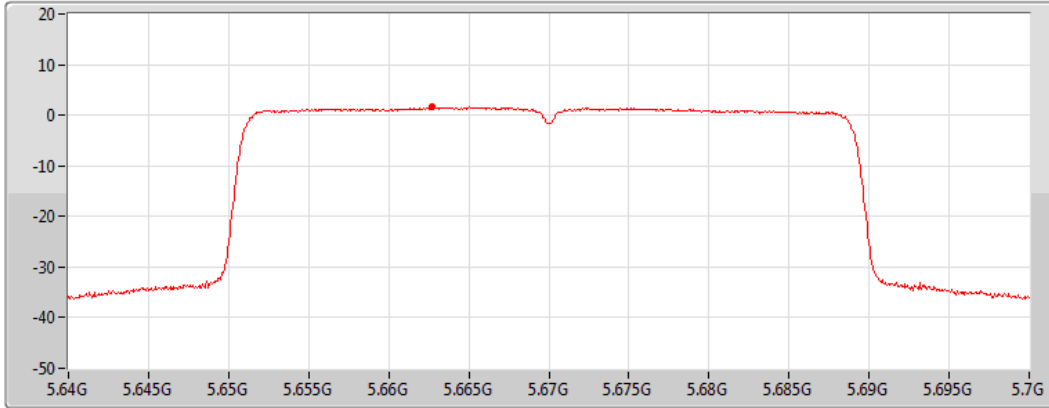

07/06/2022

Sum	PD	Port 1	Port 2
(dBm/RBW)	(dBm/RBW)	(dBm/RBW)	(dBm/RBW)
3.02	3.02	-	3.02

802.11ax HEW40_Nss1,(MCS0)_1TX(Port2)

PSD

5670MHz

07/06/2022

CF
5.67GHz
Span
60MHz
RBW
1MHz
VBW
3MHz
Sweep Time
20ms
Detector Type
RMS