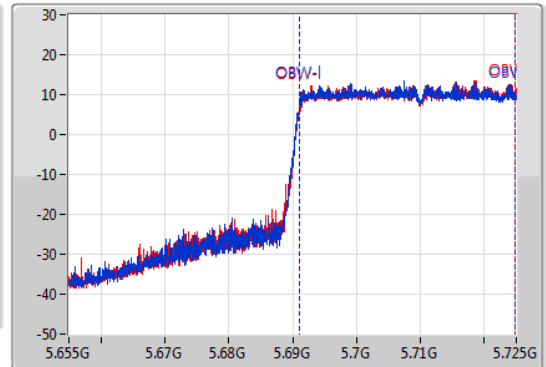

802.11ax HEW40-BF_Nss1,(MCS0)_2TX

EBW

5710MHz Straddle 5.47-5.725GHz

09/08/2022

CF
5.69GHz
Span
70MHz
RBW
500kHz
VBW
2MHz
Sweep Time
100ms
Detector Type
Peak

CF
5.69GHz
Span
70MHz
RBW
1MHz
VBW
3MHz
Sweep Time
100ms
Detector Type
Peak