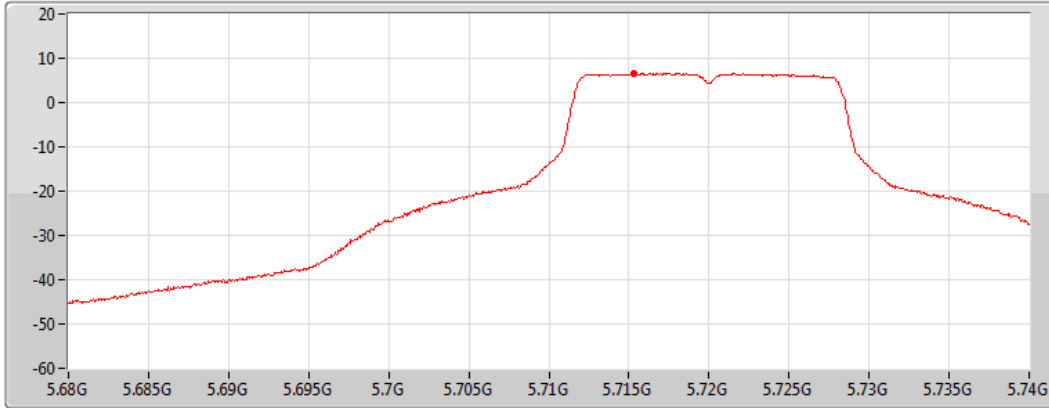

802.11a_Nss1,(6Mbps)_1TX(Port2)

PSD

5720MHz Straddle 5.47-5.725GHz

07/06/2022

CF
5.71GHz
Span
60MHz
RBW
1MHz
VBW
3MHz
Sweep Time
20ms
Detector Type
RMS

Port 2

Sum	PD	Port 1	Port 2
(dBm/RBW)	(dBm/RBW)	(dBm/RBW)	(dBm/RBW)
6.56	6.56	-	6.56