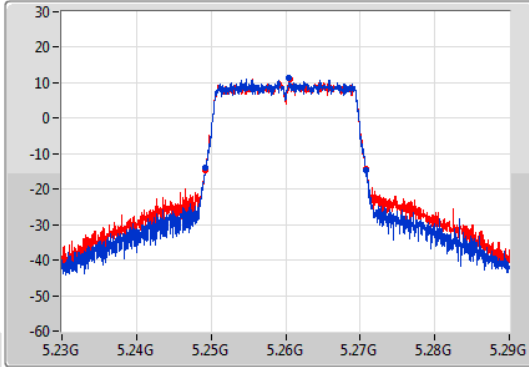

Result

Mode	Result	Limit (Hz)	Port 1-N dB (Hz)	Port 1-OBW (Hz)	Port 2-N dB (Hz)	Port 2-OBW (Hz)
802.11ax HEW20-BF_Nss1,(MCS0)_2TX	-	-	-	-	-	-
5260MHz	Pass	Inf	21.57M	19.04M	21.63M	19.1M
5300MHz	Pass	Inf	21.6M	19.07M	21.45M	19.07M
5320MHz	Pass	Inf	21.63M	19.1M	21.57M	19.1M
5500MHz	Pass	Inf	21.54M	19.1M	21.57M	19.07M
5580MHz	Pass	Inf	21.6M	19.13M	21.57M	19.1M
5700MHz	Pass	Inf	21.66M	19.07M	21.6M	19.07M
5720MHz Straddle 5.47-5.725GHz	Pass	Inf	15.765M	14.543M	15.735M	14.573M
5720MHz Straddle 5.725-5.85GHz	Pass	500k	4.48M	4.738M	4.54M	4.778M
802.11ax HEW40-BF_Nss1,(MCS0)_2TX	-	-	-	-	-	-
5270MHz	Pass	Inf	40.26M	37.781M	40.02M	37.841M
5310MHz	Pass	Inf	40.32M	37.721M	40.32M	37.721M
5510MHz	Pass	Inf	40.08M	37.781M	40.8M	37.781M
5550MHz	Pass	Inf	40.02M	37.781M	39.84M	37.781M
5670MHz	Pass	Inf	40.08M	37.841M	40.02M	37.841M
5710MHz Straddle 5.47-5.725GHz	Pass	Inf	35.14M	33.898M	35.14M	33.863M
5710MHz Straddle 5.725-5.85GHz	Pass	500k	3.9M	4.338M	3.92M	4.478M
802.11ax HEW80-BF_Nss1,(MCS0)_2TX	-	-	-	-	-	-
5290MHz	Pass	Inf	81.24M	77.481M	81M	77.481M
5530MHz	Pass	Inf	81.12M	77.601M	81.24M	77.361M
5610MHz	Pass	Inf	81M	77.361M	80.76M	77.721M
5690MHz Straddle 5.47-5.725GHz	Pass	Inf	75.9M	73.538M	75.45M	73.538M
5690MHz Straddle 5.725-5.85GHz	Pass	500k	3.68M	4.398M	3.9M	6.437M
802.11ax HEW160-BF_Nss1,(MCS0)_2TX	-	-	-	-	-	-
5250MHz Straddle 5.15-5.25GHz	Pass	Inf	81.04M	77.881M	81.52M	78.041M
5250MHz Straddle 5.25-5.35GHz	Pass	Inf	82.48M	78.281M	83.04M	78.121M
5570MHz	Pass	Inf	164.64M	155.442M	163.68M	155.922M

Port X-N dB = Port X 6dB down bandwidth for 5.725-5.85GHz band / 26dB down bandwidth for other band
 Port X-OBW = Port X 99% occupied bandwidth

802.11ax HEW20-BF_Nss1,(MCS0)_2TX

EBW

5260MHz

08/08/2022

CF
5.26GHz
Span
60MHz
RBW
300kHz
VBW
1MHz
Sweep Time
100ms
Detector Type
Peak