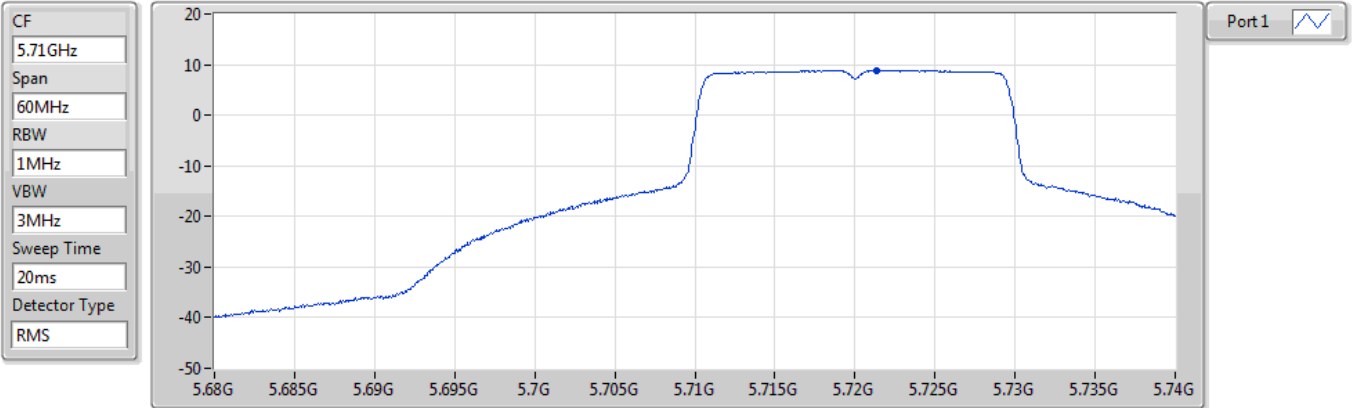

802.11ax HEW20_Nss1,(MCS0)_1TX(Port1)

PSD

5720MHz Straddle 5.47-5.725GHz

27/07/2022

Sum	PD	Port 1
(dBm/RBW)	(dBm/RBW)	(dBm/RBW)
8.88	8.88	8.88