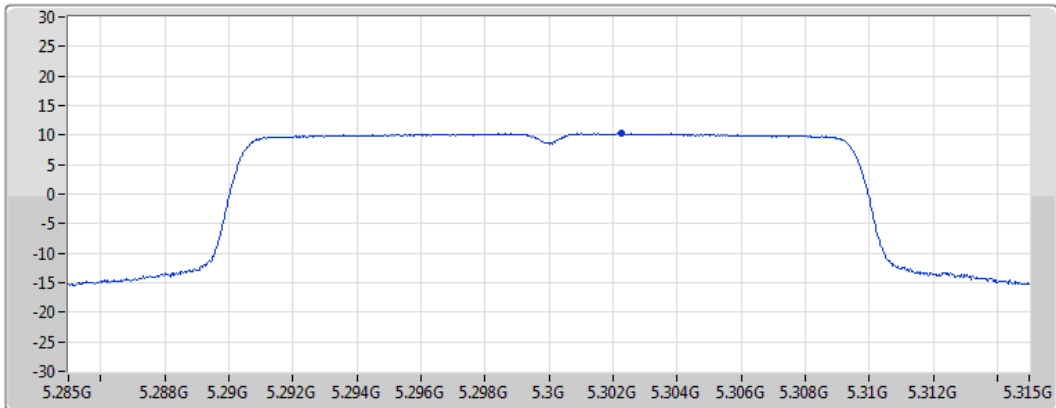

802.11ax HEW20_Nss1,(MCS0)_1TX(Port1)

PSD

5300MHz

27/07/2022

CF
5.3GHz
Span
30MHz
RBW
1MHz
VBW
3MHz
Sweep Time
20ms
Detector Type
RMS

Port1

Sum	PD	Port 1
(dBm/RBW)	(dBm/RBW)	(dBm/RBW)
10.29	10.29	10.29