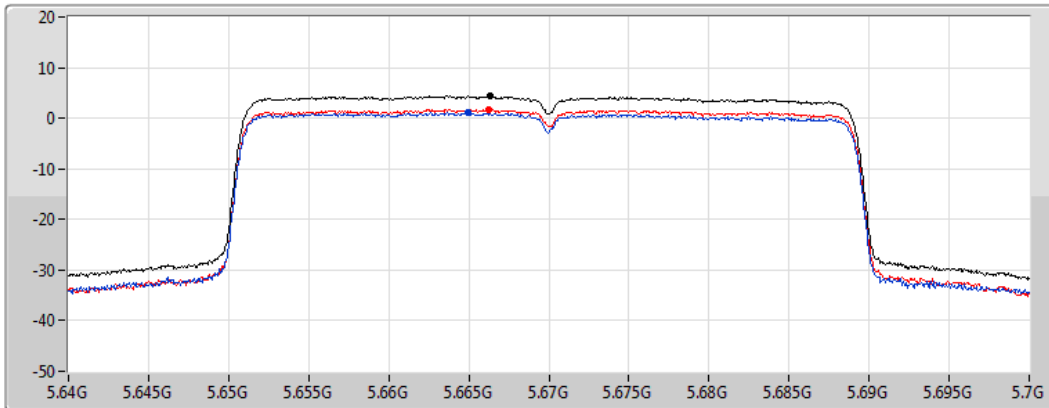

802.11ax HEW40_Nss2,(MCS0)_2TX

PSD

5670MHz

07/06/2022

CF
5.67GHz
Span
60MHz
RBW
1MHz
VBW
3MHz
Sweep Time
20ms
Detector Type
RMS

Sum ☒
Port 1 ☒
Port 2 ☒

Sum	PD	Port 1	Port 2
(dBm/RBW)	(dBm/RBW)	(dBm/RBW)	(dBm/RBW)
4.33	4.33	1.04	1.76