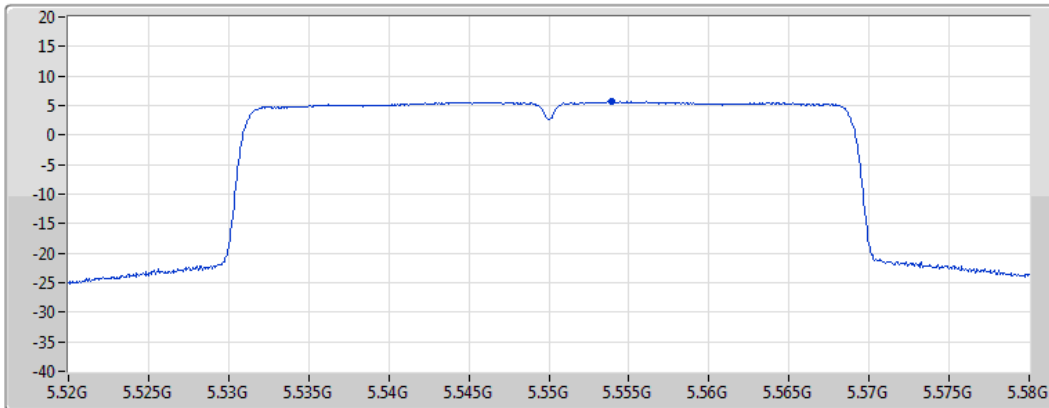

Port1

Sum	PD	Port 1
(dBm/RBW)	(dBm/RBW)	(dBm/RBW)
0.05	0.05	0.05

802.11ax HEW40_Nss1,(MCS0)_1TX(Port1)

PSD

5550MHz

27/07/2022

CF
5.55GHz
Span
60MHz
RBW
1MHz
VBW
3MHz
Sweep Time
20ms
Detector Type
RMS

Port1