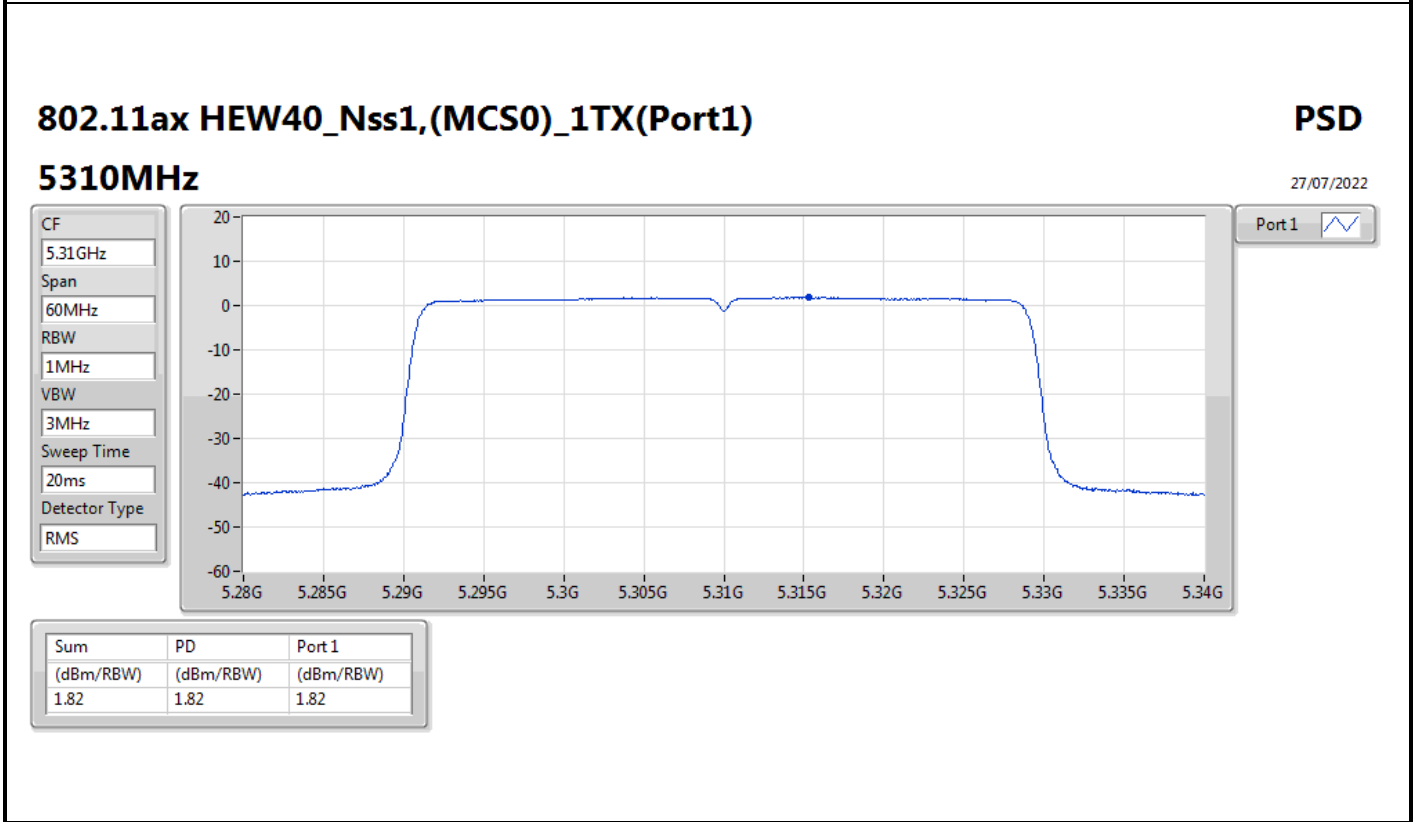

Sum
Port 1
Port 2

Sum	PD	Port 1	Port 2
(dBm/RBW)	(dBm/RBW)	(dBm/RBW)	(dBm/RBW)
7.73	7.73	4.11	5.30

802.11ax HEW40_Nss1,(MCS0)_1TX(Port1)

PSD

5510MHz

27/07/2022

CF
5.51GHz
Span
60MHz
RBW
1MHz
VBW
3MHz
Sweep Time
20ms
Detector Type
RMS