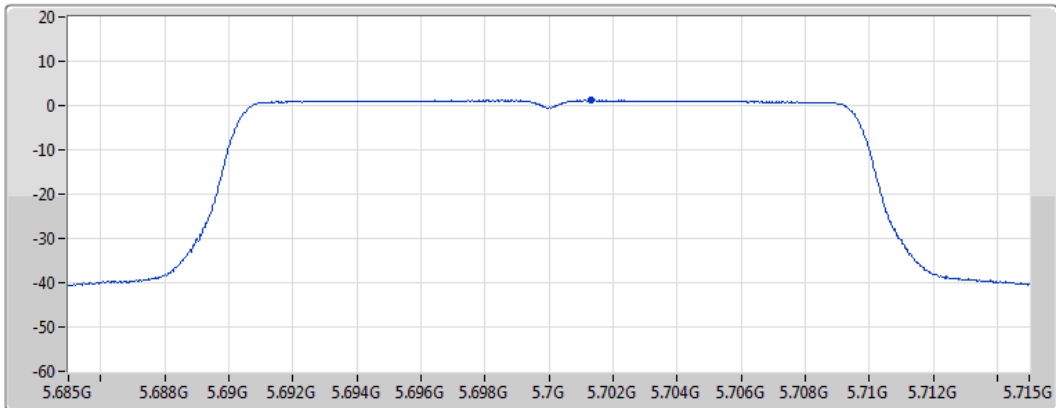

802.11ax HEW20_Nss1,(MCS0)_1TX(Port1)

PSD

5700MHz

27/07/2022

CF
5.7GHz
Span
30MHz
RBW
1MHz
VBW
3MHz
Sweep Time
20ms
Detector Type
RMS

Port1

Sum	PD	Port 1
(dBm/RBW)	(dBm/RBW)	(dBm/RBW)
1.15	1.15	1.15