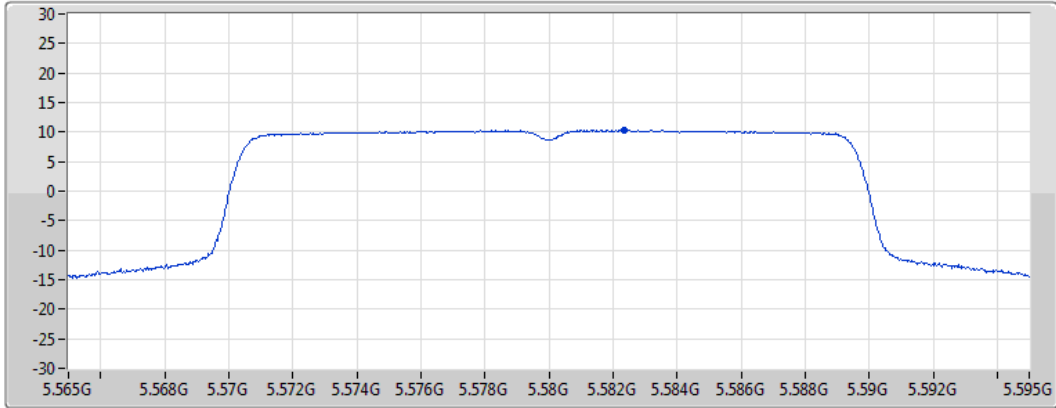

802.11ax HEW20_Nss1,(MCS0)_1TX(Port1)

PSD

5580MHz

27/07/2022

CF
5.58GHz
Span
30MHz
RBW
1MHz
VBW
3MHz
Sweep Time
20ms
Detector Type
RMS

Port1

Sum	PD	Port 1
(dBm/RBW)	(dBm/RBW)	(dBm/RBW)
10.26	10.26	10.26