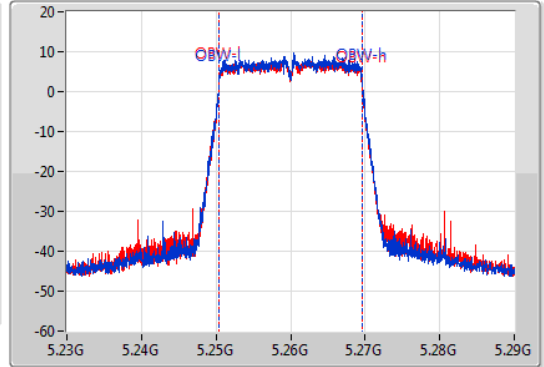

26dB(Hz)	Fl-26dB(Hz)	Fh-26dB(Hz)	OBW(Hz)	Fl-OBW(Hz)	Fh-OBW(Hz)	Limit(Hz)	Port
21.69M	5.24911G	5.2708G	19.1M	5.250465G	5.269565G	Inf	1
21.75M	5.24908G	5.27083G	19.07M	5.250465G	5.269535G	Inf	2

802.11ax HEW20-BF_Nss1,(MCS0)_2TX

EBW

5300MHz

09/08/2022

CF: 5.3GHz
Span: 60MHz
RBW: 300kHz
VBW: 1MHz
Sweep Time: 100ms
Detector Type: Peak