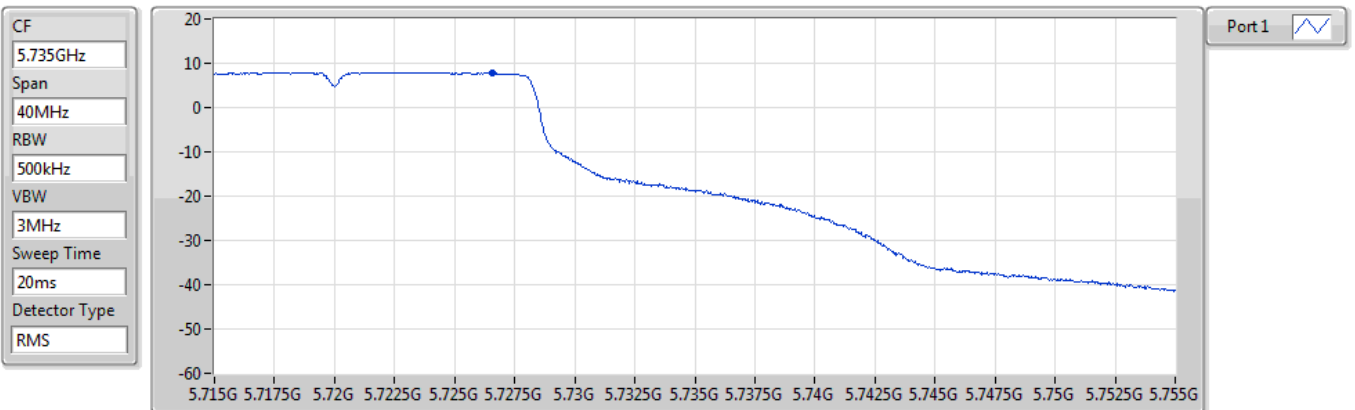

802.11a_Nss1,(6Mbps)_1TX(Port1)

PSD

5720MHz Straddle 5.725-5.85GHz

26/07/2022

Sum	PD	Port 1
(dBm/RBW)	(dBm/RBW)	(dBm/RBW)
7.86	7.86	7.86