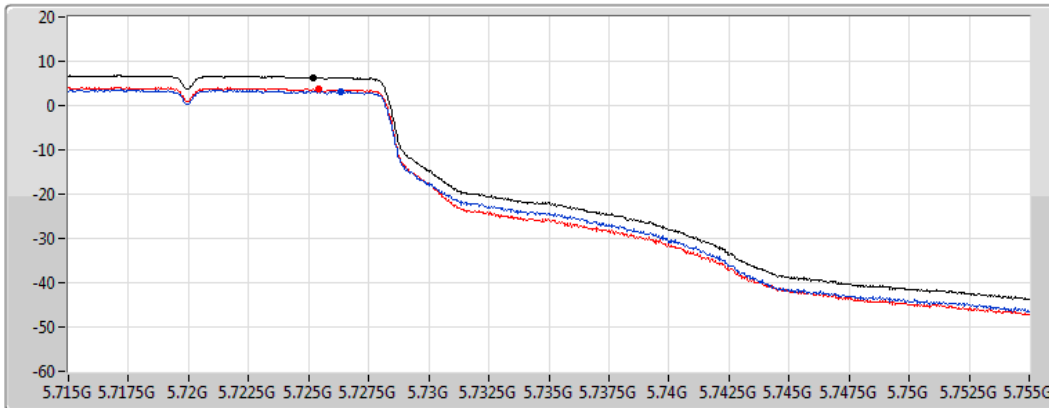

5720MHz Straddle 5.725-5.85GHz

07/06/2022

CF
5.735GHz
Span
40MHz
RBW
500kHz
VBW
3MHz
Sweep Time
20ms
Detector Type
RMS

Sum
Port 1
Port 2

Sum	PD	Port 1	Port 2
(dBm/RBW)	(dBm/RBW)	(dBm/RBW)	(dBm/RBW)
6.38	6.38	3.16	3.67