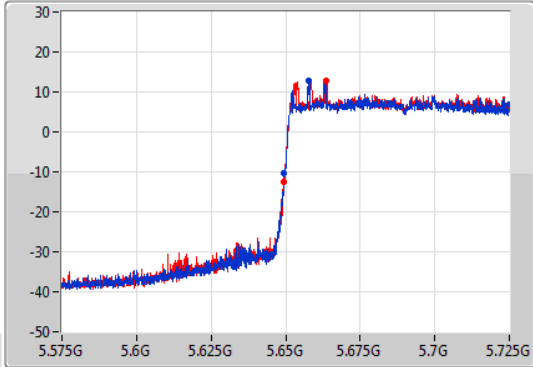

802.11ax HEW80-BF_Nss1,(MCS0)_2TX

EBW

5690MHz Straddle 5.47-5.725GHz

09/08/2022

CF
5.65GHz
Span
150MHz
RBW
1MHz
VBW
3MHz
Sweep Time
100ms
Detector Type
Peak

CF
5.65GHz
Span
150MHz
RBW
2MHz
VBW
10MHz
Sweep Time
100ms
Detector Type
Peak