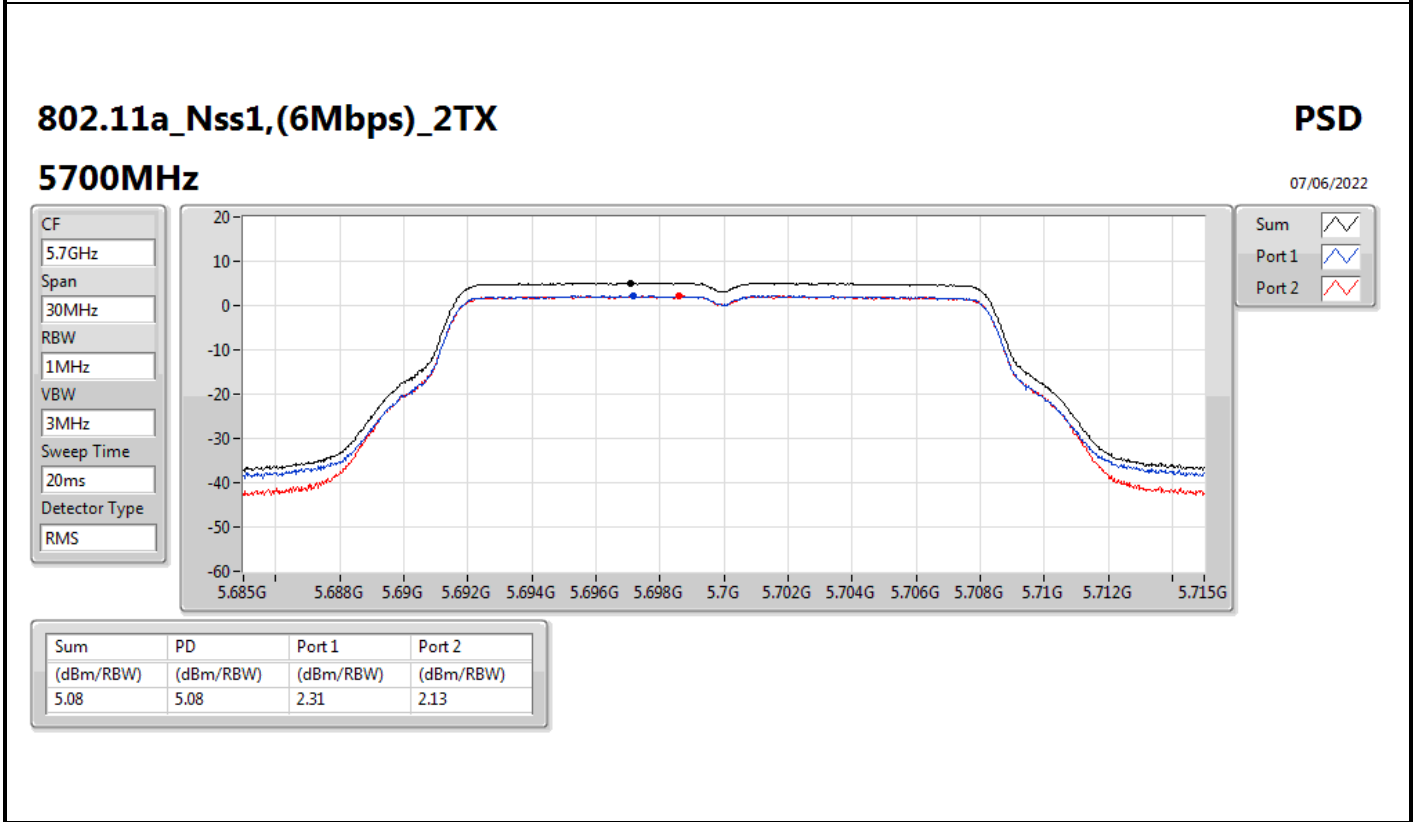

5500MHz

07/06/2022

CF
5.5GHz
Span
30MHz
RBW
1MHz
VBW
3MHz
Sweep Time
20ms
Detector Type
RMS

Sum 
Port 1 
Port 2 

Sum	PD	Port 1	Port 2
(dBm/RBW)	(dBm/RBW)	(dBm/RBW)	(dBm/RBW)
5.09	5.09	2.12	2.10

802.11a_Nss1,(6Mbps)_2TX