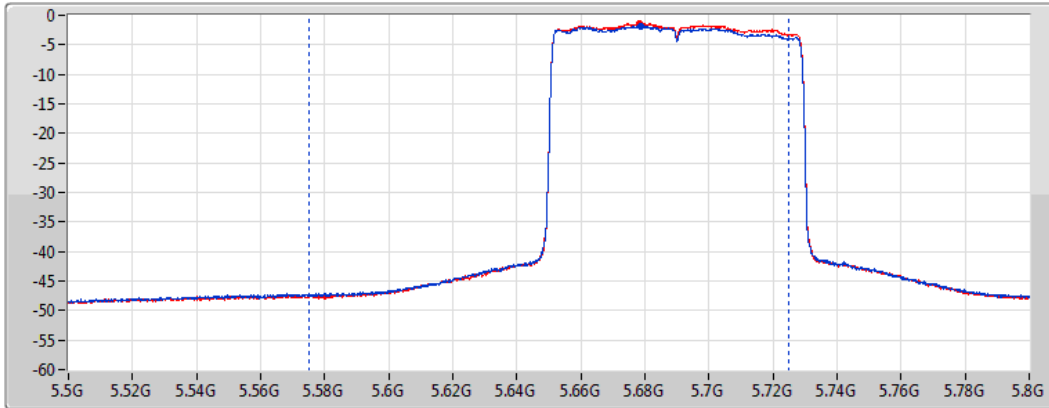

DG = Directional Gain; Port X = Port X output power

802.11ax HEW80-BF_Nss1,(MCS0)_2TX

AV Power

5690MHz Straddle 5.47-5.725GHz_TX

09/08/2022

CF
5.65GHz
Span
300MHz
RBW
1MHz
VBW
3MHz
Sweep Time
20ms
Detector Type
RMS
CP BW
150MHz