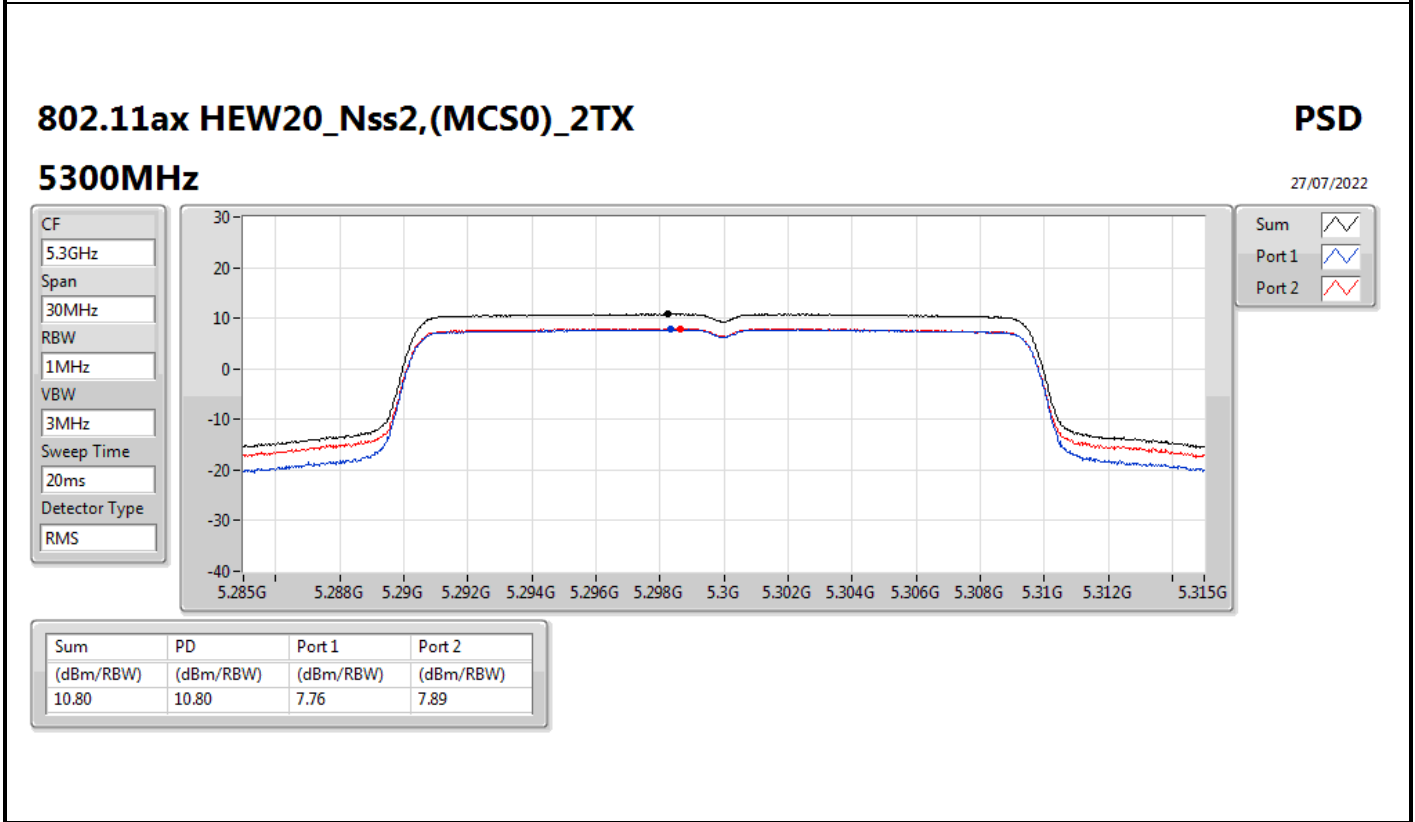

5720MHz Straddle 5.47-5.725GHz

27/07/2022

Sum	PD	Port 1
(dBm/RBW)	(dBm/RBW)	(dBm/RBW)
8.88	8.88	8.88

802.11ax HEW20_Nss1,(MCS0)_1TX(Port1)

PSD

5720MHz Straddle 5.725-5.85GHz

27/07/2022

Sum	PD	Port 1
(dBm/RBW)	(dBm/RBW)	(dBm/RBW)
7.20	7.20	7.20