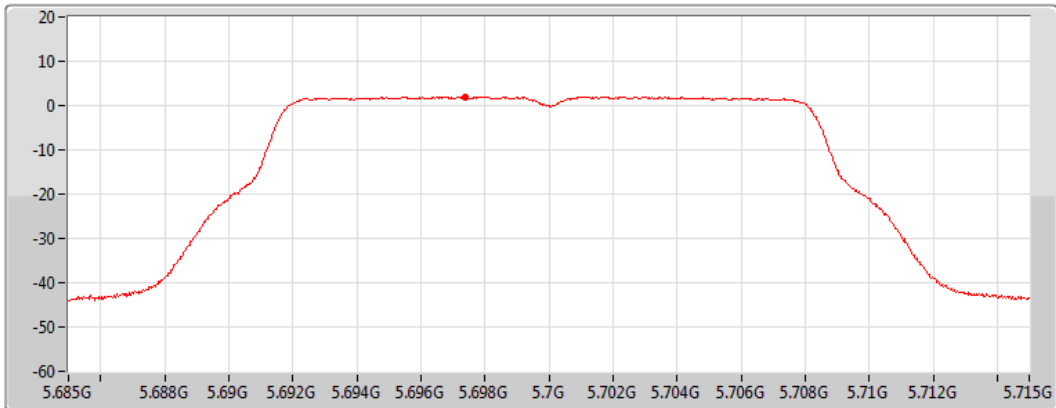

802.11a_Nss1,(6Mbps)_1TX(Port2)

PSD

5700MHz

07/06/2022

CF
5.7GHz
Span
30MHz
RBW
1MHz
VBW
3MHz
Sweep Time
20ms
Detector Type
RMS

Port 2

Sum	PD	Port 1	Port 2
(dBm/RBW)	(dBm/RBW)	(dBm/RBW)	(dBm/RBW)
1.99	1.99	-	1.99