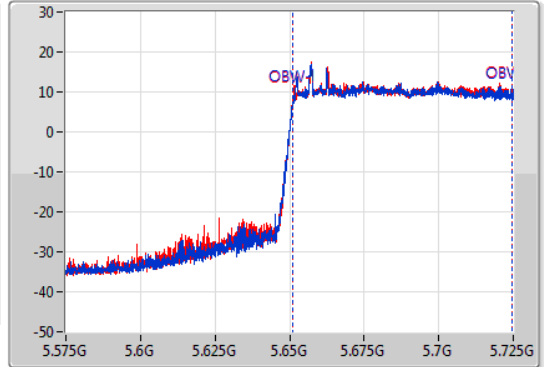

802.11ax HEW80-BF_Nss1,(MCS0)_2TX

EBW

5690MHz Straddle 5.47-5.725GHz

09/08/2022

CF
5.65GHz
Span
150MHz
RBW
1MHz
VBW
3MHz
Sweep Time
100ms
Detector Type
Peak

CF
5.65GHz
Span
150MHz
RBW
2MHz
VBW
10MHz
Sweep Time
100ms
Detector Type
Peak