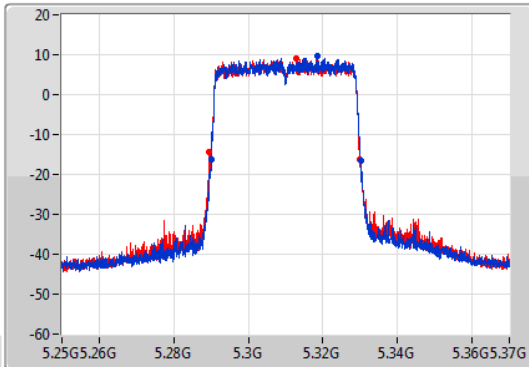

CF
5.31GHz
Span
120MHz
RBW
1MHz
VBW
3MHz
Sweep Time
100ms
Detector Type
Peak