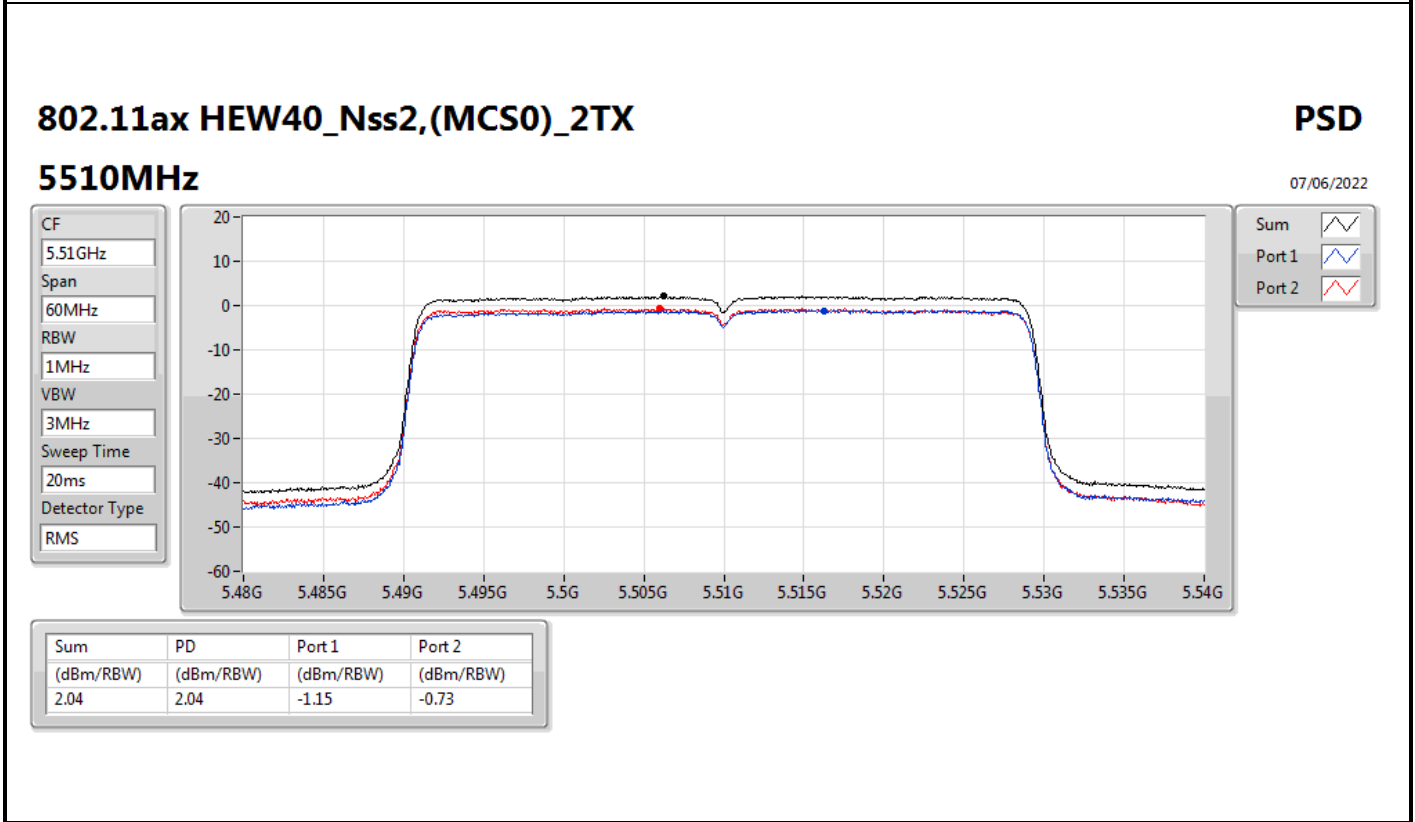

802.11ax HEW40_Nss2,(MCS0)_2TX

PSD

5270MHz

07/06/2022

Sum	PD	Port 1	Port 2
(dBm/RBW)	(dBm/RBW)	(dBm/RBW)	(dBm/RBW)
6.60	6.60	3.47	3.85

802.11ax HEW40_Nss2,(MCS0)_2TX

PSD

5550MHz