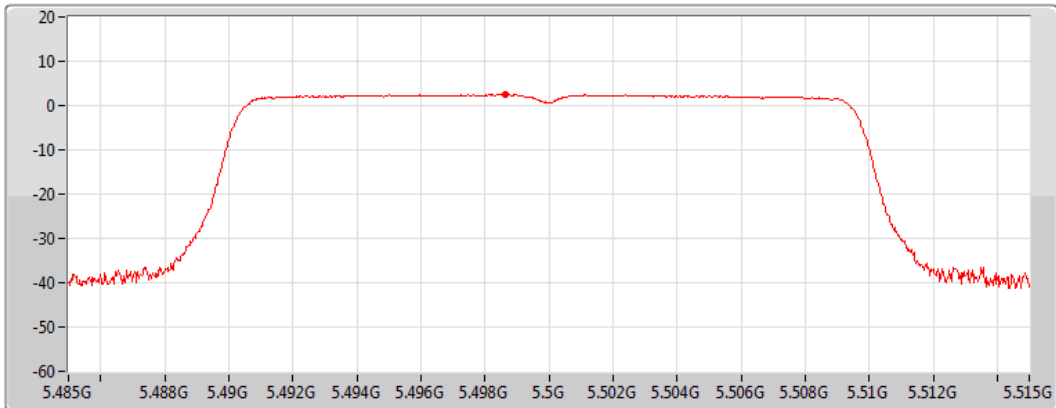

802.11ax HEW20_Nss1,(MCS0)_1TX(Port2)

PSD

5500MHz

07/06/2022

CF
5.5GHz
Span
30MHz
RBW
1MHz
VBW
3MHz
Sweep Time
20ms
Detector Type
RMS

Port 2

Sum	PD	Port 1	Port 2
(dBm/RBW)	(dBm/RBW)	(dBm/RBW)	(dBm/RBW)
2.43	2.43	-	2.43