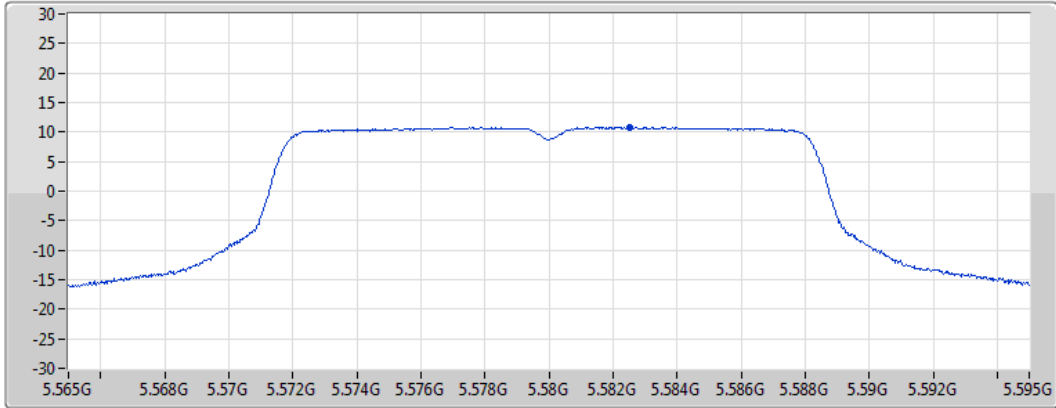

802.11a_Nss1,(6Mbps)_1TX(Port1)

PSD

5580MHz

26/07/2022

CF
5.58GHz

Span
30MHz

RBW
1MHz

VBW
3MHz

Sweep Time
20ms

Detector Type
RMS

Port1

Sum	PD	Port 1
(dBm/RBW)	(dBm/RBW)	(dBm/RBW)
10.83	10.83	10.83