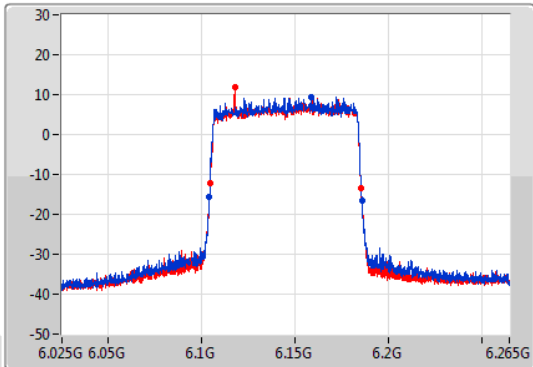

CF
6.145GHz
Span
240MHz
RBW
2MHz
VBW
10MHz
Sweep Time
100ms
Detector Type
Peak