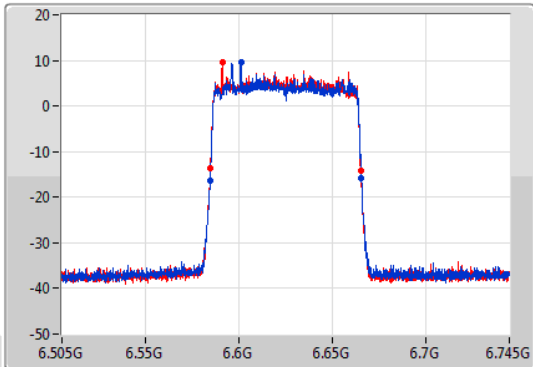

CF
6.625GHz
Span
240MHz
RBW
2MHz
VBW
10MHz
Sweep Time
100ms
Detector Type
Peak