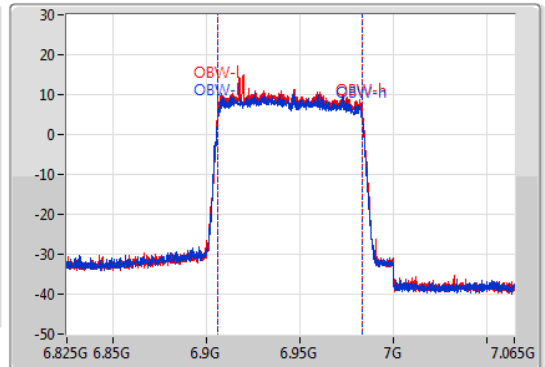

802.11ax HEW80-BF_Nss1,(MCS0)_2TX

EBW

6945MHz

10/08/2022

CF
6.945GHz
Span
240MHz
RBW
1MHz
VBW
3MHz
Sweep Time
100ms
Detector Type
Peak

CF
6.945GHz
Span
240MHz
RBW
2MHz
VBW
10MHz
Sweep Time
100ms
Detector Type
Peak