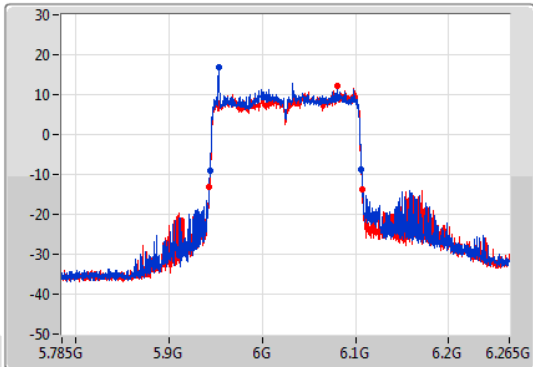

CF
6.025GHz
Span
480MHz
RBW
3MHz
VBW
10MHz
Sweep Time
100ms
Detector Type
Peak