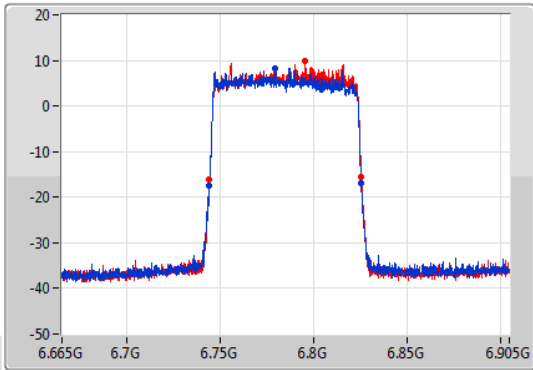

CF
6.785GHz
Span
240MHz
RBW
2MHz
VBW
10MHz
Sweep Time
100ms
Detector Type
Peak