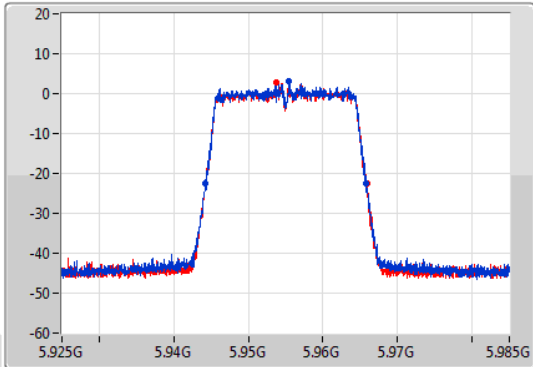

Port X-N dB = Port X 6dB down bandwidth for 5.725-5.85GHz band / 26dB down bandwidth for other band
 Port X-OBW = Port X 99% occupied bandwidth

802.11ax HEW20-BF_Nss1,(MCS0)_2TX

EBW

5955MHz

09/08/2022

CF
5.955GHz
Span
60MHz
RBW
300kHz
VBW
1MHz
Sweep Time
100ms
Detector Type
Peak

CF
5.955GHz
Span
60MHz
RBW
300kHz
VBW
1MHz
Sweep Time
100ms
Detector Type
Peak

26dB(Hz)	Fl-26dB(Hz)	Fh-26dB(Hz)	OBW(Hz)	Fl-OBW(Hz)	Fh-OBW(Hz)	Limit(Hz)	Port
21.6M	5.9442G	5.9658G	19.19M	5.945435G	5.964625G	Inf	1
21.69M	5.94423G	5.96592G	19.16M	5.945465G	5.964625G	Inf	2