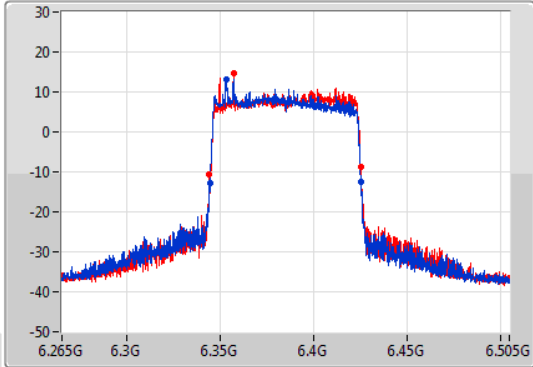

802.11ax HEW80-BF_Nss1,(MCS0)_2TX

EBW

6385MHz

09/08/2022

CF
6.385GHz
Span
240MHz
RBW
1MHz
VBW
3MHz
Sweep Time
100ms
Detector Type
Peak

CF
6.385GHz
Span
240MHz
RBW
2MHz
VBW
10MHz
Sweep Time
100ms
Detector Type
Peak