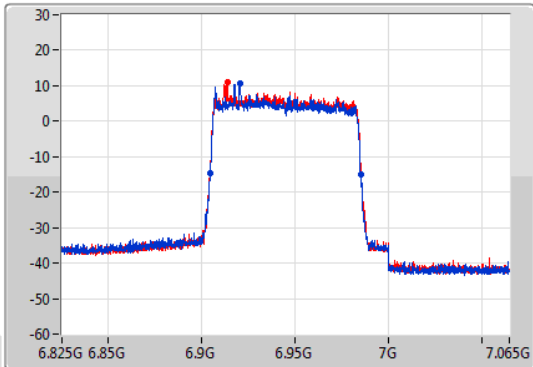

802.11ax HEW80-BF_Nss1,(MCS0)_2TX

EBW

6945MHz

10/08/2022

CF
6.945GHz
Span
240MHz
RBW
1MHz
VBW
3MHz
Sweep Time
100ms
Detector Type
Peak

CF
6.945GHz
Span
240MHz
RBW
2MHz
VBW
10MHz
Sweep Time
100ms
Detector Type
Peak