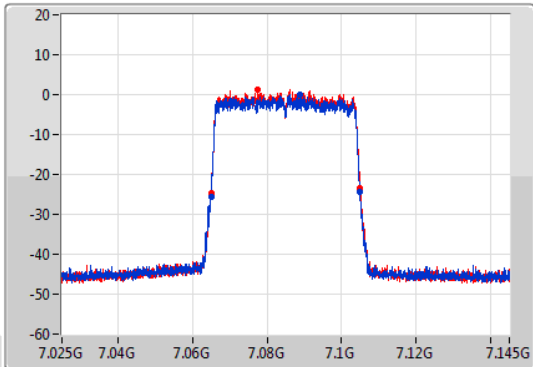

CF
7.085GHz
Span
120MHz
RBW
1MHz
VBW
3MHz
Sweep Time
100ms
Detector Type
Peak