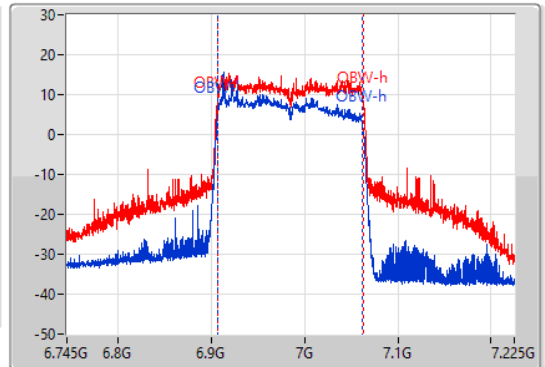

EBW

6985MHz

23/05/2022

CF
6.985GHz
Span
480MHz
RBW
2MHz
VBW
10MHz
Sweep Time
100ms
Detector Type
Peak

CF
6.985GHz
Span
480MHz
RBW
3MHz
VBW
10MHz
Sweep Time
100ms
Detector Type
Peak

26dB(Hz)	Fl-26dB(Hz)	Fh-26dB(Hz)	OBW(Hz)	Fl-OBW(Hz)	Fh-OBW(Hz)	Limit(Hz)	Port
160.8M	6.90436G	7.06516G	154.963M	6.906559G	7.061522G	Inf	1
162.96M	6.90364G	7.0666G	156.882M	6.906319G	7.063201G	Inf	2

Summary

Mode	Max-N dB (Hz)	Max-OBW (Hz)	ITU-Code	Min-N dB (Hz)	Min-OBW (Hz)
5.925-6.425GHz	-	-	-	-	-
802.11ax HEW20-BF_Nss1,(MCS0)_2TX	21.78M	19.19M	19M2D1D	21.6M	19.13M
802.11ax HEW40-BF_Nss1,(MCS0)_2TX	40.44M	37.781M	37M8D1D	39.9M	37.661M
802.11ax HEW80-BF_Nss1,(MCS0)_2TX	81.84M	77.481M	77M5D1D	81.12M	77.361M
802.11ax HEW160-BF_Nss1,(MCS0)_2TX	164.4M	156.882M	157MD1D	161.28M	155.682M
6.425-6.525GHz	-	-	-	-	-
802.11ax HEW20-BF_Nss1,(MCS0)_2TX	21.75M	19.19M	19M2D1D	21.57M	19.13M
802.11ax HEW40-BF_Nss1,(MCS0)_2TX	40.26M	37.781M	37M8D1D	39.84M	37.721M
802.11ax HEW80-BF_Nss1,(MCS0)_2TX	81.48M	77.601M	77M7D1D	80.76M	77.241M
802.11ax HEW160-BF_Nss1,(MCS0)_2TX	163.2M	156.642M	157MD1D	162.48M	156.642M
6.525-6.875GHz	-	-	-	-	-
802.11ax HEW20-BF_Nss1,(MCS0)_2TX	21.81M	19.19M	19M2D1D	21.54M	19.04M
802.11ax HEW40-BF_Nss1,(MCS0)_2TX	40.5M	37.781M	37M8D1D	39.9M	37.721M
802.11ax HEW80-BF_Nss1,(MCS0)_2TX	81.72M	77.721M	77M8D1D	80.76M	77.241M
802.11ax HEW160-BF_Nss1,(MCS0)_2TX	177.6M	156.402M	156MD1D	162.72M	155.922M
6.875-7.125GHz	-	-	-	-	-
802.11ax HEW20-BF_Nss1,(MCS0)_2TX	21.87M	19.16M	19M2D1D	21.57M	19.07M
802.11ax HEW40-BF_Nss1,(MCS0)_2TX	40.2M	37.781M	37M8D1D	39.96M	37.721M
802.11ax HEW80-BF_Nss1,(MCS0)_2TX	81M	77.601M	77M7D1D	80.28M	77.241M
802.11ax HEW160-BF_Nss1,(MCS0)_2TX	243.12M	157.121M	157MD1D	162.72M	154.483M