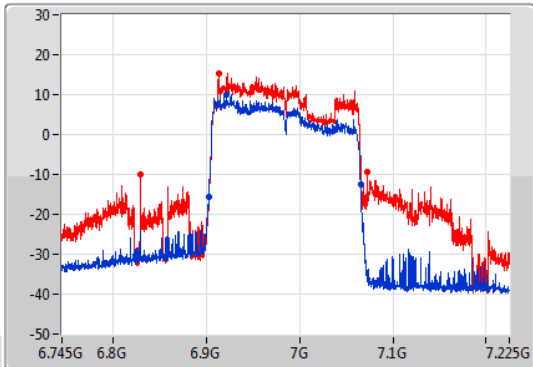

CF
6.985GHz
Span
480MHz
RBW
3MHz
VBW
10MHz
Sweep Time
100ms
Detector Type
Peak