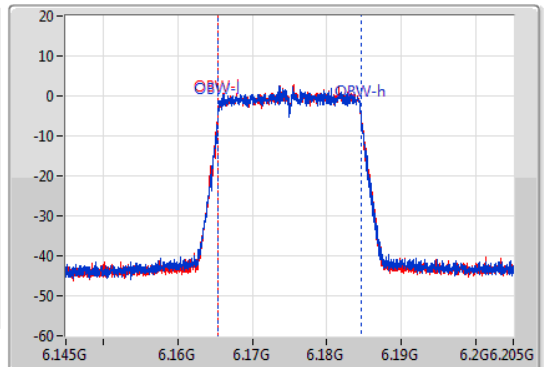

Port X-N dB = Port X 6dB down bandwidth for 5.725-5.85GHz band / 26dB down bandwidth for other band
 Port X-OBW = Port X 99% occupied bandwidth

802.11ax HEW20-BF_Nss1,(MCS0)_2TX

EBW

5955MHz

09/08/2022

CF
5.955GHz
Span
60MHz
RBW
300kHz
VBW
1MHz
Sweep Time
100ms
Detector Type
Peak

802.11ax HEW20-BF_Nss1,(MCS0)_2TX

EBW

6175MHz

09/08/2022

CF
6.175GHz
Span
60MHz
RBW
300kHz
VBW
1MHz
Sweep Time
100ms
Detector Type
Peak

CF
6.175GHz
Span
60MHz
RBW
300kHz
VBW
1MHz
Sweep Time
100ms
Detector Type
Peak