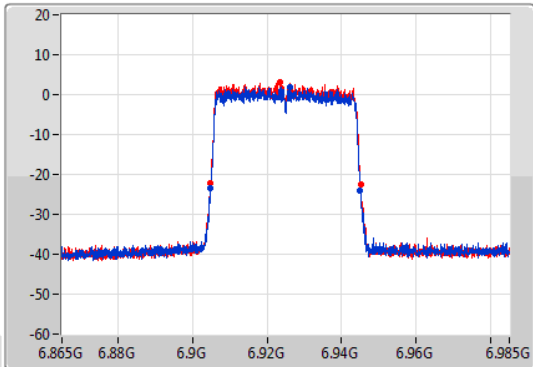

CF
6.925GHz
Span
120MHz
RBW
1MHz
VBW
3MHz
Sweep Time
100ms
Detector Type
Peak