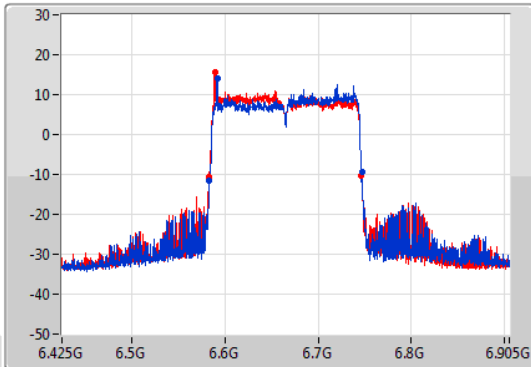

CF
6.665GHz
Span
480MHz
RBW
3MHz
VBW
10MHz
Sweep Time
100ms
Detector Type
Peak