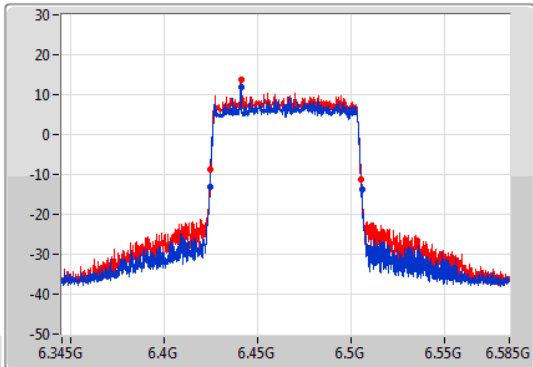

CF
6.465GHz
Span
240MHz
RBW
2MHz
VBW
10MHz
Sweep Time
100ms
Detector Type
Peak