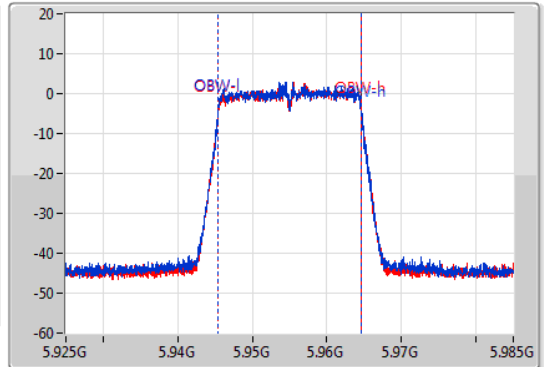

Port X-N dB = Port X 6dB down bandwidth for 5.725-5.85GHz band / 26dB down bandwidth for other band
 Port X-OBW = Port X 99% occupied bandwidth

802.11ax HEW20-BF_Nss1,(MCS0)_2TX

EBW

5955MHz

09/08/2022

CF
5.955GHz
Span
60MHz
RBW
300kHz
VBW
1MHz
Sweep Time
100ms
Detector Type
Peak

CF
5.955GHz
Span
60MHz
RBW
300kHz
VBW
1MHz
Sweep Time
100ms
Detector Type
Peak

26dB(Hz)	Fl-26dB(Hz)	Fh-26dB(Hz)	OBW(Hz)	Fl-OBW(Hz)	Fh-OBW(Hz)	Limit(Hz)	Port
21.6M	5.9442G	5.9658G	19.19M	5.945435G	5.964625G	Inf	1
21.69M	5.94423G	5.96592G	19.16M	5.945465G	5.964625G	Inf	2