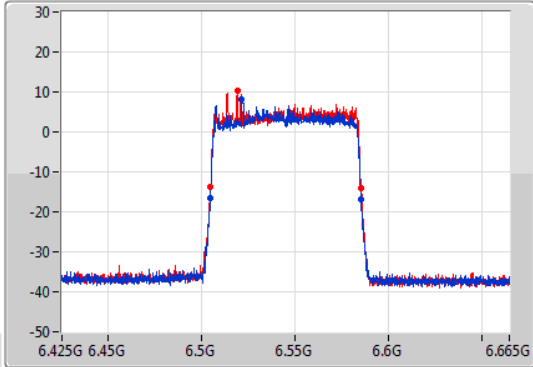

802.11ax HEW80-BF_Nss1,(MCS0)_2TX

EBW

6545MHz

09/08/2022

CF
6.545GHz
Span
240MHz
RBW
1MHz
VBW
3MHz
Sweep Time
100ms
Detector Type
Peak

CF
6.545GHz
Span
240MHz
RBW
2MHz
VBW
10MHz
Sweep Time
100ms
Detector Type
Peak