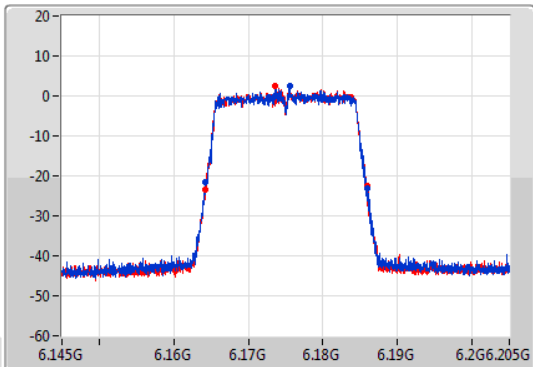

Port X-N dB = Port X 6dB down bandwidth for 5.725-5.85GHz band / 26dB down bandwidth for other band
 Port X-OBW = Port X 99% occupied bandwidth

802.11ax HEW20-BF_Nss1,(MCS0)_2TX

EBW

5955MHz

09/08/2022

CF
5.955GHz
Span
60MHz
RBW
300kHz
VBW
1MHz
Sweep Time
100ms
Detector Type
Peak

CF
5.955GHz
Span
60MHz
RBW
300kHz
VBW
1MHz
Sweep Time
100ms
Detector Type
Peak

26dB(Hz)	Fl-26dB(Hz)	Fh-26dB(Hz)	OBW(Hz)	Fl-OBW(Hz)	Fh-OBW(Hz)	Limit(Hz)	Port
21.6M	5.9442G	5.9658G	19.19M	5.945435G	5.964625G	Inf	1
21.69M	5.94423G	5.96592G	19.16M	5.945465G	5.964625G	Inf	2

802.11ax HEW20-BF_Nss1,(MCS0)_2TX

EBW

6175MHz

09/08/2022

CF
6.175GHz
Span
60MHz
RBW
300kHz
VBW
1MHz
Sweep Time
100ms
Detector Type
Peak

CF
6.175GHz
Span
60MHz
RBW
300kHz
VBW
1MHz
Sweep Time
100ms
Detector Type
Peak