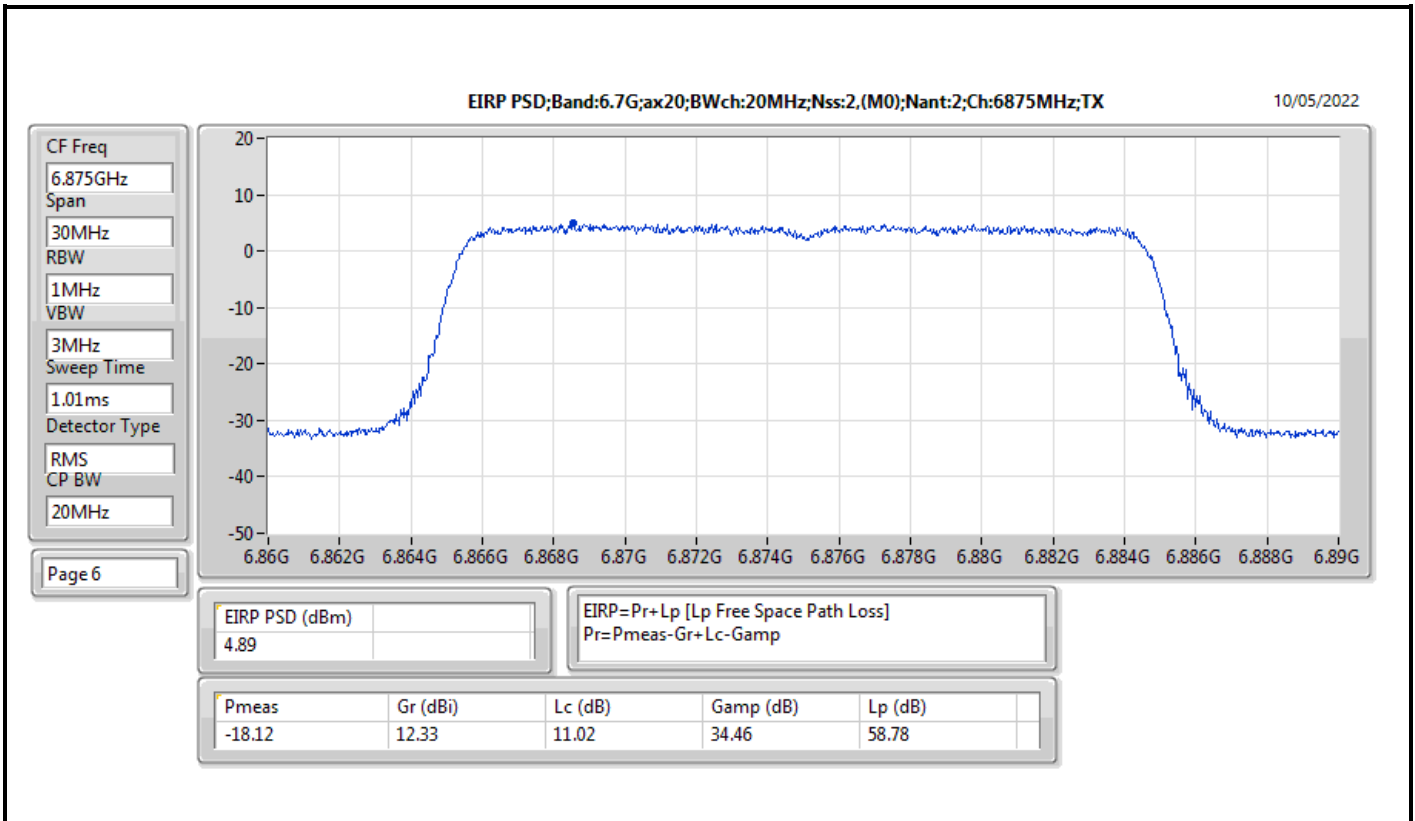

Mode	Result	EIRP PD (dBm/RBW)	EIRP PD Limit (dBm/RBW)
6345MHz	Pass	4.78	5.00
6505MHz Straddle 6.425-6.525GHz	Pass	4.80	5.00
6665MHz	Pass	4.70	5.00
6825MHz Straddle 6.525-6.875GHz	Pass	4.58	5.00
6985MHz	Pass	4.67	5.00
802.11ax HEW160_Nss2,(MCS0)_2TX	-	-	-
6025MHz	Pass	4.56	5.00
6185MHz	Pass	4.76	5.00
6345MHz	Pass	4.54	5.00
6505MHz Straddle 6.425-6.525GHz	Pass	4.79	5.00
6665MHz	Pass	4.88	5.00
6825MHz Straddle 6.525-6.875GHz	Pass	4.80	5.00
6985MHz	Pass	4.53	5.00

DG = Directional Gain; RBW = 500kHz for 5.725-5.85GHz band / 1MHz for other band;
PD = trace bin-by-bin of each transmits port summing can be performed maximum power density; Port X = Port X Power Density;