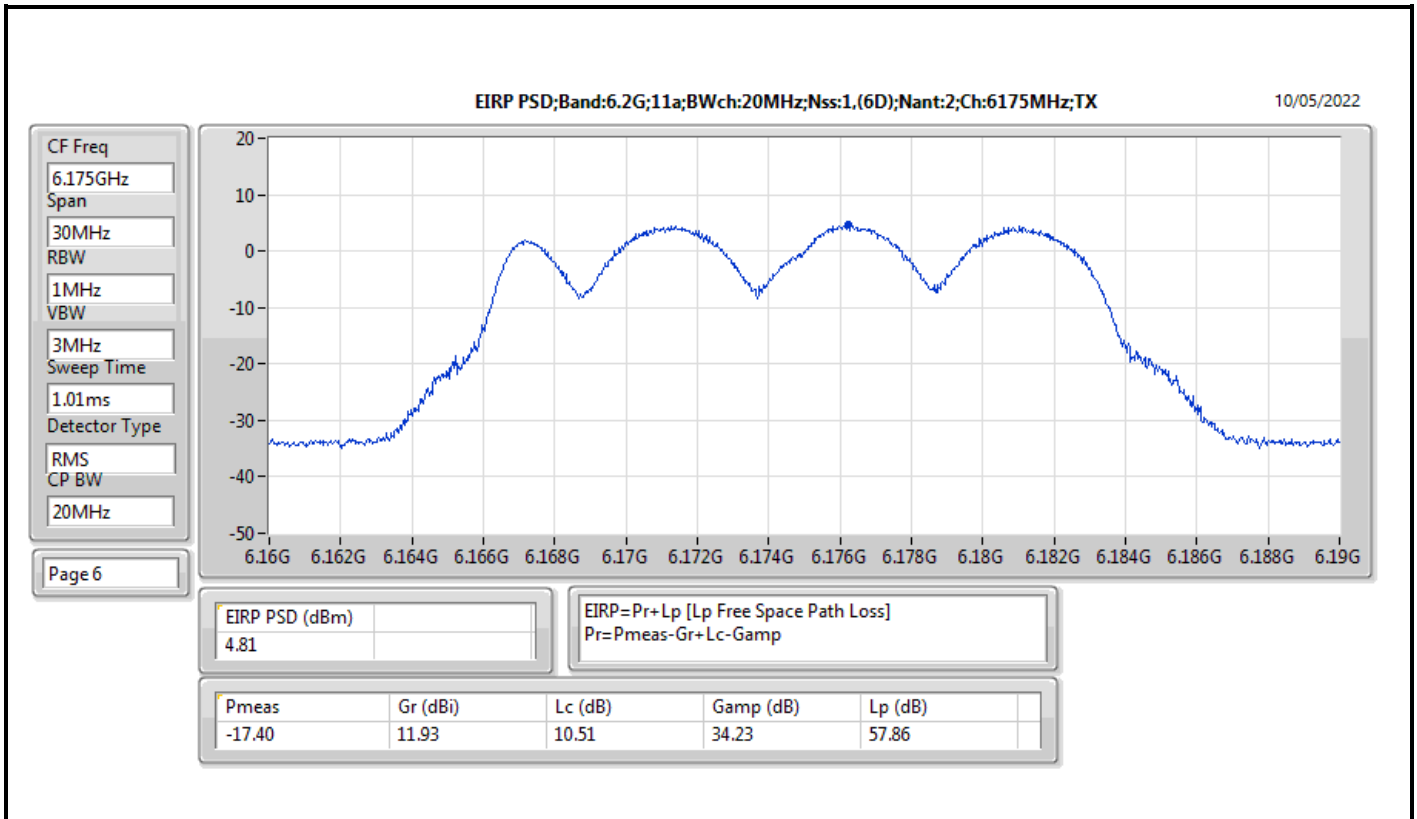

Mode	Result	EIRP PD (dBm/RBW)	EIRP PD Limit (dBm/RBW)
6345MHz	Pass	4.78	5.00
6505MHz Straddle 6.425-6.525GHz	Pass	4.80	5.00
6665MHz	Pass	4.70	5.00
6825MHz Straddle 6.525-6.875GHz	Pass	4.58	5.00
6985MHz	Pass	4.67	5.00
802.11ax HEW160_Nss2,(MCS0)_2TX	-	-	-
6025MHz	Pass	4.56	5.00
6185MHz	Pass	4.76	5.00
6345MHz	Pass	4.54	5.00
6505MHz Straddle 6.425-6.525GHz	Pass	4.79	5.00
6665MHz	Pass	4.88	5.00
6825MHz Straddle 6.525-6.875GHz	Pass	4.80	5.00
6985MHz	Pass	4.53	5.00

DG = Directional Gain; RBW = 500kHz for 5.725-5.85GHz band / 1MHz for other band;
PD = trace bin-by-bin of each transmits port summing can be performed maximum power density; Port X = Port X Power Density;