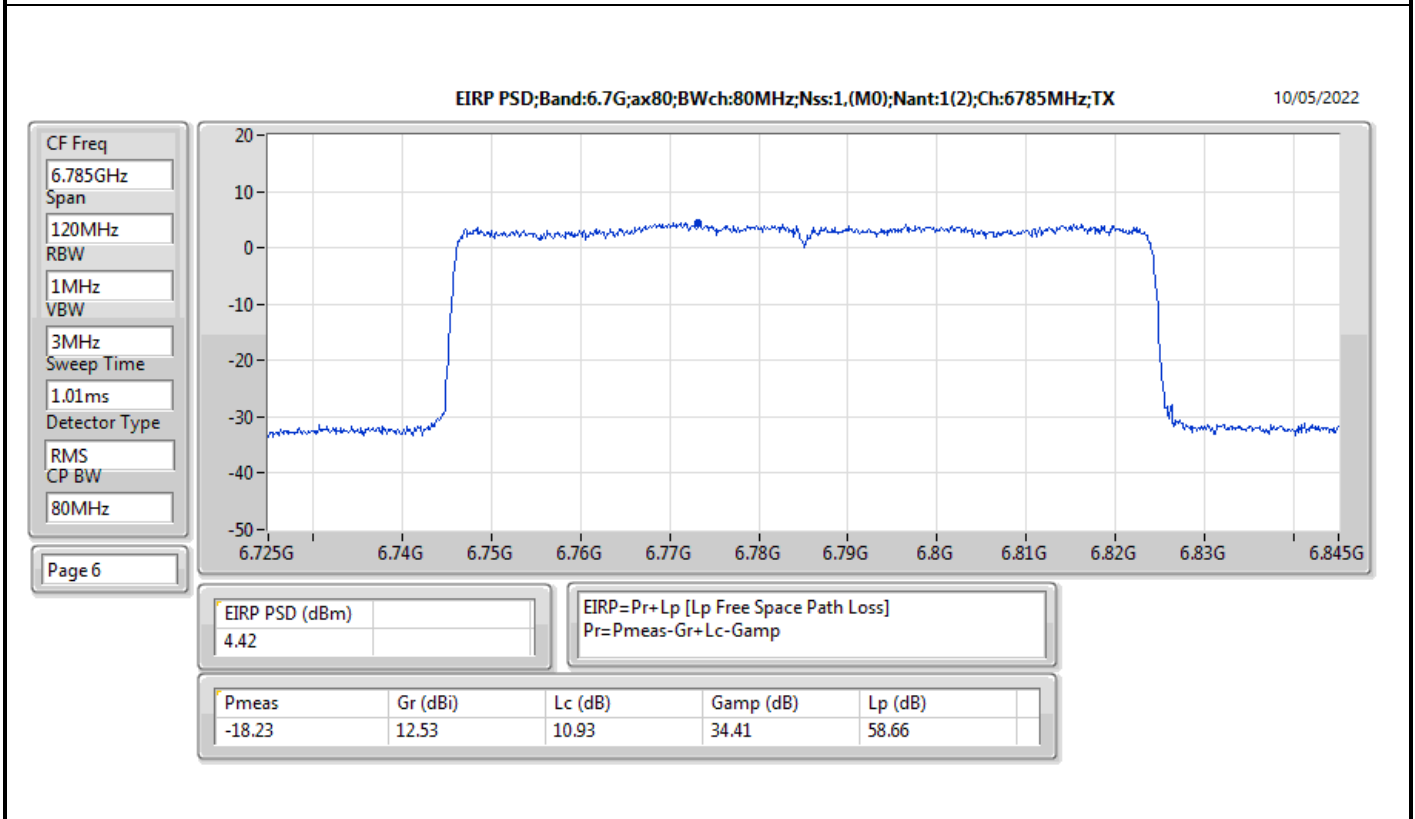

Mode	Result	EIRP PD (dBm/RBW)	EIRP PD Limit (dBm/RBW)
6345MHz	Pass	4.78	5.00
6505MHz Straddle 6.425-6.525GHz	Pass	4.80	5.00
6665MHz	Pass	4.70	5.00
6825MHz Straddle 6.525-6.875GHz	Pass	4.58	5.00
6985MHz	Pass	4.67	5.00
802.11ax HEW160_Nss2,(MCS0)_2TX	-	-	-
6025MHz	Pass	4.56	5.00
6185MHz	Pass	4.76	5.00
6345MHz	Pass	4.54	5.00
6505MHz Straddle 6.425-6.525GHz	Pass	4.79	5.00
6665MHz	Pass	4.88	5.00
6825MHz Straddle 6.525-6.875GHz	Pass	4.80	5.00
6985MHz	Pass	4.53	5.00

DG = Directional Gain; RBW = 500kHz for 5.725-5.85GHz band / 1MHz for other band;
PD = trace bin-by-bin of each transmits port summing can be performed maximum power density; Port X = Port X Power Density;