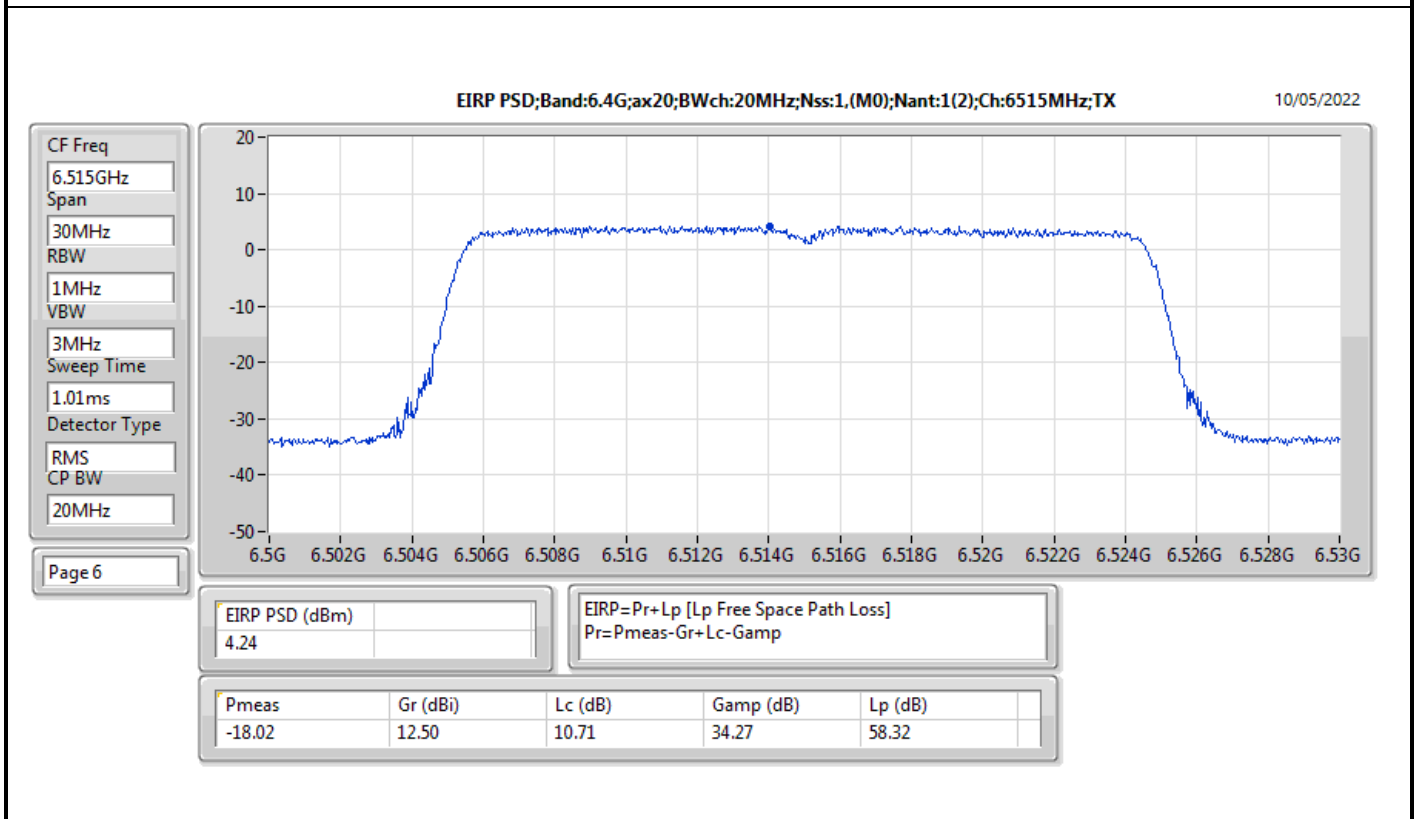

Mode	Result	EIRP PD (dBm/RBW)	EIRP PD Limit (dBm/RBW)
6345MHz	Pass	4.78	5.00
6505MHz Straddle 6.425-6.525GHz	Pass	4.80	5.00
6665MHz	Pass	4.70	5.00
6825MHz Straddle 6.525-6.875GHz	Pass	4.58	5.00
6985MHz	Pass	4.67	5.00
802.11ax HEW160_Nss2,(MCS0)_2TX	-	-	-
6025MHz	Pass	4.56	5.00
6185MHz	Pass	4.76	5.00
6345MHz	Pass	4.54	5.00
6505MHz Straddle 6.425-6.525GHz	Pass	4.79	5.00
6665MHz	Pass	4.88	5.00
6825MHz Straddle 6.525-6.875GHz	Pass	4.80	5.00
6985MHz	Pass	4.53	5.00

DG = Directional Gain; RBW = 500kHz for 5.725-5.85GHz band / 1MHz for other band;
PD = trace bin-by-bin of each transmits port summing can be performed maximum power density; Port X = Port X Power Density;