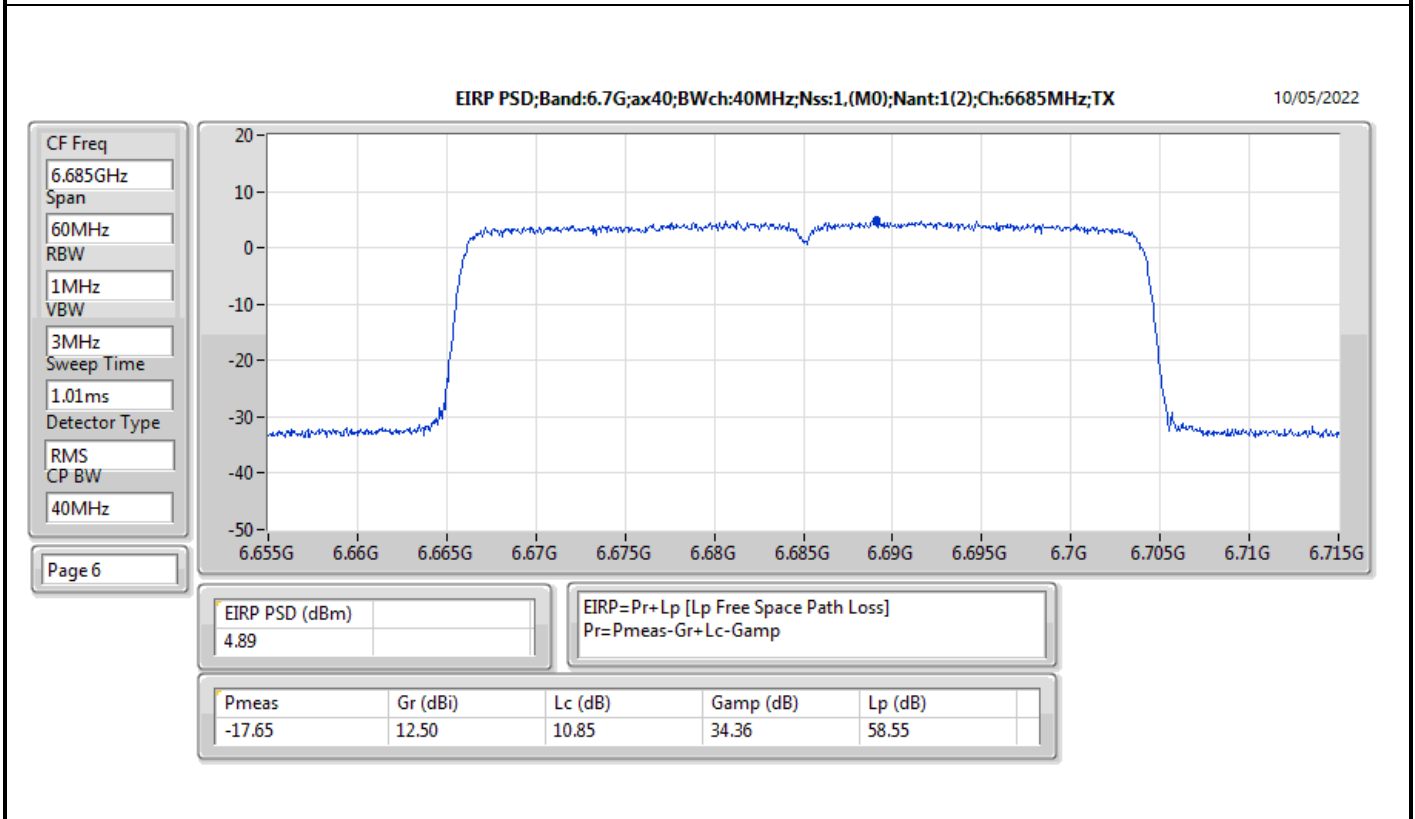

Mode	Result	EIRP PD (dBm/RBW)	EIRP PD Limit (dBm/RBW)
6345MHz	Pass	4.78	5.00
6505MHz Straddle 6.425-6.525GHz	Pass	4.80	5.00
6665MHz	Pass	4.70	5.00
6825MHz Straddle 6.525-6.875GHz	Pass	4.58	5.00
6985MHz	Pass	4.67	5.00
802.11ax HEW160_Nss2,(MCS0)_2TX	-	-	-
6025MHz	Pass	4.56	5.00
6185MHz	Pass	4.76	5.00
6345MHz	Pass	4.54	5.00
6505MHz Straddle 6.425-6.525GHz	Pass	4.79	5.00
6665MHz	Pass	4.88	5.00
6825MHz Straddle 6.525-6.875GHz	Pass	4.80	5.00
6985MHz	Pass	4.53	5.00

DG = Directional Gain; RBW = 500kHz for 5.725-5.85GHz band / 1MHz for other band;
PD = trace bin-by-bin of each transmits port summing can be performed maximum power density; Port X = Port X Power Density;