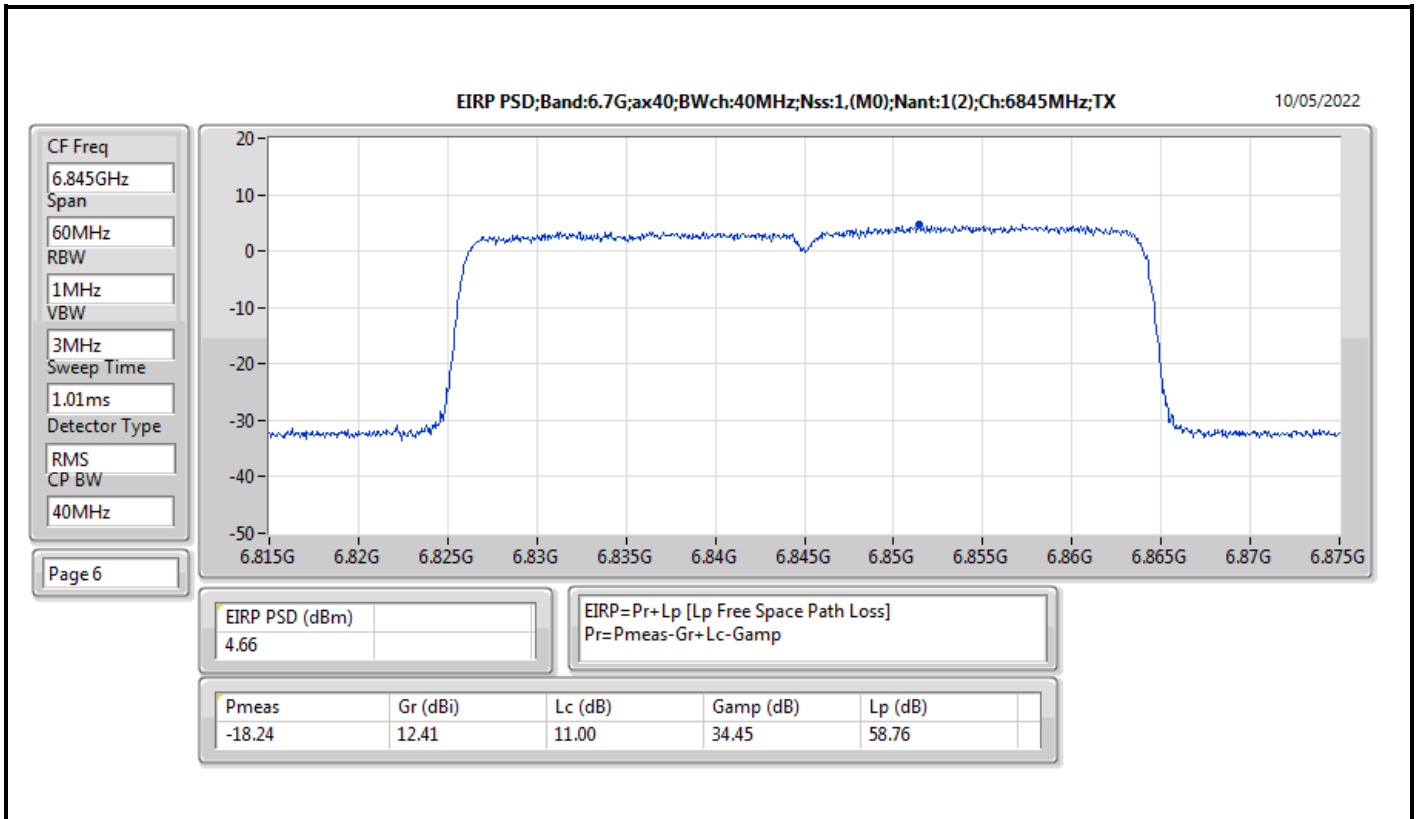

Mode	Result	EIRP PD (dBm/RBW)	EIRP PD Limit (dBm/RBW)
6345MHz	Pass	4.78	5.00
6505MHz Straddle 6.425-6.525GHz	Pass	4.80	5.00
6665MHz	Pass	4.70	5.00
6825MHz Straddle 6.525-6.875GHz	Pass	4.58	5.00
6985MHz	Pass	4.67	5.00
802.11ax HEW160_Nss2,(MCS0)_2TX	-	-	-
6025MHz	Pass	4.56	5.00
6185MHz	Pass	4.76	5.00
6345MHz	Pass	4.54	5.00
6505MHz Straddle 6.425-6.525GHz	Pass	4.79	5.00
6665MHz	Pass	4.88	5.00
6825MHz Straddle 6.525-6.875GHz	Pass	4.80	5.00
6985MHz	Pass	4.53	5.00

DG = Directional Gain; RBW = 500kHz for 5.725-5.85GHz band / 1MHz for other band;
PD = trace bin-by-bin of each transmits port summing can be performed maximum power density; Port X = Port X Power Density;