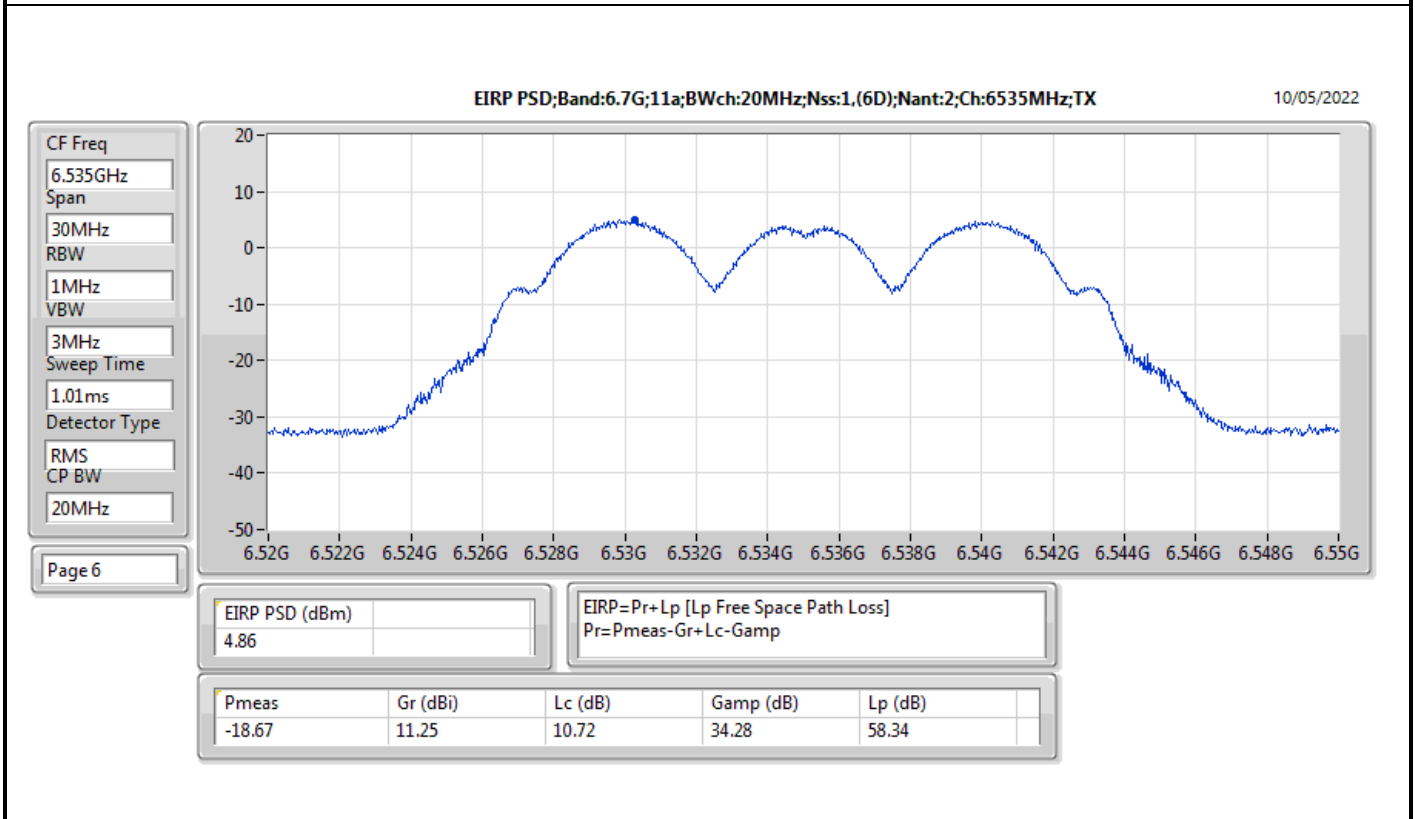

Mode	Result	EIRP PD (dBm/RBW)	EIRP PD Limit (dBm/RBW)
6345MHz	Pass	4.78	5.00
6505MHz Straddle 6.425-6.525GHz	Pass	4.80	5.00
6665MHz	Pass	4.70	5.00
6825MHz Straddle 6.525-6.875GHz	Pass	4.58	5.00
6985MHz	Pass	4.67	5.00
802.11ax HEW160_Nss2,(MCS0)_2TX	-	-	-
6025MHz	Pass	4.56	5.00
6185MHz	Pass	4.76	5.00
6345MHz	Pass	4.54	5.00
6505MHz Straddle 6.425-6.525GHz	Pass	4.79	5.00
6665MHz	Pass	4.88	5.00
6825MHz Straddle 6.525-6.875GHz	Pass	4.80	5.00
6985MHz	Pass	4.53	5.00

DG = Directional Gain; RBW = 500kHz for 5.725-5.85GHz band / 1MHz for other band;
PD = trace bin-by-bin of each transmits port summing can be performed maximum power density; Port X = Port X Power Density;