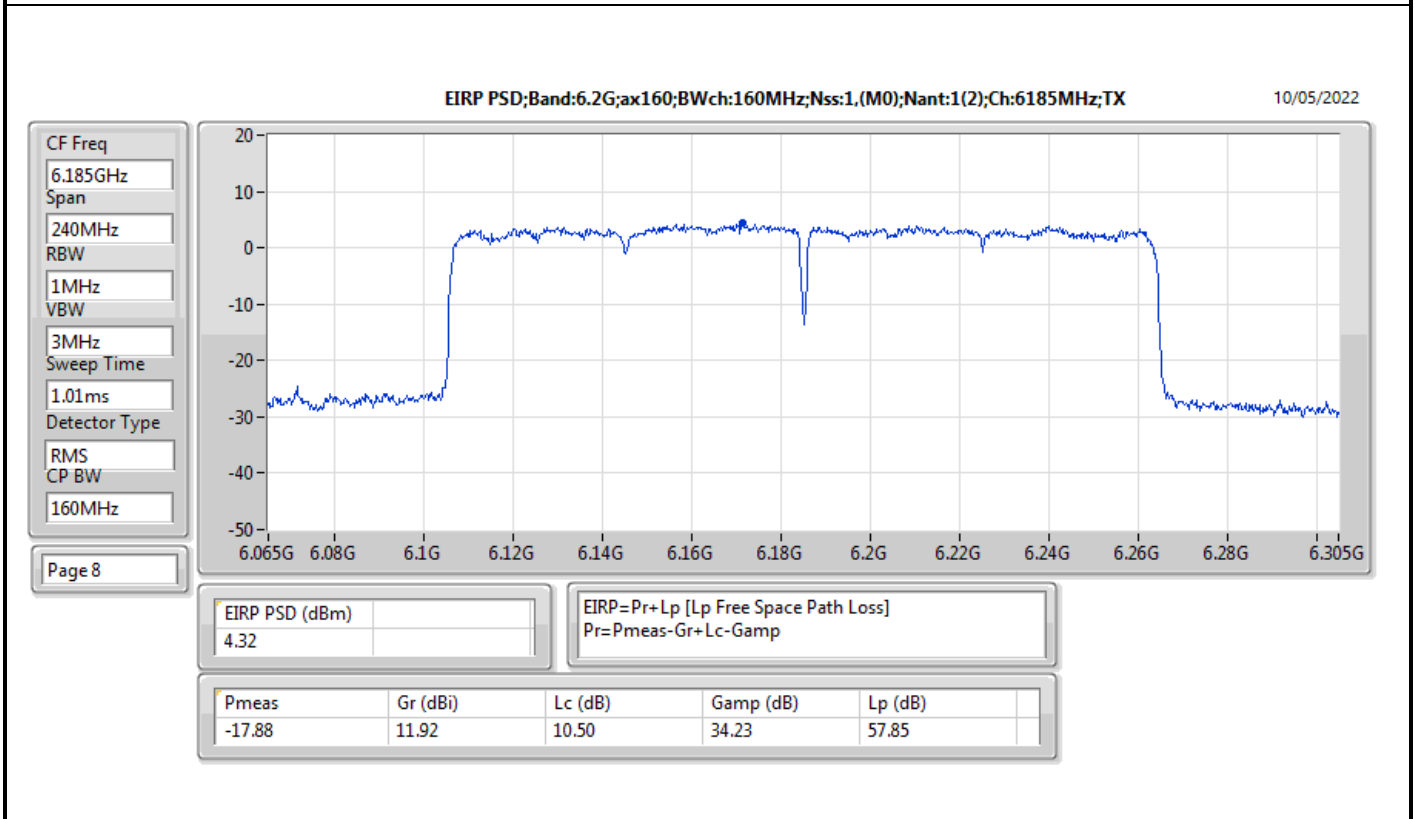

Mode	Result	EIRP PD (dBm/RBW)	EIRP PD Limit (dBm/RBW)
6345MHz	Pass	4.78	5.00
6505MHz Straddle 6.425-6.525GHz	Pass	4.80	5.00
6665MHz	Pass	4.70	5.00
6825MHz Straddle 6.525-6.875GHz	Pass	4.58	5.00
6985MHz	Pass	4.67	5.00
802.11ax HEW160_Nss2,(MCS0)_2TX	-	-	-
6025MHz	Pass	4.56	5.00
6185MHz	Pass	4.76	5.00
6345MHz	Pass	4.54	5.00
6505MHz Straddle 6.425-6.525GHz	Pass	4.79	5.00
6665MHz	Pass	4.88	5.00
6825MHz Straddle 6.525-6.875GHz	Pass	4.80	5.00
6985MHz	Pass	4.53	5.00

DG = Directional Gain; RBW = 500kHz for 5.725-5.85GHz band / 1MHz for other band;
PD = trace bin-by-bin of each transmits port summing can be performed maximum power density; Port X = Port X Power Density;