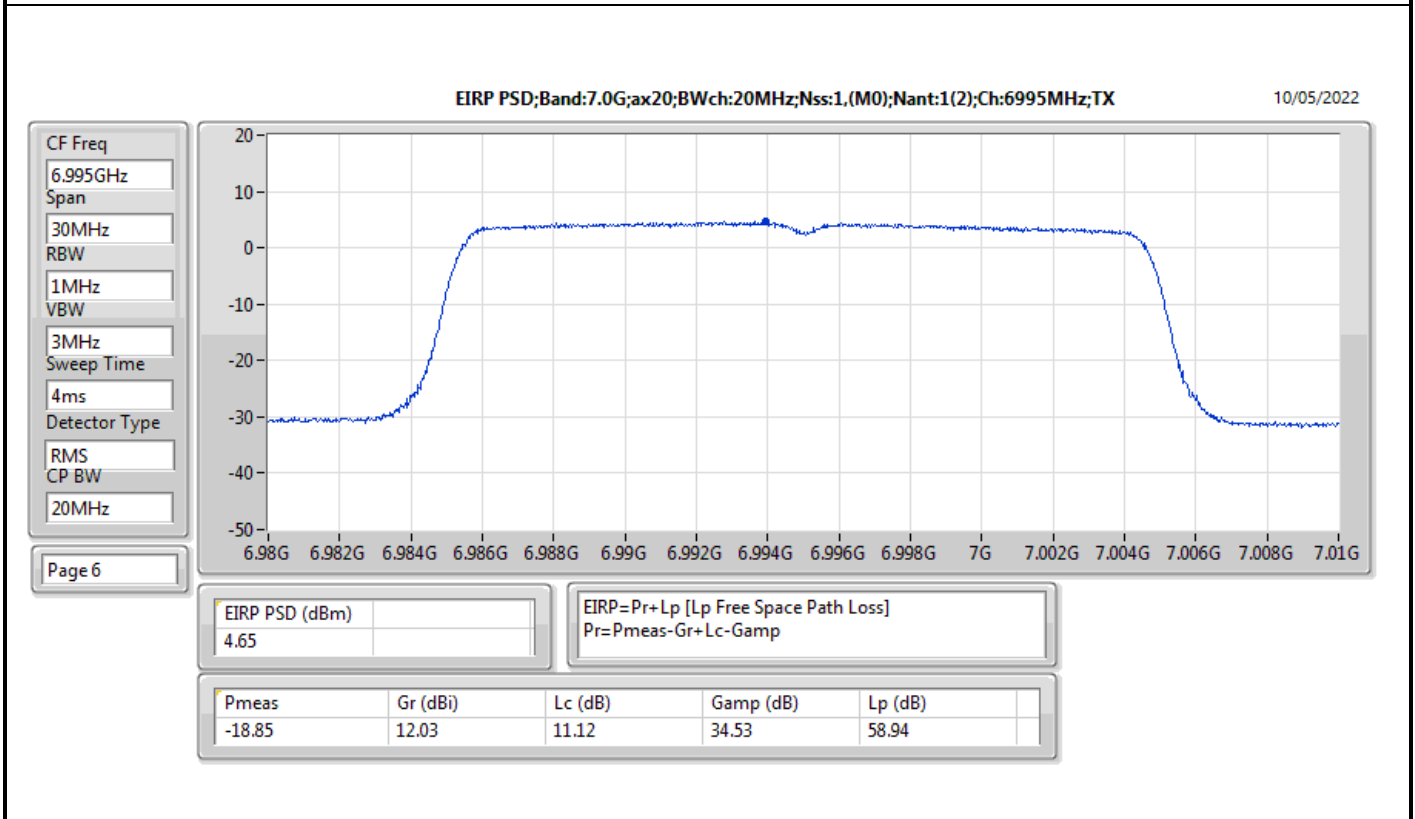

Mode	Result	EIRP PD (dBm/RBW)	EIRP PD Limit (dBm/RBW)
6345MHz	Pass	4.78	5.00
6505MHz Straddle 6.425-6.525GHz	Pass	4.80	5.00
6665MHz	Pass	4.70	5.00
6825MHz Straddle 6.525-6.875GHz	Pass	4.58	5.00
6985MHz	Pass	4.67	5.00
802.11ax HEW160_Nss2,(MCS0)_2TX	-	-	-
6025MHz	Pass	4.56	5.00
6185MHz	Pass	4.76	5.00
6345MHz	Pass	4.54	5.00
6505MHz Straddle 6.425-6.525GHz	Pass	4.79	5.00
6665MHz	Pass	4.88	5.00
6825MHz Straddle 6.525-6.875GHz	Pass	4.80	5.00
6985MHz	Pass	4.53	5.00

DG = Directional Gain; RBW = 500kHz for 5.725-5.85GHz band / 1MHz for other band;
PD = trace bin-by-bin of each transmits port summing can be performed maximum power density; Port X = Port X Power Density;