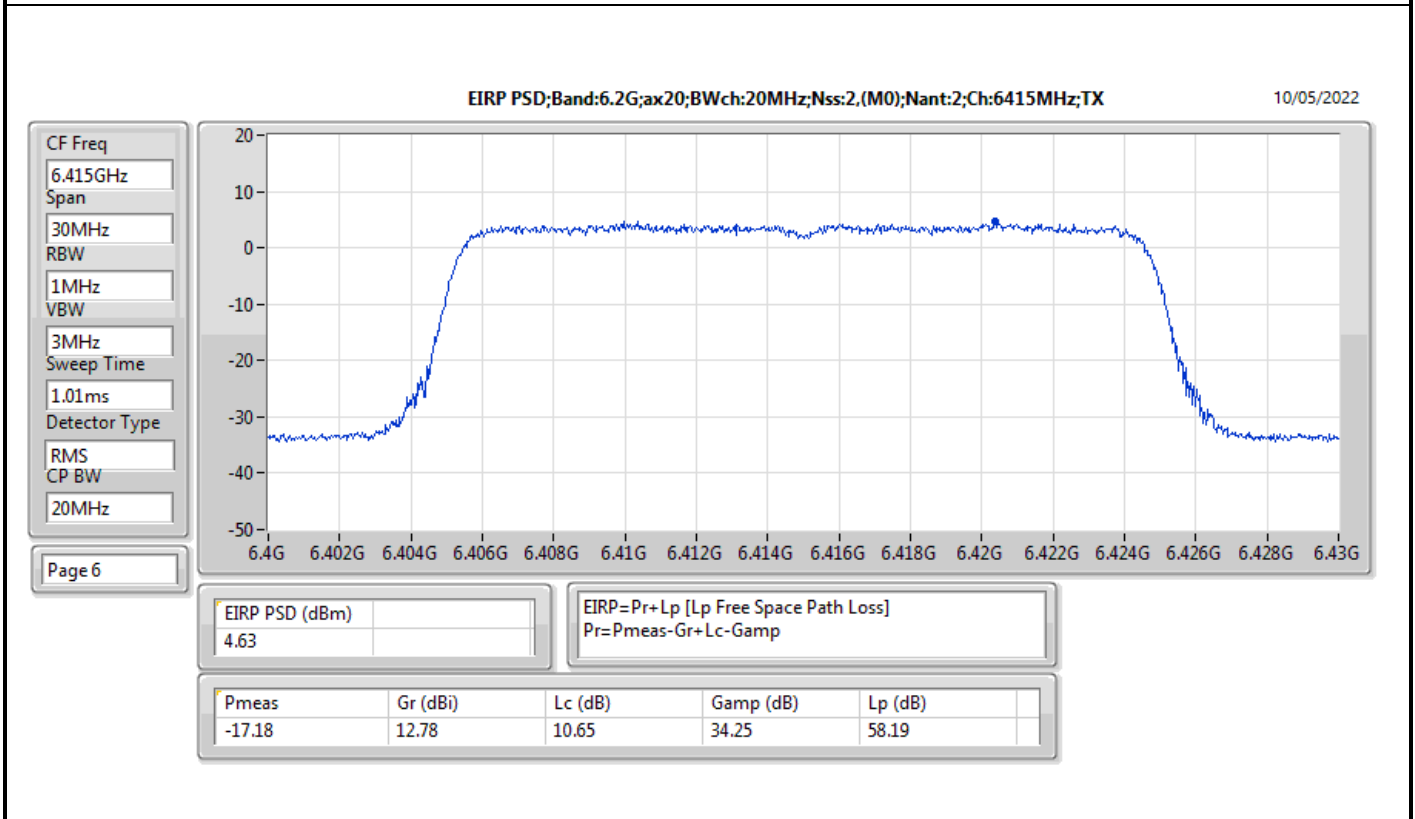

Mode	Result	EIRP PD (dBm/RBW)	EIRP PD Limit (dBm/RBW)
6345MHz	Pass	4.78	5.00
6505MHz Straddle 6.425-6.525GHz	Pass	4.80	5.00
6665MHz	Pass	4.70	5.00
6825MHz Straddle 6.525-6.875GHz	Pass	4.58	5.00
6985MHz	Pass	4.67	5.00
802.11ax HEW160_Nss2,(MCS0)_2TX	-	-	-
6025MHz	Pass	4.56	5.00
6185MHz	Pass	4.76	5.00
6345MHz	Pass	4.54	5.00
6505MHz Straddle 6.425-6.525GHz	Pass	4.79	5.00
6665MHz	Pass	4.88	5.00
6825MHz Straddle 6.525-6.875GHz	Pass	4.80	5.00
6985MHz	Pass	4.53	5.00

DG = Directional Gain; RBW = 500kHz for 5.725-5.85GHz band / 1MHz for other band;
PD = trace bin-by-bin of each transmits port summing can be performed maximum power density; Port X = Port X Power Density;