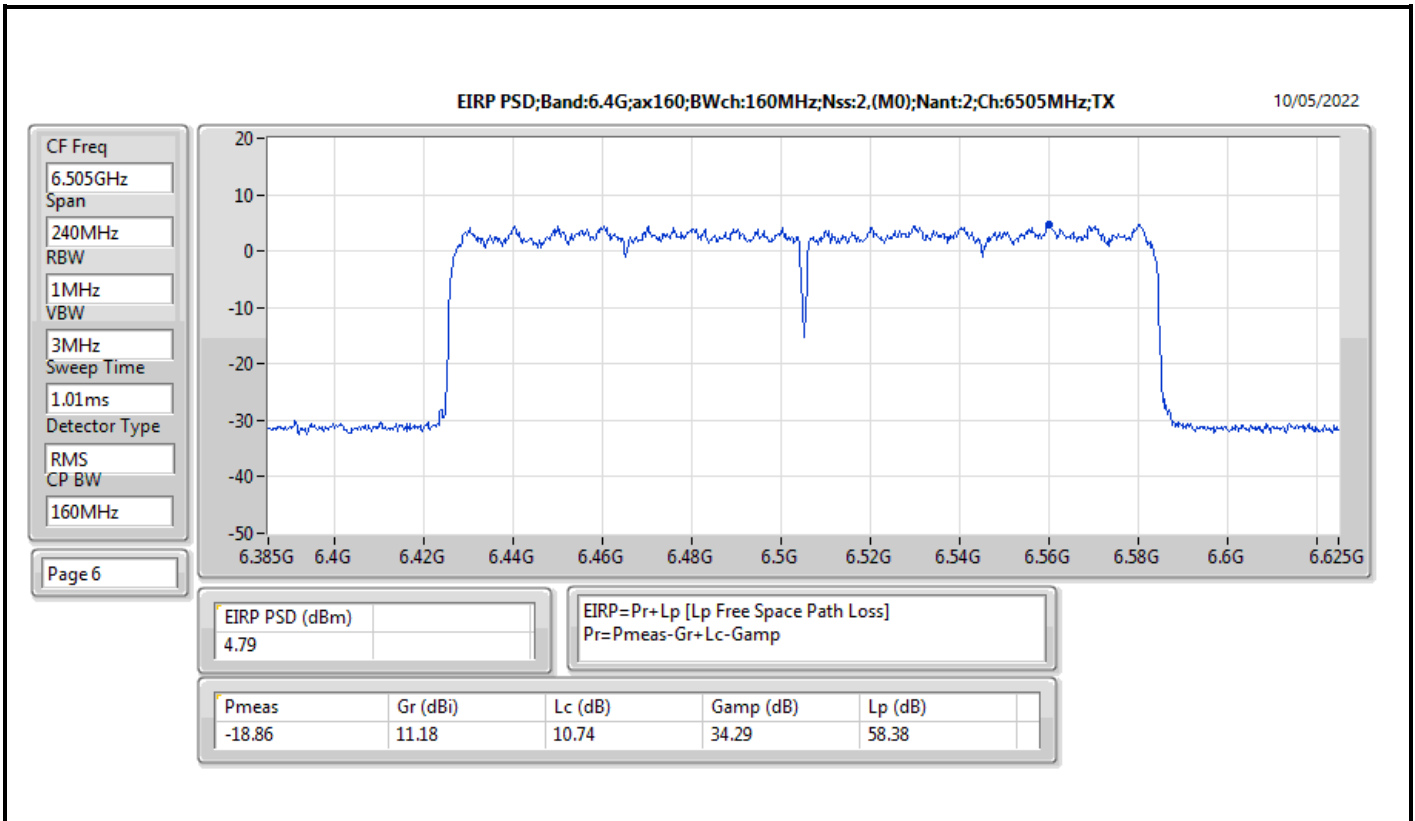

Mode	Result	EIRP PD (dBm/RBW)	EIRP PD Limit (dBm/RBW)
6345MHz	Pass	4.78	5.00
6505MHz Straddle 6.425-6.525GHz	Pass	4.80	5.00
6665MHz	Pass	4.70	5.00
6825MHz Straddle 6.525-6.875GHz	Pass	4.58	5.00
6985MHz	Pass	4.67	5.00
802.11ax HEW160_Nss2,(MCS0)_2TX	-	-	-
6025MHz	Pass	4.56	5.00
6185MHz	Pass	4.76	5.00
6345MHz	Pass	4.54	5.00
6505MHz Straddle 6.425-6.525GHz	Pass	4.79	5.00
6665MHz	Pass	4.88	5.00
6825MHz Straddle 6.525-6.875GHz	Pass	4.80	5.00
6985MHz	Pass	4.53	5.00

DG = Directional Gain; RBW = 500kHz for 5.725-5.85GHz band / 1MHz for other band;
PD = trace bin-by-bin of each transmits port summing can be performed maximum power density; Port X = Port X Power Density;