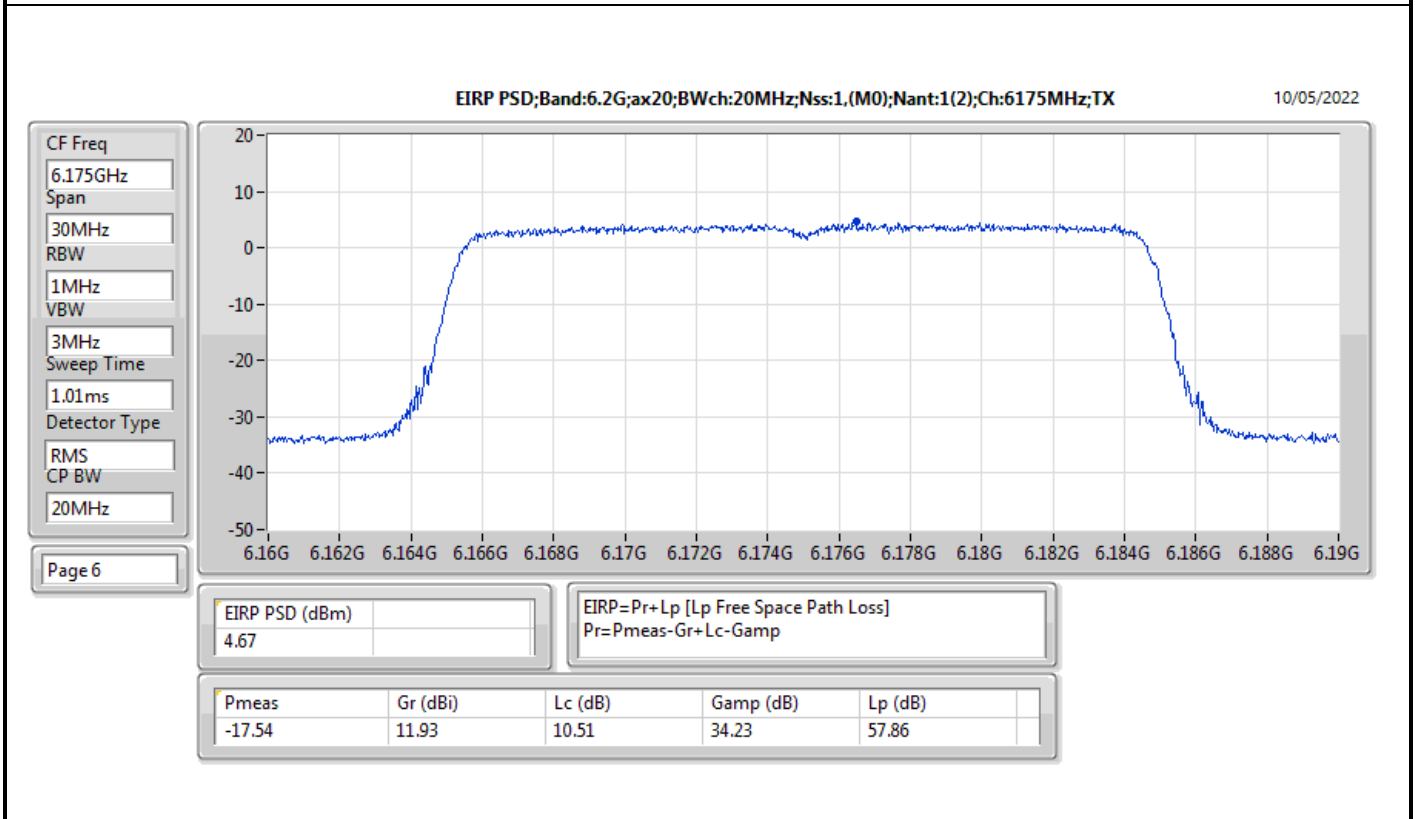

Mode	Result	EIRP PD (dBm/RBW)	EIRP PD Limit (dBm/RBW)
6345MHz	Pass	4.78	5.00
6505MHz Straddle 6.425-6.525GHz	Pass	4.80	5.00
6665MHz	Pass	4.70	5.00
6825MHz Straddle 6.525-6.875GHz	Pass	4.58	5.00
6985MHz	Pass	4.67	5.00
802.11ax HEW160_Nss2,(MCS0)_2TX	-	-	-
6025MHz	Pass	4.56	5.00
6185MHz	Pass	4.76	5.00
6345MHz	Pass	4.54	5.00
6505MHz Straddle 6.425-6.525GHz	Pass	4.79	5.00
6665MHz	Pass	4.88	5.00
6825MHz Straddle 6.525-6.875GHz	Pass	4.80	5.00
6985MHz	Pass	4.53	5.00

DG = Directional Gain; RBW = 500kHz for 5.725-5.85GHz band / 1MHz for other band;
PD = trace bin-by-bin of each transmits port summing can be performed maximum power density; Port X = Port X Power Density;