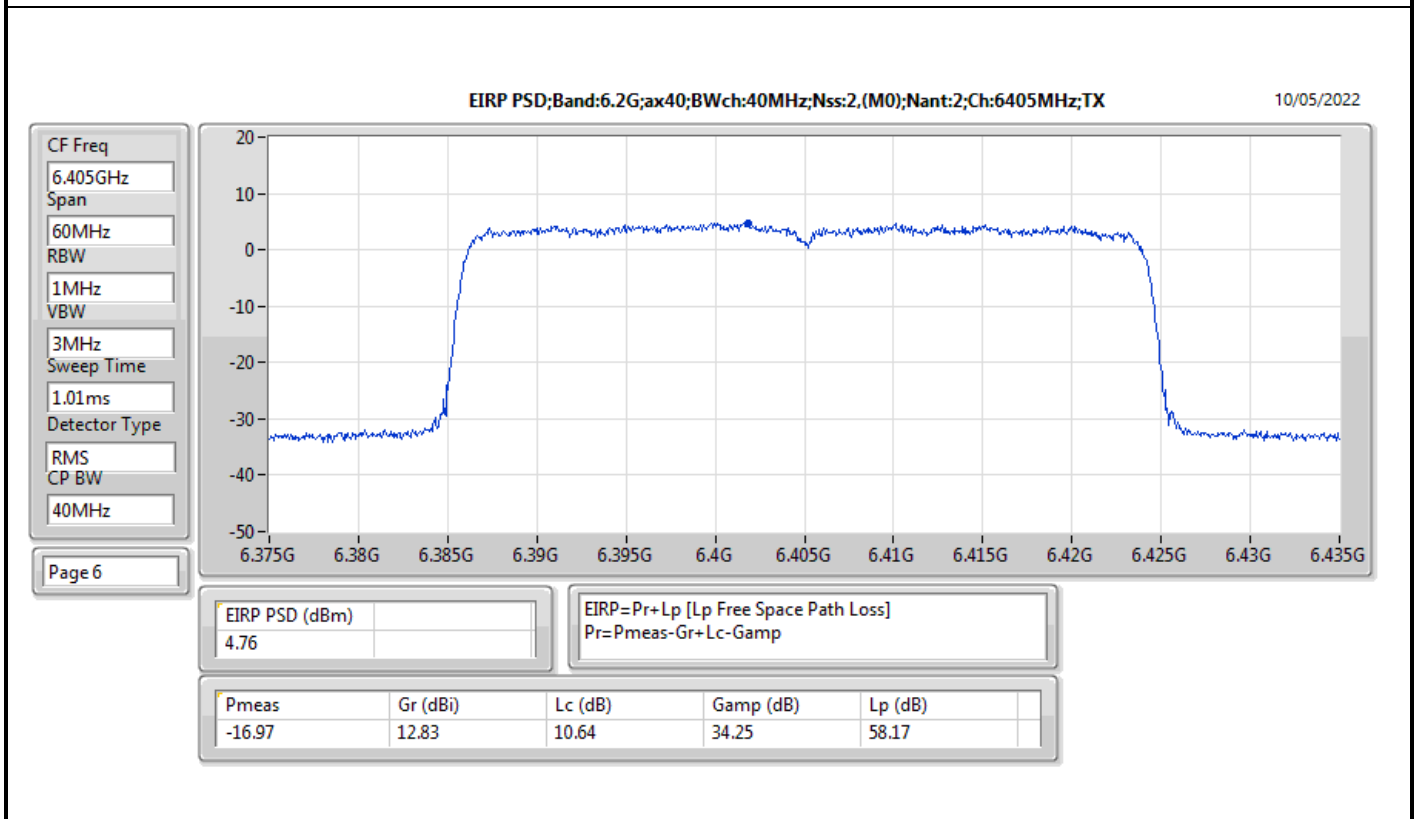

Mode	Result	EIRP PD (dBm/RBW)	EIRP PD Limit (dBm/RBW)
6345MHz	Pass	4.78	5.00
6505MHz Straddle 6.425-6.525GHz	Pass	4.80	5.00
6665MHz	Pass	4.70	5.00
6825MHz Straddle 6.525-6.875GHz	Pass	4.58	5.00
6985MHz	Pass	4.67	5.00
802.11ax HEW160_Nss2,(MCS0)_2TX	-	-	-
6025MHz	Pass	4.56	5.00
6185MHz	Pass	4.76	5.00
6345MHz	Pass	4.54	5.00
6505MHz Straddle 6.425-6.525GHz	Pass	4.79	5.00
6665MHz	Pass	4.88	5.00
6825MHz Straddle 6.525-6.875GHz	Pass	4.80	5.00
6985MHz	Pass	4.53	5.00

DG = Directional Gain; RBW = 500kHz for 5.725-5.85GHz band / 1MHz for other band;
PD = trace bin-by-bin of each transmits port summing can be performed maximum power density; Port X = Port X Power Density;