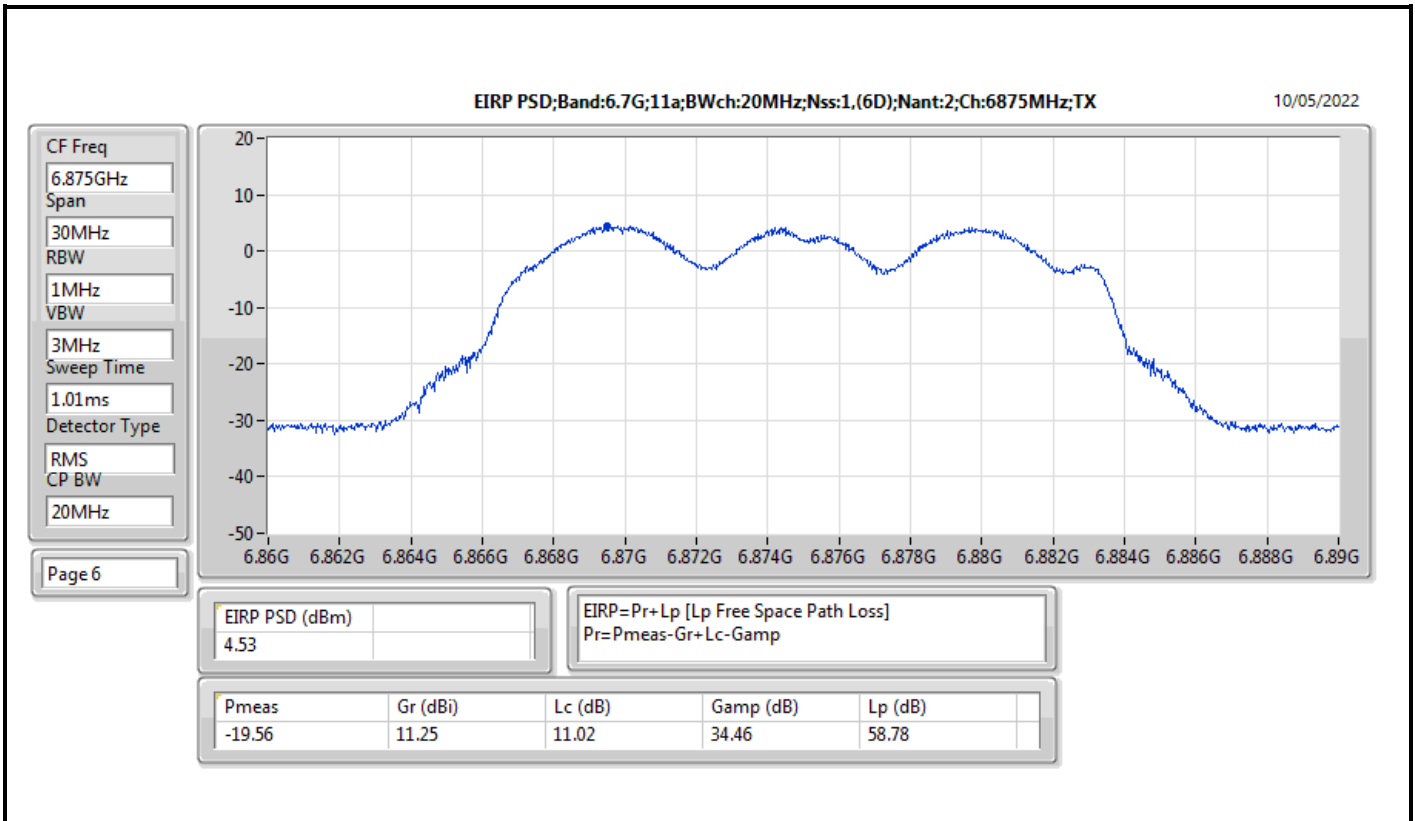

Mode	Result	EIRP PD (dBm/RBW)	EIRP PD Limit (dBm/RBW)
6345MHz	Pass	4.78	5.00
6505MHz Straddle 6.425-6.525GHz	Pass	4.80	5.00
6665MHz	Pass	4.70	5.00
6825MHz Straddle 6.525-6.875GHz	Pass	4.58	5.00
6985MHz	Pass	4.67	5.00
802.11ax HEW160_Nss2,(MCS0)_2TX	-	-	-
6025MHz	Pass	4.56	5.00
6185MHz	Pass	4.76	5.00
6345MHz	Pass	4.54	5.00
6505MHz Straddle 6.425-6.525GHz	Pass	4.79	5.00
6665MHz	Pass	4.88	5.00
6825MHz Straddle 6.525-6.875GHz	Pass	4.80	5.00
6985MHz	Pass	4.53	5.00

DG = Directional Gain; RBW = 500kHz for 5.725-5.85GHz band / 1MHz for other band;
PD = trace bin-by-bin of each transmits port summing can be performed maximum power density; Port X = Port X Power Density;