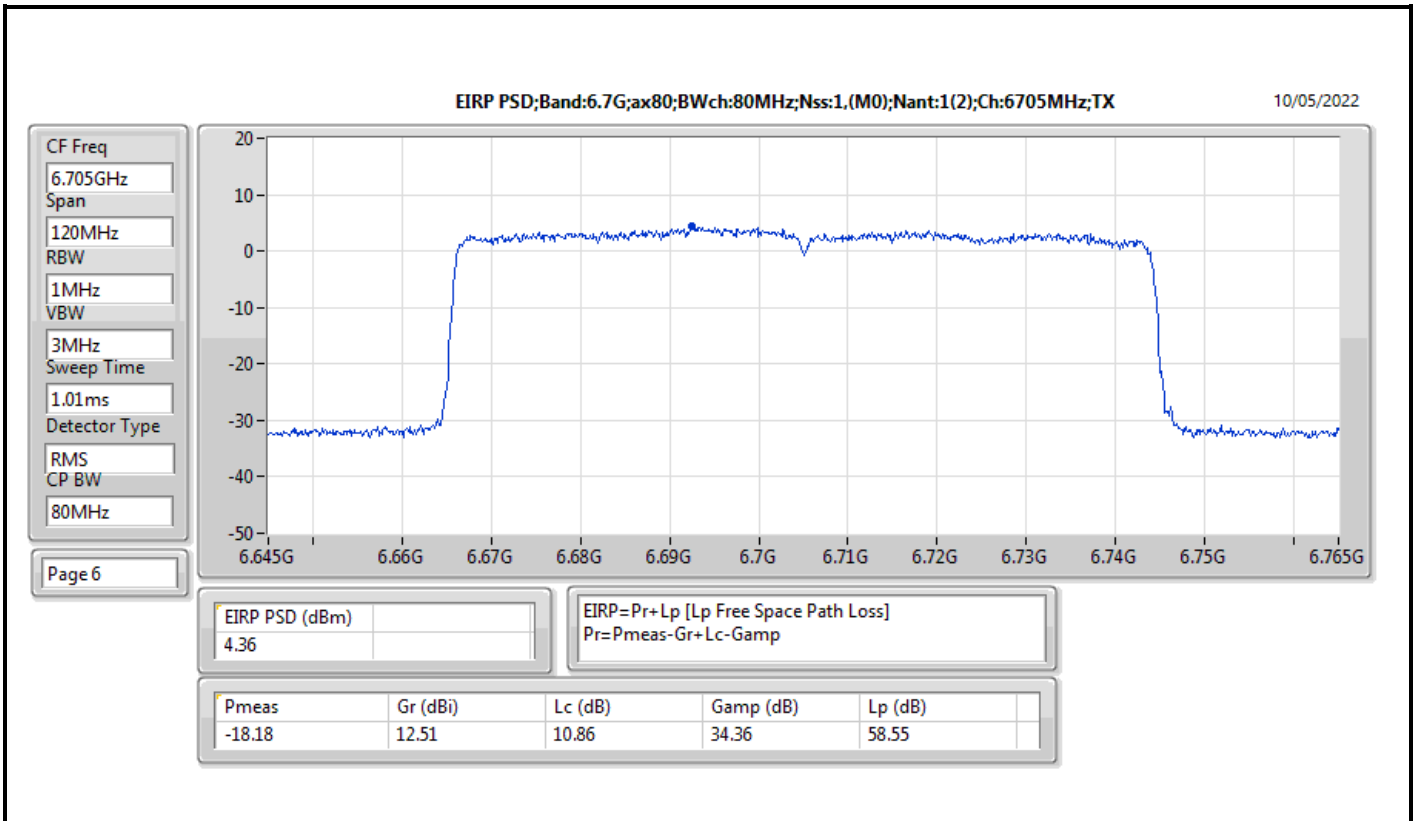

Mode	Result	EIRP PD (dBm/RBW)	EIRP PD Limit (dBm/RBW)
6345MHz	Pass	4.78	5.00
6505MHz Straddle 6.425-6.525GHz	Pass	4.80	5.00
6665MHz	Pass	4.70	5.00
6825MHz Straddle 6.525-6.875GHz	Pass	4.58	5.00
6985MHz	Pass	4.67	5.00
802.11ax HEW160_Nss2,(MCS0)_2TX	-	-	-
6025MHz	Pass	4.56	5.00
6185MHz	Pass	4.76	5.00
6345MHz	Pass	4.54	5.00
6505MHz Straddle 6.425-6.525GHz	Pass	4.79	5.00
6665MHz	Pass	4.88	5.00
6825MHz Straddle 6.525-6.875GHz	Pass	4.80	5.00
6985MHz	Pass	4.53	5.00

DG = Directional Gain; RBW = 500kHz for 5.725-5.85GHz band / 1MHz for other band;
PD = trace bin-by-bin of each transmits port summing can be performed maximum power density; Port X = Port X Power Density;