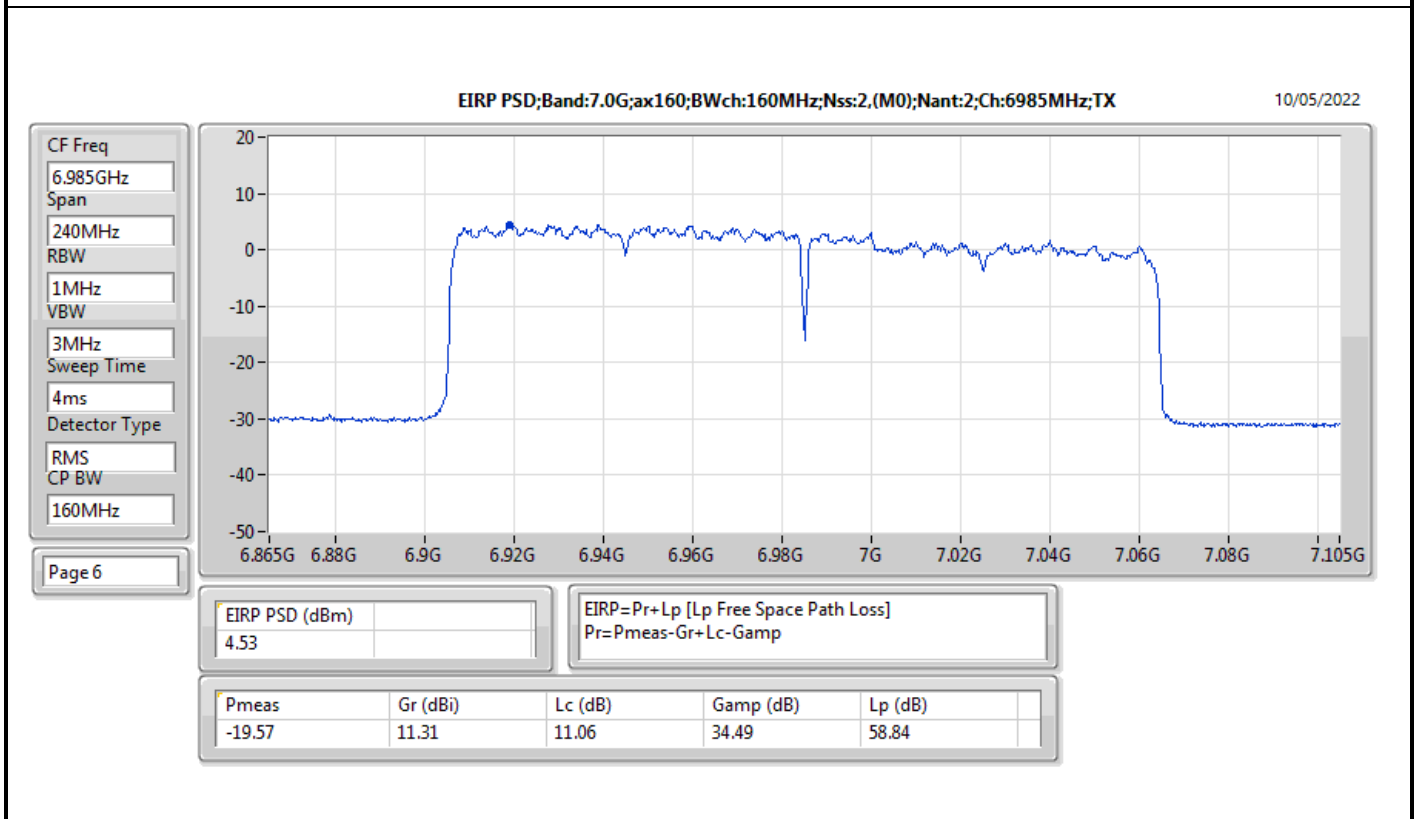

Mode	Result	EIRP PD (dBm/RBW)	EIRP PD Limit (dBm/RBW)
6345MHz	Pass	4.78	5.00
6505MHz Straddle 6.425-6.525GHz	Pass	4.80	5.00
6665MHz	Pass	4.70	5.00
6825MHz Straddle 6.525-6.875GHz	Pass	4.58	5.00
6985MHz	Pass	4.67	5.00
802.11ax HEW160_Nss2,(MCS0)_2TX	-	-	-
6025MHz	Pass	4.56	5.00
6185MHz	Pass	4.76	5.00
6345MHz	Pass	4.54	5.00
6505MHz Straddle 6.425-6.525GHz	Pass	4.79	5.00
6665MHz	Pass	4.88	5.00
6825MHz Straddle 6.525-6.875GHz	Pass	4.80	5.00
6985MHz	Pass	4.53	5.00

DG = Directional Gain; RBW = 500kHz for 5.725-5.85GHz band / 1MHz for other band;
PD = trace bin-by-bin of each transmits port summing can be performed maximum power density; Port X = Port X Power Density;