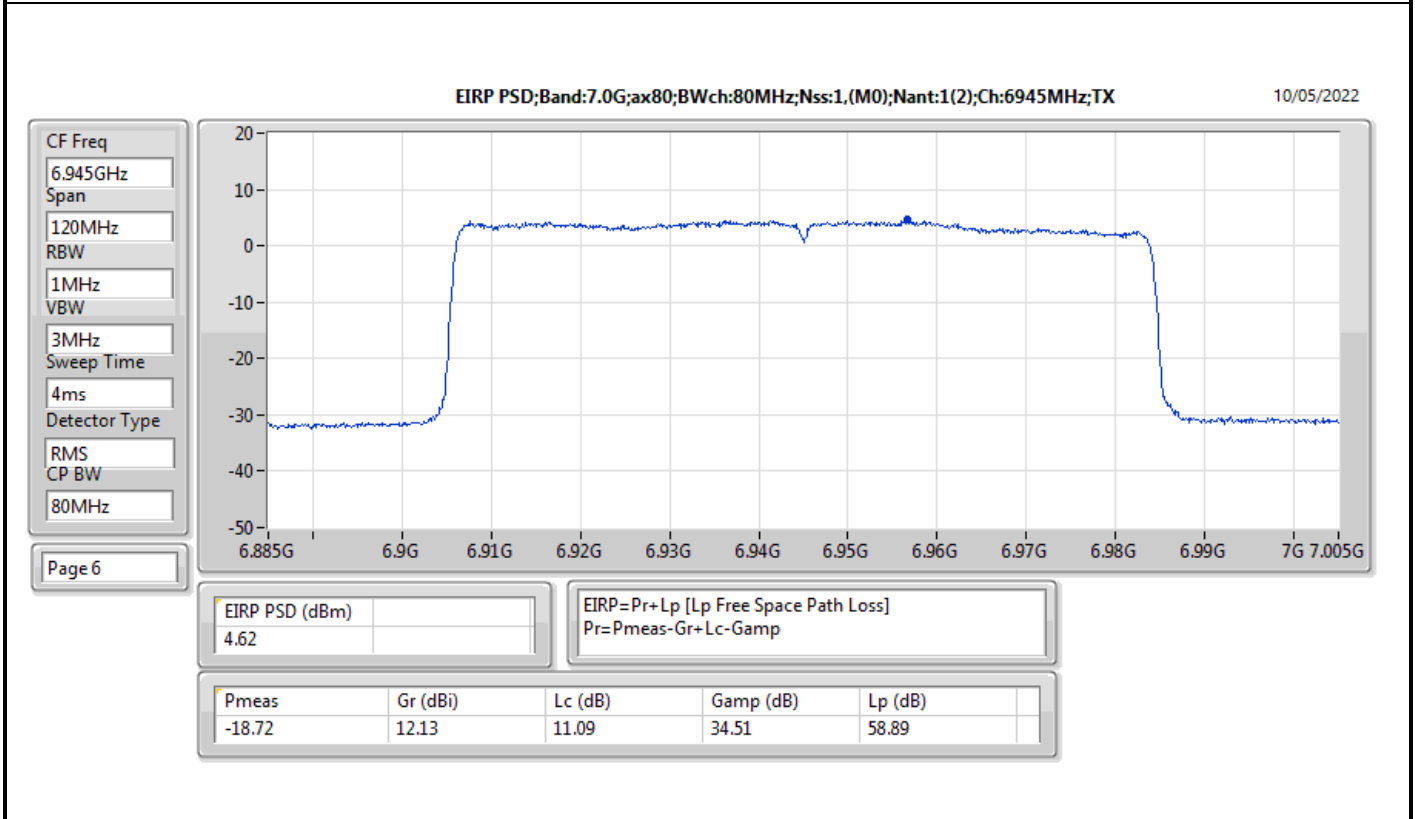

Mode	Result	EIRP PD (dBm/RBW)	EIRP PD Limit (dBm/RBW)
6345MHz	Pass	4.78	5.00
6505MHz Straddle 6.425-6.525GHz	Pass	4.80	5.00
6665MHz	Pass	4.70	5.00
6825MHz Straddle 6.525-6.875GHz	Pass	4.58	5.00
6985MHz	Pass	4.67	5.00
802.11ax HEW160_Nss2,(MCS0)_2TX	-	-	-
6025MHz	Pass	4.56	5.00
6185MHz	Pass	4.76	5.00
6345MHz	Pass	4.54	5.00
6505MHz Straddle 6.425-6.525GHz	Pass	4.79	5.00
6665MHz	Pass	4.88	5.00
6825MHz Straddle 6.525-6.875GHz	Pass	4.80	5.00
6985MHz	Pass	4.53	5.00

DG = Directional Gain; RBW = 500kHz for 5.725-5.85GHz band / 1MHz for other band;
PD = trace bin-by-bin of each transmits port summing can be performed maximum power density; Port X = Port X Power Density;