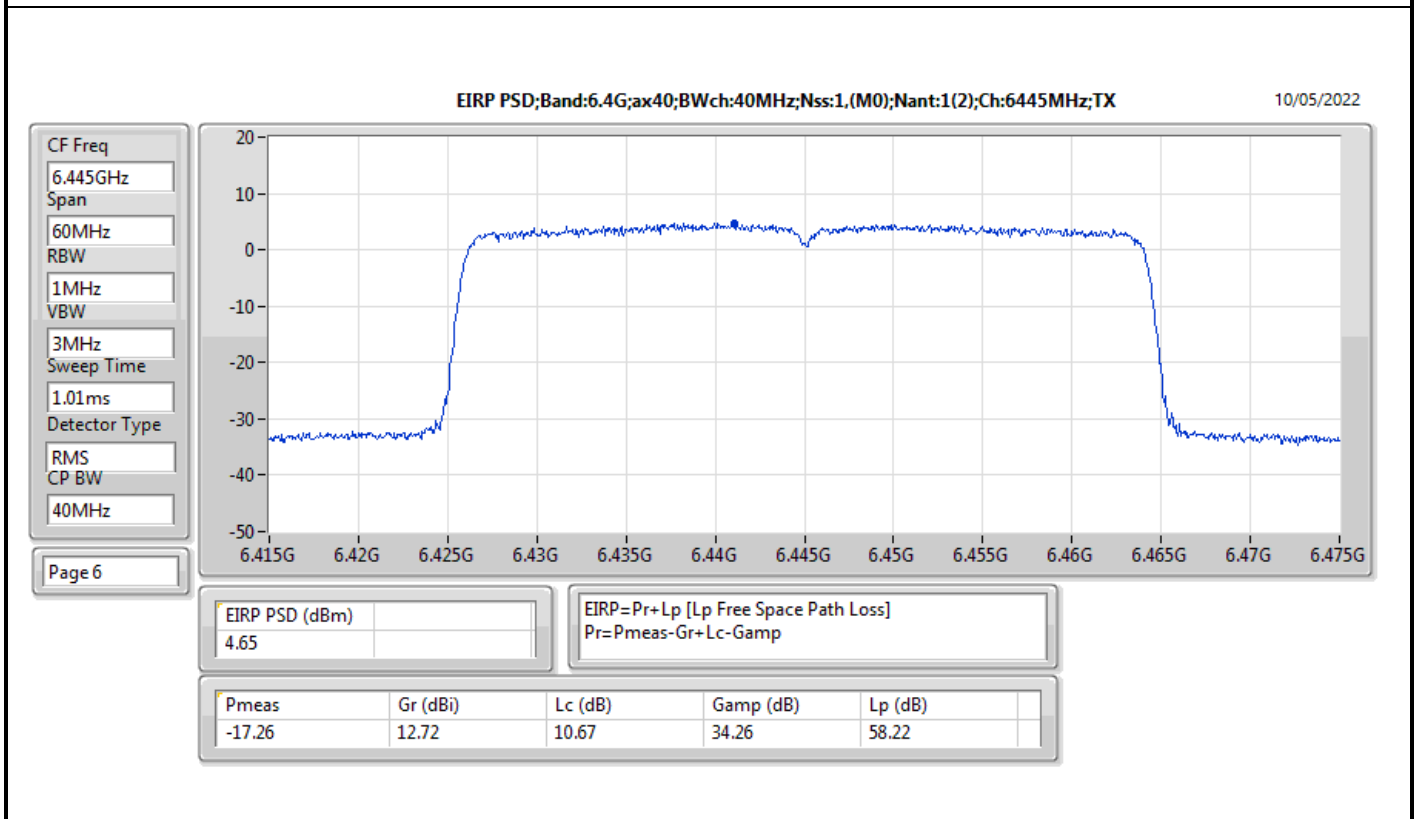

Mode	Result	EIRP PD (dBm/RBW)	EIRP PD Limit (dBm/RBW)
6345MHz	Pass	4.78	5.00
6505MHz Straddle 6.425-6.525GHz	Pass	4.80	5.00
6665MHz	Pass	4.70	5.00
6825MHz Straddle 6.525-6.875GHz	Pass	4.58	5.00
6985MHz	Pass	4.67	5.00
802.11ax HEW160_Nss2,(MCS0)_2TX	-	-	-
6025MHz	Pass	4.56	5.00
6185MHz	Pass	4.76	5.00
6345MHz	Pass	4.54	5.00
6505MHz Straddle 6.425-6.525GHz	Pass	4.79	5.00
6665MHz	Pass	4.88	5.00
6825MHz Straddle 6.525-6.875GHz	Pass	4.80	5.00
6985MHz	Pass	4.53	5.00

DG = Directional Gain; RBW = 500kHz for 5.725-5.85GHz band / 1MHz for other band;
PD = trace bin-by-bin of each transmits port summing can be performed maximum power density; Port X = Port X Power Density;