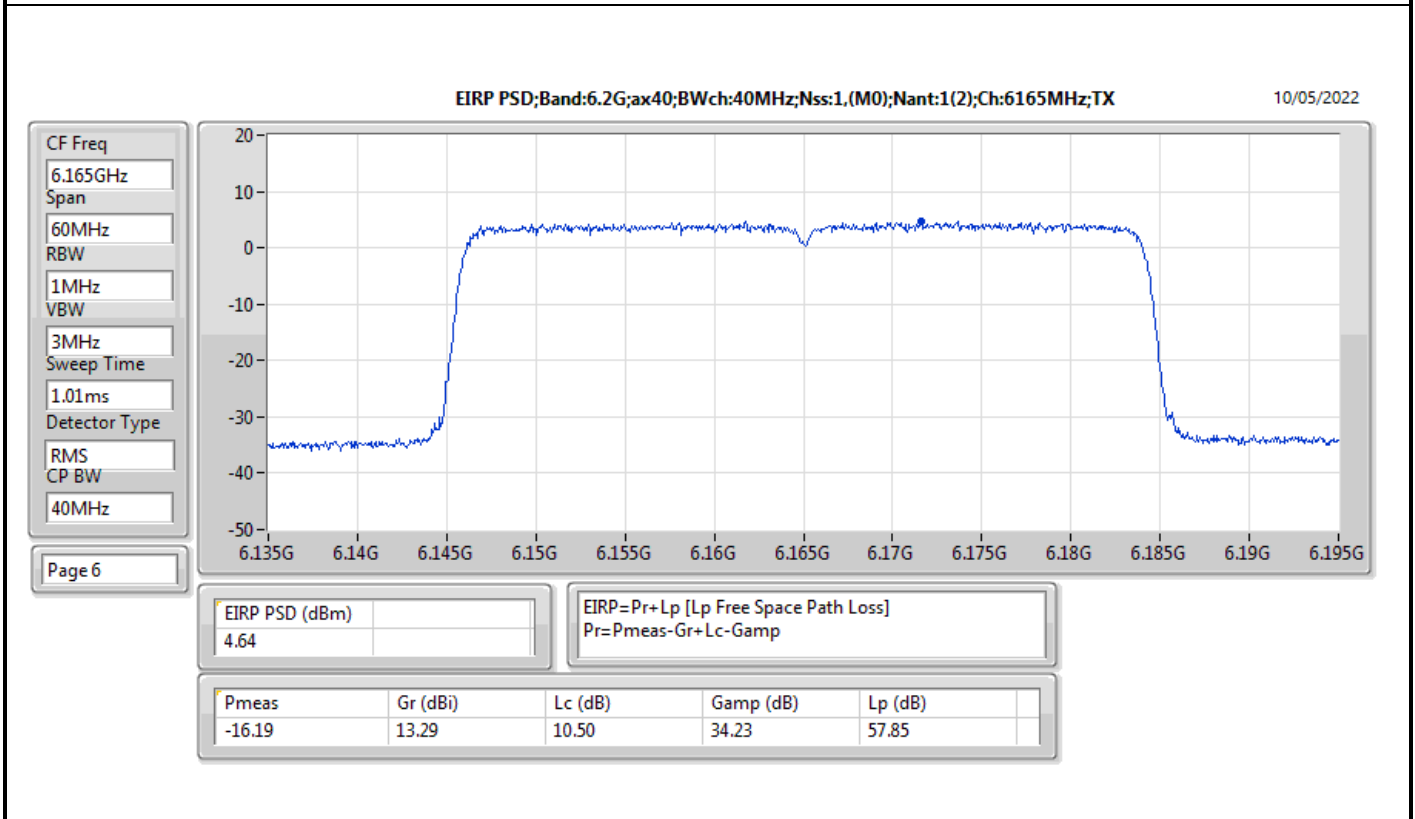

Mode	Result	EIRP PD (dBm/RBW)	EIRP PD Limit (dBm/RBW)
6345MHz	Pass	4.78	5.00
6505MHz Straddle 6.425-6.525GHz	Pass	4.80	5.00
6665MHz	Pass	4.70	5.00
6825MHz Straddle 6.525-6.875GHz	Pass	4.58	5.00
6985MHz	Pass	4.67	5.00
802.11ax HEW160_Nss2,(MCS0)_2TX	-	-	-
6025MHz	Pass	4.56	5.00
6185MHz	Pass	4.76	5.00
6345MHz	Pass	4.54	5.00
6505MHz Straddle 6.425-6.525GHz	Pass	4.79	5.00
6665MHz	Pass	4.88	5.00
6825MHz Straddle 6.525-6.875GHz	Pass	4.80	5.00
6985MHz	Pass	4.53	5.00

DG = Directional Gain; RBW = 500kHz for 5.725-5.85GHz band / 1MHz for other band;
PD = trace bin-by-bin of each transmits port summing can be performed maximum power density; Port X = Port X Power Density;