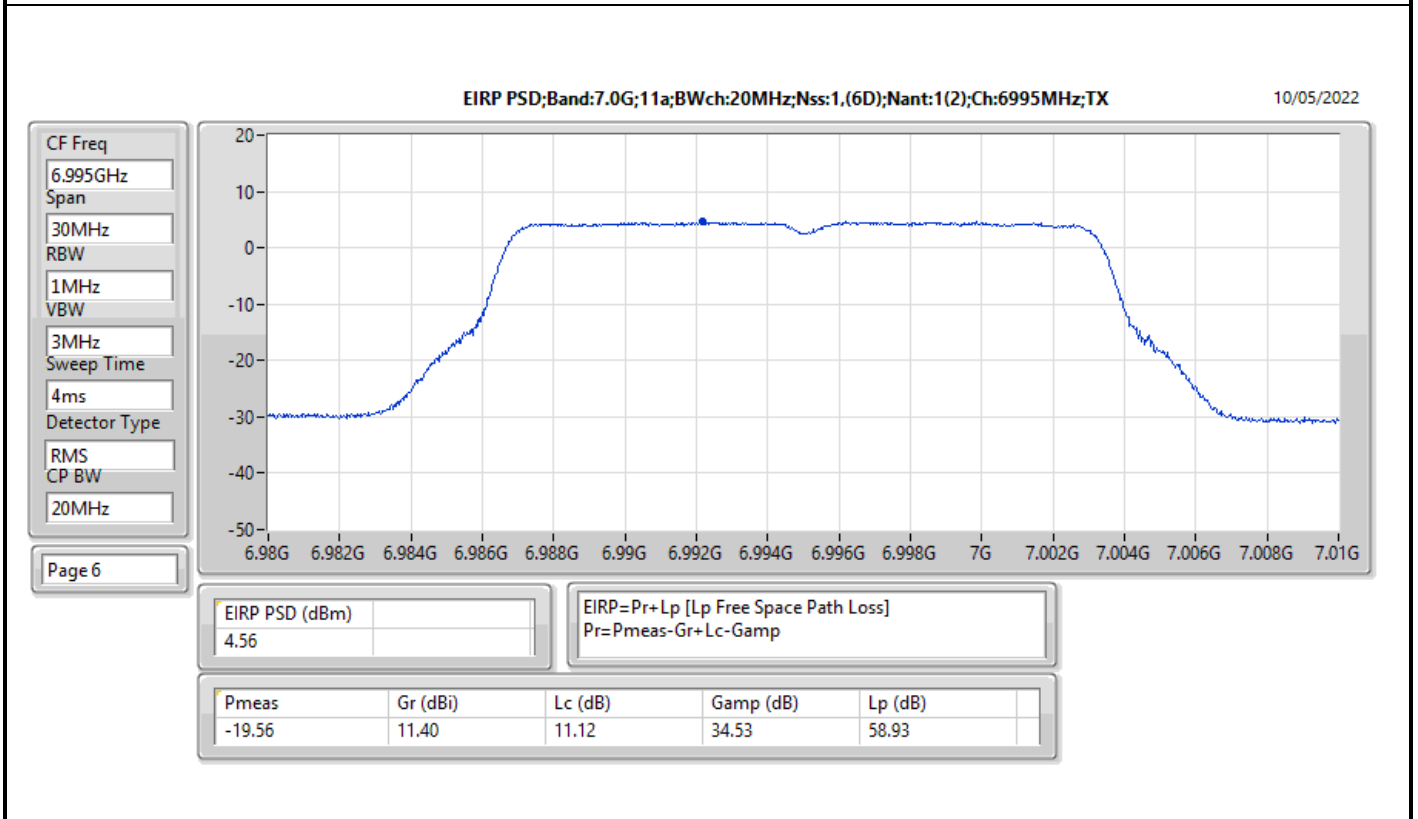

Mode	Result	EIRP PD (dBm/RBW)	EIRP PD Limit (dBm/RBW)
6345MHz	Pass	4.78	5.00
6505MHz Straddle 6.425-6.525GHz	Pass	4.80	5.00
6665MHz	Pass	4.70	5.00
6825MHz Straddle 6.525-6.875GHz	Pass	4.58	5.00
6985MHz	Pass	4.67	5.00
802.11ax HEW160_Nss2,(MCS0)_2TX	-	-	-
6025MHz	Pass	4.56	5.00
6185MHz	Pass	4.76	5.00
6345MHz	Pass	4.54	5.00
6505MHz Straddle 6.425-6.525GHz	Pass	4.79	5.00
6665MHz	Pass	4.88	5.00
6825MHz Straddle 6.525-6.875GHz	Pass	4.80	5.00
6985MHz	Pass	4.53	5.00

DG = Directional Gain; RBW = 500kHz for 5.725-5.85GHz band / 1MHz for other band;
PD = trace bin-by-bin of each transmits port summing can be performed maximum power density; Port X = Port X Power Density;