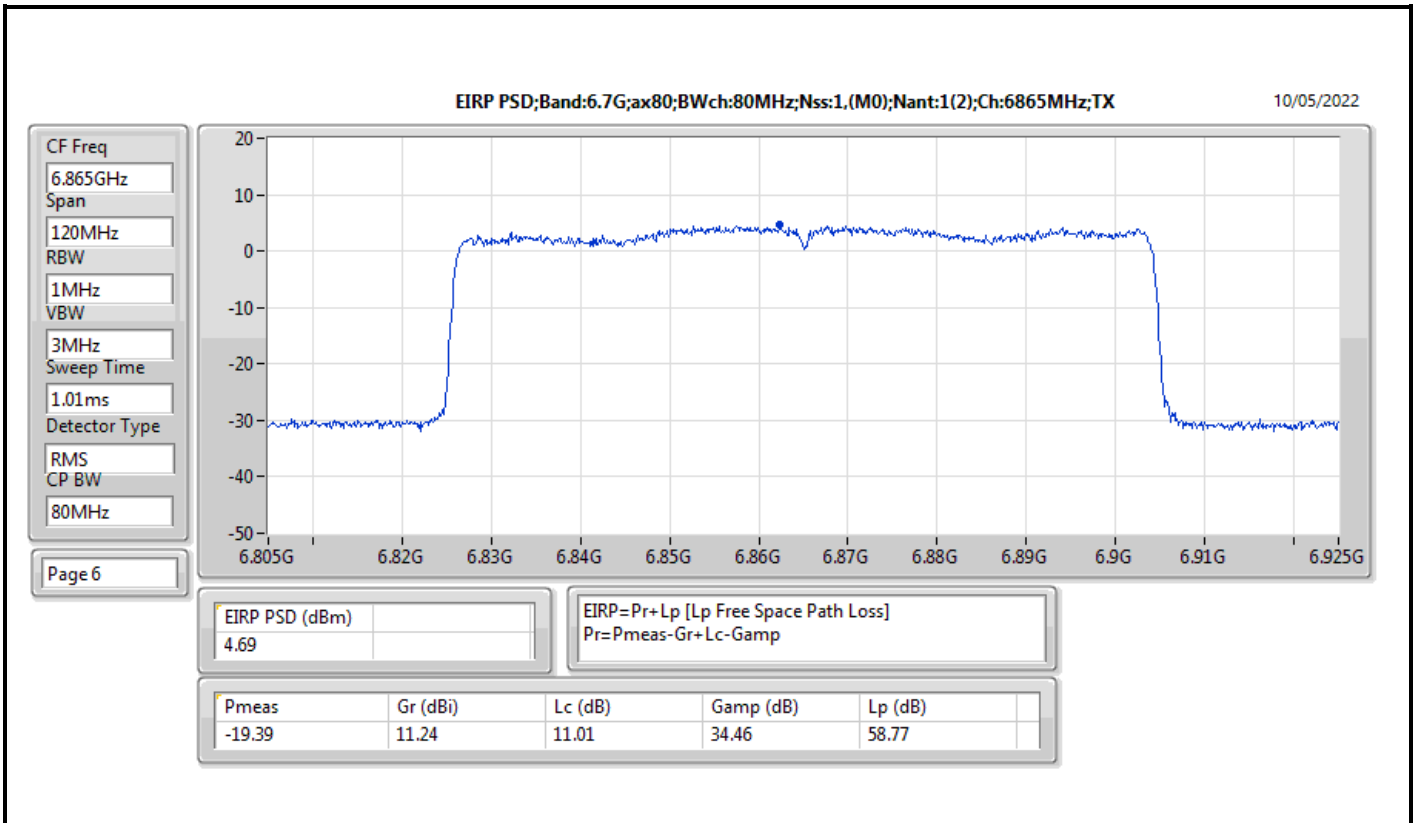

Mode	Result	EIRP PD (dBm/RBW)	EIRP PD Limit (dBm/RBW)
6345MHz	Pass	4.78	5.00
6505MHz Straddle 6.425-6.525GHz	Pass	4.80	5.00
6665MHz	Pass	4.70	5.00
6825MHz Straddle 6.525-6.875GHz	Pass	4.58	5.00
6985MHz	Pass	4.67	5.00
802.11ax HEW160_Nss2,(MCS0)_2TX	-	-	-
6025MHz	Pass	4.56	5.00
6185MHz	Pass	4.76	5.00
6345MHz	Pass	4.54	5.00
6505MHz Straddle 6.425-6.525GHz	Pass	4.79	5.00
6665MHz	Pass	4.88	5.00
6825MHz Straddle 6.525-6.875GHz	Pass	4.80	5.00
6985MHz	Pass	4.53	5.00

DG = Directional Gain; RBW = 500kHz for 5.725-5.85GHz band / 1MHz for other band;
PD = trace bin-by-bin of each transmits port summing can be performed maximum power density; Port X = Port X Power Density;