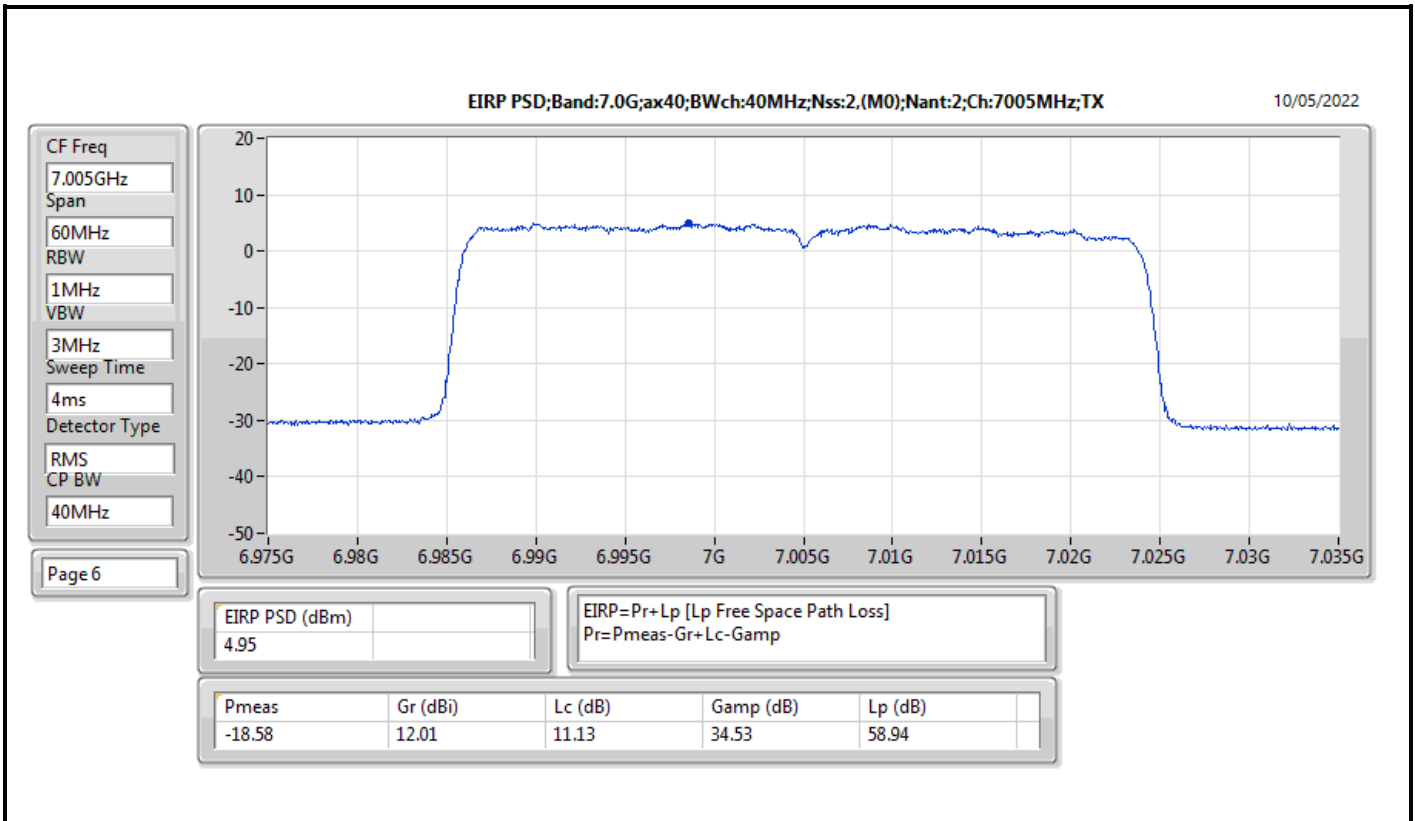

Mode	Result	EIRP PD (dBm/RBW)	EIRP PD Limit (dBm/RBW)
6345MHz	Pass	4.78	5.00
6505MHz Straddle 6.425-6.525GHz	Pass	4.80	5.00
6665MHz	Pass	4.70	5.00
6825MHz Straddle 6.525-6.875GHz	Pass	4.58	5.00
6985MHz	Pass	4.67	5.00
802.11ax HEW160_Nss2,(MCS0)_2TX	-	-	-
6025MHz	Pass	4.56	5.00
6185MHz	Pass	4.76	5.00
6345MHz	Pass	4.54	5.00
6505MHz Straddle 6.425-6.525GHz	Pass	4.79	5.00
6665MHz	Pass	4.88	5.00
6825MHz Straddle 6.525-6.875GHz	Pass	4.80	5.00
6985MHz	Pass	4.53	5.00

DG = Directional Gain; RBW = 500kHz for 5.725-5.85GHz band / 1MHz for other band;
PD = trace bin-by-bin of each transmits port summing can be performed maximum power density; Port X = Port X Power Density;