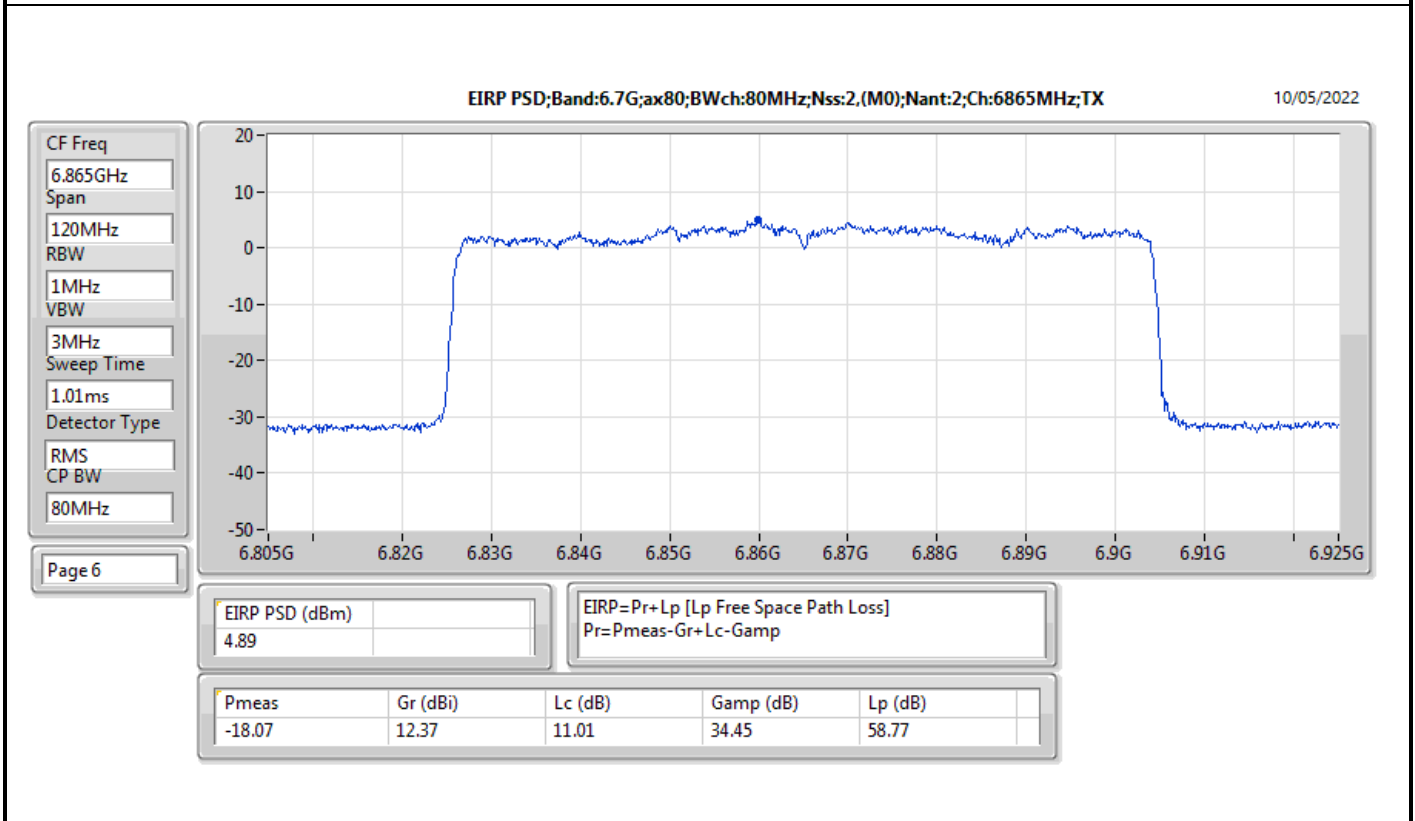

Mode	Result	EIRP PD (dBm/RBW)	EIRP PD Limit (dBm/RBW)
6345MHz	Pass	4.78	5.00
6505MHz Straddle 6.425-6.525GHz	Pass	4.80	5.00
6665MHz	Pass	4.70	5.00
6825MHz Straddle 6.525-6.875GHz	Pass	4.58	5.00
6985MHz	Pass	4.67	5.00
802.11ax HEW160_Nss2,(MCS0)_2TX	-	-	-
6025MHz	Pass	4.56	5.00
6185MHz	Pass	4.76	5.00
6345MHz	Pass	4.54	5.00
6505MHz Straddle 6.425-6.525GHz	Pass	4.79	5.00
6665MHz	Pass	4.88	5.00
6825MHz Straddle 6.525-6.875GHz	Pass	4.80	5.00
6985MHz	Pass	4.53	5.00

DG = Directional Gain; RBW = 500kHz for 5.725-5.85GHz band / 1MHz for other band;
PD = trace bin-by-bin of each transmits port summing can be performed maximum power density; Port X = Port X Power Density;