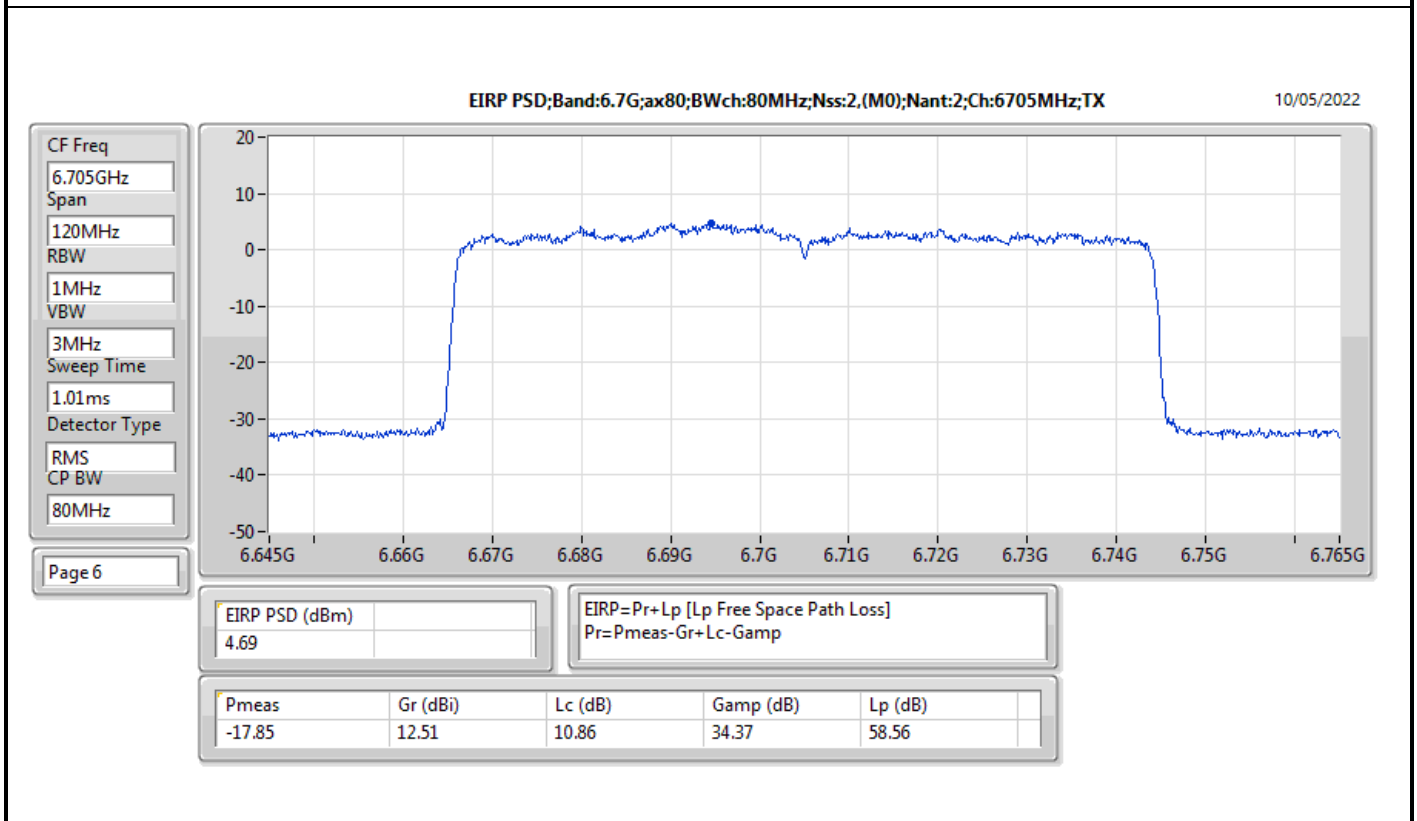

Mode	Result	EIRP PD (dBm/RBW)	EIRP PD Limit (dBm/RBW)
6345MHz	Pass	4.78	5.00
6505MHz Straddle 6.425-6.525GHz	Pass	4.80	5.00
6665MHz	Pass	4.70	5.00
6825MHz Straddle 6.525-6.875GHz	Pass	4.58	5.00
6985MHz	Pass	4.67	5.00
802.11ax HEW160_Nss2,(MCS0)_2TX	-	-	-
6025MHz	Pass	4.56	5.00
6185MHz	Pass	4.76	5.00
6345MHz	Pass	4.54	5.00
6505MHz Straddle 6.425-6.525GHz	Pass	4.79	5.00
6665MHz	Pass	4.88	5.00
6825MHz Straddle 6.525-6.875GHz	Pass	4.80	5.00
6985MHz	Pass	4.53	5.00

DG = Directional Gain; RBW = 500kHz for 5.725-5.85GHz band / 1MHz for other band;
PD = trace bin-by-bin of each transmits port summing can be performed maximum power density; Port X = Port X Power Density;