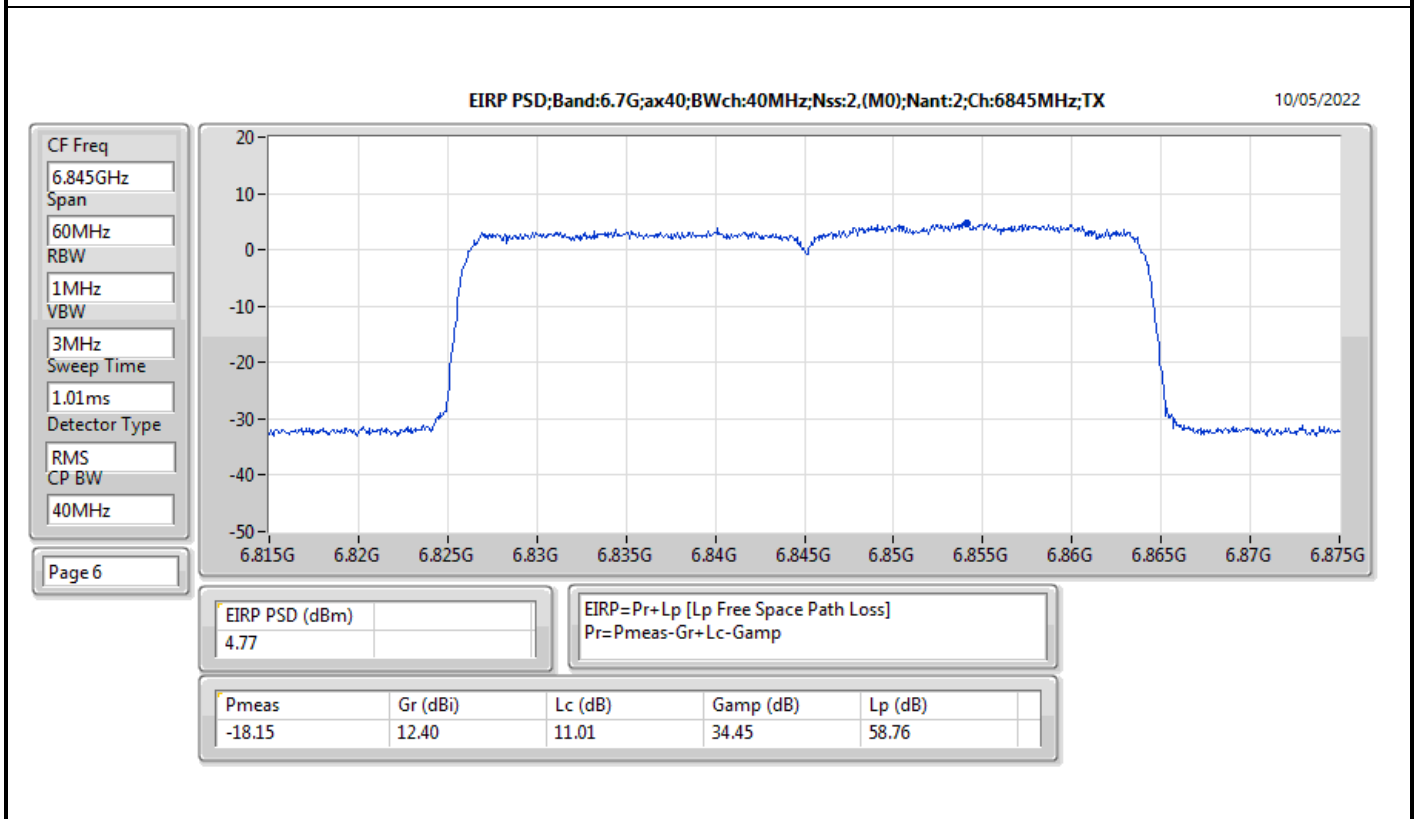

Mode	Result	EIRP PD (dBm/RBW)	EIRP PD Limit (dBm/RBW)
6345MHz	Pass	4.78	5.00
6505MHz Straddle 6.425-6.525GHz	Pass	4.80	5.00
6665MHz	Pass	4.70	5.00
6825MHz Straddle 6.525-6.875GHz	Pass	4.58	5.00
6985MHz	Pass	4.67	5.00
802.11ax HEW160_Nss2,(MCS0)_2TX	-	-	-
6025MHz	Pass	4.56	5.00
6185MHz	Pass	4.76	5.00
6345MHz	Pass	4.54	5.00
6505MHz Straddle 6.425-6.525GHz	Pass	4.79	5.00
6665MHz	Pass	4.88	5.00
6825MHz Straddle 6.525-6.875GHz	Pass	4.80	5.00
6985MHz	Pass	4.53	5.00

DG = Directional Gain; RBW = 500kHz for 5.725-5.85GHz band / 1MHz for other band;
PD = trace bin-by-bin of each transmits port summing can be performed maximum power density; Port X = Port X Power Density;