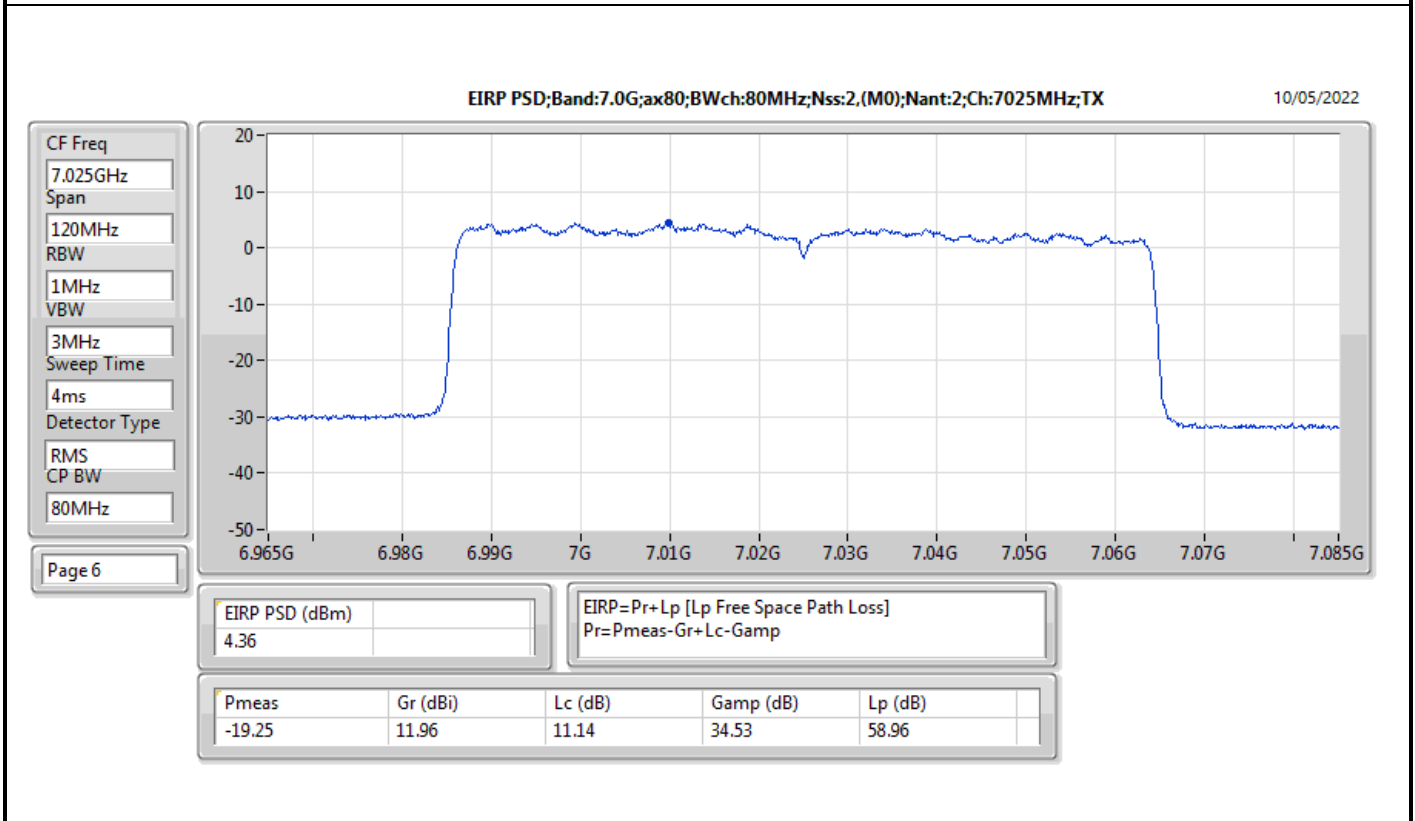

Mode	Result	EIRP PD (dBm/RBW)	EIRP PD Limit (dBm/RBW)
6345MHz	Pass	4.78	5.00
6505MHz Straddle 6.425-6.525GHz	Pass	4.80	5.00
6665MHz	Pass	4.70	5.00
6825MHz Straddle 6.525-6.875GHz	Pass	4.58	5.00
6985MHz	Pass	4.67	5.00
802.11ax HEW160_Nss2,(MCS0)_2TX	-	-	-
6025MHz	Pass	4.56	5.00
6185MHz	Pass	4.76	5.00
6345MHz	Pass	4.54	5.00
6505MHz Straddle 6.425-6.525GHz	Pass	4.79	5.00
6665MHz	Pass	4.88	5.00
6825MHz Straddle 6.525-6.875GHz	Pass	4.80	5.00
6985MHz	Pass	4.53	5.00

DG = Directional Gain; RBW = 500kHz for 5.725-5.85GHz band / 1MHz for other band;
PD = trace bin-by-bin of each transmits port summing can be performed maximum power density; Port X = Port X Power Density;