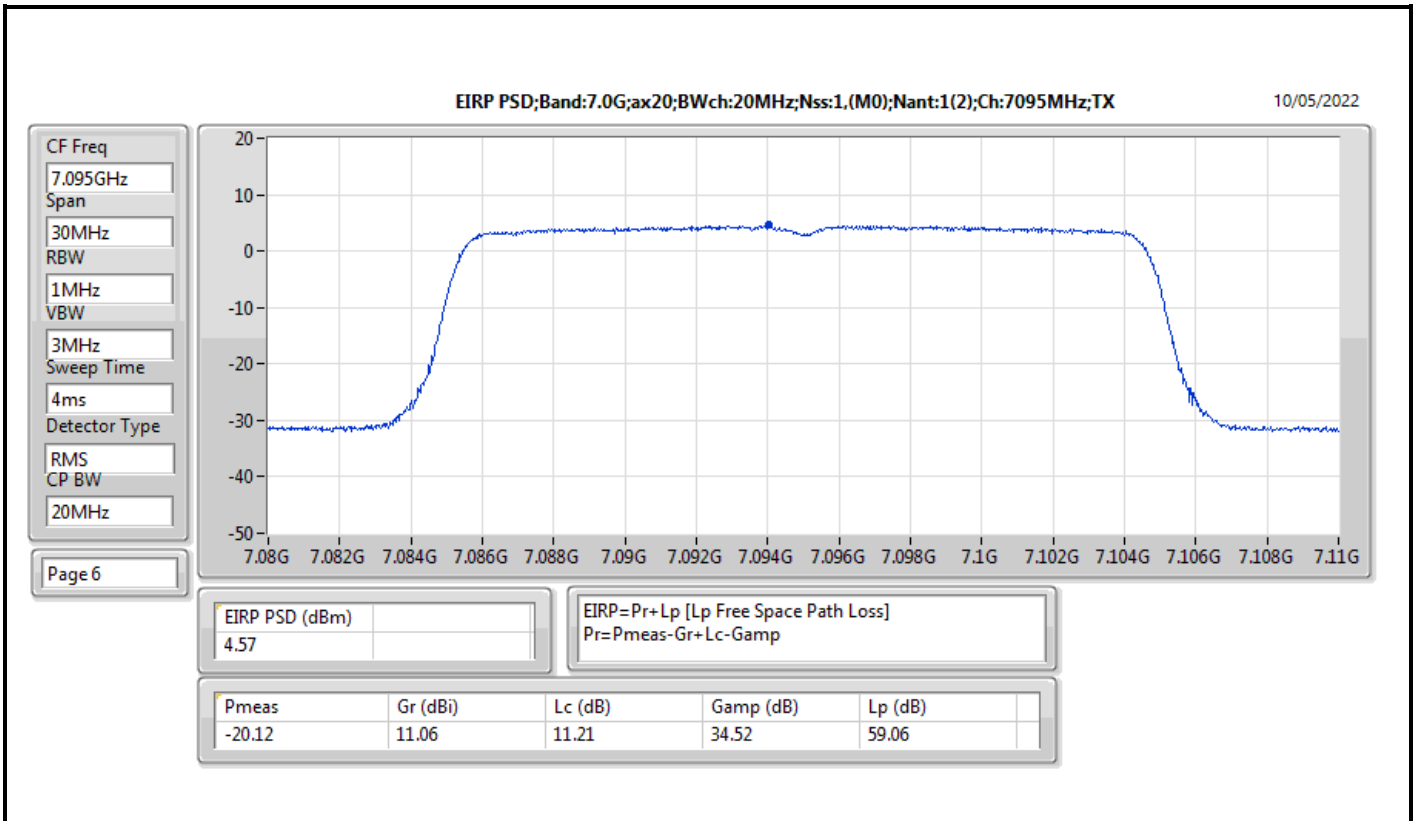

Mode	Result	EIRP PD (dBm/RBW)	EIRP PD Limit (dBm/RBW)
6345MHz	Pass	4.78	5.00
6505MHz Straddle 6.425-6.525GHz	Pass	4.80	5.00
6665MHz	Pass	4.70	5.00
6825MHz Straddle 6.525-6.875GHz	Pass	4.58	5.00
6985MHz	Pass	4.67	5.00
802.11ax HEW160_Nss2,(MCS0)_2TX	-	-	-
6025MHz	Pass	4.56	5.00
6185MHz	Pass	4.76	5.00
6345MHz	Pass	4.54	5.00
6505MHz Straddle 6.425-6.525GHz	Pass	4.79	5.00
6665MHz	Pass	4.88	5.00
6825MHz Straddle 6.525-6.875GHz	Pass	4.80	5.00
6985MHz	Pass	4.53	5.00

DG = Directional Gain; RBW = 500kHz for 5.725-5.85GHz band / 1MHz for other band;
PD = trace bin-by-bin of each transmits port summing can be performed maximum power density; Port X = Port X Power Density;