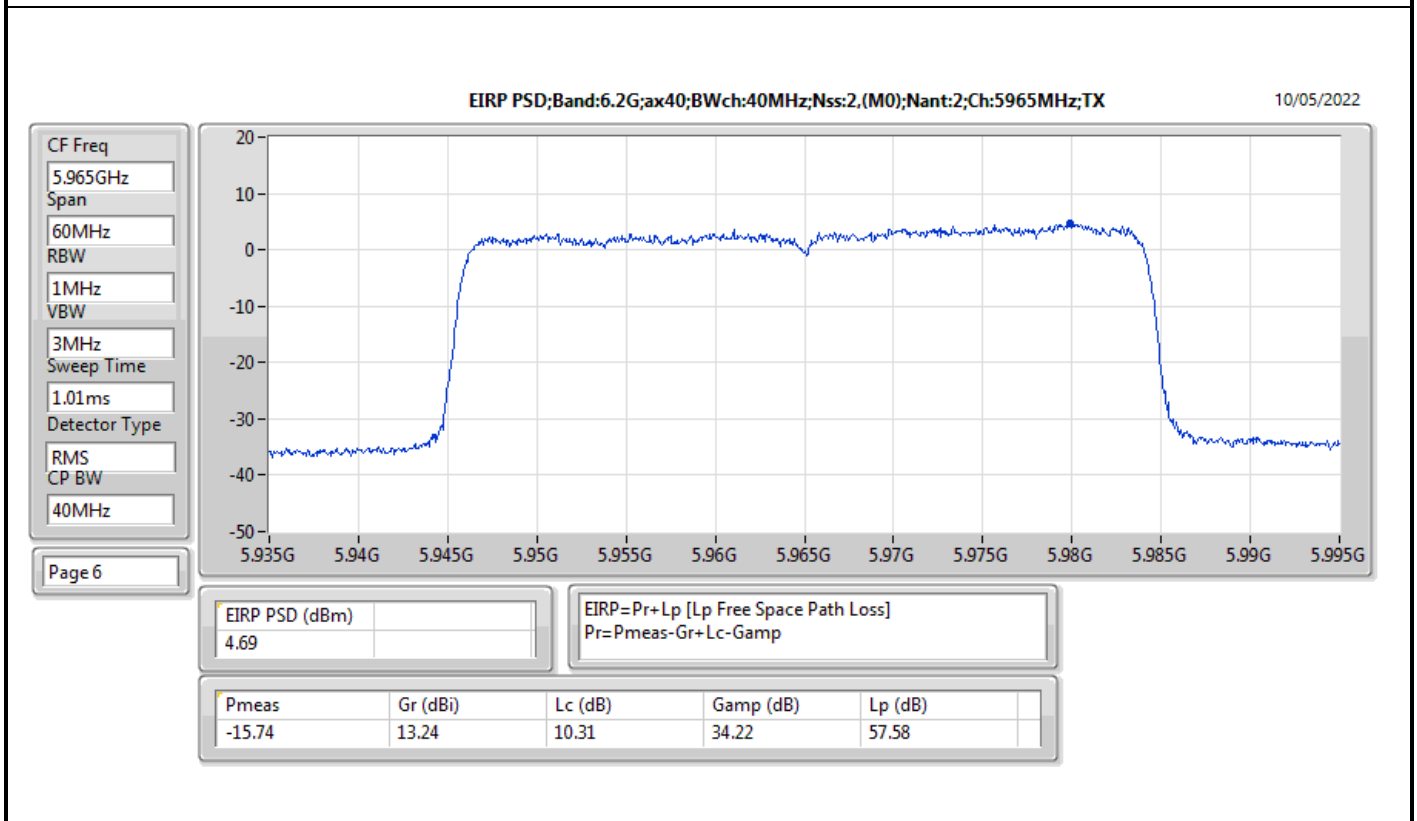

Mode	Result	EIRP PD (dBm/RBW)	EIRP PD Limit (dBm/RBW)
6345MHz	Pass	4.78	5.00
6505MHz Straddle 6.425-6.525GHz	Pass	4.80	5.00
6665MHz	Pass	4.70	5.00
6825MHz Straddle 6.525-6.875GHz	Pass	4.58	5.00
6985MHz	Pass	4.67	5.00
802.11ax HEW160_Nss2,(MCS0)_2TX	-	-	-
6025MHz	Pass	4.56	5.00
6185MHz	Pass	4.76	5.00
6345MHz	Pass	4.54	5.00
6505MHz Straddle 6.425-6.525GHz	Pass	4.79	5.00
6665MHz	Pass	4.88	5.00
6825MHz Straddle 6.525-6.875GHz	Pass	4.80	5.00
6985MHz	Pass	4.53	5.00

DG = Directional Gain; RBW = 500kHz for 5.725-5.85GHz band / 1MHz for other band;
PD = trace bin-by-bin of each transmits port summing can be performed maximum power density; Port X = Port X Power Density;