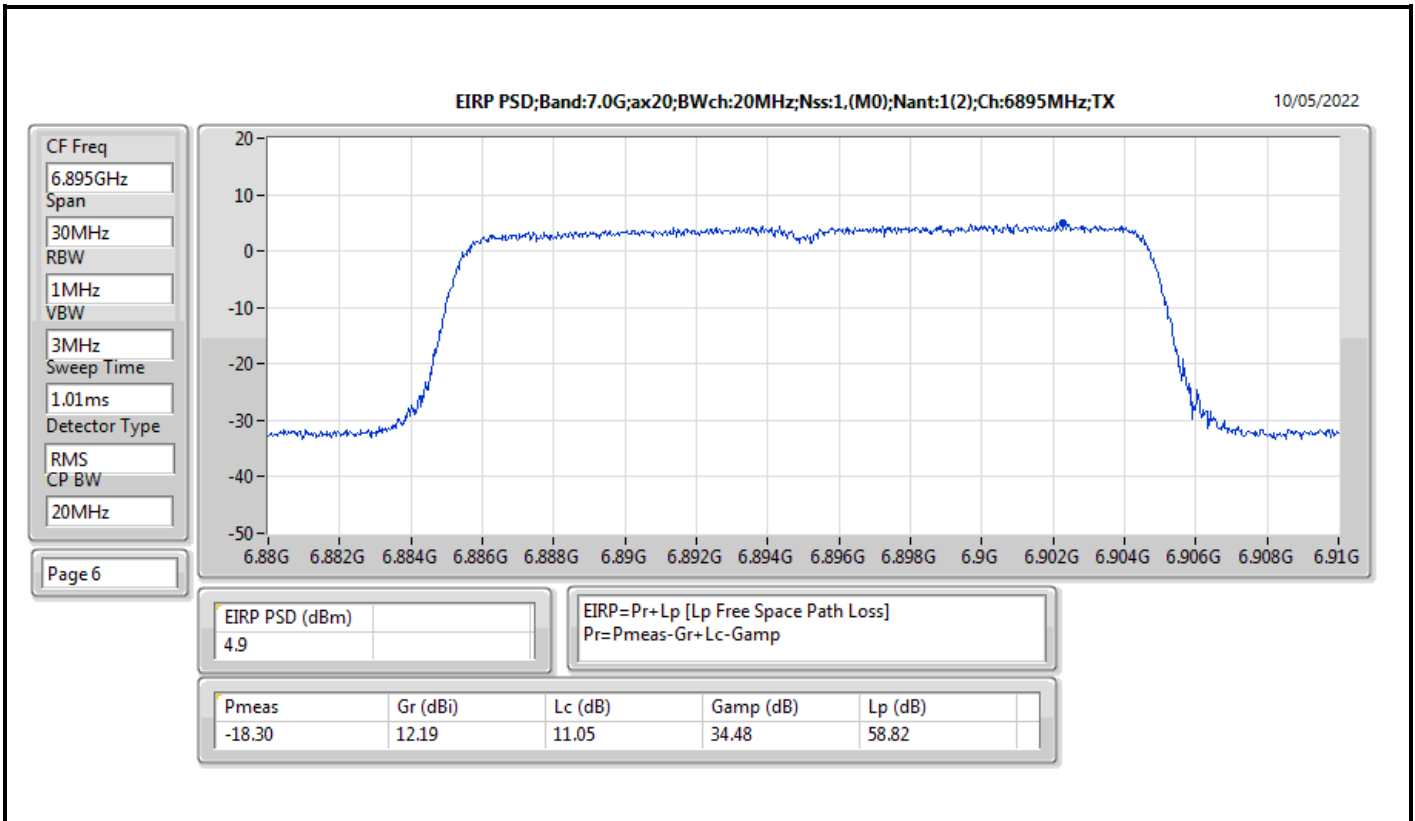

Mode	Result	EIRP PD (dBm/RBW)	EIRP PD Limit (dBm/RBW)
6345MHz	Pass	4.78	5.00
6505MHz Straddle 6.425-6.525GHz	Pass	4.80	5.00
6665MHz	Pass	4.70	5.00
6825MHz Straddle 6.525-6.875GHz	Pass	4.58	5.00
6985MHz	Pass	4.67	5.00
802.11ax HEW160_Nss2,(MCS0)_2TX	-	-	-
6025MHz	Pass	4.56	5.00
6185MHz	Pass	4.76	5.00
6345MHz	Pass	4.54	5.00
6505MHz Straddle 6.425-6.525GHz	Pass	4.79	5.00
6665MHz	Pass	4.88	5.00
6825MHz Straddle 6.525-6.875GHz	Pass	4.80	5.00
6985MHz	Pass	4.53	5.00

DG = Directional Gain; RBW = 500kHz for 5.725-5.85GHz band / 1MHz for other band;
PD = trace bin-by-bin of each transmits port summing can be performed maximum power density; Port X = Port X Power Density;