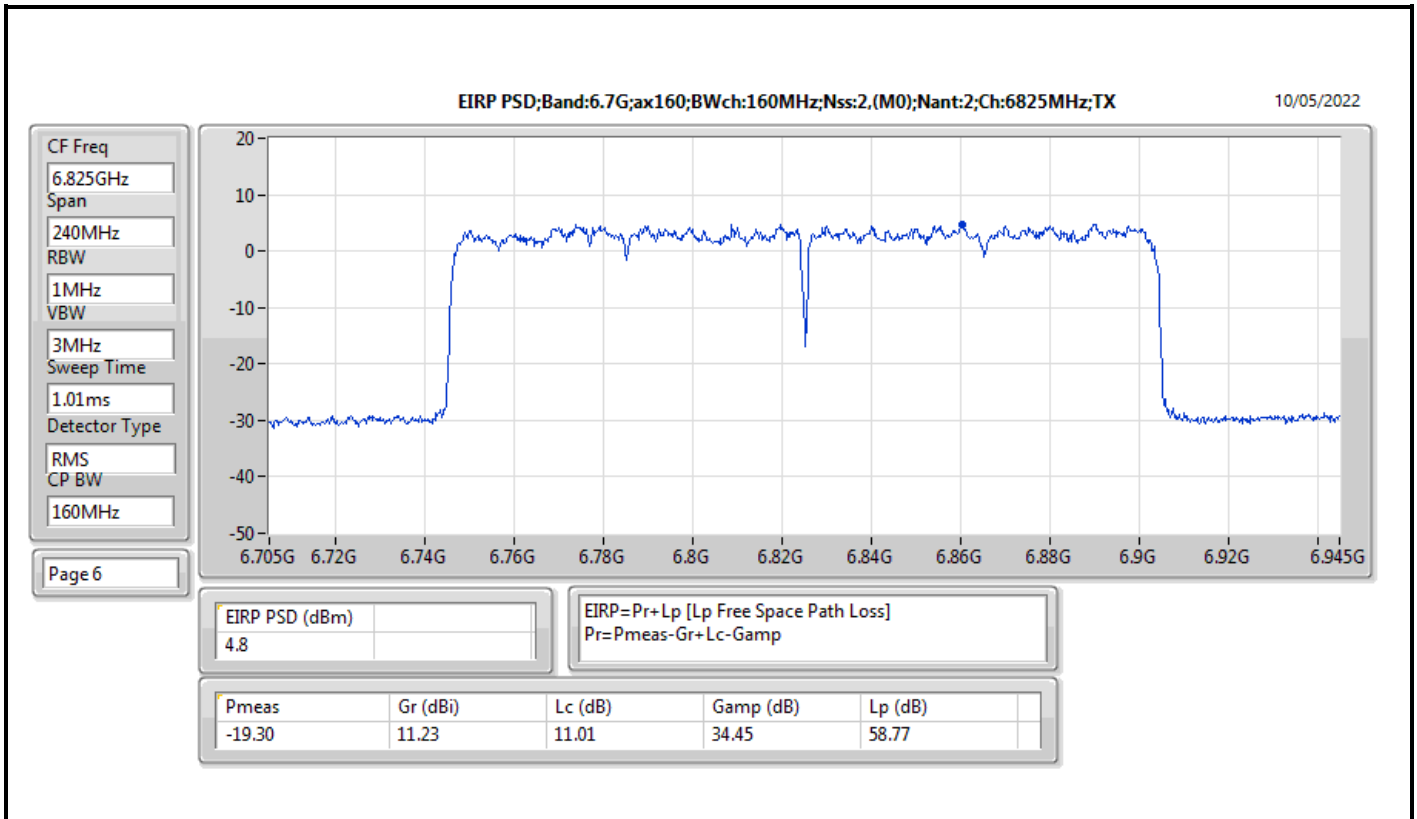

Mode	Result	EIRP PD (dBm/RBW)	EIRP PD Limit (dBm/RBW)
6345MHz	Pass	4.78	5.00
6505MHz Straddle 6.425-6.525GHz	Pass	4.80	5.00
6665MHz	Pass	4.70	5.00
6825MHz Straddle 6.525-6.875GHz	Pass	4.58	5.00
6985MHz	Pass	4.67	5.00
802.11ax HEW160_Nss2,(MCS0)_2TX	-	-	-
6025MHz	Pass	4.56	5.00
6185MHz	Pass	4.76	5.00
6345MHz	Pass	4.54	5.00
6505MHz Straddle 6.425-6.525GHz	Pass	4.79	5.00
6665MHz	Pass	4.88	5.00
6825MHz Straddle 6.525-6.875GHz	Pass	4.80	5.00
6985MHz	Pass	4.53	5.00

DG = Directional Gain; RBW = 500kHz for 5.725-5.85GHz band / 1MHz for other band;
PD = trace bin-by-bin of each transmits port summing can be performed maximum power density; Port X = Port X Power Density;