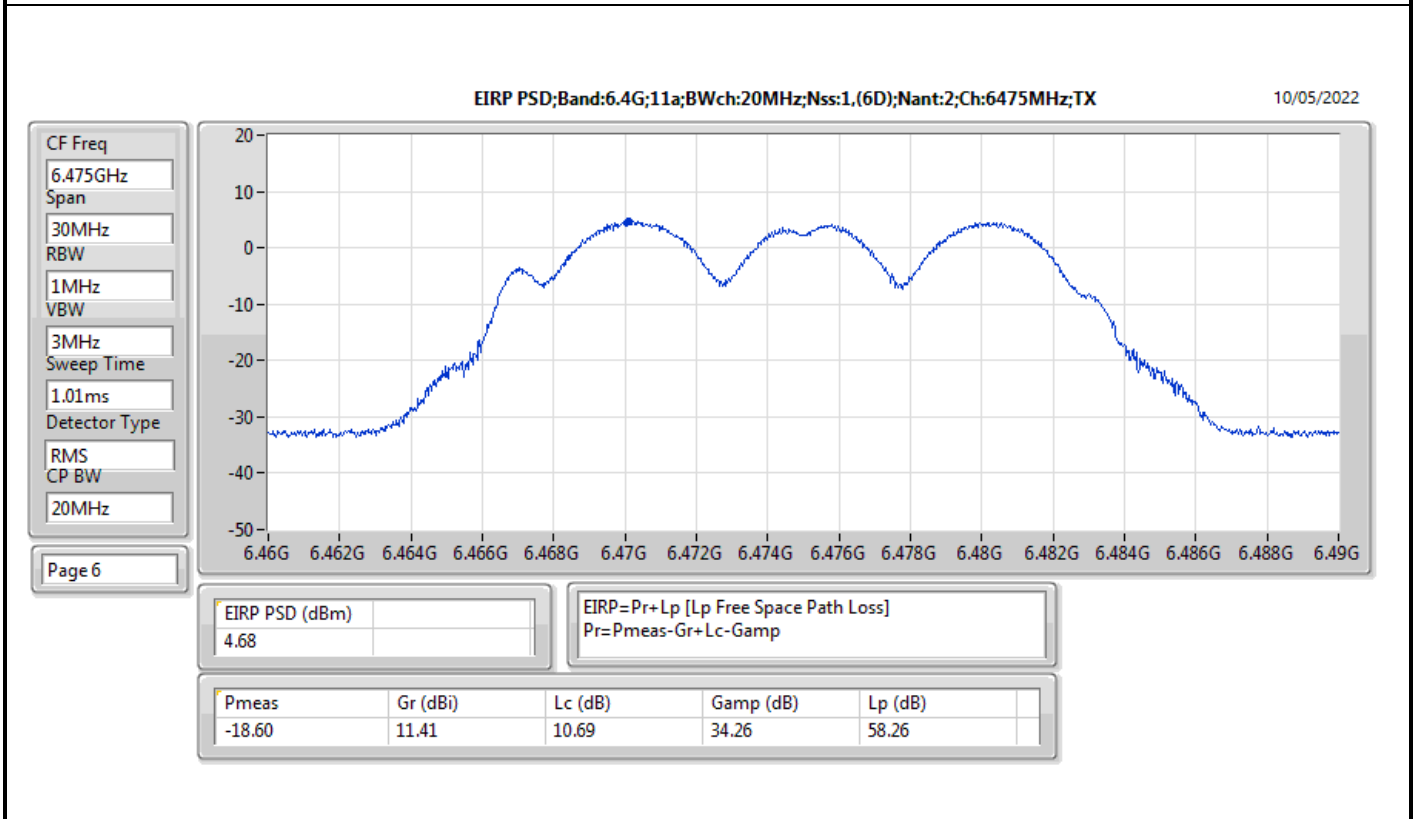

Mode	Result	EIRP PD (dBm/RBW)	EIRP PD Limit (dBm/RBW)
6345MHz	Pass	4.78	5.00
6505MHz Straddle 6.425-6.525GHz	Pass	4.80	5.00
6665MHz	Pass	4.70	5.00
6825MHz Straddle 6.525-6.875GHz	Pass	4.58	5.00
6985MHz	Pass	4.67	5.00
802.11ax HEW160_Nss2,(MCS0)_2TX	-	-	-
6025MHz	Pass	4.56	5.00
6185MHz	Pass	4.76	5.00
6345MHz	Pass	4.54	5.00
6505MHz Straddle 6.425-6.525GHz	Pass	4.79	5.00
6665MHz	Pass	4.88	5.00
6825MHz Straddle 6.525-6.875GHz	Pass	4.80	5.00
6985MHz	Pass	4.53	5.00

DG = Directional Gain; RBW = 500kHz for 5.725-5.85GHz band / 1MHz for other band;
PD = trace bin-by-bin of each transmits port summing can be performed maximum power density; Port X = Port X Power Density;