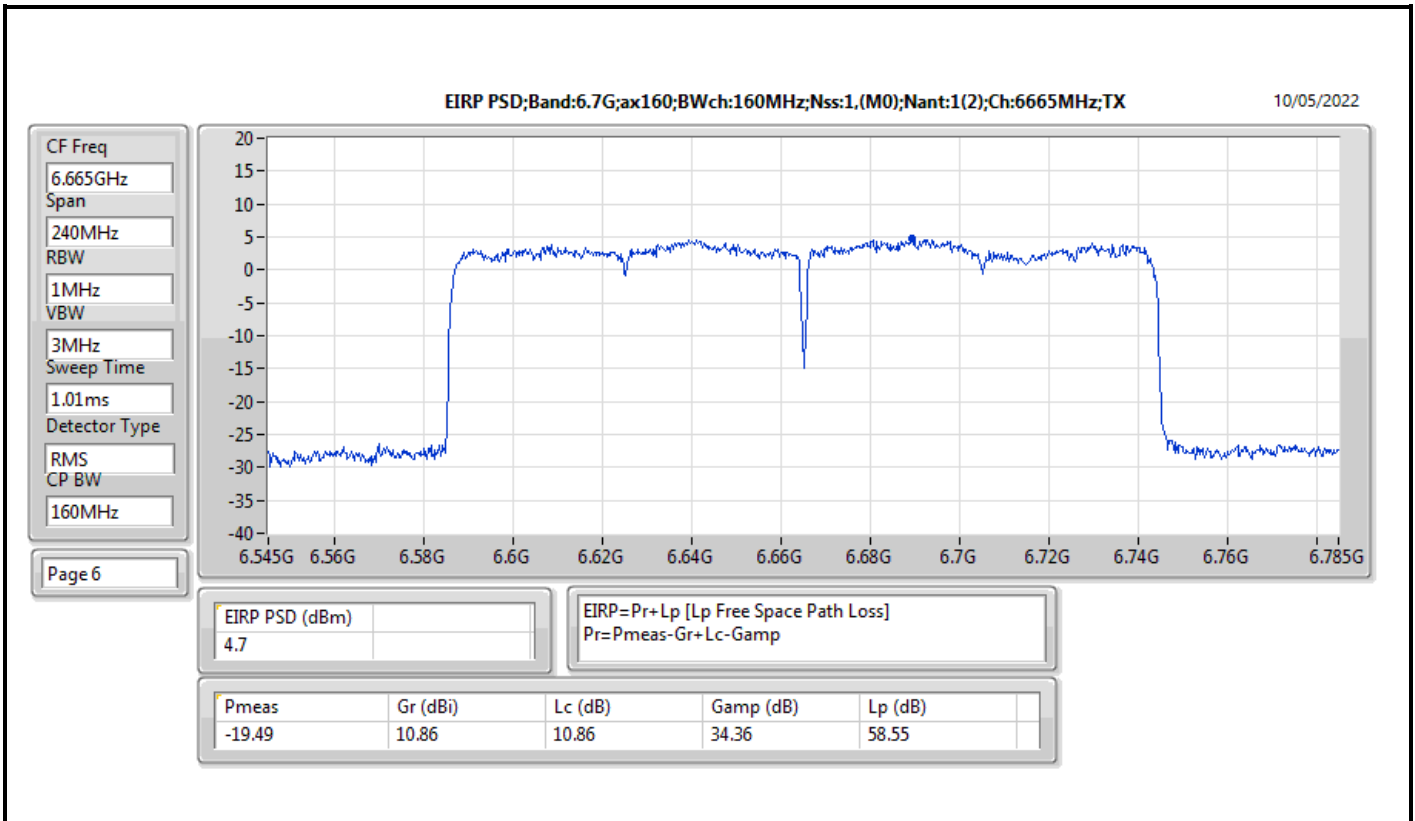

Mode	Result	EIRP PD (dBm/RBW)	EIRP PD Limit (dBm/RBW)
6345MHz	Pass	4.78	5.00
6505MHz Straddle 6.425-6.525GHz	Pass	4.80	5.00
6665MHz	Pass	4.70	5.00
6825MHz Straddle 6.525-6.875GHz	Pass	4.58	5.00
6985MHz	Pass	4.67	5.00
802.11ax HEW160_Nss2,(MCS0)_2TX	-	-	-
6025MHz	Pass	4.56	5.00
6185MHz	Pass	4.76	5.00
6345MHz	Pass	4.54	5.00
6505MHz Straddle 6.425-6.525GHz	Pass	4.79	5.00
6665MHz	Pass	4.88	5.00
6825MHz Straddle 6.525-6.875GHz	Pass	4.80	5.00
6985MHz	Pass	4.53	5.00

DG = Directional Gain; RBW = 500kHz for 5.725-5.85GHz band / 1MHz for other band;
PD = trace bin-by-bin of each transmits port summing can be performed maximum power density; Port X = Port X Power Density;