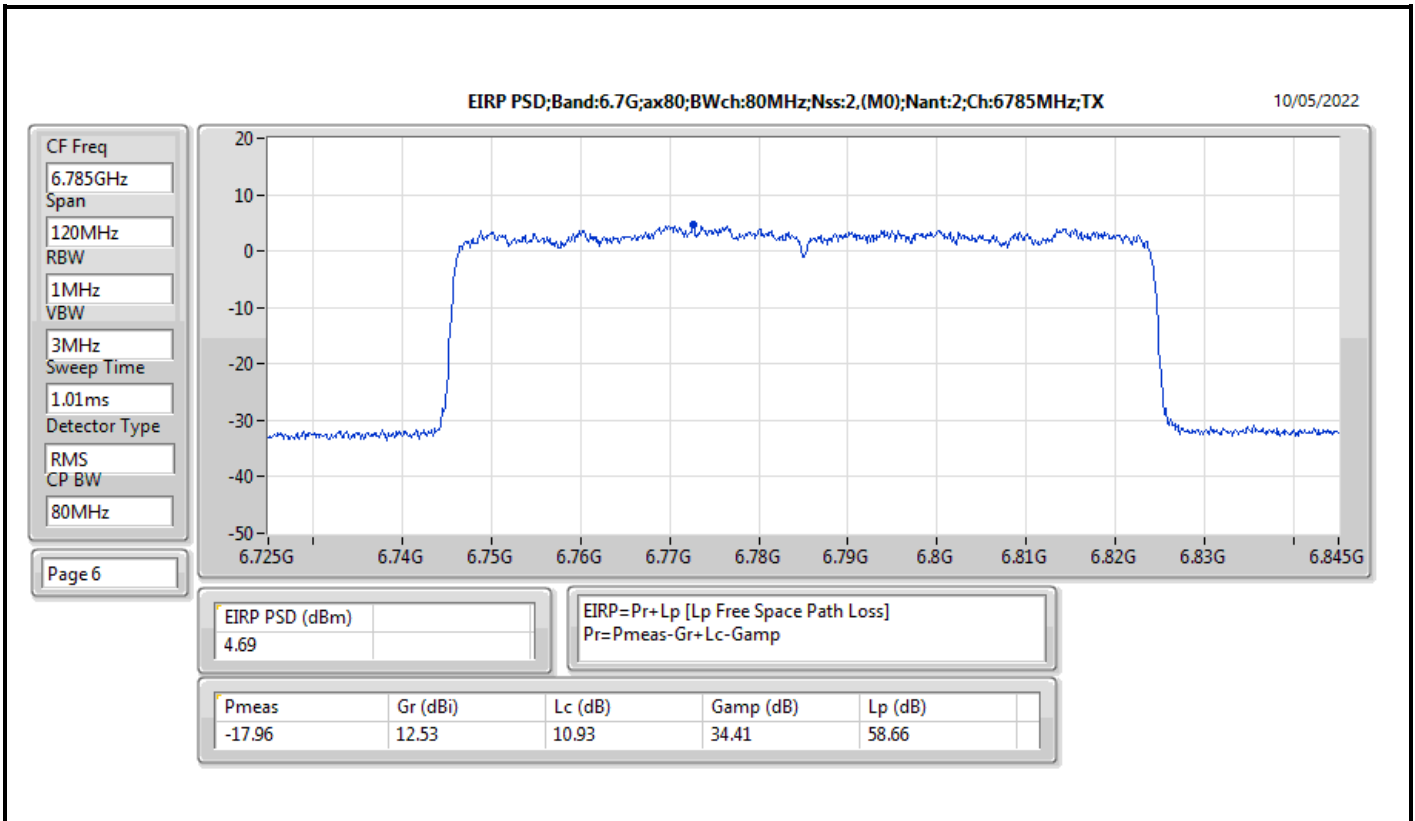

Mode	Result	EIRP PD (dBm/RBW)	EIRP PD Limit (dBm/RBW)
6345MHz	Pass	4.78	5.00
6505MHz Straddle 6.425-6.525GHz	Pass	4.80	5.00
6665MHz	Pass	4.70	5.00
6825MHz Straddle 6.525-6.875GHz	Pass	4.58	5.00
6985MHz	Pass	4.67	5.00
802.11ax HEW160_Nss2,(MCS0)_2TX	-	-	-
6025MHz	Pass	4.56	5.00
6185MHz	Pass	4.76	5.00
6345MHz	Pass	4.54	5.00
6505MHz Straddle 6.425-6.525GHz	Pass	4.79	5.00
6665MHz	Pass	4.88	5.00
6825MHz Straddle 6.525-6.875GHz	Pass	4.80	5.00
6985MHz	Pass	4.53	5.00

DG = Directional Gain; RBW = 500kHz for 5.725-5.85GHz band / 1MHz for other band;
PD = trace bin-by-bin of each transmits port summing can be performed maximum power density; Port X = Port X Power Density;