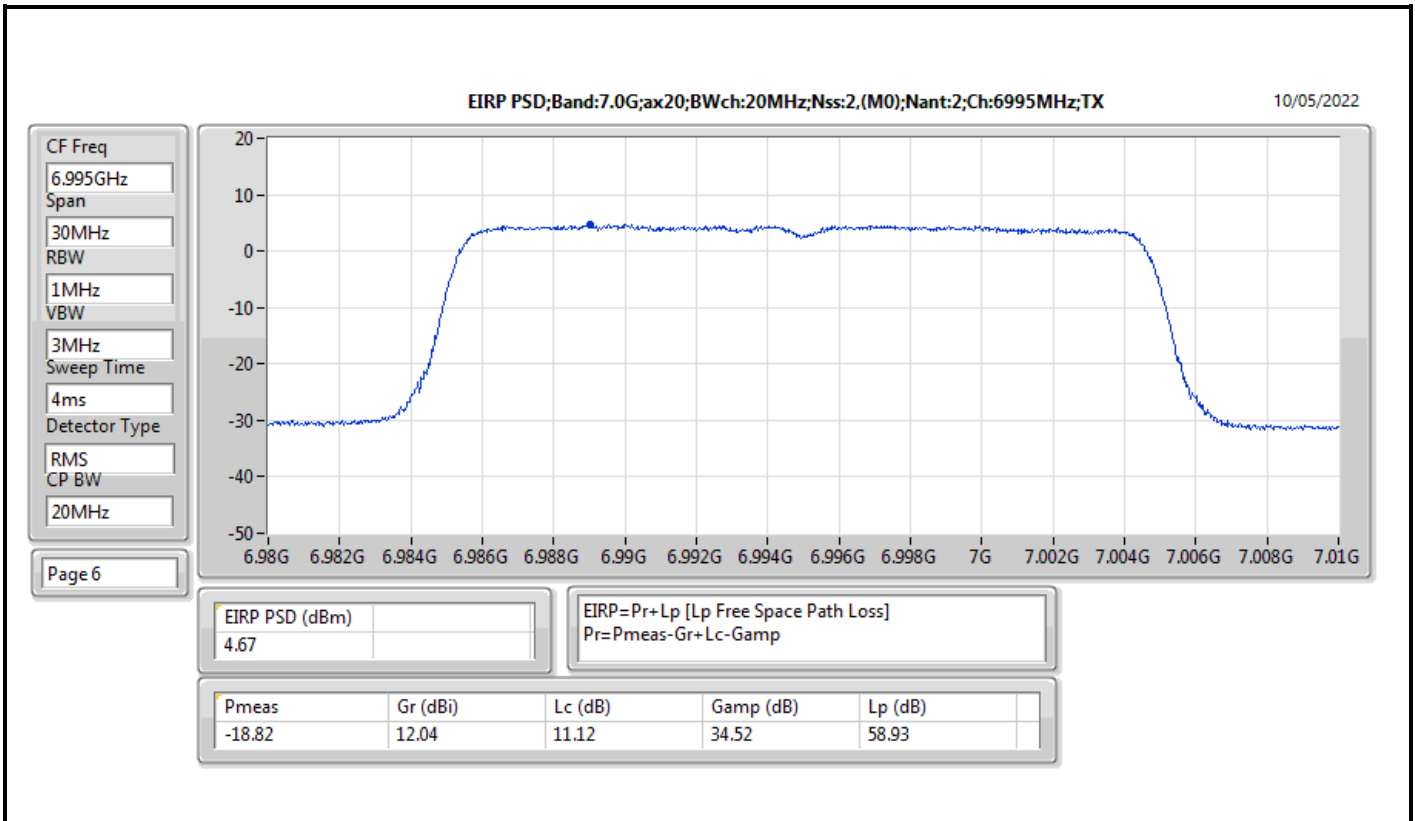

Mode	Result	EIRP PD (dBm/RBW)	EIRP PD Limit (dBm/RBW)
6345MHz	Pass	4.78	5.00
6505MHz Straddle 6.425-6.525GHz	Pass	4.80	5.00
6665MHz	Pass	4.70	5.00
6825MHz Straddle 6.525-6.875GHz	Pass	4.58	5.00
6985MHz	Pass	4.67	5.00
802.11ax HEW160_Nss2,(MCS0)_2TX	-	-	-
6025MHz	Pass	4.56	5.00
6185MHz	Pass	4.76	5.00
6345MHz	Pass	4.54	5.00
6505MHz Straddle 6.425-6.525GHz	Pass	4.79	5.00
6665MHz	Pass	4.88	5.00
6825MHz Straddle 6.525-6.875GHz	Pass	4.80	5.00
6985MHz	Pass	4.53	5.00

DG = Directional Gain; RBW = 500kHz for 5.725-5.85GHz band / 1MHz for other band;
PD = trace bin-by-bin of each transmits port summing can be performed maximum power density; Port X = Port X Power Density;