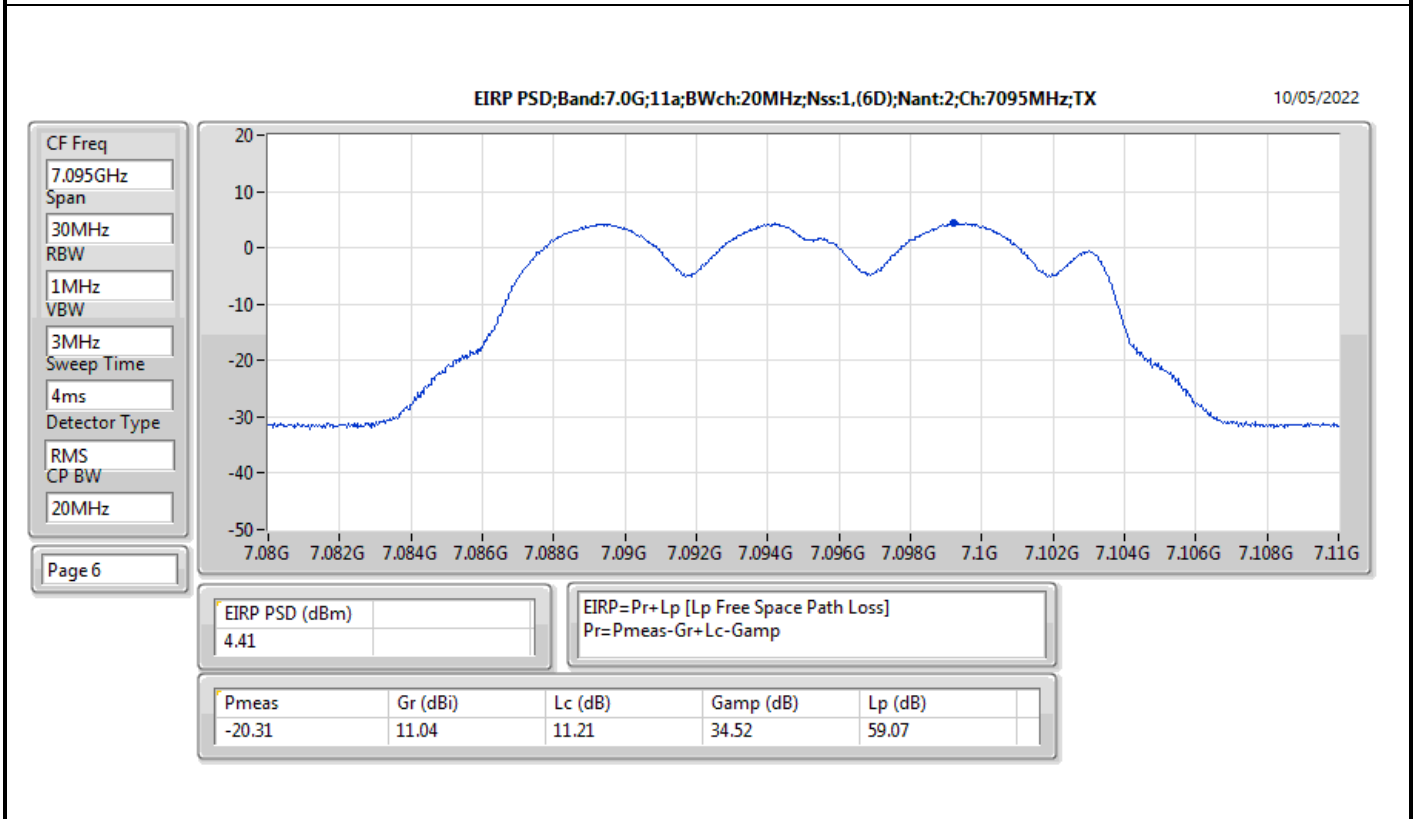

Mode	Result	EIRP PD (dBm/RBW)	EIRP PD Limit (dBm/RBW)
6345MHz	Pass	4.78	5.00
6505MHz Straddle 6.425-6.525GHz	Pass	4.80	5.00
6665MHz	Pass	4.70	5.00
6825MHz Straddle 6.525-6.875GHz	Pass	4.58	5.00
6985MHz	Pass	4.67	5.00
802.11ax HEW160_Nss2,(MCS0)_2TX	-	-	-
6025MHz	Pass	4.56	5.00
6185MHz	Pass	4.76	5.00
6345MHz	Pass	4.54	5.00
6505MHz Straddle 6.425-6.525GHz	Pass	4.79	5.00
6665MHz	Pass	4.88	5.00
6825MHz Straddle 6.525-6.875GHz	Pass	4.80	5.00
6985MHz	Pass	4.53	5.00

DG = Directional Gain; RBW = 500kHz for 5.725-5.85GHz band / 1MHz for other band;
PD = trace bin-by-bin of each transmits port summing can be performed maximum power density; Port X = Port X Power Density;