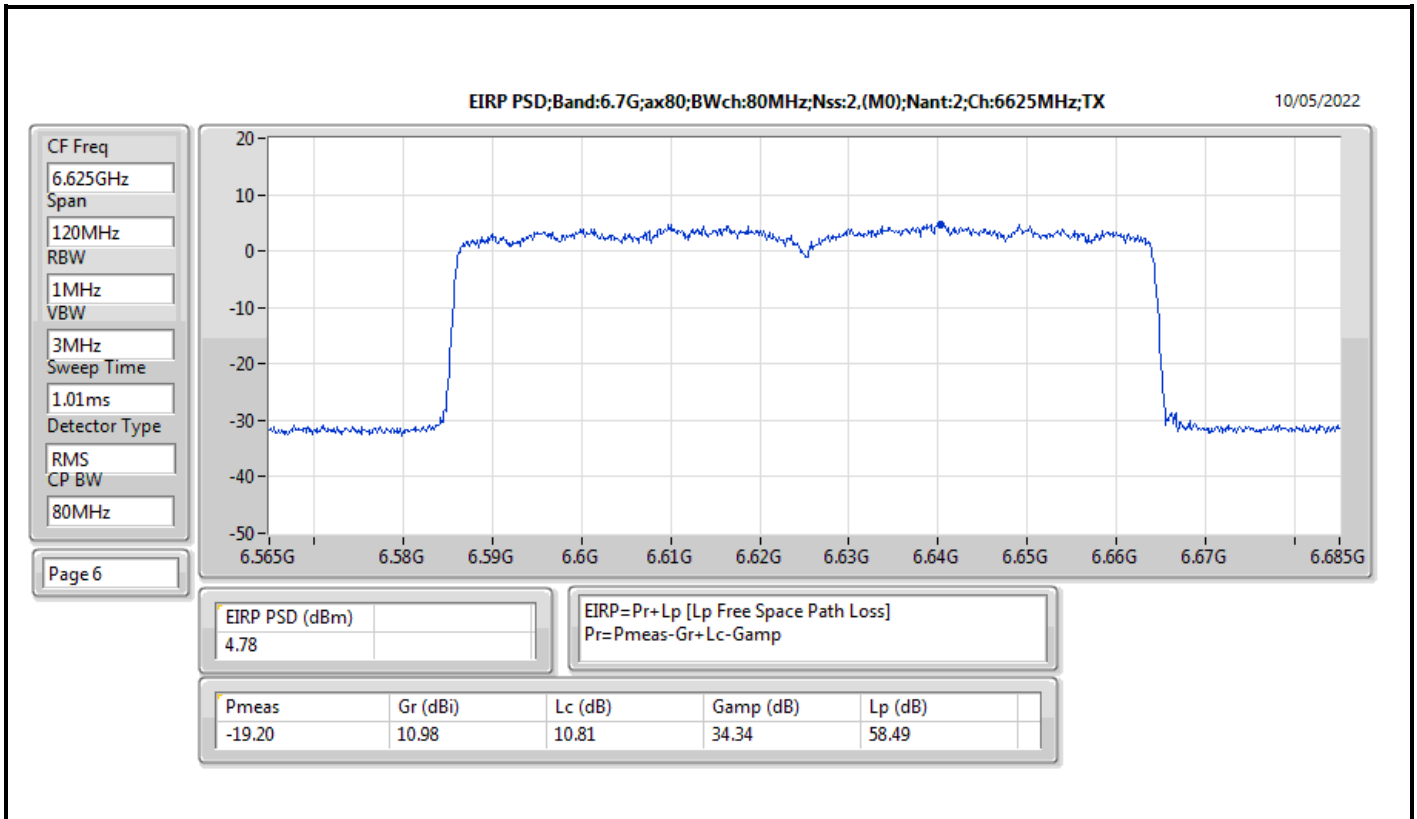

Mode	Result	EIRP PD (dBm/RBW)	EIRP PD Limit (dBm/RBW)
6345MHz	Pass	4.78	5.00
6505MHz Straddle 6.425-6.525GHz	Pass	4.80	5.00
6665MHz	Pass	4.70	5.00
6825MHz Straddle 6.525-6.875GHz	Pass	4.58	5.00
6985MHz	Pass	4.67	5.00
802.11ax HEW160_Nss2,(MCS0)_2TX	-	-	-
6025MHz	Pass	4.56	5.00
6185MHz	Pass	4.76	5.00
6345MHz	Pass	4.54	5.00
6505MHz Straddle 6.425-6.525GHz	Pass	4.79	5.00
6665MHz	Pass	4.88	5.00
6825MHz Straddle 6.525-6.875GHz	Pass	4.80	5.00
6985MHz	Pass	4.53	5.00

DG = Directional Gain; RBW = 500kHz for 5.725-5.85GHz band / 1MHz for other band;
PD = trace bin-by-bin of each transmits port summing can be performed maximum power density; Port X = Port X Power Density;