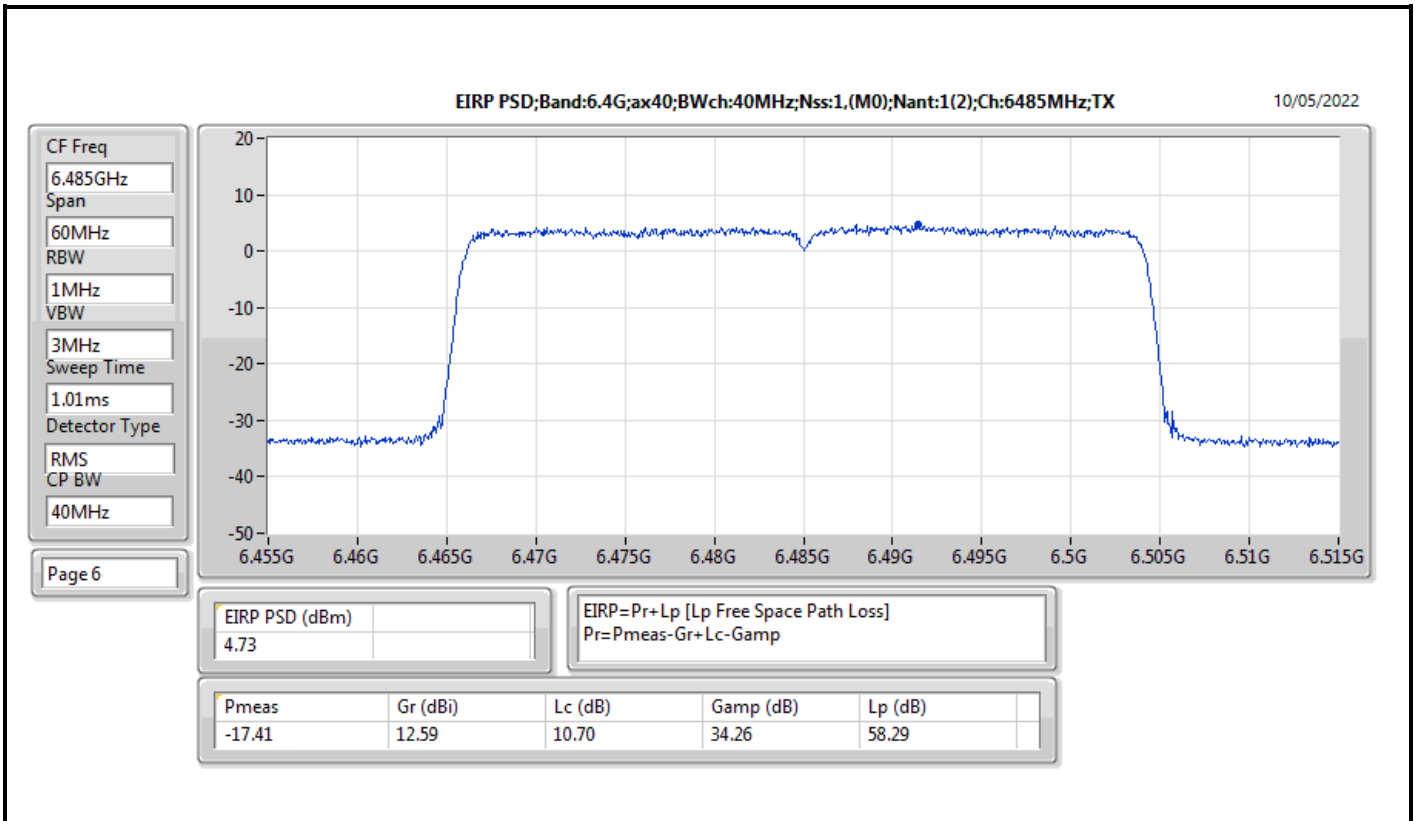

Mode	Result	EIRP PD (dBm/RBW)	EIRP PD Limit (dBm/RBW)
6345MHz	Pass	4.78	5.00
6505MHz Straddle 6.425-6.525GHz	Pass	4.80	5.00
6665MHz	Pass	4.70	5.00
6825MHz Straddle 6.525-6.875GHz	Pass	4.58	5.00
6985MHz	Pass	4.67	5.00
802.11ax HEW160_Nss2,(MCS0)_2TX	-	-	-
6025MHz	Pass	4.56	5.00
6185MHz	Pass	4.76	5.00
6345MHz	Pass	4.54	5.00
6505MHz Straddle 6.425-6.525GHz	Pass	4.79	5.00
6665MHz	Pass	4.88	5.00
6825MHz Straddle 6.525-6.875GHz	Pass	4.80	5.00
6985MHz	Pass	4.53	5.00

DG = Directional Gain; RBW = 500kHz for 5.725-5.85GHz band / 1MHz for other band;
PD = trace bin-by-bin of each transmits port summing can be performed maximum power density; Port X = Port X Power Density;