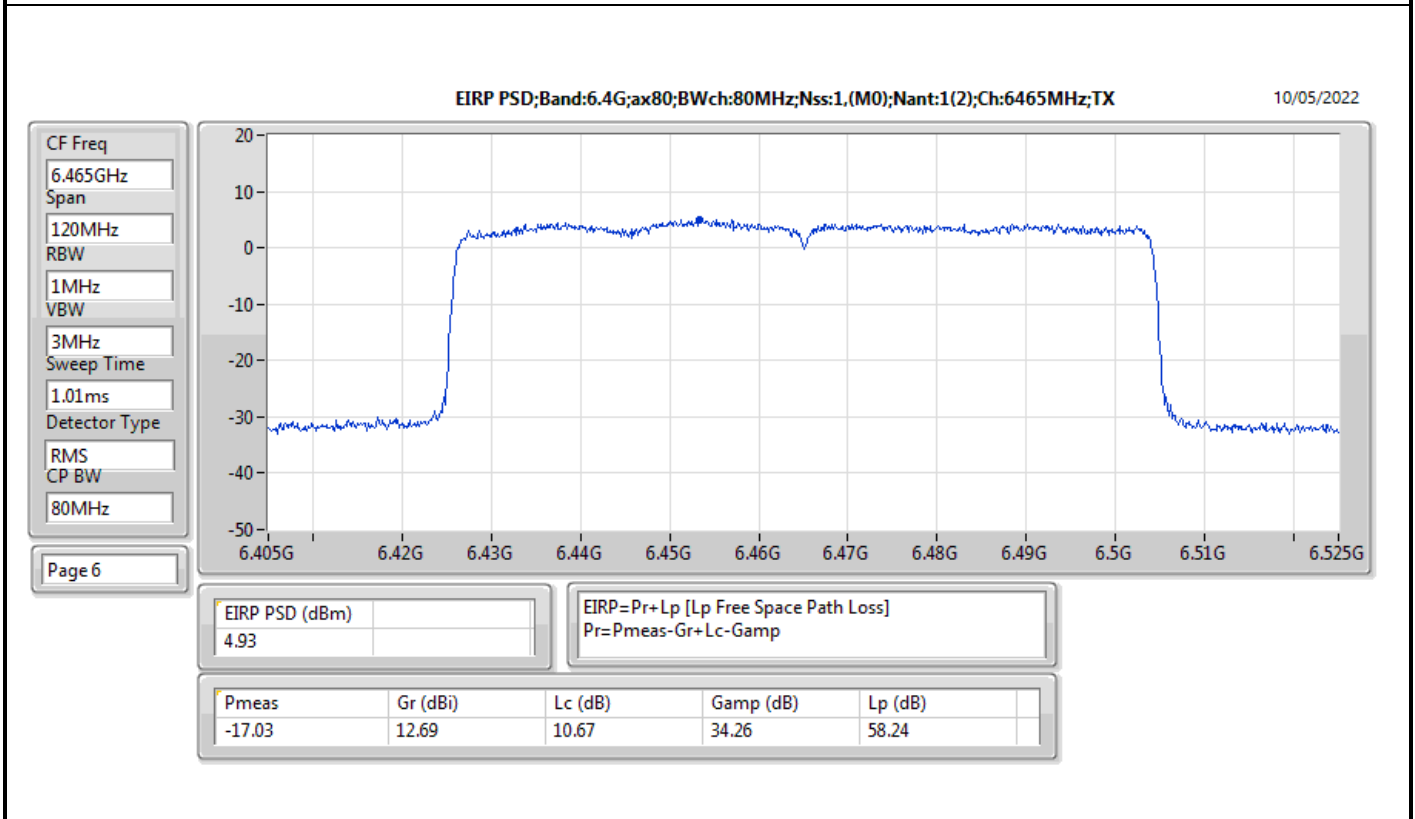

Mode	Result	EIRP PD (dBm/RBW)	EIRP PD Limit (dBm/RBW)
6345MHz	Pass	4.78	5.00
6505MHz Straddle 6.425-6.525GHz	Pass	4.80	5.00
6665MHz	Pass	4.70	5.00
6825MHz Straddle 6.525-6.875GHz	Pass	4.58	5.00
6985MHz	Pass	4.67	5.00
802.11ax HEW160_Nss2,(MCS0)_2TX	-	-	-
6025MHz	Pass	4.56	5.00
6185MHz	Pass	4.76	5.00
6345MHz	Pass	4.54	5.00
6505MHz Straddle 6.425-6.525GHz	Pass	4.79	5.00
6665MHz	Pass	4.88	5.00
6825MHz Straddle 6.525-6.875GHz	Pass	4.80	5.00
6985MHz	Pass	4.53	5.00

DG = Directional Gain; RBW = 500kHz for 5.725-5.85GHz band / 1MHz for other band;
PD = trace bin-by-bin of each transmits port summing can be performed maximum power density; Port X = Port X Power Density;