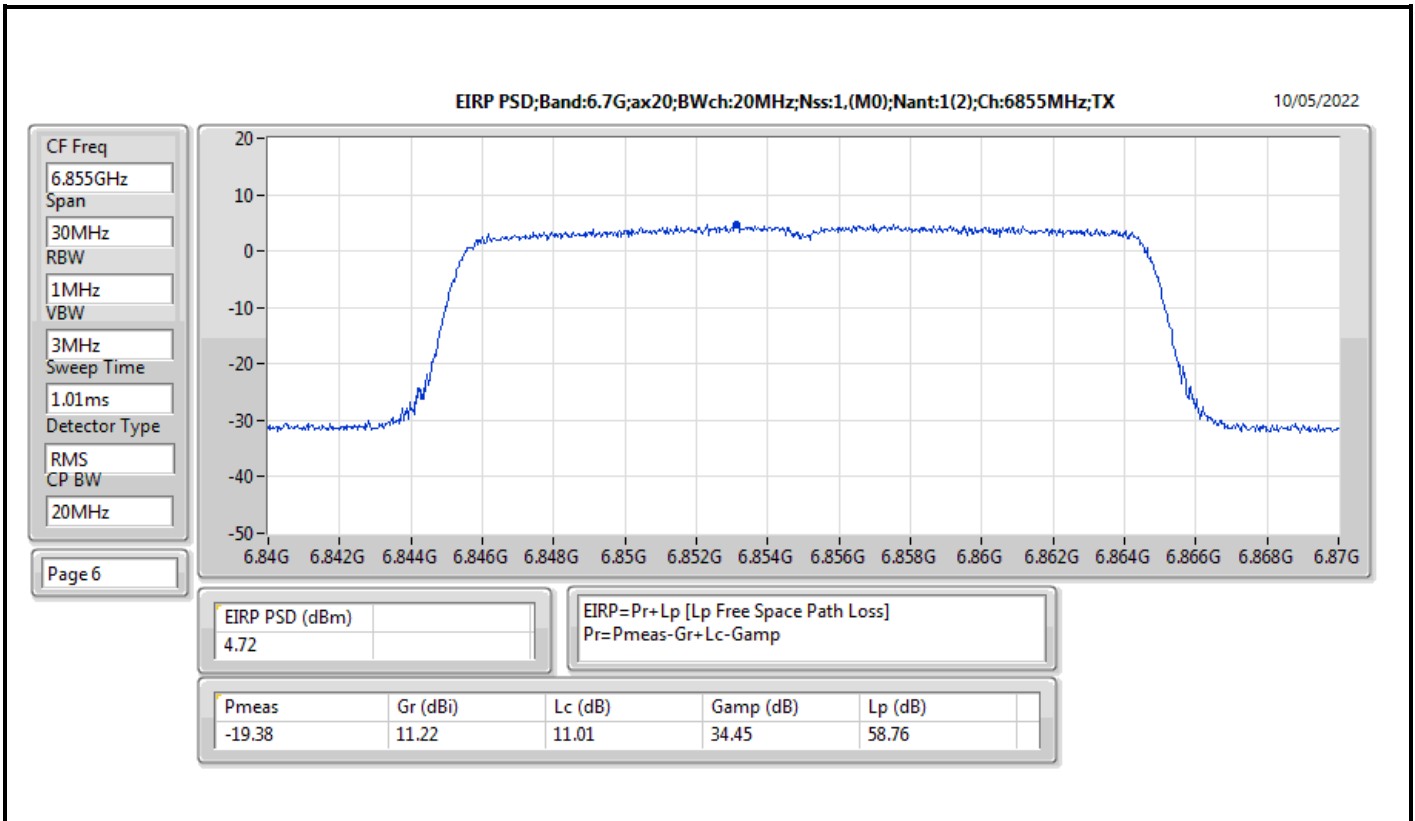

Mode	Result	EIRP PD (dBm/RBW)	EIRP PD Limit (dBm/RBW)
6345MHz	Pass	4.78	5.00
6505MHz Straddle 6.425-6.525GHz	Pass	4.80	5.00
6665MHz	Pass	4.70	5.00
6825MHz Straddle 6.525-6.875GHz	Pass	4.58	5.00
6985MHz	Pass	4.67	5.00
802.11ax HEW160_Nss2,(MCS0)_2TX	-	-	-
6025MHz	Pass	4.56	5.00
6185MHz	Pass	4.76	5.00
6345MHz	Pass	4.54	5.00
6505MHz Straddle 6.425-6.525GHz	Pass	4.79	5.00
6665MHz	Pass	4.88	5.00
6825MHz Straddle 6.525-6.875GHz	Pass	4.80	5.00
6985MHz	Pass	4.53	5.00

DG = Directional Gain; RBW = 500kHz for 5.725-5.85GHz band / 1MHz for other band;
PD = trace bin-by-bin of each transmits port summing can be performed maximum power density; Port X = Port X Power Density;