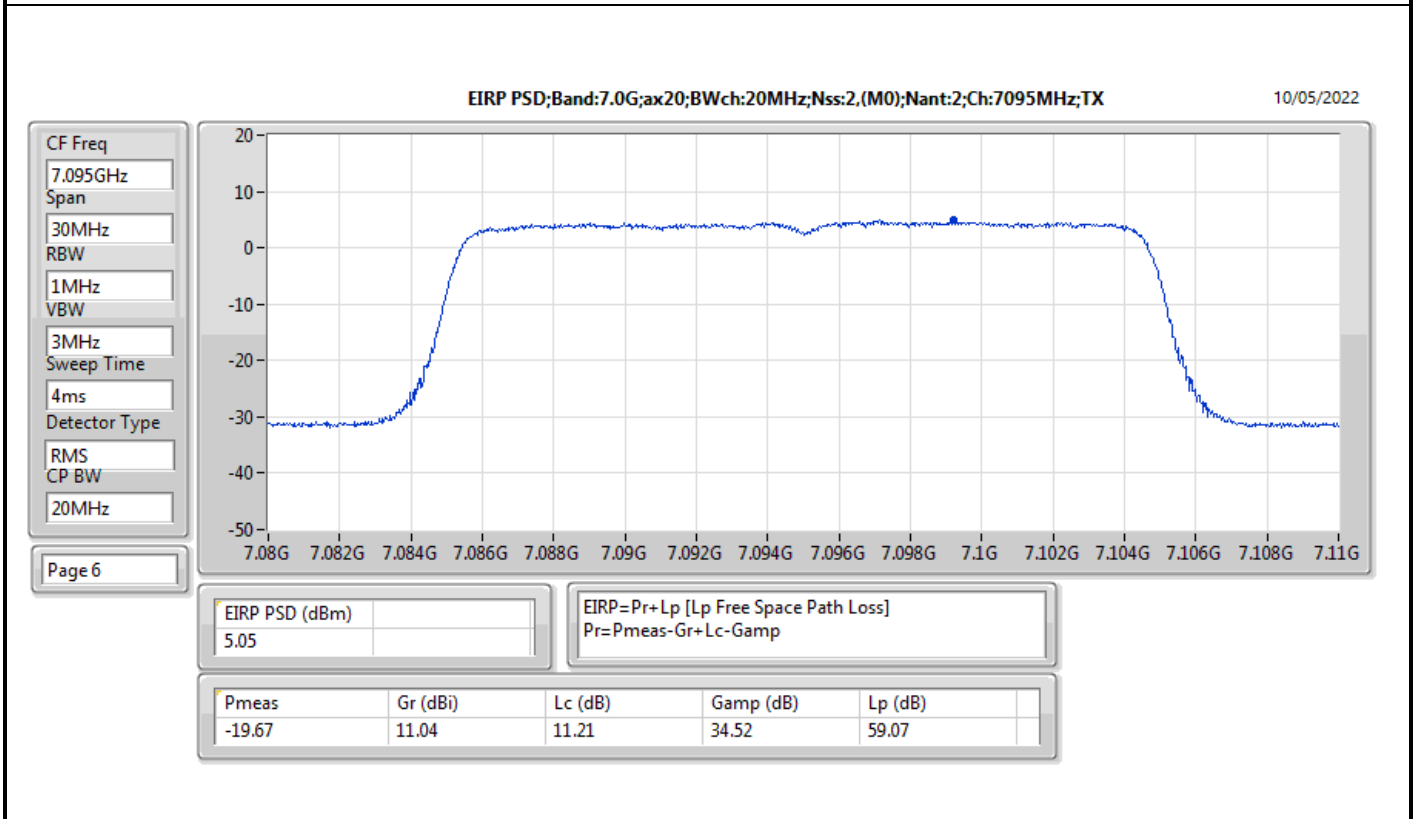

Mode	Result	EIRP PD (dBm/RBW)	EIRP PD Limit (dBm/RBW)
6345MHz	Pass	4.78	5.00
6505MHz Straddle 6.425-6.525GHz	Pass	4.80	5.00
6665MHz	Pass	4.70	5.00
6825MHz Straddle 6.525-6.875GHz	Pass	4.58	5.00
6985MHz	Pass	4.67	5.00
802.11ax HEW160_Nss2,(MCS0)_2TX	-	-	-
6025MHz	Pass	4.56	5.00
6185MHz	Pass	4.76	5.00
6345MHz	Pass	4.54	5.00
6505MHz Straddle 6.425-6.525GHz	Pass	4.79	5.00
6665MHz	Pass	4.88	5.00
6825MHz Straddle 6.525-6.875GHz	Pass	4.80	5.00
6985MHz	Pass	4.53	5.00

DG = Directional Gain; RBW = 500kHz for 5.725-5.85GHz band / 1MHz for other band;
PD = trace bin-by-bin of each transmits port summing can be performed maximum power density; Port X = Port X Power Density;