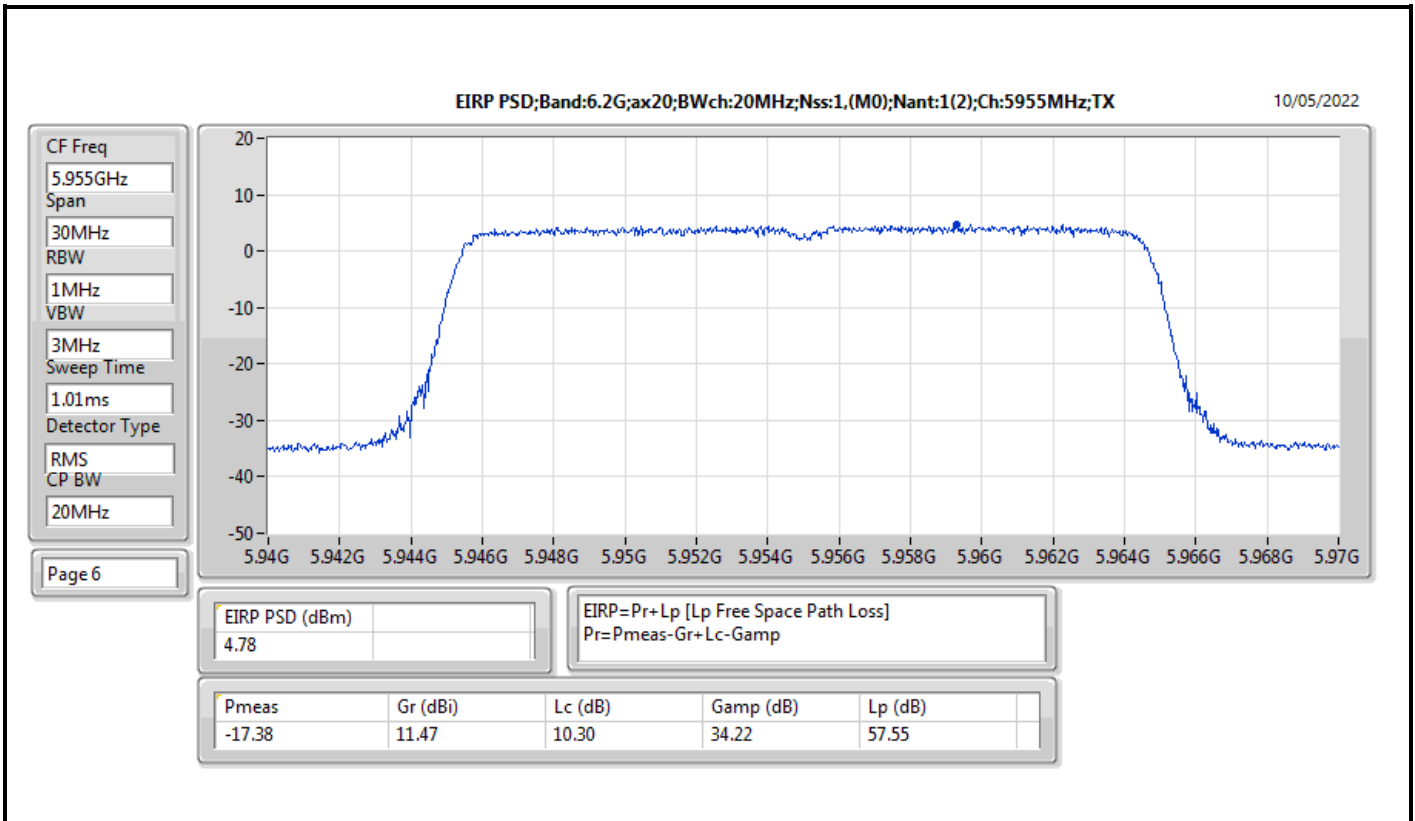

Mode	Result	EIRP PD (dBm/RBW)	EIRP PD Limit (dBm/RBW)
6345MHz	Pass	4.78	5.00
6505MHz Straddle 6.425-6.525GHz	Pass	4.80	5.00
6665MHz	Pass	4.70	5.00
6825MHz Straddle 6.525-6.875GHz	Pass	4.58	5.00
6985MHz	Pass	4.67	5.00
802.11ax HEW160_Nss2,(MCS0)_2TX	-	-	-
6025MHz	Pass	4.56	5.00
6185MHz	Pass	4.76	5.00
6345MHz	Pass	4.54	5.00
6505MHz Straddle 6.425-6.525GHz	Pass	4.79	5.00
6665MHz	Pass	4.88	5.00
6825MHz Straddle 6.525-6.875GHz	Pass	4.80	5.00
6985MHz	Pass	4.53	5.00

DG = Directional Gain; RBW = 500kHz for 5.725-5.85GHz band / 1MHz for other band;
PD = trace bin-by-bin of each transmits port summing can be performed maximum power density; Port X = Port X Power Density;