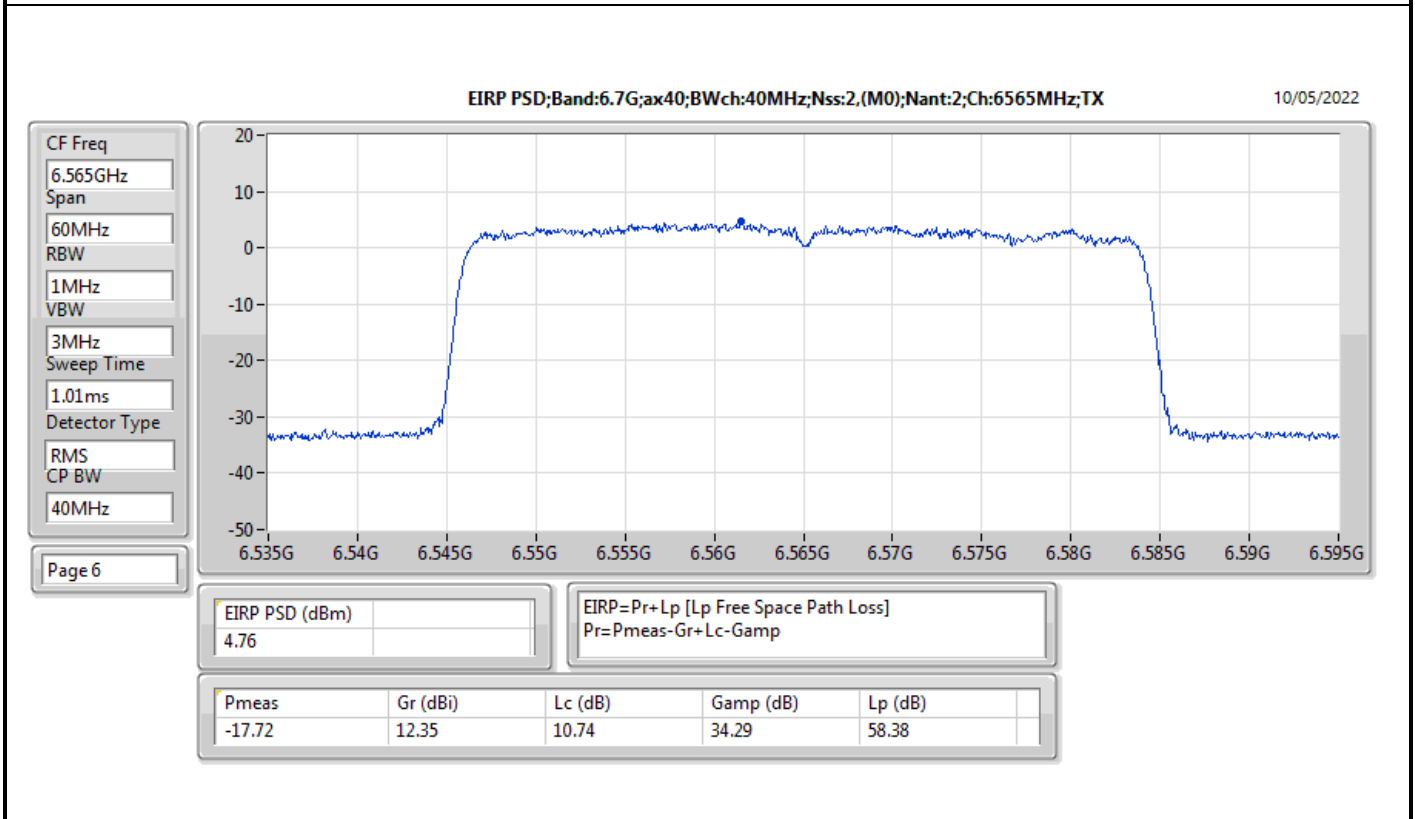

Mode	Result	EIRP PD (dBm/RBW)	EIRP PD Limit (dBm/RBW)
6345MHz	Pass	4.78	5.00
6505MHz Straddle 6.425-6.525GHz	Pass	4.80	5.00
6665MHz	Pass	4.70	5.00
6825MHz Straddle 6.525-6.875GHz	Pass	4.58	5.00
6985MHz	Pass	4.67	5.00
802.11ax HEW160_Nss2,(MCS0)_2TX	-	-	-
6025MHz	Pass	4.56	5.00
6185MHz	Pass	4.76	5.00
6345MHz	Pass	4.54	5.00
6505MHz Straddle 6.425-6.525GHz	Pass	4.79	5.00
6665MHz	Pass	4.88	5.00
6825MHz Straddle 6.525-6.875GHz	Pass	4.80	5.00
6985MHz	Pass	4.53	5.00

DG = Directional Gain; RBW = 500kHz for 5.725-5.85GHz band / 1MHz for other band;
PD = trace bin-by-bin of each transmits port summing can be performed maximum power density; Port X = Port X Power Density;