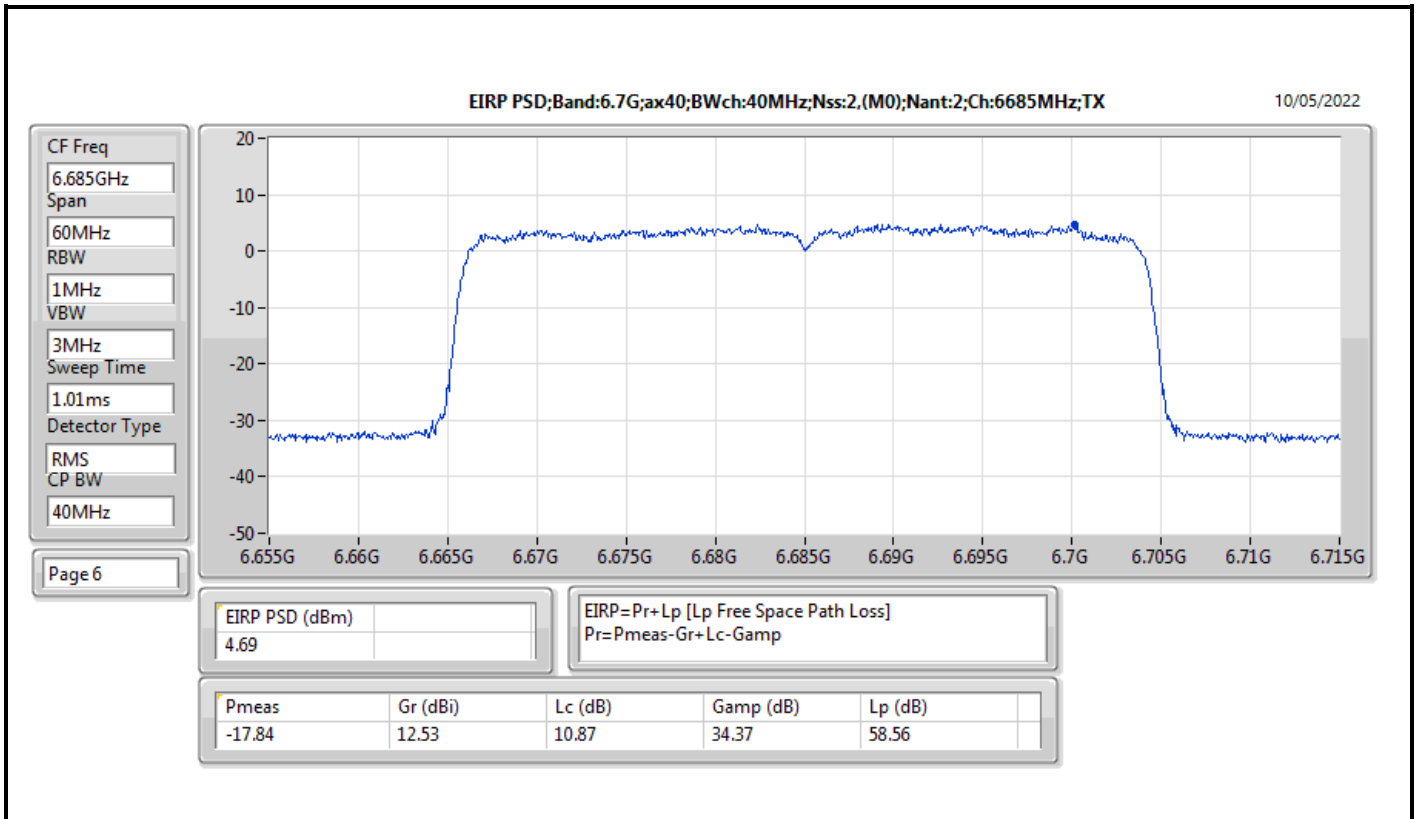

Mode	Result	EIRP PD (dBm/RBW)	EIRP PD Limit (dBm/RBW)
6345MHz	Pass	4.78	5.00
6505MHz Straddle 6.425-6.525GHz	Pass	4.80	5.00
6665MHz	Pass	4.70	5.00
6825MHz Straddle 6.525-6.875GHz	Pass	4.58	5.00
6985MHz	Pass	4.67	5.00
802.11ax HEW160_Nss2,(MCS0)_2TX	-	-	-
6025MHz	Pass	4.56	5.00
6185MHz	Pass	4.76	5.00
6345MHz	Pass	4.54	5.00
6505MHz Straddle 6.425-6.525GHz	Pass	4.79	5.00
6665MHz	Pass	4.88	5.00
6825MHz Straddle 6.525-6.875GHz	Pass	4.80	5.00
6985MHz	Pass	4.53	5.00

DG = Directional Gain; RBW = 500kHz for 5.725-5.85GHz band / 1MHz for other band;
PD = trace bin-by-bin of each transmits port summing can be performed maximum power density; Port X = Port X Power Density;