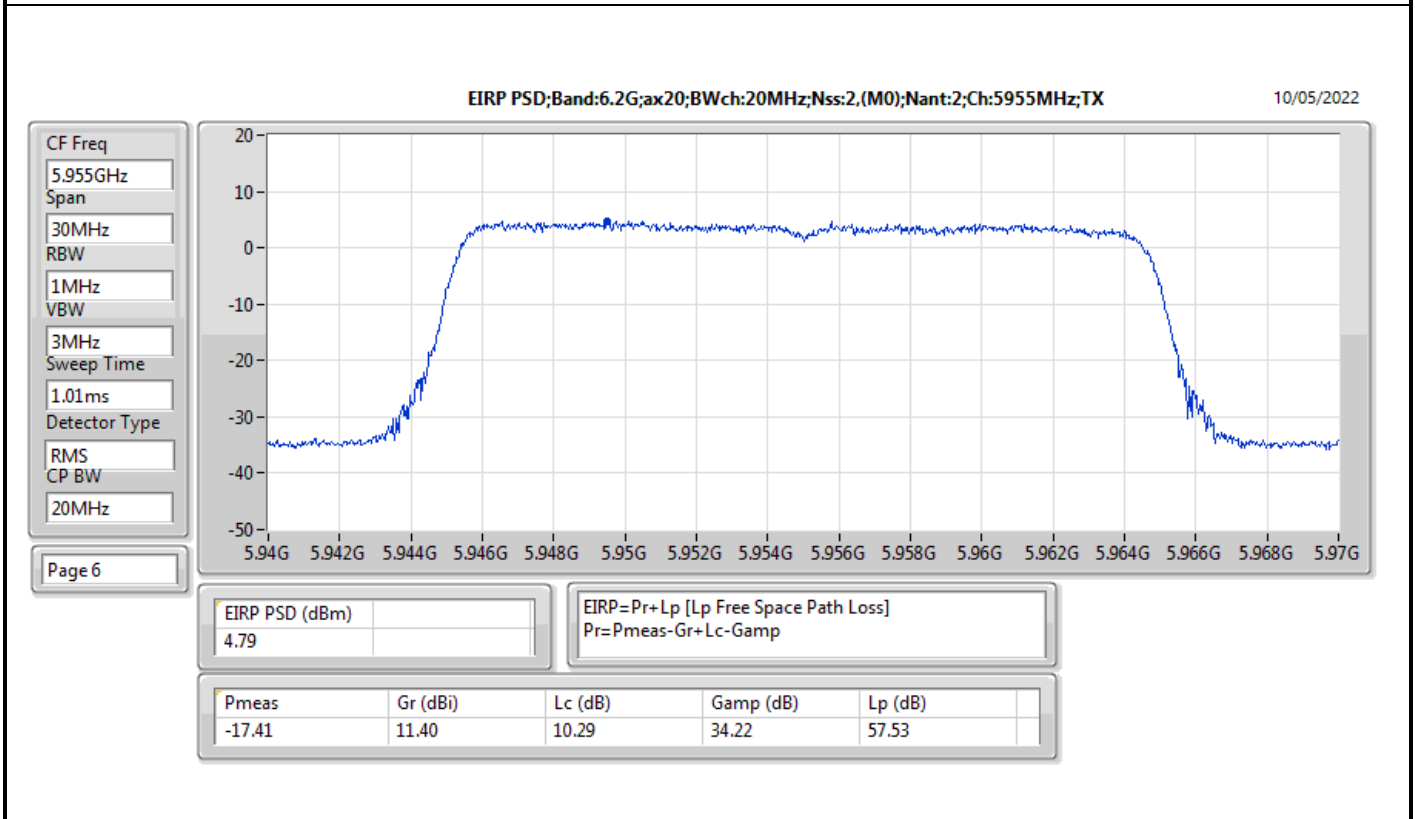

Mode	Result	EIRP PD (dBm/RBW)	EIRP PD Limit (dBm/RBW)
6345MHz	Pass	4.78	5.00
6505MHz Straddle 6.425-6.525GHz	Pass	4.80	5.00
6665MHz	Pass	4.70	5.00
6825MHz Straddle 6.525-6.875GHz	Pass	4.58	5.00
6985MHz	Pass	4.67	5.00
802.11ax HEW160_Nss2,(MCS0)_2TX	-	-	-
6025MHz	Pass	4.56	5.00
6185MHz	Pass	4.76	5.00
6345MHz	Pass	4.54	5.00
6505MHz Straddle 6.425-6.525GHz	Pass	4.79	5.00
6665MHz	Pass	4.88	5.00
6825MHz Straddle 6.525-6.875GHz	Pass	4.80	5.00
6985MHz	Pass	4.53	5.00

DG = Directional Gain; RBW = 500kHz for 5.725-5.85GHz band / 1MHz for other band;
PD = trace bin-by-bin of each transmits port summing can be performed maximum power density; Port X = Port X Power Density;