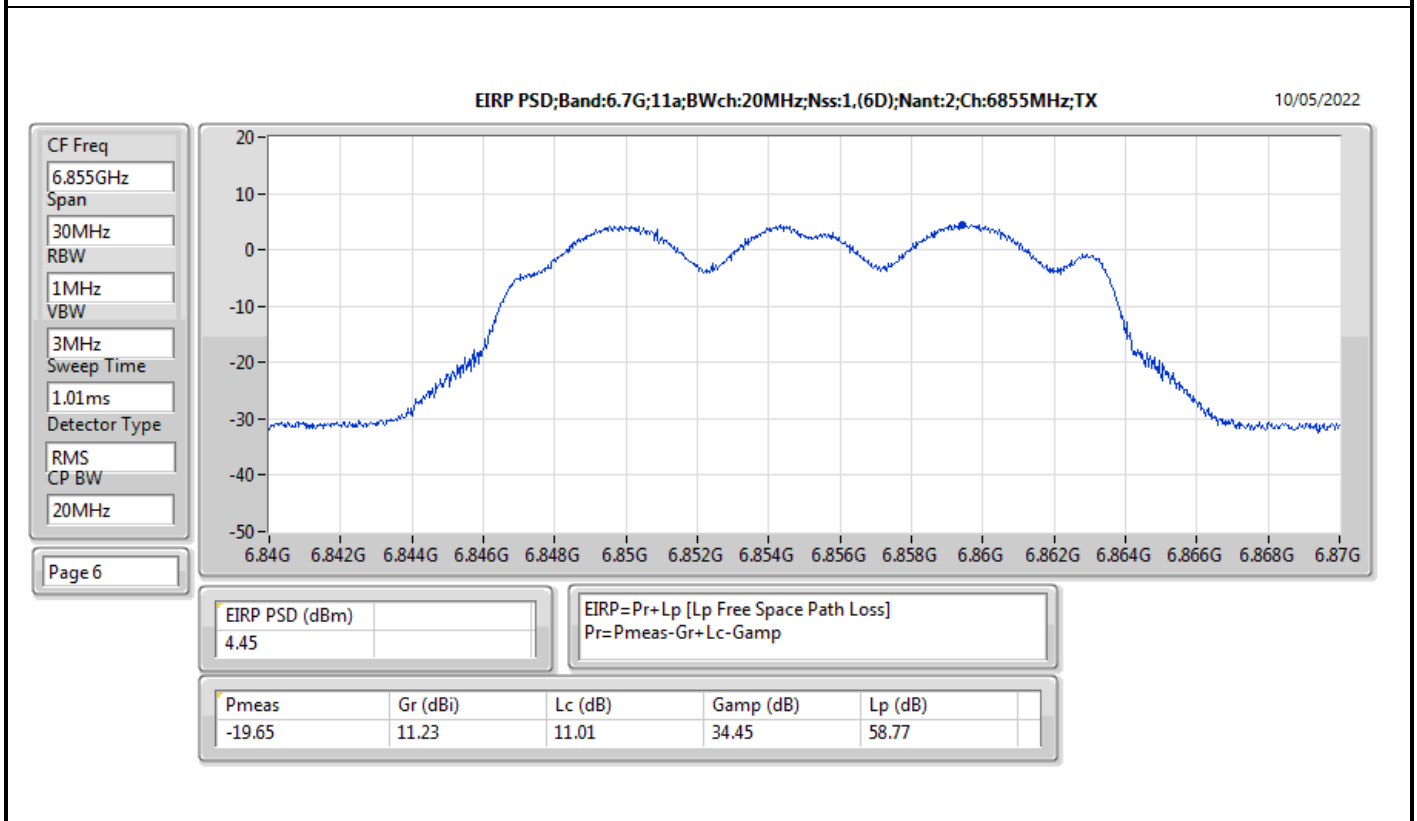

Mode	Result	EIRP PD (dBm/RBW)	EIRP PD Limit (dBm/RBW)
6345MHz	Pass	4.78	5.00
6505MHz Straddle 6.425-6.525GHz	Pass	4.80	5.00
6665MHz	Pass	4.70	5.00
6825MHz Straddle 6.525-6.875GHz	Pass	4.58	5.00
6985MHz	Pass	4.67	5.00
802.11ax HEW160_Nss2,(MCS0)_2TX	-	-	-
6025MHz	Pass	4.56	5.00
6185MHz	Pass	4.76	5.00
6345MHz	Pass	4.54	5.00
6505MHz Straddle 6.425-6.525GHz	Pass	4.79	5.00
6665MHz	Pass	4.88	5.00
6825MHz Straddle 6.525-6.875GHz	Pass	4.80	5.00
6985MHz	Pass	4.53	5.00

DG = Directional Gain; RBW = 500kHz for 5.725-5.85GHz band / 1MHz for other band;
PD = trace bin-by-bin of each transmits port summing can be performed maximum power density; Port X = Port X Power Density;