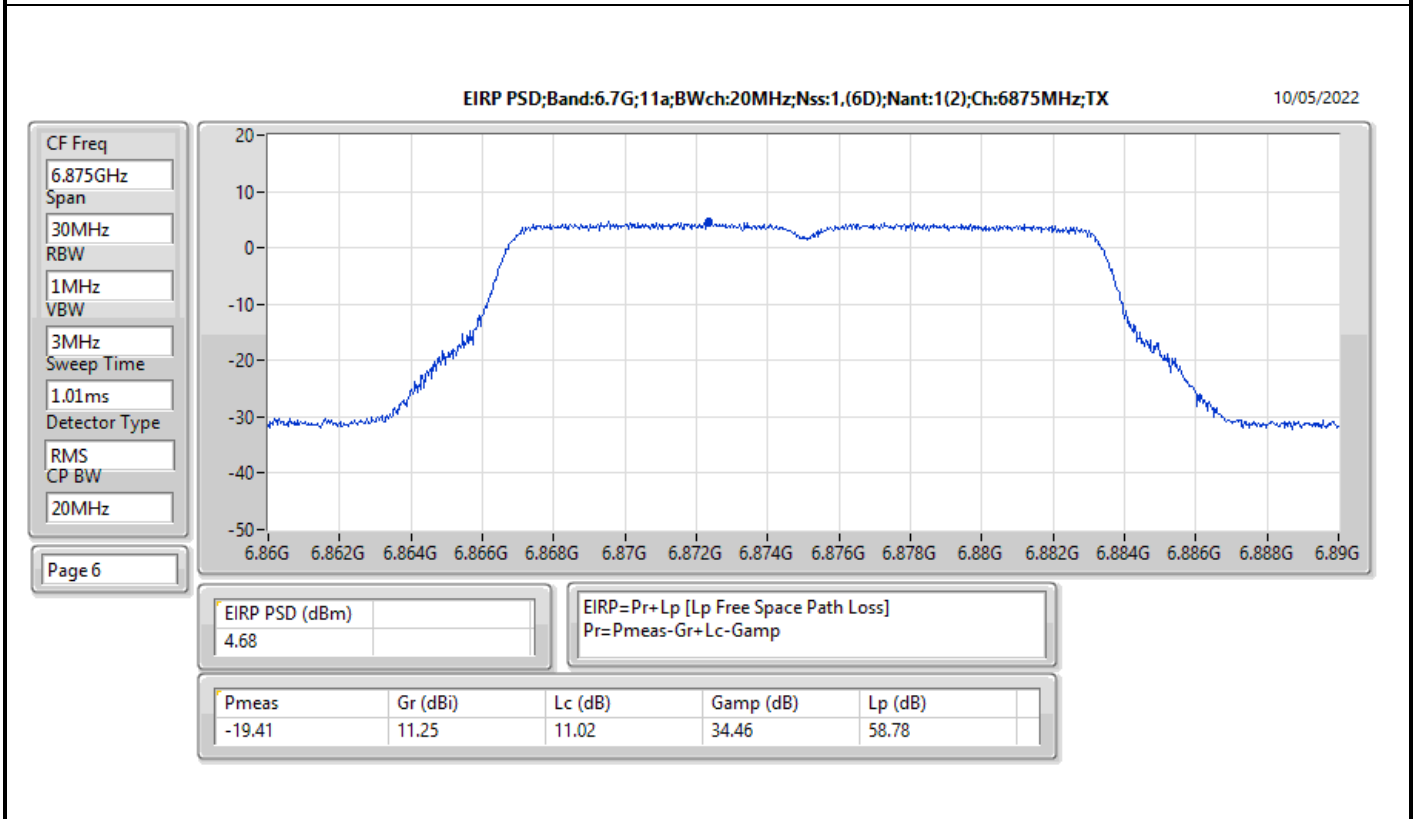

Mode	Result	EIRP PD (dBm/RBW)	EIRP PD Limit (dBm/RBW)
6345MHz	Pass	4.78	5.00
6505MHz Straddle 6.425-6.525GHz	Pass	4.80	5.00
6665MHz	Pass	4.70	5.00
6825MHz Straddle 6.525-6.875GHz	Pass	4.58	5.00
6985MHz	Pass	4.67	5.00
802.11ax HEW160_Nss2,(MCS0)_2TX	-	-	-
6025MHz	Pass	4.56	5.00
6185MHz	Pass	4.76	5.00
6345MHz	Pass	4.54	5.00
6505MHz Straddle 6.425-6.525GHz	Pass	4.79	5.00
6665MHz	Pass	4.88	5.00
6825MHz Straddle 6.525-6.875GHz	Pass	4.80	5.00
6985MHz	Pass	4.53	5.00

DG = Directional Gain; RBW = 500kHz for 5.725-5.85GHz band / 1MHz for other band;
PD = trace bin-by-bin of each transmits port summing can be performed maximum power density; Port X = Port X Power Density;