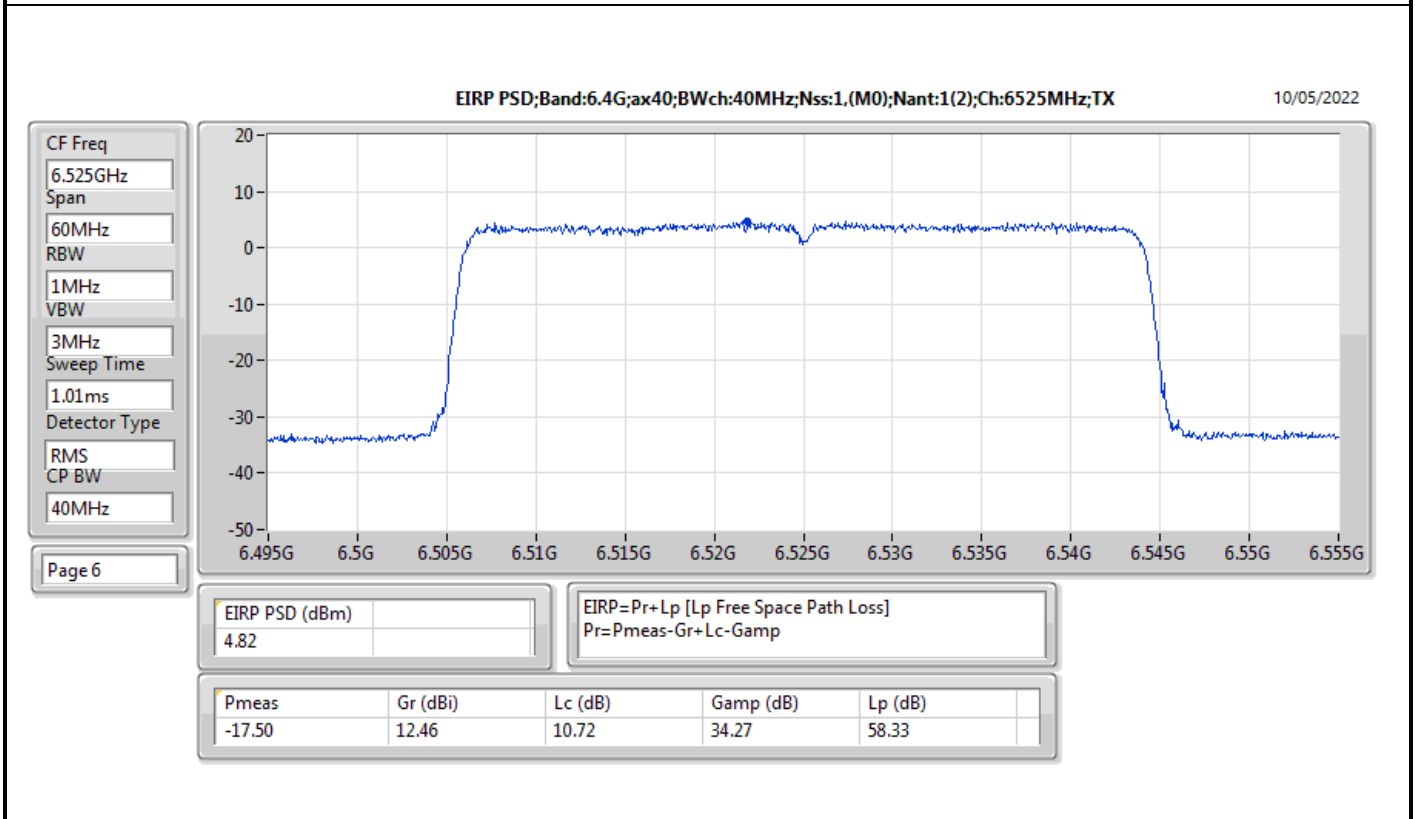

Mode	Result	EIRP PD (dBm/RBW)	EIRP PD Limit (dBm/RBW)
6345MHz	Pass	4.78	5.00
6505MHz Straddle 6.425-6.525GHz	Pass	4.80	5.00
6665MHz	Pass	4.70	5.00
6825MHz Straddle 6.525-6.875GHz	Pass	4.58	5.00
6985MHz	Pass	4.67	5.00
802.11ax HEW160_Nss2,(MCS0)_2TX	-	-	-
6025MHz	Pass	4.56	5.00
6185MHz	Pass	4.76	5.00
6345MHz	Pass	4.54	5.00
6505MHz Straddle 6.425-6.525GHz	Pass	4.79	5.00
6665MHz	Pass	4.88	5.00
6825MHz Straddle 6.525-6.875GHz	Pass	4.80	5.00
6985MHz	Pass	4.53	5.00

DG = Directional Gain; RBW = 500kHz for 5.725-5.85GHz band / 1MHz for other band;
PD = trace bin-by-bin of each transmits port summing can be performed maximum power density; Port X = Port X Power Density;