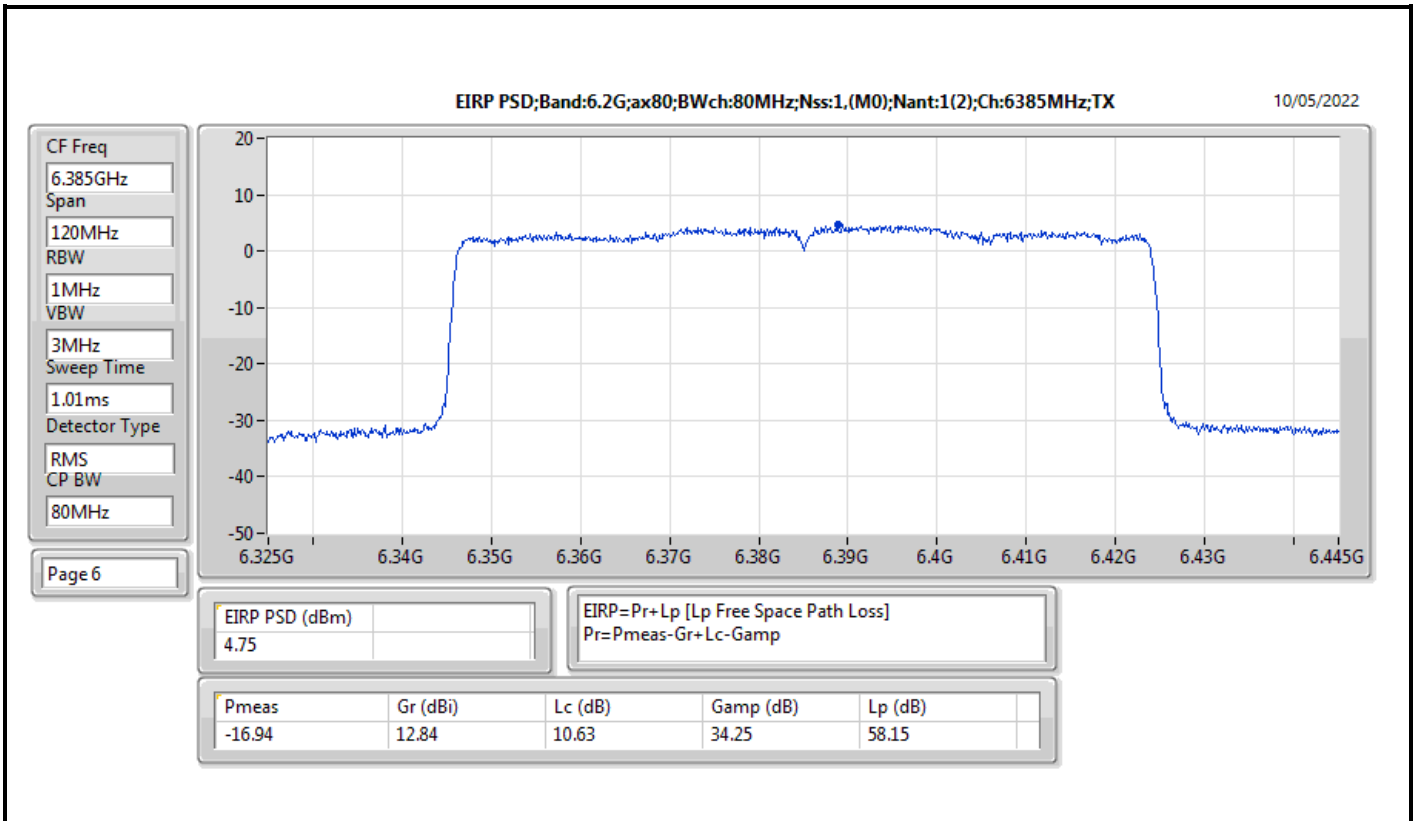

Mode	Result	EIRP PD (dBm/RBW)	EIRP PD Limit (dBm/RBW)
6345MHz	Pass	4.78	5.00
6505MHz Straddle 6.425-6.525GHz	Pass	4.80	5.00
6665MHz	Pass	4.70	5.00
6825MHz Straddle 6.525-6.875GHz	Pass	4.58	5.00
6985MHz	Pass	4.67	5.00
802.11ax HEW160_Nss2,(MCS0)_2TX	-	-	-
6025MHz	Pass	4.56	5.00
6185MHz	Pass	4.76	5.00
6345MHz	Pass	4.54	5.00
6505MHz Straddle 6.425-6.525GHz	Pass	4.79	5.00
6665MHz	Pass	4.88	5.00
6825MHz Straddle 6.525-6.875GHz	Pass	4.80	5.00
6985MHz	Pass	4.53	5.00

DG = Directional Gain; RBW = 500kHz for 5.725-5.85GHz band / 1MHz for other band;
PD = trace bin-by-bin of each transmits port summing can be performed maximum power density; Port X = Port X Power Density;