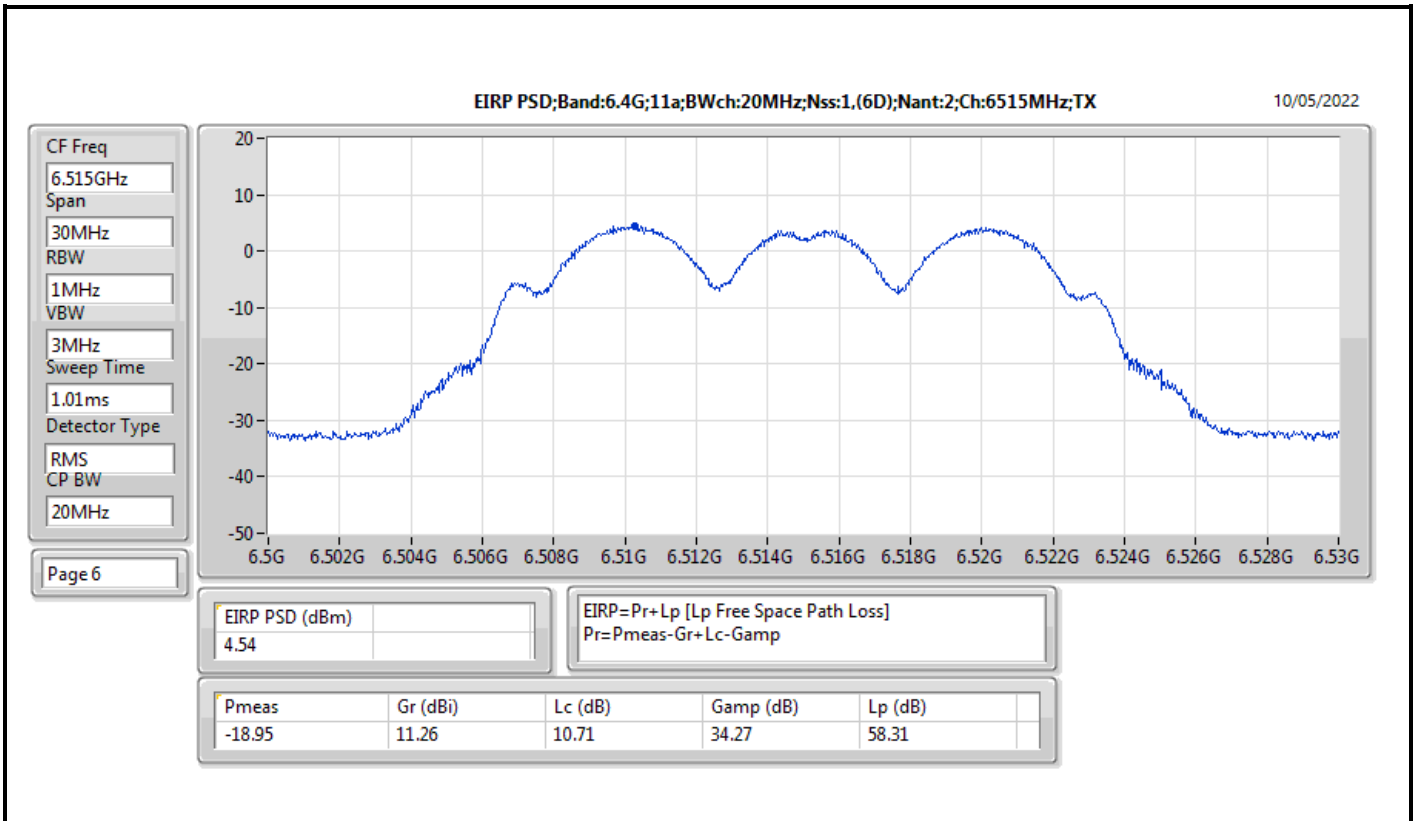

Mode	Result	EIRP PD (dBm/RBW)	EIRP PD Limit (dBm/RBW)
6345MHz	Pass	4.78	5.00
6505MHz Straddle 6.425-6.525GHz	Pass	4.80	5.00
6665MHz	Pass	4.70	5.00
6825MHz Straddle 6.525-6.875GHz	Pass	4.58	5.00
6985MHz	Pass	4.67	5.00
802.11ax HEW160_Nss2,(MCS0)_2TX	-	-	-
6025MHz	Pass	4.56	5.00
6185MHz	Pass	4.76	5.00
6345MHz	Pass	4.54	5.00
6505MHz Straddle 6.425-6.525GHz	Pass	4.79	5.00
6665MHz	Pass	4.88	5.00
6825MHz Straddle 6.525-6.875GHz	Pass	4.80	5.00
6985MHz	Pass	4.53	5.00

DG = Directional Gain; RBW = 500kHz for 5.725-5.85GHz band / 1MHz for other band;
PD = trace bin-by-bin of each transmits port summing can be performed maximum power density; Port X = Port X Power Density;