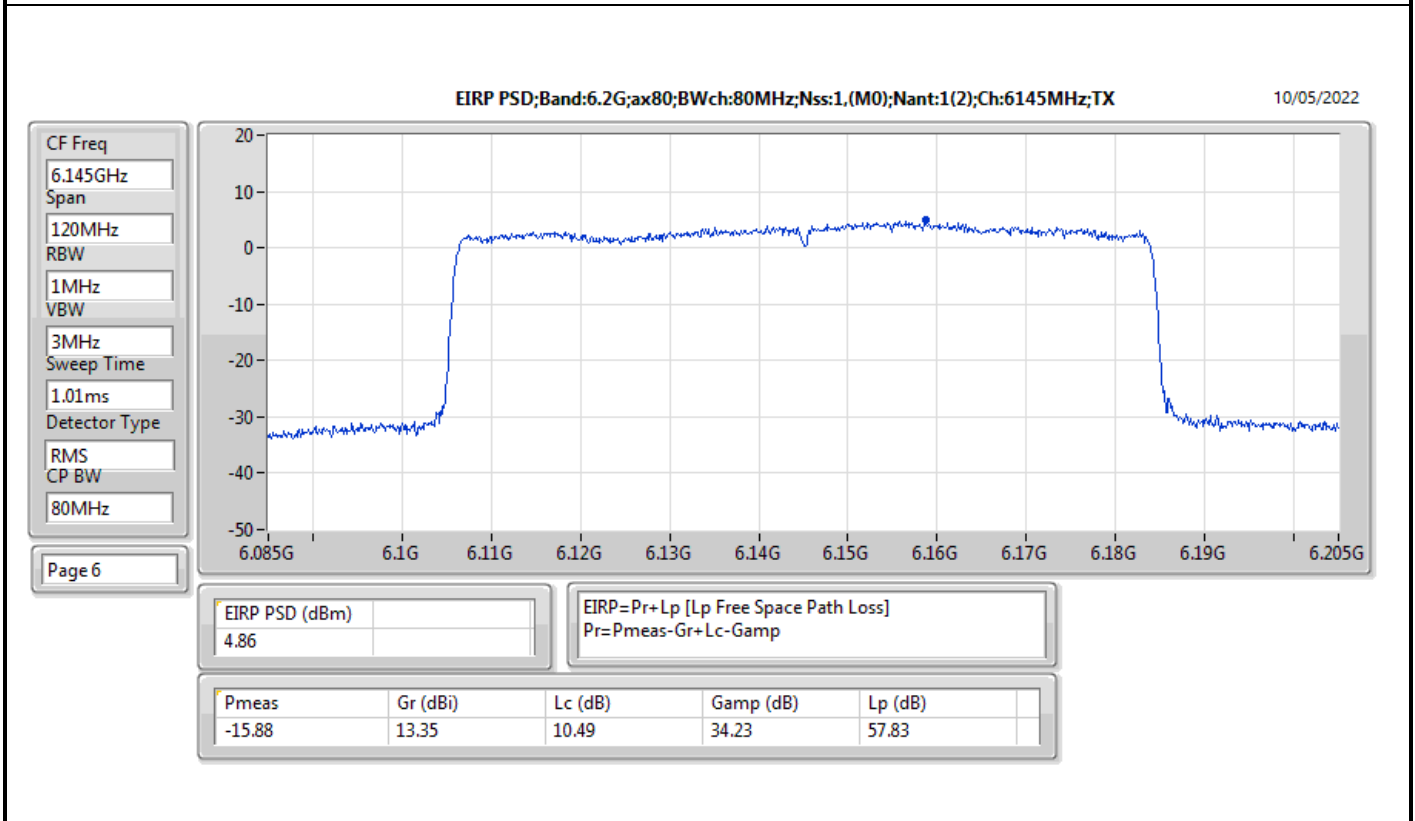

Mode	Result	EIRP PD (dBm/RBW)	EIRP PD Limit (dBm/RBW)
6345MHz	Pass	4.78	5.00
6505MHz Straddle 6.425-6.525GHz	Pass	4.80	5.00
6665MHz	Pass	4.70	5.00
6825MHz Straddle 6.525-6.875GHz	Pass	4.58	5.00
6985MHz	Pass	4.67	5.00
802.11ax HEW160_Nss2,(MCS0)_2TX	-	-	-
6025MHz	Pass	4.56	5.00
6185MHz	Pass	4.76	5.00
6345MHz	Pass	4.54	5.00
6505MHz Straddle 6.425-6.525GHz	Pass	4.79	5.00
6665MHz	Pass	4.88	5.00
6825MHz Straddle 6.525-6.875GHz	Pass	4.80	5.00
6985MHz	Pass	4.53	5.00

DG = Directional Gain; RBW = 500kHz for 5.725-5.85GHz band / 1MHz for other band;
PD = trace bin-by-bin of each transmits port summing can be performed maximum power density; Port X = Port X Power Density;