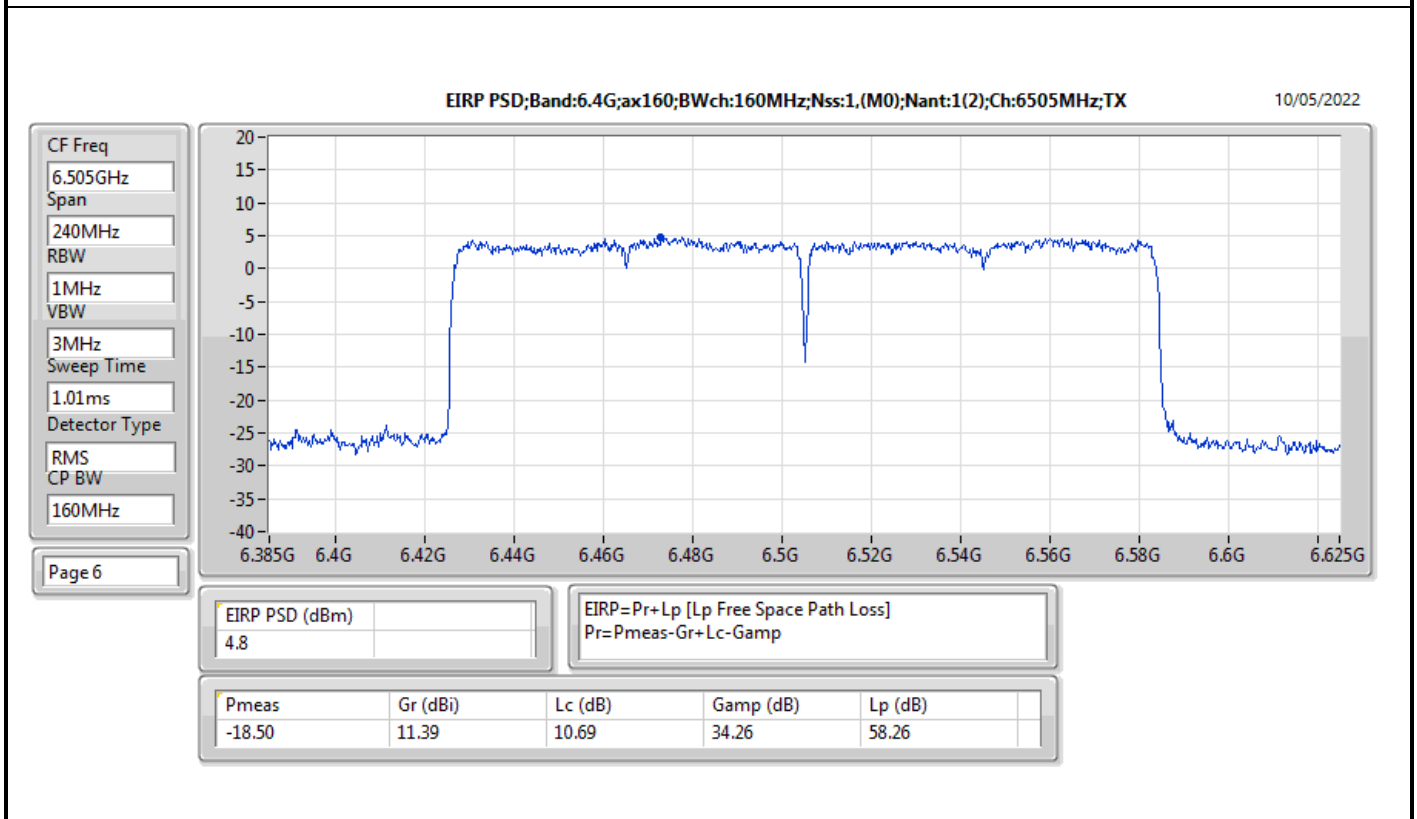

Mode	Result	EIRP PD (dBm/RBW)	EIRP PD Limit (dBm/RBW)
6345MHz	Pass	4.78	5.00
6505MHz Straddle 6.425-6.525GHz	Pass	4.80	5.00
6665MHz	Pass	4.70	5.00
6825MHz Straddle 6.525-6.875GHz	Pass	4.58	5.00
6985MHz	Pass	4.67	5.00
802.11ax HEW160_Nss2,(MCS0)_2TX	-	-	-
6025MHz	Pass	4.56	5.00
6185MHz	Pass	4.76	5.00
6345MHz	Pass	4.54	5.00
6505MHz Straddle 6.425-6.525GHz	Pass	4.79	5.00
6665MHz	Pass	4.88	5.00
6825MHz Straddle 6.525-6.875GHz	Pass	4.80	5.00
6985MHz	Pass	4.53	5.00

DG = Directional Gain; RBW = 500kHz for 5.725-5.85GHz band / 1MHz for other band;
PD = trace bin-by-bin of each transmits port summing can be performed maximum power density; Port X = Port X Power Density;