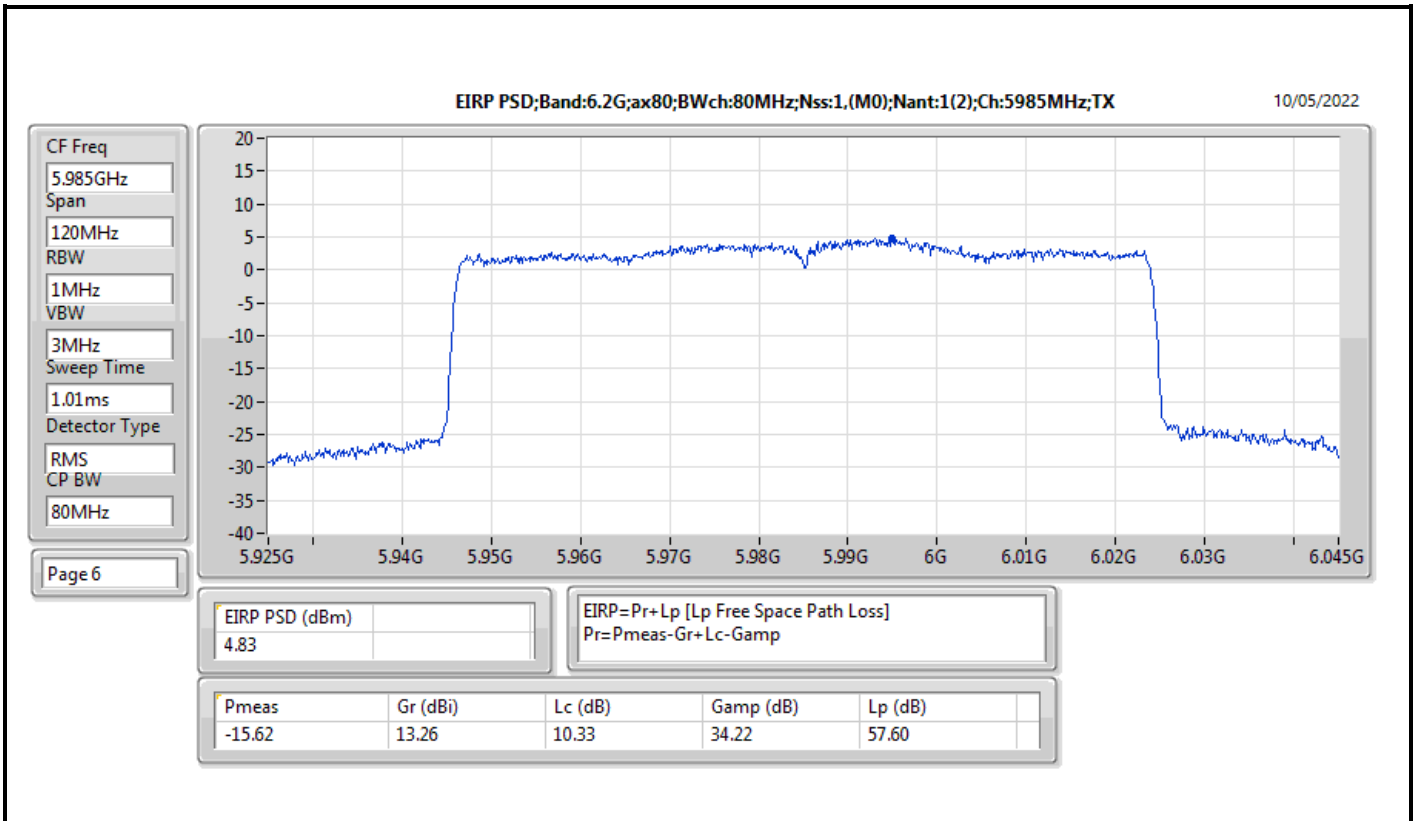

Mode	Result	EIRP PD (dBm/RBW)	EIRP PD Limit (dBm/RBW)
6345MHz	Pass	4.78	5.00
6505MHz Straddle 6.425-6.525GHz	Pass	4.80	5.00
6665MHz	Pass	4.70	5.00
6825MHz Straddle 6.525-6.875GHz	Pass	4.58	5.00
6985MHz	Pass	4.67	5.00
802.11ax HEW160_Nss2,(MCS0)_2TX	-	-	-
6025MHz	Pass	4.56	5.00
6185MHz	Pass	4.76	5.00
6345MHz	Pass	4.54	5.00
6505MHz Straddle 6.425-6.525GHz	Pass	4.79	5.00
6665MHz	Pass	4.88	5.00
6825MHz Straddle 6.525-6.875GHz	Pass	4.80	5.00
6985MHz	Pass	4.53	5.00

DG = Directional Gain; RBW = 500kHz for 5.725-5.85GHz band / 1MHz for other band;
PD = trace bin-by-bin of each transmits port summing can be performed maximum power density; Port X = Port X Power Density;