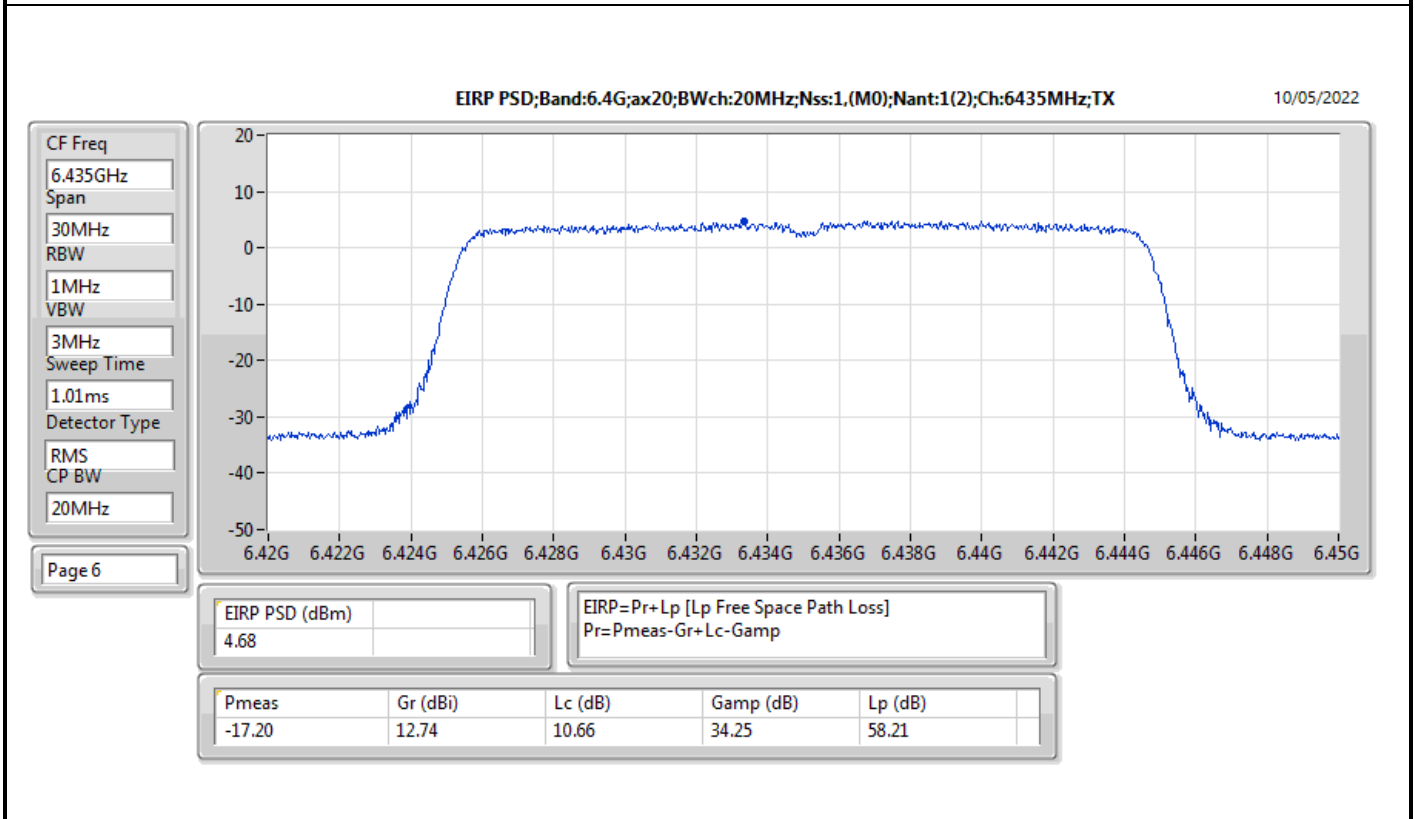

Mode	Result	EIRP PD (dBm/RBW)	EIRP PD Limit (dBm/RBW)
6345MHz	Pass	4.78	5.00
6505MHz Straddle 6.425-6.525GHz	Pass	4.80	5.00
6665MHz	Pass	4.70	5.00
6825MHz Straddle 6.525-6.875GHz	Pass	4.58	5.00
6985MHz	Pass	4.67	5.00
802.11ax HEW160_Nss2,(MCS0)_2TX	-	-	-
6025MHz	Pass	4.56	5.00
6185MHz	Pass	4.76	5.00
6345MHz	Pass	4.54	5.00
6505MHz Straddle 6.425-6.525GHz	Pass	4.79	5.00
6665MHz	Pass	4.88	5.00
6825MHz Straddle 6.525-6.875GHz	Pass	4.80	5.00
6985MHz	Pass	4.53	5.00

DG = Directional Gain; RBW = 500kHz for 5.725-5.85GHz band / 1MHz for other band;
PD = trace bin-by-bin of each transmits port summing can be performed maximum power density; Port X = Port X Power Density;