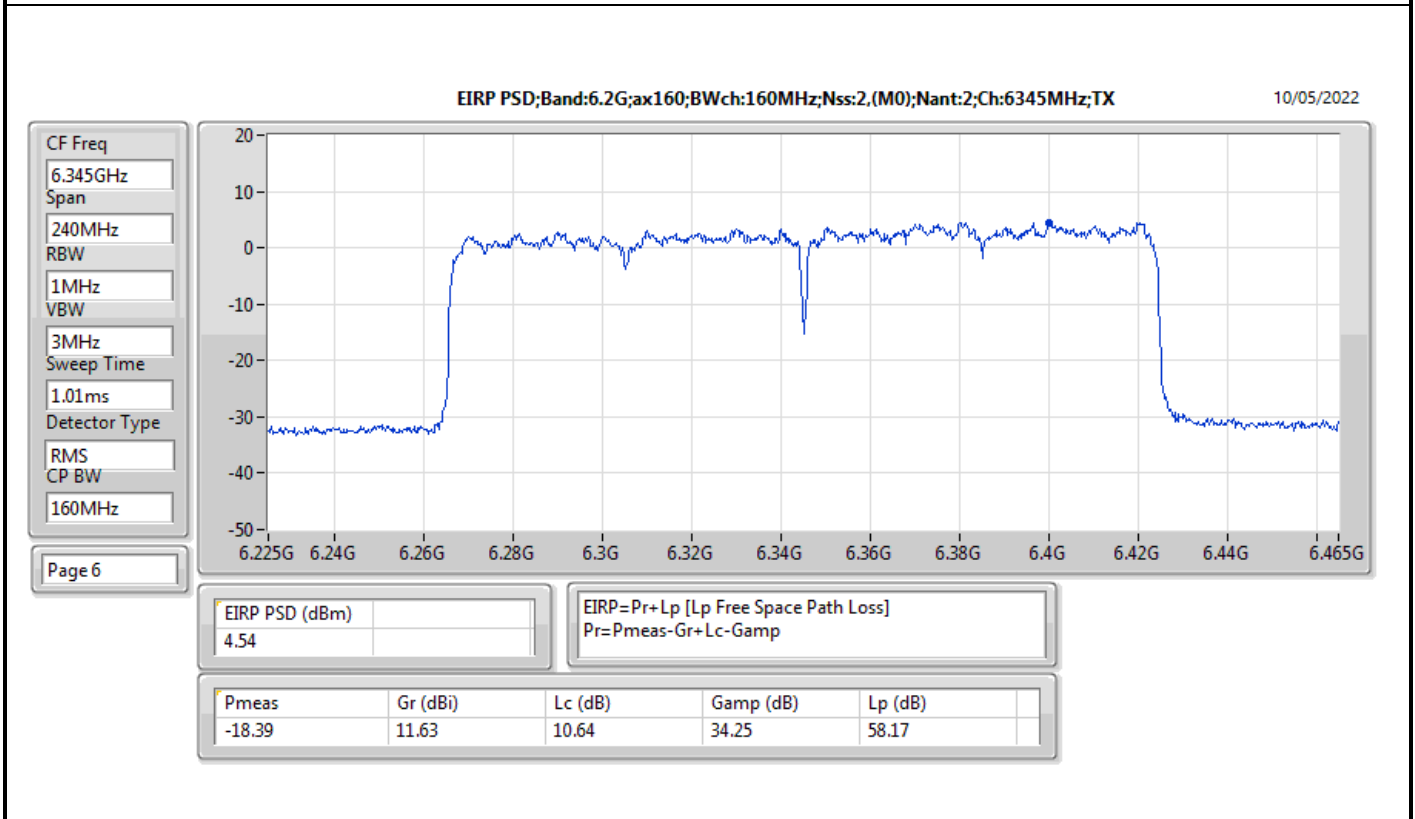

Mode	Result	EIRP PD (dBm/RBW)	EIRP PD Limit (dBm/RBW)
6345MHz	Pass	4.78	5.00
6505MHz Straddle 6.425-6.525GHz	Pass	4.80	5.00
6665MHz	Pass	4.70	5.00
6825MHz Straddle 6.525-6.875GHz	Pass	4.58	5.00
6985MHz	Pass	4.67	5.00
802.11ax HEW160_Nss2,(MCS0)_2TX	-	-	-
6025MHz	Pass	4.56	5.00
6185MHz	Pass	4.76	5.00
6345MHz	Pass	4.54	5.00
6505MHz Straddle 6.425-6.525GHz	Pass	4.79	5.00
6665MHz	Pass	4.88	5.00
6825MHz Straddle 6.525-6.875GHz	Pass	4.80	5.00
6985MHz	Pass	4.53	5.00

DG = Directional Gain; RBW = 500kHz for 5.725-5.85GHz band / 1MHz for other band;
PD = trace bin-by-bin of each transmits port summing can be performed maximum power density; Port X = Port X Power Density;