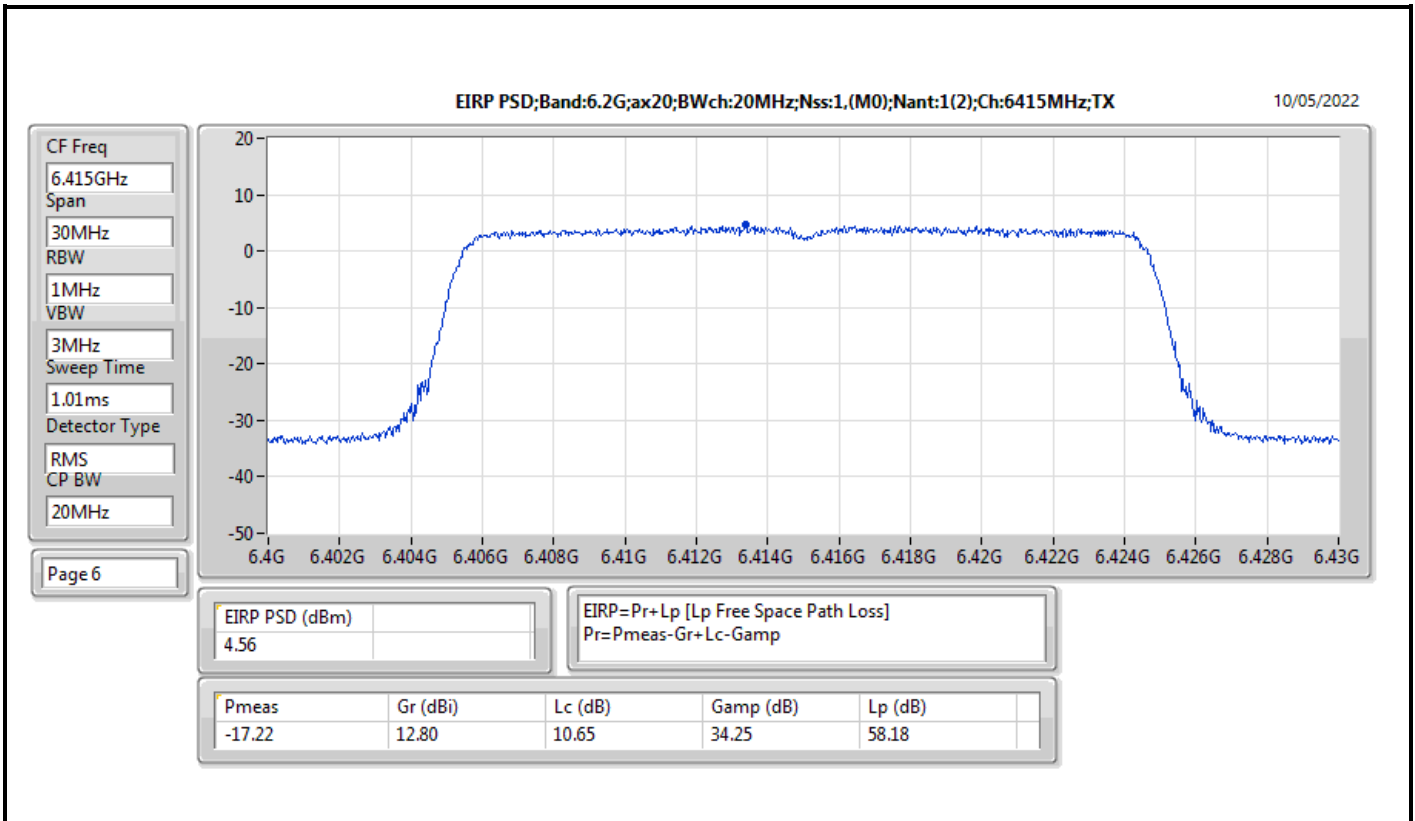

Mode	Result	EIRP PD (dBm/RBW)	EIRP PD Limit (dBm/RBW)
6345MHz	Pass	4.78	5.00
6505MHz Straddle 6.425-6.525GHz	Pass	4.80	5.00
6665MHz	Pass	4.70	5.00
6825MHz Straddle 6.525-6.875GHz	Pass	4.58	5.00
6985MHz	Pass	4.67	5.00
802.11ax HEW160_Nss2,(MCS0)_2TX	-	-	-
6025MHz	Pass	4.56	5.00
6185MHz	Pass	4.76	5.00
6345MHz	Pass	4.54	5.00
6505MHz Straddle 6.425-6.525GHz	Pass	4.79	5.00
6665MHz	Pass	4.88	5.00
6825MHz Straddle 6.525-6.875GHz	Pass	4.80	5.00
6985MHz	Pass	4.53	5.00

DG = Directional Gain; RBW = 500kHz for 5.725-5.85GHz band / 1MHz for other band;
PD = trace bin-by-bin of each transmits port summing can be performed maximum power density; Port X = Port X Power Density;