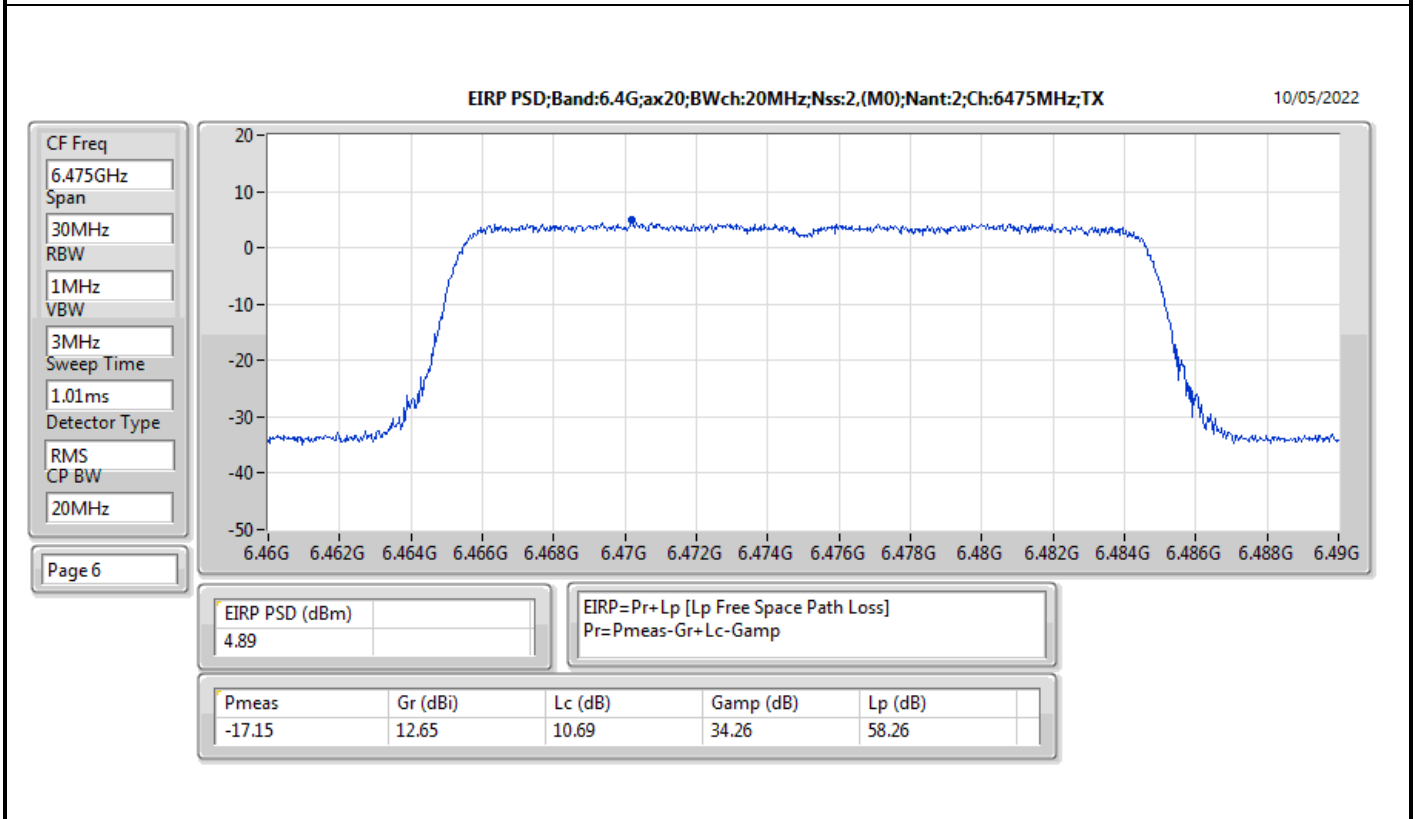

Mode	Result	EIRP PD (dBm/RBW)	EIRP PD Limit (dBm/RBW)
6345MHz	Pass	4.78	5.00
6505MHz Straddle 6.425-6.525GHz	Pass	4.80	5.00
6665MHz	Pass	4.70	5.00
6825MHz Straddle 6.525-6.875GHz	Pass	4.58	5.00
6985MHz	Pass	4.67	5.00
802.11ax HEW160_Nss2,(MCS0)_2TX	-	-	-
6025MHz	Pass	4.56	5.00
6185MHz	Pass	4.76	5.00
6345MHz	Pass	4.54	5.00
6505MHz Straddle 6.425-6.525GHz	Pass	4.79	5.00
6665MHz	Pass	4.88	5.00
6825MHz Straddle 6.525-6.875GHz	Pass	4.80	5.00
6985MHz	Pass	4.53	5.00

DG = Directional Gain; RBW = 500kHz for 5.725-5.85GHz band / 1MHz for other band;
PD = trace bin-by-bin of each transmits port summing can be performed maximum power density; Port X = Port X Power Density;