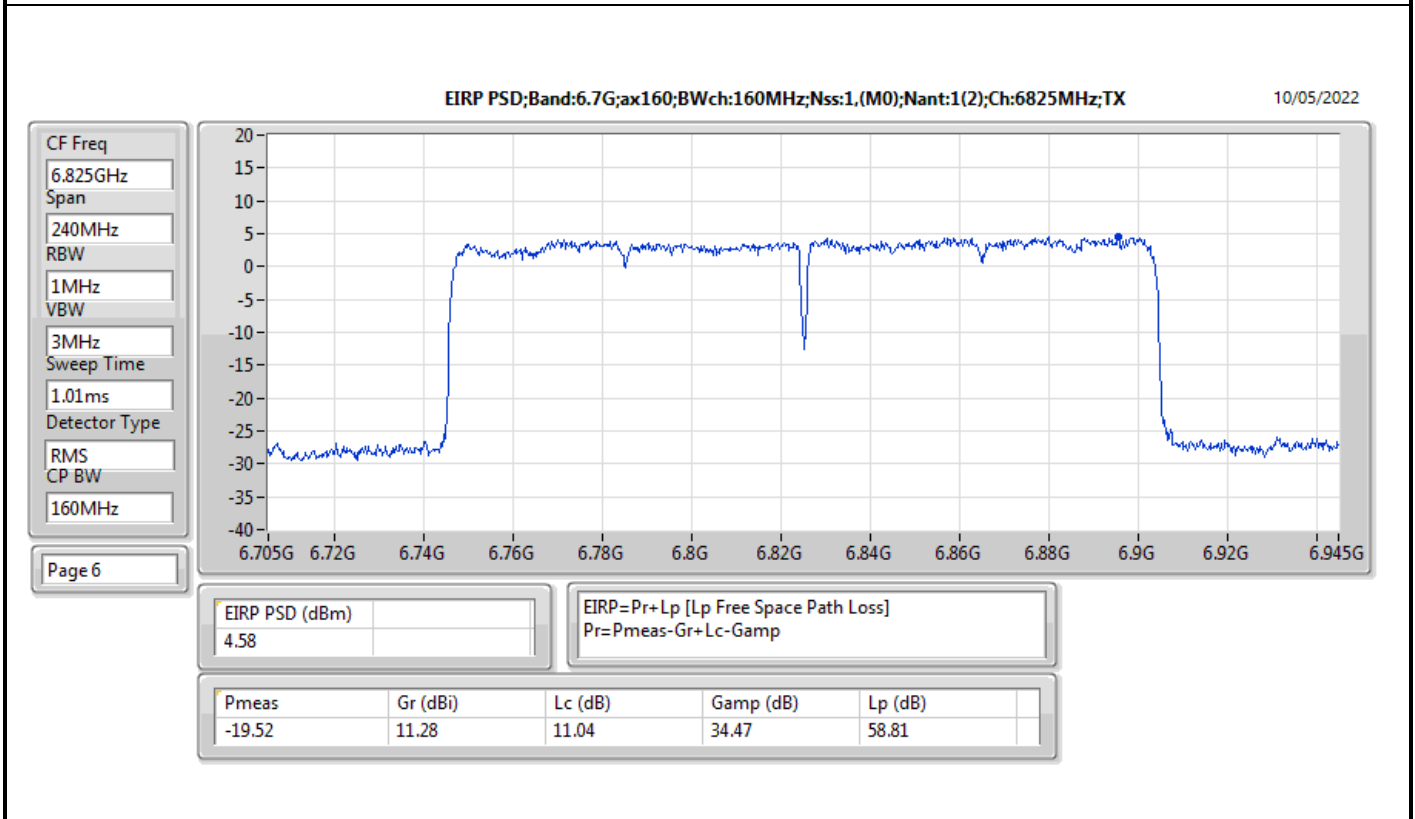

Mode	Result	EIRP PD (dBm/RBW)	EIRP PD Limit (dBm/RBW)
6345MHz	Pass	4.78	5.00
6505MHz Straddle 6.425-6.525GHz	Pass	4.80	5.00
6665MHz	Pass	4.70	5.00
6825MHz Straddle 6.525-6.875GHz	Pass	4.58	5.00
6985MHz	Pass	4.67	5.00
802.11ax HEW160_Nss2,(MCS0)_2TX	-	-	-
6025MHz	Pass	4.56	5.00
6185MHz	Pass	4.76	5.00
6345MHz	Pass	4.54	5.00
6505MHz Straddle 6.425-6.525GHz	Pass	4.79	5.00
6665MHz	Pass	4.88	5.00
6825MHz Straddle 6.525-6.875GHz	Pass	4.80	5.00
6985MHz	Pass	4.53	5.00

DG = Directional Gain; RBW = 500kHz for 5.725-5.85GHz band / 1MHz for other band;
PD = trace bin-by-bin of each transmits port summing can be performed maximum power density; Port X = Port X Power Density;