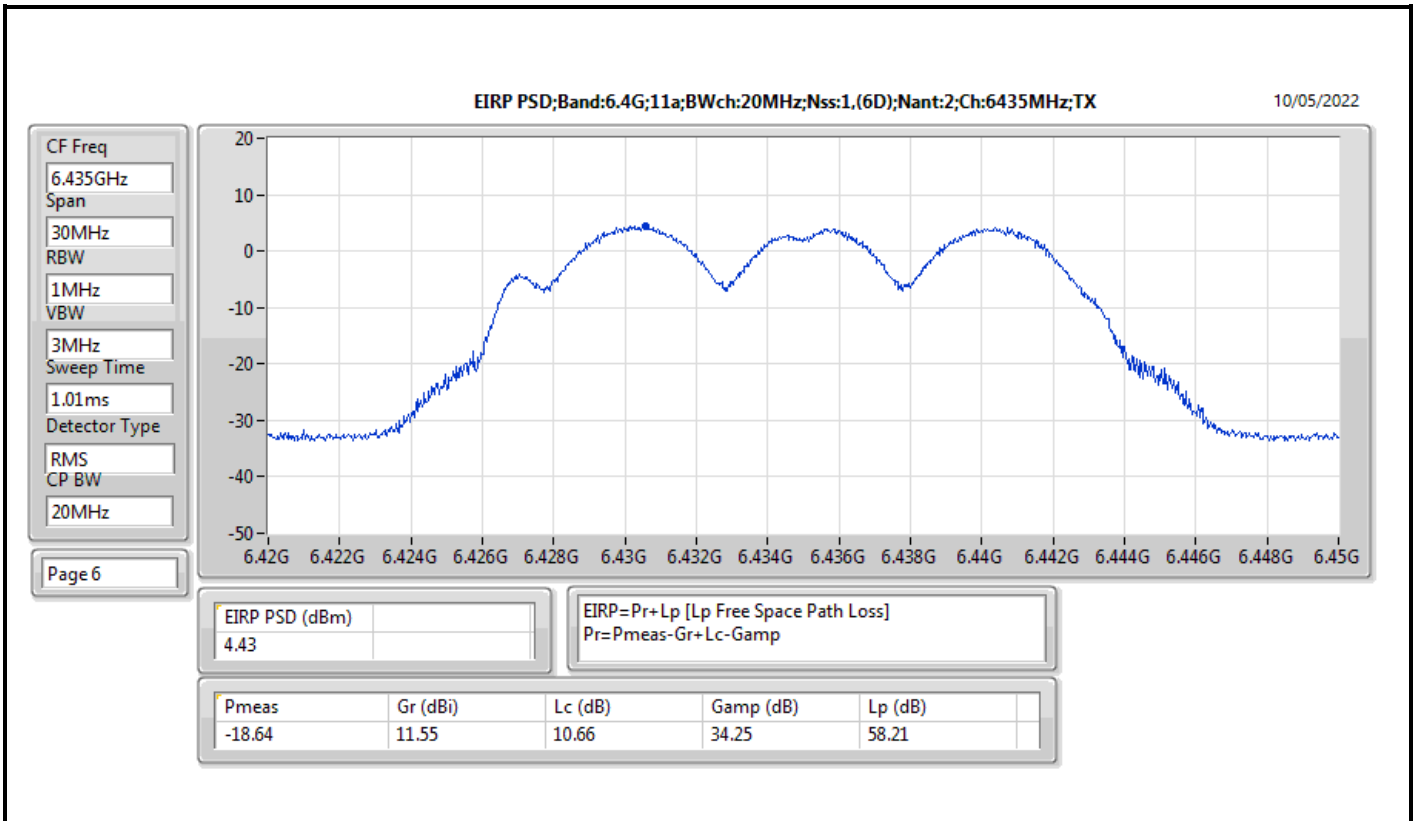

Mode	Result	EIRP PD (dBm/RBW)	EIRP PD Limit (dBm/RBW)
6345MHz	Pass	4.78	5.00
6505MHz Straddle 6.425-6.525GHz	Pass	4.80	5.00
6665MHz	Pass	4.70	5.00
6825MHz Straddle 6.525-6.875GHz	Pass	4.58	5.00
6985MHz	Pass	4.67	5.00
802.11ax HEW160_Nss2,(MCS0)_2TX	-	-	-
6025MHz	Pass	4.56	5.00
6185MHz	Pass	4.76	5.00
6345MHz	Pass	4.54	5.00
6505MHz Straddle 6.425-6.525GHz	Pass	4.79	5.00
6665MHz	Pass	4.88	5.00
6825MHz Straddle 6.525-6.875GHz	Pass	4.80	5.00
6985MHz	Pass	4.53	5.00

DG = Directional Gain; RBW = 500kHz for 5.725-5.85GHz band / 1MHz for other band;
PD = trace bin-by-bin of each transmits port summing can be performed maximum power density; Port X = Port X Power Density;