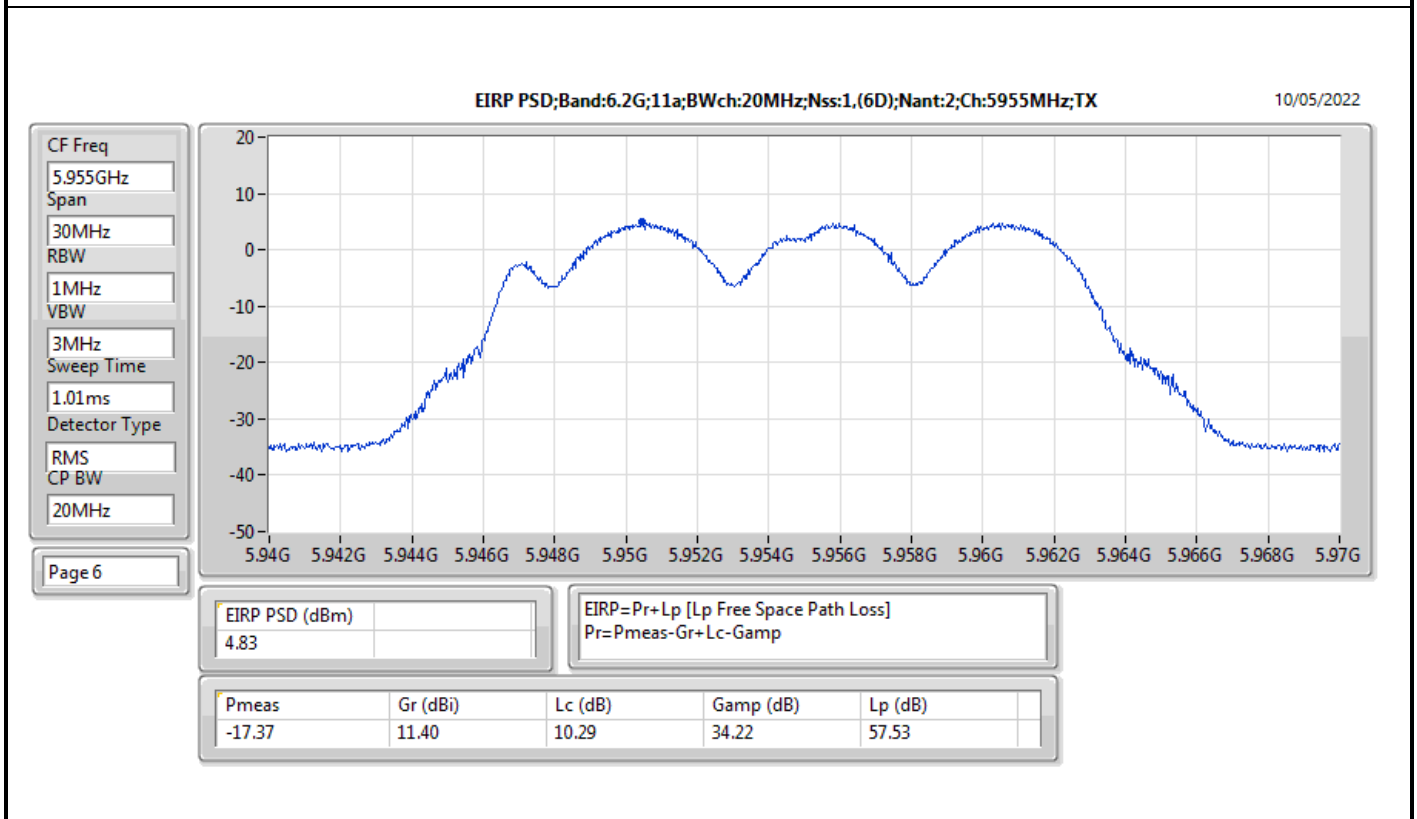

Mode	Result	EIRP PD (dBm/RBW)	EIRP PD Limit (dBm/RBW)
6345MHz	Pass	4.78	5.00
6505MHz Straddle 6.425-6.525GHz	Pass	4.80	5.00
6665MHz	Pass	4.70	5.00
6825MHz Straddle 6.525-6.875GHz	Pass	4.58	5.00
6985MHz	Pass	4.67	5.00
802.11ax HEW160_Nss2,(MCS0)_2TX	-	-	-
6025MHz	Pass	4.56	5.00
6185MHz	Pass	4.76	5.00
6345MHz	Pass	4.54	5.00
6505MHz Straddle 6.425-6.525GHz	Pass	4.79	5.00
6665MHz	Pass	4.88	5.00
6825MHz Straddle 6.525-6.875GHz	Pass	4.80	5.00
6985MHz	Pass	4.53	5.00

DG = Directional Gain; RBW = 500kHz for 5.725-5.85GHz band / 1MHz for other band;
PD = trace bin-by-bin of each transmits port summing can be performed maximum power density; Port X = Port X Power Density;