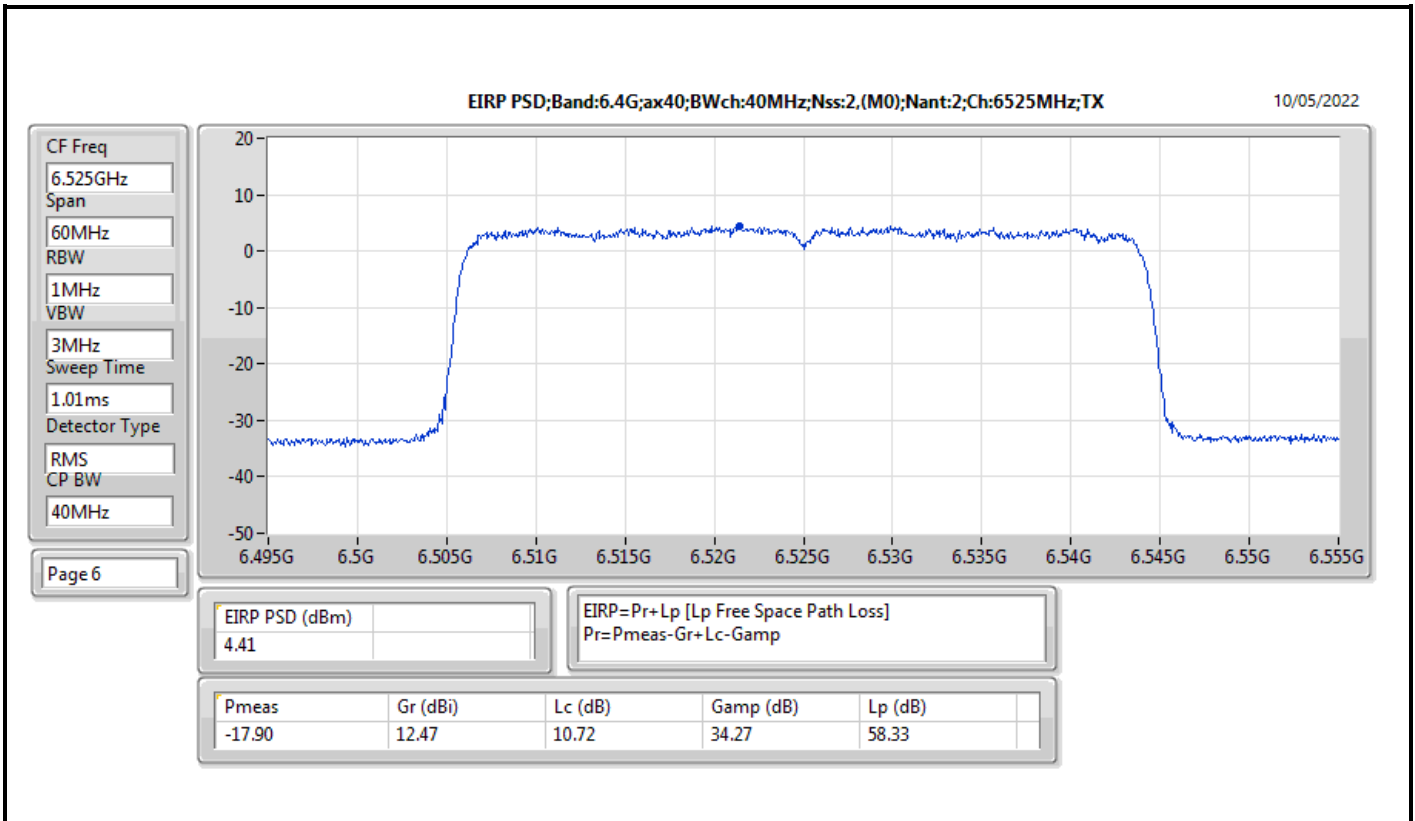

Mode	Result	EIRP PD (dBm/RBW)	EIRP PD Limit (dBm/RBW)
6345MHz	Pass	4.78	5.00
6505MHz Straddle 6.425-6.525GHz	Pass	4.80	5.00
6665MHz	Pass	4.70	5.00
6825MHz Straddle 6.525-6.875GHz	Pass	4.58	5.00
6985MHz	Pass	4.67	5.00
802.11ax HEW160_Nss2,(MCS0)_2TX	-	-	-
6025MHz	Pass	4.56	5.00
6185MHz	Pass	4.76	5.00
6345MHz	Pass	4.54	5.00
6505MHz Straddle 6.425-6.525GHz	Pass	4.79	5.00
6665MHz	Pass	4.88	5.00
6825MHz Straddle 6.525-6.875GHz	Pass	4.80	5.00
6985MHz	Pass	4.53	5.00

DG = Directional Gain; RBW = 500kHz for 5.725-5.85GHz band / 1MHz for other band;
PD = trace bin-by-bin of each transmits port summing can be performed maximum power density; Port X = Port X Power Density;