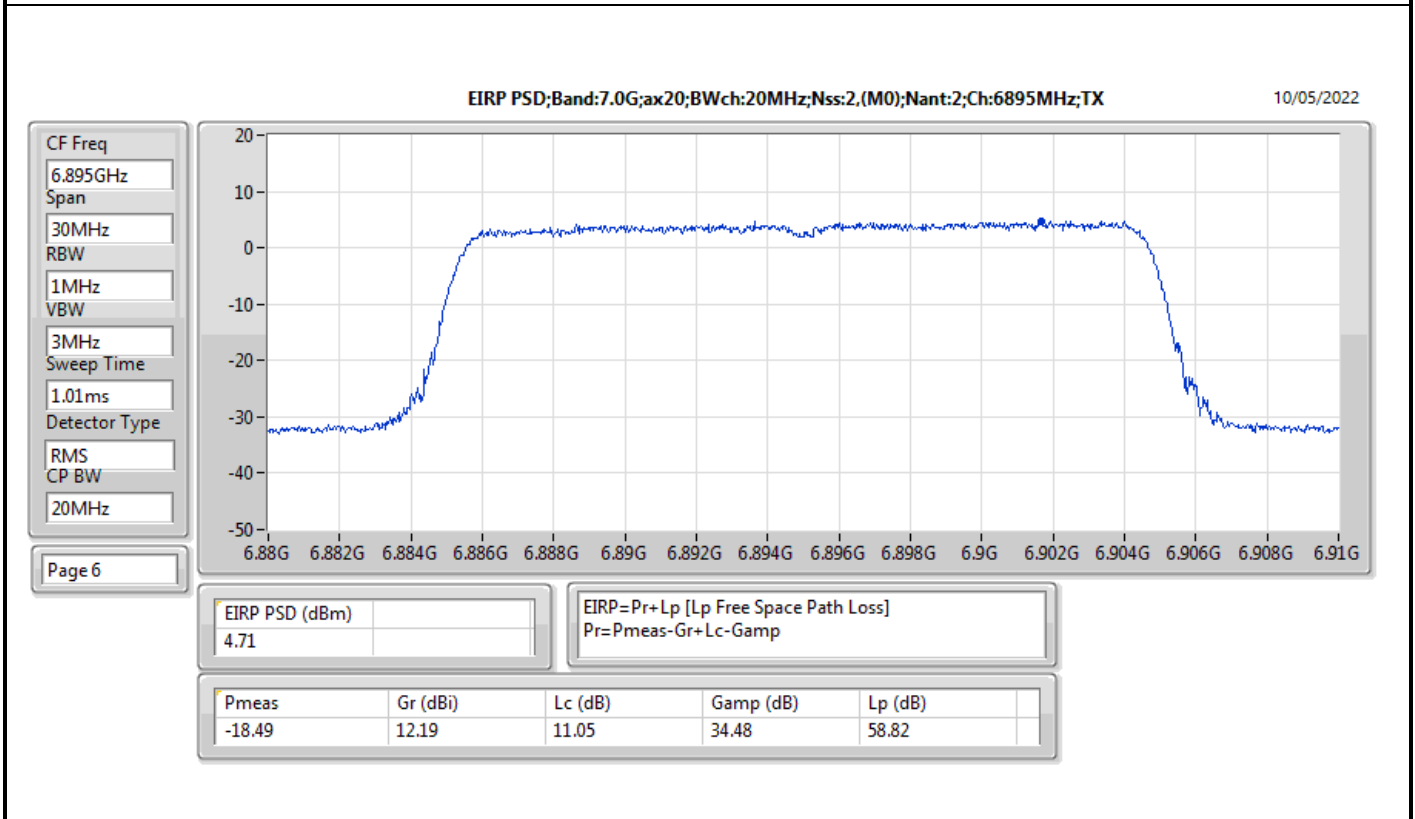

Mode	Result	EIRP PD (dBm/RBW)	EIRP PD Limit (dBm/RBW)
6345MHz	Pass	4.78	5.00
6505MHz Straddle 6.425-6.525GHz	Pass	4.80	5.00
6665MHz	Pass	4.70	5.00
6825MHz Straddle 6.525-6.875GHz	Pass	4.58	5.00
6985MHz	Pass	4.67	5.00
802.11ax HEW160_Nss2,(MCS0)_2TX	-	-	-
6025MHz	Pass	4.56	5.00
6185MHz	Pass	4.76	5.00
6345MHz	Pass	4.54	5.00
6505MHz Straddle 6.425-6.525GHz	Pass	4.79	5.00
6665MHz	Pass	4.88	5.00
6825MHz Straddle 6.525-6.875GHz	Pass	4.80	5.00
6985MHz	Pass	4.53	5.00

DG = Directional Gain; RBW = 500kHz for 5.725-5.85GHz band / 1MHz for other band;
PD = trace bin-by-bin of each transmits port summing can be performed maximum power density; Port X = Port X Power Density;