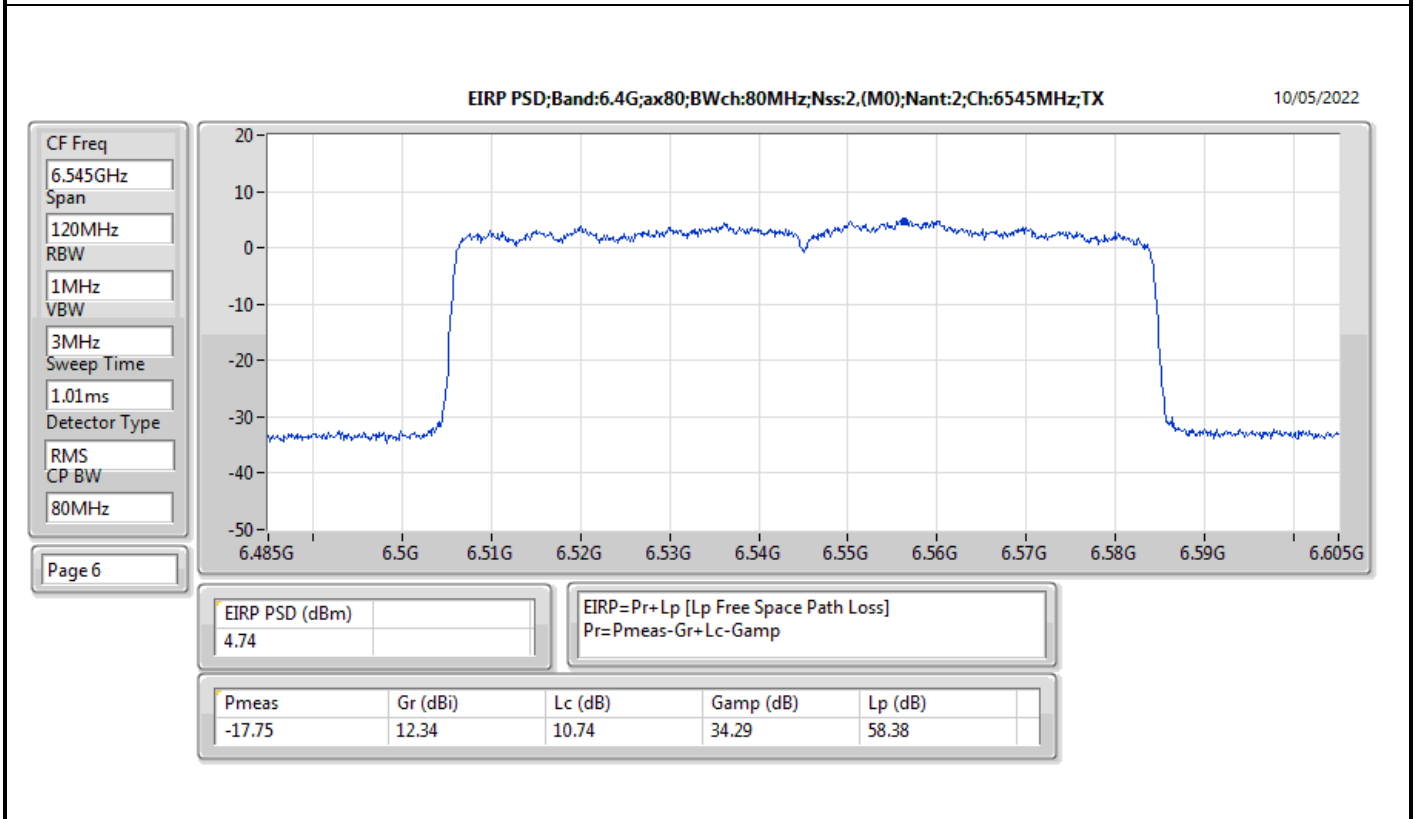

Mode	Result	EIRP PD (dBm/RBW)	EIRP PD Limit (dBm/RBW)
6345MHz	Pass	4.78	5.00
6505MHz Straddle 6.425-6.525GHz	Pass	4.80	5.00
6665MHz	Pass	4.70	5.00
6825MHz Straddle 6.525-6.875GHz	Pass	4.58	5.00
6985MHz	Pass	4.67	5.00
802.11ax HEW160_Nss2,(MCS0)_2TX	-	-	-
6025MHz	Pass	4.56	5.00
6185MHz	Pass	4.76	5.00
6345MHz	Pass	4.54	5.00
6505MHz Straddle 6.425-6.525GHz	Pass	4.79	5.00
6665MHz	Pass	4.88	5.00
6825MHz Straddle 6.525-6.875GHz	Pass	4.80	5.00
6985MHz	Pass	4.53	5.00

DG = Directional Gain; RBW = 500kHz for 5.725-5.85GHz band / 1MHz for other band;
PD = trace bin-by-bin of each transmits port summing can be performed maximum power density; Port X = Port X Power Density;