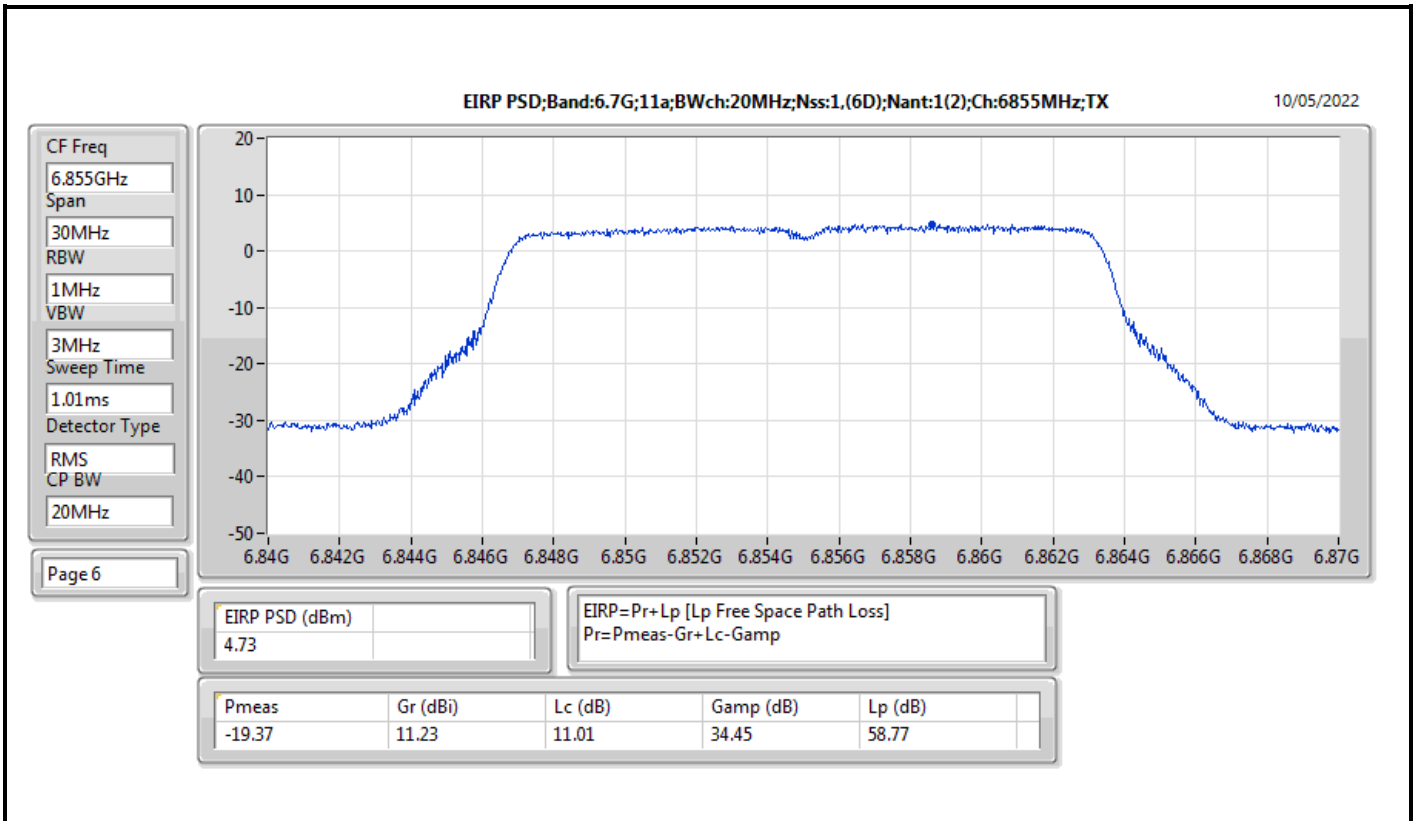

Mode	Result	EIRP PD (dBm/RBW)	EIRP PD Limit (dBm/RBW)
6345MHz	Pass	4.78	5.00
6505MHz Straddle 6.425-6.525GHz	Pass	4.80	5.00
6665MHz	Pass	4.70	5.00
6825MHz Straddle 6.525-6.875GHz	Pass	4.58	5.00
6985MHz	Pass	4.67	5.00
802.11ax HEW160_Nss2,(MCS0)_2TX	-	-	-
6025MHz	Pass	4.56	5.00
6185MHz	Pass	4.76	5.00
6345MHz	Pass	4.54	5.00
6505MHz Straddle 6.425-6.525GHz	Pass	4.79	5.00
6665MHz	Pass	4.88	5.00
6825MHz Straddle 6.525-6.875GHz	Pass	4.80	5.00
6985MHz	Pass	4.53	5.00

DG = Directional Gain; RBW = 500kHz for 5.725-5.85GHz band / 1MHz for other band;
PD = trace bin-by-bin of each transmits port summing can be performed maximum power density; Port X = Port X Power Density;