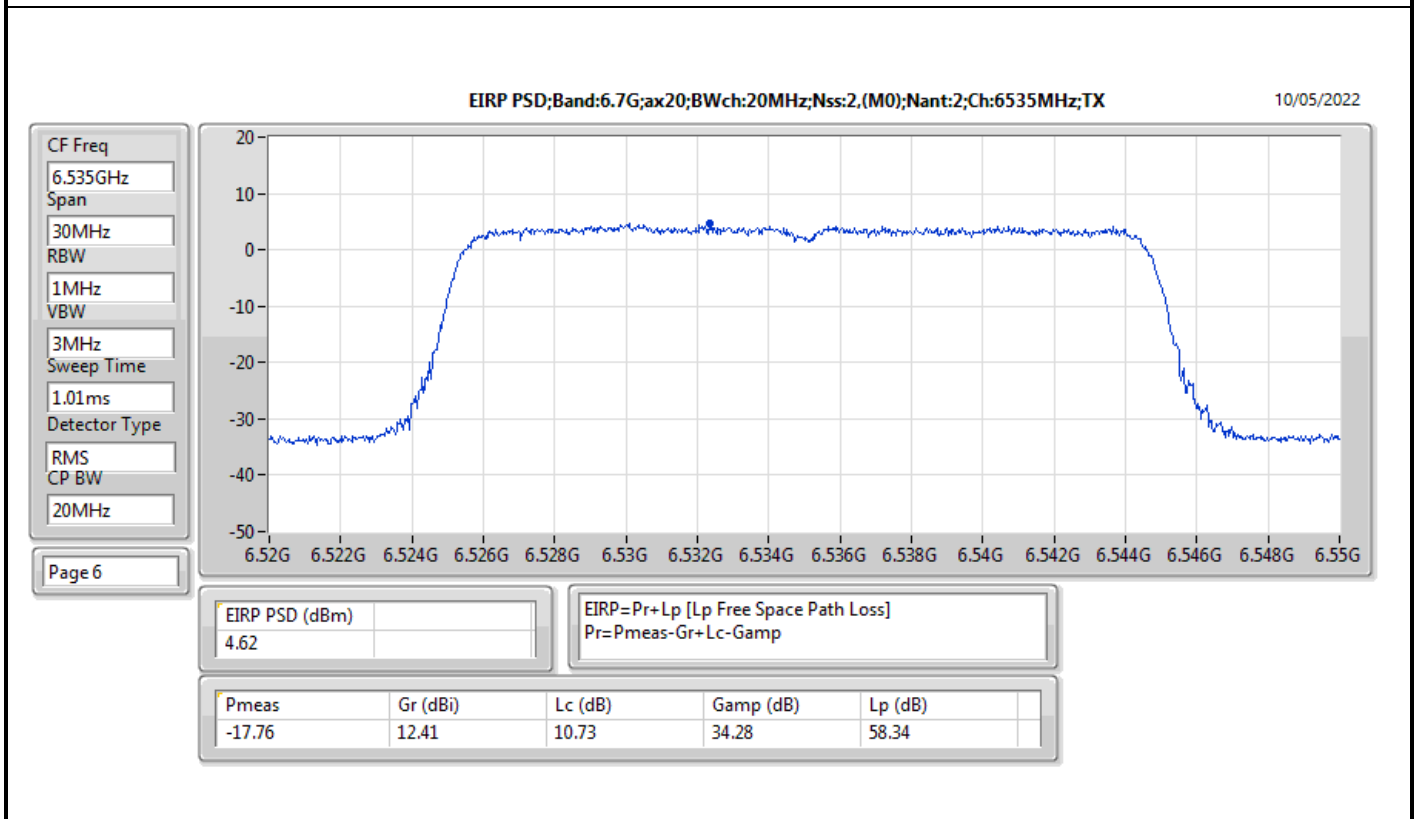

Mode	Result	EIRP PD (dBm/RBW)	EIRP PD Limit (dBm/RBW)
6345MHz	Pass	4.78	5.00
6505MHz Straddle 6.425-6.525GHz	Pass	4.80	5.00
6665MHz	Pass	4.70	5.00
6825MHz Straddle 6.525-6.875GHz	Pass	4.58	5.00
6985MHz	Pass	4.67	5.00
802.11ax HEW160_Nss2,(MCS0)_2TX	-	-	-
6025MHz	Pass	4.56	5.00
6185MHz	Pass	4.76	5.00
6345MHz	Pass	4.54	5.00
6505MHz Straddle 6.425-6.525GHz	Pass	4.79	5.00
6665MHz	Pass	4.88	5.00
6825MHz Straddle 6.525-6.875GHz	Pass	4.80	5.00
6985MHz	Pass	4.53	5.00

DG = Directional Gain; RBW = 500kHz for 5.725-5.85GHz band / 1MHz for other band;
PD = trace bin-by-bin of each transmits port summing can be performed maximum power density; Port X = Port X Power Density;