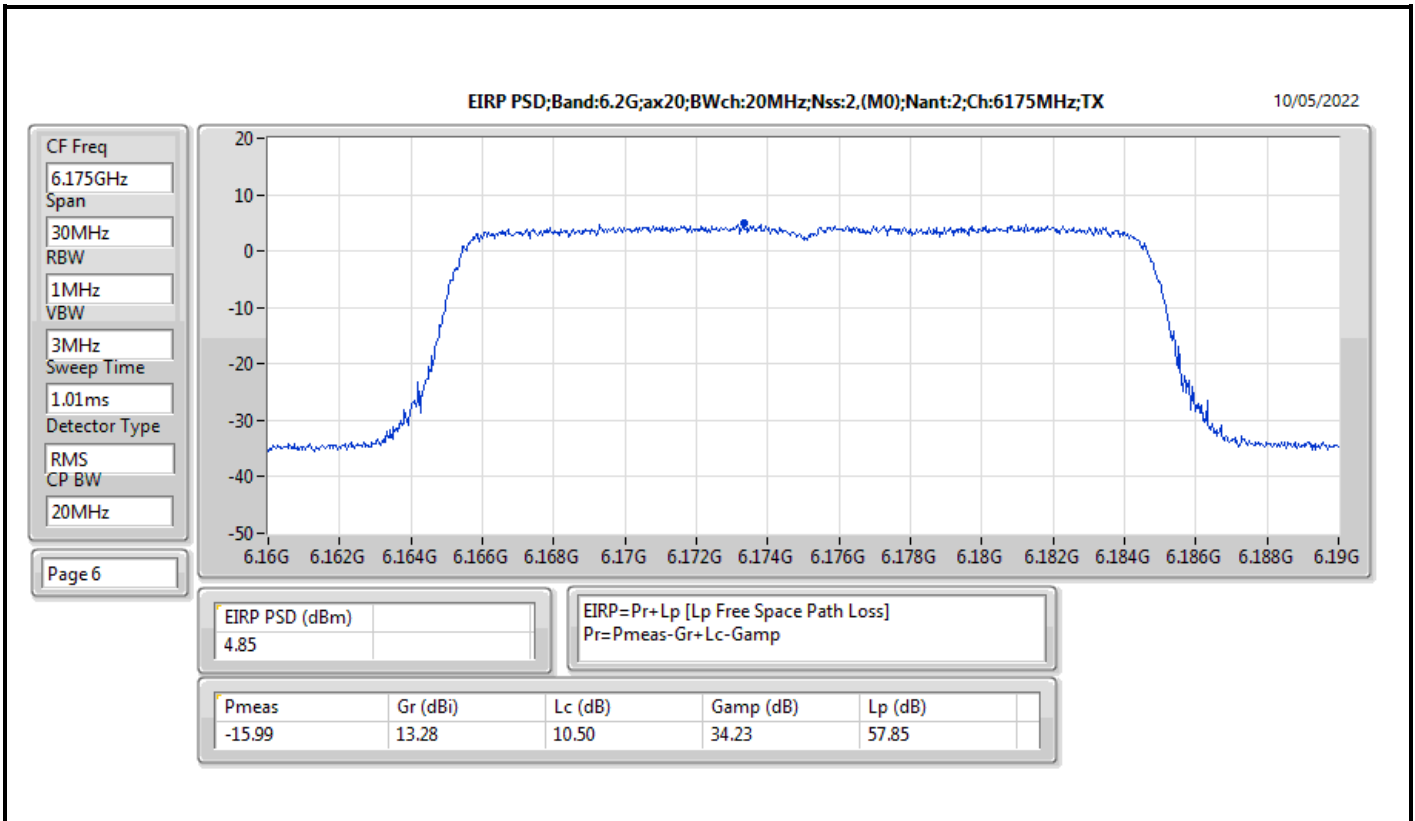

Mode	Result	EIRP PD (dBm/RBW)	EIRP PD Limit (dBm/RBW)
6345MHz	Pass	4.78	5.00
6505MHz Straddle 6.425-6.525GHz	Pass	4.80	5.00
6665MHz	Pass	4.70	5.00
6825MHz Straddle 6.525-6.875GHz	Pass	4.58	5.00
6985MHz	Pass	4.67	5.00
802.11ax HEW160_Nss2,(MCS0)_2TX	-	-	-
6025MHz	Pass	4.56	5.00
6185MHz	Pass	4.76	5.00
6345MHz	Pass	4.54	5.00
6505MHz Straddle 6.425-6.525GHz	Pass	4.79	5.00
6665MHz	Pass	4.88	5.00
6825MHz Straddle 6.525-6.875GHz	Pass	4.80	5.00
6985MHz	Pass	4.53	5.00

DG = Directional Gain; RBW = 500kHz for 5.725-5.85GHz band / 1MHz for other band;
PD = trace bin-by-bin of each transmits port summing can be performed maximum power density; Port X = Port X Power Density;