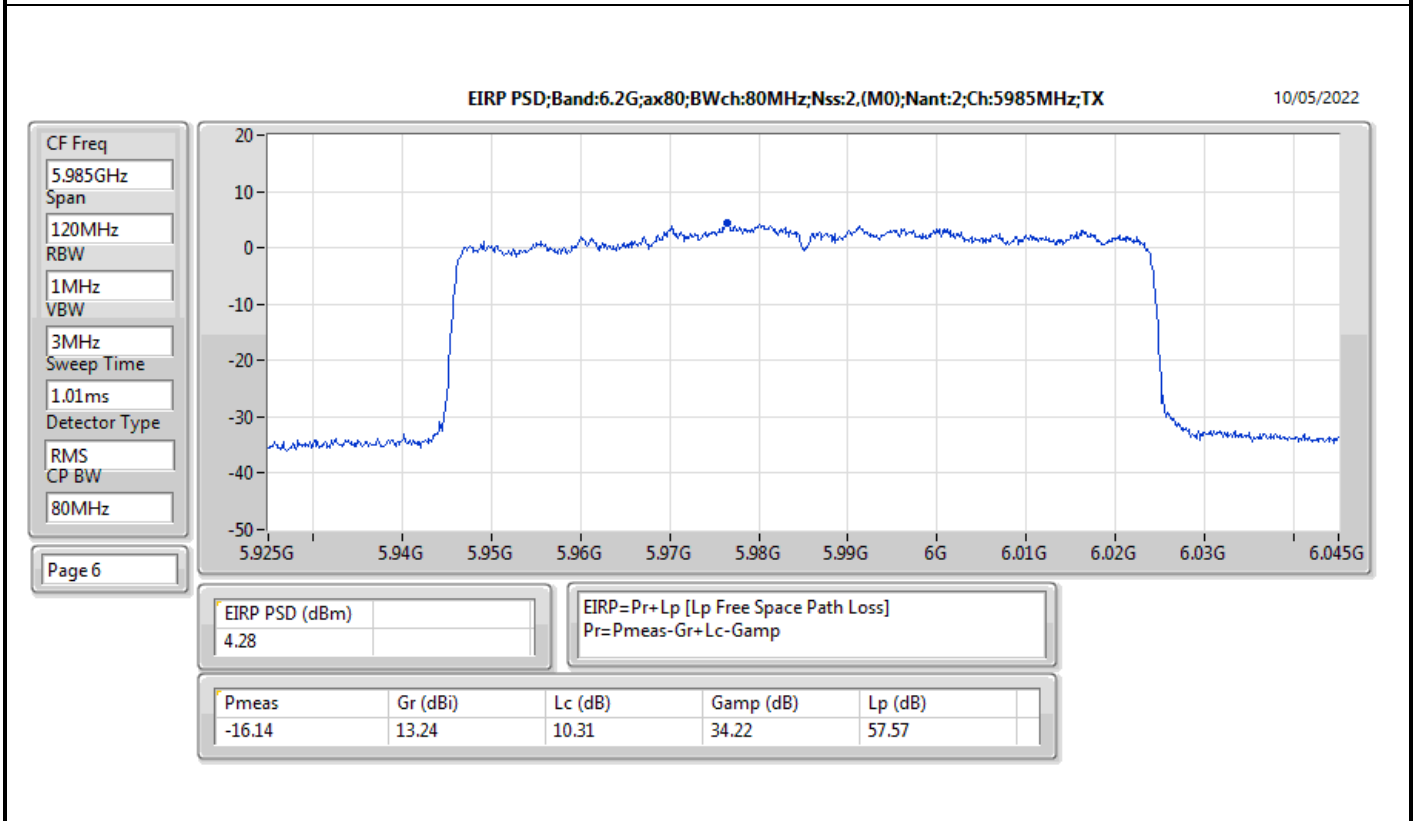

Mode	Result	EIRP PD (dBm/RBW)	EIRP PD Limit (dBm/RBW)
6345MHz	Pass	4.78	5.00
6505MHz Straddle 6.425-6.525GHz	Pass	4.80	5.00
6665MHz	Pass	4.70	5.00
6825MHz Straddle 6.525-6.875GHz	Pass	4.58	5.00
6985MHz	Pass	4.67	5.00
802.11ax HEW160_Nss2,(MCS0)_2TX	-	-	-
6025MHz	Pass	4.56	5.00
6185MHz	Pass	4.76	5.00
6345MHz	Pass	4.54	5.00
6505MHz Straddle 6.425-6.525GHz	Pass	4.79	5.00
6665MHz	Pass	4.88	5.00
6825MHz Straddle 6.525-6.875GHz	Pass	4.80	5.00
6985MHz	Pass	4.53	5.00

DG = Directional Gain; RBW = 500kHz for 5.725-5.85GHz band / 1MHz for other band;
PD = trace bin-by-bin of each transmits port summing can be performed maximum power density; Port X = Port X Power Density;