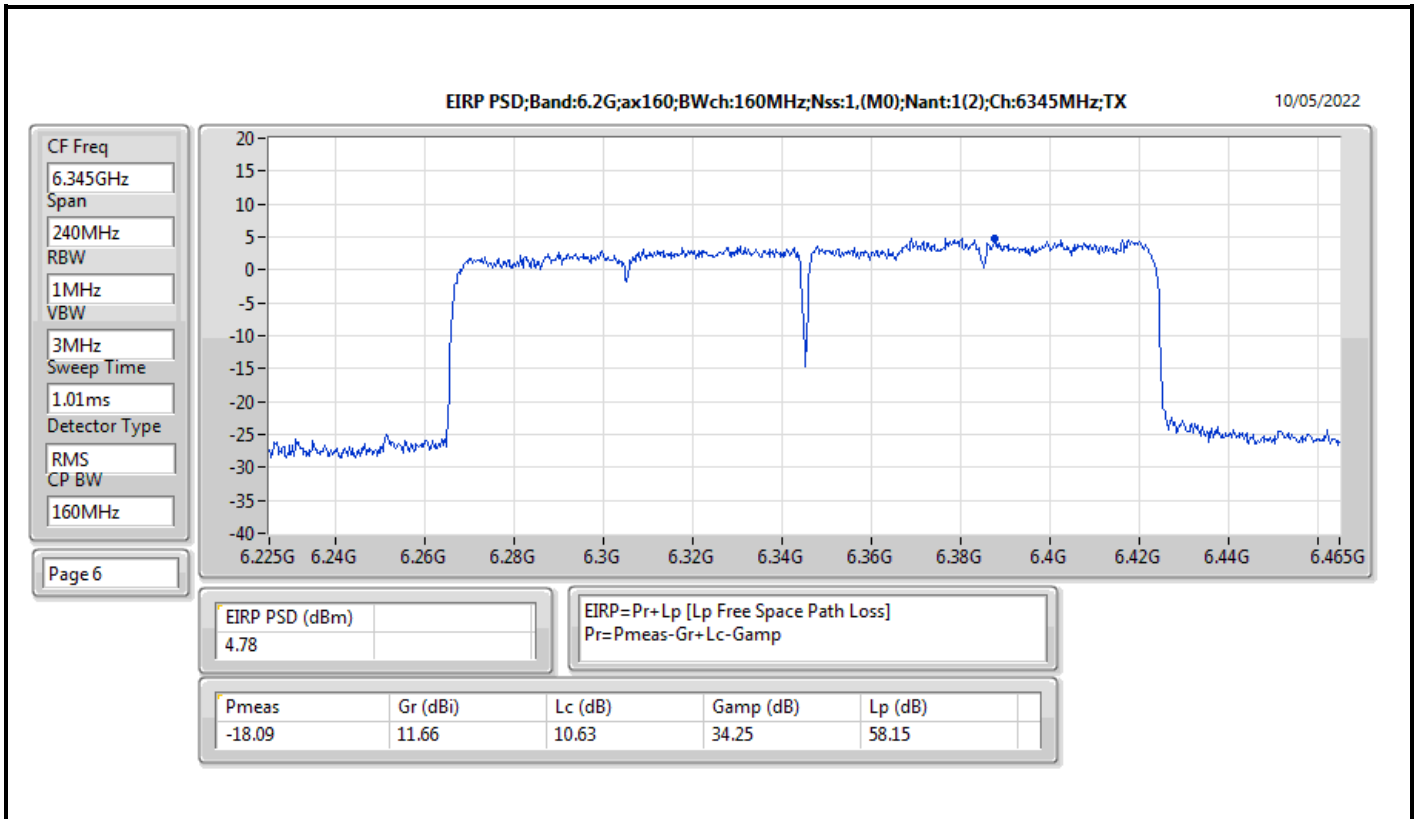

Mode	Result	EIRP PD (dBm/RBW)	EIRP PD Limit (dBm/RBW)
6345MHz	Pass	4.78	5.00
6505MHz Straddle 6.425-6.525GHz	Pass	4.80	5.00
6665MHz	Pass	4.70	5.00
6825MHz Straddle 6.525-6.875GHz	Pass	4.58	5.00
6985MHz	Pass	4.67	5.00
802.11ax HEW160_Nss2,(MCS0)_2TX	-	-	-
6025MHz	Pass	4.56	5.00
6185MHz	Pass	4.76	5.00
6345MHz	Pass	4.54	5.00
6505MHz Straddle 6.425-6.525GHz	Pass	4.79	5.00
6665MHz	Pass	4.88	5.00
6825MHz Straddle 6.525-6.875GHz	Pass	4.80	5.00
6985MHz	Pass	4.53	5.00

DG = Directional Gain; RBW = 500kHz for 5.725-5.85GHz band / 1MHz for other band;
PD = trace bin-by-bin of each transmits port summing can be performed maximum power density; Port X = Port X Power Density;