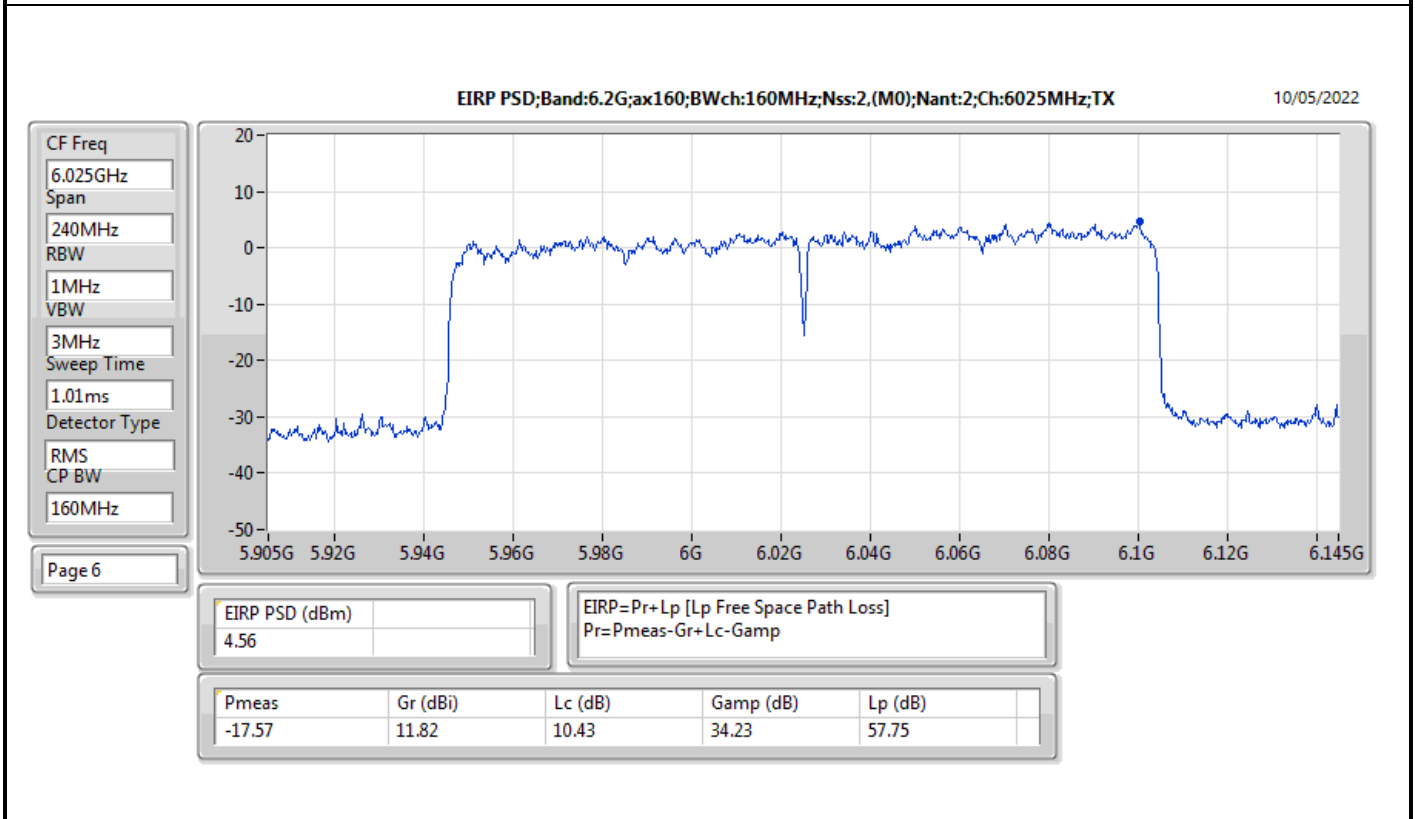

Mode	Result	EIRP PD (dBm/RBW)	EIRP PD Limit (dBm/RBW)
6345MHz	Pass	4.78	5.00
6505MHz Straddle 6.425-6.525GHz	Pass	4.80	5.00
6665MHz	Pass	4.70	5.00
6825MHz Straddle 6.525-6.875GHz	Pass	4.58	5.00
6985MHz	Pass	4.67	5.00
802.11ax HEW160_Nss2,(MCS0)_2TX	-	-	-
6025MHz	Pass	4.56	5.00
6185MHz	Pass	4.76	5.00
6345MHz	Pass	4.54	5.00
6505MHz Straddle 6.425-6.525GHz	Pass	4.79	5.00
6665MHz	Pass	4.88	5.00
6825MHz Straddle 6.525-6.875GHz	Pass	4.80	5.00
6985MHz	Pass	4.53	5.00

DG = Directional Gain; RBW = 500kHz for 5.725-5.85GHz band / 1MHz for other band;
PD = trace bin-by-bin of each transmits port summing can be performed maximum power density; Port X = Port X Power Density;