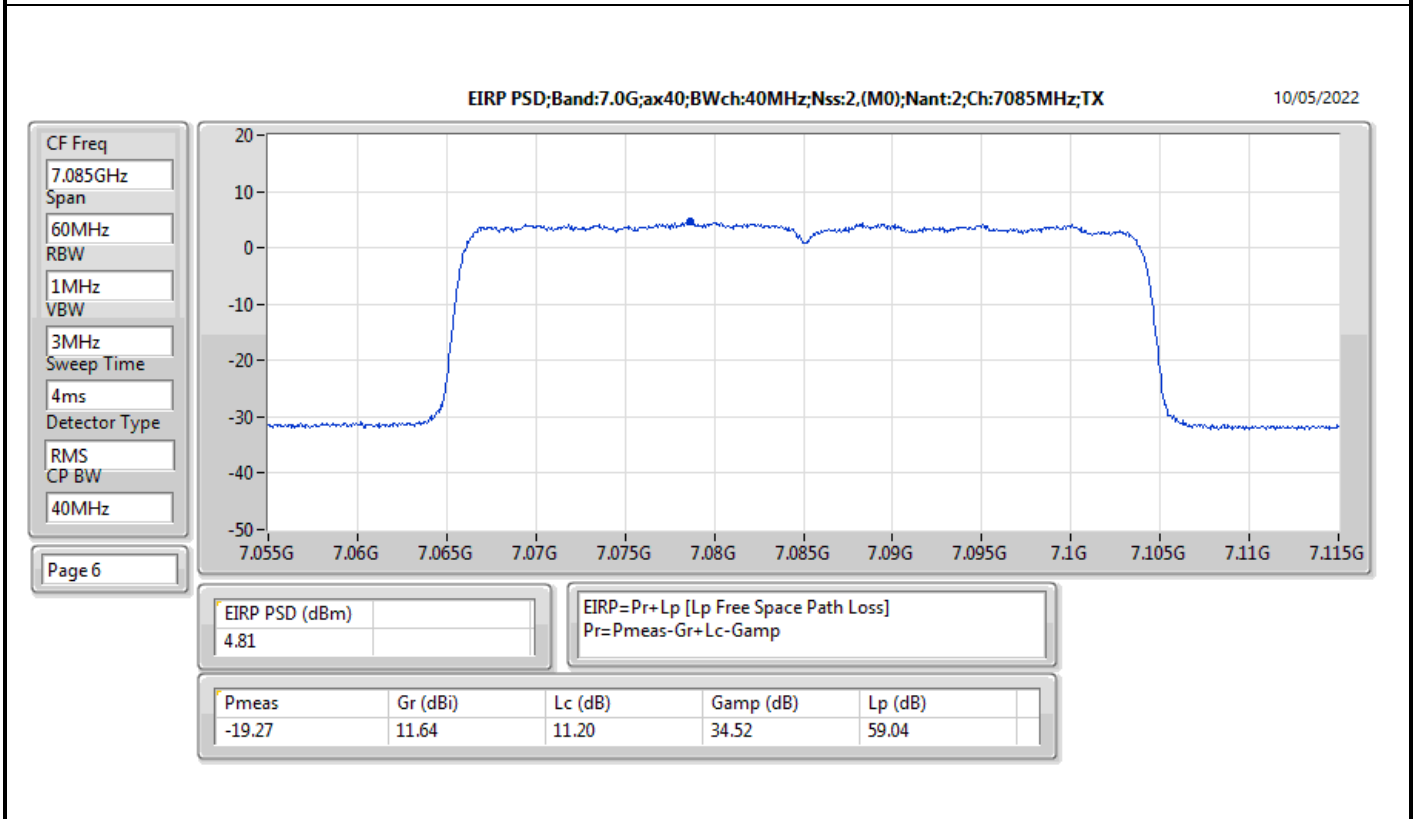

Mode	Result	EIRP PD (dBm/RBW)	EIRP PD Limit (dBm/RBW)
6345MHz	Pass	4.78	5.00
6505MHz Straddle 6.425-6.525GHz	Pass	4.80	5.00
6665MHz	Pass	4.70	5.00
6825MHz Straddle 6.525-6.875GHz	Pass	4.58	5.00
6985MHz	Pass	4.67	5.00
802.11ax HEW160_Nss2,(MCS0)_2TX	-	-	-
6025MHz	Pass	4.56	5.00
6185MHz	Pass	4.76	5.00
6345MHz	Pass	4.54	5.00
6505MHz Straddle 6.425-6.525GHz	Pass	4.79	5.00
6665MHz	Pass	4.88	5.00
6825MHz Straddle 6.525-6.875GHz	Pass	4.80	5.00
6985MHz	Pass	4.53	5.00

DG = Directional Gain; RBW = 500kHz for 5.725-5.85GHz band / 1MHz for other band;
PD = trace bin-by-bin of each transmits port summing can be performed maximum power density; Port X = Port X Power Density;