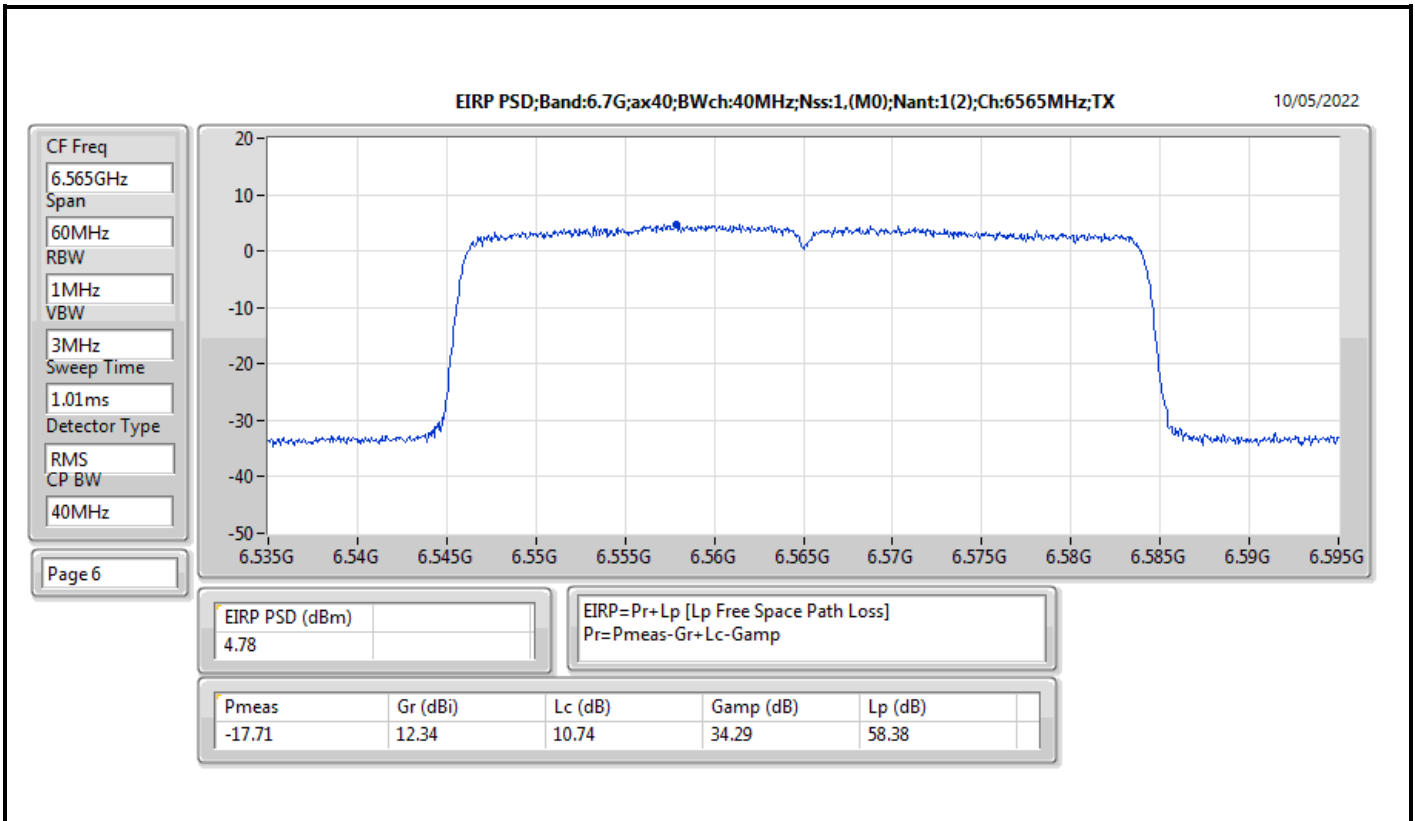

Mode	Result	EIRP PD (dBm/RBW)	EIRP PD Limit (dBm/RBW)
6345MHz	Pass	4.78	5.00
6505MHz Straddle 6.425-6.525GHz	Pass	4.80	5.00
6665MHz	Pass	4.70	5.00
6825MHz Straddle 6.525-6.875GHz	Pass	4.58	5.00
6985MHz	Pass	4.67	5.00
802.11ax HEW160_Nss2,(MCS0)_2TX	-	-	-
6025MHz	Pass	4.56	5.00
6185MHz	Pass	4.76	5.00
6345MHz	Pass	4.54	5.00
6505MHz Straddle 6.425-6.525GHz	Pass	4.79	5.00
6665MHz	Pass	4.88	5.00
6825MHz Straddle 6.525-6.875GHz	Pass	4.80	5.00
6985MHz	Pass	4.53	5.00

DG = Directional Gain; RBW = 500kHz for 5.725-5.85GHz band / 1MHz for other band;
PD = trace bin-by-bin of each transmits port summing can be performed maximum power density; Port X = Port X Power Density;