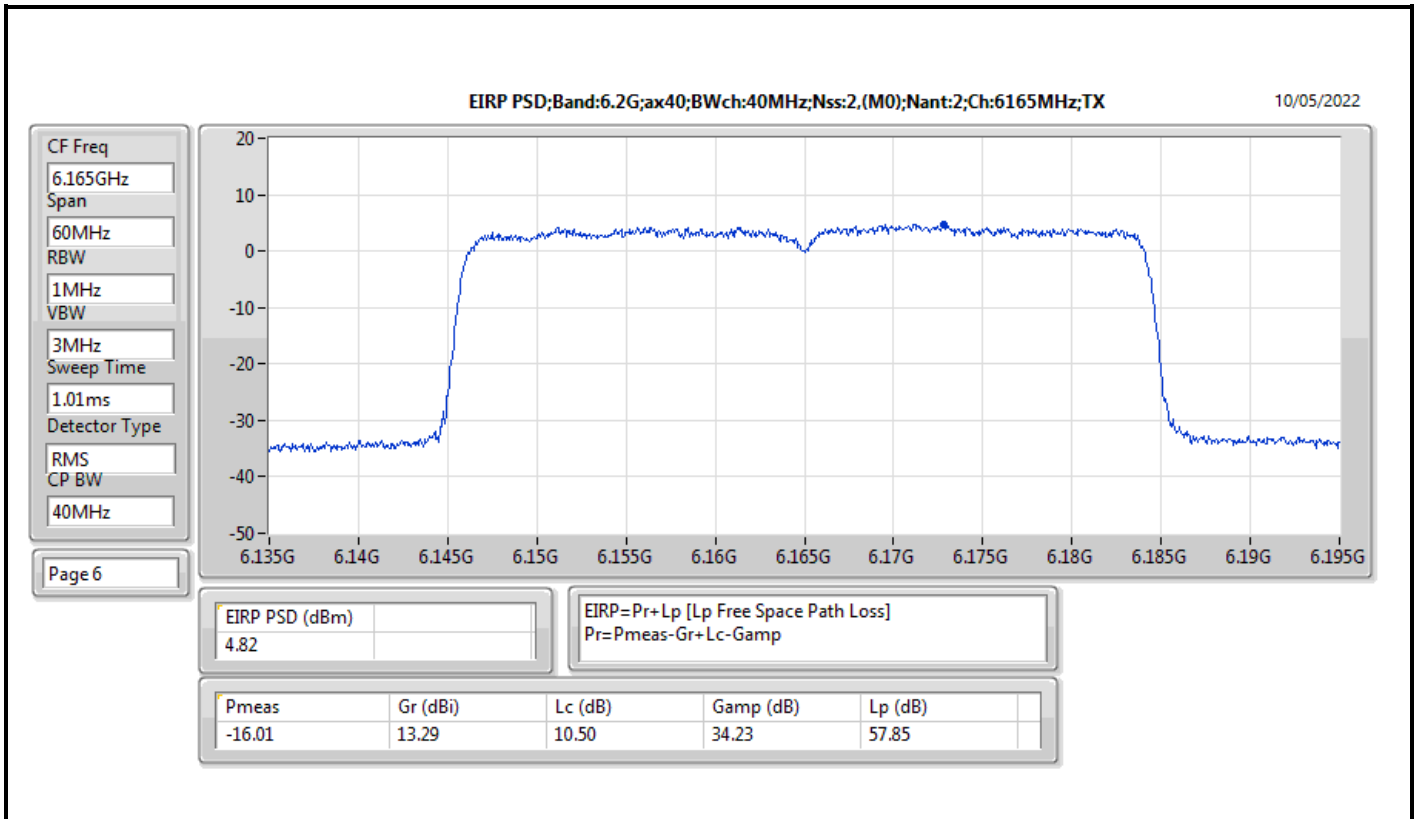

Mode	Result	EIRP PD (dBm/RBW)	EIRP PD Limit (dBm/RBW)
6345MHz	Pass	4.78	5.00
6505MHz Straddle 6.425-6.525GHz	Pass	4.80	5.00
6665MHz	Pass	4.70	5.00
6825MHz Straddle 6.525-6.875GHz	Pass	4.58	5.00
6985MHz	Pass	4.67	5.00
802.11ax HEW160_Nss2,(MCS0)_2TX	-	-	-
6025MHz	Pass	4.56	5.00
6185MHz	Pass	4.76	5.00
6345MHz	Pass	4.54	5.00
6505MHz Straddle 6.425-6.525GHz	Pass	4.79	5.00
6665MHz	Pass	4.88	5.00
6825MHz Straddle 6.525-6.875GHz	Pass	4.80	5.00
6985MHz	Pass	4.53	5.00

DG = Directional Gain; RBW = 500kHz for 5.725-5.85GHz band / 1MHz for other band;
PD = trace bin-by-bin of each transmits port summing can be performed maximum power density; Port X = Port X Power Density;