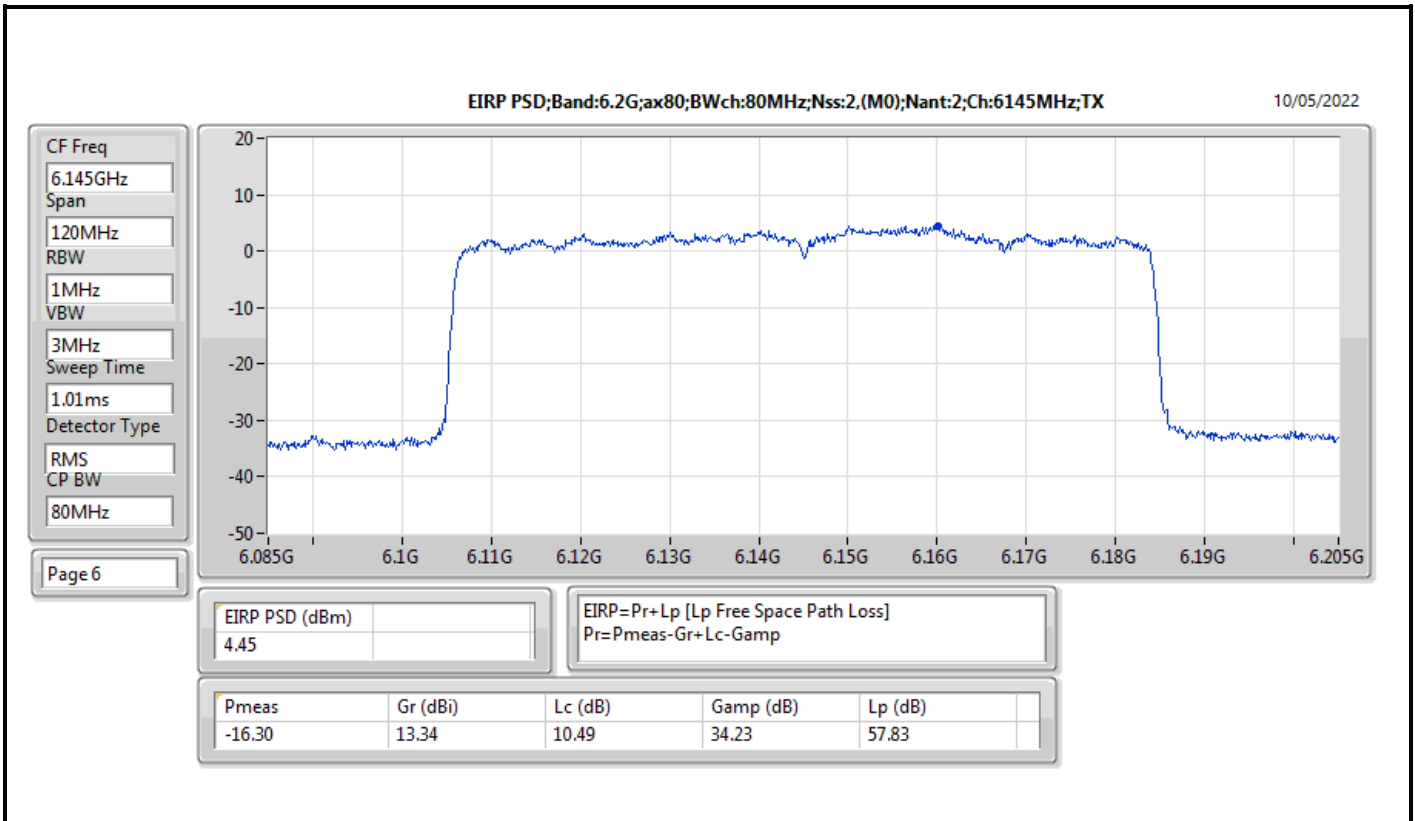

Mode	Result	EIRP PD (dBm/RBW)	EIRP PD Limit (dBm/RBW)
6345MHz	Pass	4.78	5.00
6505MHz Straddle 6.425-6.525GHz	Pass	4.80	5.00
6665MHz	Pass	4.70	5.00
6825MHz Straddle 6.525-6.875GHz	Pass	4.58	5.00
6985MHz	Pass	4.67	5.00
802.11ax HEW160_Nss2,(MCS0)_2TX	-	-	-
6025MHz	Pass	4.56	5.00
6185MHz	Pass	4.76	5.00
6345MHz	Pass	4.54	5.00
6505MHz Straddle 6.425-6.525GHz	Pass	4.79	5.00
6665MHz	Pass	4.88	5.00
6825MHz Straddle 6.525-6.875GHz	Pass	4.80	5.00
6985MHz	Pass	4.53	5.00

DG = Directional Gain; RBW = 500kHz for 5.725-5.85GHz band / 1MHz for other band;
PD = trace bin-by-bin of each transmits port summing can be performed maximum power density; Port X = Port X Power Density;