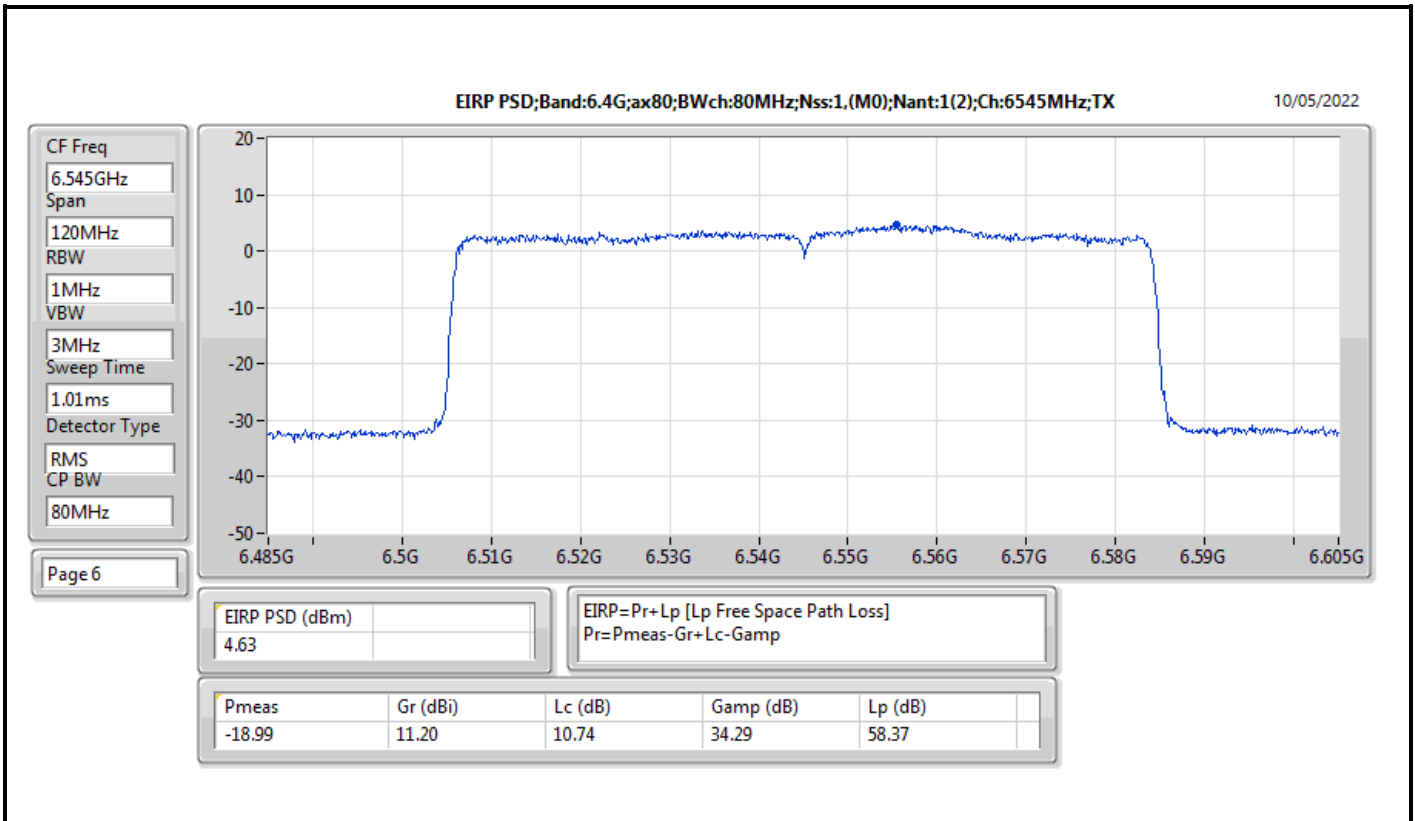

Mode	Result	EIRP PD (dBm/RBW)	EIRP PD Limit (dBm/RBW)
6345MHz	Pass	4.78	5.00
6505MHz Straddle 6.425-6.525GHz	Pass	4.80	5.00
6665MHz	Pass	4.70	5.00
6825MHz Straddle 6.525-6.875GHz	Pass	4.58	5.00
6985MHz	Pass	4.67	5.00
802.11ax HEW160_Nss2,(MCS0)_2TX	-	-	-
6025MHz	Pass	4.56	5.00
6185MHz	Pass	4.76	5.00
6345MHz	Pass	4.54	5.00
6505MHz Straddle 6.425-6.525GHz	Pass	4.79	5.00
6665MHz	Pass	4.88	5.00
6825MHz Straddle 6.525-6.875GHz	Pass	4.80	5.00
6985MHz	Pass	4.53	5.00

DG = Directional Gain; RBW = 500kHz for 5.725-5.85GHz band / 1MHz for other band;
PD = trace bin-by-bin of each transmits port summing can be performed maximum power density; Port X = Port X Power Density;