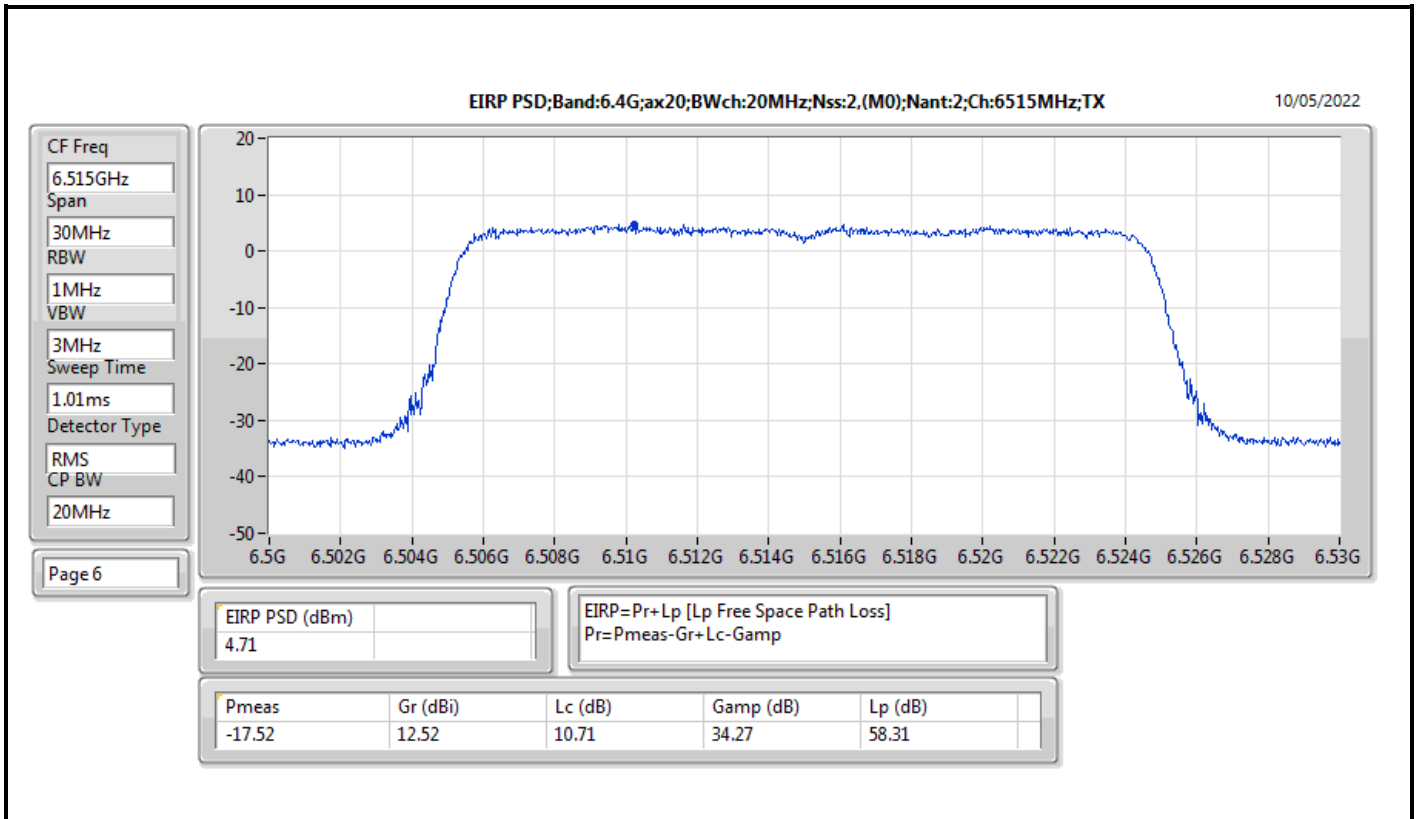

Mode	Result	EIRP PD (dBm/RBW)	EIRP PD Limit (dBm/RBW)
6345MHz	Pass	4.78	5.00
6505MHz Straddle 6.425-6.525GHz	Pass	4.80	5.00
6665MHz	Pass	4.70	5.00
6825MHz Straddle 6.525-6.875GHz	Pass	4.58	5.00
6985MHz	Pass	4.67	5.00
802.11ax HEW160_Nss2,(MCS0)_2TX	-	-	-
6025MHz	Pass	4.56	5.00
6185MHz	Pass	4.76	5.00
6345MHz	Pass	4.54	5.00
6505MHz Straddle 6.425-6.525GHz	Pass	4.79	5.00
6665MHz	Pass	4.88	5.00
6825MHz Straddle 6.525-6.875GHz	Pass	4.80	5.00
6985MHz	Pass	4.53	5.00

DG = Directional Gain; RBW = 500kHz for 5.725-5.85GHz band / 1MHz for other band;
PD = trace bin-by-bin of each transmits port summing can be performed maximum power density; Port X = Port X Power Density;