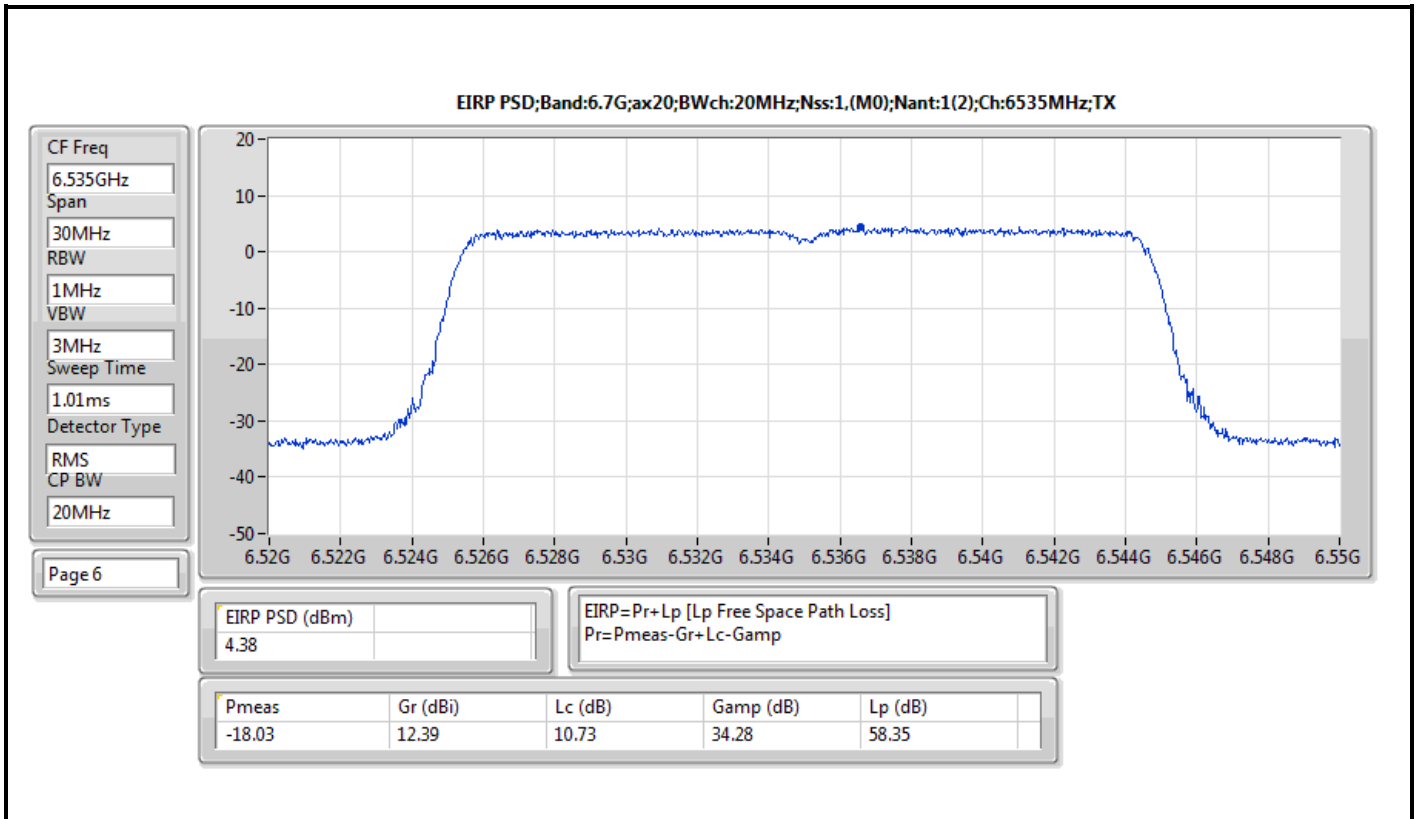

Mode	Result	EIRP PD (dBm/RBW)	EIRP PD Limit (dBm/RBW)
6345MHz	Pass	4.78	5.00
6505MHz Straddle 6.425-6.525GHz	Pass	4.80	5.00
6665MHz	Pass	4.70	5.00
6825MHz Straddle 6.525-6.875GHz	Pass	4.58	5.00
6985MHz	Pass	4.67	5.00
802.11ax HEW160_Nss2,(MCS0)_2TX	-	-	-
6025MHz	Pass	4.56	5.00
6185MHz	Pass	4.76	5.00
6345MHz	Pass	4.54	5.00
6505MHz Straddle 6.425-6.525GHz	Pass	4.79	5.00
6665MHz	Pass	4.88	5.00
6825MHz Straddle 6.525-6.875GHz	Pass	4.80	5.00
6985MHz	Pass	4.53	5.00

DG = Directional Gain; RBW = 500kHz for 5.725-5.85GHz band / 1MHz for other band;
PD = trace bin-by-bin of each transmits port summing can be performed maximum power density; Port X = Port X Power Density;