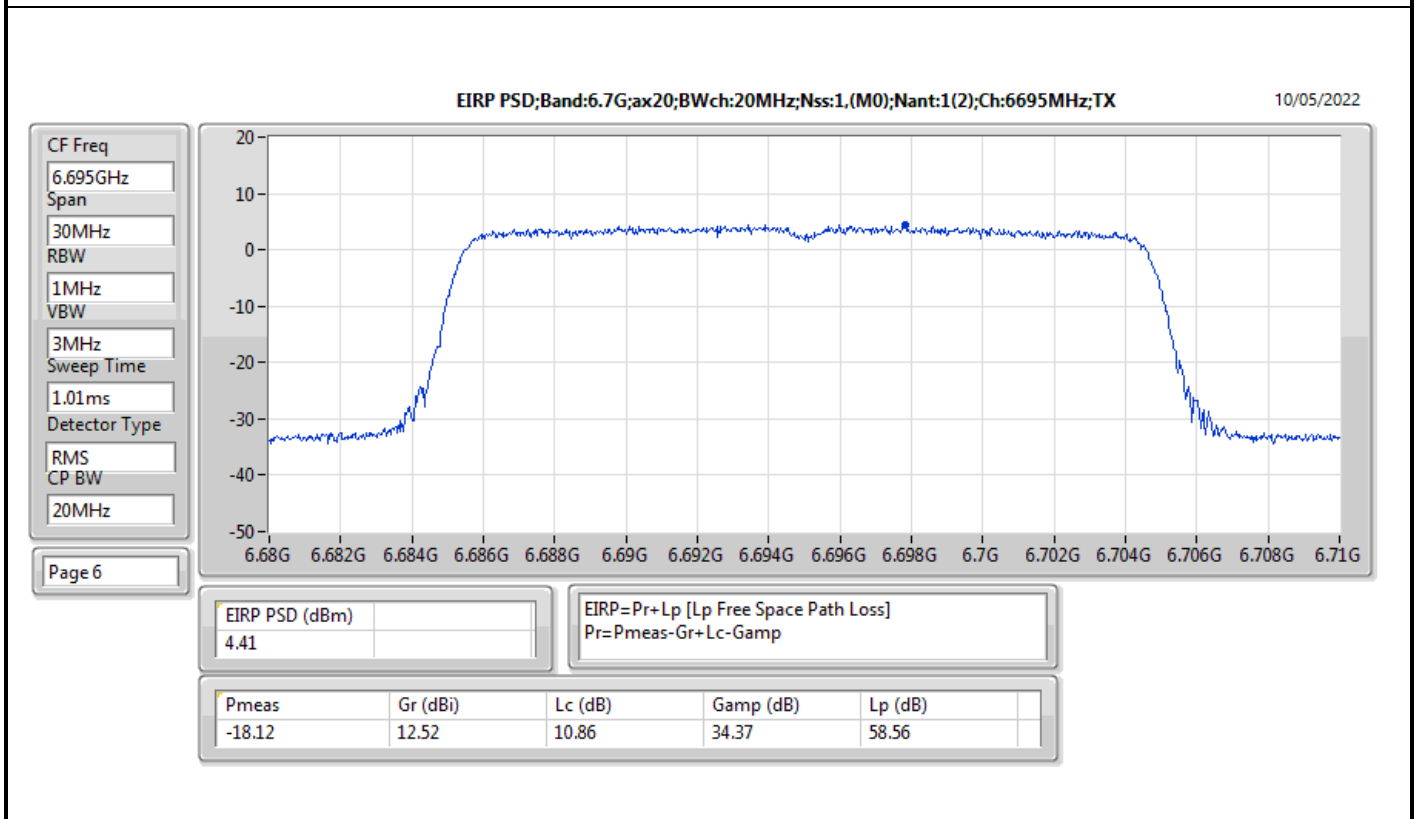

Mode	Result	EIRP PD (dBm/RBW)	EIRP PD Limit (dBm/RBW)
6345MHz	Pass	4.78	5.00
6505MHz Straddle 6.425-6.525GHz	Pass	4.80	5.00
6665MHz	Pass	4.70	5.00
6825MHz Straddle 6.525-6.875GHz	Pass	4.58	5.00
6985MHz	Pass	4.67	5.00
802.11ax HEW160_Nss2,(MCS0)_2TX	-	-	-
6025MHz	Pass	4.56	5.00
6185MHz	Pass	4.76	5.00
6345MHz	Pass	4.54	5.00
6505MHz Straddle 6.425-6.525GHz	Pass	4.79	5.00
6665MHz	Pass	4.88	5.00
6825MHz Straddle 6.525-6.875GHz	Pass	4.80	5.00
6985MHz	Pass	4.53	5.00

DG = Directional Gain; RBW = 500kHz for 5.725-5.85GHz band / 1MHz for other band;
PD = trace bin-by-bin of each transmits port summing can be performed maximum power density; Port X = Port X Power Density;