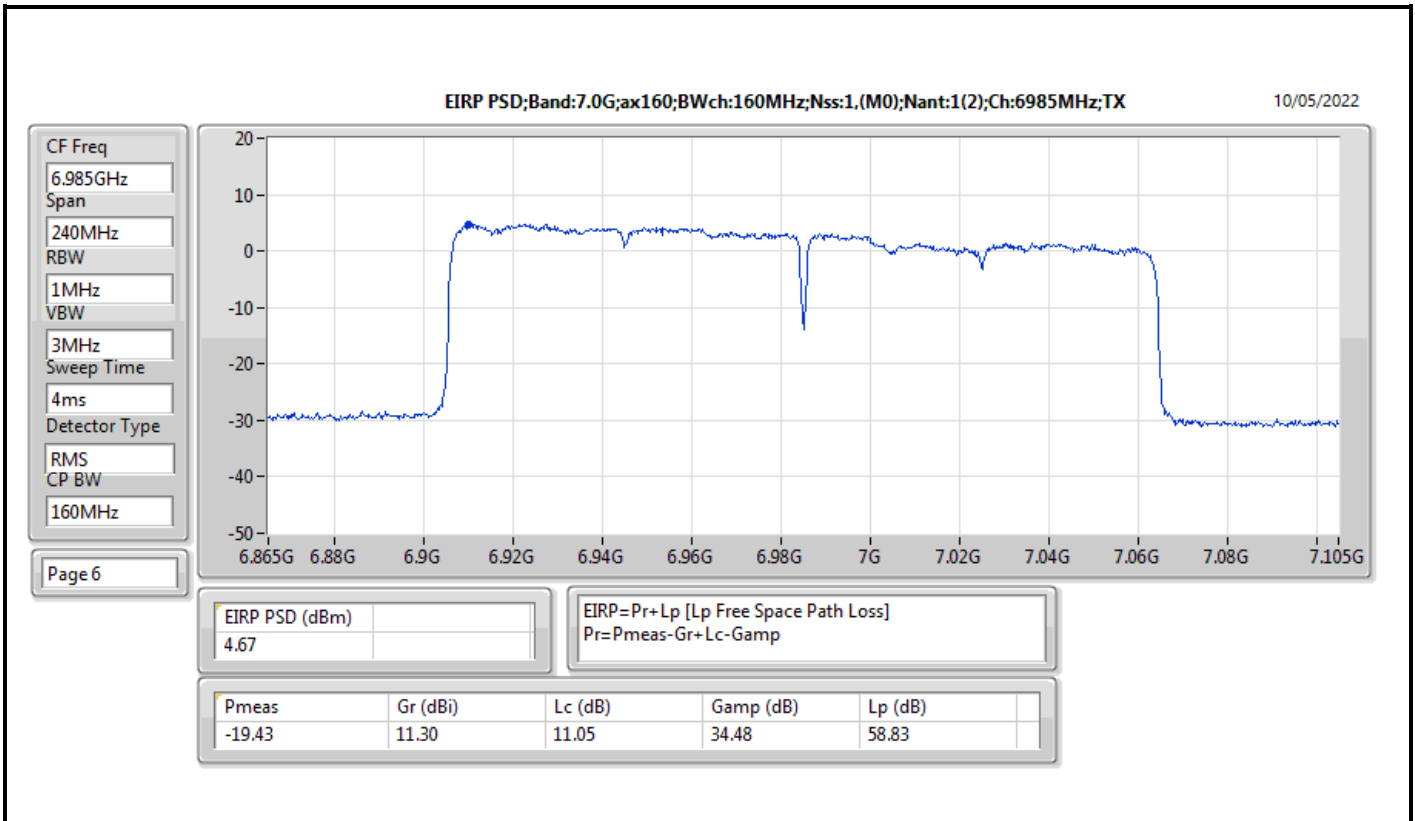

Mode	Result	EIRP PD (dBm/RBW)	EIRP PD Limit (dBm/RBW)
6345MHz	Pass	4.78	5.00
6505MHz Straddle 6.425-6.525GHz	Pass	4.80	5.00
6665MHz	Pass	4.70	5.00
6825MHz Straddle 6.525-6.875GHz	Pass	4.58	5.00
6985MHz	Pass	4.67	5.00
802.11ax HEW160_Nss2,(MCS0)_2TX	-	-	-
6025MHz	Pass	4.56	5.00
6185MHz	Pass	4.76	5.00
6345MHz	Pass	4.54	5.00
6505MHz Straddle 6.425-6.525GHz	Pass	4.79	5.00
6665MHz	Pass	4.88	5.00
6825MHz Straddle 6.525-6.875GHz	Pass	4.80	5.00
6985MHz	Pass	4.53	5.00

DG = Directional Gain; RBW = 500kHz for 5.725-5.85GHz band / 1MHz for other band;
PD = trace bin-by-bin of each transmits port summing can be performed maximum power density; Port X = Port X Power Density;