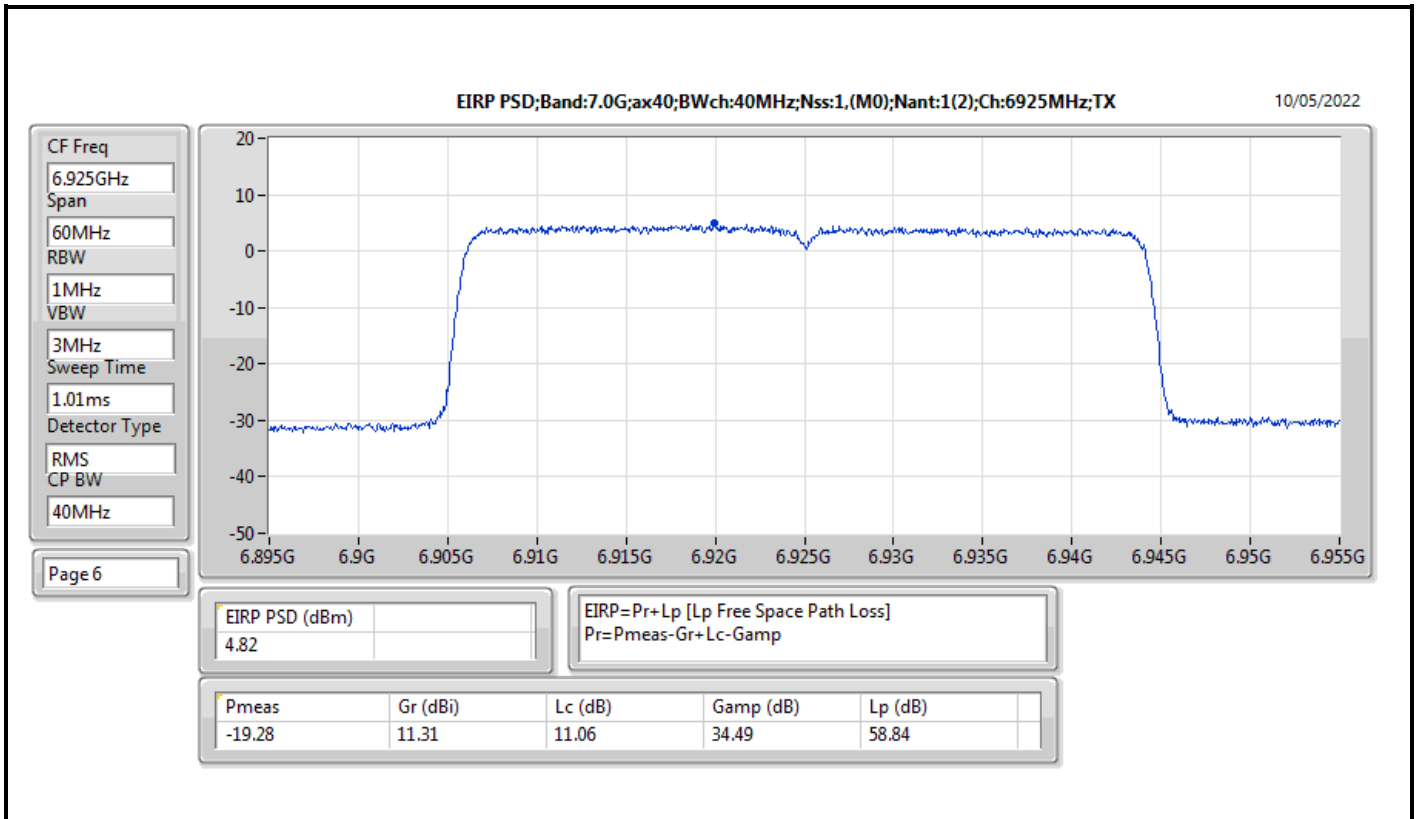

Mode	Result	EIRP PD (dBm/RBW)	EIRP PD Limit (dBm/RBW)
6345MHz	Pass	4.78	5.00
6505MHz Straddle 6.425-6.525GHz	Pass	4.80	5.00
6665MHz	Pass	4.70	5.00
6825MHz Straddle 6.525-6.875GHz	Pass	4.58	5.00
6985MHz	Pass	4.67	5.00
802.11ax HEW160_Nss2,(MCS0)_2TX	-	-	-
6025MHz	Pass	4.56	5.00
6185MHz	Pass	4.76	5.00
6345MHz	Pass	4.54	5.00
6505MHz Straddle 6.425-6.525GHz	Pass	4.79	5.00
6665MHz	Pass	4.88	5.00
6825MHz Straddle 6.525-6.875GHz	Pass	4.80	5.00
6985MHz	Pass	4.53	5.00

DG = Directional Gain; RBW = 500kHz for 5.725-5.85GHz band / 1MHz for other band;
PD = trace bin-by-bin of each transmits port summing can be performed maximum power density; Port X = Port X Power Density;