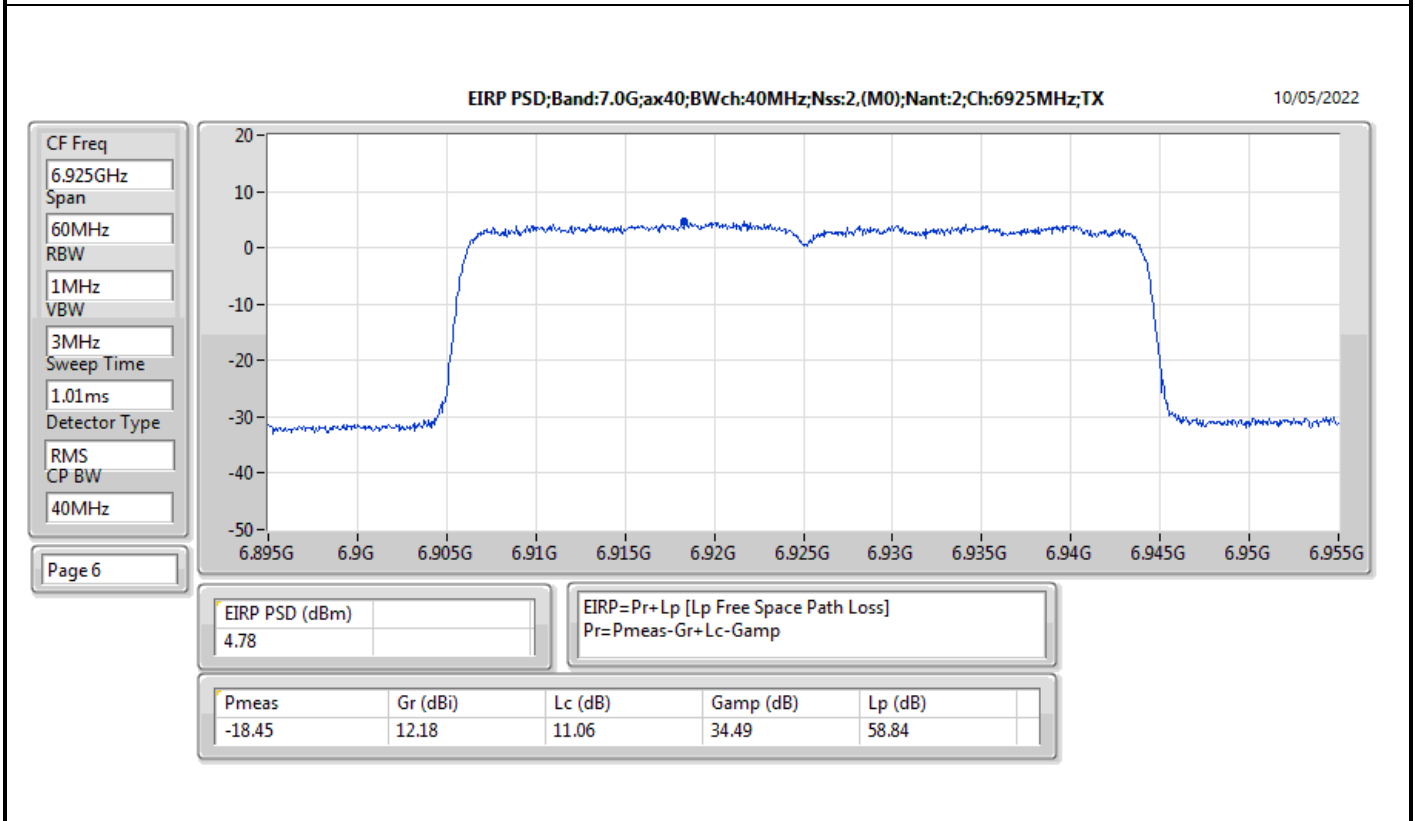

Mode	Result	EIRP PD (dBm/RBW)	EIRP PD Limit (dBm/RBW)
6345MHz	Pass	4.78	5.00
6505MHz Straddle 6.425-6.525GHz	Pass	4.80	5.00
6665MHz	Pass	4.70	5.00
6825MHz Straddle 6.525-6.875GHz	Pass	4.58	5.00
6985MHz	Pass	4.67	5.00
802.11ax HEW160_Nss2,(MCS0)_2TX	-	-	-
6025MHz	Pass	4.56	5.00
6185MHz	Pass	4.76	5.00
6345MHz	Pass	4.54	5.00
6505MHz Straddle 6.425-6.525GHz	Pass	4.79	5.00
6665MHz	Pass	4.88	5.00
6825MHz Straddle 6.525-6.875GHz	Pass	4.80	5.00
6985MHz	Pass	4.53	5.00

DG = Directional Gain; RBW = 500kHz for 5.725-5.85GHz band / 1MHz for other band;
PD = trace bin-by-bin of each transmits port summing can be performed maximum power density; Port X = Port X Power Density;