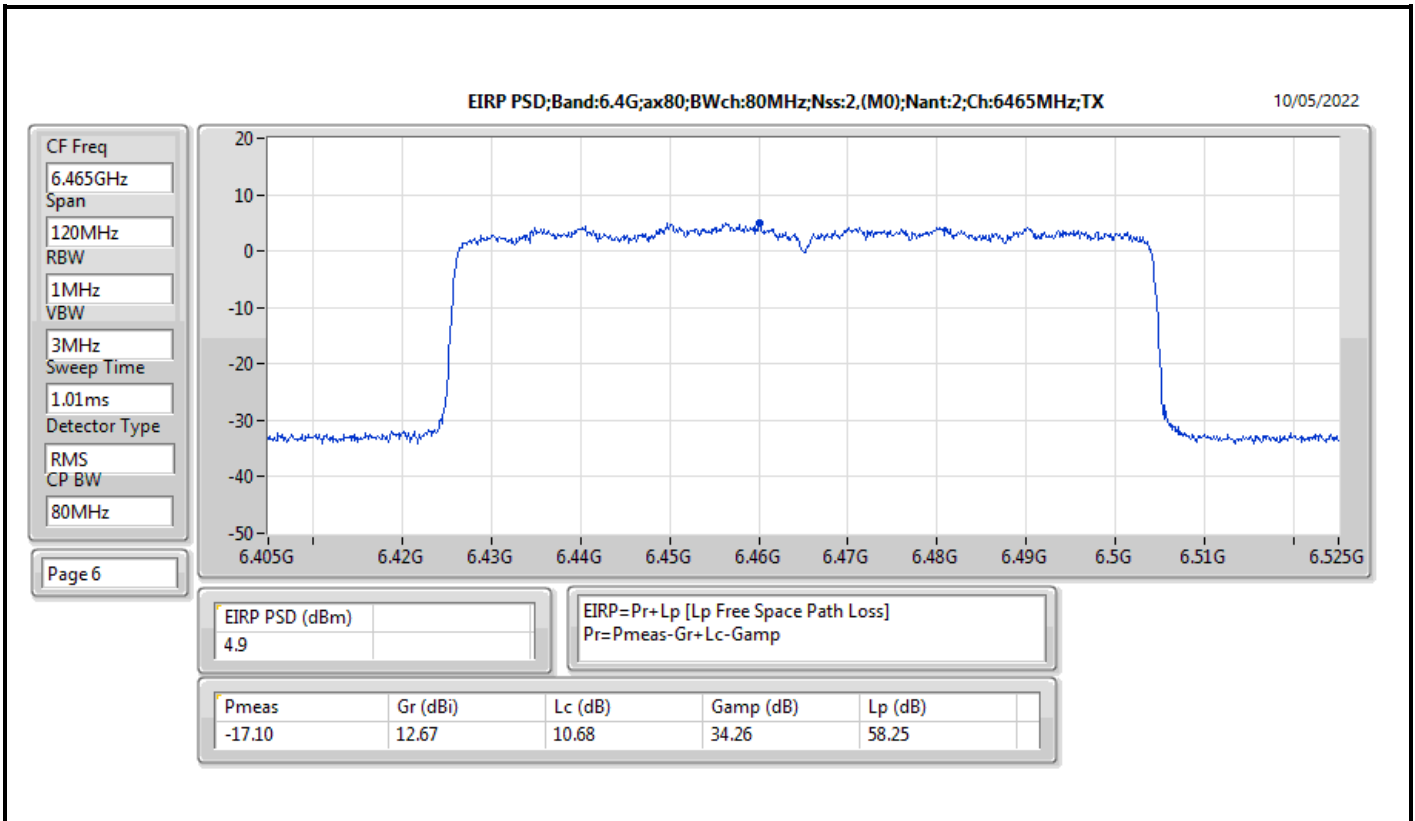

Mode	Result	EIRP PD (dBm/RBW)	EIRP PD Limit (dBm/RBW)
6345MHz	Pass	4.78	5.00
6505MHz Straddle 6.425-6.525GHz	Pass	4.80	5.00
6665MHz	Pass	4.70	5.00
6825MHz Straddle 6.525-6.875GHz	Pass	4.58	5.00
6985MHz	Pass	4.67	5.00
802.11ax HEW160_Nss2,(MCS0)_2TX	-	-	-
6025MHz	Pass	4.56	5.00
6185MHz	Pass	4.76	5.00
6345MHz	Pass	4.54	5.00
6505MHz Straddle 6.425-6.525GHz	Pass	4.79	5.00
6665MHz	Pass	4.88	5.00
6825MHz Straddle 6.525-6.875GHz	Pass	4.80	5.00
6985MHz	Pass	4.53	5.00

DG = Directional Gain; RBW = 500kHz for 5.725-5.85GHz band / 1MHz for other band;
PD = trace bin-by-bin of each transmits port summing can be performed maximum power density; Port X = Port X Power Density;