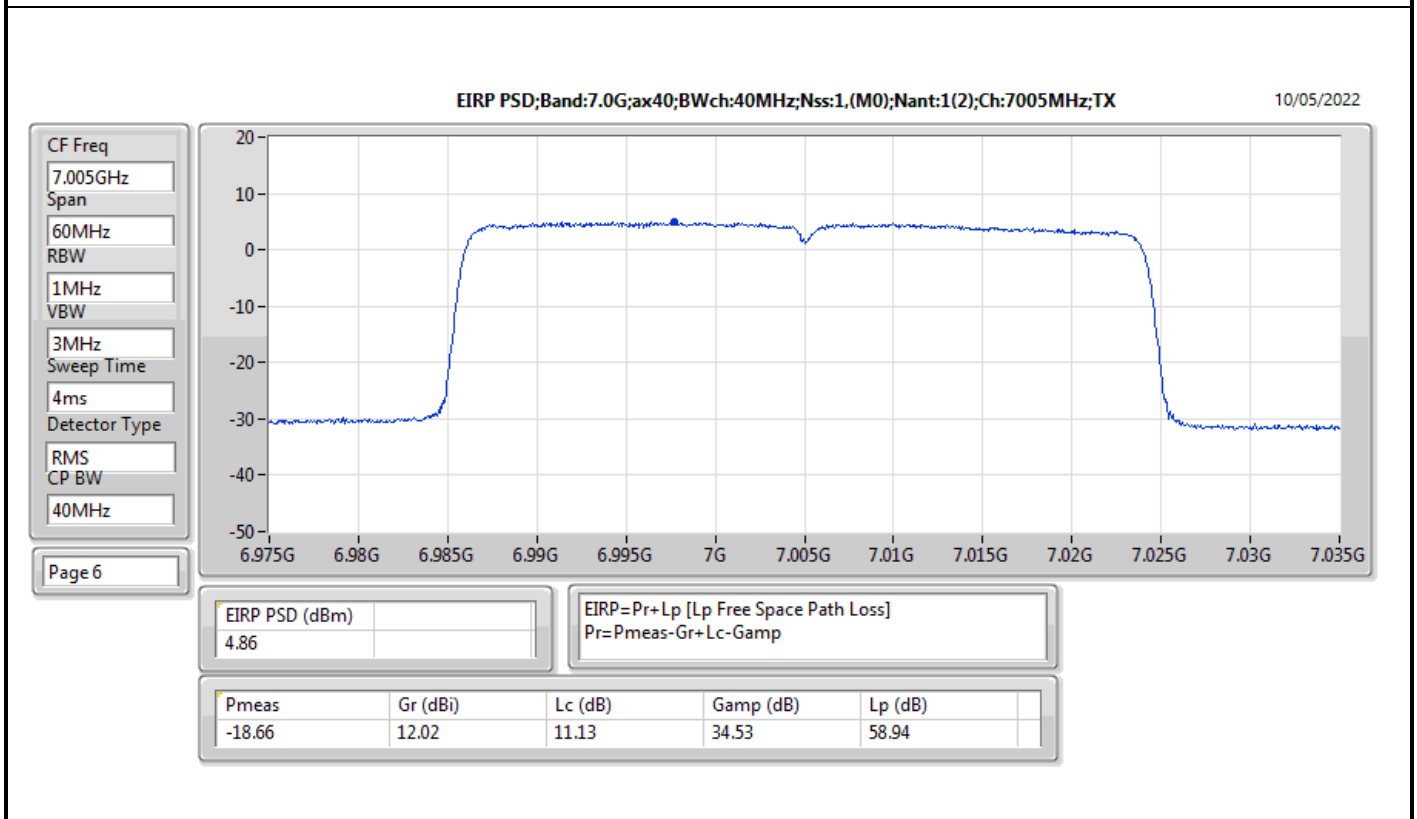

Mode	Result	EIRP PD (dBm/RBW)	EIRP PD Limit (dBm/RBW)
6345MHz	Pass	4.78	5.00
6505MHz Straddle 6.425-6.525GHz	Pass	4.80	5.00
6665MHz	Pass	4.70	5.00
6825MHz Straddle 6.525-6.875GHz	Pass	4.58	5.00
6985MHz	Pass	4.67	5.00
802.11ax HEW160_Nss2,(MCS0)_2TX	-	-	-
6025MHz	Pass	4.56	5.00
6185MHz	Pass	4.76	5.00
6345MHz	Pass	4.54	5.00
6505MHz Straddle 6.425-6.525GHz	Pass	4.79	5.00
6665MHz	Pass	4.88	5.00
6825MHz Straddle 6.525-6.875GHz	Pass	4.80	5.00
6985MHz	Pass	4.53	5.00

DG = Directional Gain; RBW = 500kHz for 5.725-5.85GHz band / 1MHz for other band;
PD = trace bin-by-bin of each transmits port summing can be performed maximum power density; Port X = Port X Power Density;