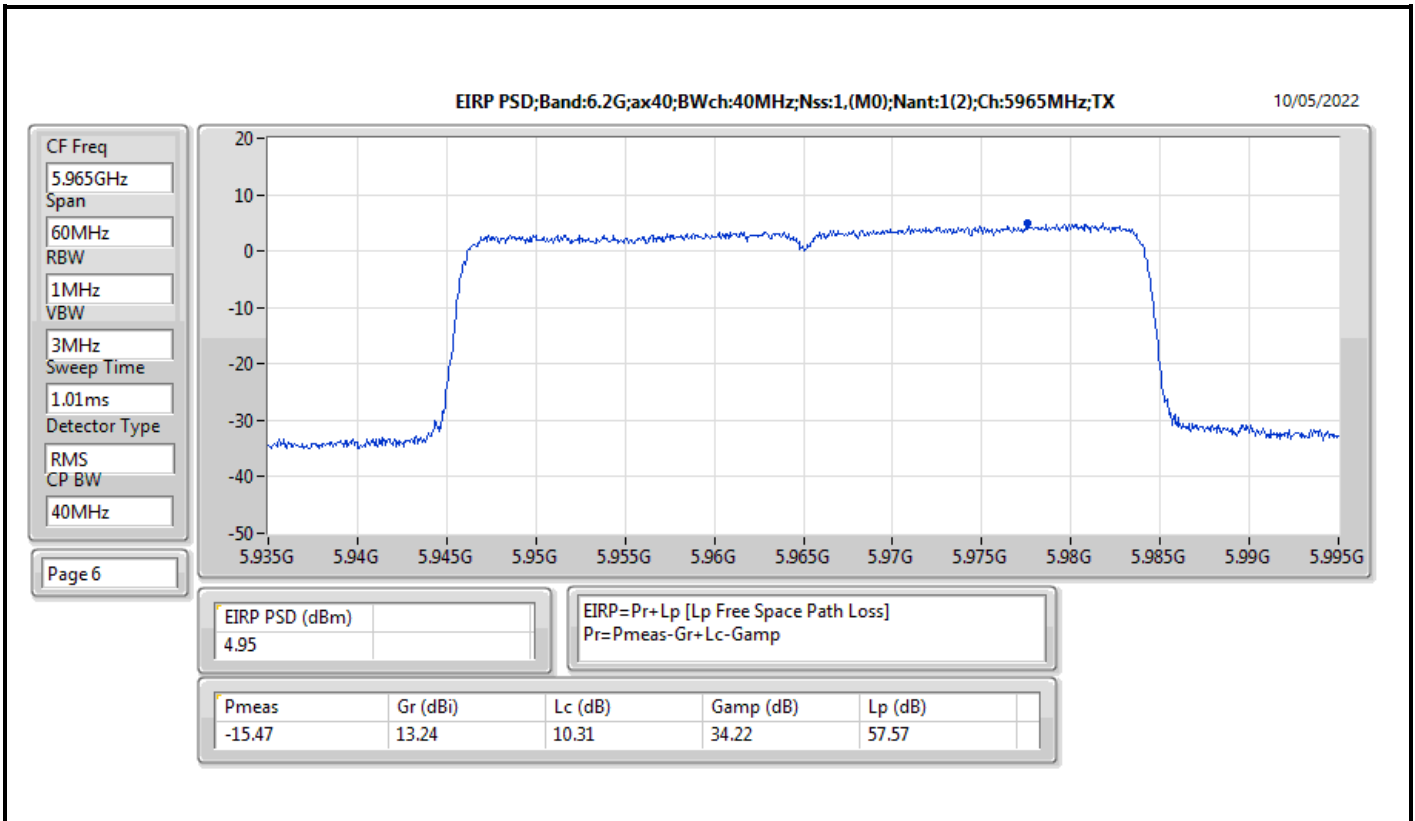

Mode	Result	EIRP PD (dBm/RBW)	EIRP PD Limit (dBm/RBW)
6345MHz	Pass	4.78	5.00
6505MHz Straddle 6.425-6.525GHz	Pass	4.80	5.00
6665MHz	Pass	4.70	5.00
6825MHz Straddle 6.525-6.875GHz	Pass	4.58	5.00
6985MHz	Pass	4.67	5.00
802.11ax HEW160_Nss2,(MCS0)_2TX	-	-	-
6025MHz	Pass	4.56	5.00
6185MHz	Pass	4.76	5.00
6345MHz	Pass	4.54	5.00
6505MHz Straddle 6.425-6.525GHz	Pass	4.79	5.00
6665MHz	Pass	4.88	5.00
6825MHz Straddle 6.525-6.875GHz	Pass	4.80	5.00
6985MHz	Pass	4.53	5.00

DG = Directional Gain; RBW = 500kHz for 5.725-5.85GHz band / 1MHz for other band;
PD = trace bin-by-bin of each transmits port summing can be performed maximum power density; Port X = Port X Power Density;