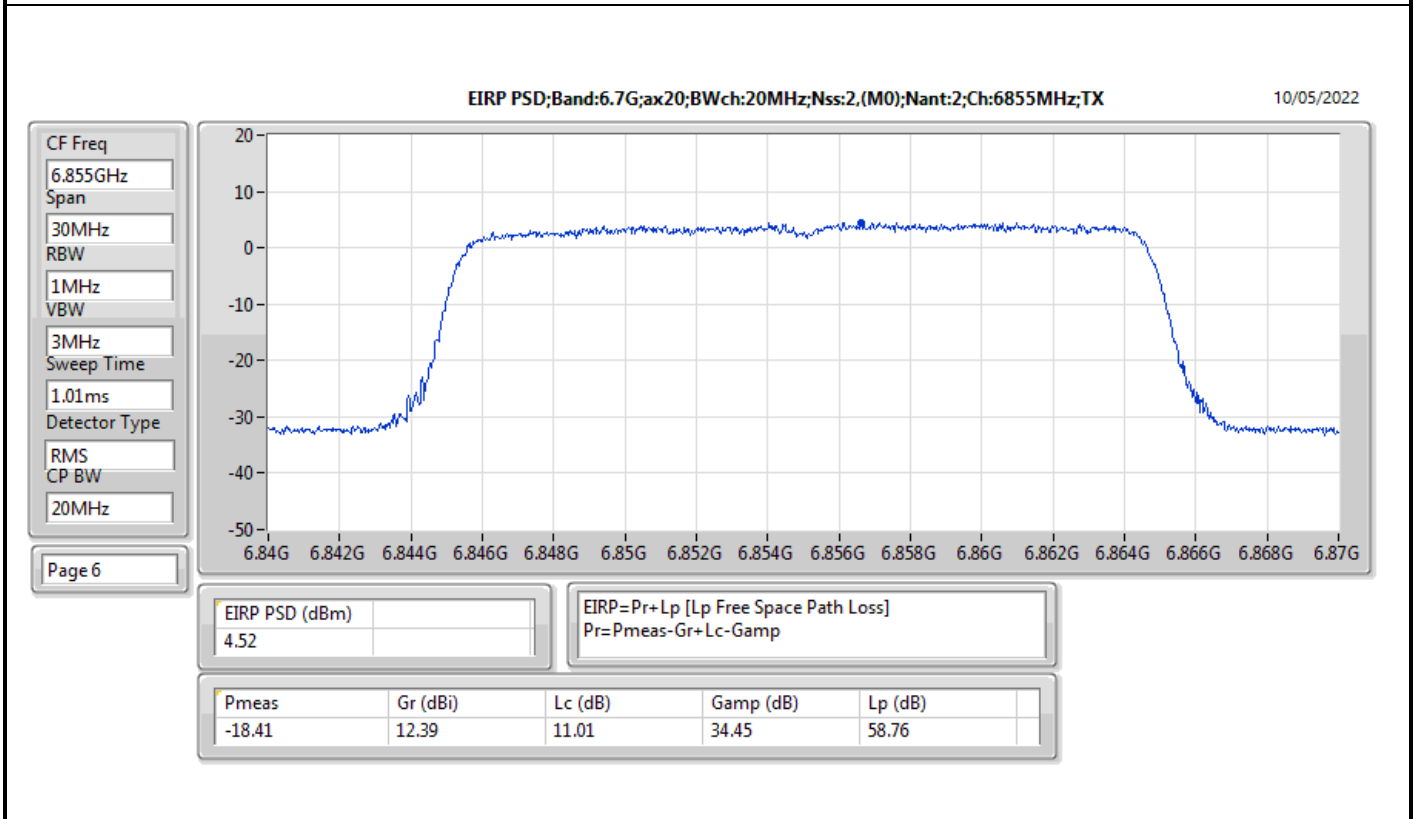

Mode	Result	EIRP PD (dBm/RBW)	EIRP PD Limit (dBm/RBW)
6345MHz	Pass	4.78	5.00
6505MHz Straddle 6.425-6.525GHz	Pass	4.80	5.00
6665MHz	Pass	4.70	5.00
6825MHz Straddle 6.525-6.875GHz	Pass	4.58	5.00
6985MHz	Pass	4.67	5.00
802.11ax HEW160_Nss2,(MCS0)_2TX	-	-	-
6025MHz	Pass	4.56	5.00
6185MHz	Pass	4.76	5.00
6345MHz	Pass	4.54	5.00
6505MHz Straddle 6.425-6.525GHz	Pass	4.79	5.00
6665MHz	Pass	4.88	5.00
6825MHz Straddle 6.525-6.875GHz	Pass	4.80	5.00
6985MHz	Pass	4.53	5.00

DG = Directional Gain; RBW = 500kHz for 5.725-5.85GHz band / 1MHz for other band;
PD = trace bin-by-bin of each transmits port summing can be performed maximum power density; Port X = Port X Power Density;