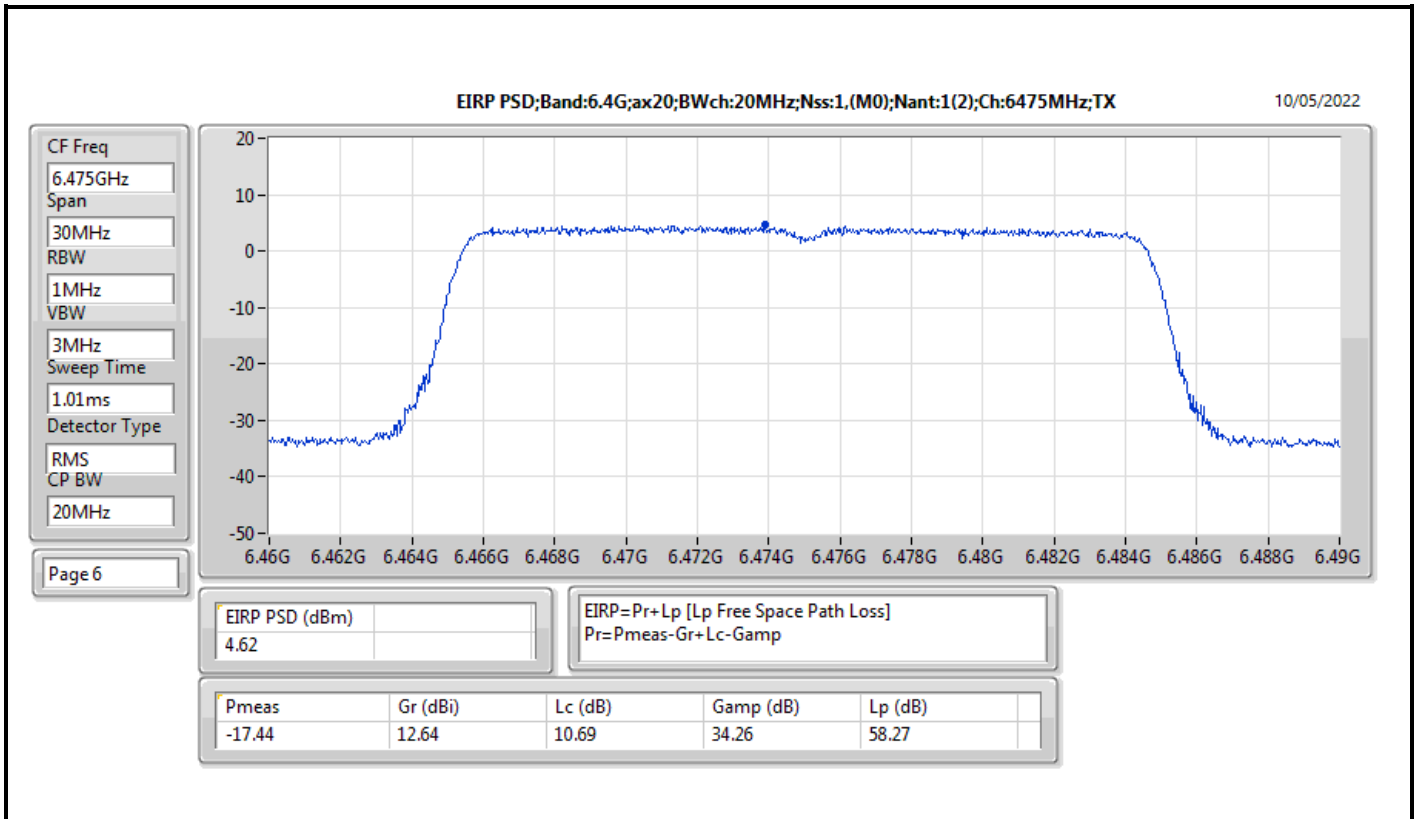

Mode	Result	EIRP PD (dBm/RBW)	EIRP PD Limit (dBm/RBW)
6345MHz	Pass	4.78	5.00
6505MHz Straddle 6.425-6.525GHz	Pass	4.80	5.00
6665MHz	Pass	4.70	5.00
6825MHz Straddle 6.525-6.875GHz	Pass	4.58	5.00
6985MHz	Pass	4.67	5.00
802.11ax HEW160_Nss2,(MCS0)_2TX	-	-	-
6025MHz	Pass	4.56	5.00
6185MHz	Pass	4.76	5.00
6345MHz	Pass	4.54	5.00
6505MHz Straddle 6.425-6.525GHz	Pass	4.79	5.00
6665MHz	Pass	4.88	5.00
6825MHz Straddle 6.525-6.875GHz	Pass	4.80	5.00
6985MHz	Pass	4.53	5.00

DG = Directional Gain; RBW = 500kHz for 5.725-5.85GHz band / 1MHz for other band;
PD = trace bin-by-bin of each transmits port summing can be performed maximum power density; Port X = Port X Power Density;