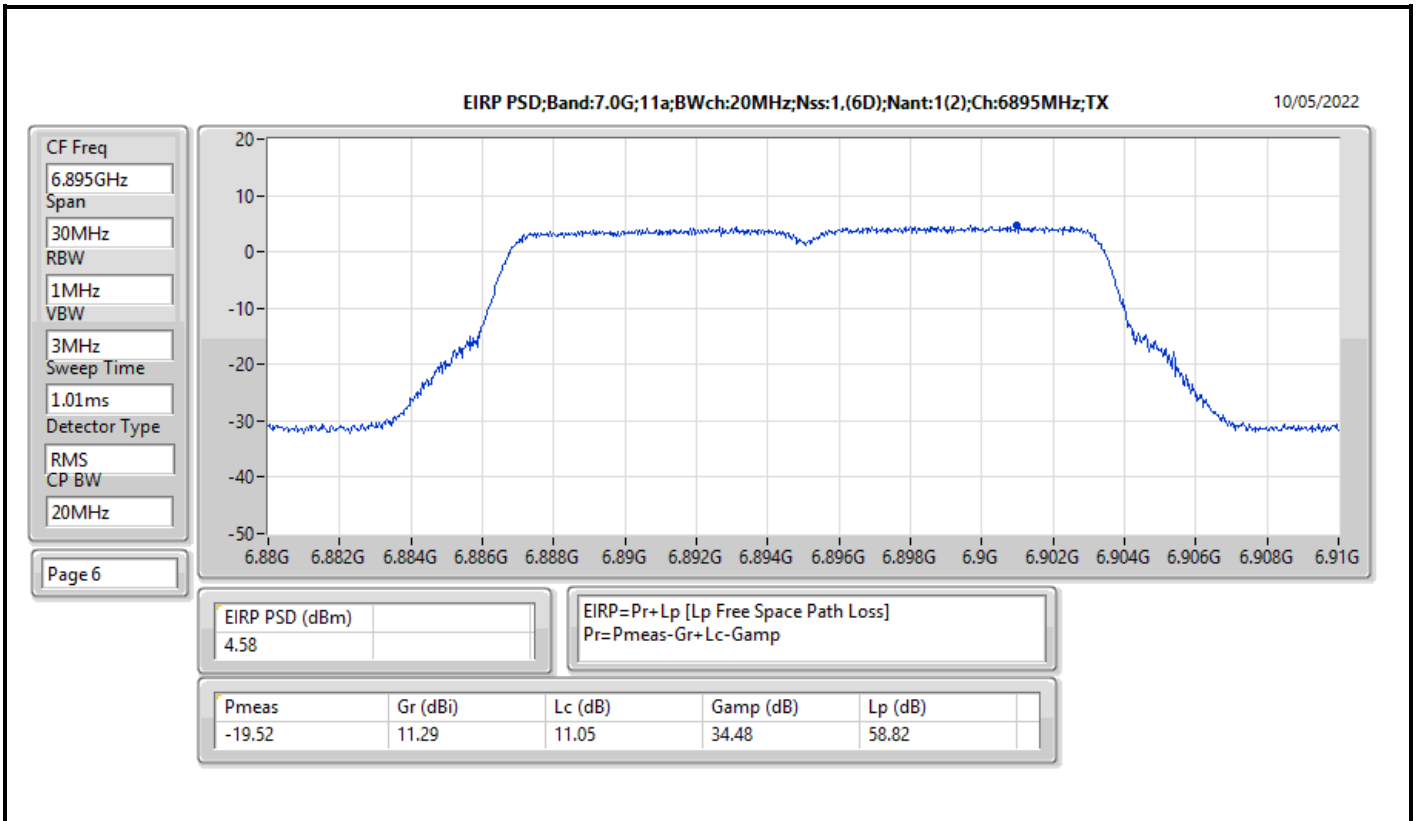

Mode	Result	EIRP PD (dBm/RBW)	EIRP PD Limit (dBm/RBW)
6345MHz	Pass	4.78	5.00
6505MHz Straddle 6.425-6.525GHz	Pass	4.80	5.00
6665MHz	Pass	4.70	5.00
6825MHz Straddle 6.525-6.875GHz	Pass	4.58	5.00
6985MHz	Pass	4.67	5.00
802.11ax HEW160_Nss2,(MCS0)_2TX	-	-	-
6025MHz	Pass	4.56	5.00
6185MHz	Pass	4.76	5.00
6345MHz	Pass	4.54	5.00
6505MHz Straddle 6.425-6.525GHz	Pass	4.79	5.00
6665MHz	Pass	4.88	5.00
6825MHz Straddle 6.525-6.875GHz	Pass	4.80	5.00
6985MHz	Pass	4.53	5.00

DG = Directional Gain; RBW = 500kHz for 5.725-5.85GHz band / 1MHz for other band;
PD = trace bin-by-bin of each transmits port summing can be performed maximum power density; Port X = Port X Power Density;