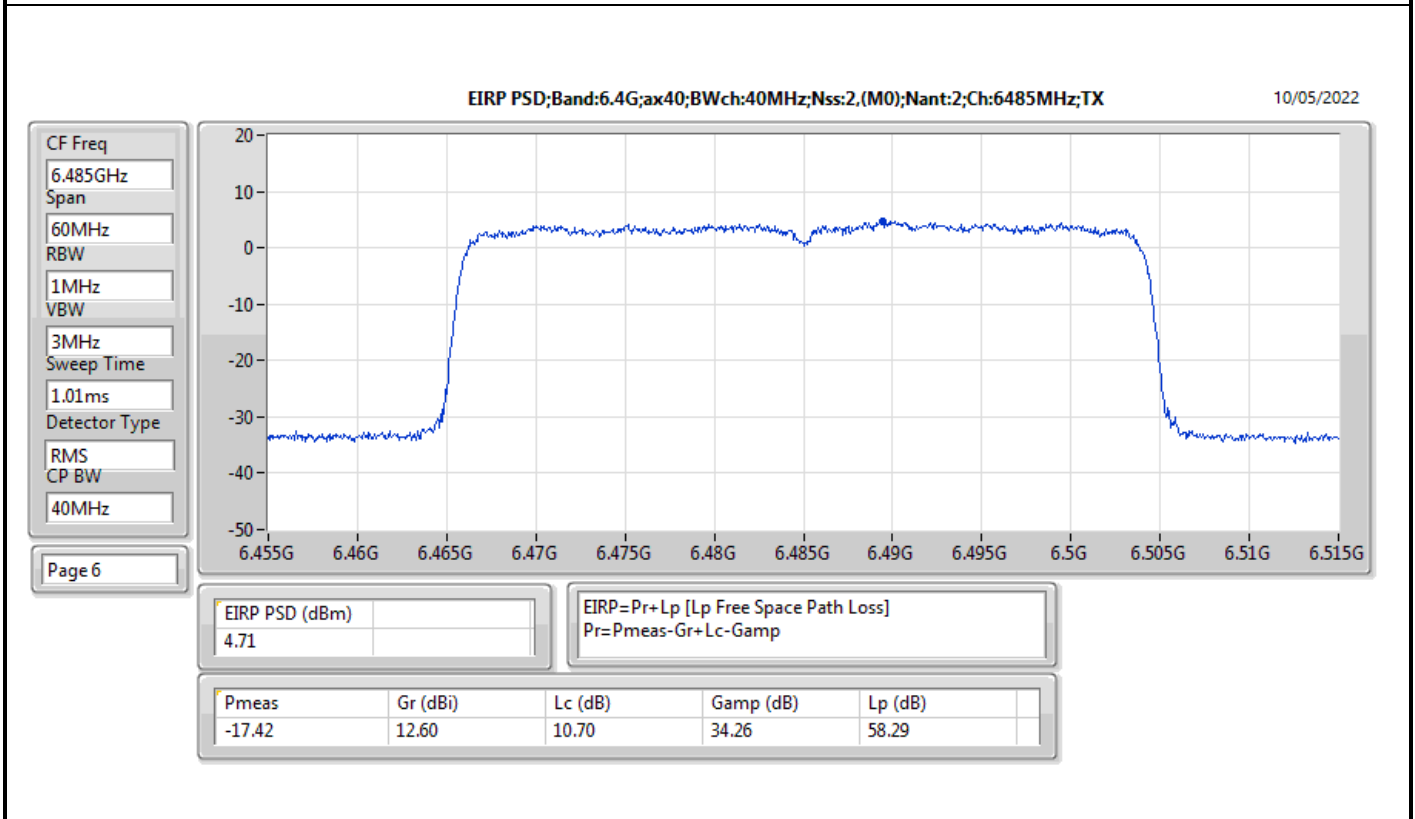

Mode	Result	EIRP PD (dBm/RBW)	EIRP PD Limit (dBm/RBW)
6345MHz	Pass	4.78	5.00
6505MHz Straddle 6.425-6.525GHz	Pass	4.80	5.00
6665MHz	Pass	4.70	5.00
6825MHz Straddle 6.525-6.875GHz	Pass	4.58	5.00
6985MHz	Pass	4.67	5.00
802.11ax HEW160_Nss2,(MCS0)_2TX	-	-	-
6025MHz	Pass	4.56	5.00
6185MHz	Pass	4.76	5.00
6345MHz	Pass	4.54	5.00
6505MHz Straddle 6.425-6.525GHz	Pass	4.79	5.00
6665MHz	Pass	4.88	5.00
6825MHz Straddle 6.525-6.875GHz	Pass	4.80	5.00
6985MHz	Pass	4.53	5.00

DG = Directional Gain; RBW = 500kHz for 5.725-5.85GHz band / 1MHz for other band;
PD = trace bin-by-bin of each transmits port summing can be performed maximum power density; Port X = Port X Power Density;