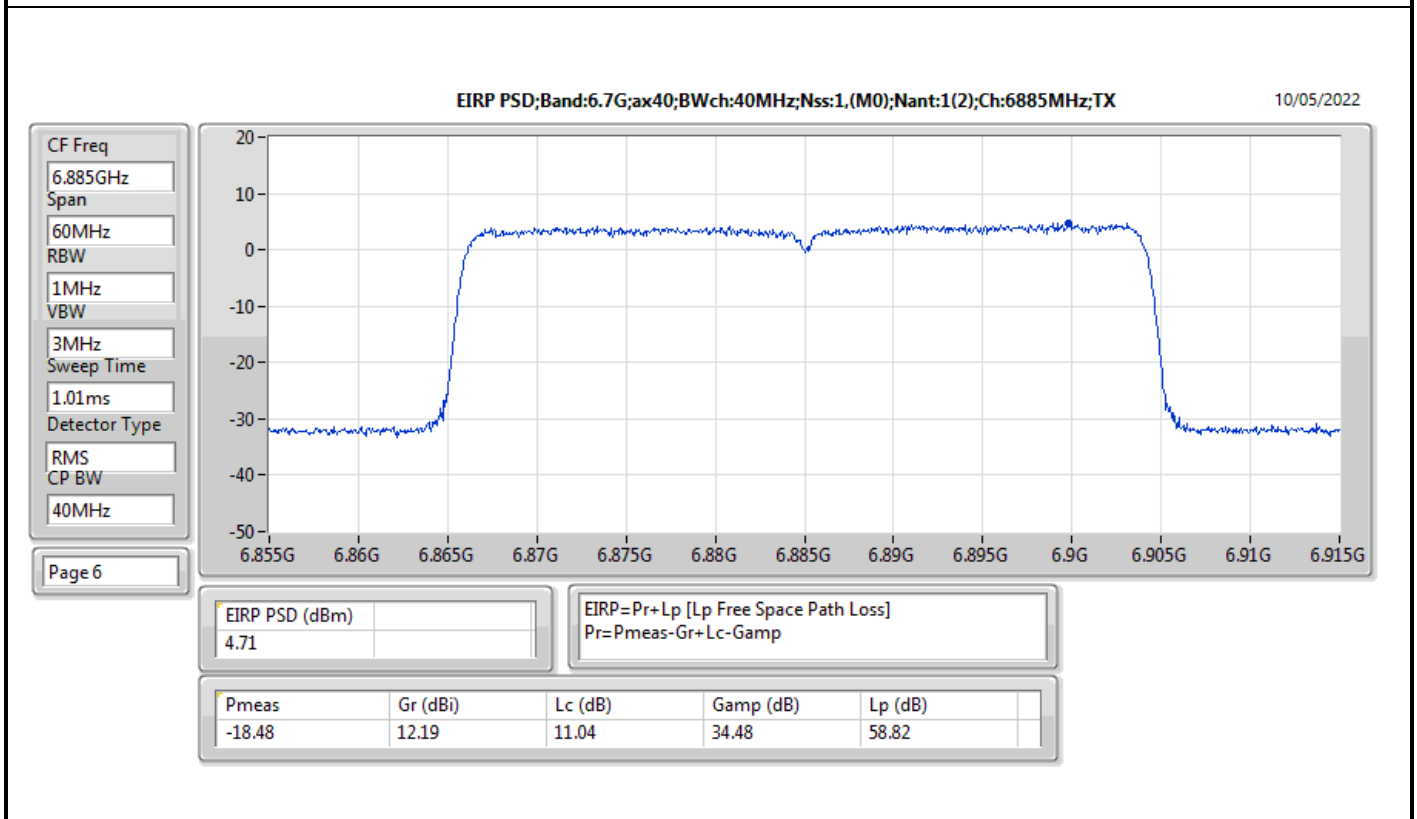

Mode	Result	EIRP PD (dBm/RBW)	EIRP PD Limit (dBm/RBW)
6345MHz	Pass	4.78	5.00
6505MHz Straddle 6.425-6.525GHz	Pass	4.80	5.00
6665MHz	Pass	4.70	5.00
6825MHz Straddle 6.525-6.875GHz	Pass	4.58	5.00
6985MHz	Pass	4.67	5.00
802.11ax HEW160_Nss2,(MCS0)_2TX	-	-	-
6025MHz	Pass	4.56	5.00
6185MHz	Pass	4.76	5.00
6345MHz	Pass	4.54	5.00
6505MHz Straddle 6.425-6.525GHz	Pass	4.79	5.00
6665MHz	Pass	4.88	5.00
6825MHz Straddle 6.525-6.875GHz	Pass	4.80	5.00
6985MHz	Pass	4.53	5.00

DG = Directional Gain; RBW = 500kHz for 5.725-5.85GHz band / 1MHz for other band;
PD = trace bin-by-bin of each transmits port summing can be performed maximum power density; Port X = Port X Power Density;