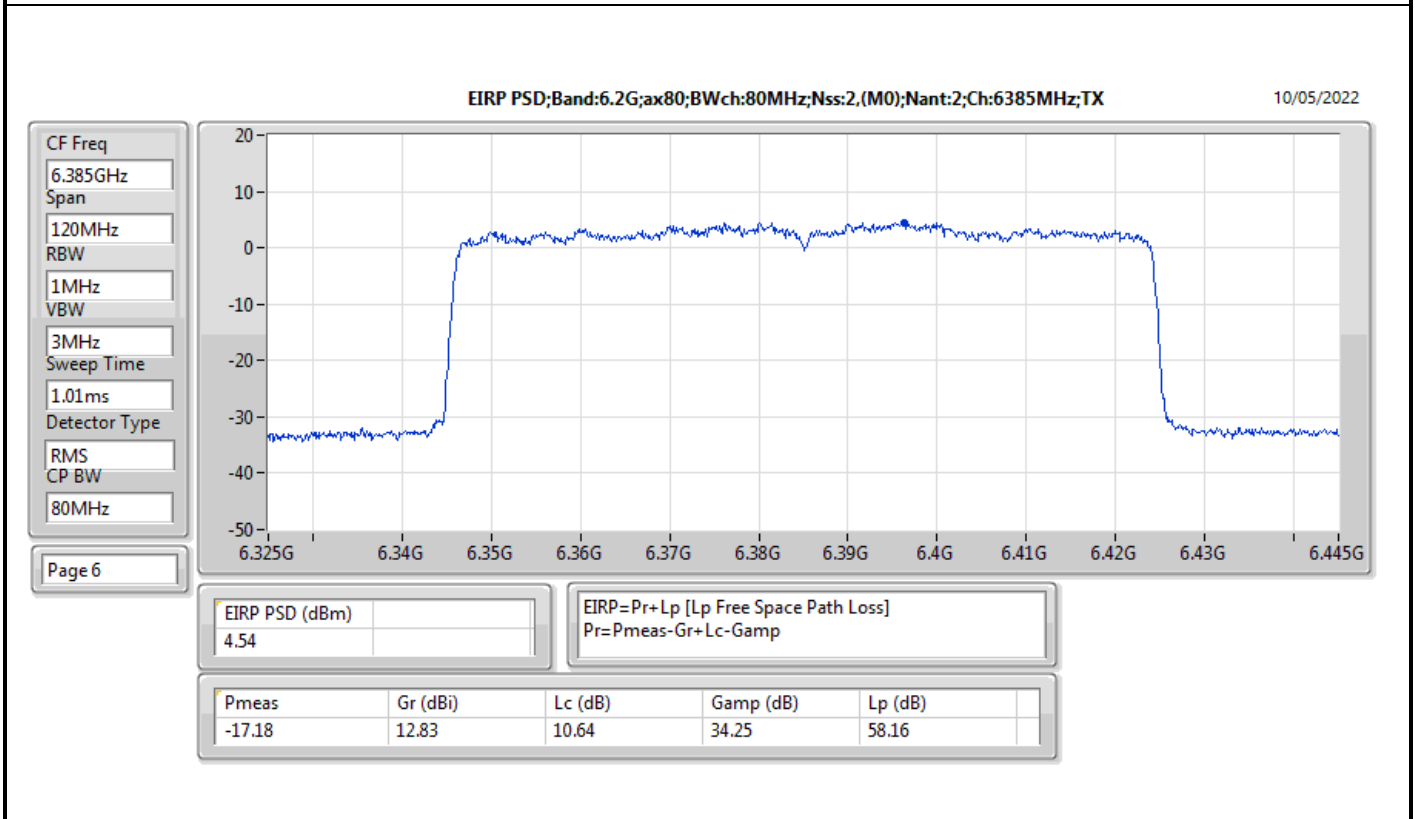

Mode	Result	EIRP PD (dBm/RBW)	EIRP PD Limit (dBm/RBW)
6345MHz	Pass	4.78	5.00
6505MHz Straddle 6.425-6.525GHz	Pass	4.80	5.00
6665MHz	Pass	4.70	5.00
6825MHz Straddle 6.525-6.875GHz	Pass	4.58	5.00
6985MHz	Pass	4.67	5.00
802.11ax HEW160_Nss2,(MCS0)_2TX	-	-	-
6025MHz	Pass	4.56	5.00
6185MHz	Pass	4.76	5.00
6345MHz	Pass	4.54	5.00
6505MHz Straddle 6.425-6.525GHz	Pass	4.79	5.00
6665MHz	Pass	4.88	5.00
6825MHz Straddle 6.525-6.875GHz	Pass	4.80	5.00
6985MHz	Pass	4.53	5.00

DG = Directional Gain; RBW = 500kHz for 5.725-5.85GHz band / 1MHz for other band;
PD = trace bin-by-bin of each transmits port summing can be performed maximum power density; Port X = Port X Power Density;