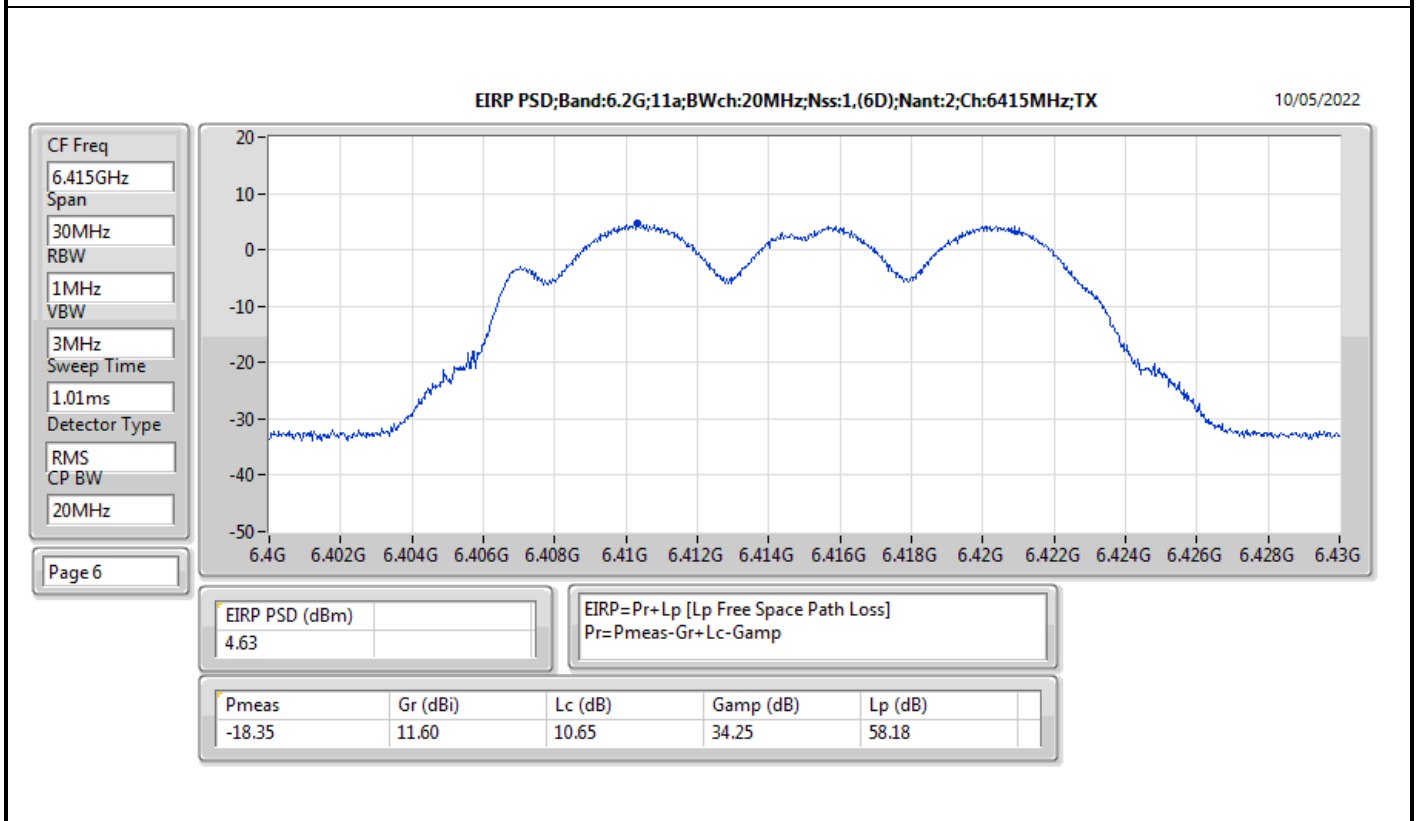

Mode	Result	EIRP PD (dBm/RBW)	EIRP PD Limit (dBm/RBW)
6345MHz	Pass	4.78	5.00
6505MHz Straddle 6.425-6.525GHz	Pass	4.80	5.00
6665MHz	Pass	4.70	5.00
6825MHz Straddle 6.525-6.875GHz	Pass	4.58	5.00
6985MHz	Pass	4.67	5.00
802.11ax HEW160_Nss2,(MCS0)_2TX	-	-	-
6025MHz	Pass	4.56	5.00
6185MHz	Pass	4.76	5.00
6345MHz	Pass	4.54	5.00
6505MHz Straddle 6.425-6.525GHz	Pass	4.79	5.00
6665MHz	Pass	4.88	5.00
6825MHz Straddle 6.525-6.875GHz	Pass	4.80	5.00
6985MHz	Pass	4.53	5.00

DG = Directional Gain; RBW = 500kHz for 5.725-5.85GHz band / 1MHz for other band;
PD = trace bin-by-bin of each transmits port summing can be performed maximum power density; Port X = Port X Power Density;