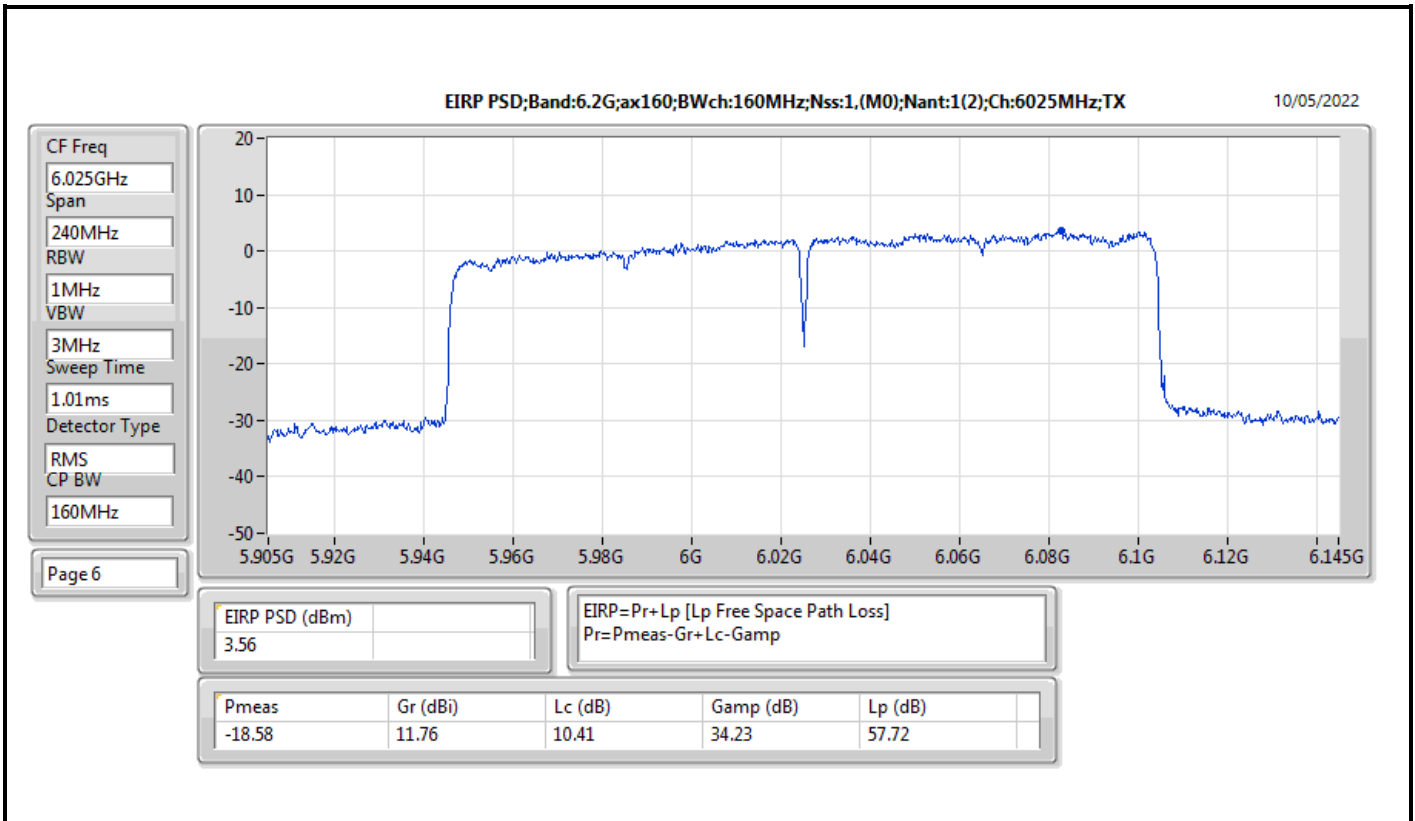

Mode	Result	EIRP PD (dBm/RBW)	EIRP PD Limit (dBm/RBW)
6345MHz	Pass	4.78	5.00
6505MHz Straddle 6.425-6.525GHz	Pass	4.80	5.00
6665MHz	Pass	4.70	5.00
6825MHz Straddle 6.525-6.875GHz	Pass	4.58	5.00
6985MHz	Pass	4.67	5.00
802.11ax HEW160_Nss2,(MCS0)_2TX	-	-	-
6025MHz	Pass	4.56	5.00
6185MHz	Pass	4.76	5.00
6345MHz	Pass	4.54	5.00
6505MHz Straddle 6.425-6.525GHz	Pass	4.79	5.00
6665MHz	Pass	4.88	5.00
6825MHz Straddle 6.525-6.875GHz	Pass	4.80	5.00
6985MHz	Pass	4.53	5.00

DG = Directional Gain; RBW = 500kHz for 5.725-5.85GHz band / 1MHz for other band;
PD = trace bin-by-bin of each transmits port summing can be performed maximum power density; Port X = Port X Power Density;