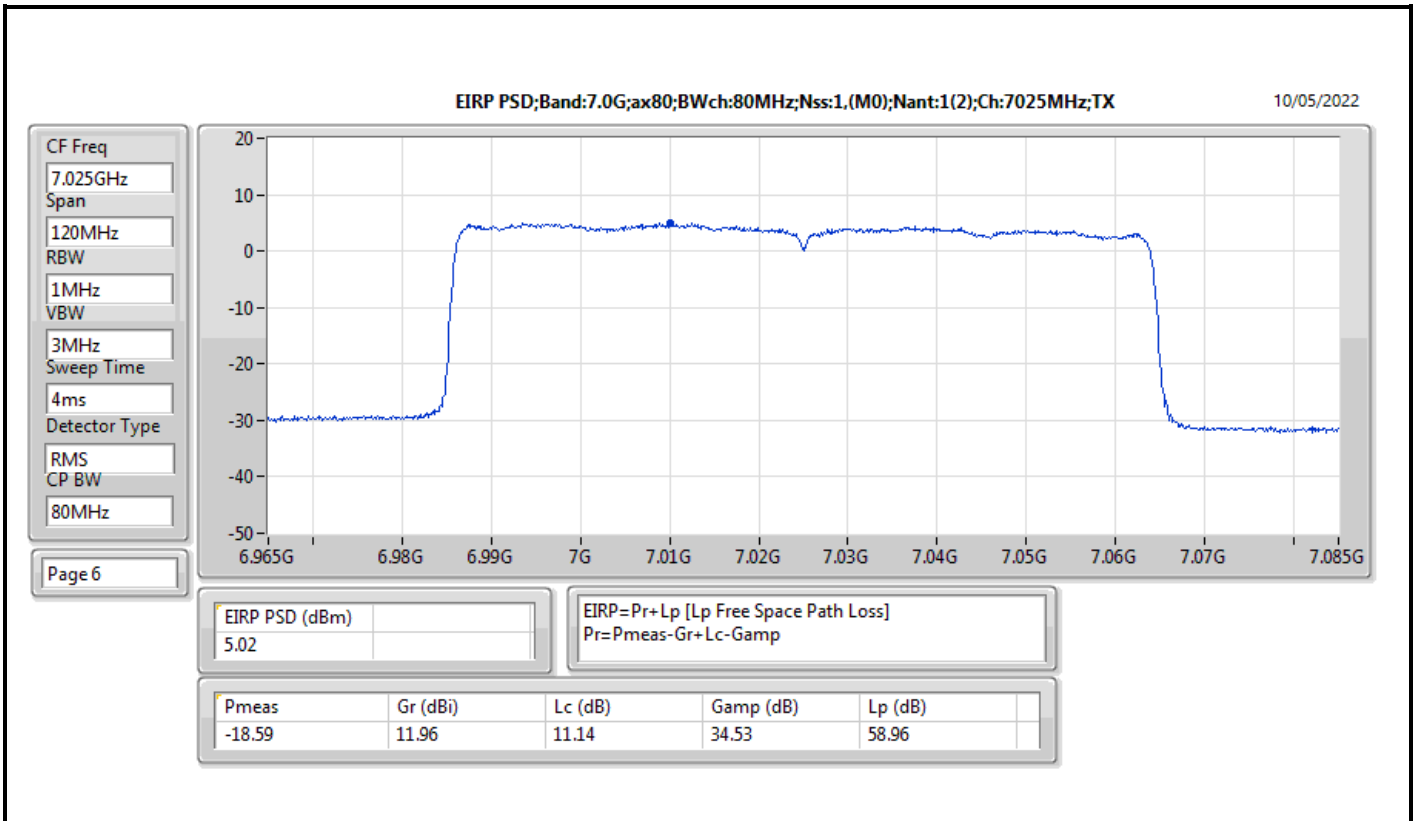

Mode	Result	EIRP PD (dBm/RBW)	EIRP PD Limit (dBm/RBW)
6345MHz	Pass	4.78	5.00
6505MHz Straddle 6.425-6.525GHz	Pass	4.80	5.00
6665MHz	Pass	4.70	5.00
6825MHz Straddle 6.525-6.875GHz	Pass	4.58	5.00
6985MHz	Pass	4.67	5.00
802.11ax HEW160_Nss2,(MCS0)_2TX	-	-	-
6025MHz	Pass	4.56	5.00
6185MHz	Pass	4.76	5.00
6345MHz	Pass	4.54	5.00
6505MHz Straddle 6.425-6.525GHz	Pass	4.79	5.00
6665MHz	Pass	4.88	5.00
6825MHz Straddle 6.525-6.875GHz	Pass	4.80	5.00
6985MHz	Pass	4.53	5.00

DG = Directional Gain; RBW = 500kHz for 5.725-5.85GHz band / 1MHz for other band;
PD = trace bin-by-bin of each transmits port summing can be performed maximum power density; Port X = Port X Power Density;