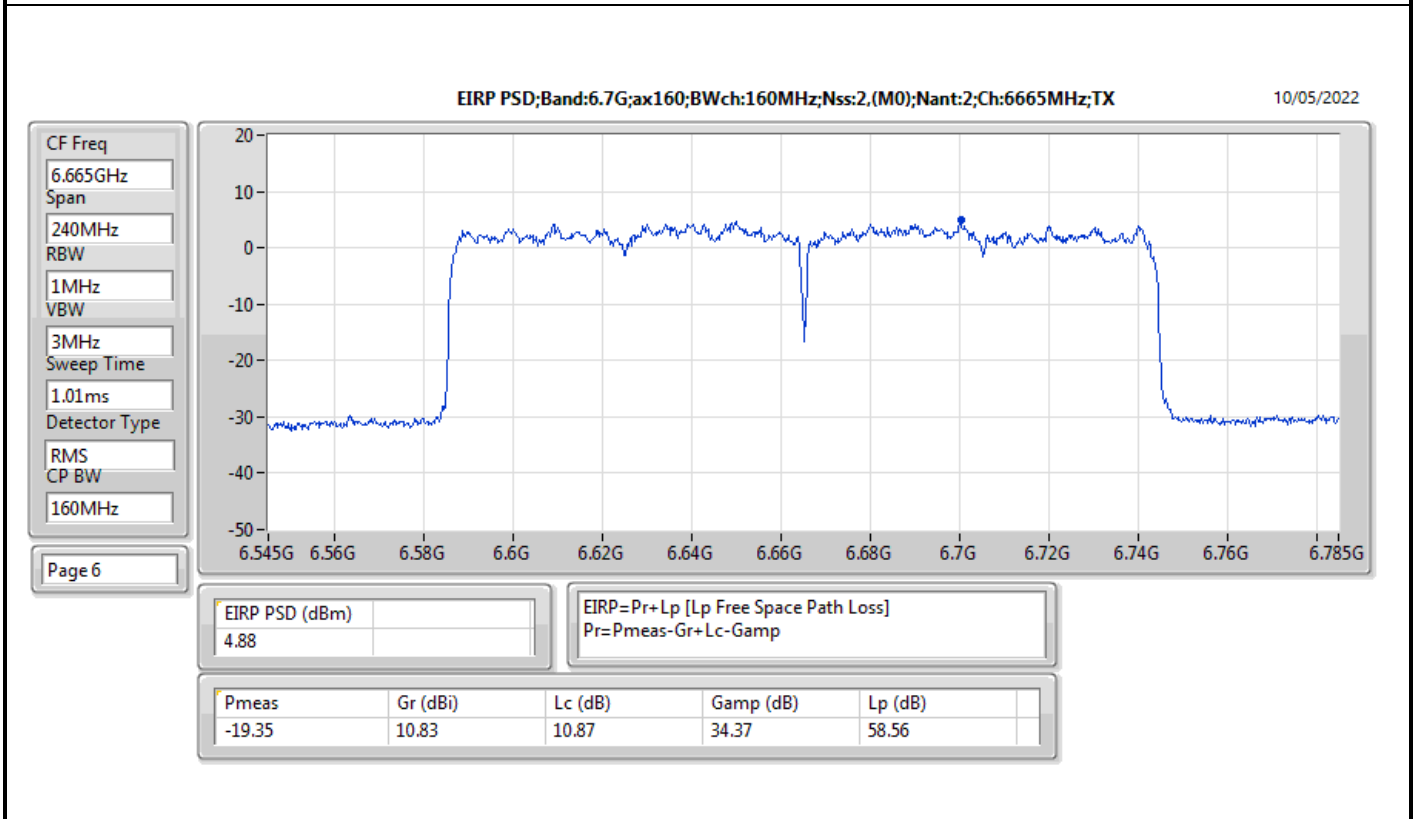

Mode	Result	EIRP PD (dBm/RBW)	EIRP PD Limit (dBm/RBW)
6345MHz	Pass	4.78	5.00
6505MHz Straddle 6.425-6.525GHz	Pass	4.80	5.00
6665MHz	Pass	4.70	5.00
6825MHz Straddle 6.525-6.875GHz	Pass	4.58	5.00
6985MHz	Pass	4.67	5.00
802.11ax HEW160_Nss2,(MCS0)_2TX	-	-	-
6025MHz	Pass	4.56	5.00
6185MHz	Pass	4.76	5.00
6345MHz	Pass	4.54	5.00
6505MHz Straddle 6.425-6.525GHz	Pass	4.79	5.00
6665MHz	Pass	4.88	5.00
6825MHz Straddle 6.525-6.875GHz	Pass	4.80	5.00
6985MHz	Pass	4.53	5.00

DG = Directional Gain; RBW = 500kHz for 5.725-5.85GHz band / 1MHz for other band;
PD = trace bin-by-bin of each transmits port summing can be performed maximum power density; Port X = Port X Power Density;