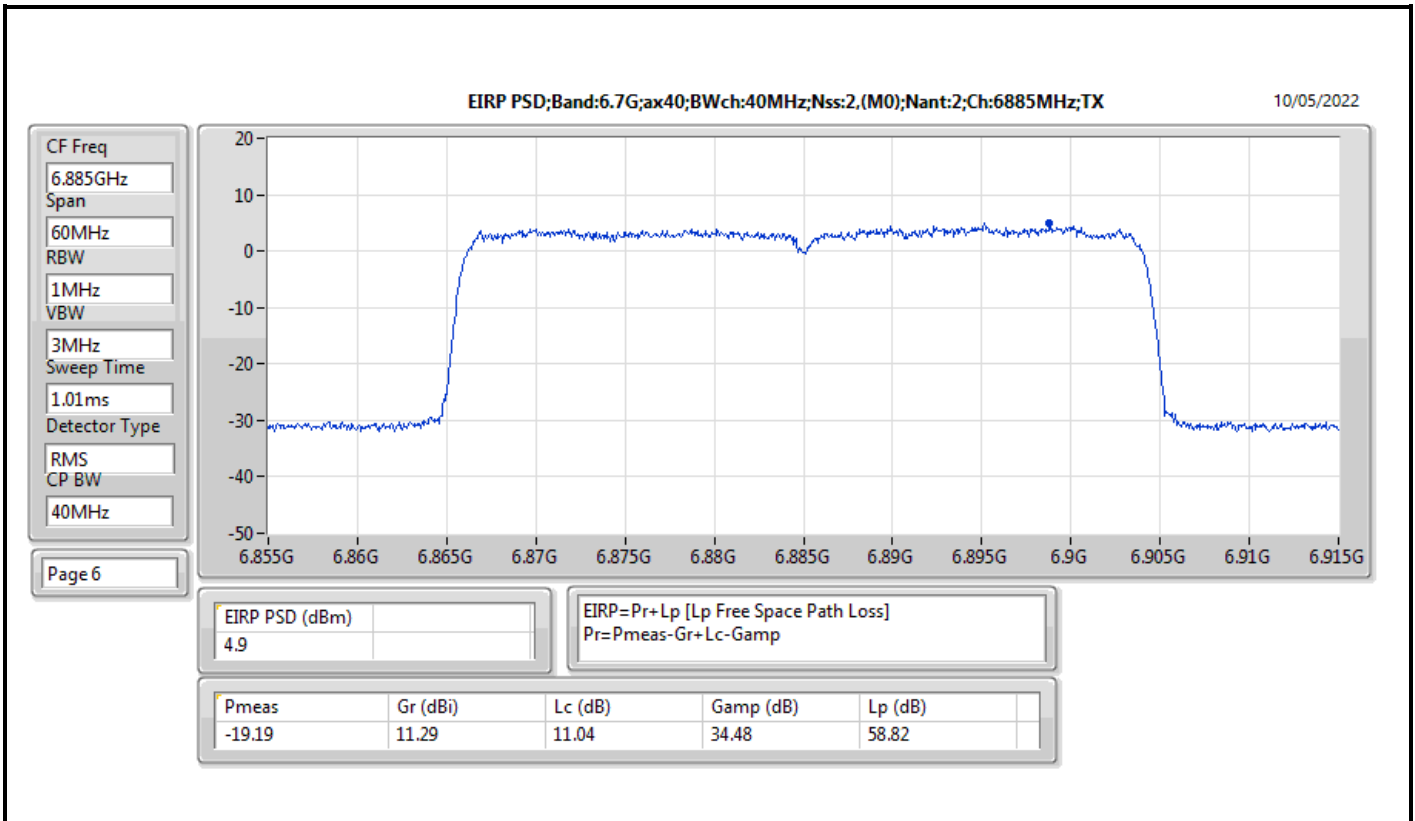

Mode	Result	EIRP PD (dBm/RBW)	EIRP PD Limit (dBm/RBW)
6345MHz	Pass	4.78	5.00
6505MHz Straddle 6.425-6.525GHz	Pass	4.80	5.00
6665MHz	Pass	4.70	5.00
6825MHz Straddle 6.525-6.875GHz	Pass	4.58	5.00
6985MHz	Pass	4.67	5.00
802.11ax HEW160_Nss2,(MCS0)_2TX	-	-	-
6025MHz	Pass	4.56	5.00
6185MHz	Pass	4.76	5.00
6345MHz	Pass	4.54	5.00
6505MHz Straddle 6.425-6.525GHz	Pass	4.79	5.00
6665MHz	Pass	4.88	5.00
6825MHz Straddle 6.525-6.875GHz	Pass	4.80	5.00
6985MHz	Pass	4.53	5.00

DG = Directional Gain; RBW = 500kHz for 5.725-5.85GHz band / 1MHz for other band;
PD = trace bin-by-bin of each transmits port summing can be performed maximum power density; Port X = Port X Power Density;