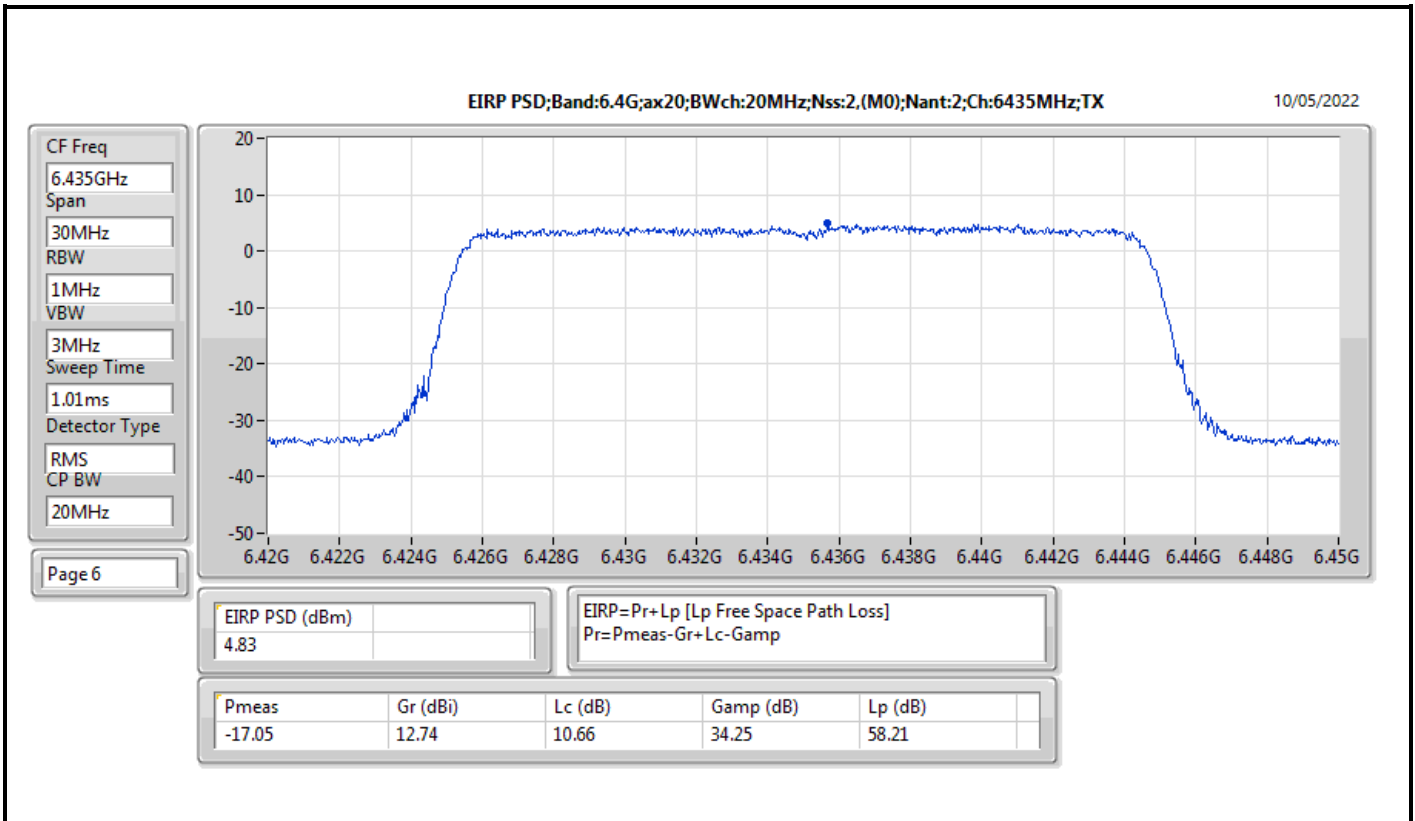

Mode	Result	EIRP PD (dBm/RBW)	EIRP PD Limit (dBm/RBW)
6345MHz	Pass	4.78	5.00
6505MHz Straddle 6.425-6.525GHz	Pass	4.80	5.00
6665MHz	Pass	4.70	5.00
6825MHz Straddle 6.525-6.875GHz	Pass	4.58	5.00
6985MHz	Pass	4.67	5.00
802.11ax HEW160_Nss2,(MCS0)_2TX	-	-	-
6025MHz	Pass	4.56	5.00
6185MHz	Pass	4.76	5.00
6345MHz	Pass	4.54	5.00
6505MHz Straddle 6.425-6.525GHz	Pass	4.79	5.00
6665MHz	Pass	4.88	5.00
6825MHz Straddle 6.525-6.875GHz	Pass	4.80	5.00
6985MHz	Pass	4.53	5.00

DG = Directional Gain; RBW = 500kHz for 5.725-5.85GHz band / 1MHz for other band;
PD = trace bin-by-bin of each transmits port summing can be performed maximum power density; Port X = Port X Power Density;