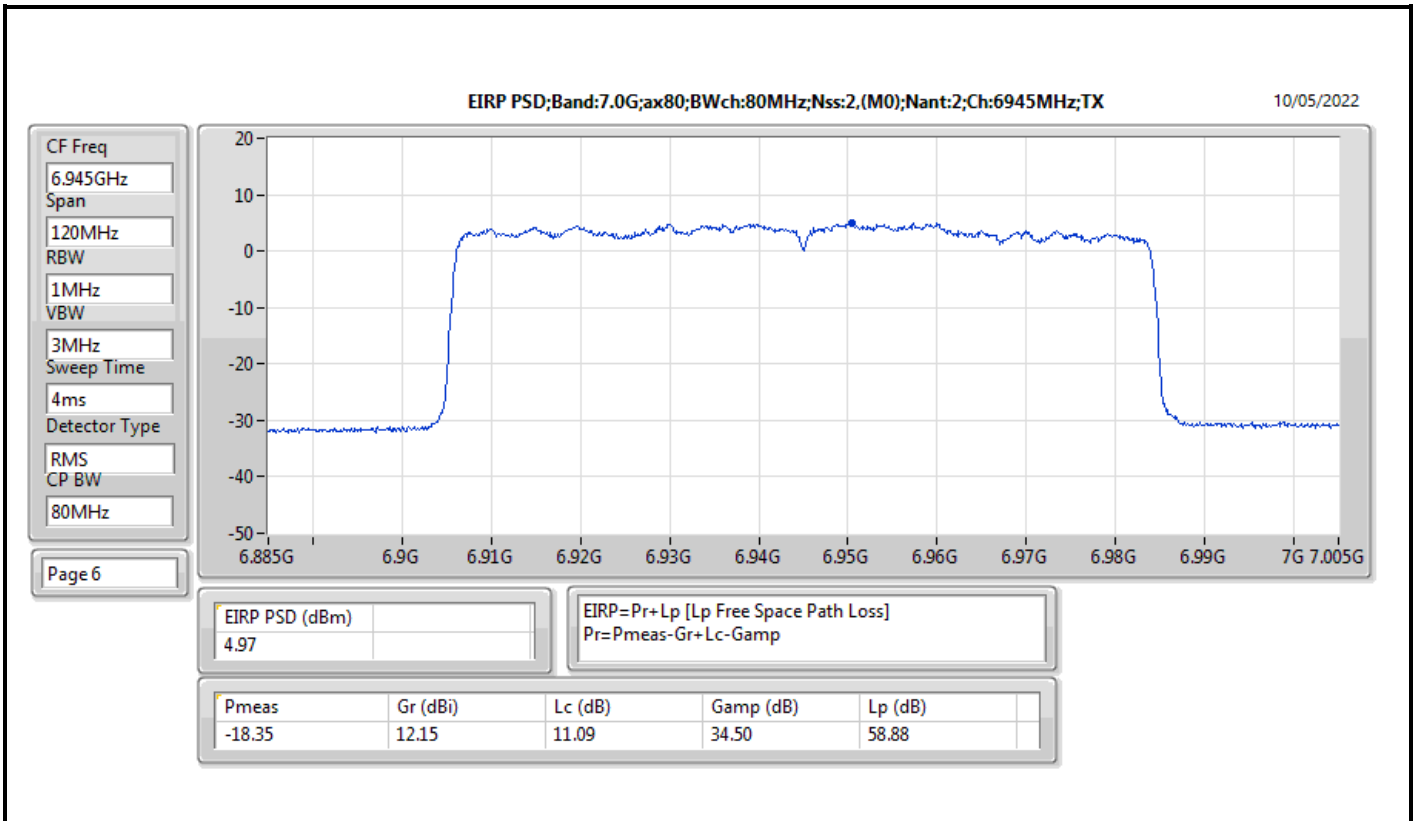

Mode	Result	EIRP PD (dBm/RBW)	EIRP PD Limit (dBm/RBW)
6345MHz	Pass	4.78	5.00
6505MHz Straddle 6.425-6.525GHz	Pass	4.80	5.00
6665MHz	Pass	4.70	5.00
6825MHz Straddle 6.525-6.875GHz	Pass	4.58	5.00
6985MHz	Pass	4.67	5.00
802.11ax HEW160_Nss2,(MCS0)_2TX	-	-	-
6025MHz	Pass	4.56	5.00
6185MHz	Pass	4.76	5.00
6345MHz	Pass	4.54	5.00
6505MHz Straddle 6.425-6.525GHz	Pass	4.79	5.00
6665MHz	Pass	4.88	5.00
6825MHz Straddle 6.525-6.875GHz	Pass	4.80	5.00
6985MHz	Pass	4.53	5.00

DG = Directional Gain; RBW = 500kHz for 5.725-5.85GHz band / 1MHz for other band;
PD = trace bin-by-bin of each transmits port summing can be performed maximum power density; Port X = Port X Power Density;