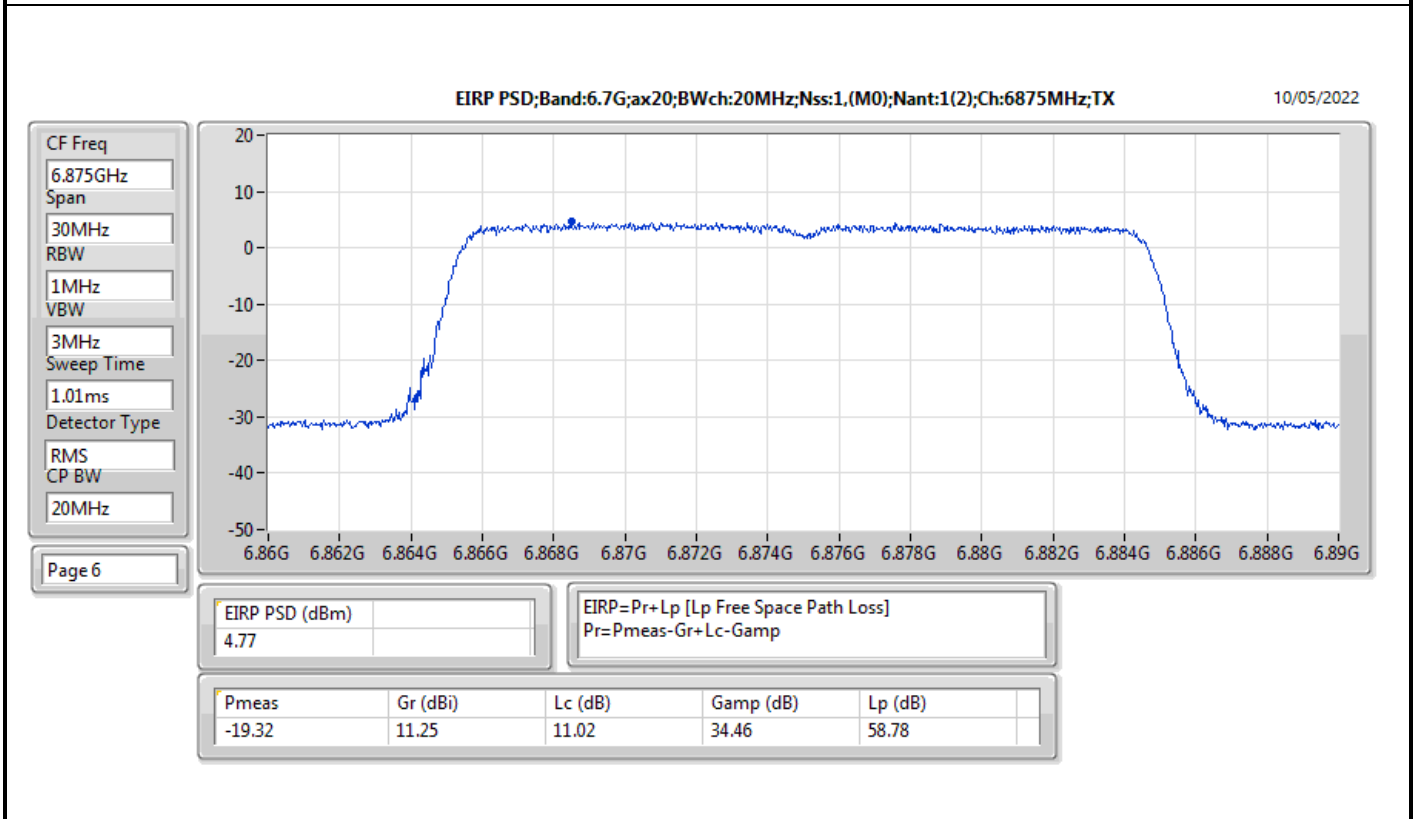

Mode	Result	EIRP PD (dBm/RBW)	EIRP PD Limit (dBm/RBW)
6345MHz	Pass	4.78	5.00
6505MHz Straddle 6.425-6.525GHz	Pass	4.80	5.00
6665MHz	Pass	4.70	5.00
6825MHz Straddle 6.525-6.875GHz	Pass	4.58	5.00
6985MHz	Pass	4.67	5.00
802.11ax HEW160_Nss2,(MCS0)_2TX	-	-	-
6025MHz	Pass	4.56	5.00
6185MHz	Pass	4.76	5.00
6345MHz	Pass	4.54	5.00
6505MHz Straddle 6.425-6.525GHz	Pass	4.79	5.00
6665MHz	Pass	4.88	5.00
6825MHz Straddle 6.525-6.875GHz	Pass	4.80	5.00
6985MHz	Pass	4.53	5.00

DG = Directional Gain; RBW = 500kHz for 5.725-5.85GHz band / 1MHz for other band;
PD = trace bin-by-bin of each transmits port summing can be performed maximum power density; Port X = Port X Power Density;