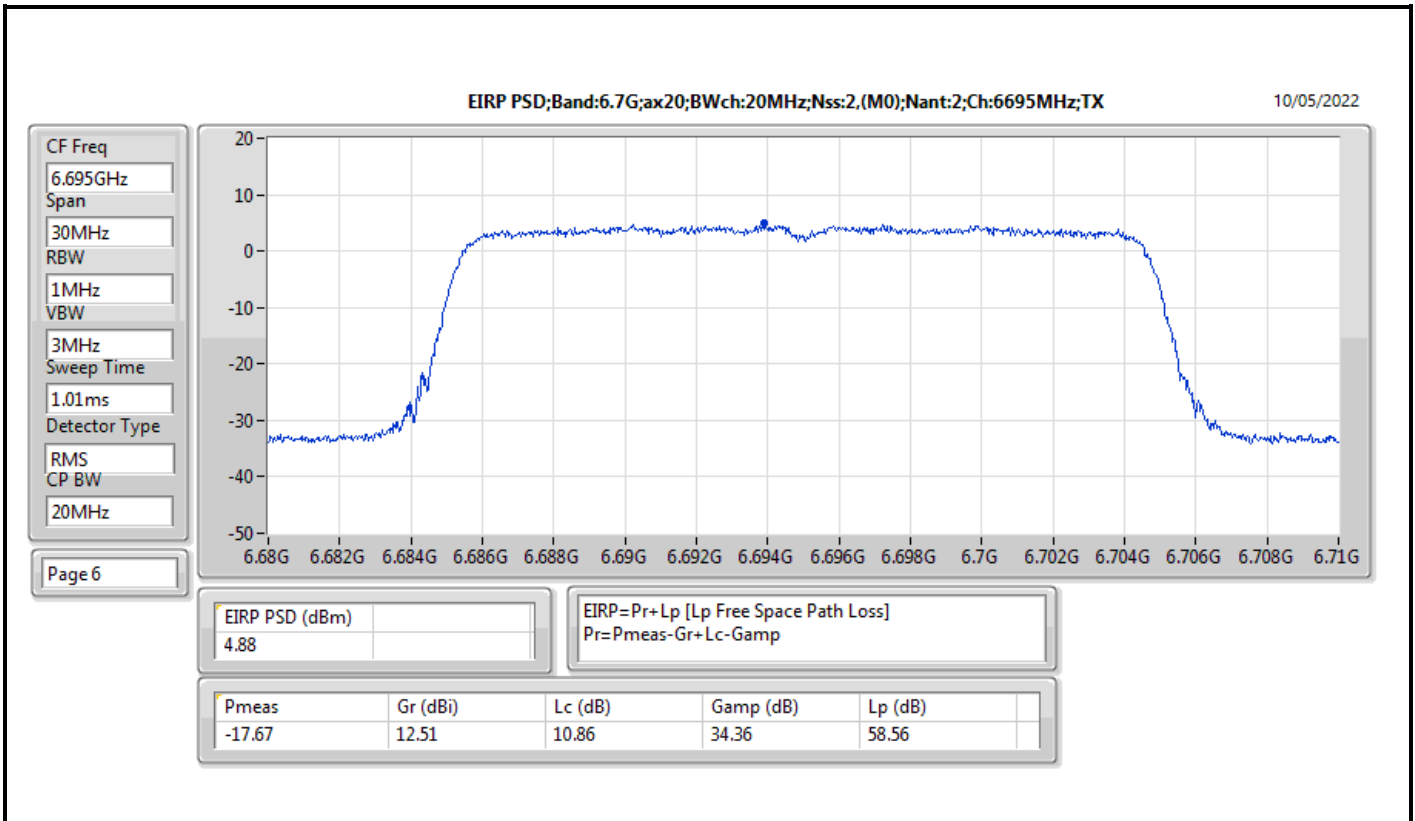

Mode	Result	EIRP PD (dBm/RBW)	EIRP PD Limit (dBm/RBW)
6345MHz	Pass	4.78	5.00
6505MHz Straddle 6.425-6.525GHz	Pass	4.80	5.00
6665MHz	Pass	4.70	5.00
6825MHz Straddle 6.525-6.875GHz	Pass	4.58	5.00
6985MHz	Pass	4.67	5.00
802.11ax HEW160_Nss2,(MCS0)_2TX	-	-	-
6025MHz	Pass	4.56	5.00
6185MHz	Pass	4.76	5.00
6345MHz	Pass	4.54	5.00
6505MHz Straddle 6.425-6.525GHz	Pass	4.79	5.00
6665MHz	Pass	4.88	5.00
6825MHz Straddle 6.525-6.875GHz	Pass	4.80	5.00
6985MHz	Pass	4.53	5.00

DG = Directional Gain; RBW = 500kHz for 5.725-5.85GHz band / 1MHz for other band;
PD = trace bin-by-bin of each transmits port summing can be performed maximum power density; Port X = Port X Power Density;