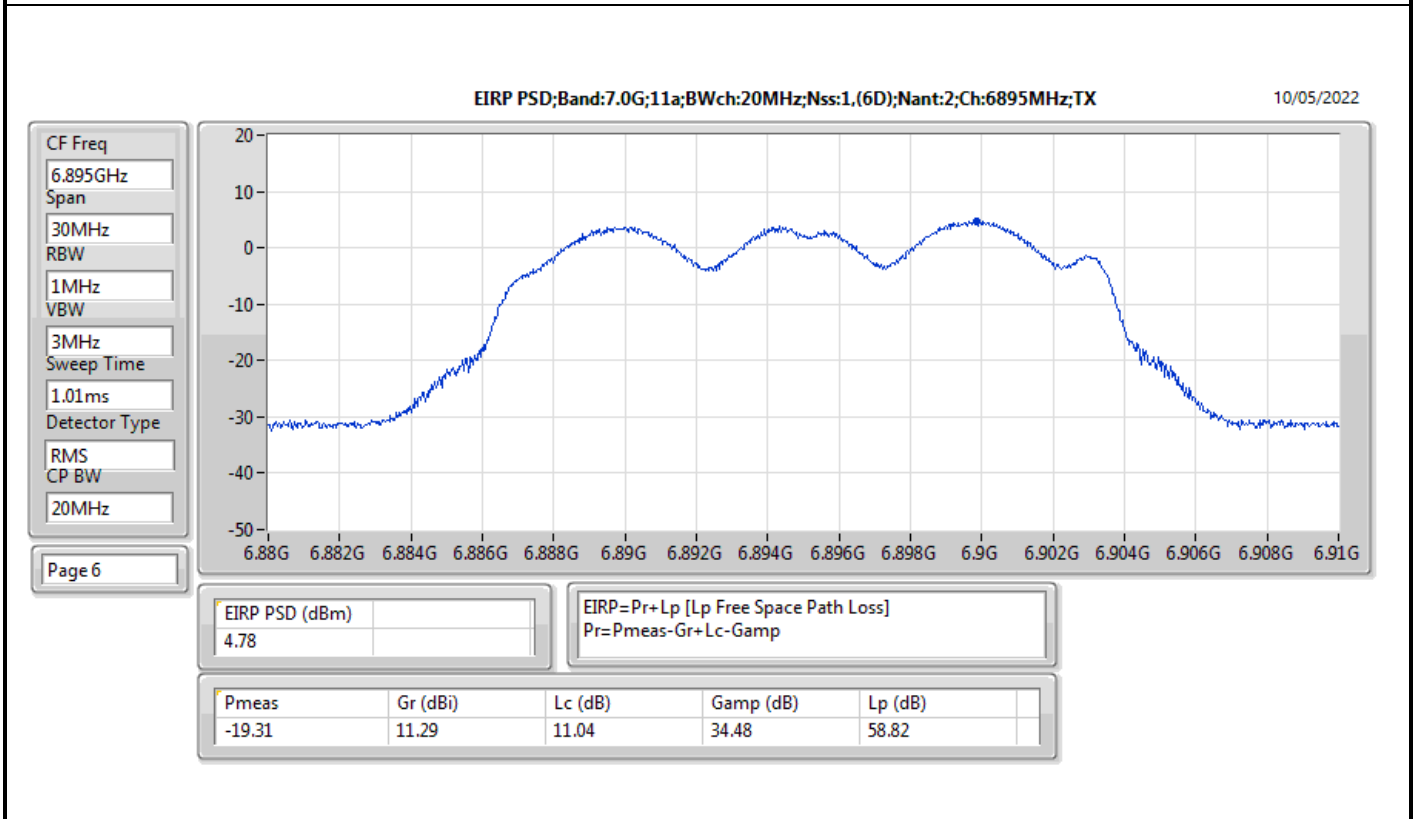

Mode	Result	EIRP PD (dBm/RBW)	EIRP PD Limit (dBm/RBW)
6345MHz	Pass	4.78	5.00
6505MHz Straddle 6.425-6.525GHz	Pass	4.80	5.00
6665MHz	Pass	4.70	5.00
6825MHz Straddle 6.525-6.875GHz	Pass	4.58	5.00
6985MHz	Pass	4.67	5.00
802.11ax HEW160_Nss2,(MCS0)_2TX	-	-	-
6025MHz	Pass	4.56	5.00
6185MHz	Pass	4.76	5.00
6345MHz	Pass	4.54	5.00
6505MHz Straddle 6.425-6.525GHz	Pass	4.79	5.00
6665MHz	Pass	4.88	5.00
6825MHz Straddle 6.525-6.875GHz	Pass	4.80	5.00
6985MHz	Pass	4.53	5.00

DG = Directional Gain; RBW = 500kHz for 5.725-5.85GHz band / 1MHz for other band;
PD = trace bin-by-bin of each transmits port summing can be performed maximum power density; Port X = Port X Power Density;