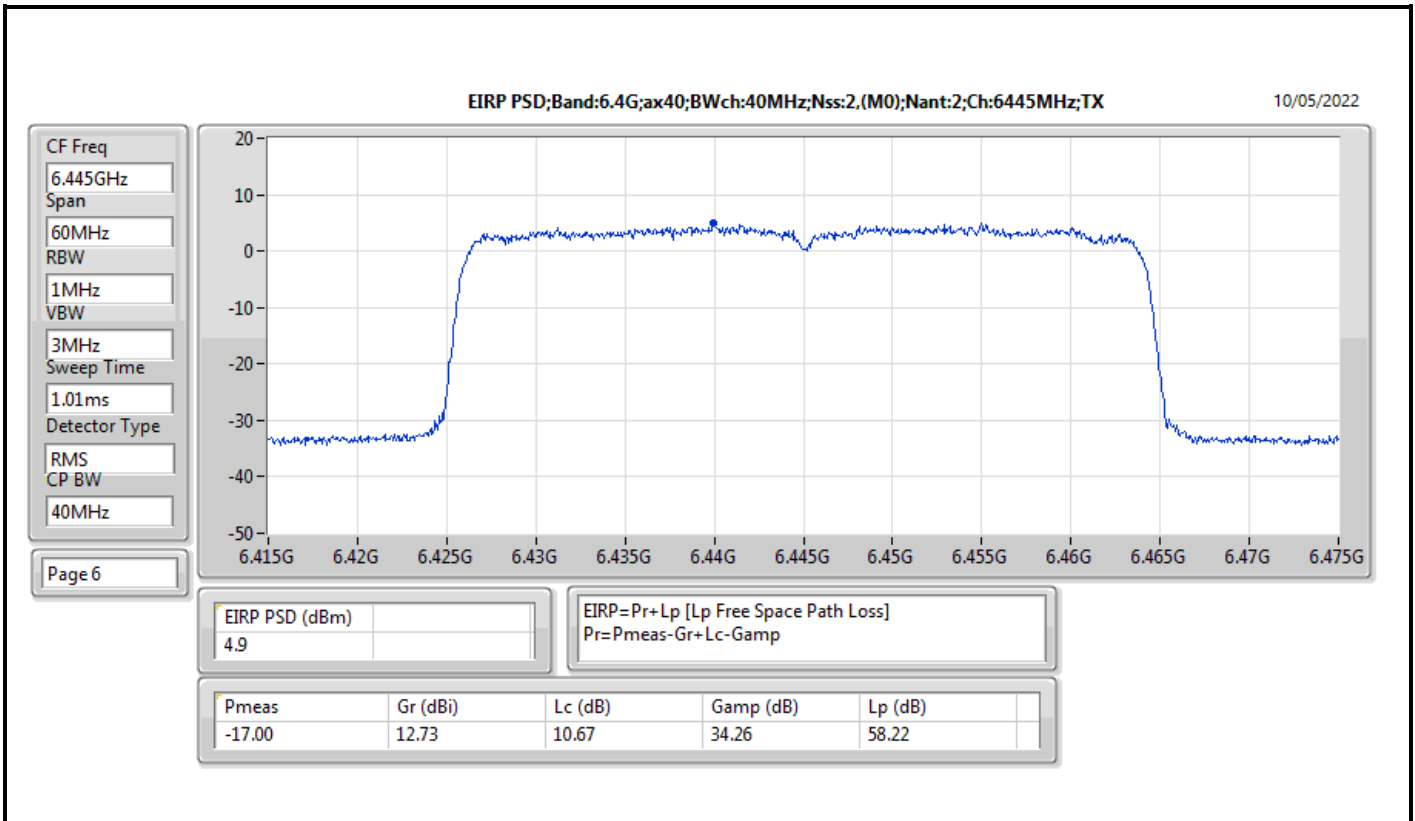

Mode	Result	EIRP PD (dBm/RBW)	EIRP PD Limit (dBm/RBW)
6345MHz	Pass	4.78	5.00
6505MHz Straddle 6.425-6.525GHz	Pass	4.80	5.00
6665MHz	Pass	4.70	5.00
6825MHz Straddle 6.525-6.875GHz	Pass	4.58	5.00
6985MHz	Pass	4.67	5.00
802.11ax HEW160_Nss2,(MCS0)_2TX	-	-	-
6025MHz	Pass	4.56	5.00
6185MHz	Pass	4.76	5.00
6345MHz	Pass	4.54	5.00
6505MHz Straddle 6.425-6.525GHz	Pass	4.79	5.00
6665MHz	Pass	4.88	5.00
6825MHz Straddle 6.525-6.875GHz	Pass	4.80	5.00
6985MHz	Pass	4.53	5.00

DG = Directional Gain; RBW = 500kHz for 5.725-5.85GHz band / 1MHz for other band;
PD = trace bin-by-bin of each transmits port summing can be performed maximum power density; Port X = Port X Power Density;