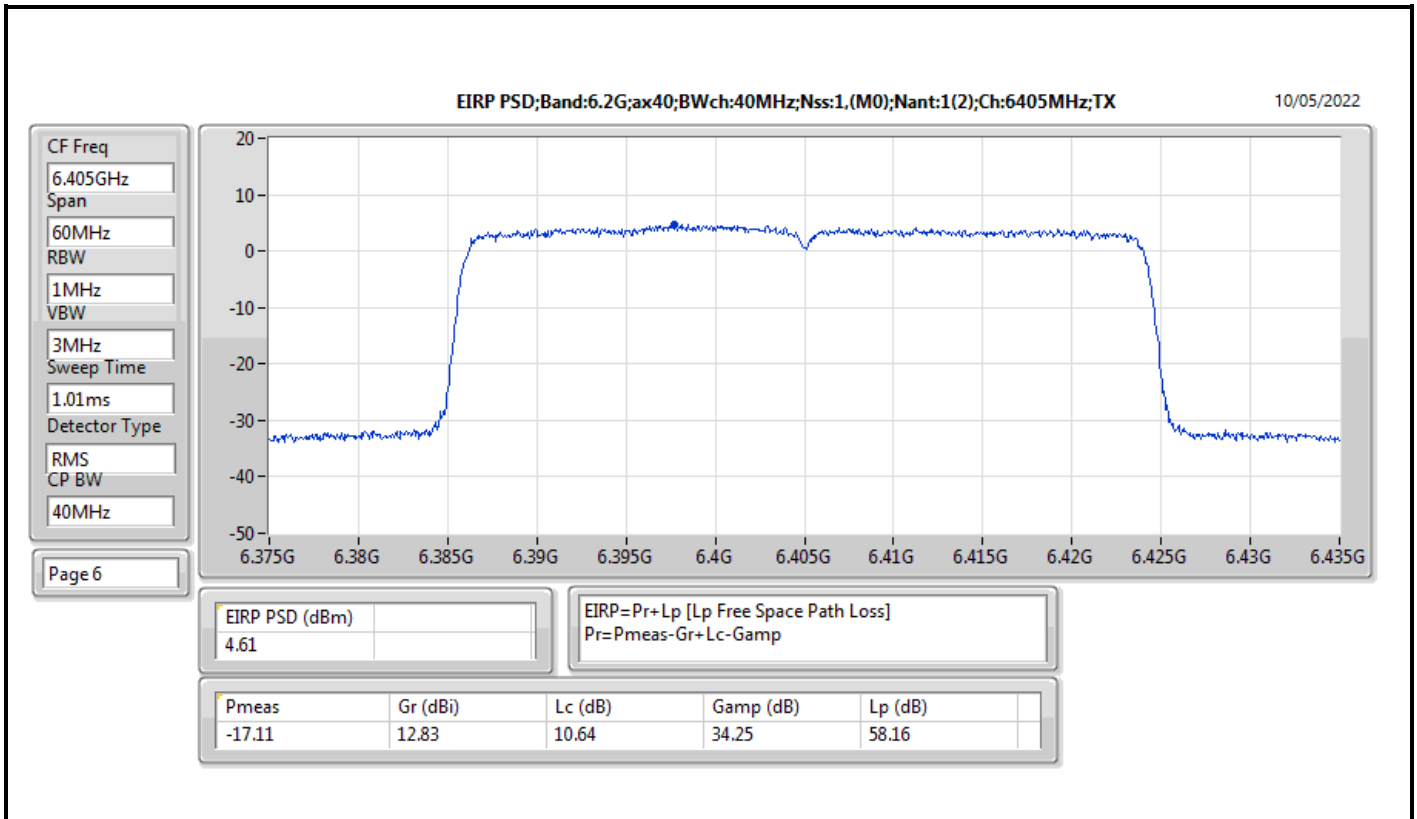

Mode	Result	EIRP PD (dBm/RBW)	EIRP PD Limit (dBm/RBW)
6345MHz	Pass	4.78	5.00
6505MHz Straddle 6.425-6.525GHz	Pass	4.80	5.00
6665MHz	Pass	4.70	5.00
6825MHz Straddle 6.525-6.875GHz	Pass	4.58	5.00
6985MHz	Pass	4.67	5.00
802.11ax HEW160_Nss2,(MCS0)_2TX	-	-	-
6025MHz	Pass	4.56	5.00
6185MHz	Pass	4.76	5.00
6345MHz	Pass	4.54	5.00
6505MHz Straddle 6.425-6.525GHz	Pass	4.79	5.00
6665MHz	Pass	4.88	5.00
6825MHz Straddle 6.525-6.875GHz	Pass	4.80	5.00
6985MHz	Pass	4.53	5.00

DG = Directional Gain; RBW = 500kHz for 5.725-5.85GHz band / 1MHz for other band;
PD = trace bin-by-bin of each transmits port summing can be performed maximum power density; Port X = Port X Power Density;