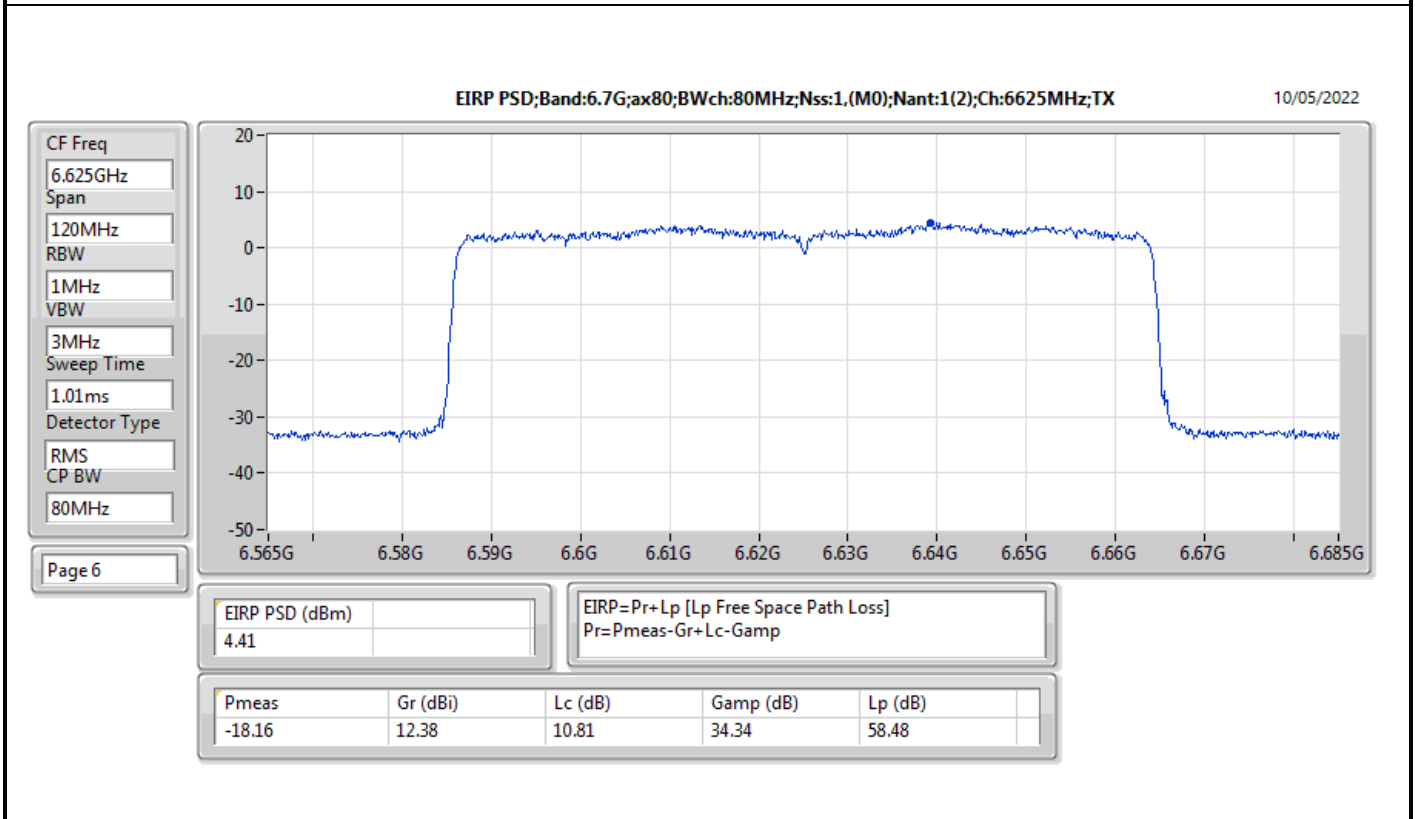

Mode	Result	EIRP PD (dBm/RBW)	EIRP PD Limit (dBm/RBW)
6345MHz	Pass	4.78	5.00
6505MHz Straddle 6.425-6.525GHz	Pass	4.80	5.00
6665MHz	Pass	4.70	5.00
6825MHz Straddle 6.525-6.875GHz	Pass	4.58	5.00
6985MHz	Pass	4.67	5.00
802.11ax HEW160_Nss2,(MCS0)_2TX	-	-	-
6025MHz	Pass	4.56	5.00
6185MHz	Pass	4.76	5.00
6345MHz	Pass	4.54	5.00
6505MHz Straddle 6.425-6.525GHz	Pass	4.79	5.00
6665MHz	Pass	4.88	5.00
6825MHz Straddle 6.525-6.875GHz	Pass	4.80	5.00
6985MHz	Pass	4.53	5.00

DG = Directional Gain; RBW = 500kHz for 5.725-5.85GHz band / 1MHz for other band;
PD = trace bin-by-bin of each transmits port summing can be performed maximum power density; Port X = Port X Power Density;