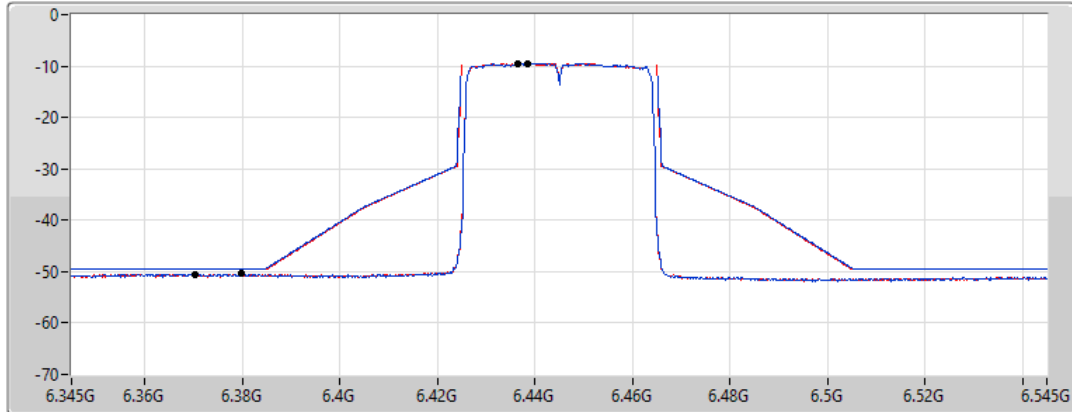

802.11ax HEW40-BF_Nss1,(MCS0)_2TX

MASK

6445MHz_TnomVnom

23/05/2022

CF Freq
6.445GHz

Span
200MHz

RBW
500kHz

VBW
2MHz

Sweep Time
20ms

Detector Type
RMS

Port 1

Port 2

Ref(Hz)	Ref(dBm)	Freq(Hz)	Level(dBm)	Limit(dBm)	Margin(dB)	Port
6.43861G	-9.46	6.3702G	-50.51	-49.46	-1.05	1
6.43661G	-9.50	6.3798G	-50.44	-49.50	-0.94	2