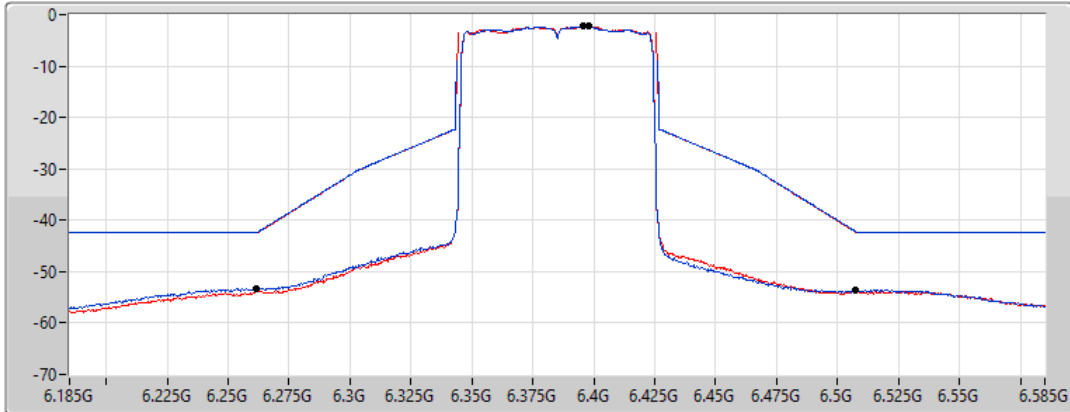

802.11ax HEW80-BF_Nss1,(MCS0)_2TX

MASK

6385MHz_TnomVnom

23/05/2022

CF Freq
6.385GHz

Span
400MHz

RBW
1MHz

VBW
3MHz

Sweep Time
20ms

Detector Type
RMS

Port 1

Port 2

Ref(Hz)	Ref(dBm)	Freq(Hz)	Level(dBm)	Limit(dBm)	Margin(dB)	Port
6.39579G	-2.26	6.2614G	-53.23	-42.26	-10.97	1
6.39779G	-2.25	6.5074G	-53.64	-42.25	-11.39	2