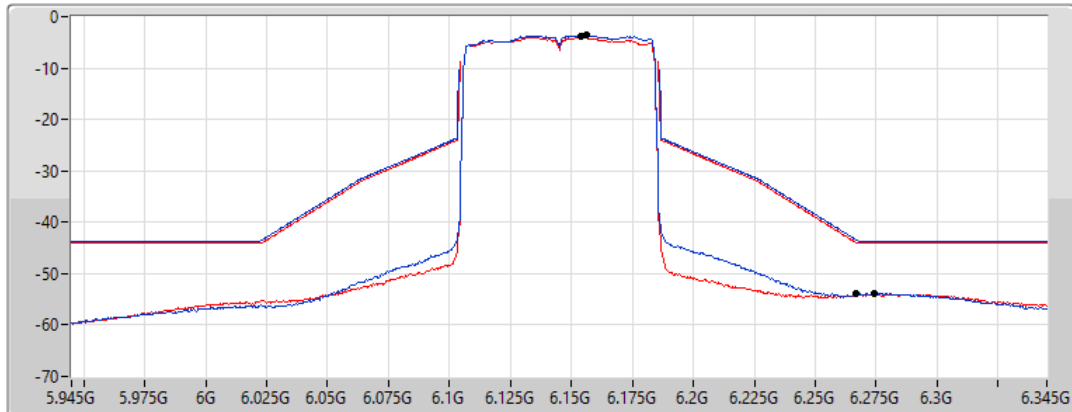

802.11ax HEW80-BF_Nss1,(MCS0)_2TX

MASK

6145MHz_TnomVnom

23/05/2022

CF Freq
6.145GHz

Span
400MHz

RBW
1MHz

VBW
3MHz

Sweep Time
20ms

Detector Type
RMS

Port 1

Port 2

Ref(Hz)	Ref(dBm)	Freq(Hz)	Level(dBm)	Limit(dBm)	Margin(dB)	Port
6.15619G	-3.65	6.2742G	-53.90	-43.65	-10.25	1
6.15379G	-3.96	6.267G	-54.00	-43.96	-10.04	2