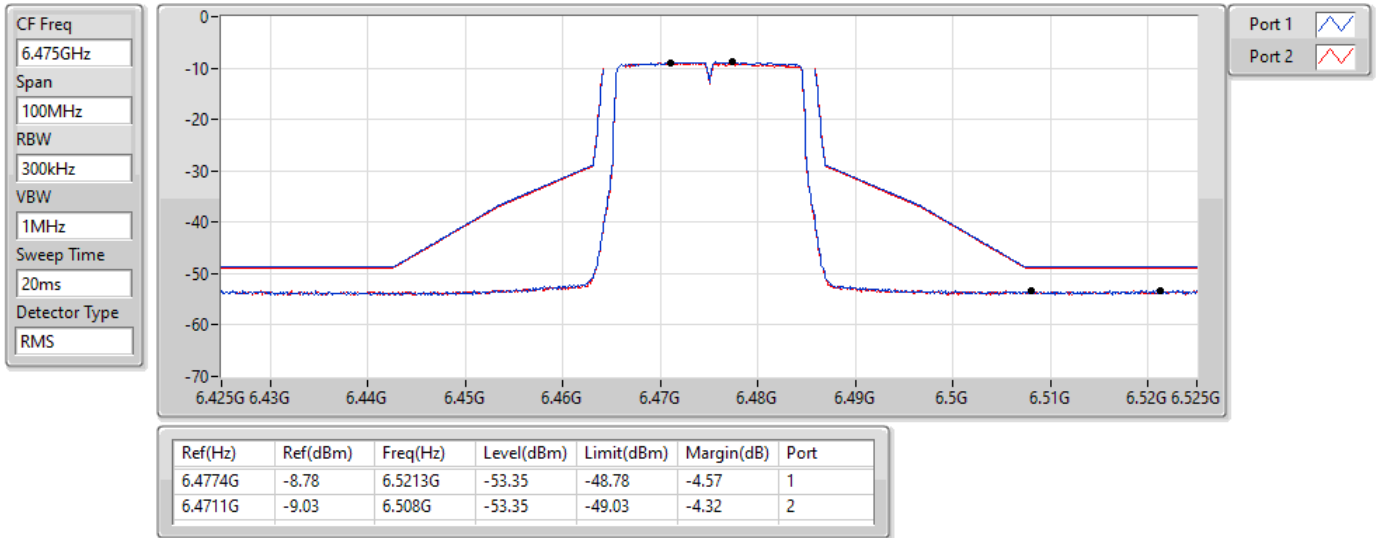

802.11ax HEW20-BF_Nss1,(MCS0)_2TX

MASK

6475MHz_TnomVnom

23/05/2022