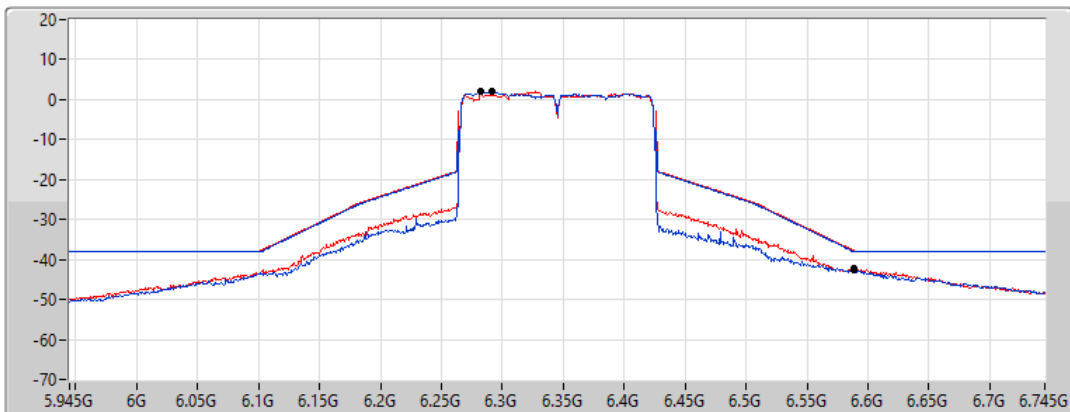

802.11ax HEW160-BF_Nss1,(MCS0)_2TX

MASK

6345MHz_TnomVnom

23/05/2022

CF Freq
6.345GHz

Span
800MHz

RBW
2MHz

VBW
10MHz

Sweep Time
20ms

Detector Type
RMS

Port 1

Port 2

Ref(Hz)	Ref(dBm)	Freq(Hz)	Level(dBm)	Limit(dBm)	Margin(dB)	Port
6.29145G	1.90	6.5882G	-42.71	-38.08	-4.63	1
6.28266G	2.08	6.5882G	-42.12	-37.79	-4.33	2