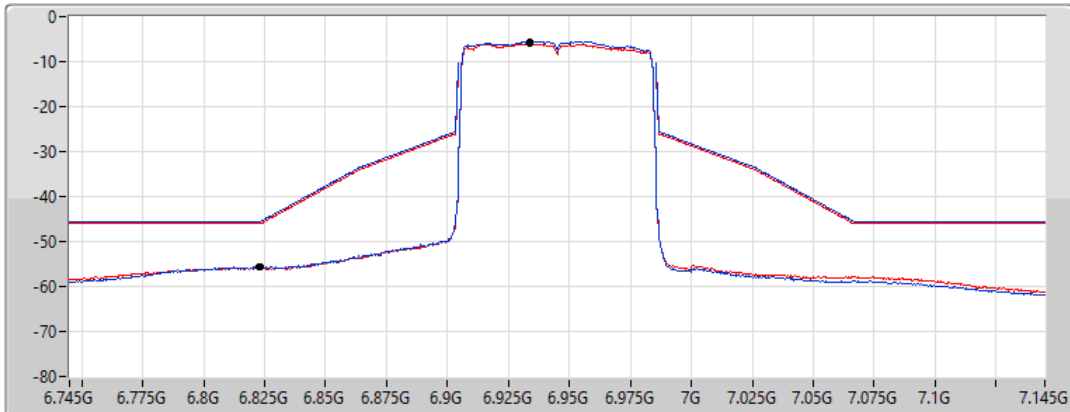

802.11ax HEW80-BF_Nss1,(MCS0)_2TX

MASK

6945MHz_TnomVnom

23/05/2022

CF Freq
6.945GHz

Span
400MHz

RBW
1MHz

VBW
3MHz

Sweep Time
20ms

Detector Type
RMS

Port 1

Port 2

Ref(Hz)	Ref(dBm)	Freq(Hz)	Level(dBm)	Limit(dBm)	Margin(dB)	Port
6.93381G	-5.57	6.8234G	-55.55	-45.55	-10.00	1
6.93381G	-6.00	6.8226G	-55.66	-46.00	-9.66	2