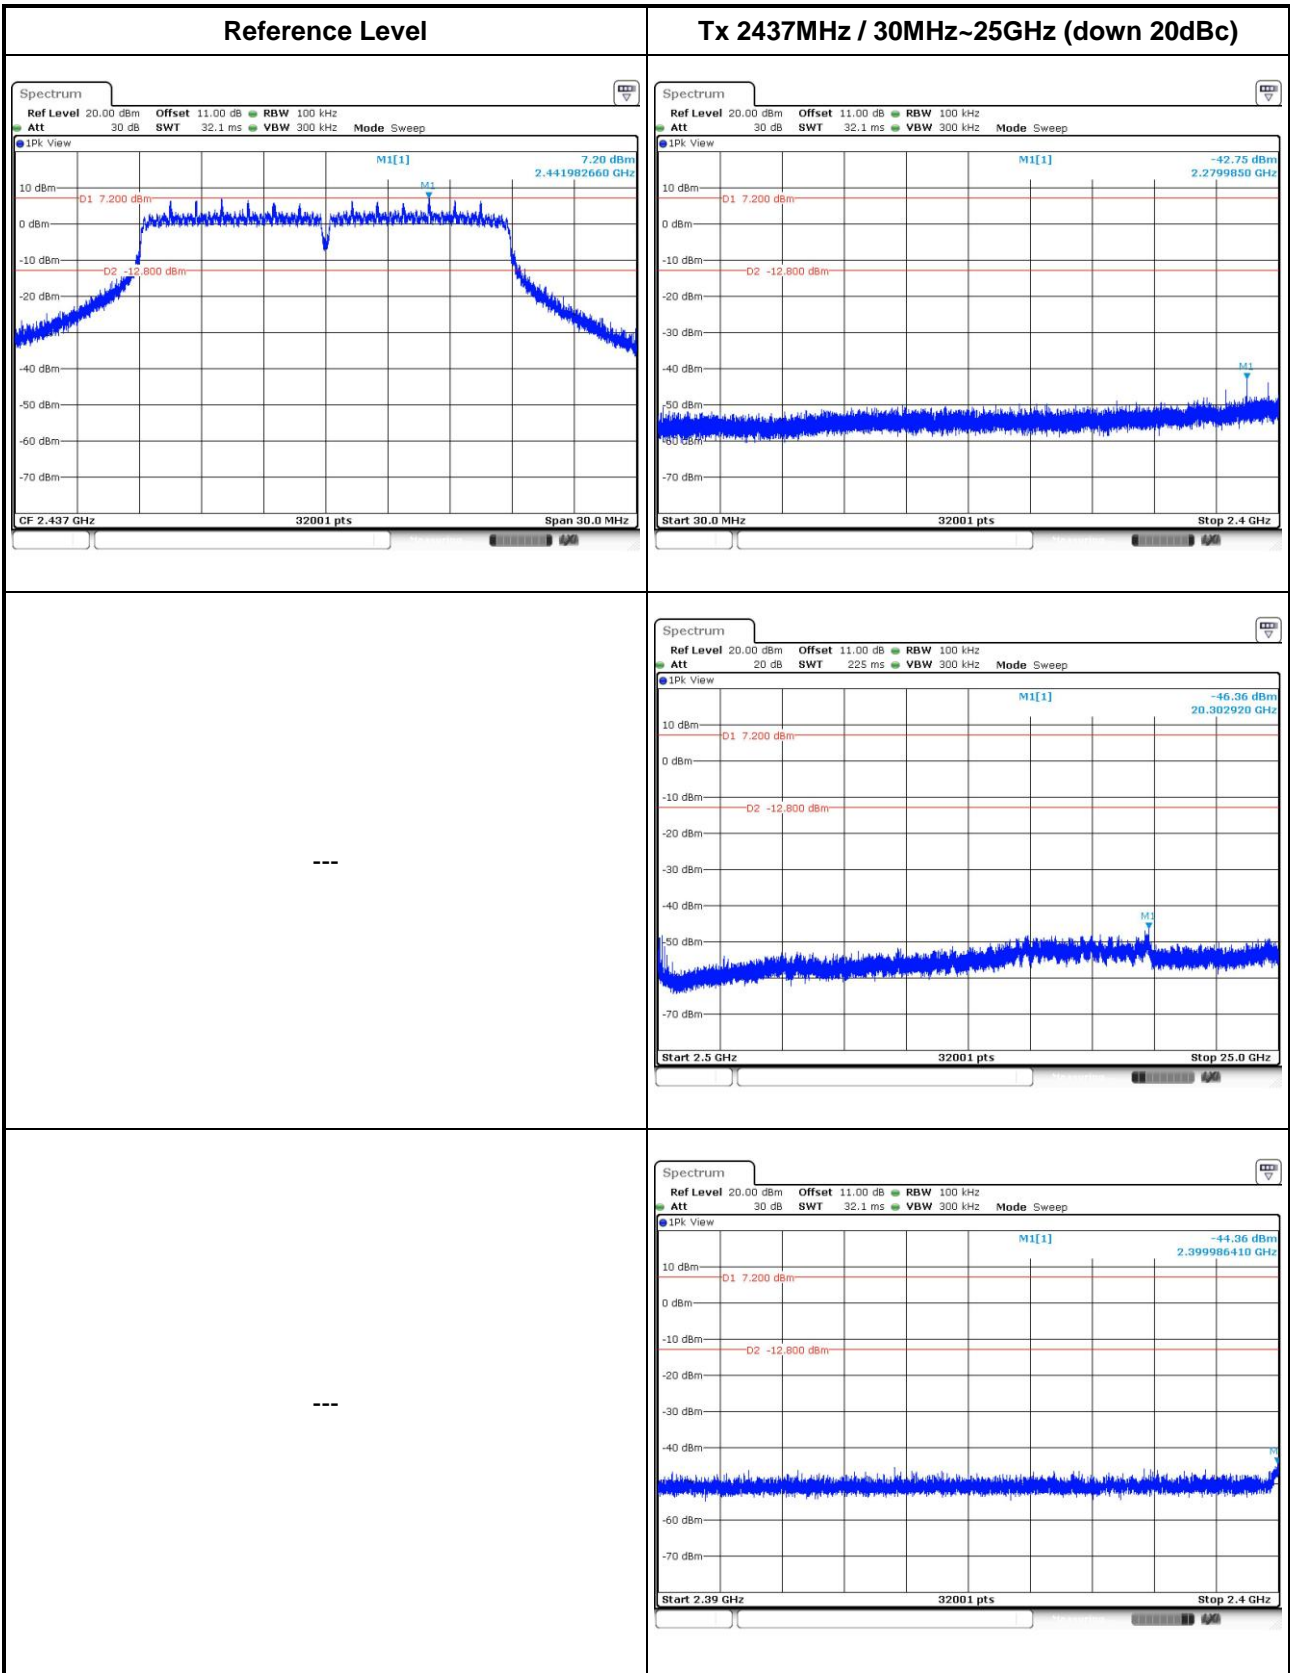

802.11n HT20

802.11n HT40

3.6.8 Unwanted Emissions into Non-Restricted Frequency Bands (Configuration 3: External Directional Panel antenna (model WS-AI-DQ04360))

802.11b

802.11g

802.11n HT20

802.11n HT40