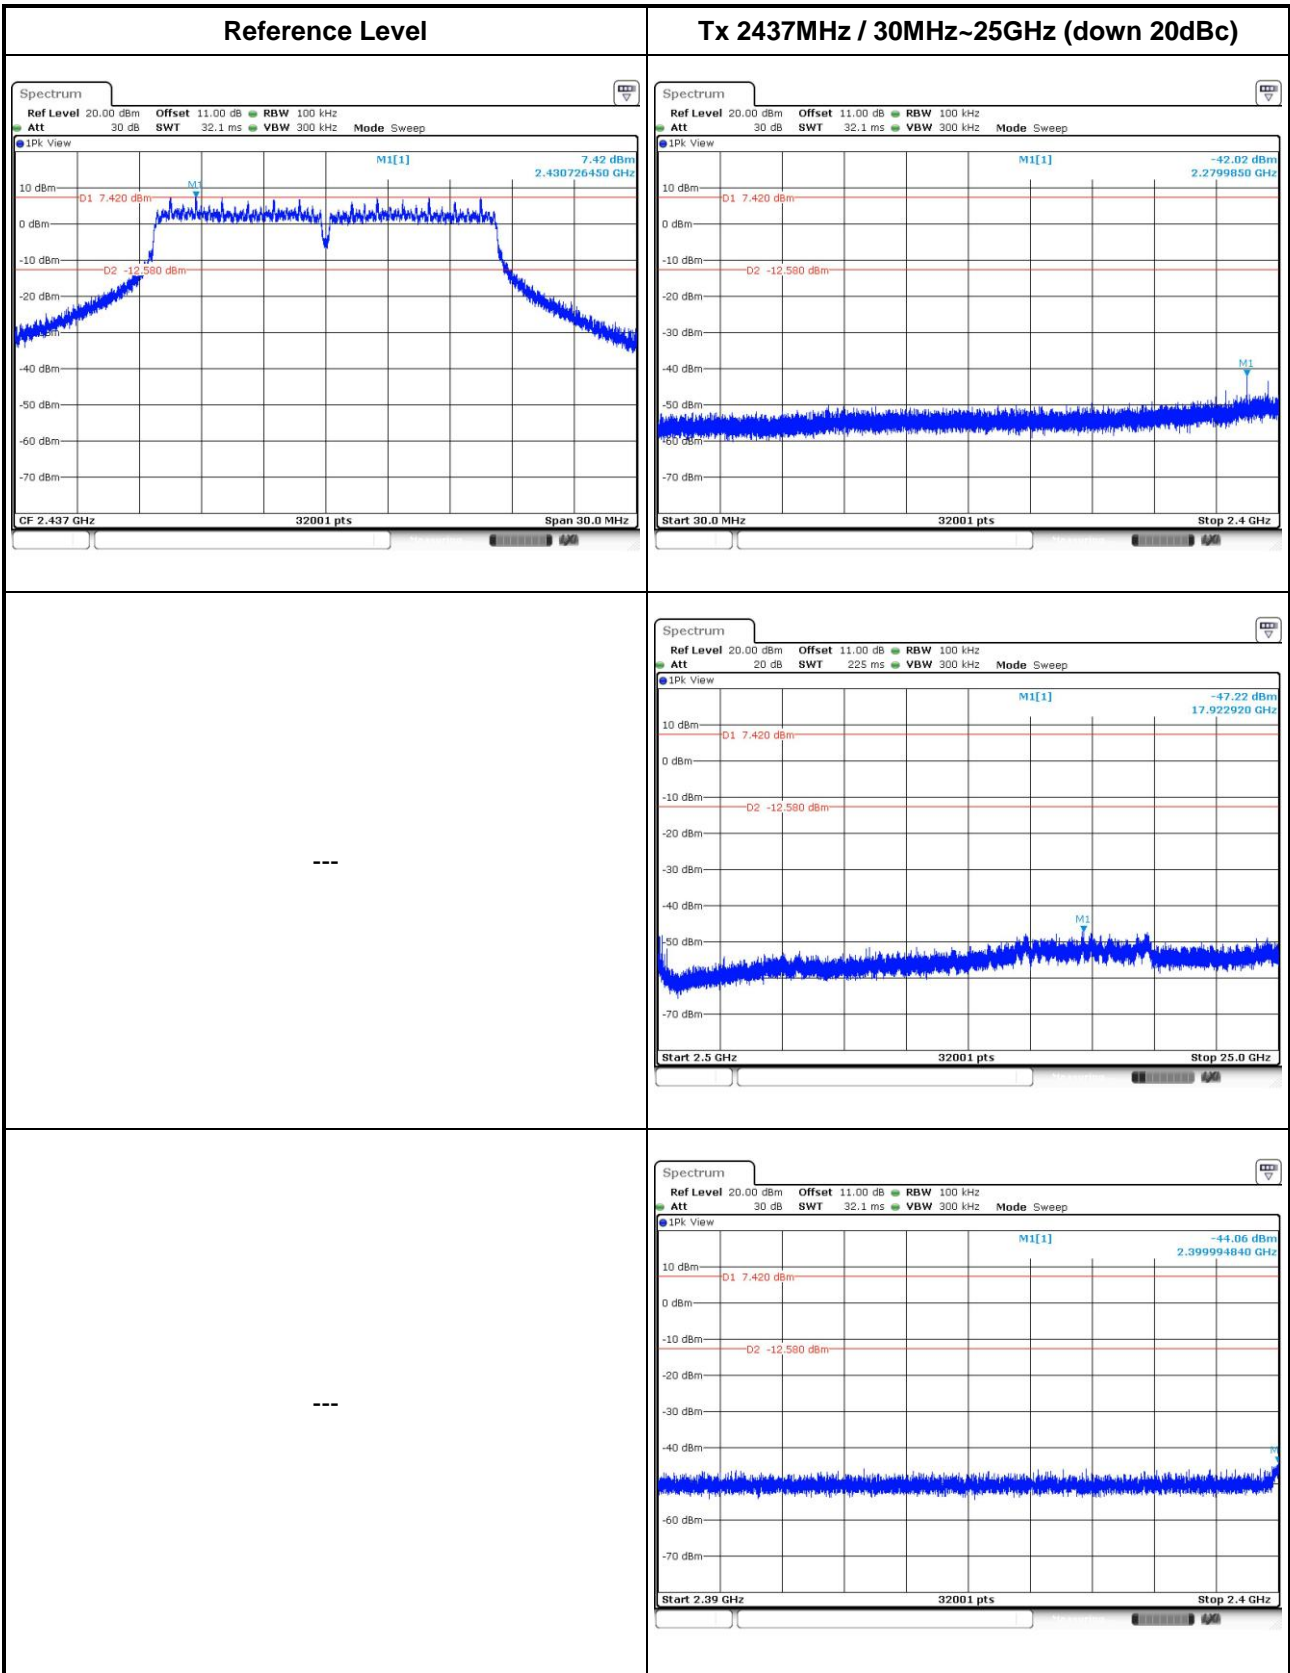

802.11n HT20

802.11n HT40

3.6.8 Unwanted Emissions into Non-Restricted Frequency Bands (Configuration 3: External Directional Panel antenna (model WS-AI-DQ04360))

802.11b

802.11g

802.11n HT20

802.11n HT40