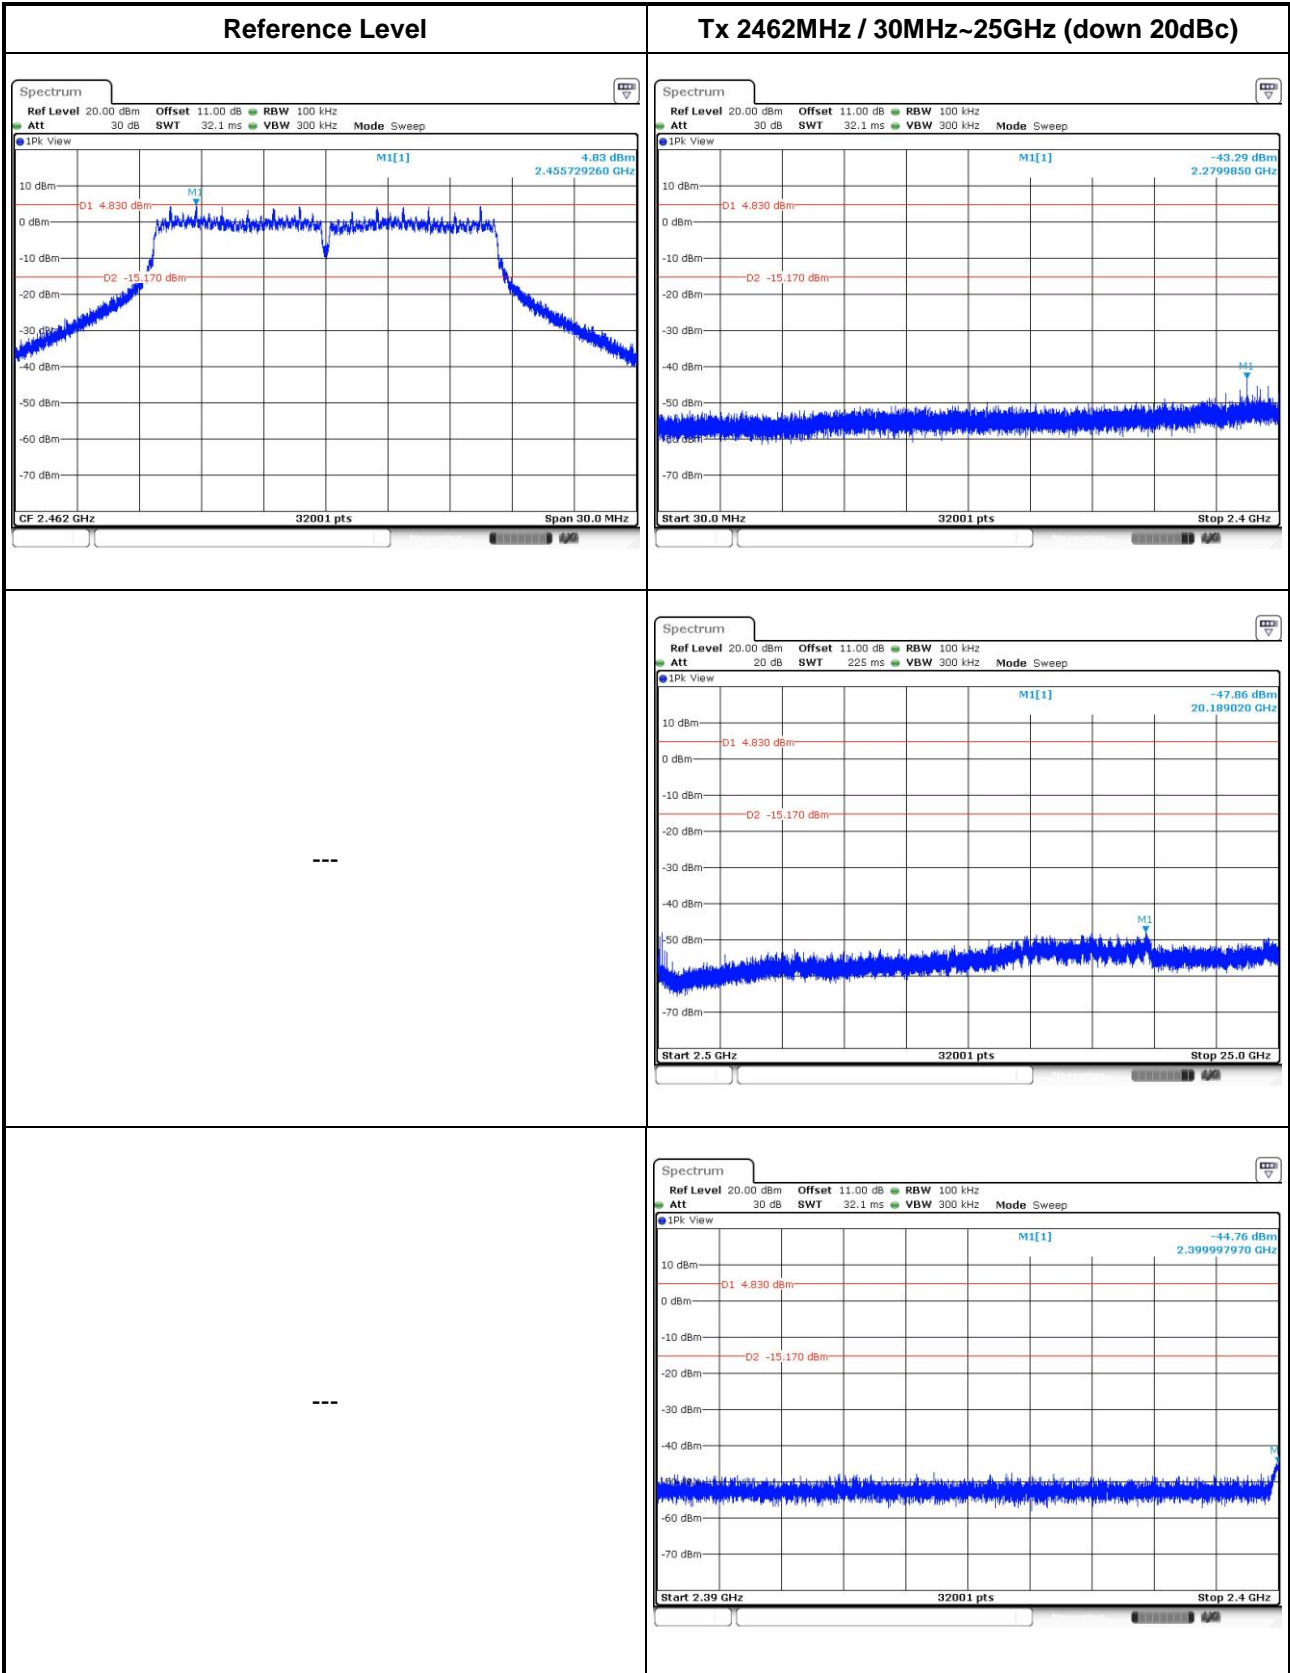

802.11n HT20

802.11n HT40

3.6.8 Unwanted Emissions into Non-Restricted Frequency Bands (Configuration 3: External Directional Panel antenna (model WS-AI-DQ04360))

802.11b

802.11g

802.11n HT20

802.11n HT40