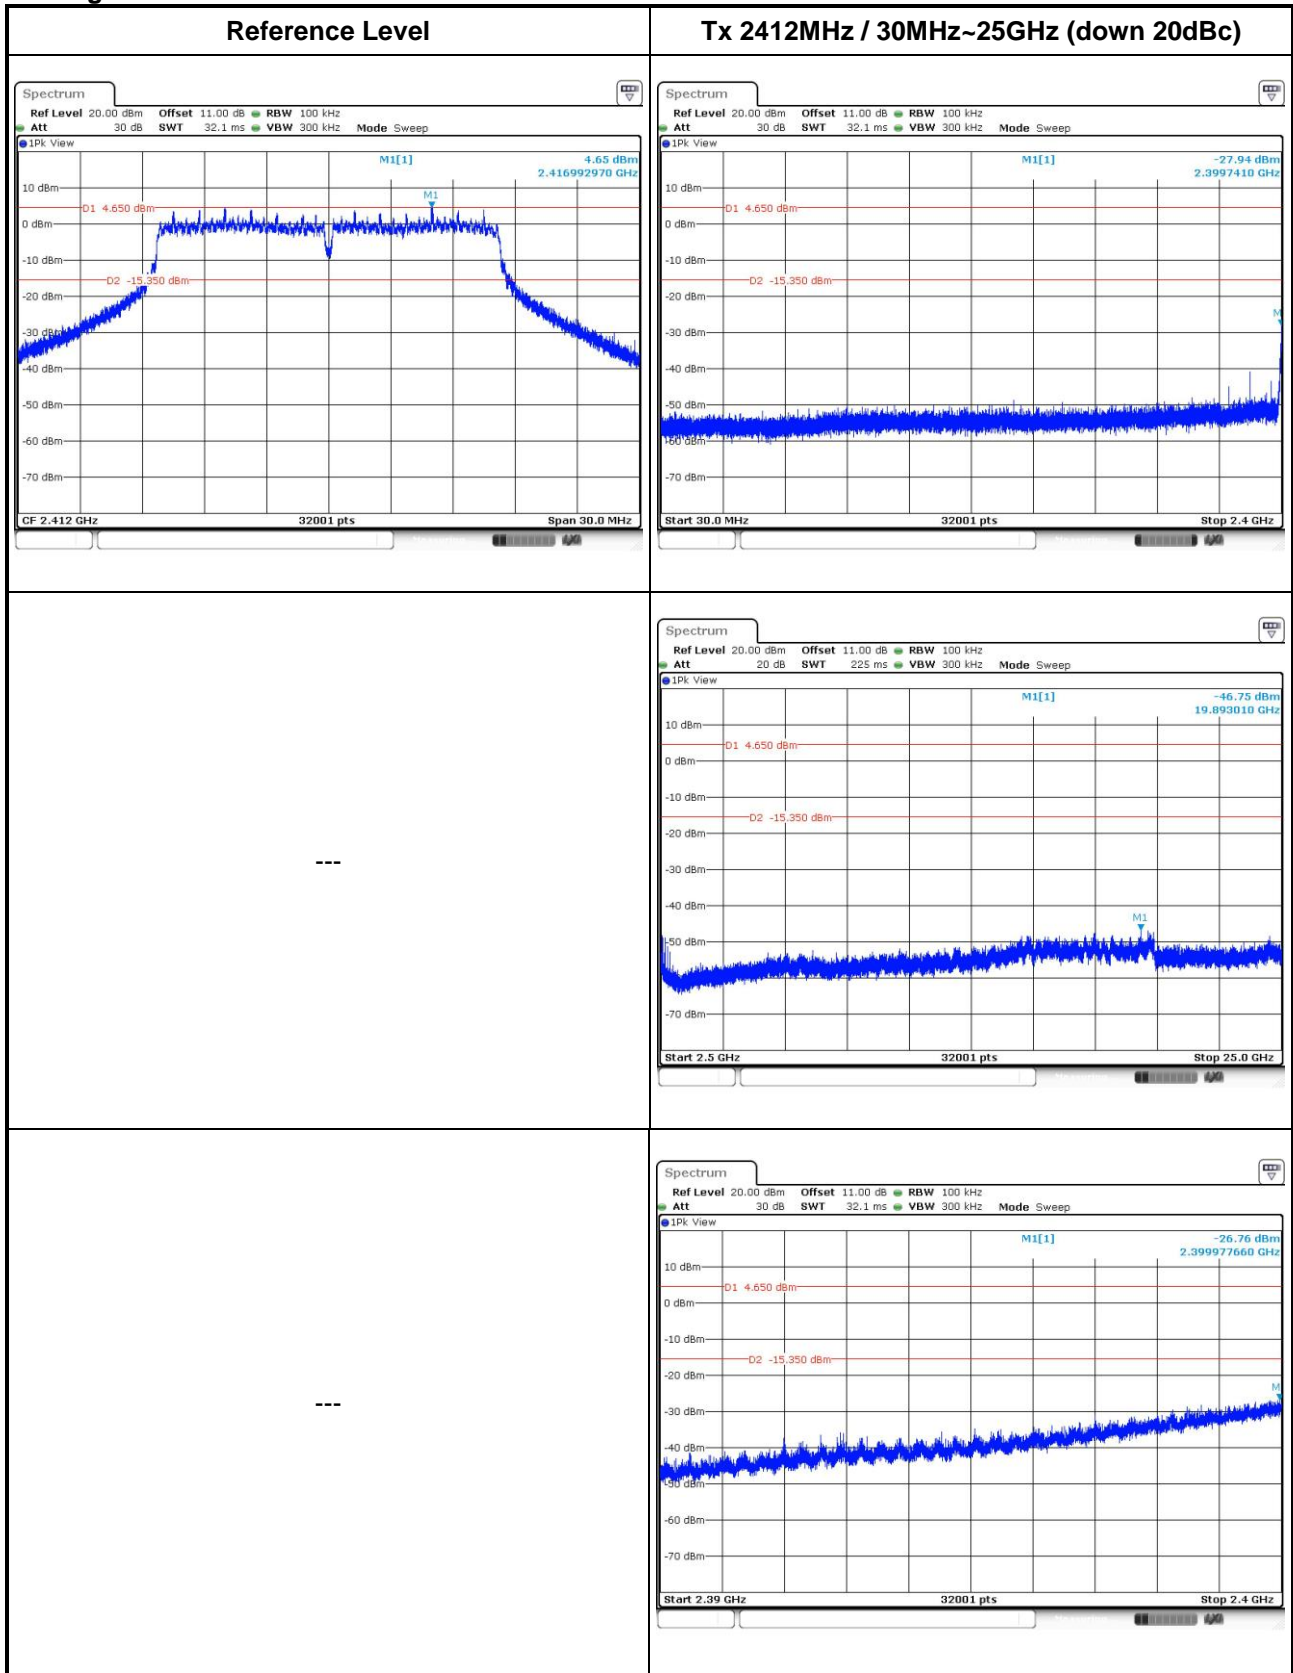

802.11n HT20

802.11n HT40

3.6.8 Unwanted Emissions into Non-Restricted Frequency Bands (Configuration 3: External Directional Panel antenna (model WS-AI-DQ04360))

802.11b

802.11g

802.11n HT20

802.11n HT40