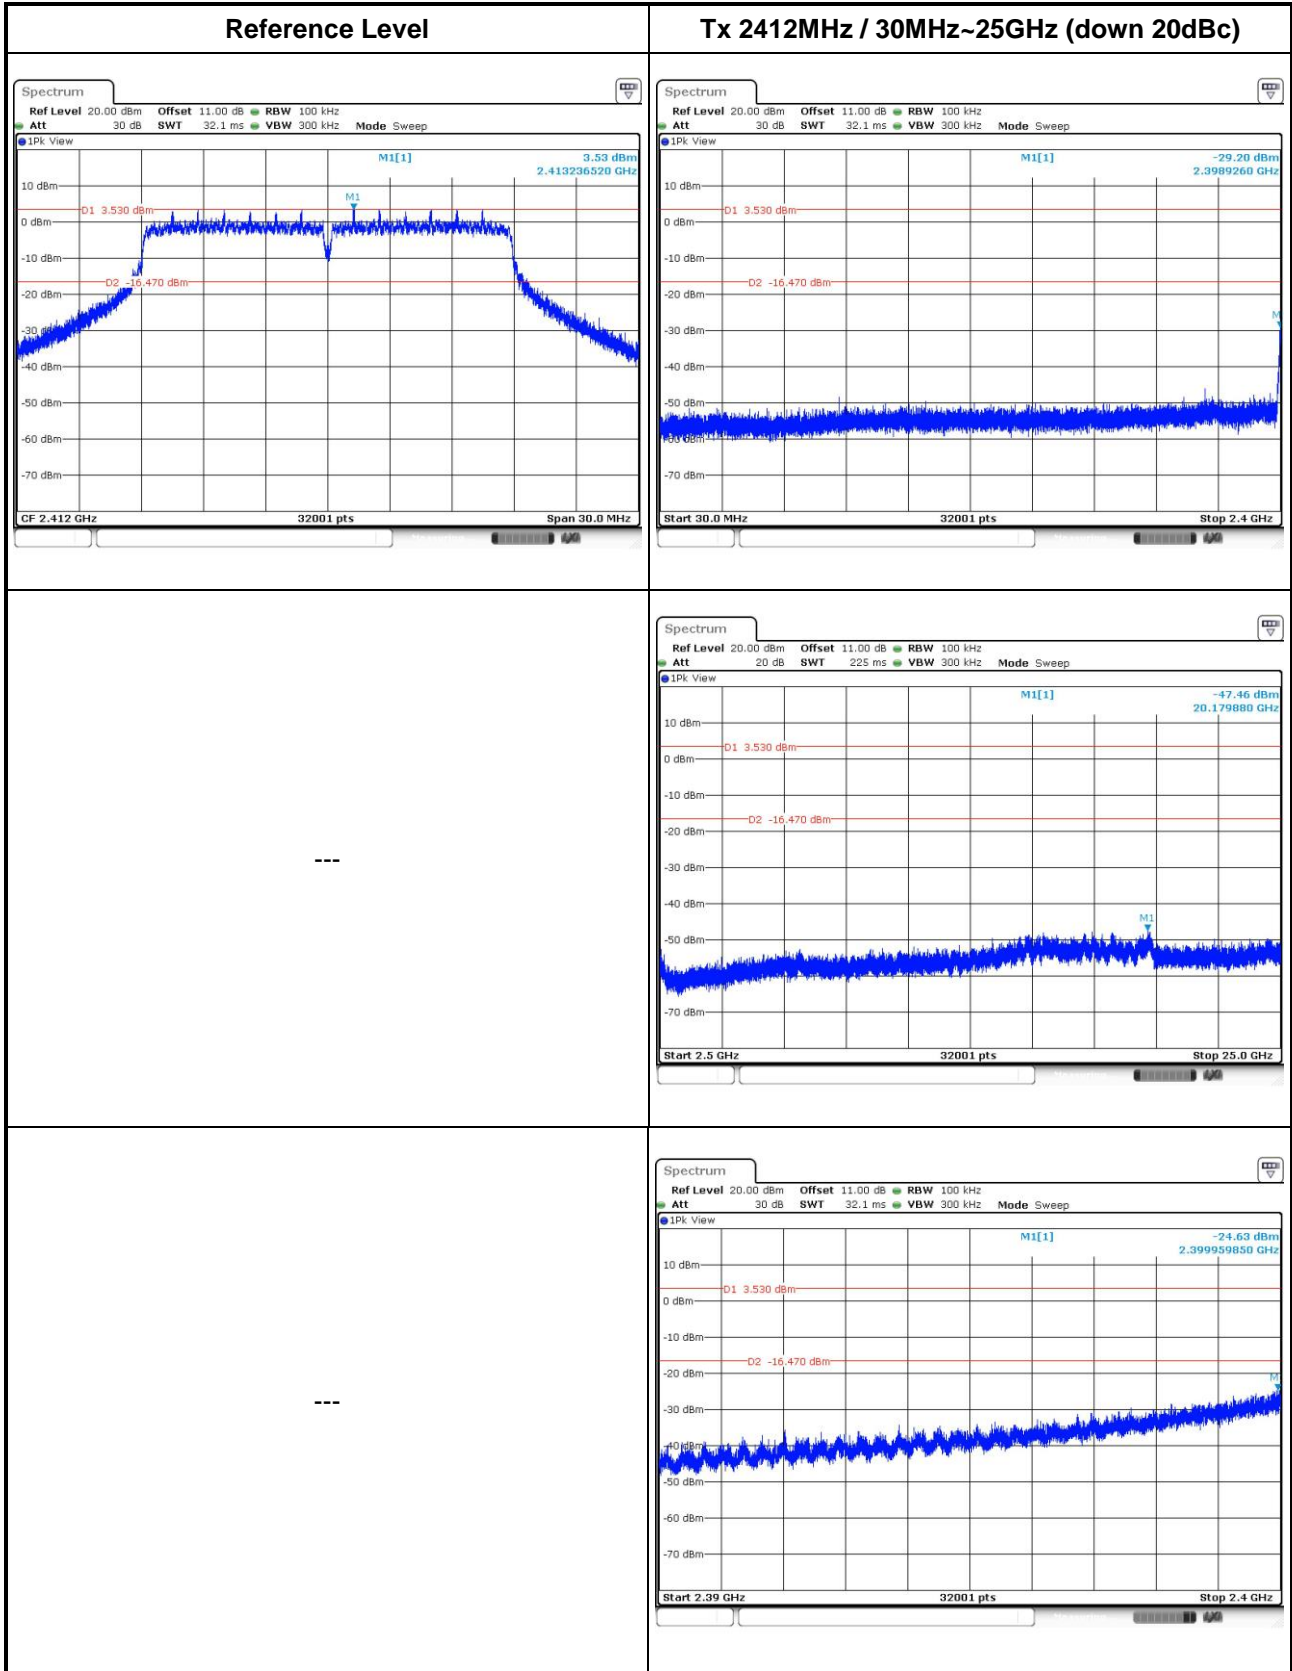

802.11n HT20

802.11n HT40

3.6.8 Unwanted Emissions into Non-Restricted Frequency Bands (Configuration 3: External Directional Panel antenna (model WS-AI-DQ04360))

802.11b

802.11g

802.11n HT20

802.11n HT40