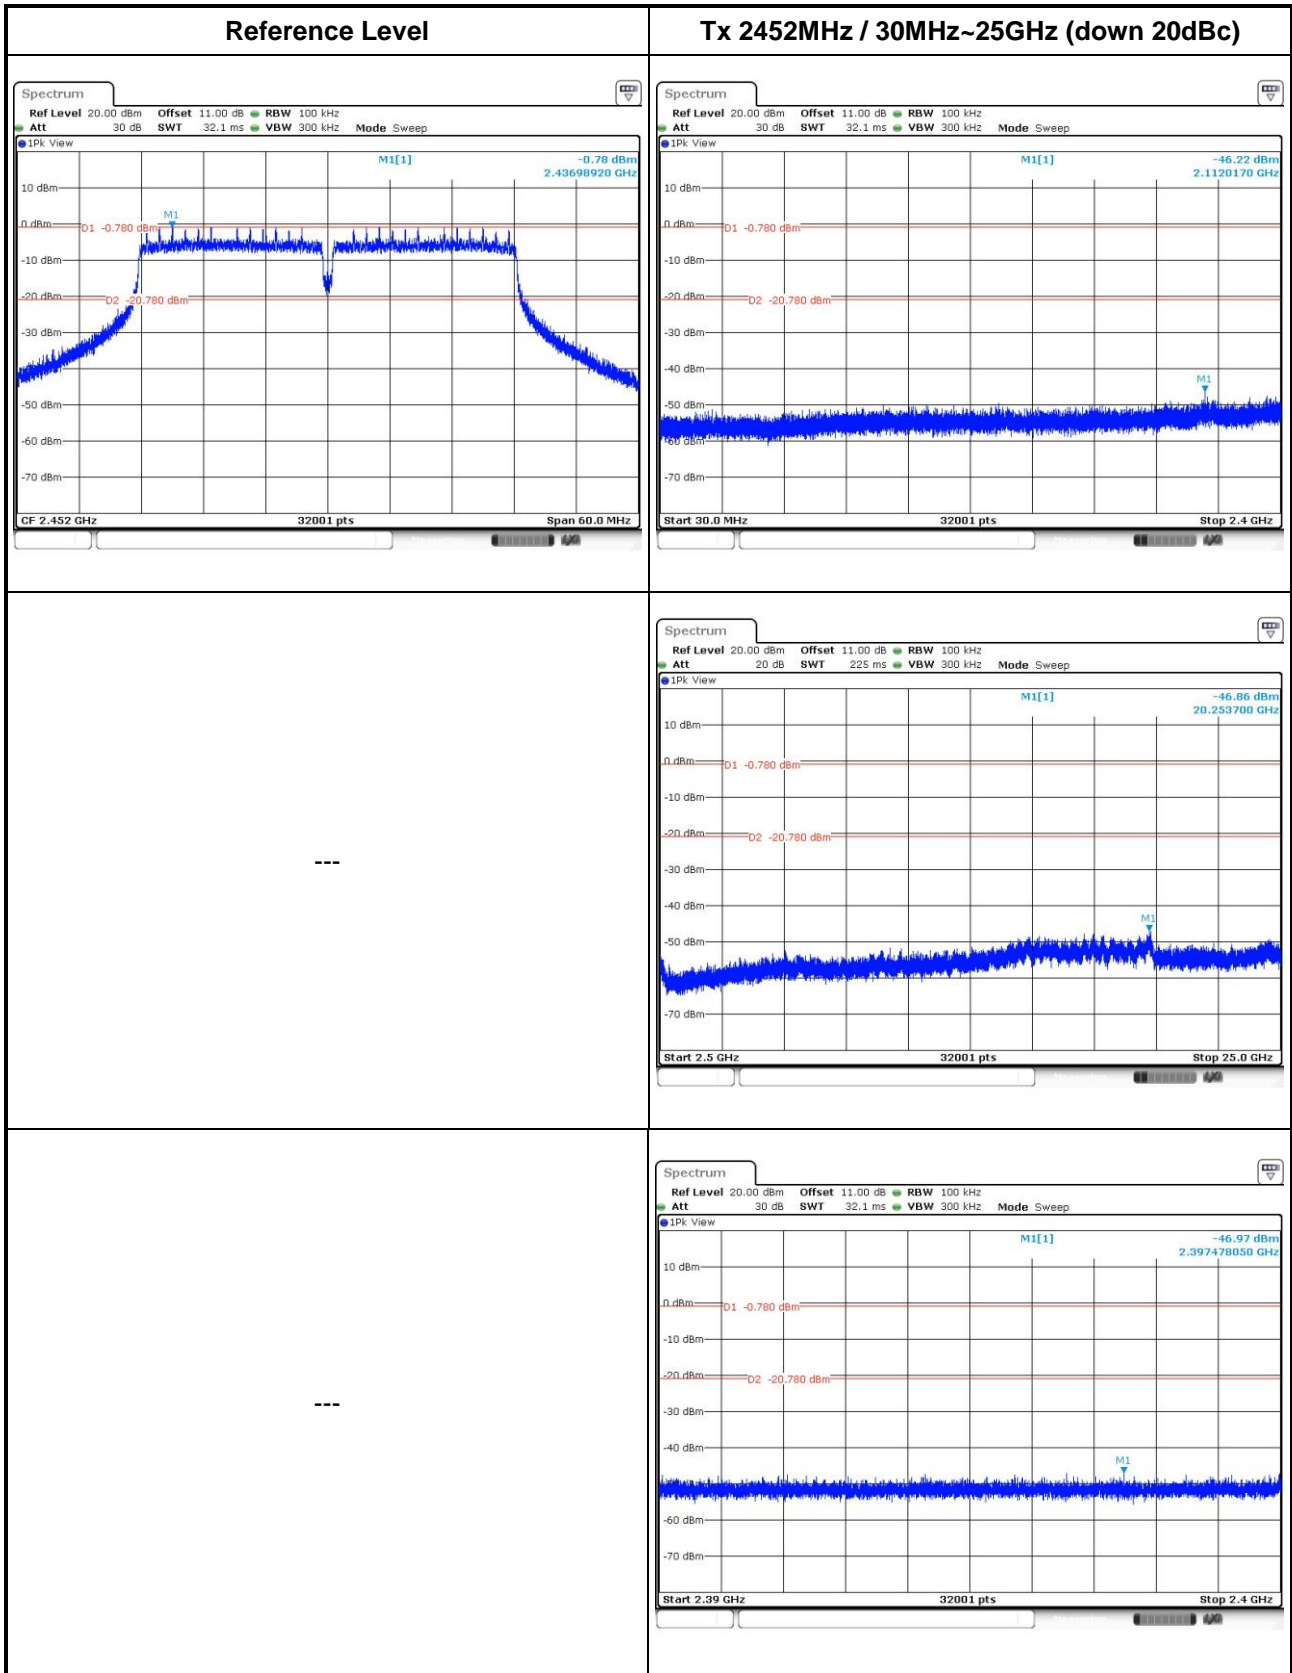

802.11n HT20

802.11n HT40

3.6.8 Unwanted Emissions into Non-Restricted Frequency Bands (Configuration 3: External Directional Panel antenna (model WS-AI-DQ04360))

802.11b

802.11g

802.11n HT20

802.11n HT40