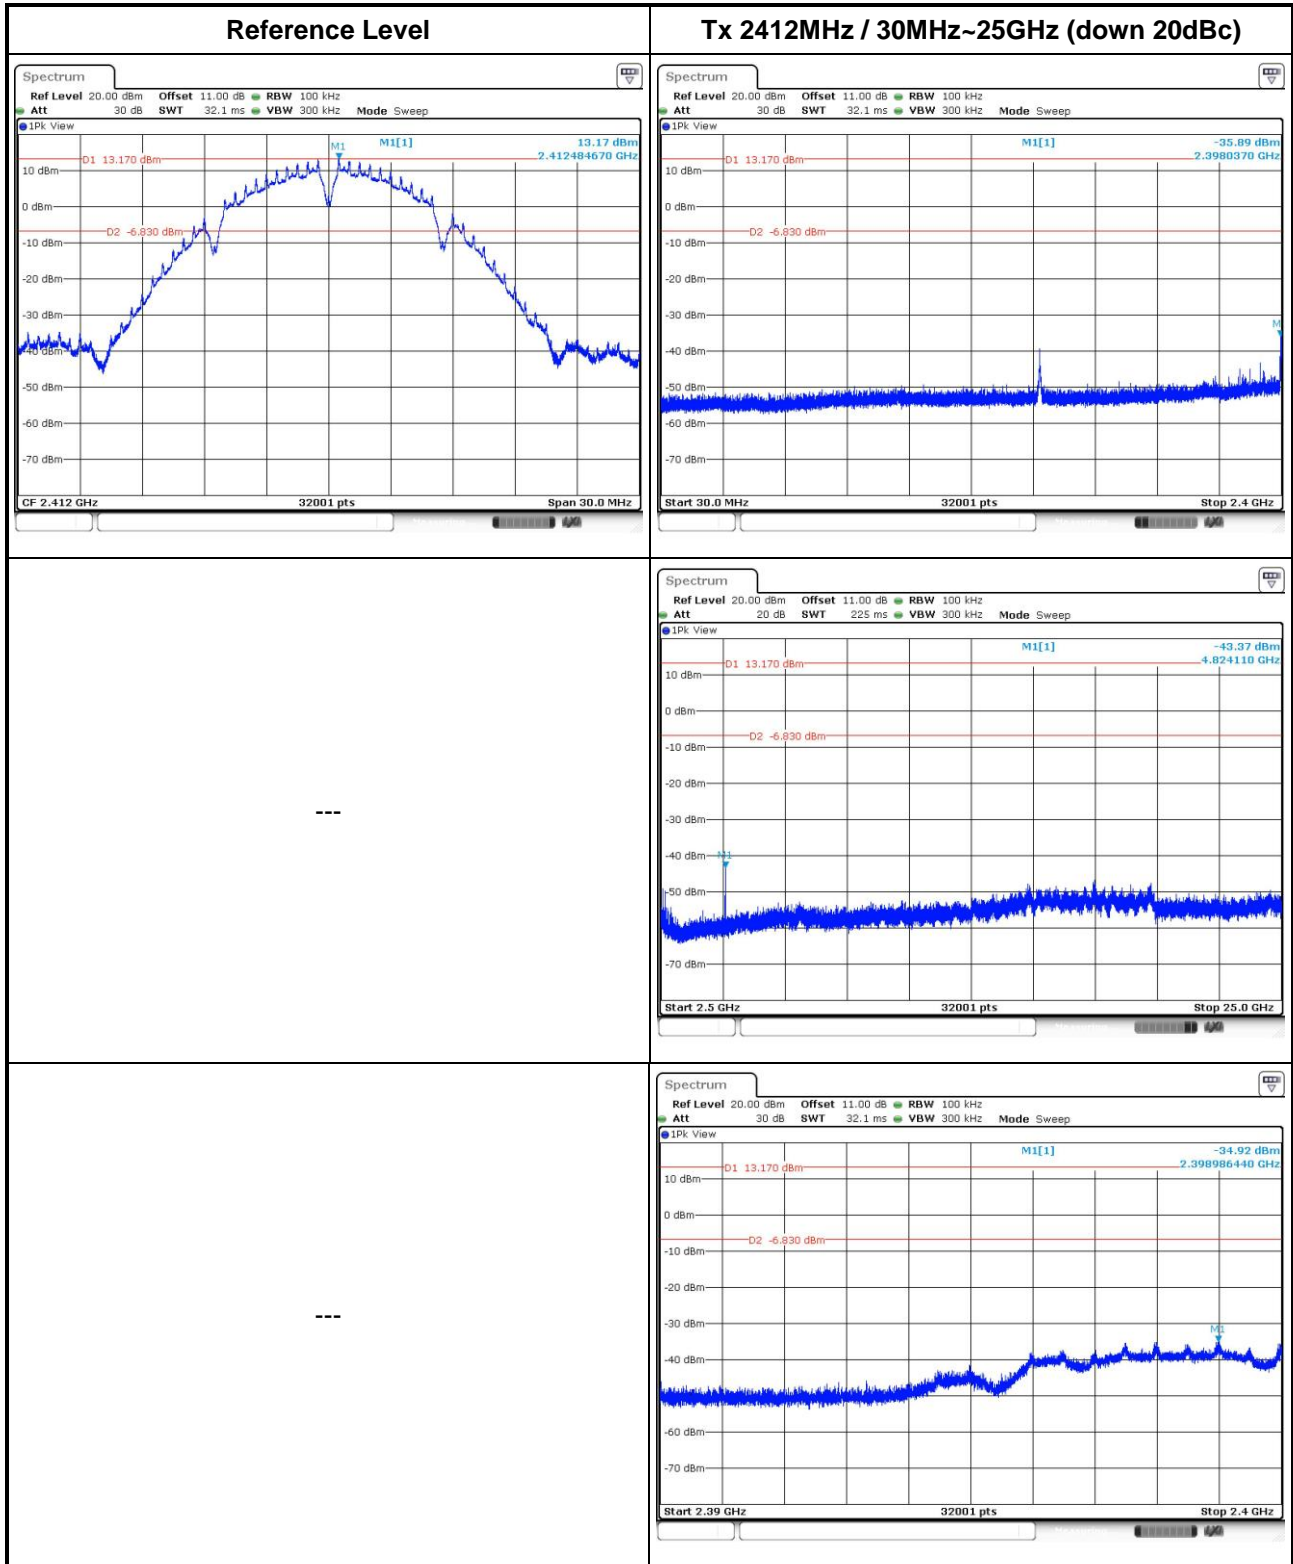

802.11n HT20

802.11n HT40

3.6.8 Unwanted Emissions into Non-Restricted Frequency Bands (Configuration 3: External Directional Panel antenna (model WS-AI-DQ04360))

802.11b

802.11g

802.11n HT20

802.11n HT40