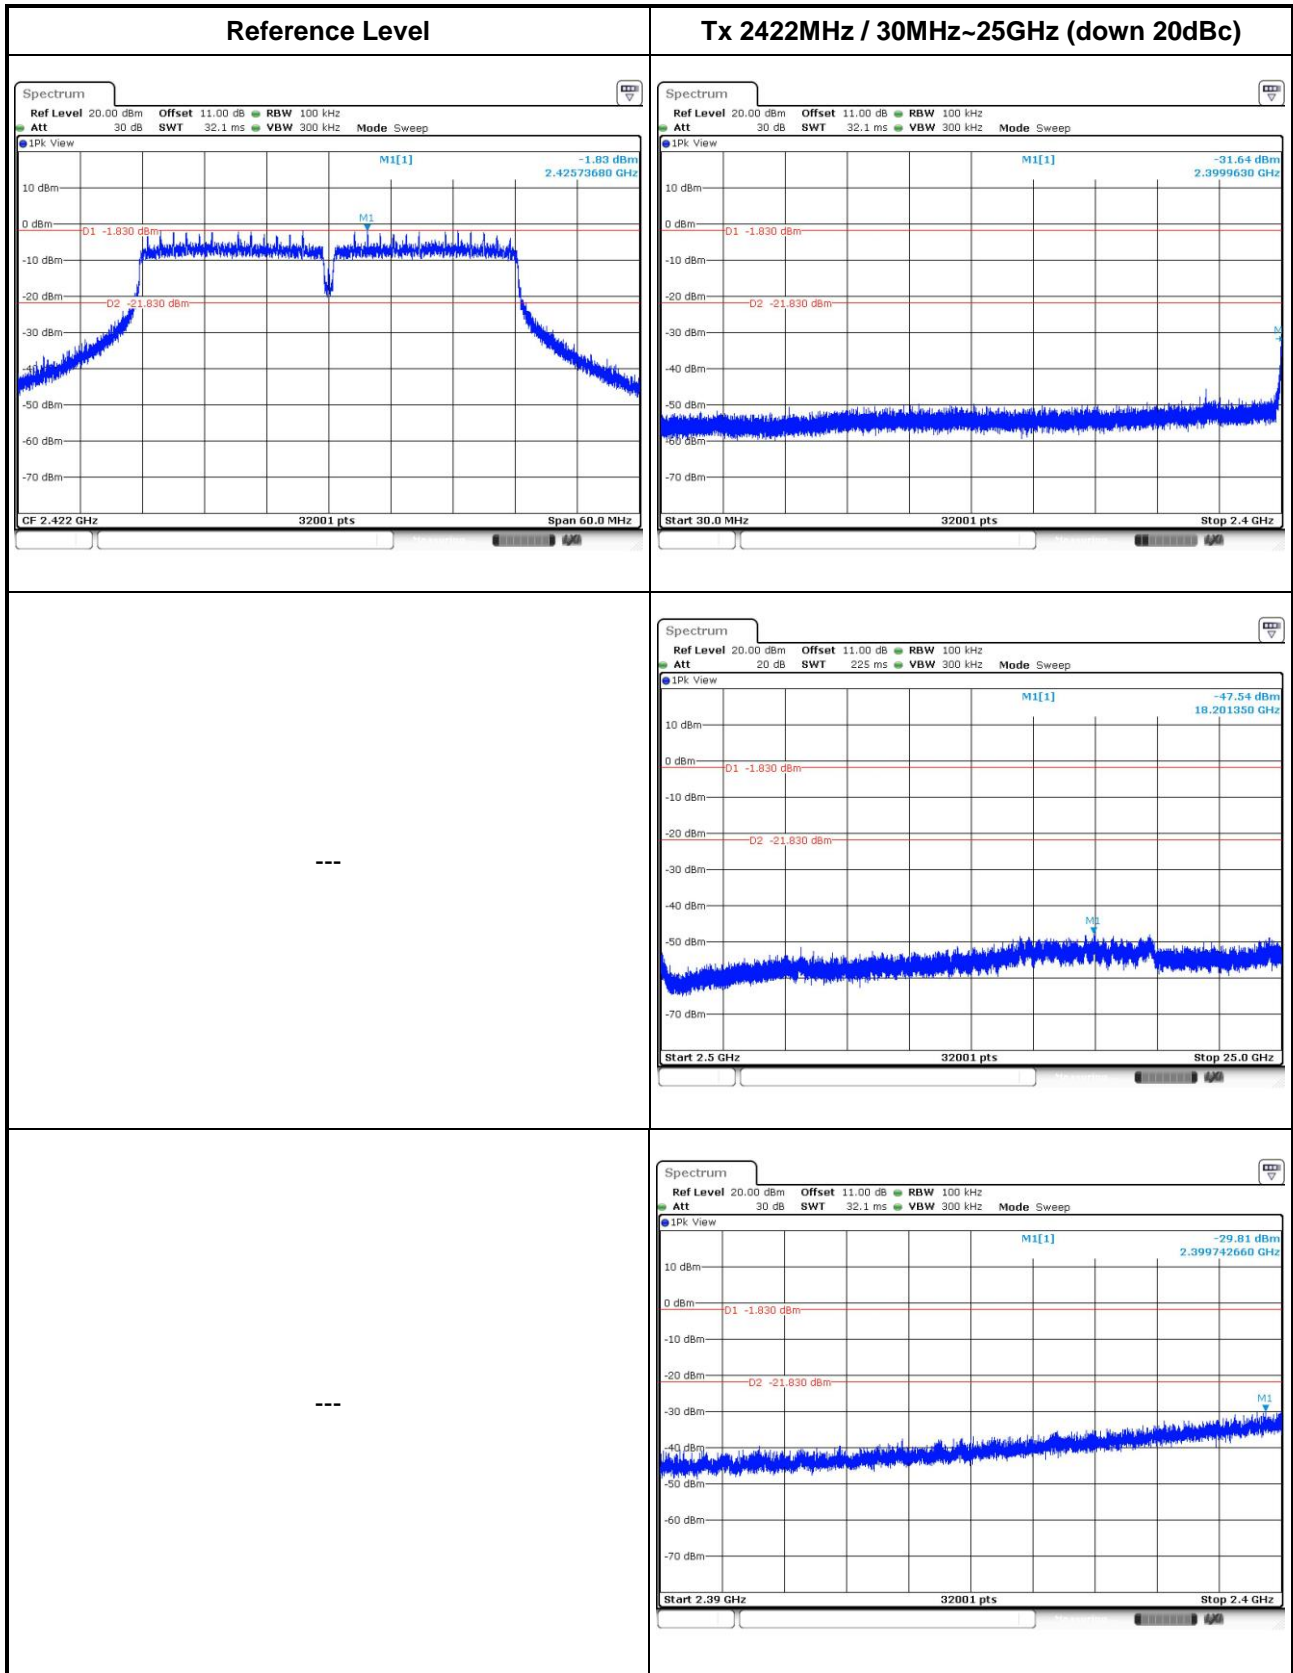

802.11n HT20

802.11n HT40

3.6.8 Unwanted Emissions into Non-Restricted Frequency Bands (Configuration 3: External Directional Panel antenna (model WS-AI-DQ04360))

802.11b

802.11g

802.11n HT20

802.11n HT40