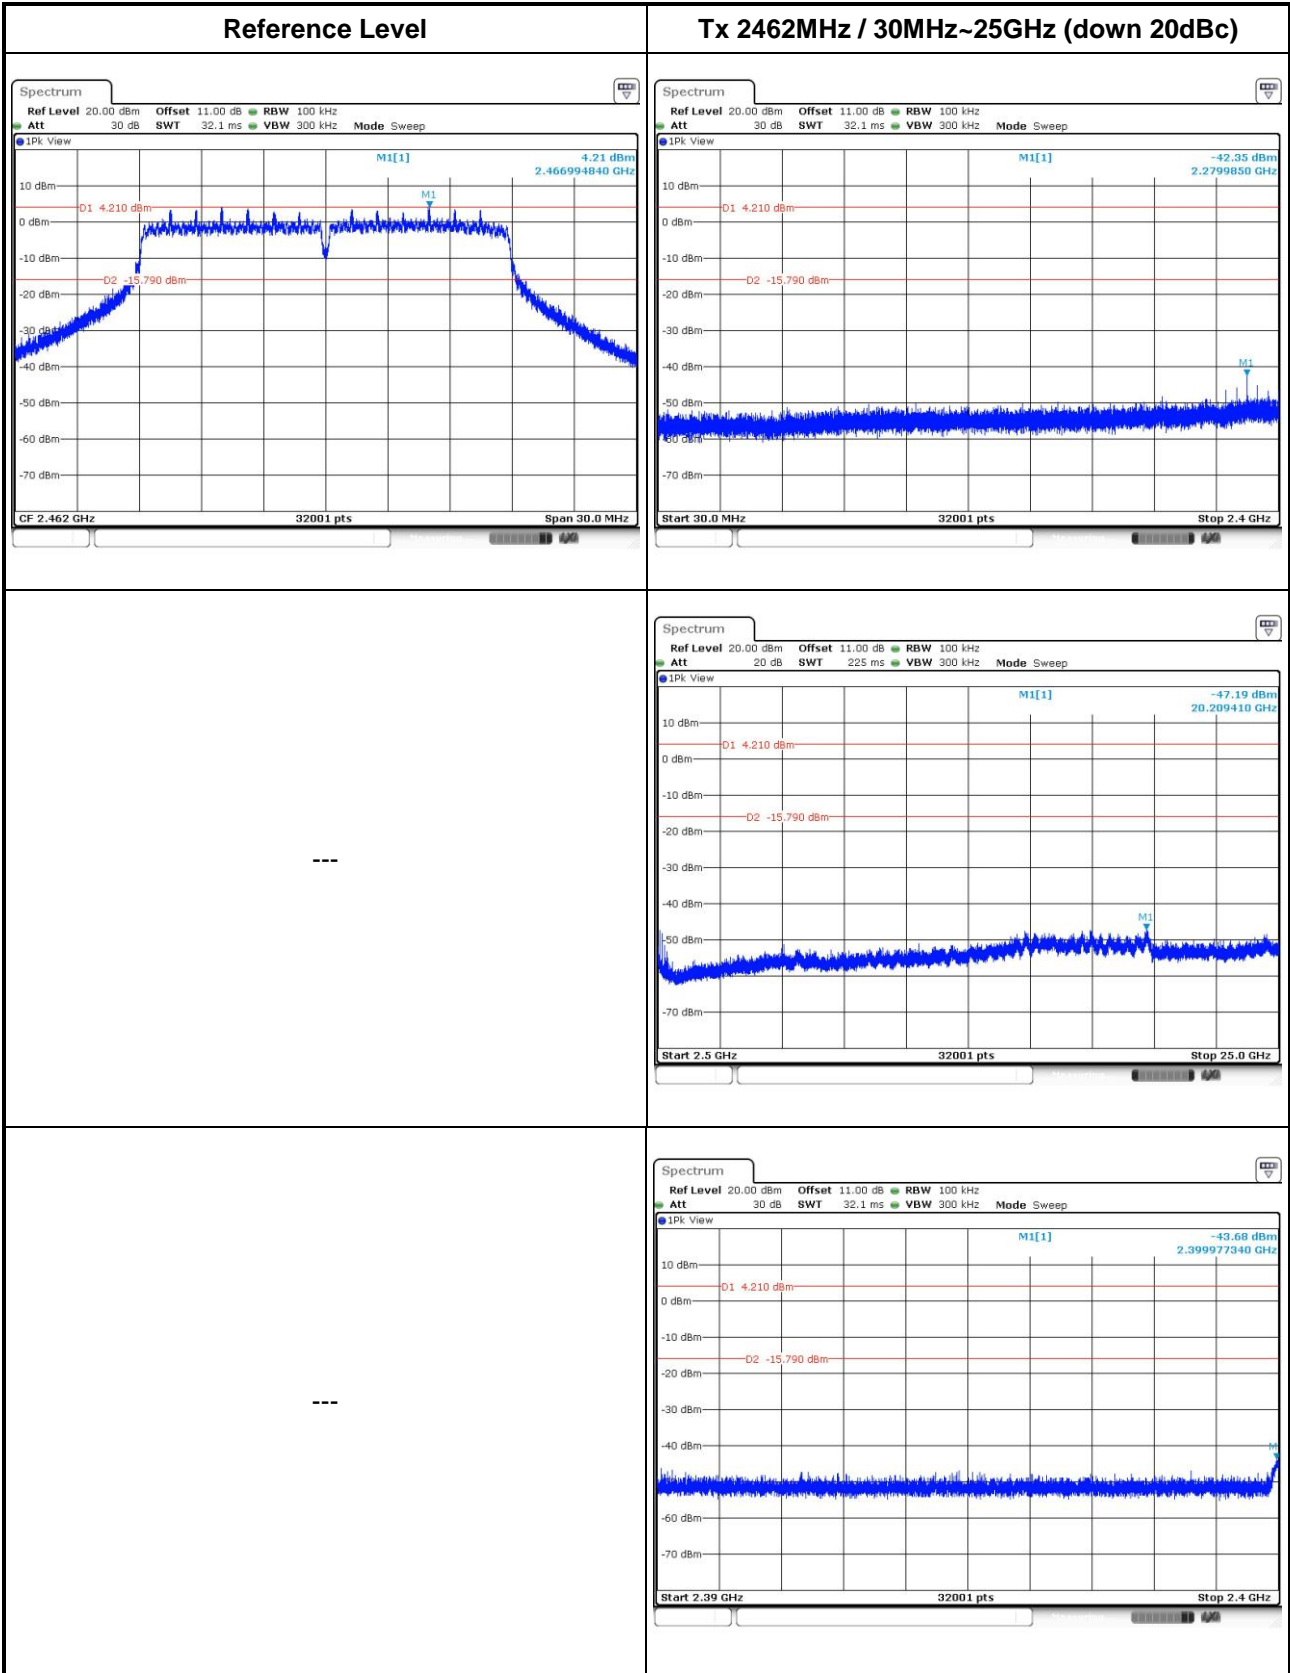

802.11n HT20

802.11n HT40

3.6.8 Unwanted Emissions into Non-Restricted Frequency Bands (Configuration 3: External Directional Panel antenna (model WS-AI-DQ04360))

802.11b

802.11g

802.11n HT20

802.11n HT40