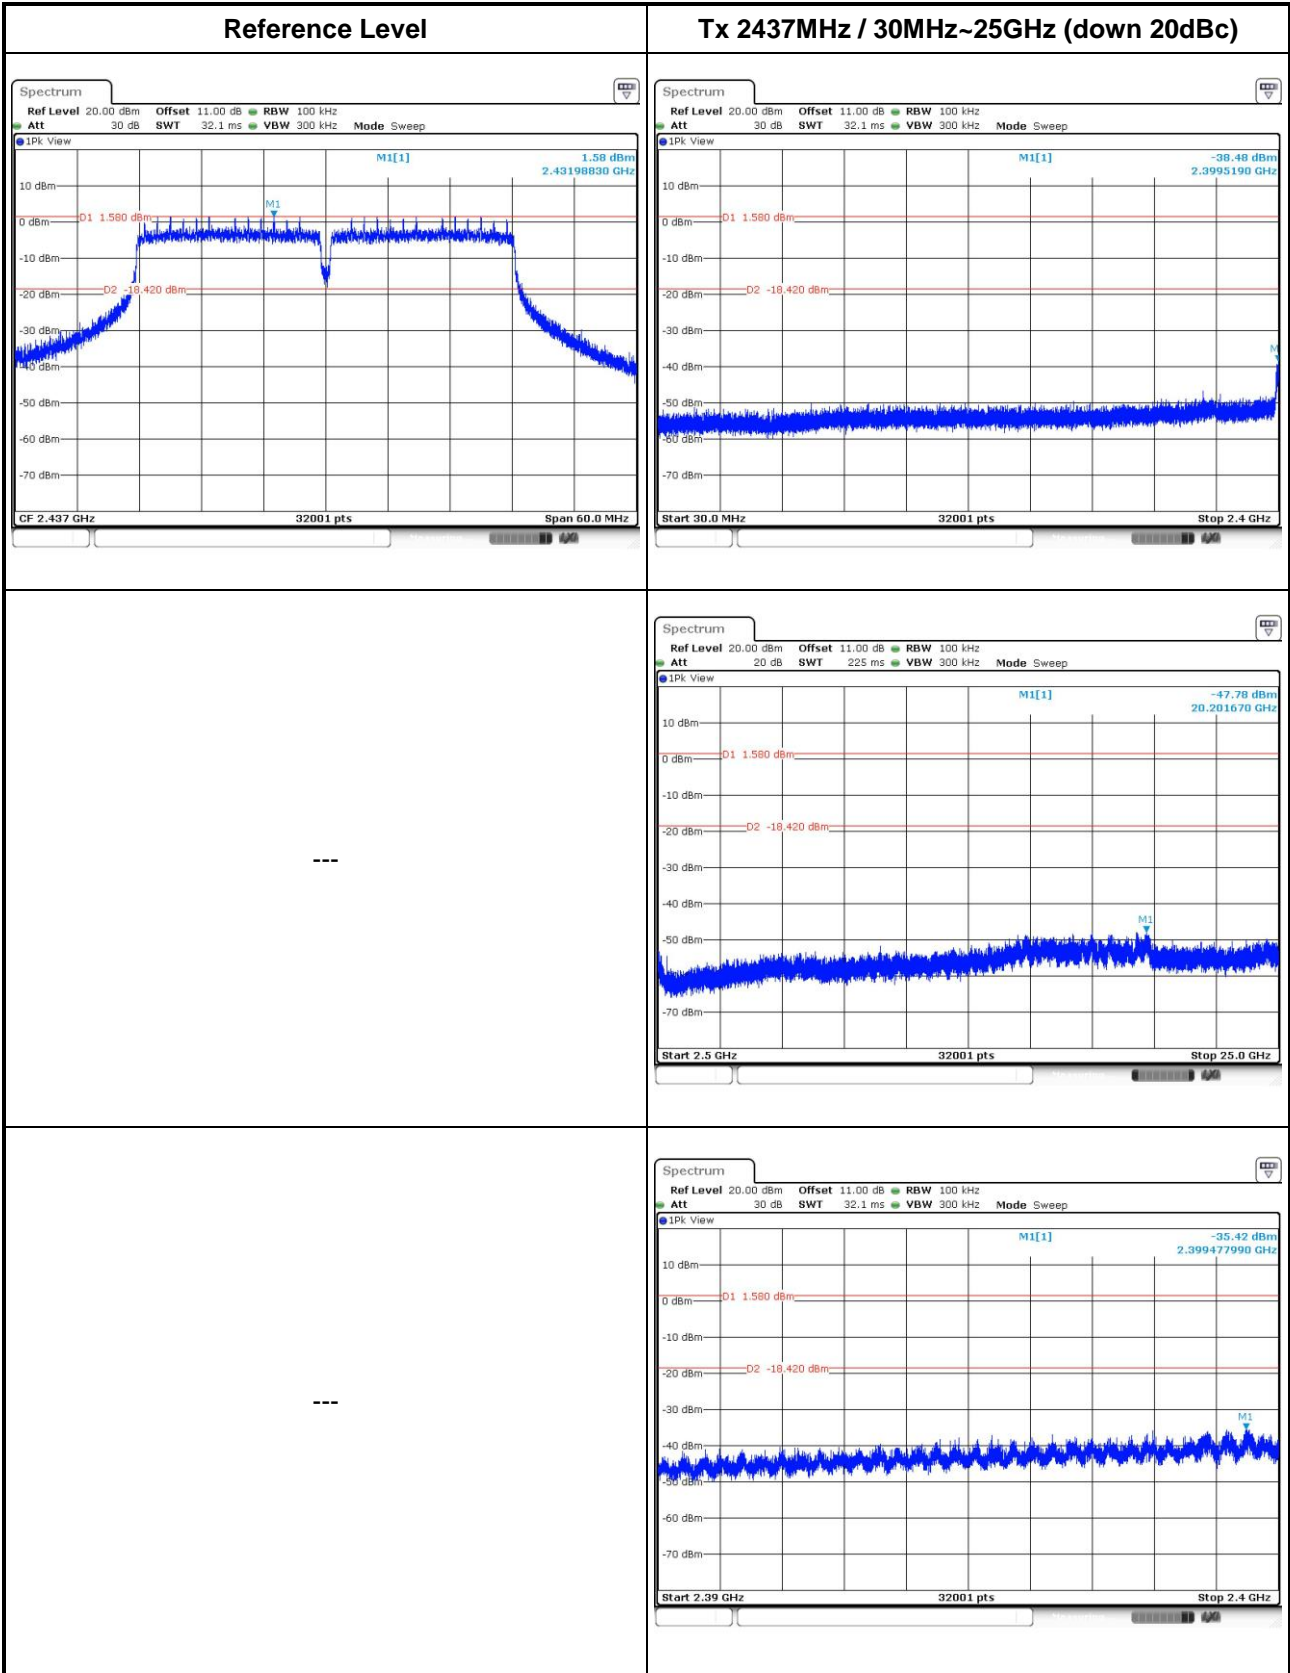

802.11n HT20

802.11n HT40

3.6.8 Unwanted Emissions into Non-Restricted Frequency Bands (Configuration 3: External Directional Panel antenna (model WS-AI-DQ04360))

802.11b

802.11g

802.11n HT20

802.11n HT40