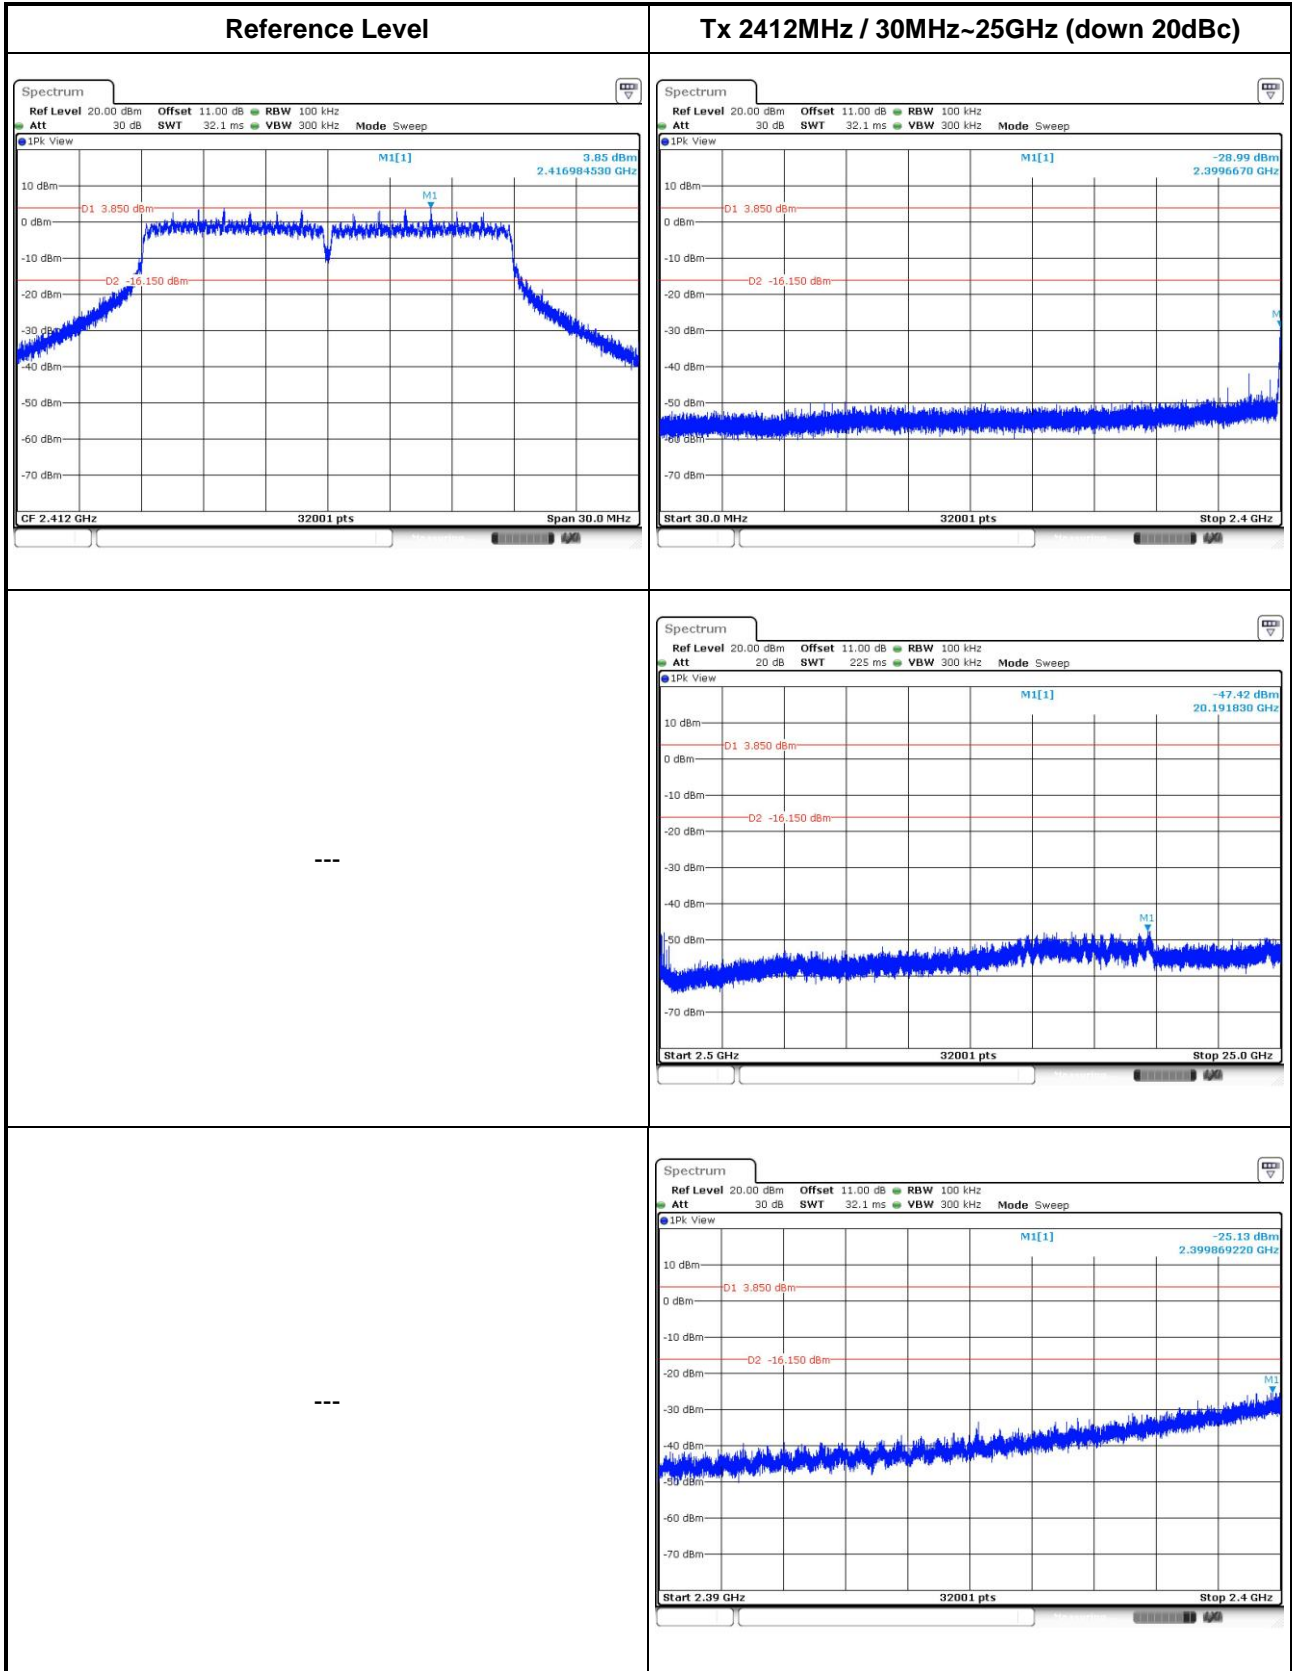

802.11n HT20

802.11n HT40

3.6.8 Unwanted Emissions into Non-Restricted Frequency Bands (Configuration 3: External Directional Panel antenna (model WS-AI-DQ04360))

802.11b

802.11g

802.11n HT20

802.11n HT40