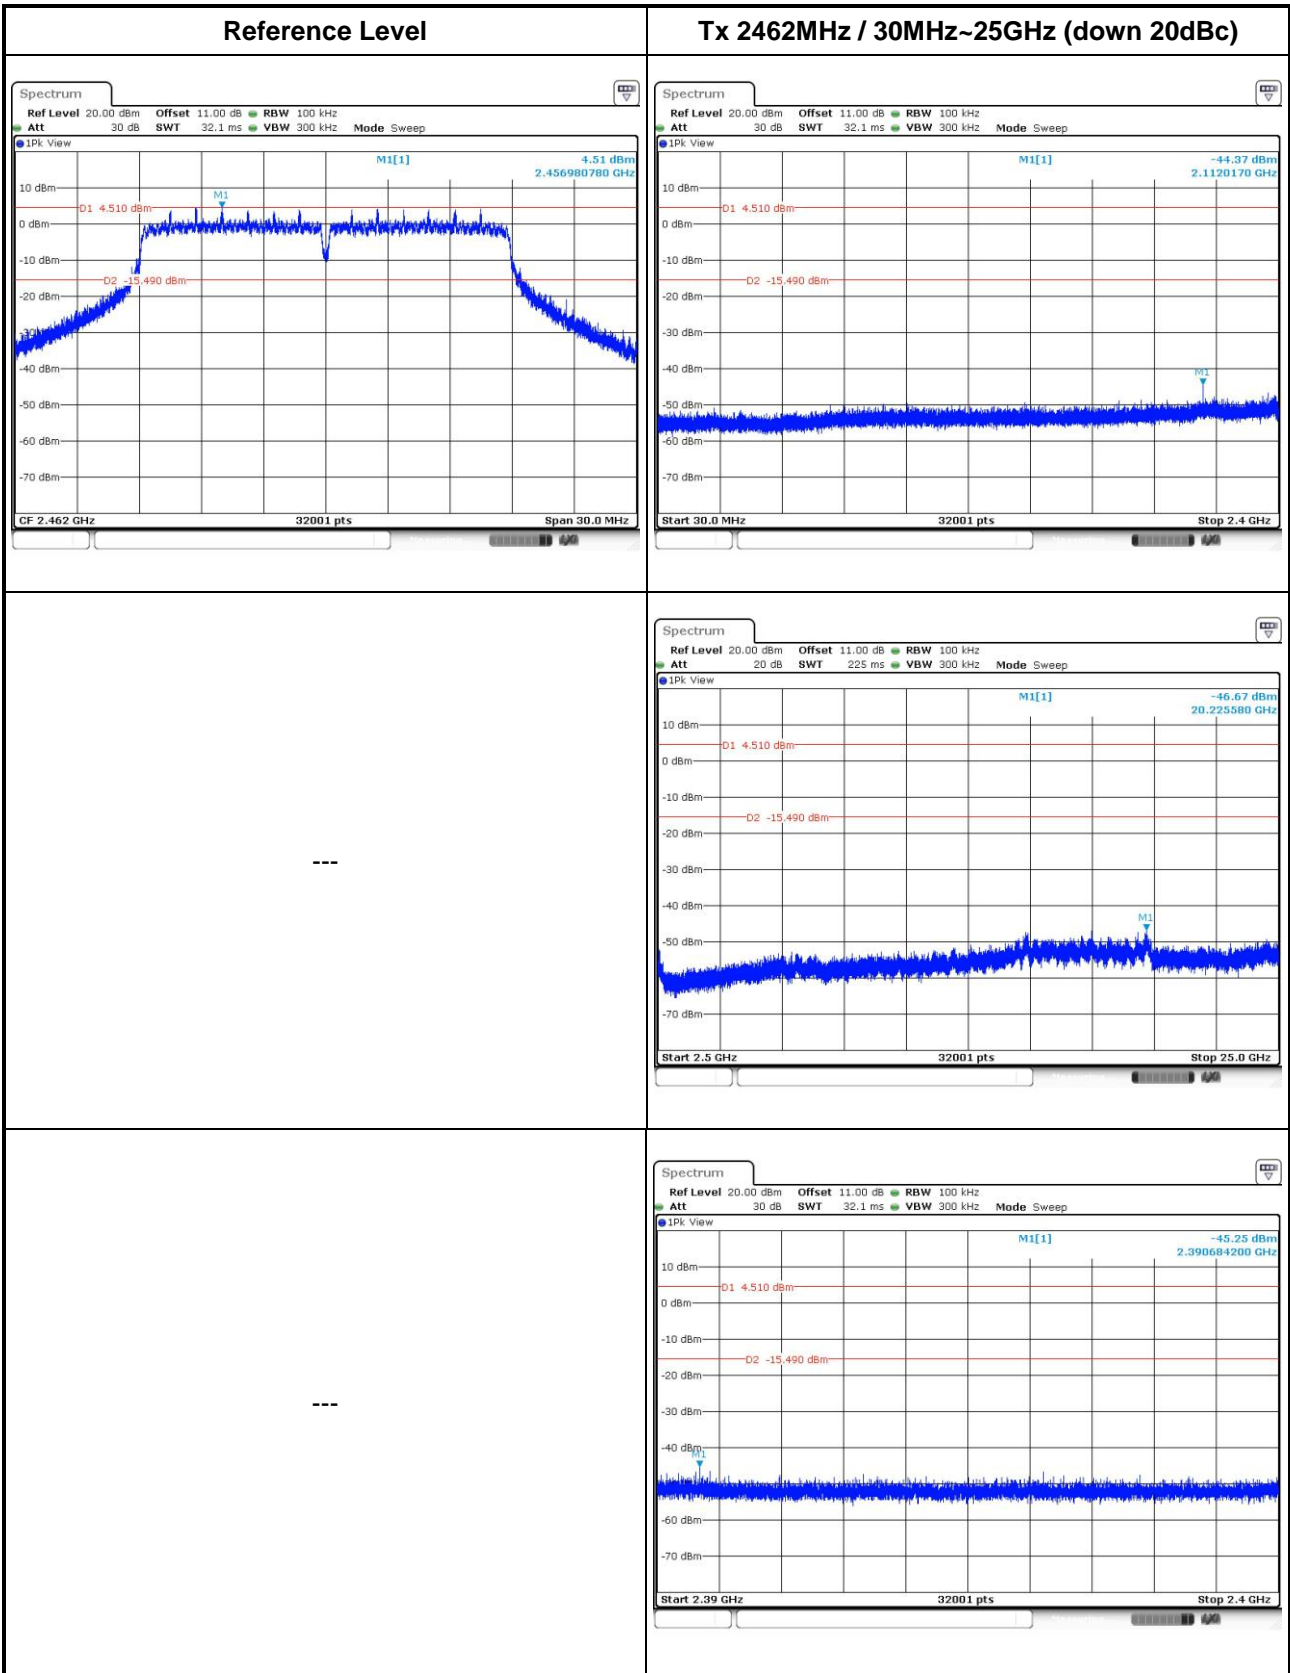

802.11n HT20

802.11n HT40

3.6.8 Unwanted Emissions into Non-Restricted Frequency Bands (Configuration 3: External Directional Panel antenna (model WS-AI-DQ04360))

802.11b

802.11g

802.11n HT20

802.11n HT40