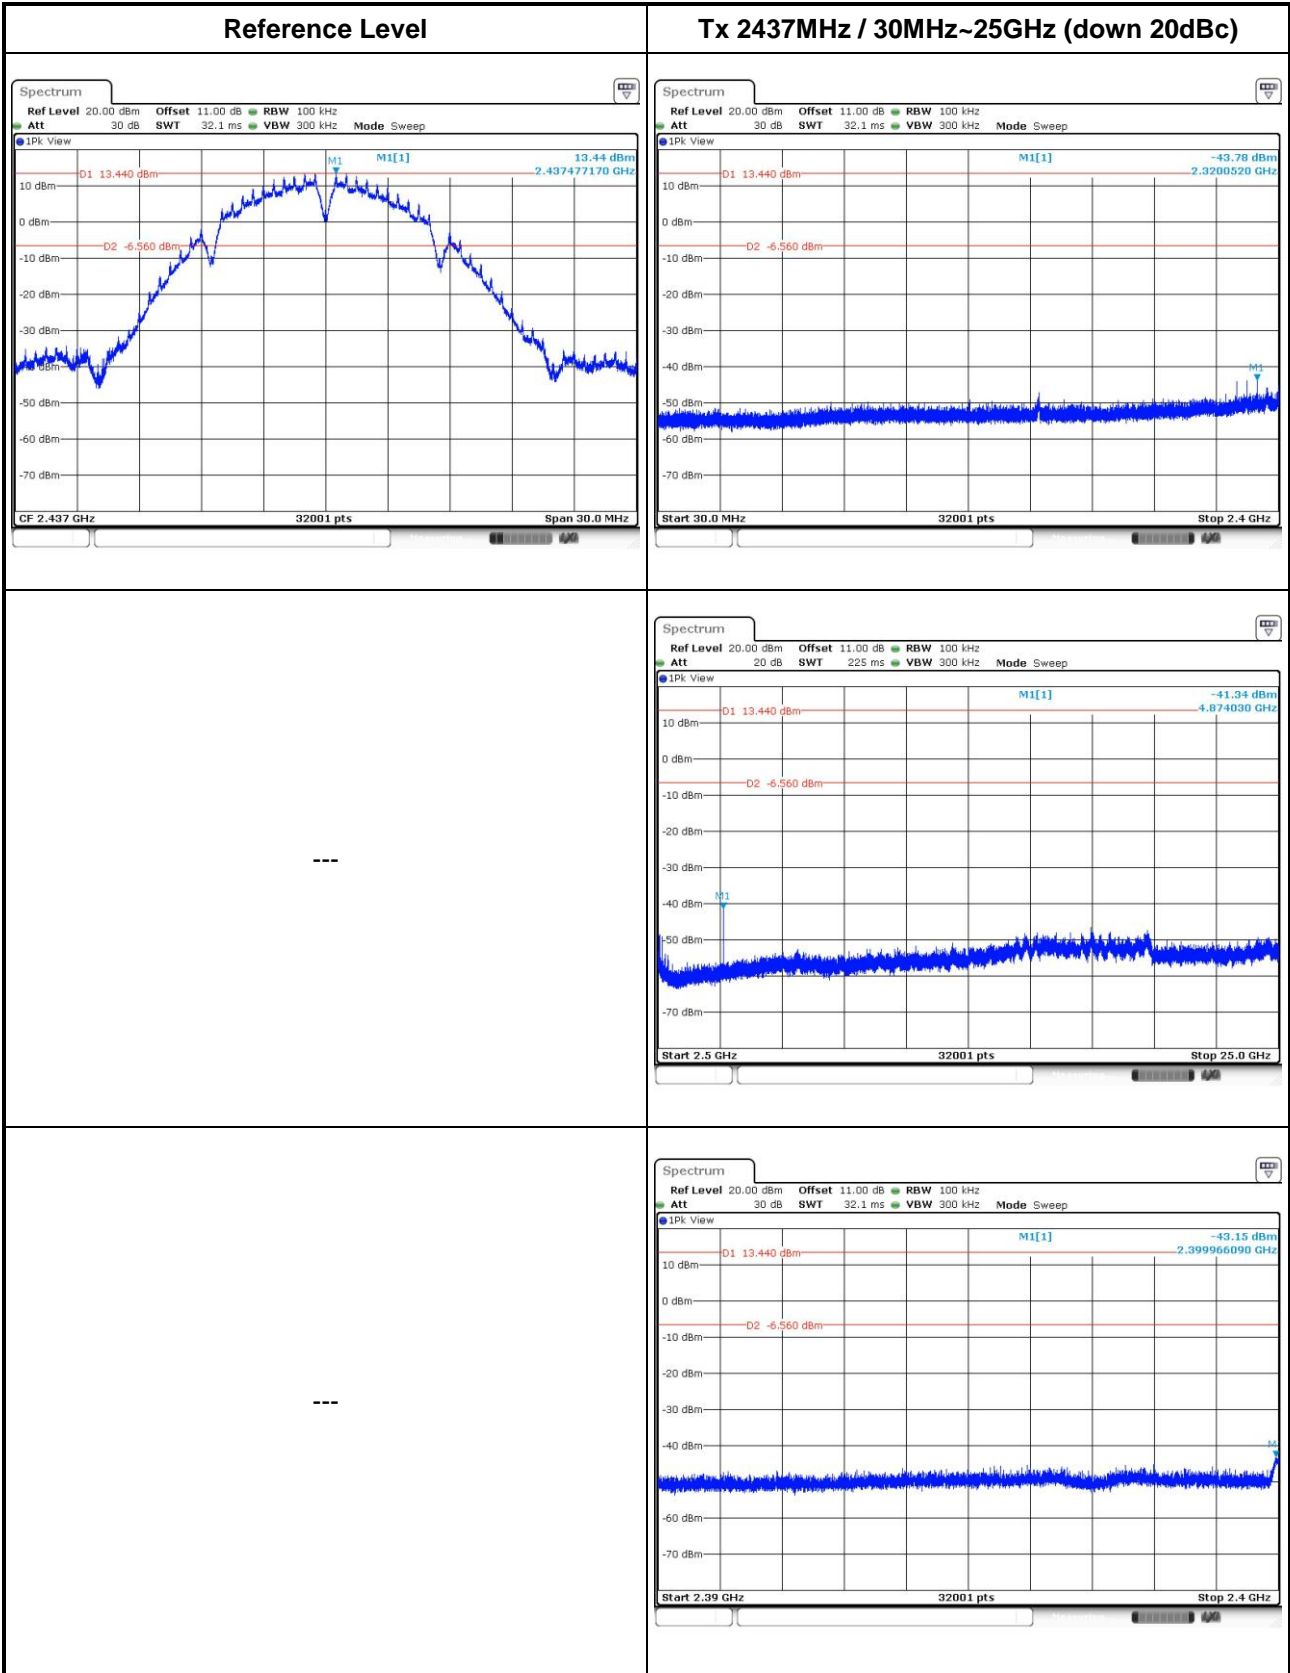

802.11n HT20

802.11n HT40

3.6.8 Unwanted Emissions into Non-Restricted Frequency Bands (Configuration 3: External Directional Panel antenna (model WS-AI-DQ04360))

802.11b

802.11g

802.11n HT20

802.11n HT40