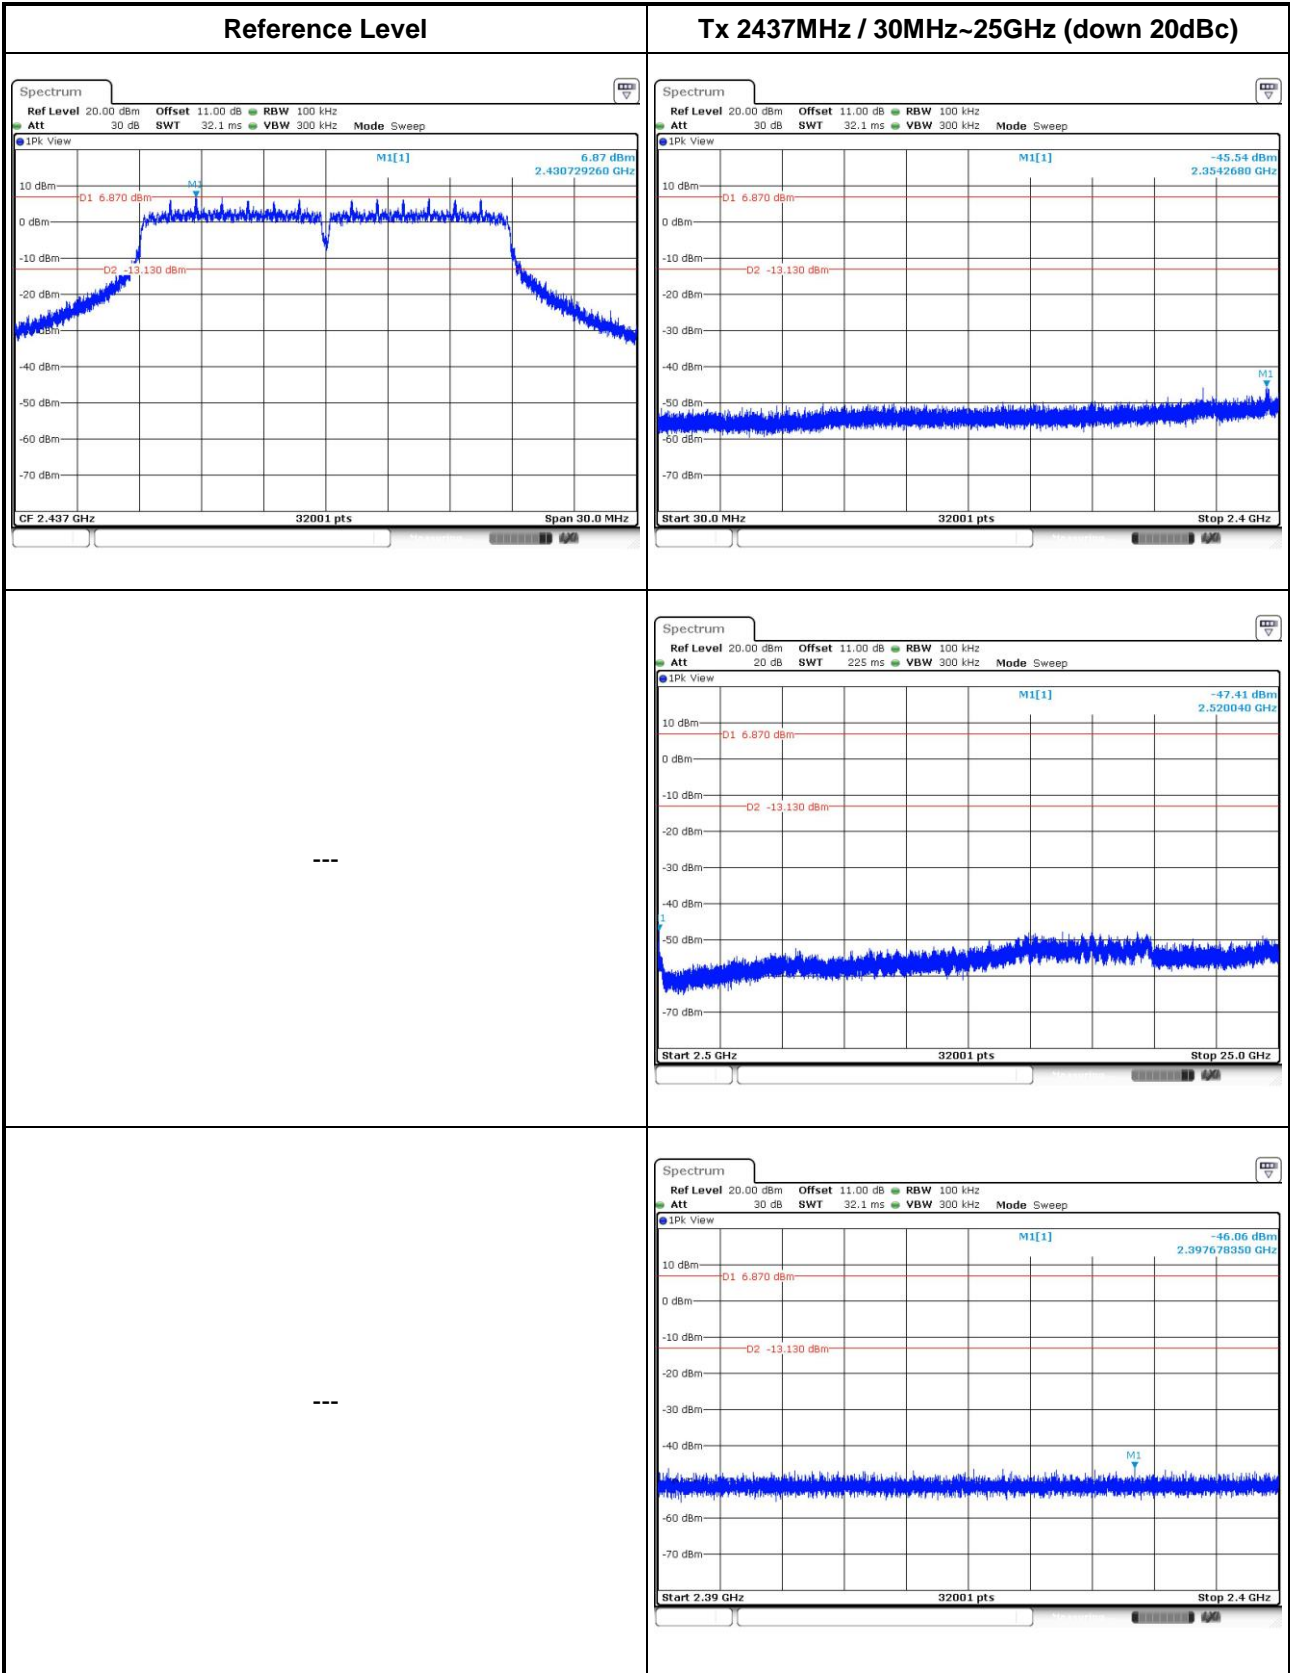

802.11n HT20

802.11n HT40

3.6.8 Unwanted Emissions into Non-Restricted Frequency Bands (Configuration 3: External Directional Panel antenna (model WS-AI-DQ04360))

802.11b

802.11g

802.11n HT20

802.11n HT40