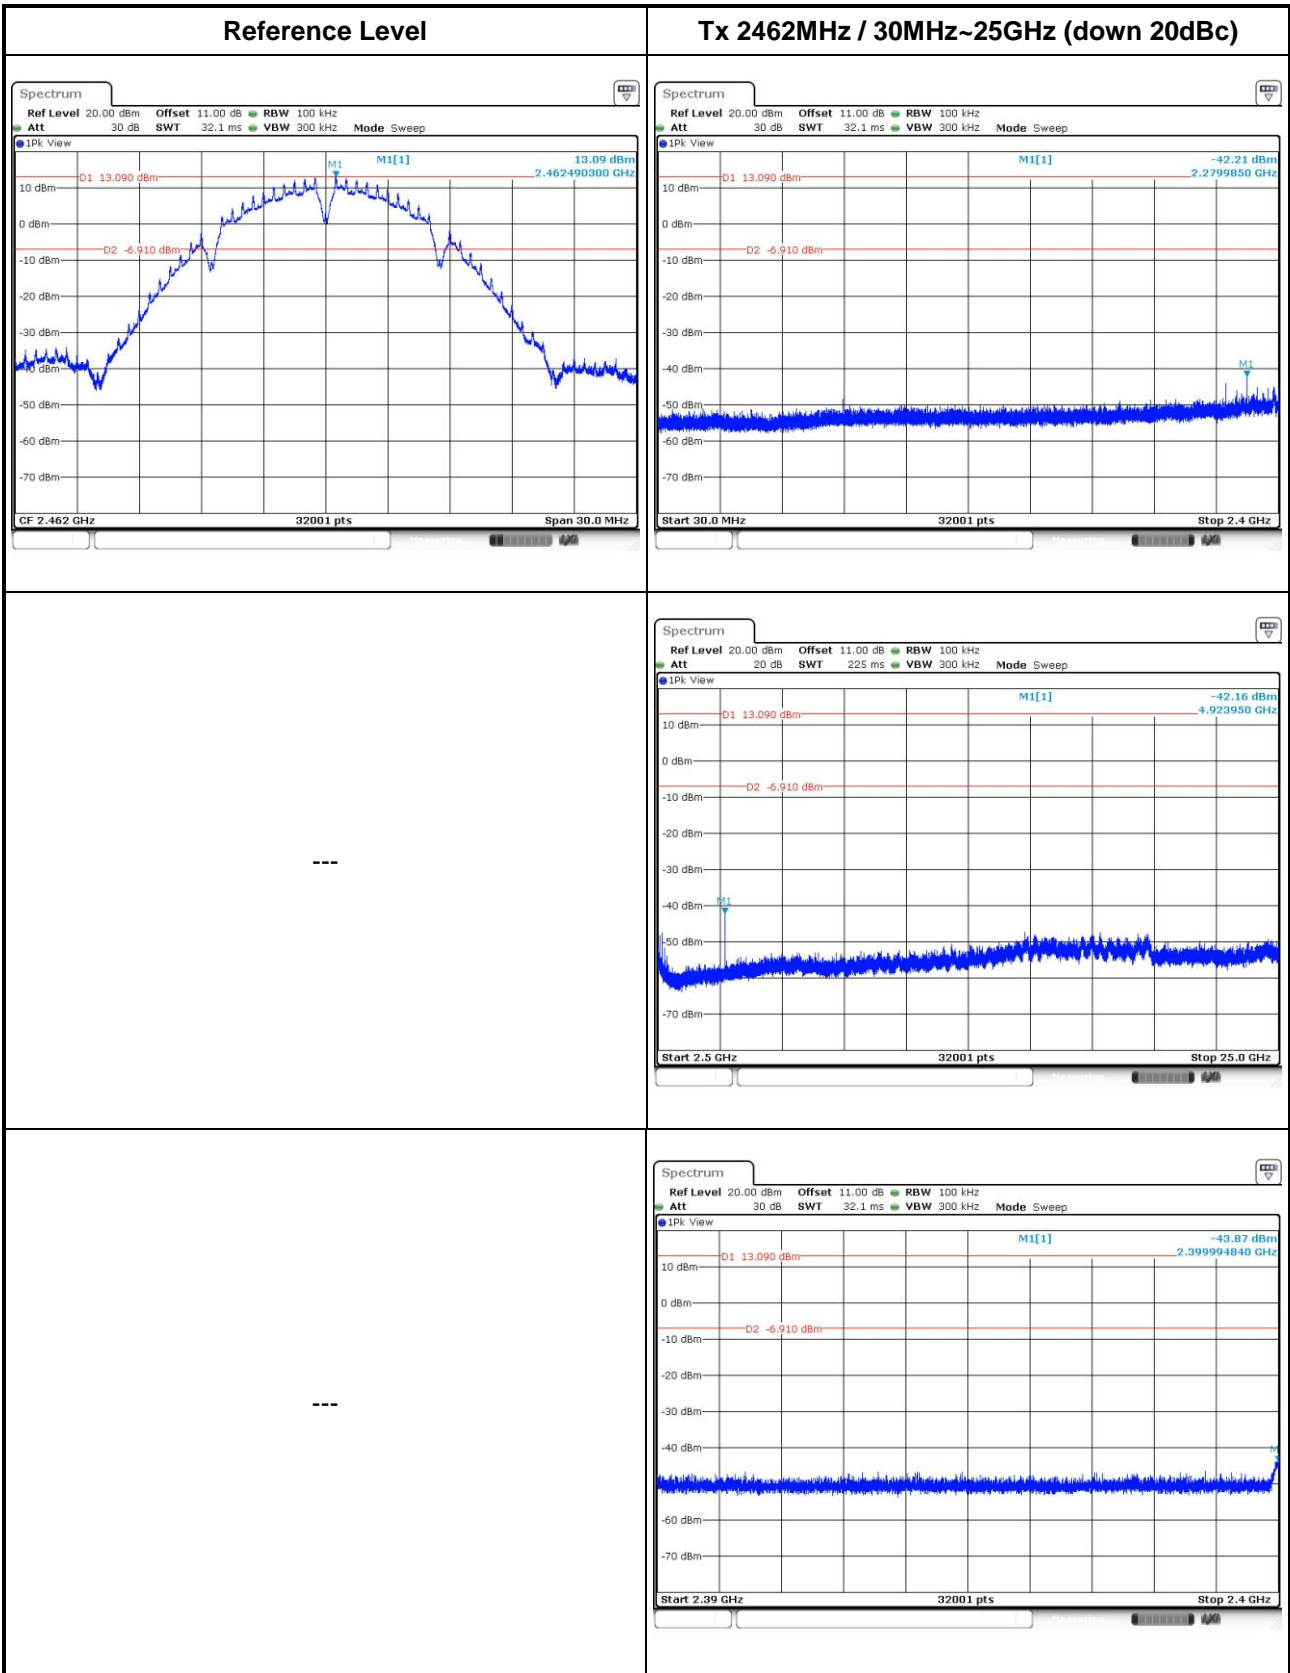

802.11n HT20

802.11n HT40

3.6.8 Unwanted Emissions into Non-Restricted Frequency Bands (Configuration 3: External Directional Panel antenna (model WS-AI-DQ04360))

802.11b

802.11g

802.11n HT20

802.11n HT40