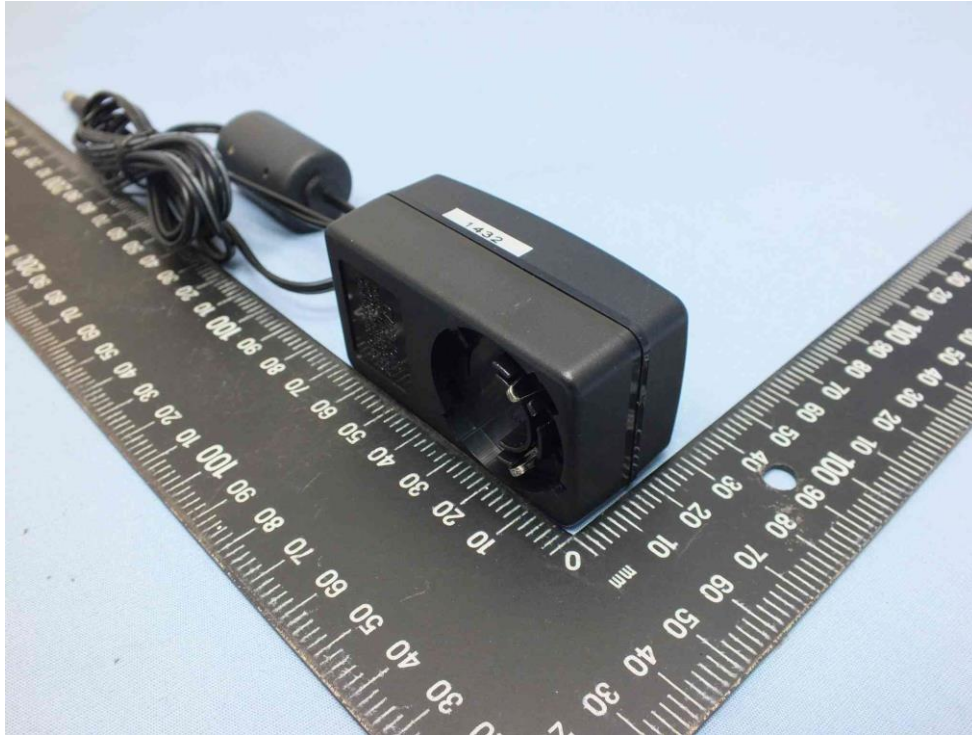

Photographs of EUT

Internal PIFA antenna

External Dipole antenna

External Directional Panel antenna (model WS-AI-DQ04360)

External Directional Panel antenna (model WS-AI-DD05120)