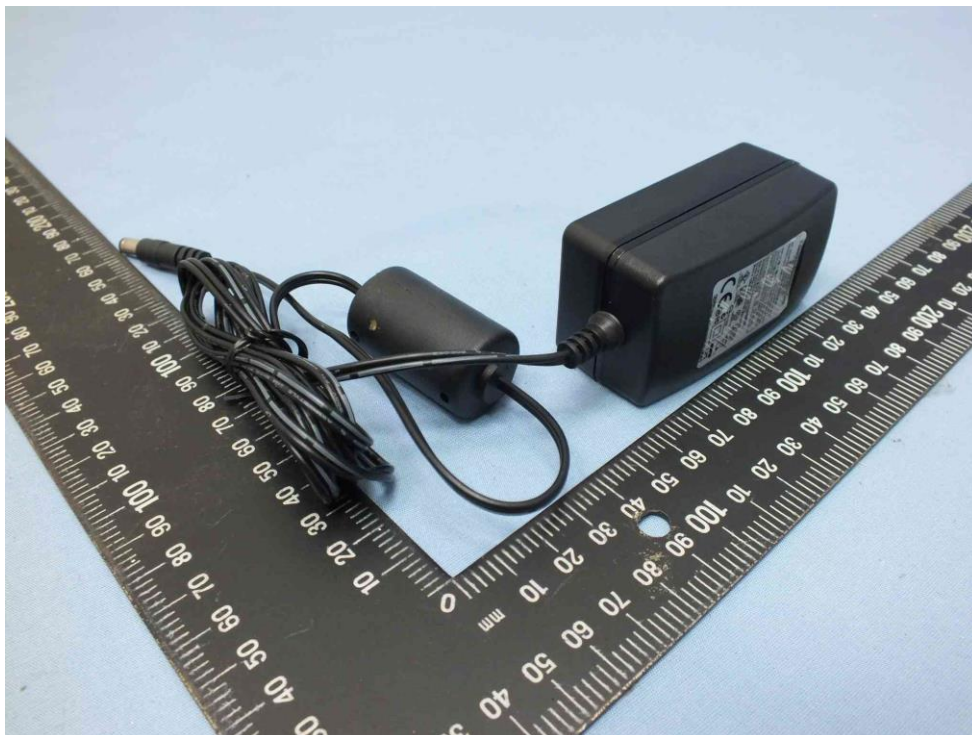

Photographs of EUT

Internal PIFA antenna

External Dipole antenna

External Directional Panel antenna (model WS-AI-DQ04360)

External Directional Panel antenna (model WS-AI-DD05120)