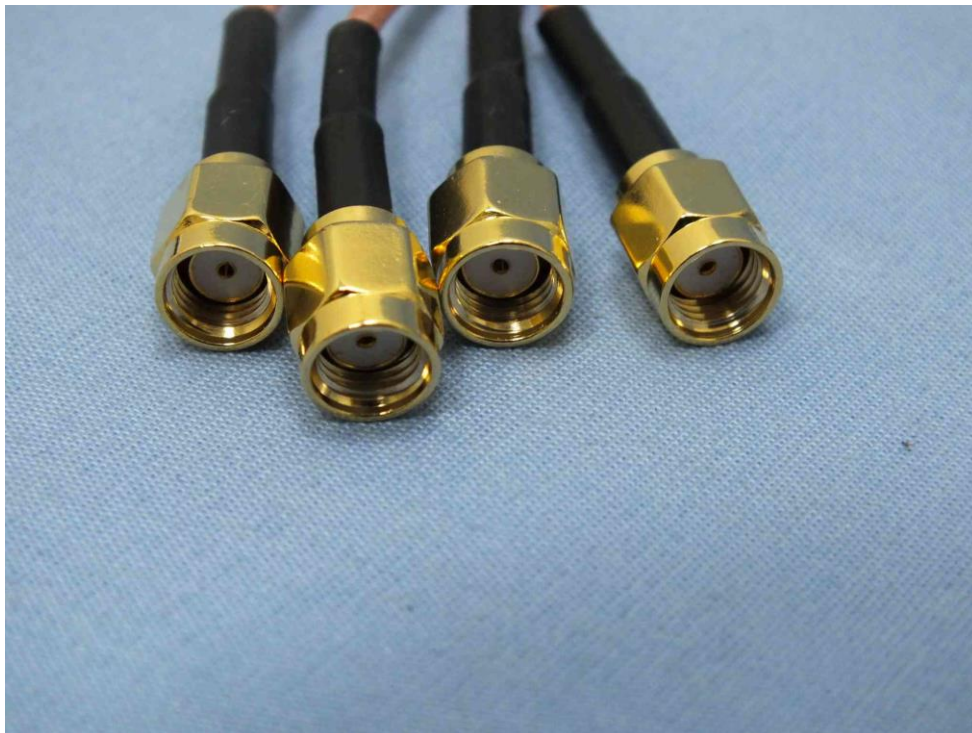

Photographs of EUT

Internal PIFA antenna

External Dipole antenna

External Directional Panel antenna (model WS-AI-DQ04360)

External Directional Panel antenna (model WS-AI-DD05120)