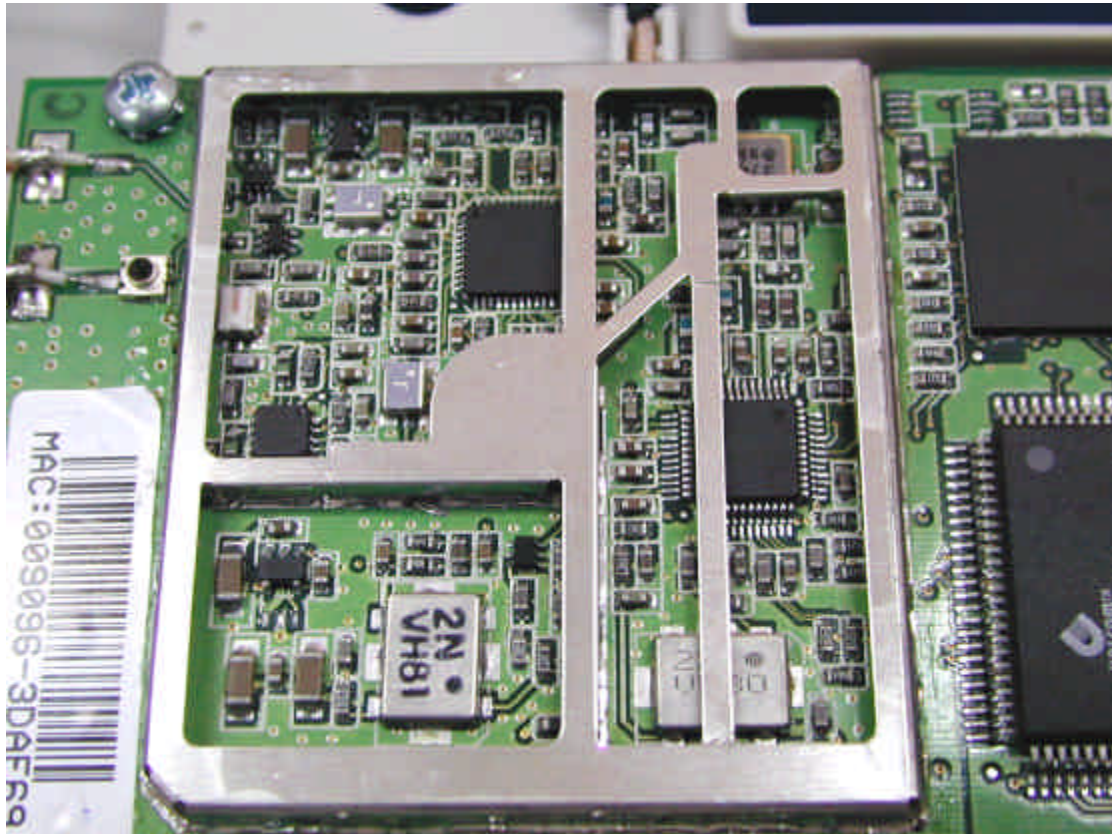

INTERNAL PHOTOGRAPHS

This document contains 13 photographs

Photograph No.1
Wireless access point unit internal view

Photograph No.2
Wireless access point unit internal view
with LAN Ethernet card removed

Photograph No.3
Wireless LAN Ethernet card front view

Photograph No.4
Wireless LAN Ethernet card view without shield

Photograph No.5
Wireless LAN Ethernet card view without shield

Photograph No.6
Wireless LAN Ethernet card second side view

Photograph No.7
Wireless LAN Ethernet card second side without shield

Photograph No.8
Wireless access point adapter PCB first side view

Photograph No.9
Wireless access point adapter PCB first side view

Photograph No.10
Wireless access point adapter PCB second side view