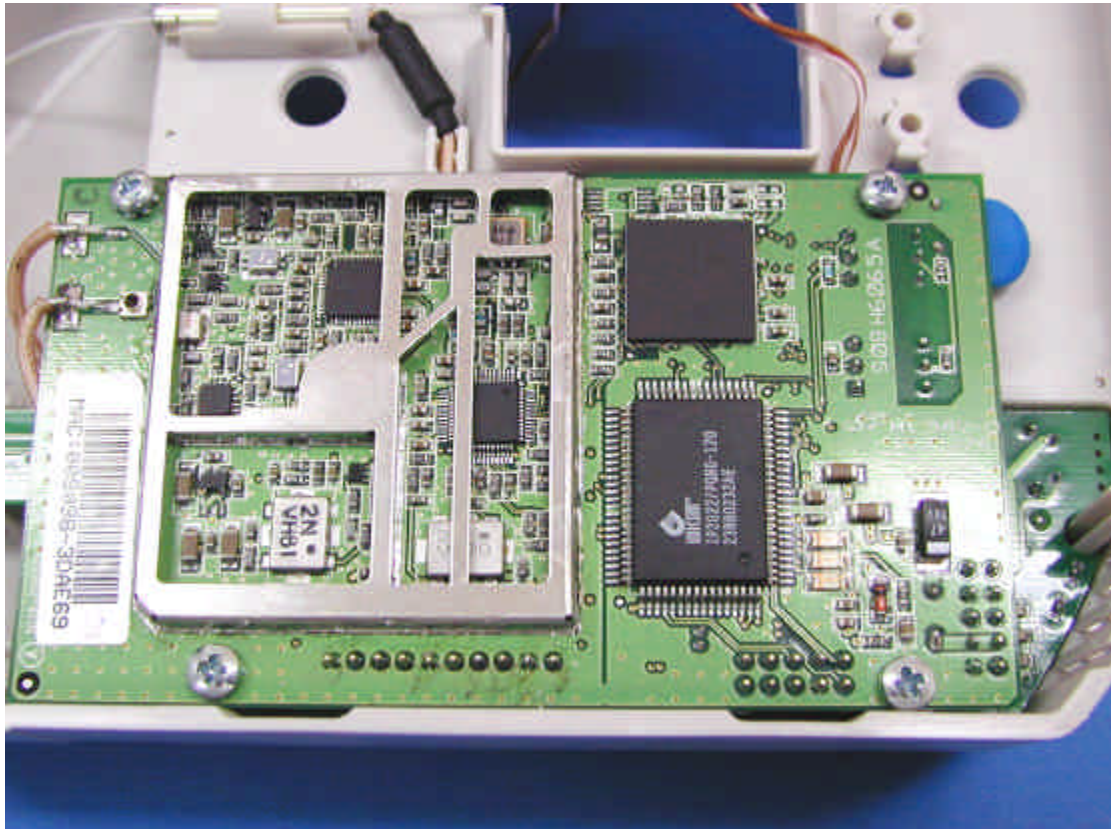

INTERNAL PHOTOGRAPHS

This document contains 13 photographs

Photograph No.1
Wireless access point unit internal view

Photograph No.2
Wireless access point unit internal view
with LAN Ethernet card removed

Photograph No.3
Wireless LAN Ethernet card front view

Photograph No.4
Wireless LAN Ethernet card view without shield

Photograph No.5
Wireless LAN Ethernet card view without shield

Photograph No.6
Wireless LAN Ethernet card second side view

Photograph No.7
Wireless LAN Ethernet card second side without shield

Photograph No.8
Wireless access point adapter PCB first side view

Photograph No.9
Wireless access point adapter PCB first side view

Photograph No.10
Wireless access point adapter PCB second side view