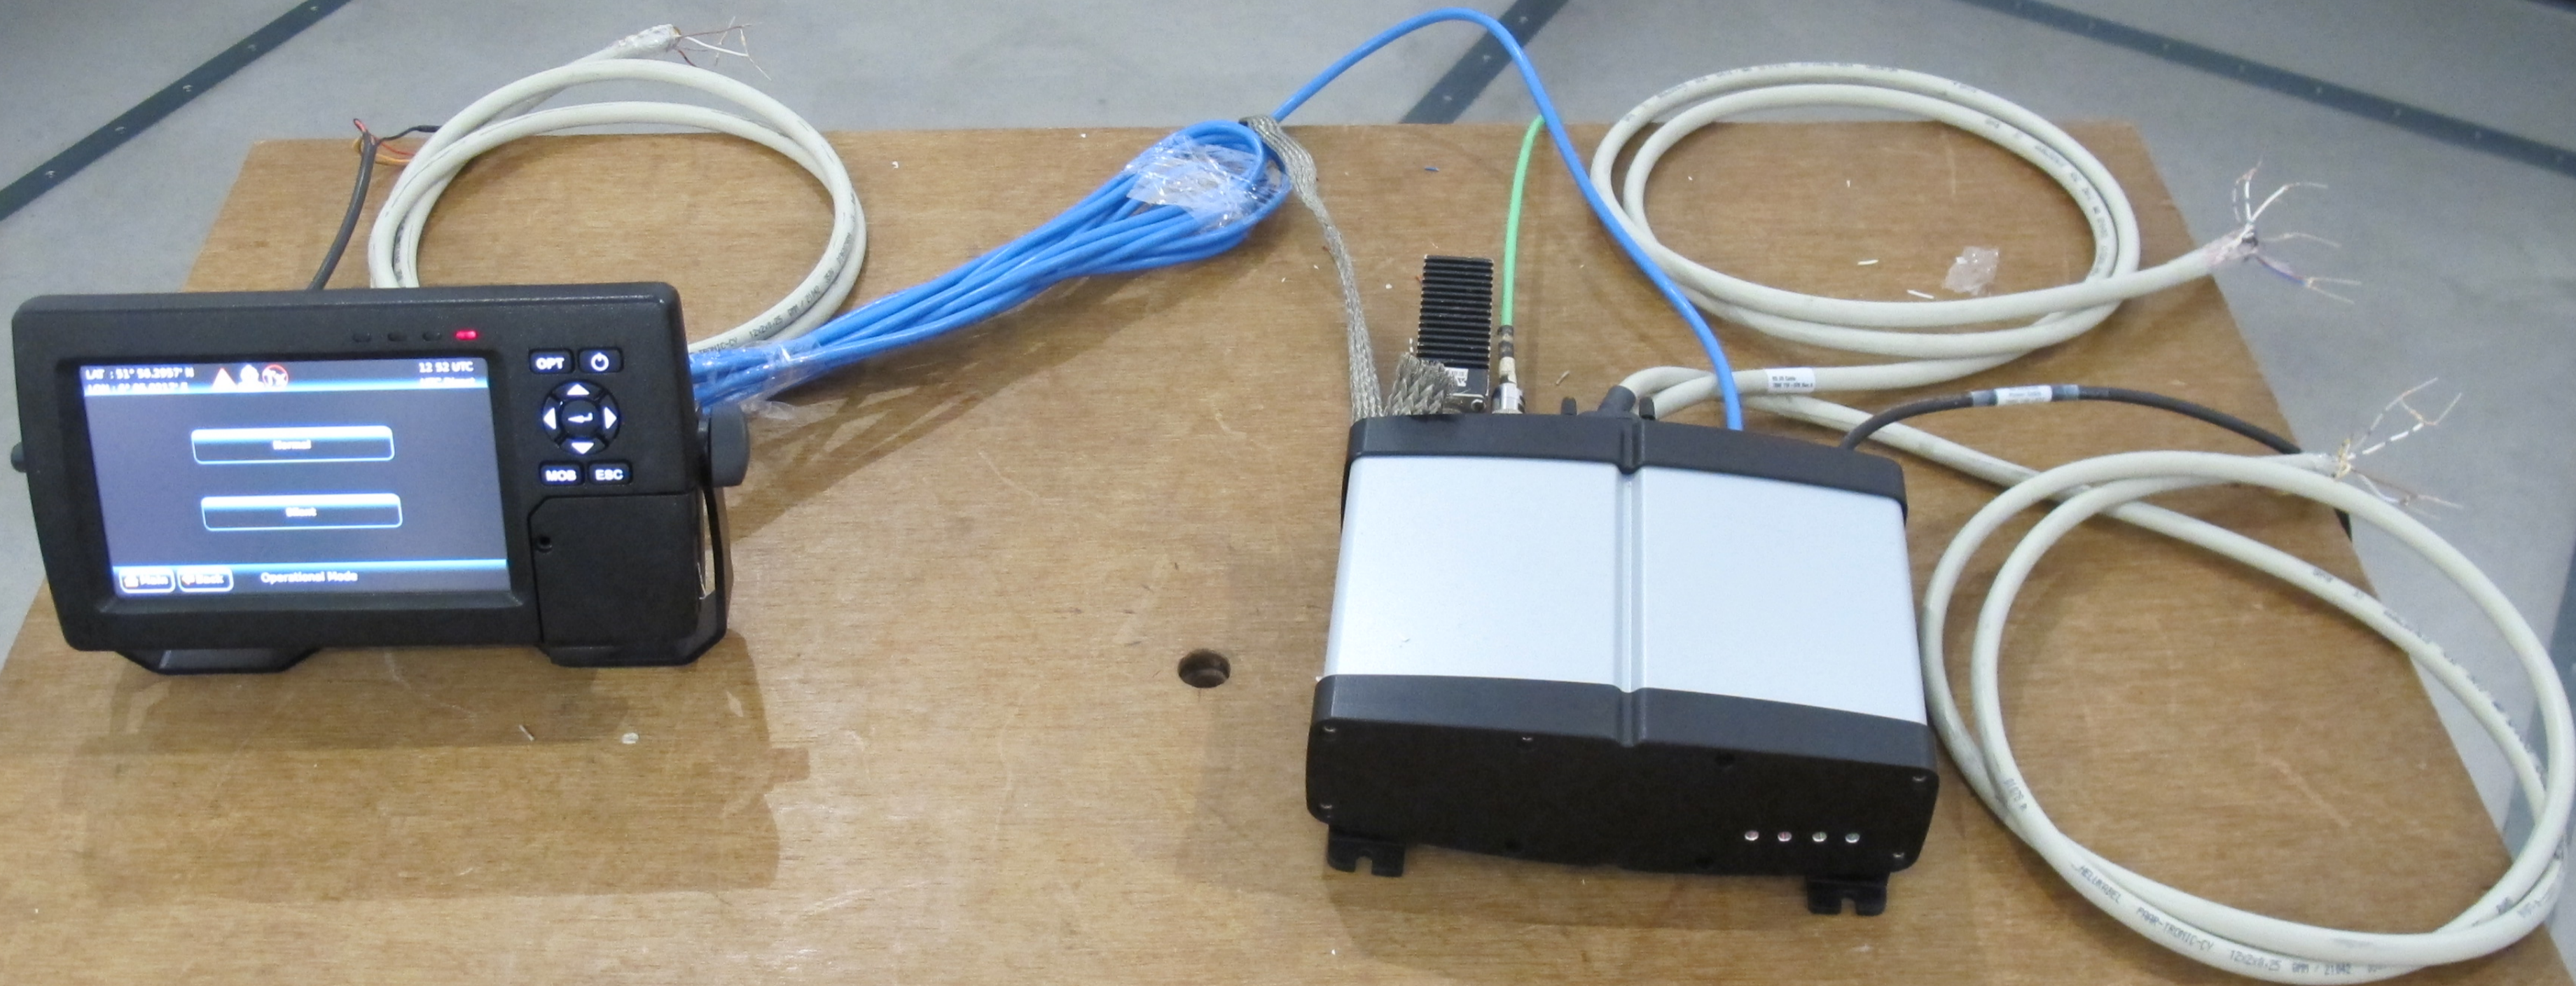

LAT : 51° 56.2970' N  
LON : 0° 05.0229' E  
12 51 UTC  
UTC Direct...

Normal  
Silent

Main Back Operational Mode

OPT  
MOB ESC

Black and white electronic device with cables connected.

Rack of green fiber optic cables.

LAT : 51° 46.3957' N  
LONG : 122.58.0000' W  
13 52 UTC  
1980-1999  
Operational Mode