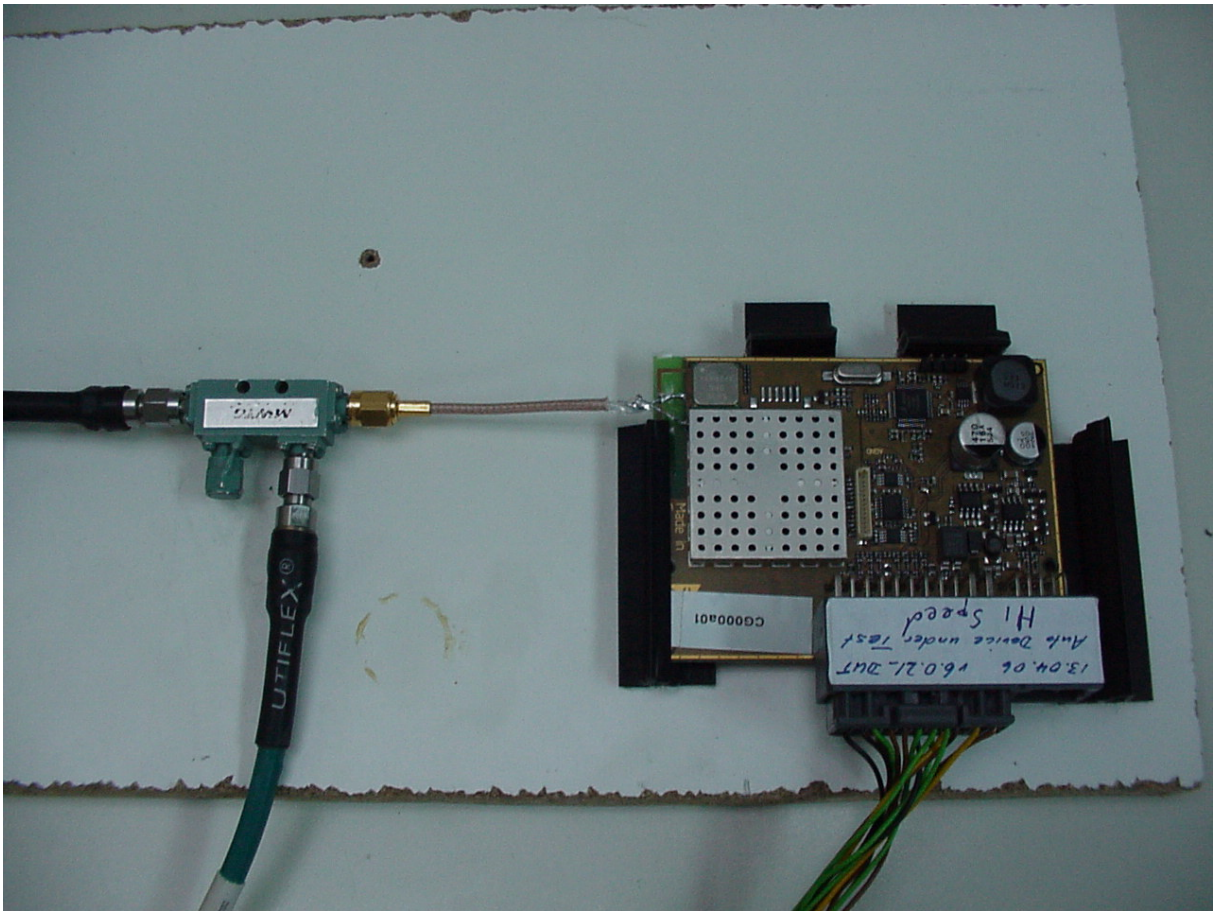

Annex III: Photos

Test report reference: 4_Phoen_0206_ERF

Test setup

Date: 2006-06-07

1 Photo Report

Photo 1: Test setup for radiated measurements

Photo 2: Test setup for conducted measurements