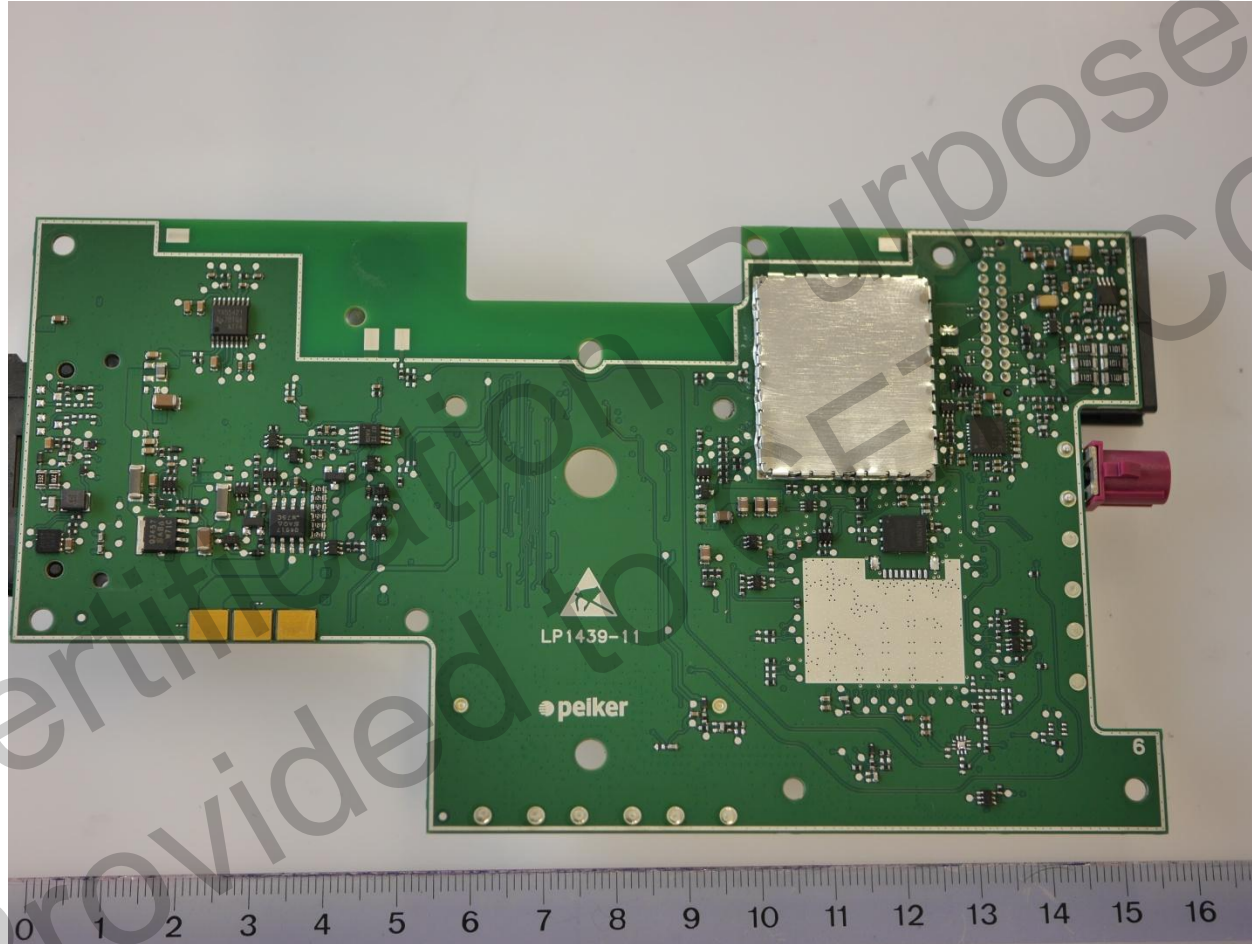

SMART TECHNOLOGY
FOR SMARTER CARS

ATM-02-ROW-R1

PHOTOS OF THE DEVICE

PCB TOP UNSHIELDED

PCB BOTTOM SHIELDED

PCB BOTTOM UNSHIELDED

Valeo

SMART TECHNOLOGY
FOR SMARTER CARS