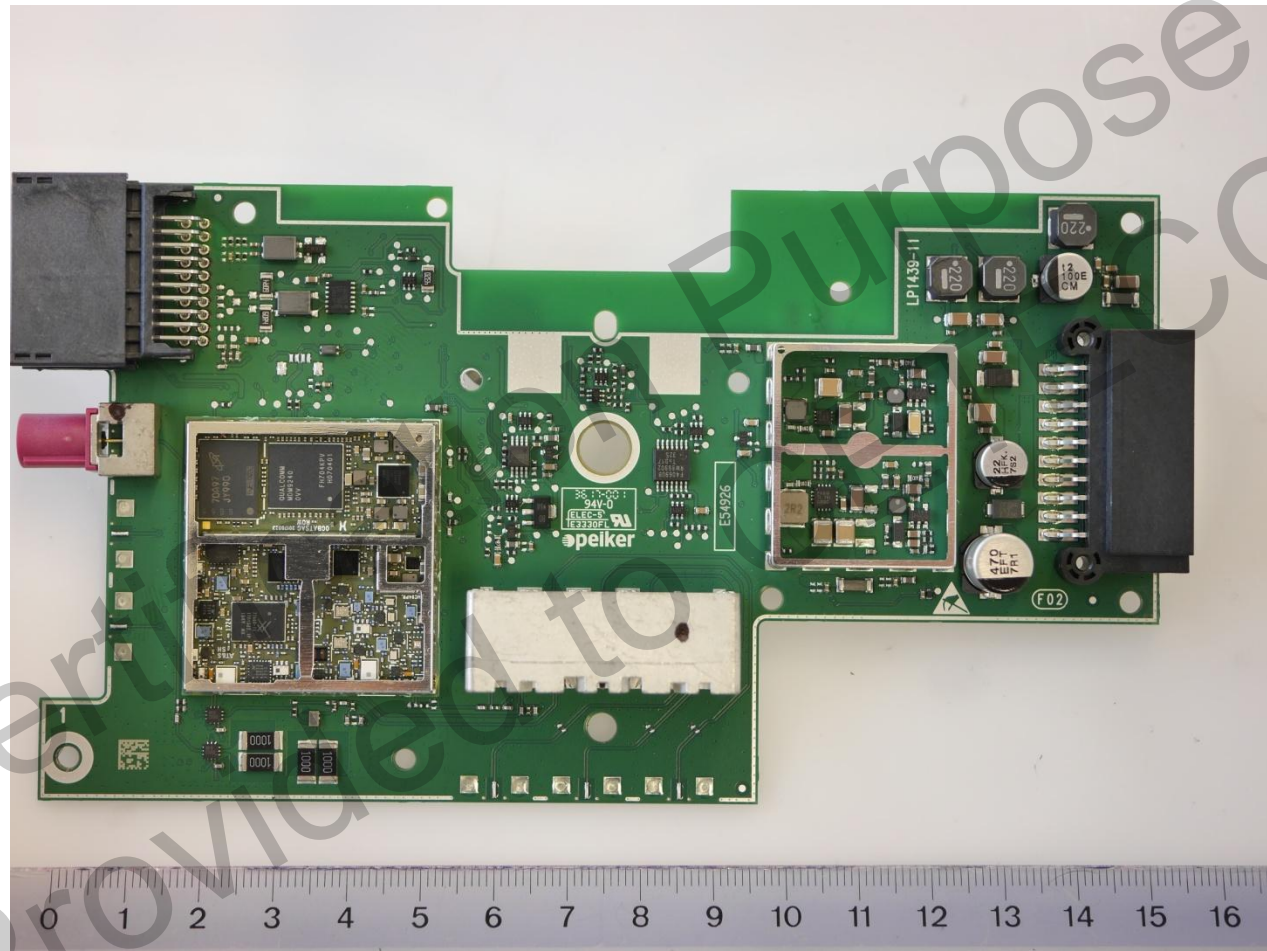

SMART TECHNOLOGY
FOR SMARTER CARS

ATM-02-ROW-R1

PHOTOS OF THE DEVICE

PCB TOP UNSHIELDED

PCB BOTTOM SHIELDED

PCB BOTTOM UNSHIELDED

Valeo

SMART TECHNOLOGY
FOR SMARTER CARS