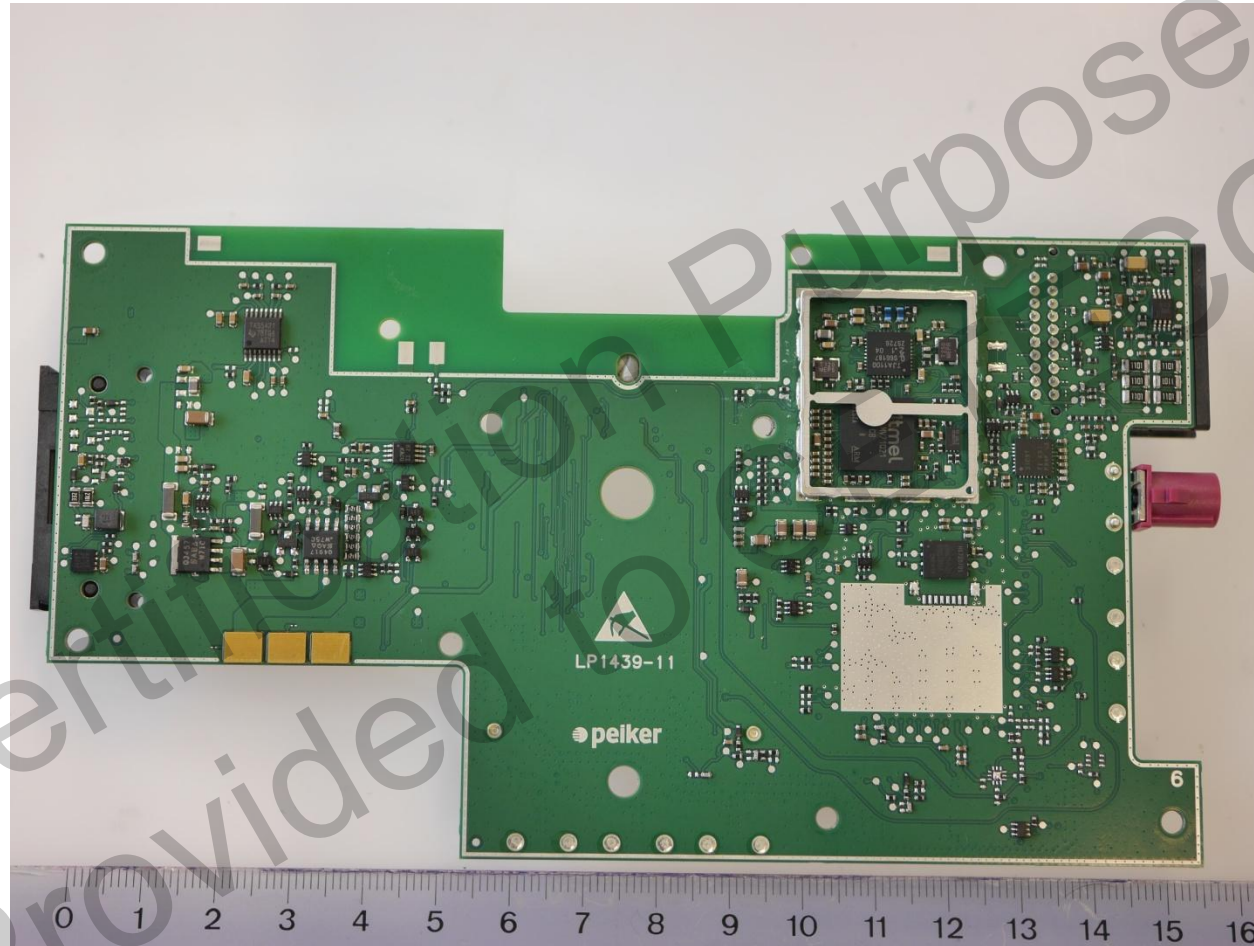

SMART TECHNOLOGY
FOR SMARTER CARS

ATM-02-ROW-R1

PHOTOS OF THE DEVICE

PCB TOP UNSHIELDED

PCB BOTTOM SHIELDED

PCB BOTTOM UNSHIELDED

Valeo

SMART TECHNOLOGY
FOR SMARTER CARS