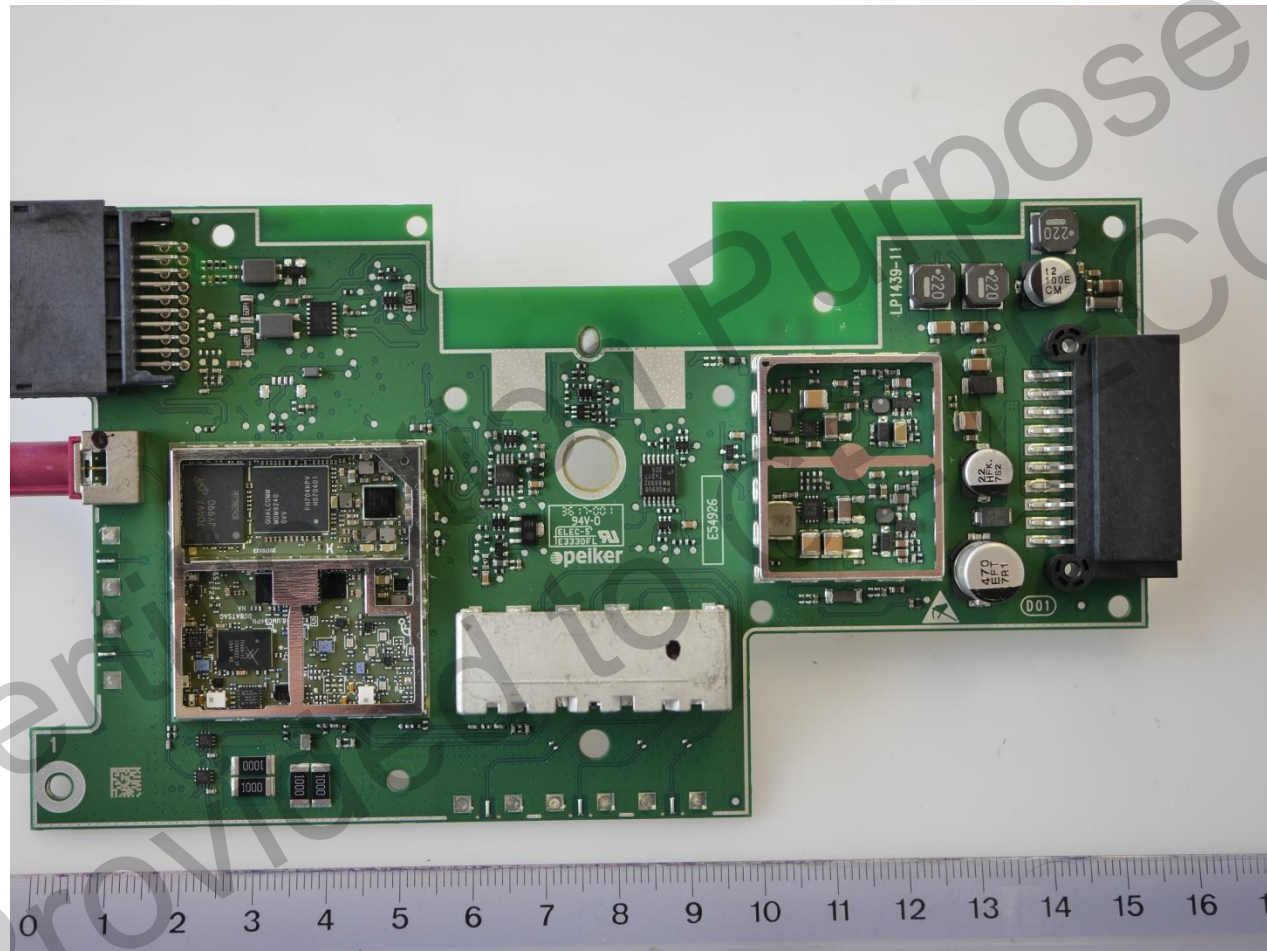

**Valeo**

SMART TECHNOLOGY  
FOR SMARTER CARS

ATM-02-MEX-R1

## PHOTOS OF THE DEVICE

# PCB TOP SHIELDED

## PCB BOTTOM SHIELDED