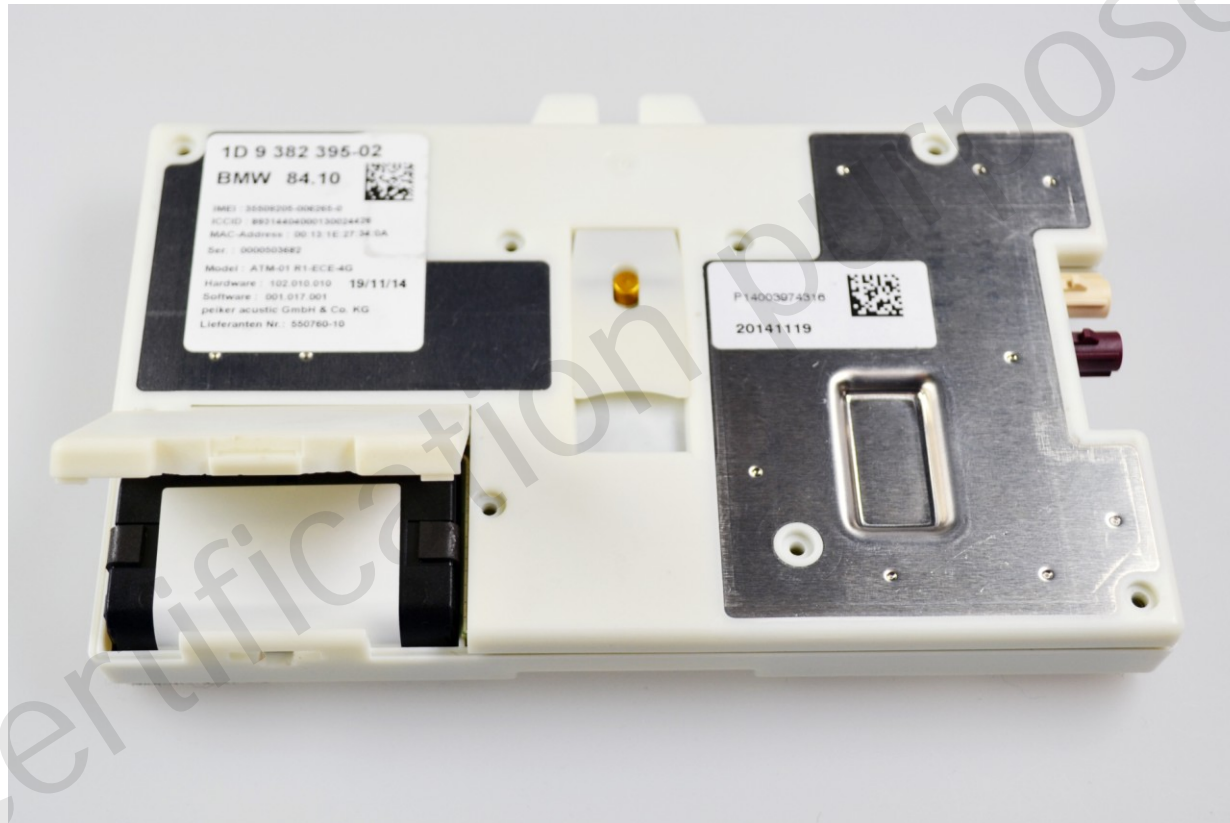

ATM-01 R2-US-4GW

external photos of the device

Version: 05/03/2016

Perspective View

Top View

Bottom View

Left side view

Right side view

Backup battery open cover

Backup battery