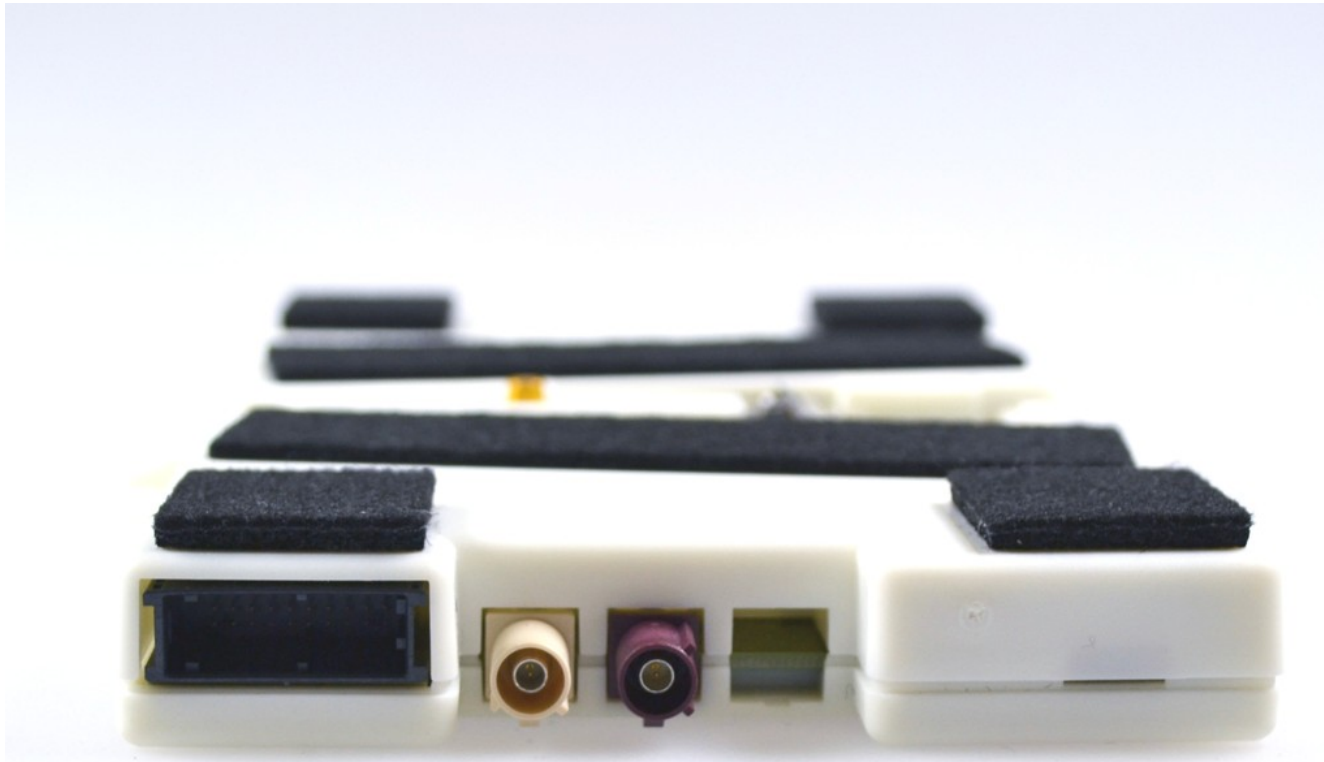

ATM-01 R1-US-4GW **external photos of the device**

Perspective View

Top View

Bottom View

Left side view

Right side view

Backup battery open cover

Backup battery