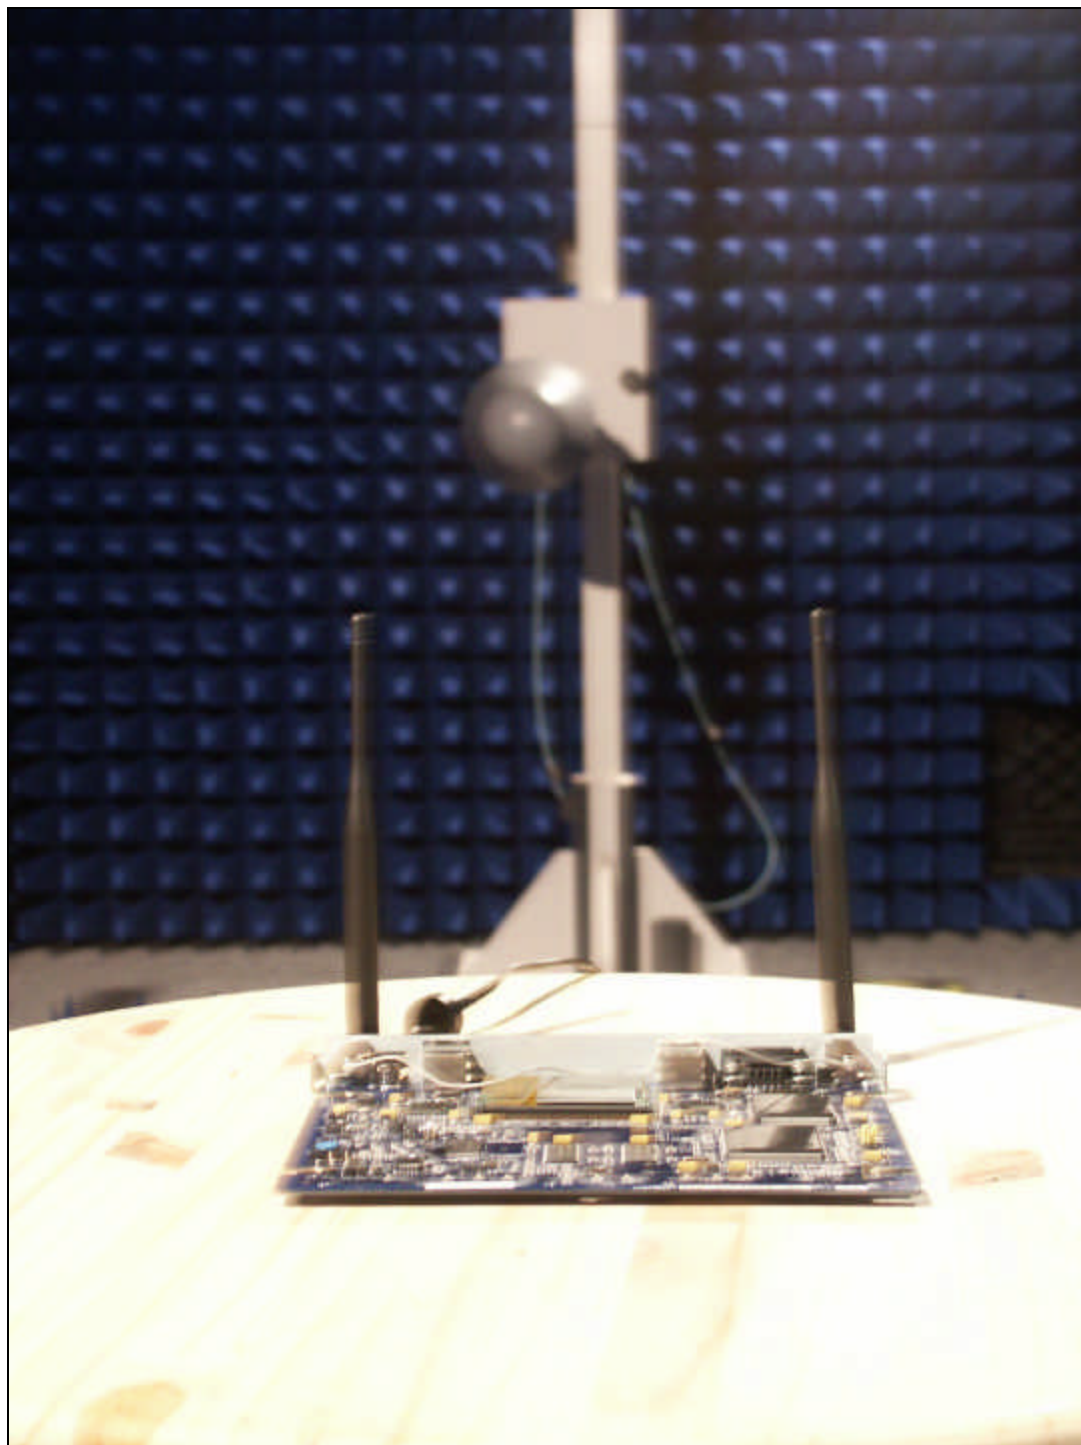

## External Photos

Spurious emission radiated.

Registrationnumber : U0M20303-4886-E-16

Spurious emission conducted antenna port.

Registrationnummer : U0M20303-4886-E-16