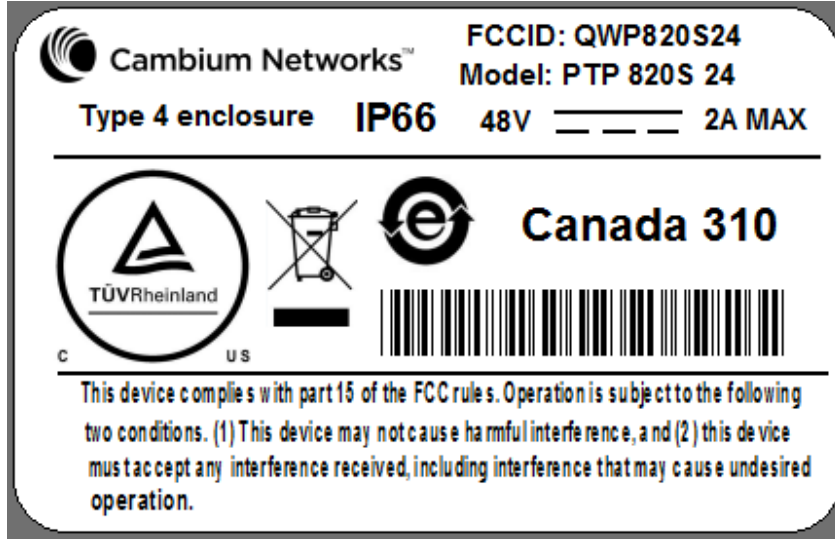

LABEL

The label is affixed on the front panel of the unit as shown below.
The label material is PVC with a permanent adhesive.

Label location

Label with FCC ID:QWP820S24 will be located here.