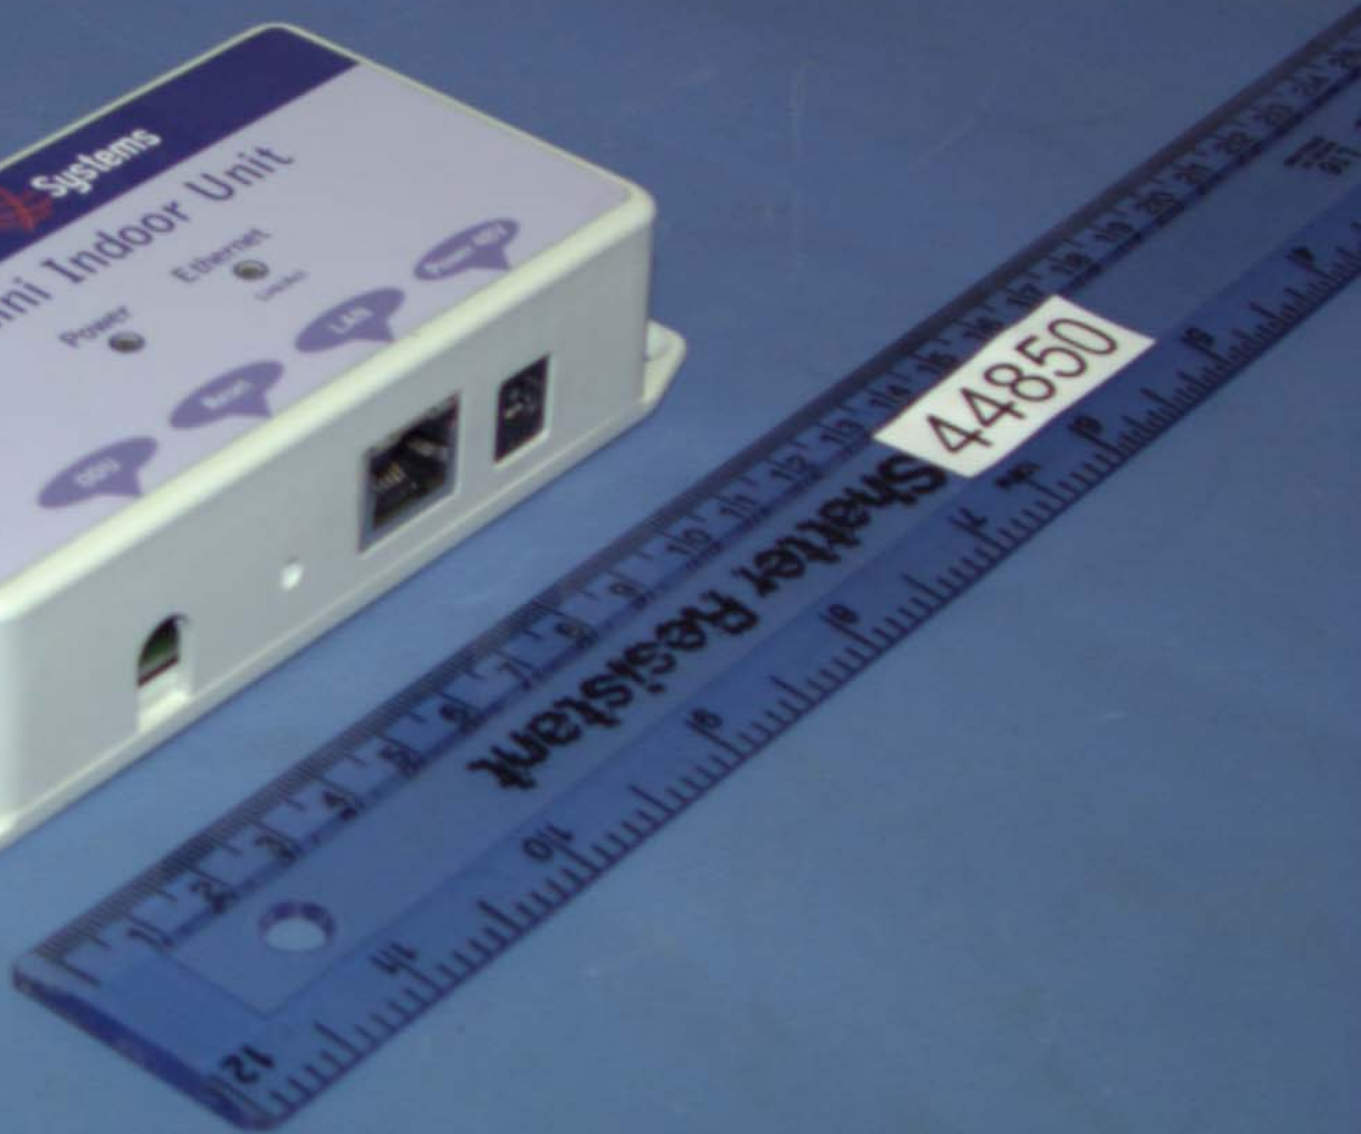

Orthogon Systems
Gemini Indoor Unit

Power
Ethernet
LAN
RS485
Power

44850

Shatter Resistant